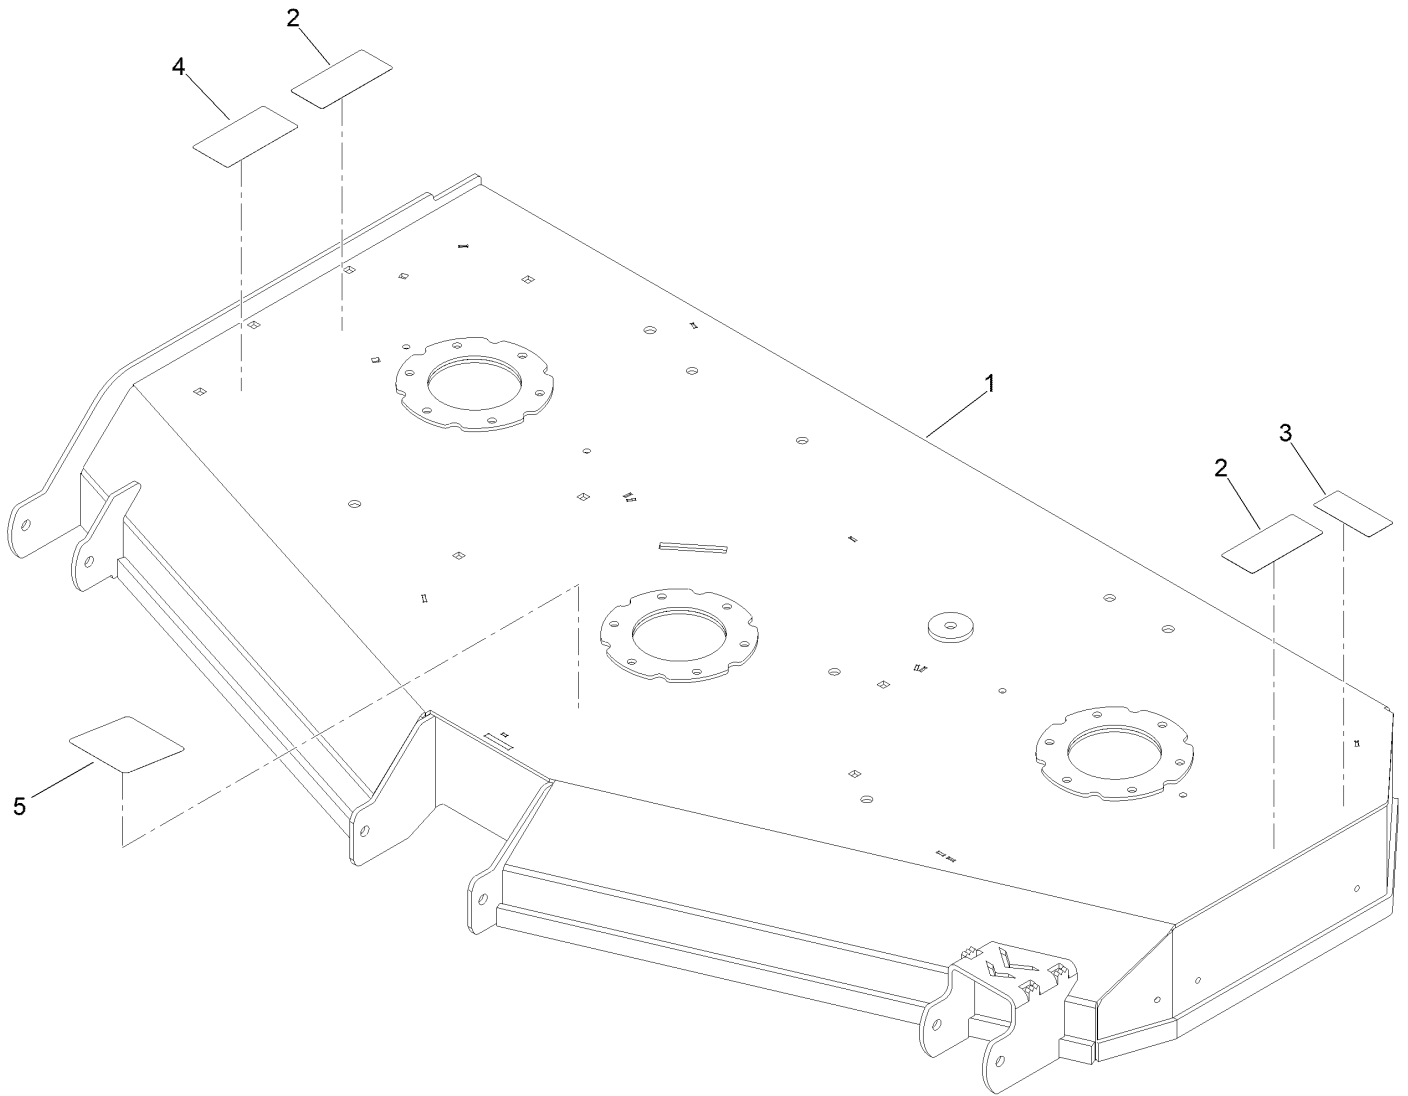

Deck Decal Assembly No. 148-0773

Deck Decal Assembly No. 148-0773 (continued)

<i>Ref.</i>	<i>Part Number</i>	<i>Qty.</i>	<i>Description</i>	<i>Ref.</i>	<i>Part Number</i>	<i>Qty.</i>	<i>Description</i>
1		1	Deck ASM-61 Painted Black ●	3	148-0430	1	Decal-Safety Blade Torque
2	125-6127	2	Decal-Rotating Fan Hazard	4	132-0872	1	Decal-Danger, Deck
				5	148-0260	1	Decal-Deck Belt Routing

● Not serviced separately