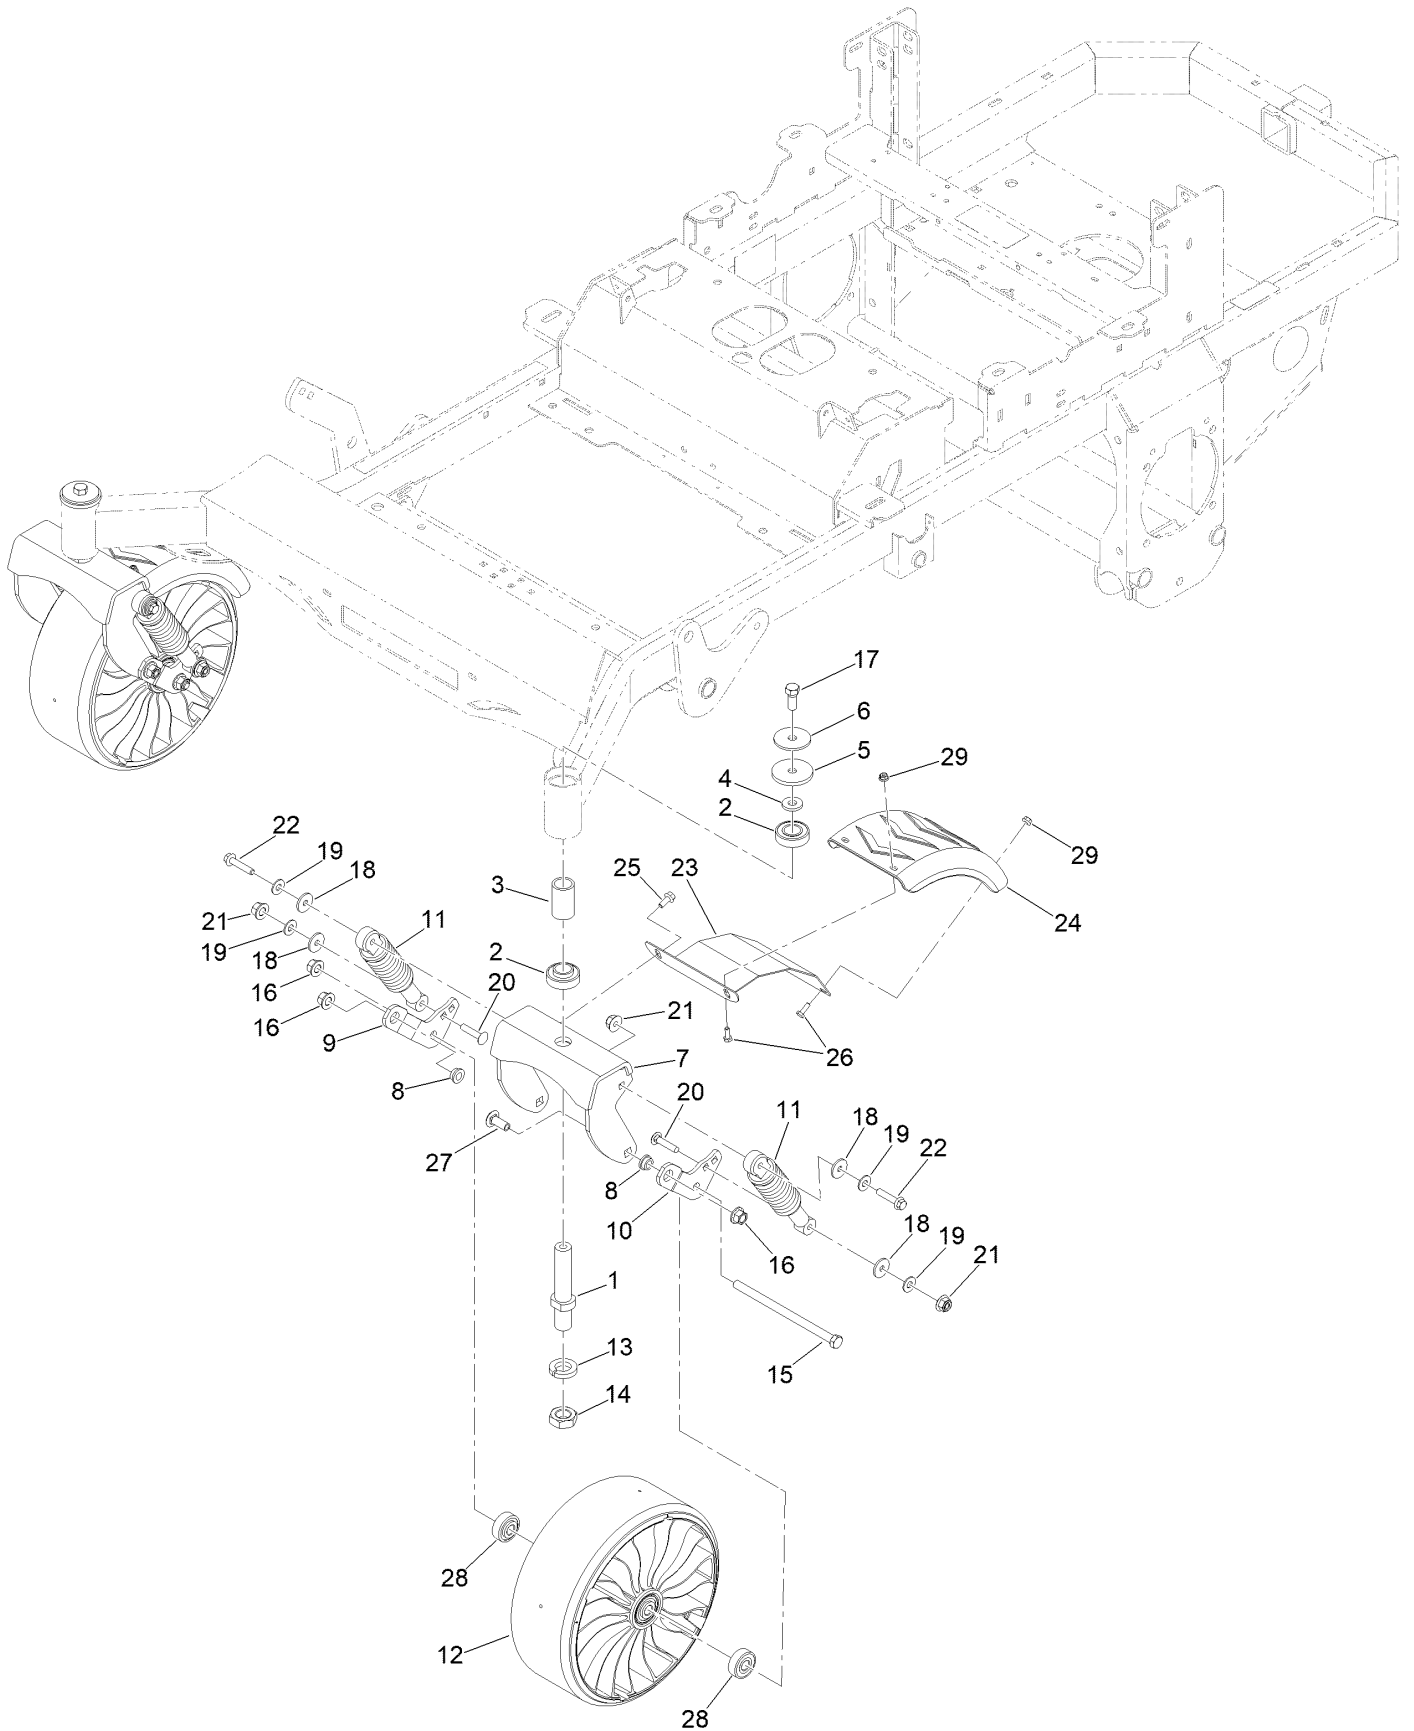

Front Caster Tire Assembly

Front Caster Tire Assembly (continued)

<i>Ref.</i>	<i>Part Number</i>	<i>Qty.</i>	<i>Description</i>	<i>Ref.</i>	<i>Part Number</i>	<i>Qty.</i>	<i>Description</i>
1	437-0019-00	2	Mwr Caster Shaft	16	413-0002-00	6	Nut-Lock
2	103-3540	4	Bearing-Ball	17	418-0002-00	2	1/2-20 X 1-1/4 Hex Flange Bolt GR 8 Yz
3	425-0011-00	2	Caster Fork Shaft Bearing Spacer	18	419-0028-00	8	Flt Washer 1.25Odx.38ldx.125 THK Pla
4	419-0003-00	2	1/2 Fender Washer 1-1/4In OD Zinc	19	3256-4	8	Washer-Flat
5	419-0025-00	2	Ft Hub Plastic Washer	20	618-2048-00	4	3/8In-16X1-3/4In G8 Carriage Bolt
6	426-0006-00-05	2	Mwr Caster Shaft Washer Black	21	413-0013-00	8	3/8-16 Nylon Insert Flange L/Nut Yz
7	490-0471-00-05	2	2022 Ft Fork Shock Assy Black	22	418-0097-00	4	3/8-16 X 1-.75 Hex Flg Bolt GR 8 Yellow
8	410-0009-00	4	1/2In ID X 3/4In OD X 3/8In Flange Bush	23	439-0389-00-05	2	2020 Spartan Ft Fender Brkt Black
9	439-0750-00-05	2	2022 Srt Tweels Susp Brkt Rt Black	24	414-0024-00	2	Spartan Fork Ft Fender
10	439-0751-00-05	2	2022 Srt Tweels Susp Brkt Lt Black	25	116-7230	4	Screw-HHF
11	487-0009-00	4	2020 Rz Pro Seat / Ft Fork Shock	26	321-4	8	Screw-HH
12	423-0002-00	2	Frt Tweel Smooth Caster 13X6.5N6 (36271)	27	418-0096-00	4	1/2-13 X 1.25 Carriage Bolt Yellow
13	419-0024-00	2	1In L/W Med Split Zc	28	410-0072-00	4	Bushing Set For Ft Tweel 38182
14	413-0063-00	2	Nut-Hex	29	413-1008-00	8	Nut-HHF
15	418-0003-00	2	1/2-13 X 8-1/2 Hex C/S GR 5 Zinc Yellow