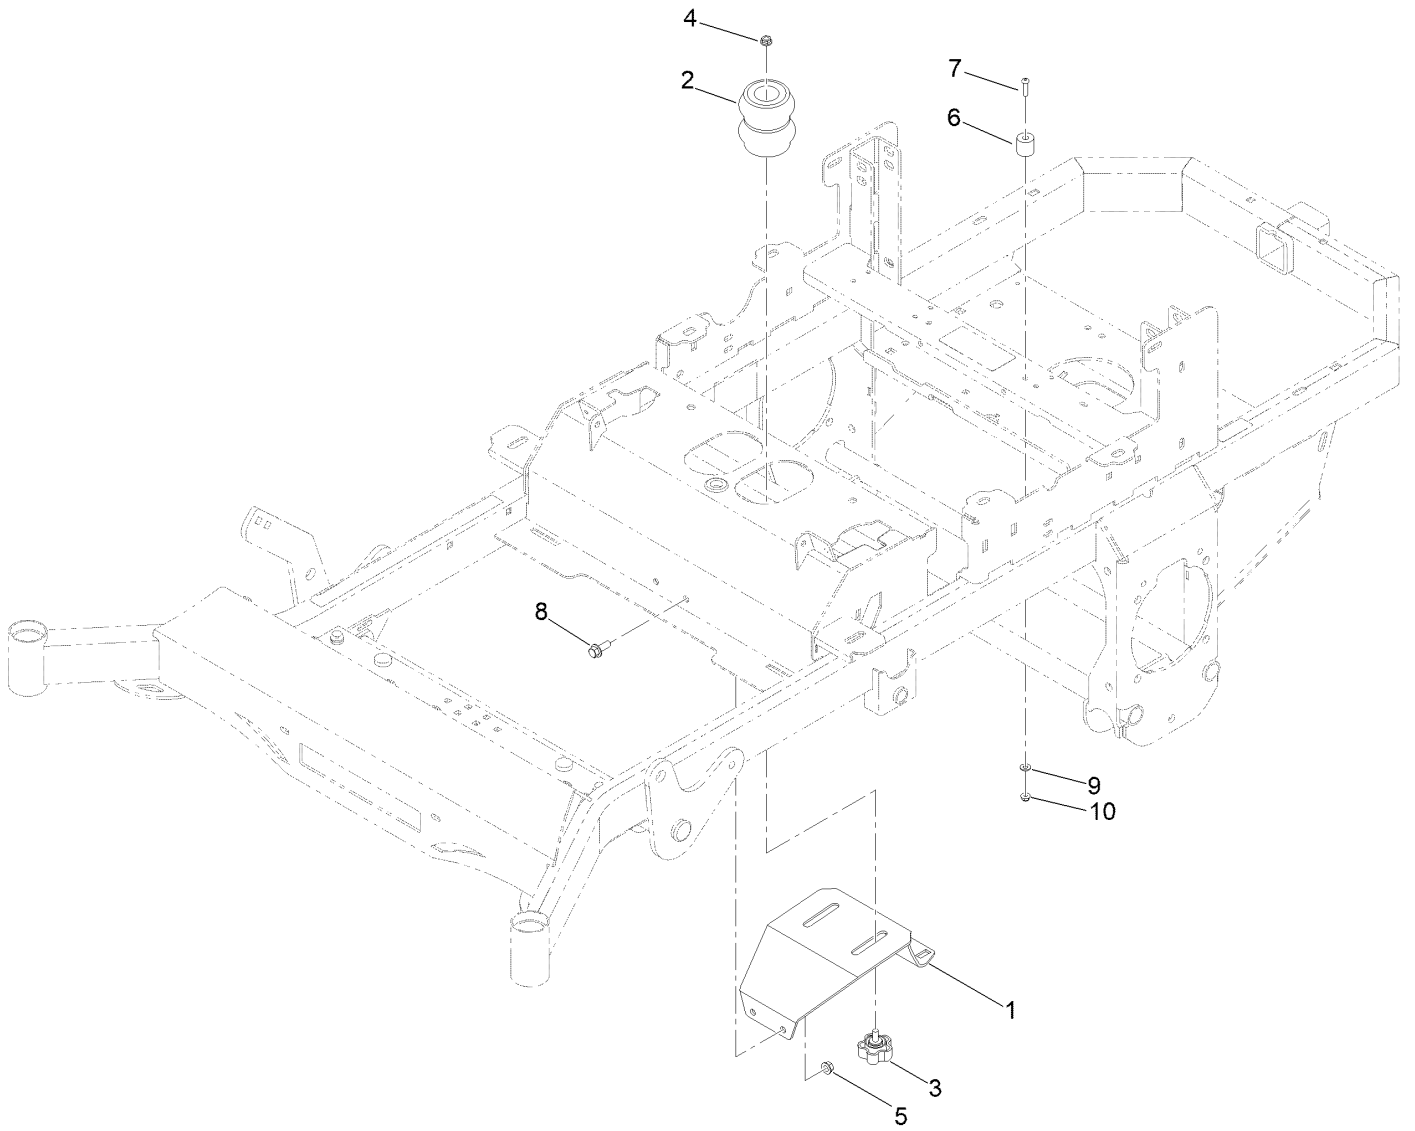

Seat Suspension Assembly

Seat Suspension Assembly (continued)

<i>Ref.</i>	<i>Part Number</i>	<i>Qty.</i>	<i>Description</i>	<i>Ref.</i>	<i>Part Number</i>	<i>Qty.</i>	<i>Description</i>
1	490-0021-00-05	1	Mwr Seat Susp Brkt Black	6	729-1000-00	2	Hood Rest Rubber Bumper
2	487-0003-00	2	Srt Rr Susp And Seat Ft Elastomer Tcb-3	7	418-0039-00	2	1/4-20 X 1 Button Socket C/S 18-8 SS
3	445-0006-00	2	5/16-18X3/4 SI 5-Lobe Male Knob 1.90 DIA	8	131-2220	2	Screw-HHF
4	413-0022-00	2	Nut-HF	9	515-0038	2	Washer-Flat
5	413-0020-00	2	3/8-16 Hex Flange Nut W/Serr Zinc Yellow	10	104-7201	2	Nut-HF, NI