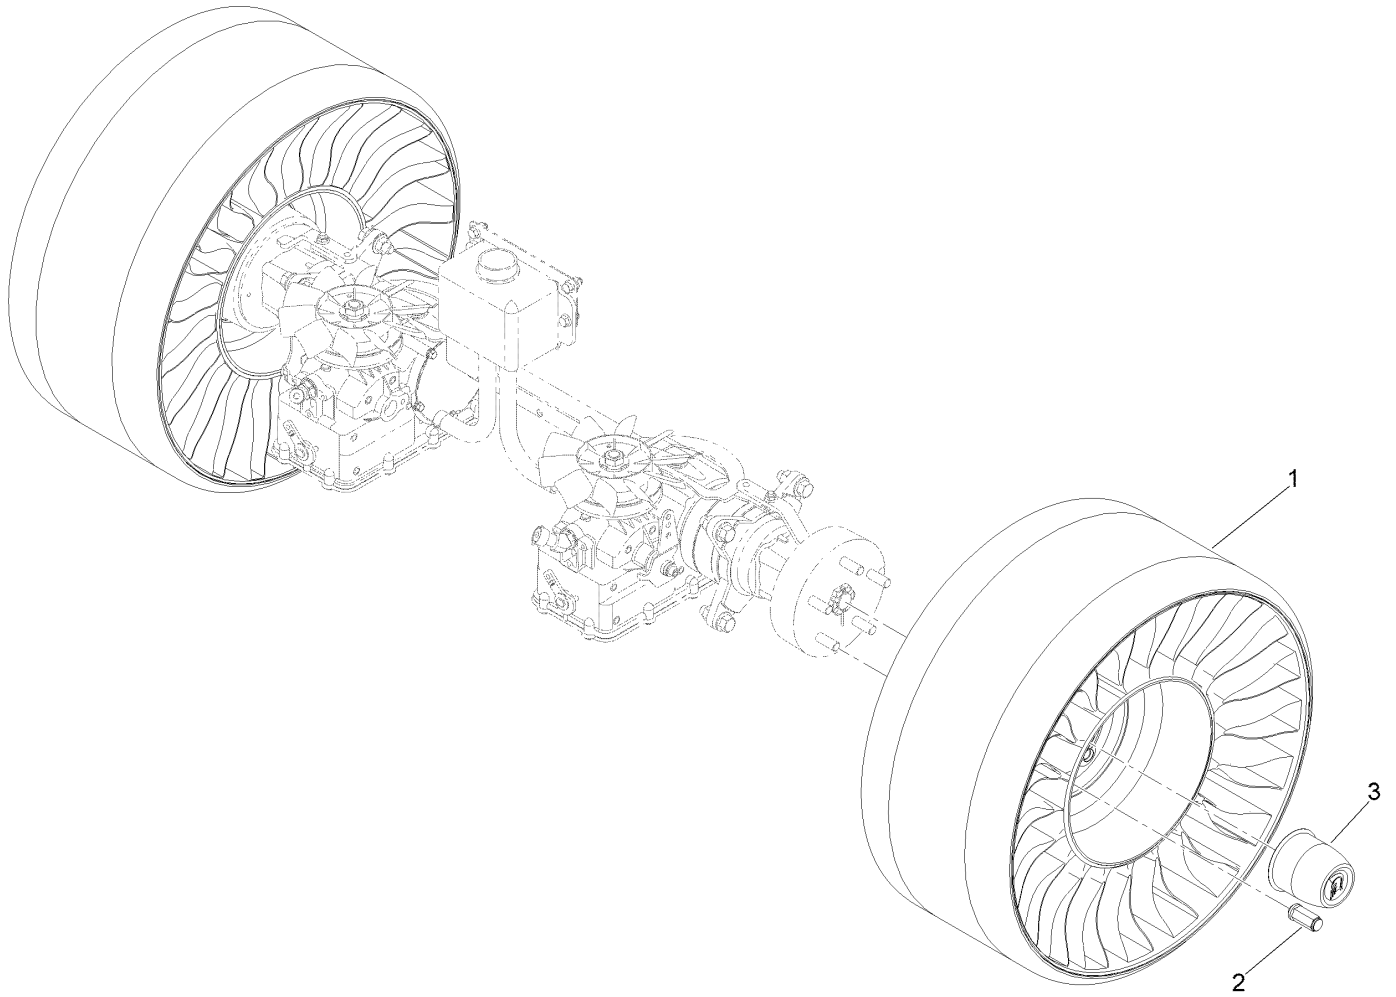

Drive Wheel Assembly

Drive Wheel Assembly (continued)

<i>Ref.</i>	<i>Part Number</i>	<i>Qty.</i>	<i>Description</i>
1	422-0054-00	2	Tweel 24X12N12L 54411
2	613-0001-00	10	Lug Nuts
3	422-0035-00	2	Rr Steel Wheel Silver Cntr Cap