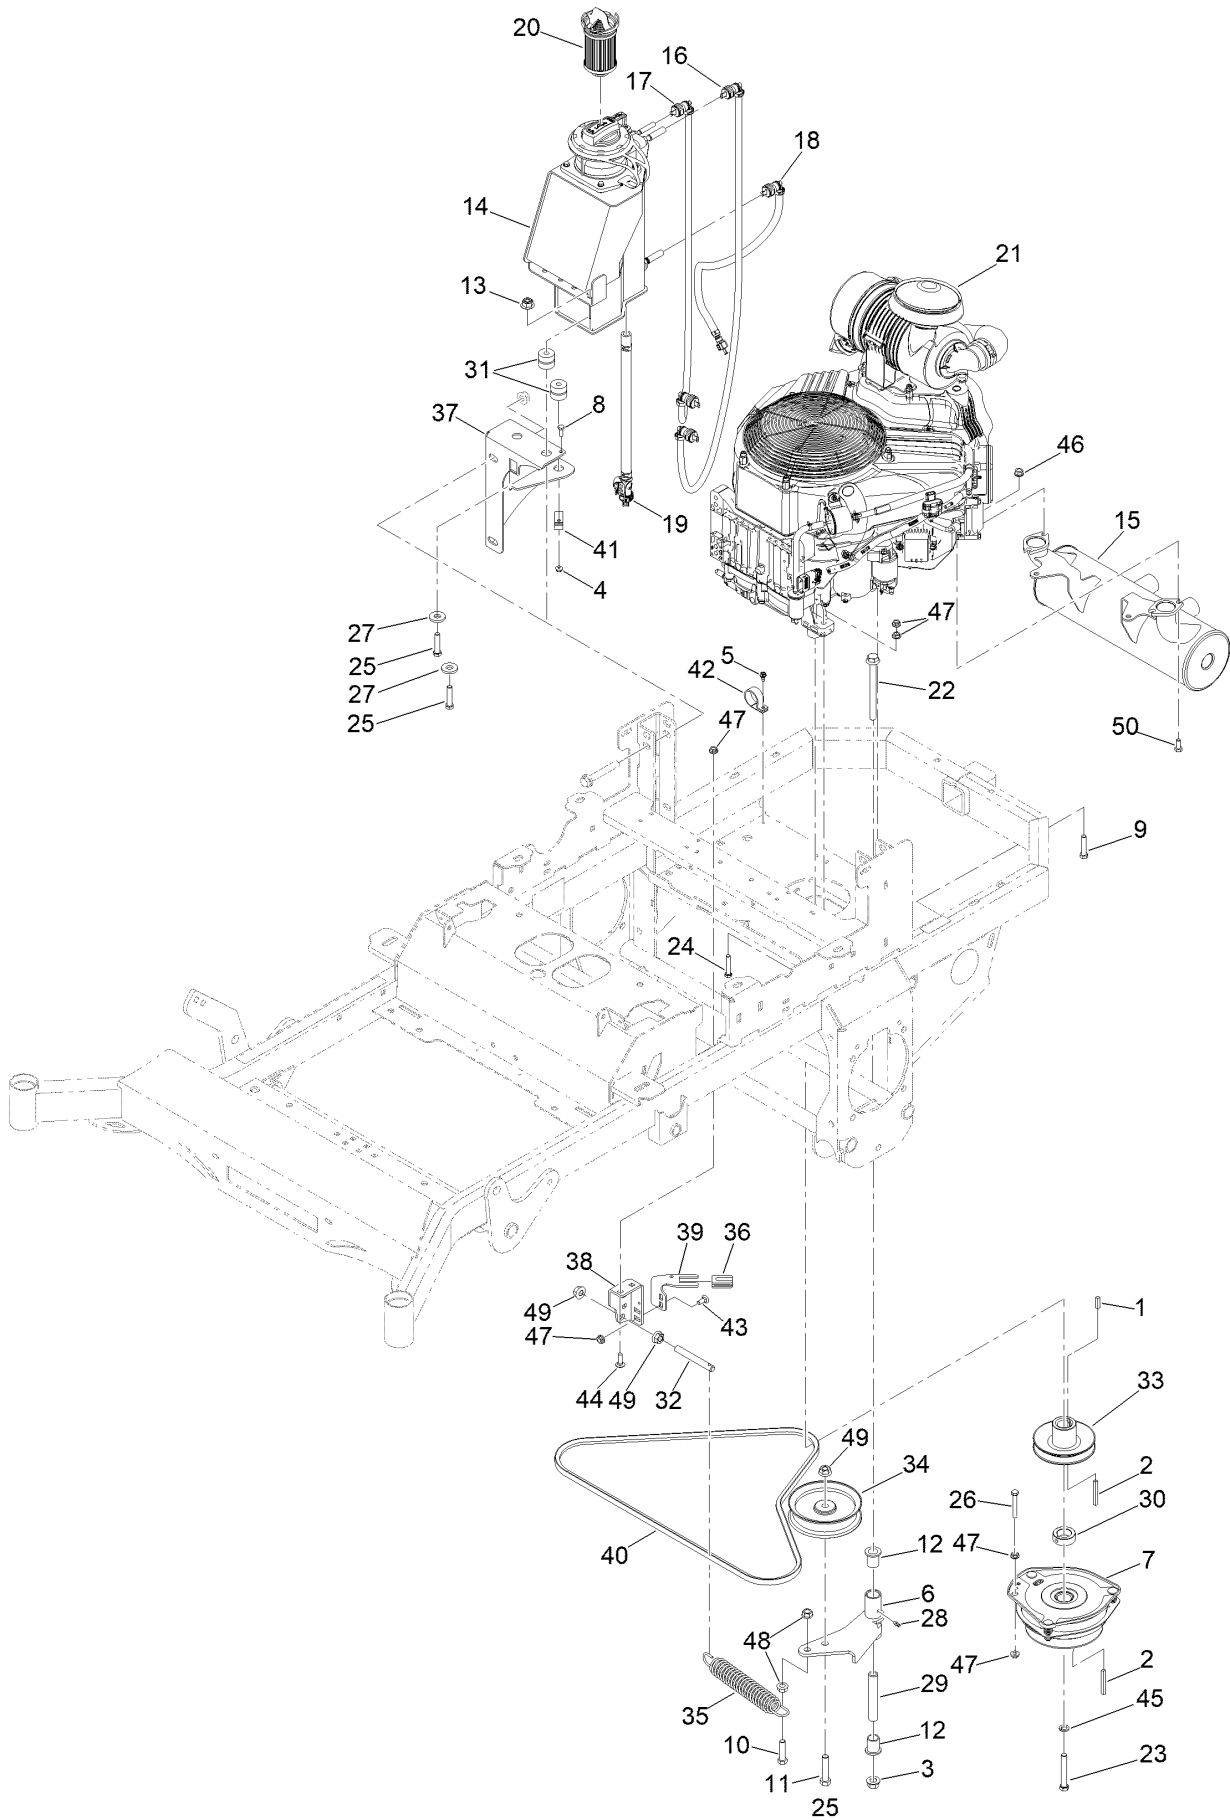

Engine Assembly

Engine Assembly (continued)

<i>Ref.</i>	<i>Part Number</i>	<i>Qty.</i>	<i>Description</i>	<i>Ref.</i>	<i>Part Number</i>	<i>Qty.</i>	<i>Description</i>
1	1-807259	1	Key	28	424-0002-00	1	1/4In Drive Type Grease Fitting Yz
2	5-0930	2	Key	29	425-0006-00	1	Mwr Inner Idler Spacer
3	413-0002-00	1	Nut-Lock	30	425-0033-00	1	Kgz-Xd Pump Drive Pulley Spacer
4	104-7201	1	Nut-HF, NI	31	429-0005-00	3	Oil Guard Isolator
5	120-9551	1	Screw-HWH	32	430-0001-00	1	Mwr Pump Idler Spring Tensioner
6	148-0122-05	1	Kgz Pump Idler Pulley Arm Assembly	33	433-0002-00	1	Mwr Hydraulic Pump Drive Pulley (B-Belt)
7	148-0123	1	Kgz-Xd Ogura Clutch 3600 Rpm	34	433-0013-00	1	5-3/4In Idler Pulley 7/16In Spacer Assy
8	321-4	1	Screw-HH	35	434-0007-00	1	Mwr Deck Spring
9	323-52	7	Screw-HH	36	434-0012-00	1	Spartan Quick Shield Rod Guide Bushing
10	324-7	1	Screw-HH	37	439-0199-00-05	1	Mwr Oil Guard Tank Brkt Black
11	325-9	1	Screw-HH	38	439-0244-00-05	1	Mwr Pump Idler Tensioning Brkt Black
12	410-0007-00	2	3/4In ID X15/16In OD X 1-1/8In Flng Bush	39	439-0812-00-05	1	Kgz Ogura Clutch Brkt Painted
13	413-0013-00	3	3/8-16 Nylon Insert Flange L/Nut Yz	40	461-0006-00	1	Mwr Pump Belt Xd B X 69.40In Eff Lngth
14	415-0017-00	1	Vanguard Oil Guard Tank	41	472-0001-00	1	1-1/4In Cushioned Loop Clamp Black
15	415-0060-00	1	Dual Exh System W/Muff Big Block Engr	42	472-0009-00	1	3/4 Epdm Cushion Clamp
16	415-0075-00	1	Oil Hose Assy Supply	43	418-0008-00	2	Bolt-CARR
17	415-0076-00	1	Oil Hose Assy Scavenge	44	418-0010-00	2	Bolt-CARR
18	415-0077-00	1	Oil Hose Assy Vent	45	3253-6	1	Washer-Lock
19	415-0078-00	1	Oil Flex Drain Hose	46	413-0020-00	7	3/8-16 Hex Flange Nut W/Serr Zinc Yellow
20	415-0079-00	1	Oil Filter For Oil Guard	47	413-0022-00	8	Nut-HF
21	415-0095-00	1	Vanguard 40HP EFI With Oil Guard	48	32128-37	2	Nut-HF
22	418-0009-00	1	1/2-13 X 5-1/2 Hex Flange Bolt GR 8 Zy	49	413-0010-00	3	1/2-13 Hex Flange Nut W/Serr Zinc
23	418-0022-00	1	7/16-20 X 3 Hex C/S GR 8 Zc Yellow	50	418-0278-00	2	M8-1.25 X 20MM Hex Flange Bolt Zinc 10.9
24	418-0024-00	1	5/16-18 X 1-3/4 Hex C/S GR 5 Zinc Yellow				
25	418-0051-00	3	3/8-16 X 1-3/4 Hex C/S GR 2 Zinc				
26	418-0114-00	1	5/16-18 X 2-1/4 Hex C/S (GR.2) Zc Yellow				
27	419-0003-00	3	1/2 Fender Washer 1-1/4In OD Zinc