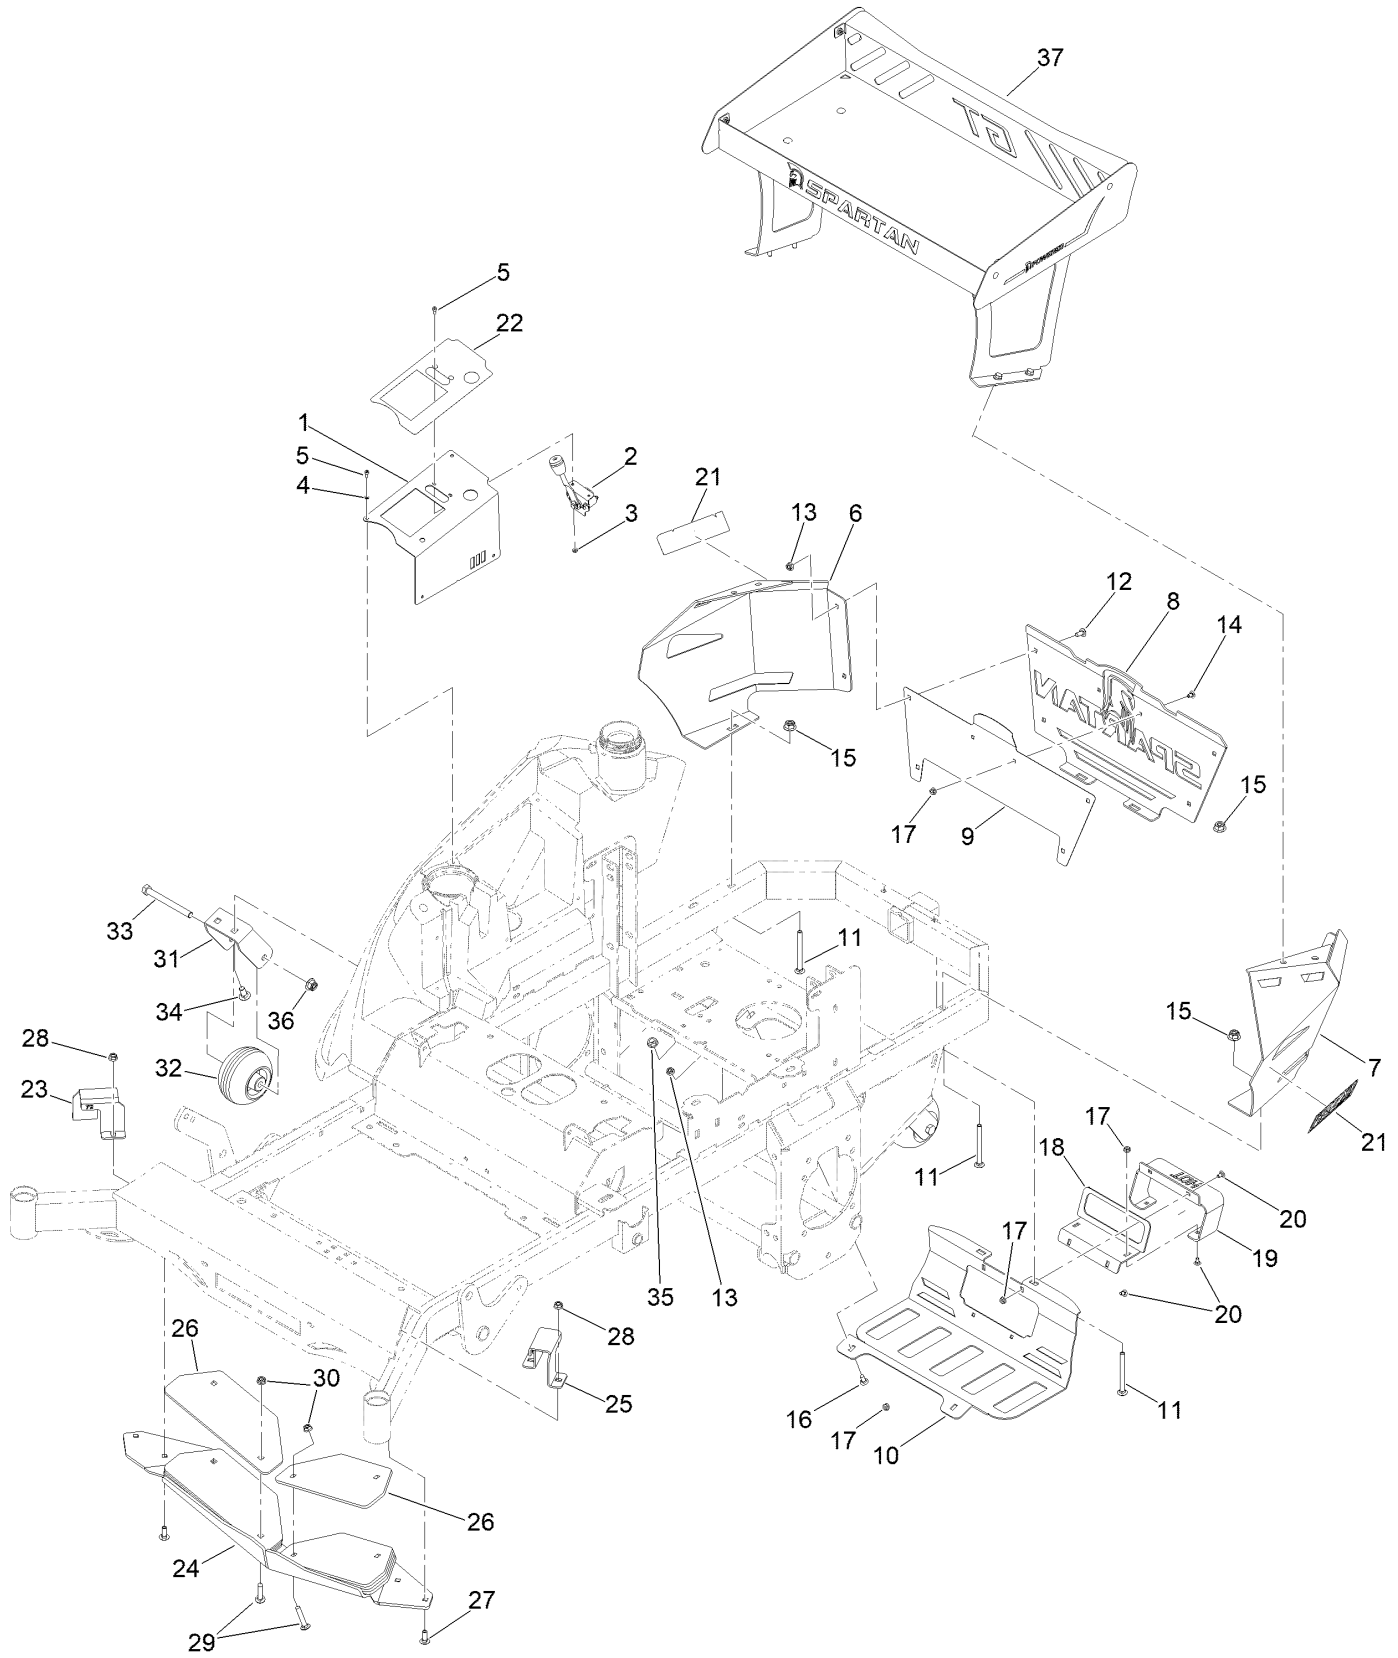

Transmission Assembly (continued)

<i>Ref.</i>	<i>Part Number</i>	<i>Qty.</i>	<i>Description</i>	<i>Ref.</i>	<i>Part Number</i>	<i>Qty.</i>	<i>Description</i>
1	100-6116	8	Screw-HHF	12	439-0809-00-05	1	Kgz Park Brake Brkt Lt Painted
2	413-0027-00	4	Nut-HF, NI	13	450-0015-00	1	Htg16 Lt Side Transm W/Control Orifice
3	116-7230	4	Screw-HHF	14	450-0016-00	1	Htg16 Parker Rt Sd Trans W/Cntrl Orifice
4	120-9551	2	Screw-HWH	15	451-0001-00	19	Mwr 5/8In Hydraulic Hose, 1Ft
5	413-0019-00	4	5/16-18 Nylon Insert Flange L/Nut Zc	16	467-0003-00	1	Hydraulic Fluid Reservoir
6	418-0032-00	2	8-32 X 1/2 Ind. HWH Slot Type F Tcs Zinc	17	472-0001-00	2	1-1/4In Cushioned Loop Clamp Black
7	419-0006-00	2	.312 ID X .875OD X .1875 THK F/W NYL	18	472-0013-00	4	22MM Hose Clamp (Ctb-22ST-Fk)
8	426-0013-00-05	1	Hydraulic Reservoir Mtng Plate Paint	19	486-0030-00	1	No Plunger Limit Switch
9	434-0003-00	1	Mwr Brake Pedal Release Spring	20	418-0008-00	2	Bolt-CARR
10	439-0066-00-05	1	Stand Transm Brake Interlock Brkt Black	21	418-0010-00	2	Bolt-CARR
11	439-0808-00-05	1	Kgz Park Brake Brkt Rt Painted	22	413-0022-00	2	Nut-HF
				23	32128-49	8	Nut-HHF

Body Styling Assembly