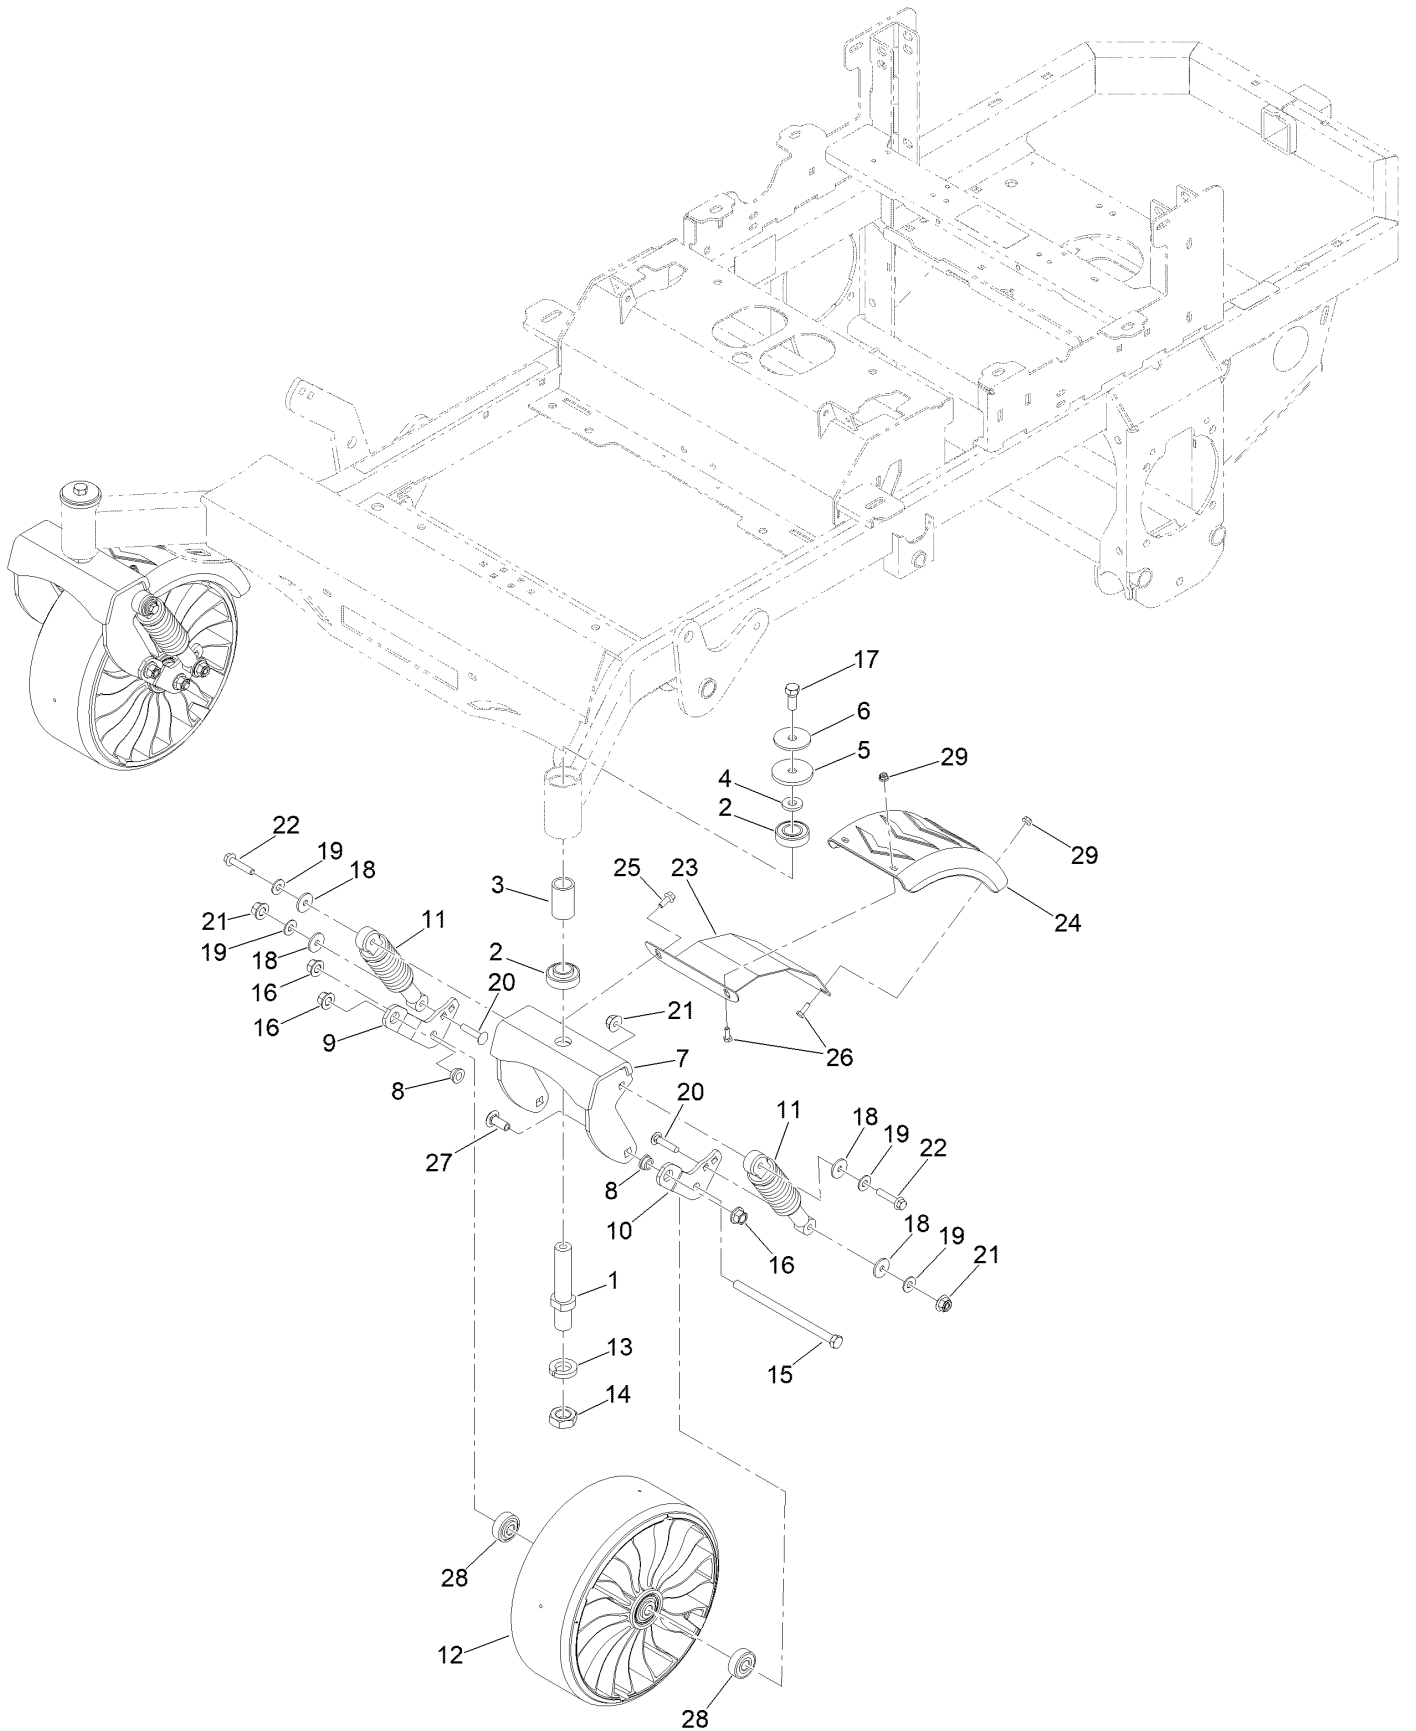

Front Caster Tire Assembly

Front Caster Tire Assembly (continued)

<i>Ref.</i>	<i>Part Number</i>	<i>Qty.</i>	<i>Description</i>	<i>Ref.</i>	<i>Part Number</i>	<i>Qty.</i>	<i>Description</i>
1	437-0019-00	2	Mwr Caster Shaft	16	413-0002-00	6	Nut-Lock
2	103-3540	4	Bearing-Ball	17	418-0002-00	2	1/2-20 X 1-1/4 Hex Flange Bolt GR 8 Yz
3	425-0011-00	2	Caster Fork Shaft Bearing Spacer	18	419-0028-00	8	Flt Washer 1.25Odx.38ldx.125 THK Pla
4	419-0003-00	2	1/2 Fender Washer 1-1/4In OD Zinc	19	3256-4	8	Washer-Flat
5	419-0025-00	2	Ft Hub Plastic Washer	20	618-2048-00	4	3/8In-16X1-3/4In G8 Carriage Bolt
6	426-0006-00-05	2	Mwr Caster Shaft Washer Black	21	413-0013-00	8	3/8-16 Nylon Insert Flange L/Nut Yz
7	490-0471-00-05	2	2022 Ft Fork Shock Assy Black	22	418-0097-00	4	3/8-16 X 1-.75 Hex Flg Bolt GR 8 Yellow
8	410-0009-00	4	1/2In ID X 3/4In OD X 3/8In Flange Bush	23	439-0389-00-05	2	2020 Spartan Ft Fender Brkt Black
9	439-0750-00-05	2	2022 Srt Tweels Susp Brkt Rt Black	24	414-0024-00	2	Spartan Fork Ft Fender
10	439-0751-00-05	2	2022 Srt Tweels Susp Brkt Lt Black	25	116-7230	4	Screw-HHF
11	487-0009-00	4	2020 Rz Pro Seat / Ft Fork Shock	26	321-4	8	Screw-HH
12	423-0002-00	2	Frt Tweel Smooth Caster 13X6.5N6 (36271)	27	418-0096-00	4	1/2-13 X 1.25 Carriage Bolt Yellow
13	419-0024-00	2	1In L/W Med Split Zc	28	410-0072-00	4	Bushing Set For Ft Tweel 38182
14	413-0063-00	2	Nut-Hex	29	413-1008-00	8	Nut-HHF
15	418-0003-00	2	1/2-13 X 8-1/2 Hex C/S GR 5 Zinc Yellow