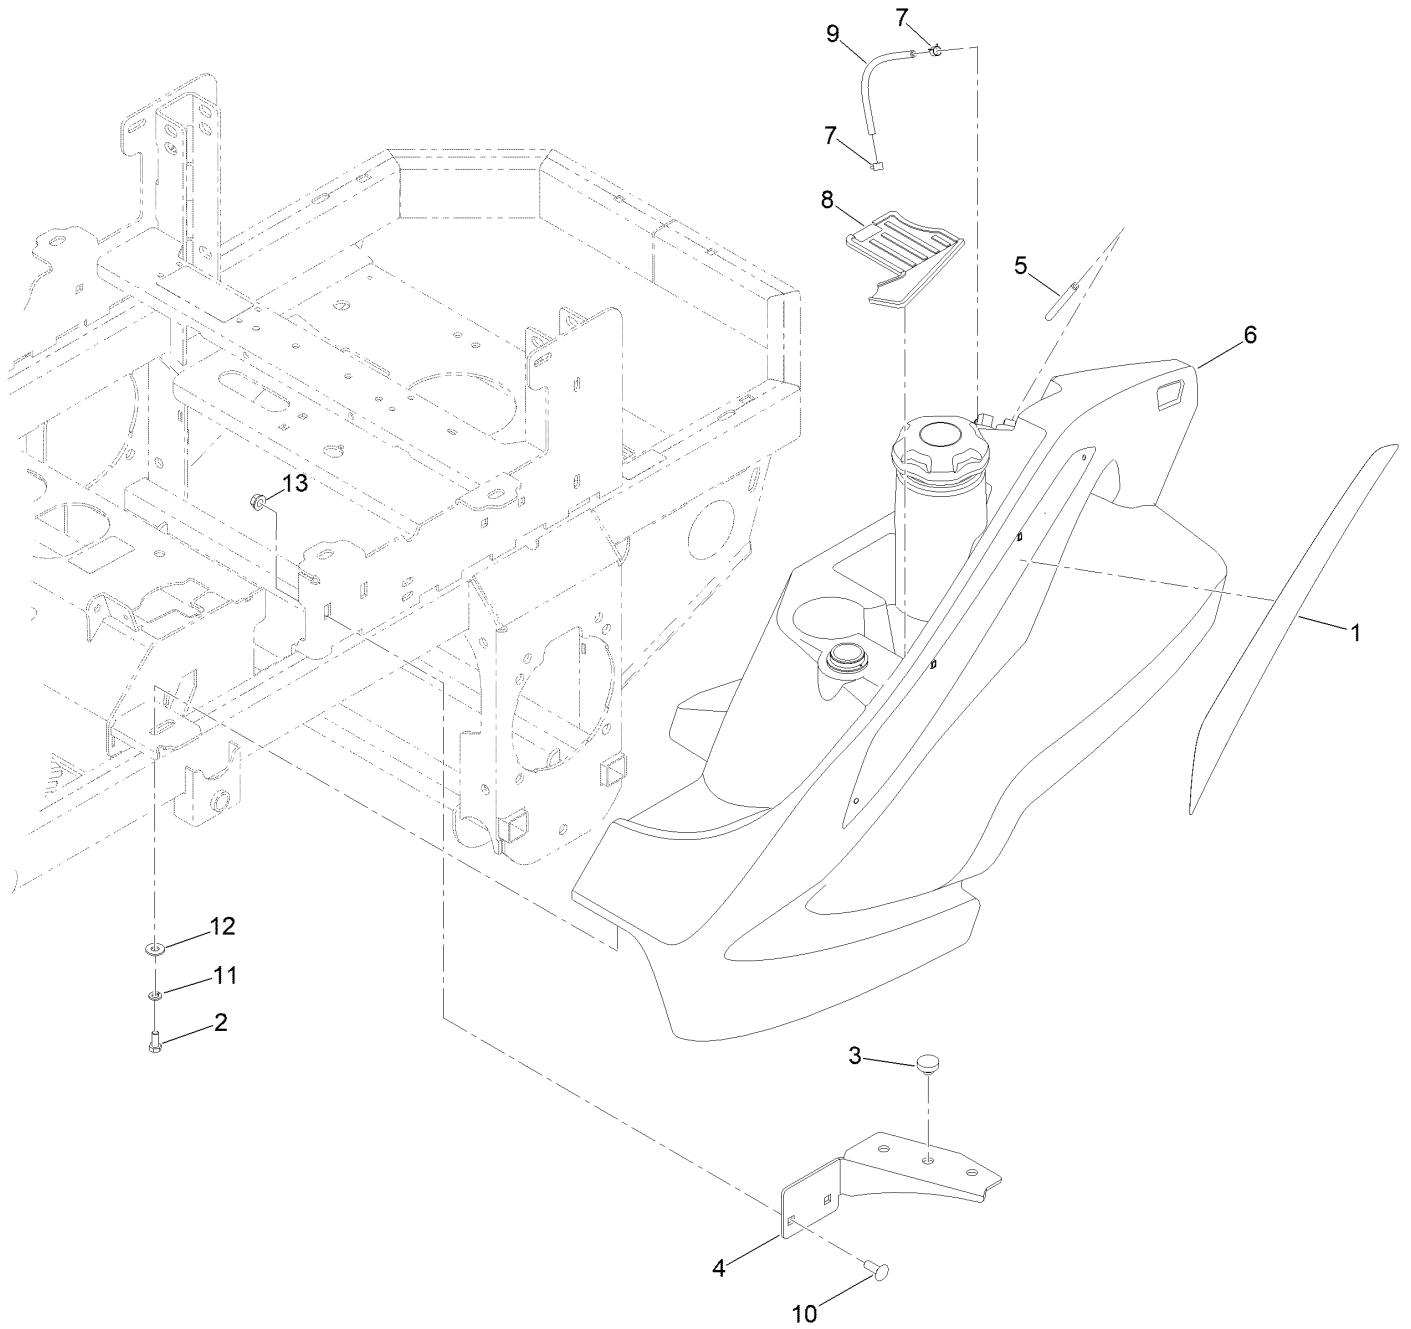

Fuel Tank Assembly

Fuel Tank Assembly (continued)

<i>Ref.</i>	<i>Part Number</i>	<i>Qty.</i>	<i>Description</i>	<i>Ref.</i>	<i>Part Number</i>	<i>Qty.</i>	<i>Description</i>
1	148-0257	1	Decal-Pod LH	8	481-0004-00	1	Rubber Tank Storage Compartment Insert
2	418-0054-00	4	Screw-HH	9	751-1014-00	10	1/4In SAE J30R7 Bulk Hose 1Ft
3	429-0002-00	6	Push-In Rubber Bumper Mwr Floor	10	418-0045-00	2	3/8-16 X 1 Carriage Bolt Yz GR.8
4	439-0448-00-05	1	Rt/Srt Gas Tank Support Bkt	11	3253-4	4	Washer-Lock
5	451-0002-00	10	Mwr Fuel Tank Black 3/16In Vent Tube 1Ft	12	419-0007-00	4	Washer-Flat
6	467-0001-00	1	Mwr Gasoline Fuel Tank Assy	13	413-0020-00	2	3/8-16 Hex Flange Nut W/Serr Zinc Yellow
7	472-0004-00	2	1/2In (#8) Hose Clamp