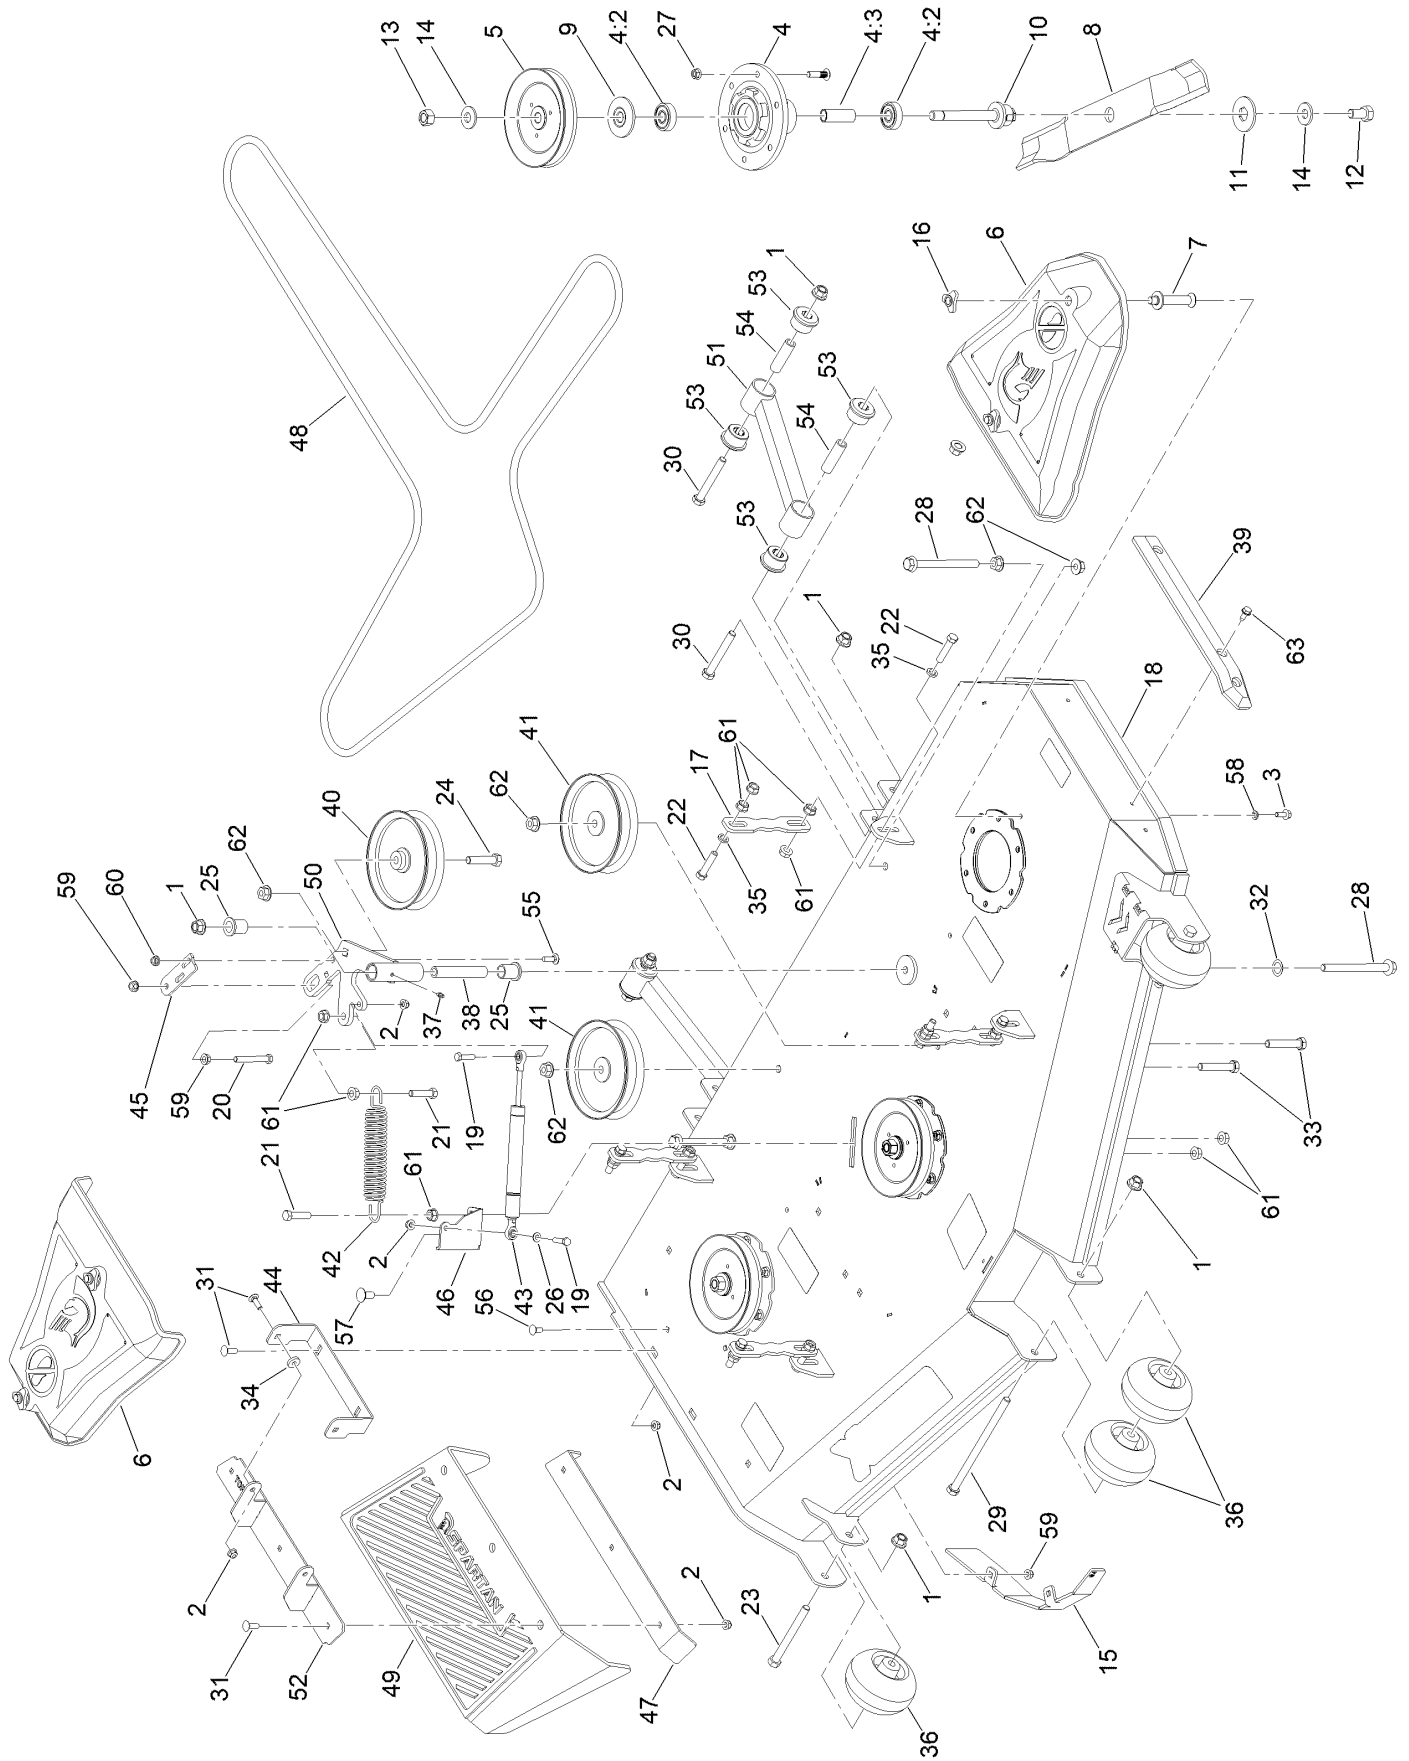

61 Inch Cutting Deck Assembly

61 Inch Cutting Deck Assembly (continued)

<i>Ref.</i>	<i>Part Number</i>	<i>Qty.</i>	<i>Description</i>	<i>Ref.</i>	<i>Part Number</i>	<i>Qty.</i>	<i>Description</i>
1	413-0002-00	8	Nut-Lock	34	419-0006-00	2	.312 ID X .875OD X .1875 THK F/W NYL
2	413-0027-00	9	Nut-HF, NI	35	419-0010-00	8	.443 ID X .749 OD X .125 THK Nylon Black
3	116-7230	4	Screw-HHF	36	422-0061-00	4	Mwr Anti-Scalp Whl W/O Grease Fitting
4	148-0002	3	Spindle ASM 5In Deck	37	424-0002-00	1	1/4In Drive Type Grease Fitting Yz
4:2	116-4004	2	Bearing	38	425-0006-00	1	Mwr Inner Idler Spacer
4:3	148-0025	1	Spacer, Bearing	39	429-0001-00	1	Mwr Nylon Deck Guard
5	148-0027	3	Pulley	40	433-0014-00	1	6-3/4In Idler Pulley 7/16In Spacer ASM
6	148-0093	2	Cover-Belt	41	433-0015-00	2	6-3/4In Idler Pulley 15/16In Spacer Assy
7	148-0094	4	Pin-Belt Cover	42	434-0007-00	1	Mwr Deck Spring
8	148-0099	3	Blade-Rotary	43	434-0009-00	1	Idler Gas Spring
9	148-0102	3	Guard-Bearing Top 0.673In	44	439-0111-00-05	1	Mwr Chute Mtg Brkt Black
10	148-0105	3	Shaft - Spindle	45	439-0257-00-05	1	Deck Idler Pulley Belt Retainer Brkt
11	148-0108	3	Washer-Hex	46	439-0335-00-05	1	Deck Belt Idler Damper Mtg Brkt Black
12	148-0109	3	M16X1.5-30MM C10.9 Hex Bolt	47	439-0431-00-05	1	Mwr Deck Chute Hinge Backer Brkt
13	148-0112	3	M16X1.5 C8.8 Hex Nut	48	461-0002-00	1	61 Deck Belt
14	148-0114	6	M16 Spring Washer (39Mmod/ 3.9MM THK)	49	481-0010-00	1	Rz Mwr Rubber Discharge Chute
15	148-0208-05	1	Baffle-Wiper 61 Painted Black	50	490-0019-00-05	1	Mwr Deck Idler Pulley Arm Assy Black
16	148-0234	4	Nut-Knob	51	490-0047-00-05	2	Rz Mwr Deck Stablzr Assy
17	148-0236-05	4	Hanger-Deck Painted Black	52	490-0070-00-05	1	Mwr Deck Chute Hinge Assy
18	148-0785	1	ASM-Deck W/ Decals	53	732-2000-00	8	Red A80 Susp Bushing
19	322-47	2	Screw-HH	54	732-2001-00	4	UTV A-Arm Bushing Sleeve
20	323-13	1	Screw-HH	55	418-0010-00	2	Bolt-CARR
21	324-7	2	Screw-HH	56	418-0045-00	2	3/8-16 X 1 Carriage Bolt Yz GR.8
22	324-8	8	Screw-HH	57	3232-1	1	Screw-CARR
23	325-19	2	Screw-HH	58	3253-4	4	Washer-Lock
24	325-9	1	Screw-HH	59	413-0020-00	4	3/8-16 Hex Flange Nut W/Serr Zinc Yellow
25	410-0007-00	2	3/4In ID X15/16In OD X 1-1/8In Flng Bush	60	413-0022-00	2	Nut-HF
26	413-0016-00	1	.312Idx.625Odx.062 THK Thrust Brg Oi Brz	61	32128-37	21	Nut-HF
27	413-0029-00	18	Nut-Hex	62	32128-49	7	Nut-HHF
28	418-0009-00	3	1/2-13 X 5-1/2 Hex Flange Bolt GR 8 Zy	63	9264964	3	Screw-HWH, Thread Cut
29	418-0015-00	1	1/2-13 X 8-1/2 Hex C/S GR 2 Zinc Yellow				
30	418-0021-00	4	1/2-13 X 3-3/4 Hex C/S (GR.5) Zc/Yel				
31	418-0060-00	7	5/16-18 X 1 Carriage Bolt GR 8 Yz				
32	418-0110-00	1	.767Idx1.125Odx.016 THK Trip Wv Washer				
33	418-0246-00	2	1/2-13 X 2-3/4 Hex Flange Bolt (GR.8) Yz