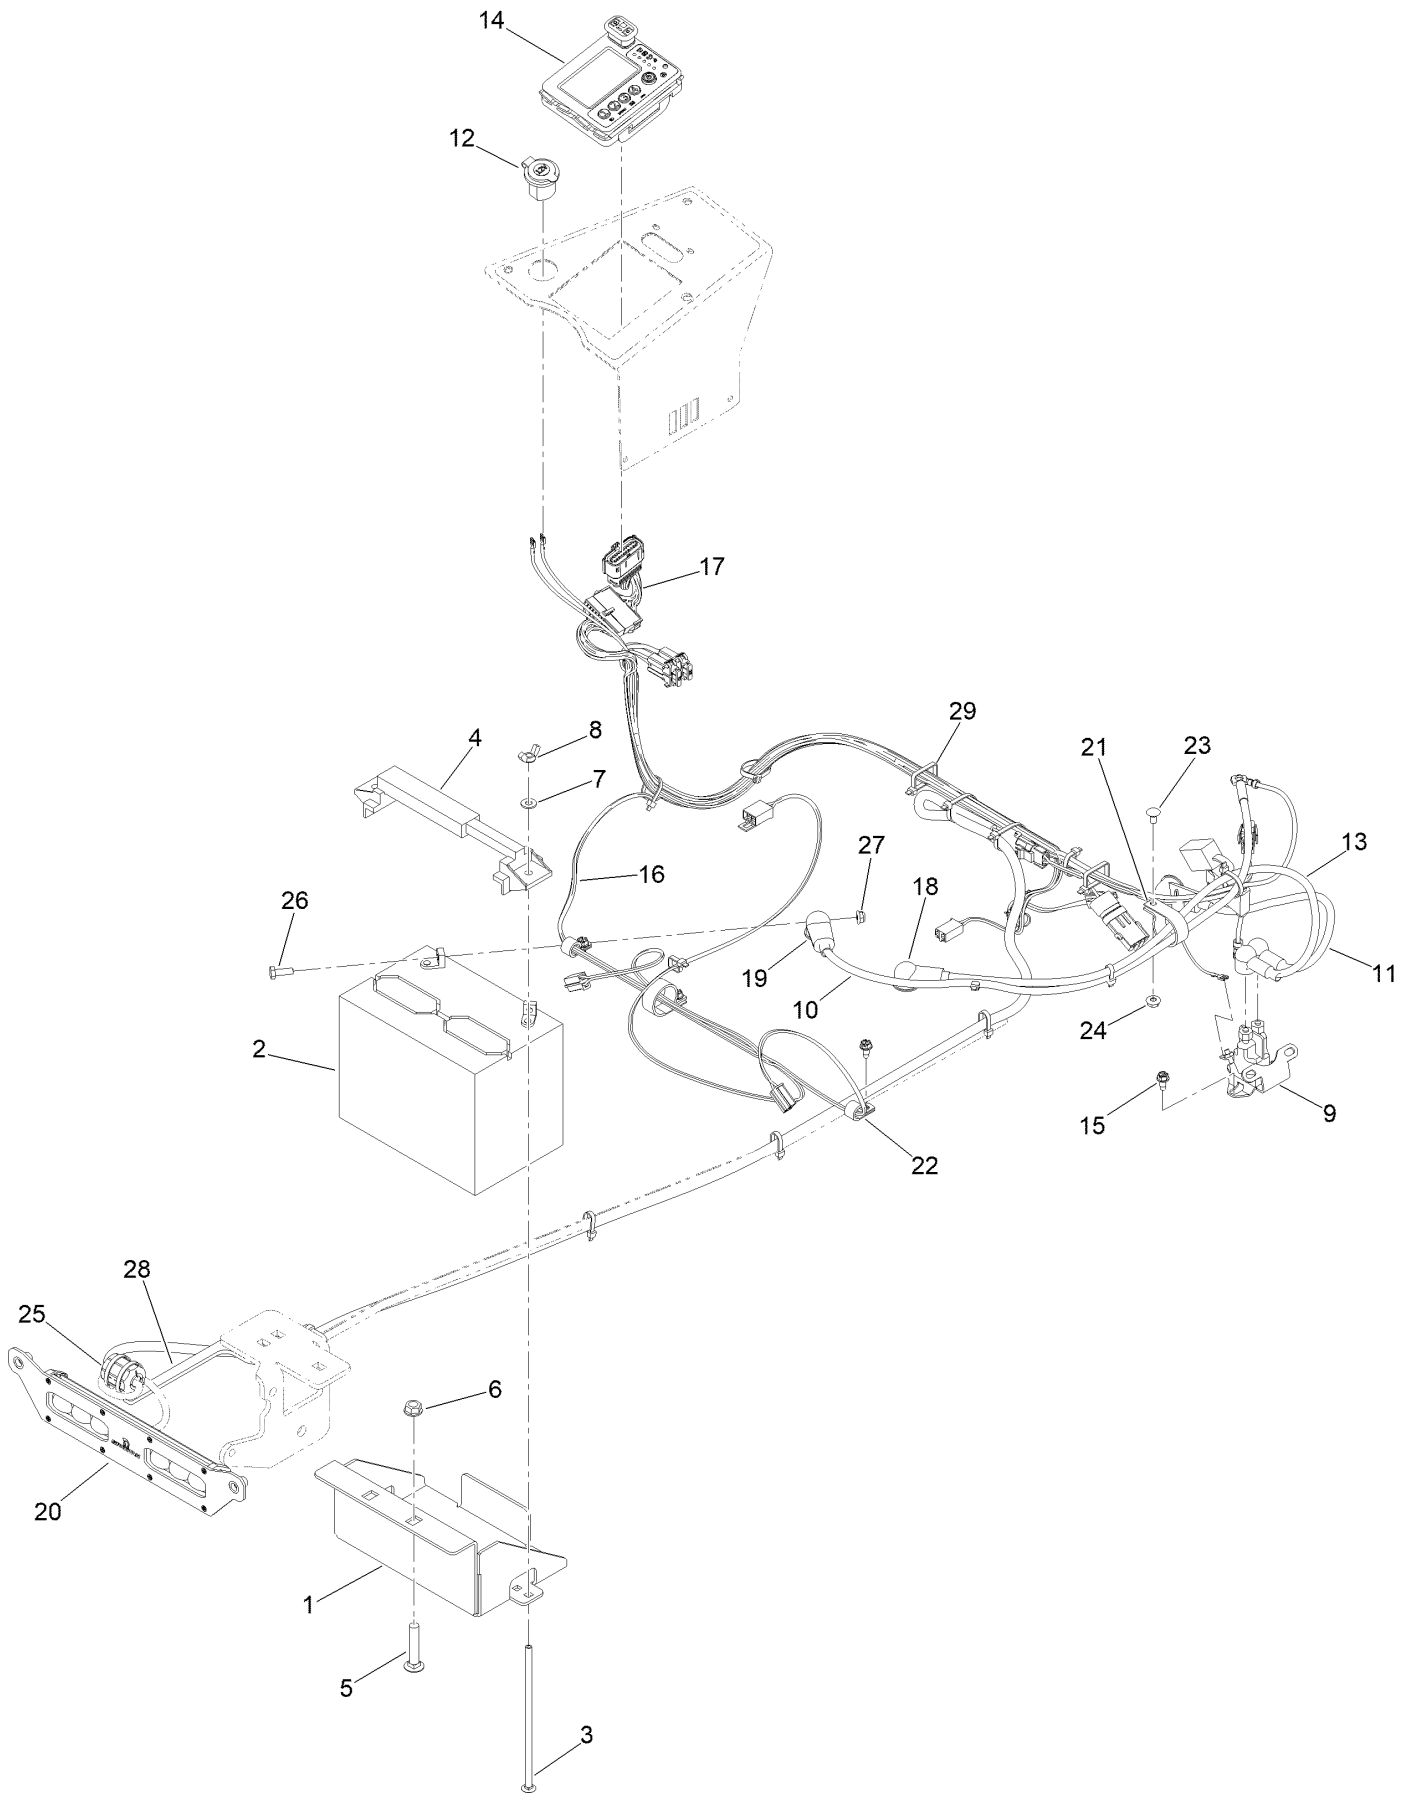

Electrical Assembly

Electrical Assembly (continued)

<i>Ref.</i>	<i>Part Number</i>	<i>Qty.</i>	<i>Description</i>	<i>Ref.</i>	<i>Part Number</i>	<i>Qty.</i>	<i>Description</i>
1	439-0008-00-05	1	Mwr Battery Box Black	17	148-0270	1	Harness-Jumper
2	468-1004-00	1	12 Volt Start Battery 300CCA	18	436-0002-00	2	3.15 Lgth Straight Insul Term Cover Red
3	418-0034-00	2	1/4-20 X 7 Carriage Bolt Zinc	19	436-0003-00	1	Straight Insulating Terminal Cover
4	443-0001-00	1	Battery Hold Down	20	486-0052-00	1	Split Beam W/Non-Lightd Helmet Light Bar
5	3231-6	2	Screw-CARR	21	472-0001-00	2	1-1/4In Cushioned Loop Clamp Black
6	413-0020-00	2	3/8-16 Hex Flange Nut W/Serr Zinc Yellow	22	2412-73	2	Clamp-R
7	515-0038	2	Washer-Flat	23	3229-10	1	Screw-CARR
8	1-803038	2	Wingnut	24	413-0012-00	1	1/4-20 Hex Flange Nut
9	486-0006-00	1	Heavy Duty Start Solenoid	25	148-0191	1	Fair-Rite Round Cable Snap-It Size B
10	486-0017-00	1	Mwr Negative Cable 28	26	321-4	2	Screw-HH
11	486-0018-00	1	Mwr Start Wire 12	27	104-7201	2	Nut-HF, NI
12	677-2075-00	1	12 Volt Auxilliary Plug	28	148-0219-05	1	Fair-Rite Bracket Painted
13	486-0016-00	1	Mwr Positive Battery Cable 25In	29	3290-378	17	Tie-Cable
14	148-0404	1	Console-Control				
15	120-9551	5	Screw-HWH				
16	486-0011-00	1	Briggs 25HP/27HP/ 726Cc Harness