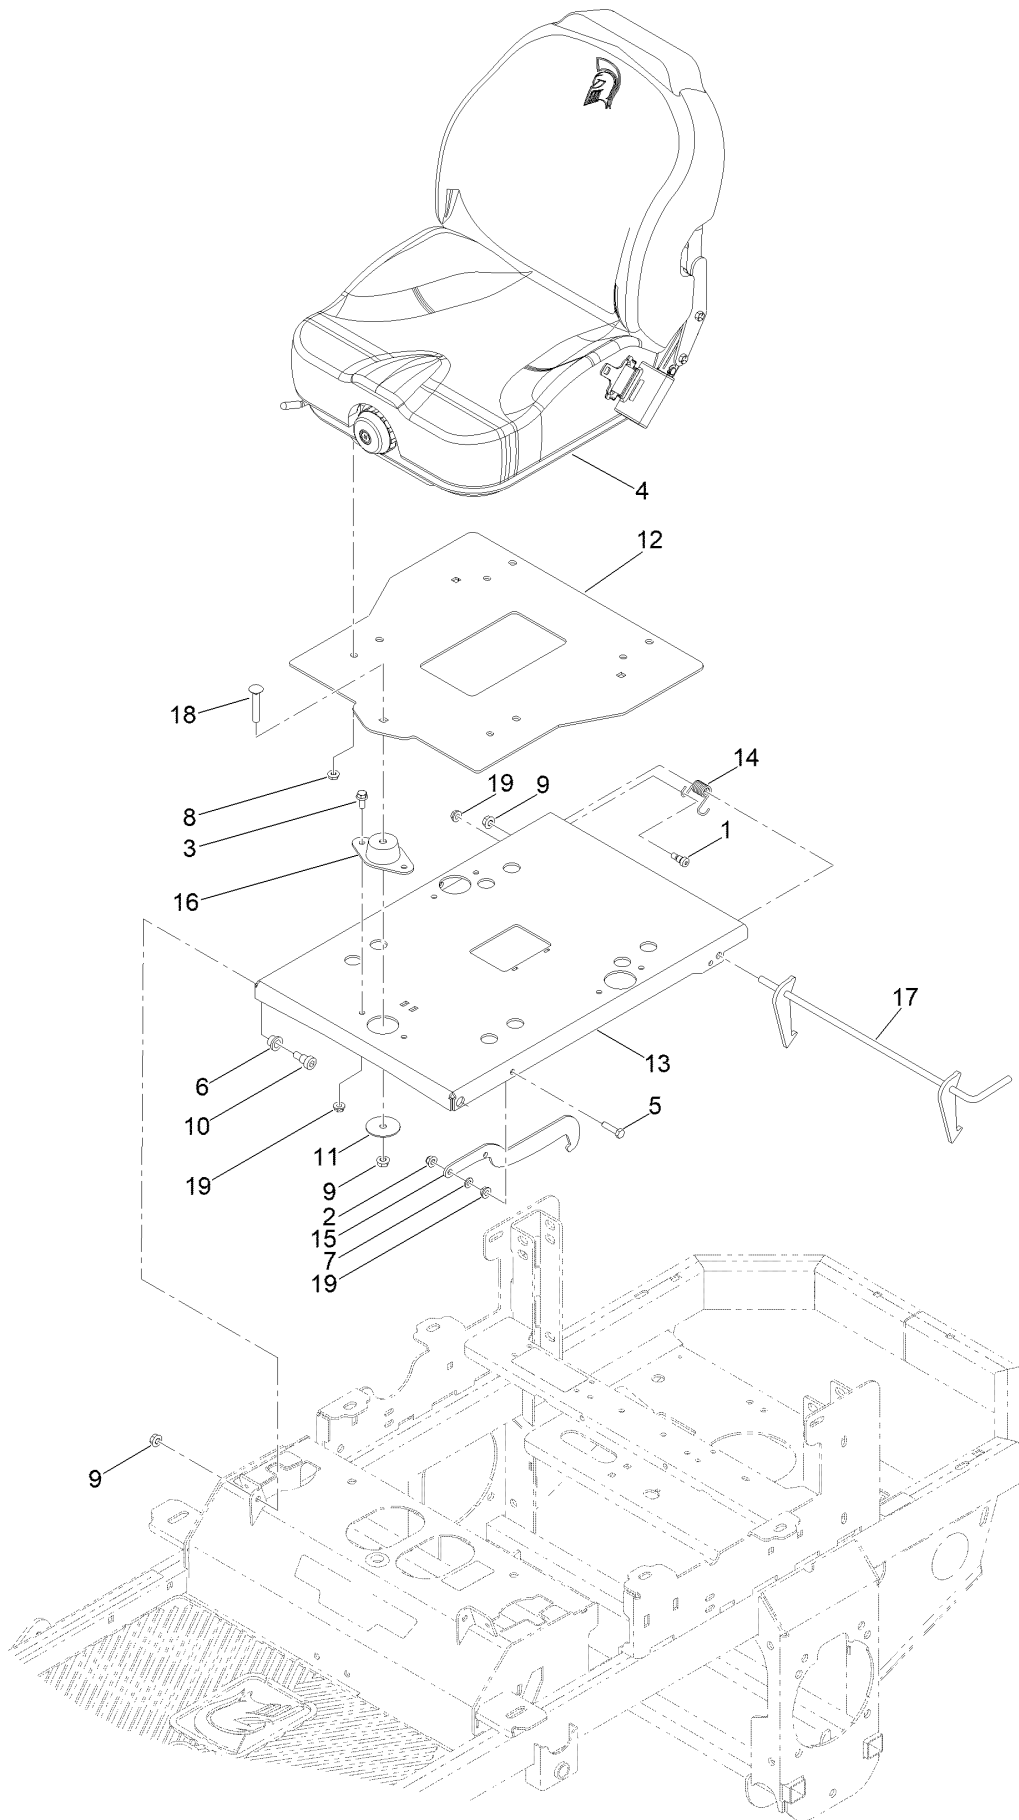

Seat Assembly

Seat Assembly (continued)

<i>Ref.</i>	<i>Part Number</i>	<i>Qty.</i>	<i>Description</i>	<i>Ref.</i>	<i>Part Number</i>	<i>Qty.</i>	<i>Description</i>
1	1-809056	1	Screw-HSH Shldr	11	419-0022-00	3	3/8 X 2In OD Fender Washer Yz
2	413-0027-00	1	Nut-HF, NI	12	426-0233-00-05	1	2019 Upgrade Seat Plate
3	116-7230	6	Screw-HHF	13	148-0937	1	ASM, Plate-Seat Base Upgrade W/ Decal
4	148-0247	1	Seat-Susp	13	426-0232-00-05	1	2019 Seat Base Plate
5	322-47	1	Screw-HH	14	434-0004-00	1	Mwr Seat Latch Spring
6	410-0010-00	2	1/2In ID X 5/8In OD X 1/2In Flange Bush	15	439-0065-00-05	1	Mwr Seat Latch Hook Black
7	413-0016-00	1	.312Idx.625Odx.062 THK Thrust Brg Oi Brz	16	487-0007-00	3	Floating Seat Damper-Stiffer
8	413-0019-00	4	5/16-18 Nylon Insert Flange L/Nut Zc	17	490-0011-61	1	Mwr Seat Latch Release Assy Abc
9	413-0029-00	6	Nut-Hex	18	618-2023-00	3	3/8In-16 X 2-1/2In GR 8 Carriage
10	418-0038-00	2	1/2 X 1/2 Socket Shoulder Bolt Zc Yellow	19	413-0022-00	8	Nut-HF