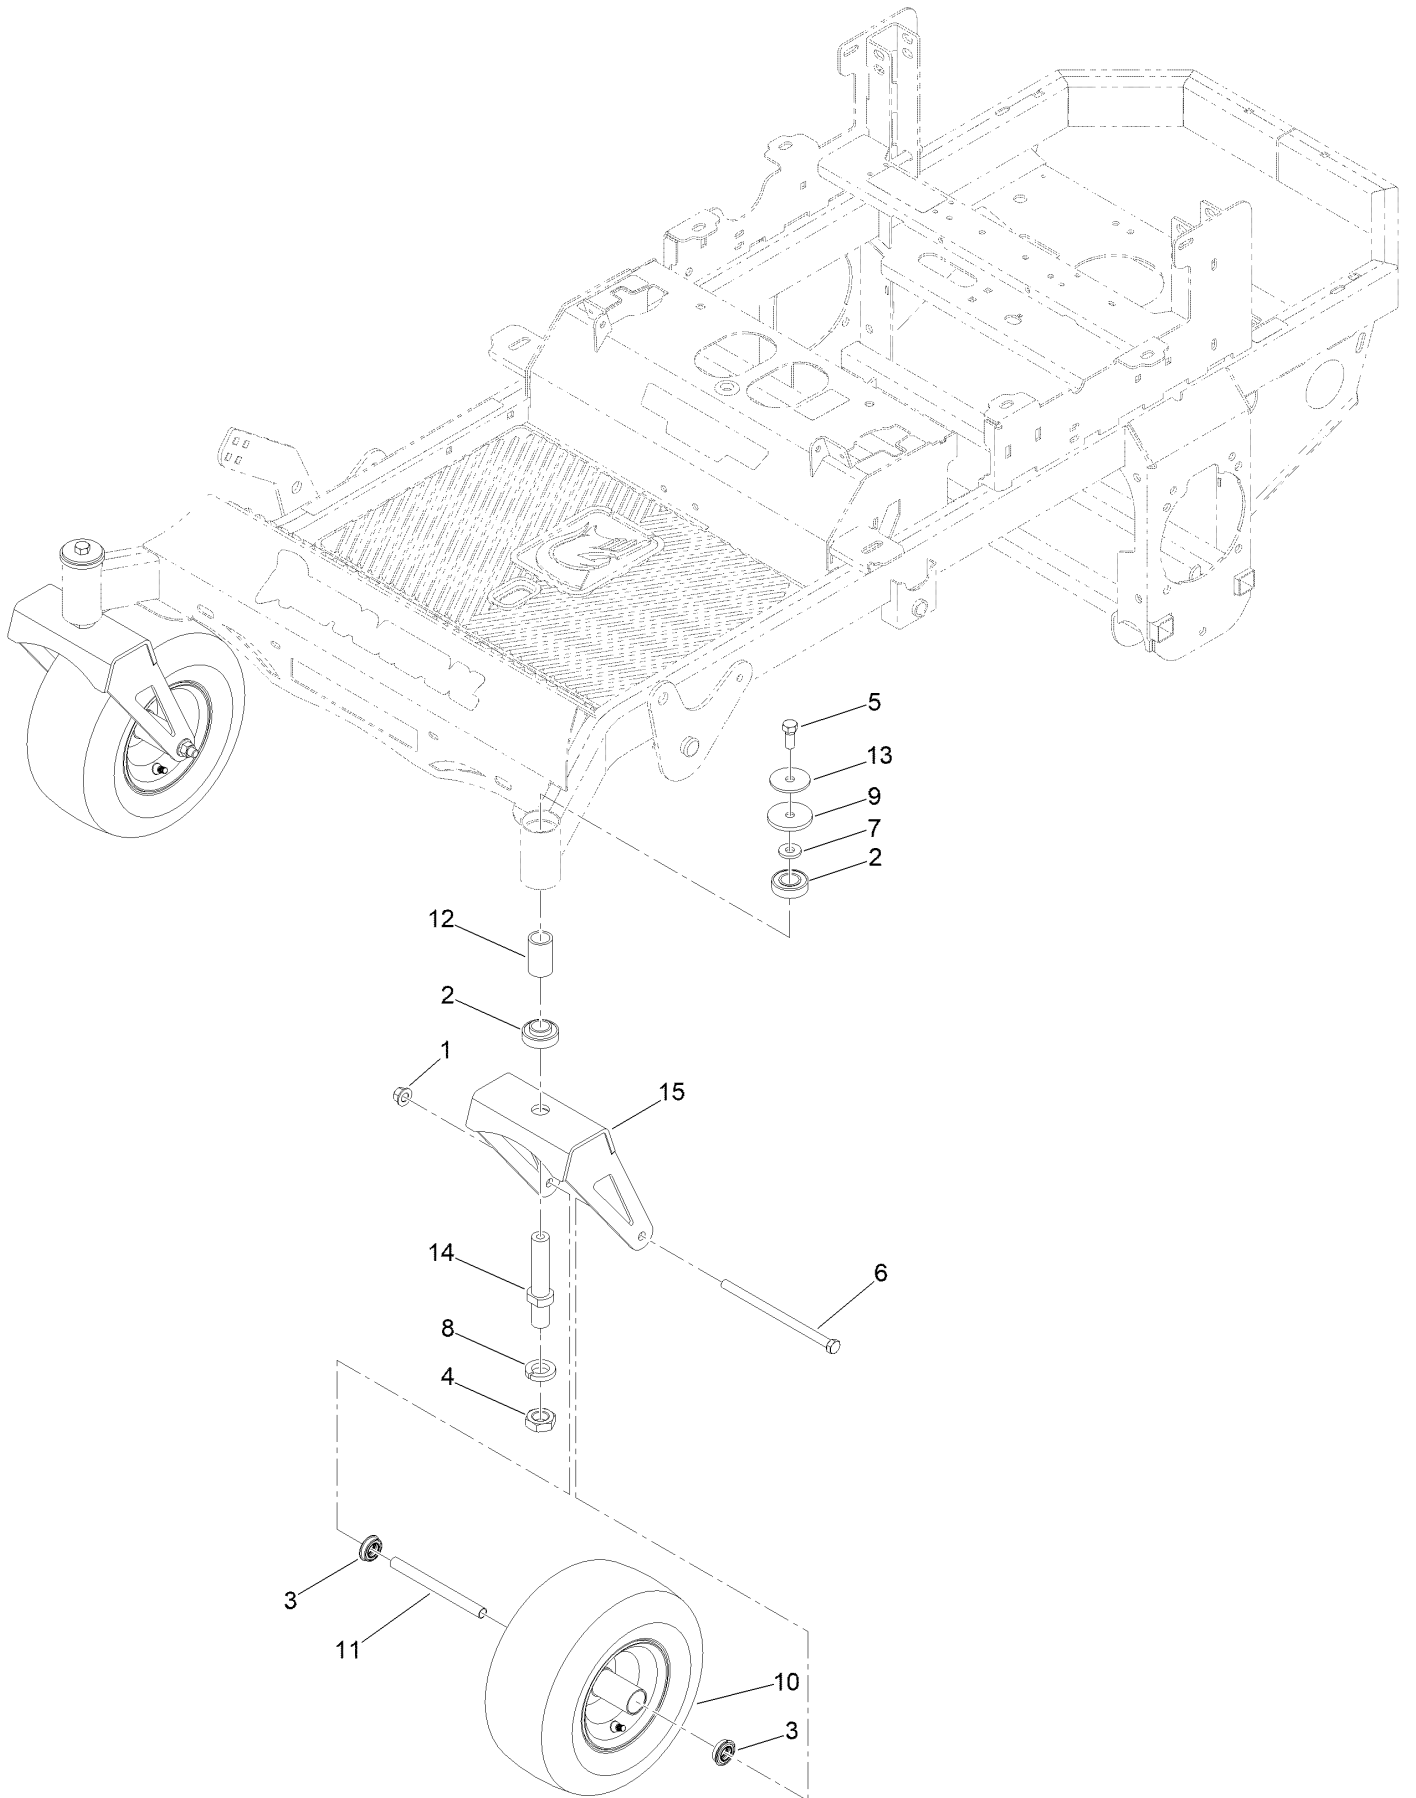

Caster Tire Assembly

Caster Tire Assembly (continued)

<i>Ref.</i>	<i>Part Number</i>	<i>Qty.</i>	<i>Description</i>	<i>Ref.</i>	<i>Part Number</i>	<i>Qty.</i>	<i>Description</i>
1	413-0002-00	2	Nut-Lock	9	419-0025-00	2	Ft Hub Plastic Washer
2	103-3540	4	Bearing-Ball	10	422-0027-00	2	Rz/Rt Pro Ft Tire Assy-Smooth Tread
3	410-0018-00	4	Rz Ft Wheel Bearing	11	425-0010-00	2	Mwr Ft Wheel Spanner
4	413-0063-00	2	Nut-Hex	12	425-0011-00	2	Caster Fork Shaft Bearing Spacer
5	418-0002-00	2	1/2-20 X 1-1/4 Hex Flange Bolt GR 8 Yz	13	426-0006-00-05	2	Mwr Caster Shaft Washer Black
6	418-0003-00	2	1/2-13 X 8-1/2 Hex C/S GR 5 Zinc Yellow	14	437-0019-00	2	Mwr Caster Shaft
7	419-0003-00	2	1/2 Fender Washer 1-1/4In OD Zinc	15	490-0046-00-05	2	Rz Caster Fork Assy Painted Black
8	419-0024-00	2	1In L/W Med Split Zc