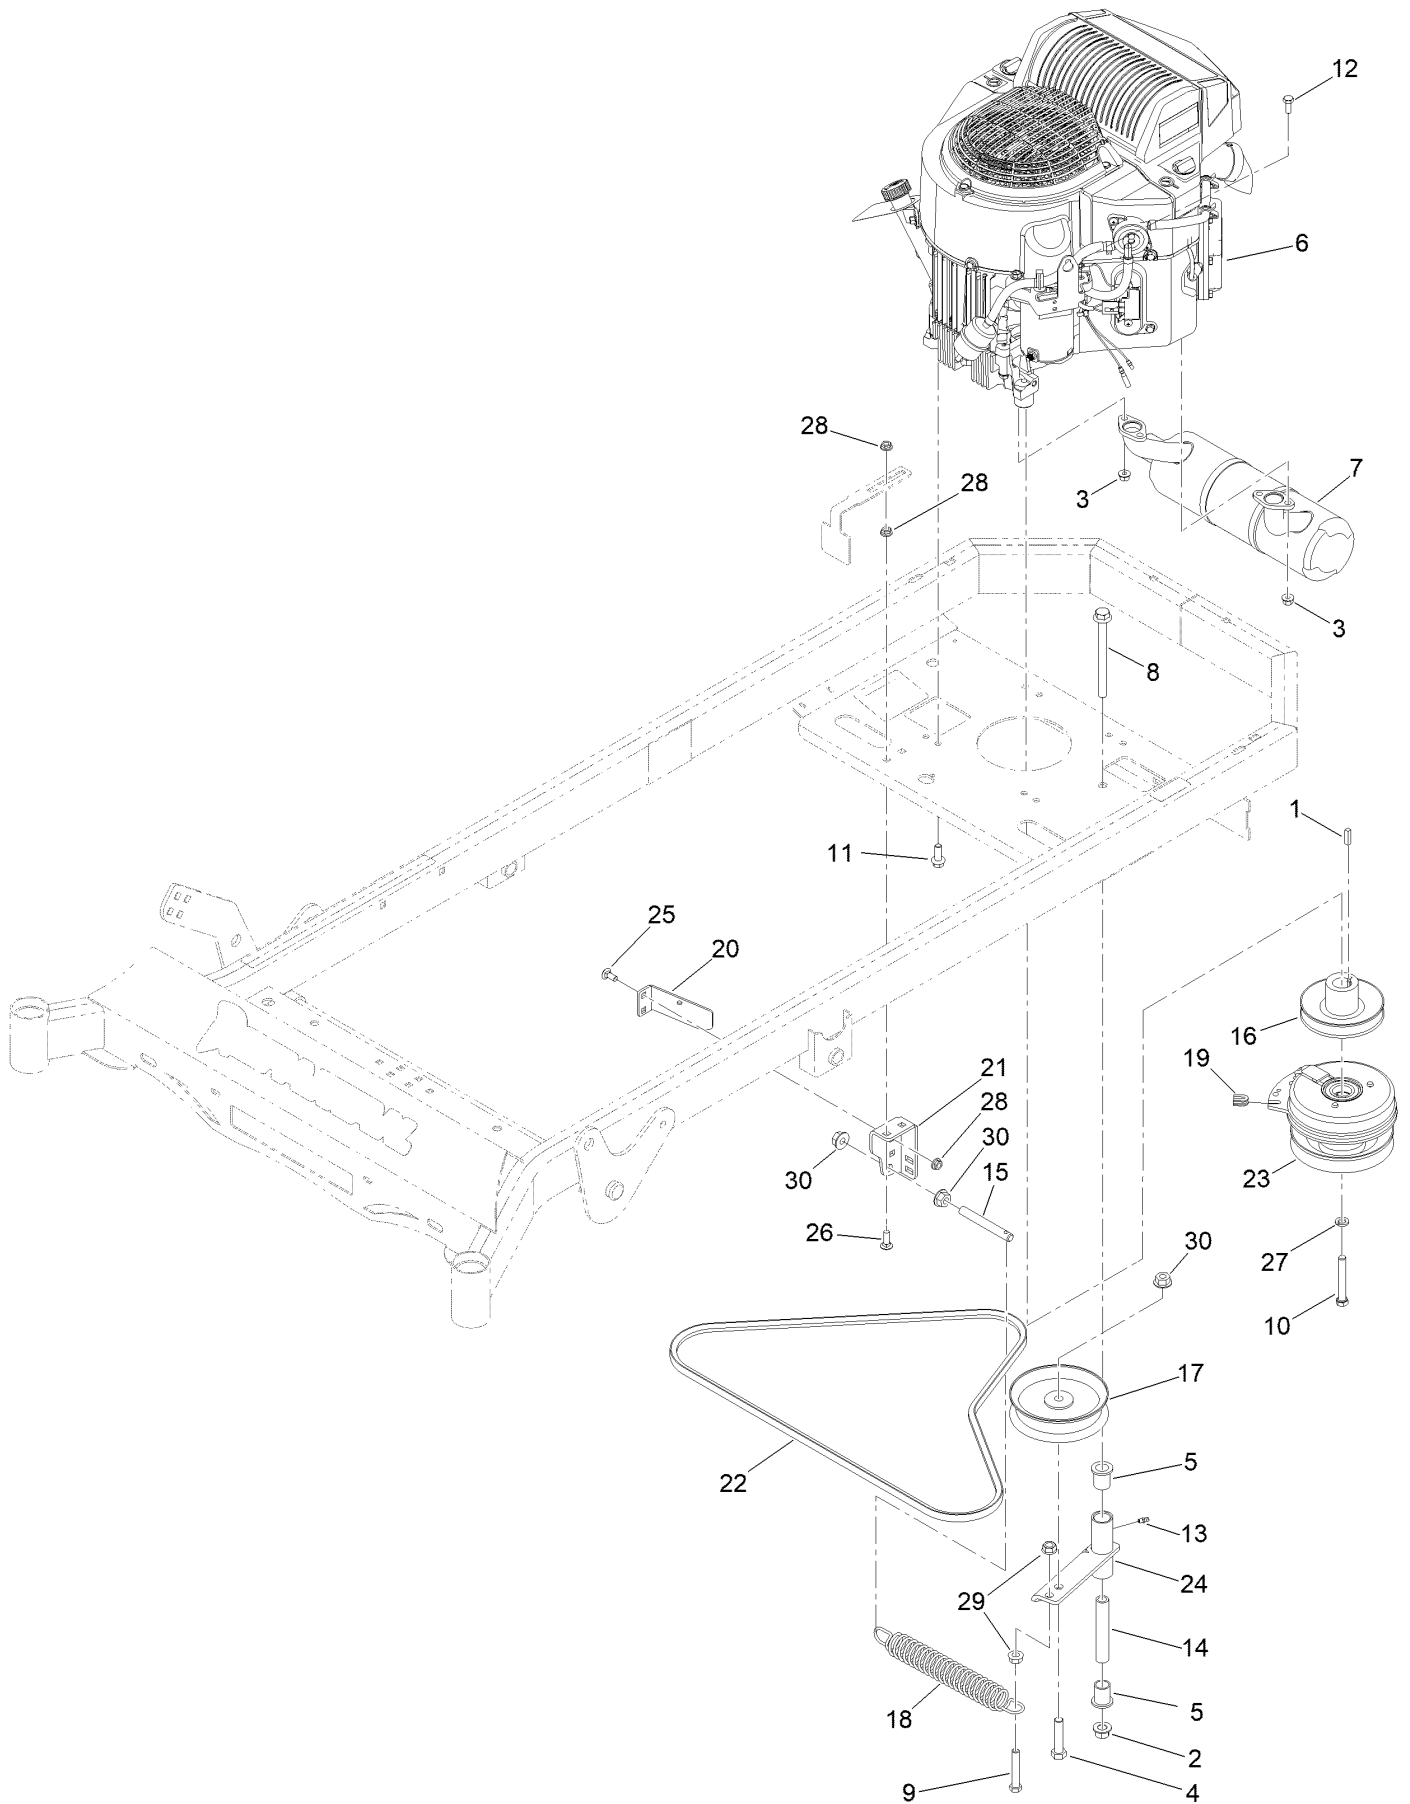

Engine Assembly

Engine Assembly (continued)

<i>Ref.</i>	<i>Part Number</i>	<i>Qty.</i>	<i>Description</i>	<i>Ref.</i>	<i>Part Number</i>	<i>Qty.</i>	<i>Description</i>
1	1-807259	1	Key	16	433-0002-00	1	Mwr Hydraulic Pump Drive Pulley (B-Belt)
2	413-0002-00	1	Nut-Lock	17	433-0013-00	1	5-3/4In Idler Pulley 7/16In Spacer Assy
3	104-2612	4	Nut-HF	18	434-0007-00	1	Mwr Deck Spring
4	325-9	1	Screw-HH	19	437-0025-00	1	Mwr Clutch Rotation Stop Brkt Sleeve
5	410-0007-00	2	3/4In ID X15/16In OD X 1-1/8In Flng Bush	20	439-0132-00-05	1	Mwr Clutch Antirotation Brkt Black
6	415-0003-00	1	Kawasaki Fr730V-Ds27-R Engn	21	439-0244-00-05	1	Mwr Pump Idler Tensioning Brkt Black
7	415-0074-00	1	2019 Exhaust Syst For Kawi Fr Fs And Ft	22	461-0004-00	1	Mwr Pump Belt Rt A X 68.25In Eff Lngth
8	418-0009-00	1	1/2-13 X 5-1/2 Hex Flange Bolt GR 8 Zy	23	470-0002-00	1	Warner PTO Clutch
9	418-0013-00	1	Bolt-HH	24	490-0018-00-05	1	Mwr Pump Idler Assy Black
10	418-0022-00	1	7/16-20 X 3 Hex C/S GR 8 Zc Yellow	25	418-0008-00	2	Bolt-CARR
11	418-0023-00	4	3/8-16 X 1-1/8 Ind HWH W/Serr Tri Lob Zy	26	418-0010-00	2	Bolt-CARR
12	418-0278-00	1	M8-1.25 X 20MM Hex Flange Bolt Zinc 10.9	27	3253-6	1	Washer-Lock
13	424-0002-00	1	1/4In Drive Type Grease Fitting Yz	28	413-0022-00	6	Nut-HF
14	425-0006-00	1	Mwr Inner Idler Spacer	29	32128-37	2	Nut-HF
15	430-0001-00	1	Mwr Pump Idler Spring Tensioner	30	32128-49	3	Nut-HHF