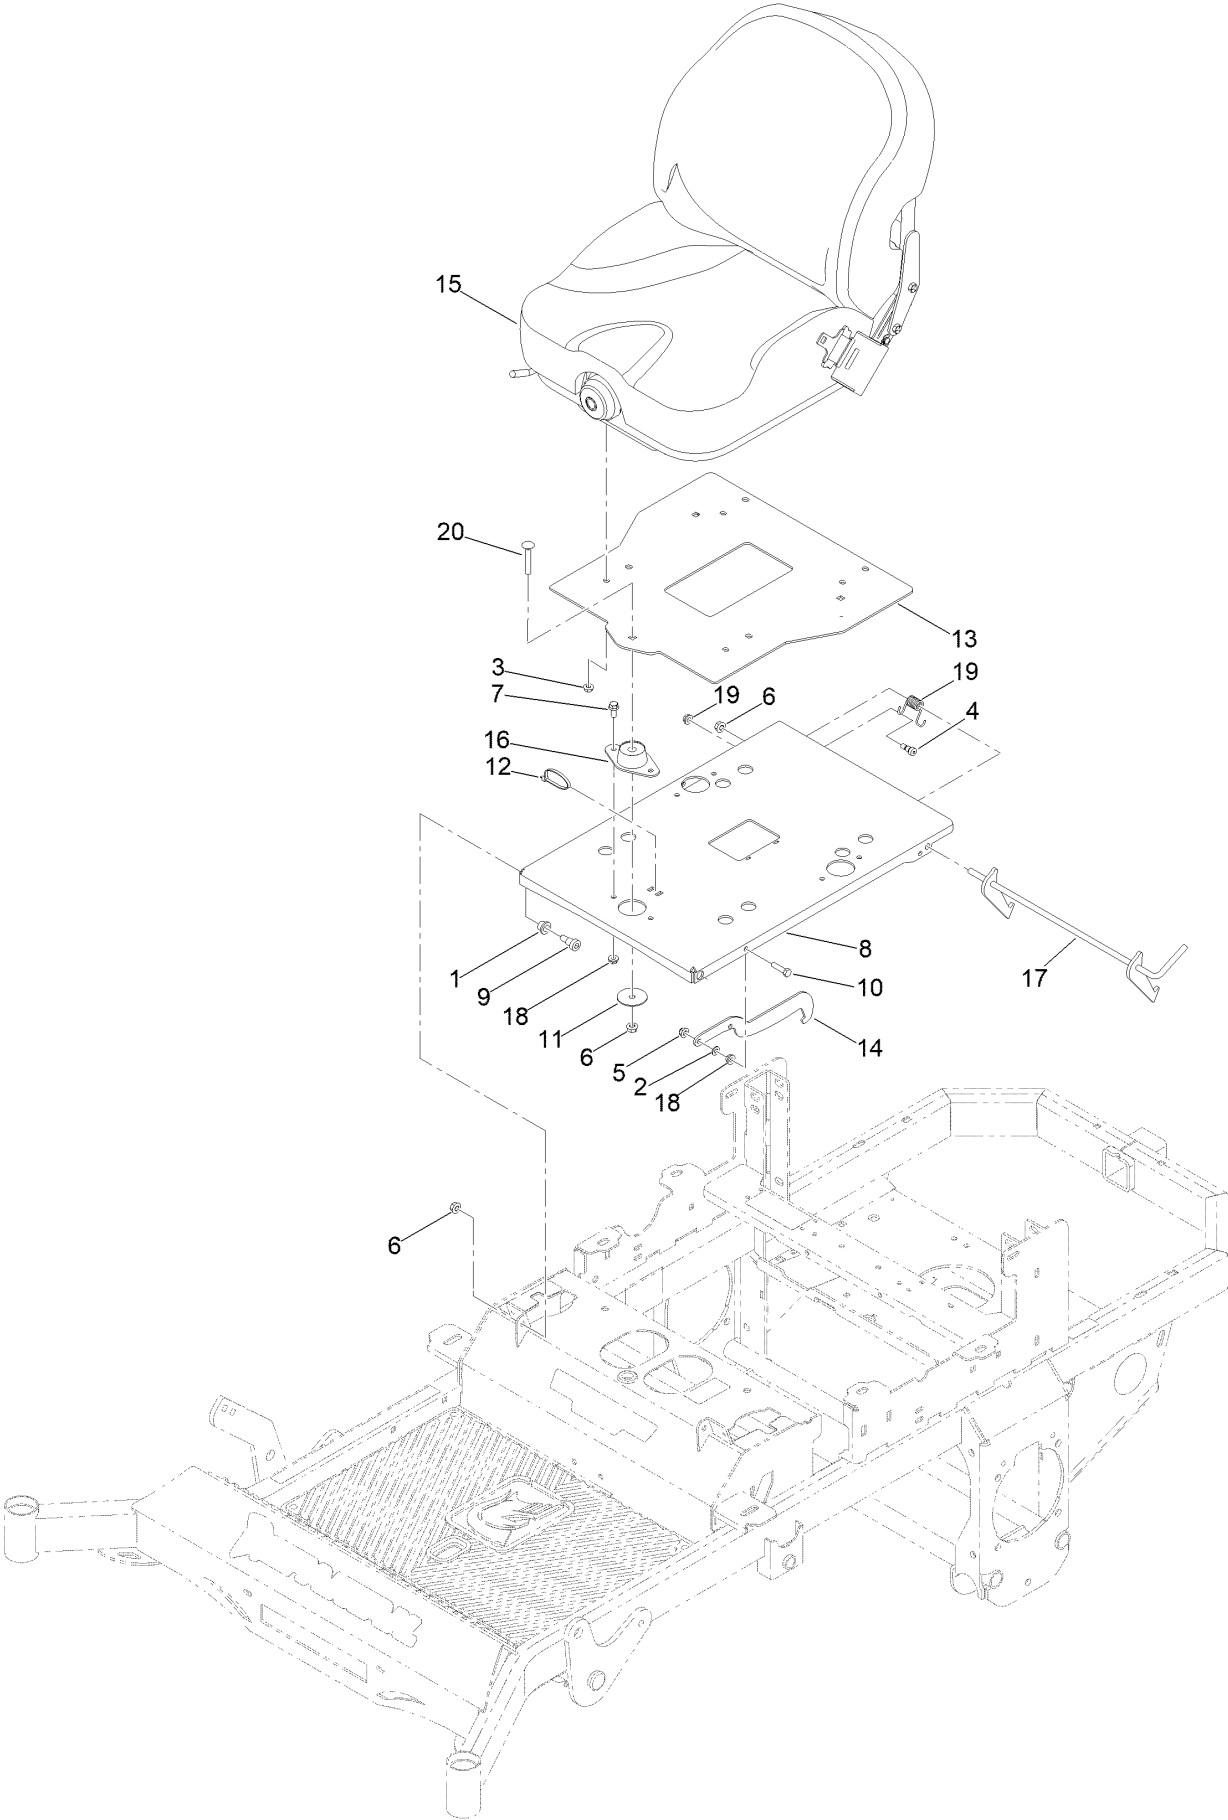

Fuel Tank Assembly (continued)

<i>Ref.</i>	<i>Part Number</i>	<i>Qty.</i>	<i>Description</i>	<i>Ref.</i>	<i>Part Number</i>	<i>Qty.</i>	<i>Description</i>
1	413-0020-00	2	3/8-16 Hex Flange Nut W/Serr Zinc Yellow	7	472-0004-00	2	1/2In (#8) Hose Clamp
2	418-0054-00	4	Screw-HH	8	481-0004-00	1	Rubber Tank Storage Compartment Insert
3	429-0002-00	1	Push-In Rubber Bumper Mwr Floor	9	148-0844	1	Decal-Tank
4	439-0448-00-P11	1	Rt/Srt Gas Tank Support Painted	10	751-1014-00	10	1/4In SAE J30R7 Bulk Hose 1Ft
5	451-0002-00	10	Mwr Fuel Tank Black 3/16In Vent Tube 1Ft	11	418-0045-00	2	3/8-16 X 1 Carriage Bolt Yz GR.8
6	467-0001-00	1	Mwr Gasoline Fuel Tank Assy	12	3253-4	4	Washer-Lock
				13	419-0007-00	4	Washer-Flat

Seat Assembly