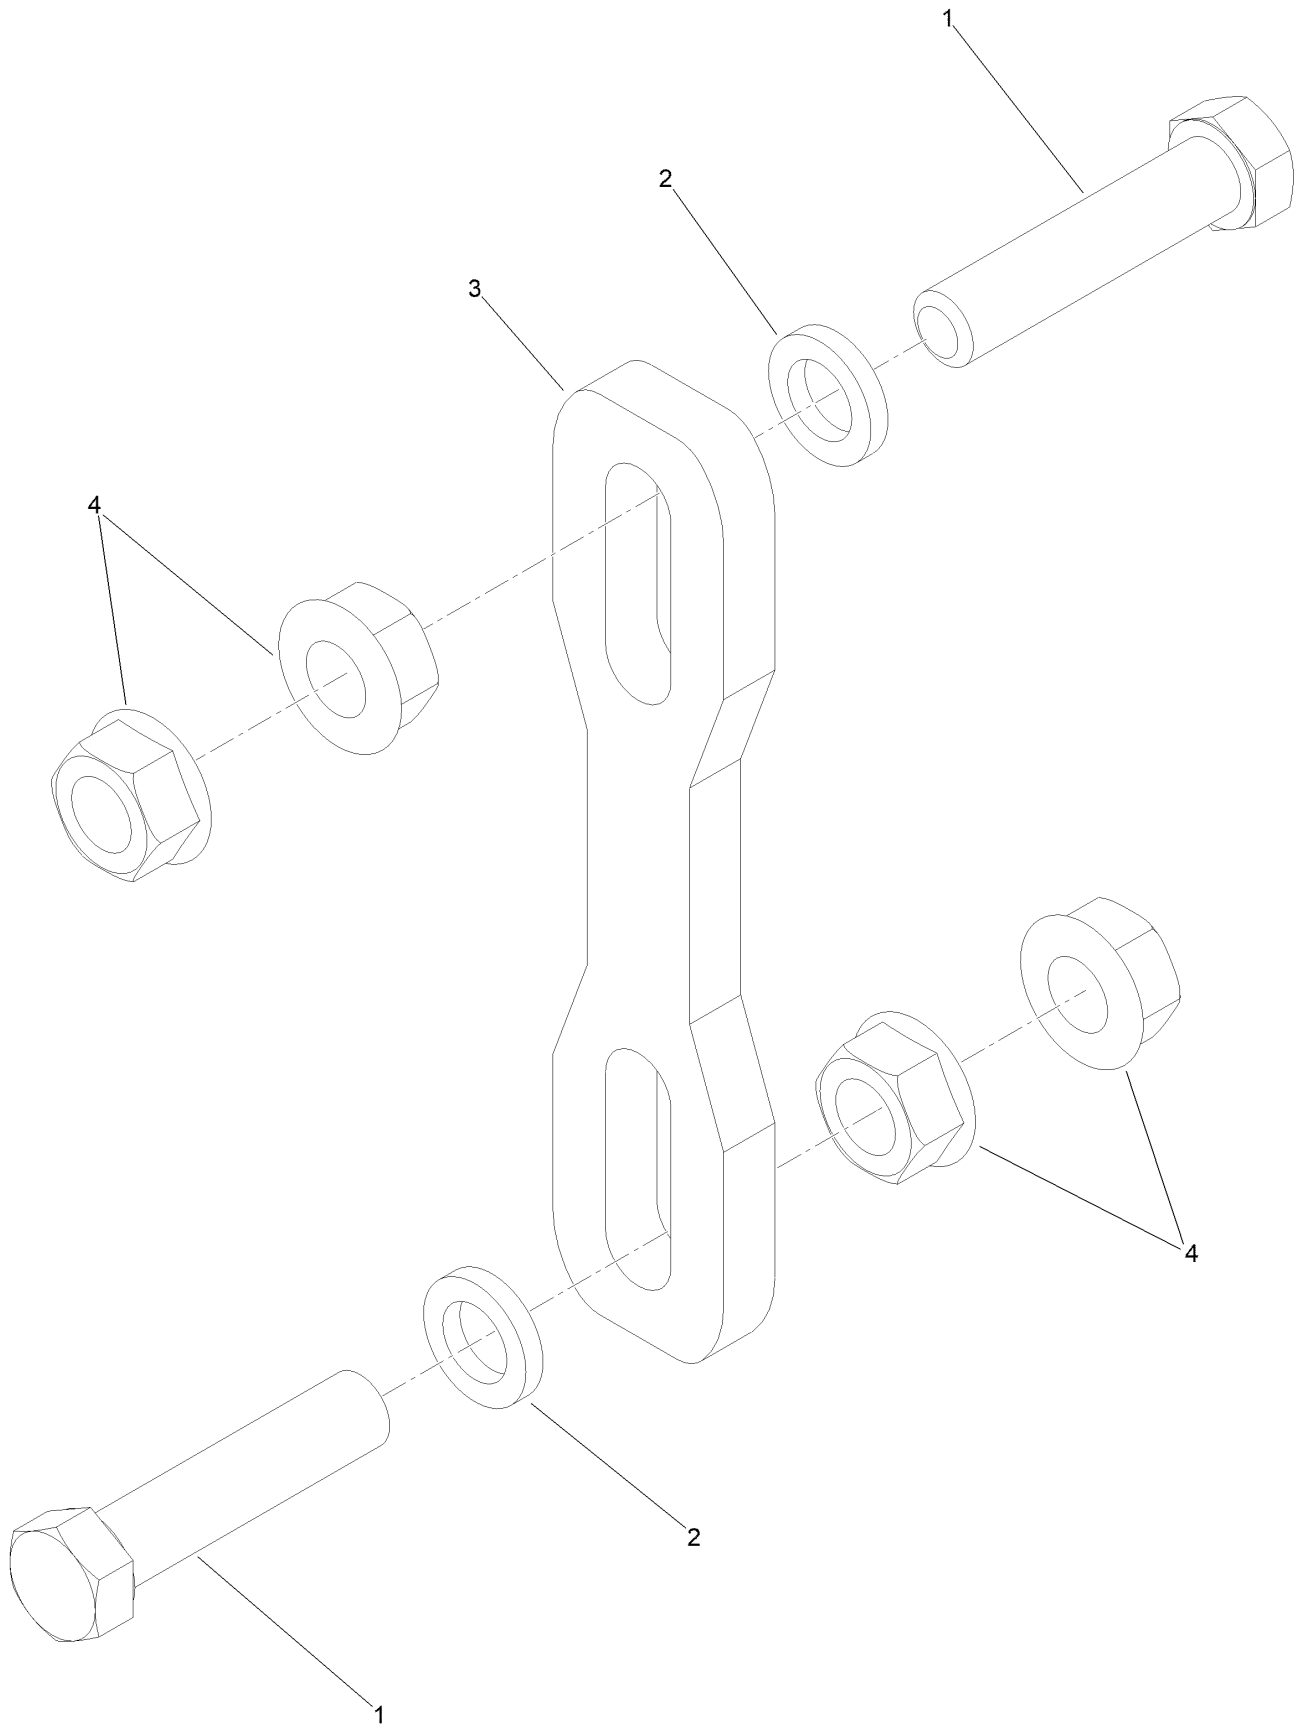

Deck Suspension Link Assembly No. 435-0007-KT

Deck Suspension Link Assembly No. 435-0007-KT (continued)

<i>Ref.</i>	<i>Part Number</i>	<i>Qty.</i>	<i>Description</i>	<i>Ref.</i>	<i>Part Number</i>	<i>Qty.</i>	<i>Description</i>
1	435-0007-00-P11	1	Mwr Deck Susp Link Paint	3	419-0010-00	2	.443 ID X .749 OD X .125
2	324-8	2	Screw-HH				THK Nylon Black
				4	32128-37	4	Nut-HF