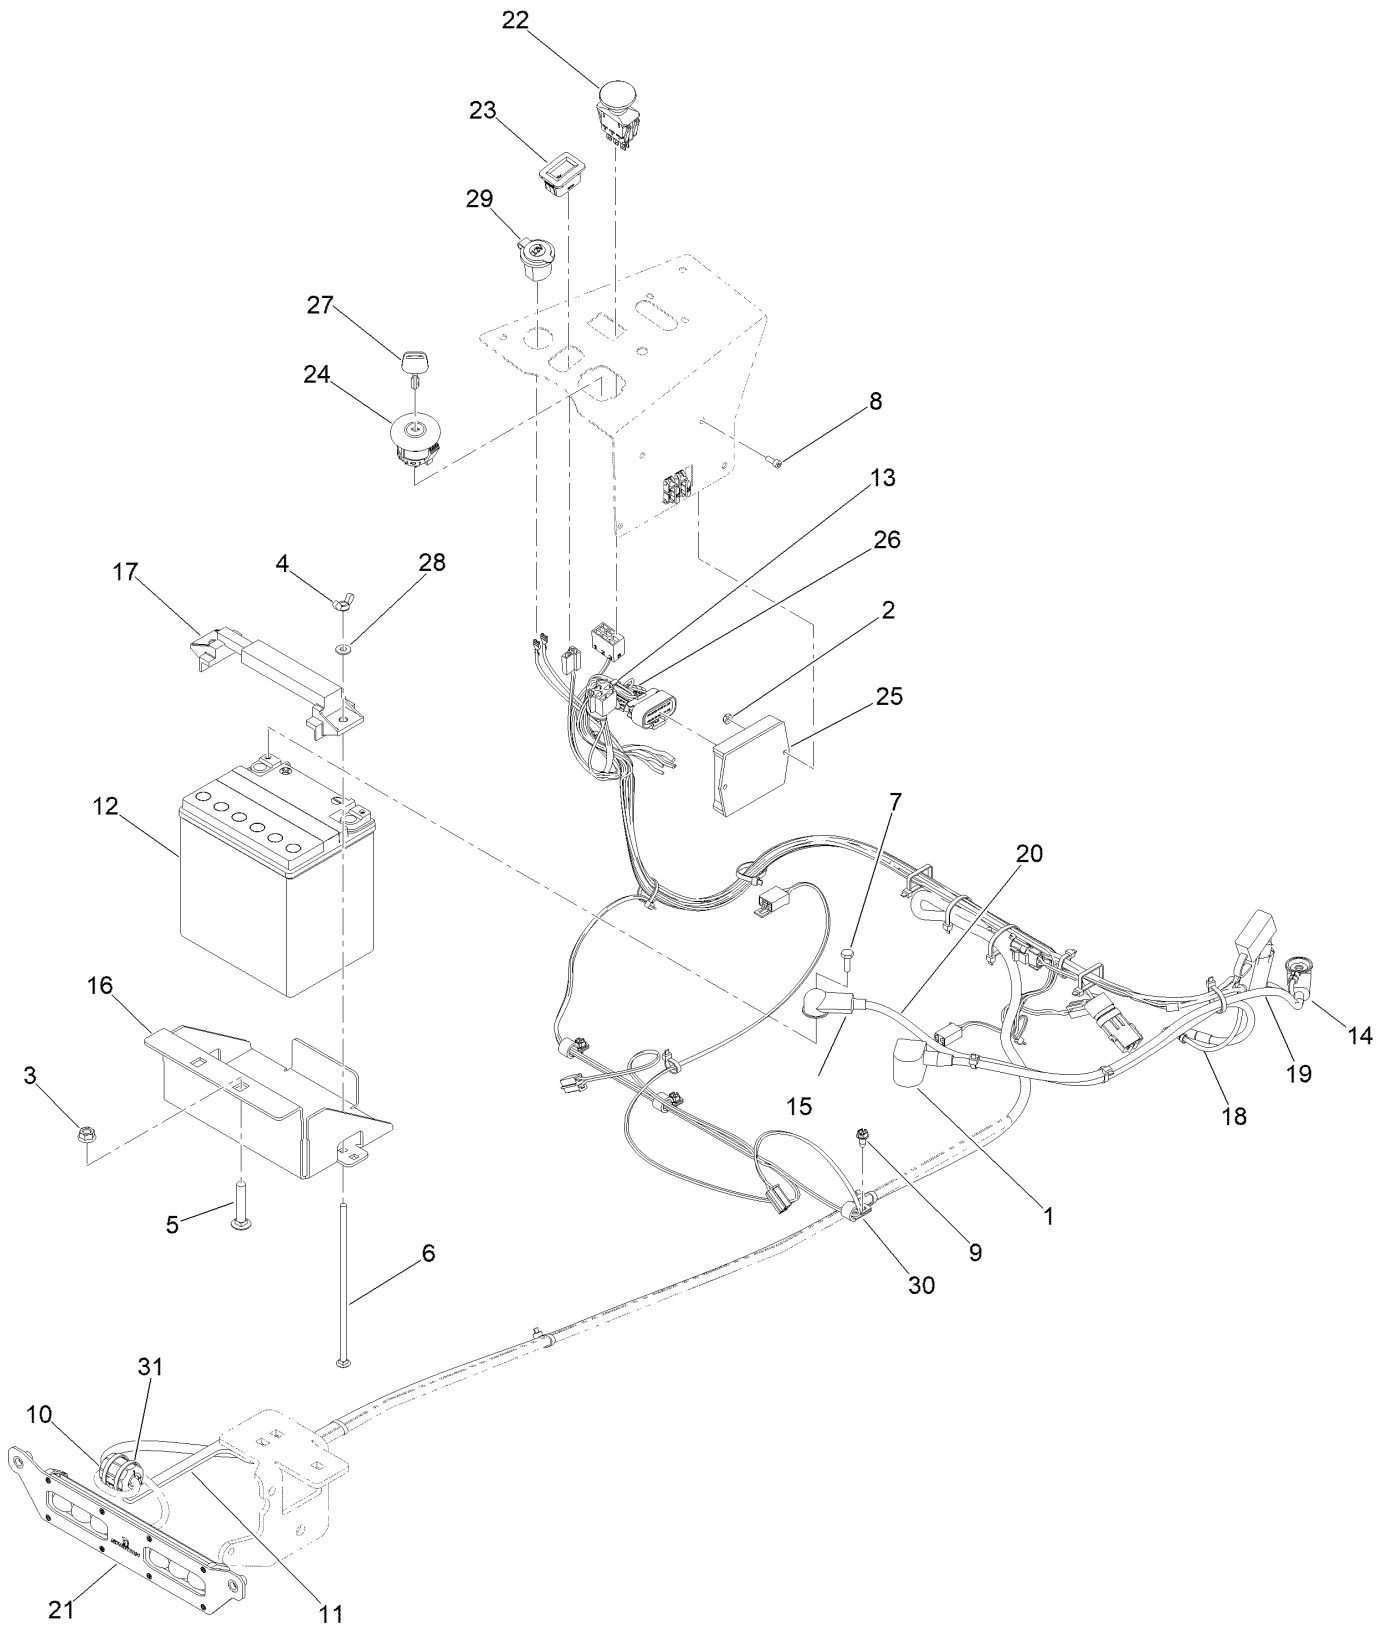

Electrical Assembly

Electrical Assembly (continued)

<i>Ref.</i>	<i>Part Number</i>	<i>Qty.</i>	<i>Description</i>	<i>Ref.</i>	<i>Part Number</i>	<i>Qty.</i>	<i>Description</i>
1	126-8876	1	Insulator-Battery	16	439-0008-00-P11	1	Mwr Battery Box
2	110-3145	2	Nut-Lock	17	443-0001-00	1	Battery Hold Down
3	413-0020-00	2	3/8-16 Hex Flange Nut W/Serr Zinc Yellow	18	486-0010-00	1	Vanguard 28/32/36 HP Harness
4	1-803038	2	Wingnut	19	486-0016-00	1	Mwr Positive Battery Cable 25In
5	3231-6	2	Screw-CARR	20	486-0017-00	1	Mwr Negative Cable 28
6	618-1084-00	2	1/4In-20X8In GR5 Carriage Bolt	21	486-0052-00	1	Split Beam W/Non-Lightd Helmet Light Bar
7	321-4	2	Screw-HH	22	486-0060-00	1	PTO Switch
8	418-0055-00	2	10-24 X 1/2 Socket C/S 18-8 SS	23	486-0061-00	1	Hour Meter
9	120-9551	3	Screw-HWH	24	486-0062-00	1	Ignition Switch
10	148-0191	1	Fair-Rite Round Cable Snap-It Size B	25	486-0063-00	1	Interlock Module
11	148-0219-05	1	Fair-Rite Bracket Painted	26	486-0064-00	1	Mwr Keyswitch Jumper Harness
12	148-0235	1	Battery - Etx30La - 400CCA	27	486-0065-00	1	2023 Mwr Key
13	414-0001-00	3	6In (40 Lb) Cable Tie Nylon Uv	28	515-0038	2	Washer-Flat
14	436-0002-00	1	3.15 Lgth Straight Insul Term Cover Red	29	677-2075-00	1	12 Volt Auxilliary Plug
15	436-0003-00	1	Straight Insulating Terminal Cover	30	2412-73	3	Clamp-R
				31	3290-379	18	Tie-Cable