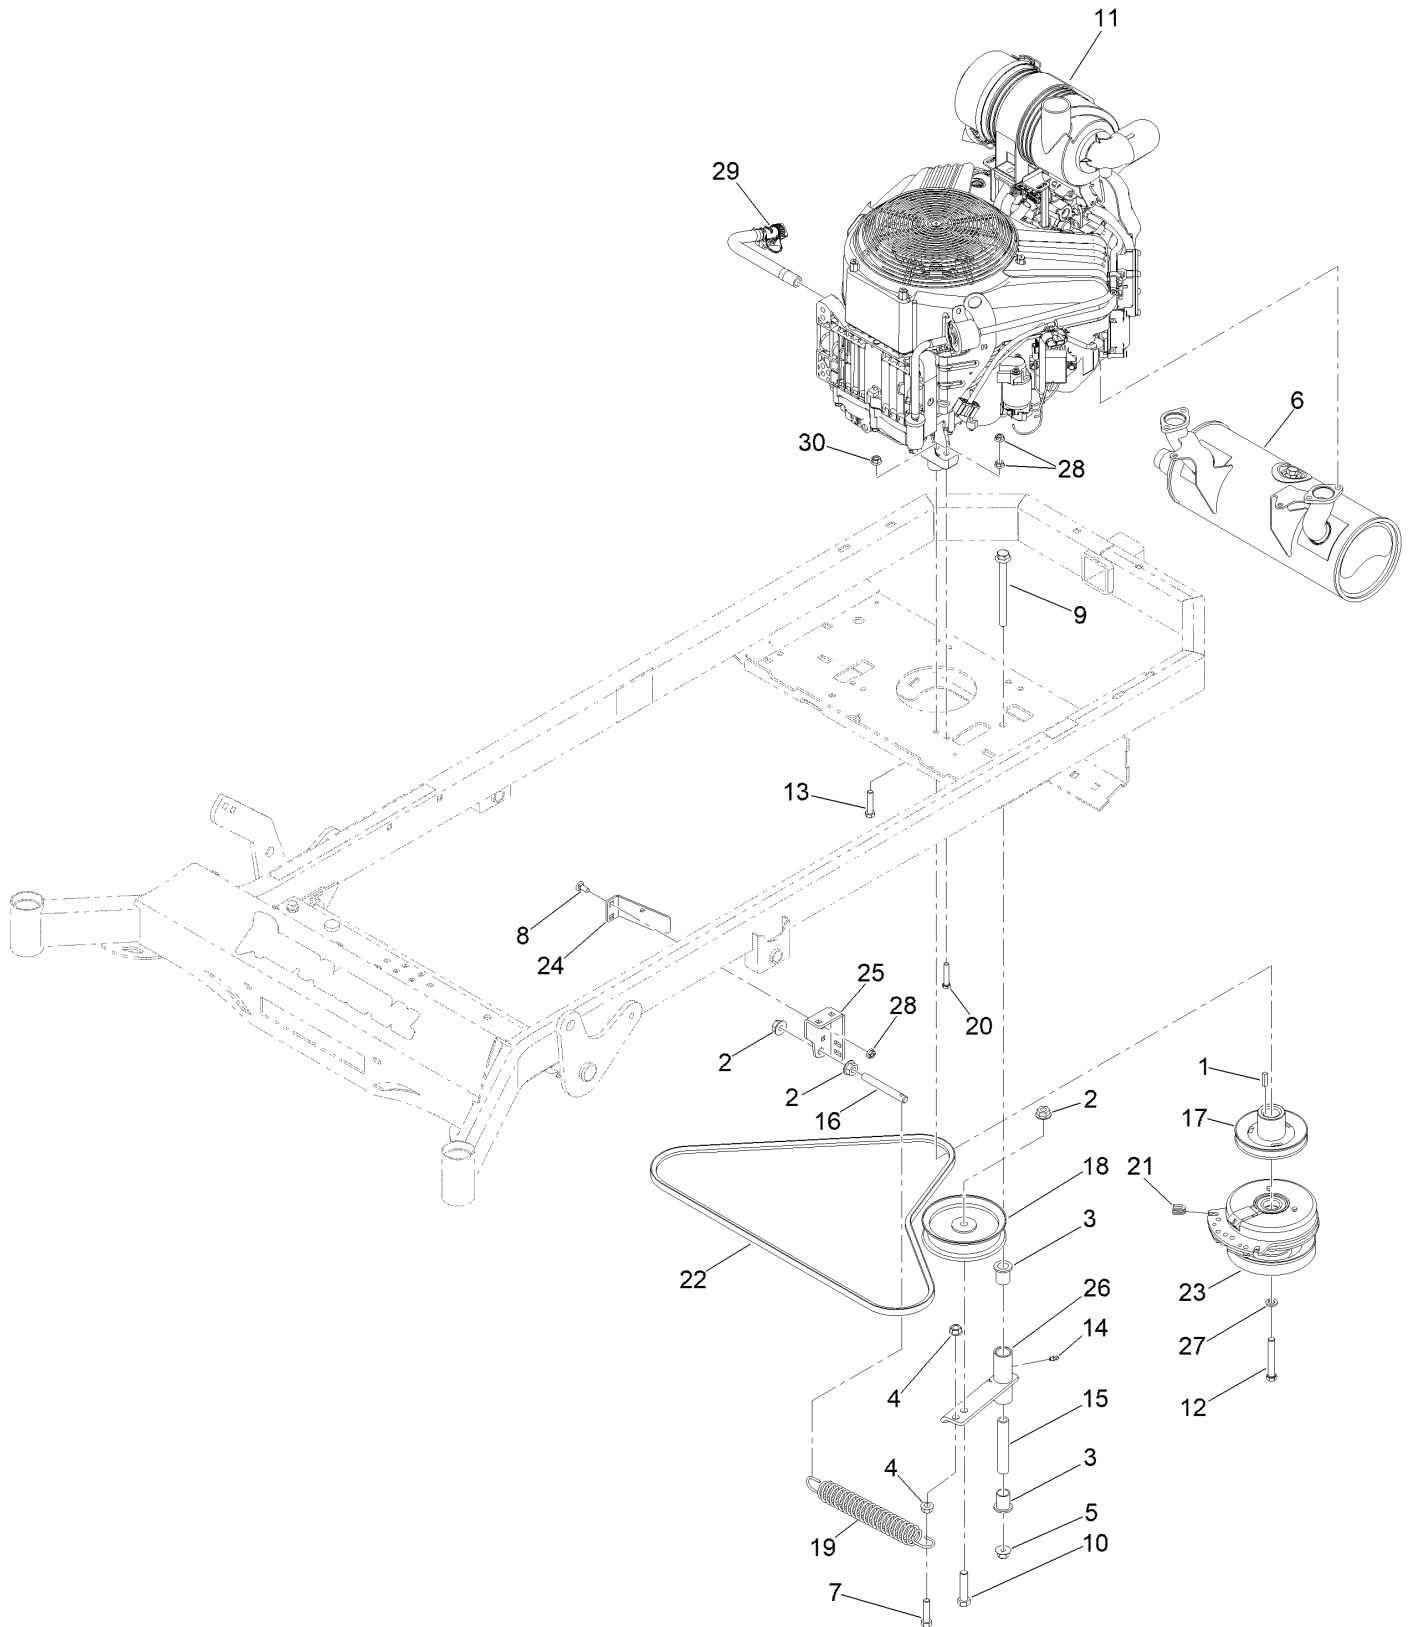

Engine Assembly

Engine Assembly (continued)

<i>Ref.</i>	<i>Part Number</i>	<i>Qty.</i>	<i>Description</i>	<i>Ref.</i>	<i>Part Number</i>	<i>Qty.</i>	<i>Description</i>
1	1-807259	1	Key	18	433-0013-00	1	5-3/4In Idler Pulley 7/16In Spacer Assy
2	32128-49	3	Nut-HHF	19	434-0007-00	1	Mwr Deck Spring
3	410-0007-00	2	3/4In ID X15/16In OD X 1-1/8In Flng Bush	20	418-0024-00	1	5/16-18 X 1-3/4 Hex C/S GR 5 Zinc Yellow
4	32128-37	2	Nut-HF	21	437-0025-00	1	Mwr Clutch Rotation Stop Brkt Sleeve
5	413-0002-00	1	Nut-Lock	22	461-0004-00	1	Mwr Pump Belt Rt A X 68.25In Eff Lngth
6	148-0221	1	Muff W/Spark Arrester 6.00Inod1.5In Tp	23	470-0002-00	1	Warner PTO Clutch
7	324-7	1	Screw-HH	24	439-0132-00-P11	1	Mwr Clutch Anti Rotation Brkt Painted
8	418-0008-00	2	Bolt-CARR	25	439-0244-00-P11	1	Mwr Pump Idler Tensioning Brkt painted
9	418-0009-00	1	1/2-13 X 5-1/2 Hex Flange Bolt GR 8 Zy	26	490-0018-00-P11	1	Mwr Pump Idler Assy Painted
10	325-9	1	Screw-HH	27	3253-6	1	Washer-Lock
11	415-0012-00	1	Vanguard 37EFI Engr	28	413-0022-00	4	Nut-HF
12	418-0022-00	1	7/16-20 X 3 Hex C/S GR 8 Zc Yellow	29	416-0061-00	1	Vanguard Oil Drain Hose With Cap 11.5 L
13	323-52	7	Screw-HH	30	413-0020-00	7	3/8-16 Hex Flange Nut W/Serr Zinc Yellow
14	424-0002-00	1	1/4In Drive Type Grease Fitting Yz				
15	425-0006-00	1	Mwr Inner Idler Spacer				
16	430-0001-00	1	Mwr Pump Idler Spring Tensioner				
17	433-0001-00	1	Mwr Hydraulic Pump Drive Pulleya Belt