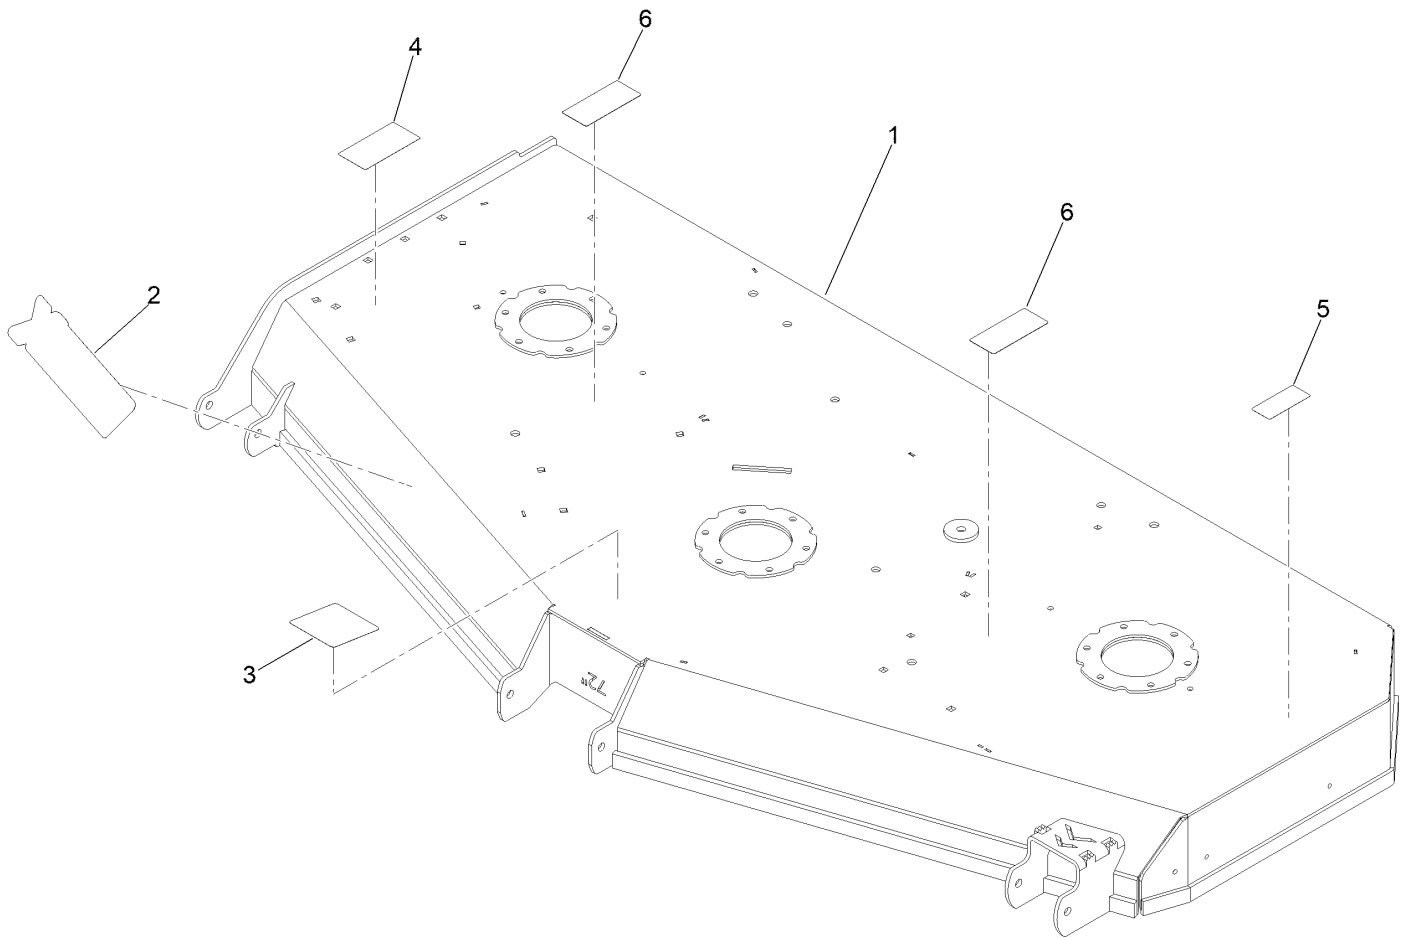

Deck Decal Assembly No. 148-0788

Deck Decal Assembly No. 148-0788 (continued)

<i>Ref.</i>	<i>Part Number</i>	<i>Qty.</i>	<i>Description</i>	<i>Ref.</i>	<i>Part Number</i>	<i>Qty.</i>	<i>Description</i>
1		1	Deck ASM-72 Painted ●	4	132-0872	1	Decal-Danger, Deck
2	491-0132-00	1	2020 Xtf-72 Decal	5	148-0430	1	Decal-Safety Blade Torque
3	148-0260	1	Decal-Deck Belt Routing	6	125-6127	2	Decal-Rotating Fan Hazard

● Not serviced separately