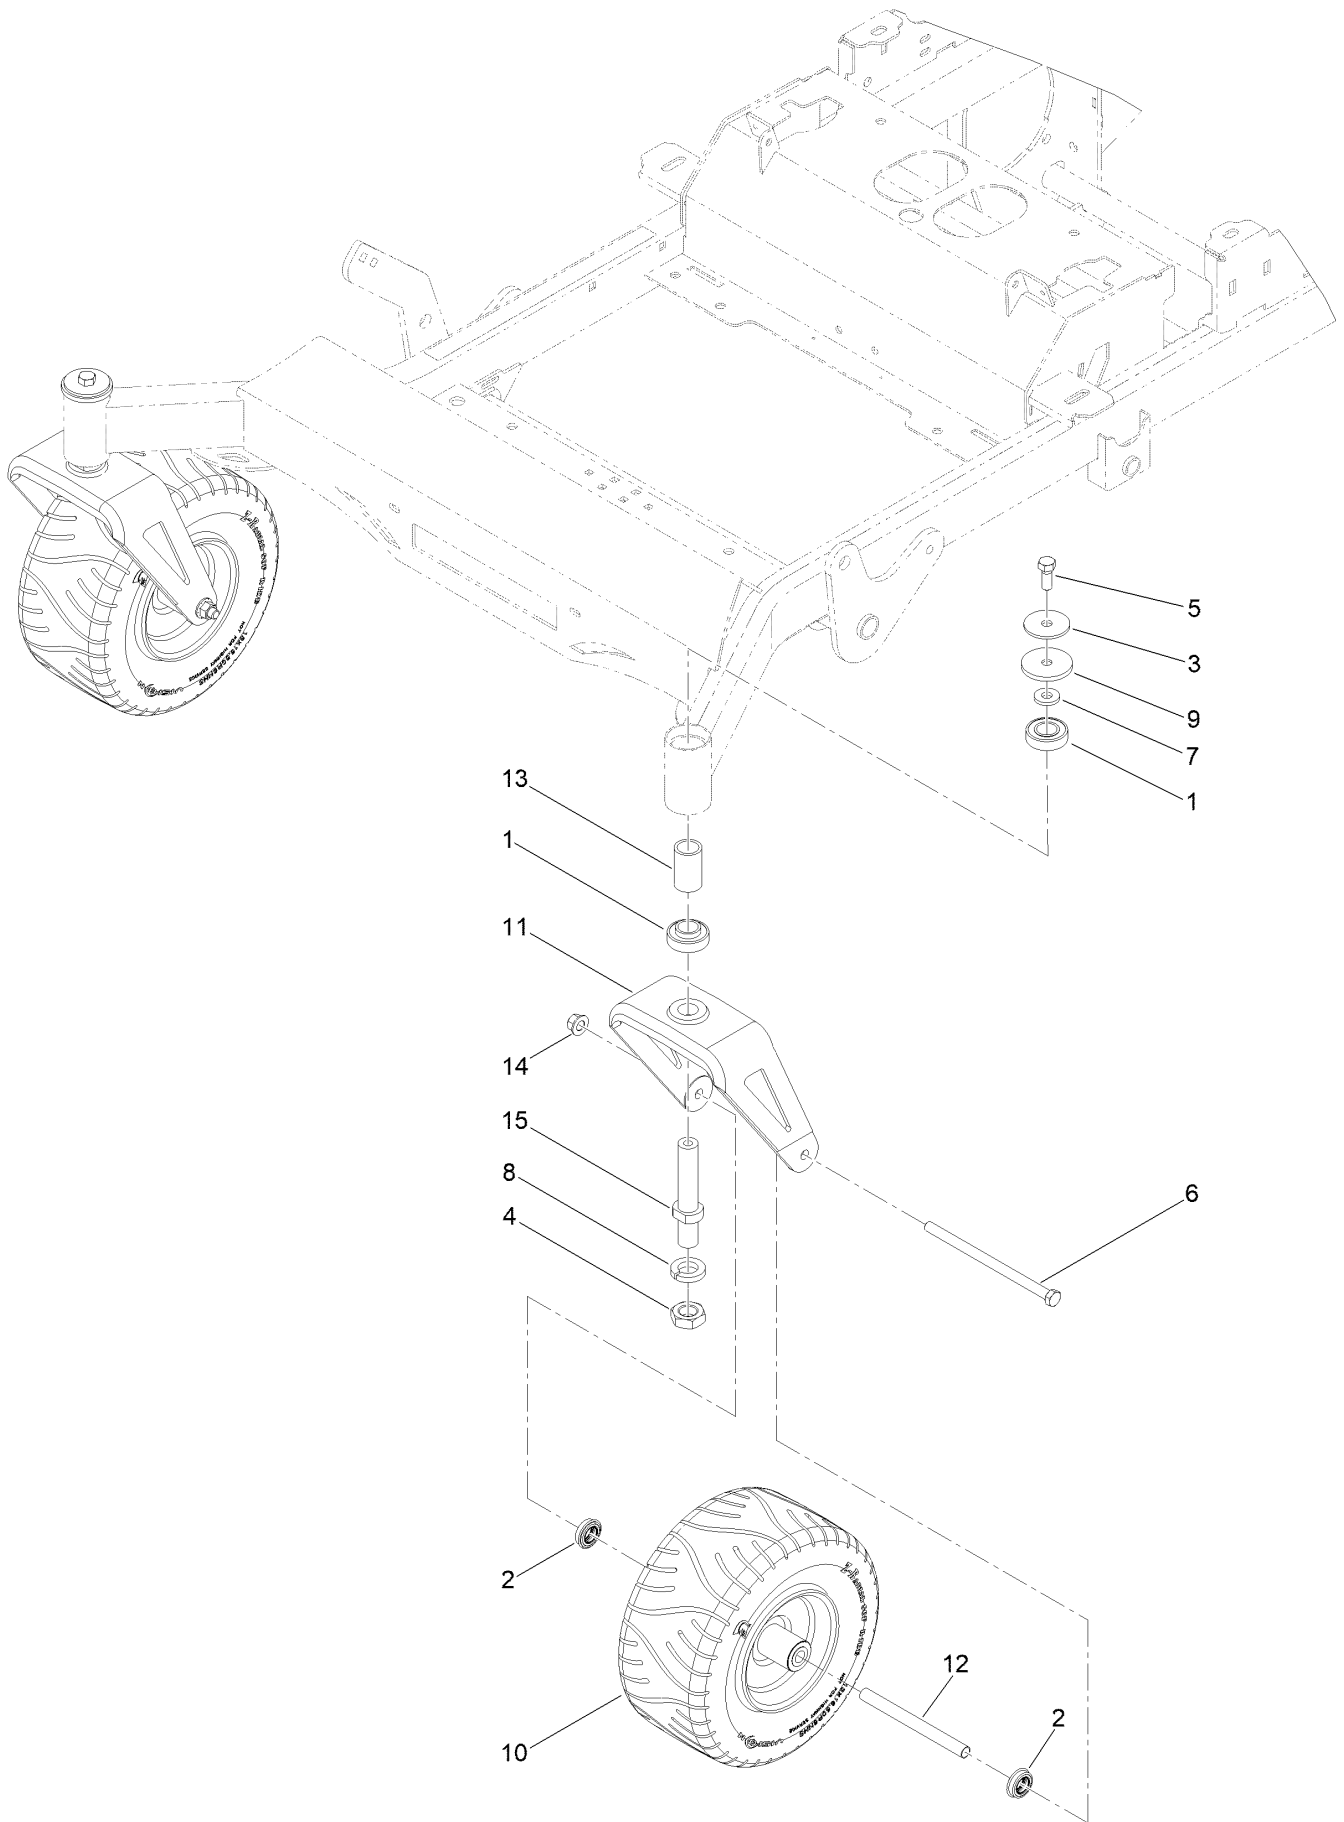

Motion Control and Parking Brake Assembly (continued)

<i>Ref.</i>	<i>Part Number</i>	<i>Qty.</i>	<i>Description</i>	<i>Ref.</i>	<i>Part Number</i>	<i>Qty.</i>	<i>Description</i>
1	138-7539	1	Spring-Torsion	32	418-0027-00	3	Bolt-HH
2	148-0178	4	5/16-24 NYL INS L/N GR.8 Zc/Yel	33	418-0029-00	2	1/4-20 X 1-1/4 Hex C/S GR 2 Zinc
3	148-0185-P11	2	Reverse Detent Kick Plate	34	418-0032-00	4	8-32 X 1/2 Ind. HWH Slot Type F Tcs Zinc
4	148-0186-P11	1	Reverse Dentent Spring Base (RH)	35	418-0050-00	2	1/2-13 X 3 Hex C/S GR 5 Zinc W/Loctite
5	148-0187-P11	1	Reverse Dentent Spring Base (LH)	36	418-0051-00	6	3/8-16 X 1-3/4 Hex C/S GR 2 Zinc
6	148-0228	2	5/16-18 X 1 SI 5-Lobe Male ST Knob 1.90	37	418-0060-00	4	5/16-18 X 1 Carriage Bolt GR 8 Yz
7	148-0245-P11	1	Motion Control Brkt	38	425-0003-00	4	Mwr Drive Arm Spacer
8	148-0246-P11	1	Motion Control Brkt	39	425-0004-00	2	Mwr Drive Arm Hub / Deck Lift Arm Spacer
9	148-0262	1	Spring- Lt Reverse Detent	40	426-0002-00-P11	1	Lt Control Arm Limit Switch Plate Paint
10	403-0020-10-P11	2	Mower Drive Handle Tube Abc	41	426-0003-00-P11	1	Rt Control Arm Limit Switch Plate Paint
11	435-0004-00	1	Mwr Brake Linkage	42	431-0002-00	2	Adjustable Lwr Drive Arm
12	410-0002-00	2	Control Arm Rod End Lt	43	431-0003-00	2	Adjustable Upp Drive Arm
13	410-0005-00	4	5/8In ID X 1-3/8In OD X 7/16In THK Brg	44	434-0003-00	1	Mwr Brake Pedal Release Spring
14	410-0009-00	1	1/2In ID X 3/4In OD X 3/8In Flange Bush	45	434-0015-00	1	2020 Mwr Brake Pedal Tension Spring
15	09207	2	Nut	46	435-0002-00	2	Trans Drive Arm Linkage Standard Trans
16	413-0027-00	2	Nut-HF, NI	48	439-0009-00-P11	1	Mwr Frame Brake Mtg Brkt Paint
17	116-7230	6	Screw-HHF	49	484-0001-00	2	Control Arm Handle Grip
18	139-2631	1	Screw-HH	50	486-0030-00	2	No Plunger Limit Switch
19	2411-33	2	Balljoint-RH (W/Grommet)	51	487-0001-00	2	Control Arm Damper
20	413-0022-00	23	Nut-HF	52	487-0008-00	4	5/16-18X1.286 Damper Ball Stud (.562 TI)
21	322-47	2	Screw-HH	53	490-0016-00-P11	1	Mwr Brake Lock Lever Assy Painted
22	3220-20	2	Nut-Jam	54	490-0017-00-P11	1	Mwr Brake Unlock Lever Assy Painted
23	323-7	1	Screw-HH	55	619-4004-00	2	Striker Post Fender Washer
24	418-0008-00	7	Bolt-CARR	56	413-0002-00	1	Nut-Lock
26	3272-11	1	Pin-Cotter				
27	413-0020-00	2	3/8-16 Hex Flange Nut W/Serr Zinc Yellow				
28	410-0011-00	4	3/8 X 3/4 Bronze Washer				
29	413-0012-00	4	1/4-20 Hex Flange Nut				
30	413-0013-00	7	3/8-16 Nylon Insert Flange L/Nut Yz				
31	413-0052-00	1	3/8 ID X 3/4 OD X .125 THK Bronze Washer				

Caster Tire Assembly