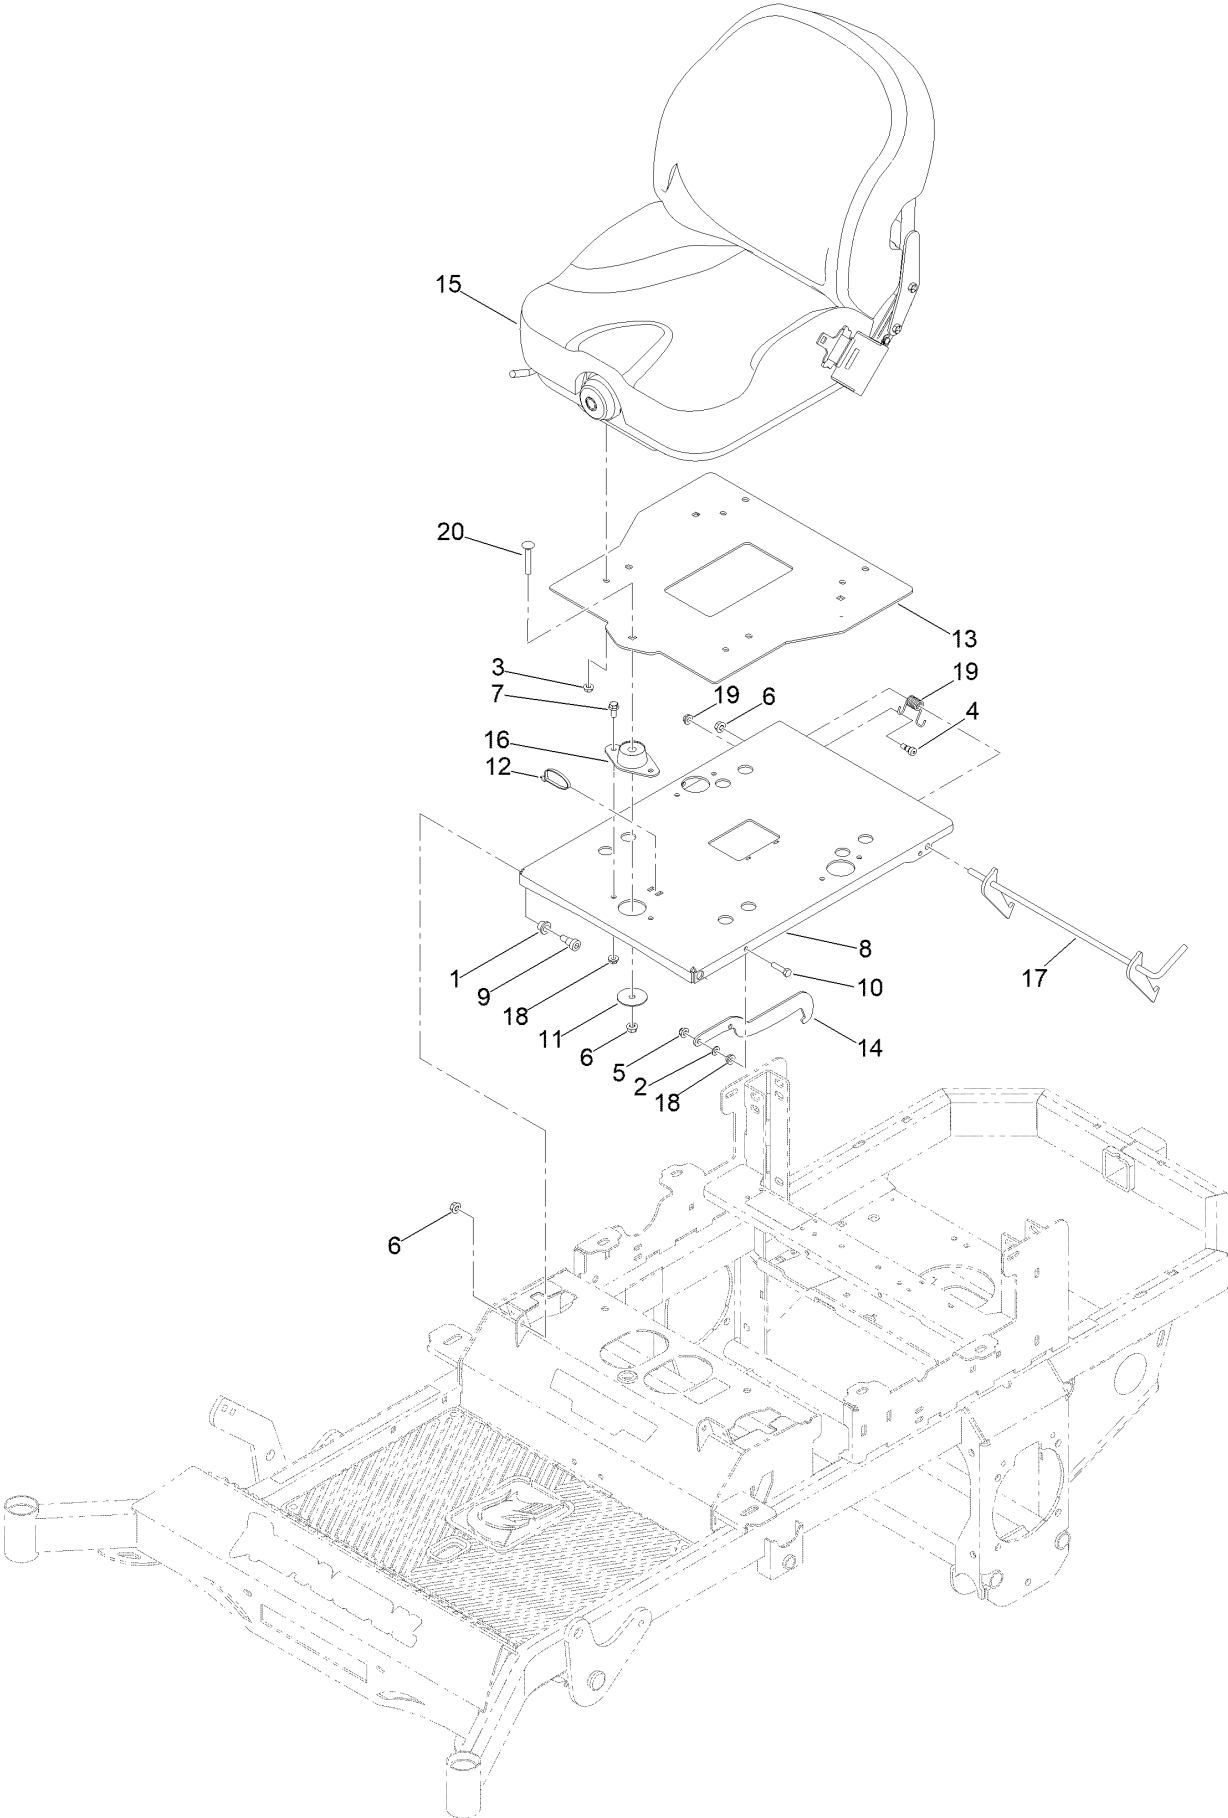

Fuel Tank Assembly (continued)

<i>Ref.</i>	<i>Part Number</i>	<i>Qty.</i>	<i>Description</i>	<i>Ref.</i>	<i>Part Number</i>	<i>Qty.</i>	<i>Description</i>
1	413-0020-00	2	3/8-16 Hex Flange Nut W/Serr Zinc Yellow	7	472-0004-00	2	1/2In (#8) Hose Clamp
2	418-0054-00	4	Screw-HH	8	481-0004-00	1	Rubber Tank Storage Compartment Insert
3	429-0002-00	1	Push-In Rubber Bumper Mwr Floor	9	148-0844	1	Decal-Tank
4	439-0448-00-P11	1	Rt/Srt Gas Tank Support Painted	10	751-1014-00	10	1/4In SAE J30R7 Bulk Hose 1Ft
5	451-0002-00	10	Mwr Fuel Tank Black 3/16In Vent Tube 1Ft	11	418-0045-00	2	3/8-16 X 1 Carriage Bolt Yz GR.8
6	467-0001-00	1	Mwr Gasoline Fuel Tank Assy	12	3253-4	4	Washer-Lock
				13	419-0007-00	4	Washer-Flat

Seat Assembly