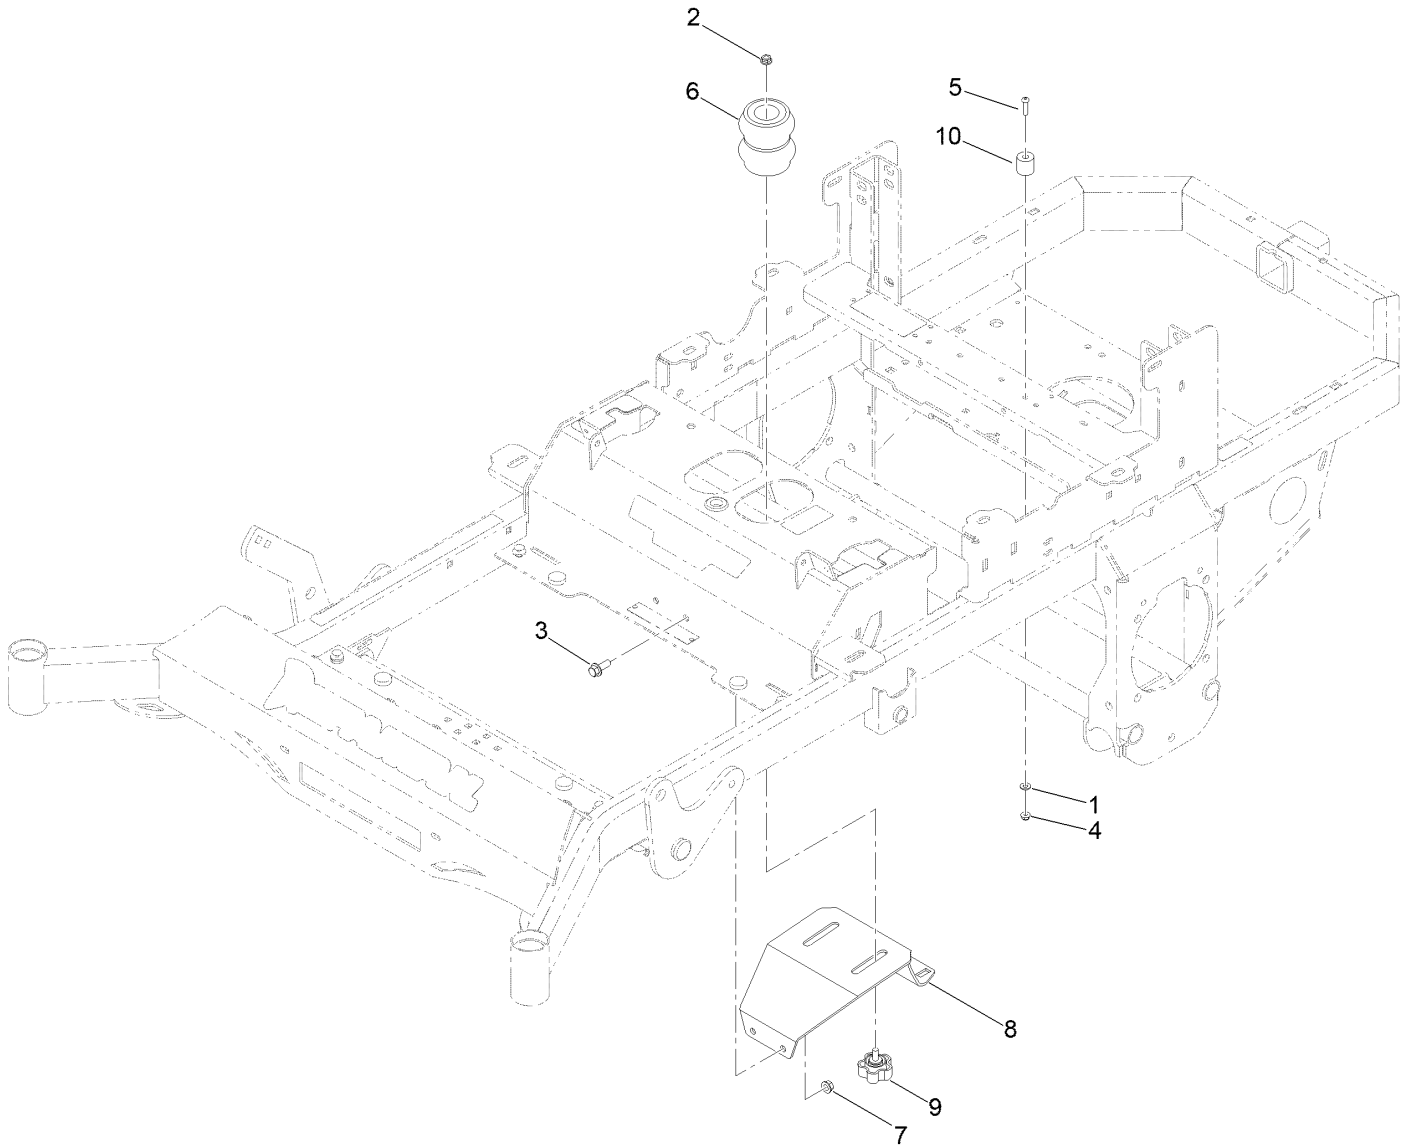

Seat Suspension Assembly

Seat Suspension Assembly (continued)

<i>Ref.</i>	<i>Part Number</i>	<i>Qty.</i>	<i>Description</i>	<i>Ref.</i>	<i>Part Number</i>	<i>Qty.</i>	<i>Description</i>
1	515-0038	2	Washer-Flat	7	413-0020-00	2	3/8-16 Hex Flange Nut W/Serr Zinc Yellow
2	413-0022-00	2	Nut-HF	8	490-0021-00-P11	1	Mwr Seat Susp Brkt (Srt) Painted
3	131-2220	2	Screw-HHF	9	445-0006-00	2	5/16-18X3/4 SI 5-Lobe Male Knob 1.90 DIA
4	104-7201	2	Nut-HF, NI	10	729-1000-00	2	Hood Rest Rubber Bumper
5	418-0039-00	2	1/4-20 X 1 Button Socket C/S 18-8 SS				
6	487-0003-00	2	Srt Rr Susp And Seat Ft Elastomer Tcb-3