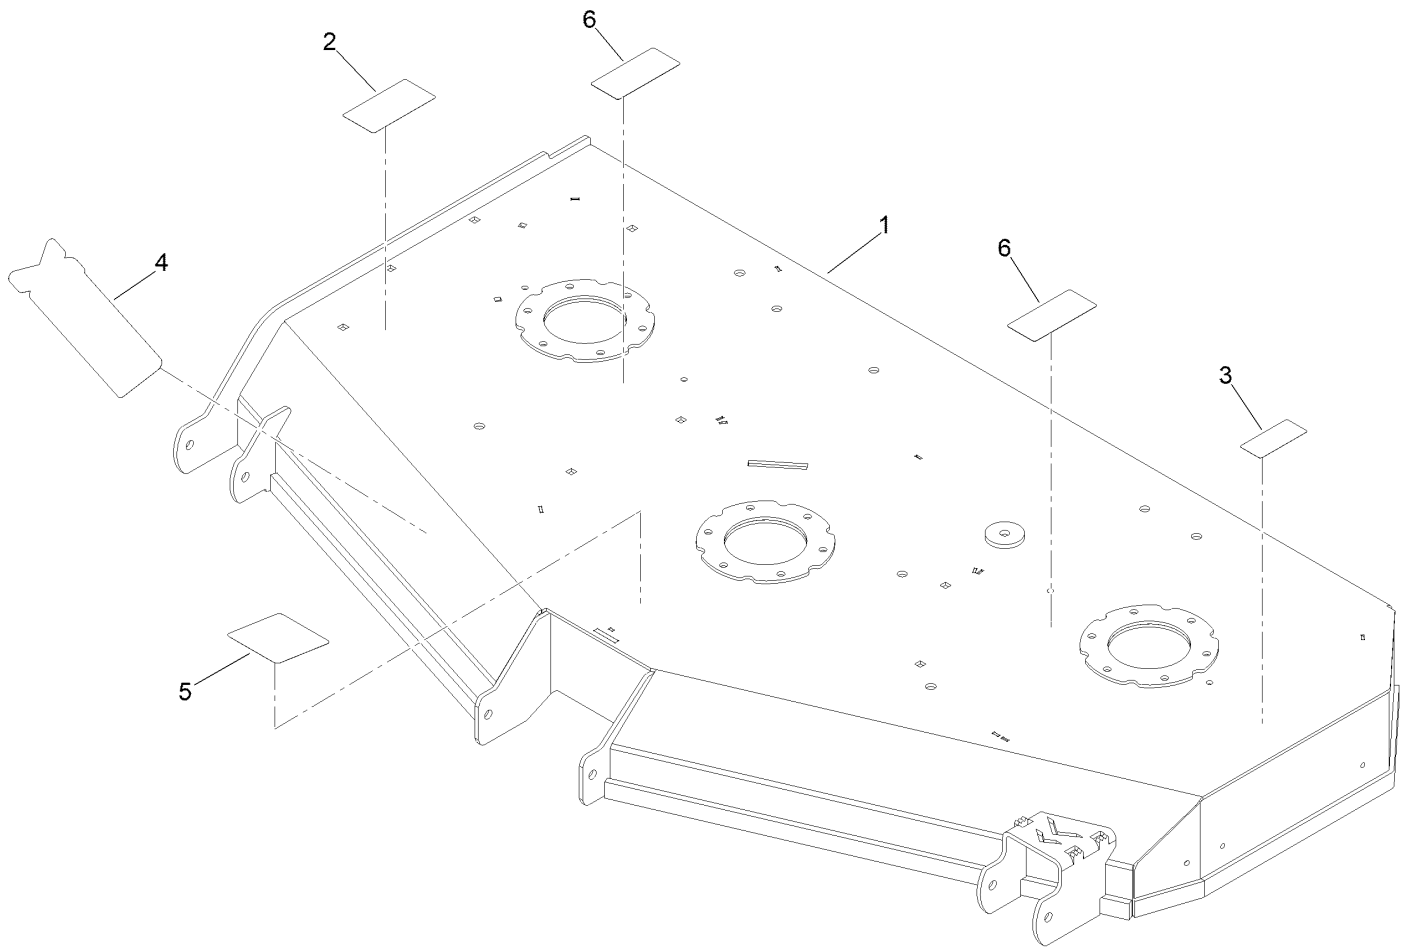

Deck Decal Assembly No. 148-0787

Deck Decal Assembly No. 148-0787 (continued)

<i>Ref.</i>	<i>Part Number</i>	<i>Qty.</i>	<i>Description</i>	<i>Ref.</i>	<i>Part Number</i>	<i>Qty.</i>	<i>Description</i>
1		1	Deck ASM-61 Painted ●	4	132-0872	1	Decal-Danger, Deck
2	491-0131-00	1	2020 Xtf-61 Decal	5	148-0430	1	Decal-Safety Blade Torque
3	148-0260	1	Decal-Deck Belt Routing	6	125-6127	2	Decal-Rotating Fan Hazard

● Not serviced separately