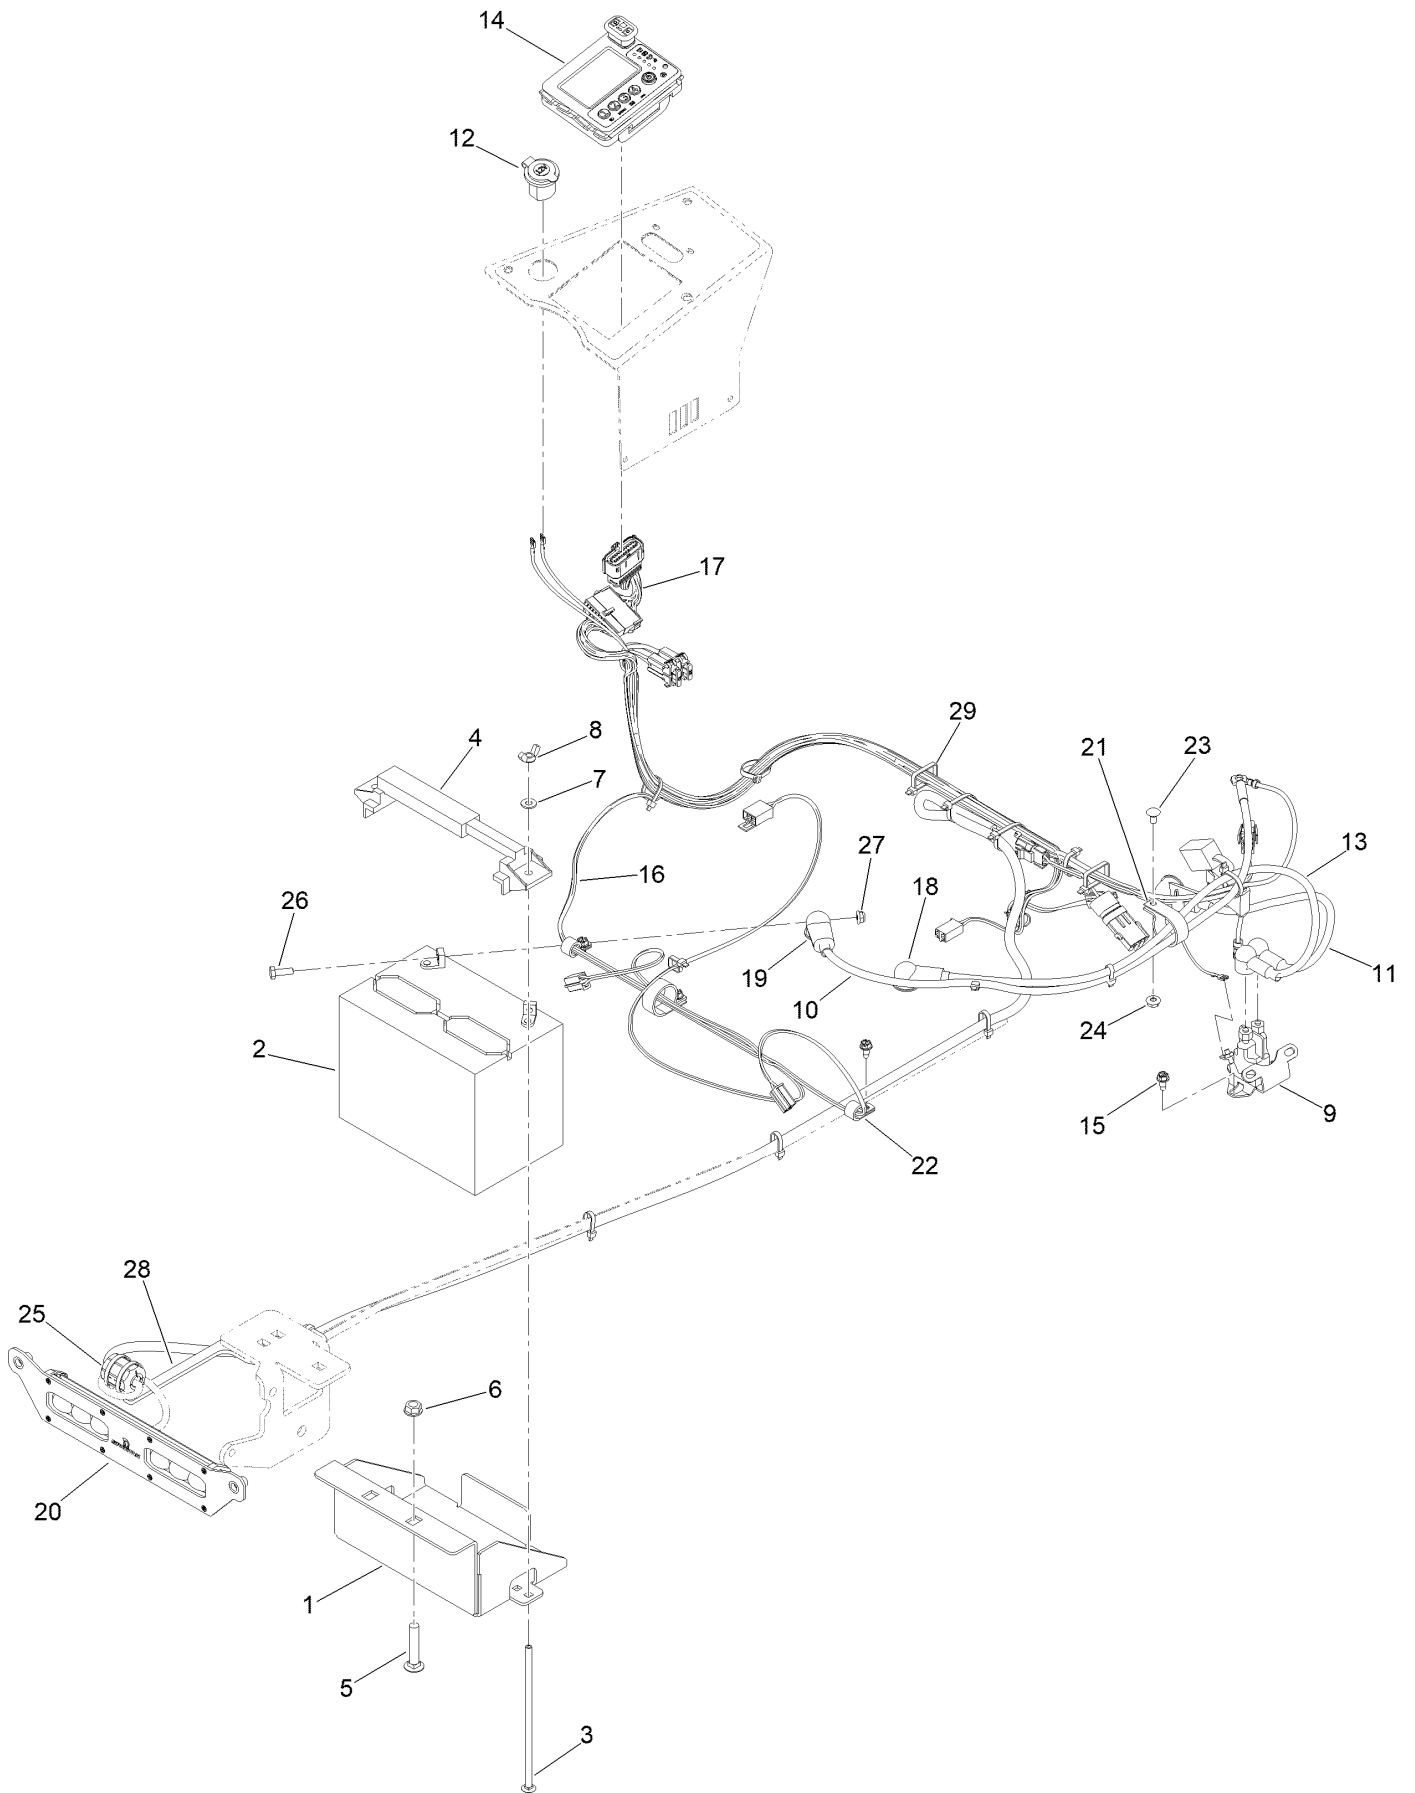

Electrical Assembly

Electrical Assembly (continued)

<i>Ref.</i>	<i>Part Number</i>	<i>Qty.</i>	<i>Description</i>	<i>Ref.</i>	<i>Part Number</i>	<i>Qty.</i>	<i>Description</i>
1	439-0008-00-05	1	Mwr Battery Box Black	17	148-0270	1	Harness-Jumper
2	468-1004-00	1	12 Volt Start Battery 300CCA	18	436-0002-00	2	3.15 Lgth Straight Insul Term Cover Red
3	418-0034-00	2	1/4-20 X 7 Carriage Bolt Zinc	19	436-0003-00	1	Straight Insulating Terminal Cover
4	443-0001-00	1	Battery Hold Down	20	486-0052-00	1	Split Beam W/Non-Lightd Helmet Light Bar
5	3231-6	2	Screw-CARR	21	472-0001-00	2	1-1/4In Cushioned Loop Clamp Black
6	413-0020-00	2	3/8-16 Hex Flange Nut W/Serr Zinc Yellow	22	2412-73	2	Clamp-R
7	515-0038	2	Washer-Flat	23	3229-10	1	Screw-CARR
8	1-803038	2	Wingnut	24	413-0012-00	1	1/4-20 Hex Flange Nut
9	486-0006-00	1	Heavy Duty Start Solenoid	25	148-0191	1	Fair-Rite Round Cable Snap-It Size B
10	486-0017-00	1	Mwr Negative Cable 28	26	321-4	2	Screw-HH
11	486-0018-00	1	Mwr Start Wire 12	27	104-7201	2	Nut-HF, NI
12	677-2075-00	1	12 Volt Auxilliary Plug	28	148-0219-05	1	Fair-Rite Bracket Painted
13	486-0016-00	1	Mwr Positive Battery Cable 25In	29	3290-378	17	Tie-Cable
14	148-0404	1	Console-Control				
15	120-9551	5	Screw-HWH				
16	486-0011-00	1	Briggs 25HP/27HP/ 726Cc Harness