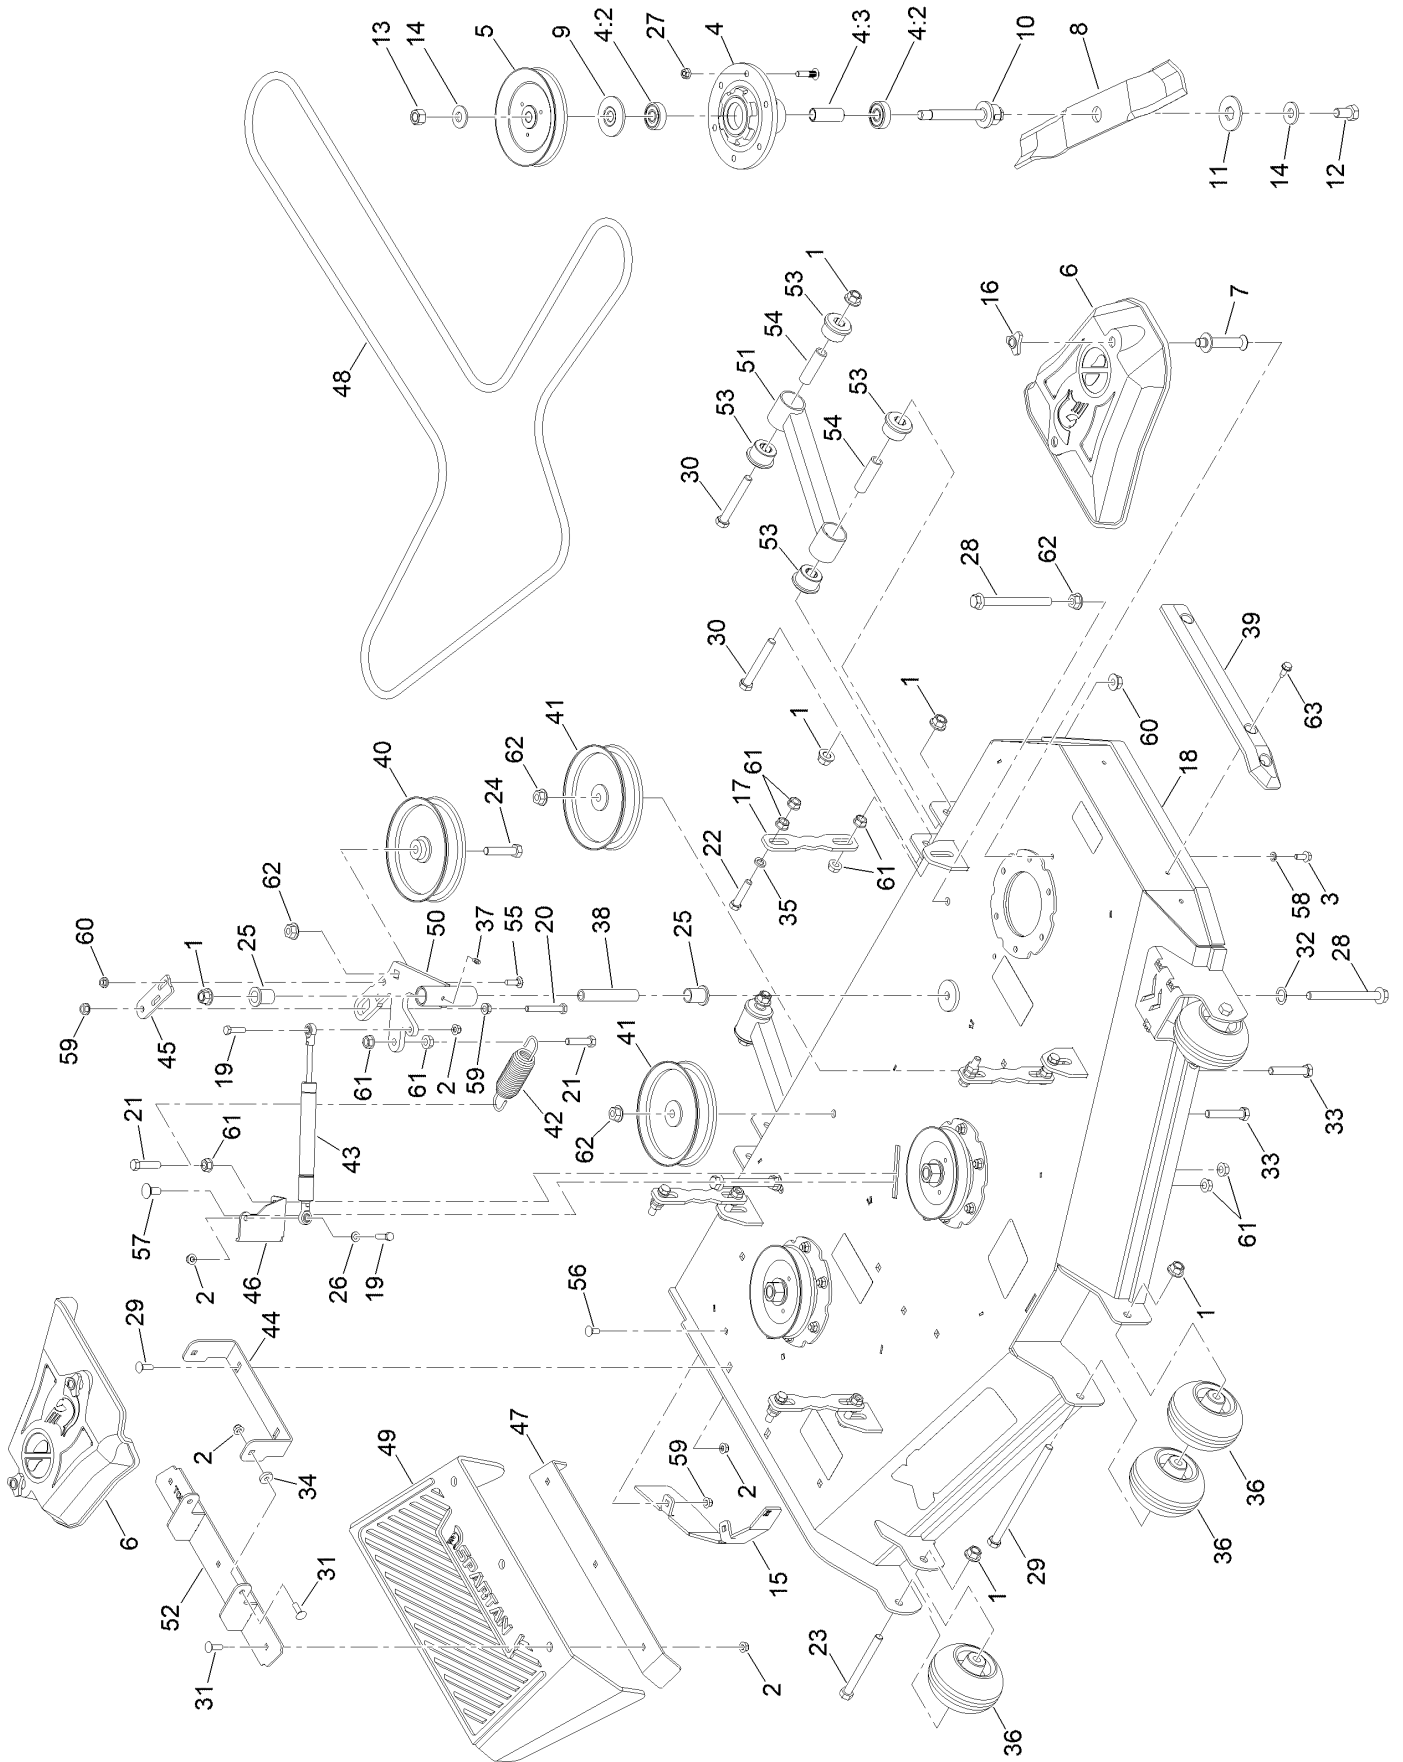

54 Inch Cutting Deck Assembly

54 Inch Cutting Deck Assembly (continued)

<i>Ref.</i>	<i>Part Number</i>	<i>Qty.</i>	<i>Description</i>	<i>Ref.</i>	<i>Part Number</i>	<i>Qty.</i>	<i>Description</i>
1	413-0002-00	8	Nut-Lock	34	419-0006-00	2	.312 ID X .875OD X .1875 THK F/W NYL
2	413-0027-00	9	Nut-HF, NI	35	419-0010-00	8	.443 ID X .749 OD X .125 THK Nylon Black
3	116-7230	4	Screw-HHF	36	422-0061-00	4	Mwr Anti-Scalp Whl W/O Grease Fitting
4	148-0002	3	Spindle ASM 5In Deck	37	424-0002-00	1	1/4In Drive Type Grease Fitting Yz
4:2	116-4004	2	Bearing	38	425-0006-00	1	Mwr Inner Idler Spacer
4:3	148-0025	1	Spacer, Bearing	39	429-0001-00	1	Mwr Nylon Deck Guard
5	148-0028	3	Pulley	40	433-0014-00	1	6-3/4In Idler Pulley 7/16In Spacer ASM
6	148-0092	2	Cover Belt	41	433-0015-00	2	6-3/4In Idler Pulley 15/16In Spacer Assy
7	148-0094	4	Pin-Belt Cover	42	434-0007-00	1	Mwr Deck Spring
8	148-0098	3	Blade-Rotary	43	434-0009-00	1	Idler Gas Spring
9	148-0102	3	Guard-Bearing Top 0.673In	44	439-0111-00-05	1	Mwr Chute Mtg Brkt Black
10	148-0105	3	Shaft - Spindle	45	439-0257-00-05	1	Deck Idler Pulley Belt Retainer Brkt
11	148-0108	3	Washer-Hex	46	439-0335-00-05	1	Deck Belt Idler Damper Mtg Brkt Black
12	148-0109	3	M16X1.5-30MM C10.9 Hex Bolt	47	439-0431-00-05	1	Mwr Deck Chute Hinge Backer Brkt
13	148-0112	3	M16X1.5 C8.8 Hex Nut	48	461-0001-00	1	54 Deck Belt
14	148-0114	6	M16 Spring Washer (39Mmod/ 3.9MM THK)	49	481-0010-00	1	Rz Mwr Rubber Discharge Chute
15	148-0207-05	1	Baffle-Wiper 54 Painted Black	50	490-0019-00-05	1	Mwr Deck Idler Pulley Arm Assy Black
16	148-0234	4	Nut-Knob	51	490-0047-00-05	2	Rz Mwr Deck Stablzr Assy
17	148-0236-05	4	Hanger-Deck Painted Black	52	490-0070-00-05	1	Mwr Deck Chute Hinge Assy
18	148-0784	1	ASM-Deck W/ Decals	53	732-2000-00	8	Red A80 Susp Bushing
19	322-47	2	Screw-HH	54	732-2001-00	4	UTV A-Arm Bushing Sleeve
20	323-13	1	Screw-HH	55	418-0010-00	2	Bolt-CARR
21	324-7	2	Screw-HH	56	418-0045-00	2	3/8-16 X 1 Carriage Bolt Yz GR.8
22	324-8	8	Screw-HH	57	3232-1	1	Screw-CARR
23	325-19	2	Screw-HH	58	3253-4	4	Washer-Lock
24	325-9	1	Screw-HH	59	413-0020-00	4	3/8-16 Hex Flange Nut W/Serr Zinc Yellow
25	410-0007-00	2	3/4In ID X15/16In OD X 1-1/8In Flng Bush	60	413-0022-00	2	Nut-HF
26	413-0016-00	1	.312Idx.625Odx.062 THK Thrust Brg Oi Brz	61	32128-37	21	Nut-HF
27	413-0029-00	18	Nut-Hex	62	32128-49	7	Nut-HHF
28	418-0009-00	3	1/2-13 X 5-1/2 Hex Flange Bolt GR 8 Zy	63	9264964	3	Screw-HWH, Thread Cut
29	418-0015-00	1	1/2-13 X 8-1/2 Hex C/S GR 2 Zinc Yellow				
30	418-0021-00	4	1/2-13 X 3-3/4 Hex C/S (GR.5) Zc/Yel				
31	418-0060-00	7	5/16-18 X 1 Carriage Bolt GR 8 Yz				
32	418-0110-00	1	.767Idx1.125Odx.016 THK Trip Wv Washer				
33	418-0246-00	2	1/2-13 X 2-3/4 Hex Flange Bolt (GR.8) Yz