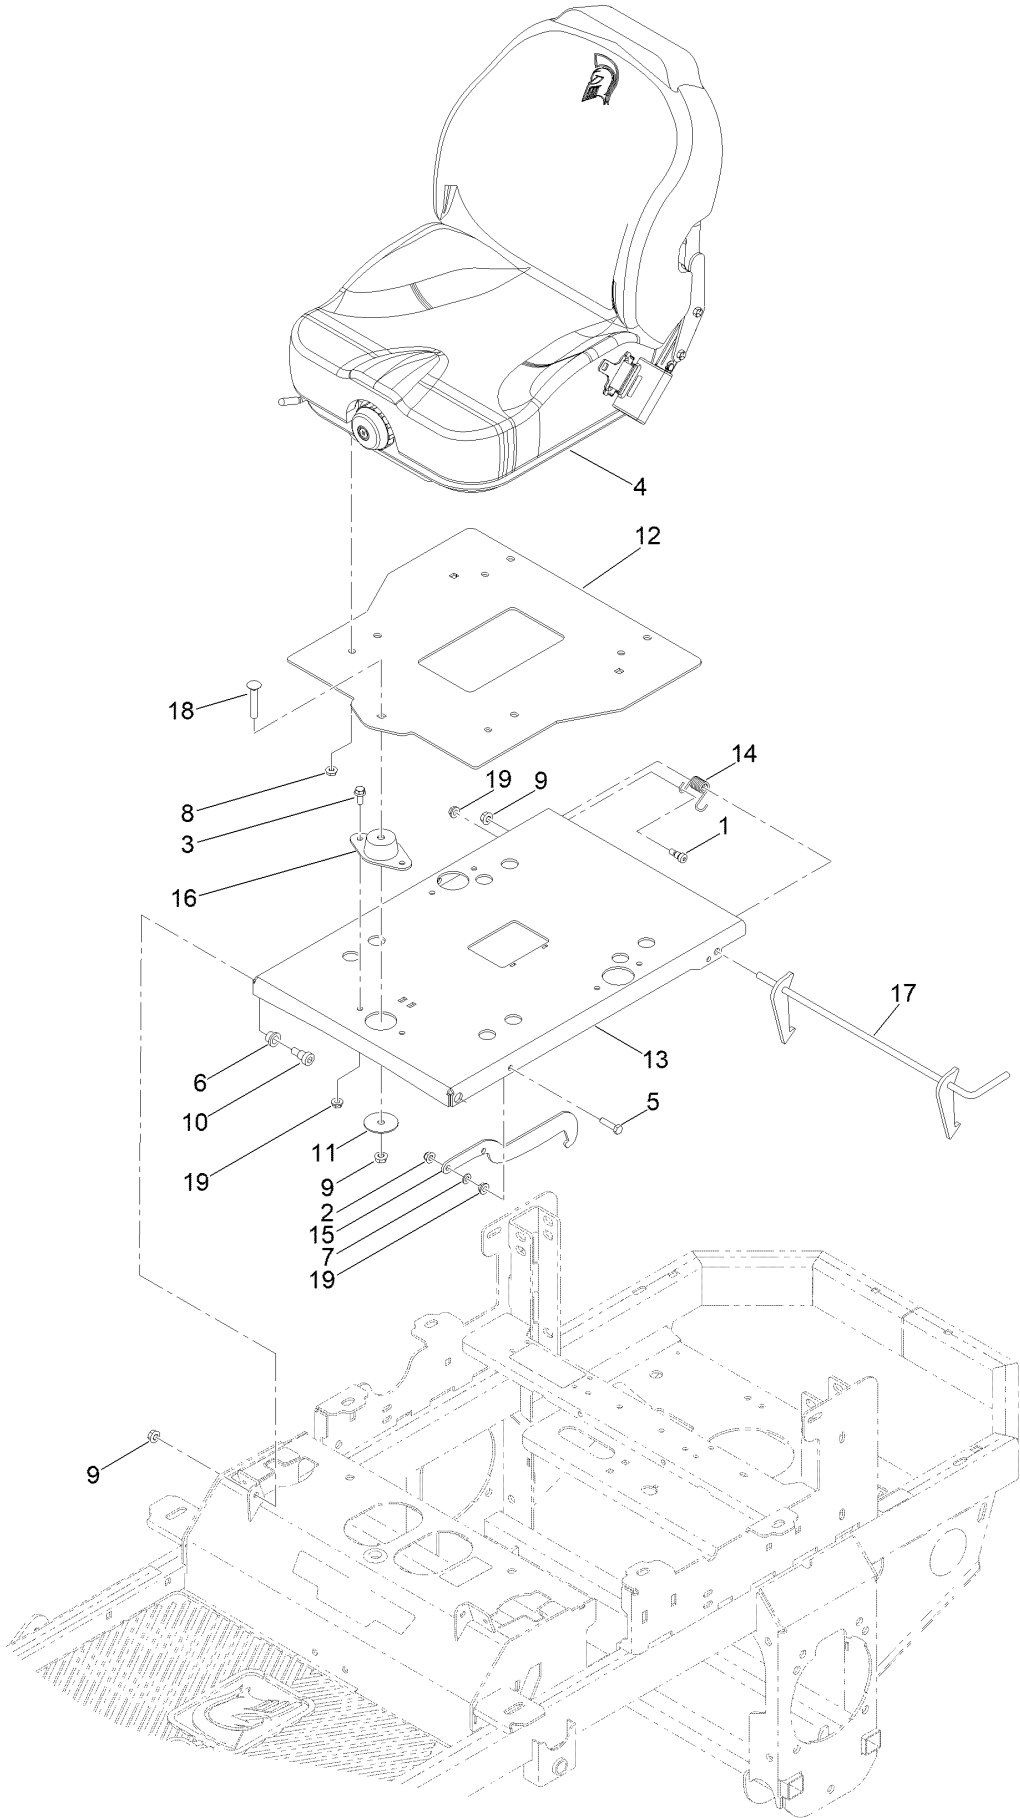

Seat Assembly

Seat Assembly (continued)

<i>Ref.</i>	<i>Part Number</i>	<i>Qty.</i>	<i>Description</i>	<i>Ref.</i>	<i>Part Number</i>	<i>Qty.</i>	<i>Description</i>
1	1-809056	1	Screw-HSH Shldr	11	419-0022-00	3	3/8 X 2In OD Fender Washer Yz
2	413-0027-00	1	Nut-HF, NI	12	426-0233-00-05	1	2019 Upgrade Seat Plate
3	116-7230	6	Screw-HHF	13	148-0937	1	ASM, Plate-Seat Base Upgrade W/ Decal
4	148-0247	1	Seat-Susp	13	426-0232-00-05	1	2019 Seat Base Plate
5	322-47	1	Screw-HH	14	434-0004-00	1	Mwr Seat Latch Spring
6	410-0010-00	2	1/2In ID X 5/8In OD X 1/2In Flange Bush	15	439-0065-00-05	1	Mwr Seat Latch Hook Black
7	413-0016-00	1	.312Idx.625Odx.062 THK Thrust Brg Oi Brz	16	487-0007-00	3	Floating Seat Damper-Stiffer
8	413-0019-00	4	5/16-18 Nylon Insert Flange L/Nut Zc	17	490-0011-61	1	Mwr Seat Latch Release Assy Abc
9	413-0029-00	6	Nut-Hex	18	618-2023-00	3	3/8In-16 X 2-1/2In GR 8 Carriage
10	418-0038-00	2	1/2 X 1/2 Socket Shoulder Bolt Zc Yellow	19	413-0022-00	8	Nut-HF