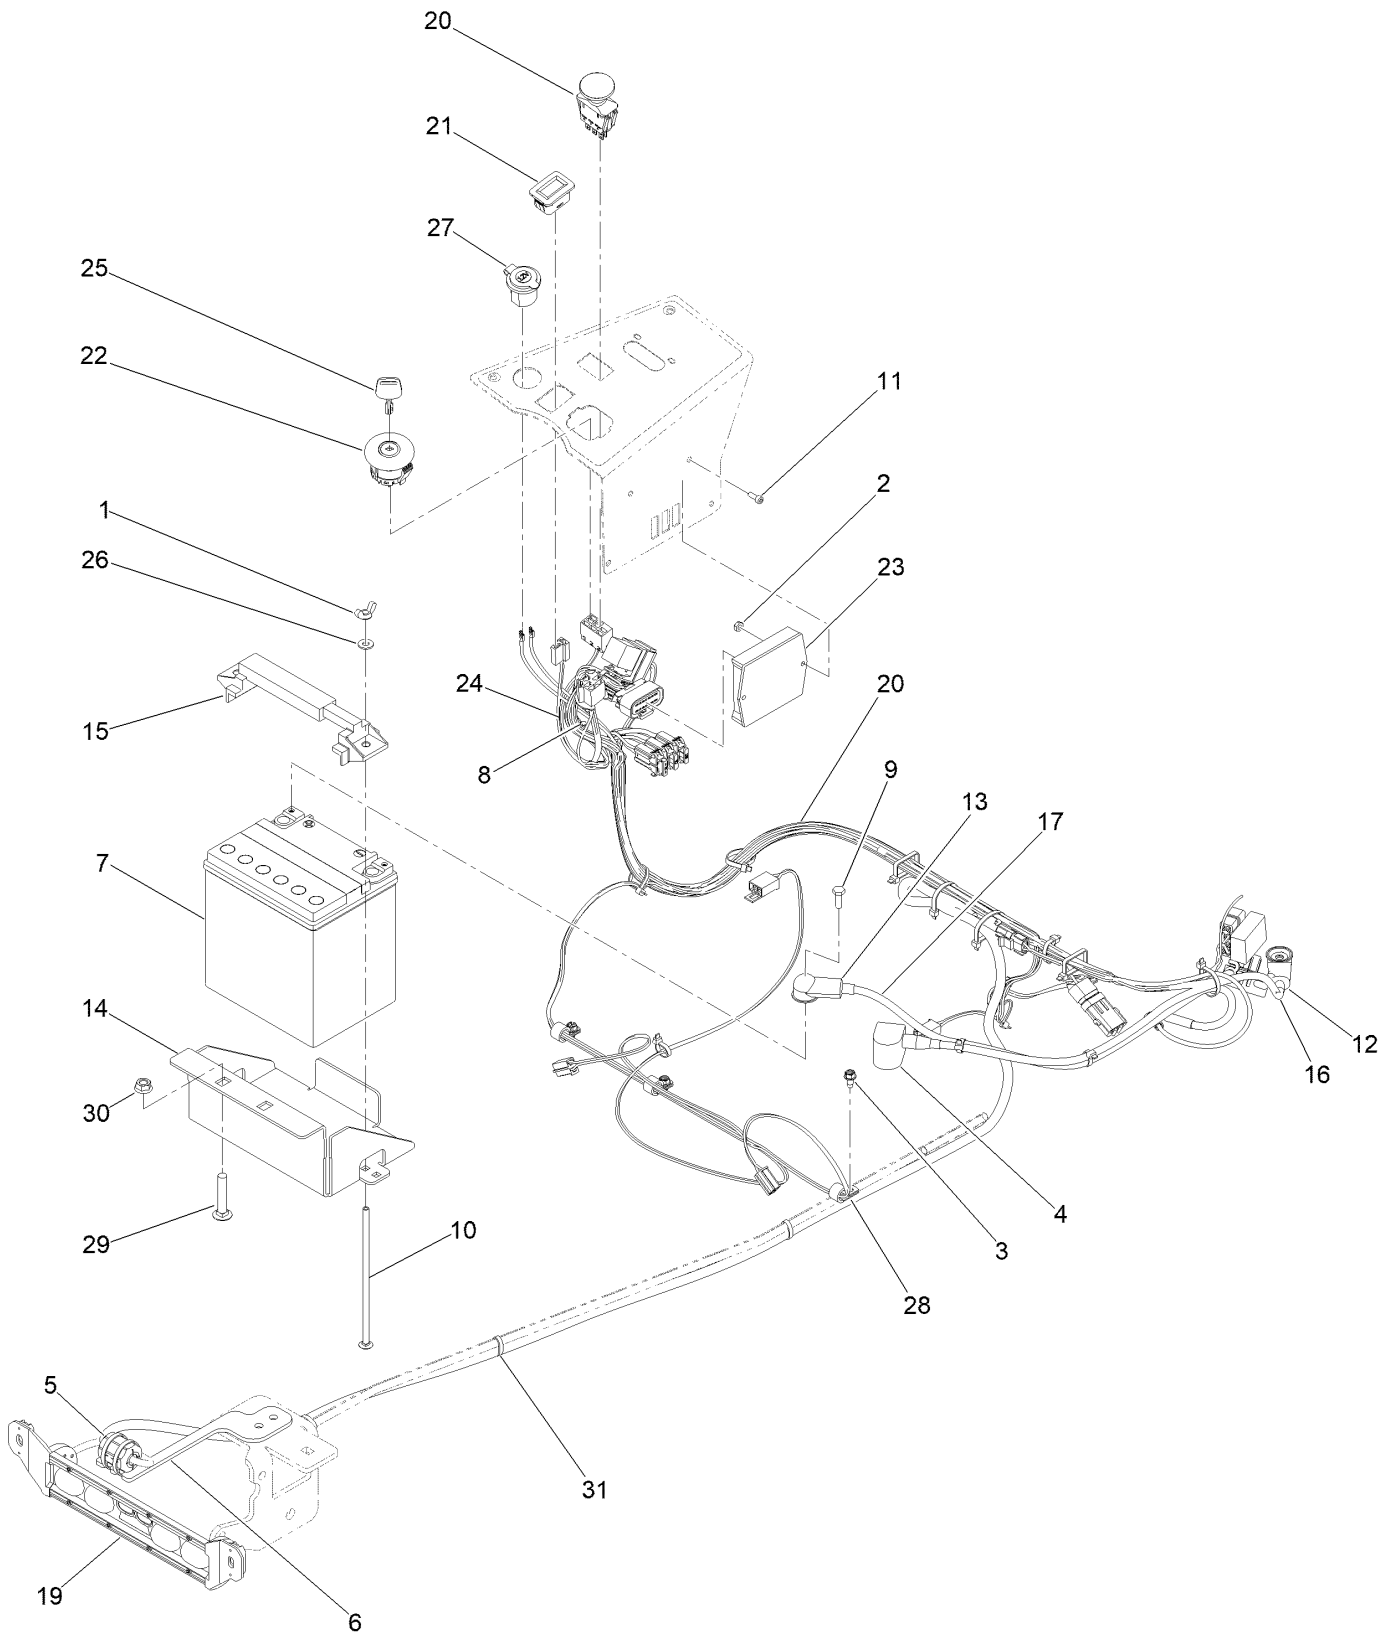

Electrical Assembly

Electrical Assembly (continued)

<i>Ref.</i>	<i>Part Number</i>	<i>Qty.</i>	<i>Description</i>	<i>Ref.</i>	<i>Part Number</i>	<i>Qty.</i>	<i>Description</i>
1	1-803038	2	Wingnut	15	443-0001-00	1	Battery Hold Down
2	110-3145	2	Nut-Lock	16	486-0016-00	1	Mwr Positive Battery Cable 25In
3	120-9551	3	Screw-HWH	17	486-0017-00	1	Mwr Negative Cable 28
4	126-8876	1	Insulator-Battery	19	486-0042-00	1	Full Beam With Lighted Helmet Light Bar
5	148-0191	1	Fair-Rite Round Cable Snap-It Size B	20	486-0060-00	1	PTO Switch
6	148-0219-05	1	Fair-Rite Bracket Painted	21	486-0061-00	1	Hour Meter
7	148-0235	1	Battery - Etx30La - 400CCA	22	486-0062-00	1	Ignition Switch
8	414-0001-00	3	6In (40 Lb) Cable Tie Nylon Uv	23	486-0063-00	1	Interlock Module
9	321-4	2	Screw-HH	24	486-0064-00	1	Mwr Keyswitch Jumper Harness
10	418-0034-00	2	1/4-20 X 7 Carriage Bolt Zinc	25	486-0065-00	1	2023 Mwr Key
11	418-0055-00	2	10-24 X 1/2 Socket C/S 18-8 SS	26	515-0038	2	Washer-Flat
12	436-0002-00	1	3.15 Lgth Straight Insul Term Cover Red	27	677-2075-00	1	12 Volt Auxilliary Plug
13	436-0003-00	1	Straight Insulating Terminal Cover	28	2412-73	3	Clamp-R
14	439-0008-00-P11	1	Mwr Battery Box	29	3231-6	2	Screw-CARR
				30	413-0020-00	2	3/8-16 Hex Flange Nut W/Serr Zinc Yellow
				31	3290-379	18	Tie-Cable