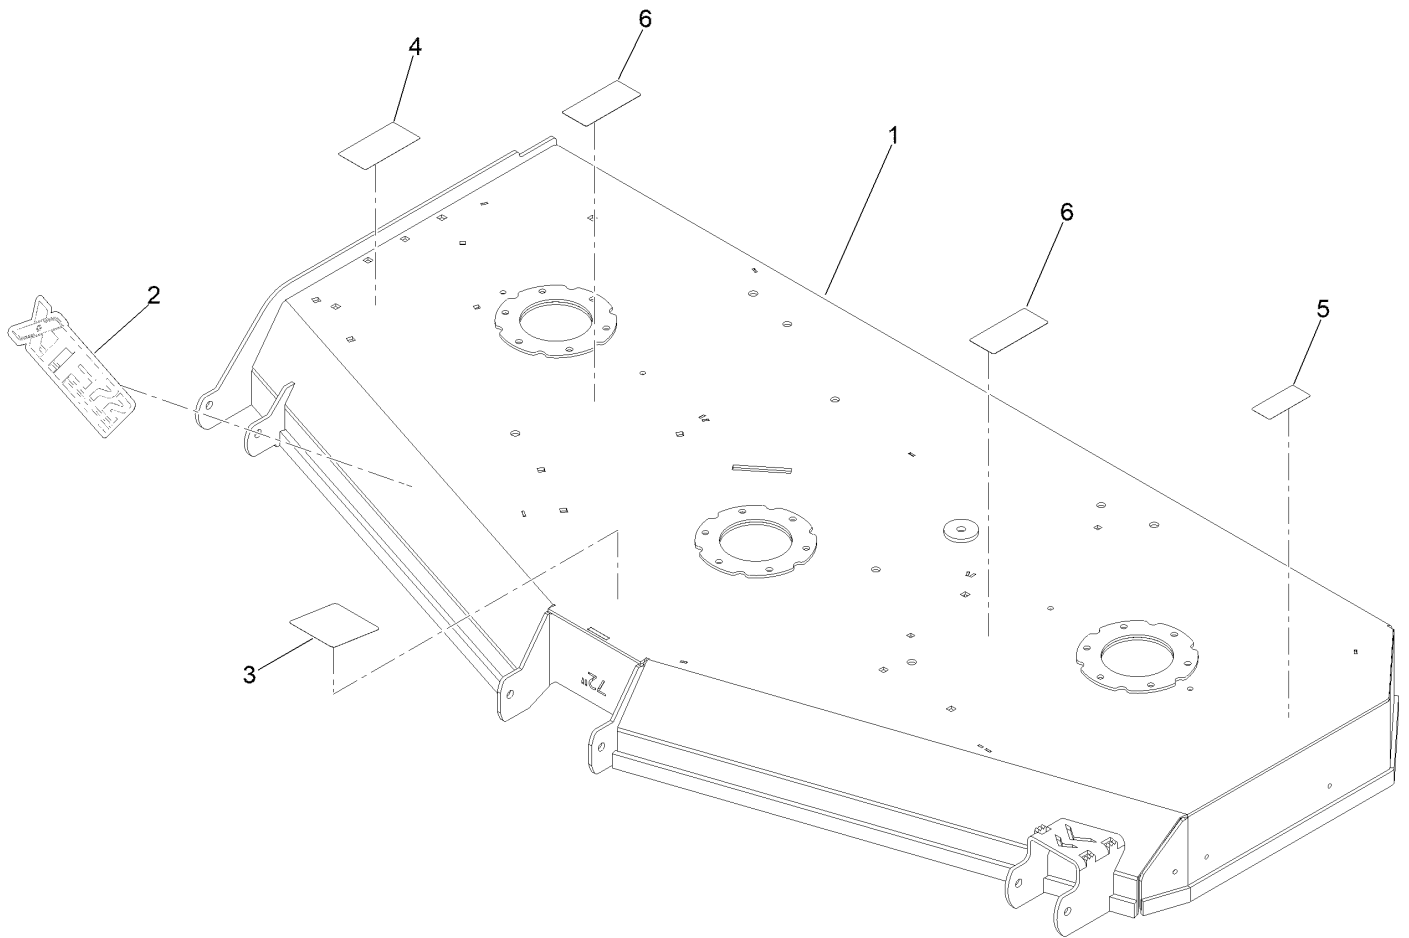

Deck Decal Assembly No. 148-0788

Deck Decal Assembly No. 148-0788 (continued)

<i>Ref.</i>	<i>Part Number</i>	<i>Qty.</i>	<i>Description</i>	<i>Ref.</i>	<i>Part Number</i>	<i>Qty.</i>	<i>Description</i>
1		1	Deck ASM-72 Painted ●	4	132-0872	1	Decal-Danger, Deck
2	491-0132-00	1	2020 Xtf-72 Decal	5	148-0430	1	Decal-Safety Blade Torque
3	148-0260	1	Decal-Deck Belt Routing	6	125-6127	2	Decal-Rotating Fan Hazard

● Not serviced separately