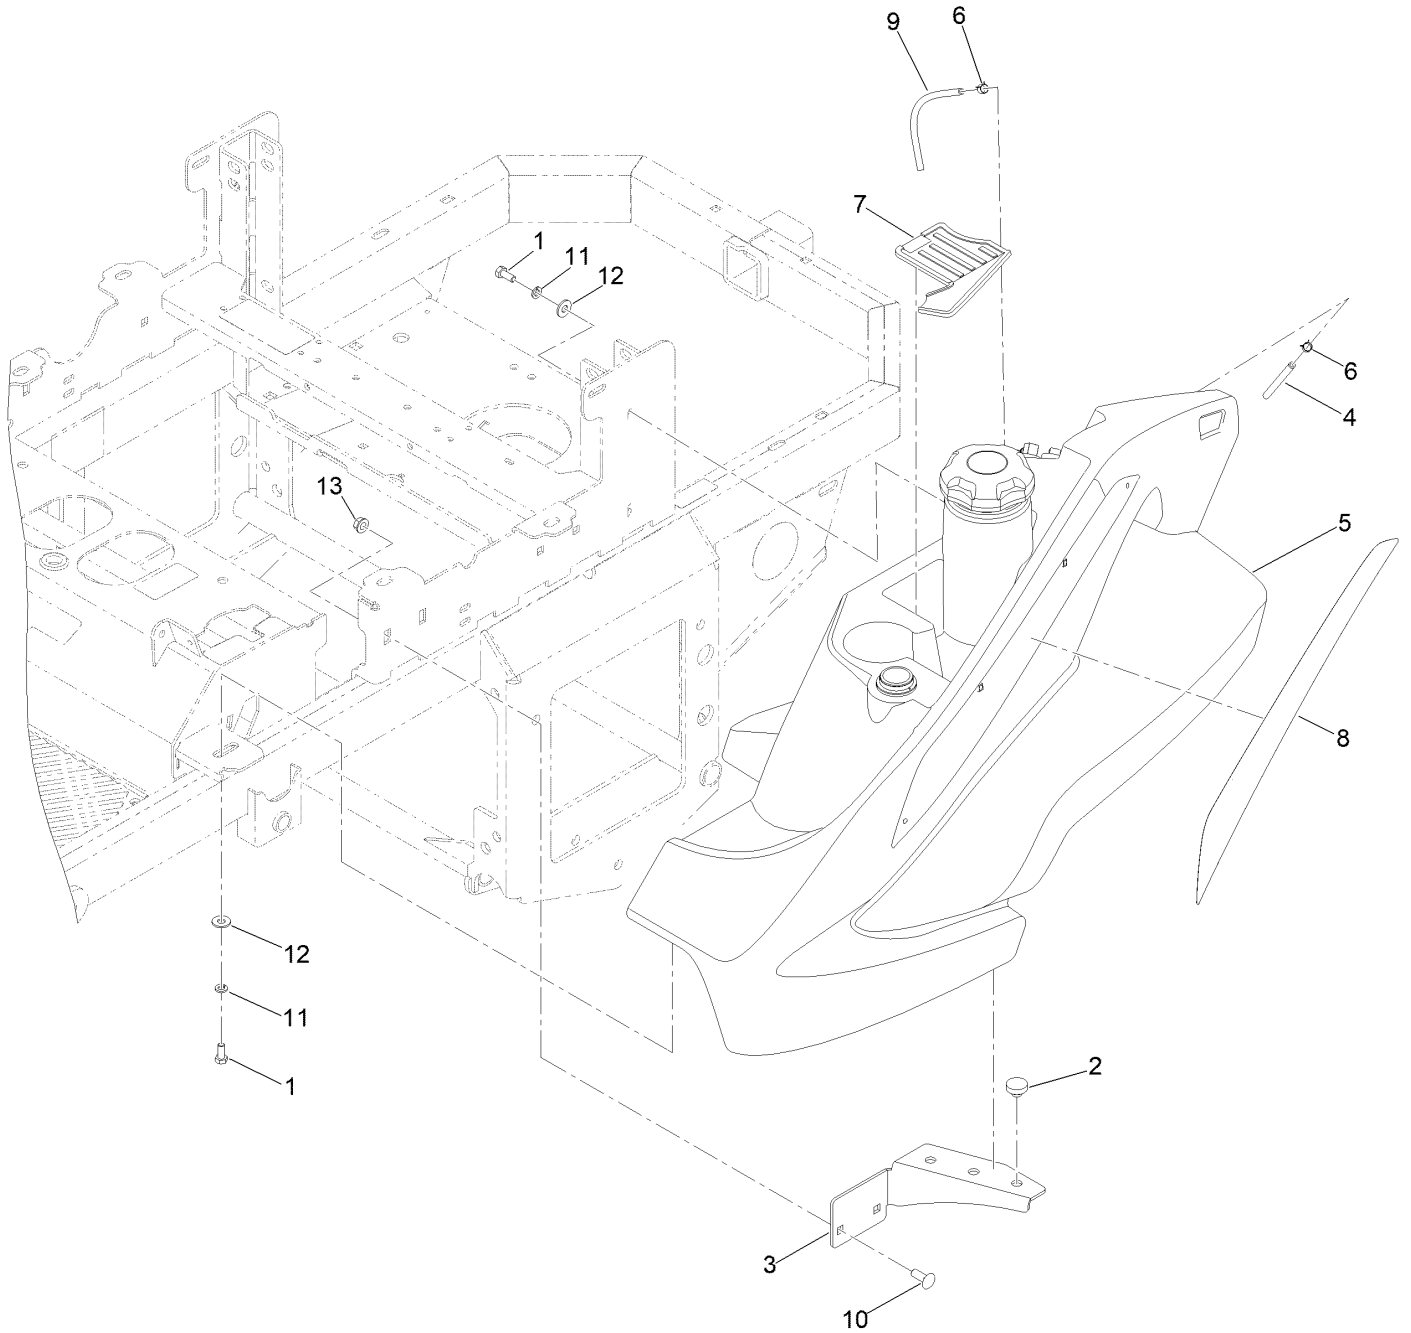

Fuel Tank Assembly

Fuel Tank Assembly (continued)

<i>Ref.</i>	<i>Part Number</i>	<i>Qty.</i>	<i>Description</i>	<i>Ref.</i>	<i>Part Number</i>	<i>Qty.</i>	<i>Description</i>
1	418-0054-00	4	Screw-HH	8	148-0844	1	Decal-Tank
2	429-0002-00	1	Push-In Rubber Bumper Mwr Floor	9	751-1014-00	10	1/4In SAE J30R7 Bulk Hose 1Ft
3	439-0448-00-P11	1	Rt/Srt Gas Tank Support Painted	10	418-0045-00	2	3/8-16 X 1 Carriage Bolt Yz GR.8
4	451-0002-00	10	Mwr Fuel Tank Black 3/16In Vent Tube 1Ft	11	3253-4	4	Washer-Lock
5	467-0001-00	1	Mwr Gasoline Fuel Tank Assy	12	419-0007-00	4	Washer-Flat
6	472-0004-00	2	1/2In (#8) Hose Clamp	13	413-0020-00	2	3/8-16 Hex Flange Nut W/Serr Zinc Yellow
7	481-0004-00	1	Rubber Tank Storage Compartment Insert