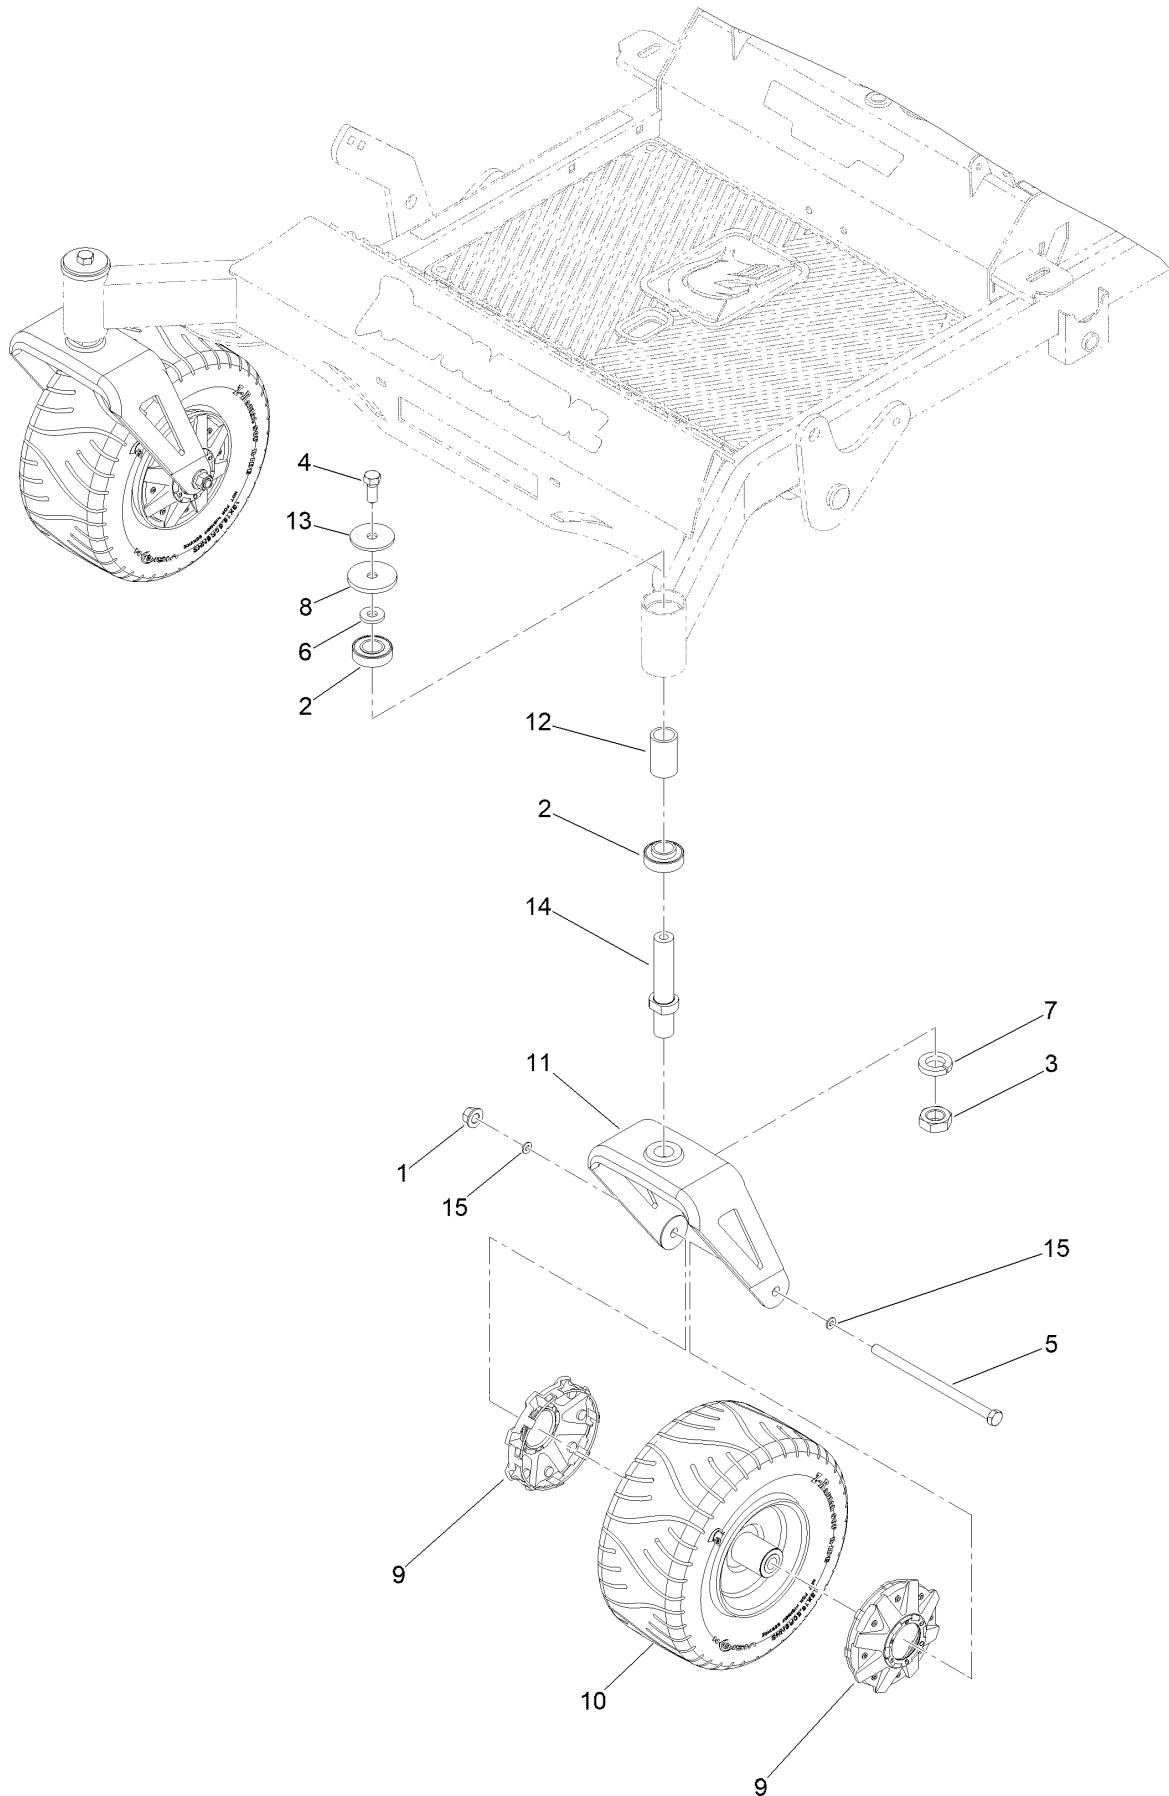

Caster Tire Assembly

Caster Tire Assembly (continued)

<i>Ref.</i>	<i>Part Number</i>	<i>Qty.</i>	<i>Description</i>	<i>Ref.</i>	<i>Part Number</i>	<i>Qty.</i>	<i>Description</i>
1	413-0002-00	2	Nut-Lock	9	422-0024-00	4	Mwr Ft Wheel Hub Cap
2	103-3540	4	Bearing-Ball	10	422-0042-00	2	Spartan Radial Ft Tire And Wheel Assm
3	413-0063-00	2	Nut-Hex	11	423-0001-00-P11	2	Rt And Srt Caster Wheel Fork
4	418-0002-00	2	1/2-20 X 1-1/4 Hex Flange Bolt GR 8 Yz	12	425-0011-00	2	Caster Fork Shaft Bearing Spacer
5	418-0003-00	2	1/2-13 X 8-1/2 Hex C/S GR 5 Zinc Yellow	13	426-0006-00-P11	2	Mwr Caster Shaft Washer
6	419-0003-00	2	1/2 Fender Washer 1-1/4In OD Zinc	14	437-0019-00	2	Mwr Caster Shaft
7	419-0024-00	2	1In L/W Med Split Zc	15	515-0038	4	Washer-Flat
8	419-0025-00	2	Ft Hub Plastic Washer