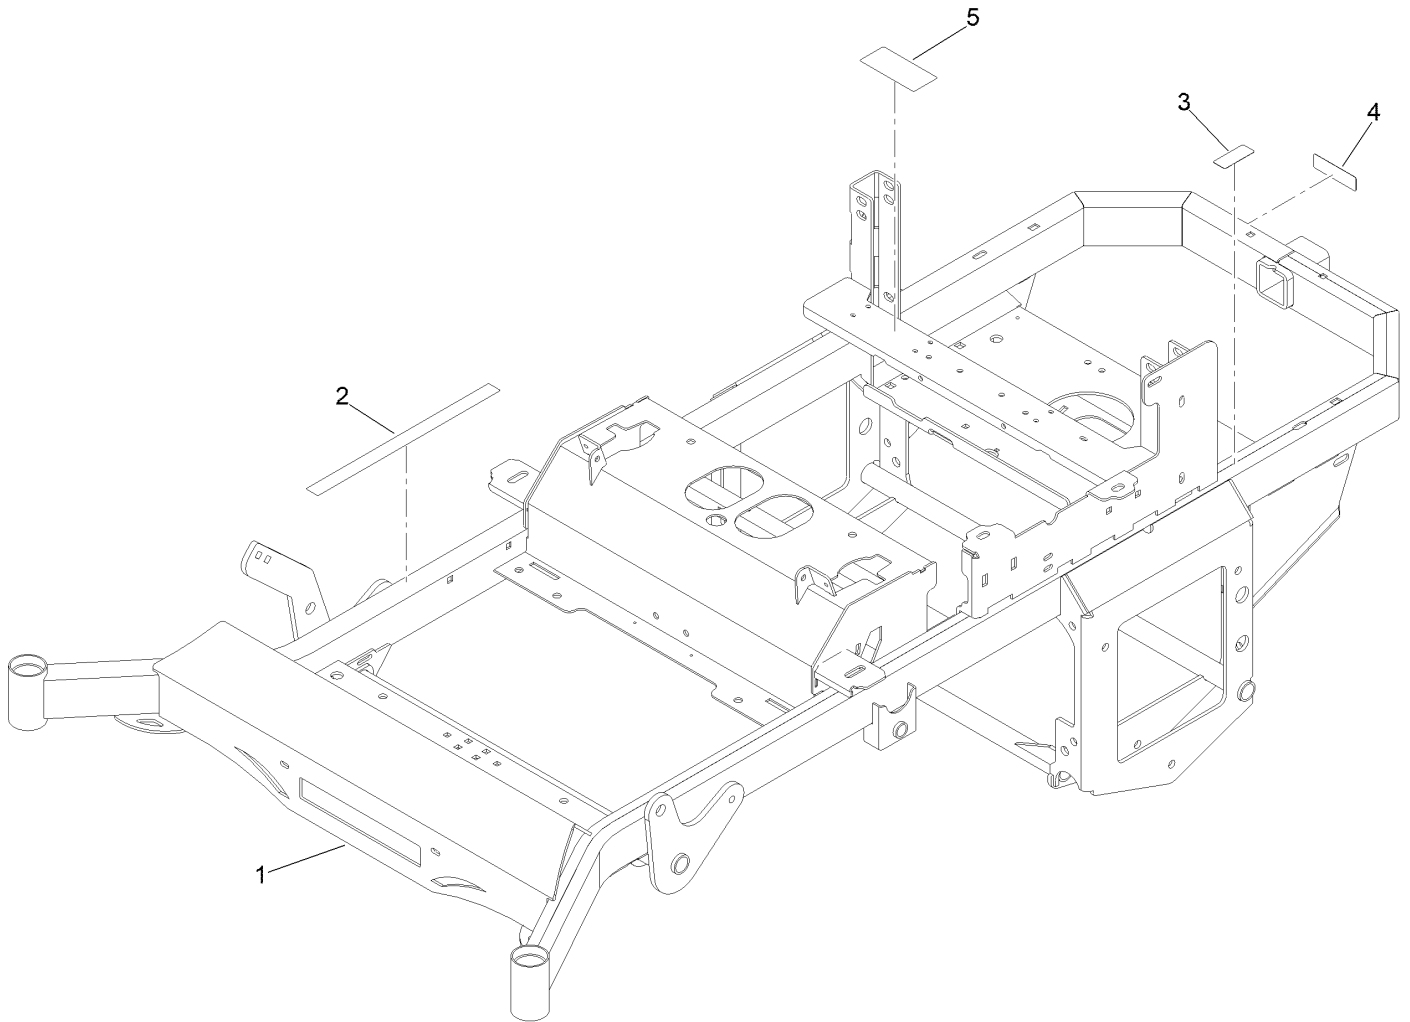

Frame with Decals Assembly No.148-0445

Frame with Decals Assembly No.148-0445 (continued)

<i>Ref.</i>	<i>Part Number</i>	<i>Qty.</i>	<i>Description</i>	<i>Ref.</i>	<i>Part Number</i>	<i>Qty.</i>	<i>Description</i>
1		1	Frame ASM ●	4	147-7364	1	Decal-Hitch
2	142-7754	1	Decal-Warning	5	125-6127	1	Decal-Rotating Fan Hazard
3	127-0392	1	Decal-Hot Surface				

● Not serviced separately