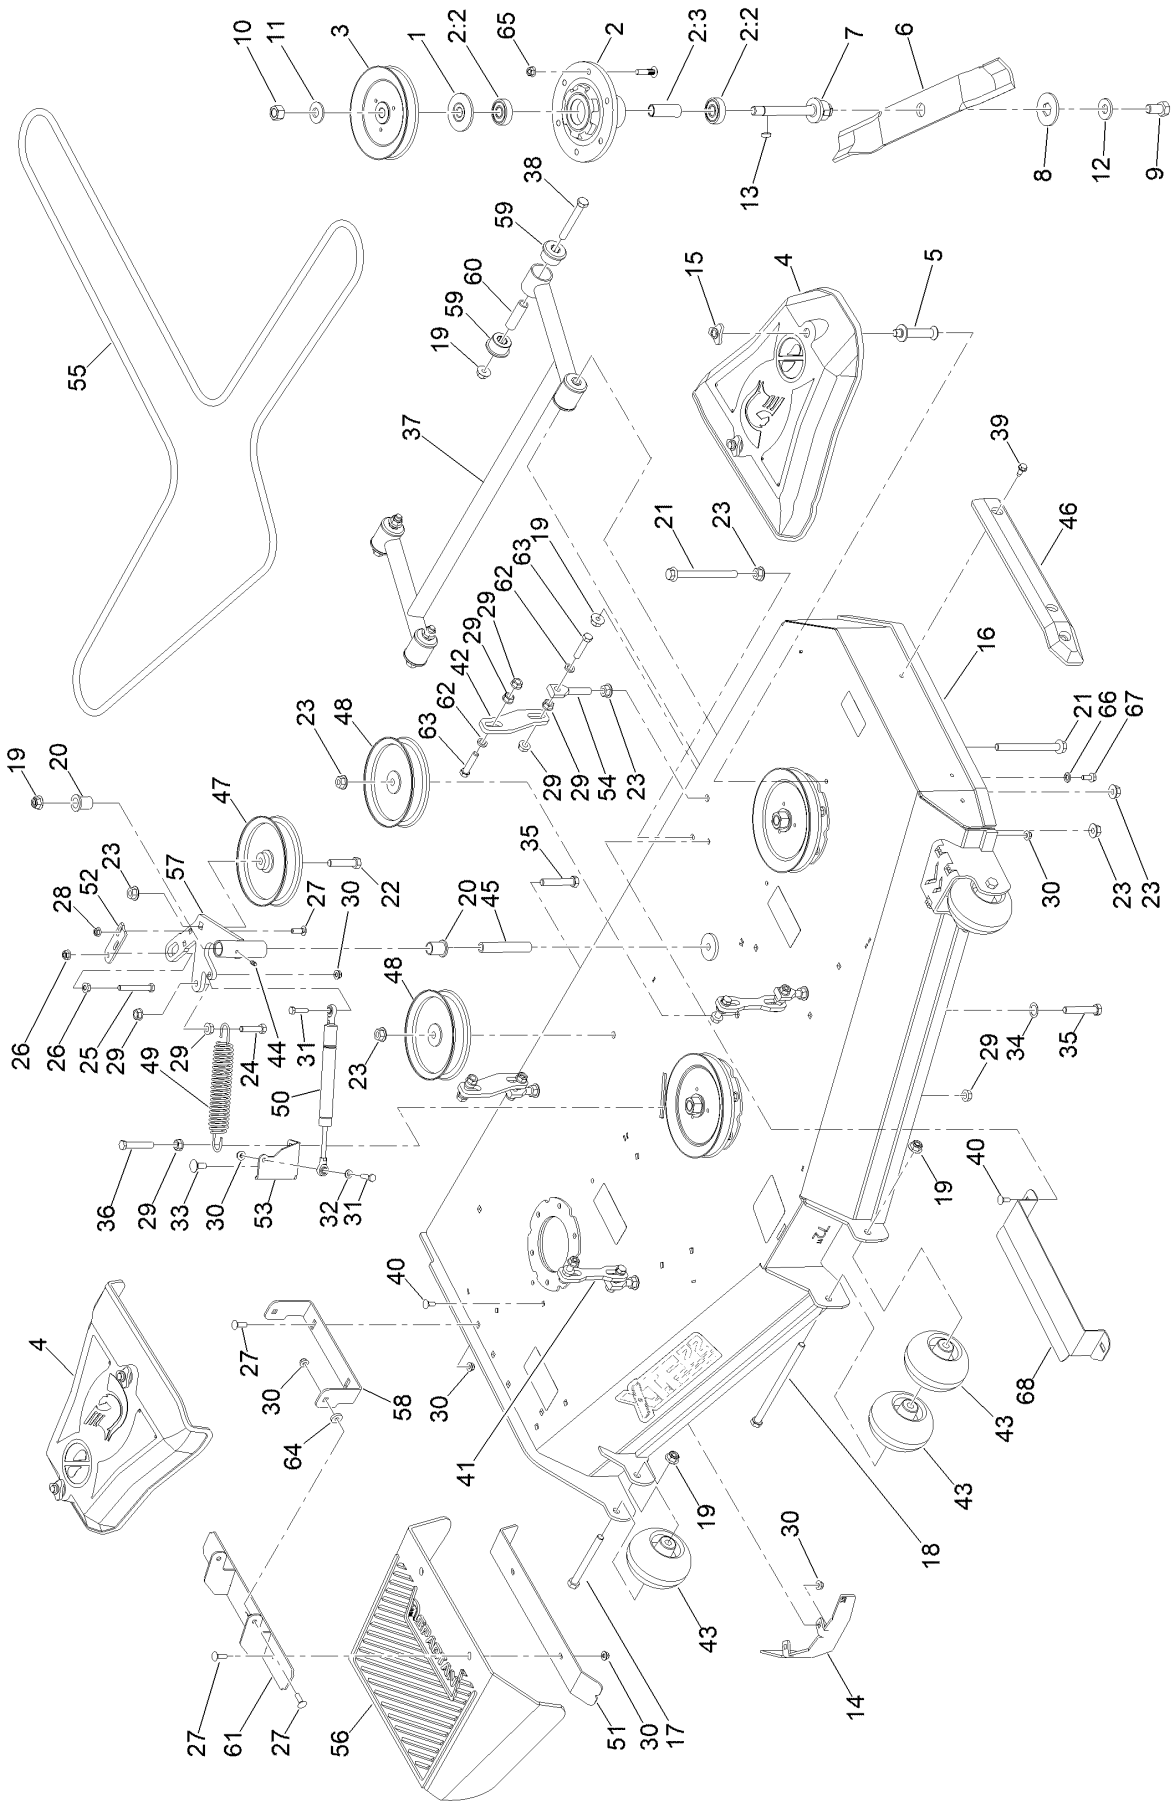

72 Inch Cutting Deck Assembly

72 Inch Cutting Deck Assembly (continued)

<i>Ref.</i>	<i>Part Number</i>	<i>Qty.</i>	<i>Description</i>	<i>Ref.</i>	<i>Part Number</i>	<i>Qty.</i>	<i>Description</i>
1	116-1286	3	Guard,Bearing Top .989	36	418-0013-00	1	Bolt-HH
2	148-0005	3	Spindle ASM 6" Deck	37	490-0015-00-P11	1	72In Deck Frame Stabilizer Assy Painted
2:2	116-0720	2	Bearing-Ball	38	418-0021-00	4	1/2-13 X 3-3/4 Hex C/S (GR.5) Zc/Yel
2:3	148-0026	1	Spacer, Bearing	39	9264964	3	Screw-HWH, Thread Cut
3	148-0032	3	Pulley	40	418-0008-00	4	Bolt-CARR
4	148-0093	2	Cover-Belt	41	435-0007-KT	2	Mwr Deck Susp Link Assy
5	148-0094	4	Pin-Belt Cover	42	435-0011-00-P11	2	72 Rr Height Arm Connecting Link Paint
6	148-0100	3	Blade-Rotary	43	422-0061-00	4	Mwr Anti-Scalp Whl W/O Grease Fitting
7	148-0106	3	Shaft - Spindle	44	424-0002-00	1	1/4In Drive Type Grease Fitting Yz
8	148-0108	3	Washer-Hex	45	425-0006-00	1	Mwr Inner Idler Spacer
9	148-0109	3	M16X1.5-30MM C10.9 Hex Bolt	46	429-0001-00	1	Mwr Nylon Deck Guard
10	148-0111	3	M20X1.5 C8.8 Hex Nut	47	433-0014-00	1	6-3/4In Idler Pulley 7/16In Spacer ASM
11	148-0113	3	M20 Spring Washer (44.5Mmod/ 3.3MM THK)	48	433-0015-00	2	6-3/4In Idler Pulley 15/16In Spacer Assy
12	148-0114	3	M16 Spring Washer (39Mmod/ 3.9MM THK)	49	434-0007-00	1	Mwr Deck Spring
13	148-0118	3	6MM X 6MM X 20MM Rounded Machine Key	50	434-0009-00	1	Idler Gas Spring
14	148-0209-P11	1	Baffle-Wiper 72 Painted	51	439-0190-00-P11	1	2020 Deck Chute Hinge Backer Brkt Paint
15	148-0234	4	Nut-Knob	52	439-0257-00-P11	1	Deck Idler Pulley Belt Retnr Brkt Paint
16	148-0788	1	ASM-Deck W/Decals	53	439-0335-00-P11	1	Deck Belt Idler Damper Mtg Brkt Painted
17	325-19	2	Screw-HH	54	448-0001-00	4	Mwr Deck Height Adjustment Stud
18	418-0015-00	1	1/2-13 X 8-1/2 Hex C/S GR 2 Zinc Yellow	55	461-0003-00	1	72 Deck Belt
19	413-0002-00	8	Nut-Lock	56	481-0011-00	1	2020 Rt/Srt Rubber Discharge Chute
20	410-0007-00	2	3/4In ID X15/16In OD X 1-1/8In Flng Bush	57	490-0019-00-P11	1	Mwr Deck Idler Pulley Arm Assy Paint
21	418-0009-00	3	1/2-13 X 5-1/2 Hex Flange Bolt GR 8 Zy	58	439-0111-00-P11	1	Mwr Chute Mtg Brkt Painted
22	325-9	1	Screw-HH	59	732-2000-00	8	Red A80 Susp Bushing
23	32128-49	15	Nut-HHF	60	732-2001-00	4	UTV A-Arm Bushing Sleeve
24	324-7	1	Screw-HH	61	490-0056-00-P11	1	Rt/Srt Deck Chute Hinge Assy Paint
25	323-13	1	Screw-HH	62	419-0010-00	4	.443 ID X .749 OD X .125 THK Nylon Black
26	413-0020-00	2	3/8-16 Hex Flange Nut W/Serr Zinc Yellow	63	324-8	4	Screw-HH
27	418-0060-00	8	5/16-18 X 1 Carriage Bolt GR 8 Yz	64	419-0006-00	2	.312 ID X .875OD X .1875 THK F/W NYL
28	413-0022-00	2	Nut-HF	65	413-0029-00	18	Nut-Hex
29	32128-37	13	Nut-HF	66	3253-4	4	Washer-Lock
30	413-0027-00	12	Nut-HF, NI	67	116-7230	4	Screw-HHF
31	322-47	2	Screw-HH	68	148-0210-P11	1	Bracket-Cover 72
32	413-0016-00	1	.312Idx.625Odx.062 THK Thrust Brg Oi Brz				
33	3232-1	1	Screw-CARR				
34	418-0110-00	1	.767Idx1.125Odx.016 THK Trip Wv Washer				
35	418-0246-00	2	1/2-13 X 2-3/4 Hex Flange Bolt (GR.8) Yz