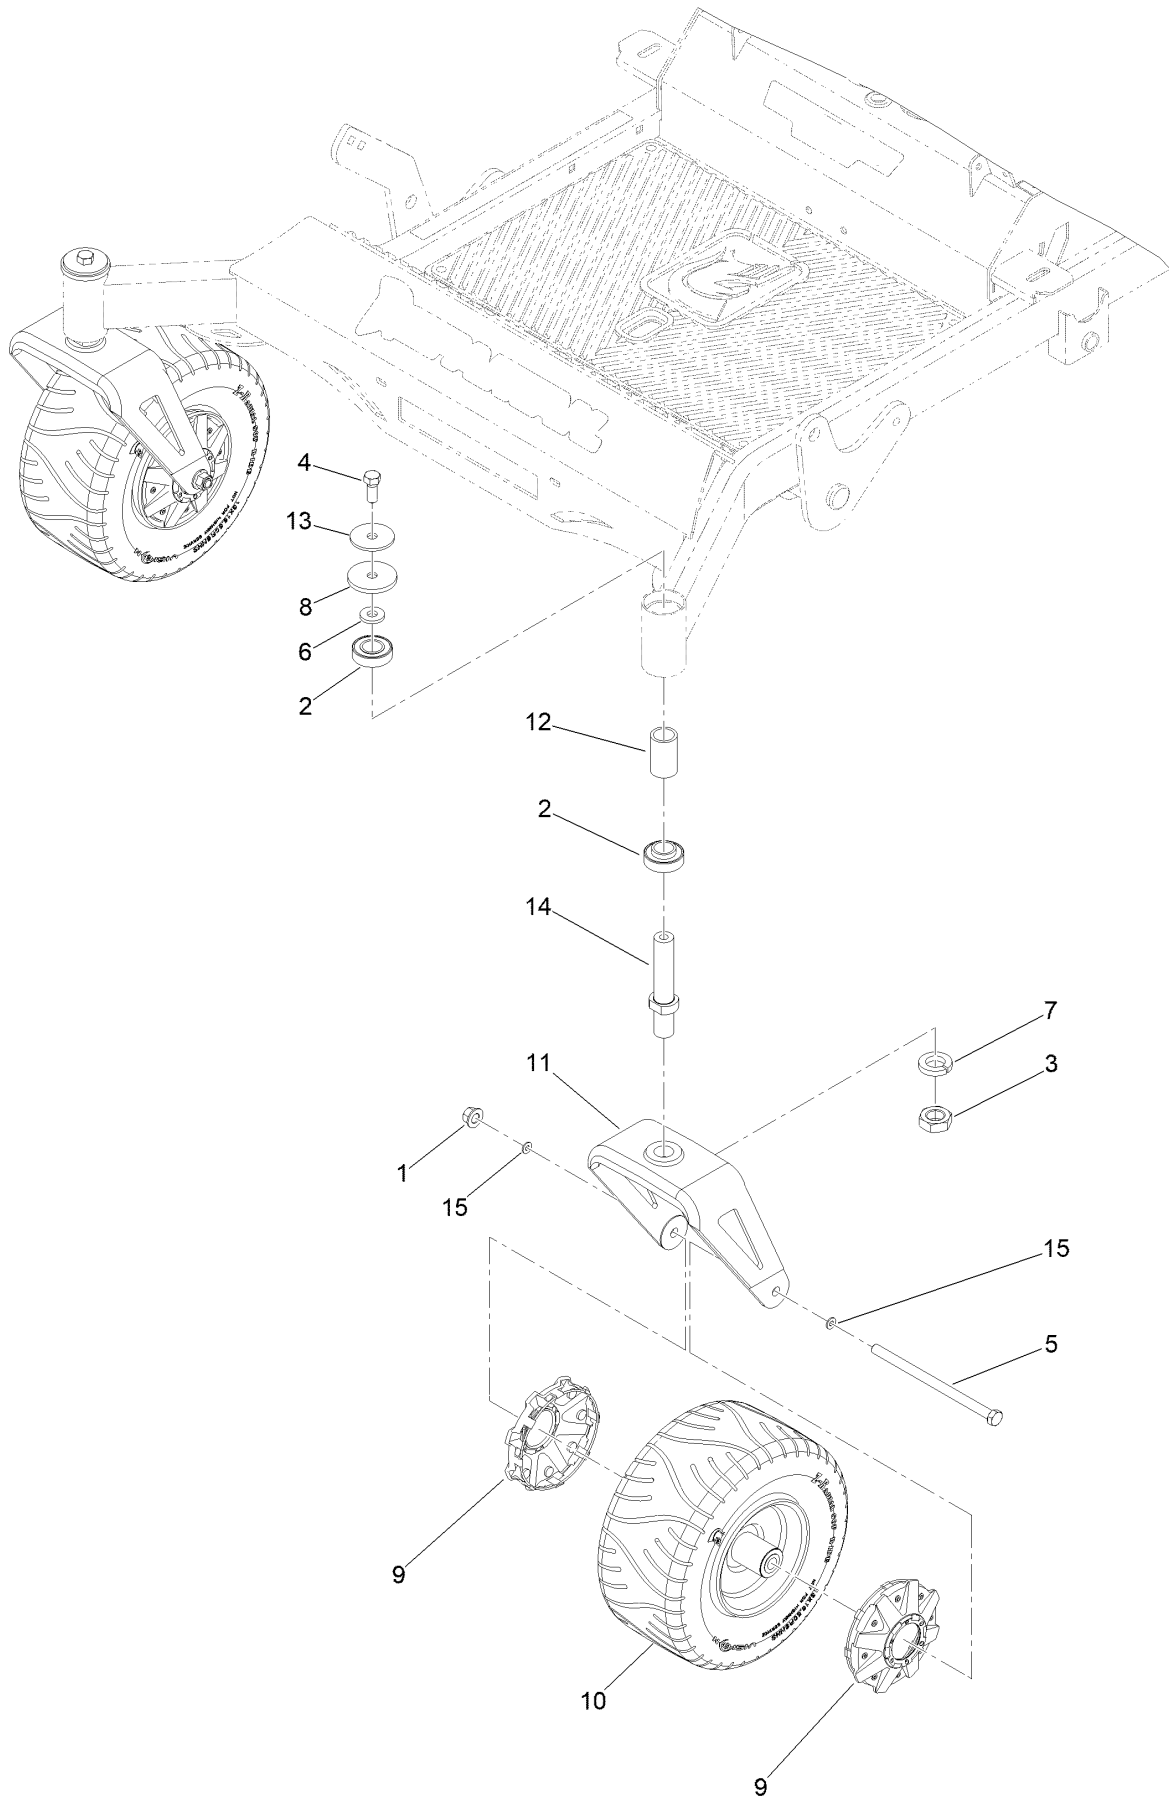

Caster Tire Assembly

Caster Tire Assembly (continued)

<i>Ref.</i>	<i>Part Number</i>	<i>Qty.</i>	<i>Description</i>	<i>Ref.</i>	<i>Part Number</i>	<i>Qty.</i>	<i>Description</i>
1	413-0002-00	2	Nut-Lock	9	422-0024-00	4	Mwr Ft Wheel Hub Cap
2	103-3540	4	Bearing-Ball	10	422-0042-00	2	Spartan Radial Ft Tire And Wheel Assm
3	413-0063-00	2	Nut-Hex	11	423-0001-00-P11	2	Rt And Srt Caster Wheel Fork
4	418-0002-00	2	1/2-20 X 1-1/4 Hex Flange Bolt GR 8 Yz	12	425-0011-00	2	Caster Fork Shaft Bearing Spacer
5	418-0003-00	2	1/2-13 X 8-1/2 Hex C/S GR 5 Zinc Yellow	13	426-0006-00-P11	2	Mwr Caster Shaft Washer
6	419-0003-00	2	1/2 Fender Washer 1-1/4In OD Zinc	14	437-0019-00	2	Mwr Caster Shaft
7	419-0024-00	2	1In L/W Med Split Zc	15	515-0038	4	Washer-Flat
8	419-0025-00	2	Ft Hub Plastic Washer