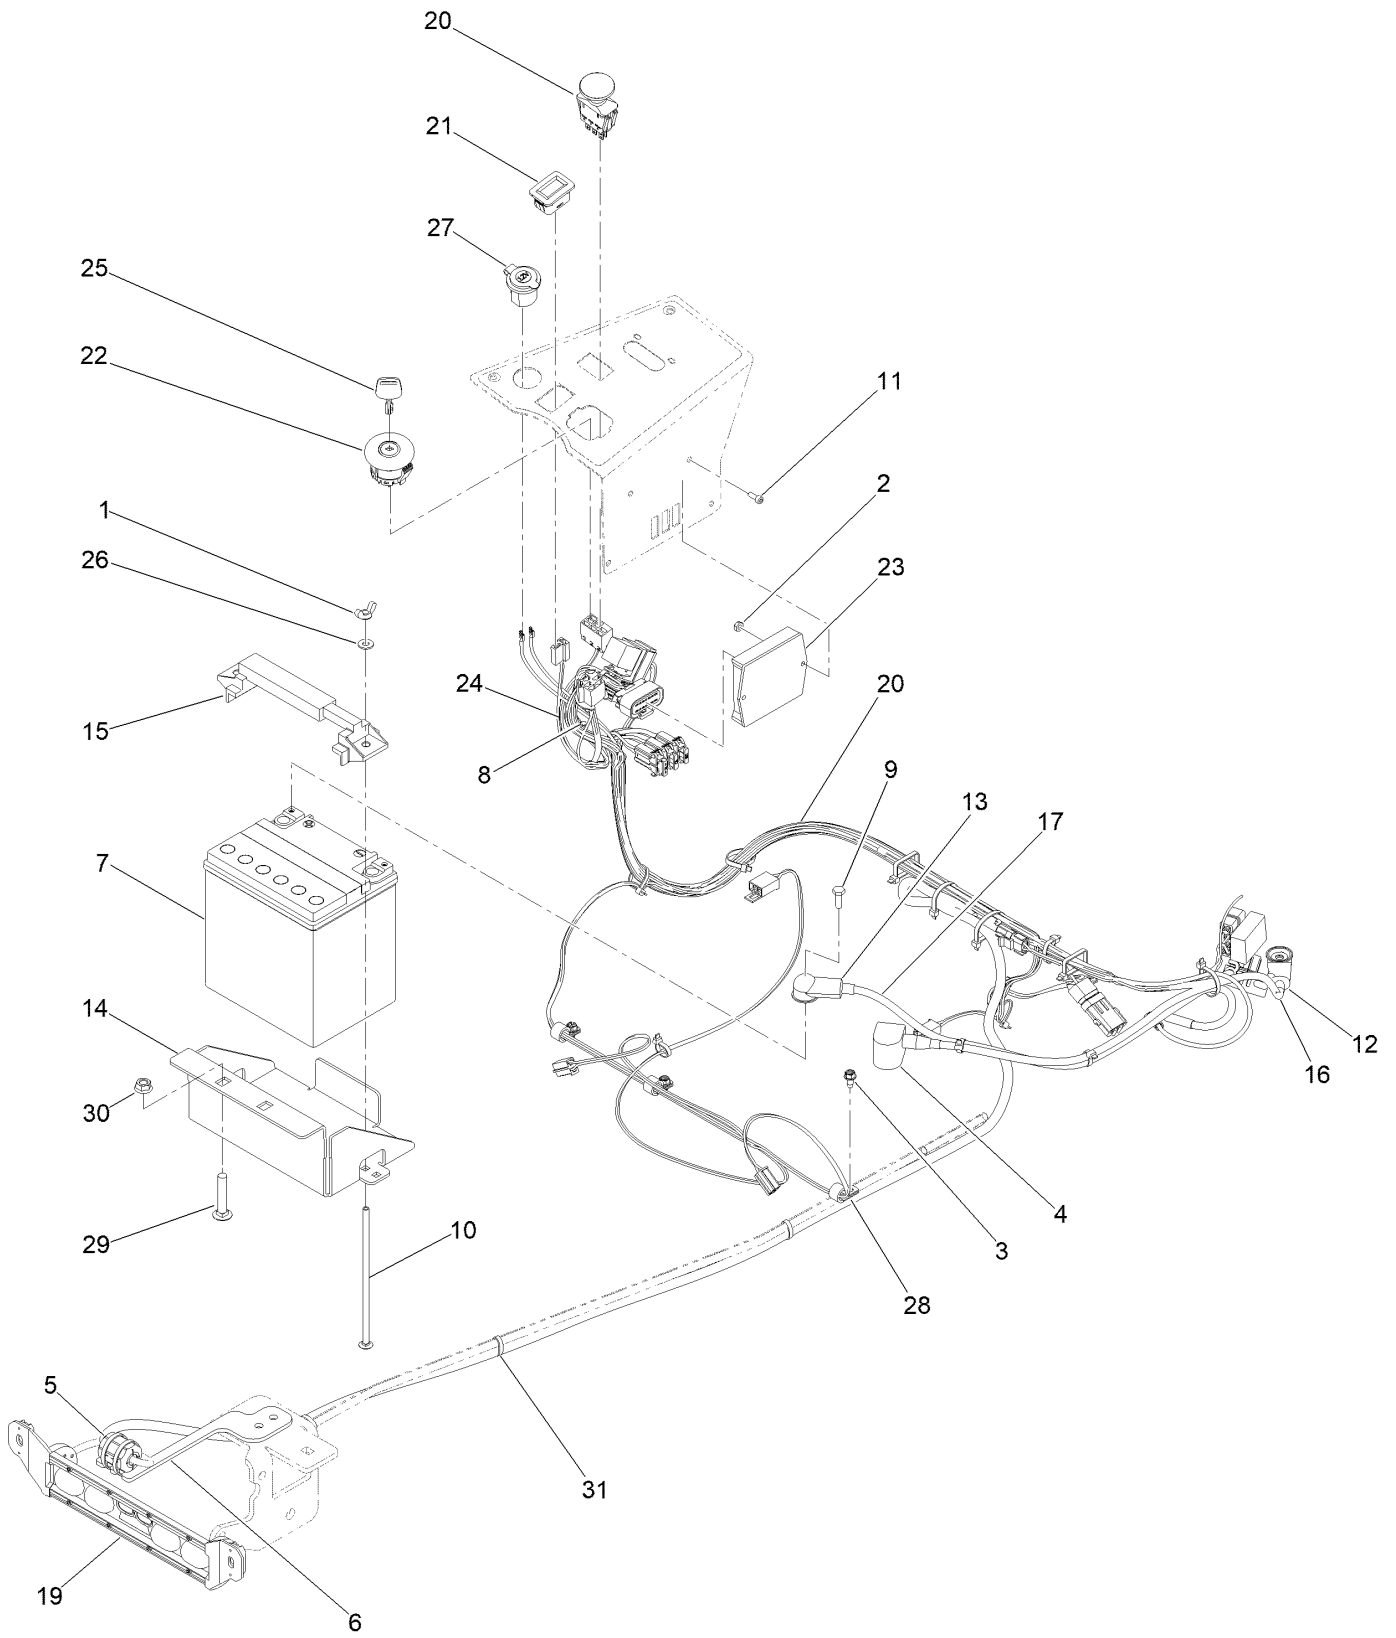

Electrical Assembly

Electrical Assembly (continued)

<i>Ref.</i>	<i>Part Number</i>	<i>Qty.</i>	<i>Description</i>	<i>Ref.</i>	<i>Part Number</i>	<i>Qty.</i>	<i>Description</i>
1	1-803038	2	Wingnut	15	443-0001-00	1	Battery Hold Down
2	110-3145	2	Nut-Lock	16	486-0016-00	1	Mwr Positive Battery Cable 25In
3	120-9551	3	Screw-HWH	17	486-0017-00	1	Mwr Negative Cable 28
4	126-8876	1	Insulator-Battery	19	486-0042-00	1	Full Beam With Lighted Helmet Light Bar
5	148-0191	1	Fair-Rite Round Cable Snap-It Size B	20	486-0060-00	1	PTO Switch
6	148-0219-05	1	Fair-Rite Bracket Painted	21	486-0061-00	1	Hour Meter
7	148-0235	1	Battery - Etx30La - 400CCA	22	486-0062-00	1	Ignition Switch
8	414-0001-00	3	6In (40 Lb) Cable Tie Nylon Uv	23	486-0063-00	1	Interlock Module
9	321-4	2	Screw-HH	24	486-0064-00	1	Mwr Keyswitch Jumper Harness
10	418-0034-00	2	1/4-20 X 7 Carriage Bolt Zinc	25	486-0065-00	1	2023 Mwr Key
11	418-0055-00	2	10-24 X 1/2 Socket C/S 18-8 SS	26	515-0038	2	Washer-Flat
12	436-0002-00	1	3.15 Lgth Straight Insul Term Cover Red	27	677-2075-00	1	12 Volt Auxilliary Plug
13	436-0003-00	1	Straight Insulating Terminal Cover	28	2412-73	3	Clamp-R
14	439-0008-00-P11	1	Mwr Battery Box	29	3231-6	2	Screw-CARR
				30	413-0020-00	2	3/8-16 Hex Flange Nut W/Serr Zinc Yellow
				31	3290-379	18	Tie-Cable