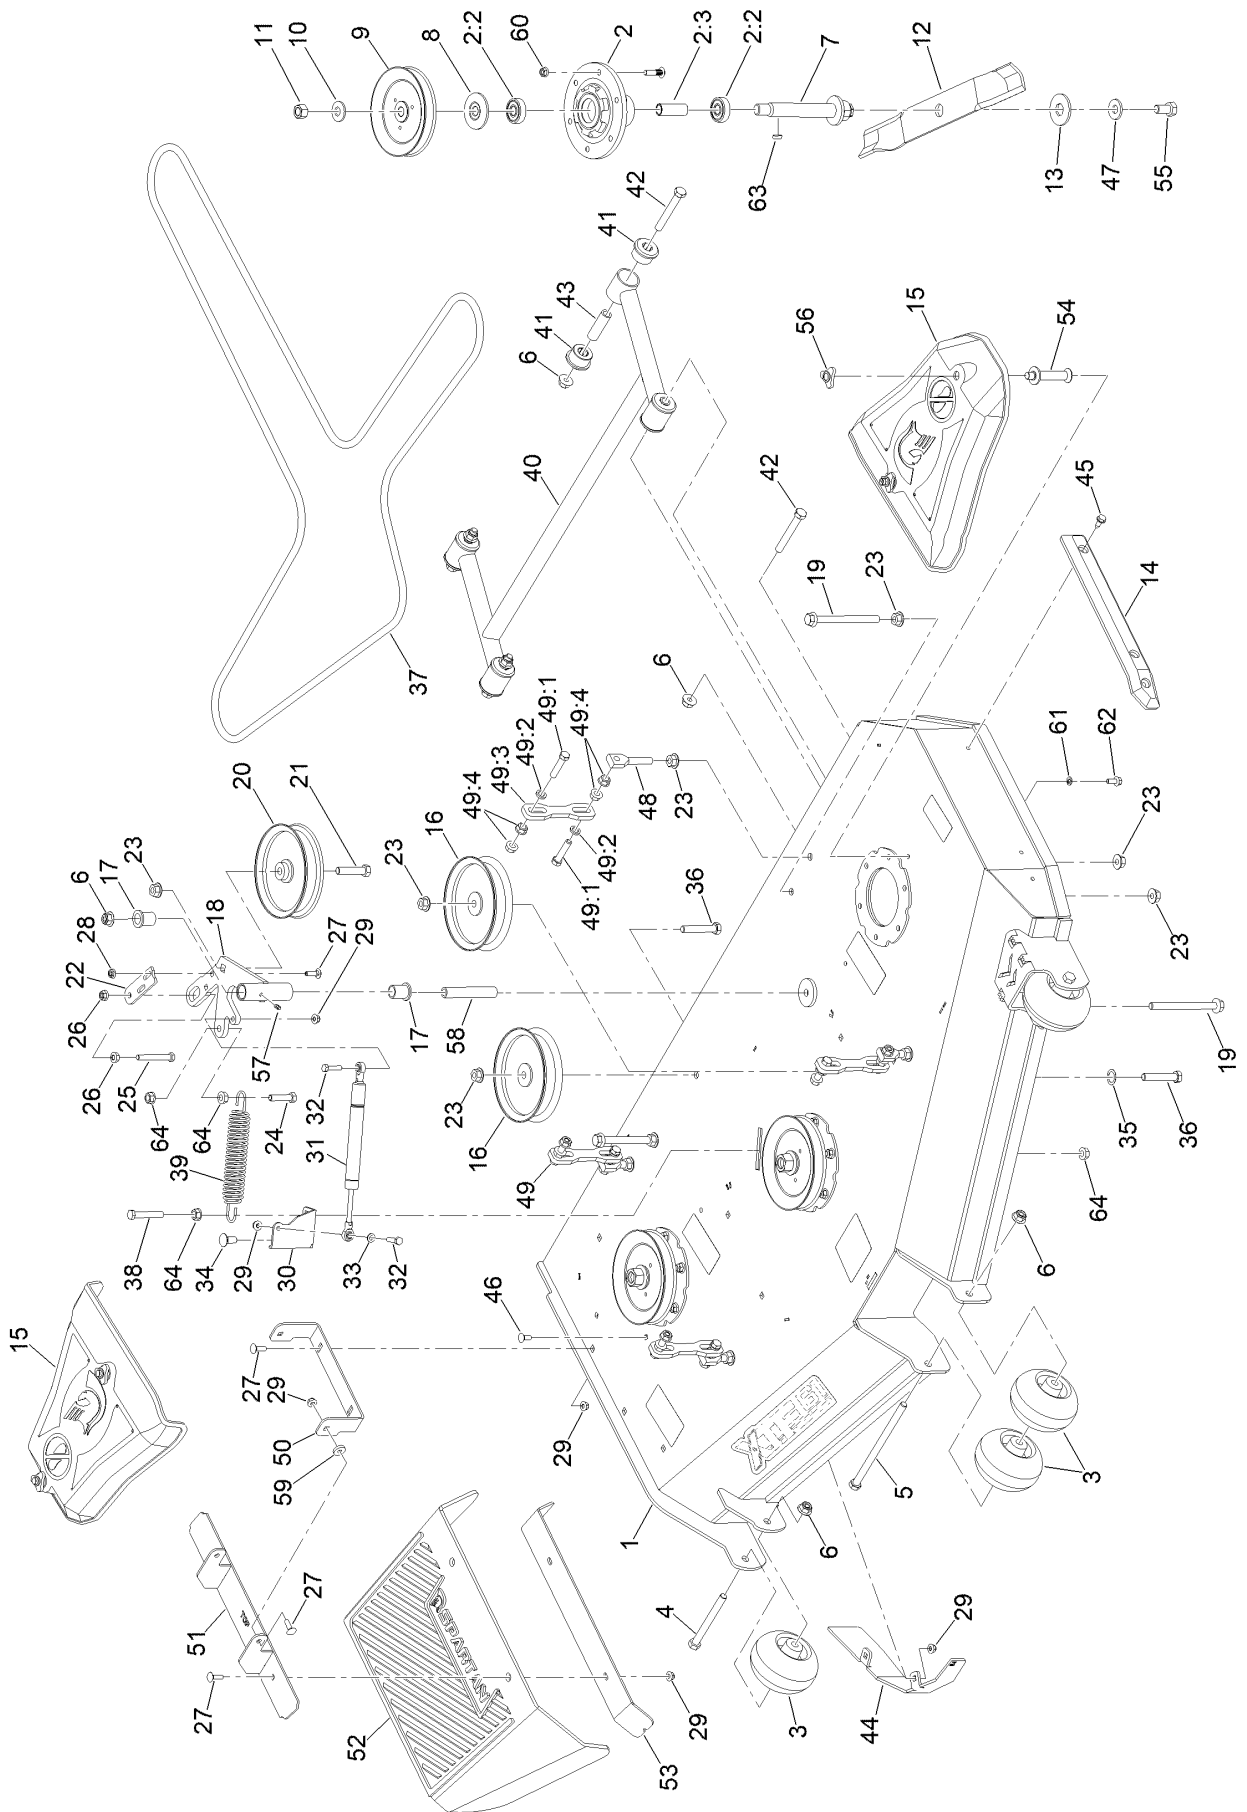

61 Inch Cutting Deck Assembly

61 Inch Cutting Deck Assembly (continued)

<i>Ref.</i>	<i>Part Number</i>	<i>Qty.</i>	<i>Description</i>	<i>Ref.</i>	<i>Part Number</i>	<i>Qty.</i>	<i>Description</i>
1	148-0787	1	ASM-Deck W/Decals	35	418-0110-00	1	.767ldx1.125Odx.016 THK Trip Wv Washer
2	148-0005	3	Spindle ASM 6" Deck	36	418-0246-00	2	1/2-13 X 2-3/4 Hex Flange Bolt (GR.8) Yz
2:2	116-0720	2	Bearing-Ball	37	461-0002-00	1	61 Deck Belt
2:3	148-0026	1	Spacer, Bearing	38	418-0013-00	1	Bolt-HH
3	422-0061-00	4	Mwr Anti-Scalp Whl W/O Grease Fitting	39	434-0007-00	1	Mwr Deck Spring
4	325-19	2	Screw-HH	40	490-0014-00-P11	1	54In/61In Deck Frame Stabilizer Painted
5	418-0015-00	1	1/2-13 X 8-1/2 Hex C/S GR 2 Zinc Yellow	41	732-2000-00	8	Red A80 Susp Bushing
6	413-0002-00	8	Nut-Lock	42	418-0021-00	4	1/2-13 X 3-3/4 Hex C/S (GR.5) Zc/Yel
7	148-0106	3	Shaft - Spindle	43	732-2001-00	4	UTV A-Arm Bushing Sleeve
8	116-1286	3	Guard,Bearing Top .989	44	148-0208-P11	1	Baffle-Wiper
9	148-0030	3	Pulley	45	9264964	3	Screw-HWH, Thread Cut
10	148-0113	3	M20 Spring Washer (44.5Mmod/ 3.3MM THK)	46	418-0008-00	2	Bolt-CARR
11	148-0111	3	M20X1.5 C8.8 Hex Nut	47	148-0114	3	M16 Spring Washer (39Mmod/ 3.9MM THK)
12	148-0099	3	Blade-Rotary	48	448-0001-00	4	Mwr Deck Height Adjustment Stud
13	148-0108	3	Washer-Hex	49	435-0007-KT	4	Mwr Deck Susp Link Assy
14	429-0001-00	1	Mwr Nylon Deck Guard	49:1	435-0007-00-P11	1	Mwr Deck Susp Link Paint
15	148-0093	2	Cover-Belt	49:2	324-8	2	Screw-HH
16	433-0015-00	2	6-3/4In Idler Pulley 15/16In Spacer Assy	49:3	419-0010-00	2	.443 ID X .749 OD X .125 THK Nylon Black
17	410-0007-00	2	3/4In ID X15/16In OD X 1-1/8In Flng Bush	49:4	32128-37	4	Nut-HF
18	490-0019-00-P11	1	Mwr Deck Idler Pulley Arm Assy Paint	50	439-0111-00-P11	1	Mwr Chute Mtg Brkt Painted
19	418-0009-00	3	1/2-13 X 5-1/2 Hex Flange Bolt GR 8 Zy	51	490-0056-00-P11	1	Rt/Srt Deck Chute Hinge Assy Paint
20	433-0014-00	1	6-3/4In Idler Pulley 7/16In Spacer ASM	52	481-0011-00	1	2020 Rt/Srt Rubber Discharge Chute
21	325-9	1	Screw-HH	53	439-0190-00-P11	1	2020 Deck Chute Hinge Backer Brkt Paint
22	439-0257-00-P11	1	Deck Idler Pulley Belt Retnr Brkt Paint	54	148-0094	4	Pin-Belt Cover
23	32128-49	15	Nut-HHF	55	148-0109	3	M16X1.5-30MM C10.9 Hex Bolt
24	324-7	1	Screw-HH	56	148-0234	4	Nut-Knob
25	323-13	1	Screw-HH	57	424-0002-00	1	1/4In Drive Type Grease Fitting Yz
26	413-0020-00	2	3/8-16 Hex Flange Nut W/Serr Zinc Yellow	58	425-0006-00	1	Mwr Inner Idler Spacer
27	418-0060-00	8	5/16-18 X 1 Carriage Bolt GR 8 Yz	59	419-0006-00	2	.312 ID X .875OD X .1875 THK F/W NYL
28	413-0022-00	2	Nut-HF	60	413-0029-00	18	Nut-Hex
29	413-0027-00	10	Nut-HF, NI	61	3253-4	4	Washer-Lock
30	439-0335-00-P11	1	Deck Belt Idler Damper Mtg Brkt Painted	62	116-7230	4	Screw-HHF
31	434-0009-00	1	Idler Gas Spring	63	148-0118	3	6MM X 6MM X 20MM Rounded Machine Key
32	322-47	2	Screw-HH	64	32128-37	5	Nut-HF
33	413-0016-00	1	.312ldx.625Odx.062 THK Thrust Brg Oi Brz				
34	3232-1	1	Screw-CARR