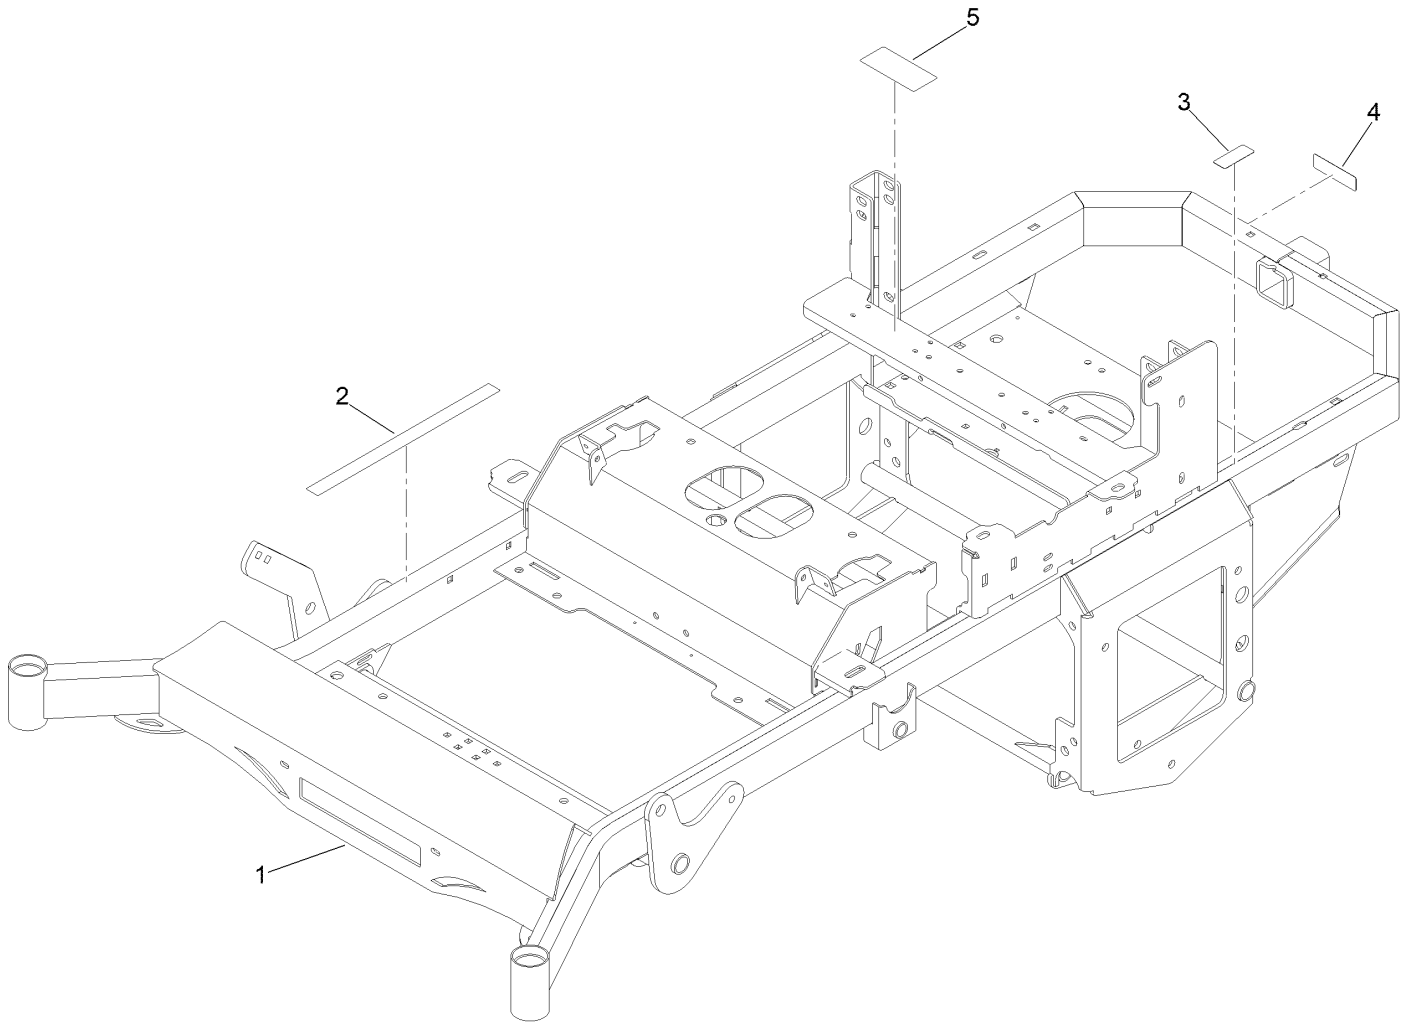

Frame with Decals Assembly No.148-0445

Frame with Decals Assembly No.148-0445 (continued)

<i>Ref.</i>	<i>Part Number</i>	<i>Qty.</i>	<i>Description</i>	<i>Ref.</i>	<i>Part Number</i>	<i>Qty.</i>	<i>Description</i>
1		1	Frame ASM ●	4	147-7364	1	Decal-Hitch
2	142-7754	1	Decal-Warning	5	125-6127	1	Decal-Rotating Fan Hazard
3	127-0392	1	Decal-Hot Surface				

● Not serviced separately