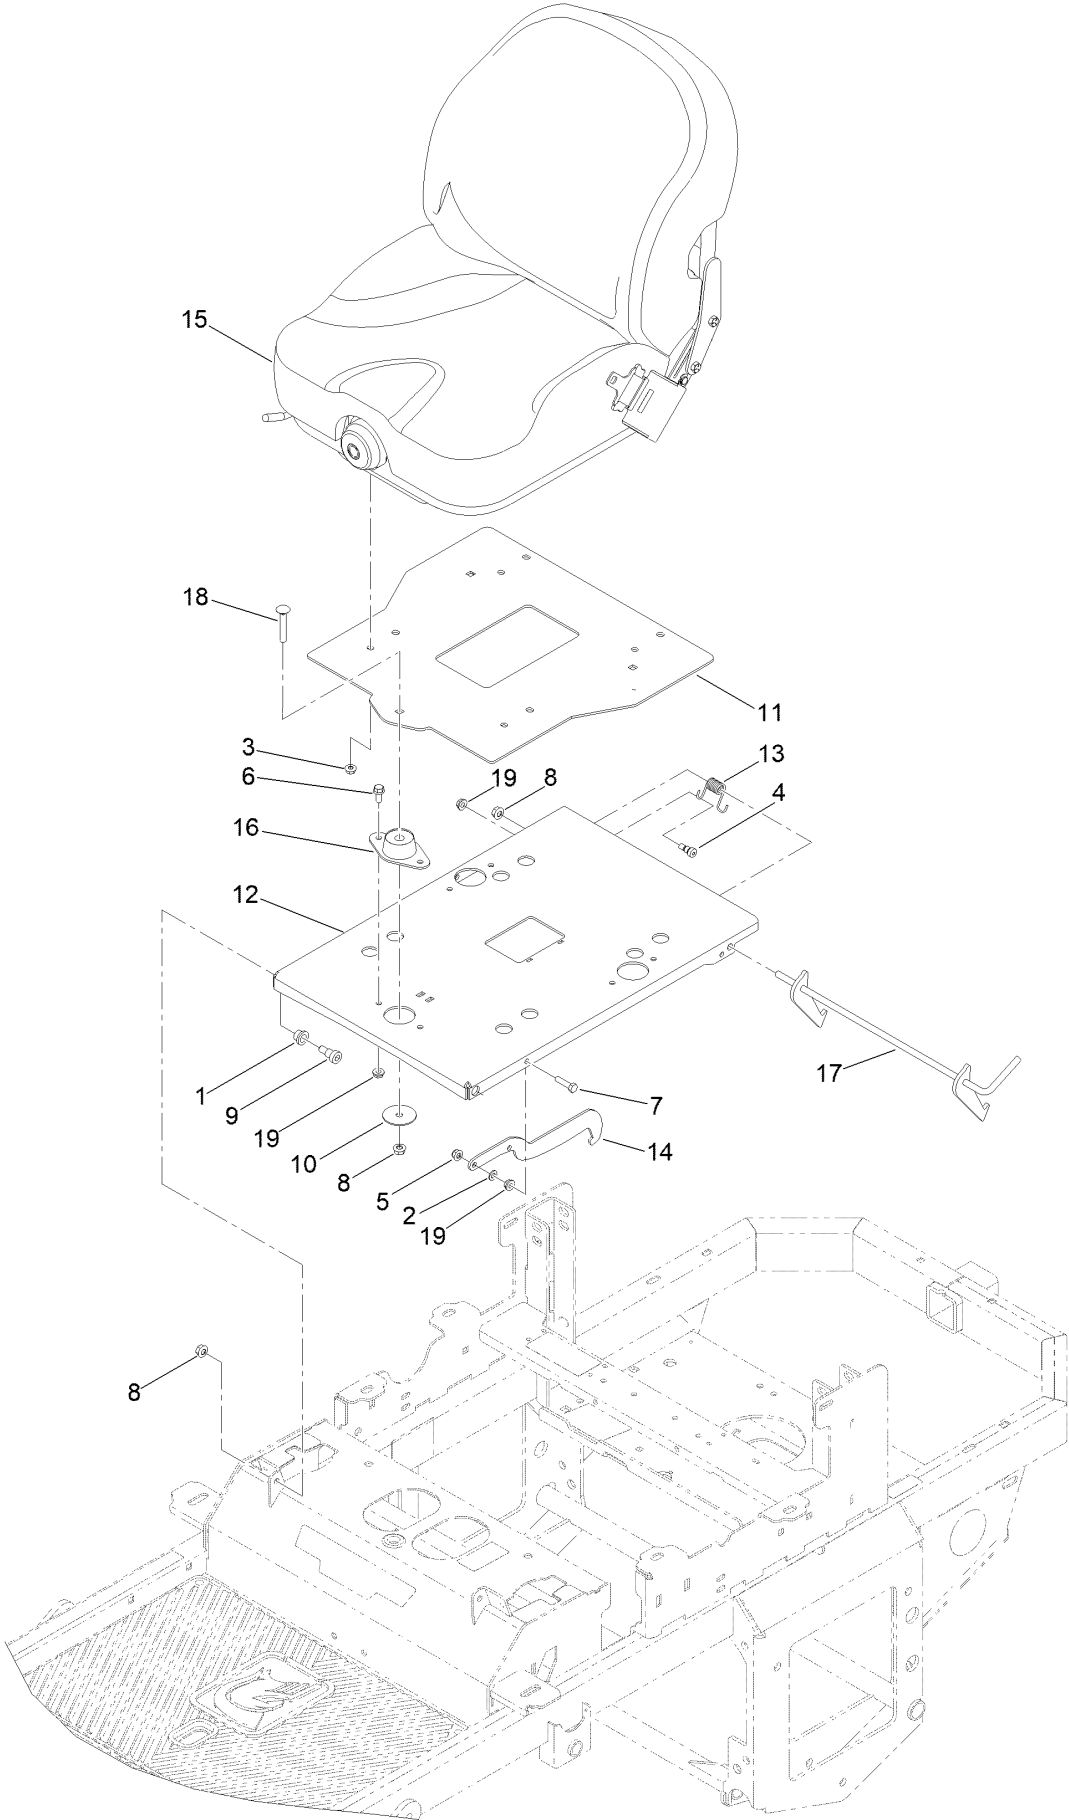

Seat Assembly

Seat Assembly (continued)

<i>Ref.</i>	<i>Part Number</i>	<i>Qty.</i>	<i>Description</i>	<i>Ref.</i>	<i>Part Number</i>	<i>Qty.</i>	<i>Description</i>
1	410-0010-00	2	1/2In ID X 5/8In OD X 1/2In Flange Bush	11	426-0231-00-P11	1	2019 Upgrade Seat Plate Paint
2	413-0016-00	1	.312ldx.625Odx.062 THK Thrust Brg Oi Brz	12	148-0290	1	ASM, Plate-Seat Base Upgrade W/ Decals
3	413-0019-00	4	5/16-18 Nylon Insert Flange L/Nut Zc	13	434-0004-00	1	Mwr Seat Latch Spring
4	1-809056	1	Screw-HSH Shldr	14	439-0065-00-P11	1	Mwr Seat Latch Hook Paint
5	413-0027-00	1	Nut-HF, NI	15	471-0015-00	1	2019 Full Susp Seat
6	116-7230	6	Screw-HHF	16	487-0007-00	3	Floating Seat Damper-Stiffer
7	322-47	1	Screw-HH	17	490-0011-61	1	Mwr Seat Latch Release Assy Abc
8	413-0029-00	6	Nut-Hex	18	618-2023-00	3	3/8In-16 X 2-1/2In GR 8 Carriage
9	418-0038-00	2	1/2 X 1/2 Socket Shoulder Bolt Zc Yellow	19	413-0022-00	8	Nut-HF
10	419-0022-00	3	3/8 X 2In OD Fender Washer Yz