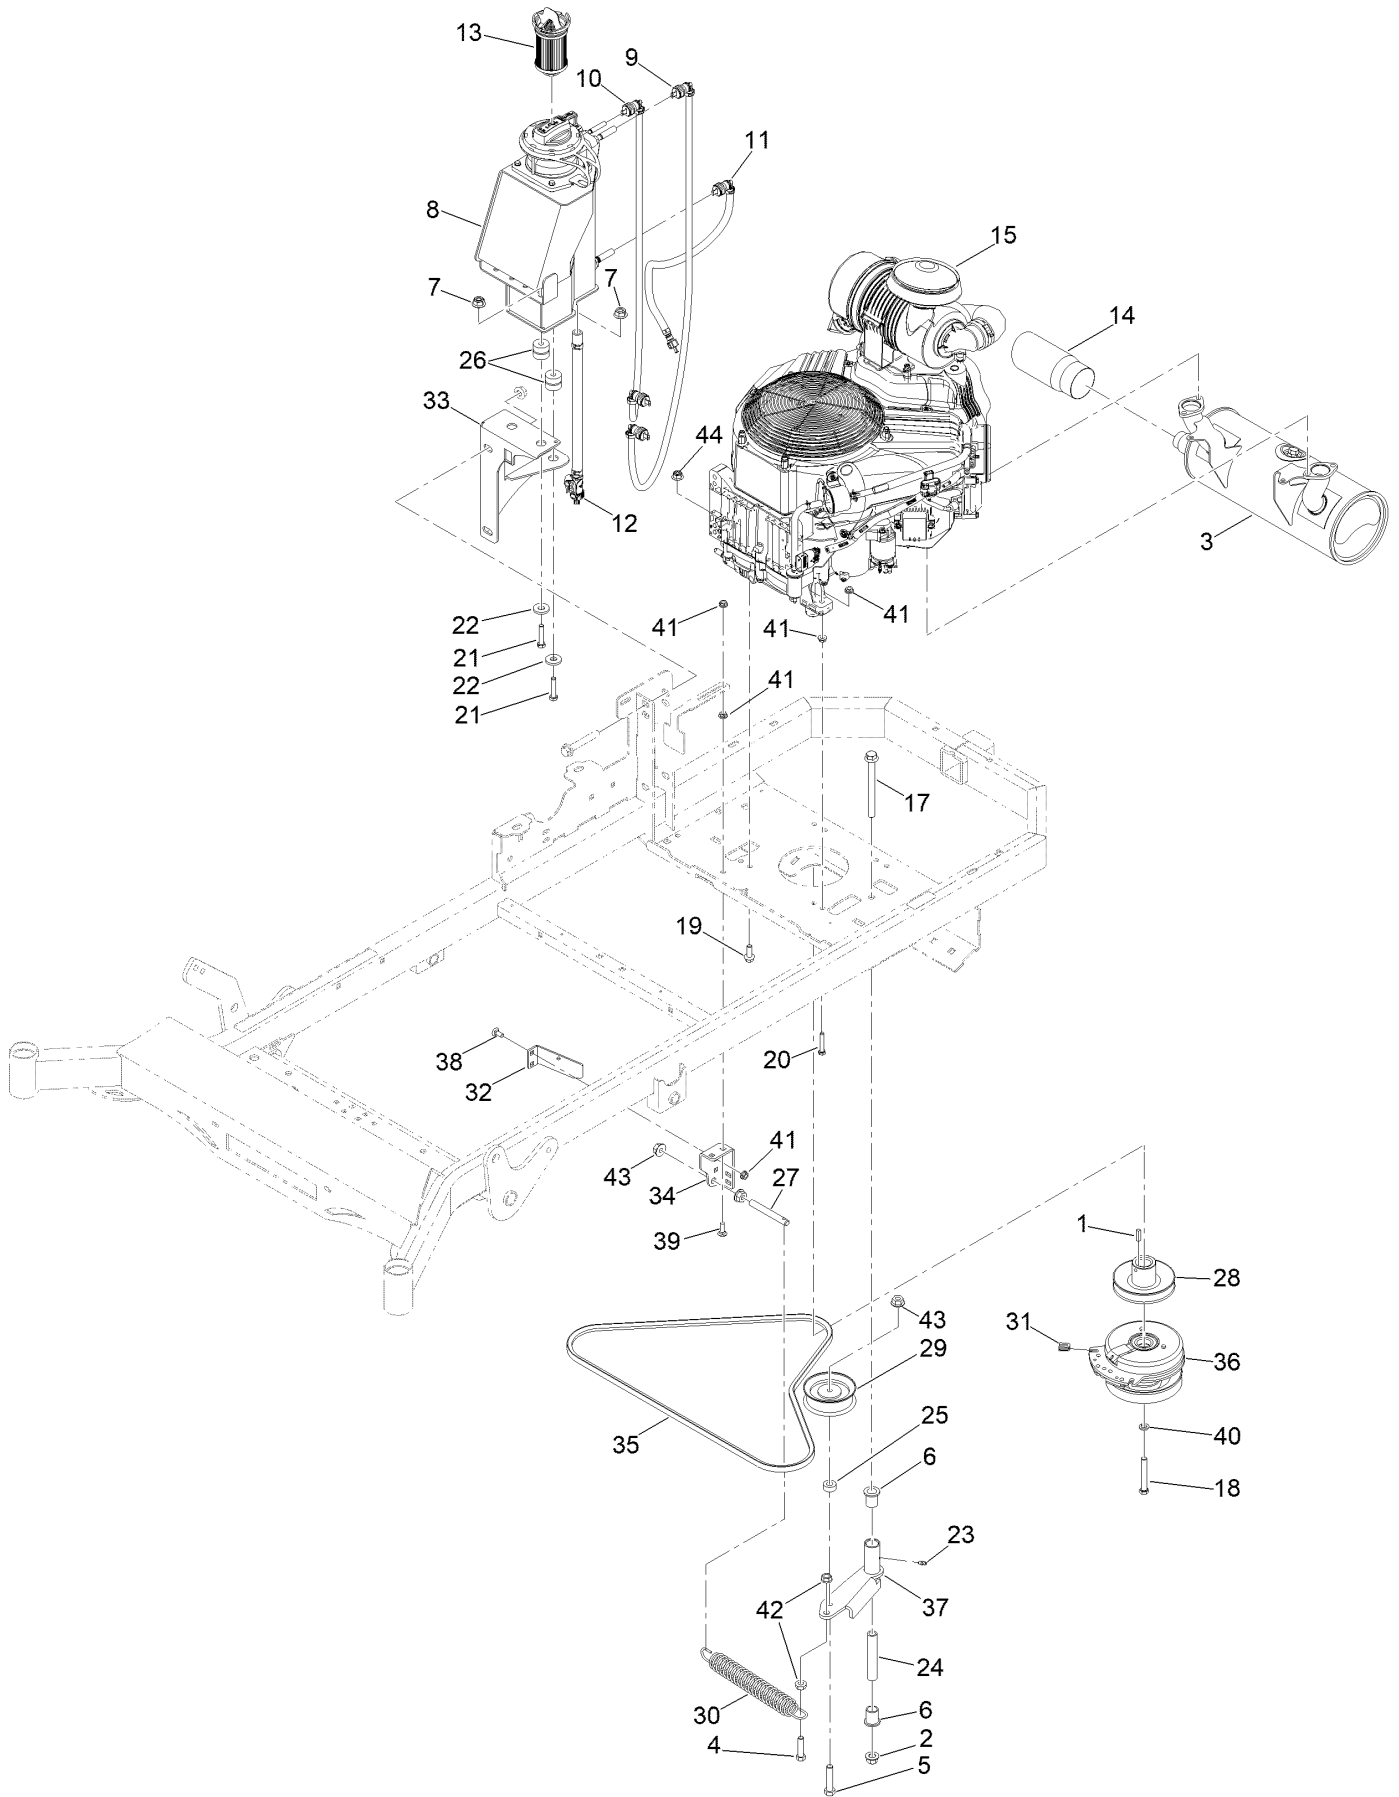

Engine Assembly

Engine Assembly (continued)

<i>Ref.</i>	<i>Part Number</i>	<i>Qty.</i>	<i>Description</i>	<i>Ref.</i>	<i>Part Number</i>	<i>Qty.</i>	<i>Description</i>
1	1-807259	1	Key	24	425-0006-00	1	Mwr Inner Idler Spacer
2	413-0002-00	1	Nut-Lock	25	425-0007-00	1	Mwr Pulley Spacer
3	148-0221	1	Muff W/Spark Arrester 6.00Inod1.5In Tp	26	429-0005-00	3	Oil Guard Isolator
4	324-7	1	Screw-HH	27	430-0001-00	1	Mwr Pump Idler Spring Tensioner
5	325-9	1	Screw-HH	28	433-0002-00	1	Mwr Hydraulic Pump Drive Pulley (B-Belt)
6	410-0007-00	2	3/4In ID X15/16In OD X 1-1/8In Flng Bush	29	433-0012-00	1	4In Diesel And Economy Mwer Idler Pulley
7	413-0013-00	3	3/8-16 Nylon Insert Flange L/Nut Yz	30	434-0007-00	1	Mwr Deck Spring
8	415-0017-00	1	Vanguard Oil Guard Tank	31	437-0025-00	1	Mwr Clutch Rotation Stop Brkt Sleeve
9	415-0075-00	1	Oil Hose Assy Supply	32	439-0132-00-P11	1	Mwr Clutch Anti Rotation Brkt Painted
10	415-0076-00	1	Oil Hose Assy Scavenge	33	439-0199-00-P11	1	Mwr Oil Guard Tank Brkt Paint
11	415-0077-00	1	Oil Hose Assy Vent	34	439-0244-00-P11	1	Mwr Pump Idler Tensioning Brktpainted
12	415-0078-00	1	Oil Flex Drain Hose	35	461-0006-00	1	Mwr Pump Belt Xd B X 69.40In Eff Lngth
13	415-0079-00	1	Oil Filter For Oil Guard	36	470-0002-00	1	Warner PTO Clutch
14	415-0054-00	1	Mwr Chrome Exhaust Tip	37	490-0814-00-P11	1	4In Pump Idler Pulley Arm Assy Paint
15	415-0095-00	1	Vanguard 40HP EFI With Oil Guard	38	418-0008-00	2	Bolt-CARR
17	418-0009-00	1	1/2-13 X 5-1/2 Hex Flange Bolt GR 8 Zy	39	418-0010-00	2	Bolt-CARR
18	418-0022-00	1	7/16-20 X 3 Hex C/S GR 8 Zc Yellow	40	3253-6	1	Washer-Lock
19	323-52	7	Screw-HH	41	413-0022-00	8	Nut-HF
20	418-0024-00	1	5/16-18 X 1-3/4 Hex C/S GR 5 Zinc Yellow	42	32128-37	2	Nut-HF
21	418-0051-00	3	3/8-16 X 1-3/4 Hex C/S GR 2 Zinc	43	32128-49	3	Nut-HHF
22	419-0003-00	3	1/2 Fender Washer 1-1/4In OD Zinc	44	413-0020-00	7	3/8-16 Hex Flange Nut W/Serr Zinc Yellow
23	424-0002-00	1	1/4In Drive Type Grease Fitting Yz