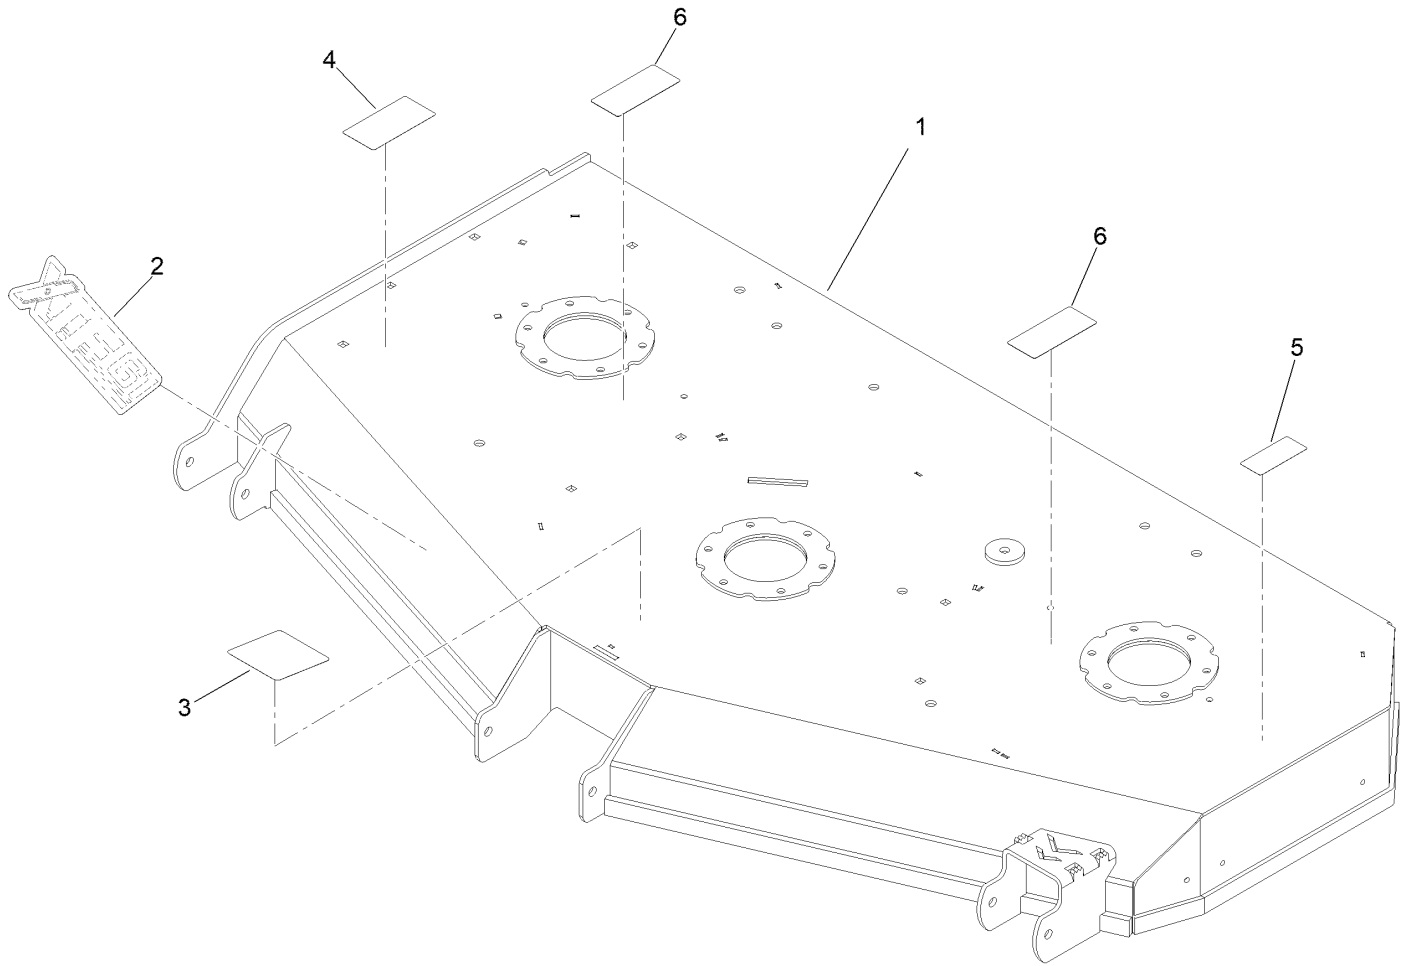

Deck Decal Assembly No. 148-0787

Deck Decal Assembly No. 148-0787 (continued)

<i>Ref.</i>	<i>Part Number</i>	<i>Qty.</i>	<i>Description</i>	<i>Ref.</i>	<i>Part Number</i>	<i>Qty.</i>	<i>Description</i>
1		1	Deck ASM-61 Painted ●	4	132-0872	1	Decal-Danger, Deck
2	491-0131-00	1	2020 Xtf-61 Decal	5	148-0430	1	Decal-Safety Blade Torque
3	148-0260	1	Decal-Deck Belt Routing	6	125-6127	2	Decal-Rotating Fan Hazard

● Not serviced separately