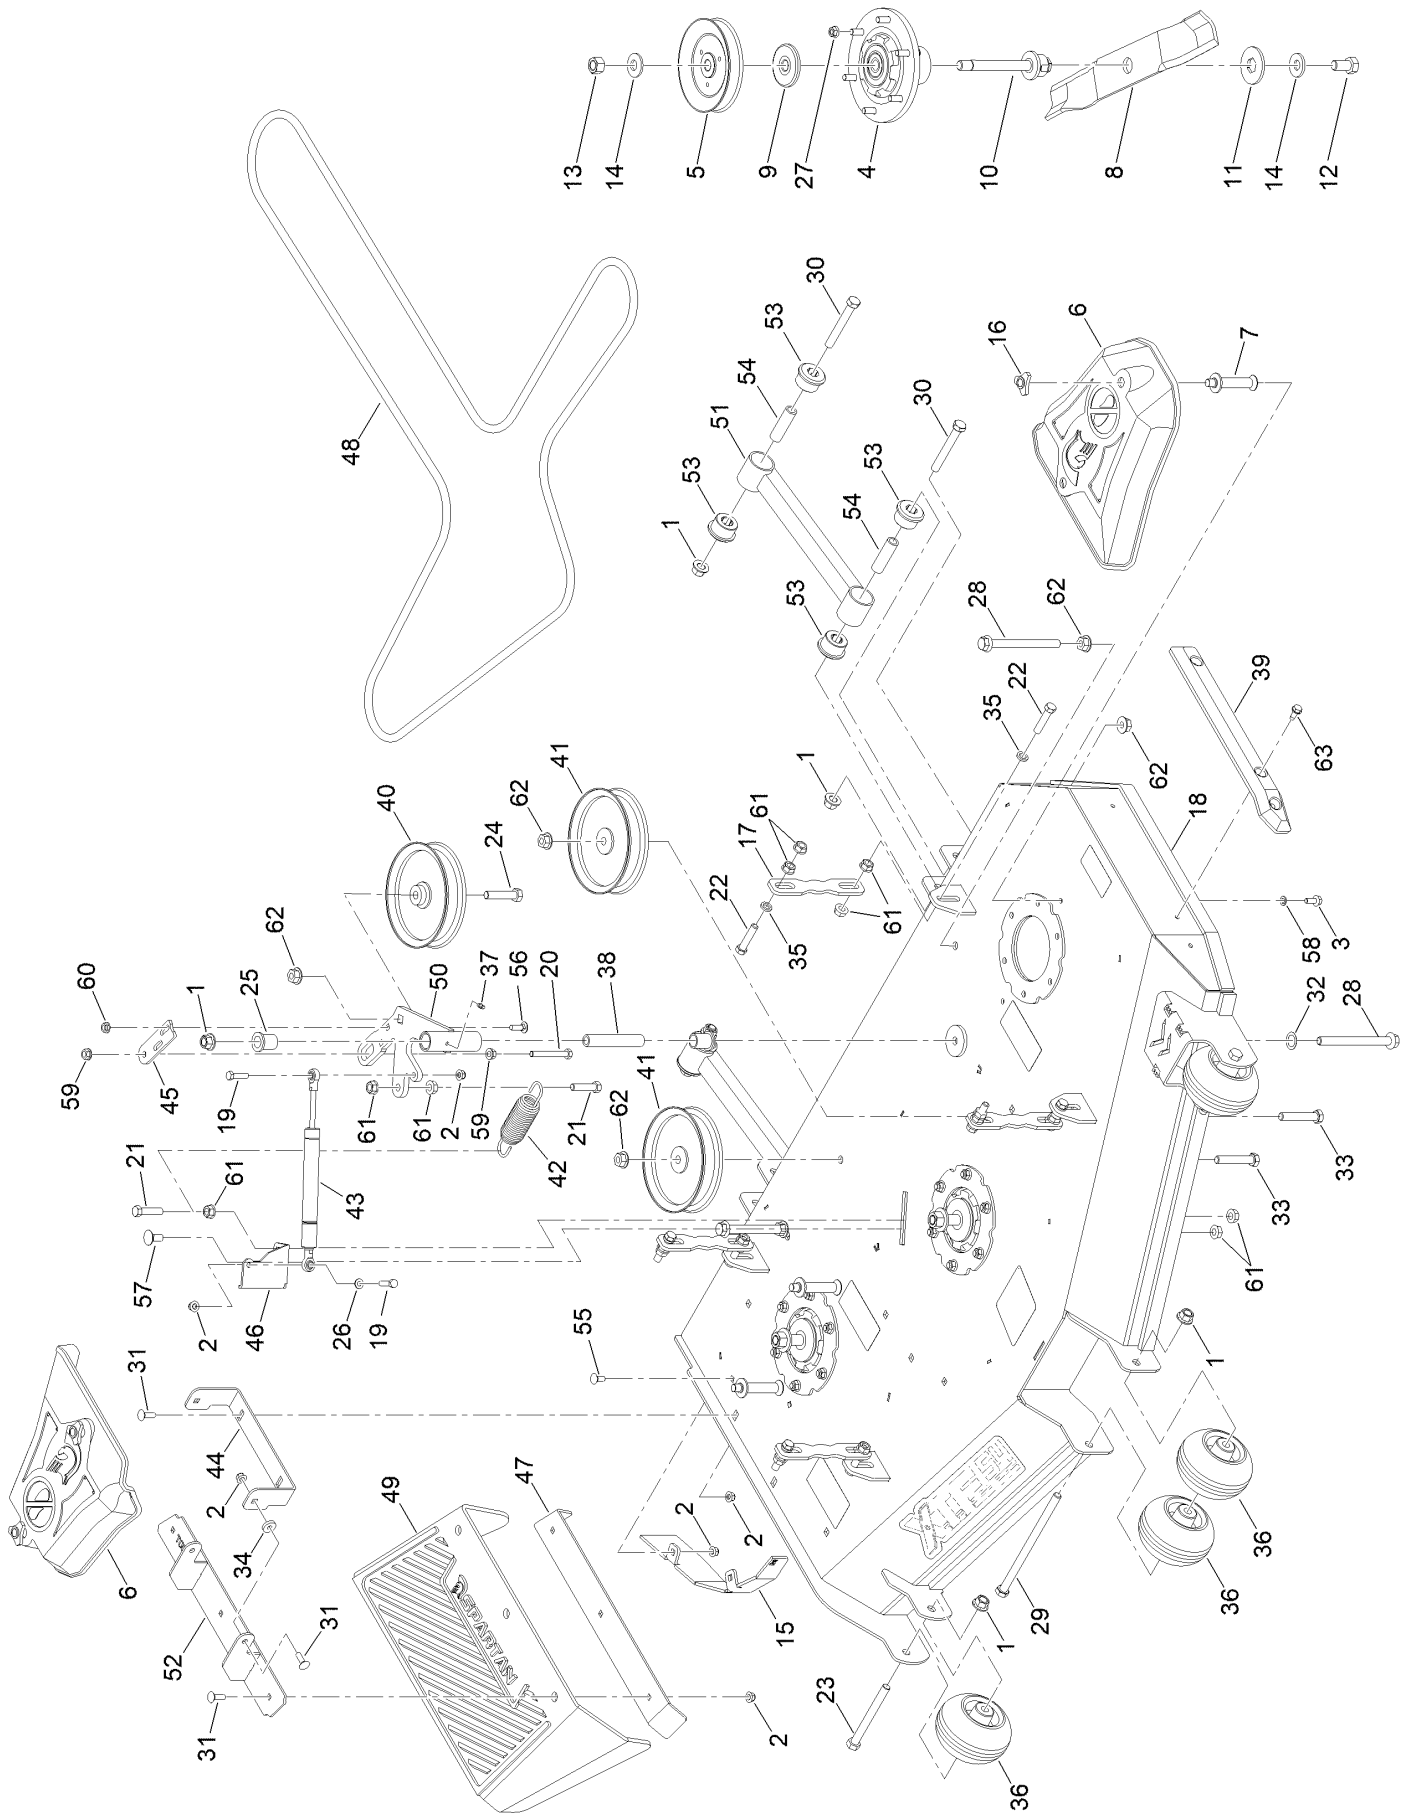

54 Inch Cutting Deck Assembly

54 Inch Cutting Deck Assembly (continued)

<i>Ref.</i>	<i>Part Number</i>	<i>Qty.</i>	<i>Description</i>	<i>Ref.</i>	<i>Part Number</i>	<i>Qty.</i>	<i>Description</i>
1	99-5107	8	Nut-Lock	34	419-0006-00	2	.312 ID X .875OD X .1875 THK F/W NYL
2	104-8300	11	Nut-HF, NI	35	419-0010-00	8	.443 ID X .749 OD X .125 THK Nylon Black
3	116-7230	4	Screw-HHF	36	422-0061-00	4	Mwr Anti-Scalp Whl W/O Grease Fitting
4	148-0002	3	Spindle ASM 5In Deck	37	424-0002-00	1	1/4In Drive Type Grease Fitting Yz
5	148-0028	3	Pulley	38	425-0006-00	1	Mwr Inner Idler Spacer
6	148-0092	2	Cover Belt	39	429-0001-00	1	Mwr Nylon Deck Guard
7	148-0094	4	Pin-Belt Cover	40	433-0014-00	1	6-3/4In Idler Pulley 7/16In Spacer ASM
8	148-0098	3	Blade-Rotary	41	433-0015-00	2	6-3/4In Idler Pulley 15/16In Spacer Assy
9	148-0102	3	Guard-Bearing Top 0.673In	42	434-0007-00	1	Mwr Deck Spring
10	148-0105	3	Shaft - Spindle	43	434-0009-00	1	Idler Gas Spring
11	148-0108	3	Washer-Hex	44	439-0111-00-P11	1	Mwr Chute Mtg Brkt Painted
12	148-0109	3	M16X1.5-30MM C10.9 Hex Bolt	45	439-0257-00-P11	1	Deck Idler Pulley Belt Retr Brkt Paint
13	148-0112	3	M16X1.5 C8.8 Hex Nut	46	439-0335-00-P11	1	Deck Belt Idler Damper Mtg Brkt Painted
14	148-0114	6	M16 Spring Washer (39Mmod/ 3.9MM THK)	47	439-0431-00-P11	1	Rz Mwr Deck Chute Hnge Backr Brkt Paint
15	148-0207-P11	1	Baffle-Wiper 54 Painted	48	461-0001-00	1	54 Deck Belt
16	148-0234	4	Nut-Knob	49	481-0010-00	1	Rz Mwr Rubber Discharge Chute
17	148-0236-P11	4	Hanger-Deck Painted Grey	50	490-0019-00-P11	1	Mwr Deck Idler Pulley Arm Assy Paint
18	148-0289	1	ASM-Deck W/ Decals	51	490-0047-00-P11	2	Rz Mwr Deck Stabilizer Assy Painted
19	322-47	2	Screw-HH	52	490-0070-00-P11	1	2020 Rz Mwr Deck Chute Hinge Assy Paint
20	323-13	1	Screw-HH	53	732-2000-00	8	Red A80 Susp Bushing
21	324-7	2	Screw-HH	54	732-2001-00	4	UTV A-Arm Bushing Sleeve
22	324-8	8	Screw-HH	55	3230-1	2	Bolt-CARR
23	325-19	2	Screw-HH	56	3230-2	2	Bolt-CARR
24	325-9	1	Screw-HH	57	3232-1	1	Screw-CARR
25	410-0007-00	2	3/4In ID X15/16In OD X 1-1/8In Flng Bush	58	3253-4	4	Washer-Lock
26	413-0016-00	1	.312Idx.625Odx.062 THK Thrust Brg Oi Brz	59	3290-357	2	Nut-HSF
27	413-0029-00	18	Nut-Hex	60	32128-20	2	Nut-HF
28	418-0009-00	3	1/2-13 X 5-1/2 Hex Flange Bolt GR 8 Zy	61	32128-37	21	Nut-HF
29	418-0015-00	1	1/2-13 X 8-1/2 Hex C/S GR 2 Zinc Yellow	62	32128-49	7	Nut-HHF
30	418-0021-00	4	1/2-13 X 3-3/4 Hex C/S (GR.5) Zc/Yel	63	9264964	3	Screw-HWH, Thread Cut
31	418-0060-00	7	5/16-18 X 1 Carriage Bolt GR 8 Yz				
32	418-0110-00	1	.767Idx1.125Odx.016 THK Trip Wv Washer				
33	418-0246-00	2	1/2-13 X 2-3/4 Hex Flange Bolt (GR.8) Yz