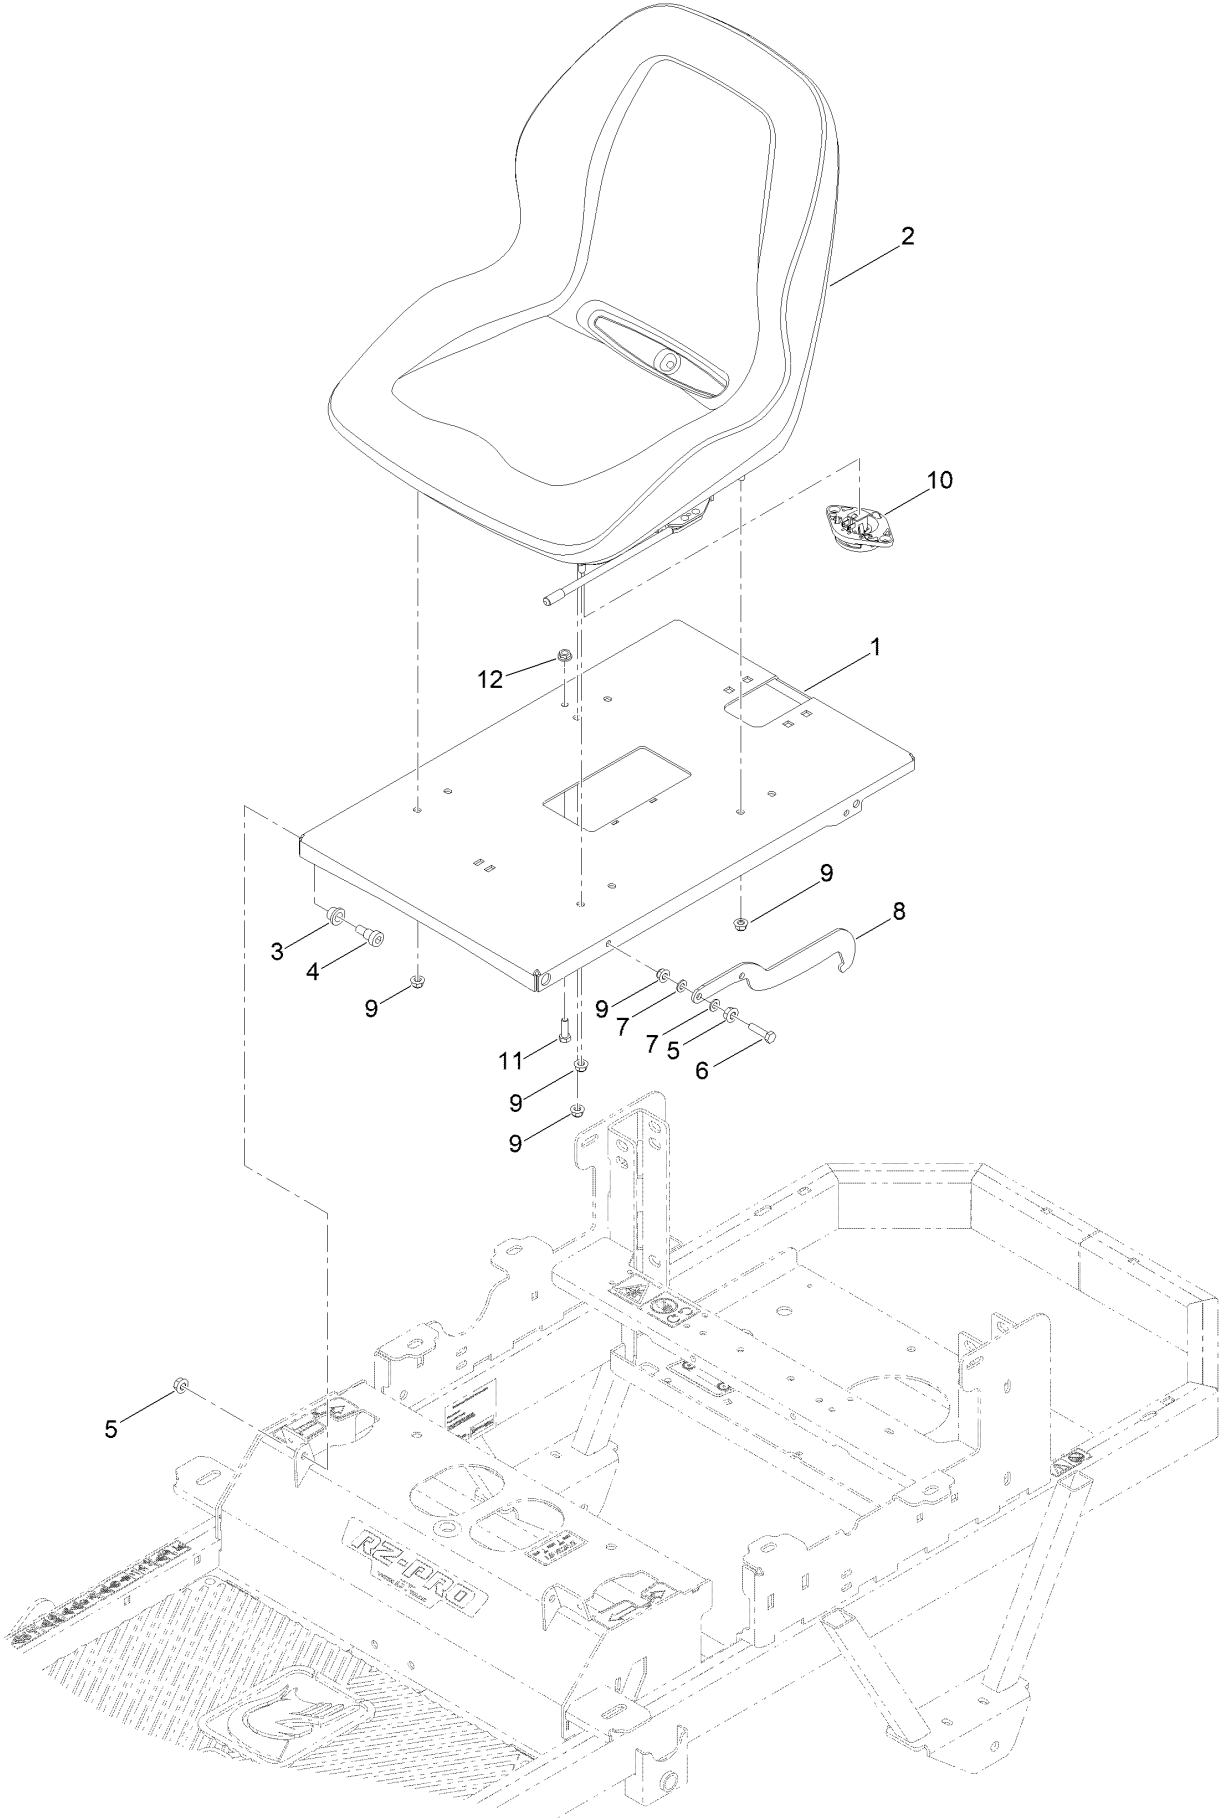

Fuel Tank Assembly (continued)

<i>Ref.</i>	<i>Part Number</i>	<i>Qty.</i>	<i>Description</i>	<i>Ref.</i>	<i>Part Number</i>	<i>Qty.</i>	<i>Description</i>
1	467-0021-00	1	2021 Rz Mwr Fuel Tank Assy Lt	6	322-3	4	Screw-HH
2	451-0002-00	10	Mwr Fuel Tank Black 3/16In Vent Tube 1Ft	7	751-1014-00	10	1/4In SAE J30R7 Bulk Hose 1Ft
3	472-0004-00	2	1/2In (#8) Hose Clamp	8	472-0006-00	2	19MM Hose Clamp
4	3256-3	4	Washer-Flat	9	491-0152-00	1	2021 Rz Fuel Tank Decal Lt Side
5	3253-4	4	Washer-Lock				

Seat Assembly