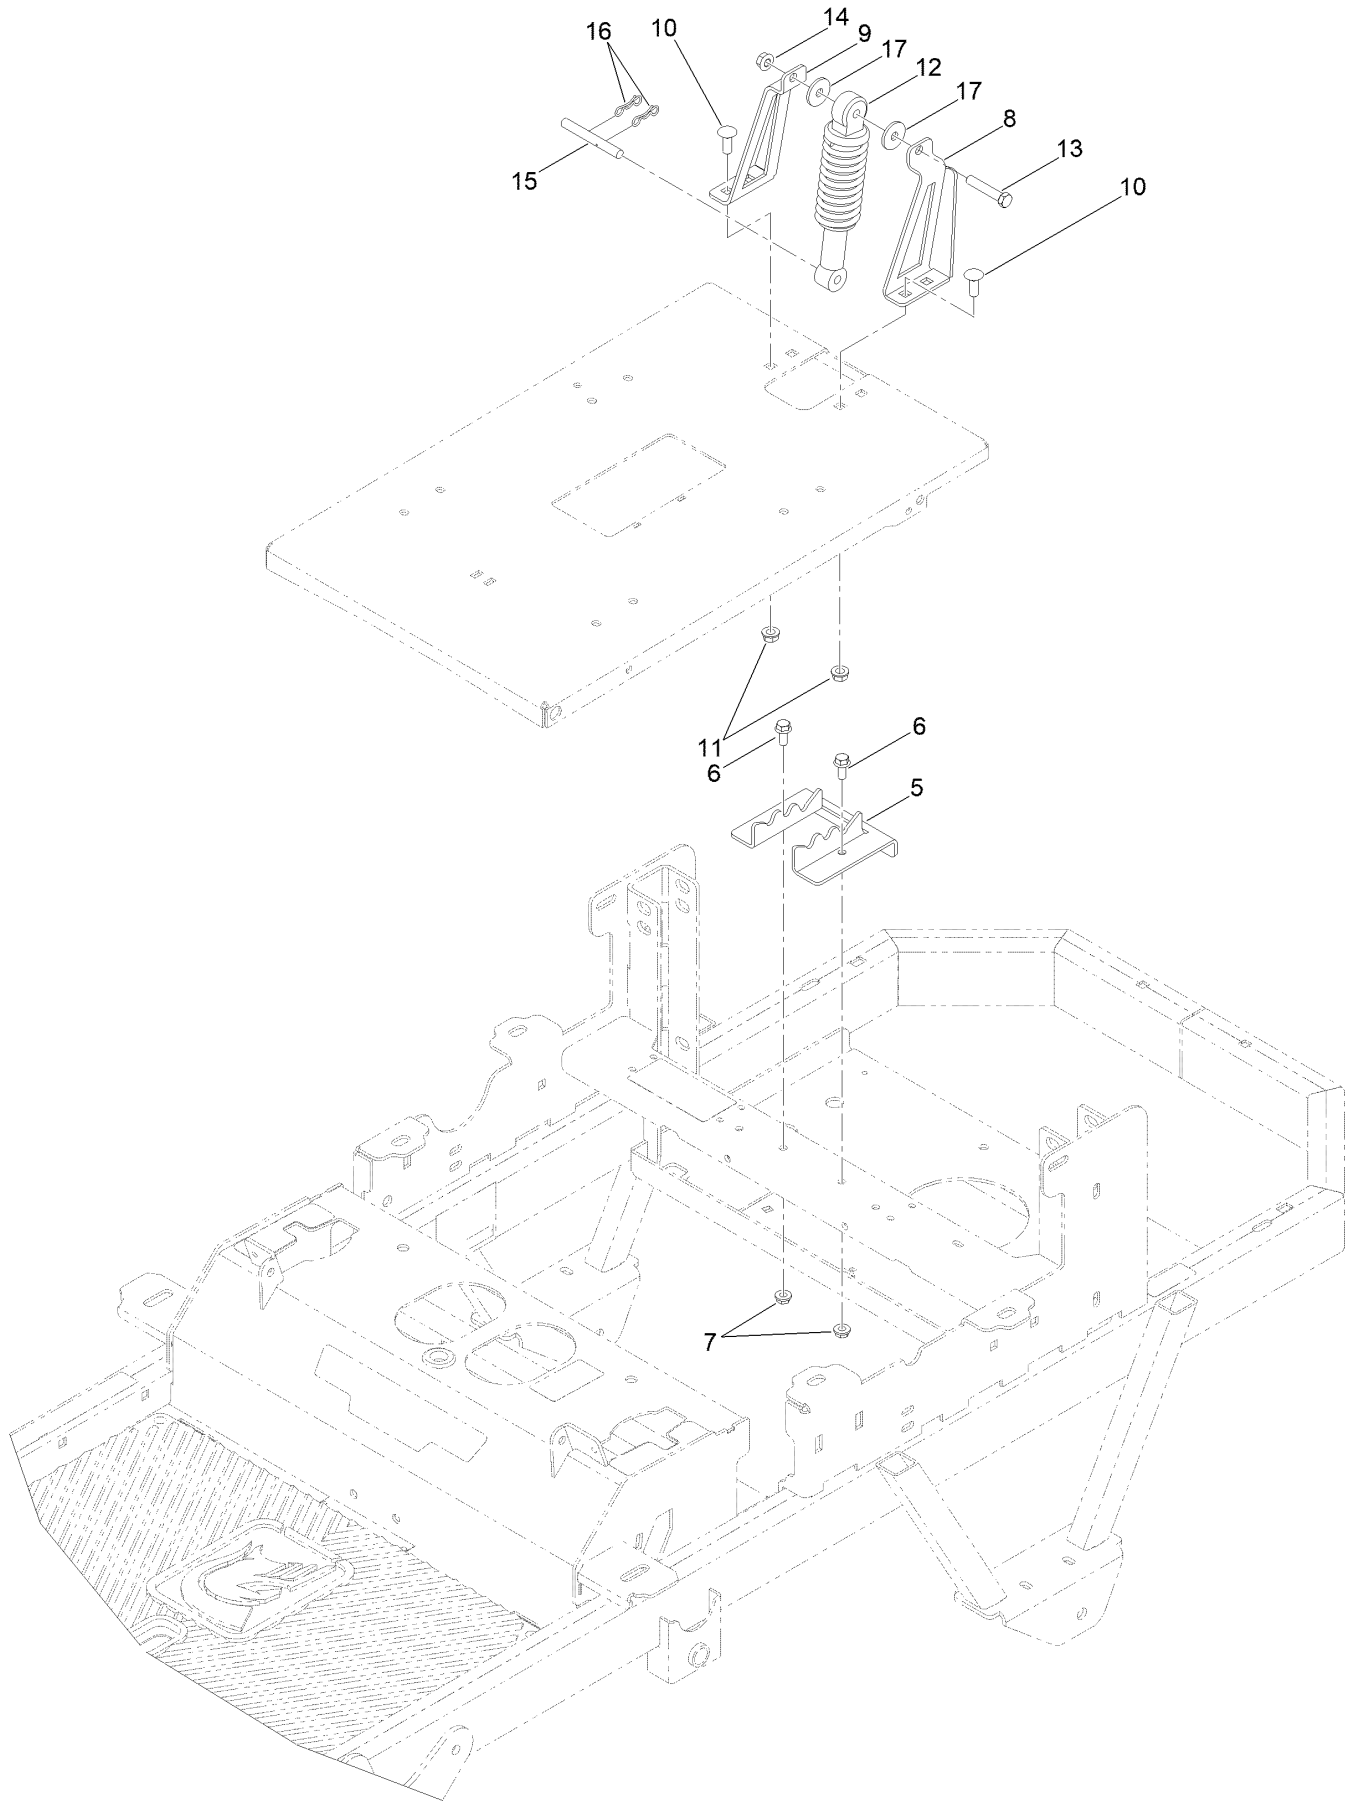

Seat Suspension Assembly

Seat Suspension Assembly (continued)

<i>Ref.</i>	<i>Part Number</i>	<i>Qty.</i>	<i>Description</i>	<i>Ref.</i>	<i>Part Number</i>	<i>Qty.</i>	<i>Description</i>
5	439-0429-00-P11	1	Rz Mwr Seat Shock Lwr Mount Brkt Paint	13	418-0113-00	1	3/8-16 X 2 Hex Bolt GR 5 Zinc Yellow
6	116-7230	2	Screw-HHF	14	413-0029-00	1	Nut-Hex
7	32128-20	2	Nut-HF	15	444-0004-00	1	Rz Mwr Seat Shock 10MM Pin
8	439-0427-00-P11	1	Rz Mwr Seat Shock Upp Mnt Brkt Lt Paint	16	420-0005-00	2	.073 DIA X 1-7/16In Hairpin Cotter Zinc
9	439-0428-00-P11	1	Rz Mwr Seat Shock Upp Mnt Brkt Rt Paint	17	419-0028-00	2	Flt Washer 1.25Odx.38Idx.125 THK Pla
10	3231-22	4	Screw-CARR				
11	3290-357	4	Nut-HSF				
12	487-0009-00	1	2020 Rz Pro Seat / Ft Fork Shock