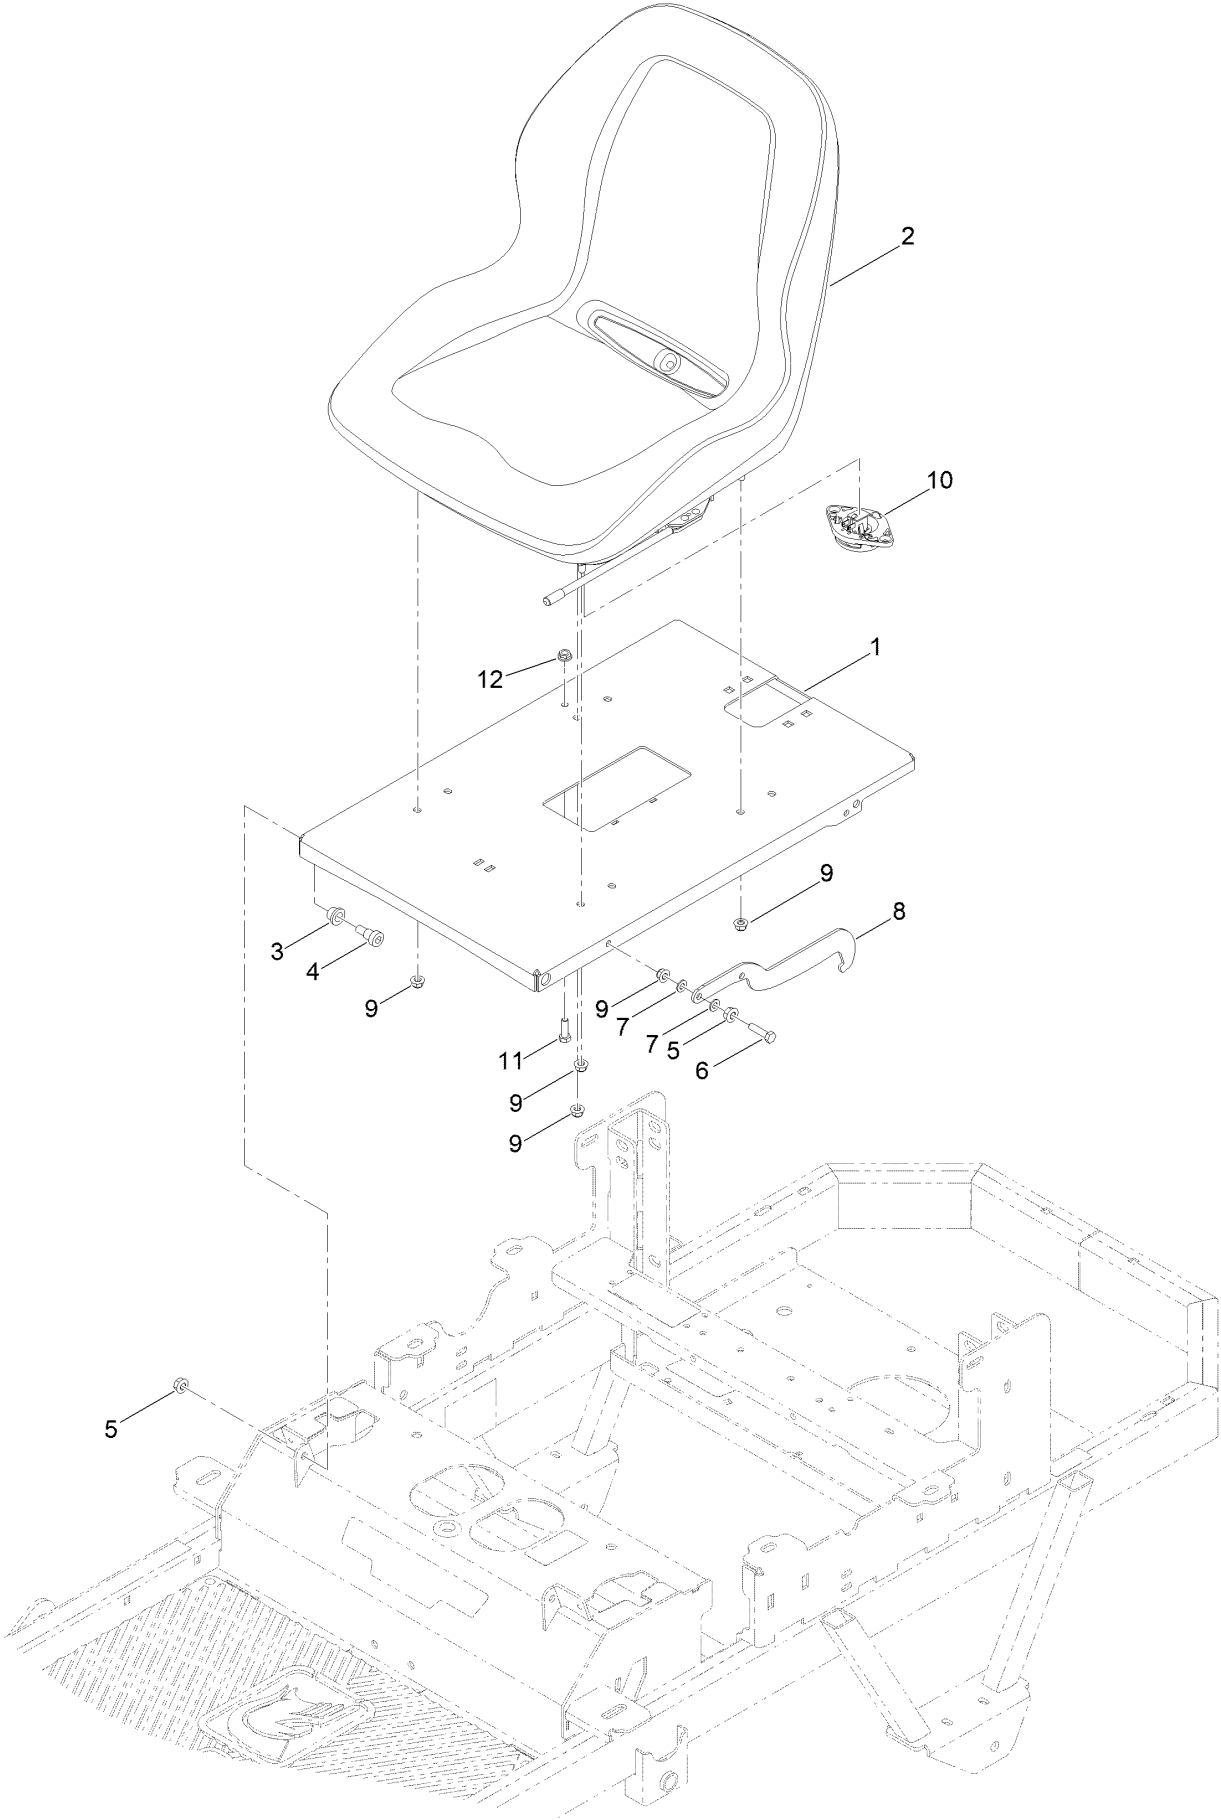

Fuel Tank Assembly (continued)

<i>Ref.</i>	<i>Part Number</i>	<i>Qty.</i>	<i>Description</i>	<i>Ref.</i>	<i>Part Number</i>	<i>Qty.</i>	<i>Description</i>
1	467-0021-00	1	2021 Rz Mwr Fuel Tank Assy Lt	6	322-3	4	Screw-HH
2	451-0002-00	10	Mwr Fuel Tank Black 3/16In Vent Tube 1Ft	7	751-1014-00	10	1/4In SAE J30R7 Bulk Hose 1Ft
3	472-0004-00	2	1/2In (#8) Hose Clamp	8	472-0006-00	2	19MM Hose Clamp
4	3256-3	4	Washer-Flat	9	491-0152-00	1	2021 Rz Fuel Tank Decal Lt Side
5	3253-4	4	Washer-Lock				

Seat Assembly