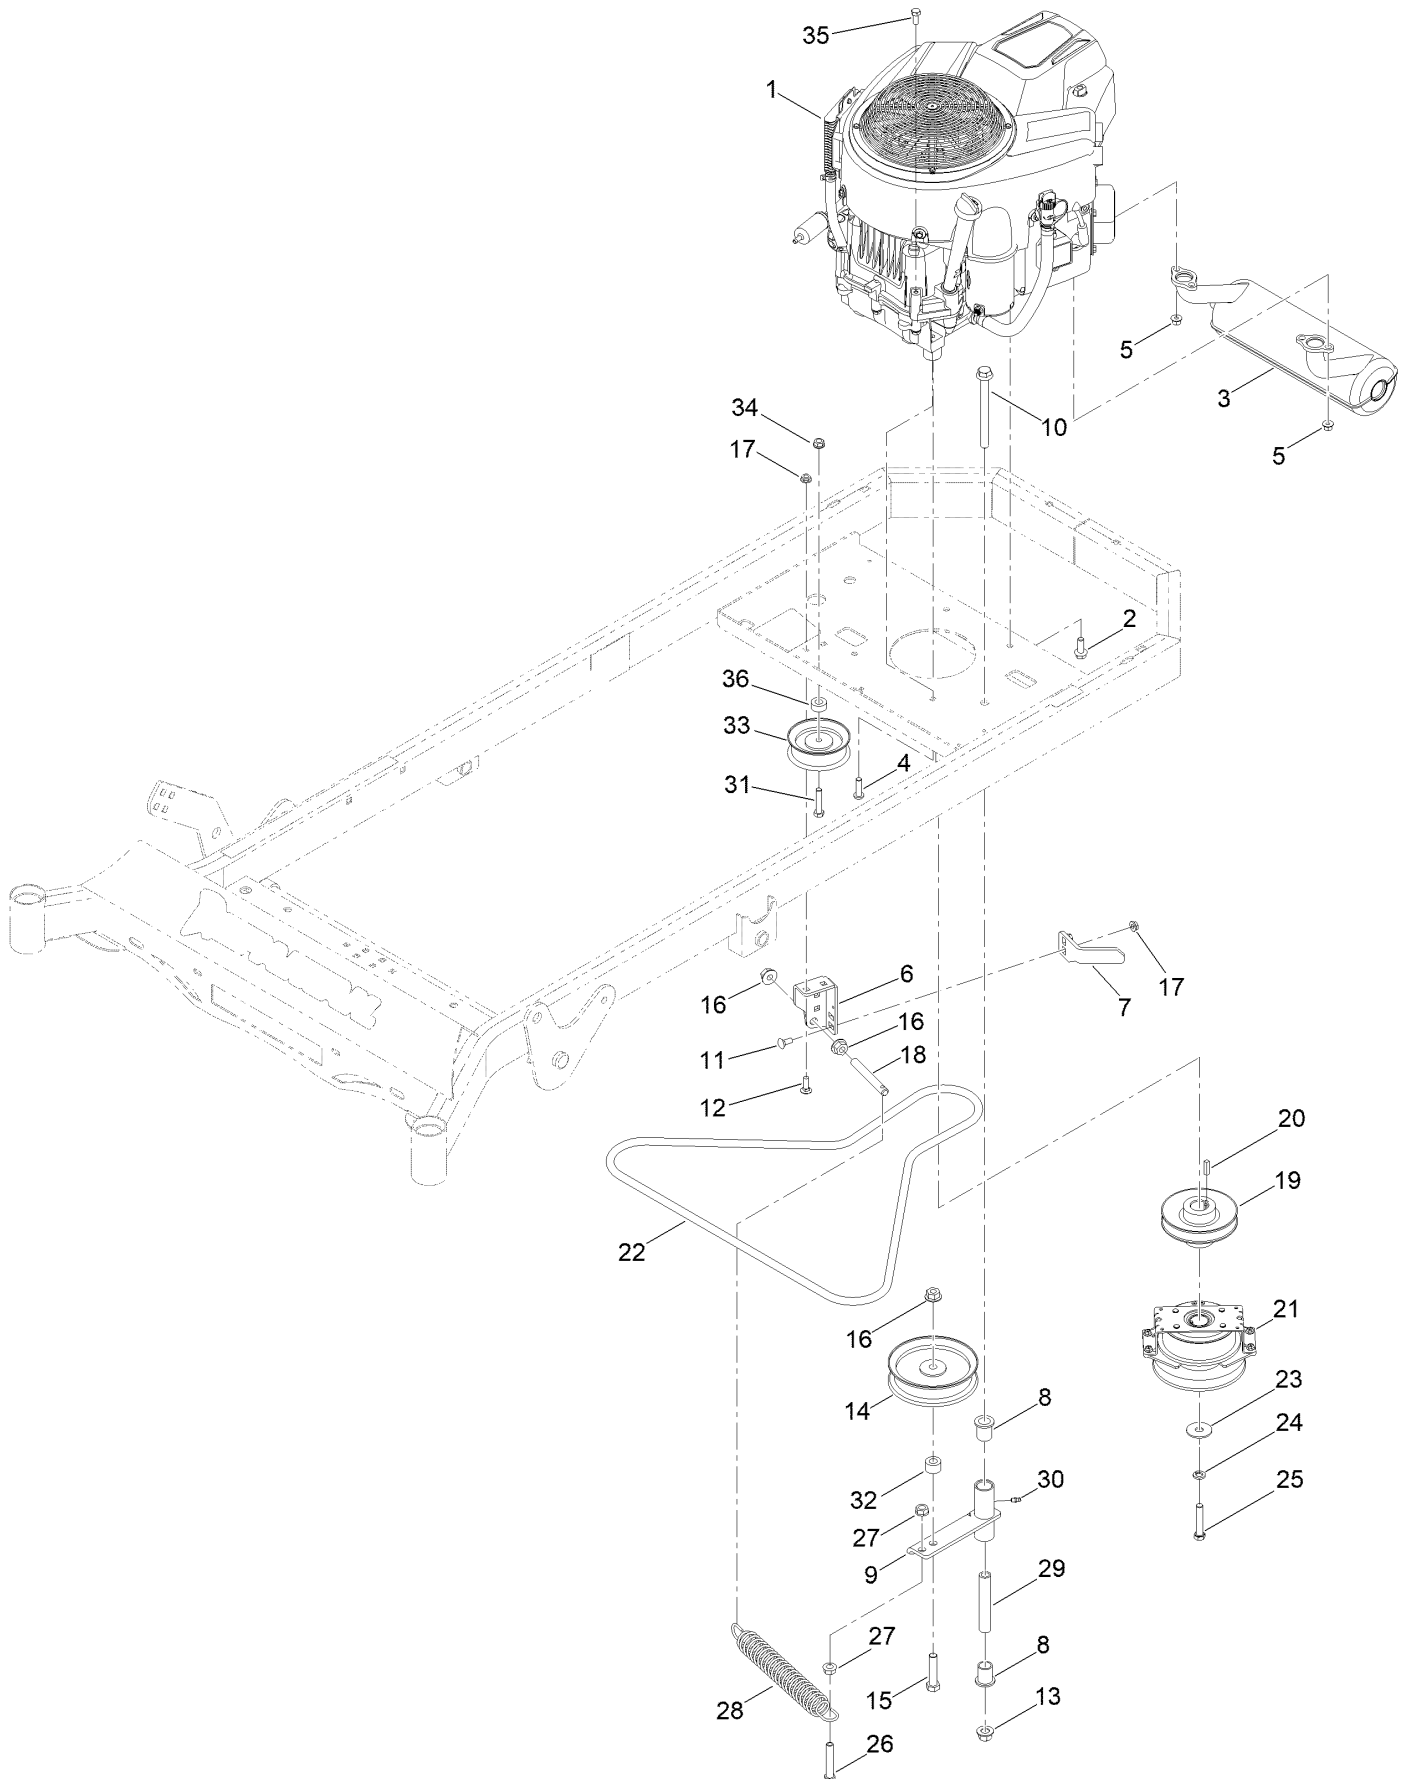

Engine Assembly

Engine Assembly (continued)

<i>Ref.</i>	<i>Part Number</i>	<i>Qty.</i>	<i>Description</i>	<i>Ref.</i>	<i>Part Number</i>	<i>Qty.</i>	<i>Description</i>
1	415-0099-00	1	25HP Briggs Cxi Engr	18	430-0001-00	1	Mwr Pump Idler Spring Tensioner
2	418-0023-00	3	3/8-16 X 1-1/8 Ind HWH W/Serr Tri Lob Zy	19	433-0002-00	1	Mwr Hydraulic Pump Drive Pulley (B-Belt)
3	415-0052-00	1	Exhaust Syst Briggs 25/ 27HP Engrs	20	1-807259	1	Key
4	418-0224-00	1	3/8-16 X 1-1/4 Pan Torx (Tri-Lob) Trs Zc	21	470-0004-00	1	Mwr Ttq Ogura Clutch
5	104-2612	4	Nut-HF	22	461-0015-00	1	Mwr Ttq Pump Belt
6	439-0244-00-P11	1	Mwr Pump Idler Tensioning Brktpainted	23	419-0001-00	1	1/2In X 1-5/8 Belleville Cup Washer Yz
7	439-0493-00-P11	1	2021 Ttq Mwr Ogura Clutch Brkt Paint	24	3253-6	1	Washer-Lock
8	410-0007-00	2	3/4In ID X15/16In OD X 1-1/8In Flng Bush	25	418-0223-00	1	Ttq Clutch Bolt
9	490-0018-00-P11	1	Mwr Pump Idler Assy Painted	26	418-0013-00	1	Bolt-HH
10	418-0009-00	1	1/2-13 X 5-1/2 Hex Flange Bolt GR 8 Zy	27	32128-37	2	Nut-HF
11	3230-1	2	Bolt-CARR	28	434-0007-00	1	Mwr Deck Spring
12	3230-2	2	Bolt-CARR	29	425-0006-00	1	Mwr Inner Idler Spacer
13	99-5107	1	Nut-Lock	30	424-0002-00	1	1/4In Drive Type Grease Fitting Yz
14	433-0013-00	1	5-3/4In Idler Pulley 7/16In Spacer Assy	31	323-52	1	Screw-HH
15	418-0050-00	1	1/2-13 X 3 Hex C/S GR 5 Zinc W/Loctite	32	425-0027-00	1	.530 ID/ 1In OD X .625 Pump Idler Spacer
16	32128-49	3	Nut-HHF	33	433-0012-00	1	4In Diesel And Economy Mwr Idler Pulley
17	32128-20	4	Nut-HF	34	3290-357	1	Nut-HSF
				35	418-0278-00	1	M8-1.25 X 20MM Hex Flange Bolt Zinc 10.9
				36	425-0007-00	1	Mwr Pulley Spacer