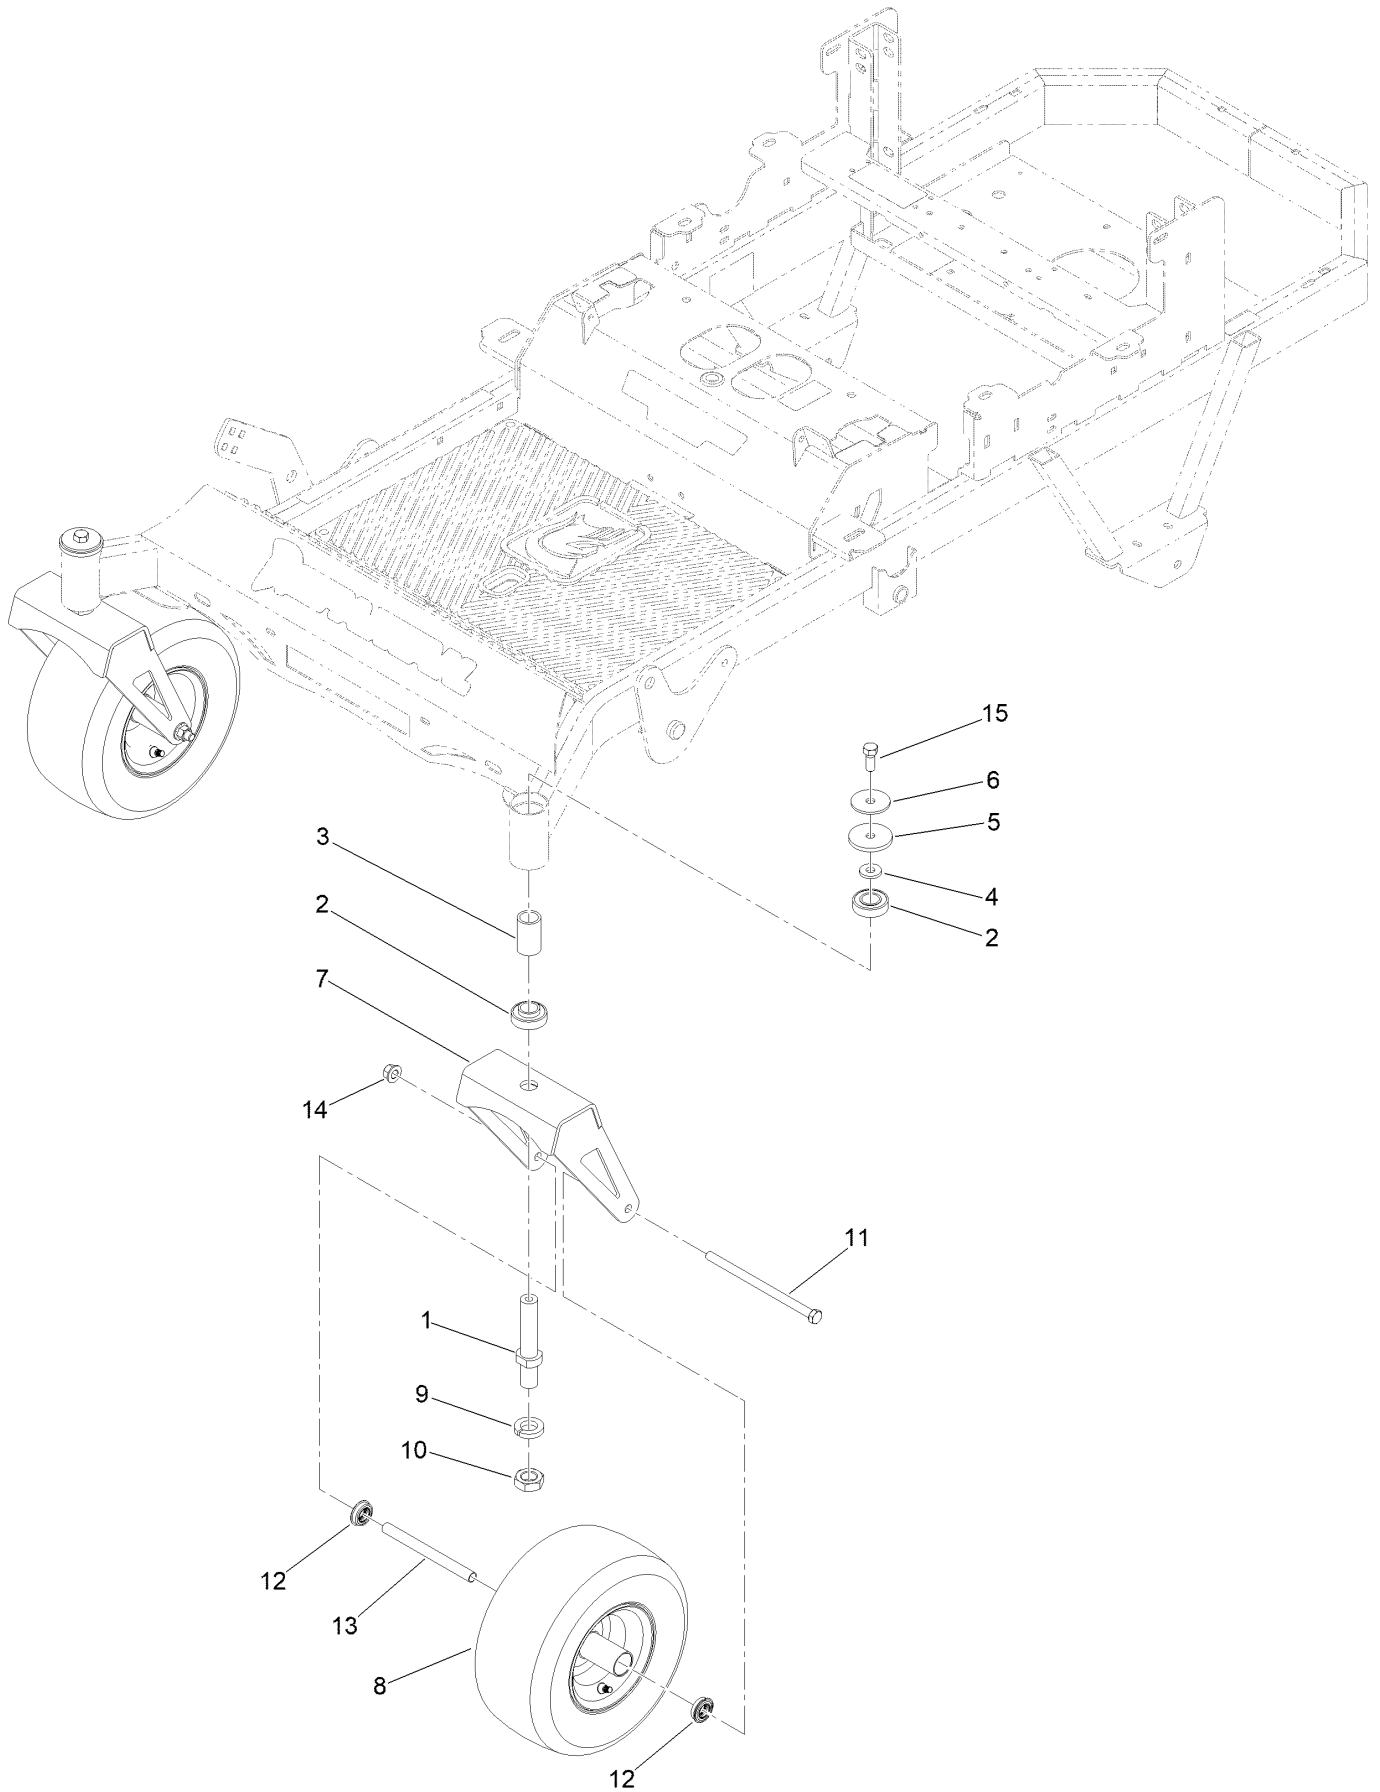

Motion Control and Parking Brake Assembly (continued)

<i>Ref.</i>	<i>Part Number</i>	<i>Qty.</i>	<i>Description</i>	<i>Ref.</i>	<i>Part Number</i>	<i>Qty.</i>	<i>Description</i>
1	148-0245-P11	1	Motion Control Brkt	26	99-5107	1	Nut-Lock
2	148-0246-P11	1	Motion Control Brkt	27	418-0027-00	3	Bolt-HH
3	431-0001-00	2	Height Adjustable Control Arm	28	434-0015-00	1	2020 Mwr Brake Pedal Tension Spring
4	425-0004-00	2	Mwr Drive Arm Hub / Deck Lift Arm Spacer	29	435-0004-00	1	Mwr Brake Linkage
5	148-0185-P11	2	Reverse Detent Kick Plate	30	3272-11	1	Pin-Cotter
6	148-0187-P11	1	Reverse Dentent Spring Base (LH)	31	413-0052-00	1	3/8 ID X 3/4 OD X .125 THK Bronze Washer
7	148-0186-P11	1	Reverse Dentent Spring Base (RH)	32	490-0017-00-P11	1	Mwr Brake Unlock Lever Assy Painted
8	148-0262	1	Spring- Lt Reverse Detent	33	413-0012-00	4	1/4-20 Hex Flange Nut
9	138-7539	1	Spring-Torsion	34	418-0029-00	2	1/4-20 X 1-1/4 Hex C/S GR 2 Zinc
10	322-47	2	Screw-HH	35	323-7	1	Screw-HH
11	619-4004-00	2	Striker Post Fender Washer	36	487-0005-00	2	5/16-18X1.286 Damper Ball Stud (.562 TI)
12	32128-20	23	Nut-HF	37	487-0001-00	2	Control Arm Damper
13	426-0002-00-P11	1	Lt Control Arm Limit Switch Plate Paint	38	3230-1	7	Bolt-CARR
14	426-0003-00-P11	1	Rt Control Arm Limit Switch Plate Paint	39	116-7230	6	Screw-HHF
15	410-0011-00	4	3/8 X 3/4 Bronze Washer	40	434-0003-00	1	Mwr Brake Pedal Release Spring
16	418-0051-00	6	3/8-16 X 1-3/4 Hex C/S GR 2 Zinc	41	486-0030-00	2	No Plunger Limit Switch
17	410-0005-00	4	5/8In ID X 1-3/8In OD X 7/16In THK Brg	42	418-0032-00	4	8-32 X 1/2 Ind. HWH Slot Type F Tcs Zinc
18	413-0013-00	7	3/8-16 Nylon Insert Flange L/Nut Yz	43	425-0003-00	4	Mwr Drive Arm Spacer
19	418-0060-00	4	5/16-18 X 1 Carriage Bolt GR 8 Yz	44	418-0050-00	2	1/2-13 X 3 Hex C/S GR 5 Zinc W/Loctite
20	403-0020-10-P11	2	Mower Drive Handle Tube Abc	45	487-0008-00	2	5/16-18X1.286 Damper Ball Stud (.562 TI)
21	484-0001-00	2	Control Arm Handle Grip	46	104-8300	2	Nut-HF, NI
22	439-0009-00-P11	1	Mwr Frame Brake Mtg Brkt Paint	47	3290-357	2	Nut-HSF
23	410-0009-00	1	1/2In ID X 3/4In OD X 3/8In Flange Bush	48	410-0002-00	2	Control Arm Rod End Lt
24	490-0016-00-P11	1	Mwr Brake Lock Lever Assy Painted	49	435-0020-00	2	Mwr Drive Arm Rod Ttq 400 + 300 Trans
25	139-2631	1	Screw-HH	50	2411-33	2	Balljoint-RH (W/Grommet)
				51	3220-20	2	Nut-Jam
				52	09207	2	Nut
				53	148-0178	4	5/16-24 NYL INS L/N GR.8 Zc/Yel

Caster Tire Assembly