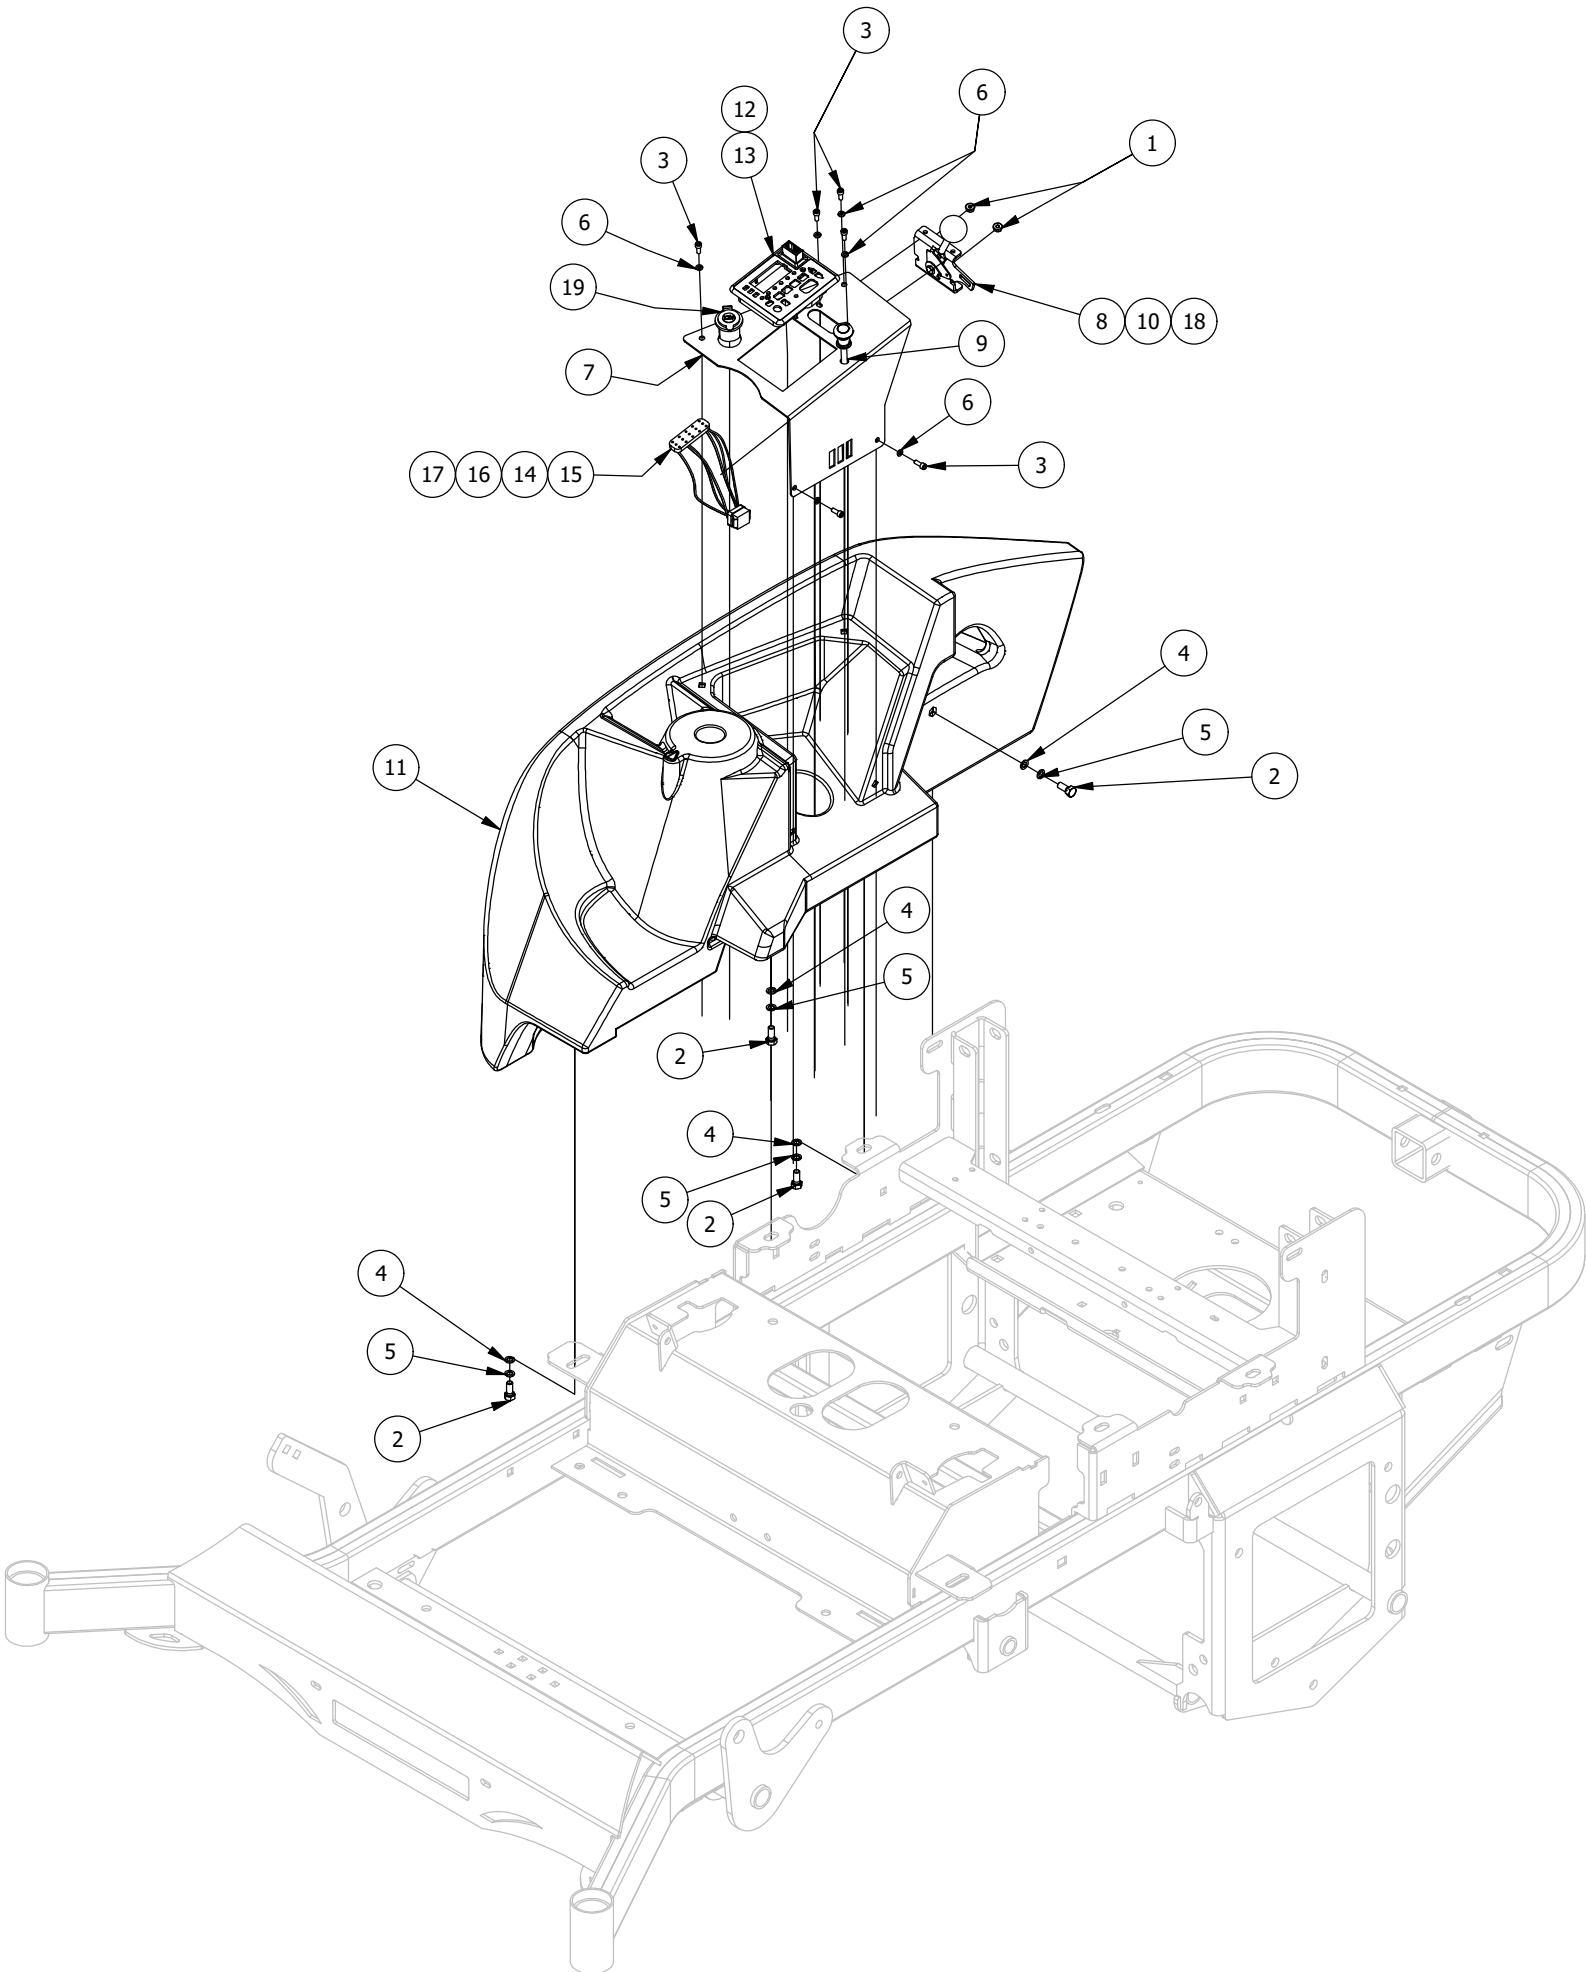

Console Assembly

Console Assembly

ITEM	QTY	PART NUMBER	DESCRIPTION
1	2	413-0008-00	10-24 NYLON INSERT LOCKNUT 18-8 SS
2	4	418-0054-00	5/16-18 X 3/4 HEX C/S ZINC
3	6	418-0055-00	10-24 X 1/2 SOCKET C/S 18-8 SS
4	4	419-0007-00	5/16 Flat Washer
5	4	419-0009-00	5/16 SPLIT LOCKWASHER ZINC
6	6	419-0011-00	#10 SPLIT LOCKWASHER 18-8 SS
7	1	439-0022-00	Mower Control Panel Bracket
8	1	464-0001-00	Mower Throttle Cable Assembly w / Handle
9	1	464-0002-00	Choke Cable
10	1	464-0006-00	Kawasaki 730 EFI & 850 EFI Throttle
11	1	467-0002-00	Mower Console
12	1	486-0003-00	Mower Control Console-EFI
13	1	486-0004-00	Mower Control Console, Carbureted Engine
14	1	486-0010-00	Vanguard 28/32/36 HP Harness
15	1	486-0024-00	Kawasaki EFI Wiring Harness
16	1	486-0040-00	Harness for Vanguard 26hp & Kawasaki 852cc&FX1000
17	1	486-0055-00	B&S Big Blk 40hp EFI SRT Harness
18	1	564-0004-00	Envy/FX1000 Throttle Cable
19	1	677-2075-00	12 Volt Auxiliary Plug