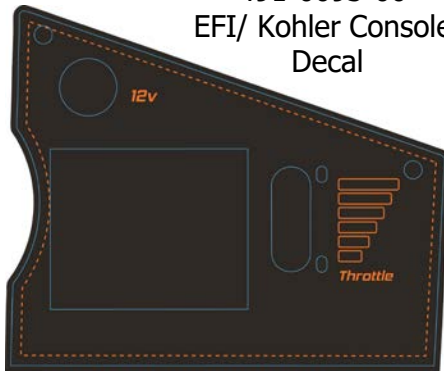

491-0001-00
Warning Label Cluster

491-0002-00
Step Decal

491-0003-00
Belt Routing Decal

491-0175-00
SRT-XD Model Decal

491-0093-00
EFI/ Kohler Console
Decal

491-0201-00
SRT-XD w/ GT Trac Decal

491-0033-00
Drive Arm F/N/R Decal