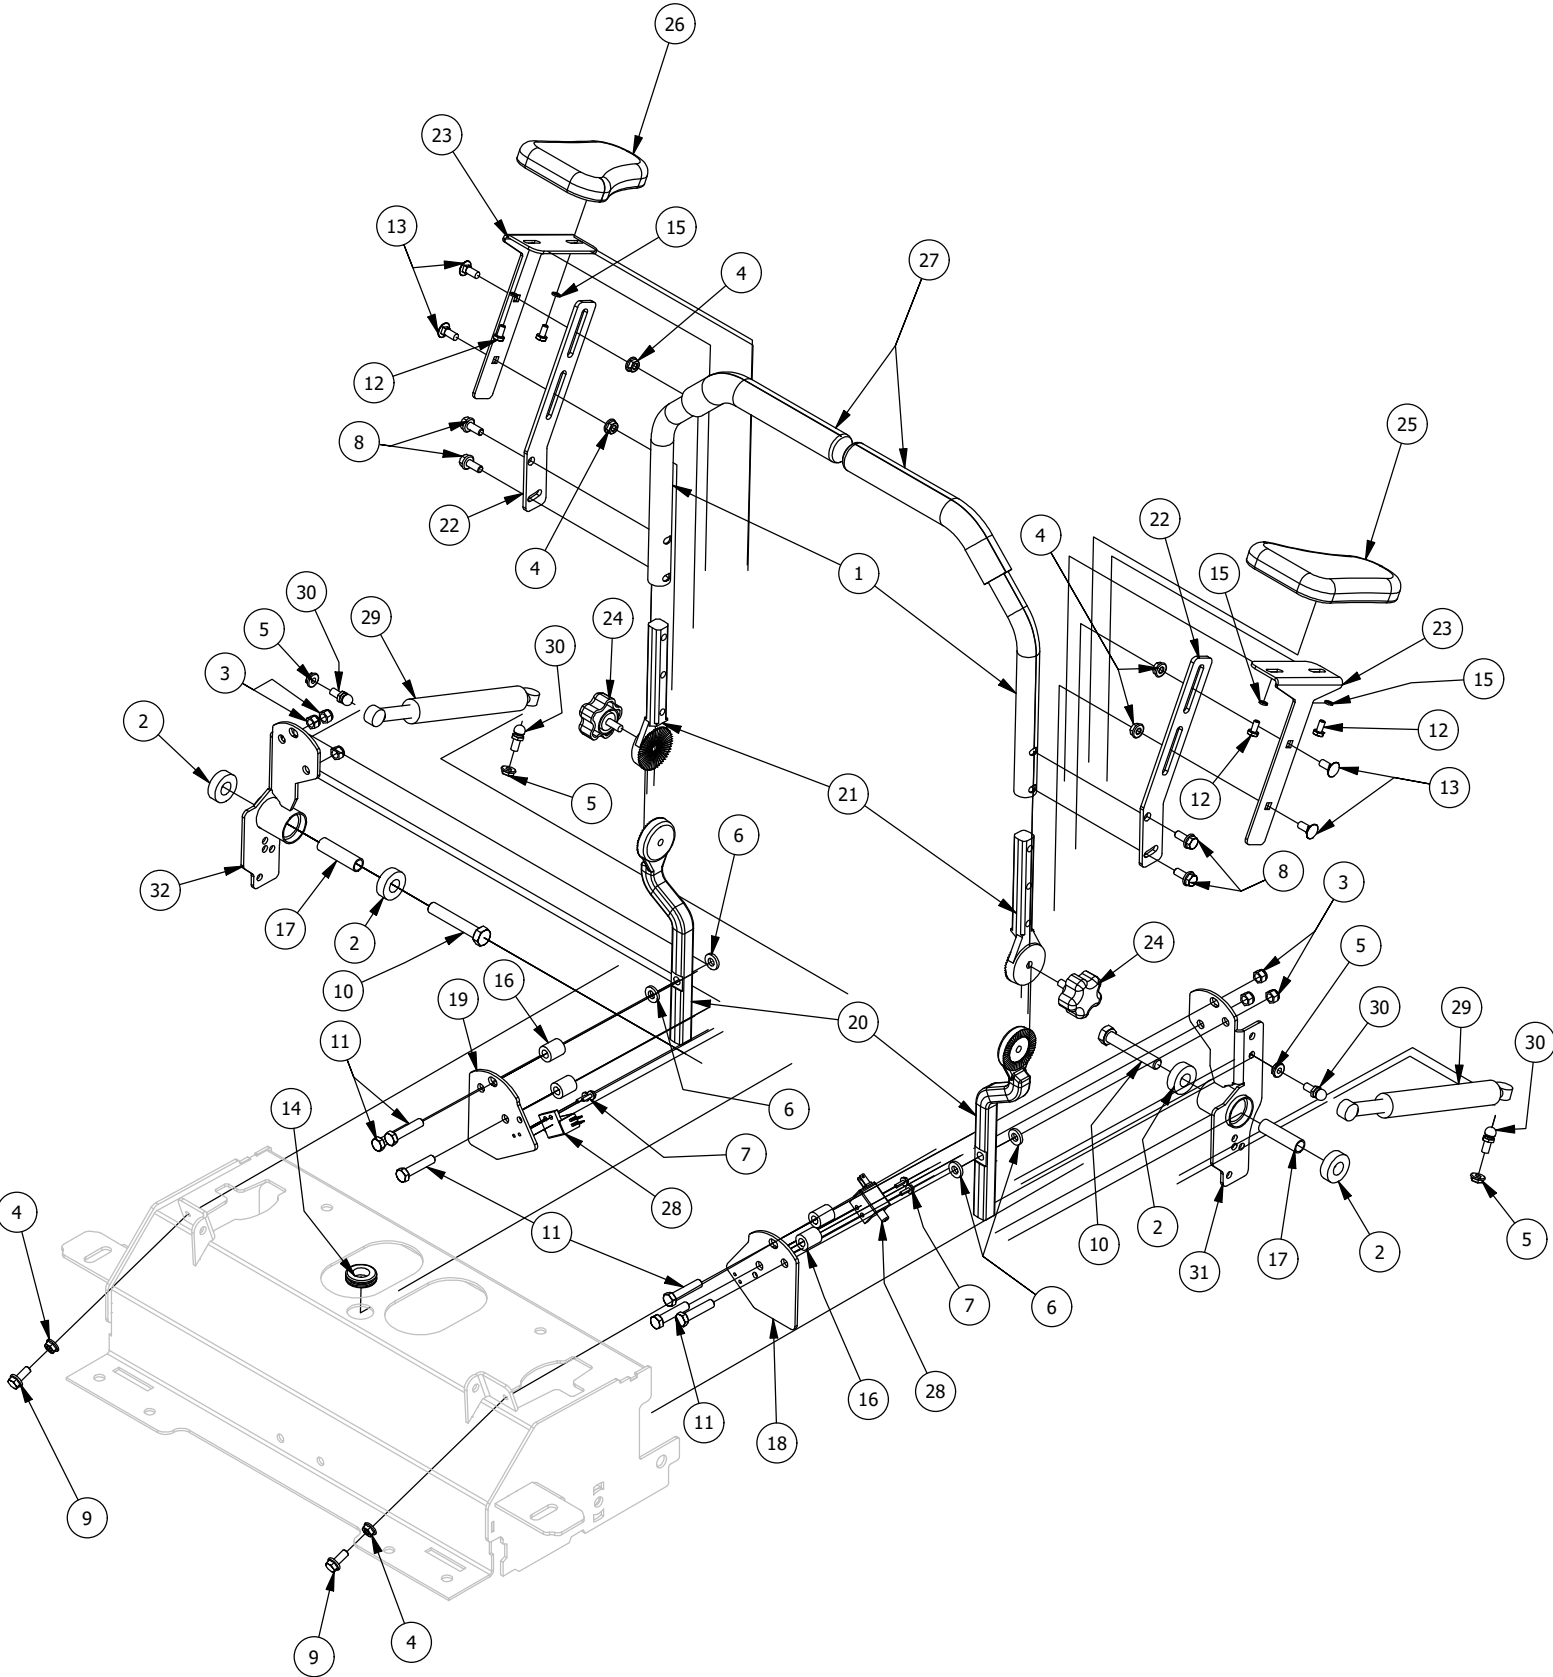

Drive Arm Assembly

Drive Arm Assembly			
ITEM	QTY	PART NUMBER	DESCRIPTION
1	2	403-0020-00	Mower Drive Handle Tube
2	4	410-0005-00	5/8" ID X 1-3/8" OD X 7/16" THK BEARING
3	6	413-0013-00	3/8-16 NYLON INSERT FLANGE LOCKNUT ZINC
4	6	413-0022-00	5/16-18 HEX FLANGE NUT W/SERR ZINC YELLOW
5	4	413-0024-00	5/16-18 HEX SERRATED LARGE FLANGE L/NUT ZC
6	4	413-0052-00	3/8 ID X 3/4 OD X .125 THK BRONZE WASHER
7	4	418-0032-00	8-32 X 1/2 IND. HWH SLOT TYPE F TCS ZINC
8	4	418-0048-00	5/16-18 X 3/4 HEX FLANGE BOLT GR 8 ZC YELLOW
9	2	418-0049-00	5/16-18 X 3/4 IND HWH TRI LOB ZINC
10	2	418-0050-00	1/2-13 X 3 HEX C/S GR 5 ZINC
11	6	418-0051-00	3/8-16 X 1-3/4 HEX C/S GR 2 ZINC
12	4	418-0056-00	1/4-20 X 1/2 HEX C/S GR 2 ZINC
13	4	418-0063-00	5/16-18 X 3/4 CARRIAGE BOLT ZINC YELLOW
14	1	419-0008-00	3/4" ID X FOR 1-3/16" HOLE FOR 11 GA RUBBER GROMMIT
15	4	419-0012-00	1/4 EXT TOOTH LOCKWASHER ZINC
16	4	425-0003-00	Mower Drive Arm Spacer
17	2	425-0004-00	Mower Drive Arm Hub & Deck Lift Arm Spacer
18	1	426-0002-00	Mower Left Control Arm Limit Switch Plate
19	1	426-0003-00	Mower Right Control Arm Limit Switch Plate
20	2	431-0002-00	Height/Pitch Adjustable Lower Drive Arm
21	2	431-0003-00	Height/Pitch Adjustable Upper Drive Arm
22	2	439-0010-00	Mower Drive Arm Pad Tube Mounting bracket
23	2	439-0011-00	Mower Drive Arm Pad Mount bracket
24	2	445-0001-00	Lobed Knob w/ 5/16"-18 X .750" Stud
25	1	471-0028-00	2020 Mower Drive Arm Support Pad Left
26	1	471-0029-00	2020 Mower Drive Arm Support Pad Right
27	2	484-0001-00	Handle Grip
28	2	486-0030-00	NO Plunger Limit Switch
29	2	487-0001-00	Control Arm Damper
30	4	487-0005-00	Control Arm Damper Ball Stud
31	1	490-0012-00	Mower Left Drive Arm Bracket Assembly
32	1	490-0013-00	Mower Right Drive Arm Bracket Assembly