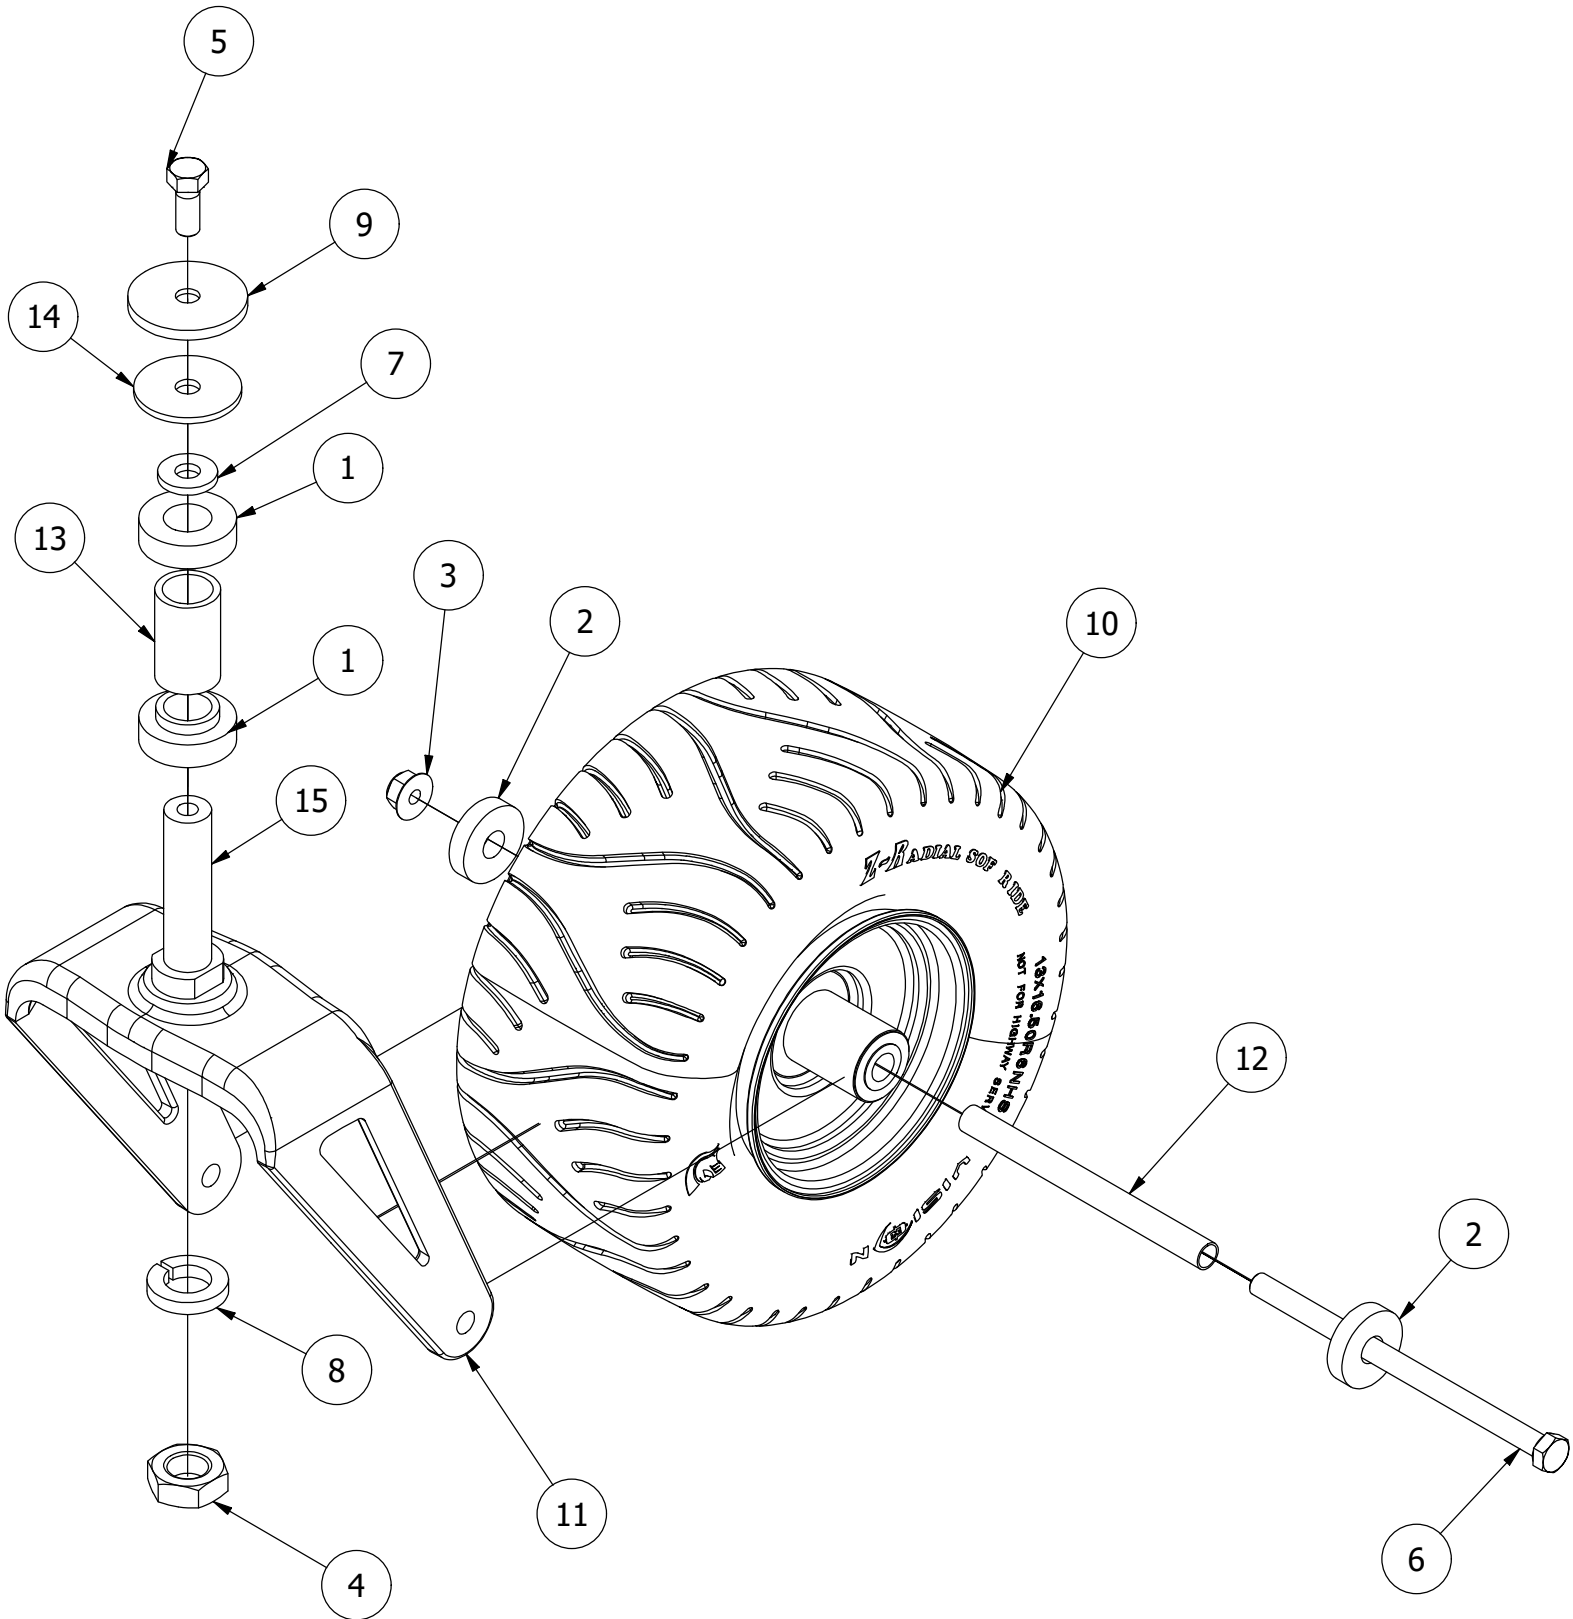

**SRT XD Mower
Parts Manual 2022**

Table of Contents

FRONT FORK ASSEMBLY	3-4
PARK BRAKE ASSEMBLY	5-6
FLOORBOARD AND DECK HEIGHT PEDAL ASSEMBLY	7-8
DECK HEIGHT ADJUSTER ASSEMBLY	9-10
DECK ASSIST SPRING ASSEMBLY	11-12
DRIVE ARM ASSEMBLY	13-14
SEAT MOUNTING ASSEMBLY	15-16
SEAT SUSPENSION ASSEMBLY	17-18
BATTERY ASSEMBLY	19-20
CONSOLE ASSEMBLY	21-22
GAS TANK ASSEMBLY	23-24
PUMP IDLER ASSEMBLY	25-26
ENGINE COWLING ASSEMBLY	27-28
TRANSMISSION ASSEMBLY	29-30
KAWASAKI FT730-CARB ENGINE ASSEMBLY	31-32
KAWASAKI FT730-EFI ENGINE ASSEMBLY	33-34
54" DECK SCALPING WHEELS AND STABILIZER ASSEMBLY	35-36
54" SPINDLES, BLADES, PULLEYS, AND COVERS	37-38
54" DECK IDLER ASSEMBLY	39-40
61" DECK SCALPING WHEELS AND STABILIZER ASSEMBLY	41-42
61" SPINDLES, BLADES, PULLEYS, AND COVERS	43-44
61" DECK IDLER ASSEMBLY	45-46
DECK CHUTE ASSEMBLY	47-48
DECK SPINDLE ASSEMBLY	49-50
DECALS	51

Front Fork Assembly

Front Fork Assembly			
ITEM	QTY	PART NUMBER	DESCRIPTION
1	2	410-0006-00	1" INSERT BEARING
2	2	410-0018-00	RZ Mower Caster Wheel Bearing
3	1	413-0002-00	1/2-13 NYLON INSERT FLANGE LOCKNUT ZC YELLOW
4	1	413-0063-00	1"-8 FIN HEX JAM NUT ZC
5	1	418-0002-00	1/2-20 X 1-1/4 HEX FLANGE BOLT GR 8 ZC YELLOW
6	1	418-0003-00	1/2-13 X 8-1/2 HEX C/S GR 5 ZINC YELLOW
7	1	419-0003-00	1/2 FENDER WASHER 1-1/4" OD ZINC
8	1	419-0024-00	1" L/W MED SPLIT ZC
9	1	419-0025-00	Front Fork Caster Top Washer
10	1	422-0042-00	Spartan Radial Tire Wheel Assembly 2018
11	1	423-0001-00	RT&SRT Caster Wheel Fork 2018
12	1	425-0010-00	Mower Caster Fork Wheel Spacer
13	1	425-0011-00	Caster Fork Shaft Bearing Spacer
14	1	426-0006-00	Mower Caster Shaft Washer
15	1	437-0019-00	RT&SRT Mower Caster Wheel Shaft 2018