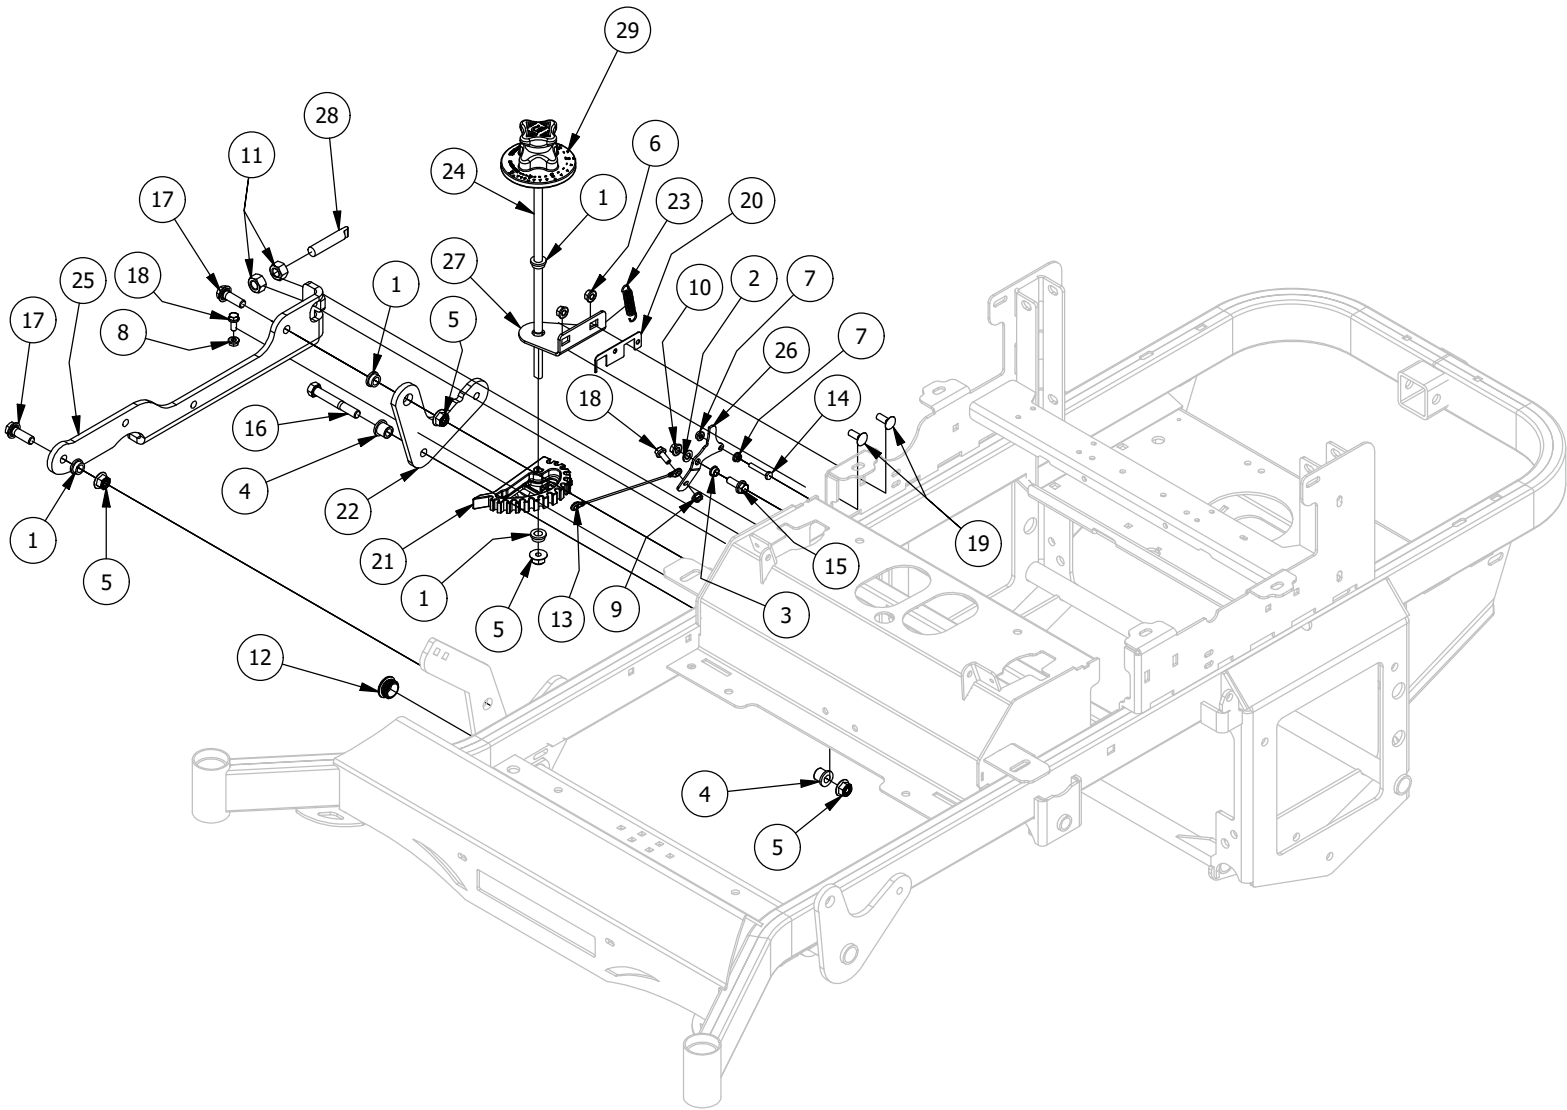

Deck Height Adjuster Assembly

Deck Height Adjuster Assembly

ITEM	QTY	PART NUMBER	DESCRIPTION
1	4	410-0009-00	1/2" ID X 3/4" OD X 3/8" LENGTH FLANGE BUSHING
2	1	410-0011-00	3/8 X 3/4 Bronze Washer
3	1	410-0067-00	Bronze Bushing
4	2	410-0068-00	.502 ID X .753 OD X .75 OAL X1 FL OD X .125 FL BUSHING
5	4	413-0002-00	1/2-13 NYLON INSERT FLANGE LOCKNUT ZC YELLOW
6	2	413-0004-00	3/8-16 HEX FLANGE NUT W/SERR ZINC
7	2	413-0012-00	1/4-20 HEX FLANGE NUT W/SERRATIONS ZC YELLOW
8	1	413-0022-00	5/16-18 HEX FLANGE NUT W/SERR ZINC YELLOW
9	1	413-0027-00	5/16-18 NYLON INSERT FLANGE LOCKNUT ZC YELLOW
10	1	413-0029-00	3/8-16 NYLON INSERT FLANGE L/NUT ZC YELLOW
11	2	413-0048-00	5/8-11 HEX NUT ZINC YELLOW
12	1	414-0015-00	1-1/4" Round Tube Plug
13	1	414-0037-00	Height Indicator Cable
14	1	418-0029-00	1/4-20 X 1-1/4 HEX C/S GR 2 ZINC
15	1	418-0040-00	3/8-16 X 1 HEX FLANGE BOLT GR 8 ZC YELLOW
16	1	418-0042-00	1/2-13 X 3-1/2 HEX C/S GR 5 ZINC YELLOW
17	2	418-0047-00	1/2-13 X 1-1/2 HEX FLANGE BOLT GR 8 ZINC YELLOW
18	2	418-0048-00	5/16-18 X 3/4 HEX FLANGE BOLT GR 8 ZC YELLOW
19	2	418-0053-00	3/8-16 X 1 CARRIAGE BOLT ZINC YELLOW
20	1	425-0015-00	RZ Deck Height Indicator Rod Bracket Spacer
21	1	425-0032-00	2022 Deck Height Cam Casting
22	1	431-0004-00	Deck Height Brkt Right side
23	1	434-0003-00	Brake Pedal Release Spring
24	1	437-0003-00	Mower Deck Height Selector Shaft
25	1	439-0698-00	2021 Deck Height Arm Right Link
26	1	439-0711-00	2021 Deck Height Control Shaft Spring Bracket
27	1	439-0712-00	2021 Mower Deck Height Indicator Rod Bracket
28	1	444-0001-00	Mower HEIGHT SELECTOR CAM PIN
29	1	445-0007-00	2021 RZHD,RT,and SRT Deck Height Selector Knob