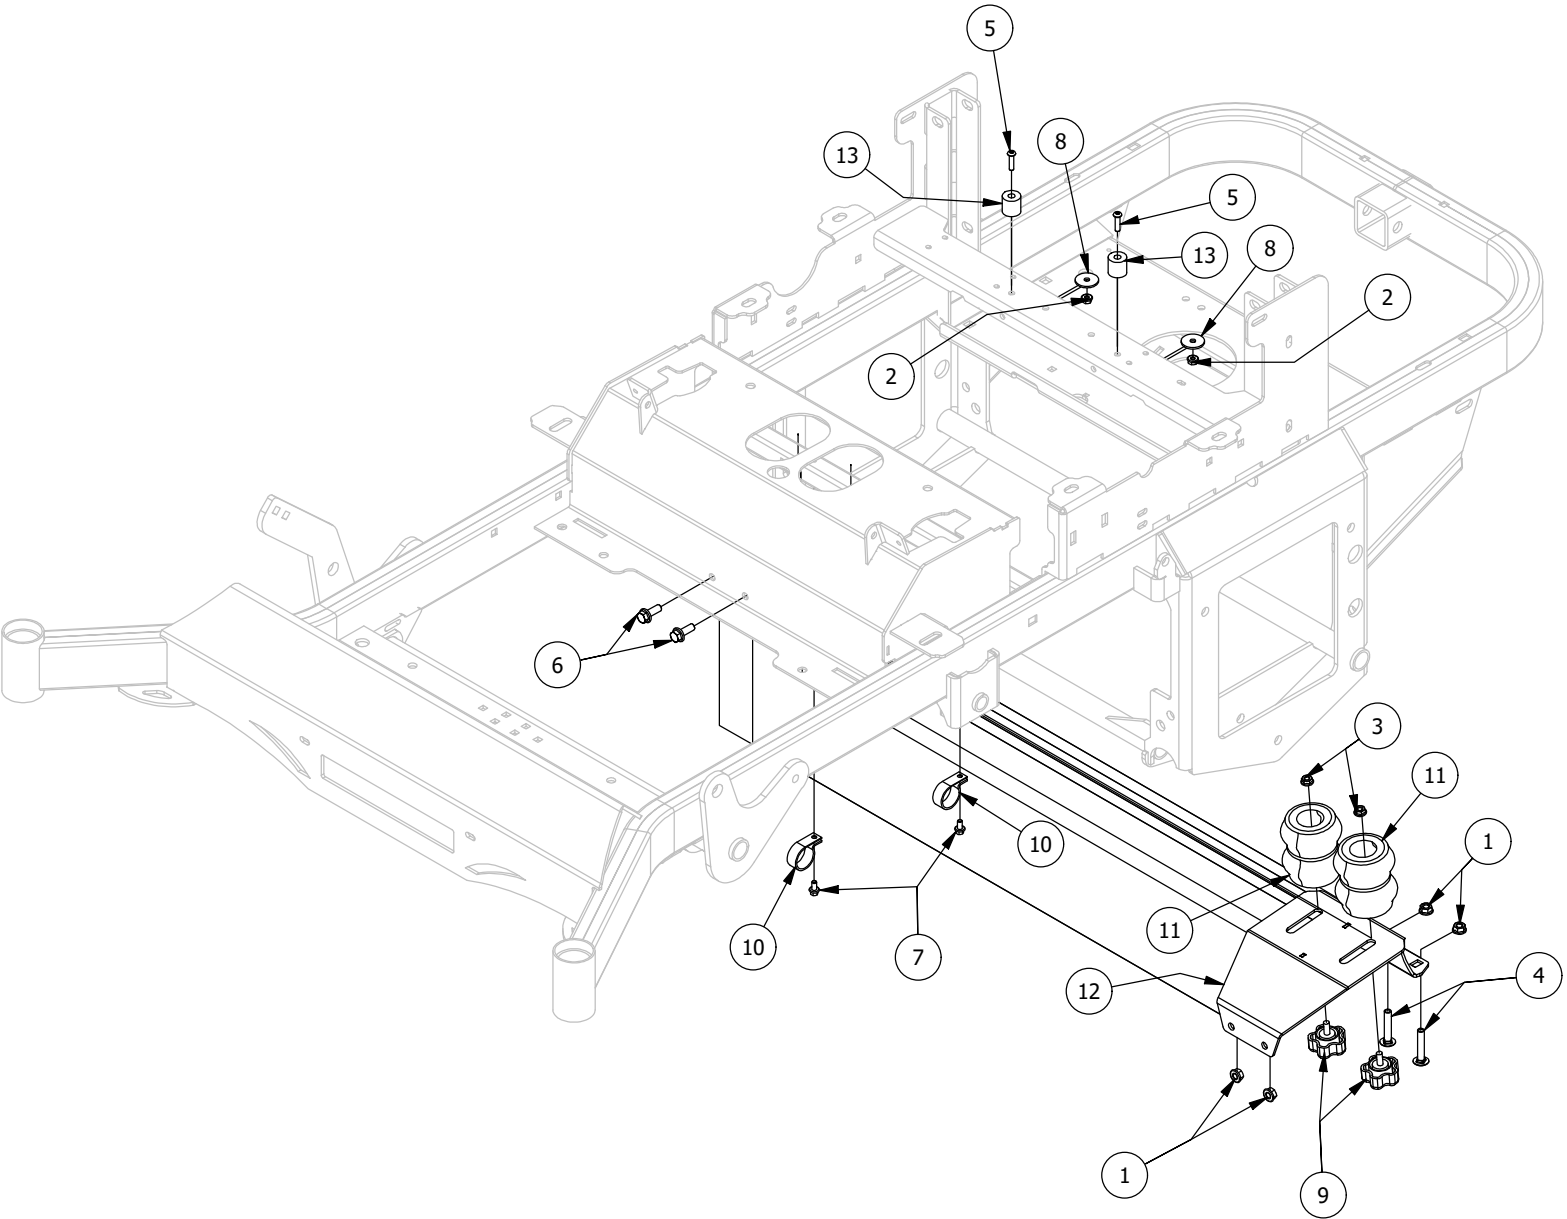

Seat Suspension Assembly

Seat Suspension Assembly

ITEM	QTY	PART NUMBER	DESCRIPTION
1	4	413-0004-00	3/8-16 HEX FLANGE NUT W/SERR ZINC
2	2	413-0026-00	1/4-20 NYLON INSERT FLANGE L/NUT ZINC
3	2	413-0027-00	5/16-18 NYLON INSERT FLANGE LOCKNUT ZC YELLOW
4	2	418-0033-00	3/8-16 X 2 CARRIAGE BOLT ZINC
5	2	418-0039-00	1/4-20 X 1 BUTTON SOCKET C/S 18-8 SS W/ BLACK MAGNI 577
6	2	418-0040-00	3/8-16 X 1 HEX FLANGE BOLT GR 8 ZC YELLOW
7	2	418-0059-00	1/4-20 X 1/2 IND. HWH SLOT F TCS ZINC
8	2	419-0023-00	1/4" Flat Washer_5/8 OD_18-8 SS Magn: 577 Black
9	2	445-0001-00	Lobed Knob w/ 5/16"-18 X .750" Stud
10	2	472-0001-00	1-1/4" CHUSHIONED LOOP CLAMP BLACK
11	2	487-0003-00	SRT Rear Suspension Elastomer
12	1	490-0021-00	Mower Suspension Seat Bracket Assembly
13	2	729-1000-00	Hood Rest Bumper-Lg UTV