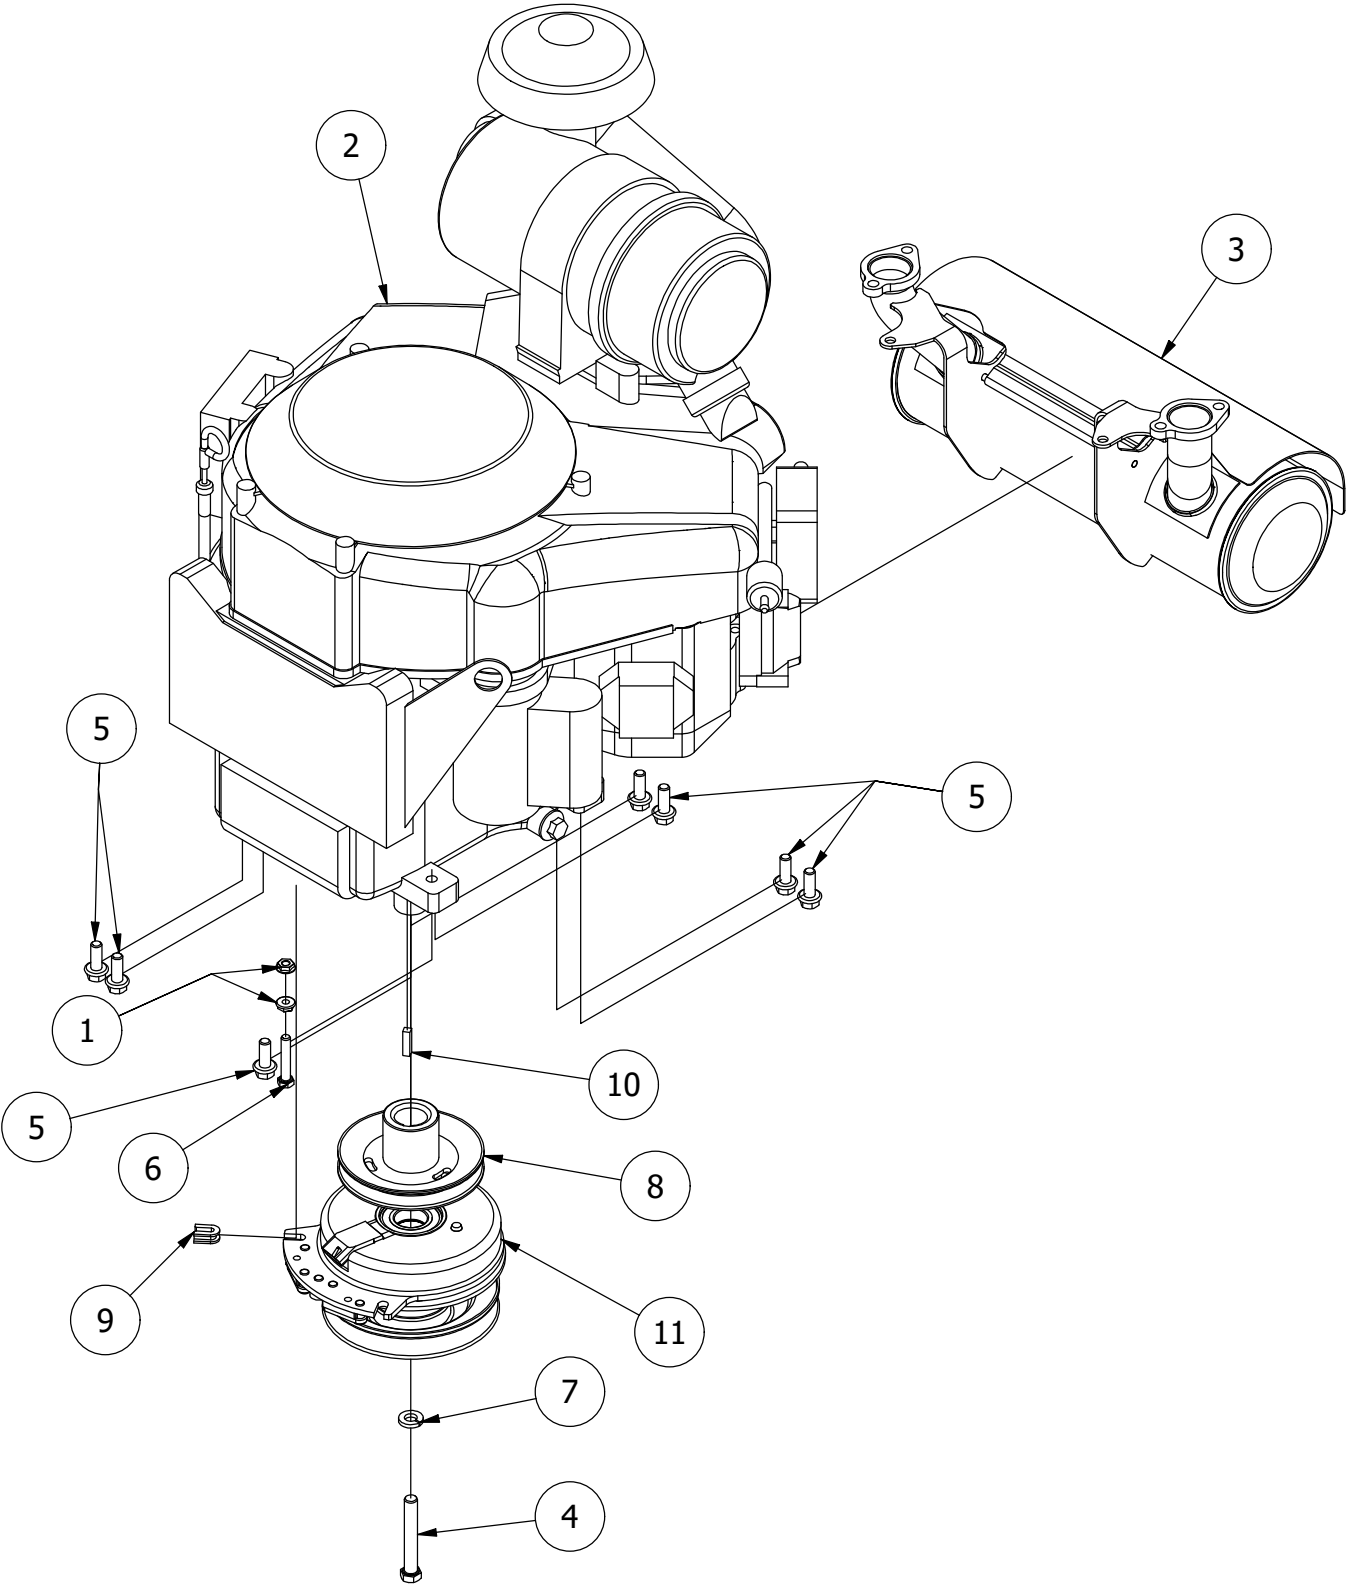

28 HP Vanguard Engine Assembly

28 HP Vanguard Engine Assembly

ITEM	QTY	PART NUMBER	DESCRIPTION
1	2	413-0006-00	5/16-18 HEX FLANGE NUT W/SERR ZINC
2	1	415-0023-00	28hp Vanguard Engine
3	1	415-0086-00	Exhaust System w/ Insulated Muffler for Vanguard 28/32/36/37
4	1	418-0022-00	7/16-20 X 3 HEX C/S GR 8 ZC YELLOW
5	7	418-0023-00	3/8-16 X 1-1/8 IND HWH W/SERR TRI LOB ZY
6	1	418-0024-00	5/16-18 X 1-3/4 HEX C/S GR 5 ZINC
7	1	419-0005-00	7/16 SPLIT LOCKWASHER GR 8 ZC YELLOW
8	1	433-0002-00	Mower Hydraulic Pump Drive Pulley, B Belt
9	1	437-0025-00	Mower Rotation Stop Brkt Sleeve
10	1	442-0001-00	1/4 X 1 SQUARE KEY STOCK
11	1	470-0002-00	PTO Clutch