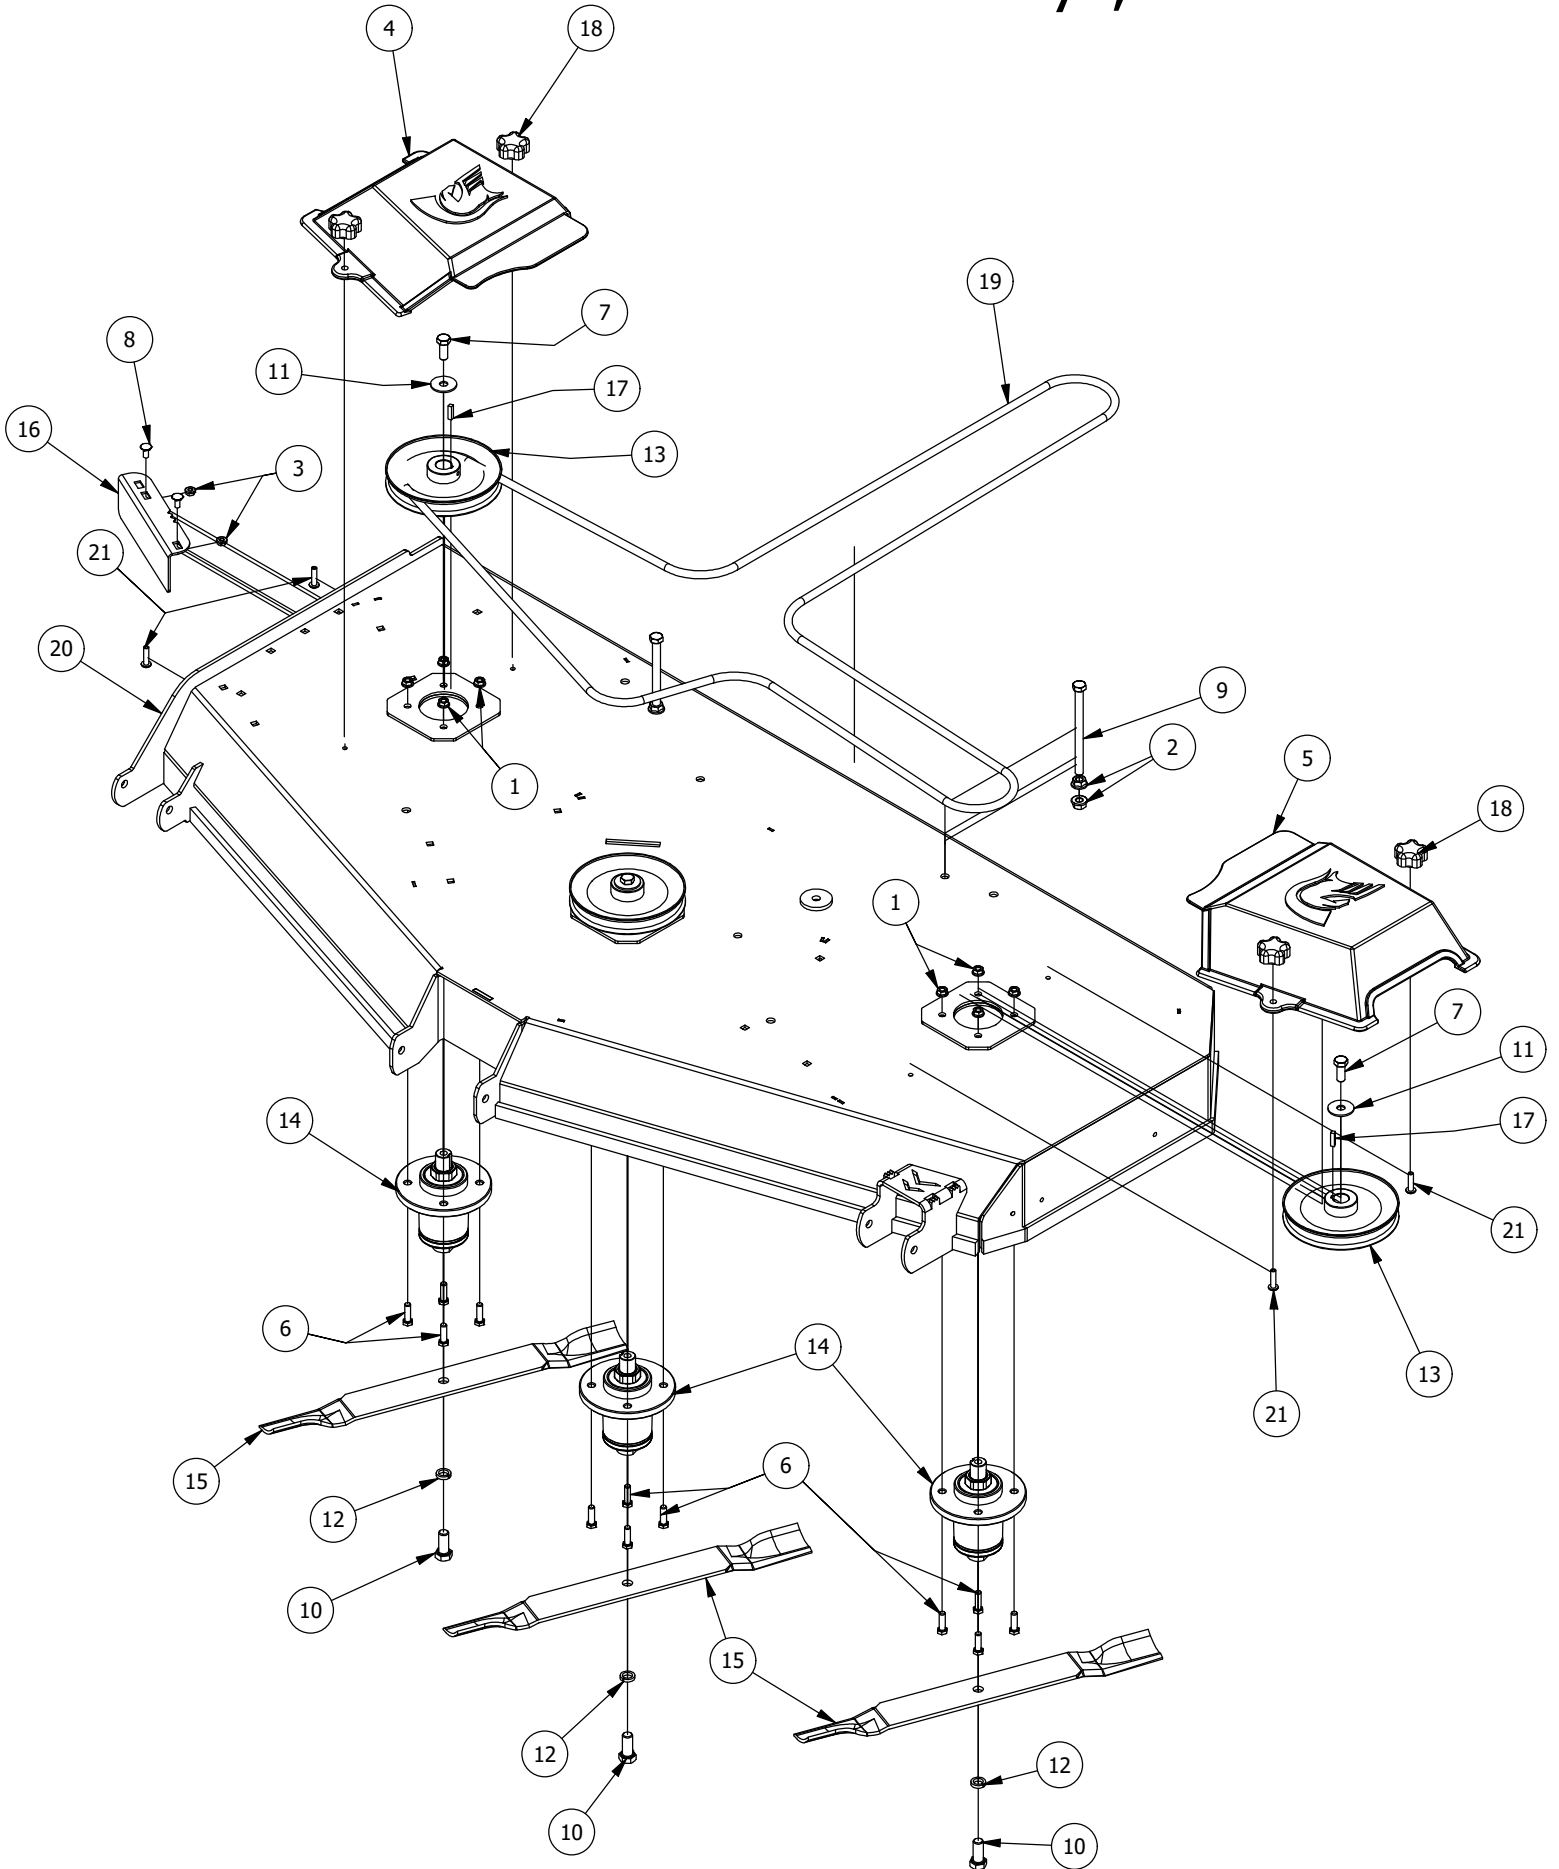

72" Spindles, Blades, Pulleys, and Covers

72" Spindles, Blades, Pulleys, and Covers

ITEM	QTY	PART NUMBER	DESCRIPTION
1	12	413-0004-00	3/8-16 HEX FLANGE NUT W/SERR ZINC
2	4	413-0005-00	1/2-13 HEX FLANGE NUT W/SERR ZINC YELLOW
3	2	413-0022-00	5/16-18 HEX FLANGE NUT W/SERR ZINC YELLOW
4	1	414-0020-00	Right Pulley Cover 61" RZ/RT/SRT, 72" RT/SRT
5	1	414-0021-00	Left Pulley Cover 61" RZ/RT/SRT, 72" RT/SRT
6	12	418-0005-00	3/8-16 x 1-1/4 Hex Bolt GR5
7	3	418-0006-00	1/2-20 X 1-1/4 HEX C/S GR 5 ZINC
8	2	418-0008-00	5/16-18 X 3/4 CARRIAGE BOLT ZINC
9	2	418-0044-00	1/2-13 X 6-1/2 HEX C/S GR 8 ZINC YELLOW
10	3	418-0078-00	5/8-11 X 1-1/2 HEX C/S GR 8 ZC YELLOW
11	3	419-0001-00	1/2" X 1-5/8 BELLEVILLE CUP WASHER ZINC YELLOW
12	3	419-0004-00	5/8 SPLIT LOCKWASHER ZINC
13	3	433-0005-00	Deck Pulley 72"
14	3	437-0005-00	SRT Mower Heavy Duty (4 Bearing) Deck Spindle
15	3	438-0003-00	72" Mower Deck Blade
16	1	439-0396-00	2020 RT&SRT 72 Deck Wiper Brkt
17	3	442-0001-00	1/4 X 1 SQUARE KEY STOCK
18	4	445-0005-00	5/16-18 5-LOBE (STAR) FEMALE SOFT TOUCH KNOB (1.90 DIA) BLK
19	1	461-0003-00	72" Mower Deck Belt, HB x 186.5" Effective Length
20	1	490-0066-00	72" Mower Deck Assembly
21	4	618-1008-00	5/16-18 x 1-1/4 Pan Torx Tri Lob Zinc