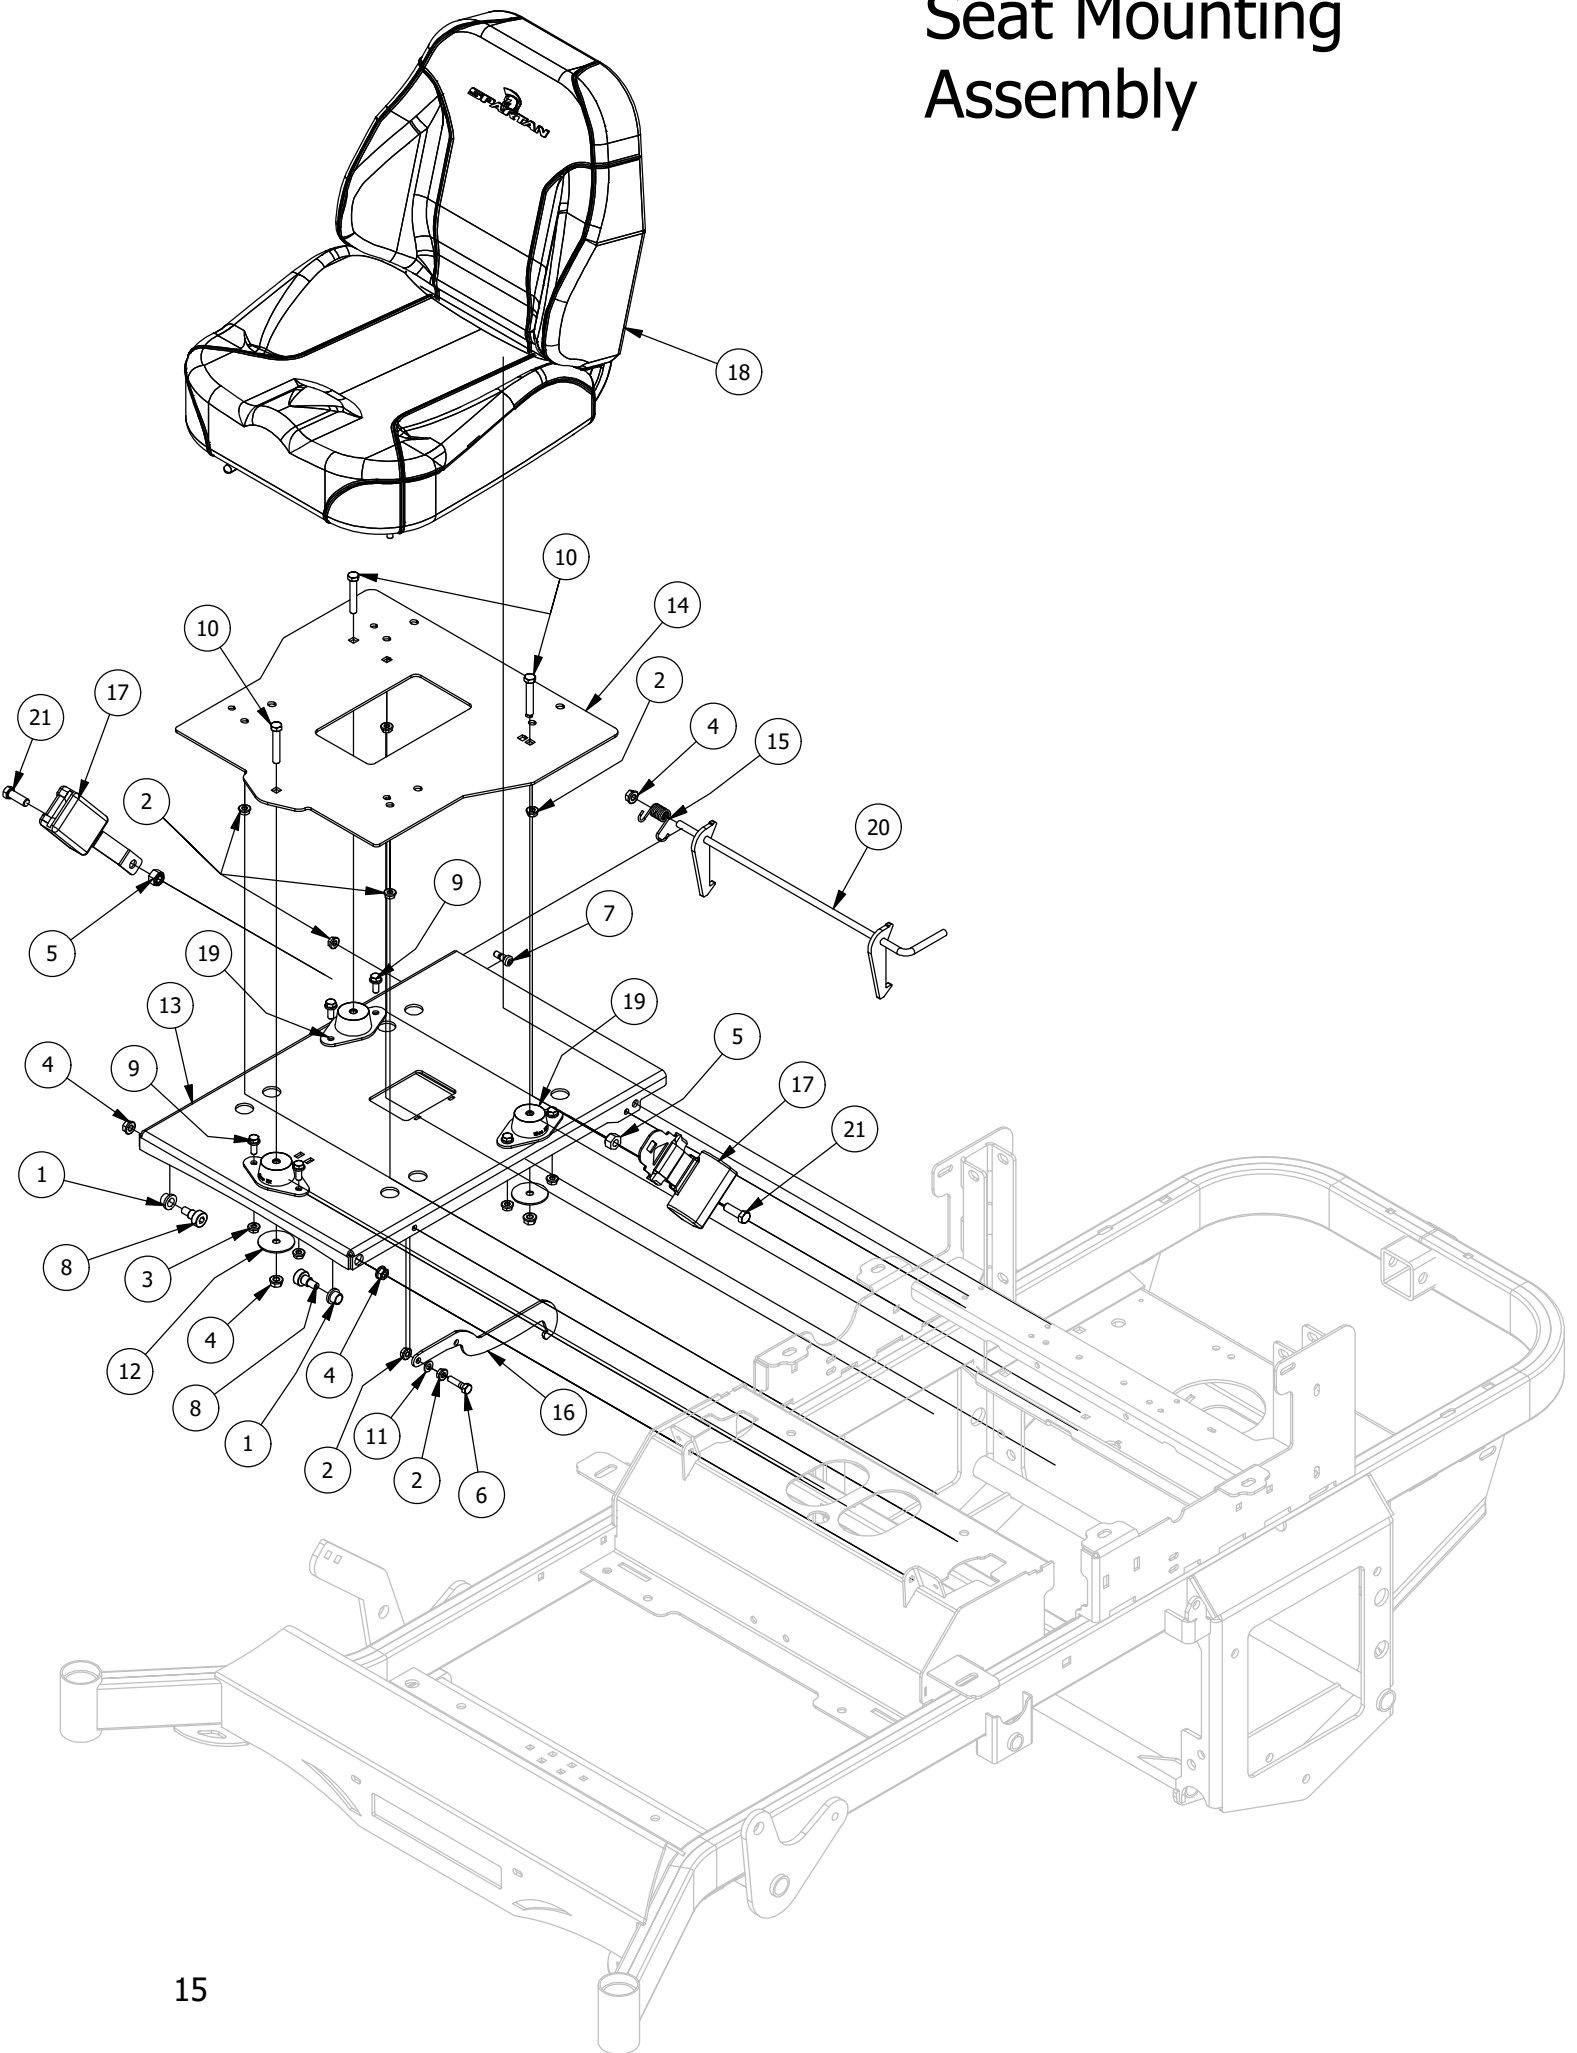

Seat Mounting Assembly

Seat Mounting Assembly			
ITEM	QTY	PART NUMBER	DESCRIPTION
1	2	410-0010-00	1/2" ID X 5/8" OD X 1/2" LENGTH FLANGE BUSHING
2	7	413-0019-00	5/16-18 NYLON INSERT FLANGE L/NUT ZINC
3	6	413-0022-00	5/16-18 HEX FLANGE NUT W/SERR ZINC YELLOW
4	6	413-0029-00	3/8-16 NYLON INSERT FLANGE L/NUT ZC YELLOW
5	2	413-0054-00	7/16-20 Nylon Insert Locknut
6	1	418-0036-00	5/16-18 X 1-1/4 HEX TAP BOLT ZINC GR8
7	1	418-0037-00	3/8 X 3/8 SOCKET SHOULDER BOLT ZC YELLOW
8	2	418-0038-00	1/2 X 1/2 SOCKET SHOULDER BOLT ZC YELLOW
9	6	418-0048-00	5/16-18 X 3/4 HEX FLANGE BOLT GR 8 ZC YELLOW
10	3	418-0107-00	3/8-16 X 2-1/4 HEX FLANGE BOLT GR 8 ZC YELLOW
11	1	419-0016-00	5/16" ID X 5/8" OD X 1/16" THK BRONZE WASHER
12	3	419-0022-00	3/8 X 2" OD FENDER WASHER ZC YELLOW
13	1	426-0232-00	2019 RT/SRT Floating Seat Base Plate
14	1	426-0233-00	2018/2019 Floating Seat Plate (For Parts)
15	1	434-0004-00	Seat Latch Spring
16	1	439-0065-00	Mower Seat Latch Hook
17	1	471-0003-00	Mower Seat Belt
18	1	471-0015-00	2019 Full Suspension Seat
19	3	487-0007-00	Floating Seat Damper-Stiffer
20	1	490-0011-00	Mower Seat Latch Release Assembly
21	2	618-2097-00	7/16-20 x 1-1/4 GR8 Hex Cap Screw