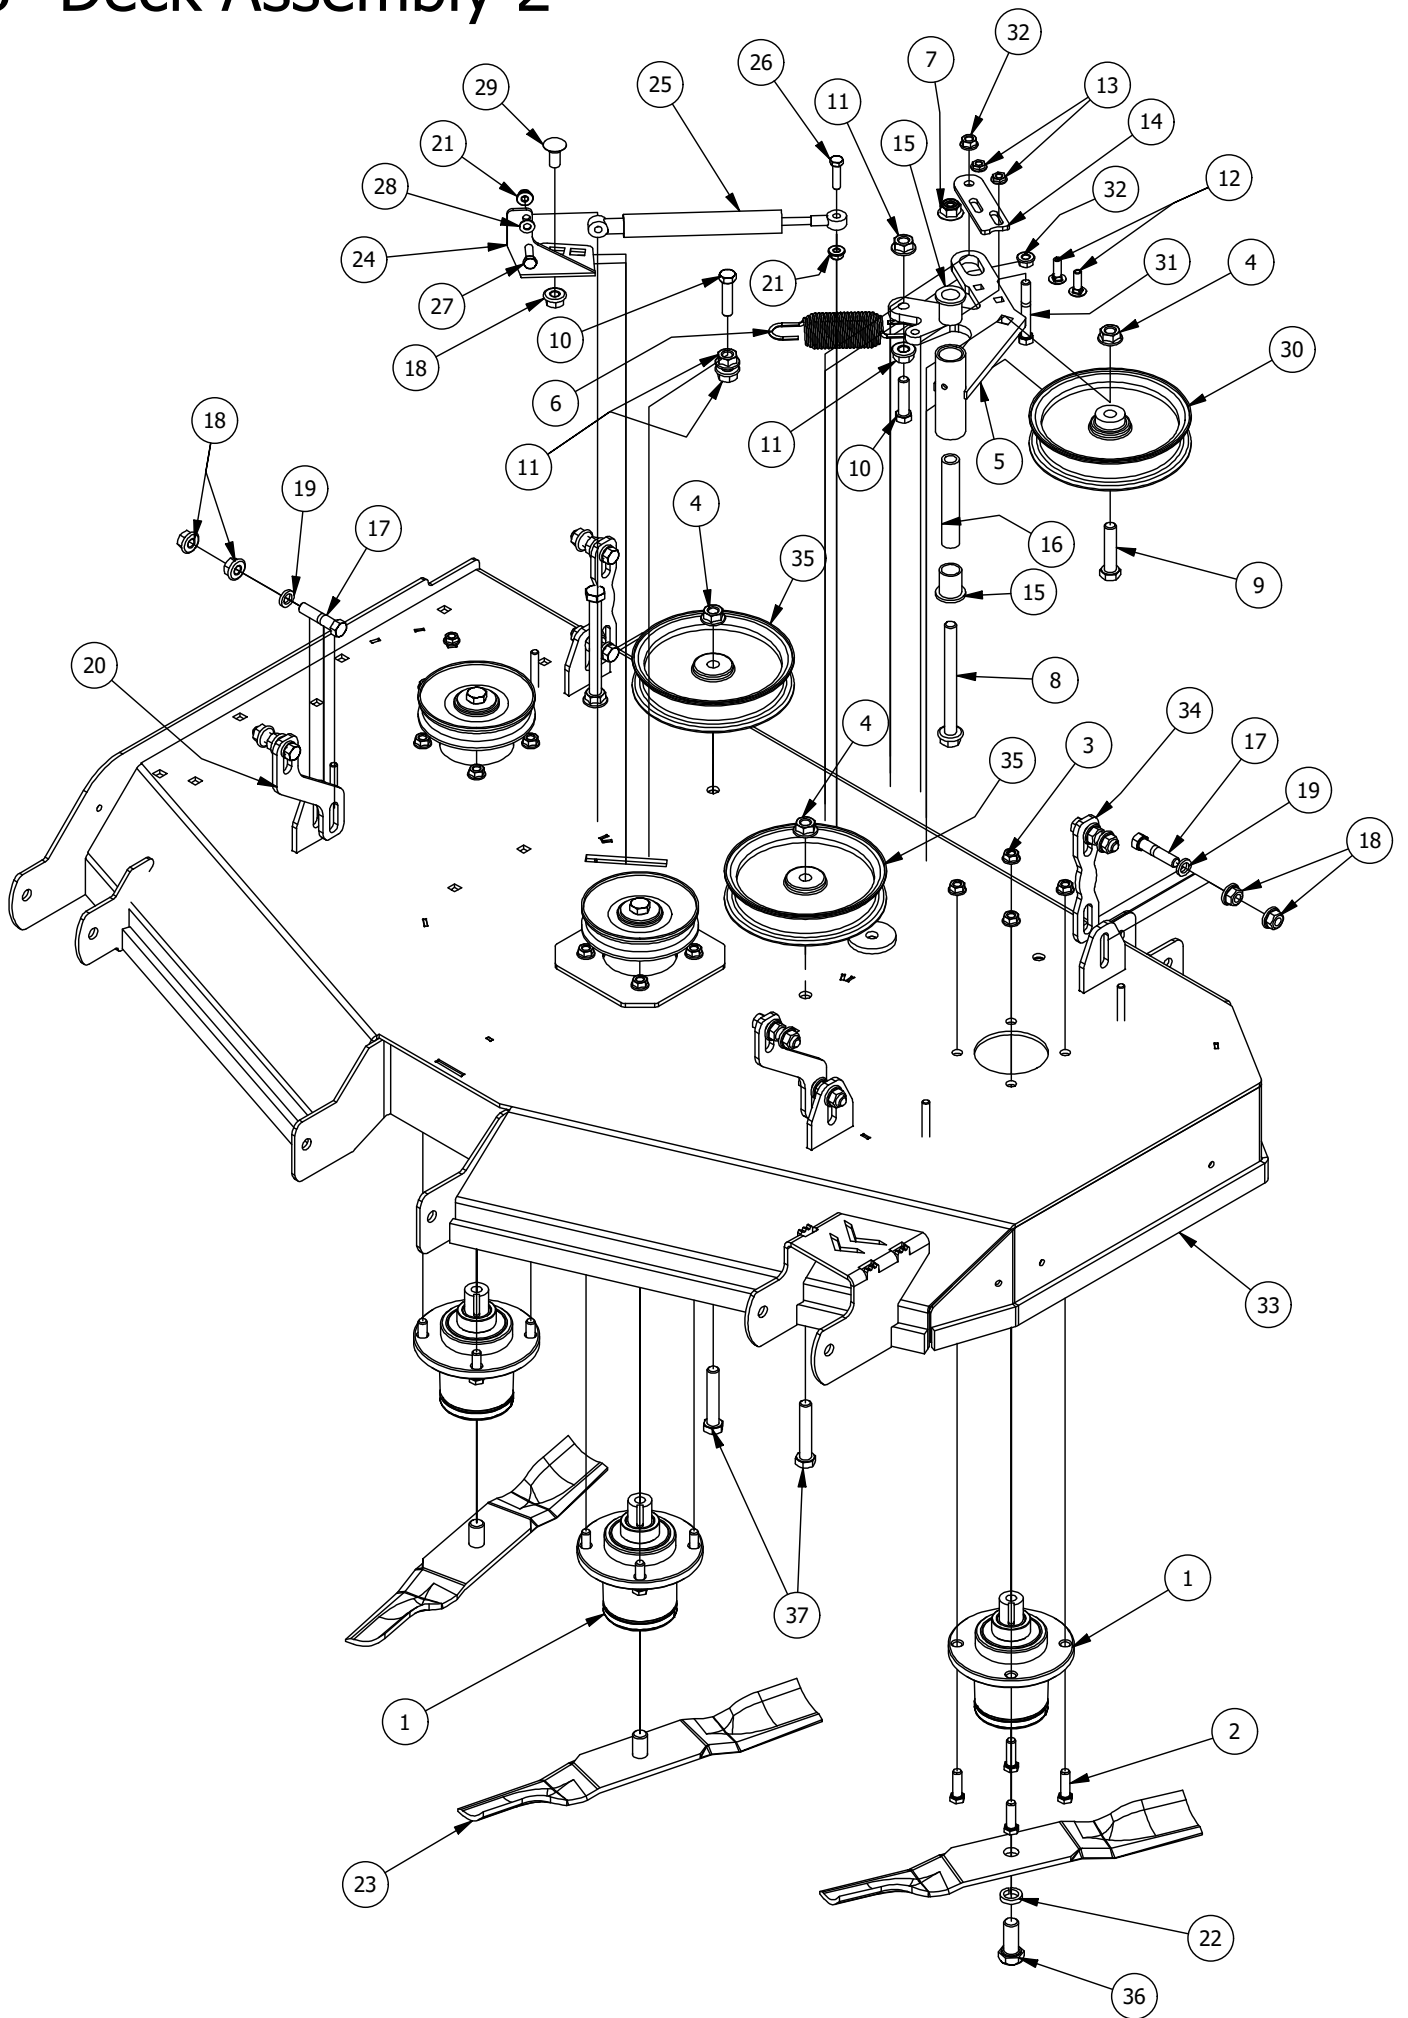

48" Deck Assembly 2

48" Deck Assembly 2			
ITEM	QTY	PART NUMBER	DESCRIPTION
1	3	437-0006-00	RZ Mower Deck Spindle Assy
2	12	418-0005-00	3/8-16 x 1-1/4 Hex Bolt GR5
3	12	413-0004-00	3/8-16 HEX FLANGE NUT W/SERR ZINC
4	3	413-0010-00	1/2-13 HEX FLANGE NUT W/SERR ZINC
5	1	490-0019-00	Mower Deck Idler Pulley Arm Assembly
6	1	434-0007-00	2019 Mower Deck Spring
7	8	413-0002-00	1/2-13 NYLON INSERT FLANGE NUT ZINC YELLOW
8	1	418-0009-00	1/2-13 X 5-1/2 HEX FLANGE BOLT GR 8 ZY
9	1	418-0012-00	1/2-13 X 2-1/4 HEX C/S GR 5 ZINC
10	2	418-0011-00	7/16-14X 1-3/4 HEX C/S GR5 ZINC Yellow
11	8	413-0005-00	1/2-13 HEX FLANGE NUT W/SERR ZINC YELLOW
12	2	418-0010-00	5/16-18 X 1 CARRIAGE BOLT ZC/YEL
13	2	413-0006-00	5/16-18 HEX FLANGE NUT W/SERR ZINC
14	1	439-0257-00	Deck Idler Pulley Belt Retainer Brkt
15	2	410-0007-00	3/4" ID X 15/16" OD X 1-1/8" LENGTH FLANGE BUSHING
16	1	425-0006-00	Mower Inner Idler Spacer
17	8	418-0046-00	7/16-14 X 2 HEX C/S GR 5 ZINC YELLOW
18	17	413-0011-00	7/16-14 HEX FLANGE NUT W/SERR ZINC YELLOW
19	8	419-0010-00	.443 ID X .750 OD X .125 THK NYLON BLACK
20	2	435-0017-00	RZ Mower 48" Front Height Arm Connecting Link
21	2	413-0027-00	5/16-18 NYLON INSERT FLANGE LOCKNUT ZC YELLOW
22	3	419-0004-00	5/8 SPLIT LOCKWASHER ZINC
23	3	438-0004-00	48" Mower Deck Blade
24	1	439-0344-00	48" Belt Deck Idler Damper Mounting Bracket
25	1	434-0009-00	Idler Gas Spring
26	1	418-0109-00	5/16- 18 x 1 1/4 Hex C/S (GR.8) ZC/Yel
27	1	418-0108-00	5/16 x1 Hex C/S (GR8) ZC/Yel
28	1	413-0016-00	.312 ID X .625 OD X .062 THK THRUST BEARING OIL-IMPREG BRNZ
29	1	418-0017-00	7/16-14 X 1 CARRIAGE BOLT ZINC
30	1	433-0014-00	6-3/4" Idler Pulley, 7/16" Spacer Assembly
31	1	618-2078-00	3/8-16 x 2-3/4 Hex C/S GR2 Zinc
32	2	413-0020-00	3/8-16 HEX FLANGE NUT W/SERR ZINC YELLOW
33	1	490-0065-00	2020 48" RZ Deck Assembly
34	2	435-0013-00	RZ Mower Deck Actuator Connecting Link
35	2	433-0015-00	6-3/4" Idler Pulley, 15/16" Spacer Assembly
36	3	418-0078-00	5/8-18 X 1-1/2 HEX C/S (GR.8) ZC/YEL
37	2	418-0246-00	1/2-13 x 2-3/4 Hex Flange Bolt (GR.8) ZC/YEL