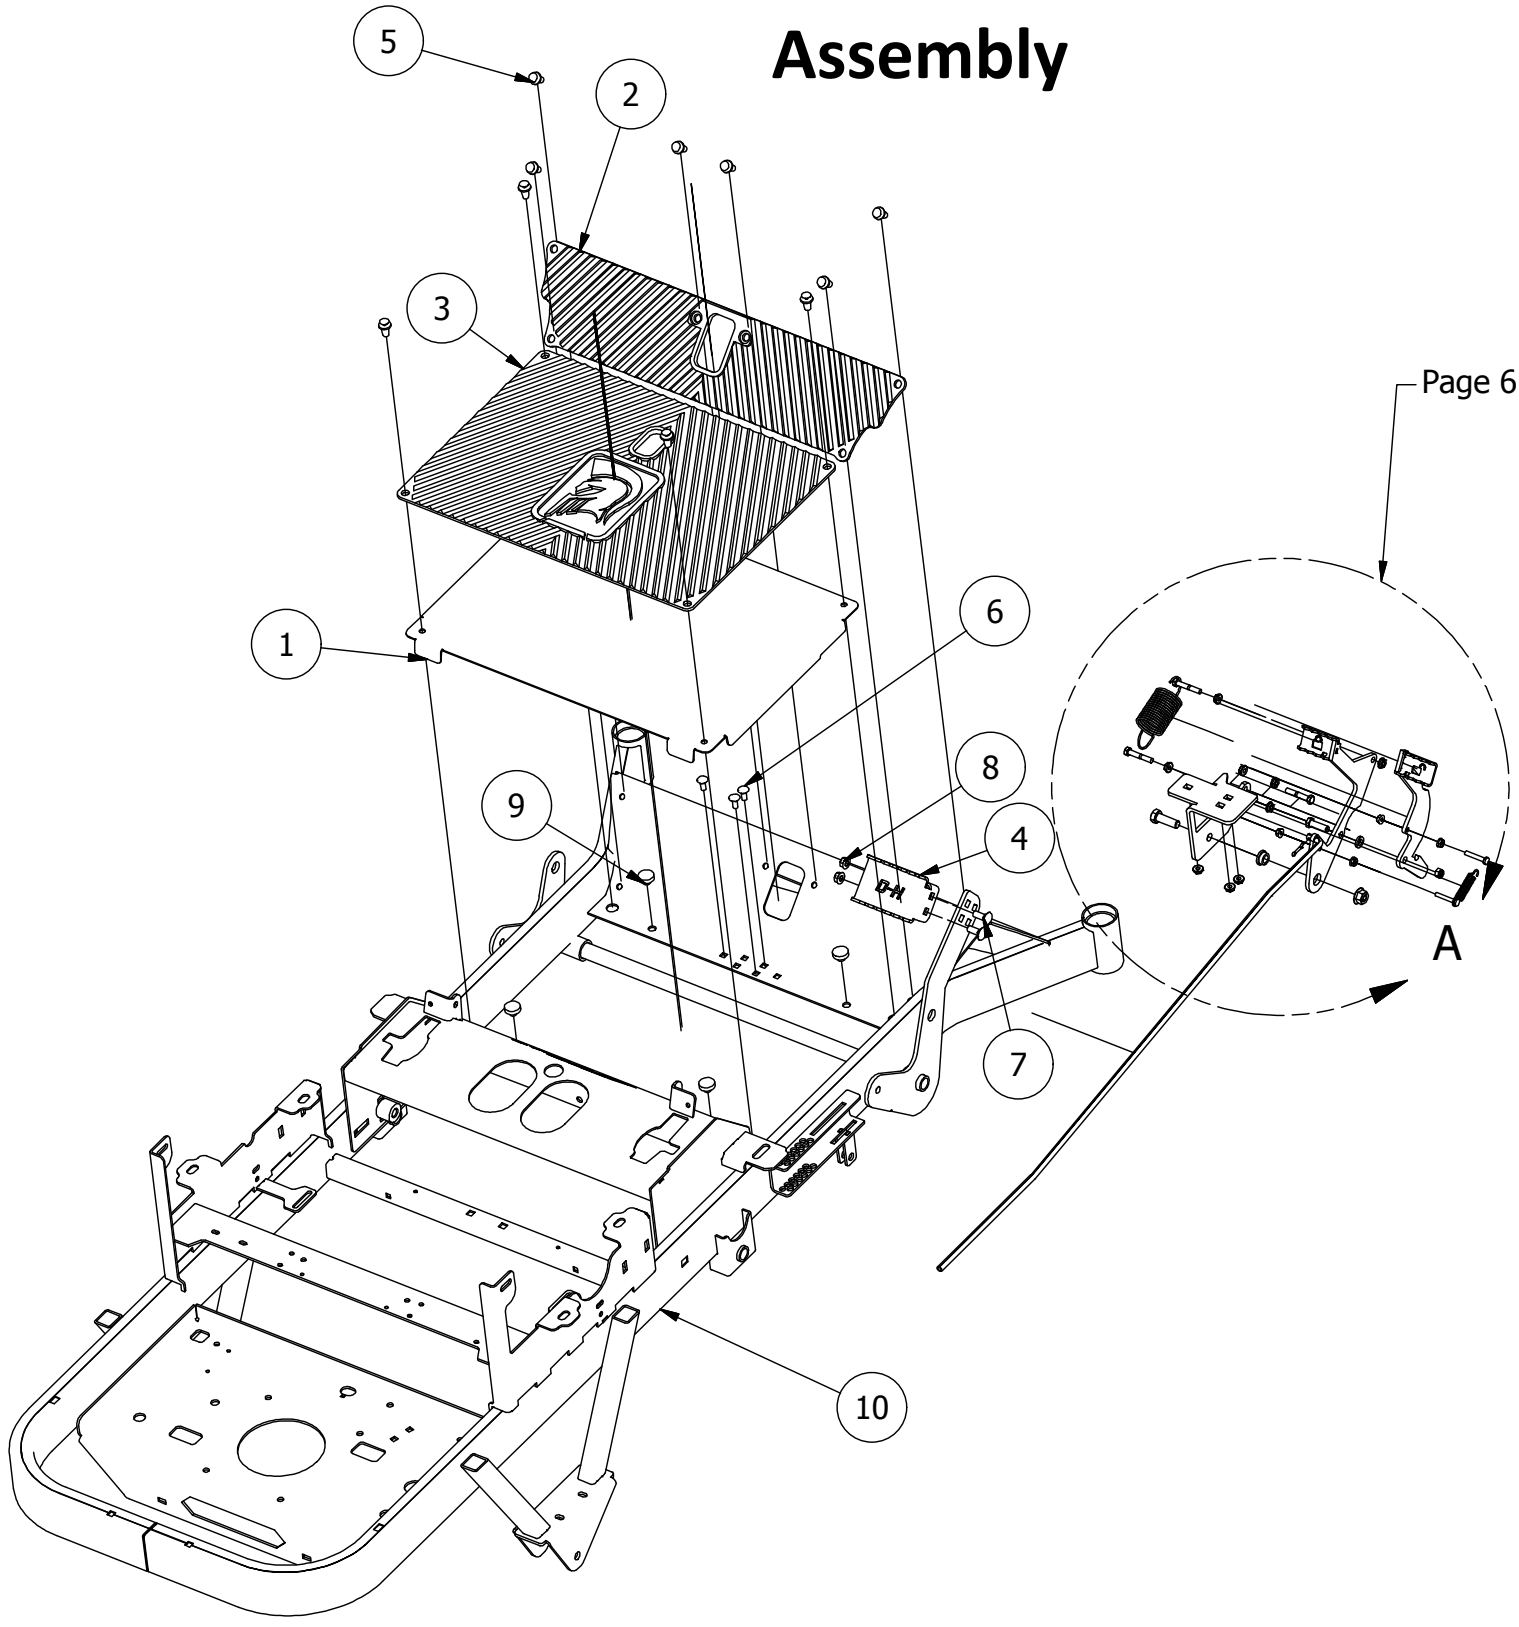

# Table of Contents

<b>FRONT FORK ASSEMBLY .....</b>	<b>3</b>
<b>BRAKE AND FLOORBOARD ASSEMBLY .....</b>	<b>4-6</b>
BRAKE ASSEMBLY (DETAIL A) .....	6
<b>DECK HEIGHT INDICATOR ASSEMBLY .....</b>	<b>7-10</b>
<b>BATTERY AND SEAT ASSEMBLY .....</b>	<b>11-13</b>
BATTERY ASSEMBLY .....	12
SEAT ASSEMBLY .....	13
<b>DRIVE ARM ASSEMBLY .....</b>	<b>14-15</b>
<b>GAS TANK ASSEMBLY.....</b>	<b>16</b>
<b>TRANSMISSION ASSEMBLY.....</b>	<b>17-18</b>
<b>CLUTH &amp; IDLER PULLEY ASSEMBLY.....</b>	<b>19-20</b>
<b>48" DECK ASSEMBLY.....</b>	<b>21-24</b>
48" DECK ASSEMBLY 1 .....	21-22
48" DECK ASSEMBLY 2.....	23-24
<b>54" DECK ASSEMBLY.....</b>	<b>25-28</b>
54" DECK ASSEMBLY 1 .....	25-26
54" DECK ASSEMBLY 2.....	27-28
<b>DECK CHUTE ASSEMBLY .....</b>	<b>29</b>
<b>DECK SPINDLE ASSEMBLY.....</b>	<b>30</b>
<b>KAWASAKI FR691 ASSEMBLY .....</b>	<b>31</b>
<b>B&amp;S 25HP ENGINE ASSEMBLY .....</b>	<b>32</b>
<b>DECALS .....</b>	<b>33</b>

# Brake and Floorboard Assembly

Page 6

Brake and Floorboard Assembly Parts List			
ITEM	QTY	PART NUMBER	DESCRIPTION
1	1	439-0114-00	Mower Floorboard
2	1	481-0005-00	2017 Mower Rubber Foot Rest Mat Except for RZ
3	1	481-0006-00	2017 Mower Logo Floor Mat Except for RZ
4	1	439-0059-00	Mower Deck Height Foot Pedal
5	10	414-0002-00	8MM PUSH TYPE RETAINER NYLON BLACK
6	3	418-0008-00	5/16-18 X 3/4 CARRIAGE BOLT ZINC
7	2	418-0045-00	3/8-16 X 1 CARRIAGE BOLT ZINC YELLOW GR8
8	4	413-0004-00	3/8-16 HEX FLANGE NUT W/SERR ZINC
9	4	429-0002-00	Rubber Bumper
10	1	490-0026-00	Mower RZ TTQ Frame Assembly