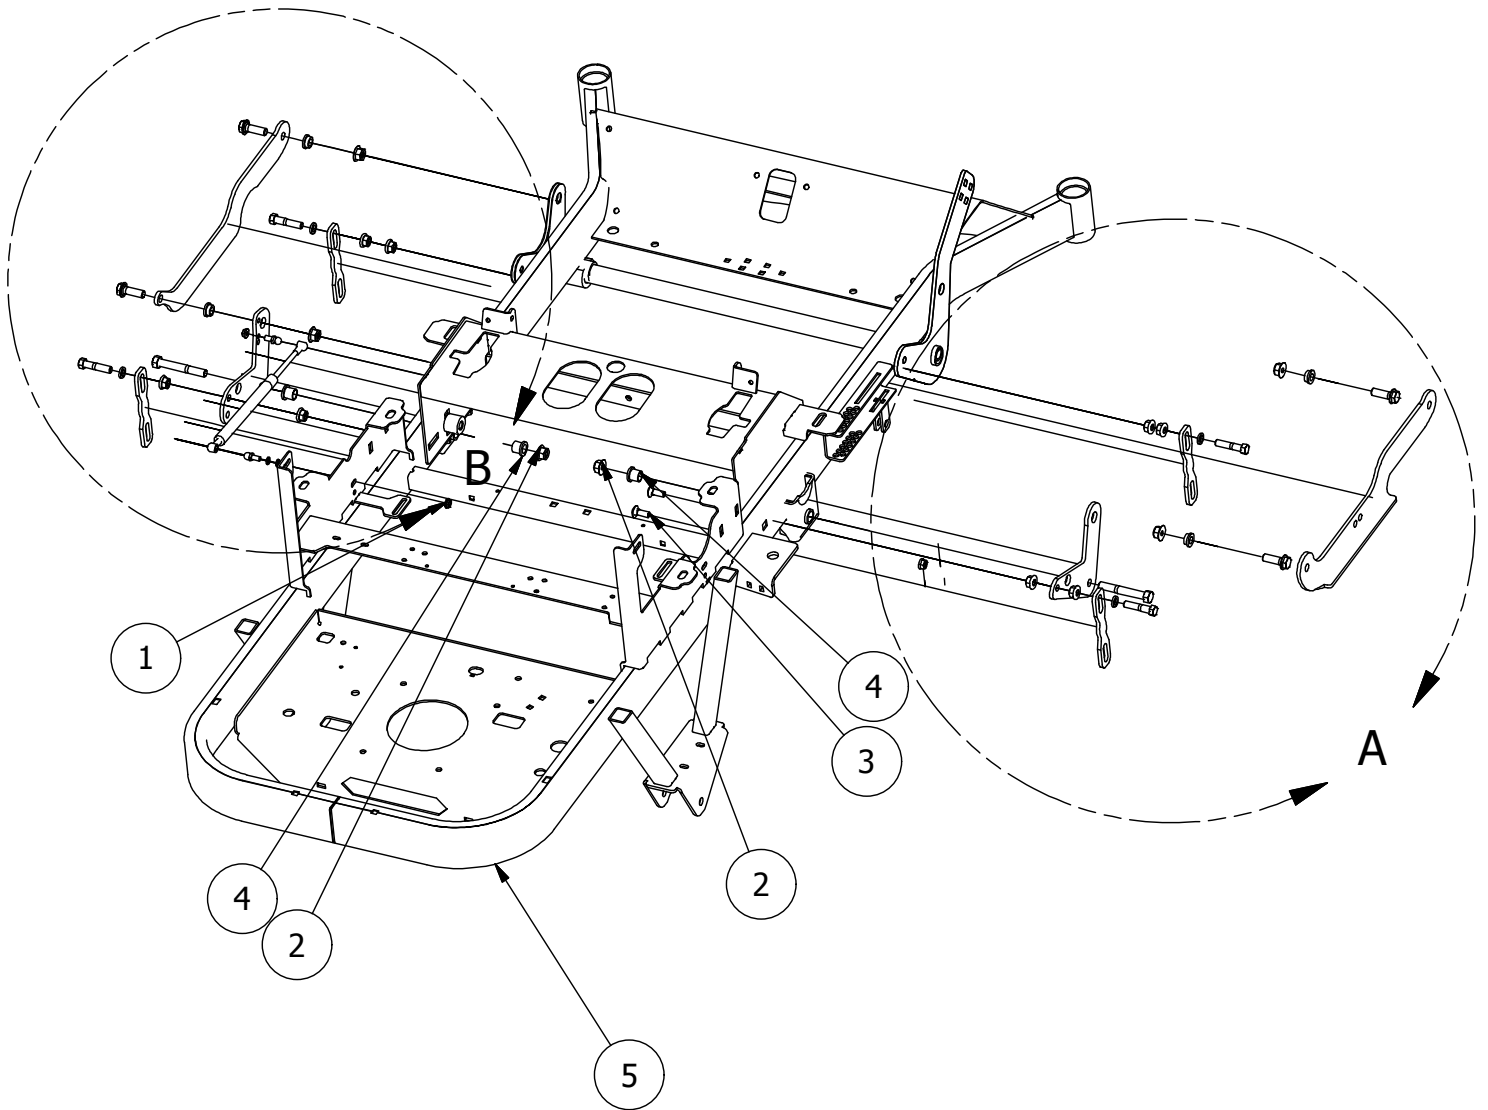

# Brake and Floorboard Assembly

Page 6

Brake and Floorboard Assembly Parts List			
ITEM	QTY	PART NUMBER	DESCRIPTION
1	1	439-0114-00	Mower Floorboard
2	1	481-0005-00	2017 Mower Rubber Foot Rest Mat Except for RZ
3	1	481-0006-00	2017 Mower Logo Floor Mat Except for RZ
4	1	439-0059-00	Mower Deck Height Foot Pedal
5	10	414-0002-00	8MM PUSH TYPE RETAINER NYLON BLACK
6	3	418-0008-00	5/16-18 X 3/4 CARRIAGE BOLT ZINC
7	2	418-0045-00	3/8-16 X 1 CARRIAGE BOLT ZINC YELLOW GR8
8	4	413-0004-00	3/8-16 HEX FLANGE NUT W/SERR ZINC
9	4	429-0002-00	Rubber Bumper
10	1	490-0026-00	Mower RZ TTQ Frame Assembly

Detail A

Brake Assembly Parts List			
ITEM	QTY	PART NUMBER	DESCRIPTION
1	1	435-0004-00	MOWER BRAKE LINKAGE
2	1	439-0009-00	Mower Frame Brake Mounting Bracket
3	1	490-0016-00	Mower Brake Lock Lever Assembly
4	1	490-0017-00	Mower Brake Unlock Lever Assembly
5	1	434-0003-00	Brake Pedal Release Spring
6	1	434-0002-00	Brake Pedal Tension Spring
7	13	413-0006-00	5/16-18 HEX FLANGE NUT W/SERR ZINC
8	2	418-0029-00	1/4-20 X 1-1/4 HEX C/S GR 2 ZINC
9	1	413-0013-00	3/8-16 NYLON INSERT FLANGE LOCKNUT ZINC
10	3	418-0027-00	5/16-18 X 1-3/4 HEX C/S GR 2 ZINC
11	8	413-0002-00	1/2-13 NYLON INSERT FLANGE LOCKNUT ZC YELLOW
12	1	420-0001-00	1/8 X 3/4 COTTER PIN ZINC
13	1	418-0028-00	1/2-13 X 1-1/2 HEX C/S GR 2 ZINC
14	7	410-0009-00	1/2" ID X 3/4" OD X 3/8" LENGTH FLANGE BUSHING

# Deck Height Indicator Assembly

Deck Height Parts List

ITEM	QTY	PART NUMBER	DESCRIPTION
1	13	413-0006-00	5/16-18 HEX FLANGE NUT W/SERR ZINC
2	8	413-0002-00	1/2-13 NYLON INSERT FLANGE LOCKNUT ZC YELLOW
3	2	418-0053-00	3/8-16 X 1 CARRIAGE BOLT ZINC
4	4	410-0068-00	5/8" ID X 3/4" OD X 3/4" LENGTH FLANGE BUSHING
5	1	490-0026-00	Mower RZ TTQ Frame Assembly