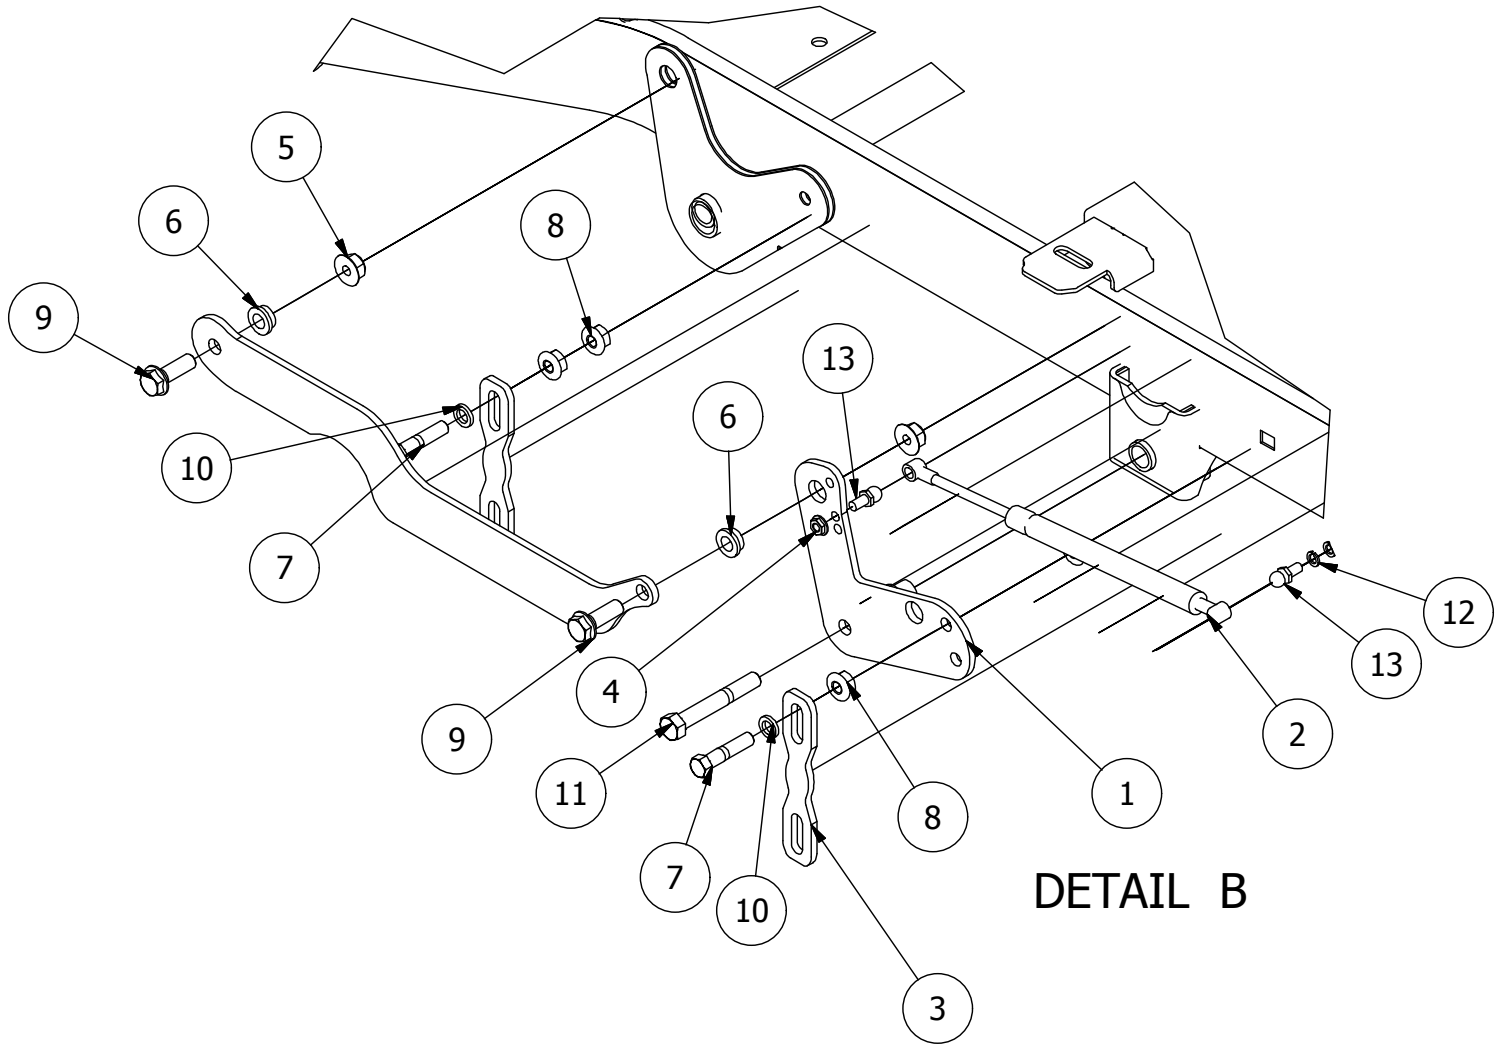

# Deck Height Indicator Assembly

Deck Height Parts List

ITEM	QTY	PART NUMBER	DESCRIPTION
1	13	413-0006-00	5/16-18 HEX FLANGE NUT W/SERR ZINC
2	8	413-0002-00	1/2-13 NYLON INSERT FLANGE LOCKNUT ZC YELLOW
3	2	418-0053-00	3/8-16 X 1 CARRIAGE BOLT ZINC
4	4	410-0068-00	5/8" ID X 3/4" OD X 3/4" LENGTH FLANGE BUSHING
5	1	490-0026-00	Mower RZ TTQ Frame Assembly

**DETAIL A**

Detail A Parts List			
ITEM	QTY	PART NUMBER	DESCRIPTION
1	1	431-0006-00	RZ Deck Height Brtk Right Side
2	4	435-0013-00	Mower Deck Link
3	8	413-0002-00	1/2-13 NYLON INSERT FLANGE LOCKNUT ZC YELLOW
4	7	410-0009-00	1/2" ID X 3/4" OD X 3/8" LENGTH FLANGE BUSHING
5	4	418-0046-00	7/16-14 X 2 HEX C/S GR 5 ZINC YELLOW
6	8	413-0011-00	7/16-14 HEX FLANGE NUT W/SERR ZINC YELLOW
7	4	418-0047-00	1/2-13 X 1-1/2 HEX FLANGE BOLT ZINC YELLOW
8	4	419-0010-00	.443 ID X .750 OD X .125 THK NYLON BLACK
9	2	418-0042-00	1/2-13 X 3-1/2 HEX C/S GR 5 ZINC YELLOW
10	1	435-0021-00	Mower TTQ Deck Height Arm Right Link

DETAIL B

Detail A Parts List			
ITEM	QTY	PART NUMBER	DESCRIPTION
1	1	431-0007-00	RZ Deck Height Brtk Left Actuator Side
2	1	434-0008-00	RZ Deck Assist Gas Spring
3	4	435-0013-00	Mower Deck Link
4	13	413-0006-00	5/16-18 HEX FLANGE NUT W/SERR ZINC
5	8	413-0002-00	1/2-13 NYLON INSERT FLANGE LOCKNUT ZC YELLOW
6	7	410-0009-00	1/2" ID X 3/4" OD X 3/8" LENGTH FLANGE BUSHING
7	4	418-0046-00	7/16-14 X 2 HEX C/S GR 5 ZINC YELLOW
8	8	413-0011-00	7/16-14 HEX FLANGE NUT W/SERR ZINC YELLOW
9	4	418-0047-00	1/2-13 X 1-1/2 HEX FLANGE BOLT ZINC YELLOW
10	4	419-0010-00	.443 ID X .750 OD X .125 THK NYLON BLACK
11	2	418-0042-00	1/2-13 X 3-1/2 HEX C/S GR 5 ZINC YELLOW
12	2	419-0009-00	5/16 SPLIT LOCKWASHER ZINC
13	2	487-0005-00	Control Arm Damper Ball Stud