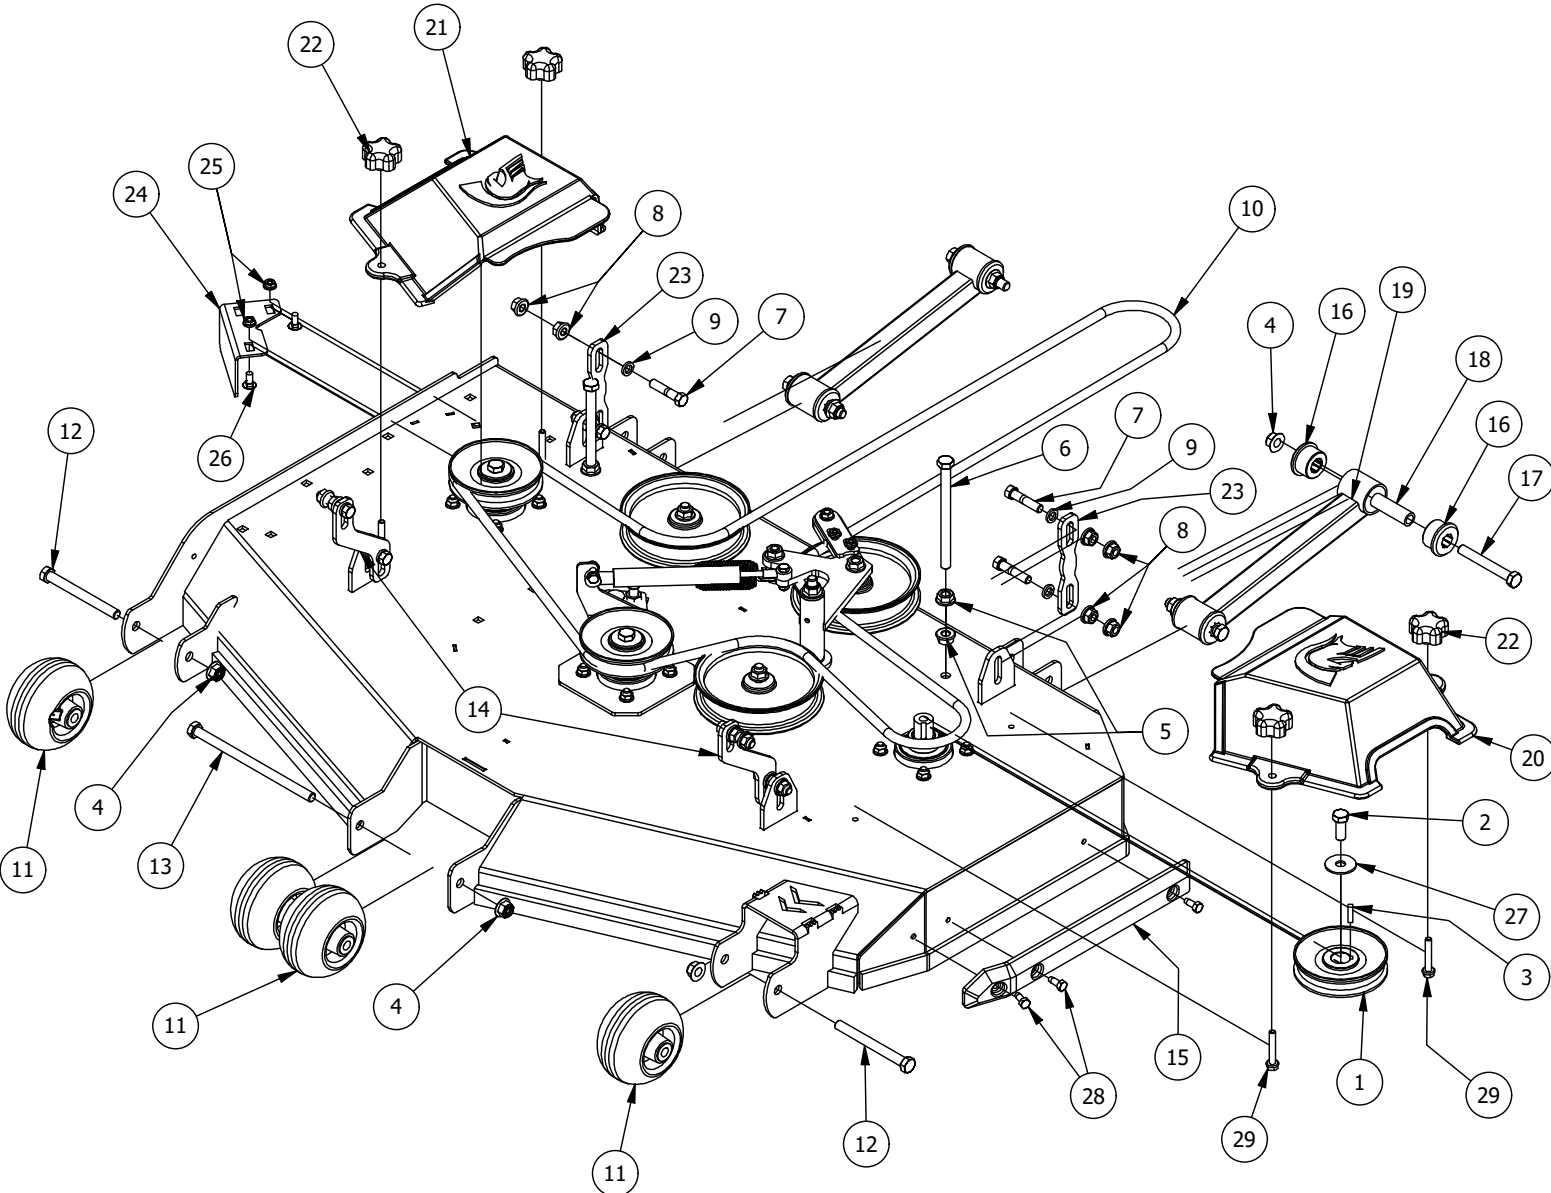

48" Deck Assembly 1

48" Deck Assembly 1			
ITEM	QTY	PART NUMBER	DESCRIPTION
1	3	433-0017-00	48" Deck Pulley
2	3	418-0006-00	1/2-20 X 1-1/4 HEX C/S GR 5 ZINC
3	3	442-0001-00	1/4 X 1 SQUARE KEY STOCK
4	8	413-0002-00	1/2-13 NYLON INSERT FLANGE NUT ZINC YELLOW
5	8	413-0005-00	1/2-13 HEX FLANGE NUT W/SERR ZINC YELLOW
6	2	418-0044-00	1/2-13 X 6-1/2 HEX C/S GR 8 ZINC YELLOW
7	8	418-0046-00	7/16-14 X 2 HEX C/S GR 5 ZINC YELLOW
8	17	413-0011-00	7/16-14 HEX FLANGE NUT W/SERR ZINC YELLOW
9	8	419-0010-00	.443 ID X .750 OD X .125 THK NYLON BLACK
10	1	461-0009-00	48" Mower Deck Belt; HB x 144" Effective Length
11	4	422-0001-00	Anti-Scalp Wheel
12	2	418-0016-00	1/2-13 X 5 HEX C/S GR 2 ZINC YELLOW
13	1	418-0015-00	1/2-13 X 8-1/2 HEX C/S GR 2 ZINC YELLOW
14	2	435-0017-00	RZ Mower 48" Front Height Arm Connecting Link
15	1	429-0001-00	Mower Nylon Deck Guard
16	8	732-2008-00	Black A90 Suspension Bushing
17	4	418-0021-00	1/2-13 X 3-3/4 HEX C/S GR 5 ZINC
18	4	732-2001-00	Large MTV A-Arm Bushing Sleeve
19	2	490-0047-00	RZ Mower Deck Stabilizer Assembly
20	1	414-0018-00	48" & 54" Deck Left Pulley Cover
21	1	414-0019-00	48" & 54" Deck Right Pulley Cover
22	4	445-0005-00	5/16-18 5-LOBE (STAR) FEMALE SOFT TOUCH KNOB (1.90 DIA) BLK
23	2	435-0013-00	RZ Mower Deck Actuator Connecting Link
24	1	439-0397-00	2020 RZ 48 Deck wiper Brkt
25	2	413-0022-00	5/16-18 HEX FLANGE NUT W/SERR ZINC YELLOW
26	2	418-0008-00	5/16-18 X 3/4 CARRIAGE BOLT ZINC
27	3	419-0001-00	1/2" X 1-5/8 BELLEVILLE CUP WASHER ZINC YELLOW
28	3	418-0262-00	5/16-18 X 3/4 IND HWH UNSLOT (F) TCS ZC/Y
29	4	418-0253-00	5/16-18-2" IND HWH UNSLOT (TRI-LOB) TRS YELLOW ZC GR2