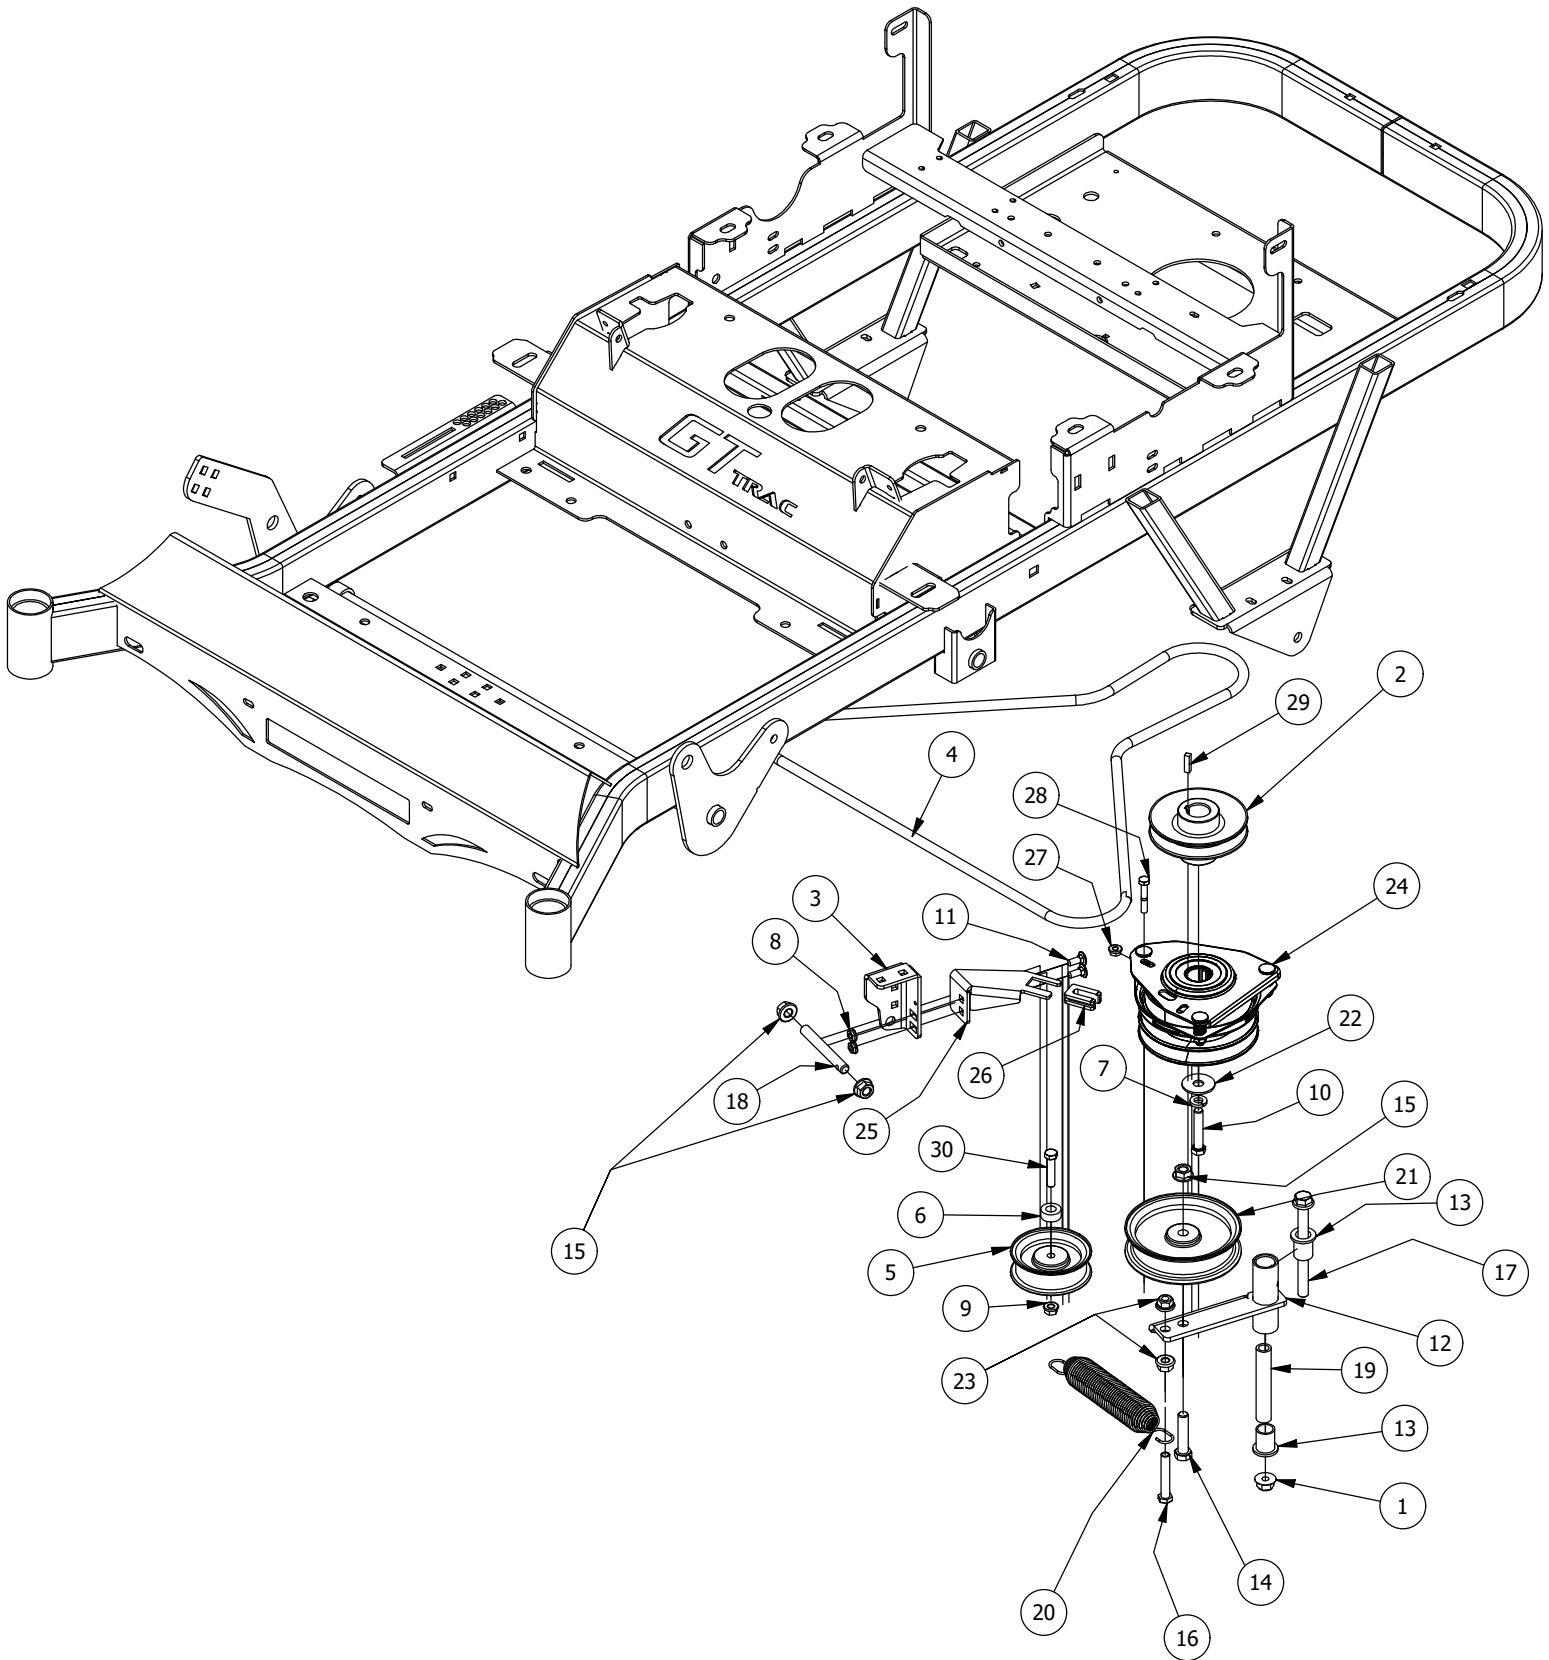

Clutch & Idler Pulley Assembly

Clutch & Height Indicator Assembly			
ITEM	QTY	PART NUMBER	DESCRIPTION
1	1	413-0002-00	1/2-13 NYLON INSERT FLANGE LOCKNUT ZC YELLOW
2	1	433-0002-00	Drive Pulley, B Belt
3	1	439-0244-00	Deck Idler Puller Tensioning Bracket
4	1	461-0015-00	RZ TuffTorq Pump Belt 77.5" A belt
5	1	433-0012-00	4" Diesel and Economy Mower Idler Pulley
6	1	425-0007-00	Mower Pulley Spacer
7	1	419-0005-00	7/16 SPLIT LOCKWASHER GR 8 ZC YELLOW
8	2	413-0006-00	5/16-18 HEX FLANGE NUT W/SERR ZINC
9	1	413-0020-00	3/8-16 HEX FLANGE NUT W/SERR ZINC YELLOW
10	1	418-0223-00	TTQ Clutch Bolt
11	2	418-0008-00	5/16-18 X 3/4 CARRIAGE BOLT ZINC
12	1	490-0018-00	Mower Pump Idler Assembly
13	2	410-0007-00	3/4" ID X 15/16" OD X 1-1/8" LENGTH FLANGE BUSHING
14	1	418-0012-00	1/2-13 X 2-1/4 HEX C/S GR 5 ZINC
15	3	413-0005-00	1/2-13 HEX FLANGE NUT W/SERR ZINC YELLOW
16	1	418-0013-00	7/16-14 X 2-1/2 HEX C/S GR 5 ZINC
17	1	418-0009-00	1/2-13 X 5-1/2 HEX FLANGE BOLT GR 8 ZY
18	1	430-0001-00	Mower Pump Spring Tensioner
19	1	425-0006-00	Mower Inner Idler Spacer
20	1	434-0007-00	2019 Mower Deck Spring
21	1	433-0013-00	5-3/4" Idler Pulley, 7/16" Spacer Assembly
22	1	419-0001-00	1/2" X 1-5/8 BELLEVILLE CUP WASHER ZINC YELLOW
23	2	413-0011-00	7/16-14 HEX FLANGE NUT W/SERR ZINC YELLOW
24	1	470-0004-00	Mower TTQ Ogura Clutch
25	1	439-0017-00	Mower TTQ Ogura Clutch Bracket
26	1	434-0012-00	Spartan Quick Shield Rod Guide Bushing
27	1	413-0022-00	5/16-18 HEX FLANGE NUT W/SERR ZINC YELLOW
28	1	618-8059-00	5/16-18 x 1-3/4 Grade 5 Hex Bolt
29	1	442-0001-00	1/4 X 1 SQUARE KEY STOCK
30	1	618-2008-00	3/8"-16X1-3/4" Gr 8 C/S