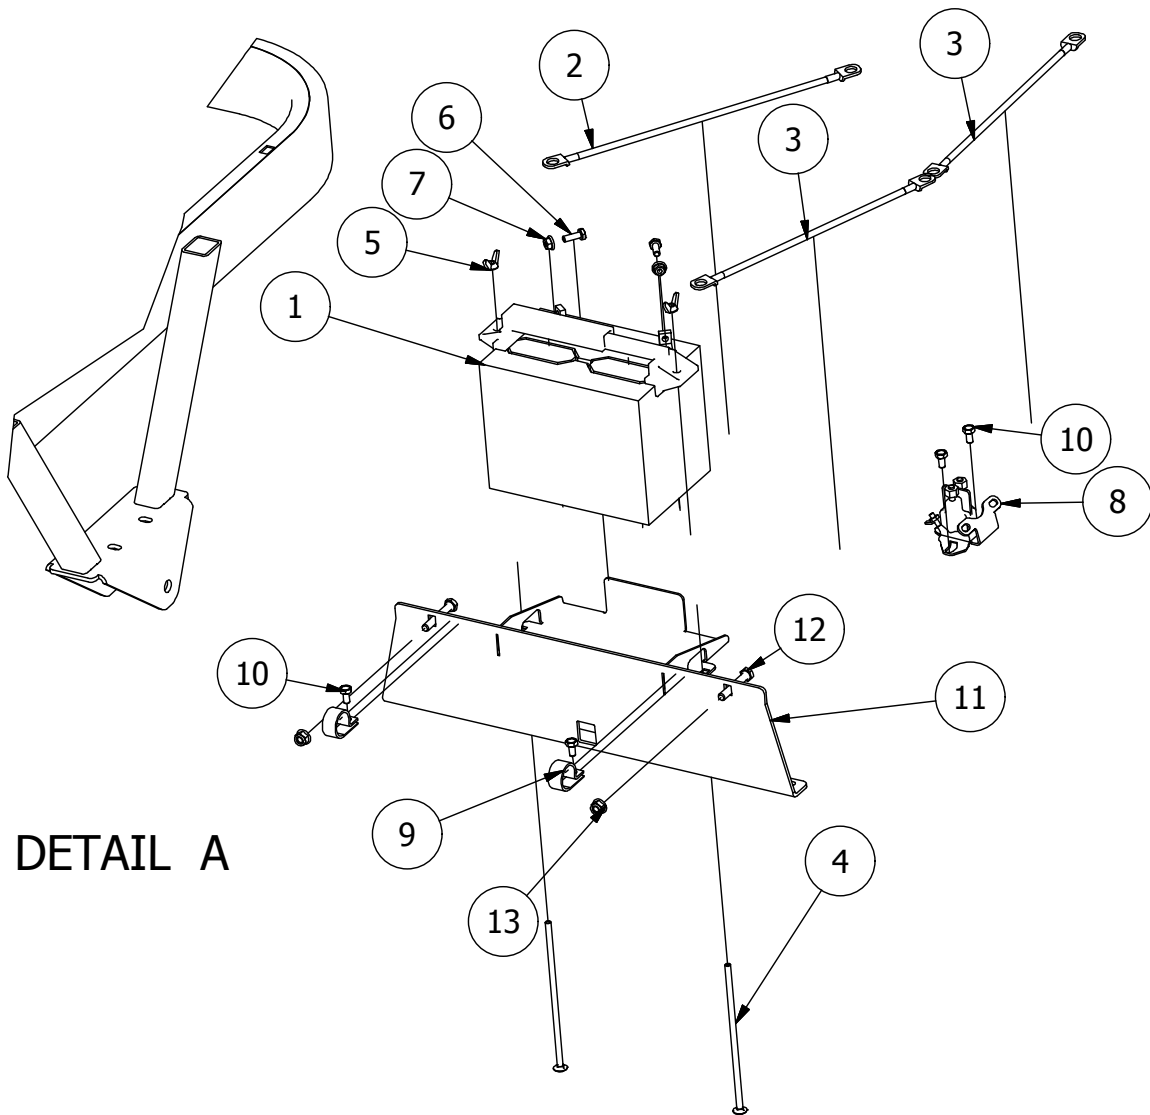

DETAIL A

Detail A Parts List			
ITEM	QTY	PART NUMBER	DESCRIPTION
1	1	468-1004-00	12-V Mower Starter Battery
2	1	486-0017-00	Mower Negative Battery Cable 28" long
3	2	486-0018-00	Mower Positive Battery Cable 12" long
4	2	418-0034-00	1/4-20 X 7 CARRIAGE BOLT ZINC
5	2	413-0025-00	1/4-20 WING NUT ZINC
6	2	418-0035-00	1/4-20 X 3/4 HEX C/S GR 2 ZINC
7	4	413-0026-00	1/4-20 NYLON INSERT FLANGE L/NUT ZINC
8	1	486-0006-00	Mower Starter Solenoid
9	2	472-0002-00	1/2" CUSHIONED LOOP CLAMP
10	4	418-0025-00	1/4-20 X 1/2 HWH SLOT TYPE F TCS ZINC
11	1	490-0027-00	Mower TTQ Battery Box Assembly
12	2	618-2071-00	5/16-18X 2" Hex Head Cap Screw
13	2	613-8049-00	5/16-18 Nylon Insert Flange Nut Zinc Orange Nylon