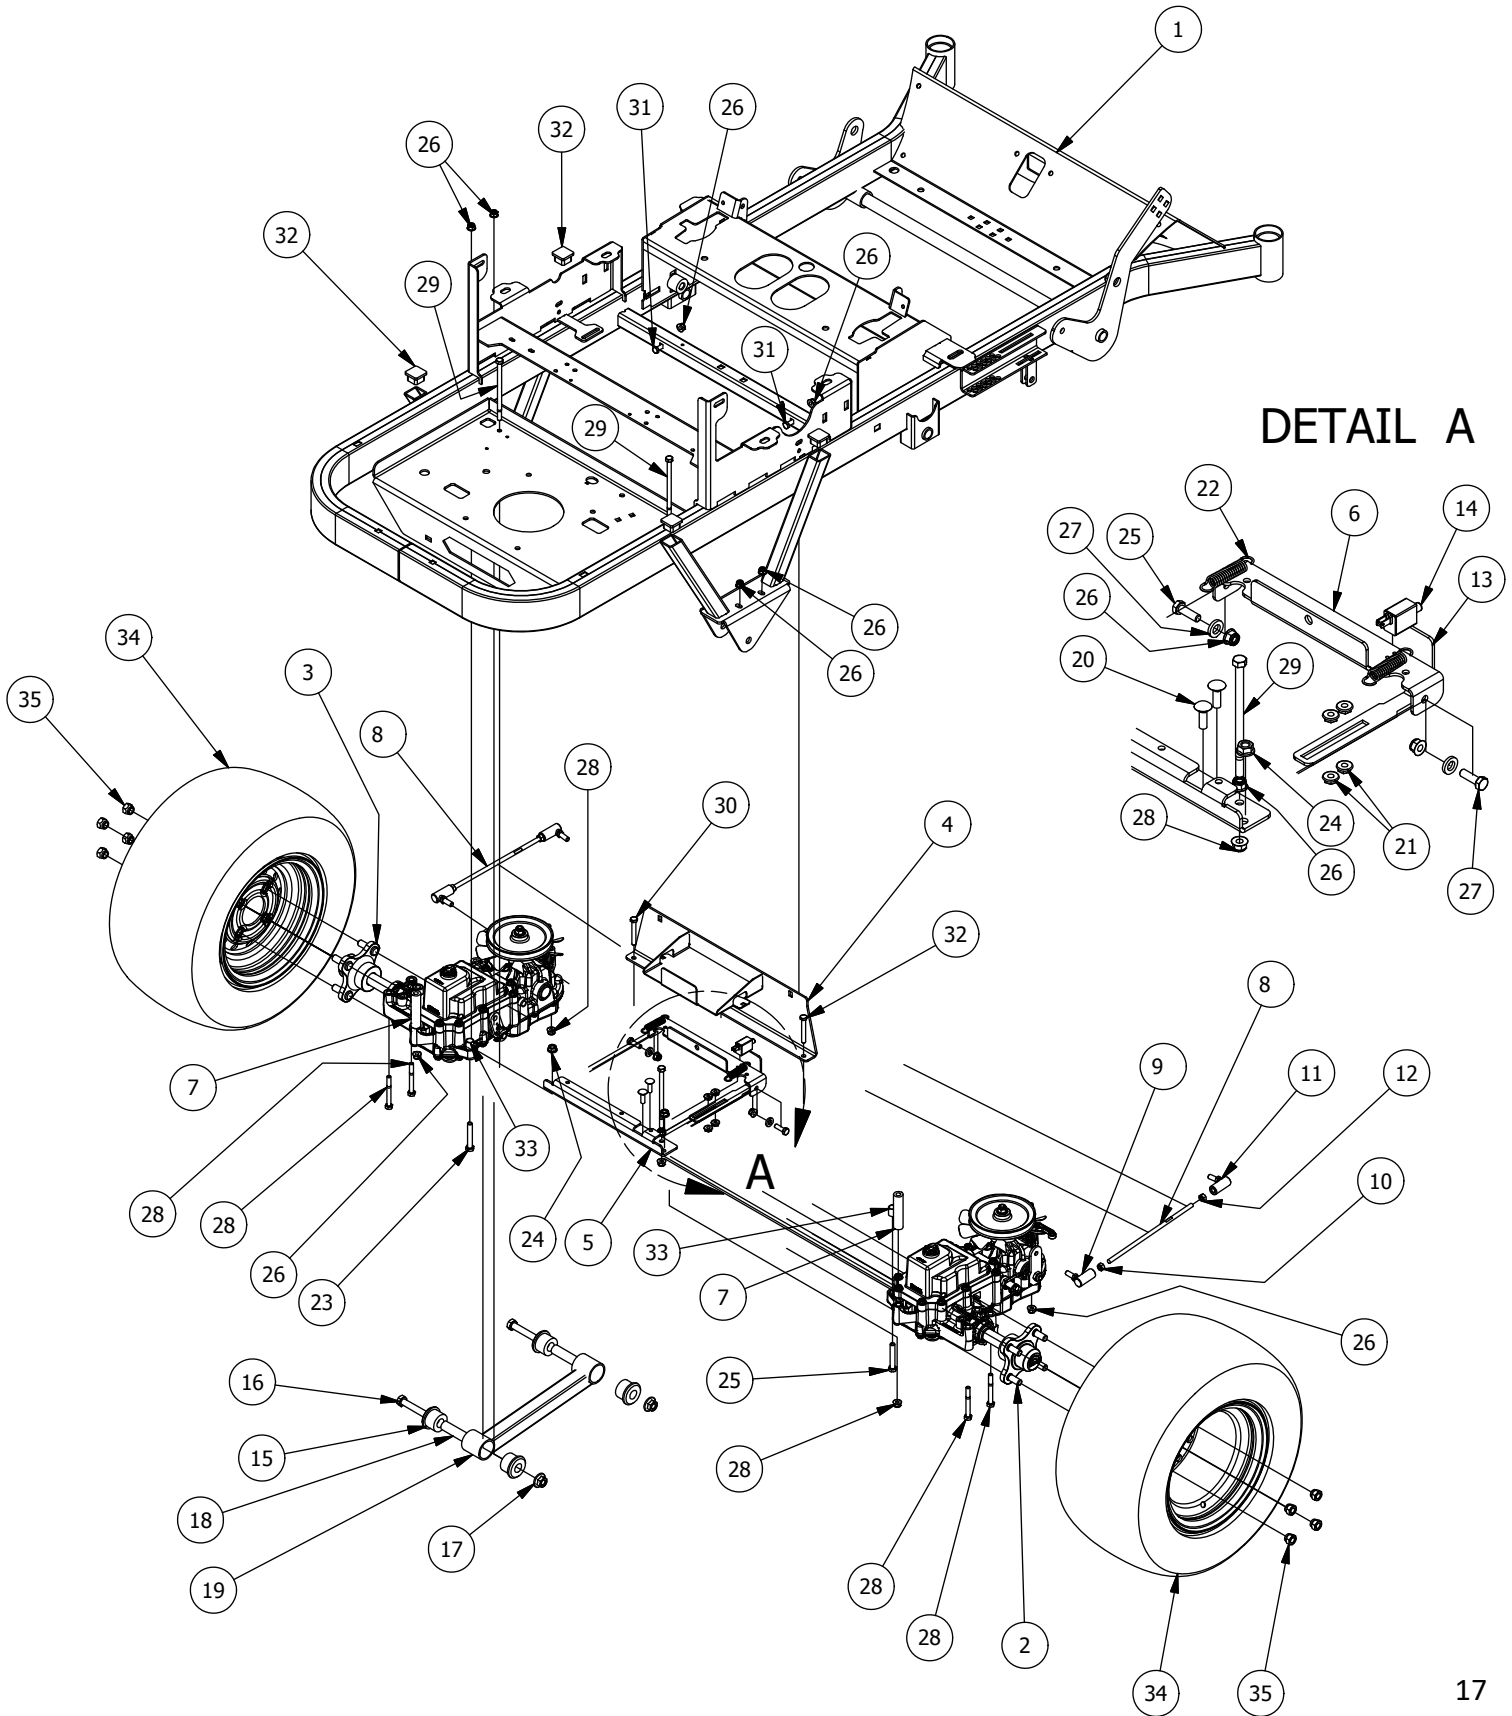

Transmission Assembly

RZ Tuff Torq Transaxle Assembly			
ITEM	QTY	PART NUMBER	DESCRIPTION
1	1	490-0026-00	Mower RZ TTQ Frame Assembly
2	1	450-0014-00	TZ-400 Right Side Hydrostatic Transmission
3	1	450-0013-00	TZ-400 Left Side Hydrostatic Transmission
4	1	490-0027-00	Mower TTQ Battery Box Assembly
5	1	439-0098-00	Mower TTQ Transmission Mount Brace
6	1	439-0018-00	Mower TTQ Brake Rod Bracket
7	2	425-0023-00	Mower TTQ Hydrostatic Transmission rear spacer
8	2	435-0020-00	Mower Drive Arm Rod TTQ 400 & 300 Transmission
9	2	410-0001-00	Control Arm Rod End, Right
10	2	413-0035-00	5/16-24 HEX NUT ZINC
11	2	410-0002-00	Control Arm Rod End, Left
12	2	413-0003-00	5/16 Hex Nut Left hand thread
13	1	439-0066-00	Mower Standard Transmission Brake Interlock Bracket
14	1	486-0030-00	Safety Switch
15	8	732-2000-00	Large MTV A-Arm Bushing
16	4	418-0021-00	1/2-13 X 3-3/4 HEX C/S GR 5 ZINC
17	4	413-0017-00	1/2-13 NYLON INSERT FLANGE LOCKNUT ZINC W/SERRATIONS
18	4	732-2001-00	Large MTV A-Arm Bushing Sleeve
19	2	490-0047-00	2019 all RZ Deck Stabilizer assembly
20	2	418-0010-00	5/16-18 X 1 CARRIAGE BOLT ZINC
21	8	413-0006-00	5/16-18 HEX FLANGE NUT W/SERR ZINC
22	2	434-0003-00	Brake Pedal Release Spring
23	2	418-0107-00	3/8-16 X 2-1/4 HEX FLANGE BOLT GR 8 ZC YELLOW
24	3	413-0020-00	3/8-16 HEX FLANGE NUT W/SERR ZINC YELLOW
25	2	418-0108-00	5/16 x1 Hex C/S (GR8) ZC/Yel
26	14	613-8049-00	5/16-18 Nylon Insert Flange Nut Zinc Orange Nylon
27	2	419-0015-00	3/8" ID X 3/4" OD X 1/8" THK BRONZE WASHER
28	4	418-0093-00	5/16-18 UNC-2.75 Hex Bolt TTQ Transmission
29	3	418-0092-00	5/16-18 UNC-5.5 Hex Bolt TTQ Transmission
30	2	618-2034-00	5/16" x 2-1/4" Hex Hd Cap Scr.
31	2	618-2071-00	5/16-18X 2" Hex Head Cap Screw
32	4	714-1002-00	1-1/4"x1-1/4" Black Tube Plug
33	2	725-1011-00	11/16"x 1/2" x 5/8" Spacer
34	2	422-0004-00	Mower TTQ Rear Wheel and Tire Assembly
35	8	413-0015-00	1/2-20 WHEEL NUT 60 DEGREE GR 5 ZINC