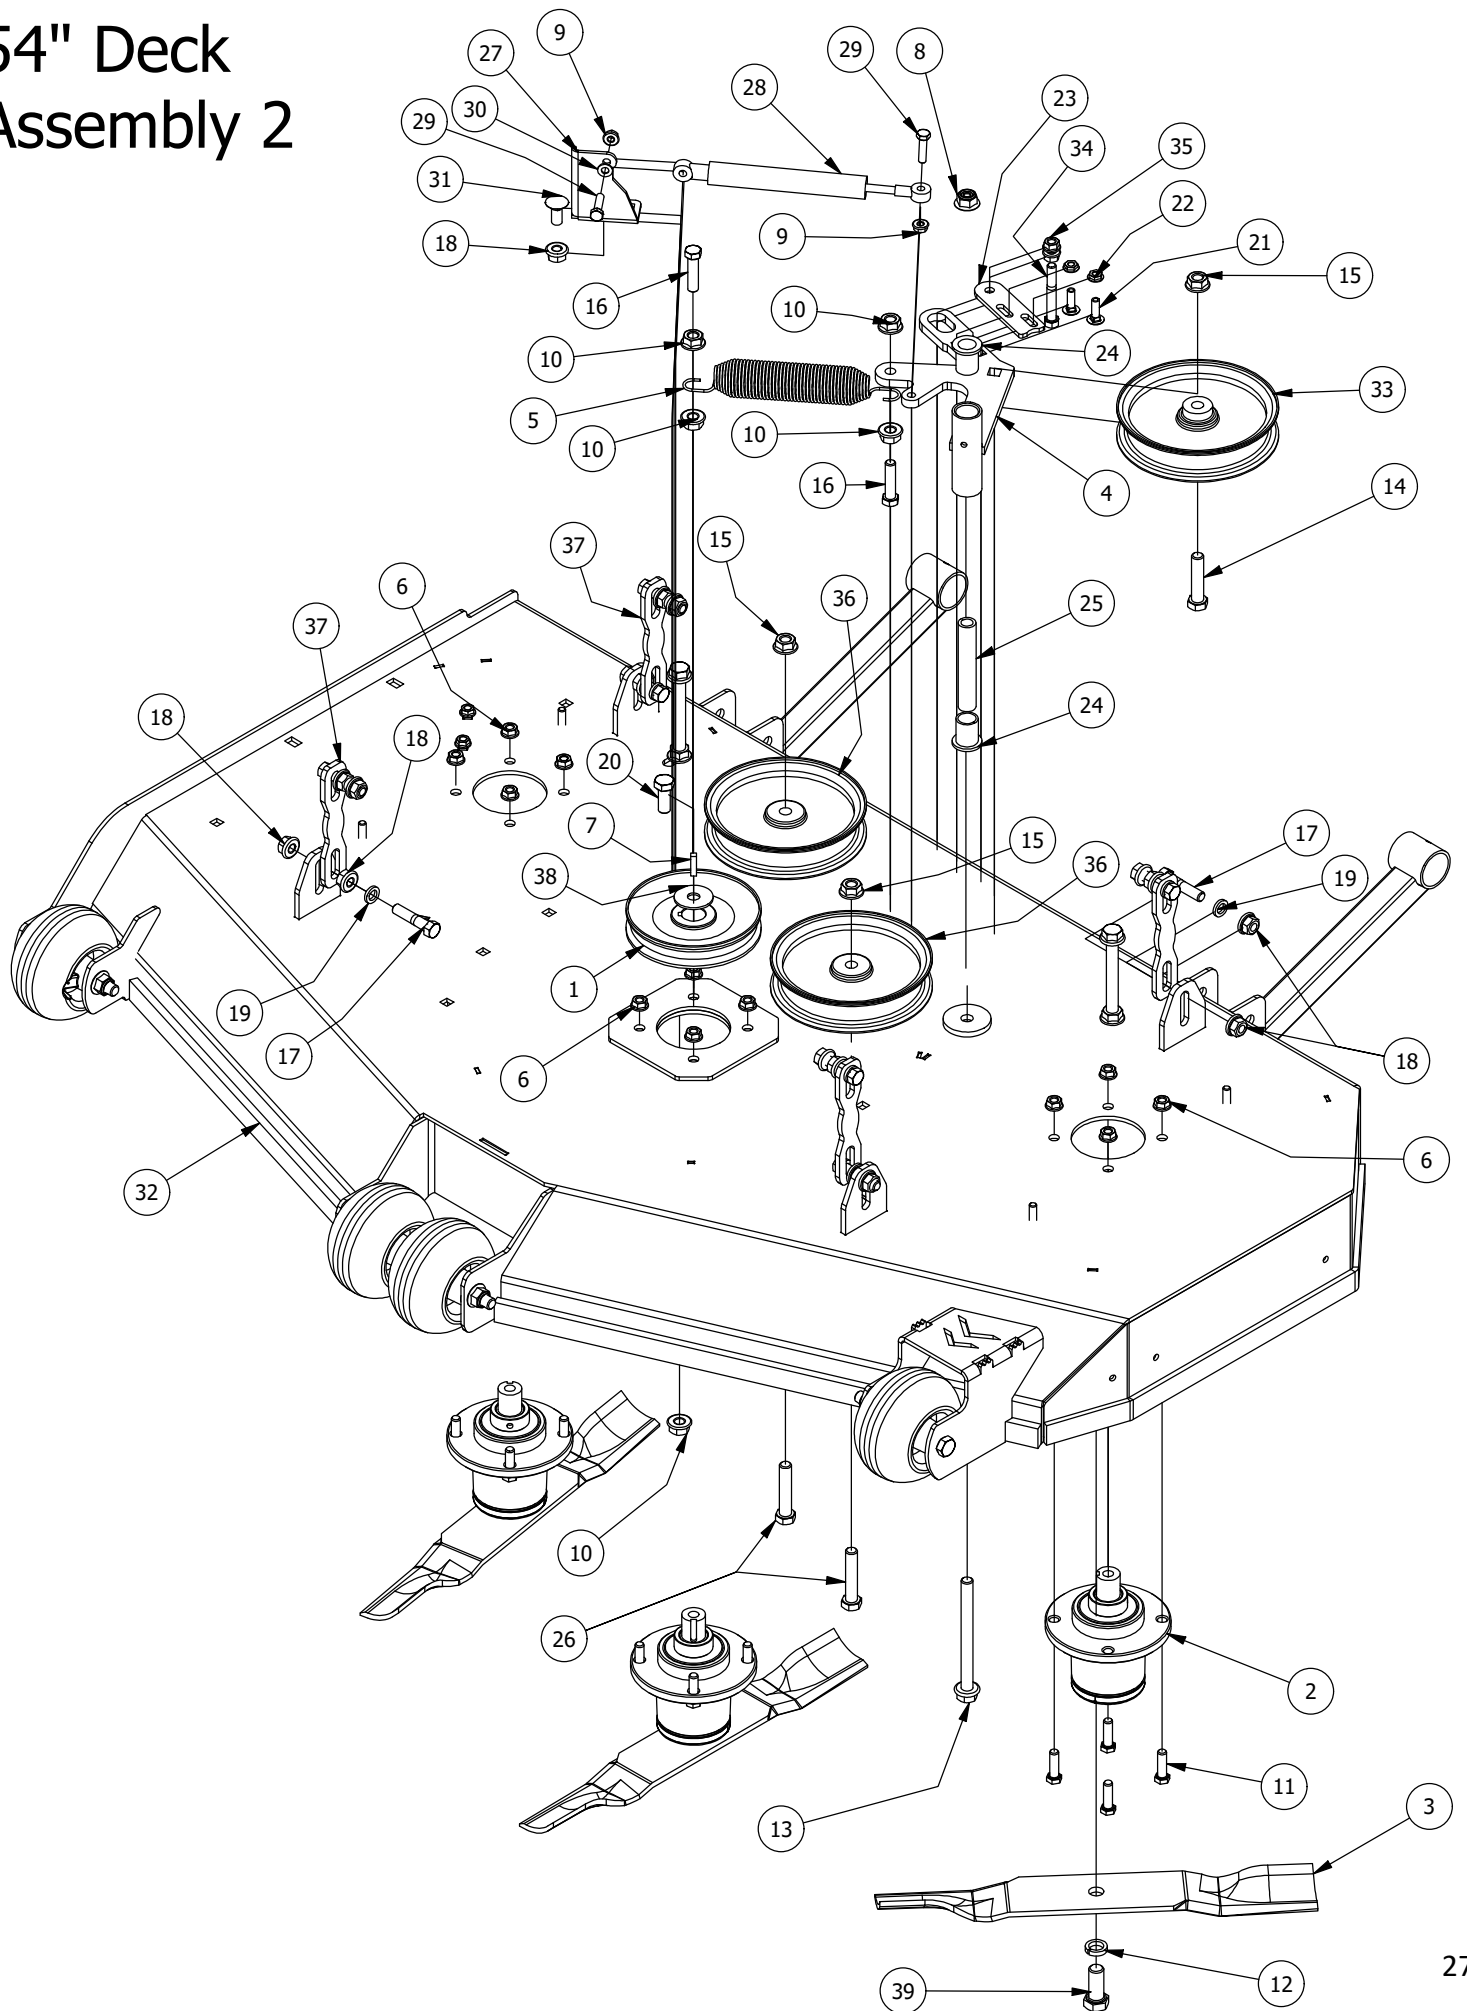

54" Deck Assembly 2

54" Deck Assembly 2

ITEM	QTY	PART NUMBER	DESCRIPTION
1	3	433-0004-00	Deck Pulley 54"
2	3	437-0006-00	RZ Mower Deck Spindle Assy
3	3	438-0001-00	54" Mower Deck Blade
4	1	490-0019-03	Mower Deck Idler Pulley Arm Assembly
5	1	434-0007-00	2019 Mower Deck Spring
6	12	413-0004-00	3/8-16 HEX FLANGE NUT W/SERR ZINC
7	3	442-0001-00	1/4 X 1 SQUARE KEY STOCK
8	8	413-0002-00	1/2-13 NYLON INSERT FLANGE NUT ZINC YELLOW
9	2	413-0027-00	5/16-18 NYLON INSERT FLANGE LOCKNUT ZC YELLOW
10	8	413-0005-00	1/2-13 HEX FLANGE NUT W/SERR ZINC YELLOW
11	12	418-0005-00	3/8-16 x 1-1/4 Hex Bolt GR5
12	3	419-0004-00	5/8 SPLIT LOCKWASHER ZINC
13	3	418-0009-00	1/2-13 X 5-1/2 HEX FLANGE BOLT GR 8 ZY
14	1	418-0012-00	1/2-13 X 2-1/4 HEX C/S GR 5 ZINC
15	3	413-0010-00	1/2-13 HEX FLANGE NUT W/SERR ZINC
16	2	418-0011-00	7/16-14X 1-3/4 HEX C/S GR5 ZINC Yellow
17	8	418-0046-00	7/16-14 X 2 HEX C/S GR 5 ZINC YELLOW
18	17	413-0011-00	7/16-14 HEX FLANGE NUT W/SERR ZINC YELLOW
19	8	419-0010-00	.443 ID X .750 OD X .125 THK NYLON BLACK
20	3	418-0006-00	1/2-20 X 1-1/4 HEX C/S GR 5 ZINC
21	2	418-0010-00	5/16-18 X 1 CARRIAGE BOLT ZC/YEL
22	2	413-0006-00	5/16-18 HEX FLANGE NUT W/SERR ZINC
23	1	439-0257-03	Deck Idler Pulley Belt Retainer Brkt
24	2	410-0007-00	3/4" ID X 15/16" OD X 1-1/8" LENGTH FLANGE BUSHING
25	1	425-0006-00	Mower Inner Idler Spacer
26	2	418-0014-00	1/2-13 X 2-1/2 HEX FLANGE BOLT GR 8 ZC YELLOW
27	1	439-0335-03	Deck Belt Idler Damper Mounting Bracket
28	1	434-0009-00	Idler Gas Spring
29	2	418-0109-00	5/16- 18 x 1 1/4 Hex C/S (GR.8) ZC/Yel
30	1	413-0016-00	.312 ID X .625 OD X .062 THK THRUST BEARING OIL-IMPREG BRNZ
31	1	418-0017-00	7/16-14 X 1 CARRIAGE BOLT ZINC
32	1	490-0064-03	2020 54" RZ Deck Assembly
33	1	433-0014-00	6-3/4" Idler Pulley, 7/16" Spacer Assembly
34	1	618-2078-00	3/8-16 x 2-3/4 Hex C/S GR2 Zinc
35	2	413-0020-00	3/8-16 HEX FLANGE NUT W/SERR ZINC YELLOW
36	2	433-0015-00	6-3/4" Idler Pulley, 15/16" Spacer Assembly
37	4	435-0013-03	RZ Mower Deck Actuator Connecting Link
38	3	419-0001-00	1/2" X 1-5/8 BELLEVILLE CUP WASHER ZINC YELLOW
39	3	418-0078-00	5/8-11 X 1-1/2 HEX C/S GR 8 ZC YELLOW