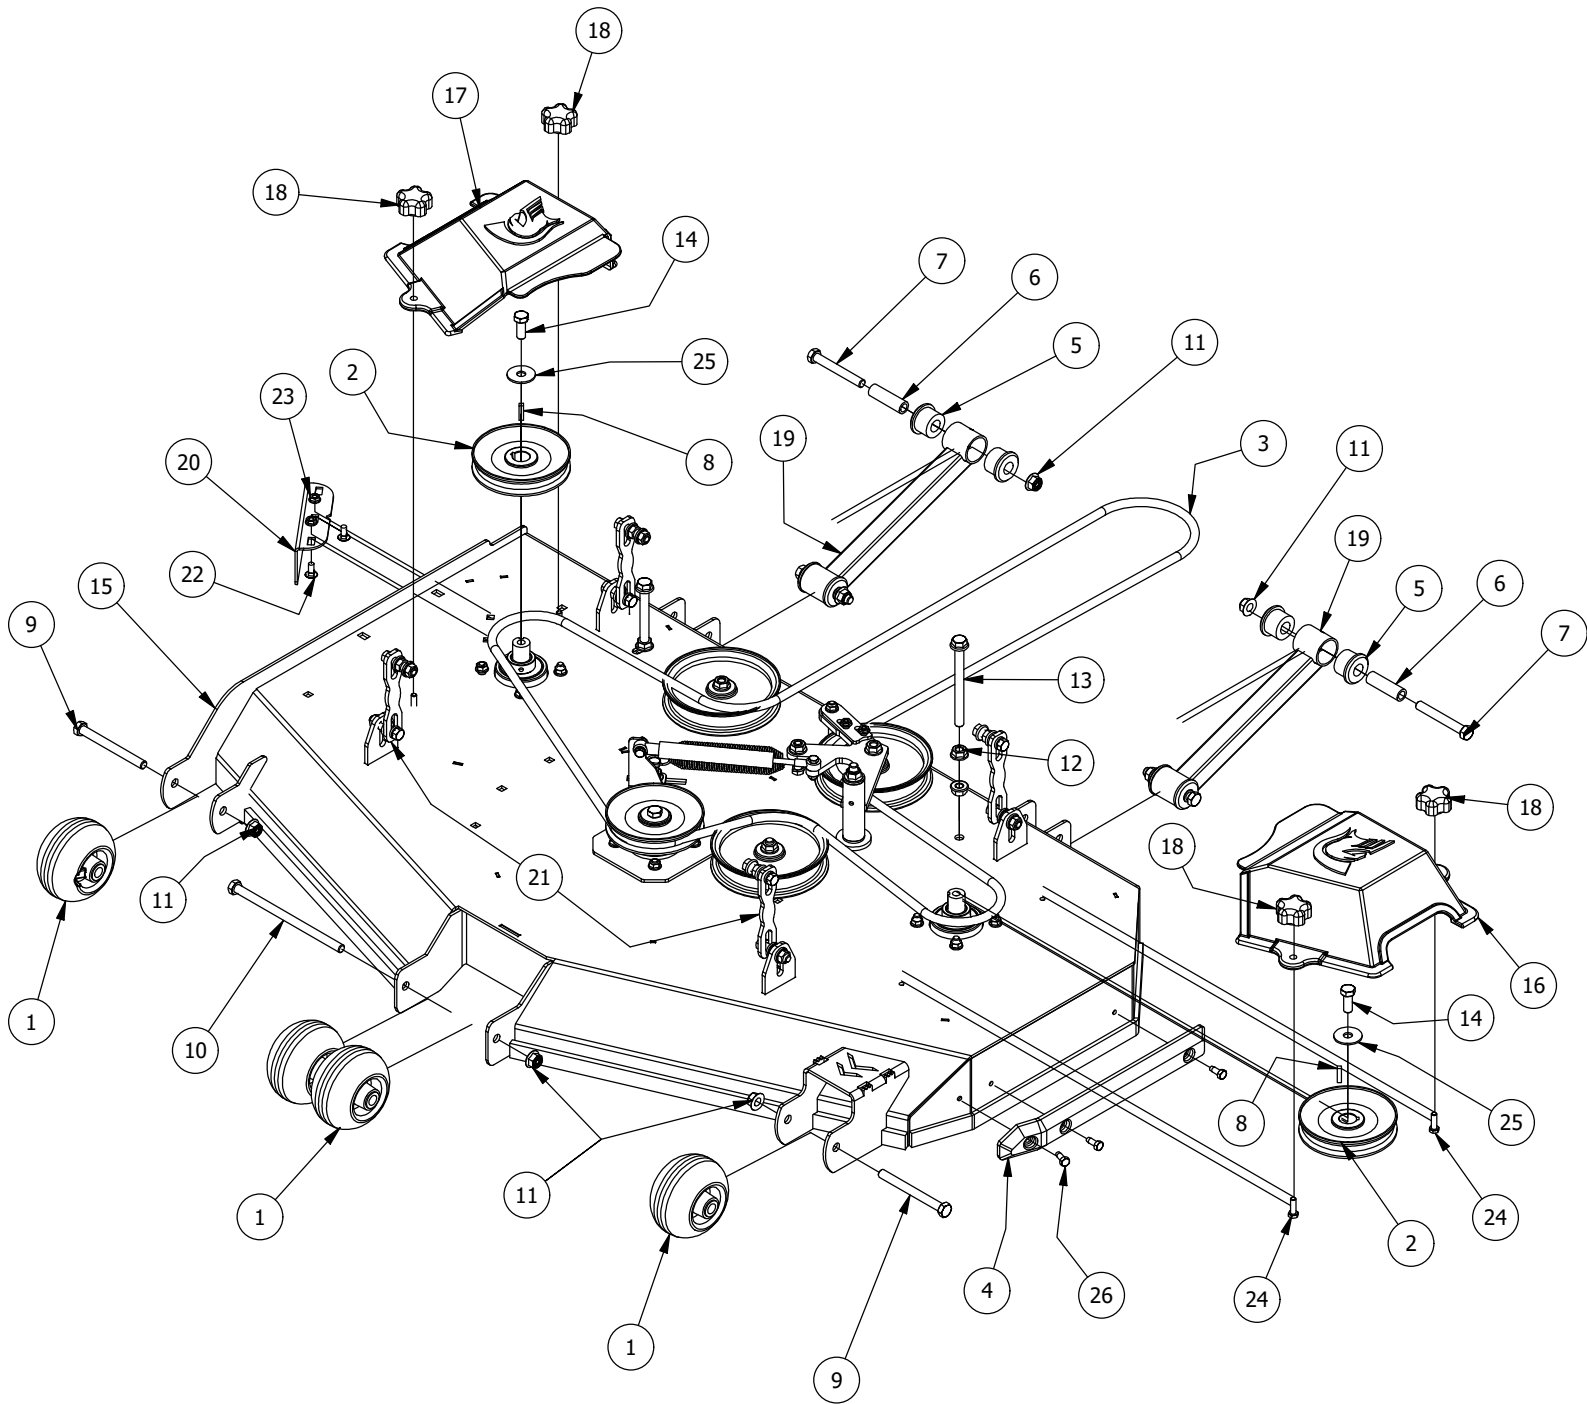

54" Deck Assembly 1

54" Deck Assembly 1			
ITEM	QTY	PART NUMBER	DESCRIPTION
1	4	422-0001-00	Anti-Scalp Wheel
2	3	433-0004-00	Deck Pulley 54"
3	1	461-0001-00	54" Mower Deck Belt, HB x 153.5" Effective Length
4	1	429-0001-00	Mower Nylon Deck Guard
5	8	732-2008-00	Black A90 Suspension Bushing
6	4	732-2001-00	Large MTV A-Arm Bushing Sleeve
7	4	418-0021-00	1/2-13 X 3-3/4 HEX C/S GR 5 ZINC
8	3	442-0001-00	1/4 X 1 SQUARE KEY STOCK
9	2	418-0016-00	1/2-13 X 5 HEX C/S GR 2 ZINC YELLOW
10	1	418-0015-00	1/2-13 X 8-1/2 HEX C/S GR 2 ZINC YELLOW
11	8	413-0002-00	1/2-13 NYLON INSERT FLANGE NUT ZINC YELLOW
12	8	413-0005-00	1/2-13 HEX FLANGE NUT W/SERR ZINC YELLOW
13	3	418-0009-00	1/2-13 X 5-1/2 HEX FLANGE BOLT GR 8 ZY
14	3	418-0006-00	1/2-20 X 1-1/4 HEX C/S GR 5 ZINC
15	1	490-0064-03	2020 54" RZ Deck Assembly
16	1	414-0018-00	48" & 54" Deck Left Pulley Cover
17	1	414-0019-00	48" & 54" Deck Right Pulley Cover
18	4	445-0005-00	5/16-18 5-LOBE (STAR) FEMALE SOFT TOUCH KNOB (1.90 DIA) BLK
19	2	490-0047-03	2019 all RZ Deck Stabilizer assembly
20	1	439-0399-03	2020 RT&SRT/RZ 54 Deck wiper Brkt
21	4	435-0013-03	RZ Mower Deck Actuator Connecting Link
22	2	418-0008-00	5/16-18 X 3/4 CARRIAGE BOLT ZINC
23	2	413-0022-00	5/16-18 HEX FLANGE NUT W/SERR ZINC YELLOW
24	4	418-0108-00	5/16 x1 Hex C/S (GR8) ZC/Yel
25	3	419-0001-00	1/2" X 1-5/8 BELLEVILLE CUP WASHER ZINC YELLOW
26	3	418-0262-00	5/16-18 X 3/4 IND HWH UNSLOT (F) TCS ZC/Y