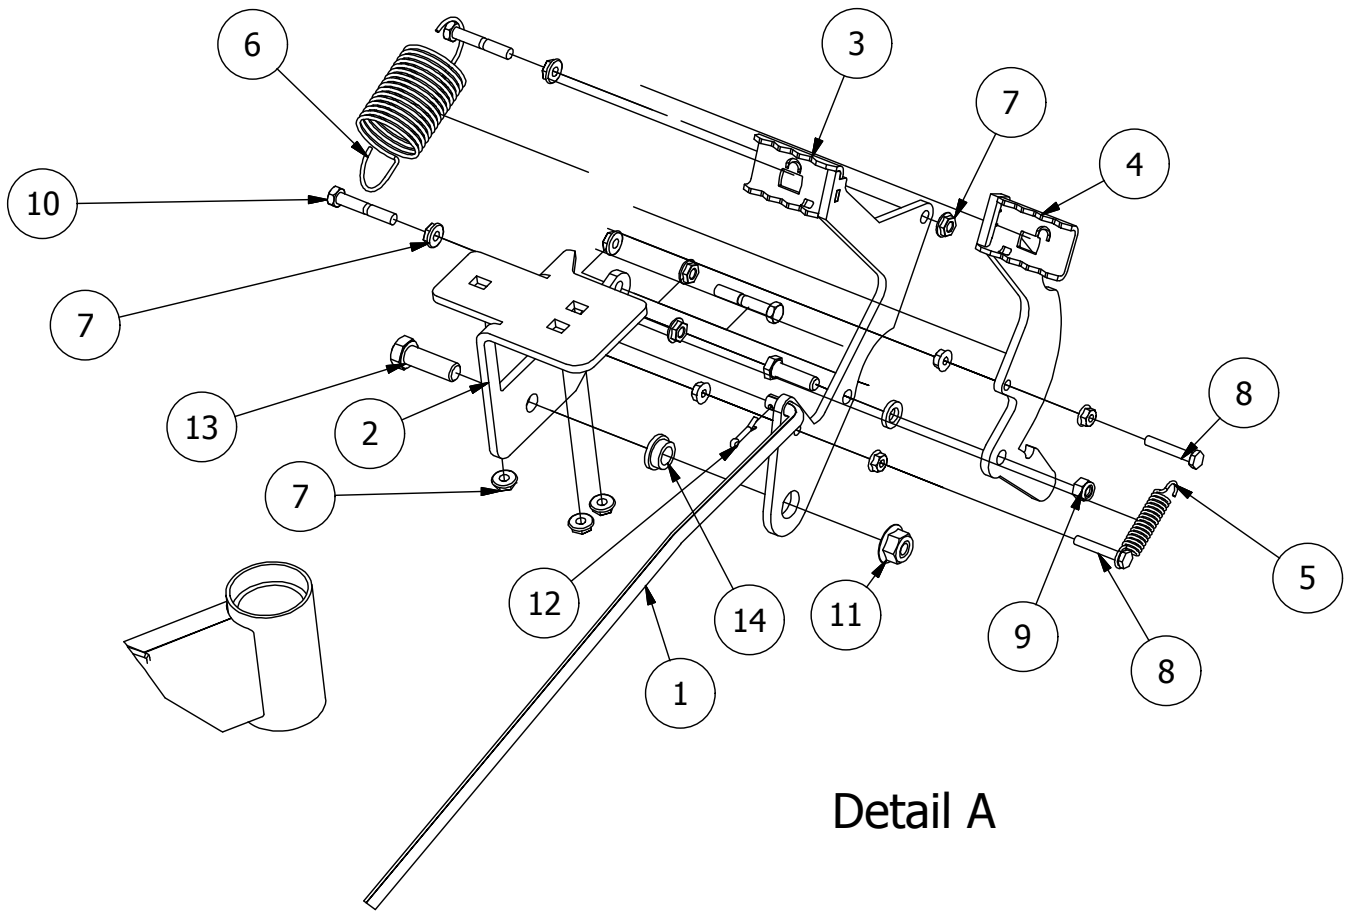

# Front Fork Assembly

Front Fork Parts List			
ITEM	QTY	PART NUMBER	DESCRIPTION
1	1	490-0046-00	RZ Caster Fork Assembly
2	1	419-0002-00	1/2 FENDER WASHER 1-1/4" OD ZINC
3	1	426-0006-00	Mower Caster Shaft Washer
4	1	425-0011-00	Mower Bearing Retainer Spacer
5	1	418-0003-00	1/2-13 X 8-1/2 HEX C/S GR 5 ZINC YELLOW
6	1	413-0002-00	1/2-13 NYLON INSERT FLANGE LOCKNUT ZC YELLOW
7	1	425-0010-00	Mower Caster Fork Wheel Spacer
8	1	418-0006-00	1/2-20 X 1-1/4 HEX C/S GR 5 ZINC
9	2	410-0018-00	RZ Mower Caster Wheel Bearing
10	2	410-0006-00	Mower Caster Shaft Bearing
11	1	422-0027-00	RZ Alternate Front Caster Wheel Assembly
12	1	419-0025-00	1/2 Plastic Washer

# Brake and Floorboard Assembly

Page 6

Brake and Floorboard Assembly Parts List			
ITEM	QTY	PART NUMBER	DESCRIPTION
1	1	439-0114-00	Mower Floorboard
2	1	481-0005-00	2017 Mower Rubber Foot Rest Mat Except for RZ
3	1	481-0006-00	2017 Mower Logo Floor Mat Except for RZ
4	1	439-0059-00	Mower Deck Height Foot Pedal
5	10	414-0002-00	8MM PUSH TYPE RETAINER NYLON BLACK
6	3	418-0008-00	5/16-18 X 3/4 CARRIAGE BOLT ZINC
7	2	418-0045-00	3/8-16 X 1 CARRIAGE BOLT ZINC YELLOW GR8
8	4	413-0004-00	3/8-16 HEX FLANGE NUT W/SERR ZINC
9	4	429-0002-00	Rubber Bumper
10	1	490-0026-00	Mower RZ TTQ Frame Assembly

**DETAIL A**

Detail A Parts List			
ITEM	QTY	PART NUMBER	DESCRIPTION
1	1	431-0006-00	RZ Deck Height Brtk Right Side
2	4	435-0013-00	Mower Deck Link
3	8	413-0002-00	1/2-13 NYLON INSERT FLANGE LOCKNUT ZC YELLOW
4	7	410-0009-00	1/2" ID X 3/4" OD X 3/8" LENGTH FLANGE BUSHING
5	4	418-0046-00	7/16-14 X 2 HEX C/S GR 5 ZINC YELLOW
6	8	413-0011-00	7/16-14 HEX FLANGE NUT W/SERR ZINC YELLOW
7	4	418-0047-00	1/2-13 X 1-1/2 HEX FLANGE BOLT ZINC YELLOW
8	4	419-0010-00	.443 ID X .750 OD X .125 THK NYLON BLACK
9	2	418-0042-00	1/2-13 X 3-1/2 HEX C/S GR 5 ZINC YELLOW
10	1	435-0021-00	Mower TTQ Deck Height Arm Right Link