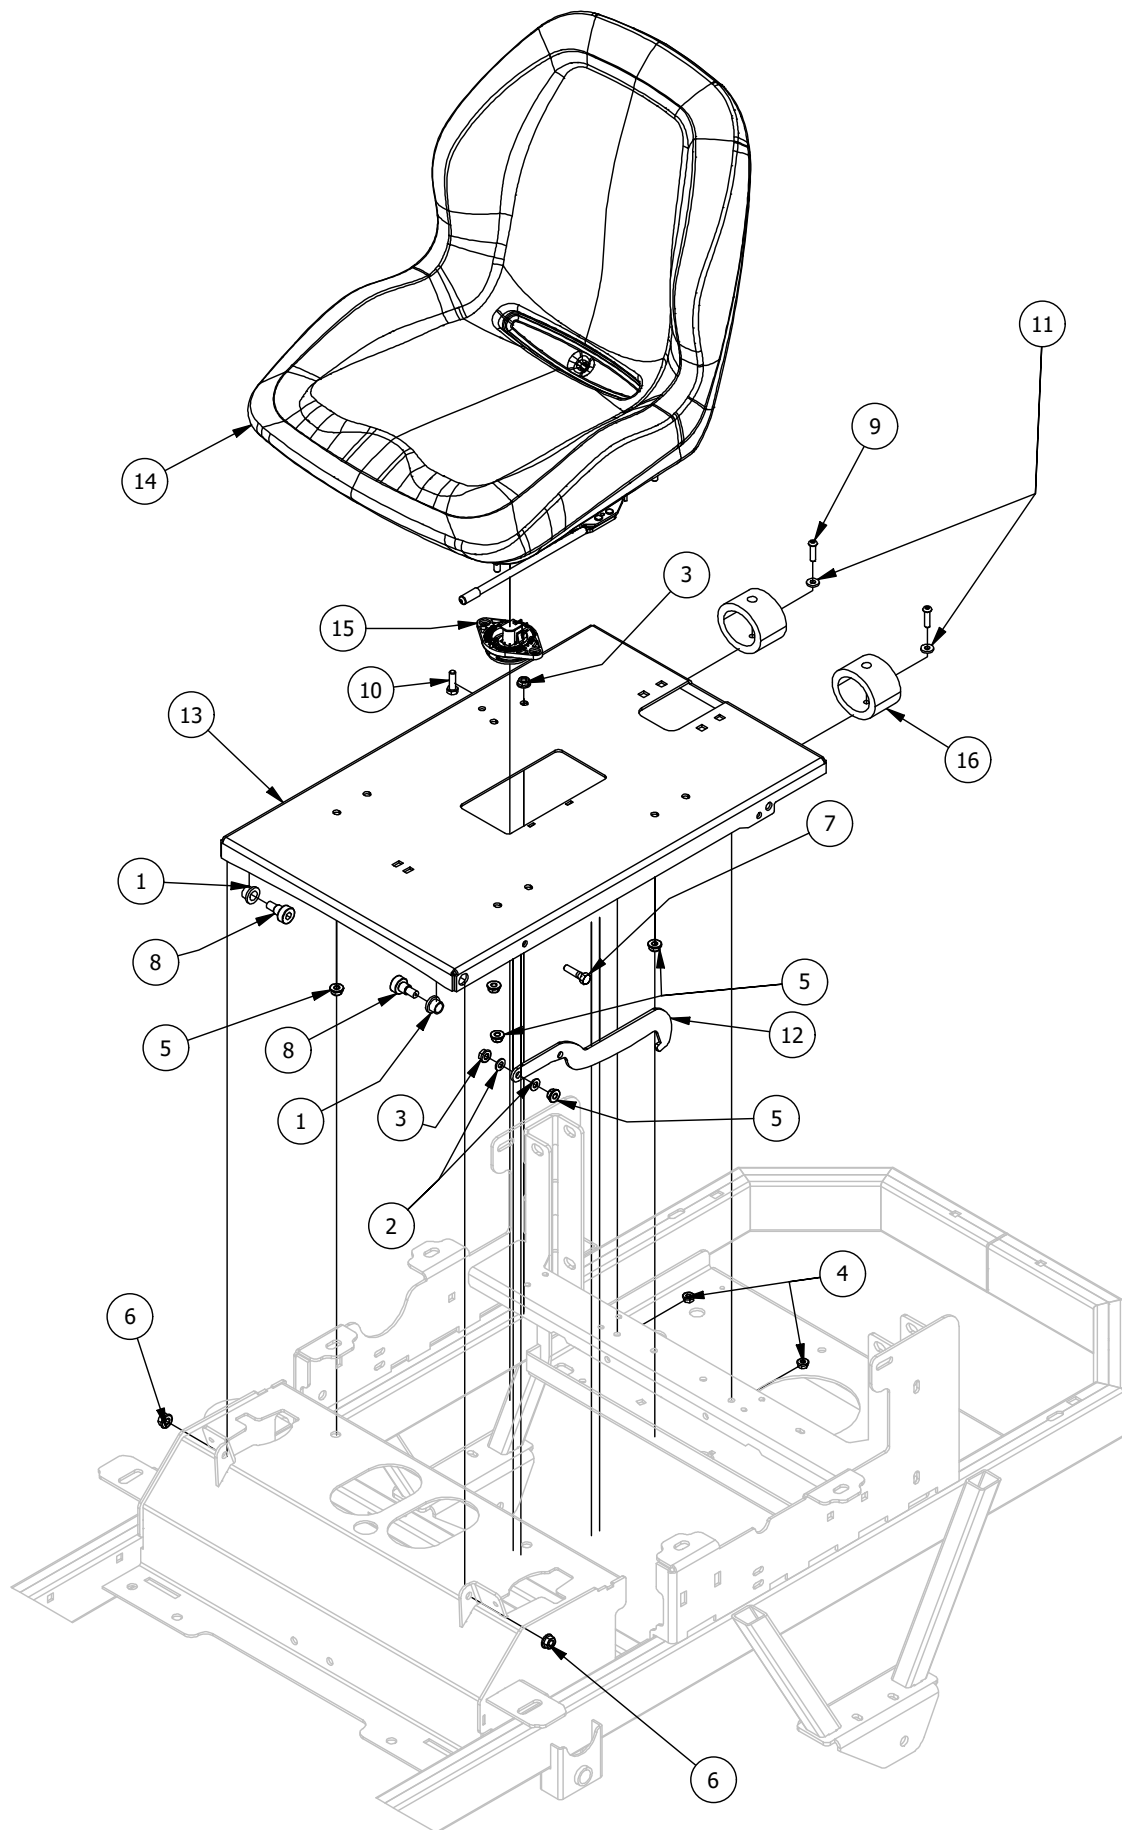

Seat Mounting Assembly

Seat Mounting Assembly			
ITEM	QTY	PART NUMBER	DESCRIPTION
1	2	410-0010-00	1/2" ID X 5/8" OD X 1/2" LENGTH FLANGE BUSHING
2	2	413-0016-00	.312 ID X .625 OD X .062 THK THRUST BEARING OIL-IMPREG BRNZ
3	2	413-0022-00	5/16-18 HEX FLANGE NUT W/SERR ZINC YELLOW
4	2	413-0026-00	1/4-20 NYLON INSERT FLANGE L/NUT ZINC
5	5	413-0027-00	5/16-18 NYLON INSERT FLANGE LOCKNUT ZC YELLOW
6	2	413-0029-00	3/8-16 NYLON INSERT FLANGE L/NUT ZC YELLOW
7	1	418-0036-00	5/16-18 X 1-1/4 HEX TAP BOLT ZINC GR8
8	2	418-0038-00	1/2 X 1/2 SOCKET SHOULDER BOLT ZC YELLOW
9	2	418-0039-00	1/4-20 X 1 BUTTON SOCKET C/S 18-8 SS W/ BLACK MAGNI 577
10	1	418-0108-00	5/16 x1 Hex C/S (GR8) ZC/Yel
11	2	419-0023-00	1/4" Flat Washer_5/8 OD_18-8 SS Magn: 577 Black
12	1	439-0065-00	Mower Seat Latch Hook
13	1	439-0430-00	RZ Mower Seat Brtk
14	1	471-0032-00	2021 RZ Seat
15	1	486-0036-00	Mower Seat Switch
16	2	487-0004-00	Seat Rear Suspension Elastomer