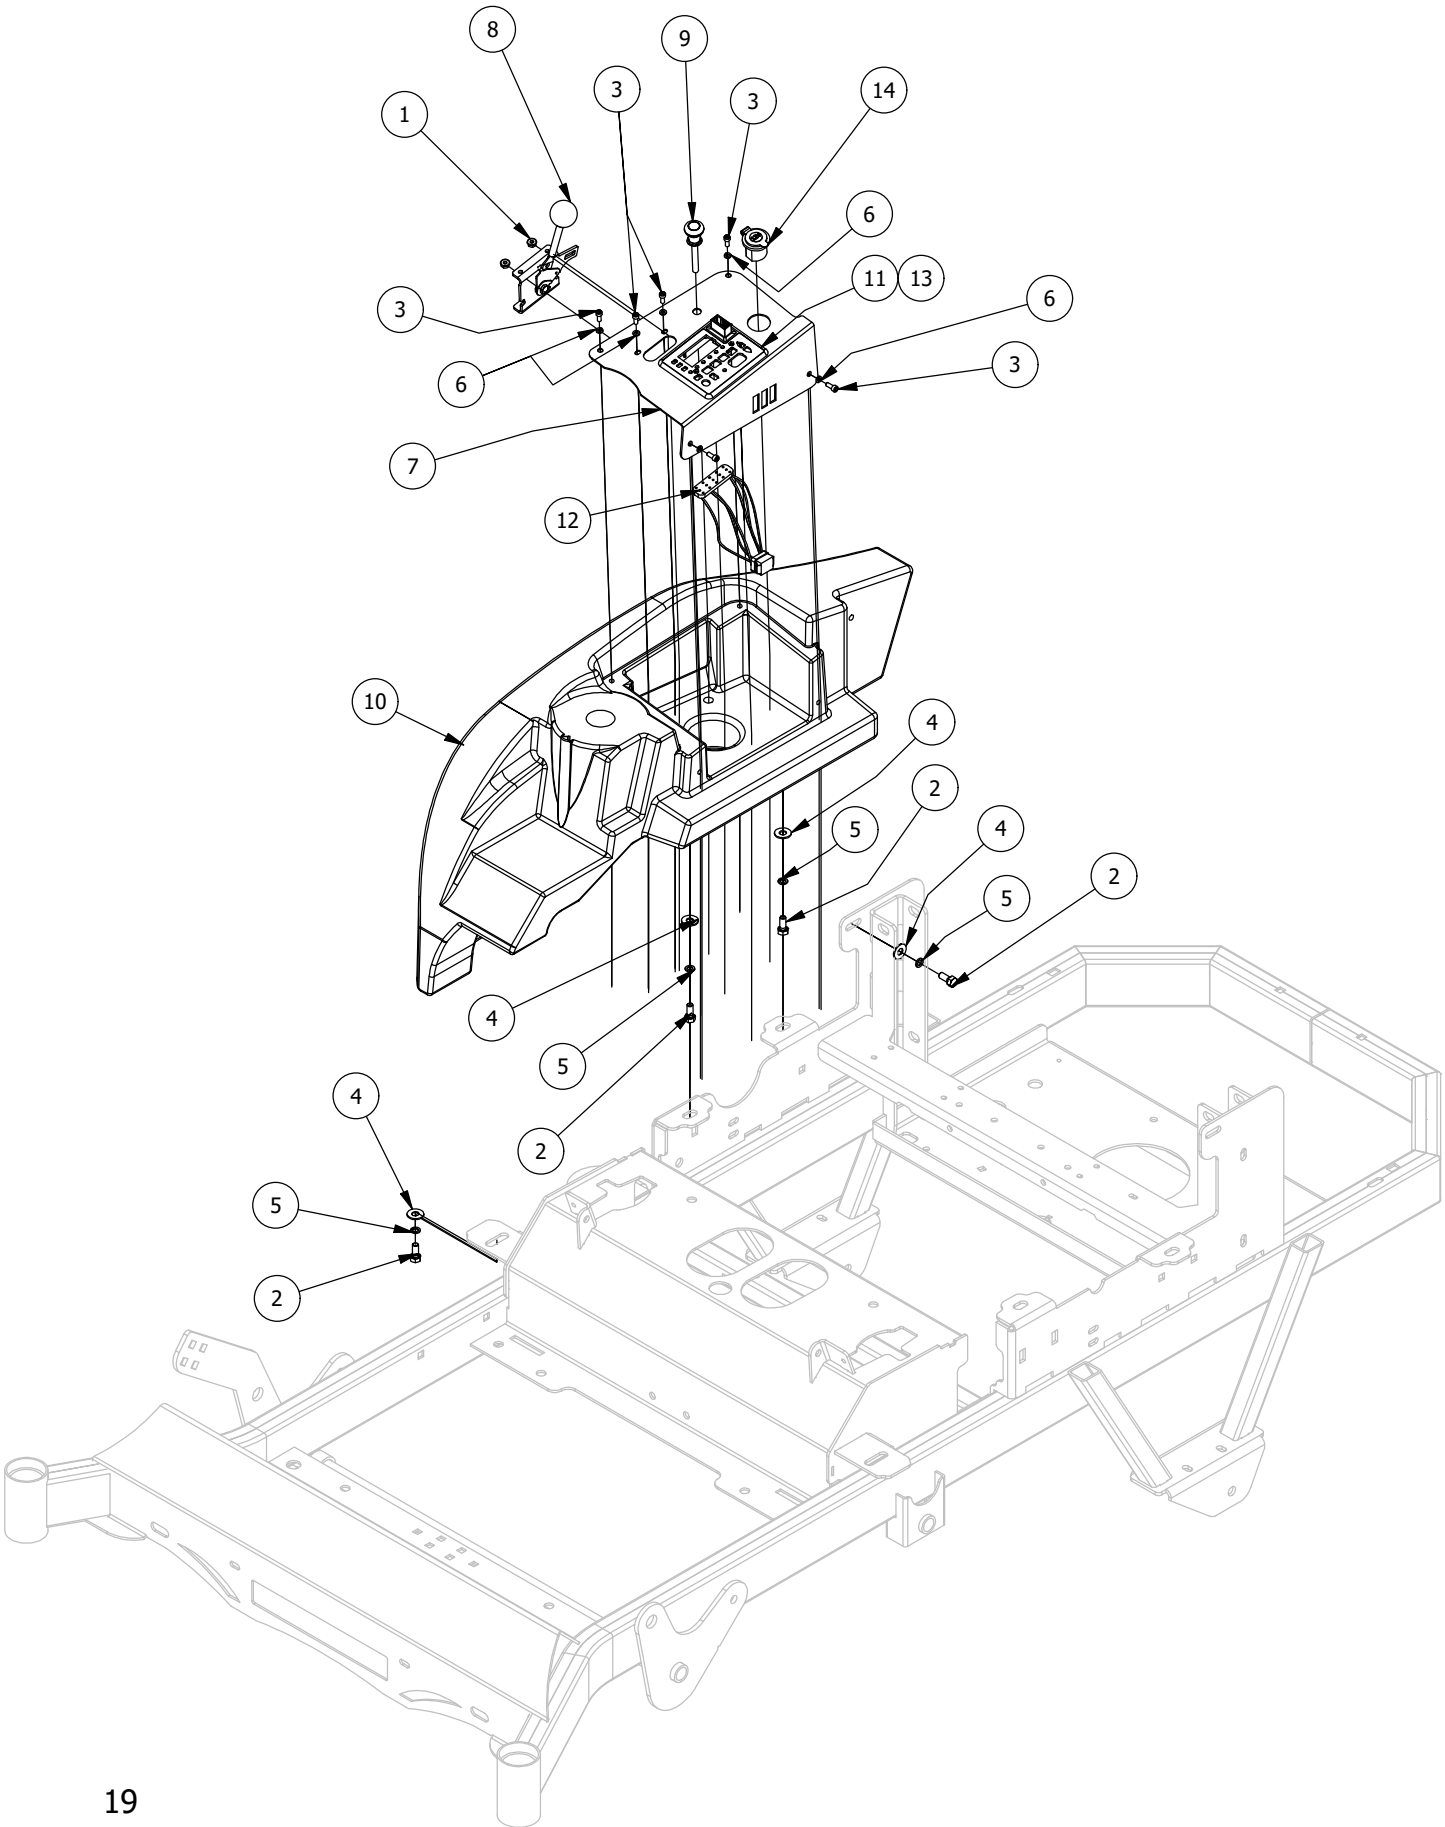

Console Assembly

Console Assembly			
ITEM	QTY	PART NUMBER	DESCRIPTION
1	2	413-0008-00	10-24 NYLON INSERT LOCKNUT 18-8 SS
2	4	418-0054-00	5/16-18 X 3/4 HEX C/S ZINC
3	6	418-0055-00	10-24 X 1/2 SOCKET C/S 18-8 SS
4	4	419-0007-00	5/16 Flat Washer
5	4	419-0009-00	5/16 SPLIT LOCKWASHER ZINC
6	6	419-0011-00	#10 SPLIT LOCKWASHER 18-8 SS
7	1	439-0491-03	RZC Gas Tank Console Bracket
8	1	464-0001-00	Mower Throttle Cable Assembly w / Handle
9	1	464-0002-00	Choke Cable
10	1	467-0022-00	2020 RZ Mower Console Assembly Right
11	1	486-0004-00	Mower Control Console, Carbureted Engine
12	1	486-0009-00	RZ/RZ-Pro Wiring Harness 26Kohler/Briggs/FR730 Engines
13	1	486-0058-00	Mower Control Console-Carbureted-Fuel Level Enabled
14	1	677-2075-00	12 Volt Auxiliary Plug