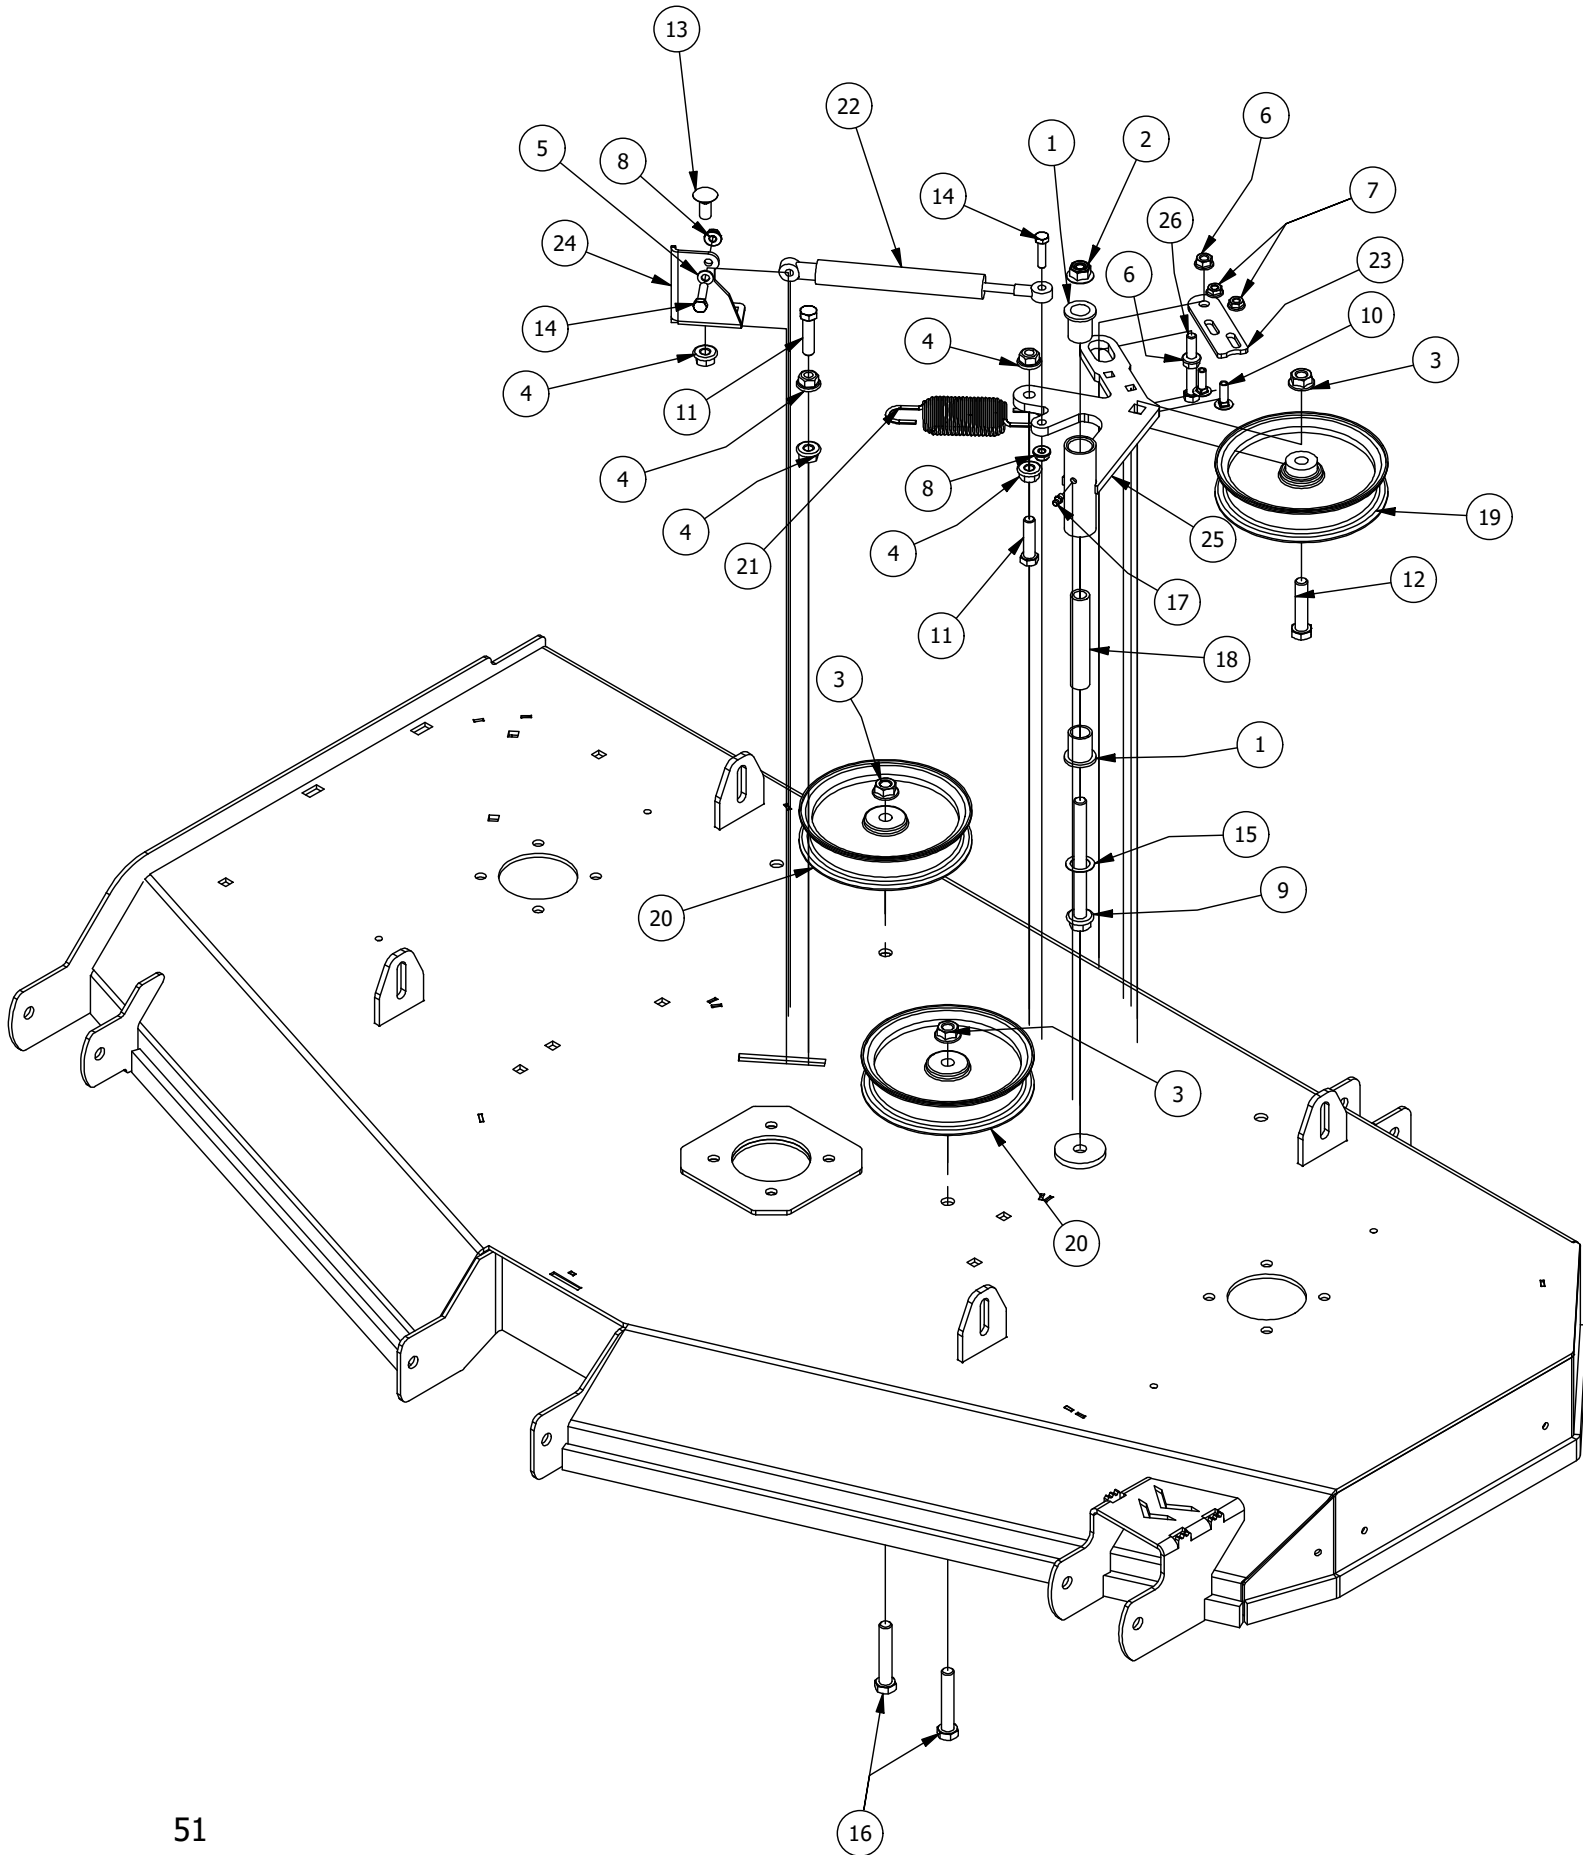

61" Deck Idler Assembly

61" Deck Idler Assembly			
ITEM	QTY	PART NUMBER	DESCRIPTION
1	2	410-0007-00	3/4" ID X 15/16" OD X 1-1/8" LENGTH FLANGE BUSHING
2	1	413-0002-00	1/2-13 NYLON INSERT FLANGE LOCKNUT ZC YELLOW
3	3	413-0005-00	1/2-13 HEX FLANGE NUT W/SERR ZINC YELLOW
4	5	413-0011-00	7/16-14 HEX FLANGE NUT W/SERR ZINC YELLOW
5	1	413-0016-00	.312 ID X .625 OD X .062 THK THRUST BEARING OIL-IMPREG BRNZ
6	2	413-0020-00	3/8-16 HEX FLANGE NUT W/SERR ZINC YELLOW
7	2	413-0022-00	5/16-18 HEX FLANGE NUT W/SERR ZINC YELLOW
8	2	413-0027-00	5/16-18 NYLON INSERT FLANGE LOCKNUT ZC YELLOW
9	1	418-0009-00	1/2-13 X 5-1/2 HEX FLANGE BOLT GR 8 ZY
10	2	418-0010-00	5/16-18 X 1 CARRIAGE BOLT ZC/YEL
11	2	418-0011-00	7/16-14X 1-3/4 HEX C/S GR5 ZINC Yellow
12	1	418-0012-00	1/2-13 X 2-1/4 HEX C/S GR 5 ZINC
13	1	418-0017-00	7/16-14 X 1 CARRIAGE BOLT ZINC
14	2	418-0109-00	5/16- 18 x 1 1/4 Hex C/S (GR.8) ZC/Yel
15	1	418-0110-00	.767 ID X 1.125 OD X .016 THK TRIPLE WAVE WASHER 1074-1095
16	2	418-0246-00	1/2-13 x 2-3/4 Hex Flange Bolt (GR.8) ZC/YEL
17	1	424-0002-00	1/4" DRIVE TYPE GREASE FITTING ZC YELLOW
18	1	425-0006-00	Mower Inner Idler Spacer
19	1	433-0014-00	6-3/4" Idler Pulley, 7/16" Spacer Assembly
20	2	433-0015-00	6-3/4" Idler Pulley, 15/16" Spacer Assembly
21	1	434-0007-00	2019 Mower Deck Spring
22	1	434-0009-00	Idler Gas Spring
23	1	439-0257-03	Deck Idler Pulley Belt Retainer Brkt
24	1	439-0335-03	Deck Belt Idler Damper Mounting Bracket
25	1	490-0019-03	Mower Deck Idler Pulley Arm Assembly
26	1	618-2078-00	3/8-16 x 2-3/4 Hex C/S GR2 Zinc