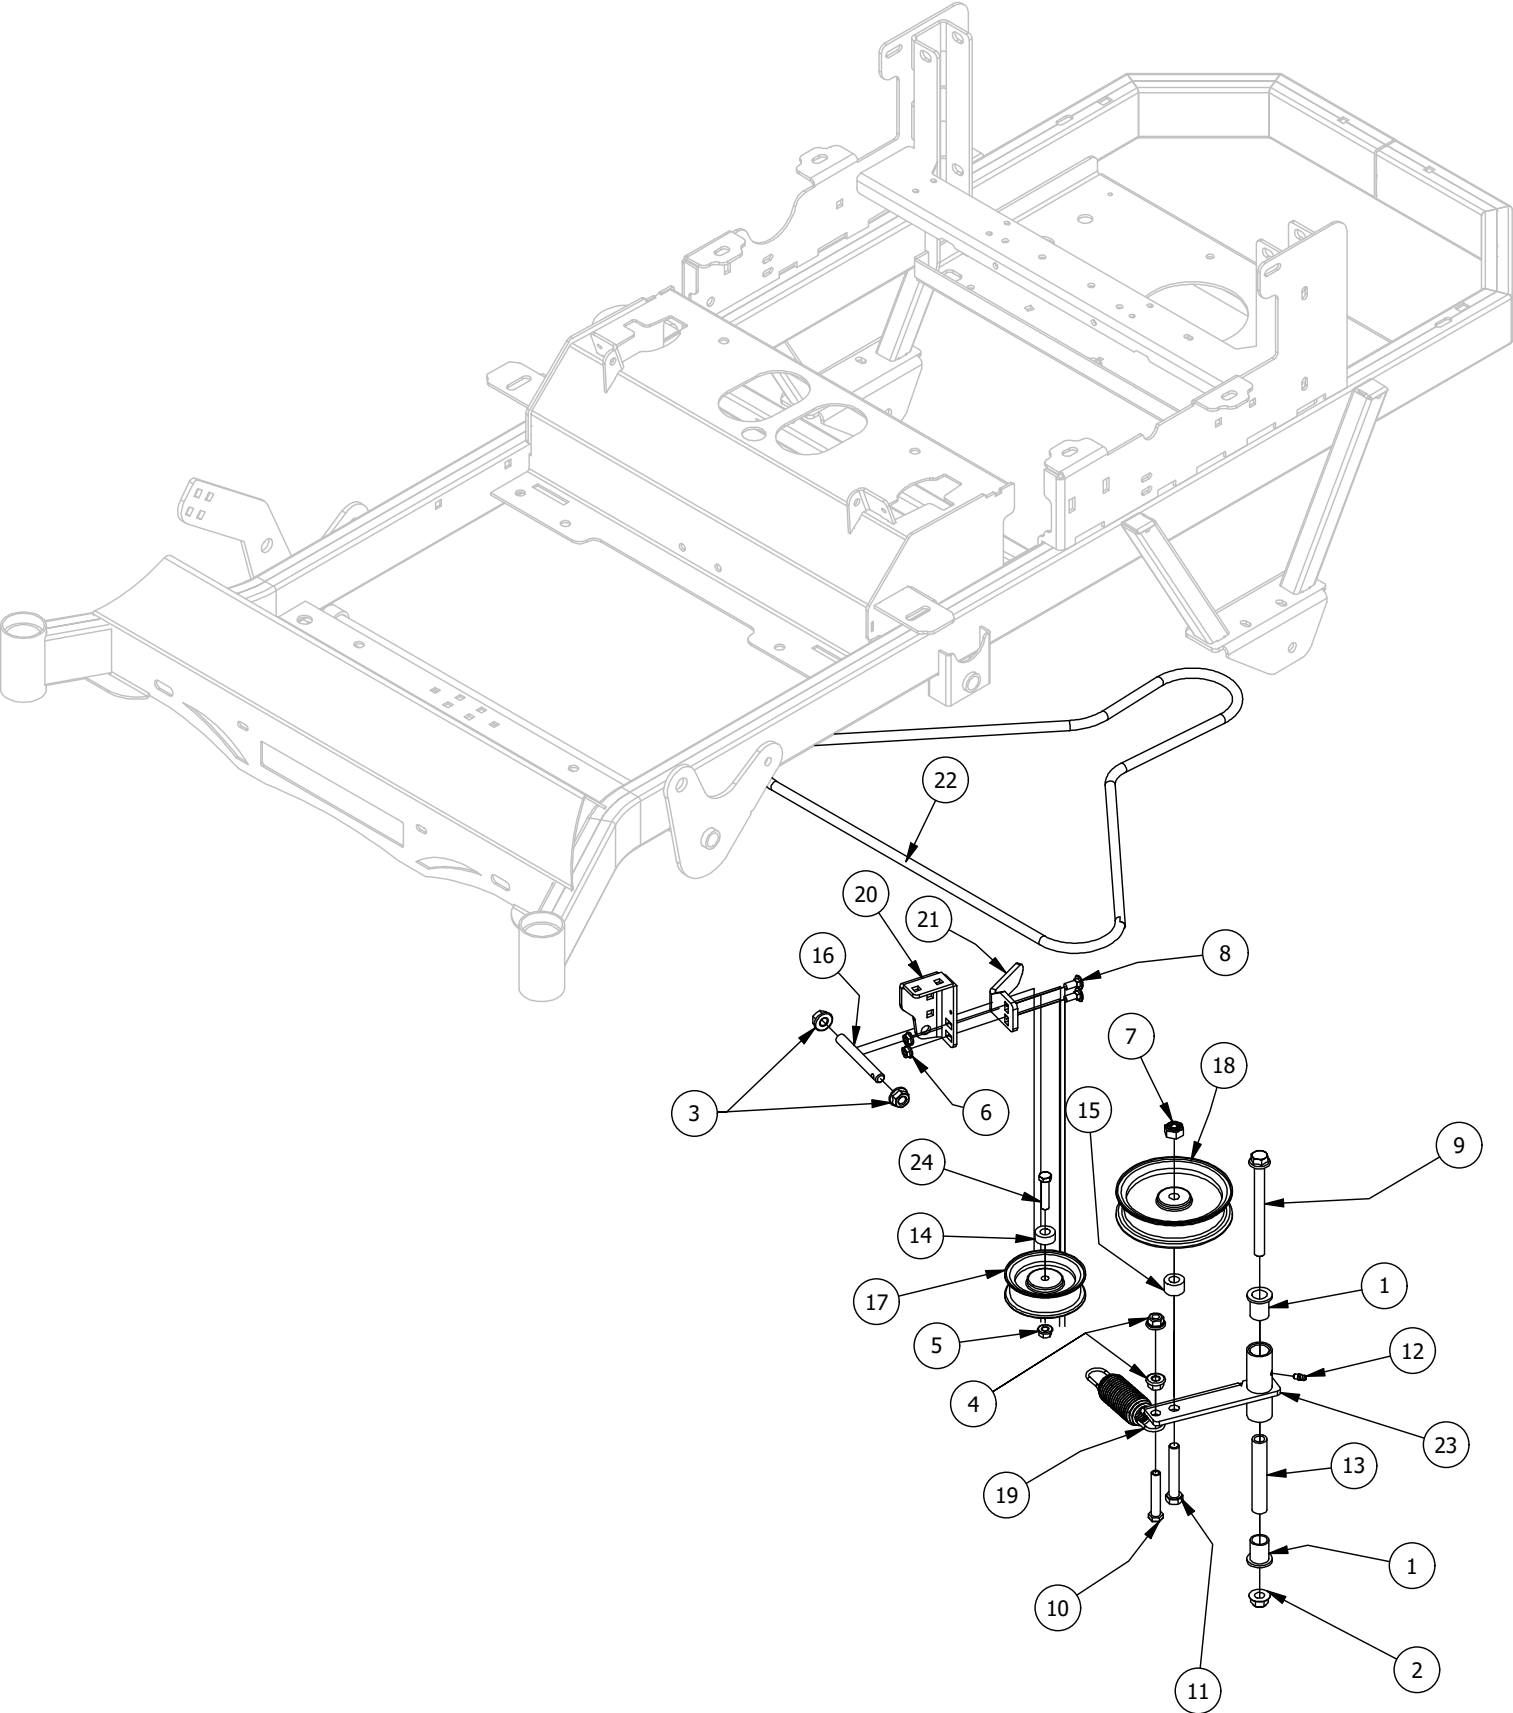

Idler Pulley Assembly

Idler Pulley Assembly			
ITEM	QTY	PART NUMBER	DESCRIPTION
1	2	410-0007-00	3/4" ID X 15/16" OD X 1-1/8" LENGTH FLANGE BUSHING
2	1	413-0002-00	1/2-13 NYLON INSERT FLANGE NUT ZINC YELLOW
3	2	413-0005-00	1/2-13 HEX FLANGE NUT W/SERR ZINC YELLOW
4	2	413-0011-00	7/16-14 HEX FLANGE NUT W/SERR ZINC YELLOW
5	1	413-0020-00	3/8-16 HEX FLANGE NUT W/SERR ZINC YELLOW
6	2	413-0022-00	5/16-18 HEX FLANGE NUT W/SERR ZINC YELLOW
7	1	413-0050-00	5/8-11 NYLON INSERT FLANGE L/NUT ZINC
8	2	418-0008-00	5/16-18 X 3/4 CARRIAGE BOLT ZINC
9	1	418-0009-00	1/2-13 X 5-1/2 HEX FLANGE BOLT GR 8 ZY
10	1	418-0013-00	7/16-14 X 2-1/2 HEX C/S GR 5 ZINC
11	1	418-0050-00	1/2-13 X 3 HEX C/S GR 5 ZINC
12	1	424-0002-00	1/4" DRIVE TYPE GREASE FITTING ZC YELLOW
13	1	425-0006-00	Mower Inner Idler Spacer
14	1	425-0007-00	Mower Pulley Spacer
15	1	425-0027-00	.530 ID/ 1" OD X .625 Mower Pump Idler Spacer
16	1	430-0001-00	Mower Pump Spring Tensioner
17	1	433-0012-00	4" Diesel and Economy Mower Idler Pulley
18	1	433-0013-00	5-3/4" Idler Pulley, 7/16" Spacer Assembly
19	1	434-0007-00	2019 Mower Deck Spring
20	1	439-0244-03	Deck Idler Puller Tensioning Bracket
21	1	439-0493-03	2021 TTQ Mower Ogura Clutch Bracket
22	1	461-0015-00	RZ TuffTorq Pump Belt 77.5" A belt
23	1	490-0018-03	Mower Pump Idler Assembly
24	1	618-2008-00	3/8"-16X1-3/4" Gr 8 C/S