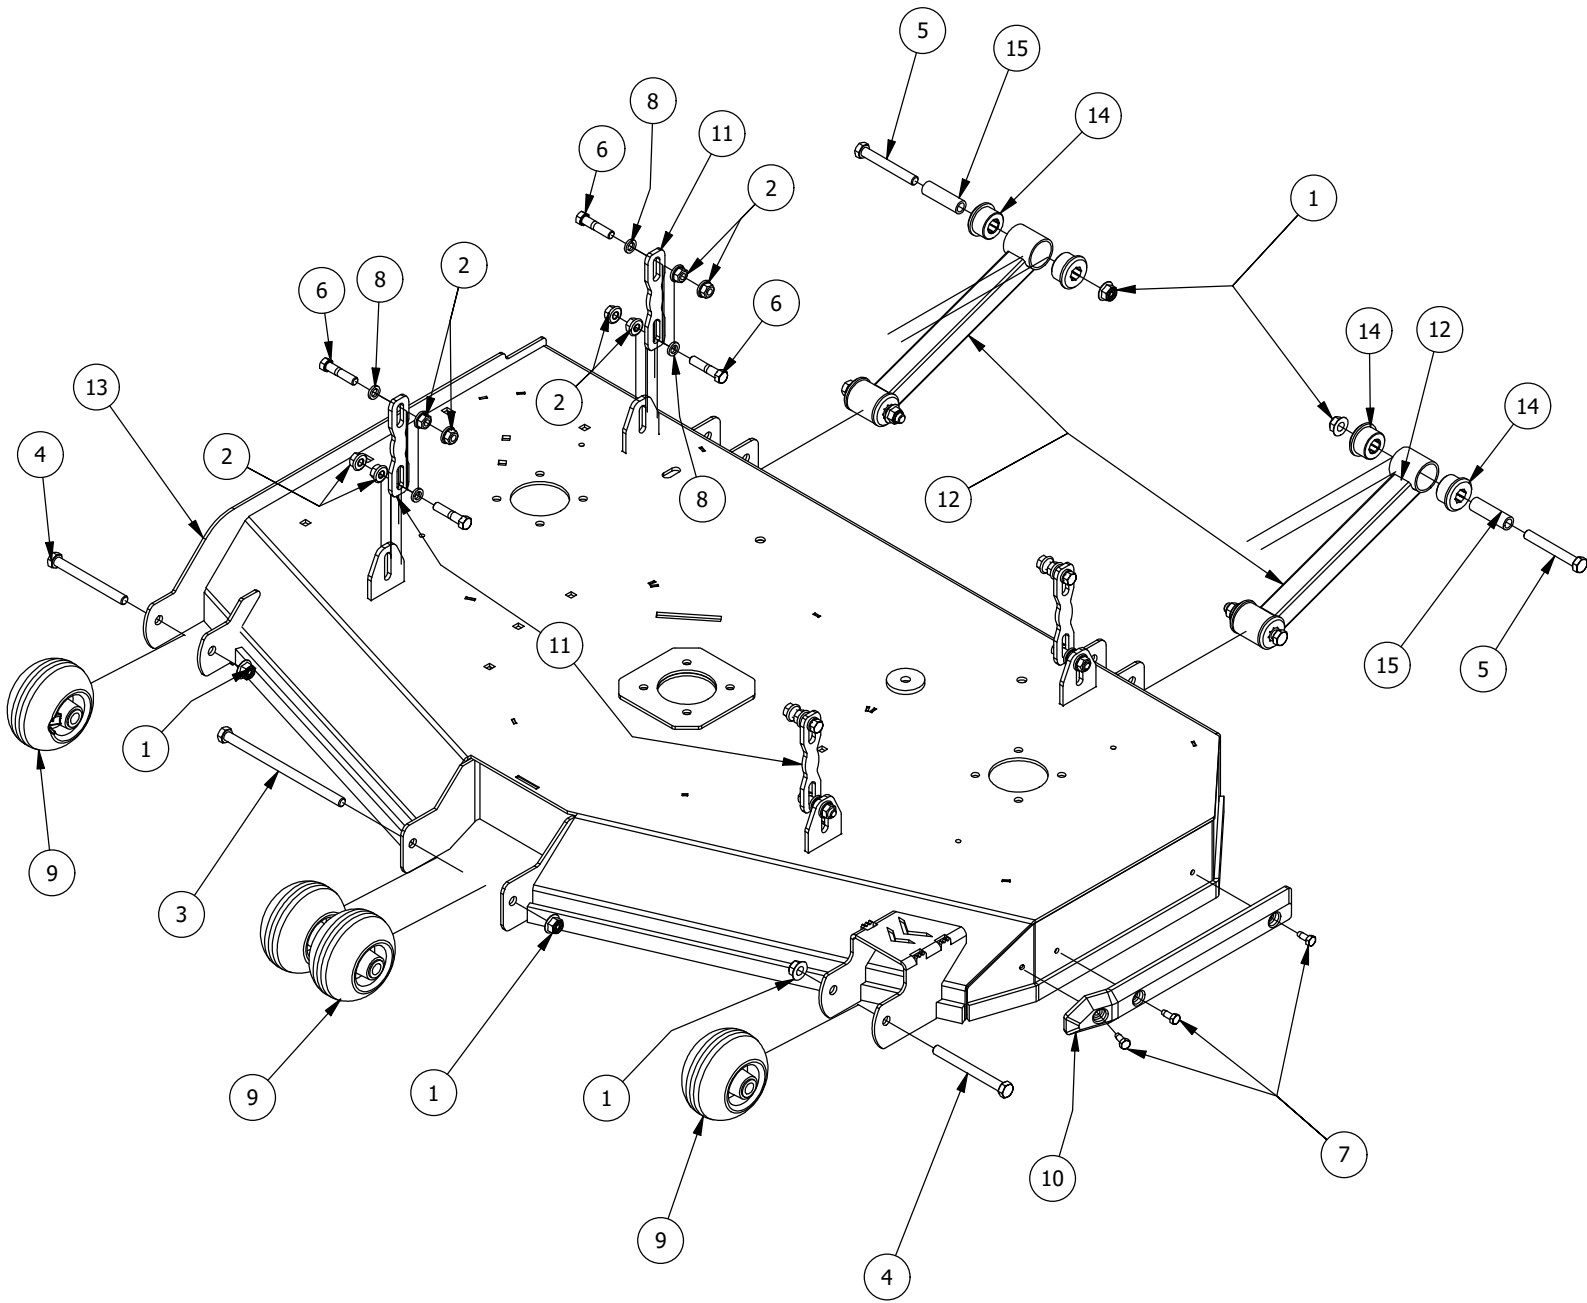

54" Deck Scalping Wheels and Stabilizer

54" Deck Scalping Wheels and Stabilizer			
ITEM	QTY	PART NUMBER	DESCRIPTION
1	7	413-0002-00	1/2-13 NYLON INSERT FLANGE NUT ZINC YELLOW
2	16	413-0011-00	7/16-14 HEX FLANGE NUT W/SERR ZINC YELLOW
3	1	418-0015-00	1/2-13 X 8-1/2 HEX C/S GR 2 ZINC YELLOW
4	2	418-0016-00	1/2-13 X 5 HEX C/S GR 2 ZINC YELLOW
5	4	418-0021-00	1/2-13 X 3-3/4 HEX C/S GR 5 ZINC
6	8	418-0046-00	7/16-14 X 2 HEX C/S GR 5 ZINC YELLOW
7	3	418-0262-00	5/16-18 X 3/4 IND HWH UNSLOT (F) TCS ZC/Y
8	8	419-0010-00	.443 ID X .750 OD X .125 THK NYLON BLACK
9	4	422-0001-00	Anti-Scalp Wheel
10	1	429-0001-00	Mower Nylon Deck Guard
11	4	435-0013-03	RZ Mower Deck Actuator Connecting Link
12	2	490-0047-03	RZ Mower Deck Stabilizer Assembly
13	1	490-0064-03	2020 54" RZ Deck Assembly
14	8	732-2000-00	Large MTV A-Arm Bushing
15	4	732-2001-00	Large MTV A-Arm Bushing Sleeve