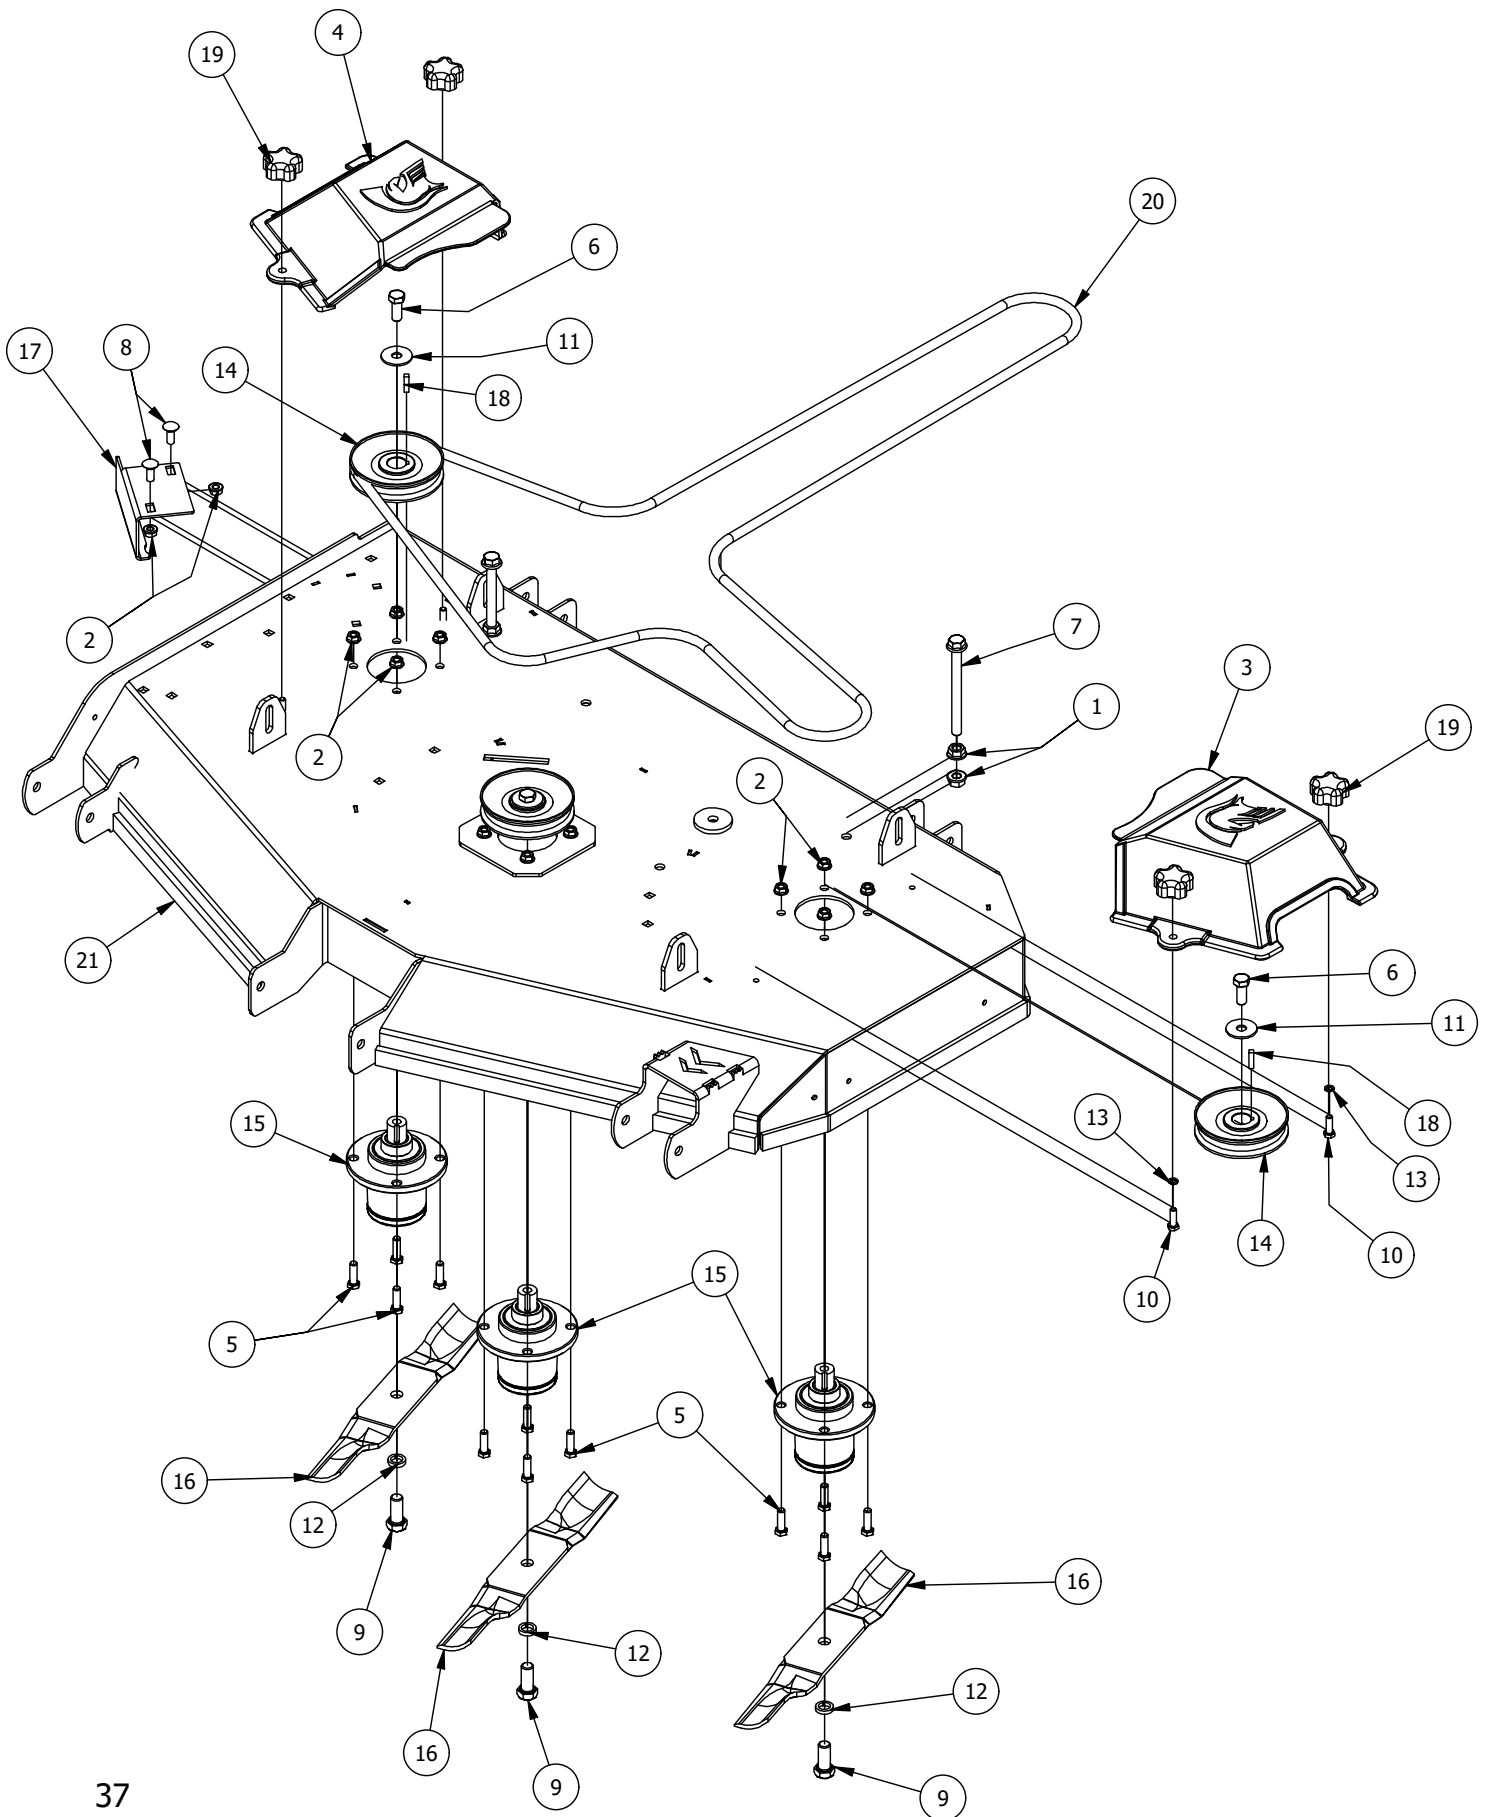

48" Deck Spindles, Pulleys, and Blades

48" Deck Spindles,Pulleys, and Blades			
ITEM	QTY	PART NUMBER	DESCRIPTION
1	4	413-0005-00	1/2-13 HEX FLANGE NUT W/SERR ZINC YELLOW
2	14	413-0020-00	3/8-16 HEX FLANGE NUT W/SERR ZINC YELLOW
3	1	414-0018-00	48" & 54" Deck Left Pulley Cover
4	1	414-0019-00	48" & 54" Deck Right Pulley Cover
5	12	418-0005-00	3/8-16 x 1-1/4 Hex Bolt GR5
6	3	418-0006-00	1/2-20 X 1-1/4 HEX C/S GR 5 ZINC
7	2	418-0009-00	1/2-13 X 5-1/2 HEX FLANGE BOLT GR 8 ZY
8	2	418-0045-00	3/8-16 X 1 Carriage Bolt Zinc Yellow
9	3	418-0078-00	5/8-11 X 1-1/2 HEX C/S GR 8 ZC YELLOW
10	4	418-0108-00	5/16 x1 Hex C/S (GR8) ZC/Yel
11	3	419-0001-00	1/2" X 1-5/8 BELLEVILLE CUP WASHER ZINC YELLOW
12	3	419-0004-00	5/8 SPLIT LOCKWASHER ZINC
13	4	419-0009-00	5/16 SPLIT LOCKWASHER ZINC
14	3	433-0017-00	48" Deck Pulley
15	3	437-0006-00	RZ Mower Deck Spindle Assy
16	3	438-0004-00	48" Mower Deck Blade
17	1	439-0723-03	2021 48" Deck Wiper Bracket
18	3	442-0001-00	1/4 X 1 SQUARE KEY STOCK
19	4	445-0005-00	5/16-18 5-LOBE (STAR) FEMALE SOFT TOUCH KNOB (1.90 DIA) BLK
20	1	461-0009-00	48" Mower Deck Belt; HB x 144" Effective Length
21	1	490-0065-03	2020 48" RZ Deck Assembly