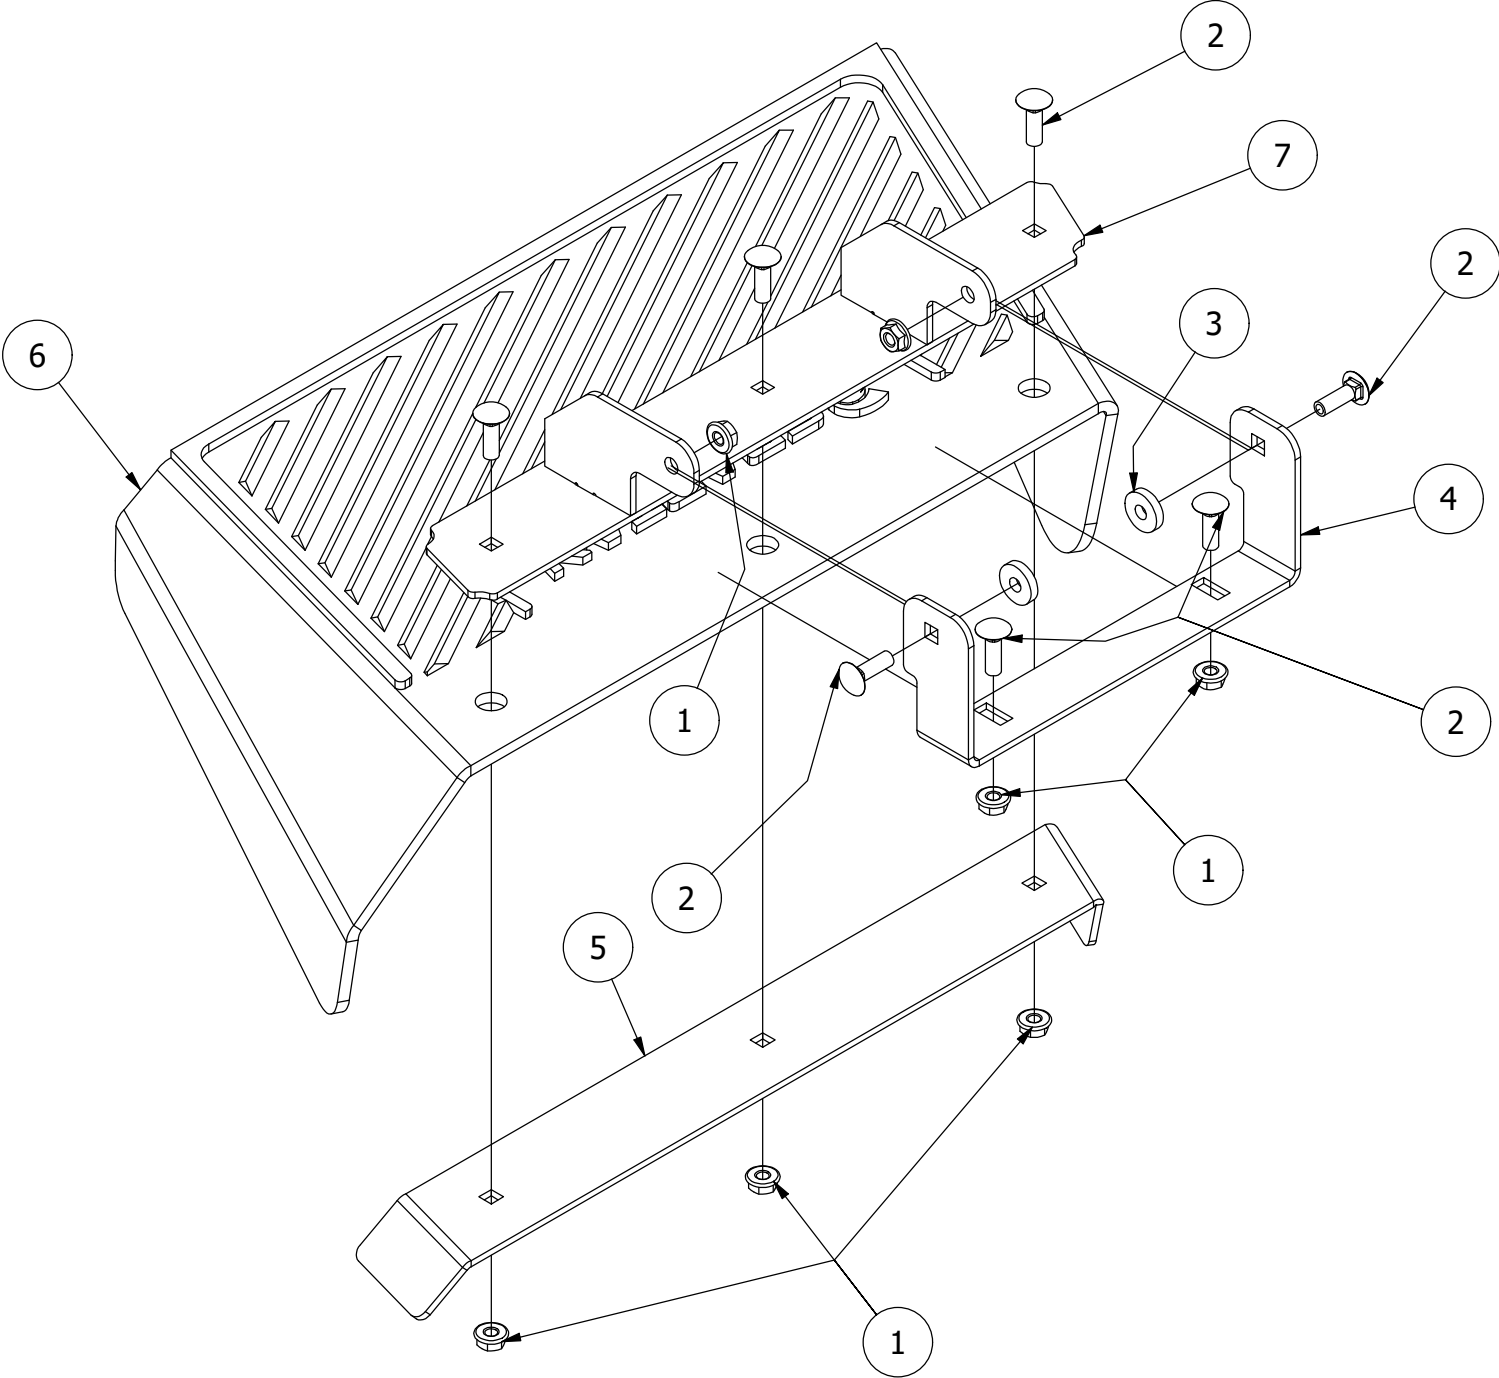

Deck Chute Assembly

Deck Chute Assembly			
ITEM	QTY	PART NUMBER	DESCRIPTION
1	7	413-0027-00	5/16-18 NYLON INSERT FLANGE LOCKNUT ZC YELLOW
2	7	418-0060-00	5/16-18 X 1 CARRIAGE BOLT ZINC YELLOW
3	2	419-0006-00	.312 ID X .875 OD X .1875 THK F/W NYLON BLK
4	1	439-0111-03	Mower Chute Mounting Bracket
5	1	439-0431-03	2020 RZ Mower Deck Chute Hinge Backer Bracket
6	1	481-0010-00	RZ Mower Rubber Discharge Chute
7	1	490-0070-03	2020 RZ Mower Deck Chute Hinge Assembly