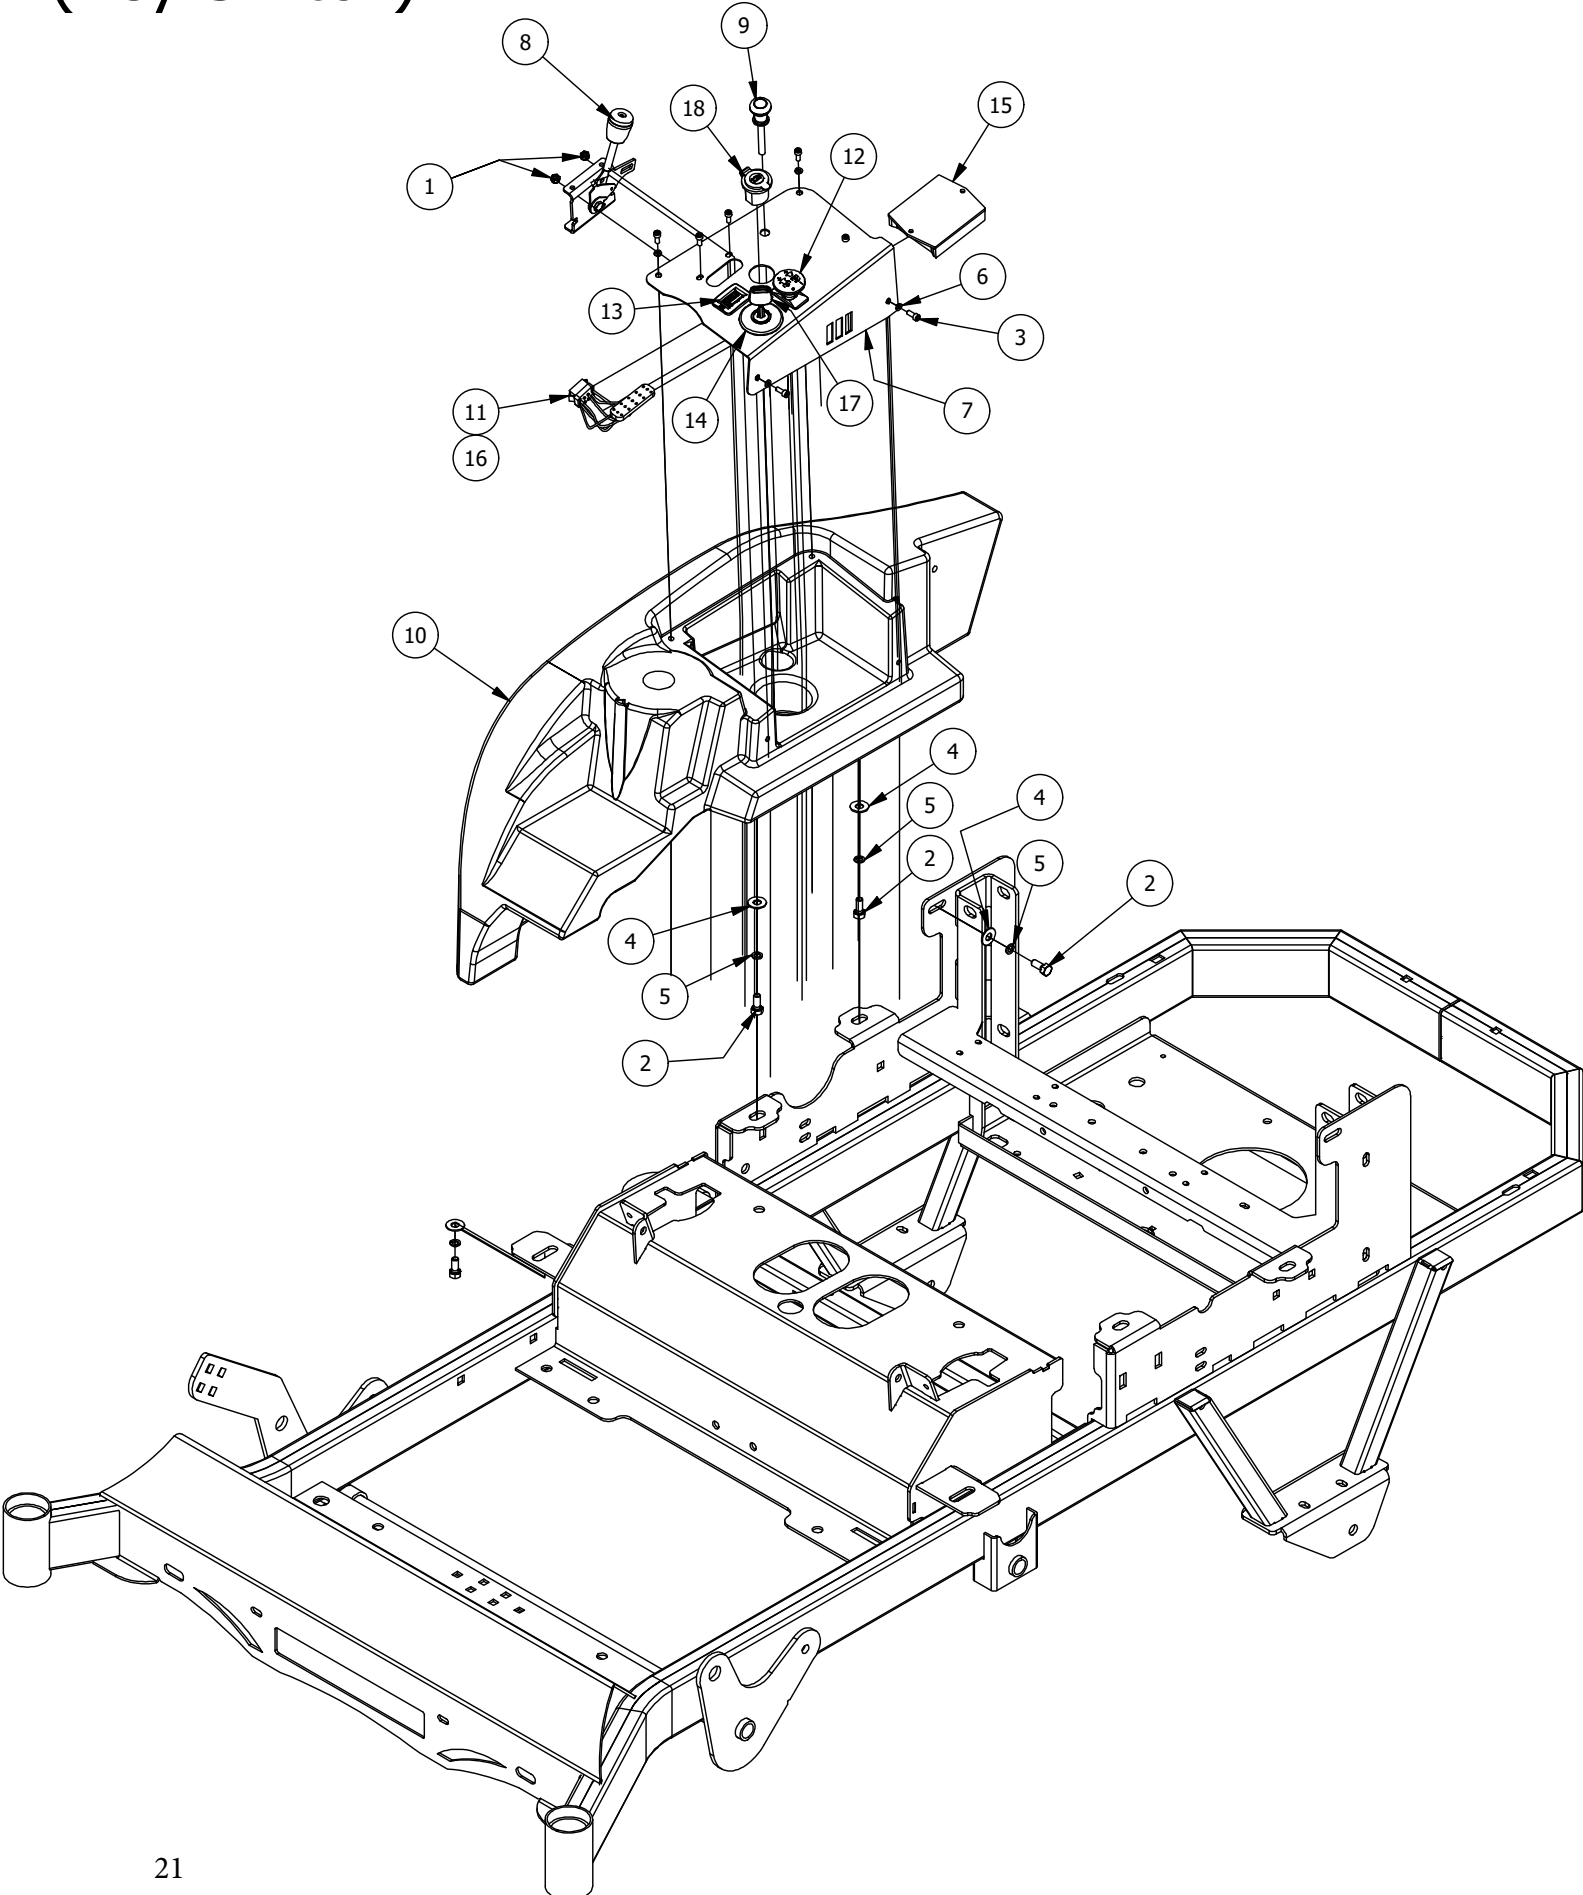

Console Assembly (Key Switch)

Console Assembly			
ITEM	QTY	PART NUMBER	DESCRIPTION
1	4	413-0008-00	10-24 NYLON INSERT LOCKNUT 18-8 SS
2	4	418-0054-00	5/16-18 X 3/4 HEX C/S ZINC
3	8	418-0055-00	10-24 X 1/2 SOCKET C/S 18-8 SS
4	4	419-0007-00	5/16 Flat Washer
5	4	419-0009-00	5/16 SPLIT LOCKWASHER ZINC
6	4	419-0011-00	#10 SPLIT LOCKWASHER 18-8 SS
7	1	439-0894-00	RZC Gas Tank Console Individual Controls 2022
8	1	464-0001-00	Mower Throttle Cable Assembly w / Handle
9	1	464-0002-00	Choke Cable
10	1	467-0022-00	2021 RZ Mower Console Assembly Right
11	1	486-0009-00	RZ/RZ-Pro Wiring Harness 26Kohler/Briggs/FR730 Engines
12	1	486-0060-00	PTO Switch
13	1	486-0061-00	Hour Meter
14	1	486-0062-00	Ignition Switch
15	1	486-0063-00	486-0063-00
16	1	486-0064-00	Mower Keyswitch Jumper Harness
17	1	486-0065-00	2023 Mower Key
18	1	677-2075-00	12 Volt Auxiliary Plug