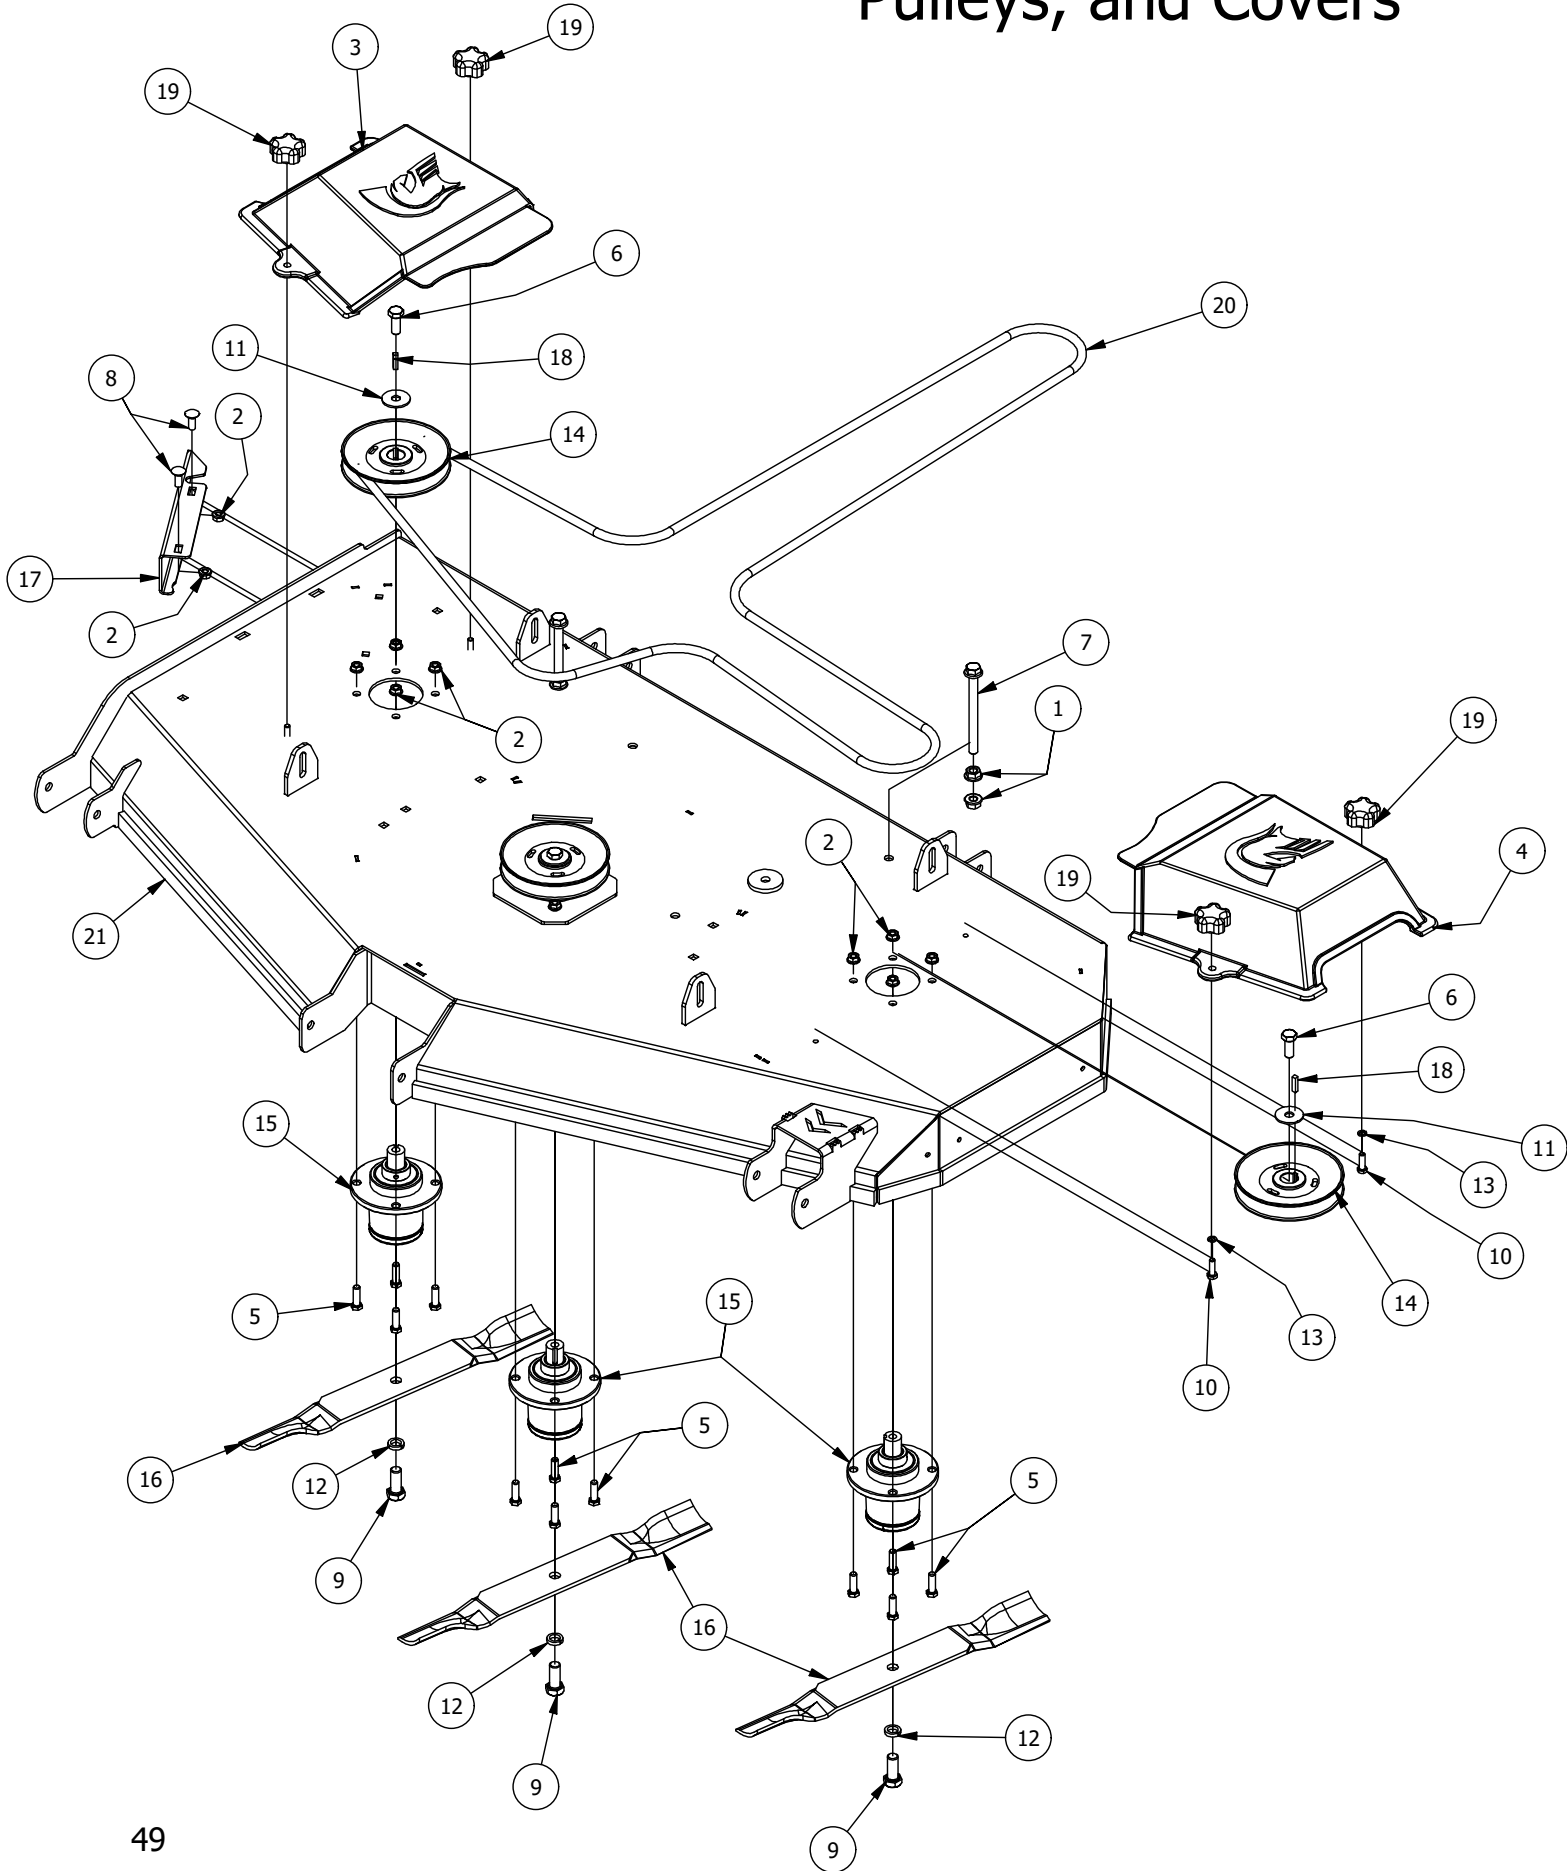

61" Spindles, Blades, Pulleys, and Covers

61" Spindles, Blades, Pulleys, and Covers			
ITEM	QTY	PART NUMBER	DESCRIPTION
1	4	413-0005-00	1/2-13 HEX FLANGE NUT W/SERR ZINC YELLOW
2	14	413-0020-00	3/8-16 HEX FLANGE NUT W/SERR ZINC YELLOW
3	1	414-0020-00	Right Pulley Cover 61" RZ/RT/SRT, 72" RT/SRT
4	1	414-0021-00	Left Pulley Cover 61" RZ/RT/SRT, 72" RT/SRT
5	12	418-0005-00	3/8-16 x 1-1/4 Hex Bolt GR5
6	3	418-0006-00	1/2-20 X 1-1/4 HEX C/S GR 5 ZINC
7	2	418-0009-00	1/2-13 X 5-1/2 HEX FLANGE BOLT GR 8 ZY
8	2	418-0045-00	3/8-16 X 1 Carriage Bolt Zinc Yellow
9	3	418-0078-00	5/8-11 X 1-1/2 HEX C/S GR 8 ZC YELLOW
10	4	418-0108-00	5/16 x1 Hex C/S (GR8) ZC/Yel
11	3	419-0001-00	1/2" X 1-5/8 BELLEVILLE CUP WASHER ZINC YELLOW
12	3	419-0004-00	5/8 SPLIT LOCKWASHER ZINC
13	4	419-0009-00	5/16 SPLIT LOCKWASHER ZINC
14	3	433-0003-00	Deck Pulley 61"
15	3	437-0006-00	RZ Mower Deck Spindle Assy
16	3	438-0002-00	61" Mower Deck Blade
17	1	439-0725-03	2021 61" RZ/RT/SRT Deck Wiper Bracket
18	3	442-0001-00	1/4 X 1 SQUARE KEY STOCK
19	4	445-0005-00	5/16-18 5-LOBE (STAR) FEMALE SOFT TOUCH KNOB (1.90 DIA) BLK
20	1	461-0002-00	61" Mower Deck Belt, HB x 167.9" Effective Length
21	1	490-0062-03	2020 61" RZ Deck Assembly