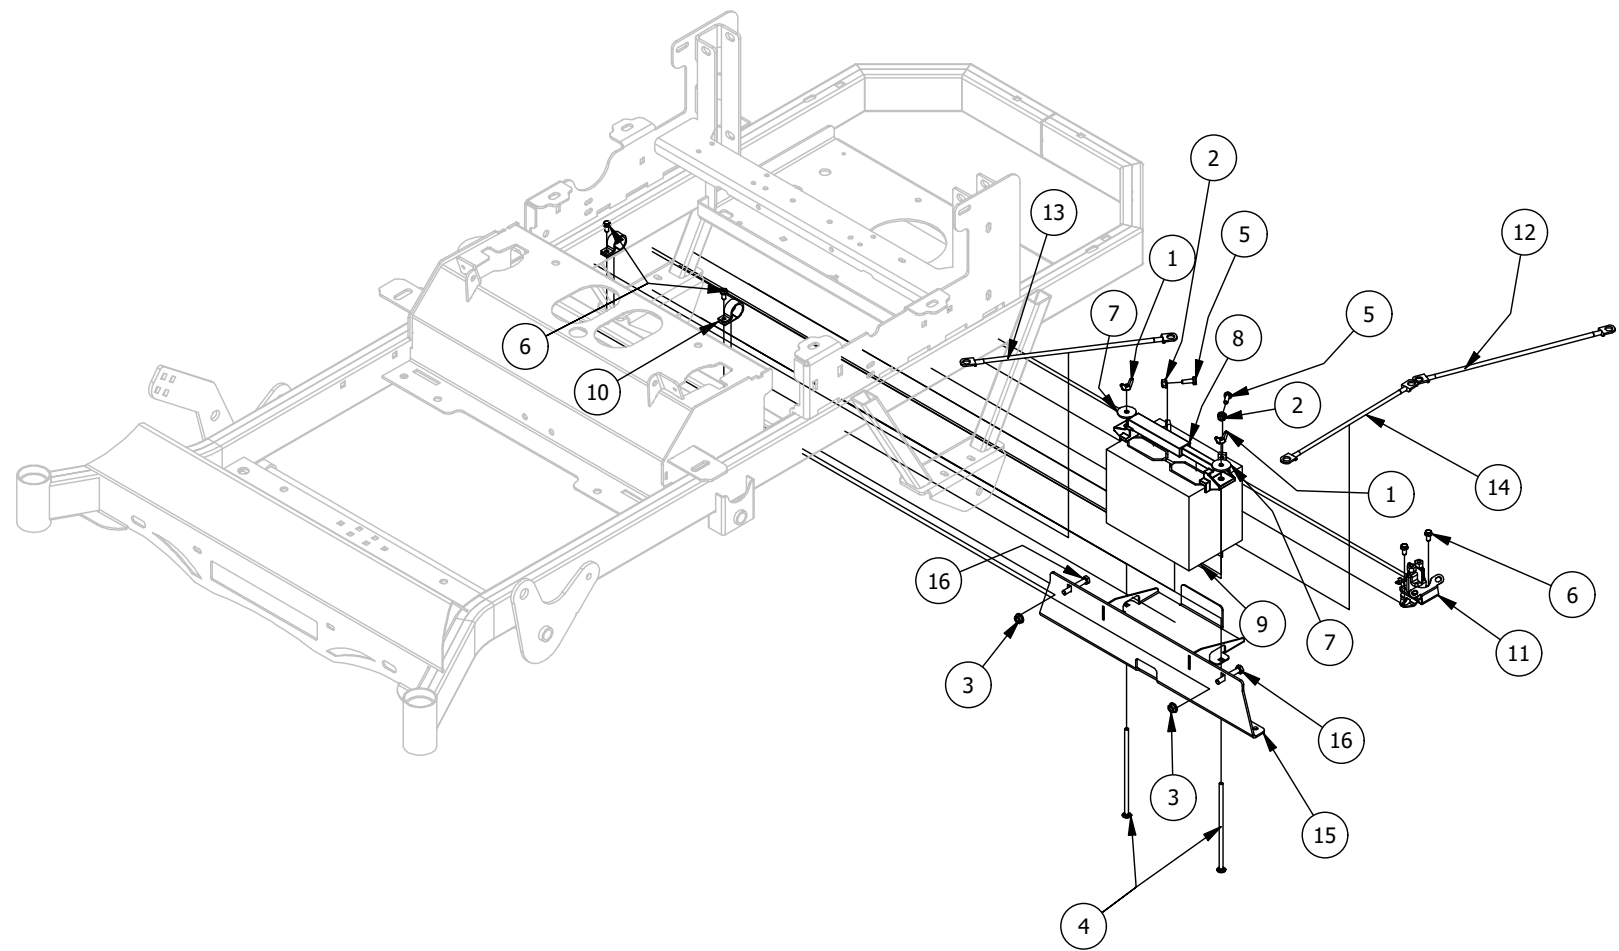

Battery Assembly

Battery Assembly			
ITEM	QTY	PART NUMBER	DESCRIPTION
1	2	413-0025-00	1/4-20 WING NUT ZINC
2	2	413-0026-00	1/4-20 NYLON INSERT FLANGE L/NUT ZINC
3	2	413-0027-00	5/16-18 NYLON INSERT FLANGE LOCKNUT ZC YELLOW
4	2	418-0034-00	1/4-20 X 7 CARRIAGE BOLT ZINC
5	2	418-0035-00	1/4-20 X 3/4 HEX C/S GR 2 ZINC
6	4	418-0059-00	1/4-20 X 1/2 IND. HWH SLOT F TCS ZINC
7	2	419-0023-00	1/4" Flat Washer_5/8 OD_18-8 SS Magn: 577 Black
8	1	443-0001-00	Battery Hold Down
9	1	468-1004-00	12-V Mower Starter Battery
10	2	472-0002-00	1/2" CUSHIONED LOOP CLAMP
11	1	486-0006-00	Mower Starter Solenoid
12	1	486-0016-00	Mower Positive Battery Cable 25" long
13	1	486-0017-00	Mower Negative Battery Cable 28" long
14	1	486-0018-00	Mower Start Wire, 12
15	1	490-0027-03	Mower TTQ Battery Box Assembly
16	2	618-2071-00	5/16-18X 2" Hex Head Cap Screw