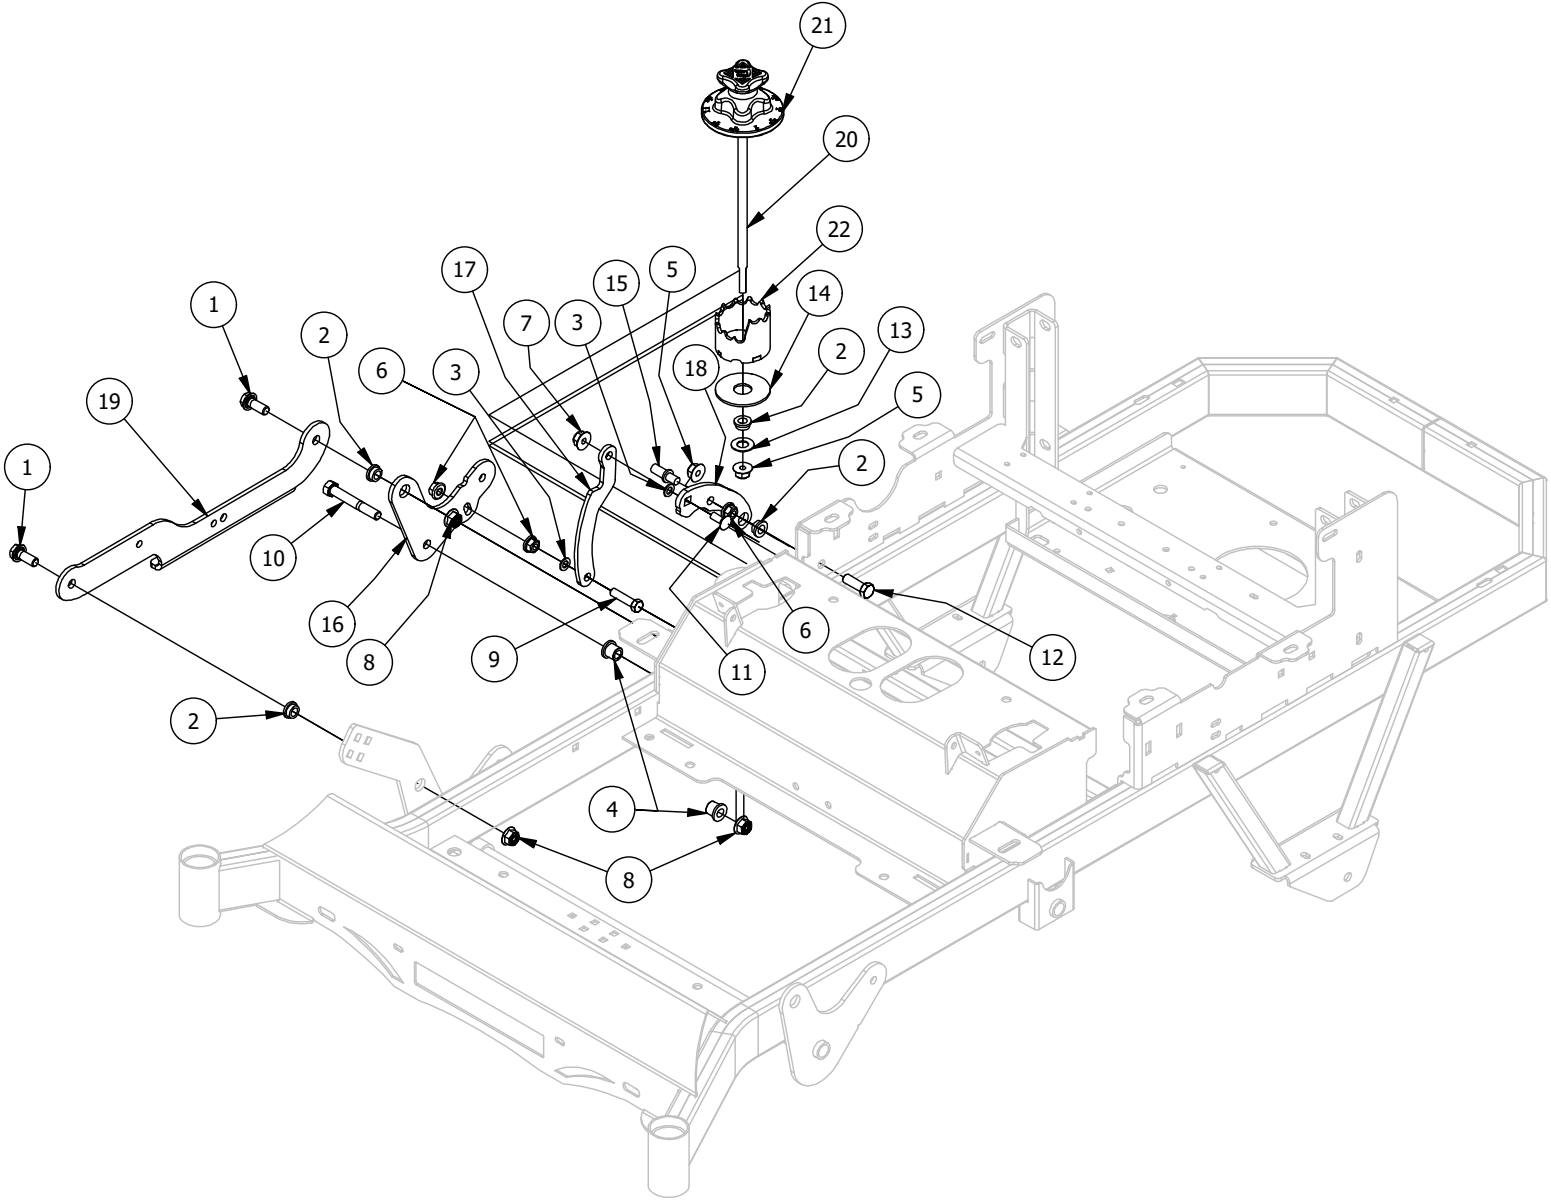

Deck Height Adjuster Assembly

Deck Height Adjuster Assembly			
ITEM	QTY	PART NUMBER	DESCRIPTION
1	2	148-0095	1/2-13x1 1/4"HEX FLANGE BOLT(GR.8)ZC/YEL 50C125BFL8Y
2	4	410-0009-00	1/2" ID X 3/4" OD X 3/8" LENGTH FLANGE BUSHING
3	2	410-0011-00	3/8 X 3/4 Bronze Washer
4	2	410-0068-00	.502 ID X .753 OD X .75 OAL X1 FL OD X .125 FL BUSHING
5	2	413-0002-00	1/2-13 NYLON INSERT FLANGE LOCKNUT ZC YELLOW
6	3	413-0011-00	7/16-14 HEX FLANGE NUT W/SERR ZINC YELLOW
7	1	413-0013-00	3/8-16 NYLON INSERT FLANGE L/NUT ZC
8	3	413-1005-00	1/2-13 NYLON INSERT FLANGE NUT ZINC YELLOW
9	1	418-0011-00	7/16-14X 1-3/4 HEX C/S GR5 ZINC Yellow
10	1	418-0042-00	1/2-13 X 3-1/2 HEX C/S GR 5 ZINC YELLOW
11	1	418-0053-00	3/8-16 X 1 CARRIAGE BOLT ZINC YELLOW
12	1	418-0265-00	1/2-13 X 1-1/2 HEX C/S GR 8 ZC YELLOW
13	1	419-0015-00	.625 ID X 1.250 OD X .062 FLAT WASHER NYLON
14	1	419-0031-00	1" ID x 3" Nylon Washer
15	1	420-0002-00	Mower Height Selector Pin
16	1	426-0458-03	RZC Deck Height Bracket Right Side
17	1	426-0459-03	RZC Deck Lift Link Plate
18	1	426-0460-03	RZC Deck Lift Pin Plate
19	1	435-0021-03	Mower TTQ Deck Height Arm Right Link
20	1	435-0026-00	RZ-C Mower Deck Height Selector Shaft
21	1	445-0004-00	2020 RZ Deck Height Selector Knob
22	1	490-0451-03	2021 RZC Deck Height Cam Assembly