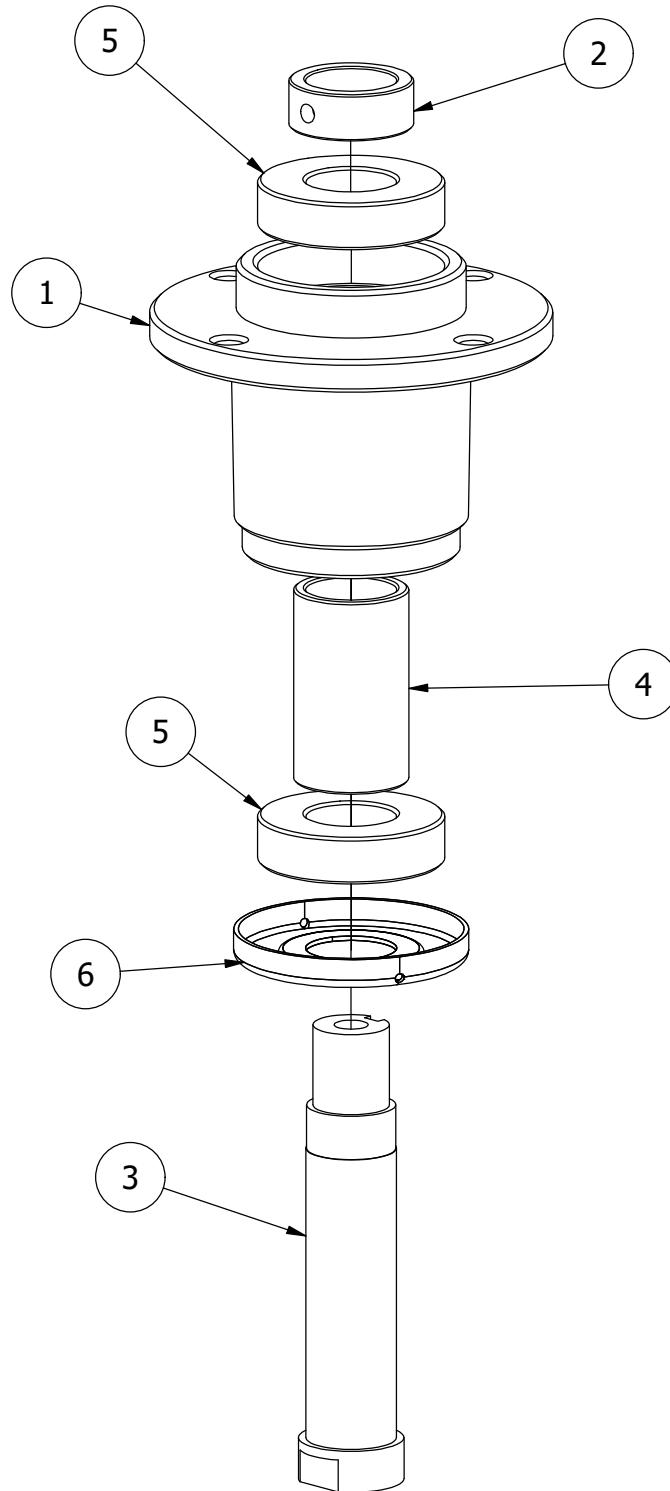

Spindle Assembly

Spindle Assembly			
ITEM	QTY	PART NUMBER	DESCRIPTION
1	1	437-0020-00	RZ Mower Spindle Housing
2	1	437-0021-00	RZ Mower Deck Spindle Set Colar
3	1	437-0023-00	RZ Mower Deck Spindle Shaft
4	1	437-0022-00	RZ Deck Spindle Spacer
5	2	410-0003-00	Spindle Bearing
6	1	437-0014-00	Mower Deck Spindle Dust Cup