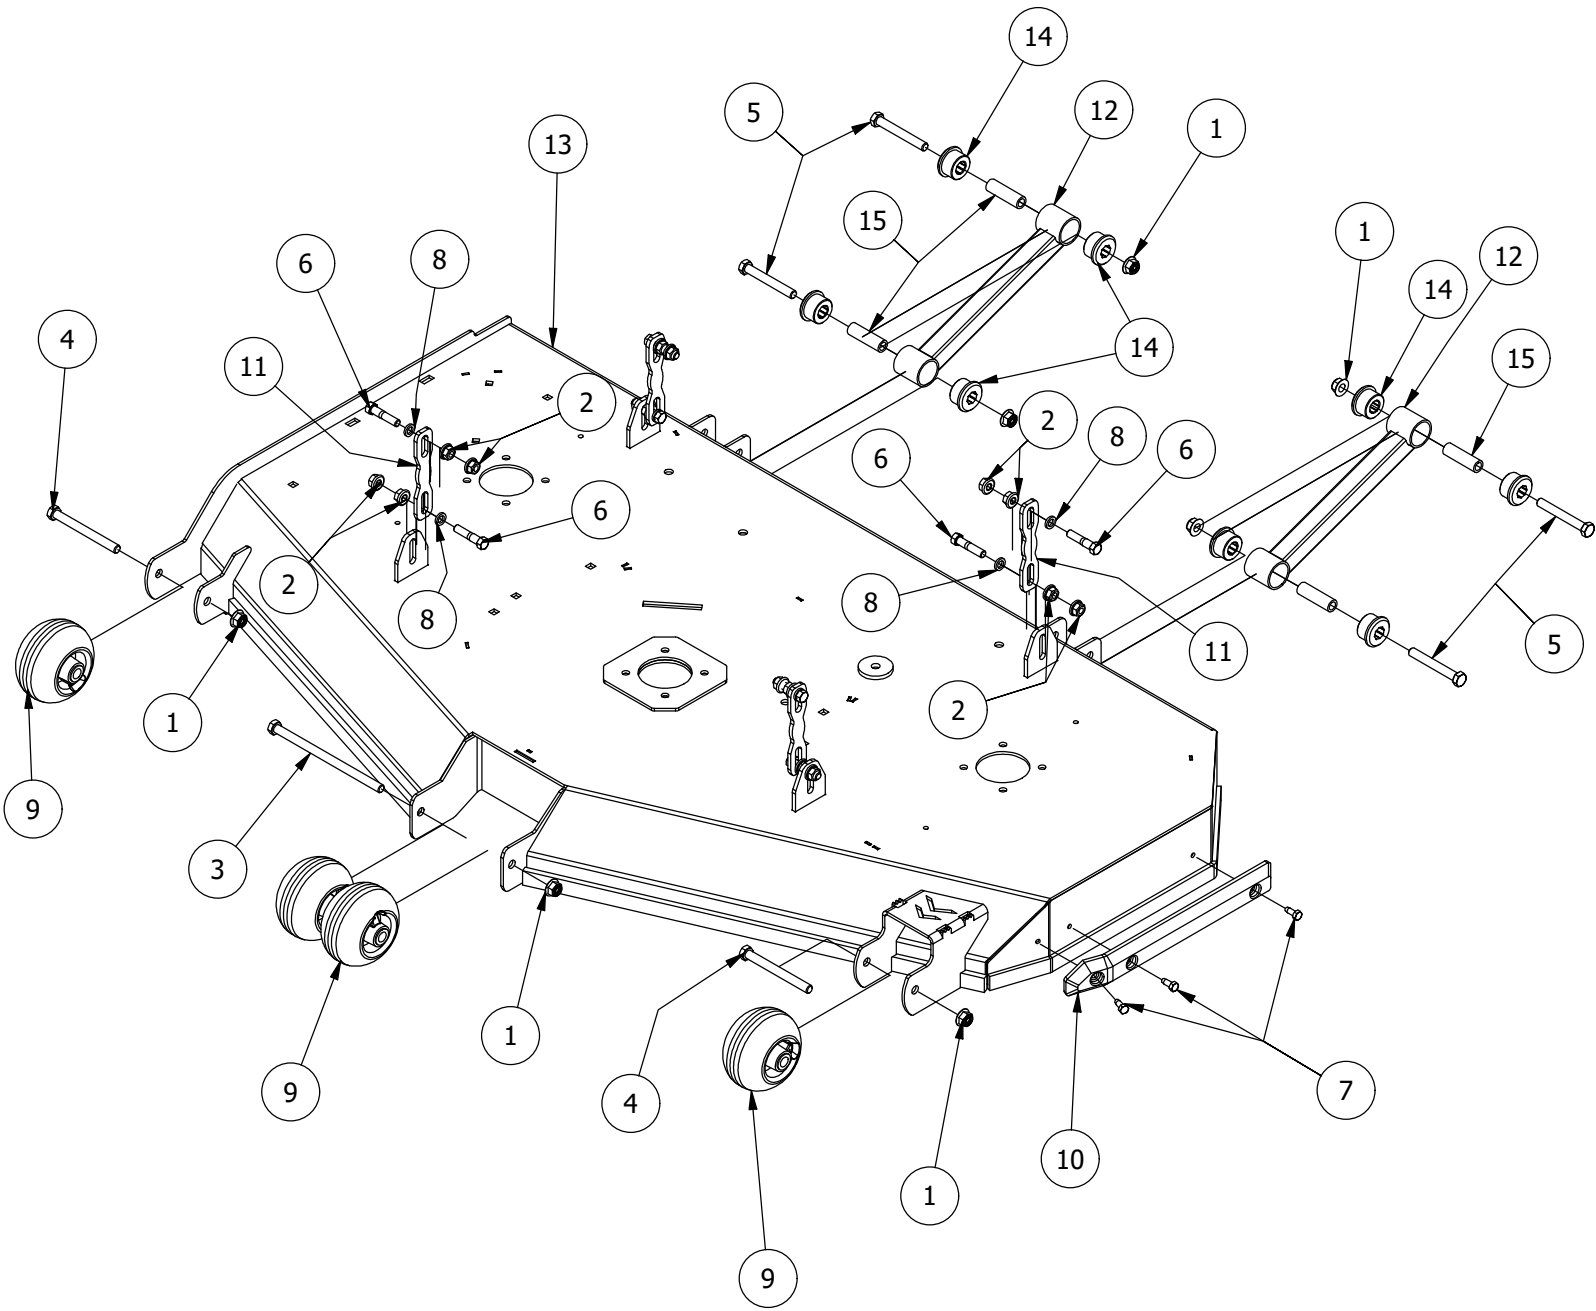

61" Deck Scalping Wheels and Stabilizer

61" Deck Scalping Wheels and Stabilizer			
ITEM	QTY	PART NUMBER	DESCRIPTION
1	7	413-0002-00	1/2-13 NYLON INSERT FLANGE NUT ZINC YELLOW
2	16	413-0011-00	7/16-14 HEX FLANGE NUT W/SERR ZINC YELLOW
3	1	418-0015-00	1/2-13 X 8-1/2 HEX C/S GR 2 ZINC YELLOW
4	2	418-0016-00	1/2-13 X 5 HEX C/S GR 2 ZINC YELLOW
5	4	418-0021-00	1/2-13 X 3-3/4 HEX C/S GR 5 ZINC
6	8	418-0046-00	7/16-14 X 2 HEX C/S GR 5 ZINC YELLOW
7	3	418-0262-00	5/16-18 X 3/4 IND HWH UNSLOT (F) TCS ZC/Y
8	8	419-0010-00	.443 ID X .750 OD X .125 THK NYLON BLACK
9	4	422-0001-00	Anti-Scalp Wheel
10	1	429-0001-00	Mower Nylon Deck Guard
11	4	435-0013-00	RZ Mower Deck Actuator Connecting Link
12	2	490-0047-03	RZ Mower Deck Stabilizer Assembly
13	1	490-0062-03	2020 61" RZ Deck Assembly
14	8	732-2000-00	Red A80 Suspension Bushing
15	4	732-2001-00	Large MTV A-Arm Bushing Sleeve