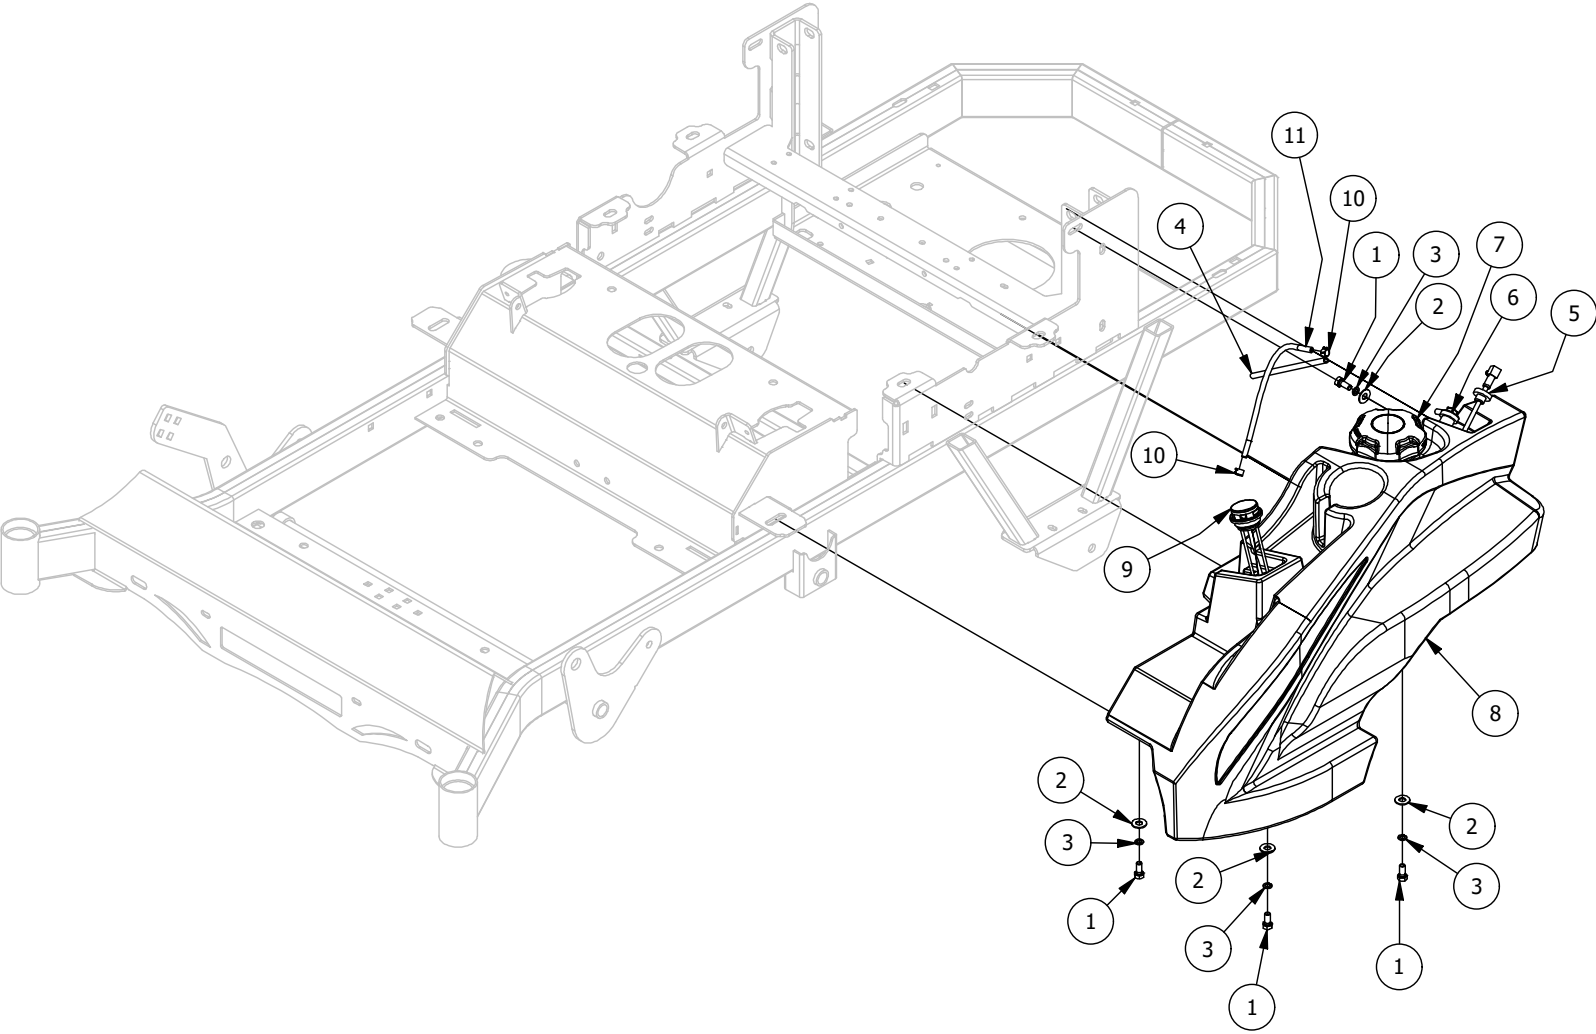

Gas Tank Assembly

Gas Tank Assembly			
ITEM	QTY	PART NUMBER	DESCRIPTION
1	4	418-0054-00	5/16-18 X 3/4 HEX C/S ZINC
2	4	419-0007-00	5/16 Flat Washer
3	4	419-0009-00	5/16 SPLIT LOCKWASHER ZINC
4	1	451-0002-00	Mower Fuel Tank Black 3/16" Vent Tube
5	1	467-0005-00	Fuel Pickup Tube Grommet
6	1	467-0006-00	Remote Tank Vent Valve w / Grommet
7	1	467-0008-00	Tank Fill Neck Non-Venting Cap
8	1	467-0021-00	2020 RZ Mower Fuel Tank Assembly Left
9	1	467-0025-00	2021 RZ Gas Gauge
10	2	472-0004-00	1/2" (#8) Hose Clamp
11	1	751-1014-00	1/4 Fuel Line - Low Perm