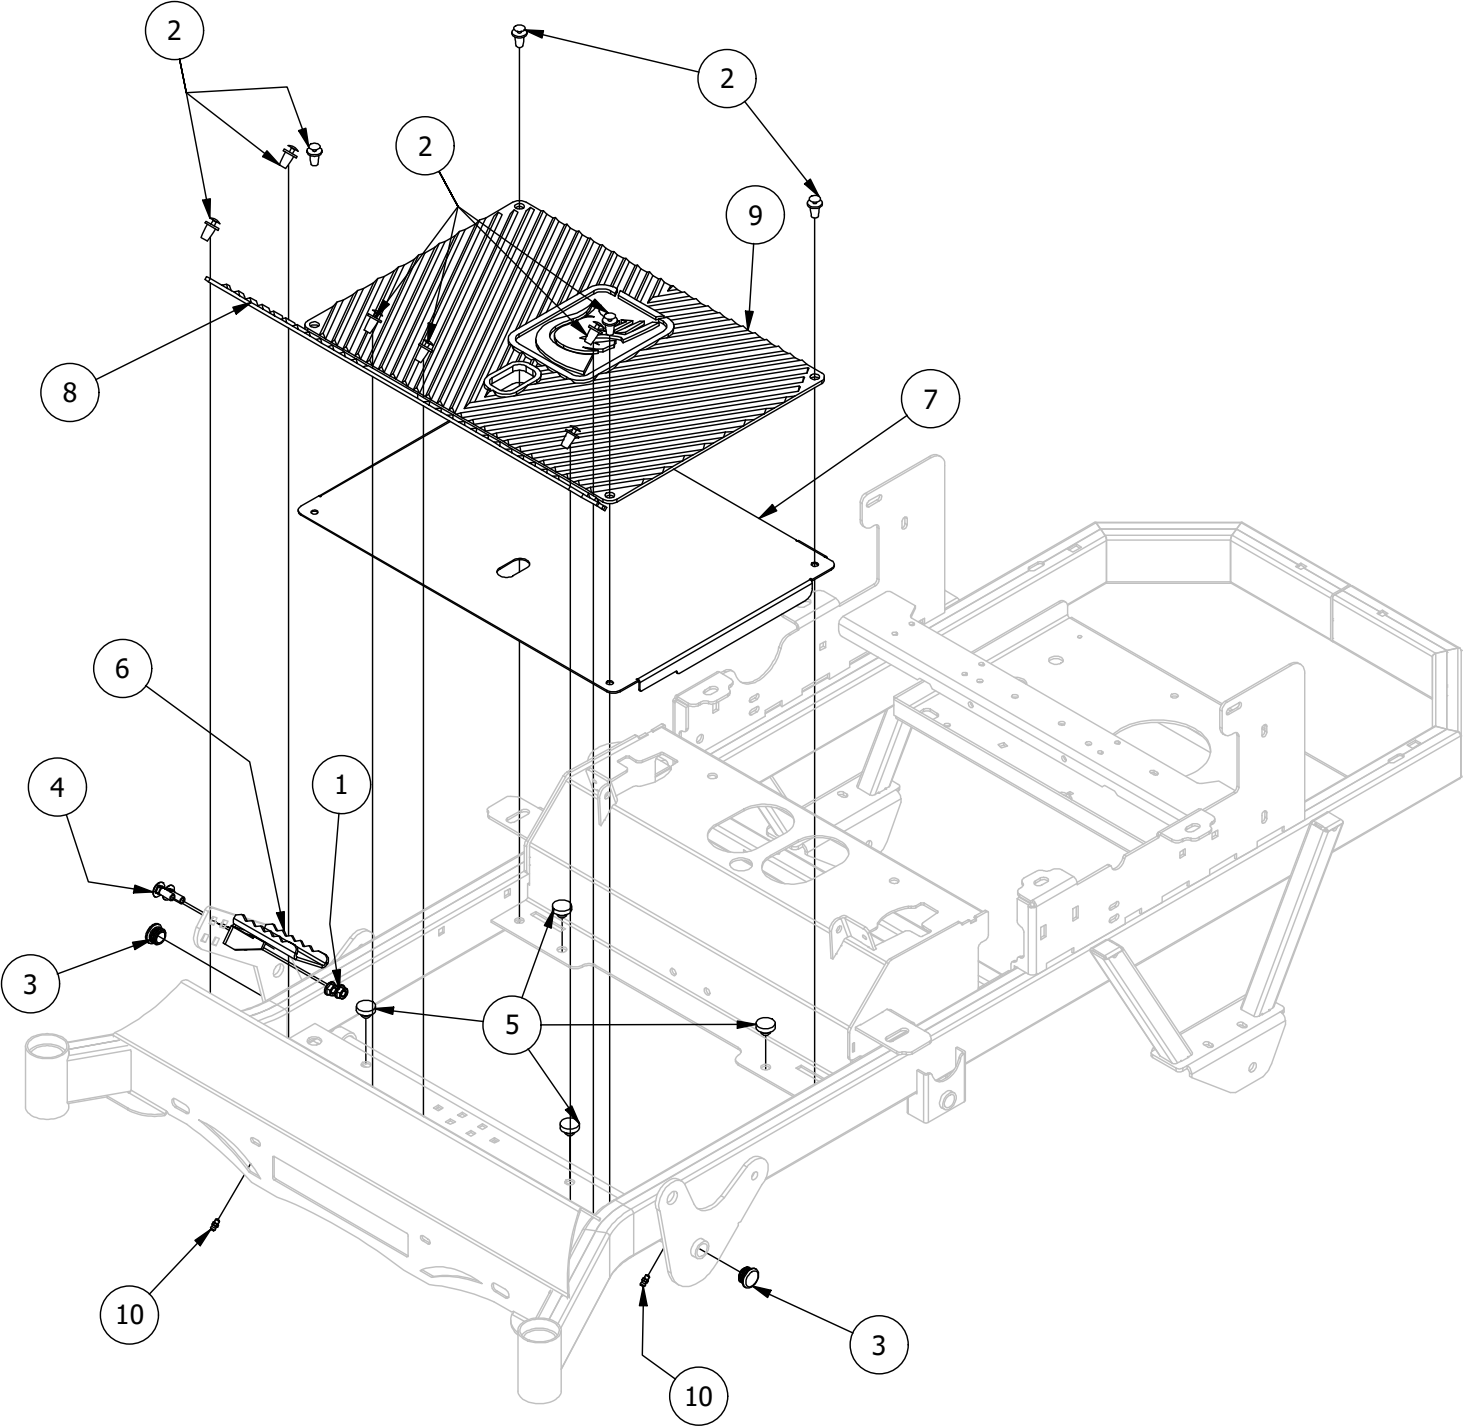

# Front Fork Assembly

Front Fork Assembly			
ITEM	QTY	PART NUMBER	DESCRIPTION
1	2	410-0006-00	1" INSERT BEARING
2	2	410-0018-00	RZ Front Wheel Bearing for 422-0027-00
3	1	413-0002-00	1/2-13 NYLON INSERT FLANGE NUT ZINC YELLOW
4	1	413-0063-00	1"-8 FIN HEX JAM NUT ZC
5	1	418-0002-00	1/2-20 X 1-1/4 HEX FLANGE BOLT GR 8 ZC YELLOW
6	1	418-0003-00	1/2-13 X 8-1/2 HEX C/S GR 5 ZINC YELLOW
7	1	419-0003-00	1/2 FENDER WASHER 1-1/4" OD ZINC
8	1	419-0024-00	1" L/W MED SPLIT ZC
9	1	422-0027-00	RZ/RT Pro Front Tire Assembly-Smooth Tread
10	1	422-0042-00	Spartan Radial Front Tire and Wheel Assm
11	1	425-0010-00	Mower Caster Fork Wheel Spacer
12	1	425-0011-00	Caster Fork Shaft Bearing Spacer
13	1	426-0006-03	Mower Caster Shaft Washer
14	1	437-0019-00	RT&SRT Mower Caster Wheel Shaft 2018
15	1	490-0453-03	RZC Caster Fork Assembly
16	1	490-0453-KT	RZC Caster Fork Assembly Kit

# Floorboard and Deck Height Pedal Assembly

Floorboard and Deck Height Pedal Assembly			
ITEM	QTY	PART NUMBER	DESCRIPTION
1	2	413-0020-00	3/8-16 HEX FLANGE NUT W/SERR ZINC YELLOW
2	10	414-0002-00	8MM PUSH TYPE RETAINER NYLON BLACK
3	2	414-0016-00	1" Round Tube Plug
4	2	418-0045-00	3/8-16 X 1 Carriage Bolt Zinc Yellow
5	4	429-0002-00	Push-In Rubber Bumper, Mower Floor
6	1	439-0059-03	Mower Deck Height Foot Pedal
7	1	439-0114-03	Mower Floorboard
8	1	481-0005-00	2017 Mower Rubber Foot Rest Mat
9	1	481-0006-00	2017 Mower Logo Floor Mat
10	2	624-1000-00	1/4 drive type straight grease fitting zc (g.L. only)