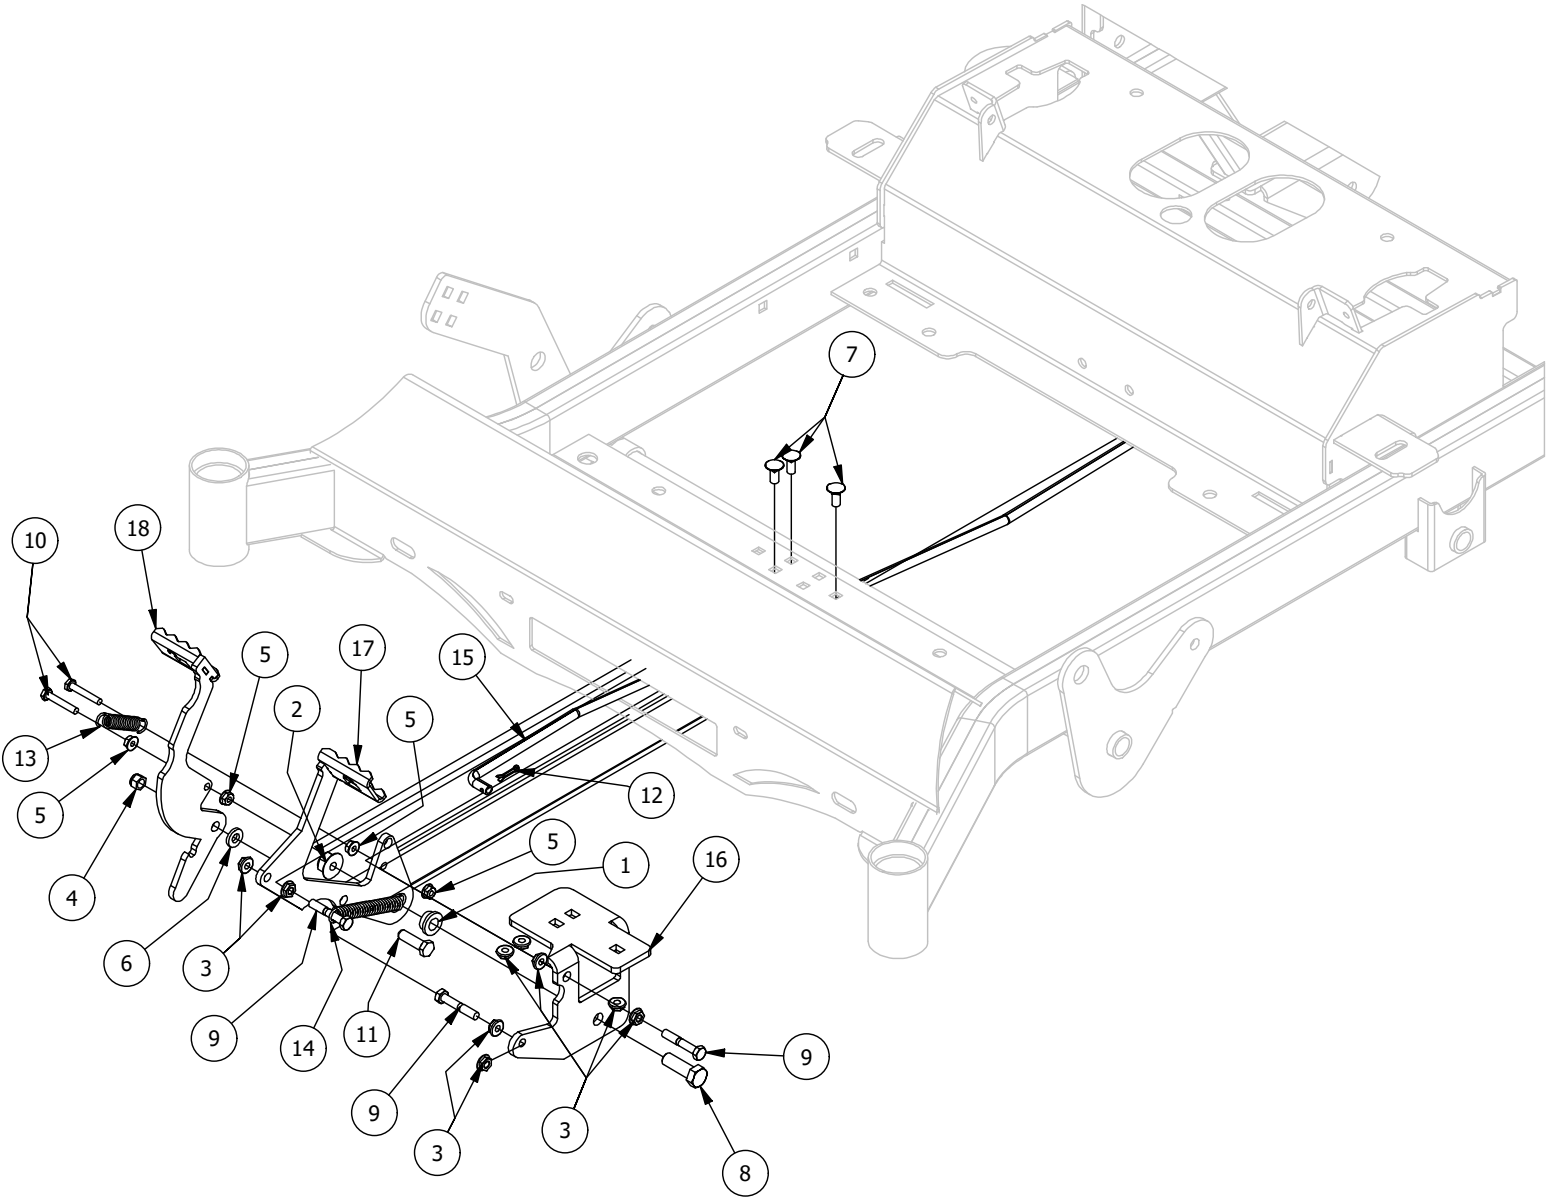

Park Brake Assembly

Park Brake Assembly			
ITEM	QTY	PART NUMBER	DESCRIPTION
1	1	410-0009-00	1/2" ID X 3/4" OD X 3/8" LENGTH FLANGE BUSHING
2	1	413-0002-00	1/2-13 NYLON INSERT FLANGE LOCKNUT ZC YELLOW
3	9	413-0006-00	5/16-18 HEX FLANGE NUT W/SERR ZINC
4	1	413-0013-00	3/8-16 NYLON INSERT FLANGE LOCKNUT ZINC
5	4	413-0023-00	1/4-20 HEX FLANGE NUT W/SERR ZINC
6	1	413-0052-00	3/8 ID X 3/4 OD X .125 THK BRONZE WASHER
7	3	418-0008-00	5/16-18 X 3/4 CARRIAGE BOLT ZINC
8	1	418-0020-00	1/2-13 X 1-1/2 HEX C/S GR 5 ZINC
9	3	418-0027-00	5/16-18 X 1-3/4 HEX C/S GR 2 ZINC
10	2	418-0029-00	1/4-20 X 1-1/4 HEX C/S GR 2 ZINC
11	1	418-0030-00	3/8-16 X 1-1/4 HEX C/S GR 2 ZINC
12	1	420-0001-00	1/8 X 3/4 COTTER PIN ZINC
13	1	434-0003-00	Brake Pedal Release Spring
14	1	434-0015-00	Brake Pedal Release Spring
15	1	435-0004-60	Mower Brake Linkage
16	1	439-0009-03	Mower Frame Brake Mounting Bracket
17	1	490-0016-03	Mower Brake Lock Lever Assembly
18	1	490-0017-03	Mower Brake Unlock Lever Assembly