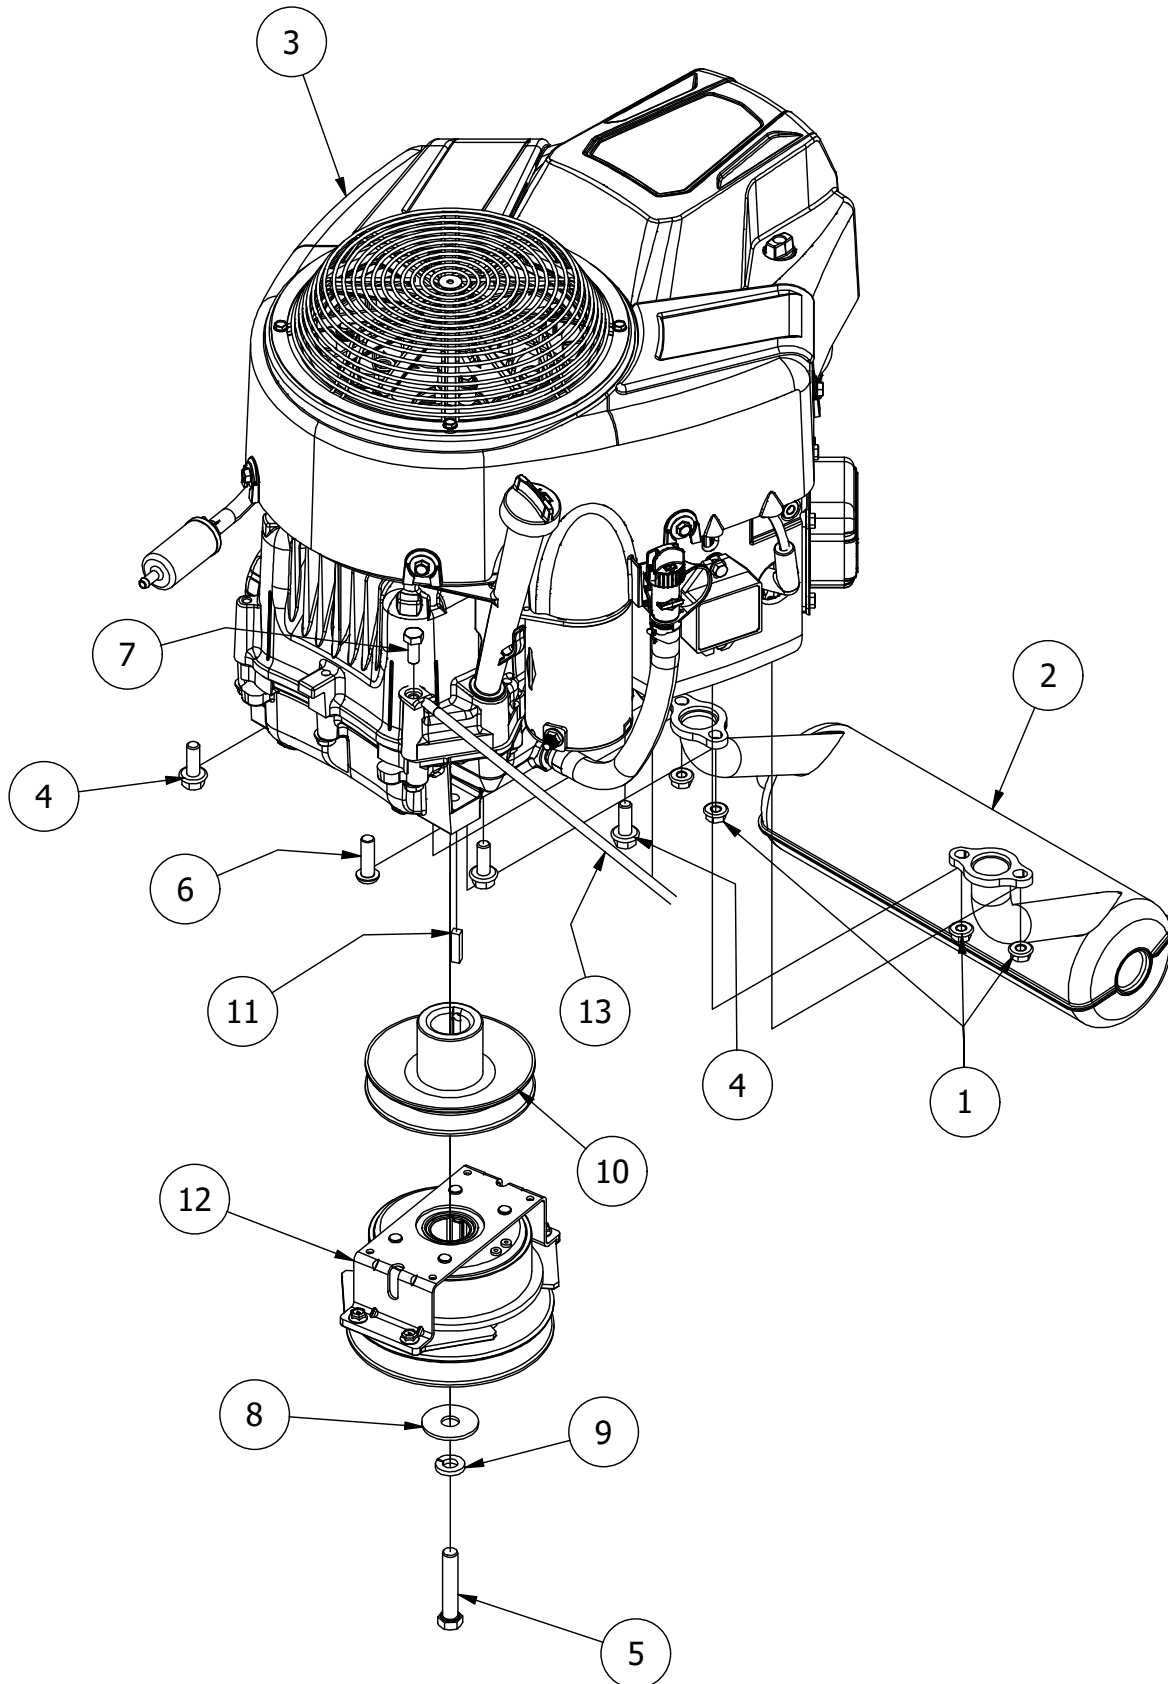

25 HP Briggs CXI Engine Assembly

25 HP Briggs CXI Engine Assembly			
ITEM	QTY	PART NUMBER	DESCRIPTION
1	4	413-0009-00	M8-1.25 HEX FLANGE TOPLOCK NUT ZINC
2	1	415-0052-00	B&S 27 HP&25HP Exhaust
3	1	415-0099-00	25HP Briggs CXI Engine
4	3	418-0023-00	3/8-16 X 1-1/8 IND HWH W/SERR TRI LOB ZY
5	1	418-0223-00	TTQ Clutch Bolt
6	1	418-0224-00	3/8-16 X 1-1/4 PAN TORX (TRI-LOB) TRS ZC
7	1	418-0278-00	M8-1.25 X 20MM HEX FLANGE BOLT ZINC 10.9
8	1	419-0001-00	1/2" X 1-5/8 BELLEVILLE CUP WASHER ZINC YELLOW
9	1	419-0005-00	7/16 SPLIT LOCKWASHER GR 8 ZC YELLOW
10	1	433-0002-00	Drive Pulley, B Belt
11	1	442-0001-00	1/4 X 1 SQUARE KEY STOCK
12	1	470-0004-00	Mower TTQ Ogura Clutch
13	1	486-0017-00	Mower Negative Battery Cable 28" long