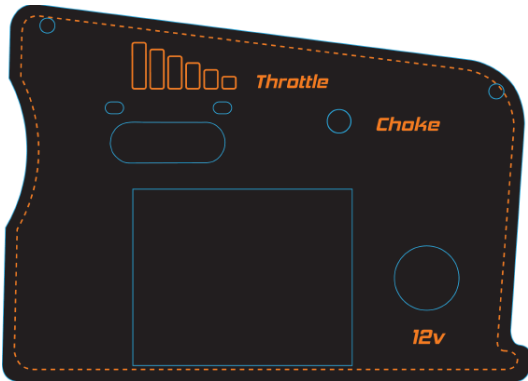

491-0129-00  
48" Deck Decal

491-0130-00  
54" Deck Decal

491-0131-00  
61" Deck Decal

491-0206-00  
RZ w/GT Trac Decal

491-0154-00  
2021 RZ Control Console  
Decal

491-0152-00  
RZ Left Fuel Tank Decal

491-0153-00  
RZ Right Fuel Tank Decal