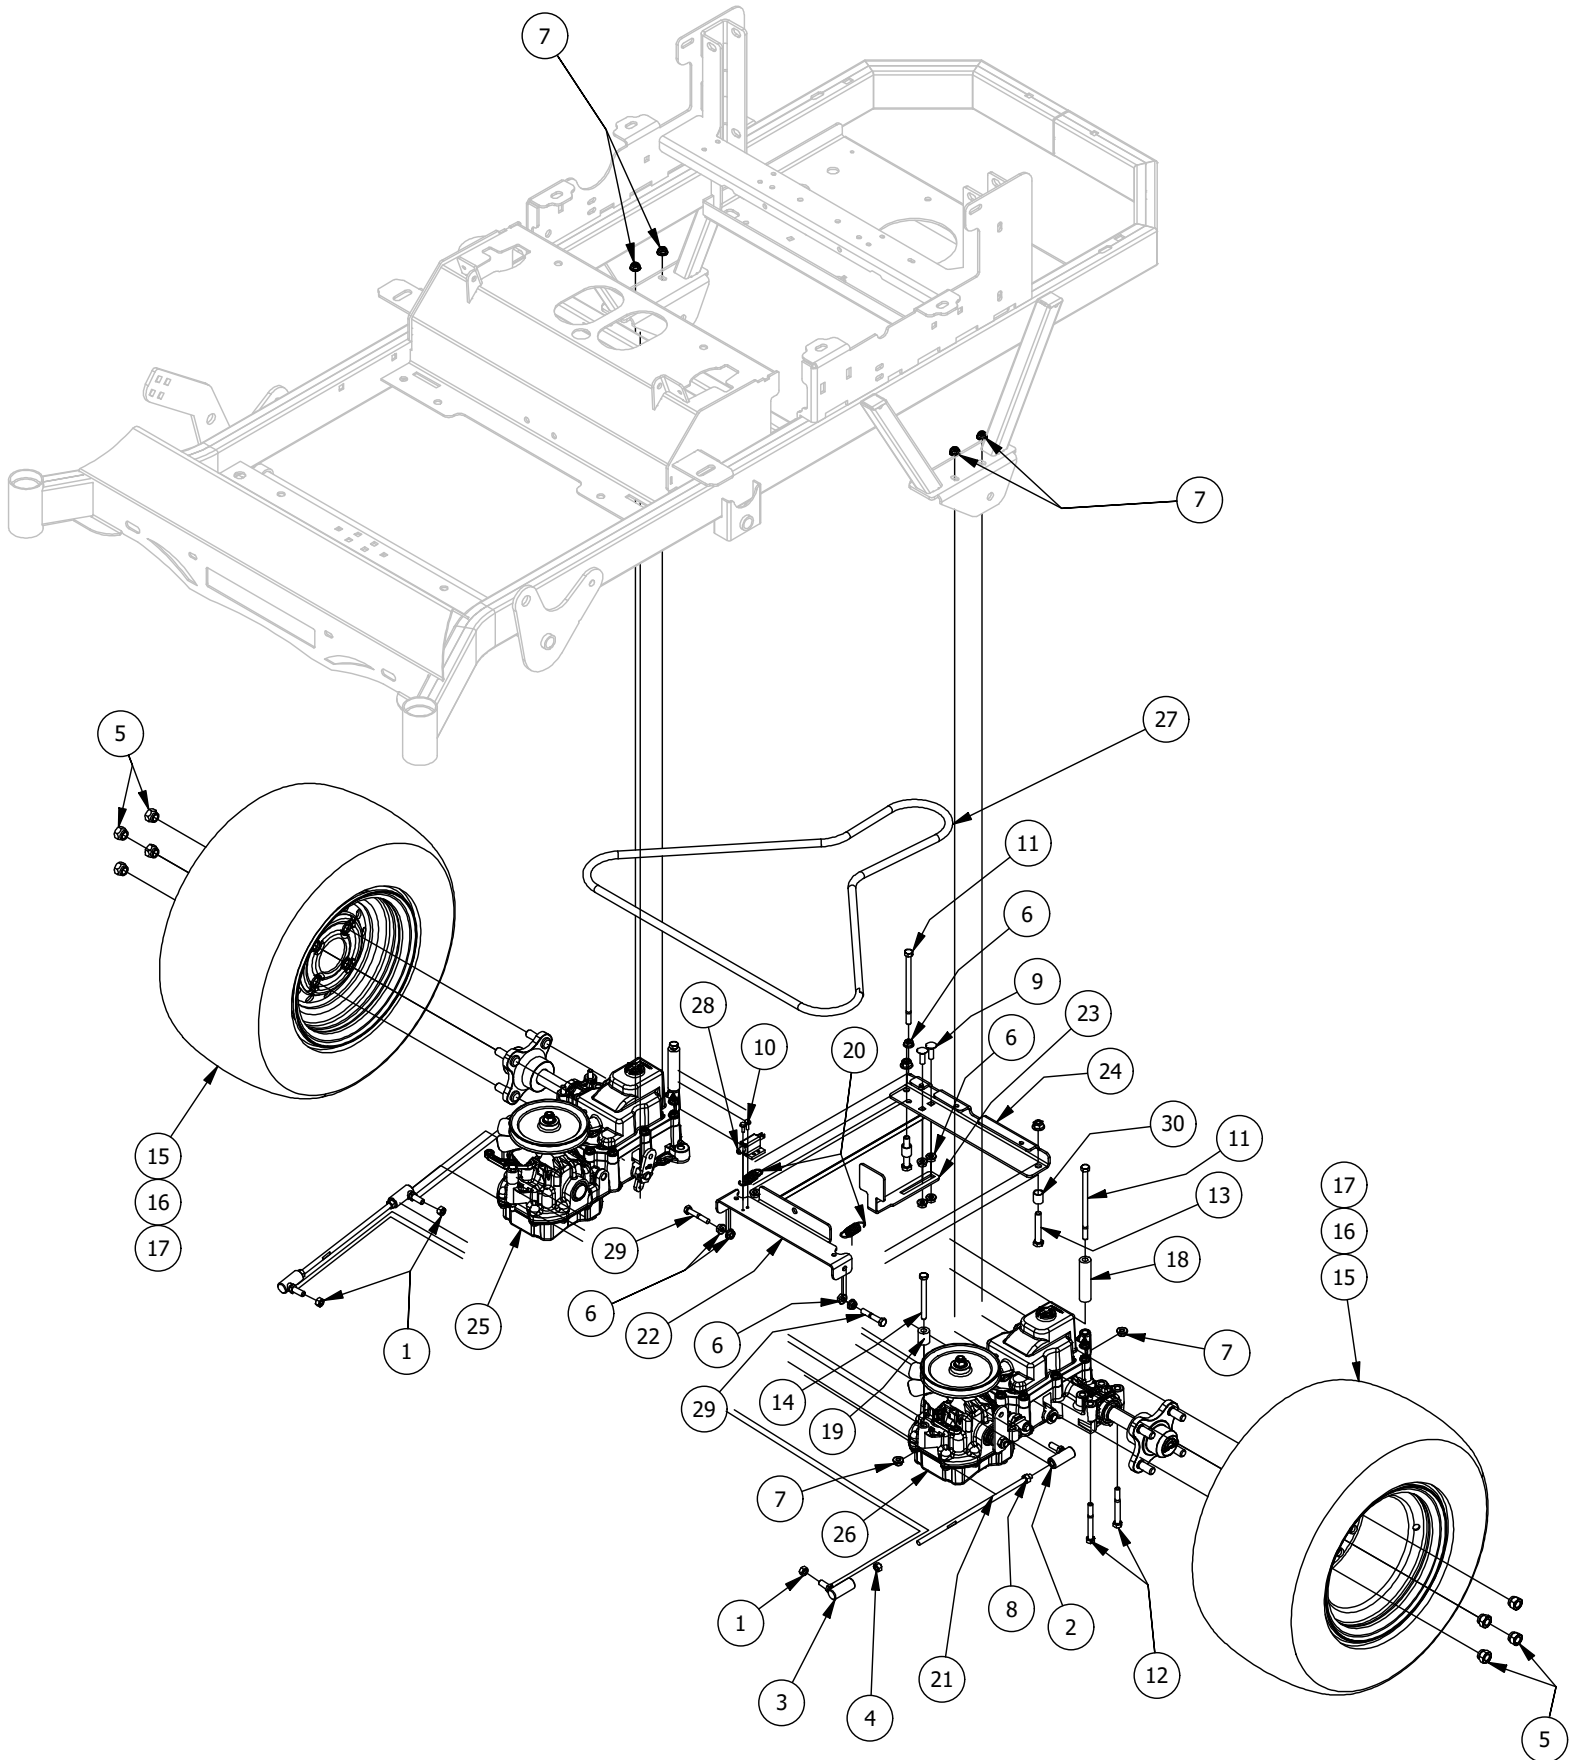

Transmission Assembly

Transmission Assembly			
ITEM	QTY	PART NUMBER	DESCRIPTION
1	4	148-0178	5/16-24 NYL INS L/N GR.8 ZC/YEL
2	2	410-0001-00	Control Arm Rod End, Right
3	2	410-0002-00	Control Arm Rod End, Left
4	2	413-0003-00	5/16 Hex Nut Left hand thread
5	8	413-0015-00	1/2-20 Lugnut for Aluminum Wheels
6	10	413-0022-00	5/16-18 HEX FLANGE NUT W/SERR ZINC YELLOW
7	8	413-0027-00	5/16-18 NYLON INSERT FLANGE LOCKNUT ZC YELLOW
8	2	413-0035-00	5/16-24 HEX NUT ZINC
9	2	418-0010-00	5/16-18 X 1 CARRIAGE BOLT ZC/YEL
10	2	418-0032-00	8-32 X 1/2 IND. HWH SLOT TYPE F TCS ZINC
11	3	418-0092-00	5/16-18 UNC-5.5 Hex Bolt TTQ Transmission
12	4	418-0093-00	5/16-18 UNC-2.75 Hex Bolt TTQ Transmission
13	2	418-0107-00	3/8-16 X 2-1/4 HEX FLANGE BOLT GR 8 ZC YELLOW
14	2	418-0242-00	5/16-18 X 3-1/4 HEX C/S (GR.5) ZC/YEL
15	2	422-0050-00	10x7 Wheel for 22x11-10 Bias Ply
16	2	422-0053-00	Turf Armor 22x11-10 Rear Tire/Wheel Assembly
17	2	422-0057-00	22X11-10 Turf Armor Tire Only
18	2	425-0023-00	Mower TTQ Hydrostatic Transmission Rear Spacer
19	2	425-0029-00	Stand On Pulley Cover Spacer
20	2	434-0003-00	Mower Brake Pedal Release Spring
21	2	435-0020-00	Mower Drive Arm Rod TTQ 400 & 300 Trasmision
22	1	439-0018-00	Mower TTQ Brake Rod Bracket 2020
23	1	439-0066-00	Mower Standard Transmission Brake Interlock Bracket
24	1	439-0098-00	Mower TTQ Transmission Mount Brace
25	1	450-0013-00	TZ-400 Right Side Hydrostatic Transmission
26	1	450-0014-00	TZ-400 Left Side Hydrostatic Transmission
27	1	461-0015-00	RZ TuffTorq Pump Belt 77.5" A belt
28	1	486-0030-00	NO Plunger Limit Switch
29	2	618-8059-00	5/16-18 x 1-3/4 Grade 5 Hex Bolt
30	2	725-1011-00	11/16"x 1/2" x 5/8" Spacer