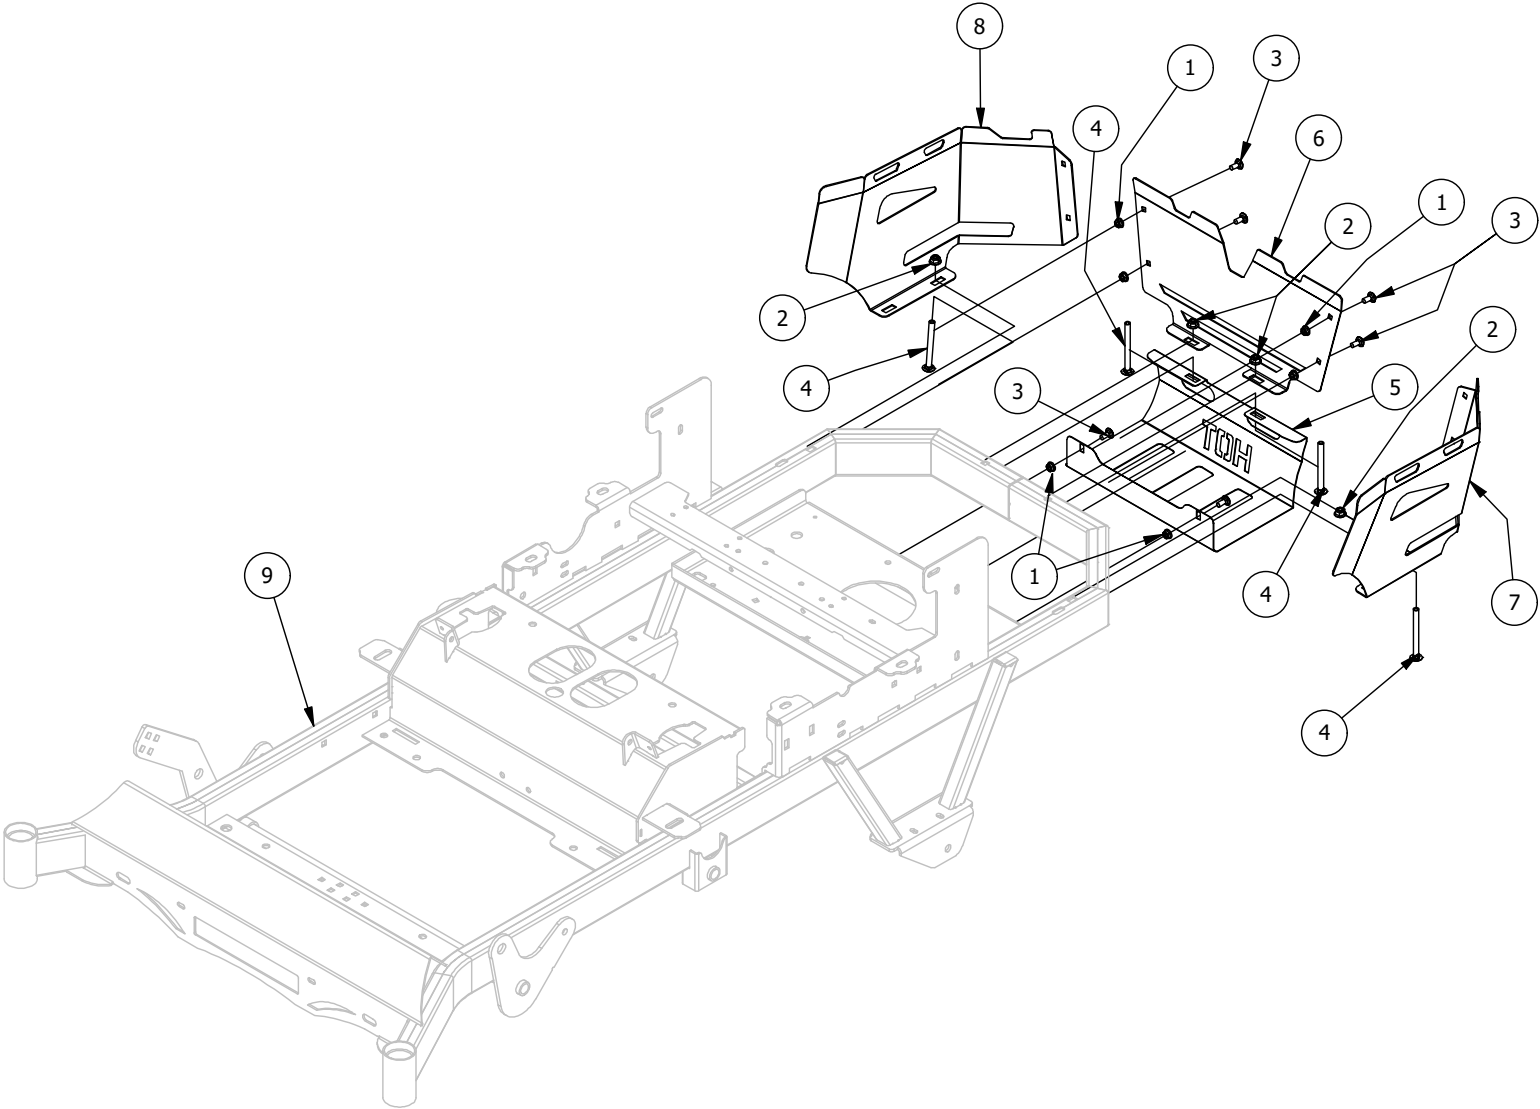

Engine Cowling Assembly

Engine Cowling Assembly

ITEM	QTY	PART NUMBER	DESCRIPTION
1	6	413-0022-00	5/16-18 HEX FLANGE NUT W/SERR ZINC YELLOW
2	4	413-0029-00	3/8-16 NYLON INSERT FLANGE L/NUT ZC YELLOW
3	6	418-0008-00	5/16-18 X 3/4 CARRIAGE BOLT ZINC
4	4	418-0018-00	3/8-16 X 4 CARRIAGE BOLT ZINC/YEL
5	1	439-0115-03	RZ Mower Muffler Guard
6	1	439-0494-03	2021 CRZ Rear Cover Center Plate
7	1	439-0495-03	2021 RZC Rear Cover Left Side
8	1	439-0496-03	2021 RZC Rear Cover Right Side
9	1	490-0480-03	2022 TTQ Frame Assembly