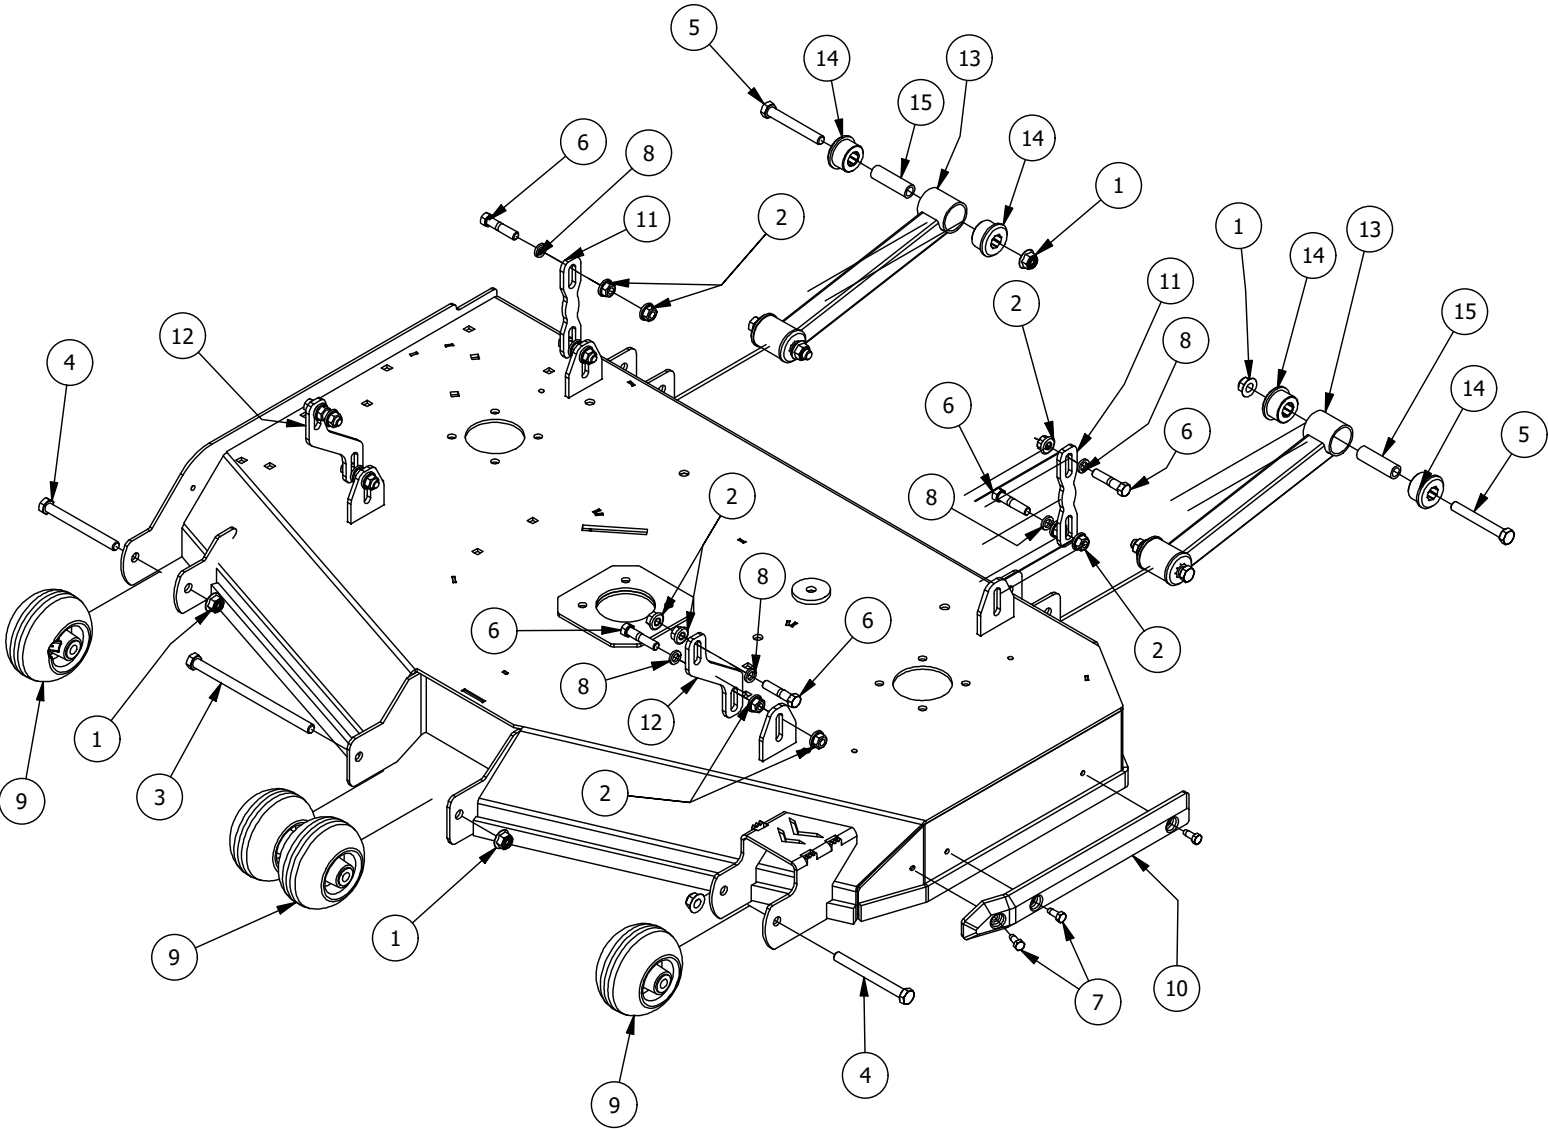

48" Deck Scalping Wheels and Stabilizer

48" Deck Scalping Wheels and Stabilizer			
ITEM	QTY	PART NUMBER	DESCRIPTION
1	7	413-0002-00	1/2-13 NYLON INSERT FLANGE NUT ZINC YELLOW
2	16	413-0011-00	7/16-14 HEX FLANGE NUT W/SERR ZINC YELLOW
3	1	418-0015-00	1/2-13 X 8-1/2 HEX C/S GR 2 ZINC YELLOW
4	2	418-0016-00	1/2-13 X 5 HEX C/S GR 2 ZINC YELLOW
5	4	418-0021-00	1/2-13 X 3-3/4 HEX C/S GR 5 ZINC
6	8	418-0046-00	7/16-14 X 2 HEX C/S GR 5 ZINC YELLOW
7	3	418-0262-00	5/16-18 X 3/4 IND HWH UNSLOT (F) TCS ZC/Y
8	8	419-0010-00	.443 ID X .750 OD X .125 THK NYLON BLACK
9	4	422-0061-00	Mower Anti-Scalp Wheel w/out Grease Fitting
10	1	429-0001-00	Mower Nylon Deck Guard
11	2	435-0013-00	RZ Mower Deck Actuator Connecting Link
12	2	435-0017-03	RZ Mower 48" Front Height Arm Connecting Link
13	2	490-0047-03	RZ Mower Deck Stabilizer Assembly
14	8	732-2000-00	Red A80 Suspension Bushing
15	4	732-2001-00	Large MTV A-Arm Bushing Sleeve