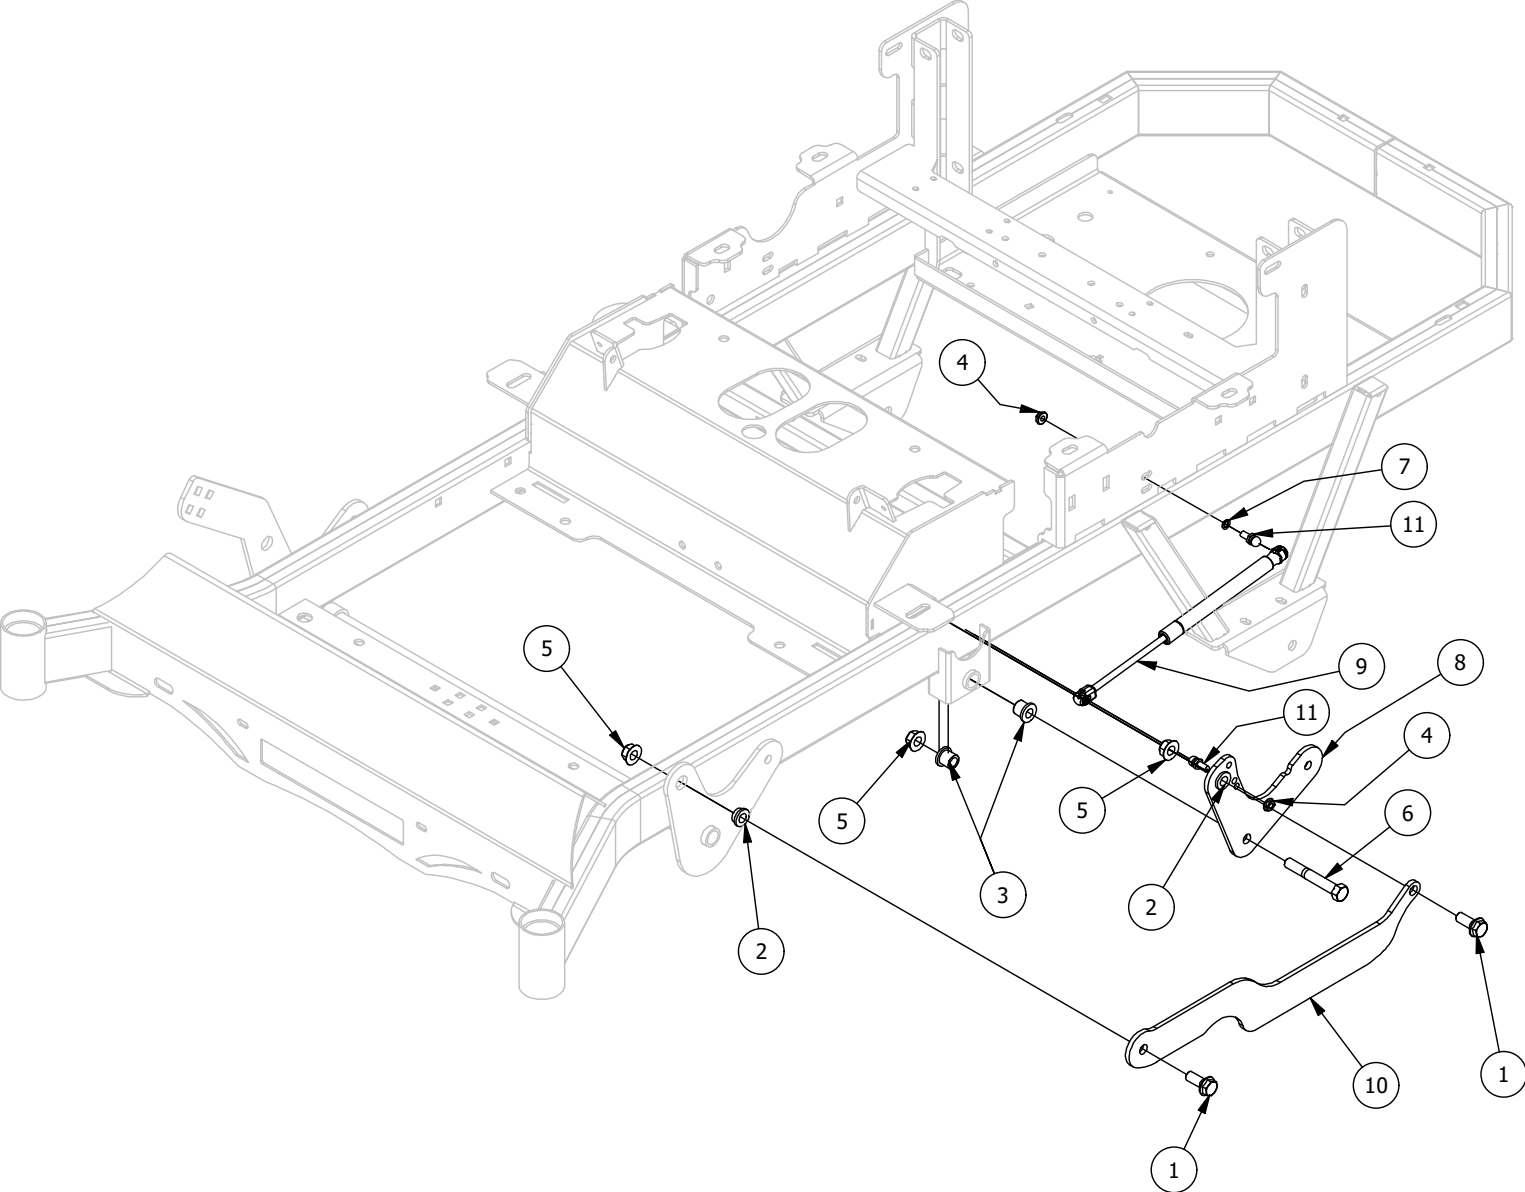

Deck Assist Spring Assembly

Deck Assist Spring Assembly			
ITEM	QTY	PART NUMBER	DESCRIPTION
1	2	148-0095	1/2-13x1 1/4"HEX FLANGE BOLT(GR.8)ZC/YEL 50C125BFL8Y
2	2	410-0009-00	1/2" ID X 3/4" OD X 3/8" LENGTH FLANGE BUSHING
3	2	410-0068-00	.502 ID X .753 OD X .75 OAL X1 FL OD X .125 FL BUSHING
4	2	413-0006-00	5/16-18 HEX FLANGE NUT W/SERR ZINC
5	3	413-1005-00	1/2-13 NYLON INSERT FLANGE NUT ZINC YELLOW
6	1	418-0042-00	1/2-13 X 3-1/2 HEX C/S GR 5 ZINC YELLOW
7	1	419-0009-00	5/16 SPLIT LOCKWASHER ZINC
8	1	431-0008-03	2020 RZ Left Rear Deck Height Control Arm
9	1	434-0008-00	RZ Deck Assist Gas Spring
10	1	435-0015-03	Mower Deck Height Left Link Arm
11	2	487-0005-00	Control Arm Damper Ball Stud