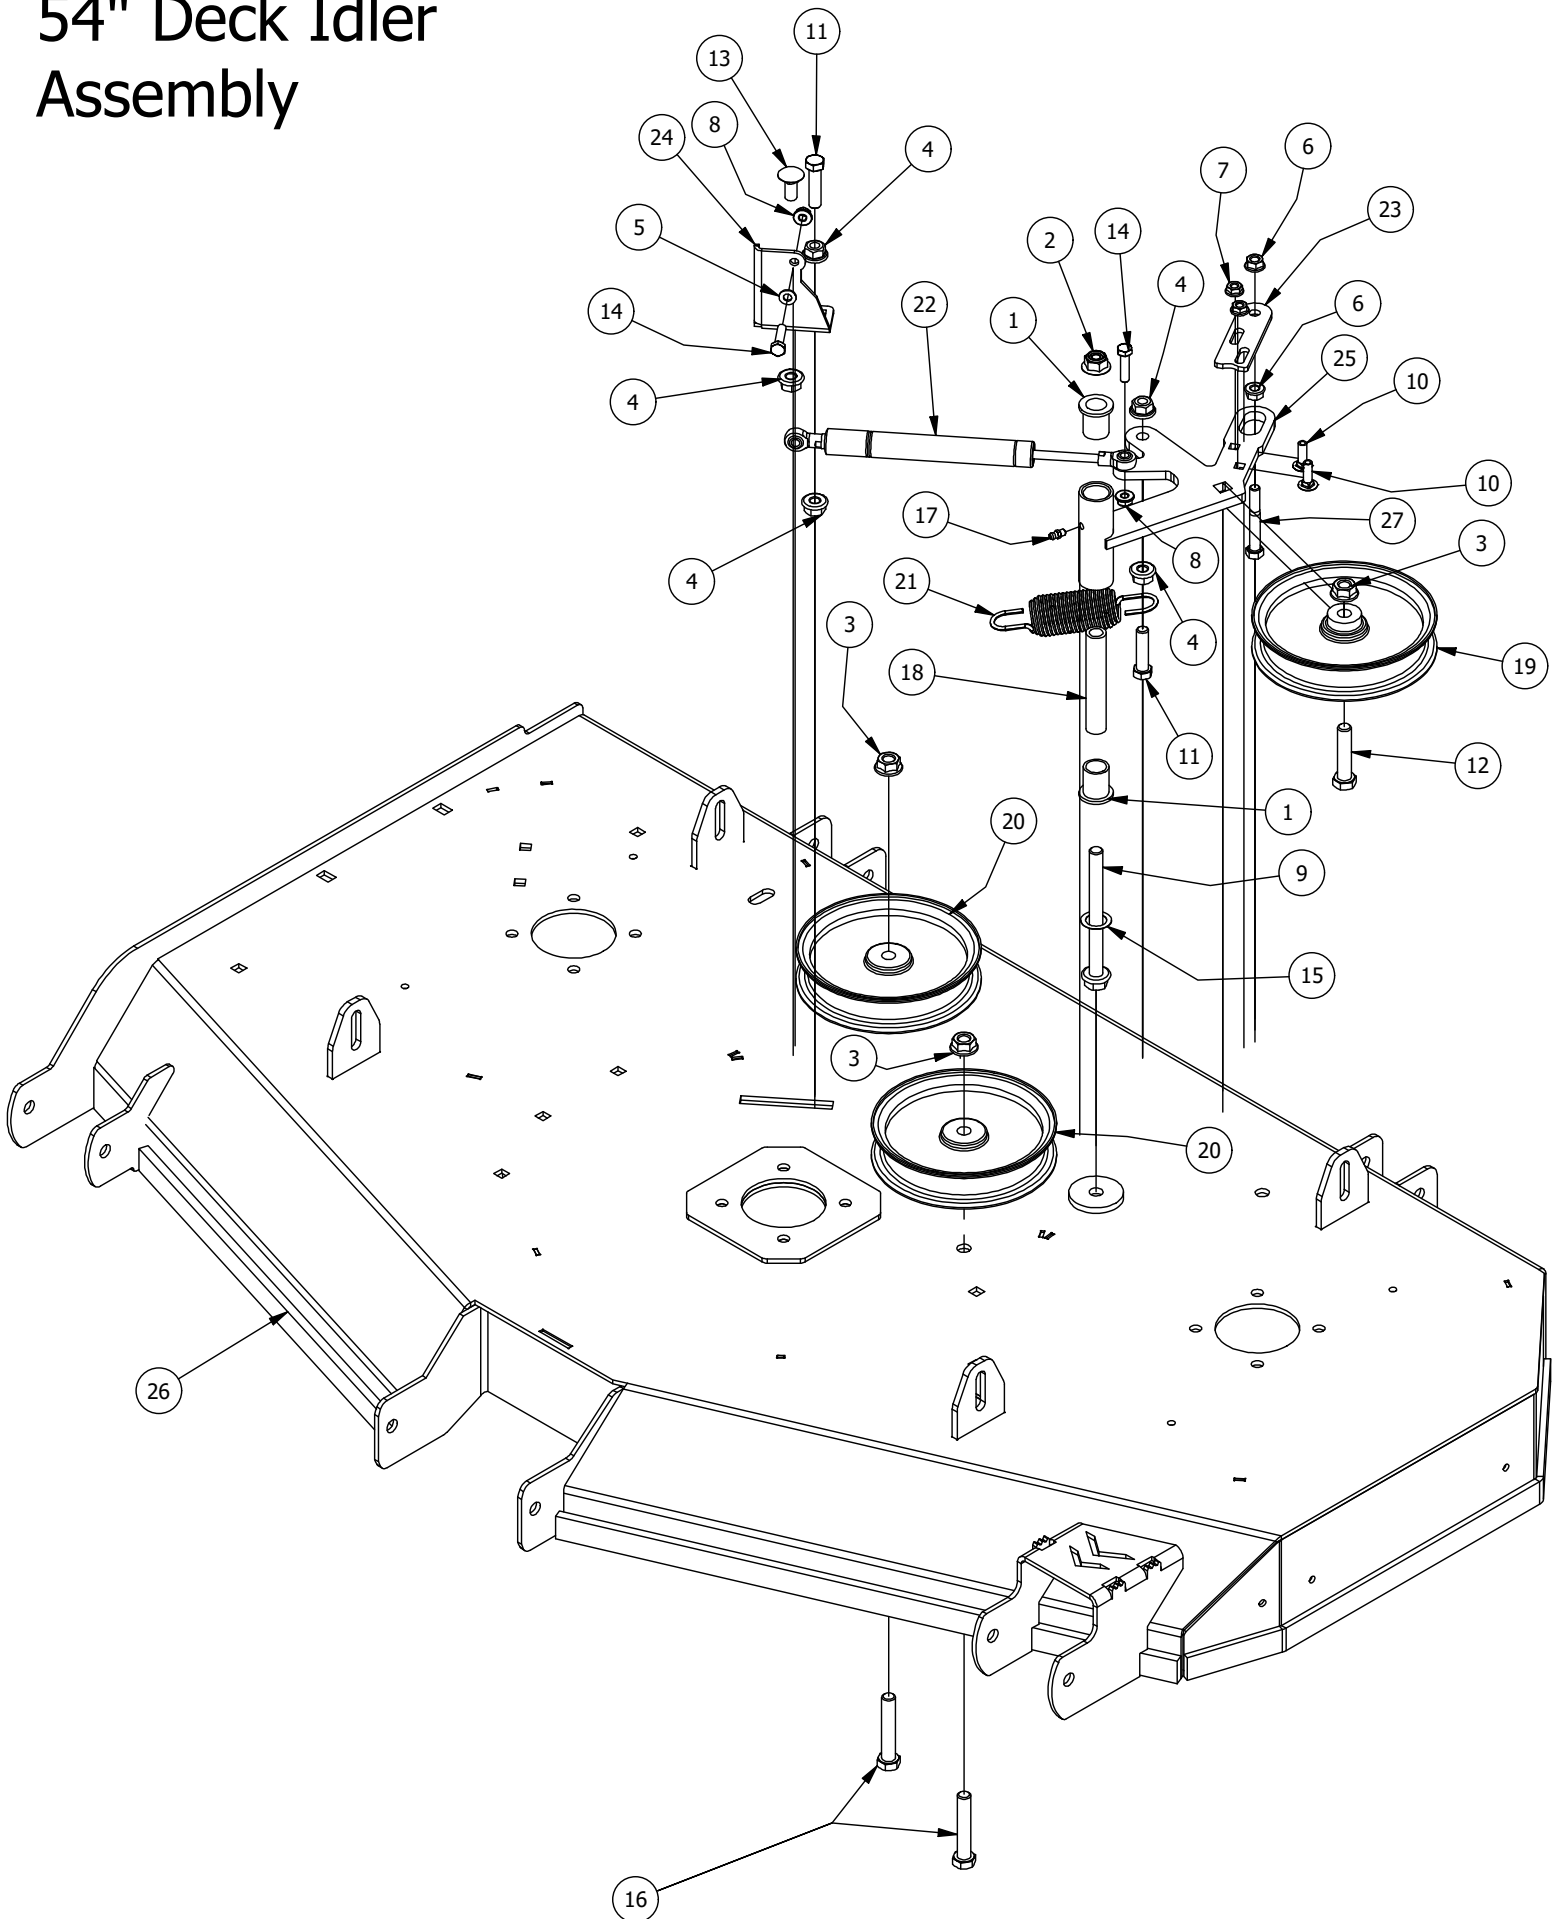

54" Deck Idler Assembly

54" Deck Idler Assembly			
ITEM	QTY	PART NUMBER	DESCRIPTION
1	2	410-0007-00	3/4" ID X 15/16" OD X 1-1/8" LENGTH FLANGE BUSHING
2	1	413-0002-00	1/2-13 NYLON INSERT FLANGE LOCKNUT ZC YELLOW
3	3	413-0005-00	1/2-13 HEX FLANGE NUT W/SERR ZINC YELLOW
4	5	413-0011-00	7/16-14 HEX FLANGE NUT W/SERR ZINC YELLOW
5	1	413-0016-00	.312 ID X .625 OD X .062 THK THRUST BEARING OIL-IMPREG BRNZ
6	2	413-0020-00	3/8-16 HEX FLANGE NUT W/SERR ZINC YELLOW
7	2	413-0022-00	5/16-18 HEX FLANGE NUT W/SERR ZINC YELLOW
8	2	413-0027-00	5/16-18 NYLON INSERT FLANGE LOCKNUT ZC YELLOW
9	1	418-0009-00	1/2-13 X 5-1/2 HEX FLANGE BOLT GR 8 ZY
10	2	418-0010-00	5/16-18 X 1 CARRIAGE BOLT ZC/YEL
11	2	418-0011-00	7/16-14X 1-3/4 HEX C/S GR5 ZINC Yellow
12	1	418-0012-00	1/2-13 X 2-1/4 HEX C/S GR 5 ZINC
13	1	418-0017-00	7/16-14 X 1 CARRIAGE BOLT ZINC
14	2	418-0109-00	5/16- 18 x 1 1/4 Hex C/S (GR.8) ZC/Yel
15	1	418-0110-00	.767 ID X 1.125 OD X .016 THK TRIPLE WAVE WASHER 1074-1095
16	2	418-0246-00	1/2-13 x 2-3/4 Hex Flange Bolt (GR.8) ZC/YEL
17	1	424-0002-00	1/4" DRIVE TYPE GREASE FITTING ZC YELLOW
18	1	425-0006-00	Mower Inner Idler Spacer
19	1	433-0014-00	6-3/4" Idler Pulley, 7/16" Spacer Assembly
20	2	433-0015-00	6-3/4" Idler Pulley, 15/16" Spacer Assembly
21	1	434-0007-00	2019 Mower Deck Spring
22	1	434-0009-00	Idler Gas Spring
23	1	439-0257-03	Deck Idler Pulley Belt Retainer Brkt
24	1	439-0335-03	Deck Belt Idler Damper Mounting Bracket
25	1	490-0019-03	Mower Deck Idler Pulley Arm Assembly
26	1	490-0064-03	2020 54" RZ Deck Assembly
27	1	618-2078-00	3/8-16 x 2-3/4 Hex C/S GR2 Zinc