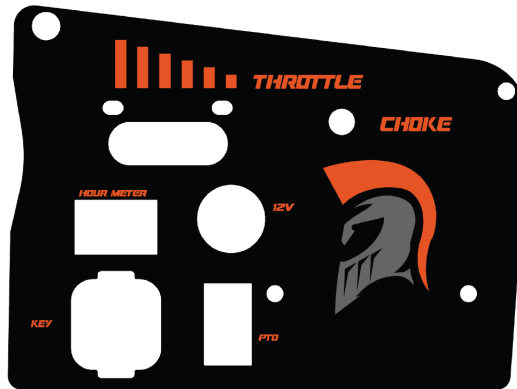

491-0037-00  
Front Spartan Decal

491-0197-00  
2023 Mower EPA Compliance Label

491-0033-00  
Spartan Drive Arm

491-0168-00  
RZ Model Decal

491-0232-00  
RZ-C thru RZ-Pro  
Keyswitch Console Decal

491-0082-00  
Deck Belt and Pump Routing Decal