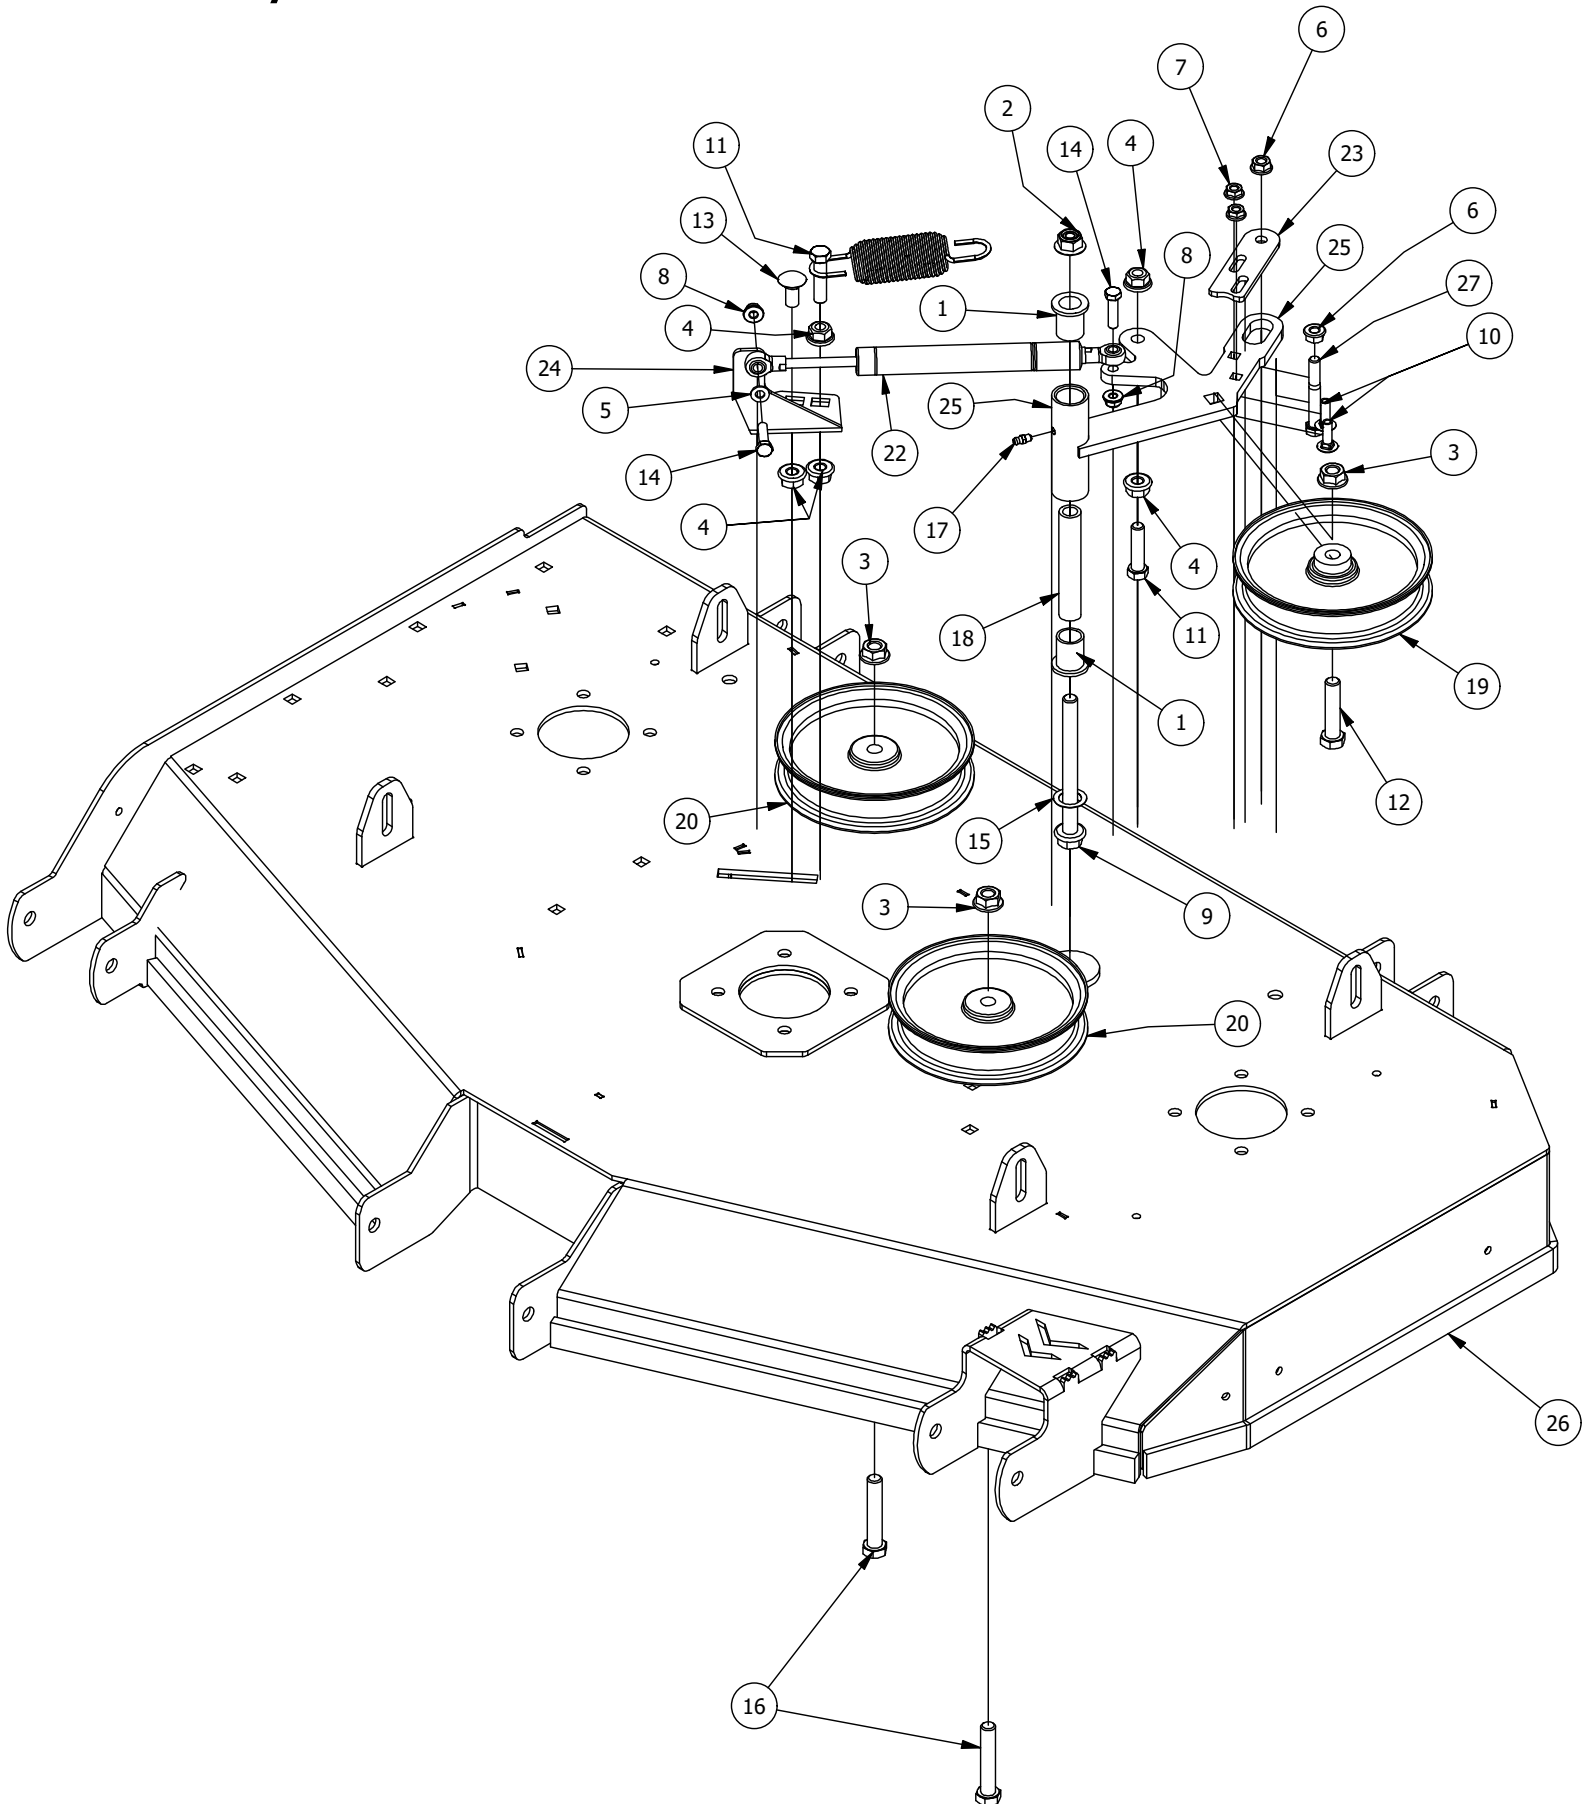

48" Deck Idler Assembly

48" Deck Idler Assembly			
ITEM	QTY	PART NUMBER	DESCRIPTION
1	2	410-0007-00	3/4" ID X 15/16" OD X 1-1/8" LENGTH FLANGE BUSHING
2	1	413-0002-00	1/2-13 NYLON INSERT FLANGE LOCKNUT ZC YELLOW
3	3	413-0005-00	1/2-13 HEX FLANGE NUT W/SERR ZINC YELLOW
4	5	413-0011-00	7/16-14 HEX FLANGE NUT W/SERR ZINC YELLOW
5	1	413-0016-00	.312 ID X .625 OD X .062 THK THRUST BEARING OIL-IMPREG BRNZ
6	2	413-0020-00	3/8-16 HEX FLANGE NUT W/SERR ZINC YELLOW
7	2	413-0022-00	5/16-18 HEX FLANGE NUT W/SERR ZINC YELLOW
8	2	413-0027-00	5/16-18 NYLON INSERT FLANGE LOCKNUT ZC YELLOW
9	1	418-0009-00	1/2-13 X 5-1/2 HEX FLANGE BOLT GR 8 ZY
10	2	418-0010-00	5/16-18 X 1 CARRIAGE BOLT ZC/YEL
11	2	418-0011-00	7/16-14X 1-3/4 HEX C/S GR5 ZINC Yellow
12	1	418-0012-00	1/2-13 X 2-1/4 HEX C/S GR 5 ZINC
13	1	418-0017-00	7/16-14 X 1 CARRIAGE BOLT ZINC
14	2	418-0109-00	5/16- 18 x 1 1/4 Hex C/S (GR.8) ZC/Yel
15	1	418-0110-00	.767 ID X 1.125 OD X .016 THK TRIPLE WAVE WASHER 1074-1095
16	2	418-0246-00	1/2-13 x 2-3/4 Hex Flange Bolt (GR.8) ZC/YEL
17	1	424-0002-00	1/4" DRIVE TYPE GREASE FITTING ZC YELLOW
18	1	425-0006-00	Mower Inner Idler Spacer
19	1	433-0014-00	6-3/4" Idler Pulley, 7/16" Spacer Assembly
20	2	433-0015-00	6-3/4" Idler Pulley, 15/16" Spacer Assembly
21	1	434-0007-00	2019 Mower Deck Spring
22	1	434-0009-00	Idler Gas Spring
23	1	439-0257-00	Deck Idler Pulley Belt Retainer Brkt
24	1	439-0344-00	48" Belt Deck Idler Damper Mounting Bracket
25	1	490-0019-00	Mower Deck Idler Pulley Arm Assembly
26	1	490-0065-00	2020 48" RZ Deck Assembly
27	1	618-2078-00	3/8-16 x 2-3/4 Hex C/S GR2 Zinc