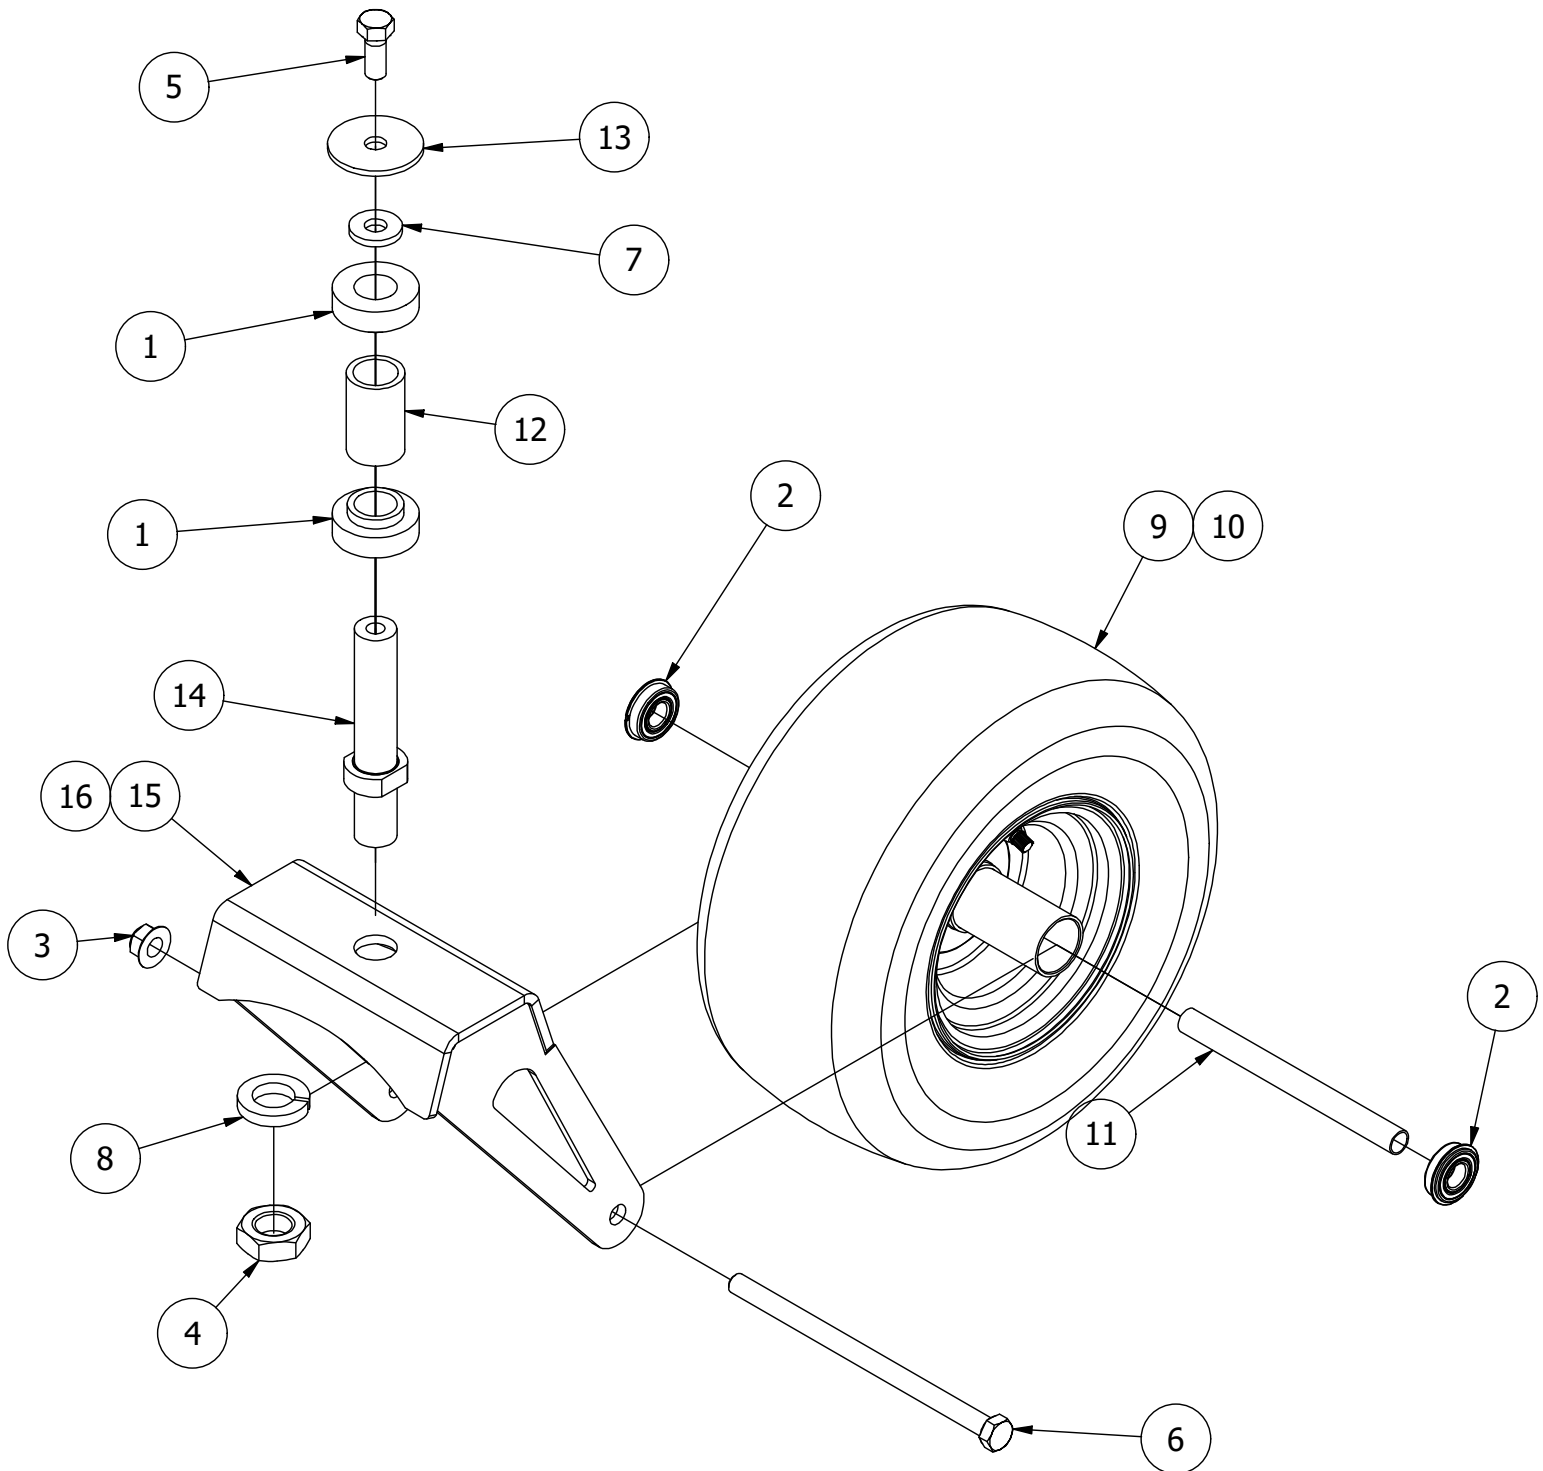

# Front Fork Assembly

Front Fork Assembly			
ITEM	QTY	PART NUMBER	DESCRIPTION
1	2	410-0006-00	1" INSERT BEARING
2	2	410-0018-00	RZ Front Wheel Bearing for 422-0027-00
3	1	413-0002-00	1/2-13 NYLON INSERT FLANGE NUT ZINC YELLOW
4	1	413-0063-00	1"-8 FIN HEX JAM NUT ZC
5	1	418-0002-00	1/2-20 X 1-1/4 HEX FLANGE BOLT GR 8 ZC YELLOW
6	1	418-0003-00	1/2-13 X 8-1/2 HEX C/S GR 5 ZINC YELLOW
7	1	419-0003-00	1/2 FENDER WASHER 1-1/4" OD ZINC
8	1	419-0024-00	1" L/W MED SPLIT ZC
9	1	422-0027-00	RZ/RT Pro Front Tire Assembly-Smooth Tread
10	1	422-0042-00	Spartan Radial Front Tire and Wheel Assm
11	1	425-0010-00	Mower Caster Fork Wheel Spacer
12	1	425-0011-00	Caster Fork Shaft Bearing Spacer
13	1	426-0006-03	Mower Caster Shaft Washer
14	1	437-0019-00	RT&SRT Mower Caster Wheel Shaft 2018
15	1	490-0453-03	RZC Caster Fork Assembly
16	1	490-0453-KT	RZC Caster Fork Assembly Kit

# Park Brake Assembly

Park Brake Assembly			
ITEM	QTY	PART NUMBER	DESCRIPTION
1	1	410-0009-00	1/2" ID X 3/4" OD X 3/8" LENGTH FLANGE BUSHING
2	1	413-0002-00	1/2-13 NYLON INSERT FLANGE LOCKNUT ZC YELLOW
3	9	413-0006-00	5/16-18 HEX FLANGE NUT W/SERR ZINC
4	1	413-0013-00	3/8-16 NYLON INSERT FLANGE LOCKNUT ZINC
5	4	413-0023-00	1/4-20 HEX FLANGE NUT W/SERR ZINC
6	1	413-0052-00	3/8 ID X 3/4 OD X .125 THK BRONZE WASHER
7	3	418-0008-00	5/16-18 X 3/4 CARRIAGE BOLT ZINC
8	1	418-0020-00	1/2-13 X 1-1/2 HEX C/S GR 5 ZINC
9	3	418-0027-00	5/16-18 X 1-3/4 HEX C/S GR 2 ZINC
10	2	418-0029-00	1/4-20 X 1-1/4 HEX C/S GR 2 ZINC
11	1	418-0030-00	3/8-16 X 1-1/4 HEX C/S GR 2 ZINC
12	1	420-0001-00	1/8 X 3/4 COTTER PIN ZINC
13	1	434-0003-00	Brake Pedal Release Spring
14	1	434-0015-00	Brake Pedal Release Spring
15	1	435-0004-60	Mower Brake Linkage
16	1	439-0009-03	Mower Frame Brake Mounting Bracket
17	1	490-0016-03	Mower Brake Lock Lever Assembly
18	1	490-0017-03	Mower Brake Unlock Lever Assembly