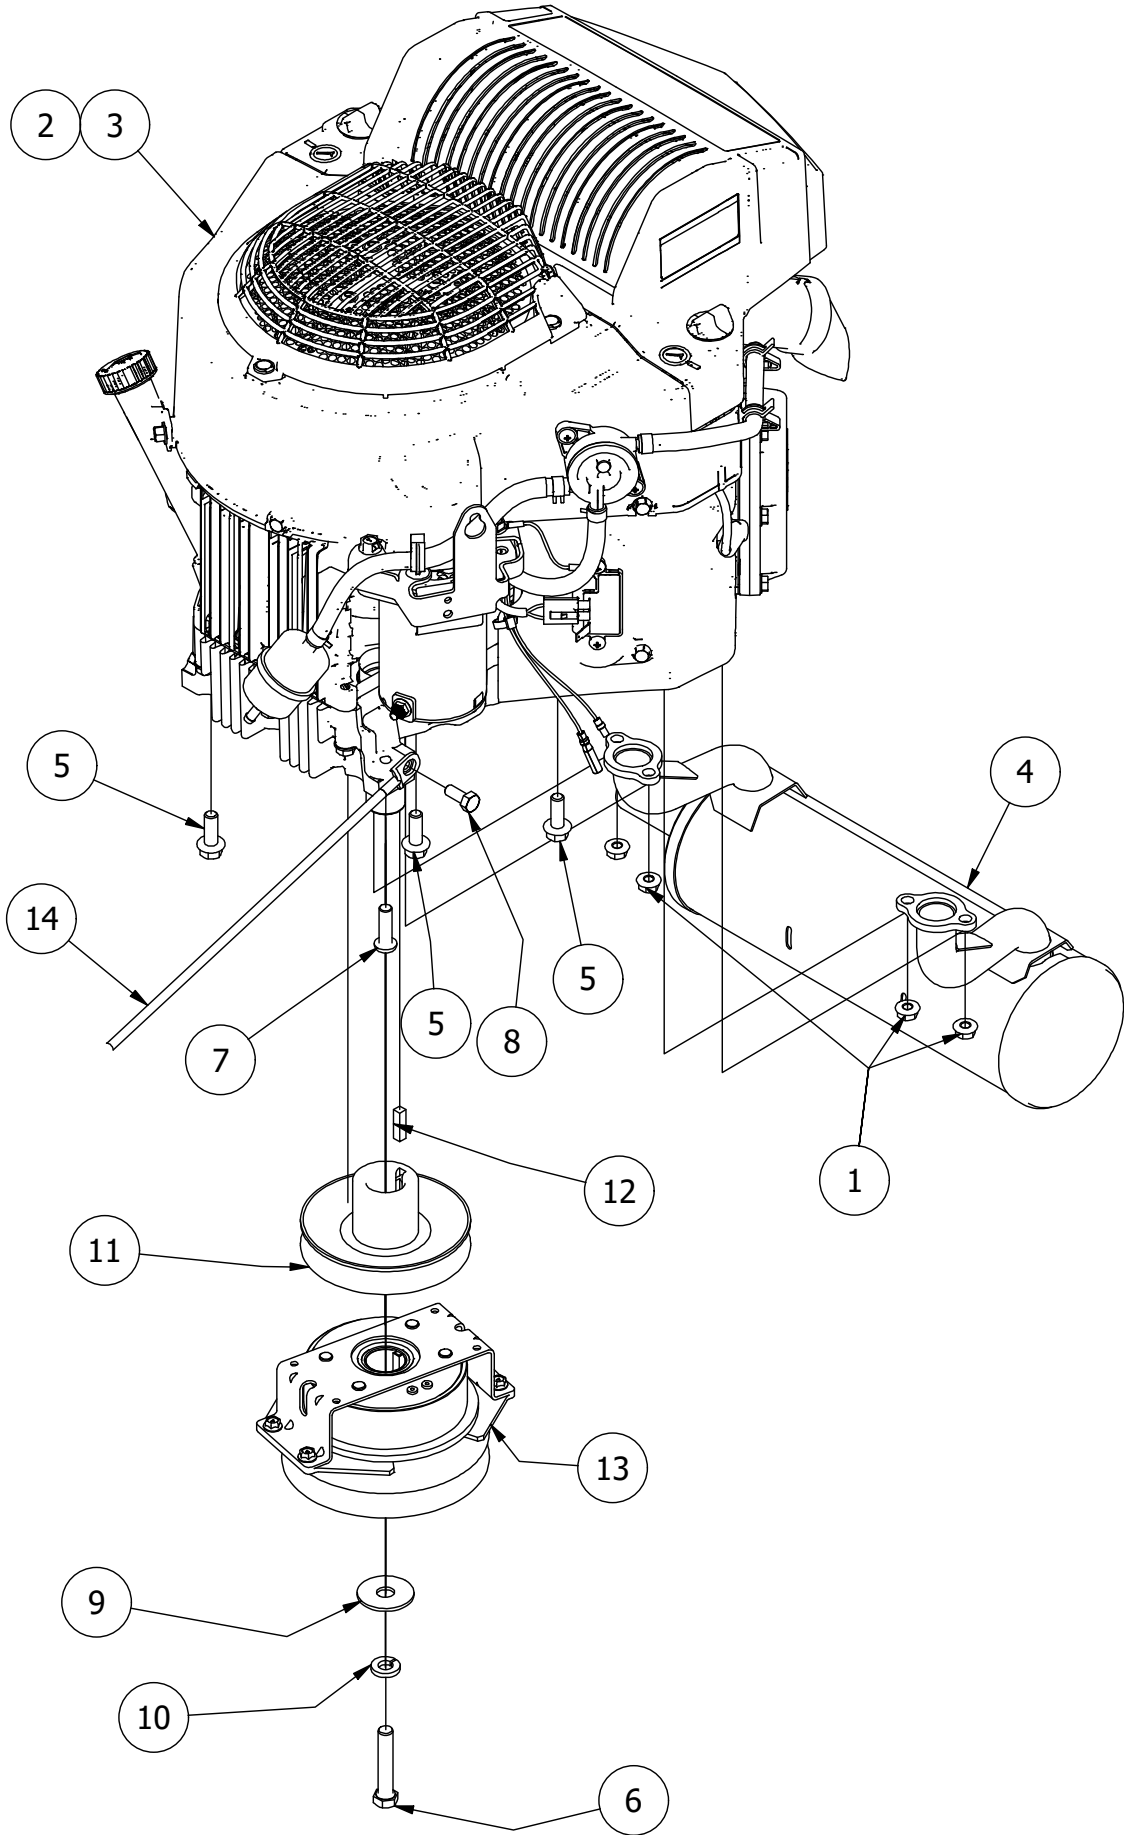

Kawasaki Engines Assembly

Kawasaki Engines Assembly			
ITEM	QTY	PART NUMBER	DESCRIPTION
1	4	413-0009-00	M8-1.25 HEX FLANGE TOPLOCK NUT ZINC
2	1	415-0003-00	Kawasaki FR730V-AS27-R Engine
3	1	415-0021-00	Kawasaki FR691V Engine
4	1	415-0074-00	2019 Exhaust System for Kawasaki FR, FS and FT
5	3	418-0023-00	3/8-16 X 1-1/8 IND HWH W/SERR TRI LOB ZY
6	1	418-0223-00	TTQ Clutch Bolt
7	1	418-0224-00	3/8-16 X 1-1/4 PAN TORX (TRI-LOB) TRS ZC
8	1	418-0278-00	M8-1.25 X 20MM HEX FLANGE BOLT ZINC 10.9
9	1	419-0001-00	1/2" X 1-5/8 BELLEVILLE CUP WASHER ZINC YELLOW
10	1	419-0005-00	7/16 SPLIT LOCKWASHER GR 8 ZC YELLOW
11	1	433-0002-00	Drive Pulley, B Belt
12	1	442-0001-00	1/4 X 1 SQUARE KEY STOCK
13	1	470-0004-00	Mower TTQ Ogura Clutch
14	1	486-0017-00	Mower Negative Battery Cable 28" long