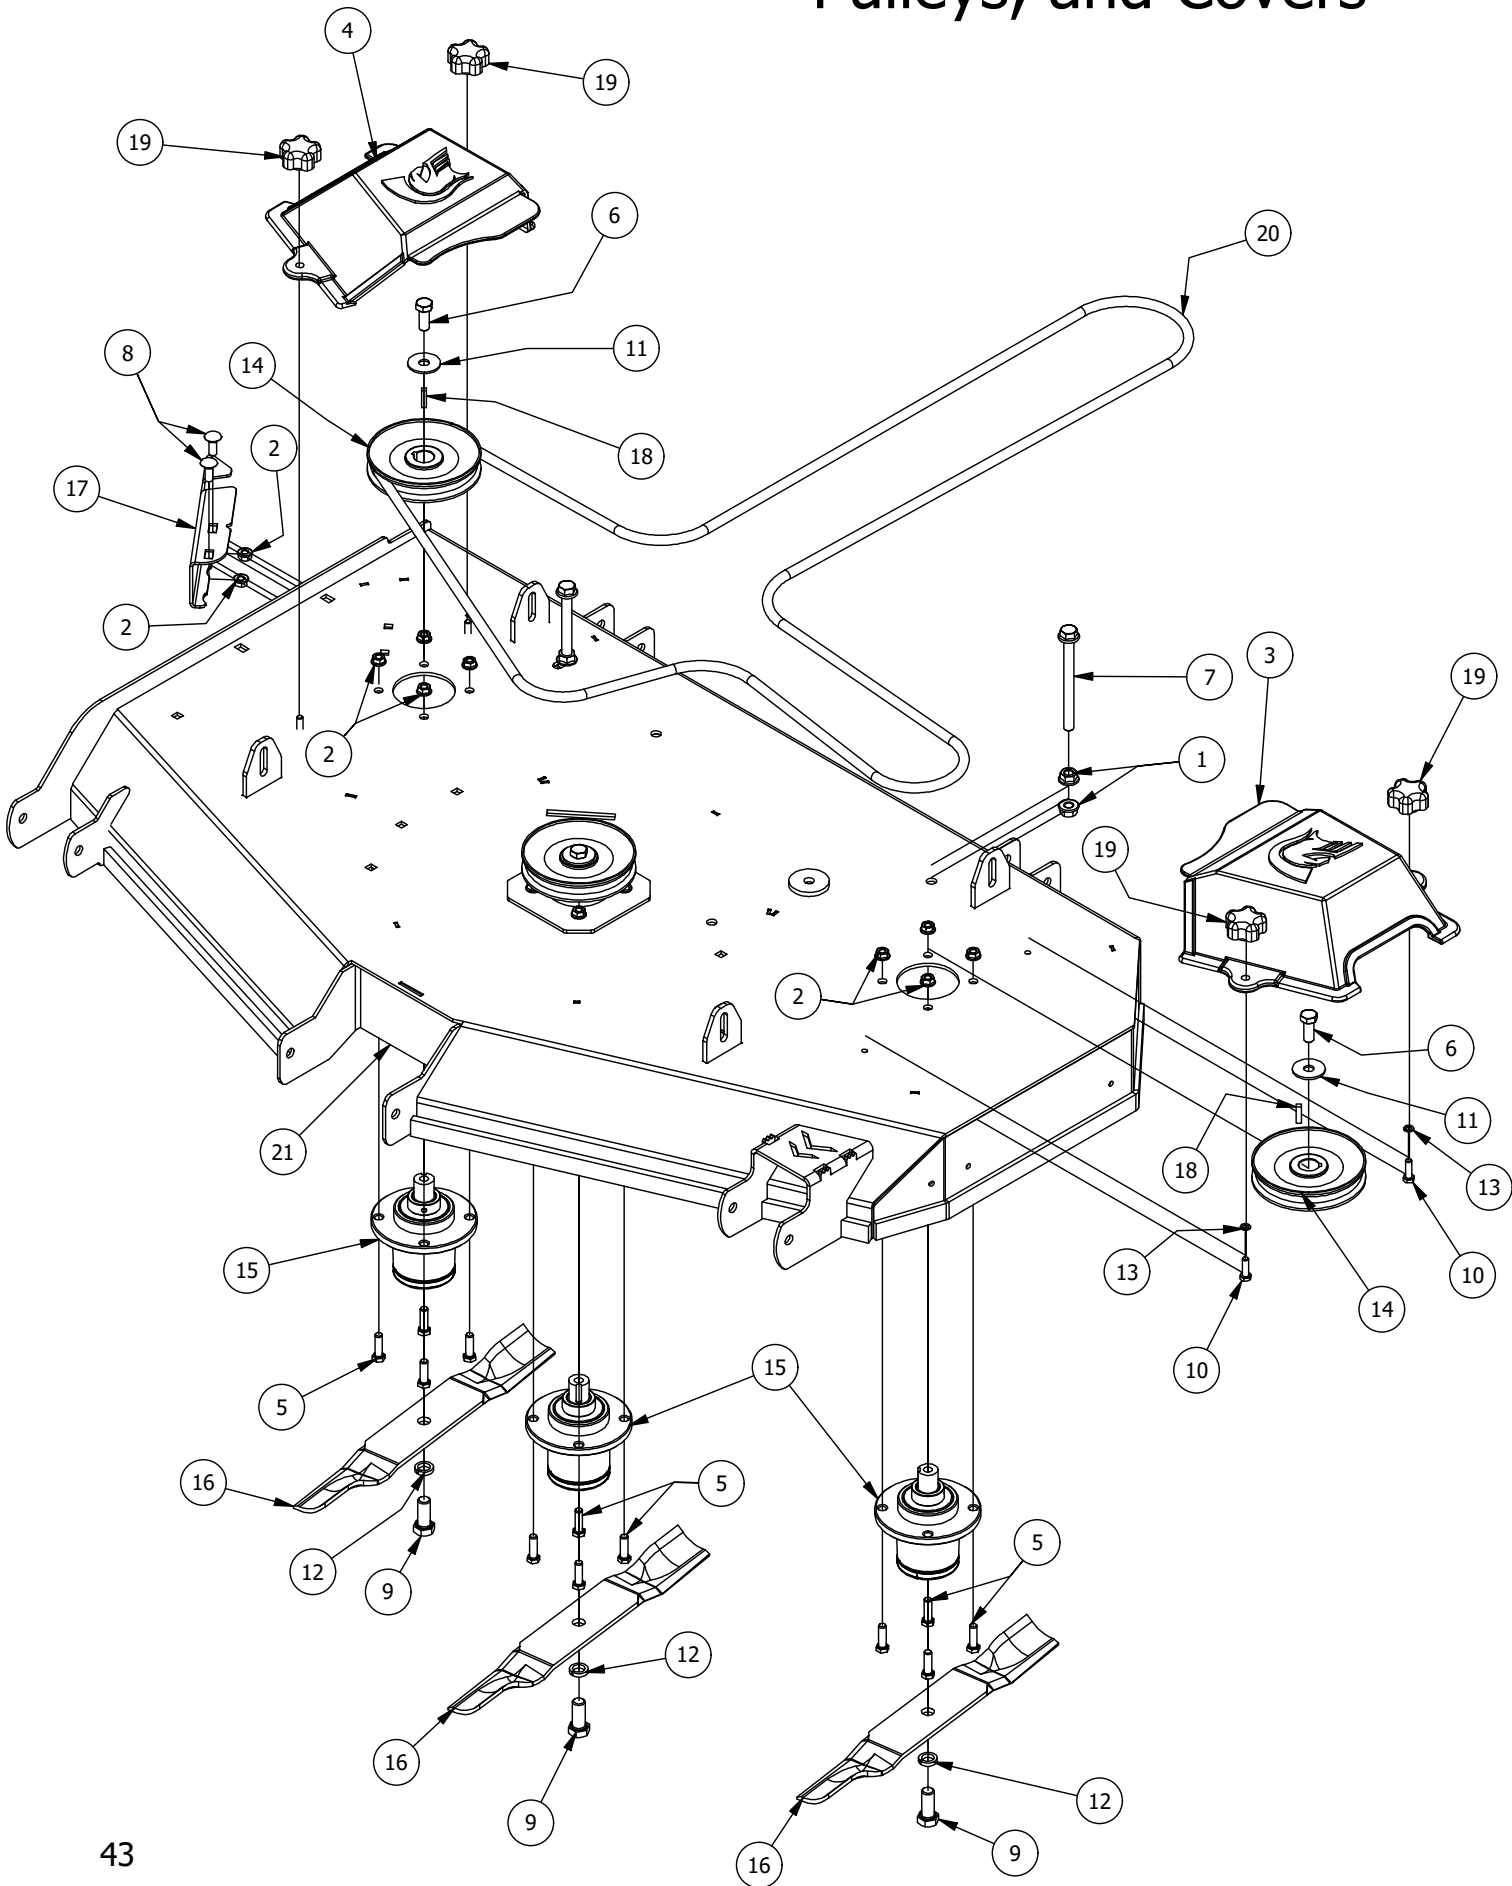

54" Spindles, Blades, Pulleys, and Covers

54" Spindles, Blades, Pulleys, and Covers			
ITEM	QTY	PART NUMBER	DESCRIPTION
1	4	413-0005-00	1/2-13 HEX FLANGE NUT W/SERR ZINC YELLOW
2	14	413-0020-00	3/8-16 HEX FLANGE NUT W/SERR ZINC YELLOW
3	1	414-0018-00	48" & 54" Deck Left Pulley Cover
4	1	414-0019-00	48" & 54" Deck Right Pulley Cover
5	12	418-0005-00	3/8-16 x 1-1/4 Hex Bolt GR5
6	3	418-0006-00	1/2-20 X 1-1/4 HEX C/S GR 5 ZINC
7	2	418-0009-00	1/2-13 X 5-1/2 HEX FLANGE BOLT GR 8 ZY
8	2	418-0045-00	3/8-16 X 1 Carriage Bolt Zinc Yellow
9	3	418-0078-00	5/8-11 X 1-1/2 HEX C/S GR 8 ZC YELLOW
10	4	418-0108-00	5/16 x1 Hex C/S (GR8) ZC/Yel
11	3	419-0001-00	1/2" X 1-5/8 BELLEVILLE CUP WASHER ZINC YELLOW
12	3	419-0004-00	5/8 SPLIT LOCKWASHER ZINC
13	4	419-0009-00	5/16 SPLIT LOCKWASHER ZINC
14	3	433-0004-00	Deck Pulley 54"
15	3	437-0006-00	RZ Mower Deck Spindle Assy
16	3	438-0001-00	54" Mower Deck Blade
17	1	439-0720-03	2021 54" RZ/RT/SRT Deck Wiper Bracket
18	3	442-0001-00	1/4 X 1 SQUARE KEY STOCK
19	4	445-0005-00	5/16-18 5-LOBE (STAR) FEMALE SOFT TOUCH KNOB (1.90 DIA) BLK
20	1	461-0001-00	54" Mower Deck Belt, HB x 153.5" Effective Length
21	1	490-0064-03	2020 54" RZ Deck Assembly