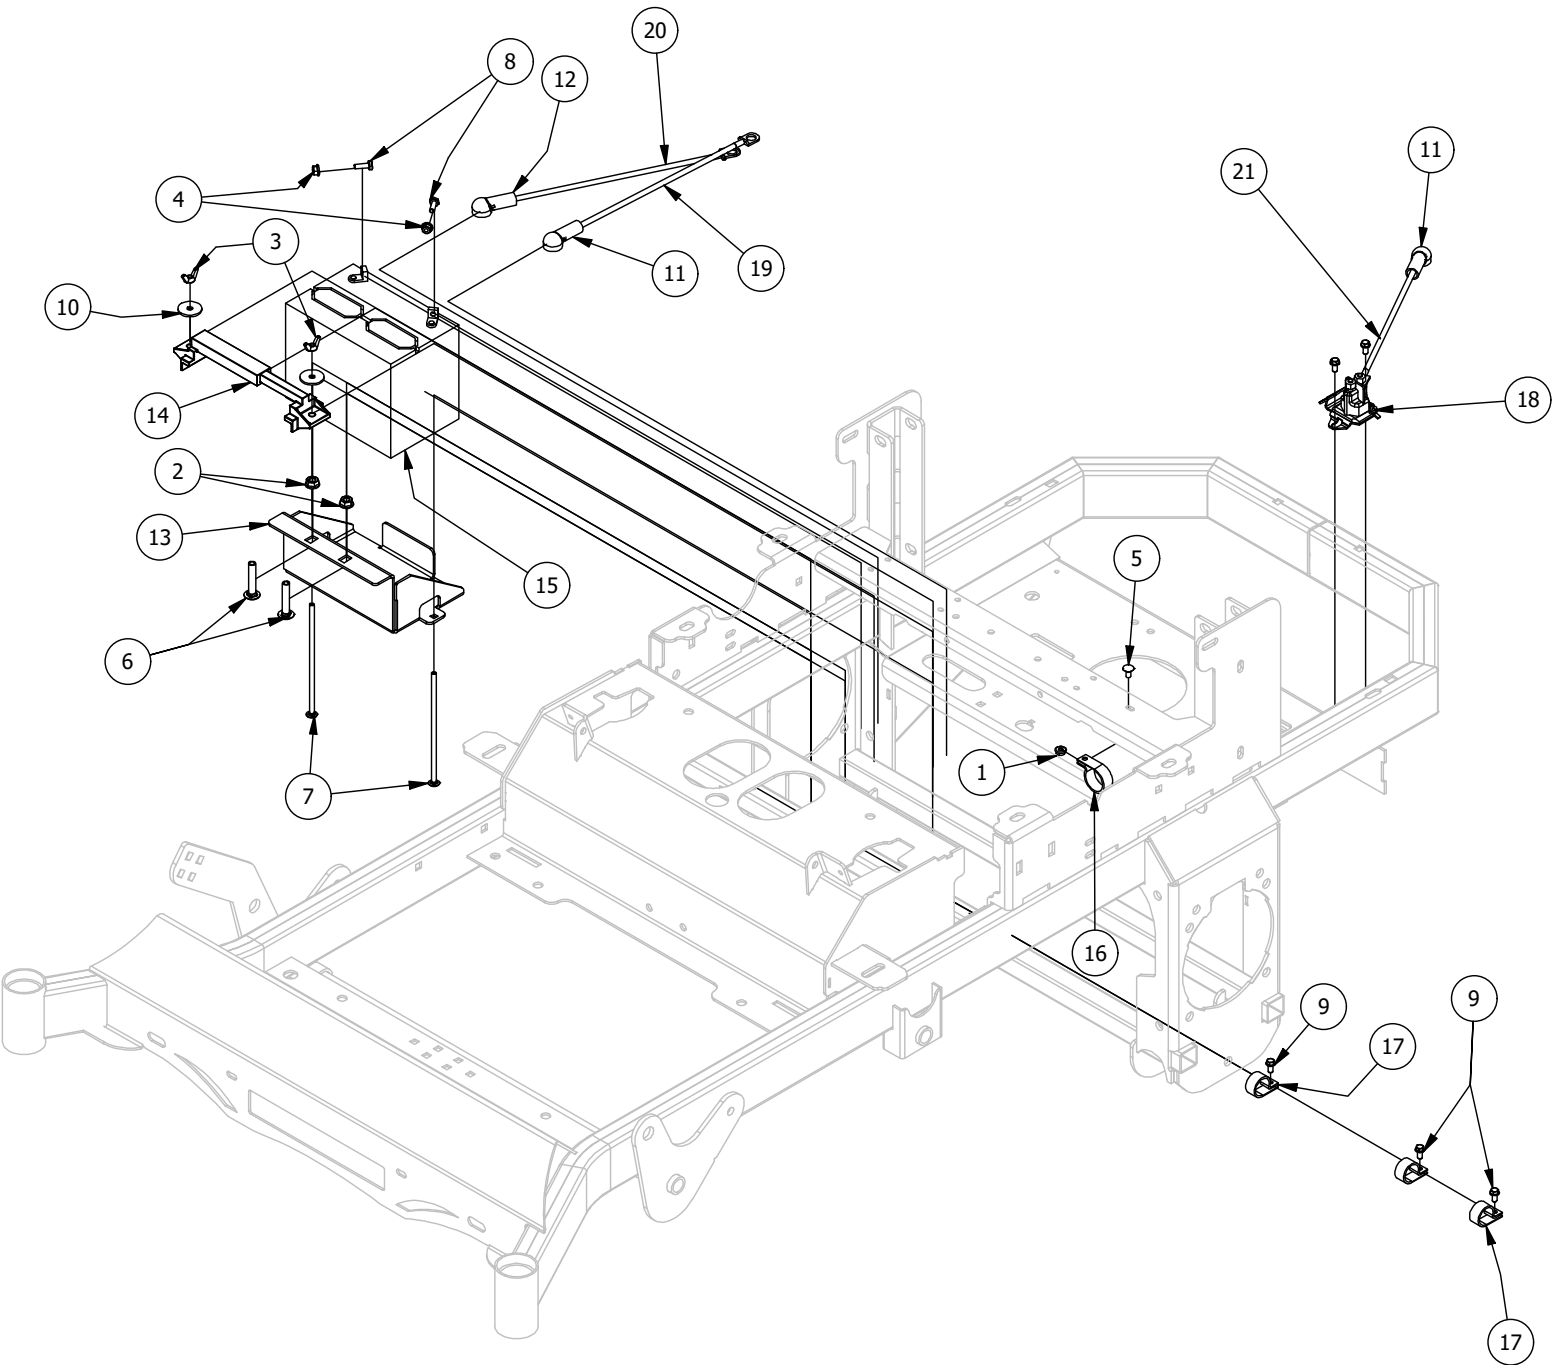

Battery Assembly

Battery Assembly			
ITEM	QTY	PART NUMBER	DESCRIPTION
1	1	413-0012-00	1/4-20 HEX FLANGE NUT W/SERRATIONS ZC YELLOW
2	2	413-0020-00	3/8-16 HEX FLANGE NUT W/SERR ZINC YELLOW
3	2	413-0025-00	1/4-20 WING NUT ZINC
4	2	413-0026-00	1/4-20 NYLON INSERT FLANGE L/NUT ZINC
5	1	418-0031-00	1/4-20 X 1/2 CARRIAGE BOLT ZC YELLOW
6	2	418-0033-00	3/8-16 X 2 CARRIAGE BOLT ZINC
7	2	418-0034-00	1/4-20 X 7 CARRIAGE BOLT ZINC
8	2	418-0035-00	1/4-20 X 3/4 HEX C/S GR 2 ZINC
9	5	418-0059-00	1/4-20 X 1/2 IND. HWH SLOT F TCS ZINC
10	2	419-0023-00	1/4" Flat Washer_5/8 OD_18-8 SS Magn: 577 Black
11	2	436-0002-00	3.15 LGTH STRAIGHT INSULATING TERMINAL COVER RED
12	1	436-0003-00	STRAIGHT INSULATING TERMINAL COVER BLK
13	1	439-0008-03	Mower Battery Box
14	1	443-0001-00	Battery Hold Down
15	1	468-1004-00	12-V Mower Starter Battery
16	1	472-0001-00	1-1/4" CUSHIONED LOOP CLAMP BLACK
17	3	472-0002-00	1/2" CUSHIONED LOOP CLAMP
18	1	486-0006-00	Heavy Duty Start Solenoid
19	1	486-0016-00	Mower Positive Battery Cable 25" long
20	1	486-0017-00	Mower Negative Battery Cable 28" long
21	1	486-0018-00	Mower Start Wire, 12