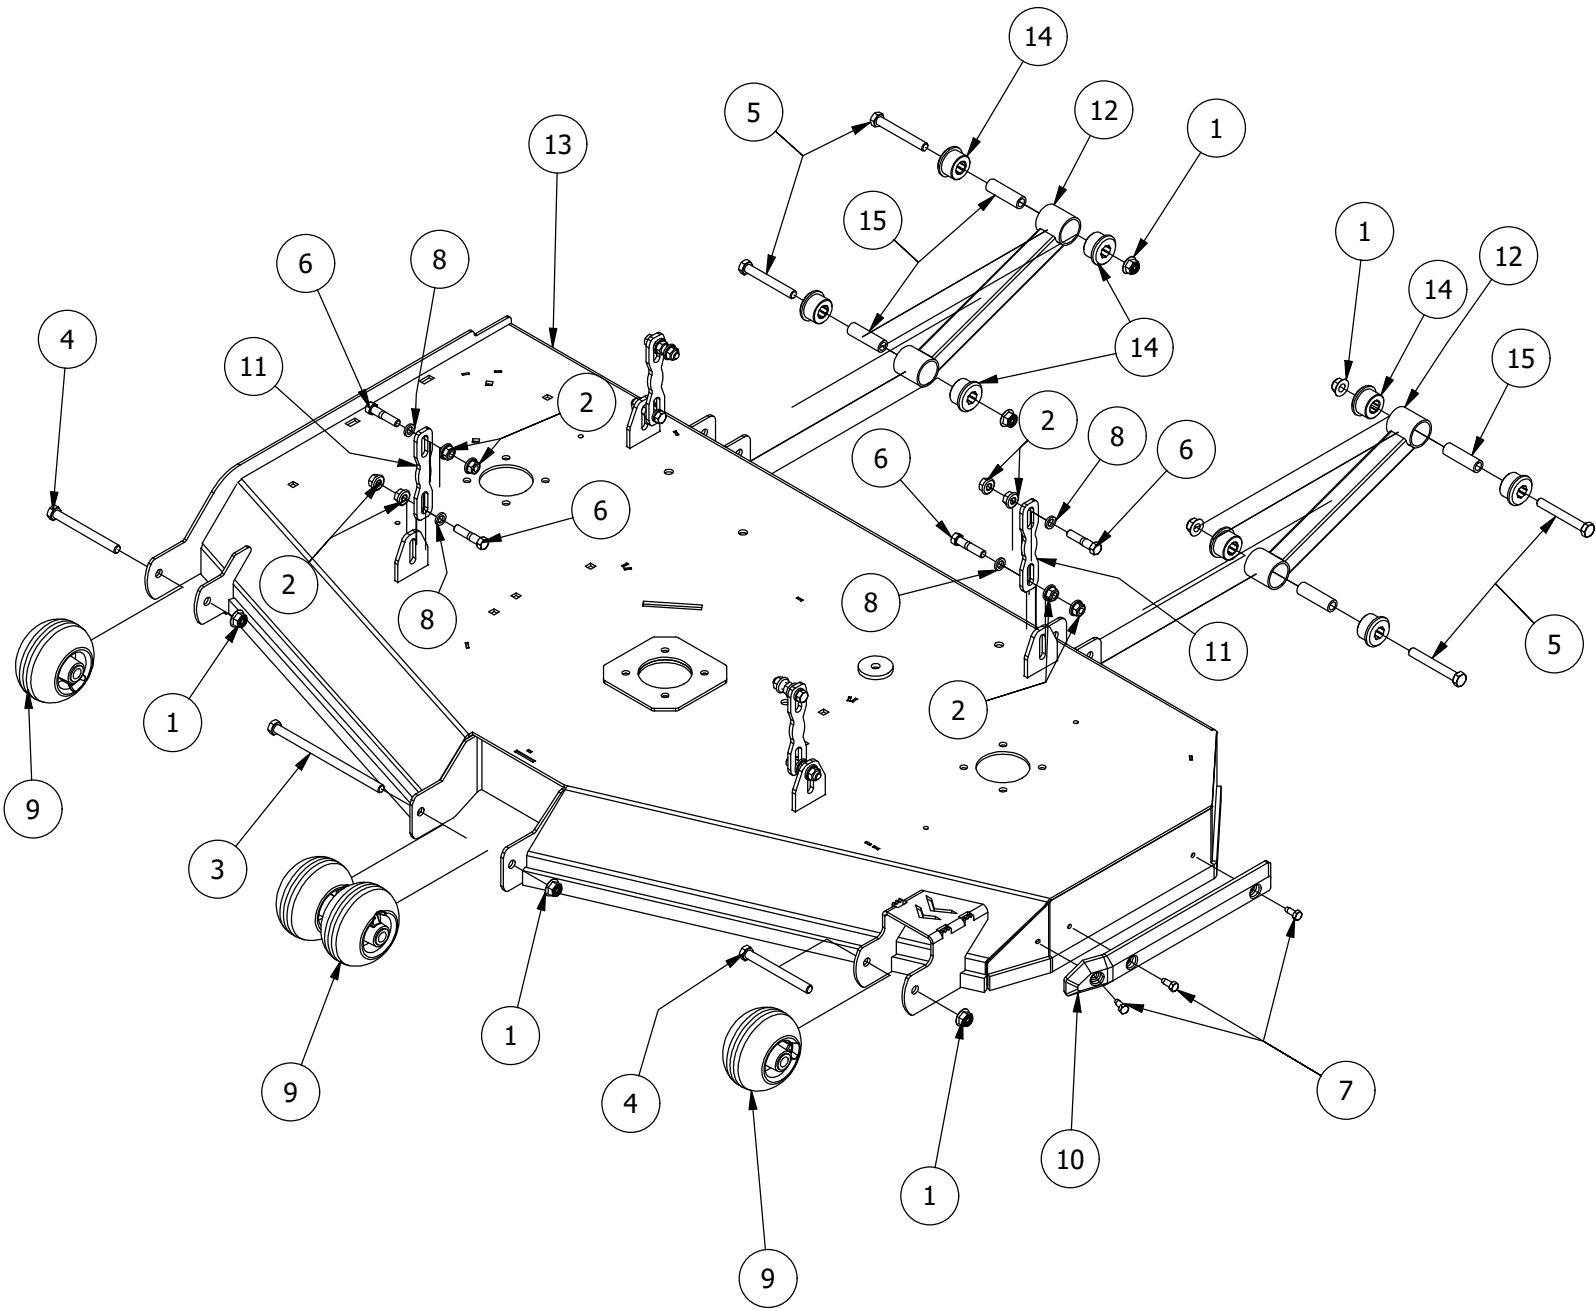

61" Deck Scalping Wheels and Stabilizer

61" Deck Scalping Wheels and Stabilizer			
ITEM	QTY	PART NUMBER	DESCRIPTION
1	7	413-0002-00	1/2-13 NYLON INSERT FLANGE NUT ZINC YELLOW
2	16	413-0011-00	7/16-14 HEX FLANGE NUT W/SERR ZINC YELLOW
3	1	418-0015-00	1/2-13 X 8-1/2 HEX C/S GR 2 ZINC YELLOW
4	2	418-0016-00	1/2-13 X 5 HEX C/S GR 2 ZINC YELLOW
5	4	418-0021-00	1/2-13 X 3-3/4 HEX C/S GR 5 ZINC
6	8	418-0046-00	7/16-14 X 2 HEX C/S GR 5 ZINC YELLOW
7	3	418-0262-00	5/16-18 X 3/4 IND HWH UNSLOT (F) TCS ZC/Y
8	8	419-0010-00	.443 ID X .750 OD X .125 THK NYLON BLACK
9	4	422-0001-00	Anti-Scalp Wheel
10	1	429-0001-00	Mower Nylon Deck Guard
11	4	435-0013-00	RZ Mower Deck Actuator Connecting Link
12	2	490-0047-03	RZ Mower Deck Stabilizer Assembly
13	1	490-0062-03	2020 61" RZ Deck Assembly
14	8	732-2000-00	Red A80 Suspension Bushing
15	4	732-2001-00	Large MTV A-Arm Bushing Sleeve