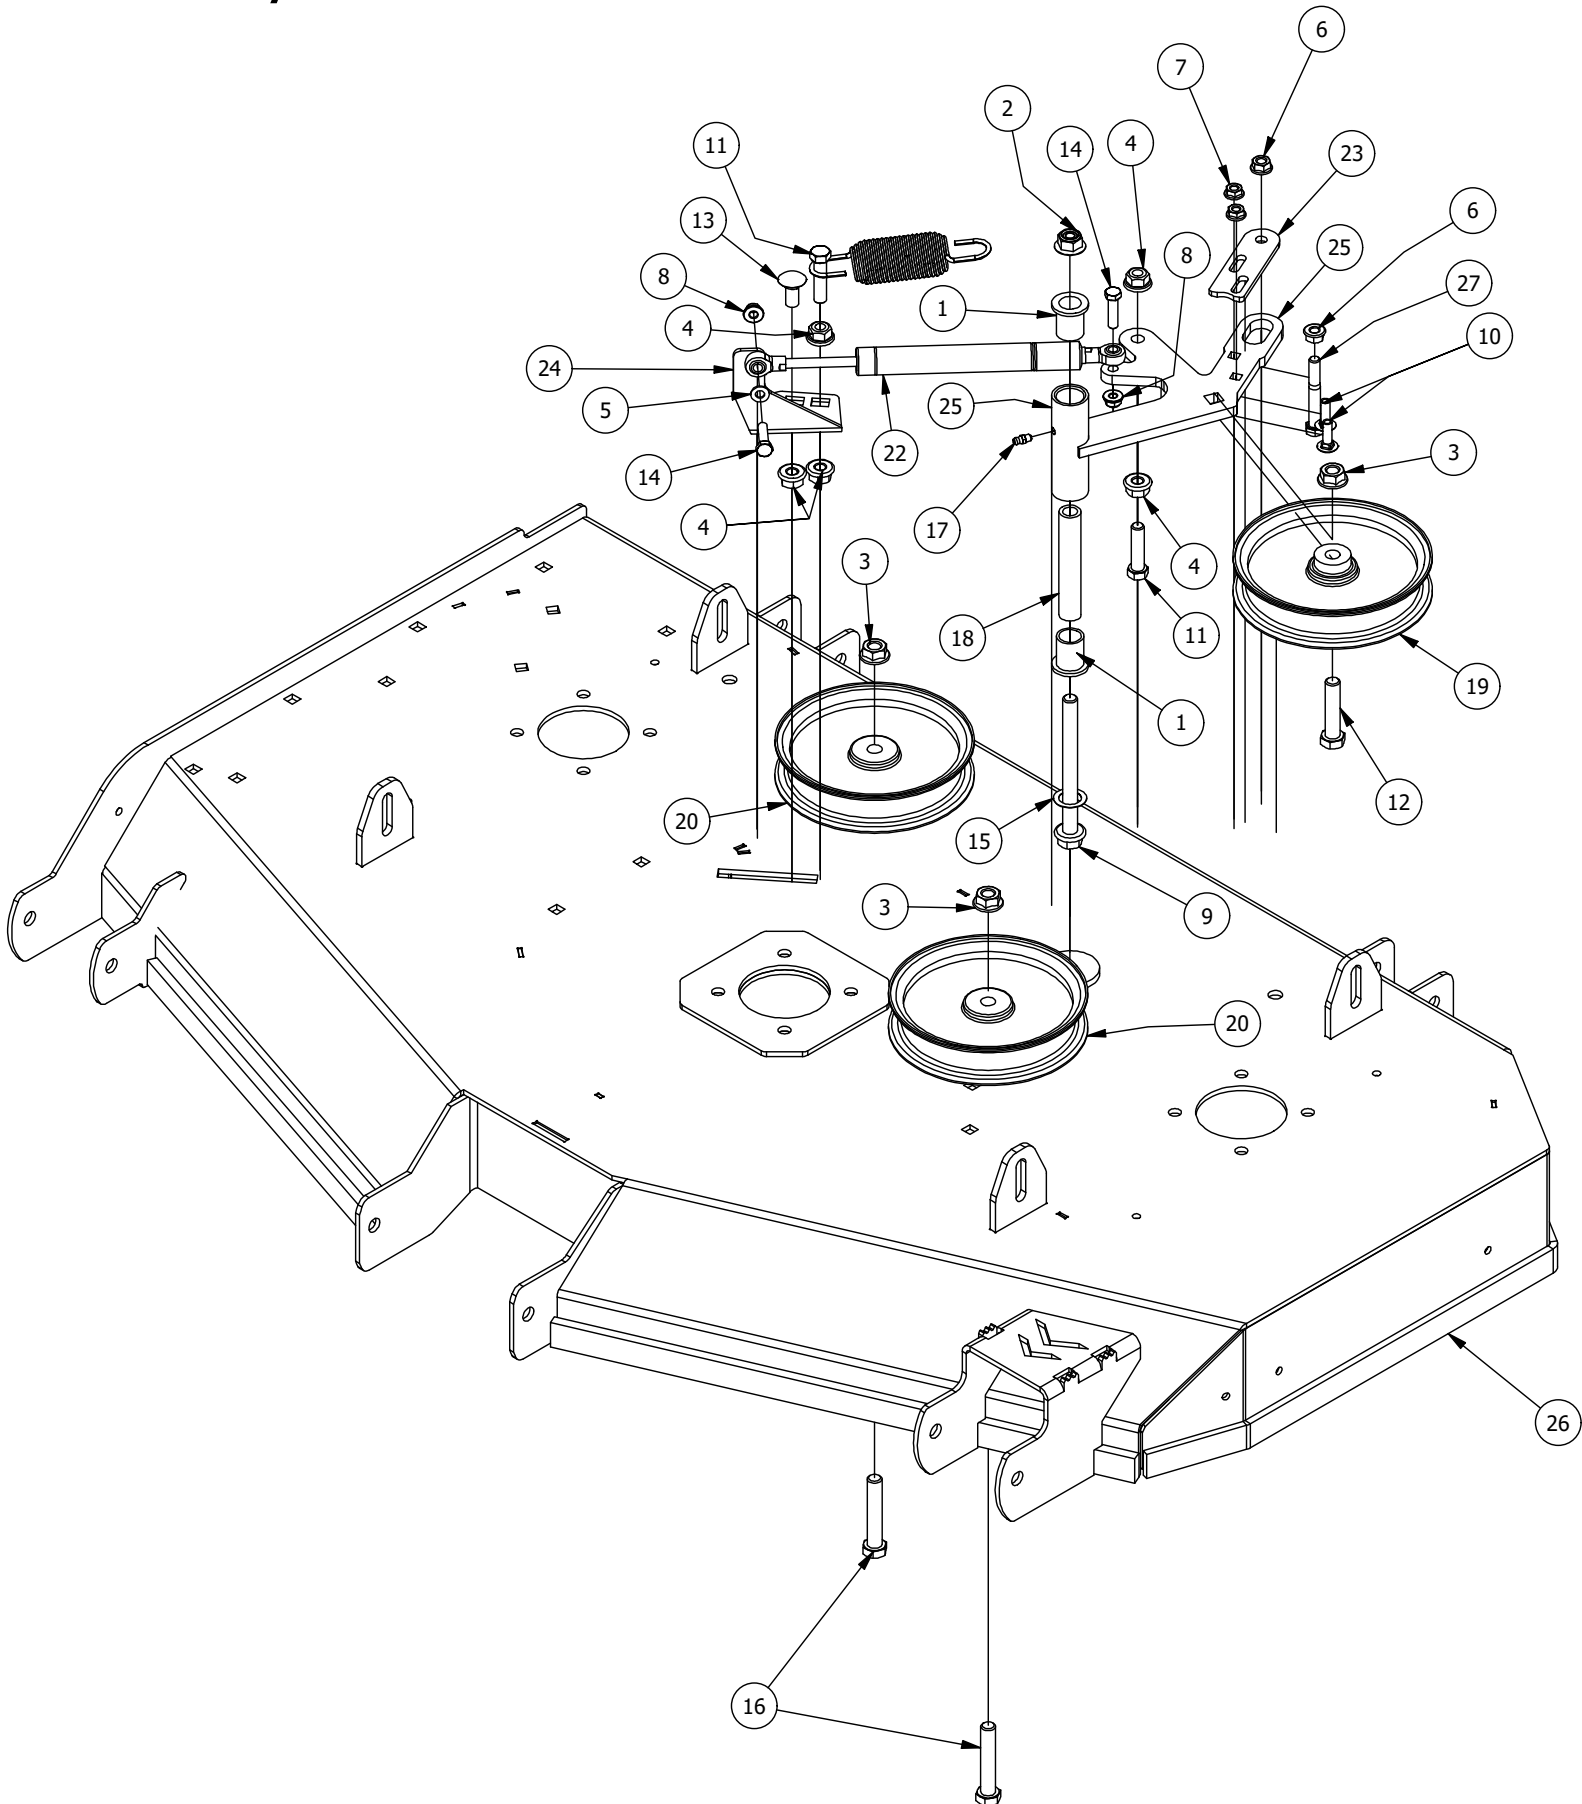

48" Deck Idler Assembly

48" Deck Idler Assembly			
ITEM	QTY	PART NUMBER	DESCRIPTION
1	2	410-0007-00	3/4" ID X 15/16" OD X 1-1/8" LENGTH FLANGE BUSHING
2	1	413-0002-00	1/2-13 NYLON INSERT FLANGE LOCKNUT ZC YELLOW
3	3	413-0005-00	1/2-13 HEX FLANGE NUT W/SERR ZINC YELLOW
4	5	413-0011-00	7/16-14 HEX FLANGE NUT W/SERR ZINC YELLOW
5	1	413-0016-00	.312 ID X .625 OD X .062 THK THRUST BEARING OIL-IMPREG BRNZ
6	2	413-0020-00	3/8-16 HEX FLANGE NUT W/SERR ZINC YELLOW
7	2	413-0022-00	5/16-18 HEX FLANGE NUT W/SERR ZINC YELLOW
8	2	413-0027-00	5/16-18 NYLON INSERT FLANGE LOCKNUT ZC YELLOW
9	1	418-0009-00	1/2-13 X 5-1/2 HEX FLANGE BOLT GR 8 ZY
10	2	418-0010-00	5/16-18 X 1 CARRIAGE BOLT ZC/YEL
11	2	418-0011-00	7/16-14X 1-3/4 HEX C/S GR5 ZINC Yellow
12	1	418-0012-00	1/2-13 X 2-1/4 HEX C/S GR 5 ZINC
13	1	418-0017-00	7/16-14 X 1 CARRIAGE BOLT ZINC
14	2	418-0109-00	5/16- 18 x 1 1/4 Hex C/S (GR.8) ZC/Yel
15	1	418-0110-00	.767 ID X 1.125 OD X .016 THK TRIPLE WAVE WASHER 1074-1095
16	2	418-0246-00	1/2-13 x 2-3/4 Hex Flange Bolt (GR.8) ZC/YEL
17	1	424-0002-00	1/4" DRIVE TYPE GREASE FITTING ZC YELLOW
18	1	425-0006-00	Mower Inner Idler Spacer
19	1	433-0014-00	6-3/4" Idler Pulley, 7/16" Spacer Assembly
20	2	433-0015-00	6-3/4" Idler Pulley, 15/16" Spacer Assembly
21	1	434-0007-00	2019 Mower Deck Spring
22	1	434-0009-00	Idler Gas Spring
23	1	439-0257-00	Deck Idler Pulley Belt Retainer Brkt
24	1	439-0344-00	48" Belt Deck Idler Damper Mounting Bracket
25	1	490-0019-00	Mower Deck Idler Pulley Arm Assembly
26	1	490-0065-00	2020 48" RZ Deck Assembly
27	1	618-2078-00	3/8-16 x 2-3/4 Hex C/S GR2 Zinc