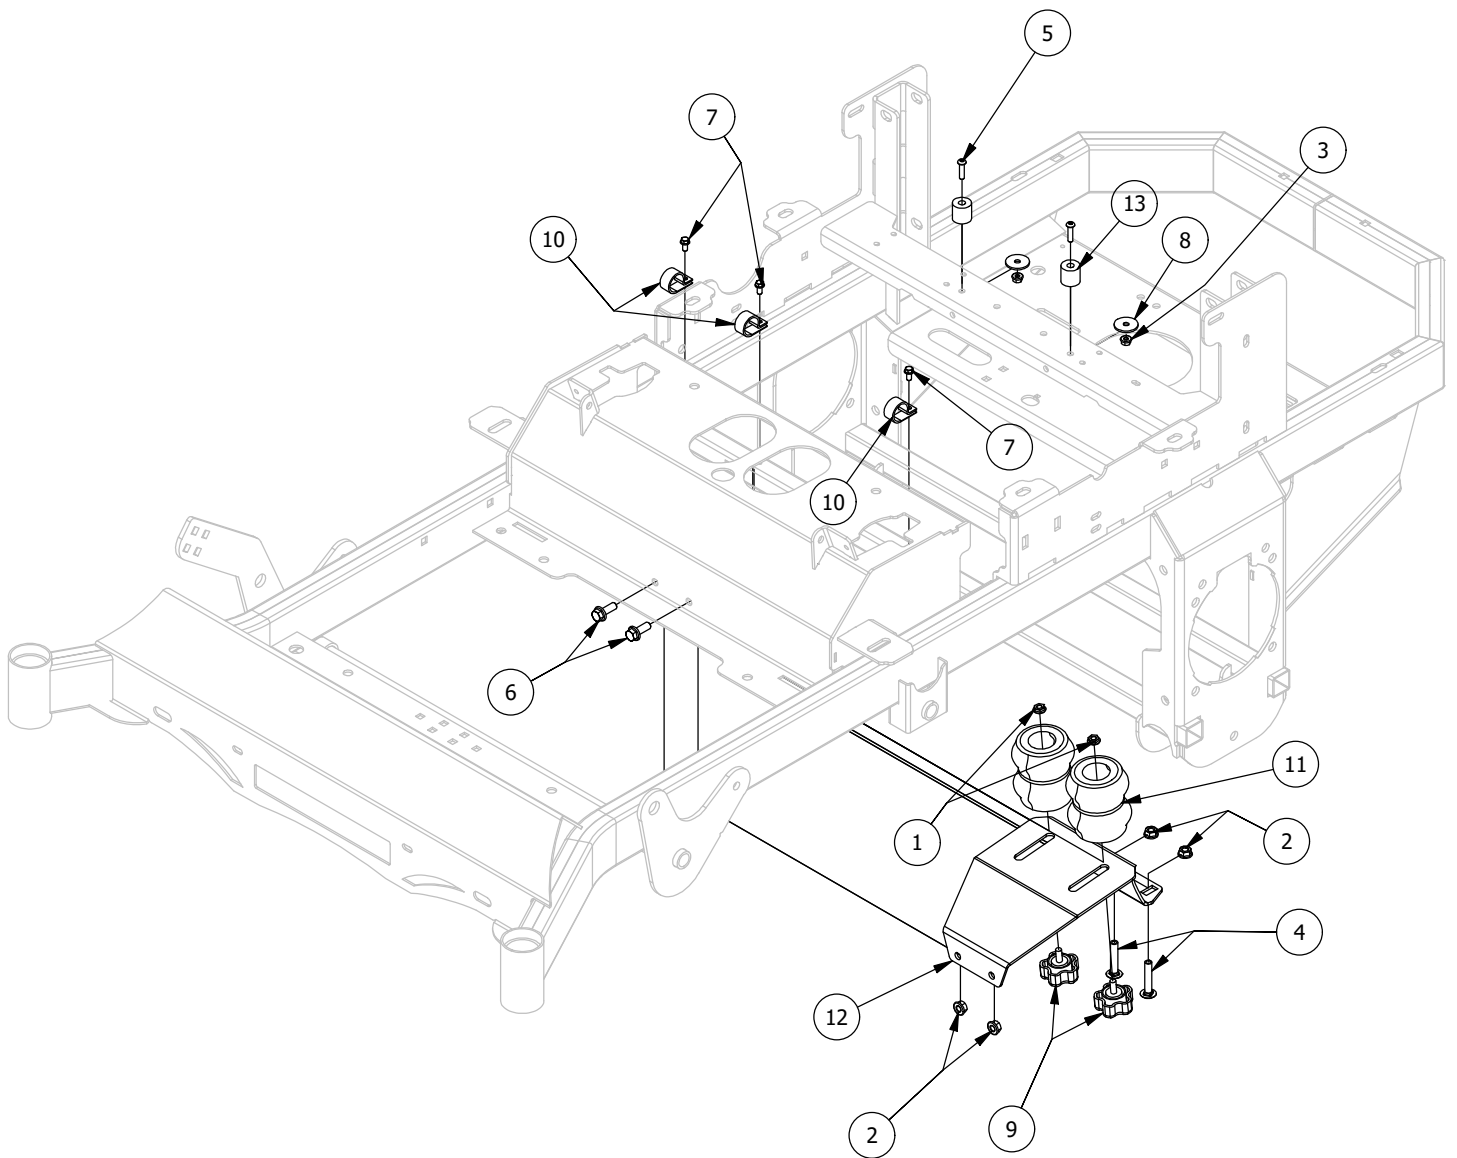

Seat Suspension Assembly

Seat Suspension Assembly

ITEM	QTY	PART NUMBER	DESCRIPTION
1	2	413-0006-00	5/16-18 HEX FLANGE NUT W/SERR ZINC
2	4	413-0020-00	3/8-16 HEX FLANGE NUT W/SERR ZINC YELLOW
3	2	413-0026-00	1/4-20 NYLON INSERT FLANGE L/NUT ZINC
4	2	418-0033-00	3/8-16 X 2 CARRIAGE BOLT ZINC
5	2	418-0039-00	1/4-20 X 1 BUTTON SOCKET C/S 18-8 SS W/ BLACK MAGNI 577
6	2	418-0040-00	3/8-16 X 1 HEX FLANGE BOLT GR 8 ZC YELLOW
7	3	418-0059-00	1/4-20 X 1/2 IND. HWH SLOT F TCS ZINC
8	2	419-0023-00	1/4" Flat Washer_5/8 OD_18-8 SS Magn: 577 Black
9	2	445-0006-00	5/16-18 X 3/4 SL 5-LOBE (STAR) MALE SOFT TOUCH KNOB
10	3	472-0002-00	1/2" CUSHIONED LOOP CLAMP
11	2	487-0003-00	SRT Rear Suspension Elastomer
12	1	490-0021-03	Mower Suspension Seat Bracket Assembly
13	2	729-1000-00	Hood Rest Bumper-Lg UTV