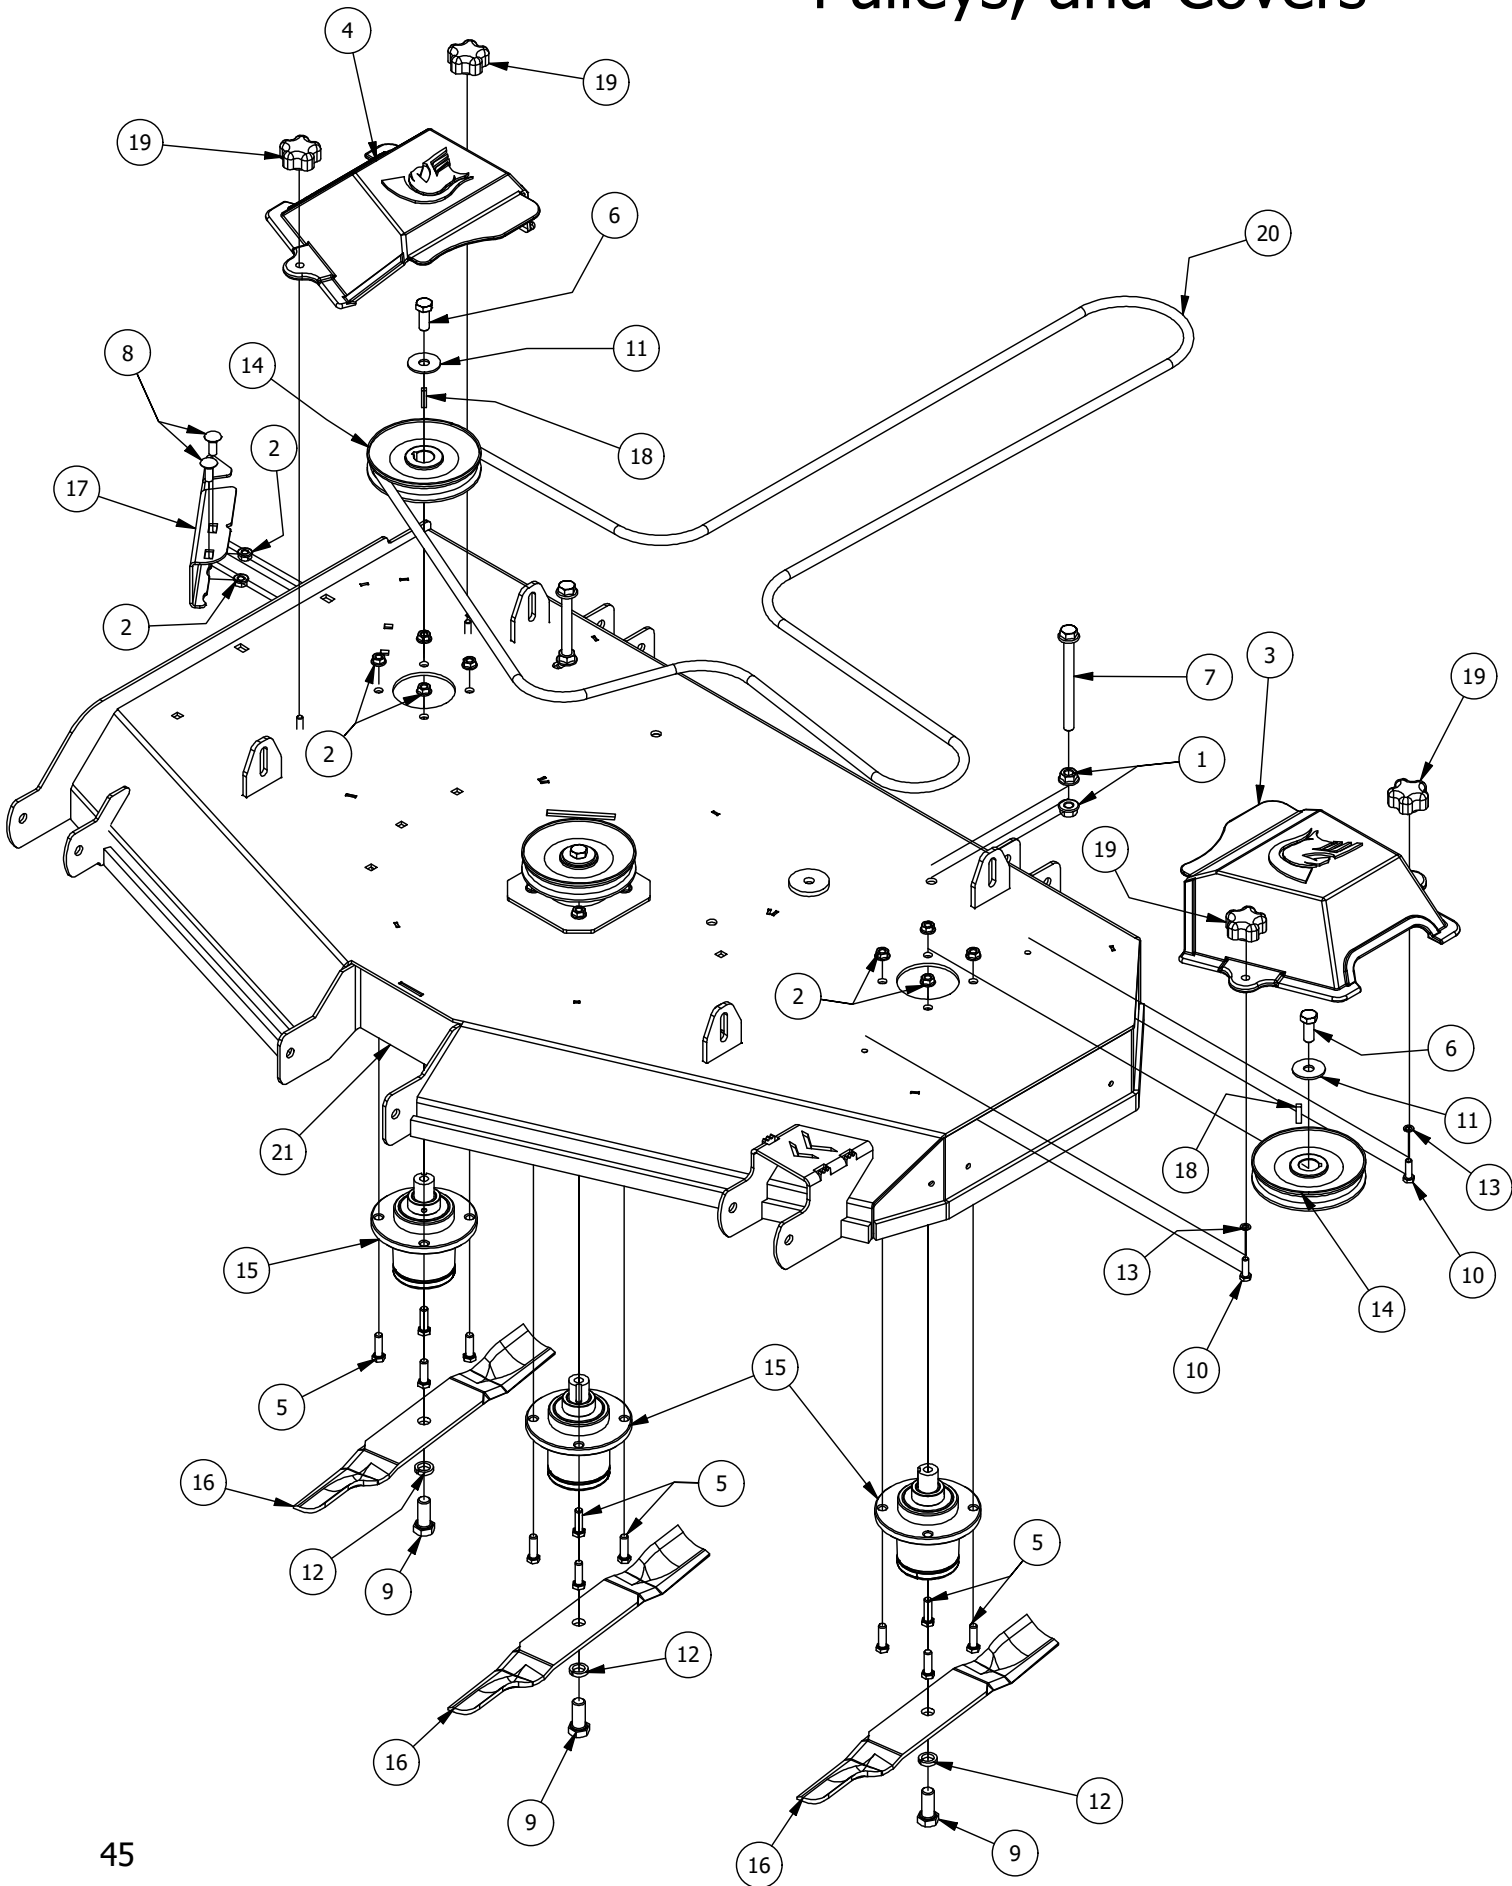

54" Spindles, Blades, Pulleys, and Covers

54" Spindles, Blades, Pulleys, and Covers			
ITEM	QTY	PART NUMBER	DESCRIPTION
1	4	413-0005-00	1/2-13 HEX FLANGE NUT W/SERR ZINC YELLOW
2	14	413-0020-00	3/8-16 HEX FLANGE NUT W/SERR ZINC YELLOW
3	1	414-0018-00	48" & 54" Deck Left Pulley Cover
4	1	414-0019-00	48" & 54" Deck Right Pulley Cover
5	12	418-0005-00	3/8-16 x 1-1/4 Hex Bolt GR5
6	3	418-0006-00	1/2-20 X 1-1/4 HEX C/S GR 5 ZINC
7	2	418-0009-00	1/2-13 X 5-1/2 HEX FLANGE BOLT GR 8 ZY
8	2	418-0045-00	3/8-16 X 1 Carriage Bolt Zinc Yellow
9	3	418-0078-00	5/8-11 X 1-1/2 HEX C/S GR 8 ZC YELLOW
10	4	418-0108-00	5/16 x1 Hex C/S (GR8) ZC/Yel
11	3	419-0001-00	1/2" X 1-5/8 BELLEVILLE CUP WASHER ZINC YELLOW
12	3	419-0004-00	5/8 SPLIT LOCKWASHER ZINC
13	4	419-0009-00	5/16 SPLIT LOCKWASHER ZINC
14	3	433-0004-00	Deck Pulley 54"
15	3	437-0006-00	RZ Mower Deck Spindle Assy
16	3	438-0001-00	54" Mower Deck Blade
17	1	439-0720-03	2021 54" RZ/RT/SRT Deck Wiper Bracket
18	3	442-0001-00	1/4 X 1 SQUARE KEY STOCK
19	4	445-0005-00	5/16-18 5-LOBE (STAR) FEMALE SOFT TOUCH KNOB (1.90 DIA) BLK
20	1	461-0001-00	54" Mower Deck Belt, HB x 153.5" Effective Length
21	1	490-0064-03	2020 54" RZ Deck Assembly