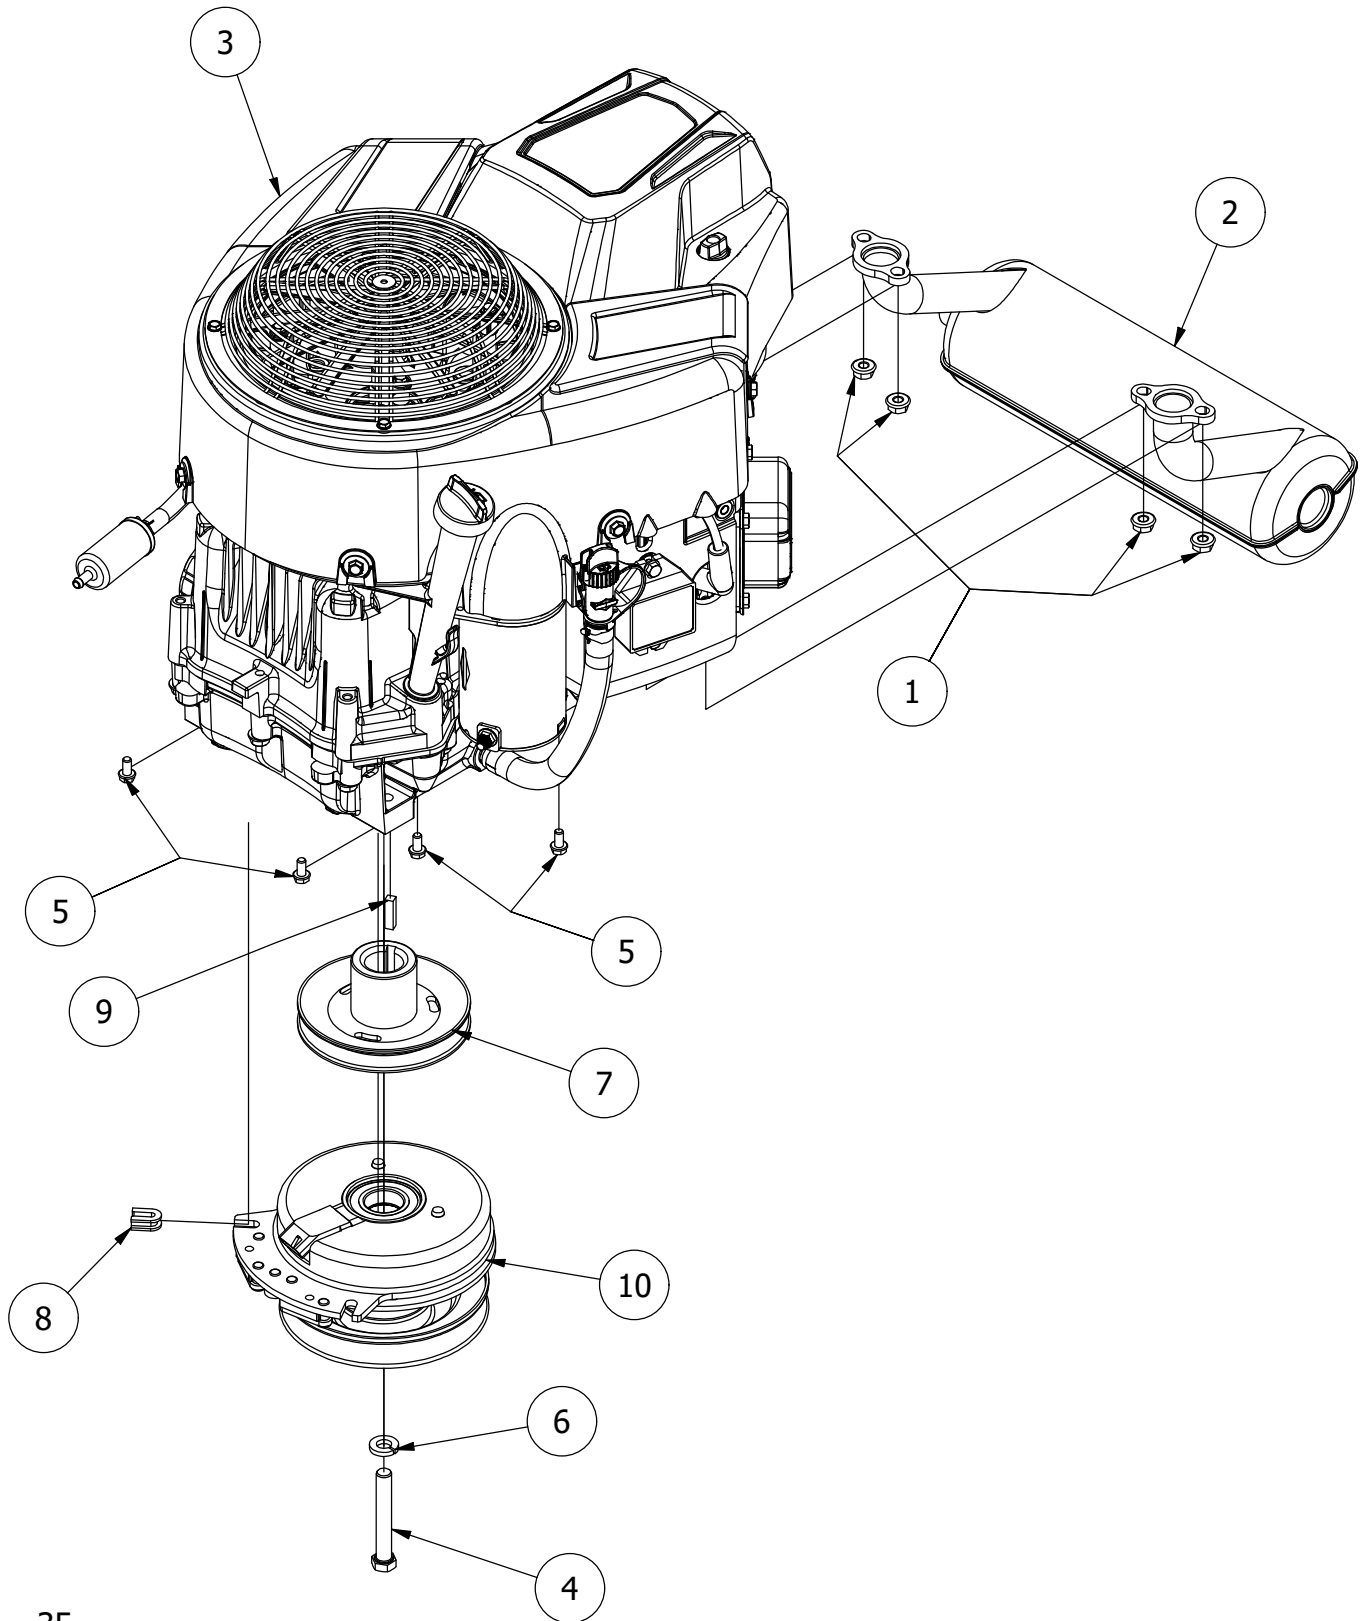

25 HP Briggs CXI Engine Assembly

25 HP Briggs CXI Engine Assembly			
ITEM	QTY	PART NUMBER	DESCRIPTION
1	4	413-0009-00	M8-1.25 HEX FLANGE TOPLOCK NUT ZINC
2	1	415-0052-00	B&S 27 HP&25HP Exhaust
3	1	415-0099-00	25HP Briggs CXI Engine
4	1	418-0022-00	7/16-20 X 3 HEX C/S GR 8 ZC YELLOW
5	4	418-0059-00	1/4-20 X 1/2 IND. HWH SLOT F TCS ZINC
6	1	419-0005-00	7/16 SPLIT LOCKWASHER GR 8 ZC YELLOW
7	1	433-0001-00	Mower Hydraulic Pump Drive Pulley, A Belt
8	1	437-0025-00	Mower Rotation Stop Brkt Sleeve
9	1	442-0001-00	1/4 X 1 SQUARE KEY STOCK
10	1	470-0002-00	PTO Clutch