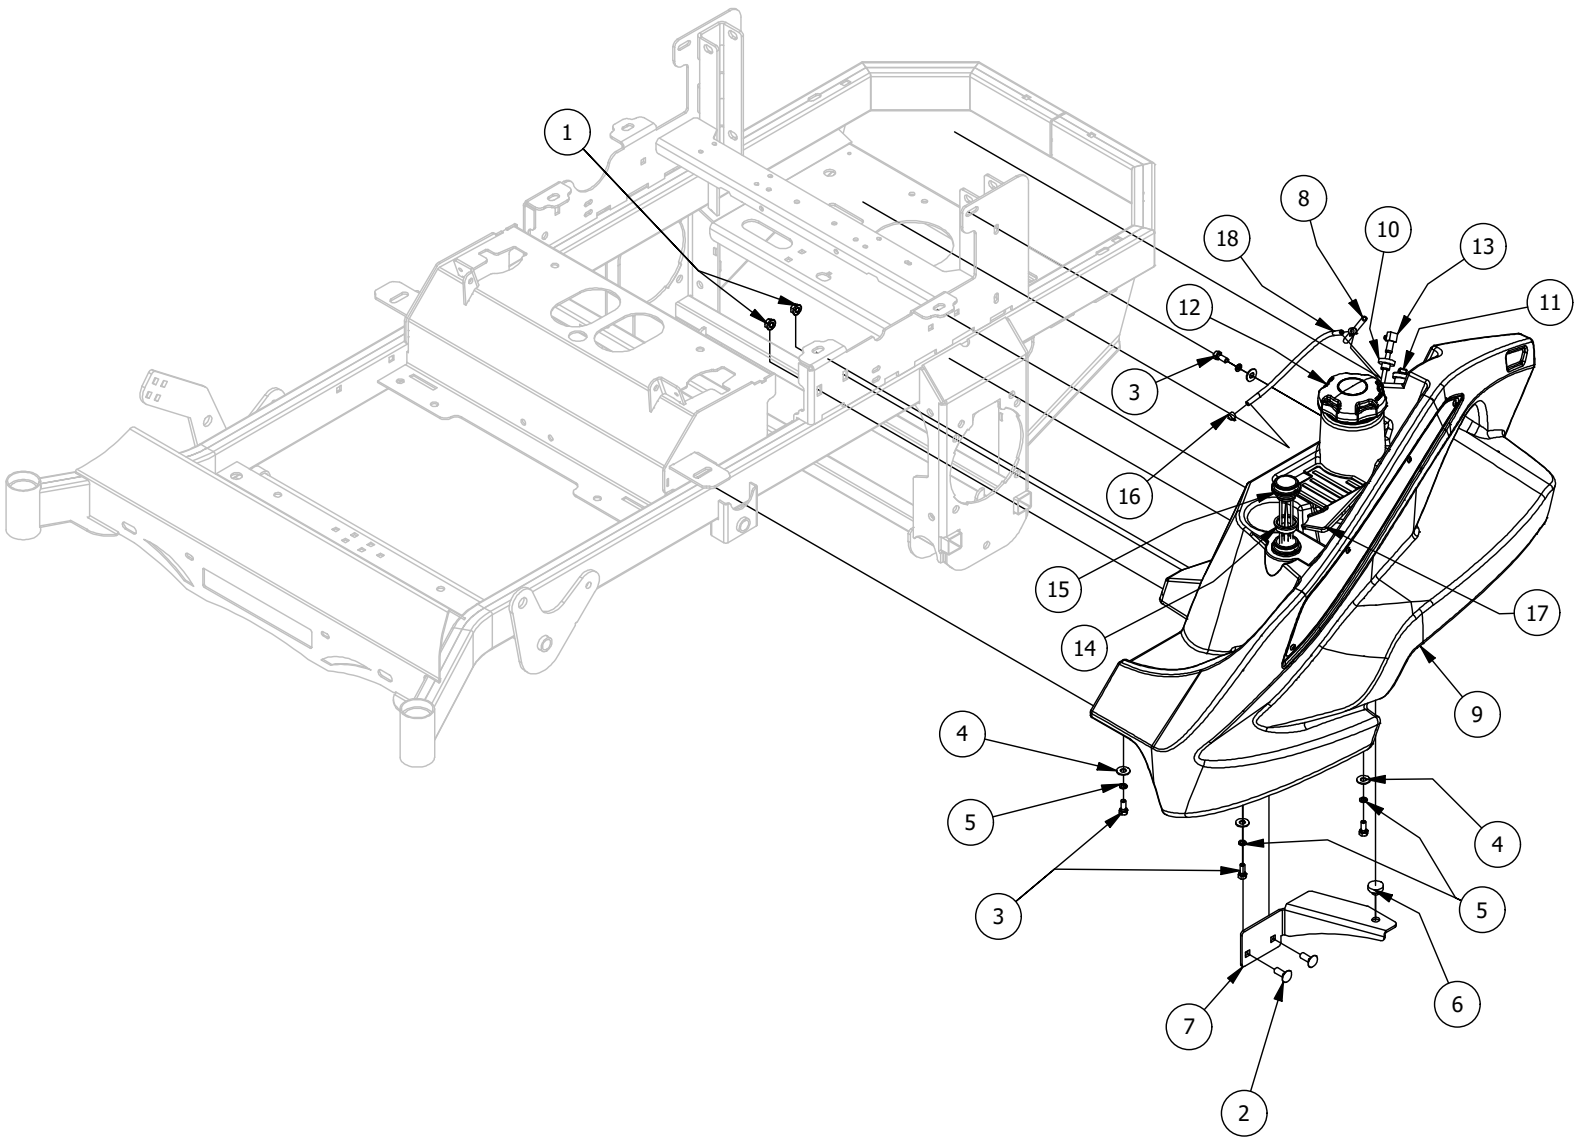

Gas Tank Assembly

Parts List			
ITEM	QTY	PART NUMBER	DESCRIPTION
1	2	413-0020-00	3/8-16 HEX FLANGE NUT W/SERR ZINC YELLOW
2	2	418-0045-00	3/8-16 X 1 Carriage Bolt Zinc Yellow
3	4	418-0054-00	5/16-18 X 3/4 HEX C/S ZINC
4	4	419-0007-00	5/16 Flat Washer
5	4	419-0009-00	5/16 SPLIT LOCKWASHER ZINC
6	1	429-0002-00	Push-In Rubber Bumper, Mower Floor
7	1	439-0448-03	RT/SRT Gas Tank Support
8	1	451-0002-00	Mower Fuel Tank Black 3/16" Vent Tube
9	1	467-0001-00	Mower Gasoline Fuel Tank Assembly
10	1	467-0005-00	Fuel Pickup Tube Grommet
11	1	467-0006-00	Remote Tank Vent Valve w / Grommet
12	1	467-0008-00	Tank Fill Neck Non-Venting Cap
13	1	467-0012-00	Spartan 25.14" Fuel Pickup Tube W/ Filter Screen
14	1	467-0013-00	Fuel Level Gauge Grommet
15	1	467-0035-00	RT/SRT Rochester Fuel Gauge(8688-00003)
16	2	472-0004-00	1/2" (#8) Hose Clamp
17	1	481-0004-00	Rubber Tank Storage Compartment Insert
18	1	751-1014-00	1/4 Fuel Line - Low Perm