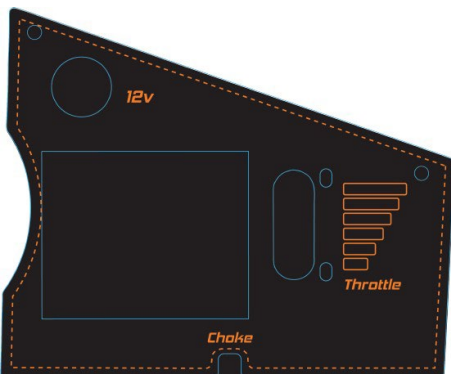

491-0094-00
Carbureted Console Decal