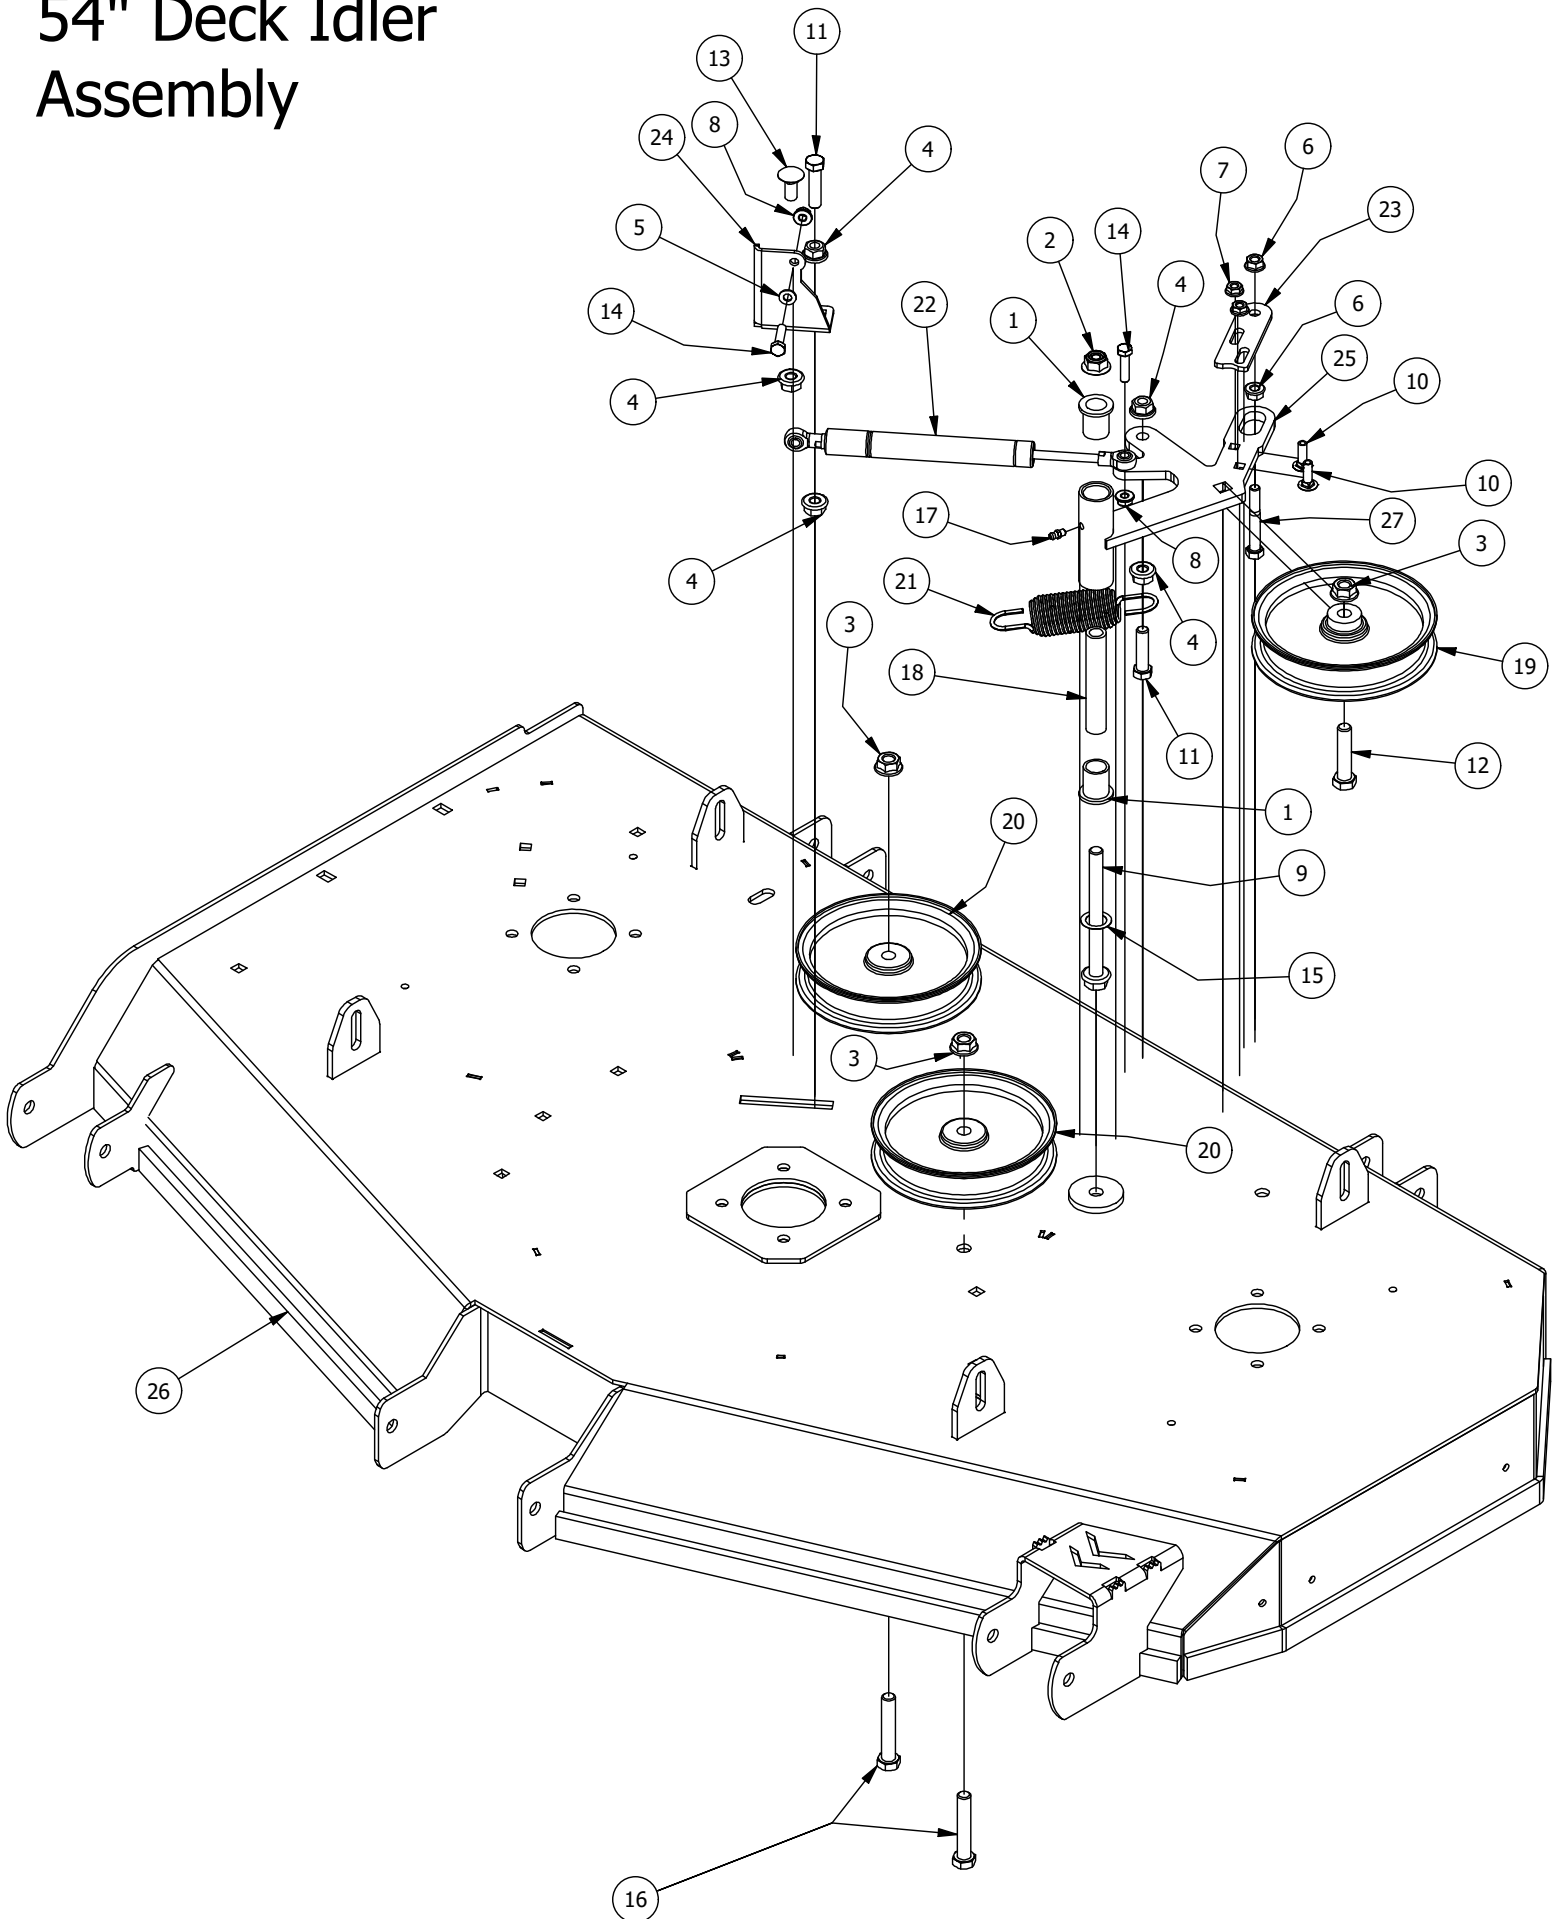

54" Deck Idler Assembly

54" Deck Idler Assembly			
ITEM	QTY	PART NUMBER	DESCRIPTION
1	2	410-0007-00	3/4" ID X 15/16" OD X 1-1/8" LENGTH FLANGE BUSHING
2	1	413-0002-00	1/2-13 NYLON INSERT FLANGE LOCKNUT ZC YELLOW
3	3	413-0005-00	1/2-13 HEX FLANGE NUT W/SERR ZINC YELLOW
4	5	413-0011-00	7/16-14 HEX FLANGE NUT W/SERR ZINC YELLOW
5	1	413-0016-00	.312 ID X .625 OD X .062 THK THRUST BEARING OIL-IMPREG BRNZ
6	2	413-0020-00	3/8-16 HEX FLANGE NUT W/SERR ZINC YELLOW
7	2	413-0022-00	5/16-18 HEX FLANGE NUT W/SERR ZINC YELLOW
8	2	413-0027-00	5/16-18 NYLON INSERT FLANGE LOCKNUT ZC YELLOW
9	1	418-0009-00	1/2-13 X 5-1/2 HEX FLANGE BOLT GR 8 ZY
10	2	418-0010-00	5/16-18 X 1 CARRIAGE BOLT ZC/YEL
11	2	418-0011-00	7/16-14X 1-3/4 HEX C/S GR5 ZINC Yellow
12	1	418-0012-00	1/2-13 X 2-1/4 HEX C/S GR 5 ZINC
13	1	418-0017-00	7/16-14 X 1 CARRIAGE BOLT ZINC
14	2	418-0109-00	5/16- 18 x 1 1/4 Hex C/S (GR.8) ZC/Yel
15	1	418-0110-00	.767 ID X 1.125 OD X .016 THK TRIPLE WAVE WASHER 1074-1095
16	2	418-0246-00	1/2-13 x 2-3/4 Hex Flange Bolt (GR.8) ZC/YEL
17	1	424-0002-00	1/4" DRIVE TYPE GREASE FITTING ZC YELLOW
18	1	425-0006-00	Mower Inner Idler Spacer
19	1	433-0014-00	6-3/4" Idler Pulley, 7/16" Spacer Assembly
20	2	433-0015-00	6-3/4" Idler Pulley, 15/16" Spacer Assembly
21	1	434-0007-00	2019 Mower Deck Spring
22	1	434-0009-00	Idler Gas Spring
23	1	439-0257-03	Deck Idler Pulley Belt Retainer Brkt
24	1	439-0335-03	Deck Belt Idler Damper Mounting Bracket
25	1	490-0019-03	Mower Deck Idler Pulley Arm Assembly
26	1	490-0064-03	2020 54" RZ Deck Assembly
27	1	618-2078-00	3/8-16 x 2-3/4 Hex C/S GR2 Zinc