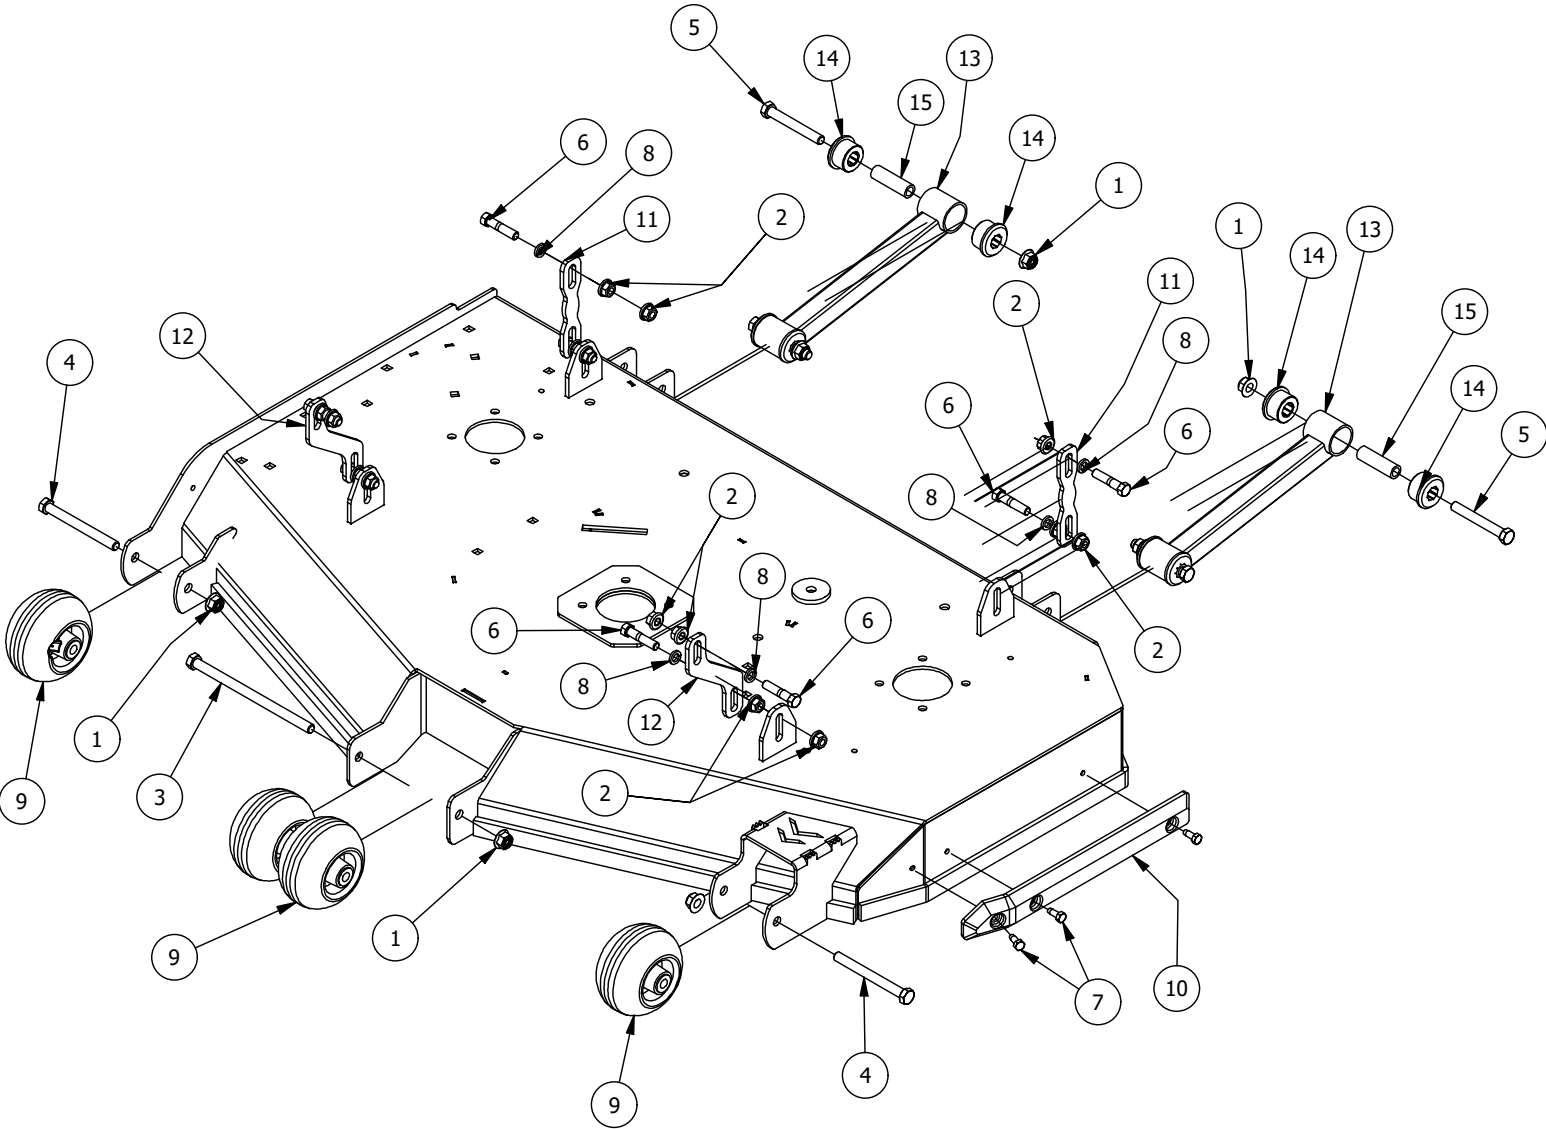

48" Deck Scalping Wheels and Stabilizer

48" Deck Scalping Wheels and Stabilizer			
ITEM	QTY	PART NUMBER	DESCRIPTION
1	7	413-0002-00	1/2-13 NYLON INSERT FLANGE NUT ZINC YELLOW
2	16	413-0011-00	7/16-14 HEX FLANGE NUT W/SERR ZINC YELLOW
3	1	418-0015-00	1/2-13 X 8-1/2 HEX C/S GR 2 ZINC YELLOW
4	2	418-0016-00	1/2-13 X 5 HEX C/S GR 2 ZINC YELLOW
5	4	418-0021-00	1/2-13 X 3-3/4 HEX C/S GR 5 ZINC
6	8	418-0046-00	7/16-14 X 2 HEX C/S GR 5 ZINC YELLOW
7	3	418-0262-00	5/16-18 X 3/4 IND HWH UNSLOT (F) TCS ZC/Y
8	8	419-0010-00	.443 ID X .750 OD X .125 THK NYLON BLACK
9	4	422-0061-00	Mower Anti-Scalp Wheel w/out Grease Fitting
10	1	429-0001-00	Mower Nylon Deck Guard
11	2	435-0013-00	RZ Mower Deck Actuator Connecting Link
12	2	435-0017-03	RZ Mower 48" Front Height Arm Connecting Link
13	2	490-0047-03	RZ Mower Deck Stabilizer Assembly
14	8	732-2000-00	Red A80 Suspension Bushing
15	4	732-2001-00	Large MTV A-Arm Bushing Sleeve