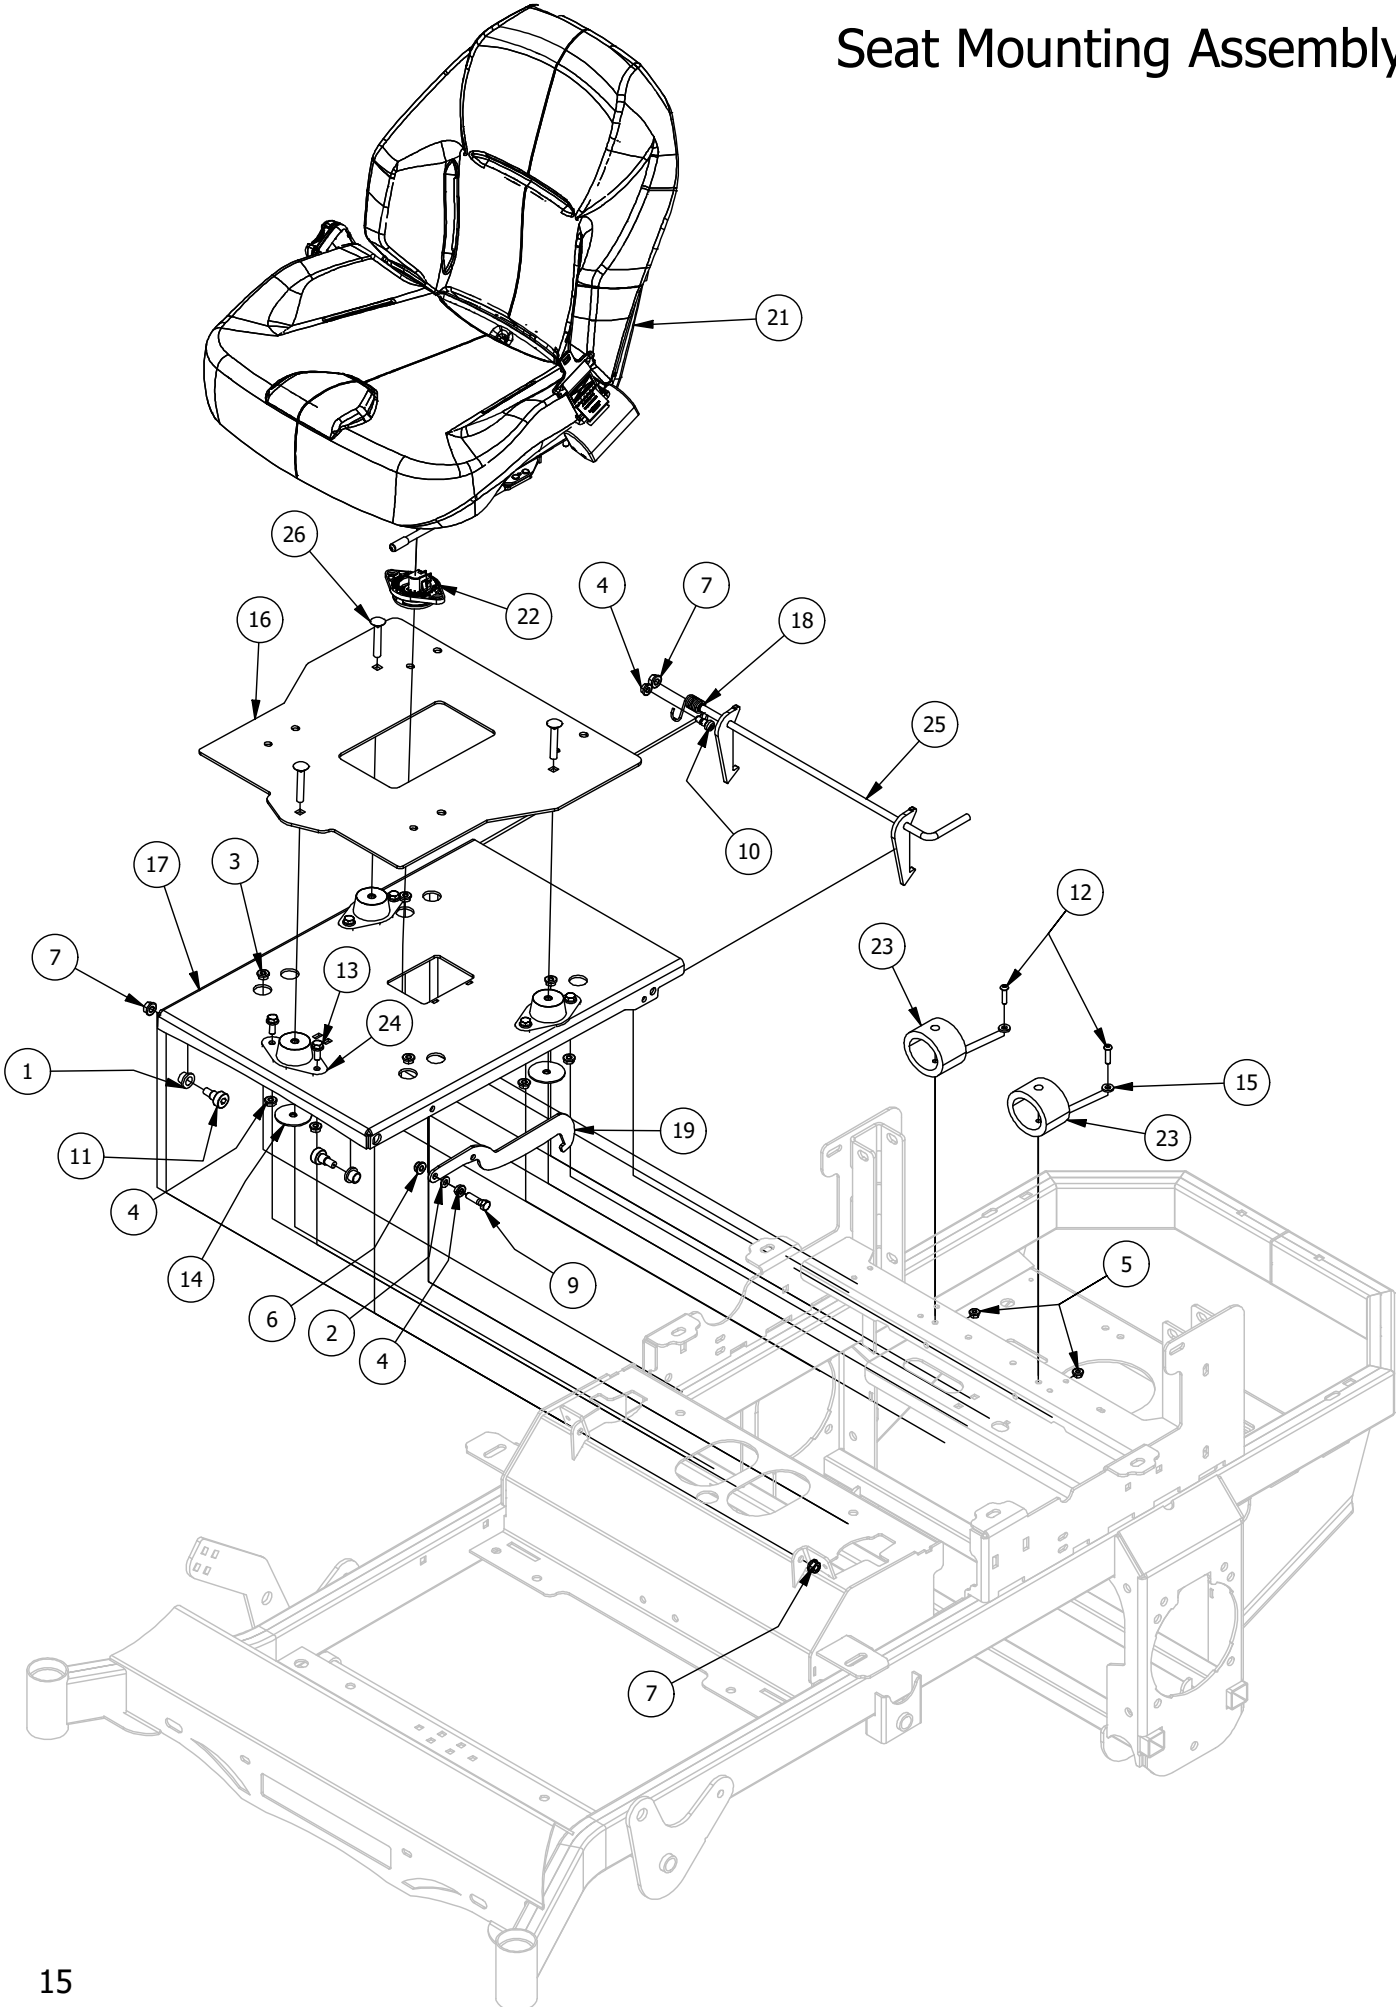

Seat Mounting Assembly

Seat Mounting Assembly			
ITEM	QTY	PART NUMBER	DESCRIPTION
1	2	410-0010-00	1/2" ID X 5/8" OD X 1/2" LENGTH FLANGE BUSHING
2	1	413-0016-00	.312 ID X .625 OD X .062 THK THRUST BEARING OIL-IMPREG BRNZ
3	4	413-0019-00	5/16-18 NYLON INSERT FLANGE L/NUT ZINC
4	8	413-0022-00	5/16-18 HEX FLANGE NUT W/SERR ZINC YELLOW
5	2	413-0026-00	1/4-20 NYLON INSERT FLANGE L/NUT ZINC
6	1	413-0027-00	5/16-18 NYLON INSERT FLANGE LOCKNUT ZC YELLOW
7	6	413-0029-00	3/8-16 NYLON INSERT FLANGE L/NUT ZC YELLOW
9	1	418-0036-00	5/16-18 X 1-1/4 HEX TAP BOLT ZINC GR8
10	1	418-0037-00	3/8 X 3/8 SOCKET SHOULDER BOLT ZC YELLOW
11	2	418-0038-00	1/2 X 1/2 SOCKET SHOULDER BOLT ZC YELLOW
12	2	418-0039-00	1/4-20 X 1 BUTTON SOCKET C/S 18-8 SS W/ BLACK MAGNI 577
13	6	418-0048-00	5/16-18 X 3/4 HEX FLANGE BOLT GR 8 ZC YELLOW
14	3	419-0022-00	3/8 X 2" OD FENDER WASHER ZC YELLOW
15	2	419-0023-00	1/4" Flat Washer_5/8 OD_18-8 SS Magn: 577 Black
16	1	426-0231-03	2019 Floating Seat Plate
17	1	426-0232-03	2019 RT/SRT Floating Seat Base Plate
18	1	434-0004-00	Seat Latch Spring
19	1	439-0065-03	Mower Seat Latch Hook
21	1	471-0015-00	2019 Full Suspension Seat
65	1	471-0026-00	2020 RZ-HD Seat
22	1	486-0036-00	Mower Seat Switch
23	2	487-0004-00	Seat Rear Suspension Elastomer
24	3	487-0007-00	Floating Seat Damper-Stiffer
25	1	490-0011-60	Mower Seat Latch Release Assembly
26	3	618-2023-00	3/8"-16 x 2-1/4" Carriage Bolt