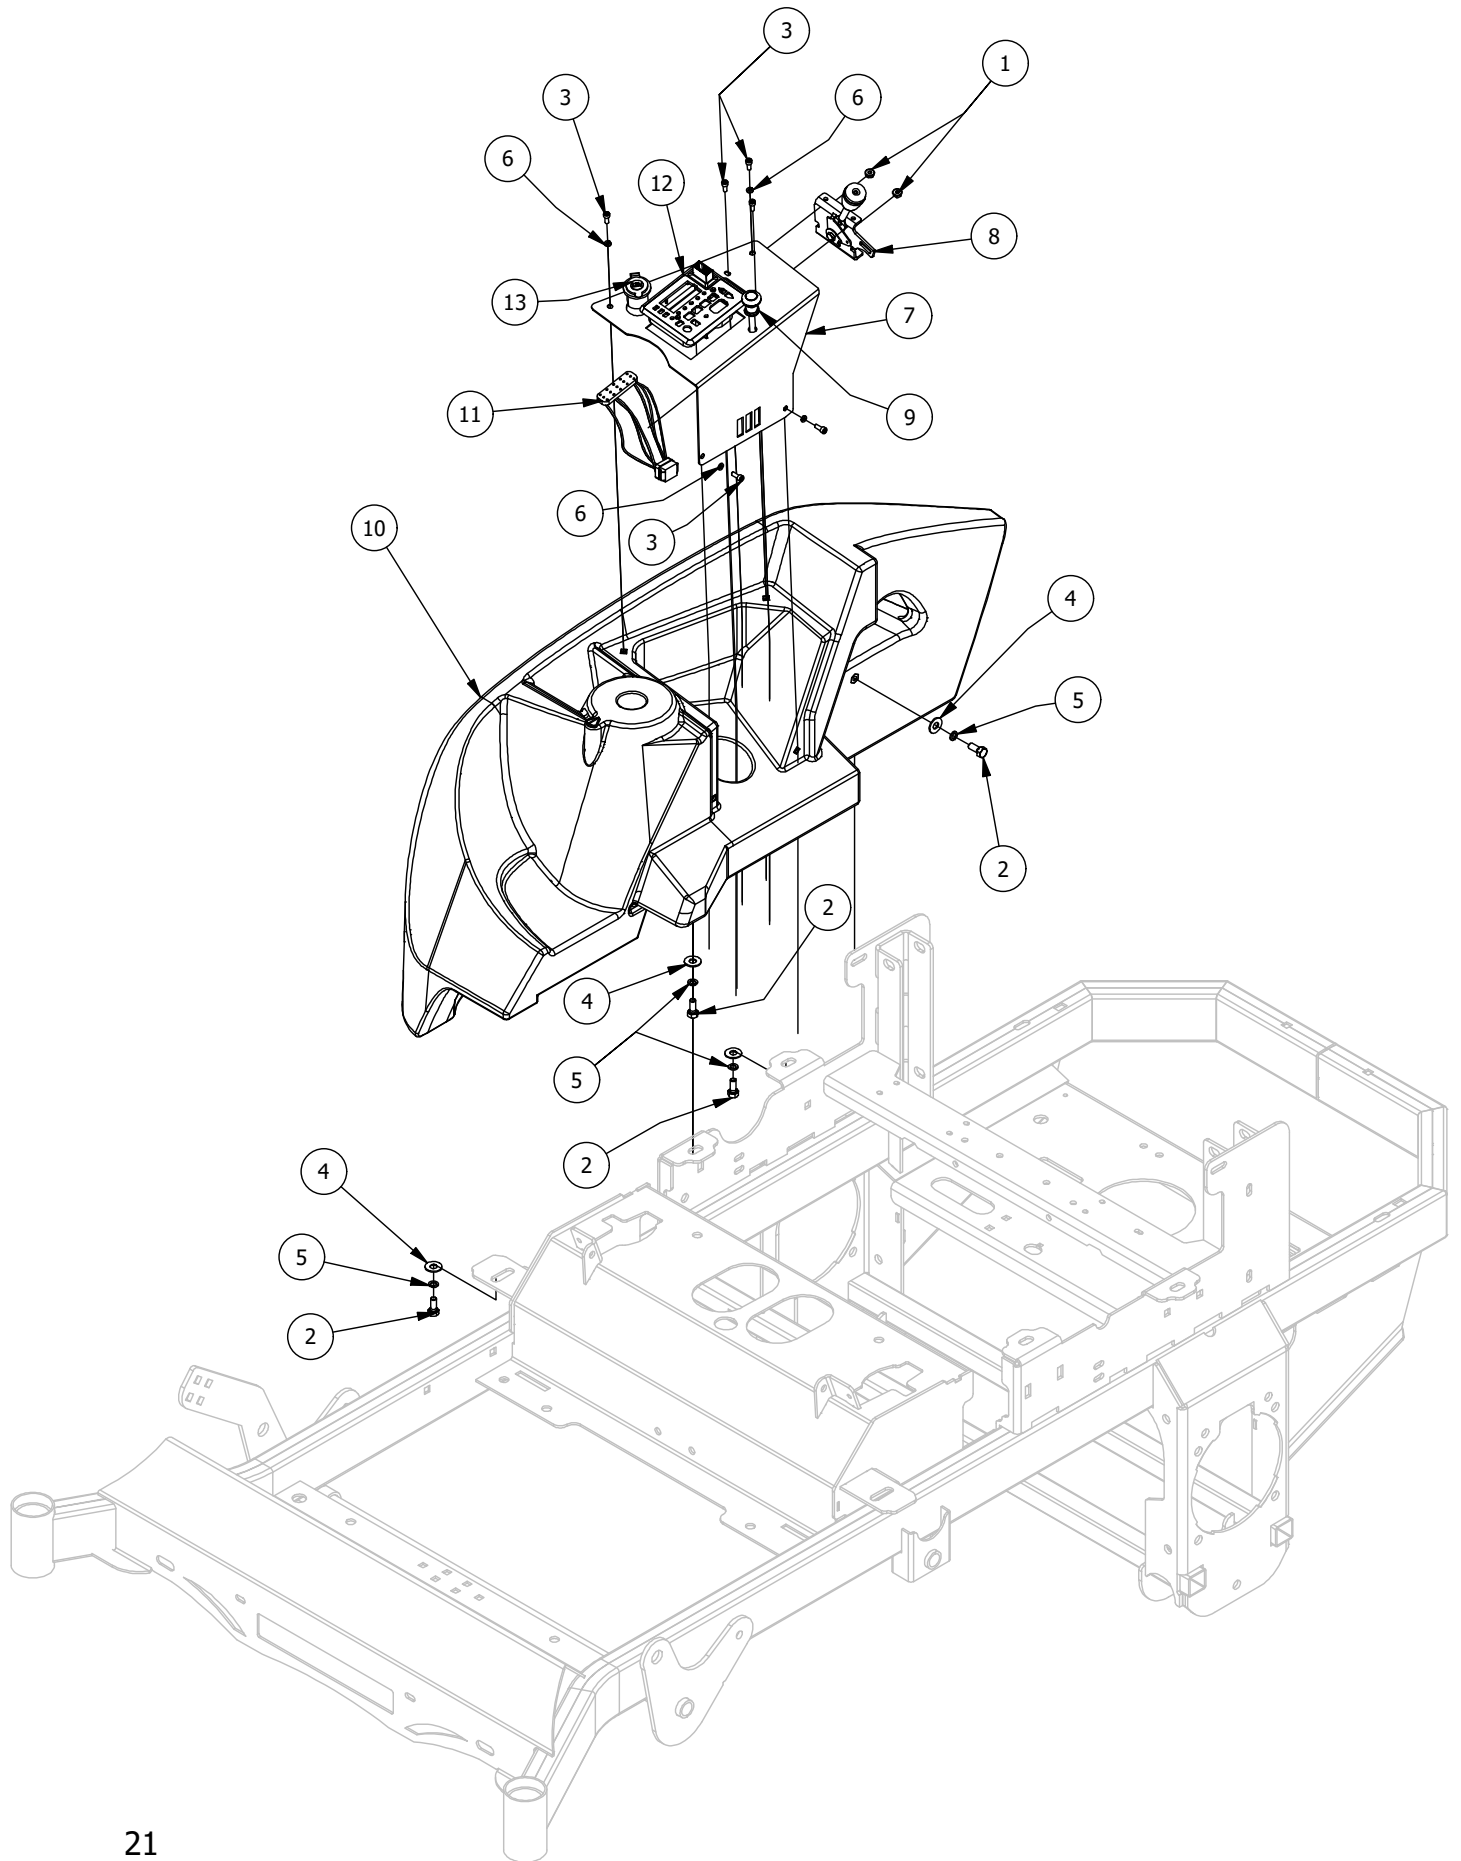

Console Assembly

Console Assembly			
ITEM	QTY	PART NUMBER	DESCRIPTION
1	2	413-0008-00	10-24 NYLON INSERT LOCKNUT 18-8 SS
2	4	418-0054-00	5/16-18 X 3/4 HEX C/S ZINC
3	6	418-0055-00	10-24 X 1/2 SOCKET C/S 18-8 SS
4	4	419-0007-00	5/16 Flat Washer
5	4	419-0009-00	5/16 SPLIT LOCKWASHER ZINC
6	4	419-0011-00	#10 SPLIT LOCKWASHER 18-8 SS
7	1	439-0022-03	Mower Control Panel Bracket, Machines With Choke
8	1	464-0001-00	Mower Throttle Cable Assembly w / Handle
9	1	464-0002-00	Choke Cable
10	1	467-0002-00	Mower Console
11	1	486-0011-00	Briggs 25hp/27hp/Kawi FS730 Harness
12	1	486-0058-00	Mower Control Console-Carbureted-Fuel Level Enabled
13	1	677-2075-00	12 Volt Auxiliary Plug