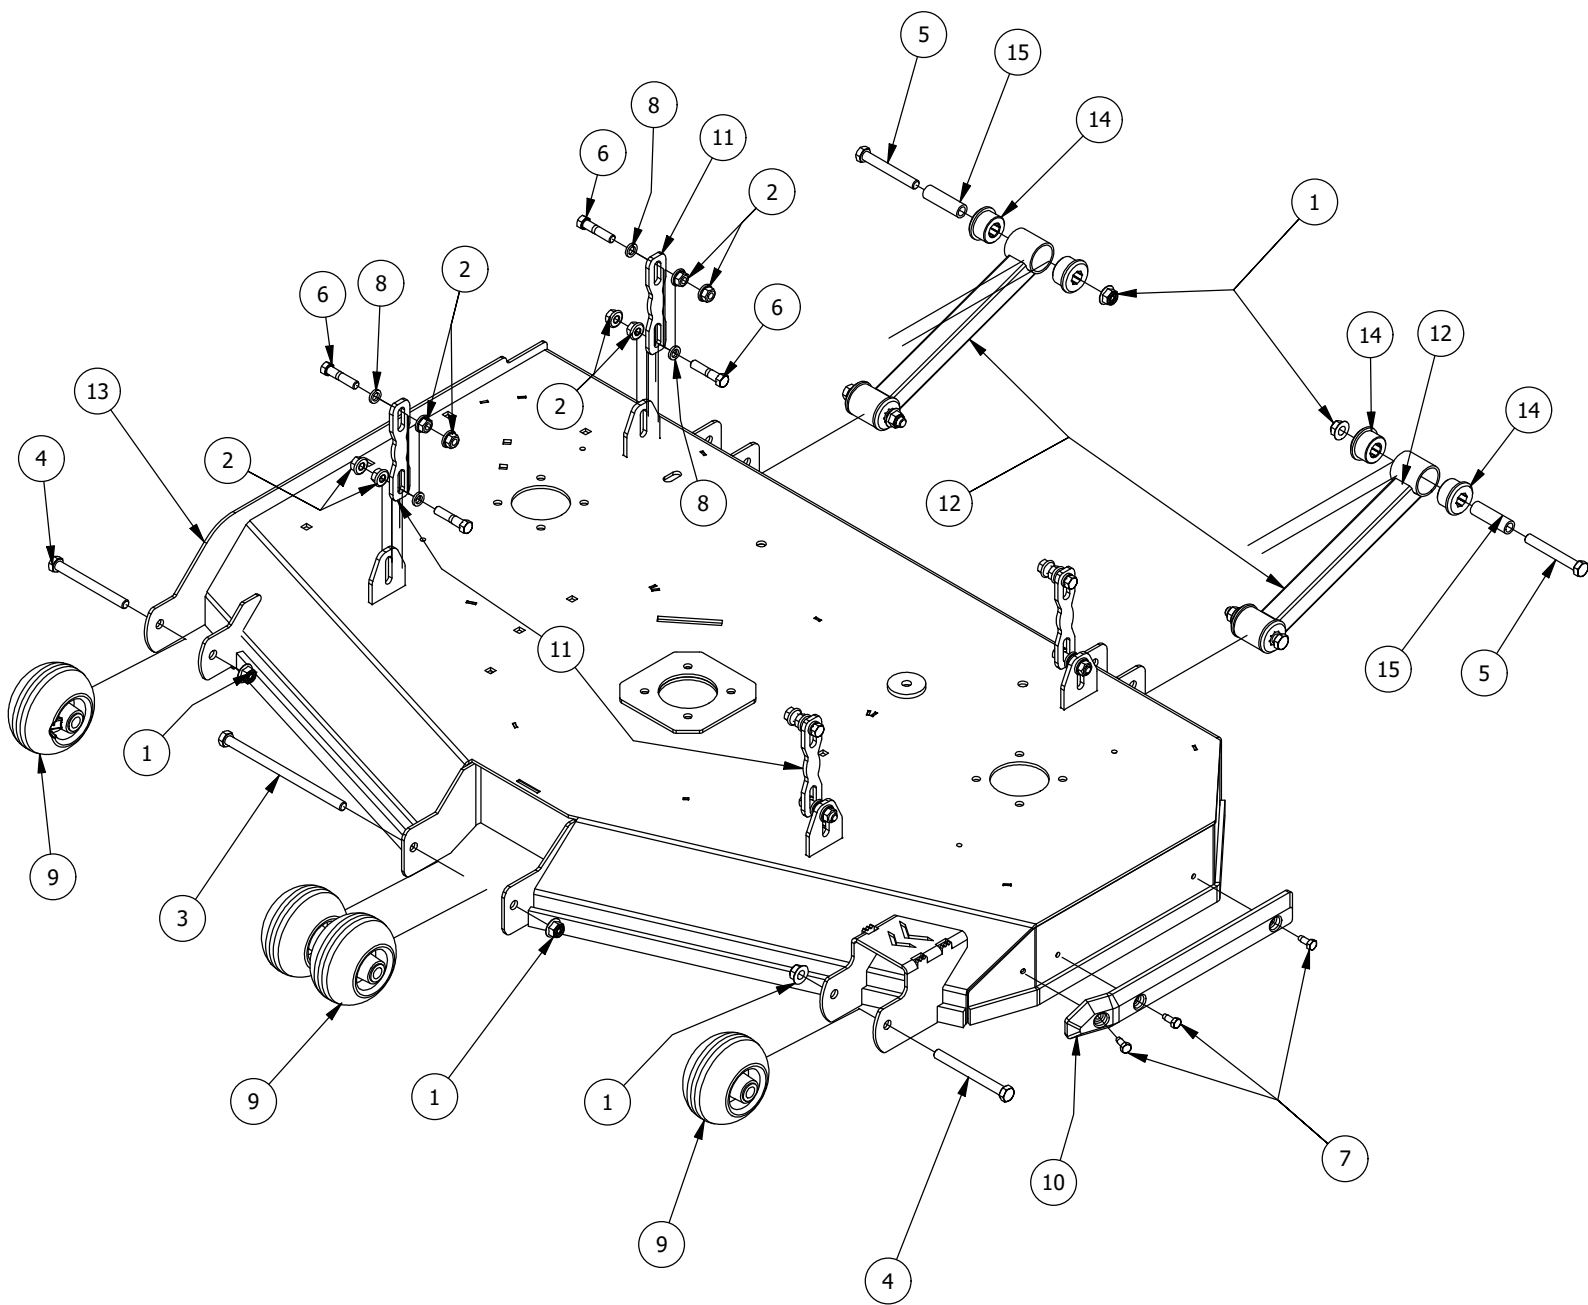

54" Deck Scalping Wheels and Stabilizer

54" Deck Scalping Wheels and Stabilizer			
ITEM	QTY	PART NUMBER	DESCRIPTION
1	7	413-0002-00	1/2-13 NYLON INSERT FLANGE NUT ZINC YELLOW
2	16	413-0011-00	7/16-14 HEX FLANGE NUT W/SERR ZINC YELLOW
3	1	418-0015-00	1/2-13 X 8-1/2 HEX C/S GR 2 ZINC YELLOW
4	2	418-0016-00	1/2-13 X 5 HEX C/S GR 2 ZINC YELLOW
5	4	418-0021-00	1/2-13 X 3-3/4 HEX C/S GR 5 ZINC
6	8	418-0046-00	7/16-14 X 2 HEX C/S GR 5 ZINC YELLOW
7	3	418-0262-00	5/16-18 X 3/4 IND HWH UNSLOT (F) TCS ZC/Y
8	8	419-0010-00	.443 ID X .750 OD X .125 THK NYLON BLACK
9	4	422-0001-00	Anti-Scalp Wheel
10	1	429-0001-00	Mower Nylon Deck Guard
11	4	435-0013-03	RZ Mower Deck Actuator Connecting Link
12	2	490-0047-03	RZ Mower Deck Stabilizer Assembly
13	1	490-0064-03	2020 54" RZ Deck Assembly
14	8	732-2000-00	Large MTV A-Arm Bushing
15	4	732-2001-00	Large MTV A-Arm Bushing Sleeve