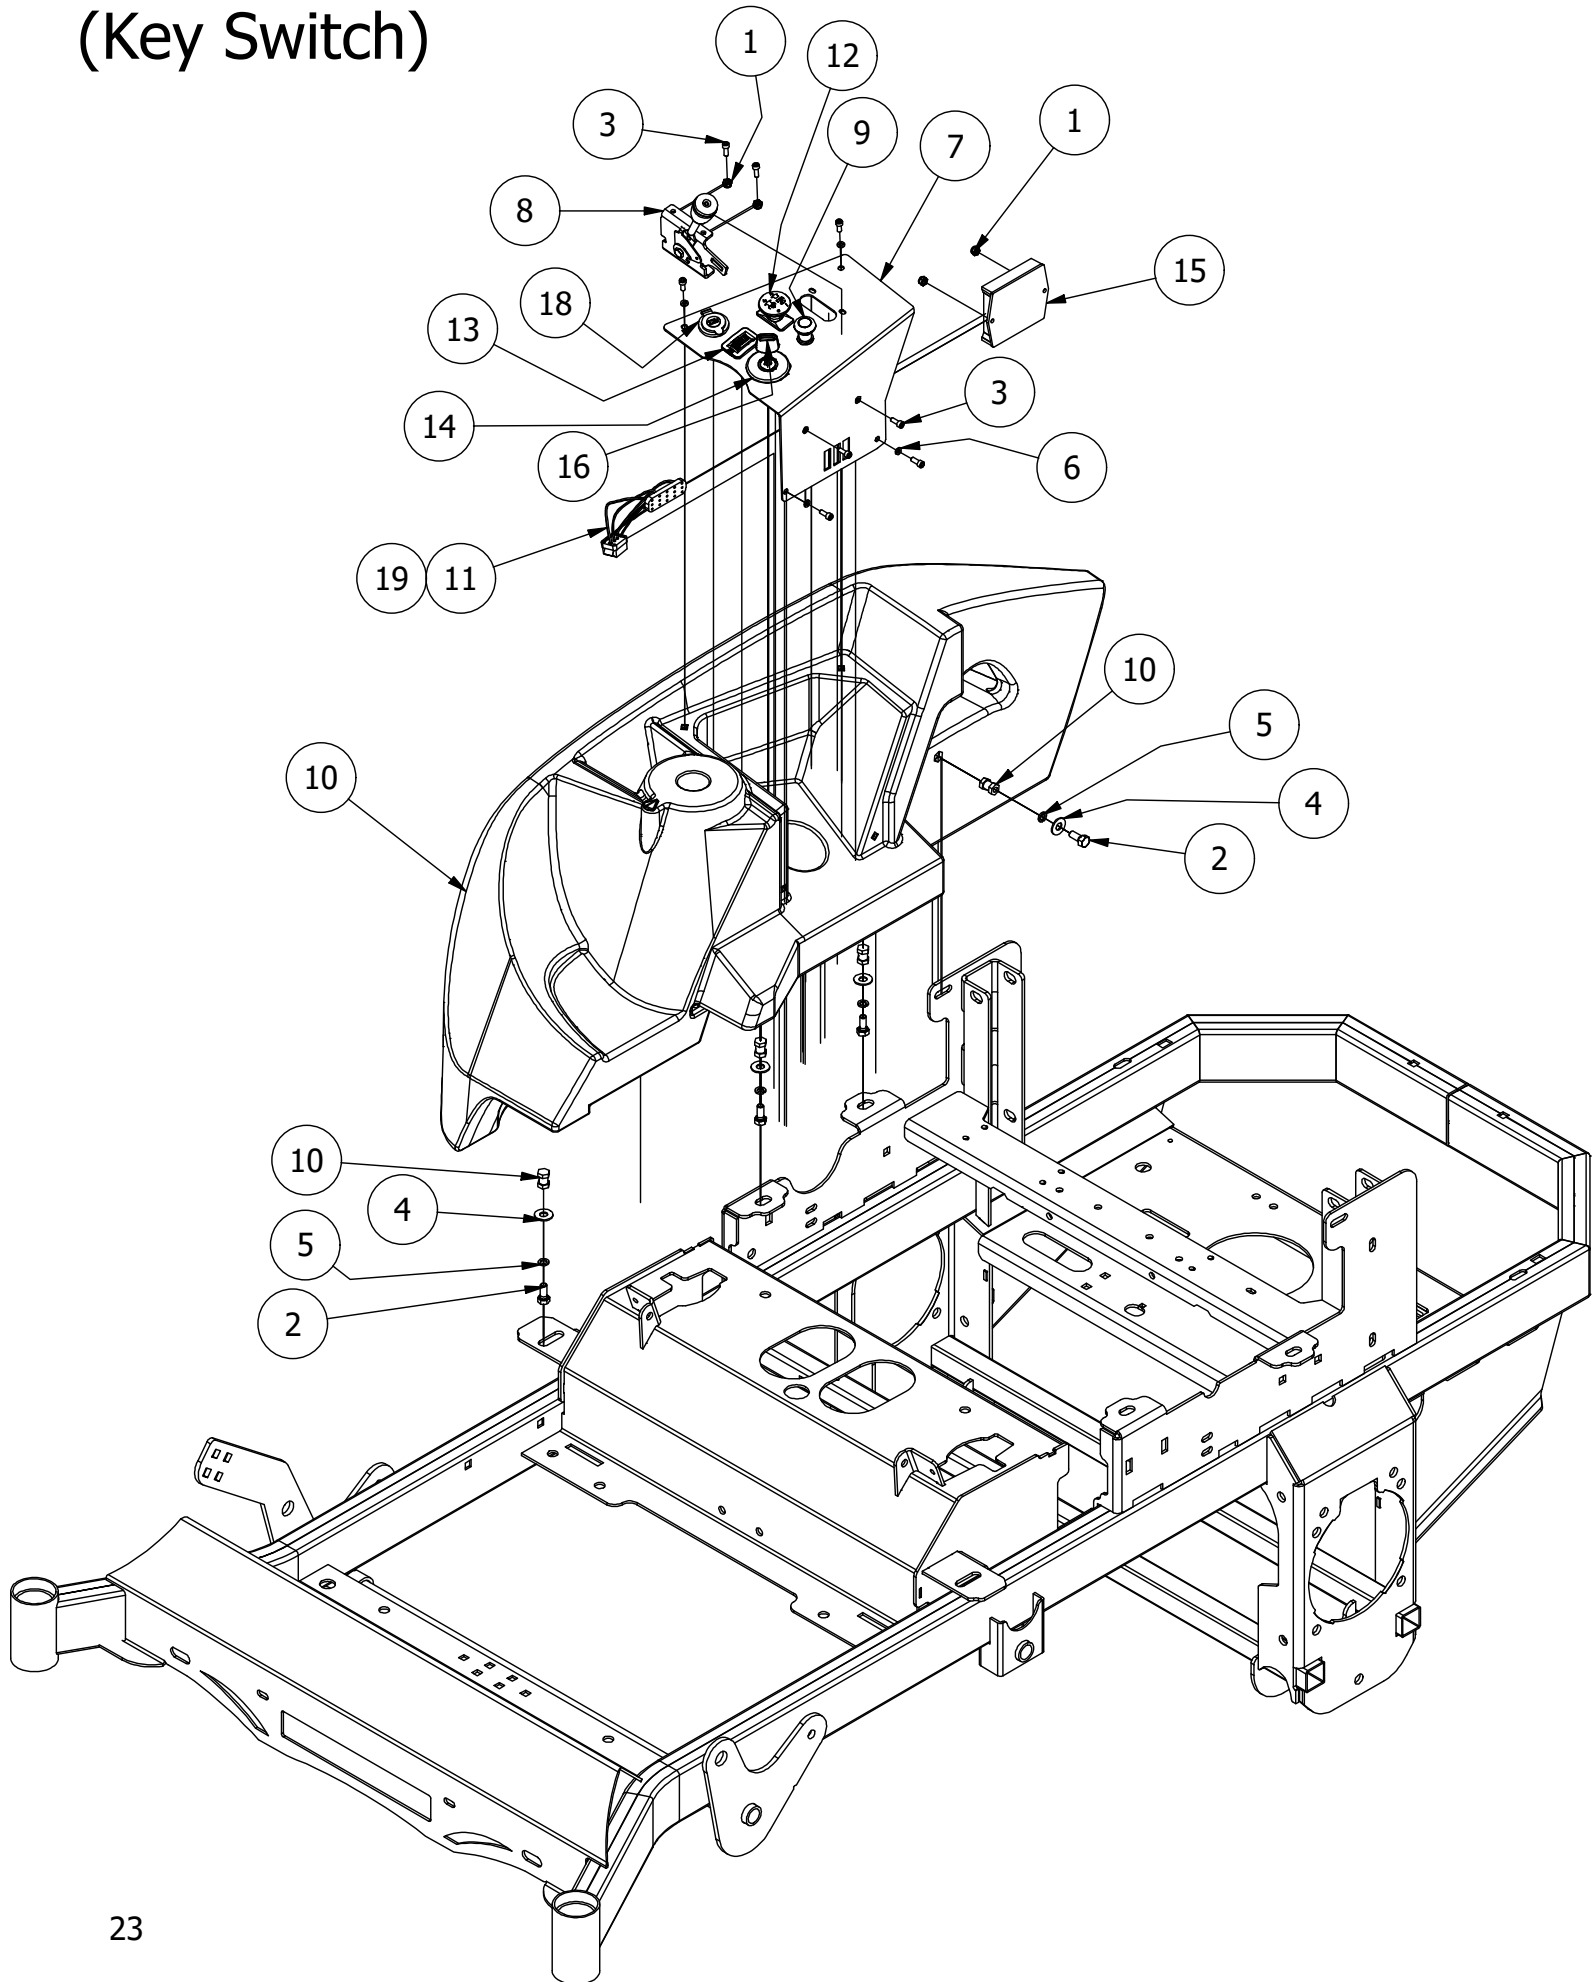

Console Assembly (Key Switch)

PARTS LIST			
ITEM	QTY	PART NUMBER	DESCRIPTION
1	4	413-0008-00	10-24 NYLON INSERT LOCKNUT 18-8 SS
2	4	418-0054-00	5/16-18 X 3/4 HEX C/S ZINC
3	8	418-0055-00	10-24 X 1/2 SOCKET C/S 18-8 SS
4	4	419-0007-00	5/16 Flat Washer
5	4	419-0009-00	5/16 SPLIT LOCKWASHER ZINC
6	6	419-0011-00	#10 SPLIT LOCKWASHER 18-8 SS
7	1	439-0895-00	Mower Control Panel Bracket Individual Controls 2022
8	1	464-0001-00	Mower Throttle Cable Assembly w / Handle
9	1	464-0002-00	Choke Cable
10	1	467-0002-00	Mower Console
11	1	486-0011-00	Briggs 25hp/27hp/Kawi FS730 Harness
12	1	486-0060-00	PTO Switch
13	1	486-0061-00	Hour Meter
14	1	486-0062-00	Ignition Switch
15	1	486-0063-00	486-0063-00
16	1	486-0065-00	2023 Mower Key
17	1	490-0481-00	2022 RZHD Frame Assembly
18	1	677-2075-00	12 Volt Auxiliary Plug
19	1	486-0064-00	Mower Keyswitch Jumper Harness