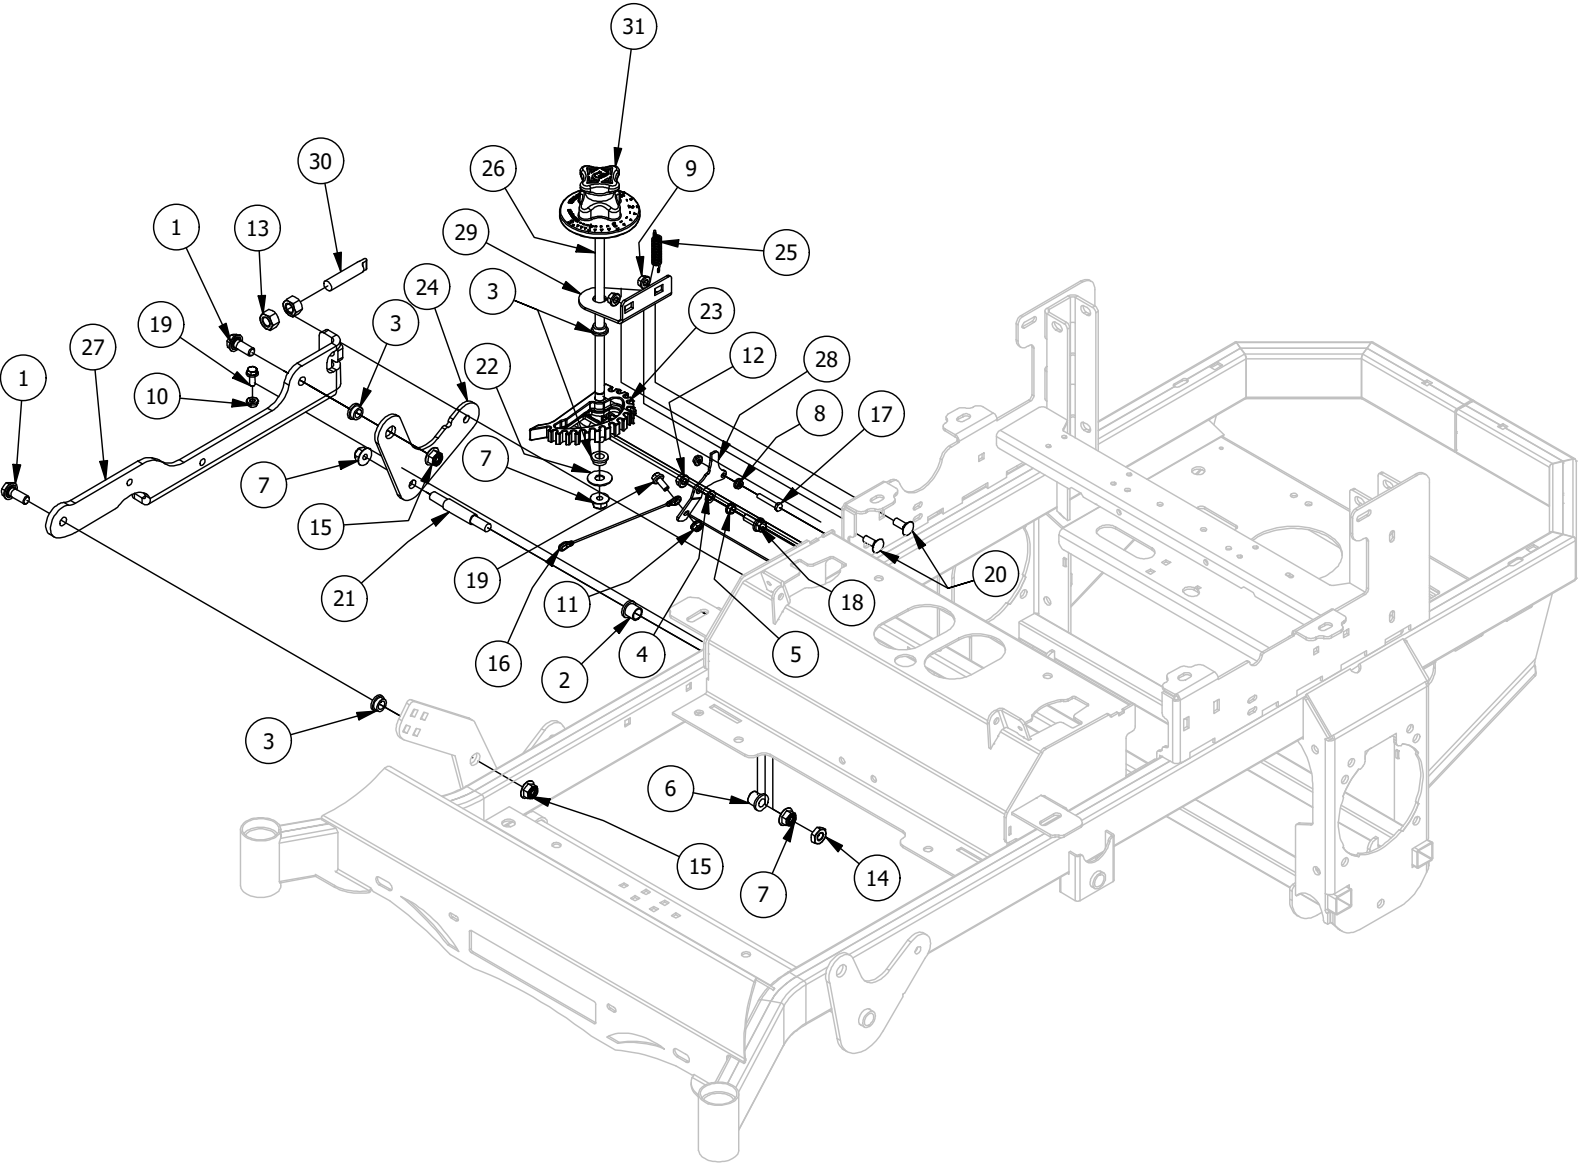

Deck Height Adjuster Assembly

Deck Height Adjuster Assembly			
ITEM	QTY	PART NUMBER	DESCRIPTION
1	2	148-0095	1/2-13x1 1/4"HEX FLANGE BOLT(GR.8)ZC/YEL 50C125BFL8Y
2	1	410-0008-00	5/8" ID X 3/4" OD X 3/4" LENGTH FLANGE BUSHING
3	4	410-0009-00	1/2" ID X 3/4" OD X 3/8" LENGTH FLANGE BUSHING
4	1	410-0011-00	3/8 X 3/4 Bronze Washer
5	1	410-0067-00	Bronze Bushing
6	1	410-0068-00	.502 ID X .753 OD X .75 OAL X1 FL OD X .125 FL BUSHING
7	3	413-0002-00	1/2-13 NYLON INSERT FLANGE LOCKNUT ZC YELLOW
8	2	413-0012-00	1/4-20 HEX FLANGE NUT W/SERRATIONS ZC YELLOW
9	2	413-0020-00	3/8-16 HEX FLANGE NUT W/SERR ZINC YELLOW
10	1	413-0022-00	5/16-18 HEX FLANGE NUT W/SERR ZINC YELLOW
11	1	413-0027-00	5/16-18 NYLON INSERT FLANGE LOCKNUT ZC YELLOW
12	1	413-0029-00	3/8-16 NYLON INSERT FLANGE L/NUT ZC YELLOW
13	2	413-0048-00	5/8-11 HEX NUT ZINC YELLOW
14	1	413-0067-00	1/2-13 Nylon Insert Jam Lock Nut Yellow Zinc
15	2	413-1005-00	1/2-13 NYLON INSERT FLANGE NUT ZINC YELLOW
16	1	414-0037-00	Height Indicator Cable
17	1	418-0029-00	1/4-20 X 1-1/4 HEX C/S GR 2 ZINC
18	1	418-0040-00	3/8-16 X 1 HEX FLANGE BOLT GR 8 ZC YELLOW
19	2	418-0048-00	5/16-18 X 3/4 HEX FLANGE BOLT GR 8 ZC YELLOW
20	2	418-0053-00	3/8-16 X 1 CARRIAGE BOLT ZINC YELLOW
21	1	418-0276-00	Rear Deck Height Bolt (Machined)
22	1	419-0014-00	Plastic Washer .52 ID_1.375 OD_.062 Flat Washer
23	1	425-0032-00	2022 Deck Height Cam Casting
24	1	431-0009-03	2020 RZ Right Rear Deck Height Control Arm
25	1	434-0003-00	Brake Pedal Release Spring
26	1	437-0003-00	Mower Deck Height Selector Shaft
27	1	439-0698-03	2021 Deck Height Arm Right Link
28	1	439-0711-03	2021 Deck Height Control Shaft Spring Bracket
29	1	439-0712-03	2021 Mower Deck Height Indicator Rod Bracket
30	1	444-0001-00	Mower HEIGHT SELECTOR CAM PIN
31	1	445-0007-00	2021 RZHD,RT,and SRT Deck Height Selector Knob