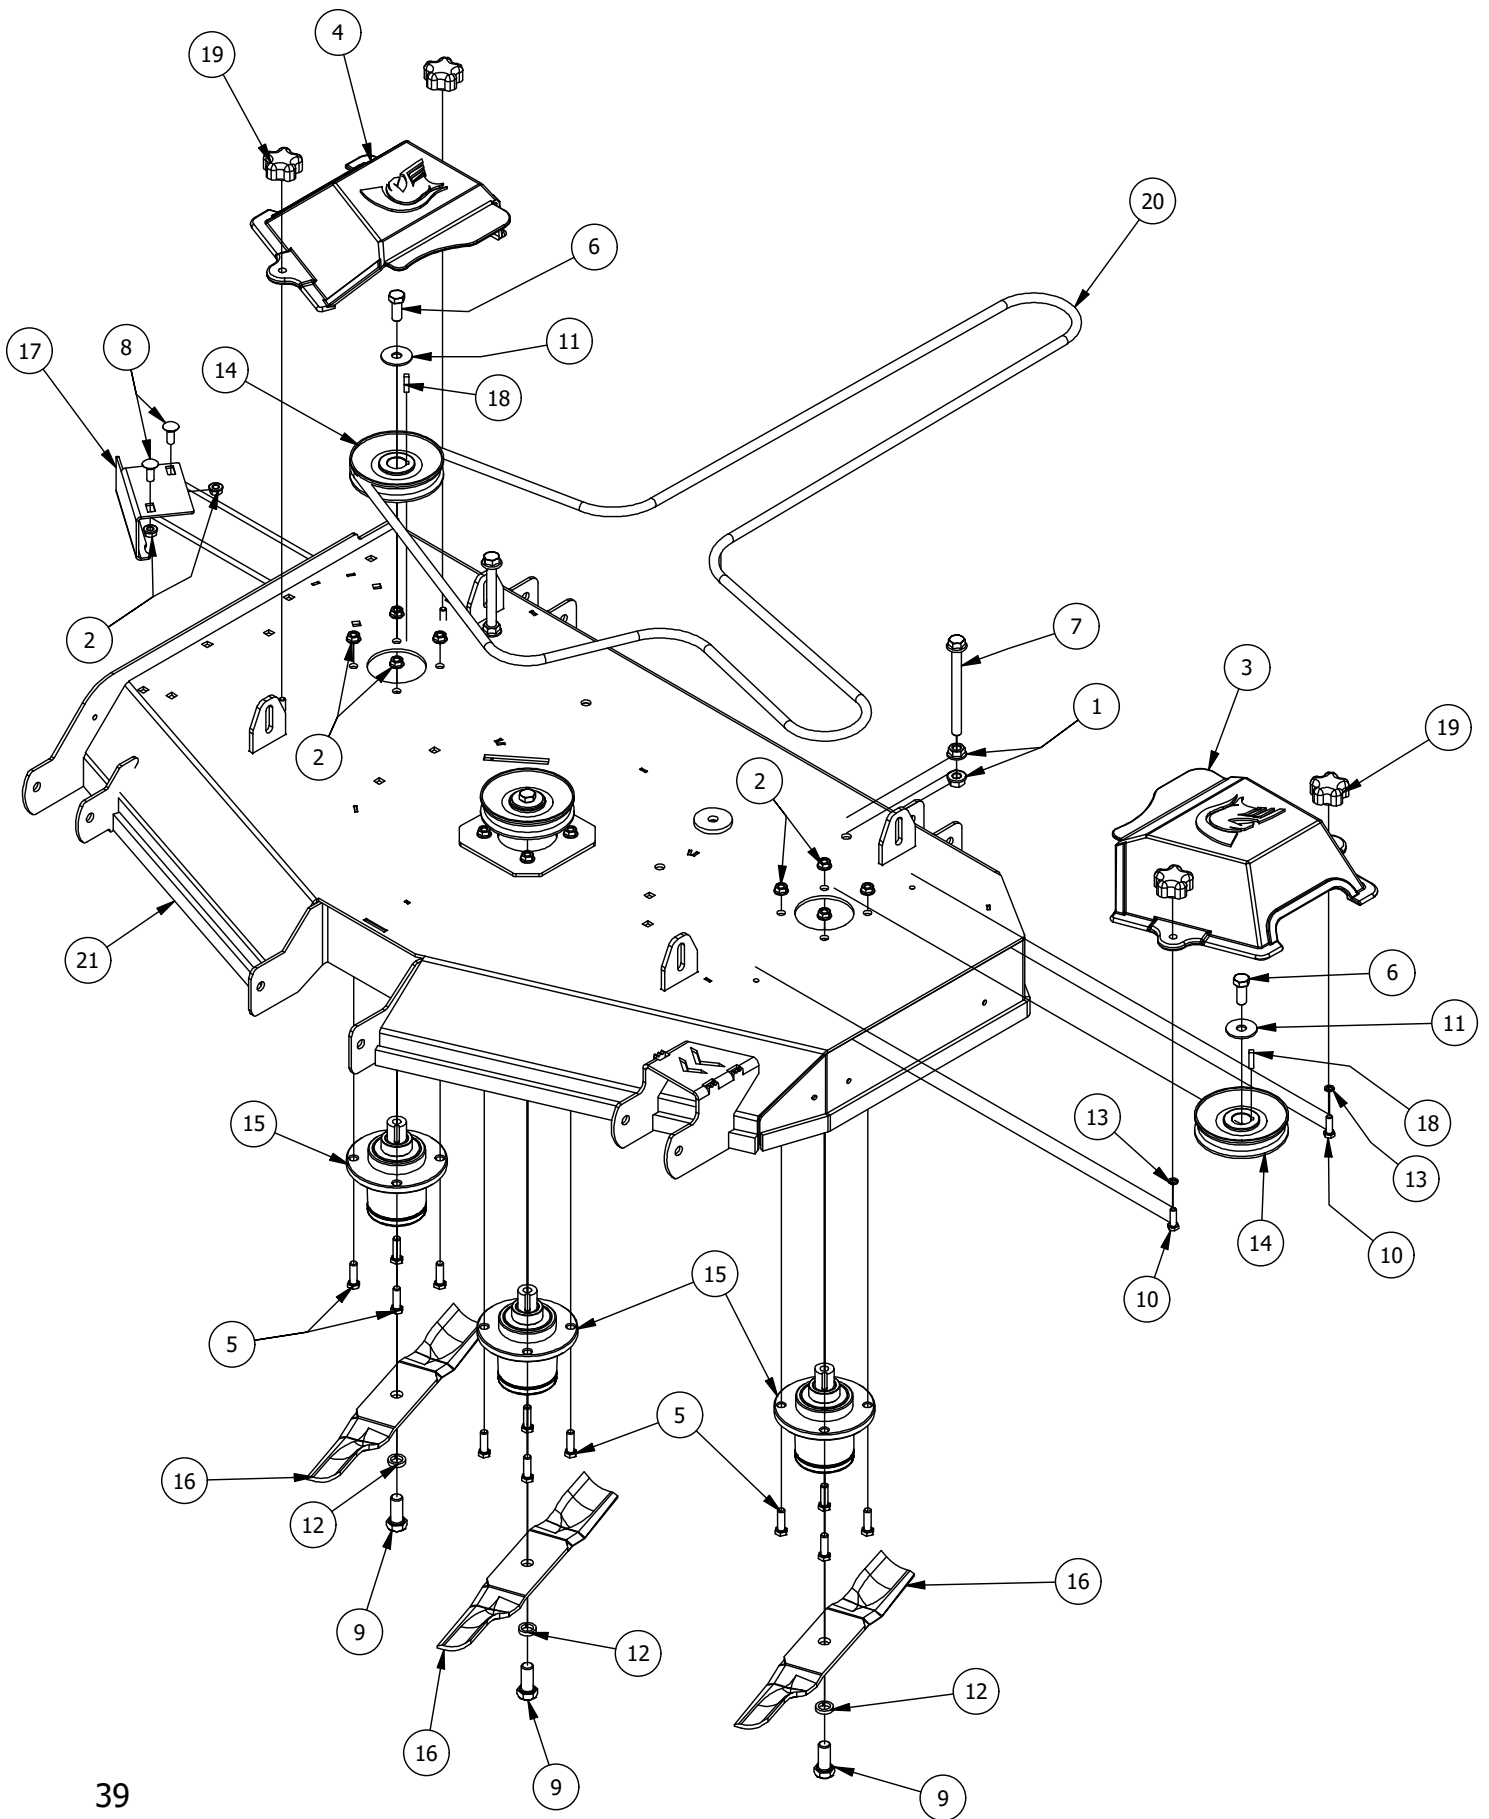

48" Deck Spindles, Pulleys, and Blades

48" Deck Spindles,Pulleys, and Blades			
ITEM	QTY	PART NUMBER	DESCRIPTION
1	4	413-0005-00	1/2-13 HEX FLANGE NUT W/SERR ZINC YELLOW
2	14	413-0020-00	3/8-16 HEX FLANGE NUT W/SERR ZINC YELLOW
3	1	414-0018-00	48" & 54" Deck Left Pulley Cover
4	1	414-0019-00	48" & 54" Deck Right Pulley Cover
5	12	418-0005-00	3/8-16 x 1-1/4 Hex Bolt GR5
6	3	418-0006-00	1/2-20 X 1-1/4 HEX C/S GR 5 ZINC
7	2	418-0009-00	1/2-13 X 5-1/2 HEX FLANGE BOLT GR 8 ZY
8	2	418-0045-00	3/8-16 X 1 Carriage Bolt Zinc Yellow
9	3	418-0078-00	5/8-11 X 1-1/2 HEX C/S GR 8 ZC YELLOW
10	4	418-0108-00	5/16 x1 Hex C/S (GR8) ZC/Yel
11	3	419-0001-00	1/2" X 1-5/8 BELLEVILLE CUP WASHER ZINC YELLOW
12	3	419-0004-00	5/8 SPLIT LOCKWASHER ZINC
13	4	419-0009-00	5/16 SPLIT LOCKWASHER ZINC
14	3	433-0017-00	48" Deck Pulley
15	3	437-0006-00	RZ Mower Deck Spindle Assy
16	3	438-0004-00	48" Mower Deck Blade
17	1	439-0723-03	2021 48" Deck Wiper Bracket
18	3	442-0001-00	1/4 X 1 SQUARE KEY STOCK
19	4	445-0005-00	5/16-18 5-LOBE (STAR) FEMALE SOFT TOUCH KNOB (1.90 DIA) BLK
20	1	461-0009-00	48" Mower Deck Belt; HB x 144" Effective Length
21	1	490-0065-03	2020 48" RZ Deck Assembly