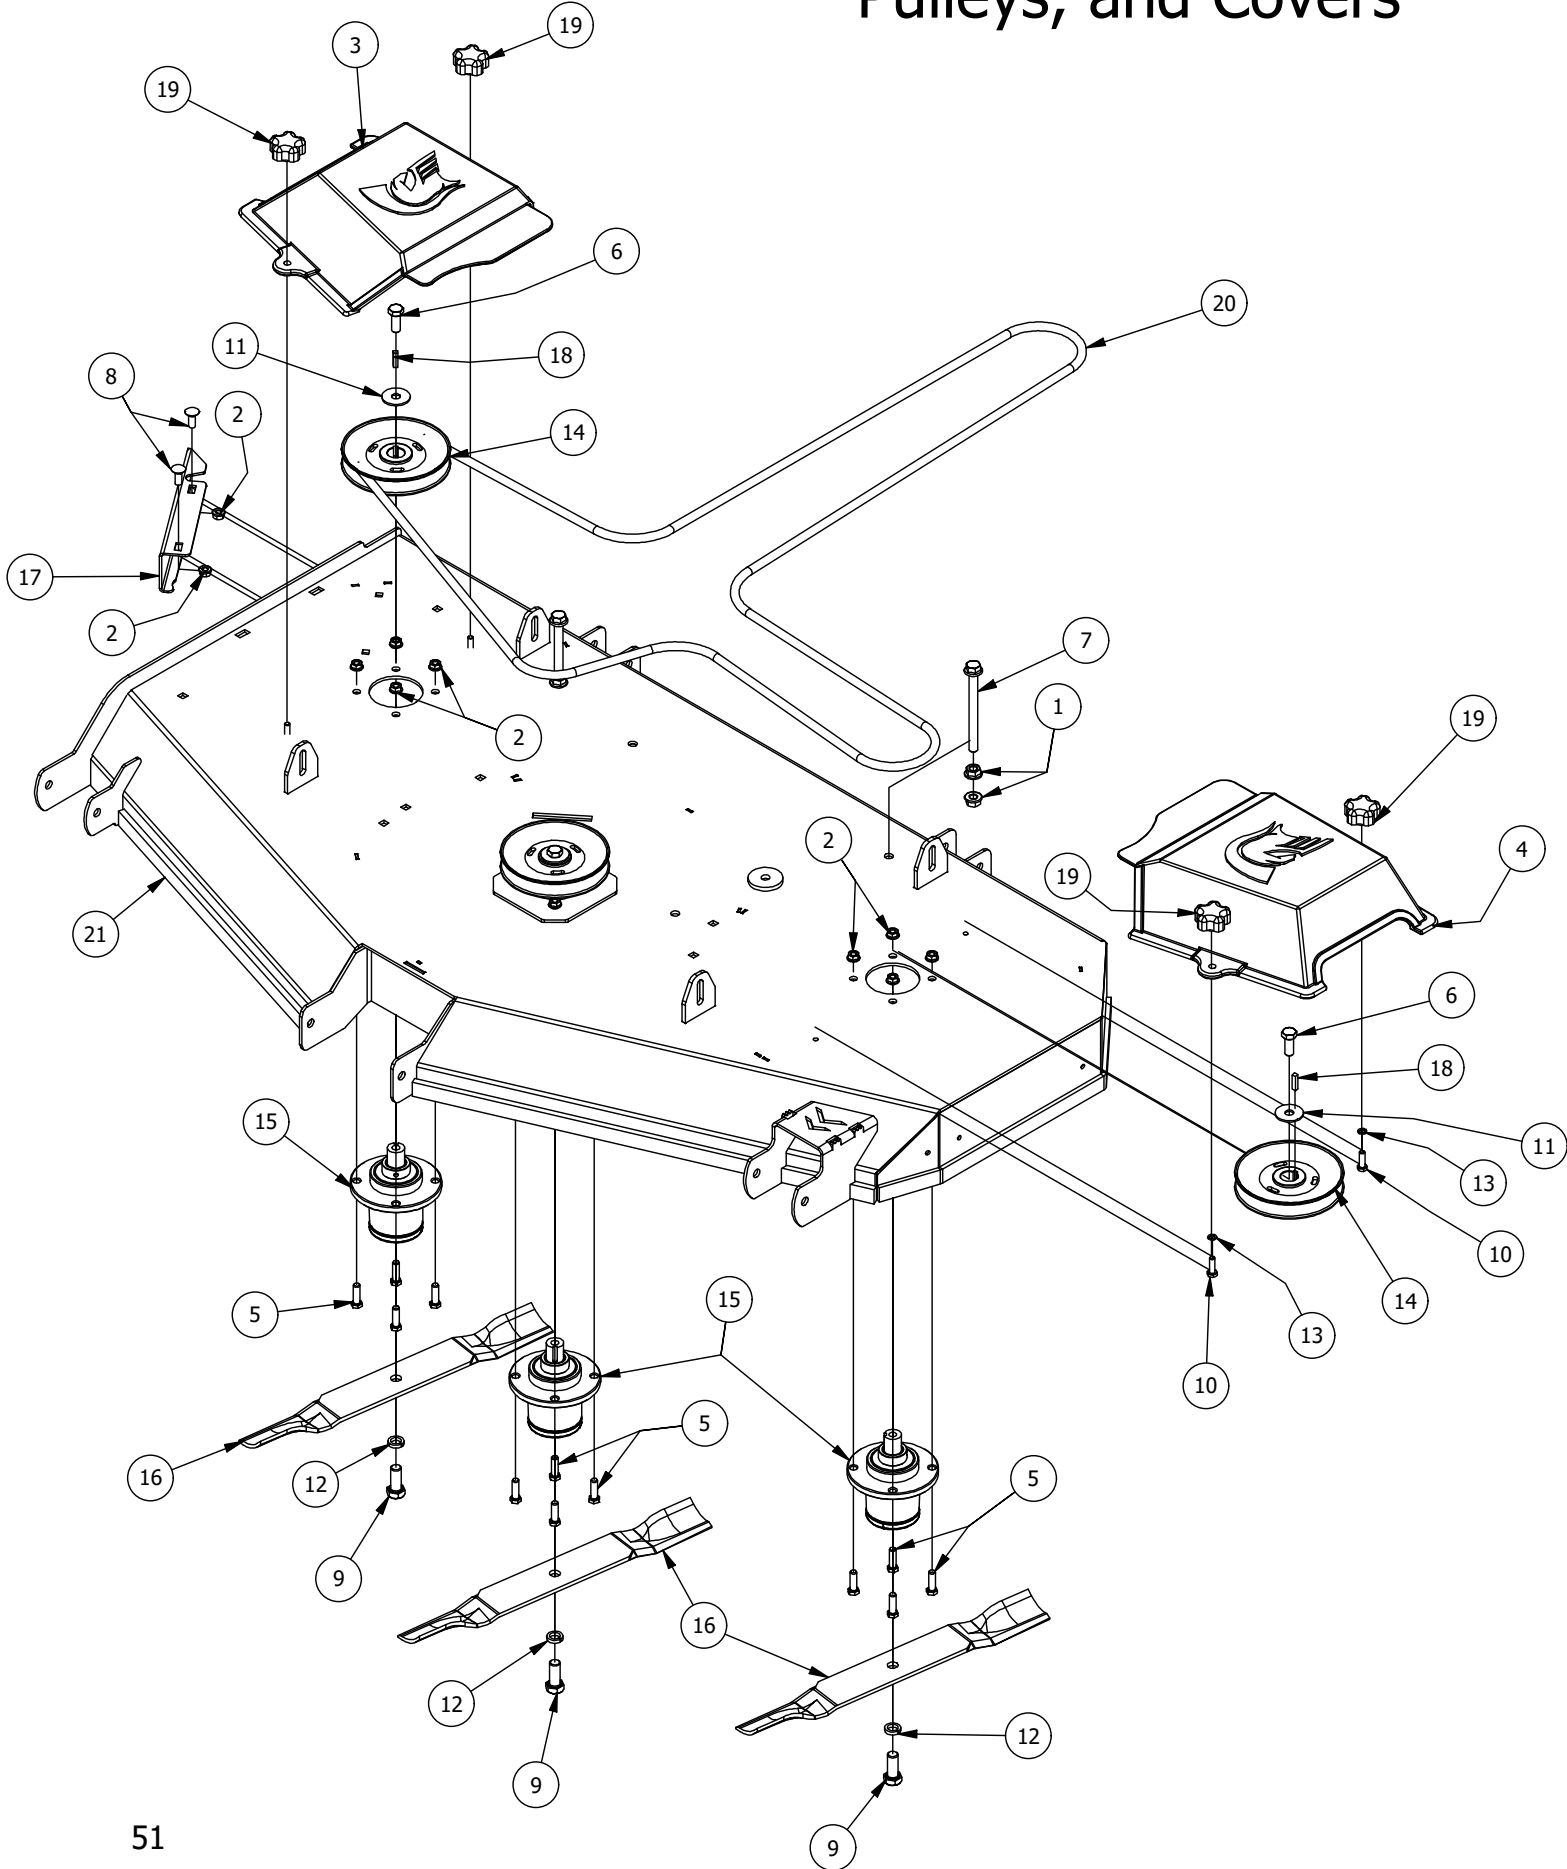

61" Spindles, Blades, Pulleys, and Covers

61" Spindles, Blades, Pulleys, and Covers			
ITEM	QTY	PART NUMBER	DESCRIPTION
1	4	413-0005-00	1/2-13 HEX FLANGE NUT W/SERR ZINC YELLOW
2	14	413-0020-00	3/8-16 HEX FLANGE NUT W/SERR ZINC YELLOW
3	1	414-0020-00	Right Pulley Cover 61" RZ/RT/SRT, 72" RT/SRT
4	1	414-0021-00	Left Pulley Cover 61" RZ/RT/SRT, 72" RT/SRT
5	12	418-0005-00	3/8-16 x 1-1/4 Hex Bolt GR5
6	3	418-0006-00	1/2-20 X 1-1/4 HEX C/S GR 5 ZINC
7	2	418-0009-00	1/2-13 X 5-1/2 HEX FLANGE BOLT GR 8 ZY
8	2	418-0045-00	3/8-16 X 1 Carriage Bolt Zinc Yellow
9	3	418-0078-00	5/8-11 X 1-1/2 HEX C/S GR 8 ZC YELLOW
10	4	418-0108-00	5/16 x1 Hex C/S (GR8) ZC/Yel
11	3	419-0001-00	1/2" X 1-5/8 BELLEVILLE CUP WASHER ZINC YELLOW
12	3	419-0004-00	5/8 SPLIT LOCKWASHER ZINC
13	4	419-0009-00	5/16 SPLIT LOCKWASHER ZINC
14	3	433-0003-00	Deck Pulley 61"
15	3	437-0006-00	RZ Mower Deck Spindle Assy
16	3	438-0002-00	61" Mower Deck Blade
17	1	439-0725-03	2021 61" RZ/RT/SRT Deck Wiper Bracket
18	3	442-0001-00	1/4 X 1 SQUARE KEY STOCK
19	4	445-0005-00	5/16-18 5-LOBE (STAR) FEMALE SOFT TOUCH KNOB (1.90 DIA) BLK
20	1	461-0002-00	61" Mower Deck Belt, HB x 167.9" Effective Length
21	1	490-0062-03	2020 61" RZ Deck Assembly