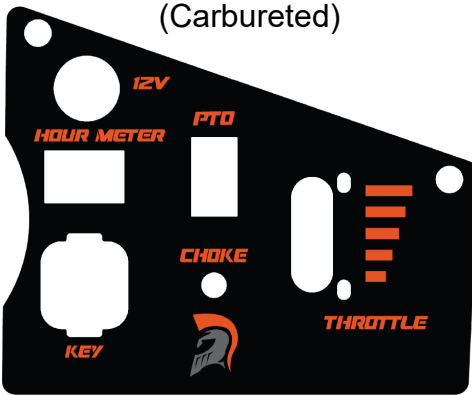

# Deck Spindle Assembly

Spindle Assembly			
ITEM	QTY	PART NUMBER	DESCRIPTION
1	1	437-0020-00	RZ Mower Spindle Housing
2	1	437-0021-00	RZ Mower Deck Spindle Set Colar
3	1	437-0023-00	RZ Mower Deck Spindle Shaft
4	1	437-0022-00	RZ Deck Spindle Spacer
5	2	410-0003-00	Spindle Bearing
6	1	437-0014-00	Mower Deck Spindle Dust Cup

491-0129-00  
48" Deck Decal

491-0130-00  
54" Deck Decal

491-0131-00  
61" Deck Decal

491-0037-00  
Front Decal

491-0241-00  
EFI Keyswitch Console Decal

491-0233-00  
Keyswitch Console Decal  
(Carbureted)