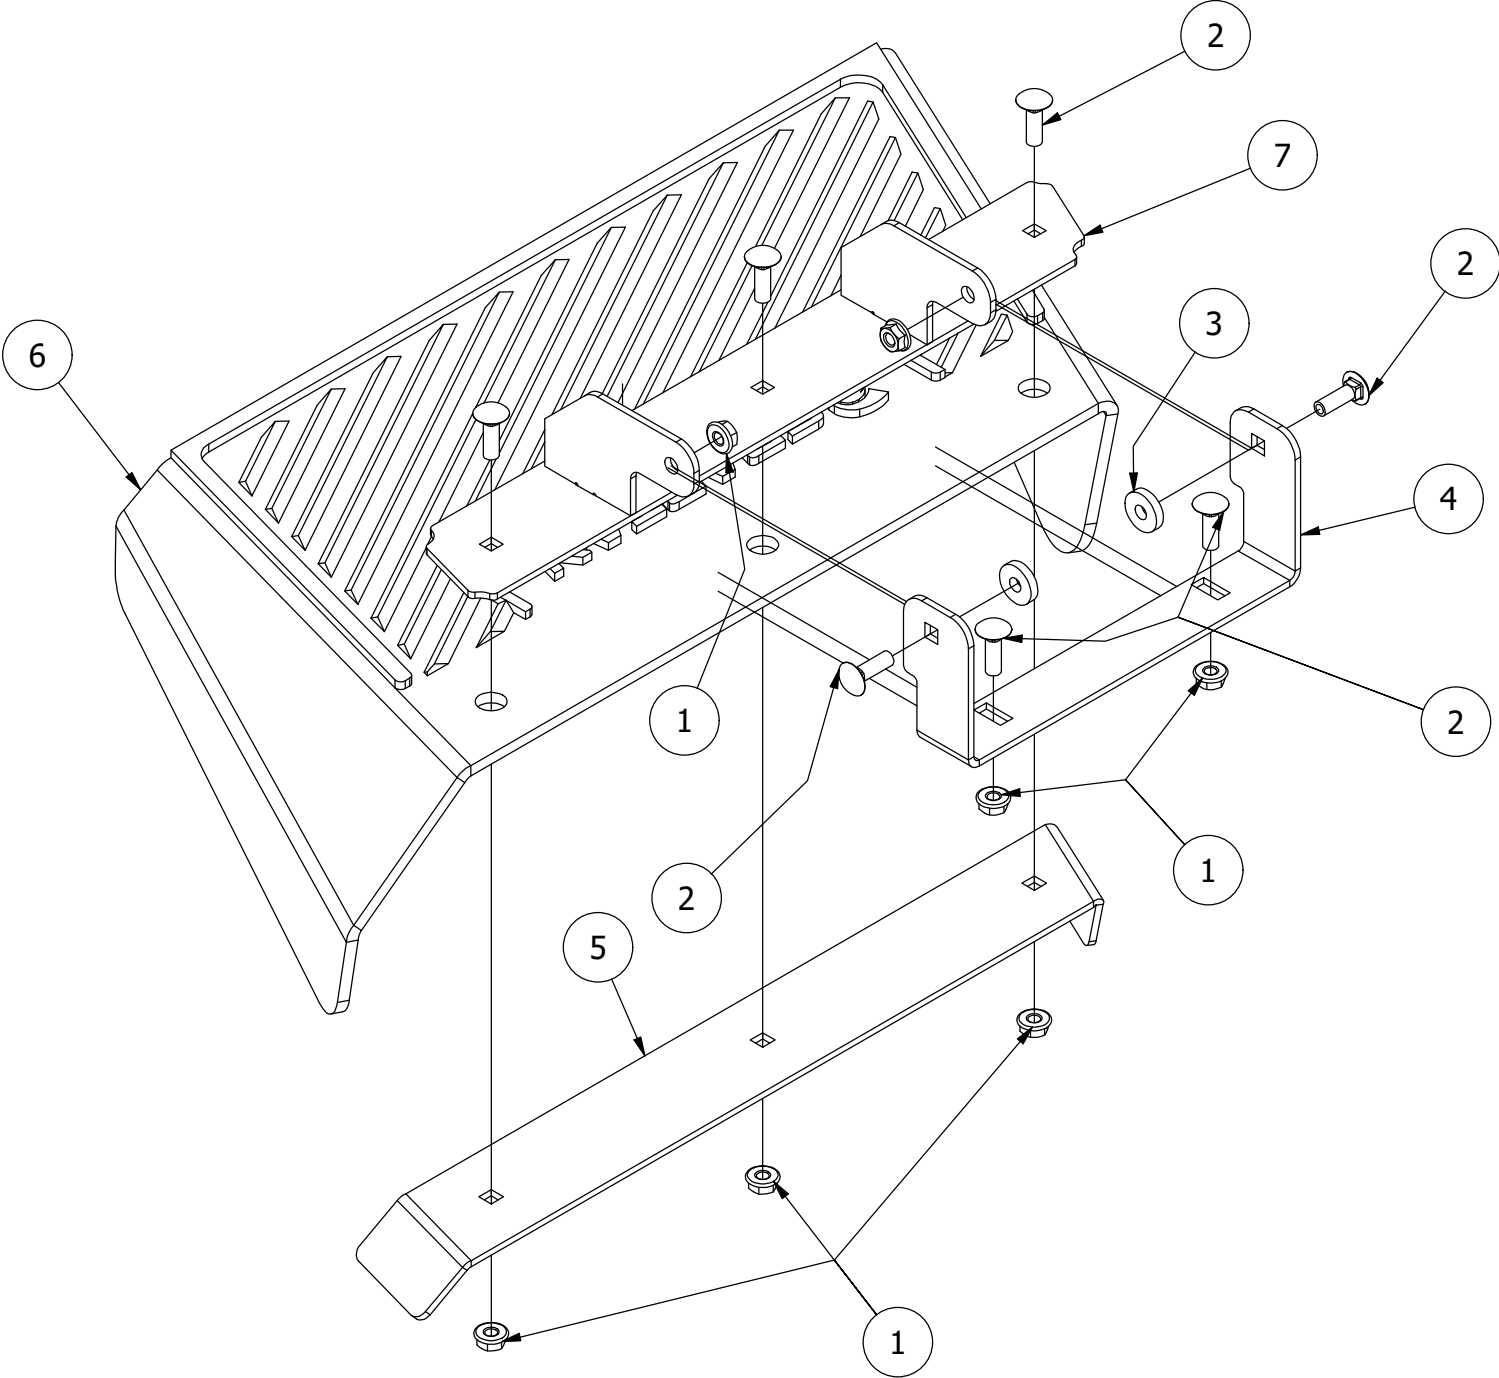

Deck Chute Assembly

Deck Chute Assembly			
ITEM	QTY	PART NUMBER	DESCRIPTION
1	7	413-0027-00	5/16-18 NYLON INSERT FLANGE LOCKNUT ZC YELLOW
2	7	418-0060-00	5/16-18 X 1 CARRIAGE BOLT ZINC YELLOW
3	2	419-0006-00	.312 ID X .875 OD X .1875 THK F/W NYLON BLK
4	1	439-0111-03	Mower Chute Mounting Bracket
5	1	439-0431-03	2020 RZ Mower Deck Chute Hinge Backer Bracket
6	1	481-0010-00	RZ Mower Rubber Discharge Chute
7	1	490-0070-03	2020 RZ Mower Deck Chute Hinge Assembly