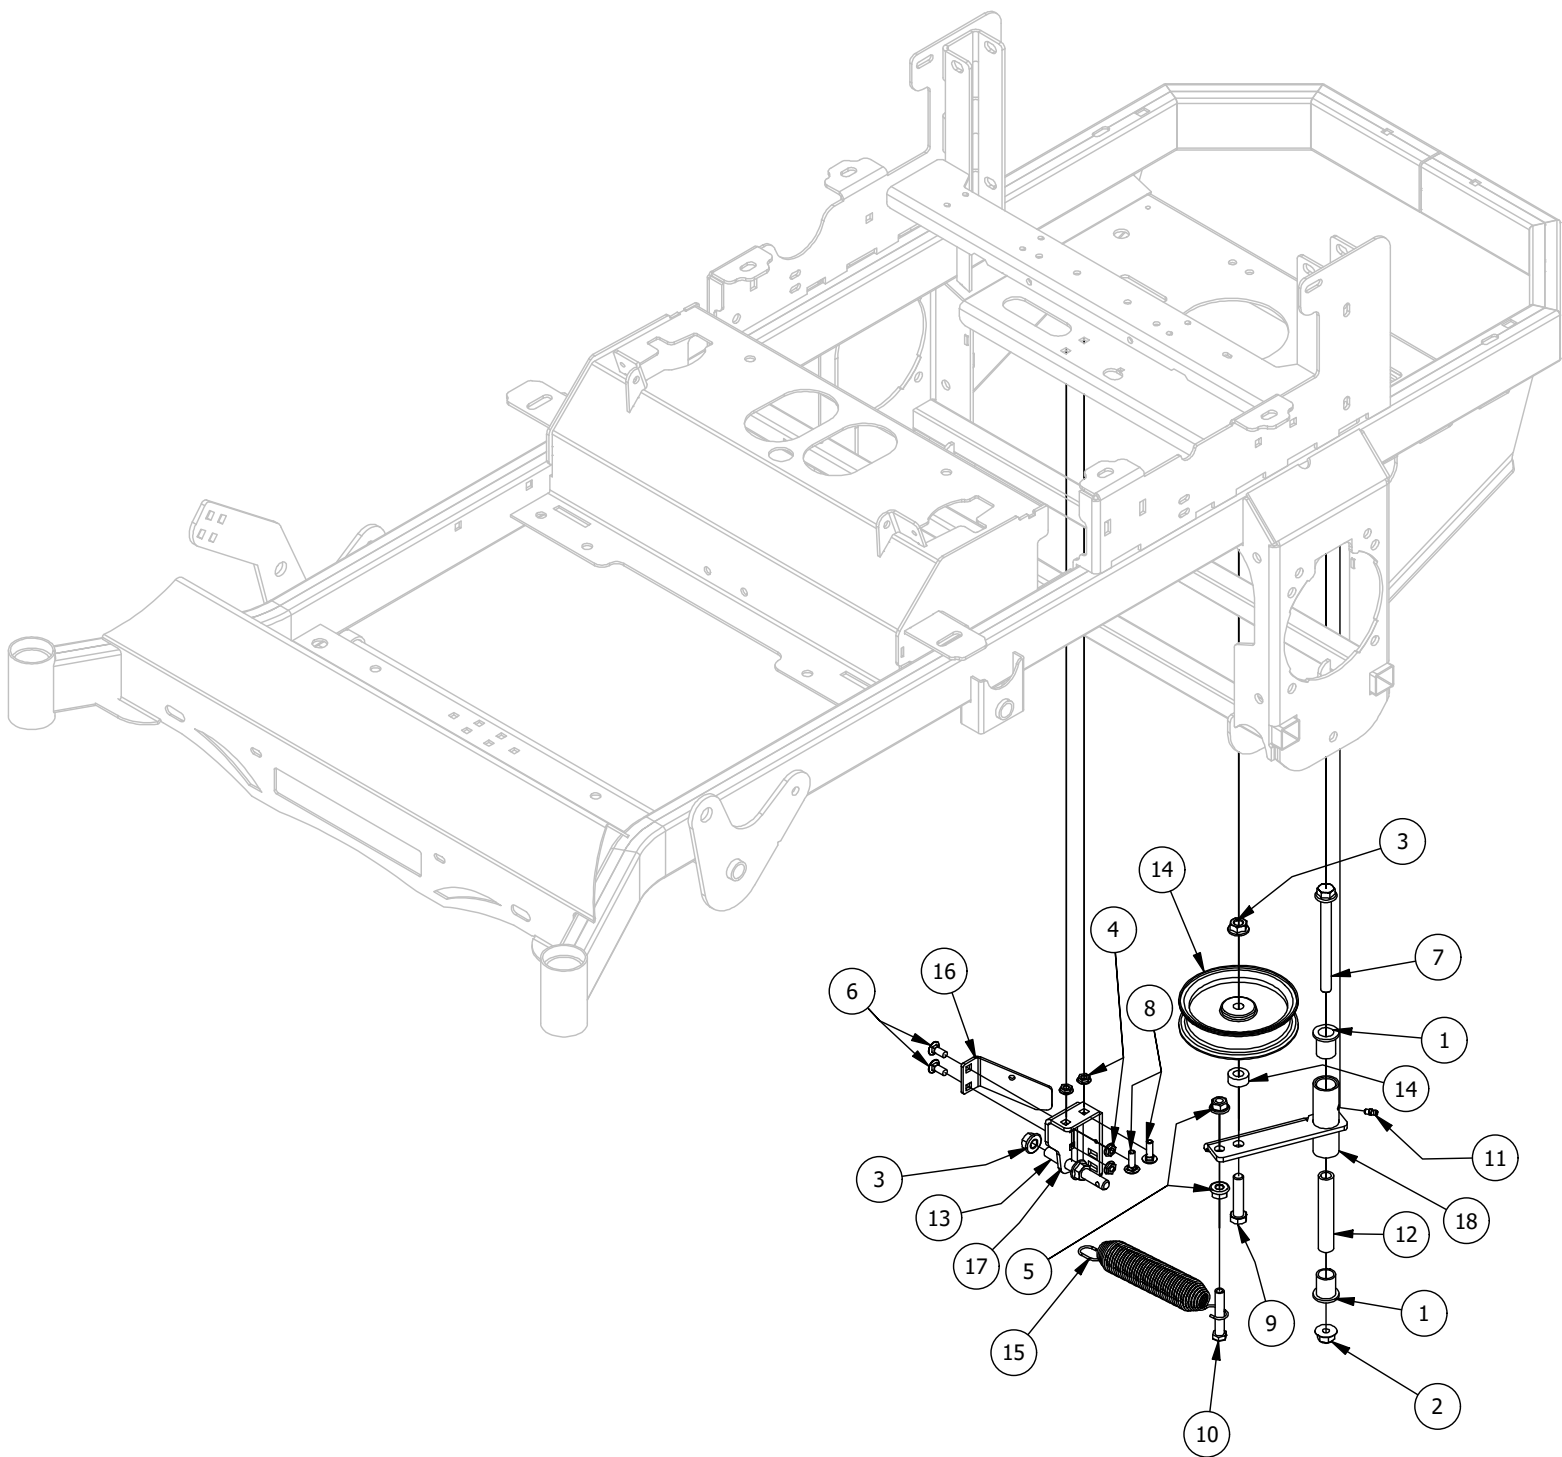

Pump Idler Assembly

Pump Idler Assembly			
ITEM	QTY	PART NUMBER	DESCRIPTION
1	2	410-0007-00	3/4" ID X 15/16" OD X 1-1/8" LENGTH FLANGE BUSHING
2	1	413-0002-00	1/2-13 NYLON INSERT FLANGE LOCKNUT ZC YELLOW
3	3	413-0005-00	1/2-13 HEX FLANGE NUT W/SERR ZINC YELLOW
4	4	413-0006-00	5/16-18 HEX FLANGE NUT W/SERR ZINC
5	2	413-0011-00	7/16-14 HEX FLANGE NUT W/SERR ZINC YELLOW
6	2	418-0008-00	5/16-18 X 3/4 CARRIAGE BOLT ZINC
7	1	418-0009-00	1/2-13 X 5-1/2 HEX FLANGE BOLT GR 8 ZY
8	2	418-0010-00	5/16-18 X 1 CARRIAGE BOLT ZC/YEL
9	1	418-0012-00	1/2-13 X 2-1/4 HEX C/S GR 5 ZINC
10	1	418-0013-00	7/16-14 X 2-1/2 HEX C/S GR 5 ZINC
11	1	424-0002-00	1/4" DRIVE TYPE GREASE FITTING ZC YELLOW
12	1	425-0006-00	Mower Inner Idler Spacer
13	1	430-0001-00	Mower Pump Spring Tensioner
14	1	433-0013-00	5-3/4" Idler Pulley, 7/16" Spacer Assembly
15	1	434-0007-00	2019 Mower Deck Spring
16	1	439-0132-03	RT/SRT Clutch Anti-rotation Brkt
17	1	439-0244-03	Deck Idler Puller Tensioning Bracket
18	1	490-0018-03	Mower Pump Idler Assembly