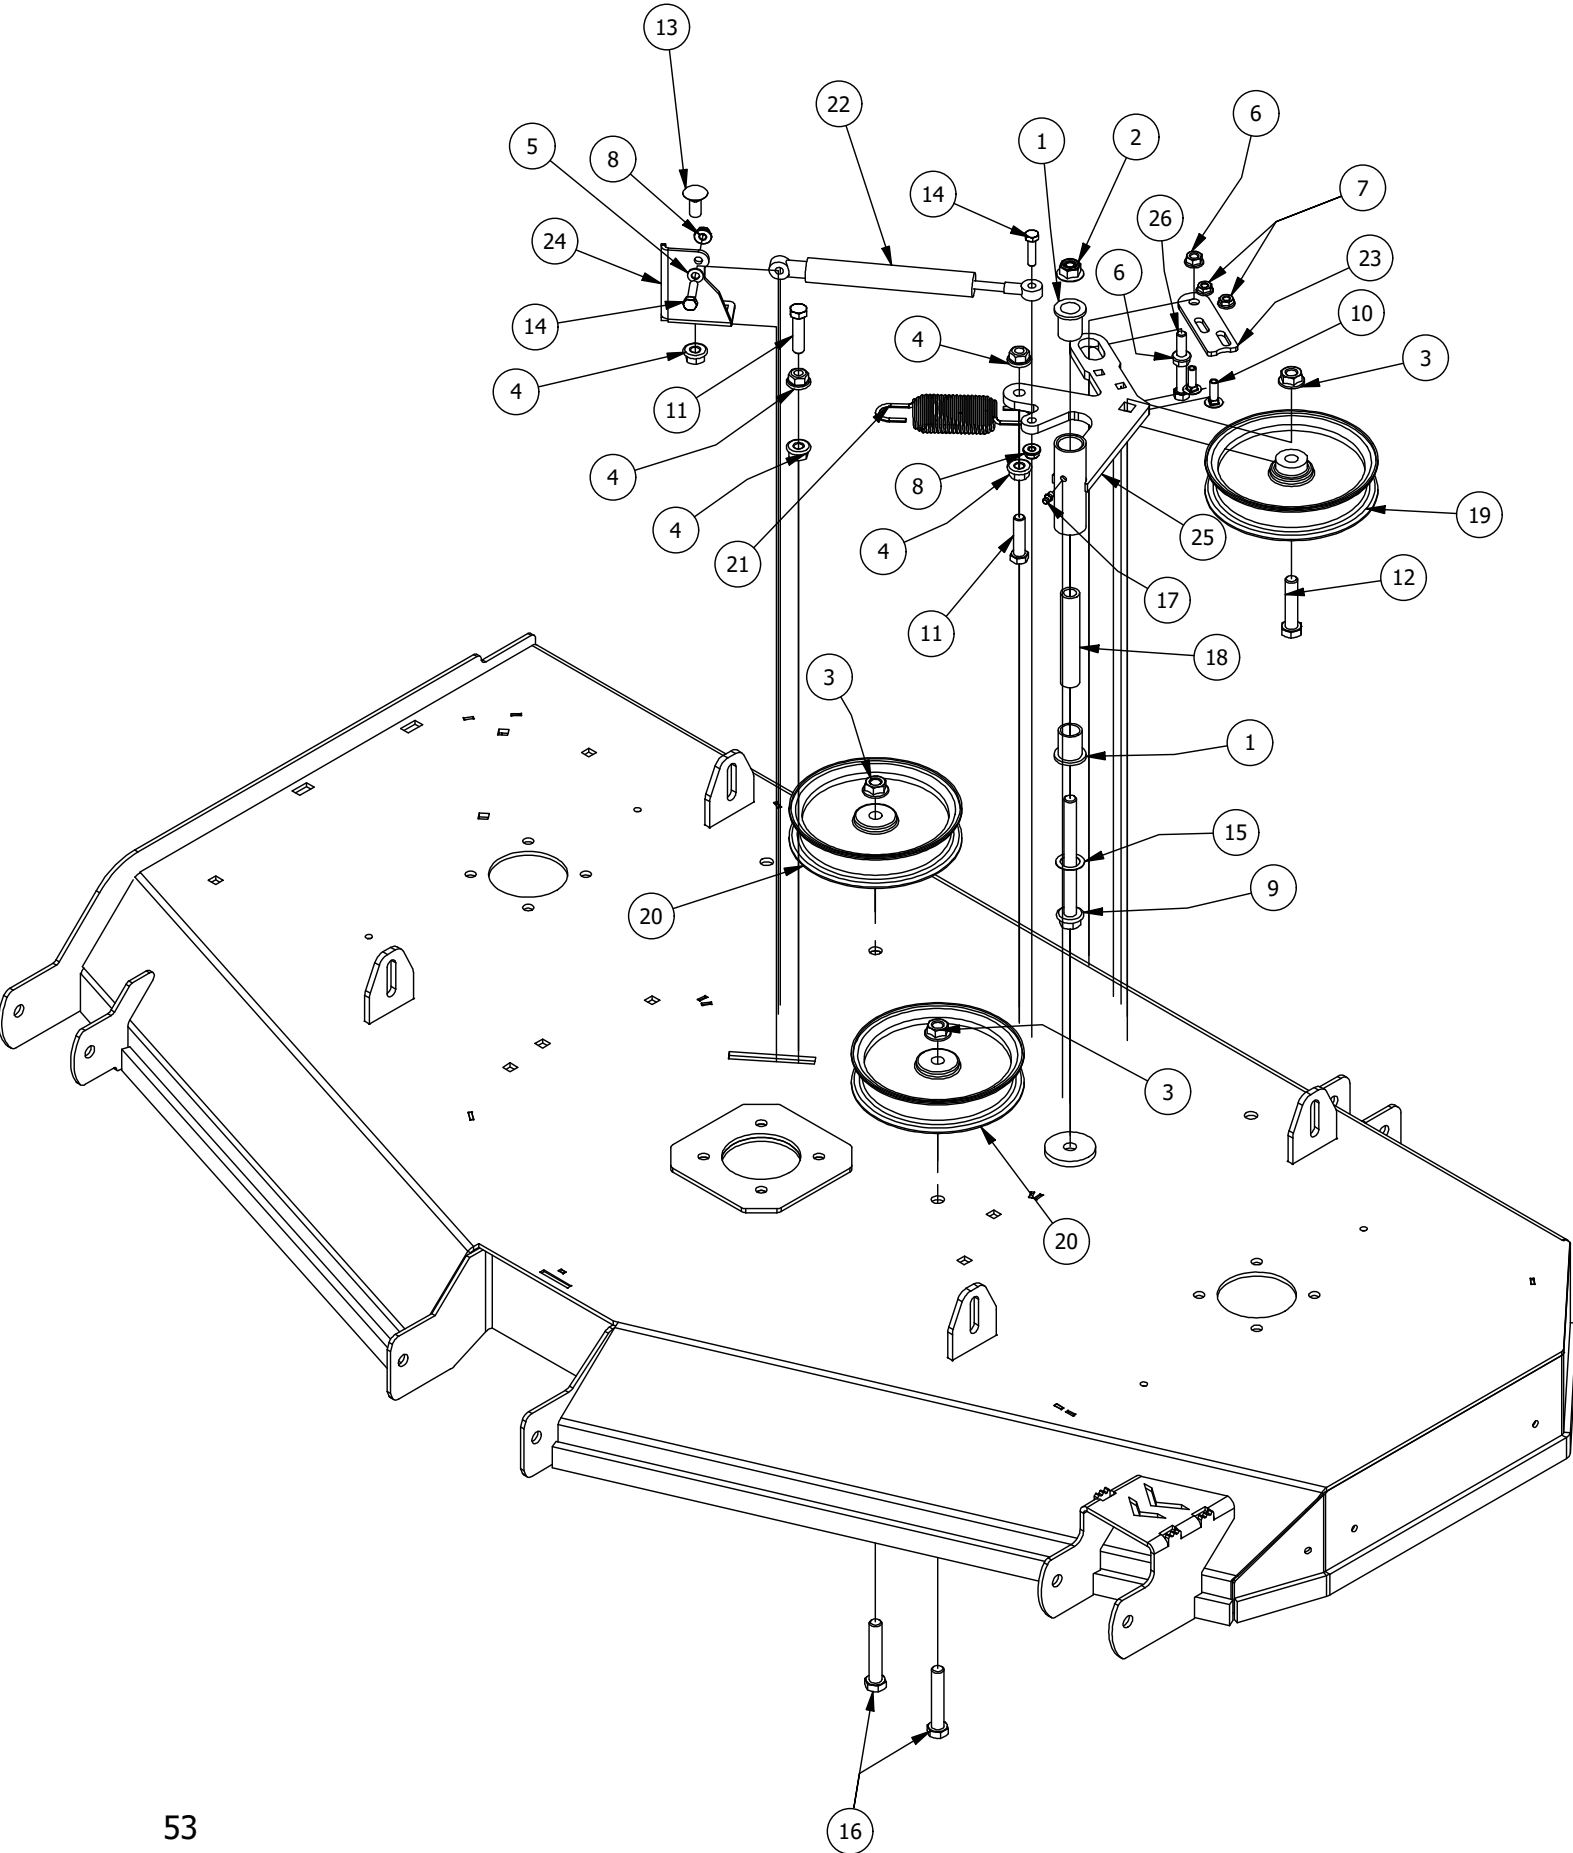

61" Deck Idler Assembly

61" Deck Idler Assembly			
ITEM	QTY	PART NUMBER	DESCRIPTION
1	2	410-0007-00	3/4" ID X 15/16" OD X 1-1/8" LENGTH FLANGE BUSHING
2	1	413-0002-00	1/2-13 NYLON INSERT FLANGE LOCKNUT ZC YELLOW
3	3	413-0005-00	1/2-13 HEX FLANGE NUT W/SERR ZINC YELLOW
4	5	413-0011-00	7/16-14 HEX FLANGE NUT W/SERR ZINC YELLOW
5	1	413-0016-00	.312 ID X .625 OD X .062 THK THRUST BEARING OIL-IMPREG BRNZ
6	2	413-0020-00	3/8-16 HEX FLANGE NUT W/SERR ZINC YELLOW
7	2	413-0022-00	5/16-18 HEX FLANGE NUT W/SERR ZINC YELLOW
8	2	413-0027-00	5/16-18 NYLON INSERT FLANGE LOCKNUT ZC YELLOW
9	1	418-0009-00	1/2-13 X 5-1/2 HEX FLANGE BOLT GR 8 ZY
10	2	418-0010-00	5/16-18 X 1 CARRIAGE BOLT ZC/YEL
11	2	418-0011-00	7/16-14X 1-3/4 HEX C/S GR5 ZINC Yellow
12	1	418-0012-00	1/2-13 X 2-1/4 HEX C/S GR 5 ZINC
13	1	418-0017-00	7/16-14 X 1 CARRIAGE BOLT ZINC
14	2	418-0109-00	5/16- 18 x 1 1/4 Hex C/S (GR.8) ZC/Yel
15	1	418-0110-00	.767 ID X 1.125 OD X .016 THK TRIPLE WAVE WASHER 1074-1095
16	2	418-0246-00	1/2-13 x 2-3/4 Hex Flange Bolt (GR.8) ZC/YEL
17	1	424-0002-00	1/4" DRIVE TYPE GREASE FITTING ZC YELLOW
18	1	425-0006-00	Mower Inner Idler Spacer
19	1	433-0014-00	6-3/4" Idler Pulley, 7/16" Spacer Assembly
20	2	433-0015-00	6-3/4" Idler Pulley, 15/16" Spacer Assembly
21	1	434-0007-00	2019 Mower Deck Spring
22	1	434-0009-00	Idler Gas Spring
23	1	439-0257-03	Deck Idler Pulley Belt Retainer Brkt
24	1	439-0335-03	Deck Belt Idler Damper Mounting Bracket
25	1	490-0019-03	Mower Deck Idler Pulley Arm Assembly
26	1	618-2078-00	3/8-16 x 2-3/4 Hex C/S GR2 Zinc