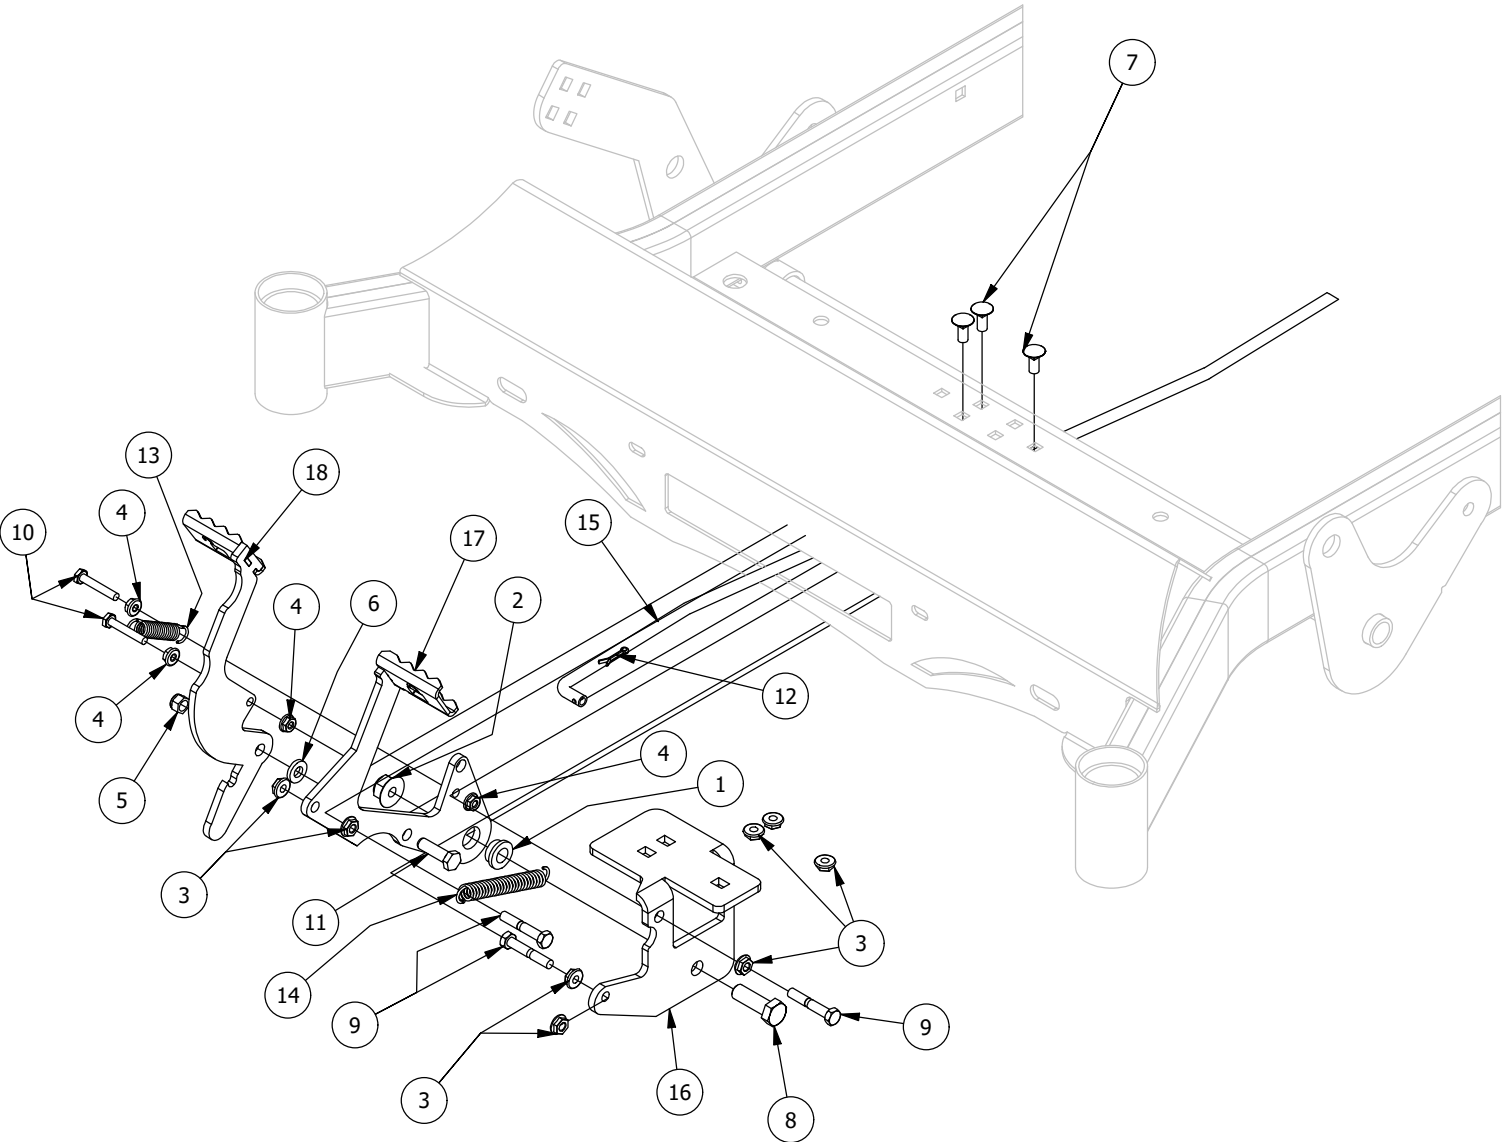

# Park Brake Assembly

Park Brake Assembly			
ITEM	QTY	PART NUMBER	DESCRIPTION
1	1	410-0009-00	1/2" ID X 3/4" OD X 3/8" LENGTH FLANGE BUSHING
2	1	413-0002-00	1/2-13 NYLON INSERT FLANGE LOCKNUT ZC YELLOW
3	9	413-0006-00	5/16-18 HEX FLANGE NUT W/SERR ZINC
4	4	413-0012-00	1/4-20 HEX FLANGE NUT W/SERRATIONS ZC YELLOW
5	1	413-0013-00	3/8-16 NYLON INSERT FLANGE LOCKNUT ZINC
6	1	413-0052-00	3/8 ID X 3/4 OD X .125 THK BRONZE WASHER
7	3	418-0008-00	5/16-18 X 3/4 CARRIAGE BOLT ZINC
8	1	418-0020-00	1/2-13 X 1-1/2 HEX C/S GR 5 ZINC
9	3	418-0027-00	5/16-18 X 1-3/4 HEX C/S GR 2 ZINC
10	2	418-0029-00	1/4-20 X 1-1/4 HEX C/S GR 2 ZINC
11	1	418-0030-00	3/8-16 X 1-1/4 HEX C/S GR 2 ZINC
12	1	420-0001-00	1/8 X 3/4 COTTER PIN ZINC
13	1	434-0003-00	Brake Pedal Release Spring
14	1	434-0015-00	Brake Pedal Release Spring
15	1	435-0004-60	Mower Brake Linkage
16	1	439-0009-03	Mower Frame Brake Mounting Bracket
17	1	490-0016-03	Mower Brake Lock Lever Assembly
18	1	490-0017-03	Mower Brake Unlock Lever Assembly

# Floorboard and Deck Height Pedal Assembly

Floorboard and Deck Height Pedal Assembly			
ITEM	QTY	PART NUMBER	DESCRIPTION
1	2	413-0020-00	3/8-16 HEX FLANGE NUT W/SERR ZINC YELLOW
2	10	414-0002-00	8MM PUSH TYPE RETAINER NYLON BLACK
3	2	414-0016-00	1" Round Tube Plug
4	2	418-0045-00	3/8-16 X 1 Carriage Bolt Zinc Yellow
5	4	429-0002-00	Push-In Rubber Bumper, Mower Floor
6	1	439-0059-03	Mower Deck Height Foot Pedal
7	1	439-0114-03	Mower Floorboard
8	1	481-0005-00	2017 Mower Rubber Foot Rest Mat
9	1	481-0006-00	2017 Mower Logo Floor Mat
10	2	624-1000-00	1/4 drive type straight grease fitting zc (g.L. only)