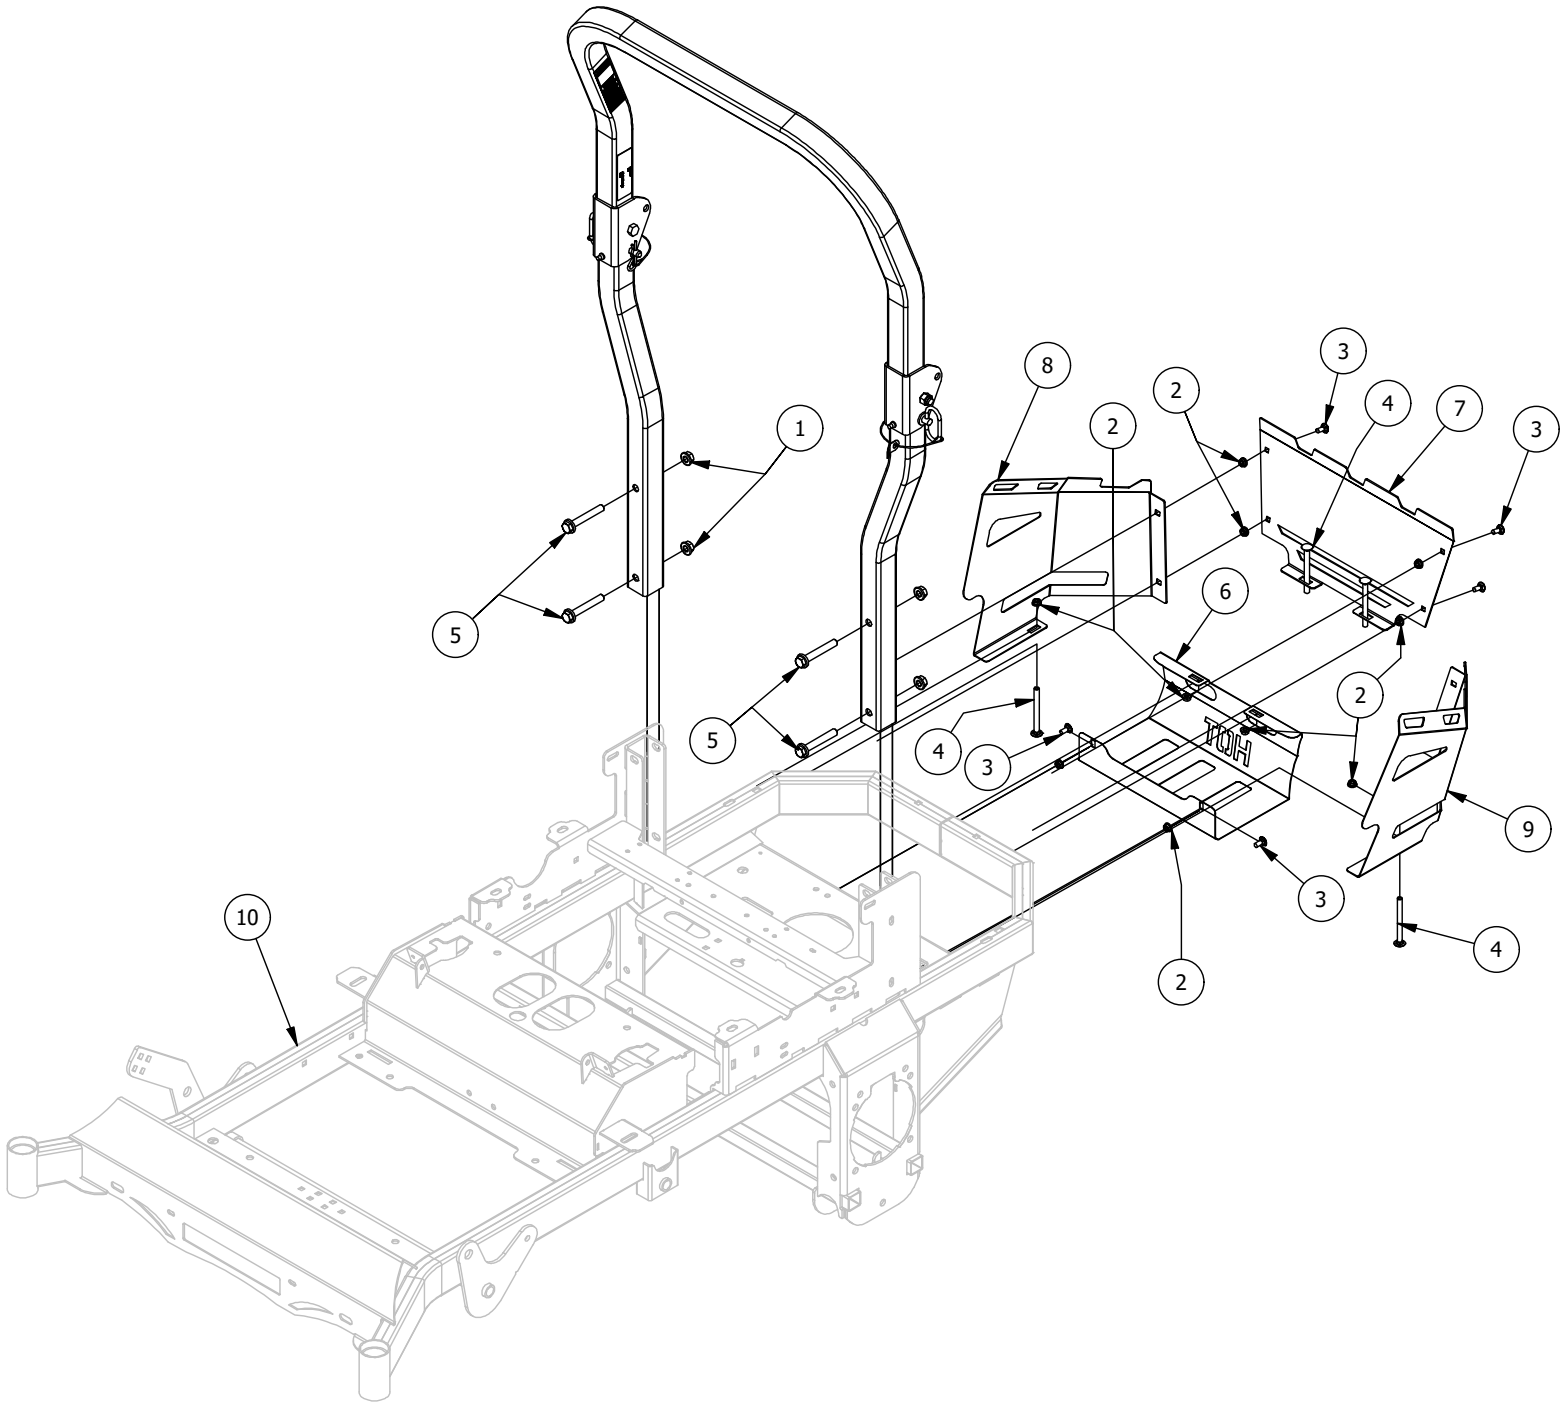

Engine Cowling Assembly

Engine Cowling Assembly			
ITEM	QTY	PART NUMBER	DESCRIPTION
1	4	413-0014-00	1/2-13 HEX STOVER LOCKNUT GR C ZINC
2	10	413-0022-00	5/16-18 HEX FLANGE NUT W/SERR ZINC YELLOW
3	6	418-0008-00	5/16-18 X 3/4 CARRIAGE BOLT ZINC
4	4	418-0018-00	3/8-16 X 4 CARRIAGE BOLT ZINC/YEL
5	4	418-0019-00	1/2-13 X 3-1/2 HEX FLANGE BOLT (GR.8) ZC/YEL
6	1	439-0115-03	RZ Mower Muffler Guard
7	1	439-0687-03	2021 RZ Engine Cowling Center
8	1	439-0696-03	2021 RZ Engine Cowling Right Side RT Tank Upgrade
9	1	439-0697-03	2021 RZ Engine Cowling Left Side RT Tank Upgrade
10	1	490-0481-03	2022 RZHD Frame Assembly
11	1	497-0002-00	Mower Fold Down Rops