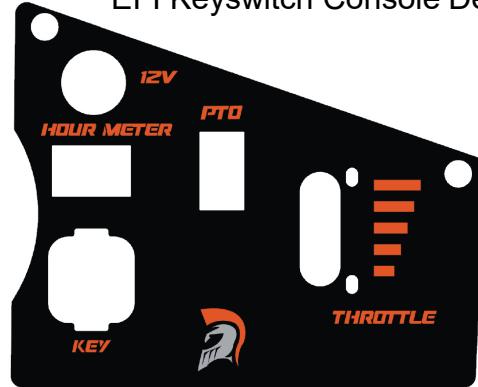

491-0129-00  
48" Deck Decal

491-0130-00  
54" Deck Decal

491-0131-00  
61" Deck Decal

491-0037-00  
Front Decal

491-0241-00  
EFI Keyswitch Console Decal

491-0233-00  
Keyswitch Console Decal  
(Carbureted)