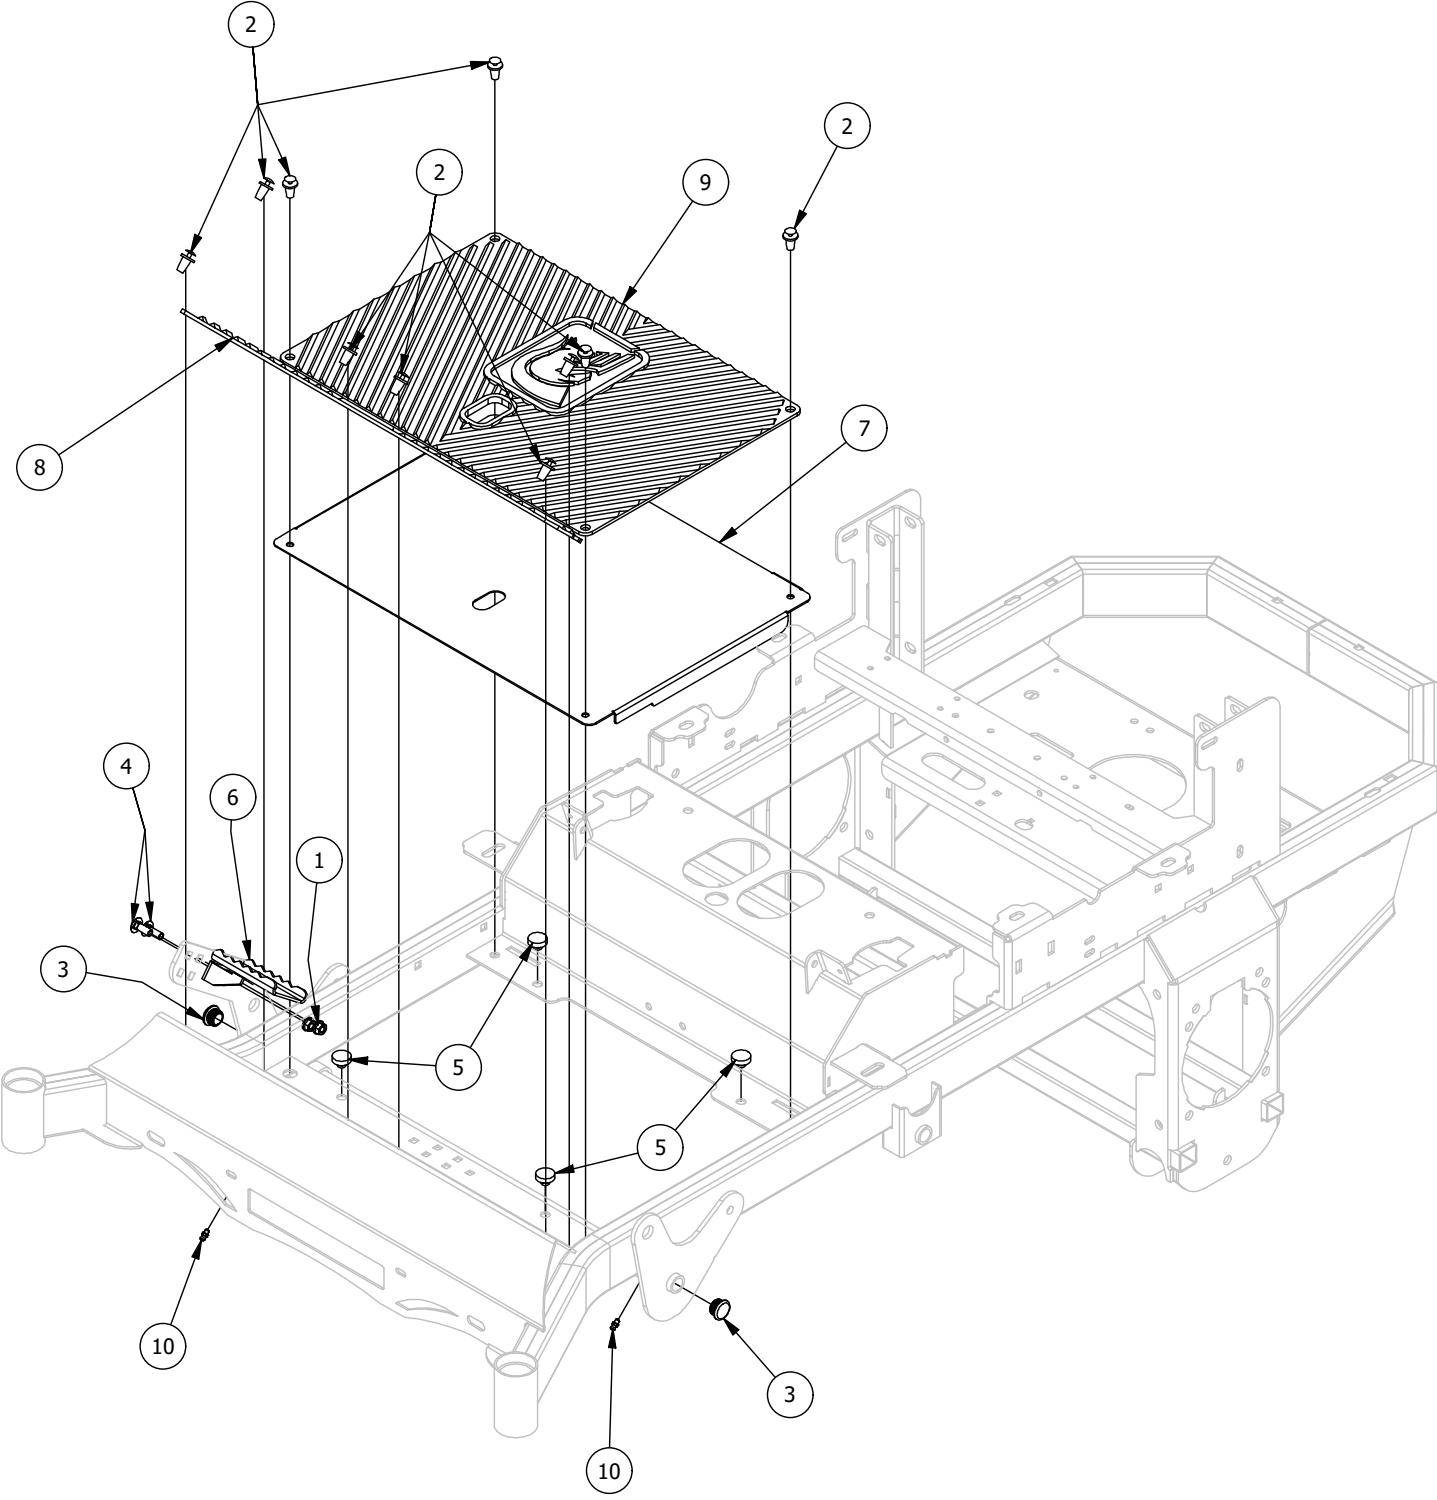

Floorboard and Deck Height Pedal Assembly

Floorboard and Deck Height Pedal Assembly			
ITEM	QTY	PART NUMBER	DESCRIPTION
1	2	413-0020-00	3/8-16 HEX FLANGE NUT W/SERR ZINC YELLOW
2	10	414-0002-00	8MM PUSH TYPE RETAINER NYLON BLACK
3	2	414-0016-00	1" Round Tube Plug
4	2	418-0045-00	3/8-16 X 1 Carriage Bolt Zinc Yellow
5	4	429-0002-00	Push-In Rubber Bumper, Mower Floor
6	1	439-0059-03	Mower Deck Height Foot Pedal
7	1	439-0114-03	Mower Floorboard
8	1	481-0005-00	2017 Mower Rubber Foot Rest Mat
9	1	481-0006-00	2017 Mower Logo Floor Mat
10	2	624-1000-00	1/4 drive type straight grease fitting zc (g.L. only)