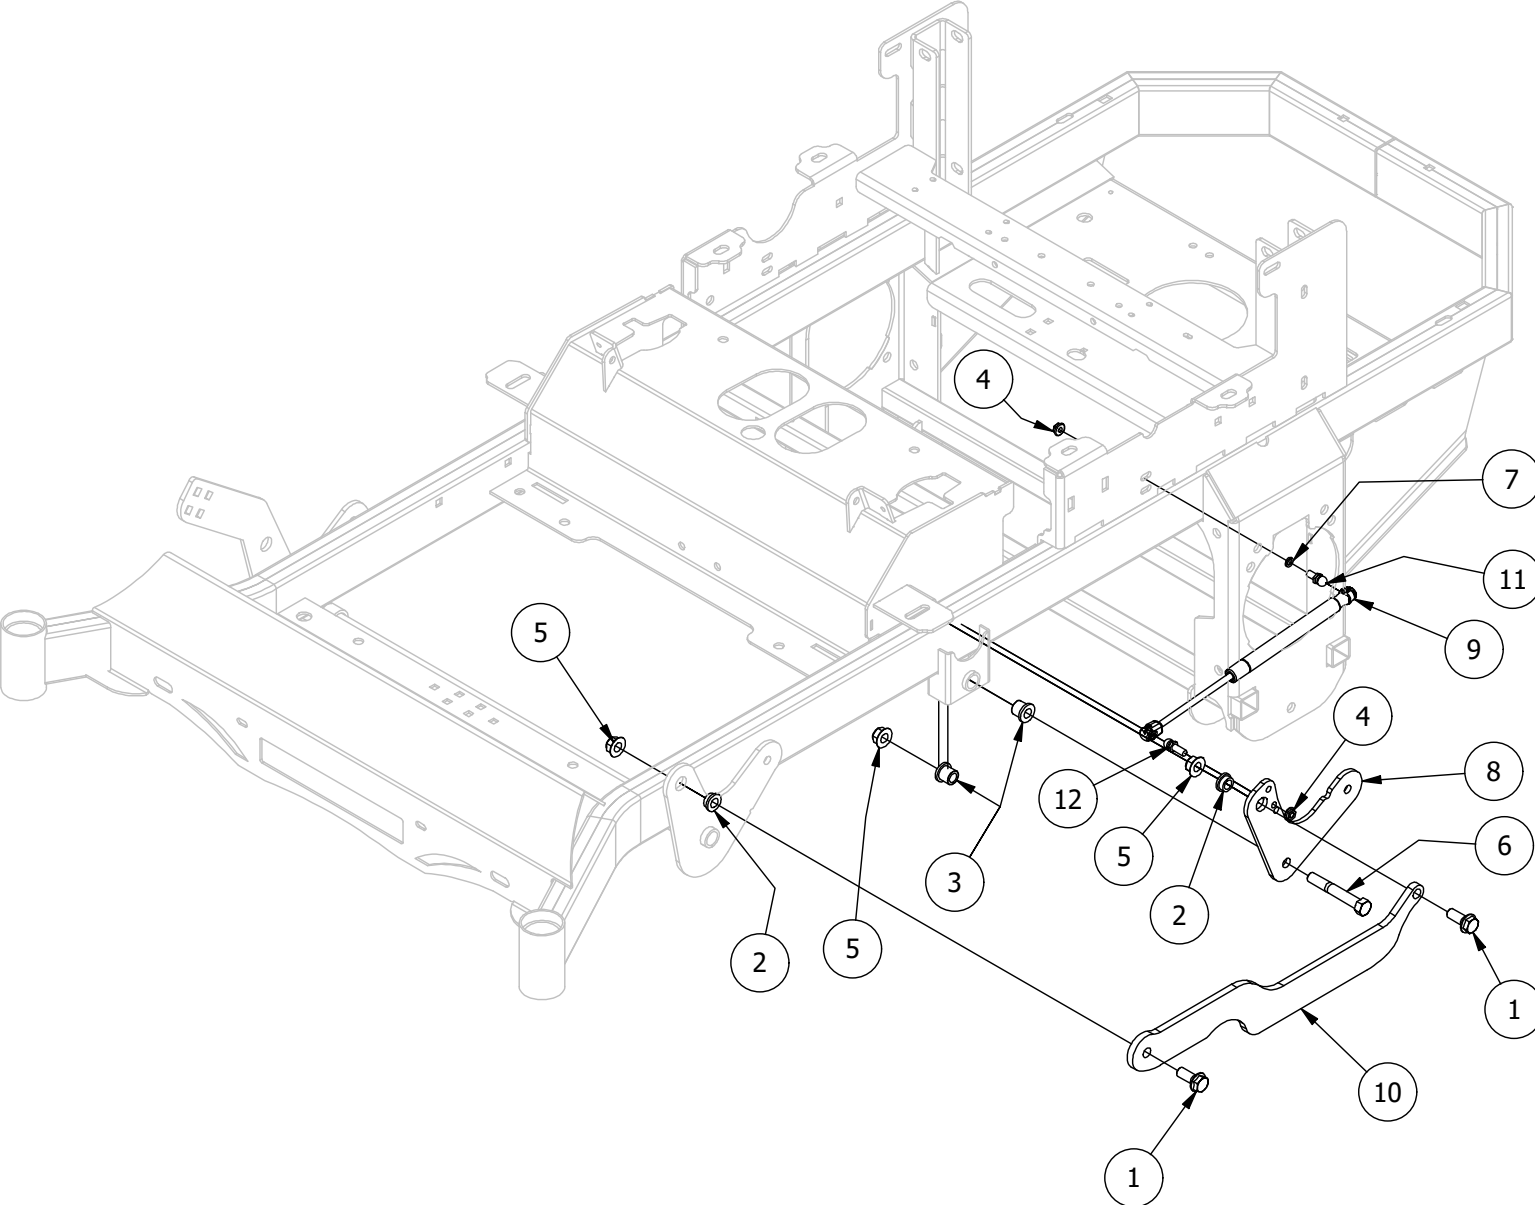

# Floorboard and Deck Height Pedal Assembly

Floorboard and Deck Height Pedal Assembly			
ITEM	QTY	PART NUMBER	DESCRIPTION
1	2	413-0020-00	3/8-16 HEX FLANGE NUT W/SERR ZINC YELLOW
2	10	414-0002-00	8MM PUSH TYPE RETAINER NYLON BLACK
3	2	414-0016-00	1" Round Tube Plug
4	2	418-0045-00	3/8-16 X 1 Carriage Bolt Zinc Yellow
5	4	429-0002-00	Push-In Rubber Bumper, Mower Floor
6	1	439-0059-03	Mower Deck Height Foot Pedal
7	1	439-0114-03	Mower Floorboard
8	1	481-0005-00	2017 Mower Rubber Foot Rest Mat
9	1	481-0006-00	2017 Mower Logo Floor Mat
10	2	624-1000-00	1/4 drive type straight grease fitting zc (g.L. only)

# Deck Assist Spring Assembly

Deck Assist Spring Assembly			
ITEM	QTY	PART NUMBER	DESCRIPTION
1	2	148-0095	1/2-13x1 1/4"HEX FLANGE BOLT(GR.8)ZC/YEL 50C125BFL8Y
2	2	410-0009-00	1/2" ID X 3/4" OD X 3/8" LENGTH FLANGE BUSHING
3	2	410-0068-00	.502 ID X .753 OD X .75 OAL X1 FL OD X .125 FL BUSHING
4	2	413-0006-00	5/16-18 HEX FLANGE NUT W/SERR ZINC
5	3	413-1005-00	1/2-13 NYLON INSERT FLANGE NUT ZINC YELLOW
6	1	418-0042-00	1/2-13 X 3-1/2 HEX C/S GR 5 ZINC YELLOW
7	1	419-0009-00	5/16 SPLIT LOCKWASHER ZINC
8	1	431-0008-03	2020 RZ Left Rear Deck Height Control Arm
9	1	434-0008-00	RZ Deck Assist Gas Spring
10	1	435-0009-03	Mower Deck Height Left Link Arm
11	1	487-0005-00	Control Arm Damper Ball Stud
12	1	487-0008-00	Control Arm Damper Ball Stud 3/4" Thread