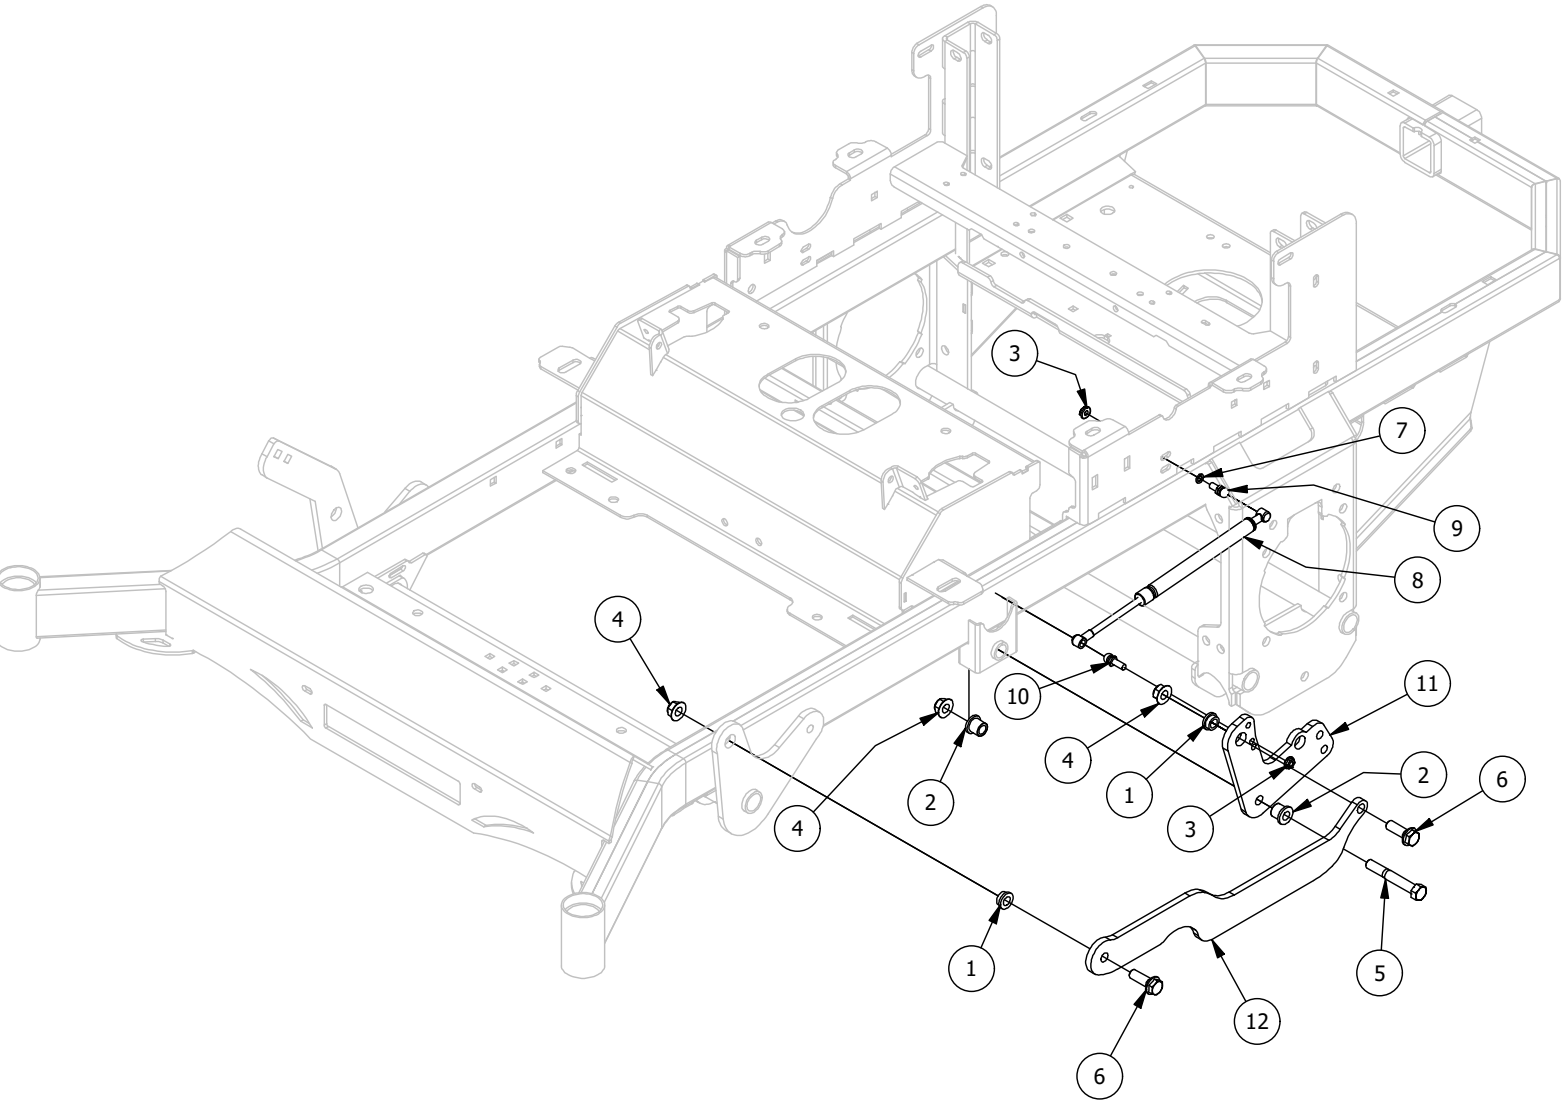

Deck Assist Spring Assembly

Deck Assist Spring Assembly			
ITEM	QTY	PART NUMBER	DESCRIPTION
1	2	410-0009-00	1/2" ID X 3/4" OD X 3/8" LENGTH FLANGE BUSHING
2	2	410-0068-00	.502 ID X .753 OD X .75 OAL X1 FL OD X .125 FL BUSHING
3	2	413-0006-00	5/16-18 HEX FLANGE NUT W/SERR ZINC
4	3	413-1005-00	1/2-13 NYLON INSERT FLANGE NUT ZINC YELLOW
5	1	418-0042-00	1/2-13 X 3-1/2 HEX C/S GR 5 ZINC YELLOW
6	2	418-0047-00	1/2-13 X 1-1/2 HEX FLANGE BOLT GR 8 ZINC YELLOW
7	1	419-0009-00	5/16 SPLIT LOCKWASHER ZINC
8	1	434-0001-00	Deck Gas Spring
9	1	487-0005-00	Control Arm Damper Ball Stud
10	1	487-0008-00	Control Arm Damper Ball Stud 3/4" Thread
11	1	BLK431-0005-03	Deck Height Brkt Left Actuator side
12	1	BLK435-0009-03	Mower Deck Height Left Link Arm