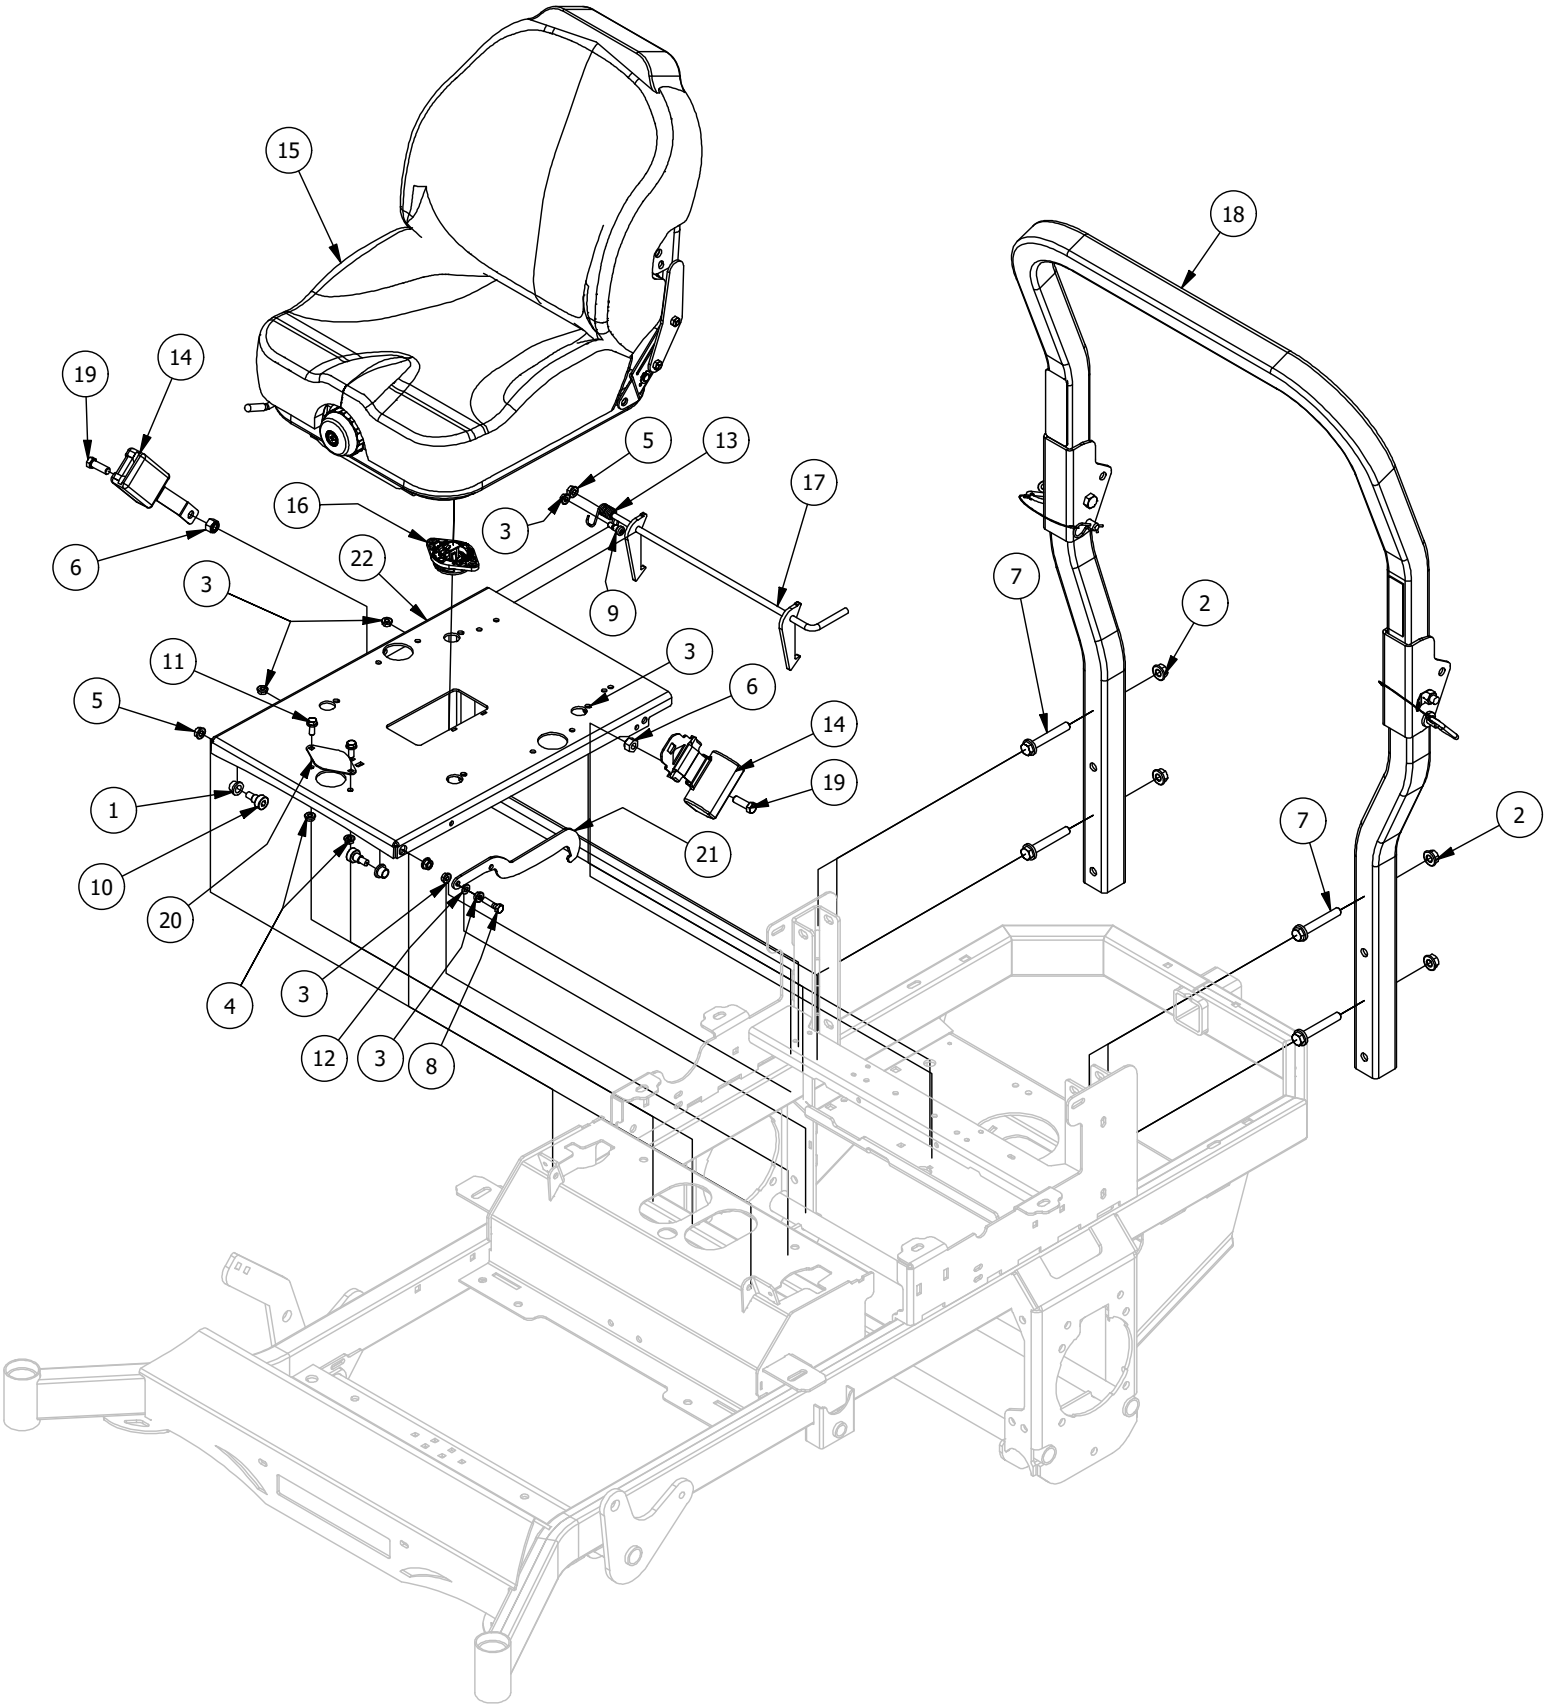

Seat Mounting Assembly

Seat Mounting Assembly			
ITEM	QTY	PART NUMBER	DESCRIPTION
1	2	410-0010-00	1/2" ID X 5/8" OD X 1/2" LENGTH FLANGE BUSHING
2	4	413-0014-00	1/2-13 HEX STOVER LOCKNUT GR C ZINC
3	7	413-0019-00	5/16-18 NYLON INSERT FLANGE L/NUT ZINC
4	2	413-0022-00	5/16-18 HEX FLANGE NUT W/SERR ZINC YELLOW
5	3	413-0029-00	3/8-16 NYLON INSERT FLANGE L/NUT ZC YELLOW
6	2	413-0054-00	7/16-20 Nylon Insert Locknut
7	4	418-0019-00	1/2-13 X 3-1/2 HEX FLANGE BOLT (GR.8) ZC/YEL
8	1	418-0036-00	5/16-18 X 1-1/4 HEX TAP BOLT ZINC GR8
9	1	418-0037-00	3/8 X 3/8 SOCKET SHOULDER BOLT ZC YELLOW
10	2	418-0038-00	1/2 X 1/2 SOCKET SHOULDER BOLT ZC YELLOW
11	2	418-0048-00	5/16-18 X 3/4 HEX FLANGE BOLT GR 8 ZC YELLOW
12	1	419-0016-00	5/16" ID X 5/8" OD X 1/16" THK BRONZE WASHER
13	1	434-0004-00	Seat Latch Spring
14	1	471-0003-00	Mower Seat Belt
15	1	471-0038-00	KGZ Seat
16	1	486-0036-00	Mower Seat Switch
17	1	490-0011-61	Mower Seat Latch Release Assembly
18	1	497-0002-00	Fold down ROPS
19	2	618-2097-00	7/16-20 x 1-1/4 GR8 Hex Cap Screw
20	1	BLK426-0241-03	2020 RT/SRT Universal Floating Seat Cover Plate
21	1	BLK439-0065-03	Mower Seat Latch Hook
22	1	BLK439-0755-03	2022 Universal Floating Seat Base Plate