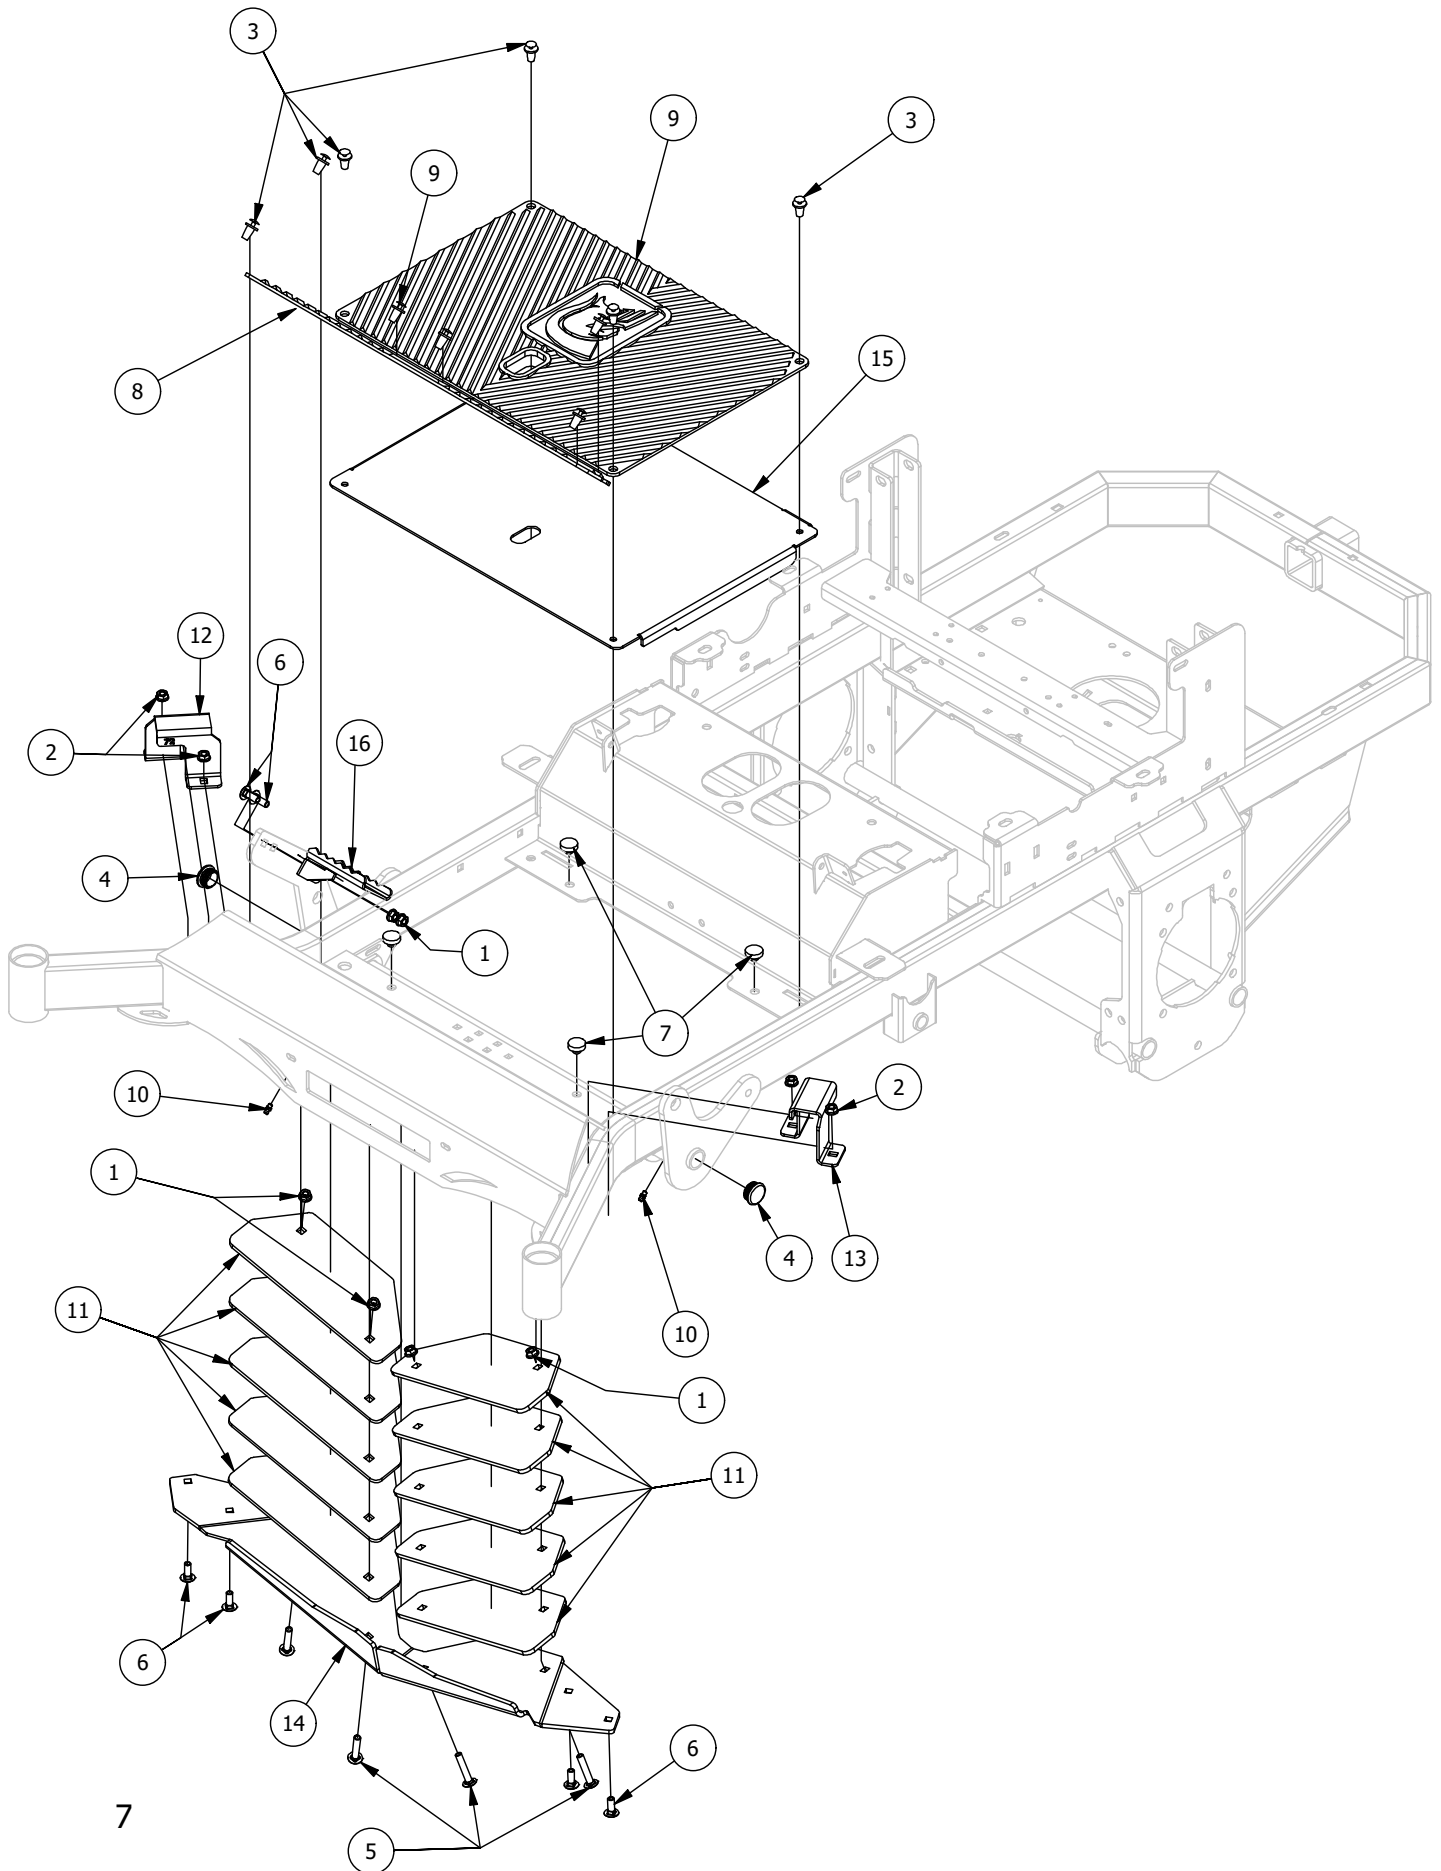

# Park Brake Assembly

Park Brake Assembly			
ITEM	QTY	PART NUMBER	DESCRIPTION
1	1	410-0009-00	1/2" ID X 3/4" OD X 3/8" LENGTH FLANGE BUSHING
2	1	413-0002-00	1/2-13 NYLON INSERT FLANGE LOCKNUT ZC YELLOW
3	9	413-0006-00	5/16-18 HEX FLANGE NUT W/SERR ZINC
4	1	413-0013-00	3/8-16 NYLON INSERT FLANGE LOCKNUT ZINC
5	4	413-0023-00	1/4-20 HEX FLANGE NUT W/SERR ZINC
6	3	418-0008-00	5/16-18 X 3/4 CARRIAGE BOLT ZINC
7	1	418-0020-00	1/2-13 X 1-1/2 HEX C/S GR 5 ZINC
8	3	418-0027-00	5/16-18 X 1-3/4 HEX C/S GR 2 ZINC
9	2	418-0029-00	1/4-20 X 1-1/4 HEX C/S GR 2 ZINC
10	1	418-0030-00	3/8-16 X 1-1/4 HEX C/S GR 2 ZINC
11	1	419-0015-00	3/8" ID X 3/4" OD X 1/8" THK BRONZE WASHER
12	1	420-0001-00	1/8 X 3/4 COTTER PIN ZINC
13	1	434-0003-00	Brake Pedal Release Spring
14	1	434-0015-00	2020 Mower Brake Pedal Tension Spring
15	1	435-0004-60	Mower Brake Linkage
16	1	BLK439-0009-03	Mower Frame Brake Mounting Bracket
17	1	BLK490-0016-03	Mower Brake Lock Lever Assembly
18	1	BLK490-0017-03	Mower Brake Unlock Lever Assembly

# Floorboard and Deck Height Pedal Assembly

Floorboard and Deck Height Pedal Assembly			
ITEM	QTY	PART NUMBER	DESCRIPTION
1	6	413-0020-00	3/8-16 HEX FLANGE NUT W/SERR ZINC YELLOW
2	4	413-0029-00	3/8-16 NYLON INSERT FLANGE L/NUT ZC YELLOW
3	10	414-0002-00	8MM PUSH TYPE RETAINER NYLON BLACK
4	2	414-0015-00	1-1/4" Round Tube Plug
5	4	418-0033-00	3/8-16 X 2 CARRIAGE BOLT ZINC
6	6	418-0045-00	3/8-16 X 1 Carriage Bolt Zinc Yellow
7	4	429-0002-00	Push-In Rubber Bumper, Mower Floor
8	1	481-0005-00	2017 Mower Rubber Foot Rest Mat
9	1	481-0006-00	2017 Mower Logo Floor Mat
10	2	624-1000-00	1/4 drive type straight grease fitting zc (g.L. only)
11	10	BLK148-0071-03	2023 Counter Weight plate
12	1	BLK148-0072-03	2023 Counter Weight Top mount Brk 72
13	1	BLK148-0073-03	2023 Counter Weight Top mount Brk 73
14	1	BLK148-0074-03	2023 Counter Weight RT/SRT Bottom mount Brk
15	1	BLK439-0007-03	Mower Floorboard
16	1	BLK439-0059-03	Mower Deck Height Foot Pedal