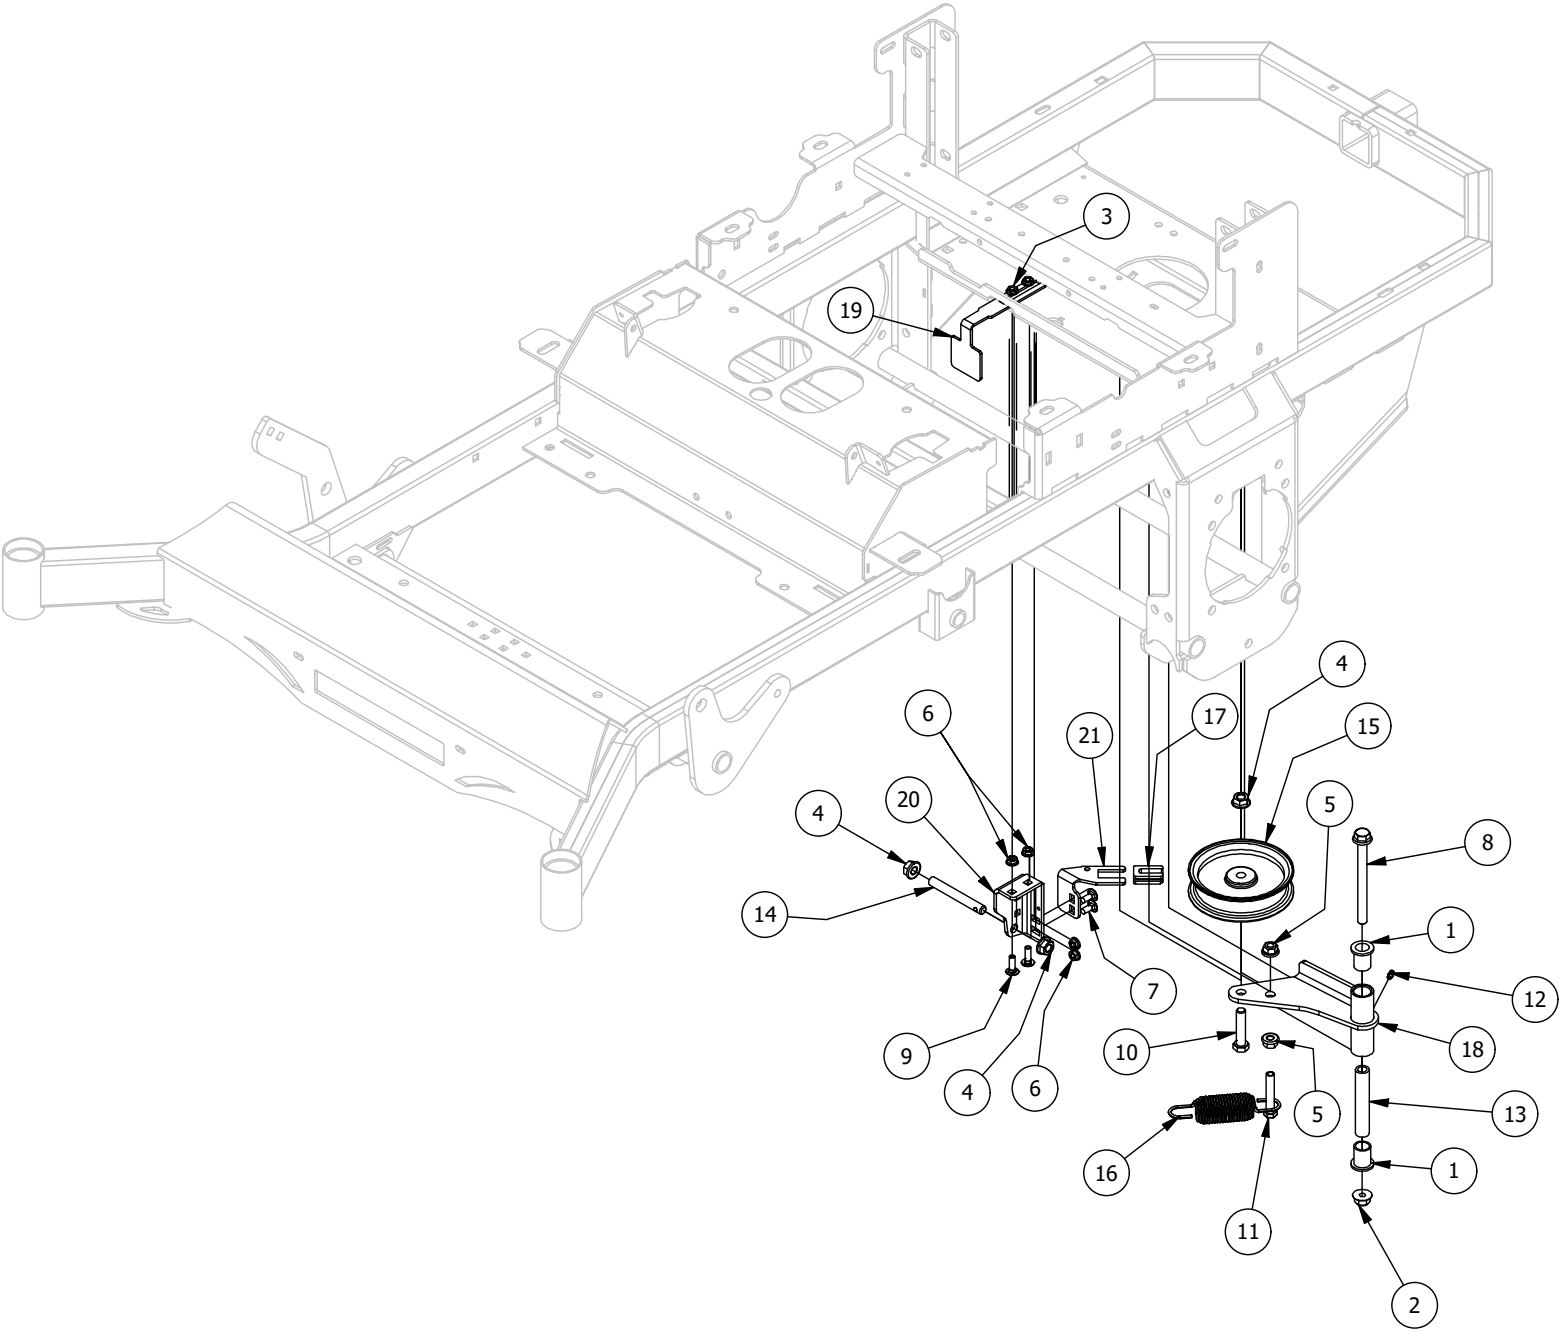

Pump Idler Assembly

Pump Idler Assembly			
ITEM	QTY	PART NUMBER	DESCRIPTION
1	2	410-0007-00	3/4" ID X 15/16" OD X 1-1/8" LENGTH FLANGE BUSHING
2	1	413-0002-00	1/2-13 NYLON INSERT FLANGE LOCKNUT ZC YELLOW
3	2	413-0006-00	5/16-18 HEX FLANGE NUT W/SERR ZINC
4	3	413-0010-00	1/2-13 HEX FLANGE NUT W/SERR ZINC
5	2	413-0011-00	7/16-14 HEX FLANGE NUT W/SERR ZINC YELLOW
6	4	413-0022-00	5/16-18 HEX FLANGE NUT W/SERR ZINC YELLOW
7	2	418-0008-00	5/16-18 X 3/4 CARRIAGE BOLT ZINC
8	1	418-0009-00	1/2-13 X 5-1/2 HEX FLANGE BOLT GR 8 ZY
9	2	418-0010-00	5/16-18 X 1 CARRIAGE BOLT ZC/YEL
10	1	418-0012-00	1/2-13 X 2-1/4 HEX C/S GR 5 ZINC
11	1	418-0013-00	7/16-14 X 2-1/2 HEX C/S GR 5 ZINC
12	1	424-0002-00	1/4" DRIVE TYPE GREASE FITTING ZC YELLOW
13	1	425-0006-00	Mower Inner Idler Spacer
14	1	430-0001-00	Mower Pump Spring Tensioner
15	1	433-0013-00	5-3/4" Idler Pulley, 7/16" Spacer Assembly
16	1	434-0007-00	2019 Mower Deck Spring
17	1	434-0012-00	Spartan Quick Shield Rod Guide Bushing
18	1	BLK148-0122-03	KGZ Pump Idler Pulley Arm Assembly
19	1	BLK439-0066-03	Mower Standard Transmission Brake Interlock Bracket
20	1	BLK439-0244-03	Deck Idler Puller Tensioning Bracket
21	1	BLK439-0812-03	KGZ Ogura Clutch Bracket