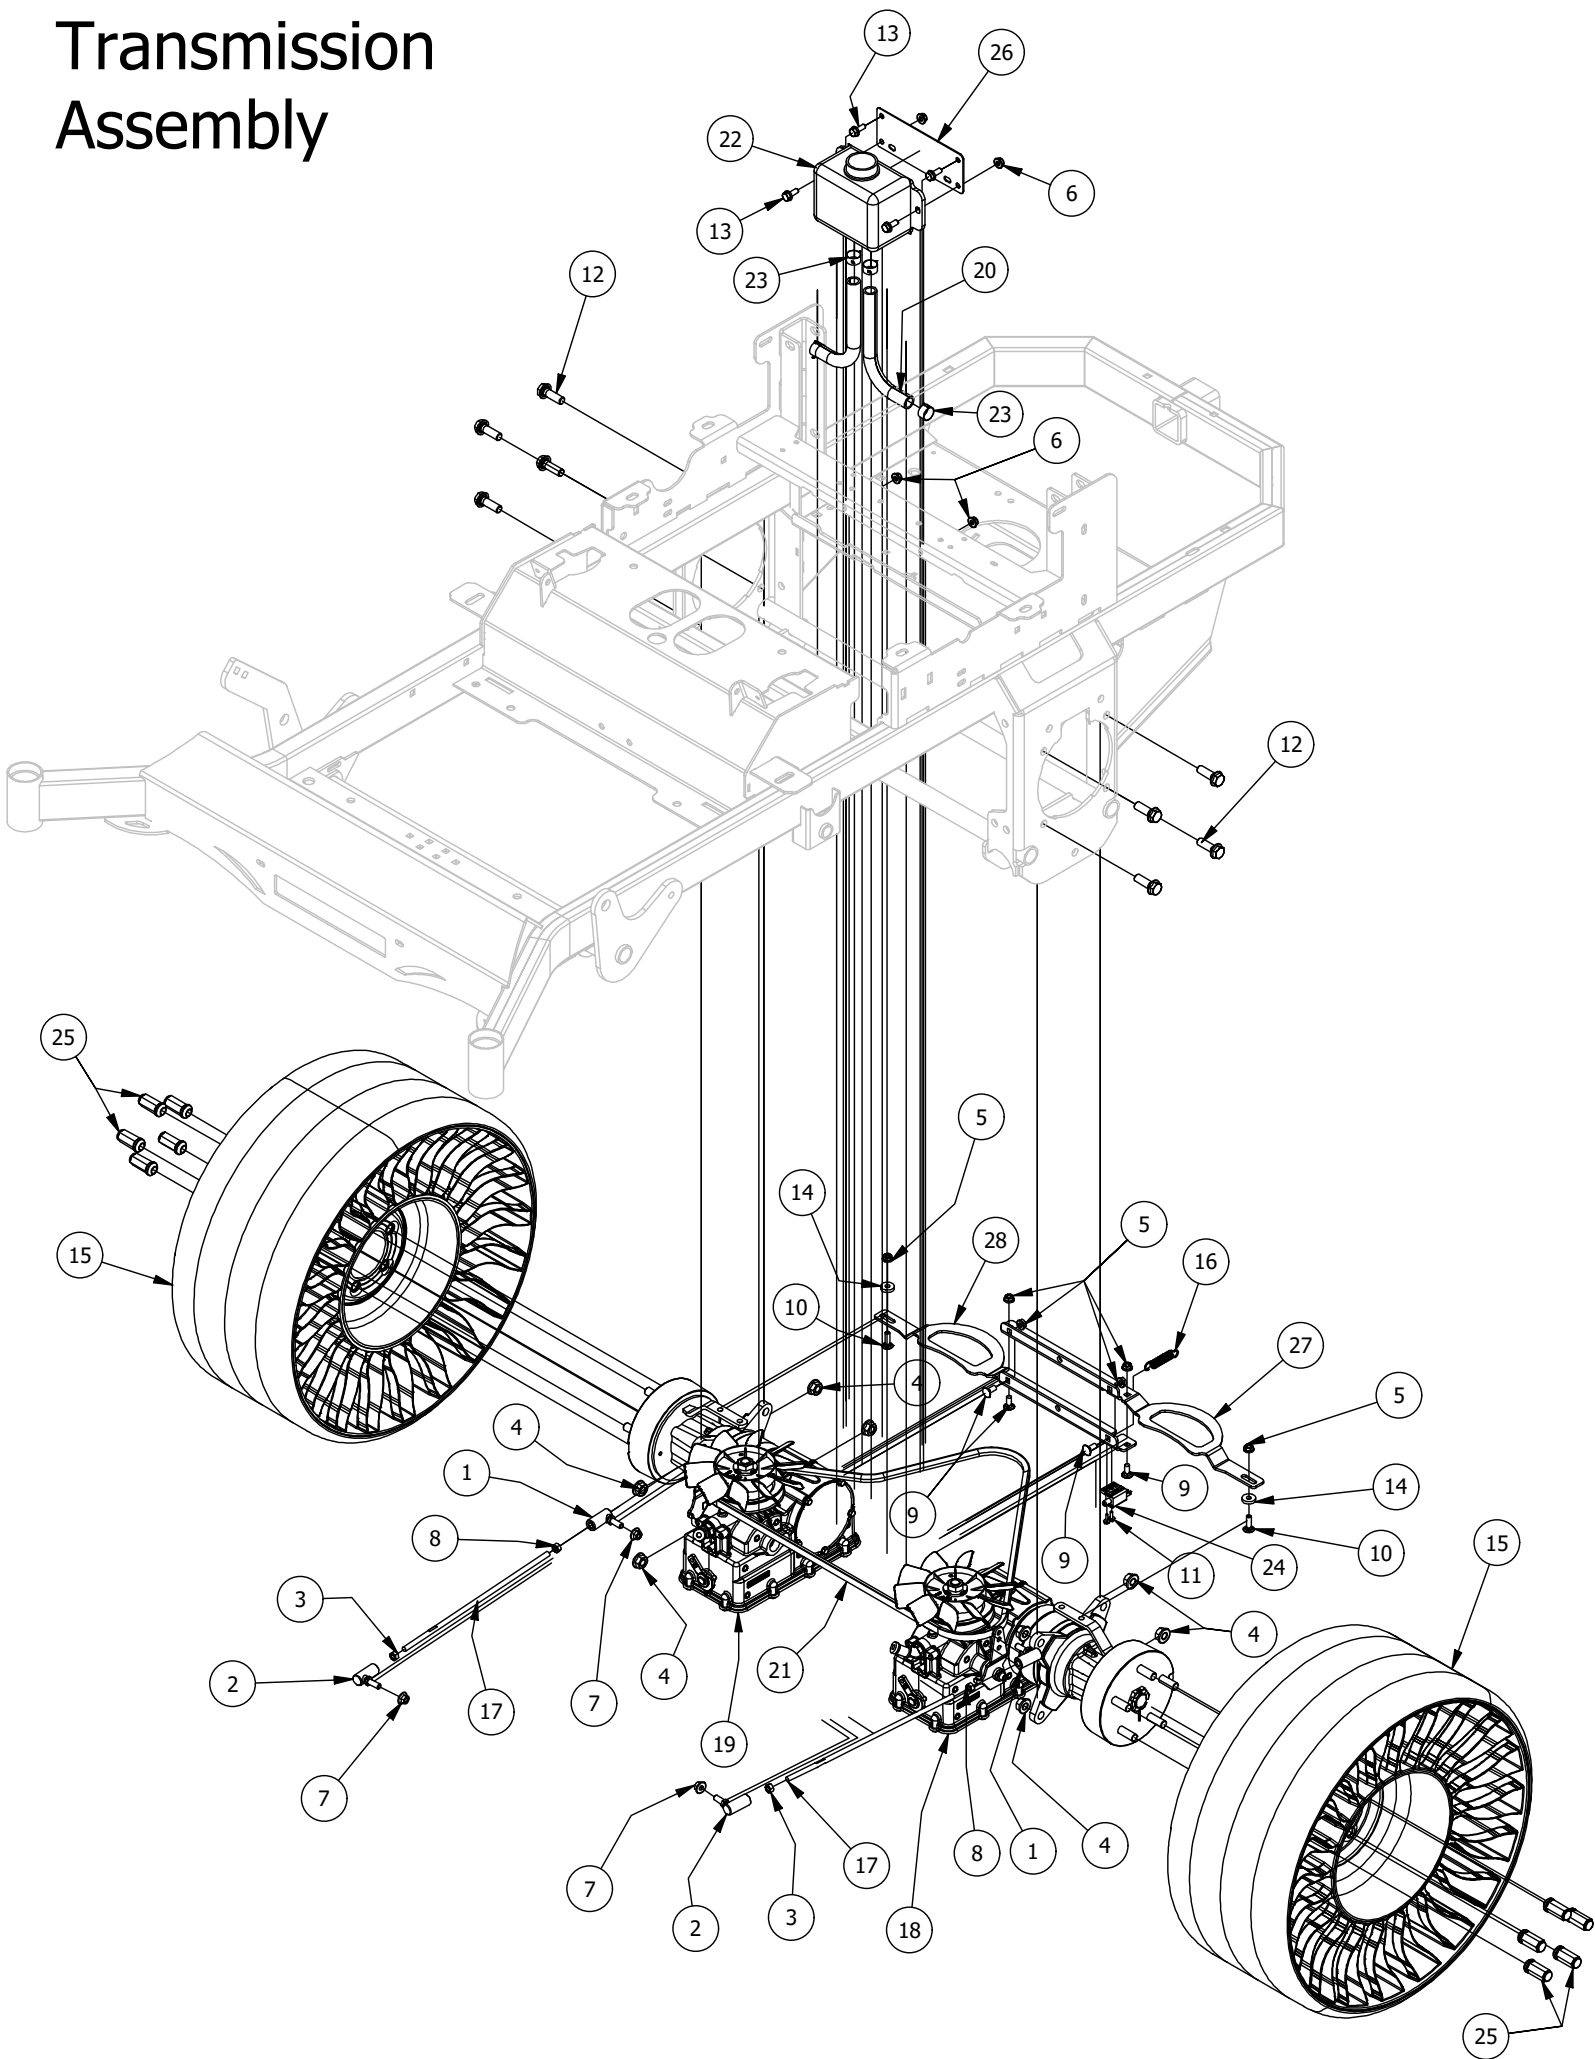

Transmission Assembly

Transmission Assembly			
ITEM	QTY	PART NUMBER	DESCRIPTION
1	2	410-0001-00	Control Arm Rod End, Right
2	2	410-0002-00	Control Arm Rod End, Left
3	2	413-0003-00	5/16 Hex Nut Left hand thread
4	8	413-0010-00	1/2-13 HEX FLANGE NUT W/SERR ZINC
5	6	413-0019-00	5/16-18 NYLON INSERT FLANGE L/NUT ZINC
6	4	413-0027-00	5/16-18 NYLON INSERT FLANGE LOCKNUT ZC YELLOW
7	4	413-0034-00	5/16-24 HEX FLANGE NUT W/SERR ZINC
8	2	413-0035-00	5/16-24 HEX NUT ZINC
9	4	418-0008-00	5/16-18 X 3/4 CARRIAGE BOLT ZINC
10	2	418-0010-00	5/16-18 X 1 CARRIAGE BOLT ZC/YEL
11	2	418-0032-00	8-32 X 1/2 IND. HWH SLOT TYPE F TCS ZINC
12	8	418-0047-00	1/2-13 X 1-1/2 HEX FLANGE BOLT GR 8 ZINC YELLOW
13	4	418-0048-00	5/16-18 X 3/4 HEX FLANGE BOLT GR 8 ZC YELLOW
14	2	419-0006-00	.312 ID X .875 OD X .1875 THK F/W NYLON BLK
15	2	422-0054-00	Tweel 24x12N12l 54411
16	1	434-0003-00	Brake Pedal Release Spring
17	2	435-0002-00	Transmission Drive Arm Rod Standard Transmission
18	1	450-0015-00	HTG16 Parker Left Side Transmission w/ Control Orifice
19	1	450-0016-00	HTG16 Parker Right Side Transmission w/ Control Orifice
20	2	451-0001-00	Mower 5/8" Hydraulic Hose
21	1	461-0006-00	Mower Pump Belt, XD models, B x 69.40" Effective Length
22	1	467-0003-00	Hydraulic Fluid Reservoir
23	4	472-0013-00	1/2" (#8) Hose Clamp
24	1	486-0030-00	NO Plunger Limit Switch
25	10	613-0001-00	1/2-20 Lug Nut
26	1	BLK426-0013-03	Mower Hydraulic Reservoir Mounting Plate
27	1	BLK439-0808-00	KGZ Park Brake Bracket Right
28	1	BLK439-0809-00	KGZ Park Brake Bracket Left