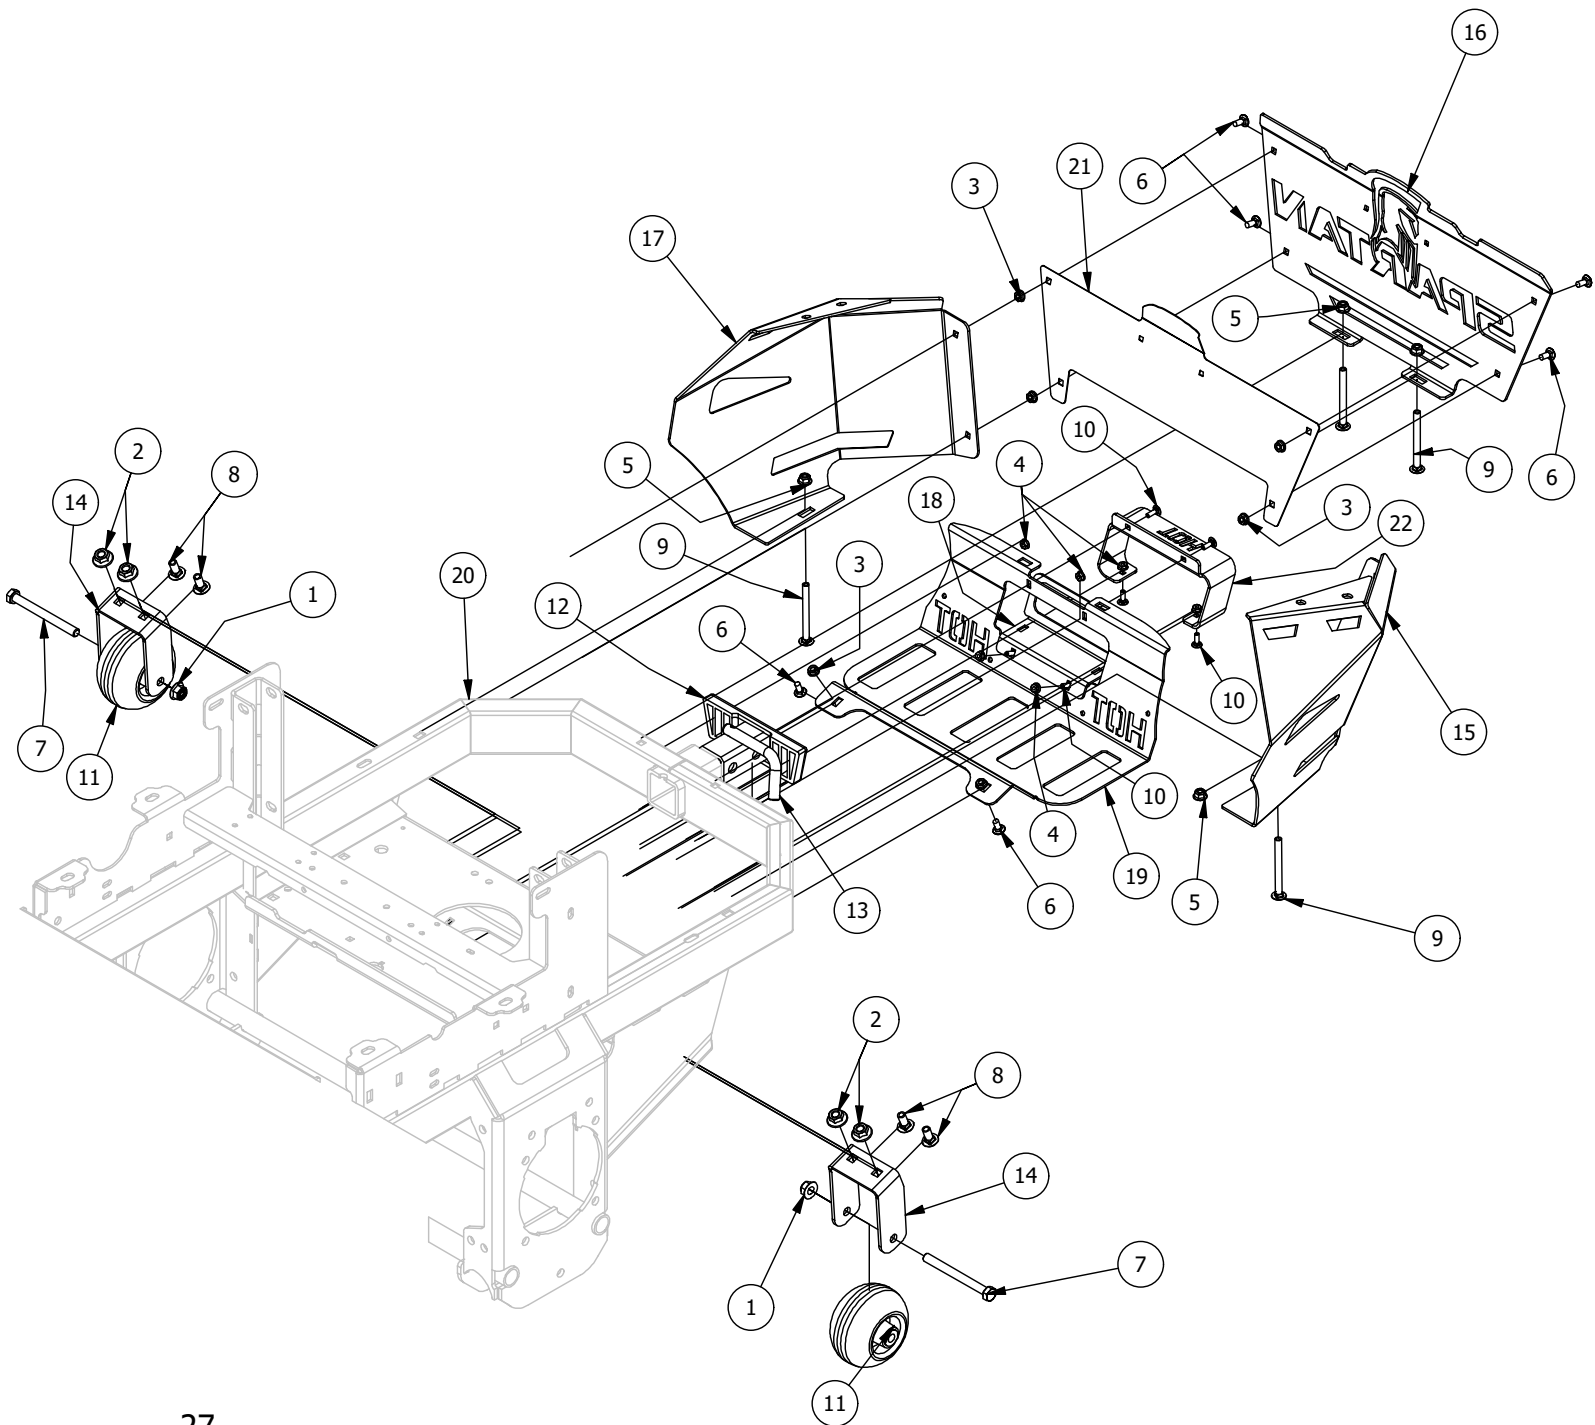

Engine Cowling Assembly

Engine Cowling Assembly			
ITEM	QTY	PART NUMBER	DESCRIPTION
1	2	413-0002-00	1/2-13 NYLON INSERT FLANGE NUT ZINC YELLOW
2	4	413-0017-00	1/2-13 NYLON INSERT FLANGE LOCKNUT ZINC W/SERRATIONS
3	6	413-0022-00	5/16-18 HEX FLANGE NUT W/SERR ZINC YELLOW
4	6	413-0023-00	1/4-20 HEX FLANGE NUT W/SERR ZINC
5	4	413-0029-00	3/8-16 NYLON INSERT FLANGE L/NUT ZC YELLOW
6	6	418-0008-00	5/16-18 X 3/4 CARRIAGE BOLT ZINC
7	2	418-0016-00	1/2-13 X 5 HEX C/S GR 2 ZINC YELLOW
8	4	418-0017-00	7/16-14 X 1 CARRIAGE BOLT ZINC
9	4	418-0018-00	3/8-16 X 4 CARRIAGE BOLT ZINC/YEL
10	6	418-0026-00	1/4-20 X 3/4 CARRIAGE BOLT ZINC YELLOW
11	2	422-0001-00	Anti-Scalp Wheel
12	1	429-0004-00	Mower Rear Receiver Nylon Bumper
13	1	793-3212-00	Hitch Pin
14	2	BLK439-0138-03	Mower Stabilizer Mount bracket
15	1	BLK439-0805-03	KGZ Engine Cowling Left
16	1	BLK439-0806-03	KGZ Engine Cowling Center
17	1	BLK439-0807-03	KGZ Engine Cowling Right
18	1	BLK439-0816-03	2022 KGZ Dual Exhaust Tip Bottom Bracket
19	1	BLK439-0819-03	2022 KGZ Dual Exhaust Muffler Guard
20	1	BLK490-0700-03	2022 KGZ Frame Assembly
21	1	ORG426-0803-03	KGZ Engine Cowling Center Backer Plate
22	1	ORG439-0815-03	2022 KGZ Dual Exhaust Tip Top Bracket