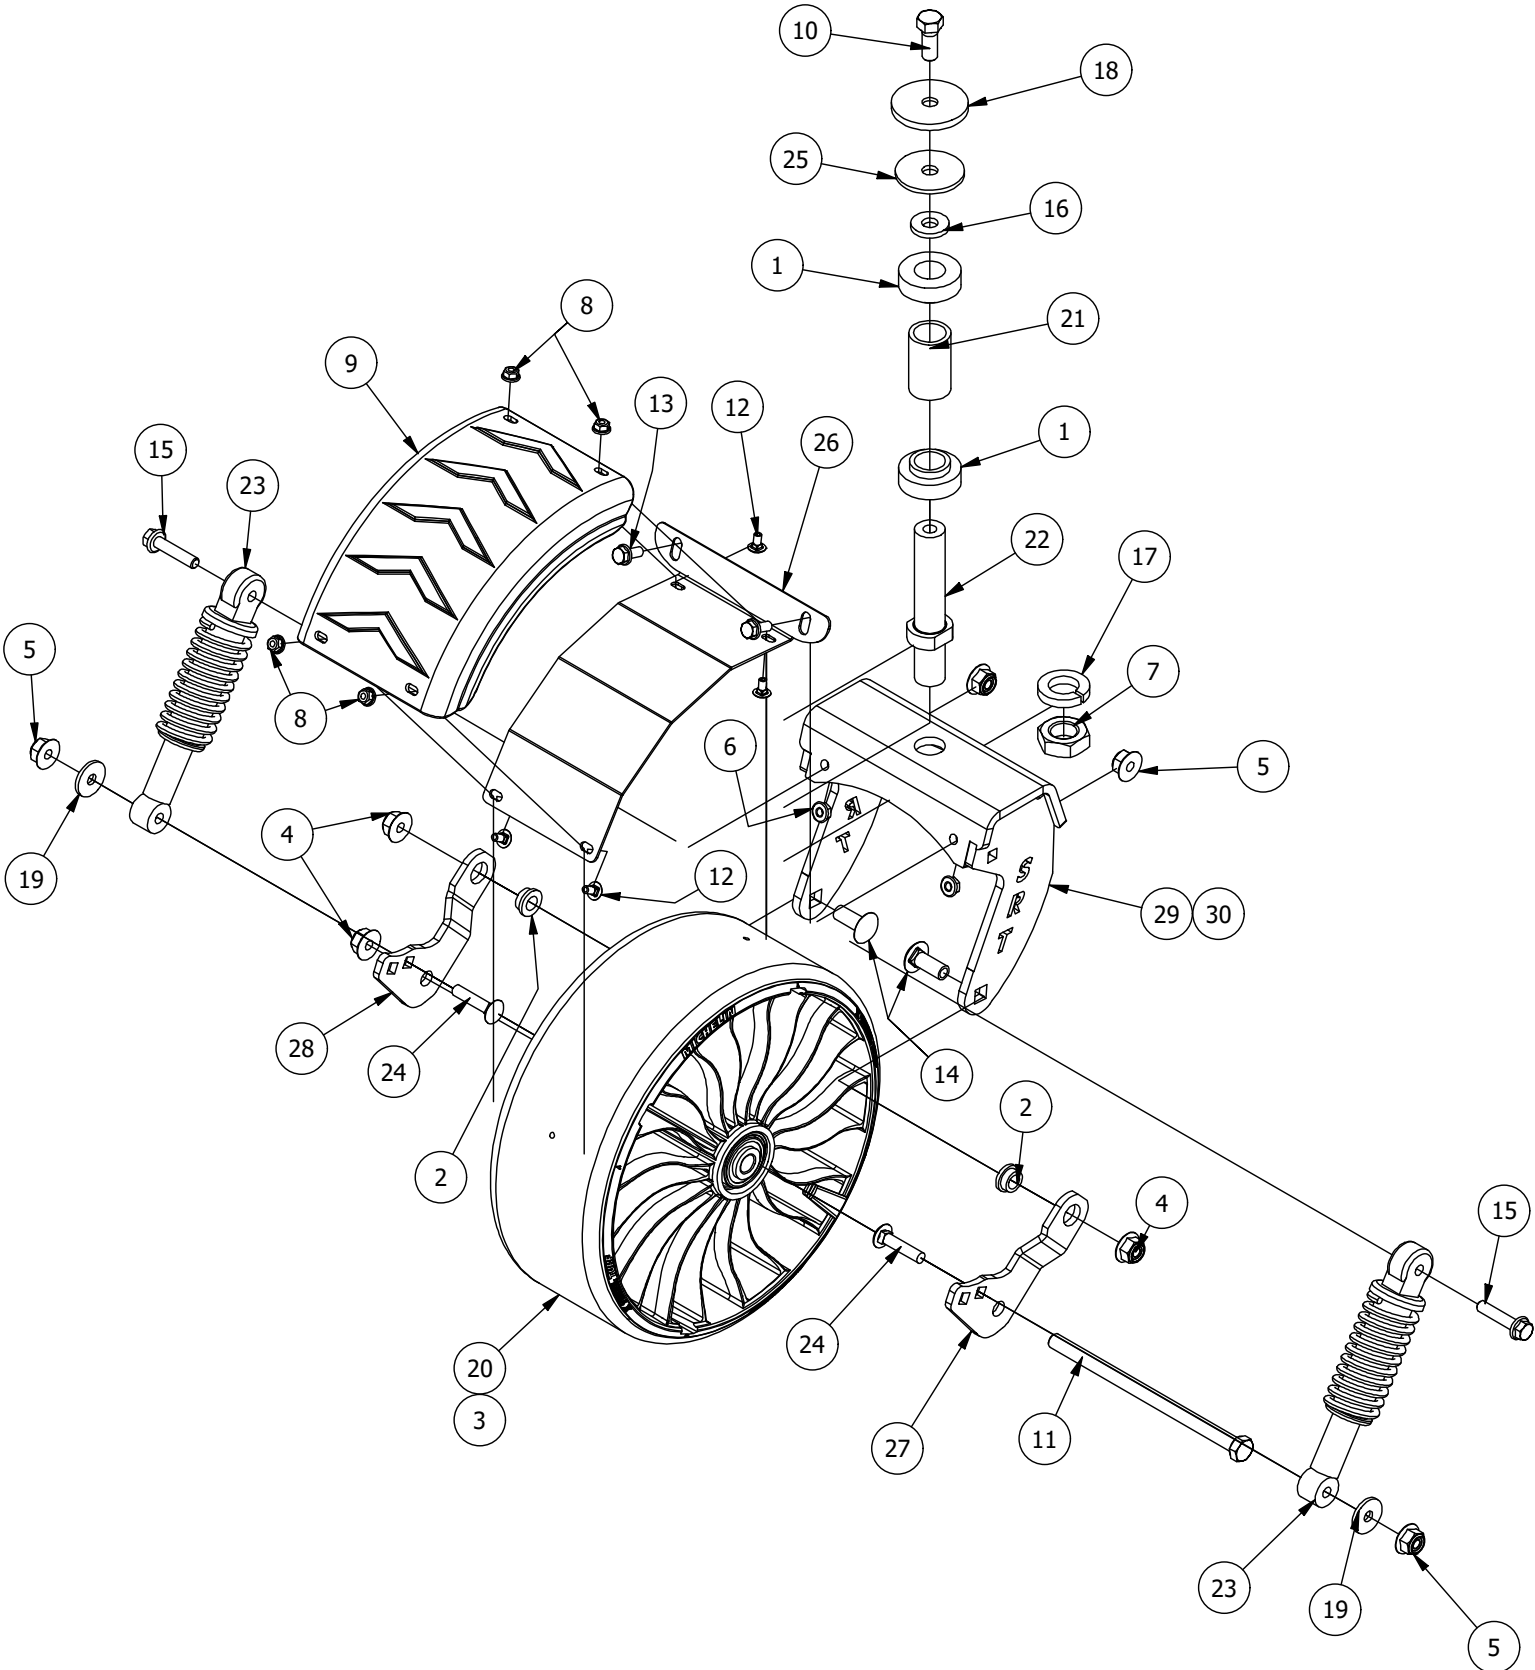

Front Fork Assembly

Front Fork Assembly			
ITEM	QTY	PART NUMBER	DESCRIPTION
1	2	410-0006-00	1" INSERT BEARING
2	2	410-0009-00	1/2" ID X 3/4" OD X 3/8" LENGTH FLANGE BUSHING
3	1	410-0072-00	Front Tweel Bushing
4	3	413-0002-00	1/2-13 NYLON INSERT FLANGE LOCKNUT ZC YELLOW
5	4	413-0013-00	3/8-16 NYLON INSERT FLANGE L/NUT ZC
6	2	413-0022-00	5/16-18 HEX FLANGE NUT W/SERR ZINC YELLOW
7	1	413-0063-00	1"-8 FIN HEX JAM NUT ZC
8	4	413-1001-00	1/4-20 NYL INS FLNG L/N ZNC/YELLOW
9	1	414-0024-00	Spartan Fork Front Fender
10	1	418-0002-00	1/2-20 X 1-1/4 HEX FLANGE BOLT GR 8 ZC YELLOW
11	1	418-0003-00	1/2-13 X 8-1/2 HEX C/S GR 5 ZINC YELLOW
12	4	418-0031-00	1/4-20 X 1/2 CARRIAGE BOLT ZC YELLOW
13	2	418-0048-00	5/16-18 X 3/4 HEX FLANGE BOLT GR 8 ZC YELLOW
14	2	418-0096-00	1/2-13 X 1.25 CARRIAGE BOLT Yellow
15	2	418-0097-00	3/8-16 x 1-.75 Hex FLG Bolt GR 8 Yellow
16	1	419-0003-00	1/2 FENDER WASHER 1-1/4" OD ZINC
17	1	419-0024-00	1" L/W MED SPLIT ZC
18	1	419-0025-00	Front Fork Caster Top Washer
19	2	419-0028-00	flat washer 1.25OD-.38ID- .125 thick Black Plastic
20	1	423-0002-00	Front Tweel Smooth Caster 13x6.5N6 (36271)
21	1	425-0011-00	Caster Fork Shaft Bearing Spacer
22	1	437-0019-00	RT&SRT Mower Caster Wheel Shaft 2018
23	2	487-0009-00	2020 RZ/RZ Pro Seat Shock
24	2	618-2048-00	3/8" -16 x 1-3/4" G8 Carriage Bolt
25	1	BLK426-0006-03	Mower Caster Shaft Washer
26	1	BLK439-0389-03	2020 Spartan Front Fender Brkt
27	1	BLK439-0750-03	2021 SRT Front Fork Suspension Tweels Brkt R
28	1	BLK439-0751-03	2021 SRT Front Fork Suspension Tweels Brkt L.
29	1	BLK490-0471-03	2021 Front Fork Shock Assembly
30	1	BLK490-0471-KT	KGZ Front Fork Kit