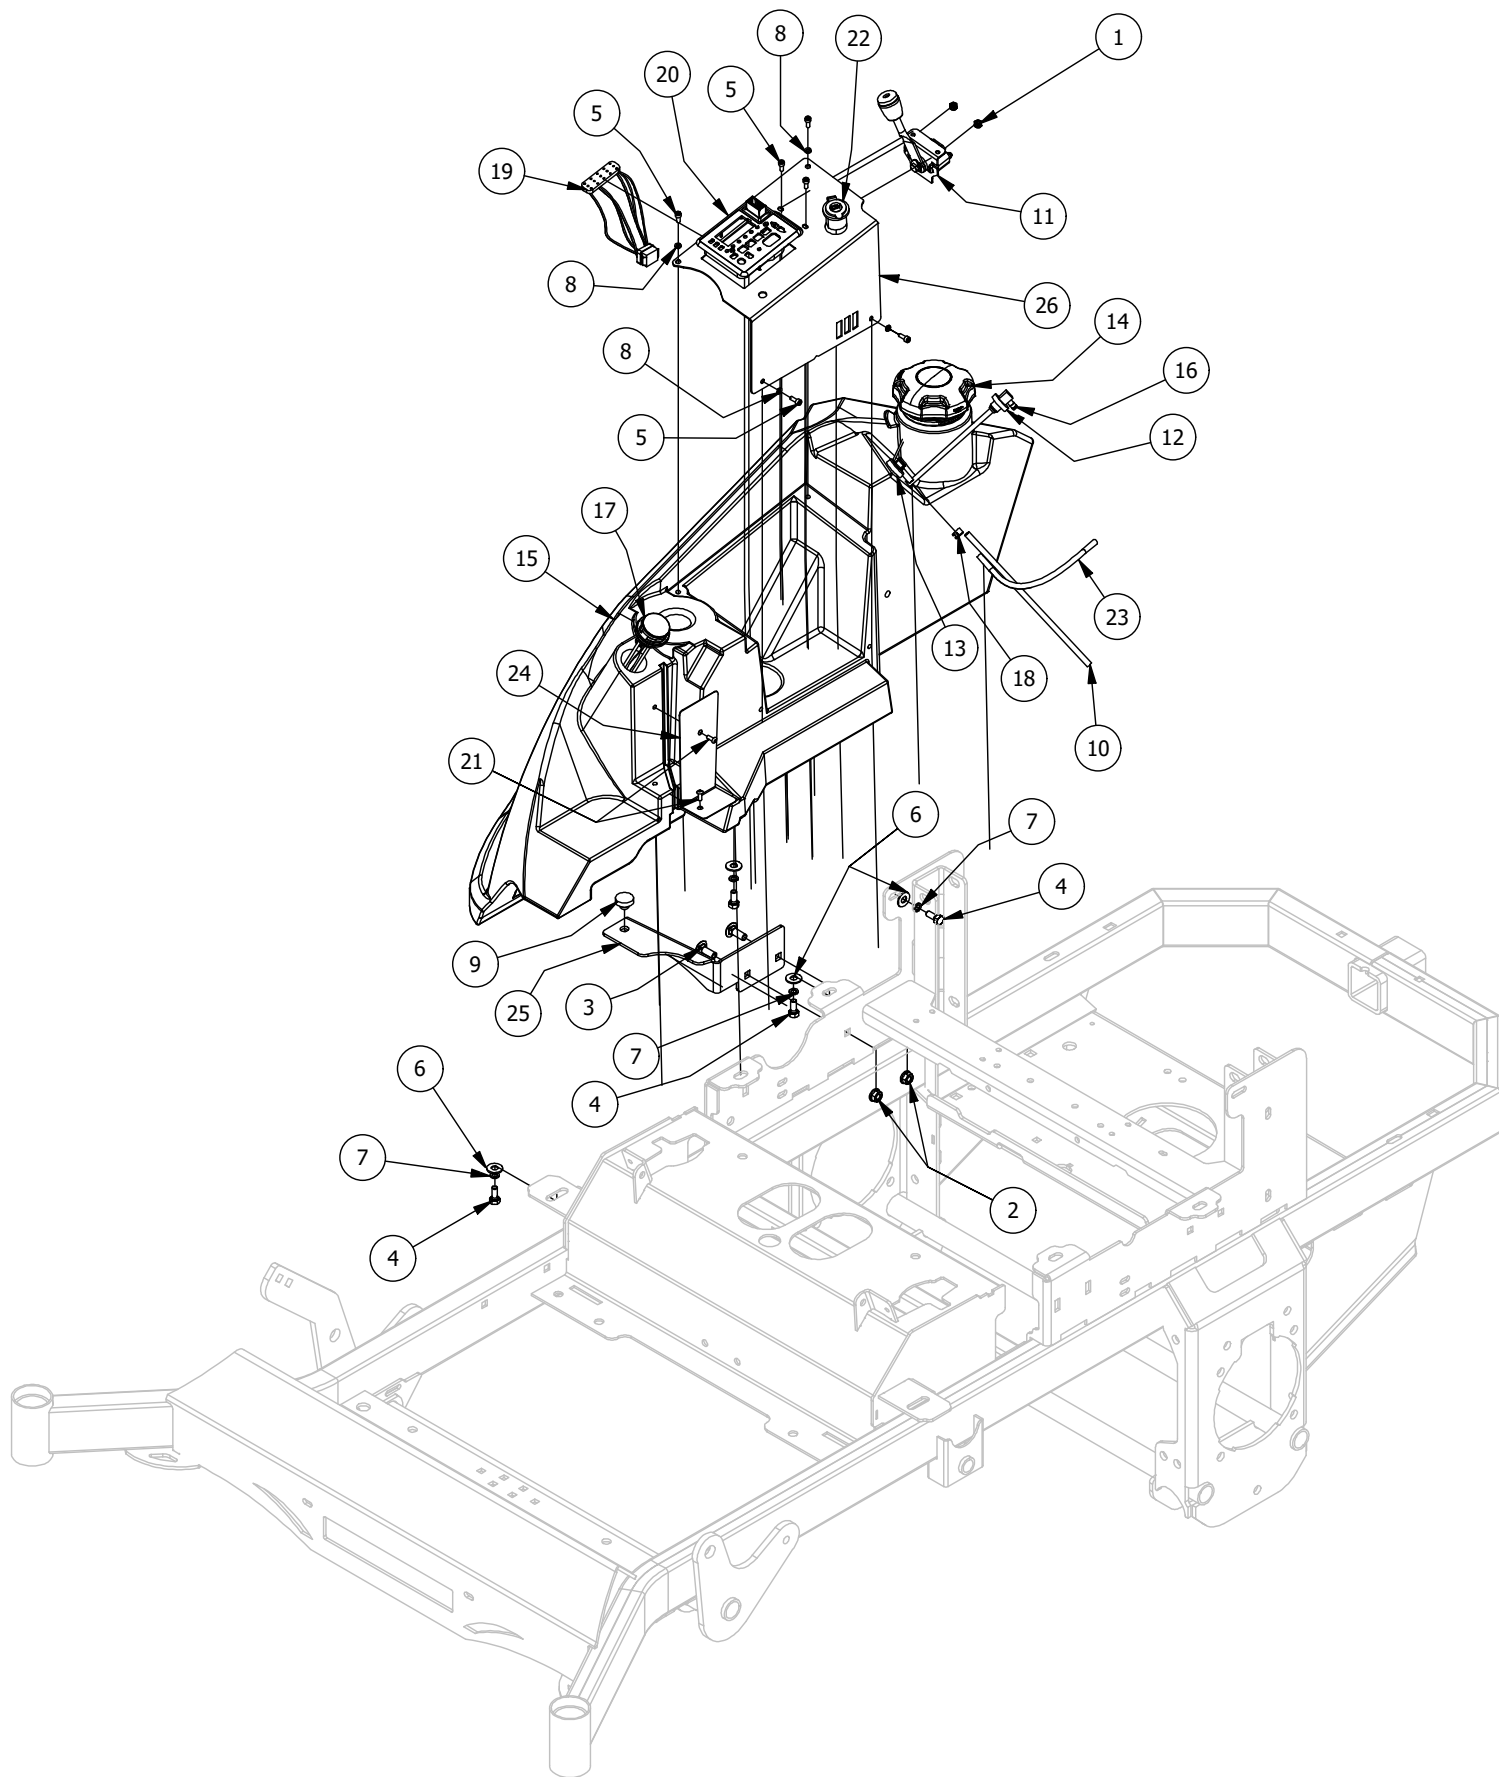

Console Assembly

Console Assembly

ITEM	QTY	PART NUMBER	DESCRIPTION
1	2	413-0008-00	10-24 NYLON INSERT LOCKNUT 18-8 SS
2	2	413-0020-00	3/8-16 HEX FLANGE NUT W/SERR ZINC YELLOW
3	2	418-0045-00	3/8-16 X 1 Carriage Bolt Zinc Yellow
4	4	418-0054-00	5/16-18 X 3/4 HEX C/S ZINC
5	6	418-0055-00	10-24 X 1/2 SOCKET C/S 18-8 SS
6	4	419-0007-00	5/16 Flat Washer
7	4	419-0009-00	5/16 SPLIT LOCKWASHER ZINC
8	4	419-0011-00	#10 SPLIT LOCKWASHER 18-8 SS
9	1	429-0002-00	Push-In Rubber Bumper, Mower Floor
10	1	451-0002-00	Mower Fuel Tank Black 3/16" Vent Tube
11	1	464-0006-00	Kawasaki EFI Throttle
12	1	467-0005-00	Fuel Pickup Tube Grommet
13	1	467-0006-00	Remote Tank Vent Valve w / Grommet
14	1	467-0008-00	Tank Fill Neck Non-Venting Cap
15	1	467-0032-00	KGXD Tank Assembly Right Side
16	1	467-0033-00	Spartan KG XD Fuel Pickup Tube W/ Filter Screen
17	1	467-0034-00	KGXD Electric Fuel Gauge
18	1	472-0004-00	1/2" (#8) Hose Clamp
19	1	486-0053-00	B&S Big Block 40hp EFI Twin TK Harness
20	1	486-0057-00	Mower Control Console-EFI-Fuel Level Enabled
21	2	618-8056-50	10-24 x 1/2 Button Socket
22	1	677-2075-00	12 Volt Auxiliary Plug
23	1	751-1014-00	1/4 Fuel Line - Low Perm
24	1	BLK439-0813-00	KGZ Fuel Gauge Wire Cover Right
25	1	BLK439-0821-00	2022 KGZ Right Tank Bracket
26	1	BLK439-0824-03	KGZ EFI Control Panel Bracket 37VG