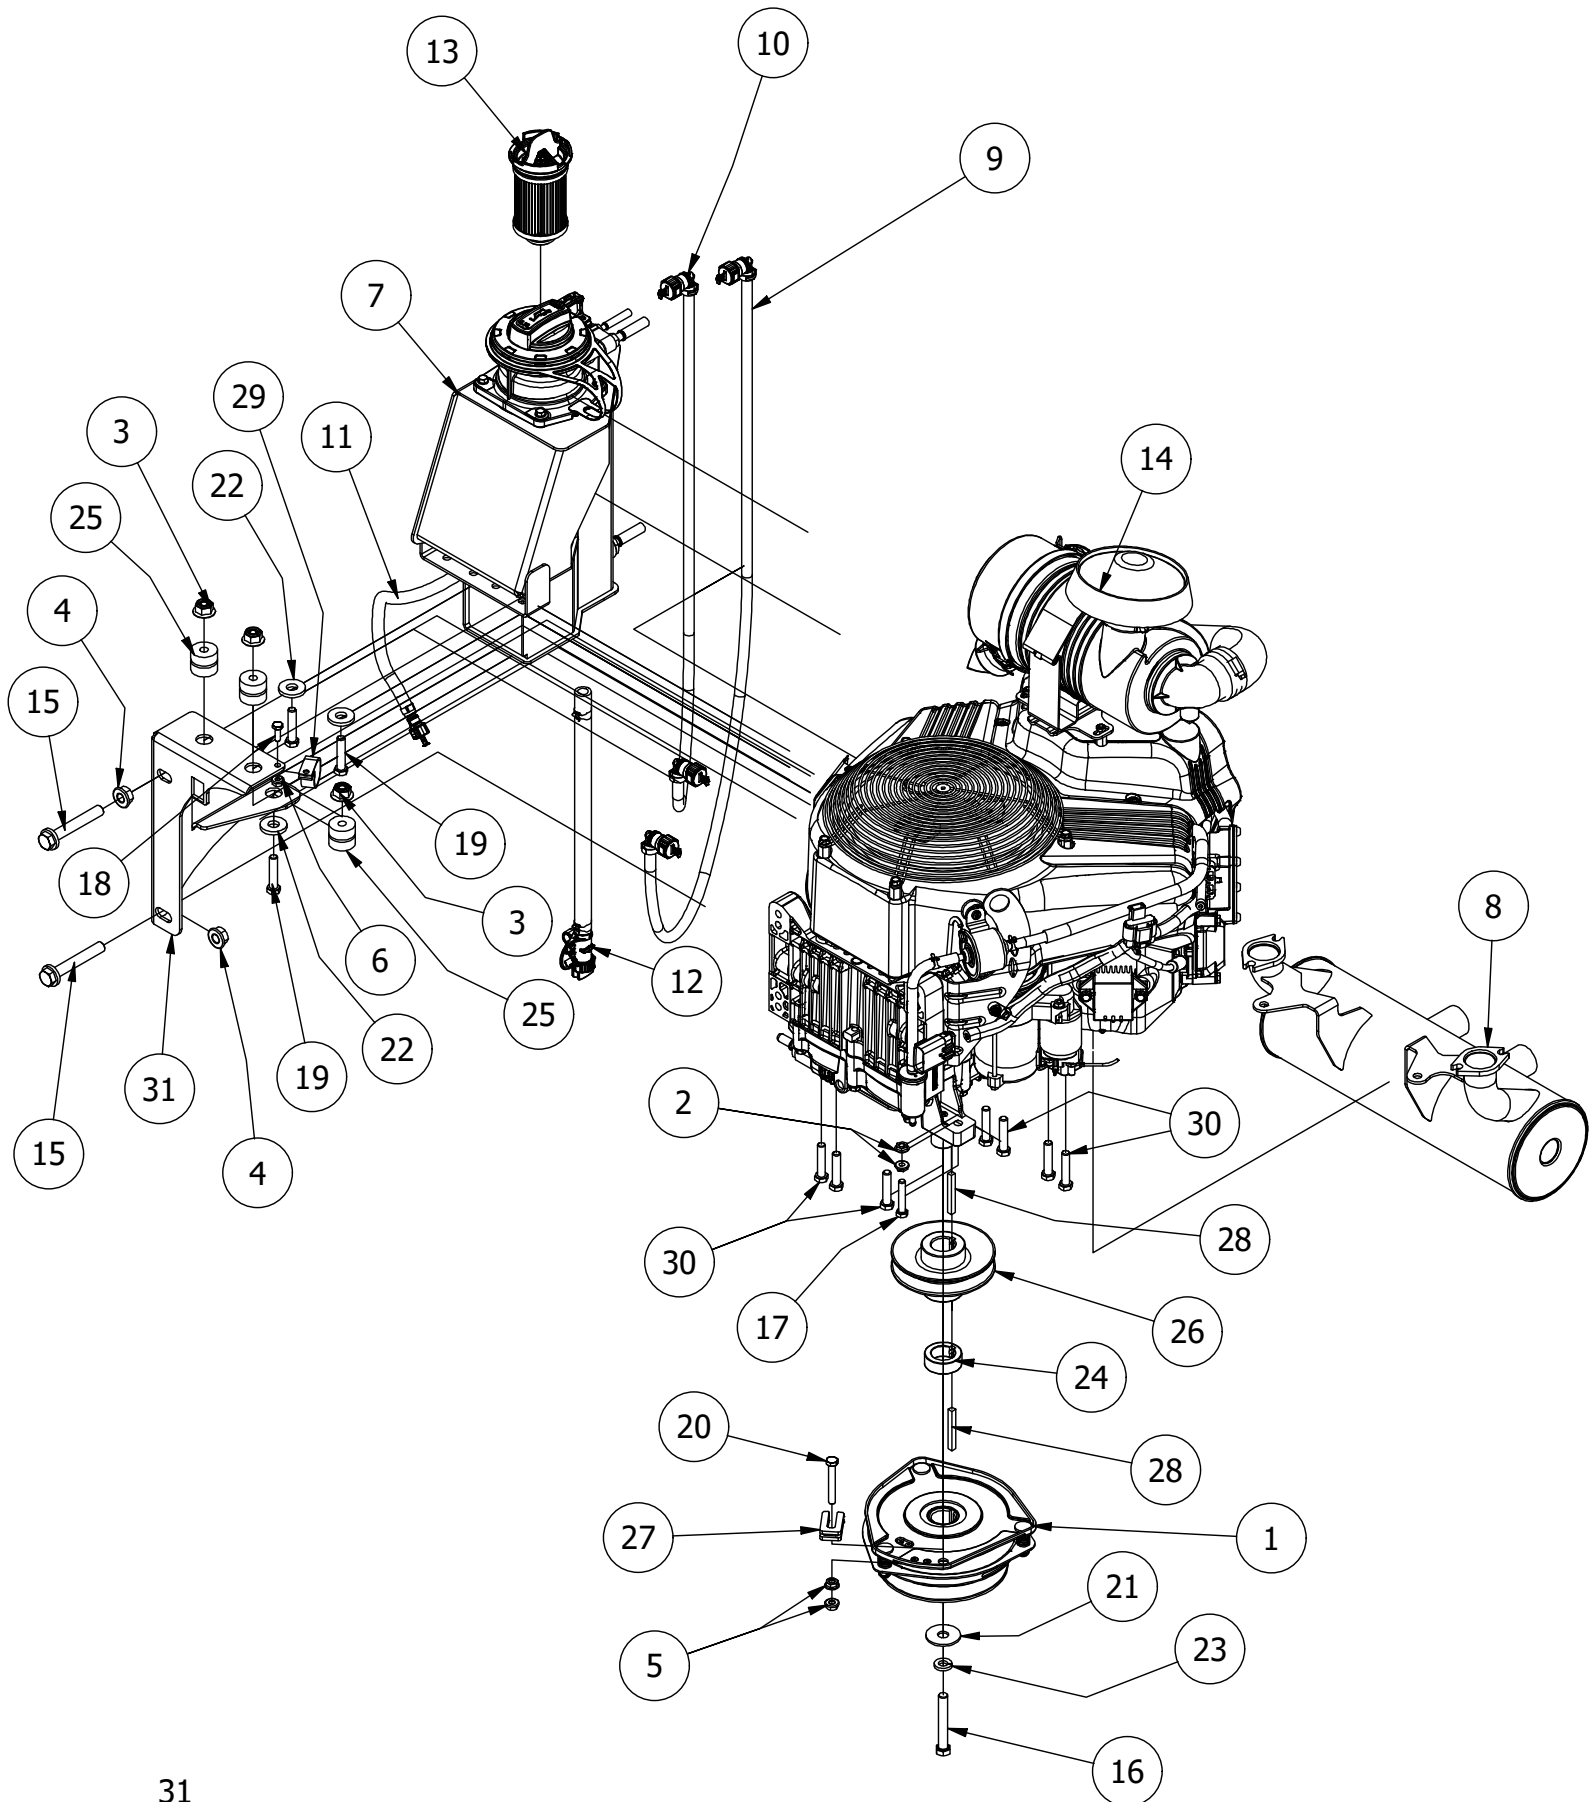

40 HP Vanguard Engine with Oil Guard Assembly

40 HP Vanguard Engine with Oil Guard Assembly			
ITEM	QTY	PART NUMBER	DESCRIPTION
1	1	148-0123	Ogura Clutch 3.5-FE05
2	2	413-0006-00	5/16-18 HEX FLANGE NUT W/SERR ZINC
3	3	413-0013-00	3/8-16 NYLON INSERT FLANGE L/NUT ZC
4	2	413-0014-00	1/2-13 HEX STOVER LOCKNUT GR C ZINC
5	2	413-0022-00	5/16-18 HEX FLANGE NUT W/SERR ZINC YELLOW
6	1	413-0026-00	1/4-20 NYLON INSERT FLANGE L/NUT ZINC
7	1	415-0017-00	Vanguard 37 EFI Oil Guard Tank
8	1	415-0060-00	Dual Exhaust System w/ Muffler for Vanguard Big Block Engine
9	1	415-0075-00	Oil Hose Assy, Supply
10	1	415-0076-00	Oil Hose Assy, Scavenge
11	1	415-0077-00	Oil Hose Assy, Vent
12	1	415-0078-00	Oil Flex Drain Hose
13	1	415-0079-00	Oil Filter
14	1	415-0095-00	Vanguard 40HP EFI with Oil Guard
15	2	418-0019-00	1/2-13 X 3-1/2 HEX FLANGE BOLT (GR.8) ZC/YEL
16	1	418-0022-00	7/16-20 X 3 HEX C/S GR 8 ZC YELLOW
17	1	418-0024-00	5/16-18 X 1-3/4 HEX C/S GR 5 ZINC
18	1	418-0035-00	1/4-20 X 3/4 HEX C/S GR 2 ZINC
19	3	418-0051-00	3/8-16 X 1-3/4 HEX C/S GR 2 ZINC
20	1	418-0114-00	5/16-18 X 2-1/4 HEX C/S (GR.2) ZC YELLOW
21	1	419-0001-00	1/2" X 1-5/8 BELLEVILLE CUP WASHER ZINC YELLOW
22	3	419-0003-00	1/2 FENDER WASHER 1-1/4" OD ZINC
23	1	419-0005-00	7/16 SPLIT LOCKWASHER GR 8 ZC YELLOW
24	1	425-0033-00	KGz-XD Pump Drive Pulley Spacer
25	3	429-0005-00	Oil Guard Isolator
26	1	433-0002-00	Drive Pulley, B Belt
27	1	434-0012-00	Spartan Quick Shield Rod Guide Bushing
28	2	442-0002-00	1/4 X 2-1/4 SQ MACHINERY KEY 1018 STL PLN
29	1	472-0001-00	1-1/4" CHUSHIONED LOOP CLAMP BLACK
30	7	618-2008-00	3/8"-16X1-3/4" Gr 8 C/S
31	1	BLK439-0199-03	Mower Oil Guard Tank Bracket