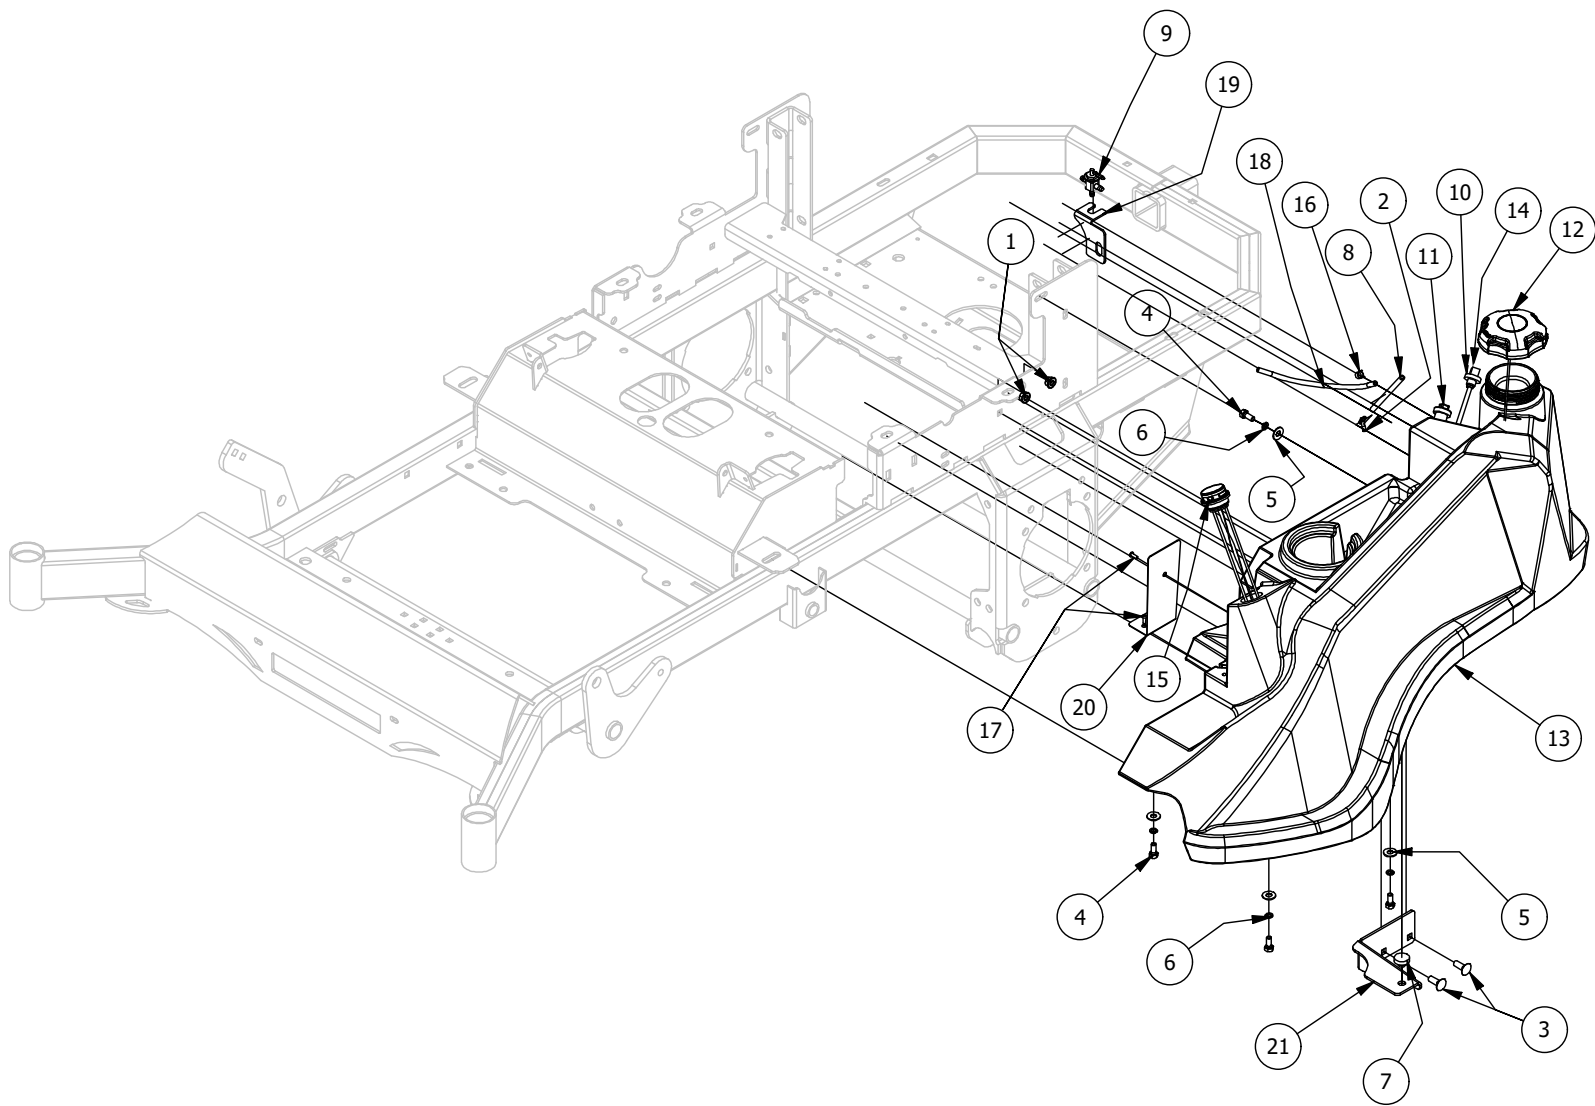

Left Gas Tank Assembly

Left Gas Tank Assembly			
ITEM	QTY	PART NUMBER	DESCRIPTION
1	2	413-0020-00	3/8-16 HEX FLANGE NUT W/SERR ZINC YELLOW
2	1	414-0036-00	Stand-On Fuel Line T-Connector (3/16" x 3")
3	2	418-0045-00	3/8-16 X 1 Carriage Bolt Zinc Yellow
4	4	418-0054-00	5/16-18 X 3/4 HEX C/S ZINC
5	4	419-0007-00	5/16 Flat Washer
6	4	419-0009-00	5/16 SPLIT LOCKWASHER ZINC
7	1	429-0002-00	Push-In Rubber Bumper, Mower Floor
8	1	451-0002-00	Mower Fuel Tank Black 3/16" Vent Tube
9	1	467-0030-00	Stand-On Fuel Selector/Shut Off Valve(Dapco 13667)
10	1	467-0005-00	Fuel Pickup Tube Grommet
11	1	467-0006-00	Remote Tank Vent Valve w / Grommet
12	1	467-0008-00	Tank Fill Neck Non-Venting Cap
13	1	467-0031-00	KGXD Tank Assembly Left Side
14	1	467-0033-00	Spartan KG XD Fuel Pickup Tube W/ Filter Screen
15	1	467-0034-00	KGXD Electric Fuel Gauge
16	1	472-0004-00	1/2" (#8) Hose Clamp
17	2	618-8056-50	10-24 x 1/2 Button Socket
18	1	751-1014-00	1/4 Fuel Line - Low Perm
19	1	BLK439-0810-00	KGZ Fuel Selector/Shutoff Valve Bracket
20	1	BLK439-0814-00	KGZ Fuel Gauge Wire Cover Left
21	1	BLK439-0820-00	2022 KGZ Left Tank Bracket