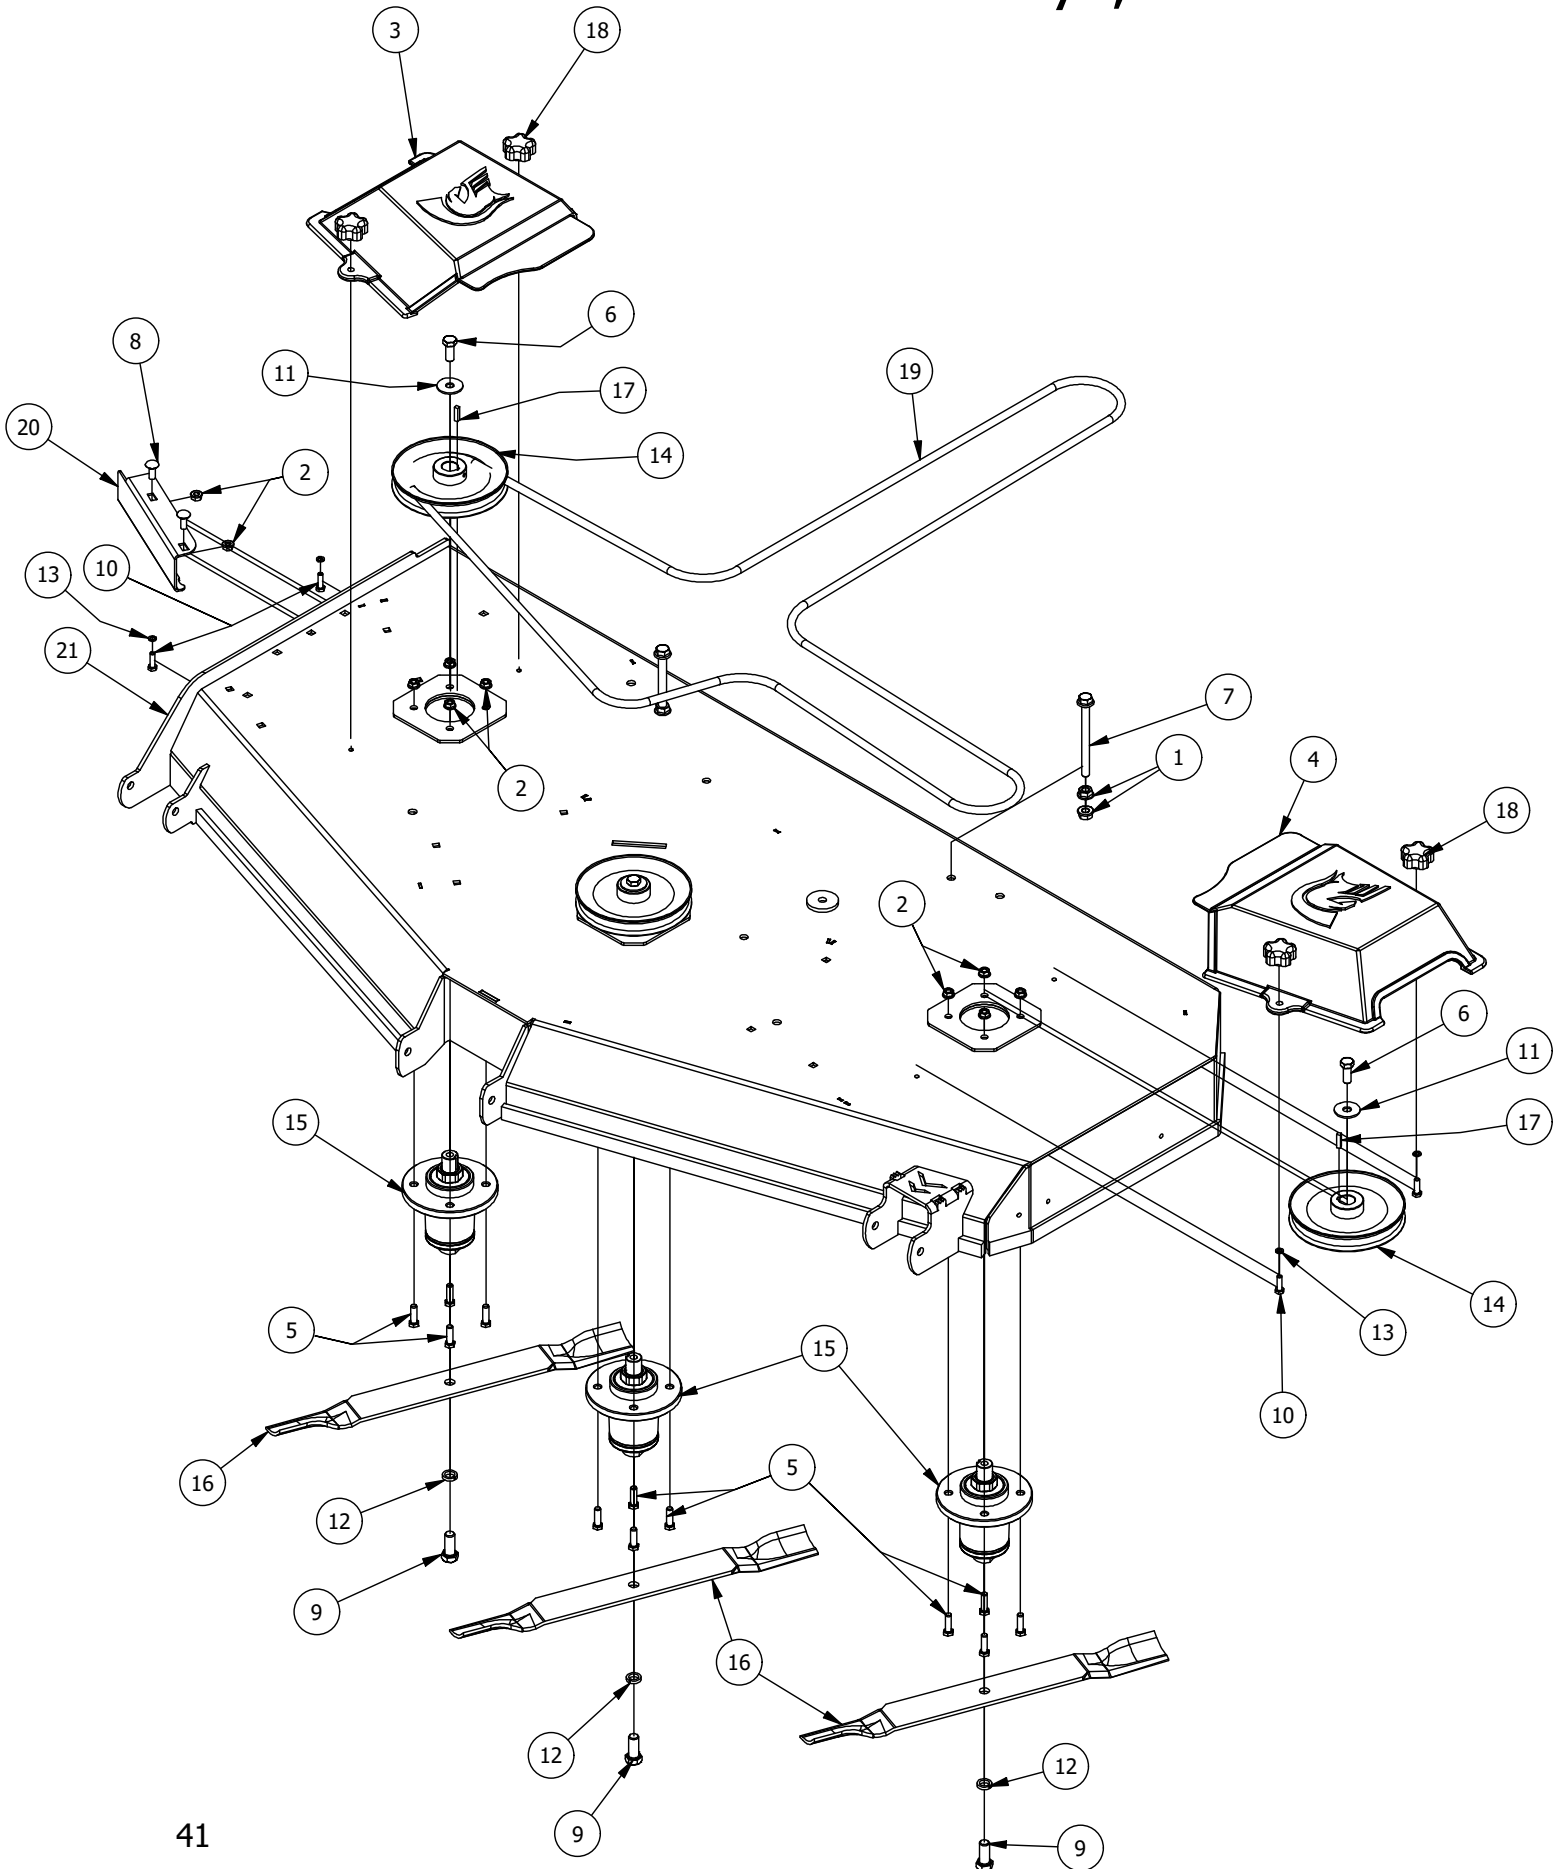

72" Spindles, Blades, Pulleys, and Covers

72" Spindles, Blades, Pulleys, and Covers			
ITEM	QTY	PART NUMBER	DESCRIPTION
1	4	413-0005-00	1/2-13 HEX FLANGE NUT W/SERR ZINC YELLOW
2	14	413-0020-00	3/8-16 HEX FLANGE NUT W/SERR ZINC YELLOW
3	1	414-0020-00	Right Pulley Cover 61" RZ/RT/SRT, 72" RT/SRT
4	1	414-0021-00	Left Pulley Cover 61" RZ/RT/SRT, 72" RT/SRT
5	12	418-0005-00	3/8-16 x 1-1/4 Hex Bolt GR5
6	3	418-0006-00	1/2-20 X 1-1/4 HEX C/S GR 5 ZINC
7	2	418-0009-00	1/2-13 X 5-1/2 HEX FLANGE BOLT GR 8 ZY
8	2	418-0045-00	3/8-16 X 1 Carriage Bolt Zinc Yellow
9	3	418-0078-00	5/8-11 X 1-1/2 HEX C/S GR 8 ZC YELLOW
10	4	418-0108-00	5/16 x1 Hex C/S (GR8) ZC/Yel
11	3	419-0001-00	1/2" X 1-5/8 BELLEVILLE CUP WASHER ZINC YELLOW
12	3	419-0004-00	5/8 SPLIT LOCKWASHER ZINC
13	4	419-0009-00	5/16 SPLIT LOCKWASHER ZINC
14	3	433-0005-00	Deck Pulley 72"
15	3	437-0005-00	SRT Mower Heavy Duty (4 Bearing) Deck Spindle
16	3	438-0003-00	72" Mower Deck Blade
17	3	442-0001-00	1/4 X 1 SQUARE KEY STOCK
18	4	445-0005-00	5/16-18 5-LOBE (STAR) FEMALE SOFT TOUCH KNOB (1.90 DIA) BLK
19	1	461-0003-00	72" Mower Deck Belt, HB x 186.5" Effective Length
20	1	BLK439-0718-03	2021 72" Deck Wiper Bracket
21	1	BLK490-0066-03	2020 72" Mower Deck Assembly