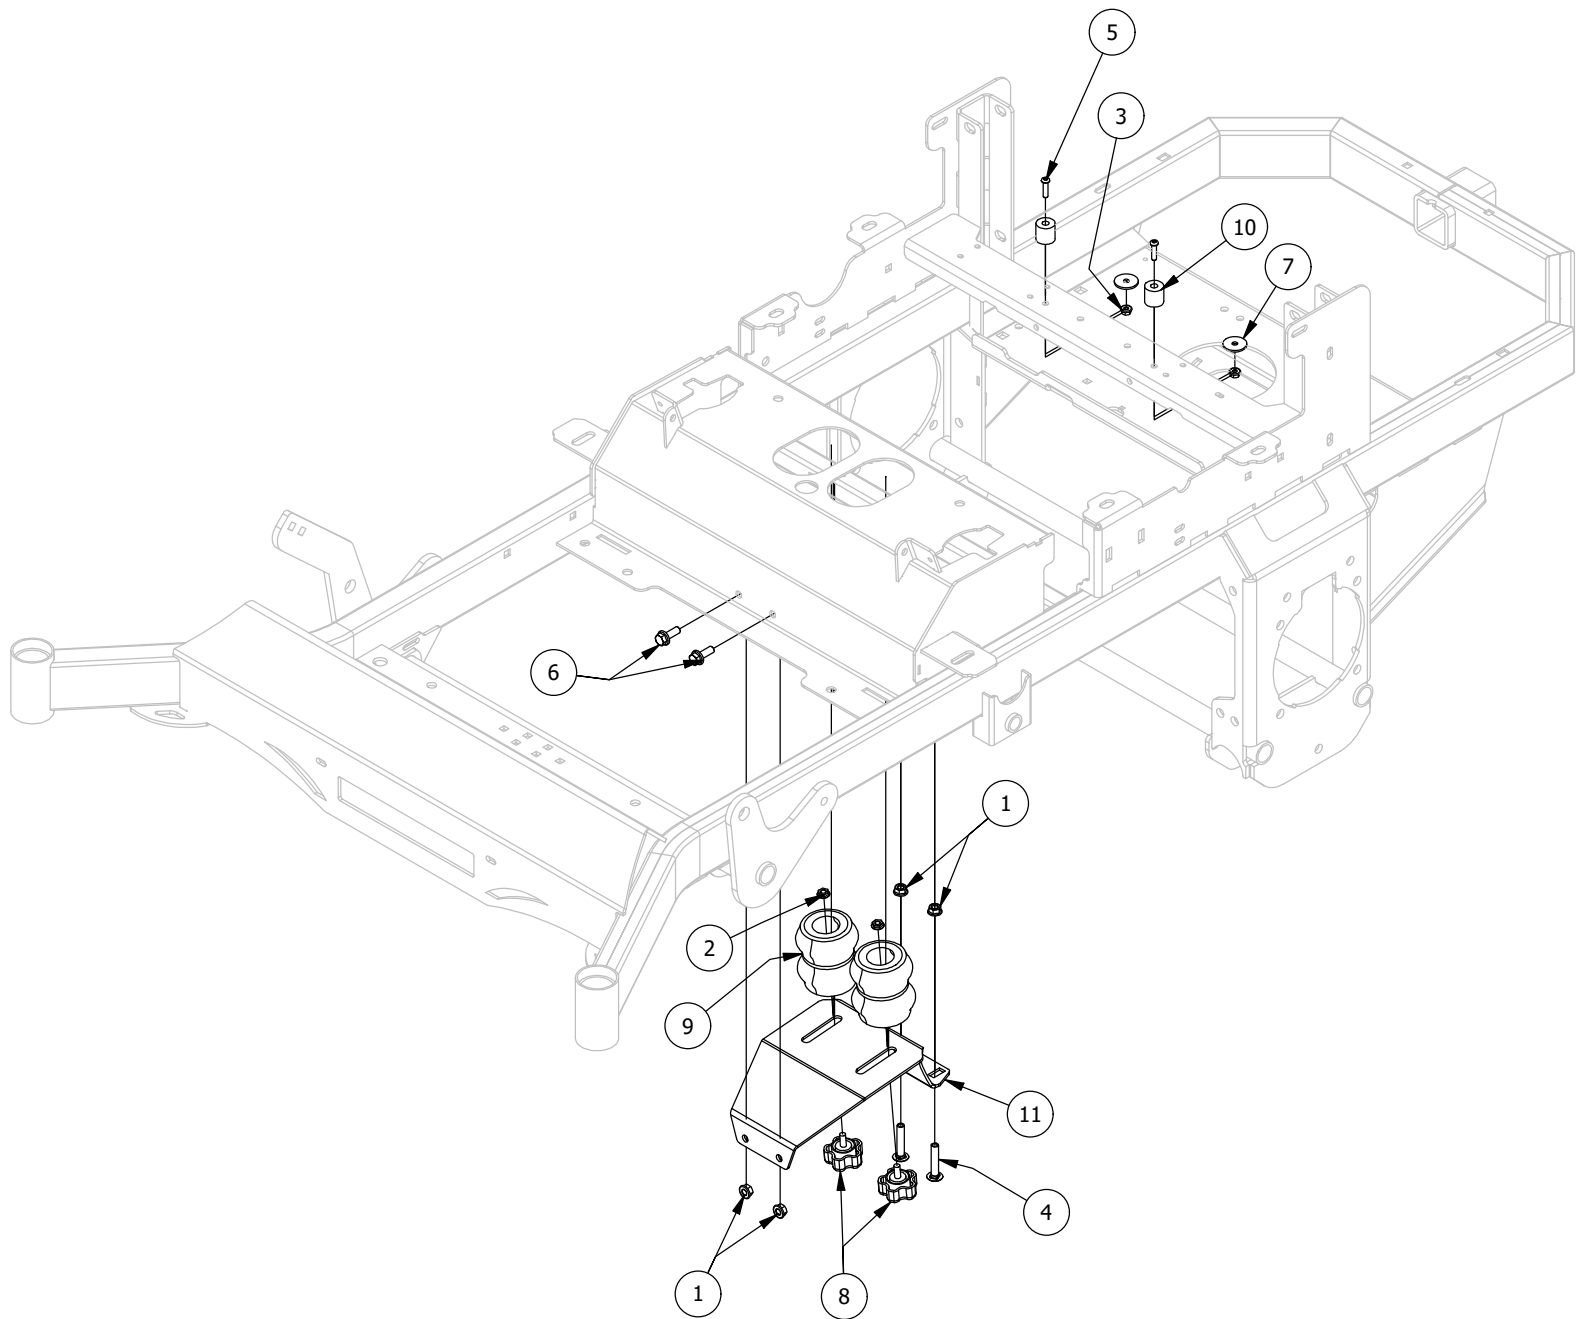

Seat Suspension Assembly

Seat Suspension Assembly

ITEM	QTY	PART NUMBER	DESCRIPTION
1	4	413-0004-00	3/8-16 HEX FLANGE NUT W/SERR ZINC
2	2	413-0006-00	5/16-18 HEX FLANGE NUT W/SERR ZINC
3	2	413-0026-00	1/4-20 NYLON INSERT FLANGE L/NUT ZINC
4	2	418-0033-00	3/8-16 X 2 CARRIAGE BOLT ZINC
5	2	418-0039-00	1/4-20 X 1 BUTTON SOCKET C/S 18-8 SS W/ BLACK MAGNI 577
6	2	418-0040-00	3/8-16 X 1 HEX FLANGE BOLT GR 8 ZC YELLOW
7	2	419-0023-00	1/4" Flat Washer_5/8 OD_18-8 SS Magn: 577 Black
8	2	445-0006-00	5/16-18 X 3/4 SL 5-LOBE (STAR) MALE SOFT TOUCH KNOB
9	2	487-0003-00	SRT Rear Suspension Elastomer
10	2	729-1000-00	Hood Rest Bumper-Lg UTV
11	1	BLK490-0021-03	Mower Suspension Seat Bracket Assembly