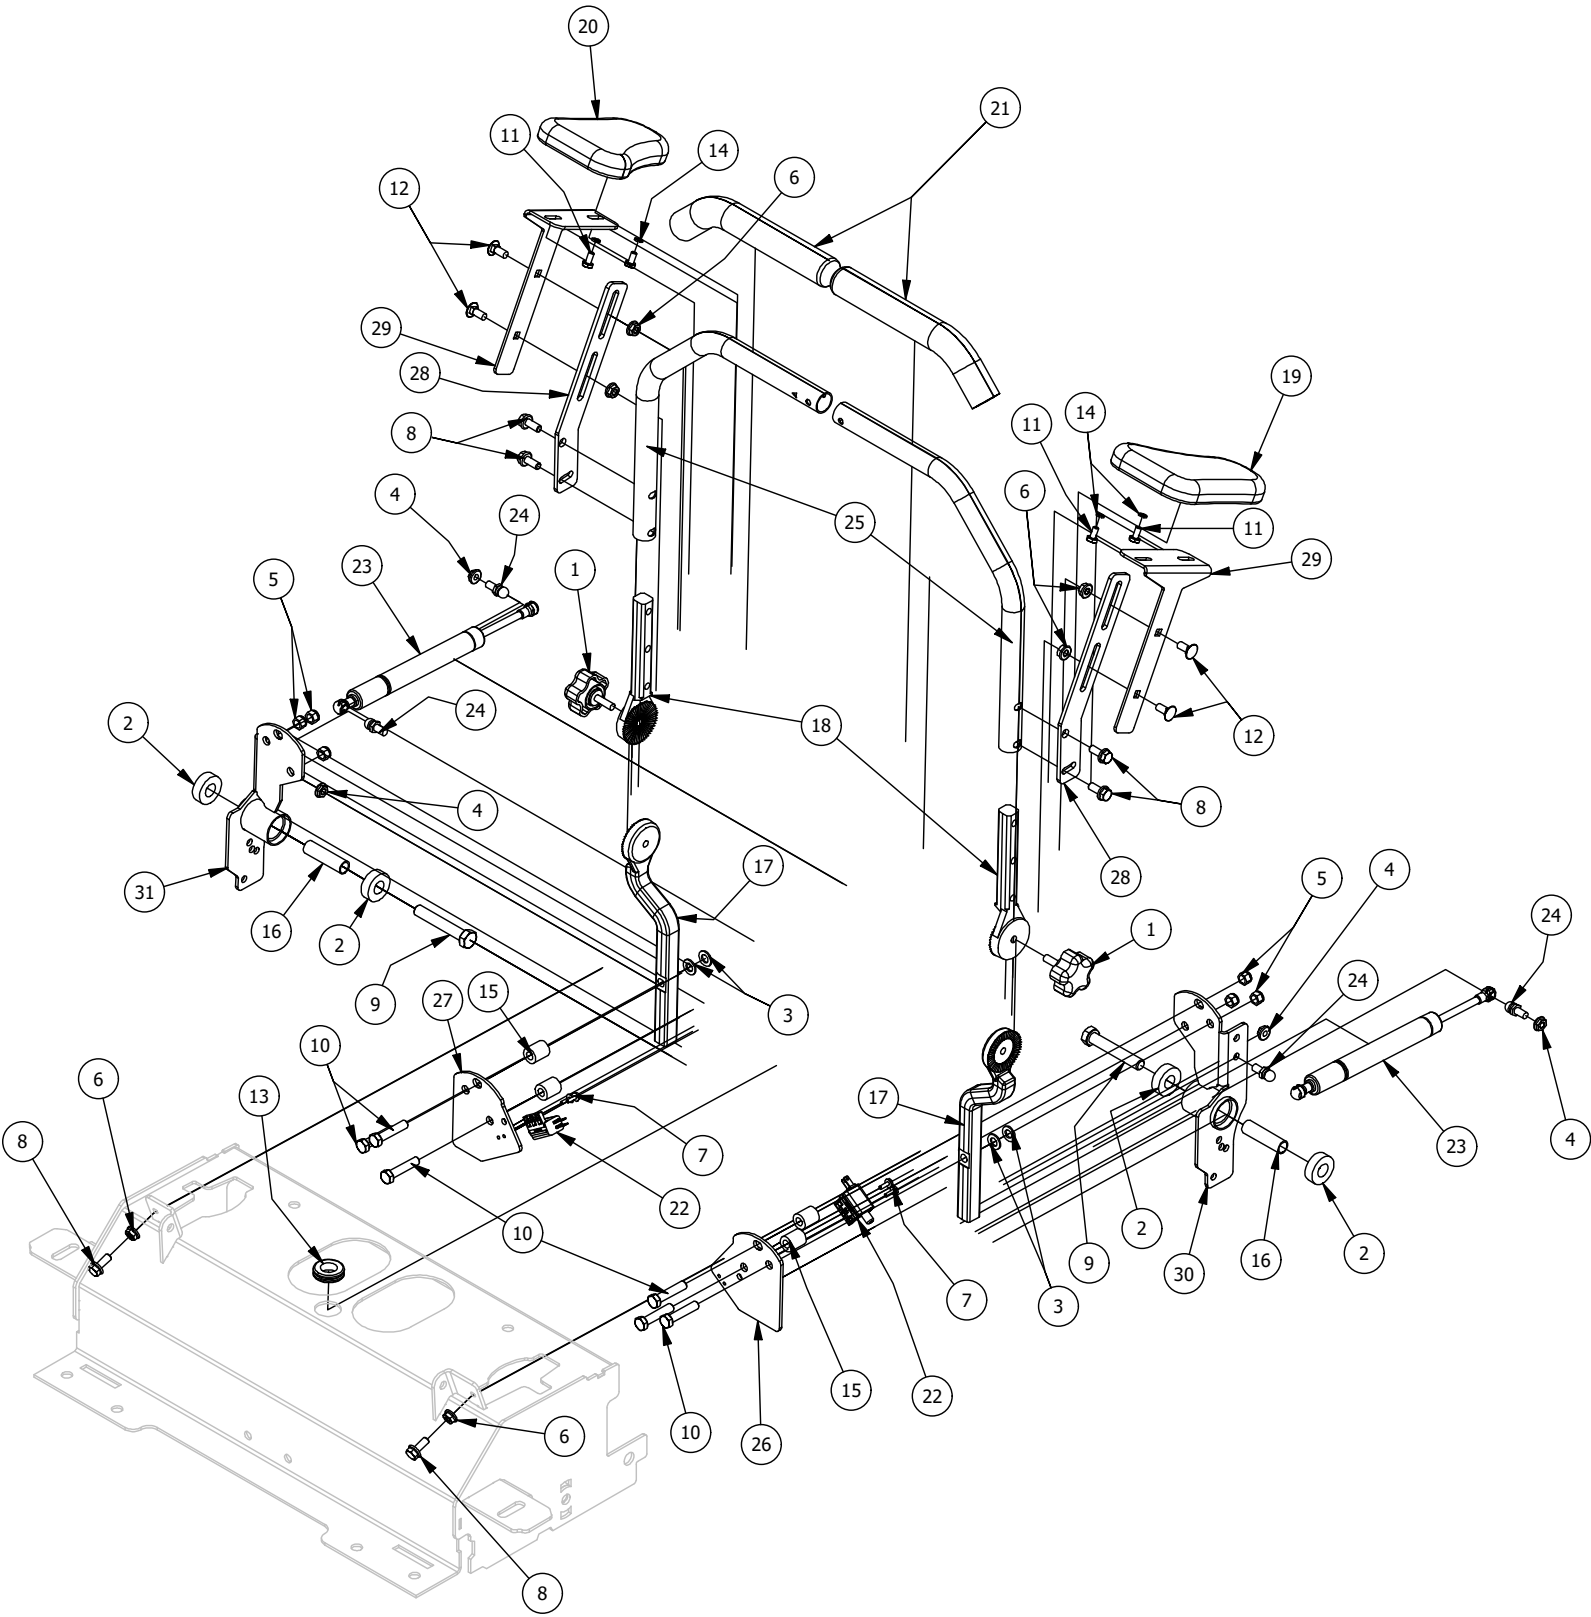

Drive Arm Assemblies

Drive Arm Assemblies			
ITEM	QTY	PART NUMBER	DESCRIPTION
1	2	148-0228	5/16-18 X 3/4 SL 5-LOBE (STAR) MALE SOFT TOUCH KNOB
2	4	410-0005-00	5/8" ID X 1-3/8" OD X 7/16" THK BEARING
3	4	410-0011-00	3/8 X 3/4 Bronze Washer
4	4	413-0006-00	5/16-18 HEX FLANGE NUT W/SERR ZINC
5	6	413-0013-00	3/8-16 NYLON INSERT FLANGE LOCKNUT ZINC
6	6	413-0022-00	5/16-18 HEX FLANGE NUT W/SERR ZINC YELLOW
7	4	418-0032-00	8-32 X 1/2 IND. HWH SLOT TYPE F TCS ZINC
8	6	418-0048-00	5/16-18 X 3/4 HEX FLANGE BOLT GR 8 ZC YELLOW
9	2	418-0050-00	1/2-13 X 3 HEX C/S GR 5 ZINC
10	6	418-0051-00	3/8-16 X 1-3/4 HEX C/S GR 2 ZINC
11	4	418-0056-00	1/4-20 X 1/2 HEX C/S GR 2 ZINC
12	4	418-0063-00	5/16-18 X 3/4 CARRIAGE BOLT ZINC YELLOW
13	1	419-0008-00	3/4" ID X FOR 1-3/16" HOLE FOR 11 GA RUBBER GROMMIT
14	4	419-0012-00	1/4 EXT TOOTH LOCKWASHER ZINC
15	4	425-0003-00	Mower Drive Arm Spacer
16	2	425-0004-00	Mower Drive Arm Hub & Deck Lift Arm Spacer
17	2	431-0002-00	Height/Pitch Adjustable Lower Drive Arm
18	2	431-0003-00	Height/Pitch Adjustable Upper Drive Arm
19	1	471-0028-00	2020 Mower Drive Arm Support Pad Left
20	1	471-0029-00	2020 Mower Drive Arm Support Pad Right
21	2	484-0001-00	Handle Grip
22	2	486-0030-00	NO Plunger Limit Switch
23	2	487-0001-00	Control Arm Damper
24	4	487-0005-00	Control Arm Damper Ball Stud
25	2	BLK403-0020-03	Mower Drive Handle Tube
26	1	BLK426-0002-03	Mower Left Control Arm Limit Switch Plate
27	1	BLK426-0003-03	Mower Right Control Arm Limit Switch Plate
28	2	BLK439-0010-03	Mower Drive Arm Pad Tube Mounting bracket
29	2	BLK439-0011-03	Mower Drive Arm Pad Mount bracket
30	1	BLK490-0012-03	Mower Left Drive Arm Bracket Assembly
31	1	BLK490-0013-03	Mower Right Drive Arm Bracket Assembly