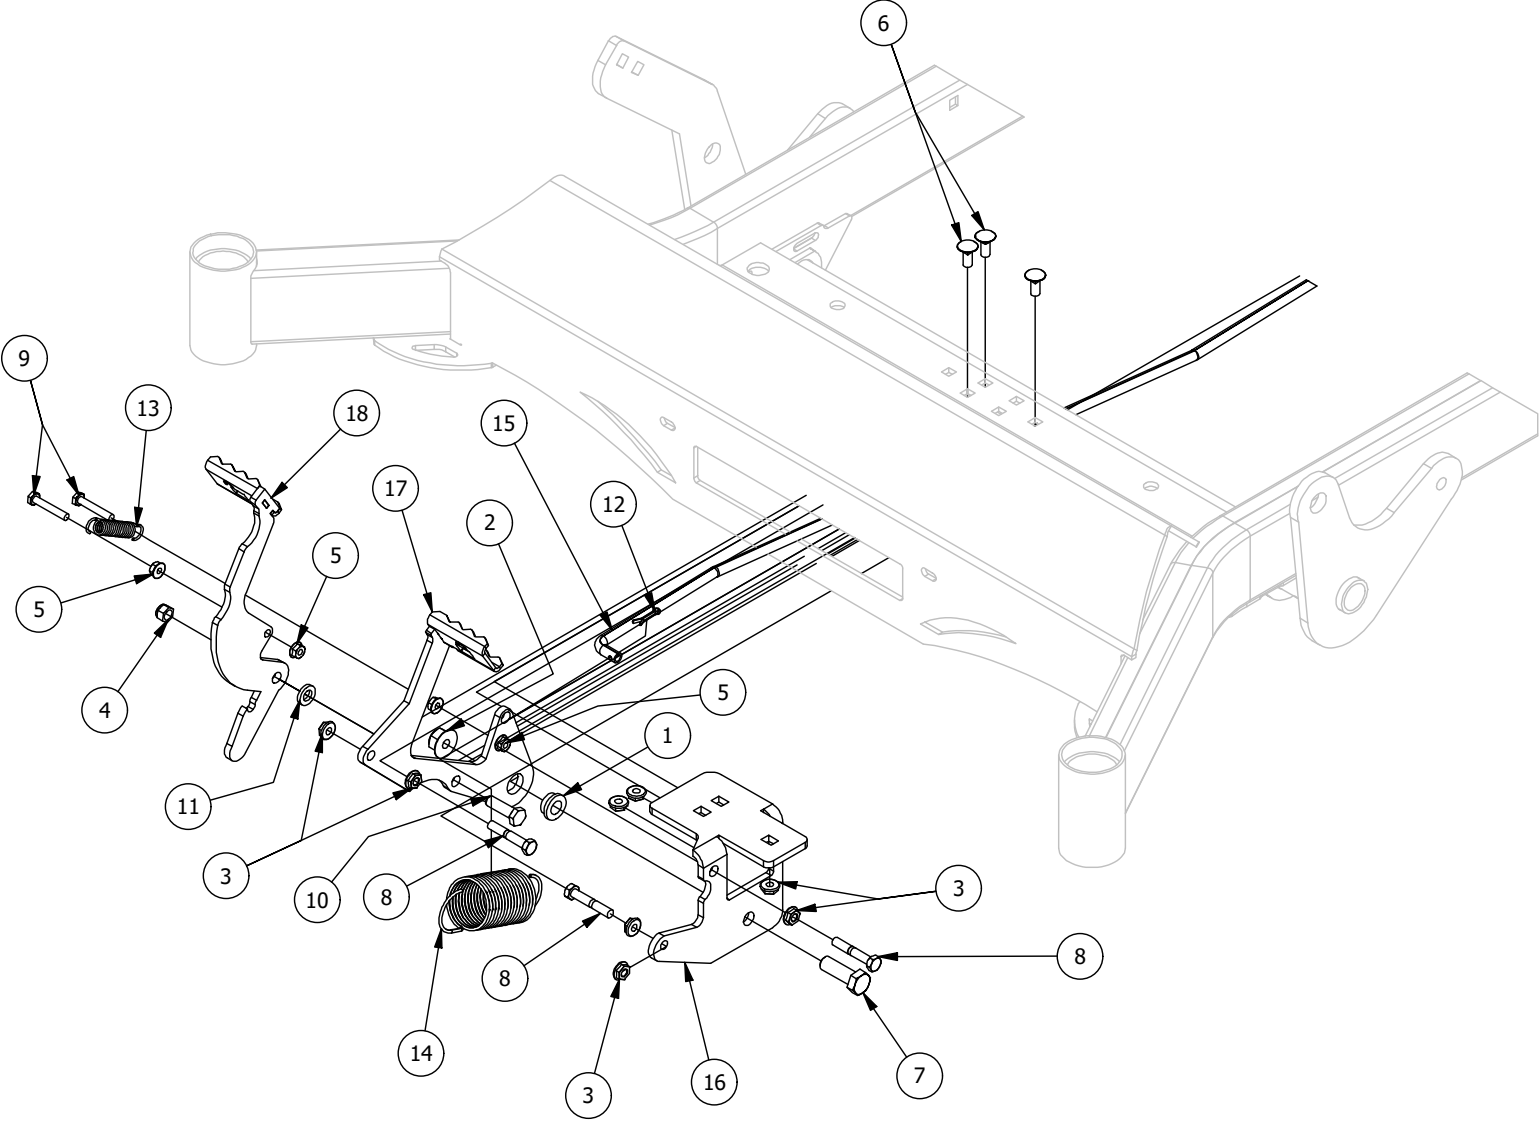

# Table of Contents

FRONT FORK ASSEMBLY .....	3-4
PARK BRAKE ASSEMBLY .....	5-6
FLOORBOARD AND DECK HEIGHT PEDAL ASSEMBLY .....	7-8
DECK HEIGHT ADJUSTER ASSEMBLY .....	9-10
DECK ASSIST SPRING ASSEMBLY .....	11-12
DRIVE ARM ASSEMBLY .....	13-14
SEAT MOUNTING ASSEMBLY .....	15-16
SEAT SUSPENSION ASSEMBLY .....	17-18
BATTERY ASSEMBLY .....	19-20
RIGHT GAS TANK ASSEMBLY .....	21-22
LEFT GAS TANK ASSEMBLY .....	23-24
PUMP IDLER ASSEMBLY .....	25-26
ENGINE COWLING ASSEMBLY .....	27-28
TRANSMISSION ASSEMBLY .....	29-30
40 HP VANGUARD ENGINE WITH OIL GUARD ASSEMBLY .....	31-32
61" DECK SCALPING WHEELS AND STABILIZER ASSEMBLY .....	33-34
61" SPINDLES, BLADES, PULLEYS, AND COVERS .....	35-36
61" DECK IDLER ASSEMBLY .....	37-38
DECK CHUTE ASSEMBLY .....	39-40
DECK SPINDLE ASSEMBLY .....	41-42
DECALS .....	43

# Park Brake Assembly

Park Brake Assembly			
ITEM	QTY	PART NUMBER	DESCRIPTION
1	1	410-0009-00	1/2" ID X 3/4" OD X 3/8" LENGTH FLANGE BUSHING
2	1	413-0002-00	1/2-13 NYLON INSERT FLANGE LOCKNUT ZC YELLOW
3	9	413-0006-00	5/16-18 HEX FLANGE NUT W/SERR ZINC
4	1	413-0013-00	3/8-16 NYLON INSERT FLANGE LOCKNUT ZINC
5	4	413-0023-00	1/4-20 HEX FLANGE NUT W/SERR ZINC
6	3	418-0008-00	5/16-18 X 3/4 CARRIAGE BOLT ZINC
7	1	418-0020-00	1/2-13 X 1-1/2 HEX C/S GR 5 ZINC
8	3	418-0027-00	5/16-18 X 1-3/4 HEX C/S GR 2 ZINC
9	2	418-0029-00	1/4-20 X 1-1/4 HEX C/S GR 2 ZINC
10	1	418-0030-00	3/8-16 X 1-1/4 HEX C/S GR 2 ZINC
11	1	419-0015-00	3/8" ID X 3/4" OD X 1/8" THK BRONZE WASHER
12	1	420-0001-00	1/8 X 3/4 COTTER PIN ZINC
13	1	434-0003-00	Brake Pedal Release Spring
14	1	434-0015-00	2020 Mower Brake Pedal Tension Spring
15	1	435-0004-60	Mower Brake Linkage
16	1	BLK439-0009-03	Mower Frame Brake Mounting Bracket
17	1	BLK490-0016-03	Mower Brake Lock Lever Assembly
18	1	BLK490-0017-03	Mower Brake Unlock Lever Assembly