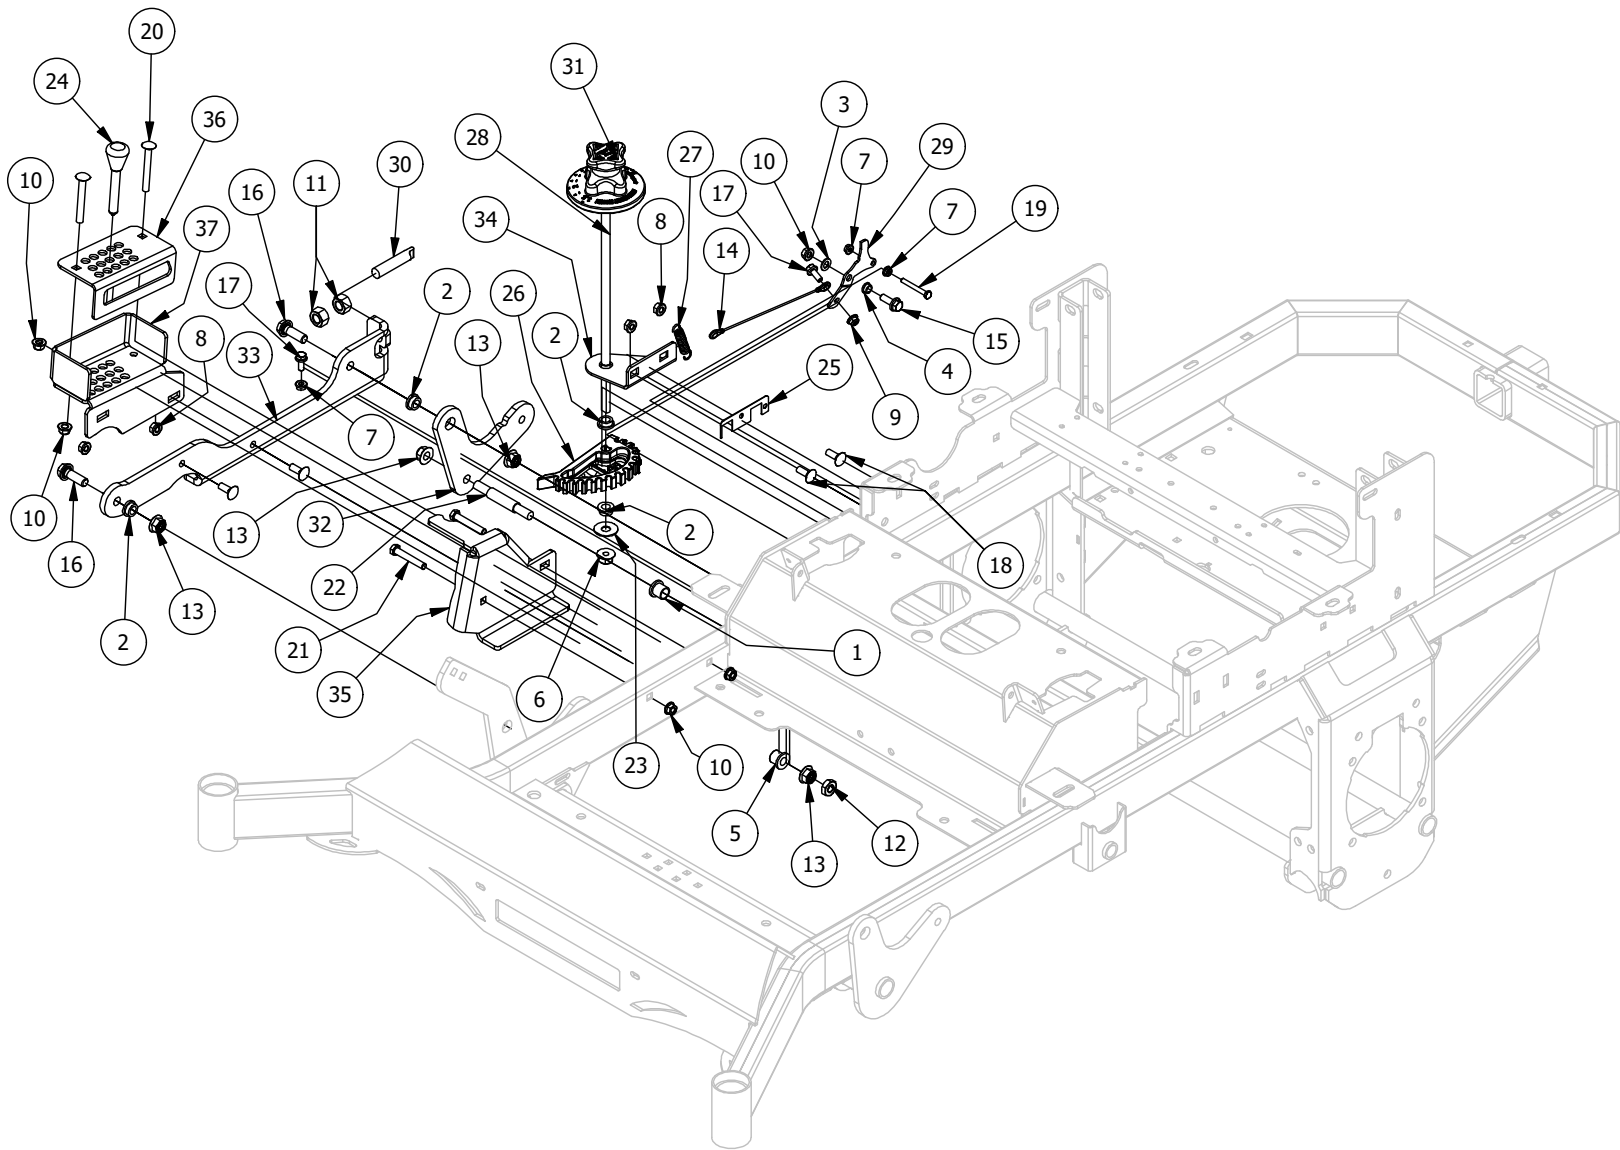

Deck Height Indicator Assembly

Deck Height Indicator Assembly			
ITEM	QTY	PART NUMBER	DESCRIPTION
1	1	410-0008-00	5/8" ID X 3/4" OD X 3/4" LENGTH FLANGE BUSHING
2	4	410-0009-00	1/2" ID X 3/4" OD X 3/8" LENGTH FLANGE BUSHING
3	1	410-0011-00	3/8 X 3/4 Bronze Washer
4	1	410-0067-00	Bronze Bushing
5	1	410-0068-00	.502 ID X .753 OD X .75 OAL X1 FL OD X .125 FL BUSHING
6	1	413-0002-00	1/2-13 NYLON INSERT FLANGE LOCKNUT ZC YELLOW
7	2	413-0012-00	1/4-20 HEX FLANGE NUT W/SERRATIONS ZC YELLOW
8	4	413-0020-00	3/8-16 HEX FLANGE NUT W/SERR ZINC YELLOW
9	1	413-0027-00	5/16-18 NYLON INSERT FLANGE LOCKNUT ZC YELLOW
10	5	413-0029-00	3/8-16 NYLON INSERT FLANGE L/NUT ZC YELLOW
11	2	413-0048-00	5/8-11 HEX NUT ZINC YELLOW
12	1	413-0067-00	1/2-13 Nylon Insert Jam Lock Nut Yellow Zinc
13	4	413-1005-00	1/2-13 NYLON INSERT FLANGE NUT ZINC YELLOW
14	1	414-0037-00	Height Indicator Cable
15	1	418-0040-00	3/8-16 X 1 HEX FLANGE BOLT GR 8 ZC YELLOW
16	2	418-0047-00	1/2-13 X 1-1/2 HEX FLANGE BOLT GR 8 ZINC YELLOW
17	2	418-0048-00	5/16-18 X 3/4 HEX FLANGE BOLT GR 8 ZC YELLOW
18	2	418-0053-00	3/8-16 X 1 CARRIAGE BOLT ZINC YELLOW
19	1	418-0067-00	1/4-20 X 2 HEX C/S GR 8 ZC YELLOW
20	2	418-0095-00	3/8-16 X 3 CARRIAGE BOLT (GR.8) ZC/YEL
21	2	418-0107-00	3/8-16 X 2-1/4 HEX FLANGE BOLT GR 8 ZC YELLOW
22	1	418-0276-00	Rear Deck Height Bolt (Machined)
23	1	419-0014-00	Plastic Washer .52 ID_1.375 OD_.062 Flat Washer
24	1	420-0009-00	Stand On Deck Height Adjuster Magnetic Pin
25	1	425-0015-00	RZ Deck Height Indicator Rod Bracket Spacer
26	1	425-0032-00	2022 Deck Height Cam Casting
27	1	434-0003-00	Brake Pedal Release Spring
28	1	437-0003-00	Mower Deck Height Selector Shaft
29	1	439-0711-60	2021 Deck Height Control Shaft Spring Bracket
30	1	444-0001-00	Mower HEIGHT SELECTOR CAM PIN
31	1	445-0007-00	2021 RZHD,RT,and SRT Deck Height Selector Knob
32	1	BLK431-0004-03	Deck Height Brkt Right side
33	1	BLK439-0698-03	2021 Deck Height Arm Right Link
34	1	BLK439-0712-03	2021 Mower Deck Height Indicator Rod Bracket
35	1	BLK439-0752-03	2022 Deck Lock Pin Tube Bracket
36	1	BLK439-0753-03	2022 DHI Pin Arm Link Top Bracket
37	1	BLK439-0754-03	2022 DHI Pin Arm Link Bottom Bracket