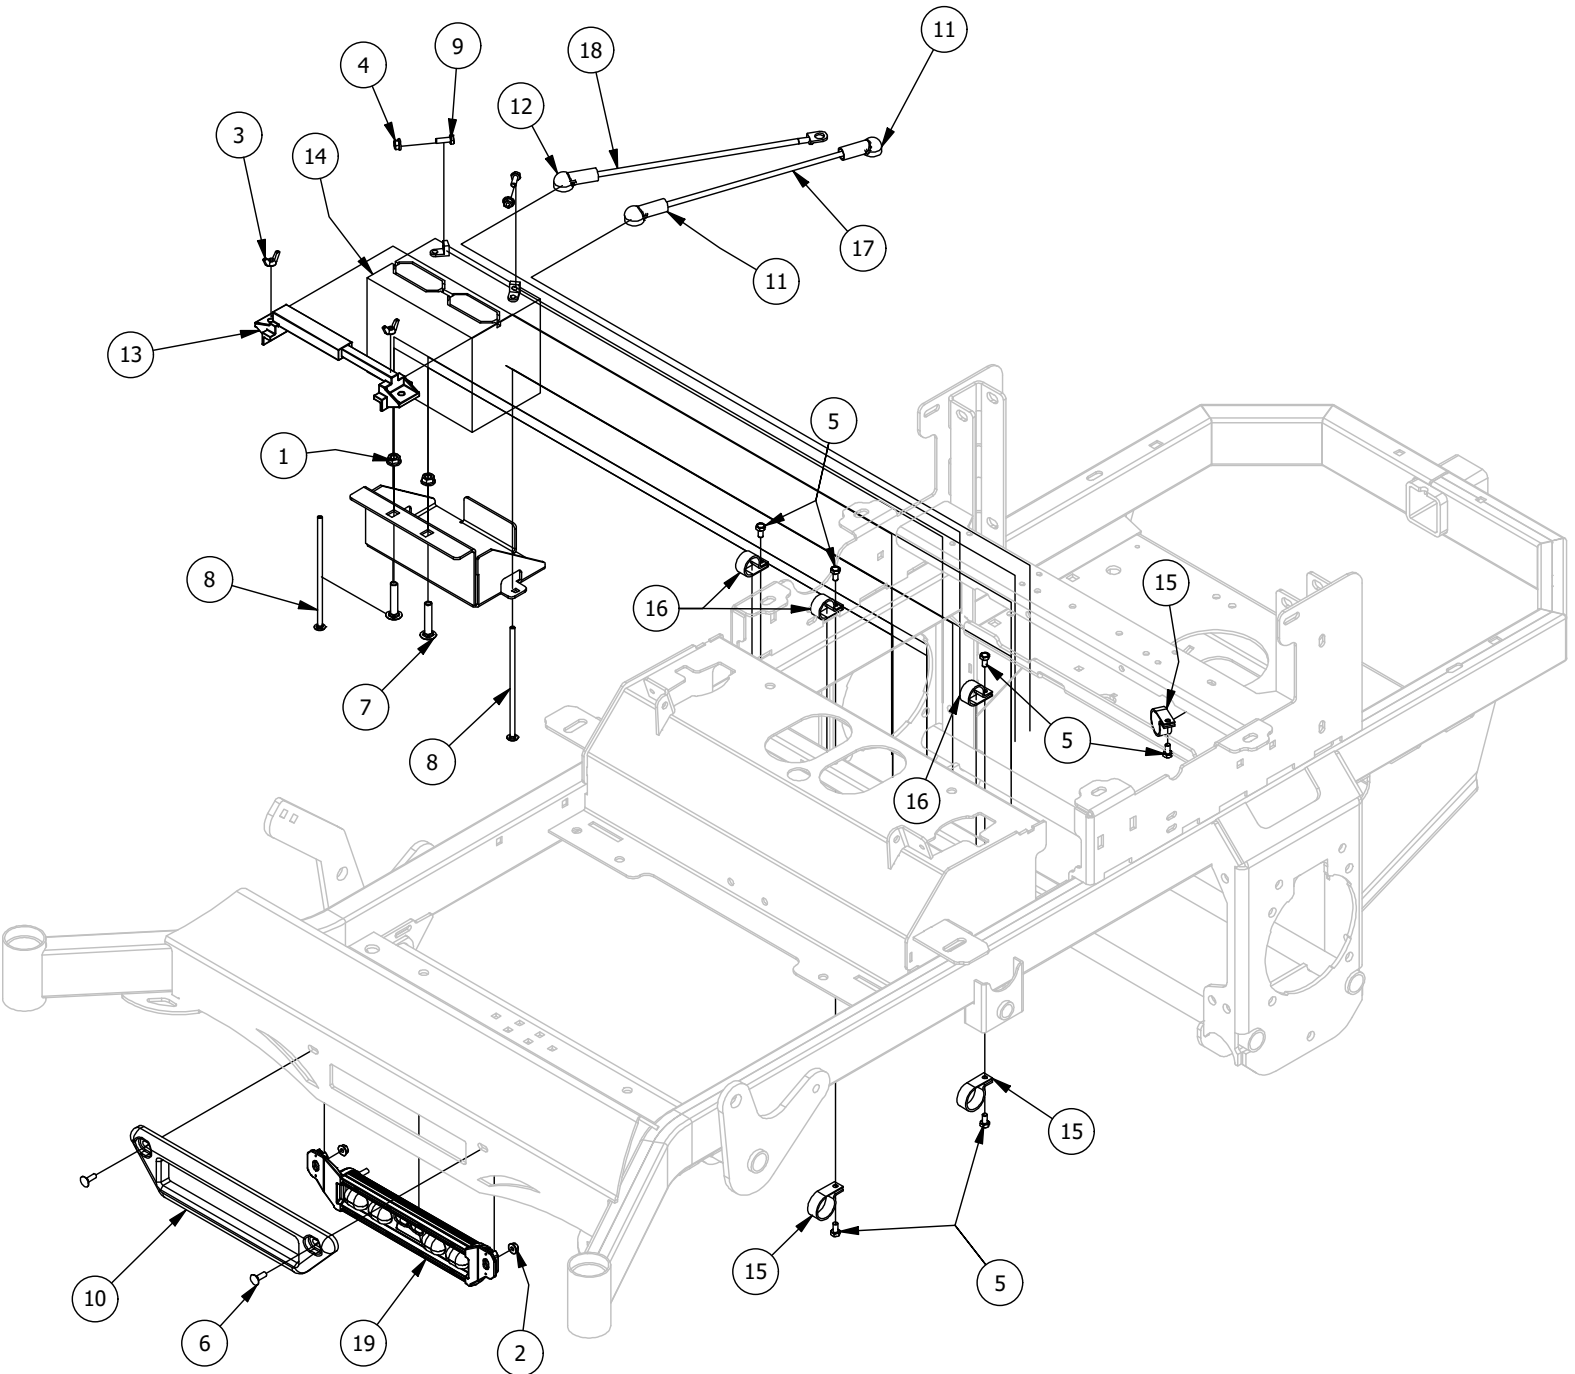

Battery Assembly

Battery Assembly			
ITEM	QTY	PART NUMBER	DESCRIPTION
1	2	413-0004-00	3/8-16 HEX FLANGE NUT W/SERR ZINC
2	2	413-0023-00	1/4-20 HEX FLANGE NUT W/SERR ZINC
3	2	413-0025-00	1/4-20 WING NUT ZINC
4	2	413-0026-00	1/4-20 NYLON INSERT FLANGE L/NUT ZINC
5	6	418-0025-00	1/4-20 X 1/2 HWH SLOT TYPE F TCS ZINC
6	2	418-0026-00	1/4-20 X 3/4 CARRIAGE BOLT ZINC YELLOW
7	2	418-0033-00	3/8-16 X 2 CARRIAGE BOLT ZINC
8	2	418-0034-00	1/4-20 X 7 CARRIAGE BOLT ZINC
9	2	418-0035-00	1/4-20 X 3/4 HEX C/S GR 2 ZINC
10	1	429-0003-00	Mower Front Nylon Bumper
11	2	436-0002-00	3.15 LGTH STRAIGHT INSULATING TERMINAL COVER RED
12	1	436-0003-00	STRAIGHT INSULATING TERMINAL COVER BLK
13	1	443-0001-00	Battery Hold Down
14	1	468-0001-00	Mower Diesel Start Battery 350CCA
15	3	472-0001-00	1-1/4" CHUSHIONED LOOP CLAMP BLACK
16	3	472-0002-00	1/2" CUSHIONED LOOP CLAMP
17	1	486-0016-00	Mower Positive Battery Cable 25" long
18	1	486-0017-00	Mower Negative Battery Cable 28" long
19	1	486-0042-00	Full Beam With Lighted Helmet Light Bar