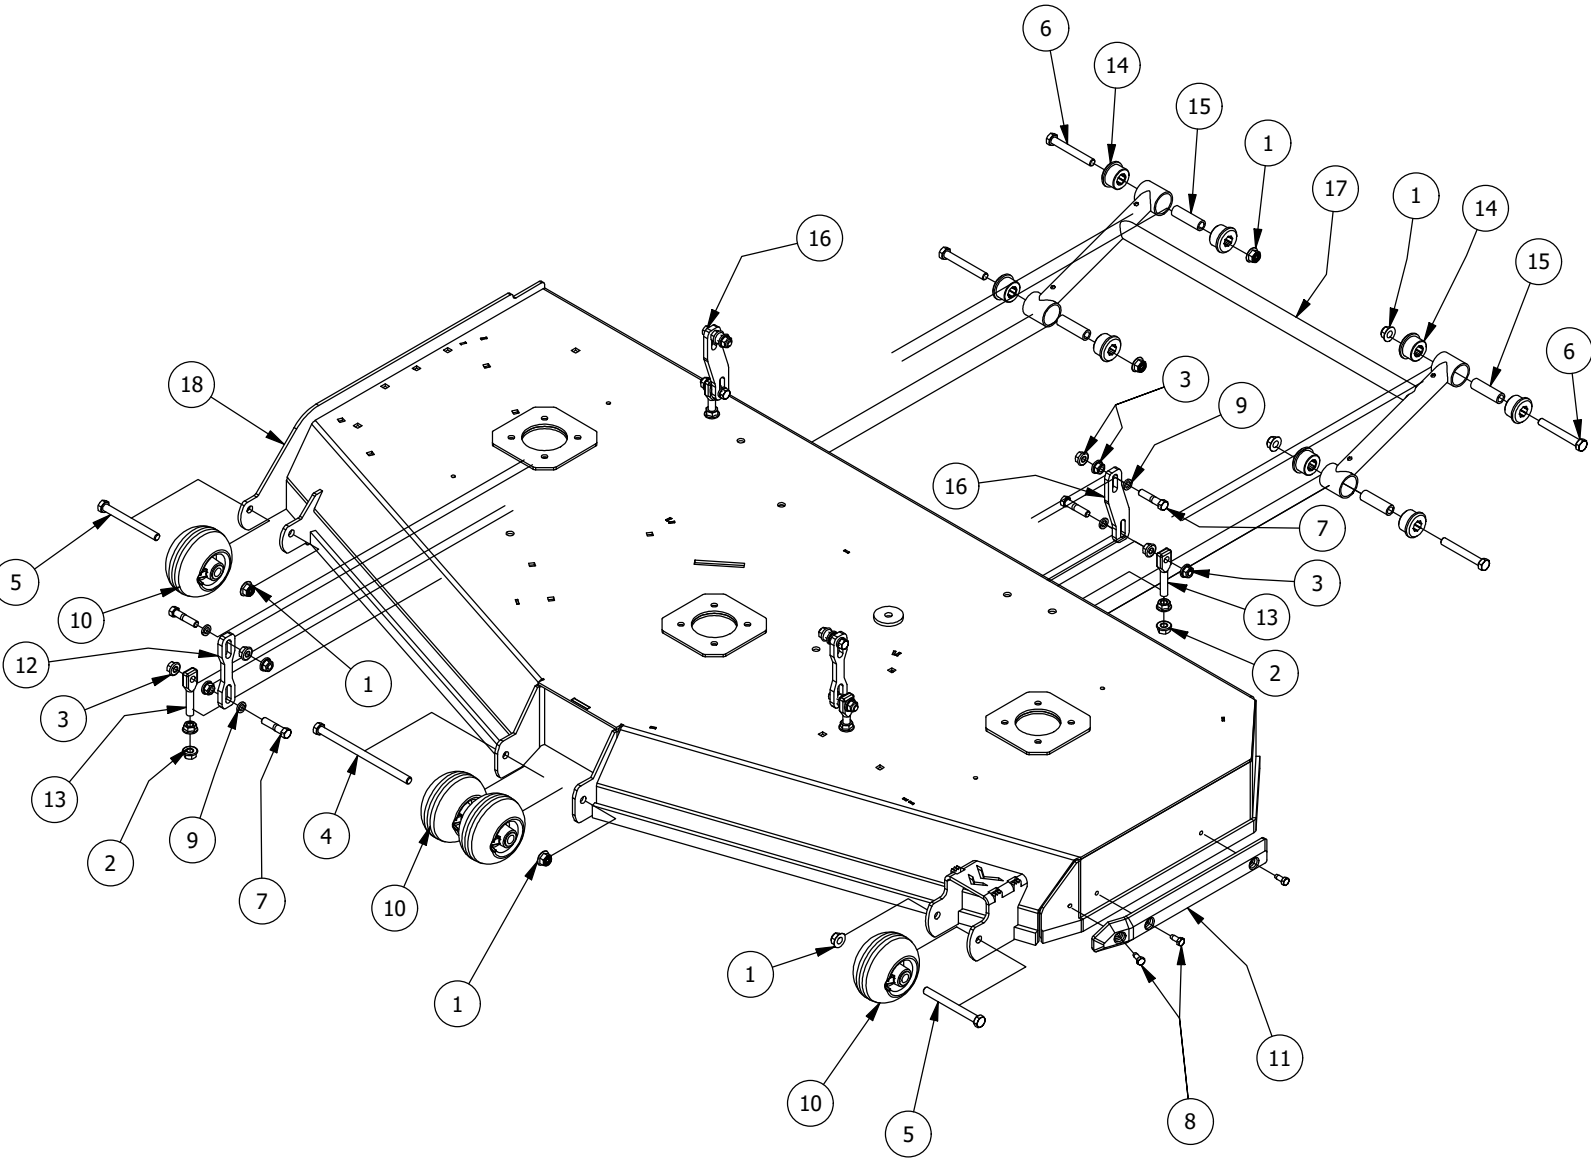

72" Deck Scalping Wheels and Stabilizer Assembly

72" Deck Scalping Wheels and Stabilizer Assembly			
ITEM	QTY	PART NUMBER	DESCRIPTION
1	7	413-0002-00	1/2-13 NYLON INSERT FLANGE NUT ZINC YELLOW
2	8	413-0005-00	1/2-13 HEX FLANGE NUT W/SERR ZINC YELLOW
3	16	413-0011-00	7/16-14 HEX FLANGE NUT W/SERR ZINC YELLOW
4	1	418-0015-00	1/2-13 X 8-1/2 HEX C/S GR 2 ZINC YELLOW
5	2	418-0016-00	1/2-13 X 5 HEX C/S GR 2 ZINC YELLOW
6	4	418-0021-00	1/2-13 X 3-3/4 HEX C/S GR 5 ZINC
7	8	418-0046-00	7/16-14 X 2 HEX C/S GR 5 ZINC YELLOW
8	3	418-0262-00	5/16-18 X 3/4 IND HWH UNSLOT (F) TCS ZC/Y
9	8	419-0010-00	.443 ID X .750 OD X .125 THK NYLON BLACK
10	4	422-0001-00	Anti-Scalp Wheel
11	1	429-0001-00	Mower Nylon Deck Guard
12	2	435-0007-00	Mower Deck Link
13	4	448-0001-00	Mower Deck Height Adjustment Stud
14	8	732-2000-00	Red A80 Suspension Bushing
15	4	732-2001-00	Large MTV A-Arm Bushing Sleeve
16	2	BLK435-0011-03	Mower 72" Deck Rear Height Arm Connecting Link
17	1	BLK490-0015-03	Mower 72" Deck Frame Stabilizer Assembly
18	1	BLK490-0066-03	2020 72" Mower Deck Assembly