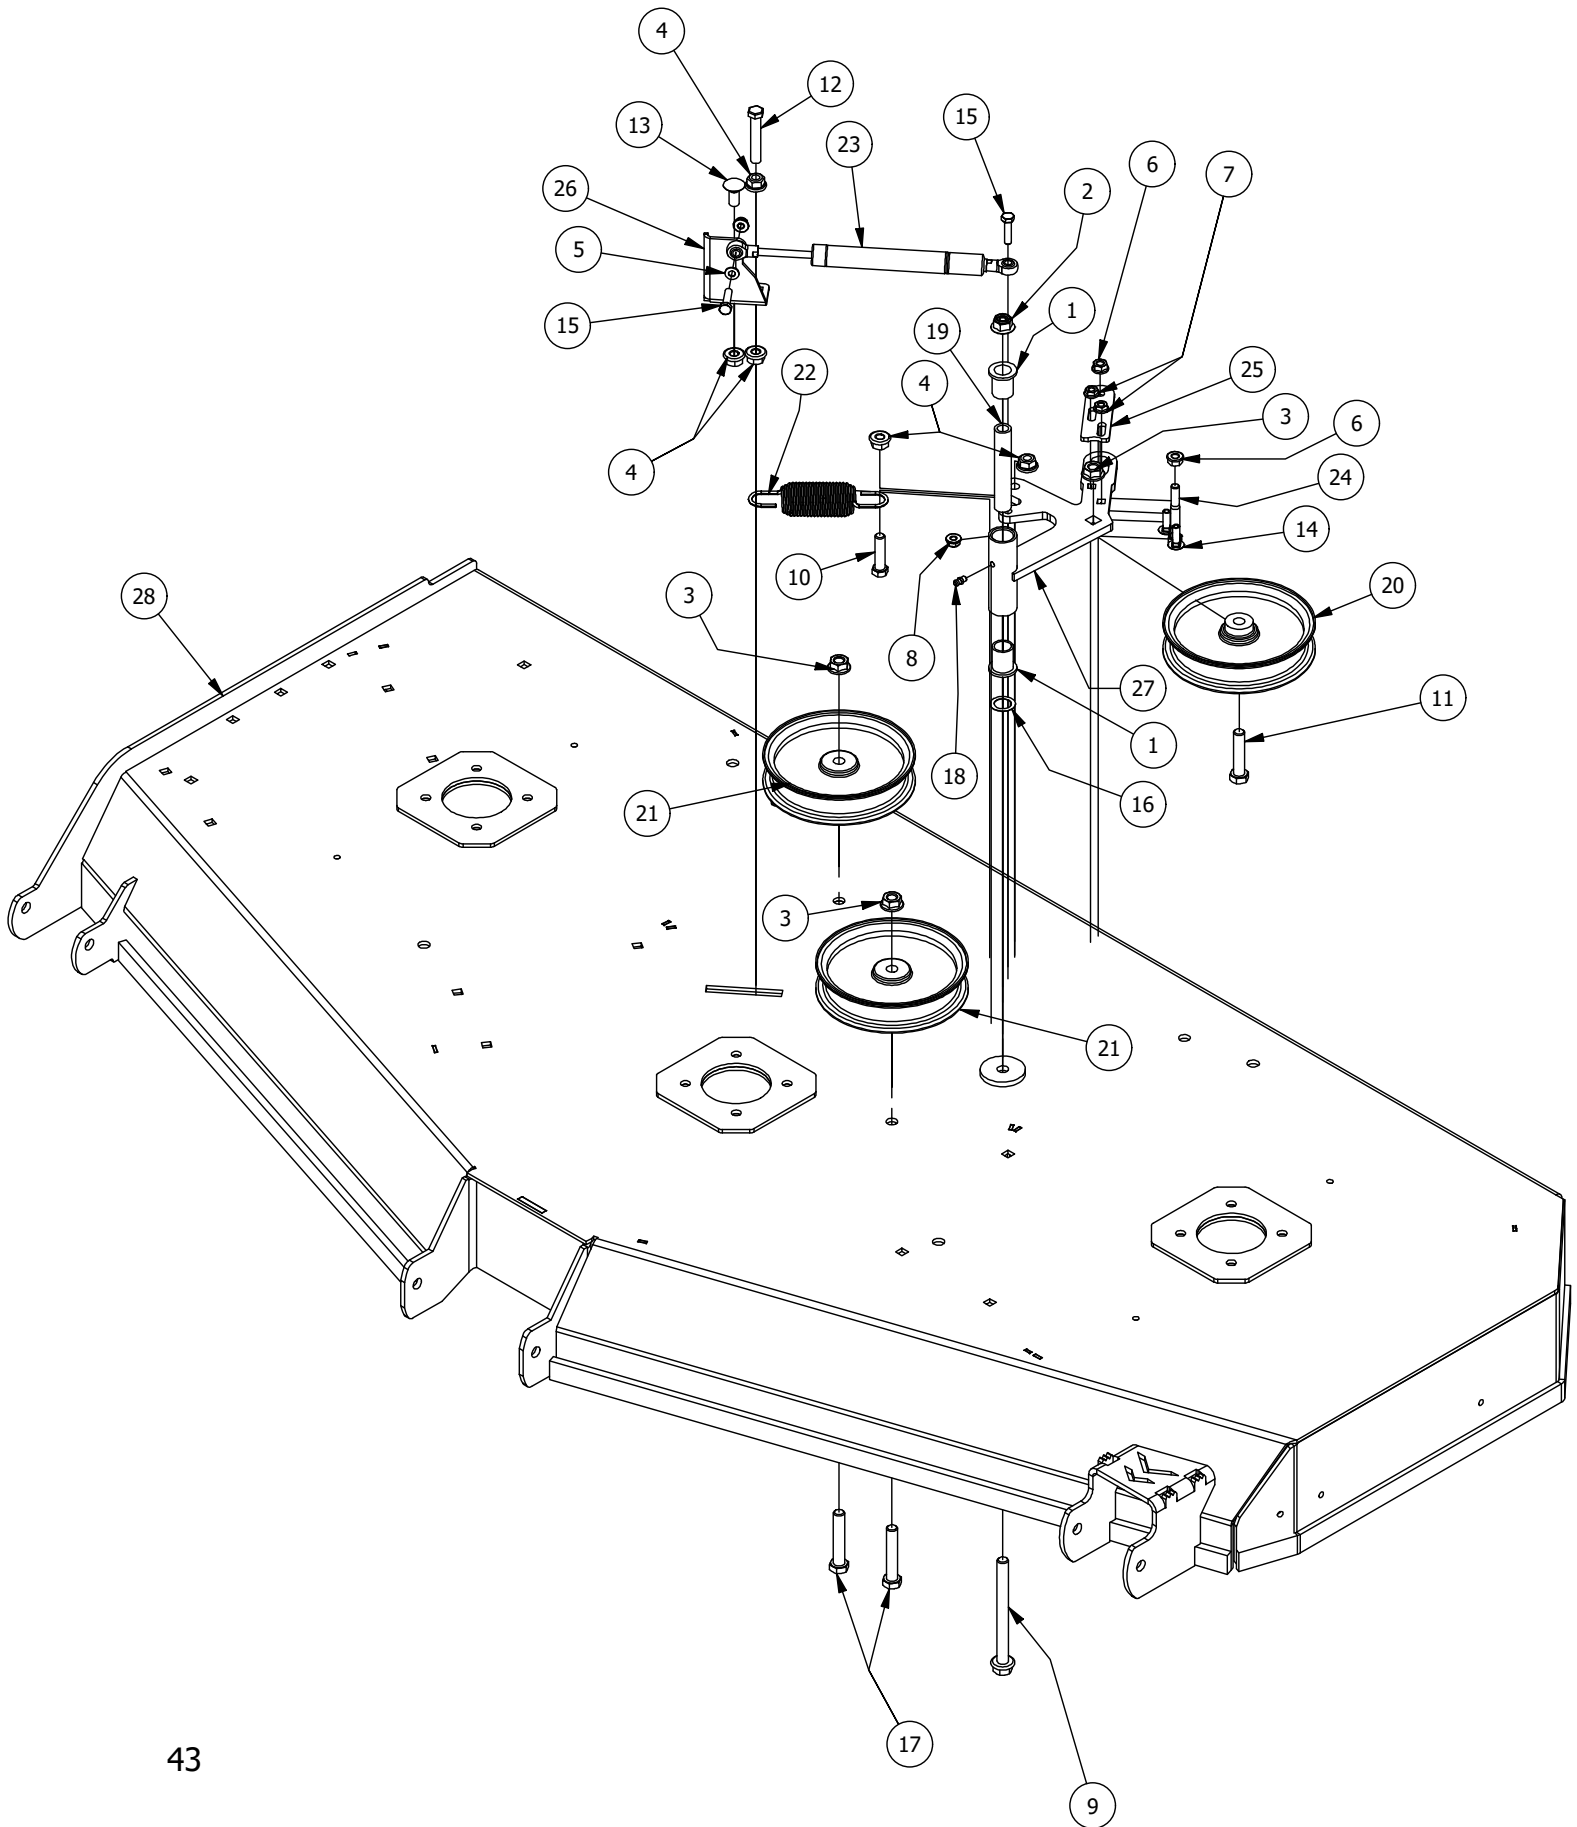

72" Deck Idler Assembly

72" Deck Idler Assembly			
ITEM	QTY	PART NUMBER	DESCRIPTION
1	2	410-0007-00	3/4" ID X 15/16" OD X 1-1/8" LENGTH FLANGE BUSHING
2	1	413-0002-00	1/2-13 NYLON INSERT FLANGE NUT ZINC YELLOW
3	3	413-0005-00	1/2-13 HEX FLANGE NUT W/SERR ZINC YELLOW
4	5	413-0011-00	7/16-14 HEX FLANGE NUT W/SERR ZINC YELLOW
5	1	413-0016-00	.312 ID X .625 OD X .062 THK THRUST BEARING OIL-IMPREG BRNZ
6	2	413-0020-00	3/8-16 HEX FLANGE NUT W/SERR ZINC YELLOW
7	2	413-0022-00	5/16-18 HEX FLANGE NUT W/SERR ZINC YELLOW
8	2	413-0027-00	5/16-18 NYLON INSERT FLANGE LOCKNUT ZC YELLOW
9	1	418-0009-00	1/2-13 X 5-1/2 HEX FLANGE BOLT GR 8 ZY
10	1	418-0011-00	7/16-14X 1-3/4 HEX C/S GR5 ZINC Yellow
11	1	418-0012-00	1/2-13 X 2-1/4 HEX C/S GR 5 ZINC
12	1	418-0013-00	7/16-14 X 2-1/2 HEX C/S GR 5 ZINC
13	1	418-0017-00	7/16-14 X 1 CARRIAGE BOLT ZINC
14	2	418-0060-00	5/16-18 X 1 CARRIAGE BOLT ZINC YELLOW
15	2	418-0109-00	5/16- 18 x 1 1/4 Hex C/S (GR.8) ZC/Yel
16	1	418-0110-00	.767 ID X 1.125 OD X .016 THK TRIPLE WAVE WASHER 1074-1095
17	2	418-0246-00	1/2-13 x 2-3/4 Hex Flange Bolt (GR.8) ZC/YEL
18	1	424-0002-00	1/4" DRIVE TYPE GREASE FITTING ZC YELLOW
19	1	425-0006-00	Mower Inner Idler Spacer
20	1	433-0014-00	6-3/4" Idler Pulley, 7/16" Spacer Assembly
21	2	433-0015-00	6-3/4" Idler Pulley, 15/16" Spacer Assembly
22	1	434-0007-00	2019 Mower Deck Spring
23	1	434-0009-00	Idler Gas Spring
24	1	618-2078-00	3/8-16 x 2-3/4 Hex C/S GR2 Zinc
25	1	BLK439-0257-03	Deck Idler Pulley Belt Retainer Brkt
26	1	BLK439-0335-03	Deck Belt Idler Damper Mounting Bracket
27	1	BLK490-0019-03	Mower Deck Idler Pulley Arm Assembly
28	1	BLK490-0066-03	2020 72" Mower Deck Assembly