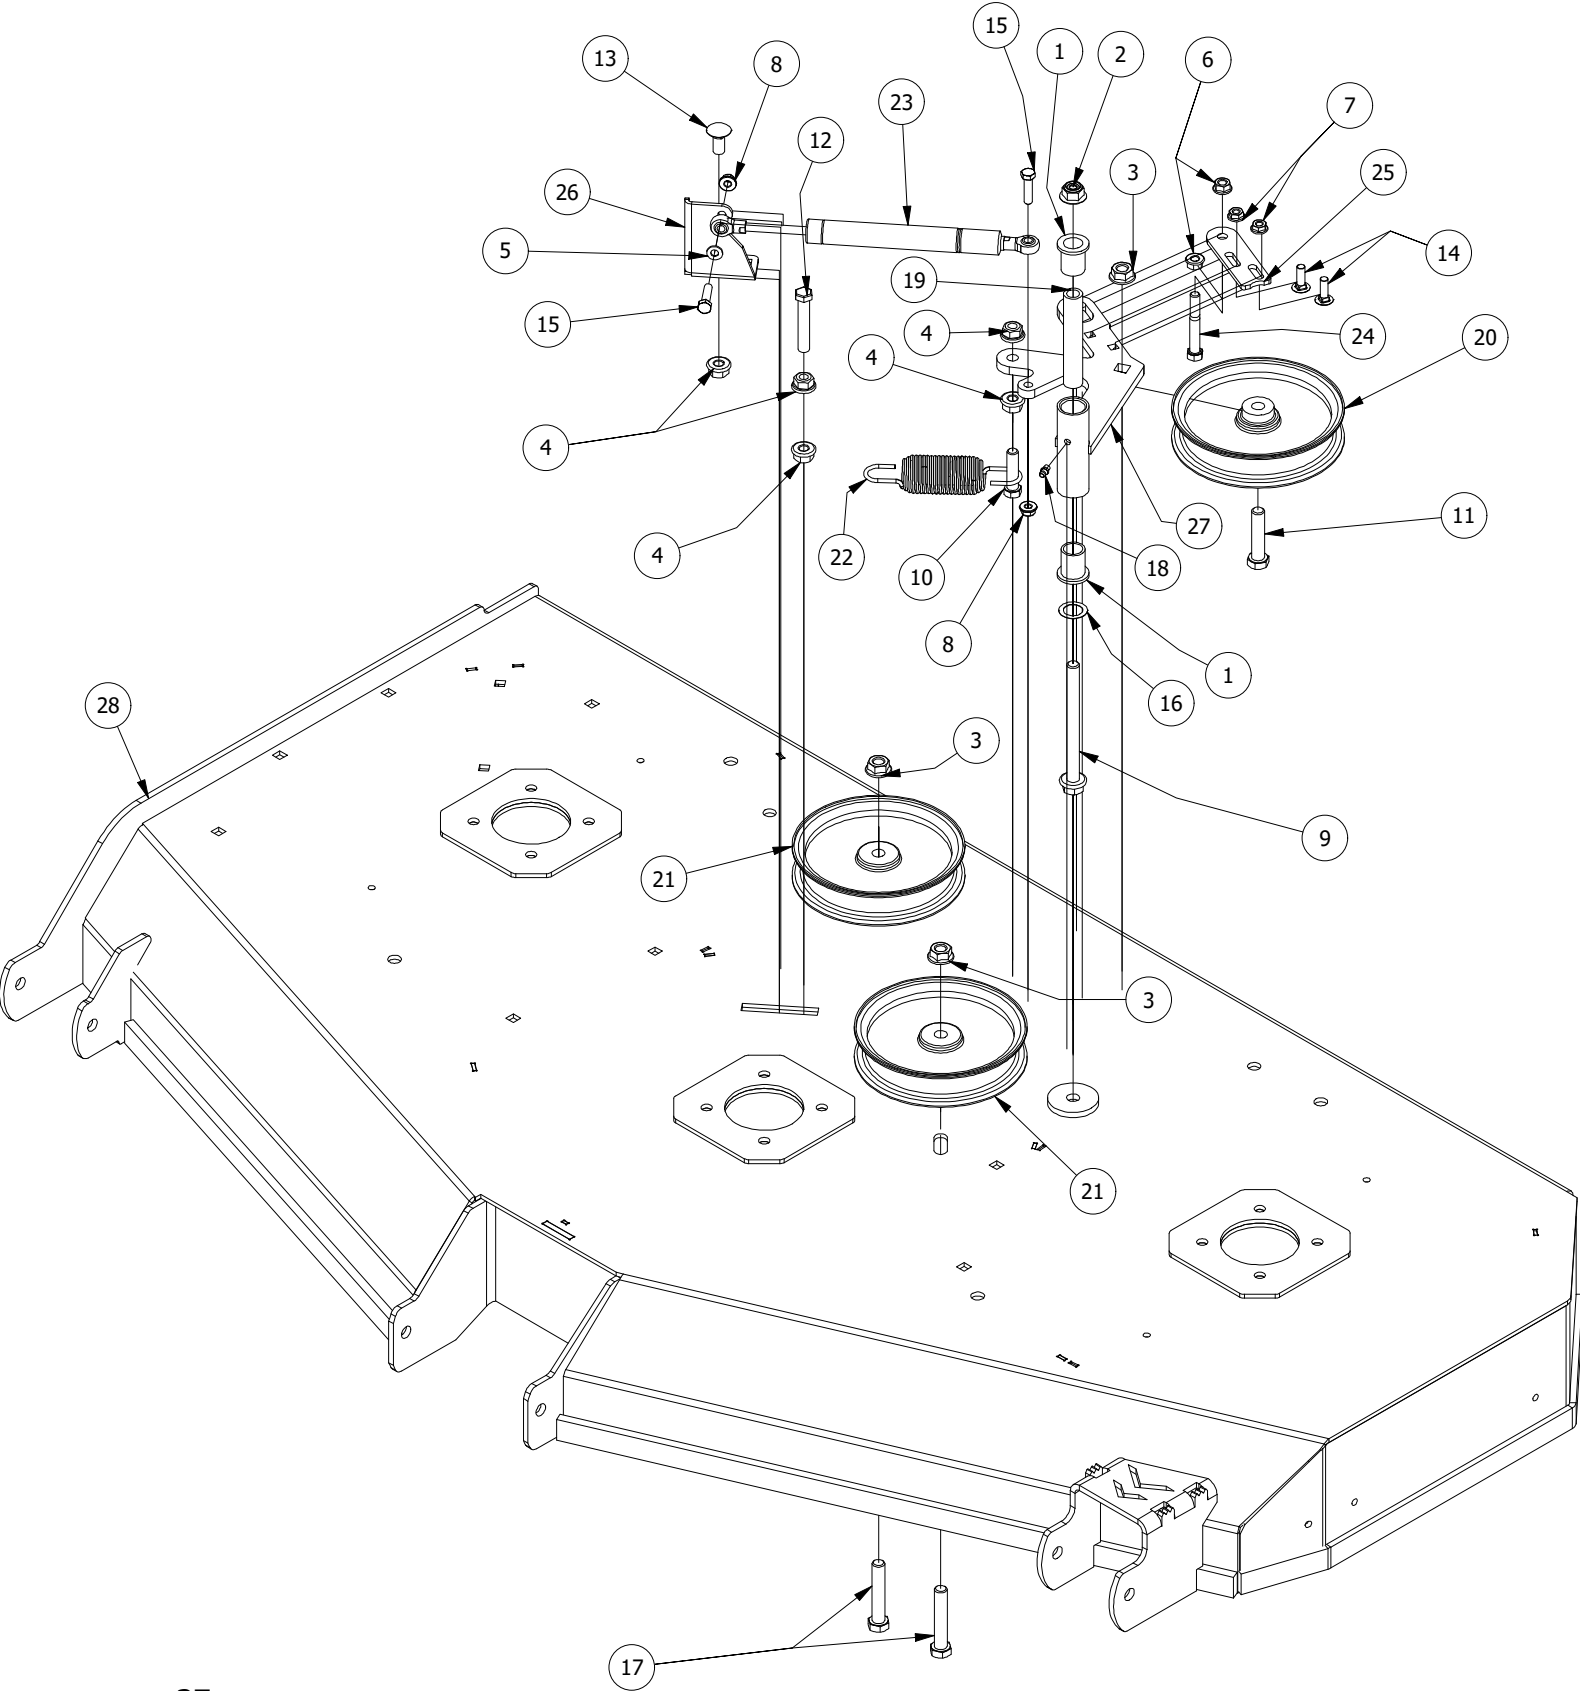

61" Deck Idler Assembly

61" Deck Idler Assembly

ITEM	QTY	PART NUMBER	DESCRIPTION
1	2	410-0007-00	3/4" ID X 15/16" OD X 1-1/8" LENGTH FLANGE BUSHING
2	1	413-0002-00	1/2-13 NYLON INSERT FLANGE NUT ZINC YELLOW
3	3	413-0005-00	1/2-13 HEX FLANGE NUT W/SERR ZINC YELLOW
4	5	413-0011-00	7/16-14 HEX FLANGE NUT W/SERR ZINC YELLOW
5	1	413-0016-00	.312 ID X .625 OD X .062 THK THRUST BEARING OIL-IMPREG BRNZ
6	2	413-0020-00	3/8-16 HEX FLANGE NUT W/SERR ZINC YELLOW
7	2	413-0022-00	5/16-18 HEX FLANGE NUT W/SERR ZINC YELLOW
8	2	413-0027-00	5/16-18 NYLON INSERT FLANGE LOCKNUT ZC YELLOW
9	1	418-0009-00	1/2-13 X 5-1/2 HEX FLANGE BOLT GR 8 ZY
10	1	418-0011-00	7/16-14X 1-3/4 HEX C/S GR5 ZINC Yellow
11	1	418-0012-00	1/2-13 X 2-1/4 HEX C/S GR 5 ZINC
12	1	418-0013-00	7/16-14 X 2-1/2 HEX C/S GR 5 ZINC
13	1	418-0017-00	7/16-14 X 1 CARRIAGE BOLT ZINC
14	2	418-0060-00	5/16-18 X 1 CARRIAGE BOLT ZINC YELLOW
15	2	418-0109-00	5/16- 18 x 1 1/4 Hex C/S (GR.8) ZC/Yel
16	1	418-0110-00	.767 ID X 1.125 OD X .016 THK TRIPLE WAVE WASHER 1074-1095
17	2	418-0246-00	1/2-13 x 2-3/4 Hex Flange Bolt (GR.8) ZC/YEL
18	1	424-0002-00	1/4" DRIVE TYPE GREASE FITTING ZC YELLOW
19	1	425-0006-00	Mower Inner Idler Spacer
20	1	433-0014-00	6-3/4" Idler Pulley, 7/16" Spacer Assembly
21	2	433-0015-00	6-3/4" Idler Pulley, 15/16" Spacer Assembly
22	1	434-0007-00	2019 Mower Deck Spring
23	1	434-0009-00	Idler Gas Spring
24	1	618-2078-00	3/8-16 x 2-3/4 Hex C/S GR2 Zinc
25	1	BLK439-0257-03	Deck Idler Pulley Belt Retainer Brkt
26	1	BLK439-0335-03	Deck Belt Idler Damper Mounting Bracket
27	1	BLK490-0019-03	Mower Deck Idler Pulley Arm Assembly
28	1	BLK490-0061-03	2020 61 RT/SRT Deck assembly