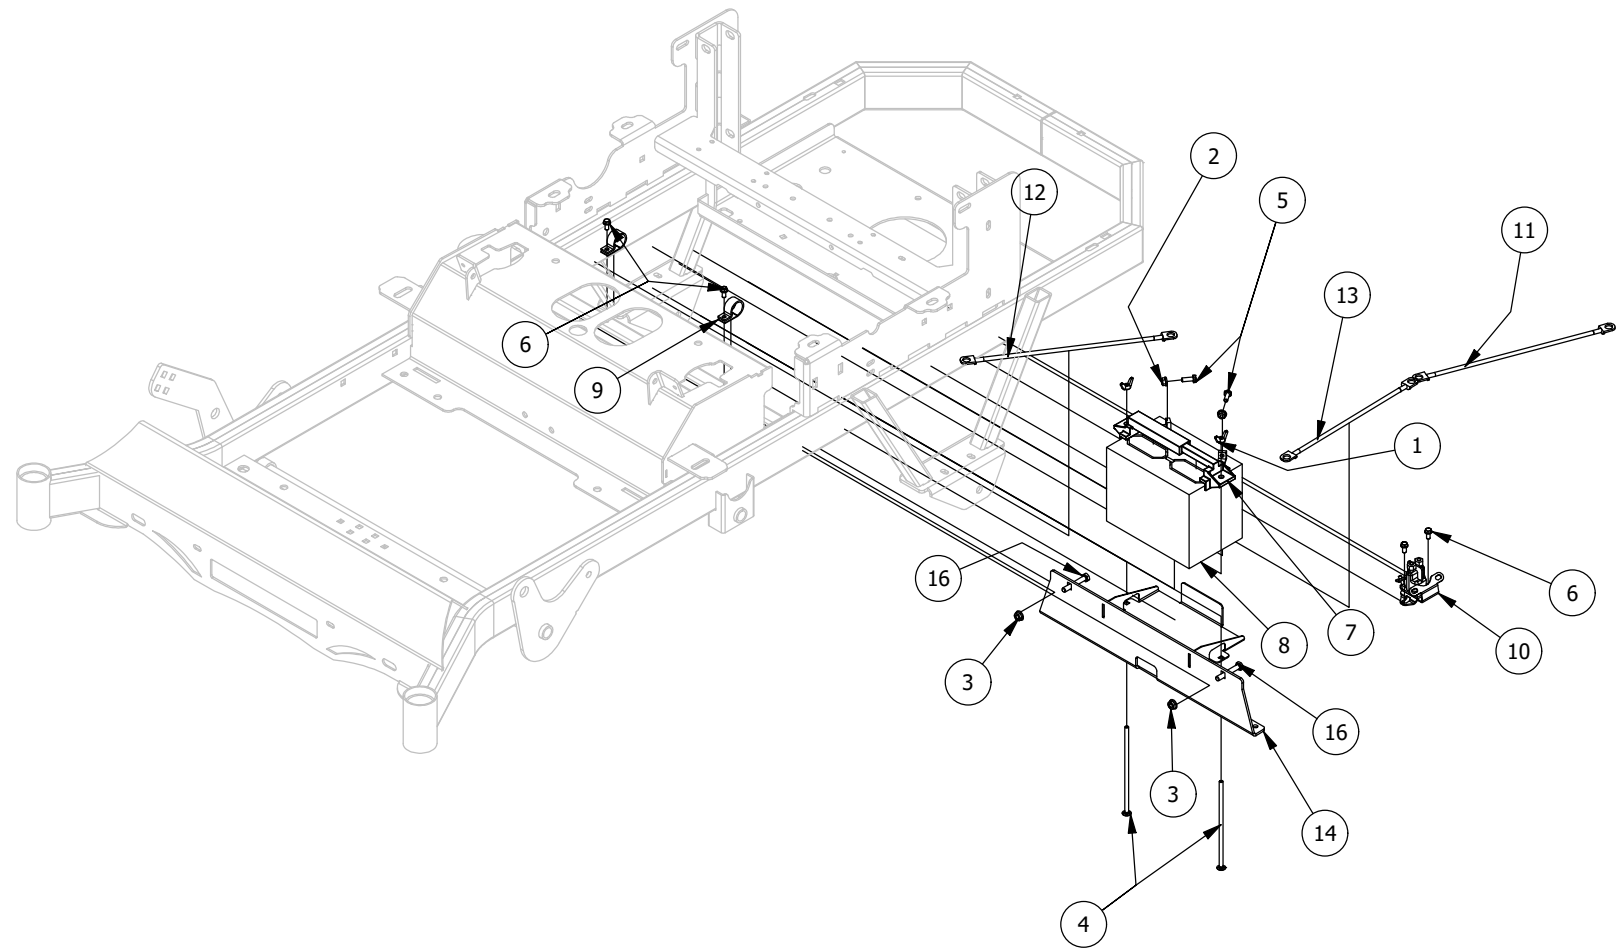

Battery Assembly

Battery Assembly			
ITEM	QTY	PART NUMBER	DESCRIPTION
1	2	413-0025-00	1/4-20 WING NUT ZINC
2	2	413-0026-00	1/4-20 NYLON INSERT FLANGE L/NUT ZINC
3	2	413-0027-00	5/16-18 NYLON INSERT FLANGE LOCKNUT ZC YELLOW
4	2	418-0034-00	1/4-20 X 7 CARRIAGE BOLT ZINC
5	2	418-0035-00	1/4-20 X 3/4 HEX C/S GR 2 ZINC
6	4	418-0059-00	1/4-20 X 1/2 IND. HWH SLOT F TCS ZINC
7	1	443-0001-00	Battery Hold Down
8	1	468-1004-00	12-V Mower Starter Battery
9	2	472-0002-00	1/2" CUSHIONED LOOP CLAMP
10	1	486-0006-00	Mower Starter Solenoid
11	1	486-0016-00	Mower Positive Battery Cable 25" long
12	1	486-0017-00	Mower Negative Battery Cable 28" long
13	1	486-0018-00	Mower Start Wire, 12
14	1	490-0027-03	Mower TTQ Battery Box Assembly
15	1	490-0480-03	2022 TTQ Frame Assembly
16	2	618-2071-00	5/16-18X 2" Hex Head Cap Screw