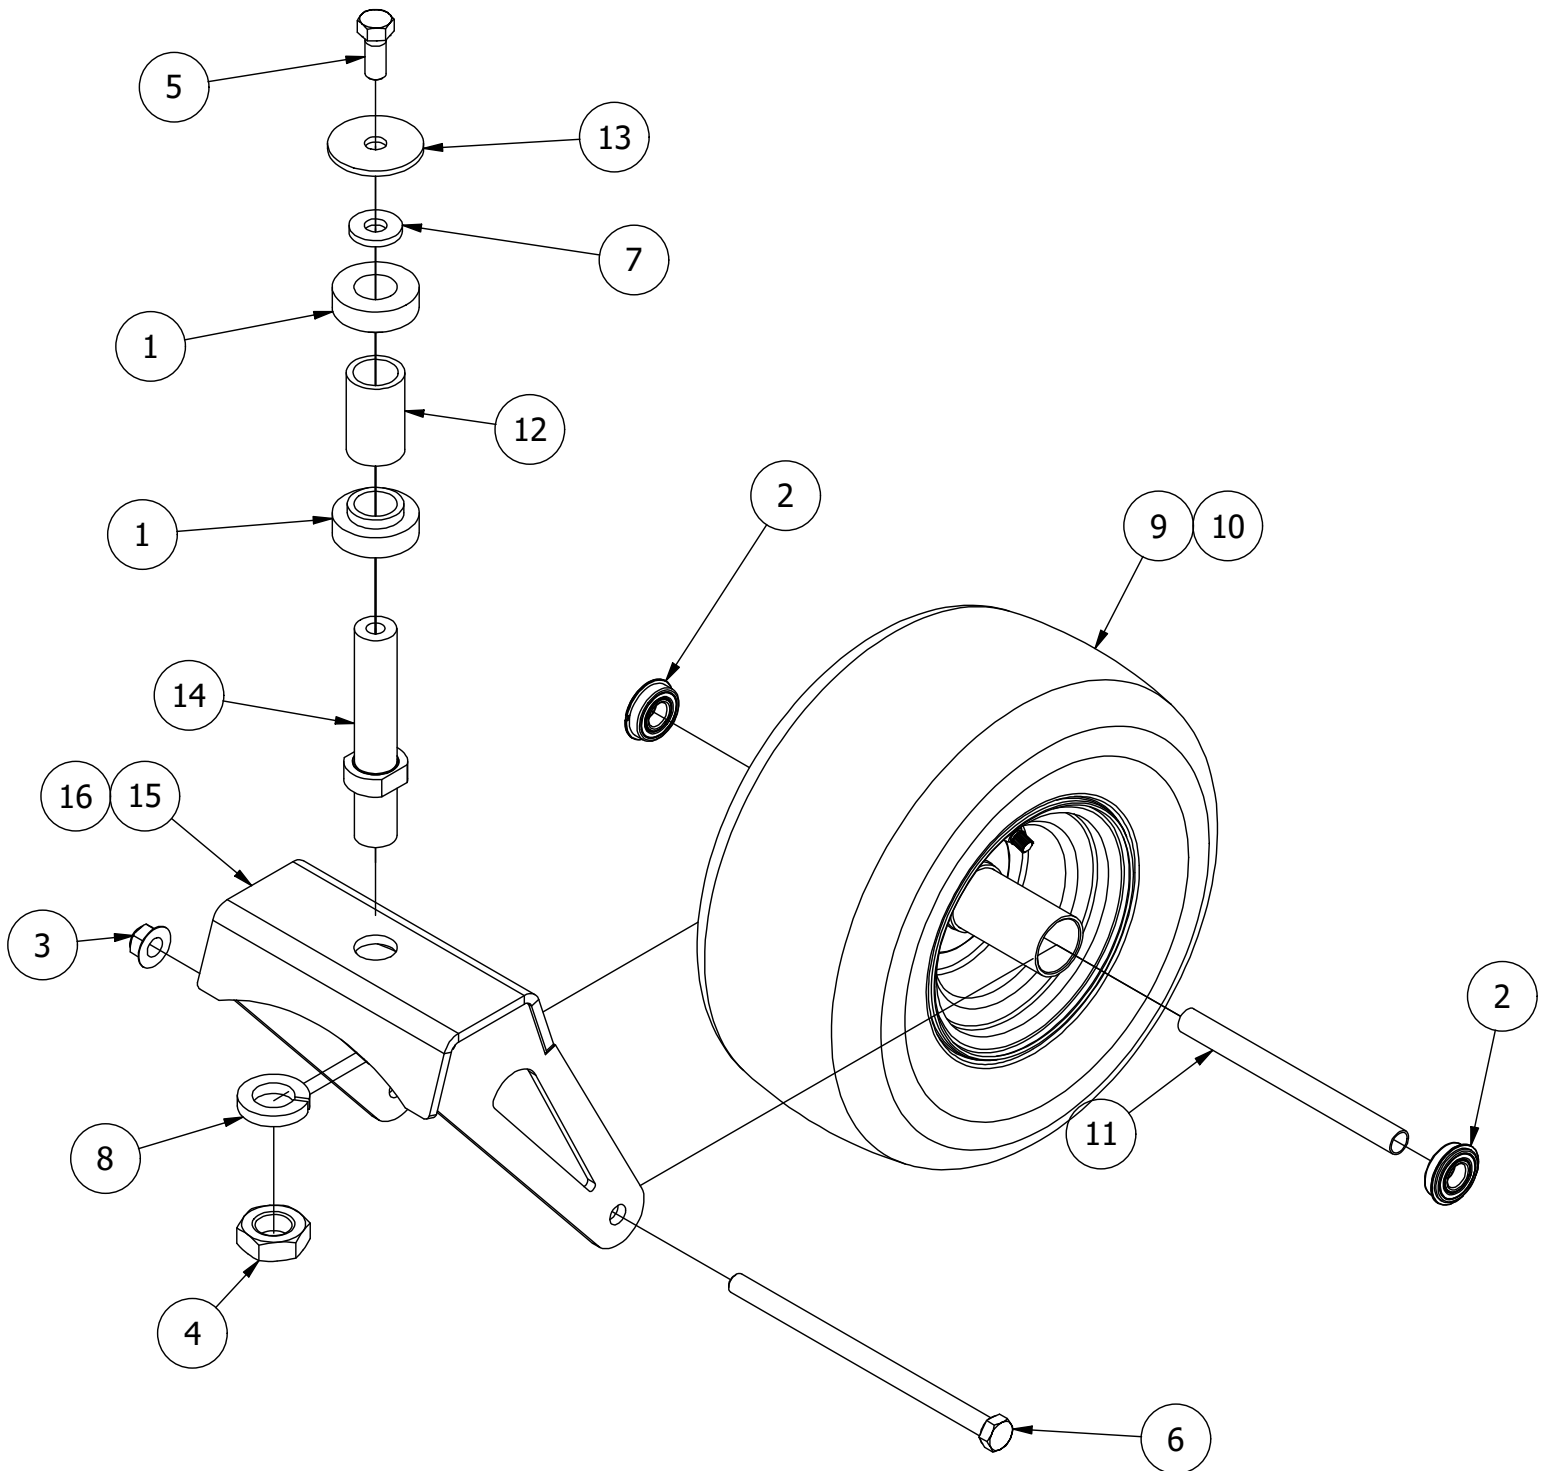

RZ-C Mower
Parts Manual 2023

Table of Contents

FRONT FORK ASSEMBLY	3-4
PARK BRAKE ASSEMBLY	5-6
FLOORBOARD AND DECK HEIGHT PEDAL ASSEMBLY.....	7-8
DECK HEIGHT ADJUSTER ASSEMBLY	9-10
DECK ASSIST SPRING ASSEMBLY	11-12
DRIVE ARM ASSEMBLY.....	13-14
SEAT MOUNTING ASSEMBLY	15-16
BATTERY ASSEMBLY	17-18
CONSOLE ASSEMBLY	19-20
CONSOLE KEYED ASSEMBLY.....	21-22
GAS TANK ASSEMBLY.....	23-24
IDLER PULLEY ASSEMBLY.....	25-26
ENGINE COWLING ASSEMBLY	27-28
TRANSMISSION ASSEMBLY	29-30
KAWASAKI FR651V ENGINES ASSEMBLY.....	31-32
KAWASAKI FR691V ENGINES ASSEMBLY	33-34
25 HP CXI BRIGGS ENGINE ASSEMBLY	35-36
42" DECK SCALPING WHEELS AND STABILIZER ASSEMBLY.....	37-38
42" SPINDLES, BLADES, PULLEYS, AND COVERS	39-40
42" DECK IDLER ASSEMBLY.....	41-42
54" DECK SCALPING WHEELS AND STABILIZER ASSEMBLY.....	43-44
54" SPINDLES, BLADES, PULLEYS, AND COVERS	45-46
54" DECK IDLER ASSEMBLY.....	47-48
DECK CHUTE ASSEMBLY	49-50
SPINDLE ASSEMBLY.....	51-52
DECALS.....	53

Front Fork Assembly

Front Fork Assembly			
ITEM	QTY	PART NUMBER	DESCRIPTION
1	2	410-0006-00	1" INSERT BEARING
2	2	410-0018-00	RZ Front Wheel Bearing for 422-0027-00
3	1	413-0002-00	1/2-13 NYLON INSERT FLANGE NUT ZINC YELLOW
4	1	413-0063-00	1"-8 FIN HEX JAM NUT ZC
5	1	418-0002-00	1/2-20 X 1-1/4 HEX FLANGE BOLT GR 8 ZC YELLOW
6	1	418-0003-00	1/2-13 X 8-1/2 HEX C/S GR 5 ZINC YELLOW
7	1	419-0003-00	1/2 FENDER WASHER 1-1/4" OD ZINC
8	1	419-0024-00	1" L/W MED SPLIT ZC
9	1	422-0027-00	RZ/RT Pro Front Tire Assembly-Smooth Tread
10	1	422-0042-00	Spartan Radial Front Tire and Wheel Assm
11	1	425-0010-00	Mower Caster Fork Wheel Spacer
12	1	425-0011-00	Caster Fork Shaft Bearing Spacer
13	1	426-0006-03	Mower Caster Shaft Washer
14	1	437-0019-00	RT&SRT Mower Caster Wheel Shaft 2018
15	1	490-0453-03	RZC Caster Fork Assembly
16	1	490-0453-KT	RZC Caster Fork Assembly Kit