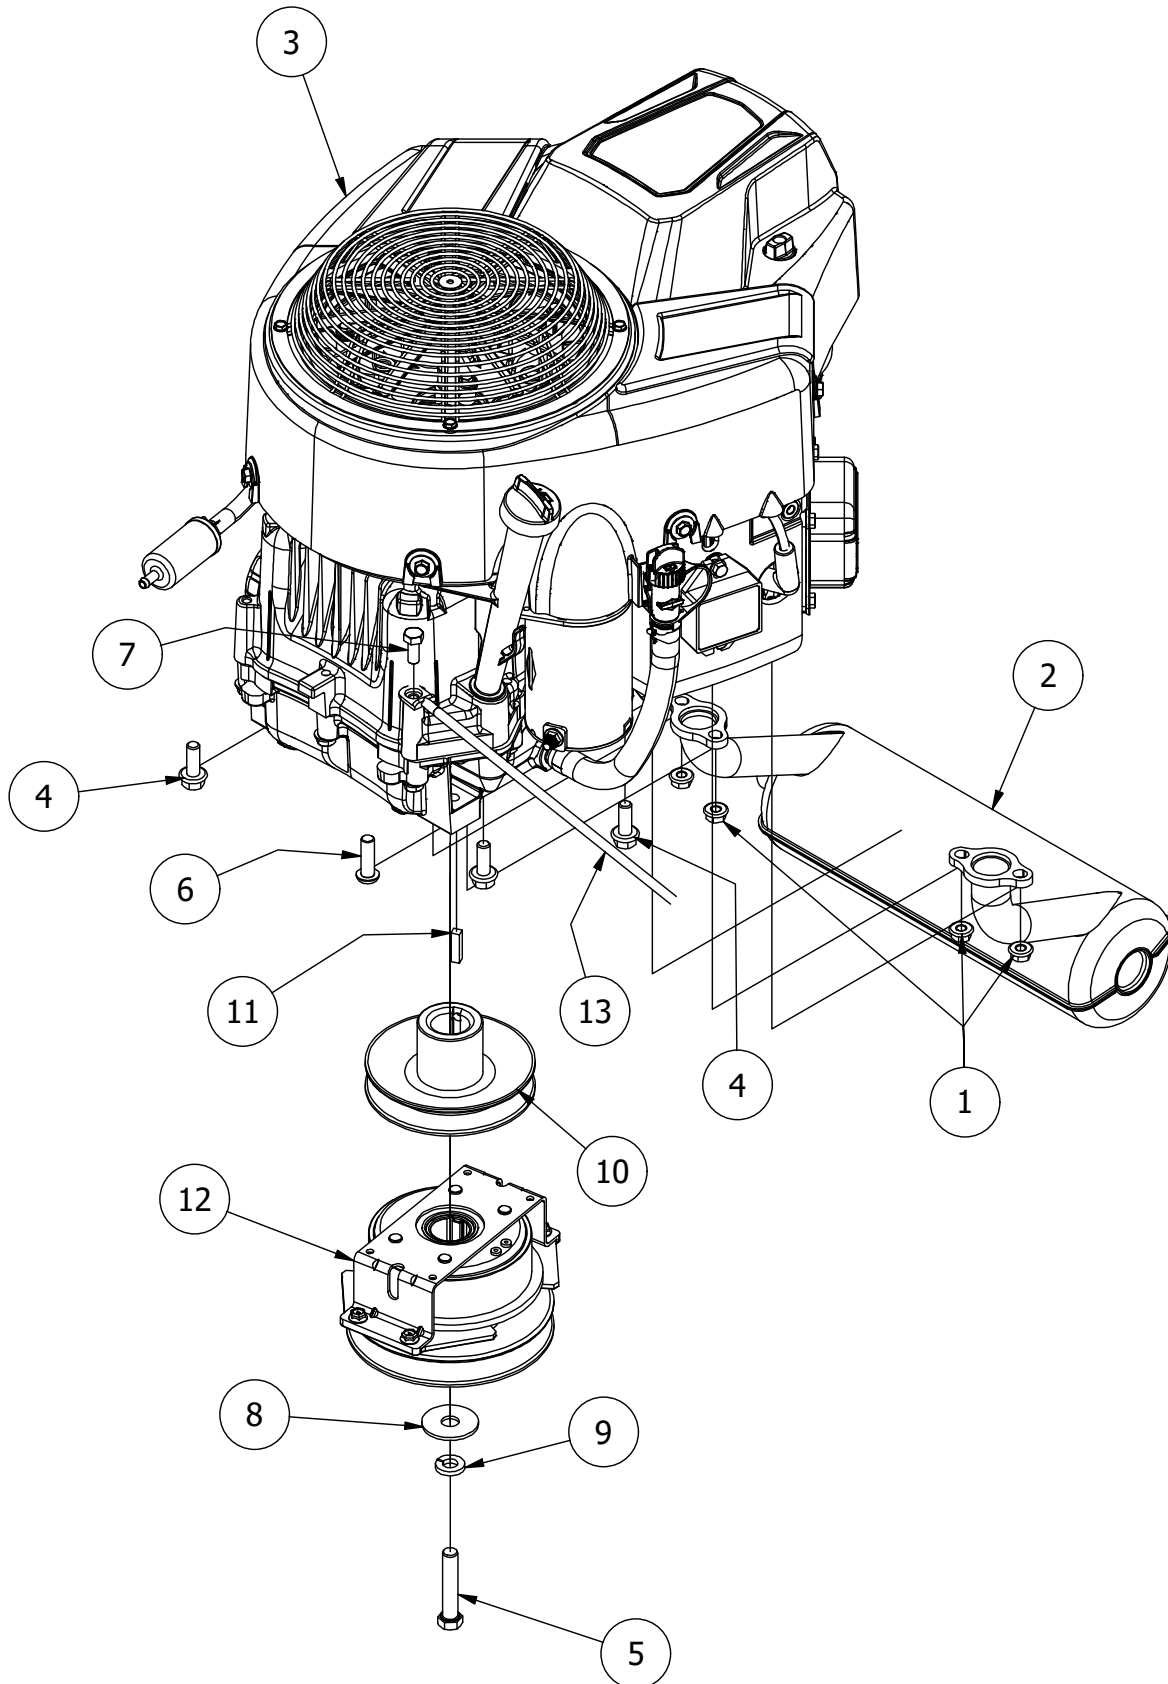

25 HP Briggs CXI Engine Assembly

25 HP Briggs CXI Engine Assembly			
ITEM	QTY	PART NUMBER	DESCRIPTION
1	4	413-0009-00	M8-1.25 HEX FLANGE TOPLOCK NUT ZINC
2	1	415-0052-00	B&S 27 HP&25HP Exhaust
3	1	415-0099-00	25HP Briggs CXI Engine
4	3	418-0023-00	3/8-16 X 1-1/8 IND HWH W/SERR TRI LOB ZY
5	1	418-0223-00	TTQ Clutch Bolt
6	1	418-0224-00	3/8-16 X 1-1/4 PAN TORX (TRI-LOB) TRS ZC
7	1	418-0278-00	M8-1.25 X 20MM HEX FLANGE BOLT ZINC 10.9
8	1	419-0001-00	1/2" X 1-5/8 BELLEVILLE CUP WASHER ZINC YELLOW
9	1	419-0005-00	7/16 SPLIT LOCKWASHER GR 8 ZC YELLOW
10	1	433-0002-00	Drive Pulley, B Belt
11	1	442-0001-00	1/4 X 1 SQUARE KEY STOCK
12	1	470-0004-00	Mower TTQ Ogura Clutch
13	1	486-0017-00	Mower Negative Battery Cable 28" long