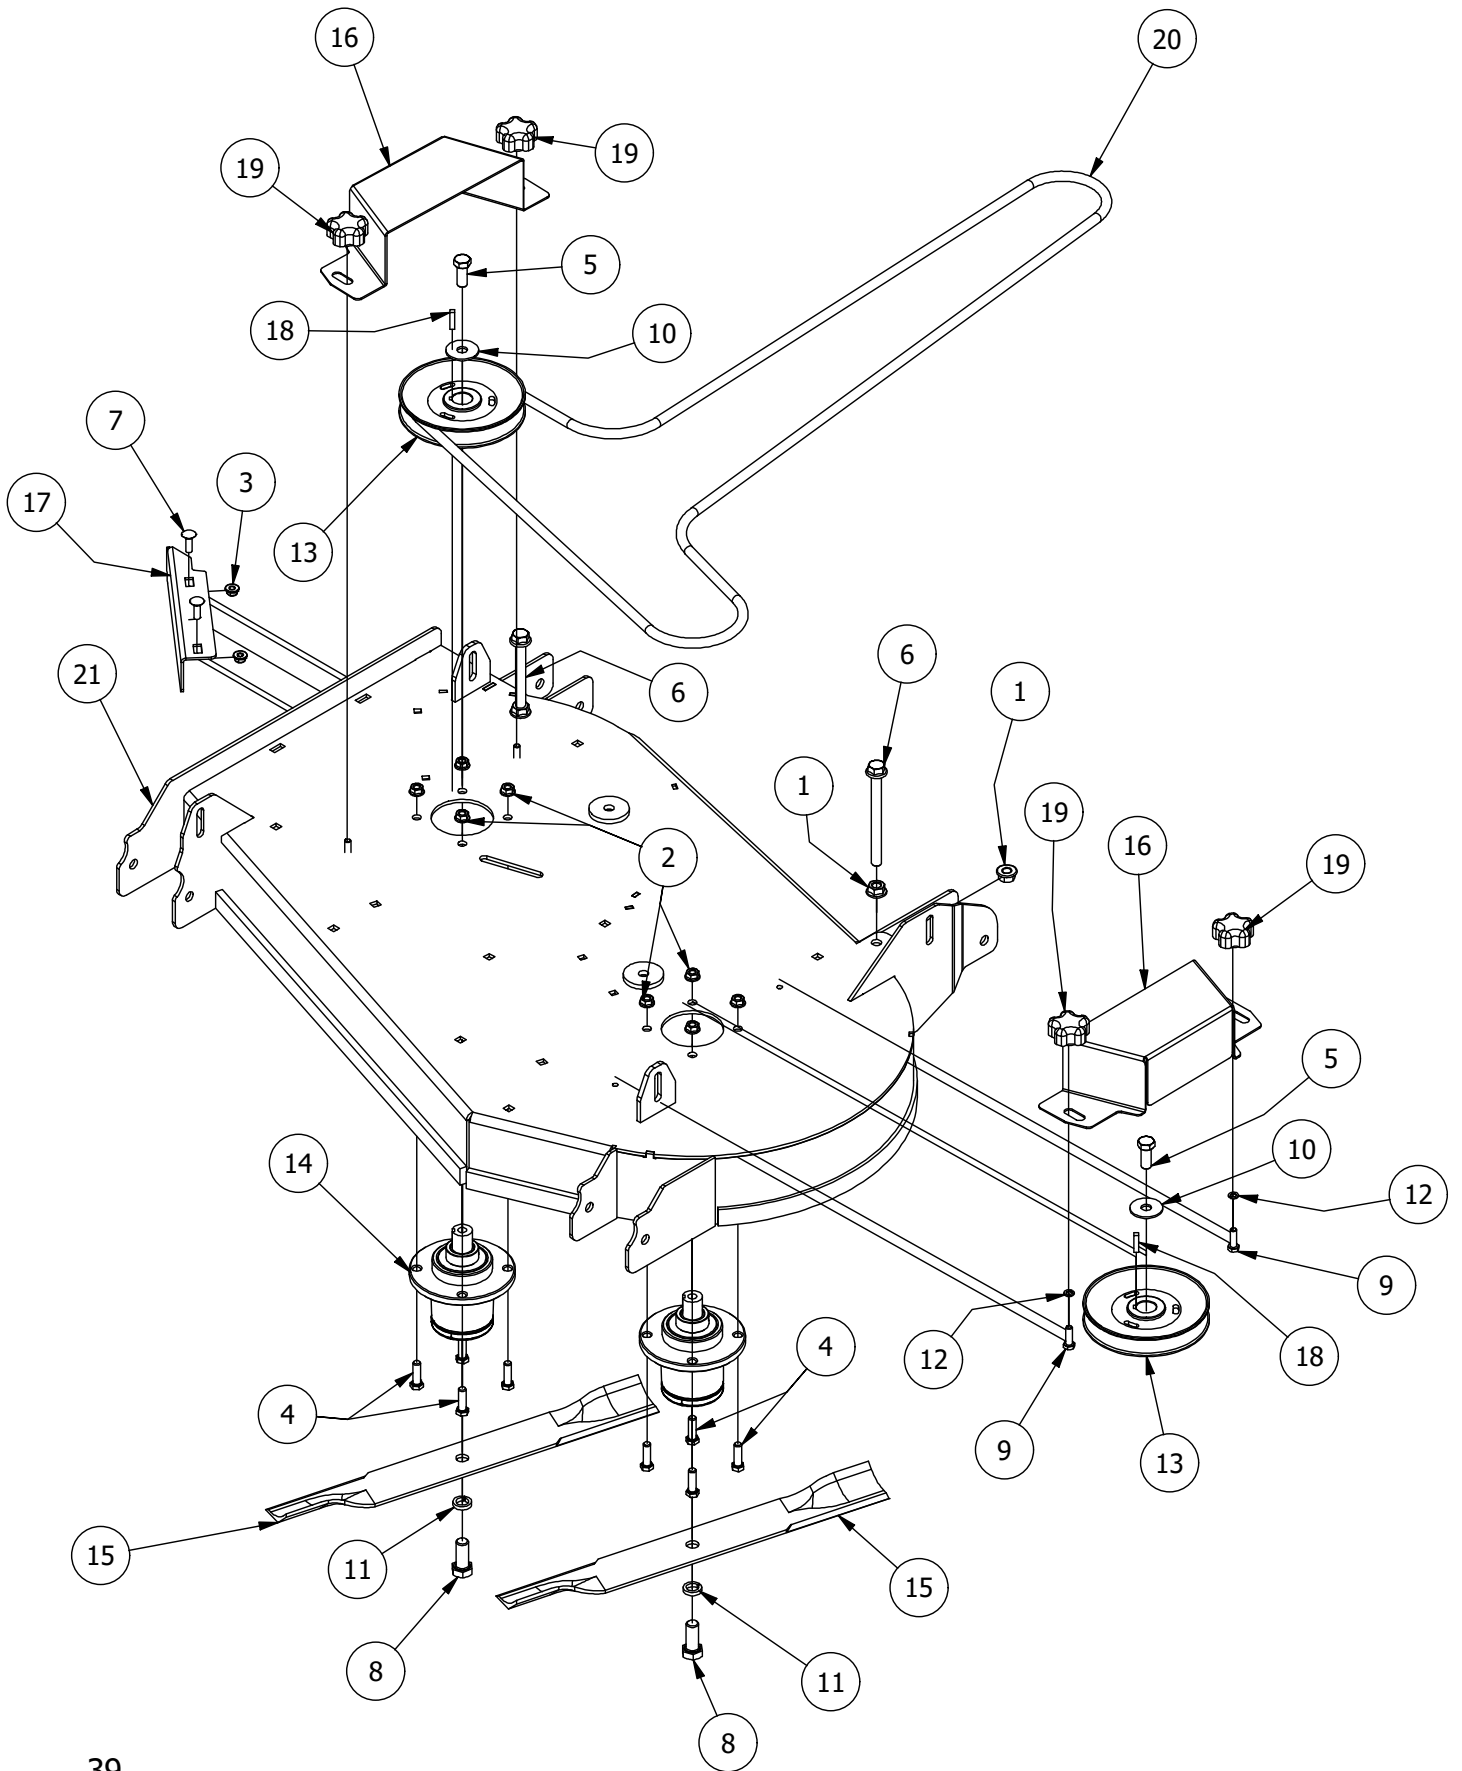

42" Deck Spindles, Blades, Pulleys, and Covers

42" Deck Spindles, Blades, Pulleys, and Covers			
ITEM	QTY	PART NUMBER	DESCRIPTION
1	4	413-0005-00	1/2-13 HEX FLANGE NUT W/SERR ZINC YELLOW
2	8	413-0020-00	3/8-16 HEX FLANGE NUT W/SERR ZINC YELLOW
3	2	413-0027-00	5/16-18 NYLON INSERT FLANGE LOCKNUT ZC YELLOW
4	8	418-0005-00	3/8-16 x 1-1/4 Hex Bolt GR5
5	2	418-0006-00	1/2-20 X 1-1/4 HEX C/S GR 5 ZINC
6	2	418-0009-00	1/2-13 X 5-1/2 HEX FLANGE BOLT GR 8 ZY
7	2	418-0060-00	5/16-18 X 1 CARRIAGE BOLT ZINC YELLOW
8	2	418-0078-00	5/8-11 X 1-1/2 HEX C/S GR 8 ZC YELLOW
9	4	418-0108-00	5/16 x1 Hex C/S (GR8) ZC/Yel
10	2	419-0001-00	1/2" X 1-5/8 BELLEVILLE CUP WASHER ZINC YELLOW
11	2	419-0004-00	5/8 SPLIT LOCKWASHER ZINC
12	4	419-0009-00	5/16 SPLIT LOCKWASHER ZINC
13	2	433-0003-00	Deck Pulley 61"
14	2	437-0006-00	RZ Mower Deck Spindle Assy
15	2	438-0013-00	42" Deck Straight Blade (.187" x 2.5" x 21.188")
16	2	439-0492-03	RZC 42" Pulley Cover
17	1	439-0684-03	42" Deck Wiper Bracket
18	2	442-0001-00	1/4 X 1 SQUARE KEY STOCK
19	4	445-0005-00	5/16-18 5-LOBE (STAR) FEMALE SOFT TOUCH KNOB (1.90 DIA) BLK
20	1	461-0016-00	42" Deck Belt
21	1	490-0421-03	42" Deck Assembly