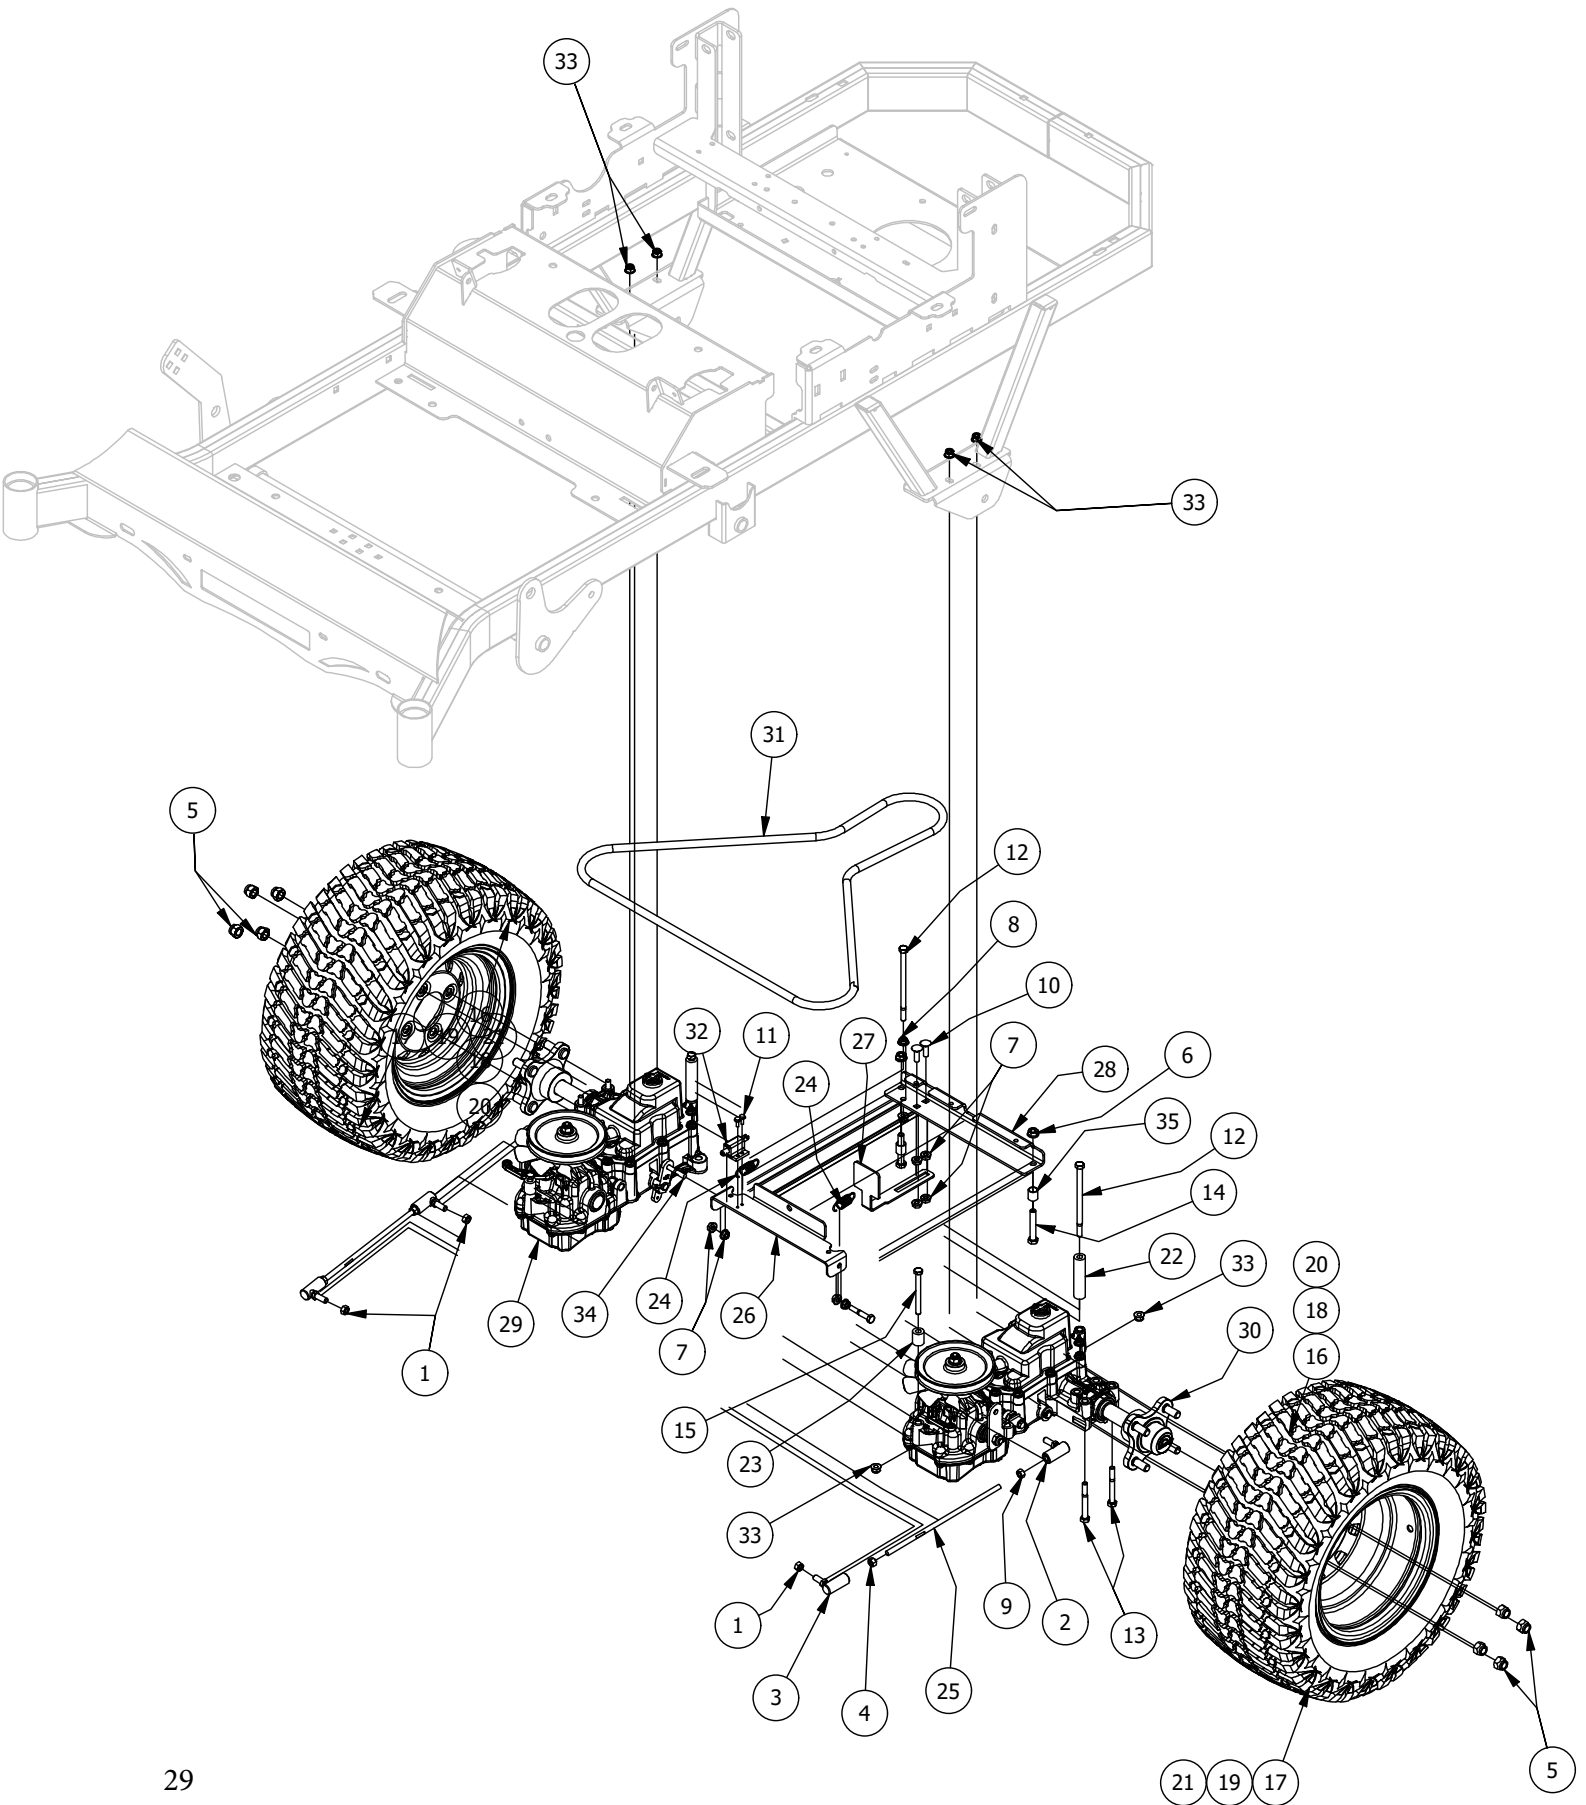

Transmission Assembly

Transmission Assembly			
ITEM	QTY	PART NUMBER	DESCRIPTION
1	4	148-0178	5/16-24 NYL INS L/N GR.8 ZC/YEL
2	2	410-0001-00	Control Arm Rod End, Right
3	2	410-0002-00	Control Arm Rod End, Left
4	2	413-0003-00	5/16 Hex Nut Left hand thread
5	8	413-0015-00	1/2-20 Lugnut for Aluminum Wheels
6	2	413-0020-00	3/8-16 HEX FLANGE NUT W/SERR ZINC YELLOW
7	8	413-0022-00	5/16-18 HEX FLANGE NUT W/SERR ZINC YELLOW
8	1	413-0027-00	5/16-18 NYLON INSERT FLANGE LOCKNUT ZC YELLOW
9	2	413-0035-00	5/16-24 HEX NUT ZINC
10	2	418-0010-00	5/16-18 X 1 CARRIAGE BOLT ZC/YEL
11	2	418-0032-00	8-32 X 1/2 IND. HWH SLOT TYPE F TCS ZINC
12	3	418-0092-00	5/16-18 UNC-5.5 Hex Bolt TTQ Transmission
13	4	418-0093-00	5/16-18 UNC-2.75 Hex Bolt TTQ Transmission
14	2	418-0107-00	3/8-16 X 2-1/4 HEX FLANGE BOLT GR 8 ZC YELLOW
15	2	418-0242-00	5/16-18 X 3-1/4 HEX C/S (GR.5) ZC/YEL
16	2	422-0050-00	10x7 Wheel for 22x11-10 Bias Ply
17	2	422-0051-00	Turf Armor 20x7-10 Rear Tire/Wheel Assembly (42")
18	2	422-0052-00	Turf Armor 20x10-10 Rear Tire/Wheel Assembly
19	2	422-0055-00	20X7-10 Turf Armor Tire Only
20	2	422-0056-00	20X10-10 Turf Armor Tire Only
21	2	422-0060-00	10x6 Wheel for 20x7-10 Turf Armor Assembly
22	2	425-0023-00	Mower TTQ Hydrostatic Transmission Rear Spacer
23	2	425-0029-00	Stand On Pulley Cover Spacer
24	2	434-0003-00	Mower Brake Pedal Release Spring
25	2	435-0020-00	Mower Drive Arm Rod TTQ 400 & 300 Trasmission
26	1	439-0018-00	Mower TTQ Brake Rod Bracket 2020
27	1	439-0066-00	Mower Standard Transmission Brake Interlock Bracket
28	1	439-0098-00	Mower TTQ Transmission Mount Brace
29	1	450-0011-00	TZ-300 Right Side Hydrostatic Transmission
30	1	450-0012-00	TZ-300 Left Side Hydrostatic Transmission
31	1	461-0015-00	RZ TuffTorq Pump Belt 77.5" A belt
32	1	486-0030-00	NO Plunger Limit Switch
33	9	613-8049-00	5/16-18 Nylon Insert Flange Nut Zinc Orange Nylon
34	2	618-8059-00	5/16-18 x 1-3/4 Grade 5 Hex Bolt
35	2	725-1011-00	11/16"x 1/2" x 5/8" Spacer