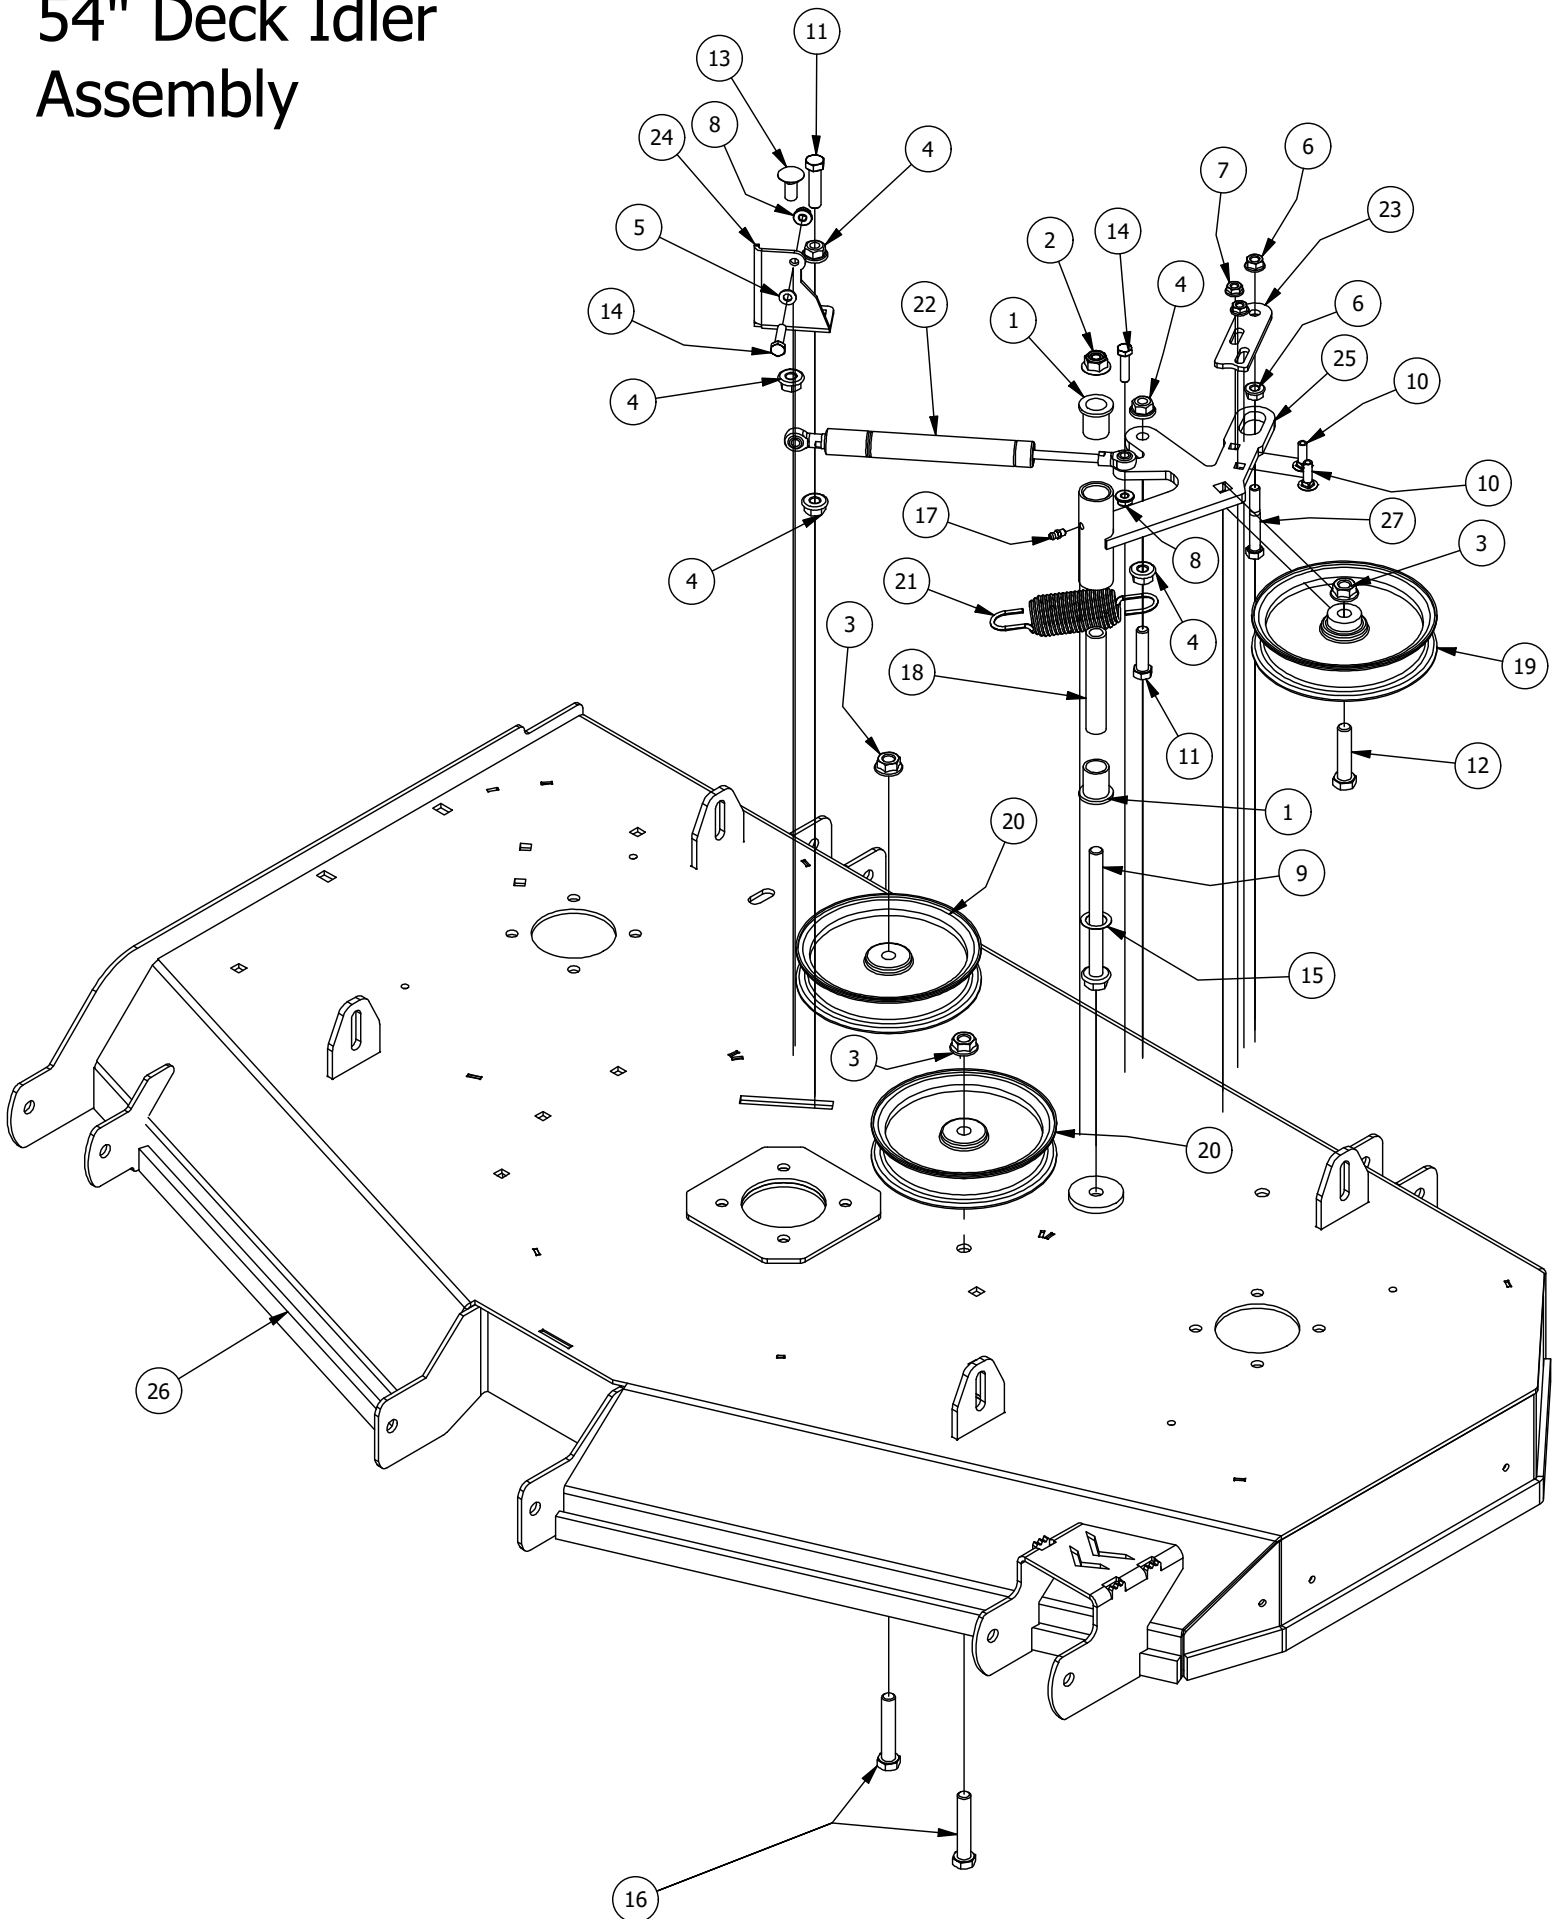

54" Deck Idler Assembly

54" Deck Idler Assembly			
ITEM	QTY	PART NUMBER	DESCRIPTION
1	2	410-0007-00	3/4" ID X 15/16" OD X 1-1/8" LENGTH FLANGE BUSHING
2	1	413-0002-00	1/2-13 NYLON INSERT FLANGE LOCKNUT ZC YELLOW
3	3	413-0005-00	1/2-13 HEX FLANGE NUT W/SERR ZINC YELLOW
4	5	413-0011-00	7/16-14 HEX FLANGE NUT W/SERR ZINC YELLOW
5	1	413-0016-00	.312 ID X .625 OD X .062 THK THRUST BEARING OIL-IMPREG BRNZ
6	2	413-0020-00	3/8-16 HEX FLANGE NUT W/SERR ZINC YELLOW
7	2	413-0022-00	5/16-18 HEX FLANGE NUT W/SERR ZINC YELLOW
8	2	413-0027-00	5/16-18 NYLON INSERT FLANGE LOCKNUT ZC YELLOW
9	1	418-0009-00	1/2-13 X 5-1/2 HEX FLANGE BOLT GR 8 ZY
10	2	418-0010-00	5/16-18 X 1 CARRIAGE BOLT ZC/YEL
11	2	418-0011-00	7/16-14X 1-3/4 HEX C/S GR5 ZINC Yellow
12	1	418-0012-00	1/2-13 X 2-1/4 HEX C/S GR 5 ZINC
13	1	418-0017-00	7/16-14 X 1 CARRIAGE BOLT ZINC
14	2	418-0109-00	5/16- 18 x 1 1/4 Hex C/S (GR.8) ZC/Yel
15	1	418-0110-00	.767 ID X 1.125 OD X .016 THK TRIPLE WAVE WASHER 1074-1095
16	2	418-0246-00	1/2-13 x 2-3/4 Hex Flange Bolt (GR.8) ZC/YEL
17	1	424-0002-00	1/4" DRIVE TYPE GREASE FITTING ZC YELLOW
18	1	425-0006-00	Mower Inner Idler Spacer
19	1	433-0014-00	6-3/4" Idler Pulley, 7/16" Spacer Assembly
20	2	433-0015-00	6-3/4" Idler Pulley, 15/16" Spacer Assembly
21	1	434-0007-00	2019 Mower Deck Spring
22	1	434-0009-00	Idler Gas Spring
23	1	439-0257-03	Deck Idler Pulley Belt Retainer Brkt
24	1	439-0335-03	Deck Belt Idler Damper Mounting Bracket
25	1	490-0019-03	Mower Deck Idler Pulley Arm Assembly
26	1	490-0064-03	2020 54" RZ Deck Assembly
27	1	618-2078-00	3/8-16 x 2-3/4 Hex C/S GR2 Zinc