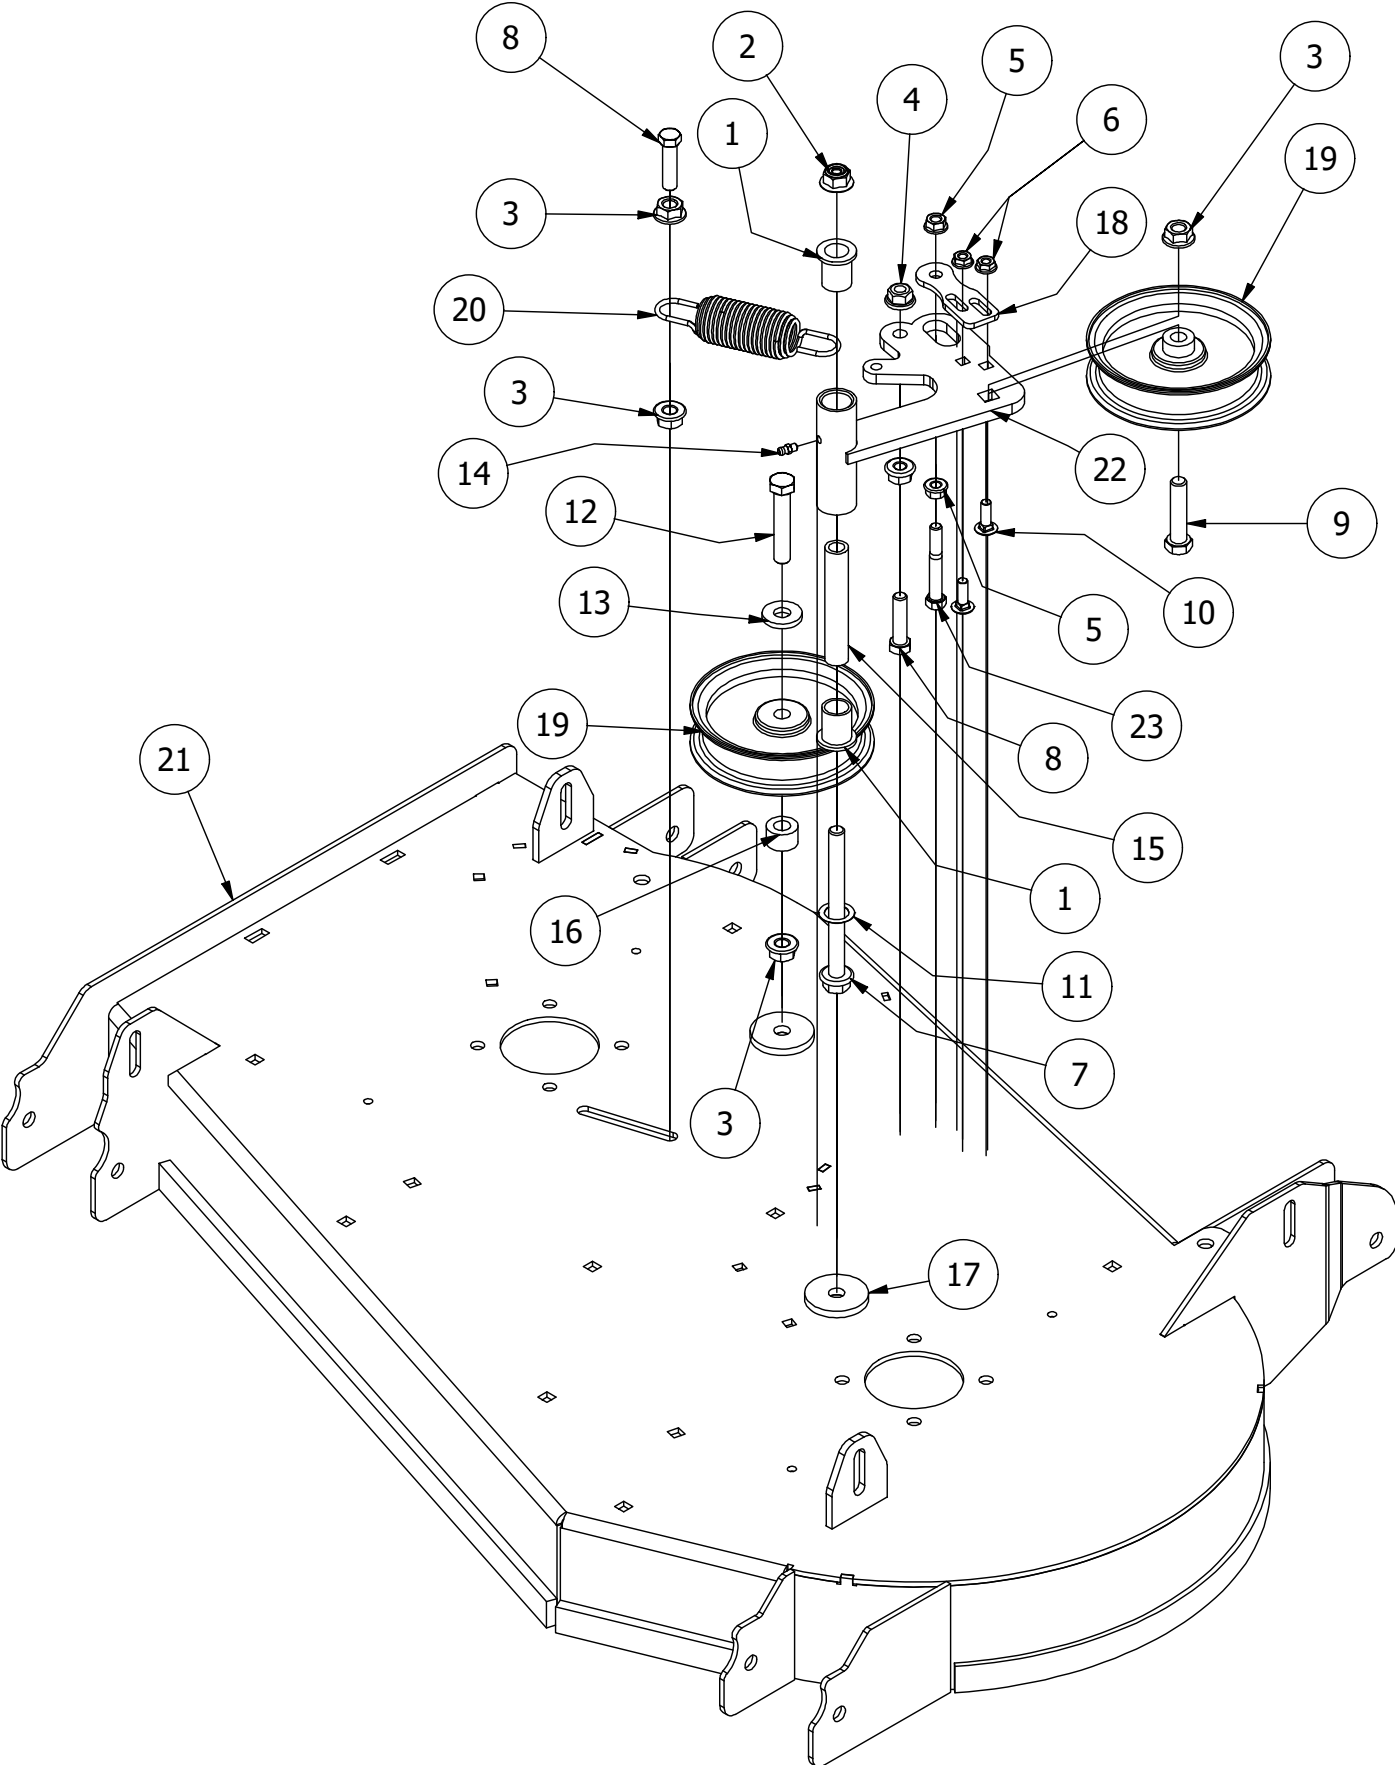

42" Deck Idler Assembly

42" Deck Idler Assembly			
ITEM	QTY	PART NUMBER	DESCRIPTION
1	2	410-0007-00	3/4" ID X 15/16" OD X 1-1/8" LENGTH FLANGE BUSHING
2	1	413-0002-00	1/2-13 NYLON INSERT FLANGE NUT ZINC YELLOW
3	4	413-0005-00	1/2-13 HEX FLANGE NUT W/SERR ZINC YELLOW
4	2	413-0011-00	7/16-14 HEX FLANGE NUT W/SERR ZINC YELLOW
5	2	413-0020-00	3/8-16 HEX FLANGE NUT W/SERR ZINC YELLOW
6	2	413-0022-00	5/16-18 HEX FLANGE NUT W/SERR ZINC YELLOW
7	1	418-0009-00	1/2-13 X 5-1/2 HEX FLANGE BOLT GR 8 ZY
8	2	418-0011-00	7/16-14X 1-3/4 HEX C/S GR5 ZINC Yellow
9	1	418-0012-00	1/2-13 X 2-1/4 HEX C/S GR 5 ZINC
10	2	418-0060-00	5/16-18 X 1 CARRIAGE BOLT ZINC YELLOW
11	1	418-0110-00	.767 ID X 1.125 OD X .016 THK TRIPLE WAVE WASHER 1074-1095
12	1	418-0246-00	1/2-13 x 2-3/4 Hex Flange Bolt (GR.8) ZC/YEL
13	1	419-0003-00	1/2 FENDER WASHER 1-1/4" OD ZINC
14	1	424-0002-00	1/4" DRIVE TYPE GREASE FITTING ZC YELLOW
15	1	425-0006-00	Mower Inner Idler Spacer
16	1	425-0027-00	.530 ID/ 1" OD X .625 Mower Pump Idler Spacer
17	1	426-0007-03	Idler Pulley Deck Pad
18	1	426-0461-03	RZC 42" Deck Idler Pulley Belt Retainer Bracket
19	2	433-0013-00	5-3/4" Idler Pulley, 7/16" Spacer Assembly
20	1	434-0007-00	2019 Mower Deck Spring
21	1	490-0421-03	42" Deck Assembly
22	1	490-0450-03	RZC 42" Mower Deck Idler Pulley Assembly
23	1	618-2078-00	3/8-16 x 2-3/4 Hex C/S GR2 Zinc