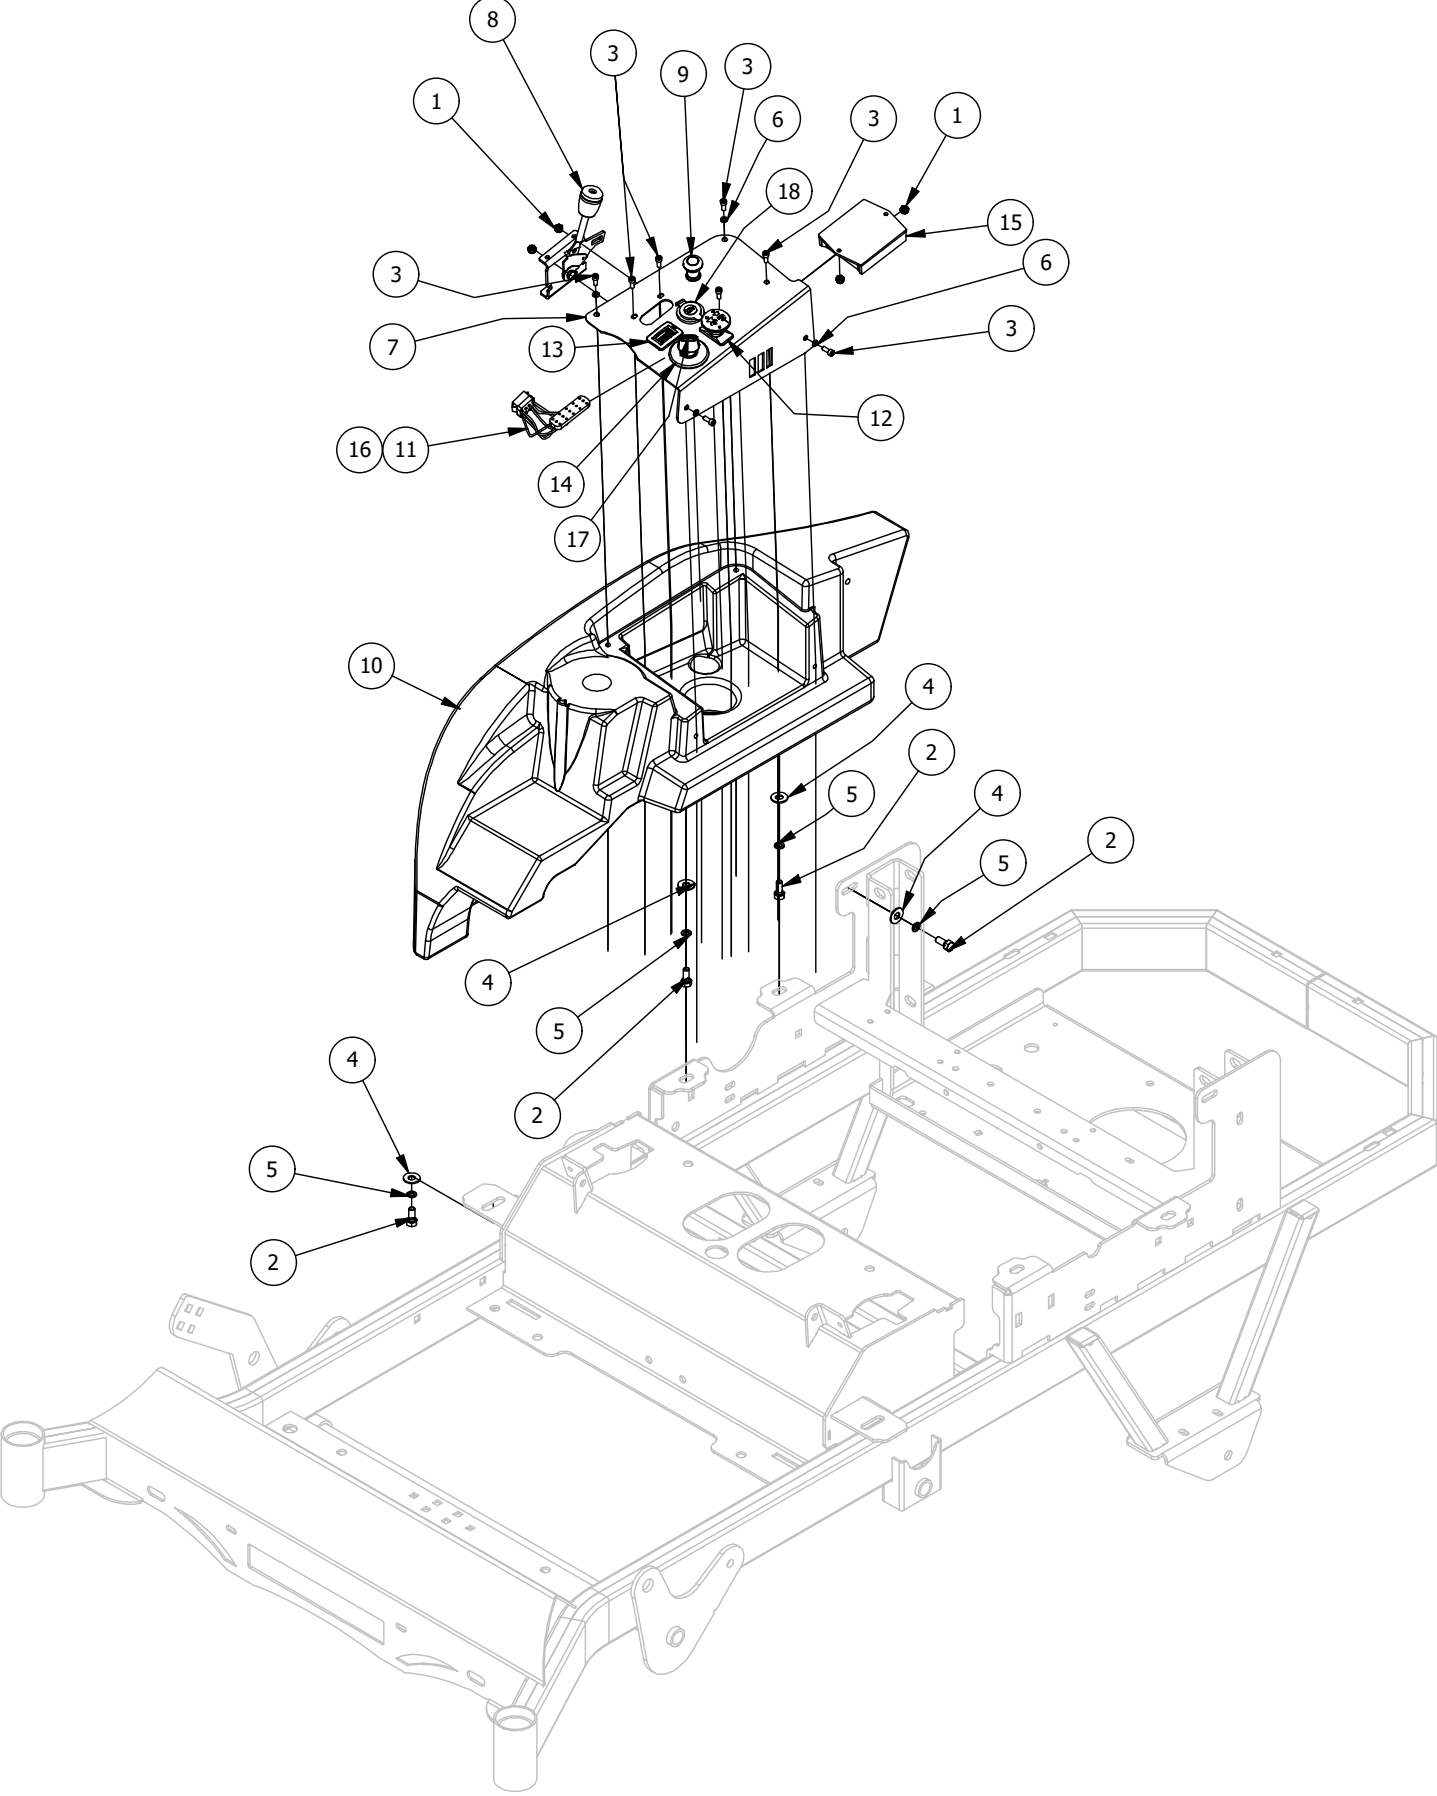

Console Assembly (Key Switch)

Console Assembly			
ITEM	QTY	PART NUMBER	DESCRIPTION
1	4	413-0008-00	10-24 NYLON INSERT LOCKNUT 18-8 SS
2	4	418-0054-00	5/16-18 X 3/4 HEX C/S ZINC
3	8	418-0055-00	10-24 X 1/2 SOCKET C/S 18-8 SS
4	4	419-0007-00	5/16 Flat Washer
5	4	419-0009-00	5/16 SPLIT LOCKWASHER ZINC
6	4	419-0011-00	#10 SPLIT LOCKWASHER 18-8 SS
7	1	439-0894-00	RZC Gas Tank Console Individual Controls 2022
8	1	464-0001-00	Mower Throttle Cable Assembly w / Handle
9	1	464-0002-00	Choke Cable
10	1	467-0022-00	2021 RZ Mower Console Assembly Right
11	1	486-0009-00	RZ/RZ-Pro Wiring Harness 26Kohler/Briggs/FR730 Engines
12	1	486-0060-00	PTO Switch
13	1	486-0061-00	Hour Meter
14	1	486-0062-00	Ignition Switch
15	1	486-0063-00	Interlock Module
16	1	486-0064-00	Mower Keyswitch Jumper Harness
17	1	486-0065-00	2023 Mower Key
18	1	677-2075-00	12 Volt Auxiliary Plug