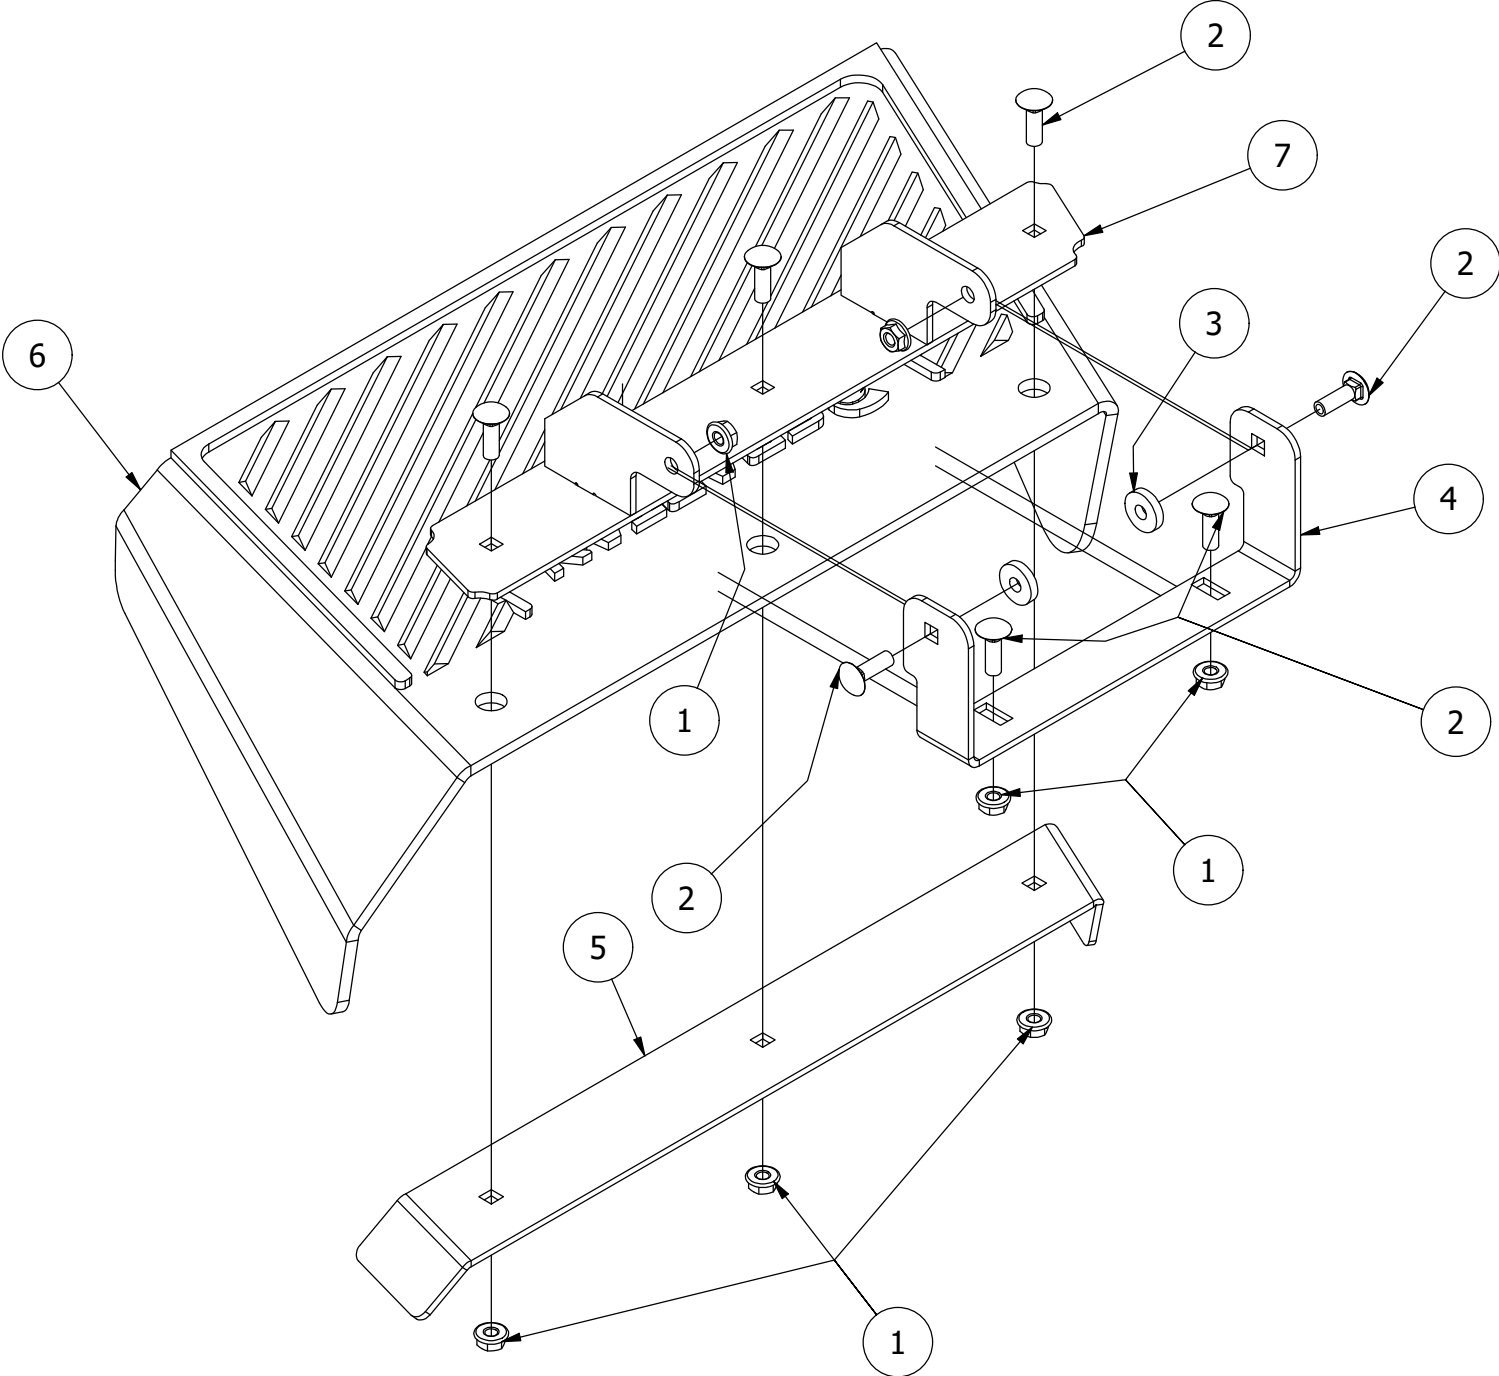

Deck Chute Assembly

Deck Chute Assembly			
ITEM	QTY	PART NUMBER	DESCRIPTION
1	7	413-0027-00	5/16-18 NYLON INSERT FLANGE LOCKNUT ZC YELLOW
2	7	418-0060-00	5/16-18 X 1 CARRIAGE BOLT ZINC YELLOW
3	2	419-0006-00	.312 ID X .875 OD X .1875 THK F/W NYLON BLK
4	1	439-0111-03	Mower Chute Mounting Bracket
5	1	439-0431-03	2020 RZ Mower Deck Chute Hinge Backer Bracket
6	1	481-0010-00	RZ Mower Rubber Discharge Chute
7	1	490-0070-03	2020 RZ Mower Deck Chute Hinge Assembly