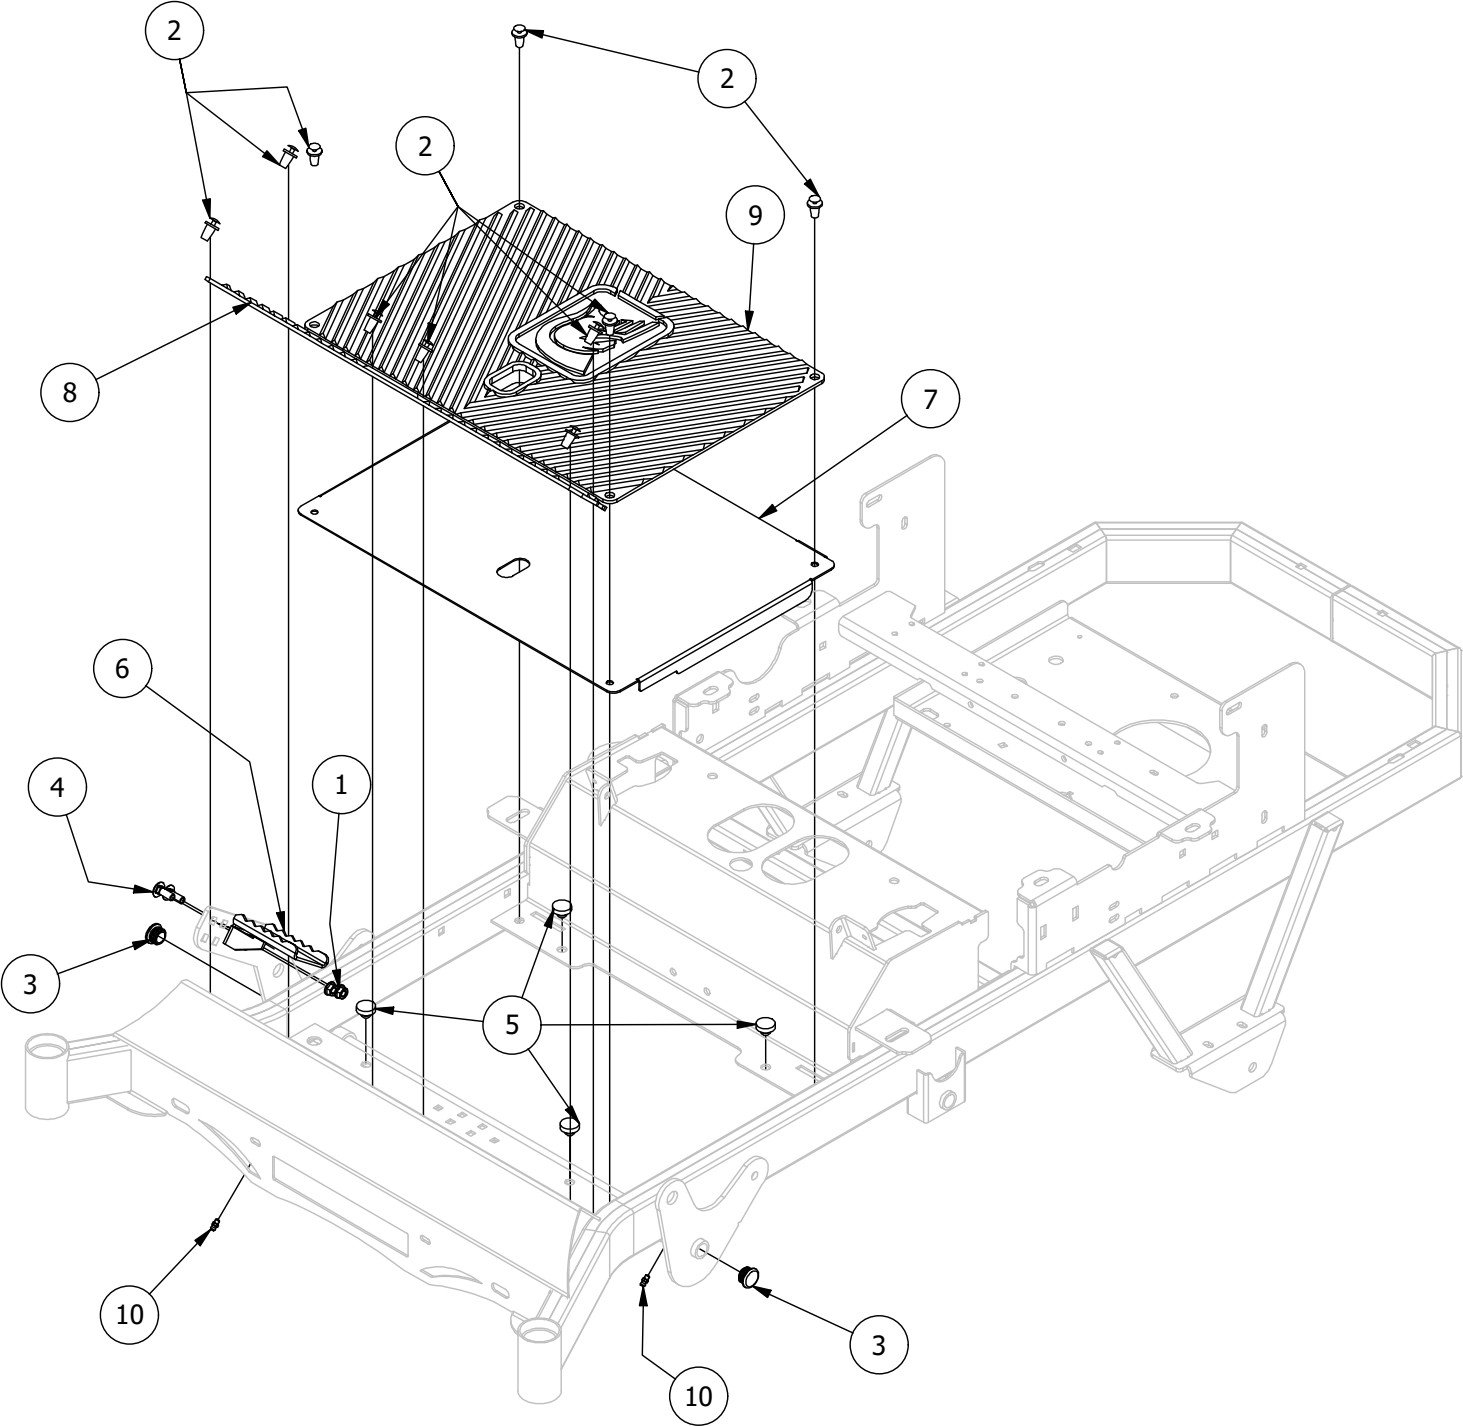

Front Fork Assembly

Front Fork Assembly			
ITEM	QTY	PART NUMBER	DESCRIPTION
1	2	410-0006-00	1" INSERT BEARING
2	2	410-0018-00	RZ Front Wheel Bearing for 422-0027-00
3	1	413-0002-00	1/2-13 NYLON INSERT FLANGE NUT ZINC YELLOW
4	1	413-0063-00	1"-8 FIN HEX JAM NUT ZC
5	1	418-0002-00	1/2-20 X 1-1/4 HEX FLANGE BOLT GR 8 ZC YELLOW
6	1	418-0003-00	1/2-13 X 8-1/2 HEX C/S GR 5 ZINC YELLOW
7	1	419-0003-00	1/2 FENDER WASHER 1-1/4" OD ZINC
8	1	419-0024-00	1" L/W MED SPLIT ZC
9	1	422-0027-00	RZ/RT Pro Front Tire Assembly-Smooth Tread
10	1	422-0042-00	Spartan Radial Front Tire and Wheel Assm
11	1	425-0010-00	Mower Caster Fork Wheel Spacer
12	1	425-0011-00	Caster Fork Shaft Bearing Spacer
13	1	426-0006-03	Mower Caster Shaft Washer
14	1	437-0019-00	RT&SRT Mower Caster Wheel Shaft 2018
15	1	490-0453-03	RZC Caster Fork Assembly
16	1	490-0453-KT	RZC Caster Fork Assembly Kit

Floorboard and Deck Height Pedal Assembly

Floorboard and Deck Height Pedal Assembly			
ITEM	QTY	PART NUMBER	DESCRIPTION
1	2	413-0020-00	3/8-16 HEX FLANGE NUT W/SERR ZINC YELLOW
2	10	414-0002-00	8MM PUSH TYPE RETAINER NYLON BLACK
3	2	414-0016-00	1" Round Tube Plug
4	2	418-0045-00	3/8-16 X 1 Carriage Bolt Zinc Yellow
5	4	429-0002-00	Push-In Rubber Bumper, Mower Floor
6	1	439-0059-03	Mower Deck Height Foot Pedal
7	1	439-0114-03	Mower Floorboard
8	1	481-0005-00	2017 Mower Rubber Foot Rest Mat
9	1	481-0006-00	2017 Mower Logo Floor Mat
10	2	624-1000-00	1/4 drive type straight grease fitting zc (g.L. only)