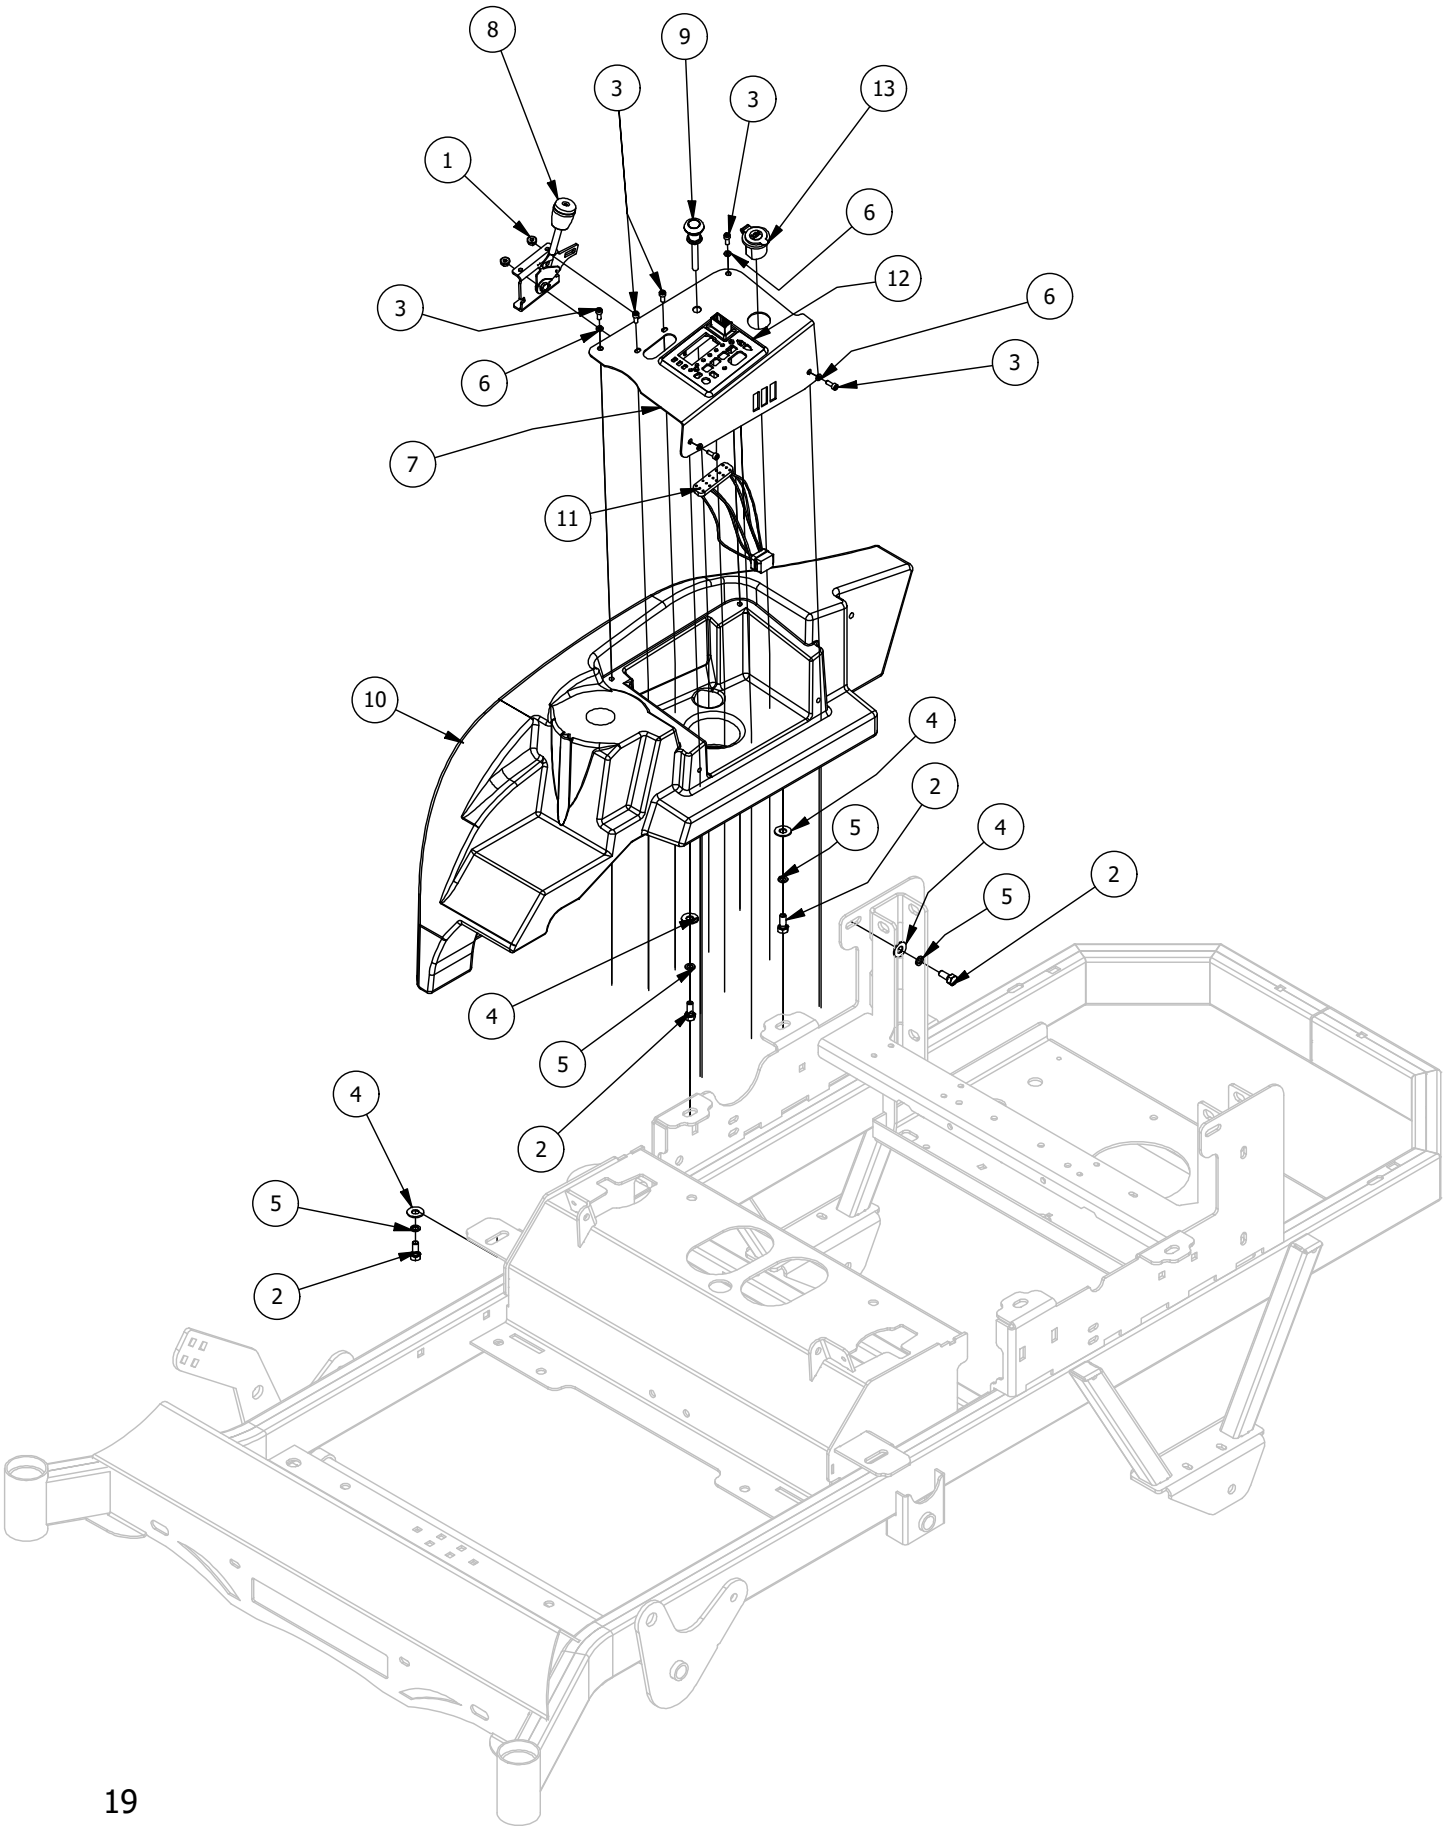

Console Assembly

Console Assembly			
ITEM	QTY	PART NUMBER	DESCRIPTION
1	2	413-0008-00	10-24 NYLON INSERT LOCKNUT 18-8 SS
2	4	418-0054-00	5/16-18 X 3/4 HEX C/S ZINC
3	6	418-0055-00	10-24 X 1/2 SOCKET C/S 18-8 SS
4	4	419-0007-00	5/16 Flat Washer
5	4	419-0009-00	5/16 SPLIT LOCKWASHER ZINC
6	4	419-0011-00	#10 SPLIT LOCKWASHER 18-8 SS
7	1	439-0491-03	RZC Gas Tank Console Bracket
8	1	464-0001-00	Mower Throttle Cable Assembly w / Handle
9	1	464-0002-00	Choke Cable
10	1	467-0022-00	2021 RZ Mower Console Assembly Right
11	1	486-0009-00	RZ/RZ-Pro Wiring Harness 26Kohler/Briggs/FR730 Engines
12	1	486-0058-00	Mower Control Console-Carbureted-Fuel Level Enabled
13	1	677-2075-00	12 Volt Auxiliary Plug