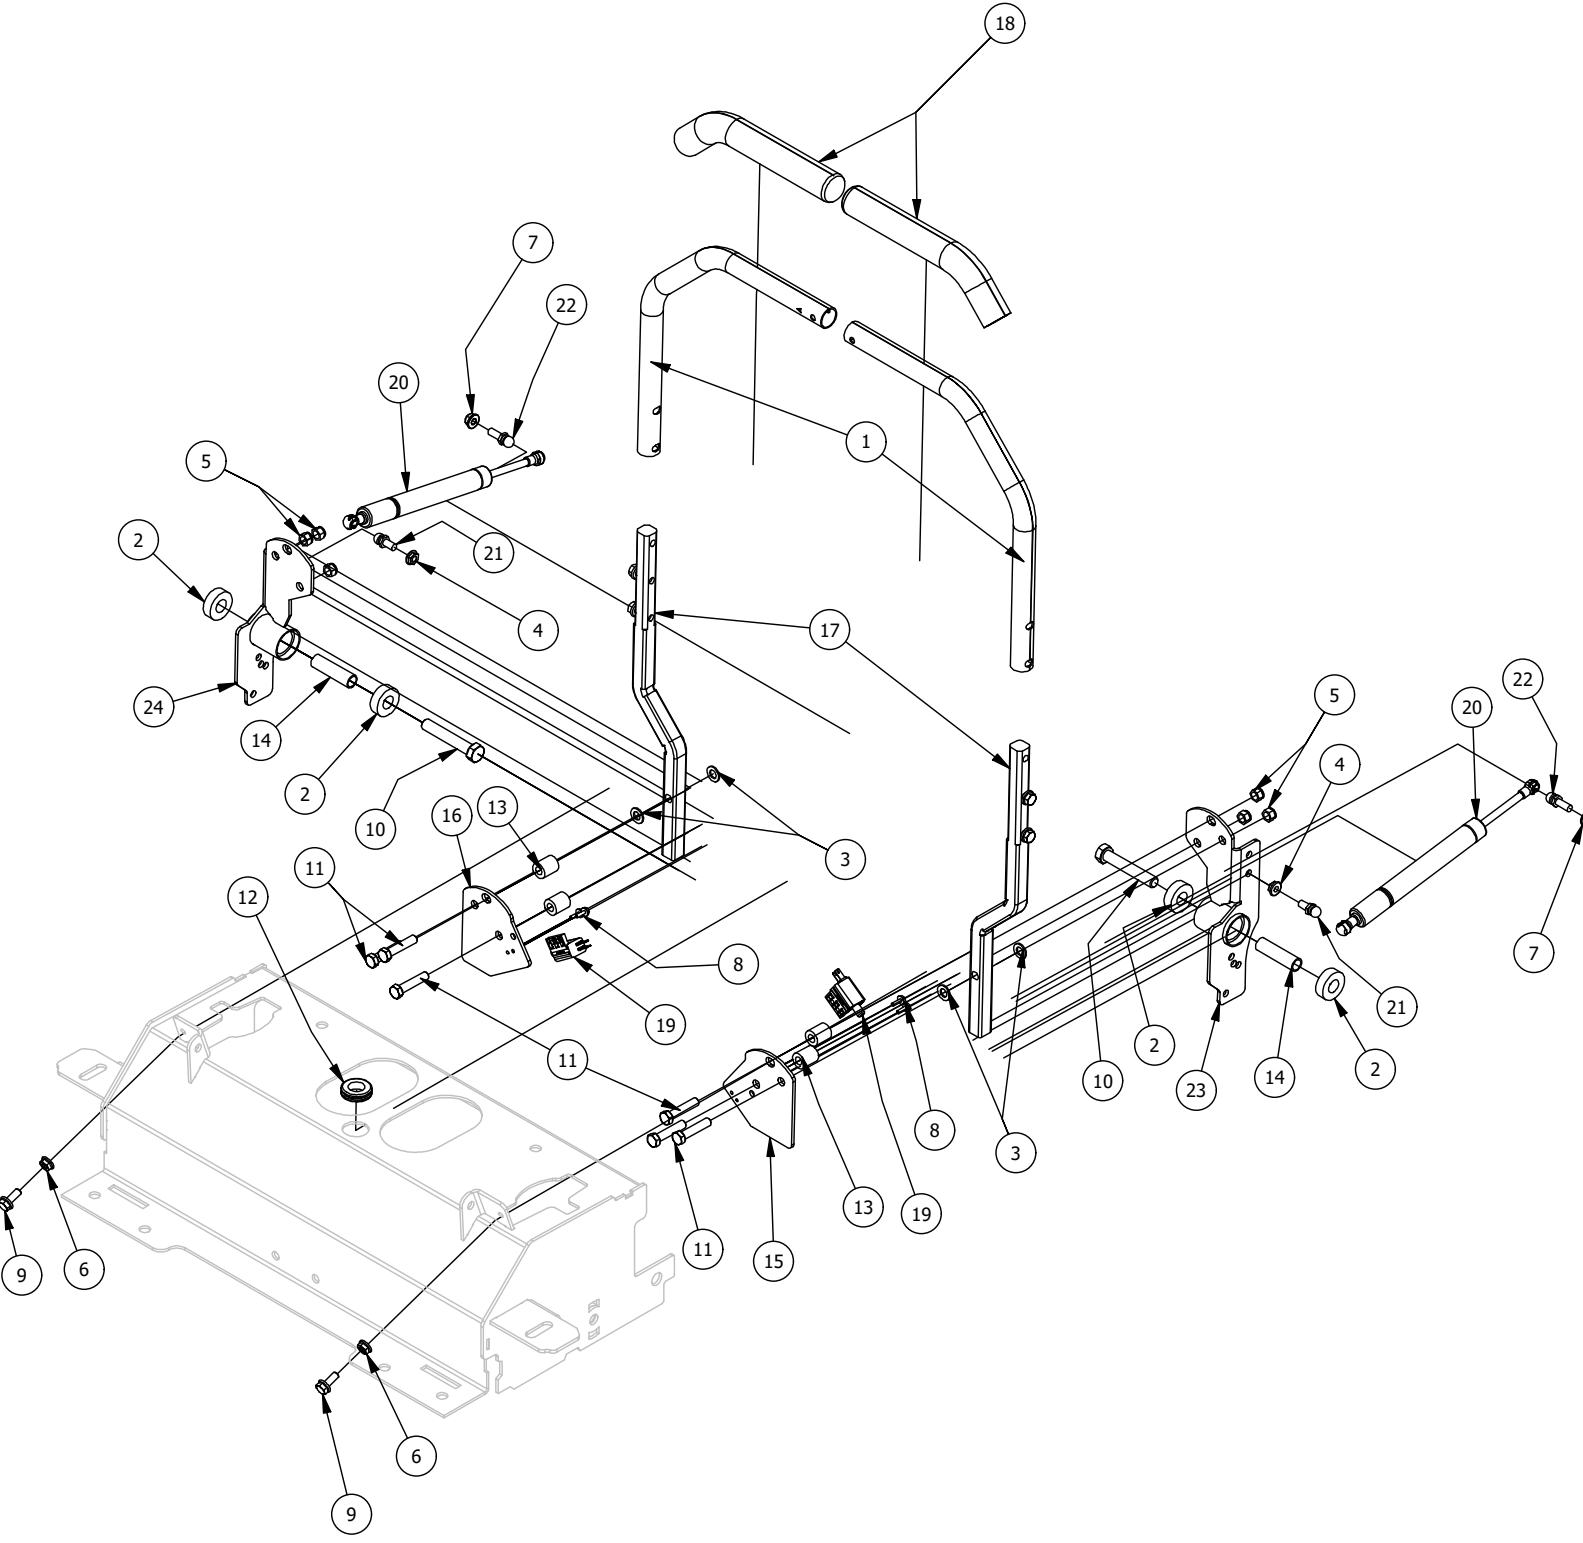

Drive Arm Assembly

Drive Arm Assembly			
ITEM	QTY	PART NUMBER	DESCRIPTION
1	2	403-0020-00	Mower Drive Handle Tube
2	4	410-0005-00	5/8" ID X 1-3/8" OD X 7/16" THK BEARING
3	4	410-0011-00	3/8 X 3/4 Bronze Washer
4	2	413-0006-00	5/16-18 HEX FLANGE NUT W/SERR ZINC
5	6	413-0013-00	3/8-16 NYLON INSERT FLANGE LOCKNUT ZINC
6	2	413-0022-00	5/16-18 HEX FLANGE NUT W/SERR ZINC YELLOW
7	2	413-0027-00	5/16-18 NYLON INSERT FLANGE LOCKNUT ZC YELLOW
8	4	418-0032-00	8-32 X 1/2 IND. HWH SLOT TYPE F TCS ZINC
9	6	418-0048-00	5/16-18 X 3/4 HEX FLANGE BOLT GR 8 ZC YELLOW
10	2	418-0050-00	1/2-13 X 3 HEX C/S GR 5 ZINC
11	6	418-0051-00	3/8-16 X 1-3/4 HEX C/S GR 2 ZINC
12	1	419-0008-00	3/4" ID X FOR 1-3/16" HOLE FOR 11 GA RUBBER GROMMIT
13	4	425-0003-00	Mower Drive Arm Spacer
14	2	425-0004-00	Mower Drive Arm Hub & Deck Lift Arm Spacer
15	1	426-0002-00	Mower Left Control Arm Limit Switch Plate
16	1	426-0003-00	Mower Right Control Arm Limit Switch Plate
17	2	431-0001-00	Height Adjustable Drive Arm
18	2	484-0001-00	Handle Grip
19	2	486-0030-00	NO Plunger Limit Switch
20	2	487-0001-00	Control Arm Damper
21	2	487-0005-00	Control Arm Damper Ball Stud
22	2	487-0008-00	Control Arm Damper Ball Stud 3/4" Thread
23	1	490-0012-02	Mower Left Drive Arm Bracket Assembly
24	1	490-0013-02	Mower Right Drive Arm Bracket Assembly