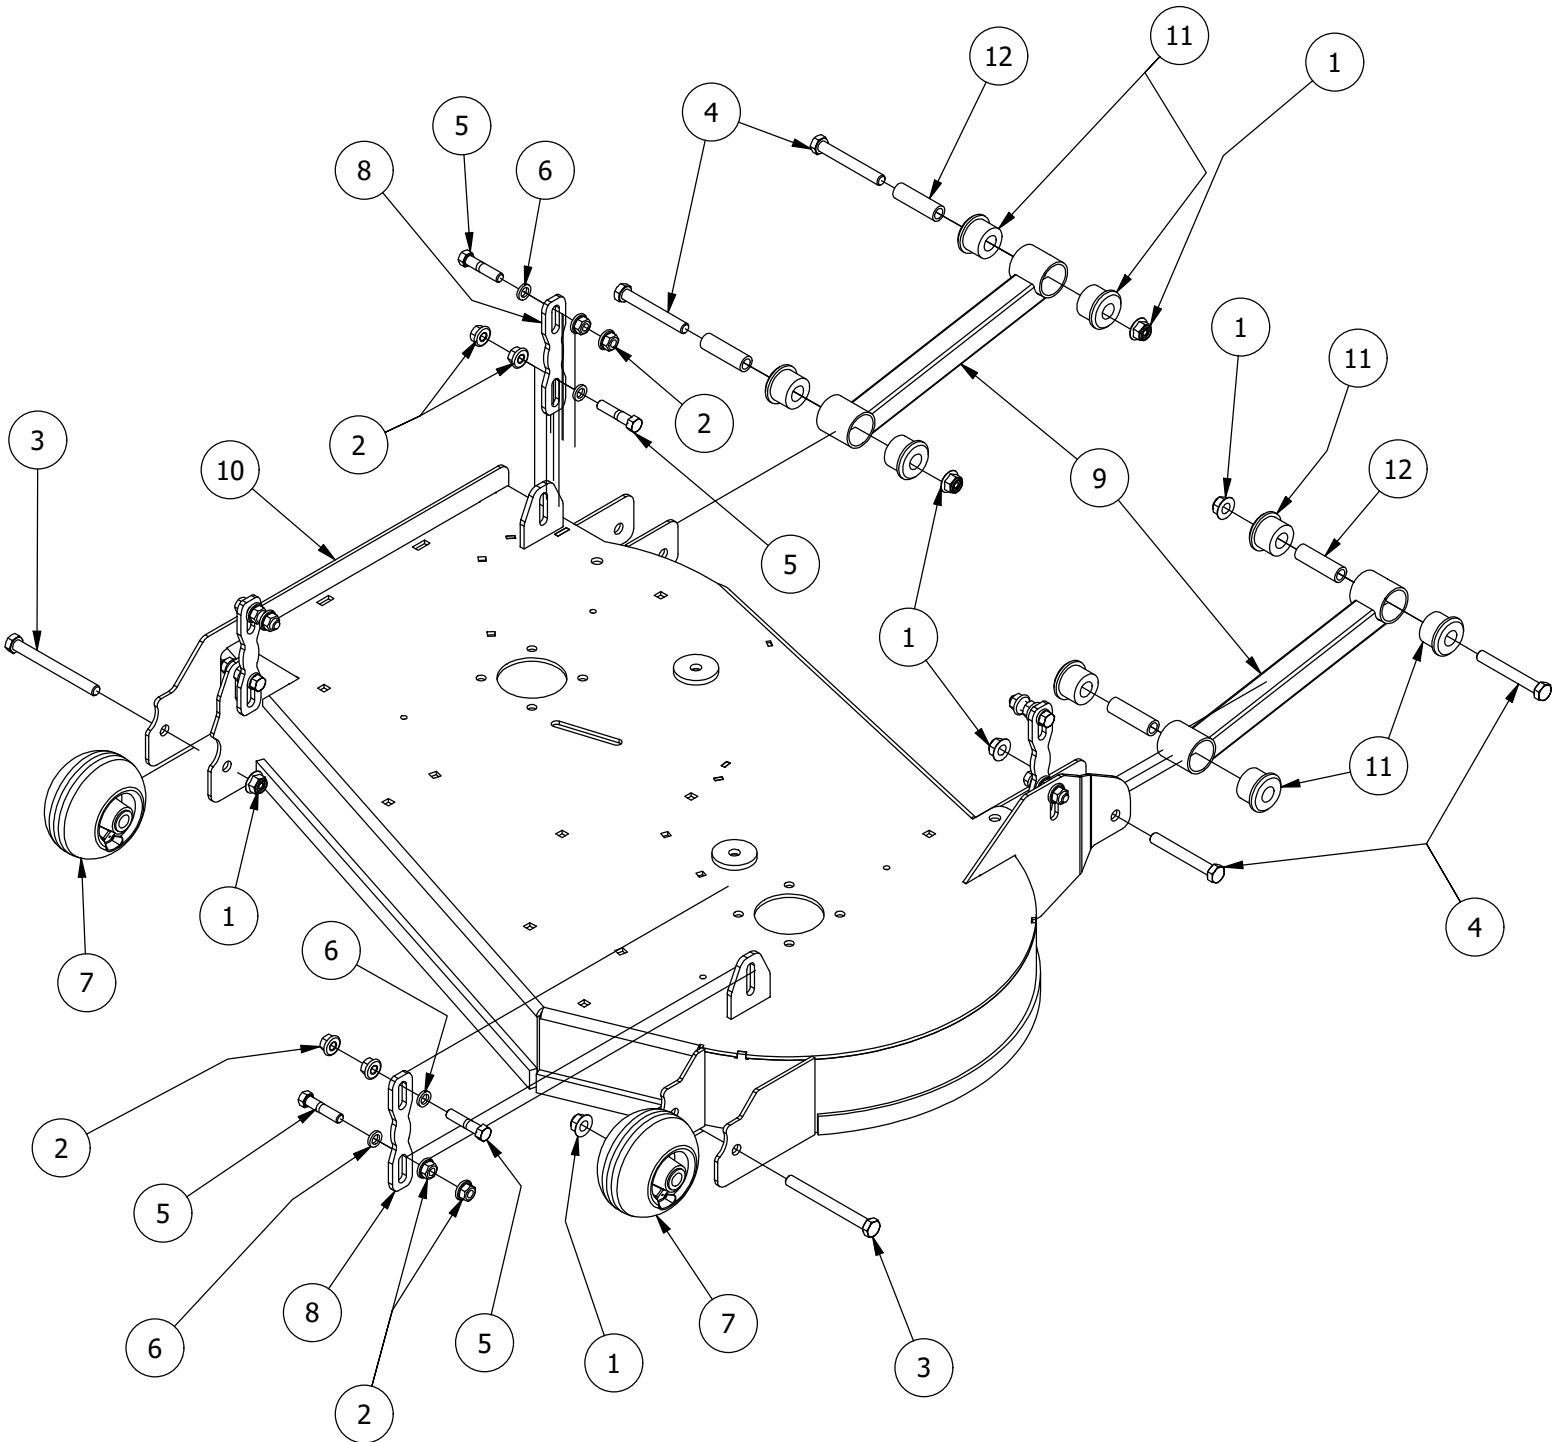

42" Deck Scalping Wheels and Stabilizer

42" Deck Scalping Wheels and Stabilizer			
ITEM	QTY	PART NUMBER	DESCRIPTION
1	6	413-0002-00	1/2-13 NYLON INSERT FLANGE NUT ZINC YELLOW
2	16	413-0011-00	7/16-14 HEX FLANGE NUT W/SERR ZINC YELLOW
3	2	418-0016-00	1/2-13 X 5 HEX C/S GR 2 ZINC YELLOW
4	4	418-0021-00	1/2-13 X 3-3/4 HEX C/S GR 5 ZINC
5	8	418-0046-00	7/16-14 X 2 HEX C/S GR 5 ZINC YELLOW
6	8	419-0010-00	.443 ID X .750 OD X .125 THK NYLON BLACK
7	2	422-0061-00	Mower Anti-Scalp Wheel w/out Grease Fitting
8	4	435-0013-00	RZ Mower Deck Actuator Connecting Link
9	2	490-0047-03	2019 all RZ Deck Stabilizer assembly
10	1	490-0421-03	42" Deck Assembly
11	8	732-2000-00	Large MTV A-Arm Bushing
12	4	732-2001-00	Large MTV A-Arm Bushing Sleeve