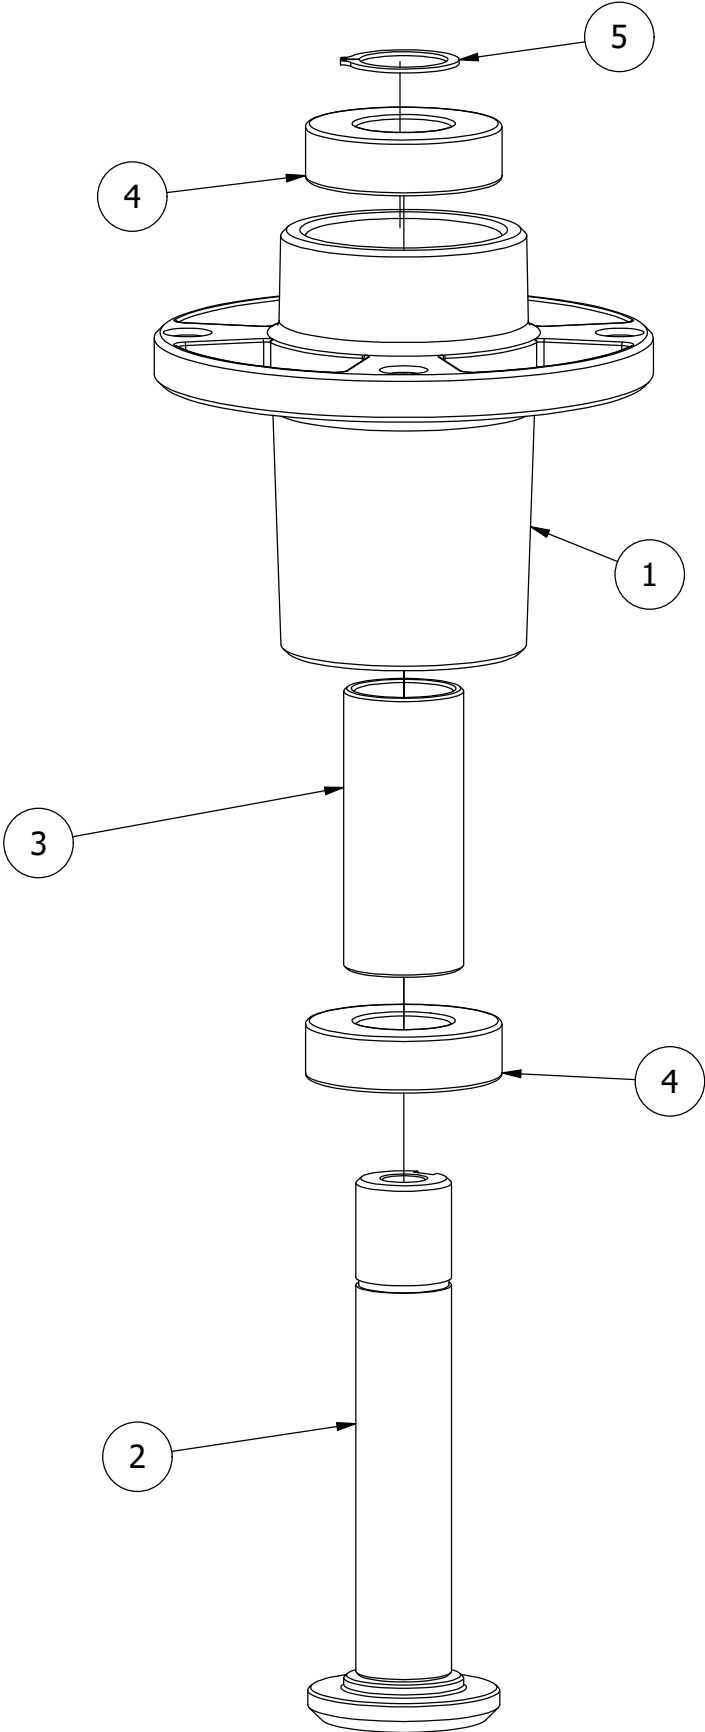

Spindle Assembly

Spindle Assembly			
ITEM	QTY	PART NUMBER	DESCRIPTION
1	1	4370026-1	RZC Casting
2	1	4370026-2	RZC Deck Spindle Shaft/Flange
3	1	4370026-3	RZC Deck Spindle Spacer
4	2	4370026-4	RZC Spindle Bearing
5	1	4370026-5	RZC Snap Ring