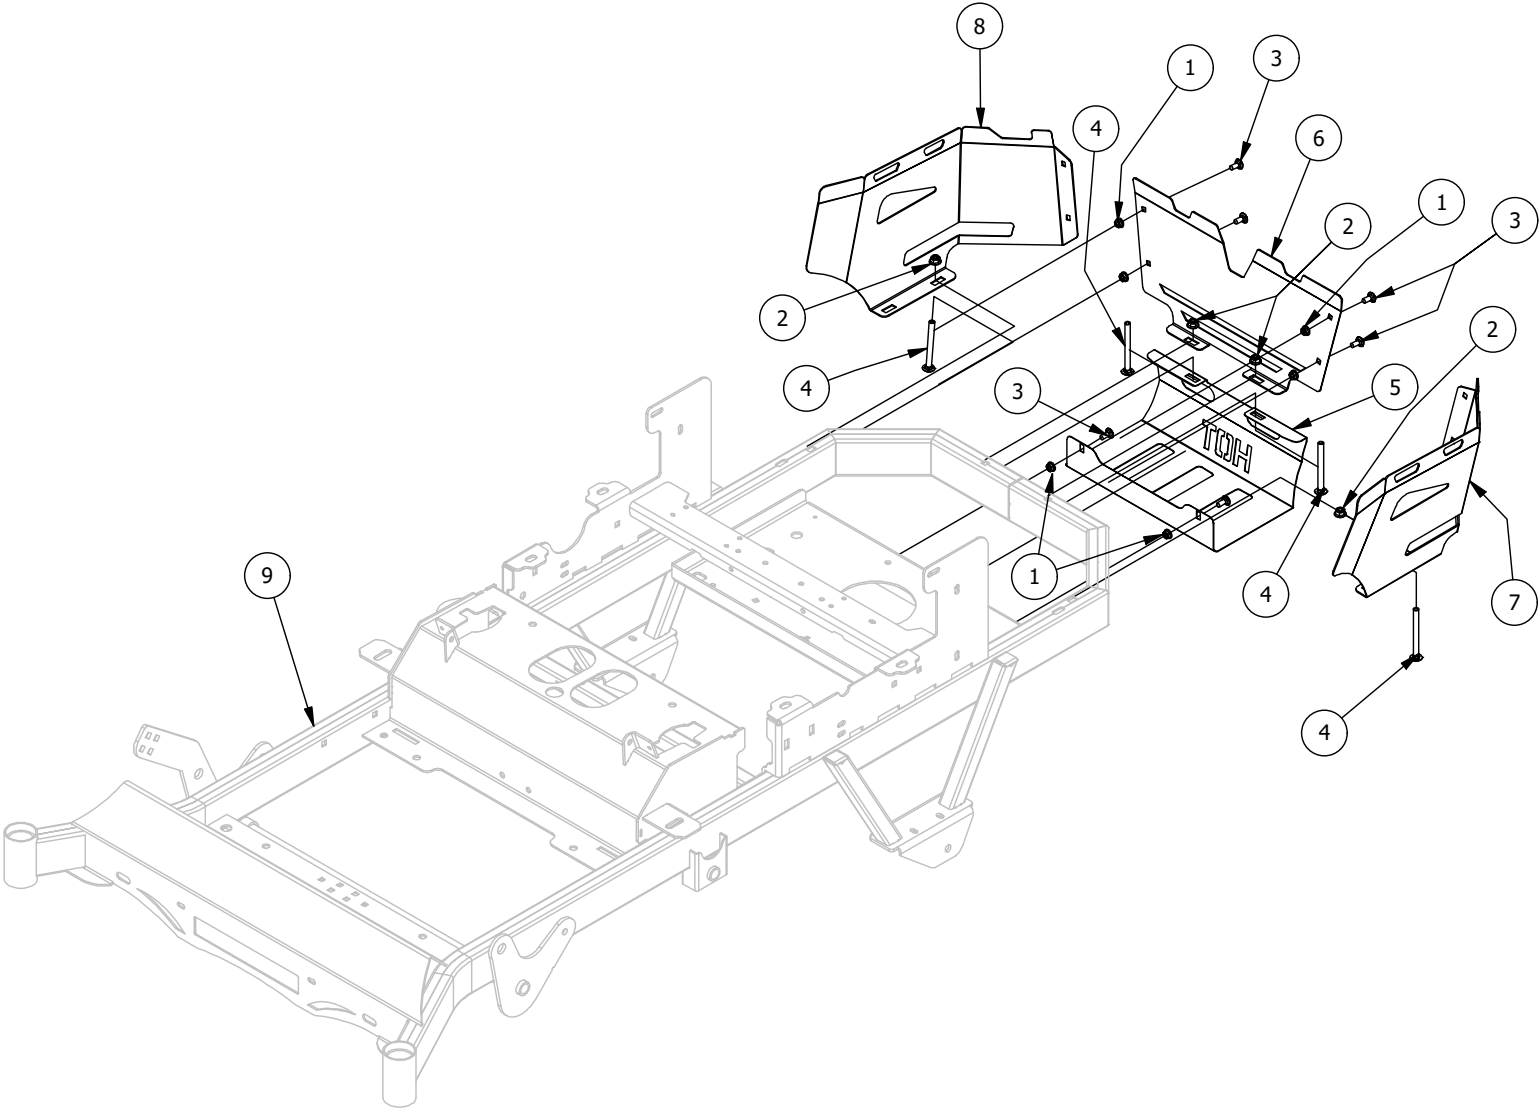

Engine Cowling Assembly

Engine Cowling Assembly

ITEM	QTY	PART NUMBER	DESCRIPTION
1	6	413-0022-00	5/16-18 HEX FLANGE NUT W/SERR ZINC YELLOW
2	4	413-0029-00	3/8-16 NYLON INSERT FLANGE L/NUT ZC YELLOW
3	6	418-0008-00	5/16-18 X 3/4 CARRIAGE BOLT ZINC
4	4	418-0018-00	3/8-16 X 4 CARRIAGE BOLT ZINC/YEL
5	1	439-0115-03	RZ Mower Muffler Guard
6	1	439-0494-03	2021 CRZ Rear Cover Center Plate
7	1	439-0495-03	2021 RZC Rear Cover Left Side
8	1	439-0496-03	2021 RZC Rear Cover Right Side
9	1	490-0480-03	2022 TTQ Frame Assembly