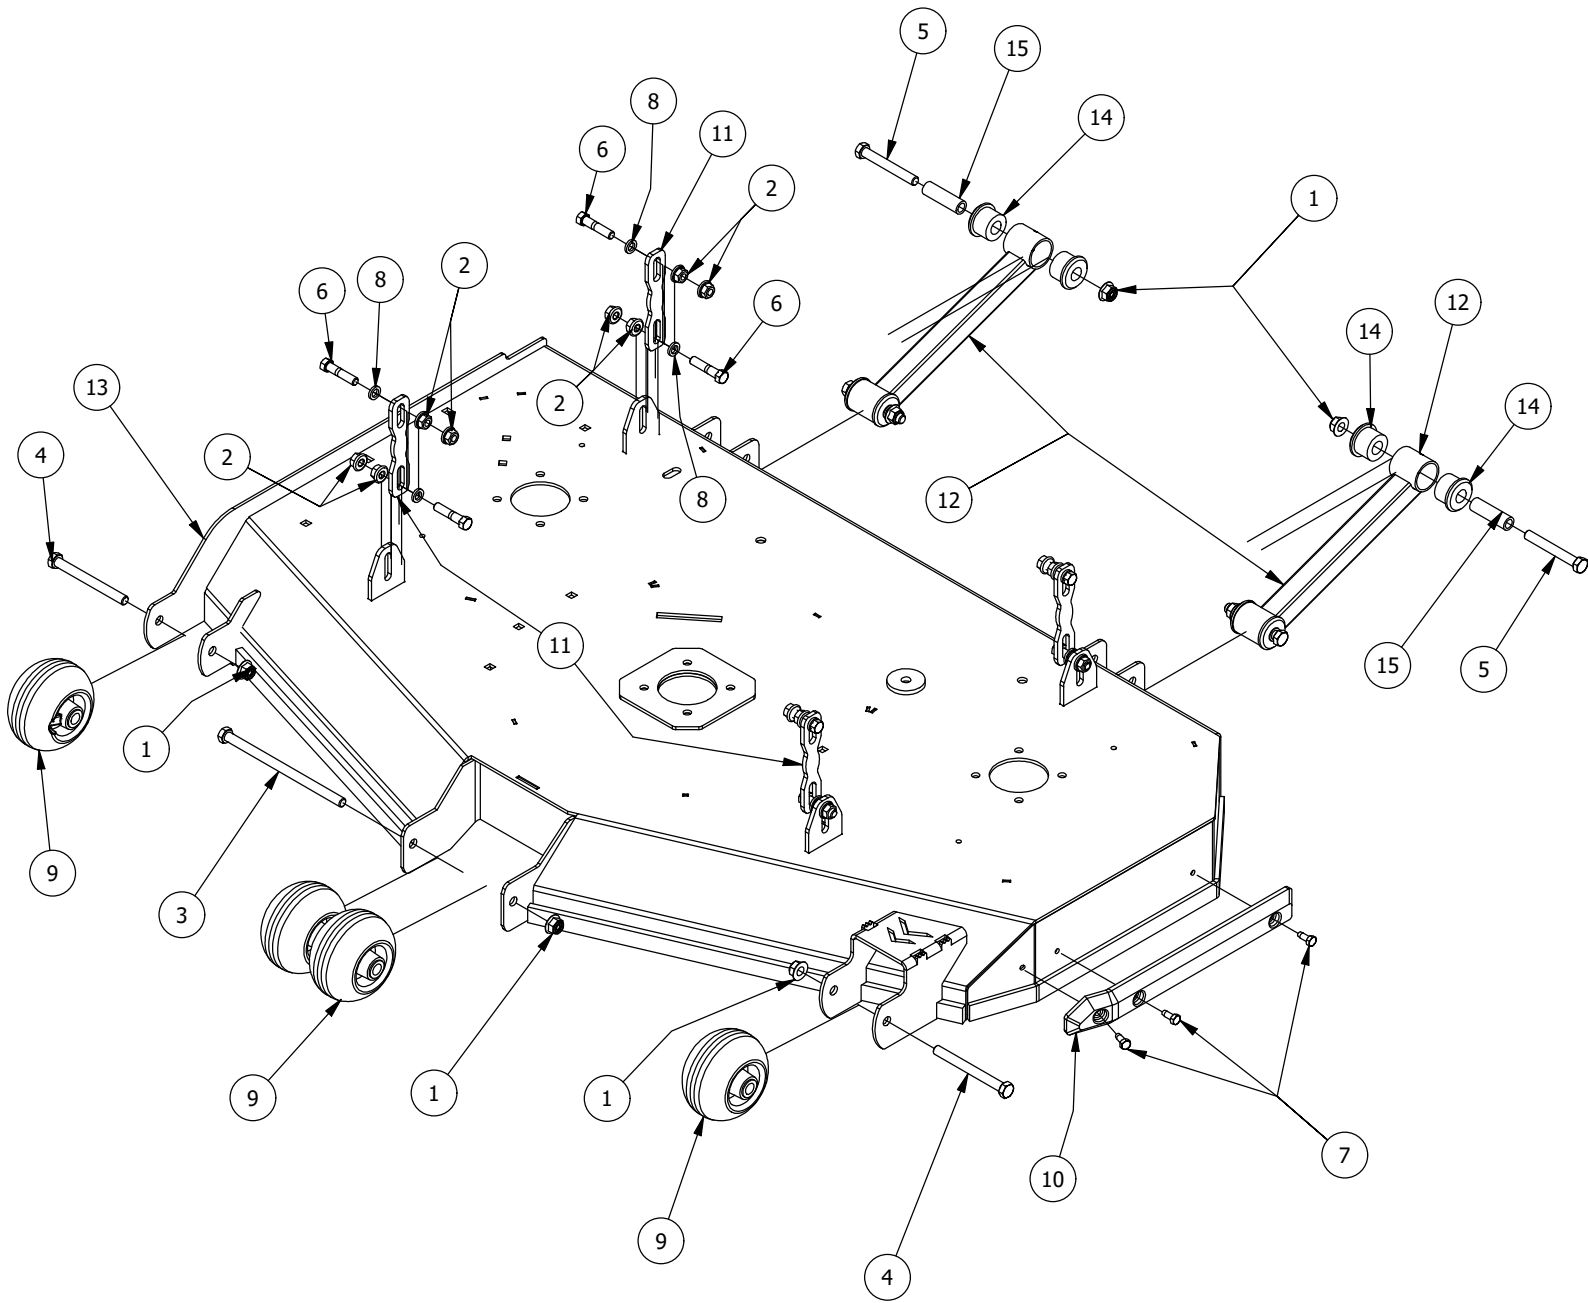

54" Deck Scalping Wheels and Stabilizer

54" Deck Scalping Wheels and Stabilizer			
ITEM	QTY	PART NUMBER	DESCRIPTION
1	7	413-0002-00	1/2-13 NYLON INSERT FLANGE NUT ZINC YELLOW
2	16	413-0011-00	7/16-14 HEX FLANGE NUT W/SERR ZINC YELLOW
3	1	418-0015-00	1/2-13 X 8-1/2 HEX C/S GR 2 ZINC YELLOW
4	2	418-0016-00	1/2-13 X 5 HEX C/S GR 2 ZINC YELLOW
5	4	418-0021-00	1/2-13 X 3-3/4 HEX C/S GR 5 ZINC
6	8	418-0046-00	7/16-14 X 2 HEX C/S GR 5 ZINC YELLOW
7	3	418-0262-00	5/16-18 X 3/4 IND HWH UNSLOT (F) TCS ZC/Y
8	8	419-0010-00	.443 ID X .750 OD X .125 THK NYLON BLACK
9	4	422-0001-00	Anti-Scalp Wheel
10	1	429-0001-00	Mower Nylon Deck Guard
11	4	435-0013-03	RZ Mower Deck Actuator Connecting Link
12	2	490-0047-03	RZ Mower Deck Stabilizer Assembly
13	1	490-0064-03	2020 54" RZ Deck Assembly
14	8	732-2000-00	Large MTV A-Arm Bushing
15	4	732-2001-00	Large MTV A-Arm Bushing Sleeve