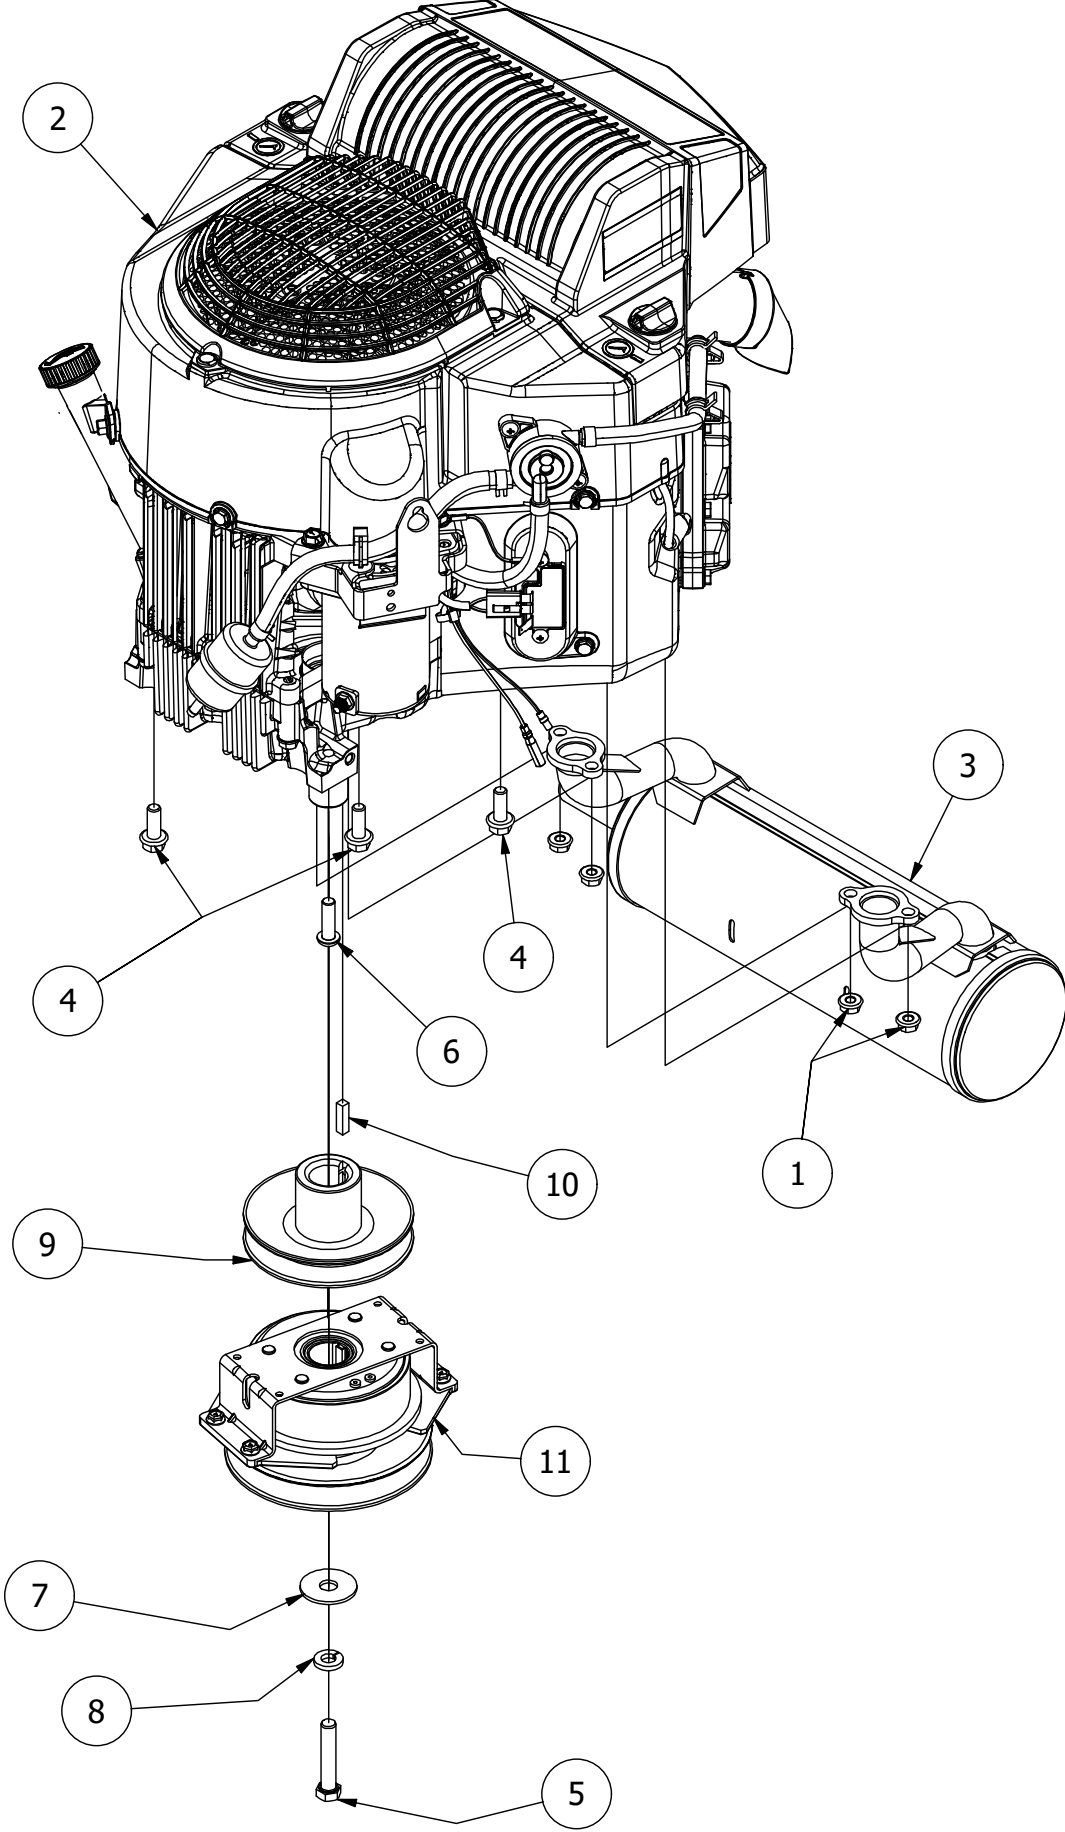

Kawasaki FR691V Engine Assembly

Kawasaki FR691V Engine Assembly			
ITEM	QTY	PART NUMBER	DESCRIPTION
1	4	413-0009-00	M8-1.25 HEX FLANGE TOPLOCK NUT ZINC
2	1	415-0021-00	Kawasaki FR691V Engine
3	1	415-0074-00	2019 Exhaust System for Kawasaki FR, FS and FT
4	3	418-0023-00	3/8-16 X 1-1/8 IND HWH W/SERR TRI LOB ZY
5	1	418-0223-00	TTQ Clutch Bolt
6	1	418-0224-00	3/8-16 X 1-1/4 PAN TORX (TRI-LOB) TRS ZC
7	1	419-0001-00	1/2" X 1-5/8 BELLEVILLE CUP WASHER ZINC YELLOW
8	1	419-0005-00	7/16 SPLIT LOCKWASHER GR 8 ZC YELLOW
9	1	433-0002-00	Drive Pulley, B Belt
10	1	442-0001-00	1/4 X 1 SQUARE KEY STOCK
11	1	470-0004-00	Mower TTQ Ogura Clutch