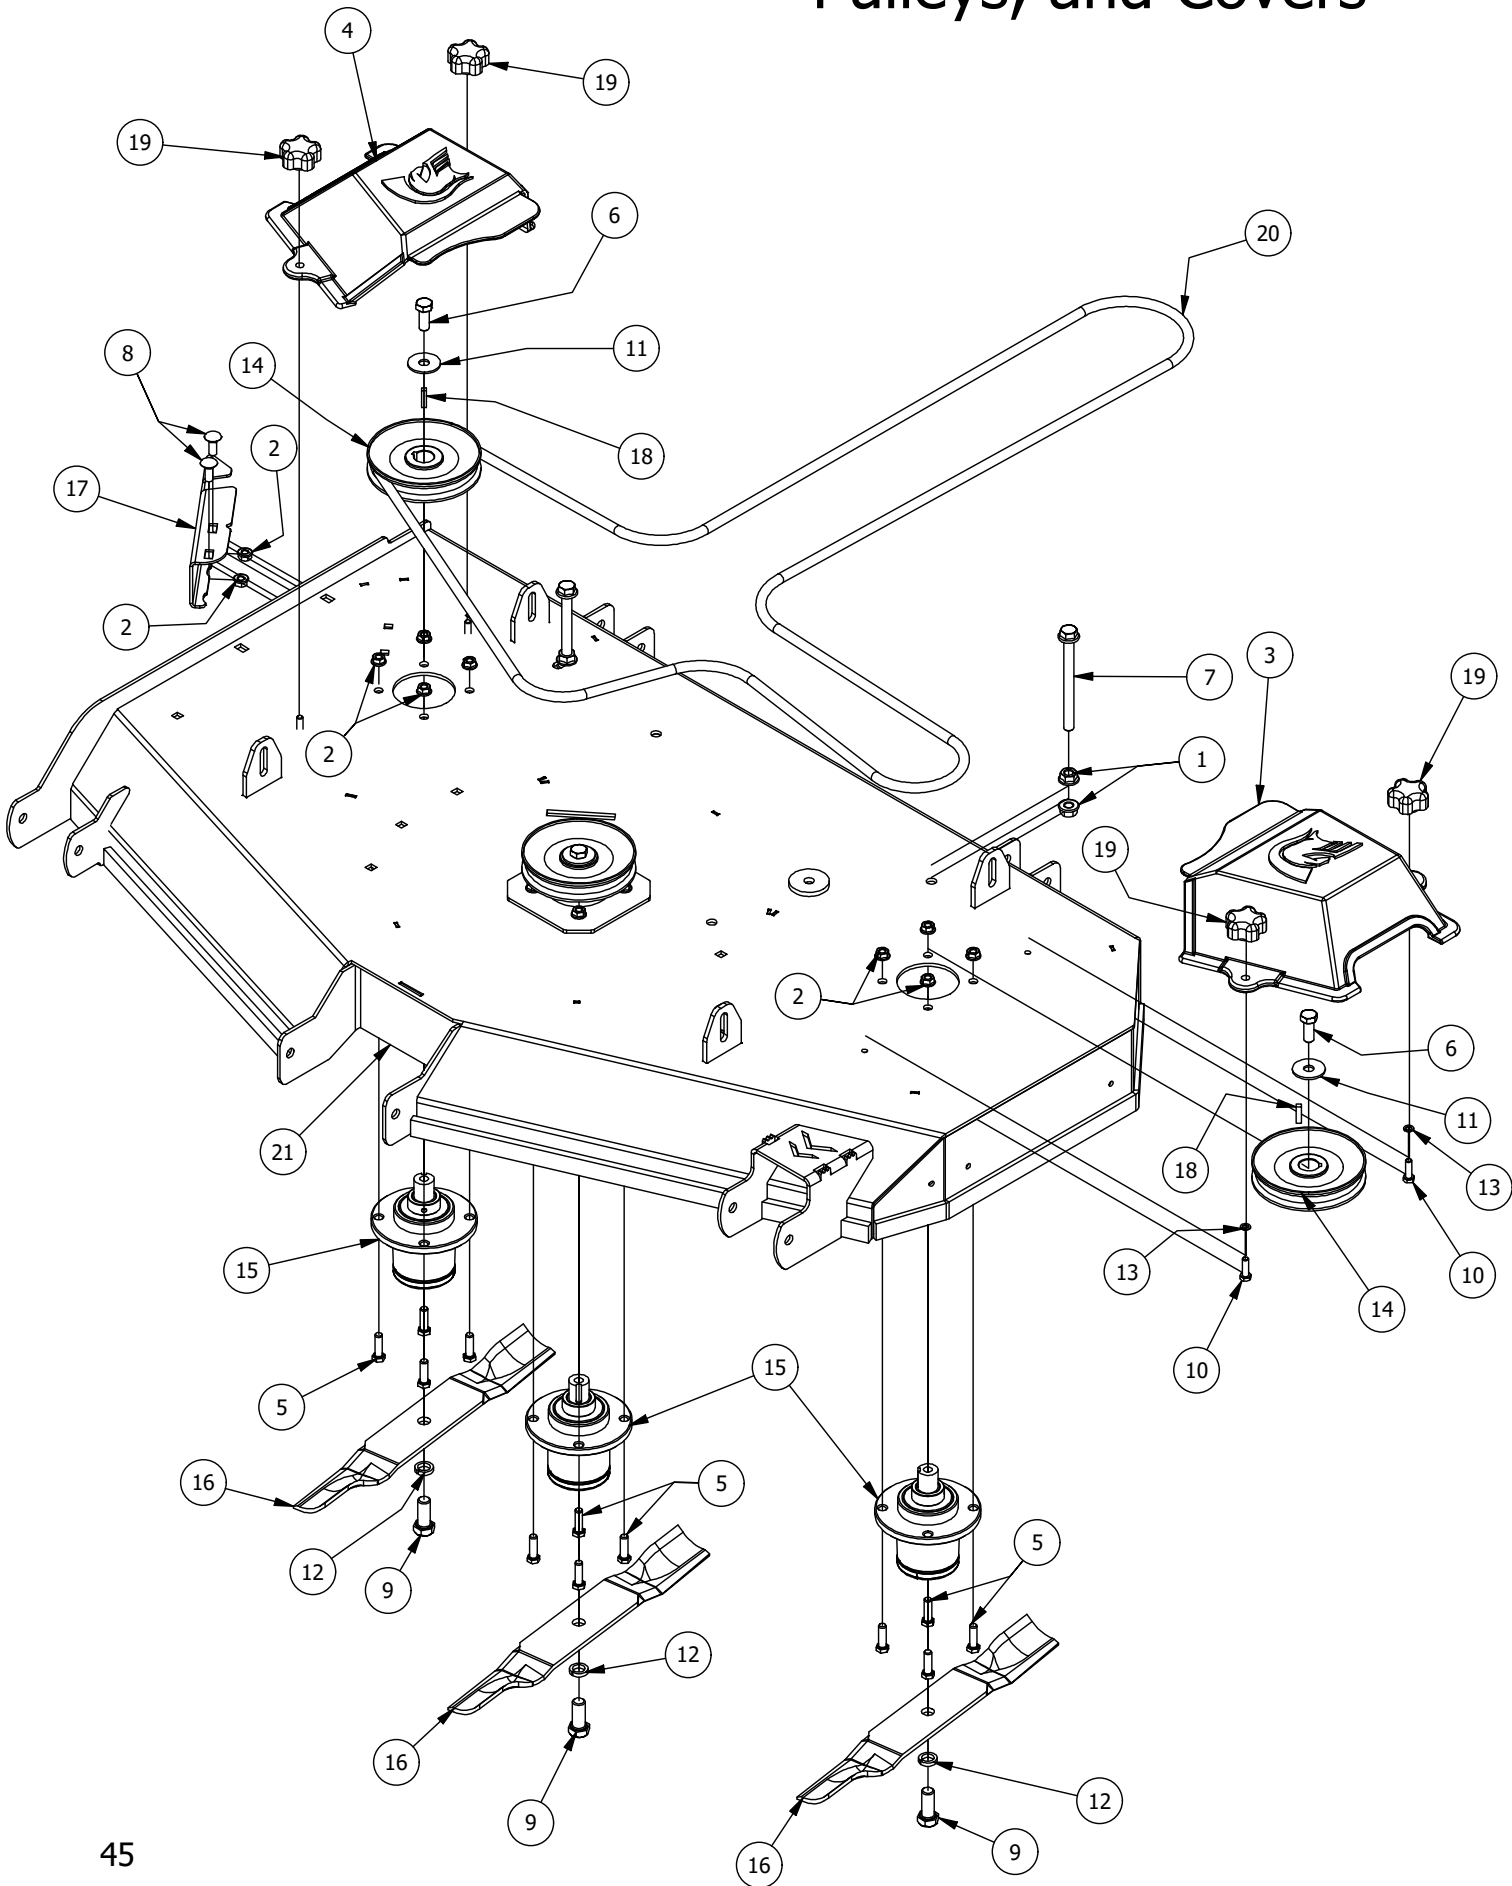

54" Spindles, Blades, Pulleys, and Covers

54" Spindles, Blades, Pulleys, and Covers			
ITEM	QTY	PART NUMBER	DESCRIPTION
1	4	413-0005-00	1/2-13 HEX FLANGE NUT W/SERR ZINC YELLOW
2	14	413-0020-00	3/8-16 HEX FLANGE NUT W/SERR ZINC YELLOW
3	1	414-0018-00	48" & 54" Deck Left Pulley Cover
4	1	414-0019-00	48" & 54" Deck Right Pulley Cover
5	12	418-0005-00	3/8-16 x 1-1/4 Hex Bolt GR5
6	3	418-0006-00	1/2-20 X 1-1/4 HEX C/S GR 5 ZINC
7	2	418-0009-00	1/2-13 X 5-1/2 HEX FLANGE BOLT GR 8 ZY
8	2	418-0045-00	3/8-16 X 1 Carriage Bolt Zinc Yellow
9	3	418-0078-00	5/8-11 X 1-1/2 HEX C/S GR 8 ZC YELLOW
10	4	418-0108-00	5/16 x1 Hex C/S (GR8) ZC/Yel
11	3	419-0001-00	1/2" X 1-5/8 BELLEVILLE CUP WASHER ZINC YELLOW
12	3	419-0004-00	5/8 SPLIT LOCKWASHER ZINC
13	4	419-0009-00	5/16 SPLIT LOCKWASHER ZINC
14	3	433-0004-00	Deck Pulley 54"
15	3	437-0006-00	RZ Mower Deck Spindle Assy
16	3	438-0001-00	54" Mower Deck Blade
17	1	439-0720-03	2021 54" RZ/RT/SRT Deck Wiper Bracket
18	3	442-0001-00	1/4 X 1 SQUARE KEY STOCK
19	4	445-0005-00	5/16-18 5-LOBE (STAR) FEMALE SOFT TOUCH KNOB (1.90 DIA) BLK
20	1	461-0001-00	54" Mower Deck Belt, HB x 153.5" Effective Length
21	1	490-0064-03	2020 54" RZ Deck Assembly