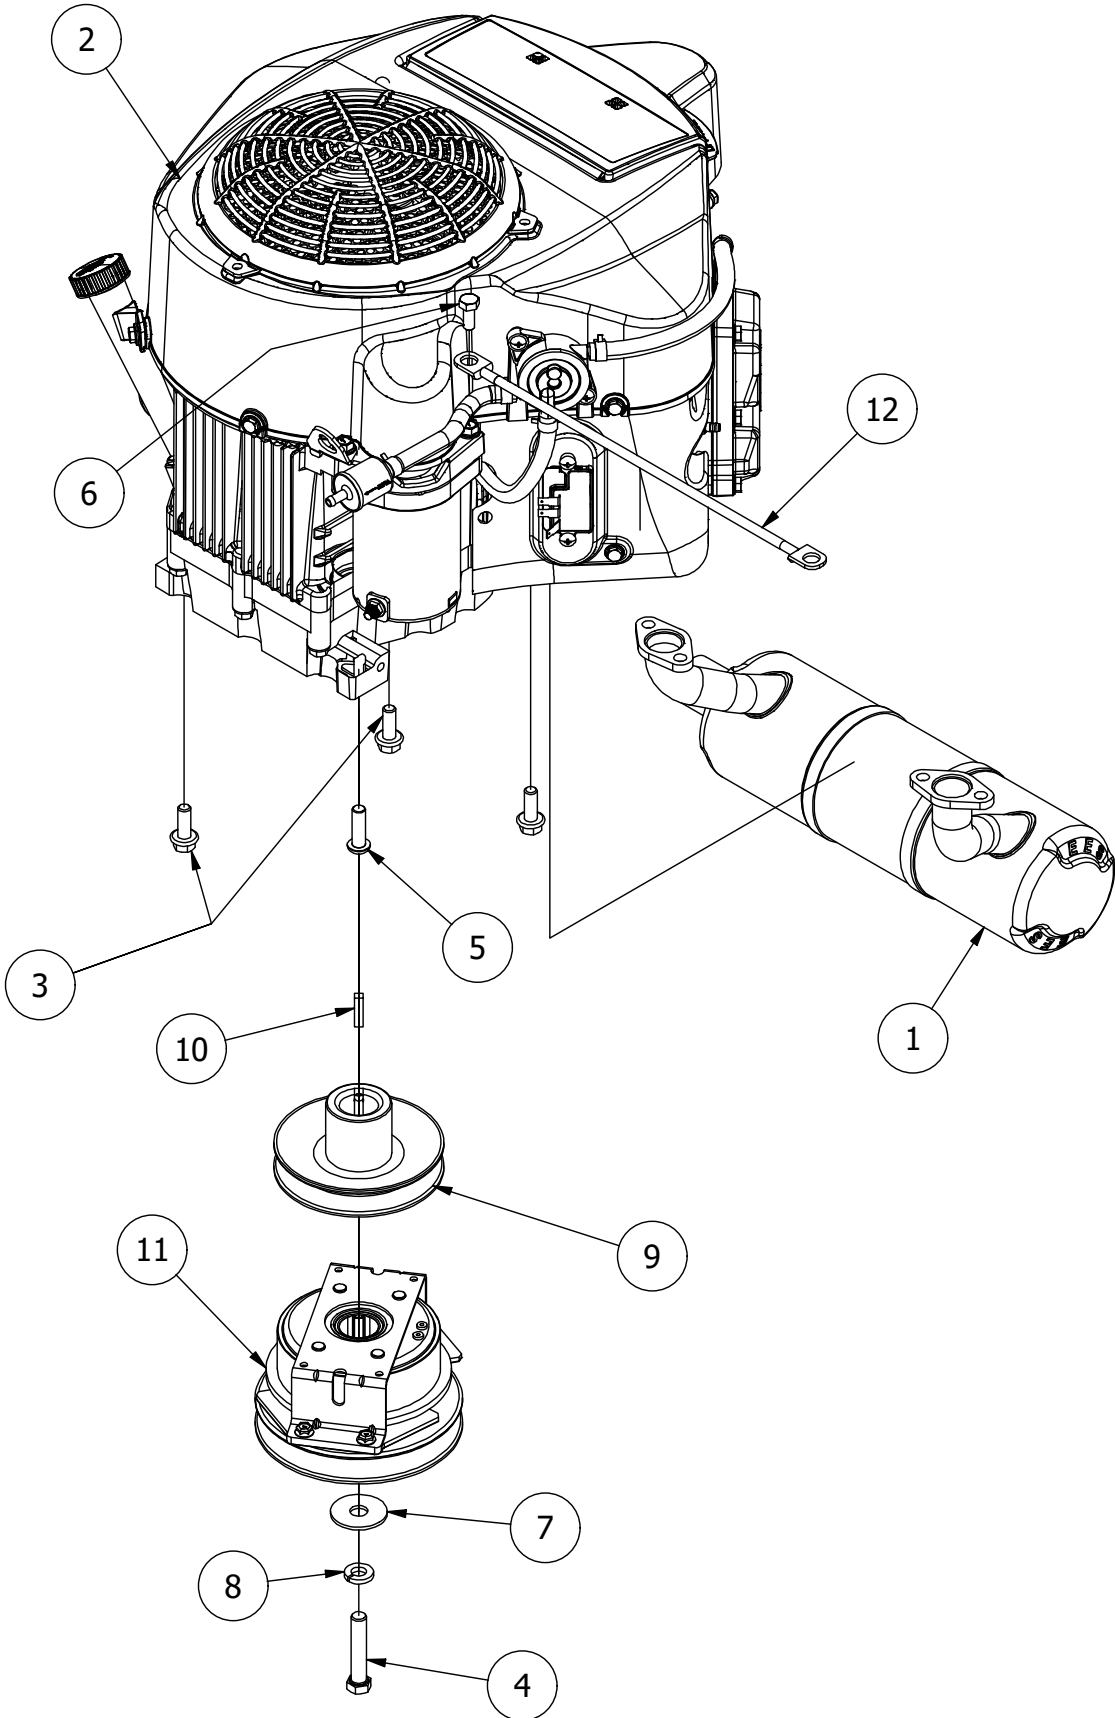

Kawasaki FR651V Engine Assembly

Kawasaki FR651V Engine Assembly			
ITEM	QTY	PART NUMBER	DESCRIPTION
1	1	415-0074-00	2019 Exhaust System for Kawasaki FR, FS and FT
2	1	415-0087-00	Kawasaki FR651V Engine
3	3	418-0023-00	3/8-16 X 1-1/8 IND HWH W/SERR TRI LOB ZY
4	1	418-0223-00	TTQ Clutch Bolt
5	1	418-0224-00	3/8-16 X 1-1/4 PAN TORX (TRI-LOB) TRS ZC
6	1	418-0278-00	M8-1.25 X 20MM HEX FLANGE BOLT ZINC 10.9
7	1	419-0001-00	1/2" X 1-5/8 BELLEVILLE CUP WASHER ZINC YELLOW
8	1	419-0005-00	7/16 SPLIT LOCKWASHER GR 8 ZC YELLOW
9	1	433-0002-00	Drive Pulley, B Belt
10	1	442-0001-00	1/4 X 1 SQUARE KEY STOCK
11	1	470-0004-00	Mower TTQ Ogura Clutch
12	1	486-0017-00	Mower Negative Battery Cable 28" long