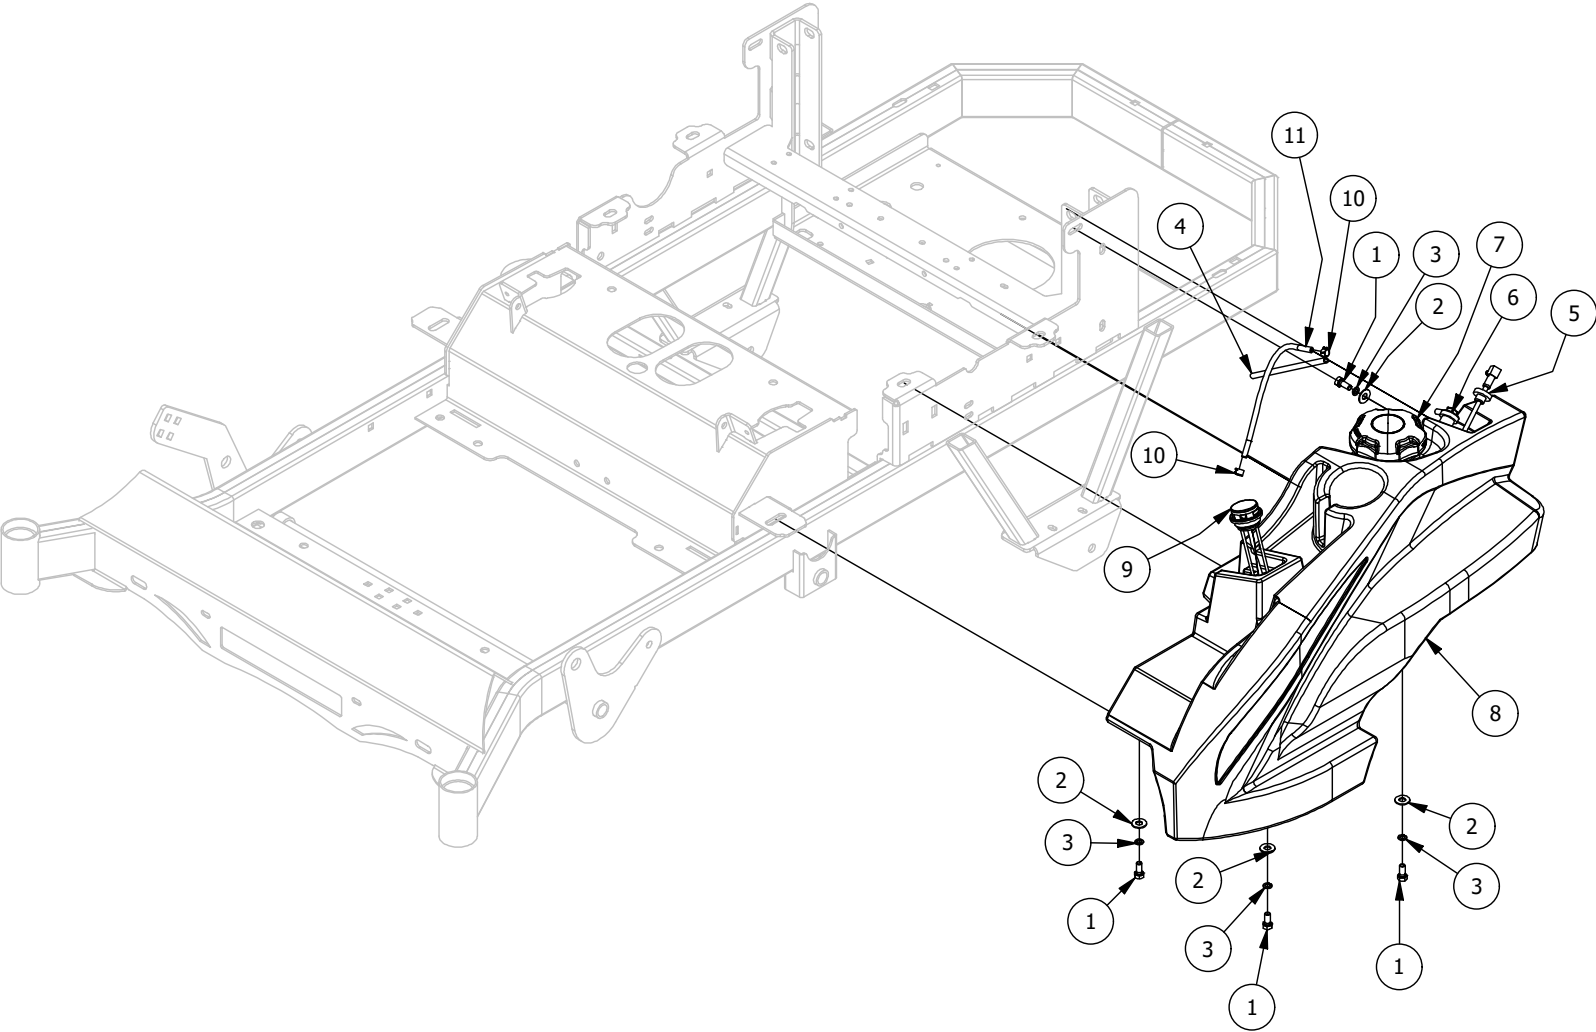

Gas Tank Assembly

Gas Tank Assembly			
ITEM	QTY	PART NUMBER	DESCRIPTION
1	4	418-0054-00	5/16-18 X 3/4 HEX C/S ZINC
2	4	419-0007-00	5/16 Flat Washer
3	4	419-0009-00	5/16 SPLIT LOCKWASHER ZINC
4	1	451-0002-00	Mower Fuel Tank Black 3/16" Vent Tube
5	1	467-0005-00	Fuel Pickup Tube Grommet
6	1	467-0006-00	Remote Tank Vent Valve w / Grommet
7	1	467-0008-00	Tank Fill Neck Non-Venting Cap
8	1	467-0021-00	2020 RZ Mower Fuel Tank Assembly Left
9	1	467-0025-00	2021 RZ Gas Gauge
10	2	472-0004-00	1/2" (#8) Hose Clamp
11	1	751-1014-00	1/4 Fuel Line - Low Perm