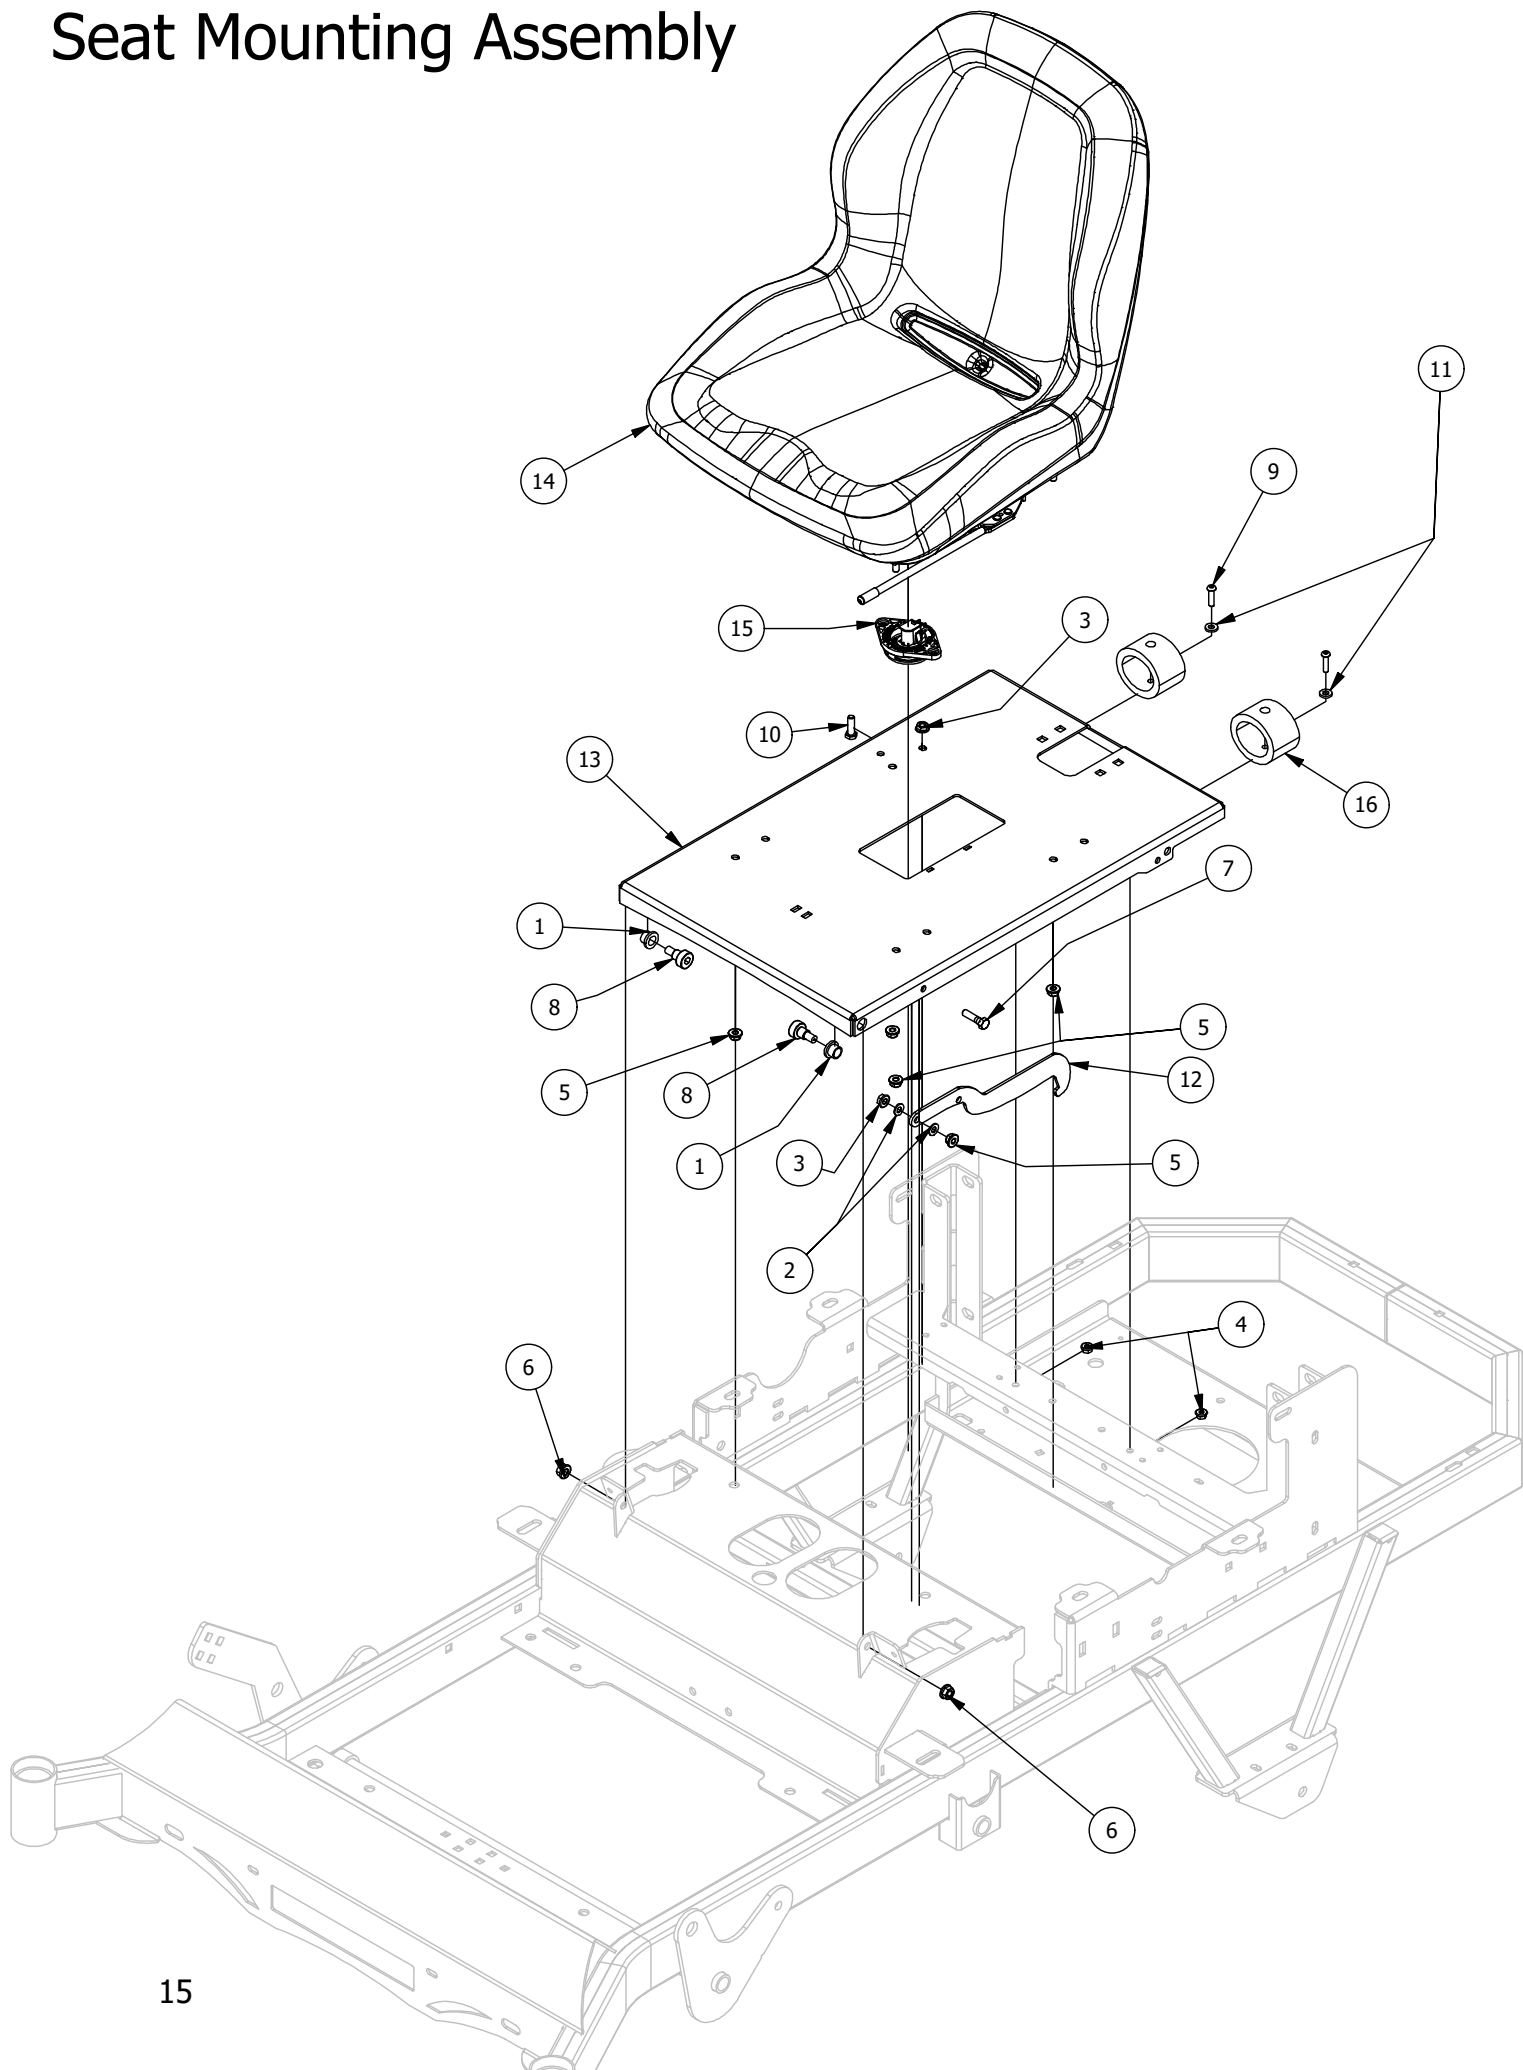

Seat Mounting Assembly

Seat Mounting Assembly			
ITEM	QTY	PART NUMBER	DESCRIPTION
1	2	410-0010-00	1/2" ID X 5/8" OD X 1/2" LENGTH FLANGE BUSHING
2	2	413-0016-00	.312 ID X .625 OD X .062 THK THRUST BEARING OIL-IMPREG BRNZ
3	2	413-0022-00	5/16-18 HEX FLANGE NUT W/SERR ZINC YELLOW
4	2	413-0026-00	1/4-20 NYLON INSERT FLANGE L/NUT ZINC
5	5	413-0027-00	5/16-18 NYLON INSERT FLANGE LOCKNUT ZC YELLOW
6	2	413-0029-00	3/8-16 NYLON INSERT FLANGE L/NUT ZC YELLOW
7	1	418-0036-00	5/16-18 X 1-1/4 HEX TAP BOLT ZINC GR8
8	2	418-0038-00	1/2 X 1/2 SOCKET SHOULDER BOLT ZC YELLOW
9	2	418-0039-00	1/4-20 X 1 BUTTON SOCKET C/S 18-8 SS W/ BLACK MAGNI 577
10	1	418-0108-00	5/16 x1 Hex C/S (GR8) ZC/Yel
11	2	419-0023-00	1/4" Flat Washer_5/8 OD_18-8 SS Magn: 577 Black
12	1	439-0065-03	Mower Seat Latch Hook
13	1	439-0430-03	RZ Mower Seat Brtk
14	1	471-0032-00	2021 RZ Seat
15	1	486-0036-00	Mower Seat Switch
16	2	487-0004-00	Seat Rear Suspension Elastomer