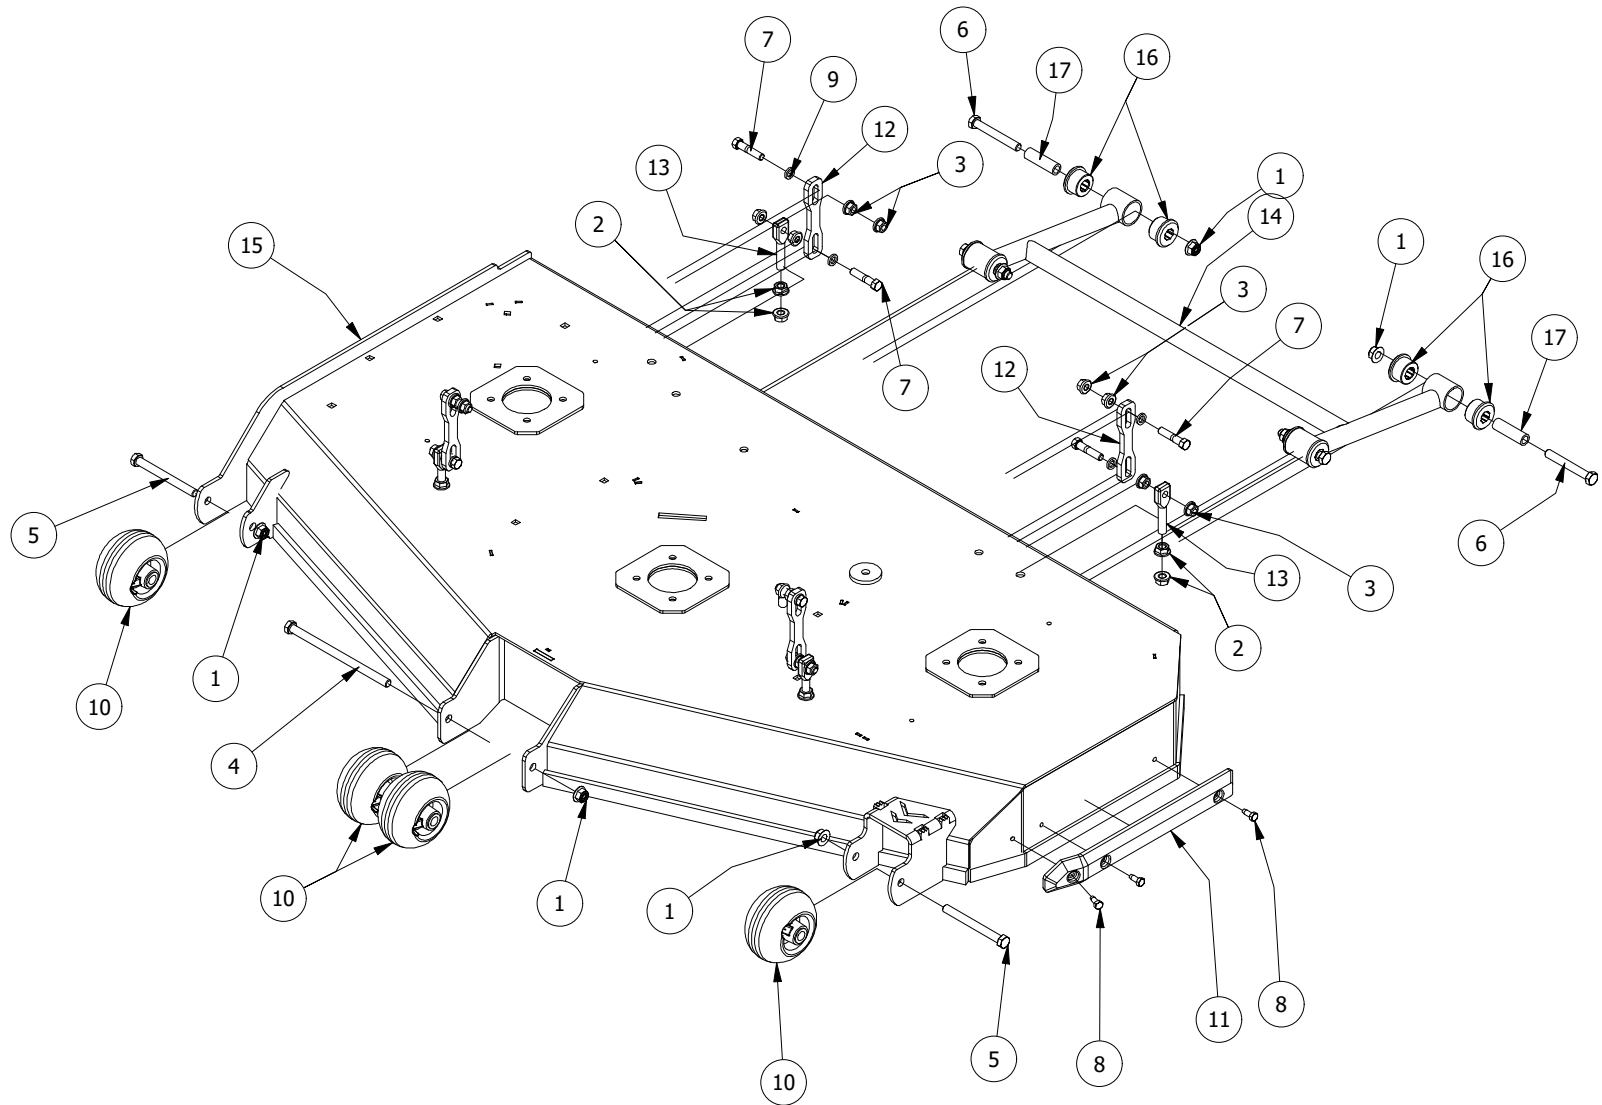

61" Deck Scalping Wheels and Stabilizer Assembly

61" Deck Scalping Wheels and Stabilizer Assembly			
ITEM	QTY	PART NUMBER	DESCRIPTION
1	7	413-0002-00	1/2-13 NYLON INSERT FLANGE NUT ZINC YELLOW
2	8	413-0005-00	1/2-13 HEX FLANGE NUT W/SERR ZINC YELLOW
3	16	413-0011-00	7/16-14 HEX FLANGE NUT W/SERR ZINC YELLOW
4	1	418-0015-00	1/2-13 X 8-1/2 HEX C/S GR 2 ZINC YELLOW
5	2	418-0016-00	1/2-13 X 5 HEX C/S GR 2 ZINC YELLOW
6	4	418-0021-00	1/2-13 X 3-3/4 HEX C/S GR 5 ZINC
7	8	418-0046-00	7/16-14 X 2 HEX C/S GR 5 ZINC YELLOW
8	3	418-0262-00	5/16-18 X 3/4 IND HWH UNSLOT (F) TCS ZC/Y
9	8	419-0010-00	.443 ID X .750 OD X .125 THK NYLON BLACK
10	4	422-0001-00	Anti-Scalp Wheel
11	1	429-0001-00	Mower Nylon Deck Guard
12	4	435-0007-00	Mower Deck Link
13	4	448-0001-00	Mowre Deck height adjustment Stud
14	1	490-0014-03	Mower 54"/61" Deck Frame Stabilizer Assembly
15	1	490-0061-03	2020 61 RT/SRT Deck assembly
16	8	732-2000-00	Red A80 Suspension Bushing
17	4	732-2001-00	Large MTV A-Arm Bushing Sleeve