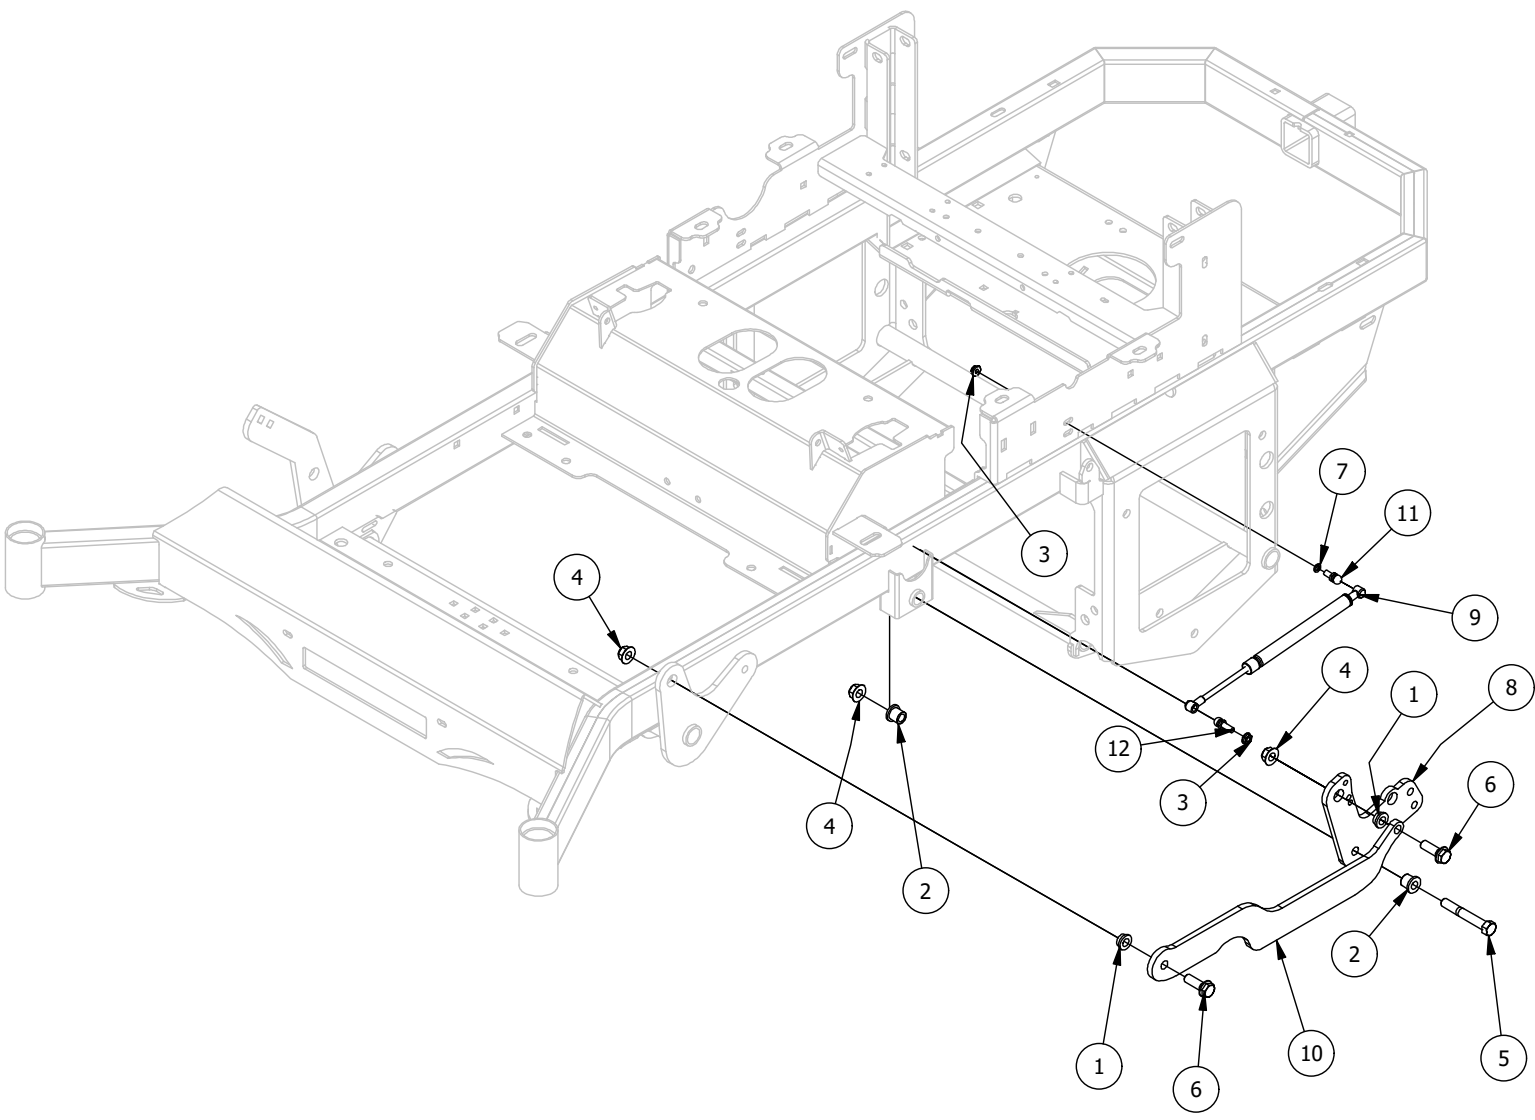

Deck Assist Spring Assembly

Deck Assist Spring Assembly			
ITEM	QTY	PART NUMBER	DESCRIPTION
1	2	410-0009-00	1/2" ID X 3/4" OD X 3/8" LENGTH FLANGE BUSHING
2	2	410-0068-00	.502 ID X .753 OD X .75 OAL X1 FL OD X .125 FL BUSHING
3	2	413-0006-00	5/16-18 HEX FLANGE NUT W/SERR ZINC
4	3	413-1005-00	1/2-13 NYLON INSERT FLANGE NUT ZINC YELLOW
5	1	418-0042-00	1/2-13 X 3-1/2 HEX C/S GR 5 ZINC YELLOW
6	2	418-0047-00	1/2-13 X 1-1/2 HEX FLANGE BOLT GR 8 ZINC YELLOW
7	1	419-0009-00	5/16 SPLIT LOCKWASHER ZINC
8	1	431-0005-03	Deck Height Brkt Left Actuator side
9	1	434-0001-00	Deck Gas Spring
10	1	435-0009-03	Mower Deck Height Left Link Arm
11	1	487-0005-00	Control Arm Damper Ball Stud
12	1	487-0008-00	Control Arm Damper Ball Stud 3/4" Thread