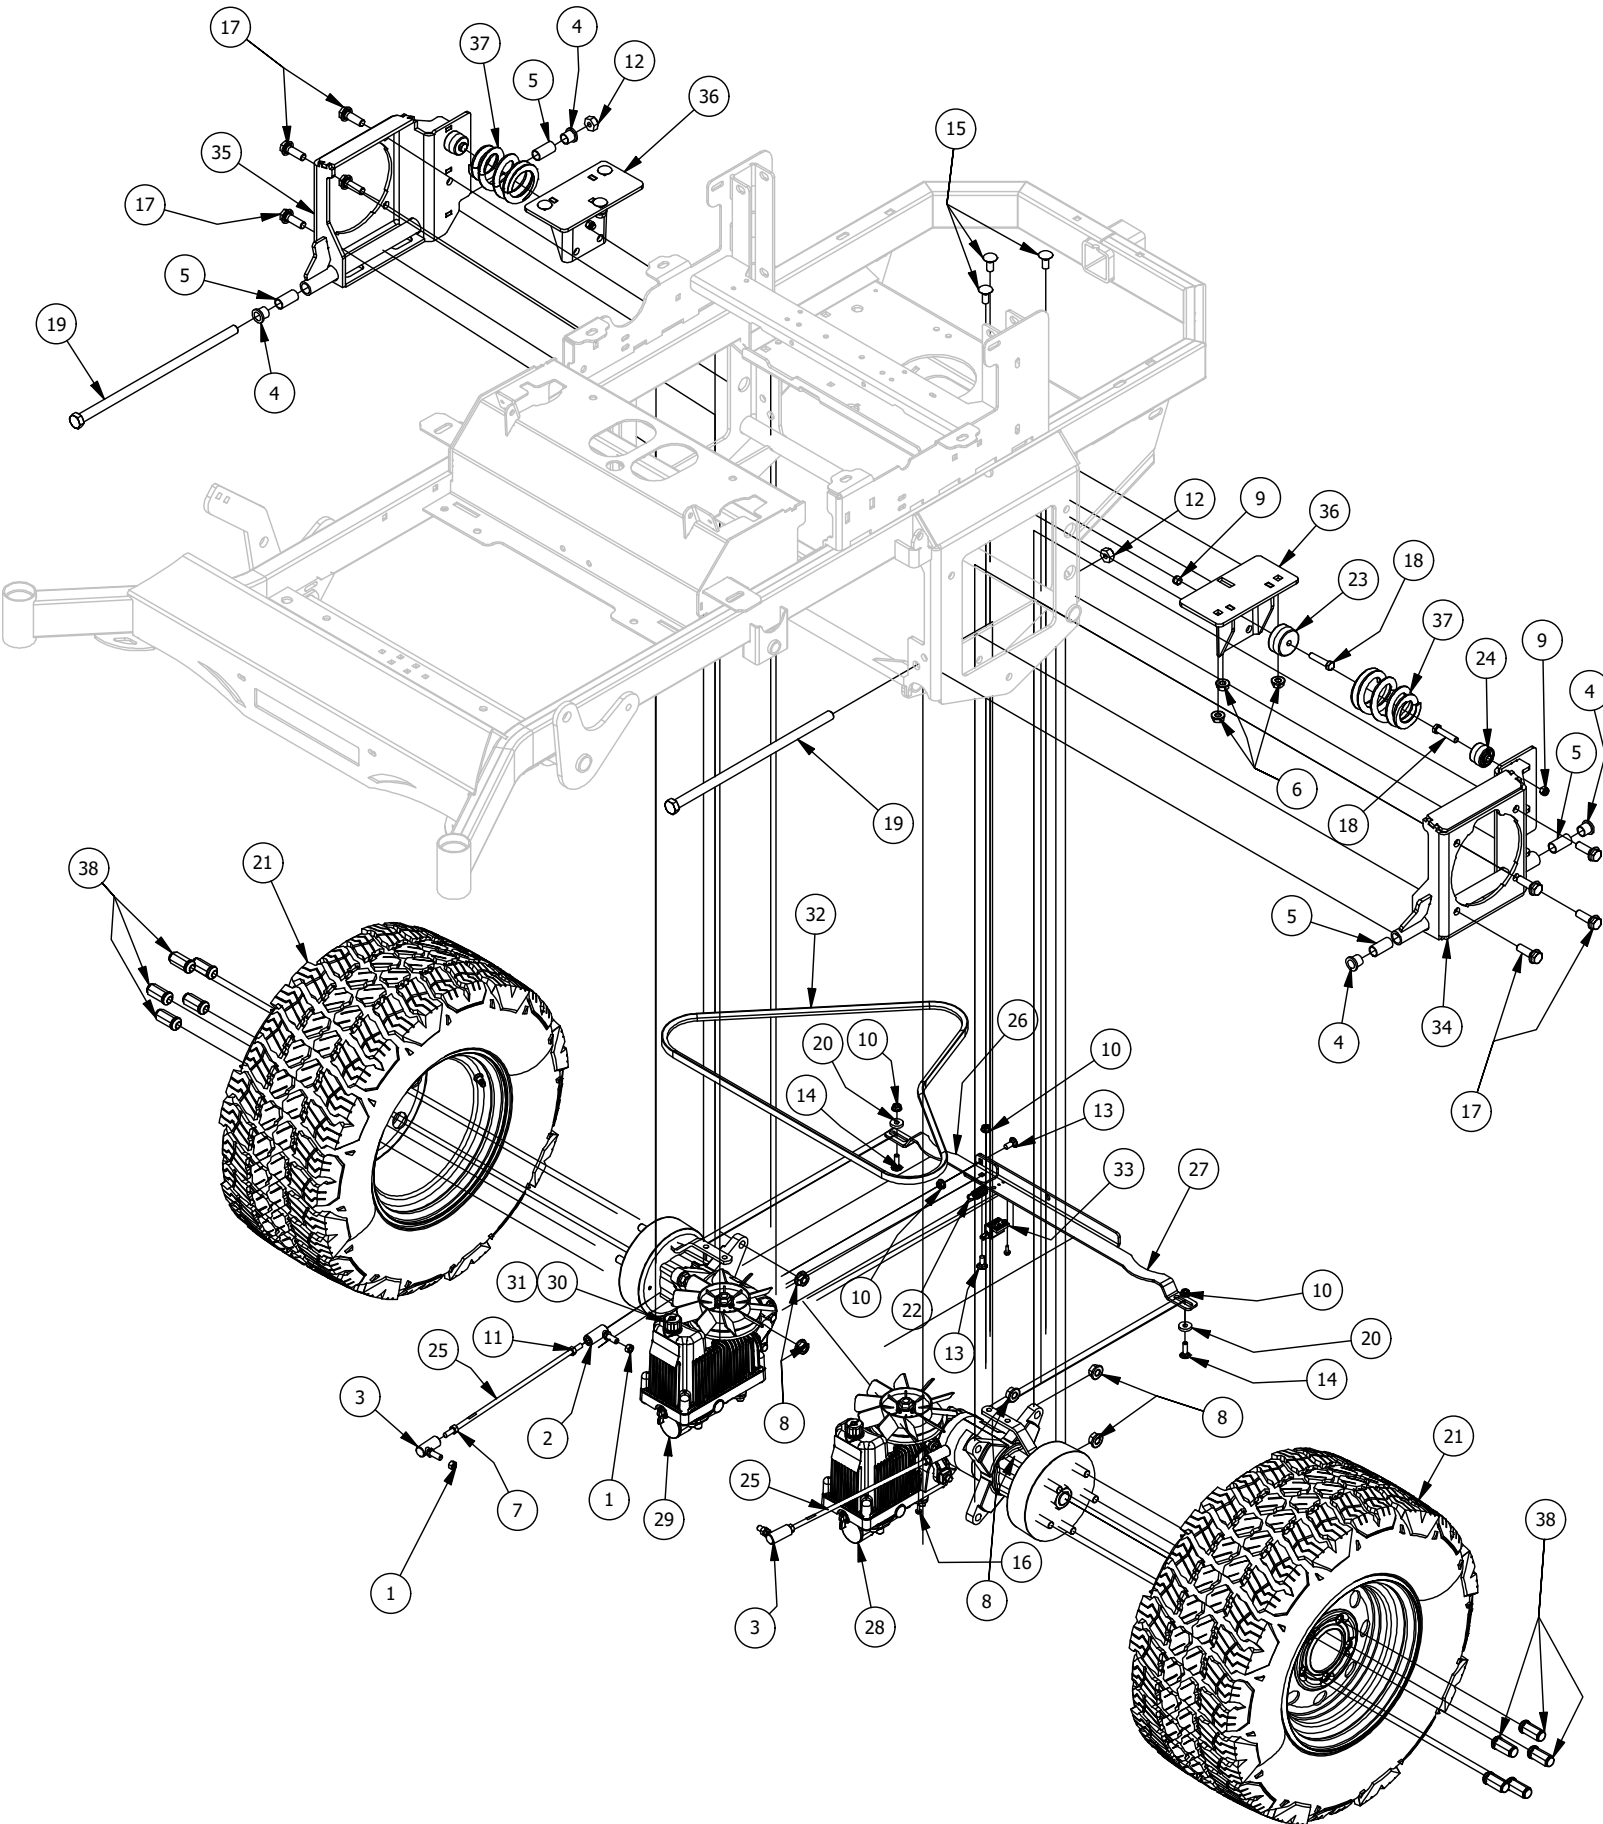

Transmission Assembly

Transmission Assembly			
ITEM	QTY	PART NUMBER	DESCRIPTION
1	4	148-0178	5/16-24 NYL INS L/N GR.8 ZC/YEL
2	2	410-0001-00	Control Arm Rod End, Right
3	2	410-0002-00	Control Arm Rod End, Left
4	4	410-0008-00	5/8" ID X 3/4" OD X 3/4" LENGTH FLANGE BUSHING
5	4	410-0019-00	.627IDx.753ODx1.500 LGTH Sleeve bearing
6	6	413-0001-00	7/16-14 HEX FLANGE NUT W/SERR ZINC
7	2	413-0003-00	5/16 Hex Nut Left hand thread
8	8	413-0005-00	1/2-13 HEX FLANGE NUT W/SERR ZINC YELLOW
9	4	413-0013-00	3/8-16 NYLON INSERT FLANGE LOCKNUT ZINC
10	4	413-0019-00	5/16-18 NYLON INSERT FLANGE L/NUT ZINC
11	2	413-0035-00	5/16-24 HEX NUT ZINC
12	2	413-0050-00	5/8-11 NYLON INSERT FLANGE L/NUT ZINC
13	2	418-0008-00	5/16-18 X 3/4 CARRIAGE BOLT ZINC
14	2	418-0010-00	5/16-18 X 1 CARRIAGE BOLT ZC/YEL
15	6	418-0017-00	7/16-14 X 1 CARRIAGE BOLT ZINC
16	2	418-0032-00	8-32 X 1/2 IND. HWH SLOT TYPE F TCS ZINC
17	8	418-0047-00	1/2-13 X 1-1/2 HEX FLANGE BOLT GR 8 ZINC YELLOW
18	4	418-0051-00	3/8-16 X 1-3/4 HEX C/S GR 2 ZINC
19	2	418-0058-00	5/8-11 X 15" HEX C/S GR 2 ZINC 3" THD LENGTH
20	2	419-0006-00	.312 ID X .875 OD X .1875 THK F/W NYLON BLK
21	2	422-0005-00	Mower Aluminum Wheel and Radial Tire (XD/Upgrades)
22	1	434-0003-00	Mower Brake Pedal Release Spring
23	2	434-0010-00	Suspension Spring inside Guide
24	2	434-0011-00	Suspension Spring Outside Guide
25	2	435-0002-00	Transmission Drive Arm Rod Standard Transmission
26	1	439-0606-00	Mower Park Brake Bracket Right
27	1	439-0607-00	Mower Park Brake Bracket Left
28	1	450-0005-00	HTJ12 Parker Left Side Hydrostatic Transmission
29	1	450-0006-00	HTJ12 Parker Right Side Hydrostatic Transmission
30	1	450-0023-00	HTEHTJ Filter
31	2	450-0031-00	Parker Transaxle Dip Stick
32	1	461-0005-00	Mower Pump Belt, SRT models, A x 69.25" Effective Length
33	1	486-0030-00	NO Plunger Limit Switch
34	1	490-0009-02	Mower Left Rear Suspension Assembly-SRT-Pro,HD
35	1	490-0010-02	Mower Right Rear Suspension Assembly-SRT-Pro, HD
36	2	490-0069-02	Mower Suspension Frame Bracket Assembly
37	2	587-0002-00	eNVy Rear Suspension Spring
38	10	613-0001-00	1/2-20 Lug Nut