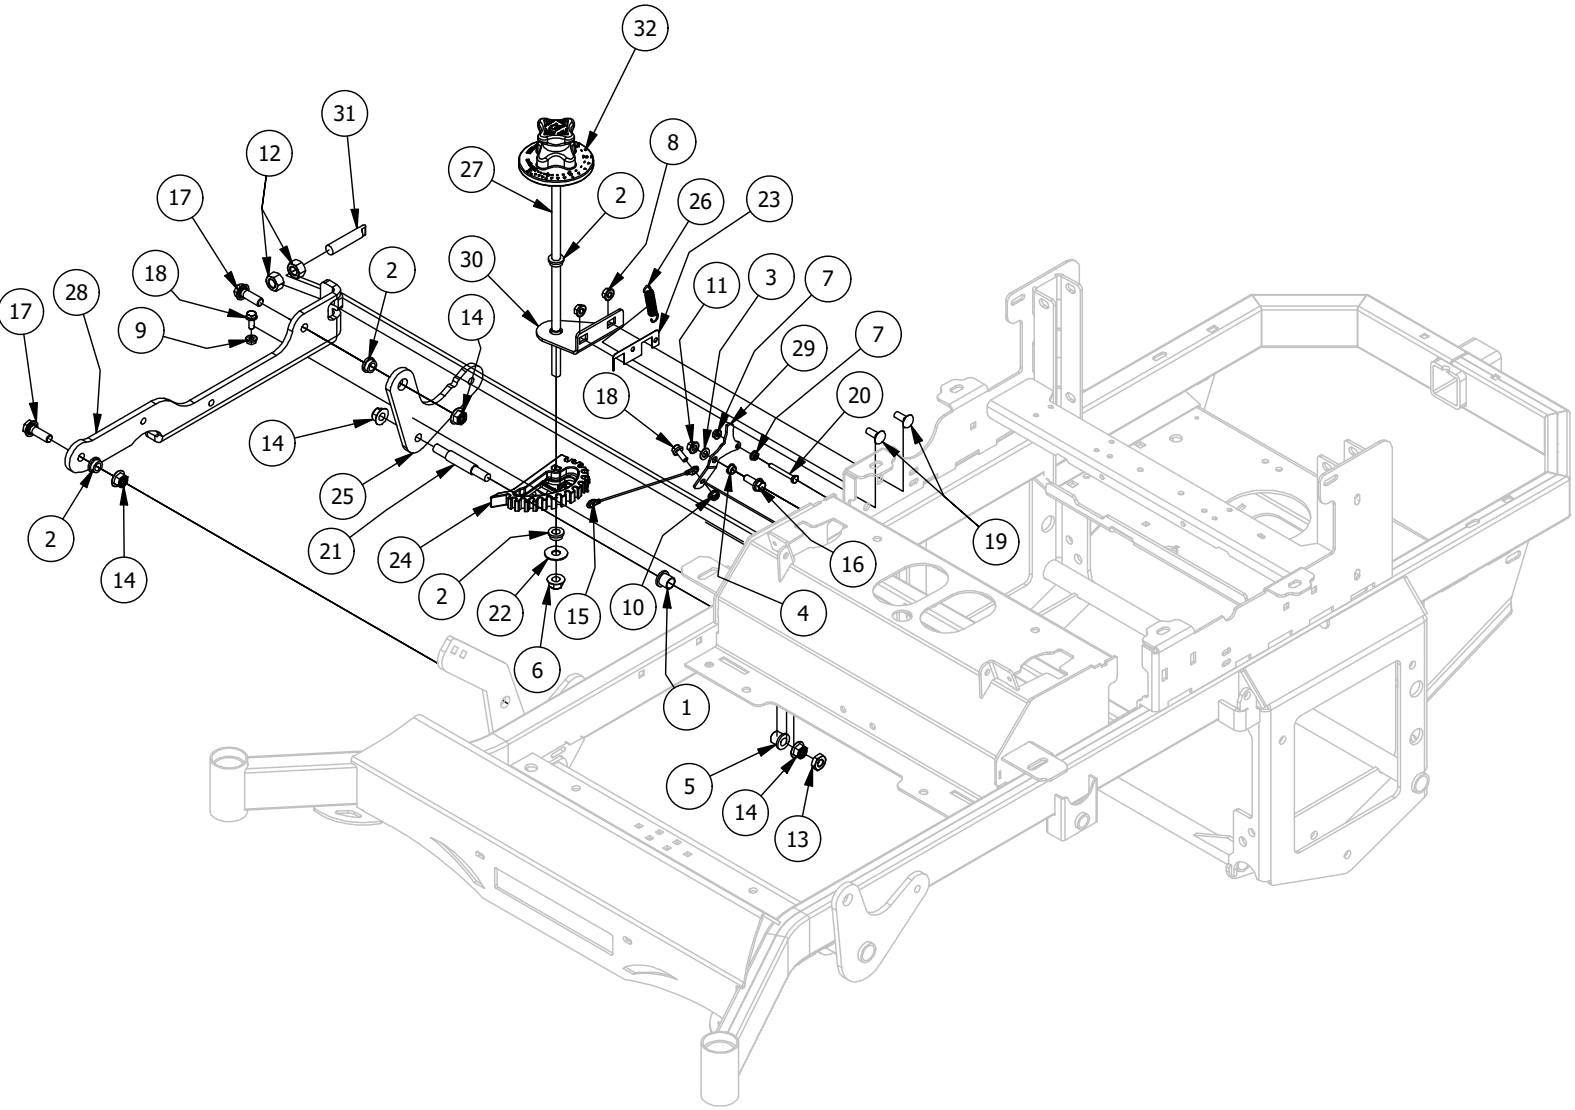

Deck Height Adjuster Assembly

Deck Height Adjuster Assembly			
ITEM	QTY	PART NUMBER	DESCRIPTION
1	1	410-0008-00	5/8" ID X 3/4" OD X 3/4" LENGTH FLANGE BUSHING
2	4	410-0009-00	1/2" ID X 3/4" OD X 3/8" LENGTH FLANGE BUSHING
3	1	410-0011-00	3/8 X 3/4 Bronze Washer
4	1	410-0067-00	Bronze Bushing
5	1	410-0068-00	.502 ID X .753 OD X .75 OAL X1 FL OD X .125 FL BUSHING
6	1	413-0002-00	1/2-13 NYLON INSERT FLANGE NUT ZINC YELLOW
7	2	413-0012-00	1/4-20 HEX FLANGE NUT W/SERRATIONS ZC YELLOW
8	2	413-0020-00	3/8-16 HEX FLANGE NUT W/SERR ZINC YELLOW
9	1	413-0022-00	5/16-18 HEX FLANGE NUT W/SERR ZINC YELLOW
10	1	413-0027-00	5/16-18 NYLON INSERT FLANGE LOCKNUT ZC YELLOW
11	1	413-0029-00	3/8-16 NYLON INSERT FLANGE L/NUT ZC YELLOW
12	2	413-0048-00	5/8-11 HEX NUT ZINC YELLOW
13	1	413-0067-00	1/2-13 Nylon Insert Jam Lock Nut Yellow Zinc
14	4	413-1005-00	1/2-13 NYLON INSERT FLANGE NUT ZINC YELLOW
15	1	414-0037-00	Height Indicator Cable
16	1	418-0040-00	3/8-16 X 1 HEX FLANGE BOLT GR 8 ZC YELLOW
17	2	418-0047-00	1/2-13 X 1-1/2 HEX FLANGE BOLT GR 8 ZINC YELLOW
18	2	418-0048-00	5/16-18 X 3/4 HEX FLANGE BOLT GR 8 ZC YELLOW
19	2	418-0053-00	3/8-16 X 1 CARRIAGE BOLT ZINC YELLOW
20	1	418-0067-00	1/4-20 X 2 HEX C/S GR 8 ZC YELLOW
21	1	418-0276-00	Rear Deck Height Bolt (Machined)
22	1	419-0014-00	Plastic Washer .52 ID_1.375 OD_.062 Flat Washer
23	1	425-0015-00	RZ Deck Height Indicator Rod Bracket Spacer
24	1	425-0032-00	2022 Deck Height Cam Casting
25	1	431-0004-03	Deck Height Brkt Right side
26	1	434-0003-00	Brake Pedal Release Spring
27	1	437-0003-00	Mower Deck Height Selector Shaft
28	1	439-0698-03	2021 Deck Height Arm Right Link
29	1	439-0711-60	2021 Deck Height Control Shaft Spring Bracket
30	1	439-0712-03	2021 Mower Deck Height Indicator Rod Bracket
31	1	444-0001-00	Mower HEIGHT SELECTOR CAM PIN
32	1	445-0007-00	2021 RZHD,RT,and SRT Deck Height Selector Knob