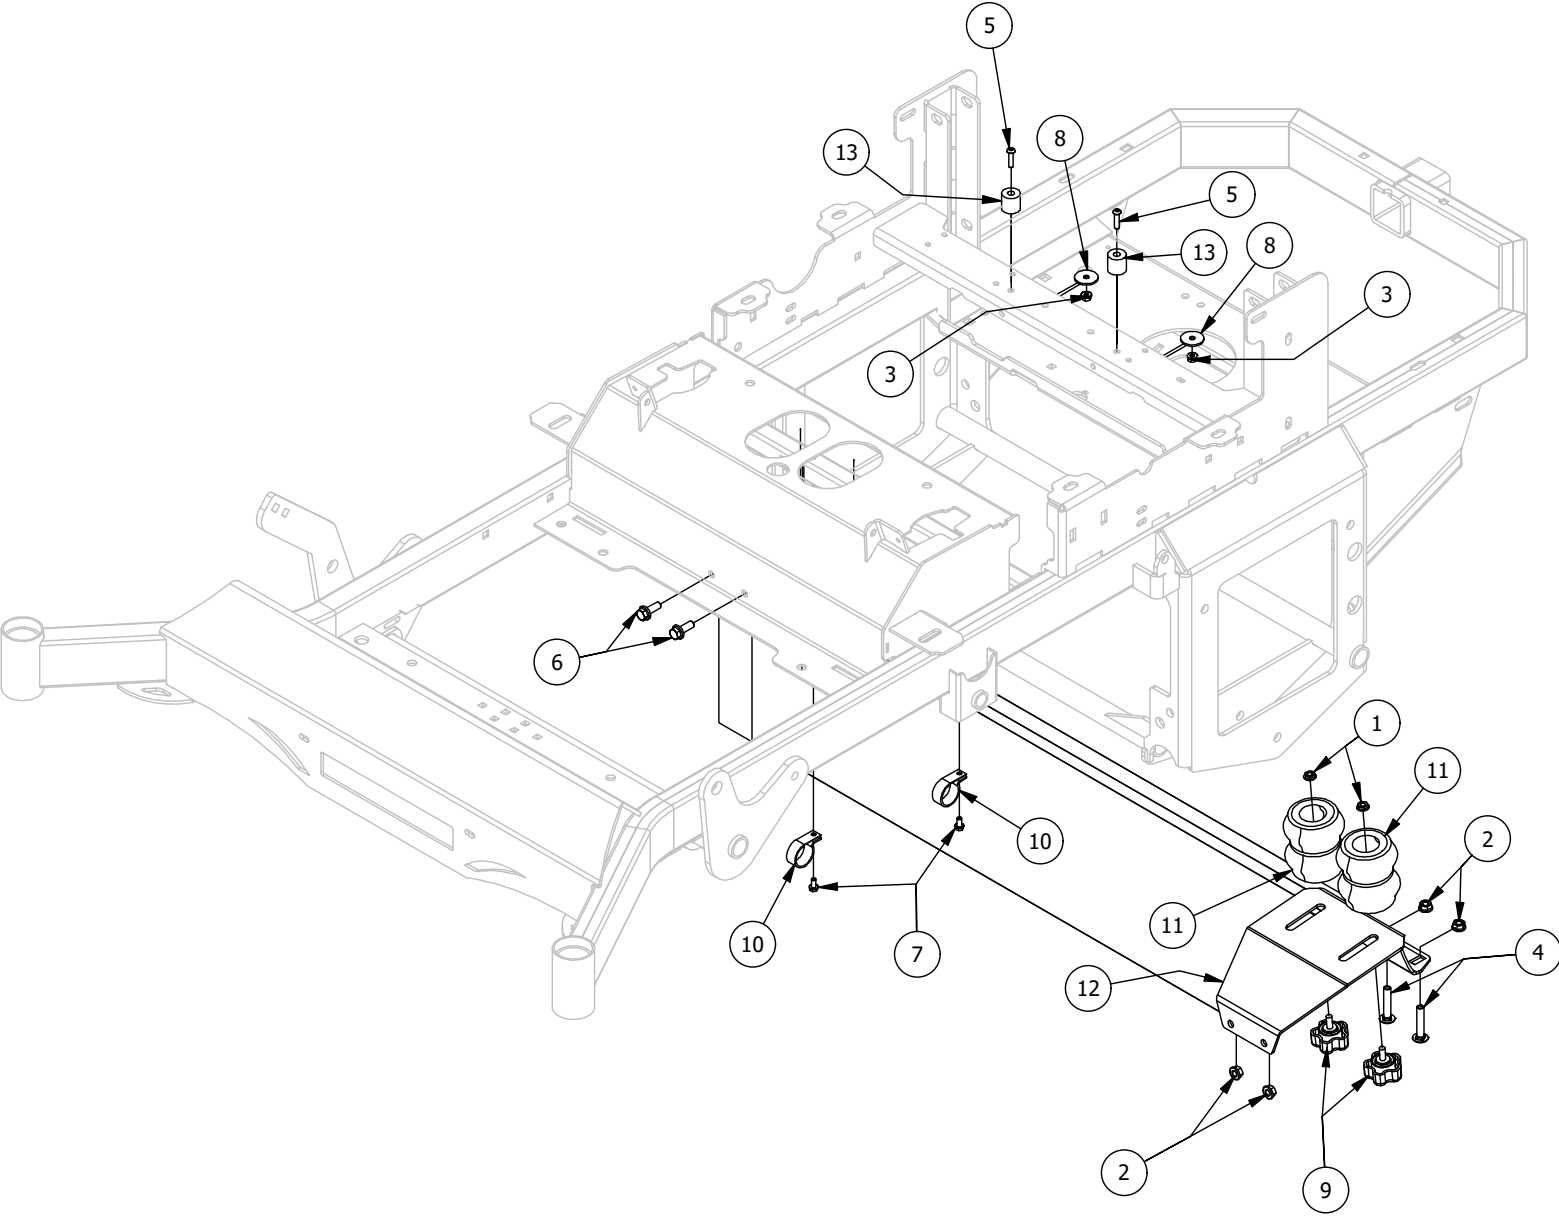

Seat Suspension Assembly

Seat Suspension Assembly

ITEM	QTY	PART NUMBER	DESCRIPTION
1	2	413-0006-00	5/16-18 HEX FLANGE NUT W/SERR ZINC
2	4	413-0020-00	3/8-16 HEX FLANGE NUT W/SERR ZINC YELLOW
3	2	413-0026-00	1/4-20 NYLON INSERT FLANGE L/NUT ZINC
4	2	418-0033-00	3/8-16 X 2 CARRIAGE BOLT ZINC
5	2	418-0039-00	1/4-20 X 1 BUTTON SOCKET C/S 18-8 SS W/ BLACK MAGNI 577
6	2	418-0040-00	3/8-16 X 1 HEX FLANGE BOLT GR 8 ZC YELLOW
7	2	418-0059-00	1/4-20 X 1/2 IND. HWH SLOT F TCS ZINC
8	2	419-0023-00	1/4" Flat Washer_5/8 OD_18-8 SS Magn: 577 Black
9	2	445-0006-00	5/16-18 X 3/4 SL 5-LOBE (STAR) MALE SOFT TOUCH KNOB
10	2	472-0001-00	1-1/4" CHUSHIONED LOOP CLAMP BLACK
11	2	487-0003-00	SRT Rear Suspension Elastomer
12	1	490-0021-03	Mower Suspension Seat Bracket Assembly
13	2	729-1000-00	Hood Rest Bumper-Lg UTV