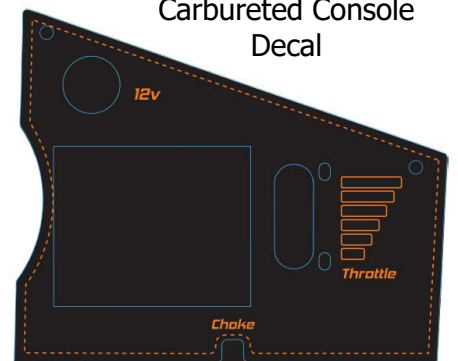

491-0094-00
Carbureted Console
Decal