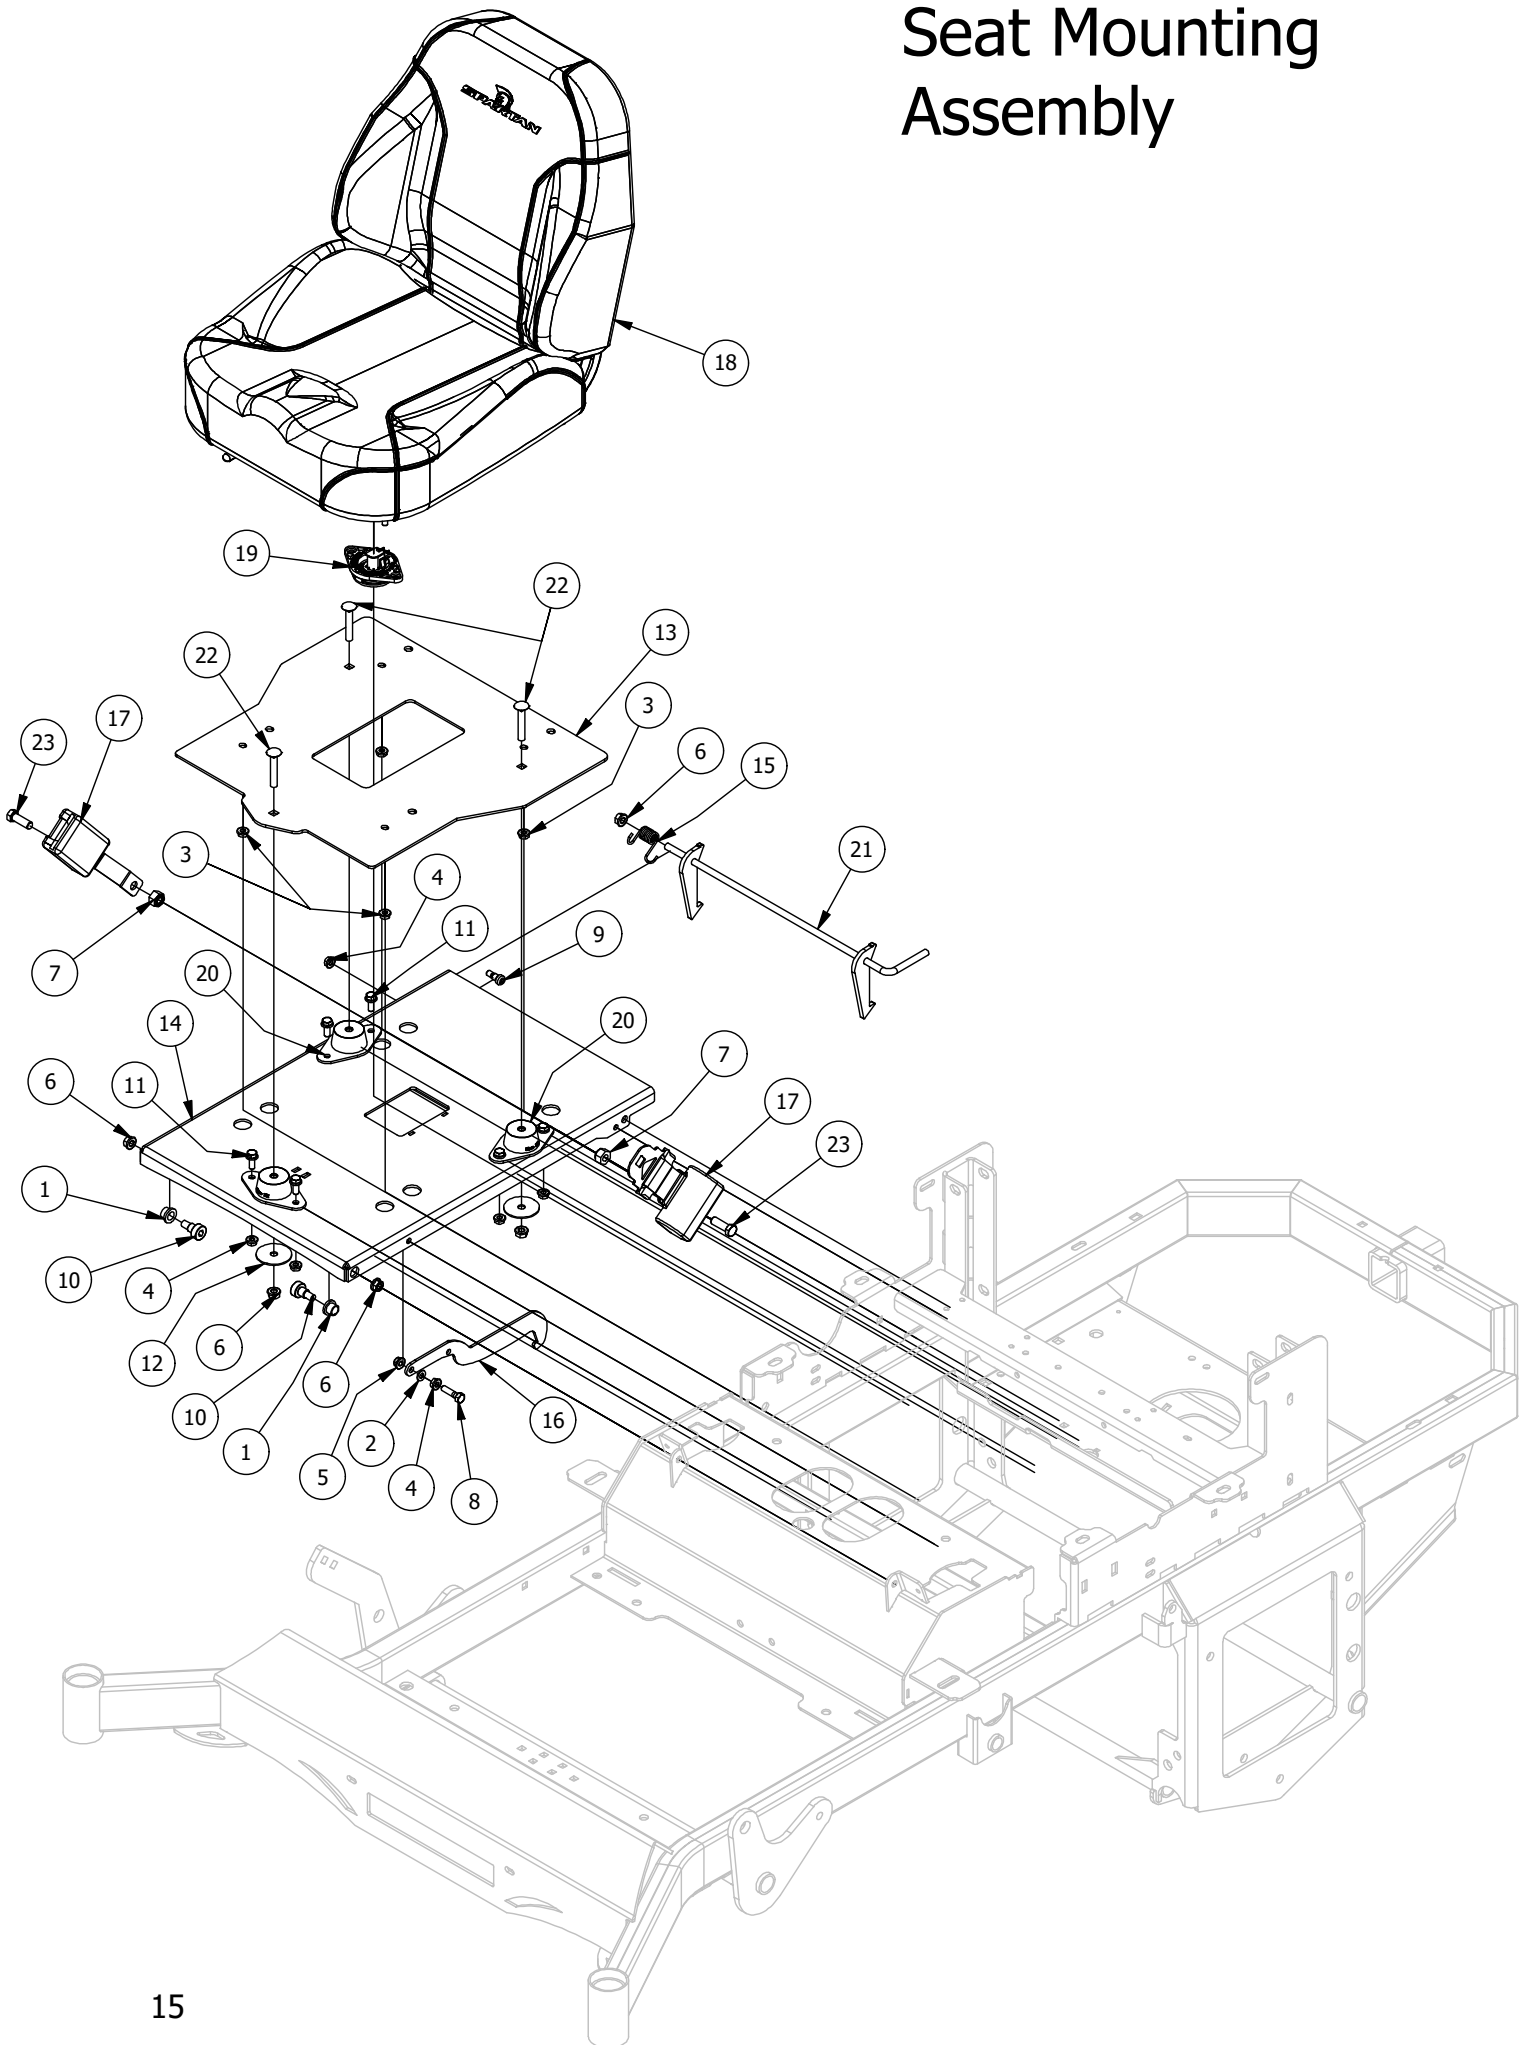

Seat Mounting Assembly

Seat Mounting Assembly

ITEM	QTY	PART NUMBER	DESCRIPTION
1	2	410-0010-00	1/2" ID X 5/8" OD X 1/2" LENGTH FLANGE BUSHING
2	1	413-0016-00	.312 ID X .625 OD X .062 THK THRUST BEARING OIL-IMPREG BRNZ
3	4	413-0019-00	5/16-18 NYLON INSERT FLANGE L/NUT ZINC
4	8	413-0022-00	5/16-18 HEX FLANGE NUT W/SERR ZINC YELLOW
5	1	413-0027-00	5/16-18 NYLON INSERT FLANGE LOCKNUT ZC YELLOW
6	6	413-0029-00	3/8-16 NYLON INSERT FLANGE L/NUT ZC YELLOW
7	2	413-0054-00	7/16-20 Nylon Insert Locknut
8	1	418-0036-00	5/16-18 X 1-1/4 HEX TAP BOLT ZINC GR8
9	1	418-0037-00	3/8 X 3/8 SOCKET SHOULDER BOLT ZC YELLOW
10	2	418-0038-00	1/2 X 1/2 SOCKET SHOULDER BOLT ZC YELLOW
11	6	418-0048-00	5/16-18 X 3/4 HEX FLANGE BOLT GR 8 ZC YELLOW
12	3	419-0022-00	3/8 X 2" OD FENDER WASHER ZC YELLOW
13	1	426-0231-03	2019 Floating Seat Plate
14	1	426-0232-03	2019 RT/SRT Floating Seat Base Plate
15	1	434-0004-00	Seat Latch Spring
16	1	439-0065-03	Mower Seat Latch Hook
17	1	471-0003-00	Mower Seat Belt
18	1	471-0015-00	2019 Full Suspension Seat
19	1	486-0036-00	Mower Seat Switch
20	3	487-0007-00	Floating Seat Damper-Stiffer
21	1	490-0011-61	Mower Seat Latch Release Assembly
22	3	618-2023-00	3/8"-16 x 2-1/4" Carriage Bolt
23	2	618-2097-00	7/16-20 x 1-1/4 GR8 Hex Cap Screw