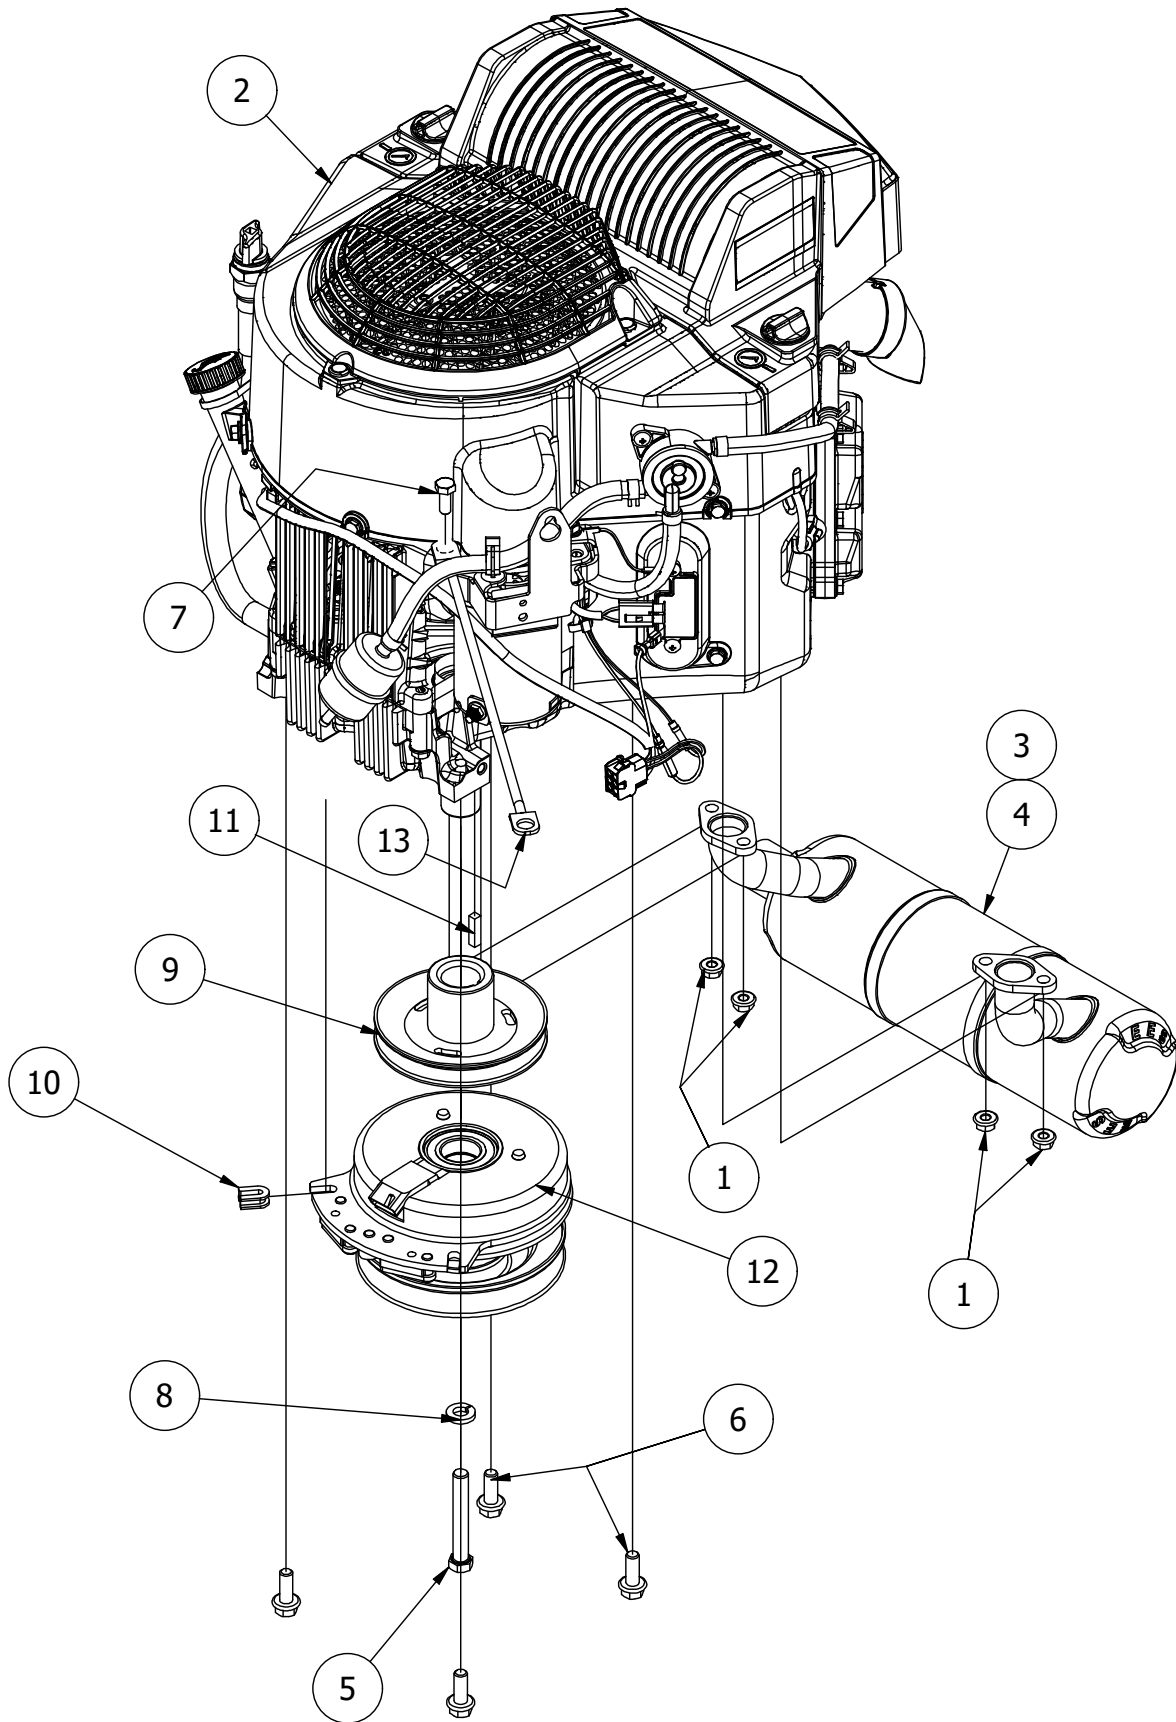

Kawasaki FT730-Carb Engine

Kawasaki FT730-Carb Engine			
ITEM	QTY	PART NUMBER	DESCRIPTION
1	4	413-0009-00	M8-1.25 HEX FLANGE TOPLOCK NUT ZINC
2	1	415-0024-00	Kawasaki FT730-Carb Engine
3	1	415-0054-00	Mower Chrome Exhaust Tip
4	1	415-0074-00	2019 Exhaust System for Kawasaki FR, FS and FT
5	1	418-0022-00	7/16-20 X 3 HEX C/S GR 8 ZC YELLOW
6	4	418-0023-00	3/8-16 X 1-1/8 IND HWH W/SERR TRI LOB ZY
7	1	418-0278-00	M8-1.25 X 20MM HEX FLANGE BOLT ZINC 10.9
8	1	419-0005-00	7/16 SPLIT LOCKWASHER GR 8 ZC YELLOW
9	1	433-0001-00	Mower Hydraulic Pump Drive Pulley, A Belt
10	1	437-0025-00	Mower Rotation Stop Brkt Sleeve
11	1	442-0001-00	1/4 X 1 SQUARE KEY STOCK
12	1	470-0002-00	PTO Clutch
13	1	486-0017-00	Mower Negative Battery Cable 28" long