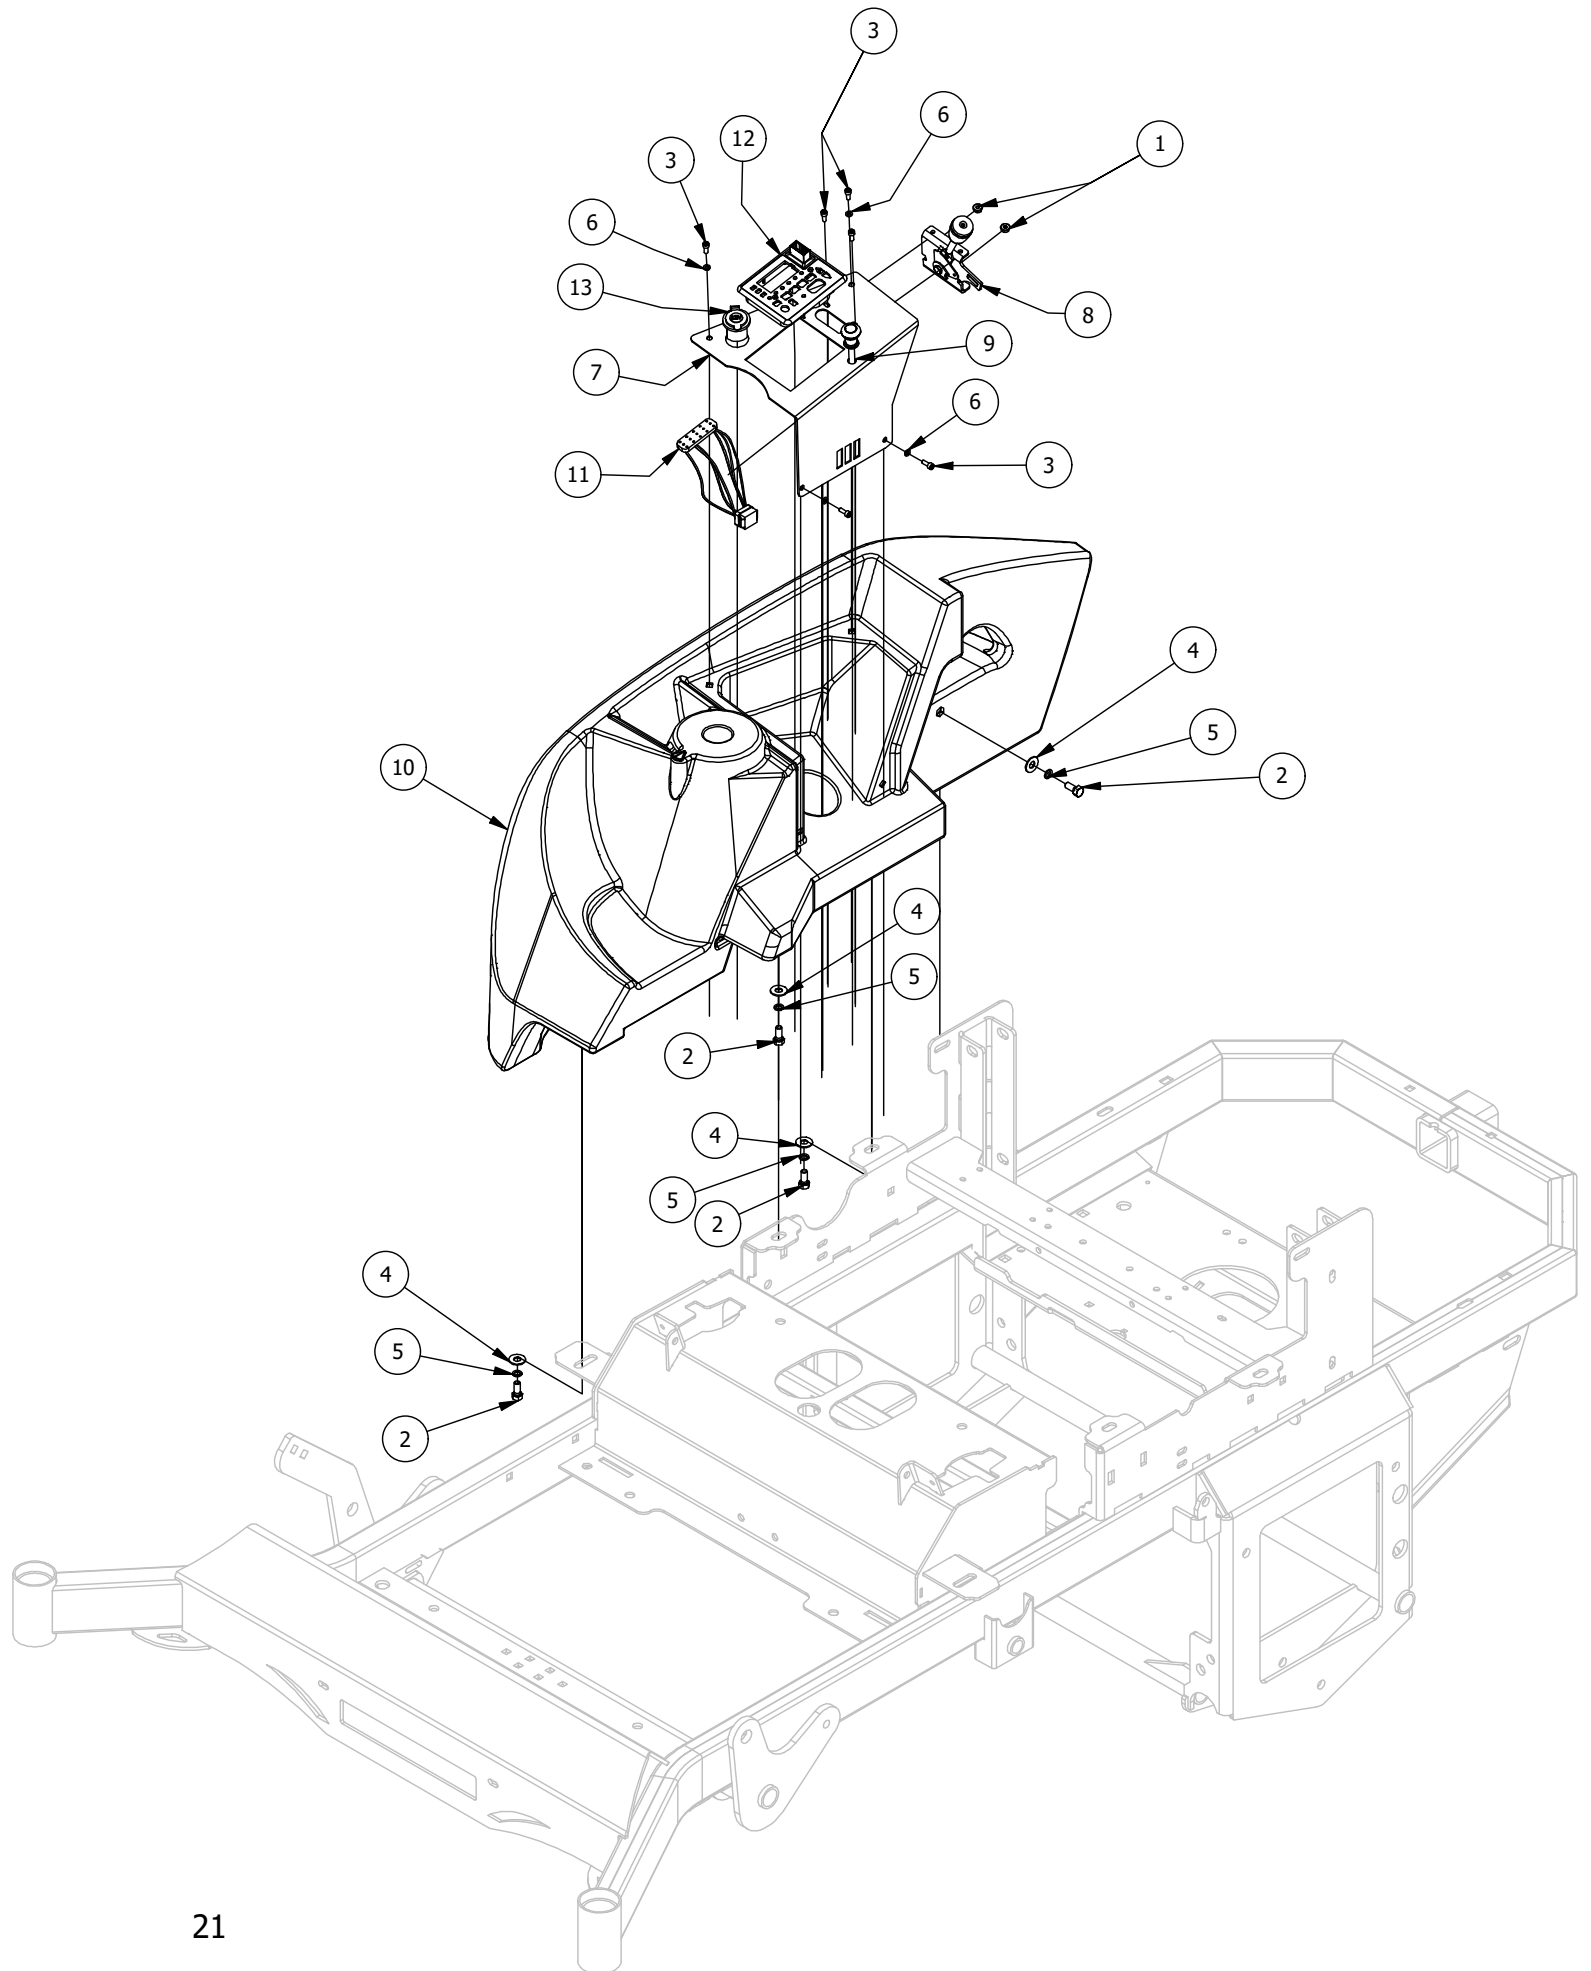

Console Assembly

Console Assembly			
ITEM	QTY	PART NUMBER	DESCRIPTION
1	2	413-0008-00	10-24 NYLON INSERT LOCKNUT 18-8 SS
2	4	418-0054-00	5/16-18 X 3/4 HEX C/S ZINC
3	6	418-0055-00	10-24 X 1/2 SOCKET C/S 18-8 SS
4	4	419-0007-00	5/16 Flat Washer
5	4	419-0009-00	5/16 SPLIT LOCKWASHER ZINC
6	4	419-0011-00	#10 SPLIT LOCKWASHER 18-8 SS
7	1	439-0022-03	Mower Control Panel Bracket, Machines With Choke
8	1	464-0001-00	Mower Throttle Cable Assembly w / Handle
9	1	464-0002-00	Choke Cable
10	1	467-0002-00	Mower Console
11	1	486-0011-00	Briggs 25hp/27hp/Kawi 726cc Harness(Warner)
12	1	486-0058-00	Mower Control Console-Carbureted-Fuel Level Enabled
13	1	677-2075-00	12 Volt Auxiliary Plug