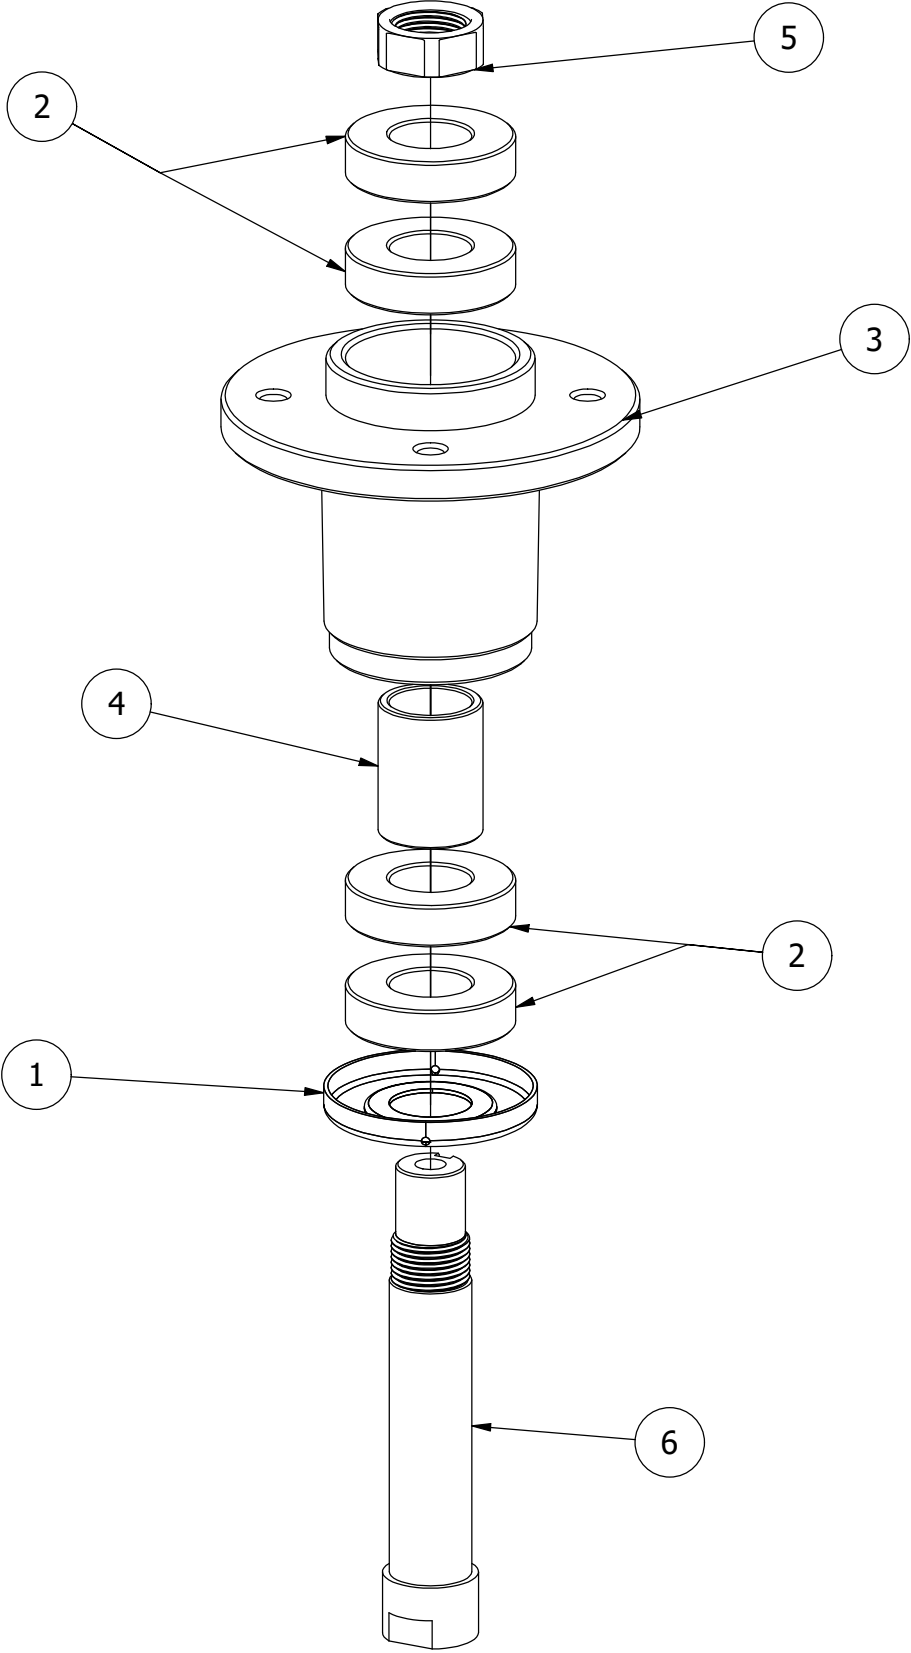

Deck Spindle Assembly

Deck Spindle Assembly			
ITEM	QTY	PART NUMBER	DESCRIPTION
1	1	437-0014-00	Mower Deck Spindle Dust Cup
2	4	410-0003-00	Spindle Bearing
3	1	437-0016-00	Mower Deck Spindle Casting for 437-0005-00
4	1	437-0012-00	Deck Spindle Spacer For 437-0005-00
5	1	437-0013-00	Mower Deck Spindle Nut for 437-0004-00 and 437-0005-00
6	1	437-0010-00	Deck Spindle Shaft For 437-0004-00 and 437-0005-00