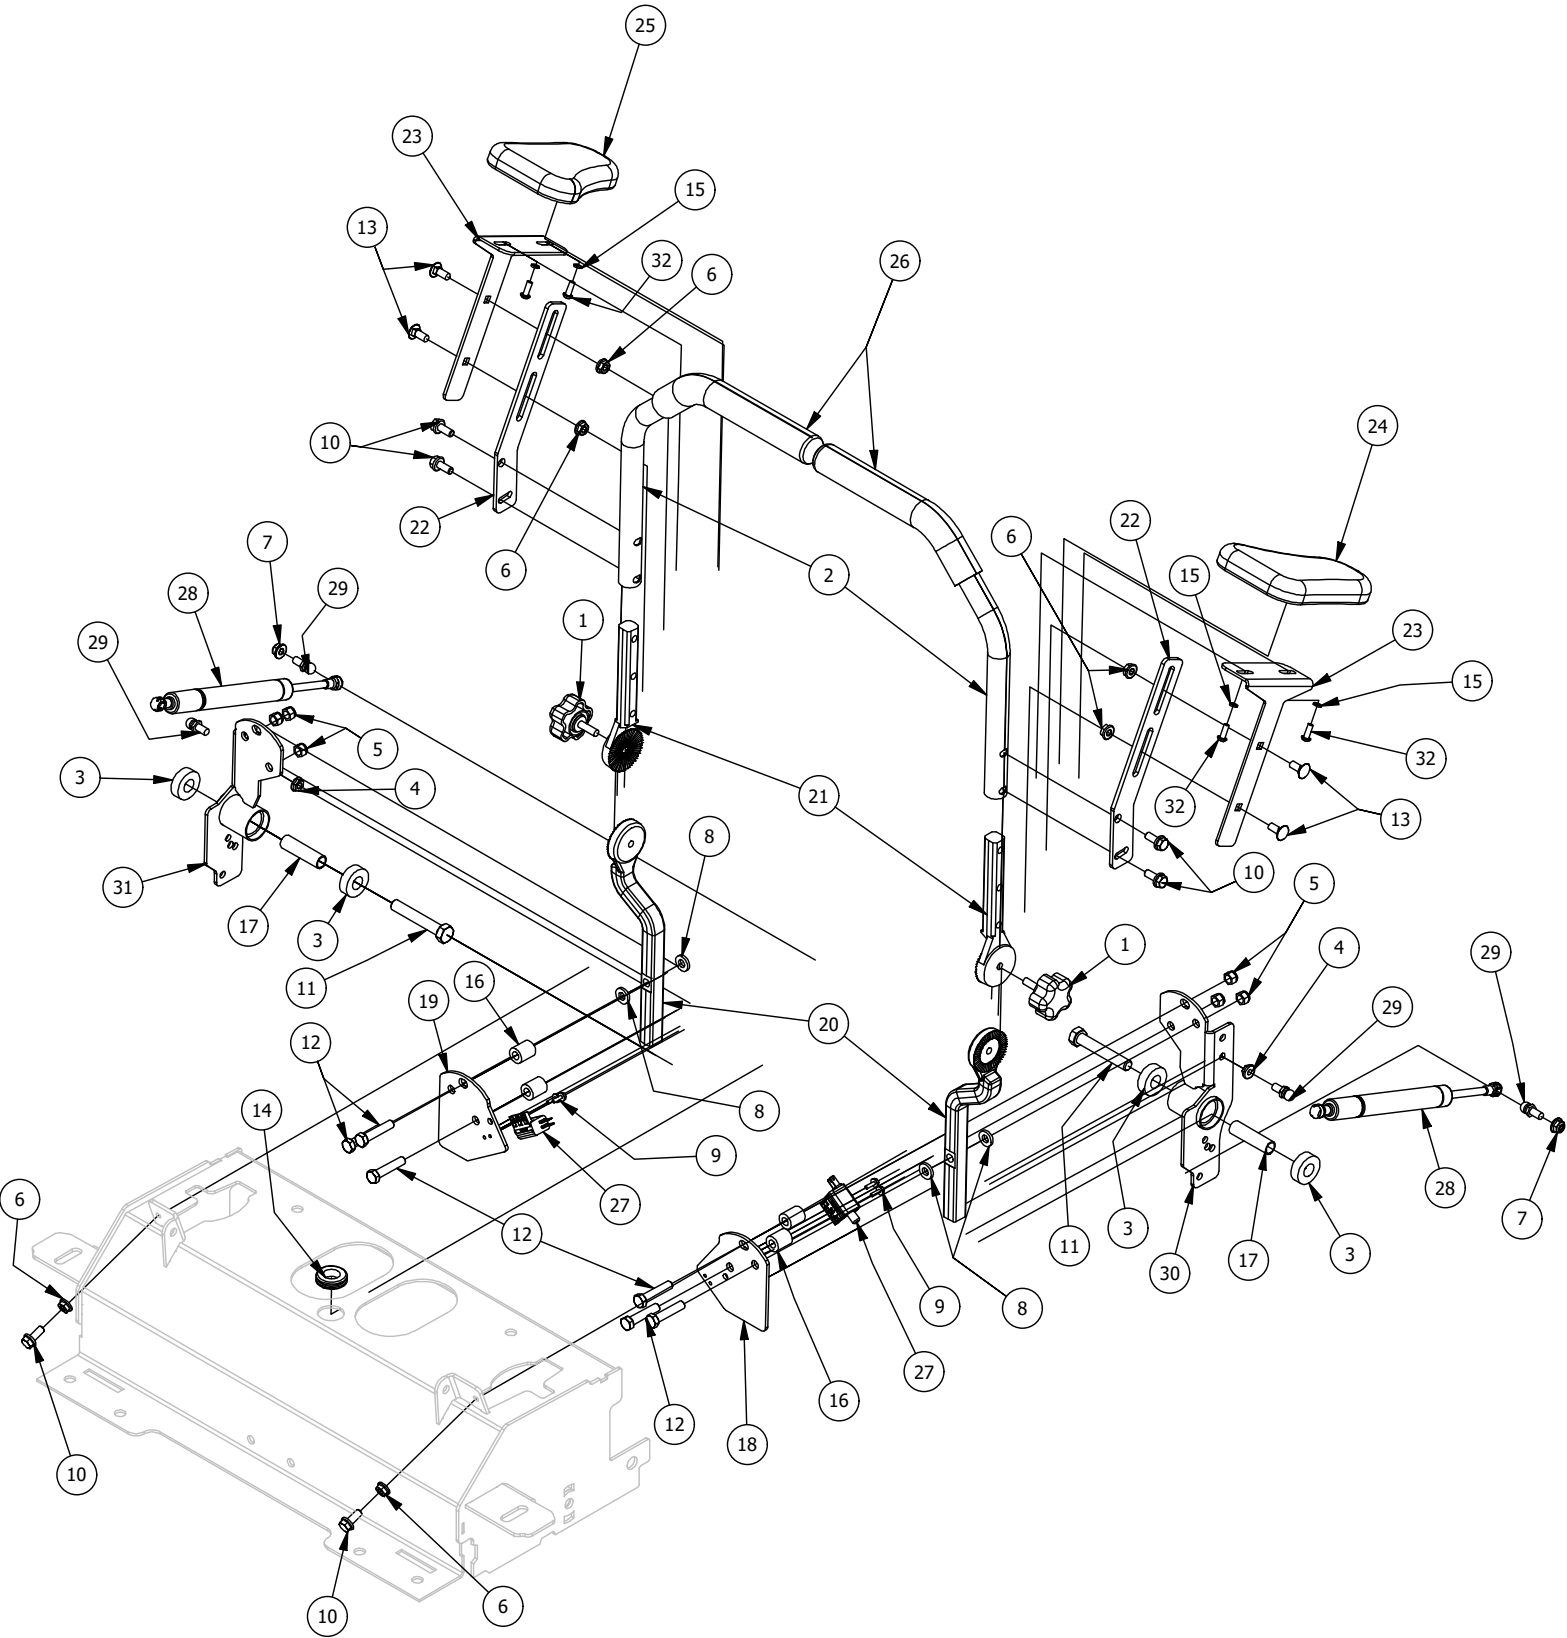

Drive Arm Assembly

Drive Arm Assembly

ITEM	QTY	PART NUMBER	DESCRIPTION
1	2	148-0228	5/16-18 X 3/4 SL 5-LOBE (STAR) MALE SOFT TOUCH KNOB
2	2	403-0020-00	Mower Drive Handle Tube
3	4	410-0005-00	5/8" ID X 1-3/8" OD X 7/16" THK BEARING
4	2	413-0006-00	5/16-18 HEX FLANGE NUT W/SERR ZINC
5	6	413-0013-00	3/8-16 NYLON INSERT FLANGE LOCKNUT ZINC
6	6	413-0022-00	5/16-18 HEX FLANGE NUT W/SERR ZINC YELLOW
7	2	413-0027-00	5/16-18 NYLON INSERT FLANGE LOCKNUT ZC YELLOW
8	4	413-0052-00	3/8 ID X 3/4 OD X .125 THK BRONZE WASHER
9	4	418-0032-00	8-32 X 1/2 IND. HWH SLOT TYPE F TCS ZINC
10	6	418-0048-00	5/16-18 X 3/4 HEX FLANGE BOLT GR 8 ZC YELLOW
11	2	418-0050-00	1/2-13 X 3 HEX C/S GR 5 ZINC
12	6	418-0051-00	3/8-16 X 1-3/4 HEX C/S GR 2 ZINC
13	4	418-0063-00	5/16-18 X 3/4 CARRIAGE BOLT ZINC YELLOW
14	1	419-0008-00	3/4" ID X FOR 1-3/16" HOLE FOR 11 GA RUBBER GROMMIT
15	4	419-0012-00	1/4 EXT TOOTH LOCKWASHER ZINC
16	4	425-0003-00	Mower Drive Arm Spacer
17	2	425-0004-00	Mower Drive Arm Hub & Deck Lift Arm Spacer
18	1	426-0002-00	Mower Left Control Arm Limit Switch Plate
19	1	426-0003-00	Mower Right Control Arm Limit Switch Plate
20	2	431-0002-00	Height/Pitch Adjustable Lower Drive Arm
21	2	431-0003-00	Height/Pitch Adjustable Upper Drive Arm
22	2	439-0010-00	Mower Drive Arm Pad Tube Mounting bracket
23	2	439-0011-00	Mower Drive Arm Pad Mount bracket
24	1	471-0028-00	2020 Mower Drive Arm Support Pad Left
25	1	471-0029-00	2020 Mower Drive Arm Support Pad Right
26	2	484-0001-00	Handle Grip
27	2	486-0030-00	NO Plunger Limit Switch
28	2	487-0001-00	Control Arm Damper
29	4	487-0005-00	Control Arm Damper Ball Stud
30	1	490-0012-02	Mower Left Drive Arm Bracket Assembly
31	1	490-0013-02	Mower Right Drive Arm Bracket Assembly
32	4	618-8064-50	1/4-20 x 5/8 Button Socket C/S