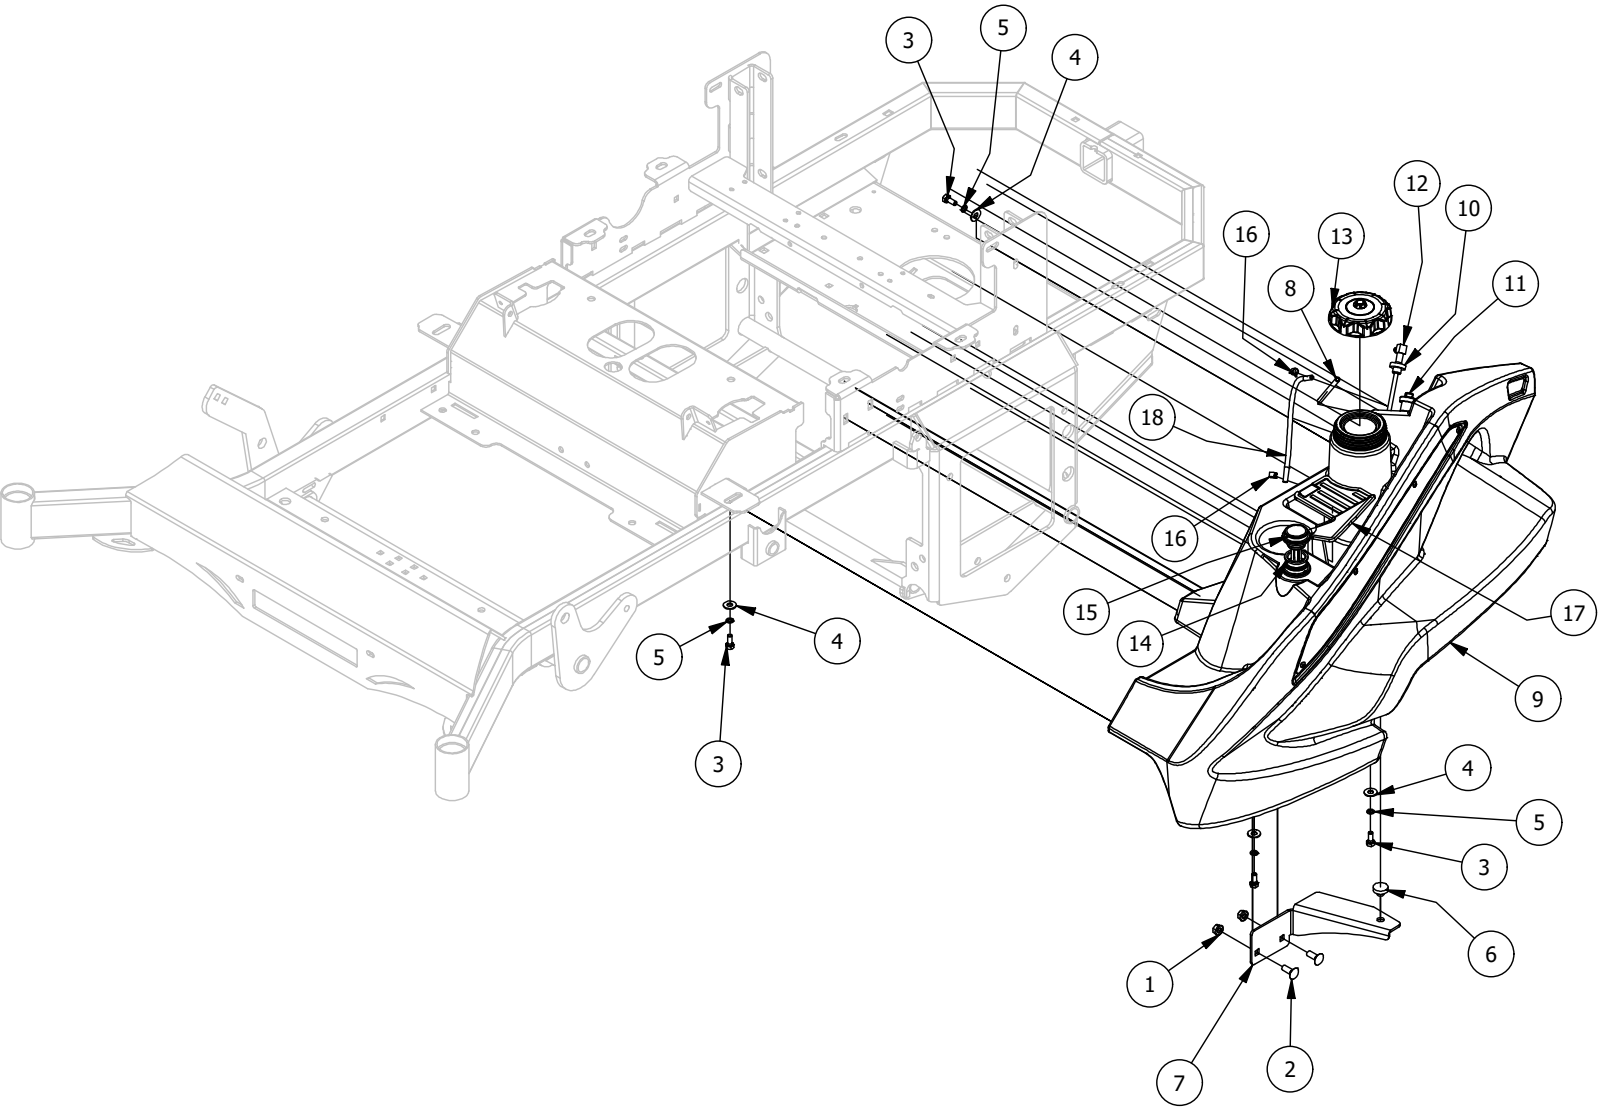

Gas Tank Assembly

Gas Tank Assembly			
ITEM	QTY	PART NUMBER	DESCRIPTION
1	2	413-0020-00	3/8-16 HEX FLANGE NUT W/SERR ZINC YELLOW
2	2	418-0045-00	3/8-16 X 1 Carriage Bolt Zinc Yellow
3	4	418-0054-00	5/16-18 X 3/4 HEX C/S ZINC
4	4	419-0007-00	5/16 Flat Washer
5	4	419-0009-00	5/16 SPLIT LOCKWASHER ZINC
6	1	429-0002-00	Push-In Rubber Bumper, Mower Floor
7	1	439-0448-00	RT/SRT Gas Tank Support
8	1	451-0002-00	Mower Fuel Tank Black 3/16" Vent Tube
9	1	467-0001-00	Mower Gasoline Fuel Tank Assembly
10	1	467-0005-00	Fuel Pickup Tube Grommet
11	1	467-0006-00	Remote Tank Vent Valve w / Grommet
12	1	467-0012-00	Spartan 25.14" Fuel Pickup Tube W/ Filter Screen
13	1	467-0008-00	Tank Fill Neck Non-Venting Cap
14	1	467-0013-00	Fuel Level Gauge Grommet
15	1	467-0035-00	RT/SRT Rochester Fuel Gauge(8688-00003)
16	2	472-0004-00	1/2" (#8) Hose Clamp
17	1	481-0004-00	Rubber Tank Storage Compartment Insert
18	1	751-1014-00	1/4 Fuel Line - Low Perm