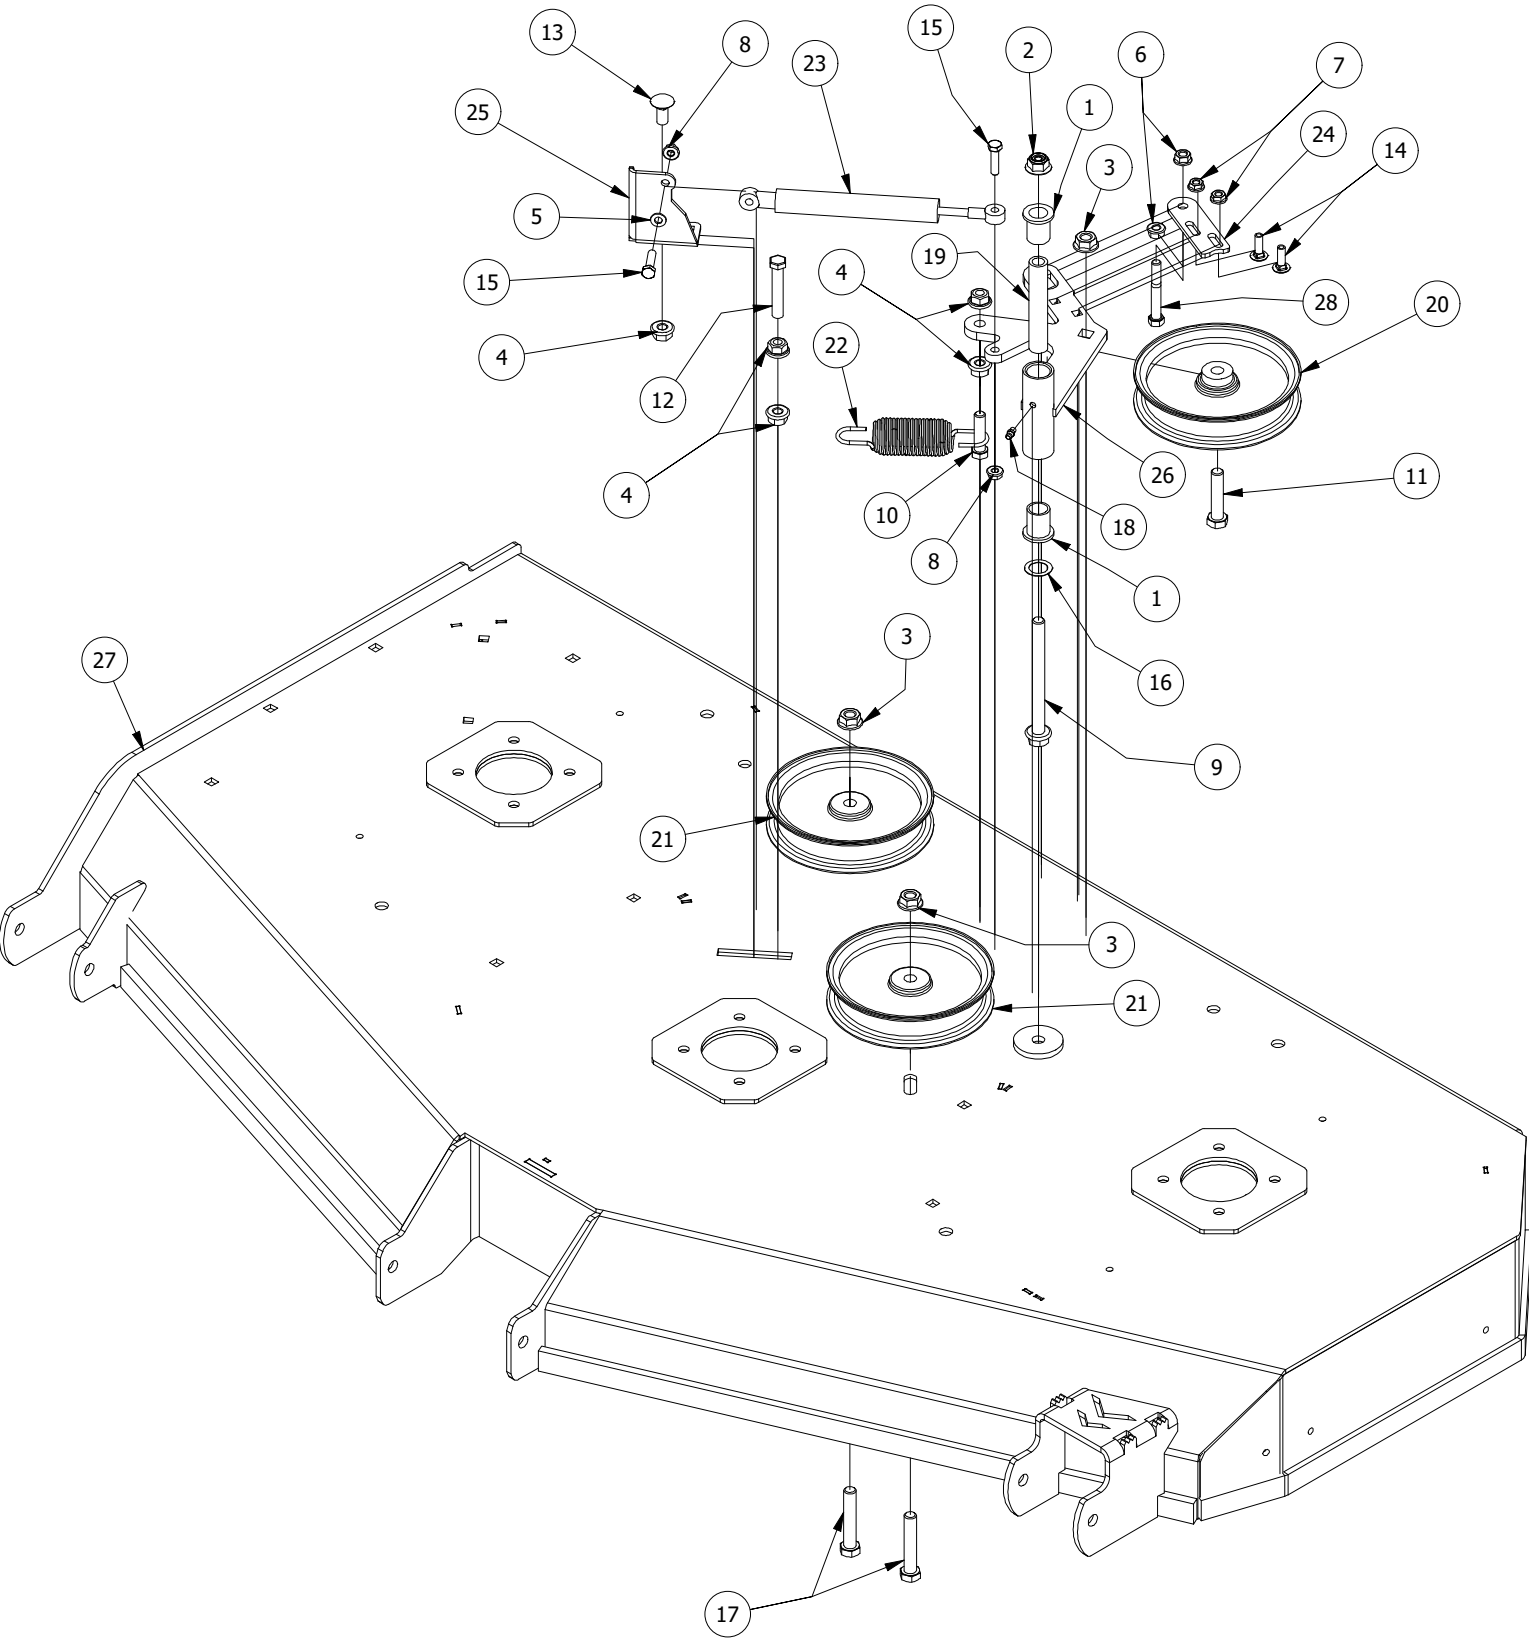

61" Deck Idler Assembly

61" Deck Idler Assembly			
ITEM	QTY	PART NUMBER	DESCRIPTION
1	2	410-0007-00	3/4" ID X 15/16" OD X 1-1/8" LENGTH FLANGE BUSHING
2	1	413-0002-00	1/2-13 NYLON INSERT FLANGE NUT ZINC YELLOW
3	3	413-0005-00	1/2-13 HEX FLANGE NUT W/SERR ZINC YELLOW
4	5	413-0011-00	7/16-14 HEX FLANGE NUT W/SERR ZINC YELLOW
5	1	413-0016-00	.312 ID X .625 OD X .062 THK THRUST BEARING OIL-IMPREG BRNZ
6	2	413-0020-00	3/8-16 HEX FLANGE NUT W/SERR ZINC YELLOW
7	2	413-0022-00	5/16-18 HEX FLANGE NUT W/SERR ZINC YELLOW
8	2	413-0027-00	5/16-18 NYLON INSERT FLANGE LOCKNUT ZC YELLOW
9	1	418-0009-00	1/2-13 X 5-1/2 HEX FLANGE BOLT GR 8 ZY
10	1	418-0011-00	7/16-14X 1-3/4 HEX C/S GR5 ZINC Yellow
11	1	418-0012-00	1/2-13 X 2-1/4 HEX C/S GR 5 ZINC
12	1	418-0013-00	7/16-14 X 2-1/2 HEX C/S GR 5 ZINC
13	1	418-0017-00	7/16-14 X 1 CARRIAGE BOLT ZINC
14	2	418-0060-00	5/16-18 X 1 CARRIAGE BOLT ZINC YELLOW
15	2	418-0109-00	5/16- 18 x 1 1/4 Hex C/S (GR.8) ZC/Yel
16	1	418-0110-00	.767 ID X 1.125 OD X .016 THK TRIPLE WAVE WASHER 1074-1095
17	2	418-0246-00	1/2-13 x 2-3/4 Hex Flange Bolt (GR.8) ZC/YEL
18	1	424-0002-00	1/4" DRIVE TYPE GREASE FITTING ZC YELLOW
19	1	425-0006-00	Mower Inner Idler Spacer
20	1	433-0014-00	6-3/4" Idler Pulley, 7/16" Spacer Assembly
21	2	433-0015-00	6-3/4" Idler Pulley, 15/16" Spacer Assembly
22	1	434-0007-00	2019 Mower Deck Spring
23	1	434-0009-00	Idler Gas Spring
24	1	439-0257-03	Deck Idler Pulley Belt Retainer Brkt
25	1	439-0335-03	Deck Belt Idler Damper Mounting Bracket
26	1	490-0019-03	Mower Deck Idler Pulley Arm Assembly
27	1	490-0061-00	2020 61 RT/SRT Deck assembly
28	1	618-2078-00	3/8-16 x 2-3/4 Hex C/S GR2 Zinc