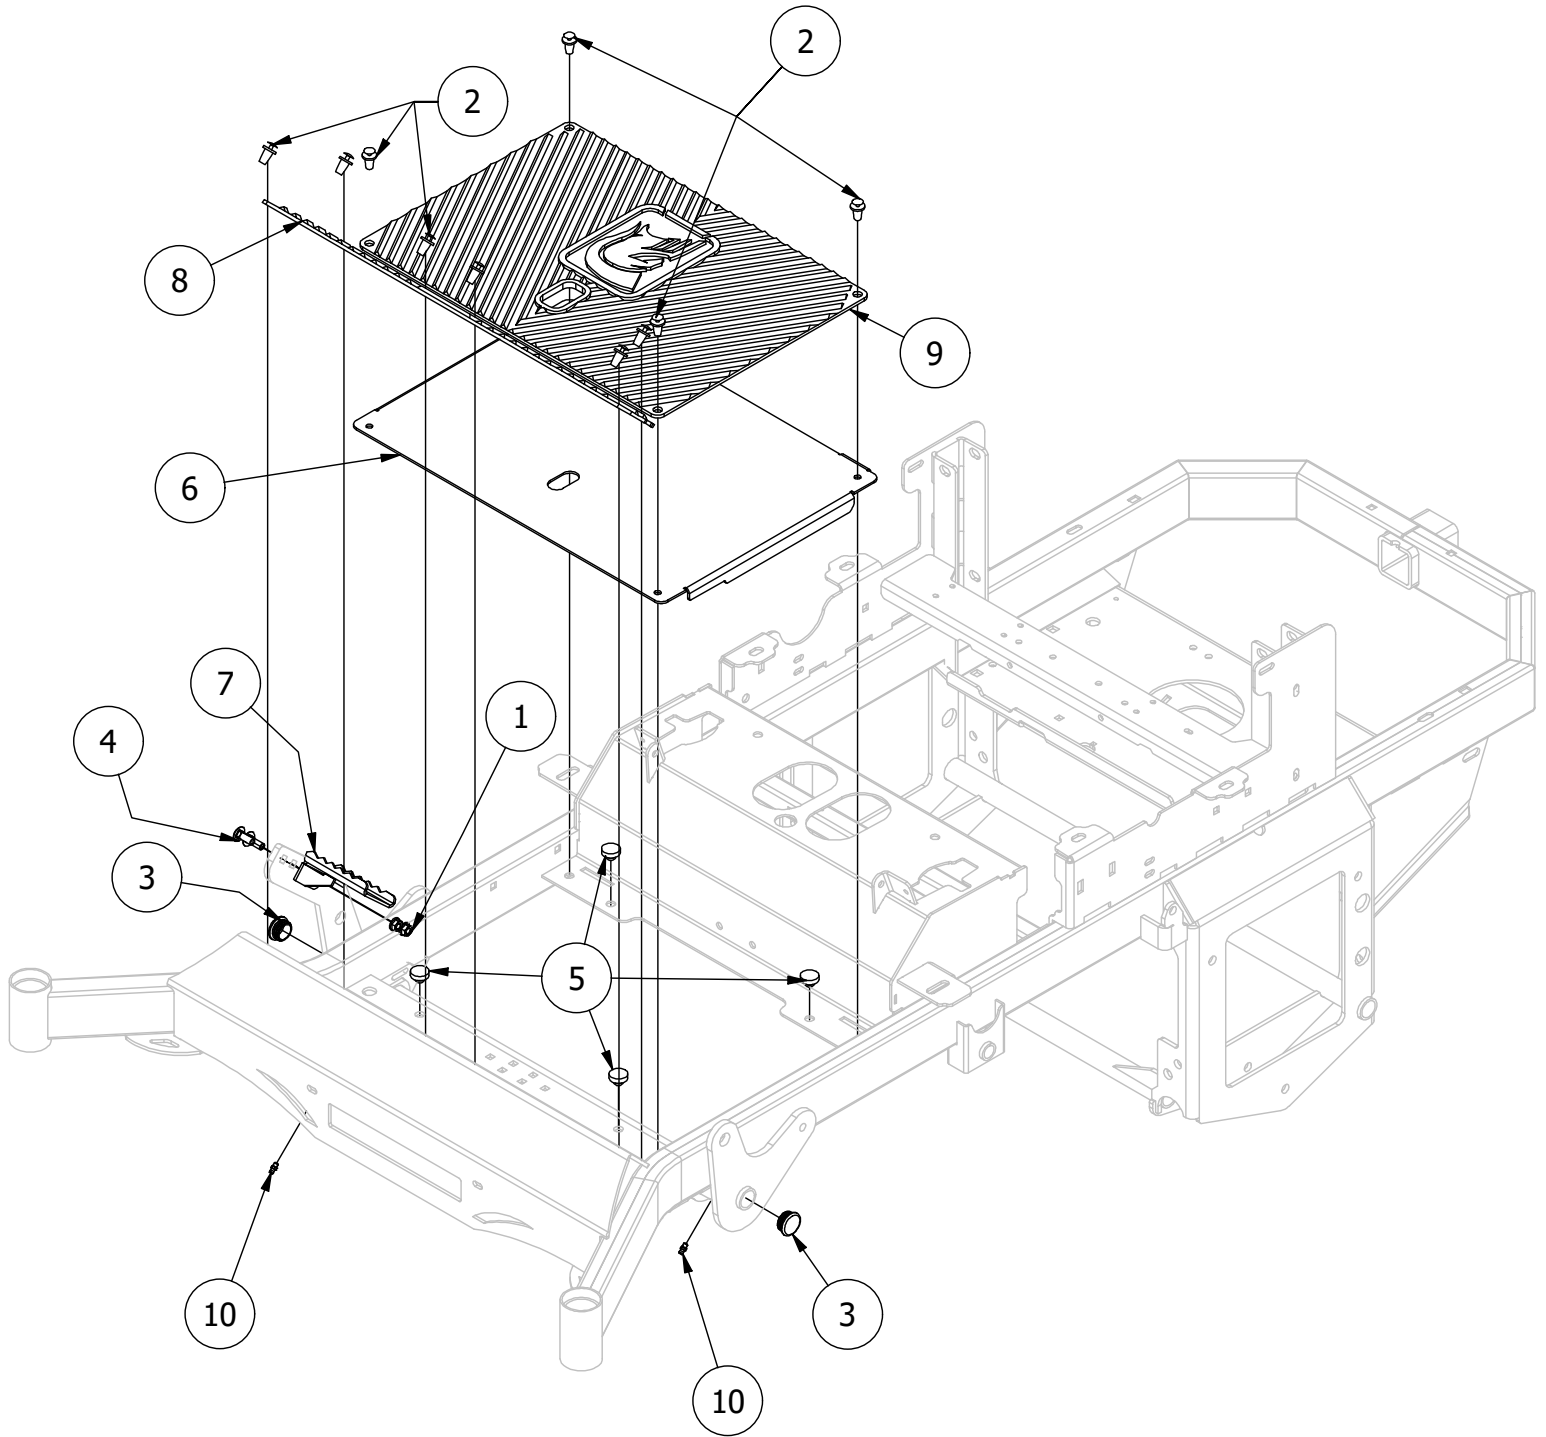

Floorboard and Deck Height Pedal Assembly

Floorboard and Deck Height Pedal Assembly			
ITEM	QTY	PART NUMBER	DESCRIPTION
1	2	413-0020-00	3/8-16 HEX FLANGE NUT W/SERR ZINC YELLOW
2	10	414-0002-00	8MM PUSH TYPE RETAINER NYLON BLACK
3	2	414-0015-00	1-1/4" Round Tube Plug
4	2	418-0045-00	3/8-16 X 1 Carriage Bolt Zinc Yellow
5	4	429-0002-00	Push-In Rubber Bumper, Mower Floor
6	1	439-0007-03	Mower Floorboard
7	1	439-0059-03	Mower Deck Height Foot Pedal
8	1	481-0005-00	2017 Mower Rubber Foot Rest Mat
9	1	481-0006-00	2017 Mower Logo Floor Mat
10	2	624-1000-00	1/4 drive type straight grease fitting zc (g.L. only)