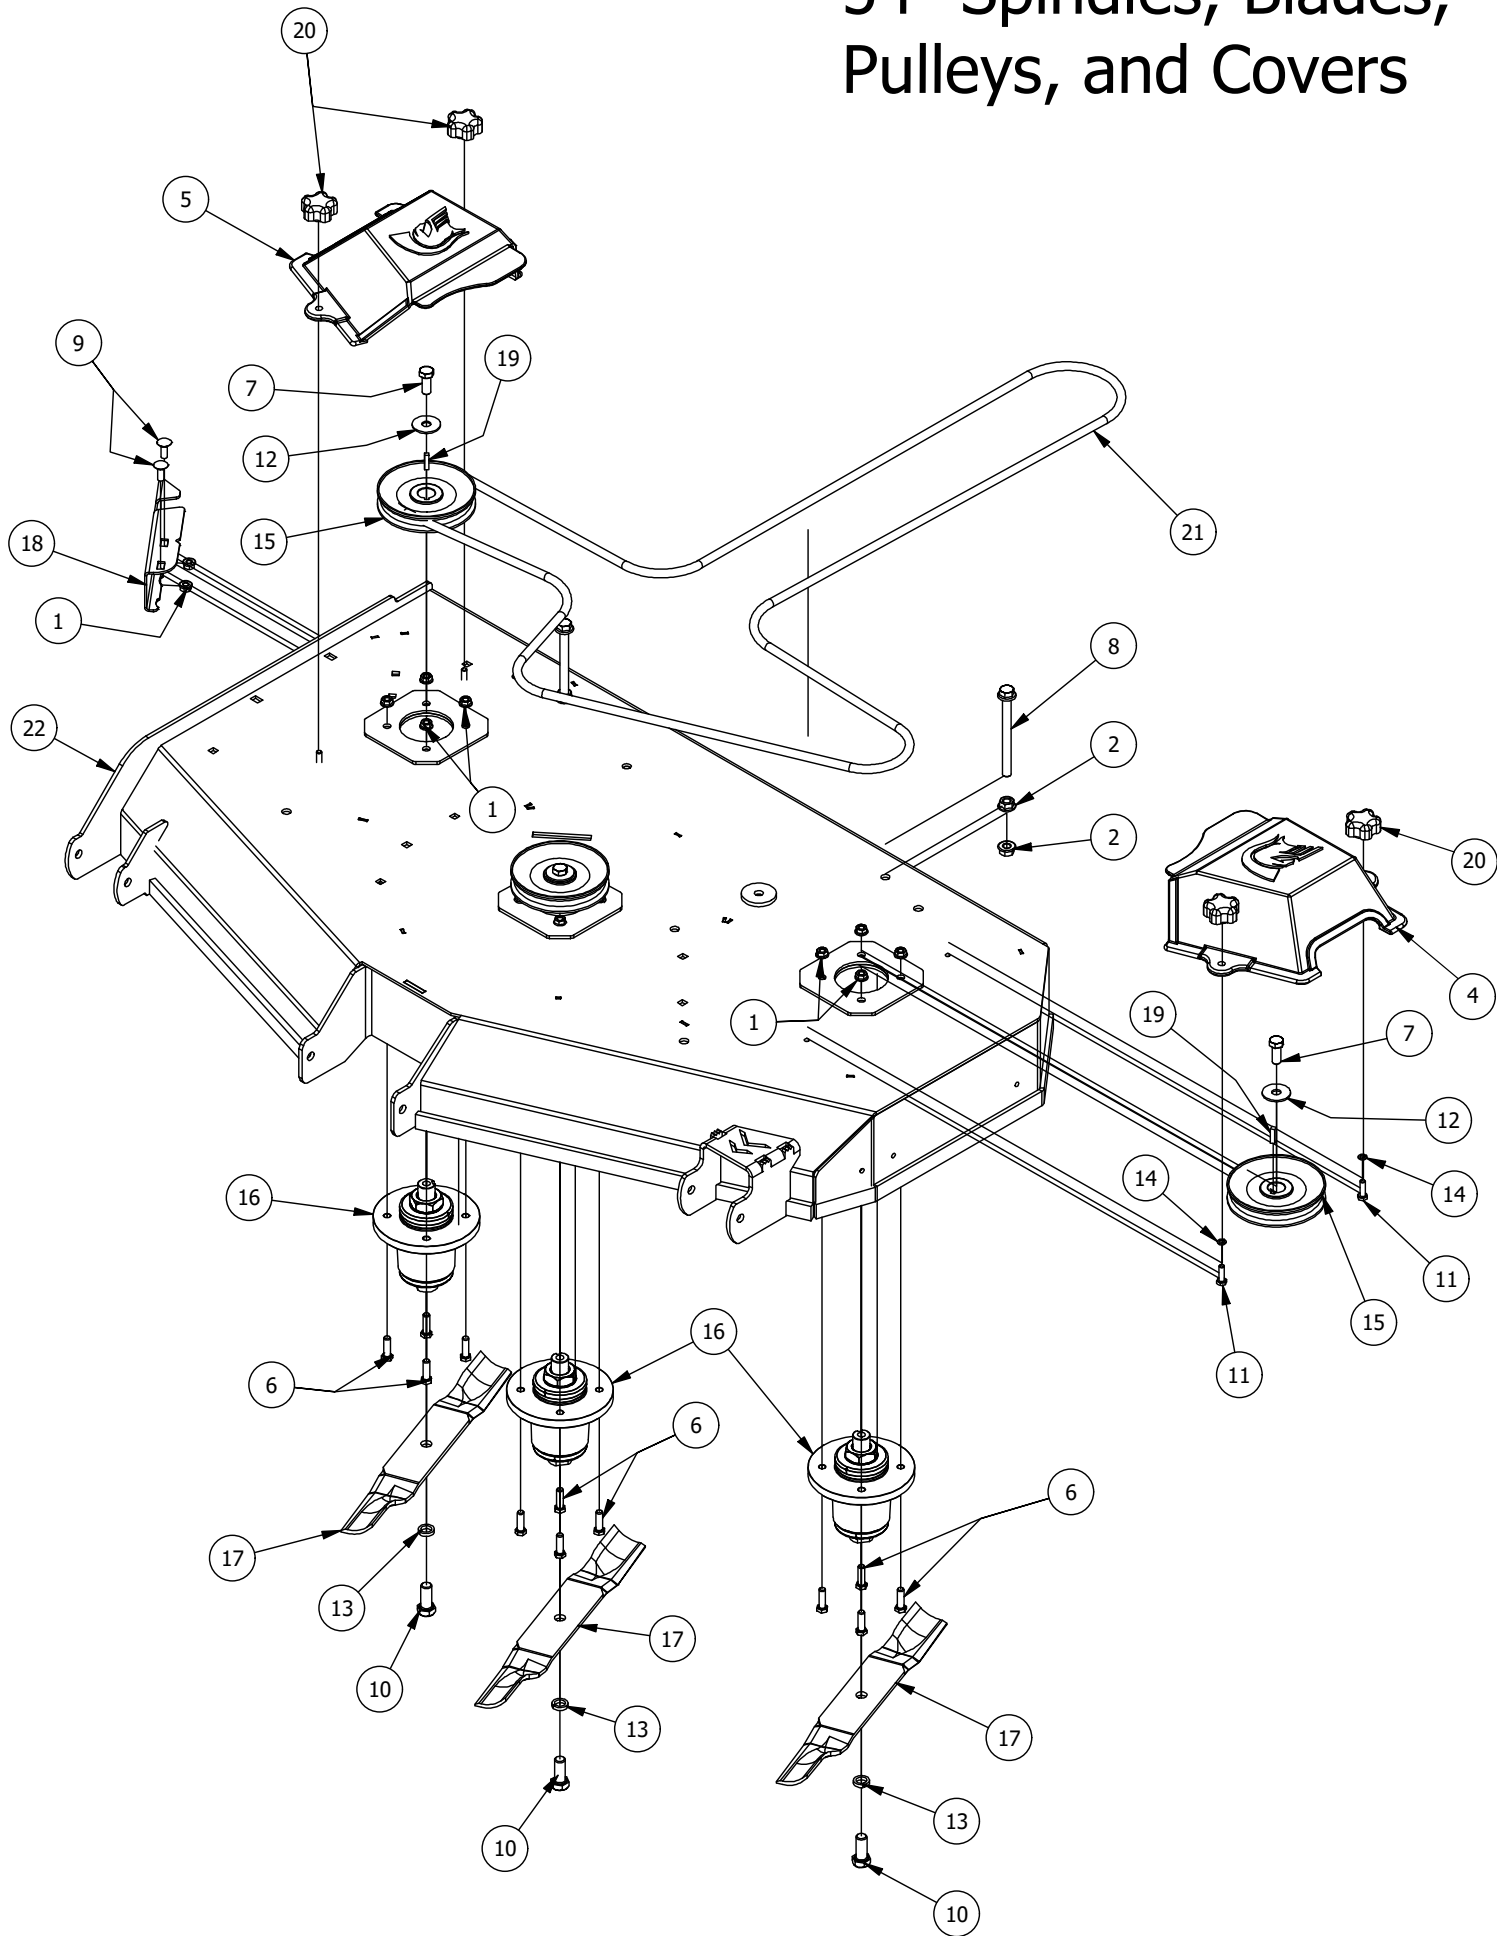

54" Spindles, Blades, Pulleys, and Covers

54" Spindles, Blades, Pulleys, and Covers

ITEM	QTY	PART NUMBER	DESCRIPTION
2	4	413-0005-00	1/2-13 HEX FLANGE NUT W/SERR ZINC YELLOW
1	14	413-0020-00	3/8-16 HEX FLANGE NUT W/SERR ZINC YELLOW
4	1	414-0018-00	48" & 54" Deck Left Pulley Cover
5	1	414-0019-00	48" & 54" Deck Right Pulley Cover
6	12	418-0005-00	3/8-16 x 1-1/4 Hex Bolt GR5
7	3	418-0006-00	1/2-20 X 1-1/4 HEX C/S GR 5 ZINC
8	2	418-0009-00	1/2-13 X 5-1/2 HEX FLANGE BOLT GR 8 ZY
9	2	418-0045-00	3/8-16 X 1 Carriage Bolt Zinc Yellow
10	3	418-0078-00	5/8-11 X 1-1/2 HEX C/S GR 8 ZC YELLOW
11	4	418-0108-00	5/16 x1 Hex C/S (GR8) ZC/Yel
12	3	419-0001-00	1/2" X 1-5/8 BELLEVILLE CUP WASHER ZINC YELLOW
13	3	419-0004-00	5/8 SPLIT LOCKWASHER ZINC
14	4	419-0009-00	5/16 SPLIT LOCKWASHER ZINC
15	3	433-0004-00	Deck Pulley 54"
16	3	437-0005-00	Mower Heavy Duty Deck Spindle
17	3	438-0001-00	54" Mower Deck Blade
18	1	439-0720-00	2021 54" RZ/RT/SRT Deck Wiper Bracket
19	3	442-0001-00	1/4 X 1 SQUARE KEY STOCK
20	4	445-0005-00	5/16-18 5-LOBE (STAR) FEMALE SOFT TOUCH KNOB (1.90 DIA) BLK
21	1	461-0001-00	54" Mower Deck Belt, HB x 153.5" Effective Length
22	1	490-0063-00	2020 54" RT/SRT Deck Assembly