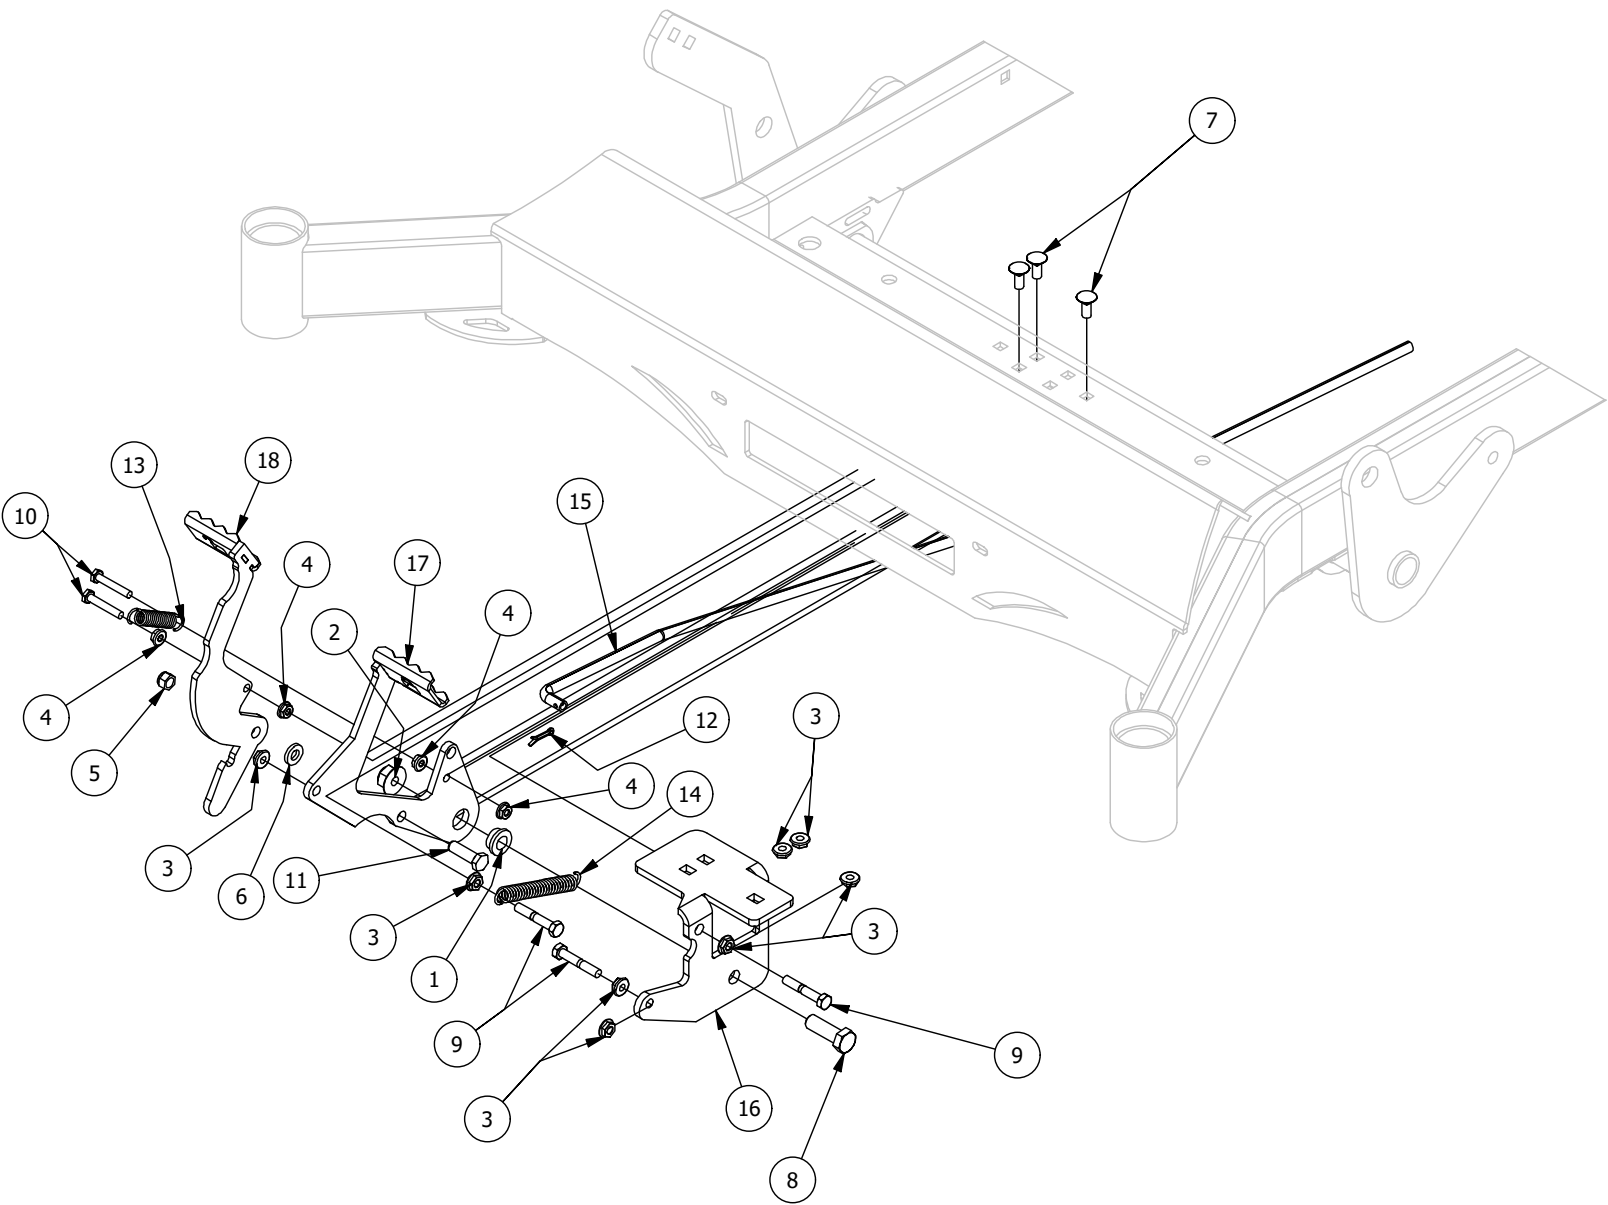

Front Fork Assembly			
ITEM	QTY	PART NUMBER	DESCRIPTION
1	2	410-0006-00	1" INSERT BEARING
2	2	410-0018-00	RZ Front Wheel Bearing for 422-0027-00
3	1	413-0002-00	1/2-13 NYLON INSERT FLANGE NUT ZINC YELLOW
4	1	413-0063-00	1"-8 FIN HEX JAM NUT ZC
5	1	418-0002-00	1/2-20 X 1-1/4 HEX FLANGE BOLT GR 8 ZC YELLOW
6	1	418-0003-00	1/2-13 X 8-1/2 HEX C/S GR 5 ZINC YELLOW
7	1	419-0003-00	1/2 FENDER WASHER 1-1/4" OD ZINC
8	1	419-0024-00	1" L/W MED SPLIT ZC
9	1	419-0025-00	Front Fork Caster Top Washer
10	1	422-0024-00	Mower Front Wheel Hub Cap
11	1	422-0042-00	Spartan Radial Tire Wheel Assembly 2018
12	1	423-0001-00	RT&SRT Caster Wheel Fork 2018
13	1	423-0001-KT	RT and SRT Caster Wheel Fork Kit
14	1	425-0010-00	Mower Caster Fork Wheel Spacer
15	1	425-0011-00	Caster Fork Shaft Bearing Spacer
16	1	426-0006-03	Mower Caster Shaft Washer
17	1	437-0019-00	RT&SRT Mower Caster Wheel Shaft 2018

# Park Brake Assembly

Park Brake Assembly			
ITEM	QTY	PART NUMBER	DESCRIPTION
1	1	410-0009-00	1/2" ID X 3/4" OD X 3/8" LENGTH FLANGE BUSHING
2	1	413-0002-00	1/2-13 NYLON INSERT FLANGE LOCKNUT ZC YELLOW
3	9	413-0006-00	5/16-18 HEX FLANGE NUT W/SERR ZINC
4	4	413-0012-00	1/4-20 HEX FLANGE NUT W/SERRATIONS ZC YELLOW
5	1	413-0013-00	3/8-16 NYLON INSERT FLANGE LOCKNUT ZINC
6	1	413-0052-00	3/8 ID X 3/4 OD X .125 THK BRONZE WASHER
7	3	418-0008-00	5/16-18 X 3/4 CARRIAGE BOLT ZINC
8	1	418-0020-00	1/2-13 X 1-1/2 HEX C/S GR 5 ZINC
9	3	418-0027-00	5/16-18 X 1-3/4 HEX C/S GR 2 ZINC
10	2	418-0029-00	1/4-20 X 1-1/4 HEX C/S GR 2 ZINC
11	1	418-0030-00	3/8-16 X 1-1/4 HEX C/S GR 2 ZINC
12	1	420-0001-00	1/8 X 3/4 COTTER PIN ZINC
13	1	434-0003-00	Brake Pedal Release Spring
14	1	434-0015-00	Brake Pedal Release Spring
15	1	435-0004-60	Mower Brake Linkage
16	1	439-0009-03	Mower Frame Brake Mounting Bracket
17	1	490-0016-03	Mower Brake Lock Lever Assembly
18	1	490-0017-03	Mower Brake Unlock Lever Assembly