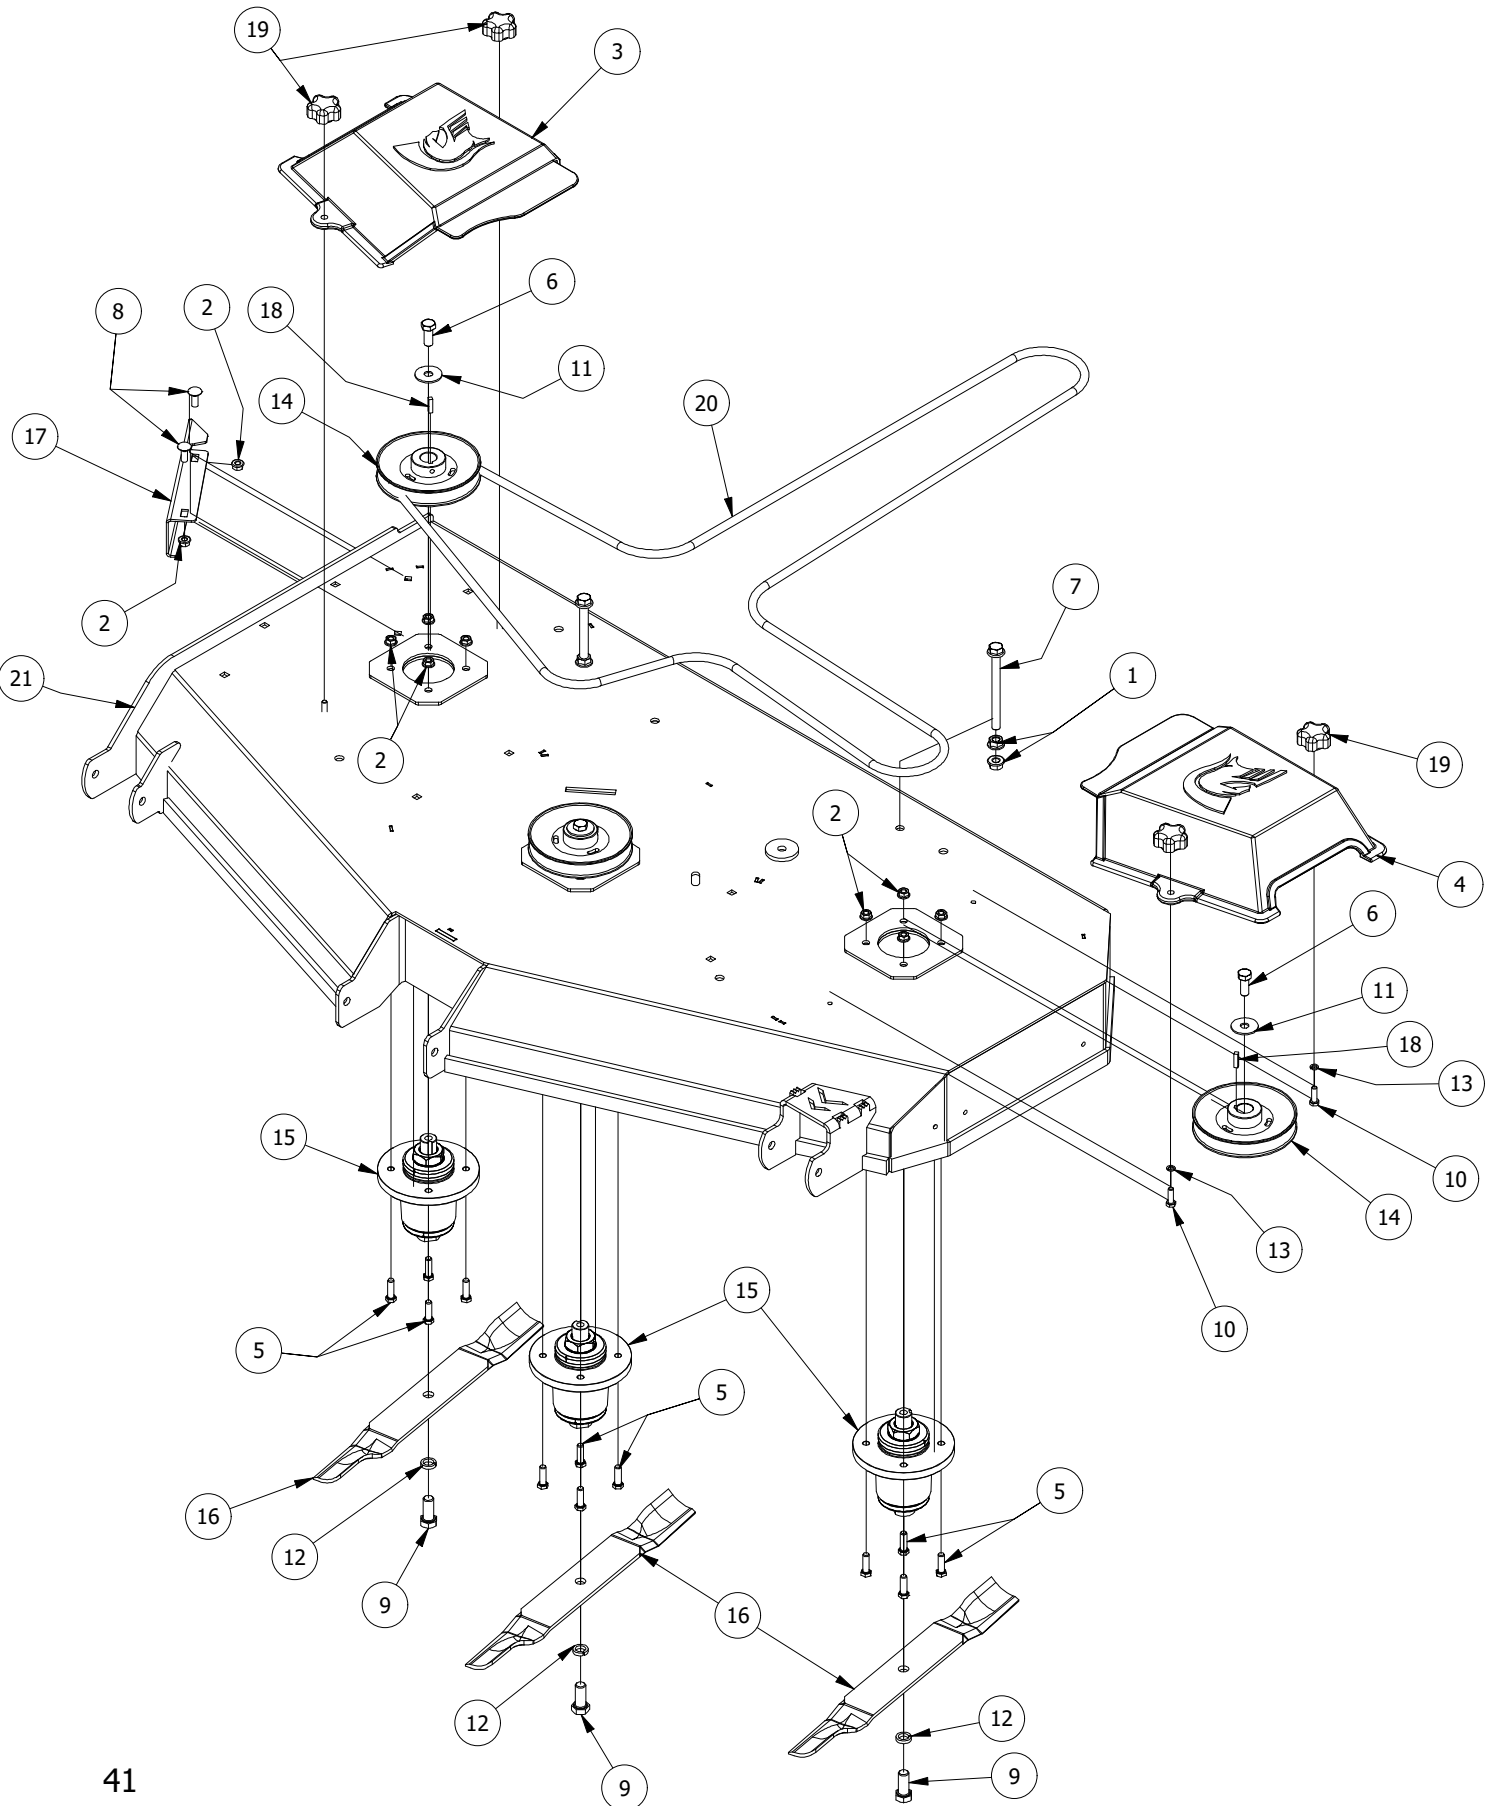

61" Spindles, Blades, Pulleys, and Covers

61" Spindles, Blades, Pulleys, and Covers			
ITEM	QTY	PART NUMBER	DESCRIPTION
1	4	413-0005-00	1/2-13 HEX FLANGE NUT W/SERR ZINC YELLOW
2	14	413-0020-00	3/8-16 HEX FLANGE NUT W/SERR ZINC YELLOW
3	1	414-0020-00	Right Pulley Cover 61" RZ/RT/SRT, 72" RT/SRT
4	1	414-0021-00	Left Pulley Cover 61" RZ/RT/SRT, 72" RT/SRT
5	12	418-0005-00	3/8-16 x 1-1/4 Hex Bolt GR5
6	3	418-0006-00	1/2-20 X 1-1/4 HEX C/S GR 5 ZINC
7	2	418-0009-00	1/2-13 X 5-1/2 HEX FLANGE BOLT GR 8 ZY
8	2	418-0045-00	3/8-16 X 1 Carriage Bolt Zinc Yellow
9	3	418-0078-00	5/8-11 X 1-1/2 HEX C/S GR 8 ZC YELLOW
10	4	418-0108-00	5/16 x1 Hex C/S (GR8) ZC/Yel
11	3	419-0001-00	1/2" X 1-5/8 BELLEVILLE CUP WASHER ZINC YELLOW
12	3	419-0004-00	5/8 SPLIT LOCKWASHER ZINC
13	4	419-0009-00	5/16 SPLIT LOCKWASHER ZINC
14	3	433-0003-00	Deck Pulley 61"
15	3	437-0005-00	Mower Heavy Duty Deck Spindle
16	3	438-0002-00	61" Mower Deck Blade
17	1	439-0725-03	2021 61" RZ/RT/SRT Deck Wiper Bracket
18	3	442-0001-00	1/4 X 1 SQUARE KEY STOCK
19	4	445-0005-00	5/16-18 5-LOBE (STAR) FEMALE SOFT TOUCH KNOB (1.90 DIA) BLK
20	1	461-0002-00	61" Mower Deck Belt, HB x 167.9" Effective Length
21	1	490-0061-00	2020 61 RT/SRT Deck assembly