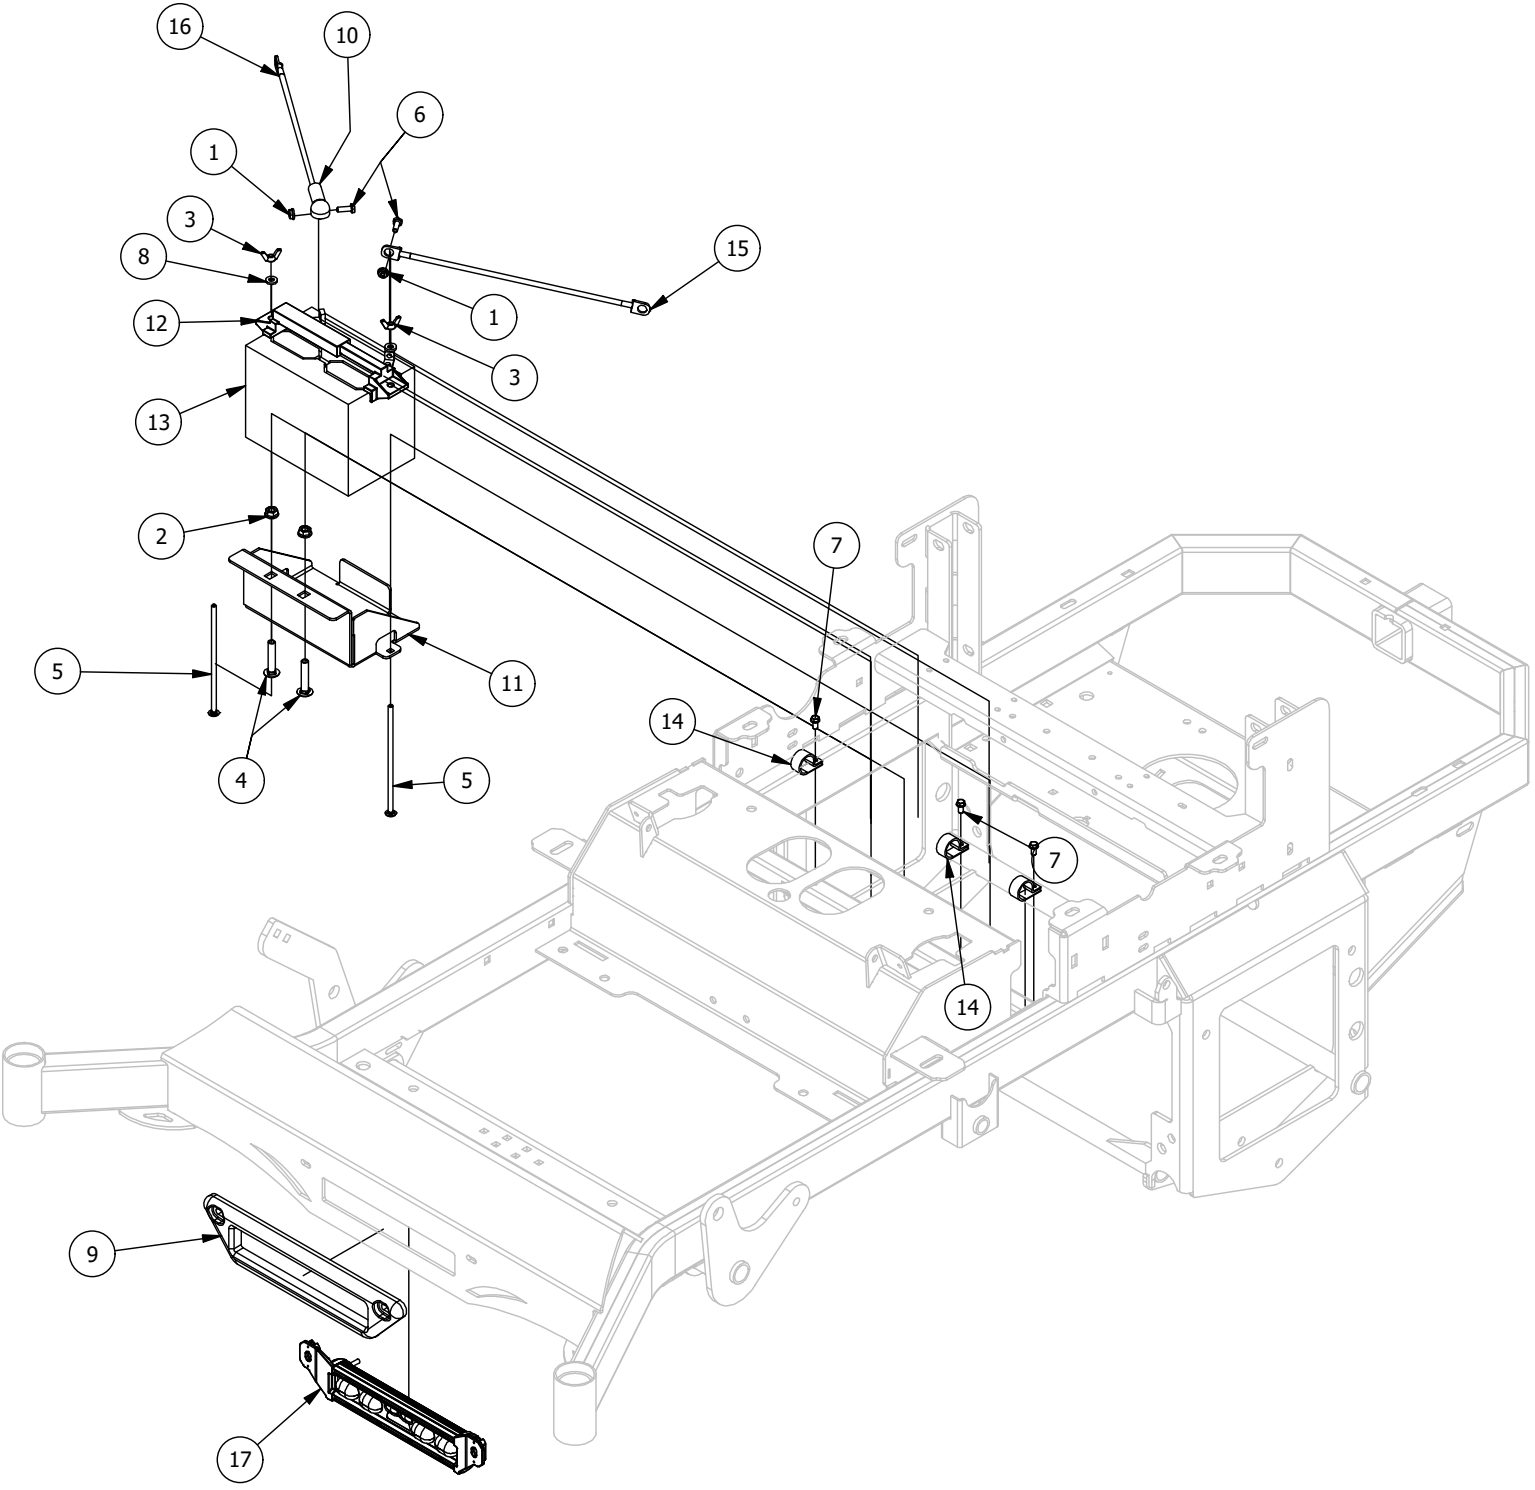

Battery Assembly

Battery Assembly

ITEM	QTY	PART NUMBER	DESCRIPTION
1	2	413-0012-00	1/4-20 HEX FLANGE NUT W/SERRATIONS ZC YELLOW
2	2	413-0020-00	3/8-16 HEX FLANGE NUT W/SERR ZINC YELLOW
3	2	413-0025-00	1/4-20 WING NUT ZINC
4	2	418-0033-00	3/8-16 X 2 CARRIAGE BOLT ZINC
5	2	418-0034-00	1/4-20 X 7 CARRIAGE BOLT ZINC
6	2	418-0035-00	1/4-20 X 3/4 HEX C/S GR 2 ZINC
7	3	418-0059-00	1/4-20 X 1/2 IND. HWH SLOT F TCS ZINC
8	2	419-0023-00	1/4" Flat Washer_5/8 OD_18-8 SS Magn: 577 Black
9	1	429-0003-00	Mower Front Nylon Bumper
10	1	436-0003-00	STRAIGHT INSULATING TERMINAL COVER BLK
11	1	439-0008-03	Mower Battery Box
12	1	443-0001-00	Battery Hold Down
13	1	468-1004-00	12-V Mower Starter Battery
14	3	472-0002-00	1/2" CUSHIONED LOOP CLAMP
15	1	486-0016-00	Mower Positive Battery Cable 25" long
16	1	486-0017-00	Mower Negative Battery Cable 28" long
17	1	486-0042-00	Full Beam With Lighted Helmet Light Bar