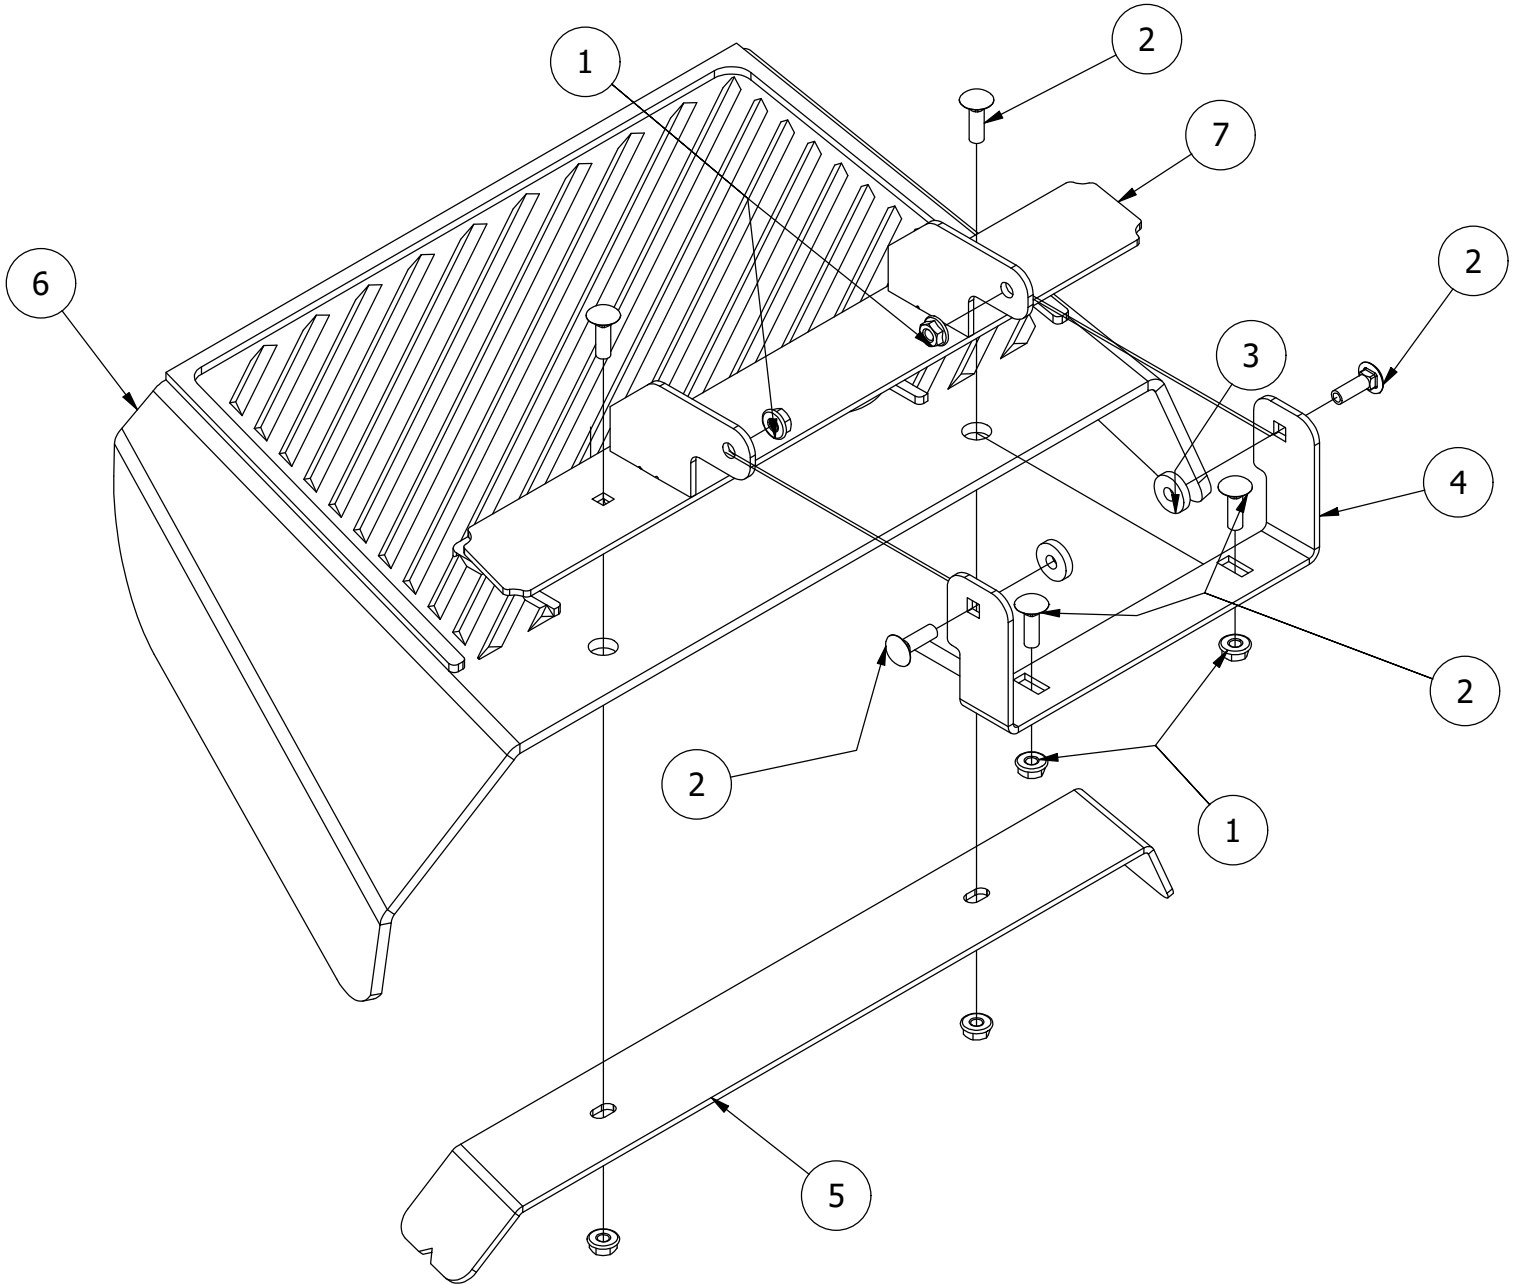

Deck Chute Assembly

Deck Chute Assembly			
ITEM	QTY	PART NUMBER	DESCRIPTION
1	6	413-0027-00	5/16-18 NYLON INSERT FLANGE LOCKNUT ZC YELLOW
2	6	418-0060-00	5/16-18 X 1 CARRIAGE BOLT ZINC YELLOW
3	2	419-0006-00	.312 ID X .875 OD X .1875 THK F/W NYLON BLK
4	1	439-0111-03	Mower Chute Mounting Bracket
5	1	439-0190-03	2020 Deck Chute Hinge Backer Bracket
6	1	481-0011-00	2020 RT/SRT Rubber Discharge Chute
7	1	490-0056-03	RT/SRT Deck Chute Hinge Assembly