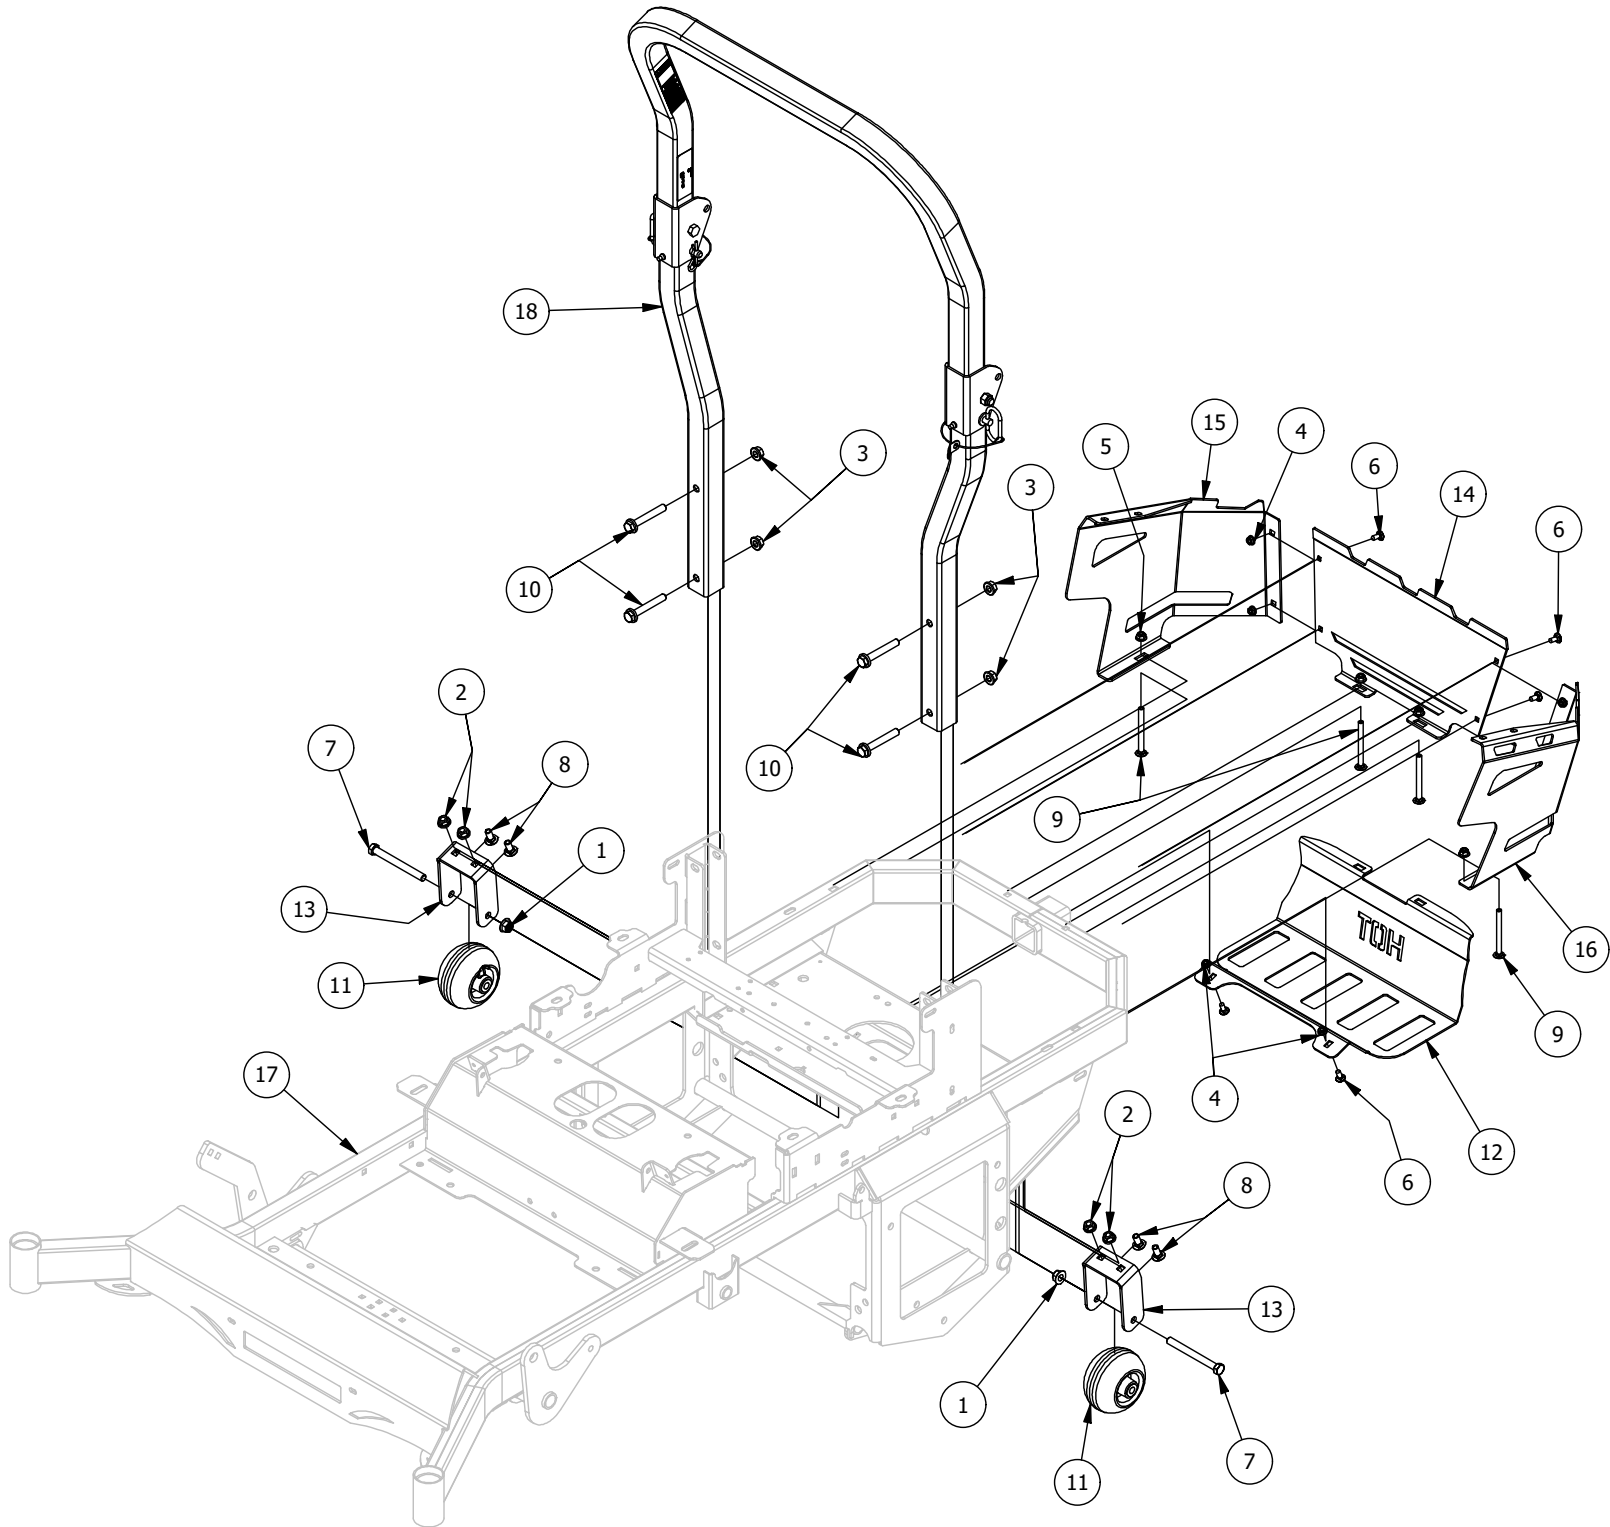

Engine Cowling Assembly

Engine Cowling Assembly

ITEM	QTY	PART NUMBER	DESCRIPTION
1	2	413-0002-00	1/2-13 NYLON INSERT FLANGE NUT ZINC YELLOW
2	4	413-0011-00	7/16-14 HEX FLANGE NUT W/SERR ZINC YELLOW
3	4	413-0014-00	1/2-13 HEX STOVER LOCKNUT GR C ZINC
4	6	413-0022-00	5/16-18 HEX FLANGE NUT W/SERR ZINC YELLOW
5	4	413-0029-00	3/8-16 NYLON INSERT FLANGE L/NUT ZC YELLOW
6	6	418-0008-00	5/16-18 X 3/4 CARRIAGE BOLT ZINC
7	2	418-0016-00	1/2-13 X 5 HEX C/S GR 2 ZINC YELLOW
8	4	418-0017-00	7/16-14 X 1 CARRIAGE BOLT ZINC
9	4	418-0018-00	3/8-16 X 4 CARRIAGE BOLT ZINC/YEL
10	4	418-0019-00	1/2-13 X 3-1/2 HEX FLANGE BOLT (GR.8) ZC/YEL
11	2	422-0061-00	Mower Anti-Scalp Wheel w/out Grease Fitting
12	1	439-0006-03	Mower Muffler Guard
13	2	439-0138-03	Mower Stabilizer Mount bracket
14	1	439-0690-03	2021 RT/SRT Engine Cowling Center
15	1	439-0691-03	2021 RT/SRT Engine Cowling Right
16	1	439-0692-03	2021 RT/SRT Engine Cowling Left
17	1	490-0483-03	2022 SRT Frame Assembly
18	1	497-0002-00	Mower Fold Down Rops