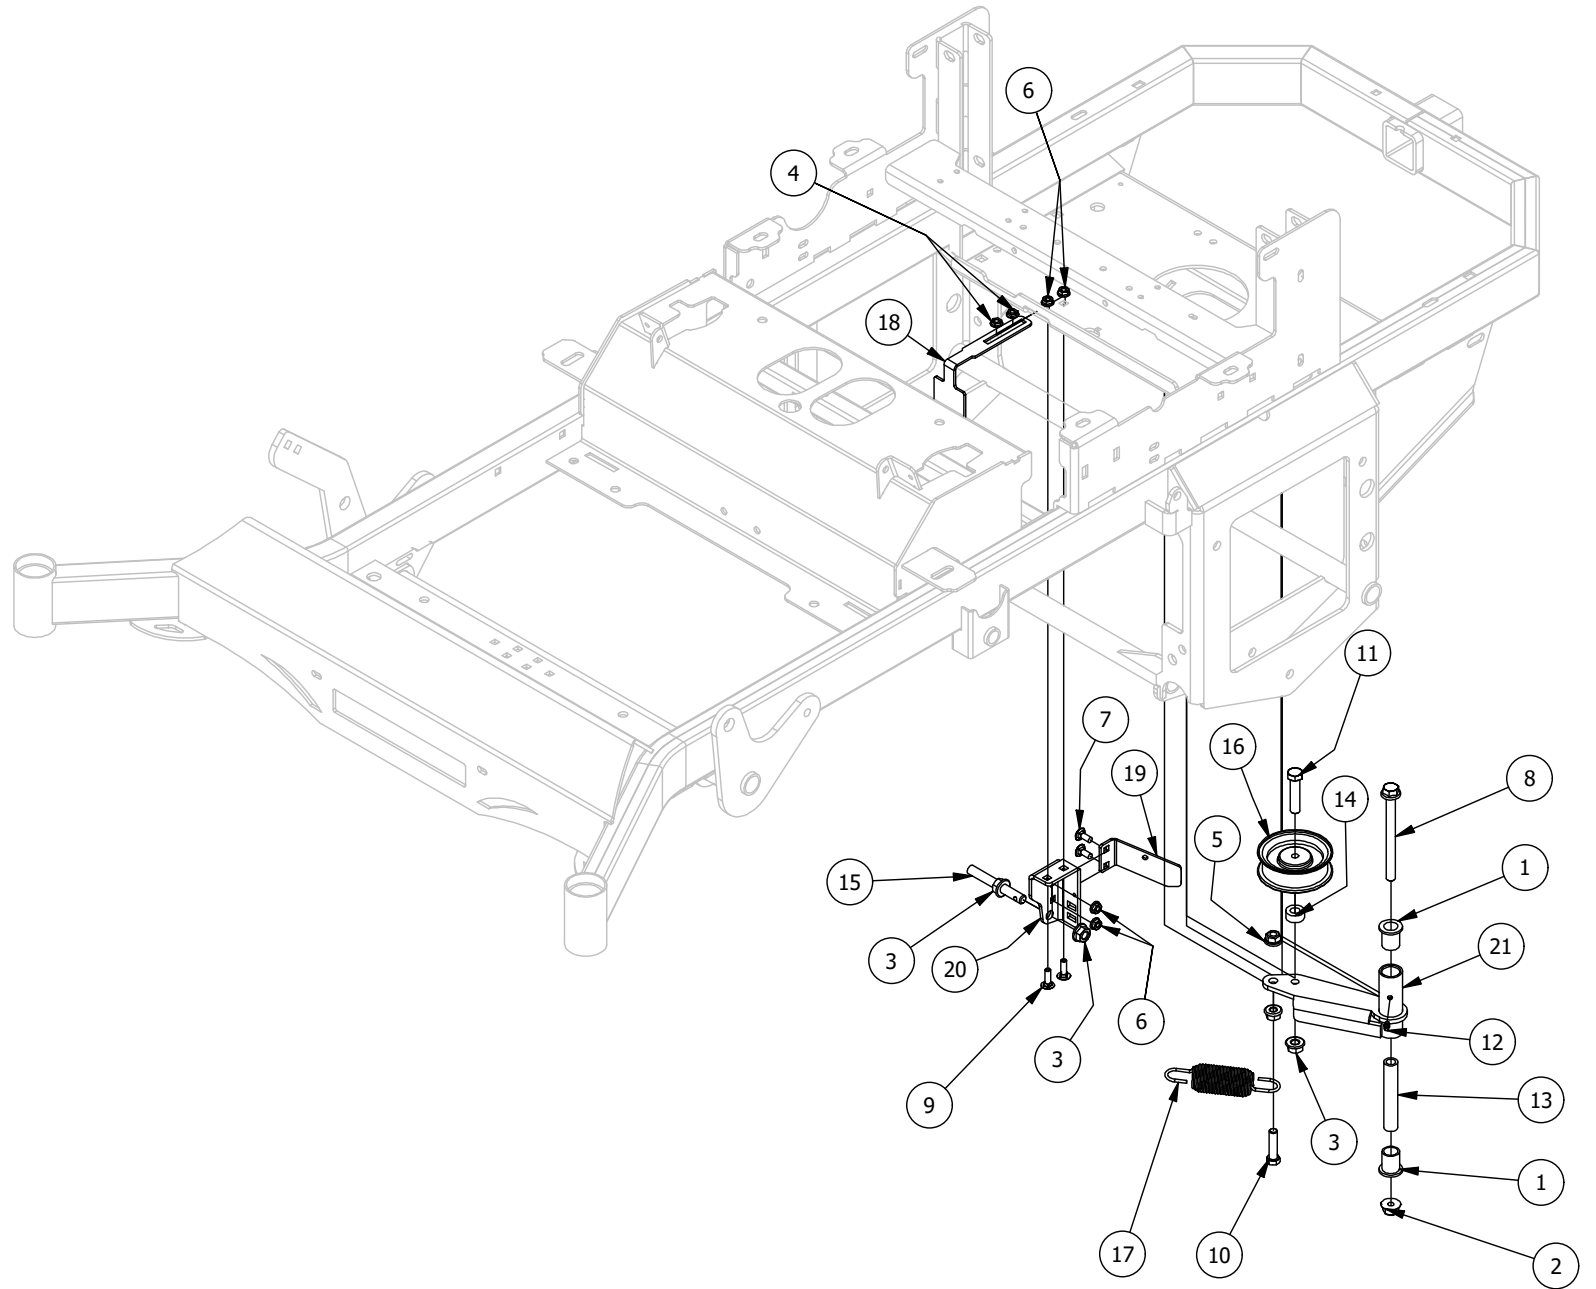

Pump Idler Assembly

Pump Idler Assembly			
ITEM	QTY	PART NUMBER	DESCRIPTION
1	2	410-0007-00	3/4" ID X 15/16" OD X 1-1/8" LENGTH FLANGE BUSHING
2	1	413-0002-00	1/2-13 NYLON INSERT FLANGE LOCKNUT ZC YELLOW
3	3	413-0005-00	1/2-13 HEX FLANGE NUT W/SERR ZINC YELLOW
4	2	413-0006-00	5/16-18 HEX FLANGE NUT W/SERR ZINC
5	2	413-0011-00	7/16-14 HEX FLANGE NUT W/SERR ZINC YELLOW
6	4	413-0022-00	5/16-18 HEX FLANGE NUT W/SERR ZINC YELLOW
7	2	418-0008-00	5/16-18 X 3/4 CARRIAGE BOLT ZINC
8	1	418-0009-00	1/2-13 X 5-1/2 HEX FLANGE BOLT GR 8 ZY
9	2	418-0010-00	5/16-18 X 1 CARRIAGE BOLT ZC/YEL
10	1	418-0011-00	7/16-14X 1-3/4 HEX C/S GR5 ZINC Yellow
11	1	418-0012-00	1/2-13 X 2-1/4 HEX C/S GR 5 ZINC
12	1	424-0002-00	1/4" DRIVE TYPE GREASE FITTING ZC YELLOW
13	1	425-0006-00	Mower Inner Idler Spacer
14	1	425-0007-00	Mower Pulley Spacer
15	1	430-0001-00	Mower Pump Spring Tensioner
16	1	433-0012-00	4" Diesel and Economy Mower Idler Pulley
17	1	434-0007-00	2019 Mower Deck Spring
18	1	439-0066-03	Mower Standard Transmission Brake Interlock Bracket
19	1	439-0132-03	RT/SRT Clutch Anti-rotation Brkt
20	1	439-0244-03	Deck Idler Puller Tensioning Bracket
21	1	490-0814-03	4" pulley Pump Idler Pulley Arm Assembly