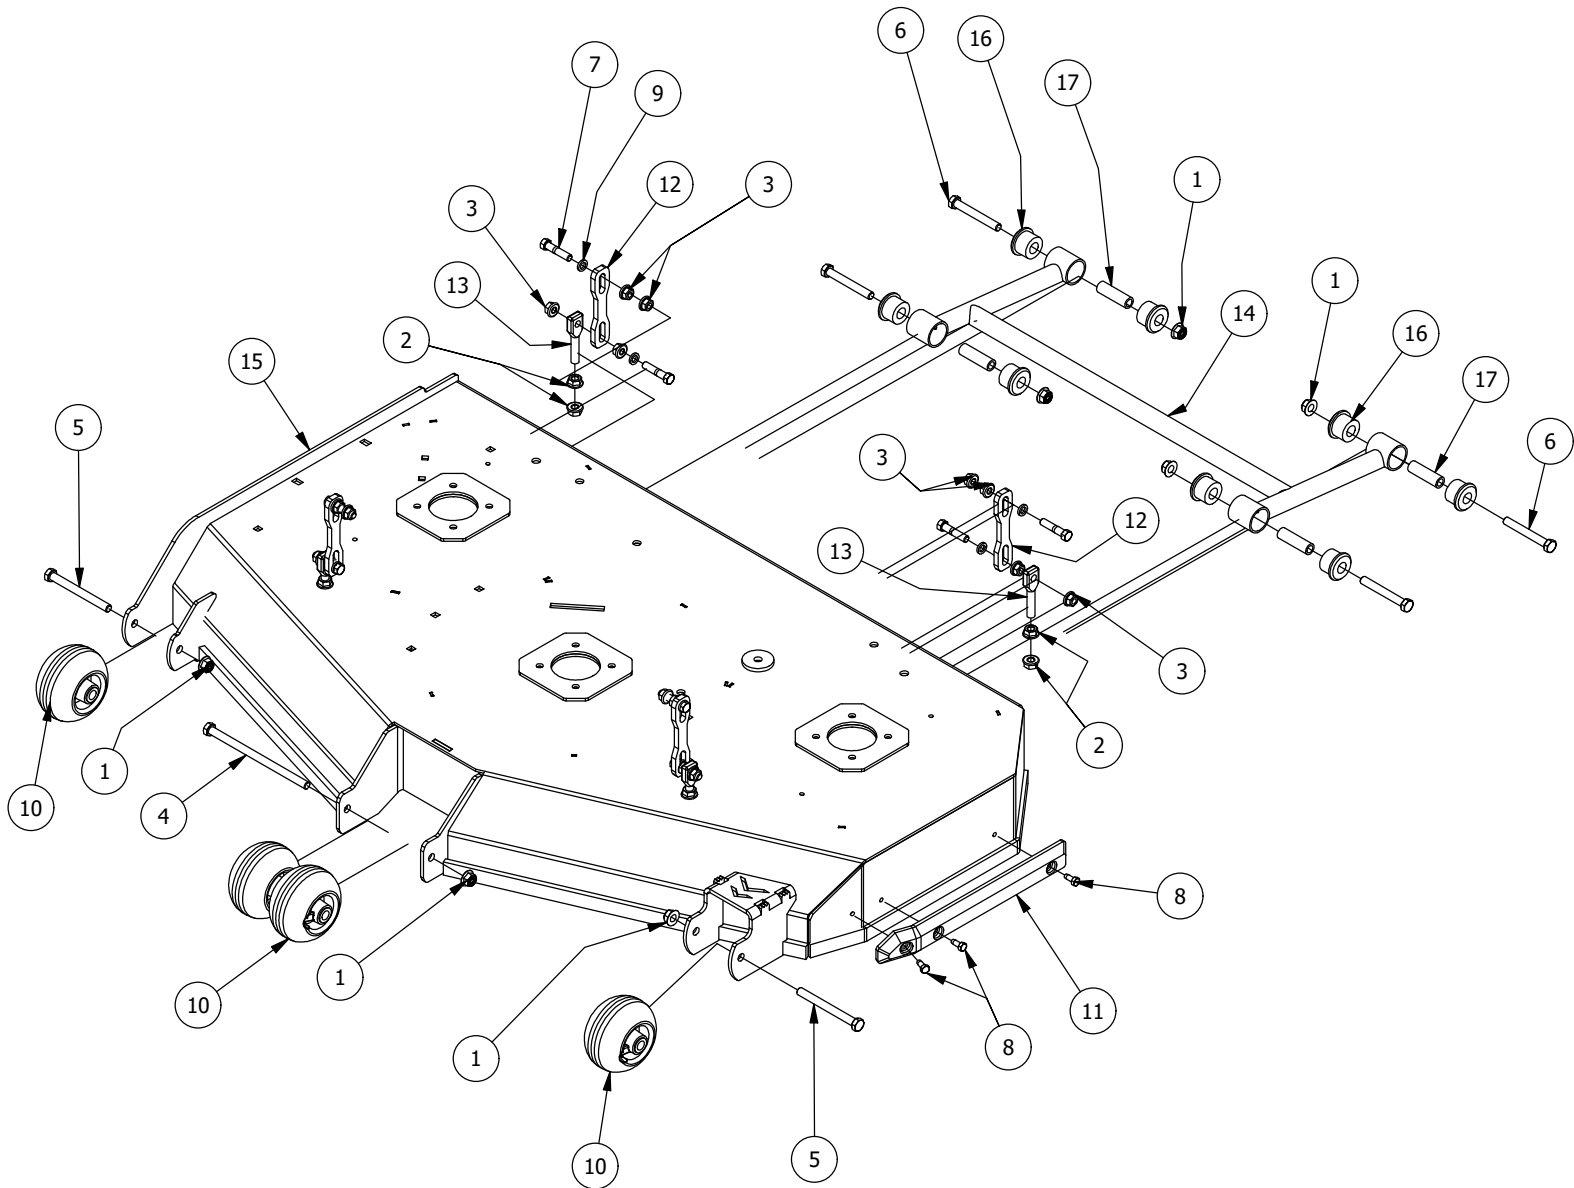

54" Deck Scalping Wheels and Stabilizer Assembly

54" Deck Scalping Wheels and Stabilizer Assembly

ITEM	QTY	PART NUMBER	DESCRIPTION
1	7	413-0002-00	1/2-13 NYLON INSERT FLANGE NUT ZINC YELLOW
2	8	413-0005-00	1/2-13 HEX FLANGE NUT W/SERR ZINC YELLOW
3	16	413-0011-00	7/16-14 HEX FLANGE NUT W/SERR ZINC YELLOW
4	1	418-0015-00	1/2-13 X 8-1/2 HEX C/S GR 2 ZINC YELLOW
5	2	418-0016-00	1/2-13 X 5 HEX C/S GR 2 ZINC YELLOW
6	4	418-0021-00	1/2-13 X 3-3/4 HEX C/S GR 5 ZINC
7	8	418-0046-00	7/16-14 X 2 HEX C/S GR 5 ZINC YELLOW
8	3	418-0262-00	5/16-18 X 3/4 IND HWH UNSLOT (F) TCS ZC/Y
9	8	419-0010-00	.443 ID X .750 OD X .125 THK NYLON BLACK
10	4	422-0001-00	Anti-Scalp Wheel
11	1	429-0001-00	Mower Nylon Deck Guard
12	4	435-0007-00	Mower Deck Link
13	4	448-0001-00	Mower Deck Height Adjustment Stud
14	1	490-0014-03	Mower 54"/61" Deck Frame Stabilizer Assembly
15	1	490-0063-00	2020 54" RT/SRT Deck Assembly
16	8	732-2000-00	Large MTV A-Arm Bushing
17	4	732-2001-00	Large MTV A-Arm Bushing Sleeve