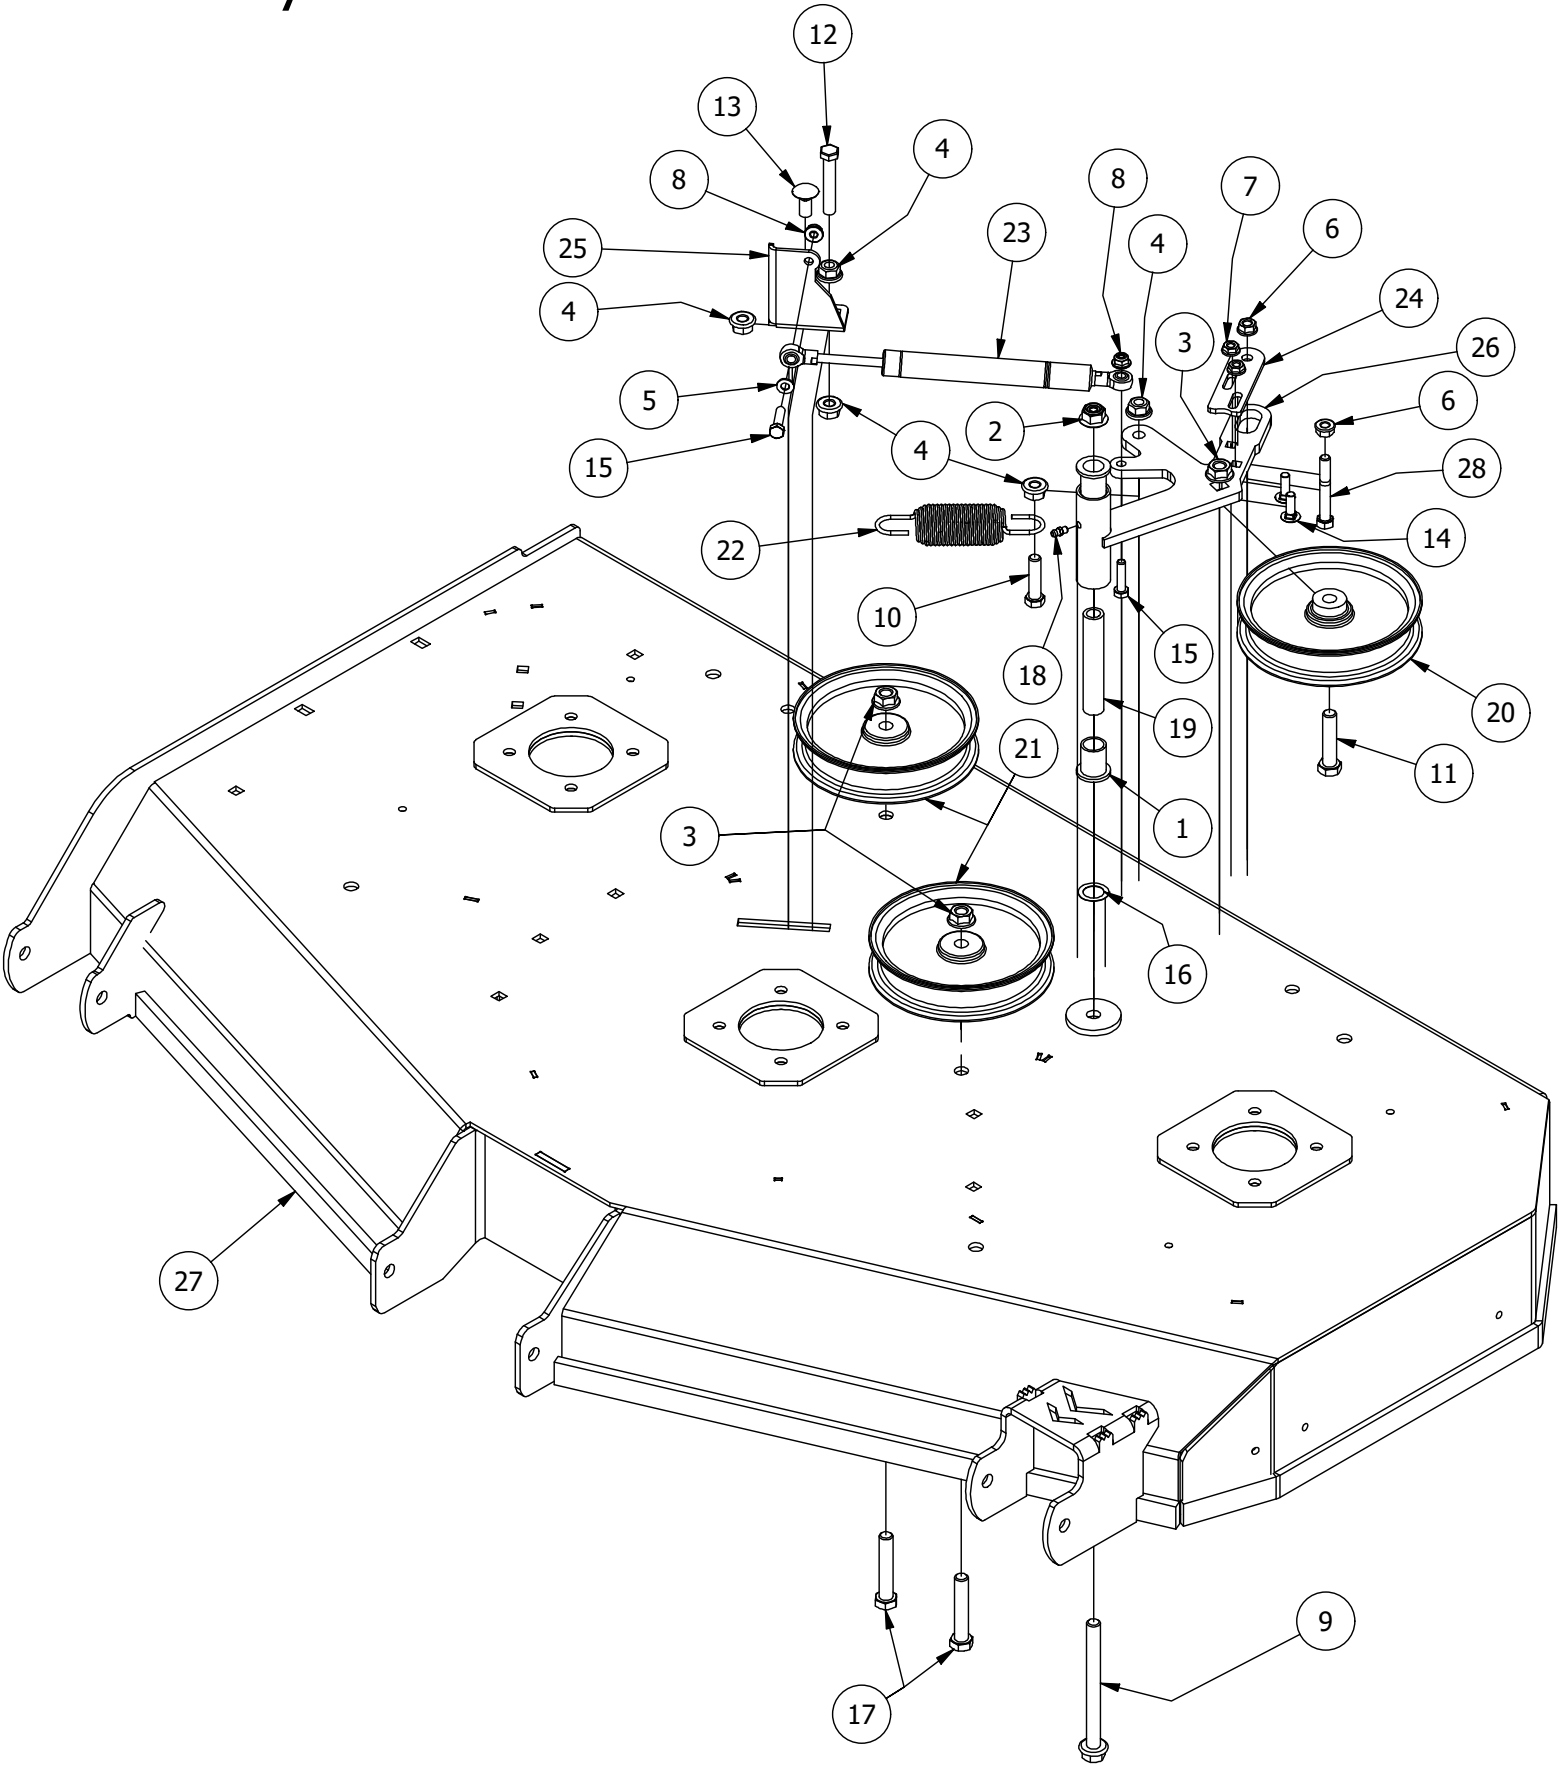

54" Deck Idler Assembly

54" Deck Idler Assembly			
ITEM	QTY	PART NUMBER	DESCRIPTION
1	2	410-0007-00	3/4" ID X 15/16" OD X 1-1/8" LENGTH FLANGE BUSHING
2	1	413-0002-00	1/2-13 NYLON INSERT FLANGE NUT ZINC YELLOW
3	3	413-0005-00	1/2-13 HEX FLANGE NUT W/SERR ZINC YELLOW
4	5	413-0011-00	7/16-14 HEX FLANGE NUT W/SERR ZINC YELLOW
5	1	413-0016-00	.312 ID X .625 OD X .062 THK THRUST BEARING OIL-IMPREG BRNZ
6	2	413-0020-00	3/8-16 HEX FLANGE NUT W/SERR ZINC YELLOW
7	2	413-0022-00	5/16-18 HEX FLANGE NUT W/SERR ZINC YELLOW
8	2	413-0027-00	5/16-18 NYLON INSERT FLANGE LOCKNUT ZC YELLOW
9	1	418-0009-00	1/2-13 X 5-1/2 HEX FLANGE BOLT GR 8 ZY
10	1	418-0011-00	7/16-14X 1-3/4 HEX C/S GR5 ZINC Yellow
11	1	418-0012-00	1/2-13 X 2-1/4 HEX C/S GR 5 ZINC
12	1	418-0013-00	7/16-14 X 2-1/2 HEX C/S GR 5 ZINC
13	1	418-0017-00	7/16-14 X 1 CARRIAGE BOLT ZINC
14	2	418-0060-00	5/16-18 X 1 CARRIAGE BOLT ZINC YELLOW
15	2	418-0109-00	5/16- 18 x 1 1/4 Hex C/S (GR.8) ZC/Yel
16	1	418-0110-00	.767 ID X 1.125 OD X .016 THK TRIPLE WAVE WASHER 1074-1095
17	2	418-0246-00	1/2-13 x 2-3/4 Hex Flange Bolt (GR.8) ZC/YEL
18	1	424-0002-00	1/4" DRIVE TYPE GREASE FITTING ZC YELLOW
19	1	425-0006-00	Mower Inner Idler Spacer
20	1	433-0014-00	6-3/4" Idler Pulley, 7/16" Spacer Assembly
21	2	433-0015-00	6-3/4" Idler Pulley, 15/16" Spacer Assembly
22	1	434-0007-00	2019 Mower Deck Spring
23	1	434-0009-00	Idler Gas Spring
24	1	439-0257-03	Deck Idler Pulley Belt Retainer Brkt
25	1	439-0335-03	Deck Belt Idler Damper Mounting Bracket
26	1	490-0019-03	Mower Deck Idler Pulley Arm Assembly
27	1	490-0063-00	2020 54" RT/SRT Deck Assembly
28	1	618-2078-00	3/8-16 x 2-3/4 Hex C/S GR2 Zinc