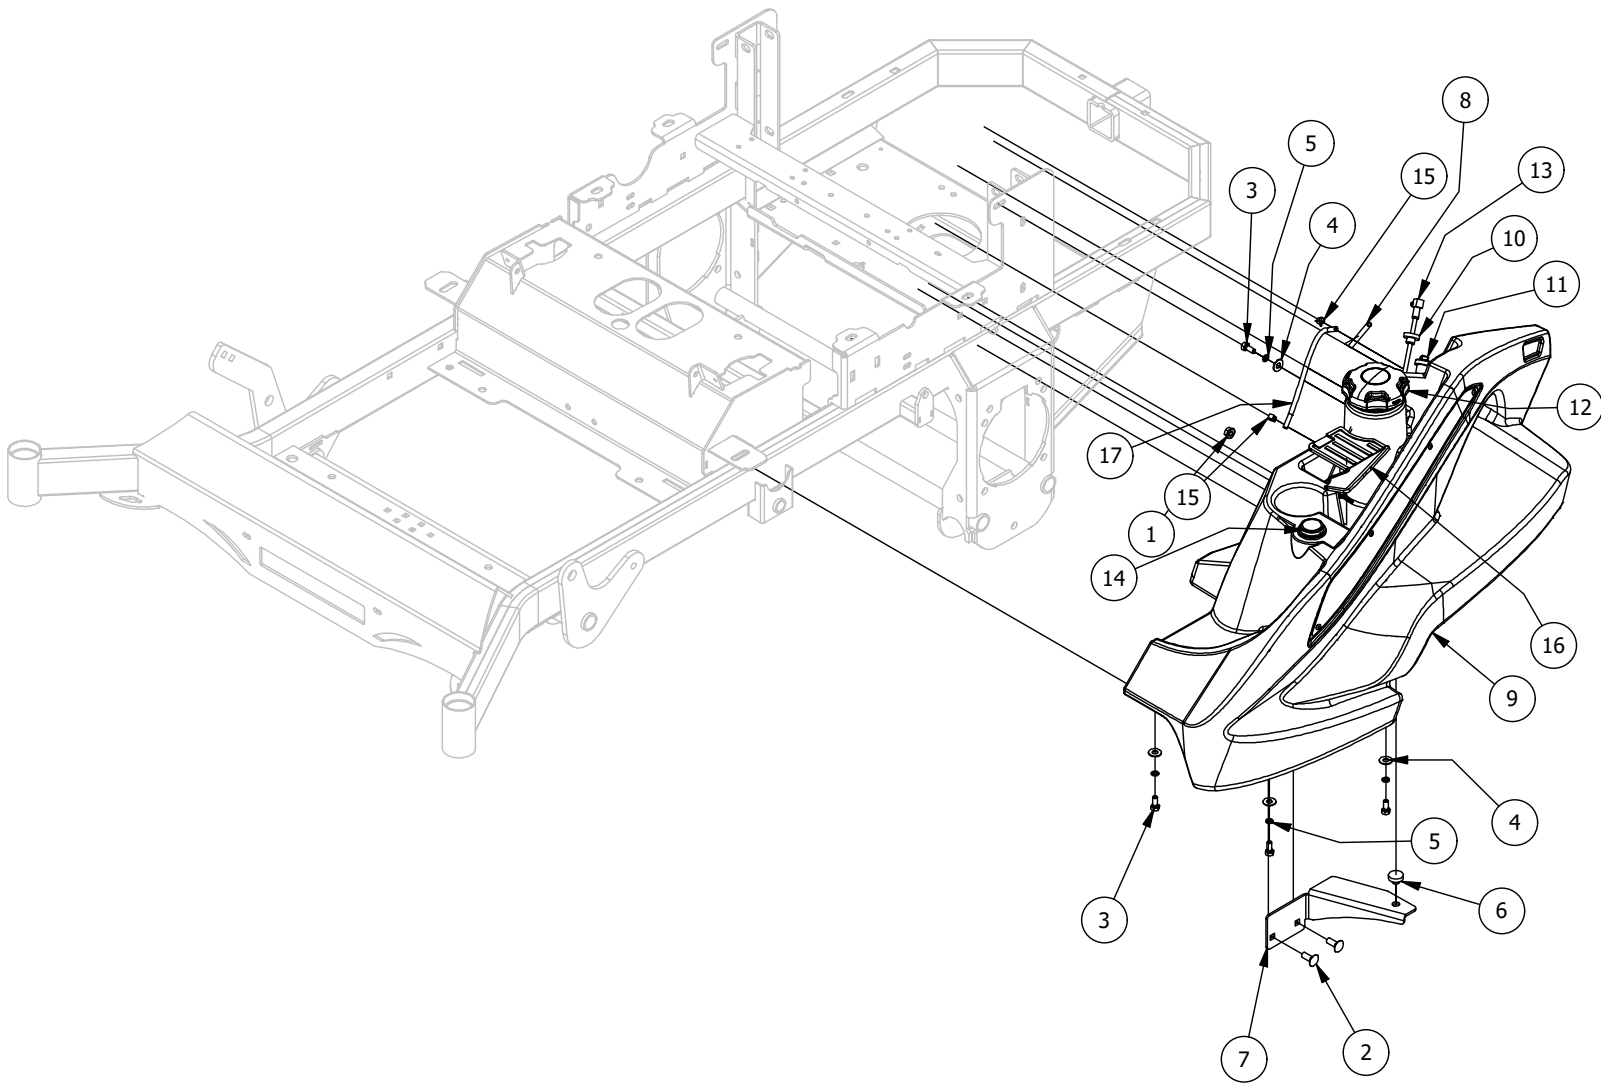

Gas Tank Assembly

Gas Tank Assembly			
ITEM	QTY	PART NUMBER	DESCRIPTION
1	2	413-0020-00	3/8-16 HEX FLANGE NUT W/SERR ZINC YELLOW
2	2	418-0045-00	3/8-16 X 1 Carriage Bolt Zinc Yellow
3	4	418-0054-00	5/16-18 X 3/4 HEX C/S ZINC
4	4	419-0007-00	5/16 Flat Washer
5	4	419-0009-00	5/16 SPLIT LOCKWASHER ZINC
6	1	429-0002-00	Push-In Rubber Bumper, Mower Floor
7	1	439-0448-00	RT/SRT Gas Tank Support
8	1	451-0002-00	Mower Fuel Tank Black 3/16" Vent Tube
9	1	467-0001-00	Mower Gasoline Fuel Tank Assembly
10	1	467-0005-00	Fuel Pickup Tube Grommet
11	1	467-0006-00	Remote Tank Vent Valve w / Grommet
12	1	467-0008-00	Tank Fill Neck Non-Venting Cap
13	1	467-0012-00	Spartan 25.14" Fuel Pickup Tube W/ Filter Screen
14	1	467-0035-00	RT/SRT Rochester Fuel Gauge(8688-00003)
15	2	472-0004-00	1/2" (#8) Hose Clamp
16	1	481-0004-00	Rubber Tank Storage Compartment Insert
17	1	751-1014-00	1/4 Fuel Line - Low Perm