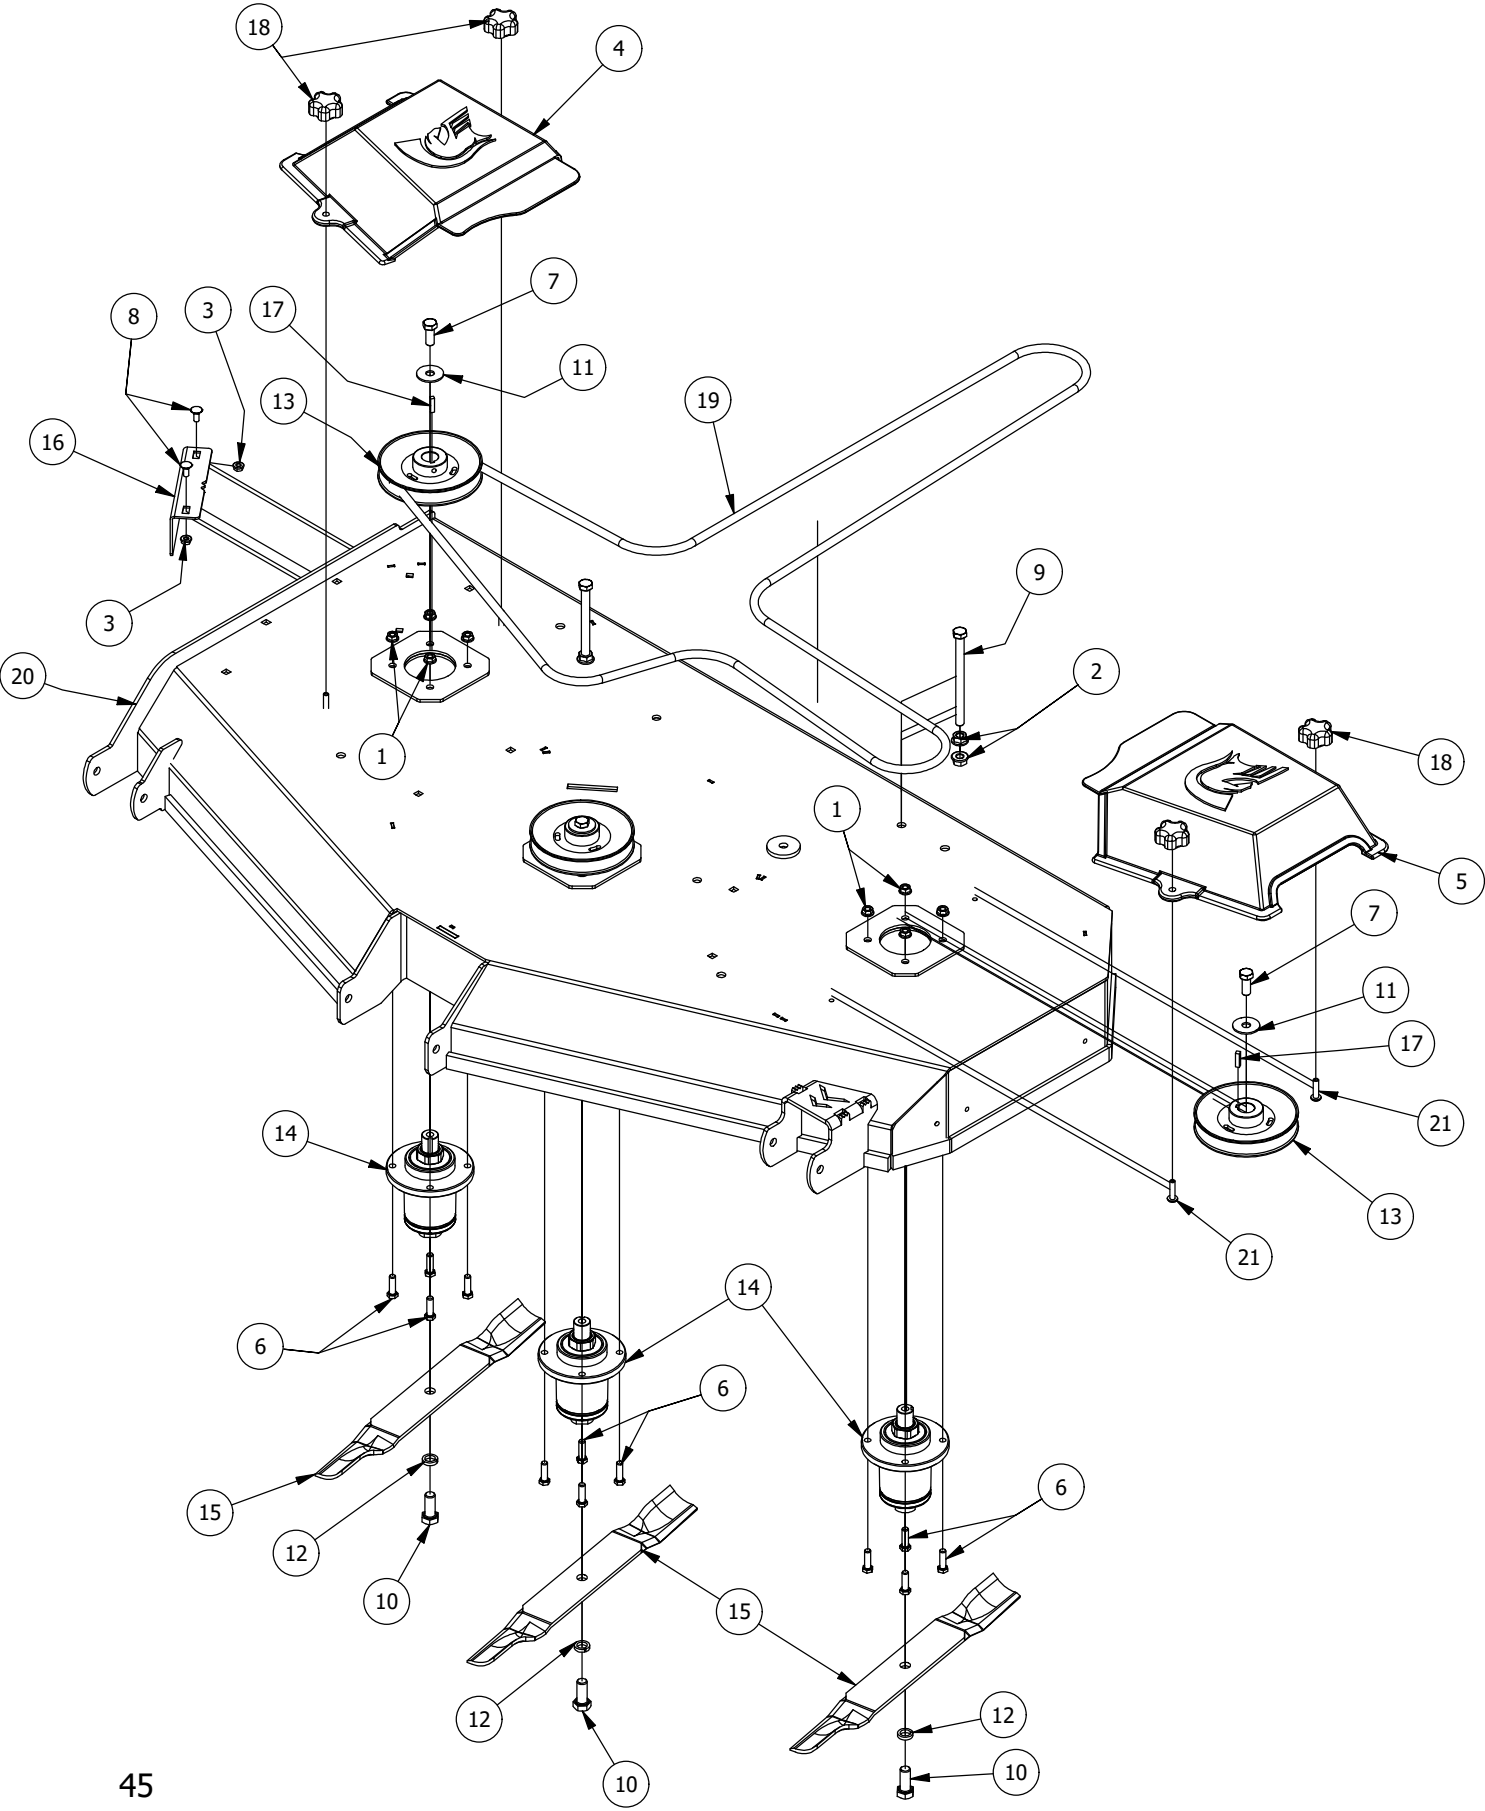

61" Spindles, Blades, Pulleys, and Covers

61" Spindles, Blades, Pulleys, and Covers			
ITEM	QTY	PART NUMBER	DESCRIPTION
1	12	413-0004-00	3/8-16 HEX FLANGE NUT W/SERR ZINC
2	4	413-0005-00	1/2-13 HEX FLANGE NUT W/SERR ZINC YELLOW
3	2	413-0022-00	5/16-18 HEX FLANGE NUT W/SERR ZINC YELLOW
4	1	414-0020-00	Right Pulley Cover 61" RZ/RT/SRT, 72" RT/SRT
5	1	414-0021-00	Left Pulley Cover 61" RZ/RT/SRT, 72" RT/SRT
6	12	418-0005-00	3/8-16 x 1-1/4 Hex Bolt GR5
7	3	418-0006-00	1/2-20 X 1-1/4 HEX C/S GR 5 ZINC
8	2	418-0008-00	5/16-18 X 3/4 CARRIAGE BOLT ZINC
9	2	418-0044-00	1/2-13 X 6-1/2 HEX C/S GR 8 ZINC YELLOW
10	3	418-0078-00	5/8-11 X 1-1/2 HEX C/S GR 8 ZC YELLOW
11	3	419-0001-00	1/2" X 1-5/8 BELLEVILLE CUP WASHER ZINC YELLOW
12	3	419-0004-00	5/8 SPLIT LOCKWASHER ZINC
13	3	433-0003-00	Deck Pulley 61"
14	3	437-0004-00	Mower Standard Duty (2 Bearing) Deck Spindle
15	3	438-0002-00	61" Mower Deck Blade
16	1	439-0398-00	2020 RT&SRT/RZ 61 Deck wiper Brkt
17	3	442-0001-00	1/4 X 1 SQUARE KEY STOCK
18	4	445-0005-00	5/16-18 5-LOBE (STAR) FEMALE SOFT TOUCH KNOB (1.90 DIA) BLK
19	1	461-0002-00	61" Mower Deck Belt, HB x 167.9" Effective Length
20	1	490-0061-00	2020 61 RT/SRT Deck assembly
21	4	618-1008-00	5/16-18 x 1-1/4 Pan Torx Tri Lob Zinc