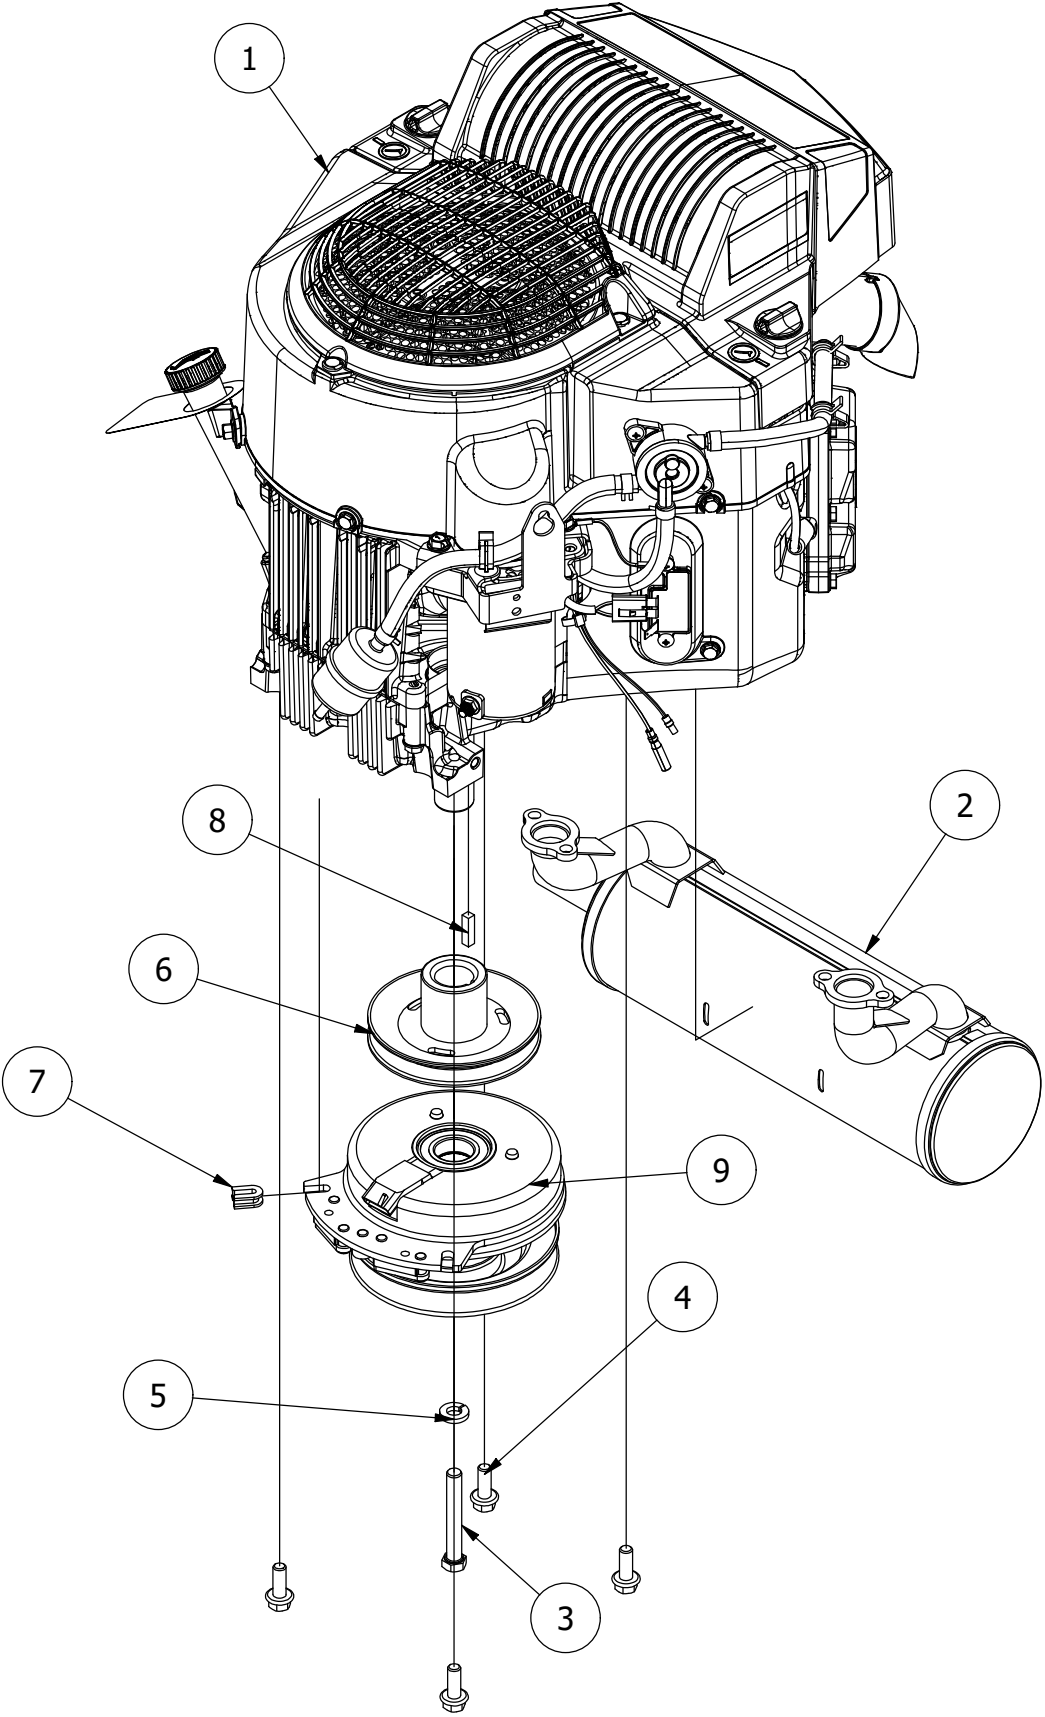

Kawasaki FT730 Engine Assembly

Kawasaki FT730 Engine Assembly			
ITEM	QTY	PART NUMBER	DESCRIPTION
1	1	415-0024-00	Kawasaki FT730-Carb Engine
2	1	415-0074-00	2019 Exhaust System for Kawasaki FR, FS and FT
3	1	418-0022-00	7/16-20 X 3 HEX C/S GR 8 ZC YELLOW
4	4	418-0023-00	3/8-16 X 1-1/8 IND HWH W/SERR TRI LOB ZY
5	1	419-0005-00	7/16 SPLIT LOCKWASHER GR 8 ZC YELLOW
6	1	433-0001-00	Mower Hydraulic Pump Drive Pulley, A Belt
7	1	437-0025-00	Mower Rotation Stop Brkt Sleeve
8	1	442-0001-00	1/4 X 1 SQUARE KEY STOCK
9	1	470-0002-00	PTO Clutch