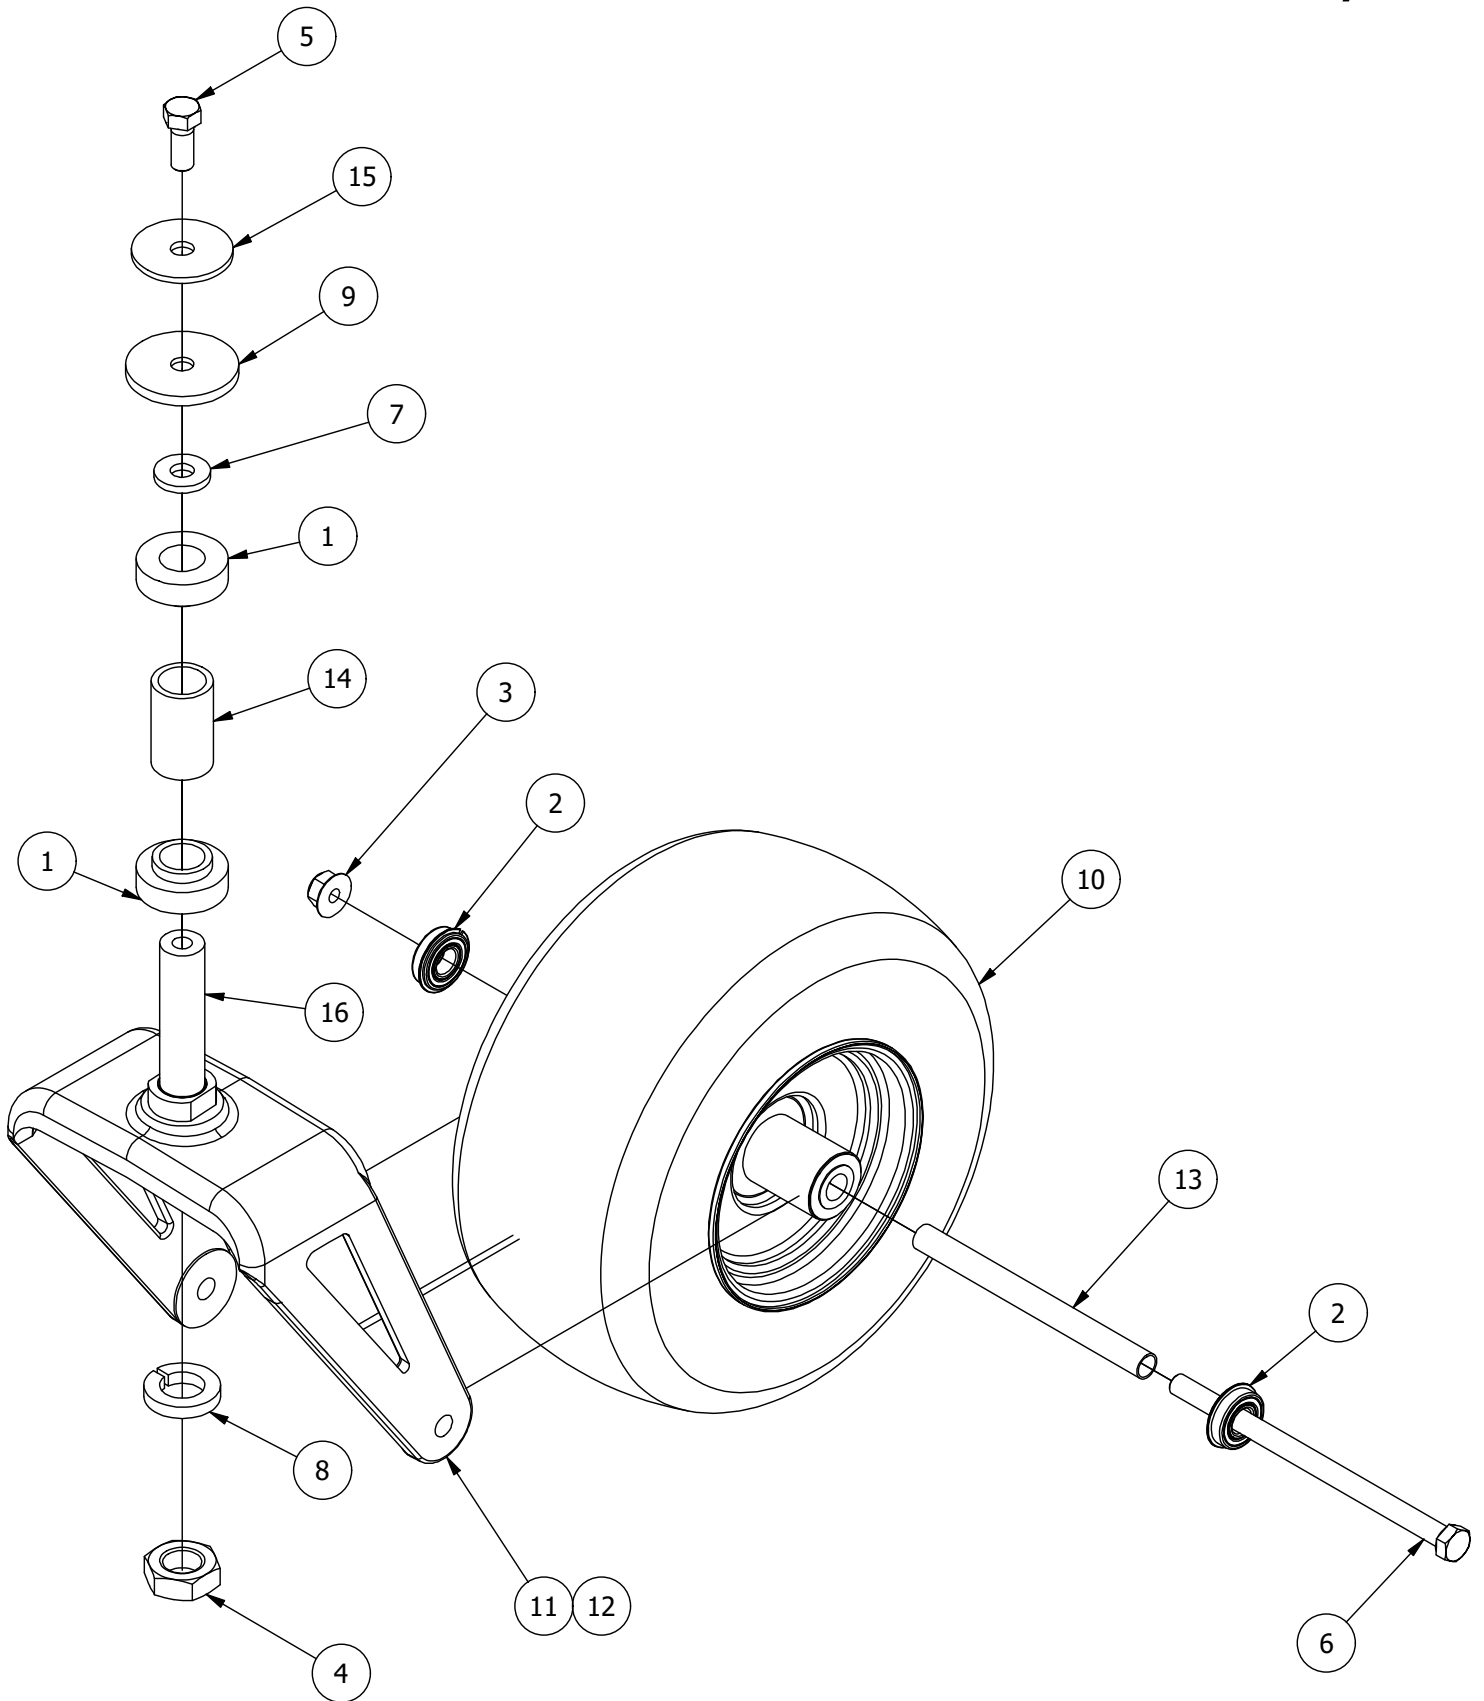

**RT Pro Mower Parts
Manual 2022**

Table of Contents

FRONT FORK ASSEMBLY	3-4
PARK BRAKE ASSEMBLY	5-6
FLOORBOARD AND DECK HEIGHT PEDAL ASSEMBLY	7-8
DECK HEIGHT ADJUSTER ASSEMBLY	9-10
DECK ASSIST SPRING ASSEMBLY	11-12
DRIVE ARM ASSEMBLY	13-14
SEAT MOUNTING ASSEMBLY	15-16
BATTERY ASSEMBLY	17-18
CONSOLE ASSEMBLY	19-20
GAS TANK ASSEMBLY.....	21-22
PUMP IDLER ASSEMBLY	23-24
ENGINE COWLING ASSEMBLY	25-26
TRANSMISSION ASSEMBLY	27-28
KAWASAKI FT 730 ENGINE ASSEMBLY.....	29-30
BRIGGS AND STRATTON 27 HP ENGINE ASSEMBLY.....	31-32
25 HP KOHLER CONFIDANT 747CC ENGINE ASSEMBLY.....	33-34
KAWASAKI FXT1000V CARB ENGINE ASSEMBLY	35-36
54" DECK SCALPING WHEELS AND STABILIZER ASSEMBLY.....	37-38
54" SPINDLES, BLADES, PULLEYS, AND COVERS	39-40
54" DECK IDLER ASSEMBLY.....	41-42
61" DECK SCALPING WHEELS AND STABILIZER ASSEMBLY.....	43-44
61" SPINDLES, BLADES, PULLEYS, AND COVERS	45-46
61" DECK IDLER ASSEMBLY.....	47-48
DECK CHUTE ASSEMBLY	49-50
DECK SPINDLE ASSEMBLY.....	51-52
DECALS.....	53

Front Fork Assembly

Front Fork Assembly			
ITEM	QTY	PART NUMBER	DESCRIPTION
1	2	410-0006-00	1" INSERT BEARING
2	2	410-0018-00	RZ Front Wheel Bearing for 422-0027-00(Tire)
3	1	413-0002-00	1/2-13 NYLON INSERT FLANGE LOCKNUT ZC YELLOW
4	1	413-0063-00	1"-8 FIN HEX JAM NUT ZC
5	1	418-0002-00	1/2-20 X 1-1/4 HEX FLANGE BOLT GR 8 ZC YELLOW
6	1	418-0003-00	1/2-13 X 8-1/2 HEX C/S GR 5 ZINC YELLOW
7	1	419-0003-00	1/2 FENDER WASHER 1-1/4" OD ZINC
8	1	419-0024-00	1" L/W MED SPLIT ZC
9	1	419-0025-00	Front Fork Caster Top Washer
10	1	422-0027-00	RZ/RT Pro Front Tire Assembly-Smooth Tread
11	1	423-0001-00	RT&SRT Caster Wheel Fork 2018
12	1	423-0001-KT	RT and SRT Caster Wheel Fork Kit
13	1	425-0010-00	Mower Caster Fork Wheel Spacer
14	1	425-0011-00	Caster Fork Shaft Bearing Spacer
15	1	426-0006-00	Mower Caster Shaft Washer
16	1	437-0019-00	RT&SRT Mower Caster Wheel Shaft 2018