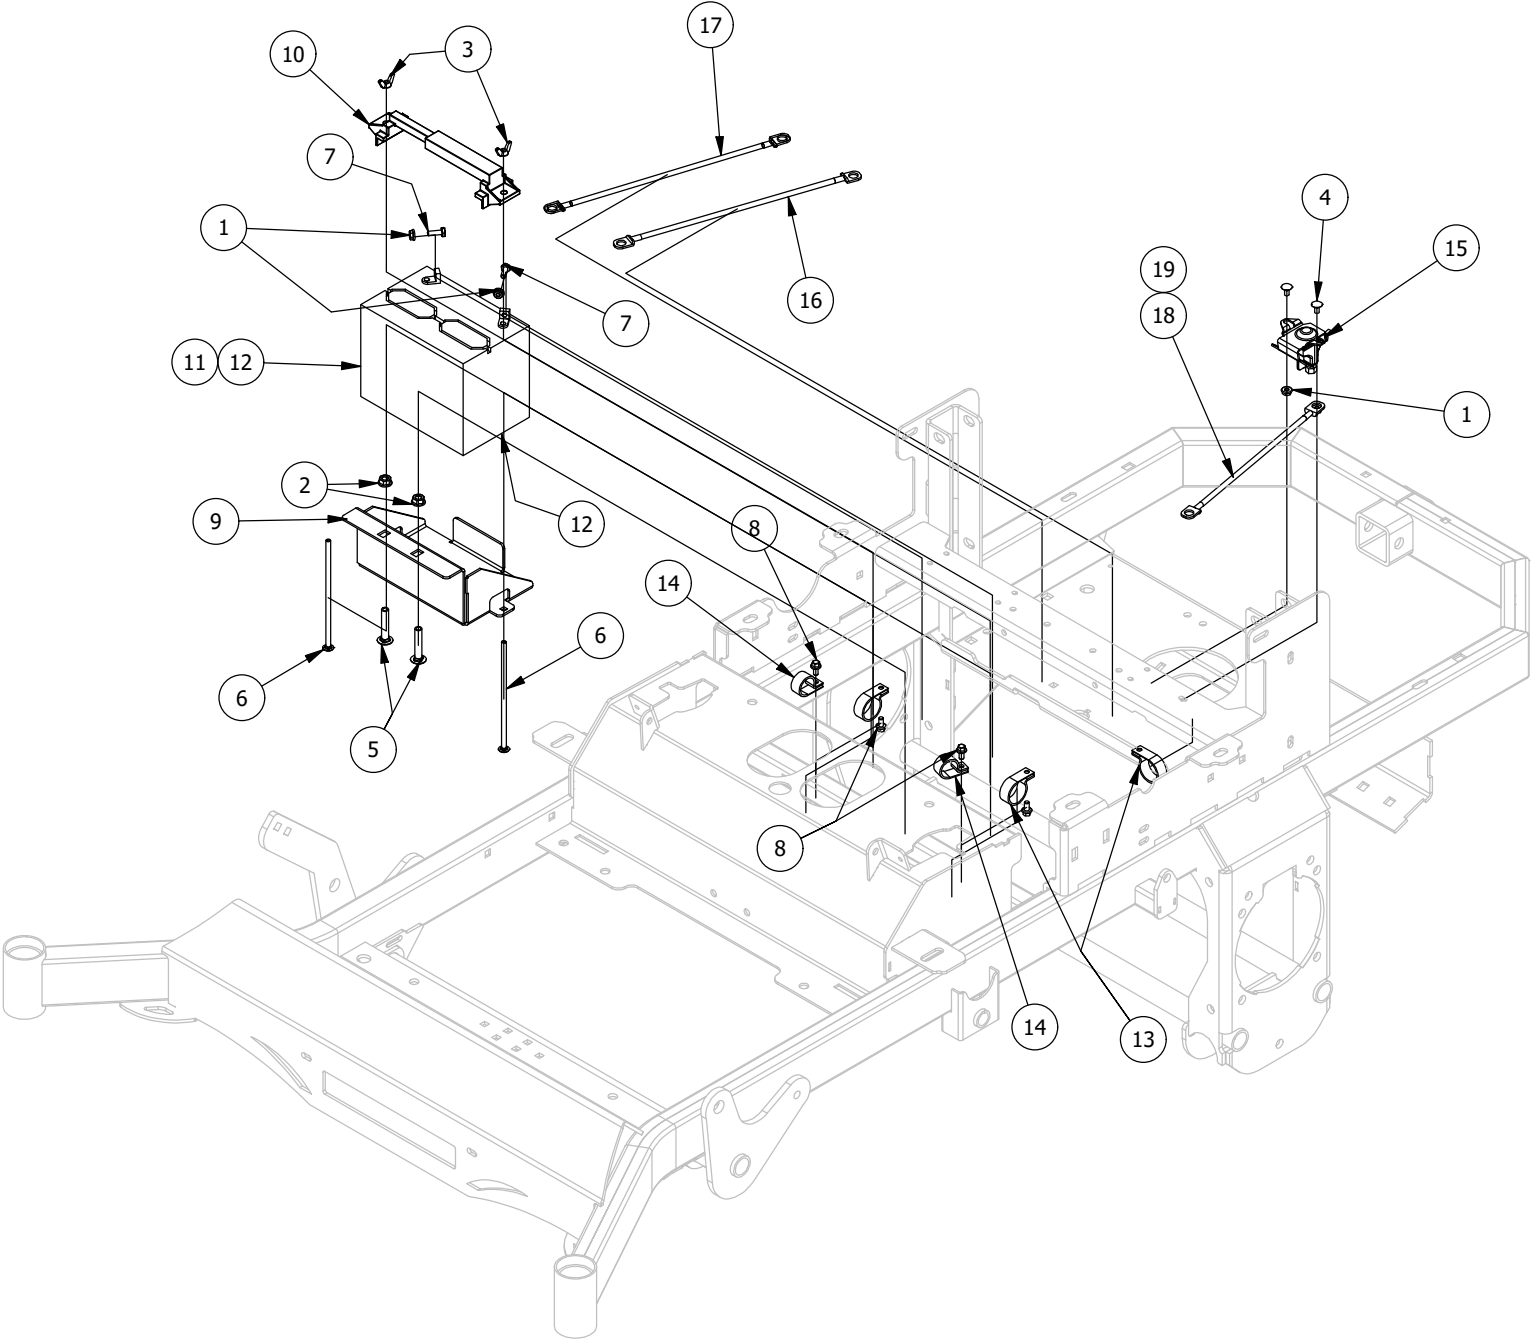

Battery Assembly

Battery Assembly			
ITEM	QTY	PART NUMBER	DESCRIPTION
1	4	413-0012-00	1/4-20 HEX FLANGE NUT W/SERRATIONS ZC YELLOW
2	2	413-0020-00	3/8-16 HEX FLANGE NUT W/SERR ZINC YELLOW
3	2	413-0025-00	1/4-20 WING NUT ZINC
4	2	418-0031-00	1/4-20 X 1/2 CARRIAGE BOLT ZC YELLOW
5	2	418-0033-00	3/8-16 X 2 CARRIAGE BOLT ZINC
6	2	418-0034-00	1/4-20 X 7 CARRIAGE BOLT ZINC
7	2	418-0035-00	1/4-20 X 3/4 HEX C/S GR 2 ZINC
8	4	418-0059-00	1/4-20 X 1/2 IND. HWH SLOT F TCS ZINC
9	1	439-0008-00	Mower Battery Box
10	1	443-0001-00	Battery Hold Down
11	1	468-0001-00	Mower Diesel Start Battery 350CCA
12	1	468-1004-00	12-V Mower Starter Battery
13	3	472-0001-00	1-1/4" CUSHIONED LOOP CLAMP BLACK
14	2	472-0002-00	1/2" CUSHIONED LOOP CLAMP
15	1	486-0006-00	Heavy Duty Start Solenoid
16	1	486-0016-00	Mower Positive Battery Cable 25" long
17	1	486-0017-00	Mower Negative Battery Cable 28" long
18	1	486-0018-00	Mower Start Wire, 12
19	1	486-0038-00	Kohler Confidant Engine Start Wire Extension