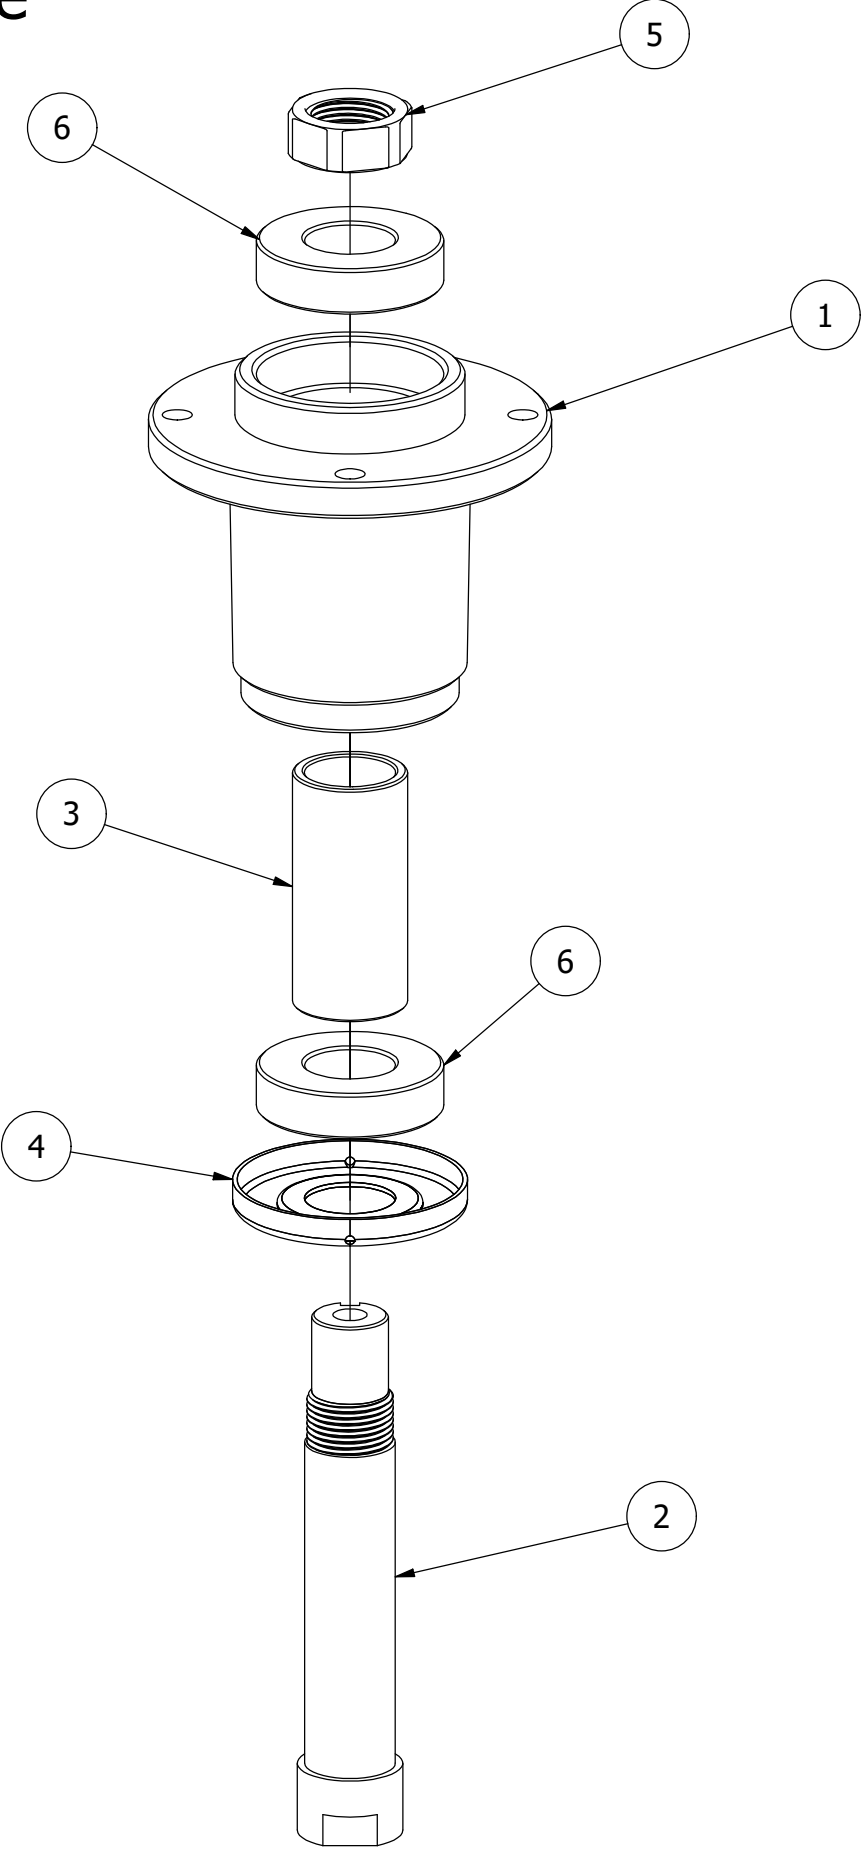

Deck Spindle Assembly

Deck Spindle Assembly			
ITEM	QTY	PART NUMBER	DESCRIPTION
1	1	437-0015-00	Mower Deck Spindle Casting for 437-0004-00
2	1	437-0010-00	Deck Spindle Shaft For 437-0004-00 and 437-0005-00
3	1	437-0011-00	Deck Spindle Spacer for 437-0004-00
4	1	437-0014-00	Mower Deck Spindle Dust Cup
5	1	437-0013-00	Mower Deck Spindle Nut for 437-0004-00 and 437-0005-00
6	2	410-0003-00	Spindle Bearing