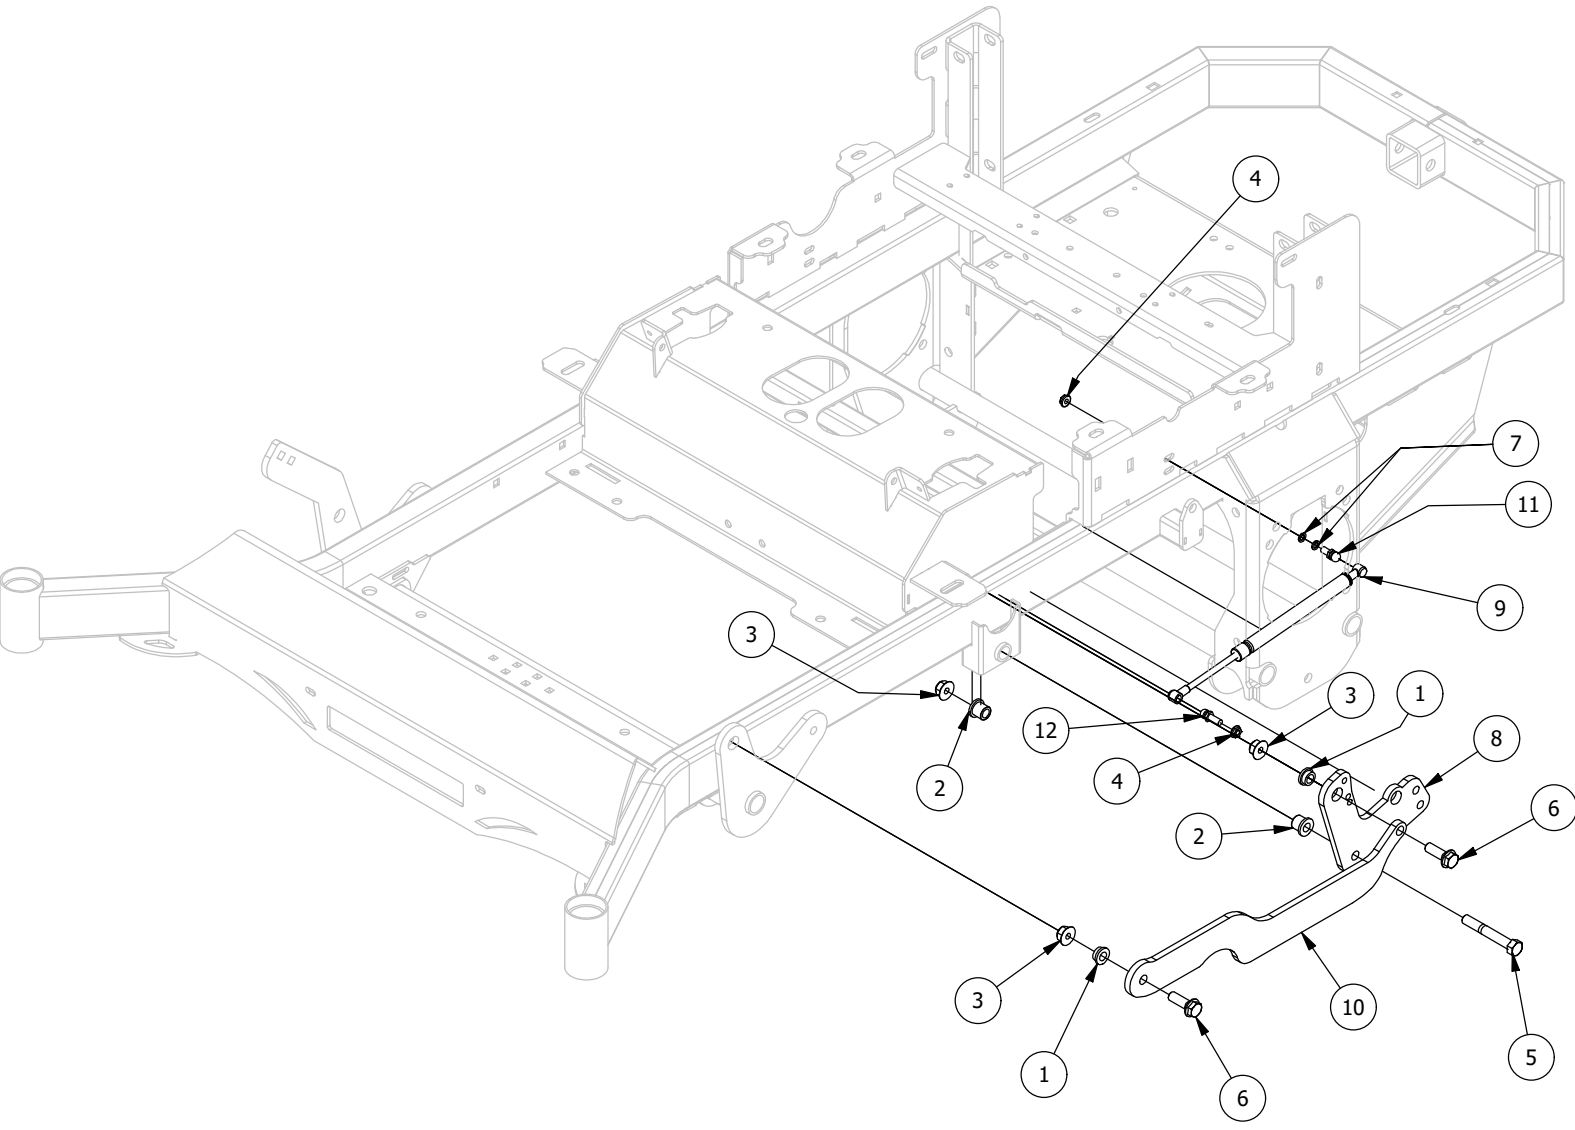

Deck Assist Spring Assembly

Deck Assist Spring Assembly			
ITEM	QTY	PART NUMBER	DESCRIPTION
1	2	410-0009-00	1/2" ID X 3/4" OD X 3/8" LENGTH FLANGE BUSHING
2	2	410-0068-00	.502 ID X .753 OD X .75 OAL X1 FL OD X .125 FL BUSHING
3	3	413-0002-00	1/2-13 NYLON INSERT FLANGE LOCKNUT ZC YELLOW
4	2	413-0006-00	5/16-18 HEX FLANGE NUT W/SERR ZINC
5	1	418-0042-00	1/2-13 X 3-1/2 HEX C/S GR 5 ZINC YELLOW
6	2	418-0047-00	1/2-13 X 1-1/2 HEX FLANGE BOLT GR 8 ZINC YELLOW
7	2	419-0009-00	5/16 SPLIT LOCKWASHER ZINC
8	1	431-0005-00	Deck Height Brkt Left Actuator side
9	1	434-0001-00	Deck Gas Spring
10	1	435-0009-00	Mower Deck Height Left Link Arm
11	1	487-0005-00	Control Arm Damper Ball Stud
12	1	487-0008-00	Control Arm Damper Ball Stud 3/4" Thread