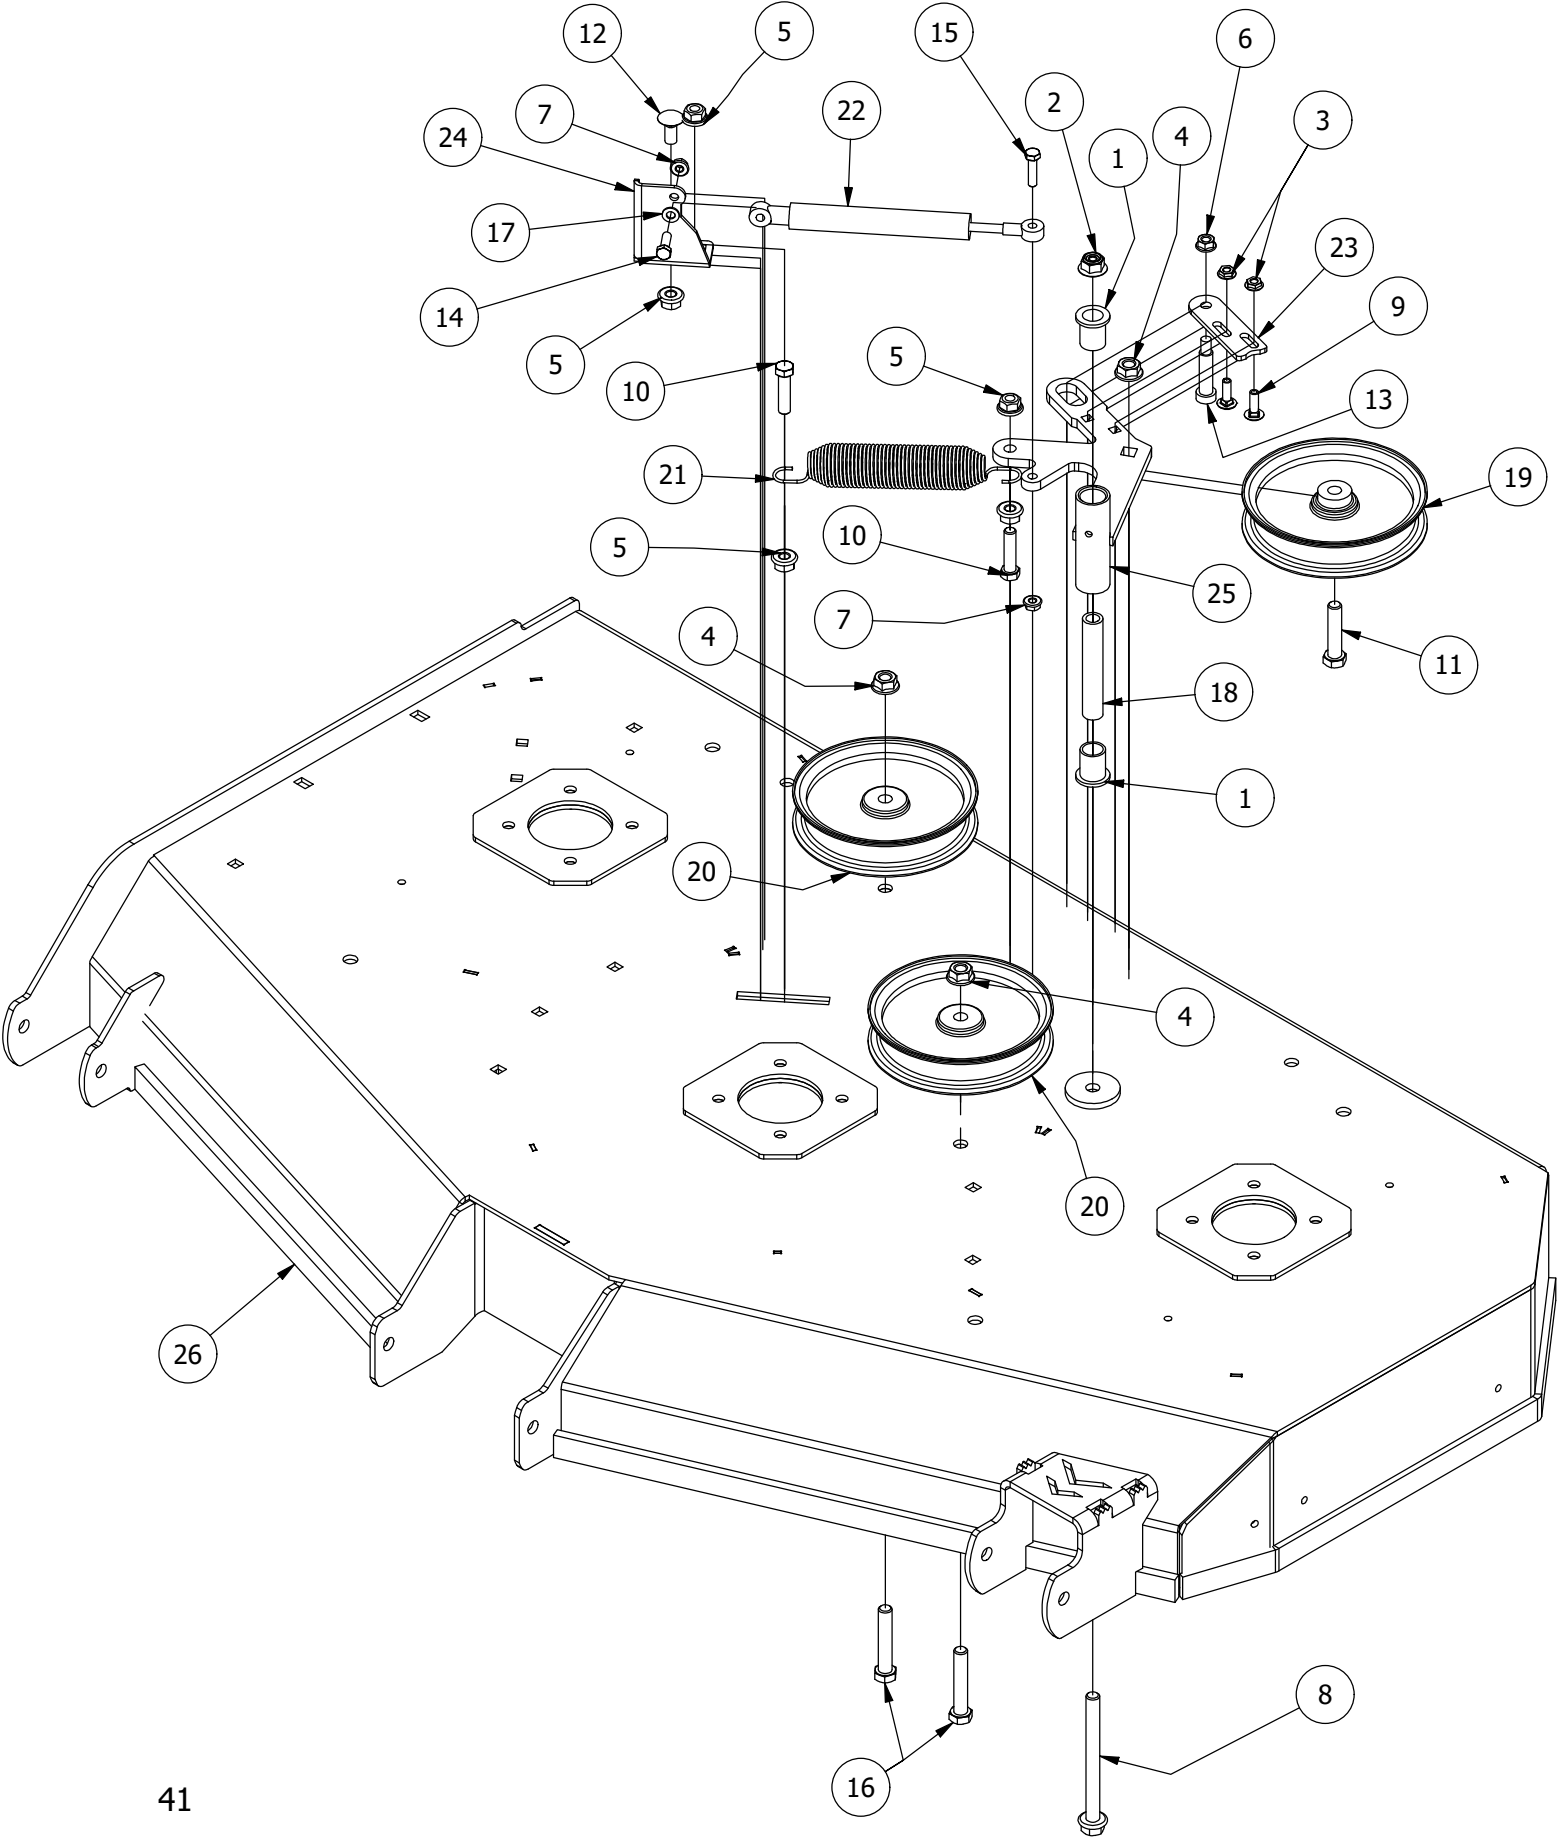

54" Deck Idler Assembly

54" Deck Idler Assembly			
ITEM	QTY	PART NUMBER	DESCRIPTION
1	2	410-0007-00	3/4" ID X 15/16" OD X 1-1/8" LENGTH FLANGE BUSHING
2	1	413-0002-00	1/2-13 NYLON INSERT FLANGE NUT ZINC YELLOW
3	2	413-0006-00	5/16-18 HEX FLANGE NUT W/SERR ZINC
4	3	413-0010-00	1/2-13 HEX FLANGE NUT W/SERR ZINC
5	5	413-0011-00	7/16-14 HEX FLANGE NUT W/SERR ZINC YELLOW
6	1	413-0020-00	3/8-16 HEX FLANGE NUT W/SERR ZINC YELLOW
7	2	413-0027-00	5/16-18 NYLON INSERT FLANGE LOCKNUT ZC YELLOW
8	1	418-0009-00	1/2-13 X 5-1/2 HEX FLANGE BOLT GR 8 ZY
9	2	418-0010-00	5/16-18 X 1 CARRIAGE BOLT ZC/YEL
10	2	418-0011-00	7/16-14X 1-3/4 HEX C/S GR5 ZINC Yellow
11	1	418-0012-00	1/2-13 X 2-1/4 HEX C/S GR 5 ZINC
12	1	418-0017-00	7/16-14 X 1 CARRIAGE BOLT ZINC
13	1	418-0106-00	1/2"-20x1-3/4" Shoulder Bolt
14	1	418-0108-00	5/16 x1 Hex C/S (GR8) ZC/Yel
15	1	418-0109-00	5/16- 18 x 1 1/4 Hex C/S (GR.8) ZC/Yel
16	2	418-0246-00	1/2-13 x 2-3/4 Hex Flange Bolt (GR.8) ZC/YEL
17	1	419-0016-00	5/16" ID X 5/8" OD X 1/16" THK BRONZE WASHER
18	1	425-0006-00	Mower Inner Idler Spacer
19	1	433-0014-00	6-3/4" Idler Pulley, 7/16" Spacer Assembly
20	2	433-0015-00	6-3/4" Idler Pulley, 15/16" Spacer Assembly
21	1	434-0007-00	2019 Mower Deck Spring
22	1	434-0009-00	Idler Gas Spring
23	1	439-0257-00	Deck Idler Pulley Belt Retainer Brkt
24	1	439-0335-00	Deck Belt Idler Damper Mounting Bracket
25	1	490-0019-00	Mower Deck Idler Pulley Arm Assembly
26	1	490-0063-00	2020 54" RT/SRT Deck Assembly