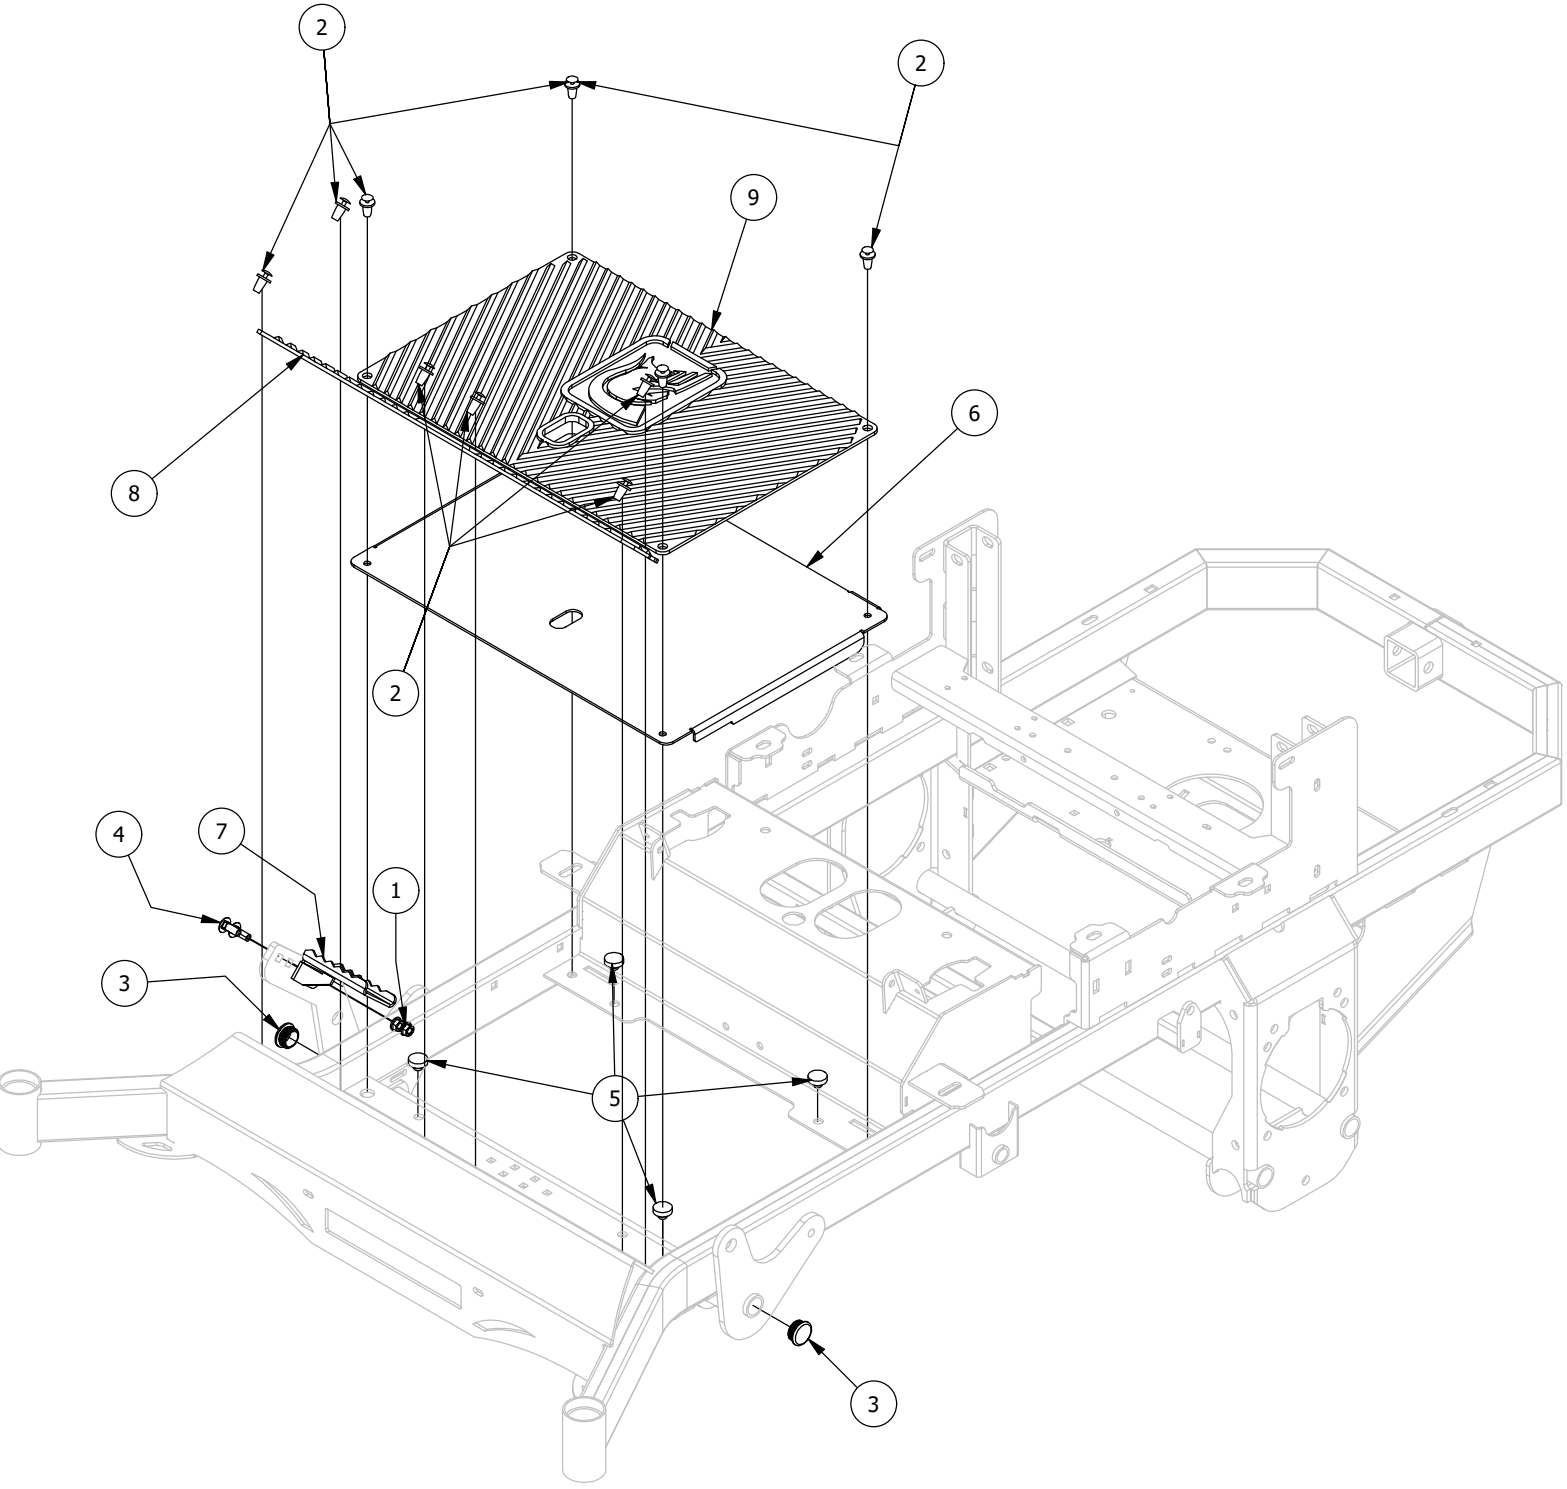

Floorboard and Deck Height Pedal Assembly

Floorboard and Deck Height Pedal Assembly			
ITEM	QTY	PART NUMBER	DESCRIPTION
1	2	413-0020-00	3/8-16 HEX FLANGE NUT W/SERR ZINC YELLOW
2	10	414-0002-00	8MM PUSH TYPE RETAINER NYLON BLACK
3	2	414-0015-00	1-1/4" Round Tube Plug
4	2	418-0045-00	3/8-16 X 1 Carriage Bolt Zinc Yellow
5	4	429-0002-00	Push-In Rubber Bumper, Mower Floor
6	1	439-0007-00	Mower Floorboard
7	1	439-0059-00	Mower Deck Height Foot Pedal
8	1	481-0005-00	2017 Mower Rubber Foot Rest Mat
9	1	481-0006-00	2017 Mower Logo Floor Mat