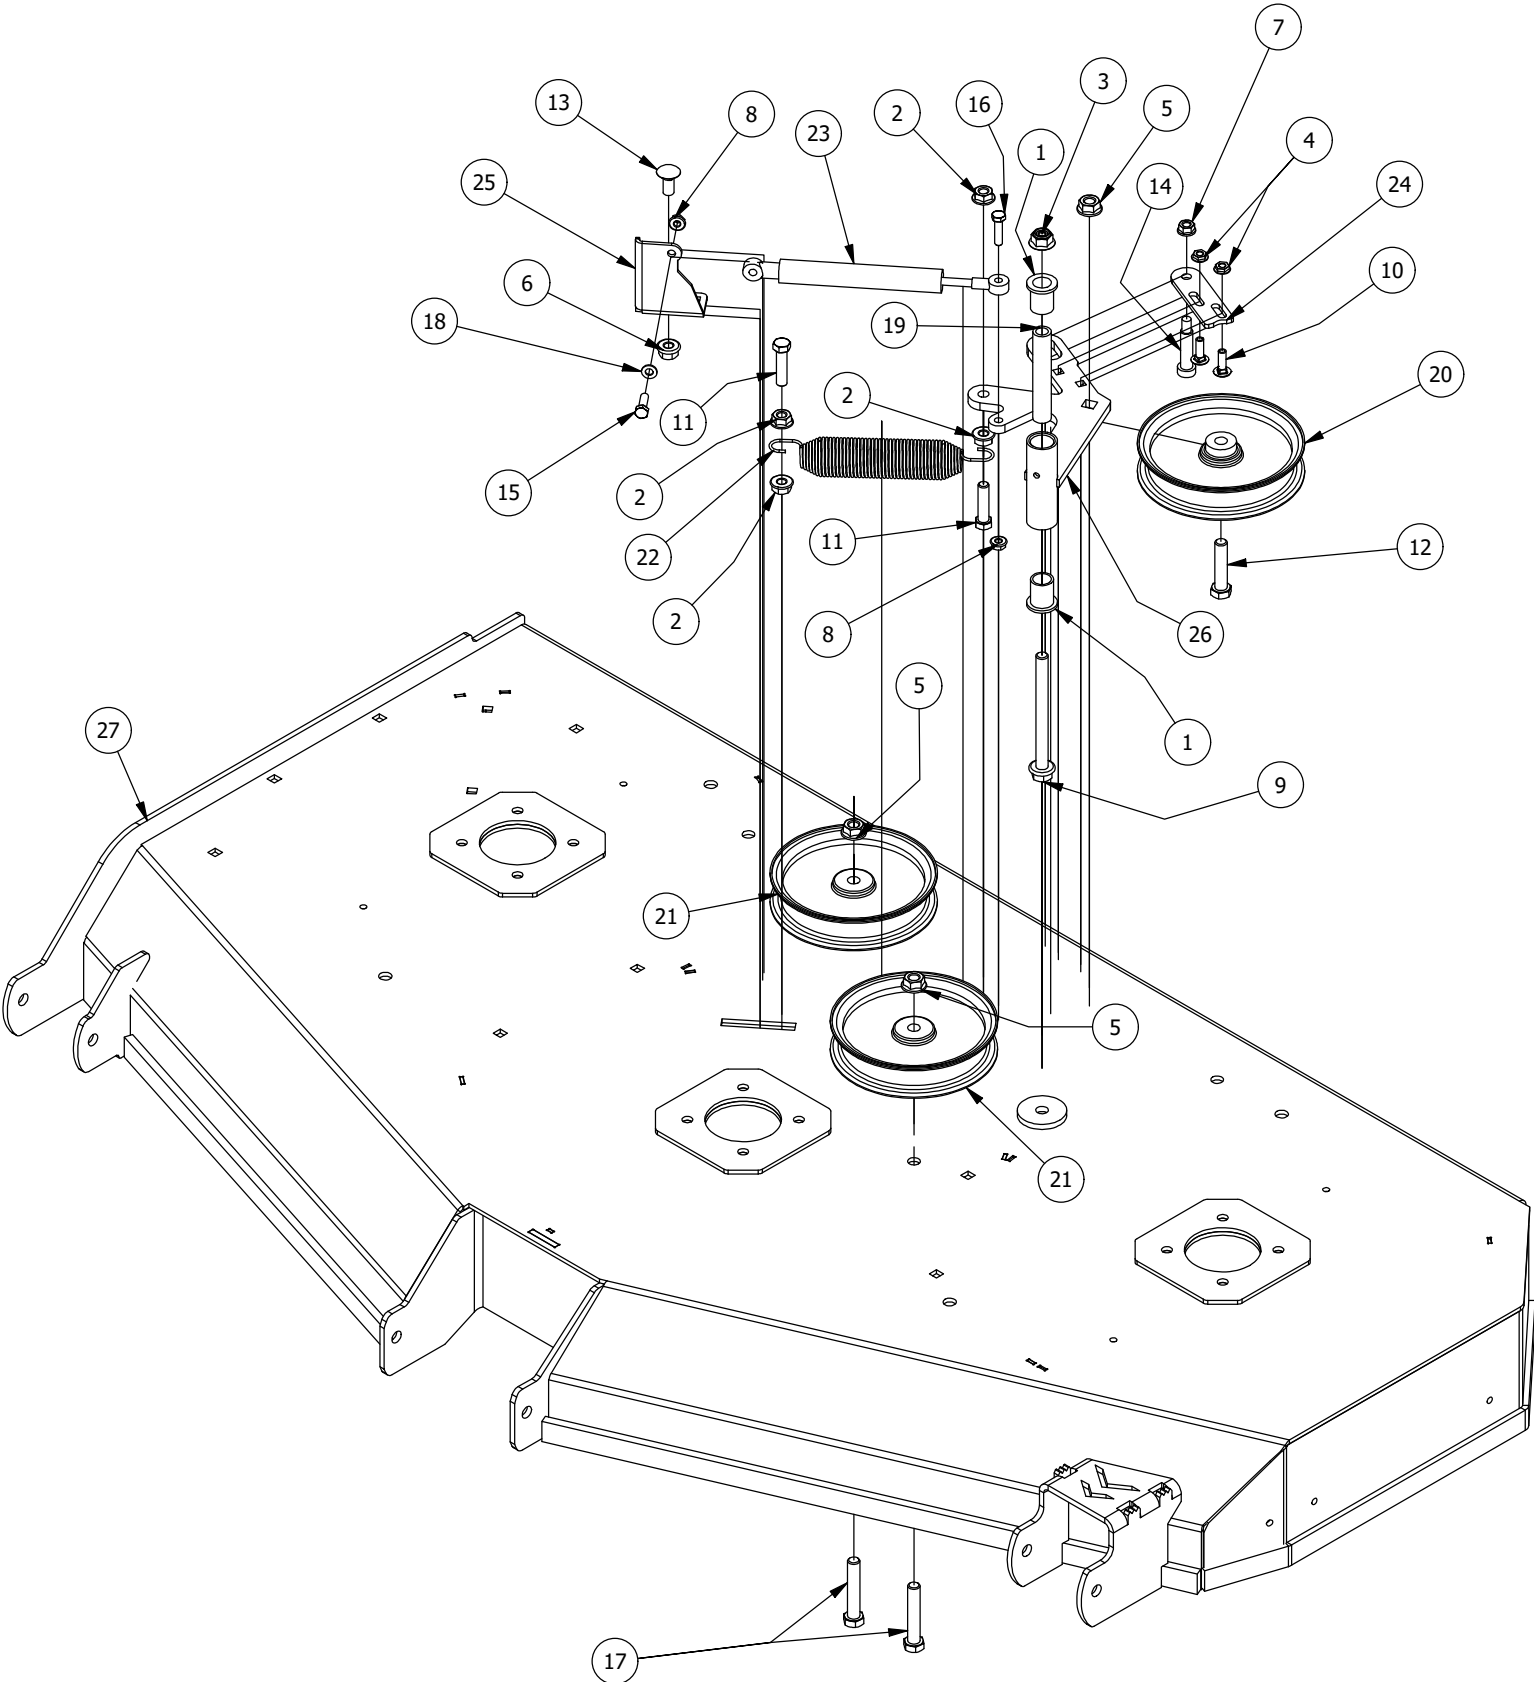

61" Deck Idler Assembly

61" Deck Idler Assembly			
ITEM	QTY	PART NUMBER	DESCRIPTION
1	2	410-0007-00	3/4" ID X 15/16" OD X 1-1/8" LENGTH FLANGE BUSHING
2	4	413-0001-00	7/16-14 HEX FLANGE NUT W/SERR ZINC
3	1	413-0002-00	1/2-13 NYLON INSERT FLANGE NUT ZINC YELLOW
4	2	413-0006-00	5/16-18 HEX FLANGE NUT W/SERR ZINC
5	3	413-0010-00	1/2-13 HEX FLANGE NUT W/SERR ZINC
6	1	413-0011-00	7/16-14 HEX FLANGE NUT W/SERR ZINC YELLOW
7	1	413-0020-00	3/8-16 HEX FLANGE NUT W/SERR ZINC YELLOW
8	2	413-0027-00	5/16-18 NYLON INSERT FLANGE LOCKNUT ZC YELLOW
9	1	418-0009-00	1/2-13 X 5-1/2 HEX FLANGE BOLT GR 8 ZY
10	2	418-0010-00	5/16-18 X 1 CARRIAGE BOLT ZC/YEL
11	2	418-0011-00	7/16-14X 1-3/4 HEX C/S GR5 ZINC Yellow
12	1	418-0012-00	1/2-13 X 2-1/4 HEX C/S GR 5 ZINC
13	1	418-0017-00	7/16-14 X 1 CARRIAGE BOLT ZINC
14	1	418-0106-00	1/2"-20x1-3/4" Shoulder Bolt
15	1	418-0108-00	5/16 x1 Hex C/S (GR8) ZC/Yel
16	1	418-0109-00	5/16- 18 x 1 1/4 Hex C/S (GR.8) ZC/Yel
17	2	418-0246-00	1/2-13 x 2-3/4 Hex Flange Bolt (GR.8) ZC/YEL
18	1	419-0016-00	5/16" ID X 5/8" OD X 1/16" THK BRONZE WASHER
19	1	425-0006-00	Mower Inner Idler Spacer
20	1	433-0014-00	6-3/4" Idler Pulley, 7/16" Spacer Assembly
21	2	433-0015-00	6-3/4" Idler Pulley, 15/16" Spacer Assembly
22	1	434-0007-00	2019 Mower Deck Spring
23	1	434-0009-00	Idler Gas Spring
24	1	439-0257-00	Deck Idler Pulley Belt Retainer Brkt
25	1	439-0335-00	Deck Belt Idler Damper Mounting Bracket
26	1	490-0019-00	Mower Deck Idler Pulley Arm Assembly
27	1	490-0061-00	2020 61 RT/SRT Deck assembly