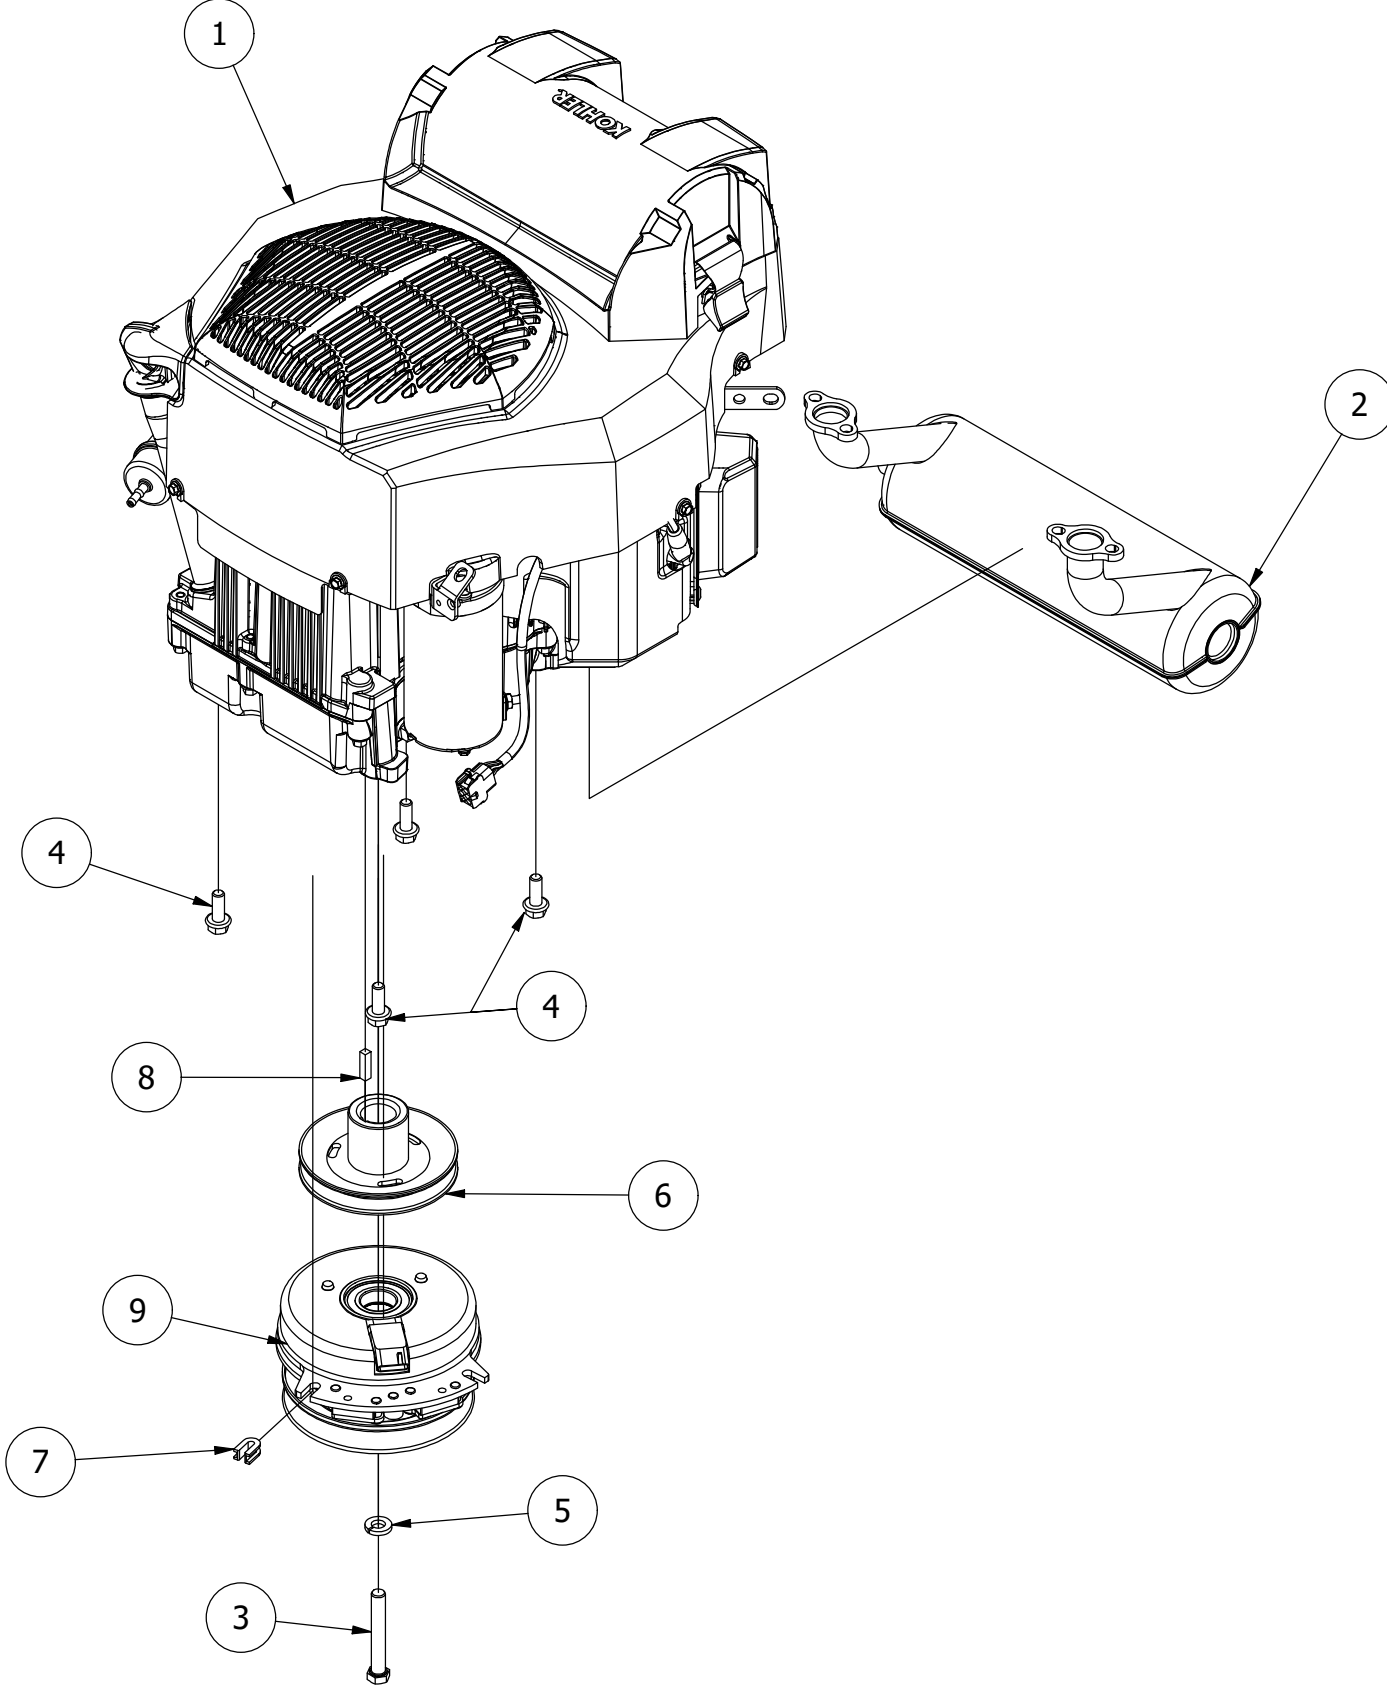

25 HP Kohler Confidant 747CC Engine Assembly

25 HP Kohler Confidant 747CC Engine Assembly			
ITEM	QTY	PART NUMBER	DESCRIPTION
1	1	415-0002-00	ZT740 Kohler Engine
2	1	415-0050-00	ZT740 & KT740 Kohler Engine Exhaust
3	1	418-0022-00	7/16-20 X 3 HEX C/S GR 8 ZC YELLOW
4	4	418-0023-00	3/8-16 X 1-1/8 IND HWH W/SERR TRI LOB ZY
5	1	419-0005-00	7/16 SPLIT LOCKWASHER GR 8 ZC YELLOW
6	1	433-0001-00	Mower Hydraulic Pump Drive Pulley, A Belt
7	1	437-0025-00	Mower Rotation Stop Brkt Sleeve
8	1	442-0001-00	1/4 X 1 SQUARE KEY STOCK
9	1	470-0002-00	PTO Clutch