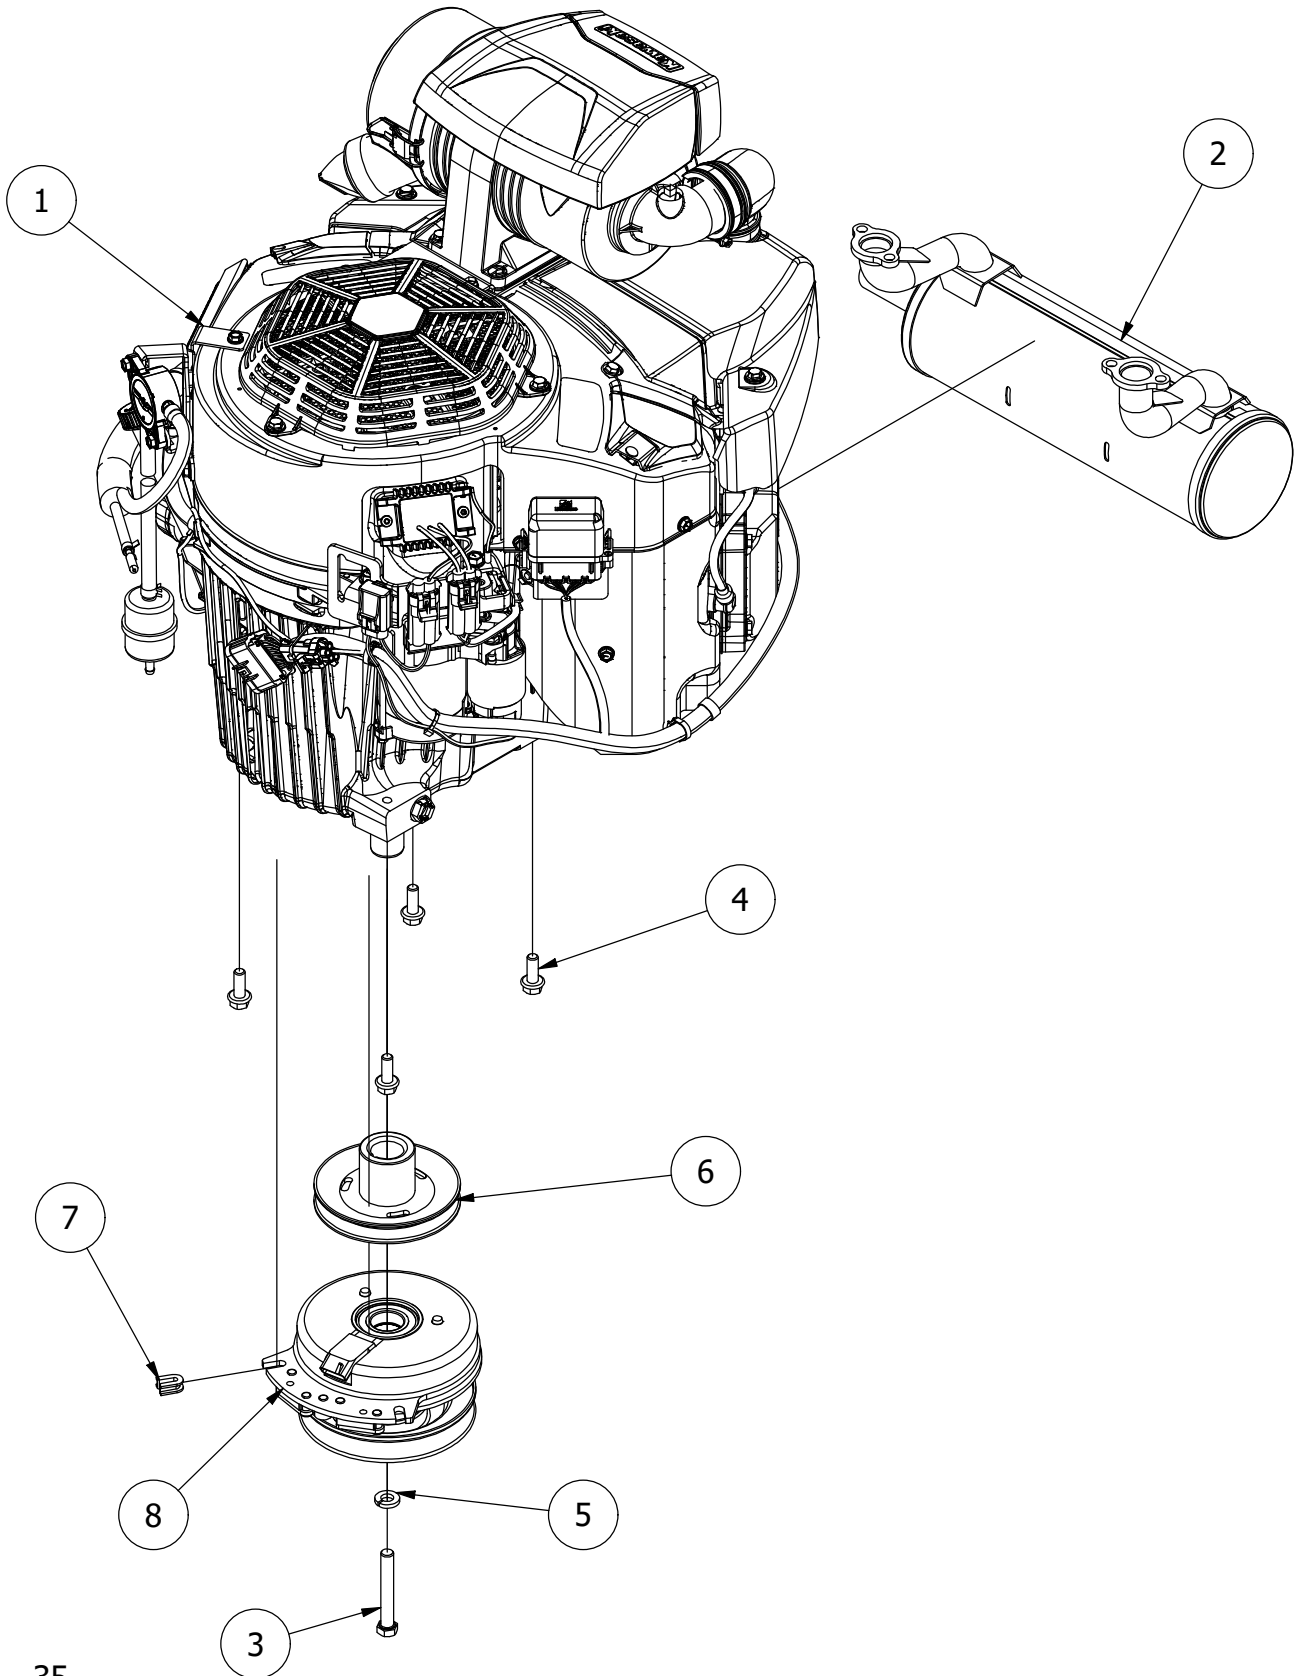

Kawasaki FXT1000V Carb Engine Assembly

Kawasaki FXT1000V Carb Engine Assembly			
ITEM	QTY	PART NUMBER	DESCRIPTION
1	1	415-0084-00	Kawasaki FXT100V (1000 Carbureted) Engine
2	1	415-0093-00	Exhaust for Kaw1000EFI
3	1	418-0022-00	7/16-20 X 3 HEX C/S GR 8 ZC YELLOW
4	4	418-0023-00	3/8-16 X 1-1/8 IND HWH W/SERR TRI LOB ZY
5	1	419-0005-00	7/16 SPLIT LOCKWASHER GR 8 ZC YELLOW
6	1	433-0001-00	Mower Hydraulic Pump Drive Pulley, A Belt
7	1	437-0025-00	Mower Rotation Stop Brkt Sleeve
8	1	470-0002-00	PTO Clutch