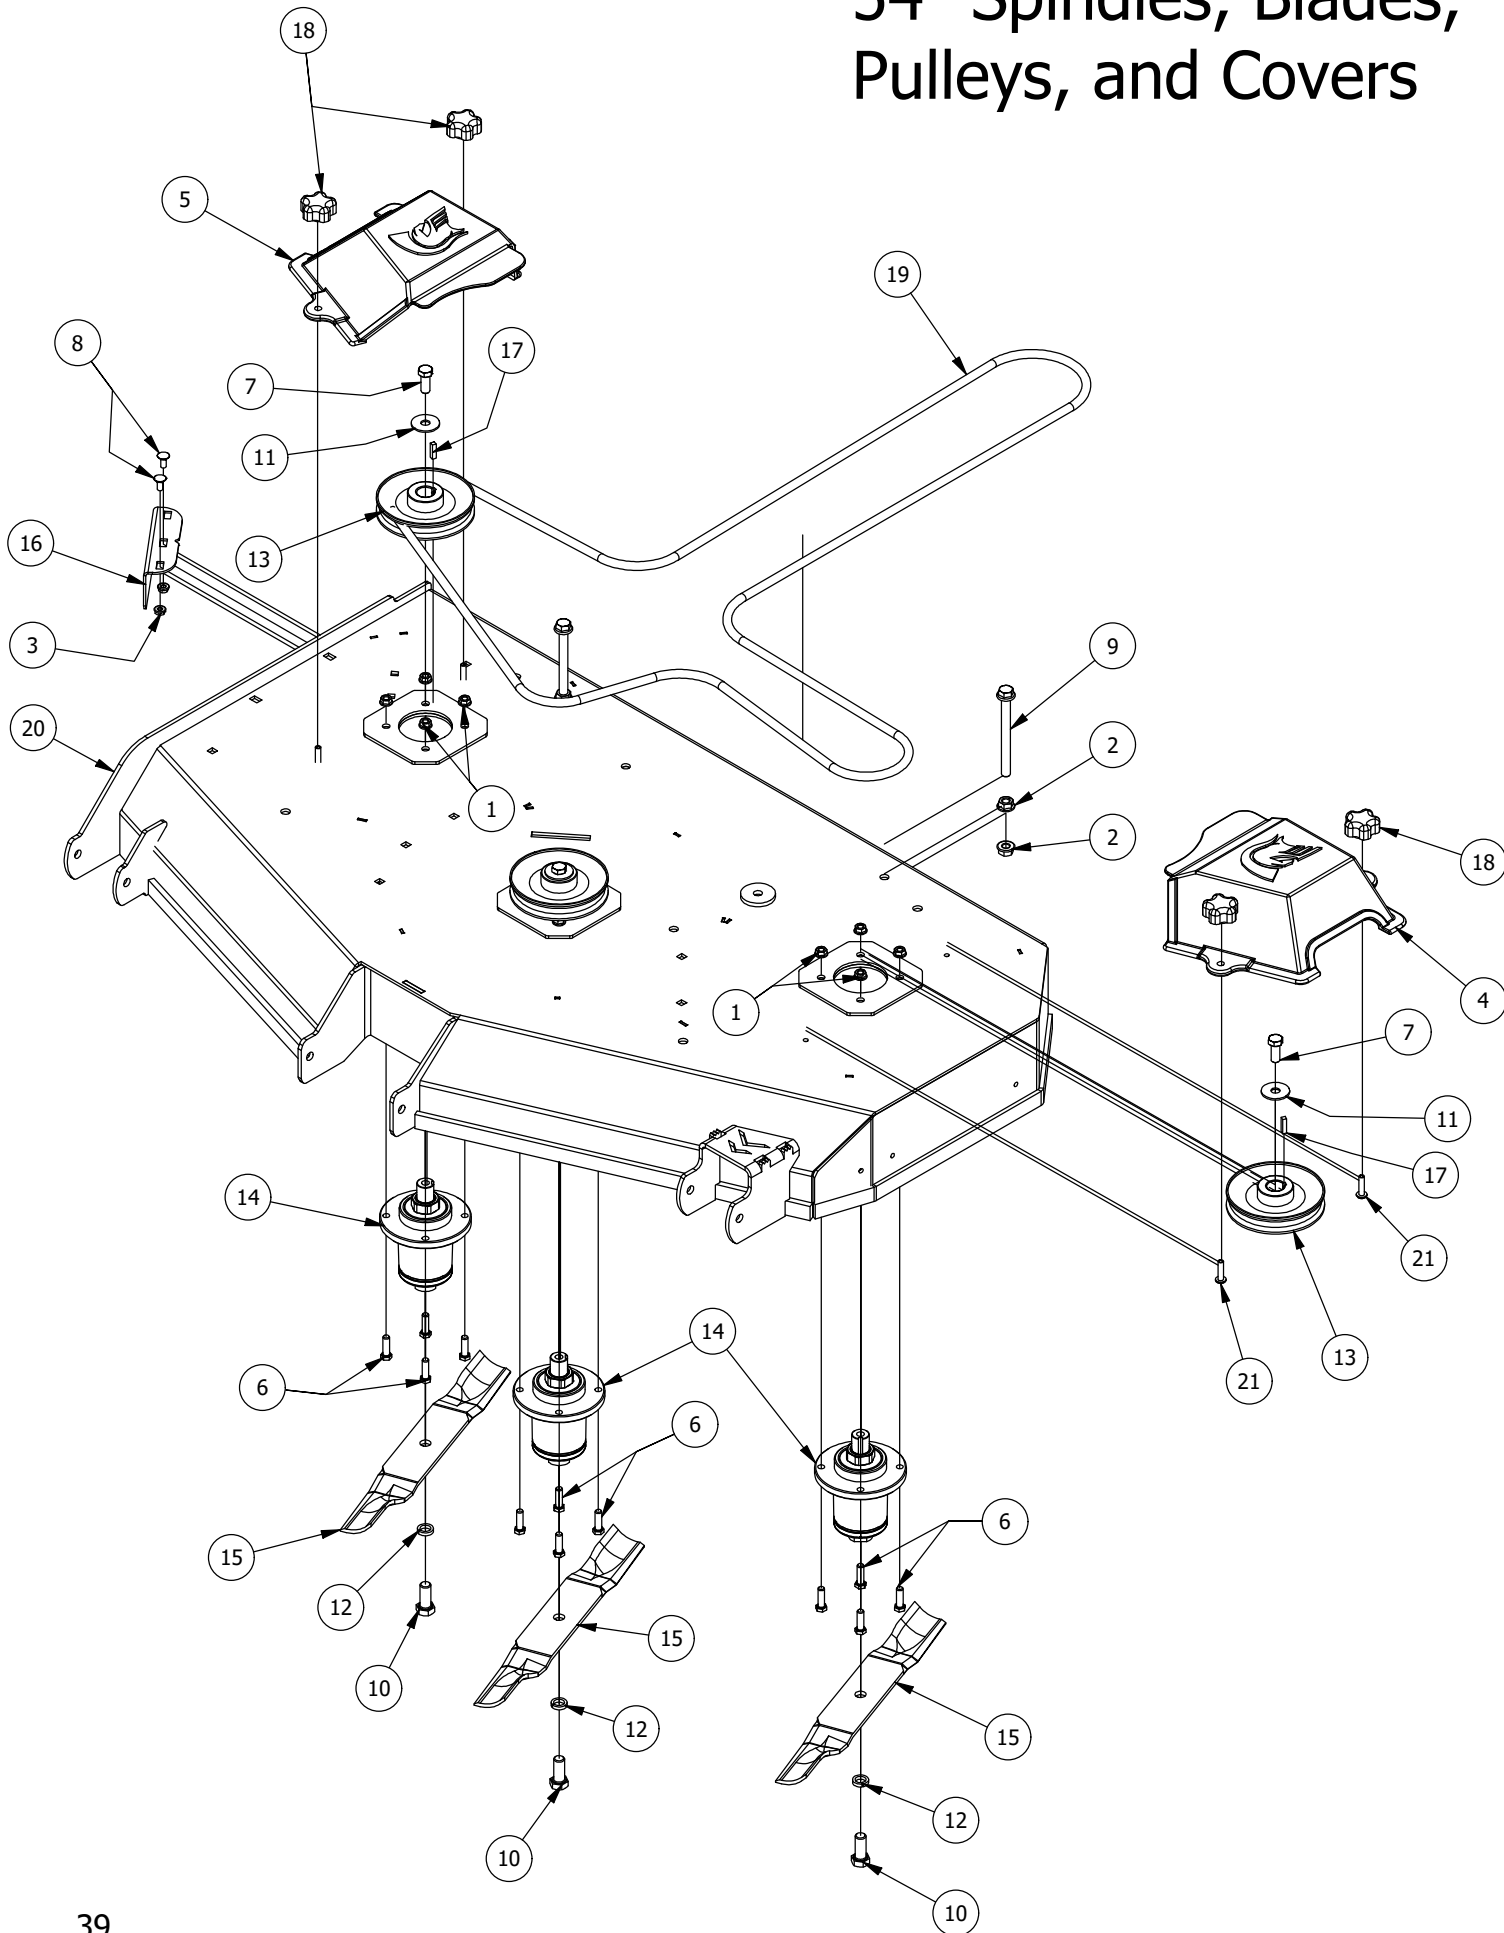

54" Spindles, Blades, Pulleys, and Covers

54" Spindles, Blades, Pulleys, and Covers

ITEM	QTY	PART NUMBER	DESCRIPTION
1	12	413-0004-00	3/8-16 HEX FLANGE NUT W/SERR ZINC
2	4	413-0005-00	1/2-13 HEX FLANGE NUT W/SERR ZINC YELLOW
3	2	413-0022-00	5/16-18 HEX FLANGE NUT W/SERR ZINC YELLOW
4	1	414-0018-00	48" & 54" Deck Left Pulley Cover
5	1	414-0019-00	48" & 54" Deck Right Pulley Cover
6	12	418-0005-00	3/8-16 x 1-1/4 Hex Bolt GR5
7	3	418-0006-00	1/2-20 X 1-1/4 HEX C/S GR 5 ZINC
8	2	418-0008-00	5/16-18 X 3/4 CARRIAGE BOLT ZINC
9	2	418-0009-00	1/2-13 X 5-1/2 HEX FLANGE BOLT GR 8 ZY
10	3	418-0078-00	5/8-11 X 1-1/2 HEX C/S GR 8 ZC YELLOW
11	3	419-0001-00	1/2" X 1-5/8 BELLEVILLE CUP WASHER ZINC YELLOW
12	3	419-0004-00	5/8 SPLIT LOCKWASHER ZINC
13	3	433-0004-00	Deck Pulley 54"
14	3	437-0004-00	Mower Standard Duty (2 Bearing) Deck Spindle
15	3	438-0001-00	54" Mower Deck Blade
16	1	439-0399-00	2020 RT&SRT/RZ 54 Deck wiper Brkt
17	3	442-0001-00	1/4 X 1 SQUARE KEY STOCK
18	4	445-0005-00	5/16-18 5-LOBE (STAR) FEMALE SOFT TOUCH KNOB (1.90 DIA) BLK
19	1	461-0001-00	54" Mower Deck Belt, HB x 153.5" Effective Length
20	1	490-0063-00	2020 54" RT/SRT Deck Assembly
21	4	618-1008-00	5/16-18 x 1-1/4 Pan Torx Tri Lob Zinc