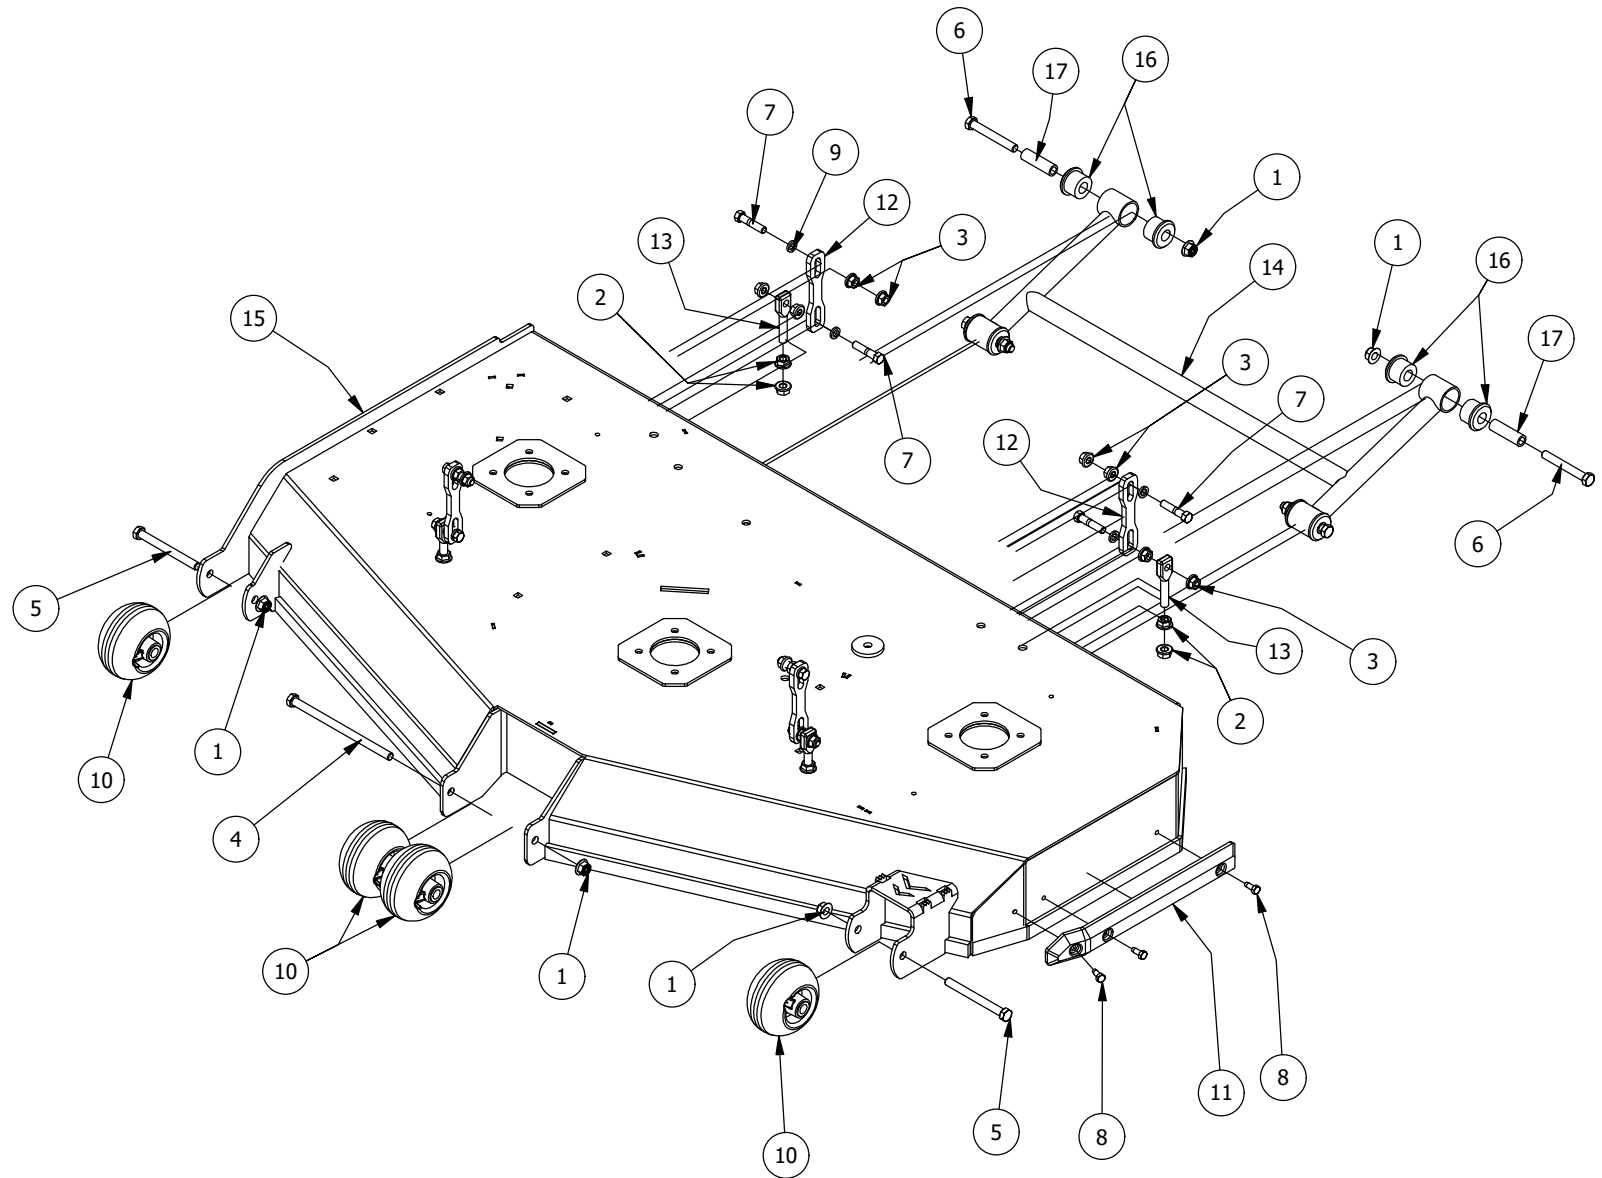

61" Deck Scalping Wheels and Stabilizer Assembly

61" Deck Scalping Wheels and Stabilizer Assembly			
ITEM	QTY	PART NUMBER	DESCRIPTION
1	7	413-0002-00	1/2-13 NYLON INSERT FLANGE NUT ZINC YELLOW
2	8	413-0005-00	1/2-13 HEX FLANGE NUT W/SERR ZINC YELLOW
3	16	413-0011-00	7/16-14 HEX FLANGE NUT W/SERR ZINC YELLOW
4	1	418-0015-00	1/2-13 X 8-1/2 HEX C/S GR 2 ZINC YELLOW
5	2	418-0016-00	1/2-13 X 5 HEX C/S GR 2 ZINC YELLOW
6	4	418-0021-00	1/2-13 X 3-3/4 HEX C/S GR 5 ZINC
7	8	418-0046-00	7/16-14 X 2 HEX C/S GR 5 ZINC YELLOW
8	3	418-0262-00	5/16-18 X 3/4 IND HWH UNSLOT (F) TCS ZC/Y
9	8	419-0010-00	.443 ID X .750 OD X .125 THK NYLON BLACK
10	4	422-0001-00	Anti-Scalp Wheel
11	1	429-0001-00	Mower Nylon Deck Guard
12	4	435-0007-00	Mower Deck Link
13	4	448-0001-00	Mower Deck Height Adjustment Stud
14	1	490-0014-00	Mower 54"/61" Deck Frame Stabilizer Assembly
15	1	490-0061-00	2020 61 RT/SRT Deck assembly
16	8	732-2000-00	Large MTV A-Arm Bushing
17	4	732-2001-00	Large MTV A-Arm Bushing Sleeve