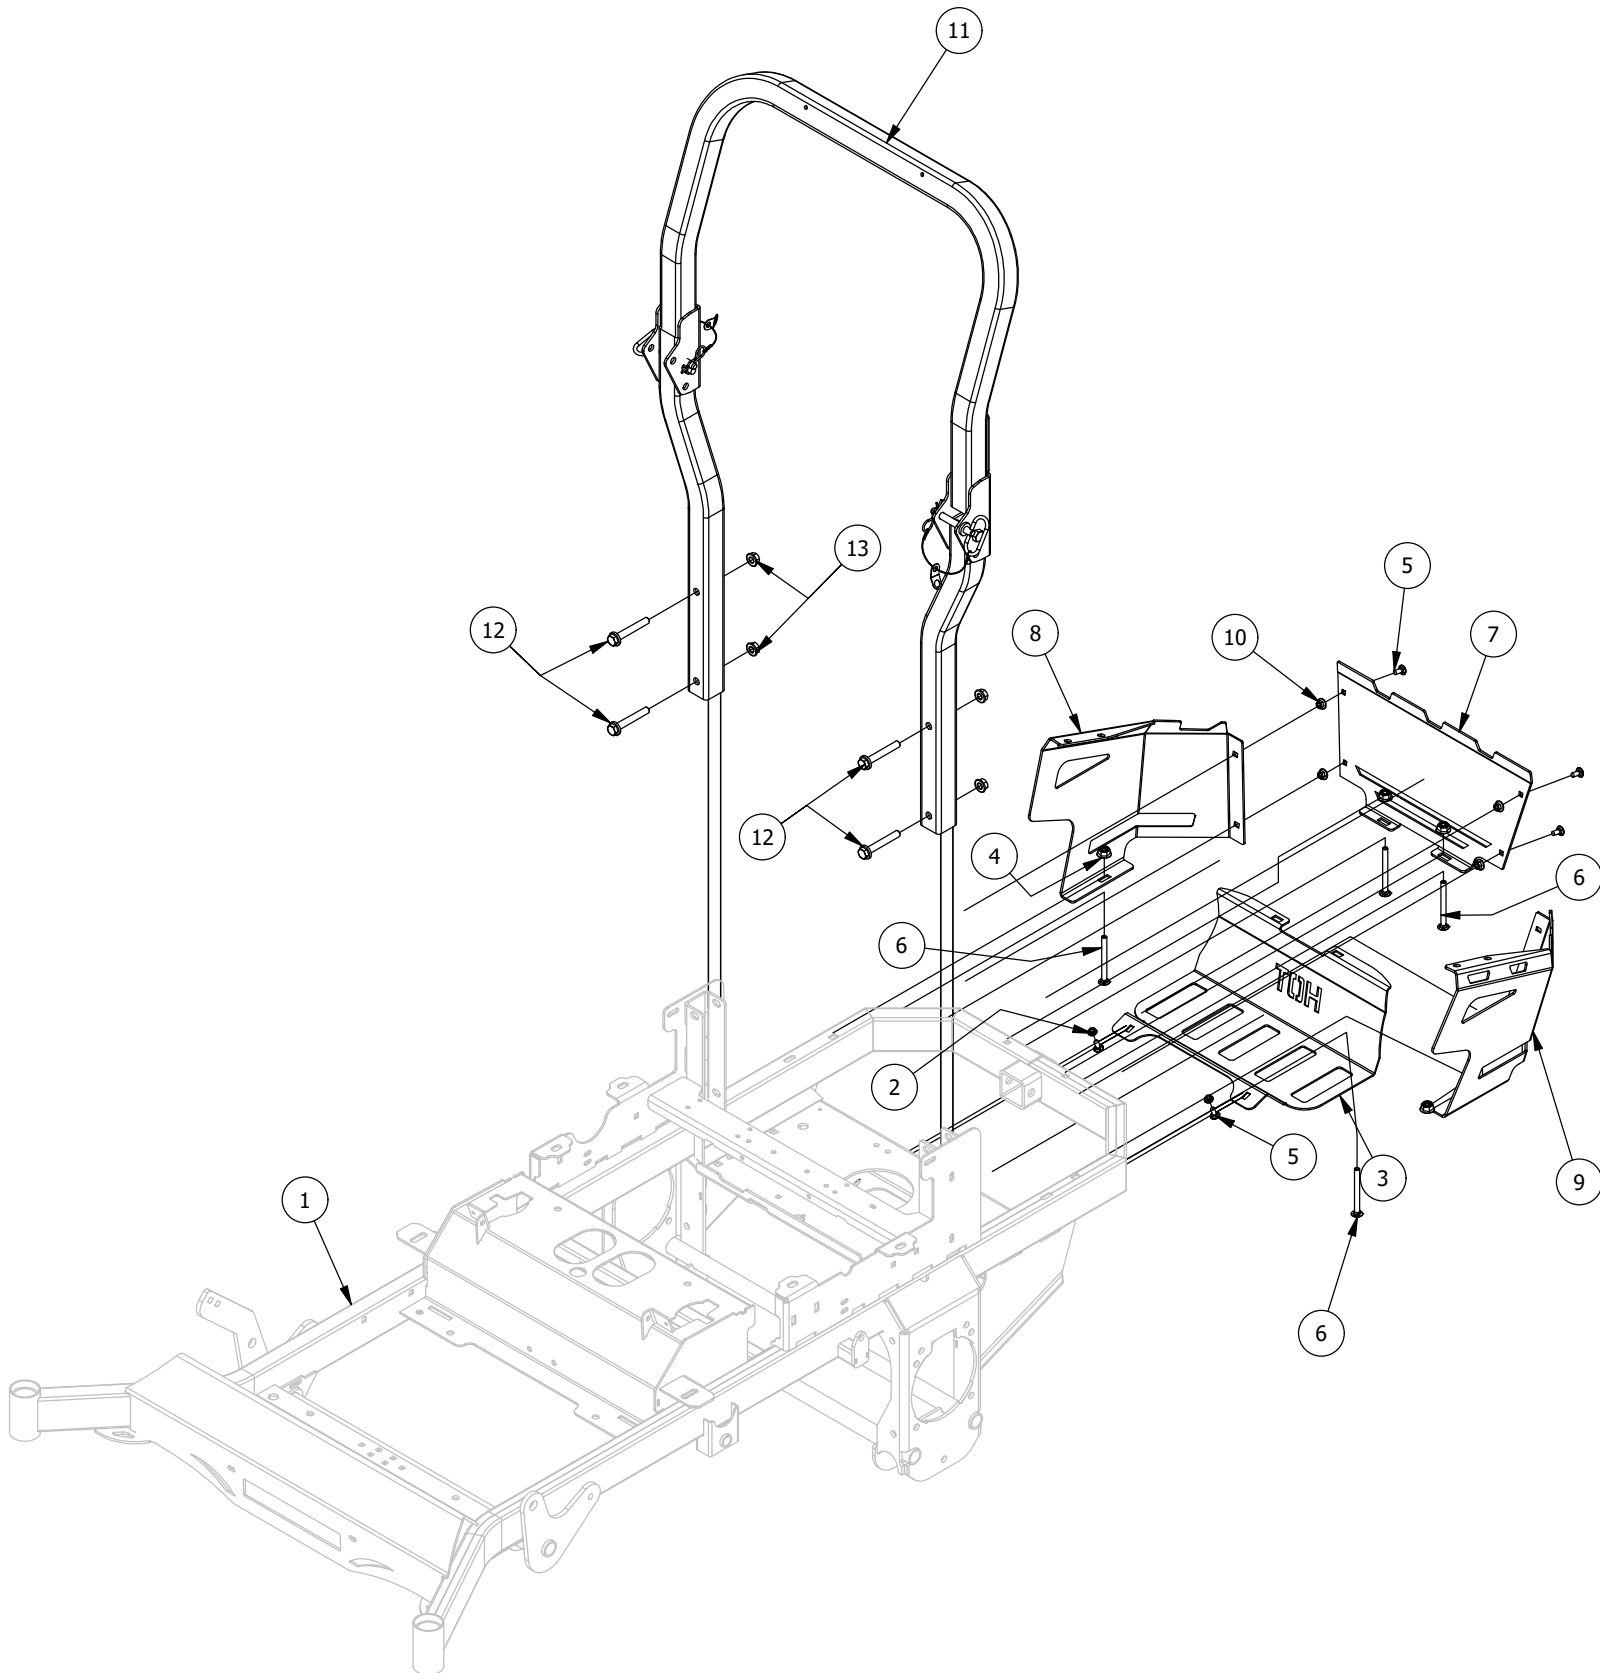

Engine Cowling Assembly

Engine Cowling Assembly			
ITEM	QTY	PART NUMBER	DESCRIPTION
1	1	490-0482-00	2022 RT Frame Assembly
2	2	413-0006-00	5/16-18 HEX FLANGE NUT W/SERR ZINC
3	1	439-0006-00	Mower Muffler Guard
4	4	413-0013-00	3/8-16 NYLON INSERT FLANGE L/NUT ZC
5	6	418-0008-00	5/16-18 X 3/4 CARRIAGE BOLT ZINC
6	4	418-0018-00	3/8-16 X 4 CARRIAGE BOLT ZINC/YEL
7	1	439-0690-00	2021 RT/SRT Engine Cowling Center
8	1	439-0691-00	2021 RT/SRT Engine Cowling Right
9	1	439-0692-00	2021 RT/SRT Engine Cowling Left
10	4	413-0066-00	5/16-24 Hex Flange Nut Serr Yello Zinc
11	1	497-0002-00	Fold down ROPS
12	4	418-0019-00	1/2-13 X 3-1/2 HEX FLANGE BOLT (GR.8) ZC/YEL
13	4	413-0014-00	1/2-13 HEX STOVER LOCKNUT GR C ZINC