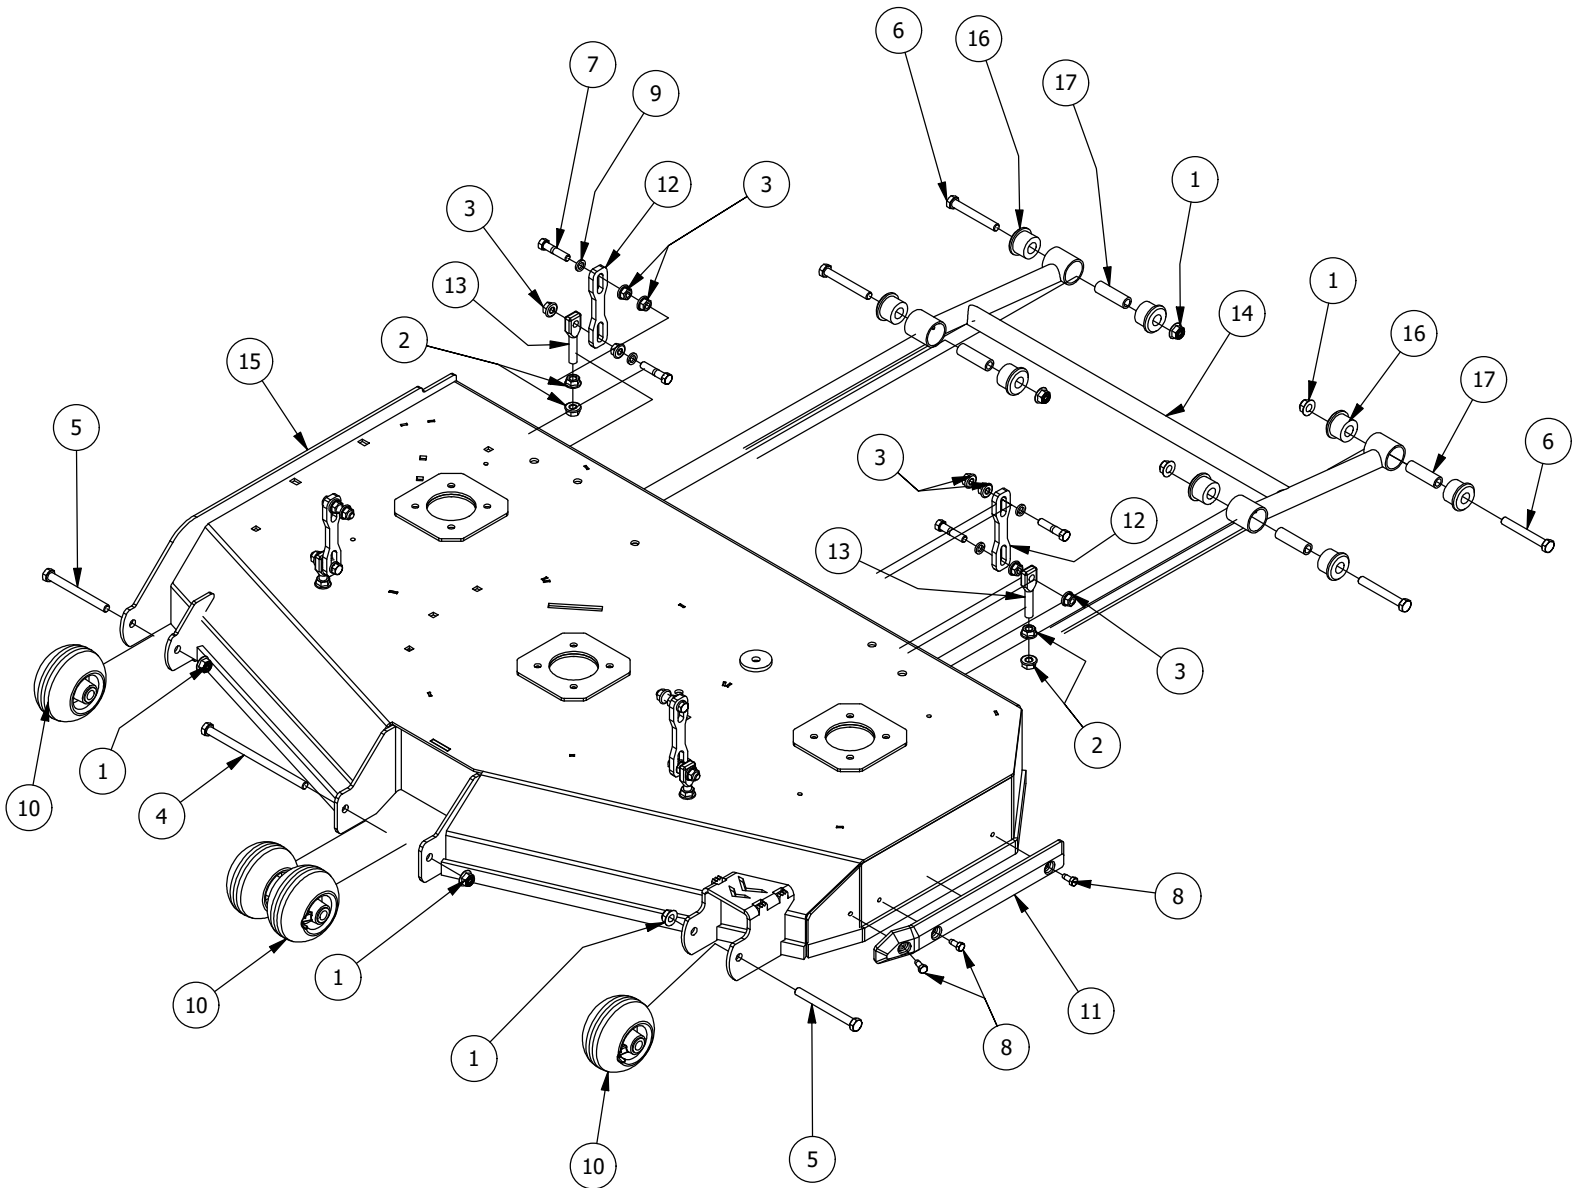

54" Deck Scalping Wheels and Stabilizer Assembly

54" Deck Scalping Wheels and Stabilizer Assembly

ITEM	QTY	PART NUMBER	DESCRIPTION
1	7	413-0002-00	1/2-13 NYLON INSERT FLANGE NUT ZINC YELLOW
2	8	413-0005-00	1/2-13 HEX FLANGE NUT W/SERR ZINC YELLOW
3	16	413-0011-00	7/16-14 HEX FLANGE NUT W/SERR ZINC YELLOW
4	1	418-0015-00	1/2-13 X 8-1/2 HEX C/S GR 2 ZINC YELLOW
5	2	418-0016-00	1/2-13 X 5 HEX C/S GR 2 ZINC YELLOW
6	4	418-0021-00	1/2-13 X 3-3/4 HEX C/S GR 5 ZINC
7	8	418-0046-00	7/16-14 X 2 HEX C/S GR 5 ZINC YELLOW
8	3	418-0262-00	5/16-18 X 3/4 IND HWH UNSLOT (F) TCS ZC/Y
9	8	419-0010-00	.443 ID X .750 OD X .125 THK NYLON BLACK
10	4	422-0001-00	Anti-Scalp Wheel
11	1	429-0001-00	Mower Nylon Deck Guard
12	4	435-0007-00	Mower Deck Link
13	4	448-0001-00	Mower Deck Height Adjustment Stud
14	1	490-0014-00	Mower 54"/61" Deck Frame Stabilizer Assembly
15	1	490-0063-00	2020 54" RT/SRT Deck Assembly
16	8	732-2000-00	Large MTV A-Arm Bushing
17	4	732-2001-00	Large MTV A-Arm Bushing Sleeve