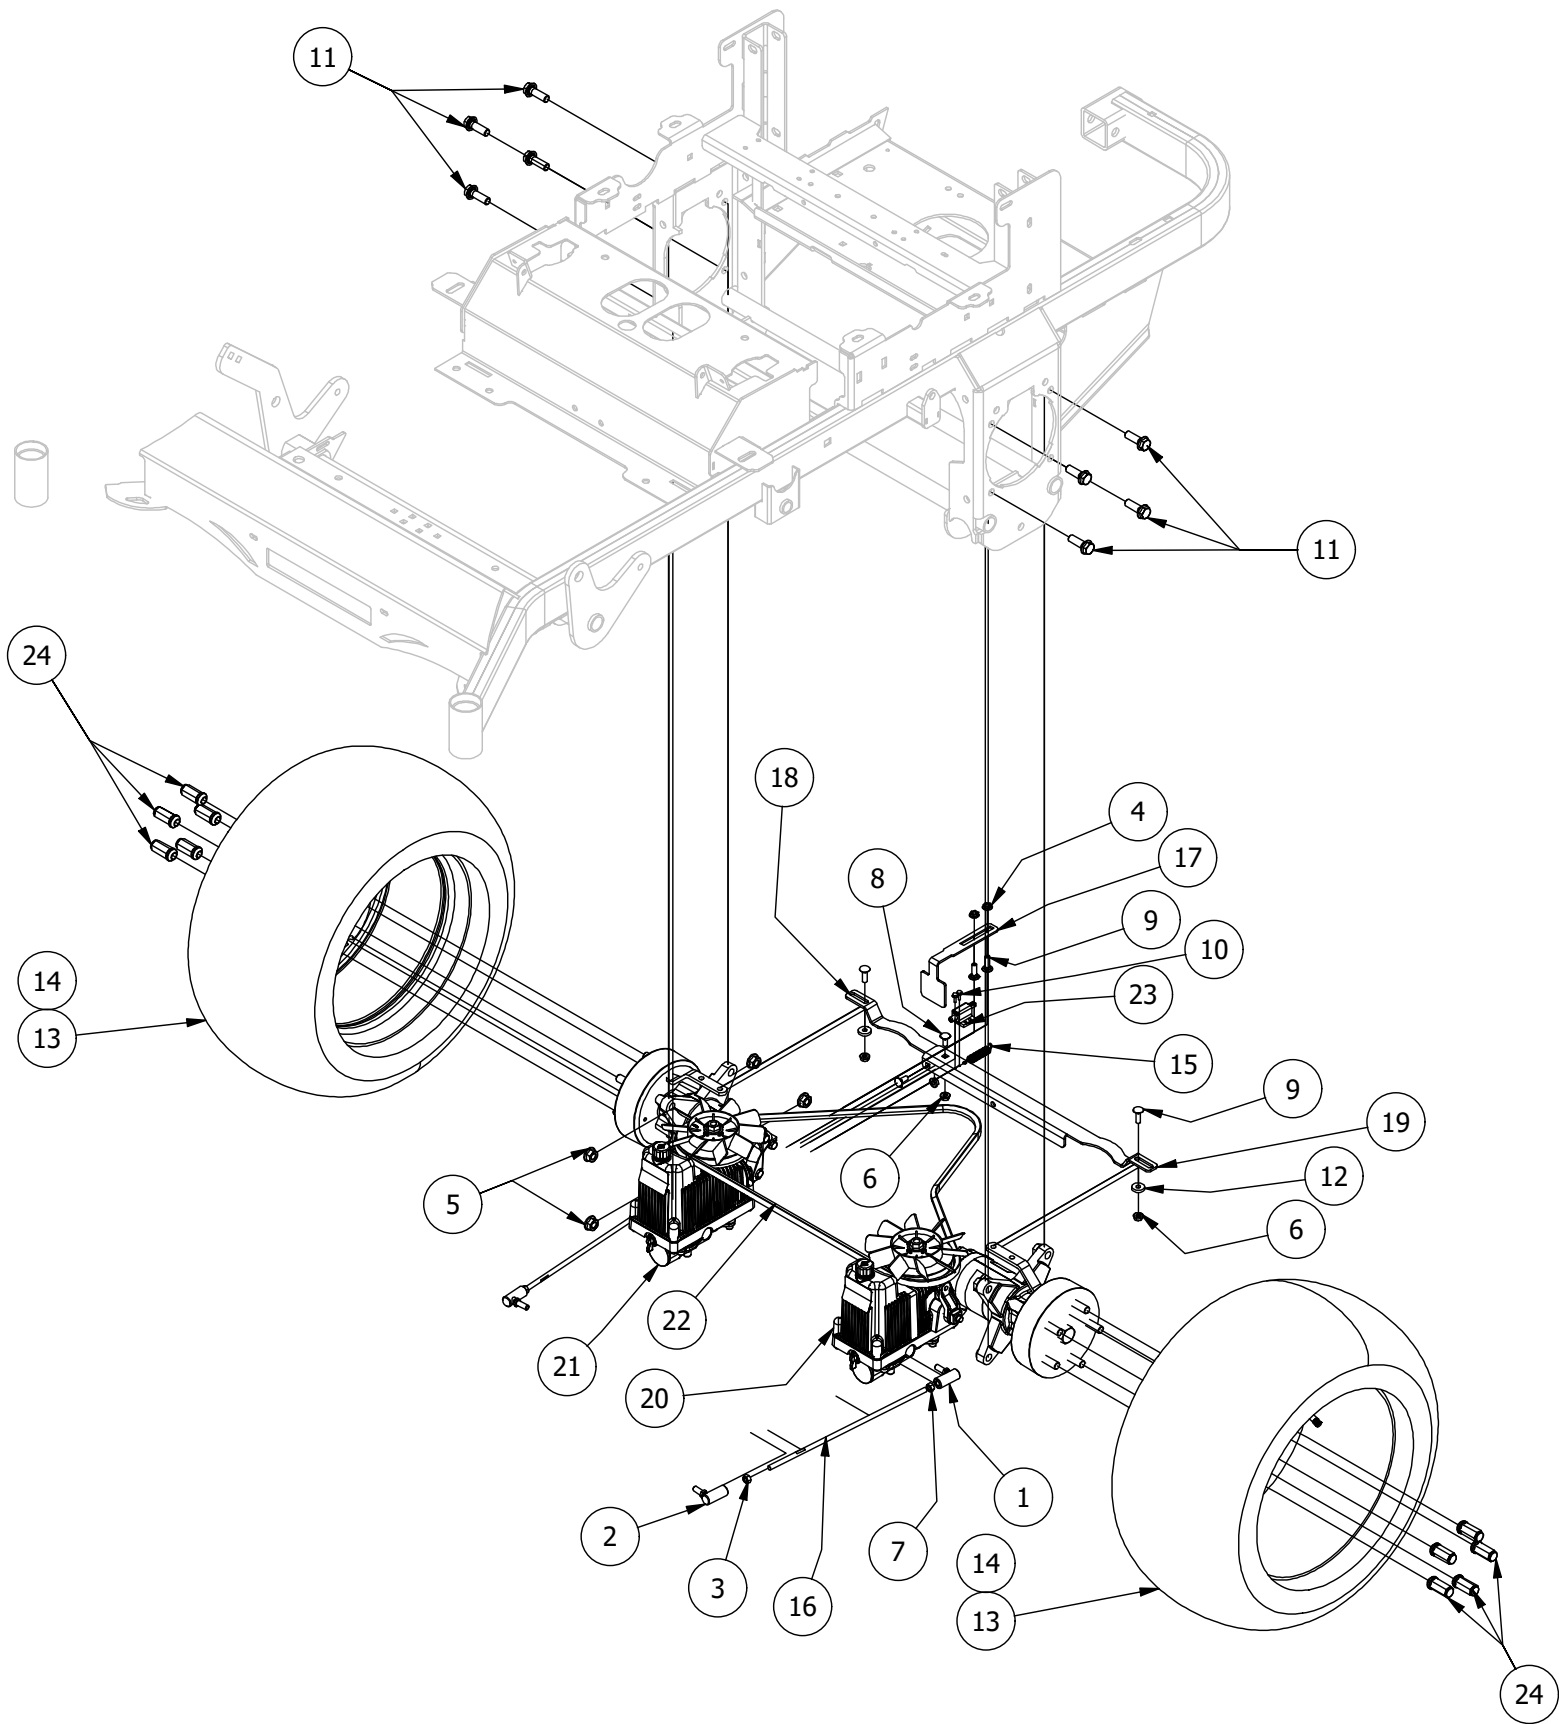

Transmission Assembly

Transmission Assembly			
ITEM	QTY	PART NUMBER	DESCRIPTION
1	2	410-0001-00	Control Arm Rod End, Right
2	2	410-0002-00	Control Arm Rod End, Left
3	2	413-0003-00	5/16 Hex Nut Left hand thread
4	2	413-0006-00	5/16-18 HEX FLANGE NUT W/SERR ZINC
5	8	413-0010-00	1/2-13 HEX FLANGE NUT W/SERR ZINC
6	4	413-0019-00	5/16-18 NYLON INSERT FLANGE L/NUT ZINC
7	2	413-0035-00	5/16-24 HEX NUT ZINC
8	2	418-0008-00	5/16-18 X 3/4 CARRIAGE BOLT ZINC
9	4	418-0010-00	5/16-18 X 1 CARRIAGE BOLT ZC/YEL
10	2	418-0032-00	8-32 X 1/2 IND. HWH SLOT TYPE F TCS ZINC
11	8	418-0047-00	1/2-13 X 1-1/2 HEX FLANGE BOLT GR 8 ZINC YELLOW
12	2	419-0006-00	.312 ID X .875 OD X .1875 THK F/W NYLON BLK
13	2	422-0021-00	Mower 8" Steel Wheels on radial tire (for 61" & 72" decks)
14	2	422-0028-00	RT/SRT 54" Deck Rear Wheel Assembly
15	1	434-0003-00	Brake Pedal Release Spring
16	2	435-0002-00	Transmission Drive Arm Rod Standard Transmission
17	1	439-0066-00	Mower Standard Transmission Brake Interlock Bracket
18	1	439-0606-00	Mower Park Brake Bracket Right
19	1	439-0607-00	Mower Park Brake Bracket Left
20	1	450-0001-00	HTE10 Left Side Parker Hydrostatic Transmission
21	1	450-0002-00	HTE10 Right Side Parker Hydrostatic Transmission
22	1	461-0004-00	Mower A Pump Belt, A x 68.25" Effective Length
23	1	486-0030-00	NO Plunger Limit Switch
24	10	613-0001-00	1/2-20 Lug Nut