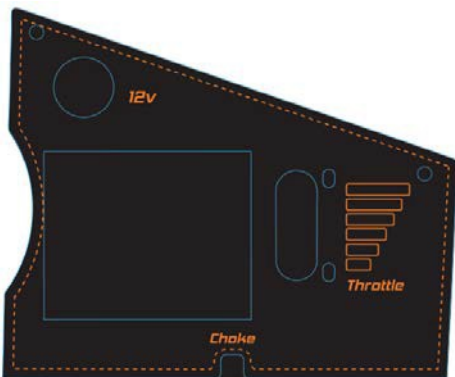

491-0094-00
Carbureted Console Decal