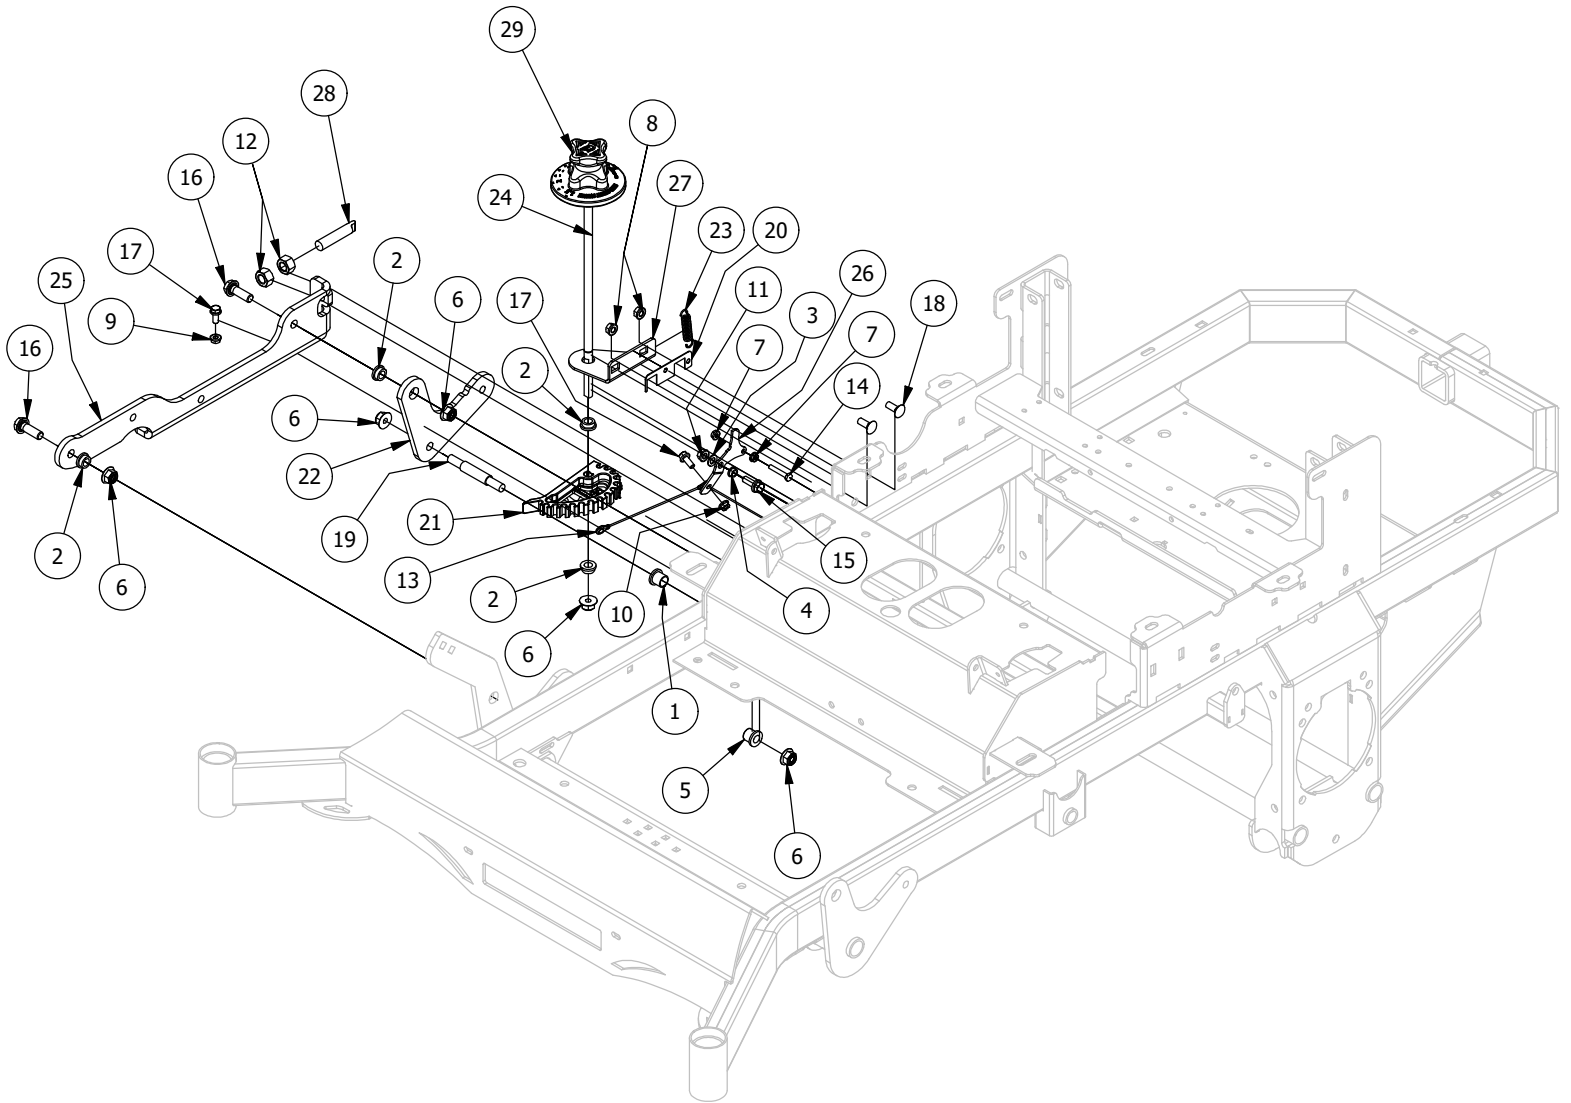

Deck Height Adjuster Assembly

Deck Height Adjuster Assembly

ITEM	QTY	PART NUMBER	DESCRIPTION
1	1	410-0008-00	5/8" ID X 3/4" OD X 3/4" LENGTH FLANGE BUSHING
2	4	410-0009-00	1/2" ID X 3/4" OD X 3/8" LENGTH FLANGE BUSHING
3	1	410-0011-00	3/8 X 3/4 Bronze Washer
4	1	410-0067-00	Bronze Bushing
5	1	410-0068-00	.502 ID X .753 OD X .75 OAL X1 FL OD X .125 FL BUSHING
6	5	413-0002-00	1/2-13 NYLON INSERT FLANGE LOCKNUT ZC YELLOW
7	2	413-0012-00	1/4-20 HEX FLANGE NUT W/SERRATIONS ZC YELLOW
8	2	413-0020-00	3/8-16 HEX FLANGE NUT W/SERR ZINC YELLOW
9	1	413-0022-00	5/16-18 HEX FLANGE NUT W/SERR ZINC YELLOW
10	1	413-0027-00	5/16-18 NYLON INSERT FLANGE LOCKNUT ZC YELLOW
11	1	413-0029-00	3/8-16 NYLON INSERT FLANGE L/NUT ZC YELLOW
12	2	413-0048-00	5/8-11 HEX NUT ZINC YELLOW
13	1	414-0037-00	Height Indicator Cable
14	1	418-0029-00	1/4-20 X 1-1/4 HEX C/S GR 2 ZINC
15	1	418-0040-00	3/8-16 X 1 HEX FLANGE BOLT GR 8 ZC YELLOW
16	2	418-0047-00	1/2-13 X 1-1/2 HEX FLANGE BOLT GR 8 ZINC YELLOW
17	2	418-0048-00	5/16-18 X 3/4 HEX FLANGE BOLT GR 8 ZC YELLOW
18	2	418-0053-00	3/8-16 X 1 CARRIAGE BOLT ZINC YELLOW
19	1	418-0276-00	Rear Deck Height Bolt (Machined)
20	1	425-0015-00	RZ Deck Height Indicator Rod Bracket Spacer
21	1	425-0032-00	2022 Deck Height Cam Casting
22	1	431-0004-00	Deck Height Brkt Right side
23	1	434-0003-00	Brake Pedal Release Spring
24	1	437-0003-00	Mower Deck Height Selector Shaft
25	1	439-0698-00	2021 Deck Height Arm Right Link
26	1	439-0711-00	2021 Deck Height Control Shaft Spring Bracket
27	1	439-0712-00	2021 Mower Deck Height Indicator Rod Bracket
28	1	444-0001-00	Mower HEIGHT SELECTOR CAM PIN
29	1	445-0007-00	2021 RZHD,RT,and SRT Deck Height Selector Knob