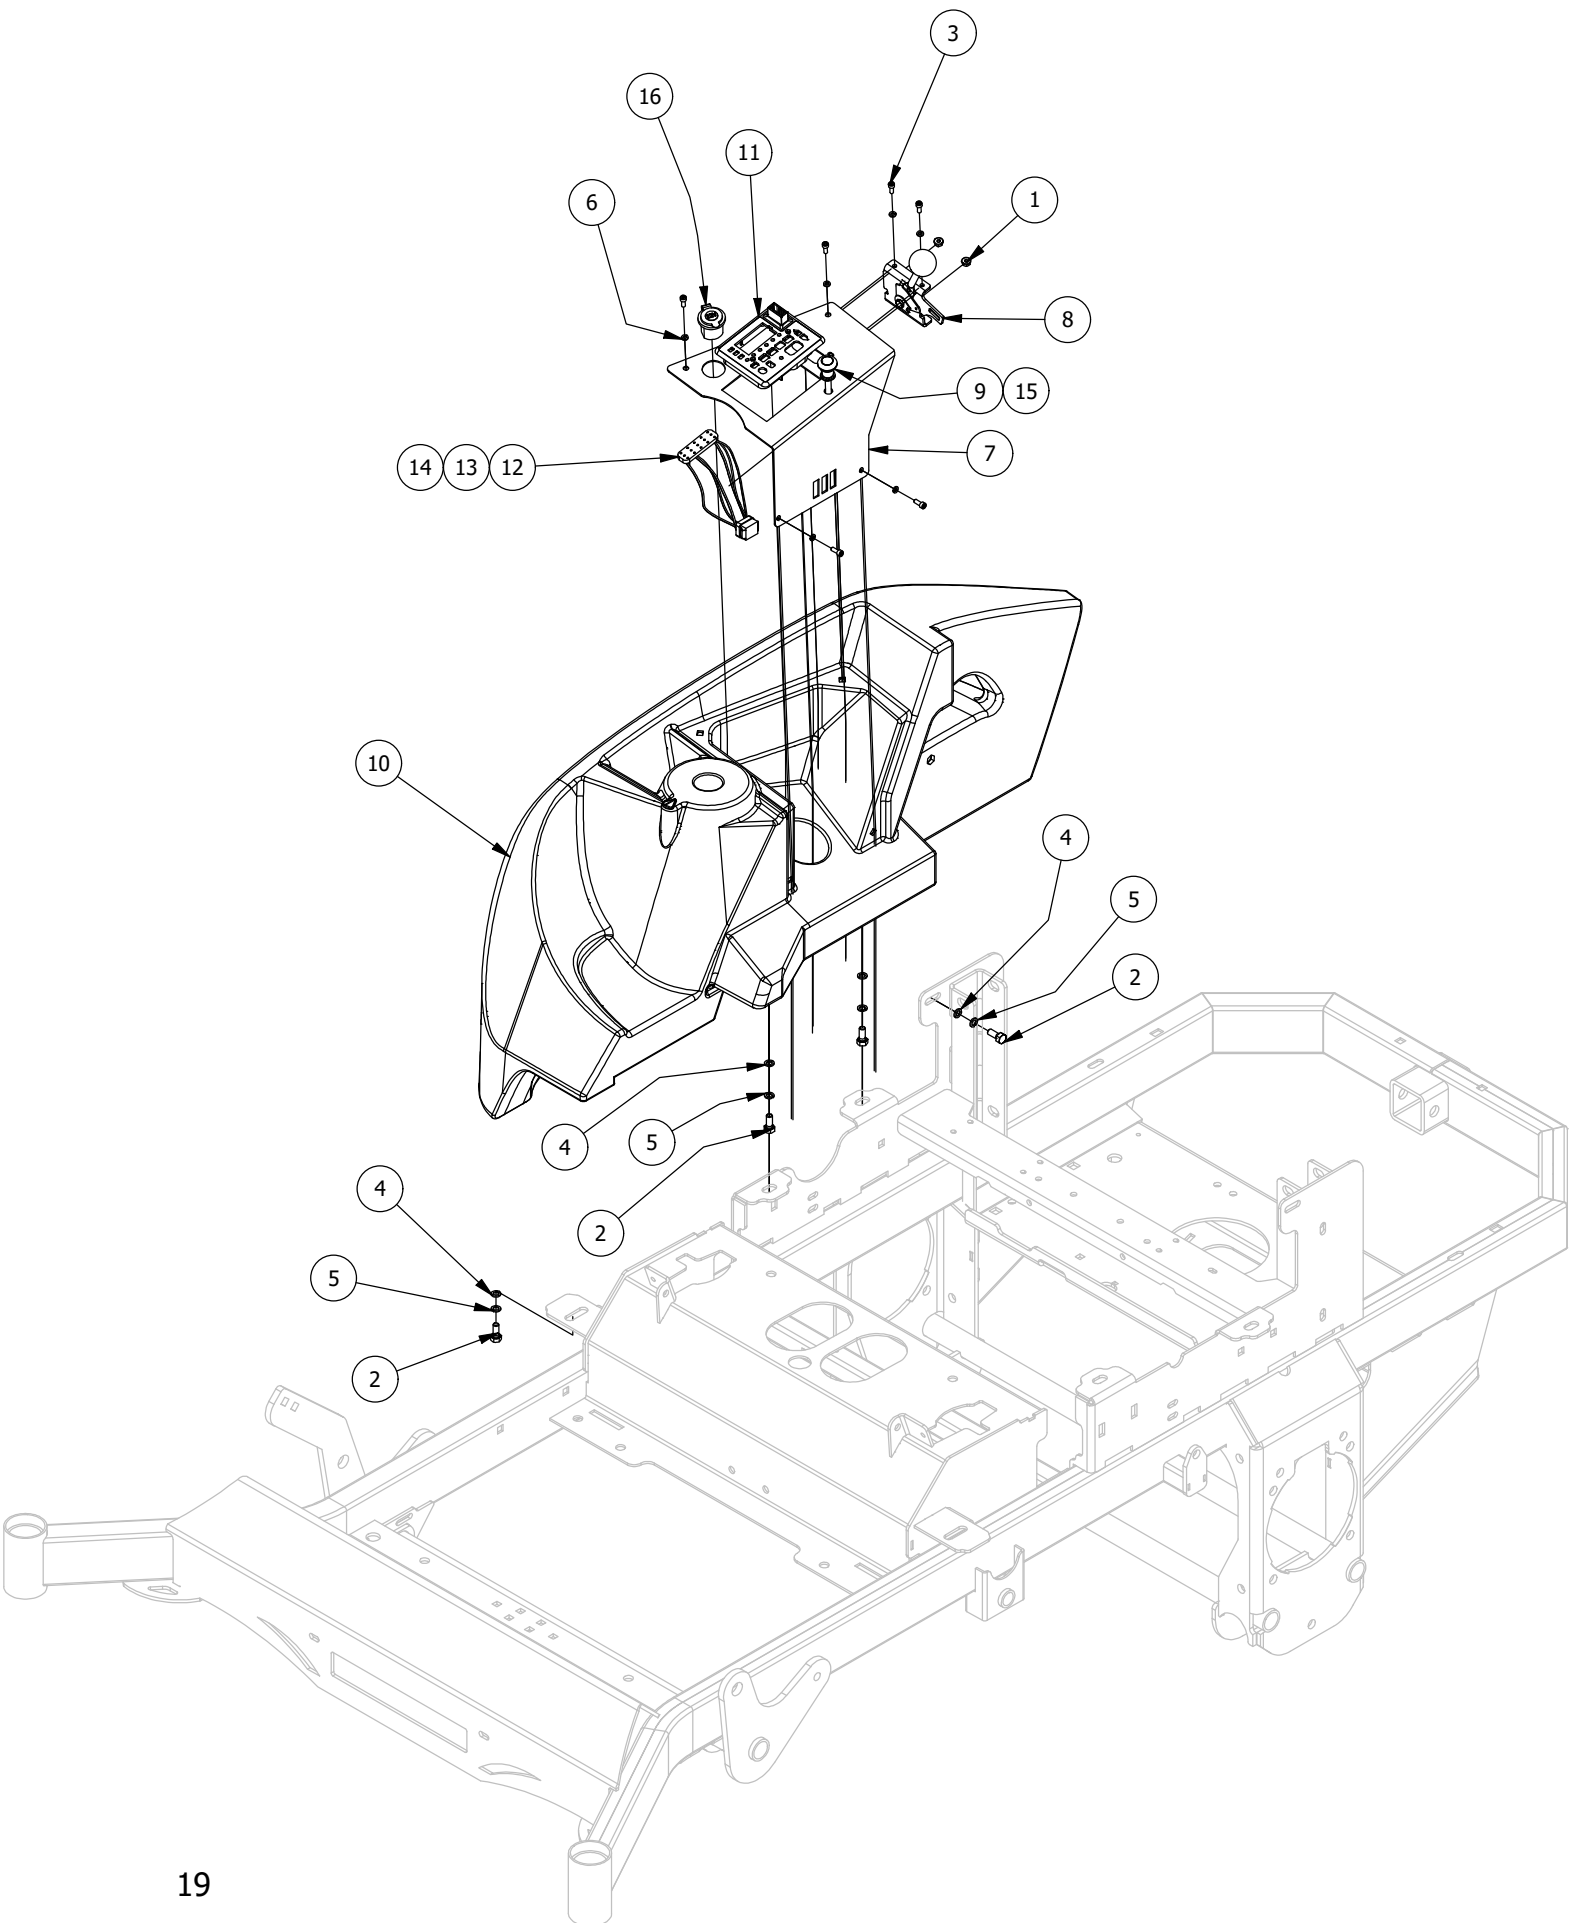

Console Assembly

Console Assembly			
ITEM	QTY	PART NUMBER	DESCRIPTION
1	2	413-0008-00	10-24 NYLON INSERT LOCKNUT 18-8 SS
2	4	418-0054-00	5/16-18 X 3/4 HEX C/S ZINC
3	6	418-0055-00	10-24 X 1/2 SOCKET C/S 18-8 SS
4	4	419-0007-00	5/16 Flat Washer
5	4	419-0009-00	5/16 SPLIT LOCKWASHER ZINC
6	6	419-0011-00	#10 SPLIT LOCKWASHER 18-8 SS
7	1	439-0022-00	Mower Control Panel Bracket
8	1	464-0001-00	Mower Throttle Cable Assembly w / Handle
9	1	464-0002-00	Choke Cable
10	1	467-0002-00	Mower Console
11	1	486-0004-00	Mower Control Console, Carbureted Engine
12	1	486-0011-00	Briggs 25hp/27hp/Kawi FS730 Harness
13	1	486-0013-00	Kohler 7000/Confidant Harness
14	1	486-0040-00	Harness for Vanguard 26hp & Kawasaki 852cc&FX1000
15	1	564-0004-00	Envy/FX1000 Throttle Cable
16	1	677-2075-00	12 Volt Auxiliary Plug