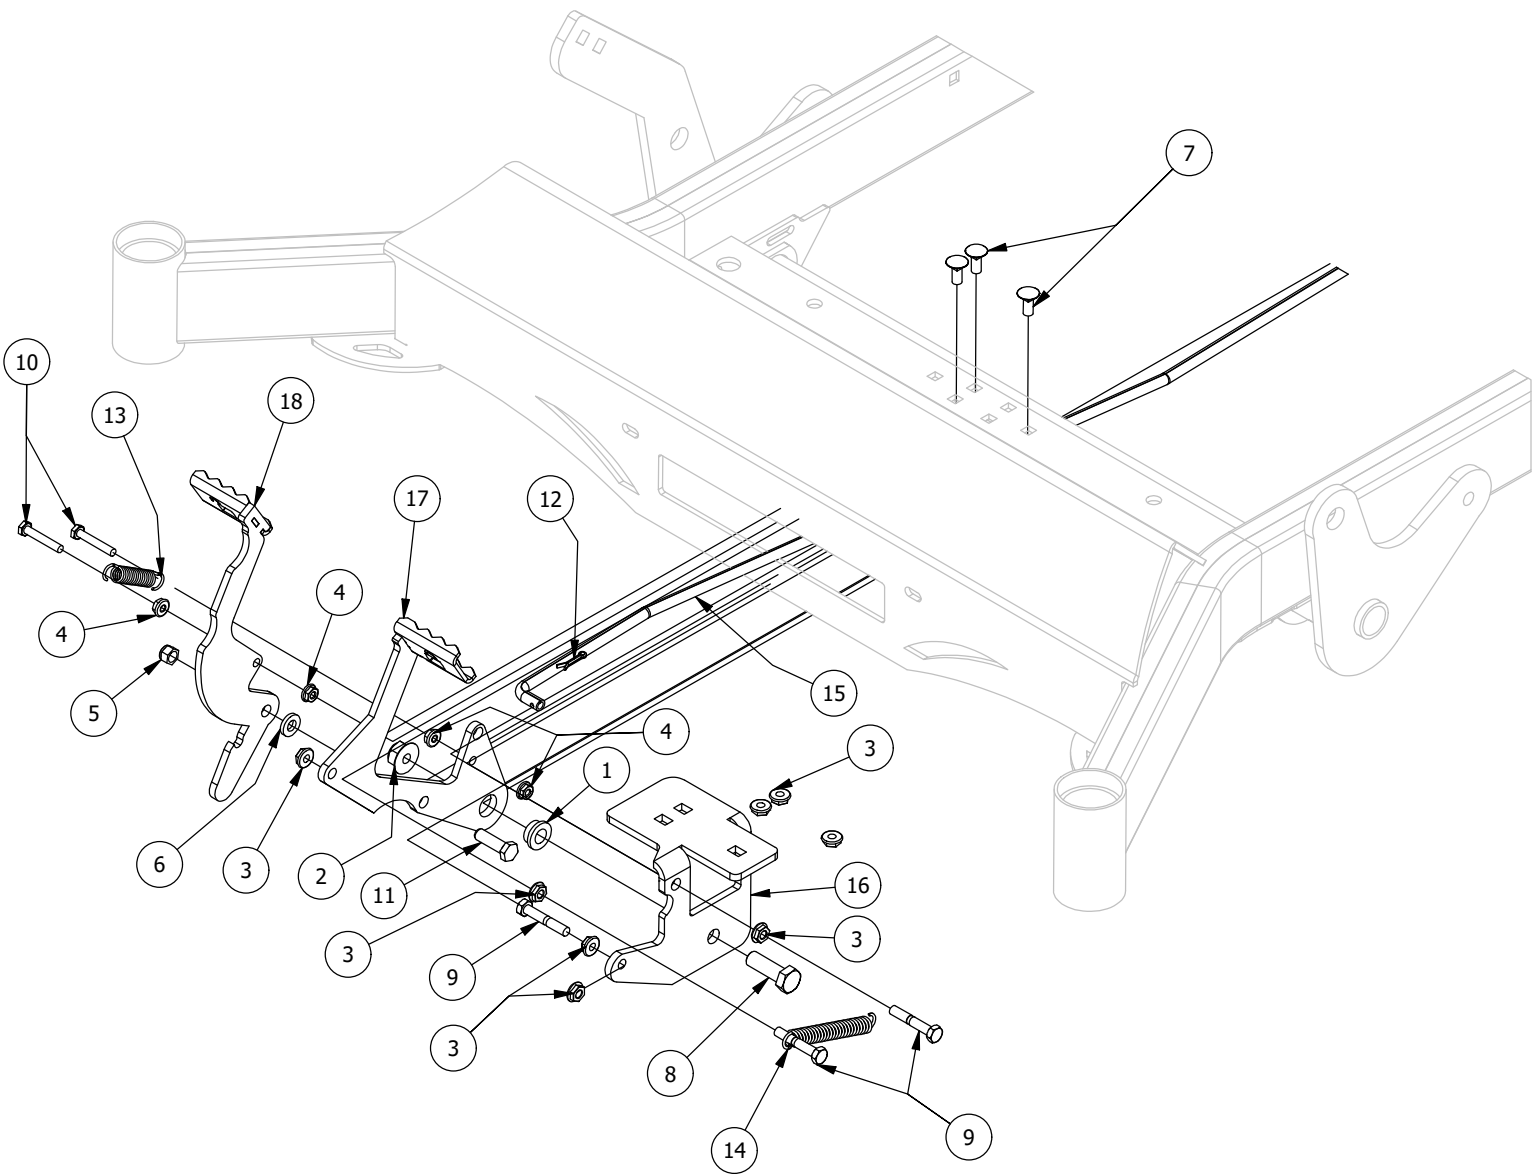

Park Brake Assembly

Park Brake Assembly

ITEM	QTY	PART NUMBER	DESCRIPTION
1	1	410-0009-00	1/2" ID X 3/4" OD X 3/8" LENGTH FLANGE BUSHING
2	1	413-0002-00	1/2-13 NYLON INSERT FLANGE LOCKNUT ZC YELLOW
3	9	413-0006-00	5/16-18 HEX FLANGE NUT W/SERR ZINC
4	4	413-0012-00	1/4-20 HEX FLANGE NUT W/SERRATIONS ZC YELLOW
5	1	413-0013-00	3/8-16 NYLON INSERT FLANGE LOCKNUT ZINC
6	1	413-0052-00	3/8 ID X 3/4 OD X .125 THK BRONZE WASHER
7	3	418-0008-00	5/16-18 X 3/4 CARRIAGE BOLT ZINC
8	1	418-0020-00	1/2-13 X 1-1/2 HEX C/S GR 5 ZINC
9	3	418-0027-00	5/16-18 X 1-3/4 HEX C/S GR 2 ZINC
10	2	418-0029-00	1/4-20 X 1-1/4 HEX C/S GR 2 ZINC
11	1	418-0030-00	3/8-16 X 1-1/4 HEX C/S GR 2 ZINC
12	1	420-0001-00	1/8 X 3/4 COTTER PIN ZINC
13	1	434-0003-00	Brake Pedal Release Spring
14	1	434-0015-00	Brake Pedal Release Spring
15	1	435-0004-00	Mower Brake Linkage
16	1	439-0009-00	Mower Frame Brake Mounting Bracket
17	1	490-0016-00	Mower Brake Lock Lever Assembly
18	1	490-0017-00	Mower Brake Unlock Lever Assembly