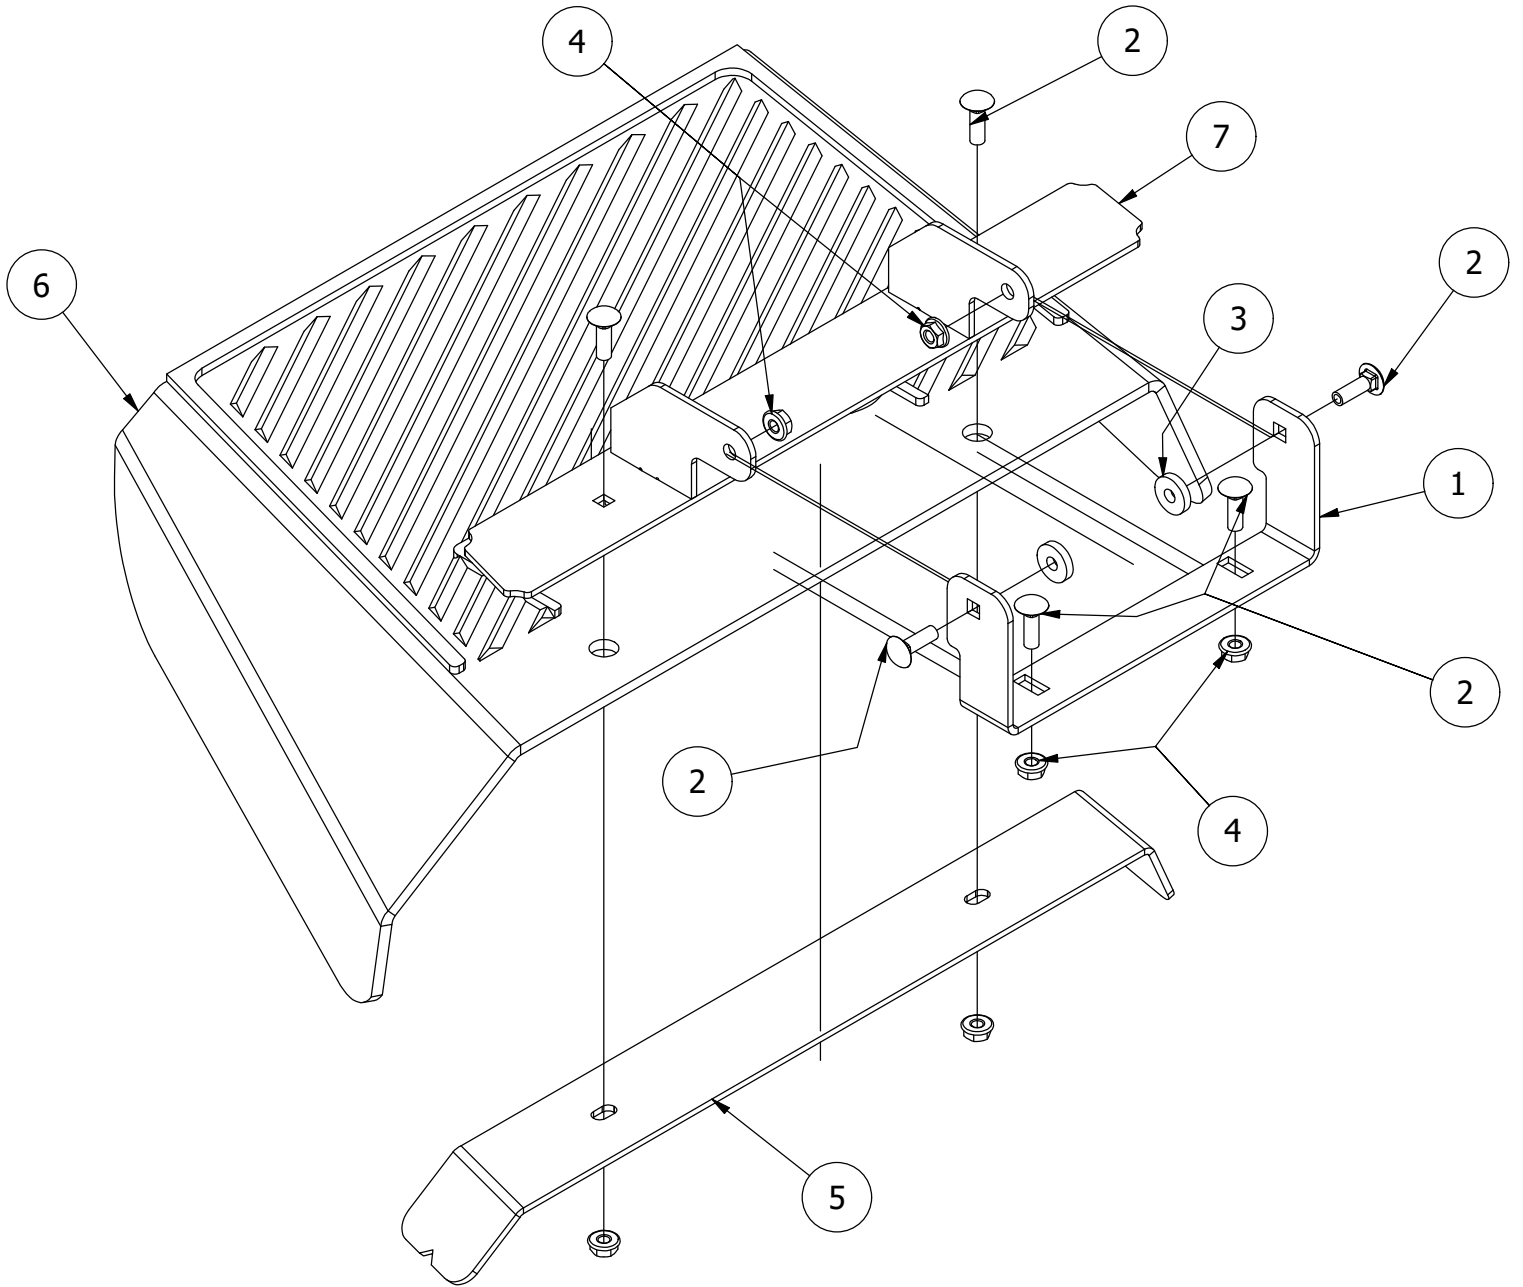

Deck Chute Assembly

Deck Chute Assembly			
ITEM	QTY	PART NUMBER	DESCRIPTION
1	1	439-0111-00	Mower Chute Mounting Bracket
2	6	418-0060-00	5/16-18 X 1 CARRIAGE BOLT ZINC YELLOW
3	2	419-0006-00	.312 ID X .875 OD X .1875 THK F/W NYLON BLK
4	6	413-0027-00	5/16-18 NYLON INSERT FLANGE LOCKNUT ZC YELLOW
5	1	439-0190-00	2020 Deck Chute Hinge Backer Bracket
6	1	481-0011-00	2020 RT/SRT Rubber Discharge Chute
7	1	490-0056-02	RT/SRT Deck Chute Hinge Assembly