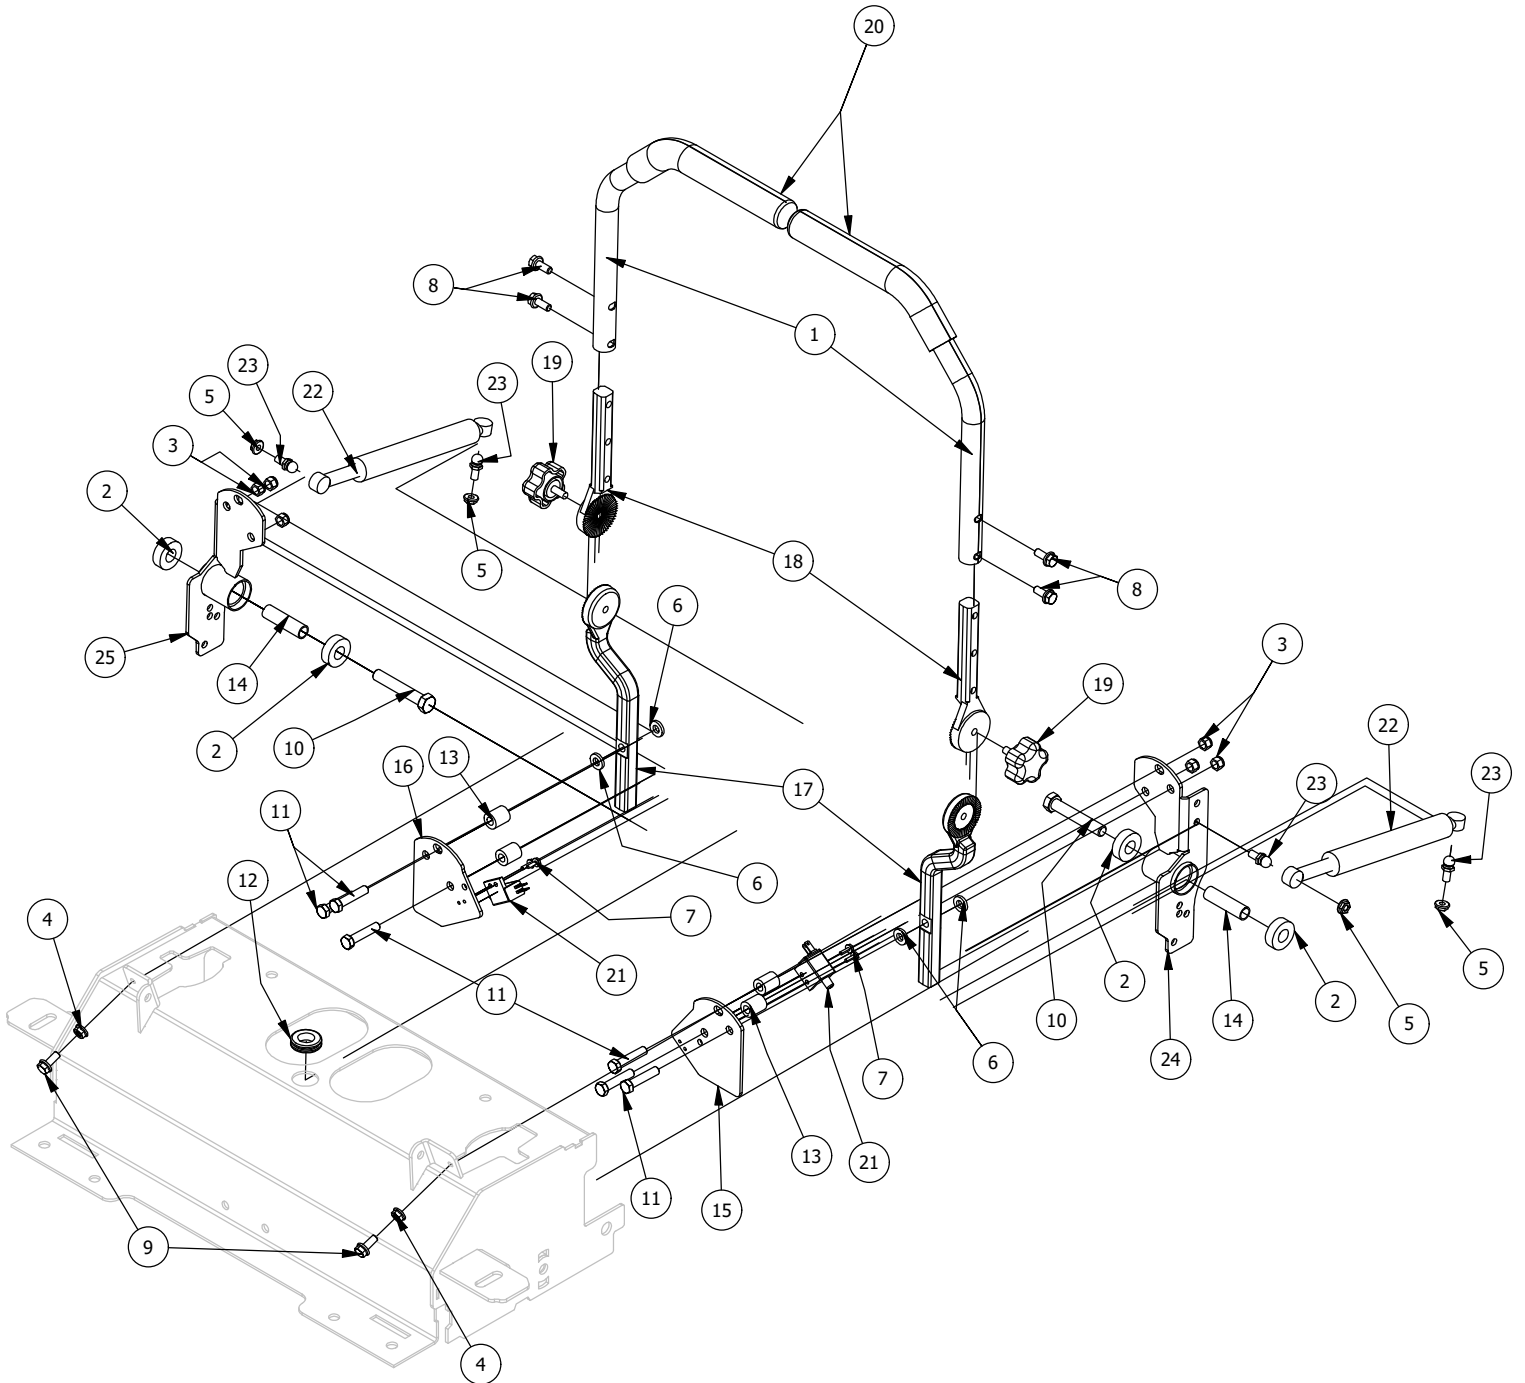

Drive Arm Assembly

Drive Arm Assembly			
ITEM	QTY	PART NUMBER	DESCRIPTION
1	2	403-0020-00	Mower Drive Handle Tube
2	4	410-0005-00	5/8" ID X 1-3/8" OD X 7/16" THK BEARING
3	6	413-0013-00	3/8-16 NYLON INSERT FLANGE LOCKNUT ZINC
4	2	413-0022-00	5/16-18 HEX FLANGE NUT W/SERR ZINC YELLOW
5	4	413-0024-00	5/16-18 HEX SERRATED LARGE FLANGE L/NUT ZC
6	4	413-0052-00	3/8 ID X 3/4 OD X .125 THK BRONZE WASHER
7	4	418-0032-00	8-32 X 1/2 IND. HWH SLOT TYPE F TCS ZINC
8	4	418-0048-00	5/16-18 X 3/4 HEX FLANGE BOLT GR 8 ZC YELLOW
9	2	418-0049-00	5/16-18 X 3/4 IND HWH TRI LOB ZINC
10	2	418-0050-00	1/2-13 X 3 HEX C/S GR 5 ZINC
11	6	418-0051-00	3/8-16 X 1-3/4 HEX C/S GR 2 ZINC
12	1	419-0008-00	3/4" ID X FOR 1-3/16" HOLE FOR 11 GA RUBBER GROMMIT
13	4	425-0003-00	Mower Drive Arm Spacer
14	2	425-0004-00	Mower Drive Arm Hub & Deck Lift Arm Spacer
15	1	426-0002-00	Mower Left Control Arm Limit Switch Plate
16	1	426-0003-00	Mower Right Control Arm Limit Switch Plate
17	2	431-0002-00	Height/Pitch Adjustable Lower Drive Arm
18	2	431-0003-00	Height/Pitch Adjustable Upper Drive Arm
19	2	445-0001-00	Lobed Knob w/ 5/16"-18 X .750" Stud
20	2	484-0001-00	Handle Grip
21	2	486-0030-00	NO Plunger Limit Switch
22	2	487-0001-00	Control Arm Damper
23	4	487-0005-00	Control Arm Damper Ball Stud
24	1	490-0012-00	Mower Left Drive Arm Bracket Assembly
25	1	490-0013-00	Mower Right Drive Arm Bracket Assembly