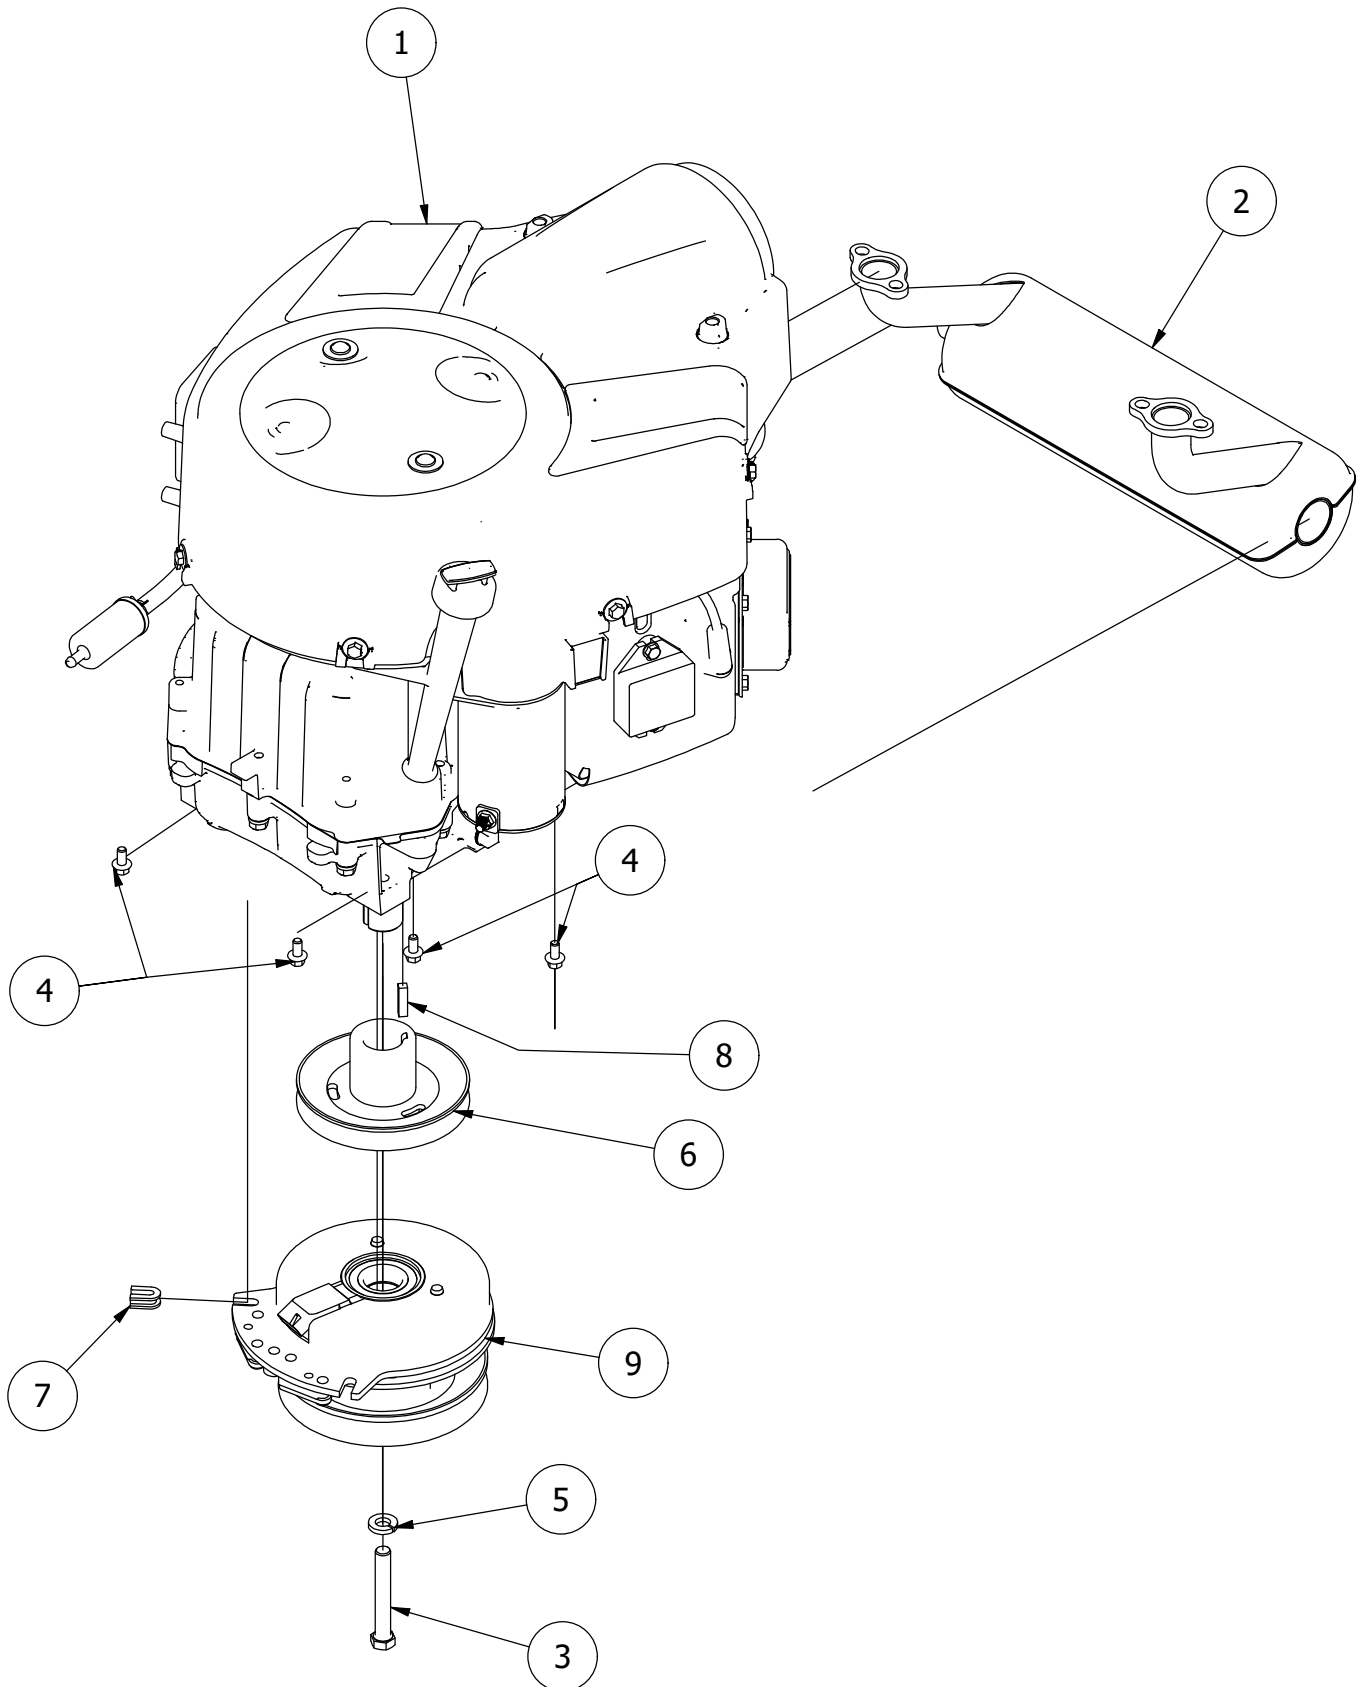

Briggs and Stratton 27HP Engine Assembly

Briggs and Stratton 27HP Engine Assembly			
ITEM	QTY	PART NUMBER	DESCRIPTION
1	1	415-0007-00	27HP Briggs for RT/SRT
2	1	415-0052-00	B&S 27 HP&25HP Exhaust
3	1	418-0022-00	7/16-20 X 3 HEX C/S GR 8 ZC YELLOW
4	4	418-0059-00	1/4-20 X 1/2 IND. HWH SLOT F TCS ZINC
5	1	419-0005-00	7/16 SPLIT LOCKWASHER GR 8 ZC YELLOW
6	1	433-0001-00	Mower Hydraulic Pump Drive Pulley, A Belt
7	1	437-0025-00	Mower Rotation Stop Brkt Sleeve
8	1	442-0001-00	1/4 X 1 SQUARE KEY STOCK
9	1	470-0002-00	PTO Clutch