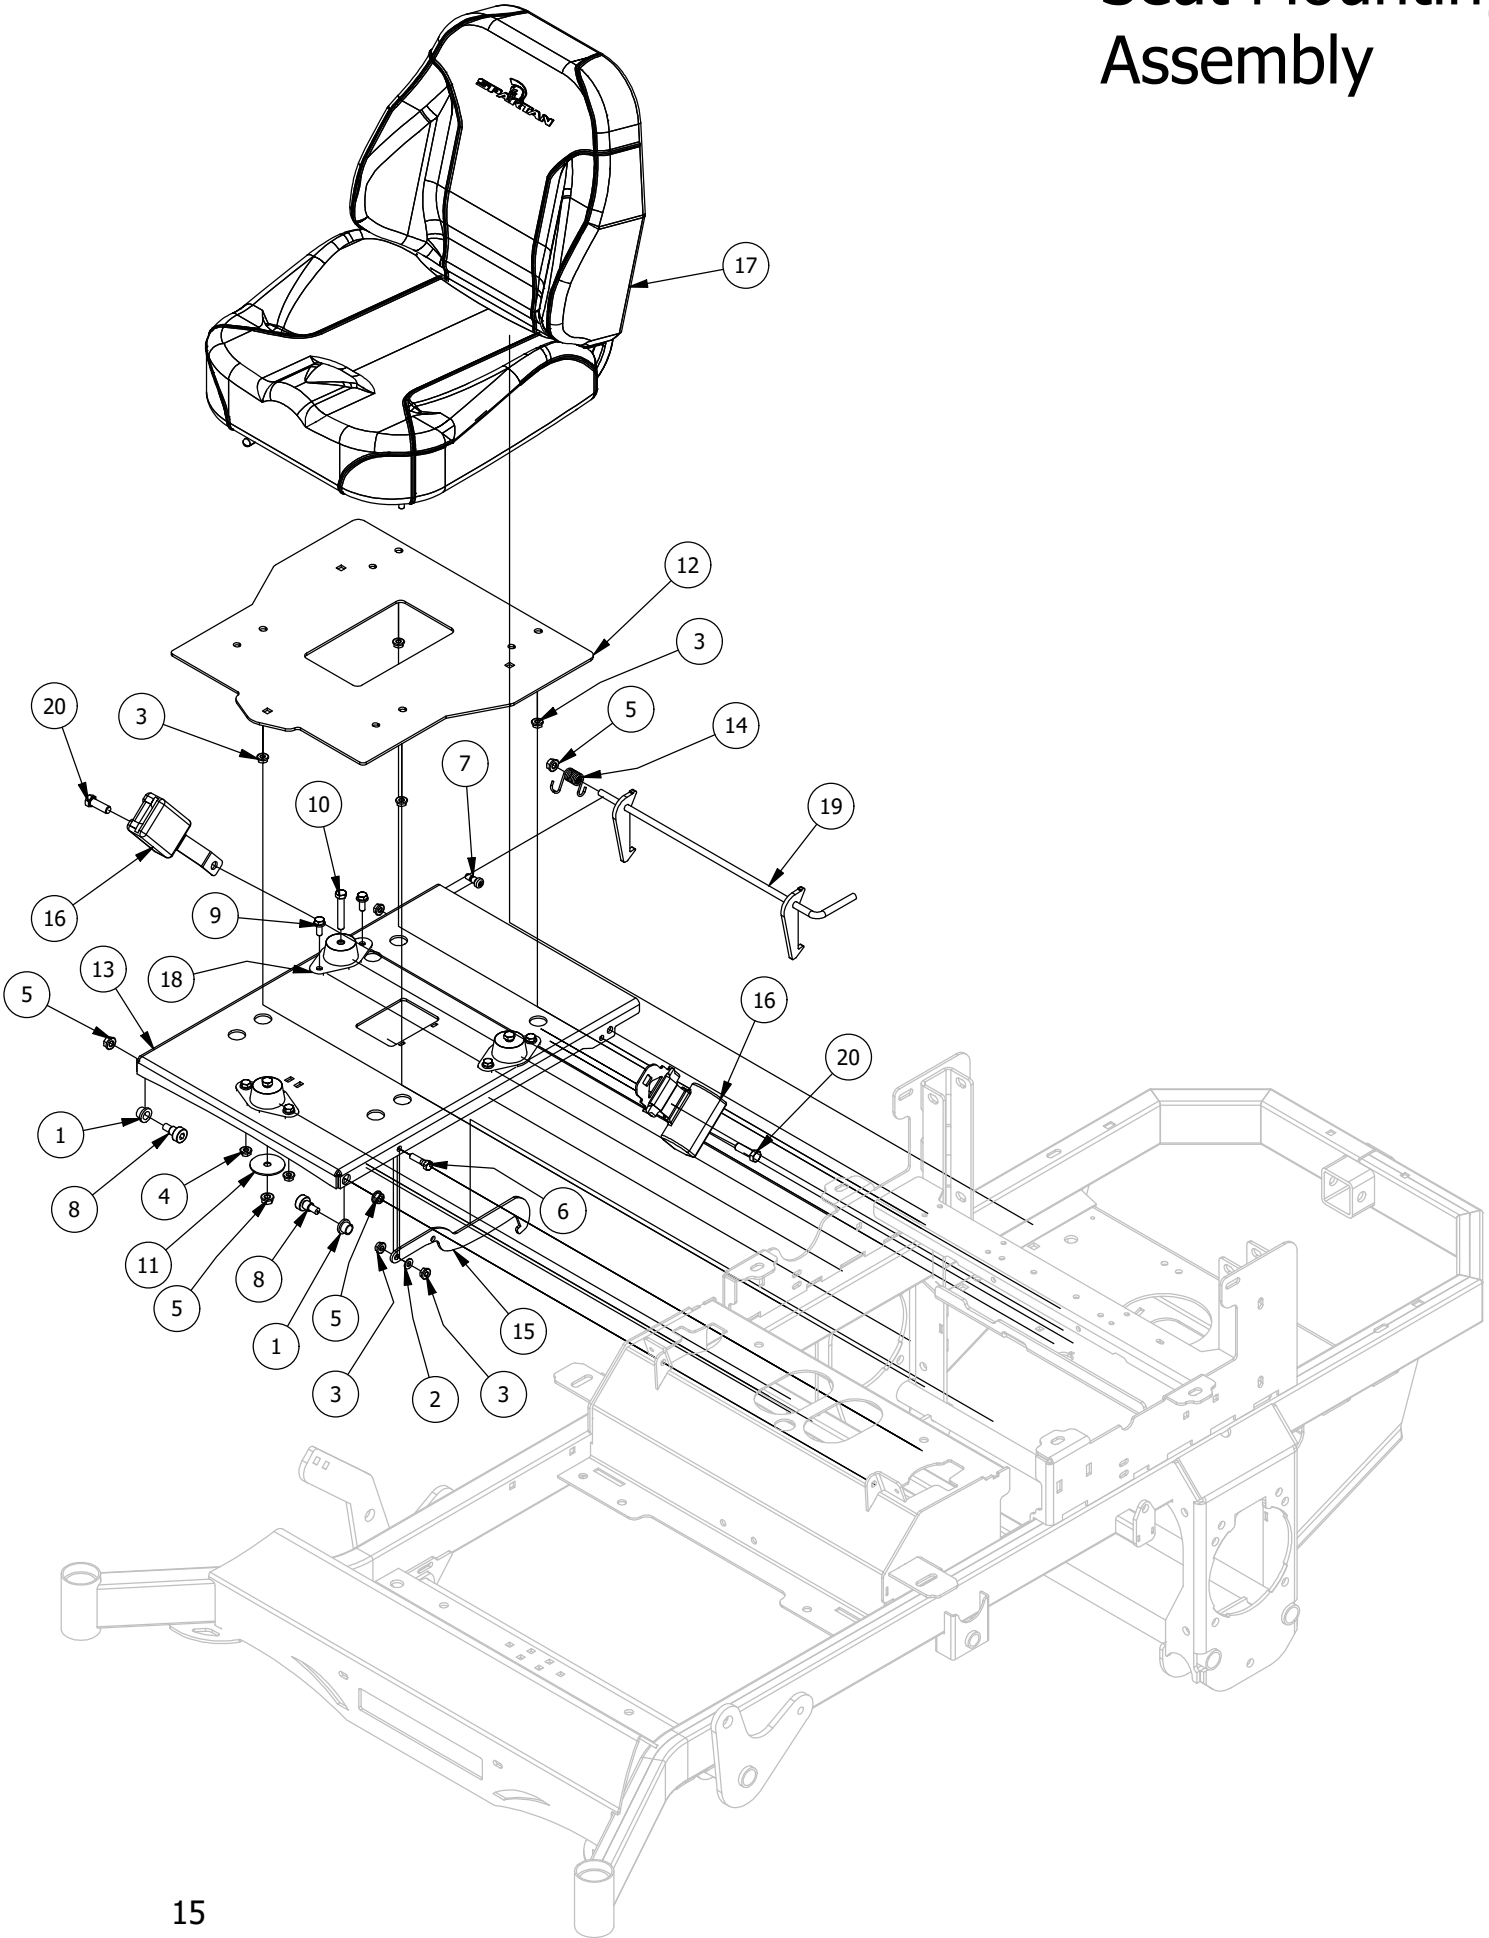

Seat Mounting Assembly

Seat Mounting Assembly			
ITEM	QTY	PART NUMBER	DESCRIPTION
1	2	410-0010-00	1/2" ID X 5/8" OD X 1/2" LENGTH FLANGE BUSHING
2	1	413-0016-00	.312 ID X .625 OD X .062 THK THRUST BEARING OIL-IMPREG BRNZ
3	7	413-0019-00	5/16-18 NYLON INSERT FLANGE L/NUT ZINC
4	6	413-0022-00	5/16-18 HEX FLANGE NUT W/SERR ZINC YELLOW
5	6	413-0029-00	3/8-16 NYLON INSERT FLANGE L/NUT ZC YELLOW
6	1	418-0036-00	5/16-18 X 1-1/4 HEX TAP BOLT ZINC GR8
7	1	418-0037-00	3/8 X 3/8 SOCKET SHOULDER BOLT ZC YELLOW
8	2	418-0038-00	1/2 X 1/2 SOCKET SHOULDER BOLT ZC YELLOW
9	6	418-0048-00	5/16-18 X 3/4 HEX FLANGE BOLT GR 8 ZC YELLOW
10	3	418-0107-00	3/8-16 X 2-1/4 HEX FLANGE BOLT GR 8 ZC YELLOW
11	3	419-0022-00	3/8 X 2" OD FENDER WASHER ZC YELLOW
12	1	426-0231-00	2019 Floating Seat Plate
13	1	426-0232-00	2019 RT/SRT Floating Seat Base Plate
14	1	434-0004-00	Seat Latch Spring
15	1	439-0065-00	Mower Seat Latch Hook
16	1	471-0003-00	Mower Seat Belt
17	1	471-0016-60	2019 RT Dymatrol seat; COMPLETE
18	3	487-0007-00	Floating Seat Damper-Stiffer
19	1	490-0011-00	Mower Seat Latch Release Assembly
20	2	618-2097-00	7/16-20 x 1-1/4 GR8 Hex Cap Screw