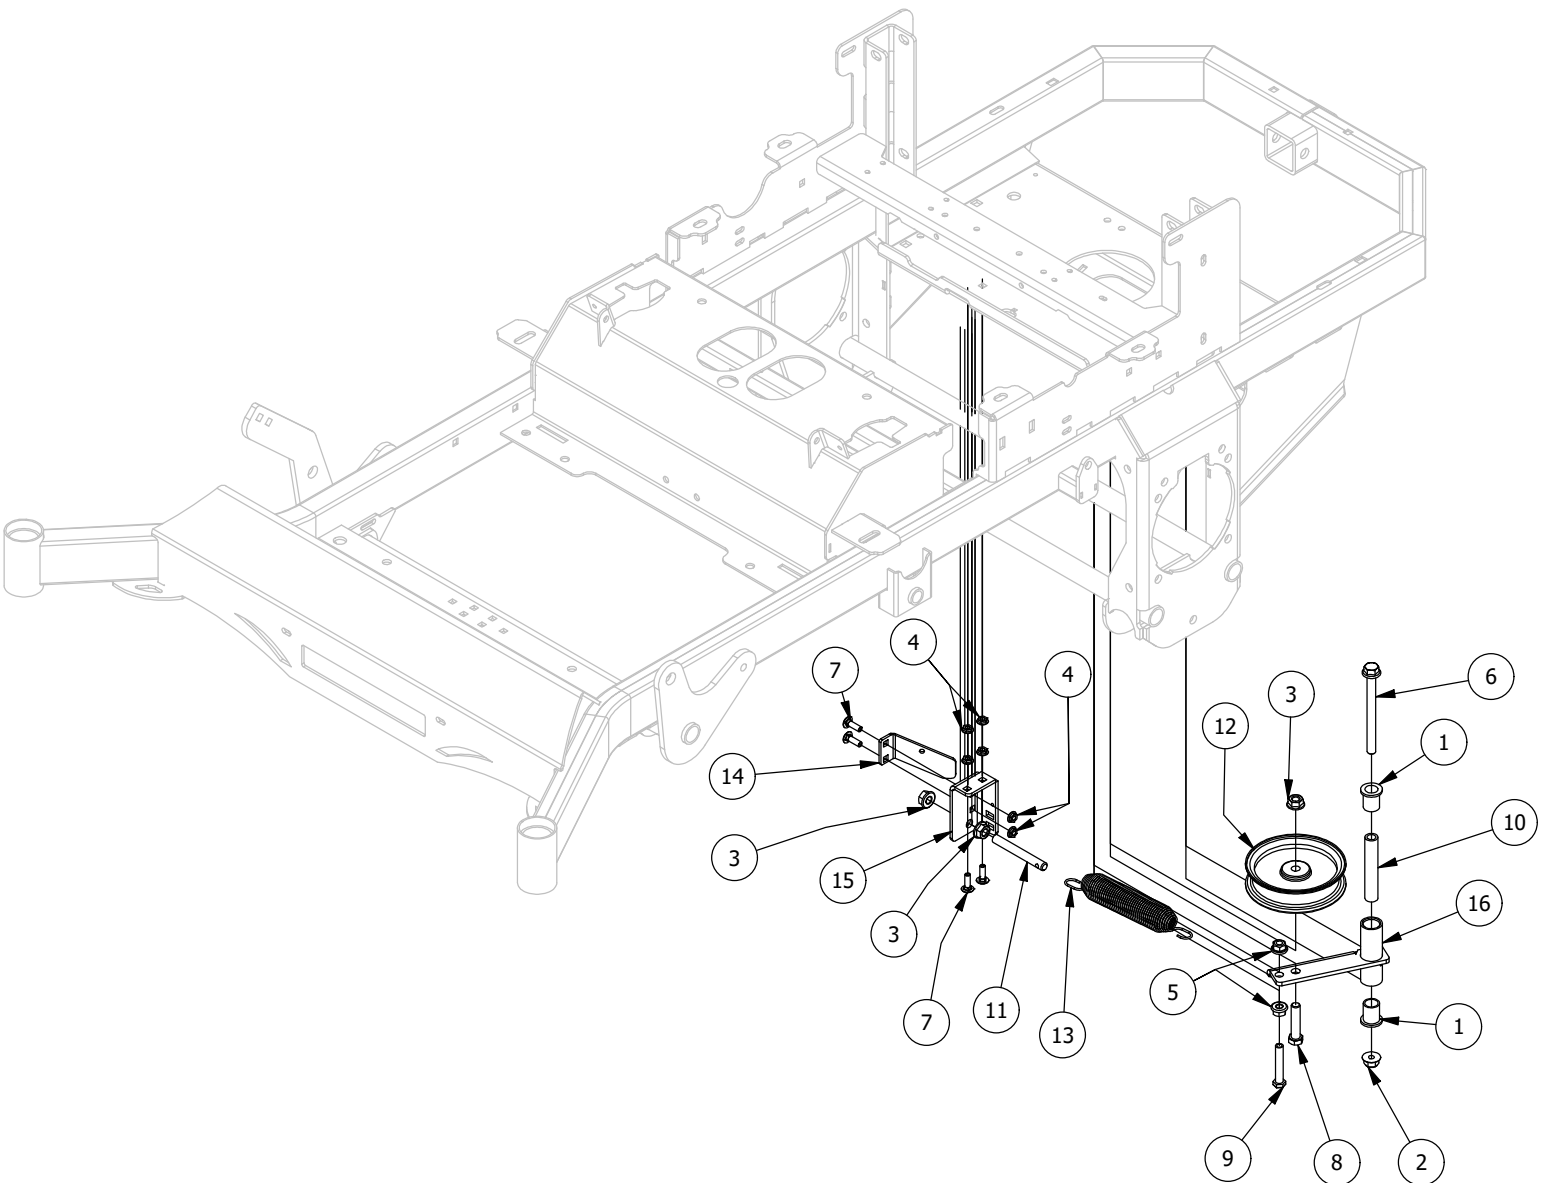

Pump Idler Assembly

Pump Idler Assembly			
ITEM	QTY	PART NUMBER	DESCRIPTION
1	2	410-0007-00	3/4" ID X 15/16" OD X 1-1/8" LENGTH FLANGE BUSHING
2	1	413-0002-00	1/2-13 NYLON INSERT FLANGE LOCKNUT ZC YELLOW
3	3	413-0005-00	1/2-13 HEX FLANGE NUT W/SERR ZINC YELLOW
4	6	413-0006-00	5/16-18 HEX FLANGE NUT W/SERR ZINC
5	2	413-0011-00	7/16-14 HEX FLANGE NUT W/SERR ZINC YELLOW
6	1	418-0009-00	1/2-13 X 5-1/2 HEX FLANGE BOLT GR 8 ZY
7	4	418-0010-00	5/16-18 X 1 CARRIAGE BOLT ZC/YEL
8	1	418-0012-00	1/2-13 X 2-1/4 HEX C/S GR 5 ZINC
9	1	418-0013-00	7/16-14 X 2-1/2 HEX C/S GR 5 ZINC
10	1	425-0006-00	Mower Inner Idler Spacer
11	1	430-0001-00	Mower Pump Spring Tensioner
12	1	433-0013-00	5-3/4" Idler Pulley, 7/16" Spacer Assembly
13	1	434-0007-00	2019 Mower Deck Spring
14	1	439-0132-00	RT/SRT Clutch Anti-rotation Brkt
15	1	439-0244-00	Deck Idler Puller Tensioning Bracket
16	1	490-0018-00	Mower Pump Idler Assembly