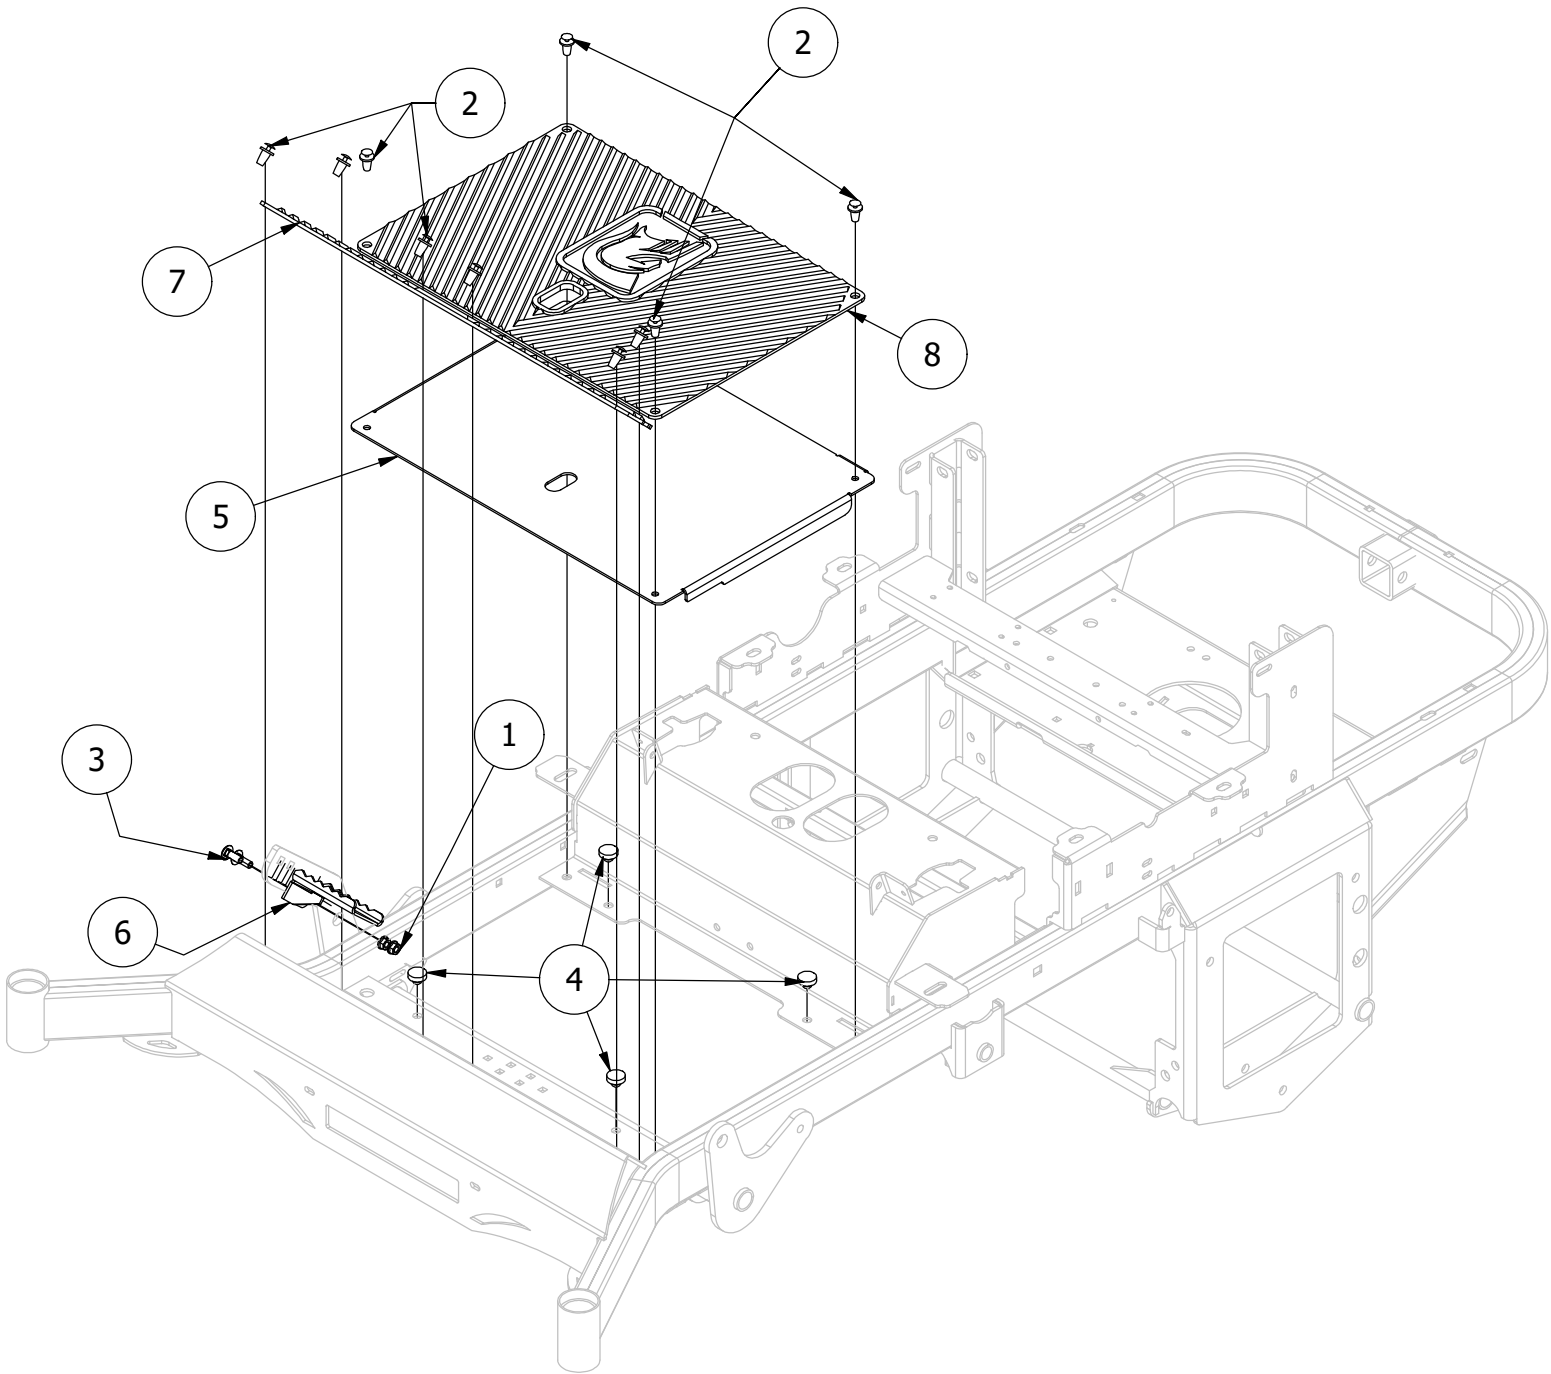

Floorboard and Deck Height Pedal Assembly

Floorboard and Deck Height Pedal Assembly			
ITEM	QTY	PART NUMBER	DESCRIPTION
1	2	413-0004-00	3/8-16 HEX FLANGE NUT W/SERR ZINC
2	10	414-0002-00	8MM PUSH TYPE RETAINER NYLON BLACK
3	2	418-0045-00	3/8-16 X 1 Carriage Bolt Zinc Yellow
4	4	429-0002-00	Push-In Rubber Bumper, Mower Floor
5	1	439-0007-00	Mower Floorboard
6	1	439-0059-00	Mower Deck Height Foot Pedal
7	1	481-0005-00	2017 Mower Rubber Foot Rest Mat
8	1	481-0006-00	2017 Mower Logo Floor Mat