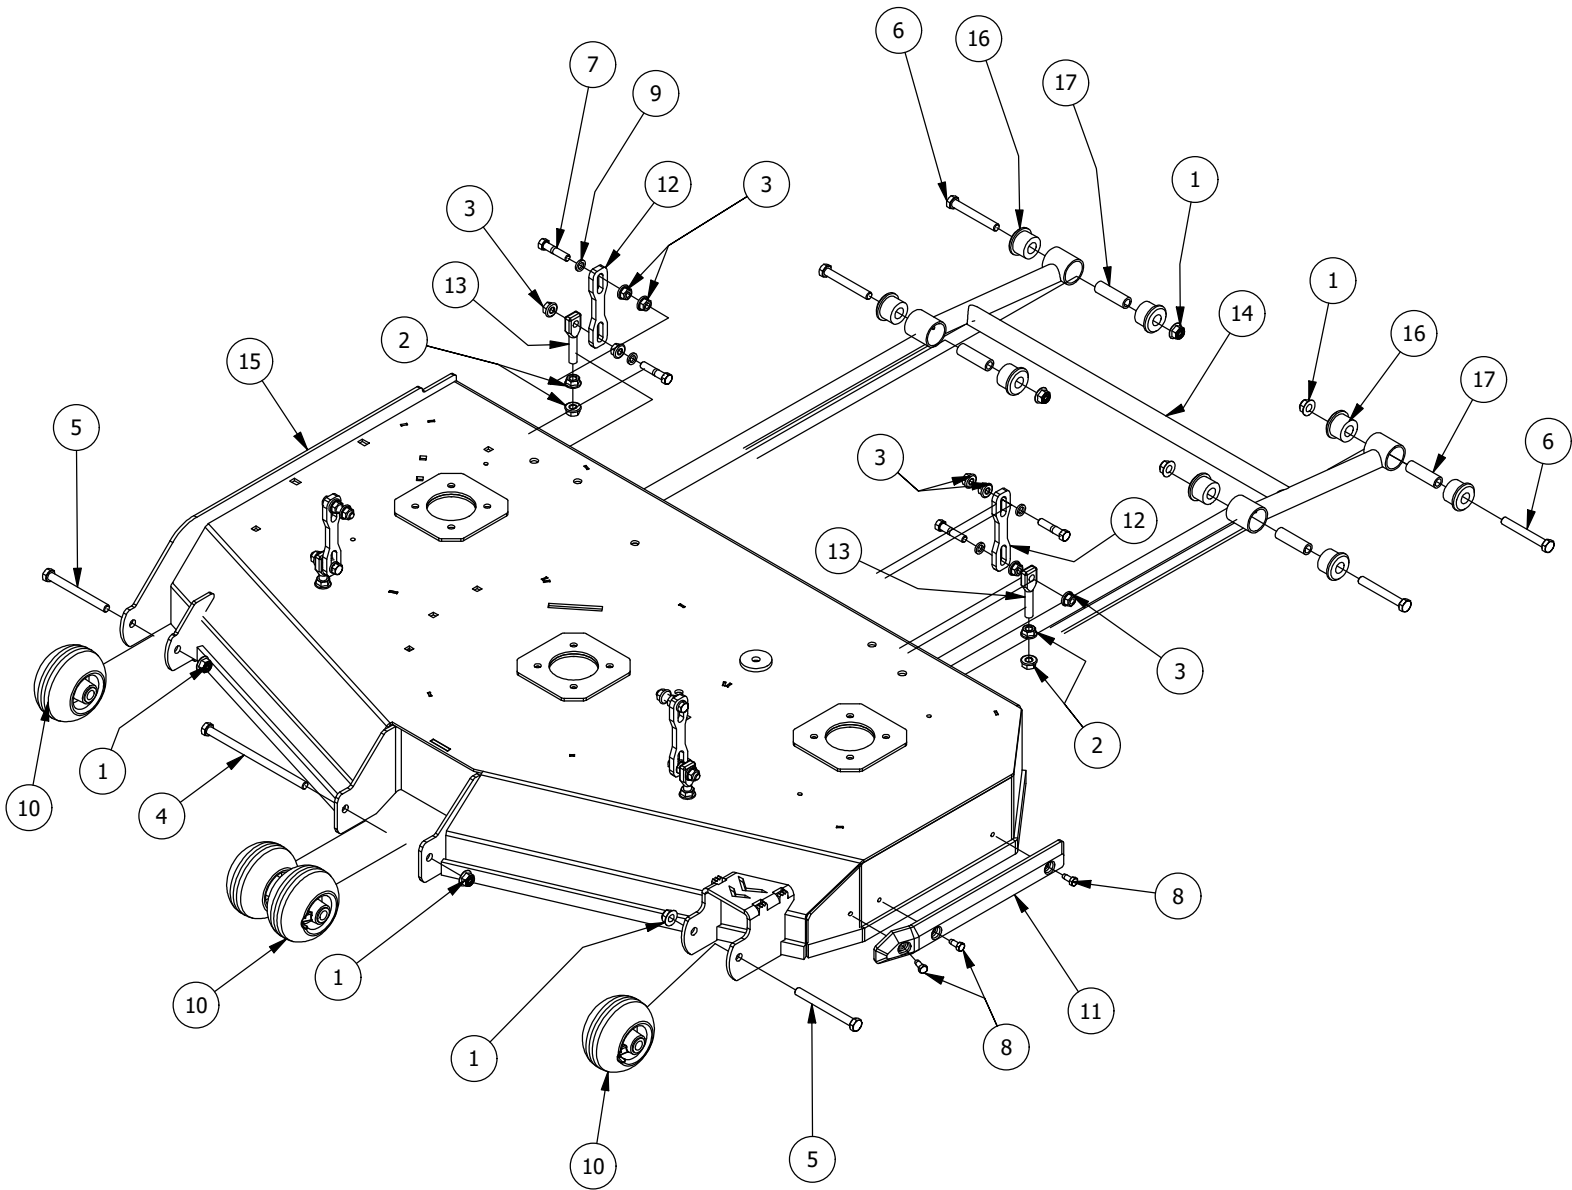

54" Deck Scalping Wheels and Stabilizer Assembly

54" Deck Scalping Wheels and Stabilizer Assembly

ITEM	QTY	PART NUMBER	DESCRIPTION
1	7	413-0002-00	1/2-13 NYLON INSERT FLANGE NUT ZINC YELLOW
2	8	413-0005-00	1/2-13 HEX FLANGE NUT W/SERR ZINC YELLOW
3	16	413-0011-00	7/16-14 HEX FLANGE NUT W/SERR ZINC YELLOW
4	1	418-0015-00	1/2-13 X 8-1/2 HEX C/S GR 2 ZINC YELLOW
5	2	418-0016-00	1/2-13 X 5 HEX C/S GR 2 ZINC YELLOW
6	4	418-0021-00	1/2-13 X 3-3/4 HEX C/S GR 5 ZINC
7	8	418-0046-00	7/16-14 X 2 HEX C/S GR 5 ZINC YELLOW
8	3	418-0262-00	5/16-18 X 3/4 IND HWH UNSLOT (F) TCS ZC/Y
9	8	419-0010-00	.443 ID X .750 OD X .125 THK NYLON BLACK
10	4	422-0001-00	Anti-Scalp Wheel
11	1	429-0001-00	Mower Nylon Deck Guard
12	4	435-0007-00	Mower Deck Link
13	4	448-0001-00	Mower Deck Height Adjustment Stud
14	1	490-0014-00	Mower 54"/61" Deck Frame Stabilizer Assembly
15	1	490-0063-00	2020 54" RT/SRT Deck Assembly
16	8	732-2000-00	Large MTV A-Arm Bushing
17	4	732-2001-00	Large MTV A-Arm Bushing Sleeve