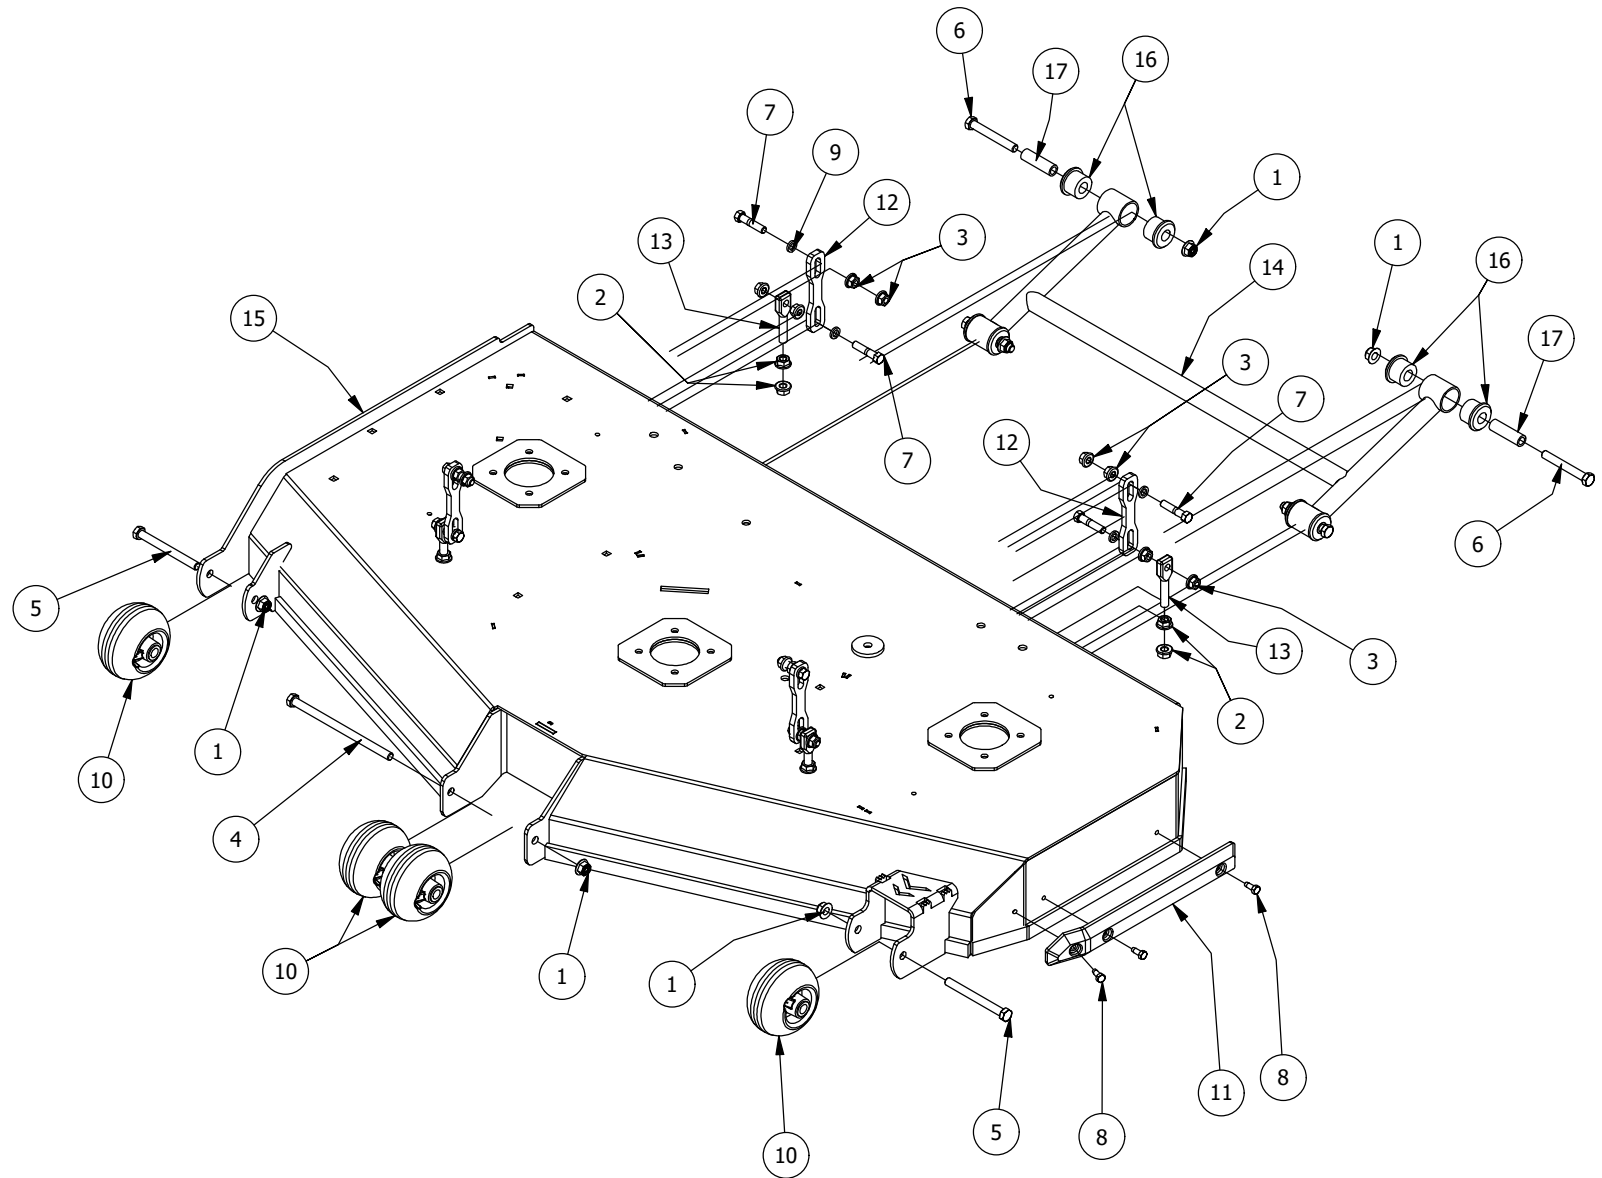

61" Deck Scalping Wheels and Stabilizer Assembly

61" Deck Scalping Wheels and Stabilizer Assembly			
ITEM	QTY	PART NUMBER	DESCRIPTION
1	7	413-0002-00	1/2-13 NYLON INSERT FLANGE NUT ZINC YELLOW
2	8	413-0005-00	1/2-13 HEX FLANGE NUT W/SERR ZINC YELLOW
3	16	413-0011-00	7/16-14 HEX FLANGE NUT W/SERR ZINC YELLOW
4	1	418-0015-00	1/2-13 X 8-1/2 HEX C/S GR 2 ZINC YELLOW
5	2	418-0016-00	1/2-13 X 5 HEX C/S GR 2 ZINC YELLOW
6	4	418-0021-00	1/2-13 X 3-3/4 HEX C/S GR 5 ZINC
7	8	418-0046-00	7/16-14 X 2 HEX C/S GR 5 ZINC YELLOW
8	3	418-0262-00	5/16-18 X 3/4 IND HWH UNSLOT (F) TCS ZC/Y
9	8	419-0010-00	.443 ID X .750 OD X .125 THK NYLON BLACK
10	4	422-0001-00	Anti-Scalp Wheel
11	1	429-0001-00	Mower Nylon Deck Guard
12	4	435-0007-00	Mower Deck Link
13	4	448-0001-00	Mower Deck Height Adjustment Stud
14	1	490-0014-00	Mower 54"/61" Deck Frame Stabilizer Assembly
15	1	490-0061-00	2020 61 RT/SRT Deck assembly
16	8	732-2000-00	Large MTV A-Arm Bushing
17	4	732-2001-00	Large MTV A-Arm Bushing Sleeve