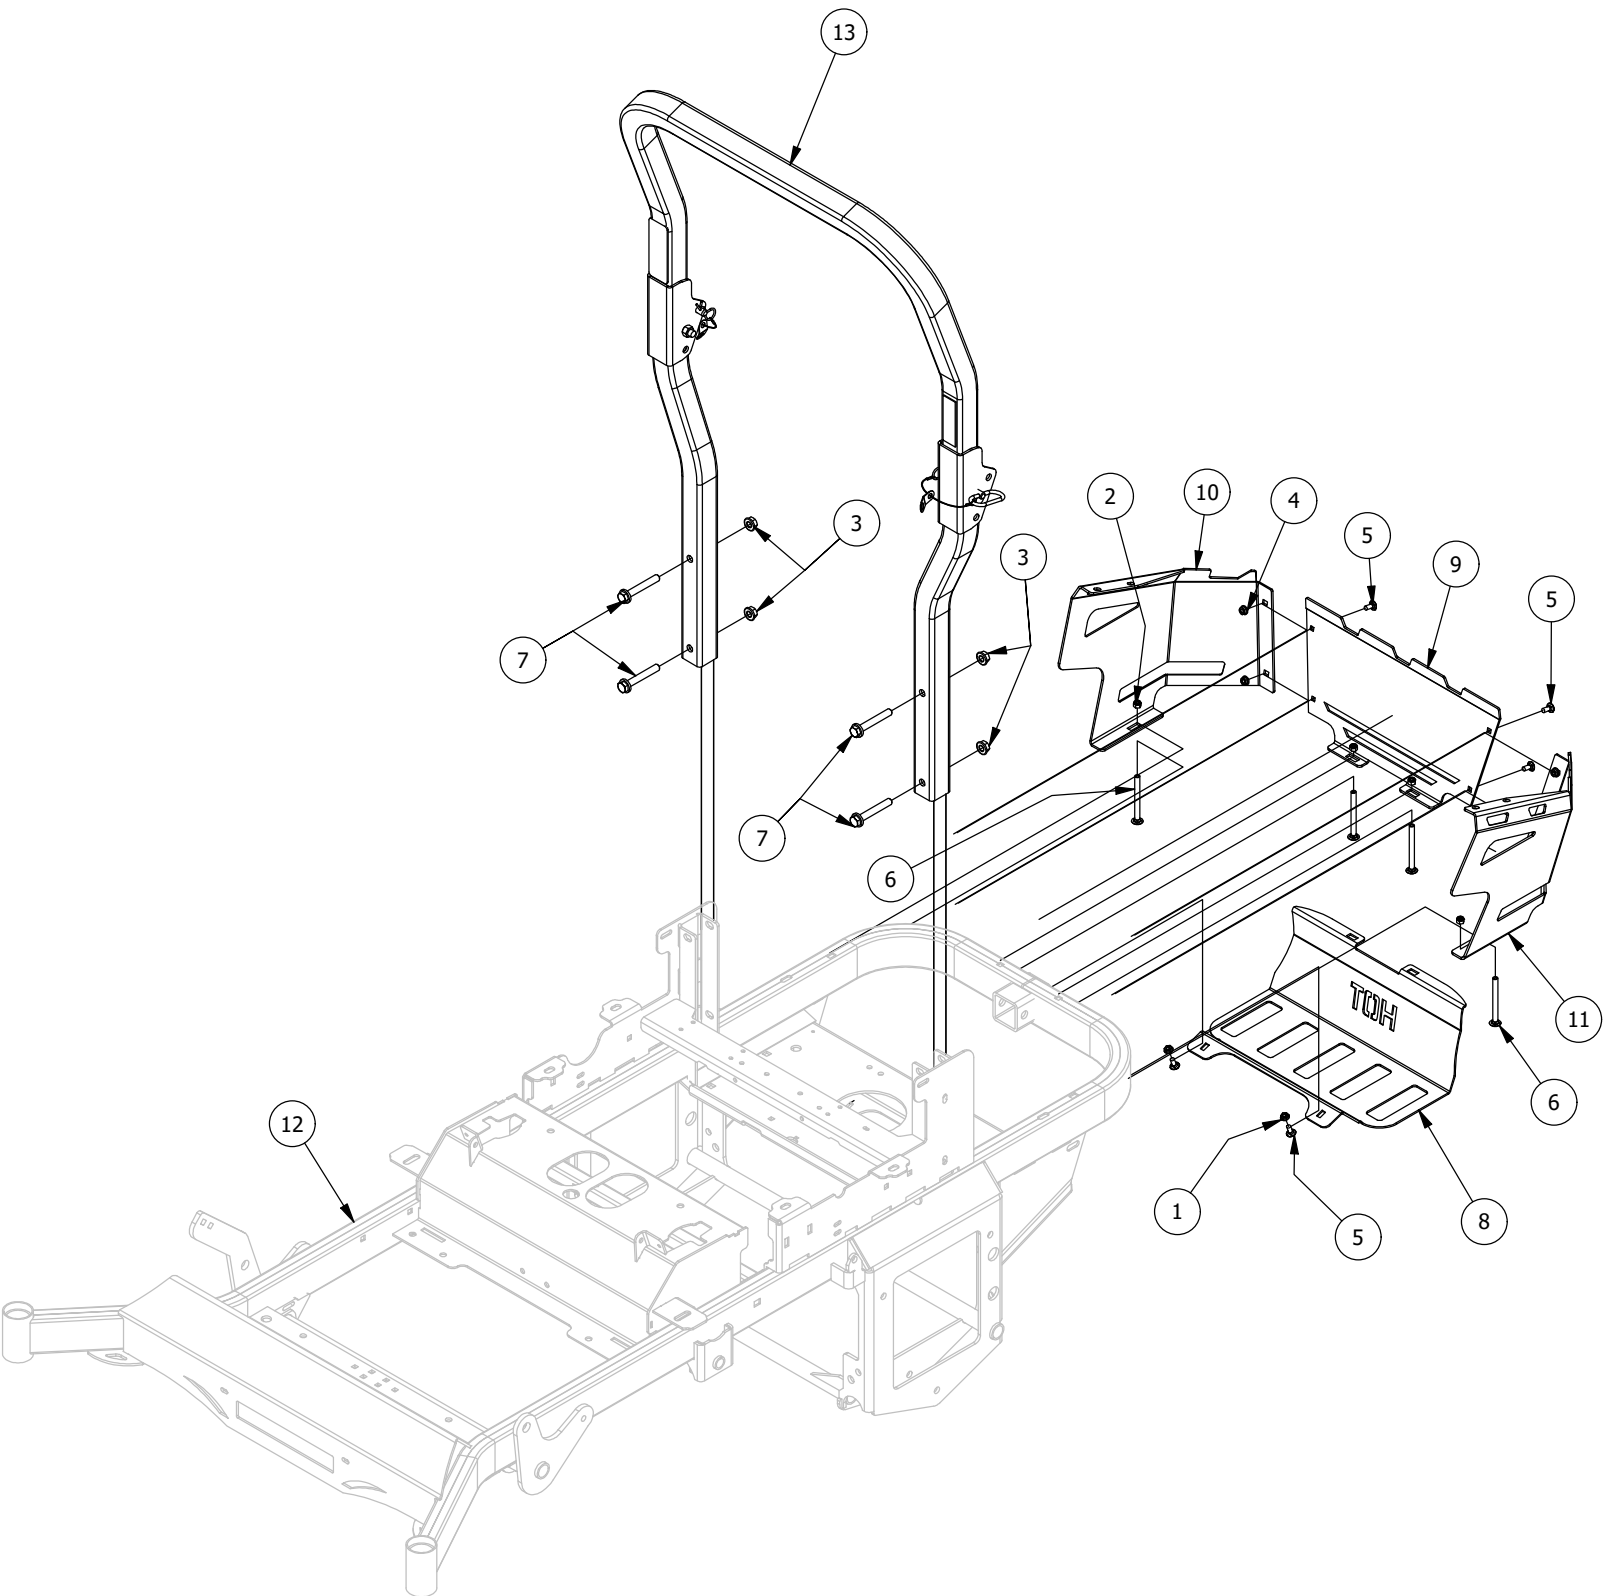

Engine Cowling Assembly

Engine Cowling Assembly			
ITEM	QTY	PART NUMBER	DESCRIPTION
1	2	413-0006-00	5/16-18 HEX FLANGE NUT W/SERR ZINC
2	4	413-0013-00	3/8-16 NYLON INSERT FLANGE LOCKNUT ZINC
3	4	413-0014-00	1/2-13 HEX STOVER LOCKNUT GR C ZINC
4	4	413-0022-00	5/16-18 HEX FLANGE NUT W/SERR ZINC YELLOW
5	6	418-0008-00	5/16-18 X 3/4 CARRIAGE BOLT ZINC
6	4	418-0018-00	3/8-16 X 4 CARRIAGE BOLT ZINC/YEL
7	4	418-0019-00	1/2-13 X 3-1/2 HEX FLANGE BOLT (GR.8) ZC/YEL
8	1	439-0006-00	Mower Muffler Guard
9	1	439-0690-00	2021 RT/SRT Engine Cowling Center
10	1	439-0691-00	2021 RT/SRT Engine Cowling Right
11	1	439-0692-00	2021 RT/SRT Engine Cowling Left
12	1	490-0483-00	2022 SRT Frame Assembly
13	1	497-0002-00	Fold down ROPS