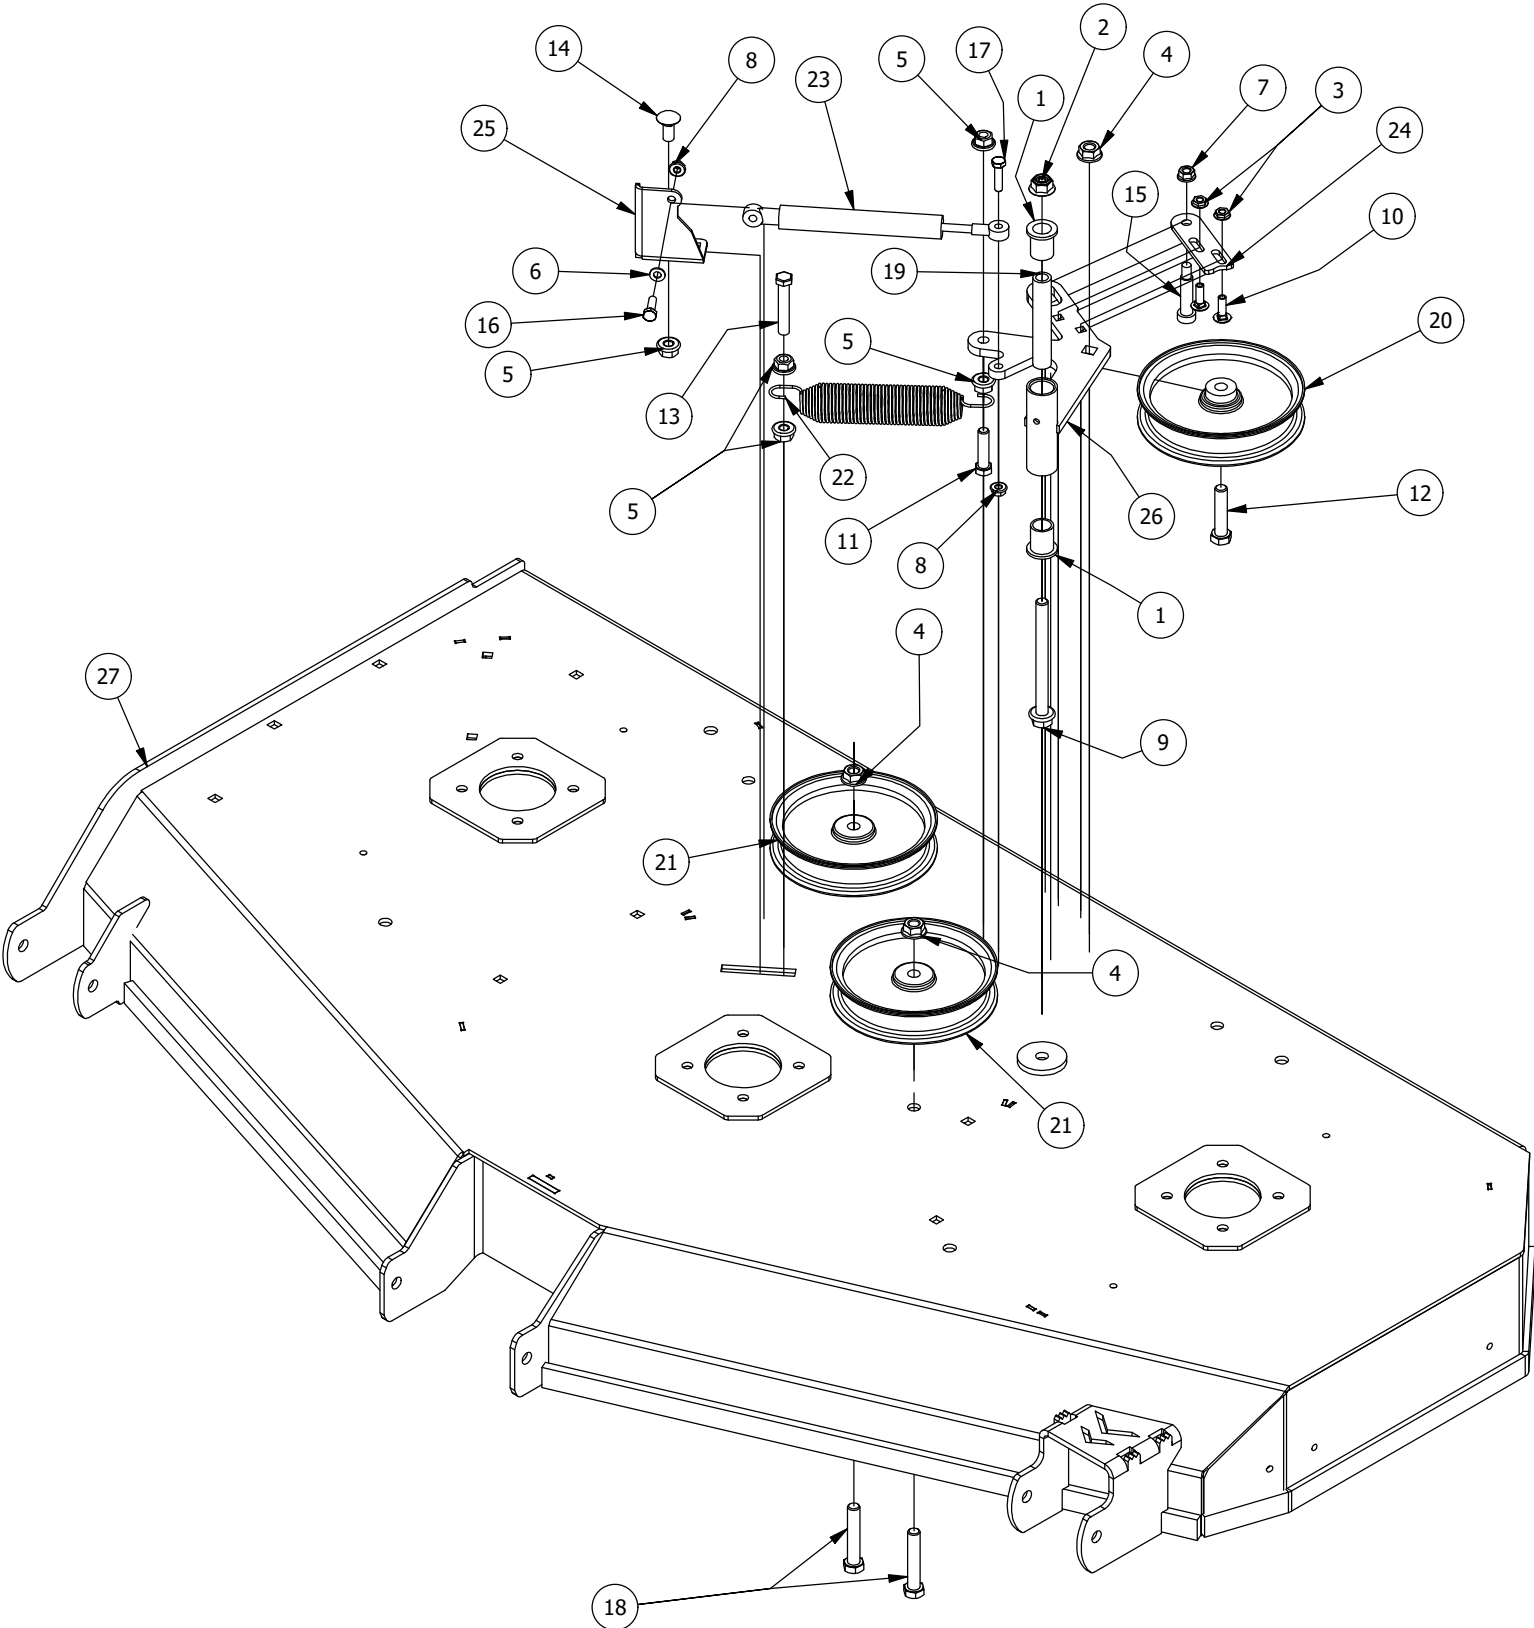

61" Deck Idler Assembly

61" Deck Idler Assembly			
ITEM	QTY	PART NUMBER	DESCRIPTION
1	2	410-0007-00	3/4" ID X 15/16" OD X 1-1/8" LENGTH FLANGE BUSHING
2	1	413-0002-00	1/2-13 NYLON INSERT FLANGE NUT ZINC YELLOW
3	2	413-0006-00	5/16-18 HEX FLANGE NUT W/SERR ZINC
4	3	413-0010-00	1/2-13 HEX FLANGE NUT W/SERR ZINC
5	5	413-0011-00	7/16-14 HEX FLANGE NUT W/SERR ZINC YELLOW
6	1	413-0016-00	.312 ID X .625 OD X .062 THK THRUST BEARING OIL-IMPREG BRNZ
7	1	413-0020-00	3/8-16 HEX FLANGE NUT W/SERR ZINC YELLOW
8	2	413-0027-00	5/16-18 NYLON INSERT FLANGE LOCKNUT ZC YELLOW
9	1	418-0009-00	1/2-13 X 5-1/2 HEX FLANGE BOLT GR 8 ZY
10	2	418-0010-00	5/16-18 X 1 CARRIAGE BOLT ZC/YEL
11	1	418-0011-00	7/16-14X 1-3/4 HEX C/S GR5 ZINC Yellow
12	1	418-0012-00	1/2-13 X 2-1/4 HEX C/S GR 5 ZINC
13	1	418-0013-00	7/16-14 X 2-1/2 HEX C/S GR 5 ZINC
14	1	418-0017-00	7/16-14 X 1 CARRIAGE BOLT ZINC
15	1	418-0106-00	1/2"-20x1-3/4" Shoulder Bolt
16	1	418-0108-00	5/16 x1 Hex C/S (GR8) ZC/Yel
17	1	418-0109-00	5/16- 18 x 1 1/4 Hex C/S (GR.8) ZC/Yel
18	2	418-0246-00	1/2-13 x 2-3/4 Hex Flange Bolt (GR.8) ZC/YEL
19	1	425-0006-00	Mower Inner Idler Spacer
20	1	433-0014-00	6-3/4" Idler Pulley, 7/16" Spacer Assembly
21	2	433-0015-00	6-3/4" Idler Pulley, 15/16" Spacer Assembly
22	1	434-0007-00	2019 Mower Deck Spring
23	1	434-0009-00	Idler Gas Spring
24	1	439-0257-00	Deck Idler Pulley Belt Retainer Brkt
25	1	439-0335-00	Deck Belt Idler Damper Mounting Bracket
26	1	490-0019-00	Mower Deck Idler Pulley Arm Assembly
27	1	490-0061-00	2020 61 RT/SRT Deck assembly