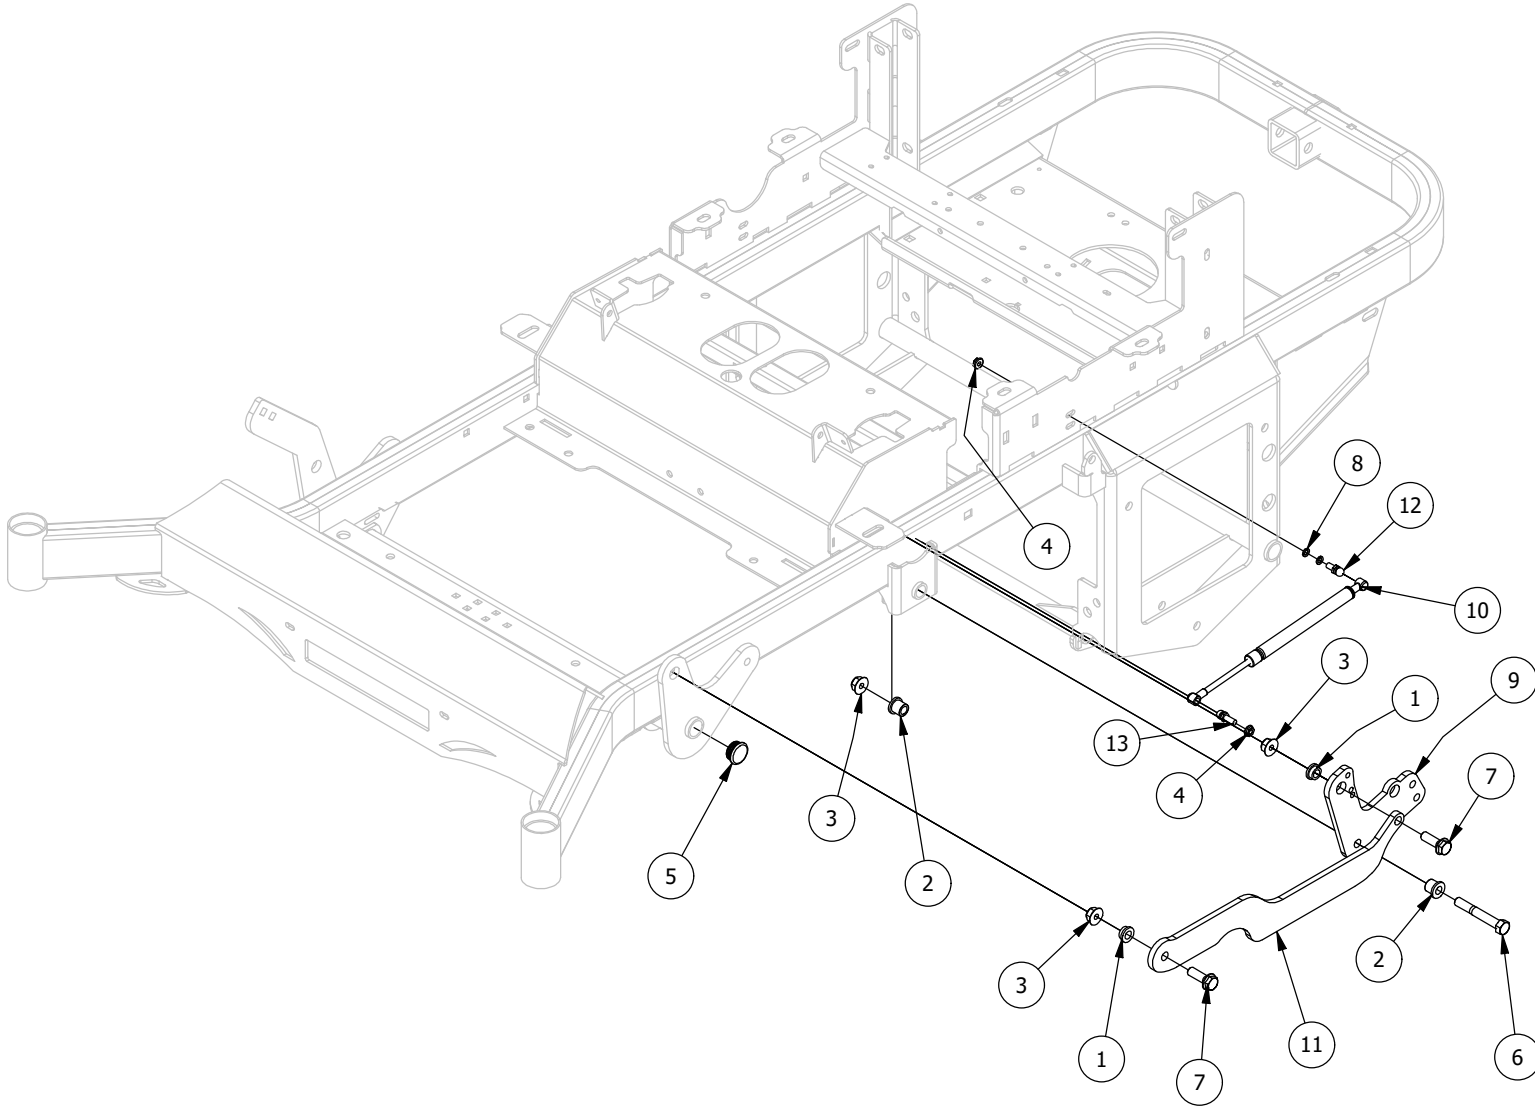

Deck Assist Spring Assembly

Deck Assist Spring Assembly			
ITEM	QTY	PART NUMBER	DESCRIPTION
1	2	410-0009-00	1/2" ID X 3/4" OD X 3/8" LENGTH FLANGE BUSHING
2	2	410-0068-00	.502 ID X .753 OD X .75 OAL X1 FL OD X .125 FL BUSHING
3	3	413-0002-00	1/2-13 NYLON INSERT FLANGE LOCKNUT ZC YELLOW
4	2	413-0006-00	5/16-18 HEX FLANGE NUT W/SERR ZINC
5	1	414-0015-00	1-1/4" Round Tube Plug
6	1	418-0042-00	1/2-13 X 3-1/2 HEX C/S GR 5 ZINC YELLOW
7	2	418-0047-00	1/2-13 X 1-1/2 HEX FLANGE BOLT GR 8 ZINC YELLOW
8	2	419-0009-00	5/16 SPLIT LOCKWASHER ZINC
9	1	431-0005-00	Deck Height Brkt Left Actuator side
10	1	434-0001-00	Deck Gas Spring
11	1	435-0009-00	Mower Deck Height Left Link Arm
12	1	487-0005-00	Control Arm Damper Ball Stud
13	1	487-0008-00	Control Arm Damper Ball Stud 3/4" Thread