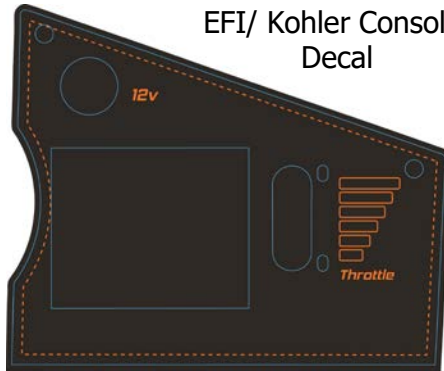

491-0001-00
Warning Label Cluster

491-0002-00
Step Decal

491-0003-00
Belt Routing Decal

491-0216-00
SRT-XDe Engine Cowling Decal

491-0093-00
EFI/ Kohler Console Decal

491-0201-00
SRT-XD w/ GT Trac Decal

491-0033-00
Drive Arm F/N/R Decal