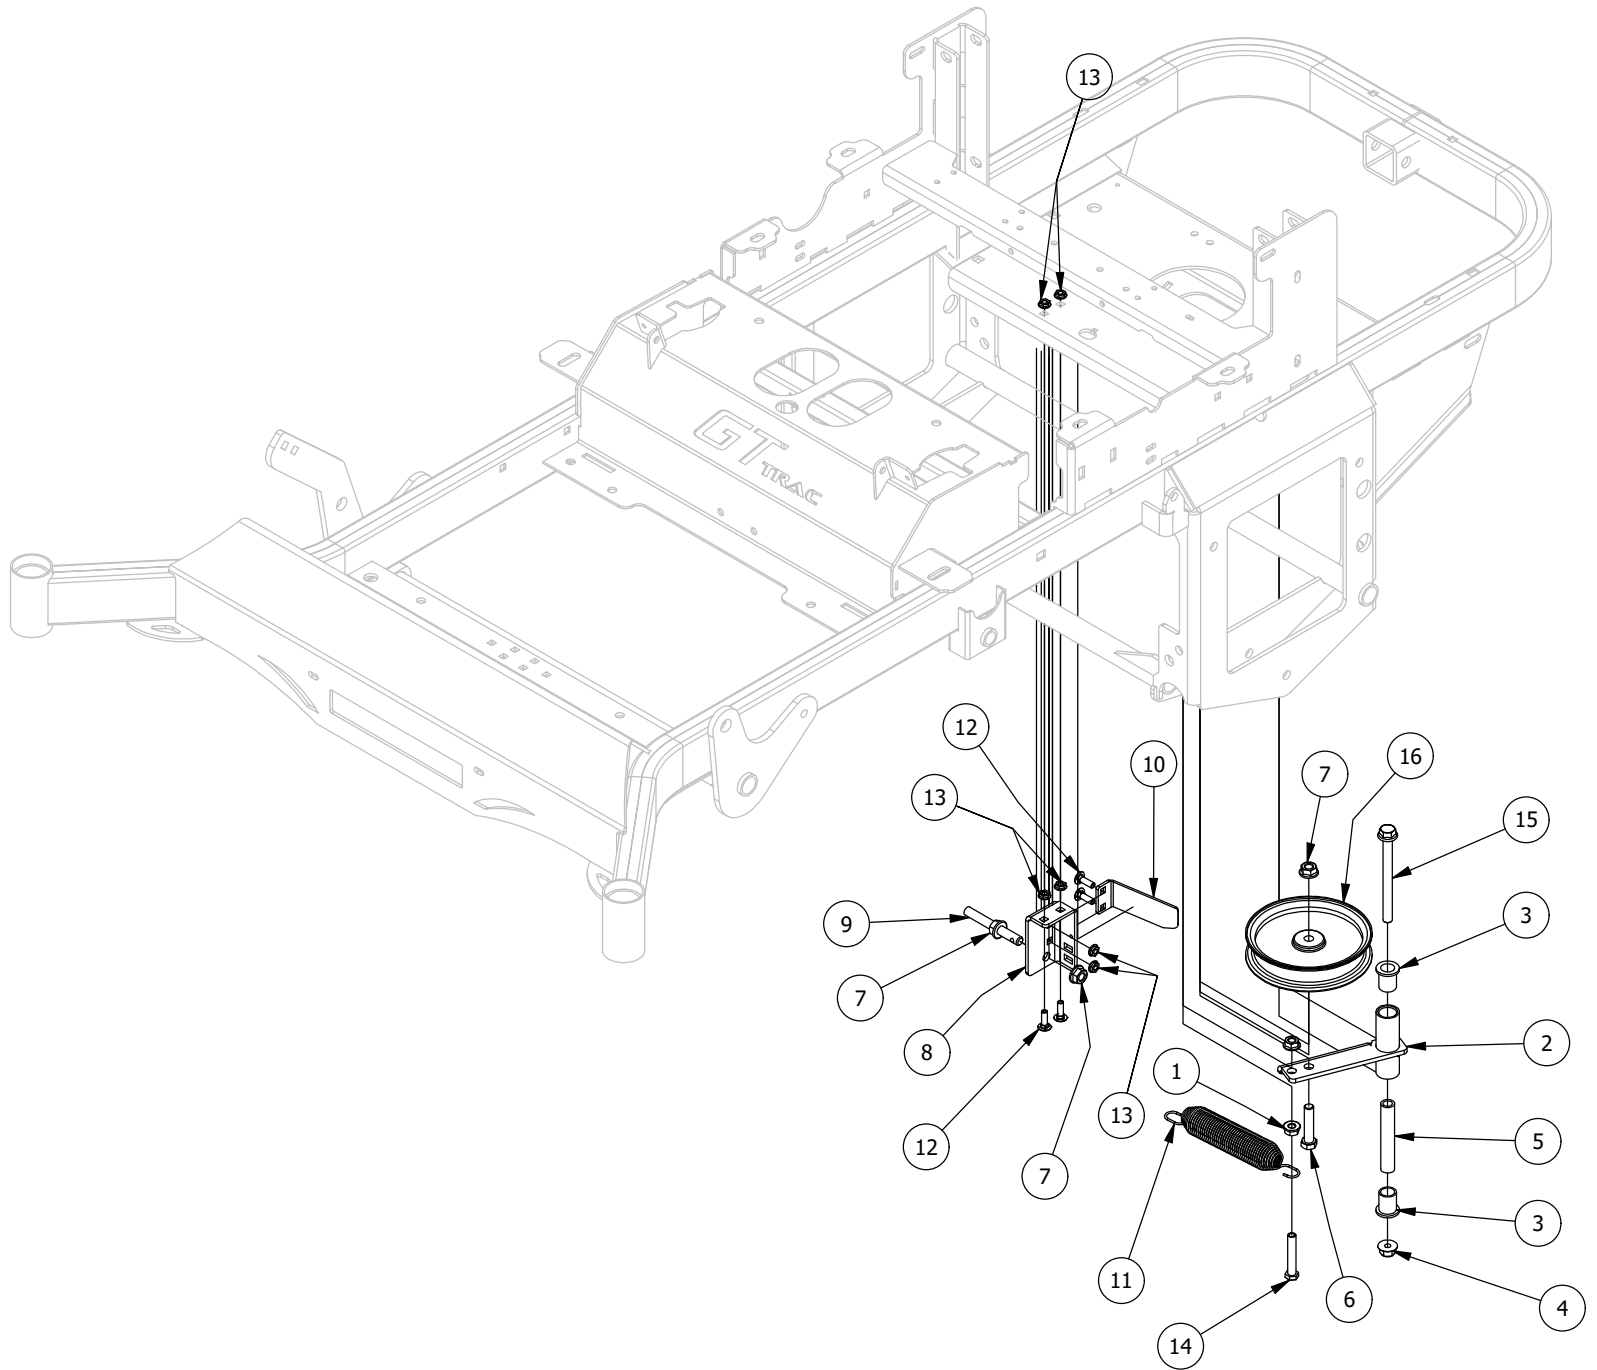

Pump Idler Assembly

Pump Idler Assembly			
ITEM	QTY	PART NUMBER	DESCRIPTION
1	2	413-0001-00	7/16-14 HEX FLANGE NUT W/SERR ZINC
2	1	490-0018-00	Mower Pump Idler Assembly
3	2	410-0007-00	3/4" ID X 15/16" OD X 1-1/8" LENGTH FLANGE BUSHING
4	1	413-0002-00	1/2-13 NYLON INSERT FLANGE LOCKNUT ZC YELLOW
5	1	425-0006-00	Mower Inner Idler Spacer
6	1	418-0012-00	1/2-13 X 2-1/4 HEX C/S GR 5 ZINC
7	3	413-0010-00	1/2-13 HEX FLANGE NUT W/SERR ZINC
8	1	439-0244-00	Deck Idler Puller Tensioning Bracket
9	1	430-0001-00	Mower Pump Spring Tensioner
10	1	439-0132-00	RT/SRT Clutch Anti-rotation Brkt
11	1	434-0007-00	2019 Mower Deck Spring
12	4	418-0010-00	5/16-18 X 1 CARRIAGE BOLT ZC/YEL
13	6	413-0006-00	5/16-18 HEX FLANGE NUT W/SERR ZINC
14	1	418-0013-00	7/16-14 X 2-1/2 HEX C/S GR 5 ZINC
15	1	418-0009-00	1/2-13 X 5-1/2 HEX FLANGE BOLT GR 8 ZY
16	1	433-0014-00	6-3/4" Idler Pulley, 7/16" Spacer Assembly