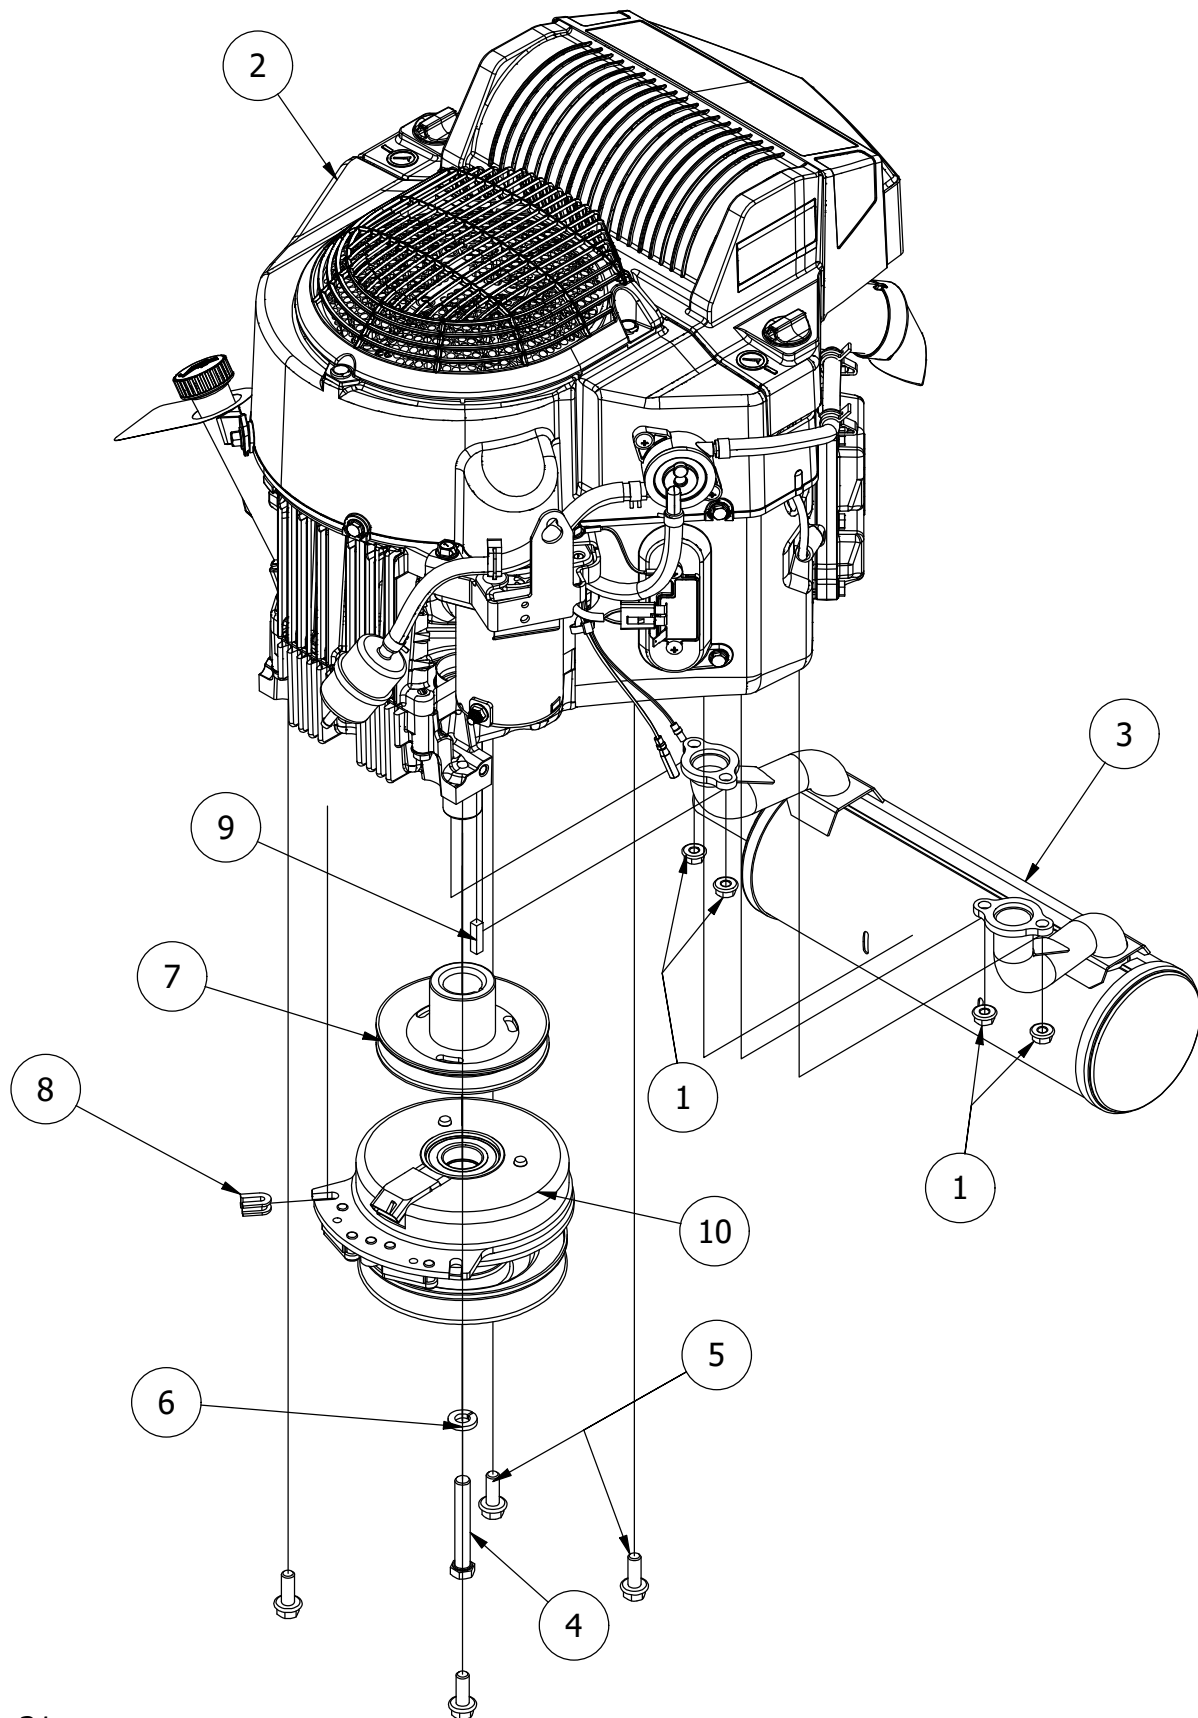

Kawasaki FT730-Carb Engine

Kawasaki FT730-Carb Engine			
ITEM	QTY	PART NUMBER	DESCRIPTION
1	4	413-0009-00	M8-1.25 HEX FLANGE TOPLOCK NUT ZINC
2	1	415-0024-00	Kawasaki FT730-Carb Engine
3	1	415-0074-00	2019 Exhaust System for Kawasaki FR, FS and FT
4	1	418-0022-00	7/16-20 X 3 HEX C/S GR 8 ZC YELLOW
5	4	418-0023-00	3/8-16 X 1-1/8 IND HWH W/SERR TRI LOB ZY
6	1	419-0005-00	7/16 SPLIT LOCKWASHER GR 8 ZC YELLOW
7	1	433-0001-00	Mower Hydraulic Pump Drive Pulley, A Belt
8	1	437-0025-00	Mower Rotation Stop Brkt Sleeve
9	1	442-0001-00	1/4 X 1 SQUARE KEY STOCK
10	1	470-0002-00	PTO Clutch