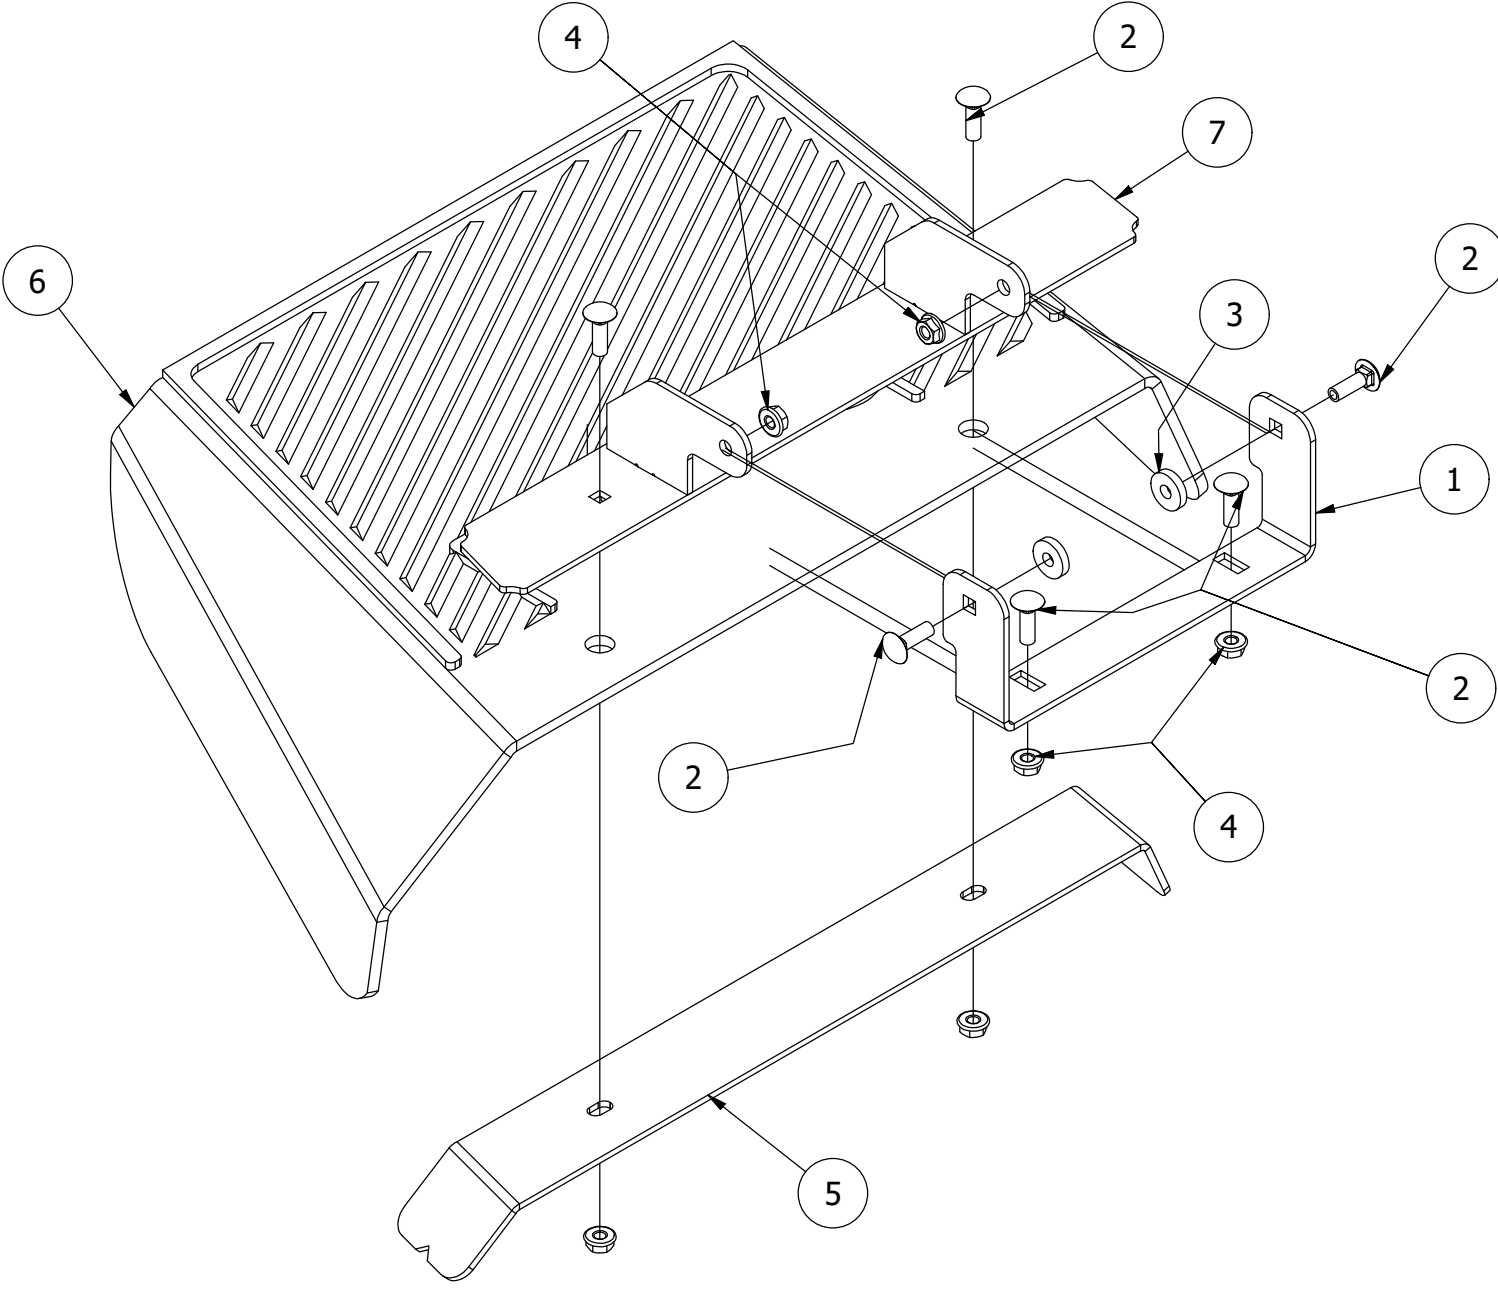

Deck Chute Assembly

Deck Chute Assembly			
ITEM	QTY	PART NUMBER	DESCRIPTION
1	1	439-0111-00	Mower Chute Mounting Bracket
2	6	418-0060-00	5/16-18 X 1 CARRIAGE BOLT ZINC YELLOW
3	2	419-0006-00	.312 ID X .875 OD X .1875 THK F/W NYLON BLK
4	6	413-0027-00	5/16-18 NYLON INSERT FLANGE LOCKNUT ZC YELLOW
5	1	439-0190-00	2020 Deck Chute Hinge Backer Bracket
6	1	481-0011-00	2020 RT/SRT Rubber Discharge Chute
7	1	490-0056-02	RT/SRT Deck Chute Hinge Assembly