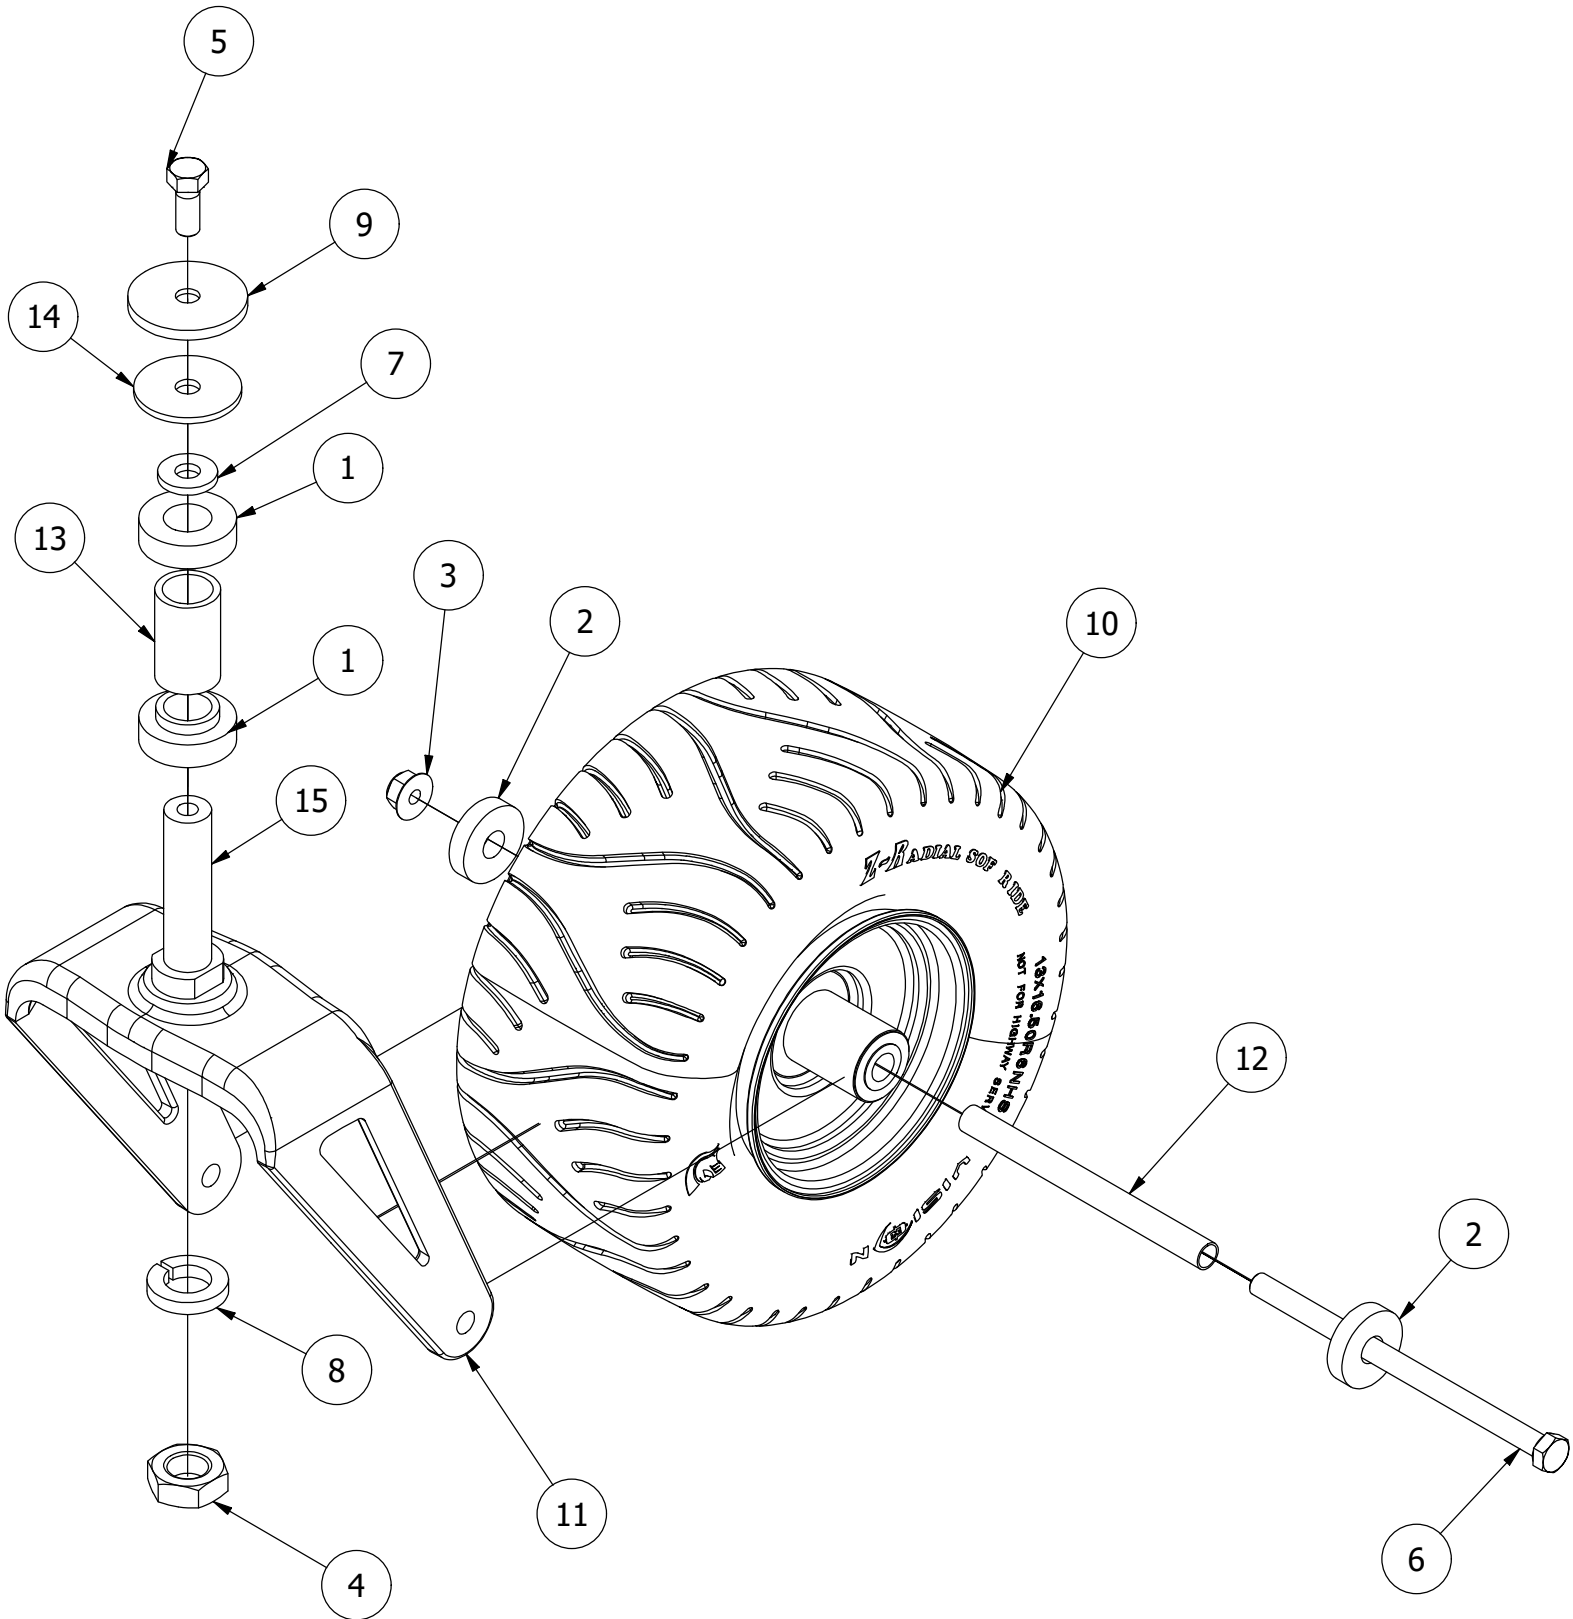

**SRT XDe Mower
Parts Manual 2022**

Table of Contents

FRONT FORK ASSEMBLY	3-4
PARK BRAKE ASSEMBLY	5-6
FLOORBOARD AND DECK HEIGHT PEDAL ASSEMBLY	7-8
DECK HEIGHT ADJUSTER ASSEMBLY	9-10
DECK ASSIST SPRING ASSEMBLY	11-12
DRIVE ARM ASSEMBLY.....	13-14
SEAT MOUNTING ASSEMBLY	15-16
SEAT SUSPENSION ASSEMBLY.....	17-18
BATTERY ASSEMBLY	19-20
CONSOLE ASSEMBLY	21-22
GAS TANK ASSEMBLY.....	23-24
PUMP IDLER ASSEMBLY	25-26
ENGINE COWLING ASSEMBLY	27-28
TRANSMISSION ASSEMBLY	29-30
KAWASAKI FT730-CARB ENGINE ASSEMBLY.....	31-32
KAWASAKI FT730-EFI ENGINE ASSEMBLY.....	33-34
54" DECK SCALPING WHEELS AND STABILIZER ASSEMBLY.....	35-36
54" SPINDLES, BLADES, PULLEYS, AND COVERS	37-38
54" DECK IDLER ASSEMBLY.....	39-40
61" DECK SCALPING WHEELS AND STABILIZER ASSEMBLY.....	41-42
61" SPINDLES, BLADES, PULLEYS, AND COVERS	43-44
61" DECK IDLER ASSEMBLY.....	45-46
DECK CHUTE ASSEMBLY	47-48
DECK SPINDLE ASSEMBLY.....	49-50
DECALS.....	51

Front Fork Assembly

Front Fork Assembly			
ITEM	QTY	PART NUMBER	DESCRIPTION
1	2	410-0006-00	1" INSERT BEARING
2	2	410-0018-00	RZ Mower Caster Wheel Bearing
3	1	413-0002-00	1/2-13 NYLON INSERT FLANGE LOCKNUT ZC YELLOW
4	1	413-0063-00	1"-8 FIN HEX JAM NUT ZC
5	1	418-0002-00	1/2-20 X 1-1/4 HEX FLANGE BOLT GR 8 ZC YELLOW
6	1	418-0003-00	1/2-13 X 8-1/2 HEX C/S GR 5 ZINC YELLOW
7	1	419-0003-00	1/2 FENDER WASHER 1-1/4" OD ZINC
8	1	419-0024-00	1" L/W MED SPLIT ZC
9	1	419-0025-00	Front Fork Caster Top Washer
10	1	422-0042-00	Spartan Radial Tire Wheel Assembly 2018
11	1	423-0001-00	RT&SRT Caster Wheel Fork 2018
12	1	425-0010-00	Mower Caster Fork Wheel Spacer
13	1	425-0011-00	Caster Fork Shaft Bearing Spacer
14	1	426-0006-00	Mower Caster Shaft Washer
15	1	437-0019-00	RT&SRT Mower Caster Wheel Shaft 2018