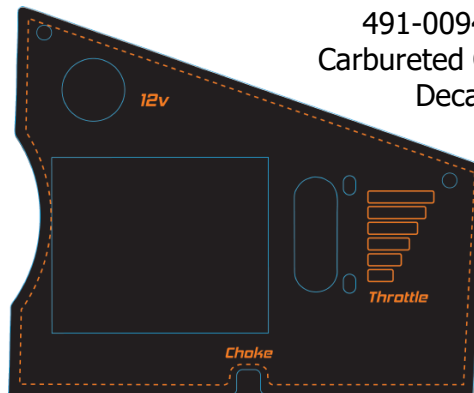

491-0039-00
Seat Weight Capacity Decal

491-0037-00
Front Logo

491-0040-00
Rear Logo

491-0094-00
Carbureted Console Decal

491-0080-00 & 491-0081-00
Fuel Tank Left & Right Decals

491-0130-00
54" Deck Decal

491-0190-00
EPA Compliance Label