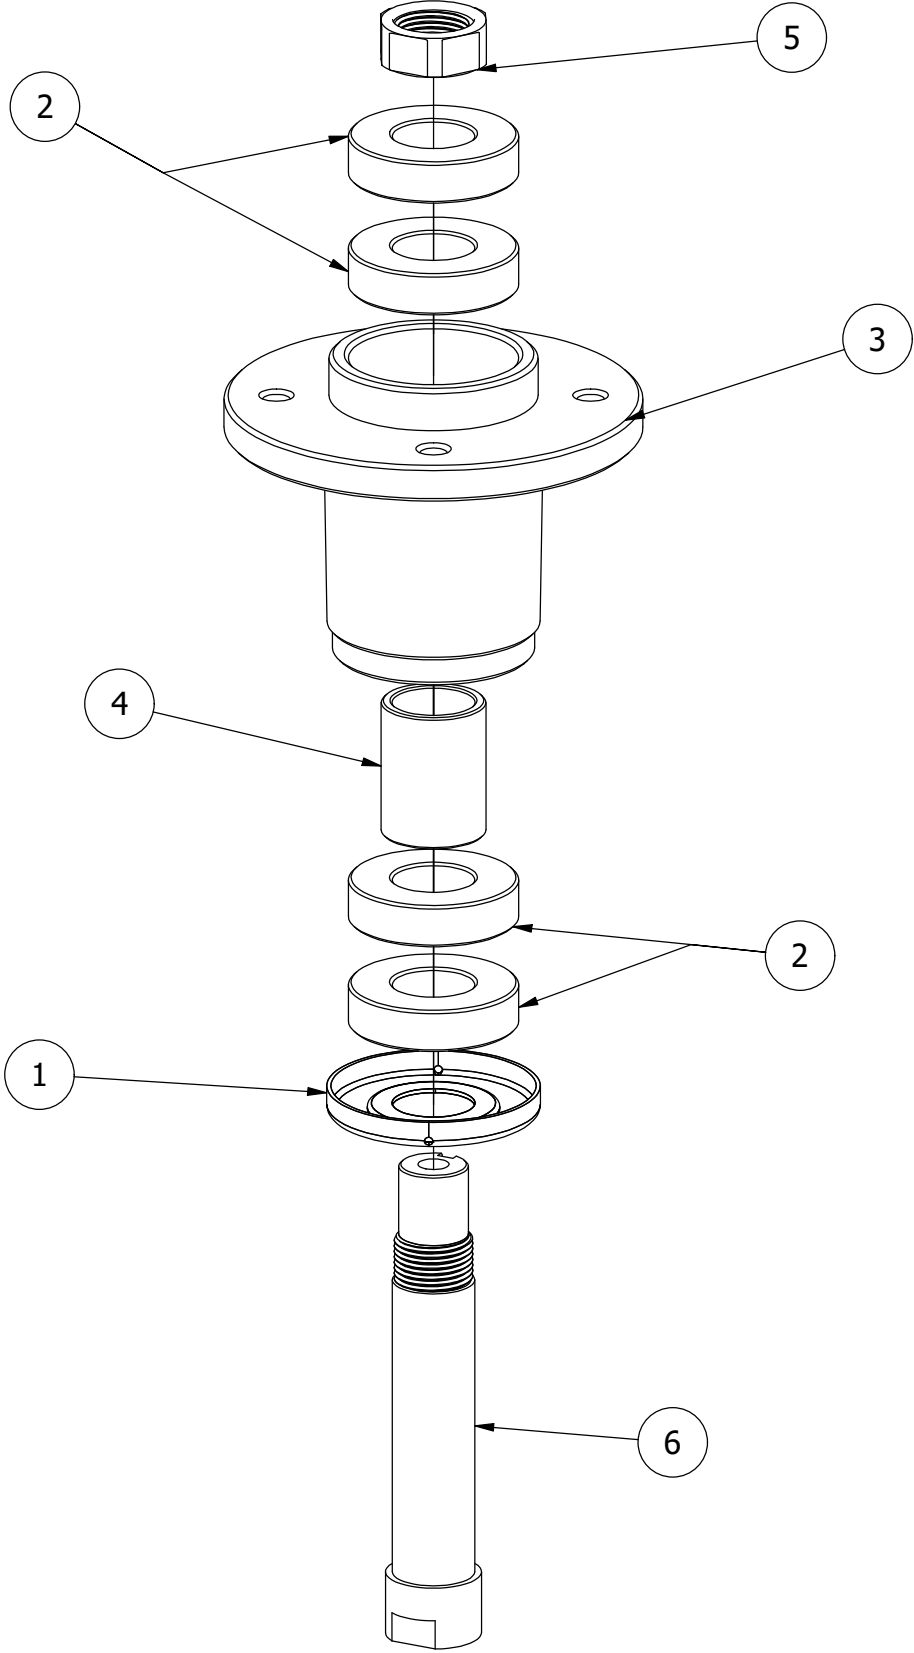

Deck Spindle Assembly

Deck Spindle Assembly			
ITEM	QTY	PART NUMBER	DESCRIPTION
1	1	437-0014-00	Mower Deck Spindle Dust Cup
2	4	410-0003-00	Spindle Bearing
3	1	437-0016-00	Mower Deck Spindle Casting for 437-0005-00
4	1	437-0012-00	Deck Spindle Spacer For 437-0005-00
5	1	437-0013-00	Mower Deck Spindle Nut for 437-0004-00 and 437-0005-00
6	1	437-0010-00	Deck Spindle Shaft For 437-0004-00 and 437-0005-00