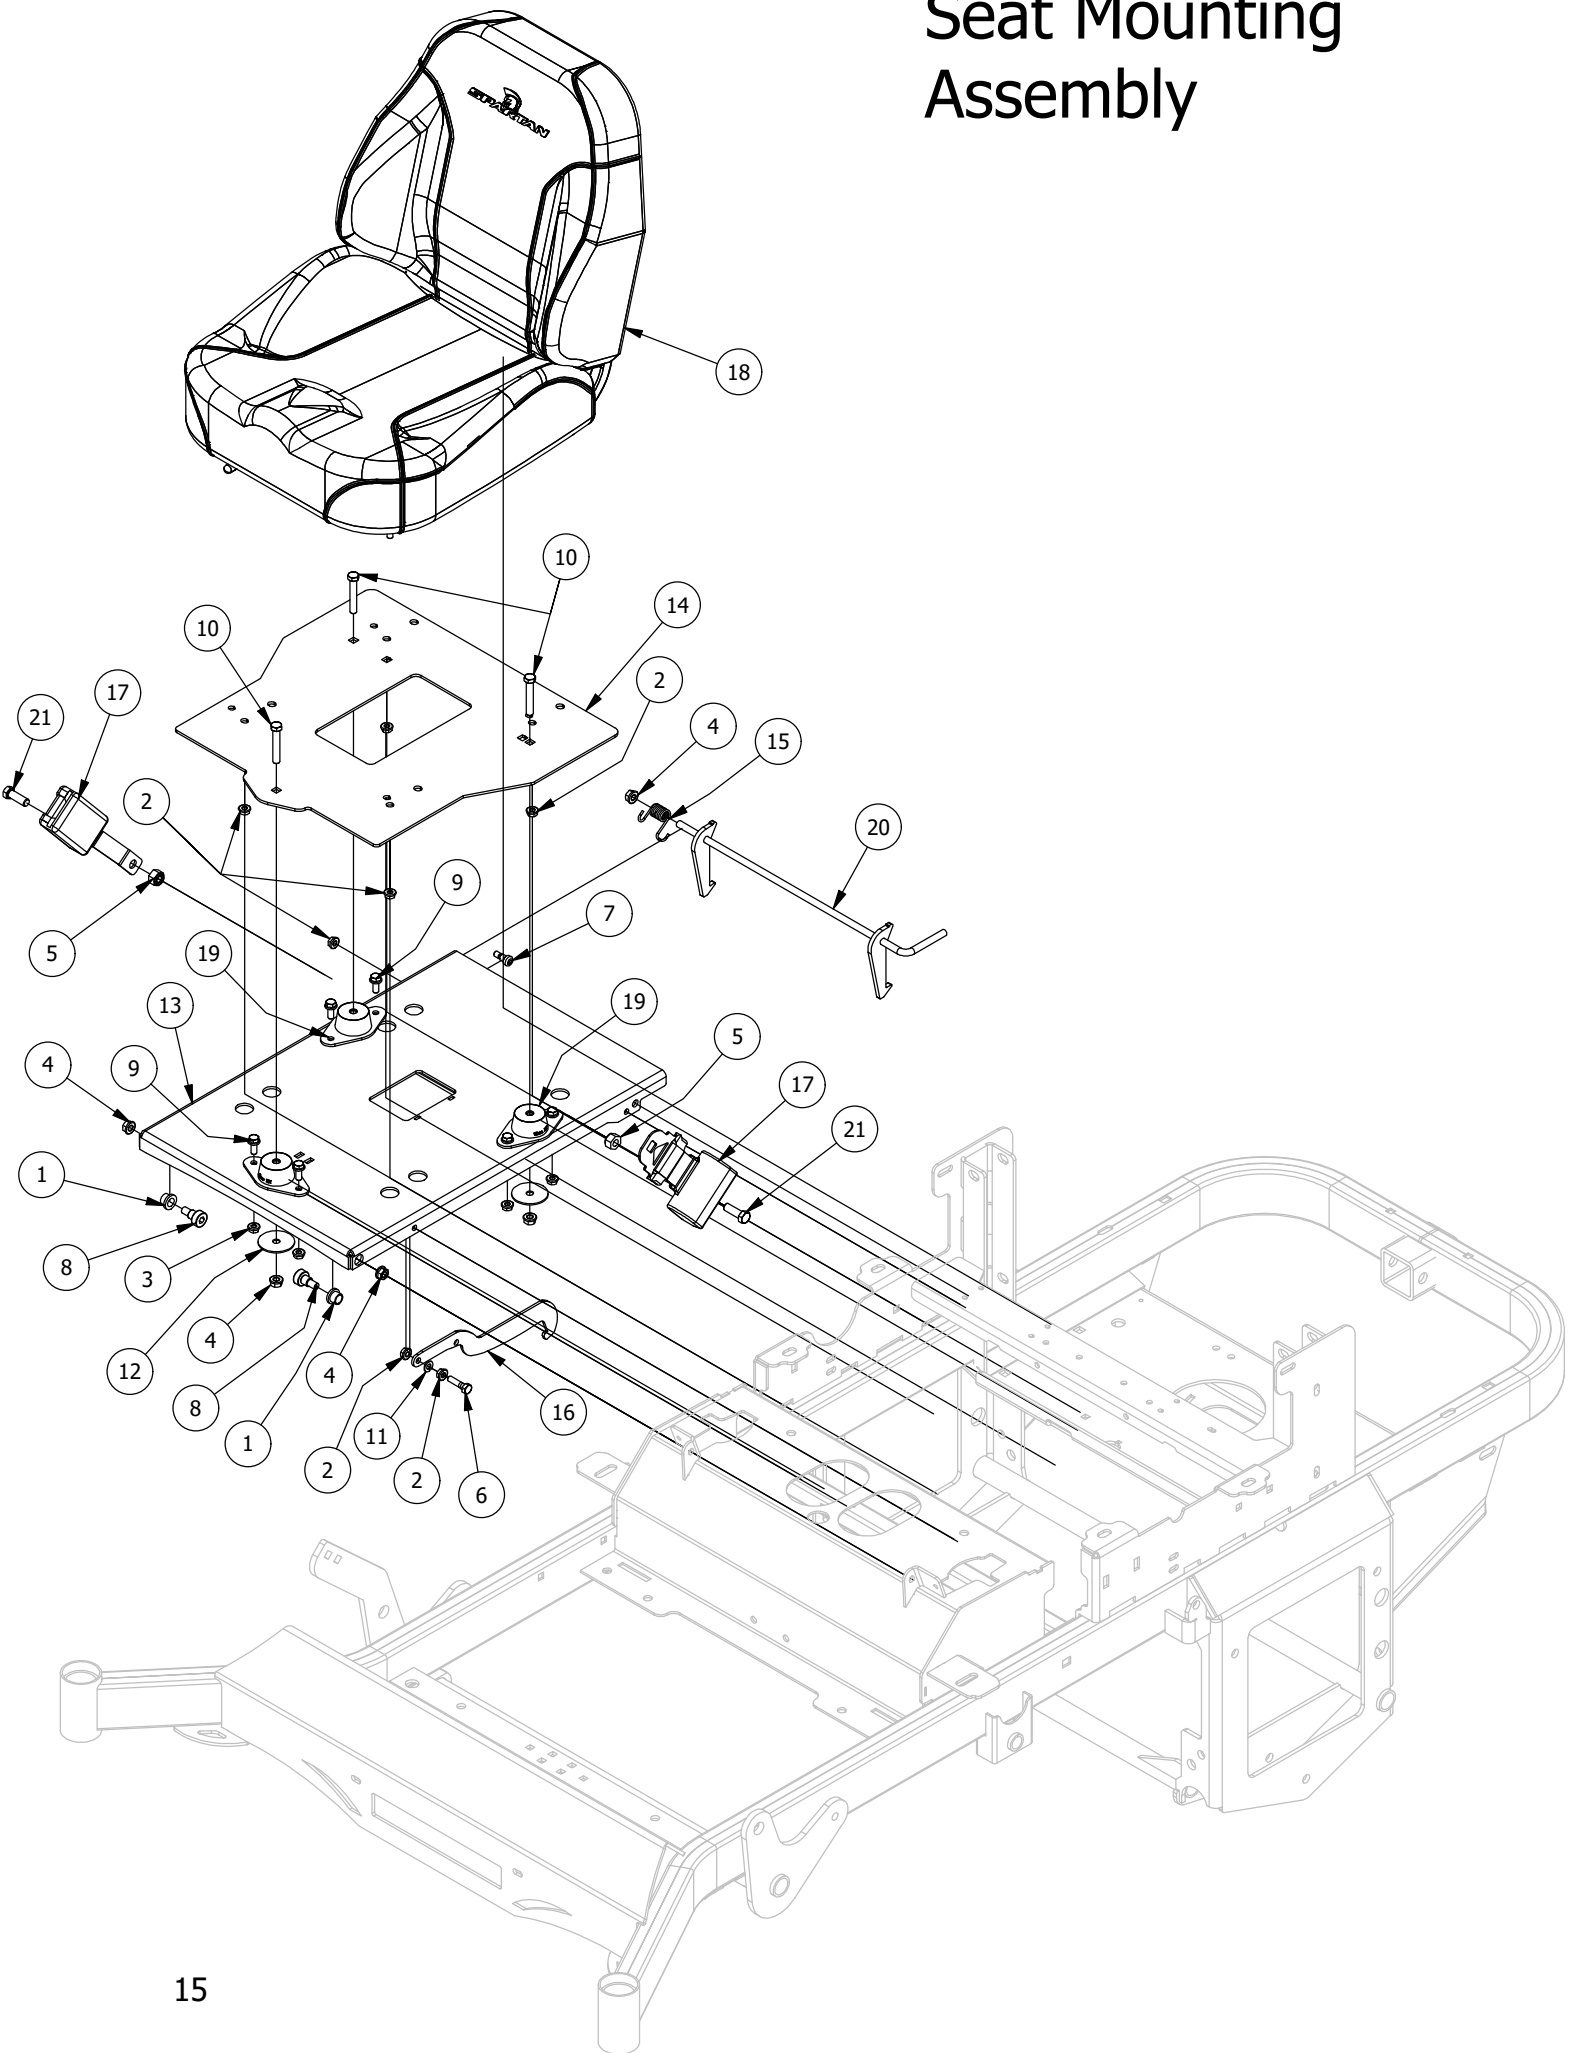

Seat Mounting Assembly

Seat Mounting Assembly			
ITEM	QTY	PART NUMBER	DESCRIPTION
1	2	410-0010-00	1/2" ID X 5/8" OD X 1/2" LENGTH FLANGE BUSHING
2	7	413-0019-00	5/16-18 NYLON INSERT FLANGE L/NUT ZINC
3	6	413-0022-00	5/16-18 HEX FLANGE NUT W/SERR ZINC YELLOW
4	6	413-0029-00	3/8-16 NYLON INSERT FLANGE L/NUT ZC YELLOW
5	2	413-0054-00	7/16-20 Nylon Insert Locknut
6	1	418-0036-00	5/16-18 X 1-1/4 HEX TAP BOLT ZINC GR8
7	1	418-0037-00	3/8 X 3/8 SOCKET SHOULDER BOLT ZC YELLOW
8	2	418-0038-00	1/2 X 1/2 SOCKET SHOULDER BOLT ZC YELLOW
9	6	418-0048-00	5/16-18 X 3/4 HEX FLANGE BOLT GR 8 ZC YELLOW
10	3	418-0107-00	3/8-16 X 2-1/4 HEX FLANGE BOLT GR 8 ZC YELLOW
11	1	419-0016-00	5/16" ID X 5/8" OD X 1/16" THK BRONZE WASHER
12	3	419-0022-00	3/8 X 2" OD FENDER WASHER ZC YELLOW
13	1	426-0232-00	2019 RT/SRT Floating Seat Base Plate
14	1	426-0233-00	2018/2019 Floating Seat Plate (For Parts)
15	1	434-0004-00	Seat Latch Spring
16	1	439-0065-00	Mower Seat Latch Hook
17	1	471-0003-00	Mower Seat Belt
18	1	471-0015-00	2019 Full Suspension Seat
19	3	487-0007-00	Floating Seat Damper-Stiffer
20	1	490-0011-00	Mower Seat Latch Release Assembly
21	2	618-2097-00	7/16-20 x 1-1/4 GR8 Hex Cap Screw