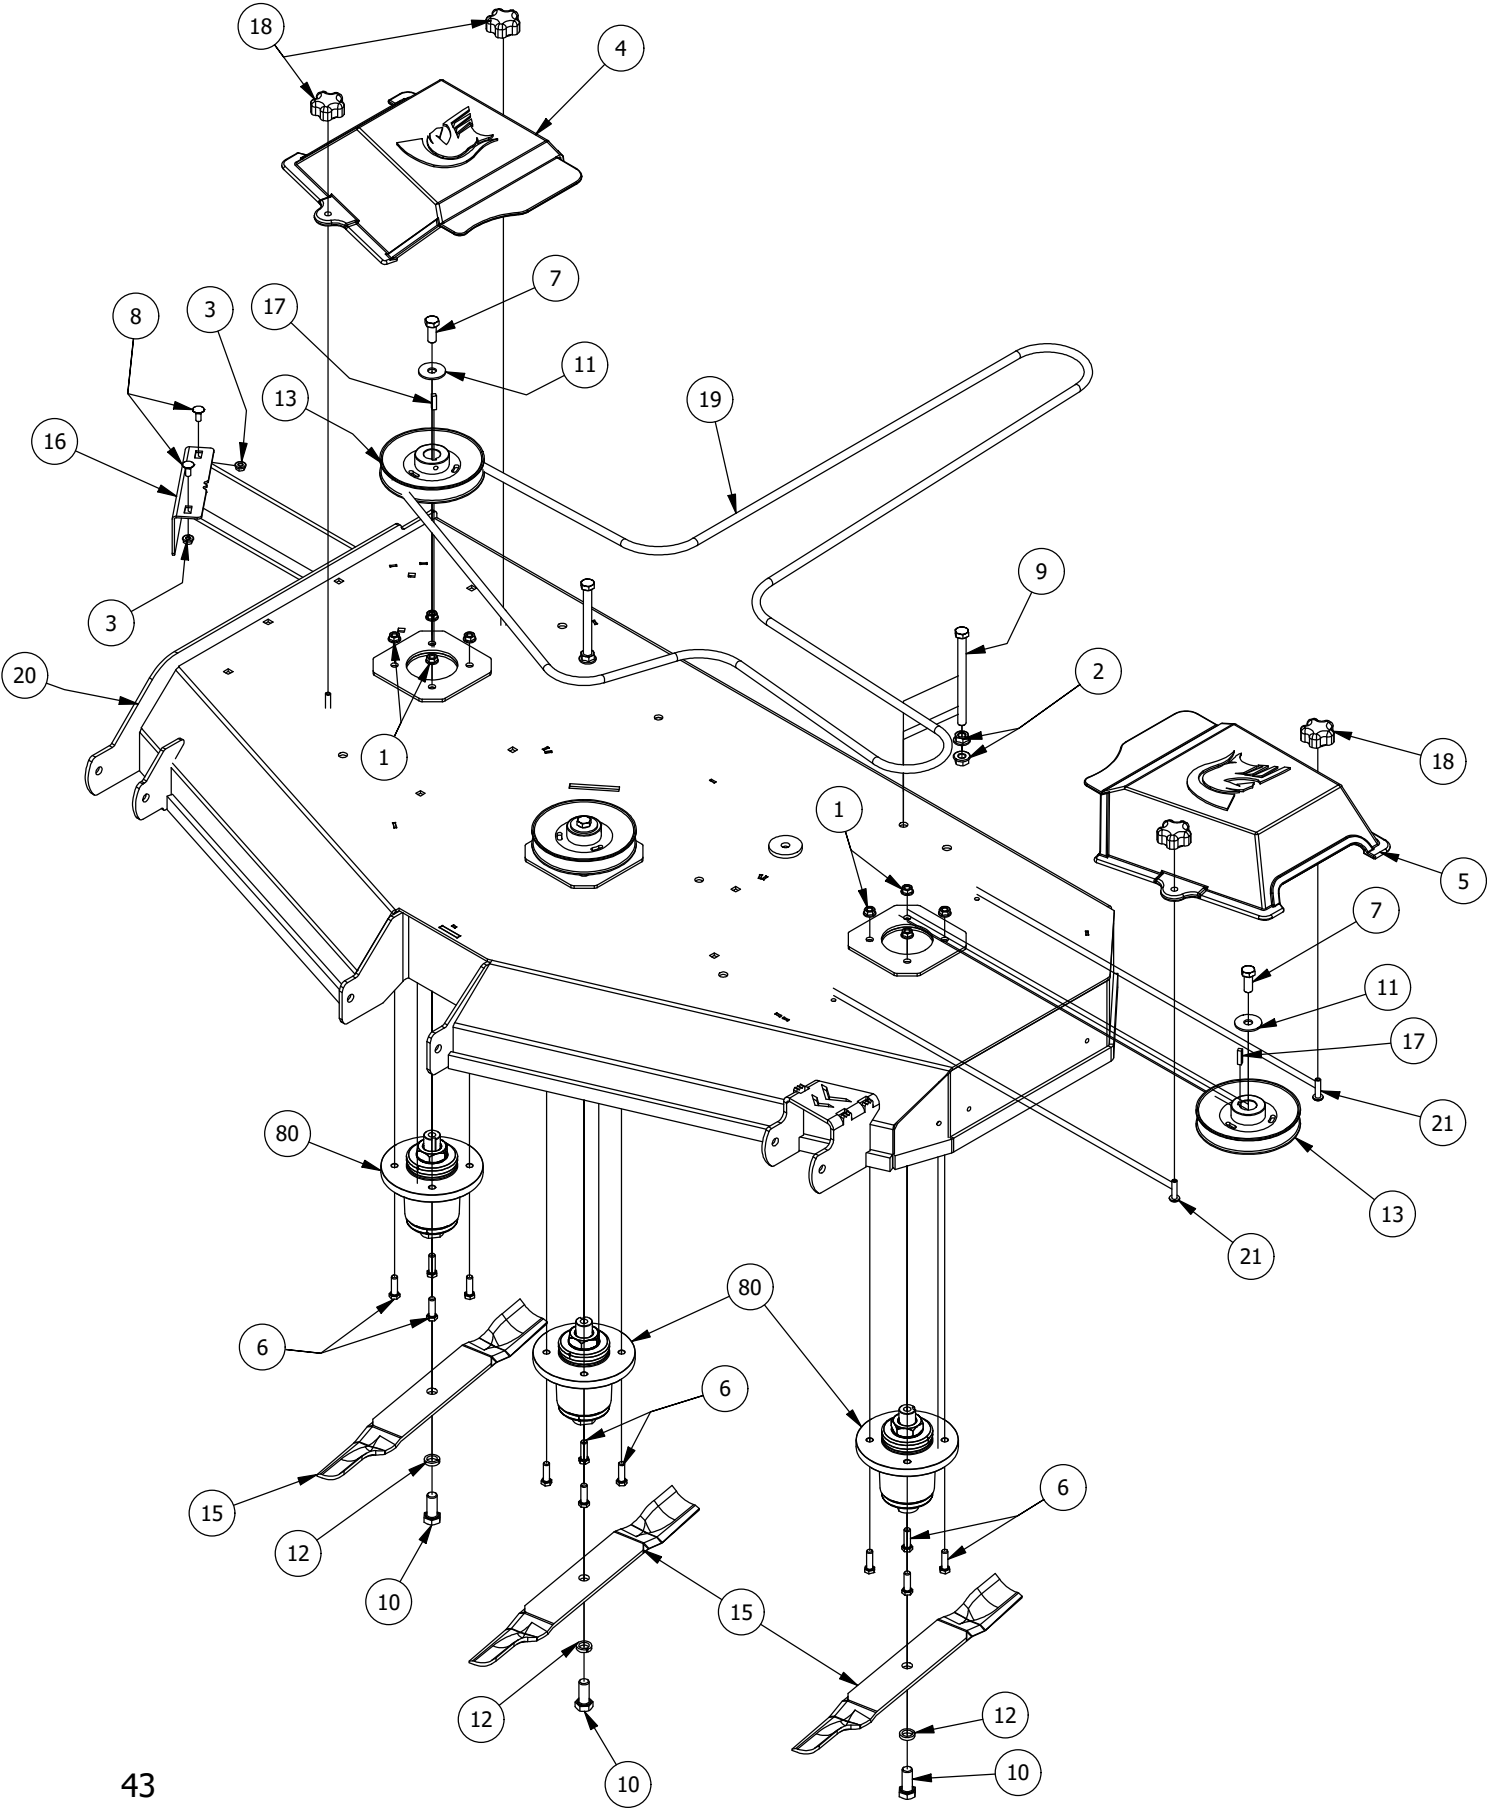

61" Spindles, Blades, Pulleys, and Covers

61" Spindles, Blades, Pulleys, and Covers			
ITEM	QTY	PART NUMBER	DESCRIPTION
1	12	413-0004-00	3/8-16 HEX FLANGE NUT W/SERR ZINC
2	4	413-0005-00	1/2-13 HEX FLANGE NUT W/SERR ZINC YELLOW
3	2	413-0022-00	5/16-18 HEX FLANGE NUT W/SERR ZINC YELLOW
4	1	414-0020-00	Right Pulley Cover 61" RZ/RT/SRT, 72" RT/SRT
5	1	414-0021-00	Left Pulley Cover 61" RZ/RT/SRT, 72" RT/SRT
6	12	418-0005-00	3/8-16 x 1-1/4 Hex Bolt GR5
7	3	418-0006-00	1/2-20 X 1-1/4 HEX C/S GR 5 ZINC
8	2	418-0008-00	5/16-18 X 3/4 CARRIAGE BOLT ZINC
9	2	418-0044-00	1/2-13 X 6-1/2 HEX C/S GR 8 ZINC YELLOW
10	3	418-0078-00	5/8-11 X 1-1/2 HEX C/S GR 8 ZC YELLOW
11	3	419-0001-00	1/2" X 1-5/8 BELLEVILLE CUP WASHER ZINC YELLOW
12	3	419-0004-00	5/8 SPLIT LOCKWASHER ZINC
13	3	433-0003-00	Deck Pulley 61"
80	3	437-0005-00	Mower Heavy Duty Deck Spindle
15	3	438-0002-00	61" Mower Deck Blade
16	1	439-0398-00	2020 RT&SRT/RZ 61 Deck wiper Brkt
17	3	442-0001-00	1/4 X 1 SQUARE KEY STOCK
18	4	445-0005-00	5/16-18 5-LOBE (STAR) FEMALE SOFT TOUCH KNOB (1.90 DIA) BLK
19	1	461-0002-00	61" Mower Deck Belt, HB x 167.9" Effective Length
20	1	490-0061-00	2020 61 RT/SRT Deck assembly
21	4	618-1008-00	5/16-18 x 1-1/4 Pan Torx Tri Lob Zinc