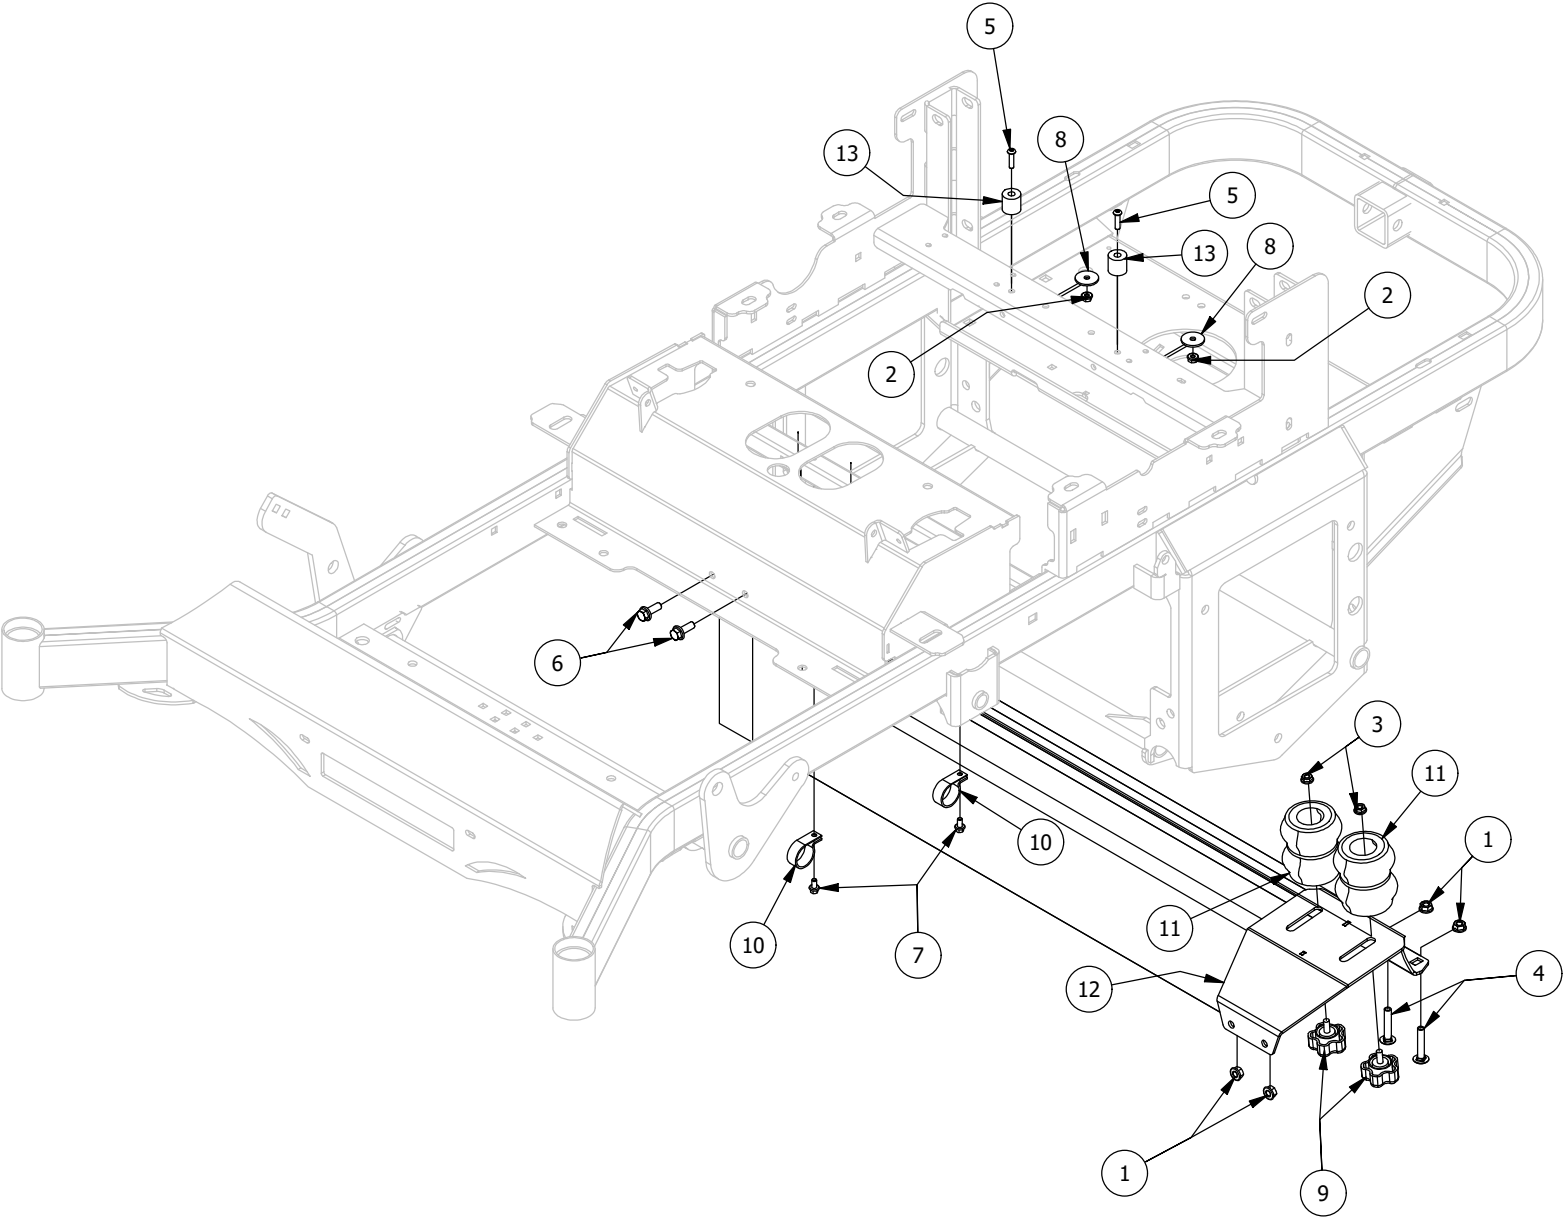

Seat Suspension Assembly

Seat Suspension Assembly

ITEM	QTY	PART NUMBER	DESCRIPTION
1	4	413-0004-00	3/8-16 HEX FLANGE NUT W/SERR ZINC
2	2	413-0026-00	1/4-20 NYLON INSERT FLANGE L/NUT ZINC
3	2	413-0027-00	5/16-18 NYLON INSERT FLANGE LOCKNUT ZC YELLOW
4	2	418-0033-00	3/8-16 X 2 CARRIAGE BOLT ZINC
5	2	418-0039-00	1/4-20 X 1 BUTTON SOCKET C/S 18-8 SS W/ BLACK MAGNI 577
6	2	418-0040-00	3/8-16 X 1 HEX FLANGE BOLT GR 8 ZC YELLOW
7	2	418-0059-00	1/4-20 X 1/2 IND. HWH SLOT F TCS ZINC
8	2	419-0023-00	1/4" Flat Washer_5/8 OD_18-8 SS Magn: 577 Black
9	2	445-0001-00	Lobed Knob w/ 5/16"-18 X .750" Stud
10	2	472-0001-00	1-1/4" CHUSHIONED LOOP CLAMP BLACK
11	2	487-0003-00	SRT Rear Suspension Elastomer
12	1	490-0021-00	Mower Suspension Seat Bracket Assembly
13	2	729-1000-00	Hood Rest Bumper-Lg UTV