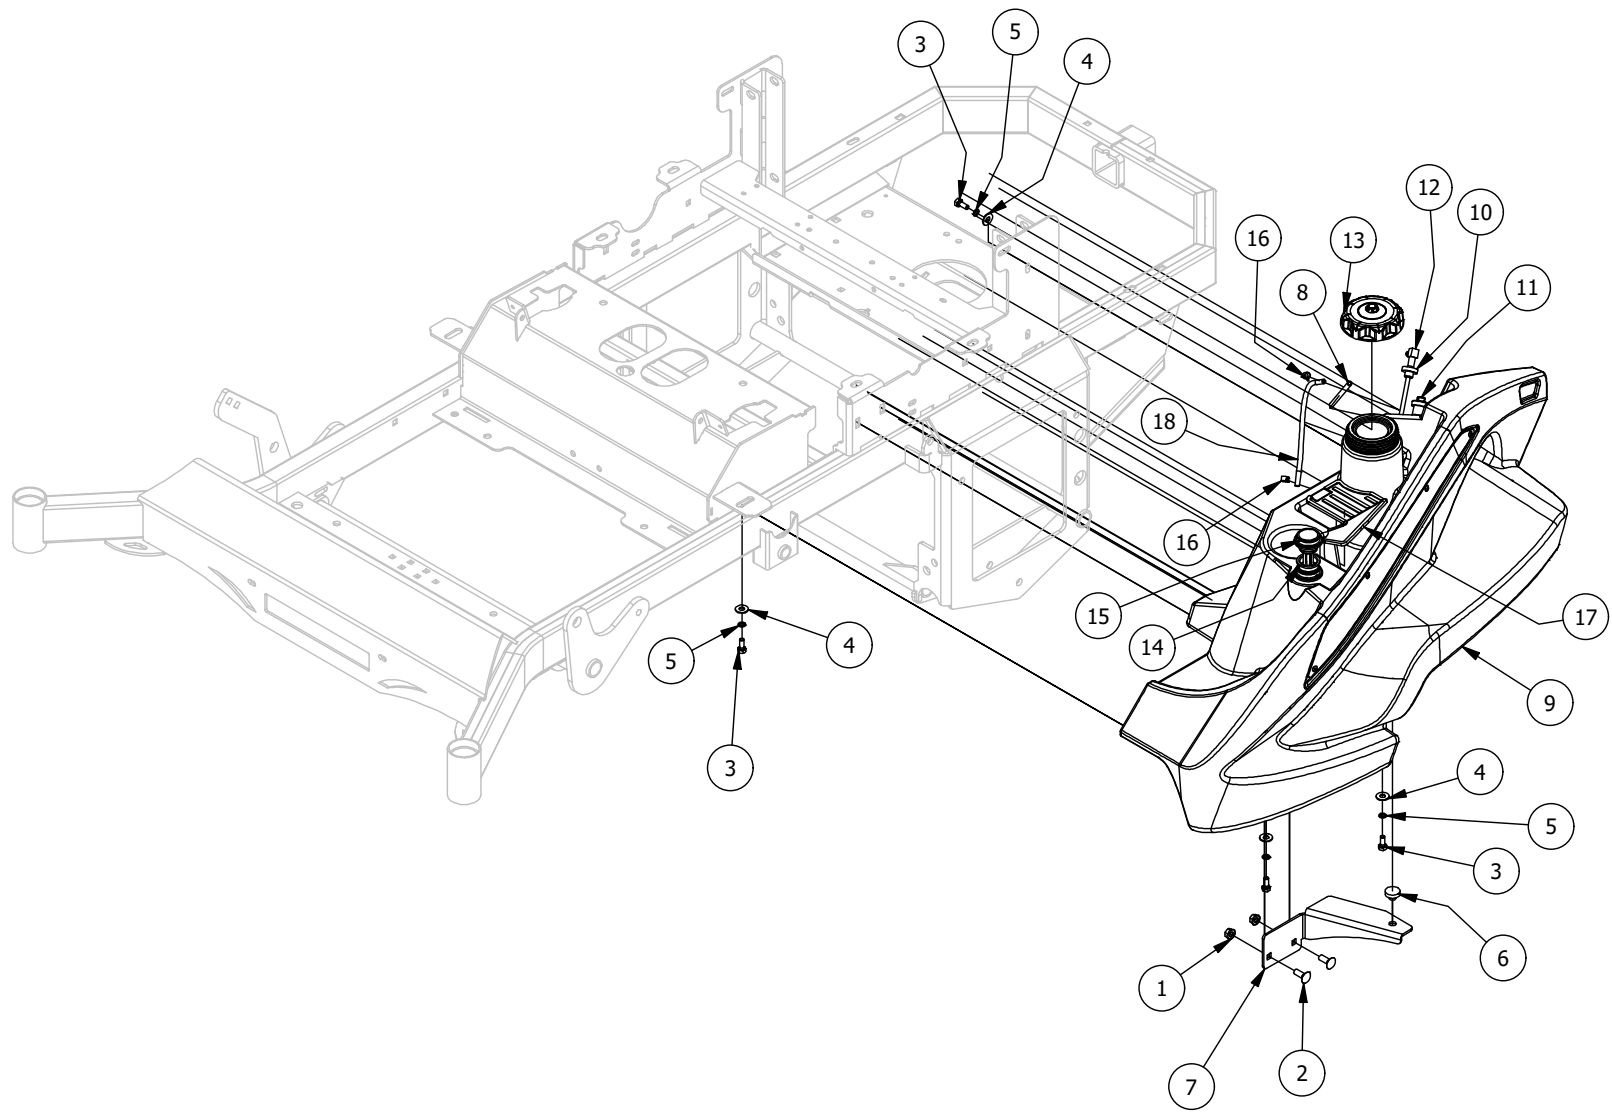

Gas Tank Assembly

Gas Tank Assembly

ITEM	QTY	PART NUMBER	DESCRIPTION
1	2	413-0020-00	3/8-16 HEX FLANGE NUT W/SERR ZINC YELLOW
2	2	418-0045-00	3/8-16 X 1 Carriage Bolt Zinc Yellow
3	4	418-0054-00	5/16-18 X 3/4 HEX C/S ZINC
4	4	419-0007-00	5/16 Flat Washer
5	4	419-0009-00	5/16 SPLIT LOCKWASHER ZINC
6	1	429-0002-00	Push-In Rubber Bumper, Mower Floor
7	1	439-0448-00	RT/SRT Gas Tank Support
8	1	451-0002-00	Mower Fuel Tank Black 3/16" Vent Tube
9	1	467-0001-00	Mower Gasoline Fuel Tank Assembly
10	1	467-0005-00	Fuel Pickup Tube Grommet
11	1	467-0006-00	Remote Tank Vent Valve w / Grommet
12	1	467-0012-00	Spartan 25.14" Fuel Pickup Tube W/ Filter Screen
13	1	467-0008-00	Tank Fill Neck Non-Venting Cap
14	1	467-0013-00	Fuel Level Gauge Grommet
15	1	467-0035-00	RT/SRT Rochester Fuel Gauge(8688-00003)
16	2	472-0004-00	1/2" (#8) Hose Clamp
17	1	481-0004-00	Rubber Tank Storage Compartment Insert
18	1	751-1014-00	1/4 Fuel Line - Low Perm