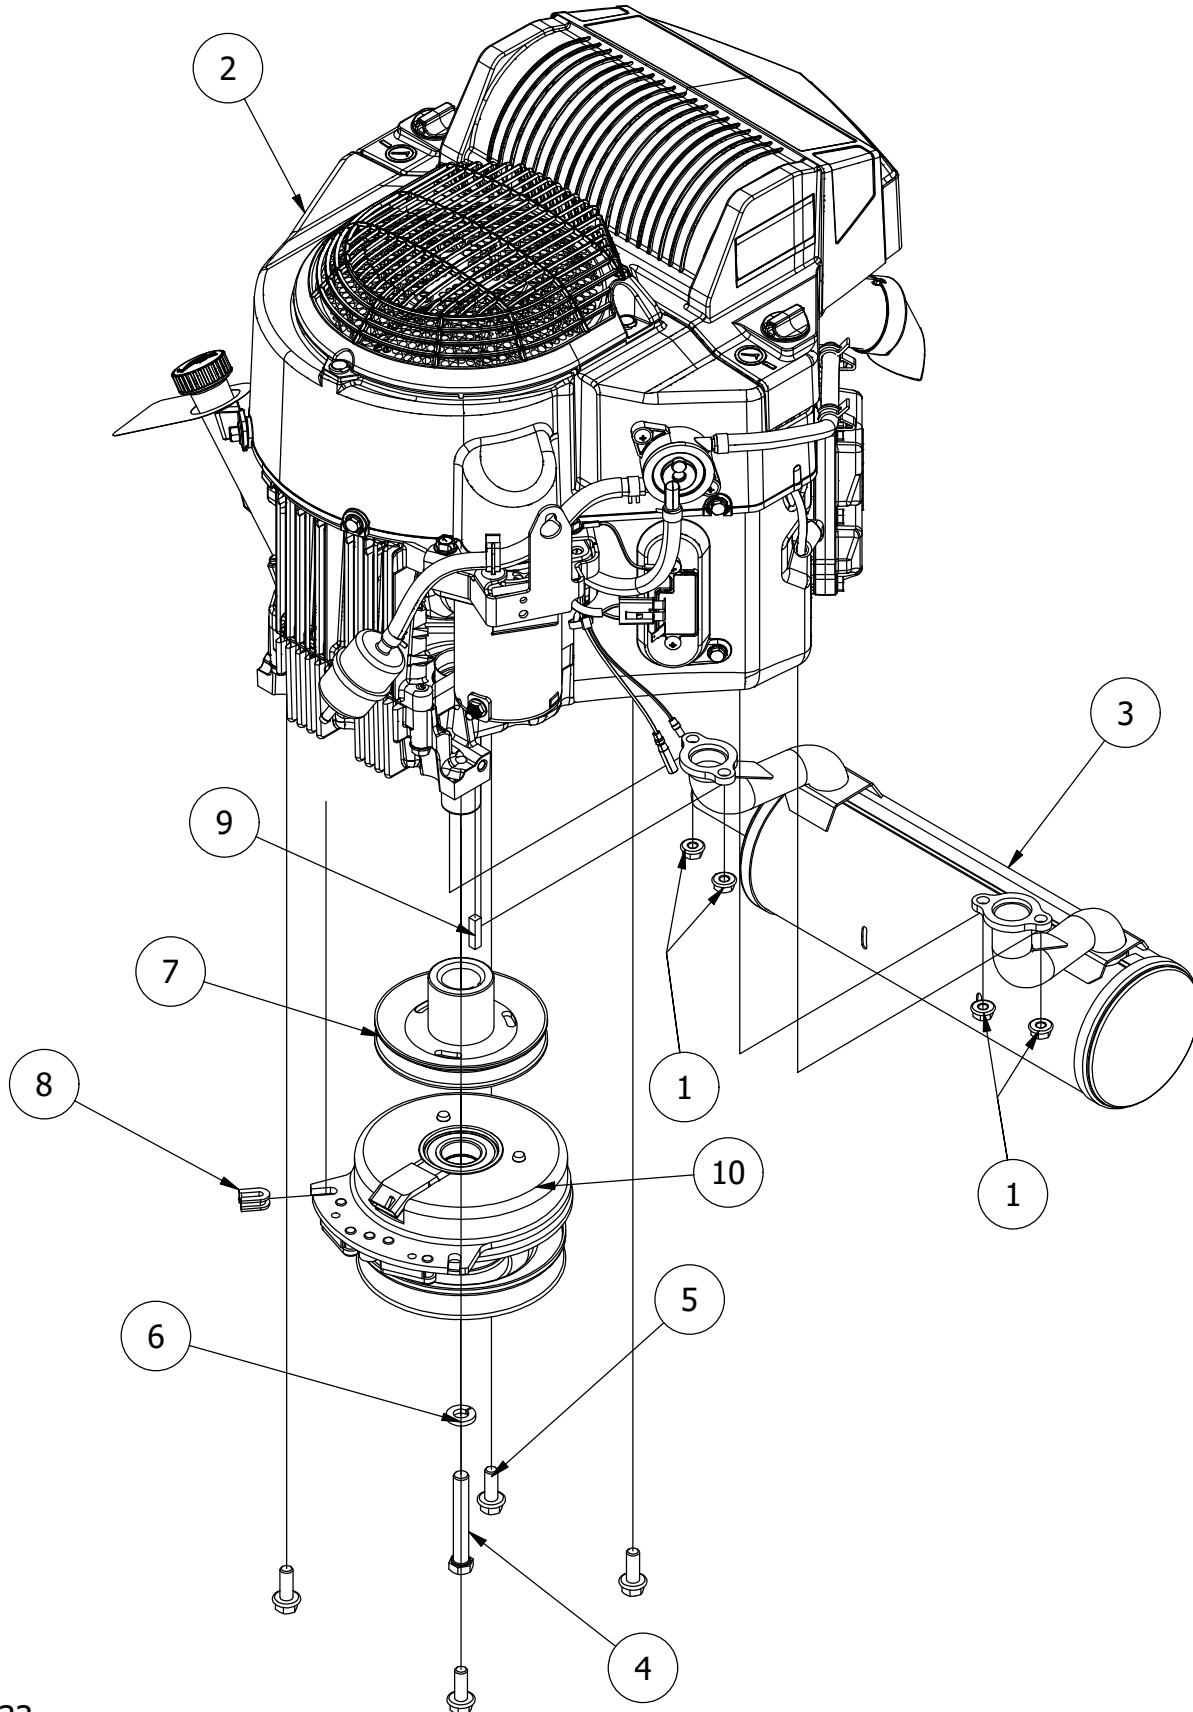

Kawasaki FT730-EFI Engine

Kawasaki FT730-EFI Engine			
ITEM	QTY	PART NUMBER	DESCRIPTION
1	4	413-0009-00	M8-1.25 HEX FLANGE TOPLOCK NUT ZINC
2	1	415-0022-00	Kawasaki FT730-EFI Engine
3	1	415-0074-00	2019 Exhaust System for Kawasaki FR, FS and FT
4	1	418-0022-00	7/16-20 X 3 HEX C/S GR 8 ZC YELLOW
5	4	418-0023-00	3/8-16 X 1-1/8 IND HWH W/SERR TRI LOB ZY
6	1	419-0005-00	7/16 SPLIT LOCKWASHER GR 8 ZC YELLOW
7	1	433-0001-00	Mower Hydraulic Pump Drive Pulley, A Belt
8	1	437-0025-00	Mower Rotation Stop Brkt Sleeve
9	1	442-0001-00	1/4 X 1 SQUARE KEY STOCK
10	1	470-0002-00	PTO Clutch