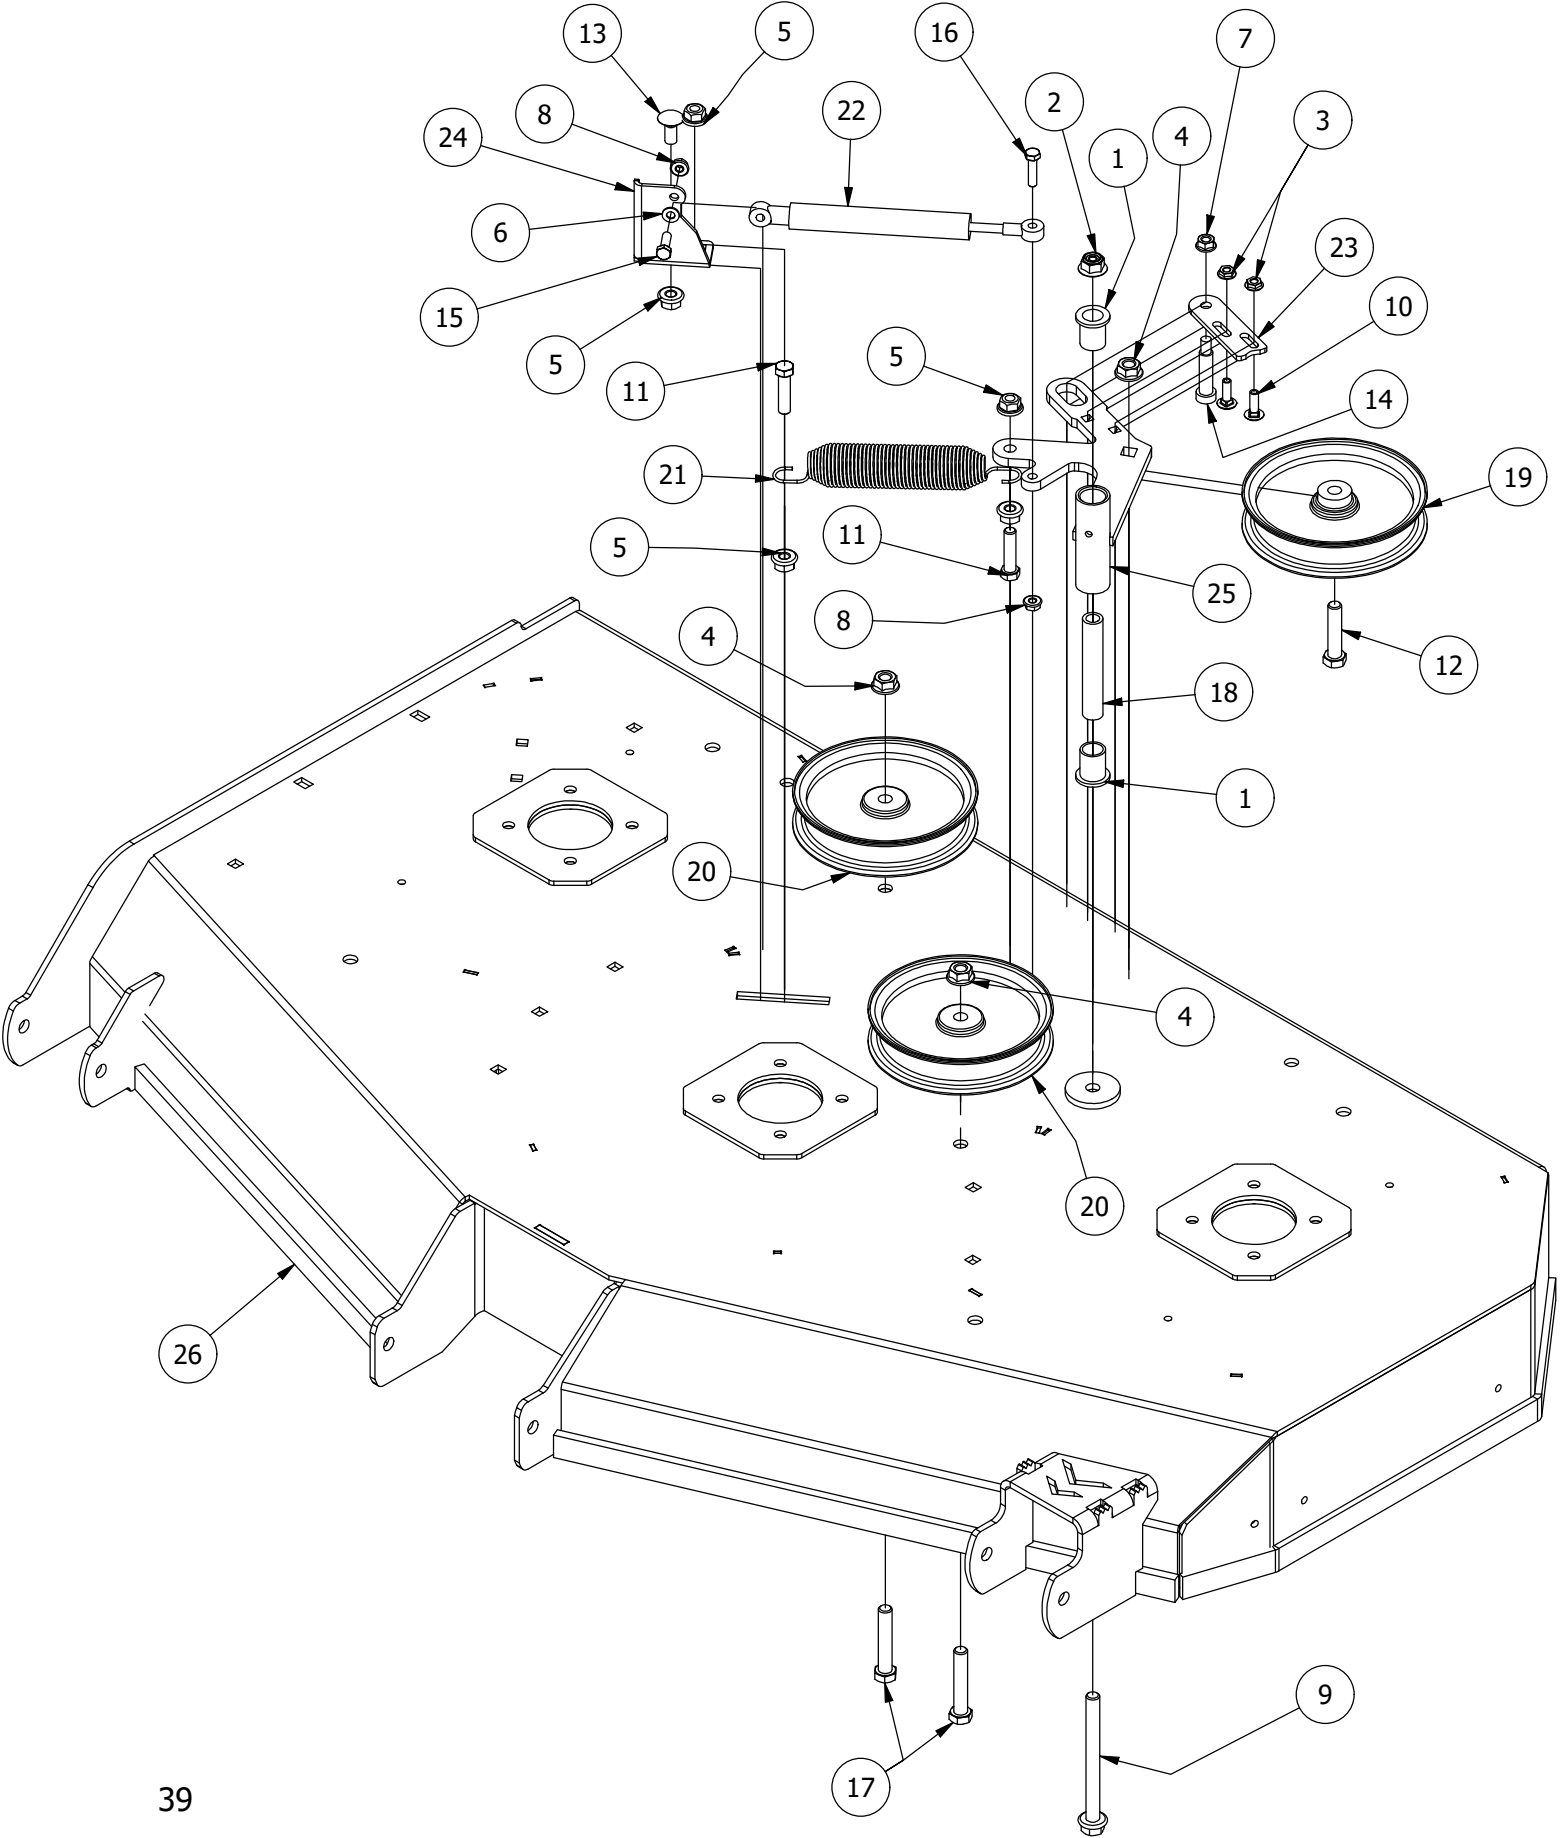

54" Deck Idler Assembly

54" Deck Idler Assembly			
ITEM	QTY	PART NUMBER	DESCRIPTION
1	2	410-0007-00	3/4" ID X 15/16" OD X 1-1/8" LENGTH FLANGE BUSHING
2	1	413-0002-00	1/2-13 NYLON INSERT FLANGE NUT ZINC YELLOW
3	2	413-0006-00	5/16-18 HEX FLANGE NUT W/SERR ZINC
4	3	413-0010-00	1/2-13 HEX FLANGE NUT W/SERR ZINC
5	5	413-0011-00	7/16-14 HEX FLANGE NUT W/SERR ZINC YELLOW
6	1	413-0016-00	.312 ID X .625 OD X .062 THK THRUST BEARING OIL-IMPREG BRNZ
7	1	413-0020-00	3/8-16 HEX FLANGE NUT W/SERR ZINC YELLOW
8	2	413-0027-00	5/16-18 NYLON INSERT FLANGE LOCKNUT ZC YELLOW
9	1	418-0009-00	1/2-13 X 5-1/2 HEX FLANGE BOLT GR 8 ZY
10	2	418-0010-00	5/16-18 X 1 CARRIAGE BOLT ZC/YEL
11	2	418-0011-00	7/16-14X 1-3/4 HEX C/S GR5 ZINC Yellow
12	1	418-0012-00	1/2-13 X 2-1/4 HEX C/S GR 5 ZINC
13	1	418-0017-00	7/16-14 X 1 CARRIAGE BOLT ZINC
14	1	418-0106-00	1/2"-20x1-3/4" Shoulder Bolt
15	1	418-0108-00	5/16 x1 Hex C/S (GR8) ZC/Yel
16	1	418-0109-00	5/16- 18 x 1 1/4 Hex C/S (GR.8) ZC/Yel
17	2	418-0246-00	1/2-13 x 2-3/4 Hex Flange Bolt (GR.8) ZC/YEL
18	1	425-0006-00	Mower Inner Idler Spacer
19	1	433-0014-00	6-3/4" Idler Pulley, 7/16" Spacer Assembly
20	2	433-0015-00	6-3/4" Idler Pulley, 15/16" Spacer Assembly
21	1	434-0007-00	2019 Mower Deck Spring
22	1	434-0009-00	Idler Gas Spring
23	1	439-0257-00	Deck Idler Pulley Belt Retainer Brkt
24	1	439-0335-00	Deck Belt Idler Damper Mounting Bracket
25	1	490-0019-00	Mower Deck Idler Pulley Arm Assembly
26	1	490-0063-00	2020 54" RT/SRT Deck Assembly