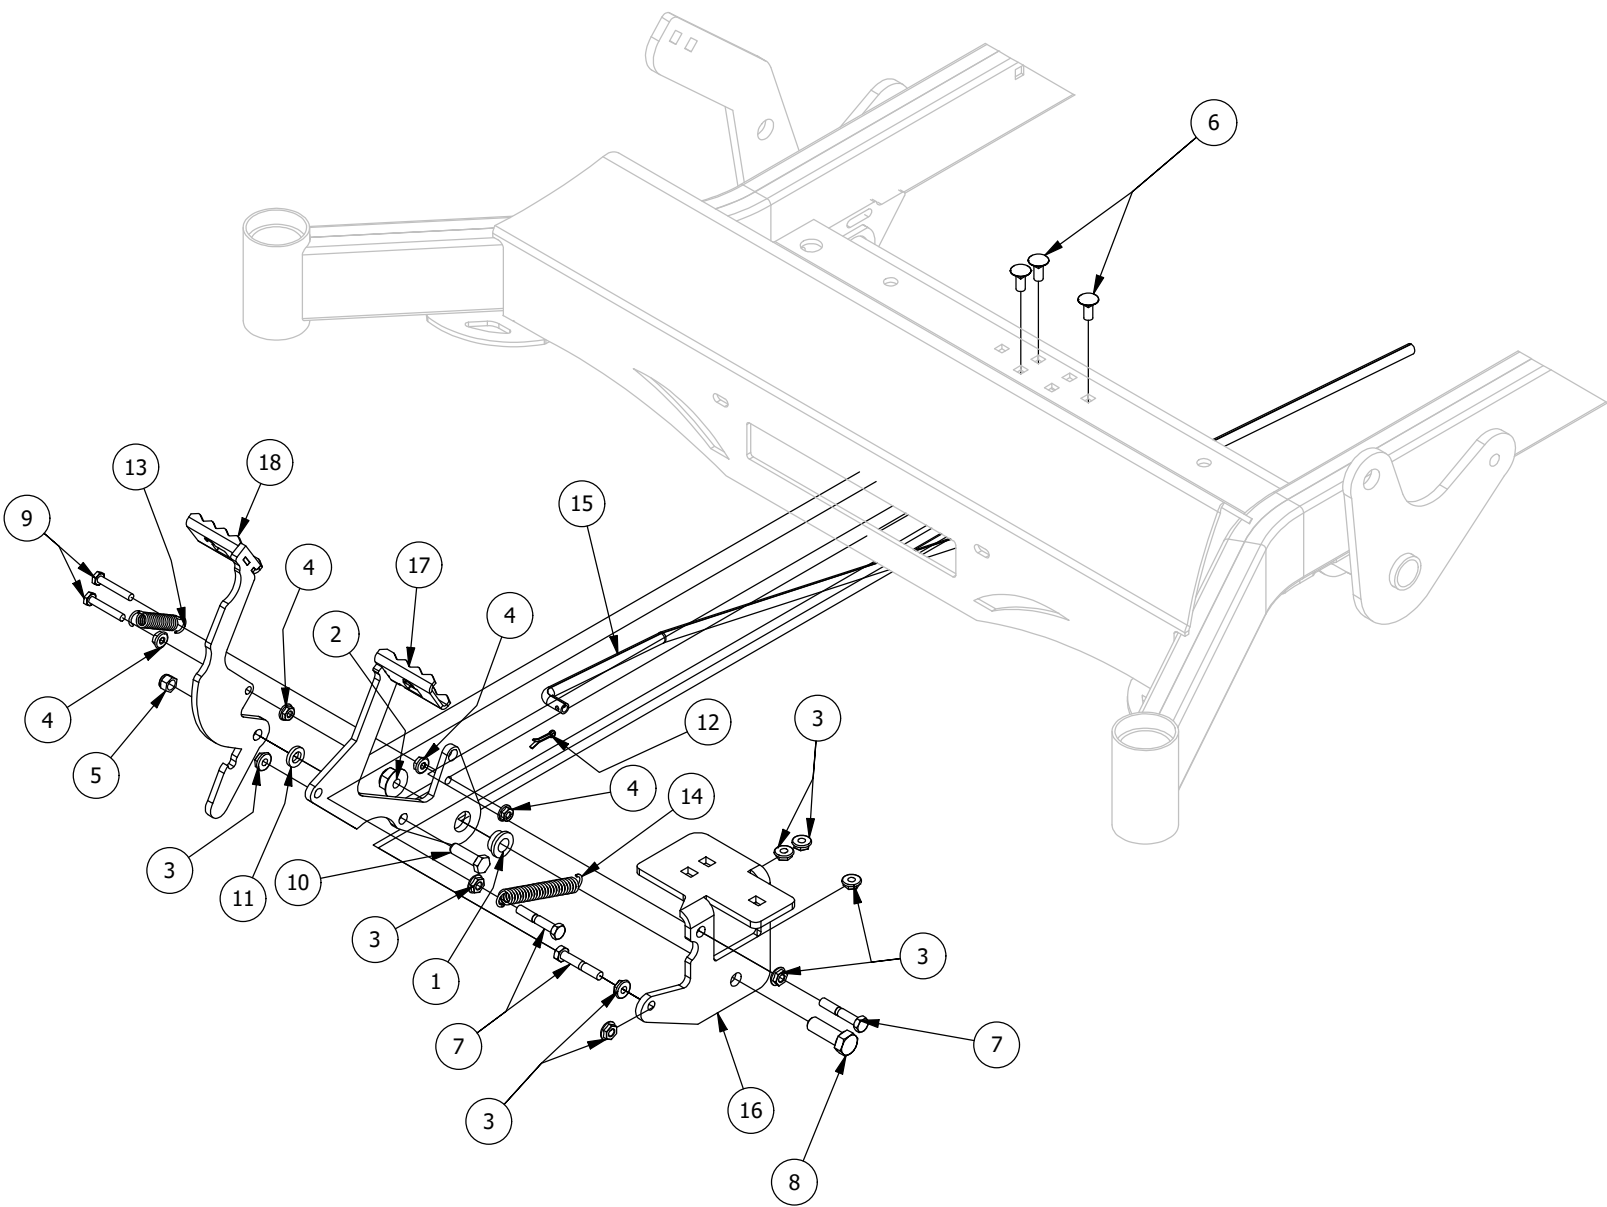

Park Brake Assembly

Park Brake Assembly			
ITEM	QTY	PART NUMBER	DESCRIPTION
1	1	410-0009-00	1/2" ID X 3/4" OD X 3/8" LENGTH FLANGE BUSHING
2	1	413-0002-00	1/2-13 NYLON INSERT FLANGE LOCKNUT ZC YELLOW
3	9	413-0006-00	5/16-18 HEX FLANGE NUT W/SERR ZINC
4	4	413-0012-00	1/4-20 HEX FLANGE NUT W/SERRATIONS ZC YELLOW
5	1	413-0013-00	3/8-16 NYLON INSERT FLANGE LOCKNUT ZINC
6	3	418-0008-00	5/16-18 X 3/4 CARRIAGE BOLT ZINC
7	3	418-0027-00	5/16-18 X 1-3/4 HEX C/S GR 2 ZINC
8	1	418-0028-00	1/2-13 X 1-1/2 HEX C/S GR 2 ZINC
9	2	418-0029-00	1/4-20 X 1-1/4 HEX C/S GR 2 ZINC
10	1	418-0030-00	3/8-16 X 1-1/4 HEX C/S GR 2 ZINC
11	1	419-0015-00	3/8" ID X 3/4" OD X 1/8" THK BRONZE WASHER
12	1	420-0001-00	1/8 X 3/4 COTTER PIN ZINC
13	1	434-0003-00	Brake Pedal Release Spring
14	1	434-0015-00	Brake Pedal Release Spring
15	1	435-0004-00	Mower Brake Linkage
16	1	439-0009-00	Mower Frame Brake Mounting Bracket
17	1	490-0016-00	Mower Brake Lock Lever Assembly
18	1	490-0017-00	Mower Brake Unlock Lever Assembly