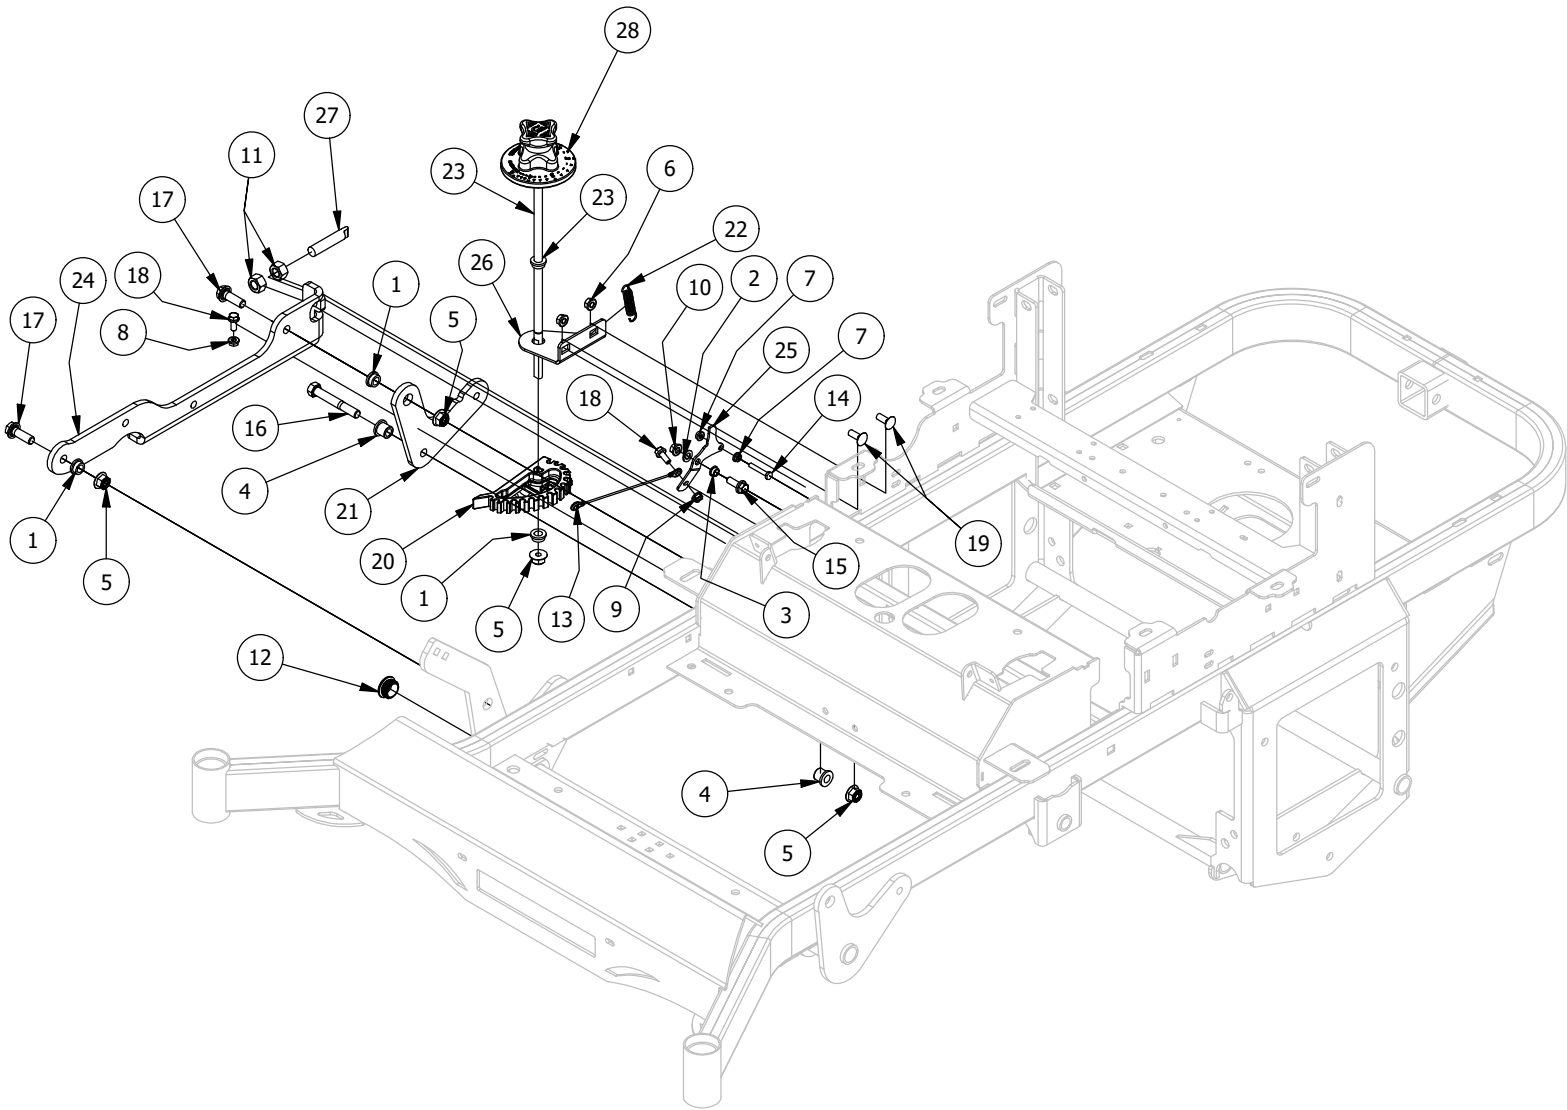

Deck Height Adjuster Assembly

Deck Height Adjuster Assembly			
ITEM	QTY	PART NUMBER	DESCRIPTION
1	4	410-0009-00	1/2" ID X 3/4" OD X 3/8" LENGTH FLANGE BUSHING
2	1	410-0011-00	3/8 X 3/4 Bronze Washer
3	1	410-0067-00	Bronze Bushing
4	2	410-0068-00	.502 ID X .753 OD X .75 OAL X1 FL OD X .125 FL BUSHING
5	4	413-0002-00	1/2-13 NYLON INSERT FLANGE LOCKNUT ZC YELLOW
6	2	413-0004-00	3/8-16 HEX FLANGE NUT W/SERR ZINC
7	2	413-0012-00	1/4-20 HEX FLANGE NUT W/SERRATIONS ZC YELLOW
8	1	413-0022-00	5/16-18 HEX FLANGE NUT W/SERR ZINC YELLOW
9	1	413-0027-00	5/16-18 NYLON INSERT FLANGE LOCKNUT ZC YELLOW
10	1	413-0029-00	3/8-16 NYLON INSERT FLANGE L/NUT ZC YELLOW
11	2	413-0048-00	5/8-11 HEX NUT ZINC YELLOW
12	1	414-0015-00	1-1/4" Round Tube Plug
13	1	414-0037-00	Height Indicator Cable
14	1	418-0029-00	1/4-20 X 1-1/4 HEX C/S GR 2 ZINC
15	1	418-0040-00	3/8-16 X 1 HEX FLANGE BOLT GR 8 ZC YELLOW
16	1	418-0042-00	1/2-13 X 3-1/2 HEX C/S GR 5 ZINC YELLOW
17	2	418-0047-00	1/2-13 X 1-1/2 HEX FLANGE BOLT GR 8 ZINC YELLOW
18	2	418-0048-00	5/16-18 X 3/4 HEX FLANGE BOLT GR 8 ZC YELLOW
19	2	418-0053-00	3/8-16 X 1 CARRIAGE BOLT ZINC YELLOW
20	1	425-0032-00	2022 Deck Height Cam Casting
21	1	431-0004-00	Deck Height Brkt Right side
22	1	434-0003-00	Brake Pedal Release Spring
23	1	437-0003-00	Mower Deck Height Selector Shaft
24	1	439-0698-00	2021 Deck Height Arm Right Link
25	1	439-0711-00	2021 Deck Height Control Shaft Spring Bracket
26	1	439-0712-00	2021 Mower Deck Height Indicator Rod Bracket
27	1	444-0001-00	Mower HEIGHT SELECTOR CAM PIN
28	1	445-0007-00	2021 RZHD,RT,and SRT Deck Height Selector Knob