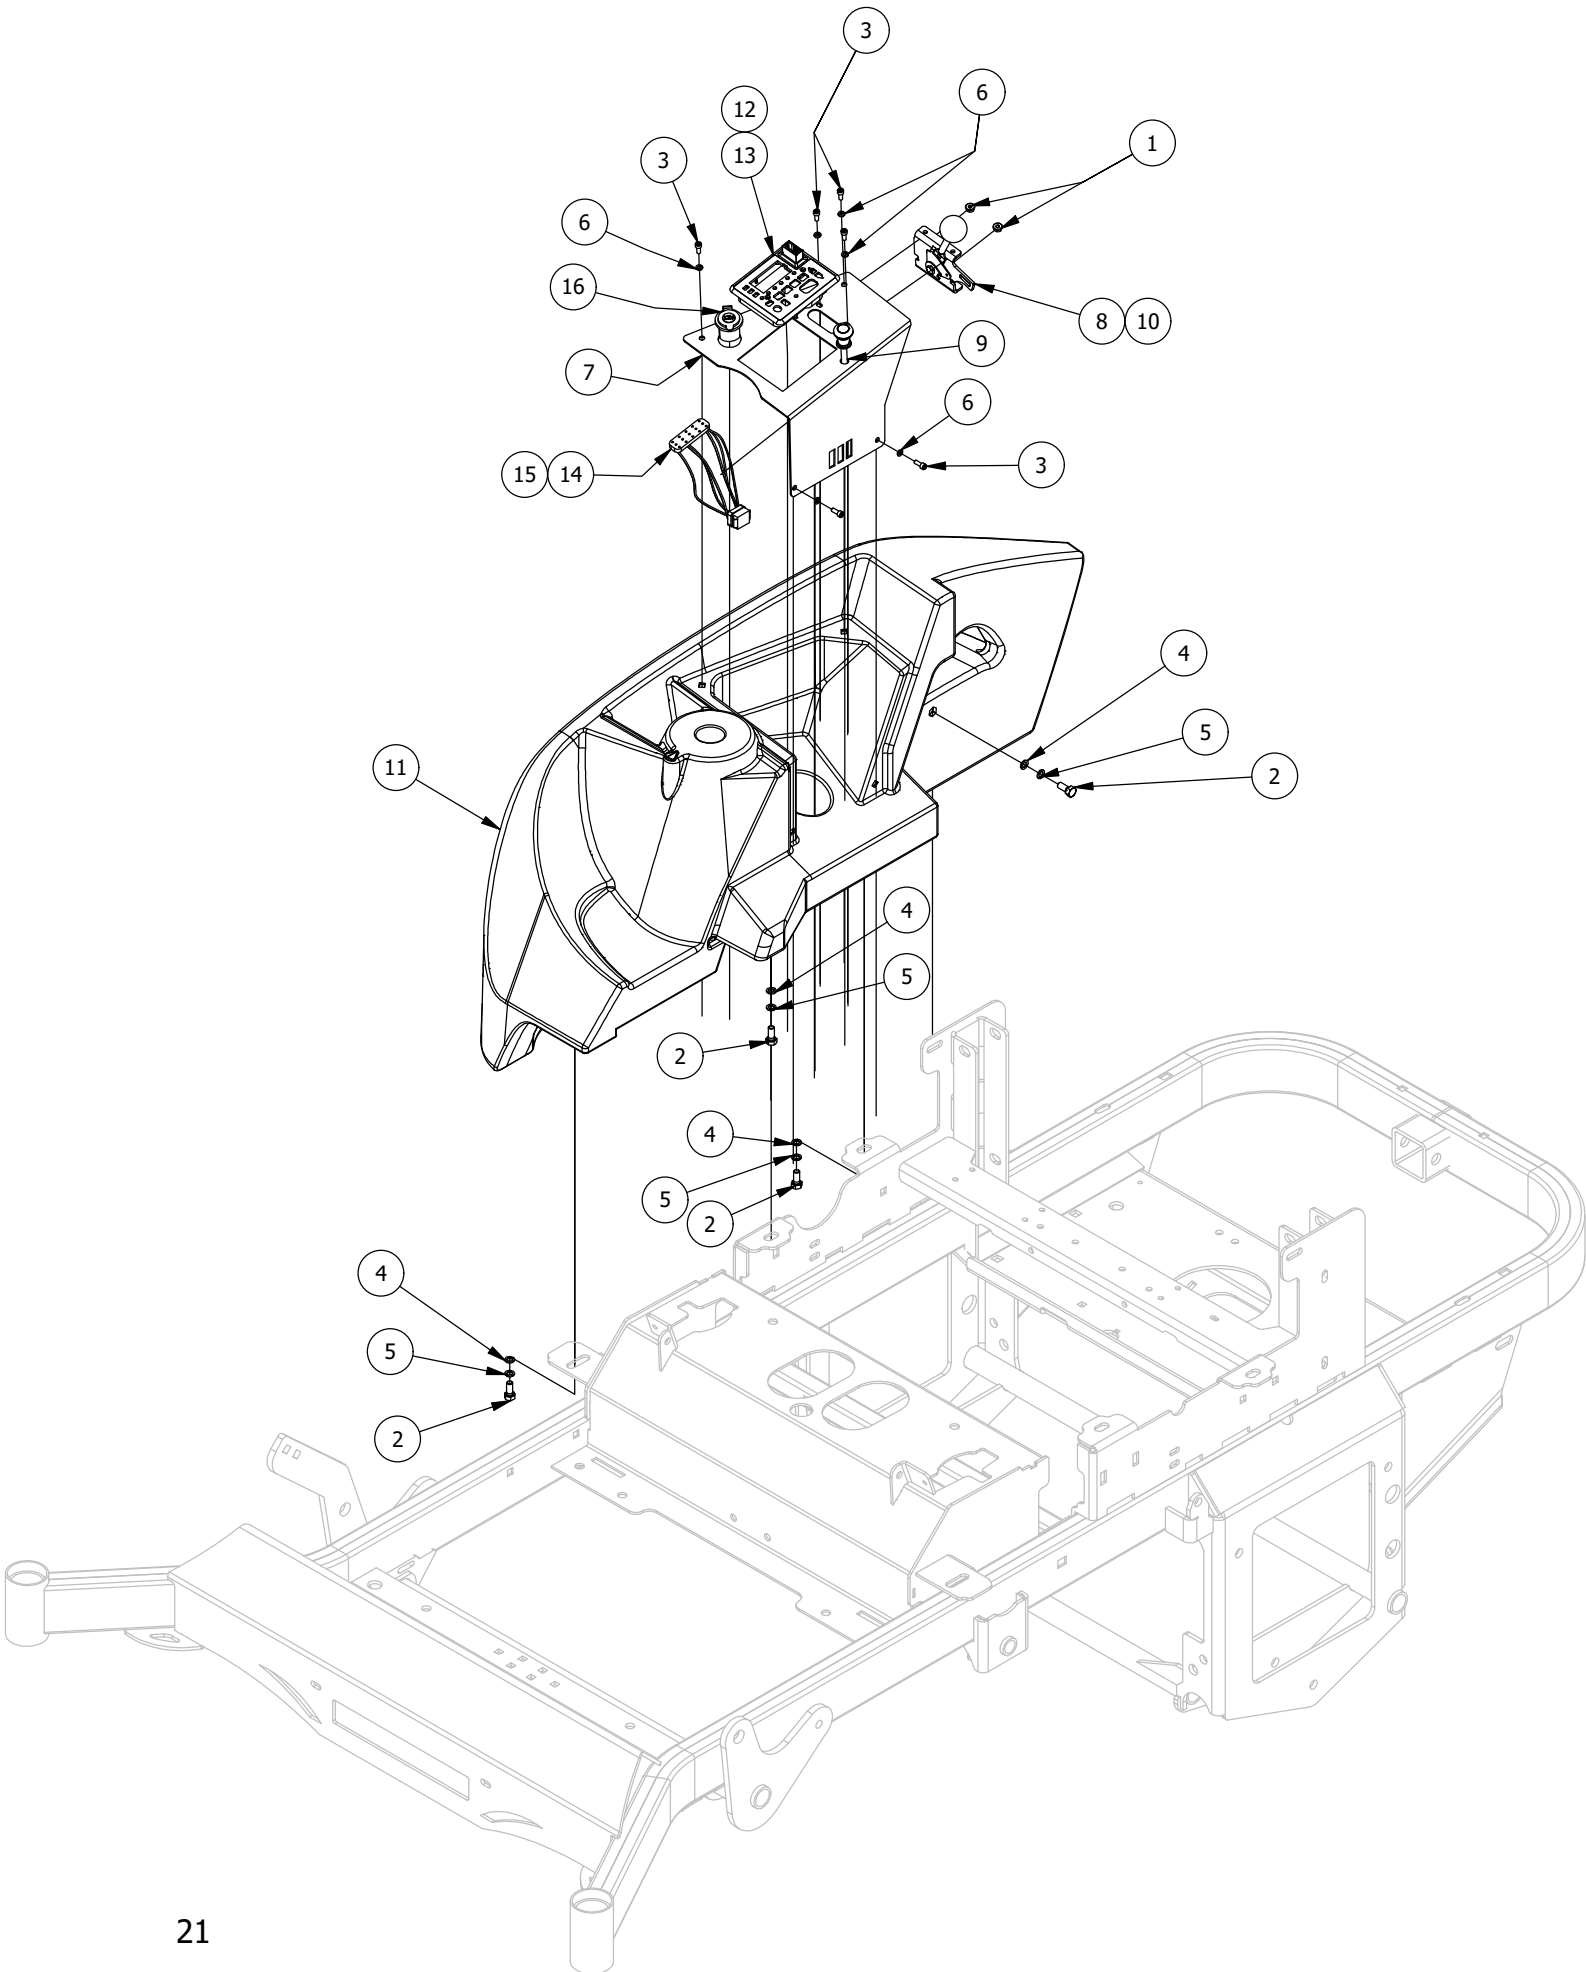

Console Assembly

Console Assembly			
ITEM	QTY	PART NUMBER	DESCRIPTION
1	2	413-0008-00	10-24 NYLON INSERT LOCKNUT 18-8 SS
2	4	418-0054-00	5/16-18 X 3/4 HEX C/S ZINC
3	6	418-0055-00	10-24 X 1/2 SOCKET C/S 18-8 SS
4	4	419-0007-00	5/16 Flat Washer
5	4	419-0009-00	5/16 SPLIT LOCKWASHER ZINC
6	6	419-0011-00	#10 SPLIT LOCKWASHER 18-8 SS
7	1	439-0022-00	Mower Control Panel Bracket
8	1	464-0001-00	Mower Throttle Cable Assembly w / Handle
9	1	464-0002-00	Choke Cable
10	1	464-0006-00	Kawasaki 730 EFI & 850 EFI Throttle
11	1	467-0002-00	Mower Console
12	1	486-0003-00	Mower Control Console-EFI
13	1	486-0004-00	Mower Control Console, Carbureted Engine
14	1	486-0011-00	Briggs 25hp/27hp/Kawi FS730 Harness
15	1	486-0024-00	Kawasaki EFI Wiring Harness
16	1	677-2075-00	12 Volt Auxiliary Plug