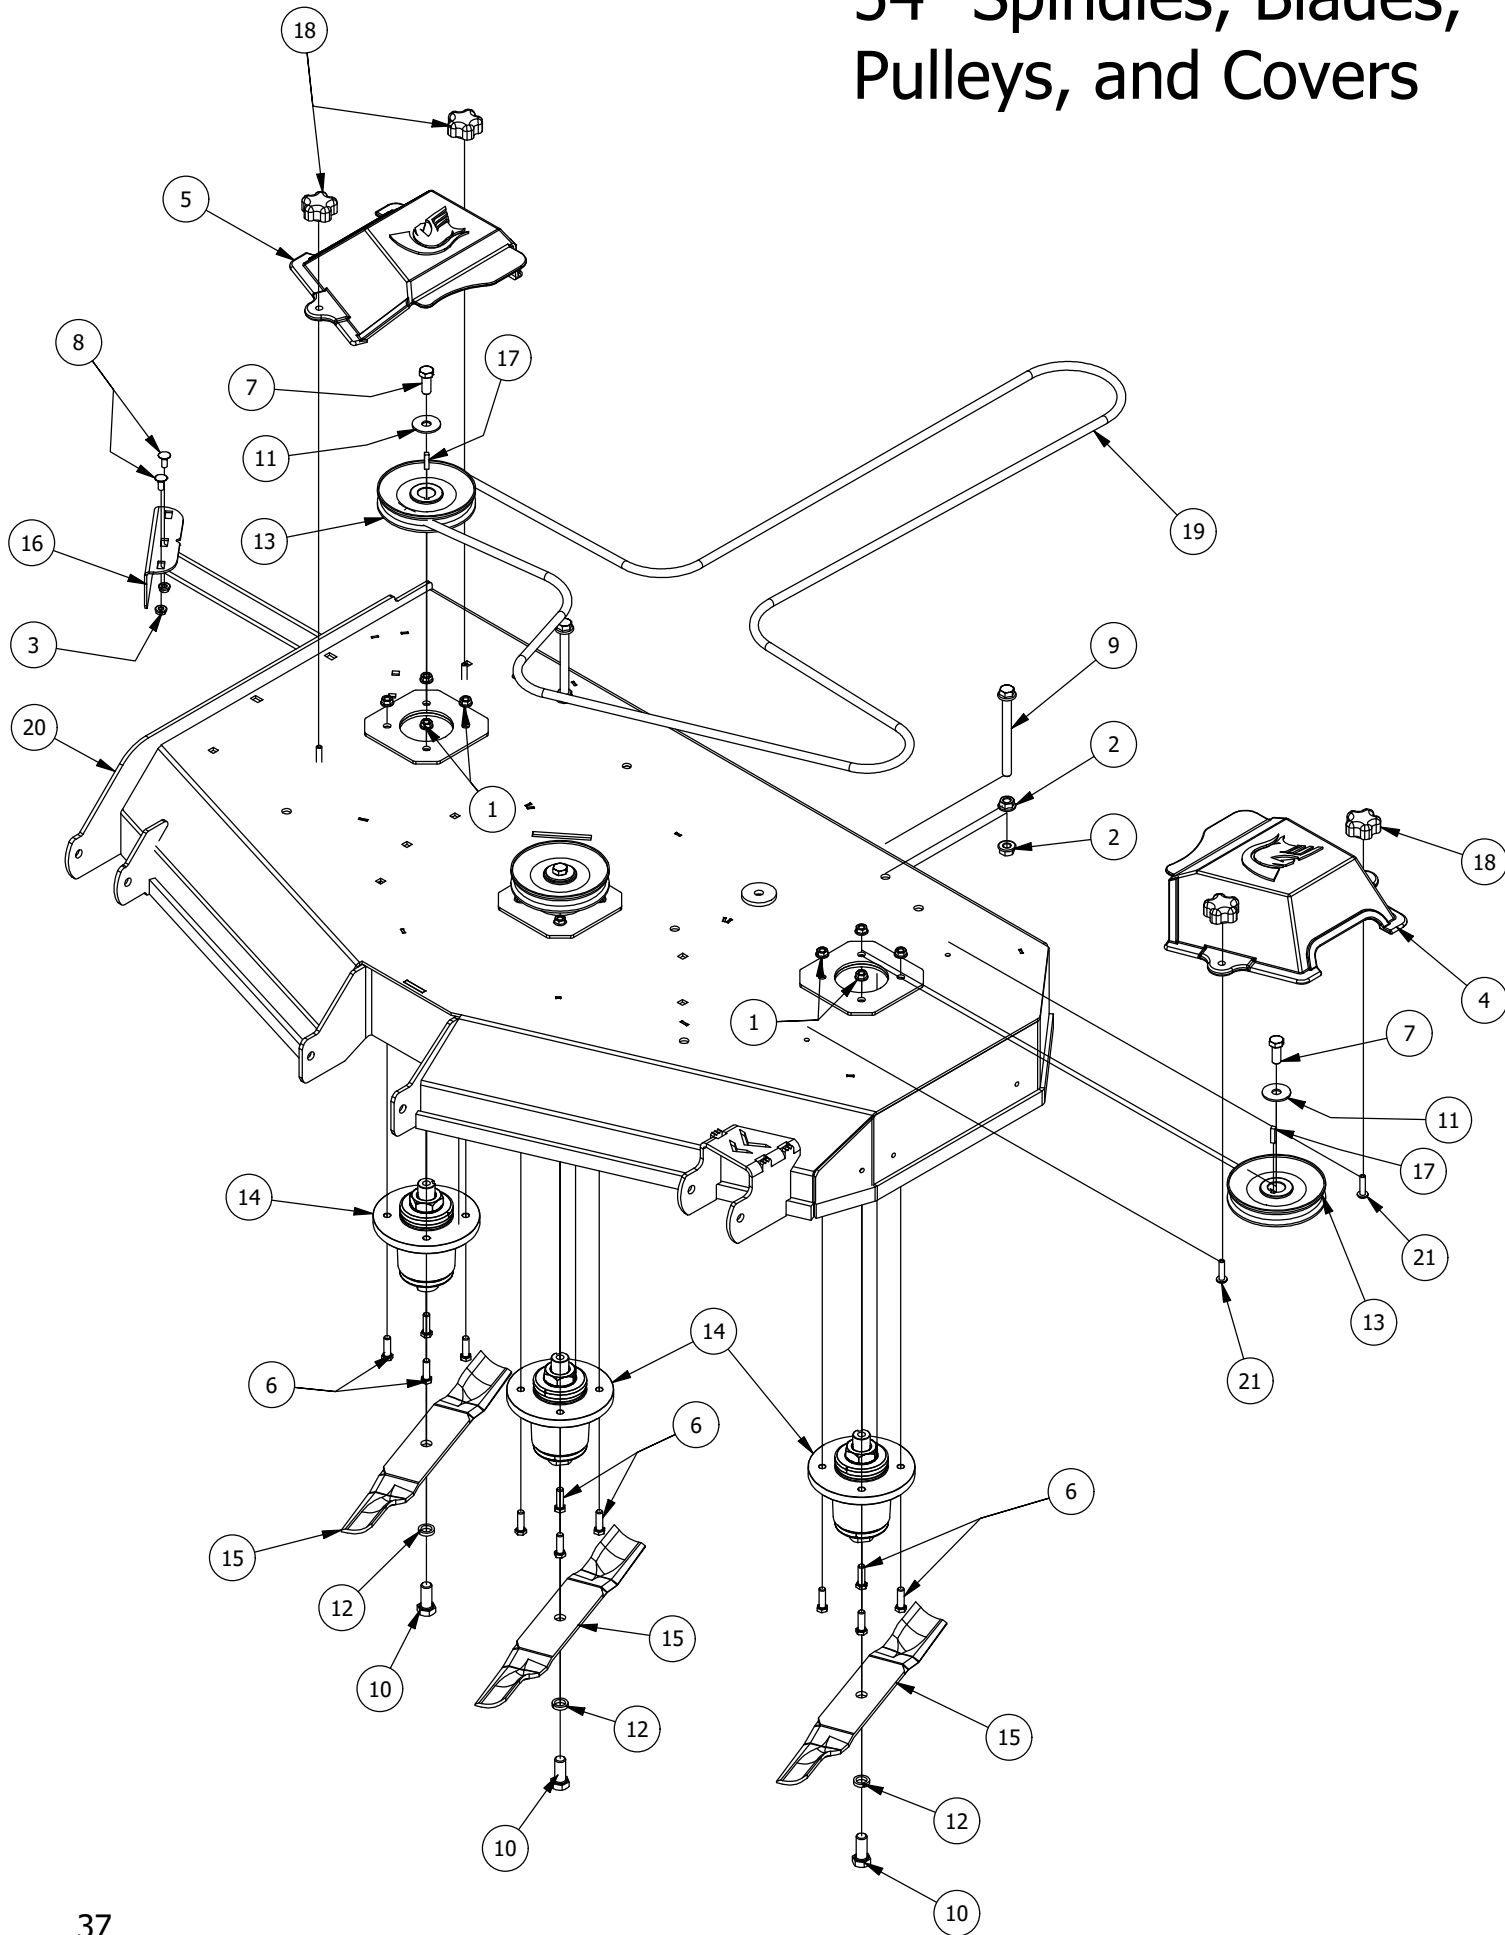

54" Spindles, Blades, Pulleys, and Covers

54" Spindles, Blades, Pulleys, and Covers

ITEM	QTY	PART NUMBER	DESCRIPTION
1	12	413-0004-00	3/8-16 HEX FLANGE NUT W/SERR ZINC
2	4	413-0005-00	1/2-13 HEX FLANGE NUT W/SERR ZINC YELLOW
3	2	413-0022-00	5/16-18 HEX FLANGE NUT W/SERR ZINC YELLOW
4	1	414-0018-00	48" & 54" Deck Left Pulley Cover
5	1	414-0019-00	48" & 54" Deck Right Pulley Cover
6	12	418-0005-00	3/8-16 x 1-1/4 Hex Bolt GR5
7	3	418-0006-00	1/2-20 X 1-1/4 HEX C/S GR 5 ZINC
8	2	418-0008-00	5/16-18 X 3/4 CARRIAGE BOLT ZINC
9	2	418-0009-00	1/2-13 X 5-1/2 HEX FLANGE BOLT GR 8 ZY
10	3	418-0078-00	5/8-11 X 1-1/2 HEX C/S GR 8 ZC YELLOW
11	3	419-0001-00	1/2" X 1-5/8 BELLEVILLE CUP WASHER ZINC YELLOW
12	3	419-0004-00	5/8 SPLIT LOCKWASHER ZINC
13	3	433-0004-00	Deck Pulley 54"
14	3	437-0005-00	Mower Heavy Duty Deck Spindle
15	3	438-0001-00	54" Mower Deck Blade
16	1	439-0399-00	2020 RT&SRT/RZ 54 Deck wiper Brkt
17	3	442-0001-00	1/4 X 1 SQUARE KEY STOCK
18	4	445-0005-00	5/16-18 5-LOBE (STAR) FEMALE SOFT TOUCH KNOB (1.90 DIA) BLK
19	1	461-0001-00	54" Mower Deck Belt, HB x 153.5" Effective Length
20	1	490-0063-00	2020 54" RT/SRT Deck Assembly
21	4	618-1008-00	5/16-18 x 1-1/4 Pan Torx Tri Lob Zinc