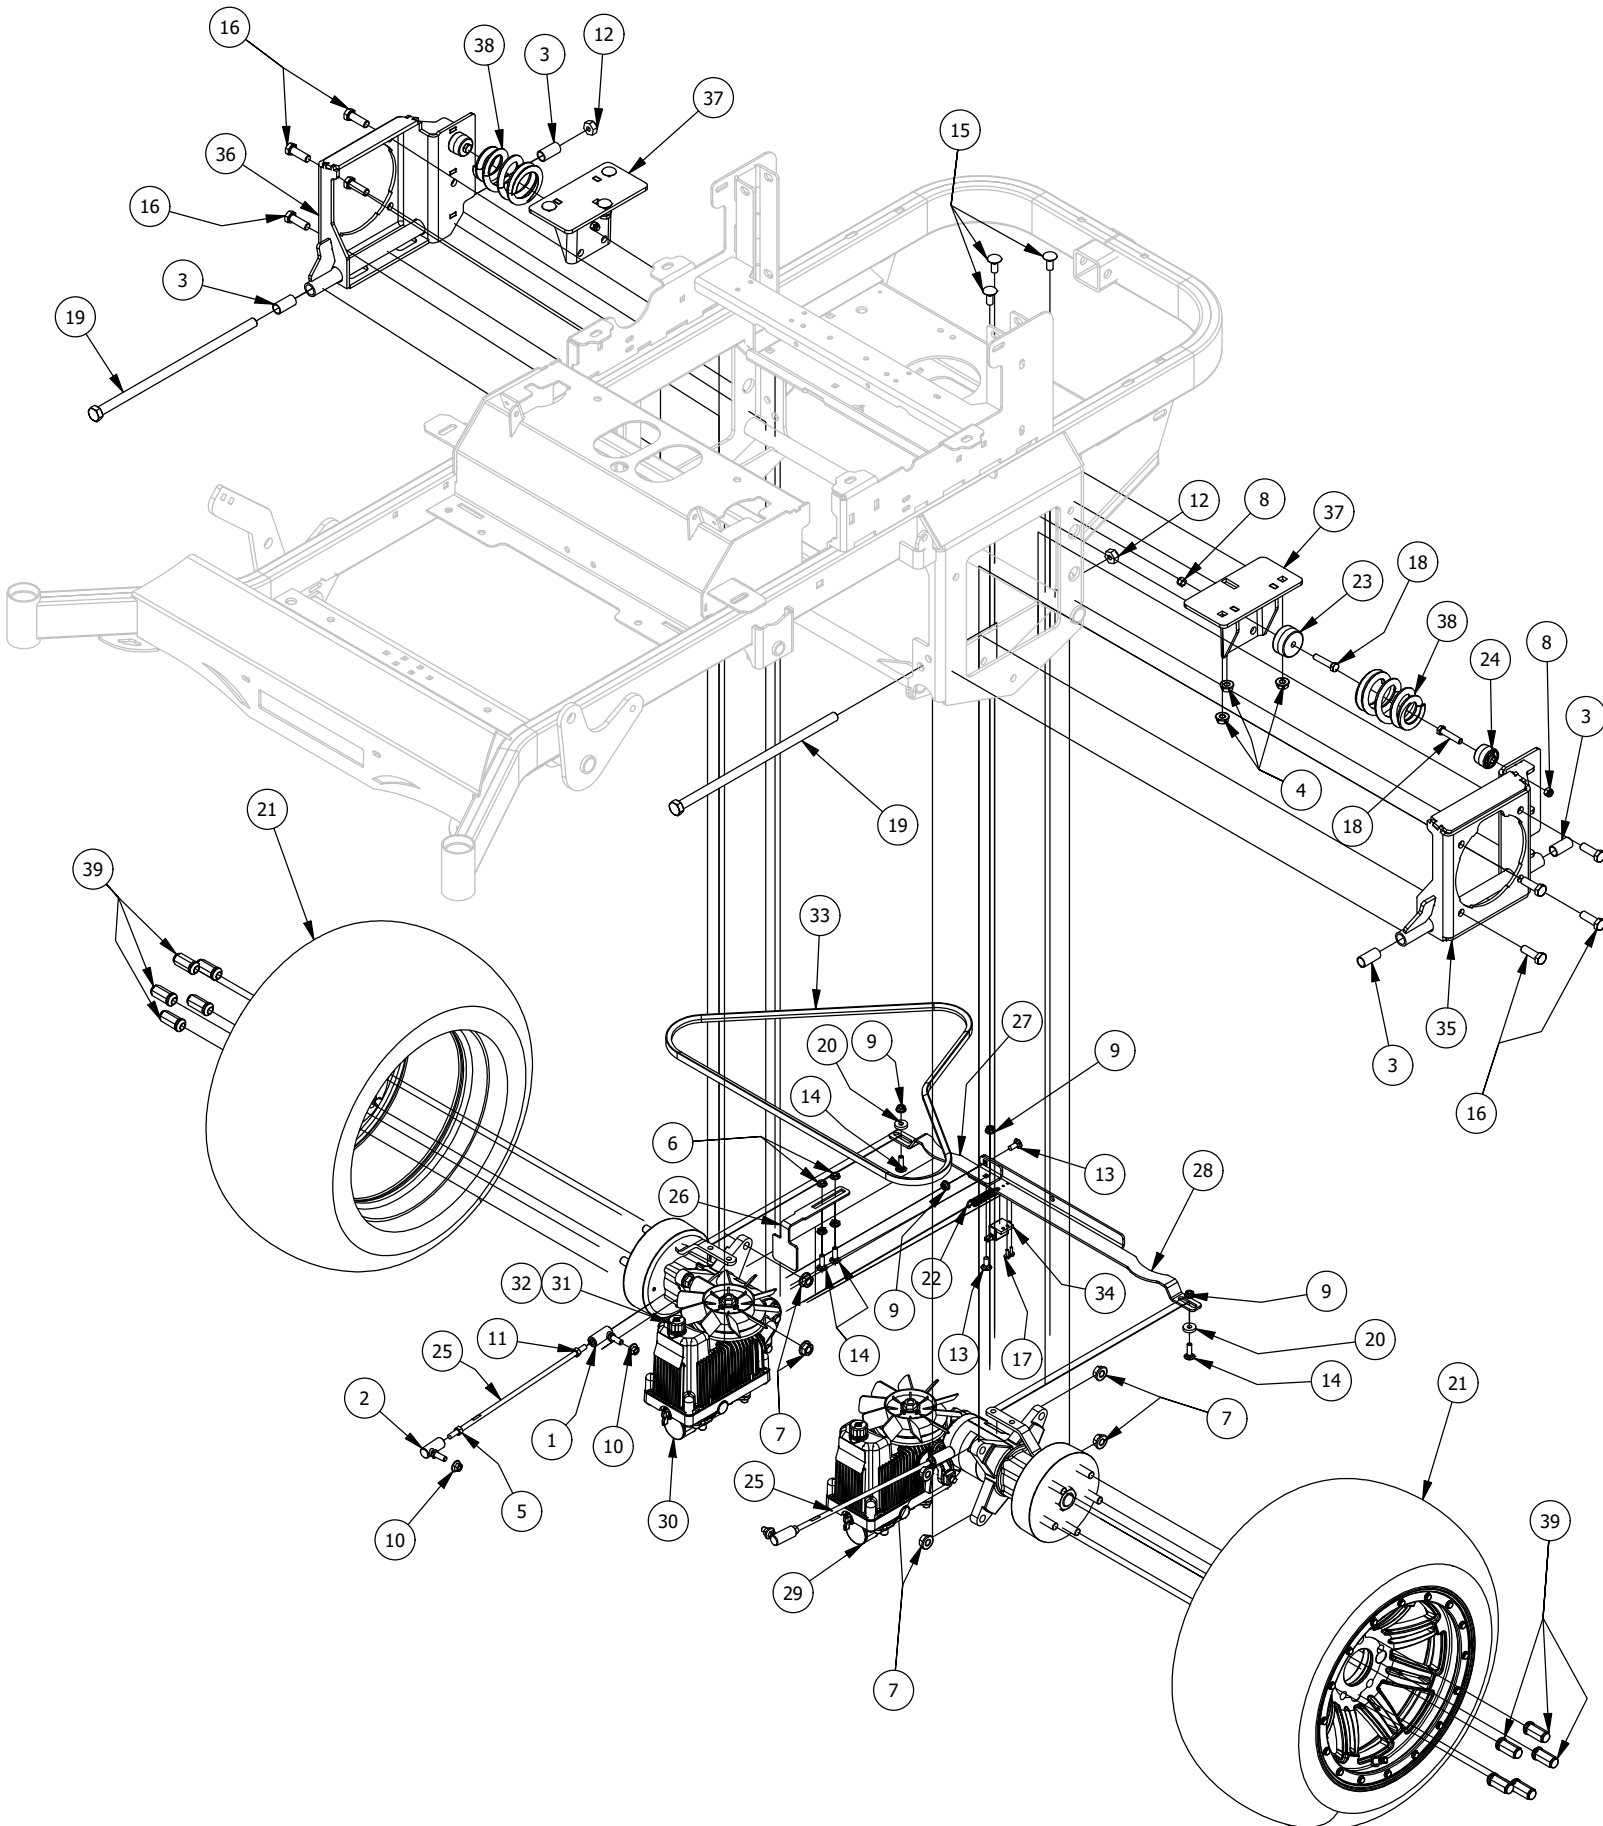

Transmission Assembly

Transmission Assembly			
ITEM	QTY	PART NUMBER	DESCRIPTION
1	2	410-0001-00	Control Arm Rod End, Right
2	2	410-0002-00	Control Arm Rod End, Left
3	4	410-0019-00	.627IDx.753ODx1.500 LGTH Sleeve bearing
4	6	413-0001-00	7/16-14 HEX FLANGE NUT W/SERR ZINC
5	2	413-0003-00	5/16 Hex Nut Left hand thread
6	4	413-0006-00	5/16-18 HEX FLANGE NUT W/SERR ZINC
7	8	413-0010-00	1/2-13 HEX FLANGE NUT W/SERR ZINC
8	4	413-0013-00	3/8-16 NYLON INSERT FLANGE LOCKNUT ZINC
9	4	413-0019-00	5/16-18 NYLON INSERT FLANGE L/NUT ZINC
10	4	413-0034-00	5/16-24 HEX FLANGE NUT W/SERR ZINC
11	2	413-0035-00	5/16-24 HEX NUT ZINC
12	2	413-0050-00	5/8-11 NYLON INSERT FLANGE L/NUT ZINC
13	2	418-0008-00	5/16-18 X 3/4 CARRIAGE BOLT ZINC
14	4	418-0010-00	5/16-18 X 1 CARRIAGE BOLT ZC/YEL
15	6	418-0017-00	7/16-14 X 1 CARRIAGE BOLT ZINC
16	8	418-0020-00	1/2-13 X 1-1/2 HEX C/S GR 5 ZINC
17	2	418-0032-00	8-32 X 1/2 IND. HWH SLOT TYPE F TCS ZINC
18	4	418-0051-00	3/8-16 X 1-3/4 HEX C/S GR 2 ZINC
19	2	418-0058-00	5/8-11 X 15" HEX C/S GR 2 ZINC 3" THD LENGTH
20	2	419-0006-00	.312 ID X .875 OD X .1875 THK F/W NYLON BLK
21	2	422-0005-00	Mower Aluminum Wheel and Radial Tire (XD/Upgrades)
22	1	434-0003-00	Brake Pedal Release Spring
23	2	434-0010-00	Suspension Spring inside Guide
24	2	434-0011-00	Suspension Spring Outside Guide
25	2	435-0002-00	Transmission Drive Arm Rod Standard Transmission
26	1	439-0066-00	Mower Standard Transmission Brake Interlock Bracket
27	1	439-0606-00	Mower Park Brake Bracket Right
28	1	439-0607-00	Mower Park Brake Bracket Left
29	1	450-0005-00	HTJ12 Parker Left Side Hydrostatic Transmission
30	1	450-0006-00	HTJ12 Parker Right Side Hydrostatic Transmission
31	1	450-0023-00	HTEHTJ Filter
32	2	450-0031-00	Parker Transaxle Dip Stick
33	1	461-0005-00	Mower Pump Belt, SRT models, A x 69.25" Effective Length
34	1	486-0030-00	NO Plunger Limit Switch
35	1	490-0009-00	Mower Left Rear Suspension Assembly-SRT-Pro, HD
36	1	490-0010-00	Mower Right Rear Suspension Assembly-SRT-Pro, HD
37	2	490-0069-02	Mower Suspension Frame Bracket Assembly
38	2	587-0002-00	eNVy Rear Suspension Spring
39	10	613-0001-00	1/2 Lug Nut-44011- Front