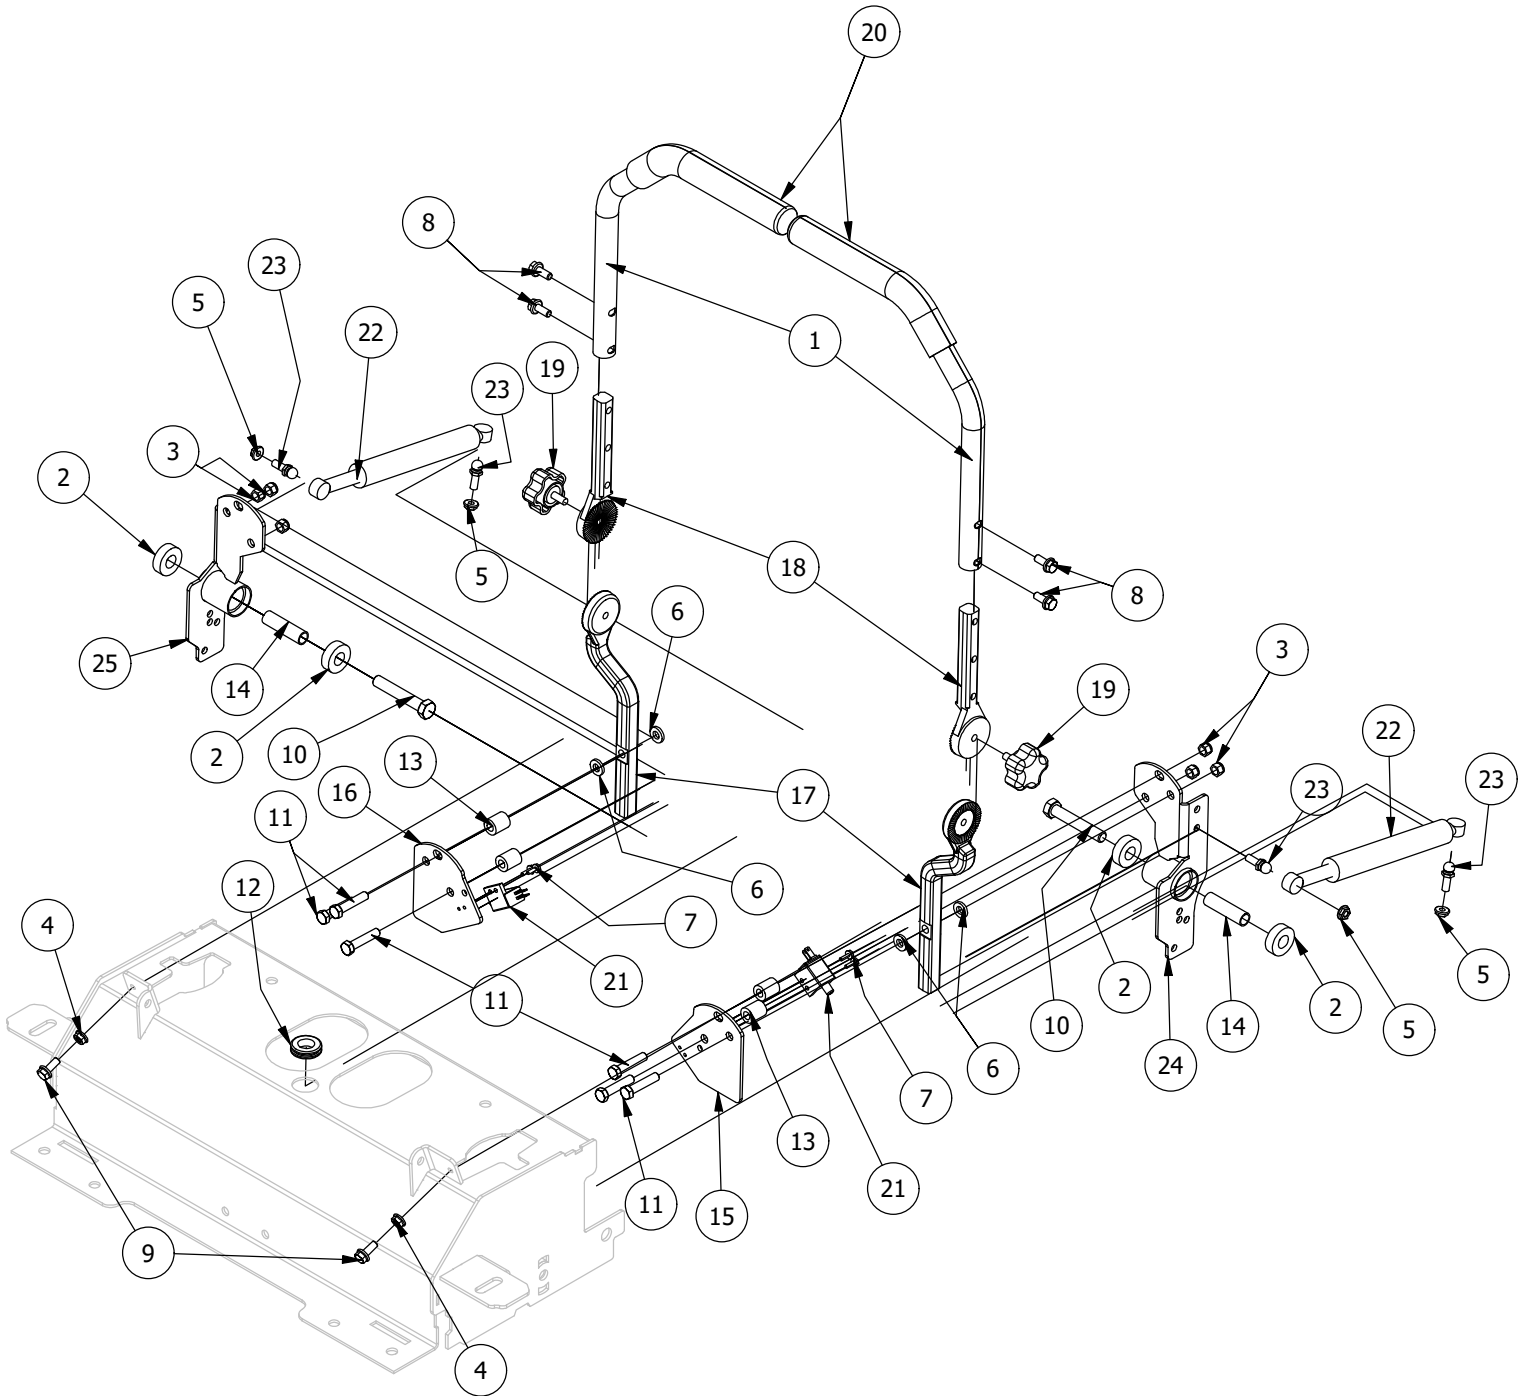

Drive Arm Assembly

Drive Arm Assembly			
ITEM	QTY	PART NUMBER	DESCRIPTION
1	2	403-0020-00	Mower Drive Handle Tube
2	4	410-0005-00	5/8" ID X 1-3/8" OD X 7/16" THK BEARING
3	6	413-0013-00	3/8-16 NYLON INSERT FLANGE LOCKNUT ZINC
4	2	413-0022-00	5/16-18 HEX FLANGE NUT W/SERR ZINC YELLOW
5	4	413-0024-00	5/16-18 HEX SERRATED LARGE FLANGE L/NUT ZC
6	4	413-0052-00	3/8 ID X 3/4 OD X .125 THK BRONZE WASHER
7	4	418-0032-00	8-32 X 1/2 IND. HWH SLOT TYPE F TCS ZINC
8	4	418-0048-00	5/16-18 X 3/4 HEX FLANGE BOLT GR 8 ZC YELLOW
9	2	418-0049-00	5/16-18 X 3/4 IND HWH TRI LOB ZINC
10	2	418-0050-00	1/2-13 X 3 HEX C/S GR 5 ZINC
11	6	418-0051-00	3/8-16 X 1-3/4 HEX C/S GR 2 ZINC
12	1	419-0008-00	3/4" ID X FOR 1-3/16" HOLE FOR 11 GA RUBBER GROMMIT
13	4	425-0003-00	Mower Drive Arm Spacer
14	2	425-0004-00	Mower Drive Arm Hub & Deck Lift Arm Spacer
15	1	426-0002-00	Mower Left Control Arm Limit Switch Plate
16	1	426-0003-00	Mower Right Control Arm Limit Switch Plate
17	2	431-0002-00	Height/Pitch Adjustable Lower Drive Arm
18	2	431-0003-00	Height/Pitch Adjustable Upper Drive Arm
19	2	445-0001-00	Lobed Knob w/ 5/16"-18 X .750" Stud
20	2	484-0001-00	Handle Grip
21	2	486-0030-00	NO Plunger Limit Switch
22	2	487-0001-00	Control Arm Damper
23	4	487-0008-00	Control Arm Damper Ball Stud 3/4" Thread
24	1	490-0012-00	Mower Left Drive Arm Bracket Assembly
25	1	490-0013-00	Mower Right Drive Arm Bracket Assembly