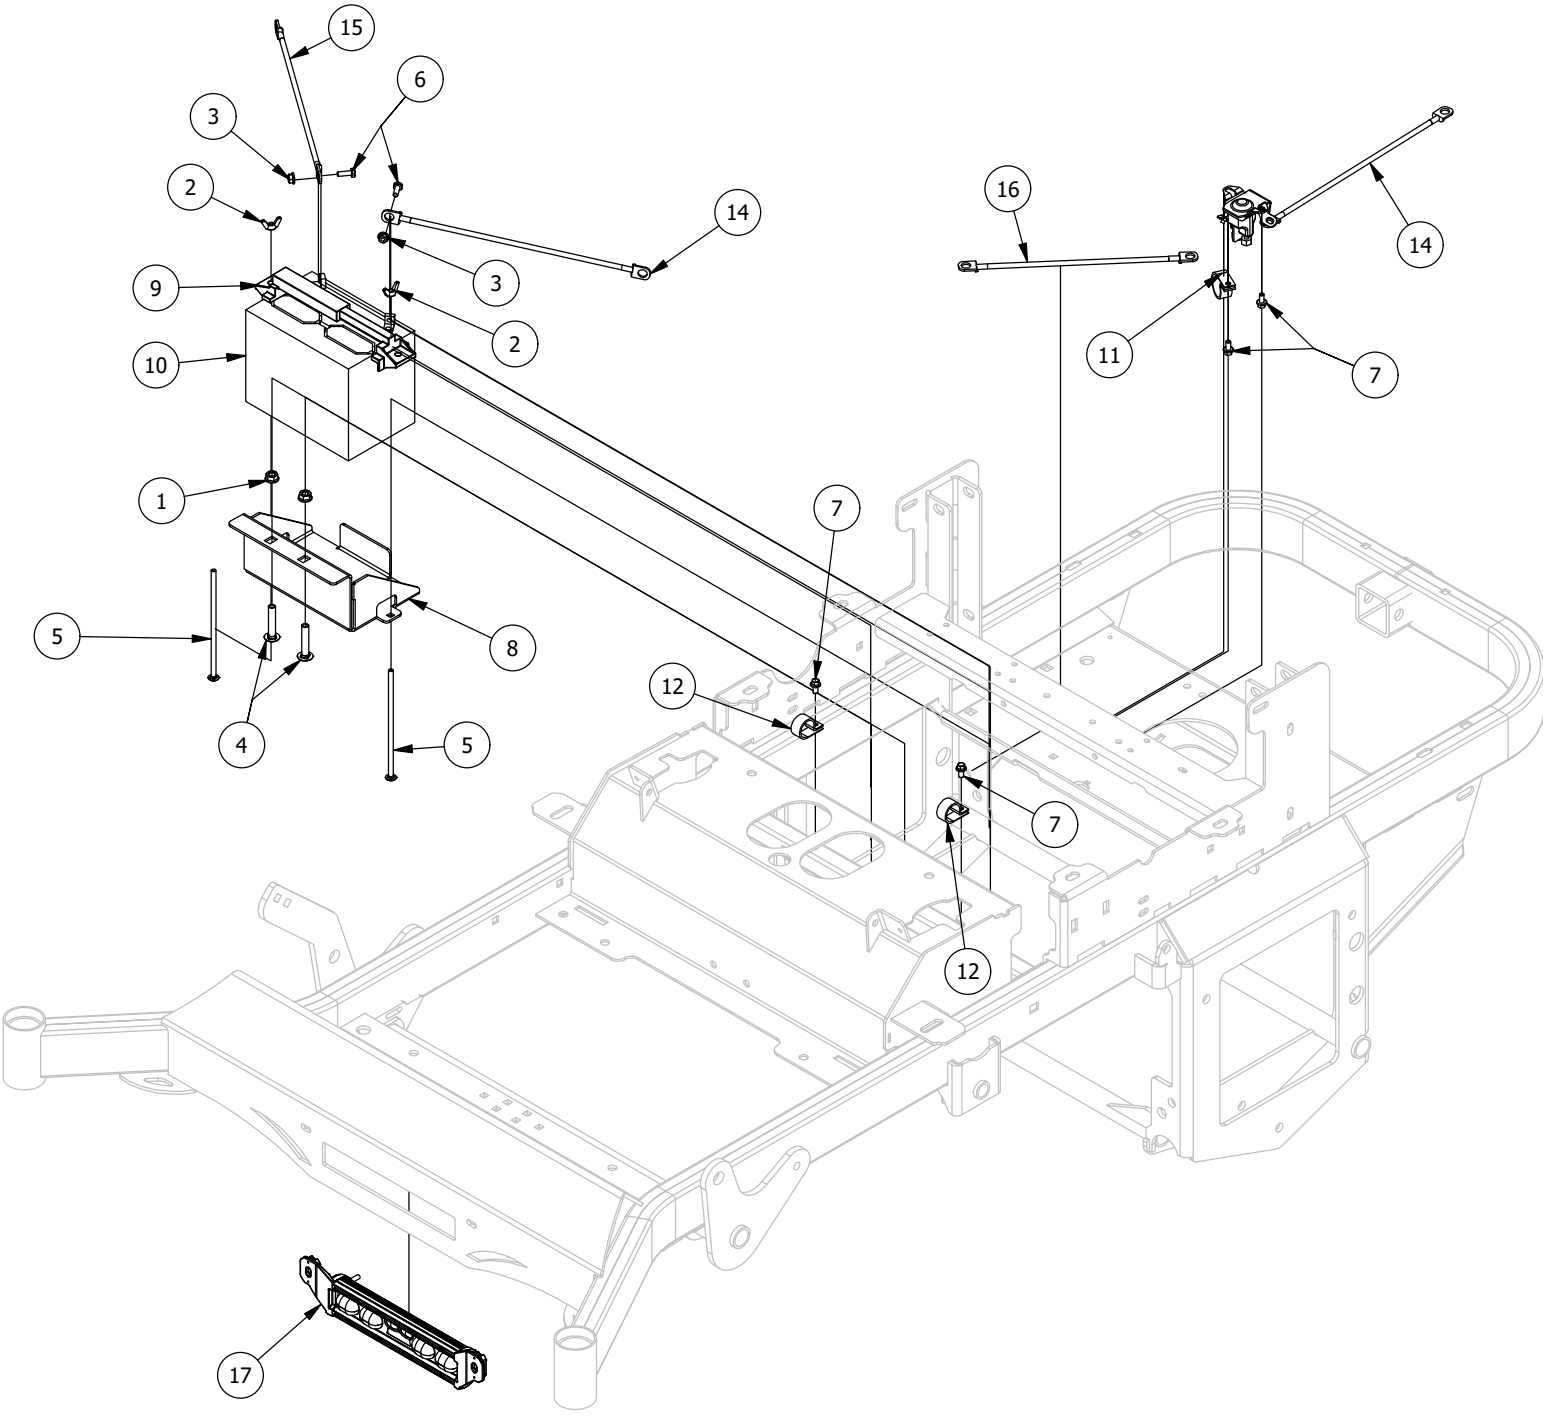

Battery Assembly

Battery Assembly			
ITEM	QTY	PART NUMBER	DESCRIPTION
1	2	413-0004-00	3/8-16 HEX FLANGE NUT W/SERR ZINC
2	2	413-0025-00	1/4-20 WING NUT ZINC
3	2	413-0026-00	1/4-20 NYLON INSERT FLANGE L/NUT ZINC
4	2	418-0033-00	3/8-16 X 2 CARRIAGE BOLT ZINC
5	2	418-0034-00	1/4-20 X 7 CARRIAGE BOLT ZINC
6	2	418-0035-00	1/4-20 X 3/4 HEX C/S GR 2 ZINC
7	4	418-0059-00	1/4-20 X 1/2 IND. HWH SLOT F TCS ZINC
8	1	439-0008-00	Mower Battery Box
9	1	443-0001-00	Battery Hold Down
10	1	468-1004-00	12-V Mower Starter Battery
11	1	472-0001-00	1-1/4" CUSHIONED LOOP CLAMP BLACK
12	2	472-0002-00	1/2" CUSHIONED LOOP CLAMP
13	1	486-0006-00	Heavy Duty Start Solenoid
14	2	486-0016-00	Mower Positive Battery Cable 25" long
15	1	486-0017-00	Mower Negative Battery Cable 28" long
16	1	486-0018-00	Mower Start Wire, 12
17	1	486-0042-00	Full Beam With Lighted Helmet Light Bar