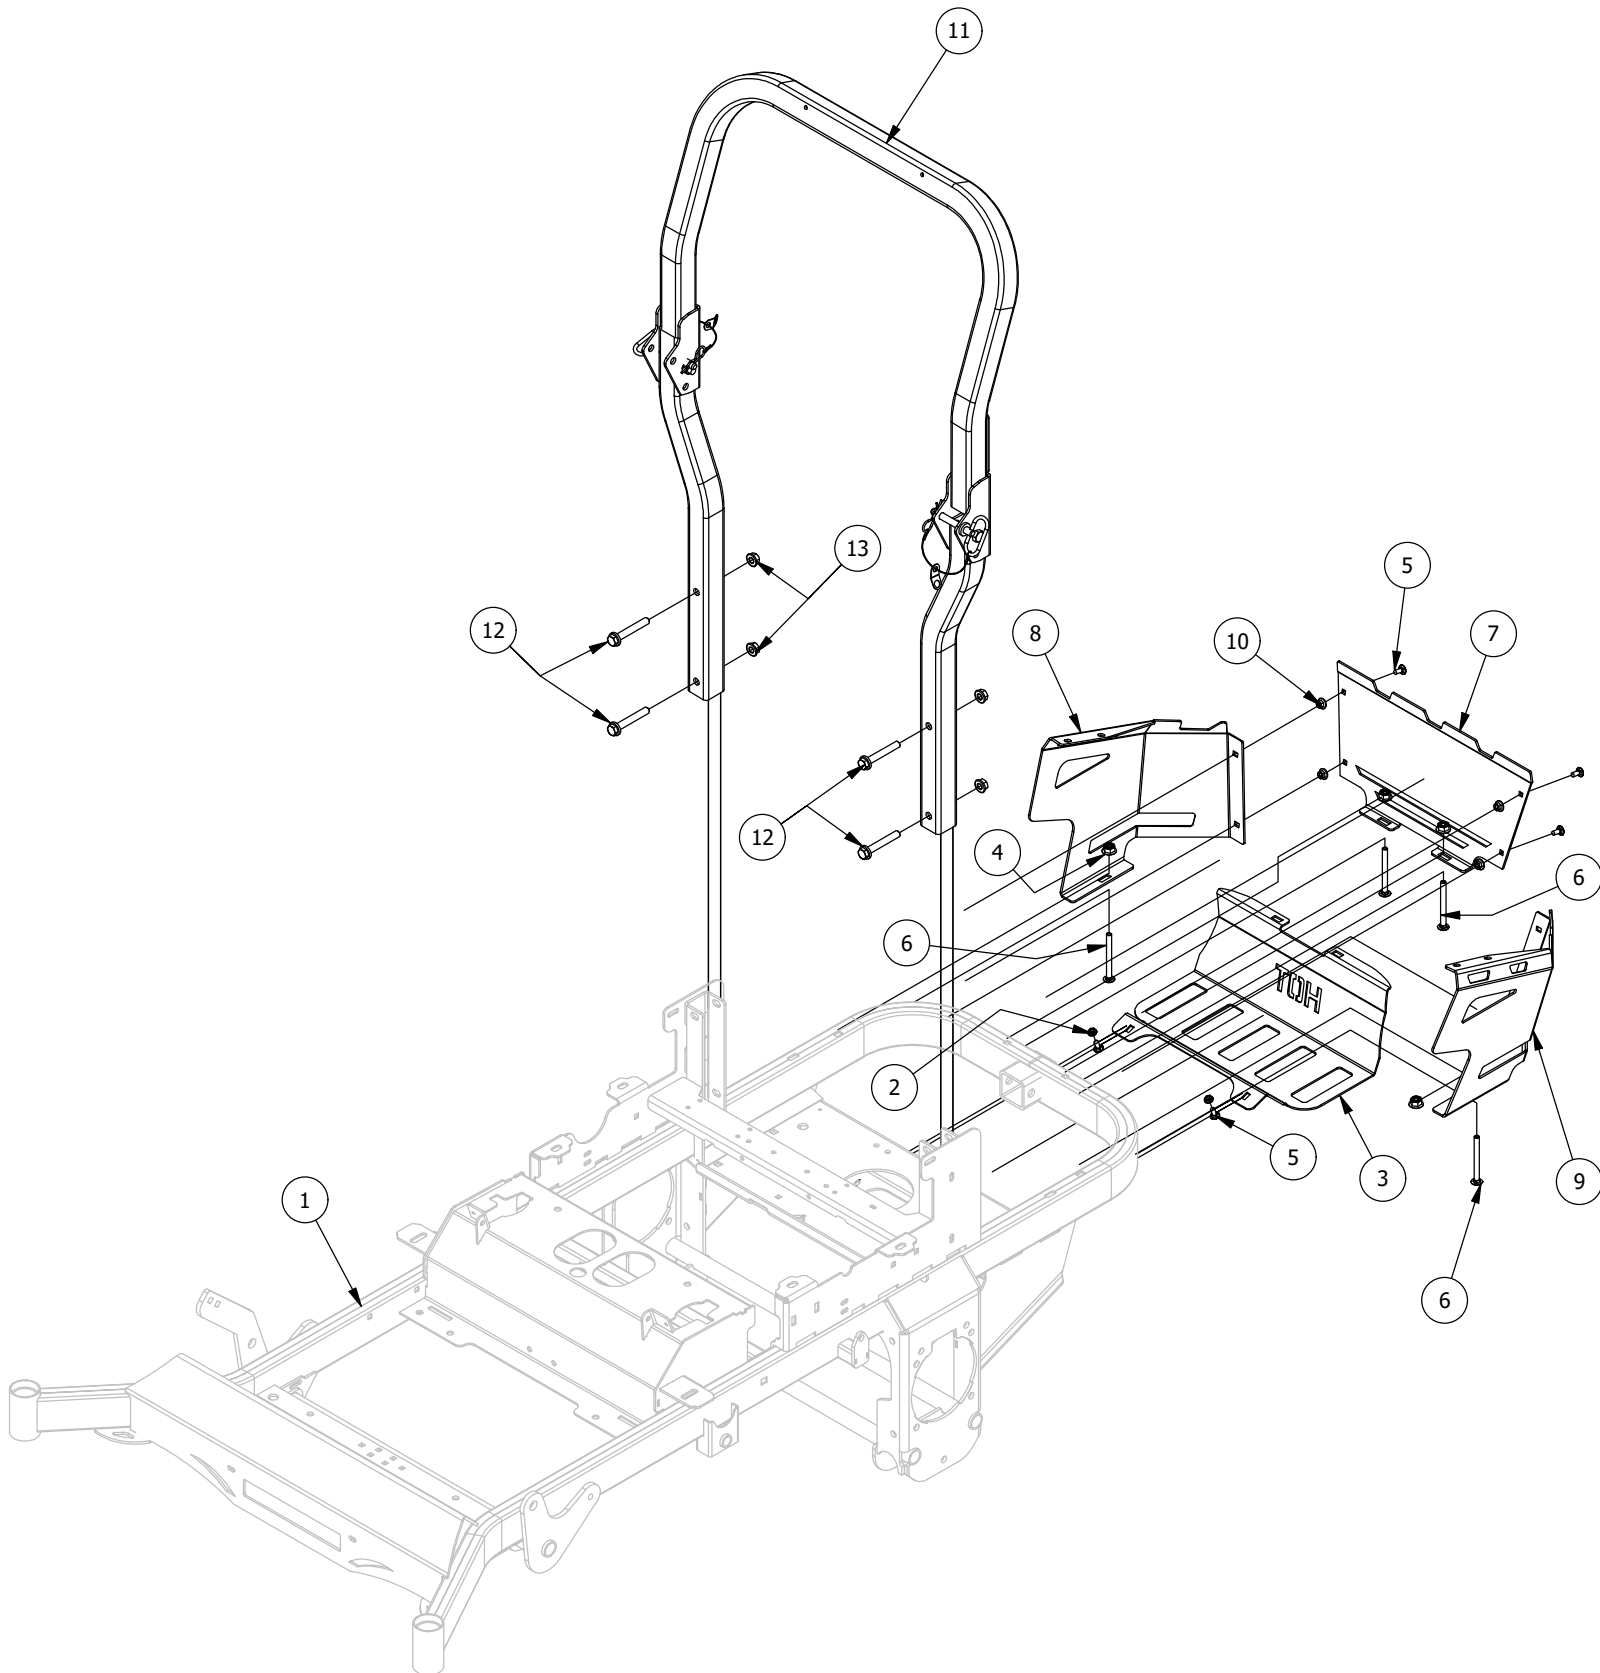

Engine Cowling Assembly

Engine Cowling Assembly			
ITEM	QTY	PART NUMBER	DESCRIPTION
1	1	490-0482-00	2022 RT Frame Assembly
2	2	413-0006-00	5/16-18 HEX FLANGE NUT W/SERR ZINC
3	1	439-0006-00	Mower Muffler Guard
4	4	413-0013-00	3/8-16 NYLON INSERT FLANGE L/NUT ZC
5	6	418-0008-00	5/16-18 X 3/4 CARRIAGE BOLT ZINC
6	4	418-0018-00	3/8-16 X 4 CARRIAGE BOLT ZINC/YEL
7	1	439-0690-00	2021 RT/SRT Engine Cowling Center
8	1	439-0691-00	2021 RT/SRT Engine Cowling Right
9	1	439-0692-00	2021 RT/SRT Engine Cowling Left
10	4	413-0066-00	5/16-24 Hex Flange Nut Serr Yello Zinc
11	1	497-0002-00	Fold down ROPS
12	4	418-0019-00	1/2-13 X 3-1/2 HEX FLANGE BOLT (GR.8) ZC/YEL
13	4	413-0014-00	1/2-13 HEX STOVER LOCKNUT GR C ZINC