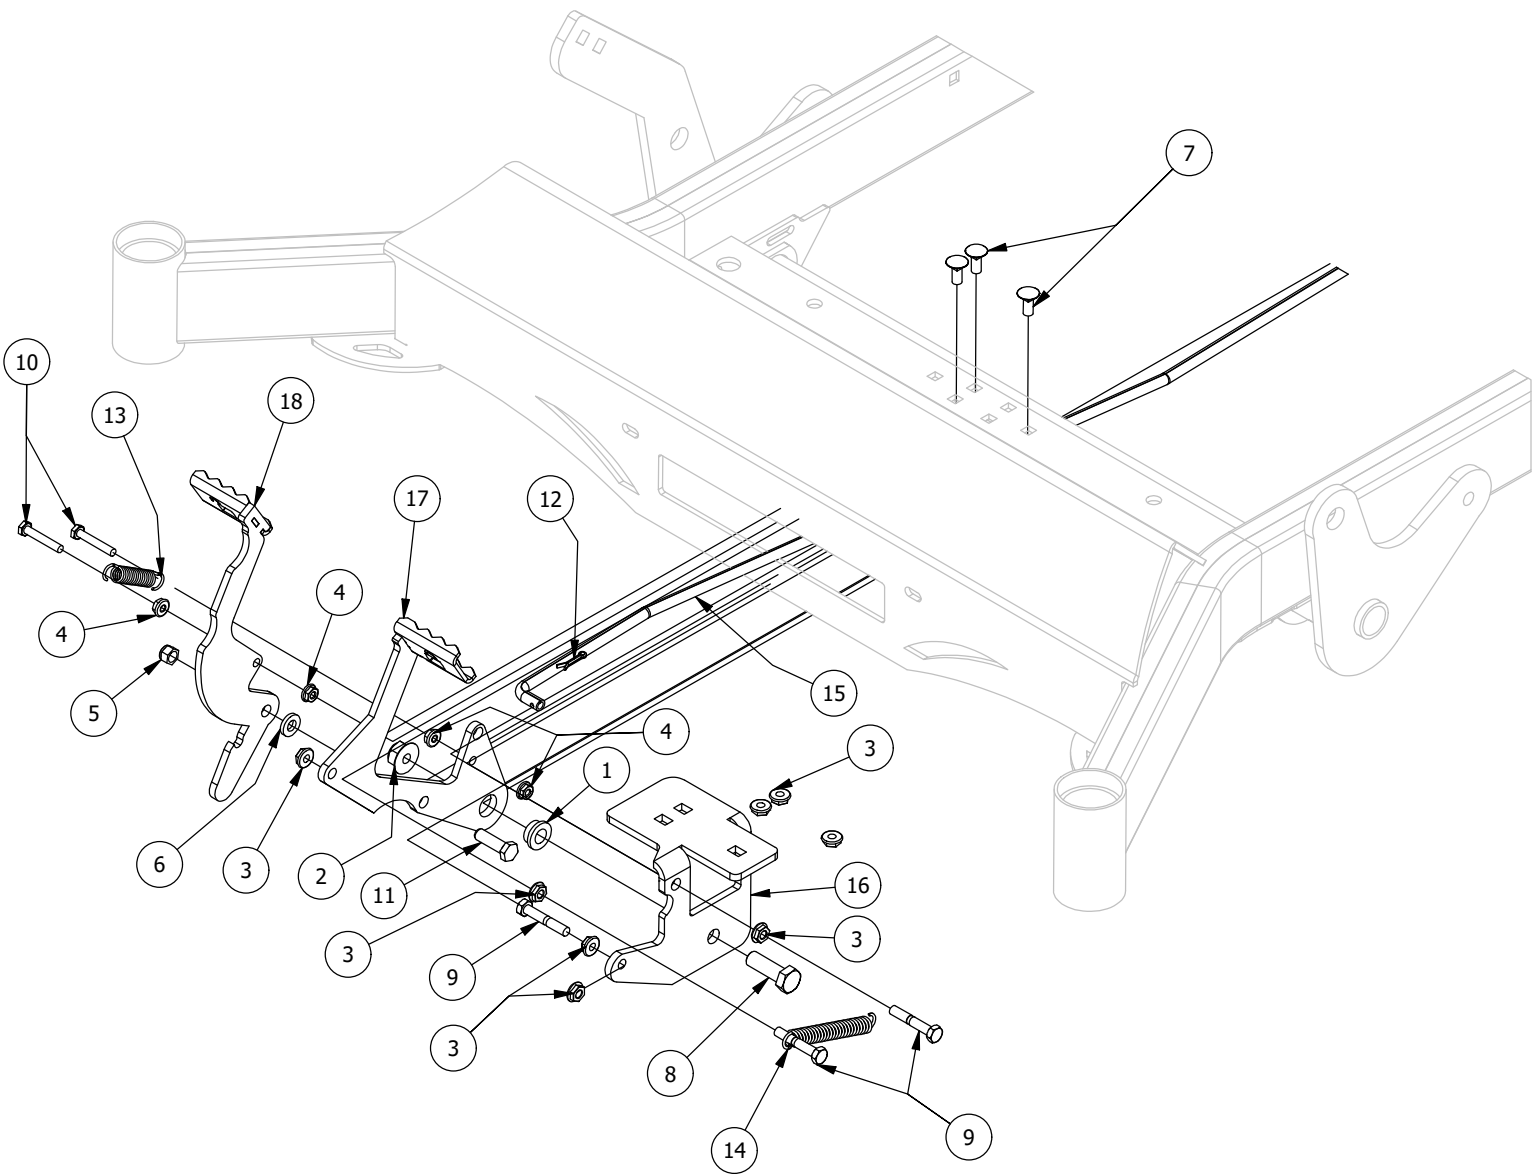

Park Brake Assembly

Park Brake Assembly			
ITEM	QTY	PART NUMBER	DESCRIPTION
1	1	410-0009-00	1/2" ID X 3/4" OD X 3/8" LENGTH FLANGE BUSHING
2	1	413-0002-00	1/2-13 NYLON INSERT FLANGE LOCKNUT ZC YELLOW
3	9	413-0006-00	5/16-18 HEX FLANGE NUT W/SERR ZINC
4	4	413-0012-00	1/4-20 HEX FLANGE NUT W/SERRATIONS ZC YELLOW
5	1	413-0013-00	3/8-16 NYLON INSERT FLANGE LOCKNUT ZINC
6	1	413-0052-00	3/8 ID X 3/4 OD X .125 THK BRONZE WASHER
7	3	418-0008-00	5/16-18 X 3/4 CARRIAGE BOLT ZINC
8	1	418-0020-00	1/2-13 X 1-1/2 HEX C/S GR 5 ZINC
9	3	418-0027-00	5/16-18 X 1-3/4 HEX C/S GR 2 ZINC
10	2	418-0029-00	1/4-20 X 1-1/4 HEX C/S GR 2 ZINC
11	1	418-0030-00	3/8-16 X 1-1/4 HEX C/S GR 2 ZINC
12	1	420-0001-00	1/8 X 3/4 COTTER PIN ZINC
13	1	434-0003-00	Brake Pedal Release Spring
14	1	434-0015-00	Brake Pedal Release Spring
15	1	435-0004-00	Mower Brake Linkage
16	1	439-0009-00	Mower Frame Brake Mounting Bracket
17	1	490-0016-00	Mower Brake Lock Lever Assembly
18	1	490-0017-00	Mower Brake Unlock Lever Assembly