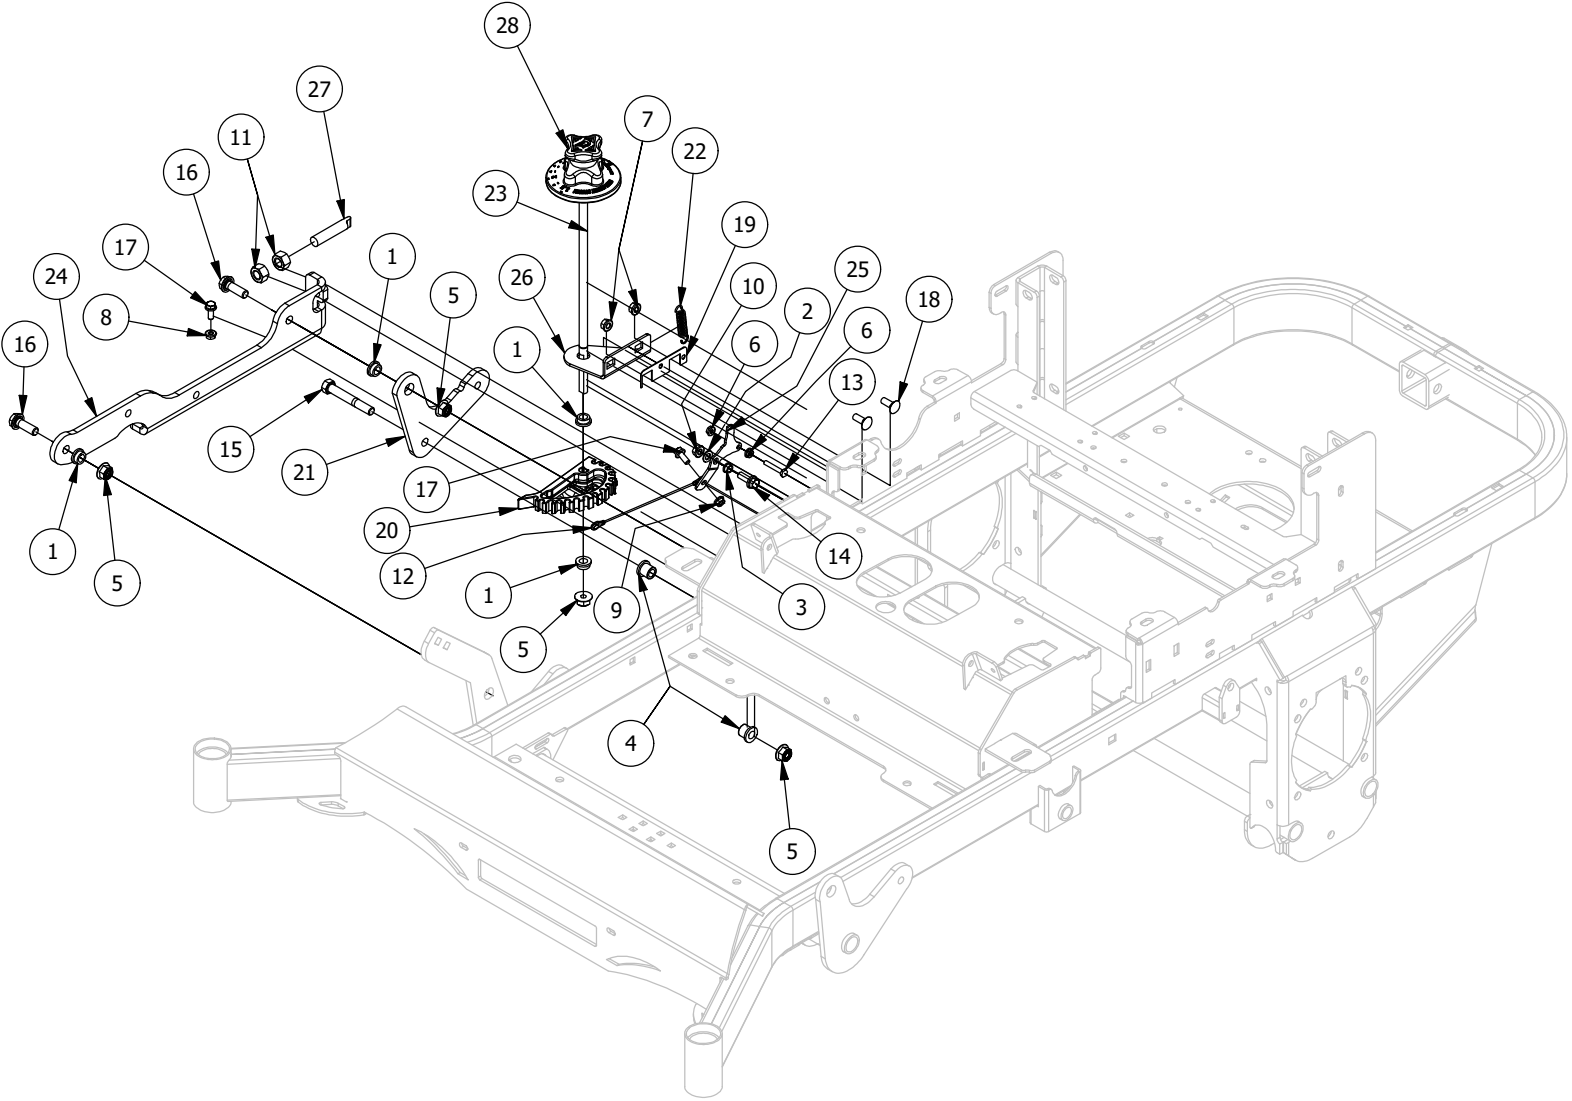

Deck Height Adjuster Assembly

Deck Height Adjuster Assembly			
ITEM	QTY	PART NUMBER	DESCRIPTION
1	4	410-0009-00	1/2" ID X 3/4" OD X 3/8" LENGTH FLANGE BUSHING
2	1	410-0011-00	3/8 X 3/4 Bronze Washer
3	1	410-0067-00	Bronze Bushing
4	2	410-0068-00	.502 ID X .753 OD X .75 OAL X1 FL OD X .125 FL BUSHING
5	4	413-0002-00	1/2-13 NYLON INSERT FLANGE LOCKNUT ZC YELLOW
6	2	413-0012-00	1/4-20 HEX FLANGE NUT W/SERRATIONS ZC YELLOW
7	2	413-0020-00	3/8-16 HEX FLANGE NUT W/SERR ZINC YELLOW
8	1	413-0022-00	5/16-18 HEX FLANGE NUT W/SERR ZINC YELLOW
9	1	413-0027-00	5/16-18 NYLON INSERT FLANGE LOCKNUT ZC YELLOW
10	1	413-0029-00	3/8-16 NYLON INSERT FLANGE L/NUT ZC YELLOW
11	2	413-0048-00	5/8-11 HEX NUT ZINC YELLOW
12	1	414-0037-00	Height Indicator Cable
13	1	418-0029-00	1/4-20 X 1-1/4 HEX C/S GR 2 ZINC
14	1	418-0040-00	3/8-16 X 1 HEX FLANGE BOLT GR 8 ZC YELLOW
15	1	418-0042-00	1/2-13 X 3-1/2 HEX C/S GR 5 ZINC YELLOW
16	2	418-0047-00	1/2-13 X 1-1/2 HEX FLANGE BOLT GR 8 ZINC YELLOW
17	2	418-0048-00	5/16-18 X 3/4 HEX FLANGE BOLT GR 8 ZC YELLOW
18	2	418-0053-00	3/8-16 X 1 CARRIAGE BOLT ZINC YELLOW
19	1	425-0015-00	RZ Deck Height Indicator Rod Bracket Spacer
20	1	425-0032-00	2022 Deck Height Cam Casting
21	1	431-0004-00	Deck Height Brkt Right side
22	1	434-0003-00	Brake Pedal Release Spring
23	1	437-0003-00	Mower Deck Height Selector Shaft
24	1	439-0698-00	2021 Deck Height Arm Right Link
25	1	439-0711-00	2021 Deck Height Control Shaft Spring Bracket
26	1	439-0712-00	2021 Mower Deck Height Indicator Rod Bracket
27	1	444-0001-00	Mower HEIGHT SELECTOR CAM PIN
28	1	445-0007-00	2021 RZHD,RT,and SRT Deck Height Selector Knob