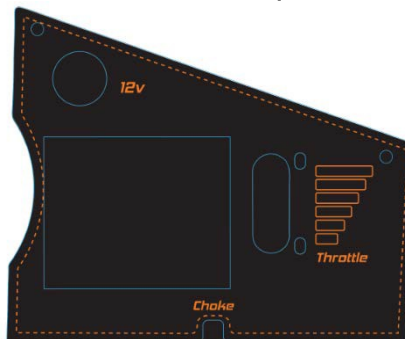

491-0039-00
Seat Weight Capacity Decal

491-0131-00
61" Deck Decal

491-0172-00
RT-HD Model Decal

491-0202-00
RT-HD w/ GT Trac Decal

491-0132-00
72" Deck Decal

491-0033-00
Spartan Drive Arm

491-0094-00
Carbureted Console