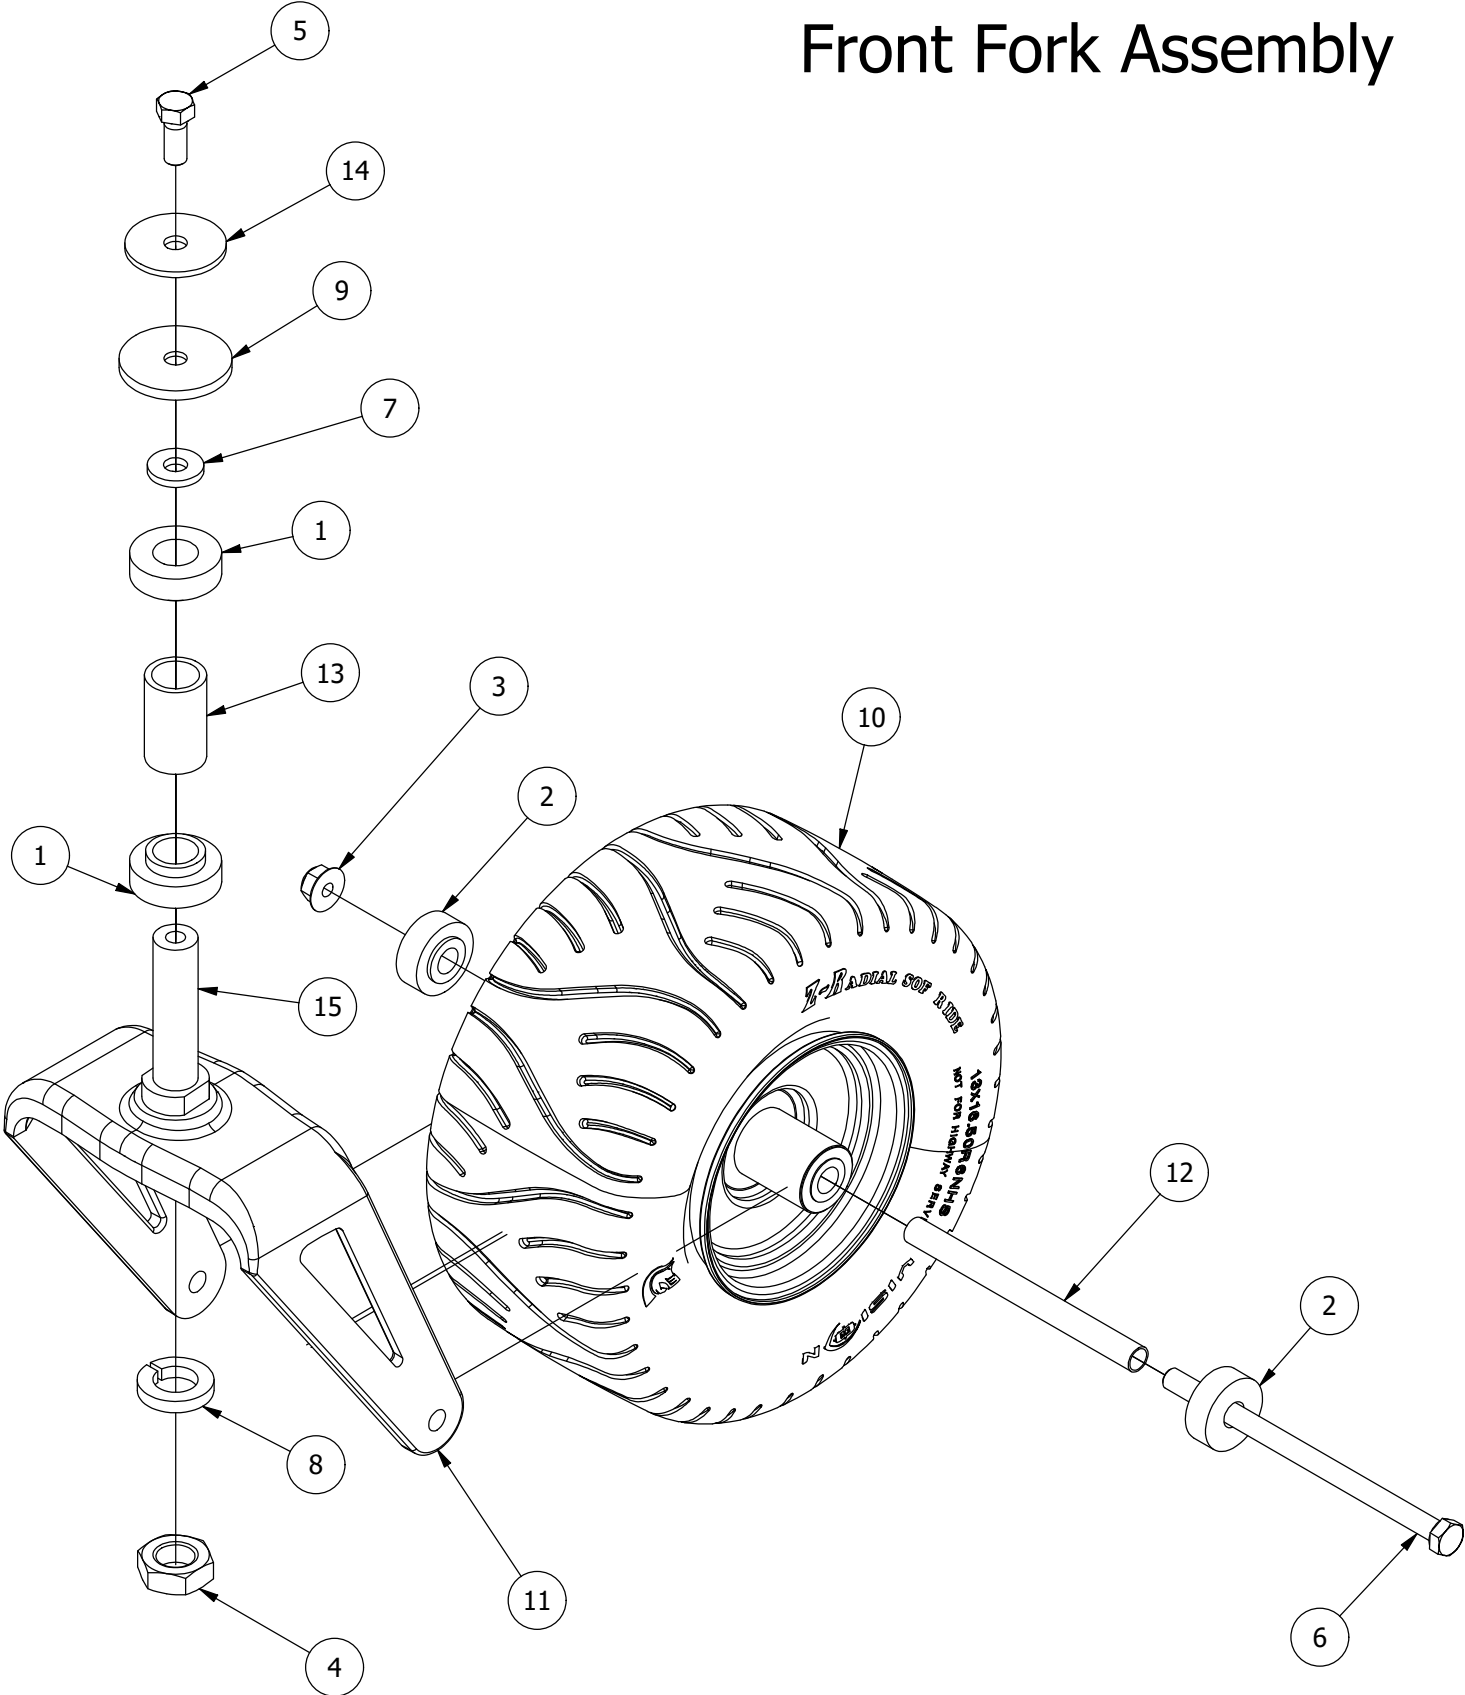

**RT HD Mower
Parts Manual 2022**

Table of Contents

FRONT FORK ASSEMBLY	3-4
PARK BRAKE ASSEMBLY	5-6
FLOORBOARD AND DECK HEIGHT PEDAL ASSEMBLY	7-8
DECK HEIGHT ADJUSTER ASSEMBLY	9-10
DECK ASSIST SPRING ASSEMBLY	11-12
DRIVE ARM ASSEMBLY.....	13-14
SEAT MOUNTING ASSEMBLY	15-16
SEAT SUSPENSION ASSEMBLY.....	17-18
BATTERY ASSEMBLY	19-20
CONSOLE ASSEMBLY	21-22
GAS TANK ASSEMBLY.....	23-24
PUMP IDLER ASSEMBLY	25-26
ENGINE COWLING ASSEMBLY	27-28
TRANSMISSION ASSEMBLY	29-30
KAWASAKI FX801V ENGINE ASSEMBLY	31-32
26 HP VANGUARD ENGINE ASSEMBLY	33-34
36HP VANGUARD ENGINE ASSEMBLY	35-36
54" DECK SCALPING WHEELS AND STABILIZER ASSEMBLY.....	37-38
54" SPINDLES, BLADES, PULLEYS, AND COVERS	39-40
54" DECK IDLER ASSEMBLY.....	41-42
61" DECK SCALPING WHEELS AND STABILIZER ASSEMBLY.....	43-44
61" SPINDLES, BLADES, PULLEYS, AND COVERS	45-46
61" DECK IDLER ASSEMBLY.....	47-48
72" DECK SCALPING WHEELS AND STABILIZER ASSEMBLY.....	49-50
72" SPINDLES, BLADES, PULLEYS, AND COVERS	51-52
72" DECK IDLER ASSEMBLY.....	53-54
DECK CHUTE ASSEMBLY	55-56
DECK SPINDLE ASSEMBLY.....	57-58
DECALS.....	59

Front Fork Assembly

Front Fork Assembly			
ITEM	QTY	PART NUMBER	DESCRIPTION
1	2	410-0006-00	1" INSERT BEARING
2	2	410-0014-00	Mower Caster Wheel Bearing
3	1	413-0002-00	1/2-13 NYLON INSERT FLANGE LOCKNUT ZC YELLOW
4	1	413-0063-00	1"-8 FIN HEX JAM NUT ZC
5	1	418-0002-00	1/2-20 X 1-1/4 HEX FLANGE BOLT GR 8 ZC YELLOW
6	1	418-0003-00	1/2-13 X 8-1/2 HEX C/S GR 5 ZINC YELLOW
7	1	419-0003-00	1/2 FENDER WASHER 1-1/4" OD ZINC
8	1	419-0024-00	1" L/W MED SPLIT ZC
9	1	419-0025-00	Front Fork Caster Top Washer
10	1	422-0042-00	Spartan Radial Tire Wheel Assembly 2018
11	1	423-0001-00	RT&SRT Caster Wheel Fork 2018
12	1	425-0010-00	Mower Caster Fork Wheel Spacer
13	1	425-0011-00	Caster Fork Shaft Bearing Spacer
14	1	426-0006-00	Mower Caster Shaft Washer
15	1	437-0019-00	RT&SRT Mower Caster Wheel Shaft 2018