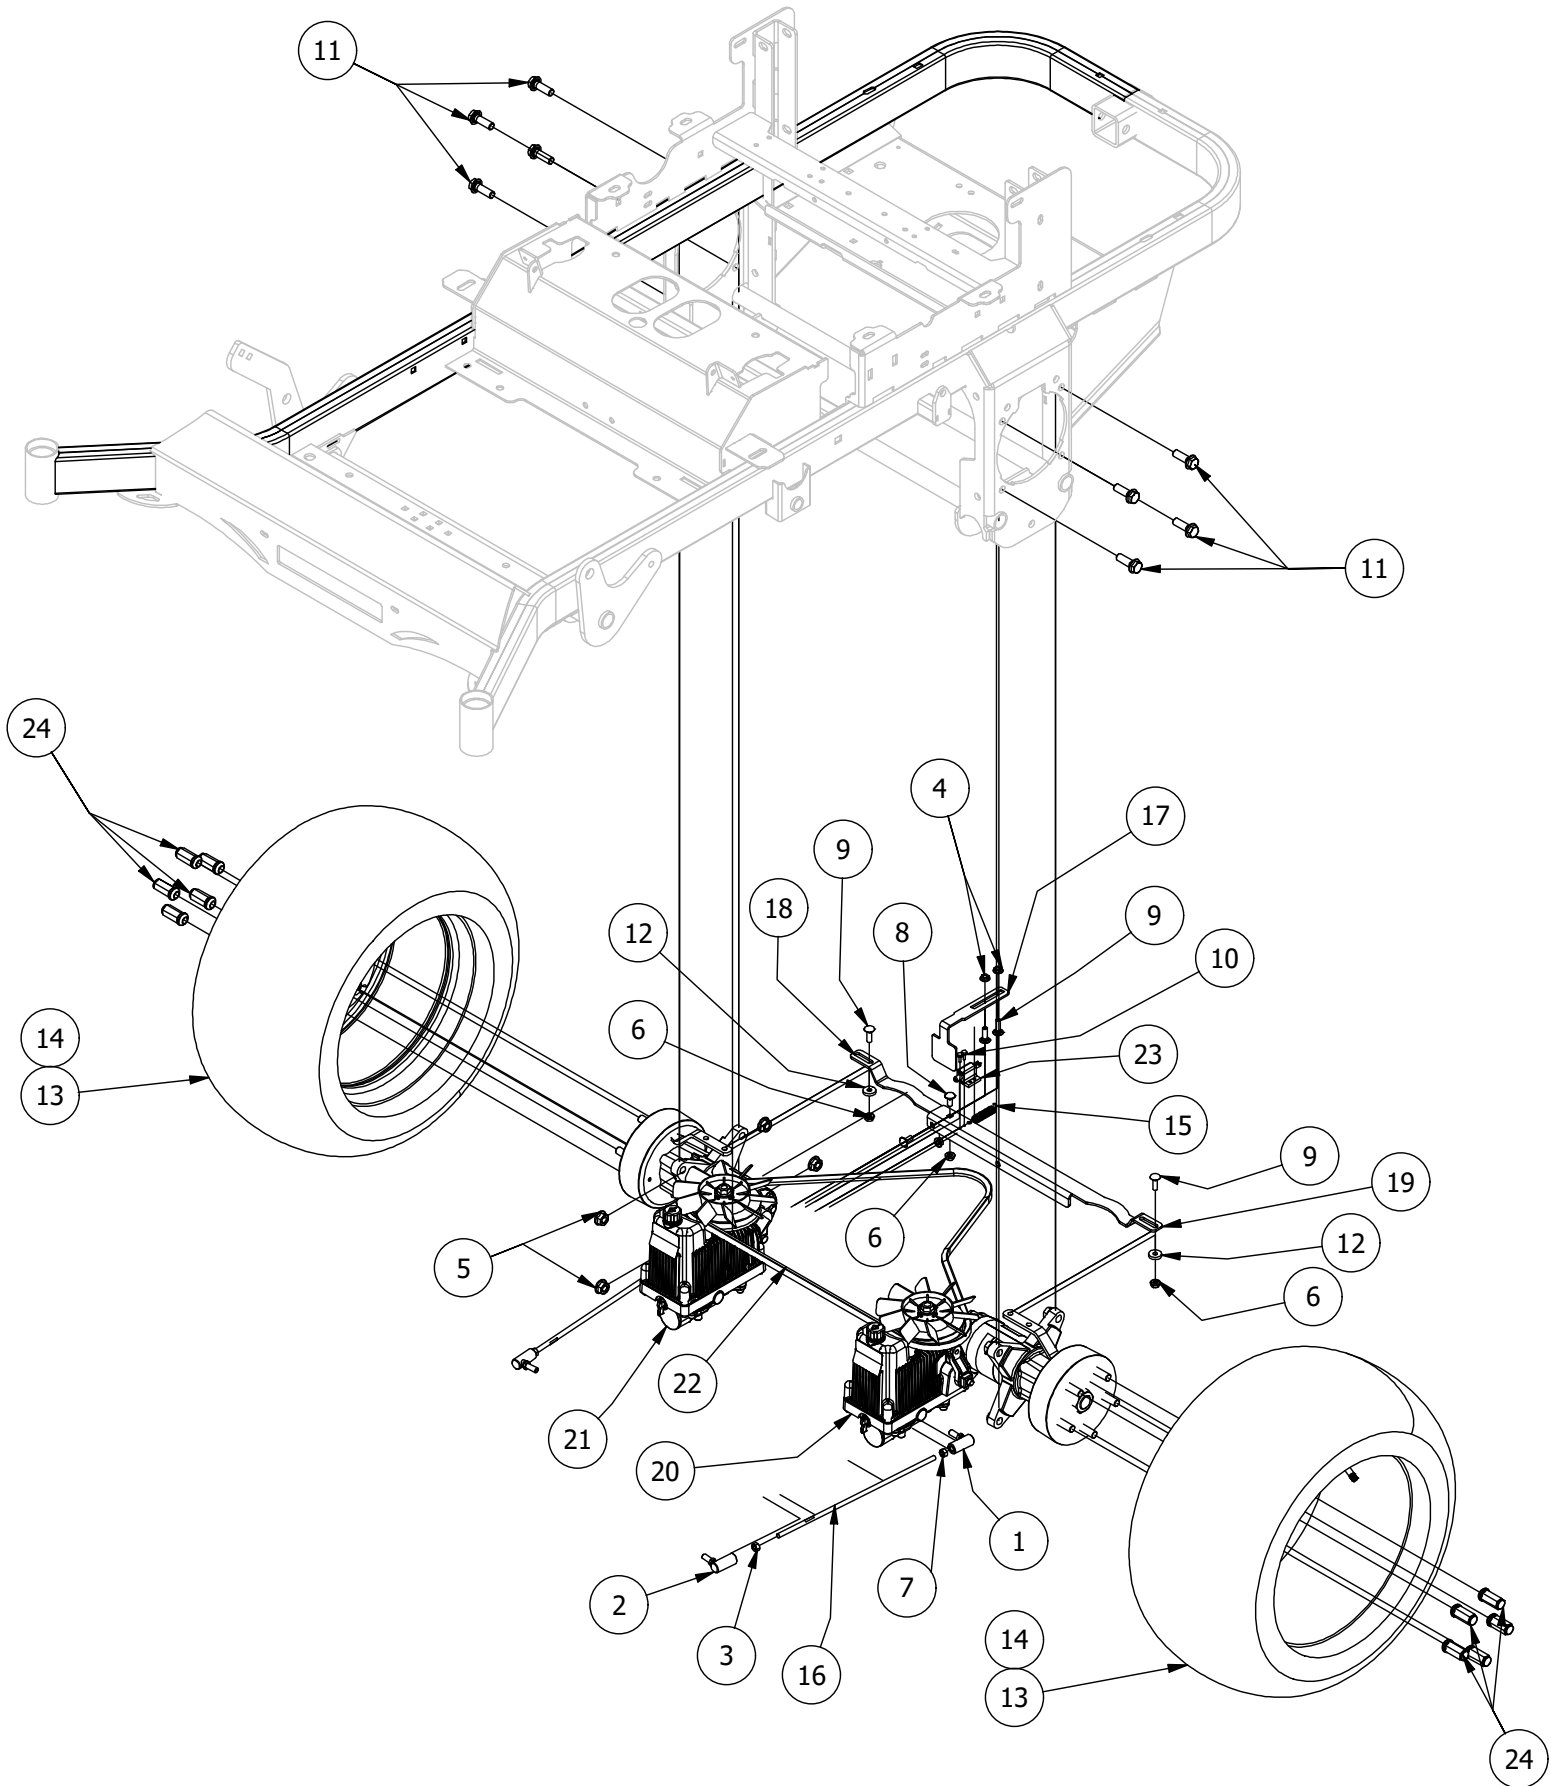

Transmission Assembly

Transmission Assembly

ITEM	QTY	PART NUMBER	DESCRIPTION
1	2	410-0001-00	Control Arm Rod End, Right
2	2	410-0002-00	Control Arm Rod End, Left
3	2	413-0003-00	5/16 Hex Nut Left hand thread
4	2	413-0006-00	5/16-18 HEX FLANGE NUT W/SERR ZINC
5	8	413-0010-00	1/2-13 HEX FLANGE NUT W/SERR ZINC
6	4	413-0019-00	5/16-18 NYLON INSERT FLANGE L/NUT ZINC
7	2	413-0035-00	5/16-24 HEX NUT ZINC
8	2	418-0008-00	5/16-18 X 3/4 CARRIAGE BOLT ZINC
9	4	418-0010-00	5/16-18 X 1 CARRIAGE BOLT ZC/YEL
10	2	418-0032-00	8-32 X 1/2 IND. HWH SLOT TYPE F TCS ZINC
11	8	418-0047-00	1/2-13 X 1-1/2 HEX FLANGE BOLT GR 8 ZINC YELLOW
12	2	419-0006-00	.312 ID X .875 OD X .1875 THK F/W NYLON BLK
13	2	422-0021-00	Mower 8" Steel Wheels on radial tire (for 61" & 72" decks)
14	2	422-0028-00	RT/SRT 54" Deck Rear Wheel Assembly
15	1	434-0003-00	Brake Pedal Release Spring
16	2	435-0002-00	Transmission Drive Arm Rod Standard Transmission
17	1	439-0066-00	Mower Standard Transmission Brake Interlock Bracket
18	1	439-0606-00	Mower Park Brake Bracket Right
19	1	439-0607-00	Mower Park Brake Bracket Left
20	1	450-0005-00	HTJ12 Parker Left Side Hydrostatic Transmission
21	1	450-0006-00	HTJ12 Parker Right Side Hydrostatic Transmission
22	1	461-0004-00	Mower A Pump Belt, A x 68.25" Effective Length
23	1	486-0030-00	NO Plunger Limit Switch
24	10	613-0001-00	1/2-20 Lug Nut