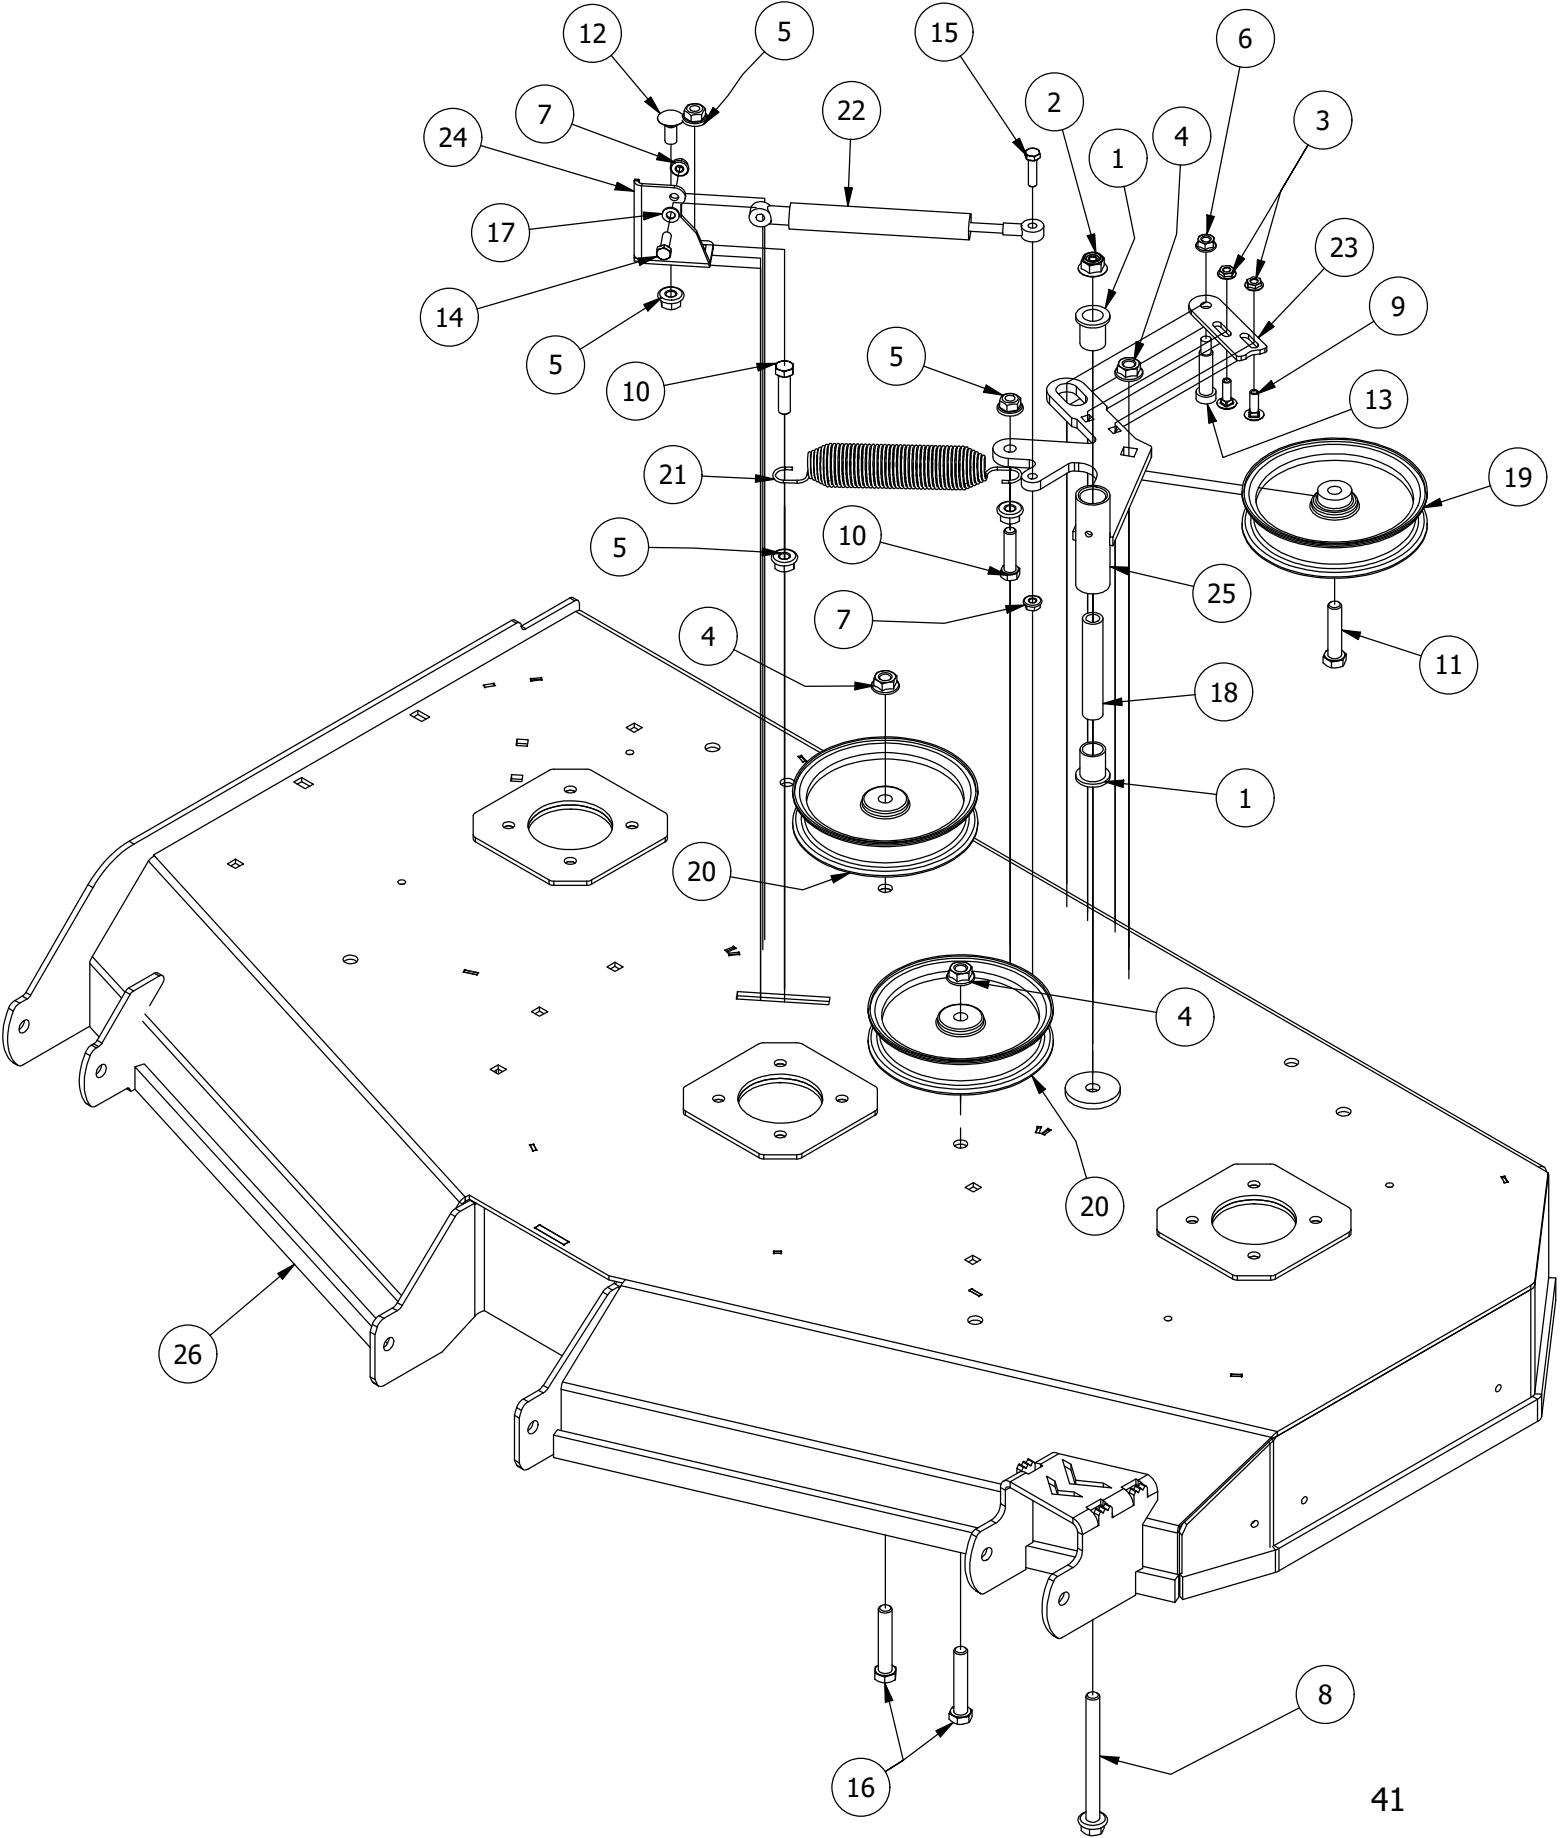

54" Deck Idler Assembly

54" Deck Idler Assembly			
ITEM	QTY	PART NUMBER	DESCRIPTION
1	2	410-0007-00	3/4" ID X 15/16" OD X 1-1/8" LENGTH FLANGE BUSHING
2	1	413-0002-00	1/2-13 NYLON INSERT FLANGE NUT ZINC YELLOW
3	2	413-0006-00	5/16-18 HEX FLANGE NUT W/SERR ZINC
4	3	413-0010-00	1/2-13 HEX FLANGE NUT W/SERR ZINC
5	5	413-0011-00	7/16-14 HEX FLANGE NUT W/SERR ZINC YELLOW
6	1	413-0020-00	3/8-16 HEX FLANGE NUT W/SERR ZINC YELLOW
7	2	413-0027-00	5/16-18 NYLON INSERT FLANGE LOCKNUT ZC YELLOW
8	1	418-0009-00	1/2-13 X 5-1/2 HEX FLANGE BOLT GR 8 ZY
9	2	418-0010-00	5/16-18 X 1 CARRIAGE BOLT ZC/YEL
10	2	418-0011-00	7/16-14X 1-3/4 HEX C/S GR5 ZINC Yellow
11	1	418-0012-00	1/2-13 X 2-1/4 HEX C/S GR 5 ZINC
12	1	418-0017-00	7/16-14 X 1 CARRIAGE BOLT ZINC
13	1	418-0106-00	1/2"-20x1-3/4" Shoulder Bolt
14	1	418-0108-00	5/16 x1 Hex C/S (GR8) ZC/Yel
15	1	418-0109-00	5/16- 18 x 1 1/4 Hex C/S (GR.8) ZC/Yel
16	2	418-0246-00	1/2-13 x 2-3/4 Hex Flange Bolt (GR.8) ZC/YEL
17	1	419-0016-00	5/16" ID X 5/8" OD X 1/16" THK BRONZE WASHER
18	1	425-0006-00	Mower Inner Idler Spacer
19	1	433-0014-00	6-3/4" Idler Pulley, 7/16" Spacer Assembly
20	2	433-0015-00	6-3/4" Idler Pulley, 15/16" Spacer Assembly
21	1	434-0007-00	2019 Mower Deck Spring
22	1	434-0009-00	Idler Gas Spring
23	1	439-0257-00	Deck Idler Pulley Belt Retainer Brkt
24	1	439-0335-00	Deck Belt Idler Damper Mounting Bracket
25	1	490-0019-00	Mower Deck Idler Pulley Arm Assembly
26	1	490-0063-00	2020 54" RT/SRT Deck Assembly