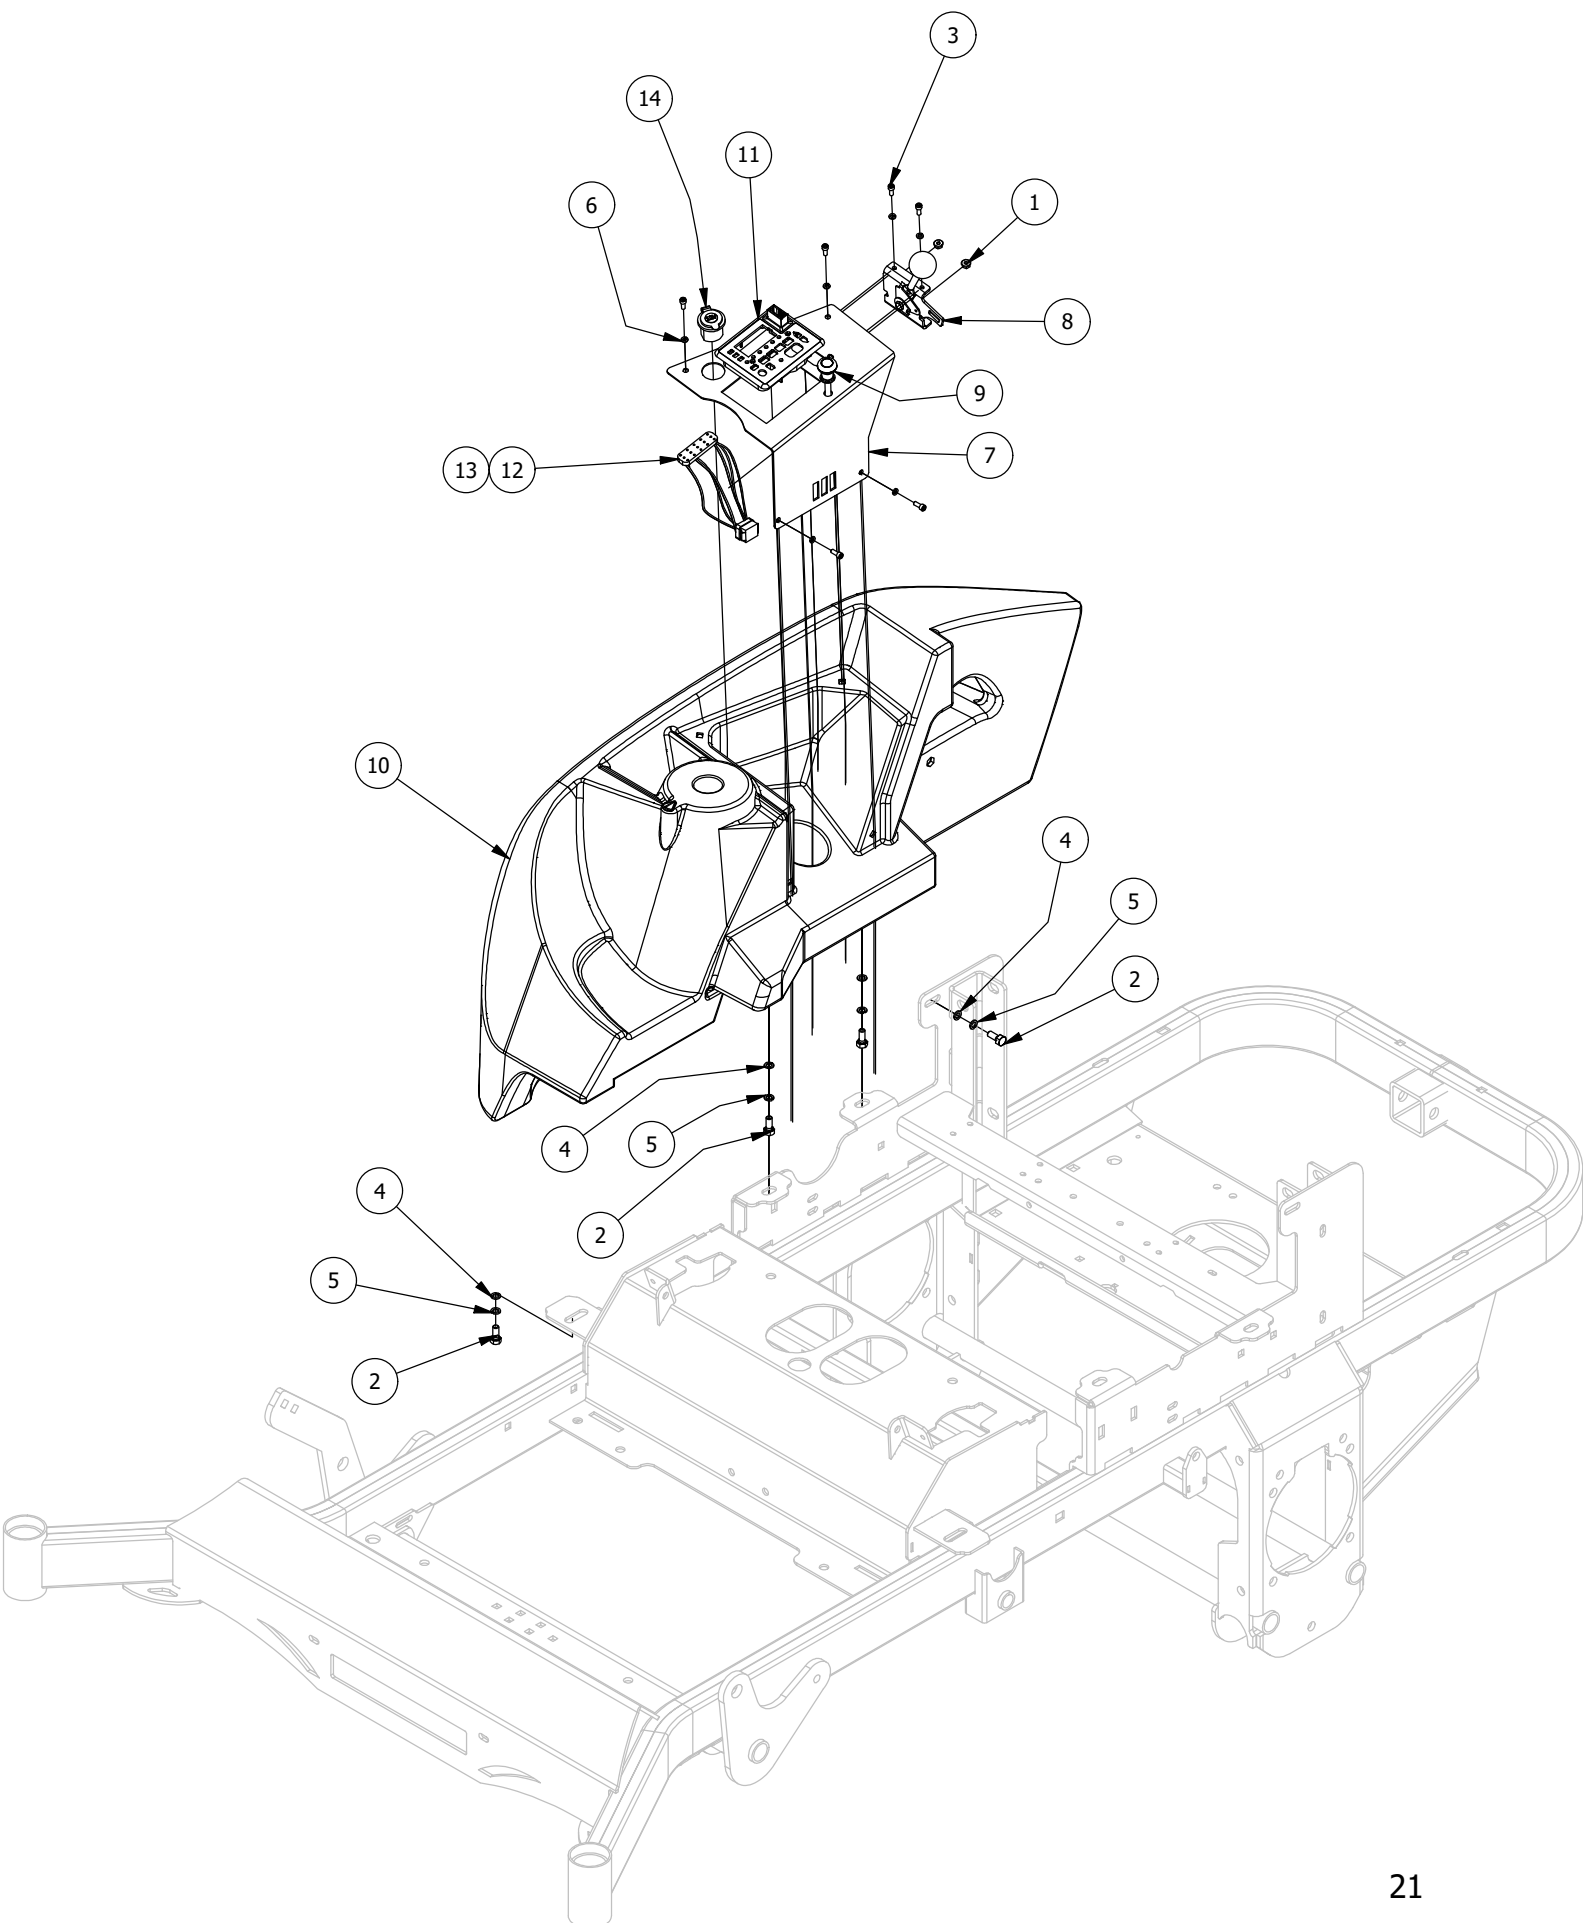

Console Assembly

Console Assembly			
ITEM	QTY	PART NUMBER	DESCRIPTION
1	2	413-0008-00	10-24 NYLON INSERT LOCKNUT 18-8 SS
2	4	418-0054-00	5/16-18 X 3/4 HEX C/S ZINC
3	6	418-0055-00	10-24 X 1/2 SOCKET C/S 18-8 SS
4	4	419-0007-00	5/16 Flat Washer
5	4	419-0009-00	5/16 SPLIT LOCKWASHER ZINC
6	6	419-0011-00	#10 SPLIT LOCKWASHER 18-8 SS
7	1	439-0022-00	Mower Control Panel Bracket
8	1	464-0001-00	Mower Throttle Cable Assembly w / Handle
9	1	464-0002-00	Choke Cable
10	1	467-0002-00	Mower Console
11	1	486-0004-00	Mower Control Console, Carbureted Engine
12	1	486-0010-00	Vanguard 28/32/36 HP Harness
13	1	486-0040-00	Harness for Vanguard 26hp & Kawasaki 852cc&FX1000
14	1	677-2075-00	12 Volt Auxiliary Plug