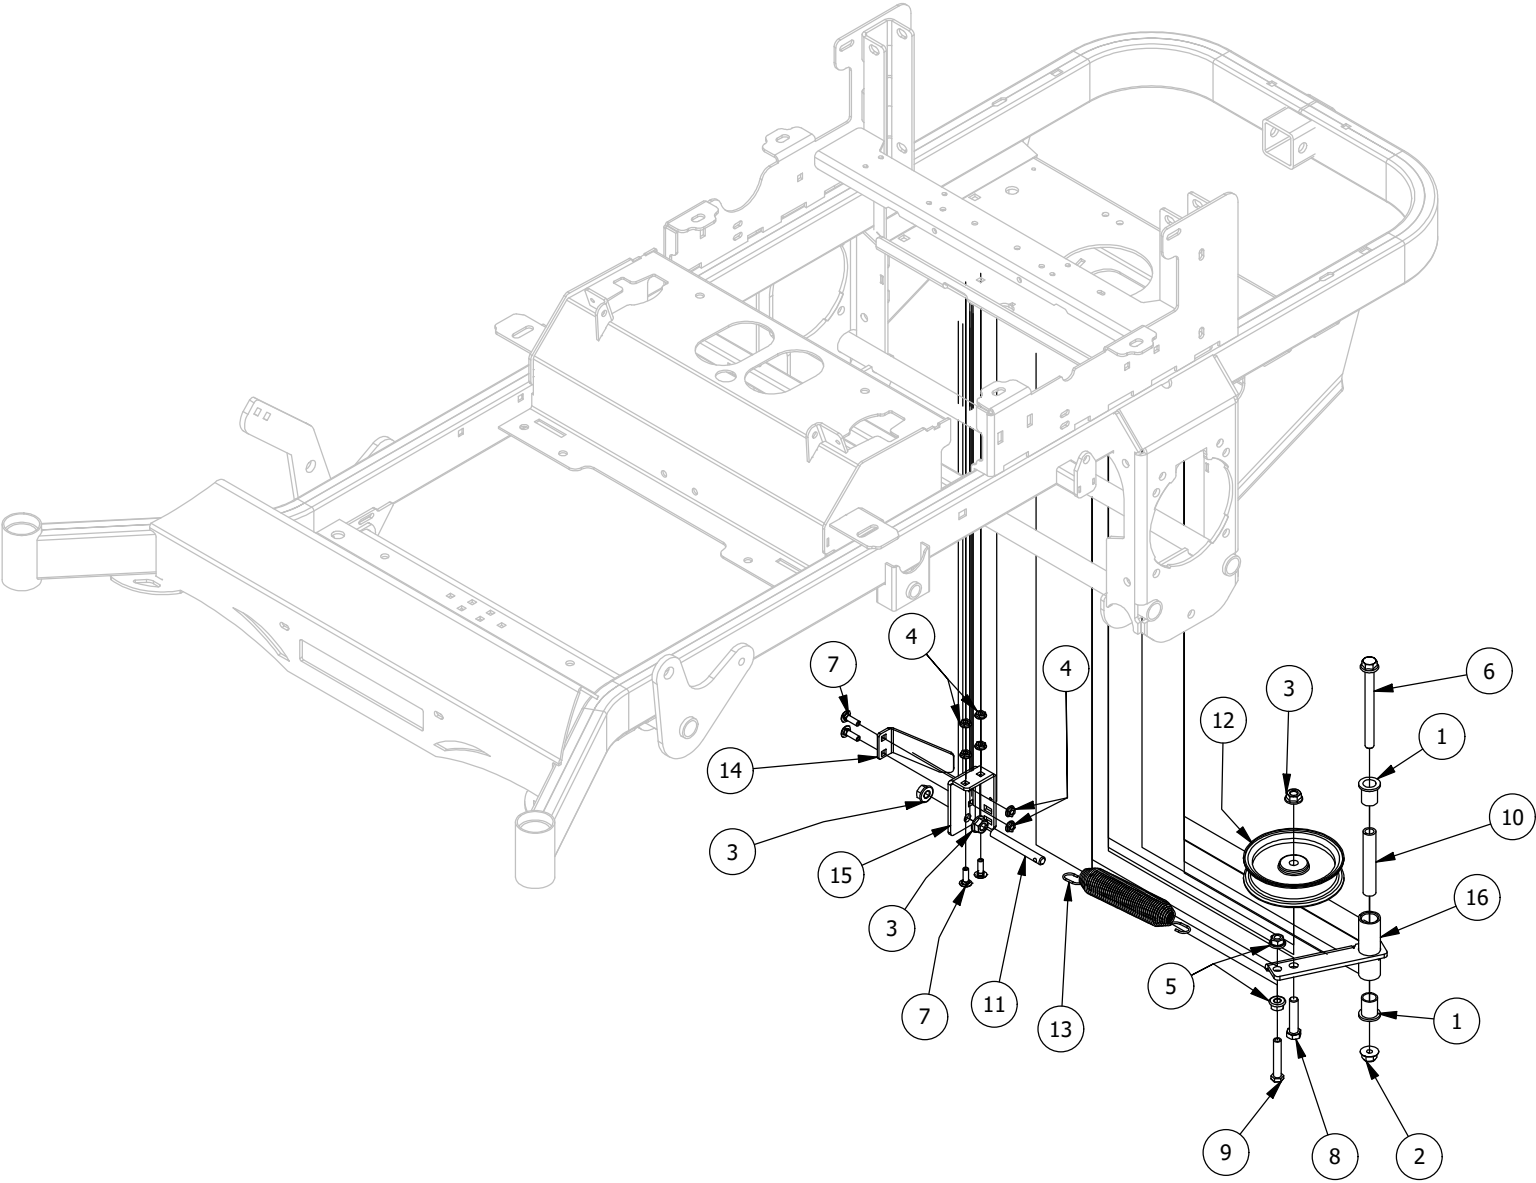

Pump Idler Assembly

Pump Idler Assembly			
ITEM	QTY	PART NUMBER	DESCRIPTION
1	2	410-0007-00	3/4" ID X 15/16" OD X 1-1/8" LENGTH FLANGE BUSHING
2	1	413-0002-00	1/2-13 NYLON INSERT FLANGE LOCKNUT ZC YELLOW
3	3	413-0005-00	1/2-13 HEX FLANGE NUT W/SERR ZINC YELLOW
4	6	413-0006-00	5/16-18 HEX FLANGE NUT W/SERR ZINC
5	2	413-0011-00	7/16-14 HEX FLANGE NUT W/SERR ZINC YELLOW
6	1	418-0009-00	1/2-13 X 5-1/2 HEX FLANGE BOLT GR 8 ZY
7	4	418-0010-00	5/16-18 X 1 CARRIAGE BOLT ZC/YEL
8	1	418-0012-00	1/2-13 X 2-1/4 HEX C/S GR 5 ZINC
9	1	418-0013-00	7/16-14 X 2-1/2 HEX C/S GR 5 ZINC
10	1	425-0006-00	Mower Inner Idler Spacer
11	1	430-0001-00	Mower Pump Spring Tensioner
12	1	433-0013-00	5-3/4" Idler Pulley, 7/16" Spacer Assembly
13	1	434-0007-00	2019 Mower Deck Spring
14	1	439-0132-00	RT/SRT Clutch Anti-rotation Brkt
15	1	439-0244-00	Deck Idler Puller Tensioning Bracket
16	1	490-0018-00	Mower Pump Idler Assembly