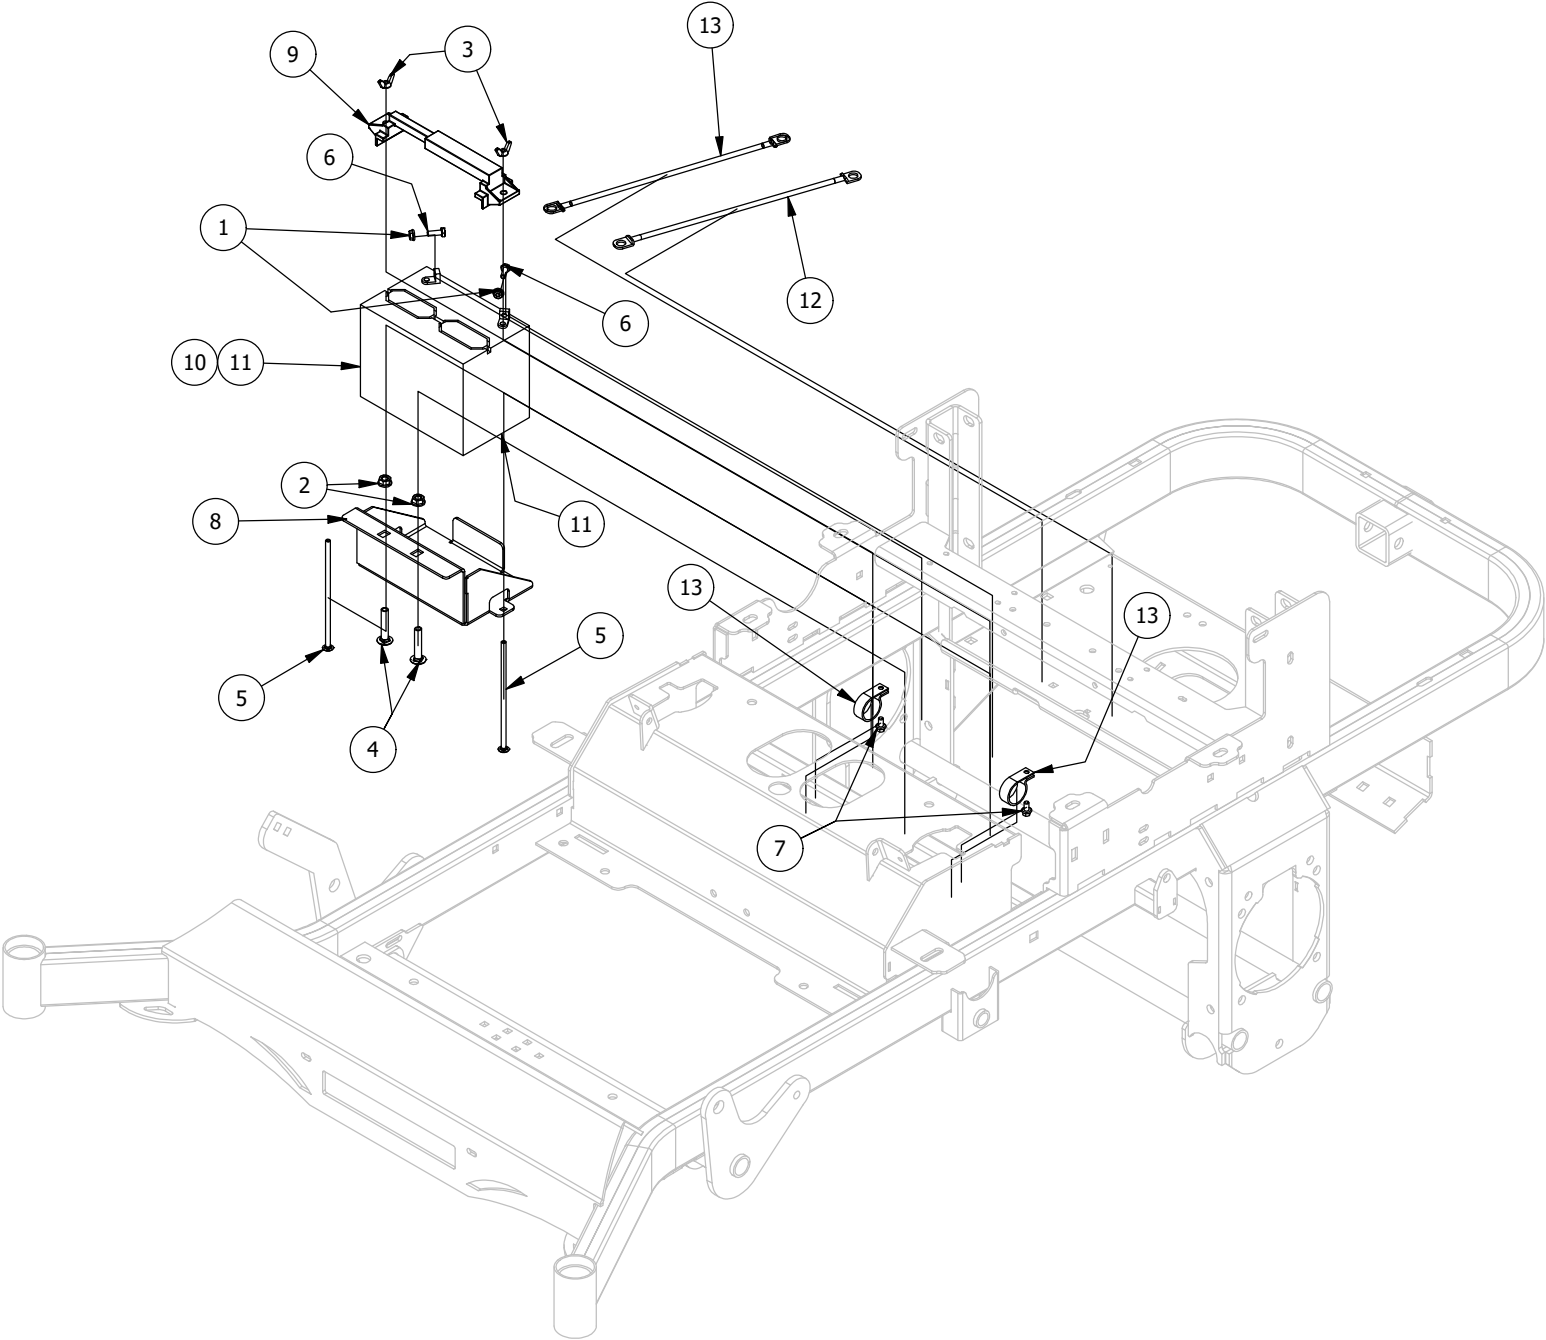

Battery Assembly

Battery Assembly			
ITEM	QTY	PART NUMBER	DESCRIPTION
1	2	413-0012-00	1/4-20 HEX FLANGE NUT W/SERRATIONS ZC YELLOW
2	2	413-0020-00	3/8-16 HEX FLANGE NUT W/SERR ZINC YELLOW
3	2	413-0025-00	1/4-20 WING NUT ZINC
4	2	418-0033-00	3/8-16 X 2 CARRIAGE BOLT ZINC
5	2	418-0034-00	1/4-20 X 7 CARRIAGE BOLT ZINC
6	2	418-0035-00	1/4-20 X 3/4 HEX C/S GR 2 ZINC
7	2	418-0059-00	1/4-20 X 1/2 IND. HWH SLOT F TCS ZINC
8	1	439-0008-00	Mower Battery Box
9	1	443-0001-00	Battery Hold Down
10	1	468-0001-00	Mower Diesel Start Battery 350CCA
11	1	468-1004-00	12-V Mower Starter Battery
13	2	472-0001-00	1-1/4" CHUSHIONED LOOP CLAMP BLACK
12	1	486-0016-00	Mower Positive Battery Cable 25" long
13	1	486-0017-00	Mower Negative Battery Cable 28" long