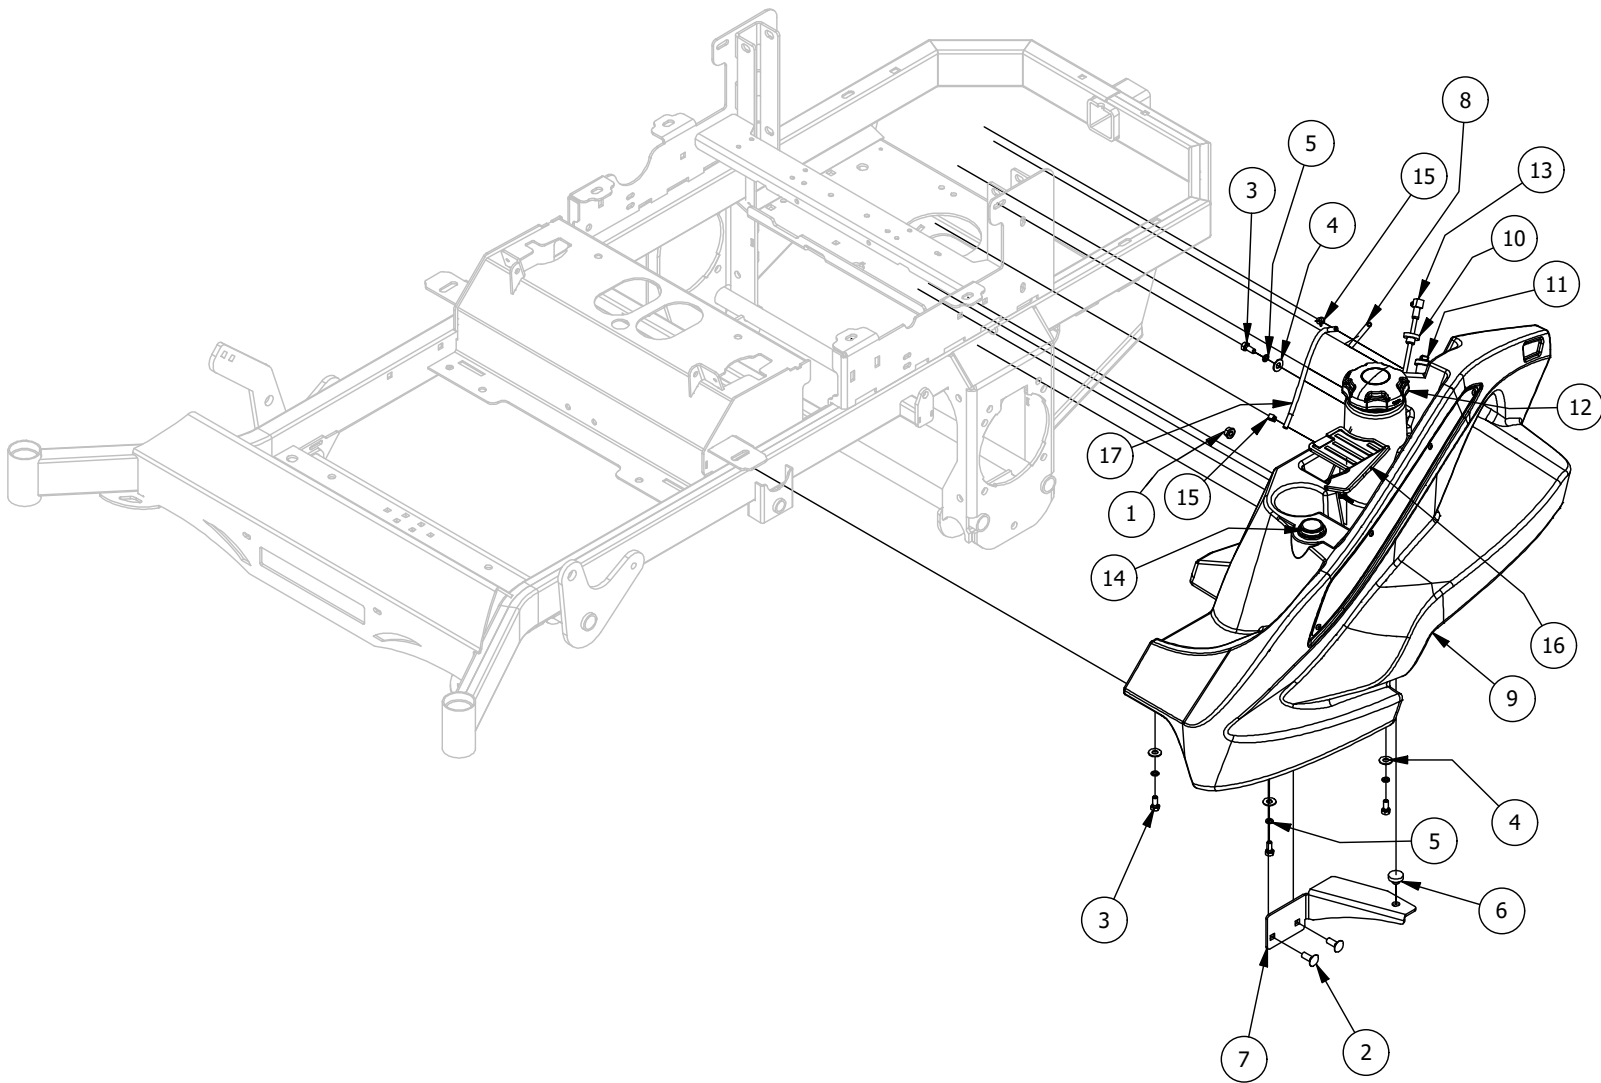

Gas Tank Assembly

Gas Tank Assembly			
ITEM	QTY	PART NUMBER	DESCRIPTION
1	2	413-0020-00	3/8-16 HEX FLANGE NUT W/SERR ZINC YELLOW
2	2	418-0045-00	3/8-16 X 1 Carriage Bolt Zinc Yellow
3	4	418-0054-00	5/16-18 X 3/4 HEX C/S ZINC
4	4	419-0007-00	5/16 Flat Washer
5	4	419-0009-00	5/16 SPLIT LOCKWASHER ZINC
6	1	429-0002-00	Push-In Rubber Bumper, Mower Floor
7	1	439-0448-00	RT/SRT Gas Tank Support
8	1	451-0002-00	Mower Fuel Tank Black 3/16" Vent Tube
9	1	467-0001-00	Mower Gasoline Fuel Tank Assembly
10	1	467-0005-00	Fuel Pickup Tube Grommet
11	1	467-0006-00	Remote Tank Vent Valve w / Grommet
12	1	467-0008-00	Tank Fill Neck Non-Venting Cap
13	1	467-0012-00	Spartan 25.14" Fuel Pickup Tube W/ Filter Screen
14	1	467-0035-00	RT/SRT Rochester Fuel Gauge(8688-00003)
15	2	472-0004-00	1/2" (#8) Hose Clamp
16	1	481-0004-00	Rubber Tank Storage Compartment Insert
17	1	751-1014-00	1/4 Fuel Line - Low Perm