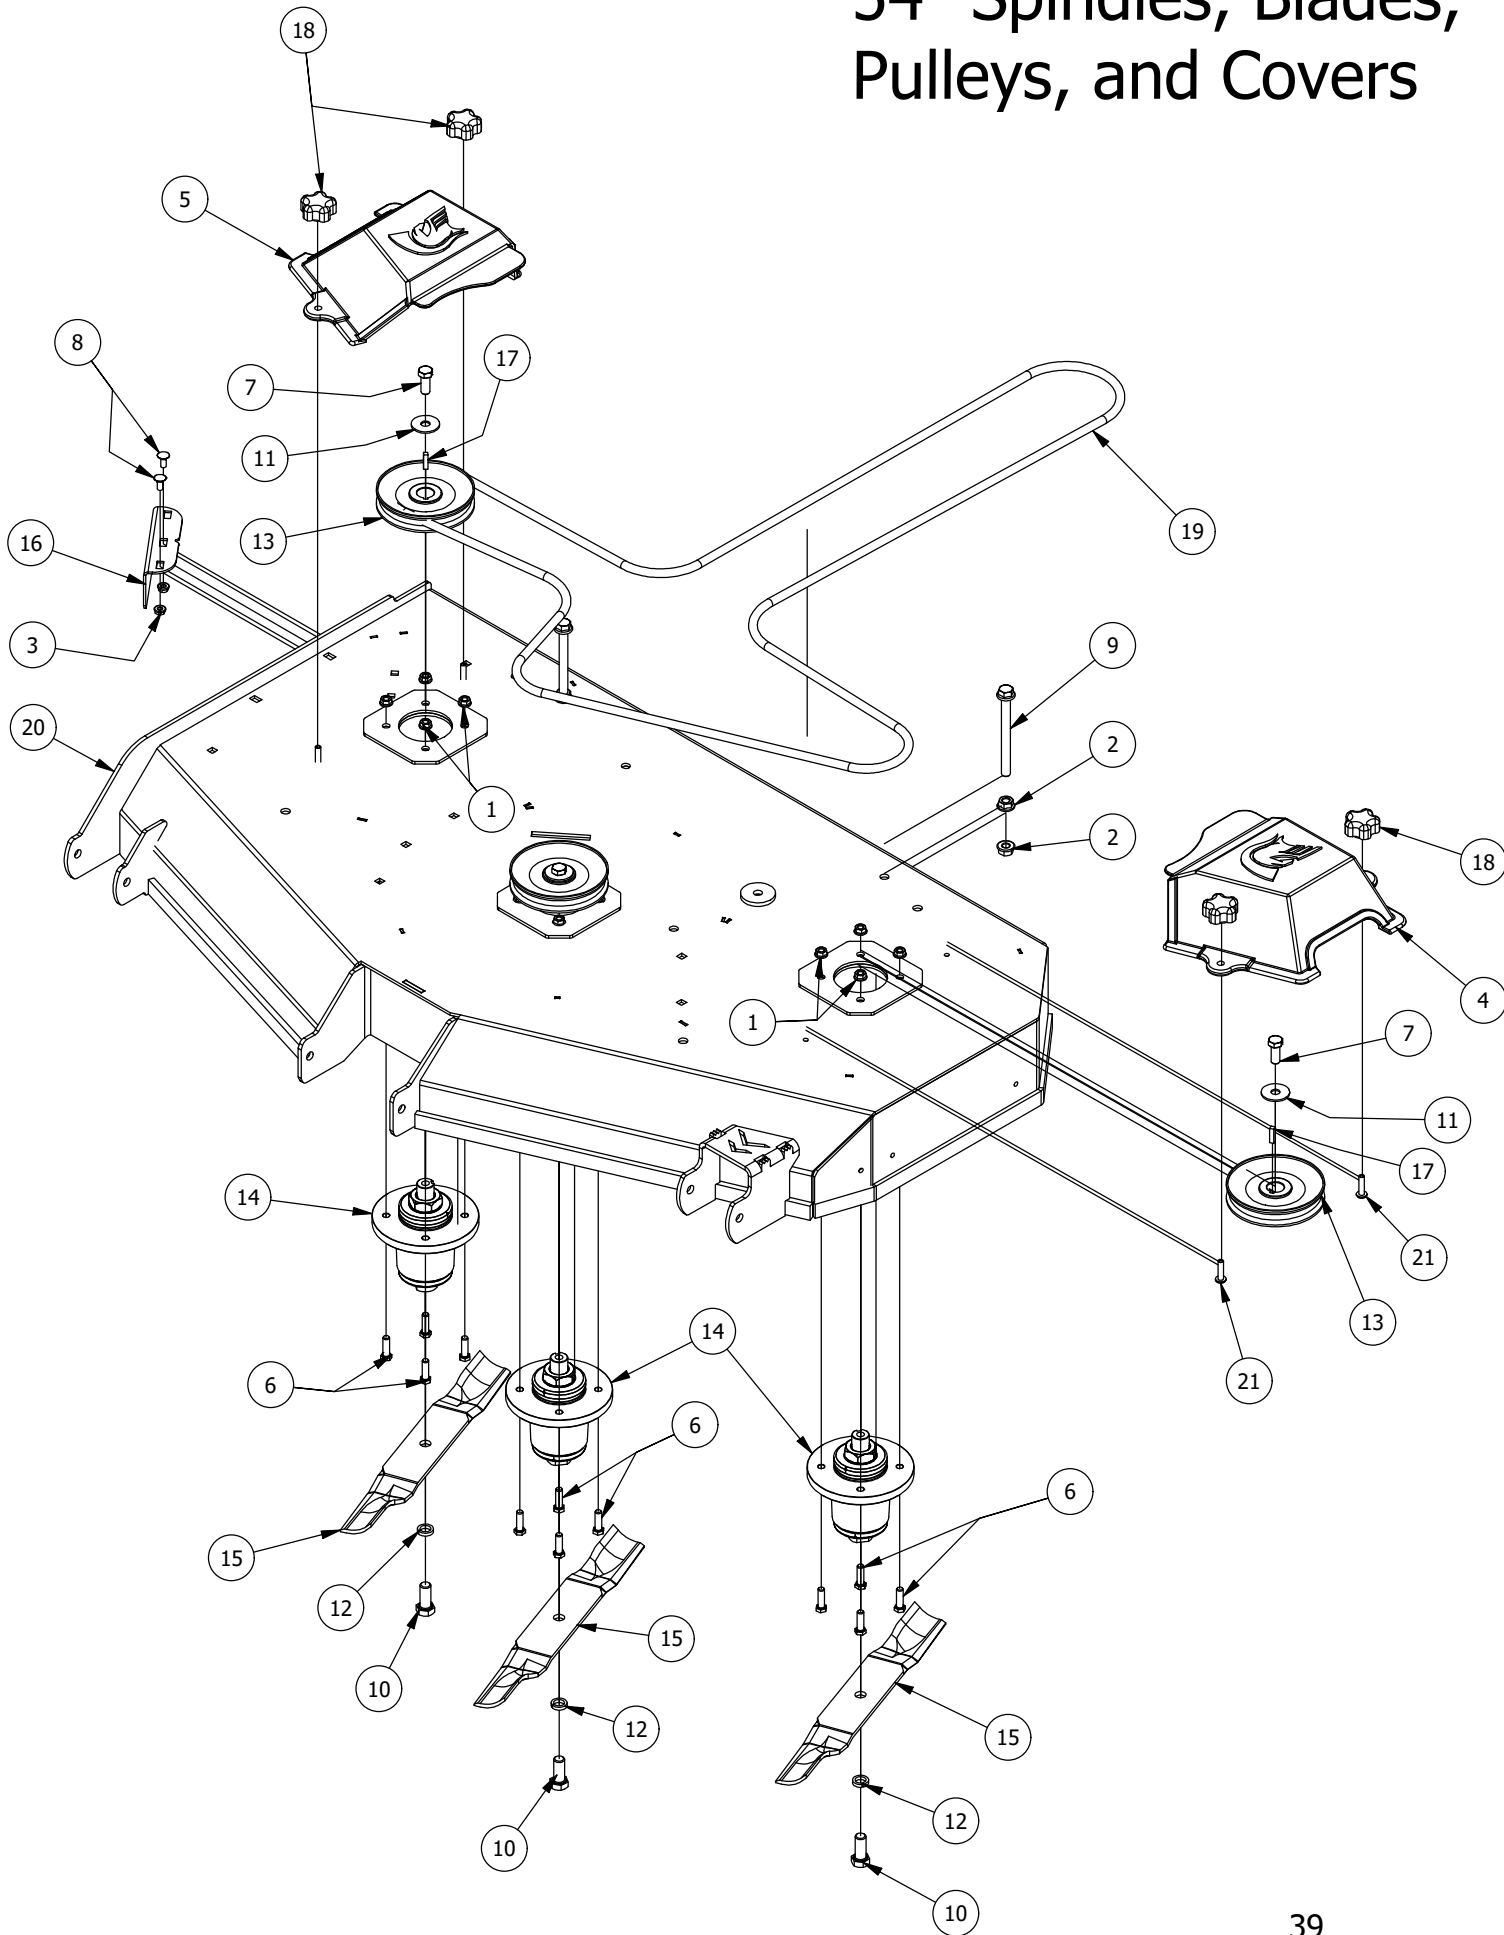

54" Spindles, Blades, Pulleys, and Covers

54" Spindles, Blades, Pulleys, and Covers

ITEM	QTY	PART NUMBER	DESCRIPTION
1	12	413-0004-00	3/8-16 HEX FLANGE NUT W/SERR ZINC
2	4	413-0005-00	1/2-13 HEX FLANGE NUT W/SERR ZINC YELLOW
3	2	413-0022-00	5/16-18 HEX FLANGE NUT W/SERR ZINC YELLOW
4	1	414-0018-00	48" & 54" Deck Left Pulley Cover
5	1	414-0019-00	48" & 54" Deck Right Pulley Cover
6	12	418-0005-00	3/8-16 x 1-1/4 Hex Bolt GR5
7	3	418-0006-00	1/2-20 X 1-1/4 HEX C/S GR 5 ZINC
8	2	418-0008-00	5/16-18 X 3/4 CARRIAGE BOLT ZINC
9	2	418-0009-00	1/2-13 X 5-1/2 HEX FLANGE BOLT GR 8 ZY
10	3	418-0078-00	5/8-11 X 1-1/2 HEX C/S GR 8 ZC YELLOW
11	3	419-0001-00	1/2" X 1-5/8 BELLEVILLE CUP WASHER ZINC YELLOW
12	3	419-0004-00	5/8 SPLIT LOCKWASHER ZINC
13	3	433-0004-00	Deck Pulley 54"
14	3	437-0005-00	Mower Heavy Duty Deck Spindle
15	3	438-0001-00	54" Mower Deck Blade
16	1	439-0399-00	2020 RT&SRT/RZ 54 Deck wiper Brkt
17	3	442-0001-00	1/4 X 1 SQUARE KEY STOCK
18	4	445-0005-00	5/16-18 5-LOBE (STAR) FEMALE SOFT TOUCH KNOB (1.90 DIA) BLK
19	1	461-0001-00	54" Mower Deck Belt, HB x 153.5" Effective Length
20	1	490-0063-00	2020 54" RT/SRT Deck Assembly
21	4	618-1008-00	5/16-18 x 1-1/4 Pan Torx Tri Lob Zinc