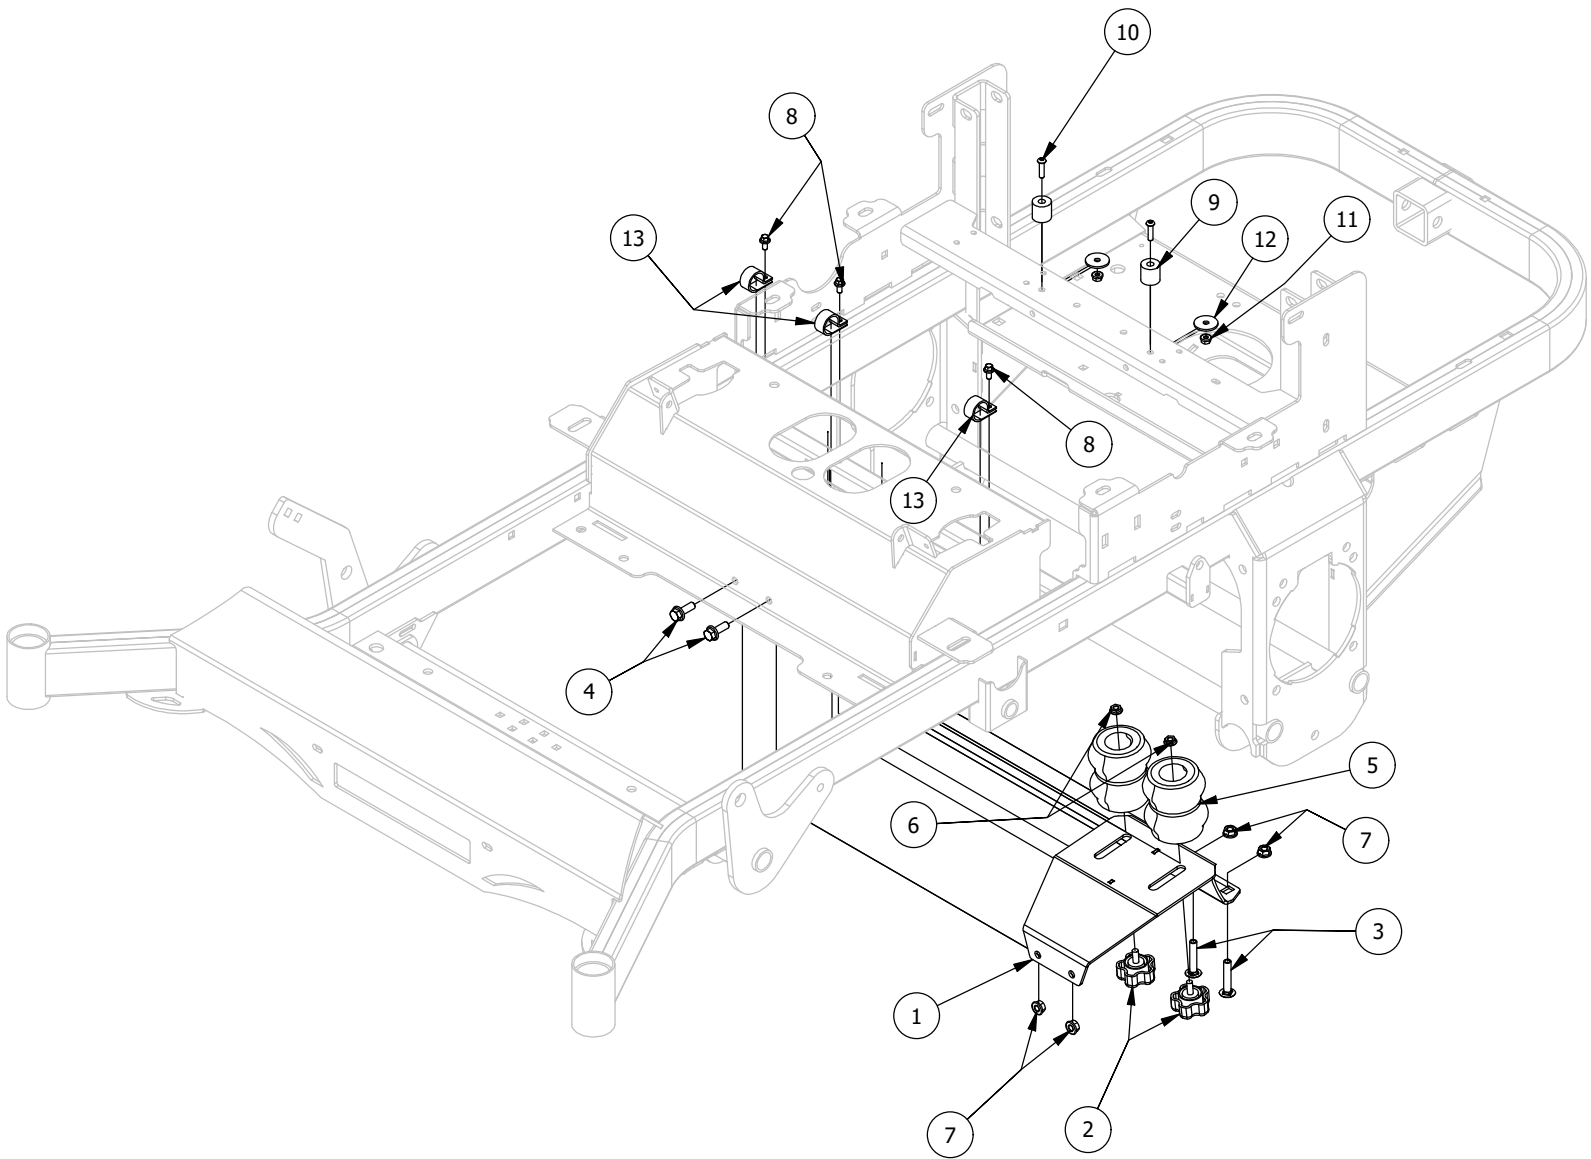

Seat Suspension Assembly

Seat Suspension Assembly

ITEM	QTY	PART NUMBER	DESCRIPTION
1	1	490-0021-00	Mower Suspension Seat Bracket Assembly
2	2	445-0001-00	Lobed Knob w/ 5/16"-18 X .750" Stud
3	2	418-0033-00	3/8-16 X 2 CARRIAGE BOLT ZINC
4	2	418-0040-00	3/8-16 X 1 HEX FLANGE BOLT GR 8 ZC YELLOW
5	2	487-0003-00	SRT Rear Suspension Elastomer
6	2	413-0006-00	5/16-18 HEX FLANGE NUT W/SERR ZINC
7	4	413-0020-00	3/8-16 HEX FLANGE NUT W/SERR ZINC YELLOW
8	3	418-0059-00	1/4-20 X 1/2 IND. HWH SLOT F TCS ZINC
9	2	729-1000-00	Hood Rest Bumper-Lg UTV
10	2	418-0039-00	1/4-20 X 1 BUTTON SOCKET C/S 18-8 SS W/ BLACK MAGNI 577
11	2	413-0026-00	1/4-20 NYLON INSERT FLANGE L/NUT ZINC
12	2	419-0023-00	1/4" Flat Washer_5/8 OD_18-8 SS Magn: 577 Black
13	3	472-0002-00	1/2" CUSHIONED LOOP CLAMP