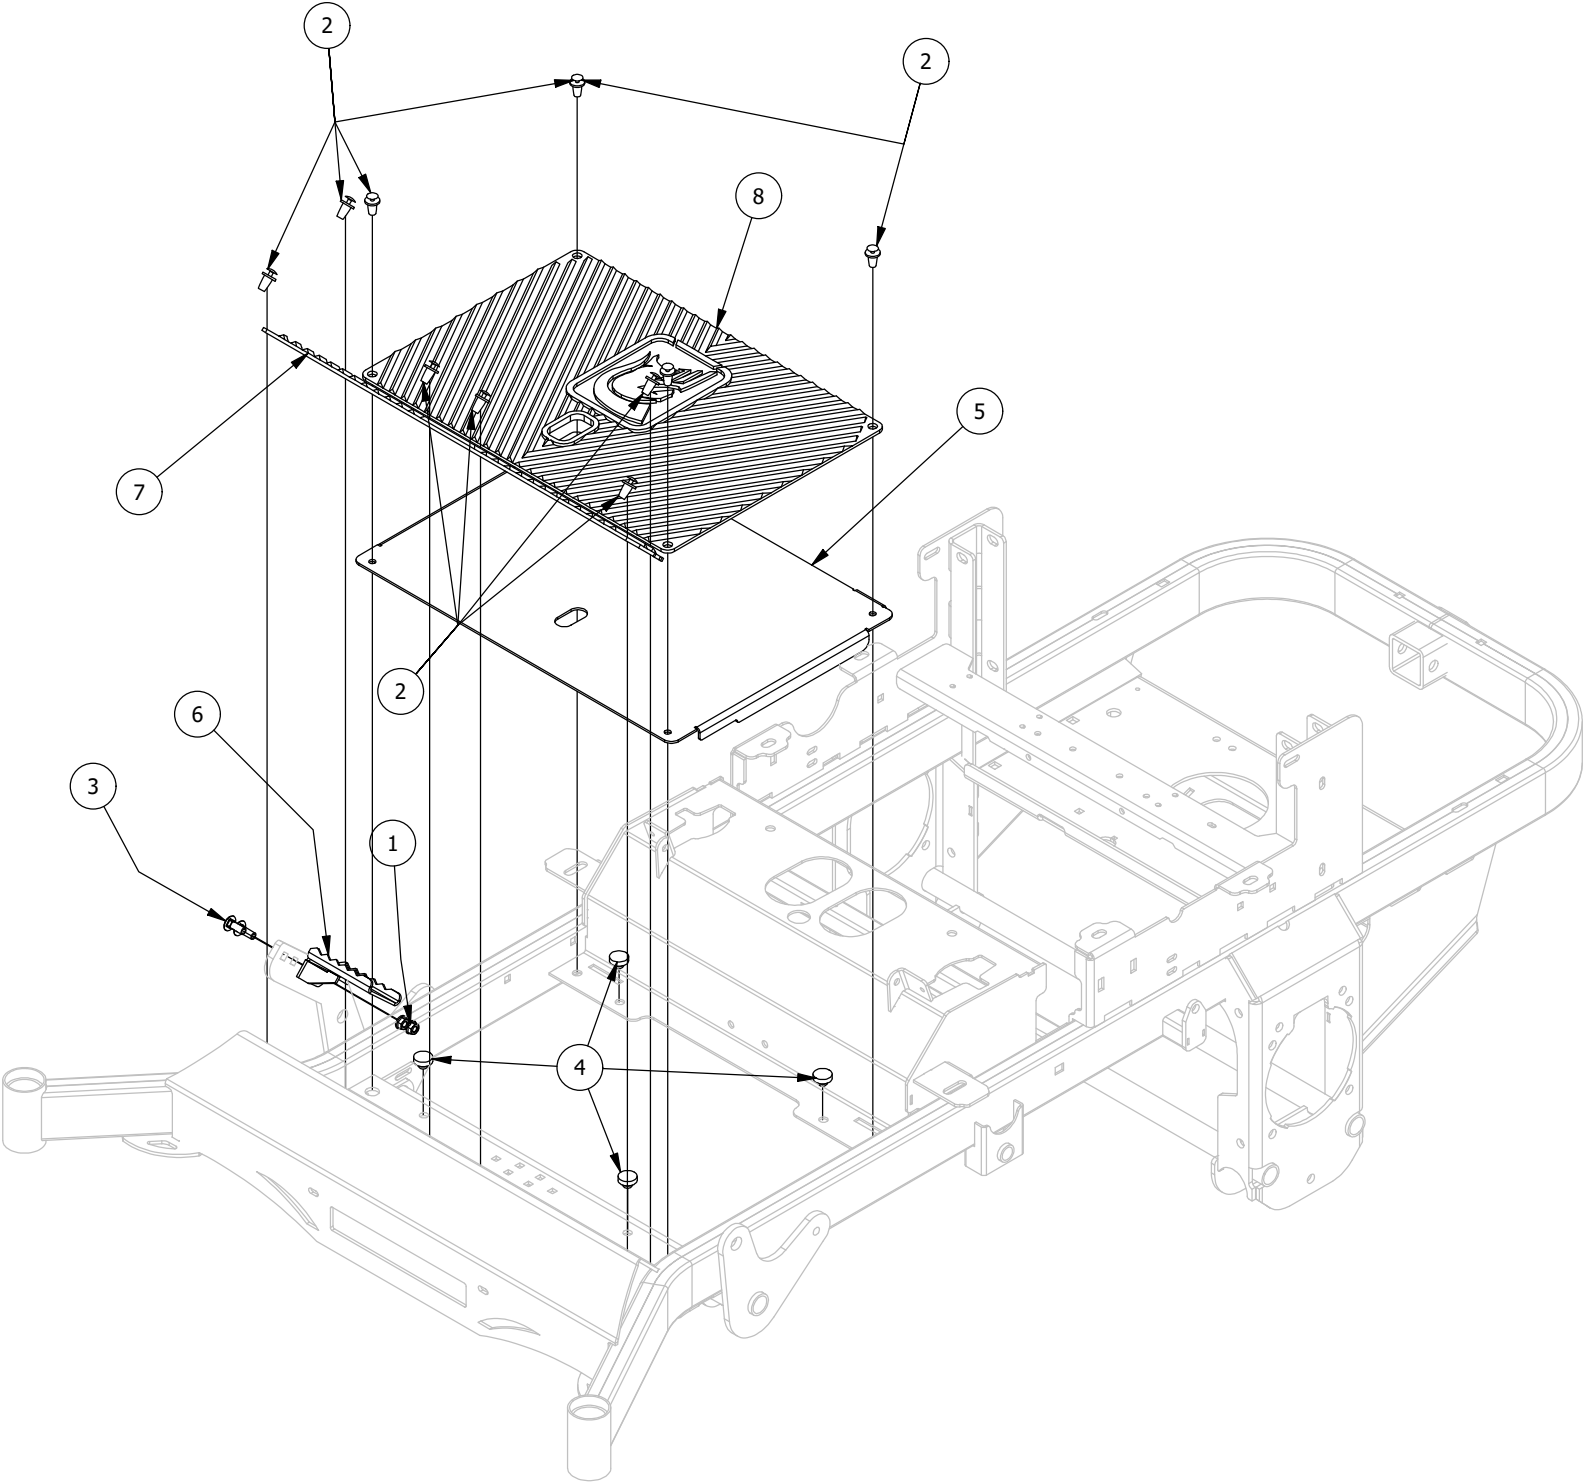

Floorboard and Deck Height Pedal Assembly

Floorboard and Deck Height Pedal Assembly			
ITEM	QTY	PART NUMBER	DESCRIPTION
1	2	413-0020-00	3/8-16 HEX FLANGE NUT W/SERR ZINC YELLOW
2	10	414-0002-00	8MM PUSH TYPE RETAINER NYLON BLACK
3	2	418-0045-00	3/8-16 X 1 Carriage Bolt Zinc Yellow
4	4	429-0002-00	Push-In Rubber Bumper, Mower Floor
5	1	439-0007-00	Mower Floorboard
6	1	439-0059-00	Mower Deck Height Foot Pedal
7	1	481-0005-00	2017 Mower Rubber Foot Rest Mat
8	1	481-0006-00	2017 Mower Logo Floor Mat