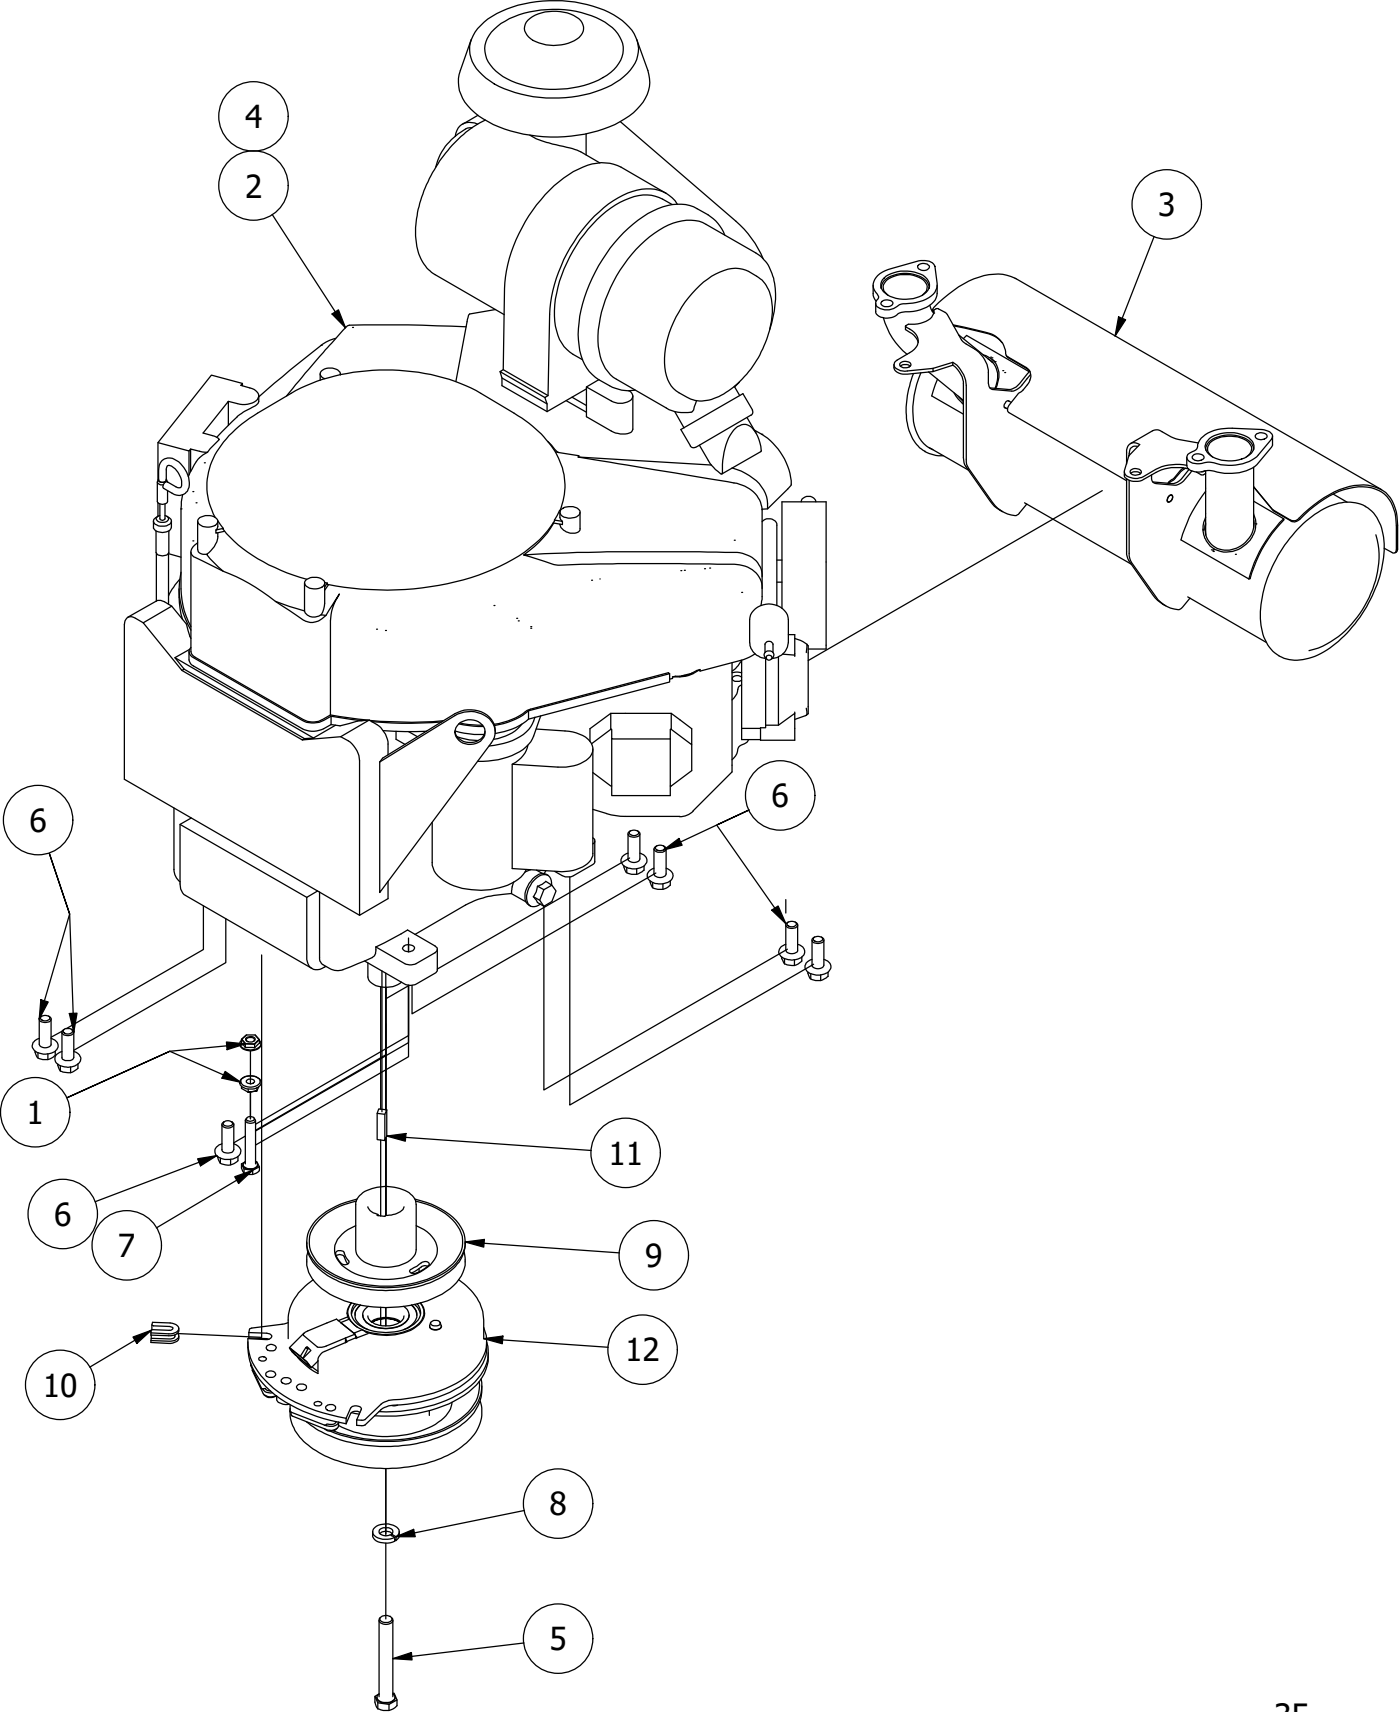

36HP Vanguard Engine Assembly

36HP Vanguard Engine Assembly			
ITEM	QTY	PART NUMBER	DESCRIPTION
1	2	413-0006-00	5/16-18 HEX FLANGE NUT W/SERR ZINC
2	1	415-0009-00	B&S 993CC, 36 HP Vanguard Series Engine
3	1	415-0086-00	Exhaust System w/ Insulated Muffler for Vanguard 28/32/36/37
4	1	416-0061-00	Vanguard Oil Drain Hose with Cap 11.5 L
5	1	418-0022-00	7/16-20 X 3 HEX C/S GR 8 ZC YELLOW
6	7	418-0023-00	3/8-16 X 1-1/8 IND HWH W/SERR TRI LOB ZY
7	1	418-0024-00	5/16-18 X 1-3/4 HEX C/S GR 5 ZINC
8	1	419-0005-00	7/16 SPLIT LOCKWASHER GR 8 ZC YELLOW
9	1	433-0001-00	Mower Hydraulic Pump Drive Pulley, A Belt
10	1	437-0025-00	Mower Rotation Stop Brkt Sleeve
11	1	442-0001-00	1/4 X 1 SQUARE KEY STOCK
12	1	470-0002-00	PTO Clutch