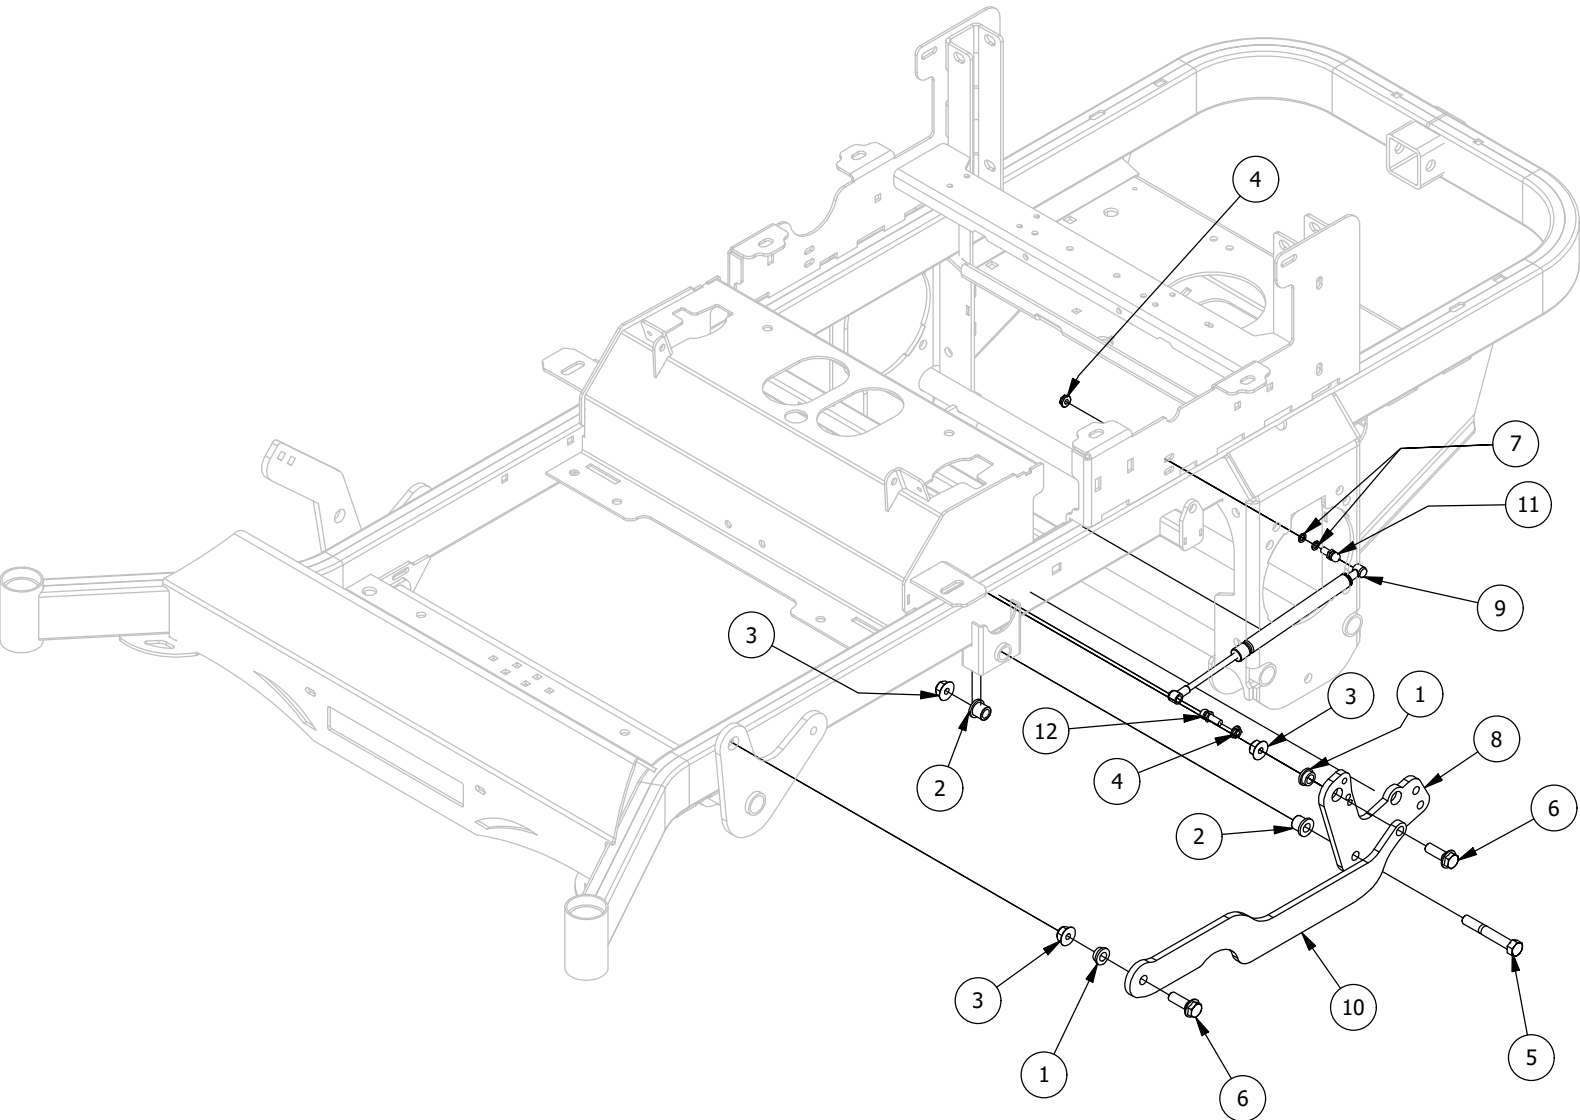

Deck Assist Spring Assembly

Deck Assist Spring Assembly			
ITEM	QTY	PART NUMBER	DESCRIPTION
1	2	410-0009-00	1/2" ID X 3/4" OD X 3/8" LENGTH FLANGE BUSHING
2	2	410-0068-00	.502 ID X .753 OD X .75 OAL X1 FL OD X .125 FL BUSHING
3	3	413-0002-00	1/2-13 NYLON INSERT FLANGE LOCKNUT ZC YELLOW
4	2	413-0006-00	5/16-18 HEX FLANGE NUT W/SERR ZINC
5	1	418-0042-00	1/2-13 X 3-1/2 HEX C/S GR 5 ZINC YELLOW
6	2	418-0047-00	1/2-13 X 1-1/2 HEX FLANGE BOLT GR 8 ZINC YELLOW
7	2	419-0009-00	5/16 SPLIT LOCKWASHER ZINC
8	1	431-0005-00	Deck Height Brkt Left Actuator side
9	1	434-0001-00	Deck Gas Spring
10	1	435-0009-00	Mower Deck Height Left Link Arm
11	1	487-0005-00	Control Arm Damper Ball Stud
12	1	487-0008-00	Control Arm Damper Ball Stud 3/4" Thread