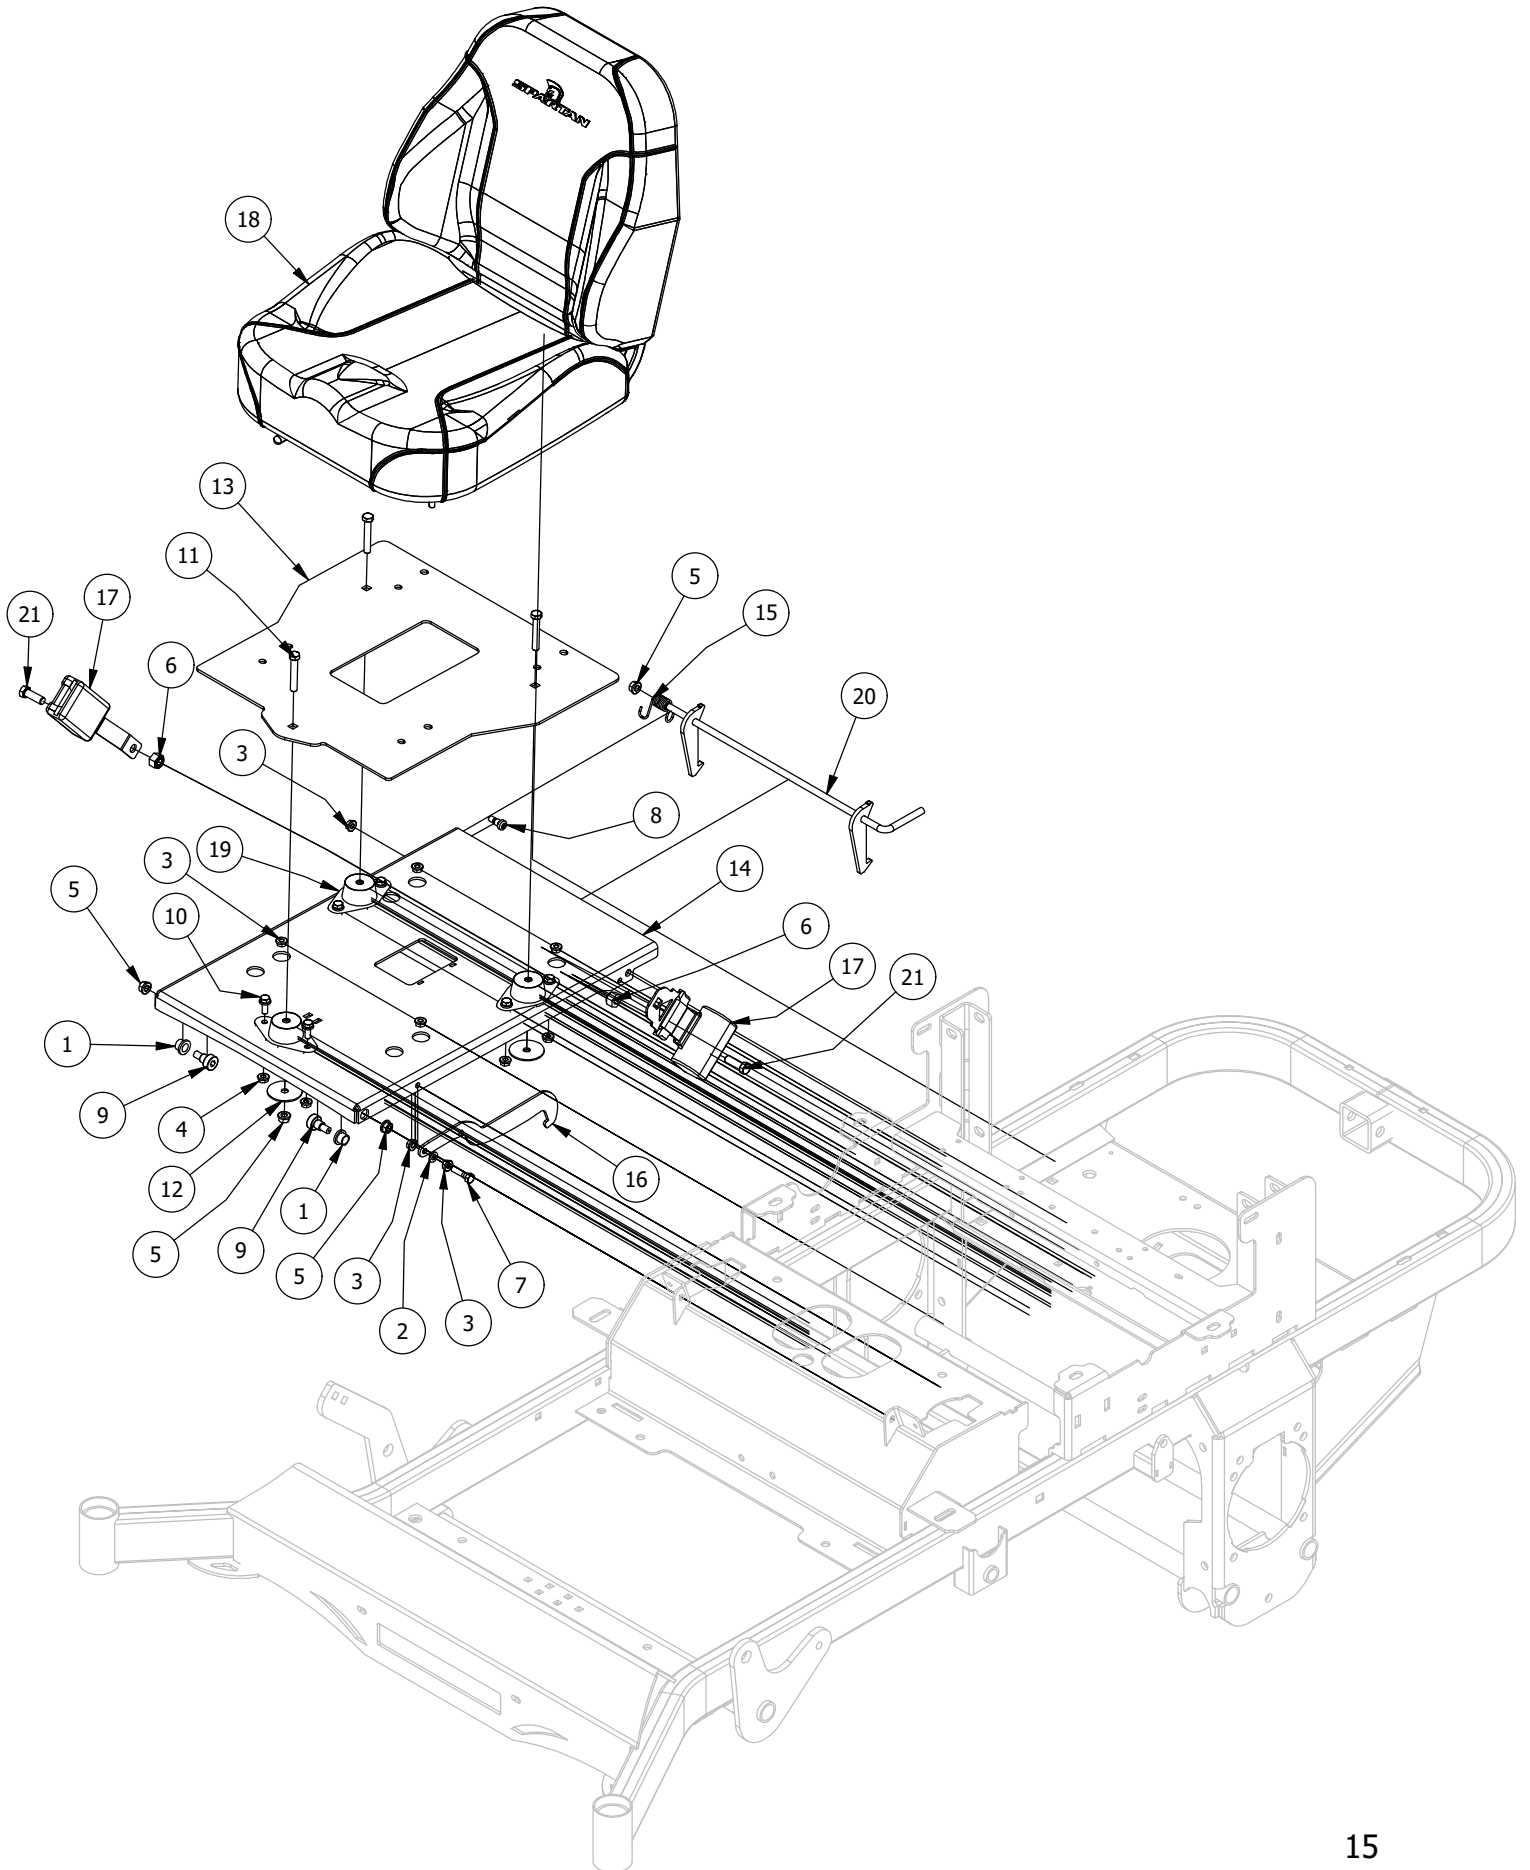

Seat Mounting Assembly

Seat Frame and Pump Idler Assemblies			
ITEM	QTY	PART NUMBER	DESCRIPTION
1	2	410-0010-00	1/2" ID X 5/8" OD X 1/2" LENGTH FLANGE BUSHING
2	1	413-0016-00	.312 ID X .625 OD X .062 THK THRUST BEARING OIL-IMPREG BRNZ
3	7	413-0019-00	5/16-18 NYLON INSERT FLANGE L/NUT ZINC
4	6	413-0022-00	5/16-18 HEX FLANGE NUT W/SERR ZINC YELLOW
5	6	413-0029-00	3/8-16 NYLON INSERT FLANGE L/NUT ZC YELLOW
6	2	413-0054-00	7/16-20 Nylon Insert Locknut
7	1	418-0036-00	5/16-18 X 1-1/4 HEX TAP BOLT ZINC GR8
8	1	418-0037-00	3/8 X 3/8 SOCKET SHOULDER BOLT ZC YELLOW
9	2	418-0038-00	1/2 X 1/2 SOCKET SHOULDER BOLT ZC YELLOW
10	6	418-0048-00	5/16-18 X 3/4 HEX FLANGE BOLT GR 8 ZC YELLOW
11	3	418-0107-00	3/8-16 X 2-1/4 HEX FLANGE BOLT GR 8 ZC YELLOW
12	3	419-0022-00	3/8 X 2" OD FENDER WASHER ZC YELLOW
13	1	426-0231-00	2019 Floating Seat Plate
14	1	426-0232-00	2019 RT/SRT Floating Seat Base Plate
15	1	434-0004-00	Seat Latch Spring
16	1	439-0065-00	Mower Seat Latch Hook
17	1	471-0003-00	Mower Seat Belt
18	1	471-0015-00	2019 Full Suspension seat
19	3	487-0007-00	Floating Seat Damper-Stiffer
20	1	490-0011-00	Mower Seat Latch Release Assembly
21	2	618-2097-00	7/16-20 x 1-1/4 GR8 Hex Cap Screw