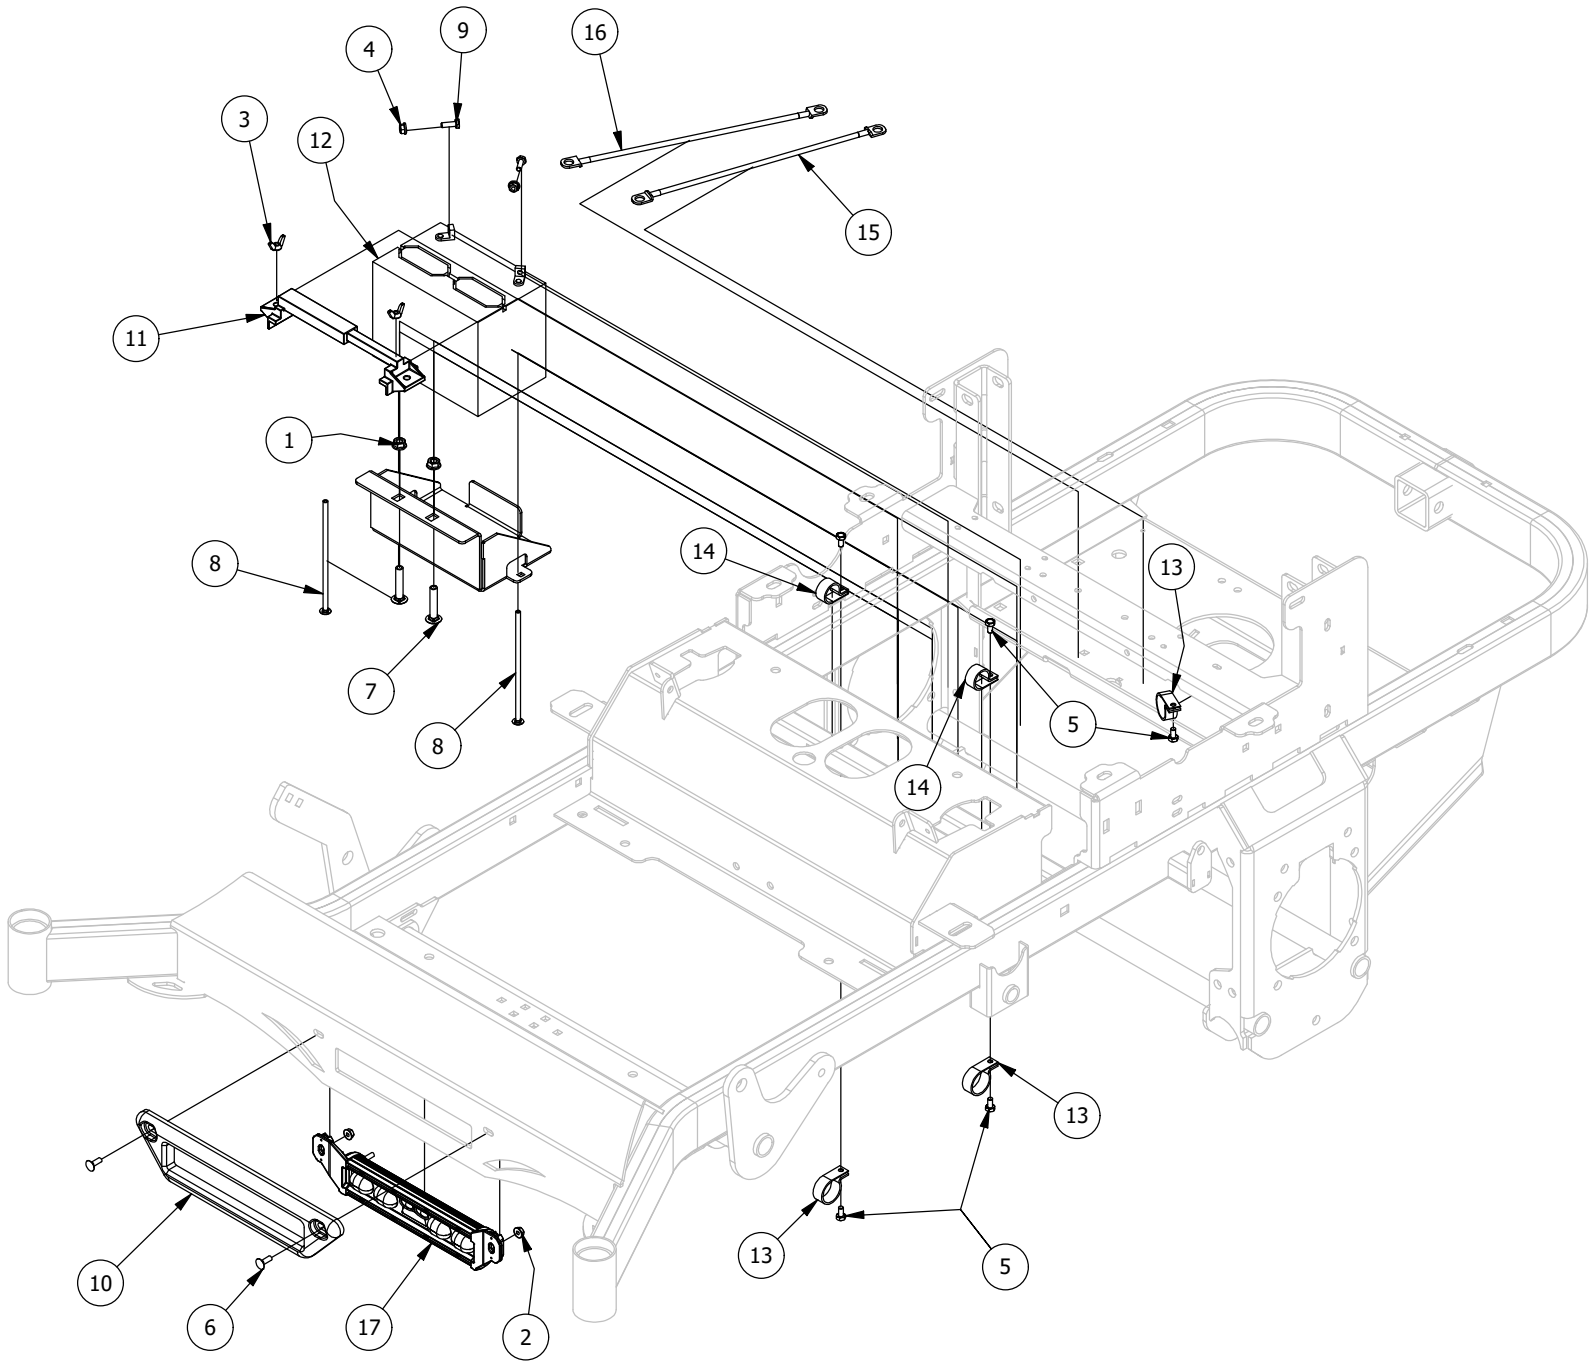

Battery Assembly

Battery Assembly			
ITEM	QTY	PART NUMBER	DESCRIPTION
1	2	413-0004-00	3/8-16 HEX FLANGE NUT W/SERR ZINC
2	2	413-0023-00	1/4-20 HEX FLANGE NUT W/SERR ZINC
3	2	413-0025-00	1/4-20 WING NUT ZINC
4	2	413-0026-00	1/4-20 NYLON INSERT FLANGE L/NUT ZINC
5	5	418-0025-00	1/4-20 X 1/2 HWH SLOT TYPE F TCS ZINC
6	2	418-0026-00	1/4-20 X 3/4 CARRIAGE BOLT ZINC YELLOW
7	2	418-0033-00	3/8-16 X 2 CARRIAGE BOLT ZINC
8	2	418-0034-00	1/4-20 X 7 CARRIAGE BOLT ZINC
9	2	418-0035-00	1/4-20 X 3/4 HEX C/S GR 2 ZINC
10	1	429-0003-00	Mower Front Nylon Bumper
11	1	443-0001-00	Battery Hold Down
12	1	468-0001-00	Mower Diesel Start Battery 350CCA
13	3	472-0001-00	1-1/4" CUSHIONED LOOP CLAMP BLACK
14	2	472-0002-00	1/2" CUSHIONED LOOP CLAMP
15	1	486-0016-00	Mower Positive Battery Cable 25" long
16	1	486-0017-00	Mower Negative Battery Cable 28" long
17	1	486-0042-00	Full Beam With Lighted Helmet Light Bar