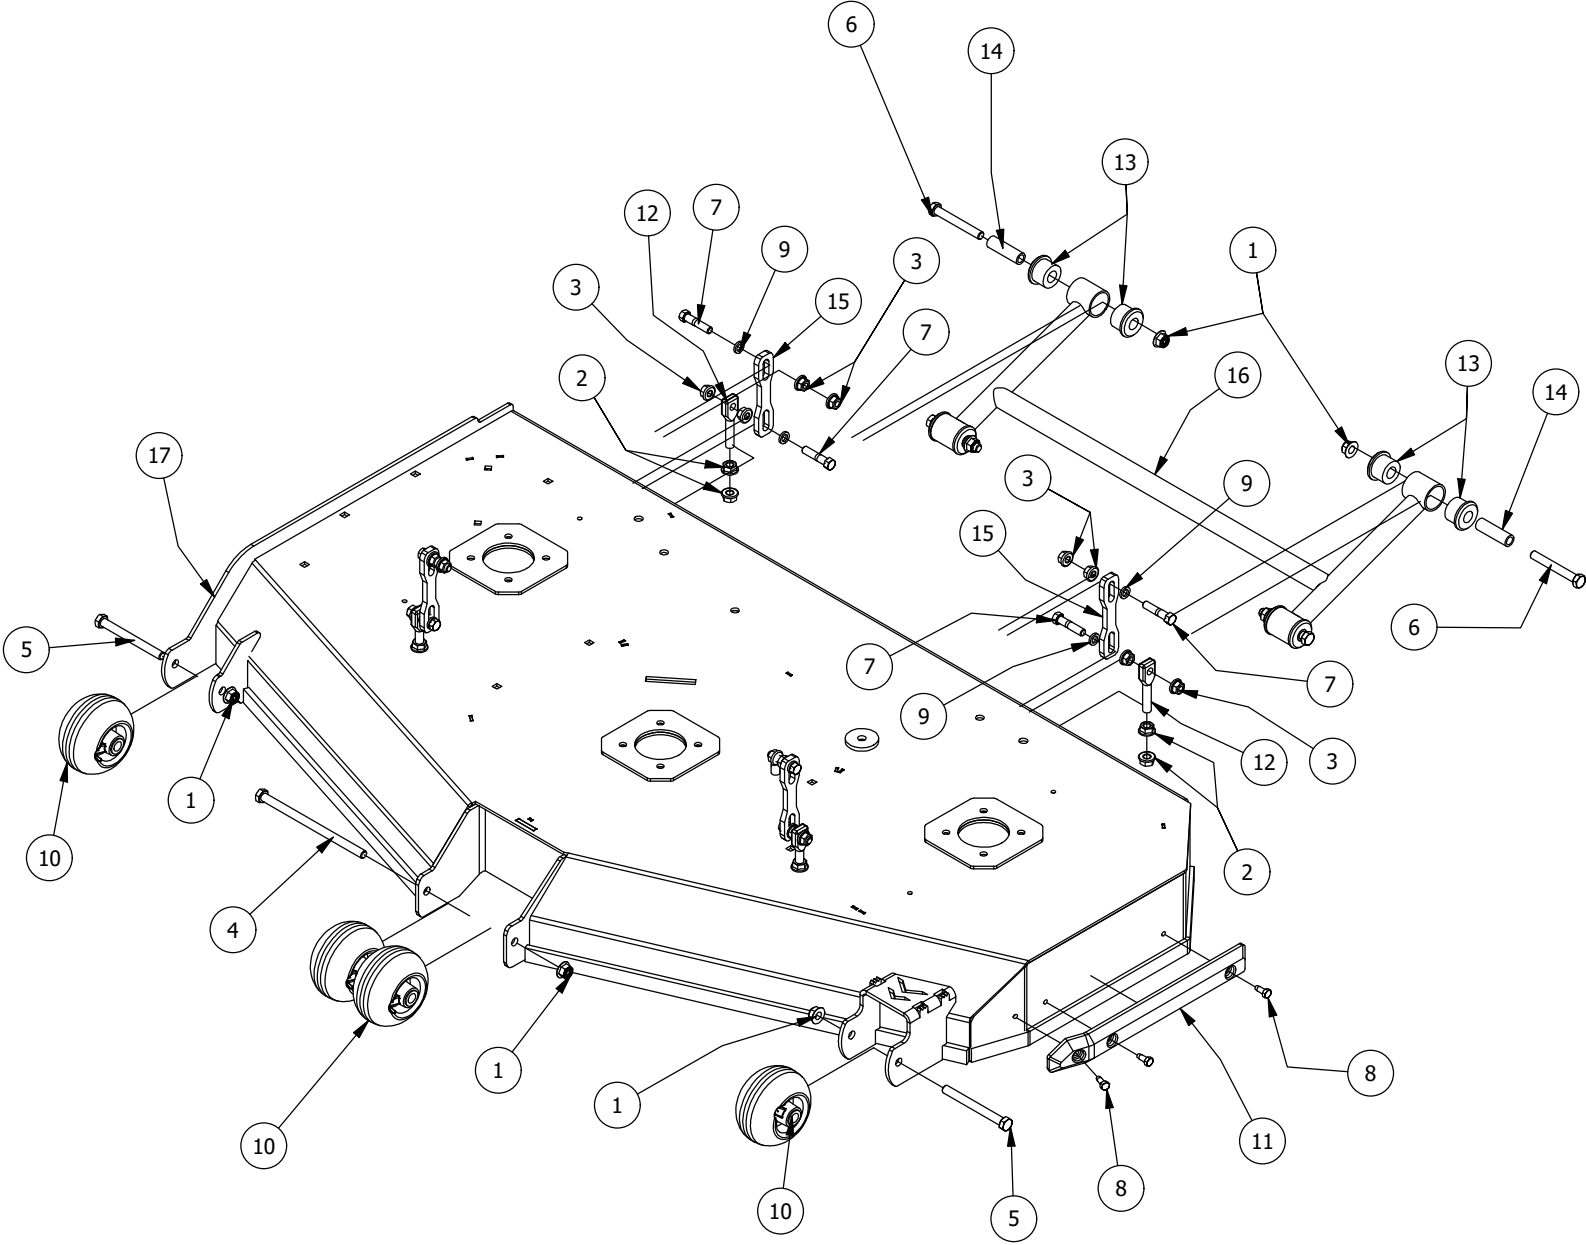

# 61" Deck Scalping Wheels and Stabilizer Assembly

61" Deck Scalping Wheels and Stabilizer Assembly			
ITEM	QTY	PART NUMBER	DESCRIPTION
1	7	413-0002-00	1/2-13 NYLON INSERT FLANGE NUT ZINC YELLOW
2	8	413-0005-00	1/2-13 HEX FLANGE NUT W/SERR ZINC YELLOW
3	16	413-0011-00	7/16-14 HEX FLANGE NUT W/SERR ZINC YELLOW
4	1	418-0015-00	1/2-13 X 8-1/2 HEX C/S GR 2 ZINC YELLOW
5	2	418-0016-00	1/2-13 X 5 HEX C/S GR 2 ZINC YELLOW
6	4	418-0021-00	1/2-13 X 3-3/4 HEX C/S GR 5 ZINC
7	8	418-0046-00	7/16-14 X 2 HEX C/S GR 5 ZINC YELLOW
8	3	418-0262-00	5/16-18 X 3/4 IND HWH UNSLOT (F) TCS ZC/Y
9	8	419-0010-00	.443 ID X .750 OD X .125 THK NYLON BLACK
10	4	422-0001-00	Anti-Scalp Wheel
11	1	429-0001-00	Mower Nylon Deck Guard
12	4	448-0001-00	Mower Deck Height Adjustment Stud
13	8	732-2000-00	Large MTV A-Arm Bushing
14	4	732-2001-00	Large MTV A-Arm Bushing Sleeve
15	4	BLK435-0007-03	Mower Deck Link
16	1	BLK490-0014-03	Mower 54"/61" Deck Frame Stabilizer Assembly
17	1	BLK490-0061-03	2020 61 RT/SRT Deck assembly