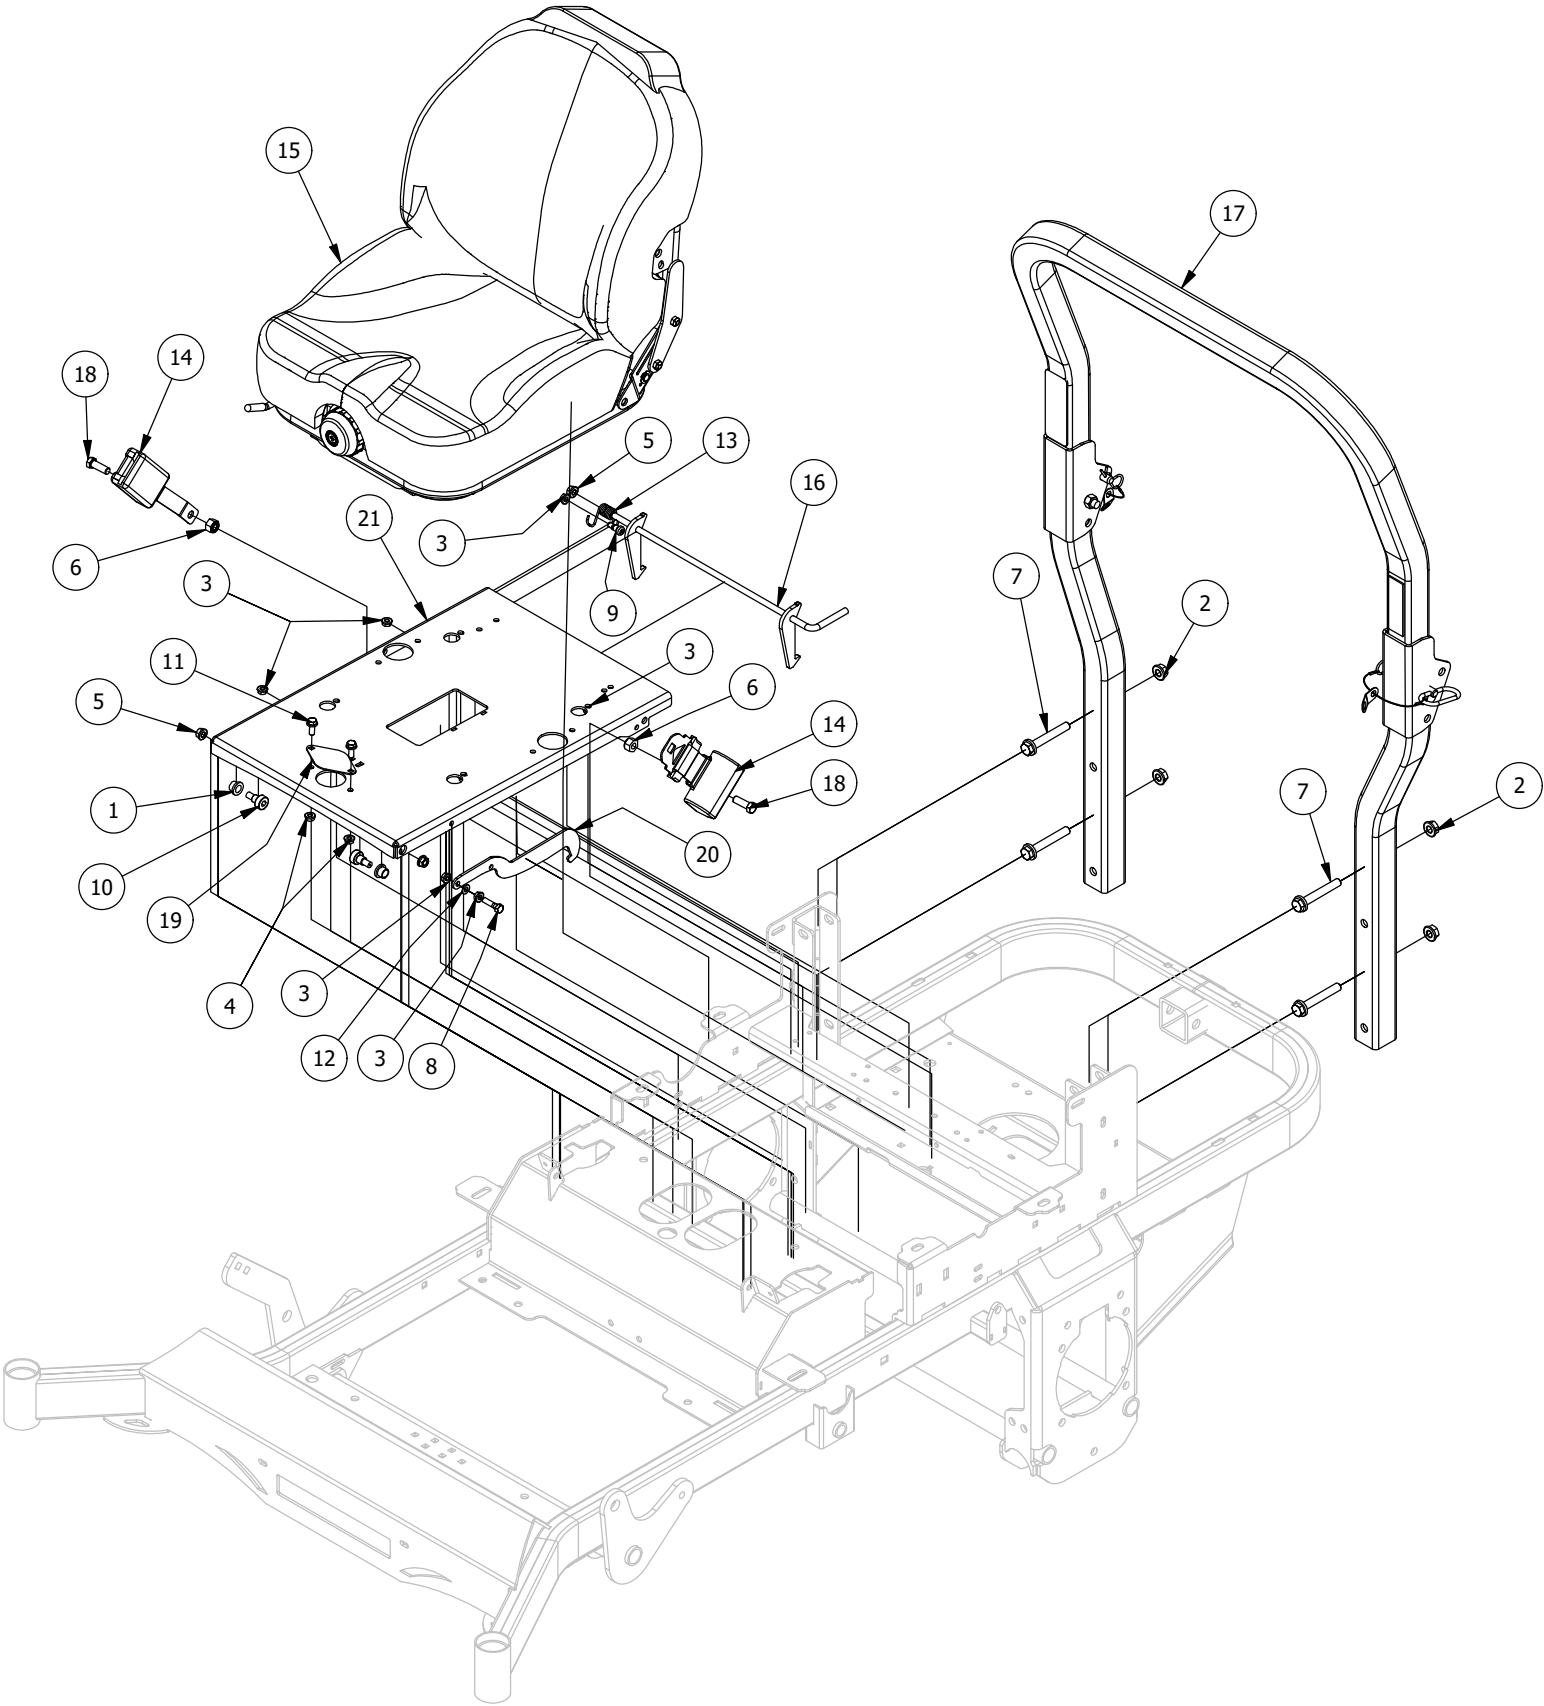

Seat Mounting Assembly

Seat Mounting Assembly			
ITEM	QTY	PART NUMBER	DESCRIPTION
1	2	410-0010-00	1/2" ID X 5/8" OD X 1/2" LENGTH FLANGE BUSHING
2	4	413-0014-00	1/2-13 HEX STOVER LOCKNUT GR C ZINC
3	7	413-0019-00	5/16-18 NYLON INSERT FLANGE L/NUT ZINC
4	2	413-0022-00	5/16-18 HEX FLANGE NUT W/SERR ZINC YELLOW
5	3	413-0029-00	3/8-16 NYLON INSERT FLANGE L/NUT ZC YELLOW
6	2	413-0054-00	7/16-20 Nylon Insert Locknut
7	4	418-0019-00	1/2-13 X 3-1/2 HEX FLANGE BOLT (GR.8) ZC/YEL
8	1	418-0036-00	5/16-18 X 1-1/4 HEX TAP BOLT ZINC GR8
9	1	418-0037-00	3/8 X 3/8 SOCKET SHOULDER BOLT ZC YELLOW
10	2	418-0038-00	1/2 X 1/2 SOCKET SHOULDER BOLT ZC YELLOW
11	2	418-0048-00	5/16-18 X 3/4 HEX FLANGE BOLT GR 8 ZC YELLOW
12	1	419-0016-00	5/16" ID X 5/8" OD X 1/16" THK BRONZE WASHER
13	1	434-0004-00	Seat Latch Spring
14	1	471-0003-00	Mower Seat Belt
15	1	471-0038-00	KGZ Seat
16	1	490-0011-00	Mower Seat Latch Release Assembly
17	1	497-0002-00	Fold down ROPS
18	2	618-2097-00	7/16-20 x 1-1/4 GR8 Hex Cap Screw
19	1	BLK426-0241-03	2020 RT/SRT universal Floating cover plate
20	1	BLK439-0065-03	Mower Seat Latch Hook
21	1	BLK439-0755-00	2022 Universal Floating Seat Base Plate