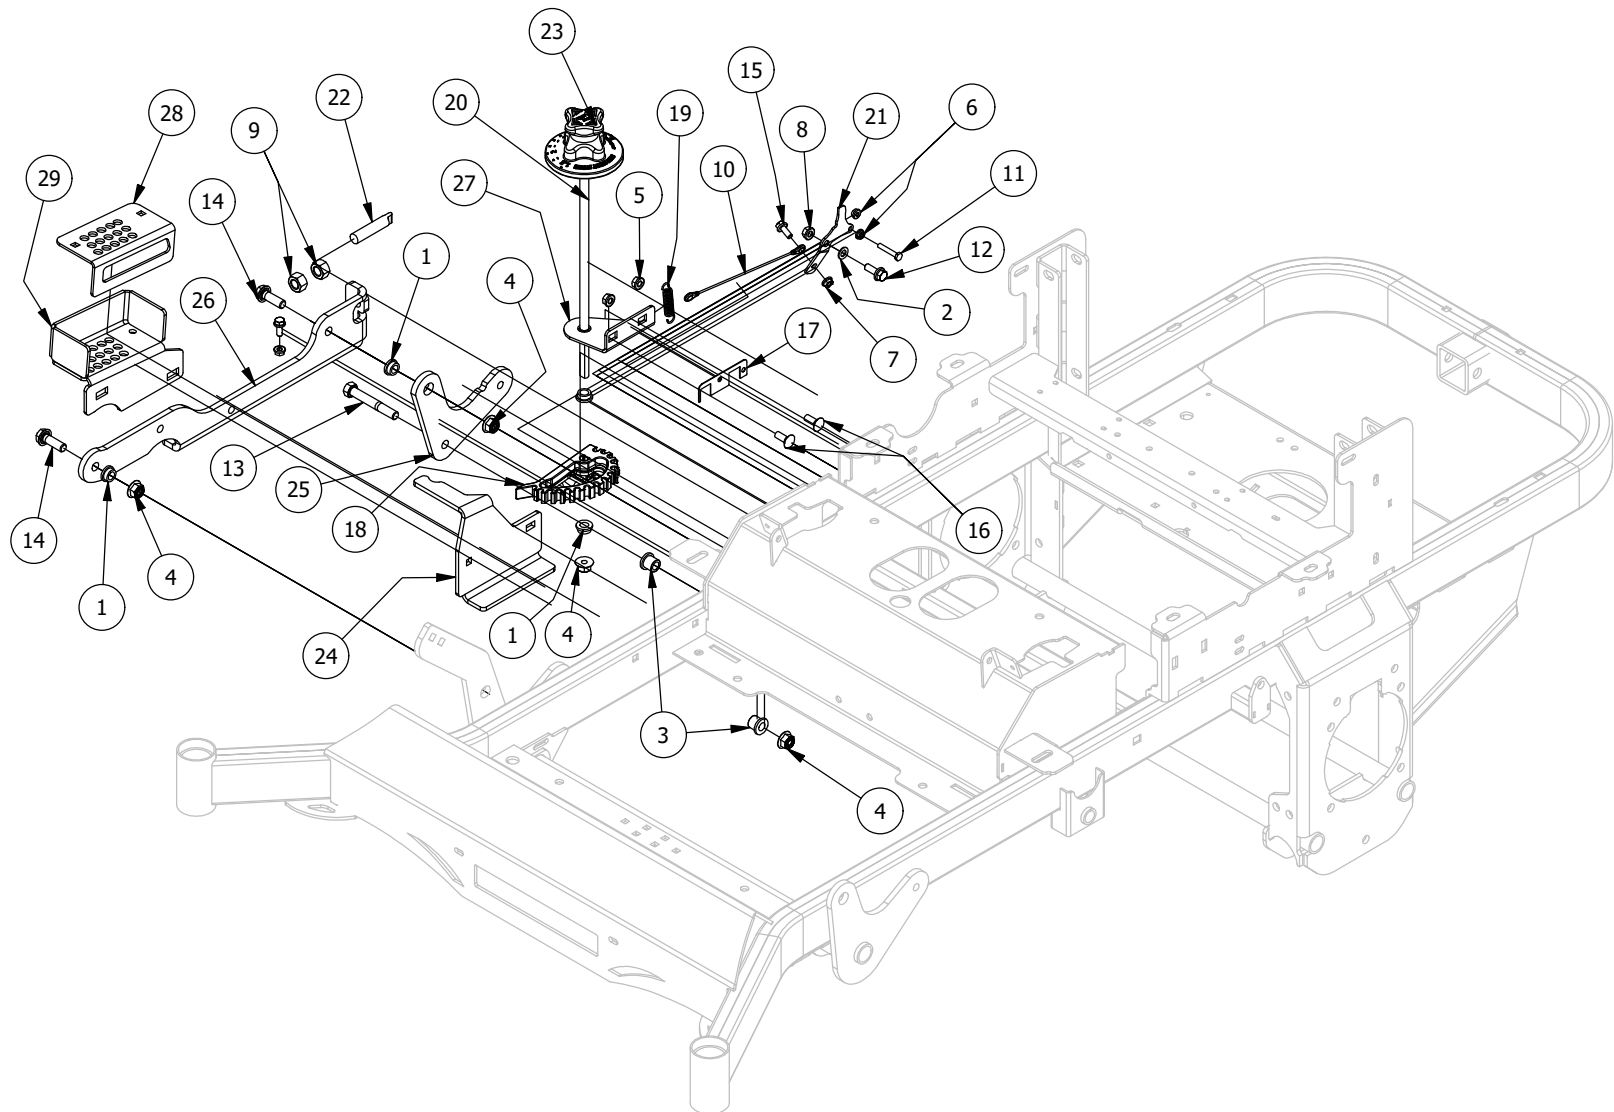

Deck Height Indicator Assembly

Deck Height Indicator Assembly			
ITEM	QTY	PART NUMBER	DESCRIPTION
1	4	410-0009-00	1/2" ID X 3/4" OD X 3/8" LENGTH FLANGE BUSHING
2	1	410-0011-00	3/8 X 3/4 Bronze Washer
3	2	410-0068-00	.502 ID X .753 OD X .75 OAL X1 FL OD X .125 FL BUSHING
4	4	413-0002-00	1/2-13 NYLON INSERT FLANGE LOCKNUT ZC YELLOW
5	2	413-0004-00	3/8-16 HEX FLANGE NUT W/SERR ZINC
6	2	413-0012-00	1/4-20 HEX FLANGE NUT W/SERRATIONS ZC YELLOW
7	1	413-0027-00	5/16-18 NYLON INSERT FLANGE LOCKNUT ZC YELLOW
8	1	413-0029-00	3/8-16 NYLON INSERT FLANGE L/NUT ZC YELLOW
9	2	413-0048-00	5/8-11 HEX NUT ZINC YELLOW
10	1	414-0037-00	Height Indicator Cable
11	1	418-0029-00	1/4-20 X 1-1/4 HEX C/S GR 2 ZINC
12	1	418-0040-00	3/8-16 X 1 HEX FLANGE BOLT GR 8 ZC YELLOW
13	1	418-0042-00	1/2-13 X 3-1/2 HEX C/S GR 5 ZINC YELLOW
14	2	418-0047-00	1/2-13 X 1-1/2 HEX FLANGE BOLT GR 8 ZINC YELLOW
15	2	418-0048-00	5/16-18 X 3/4 HEX FLANGE BOLT GR 8 ZC YELLOW
16	2	418-0053-00	3/8-16 X 1 CARRIAGE BOLT ZINC YELLOW
17	1	425-0015-00	RZ Deck Height Indicator Rod Bracket Spacer
18	1	425-0032-00	2022 Deck Height Cam Casting
19	1	434-0003-00	Brake Pedal Release Spring
20	1	437-0003-00	Mower Deck Height Selector Shaft
21	1	439-0711-00	2021 Deck Height Control Shaft Spring Bracket
22	1	444-0001-00	Mower HEIGHT SELECTOR CAM PIN
23	1	445-0007-00	2021 RZHD,RT,and SRT Deck Height Selector Knob
24	1	BLK 439-0752-00	2022 Deck Lock Pin Tube Bracket
25	1	BLK431-0004-03	Deck Height Brkt Right side
26	1	BLK439-0698-03	2021 Deck Height Arm Right Link
27	1	BLK439-0712-03	2021 Mower Deck Height Indicator Rod Bracket
28	1	BLK439-0753-00	2022 DHI Pin Arm Link Top Bracket
29	1	BLK439-0754-00	2022 DHI Pin Arm Link Bottom Bracket