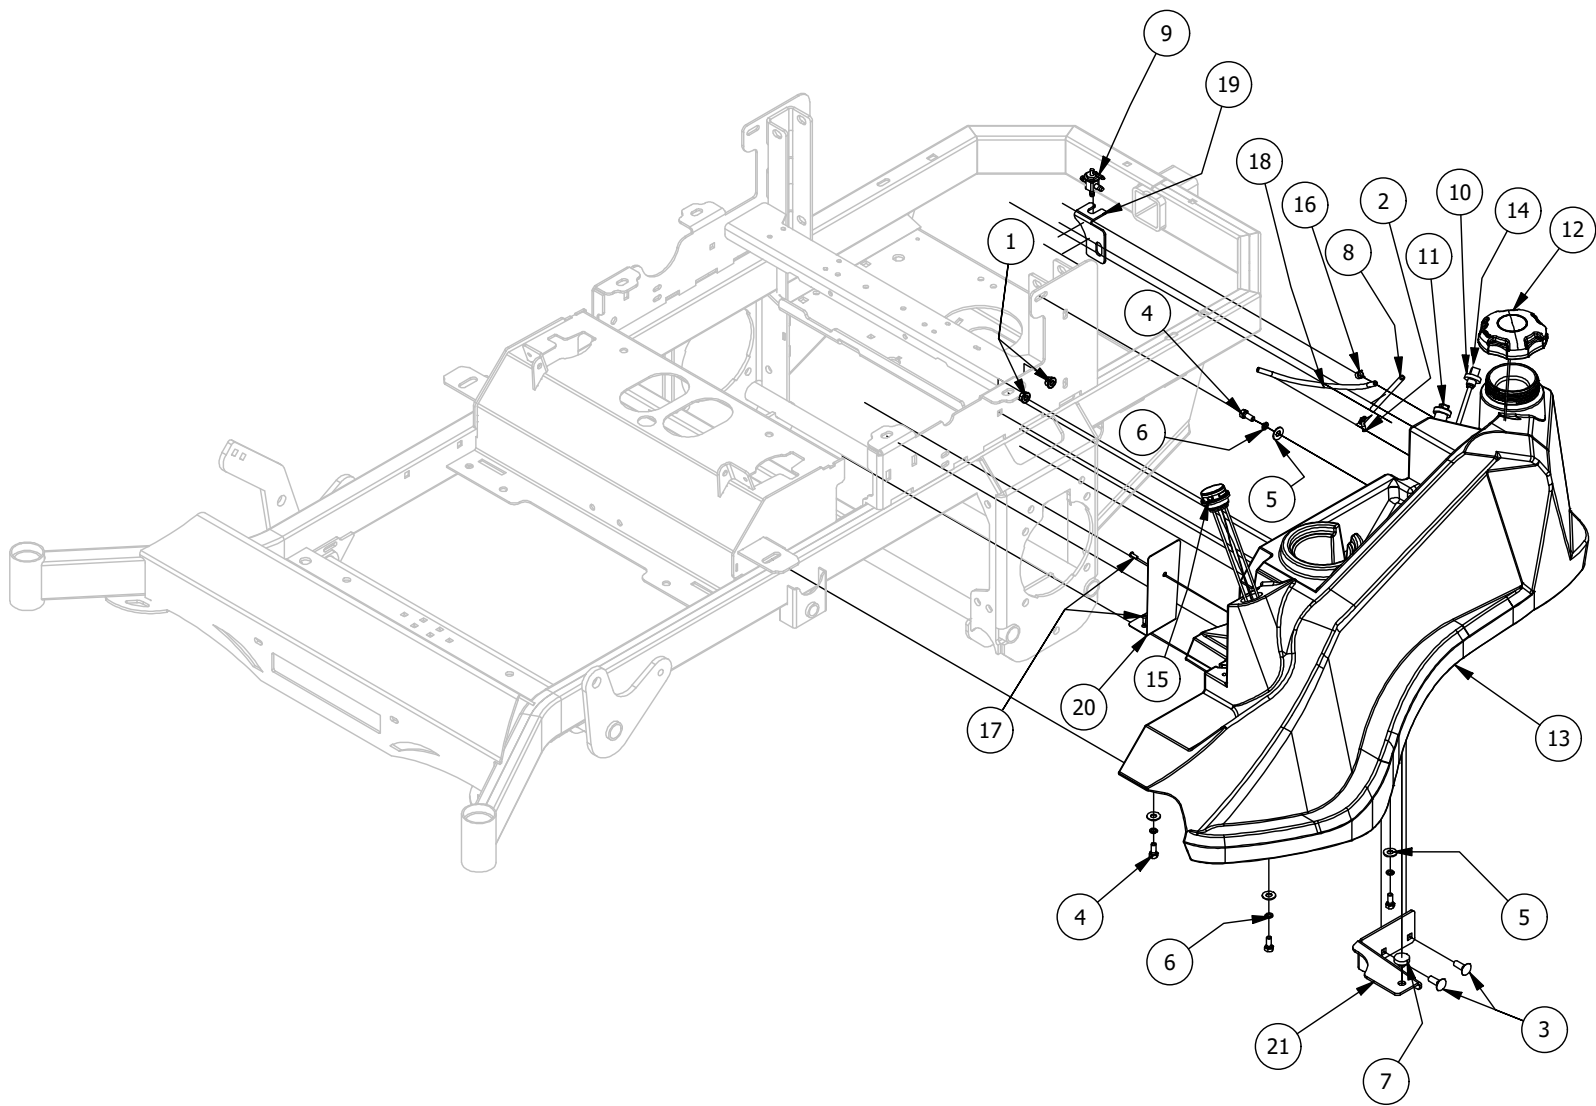

Left Gas Tank Assembly

Left Gas Tank Assembly			
ITEM	QTY	PART NUMBER	DESCRIPTION
1	2	413-0020-00	3/8-16 HEX FLANGE NUT W/SERR ZINC YELLOW
2	1	414-0036-00	Stand-On Fuel Line T-Connector (3/16" x 3")
3	2	418-0045-00	3/8-16 X 1 Carriage Bolt Zinc Yellow
4	4	418-0054-00	5/16-18 X 3/4 HEX C/S ZINC
5	4	419-0007-00	5/16 Flat Washer
6	4	419-0009-00	5/16 SPLIT LOCKWASHER ZINC
7	1	429-0002-00	Push-In Rubber Bumper, Mower Floor
8	1	451-0002-00	Mower Fuel Tank Black 3/16" Vent Tube
9	1	467-0030-00	Stand-On Fuel Selector/Shut Off Valve(Dapco 13667)
10	1	467-0005-00	Fuel Pickup Tube Grommet
11	1	467-0006-00	Remote Tank Vent Valve w / Grommet
12	1	467-0008-00	Tank Fill Neck Non-Venting Cap
13	1	467-0031-00	KGXD Tank Assembly Left Side
14	1	467-0033-00	Spartan KG XD Fuel Pickup Tube W/ Filter Screen
15	1	467-0034-00	KGXD Electric Fuel Gauge
16	1	472-0004-00	1/2" (#8) Hose Clamp
17	2	618-8056-50	10-24 x 1/2 Button Socket
18	1	751-1014-00	1/4 Fuel Line - Low Perm
19	1	BLK439-0810-00	KGZ Fuel Selector/Shutoff Valve Bracket
20	1	BLK439-0814-00	KGZ Fuel Gauge Wire Cover Left
21	1	BLK439-0820-00	2022 KGZ Left Tank Bracket