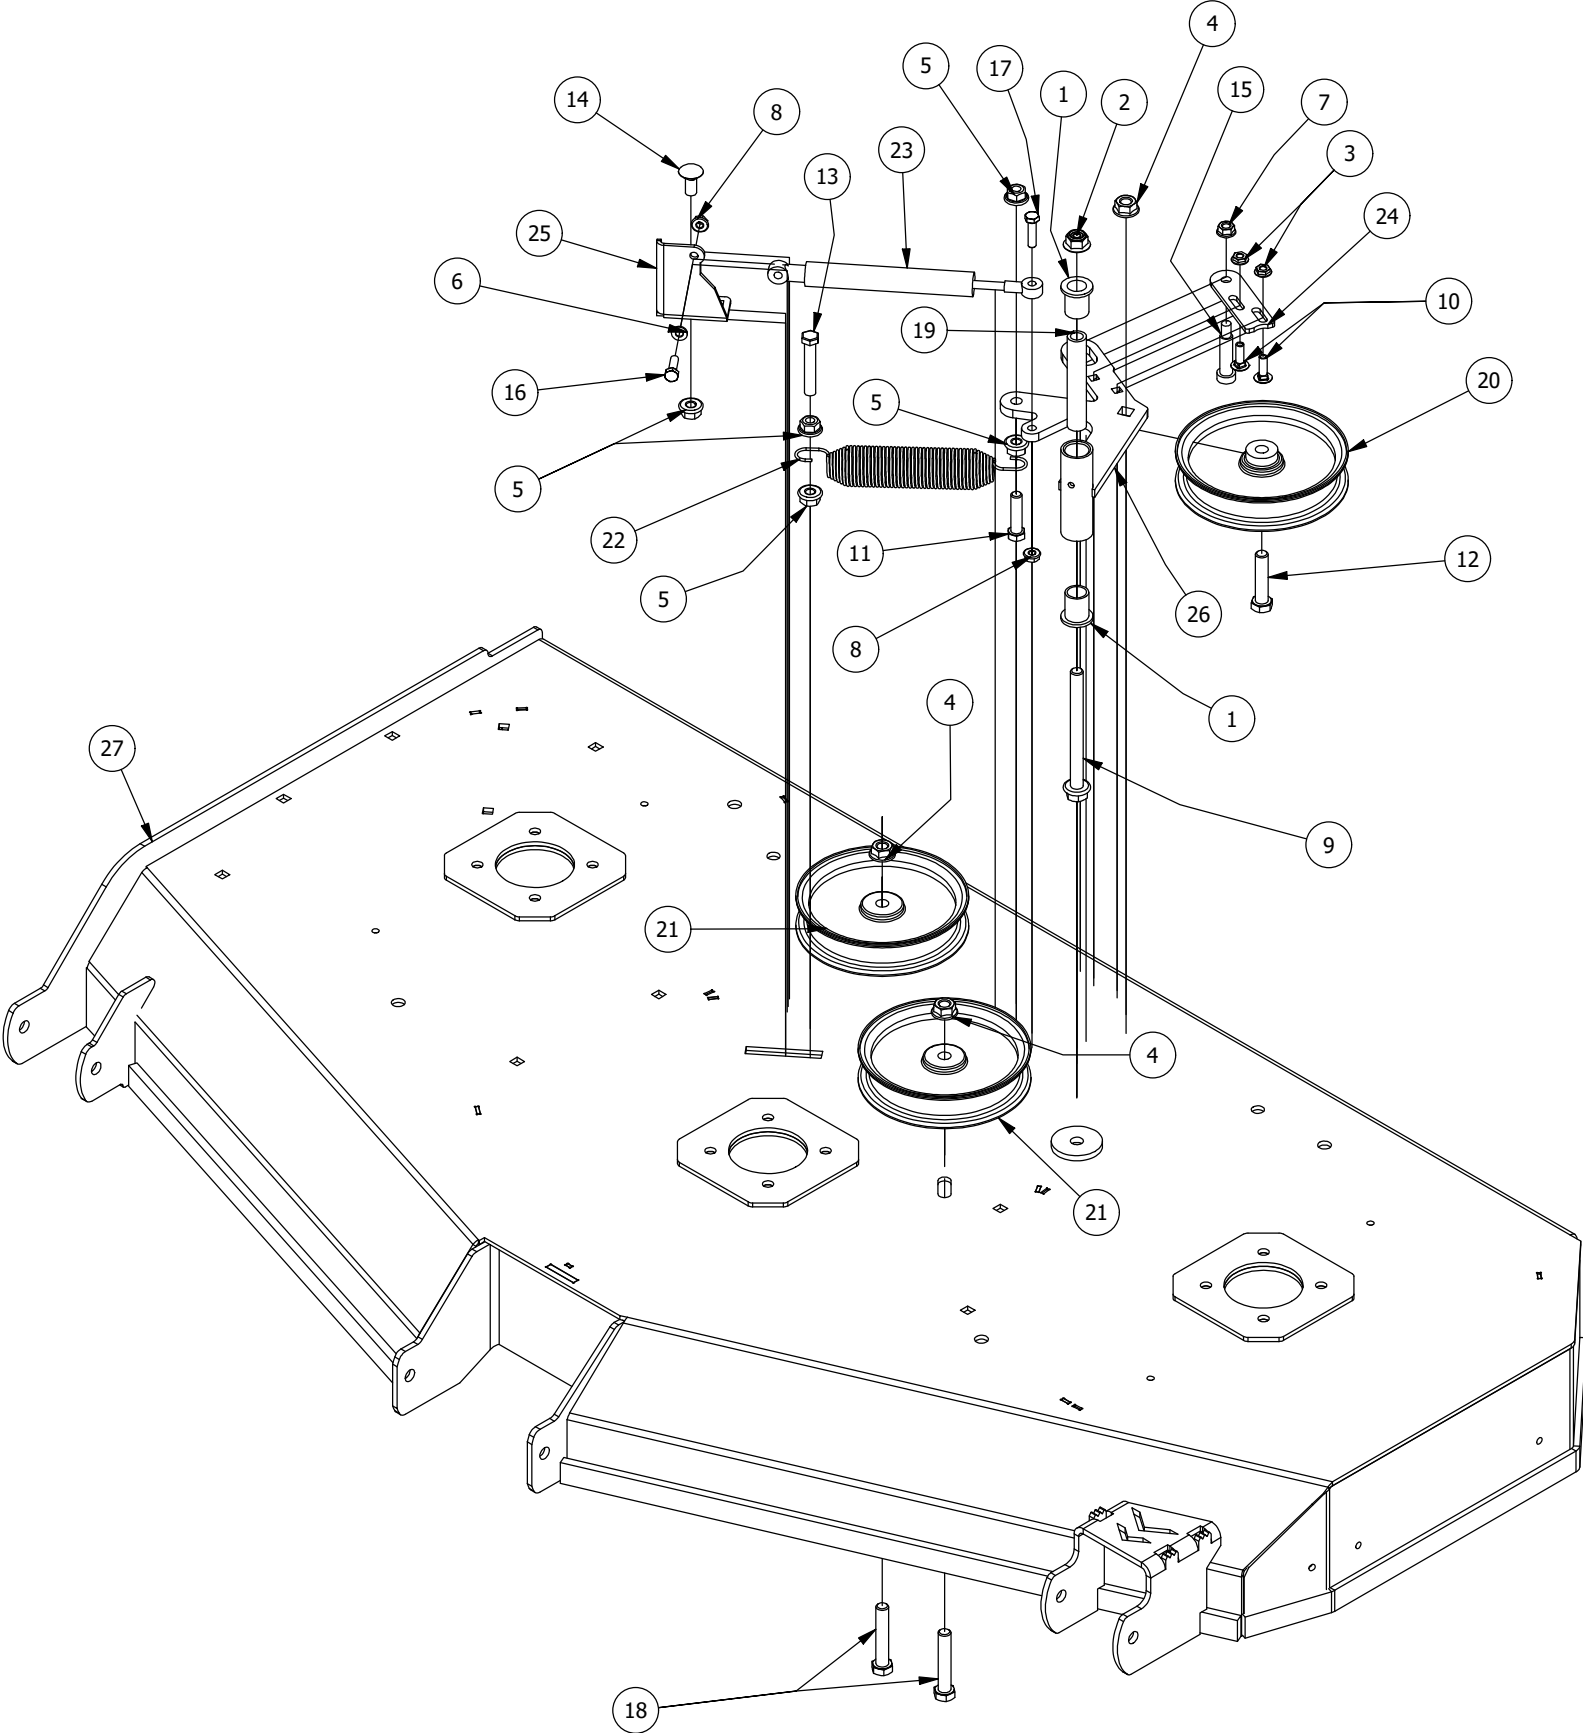

61" Deck Idler Assembly

61" Deck Idler Assembly

ITEM	QTY	PART NUMBER	DESCRIPTION
1	2	410-0007-00	3/4" ID X 15/16" OD X 1-1/8" LENGTH FLANGE BUSHING
2	1	413-0002-00	1/2-13 NYLON INSERT FLANGE NUT ZINC YELLOW
3	2	413-0006-00	5/16-18 HEX FLANGE NUT W/SERR ZINC
4	3	413-0010-00	1/2-13 HEX FLANGE NUT W/SERR ZINC
5	5	413-0011-00	7/16-14 HEX FLANGE NUT W/SERR ZINC YELLOW
6	1	413-0016-00	.312 ID X .625 OD X .062 THK THRUST BEARING OIL-IMPREG BRNZ
7	1	413-0020-00	3/8-16 HEX FLANGE NUT W/SERR ZINC YELLOW
8	2	413-0027-00	5/16-18 NYLON INSERT FLANGE LOCKNUT ZC YELLOW
9	1	418-0009-00	1/2-13 X 5-1/2 HEX FLANGE BOLT GR 8 ZY
10	2	418-0010-00	5/16-18 X 1 CARRIAGE BOLT ZC/YEL
11	1	418-0011-00	7/16-14X 1-3/4 HEX C/S GR5 ZINC Yellow
12	1	418-0012-00	1/2-13 X 2-1/4 HEX C/S GR 5 ZINC
13	1	418-0013-00	7/16-14 X 2-1/2 HEX C/S GR 5 ZINC
14	1	418-0017-00	7/16-14 X 1 CARRIAGE BOLT ZINC
15	1	418-0106-00	1/2"-20x1-3/4" Shoulder Bolt
16	1	418-0108-00	5/16 x1 Hex C/S (GR8) ZC/Yel
17	1	418-0109-00	5/16- 18 x 1 1/4 Hex C/S (GR.8) ZC/Yel
18	2	418-0246-00	1/2-13 x 2-3/4 Hex Flange Bolt (GR.8) ZC/YEL
19	1	425-0006-00	Mower Inner Idler Spacer
20	1	433-0014-00	6-3/4" Idler Pulley, 7/16" Spacer Assembly
21	2	433-0015-00	6-3/4" Idler Pulley, 15/16" Spacer Assembly
22	1	434-0007-00	2019 Mower Deck Spring
23	1	434-0009-00	Idler Gas Spring
24	1	BLK439-0257-03	Deck Idler Pulley Belt Retainer Brkt
25	1	BLK439-0335-03	Deck Belt Idler Damper Mounting Bracket
26	1	BLK490-0019-03	Mower Deck Idler Pulley Arm Assembly
27	1	BLK490-0061-03	2020 61 RT/SRT Deck assembly