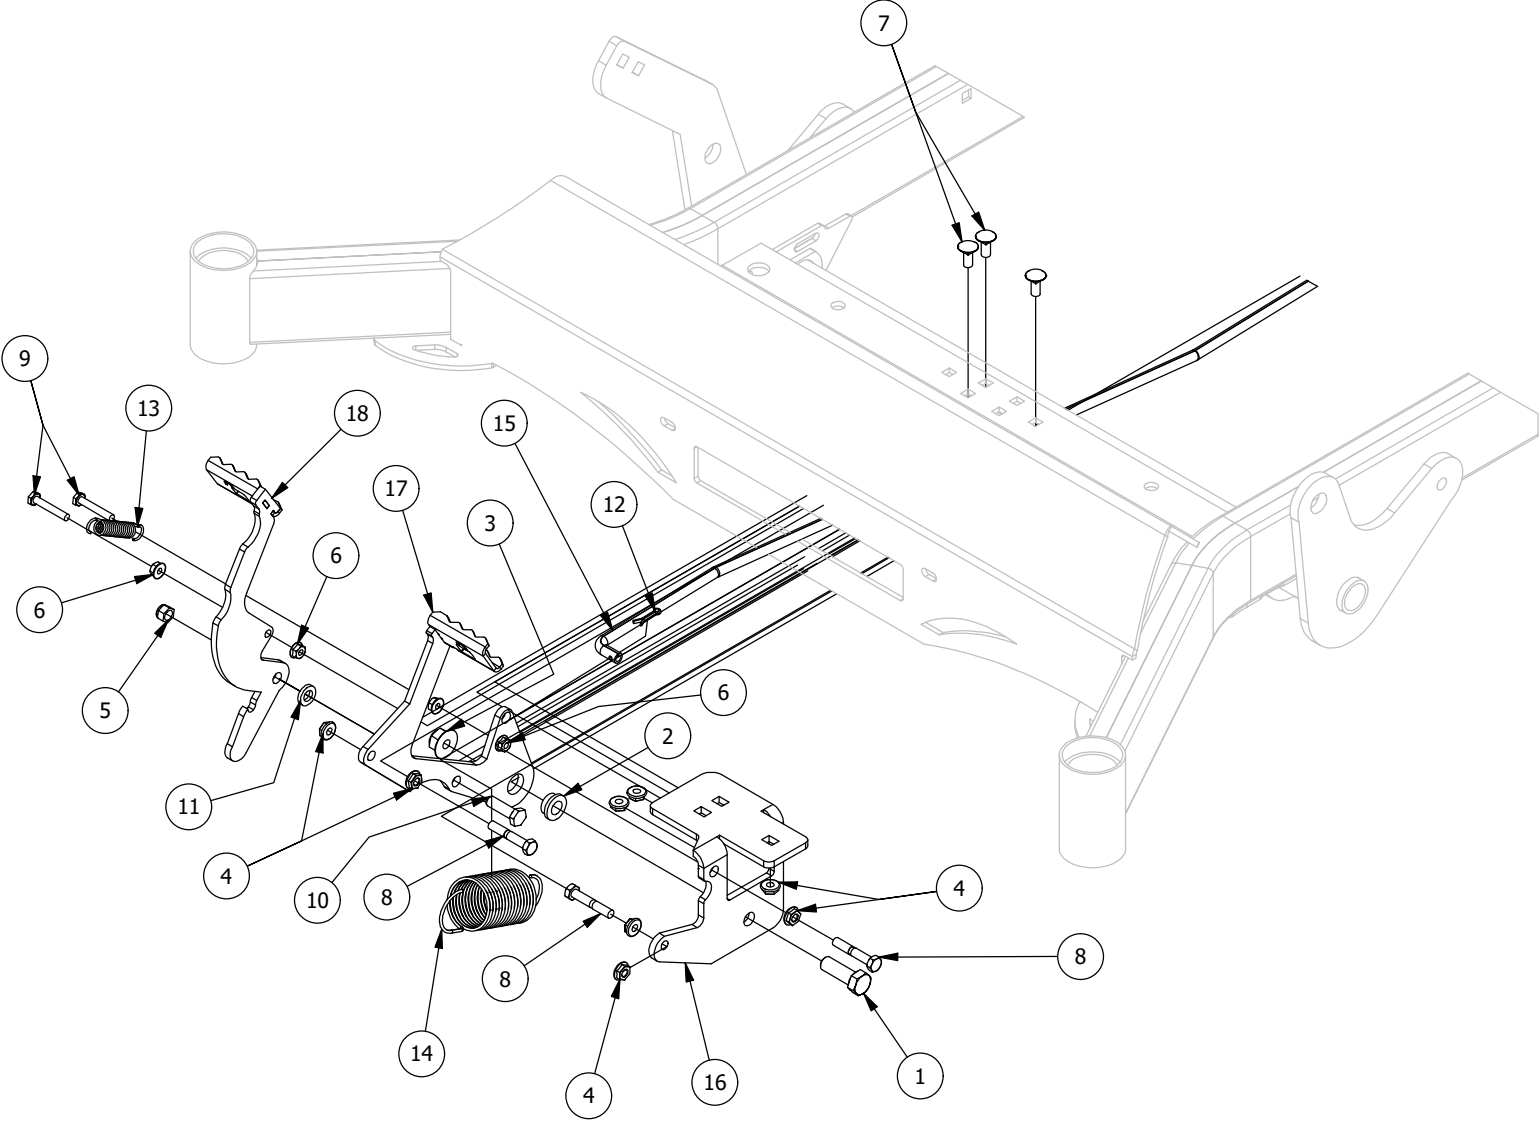

Park Brake Assembly

Park Brake Assembly			
ITEM	QTY	PART NUMBER	DESCRIPTION
1	1	418-0028-00	1/2-13 X 1-1/2 HEX C/S GR 2 ZINC
2	1	410-0009-00	1/2" ID X 3/4" OD X 3/8" LENGTH FLANGE BUSHING
3	1	413-0002-00	1/2-13 NYLON INSERT FLANGE LOCKNUT ZC YELLOW
4	9	413-0006-00	5/16-18 HEX FLANGE NUT W/SERR ZINC
5	1	413-0013-00	3/8-16 NYLON INSERT FLANGE LOCKNUT ZINC
6	4	413-0023-00	1/4-20 HEX FLANGE NUT W/SERR ZINC
7	3	418-0008-00	5/16-18 X 3/4 CARRIAGE BOLT ZINC
8	3	418-0027-00	5/16-18 X 1-3/4 HEX C/S GR 2 ZINC
9	2	418-0029-00	1/4-20 X 1-1/4 HEX C/S GR 2 ZINC
10	1	418-0030-00	3/8-16 X 1-1/4 HEX C/S GR 2 ZINC
11	1	419-0015-00	3/8" ID X 3/4" OD X 1/8" THK BRONZE WASHER
12	1	420-0001-00	1/8 X 3/4 COTTER PIN ZINC
13	1	434-0003-00	Brake Pedal Release Spring
14	1	434-0015-00	2020 Mower Brake Pedal Tension Spring
15	1	435-0004-00	Mower Brake Linkage
16	1	BLK439-0009-03	Mower Frame Brake Mounting Bracket
17	1	BLK490-0016-03	Mower Brake Lock Lever Assembly
18	1	BLK490-0017-03	Mower Brake Unlock Lever Assembly