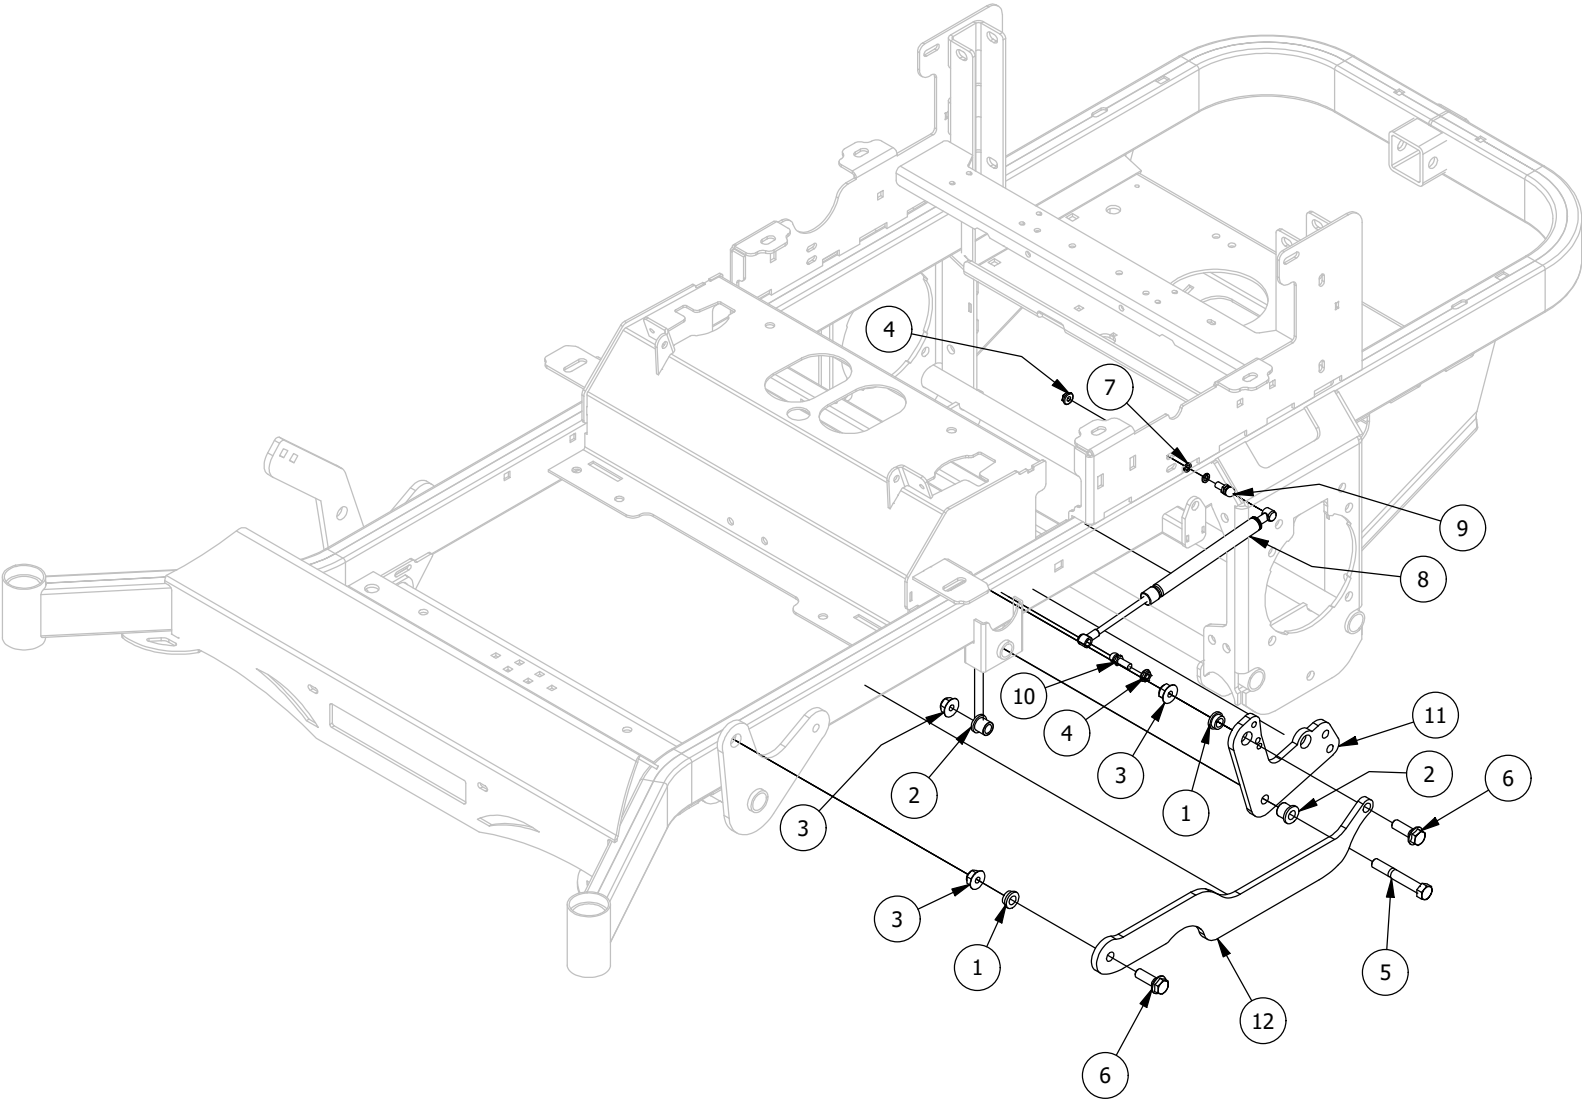

Deck Assist Spring Assembly

Deck Assist Spring Assembly			
ITEM	QTY	PART NUMBER	DESCRIPTION
1	2	410-0009-00	1/2" ID X 3/4" OD X 3/8" LENGTH FLANGE BUSHING
2	2	410-0068-00	.502 ID X .753 OD X .75 OAL X1 FL OD X .125 FL BUSHING
3	3	413-0002-00	1/2-13 NYLON INSERT FLANGE LOCKNUT ZC YELLOW
4	2	413-0006-00	5/16-18 HEX FLANGE NUT W/SERR ZINC
5	1	418-0042-00	1/2-13 X 3-1/2 HEX C/S GR 5 ZINC YELLOW
6	2	418-0047-00	1/2-13 X 1-1/2 HEX FLANGE BOLT GR 8 ZINC YELLOW
7	2	419-0009-00	5/16 SPLIT LOCKWASHER ZINC
8	1	434-0001-00	Deck Gas Spring
9	1	487-0005-00	Control Arm Damper Ball Stud
10	1	487-0008-00	Control Arm Damper Ball Stud 3/4" Thread
11	1	BLK431-0005-03	Deck Height Brkt Left Actuator side
12	1	BLK435-0009-03	Mower Deck Height Left Link Arm