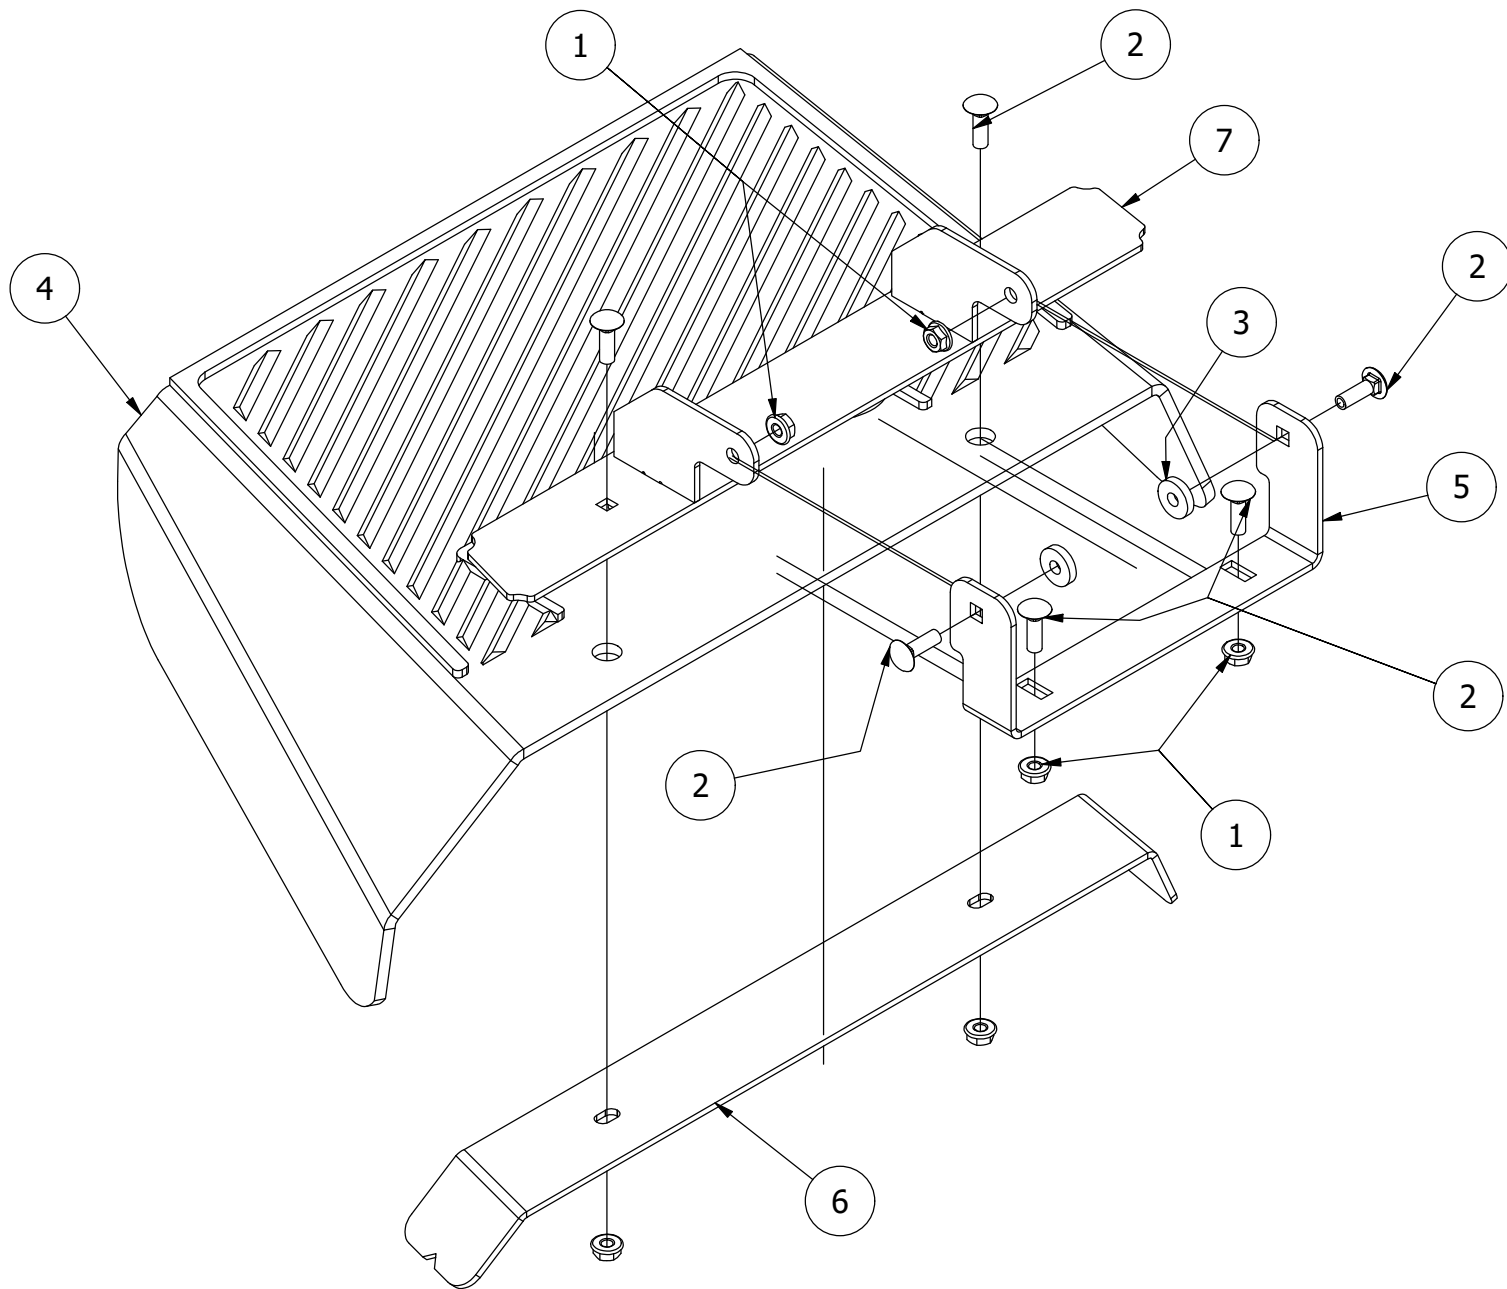

Deck Chute Assembly

Deck Chute Assembly			
ITEM	QTY	PART NUMBER	DESCRIPTION
1	6	413-0027-00	5/16-18 NYLON INSERT FLANGE LOCKNUT ZC YELLOW
2	6	418-0060-00	5/16-18 X 1 CARRIAGE BOLT ZINC YELLOW
3	2	419-0006-00	.312 ID X .875 OD X .1875 THK F/W NYLON BLK
4	1	481-0011-00	2020 RT/SRT Rubber Discharge Chute
5	1	BLK439-0111-03	Mower Chute Mounting Bracket
6	1	BLK439-0190-03	2020 Deck Chute Hinge Backer Bracket
7	1	BLK490-0056-03	RT/SRT Deck Chute Hinge Assembly