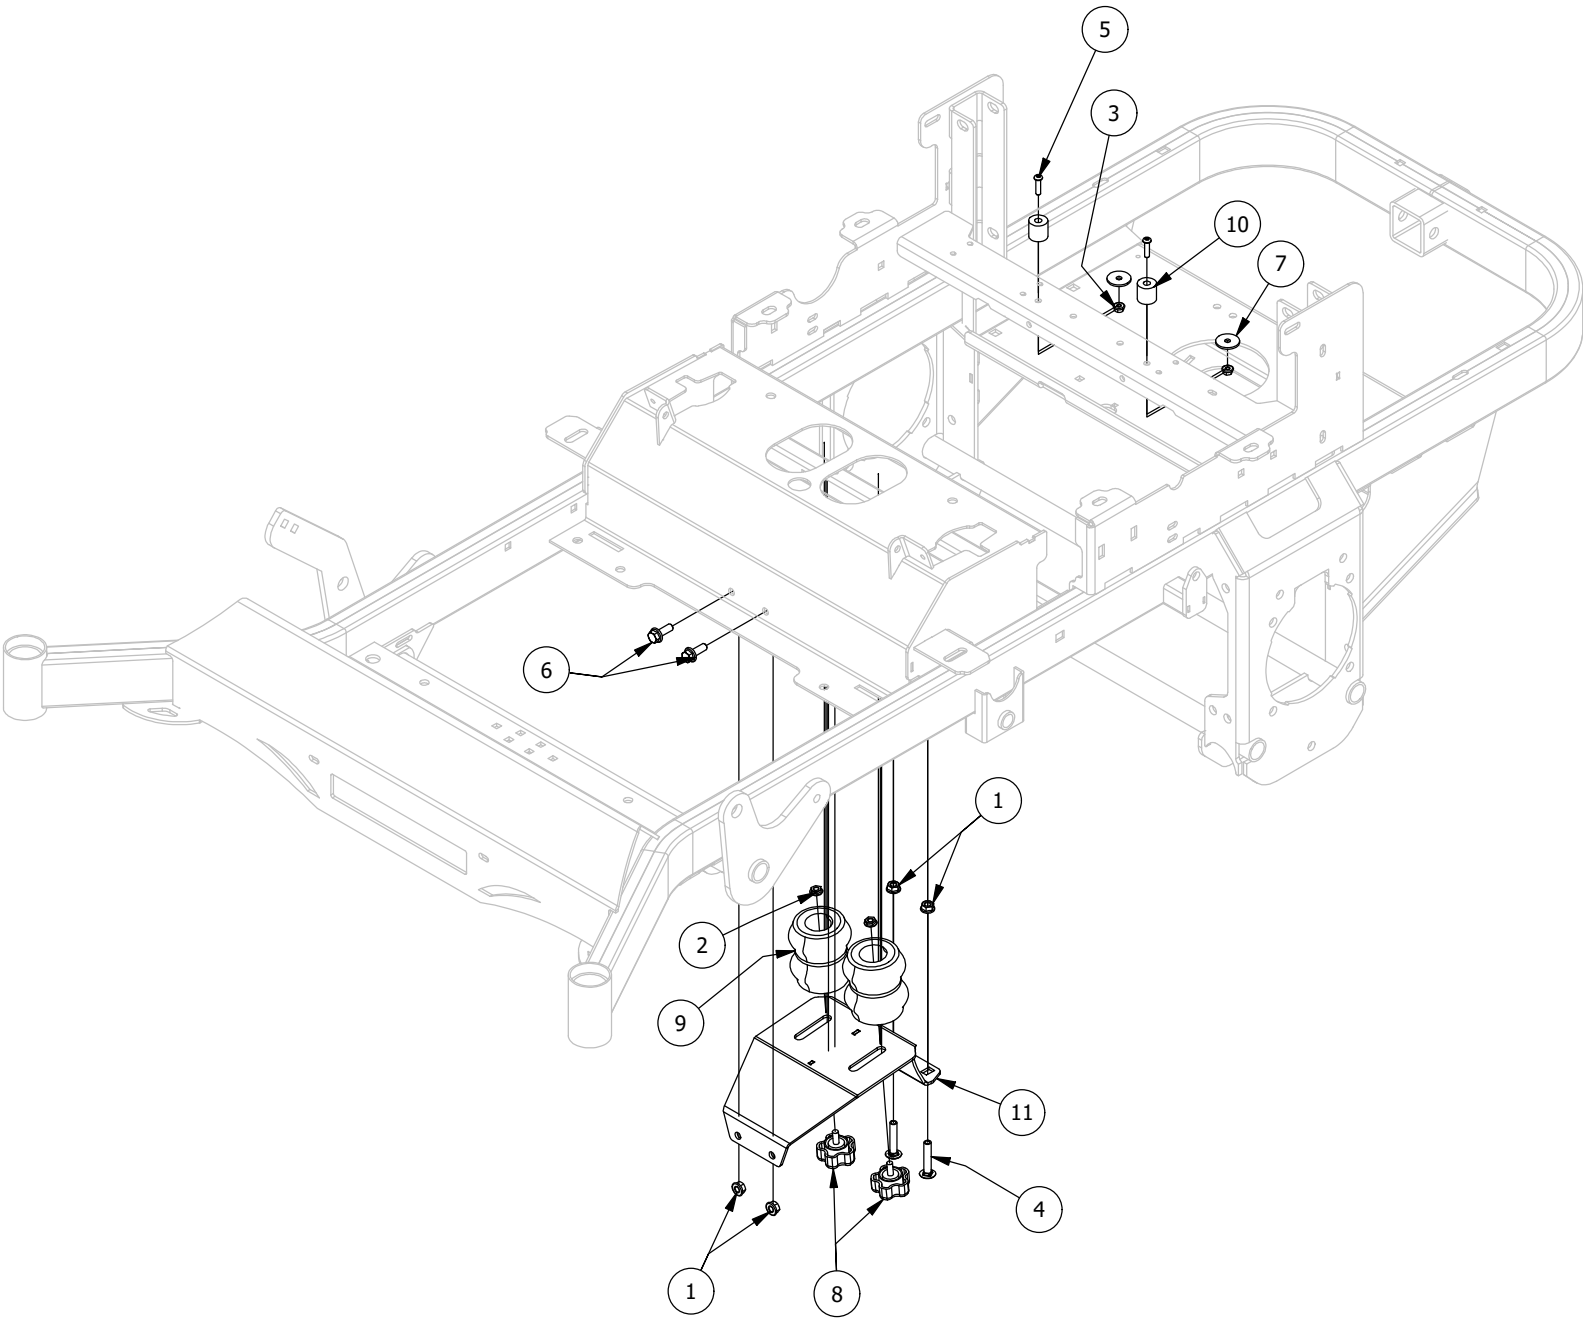

Seat Suspension Assembly

Seat Suspension Assembly

ITEM	QTY	PART NUMBER	DESCRIPTION
1	4	413-0004-00	3/8-16 HEX FLANGE NUT W/SERR ZINC
2	2	413-0006-00	5/16-18 HEX FLANGE NUT W/SERR ZINC
3	2	413-0026-00	1/4-20 NYLON INSERT FLANGE L/NUT ZINC
4	2	418-0033-00	3/8-16 X 2 CARRIAGE BOLT ZINC
5	2	418-0039-00	1/4-20 X 1 BUTTON SOCKET C/S 18-8 SS W/ BLACK MAGNI 577
6	2	418-0040-00	3/8-16 X 1 HEX FLANGE BOLT GR 8 ZC YELLOW
7	2	419-0023-00	1/4" Flat Washer_5/8 OD_18-8 SS Magn: 577 Black
8	2	445-0001-00	Lobed Knob w/ 5/16"-18 X .750" Stud
9	2	487-0003-00	SRT Rear Suspension Elastomer
10	2	729-1000-00	Hood Rest Bumper-Lg UTV
11	1	BLK490-0021-03	Mower Suspension Seat Bracket Assembly