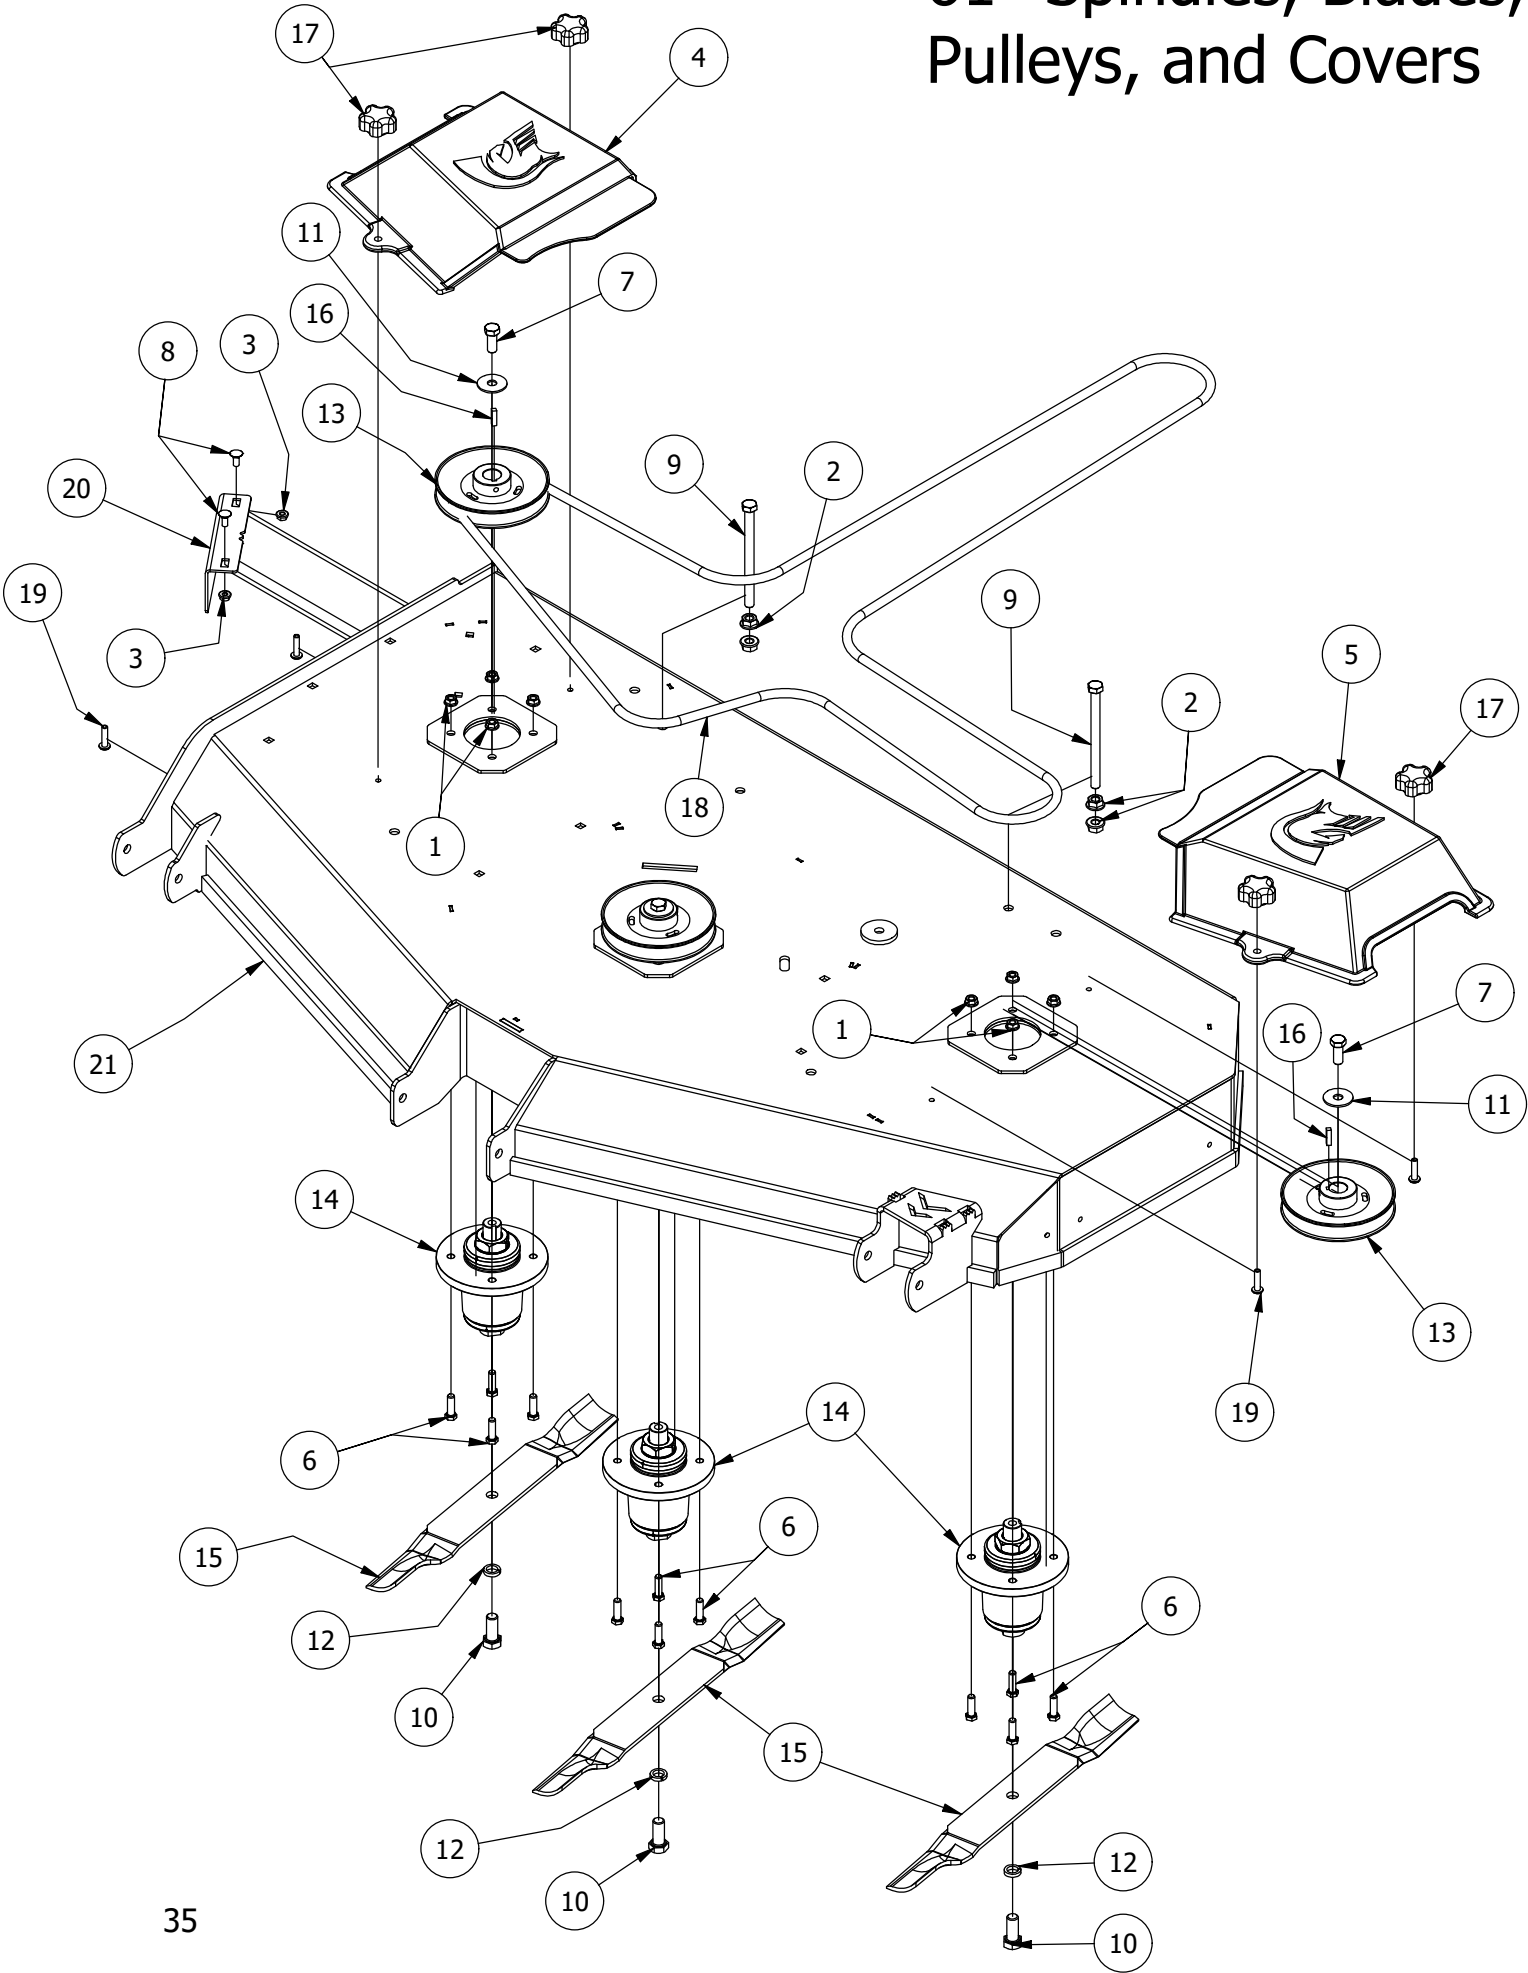

61" Spindles, Blades, Pulleys, and Covers

61" Spindles, Blades, Pulleys, and Covers

ITEM	QTY	PART NUMBER	DESCRIPTION
1	12	413-0004-00	3/8-16 HEX FLANGE NUT W/SERR ZINC
2	4	413-0005-00	1/2-13 HEX FLANGE NUT W/SERR ZINC YELLOW
3	2	413-0022-00	5/16-18 HEX FLANGE NUT W/SERR ZINC YELLOW
4	1	414-0020-00	Right Pulley Cover 61" RZ/RT/SRT, 72" RT/SRT
5	1	414-0021-00	Left Pulley Cover 61" RZ/RT/SRT, 72" RT/SRT
6	12	418-0005-00	3/8-16 x 1-1/4 Hex Bolt GR5
7	3	418-0006-00	1/2-20 X 1-1/4 HEX C/S GR 5 ZINC
8	2	418-0008-00	5/16-18 X 3/4 CARRIAGE BOLT ZINC
9	2	418-0044-00	1/2-13 X 6-1/2 HEX C/S GR 8 ZINC YELLOW
10	3	418-0078-00	5/8-11 X 1-1/2 HEX C/S GR 8 ZC YELLOW
11	3	419-0001-00	1/2" X 1-5/8 BELLEVILLE CUP WASHER ZINC YELLOW
12	3	419-0004-00	5/8 SPLIT LOCKWASHER ZINC
13	3	433-0003-00	Deck Pulley 61"
14	3	437-0005-00	Mower Heavy Duty Deck Spindle
15	3	438-0002-00	61" Mower Deck Blade
16	3	442-0001-00	1/4 X 1 SQUARE KEY STOCK
17	4	445-0005-00	5/16-18 5-LOBE (STAR) FEMALE SOFT TOUCH KNOB (1.90 DIA) BLK
18	1	461-0002-00	61" Mower Deck Belt, HB x 167.9" Effective Length
19	4	618-1008-00	5/16-18 x 1-1/4 Pan Torx Tri Lob Zinc
20	1	BLK439-0398-03	2020 RT&SRT/RZ 61 Deck wiper Brkt
21	1	BLK490-0061-03	2020 61 RT/SRT Deck assembly