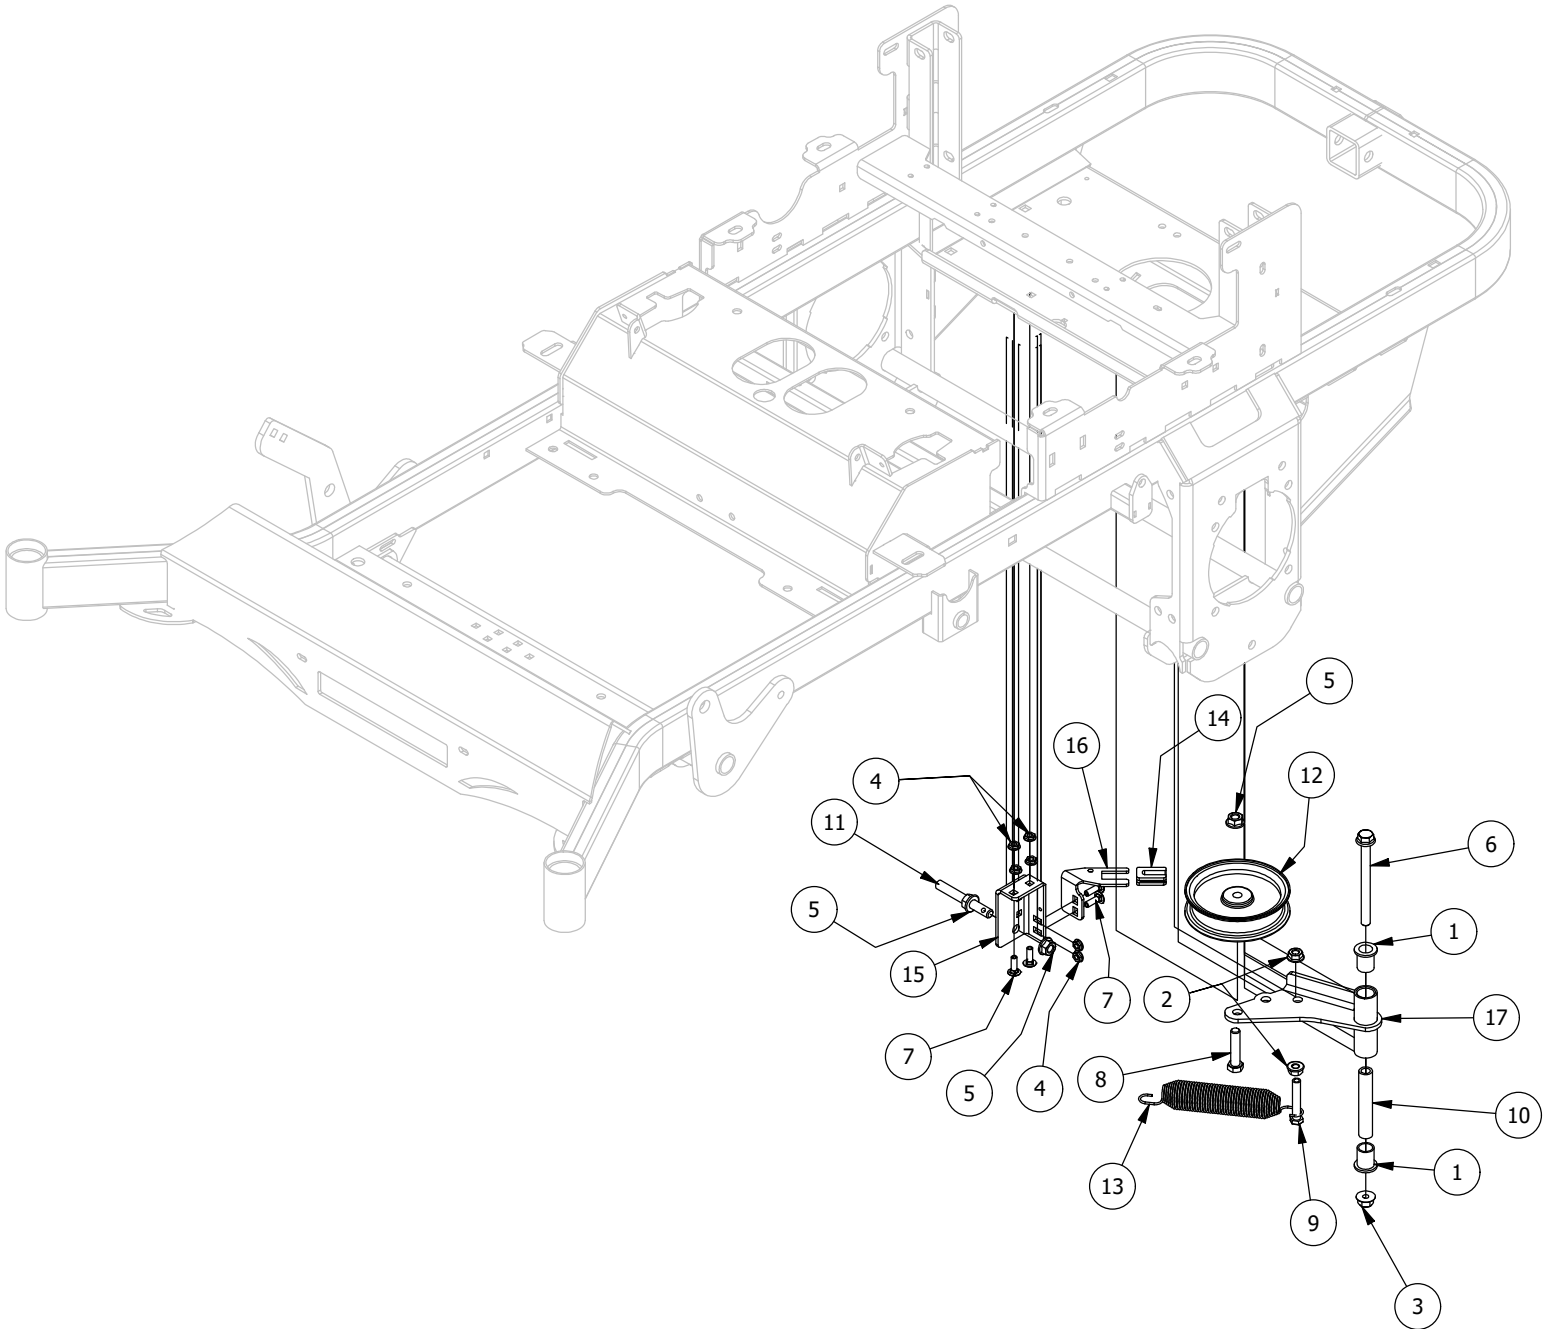

Pump Idler Assembly

Pump Idler Assembly			
ITEM	QTY	PART NUMBER	DESCRIPTION
1	2	410-0007-00	3/4" ID X 15/16" OD X 1-1/8" LENGTH FLANGE BUSHING
2	2	413-0001-00	7/16-14 HEX FLANGE NUT W/SERR ZINC
3	1	413-0002-00	1/2-13 NYLON INSERT FLANGE LOCKNUT ZC YELLOW
4	6	413-0006-00	5/16-18 HEX FLANGE NUT W/SERR ZINC
5	3	413-0010-00	1/2-13 HEX FLANGE NUT W/SERR ZINC
6	1	418-0009-00	1/2-13 X 5-1/2 HEX FLANGE BOLT GR 8 ZY
7	4	418-0010-00	5/16-18 X 1 CARRIAGE BOLT ZC/YEL
8	1	418-0012-00	1/2-13 X 2-1/4 HEX C/S GR 5 ZINC
9	1	418-0013-00	7/16-14 X 2-1/2 HEX C/S GR 5 ZINC
10	1	425-0006-00	Mower Inner Idler Spacer
11	1	430-0001-00	Mower Pump Spring Tensioner
12	1	433-0013-00	5-3/4" Idler Pulley, 7/16" Spacer Assembly
13	1	434-0007-00	2019 Mower Deck Spring
14	1	434-0012-00	Spartan Quick Shield Rod Guide Bushing
15	1	BLK439-0244-03	Deck Idler Puller Tensioning Bracket
16	1	BLK439-0812-00	KGZ Ogura Clutch Bracket
17	1	BLK490-0702-00	KGZ Pump Idler Pulley Arm Assembly