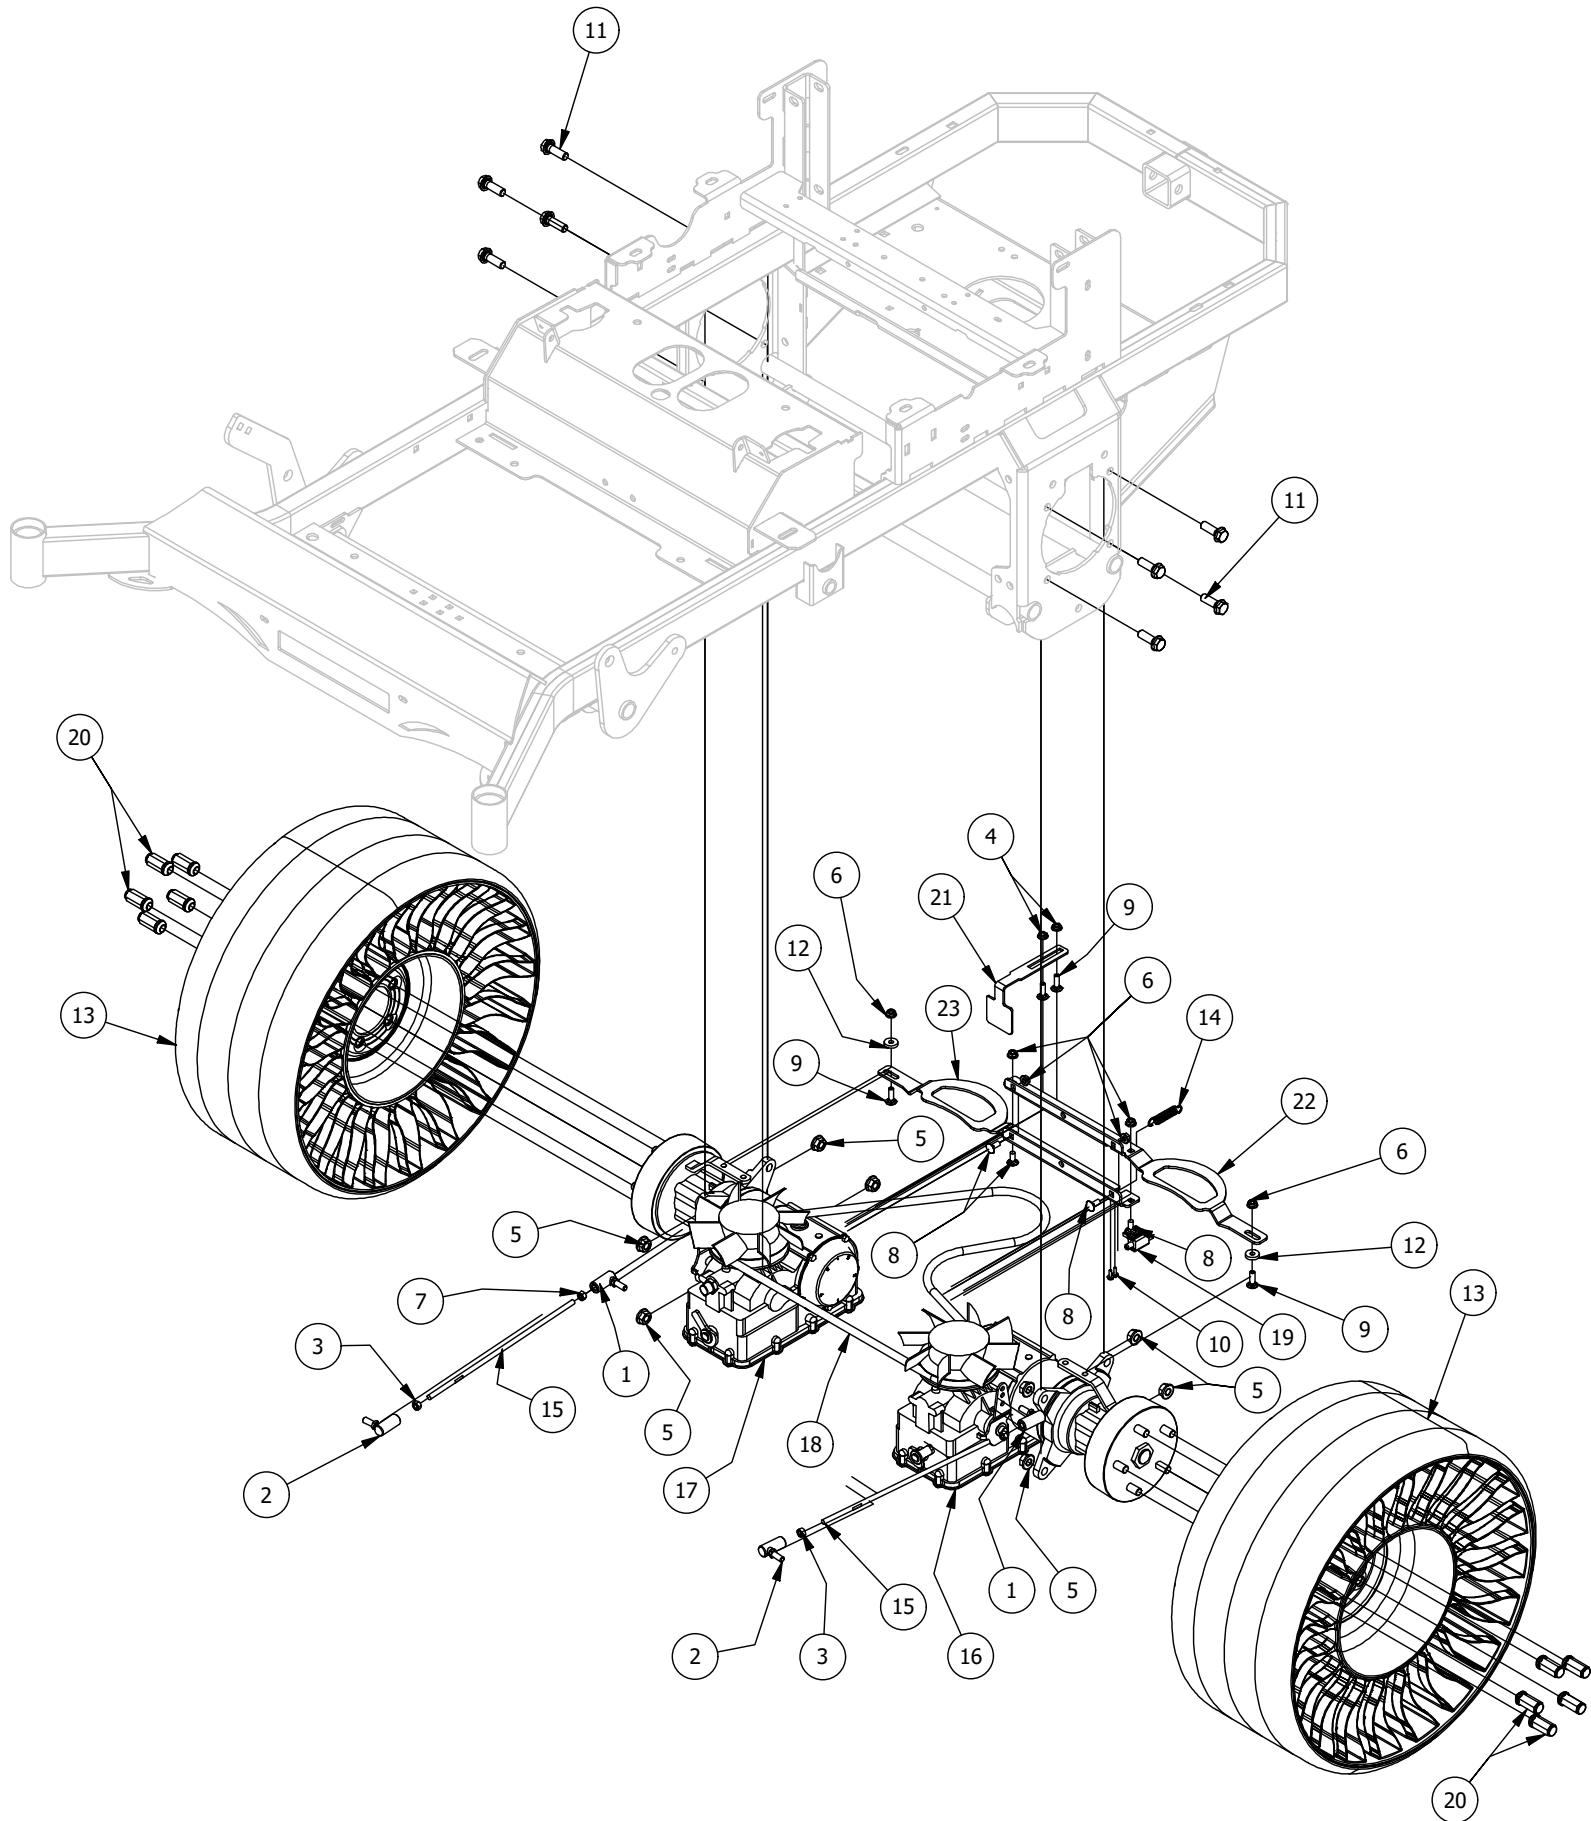

Transmission Assembly

Transmission Assembly			
ITEM	QTY	PART NUMBER	DESCRIPTION
1	2	410-0001-00	Control Arm Rod End, Right
2	2	410-0002-00	Control Arm Rod End, Left
3	2	413-0003-00	5/16 Hex Nut Left hand thread
4	2	413-0006-00	5/16-18 HEX FLANGE NUT W/SERR ZINC
5	8	413-0010-00	1/2-13 HEX FLANGE NUT W/SERR ZINC
6	6	413-0019-00	5/16-18 NYLON INSERT FLANGE L/NUT ZINC
7	2	413-0035-00	5/16-24 HEX NUT ZINC
8	4	418-0008-00	5/16-18 X 3/4 CARRIAGE BOLT ZINC
9	4	418-0010-00	5/16-18 X 1 CARRIAGE BOLT ZC/YEL
10	2	418-0032-00	8-32 X 1/2 IND. HWH SLOT TYPE F TCS ZINC
11	8	418-0047-00	1/2-13 X 1-1/2 HEX FLANGE BOLT GR 8 ZINC YELLOW
12	2	419-0006-00	.312 ID X .875 OD X .1875 THK F/W NYLON BLK
13	2	422-0054-00	Tweel 24x12N12I 54411
14	1	434-0003-00	Brake Pedal Release Spring
15	2	435-0002-00	Transmission Drive Arm Rod Standard Transmission
16	1	450-0065-00	HTG16 Parker Left Side Transmission w/Integrated Tank
17	1	450-0066-00	HTG16 Parker Right Side Transmission w/Integrated Tank
18	1	461-0020-00	KGz-XD Pump Belt
19	1	486-0030-00	NO Plunger Limit Switch
20	10	613-0001-00	1/2-20 Lug Nut
21	1	BLK439-0066-03	Mower Standard Transmission Brake Interlock Bracket
22	1	BLK439-0808-00	KGZ Park Brake Bracket Right
23	1	BLK439-0809-00	KGZ Park Brake Bracket Left