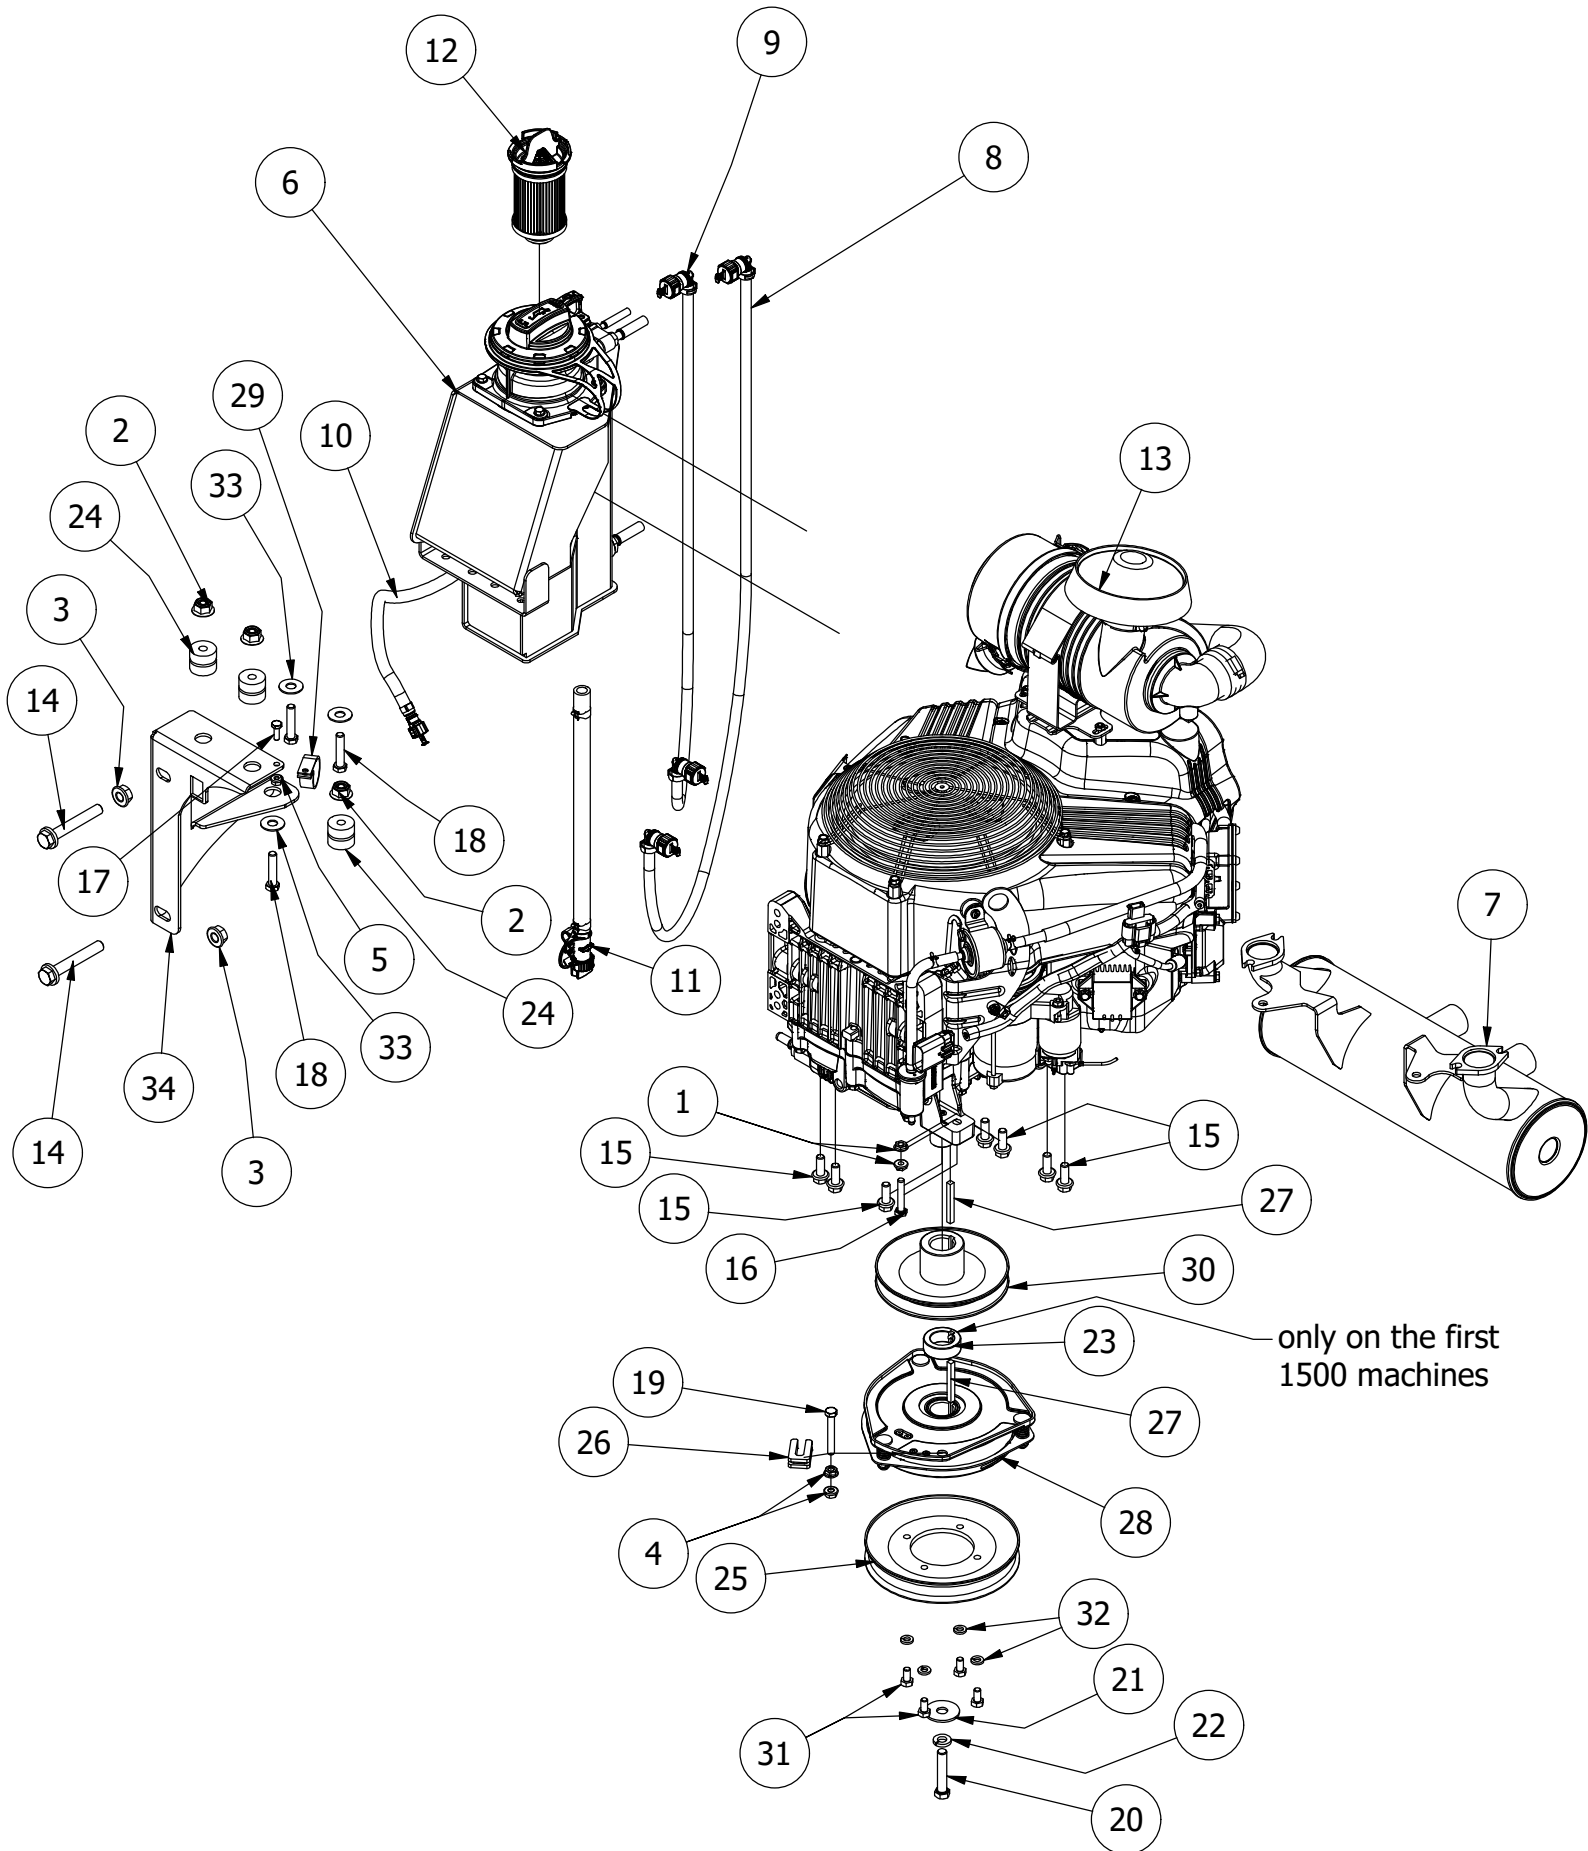

40 HP Vanguard Engine with Oil Guard Assembly

40 HP Vanguard Engine with Oil Guard Assembly

ITEM	QTY	PART NUMBER	DESCRIPTION
1	2	413-0006-00	5/16-18 HEX FLANGE NUT W/SERR ZINC
2	3	413-0013-00	3/8-16 NYLON INSERT FLANGE L/NUT ZC
3	2	413-0014-00	1/2-13 HEX STOVER LOCKNUT GR C ZINC
4	2	413-0022-00	5/16-18 HEX FLANGE NUT W/SERR ZINC YELLOW
5	1	413-0026-00	1/4-20 NYLON INSERT FLANGE L/NUT ZINC
6	1	415-0017-00	Vanguard 37 EFI Oil Guard Tank
7	1	415-0060-00	Dual Exhaust System w/ Muffler for Vanguard Big Block Engine
8	1	415-0075-00	Oil Hose Assy, Supply
9	1	415-0076-00	Oil Hose Assy, Scavenge
10	1	415-0077-00	Oil Hose Assy, Vent
11	1	415-0078-00	Oil Flex Drain Hose
12	1	415-0079-00	Oil Filter
13	1	415-0095-00	Vanguard 40HP EFI with Oil Guard
14	2	418-0019-00	1/2-13 X 3-1/2 HEX FLANGE BOLT (GR.8) ZC/YEL
15	7	418-0023-00	3/8-16 X 1-1/8 IND HWH W/SERR TRI LOB ZY
16	1	418-0024-00	5/16-18 X 1-3/4 HEX C/S GR 5 ZINC
17	1	418-0035-00	1/4-20 X 3/4 HEX C/S GR 2 ZINC
18	3	418-0051-00	3/8-16 X 1-3/4 HEX C/S GR 2 ZINC
19	1	418-0114-00	5/16-18 X 2-1/4 HEX C/S (GR.2) ZC YELLOW
20	1	418-0223-00	TTQ Clutch Bolt
21	1	419-0001-00	1/2" X 1-5/8 BELLEVILLE CUP WASHER ZINC YELLOW
22	1	419-0005-00	7/16 SPLIT LOCKWASHER GR 8 ZC YELLOW
23	1	425-0033-00	KGz-XD Pump Drive Pulley Spacer
24	3	429-0005-00	Oil Guard Isolator
25	1	433-0022-00	KGz-XD Clutch Pulley
26	1	434-0012-00	Spartan Quick Shield Rod Guide Bushing
27	2	442-0002-00	1/4 X 2-1/4 SQ MACHINERY KEY 1018 STL PLN
28	1	470-0011-00	Ogura KGz-XD Clutch
29	1	472-0009-00	3/4 EPDM Cushion Clamp
30	1	533-0001-60	KGZ Engine Pulley (B belt)
31	4	618-2063-00	M8-1.25 X 16MM HEX BOLT CL. 8.8 ZINC
32	4	619-8051-00	5/16 Lockwasher Zinc
33	3	619-8052-00	7/16 USS Flat Washer Zinc
34	1	BLK439-0199-03	Mower Oil Guard Tank Bracket