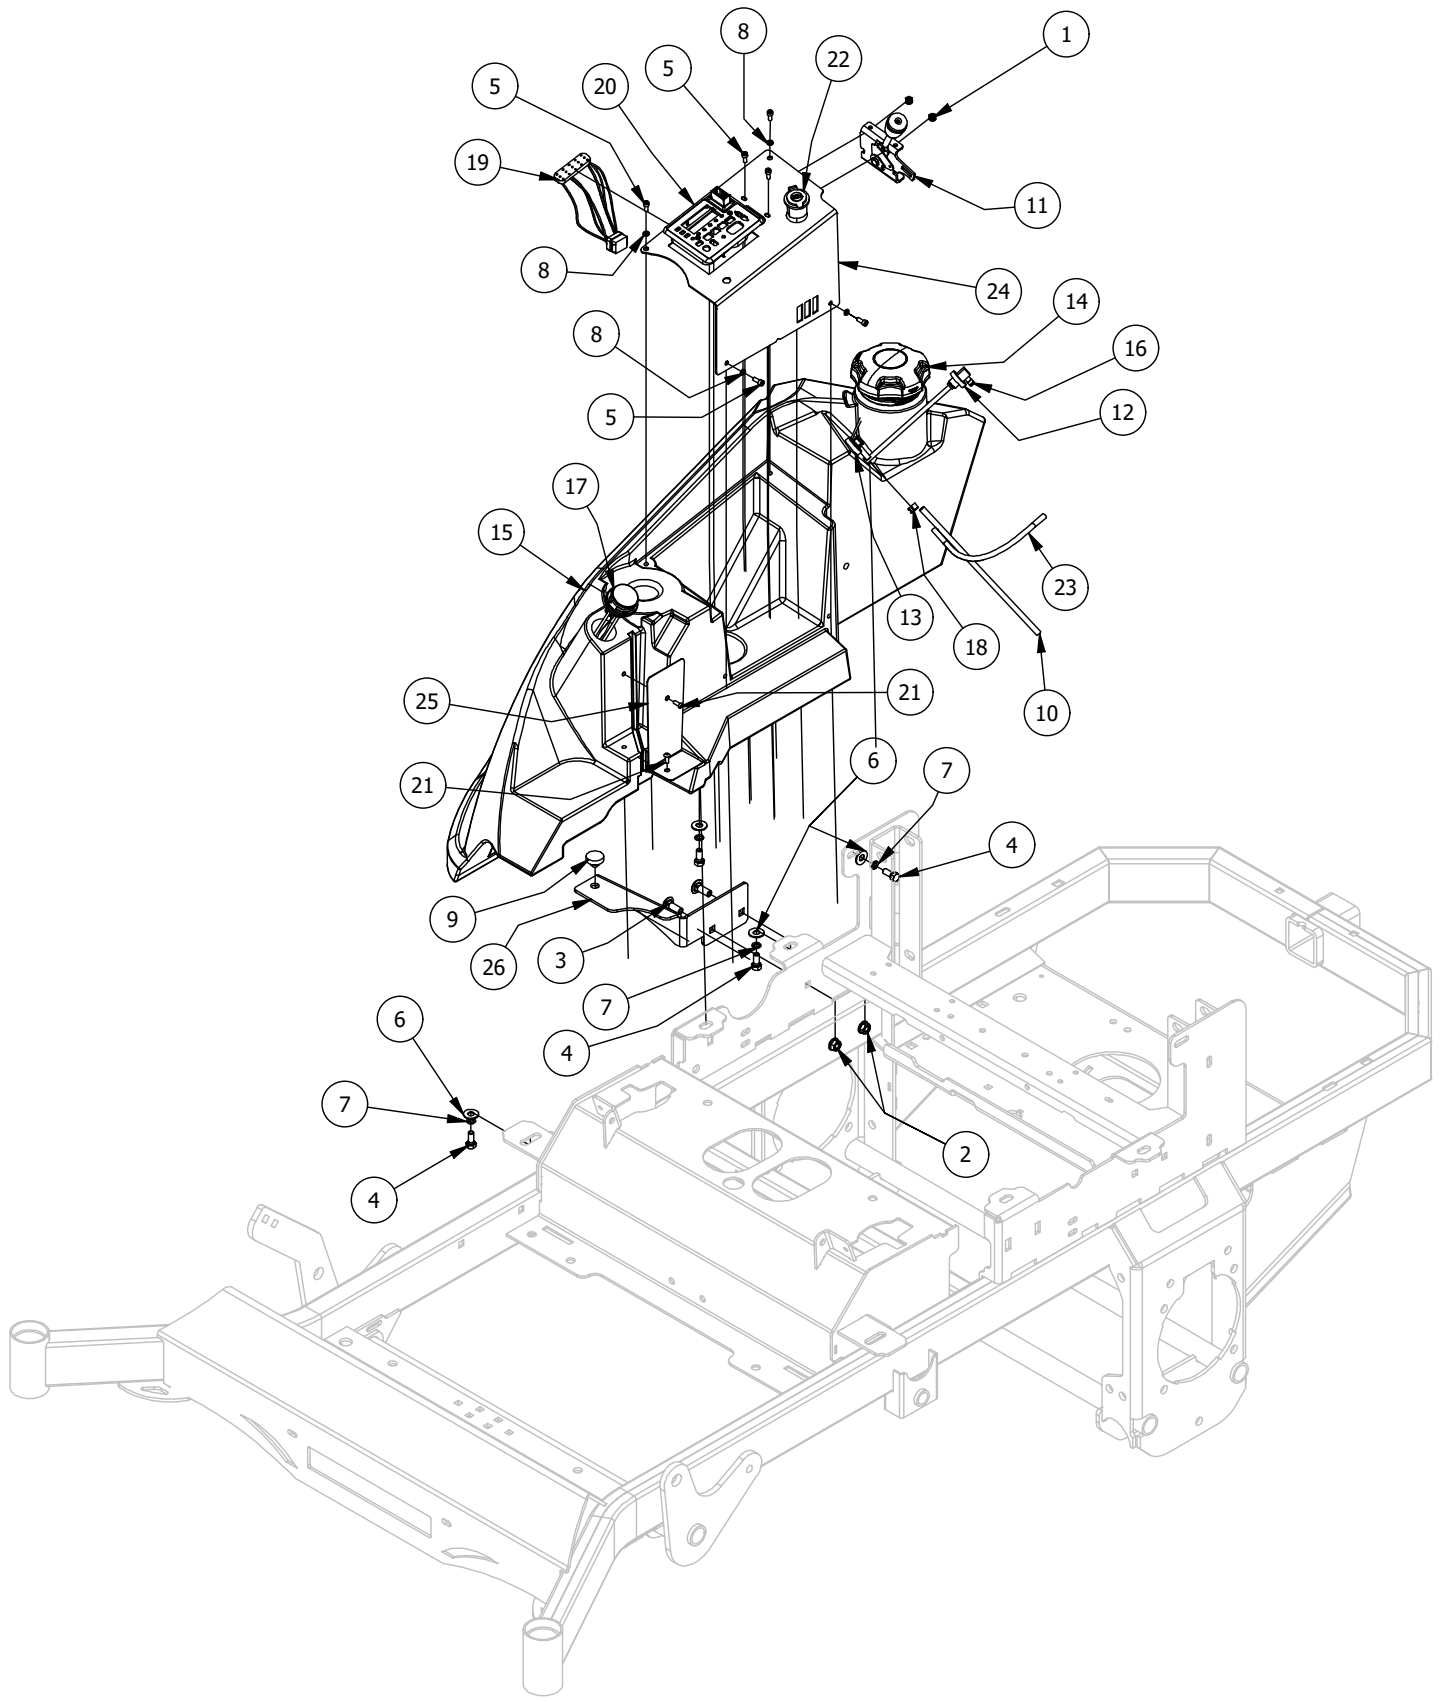

Console Assembly

Console Assembly

ITEM	QTY	PART NUMBER	DESCRIPTION
1	2	413-0008-00	10-24 NYLON INSERT LOCKNUT 18-8 SS
2	2	413-0020-00	3/8-16 HEX FLANGE NUT W/SERR ZINC YELLOW
3	2	418-0045-00	3/8-16 X 1 Carriage Bolt Zinc Yellow
4	4	418-0054-00	5/16-18 X 3/4 HEX C/S ZINC
5	6	418-0055-00	10-24 X 1/2 SOCKET C/S 18-8 SS
6	4	419-0007-00	5/16 Flat Washer
7	4	419-0009-00	5/16 SPLIT LOCKWASHER ZINC
8	4	419-0011-00	#10 SPLIT LOCKWASHER 18-8 SS
9	1	429-0002-00	Push-In Rubber Bumper, Mower Floor
10	1	451-0002-00	Mower Fuel Tank Black 3/16" Vent Tube
11	1	464-0007-00	KGZ EFI Throttle Controller
12	1	467-0005-00	Fuel Pickup Tube Grommet
13	1	467-0006-00	Remote Tank Vent Valve w / Grommet
14	1	467-0008-00	Tank Fill Neck Non-Venting Cap
15	1	467-0032-00	KGXD Tank Assembly Right Side
16	1	467-0033-00	Spartan KG XD Fuel Pickup Tube W/ Filter Screen
17	1	467-0034-00	KGXD Electric Fuel Gauge
18	1	472-0004-00	1/2" (#8) Hose Clamp
19	1	486-0053-00	B&S Big Block 40hp EFI Twin TK Harness
20	1	486-0057-00	Mower Control Console-EFI-Fuel Level Enabled
21	2	618-8056-50	10-24 x 1/2 Button Socket
22	1	677-2075-00	12 Volt Auxiliary Plug
23	1	751-1014-00	1/4 Fuel Line - Low Perm
24	1	BLK439-0811-00	KGZ EFI Control Panel Bracket
25	1	BLK439-0813-00	KGZ Fuel Gauge Wire Cover Right
26	1	BLK439-0821-00	2022 KGZ Right Tank Bracket