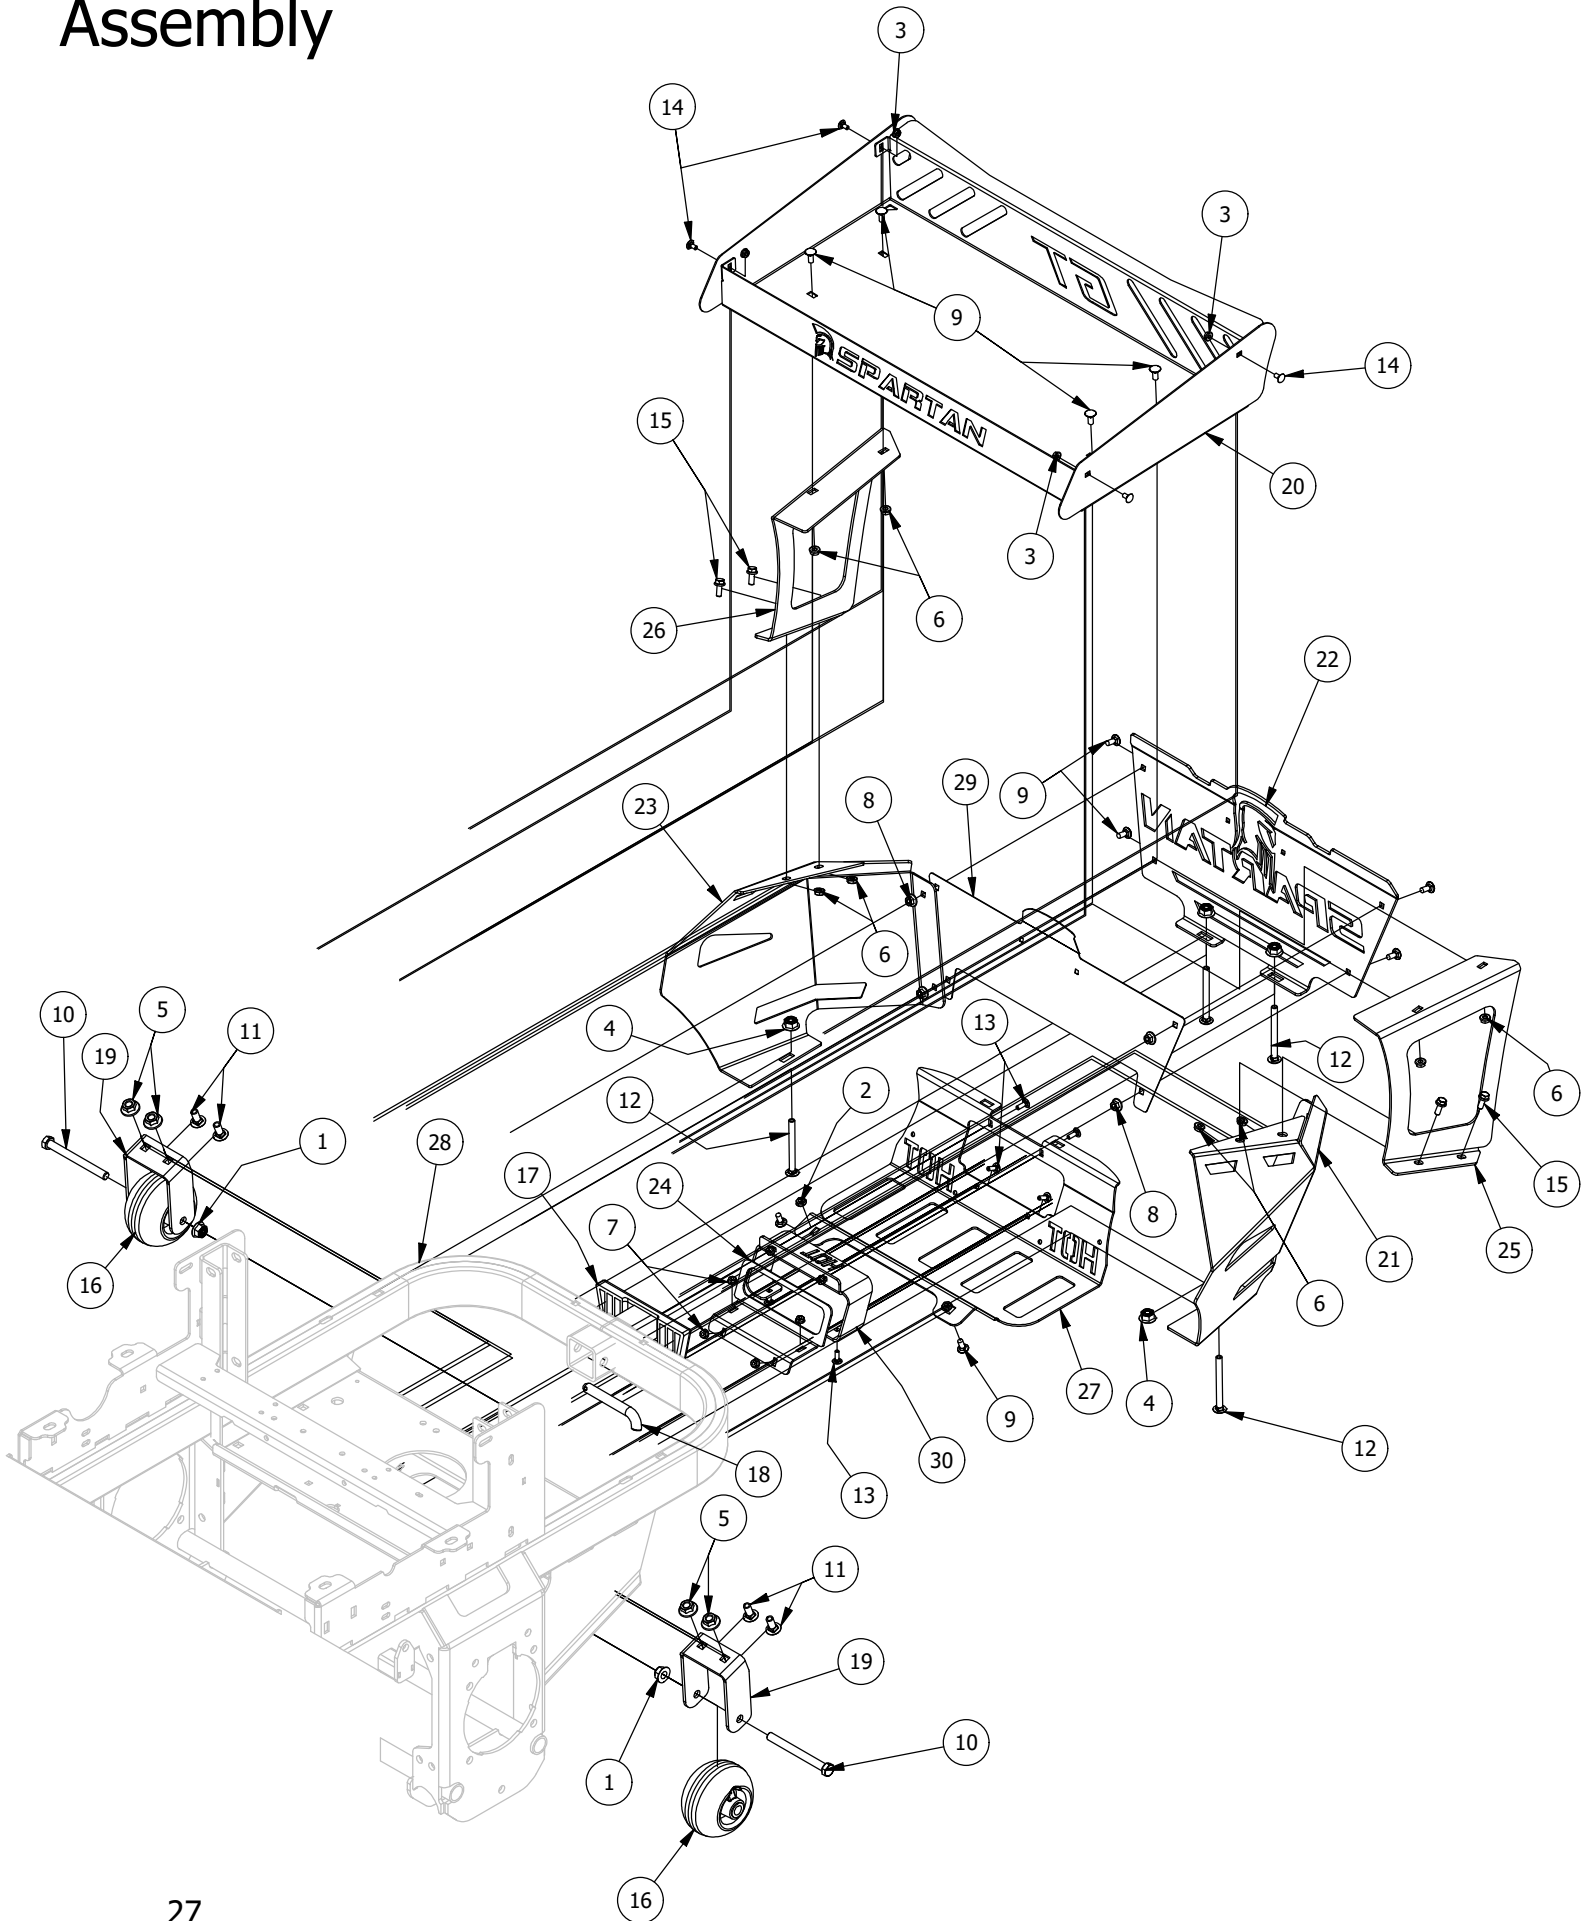

Engine Cowling Assembly

Engine Cowling Assembly			
ITEM	QTY	PART NUMBER	DESCRIPTION
1	2	413-0002-00	1/2-13 NYLON INSERT FLANGE NUT ZINC YELLOW
2	2	413-0006-00	5/16-18 HEX FLANGE NUT W/SERR ZINC
3	4	413-0012-00	1/4-20 HEX FLANGE NUT W/SERRATIONS ZC YELLOW
4	4	413-0013-00	3/8-16 NYLON INSERT FLANGE L/NUT ZC
5	4	413-0017-00	1/2-13 NYLON INSERT FLANGE LOCKNUT ZINC W/SERRATIONS
6	8	413-0022-00	5/16-18 HEX FLANGE NUT W/SERR ZINC YELLOW
7	6	413-0023-00	1/4-20 HEX FLANGE NUT W/SERR ZINC
8	4	413-0066-00	5/16-24 Hex Flange Nut Serr Yello Zinc
9	10	418-0008-00	5/16-18 X 3/4 CARRIAGE BOLT ZINC
10	2	418-0016-00	1/2-13 X 5 HEX C/S GR 2 ZINC YELLOW
11	4	418-0017-00	7/16-14 X 1 CARRIAGE BOLT ZINC
12	4	418-0018-00	3/8-16 X 4 CARRIAGE BOLT ZINC/YEL
13	6	418-0026-00	1/4-20 X 3/4 CARRIAGE BOLT ZINC YELLOW
14	4	418-0031-00	1/4-20 X 1/2 CARRIAGE BOLT ZC YELLOW
15	4	418-0049-00	5/16-18 X 3/4 IND HWH TRI LOB ZINC
16	2	422-0001-00	Anti-Scalp Wheel
17	1	429-0004-00	Mower Rear Receiver Nylon Bumper
18	1	793-3212-00	Hitch Pin
19	2	BLK439-0138-03	Mower Stabilizer Mount bracket
20	1	BLK439-0637-00	Spartan Rear Basket
21	1	BLK439-0805-00	KGZ Engine Cowling Left
22	1	BLK439-0806-00	KGZ Engine Cowling Center
23	1	BLK439-0807-00	KGZ Engine Cowling Right
24	1	BLK439-0816-03	2022 KGZ Dual Exhaust Tip Bottom Bracket
25	1	BLK439-0817-03	KGZ Rear Basket Left Mount
26	1	BLK439-0818-03	KGZ Rear Basket Right Mount
27	1	BLK439-0819-03	2022 KGZ Dual Exhaust Muffler Guard
28	1	BLK490-0700-00	2022 KGZ Frame Assembly
29	1	ORG426-0803-00	KGZ Engine Cowling Center Backer Plate
30	1	ORG439-0815-03	2022 KGZ Dual Exhaust Tip Top Bracket