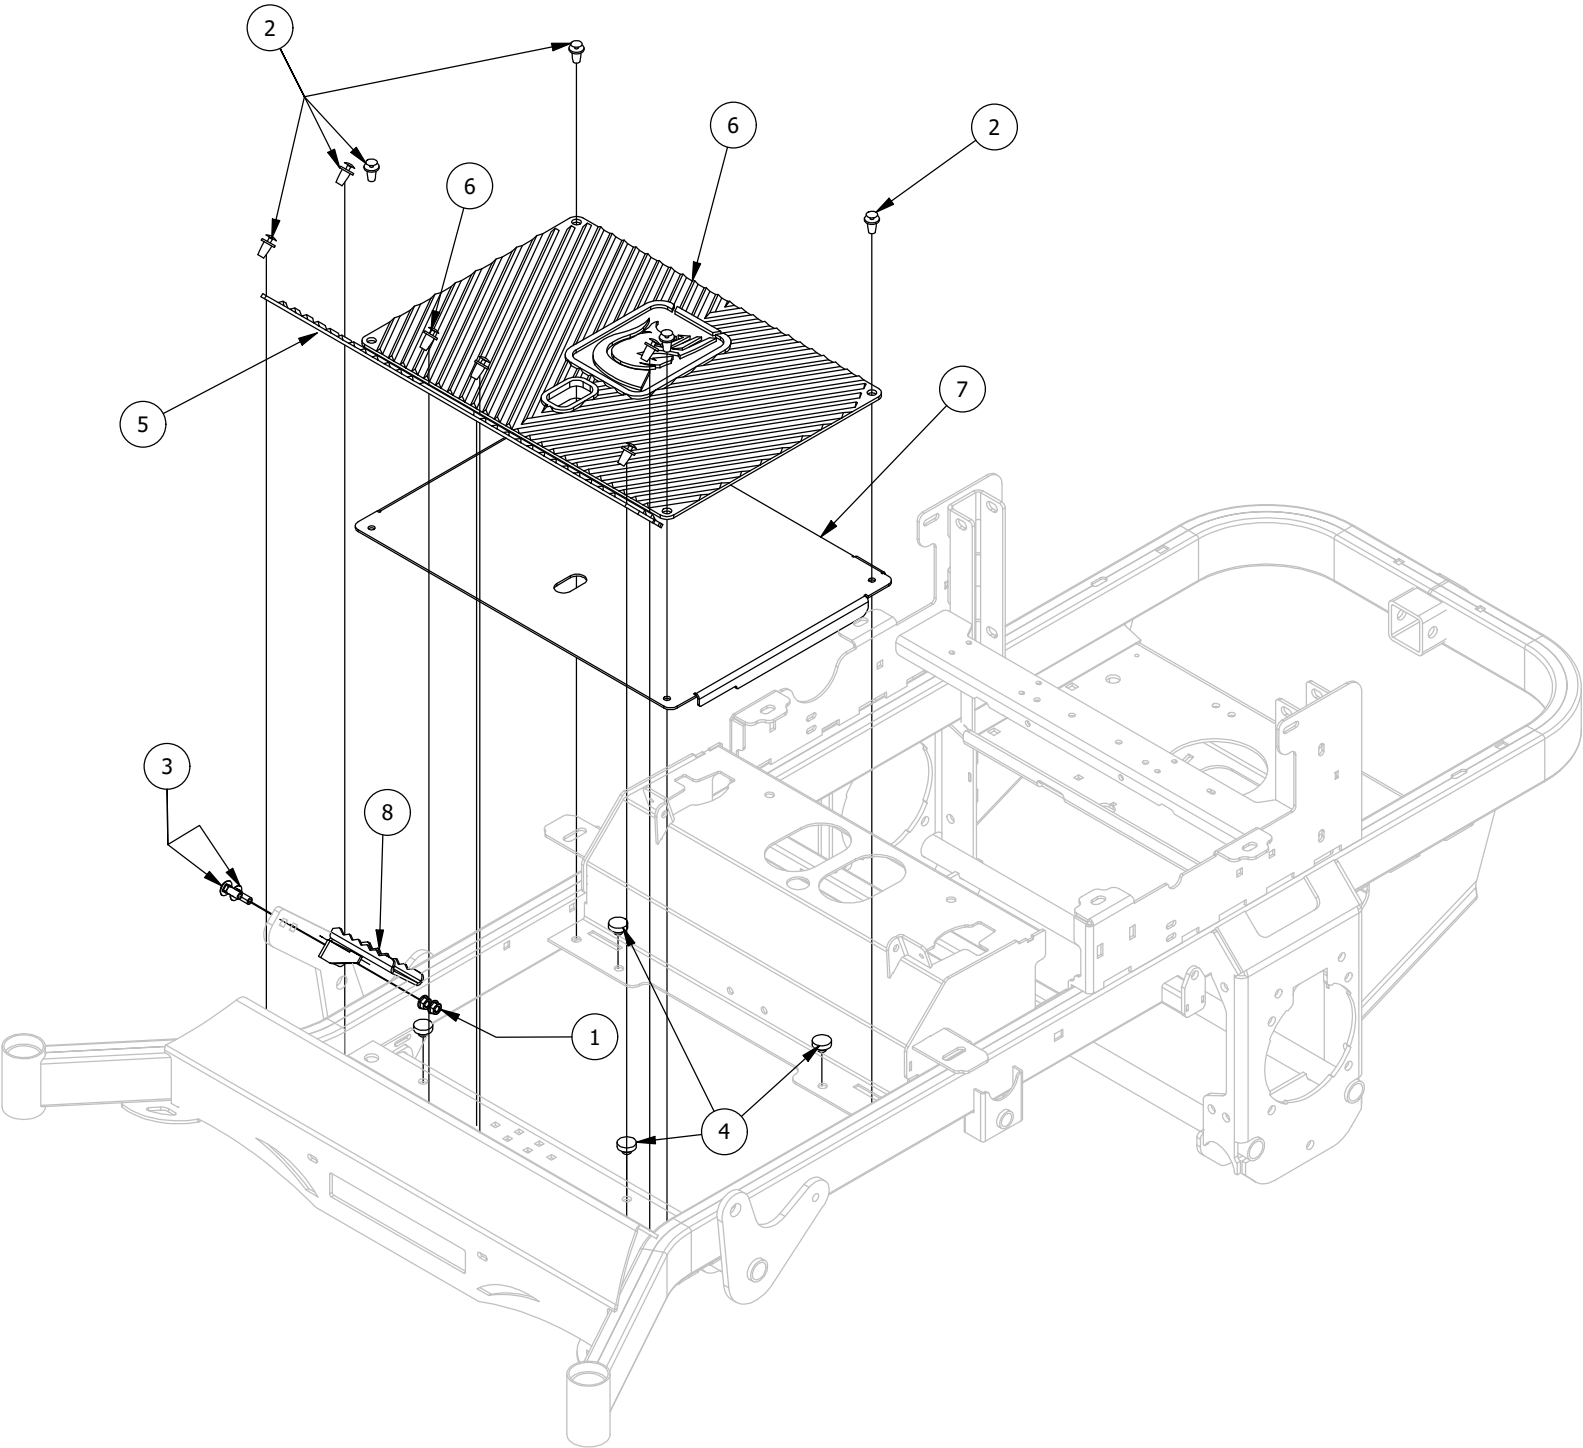

Floorboard and Deck Height Pedal Assembly

Floorboard and Deck Height Pedal Assembly			
ITEM	QTY	PART NUMBER	DESCRIPTION
1	2	413-0004-00	3/8-16 HEX FLANGE NUT W/SERR ZINC
2	10	414-0002-00	8MM PUSH TYPE RETAINER NYLON BLACK
3	2	418-0045-00	3/8-16 X 1 Carriage Bolt Zinc Yellow
4	4	429-0002-00	Push-In Rubber Bumper, Mower Floor
5	1	481-0005-00	2017 Mower Rubber Foot Rest Mat
6	1	481-0006-00	2017 Mower Logo Floor Mat
7	1	BLK439-0007-03	Mower Floorboard
8	1	BLK439-0059-03	Mower Deck Height Foot Pedal