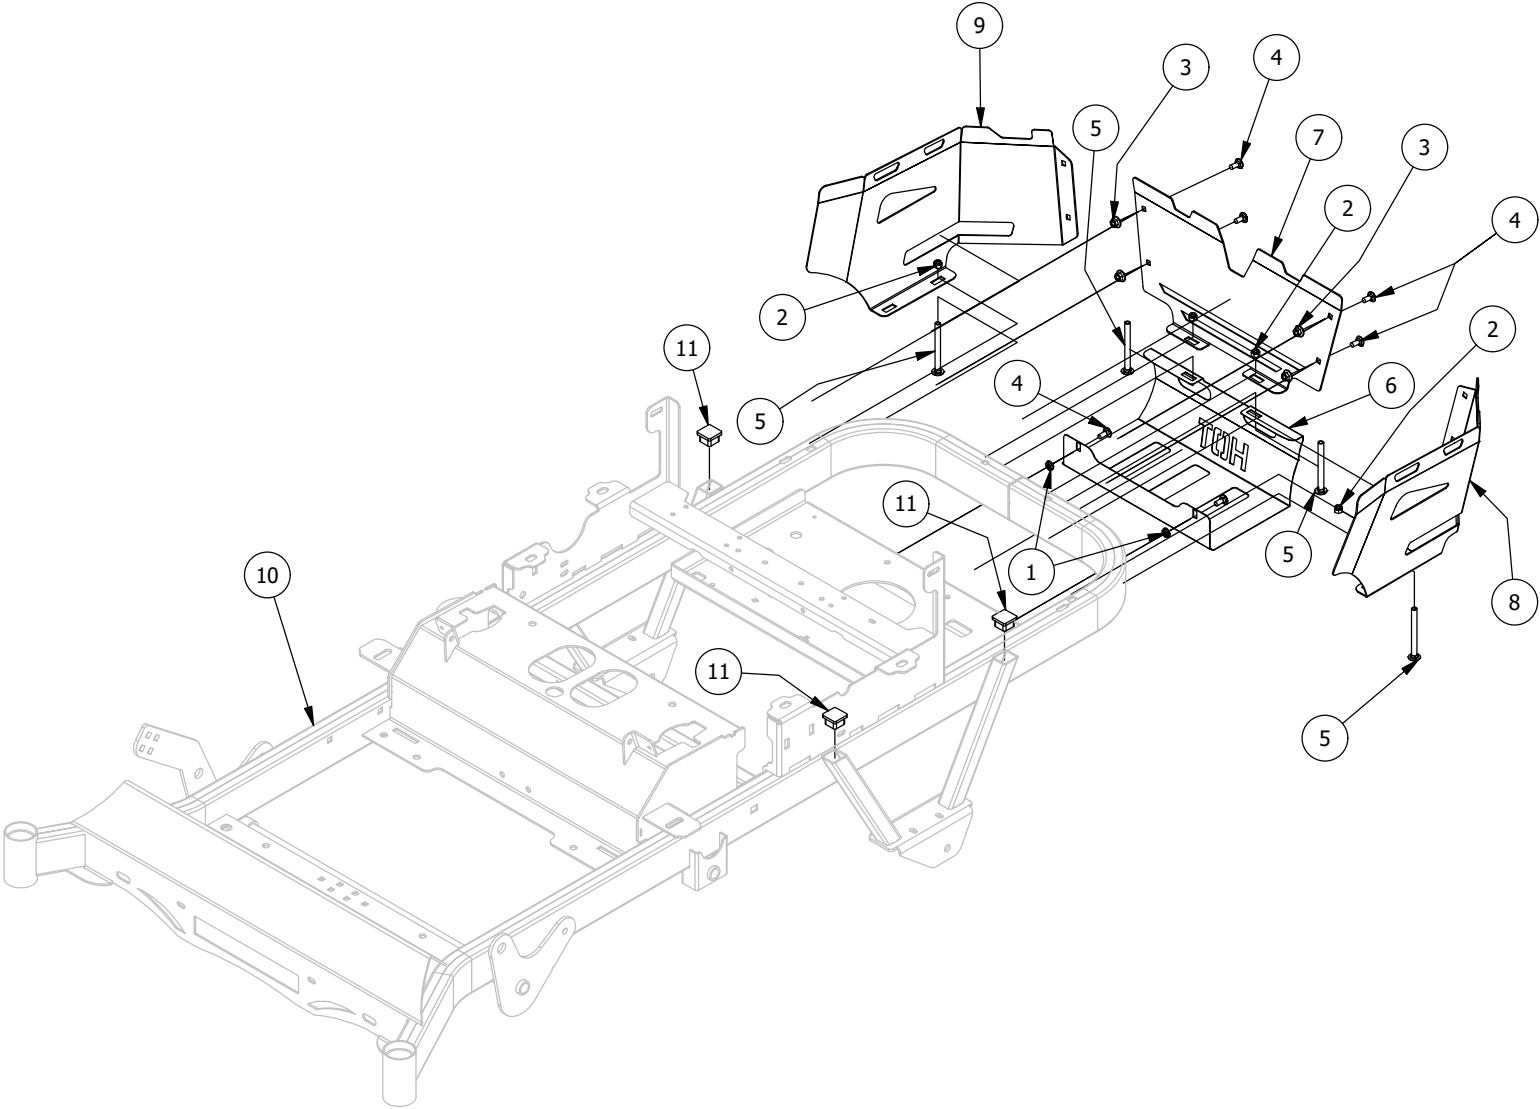

Engine Cowling Assembly

Engine Cowling Assembly

ITEM	QTY	PART NUMBER	DESCRIPTION
1	2	413-0006-00	5/16-18 HEX FLANGE NUT W/SERR ZINC
2	4	413-0013-00	3/8-16 NYLON INSERT FLANGE LOCKNUT ZINC
3	4	413-0066-00	5/16-24 Hex Flange Nut Serr Yello Zinc
4	6	418-0008-00	5/16-18 X 3/4 CARRIAGE BOLT ZINC
5	4	418-0018-00	3/8-16 X 4 CARRIAGE BOLT ZINC/YEL
6	1	439-0115-00	RZ Mower Muffler Guard
7	1	439-0494-00	2021 CRZ Rear Cover Center Plate
8	1	439-0495-00	2021 RZC Rear Cover Left Side
9	1	439-0496-00	2021 RZC Rear Cover Right Side
10	1	490-0480-00	2022 TTQ Frame Assembly
11	4	714-1002-00	1-1/4"x1-1/4" Black Tube Plug