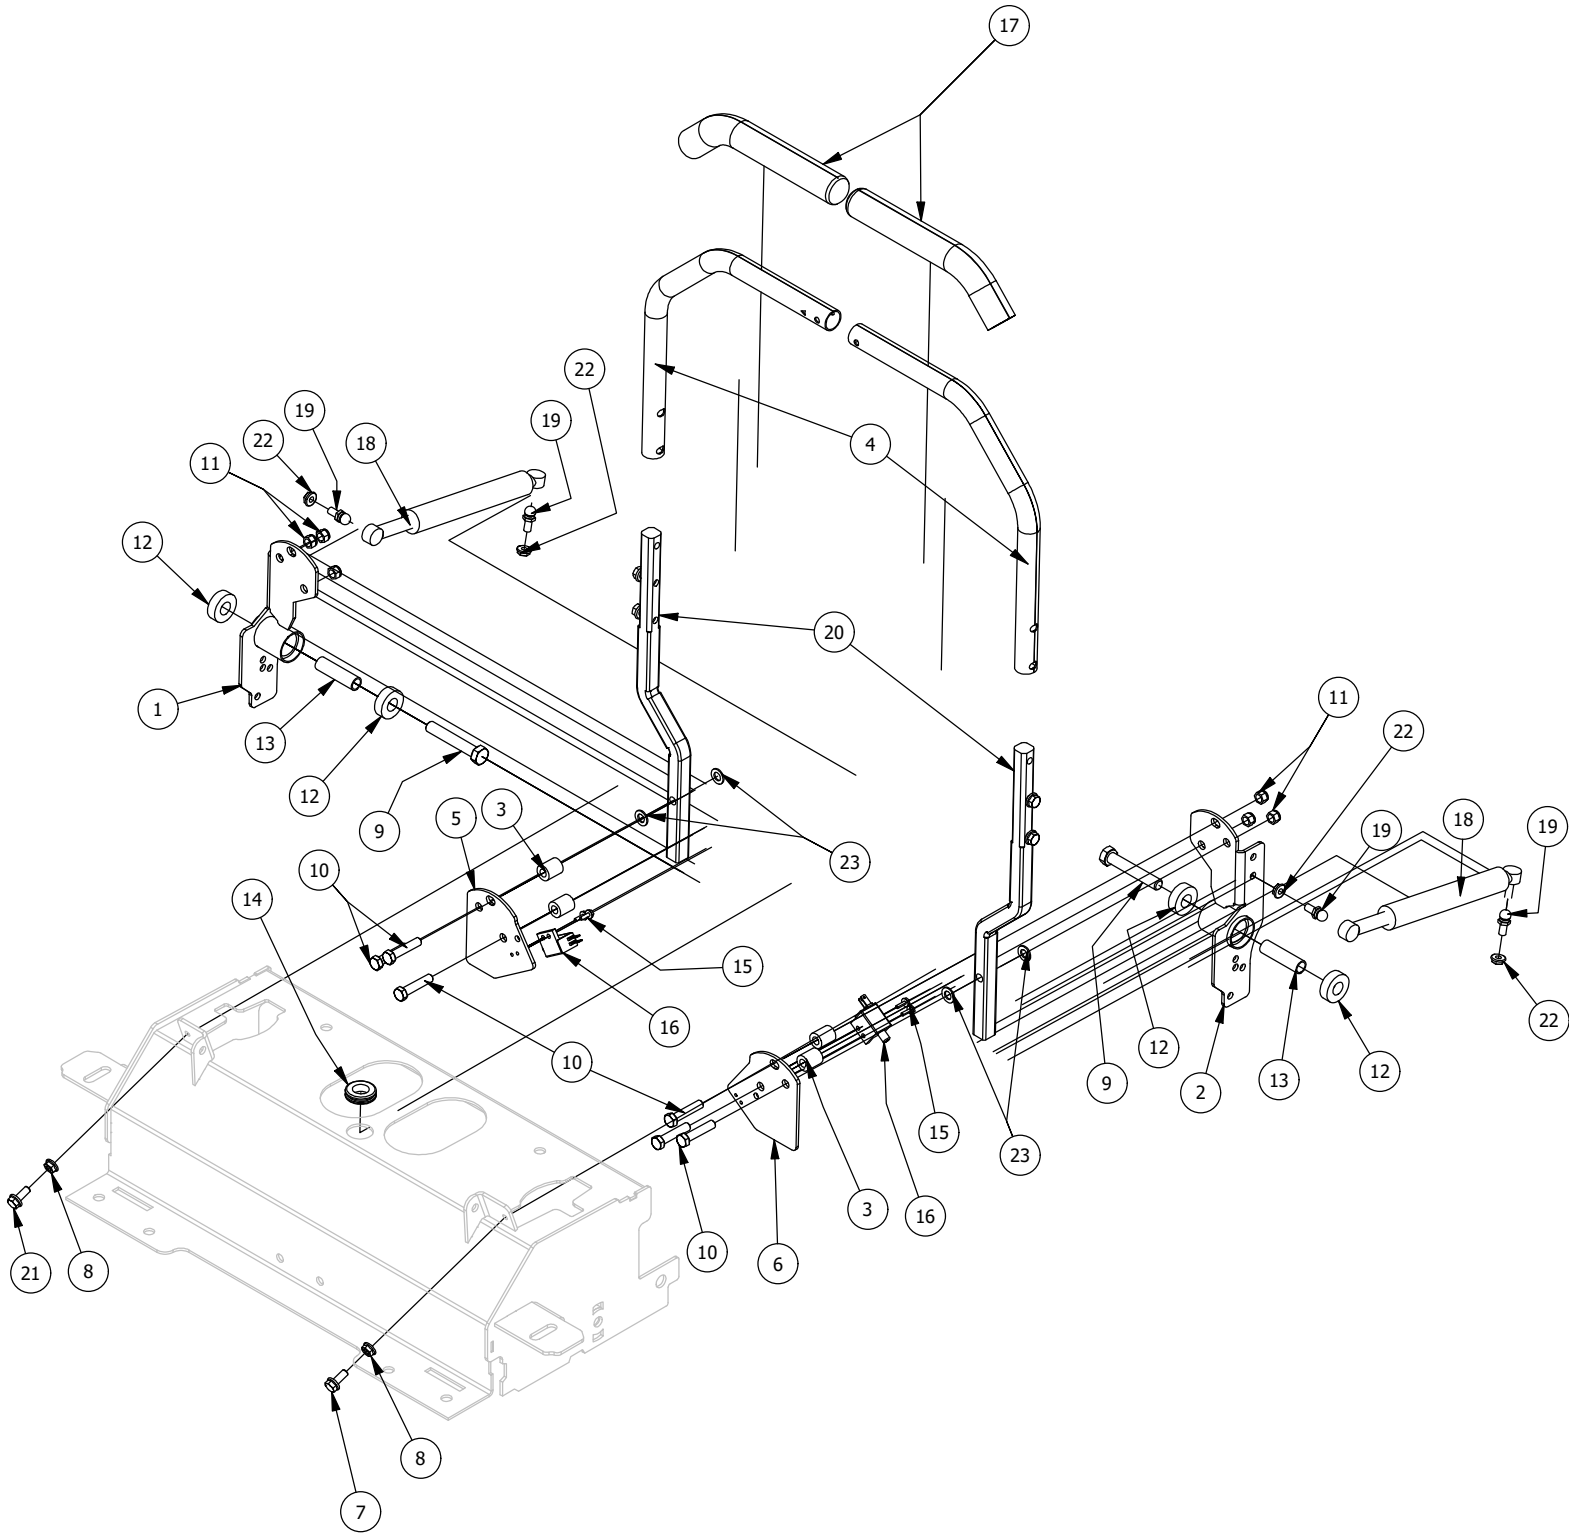

Drive Arm Assemblies

Drive Arm Assemblies			
ITEM	QTY	PART NUMBER	DESCRIPTION
1	1	490-0013-00	Mower Right Drive Arm Bracket Assembly
2	1	490-0012-00	Mower Left Drive Arm Bracket Assembly
3	4	425-0003-00	Mower Drive Arm Spacer
4	2	403-0020-00	Mower Drive Handle Tube
5	1	426-0003-00	Mower Right Control Arm Limit Switch Plate
6	1	426-0002-00	Mower Left Control Arm Limit Switch Plate
7	1	418-0049-00	5/16-18 X 3/4 IND HWH TRI LOB ZINC
8	2	413-0022-00	5/16-18 HEX FLANGE NUT W/SERR ZINC YELLOW
9	2	418-0050-00	1/2-13 X 3 HEX C/S GR 5 ZINC
10	6	418-0051-00	3/8-16 X 1-3/4 HEX C/S GR 2 ZINC
11	6	413-0013-00	3/8-16 NYLON INSERT FLANGE LOCKNUT ZINC
12	4	410-0005-00	5/8" ID X 1-3/8" OD X 7/16" THK BEARING
13	2	425-0004-00	Mower Drive Arm Hub & Deck Lift Arm Spacer
14	1	419-0008-00	3/4" ID X FOR 1-3/16" HOLE FOR 11 GA RUBBER GROMMIT
15	4	418-0032-00	8-32 X 1/2 IND. HWH SLOT TYPE F TCS ZINC
16	2	486-0030-00	NO Plunger Limit Switch
17	2	484-0001-00	Handle Grip
18	2	487-0001-00	Control Arm Damper
19	4	487-0005-00	Control Arm Damper Ball Stud
20	2	431-0001-00	Height Adjustable Drive Arm
21	5	418-0048-00	5/16-18 X 3/4 HEX FLANGE BOLT GR 8 ZC YELLOW
22	4	413-0006-00	5/16-18 HEX FLANGE NUT W/SERR ZINC
23	4	410-0011-00	.375 ID X .750 OD X .062 THK THRUST BEARING OIL-IMPREG BRNZ