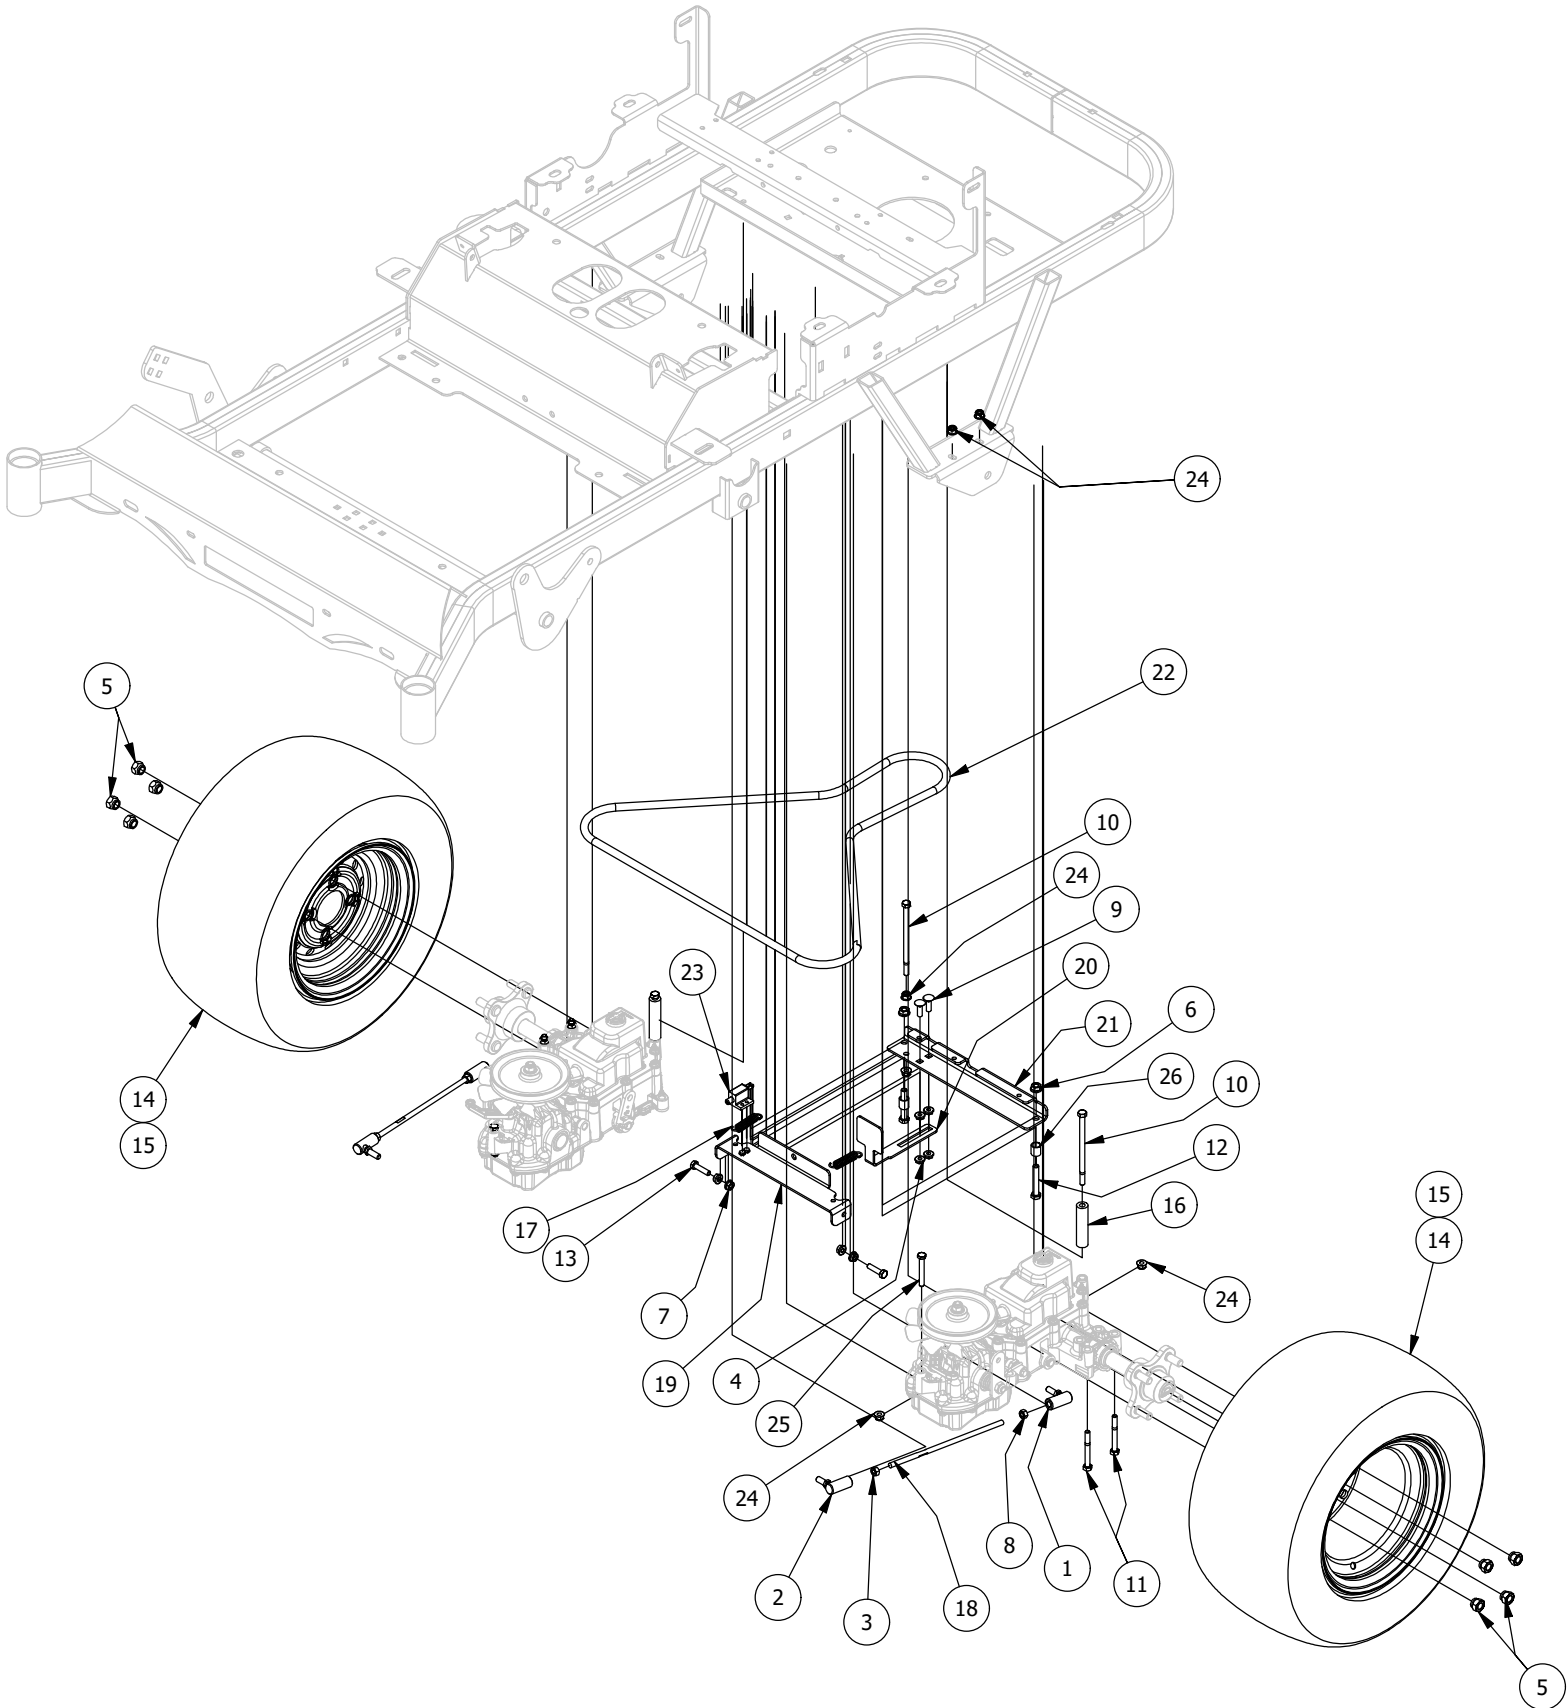

Transmission Assembly

Transmission Assembly			
ITEM	QTY	PART NUMBER	DESCRIPTION
1	2	410-0001-00	Control Arm Rod End, Right
2	2	410-0002-00	Control Arm Rod End, Left
3	2	413-0003-00	5/16 Hex Nut Left hand thread
4	4	413-0006-00	5/16-18 HEX FLANGE NUT W/SERR ZINC
5	8	413-0015-00	1/2-20 Lugnut for Aluminum Wheels
6	2	413-0020-00	3/8-16 HEX FLANGE NUT W/SERR ZINC YELLOW
7	4	413-0022-00	5/16-18 HEX FLANGE NUT W/SERR ZINC YELLOW
8	2	413-0035-00	5/16-24 HEX NUT ZINC
9	2	418-0010-00	5/16-18 X 1 CARRIAGE BOLT ZC/YEL
10	3	418-0092-00	5/16-18 UNC-5.5 Hex Bolt TTQ Transmission
11	4	418-0093-00	5/16-18 UNC-2.75 Hex Bolt TTQ Transmission
12	2	418-0107-00	3/8-16 X 2-1/4 HEX FLANGE BOLT GR 8 ZC YELLOW
13	2	418-0232-00	5/16-18 X 1-1/4 HEX C/S (GR.5) ZC/Y
14	1	422-0037-00	RZ Rear 22x12-R10 Soft Ride and Wheel Assembly
15	1	422-0047-00	RZ Rear 22x10-R10 Soft Ride and 10x7 Wheel Assembly
16	2	425-0023-00	Mower TTQ Hydrostatic Transmission Rear Spacer
17	2	434-0003-00	Brake Pedal Release Spring
18	2	435-0020-00	Mower Drive Arm Rod TTQ 400 & 300 Trasmision
19	1	439-0018-00	Mower TTQ Brake Rod Bracket 2020
20	1	439-0066-00	Mower Standard Transmission Brake Interlock Bracket
21	1	439-0098-00	Mower TTQ Transmission Mount Brace
22	1	461-0015-00	RZ TuffTorq Pump Belt 77.5" A belt
23	1	486-0030-00	NO Plunger Limit Switch
24	10	613-8049-00	5/16-18 Nylon Insert Flange Nut Zinc Orange Nylon
25	2	618-2034-00	5/16" x 2-1/4" Hex Hd Cap Scr.
26	2	725-1011-00	11/16"x 1/2" x 5/8" Spacer