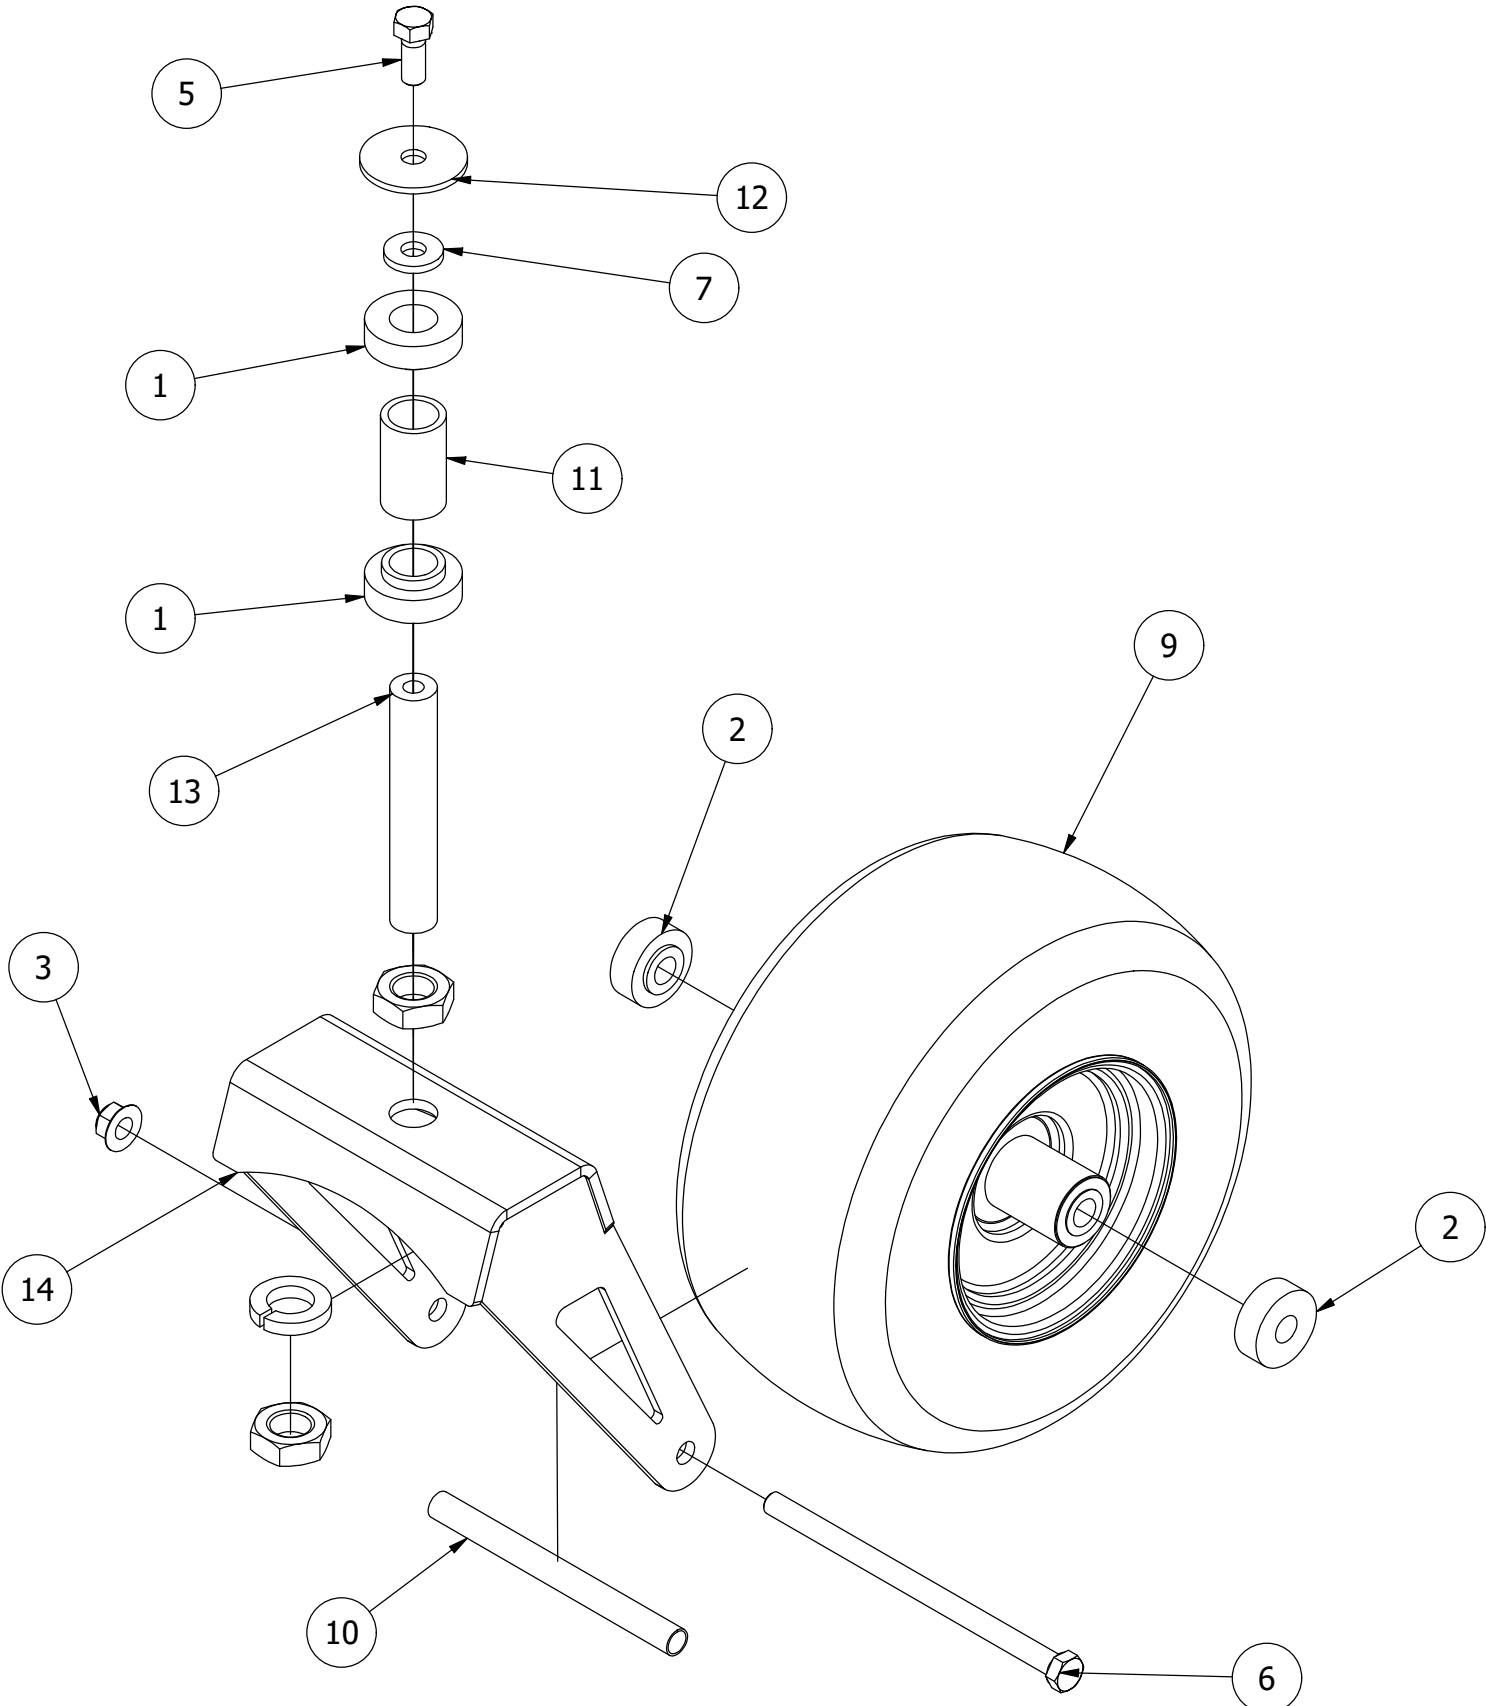

**RZ Pro Mower
Parts Manual 2022**

Table of Contents

FRONT FORK ASSEMBLY	3-4
PARK BRAKE ASSEMBLY	5-6
FLOORBOARD AND DECK HEIGHT PEDAL ASSEMBLY	7-8
DECK HEIGHT ADJUSTER ASSEMBLY	9-10
DECK ASSIST SPRING ASSEMBLY	11-12
DRIVE ARM ASSEMBLY.....	13-14
SEAT MOUNTING ASSEMBLY	15-16
BATTERY ASSEMBLY	17-18
CONSOLE ASSEMBLY	19-20
GAS TANK ASSEMBLY.....	21-22
IDLER PULLEY ASSEMBLY.....	23-24
ENGINE COWLING ASSEMBLY	25-26
TRANSMISSION ASSEMBLY	27-28
KAWASAKI ENGINES ASSEMBLY	29-30
25 HP BRIGGS ENGINE ASSEMBLY.....	31-32
KOHLER 26HP 7000 ENGINE ASSEMBLY.....	33-34
54" DECK SCALPING WHEELS AND STABILIZER ASSEMBLY.....	35-36
54" SPINDLES, BLADES, PULLEYS, AND COVERS	37-38
54" DECK IDLER ASSEMBLY.....	39-40
61" DECK SCALPING WHEELS AND STABILIZER ASSEMBLY.....	41-42
61" SPINDLES, BLADES, PULLEYS, AND COVERS	43-44
61" DECK IDLER ASSEMBLY.....	45-46
DECK CHUTE ASSEMBLY	47-48
DECK SPINDLE ASSEMBLY.....	49-50
DECALS.....	51

Front Fork Assembly

Front Fork Assembly			
ITEM	QTY	PART NUMBER	DESCRIPTION
1	2	410-0006-00	1" INSERT BEARING
2	2	410-0014-00	Mower Caster Wheel Bearing
3	1	413-0002-00	1/2-13 NYLON INSERT FLANGE NUT ZINC YELLOW
4	2	413-0063-00	1"-8 FIN HEX JAM NUT ZC
5	1	418-0002-00	1/2-20 X 1-1/4 HEX FLANGE BOLT GR 8 ZC YELLOW
6	1	418-0003-00	1/2-13 X 8-1/2 HEX C/S GR 5 ZINC YELLOW
7	1	419-0003-00	1/2 FENDER WASHER 1-1/4" OD ZINC
8	1	419-0024-00	1" L/W MED SPLIT ZC
9	1	422-0027-00	RZ/RT Pro Front Tire Assembly-Smooth Tread
10	1	425-0010-00	Mower Caster Fork Wheel Spacer
11	1	425-0011-00	Caster Fork Shaft Bearing Spacer
12	1	426-0006-00	Mower Caster Shaft Washer
13	1	437-0028-00	2021 Mower Caster Shaft
14	1	490-0046-00	RZ Caster Fork Assembly