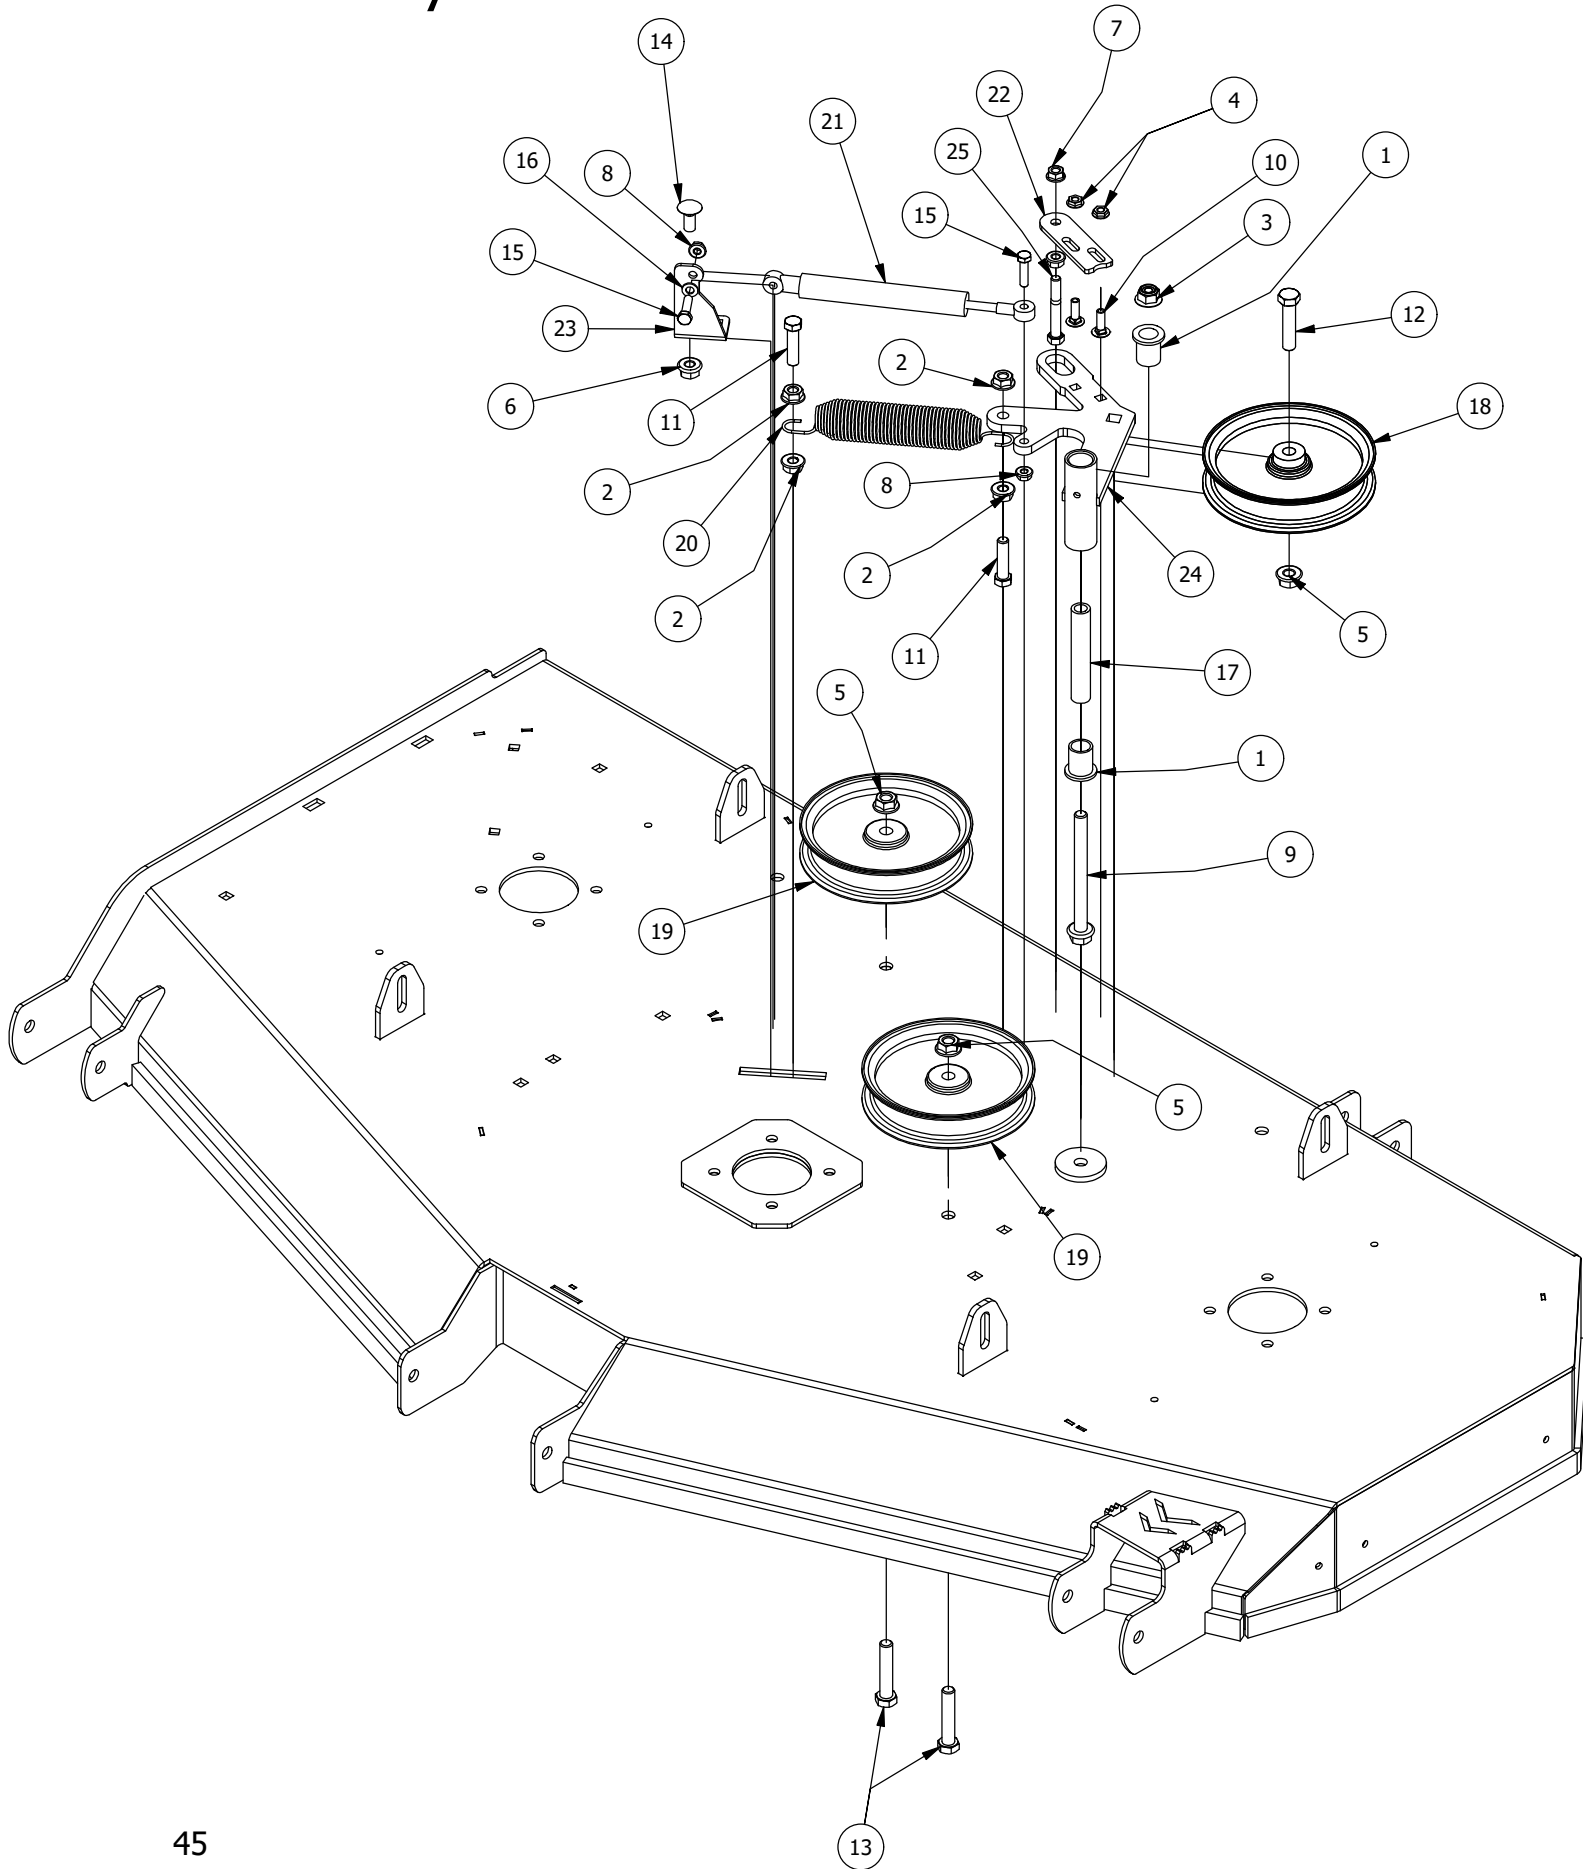

61" Deck Idler Assembly

61" Deck Idler Assembly			
ITEM	QTY	PART NUMBER	DESCRIPTION
1	2	410-0007-00	3/4" ID X 15/16" OD X 1-1/8" LENGTH FLANGE BUSHING
2	4	413-0001-00	7/16-14 HEX FLANGE NUT W/SERR ZINC
3	1	413-0002-00	1/2-13 NYLON INSERT FLANGE LOCKNUT ZC YELLOW
4	2	413-0006-00	5/16-18 HEX FLANGE NUT W/SERR ZINC
5	3	413-0010-00	1/2-13 HEX FLANGE NUT W/SERR ZINC
6	1	413-0011-00	7/16-14 HEX FLANGE NUT W/SERR ZINC YELLOW
7	2	413-0020-00	3/8-16 HEX FLANGE NUT W/SERR ZINC YELLOW
8	2	413-0027-00	5/16-18 NYLON INSERT FLANGE LOCKNUT ZC YELLOW
9	1	418-0009-00	1/2-13 X 5-1/2 HEX FLANGE BOLT GR 8 ZY
10	2	418-0010-00	5/16-18 X 1 CARRIAGE BOLT ZC/YEL
11	2	418-0011-00	7/16-14X 1-3/4 HEX C/S GR5 ZINC Yellow
12	1	418-0012-00	1/2-13 X 2-1/4 HEX C/S GR 5 ZINC
13	2	418-0014-00	1/2-13 X 2-1/2 HEX FLANGE BOLT GR 8 ZC YELLOW
14	1	418-0017-00	7/16-14 X 1 CARRIAGE BOLT ZINC
15	2	418-0109-00	5/16- 18 x 1 1/4 Hex C/S (GR.8) ZC/Yel
16	1	419-0016-00	5/16" ID X 5/8" OD X 1/16" THK BRONZE WASHER
17	1	425-0006-00	Mower Inner Idler Spacer
18	2	433-0014-00	6-3/4" Idler Pulley, 7/16" Spacer Assembly
19	2	433-0015-00	6-3/4" Idler Pulley, 15/16" Spacer Assembly
20	1	434-0007-00	2019 Mower Deck Spring
21	1	434-0009-00	Idler Gas Spring
22	1	439-0257-00	Deck Idler Pulley Belt Retainer Brkt
23	1	439-0335-00	Deck Belt Idler Damper Mounting Bracket
24	1	490-0019-00	Mower Deck Idler Pulley Arm Assembly
25	1	618-2078-00	3/8-16 x 2-3/4 Hex C/S GR2 Zinc