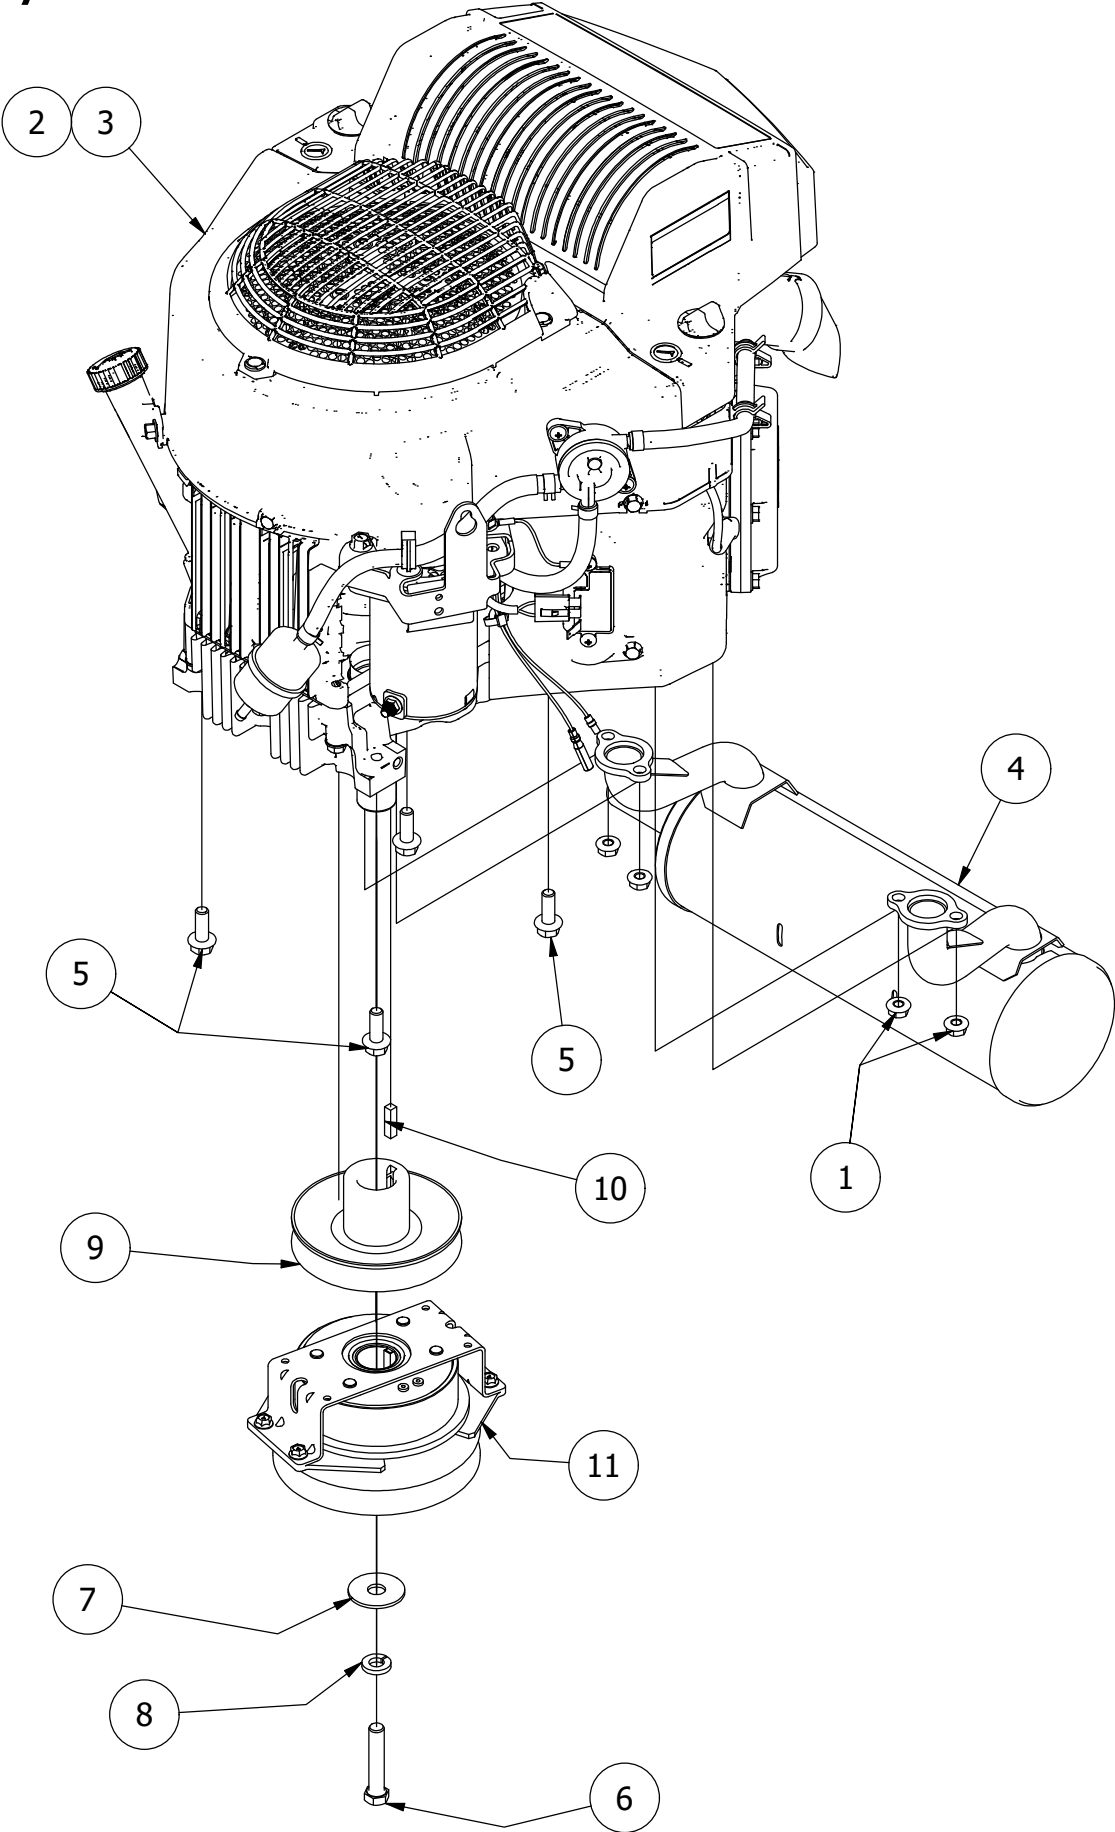

Kawasaki Engines Assembly

Kawasaki Engines Assembly			
ITEM	QTY	PART NUMBER	DESCRIPTION
1	4	413-0009-00	M8-1.25 HEX FLANGE TOPLOCK NUT ZINC
2	1	415-0003-00	Kawasaki FR730V-AS27-R Engine
3	1	415-0021-00	Kawasaki FR691V Engine
4	1	415-0074-00	2019 Exhaust System for Kawasaki FR, FS and FT
5	4	418-0023-00	3/8-16 X 1-1/8 IND HWH W/SERR TRI LOB ZY
6	1	418-0223-00	TTQ Clutch Bolt
7	1	419-0001-00	1/2" X 1-5/8 BELLEVILLE CUP WASHER ZINC YELLOW
8	1	419-0005-00	7/16 SPLIT LOCKWASHER GR 8 ZC YELLOW
9	1	433-0002-00	Drive Pulley, B Belt
10	1	442-0001-00	1/4 X 1 SQUARE KEY STOCK
11	1	470-0004-00	Mower TTQ Ogura Clutch