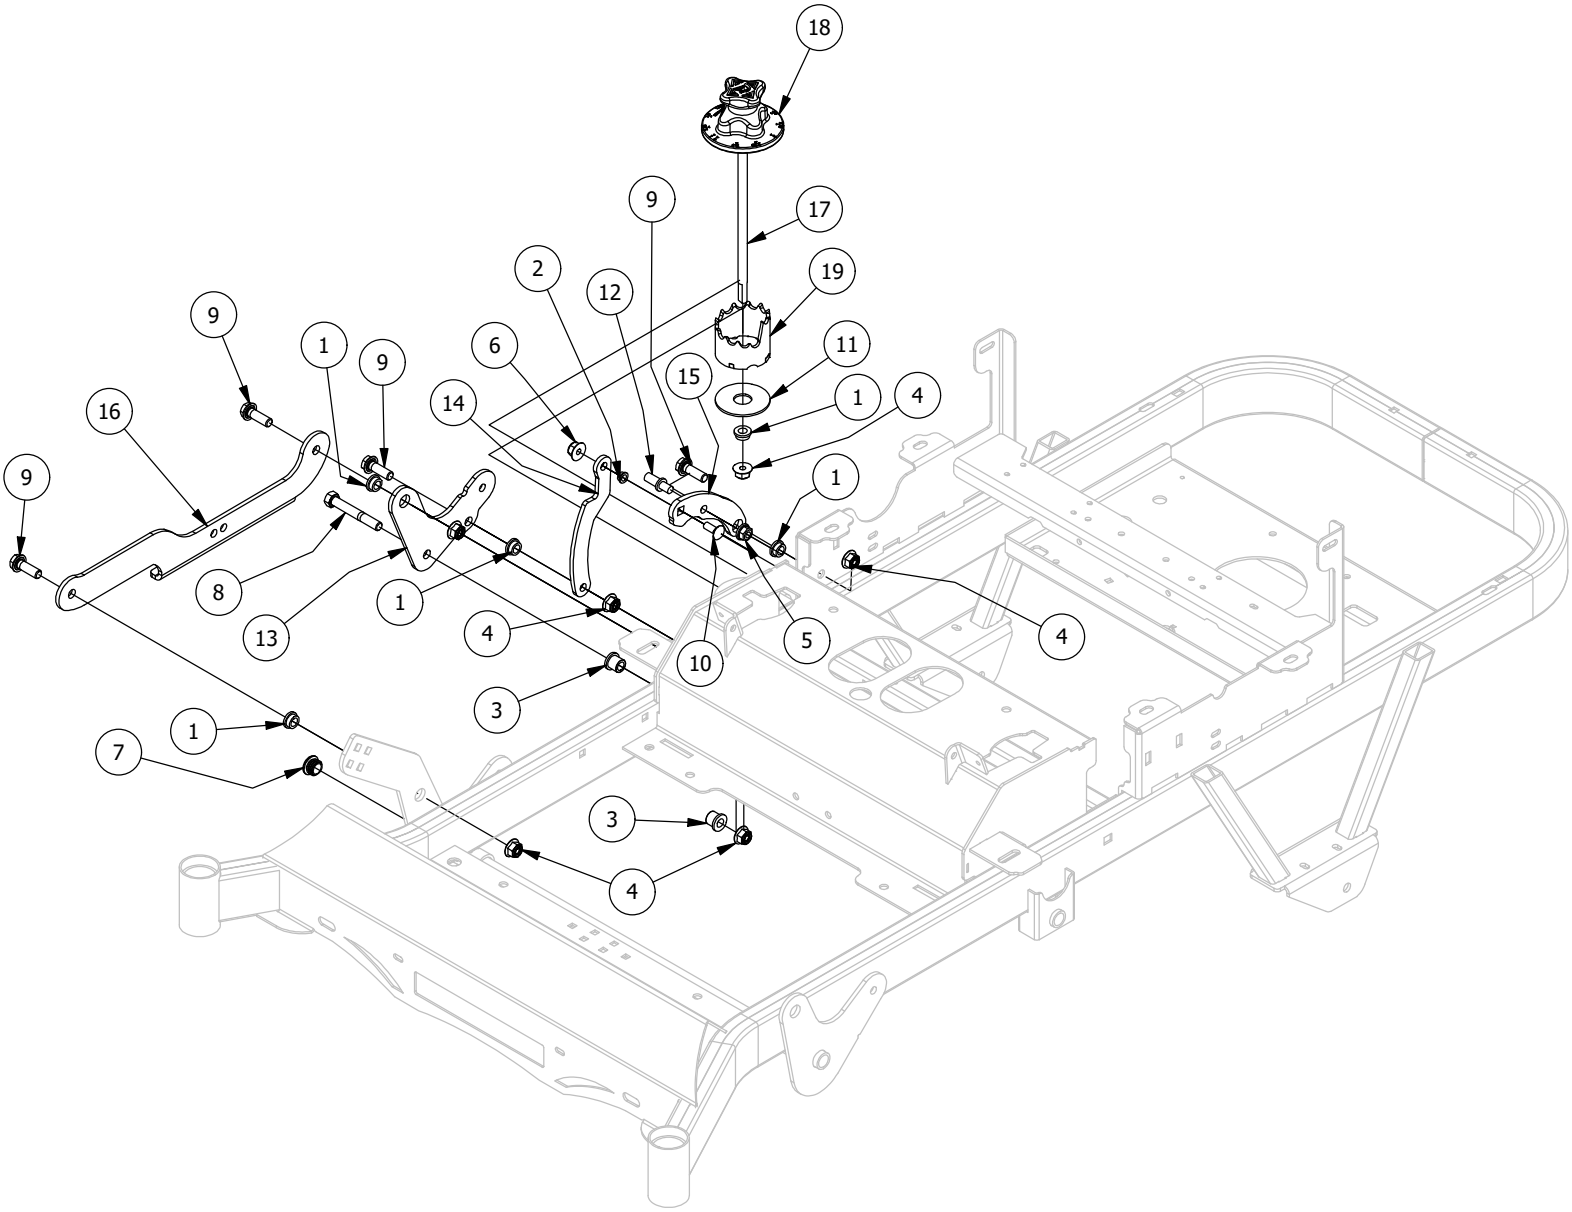

Deck Height Adjuster Assembly

Deck Height Adjuster Assembly			
ITEM	QTY	PART NUMBER	DESCRIPTION
1	5	410-0009-00	1/2" ID X 3/4" OD X 3/8" LENGTH FLANGE BUSHING
2	1	410-0067-00	Bronze Bushing
3	2	410-0068-00	.502 ID X .753 OD X .75 OAL X1 FL OD X .125 FL BUSHING
4	6	413-0002-00	1/2-13 NYLON INSERT FLANGE LOCKNUT ZC YELLOW
5	1	413-0011-00	7/16-14 HEX FLANGE NUT W/SERR ZINC YELLOW
6	1	413-0013-00	3/8-16 NYLON INSERT FLANGE L/NUT ZC
7	1	414-0016-00	1" Round Tube Plug
8	1	418-0042-00	1/2-13 X 3-1/2 HEX C/S GR 5 ZINC YELLOW
9	4	418-0047-00	1/2-13 X 1-1/2 HEX FLANGE BOLT GR 8 ZINC YELLOW
10	1	418-0053-00	3/8-16 X 1 CARRIAGE BOLT ZINC YELLOW
11	1	419-0031-00	1" ID x 3" Nylon Washer
12	1	420-0002-00	Mower Height Selector Pin
13	1	426-0458-00	RZC Deck Height Bracket Right Side
14	1	426-0459-00	RZC Deck Lift Link Plate
15	1	426-0460-00	RZC Deck Lift Pin Plate
16	1	435-0021-00	Mower TTQ Deck Height Arm Right Link
17	1	435-0026-00	RZ-C Mower Deck Height Selector Shaft
18	1	445-0004-00	2020 RZ Deck Height Selector Knob
19	1	490-0451-02	2021 RZC Deck Height Cam Assembly