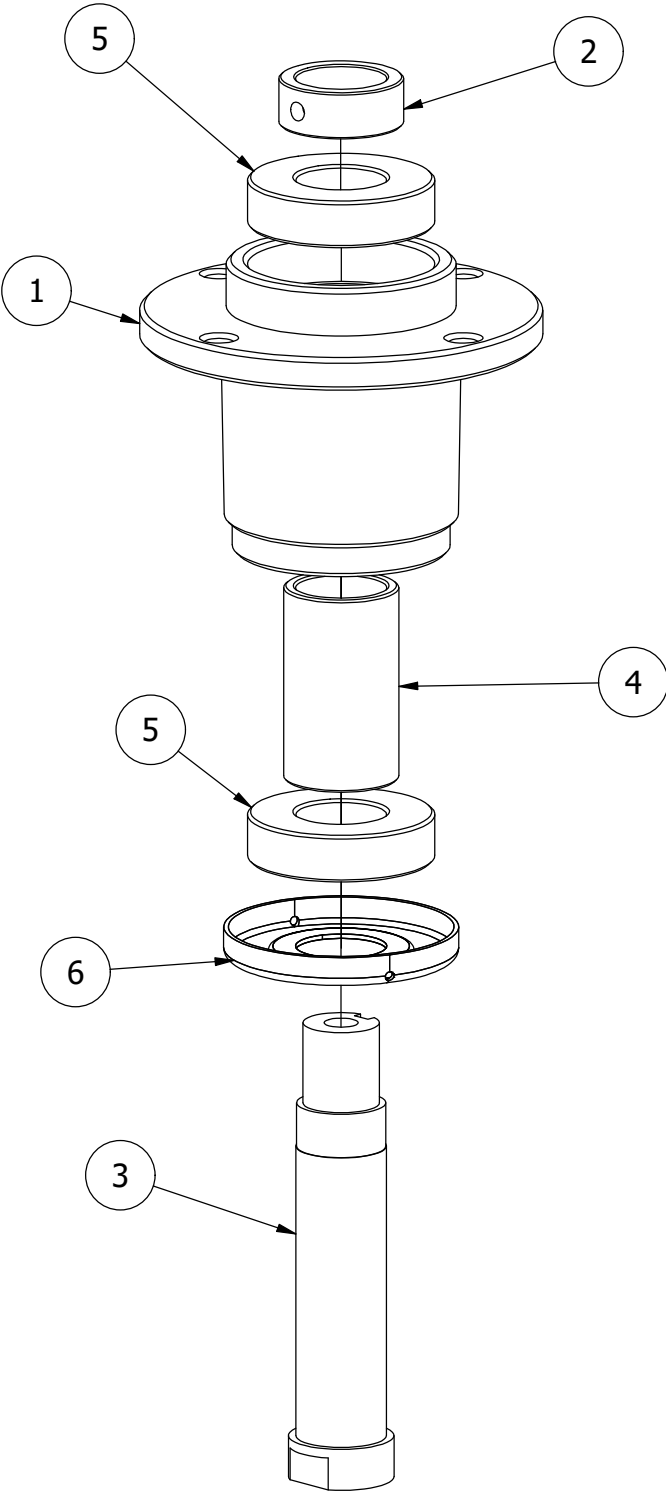

Spindle Assembly

Spindle Assembly			
ITEM	QTY	PART NUMBER	DESCRIPTION
1	1	437-0020-00	RZ Mower Spindle Housing
2	1	437-0021-00	RZ Mower Deck Spindle Set Colar
3	1	437-0023-00	RZ Mower Deck Spindle Shaft
4	1	437-0022-00	RZ Deck Spindle Spacer
5	2	410-0003-00	Spindle Bearing
6	1	437-0014-00	Mower Deck Spindle Dust Cup