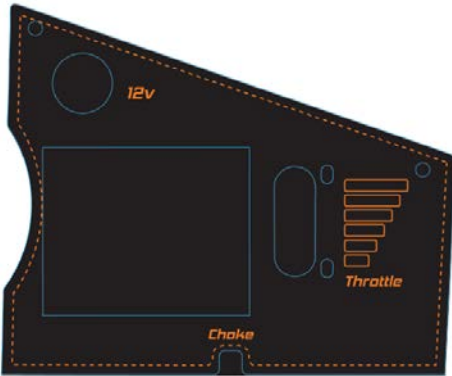

Spindle Assembly

Spindle Assembly			
ITEM	QTY	PART NUMBER	DESCRIPTION
1	1	437-0020-00	RZ Mower Spindle Housing
2	1	437-0021-00	RZ Mower Deck Spindle Set Colar
3	1	437-0023-00	RZ Mower Deck Spindle Shaft
4	1	437-0022-00	RZ Deck Spindle Spacer
5	2	410-0003-00	Spindle Bearing
6	1	437-0014-00	Mower Deck Spindle Dust Cup

491-0130-00
54" Deck Decal

491-0037-00
Front Spartan Decal

491-0033-00
Spartan Drive Arm

491-0131-00
61" Deck Decal

491-0190-00
Mower EPA Compliance Label

491-0094-00
Carbureted Console Decal

491-0002-00
Spartan Step Decal