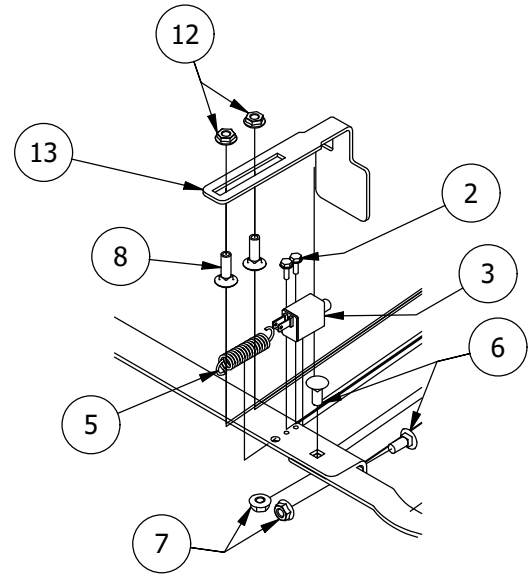

Deck Chute Assembly

PARTS LIST			
ITEM	QTY	PART NUMBER	DESCRIPTION
1	1	439-0111-00	Mower Chute Mounting Bracket
2	6	418-0060-00	5/16-18 X 1 CARRIAGE BOLT ZINC YELLOW
3	2	419-0006-00	.312 ID X .875 OD X .1875 THK F/W NYLON BLK
4	6	413-0027-00	5/16-18 NYLON INSERT FLANGE LOCKNUT ZC YELLOW
5	1	439-0190-00	2020 Deck Chute Hinge Backer Bracket
6	1	481-0011-00	2020 RT/SRT Rubber Discharge Chute
7	1	490-0056-02	RT/SRT Deck Chute Hinge Assembly

Transmission Assembly

DETAIL A

Transmission Assembly

ITEM	QTY	PART NUMBER	DESCRIPTION
1	7	413-0010-00	1/2-13 HEX FLANGE NUT W/SERR ZINC
2	2	418-0032-00	8-32 X 1/2 IND. HWH SLOT TYPE F TCS ZINC
3	1	486-0030-00	NO Plunger Limit Switch
4	2	419-0006-00	.312 ID X .875 OD X .1875 THK F/W NYLON BLK
5	1	434-0003-00	Brake Pedal Release Spring
6	2	418-0008-00	5/16-18 X 3/4 CARRIAGE BOLT ZINC
7	4	413-0019-00	5/16-18 NYLON INSERT FLANGE L/NUT ZINC
8	4	418-0010-00	5/16-18 X 1 CARRIAGE BOLT ZC/YEL
9	1	450-0005-00	HTJ12 Parker Left Side Hydrostatic Transmission
10	1	450-0006-00	HTJ12 Parker Right Side Hydrostatic Transmission
11	1	461-0004-00	Mower A Pump Belt, A x 68.25" Effective Length
12	2	413-0006-00	5/16-18 HEX FLANGE NUT W/SERR ZINC
13	1	439-0066-00	Mower Standard Transmission Brake Interlock Bracket
14	8	418-0047-00	1/2-13 X 1-1/2 HEX FLANGE BOLT GR 8 ZINC YELLOW
15	1	439-0606-00	Mower Park Brake Bracket Right
16	1	439-0607-00	Mower Park Brake Bracket Left
17	2	422-0021-00	Mower 8" Steel Wheels on radial tire (for 61" & 72" decks)
18	2	435-0002-00	Transmission Drive Arm Rod Standard Transmission
19	2	410-0001-00	Control Arm Rod End, Right
20	2	410-0002-00	Control Arm Rod End, Left
21	2	413-0003-00	5/16 Hex Nut Left hand thread
22	2	422-0028-00	RT/SRT 54" Deck Rear Wheel Assembly
23	10	613-0001-00	1/2 Lug Nut-44011- Front