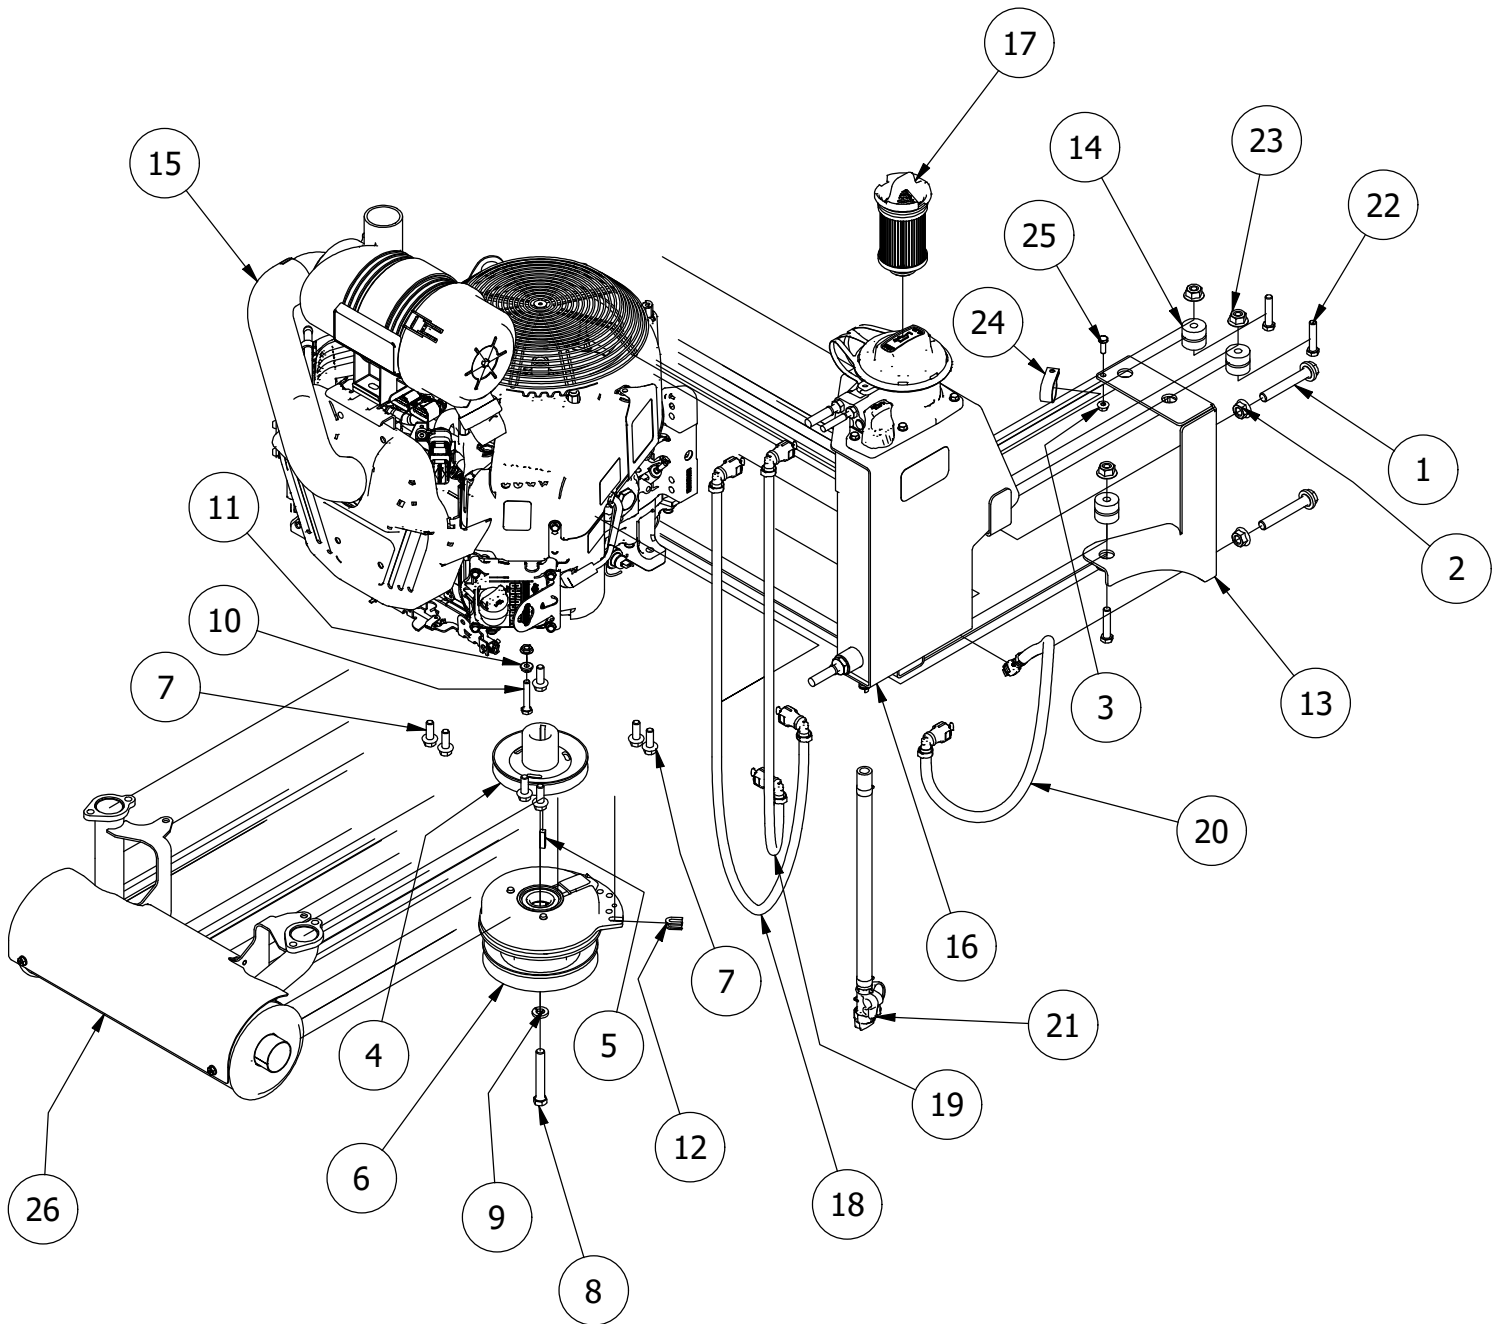

37 HP Vanguard Engine with Oil Guard Assembly

37 HP Vanguard Engine with Oil Guard Assembly

ITEM	QTY	PART NUMBER	DESCRIPTION
1	2	418-0019-00	1/2-13 X 3-1/2 HEX FLANGE BOLT (GR.8) ZC/YEL
2	2	413-0014-00	1/2-13 HEX STOVER LOCKNUT GR C ZINC
3	1	413-0026-00	1/4-20 NYLON INSERT FLANGE L/NUT ZINC
4	1	433-0001-00	Drive Pulley, A Belt
5	1	442-0001-00	1/4 X 1 SQUARE KEY STOCK
6	1	470-0002-00	PTO Clutch
7	7	418-0023-00	3/8-16 X 1-1/8 IND HWH W/SERR TRI LOB ZY
8	1	418-0022-00	7/16-20 X 3 HEX C/S GR 8 ZC YELLOW
9	1	419-0005-00	7/16 SPLIT LOCKWASHER GR 8 ZC YELLOW
10	1	418-0024-00	5/16-18 X 1-3/4 HEX C/S GR 5 ZINC
11	2	413-0006-00	5/16-18 HEX FLANGE NUT W/SERR ZINC
12	1	437-0025-00	Mower Rotation Stop Brkt Sleeve
13	1	439-0199-00	Mower Oil Guard Tank Bracket
14	3	429-0005-00	Oil Guard Isolator
15	1	415-0016-00	Vanguard 37EFI with oil guard
16	1	415-0017-00	Vanguard 37 EFI Oil Guard Tank
17	1	415-0079-00	Oil Filter
18	1	415-0075-00	Oil Hose Assy, Supply
19	1	415-0076-00	Oil Hose Assy, Scavenge
20	1	415-0077-00	Oil Hose Assy, Vent
21	1	415-0078-00	Oil Flex Drain Hose
22	3	418-0051-00	3/8-16 X 1-3/4 HEX C/S GR 2 ZINC
23	3	413-0013-00	3/8-16 NYLON INSERT FLANGE L/NUT ZC
24	1	472-0002-00	1/2" CUSHIONED LOOP CLAMP
25	1	418-0035-00	1/4-20 X 3/4 HEX C/S GR 2 ZINC
26	1	415-0086-00	Exhaust System w/ Insulated Muffler for Vanguard 28/32/36/37