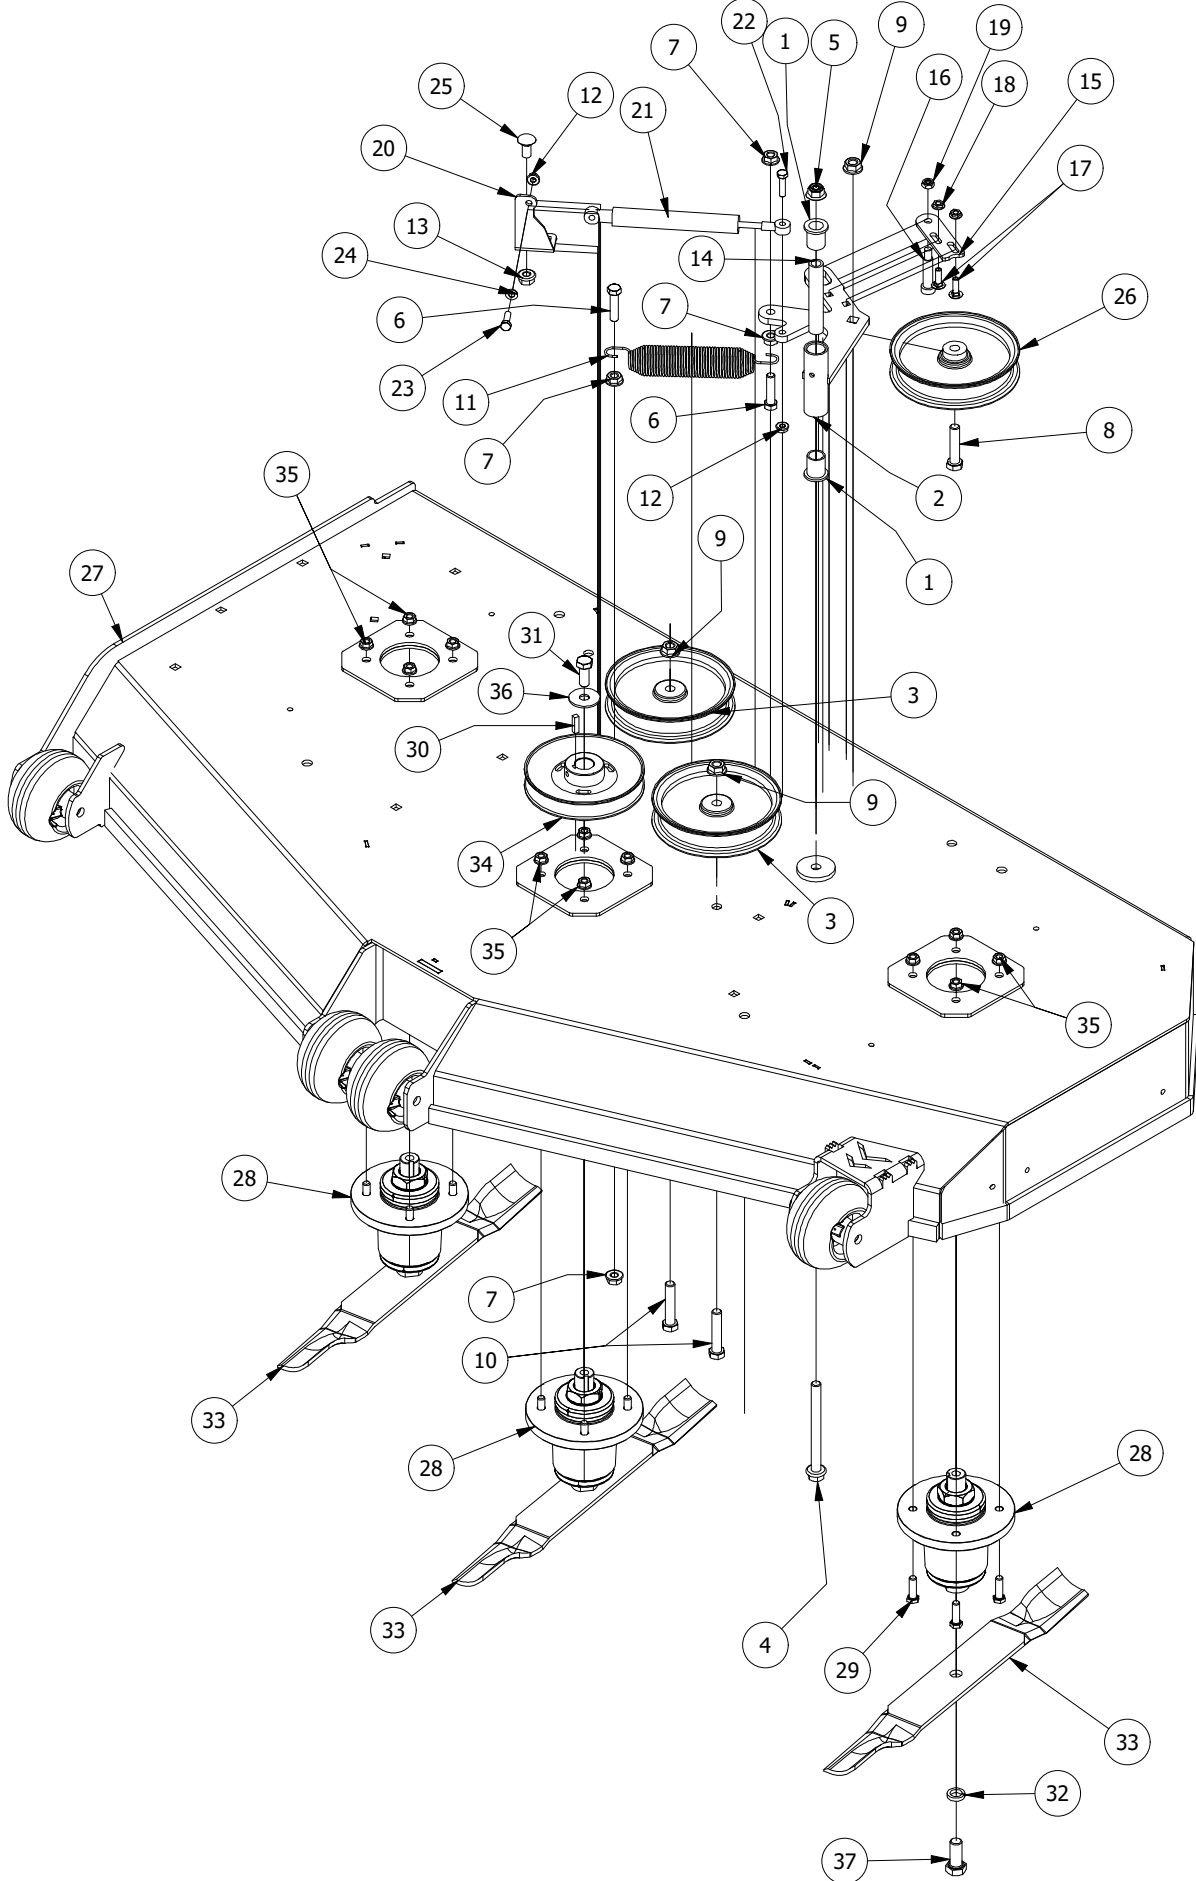

61" Deck Assembly 2

61" Deck Assembly 2			
ITEM	QTY	PART NUMBER	DESCRIPTION
1	2	410-0007-00	3/4" ID X 15/16" OD X 1-1/8" LENGTH FLANGE BUSHING
2	1	490-0019-00	Mower Deck Idler Pulley Arm Assembly
3	2	433-015-00	6-3/4" Idler Pulley, 15/16" Spacer Assembly
4	1	418-0009-00	1/2-13 X 5-1/2 HEX FLANGE BOLT GR 8 ZY
5	4	413-0002-00	1/2-13 NYLON INSERT FLANGE LOCKNUT ZC YELLOW
6	2	418-0011-00	7/16-14 X 1-3/4 HEX C/S GR 2 ZINC (NOT A/T)
7	4	413-0001-00	7/16-14 HEX FLANGE NUT W/SERR ZINC
8	1	418-0012-00	1/2-13 X 2-1/4 HEX C/S GR 5 ZINC
9	3	413-0010-00	1/2-13 HEX FLANGE NUT W/SERR ZINC
10	2	418-0014-00	1/2-13 X 2-1/2 HEX FLANGE BOLT GR 8 ZC YELLOW
11	1	434-0007-00	2019 Mower Deck Spring
12	2	413-0027-00	5/16-18 NYLON INSERT FLANGE LOCKNUT ZC YELLOW
13	17	413-0011-00	7/16-14 HEX FLANGE NUT W/SERR ZINC YELLOW
14	1	425-0006-00	Mower Inner Idler Spacer
15	1	439-0257-00	Deck Idler Pulley Belt Retainer Brkt
16	1	618-6064-00	12"X1-3/4" Shoulder Bolt
17	2	418-0010-00	5/16-18 X 1 CARRIAGE BOLT ZC/YEL
18	2	413-0006-00	5/16-18 HEX FLANGE NUT W/SERR ZINC
19	1	613-2004-00	3/8"-16 Nyloc Jam Nut
20	1	439-0335-00	Deck Belt Idler Damper Mounting Bracket
21	1	434-0009-00	Idler Gas Spring
22	1	418-0109-00	5/16- 18 x 1 1/4 Hex C/S (GR.8) ZC/Yel
23	1	418-0108-00	5/16 x1 Hex C/S (GR8) ZC/Yel
24	1	419-0016-00	5/16" ID X 5/8" OD X 1/16" THK BRONZE WASHER
25	1	418-0017-00	7/16-14 X 1 CARRIAGE BOLT ZINC
26	1	433-0014-00	6-3/4" Idler Pulley, 7/16" Spacer Assembly
27	1	490-0061-00	2020 61 RT/SRT Deck assembly
28	3	437-0005-00	Mower Heavy Duty Deck Spindle
29	12	418-0005-00	3/8-16 x 1-1/4 Hex Bolt GR5
30	3	442-0001-00	1/4 X 1 SQUARE KEY STOCK
31	3	418-0006-00	1/2-20 X 1-1/4 HEX C/S GR 5 ZINC
32	3	419-0004-00	5/8 SPLIT LOCKWASHER ZINC
33	3	438-0002-00	61" Mower Deck Blade
34	3	433-0003-00	Deck Pulley 61"
35	12	413-0004-00	3/8-16 HEX FLANGE NUT W/SERR ZINC
36	3	419-0001-00	1/2" X 1-5/8 BELLEVILLE CUP WASHER ZINC YELLOW
37	3	418-0078-00	5/8-11 X 1-1/2 HEX C/S GR 8 ZC YELLOW