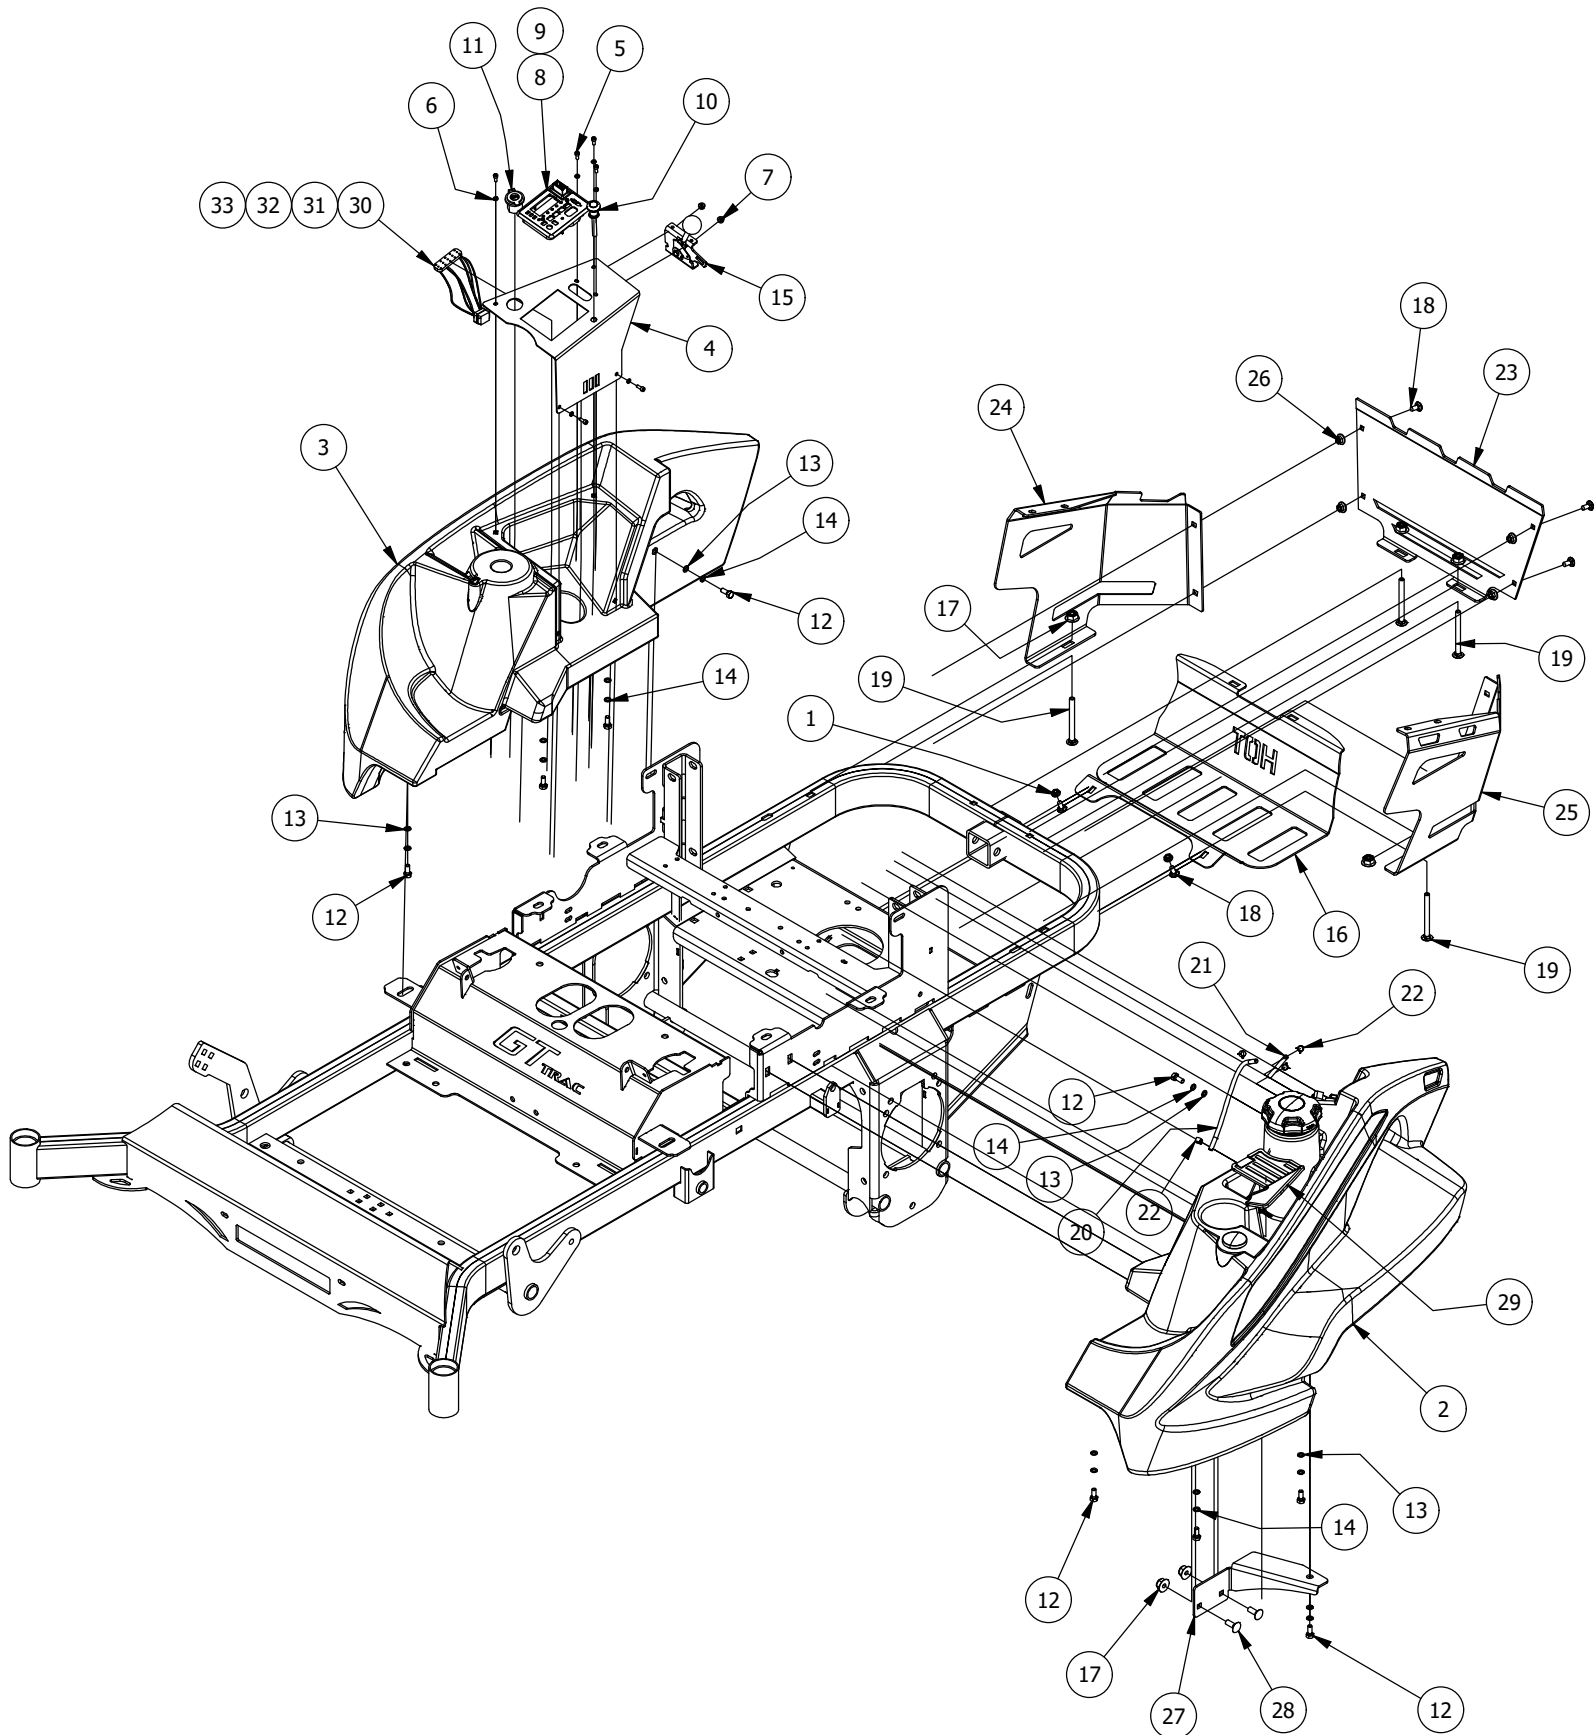

Gas Tank Assembly

Gas Tank Assembly			
ITEM	QTY	PART NUMBER	DESCRIPTION
1	2	413-0006-00	5/16-18 HEX FLANGE NUT W/SERR ZINC
2	1	467-0001-00	Mower Gasoline Fuel Tank Assembly
3	1	467-0002-00	Mower Console
4	1	439-0022-00	Mower Control Panel Bracket
5	6	418-0055-00	10-24 X 1/2 SOCKET C/S 18-8 SS
6	6	419-0011-00	#10 SPLIT LOCKWASHER 18-8 SS
7	2	413-0008-00	10-24 NYLON INSERT LOCKNUT 18-8 SS
8	1	486-0004-00	Mower Control Console, Carbureted Engine
9	1	486-0003-00	Mower Control Console-EFI
10	1	464-0002-00	Choke Cable
11	1	677-2075-00	12 Volt Auxilliary Plug
12	9	418-0054-00	5/16-18 X 3/4 HEX C/S ZINC
13	9	419-0007-00	5/16 Flat Washer
14	9	419-0009-00	5/16 SPLIT LOCKWASHER ZINC
15	1	464-0001-00	Mower Throttle Cable Assembly w / Handle
16	2	439-0006-00	Mower Muffler Guard
17	6	413-0013-00	3/8-16 NYLON INSERT FLANGE L/NUT ZC
18	6	418-0008-00	5/16-18 X 3/4 CARRIAGE BOLT ZINC
19	4	418-0018-00	3/8-16 X 4 CARRIAGE BOLT ZINC/YEL
20	1	751-1014-00	1/4 Fuel Line - Low Perm
21	1	451-0002-00	vapor vent line tube
22	4	472-0003-00	1/4 Spring Hose Clamp
23	1	439-0690-00	2021 RT/SRT Engine Cowling Center
24	1	439-0691-00	2021 RT/SRT Engine Cowling Right
25	1	439-0692-00	2021 RT/SRT Engine Cowling Left
26	4	413-0066-00	5/16-24 Hex Flange Nut Serr Yello Zinc
27	1	439-0448-00	RT/SRT Gas Tank Support
28	2	418-0045-00	3/8-16 X 1 Carriage Bolt Zinc Yellow
29	1	481-0004-00	GAS TANK INSERT
30	1	486-0024-00	Kawasaki EFI Wiring Harness
31	1	486-0040-00	Harness for Vanguard 26hp & Kawasaki 852cc&FX1000
32	1	486-0010-00	Vanguard 28/32/36 HP Harness
33	1	486-0019-00	Vanguard 37 HP Harness