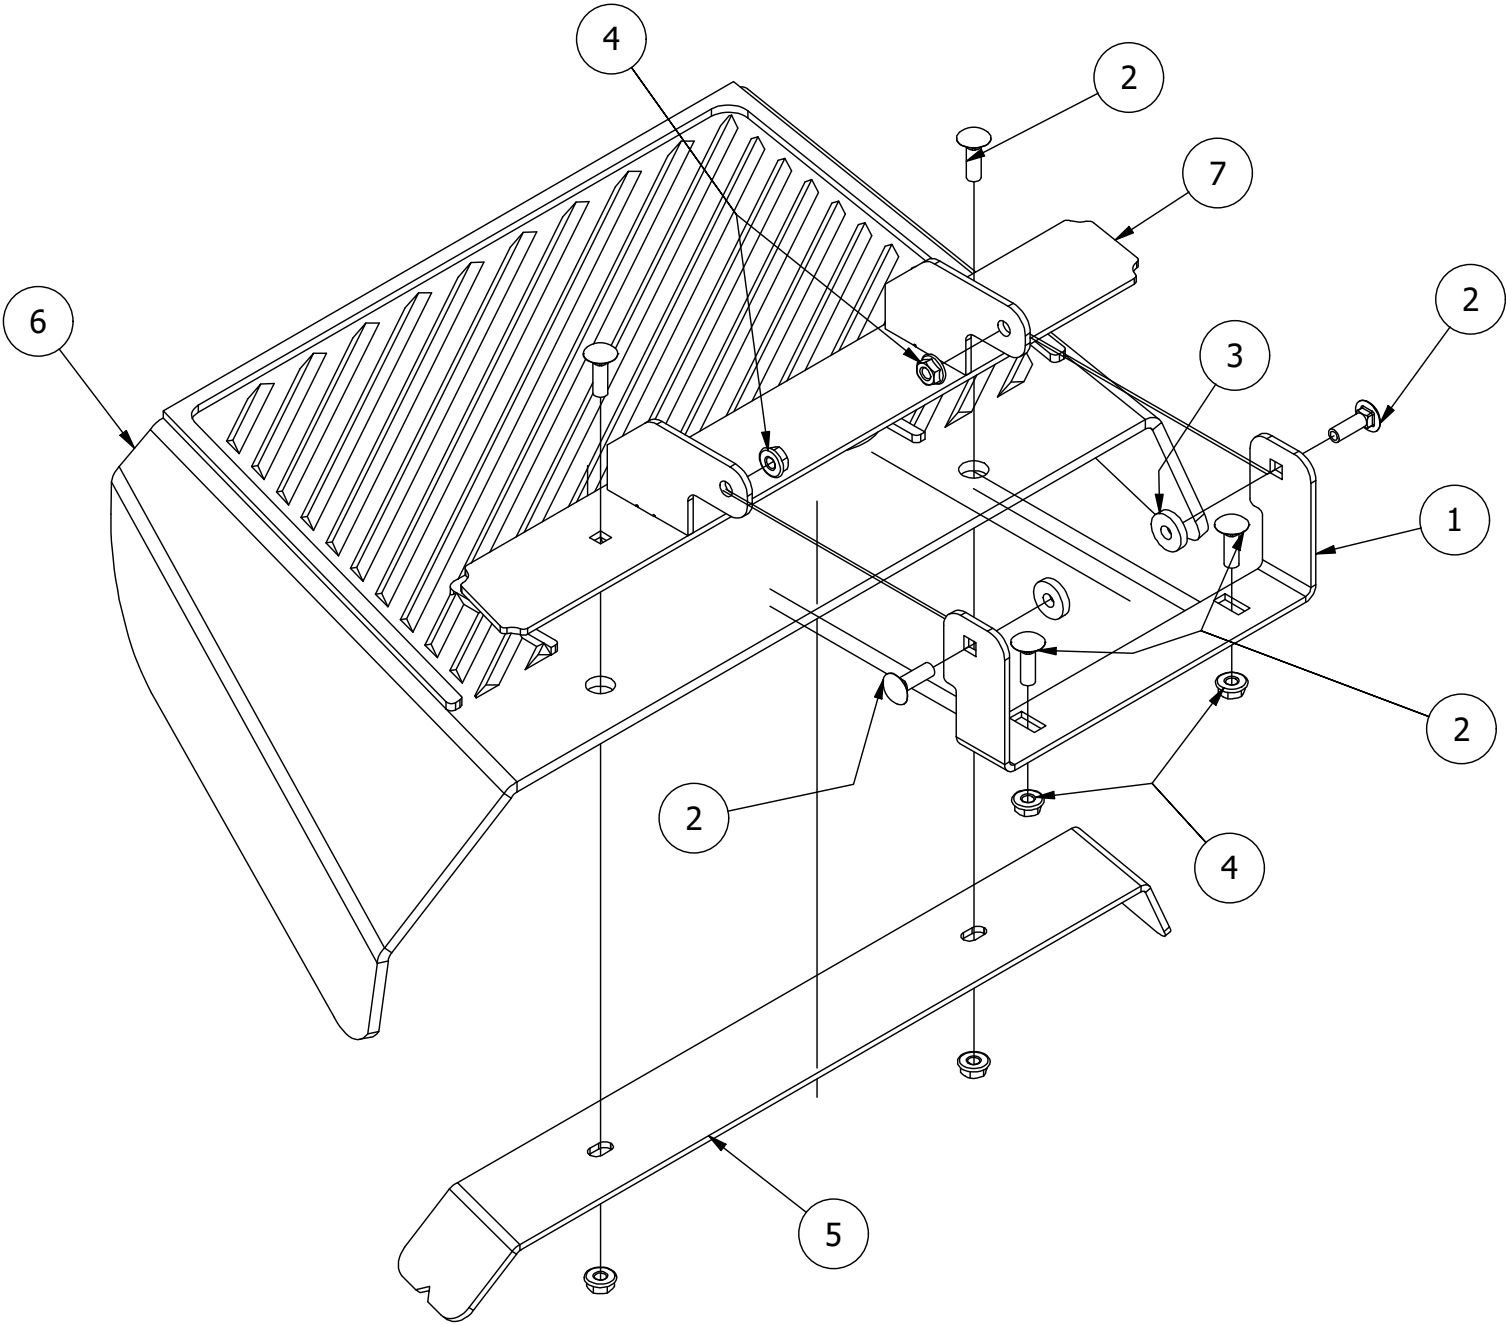

Deck Chute Assembly

PARTS LIST			
ITEM	QTY	PART NUMBER	DESCRIPTION
1	1	439-0111-00	Mower Chute Mounting Bracket
2	6	418-0060-00	5/16-18 X 1 CARRIAGE BOLT ZINC YELLOW
3	2	419-0006-00	.312 ID X .875 OD X .1875 THK F/W NYLON BLK
4	6	413-0027-00	5/16-18 NYLON INSERT FLANGE LOCKNUT ZC YELLOW
5	1	439-0190-00	2020 Deck Chute Hinge Backer Bracket
6	1	481-0011-00	2020 RT/SRT Rubber Discharge Chute
7	1	490-0056-02	RT/SRT Deck Chute Hinge Assembly