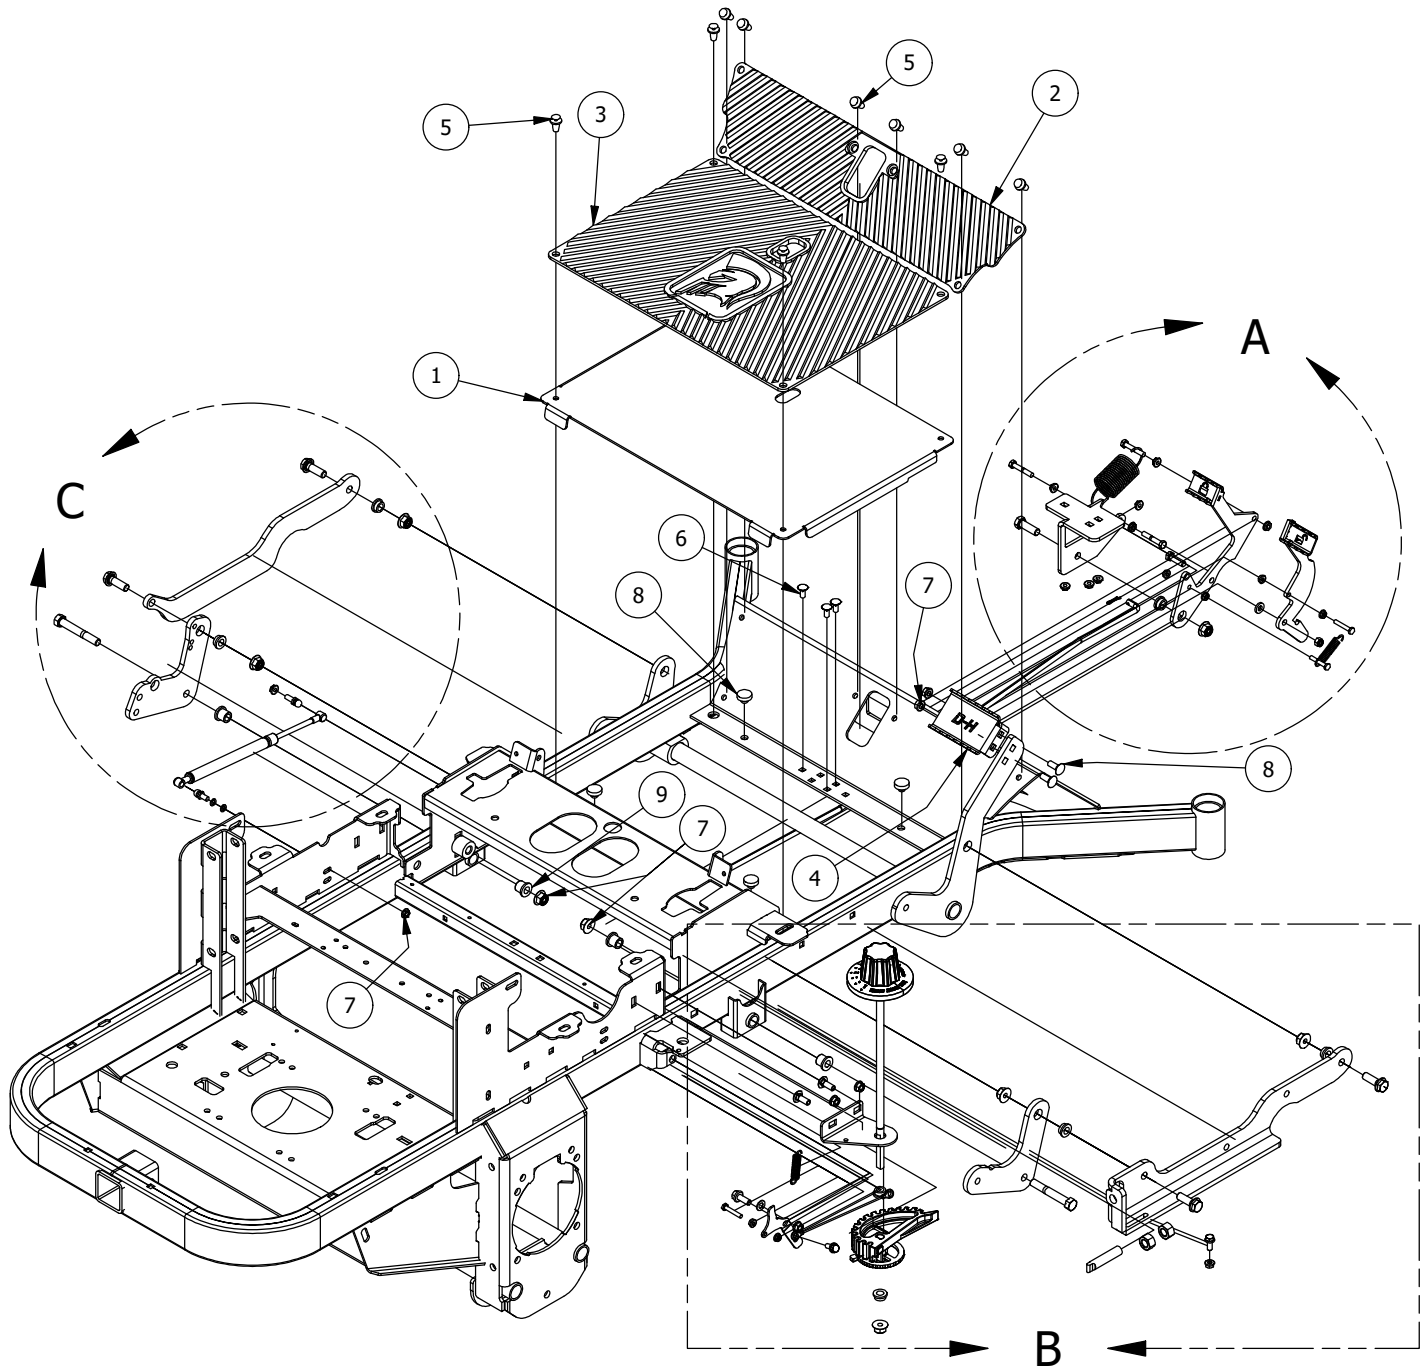

**RT HD Mower Parts Manual
2021**

TABLE OF CONTENTS

FRONT FORK ASSEMBLY	3
BRAKE, FLOORBOARD, AND HEIGHT INDICATOR ASSEMBLY.....	4-7
BATTERY AND SEAT ASSEMBLY	8-9
DRIVE ARM ASSEMBLY	10-11
SEAT FRAME AND PUMP IDLER ASSEMBLY.....	12-15
GAS TANK ASSEMBLY.....	16-17
DECKS.....	18-30
54" DECK ASSEMBLY	18-21
61" DECK ASSEMBLY	22-25
72" DECK ASSEMBLY	26-29
DECK SPINDLE ASSEMBLY.....	30
TRANSMISSION ASSEMBLY.....	31-32
ENGINES.....	33-35
KAWASAKI FX 850CC.....	33
BRIGGS AND STRATTON 25 & 27HP	34
VANGUARD 32 & 36HP.....	35
DECALS	36

Front Fork Assembly			
ITEM	QTY	PART NUMBER	DESCRIPTION
1	1	426-0006-00	Mower Caster Shaft Washer
2	1	425-0011-00	Caster Fork Shaft Bearing Spacer
3	1	418-0003-00	1/2-13 X 8-1/2 HEX C/S GR 5 ZINC YELLOW
4	1	413-0002-00	1/2-13 NYLON INSERT FLANGE LOCKNUT ZC YELLOW
5	1	425-0010-00	Mower Caster Fork Wheel Spacer
6	1	418-0006-00	1/2-20 X 1-1/4 HEX C/S GR 5 ZINC
7	2	410-0014-00	Mower Caster Wheel Bearing
8	2	410-0006-00	1" INSERT BEARING
9	1	423-0001-00	RT&SRT Caster Wheel Fork 2018
10	1	419-0025-00	Front Fork Caster Top Washer
11	1	437-0019-00	RT&SRT Mower Caster Wheel Shaft 2018
12	1	413-0063-00	1"-8 FIN HEX JAM NUT ZC
13	1	419-0024-00	1" L/W MED SPLIT ZC
14	1	422-0042-00	Spartan Radial Tire Wheel Assembly 2018
15	1	419-0003-00	1/2 FENDER WASHER 1-1/4" OD ZINC

Brake, Floorboard, and Height Indicator Assembly

Parts List

ITEM	QTY	PART NUMBER	DESCRIPTION
1	1	439-0007-00	Mower Floorboard
2	1	481-0005-00	2017 Mower Rubber Foot Rest Mat
3	1	481-0006-00	2017 Mower Logo Floor Mat
4	1	439-0059-00	Mower Deck Height Foot Pedal
5	10	414-0002-00	8MM PUSH TYPE RETAINER NYLON BLACK
6	3	418-0008-00	5/16-18 X 3/4 CARRIAGE BOLT ZINC
7	8	413-0002-00	1/2-13 NYLON INSERT FLANGE LOCKNUT ZC YELLOW
8	4	429-0002-00	Push-In Rubber Bumper, Mower Floor
9	4	410-0068-00	.502 ID X .753 OD X .75 OAL X1 FL OD X .125 FL BUSHING