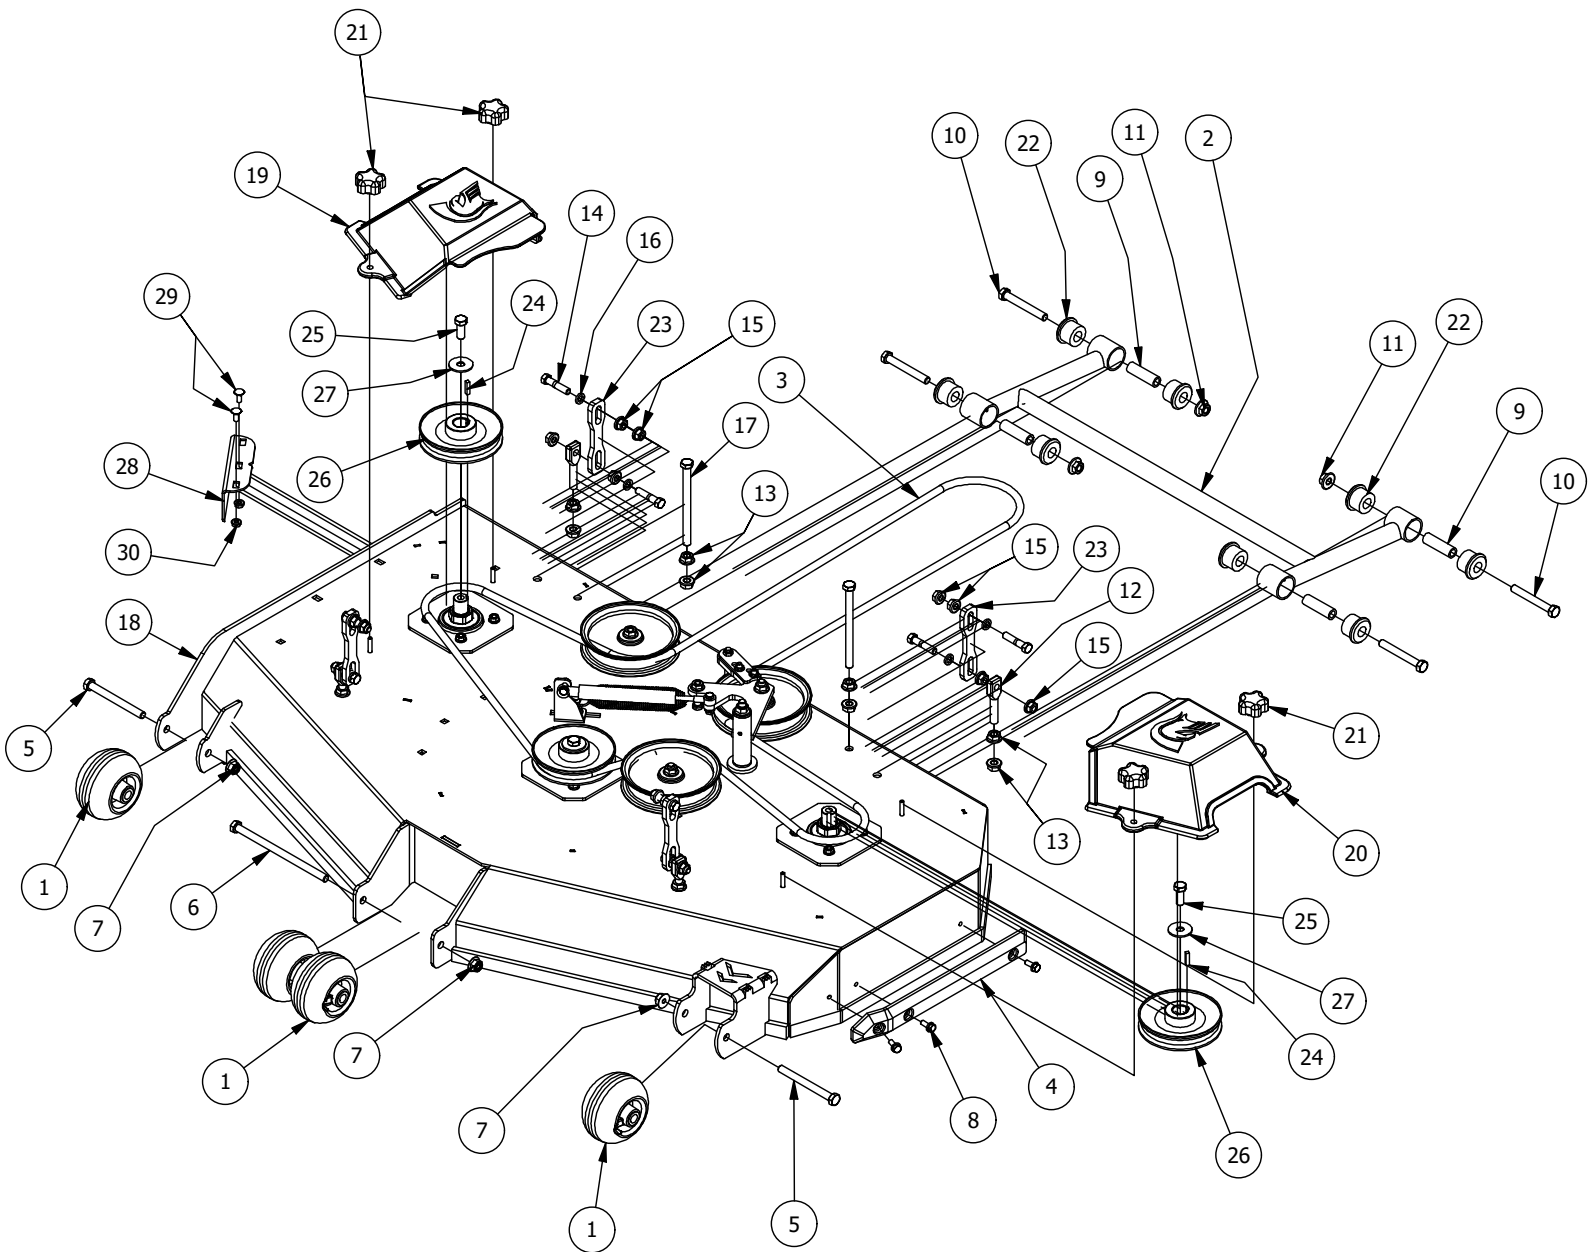

54" Deck Assembly 1

54" Deck Assembly 1

ITEM	QTY	PART NUMBER	DESCRIPTION
1	4	422-0001-00	Anti-Scalp Wheel
2	1	490-0014-00	Mower 54"/61" Deck Frame Stabilizer Assembly
3	1	461-0001-00	54" Mower Deck Belt, HB x 153.5" Effective Length
4	1	429-0001-00	Mower Nylon Deck Guard
5	2	418-0016-00	1/2-13 X 5 HEX C/S GR 2 ZINC YELLOW
6	1	418-0015-00	1/2-13 X 8-1/2 HEX C/S GR 2 ZINC YELLOW
7	4	413-0002-00	1/2-13 NYLON INSERT FLANGE LOCKNUT ZC YELLOW
8	3	418-0049-00	5/16-18 X 3/4 IND HWH TRI LOB ZINC
9	4	732-2001-00	Large MTV A-Arm Bushing Sleeve
10	4	418-0021-00	1/2-13 X 3-3/4 HEX C/S GR 5 ZINC
11	4	413-0017-00	1/2-13 NYLON INSERT FLANGE LOCKNUT ZINC W/SERRATIONS
12	4	448-0001-00	Mowre Deck height adjustment Stud
13	12	413-0005-00	1/2-13 HEX FLANGE NUT W/SERR ZINC YELLOW
14	8	418-0046-00	7/16-14 X 2 HEX C/S GR 5 ZINC YELLOW
15	17	413-0011-00	7/16-14 HEX FLANGE NUT W/SERR ZINC YELLOW
16	8	419-0010-00	.443 ID X .750 OD X .125 THK NYLON BLACK
17	2	418-0044-00	1/2-13 X 6-1/2 HEX C/S GR 8 ZINC YELLOW
18	1	490-0063-00	2020 54" RT/SRT Deck Assembly
19	1	414-0019-00	48" & 54" Deck Right Pulley Cover
20	1	414-0018-00	48" & 54" Deck Left Pulley Cover
21	4	445-0005-00	5/16-18 5-LOBE (STAR) FEMALE SOFT TOUCH KNOB (1.90 DIA) BLK
22	8	732-2008-00	Black A90 Suspension Bushing
23	4	435-0007-00	Mower Deck Link
24	3	442-0001-00	1/4 X 1 SQUARE KEY STOCK
25	3	418-0006-00	1/2-20 X 1-1/4 HEX C/S GR 5 ZINC
26	3	433-0004-00	Deck Pulley 54"
27	3	419-0001-00	1/2" X 1-5/8 BELLEVILLE CUP WASHER ZINC YELLOW
28	1	439-0399-00	2020 RT&SRT/RZ 54 Deck wiper Brkt
29	2	418-0008-00	5/16-18 X 3/4 CARRIAGE BOLT ZINC
30	2	413-0022-00	5/16-18 HEX FLANGE NUT W/SERR ZINC YELLOW