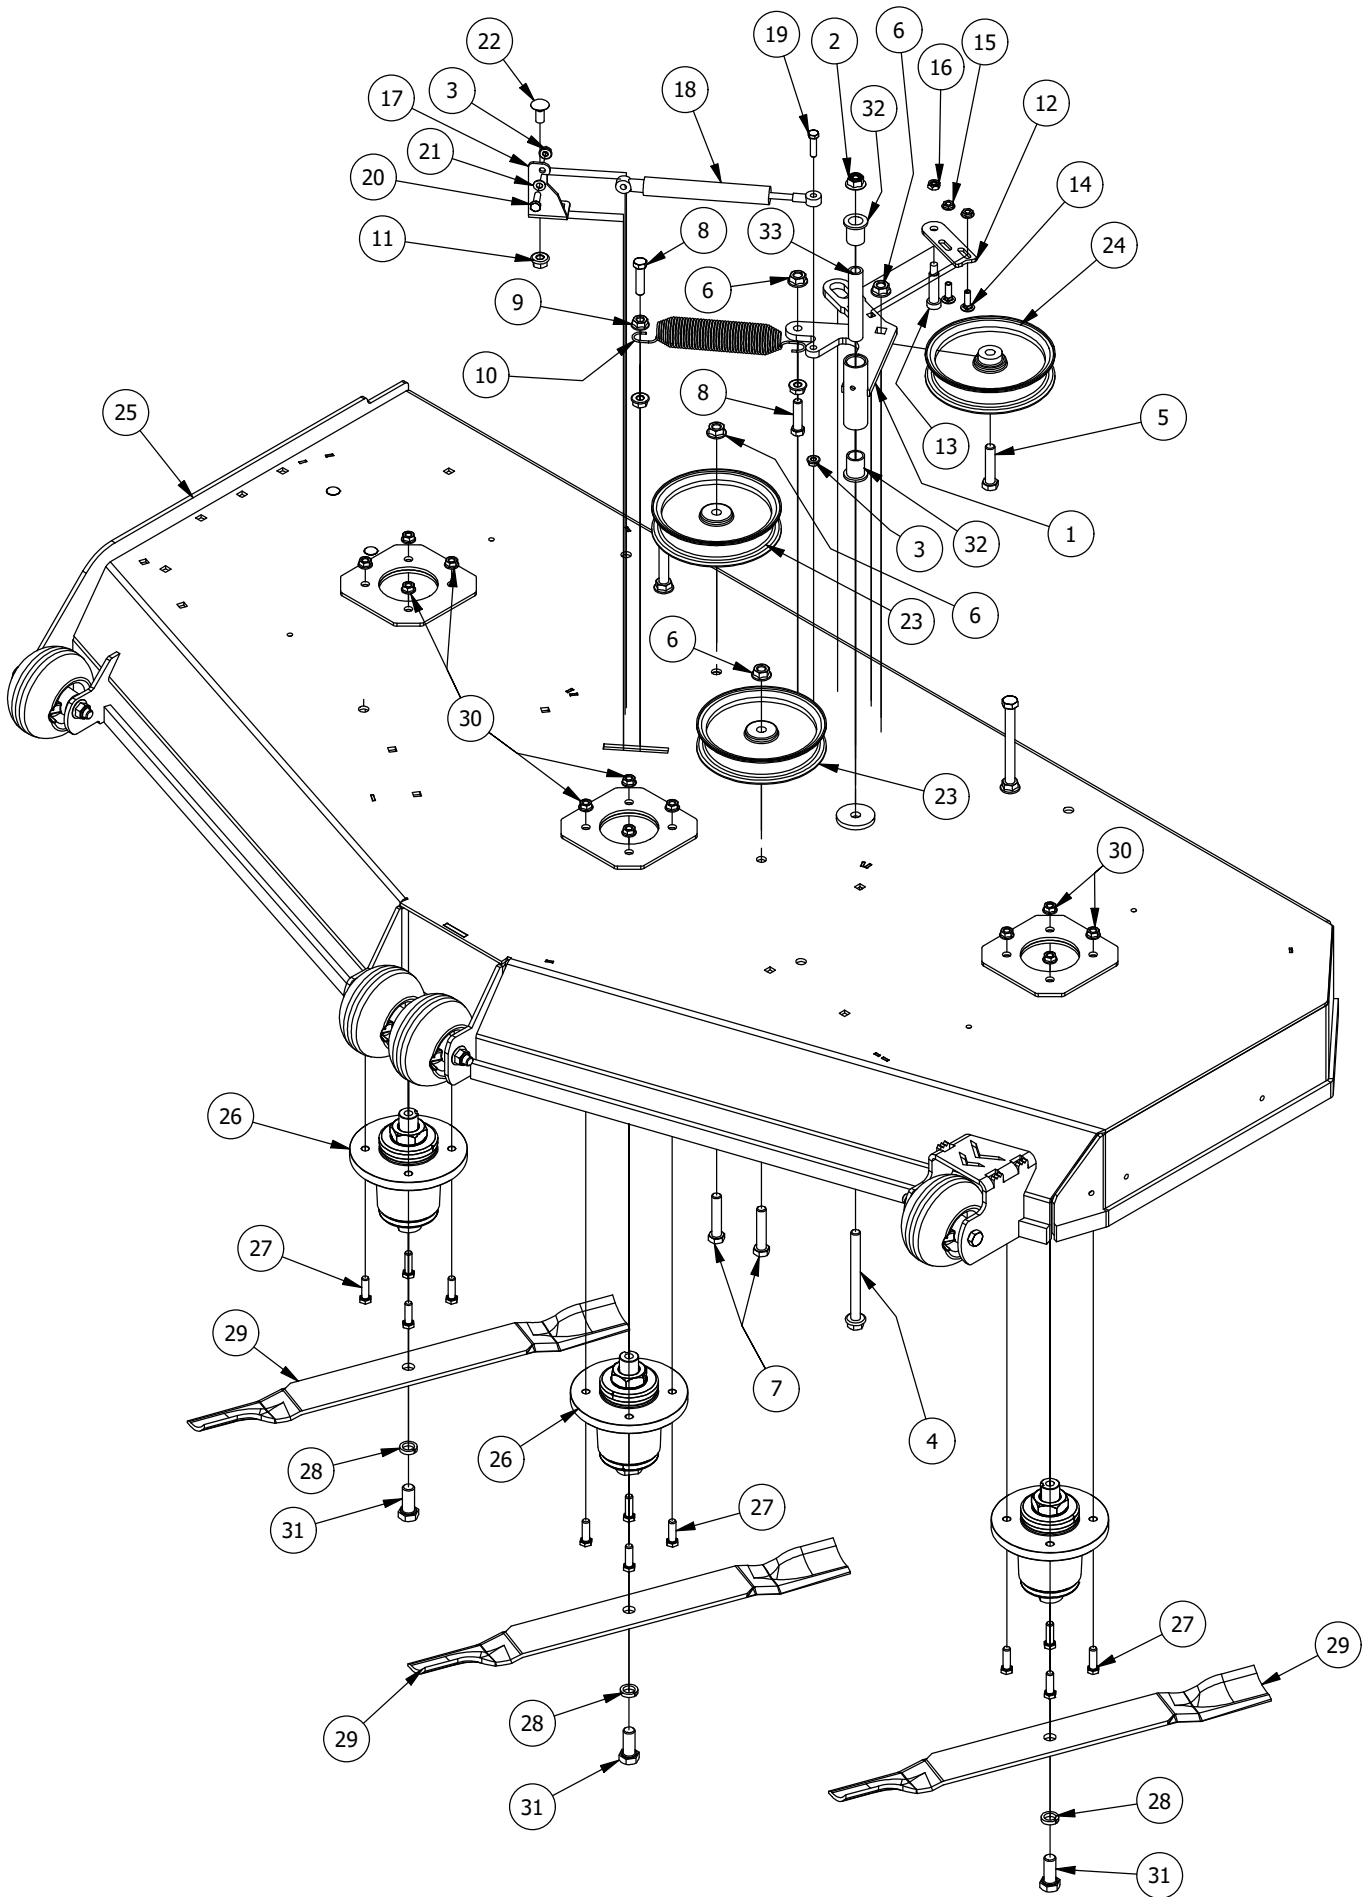

72" Deck Assembly 2

72" Deck Assembly 2

ITEM	QTY	PART NUMBER	DESCRIPTION
1	1	490-0019-00	Mower Deck Idler Pulley Arm Assembly
2	4	413-0002-00	1/2-13 NYLON INSERT FLANGE LOCKNUT ZC YELLOW
3	2	413-0027-00	5/16-18 NYLON INSERT FLANGE LOCKNUT ZC YELLOW
4	1	418-0009-00	1/2-13 X 5-1/2 HEX FLANGE BOLT GR 8 ZY
5	1	418-0012-00	1/2-13 X 2-1/4 HEX C/S GR 5 ZINC
6	4	413-0010-00	1/2-13 HEX FLANGE NUT W/SERR ZINC
7	2	418-0014-00	1/2-13 X 2-1/2 HEX FLANGE BOLT GR 8 ZC YELLOW
8	2	418-0011-00	7/16-14 X 1-3/4 HEX C/S GR 2 ZINC (NOT A/T)
9	3	413-0001-00	7/16-14 HEX FLANGE NUT W/SERR ZINC
10	1	434-0007-00	2019 Mower Deck Spring
11	17	413-0011-00	7/16-14 HEX FLANGE NUT W/SERR ZINC YELLOW
12	1	439-0257-00	Deck Idler Pulley Belt Retainer Brkt
13	1	418-0106-00	1/2"-20x1-3/4" Shoulder Bolt
14	2	418-0010-00	5/16-18 X 1 CARRIAGE BOLT ZC/YEL
15	2	413-0006-00	5/16-18 HEX FLANGE NUT W/SERR ZINC
16	1	613-2004-00	3/8"-16 Nyloc Jam Nut
17	1	439-0335-00	Deck Belt Idler Damper Mounting Bracket
18	1	434-0009-00	Idler Gas Spring
19	1	418-0109-00	5/16- 18 x 1 1/4 Hex C/S (GR.8) ZC/Yel
20	1	418-0108-00	5/16 x1 Hex C/S (GR8) ZC/Yel
21	1	419-0016-00	5/16" ID X 5/8" OD X 1/16" THK BRONZE WASHER
22	1	418-0017-00	7/16-14 X 1 CARRIAGE BOLT ZINC
23	2	433-0015-00	6-3/4" Idler Pulley, 15/16" Spacer Assembly
24	1	433-0014-00	6-3/4" Idler Pulley, 7/16" Spacer Assembly
25	1	490-0066-00	72" Mower Deck Assembly
26	3	437-0005-00	Mower Heavy Duty Deck Spindle
27	12	418-0005-00	3/8-16 x 1-1/4 Hex Bolt GR5
28	3	419-0004-00	5/8 SPLIT LOCKWASHER ZINC
29	3	438-0003-00	72" Mower Deck Blade
30	12	413-0004-00	3/8-16 HEX FLANGE NUT W/SERR ZINC
31	3	418-0078-00	5/8-11 X 1-1/2 HEX C/S GR 8 ZC YELLOW
32	2	410-0007-00	3/4" ID X 15/16" OD X 1-1/8" LENGTH FLANGE BUSHING
33	1	425-0006-00	Mower Inner Idler Spacer