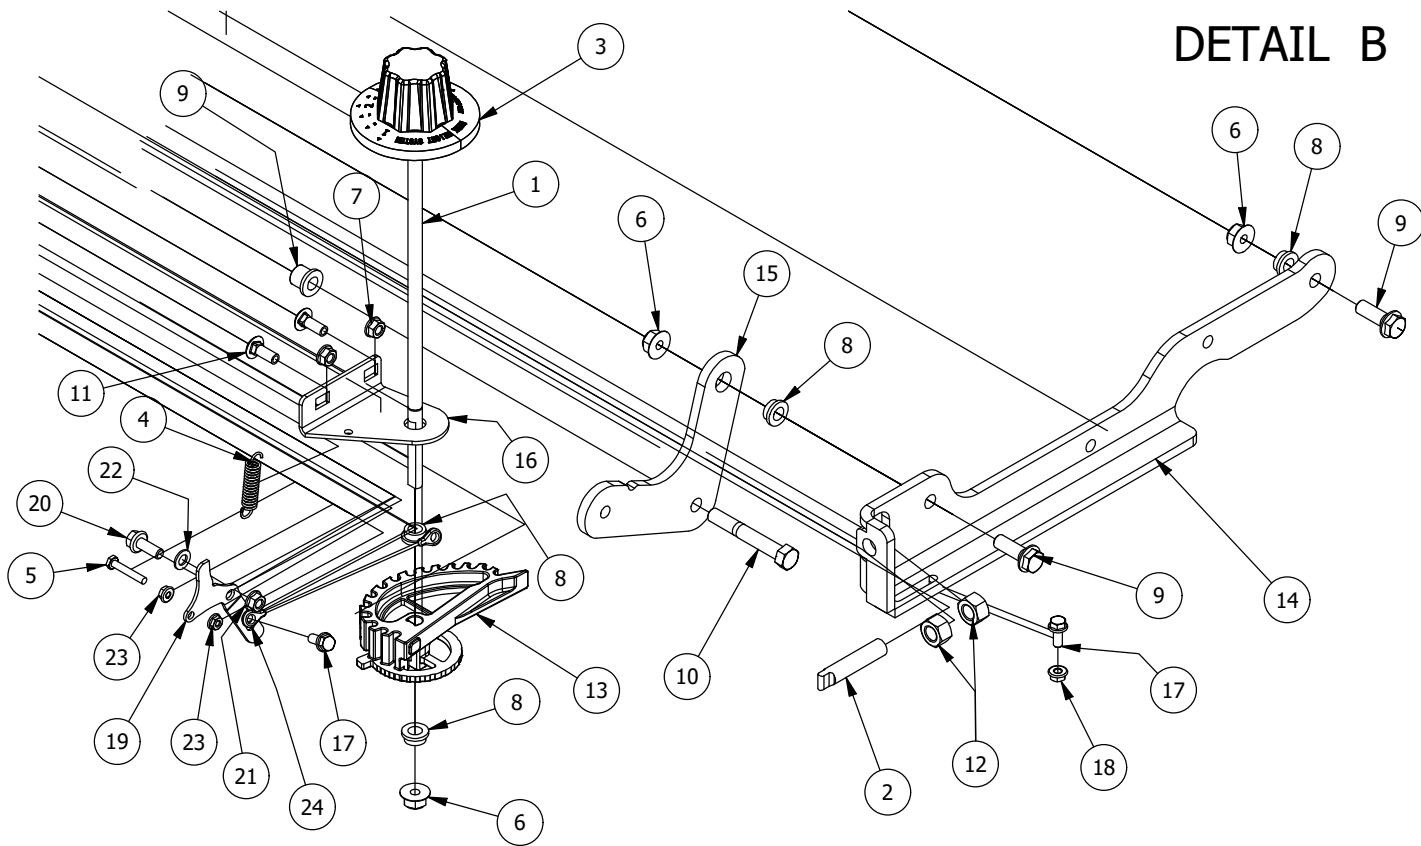

Brake, Floorboard, and Height Indicator Assembly

Parts List

ITEM	QTY	PART NUMBER	DESCRIPTION
1	1	439-0007-00	Mower Floorboard
2	1	481-0005-00	2017 Mower Rubber Foot Rest Mat
3	1	481-0006-00	2017 Mower Logo Floor Mat
4	1	439-0059-00	Mower Deck Height Foot Pedal
5	10	414-0002-00	8MM PUSH TYPE RETAINER NYLON BLACK
6	3	418-0008-00	5/16-18 X 3/4 CARRIAGE BOLT ZINC
7	8	413-0002-00	1/2-13 NYLON INSERT FLANGE LOCKNUT ZC YELLOW
8	4	429-0002-00	Push-In Rubber Bumper, Mower Floor
9	4	410-0068-00	.502 ID X .753 OD X .75 OAL X1 FL OD X .125 FL BUSHING

DETAIL B

Parts List			
ITEM	QTY	PART NUMBER	DESCRIPTION
1	1	437-0003-00	Mower Deck Height Selector Shaft
2	1	444-0001-00	Mower HEIGHT SELECTOR CAM PIN
3	1	445-0002-00	Mower Deck Height Control Knob
4	2	434-0003-00	Brake Pedal Release Spring
5	3	418-0029-00	1/4-20 X 1-1/4 HEX C/S GR 2 ZINC
6	8	413-0002-00	1/2-13 NYLON INSERT FLANGE LOCKNUT ZC YELLOW
7	4	413-0020-00	3/8-16 HEX FLANGE NUT W/SERR ZINC YELLOW
8	7	410-0009-00	1/2" ID X 3/4" OD X 3/8" LENGTH FLANGE BUSHING
9	4	418-0047-00	1/2-13 X 1-1/2 HEX FLANGE BOLT GR 8 ZINC YELLOW
10	2	418-0042-00	1/2-13 X 3-1/2 HEX C/S GR 5 ZINC YELLOW
11	2	418-0053-00	3/8-16 X 1 CARRIAGE BOLT ZINC YELLOW
12	2	413-0048-00	5/8-11 HEX NUT ZINC YELLOW
13	1	490-0045-00	Mower Deck Height Cam Casting
14	1	439-0698-00	2021 Deck Height Arm Right Link
15	1	431-0004-00	Deck Height Brkt Right side
16	1	439-0712-00	2021 Mower Deck Height Indicator Rod Bracket
17	2	418-0048-00	5/16-18 X 3/4 HEX FLANGE BOLT GR 8 ZC YELLOW
18	1	413-0022-00	5/16-18 HEX FLANGE NUT W/SERR ZINC YELLOW
19	1	439-0711-00	2021 Deck Height Control Shaft Spring Bracket
20	1	418-0040-00	3/8-16 X 1 HEX FLANGE BOLT GR 8 ZC YELLOW
21	1	413-0029-00	3/8-16 NYLON INSERT FLANGE L/NUT ZC YELLOW
22	1	410-0011-00	3/8 X 3/4 Bronze Washer
23	6	413-0012-00	1/4-20 HEX FLANGE NUT W/SERRATIONS ZC YELLOW
24	1	414-0037-00	Height Indicator Cable