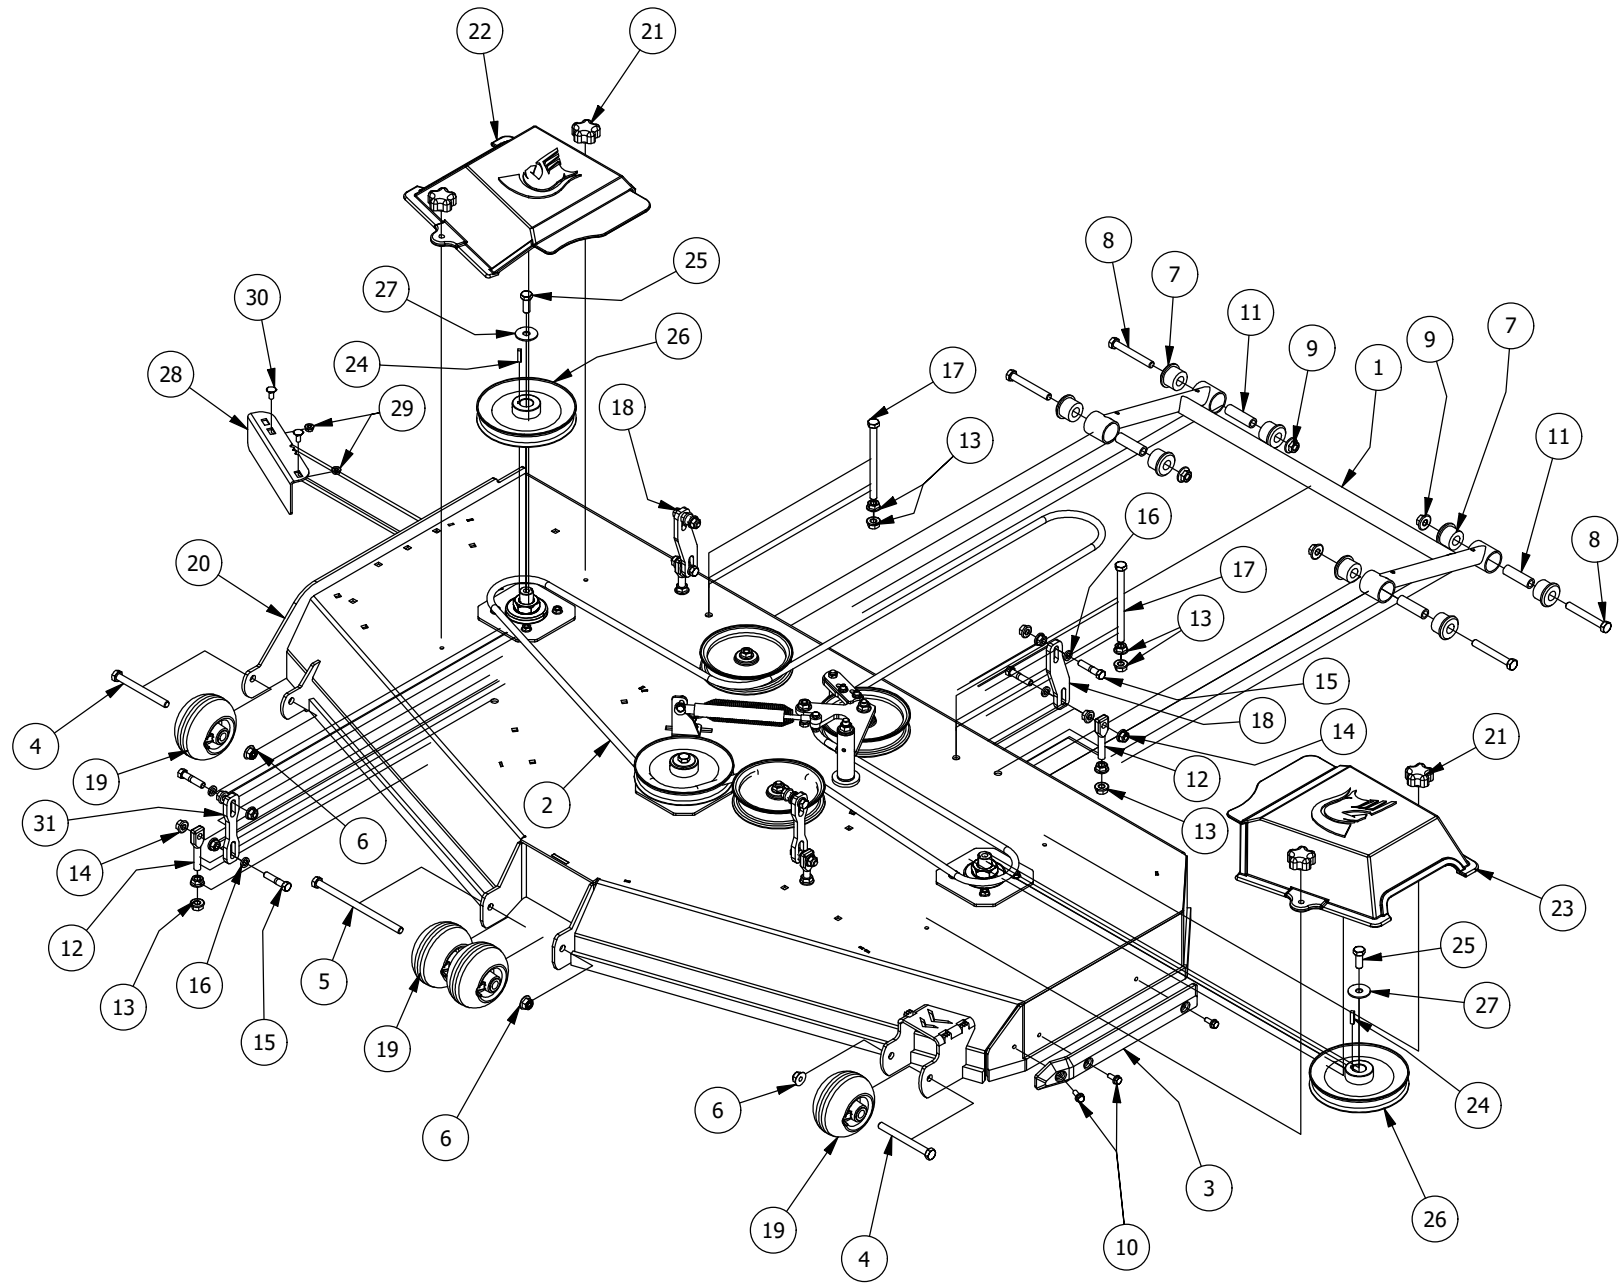

72" Deck Assembly 1

72" Deck Assembly-1			
ITEM	QTY	PART NUMBER	DESCRIPTION
1	1	490-0015-00	Mower 72" Deck Frame Stabilizer Assembly
2	1	461-0003-00	72" Mower Deck Belt, HB x 186.5" Effective Length
3	1	429-0001-00	Mower Nylon Deck Guard
4	2	418-0016-00	1/2-13 X 5 HEX C/S GR 2 ZINC YELLOW
5	1	418-0015-00	1/2-13 X 8-1/2 HEX C/S GR 2 ZINC YELLOW
6	4	413-0002-00	1/2-13 NYLON INSERT FLANGE LOCKNUT ZC YELLOW
7	8	732-2008-00	Black A90 Suspension Bushing
8	4	418-0021-00	1/2-13 X 3-3/4 HEX C/S GR 5 ZINC
9	4	413-0017-00	1/2-13 NYLON INSERT FLANGE LOCKNUT ZINC W/SERRATIONS
10	3	418-0049-00	5/16-18 X 3/4 IND HWH TRI LOB ZINC
11	4	732-2001-00	Large MTV A-Arm Bushing Sleeve
12	4	448-0001-00	Mowre Deck height adjustment Stud
13	12	413-0005-00	1/2-13 HEX FLANGE NUT W/SERR ZINC YELLOW
14	17	413-0011-00	7/16-14 HEX FLANGE NUT W/SERR ZINC YELLOW
15	8	418-0046-00	7/16-14 X 2 HEX C/S GR 5 ZINC YELLOW
16	8	419-0010-00	.443 ID X .750 OD X .125 THK NYLON BLACK
17	2	418-0044-00	1/2-13 X 6-1/2 HEX C/S GR 8 ZINC YELLOW
18	2	435-0011-00	Mower 72" Deck Rear Height Arm Connecting Link
19	4	422-0001-00	Anti-Scalp Wheel
20	1	490-0066-00	72" Mower Deck Assembly
21	4	445-0005-00	5/16-18 5-LOBE (STAR) FEMALE SOFT TOUCH KNOB (1.90 DIA) BLK
22	1	414-0020-00	Right Pulley Cover 61" RZ/RT/SRT, 72" RT/SRT
23	1	414-0021-00	Left Pulley Cover 61" RZ/RT/SRT, 72" RT/SRT
24	3	442-0001-00	1/4 X 1 SQUARE KEY STOCK
25	3	418-0006-00	1/2-20 X 1-1/4 HEX C/S GR 5 ZINC
26	3	433-0005-00	Deck Pulley 72"
27	3	419-0001-00	1/2" X 1-5/8 BELLEVILLE CUP WASHER ZINC YELLOW
28	1	439-0396-00	2020 RT&SRT 72 Deck Wiper Brkt
29	2	413-0022-00	5/16-18 HEX FLANGE NUT W/SERR ZINC YELLOW
30	2	418-0008-00	5/16-18 X 3/4 CARRIAGE BOLT ZINC
31	2	435-0007-00	Mower Deck Link