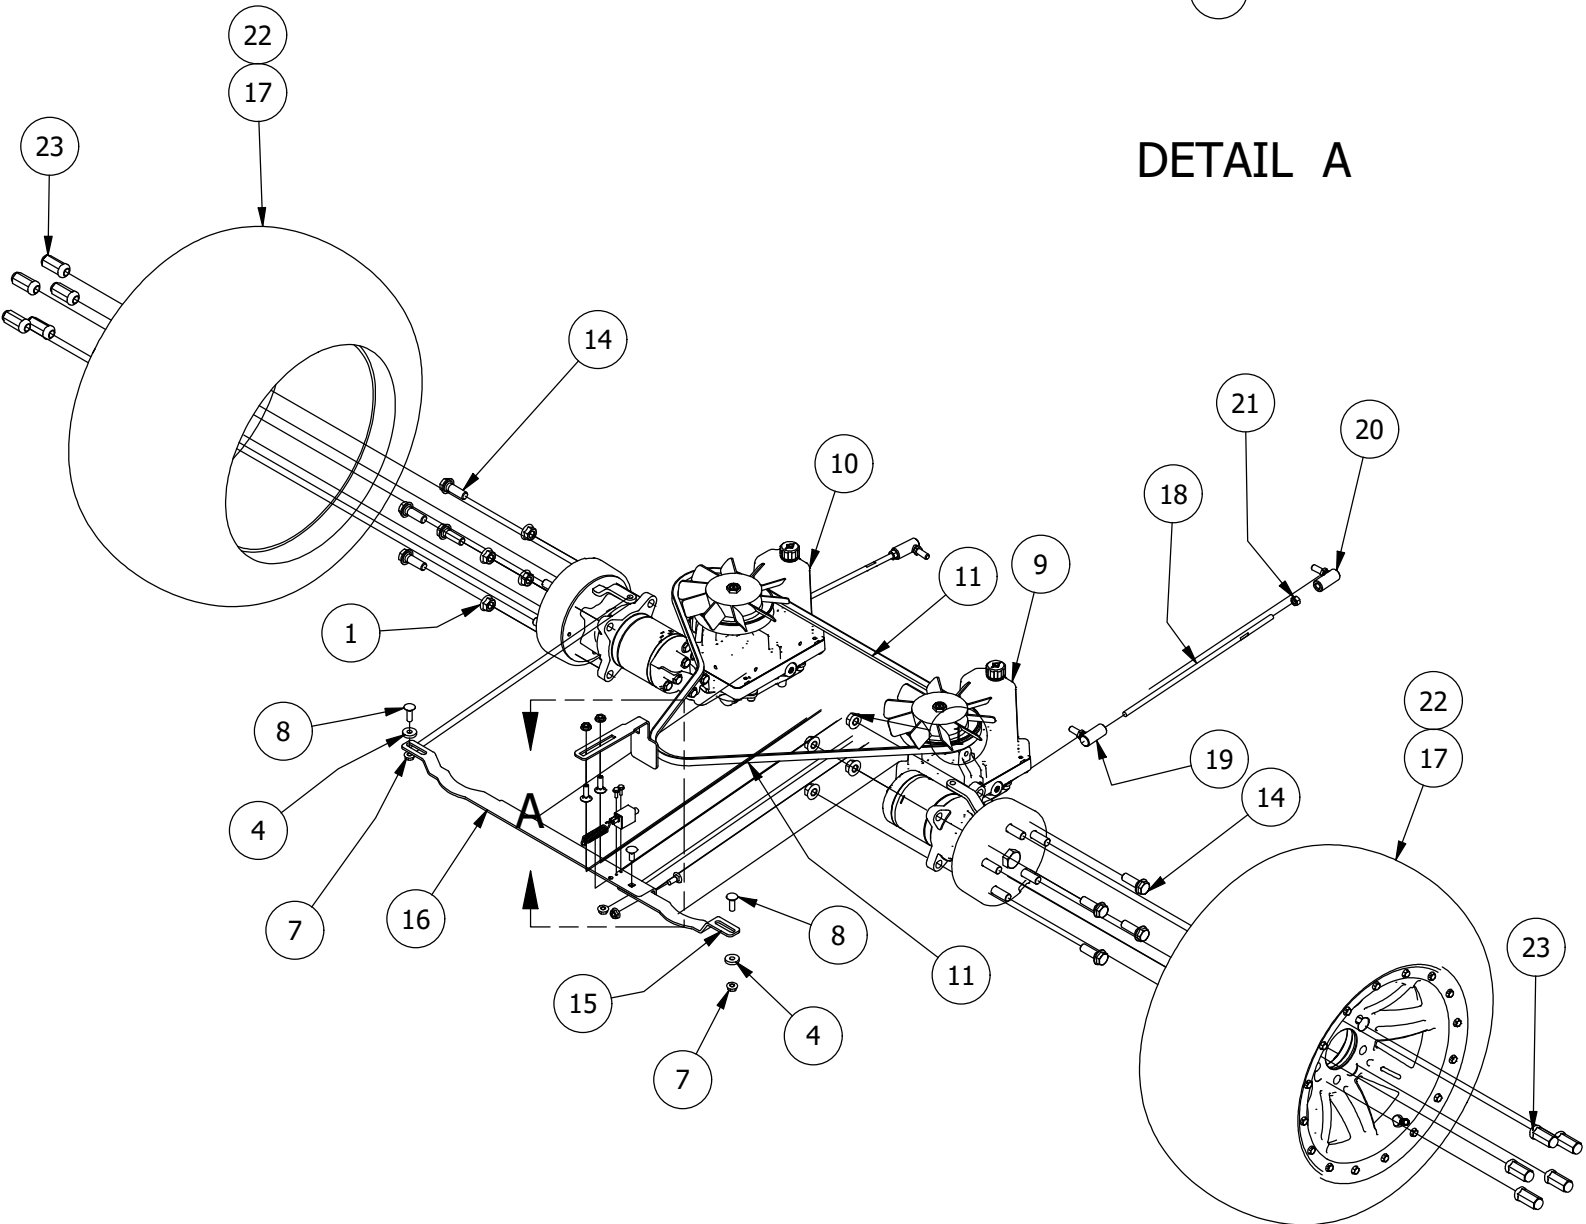

PARTS LIST

ITEM	QTY	PART NUMBER	DESCRIPTION
1	1	437-0014-00	Mower Deck Spindle Dust Cup
2	4	410-0003-00	Spindle Bearing
3	1	437-0016-00	Mower Deck Spindle Casting for 437-0005-00
4	1	437-0012-00	Deck Spindle Spacer For 437-0005-00
5	1	437-0013-00	Mower Deck Spindle Nut for 437-0004-00 and 437-0005-00
6	1	437-0010-00	Deck Spindle Shaft For 437-0004-00 and 437-0005-00

Transmission Assembly

DETAIL A

Transmission Assembly

ITEM	QTY	PART NUMBER	DESCRIPTION
1	7	413-0010-00	1/2-13 HEX FLANGE NUT W/SERR ZINC
2	2	418-0032-00	8-32 X 1/2 IND. HWH SLOT TYPE F TCS ZINC
3	1	486-0030-00	NO Plunger Limit Switch
4	2	419-0006-00	.312 ID X .875 OD X .1875 THK F/W NYLON BLK
5	1	434-0003-00	Brake Pedal Release Spring
6	2	418-0008-00	5/16-18 X 3/4 CARRIAGE BOLT ZINC
7	4	413-0019-00	5/16-18 NYLON INSERT FLANGE L/NUT ZINC
8	4	418-0010-00	5/16-18 X 1 CARRIAGE BOLT ZC/YEL
9	1	450-0005-00	HTJ12 Parker Left Side Hydrostatic Transmission
10	1	450-0006-00	HTJ12 Parker Right Side Hydrostatic Transmission
11	1	461-0004-00	Mower A Pump Belt, A x 68.25" Effective Length
12	2	413-0006-00	5/16-18 HEX FLANGE NUT W/SERR ZINC
13	1	439-0066-00	Mower Standard Transmission Brake Interlock Bracket
14	8	418-0047-00	1/2-13 X 1-1/2 HEX FLANGE BOLT GR 8 ZINC YELLOW
15	1	439-0606-00	Mower Park Brake Bracket Right
16	1	439-0607-00	Mower Park Brake Bracket Left
17	2	422-0021-00	Mower 8" Steel Wheels on radial tire (for 61" & 72" decks)
18	2	435-0002-00	Transmission Drive Arm Rod Standard Transmission
19	2	410-0001-00	Control Arm Rod End, Right
20	2	410-0002-00	Control Arm Rod End, Left
21	2	413-0003-00	5/16 Hex Nut Left hand thread
22	2	422-0028-00	RT/SRT 54" Deck Rear Wheel Assembly
23	10	613-0001-00	1/2 Lug Nut-44011- Front