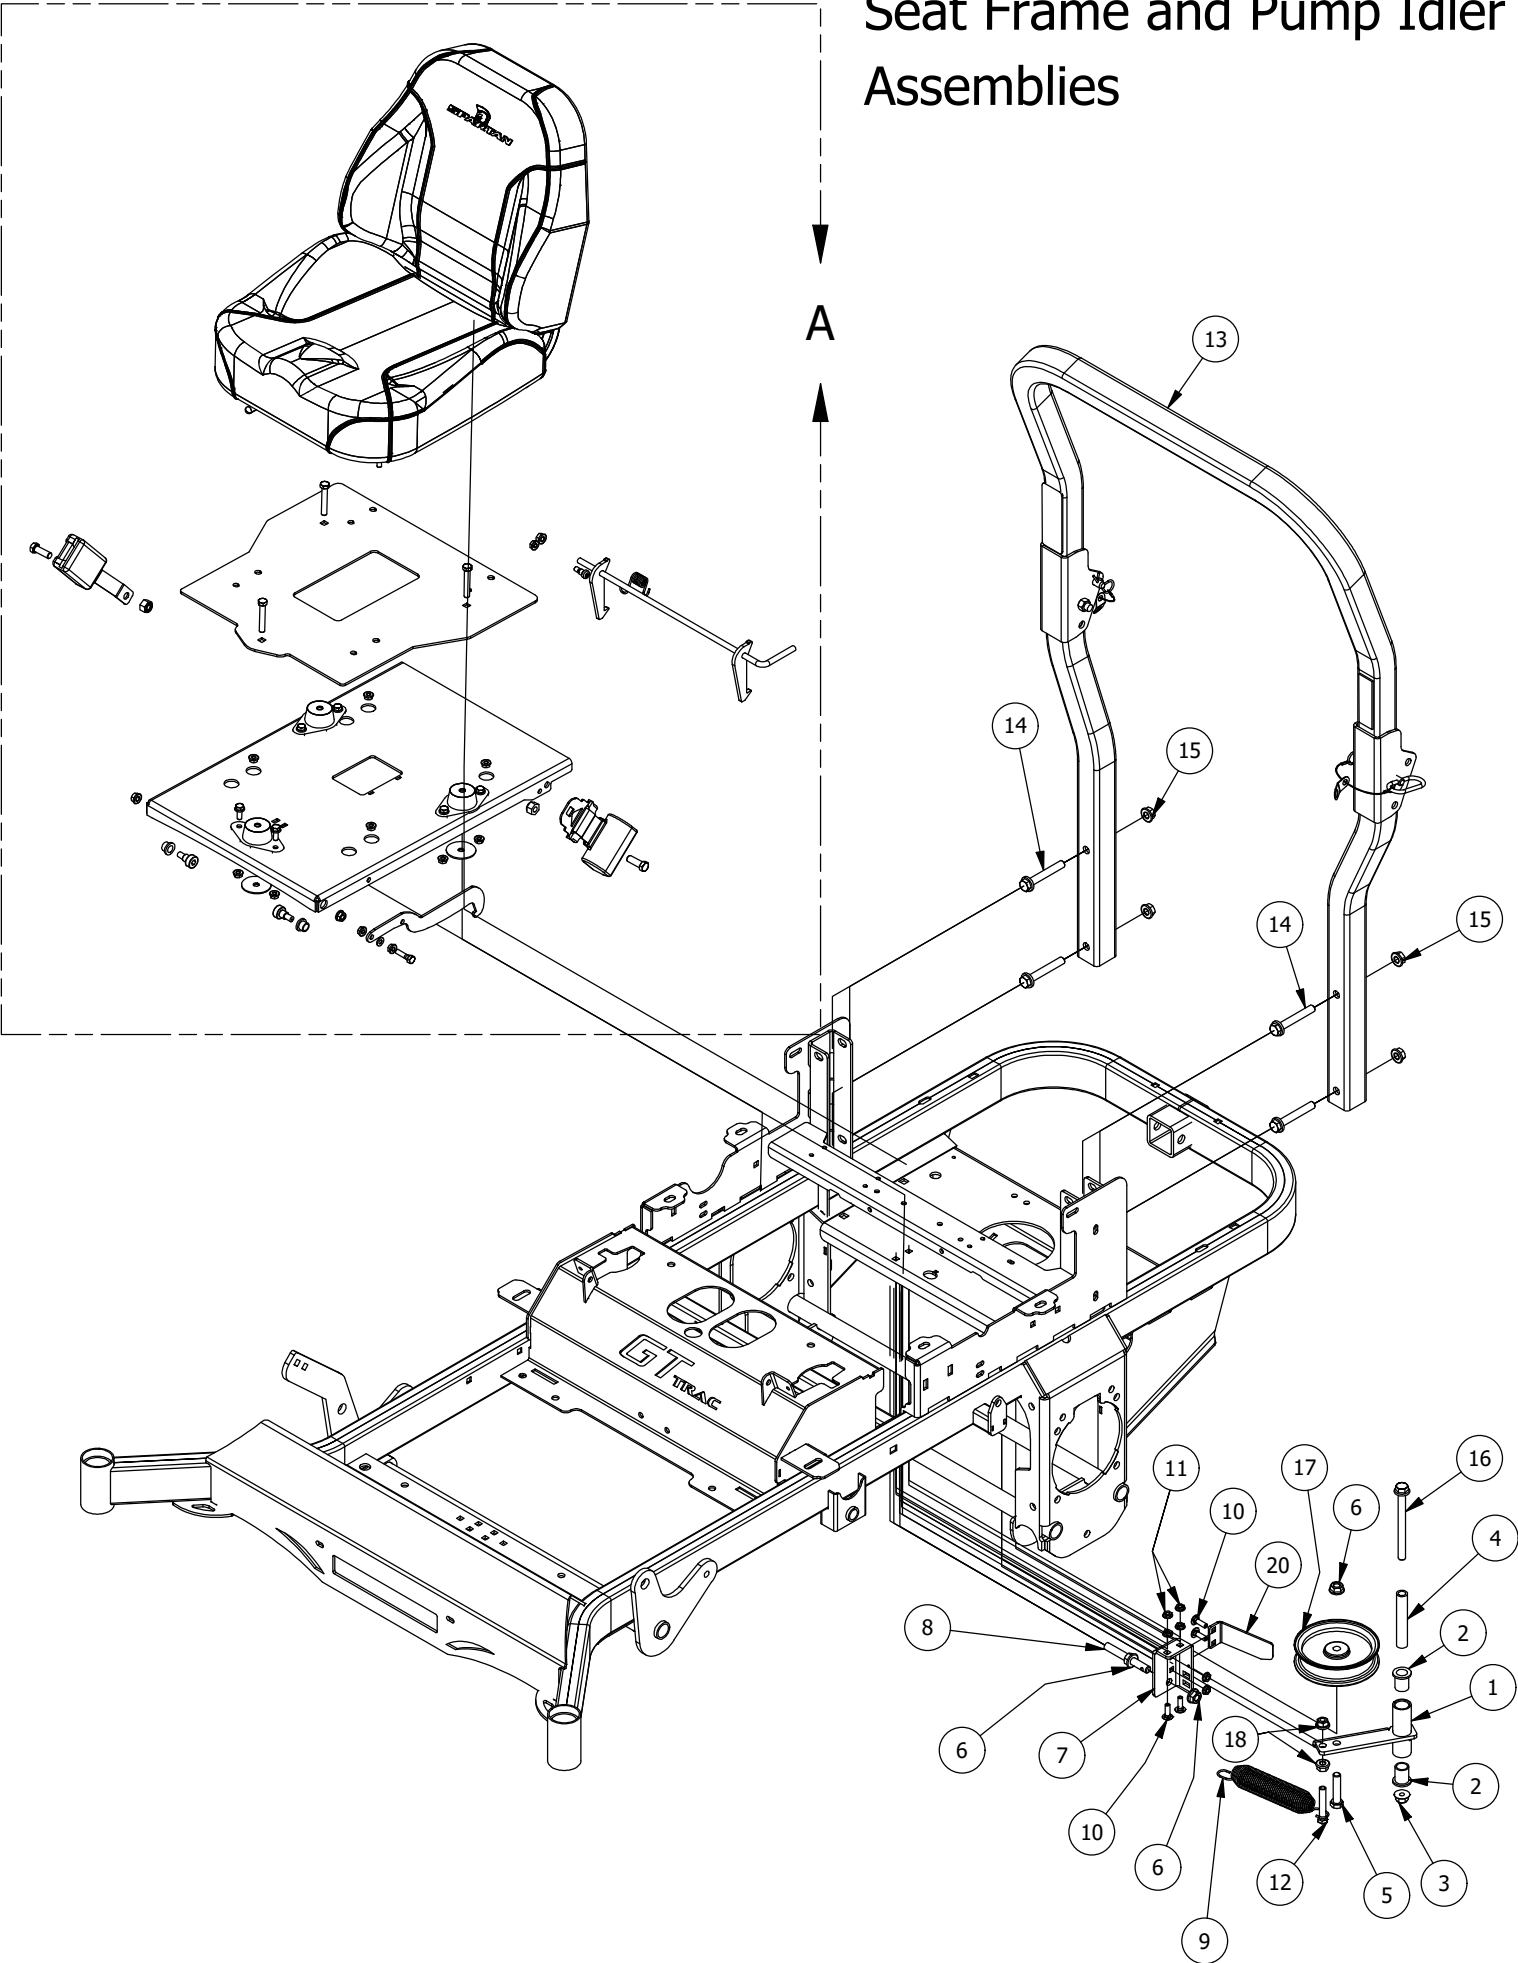

Seat Frame and Pump Idler Assemblies

Seat Frame and Pump Idler Assemblies

ITEM	QTY	PART NUMBER	DESCRIPTION
1	1	490-0018-00	Mower Pump Idler Assembly
2	2	410-0007-00	3/4" ID X 15/16" OD X 1-1/8" LENGTH FLANGE BUSHING
3	1	413-0002-00	1/2-13 NYLON INSERT FLANGE LOCKNUT ZC YELLOW
4	1	425-0006-00	Mower Inner Idler Spacer
5	1	418-0012-00	1/2-13 X 2-1/4 HEX C/S GR 5 ZINC
6	3	413-0005-00	1/2-13 HEX FLANGE NUT W/SERR ZINC YELLOW
7	1	439-0244-00	Deck Idler Puller Tensioning Bracket
8	1	430-0001-00	Mower Pump Spring Tensioner
9	1	434-0007-00	2019 Mower Deck Spring
10	4	418-0010-00	5/16-18 X 1 CARRIAGE BOLT ZC/YEL
11	6	413-0006-00	5/16-18 HEX FLANGE NUT W/SERR ZINC
12	1	418-0013-00	7/16-14 X 2-1/2 HEX C/S GR 5 ZINC
13	1	497-0002-00	Fold down ROPS
14	4	418-0019-00	1/2-13 X 3-1/2 HEX FLANGE BOLT (GR.8) ZC/YEL
15	4	413-0014-00	1/2-13 HEX STOVER LOCKNUT GR C ZINC
16	1	418-0009-00	1/2-13 X 5-1/2 HEX FLANGE BOLT GR 8 ZY
17	1	433-0013-00	5-3/4" Idler Pulley, 7/16" Spacer Assembly
18	2	413-0011-00	7/16-14 HEX FLANGE NUT W/SERR ZINC YELLOW