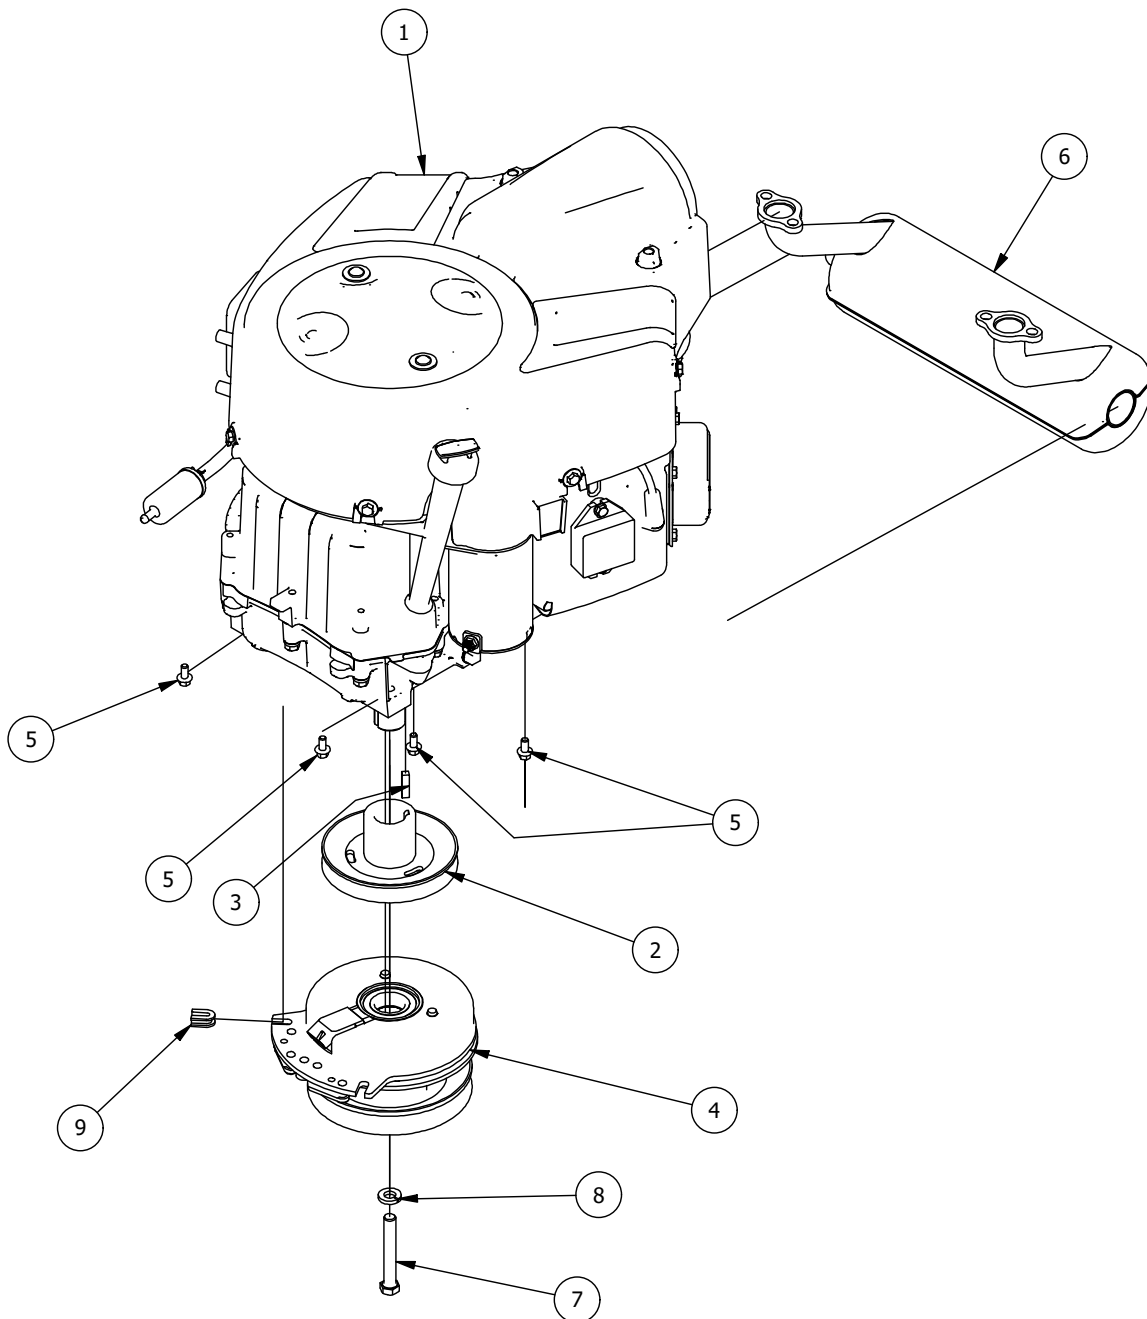

B&S 26 HP			
ITEM	QTY	PART NUMBER	DESCRIPTION
1	1	415-0011-00	26HP Vanguard for RT/SRT
2	1	433-0001-00	Drive Pulley, A Belt
3	1	442-0001-00	1/4 X 1 SQUARE KEY STOCK
4	1	470-0002-00	PTO Clutch
5	4	418-0023-00	3/8-16 X 1-1/8 IND HWH W/SERR TRI LOB ZY
6	1	415-0052-00	B&S 27 HP&25HP Exhaust
7	1	418-0022-00	7/16-20 X 3 HEX C/S GR 8 ZC YELLOW
8	1	419-0005-00	7/16 SPLIT LOCKWASHER GR 8 ZC YELLOW
9	1	437-0025-00	Mower Rotation Stop Brkt Sleeve