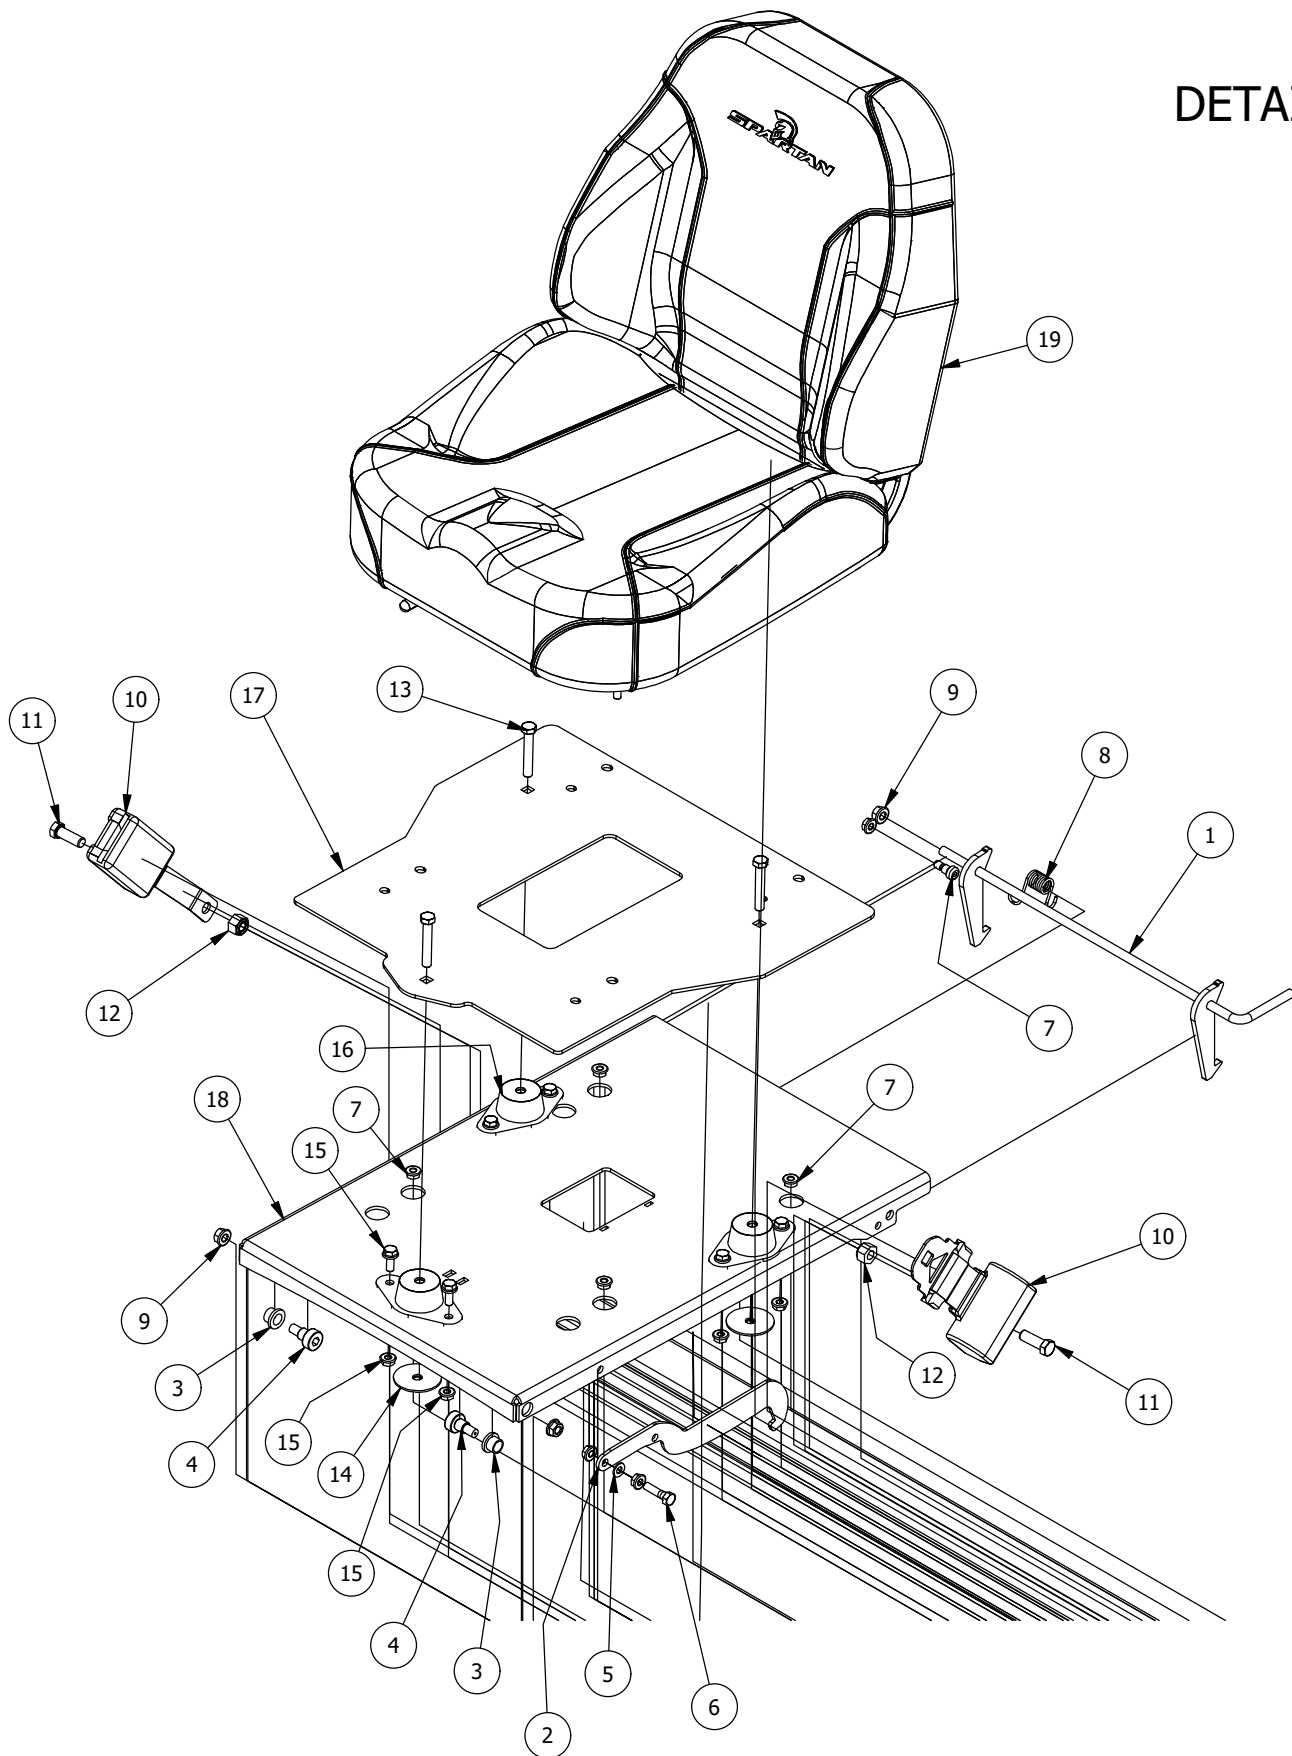

DETAIL A

Detail A			
ITEM	QTY	PART NUMBER	DESCRIPTION
1	1	490-0011-00	Mower Seat Latch Release Assembly
2	1	439-0065-00	Mower Seat Latch Hook
3	2	410-0010-00	1/2" ID X 5/8" OD X 1/2" LENGTH FLANGE BUSHING
4	2	418-0038-00	1/2 X 1/2 SOCKET SHOULDER BOLT ZC YELLOW
5	1	413-0016-00	.312 ID X .625 OD X .062 THK THRUST BEARING OIL-IMPREG BRNZ
6	1	418-0036-00	5/16-18 X 1-1/4 HEX TAP BOLT ZINC GR8
7	7	413-0019-00	5/16-18 NYLON INSERT FLANGE L/NUT ZINC
8	1	434-0004-00	Seat Latch Spring
9	6	413-0029-00	3/8-16 NYLON INSERT FLANGE L/NUT ZC YELLOW
10	1	471-0003-00	Mower Seat Belt
11	2	618-2097-00	7/16-20 x 1-1/4 GR8 Hex Cap Screw
12	2	413-0054-00	7/16-20 Nylon Insert Locknut
13	3	418-0107-00	3/8-16 X 2-1/4 HEX FLANGE BOLT GR 8 ZC YELLOW
14	3	419-0022-00	3/8 X 2" OD FENDER WASHER ZC YELLOW
15	6	413-0022-00	5/16-18 HEX FLANGE NUT W/SERR ZINC YELLOW
16	2	487-0007-00	Floating Seat Damper-Stiffer
17	1	426-0231-00	2019 Floating Seat Plate
18	1	426-0232-00	2019 RT/SRT Floating Seat Base Plate
19	1	471-0015-00	2019 Full Suspension seat