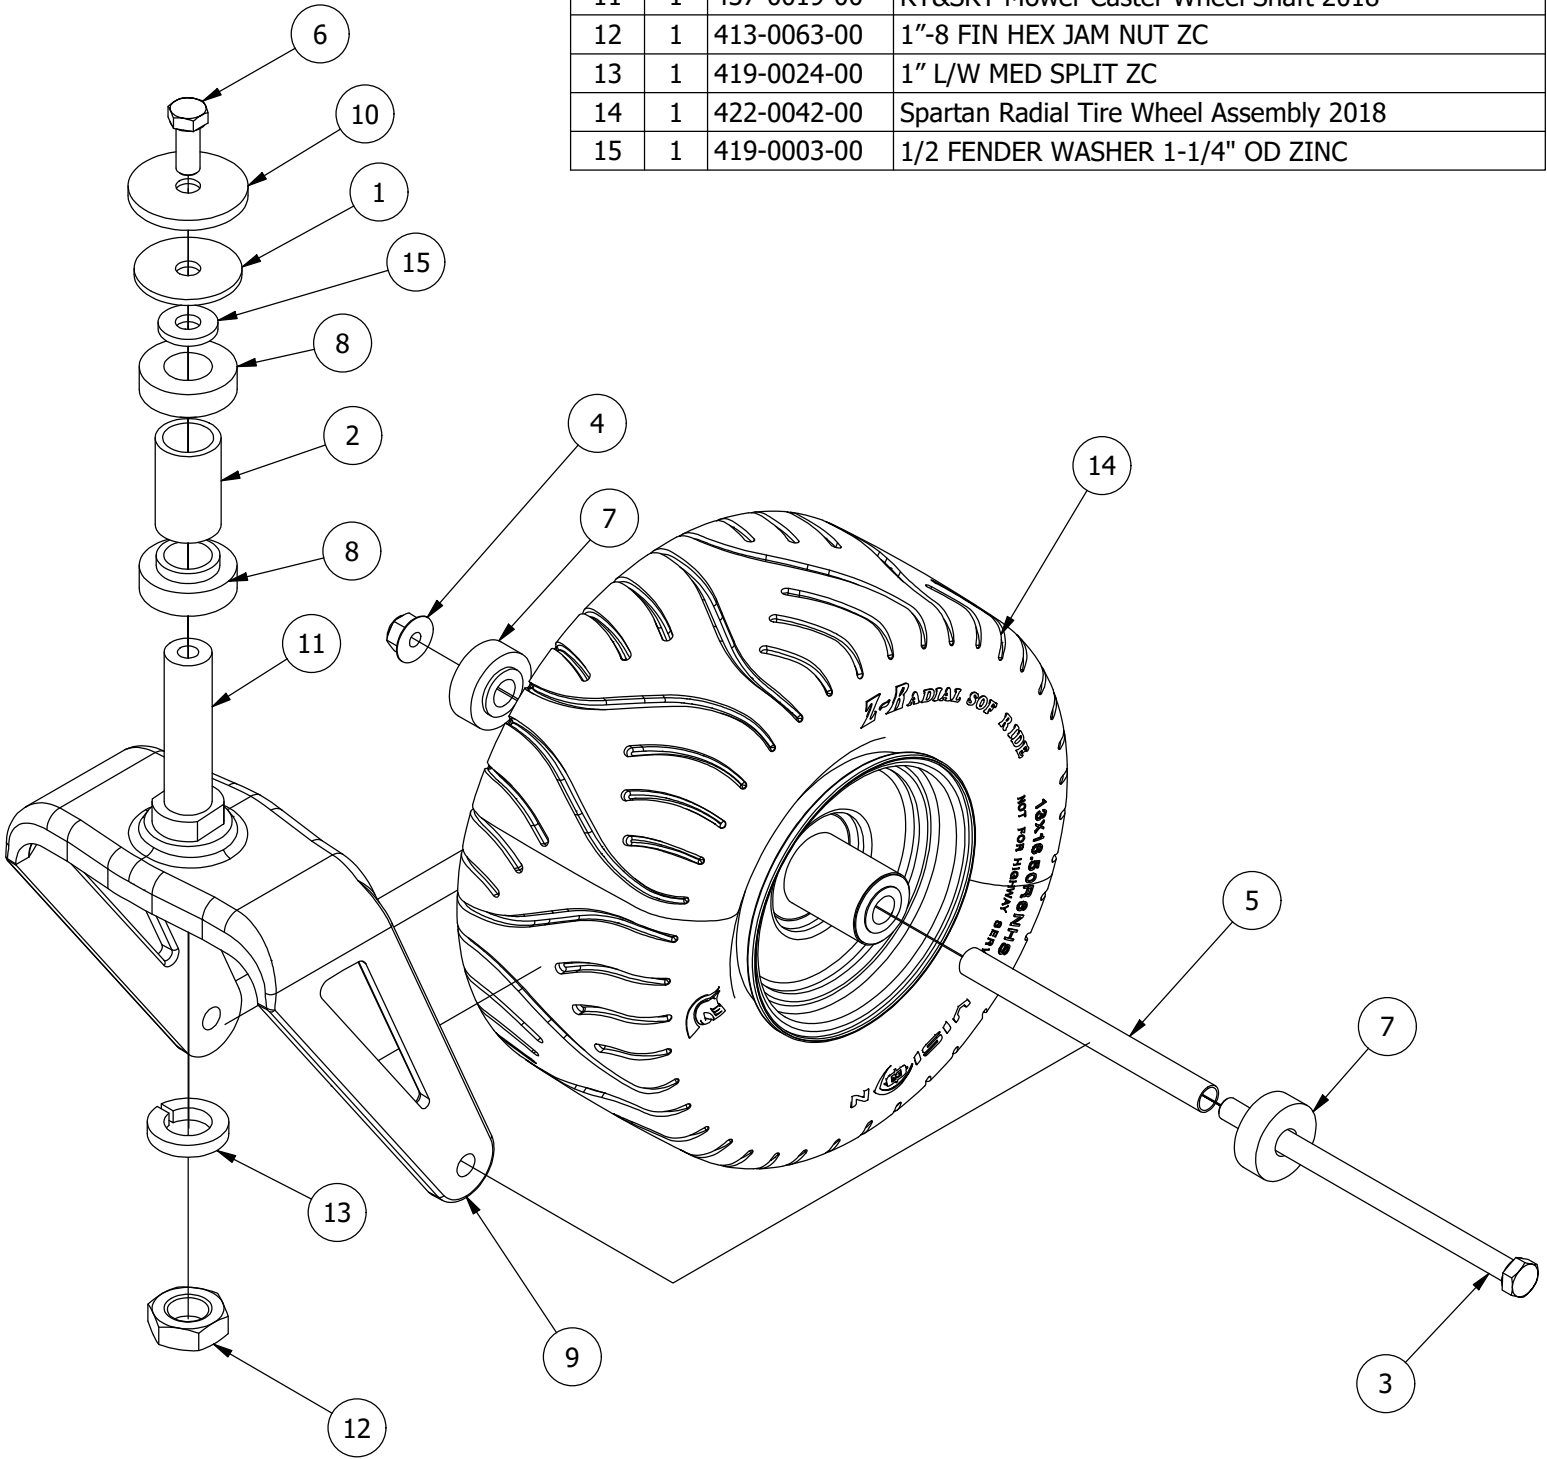

**RT HD Mower Parts Manual
2021**

TABLE OF CONTENTS

FRONT FORK ASSEMBLY	3
BRAKE, FLOORBOARD, AND HEIGHT INDICATOR ASSEMBLY.....	4-7
BATTERY AND SEAT ASSEMBLY	8-9
DRIVE ARM ASSEMBLY	10-11
SEAT FRAME AND PUMP IDLER ASSEMBLY.....	12-15
GAS TANK ASSEMBLY.....	16-17
DECKS.....	18-30
54" DECK ASSEMBLY	18-21
61" DECK ASSEMBLY	22-25
72" DECK ASSEMBLY	26-29
DECK SPINDLE ASSEMBLY.....	30
TRANSMISSION ASSEMBLY.....	31-32
ENGINES.....	33-35
KAWASAKI FX 850CC.....	33
BRIGGS AND STRATTON 25 & 27HP	34
VANGUARD 32 & 36HP.....	35
DECALS	36

Front Fork Assembly			
ITEM	QTY	PART NUMBER	DESCRIPTION
1	1	426-0006-00	Mower Caster Shaft Washer
2	1	425-0011-00	Caster Fork Shaft Bearing Spacer
3	1	418-0003-00	1/2-13 X 8-1/2 HEX C/S GR 5 ZINC YELLOW
4	1	413-0002-00	1/2-13 NYLON INSERT FLANGE LOCKNUT ZC YELLOW
5	1	425-0010-00	Mower Caster Fork Wheel Spacer
6	1	418-0006-00	1/2-20 X 1-1/4 HEX C/S GR 5 ZINC
7	2	410-0014-00	Mower Caster Wheel Bearing
8	2	410-0006-00	1" INSERT BEARING
9	1	423-0001-00	RT&SRT Caster Wheel Fork 2018
10	1	419-0025-00	Front Fork Caster Top Washer
11	1	437-0019-00	RT&SRT Mower Caster Wheel Shaft 2018
12	1	413-0063-00	1"-8 FIN HEX JAM NUT ZC
13	1	419-0024-00	1" L/W MED SPLIT ZC
14	1	422-0042-00	Spartan Radial Tire Wheel Assembly 2018
15	1	419-0003-00	1/2 FENDER WASHER 1-1/4" OD ZINC

Brake, Floorboard, and Height Indicator Assembly

Parts List

ITEM	QTY	PART NUMBER	DESCRIPTION
1	1	439-0007-00	Mower Floorboard
2	1	481-0005-00	2017 Mower Rubber Foot Rest Mat
3	1	481-0006-00	2017 Mower Logo Floor Mat
4	1	439-0059-00	Mower Deck Height Foot Pedal
5	10	414-0002-00	8MM PUSH TYPE RETAINER NYLON BLACK
6	3	418-0008-00	5/16-18 X 3/4 CARRIAGE BOLT ZINC
7	8	413-0002-00	1/2-13 NYLON INSERT FLANGE LOCKNUT ZC YELLOW
8	4	429-0002-00	Push-In Rubber Bumper, Mower Floor
9	4	410-0068-00	.502 ID X .753 OD X .75 OAL X1 FL OD X .125 FL BUSHING