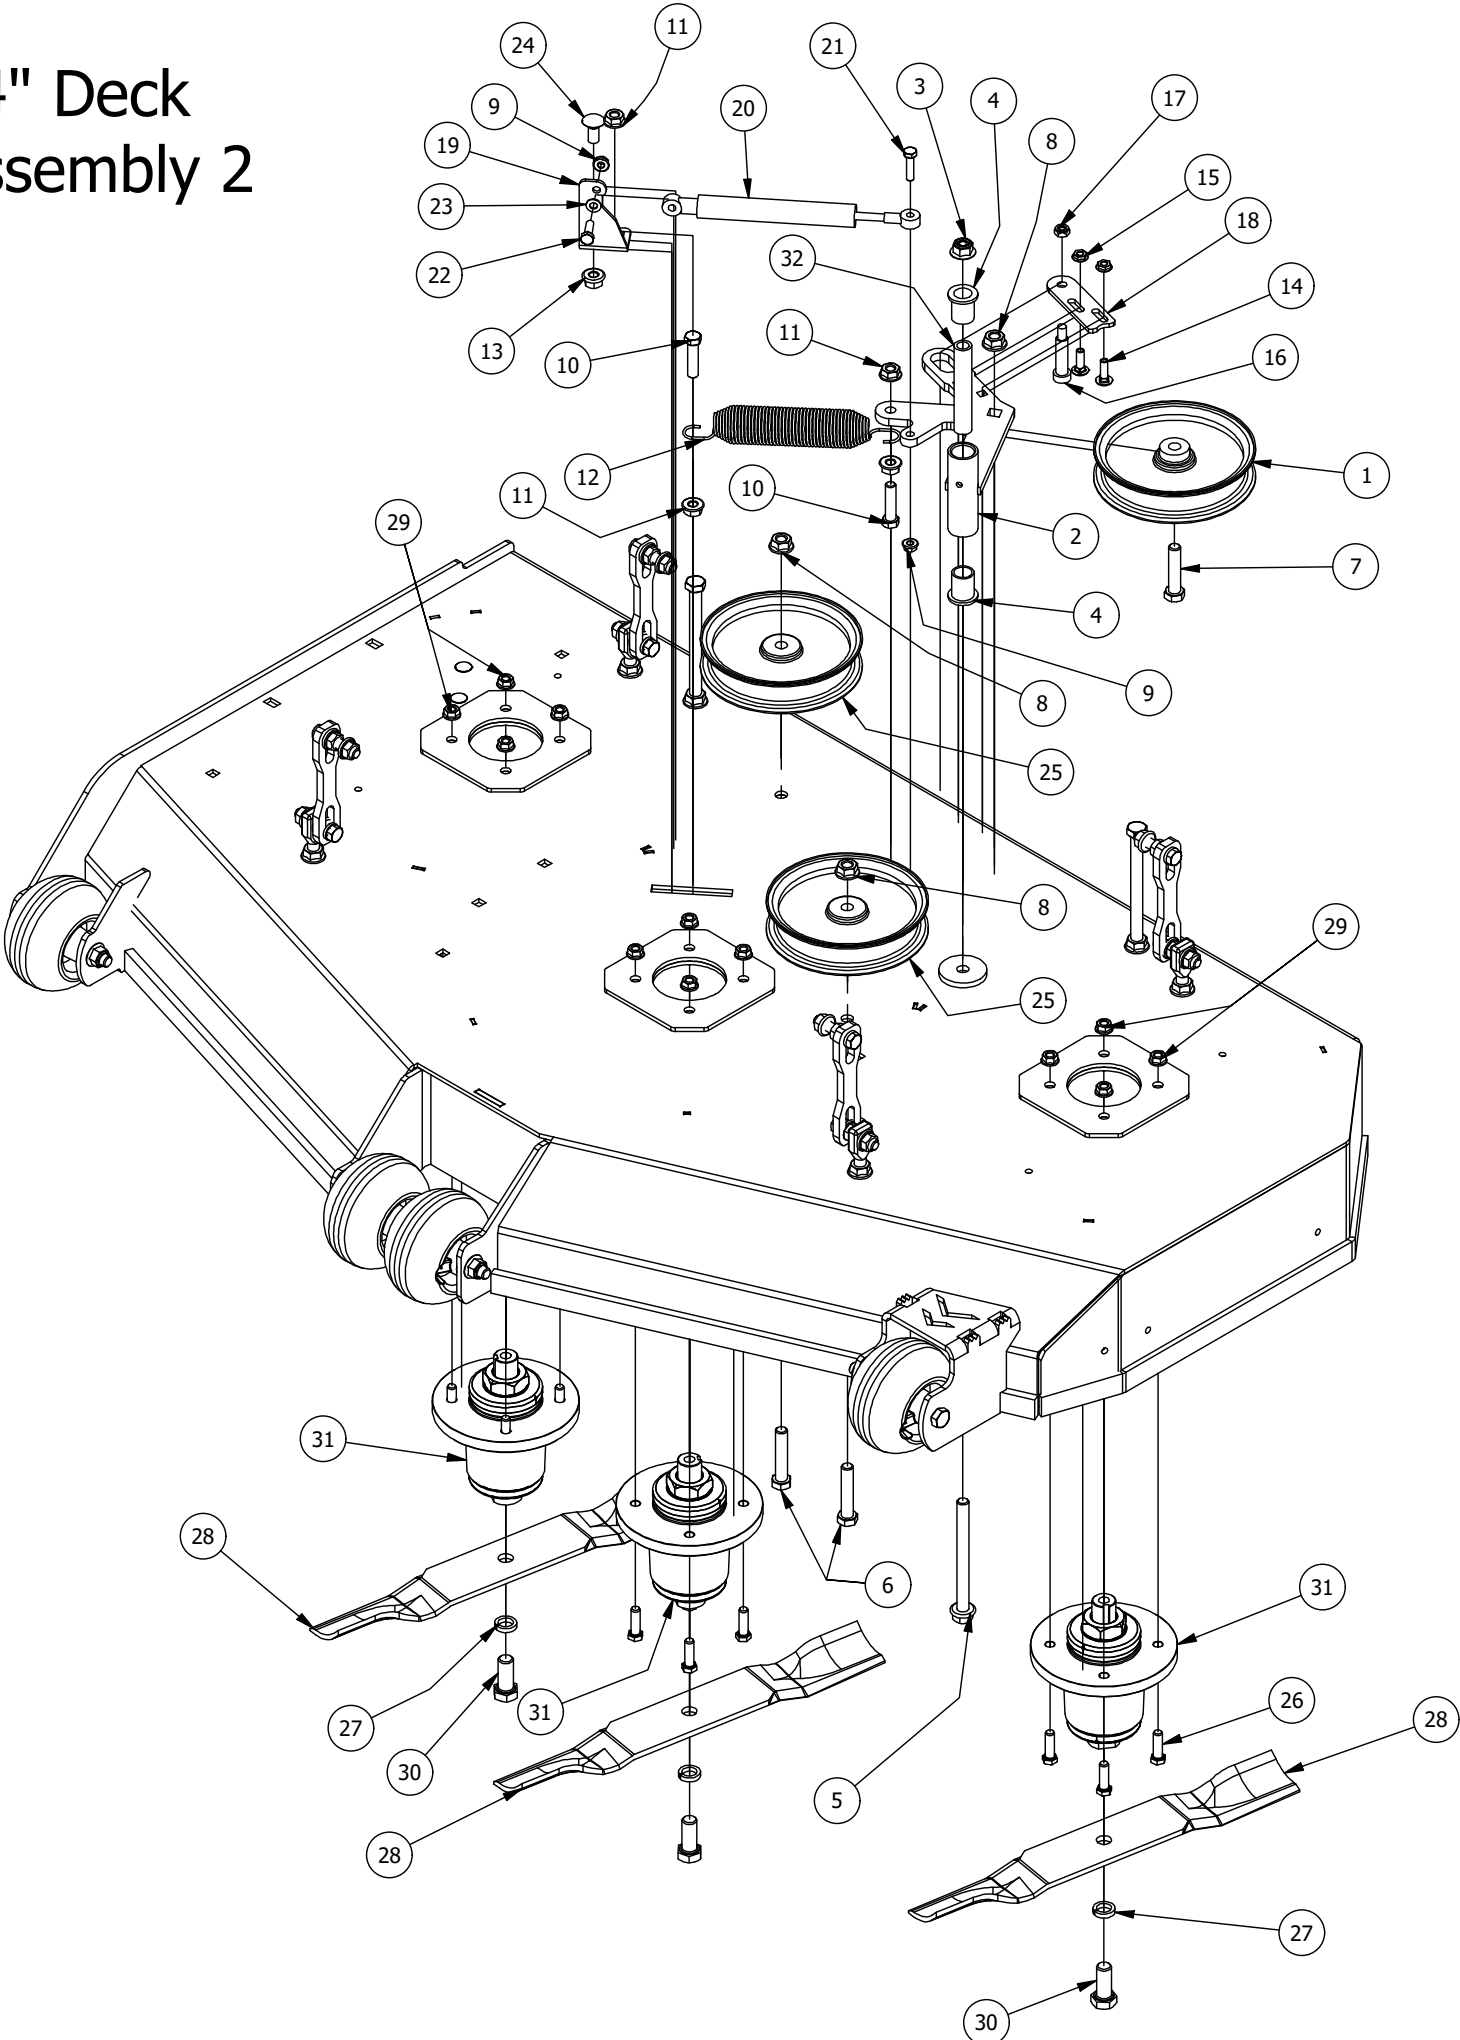

54" Deck Assembly 2

54" Deck Assembly 2			
ITEM	QTY	PART NUMBER	DESCRIPTION
1	1	433-0014-00	6-3/4" Idler Pulley, 7/16" Spacer Assembly
2	1	490-0019-00	Mower Deck Idler Pulley Arm Assembly
3	4	413-0002-00	1/2-13 NYLON INSERT FLANGE LOCKNUT ZC YELLOW
4	2	410-0007-00	3/4" ID X 15/16" OD X 1-1/8" LENGTH FLANGE BUSHING
5	1	418-0009-00	1/2-13 X 5-1/2 HEX FLANGE BOLT GR 8 ZY
6	2	418-0014-00	1/2-13 X 2-1/2 HEX FLANGE BOLT GR 8 ZC YELLOW
7	1	418-0012-00	1/2-13 X 2-1/4 HEX C/S GR 5 ZINC
8	3	413-0010-00	1/2-13 HEX FLANGE NUT W/SERR ZINC
9	2	413-0027-00	5/16-18 NYLON INSERT FLANGE LOCKNUT ZC YELLOW
10	2	418-0011-00	7/16-14 X 1-3/4 HEX C/S GR 2 ZINC (NOT A/T)
11	4	413-0001-00	7/16-14 HEX FLANGE NUT W/SERR ZINC
12	1	434-0007-00	2019 Mower Deck Spring
13	17	413-0011-00	7/16-14 HEX FLANGE NUT W/SERR ZINC YELLOW
14	2	418-0010-00	5/16-18 X 1 CARRIAGE BOLT ZC/YEL
15	2	413-0006-00	5/16-18 HEX FLANGE NUT W/SERR ZINC
16	1	618-6064-00	12"X1-3/4" Shoulder Bolt
17	1	613-2004-00	3/8"-16 Nyloc Jam Nut
18	1	439-0257-00	Deck Idler Pulley Belt Retainer Brkt
19	1	439-0335-00	Deck Belt Idler Damper Mounting Bracket
20	1	434-0009-00	Idler Gas Spring
21	1	418-0109-00	5/16- 18 x 1 1/4 Hex C/S (GR.8) ZC/Yel
22	1	418-0108-00	5/16 x1 Hex C/S (GR8) ZC/Yel
23	1	419-0016-00	5/16" ID X 5/8" OD X 1/16" THK BRONZE WASHER
24	1	418-0017-00	7/16-14 X 1 CARRIAGE BOLT ZINC
25	2	433-0015-00	6-3/4" Idler Pulley, 15/16" Spacer Assembly
26	12	418-0005-00	3/8-16 x 1-1/4 Hex Bolt GR5
27	3	419-0004-00	5/8 SPLIT LOCKWASHER ZINC
28	3	438-0001-00	54" Mower Deck Blade
29	12	413-0004-00	3/8-16 HEX FLANGE NUT W/SERR ZINC
30	3	418-0078-00	5/8-11 X 1-1/2 HEX C/S GR 8 ZC YELLOW
31	3	437-0005-00	Mower Heavy Duty Deck Spindle
32	1	425-0006-00	Mower Inner Idler Spacer