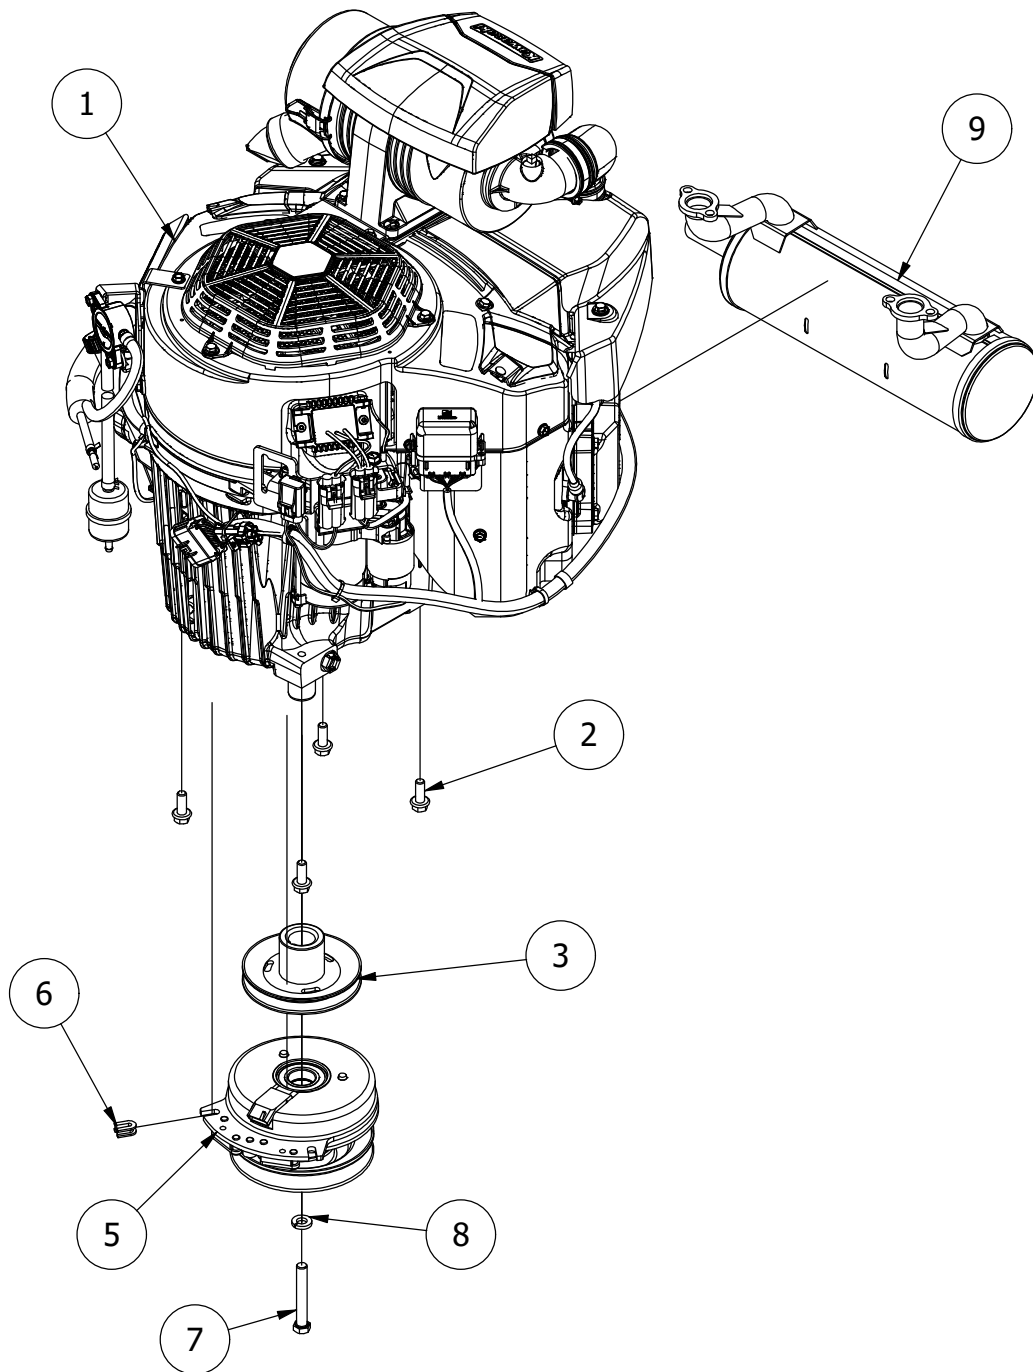

PARTS LIST			
ITEM	QTY	PART NUMBER	DESCRIPTION
1	1	415-0088-00	Kawasaki FXT1000V-EFI Engine
2	4	418-0023-00	3/8-16 X 1-1/8 IND HWH W/SERR TRI LOB ZY
3	1	433-0001-00	Drive Pulley, A Belt
5	1	470-0002-00	PTO Clutch
6	1	437-0025-00	Mower Rotation Stop Brkt Sleeve
7	1	418-0022-00	7/16-20 X 3 HEX C/S GR 8 ZC YELLOW
8	1	419-0005-00	7/16 SPLIT LOCKWASHER GR 8 ZC YELLOW
9	1	415-0093-00	Exhaust for Kaw1000EFI