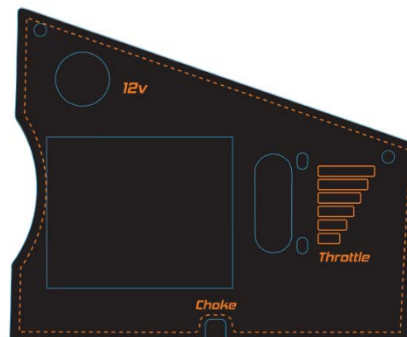

Carbureted Console Decal