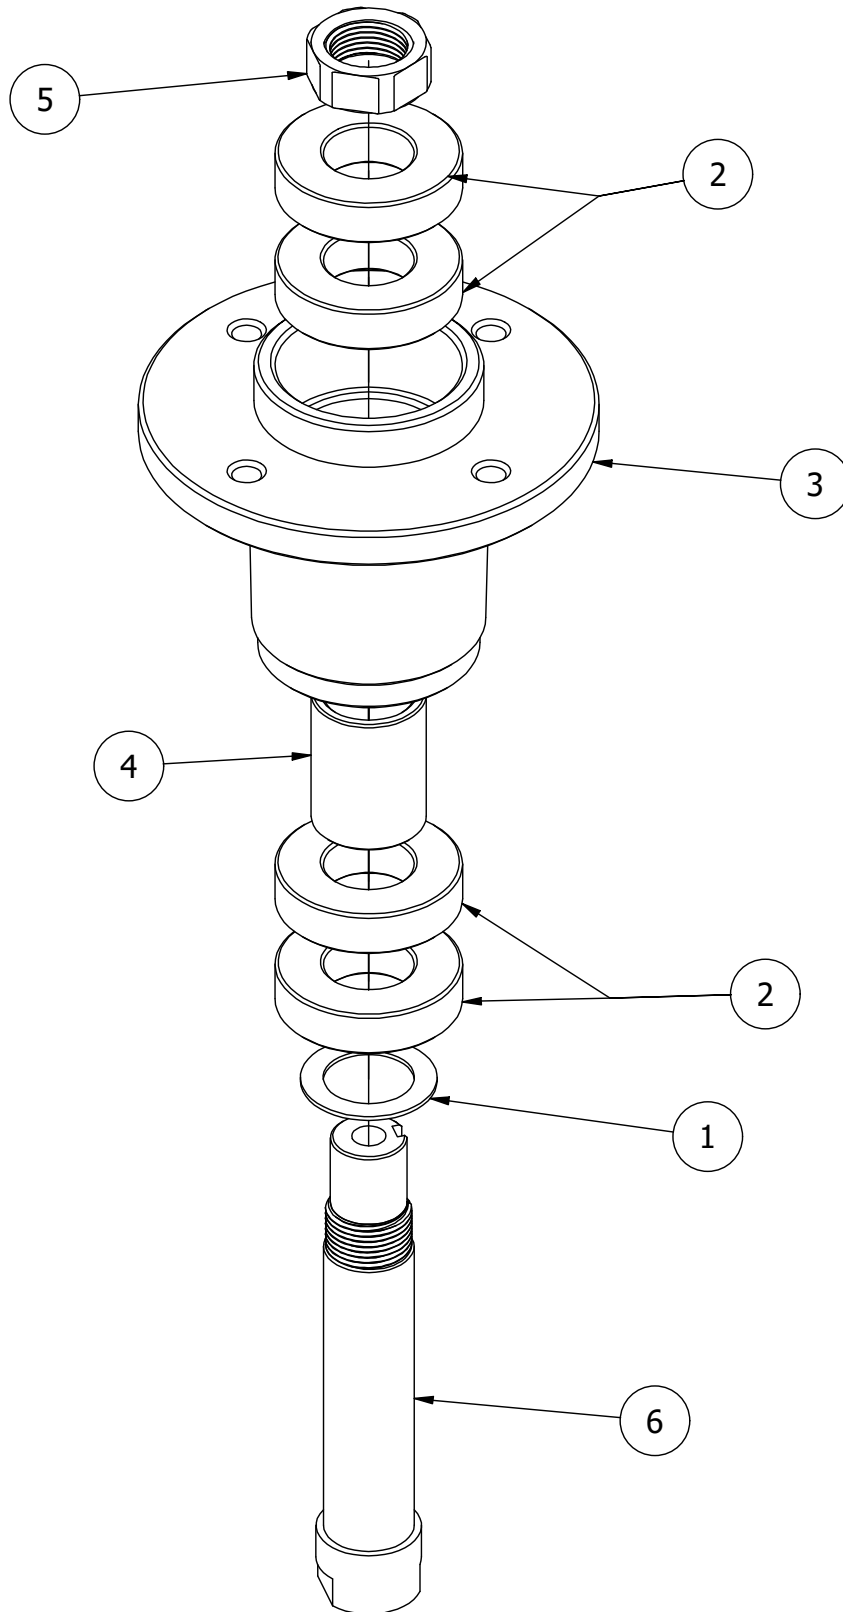

PARTS LIST

ITEM	QTY	PART NUMBER	DESCRIPTION
1	1	437-0014-00	Mower Deck Spindle Dust Cup
2	4	410-0003-00	Spindle Bearing
3	1	437-0016-00	Mower Deck Spindle Casting for 437-0005-00
4	1	437-0012-00	Deck Spindle Spacer For 437-0005-00
5	1	437-0013-00	Mower Deck Spindle Nut for 437-0004-00 and 437-0005-00
6	1	437-0010-00	Deck Spindle Shaft For 437-0004-00 and 437-0005-00