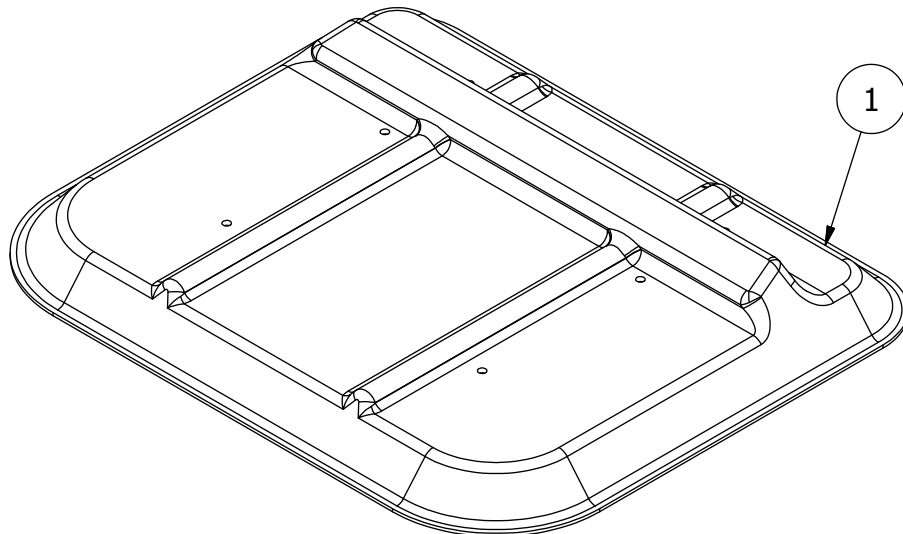

2

1

Parts List

ITEM	QTY	PART NUMBER	DESCRIPTION
1	1	414-0003-00	Plastic Mower Roof
2	2	439-0261-00	Mower Plastic Roof Mounting Bracket
3	2	439-0262-00	Mower Plastic Roof Mounting Bracket Clamp

Material:

UNLESS OTHERWISE SPECIFIED:

DEBURR ALL SHARP EDGES

ALL DIMENSIONS ARE IN INCHES

TOLERANCES:

.x ± .1

.xx ± .01

.xxx ± .005

ANG: ± 0.5°

INTIMIDATOR, INC.
1 BAD BOY BLVD
BATESVILLE, ARKANSAS
72501

DRAWN BY GHOMMICH	DRAWN DATE 3/14/2016	CHECKED BY	CHECKED DATE	SCALE
REVISION	PART NUMBER 493-0028-00		SHEET NUMBER 1 OF 1	
DESCRIPTION SPARTAN MOWER PLASTIC ROOF ASSEMBLY				
FILE NAME C:\VAULT_LOCAL\MTV\ACCESSORY\SPARTAN\SPARTAN ROOF\493-0028-00.DWG				