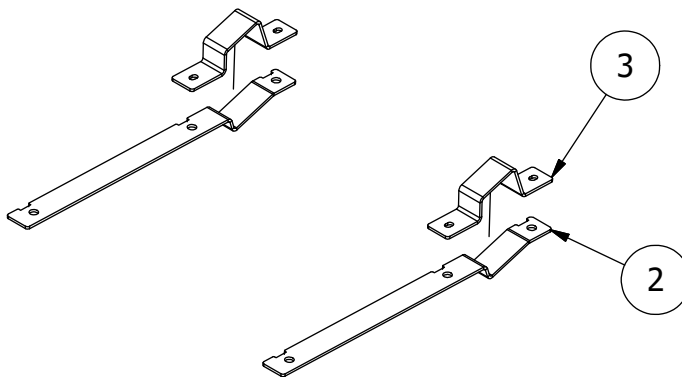

2

1

Parts List

ITEM	QTY	PART NUMBER	DESCRIPTION
1	1	414-0003-00	Plastic Mower Roof
2	2	439-0261-00	Mower Plastic Roof Mounting Bracket
3	2	439-0262-00	Mower Plastic Roof Mounting Bracket Clamp

Material:

UNLESS OTHERWISE SPECIFIED:

DEBURR ALL SHARP EDGES

ALL DIMENSIONS ARE IN INCHES

TOLERANCES:

.x ± .1

.xx ± .01

.xxx ± .005

ANG: ± 0.5°

INTIMIDATOR, INC.
1 BAD BOY BLVD
BATESVILLE, ARKANSAS
72501

DRAWN BY GHOMMICH	DRAWN DATE 3/14/2016	CHECKED BY	CHECKED DATE	SCALE
REVISION	PART NUMBER 493-0028-00		SHEET NUMBER 1 OF 1	
DESCRIPTION SPARTAN MOWER PLASTIC ROOF ASSEMBLY				
FILE NAME C:\VAULT_LOCAL\MTV\ACCESSORY\SPARTAN\SPARTAN ROOF\493-0028-00.DWG				