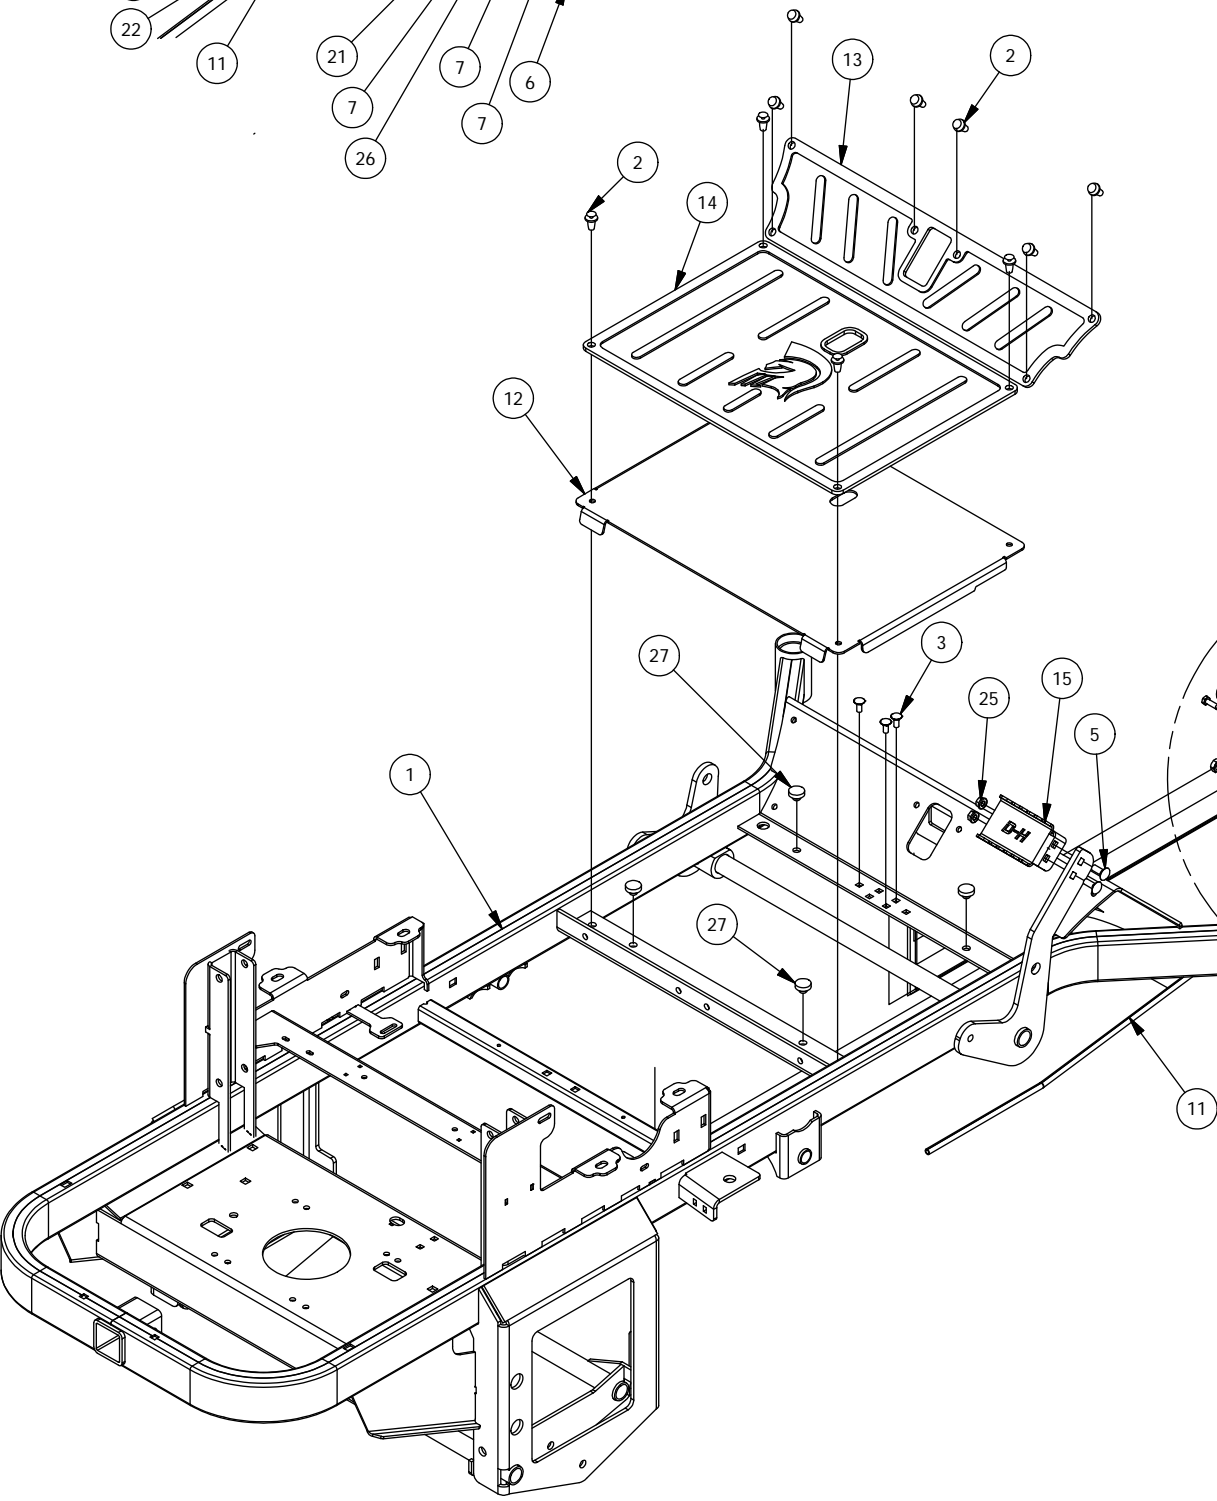

DETAIL A

Brake and Floor Board Assembly

Brake and Floor Board Assembly			
ITEM	QTY	PART NUMBER	DESCRIPTION
1	1	490-0008-00	Mower SRT Frame Assembly
2	10	414-0002-00	8MM PUSH TYPE RETAINER NYLON BLACK
3	3	418-0008-00	5/16-18 X 3/4 CARRIAGE BOLT ZINC
4	13	413-0006-00	5/16-18 HEX FLANGE NUT W/SERR ZINC
5	2	418-0045-00	3/8-16 X 1 CARRIAGE BOLT ZINC YELLOW
6	2	418-0029-00	1/4-20 X 1-1/4 HEX C/S GR 2 ZINC
7	6	413-0023-00	1/4-20 HEX FLANGE NUT W/SERR ZINC
8	1	434-0003-00	Brake Pedal Release Spring
9	1	434-0002-00	Brake Pedal Tension Sping
10	1	413-0013-00	3/8-16 NYLON INSERT FLANGE LOCKNUT ZINC
11	1	435-0004-00	MOWER BRAKE LINKAGE
12	1	439-0007-00	Mower Floorboard
13	1	481-0001-00	Rubber Mower Foot Rest Mat
14	1	481-0002-00	Mower Rubber Floor Mat
15	1	439-0059-00	Mower Deck Height Foot Pedal
16	1	439-0009-00	Mower Frame Brake Mounting Bracket
17	7	410-0009-00	1/2" ID X 3/4" OD X 3/8" LENGTH FLANGE BUSHING
18	1	490-0016-00	Mower Brake Lock Lever Assembly
19	1	490-0017-00	Mower Brake Unlock LeverAssembly
20	3	418-0027-00	5/16-18 X 1-3/4 HEX C/S GR 2 ZINC
21	1	413-0002-00	1/2-13 NYLON INSERT FLANGE LOCKNUT ZC YELLOW
22	1	420-0001-00	1/8 X 3/4 COTTER PIN ZINC
23	1	418-0030-00	3/8-16 X 1-1/4 HEX C/S GR 2 ZINC
24	1	418-0028-00	1/2-13 X 1-1/2 HEX C/S GR 2 ZINC
25	4	413-0004-00	3/8-16 HEX FLANGE NUT W/SERR ZINC
26	1	419-0015-00	3/8" ID X 3/4" OD X 1/8" THK BRONZE WASHER
27	4	429-0002-00	Rubber Bumper