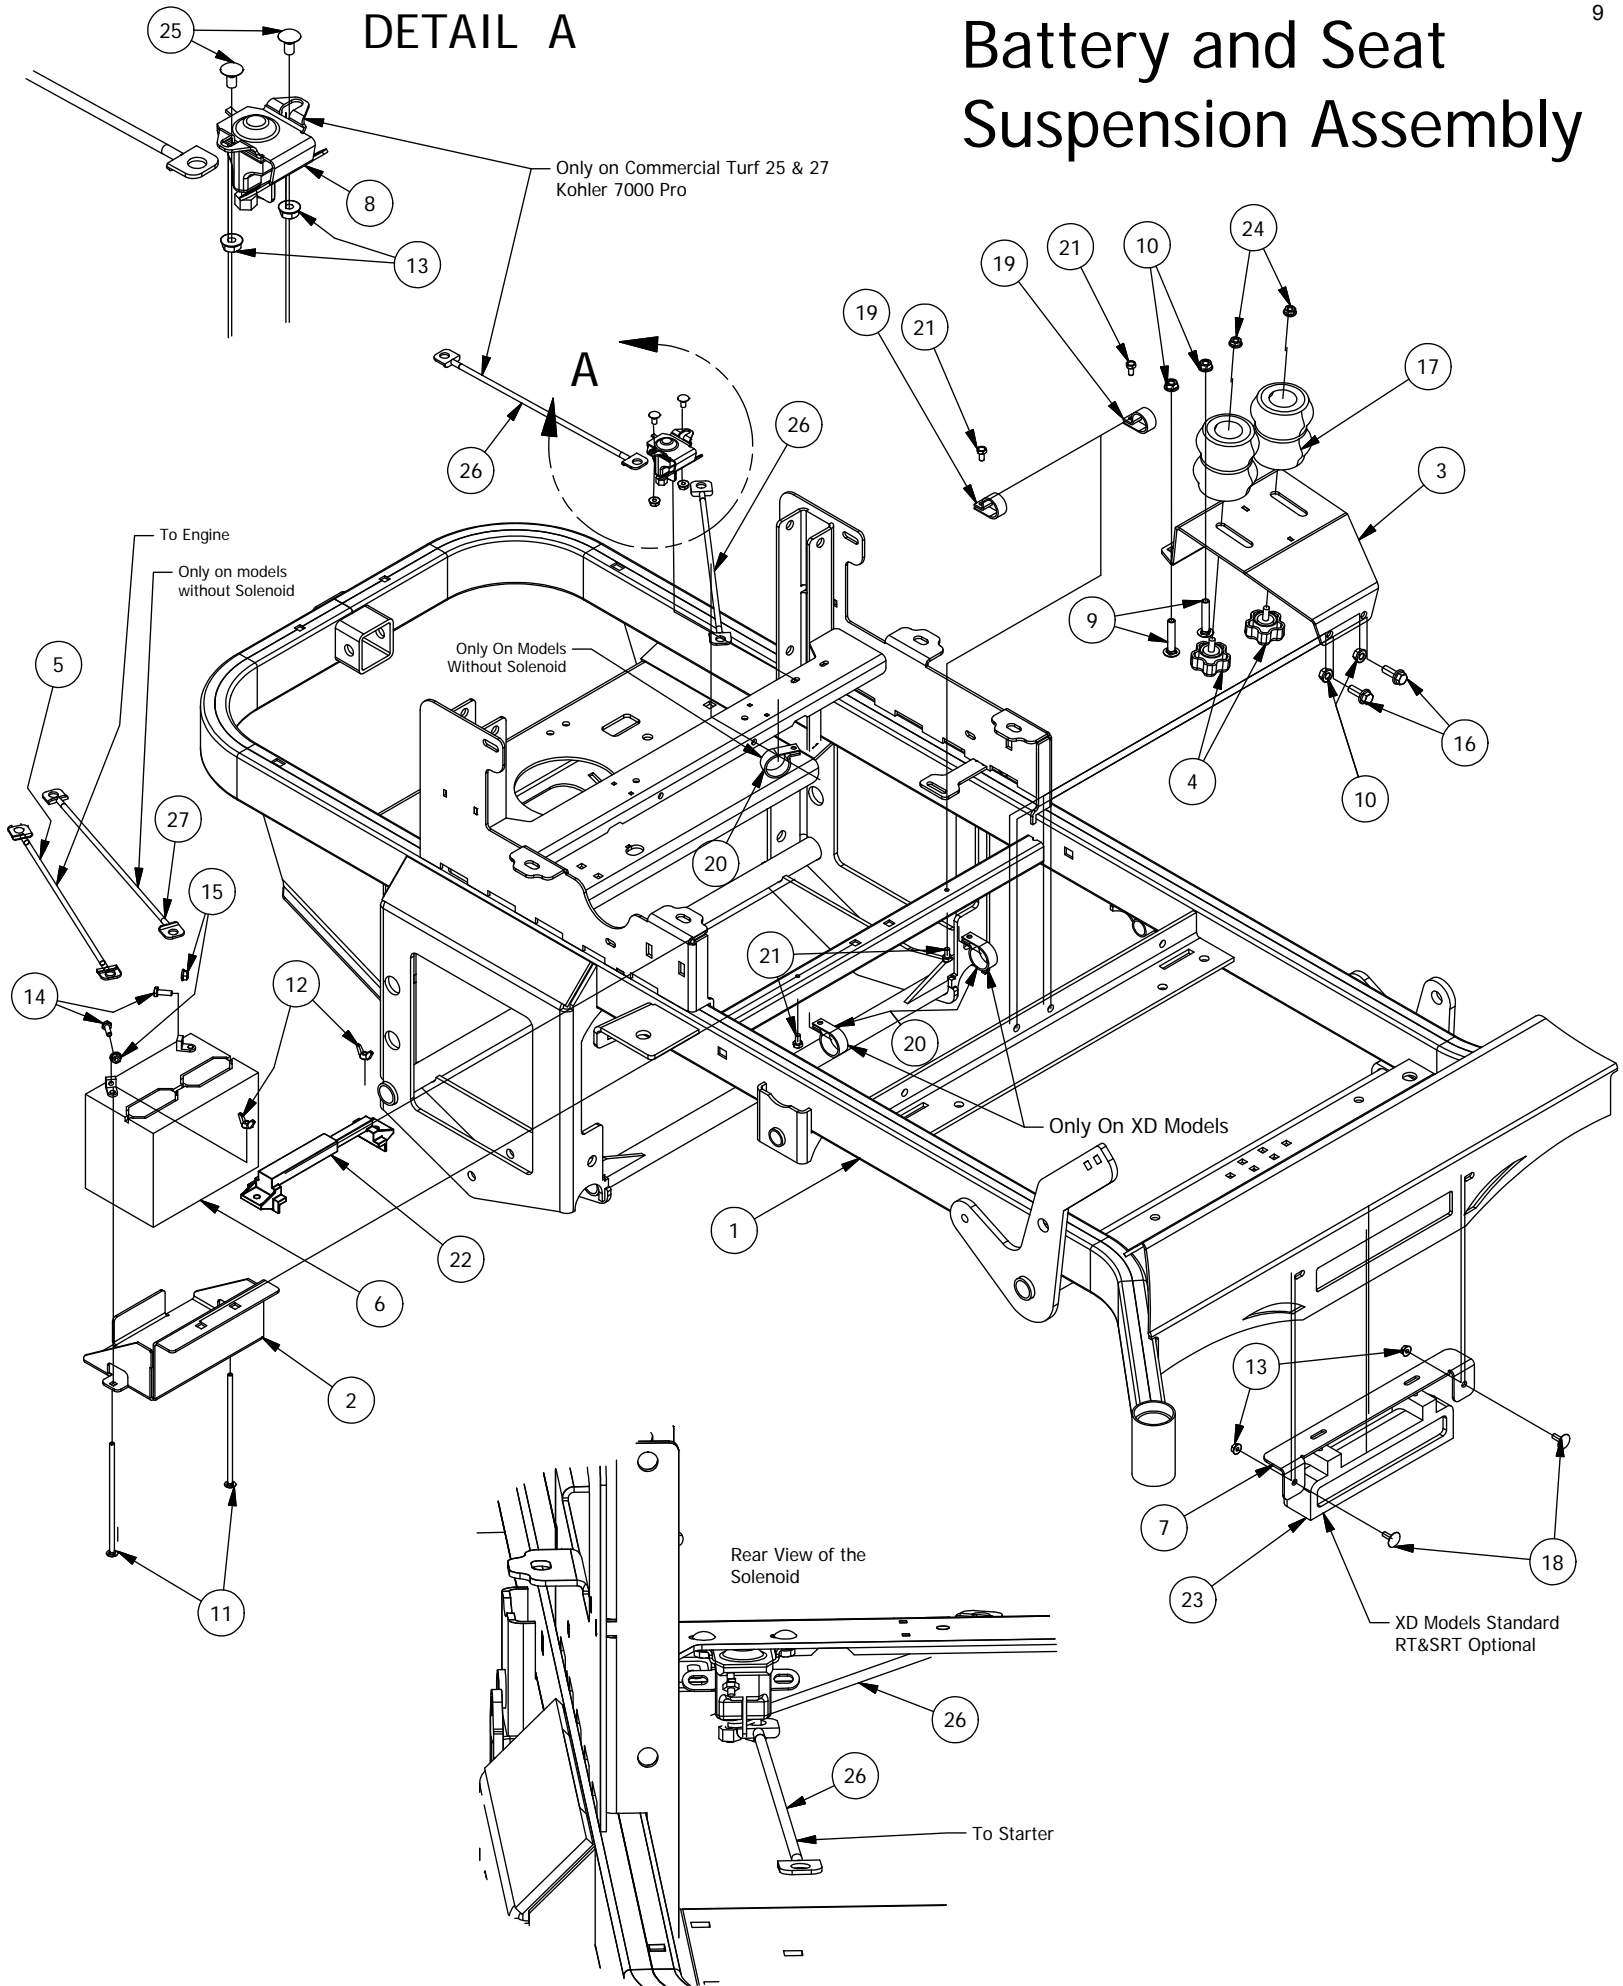

Battery and Seat Suspension Assembly

DETAIL A

Battery and Seat Suspension Assembly			
ITEM	QTY	PART NUMBER	DESCRIPTION
1	1	490-0008-00	Mower SRT Frame Assembly
2	1	439-0008-00	Mower Battery Box
3	1	490-0021-00	Mower Suspension Seat Bracket Assembly
4	2	445-0001-00	Lobed Knob w/ 5/16"-18 X .750" Stud
5	1	486-0017-00	Mower Negative Battery Cable 28" long
6	1	468-1004-00	12-V Mower Starter Battery
7	1	439-0012-00	Mower LED Light Bracket
8	1	486-0002-00	Mower Starter Solenoid
9	2	418-0033-00	3/8-16 X 2 CARRIAGE BOLT ZINC
10	4	413-0004-00	3/8-16 HEX FLANGE NUT W/SERR ZINC
11	2	418-0034-00	1/4-20 X 7 CARRIAGE BOLT ZINC
12	2	413-0025-00	1/4-20 WING NUT ZINC
13	4	413-0023-00	1/4-20 HEX FLANGE NUT W/SERR ZINC
14	2	418-0035-00	1/4-20 X 3/4 HEX C/S GR 2 ZINC
15	2	413-0026-00	1/4-20 NYLON INSERT FLANGE L/NUT ZINC
16	2	418-0040-00	3/8-16 X 1 HEX FLANGE BOLT GR 8 ZC YELLOW
17	2	487-0003-00	SRT Rear Suspension Elastomer
18	2	418-0026-00	1/4-20 X 3/4 CARRIAGE BOLT ZINC YELLOW
19	2	472-0002-00	1/2" CUSHIONED LOOP CLAMP
20	3	472-0001-00	1-1/4" CHUSHIONED LOOP CLAMP BLACK
21	4	418-0025-00	1/4-20 X 1/2 HWH SLOT TYPE F TCS ZINC
22	1	443-0001-00	Battery Hold Down
23	1	486-0032-00	Mower LED Light Bar
24	2	413-0027-00	5/16-18 NYLON INSERT FLANGE LOCKNUT ZC YELLOW
25	2	418-0031-00	1/4-20 X 1/2 CARRIAGE BOLT ZC YELLOW
26	2	486-0018-00	Mower Positive Battery Cable 12" long
27	1	486-0016-00	Mower Positive Battery Cable 25" long