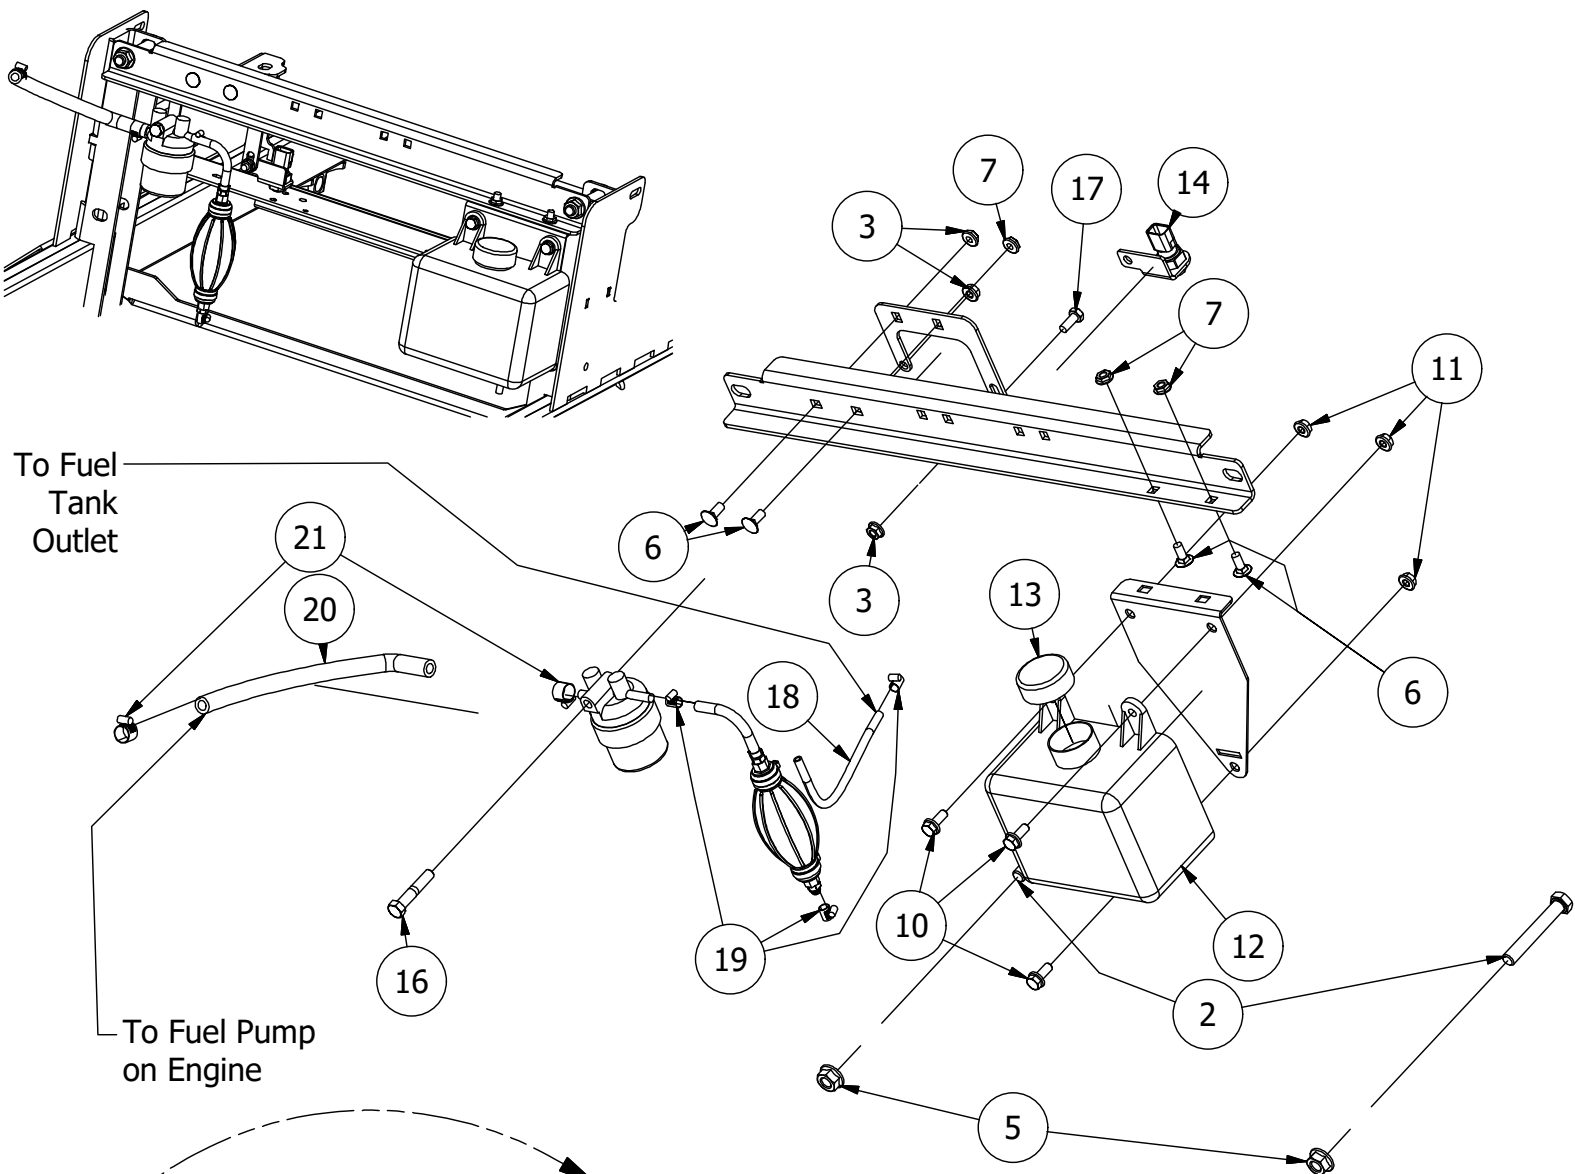

Water Seperator and Radiator Overflow

Water Seperator and Radiator Overflow			
ITEM	QTY	PART NUMBER	DESCRIPTION
1	1	490-0049-00	Diesel Mower Frame Assembly
2	2	418-0019-00	1/2-13 X 3-1/4 HEX C/S GR 8 ZY
3	3	413-0019-00	5/16-18 NYLON INSERT FLANGE L/NUT ZINC
4	1	439-0150-00	Diesel Mower ROPS Radiator Bracket Mount
5	2	413-0014-00	1/2-13 HEX STOVER LOCKNUT GR C ZINC
6	4	418-0008-00	5/16-18 X 3/4 CARRIAGE BOLT ZINC
7	3	413-0006-00	5/16-18 HEX FLANGE NUT W/SERR ZINC
8	1	439-0141-00	Radiator Overflow Reservoir mount
9	1	426-0034-00	Diesel Water Separator
10	3	418-0048-00	5/16-18 X 3/4 HEX FLANGE BOLT GR 8 ZC YELLOW
11	3	413-0022-00	5/16-18 HEX FLANGE NUT W/SERR ZINC YELLOW
12	1	767-2006-00	Radiator Overflow Bottle-2500
13	1	767-2004-00	Fuel Tank Cap-Lg UTV-Diesel
14	1	415-0070-00	Bar Pressure Sensor
15	1	463-0005-00	CAT Diesel Water Separator
16	1	618-2024-00	3/8 -16 X 2" Hex Bolt
17	1	618-8063-00	5/16-18 x 3/4 GR 5 Hex bolt Zinc
18	1	751-1014-00	1/4 Fuel Line - Low Perm
19	3	472-0007-00	1/4" Hose Clamp
20	1	751-1019-00	3/8" ID Hose
21	2	472-0004-00	1/2" (#8) Hose Clamp
22	2	463-0007-00	Water Separator Primer