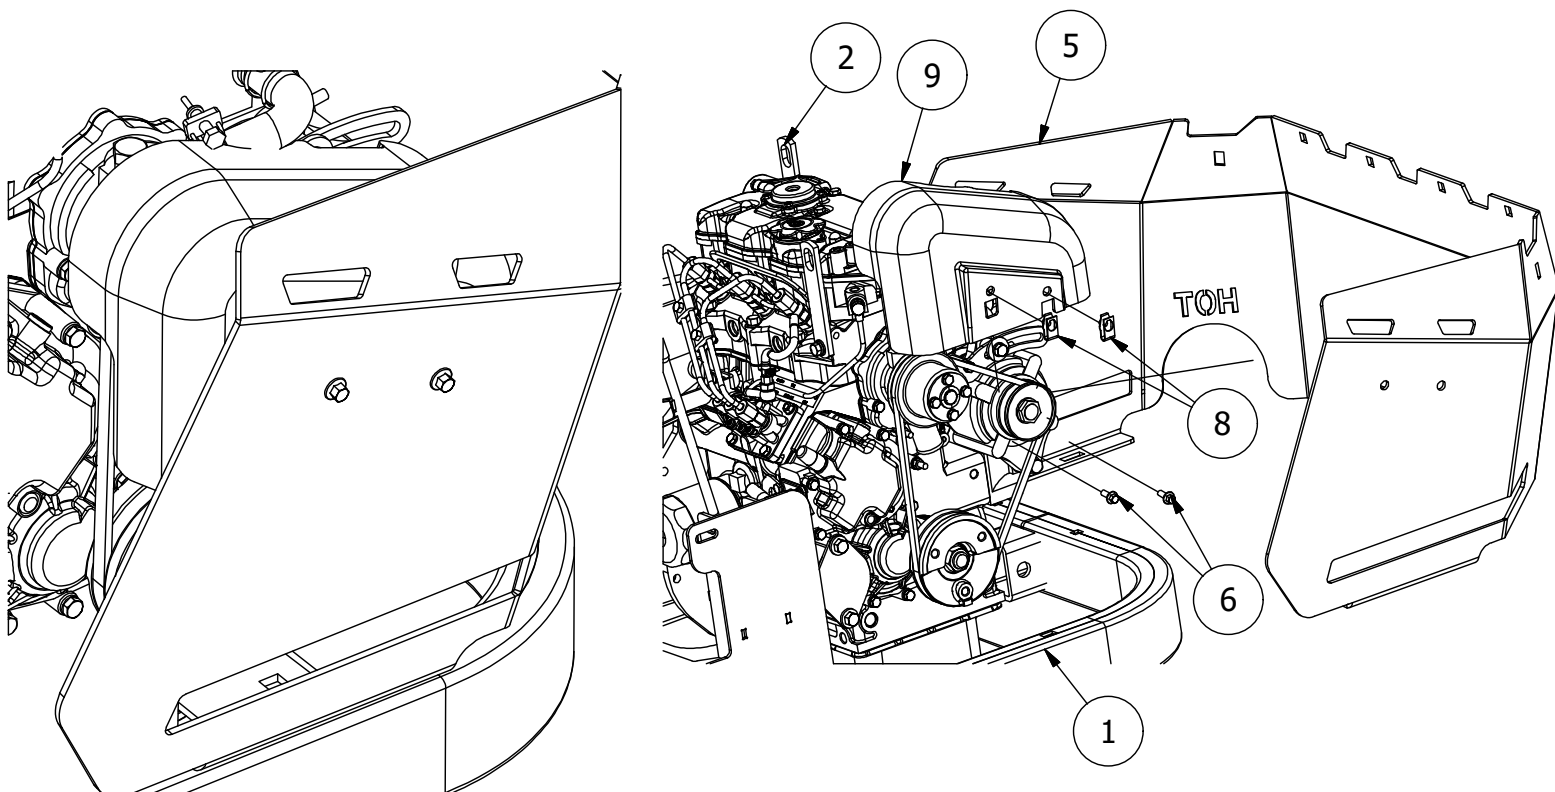

Pulley Cover