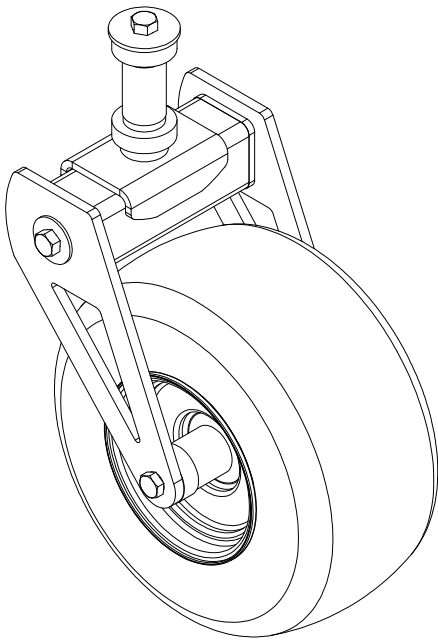

Spartan Mower

Parts Manual

SRT-HDD

TABLE OF CONTENTS

SRT Front Fork Assembly.....	3
Brake and Floor Board assembly.....	4-5
Height Indicator Assembly.....	6-7
Actuator Assembly	8
Battery and Seat Suspension Assembly.....	9-10
Drive Arm Assemblies.....	11-12
Seat Frame and Pump Idler Assemblies.....	13-14
CAT Gas Tank Assembly.....	15-16
SRT Suspension Frame Assembly.....	17-18
Engine and Engine Mounts.....	19-20
Muffler and Throttle.....	21-22
Gearbox Assembly.....	23-24
Clutch Assembly.....	25-26
Front Cowling and Intake.....	27-28
Water Separator and Radiator Overflow	29-30
Rear Cowling.....	31-32
Radiator and Supports.....	33-34
Pulley and Flywheel Covers.....	35-36
Underside Pulleys and ROPS.....	37-38
61" Deck Assembly-1.....	39-40
61" Deck Assembly-2.....	41-42
Decals.....	43

SRT Front Fork Assembly			
ITEM	QTY	PART NUMBER	DESCRIPTION
1	1	490-0002-00	Suspension Mower Front Fork Mount Assembly
2	2	487-0002-00	Front Suspension Urethane Elastomer
3	1	437-0002-00	Mower Front Suspension Torsion Shaft
4	2	439-0024-00	Mower Suspension Fork Leg
5	3	418-0002-0	1/2-20 X 1-1/4 HEX FLANGE BOLT GR 8 ZC YELLOW
6	1	422-0002-00	Mower Front Caster Wheel
7	1	422-0020-00	Mower Front Caster Tire
8	1	418-0003-00	1/2-13 X 8-1/2 HEX C/S GR 5 ZINC YELLOW
9	1	413-0002-00	1/2-13 NYLON INSERT FLANGE LOCKNUT ZC YELLOW
10	2	419-0001-00	1/2 X 1-5/8 BELLVILLE CUP WASHER ZINC YELLOW
11	2	410-0004-00	Mower Caster Shaft Bearing
12	1	419-0002-00	1/2 FENDER WASHER 1-1/4" OD ZINC
13	1	426-0006-00	Mower Caster Shaft Washer
14	1	425-0011-00	Mower Bearing Retainer Spacer
15	1	425-0010-00	Mower Caster Fork Wheel Spacer
16	2	410-0014-00	Mower Caster Wheel Bearing