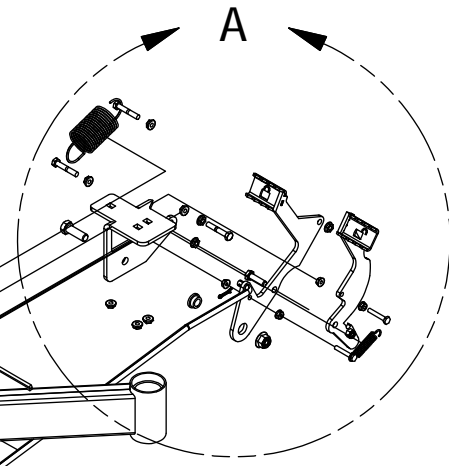

DETAIL A

Brake and Floor Board Assembly

Brake and Floor Board Assembly			
ITEM	QTY	PART NUMBER	DESCRIPTION
1	1	490-0008-00	Mower SRT Frame Assembly
2	10	414-0002-00	8MM PUSH TYPE RETAINER NYLON BLACK
3	3	418-0008-00	5/16-18 X 3/4 CARRIAGE BOLT ZINC
4	13	413-0006-00	5/16-18 HEX FLANGE NUT W/SERR ZINC
5	2	418-0045-00	3/8-16 X 1 CARRIAGE BOLT ZINC YELLOW
6	2	418-0029-00	1/4-20 X 1-1/4 HEX C/S GR 2 ZINC
7	6	413-0023-00	1/4-20 HEX FLANGE NUT W/SERR ZINC
8	1	434-0003-00	Brake Pedal Release Spring
9	1	434-0002-00	Brake Pedal Tension Sping
10	1	413-0013-00	3/8-16 NYLON INSERT FLANGE LOCKNUT ZINC
11	1	435-0004-00	MOWER BRAKE LINKAGE
12	1	439-0007-00	Mower Floorboard
13	1	481-0001-00	Rubber Mower Foot Rest Mat
14	1	481-0002-00	Mower Rubber Floor Mat
15	1	439-0059-00	Mower Deck Height Foot Pedal
16	1	439-0009-00	Mower Frame Brake Mounting Bracket
17	7	410-0009-00	1/2" ID X 3/4" OD X 3/8" LENGTH FLANGE BUSHING
18	1	490-0016-00	Mower Brake Lock Lever Assembly
19	1	490-0017-00	Mower Brake Unlock LeverAssembly
20	3	418-0027-00	5/16-18 X 1-3/4 HEX C/S GR 2 ZINC
21	1	413-0002-00	1/2-13 NYLON INSERT FLANGE LOCKNUT ZC YELLOW
22	1	420-0001-00	1/8 X 3/4 COTTER PIN ZINC
23	1	418-0030-00	3/8-16 X 1-1/4 HEX C/S GR 2 ZINC
24	1	418-0028-00	1/2-13 X 1-1/2 HEX C/S GR 2 ZINC
25	4	413-0004-00	3/8-16 HEX FLANGE NUT W/SERR ZINC
26	1	419-0015-00	3/8" ID X 3/4" OD X 1/8" THK BRONZE WASHER
27	4	429-0002-00	Rubber Bumper