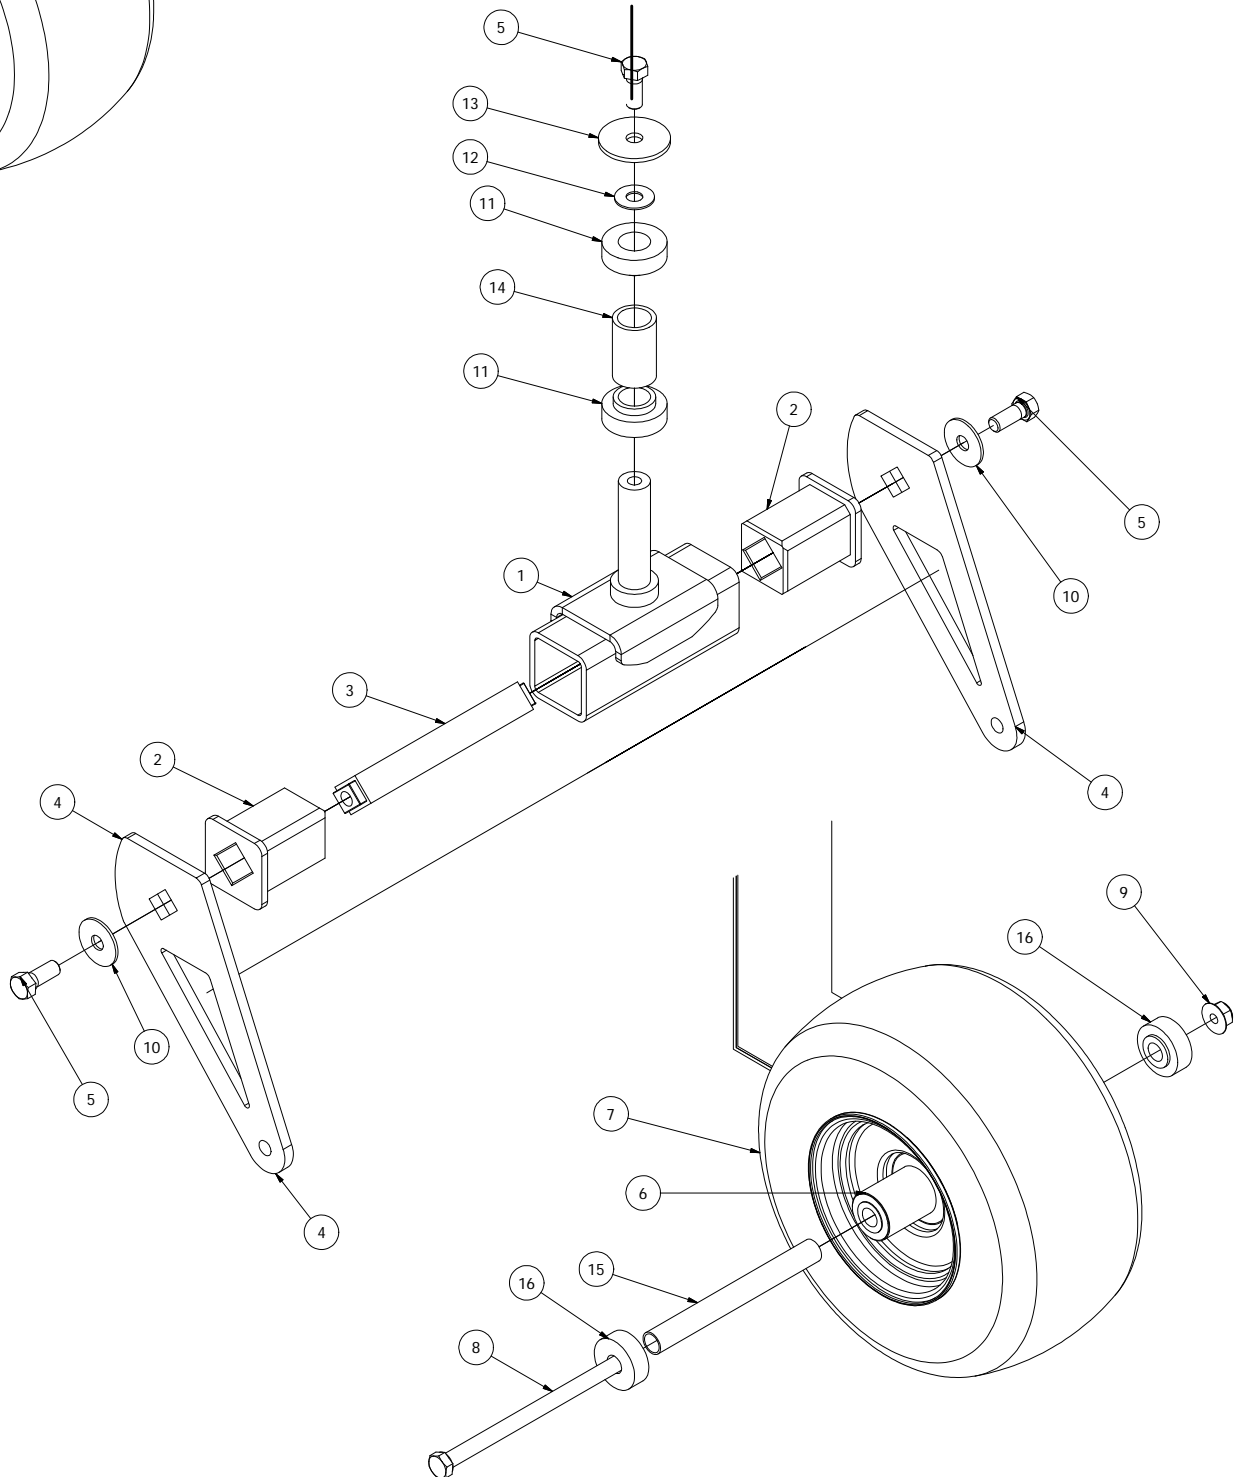

Spartan Mower

Parts Manual

SRT-HDD

TABLE OF CONTENTS

SRT Front Fork Assembly.....	3
Brake and Floor Board assembly.....	4-5
Height Indicator Assembly.....	6-7
Actuator Assembly	8
Battery and Seat Suspension Assembly.....	9-10
Drive Arm Assemblies.....	11-12
Seat Frame and Pump Idler Assemblies.....	13-14
CAT Gas Tank Assembly.....	15-16
SRT Suspension Frame Assembly.....	17-18
Engine and Engine Mounts.....	19-20
Muffler and Throttle.....	21-22
Gearbox Assembly.....	23-24
Clutch Assembly.....	25-26
Front Cowling and Intake.....	27-28
Water Separator and Radiator Overflow	29-30
Rear Cowling.....	31-32
Radiator and Supports.....	33-34
Pulley and Flywheel Covers.....	35-36
Underside Pulleys and ROPS.....	37-38
61" Deck Assembly-1.....	39-40
61" Deck Assembly-2.....	41-42
Decals.....	43

SRT Front Fork Assembly			
ITEM	QTY	PART NUMBER	DESCRIPTION
1	1	490-0002-00	Suspension Mower Front Fork Mount Assembly
2	2	487-0002-00	Front Suspension Urethane Elastomer
3	1	437-0002-00	Mower Front Suspension Torsion Shaft
4	2	439-0024-00	Mower Suspension Fork Leg
5	3	418-0002-0	1/2-20 X 1-1/4 HEX FLANGE BOLT GR 8 ZC YELLOW
6	1	422-0002-00	Mower Front Caster Wheel
7	1	422-0020-00	Mower Front Caster Tire
8	1	418-0003-00	1/2-13 X 8-1/2 HEX C/S GR 5 ZINC YELLOW
9	1	413-0002-00	1/2-13 NYLON INSERT FLANGE LOCKNUT ZC YELLOW
10	2	419-0001-00	1/2 X 1-5/8 BELLVILLE CUP WASHER ZINC YELLOW
11	2	410-0004-00	Mower Caster Shaft Bearing
12	1	419-0002-00	1/2 FENDER WASHER 1-1/4" OD ZINC
13	1	426-0006-00	Mower Caster Shaft Washer
14	1	425-0011-00	Mower Bearing Retainer Spacer
15	1	425-0010-00	Mower Caster Fork Wheel Spacer
16	2	410-0014-00	Mower Caster Wheel Bearing