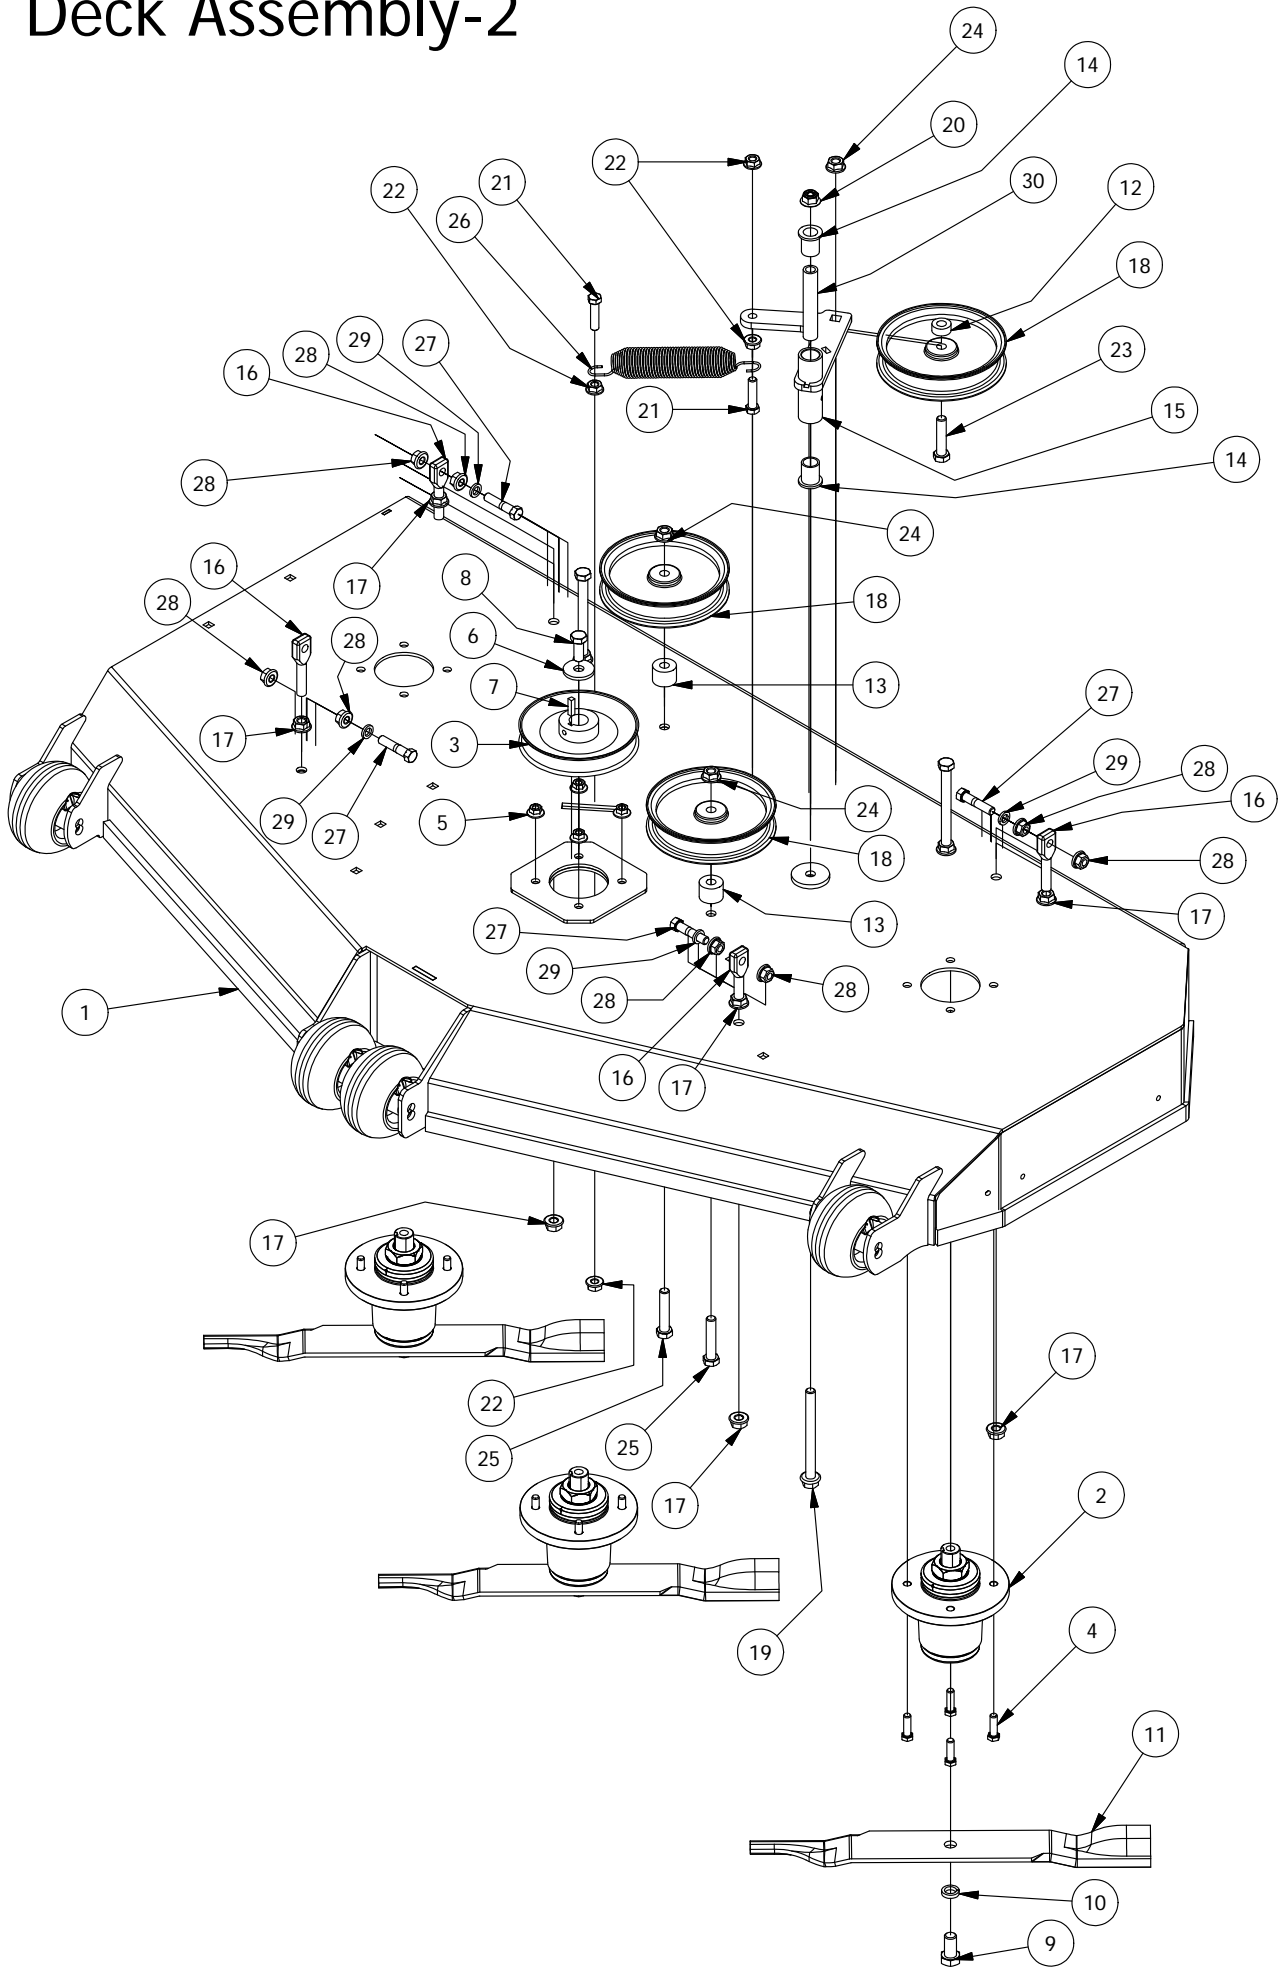

61" Deck Assembly-2

61" Deck Assembly-2			
ITEM	QTY	PART NUMBER	DESCRIPTION
1	1	490-0031-00	61" Mower Deck Assembly
2	3	437-0005-00	Mower Heavy Duty Deck Spindle
3	3	433-0003-00	Deck Pulley 61"
4	12	418-0005-00	3/8-16 x 1-1/4 Hex Bolt GR5
5	12	418-0004-00	3/8-16 HEX FLANGE NUT W/SERR ZINC
6	3	419-0003-00	1/2" X 1-5/8 BELLEVILLE CUP WASHER ZINC YELLOW
7	3	442-0001-00	1/4 X 1 SQUARE KEY STOCK
8	3	418-0006-00	1/2-20 X 1-1/4 HEX C/S GR 5 ZINC
9	3	418-0007-00	5/8-18 X 1-1/4 HEX C/S GR 5 ZINC
10	3	419-0004-00	5/8 SPLIT LOCKWASHER ZINC
11	3	438-0002-00	61" Mower Deck Blade
12	1	425-0007-00	Mower IDLER PULLEY SPACER
13	2	425-0002-00	Mower Deck Idler Spacer
14	2	410-0007-00	3/4" ID X 15/16" OD X 1-1/8" LENGTH FLANGE BUSHING
15	1	490-0019-00	Mower Deck Idler Pulley Arm Assembly
16	4	448-0001-00	Mowre Deck height adjustment Stud
17	12	413-0005-00	1/2-13 HEX FLANGE NUT W/SERR ZINC YELLOW
18	3	433-0007-00	Mower 6-3/4" Deck Idler Pulley
19	1	418-0009-00	1/2-13 X 5-1/2 HEX FLANGE BOLT GR 8 ZY
20	4	413-0002-00	1/2-13 NYLON INSERT FLANGE LOCKNUT ZC YELLOW
21	2	418-0011-00	7/16-14 X 1-3/4 HEX C/S GR 2 ZINC (NOT A/T)
22	4	413-0001-00	7/16-14 HEX FLANGE NUT W/SERR ZINC
23	1	418-0012-00	1/2-13 X 2-1/4 HEX C/S GR 5 ZINC
24	3	413-0010-00	1/2-13 HEX FLANGE NUT W/SERR ZINC
25	2	418-0014-00	1/2-13 X 2-1/2 HEX FLANGE BOLT GR 8 ZC YELLOW
26	1	434-0005-00	Deck/pump idler spring
27	4	418-0046-00	7/16-14 X 2 HEX C/S GR 5 ZINC YELLOW
28	8	413-0011-00	7/16-14 HEX FLANGE NUT W/SERR ZINC YELLOW
29	4	419-0010-00	.443 ID X .750 OD X .125 THK NYLON BLACK
30	1	425-0006-00	Mower Inner Idler Spacer