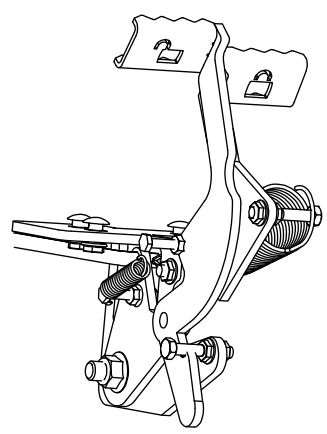

DETAIL A

Brake and Floor Board Assembly

Brake and Floor Board Assembly			
ITEM	QTY	PART NUMBER	DESCRIPTION
1	1	490-0008-00	Mower SRT Frame Assembly
2	10	414-0002-00	8MM PUSH TYPE RETAINER NYLON BLACK
3	3	418-0008-00	5/16-18 X 3/4 CARRIAGE BOLT ZINC
4	13	413-0006-00	5/16-18 HEX FLANGE NUT W/SERR ZINC
5	2	418-0045-00	3/8-16 X 1 CARRIAGE BOLT ZINC YELLOW
6	2	418-0029-00	1/4-20 X 1-1/4 HEX C/S GR 2 ZINC
7	6	413-0023-00	1/4-20 HEX FLANGE NUT W/SERR ZINC
8	1	434-0003-00	Brake Pedal Release Spring
9	1	434-0002-00	Brake Pedal Tension Sping
10	1	413-0013-00	3/8-16 NYLON INSERT FLANGE LOCKNUT ZINC
11	1	435-0004-00	MOWER BRAKE LINKAGE
12	1	439-0007-00	Mower Floorboard
13	1	481-0001-00	Rubber Mower Foot Rest Mat
14	1	481-0002-00	Mower Rubber Floor Mat
15	1	439-0059-00	Mower Deck Height Foot Pedal
16	1	439-0009-00	Mower Frame Brake Mounting Bracket
17	7	410-0009-00	1/2" ID X 3/4" OD X 3/8" LENGTH FLANGE BUSHING
18	1	490-0016-00	Mower Brake Lock Lever Assembly
19	1	490-0017-00	Mower Brake Unlock LeverAssembly
20	3	418-0027-00	5/16-18 X 1-3/4 HEX C/S GR 2 ZINC
21	1	413-0002-00	1/2-13 NYLON INSERT FLANGE LOCKNUT ZC YELLOW
22	1	420-0001-00	1/8 X 3/4 COTTER PIN ZINC
23	1	418-0030-00	3/8-16 X 1-1/4 HEX C/S GR 2 ZINC
24	1	418-0028-00	1/2-13 X 1-1/2 HEX C/S GR 2 ZINC
25	4	413-0004-00	3/8-16 HEX FLANGE NUT W/SERR ZINC
26	1	419-0015-00	3/8" ID X 3/4" OD X 1/8" THK BRONZE WASHER
27	4	429-0002-00	Rubber Bumper