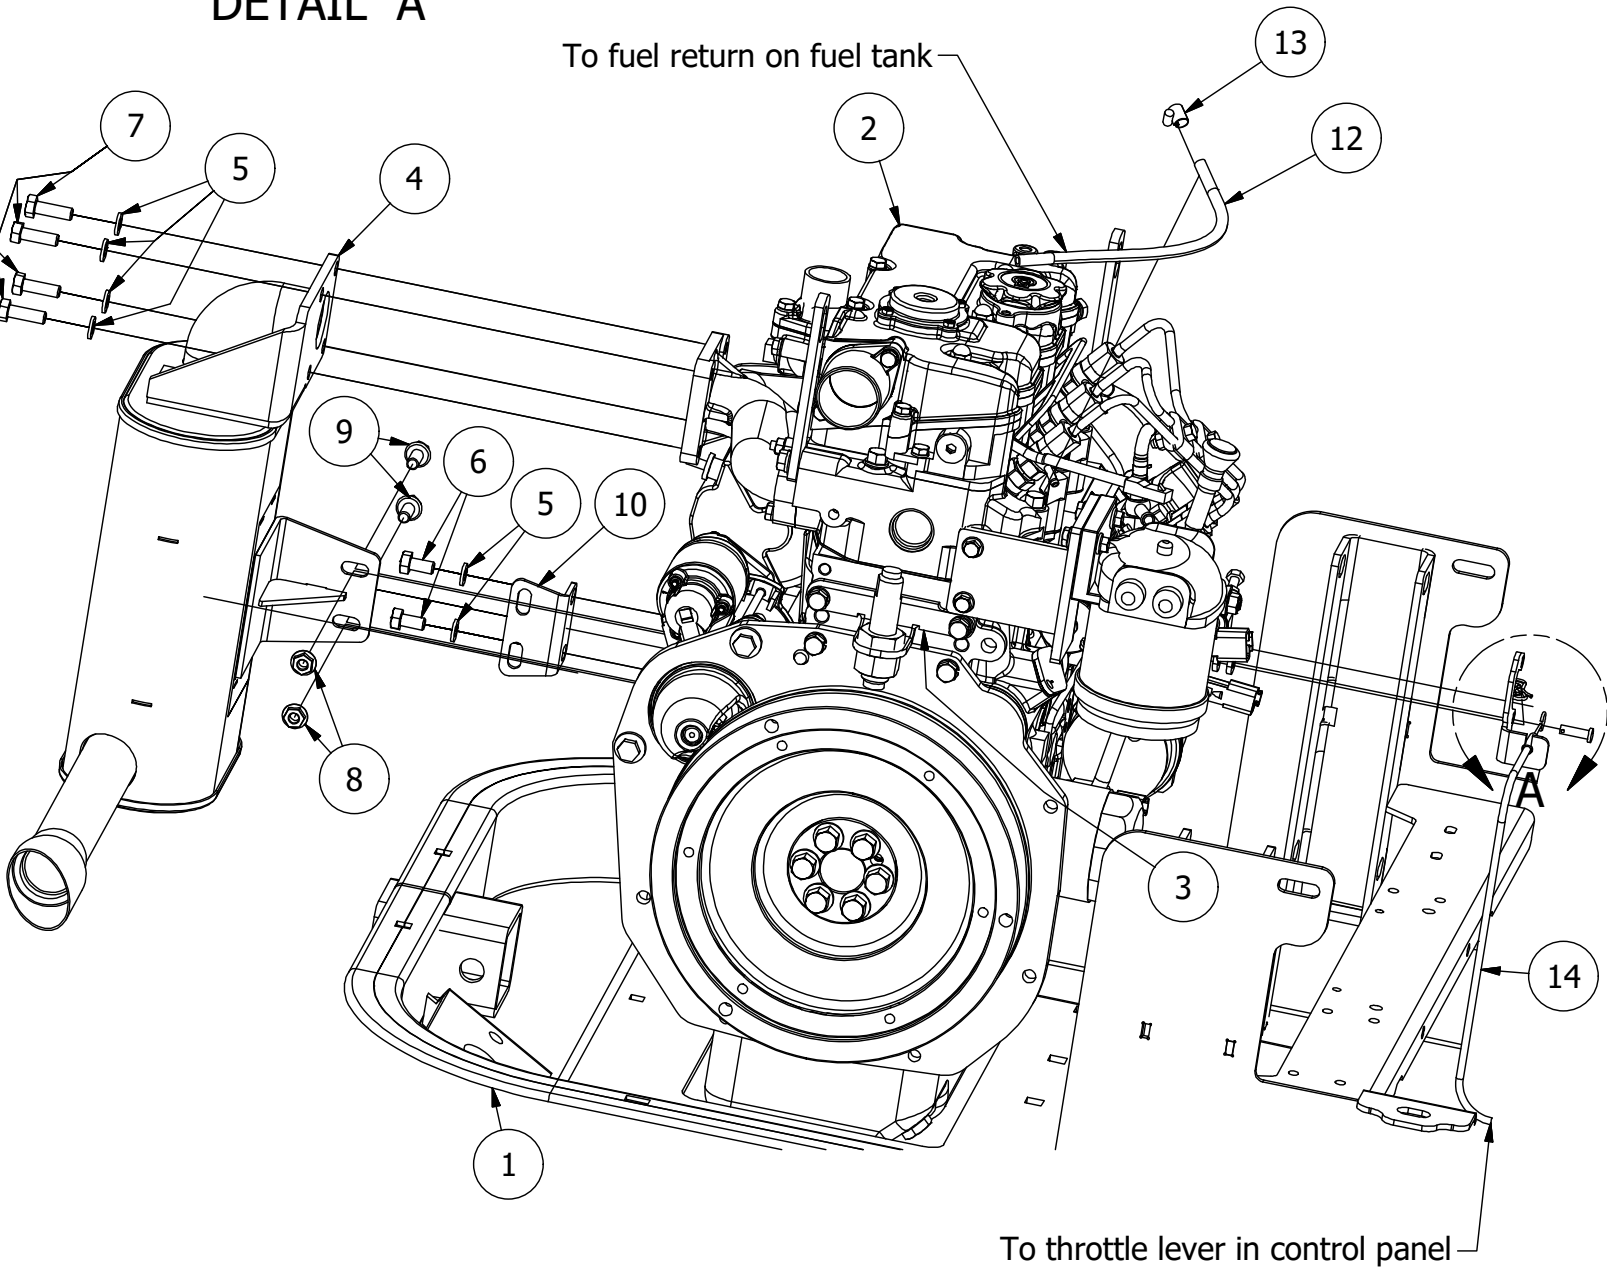

DETAIL A

Muffler and Throttle			
ITEM	QTY	PART NUMBER	DESCRIPTION
1	1	490-0049-00	Diesel Mower Frame Assembly
2	1	415-0067-00	Caterpillar C1.1, 24.7Hp @ 2800RPM, Tier 4 Final Industrial
3	1	439-0165-00	Diesel Mower Engine Speed Sensor Brkt
4	1	415-0059-00	Exhaust System W/Muffler For CAT Diesel Mower
5	6	619-0058-00	M8 SPLIT LOCKWASHER ZINC
6	2	618-2063-00	M8-1.25 X 16MM HEX BOLT CL. 8.8 ZINC
7	4	618-5300-00	M8-1.25 X 25MM HEX BOLT CL. 8.8 ZINC
8	2	413-0006-00	5/16-18 HEX FLANGE NUT W/SERR ZINC
9	2	418-0048-00	5/16-18 X 3/4 HEX FLANGE BOLT GR 8 ZC YELLOW
10	1	715-3001-00	CAT Diesel Muffler Bracket
11	1	439-0162-00	Diesel Throttle Cable Brkt
12	1	751-1014-00	1/4 Fuel Line - Low Perm
13	1	472-0007-00	1/4" Hose Clamp
14	1	464-0003-00	Cat Diesel Mower Throttle Cable Assembly w / Handle
15	1	620-1000-00	Clevis Pin, 1/4" x 3/4"
16	1	620-1002-00	Bow Tie Clip