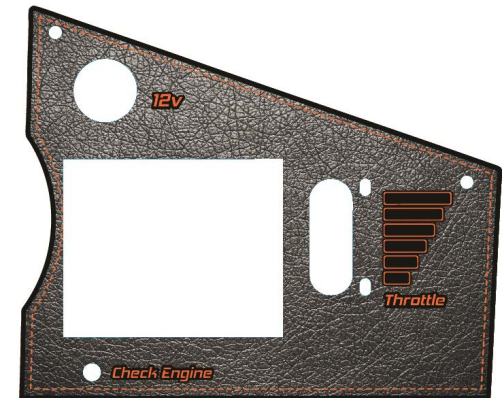

491-0076-00

Spartan SRT-HDD Control Panel Check Engine Light Decal