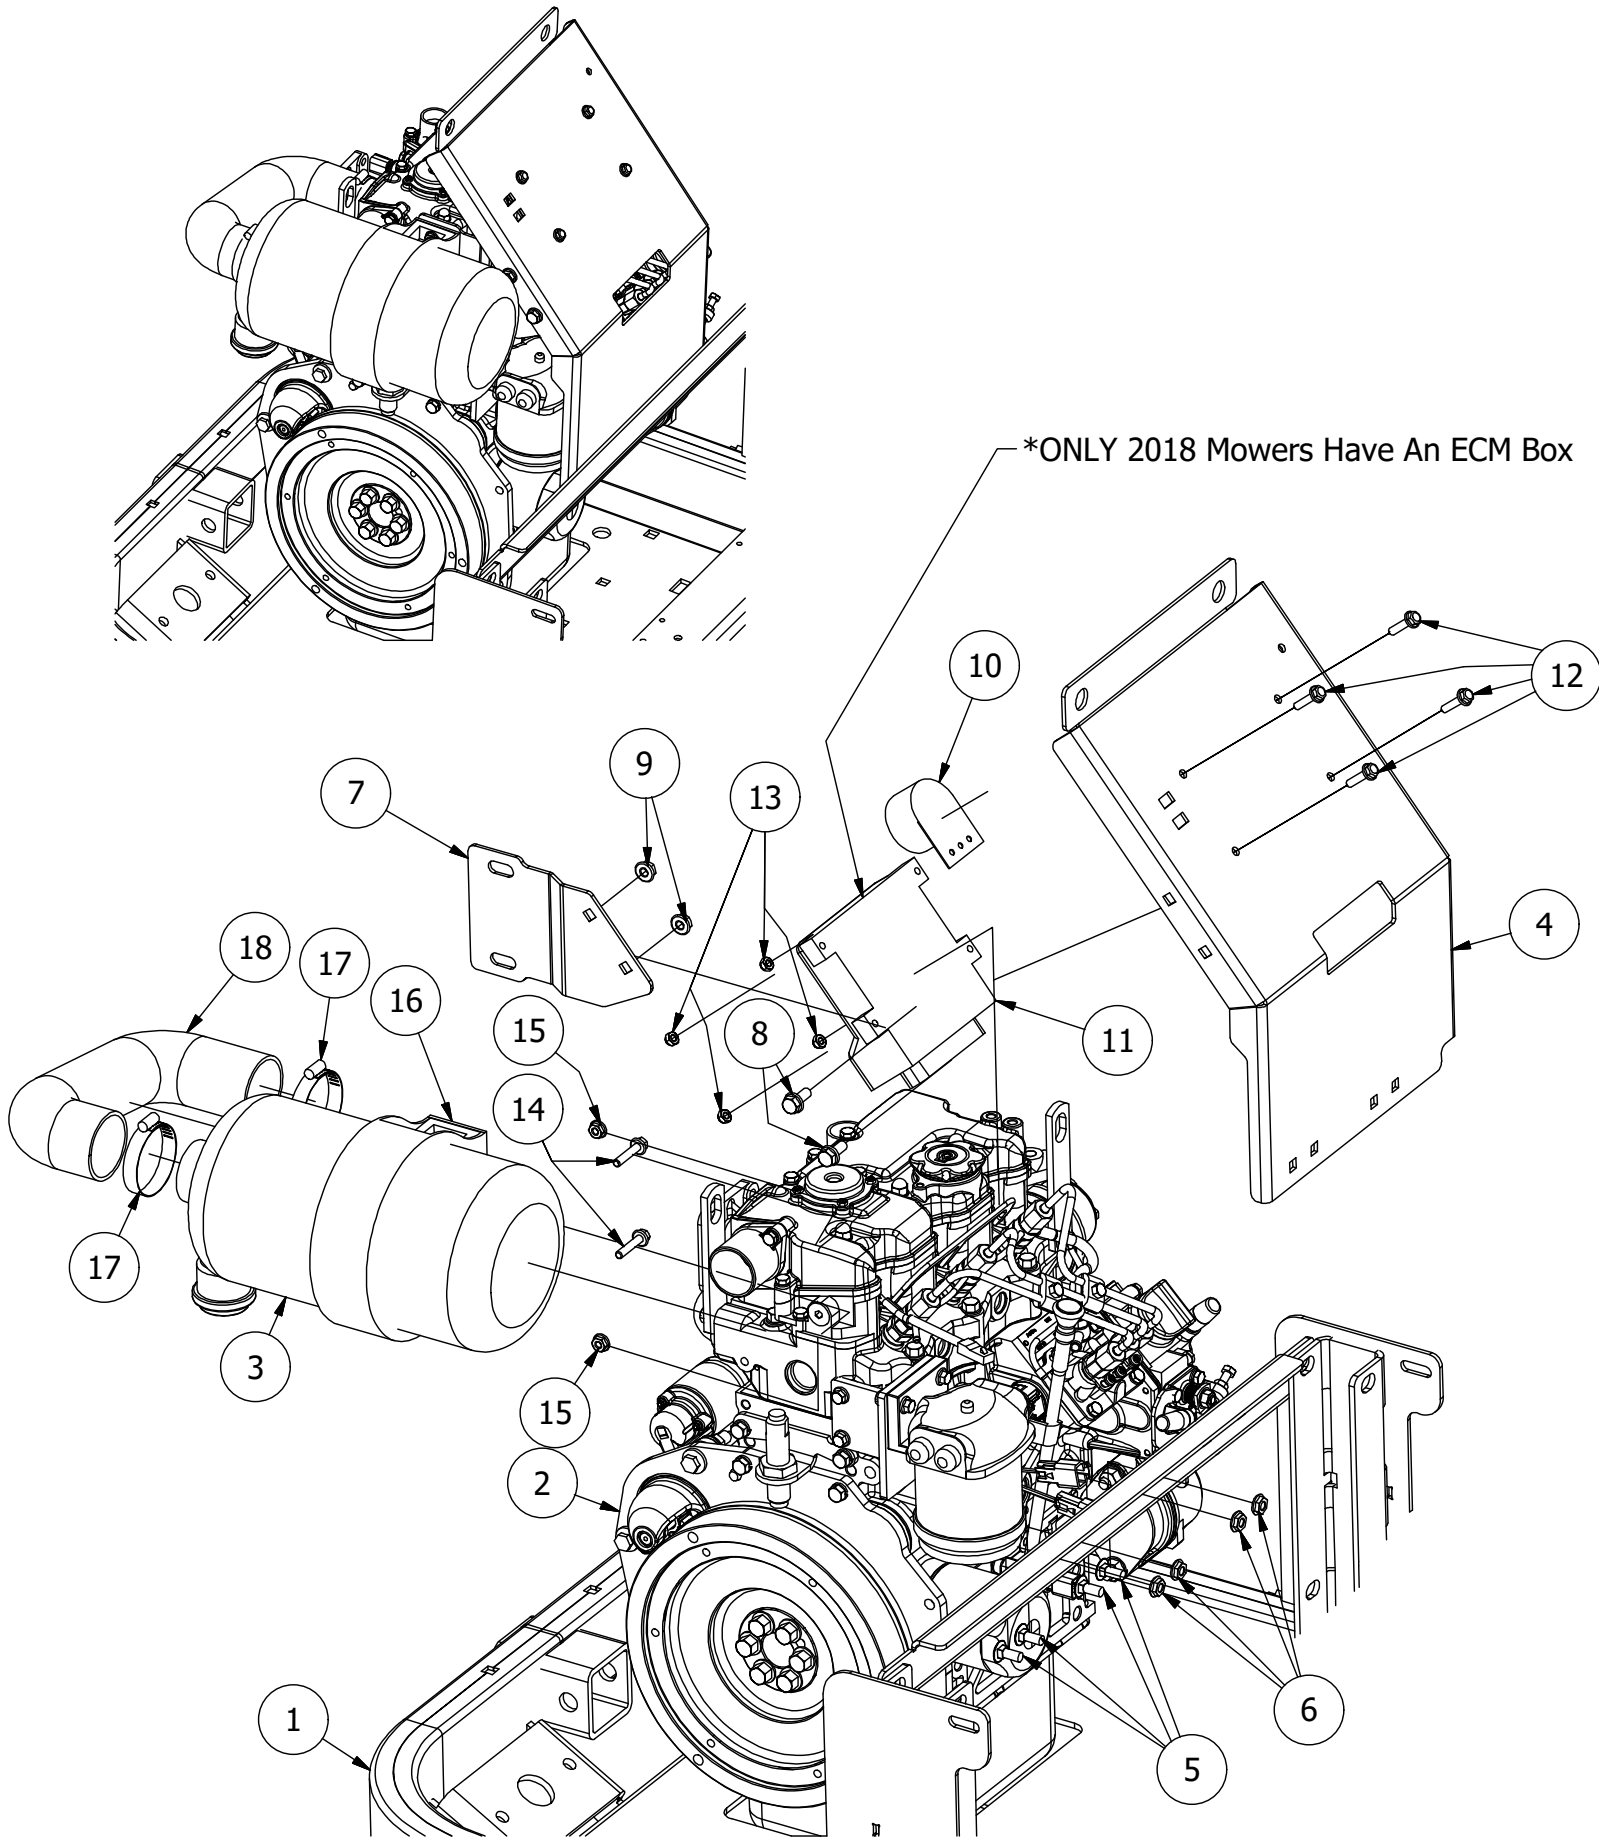

Front Cowling and Intake

Front Cowling and Intake			
ITEM	QTY	PART NUMBER	DESCRIPTION
1	1	490-0049-00	Diesel Mower Frame Assembly
2	1	415-0067-00	Caterpillar C1.1, 24.7Hp @ 2800RPM, Tier 4 Final Industrial
3	2	463-0007-00	CAT Air Filter Housing
4	1	439-0143-00	Diesel Mower Radiator Front Mount
5	4	418-0008-00	5/16-18 X 3/4 CARRIAGE BOLT ZINC
6	4	413-0006-00	5/16-18 HEX FLANGE NUT W/SERR ZINC
7	1	439-0166-00	Diesel Mower Air Filter Engine Brkt
8	2	418-0048-00	5/16-18 X 3/4 HEX FLANGE BOLT GR 8 ZC YELLOW
9	2	413-0022-00	5/16-18 HEX FLANGE NUT W/SERR ZINC YELLOW
10	1	786-2060-00	Piezeoelectric Buzzer
11	1	427-0001-00	CAT ECM Box
12	4	418-0088-00	M6-1.0 X 25MM ASME B18.2.3.4M HEX FLANGE BOLT (CL 10.9) ZC/Y
13	4	413-0070-00	M6-1.0 DIN 985 NYL INS (CL. 10) L/N ZC/Y
14	2	418-0222-00	Air Filter Clamp Bolt
15	2	413-1000-00	Air Filter Clamp Nut
16	1	472-1000-00	Air Filter Housing Clamp
17	2	472-0010-00	Air Filter Hose Clamp
18	1	451-0005-00	Air Filter Connecting Hose