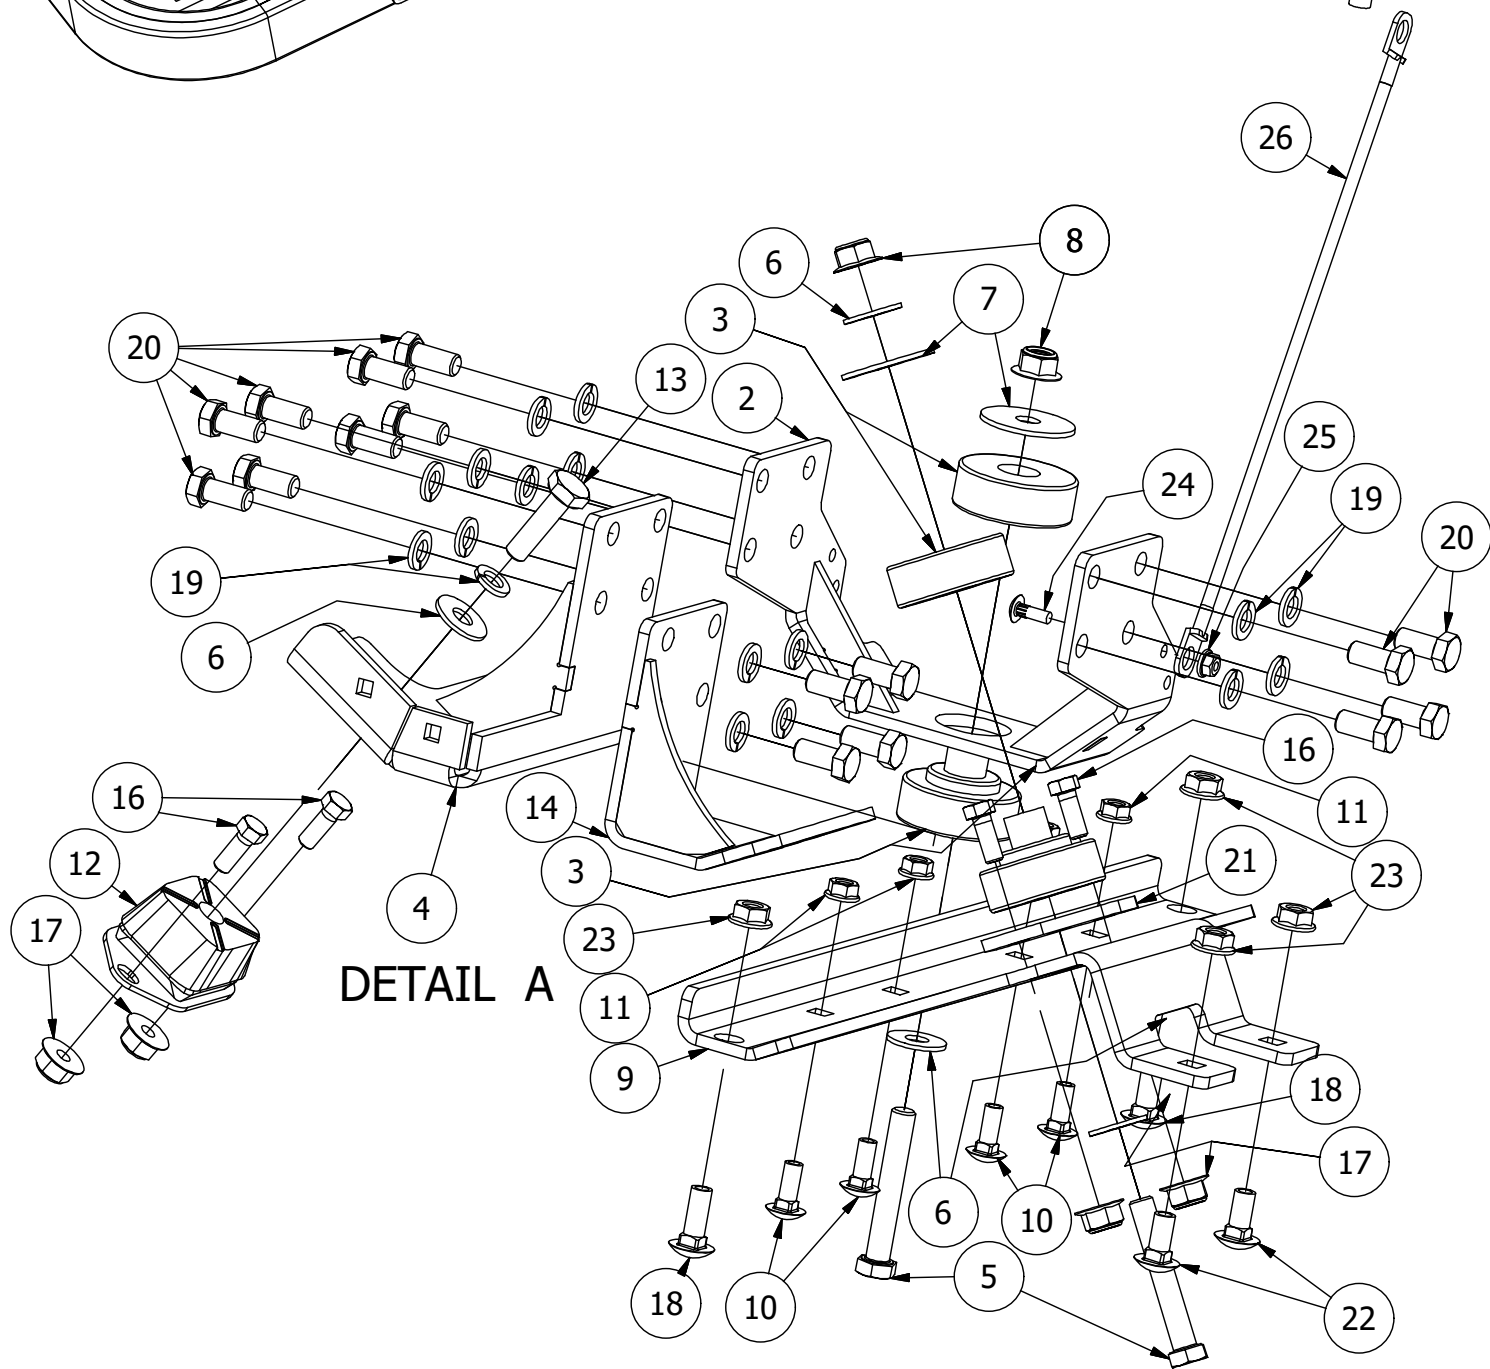

Engine and Engine Mounts Assemblies

Engine and Engine Mounts Assemblies

ITEM	QTY	PART NUMBER	DESCRIPTION
1	1	490-0049-00	Diesel Mower Frame Assembly
2	1	490-0109-00	Diesel Mower Left Rear Motor Mount Assembly
3	4	732-1014-00	Engine Vibration Mount
4	1	490-0110-00	Diesel Mower Right Rear Motor Mount Assembly
5	2	418-0019-00	1/2-13 X 3-1/4 HEX C/S GR 8 ZY
6	4	619-5010-00	.565 IDx 1.25 ODx 0.95 Washer
7	2	619-0060-00	1/2 Washer Zinc
8	2	613-8050-00	1/2-13 NYLON INSERT FLANGE LOCKNUT ZINC
9	1	439-0157-00	Diesel Mower Right Front engine plate mount
10	4	418-0045-00	3/8-16 X 1 CARRIAGE BOLT ZINC YELLOW
11	4	413-0020-00	3/8-16 HEX FLANGE NUT W/SERR ZINC YELLOW
12	1	415-0071-00	Kohler Side Motor Mount
13	1	618-2084-00	M12 X 1.75 X 45MM Hex Tap Bolt
14	1	490-0111-00	Diesel Mower Right Front Motor Mount Assembly
15	1	415-0067-00	CAT Engine
16	4	618-6049-00	3/8-16 X 1 GR 5 Hex Bolts Zinc
17	4	413-0013-00	3/8-16 NYLON INSERT FLANGE LOCKNUT ZINC
18	2	418-0001-00	7/16-14 x 1-1/4 Carriage Bolt , GR5, Zinc
19	17	619-2021-00	M12 SPLIT LOCKWASHER ZINC
20	16	418-0086-00	M12-1.25 X 25MM HEX BOLT ZINC YELLOW
21	1	439-0574-00	CAT Diesel Motor Mount Washer
22	2	418-0017-00	7/16-14 X 1 CARRIAGE BOLT ZINC
23	4	413-0001-00	7/16-14 HEX FLANGE NUT W/SERR ZINC
24	1	418-0087-00	1/4-20 X 3/4 RIB NECK CARRIAGE BOLT ZINC
25	1	413-0026-00	1/4-20 NYLON INSERT FLANGE L/NUT ZINC
26	1	486-0017-00	Mower Negative Battery Cable 28" long