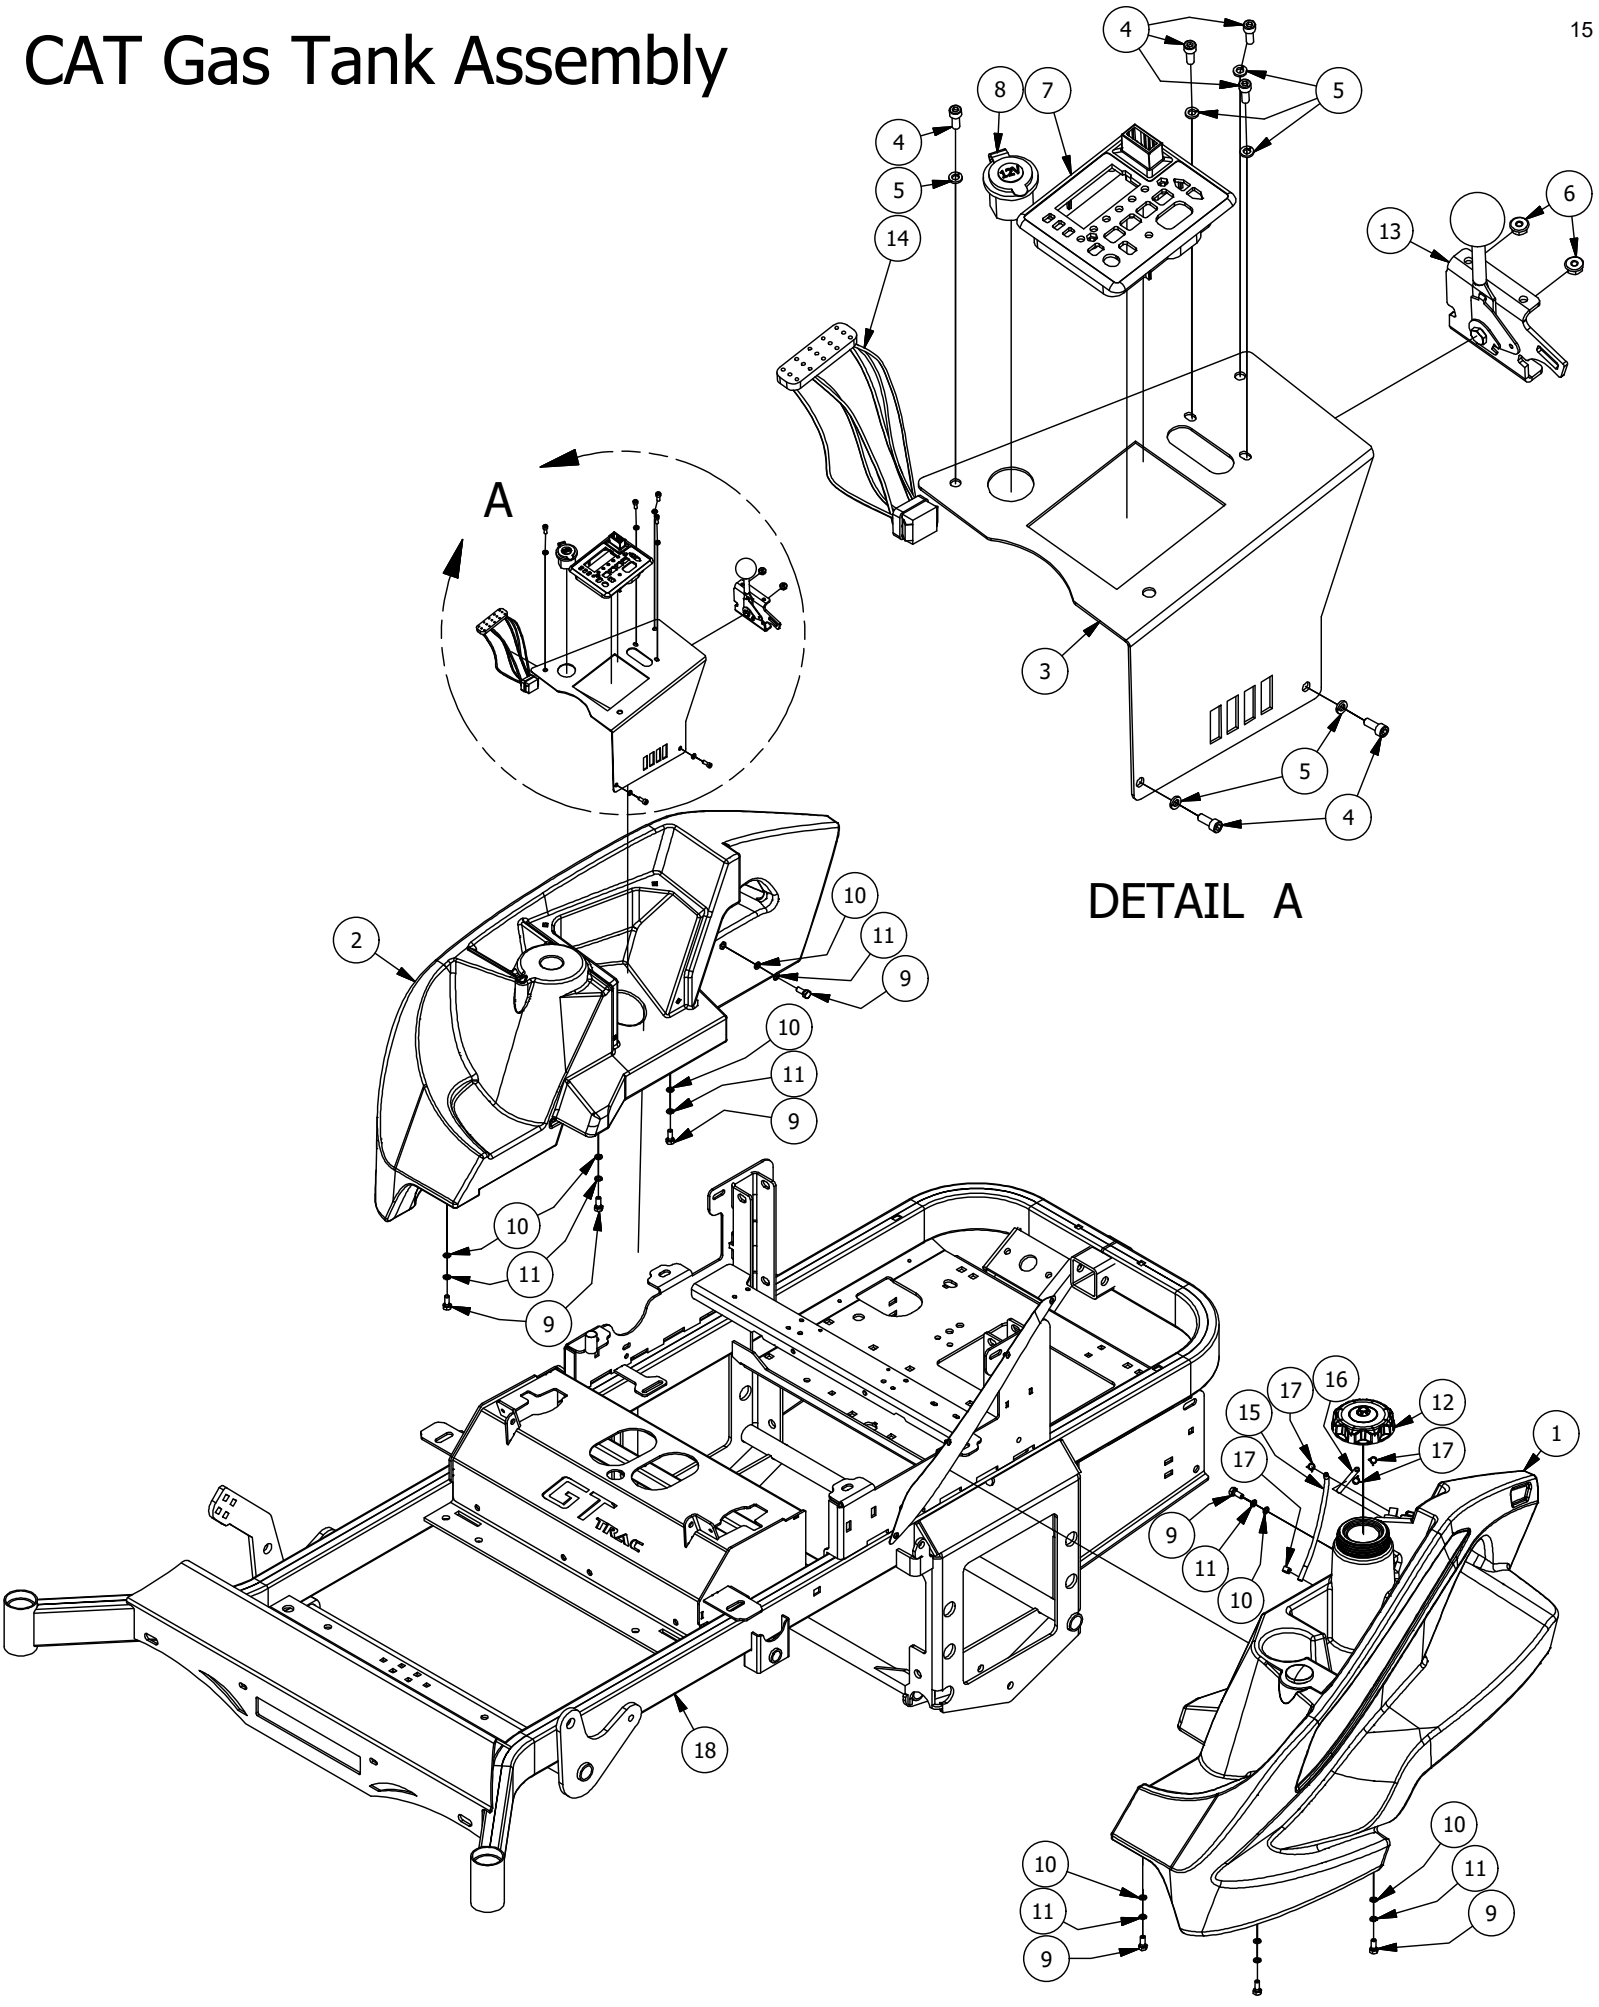

CAT Gas Tank Assembly

CAT Gas Tank Assembly			
ITEM	QTY	PART NUMBER	DESCRIPTION
1	1	467-0001-00	Gas Tank
2	1	467-0002-00	Console
3	1	439-0145-00	Diesel Mower Control Panel Bracket
4	6	418-0055-00	10-24 X 1/2 SOCKET C/S 18-8 SS
5	6	419-0011-00	#10 SPLIT LOCKWASHER 18-8 SS
6	2	413-0008-00	10-24 NYLON INSERT LOCKNUT 18-8 SS
7	1	486-0005-00	Mower Control Console, Diesel Engine
8	1	677-2075-00	12 Volt Auxilliary Plug
9	8	418-0054-00	5/16-18 X 3/4 HEX C/S ZINC
10	8	419-0007-00	1/2 USS FLAT WASHER ZINC
11	8	419-0009-00	5/16 SPLIT LOCKWASHER ZINC
12	1	467-0008-00	Tank Fill Neck Non-Venting Cap
13	1	464-0003-00	Cat Diesel Mower Throttle Cable Assembly w / Handle
14	1	486-0037-00	Diesel Mower Harness
15	1	751-1014-00	1/4 Fuel Line - Low Perm
16	1	451-0002-00	Mower Fuel Tank Black 3/16" Vent Tube
17	4	472-0003-00	1/4 Spring Hose Clamp
18	1	490-0049-00	Diesel Mower Frame Assembly