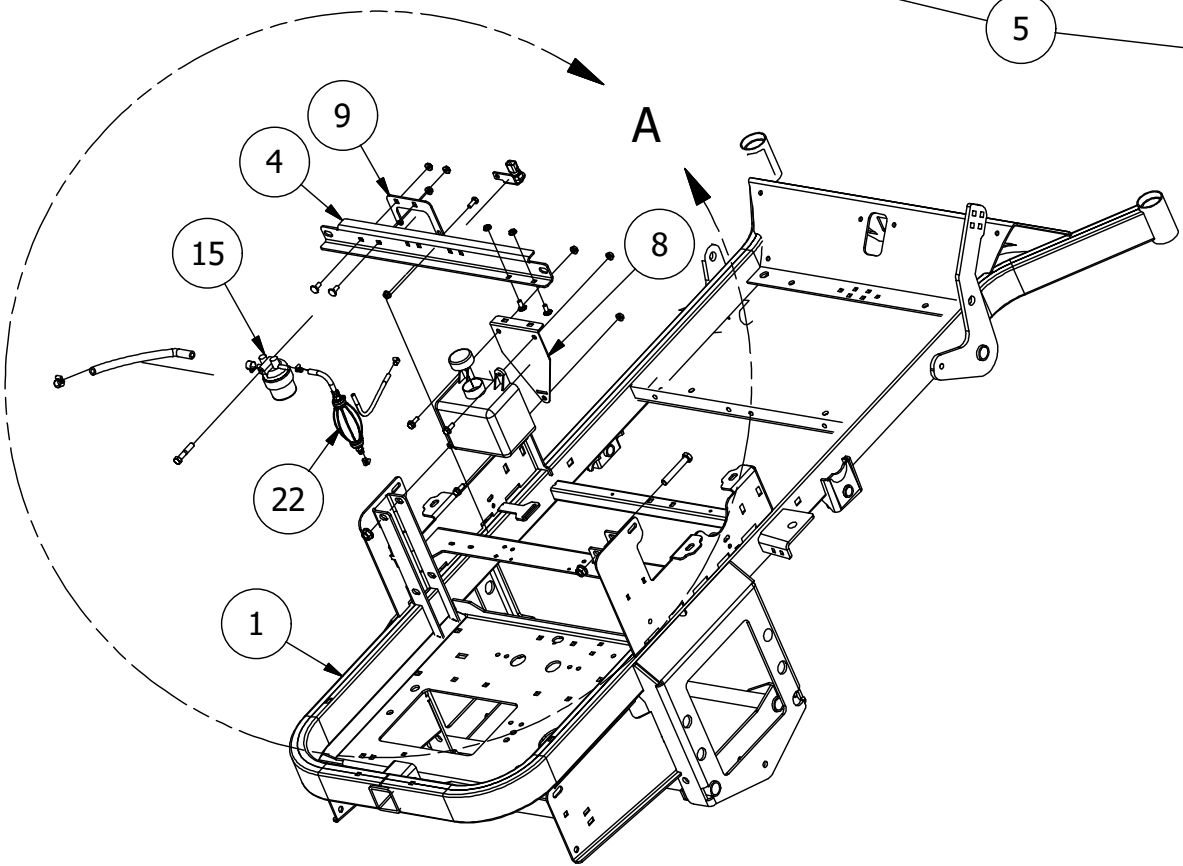

Water Seperator and Radiator Overflow

Water Seperator and Radiator Overflow			
ITEM	QTY	PART NUMBER	DESCRIPTION
1	1	490-0049-00	Diesel Mower Frame Assembly
2	2	418-0019-00	1/2-13 X 3-1/4 HEX C/S GR 8 ZY
3	3	413-0019-00	5/16-18 NYLON INSERT FLANGE L/NUT ZINC
4	1	439-0150-00	Diesel Mower ROPS Radiator Bracket Mount
5	2	413-0014-00	1/2-13 HEX STOVER LOCKNUT GR C ZINC
6	4	418-0008-00	5/16-18 X 3/4 CARRIAGE BOLT ZINC
7	3	413-0006-00	5/16-18 HEX FLANGE NUT W/SERR ZINC
8	1	439-0141-00	Radiator Overflow Reservoir mount
9	1	426-0034-00	Diesel Water Separator
10	3	418-0048-00	5/16-18 X 3/4 HEX FLANGE BOLT GR 8 ZC YELLOW
11	3	413-0022-00	5/16-18 HEX FLANGE NUT W/SERR ZINC YELLOW
12	1	767-2006-00	Radiator Overflow Bottle-2500
13	1	767-2004-00	Fuel Tank Cap-Lg UTV-Diesel
14	1	415-0070-00	Bar Pressure Sensor
15	1	463-0005-00	CAT Diesel Water Separator
16	1	618-2024-00	3/8 -16 X 2" Hex Bolt
17	1	618-8063-00	5/16-18 x 3/4 GR 5 Hex bolt Zinc
18	1	751-1014-00	1/4 Fuel Line - Low Perm
19	3	472-0007-00	1/4" Hose Clamp
20	1	751-1019-00	3/8" ID Hose
21	2	472-0004-00	1/2" (#8) Hose Clamp
22	2	463-0007-00	Water Separator Primer