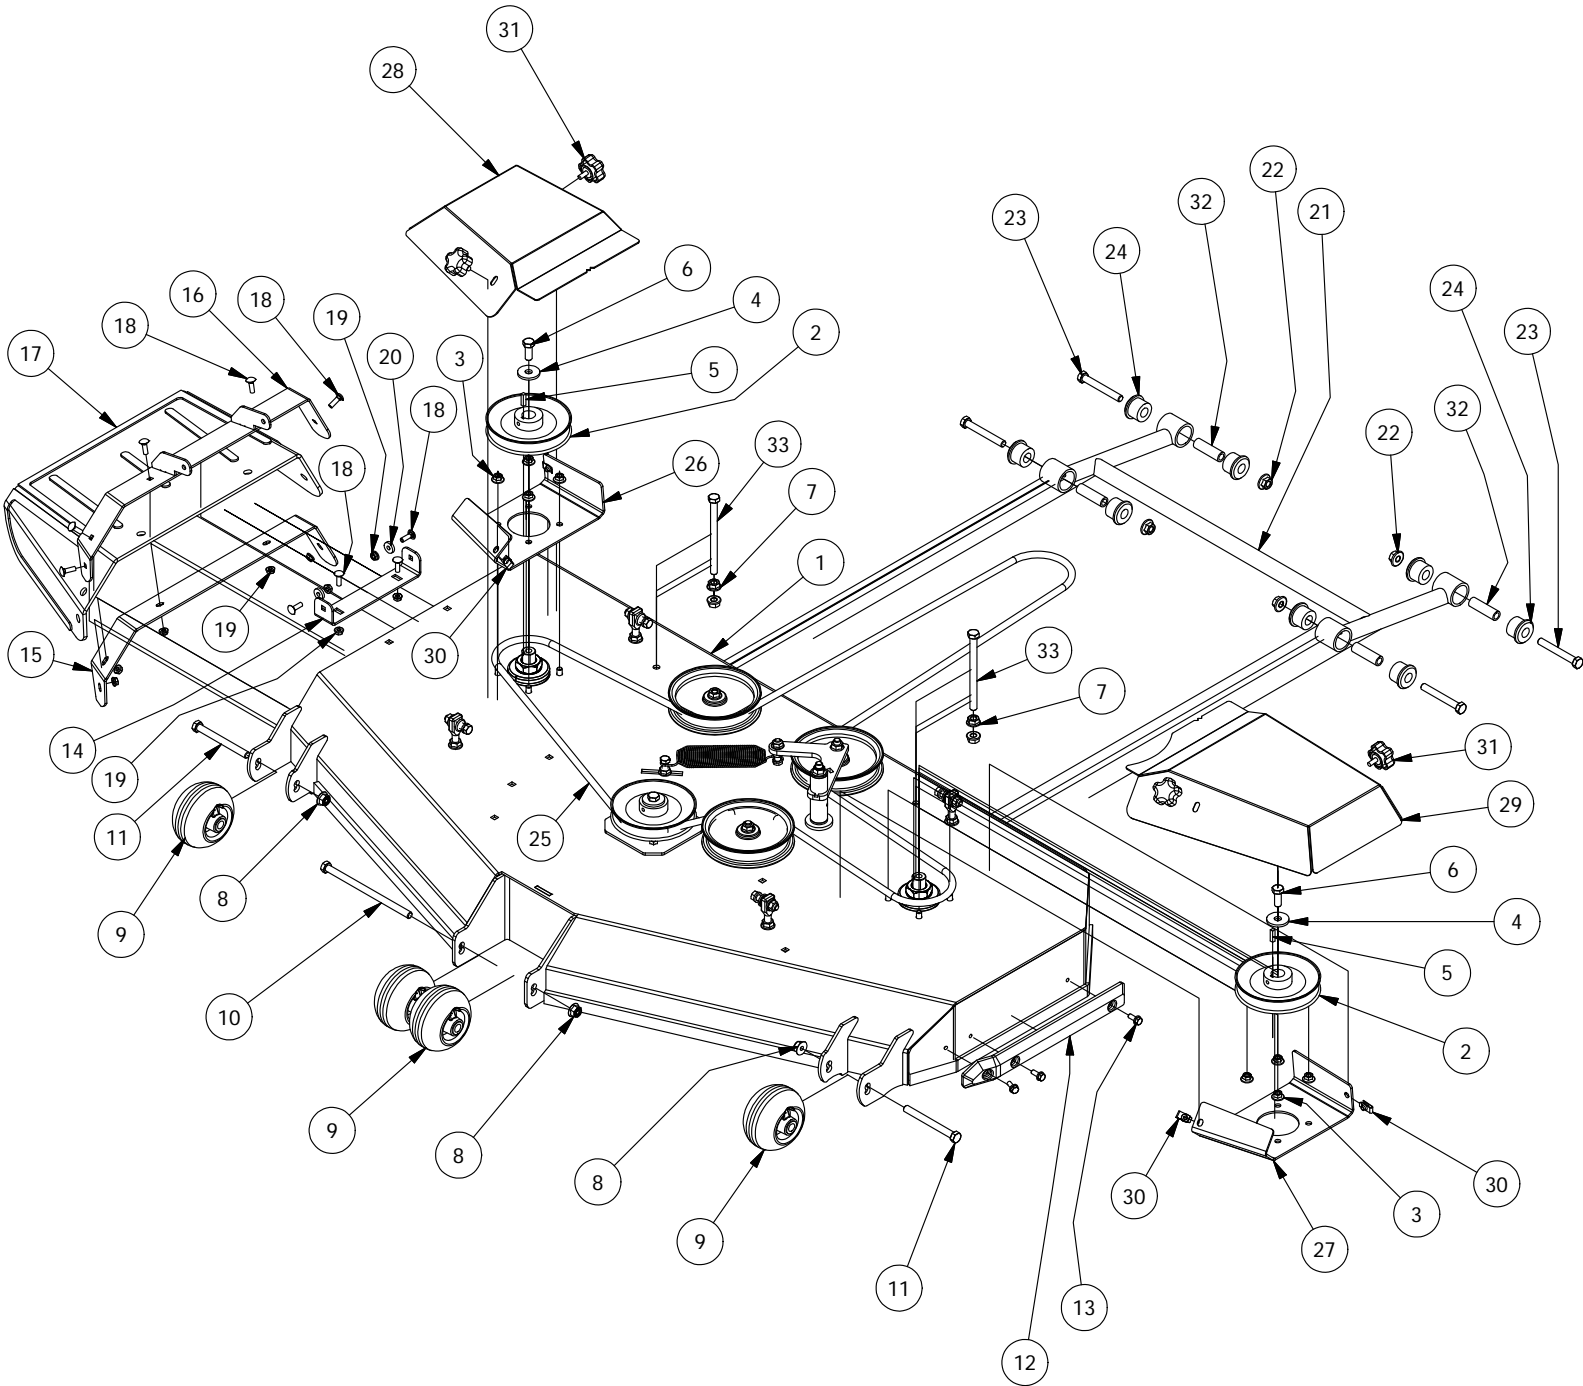

61" Deck Assembly-1

61" Deck Assembly-1			
ITEM	QTY	PART NUMBER	DESCRIPTION
1	1	490-0031-00	61" Mower Deck Assembly
2	3	433-0003-00	Deck Pulley 61"
3	12	418-0004-00	3/8-16 HEX FLANGE NUT W/SERR ZINC
4	3	419-0003-00	1/2" X 1-5/8 BELLEVILLE CUP WASHER ZINC YELLOW
5	3	442-0001-00	1/4 X 1 SQUARE KEY STOCK
6	3	418-0006-00	1/2-20 X 1-1/4 HEX C/S GR 5 ZINC
7	12	413-0005-00	1/2-13 HEX FLANGE NUT W/SERR ZINC YELLOW
8	4	413-0002-00	1/2-13 NYLON INSERT FLANGE LOCKNUT ZC YELLOW
9	4	422-0001-00	Anti-Scalp Wheel
10	1	418-0015-00	1/2-13 X 8-1/2 HEX C/S GR 2 ZINC YELLOW
11	2	418-0016-00	1/2-13 X 5 HEX C/S GR 2 ZINC YELLOW
12	1	429-0001-00	Mower Nylon Deck Guard
13	3	418-0049-00	5/16-18 X 3/4 IND HWH TRI LOB ZINC
14	1	439-0090-00	Mower Chute Mounting Bracket
15	1	439-0093-00	Mower Deck Chute Hinge Backer Bracket
16	1	490-0020-00	Mower Deck Chute Hinge Assembly
17	1	481-0003-00	Mower Rubber Discharge Chute
18	9	418-0060-00	5/16-18 X 1 CARRIAGE BOLT ZINC YELLOW
19	9	413-0027-00	5/16-18 NYLON INSERT FLANGE LOCKNUT ZC YELLOW
20	2	419-0006-00	.312 ID X .875 OD X .1875 THK F/W NYLON BLK
21	1	490-0014-00	Mower 54"/61" Deck Frame Stabilizer Assembly
22	4	413-0017-00	1/2-13 NYLON INSERT FLANGE LOCKNUT ZINC W/SERRATIONS
23	4	418-0021-00	1/2-13 X 3-3/4 HEX C/S GR 5 ZINC
24	8	732-2000-00	Large MTV A-Arm Bushing
25	1	461-0002-00	61" Mower Deck Belt, HB x 167.9" Effective Length
26	1	439-0058-00	Mower Right Pulley Cover Mounting Bracket
27	1	439-0057-00	Mower Left Pulley Cover Mounting Bracket
28	1	439-0021-00	Mower 61" Deck Right Pulley Cover
29	1	439-0020-00	Mower 61" Deck Left Pulley Cover
30	4	413-0053-00	5/16 Cage Nut
31	4	445-0001-00	Lobed Knob w/ 5/16"-18 X .750" Stud
32	4	732-2001-00	Large MTV A-Arm Bushing Sleeve
33	2	418-0044-00	1/2-13 X 6-1/2 HEX C/S GR 8 ZINC YELLOW