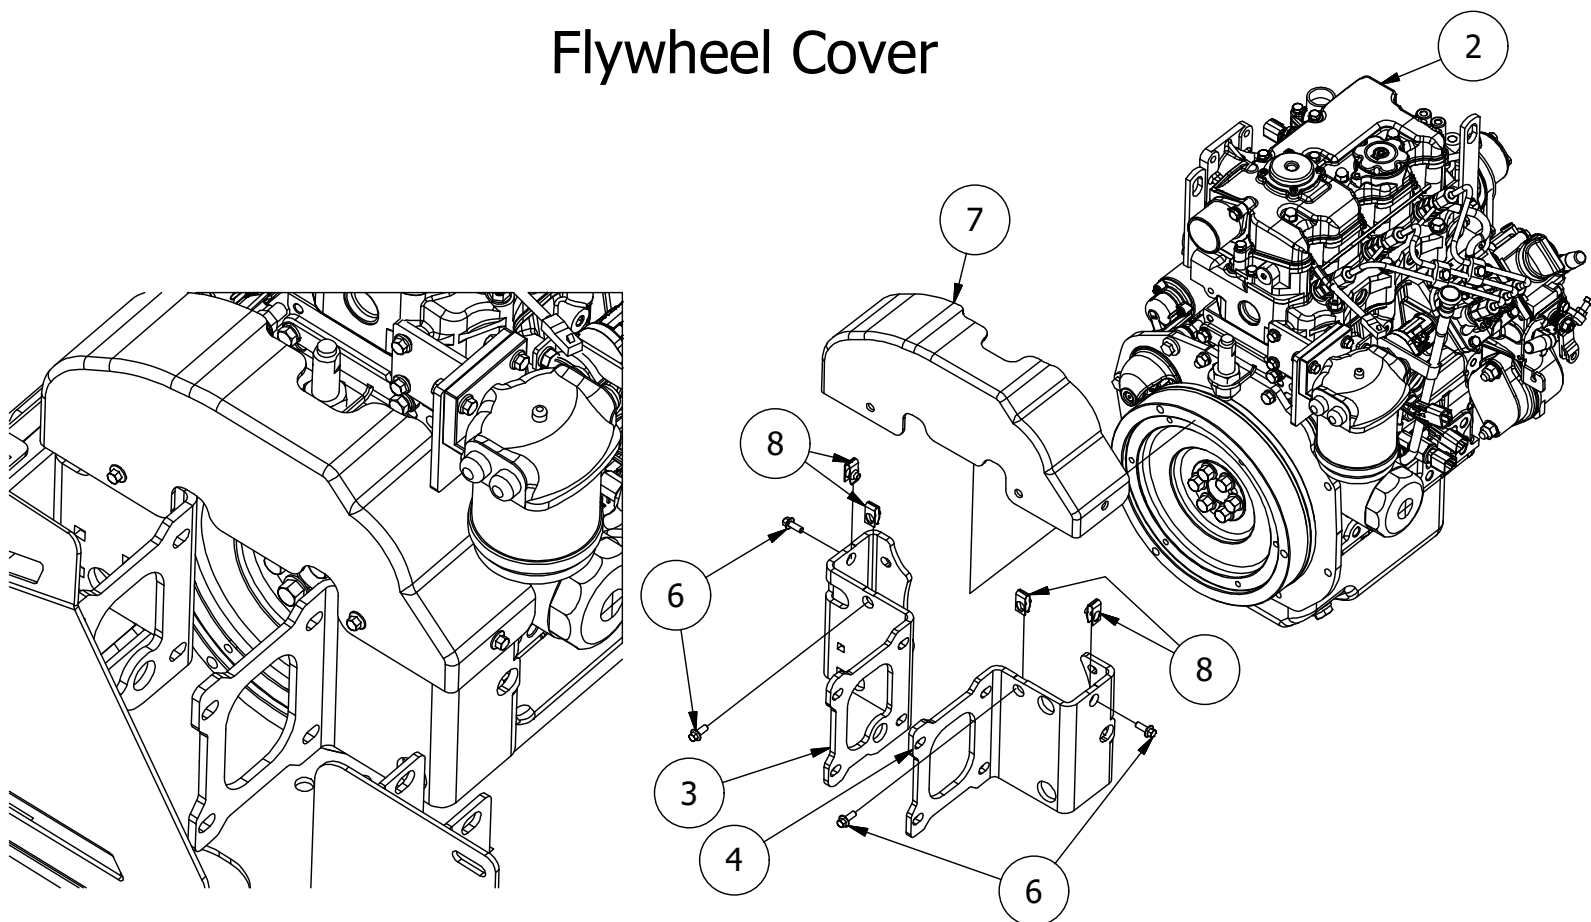

Flywheel Cover

Flywheel and Pulley Covers			
ITEM	QTY	PART NUMBER	DESCRIPTION
1	1	490-0049-00	Diesel Mower Frame Assembly
2	1	415-0067-00	Caterpillar C1.1, 24.7Hp @ 2800RPM, Tier 4 Final Industrial
3	1	439-0139-00	Diesel Mower Left Gearbox Mount
4	1	439-0140-00	Diesel Mower Right Gearbox Mount
5	1	439-0148-00	Diesel Mower Engine Cowling
6	6	418-0076-00	M6-1.0 X 16MM HEX FLANGE BOLT ZINC YELLOW
7	1	414-0004-00	CAT Diesel Mower Flywheel Cover
8	6	413-0053-00	5/16-18 MULTI THREAD U NUT .025/.150 GRIP BLACK PHOS
9	1	414-0005-00	CAT Diesel Mower Pulley Cover