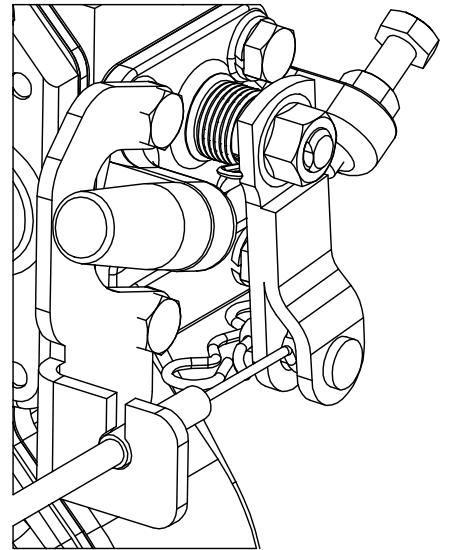

Muffler and Throttle