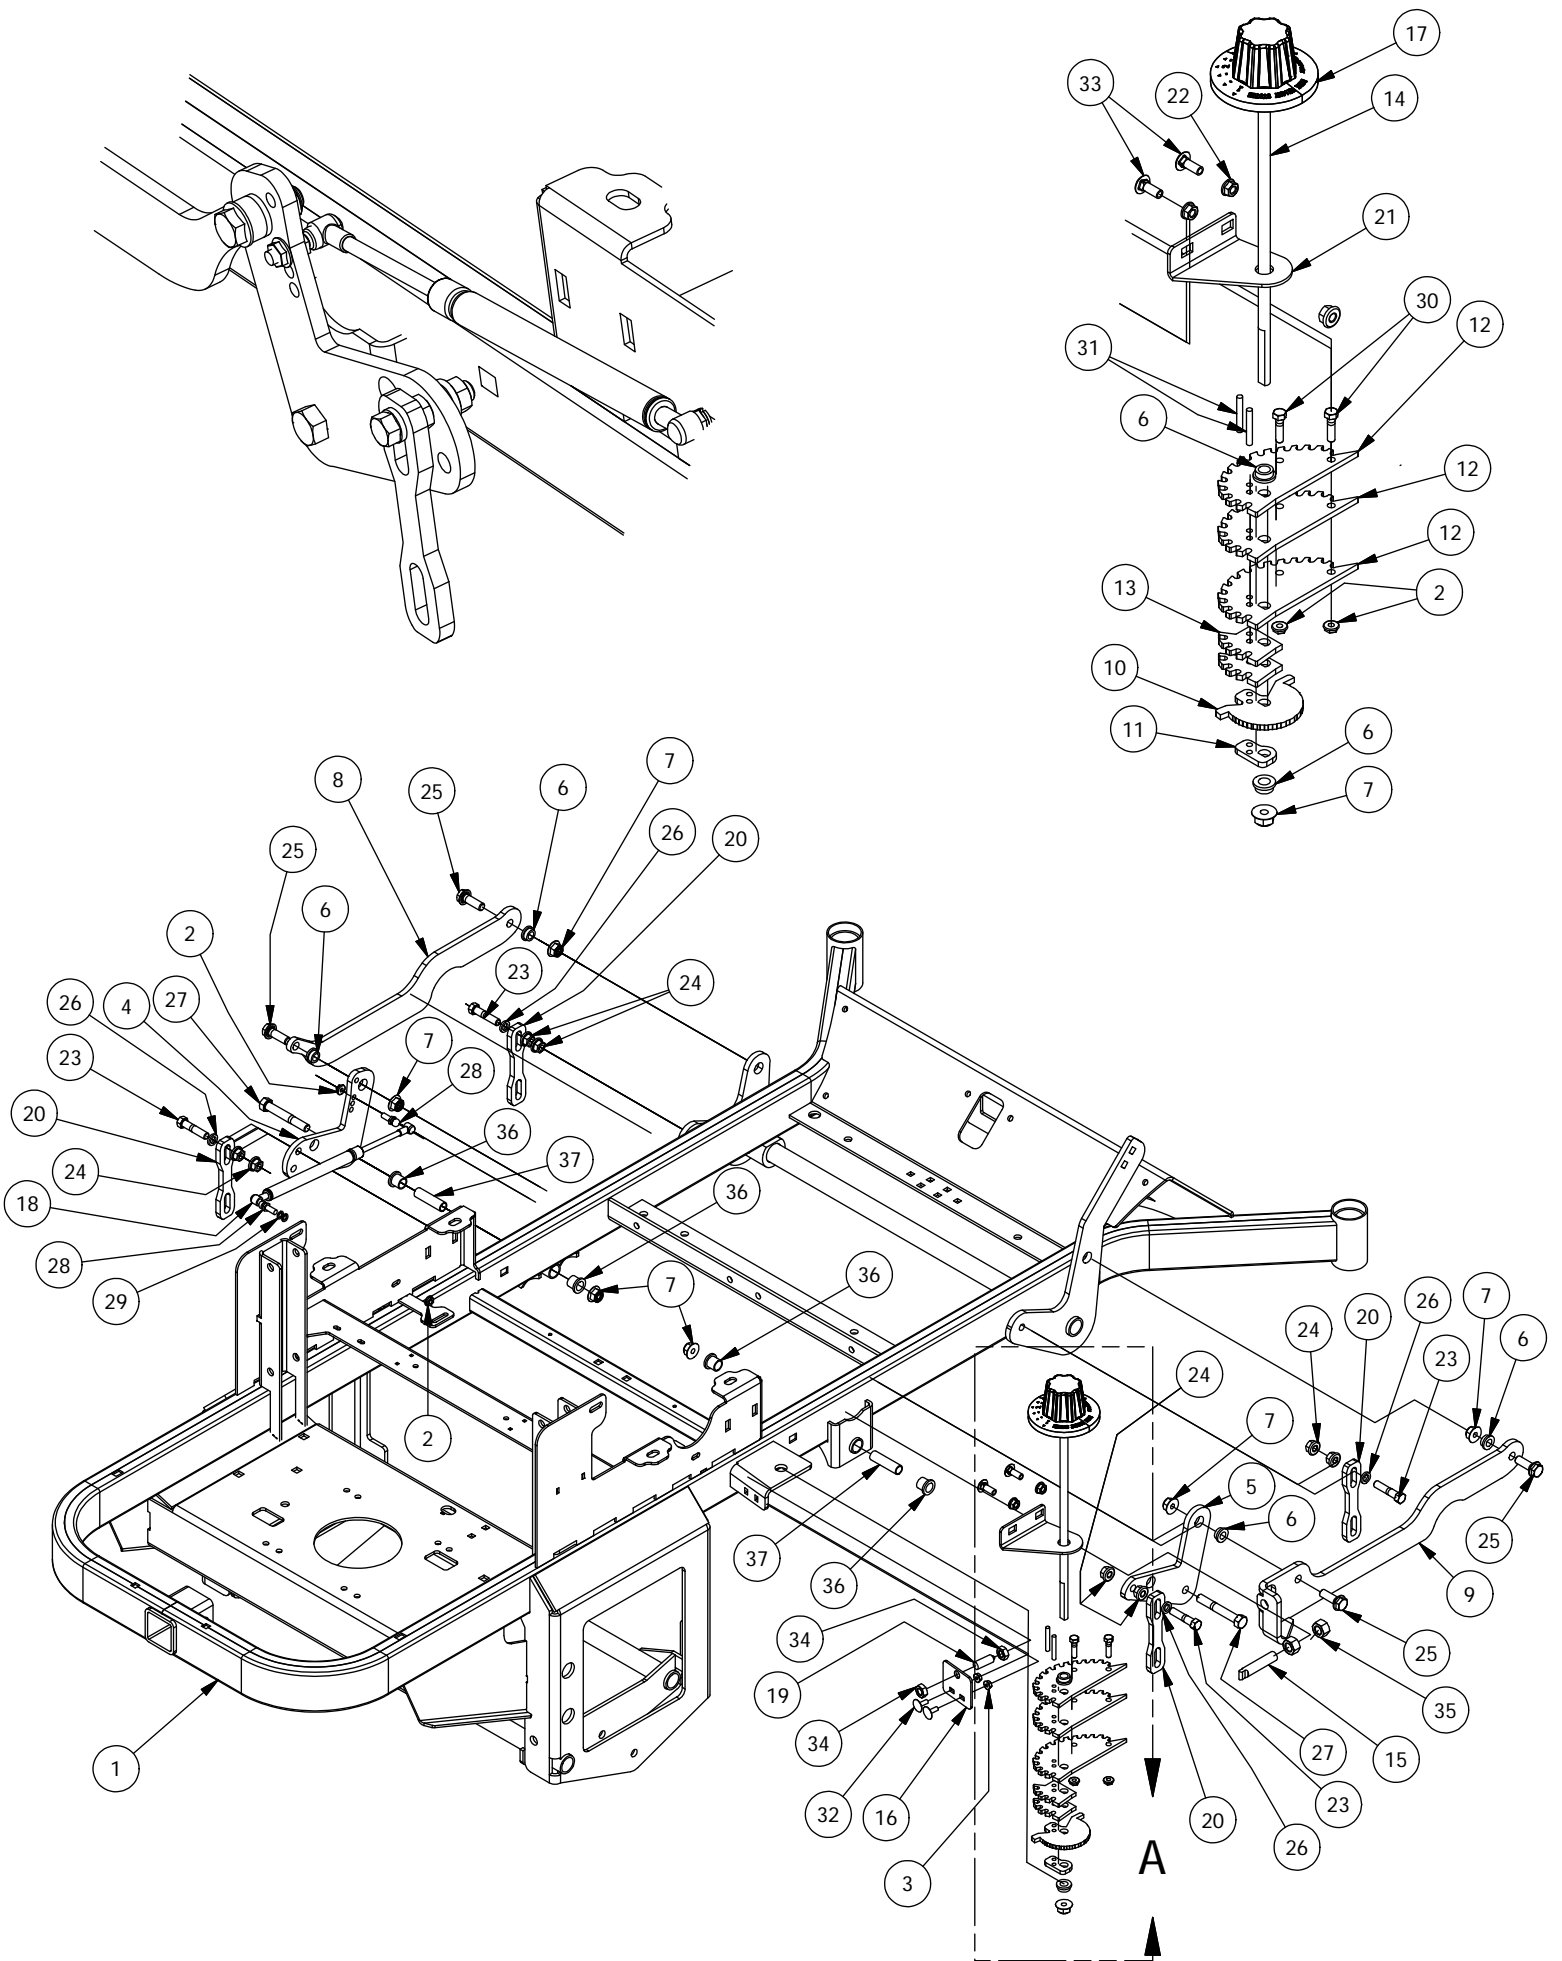

Height Indicator Assembly

DETAIL A

Height Indicator Assembly			
ITEM	QTY	PART NUMBER	DESCRIPTION
1	1	490-0008-00	Mower SRT Frame Assembly
2	13	413-0006-00	5/16-18 HEX FLANGE NUT W/SERR ZINC
3	6	413-0023-00	1/4-20 HEX FLANGE NUT W/SERR ZINC
4	1	431-0005-00	Deck Height Brkt Left Actuator side
5	1	431-0004-00	Deck Height Brkt Right side
6	7	410-0009-00	1/2" ID X 3/4" OD X 3/8" LENGTH FLANGE BUSHING
7	8	413-0002-00	1/2-13 NYLON INSERT FLANGE LOCKNUT ZC YELLOW
8	1	435-0009-00	Mower Deck Height Left Link Arm
9	1	435-0008-00	Mower Deck Height Arm Right Link
10	1	426-0008-00	Mower Deck Height Detent Spring Plunger Plate
11	1	426-0009-00	Mower Deck Height Detent End Plate
12	3	426-0010-00	Mower Deck Detent Cam Plate 1
13	2	426-0011-00	Mower Deck Height Detent Cam Plate 2
14	1	437-0003-00	Mower Deck Height Selector Shaft
15	1	444-0001-00	Mower HEIGHT SELECTOR CAM PIN
16	1	426-0004-00	Mower Detent Spring Plunger Mounting Plate
17	1	445-0002-00	Mower Deck Height Control Knob
18	1	434-0001-00	Deck Gas Spring
19	1	434-0006-00	Deck Height Detent Spring Plunger
20	4	435-0007-00	Mower Deck Link
21	1	439-0074-00	Mower Deck Height Indicator Rod Bracket
22	4	413-0004-00	3/8-16 HEX FLANGE NUT W/SERR ZINC
23	4	418-0046-00	7/16-14 X 2 HEX C/S GR 5 ZINC YELLOW
24	8	413-0011-00	7/16-14 HEX FLANGE NUT W/SERR ZINC YELLOW
25	4	418-0047-00	1/2-13 X 1-1/2 HEX FLANGE BOLT ZINC YELLOW
26	4	419-0010-00	.443 ID X .750 OD X .125 THK NYLON BLACK
27	2	418-0042-00	1/2-13 X 3-1/2 HEX C/S GR 5 ZINC YELLOW
28	2	434-0007-00	Deck Assist Gas Spring Ball Stud
29	2	419-0009-00	5/16 SPLIT LOCKWASHER ZINC
30	2	413-0038-00	5/16-18 X 1-1/4 HEX C/S GR 2 ZINC
31	2	444-0002-00	1/4 X 1-3/4 DOWELL PIN
32	2	418-0052-00	1/4-20 X 3/4 CARRIAGE BOLT ZINC
33	2	418-0053-00	3/8-16 X 1 CARRIAGE BOLT ZINC
34	2	413-0037-00	1/2-13 HEX JAM NUT ZINC
35	2	413-0048-00	5/8-11 HEX NUT ZINC YELLOW
36	4	410-0008-00	5/8" ID X 3/4" OD X 3/4" LENGTH FLANGE BUSHING
37	2	425-0004-00	Mower Drive Arm Hub & Deck Lift Arm Spacer