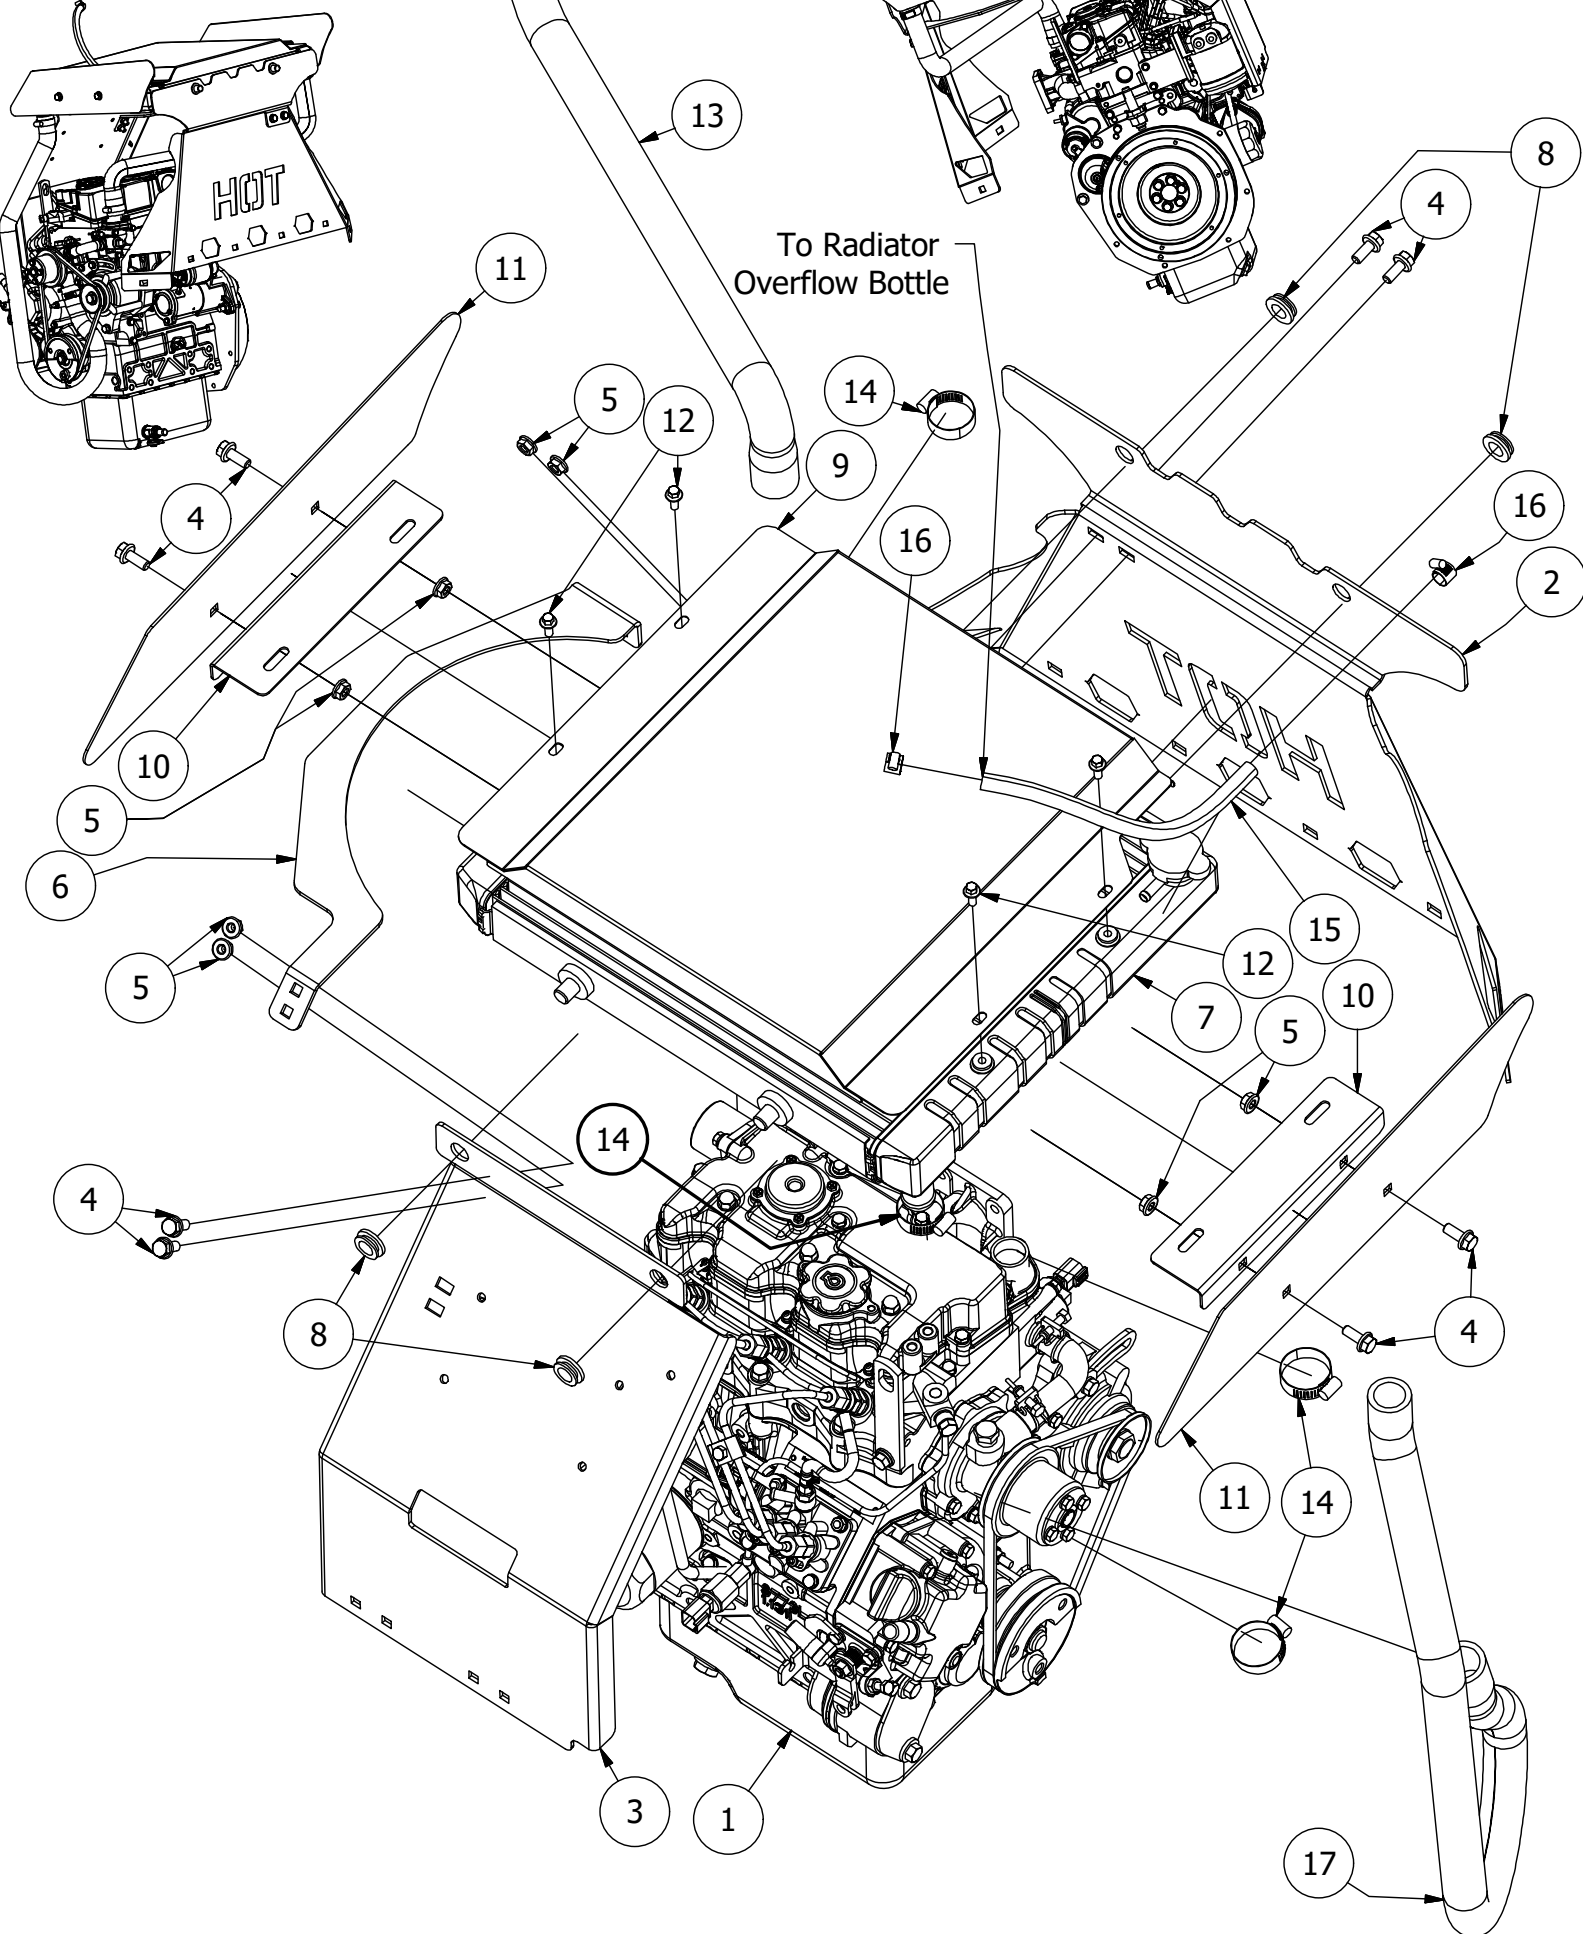

Radiator and Supports

Radiator and Supports			
ITEM	QTY	PART NUMBER	DESCRIPTION
1	1	415-0067-00	Caterpillar C1.1, 24.7Hp @ 2800RPM, Tier 4 Final Industrial
2	1	439-0147-00	Diesel Radiator Rear Mount
3	1	439-0143-00	Diesel Mower Radiator Front Mount
4	8	418-0048-00	5/16-18 X 3/4 HEX FLANGE BOLT GR 8 ZC YELLOW
5	8	413-0022-00	5/16-18 HEX FLANGE NUT W/SERR ZINC YELLOW
6	1	439-0146-00	Diesel Mower Radiator Middle Mount
7	1	461-0012-00	Diesel Mower Radiator
8	4	719-5000-00	Radiator Grommets
9	1	439-0151-00	Diesel Mower Radiator Mesh Cover
10	2	439-0159-00	Diesel Mower Spoiler Wing Mount Brkt
11	2	426-0035-00	Diesel Radiator Spoiler Wing
12	4	418-0076-00	M6-1.0 X 16MM HEX FLANGE BOLT ZINC YELLOW
13	1	451-0004-00	Cat Diesel Mower Coolant Outlet Hose
14	4	772-2018-00	ABA 32-44mm x 12mm Wide Hose Clamp..PART# CA44
15	1	751-1013-00	5/16" Hose - High Temp
16	2	672-8067-00	Hose Clamp No. 4 - 7/32 - 5/8
17	1	451-0003-00	Cat Diesel Mower Coolant Inlet Hose