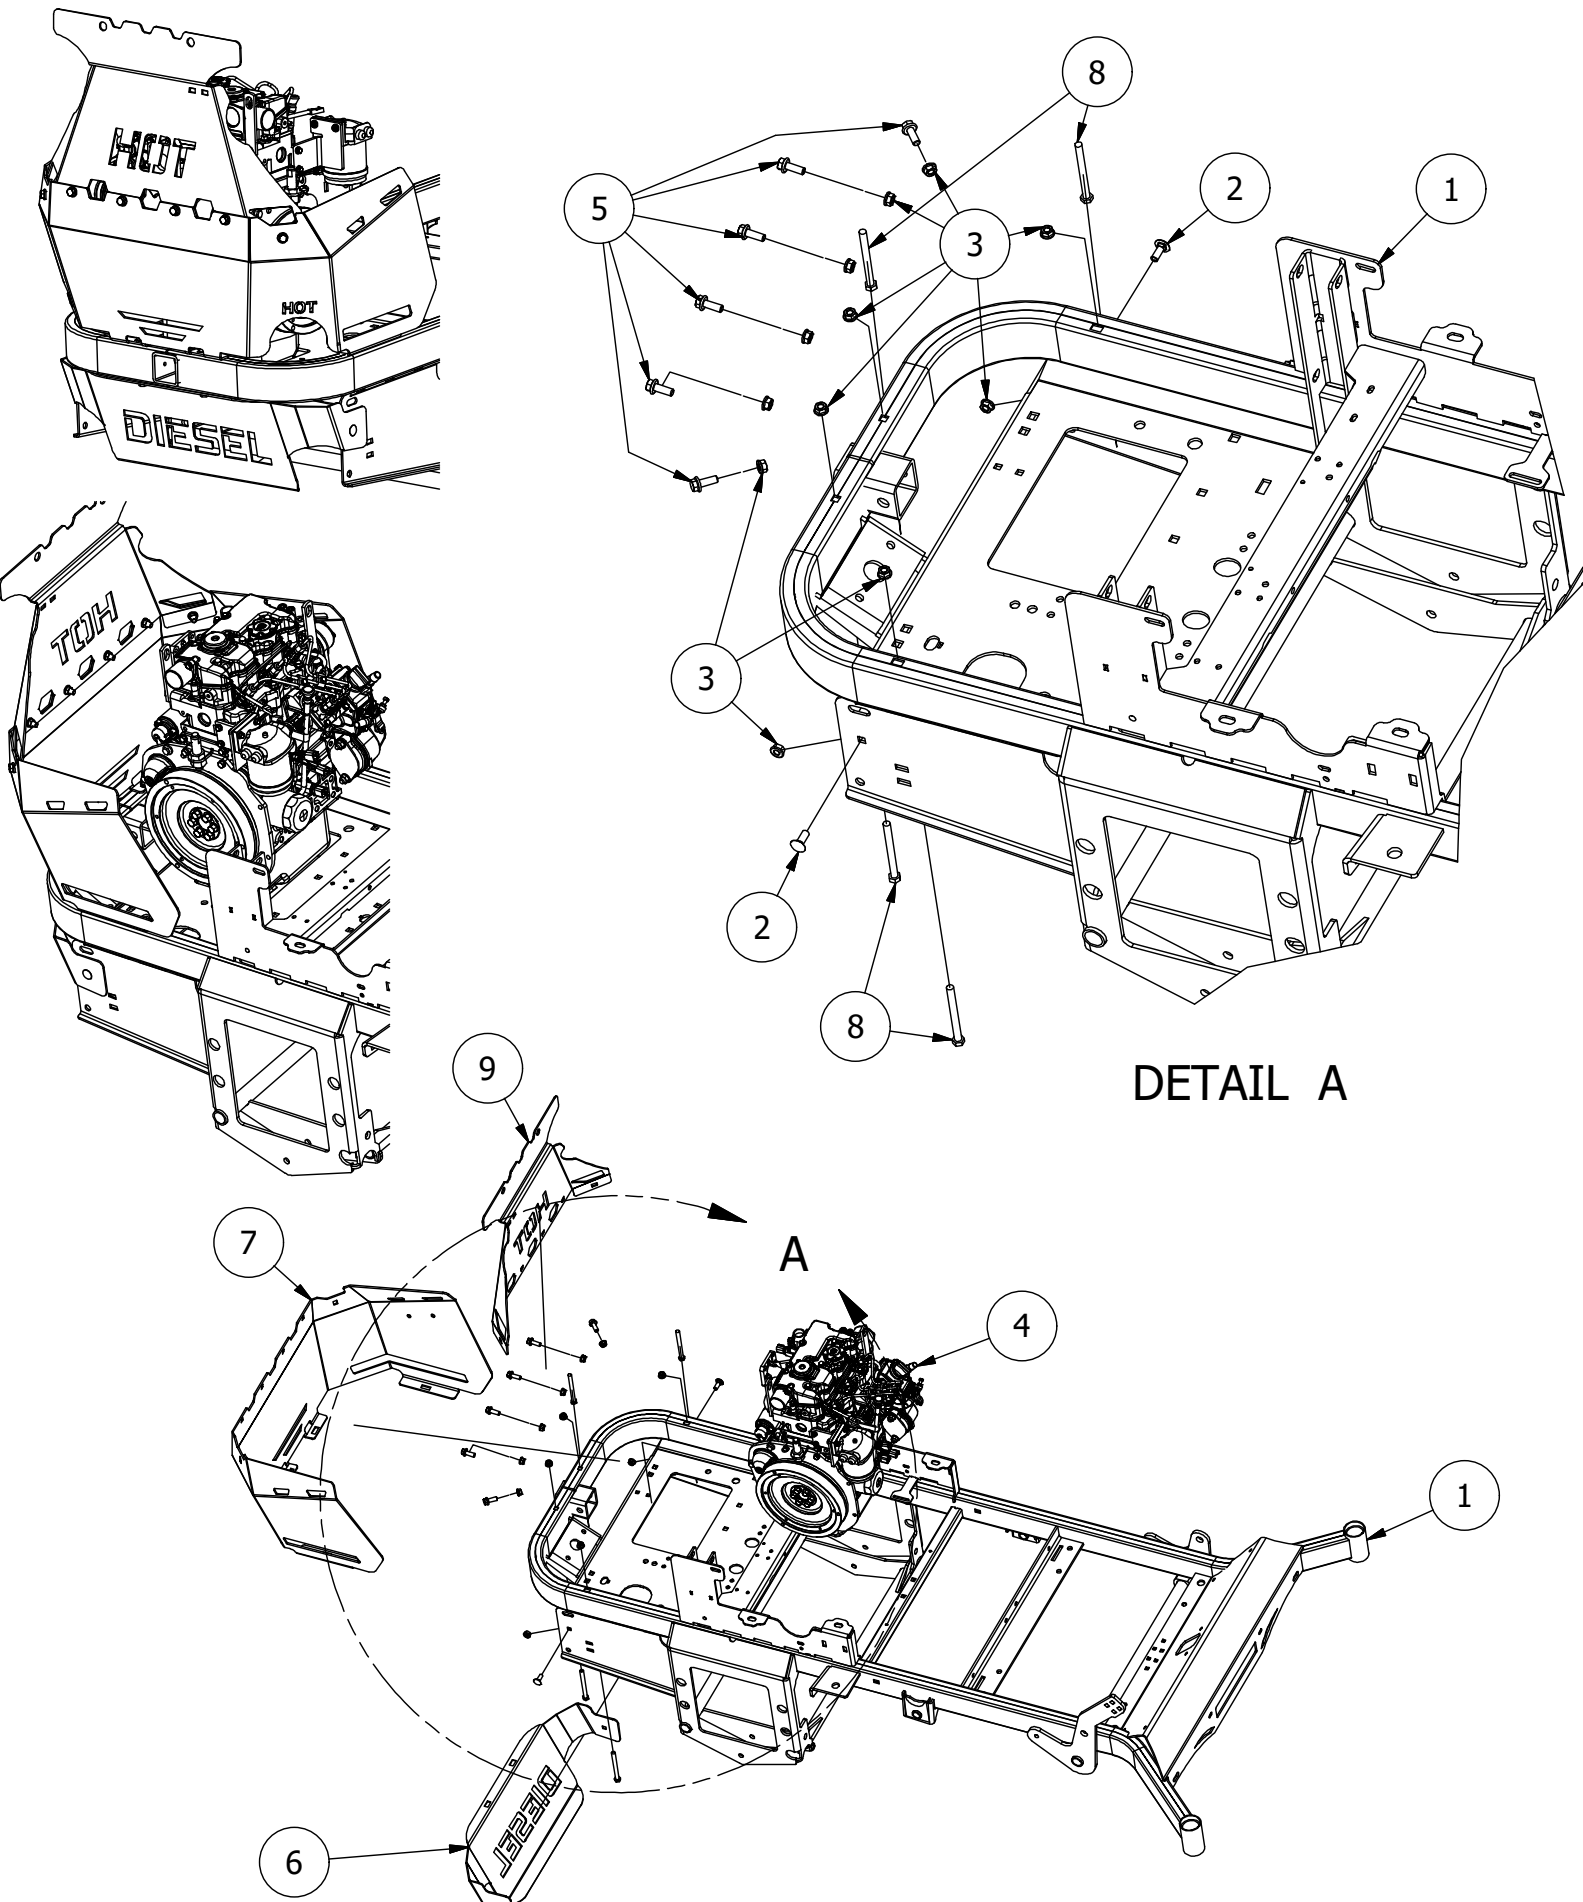

Rear Cowling

Rear Cowling			
ITEM	QTY	PART NUMBER	DESCRIPTION
1	1	490-0049-00	Diesel Mower Frame Assembly
2	2	418-0045-00	3/8-16 X 1 CARRIAGE BOLT ZINC YELLOW
3	12	413-0020-00	3/8-16 HEX FLANGE NUT W/SERR ZINC YELLOW
4	1	415-0067-00	Caterpillar C1.1, 24.7Hp @ 2800RPM, Tier 4 Final Industrial
5	6	418-0040-00	3/8-16 X 1 HEX FLANGE BOLT GR 8 ZC YELLOW
6	1	439-0149-00	Diesel Mower Rear Clutch Guard
7	1	439-0148-00	Diesel Mower Engine Cowling
8	4	618-1081-00	3/8" -16 x4 Gr.8 Hex bolt Cs
9	1	439-0147-00	Diesel Radiator Rear Mount