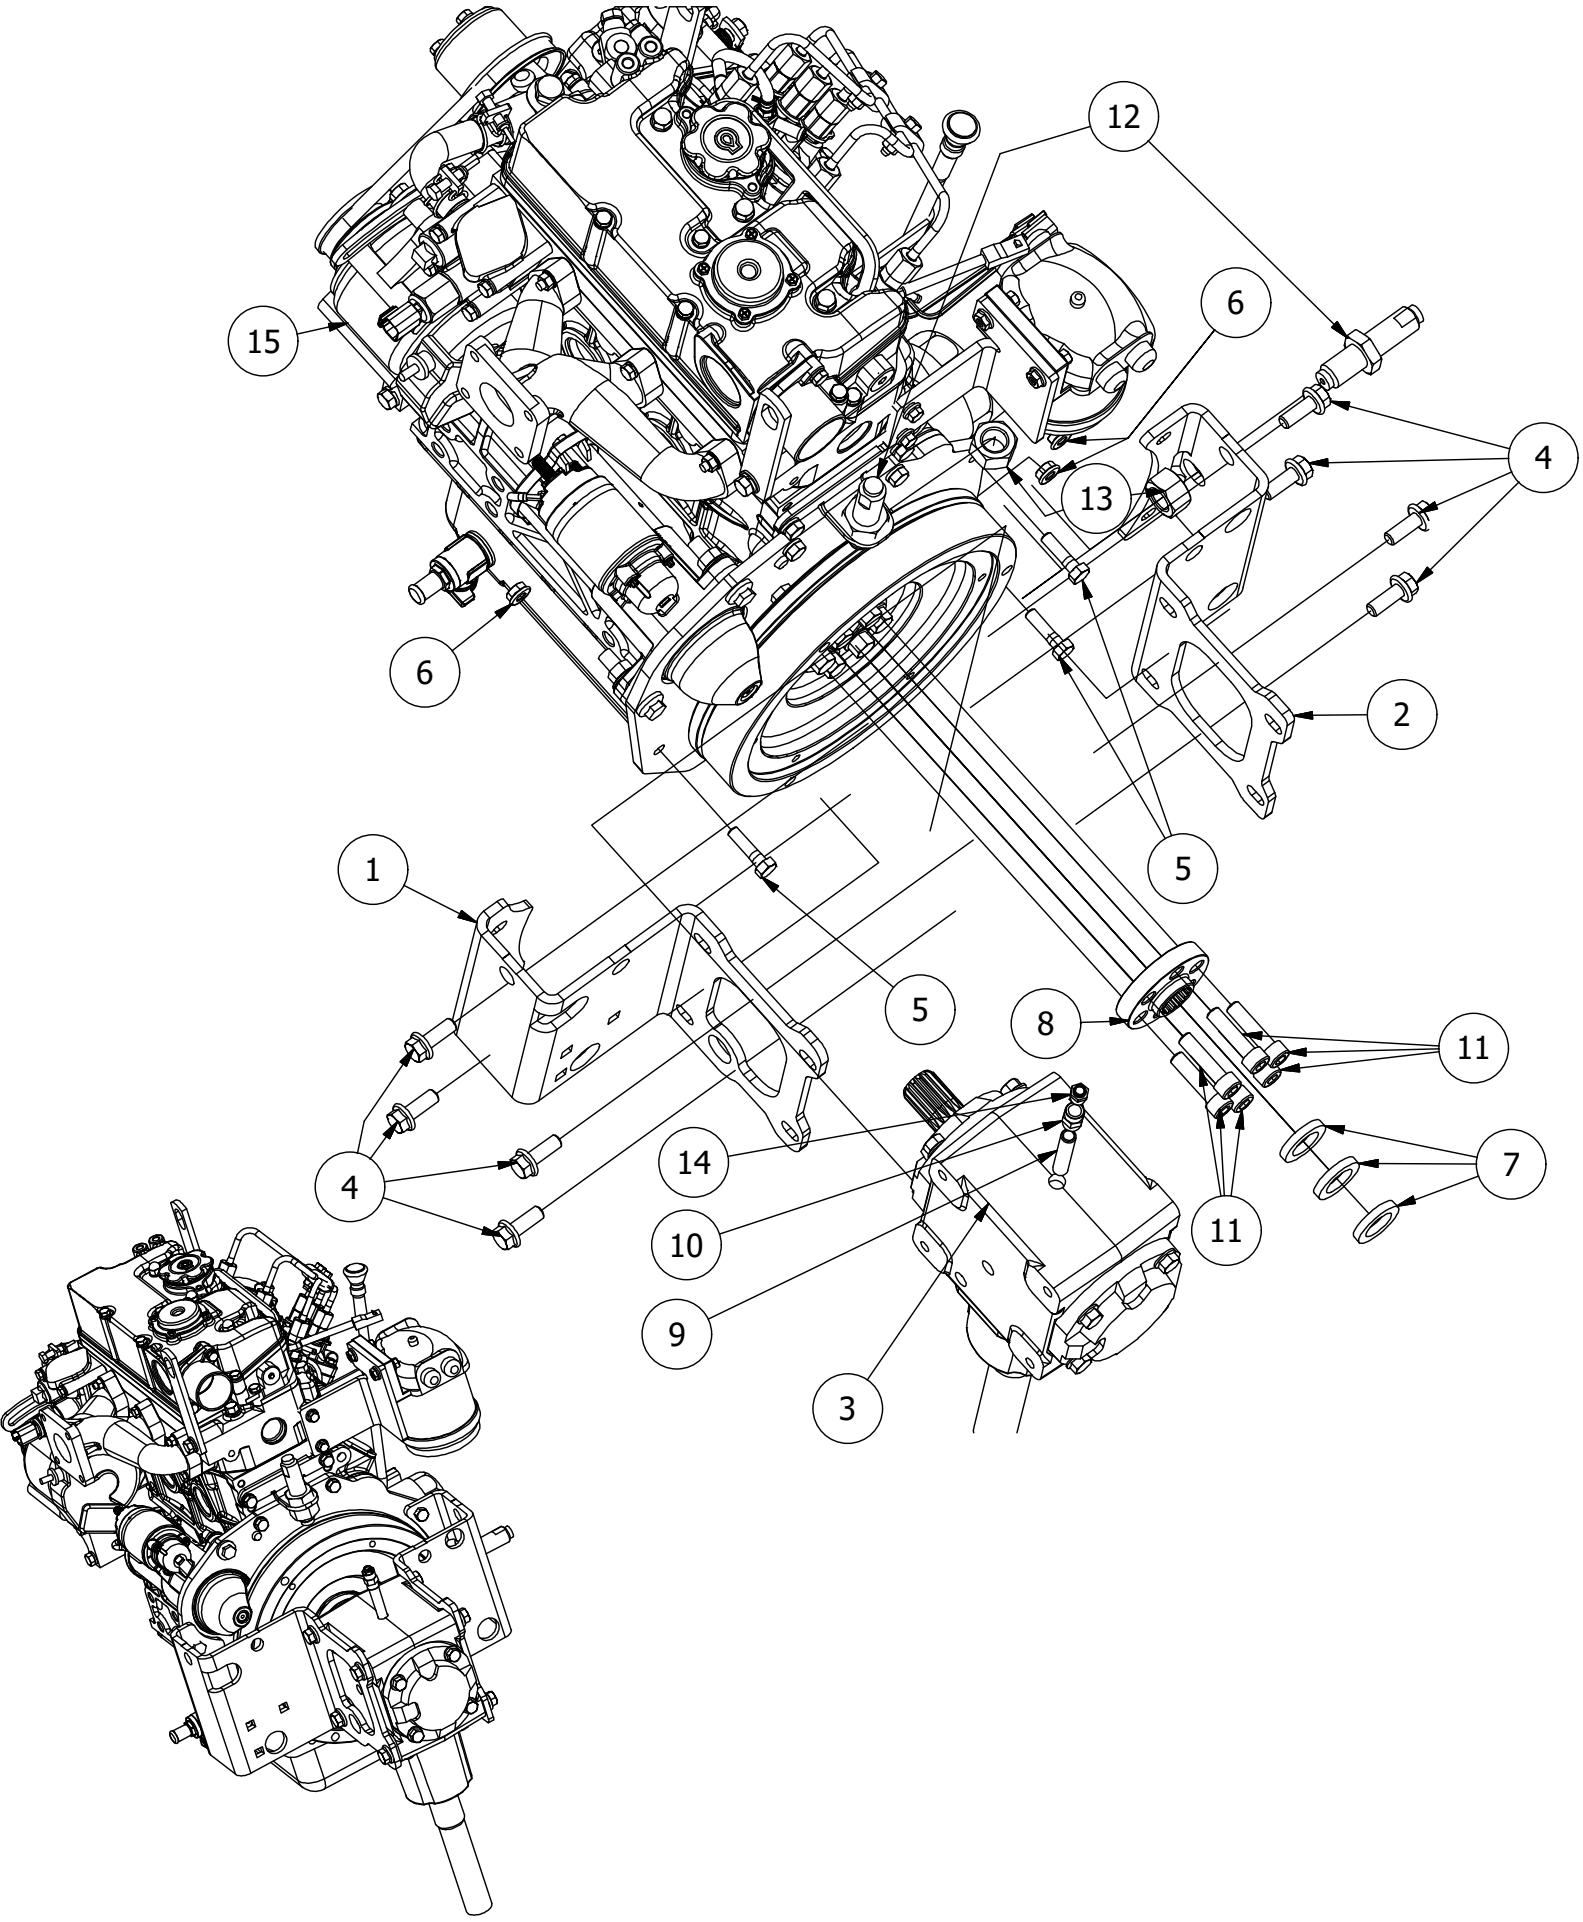

Gearbox Assembly

Gearbox Assembly			
ITEM	QTY	PART NUMBER	DESCRIPTION
1	1	439-0139-00	Diesel Mower Left Gearbox Mount
2	1	439-0140-00	Diesel Mower Right Gearbox Mount
3	1	456-0001-00	Diesel Mower Gearbox
4	8	418-0040-00	3/8-16 X 1 HEX FLANGE BOLT GR 8 ZC YELLOW
5	3	418-0036-00	5/16-18 X 1-1/4 HEX TAP BOLT ZINC
6	3	413-0019-00	5/16-18 NYLON INSERT FLANGE L/NUT ZINC
7	3	414-0014-00	Gear Box Spline Cover
8	1	456-0003-00	Diesel Mower Gearbox Coupling
9	1	418-0090-00	1/8" x 2" Brass Nipple
10	1	418-0089-00	1/8" Female Pipe Coupling
11	6	418-0085-00	M10-1.25 X 40MM SOCKET PLAIN
12	2	415-0069-00	CAT Speed Sensor
13	2	413-0018-00	M18 1.5 Hex Nut
14	1	424-0004-00	CAT Diesel Gearbox Breather Bolt
15	1	415-0067-00	Caterpillar C1.1, 24.7Hp @ 2800RPM, Tier 4 Final Industrial