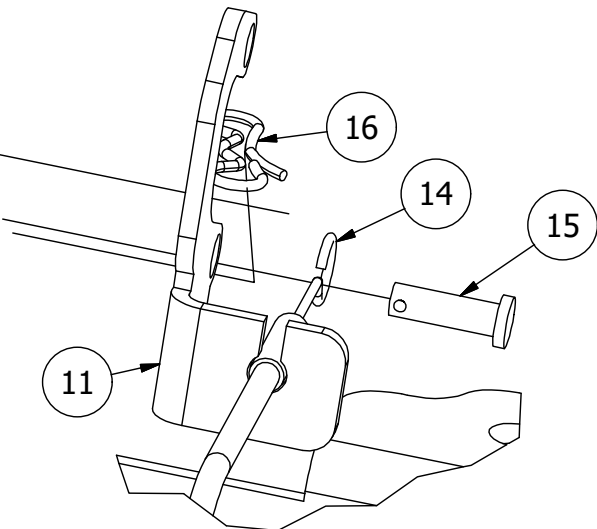

Muffler and Throttle