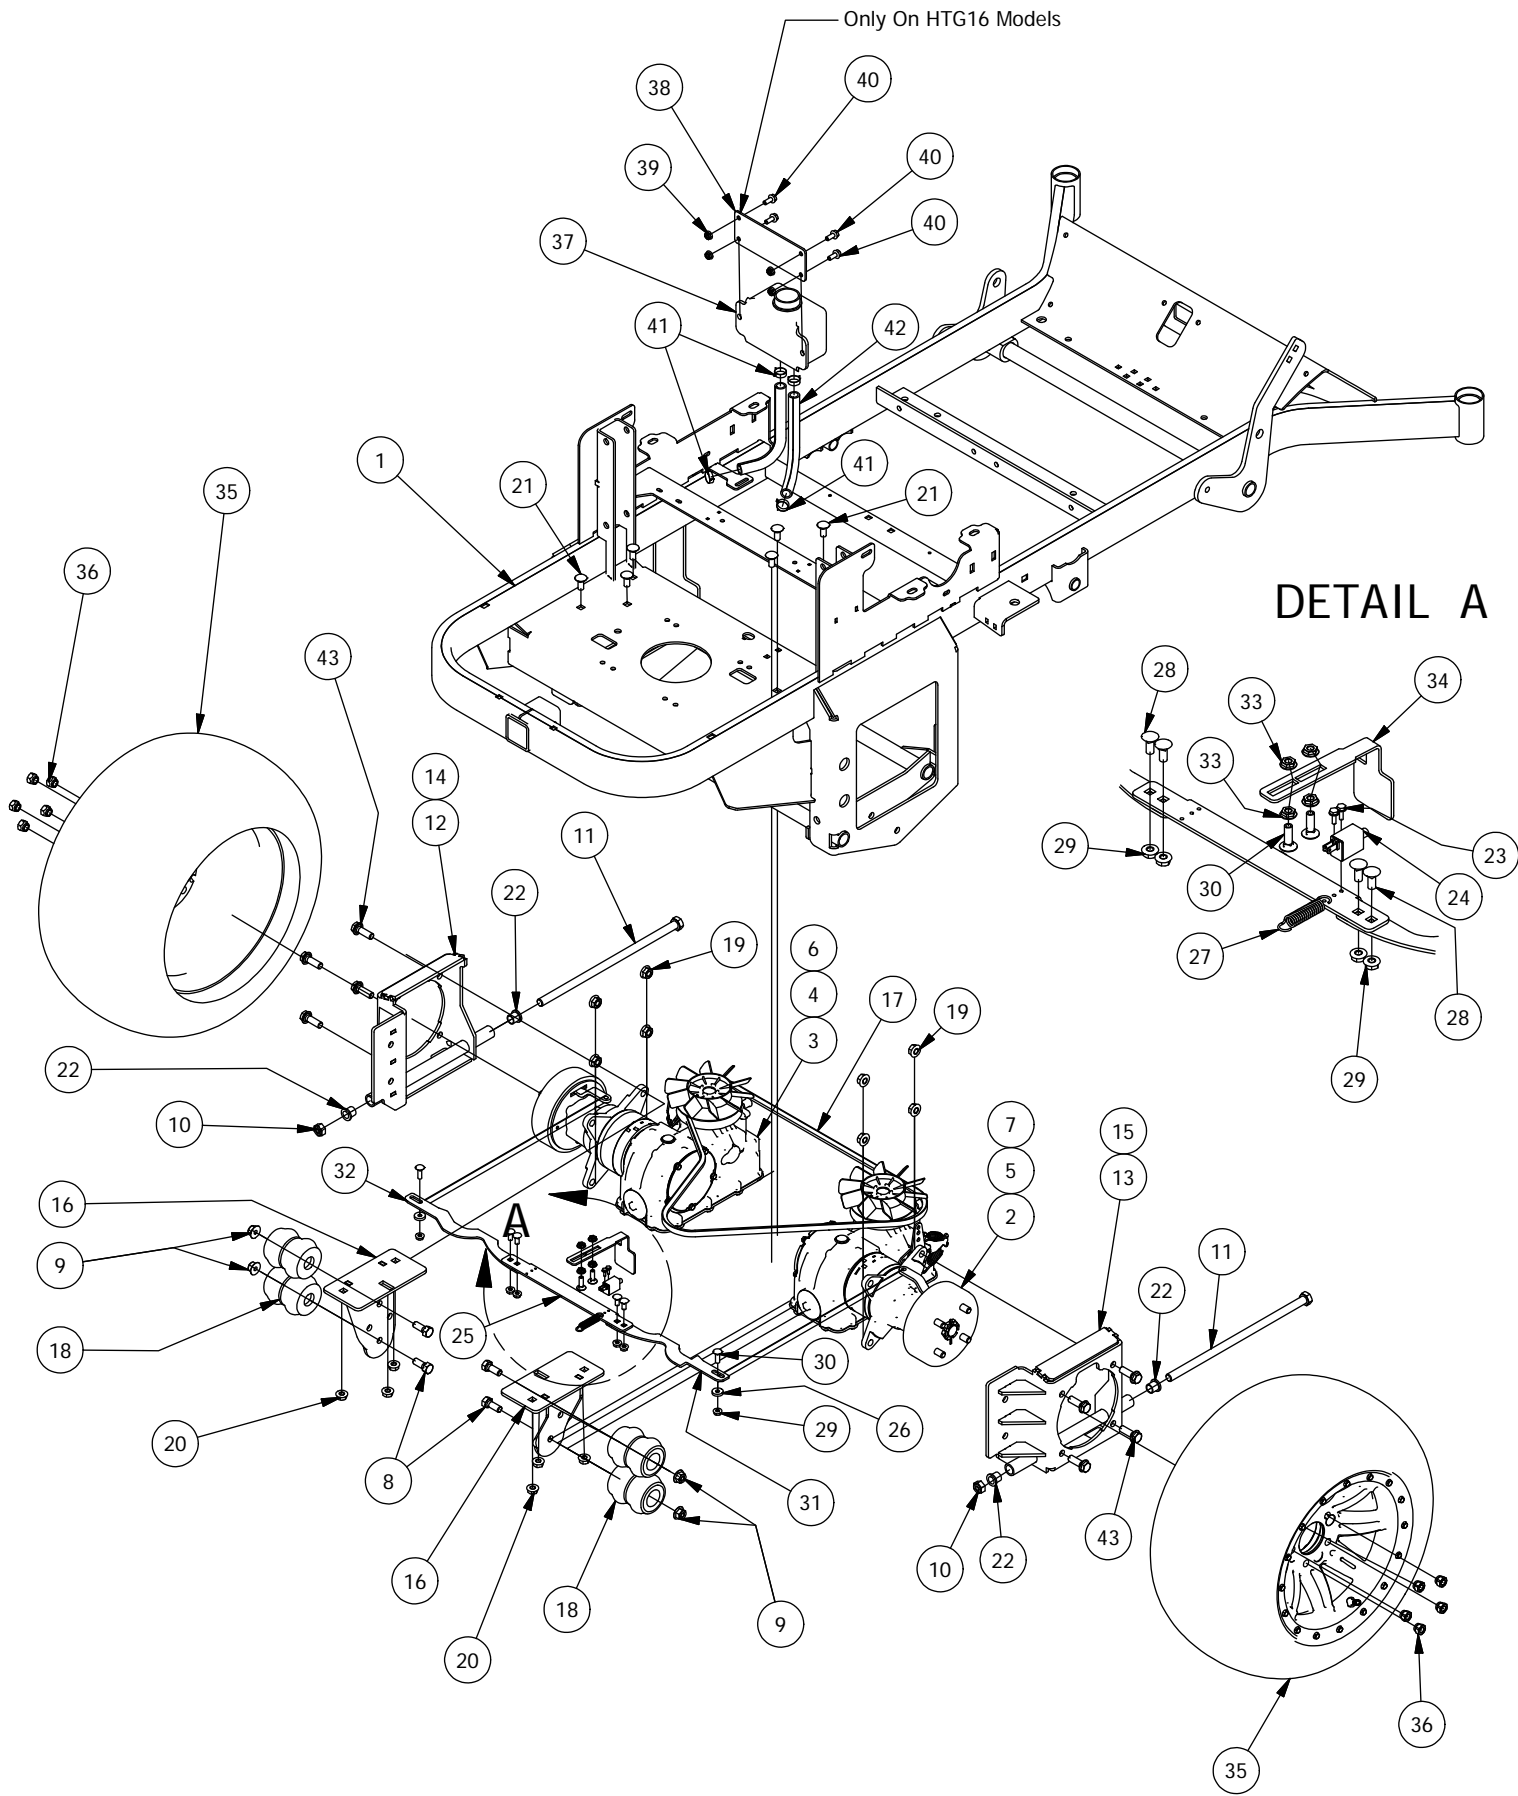

SRT Suspension Frame Assembly

SRT Suspension Frame Assembly			
ITEM	QTY	PART NUMBER	DESCRIPTION
1	1	490-0008-00	Mower SRT Frame Assembly
2	1	450-0008-00	HTG16 Parker Hydrostatic Transmission Right
3	1	450-0007-00	HTG16 Parker Hydrostatic Transmission Left
4	1	450-0003-00	HTJ10 Parker Hydrostatic Transmission Left
5	1	450-0004-00	HTJ10 Parker Hydrostatic Transmission Right
6	1	450-0005-00	HTJ12 Parker Hydrostatic Transmission Left
7	1	450-0006-00	HTJ12 Parker Hydrostatic Transmission Right
8	4	418-0057-00	1/2-13 X 1-1/4 HEX C/S GR 5 ZINC
9	4	413-0002-00	1/2-13 NYLON INSERT FLANGE LOCKNUT ZC YELLOW
10	2	413-0050-00	5/8-11 NYLON INSERT FLANGE L/NUT ZINC
11	2	418-0058-00	5/8-11 X 15" HEX C/S GR 2 ZINC 3" THD LENGTH
12	1	490-0004-00	Mower Left Rear Suspension Assembly (HTG16 Only)
13	1	490-0005-00	Mower Right Rear Suspension Assembly (HTG16 Only)
14	1	490-0009-00	Mower Left Rear Suspension Assembly (HTJ10 & HTJ12)
15	1	490-0010-00	Mower Right Rear Suspension Assembly (HTJ10 & HTJ12)
16	2	490-0006-00	Mower Suspension Frame Bracket Assembly
17	1	461-0005-00	Mower A Pump Belt, A x 69.25" Effective Length SRT
18	4	487-0003-00	SRT Rear Suspension Elastomer
19	8	413-0010-00	1/2-13 HEX FLANGE NUT W/SERR ZINC
20	6	413-0001-00	7/16-14 HEX FLANGE NUT W/SERR ZINC
21	6	418-0017-00	7/16-14 X 1 CARRIAGE BOLT ZINC
22	4	410-0008-00	5/8" ID X 3/4" OD X 3/4" LENGTH FLANGE BUSHING
23	2	418-0032-00	8-32 X 1/2 IND. HWH SLOT TYPE F TCS ZINC
24	1	486-0030-00	Safety Switch
25	1	439-0079-00	Mower Park Brake Center Bracket
26	2	419-0006-00	.312 ID X .875 OD X .1875 THK F/W NYLON BLK
27	1	434-0003-00	Brake Pedal Release Spring
28	4	418-0008-00	5/16-18 X 3/4 CARRIAGE BOLT ZINC
29	6	413-0019-00	5/16-18 NYLON INSERT FLANGE L/NUT ZINC
30	4	418-0010-00	5/16-18 X 1 CARRIAGE BOLT ZINC
31	1	439-0081-00	Mower Park Brake Right Actuation Bracket, HTG16 Transmissions
32	1	439-0080-00	Mower Park Brake Left Actuation Bracket, HTG16 Transmissions
33	4	413-0006-00	5/16-18 HEX FLANGE NUT W/SERR ZINC
34	1	439-0066-00	Mower Standard Transmission Brake Interlock Bracket
35	2	422-0021-00	Mower 24x12x12 Rear Tire/Wheel Assembly
36	10	413-0015-00	1/2-20 WHEEL NUT 60 DEGREE GR 5 ZINC
37	1	467-0003-00	Hydraulic Fluid Reservoir
38	1	426-0013-00	Mower Hydraulic Reservoir Mounting Plate
39	4	413-0027-00	5/16-18 NYLON INSERT FLANGE LOCKNUT ZC YELLOW
40	4	418-0048-00	5/16-18 X 3/4 HEX FLANGE BOLT GR 8 ZC YELLOW
41	4	472-0005-00	938-968 Hose Clamp
42	2	451-0001-00	Hydraulics hose
43	8	418-0047-00	1/2-13 X 1-1/2 HEX FLANGE BOLT ZINC YELLOW