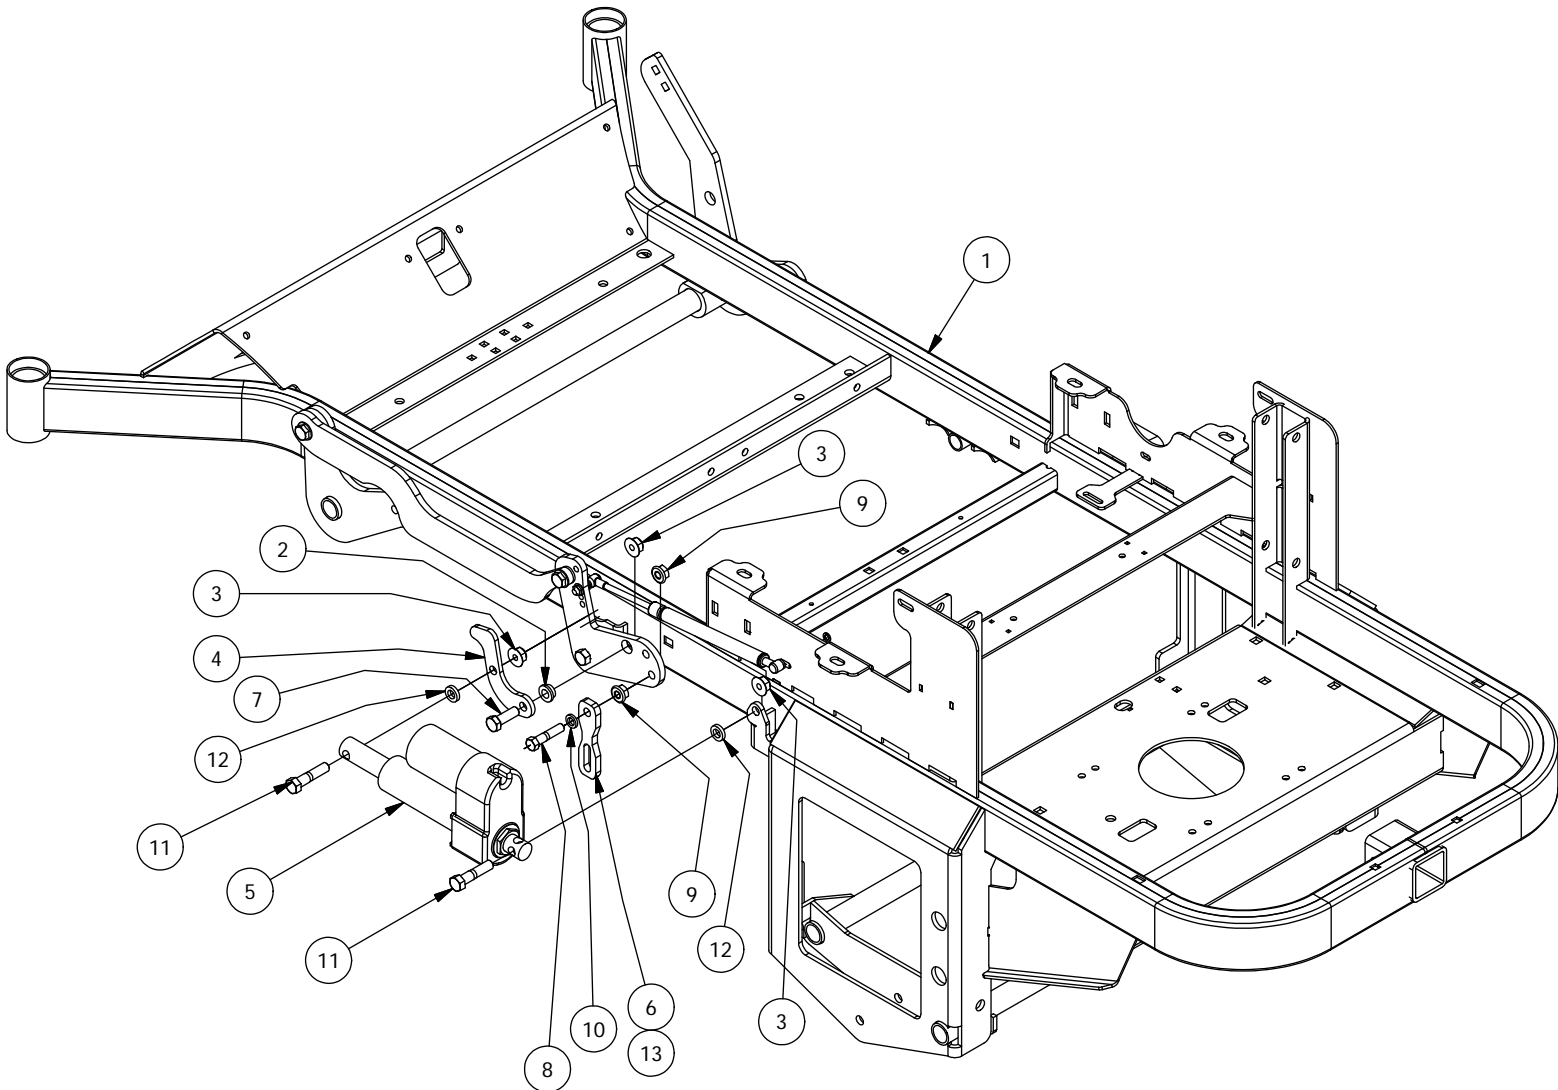

Actuator Assembly			
ITEM	QTY	PART NUMBER	DESCRIPTION
1	1	490-0008-00	Mower SRT Frame Assembly
2	3	410-0009-00	1/2" ID X 3/4" OD X 3/8" LENGTH FLANGE BUSHING
3	6	413-0002-00	1/2-13 NYLON INSERT FLANGE LOCKNUT ZC YELLOW
4	1	439-0084-00	Electric Actuator Brkt
5	1	486-0031-00	Mower Electric Deck Actuator
6	1	435-0006-00	Mower Rear Deck hanger, Electric Actuated Deck
7	1	418-0028-00	1/2-13 X 1-1/2 HEX C/S GR 2 ZINC
8	1	418-0046-00	7/16-14 X 2 HEX C/S GR 5 ZINC YELLOW
9	2	413-0011-00	7/16-14 HEX FLANGE NUT W/SERR ZINC YELLOW
10	1	419-0010-00	.443 ID X .750 OD X .125 THK NYLON BLACK
11	2	418-0061-00	1/2-13 X 2-1/4 HEX C/S GR 2 ZINC
12	2	413-0051-00	1/2" ID X 7/8" OD X 3/16" THK BRONZE WASHER
13	1	435-0012-00	Mower 72" Deck Actuator Connecting Link