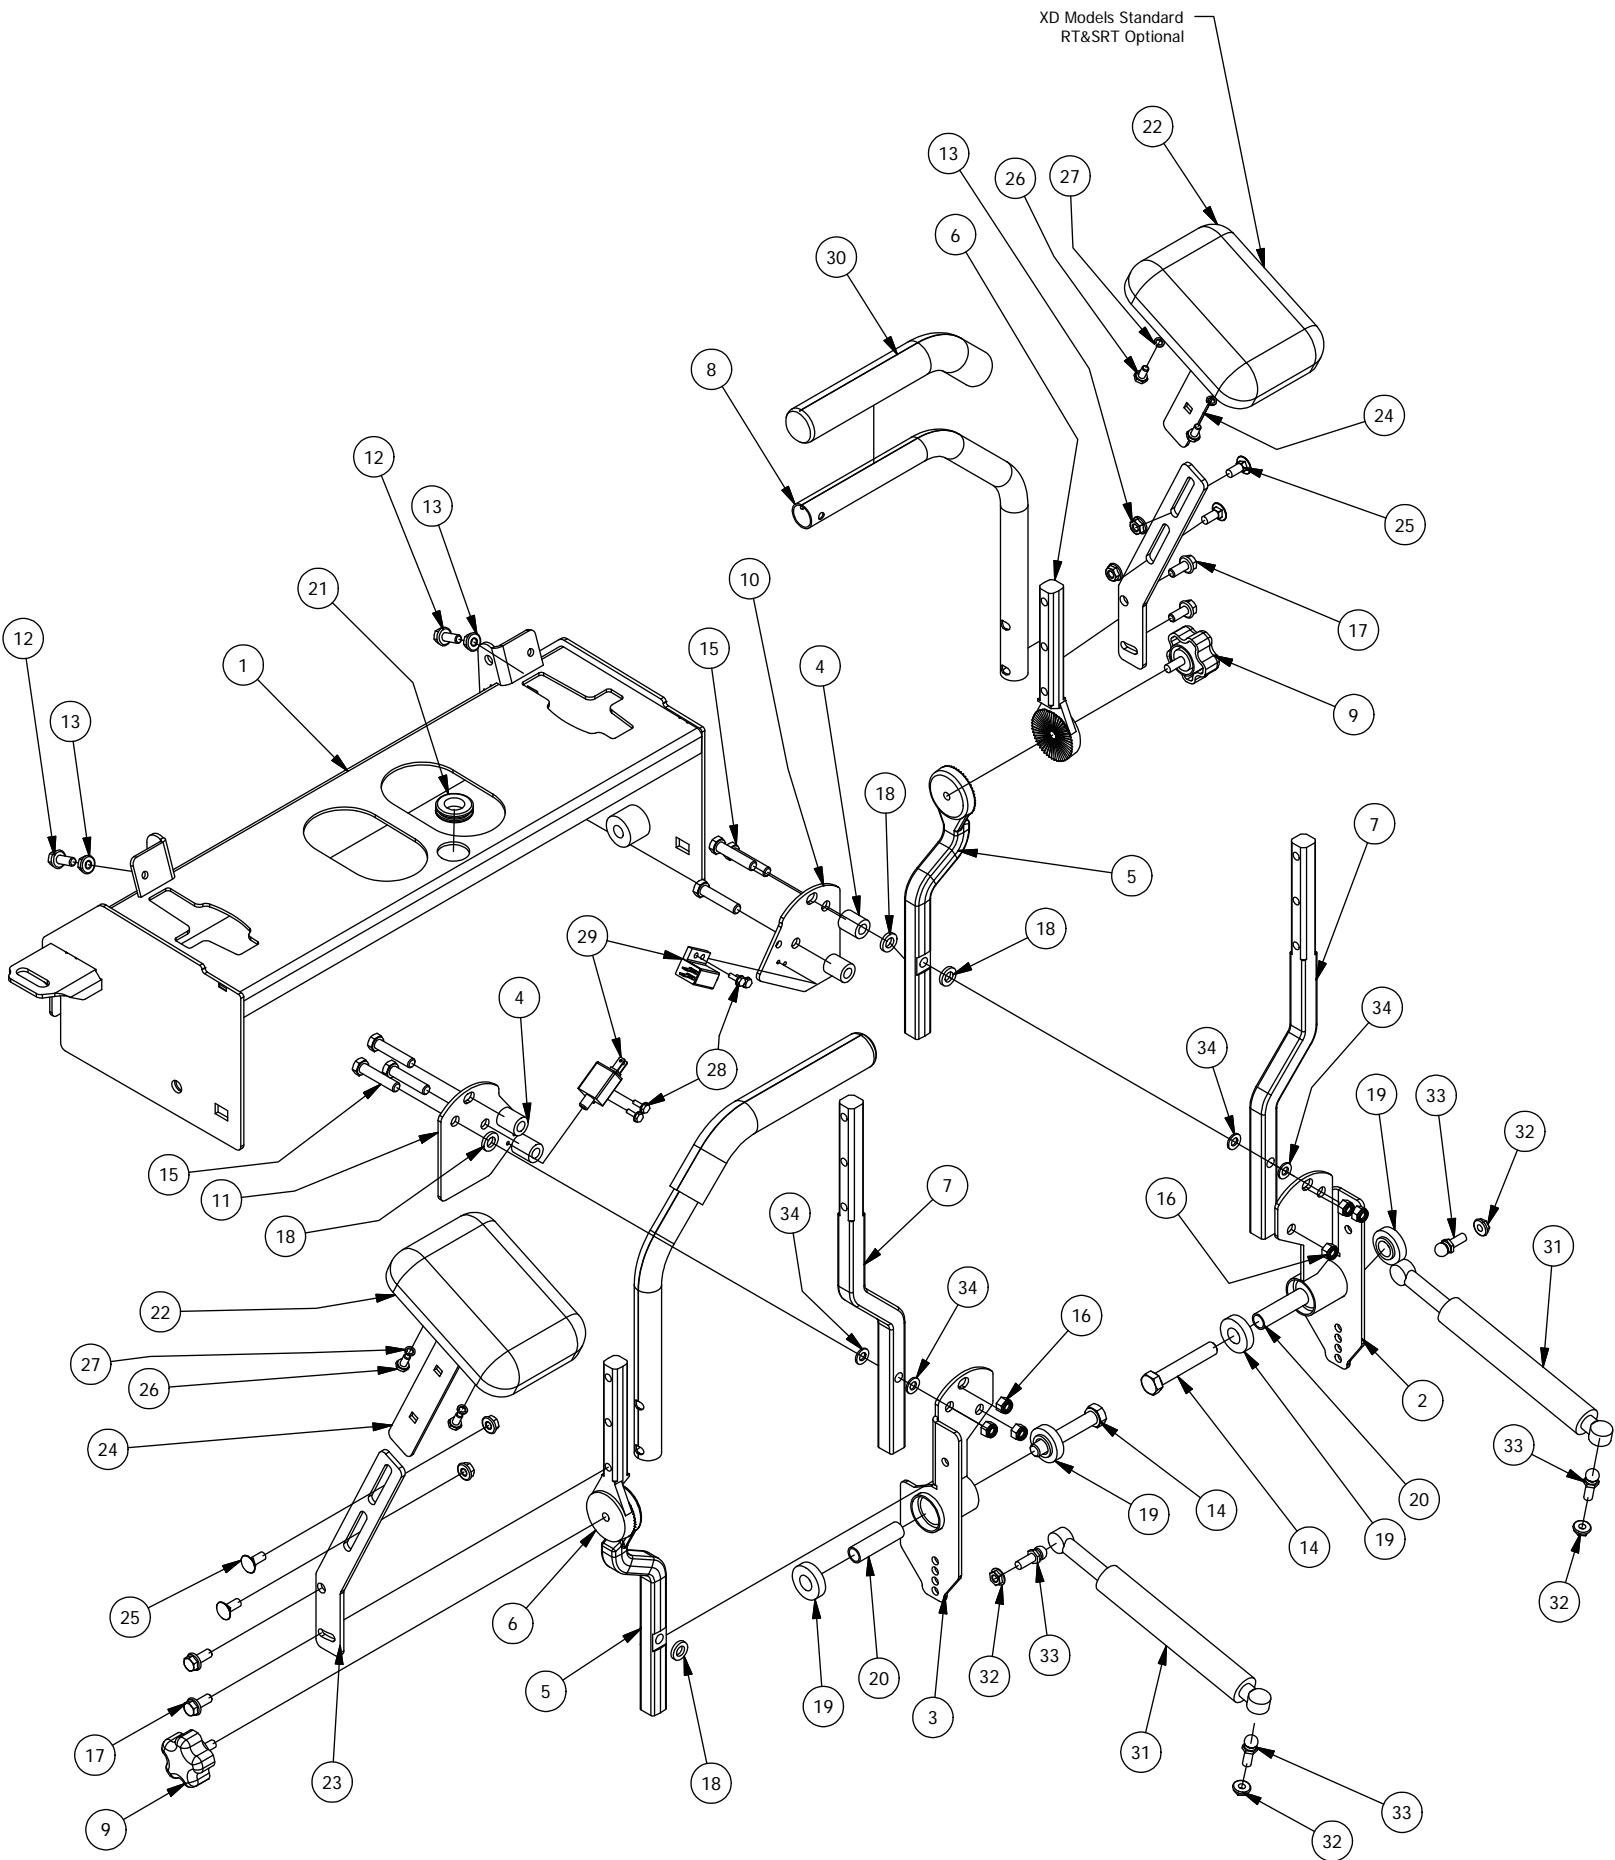

Drive Arm Assemblies

Drive Arm Assemblies			
ITEM	QTY	PART NUMBER	DESCRIPTION
1	1	490-0023-00	Mower Seat Base Assembly
2	1	490-0013-00	Mower Right Drive Arm Bracket Assembly
3	1	490-0012-00	Mower Left Drive Arm Bracket Assembly
4	4	425-0003-00	Mower Drive Arm Spacer
5	2	431-0002-00	Height/Pitch Adjustable Lower Drive Arm
6	2	431-0003-00	Height/Pitch Adjustable Upper Drive Arm
7	2	431-0001-00	Height Adjustable Drive Arm
8	2	403-0020-00	Mower Drive Handle Tube
9	2	445-0001-00	Lobed Knob w/ 5/16"-18 X .750" Stud
10	1	426-0003-00	Mower Right Control Arm Limit Switch Plate
11	1	426-0002-00	Mower Left Control Arm Limit Switch Plate
12	2	418-0049-00	5/16-18 X 3/4 IND HWH TRI LOB ZINC
13	6	413-0022-00	5/16-18 HEX FLANGE NUT W/SERR ZINC YELLOW
14	2	418-0050-00	1/2-13 X 3 HEX C/S GR 5 ZINC
15	6	418-0051-00	3/8-16 X 1-3/4 HEX C/S GR 2 ZINC
16	6	413-0013-00	3/8-16 NYLON INSERT FLANGE LOCKNUT ZINC
17	4	418-0048-00	5/16-18 X 3/4 HEX FLANGE BOLT GR 8 ZC YELLOW
18	4	419-0015-00	3/8" ID X 3/4" OD X 1/8" THK BRONZE WASHER
19	4	410-0005-00	5/8" ID X 1-3/8" OD X 7/16" THK BEARING
20	2	425-0004-00	Mower Drive Arm Hub & Deck Lift Arm Spacer
21	1	419-0008-00	3/4" ID X FOR 1-3/16" HOLE FOR 11 GA RUBBER GROMMIT
22	2	471-0004-00	Mower Drive Arm Support Pad
23	2	439-0010-00	Mower Drive Arm Pad Tube Mounting bracket
24	2	439-0011-00	Mower Drive Arm Pad Mount bracket
25	4	418-0063-00	5/16-18 X 3/4 CARRIAGE BOLT ZINC YELLOW
26	4	418-0056-00	1/4-20 X 1/2 HEX C/S GR 2 ZINC
27	4	419-0012-00	1/4 EXT TOOTH LOCKWASHER ZINC
28	4	418-0032-00	8-32 X 1/2 IND. HWH SLOT TYPE F TCS ZINC
29	2	486-0030-00	Safety Switch
30	2	484-0001-00	Handle Grip
31	2	487-0001-00	Control Arm Damper
32	4	413-0024-00	5/16-18 HEX SERRATED LARGE FLANGE L/NUT ZC
33	4	434-0007-00	Deck Assist Gas Spring Ball Stud
34	4	419-0016-00	5/16" ID X 5/8" OD X 1/16" THK BRONZE WASHER