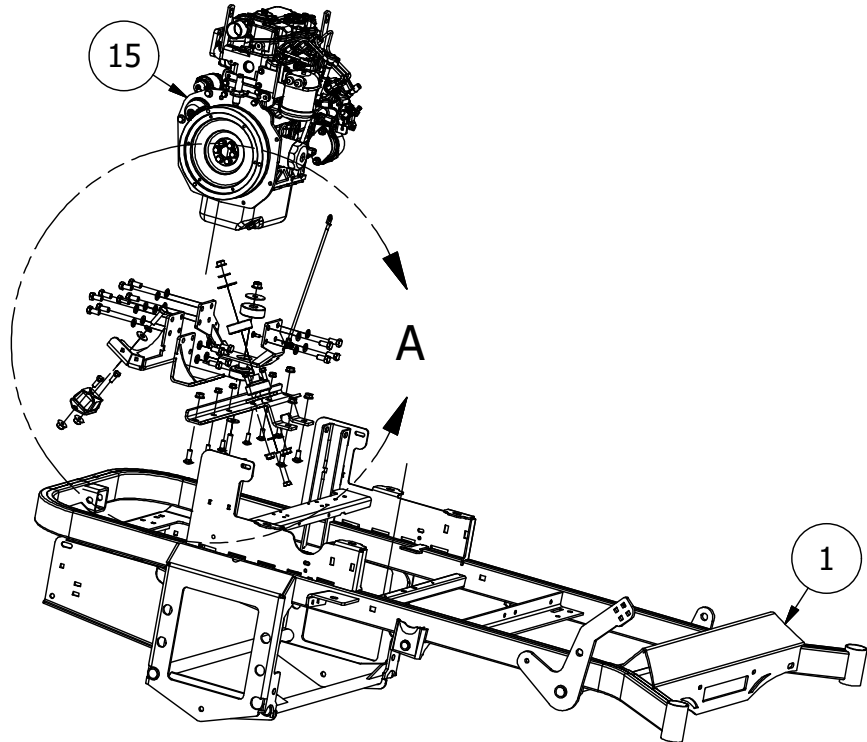

Engine and Engine Mounts Assemblies

Engine and Engine Mounts Assemblies

ITEM	QTY	PART NUMBER	DESCRIPTION
1	1	490-0049-00	Diesel Mower Frame Assembly
2	1	490-0109-00	Diesel Mower Left Rear Motor Mount Assembly
3	4	732-1014-00	Engine Vibration Mount
4	1	490-0110-00	Diesel Mower Right Rear Motor Mount Assembly
5	2	418-0019-00	1/2-13 X 3-1/4 HEX C/S GR 8 ZY
6	4	619-5010-00	.565 IDx 1.25 ODx 0.95 Washer
7	2	619-0060-00	1/2 Washer Zinc
8	2	613-8050-00	1/2-13 NYLON INSERT FLANGE LOCKNUT ZINC
9	1	439-0157-00	Diesel Mower Right Front engine plate mount
10	4	418-0045-00	3/8-16 X 1 CARRIAGE BOLT ZINC YELLOW
11	4	413-0020-00	3/8-16 HEX FLANGE NUT W/SERR ZINC YELLOW
12	1	415-0071-00	Kohler Side Motor Mount
13	1	618-2084-00	M12 X 1.75 X 45MM Hex Tap Bolt
14	1	490-0111-00	Diesel Mower Right Front Motor Mount Assembly
15	1	415-0067-00	CAT Engine
16	4	618-6049-00	3/8-16 X 1 GR 5 Hex Bolts Zinc
17	4	413-0013-00	3/8-16 NYLON INSERT FLANGE LOCKNUT ZINC
18	2	418-0001-00	7/16-14 x 1-1/4 Carriage Bolt , GR5, Zinc
19	17	619-2021-00	M12 SPLIT LOCKWASHER ZINC
20	16	418-0086-00	M12-1.25 X 25MM HEX BOLT ZINC YELLOW
21	1	439-0574-00	CAT Diesel Motor Mount Washer
22	2	418-0017-00	7/16-14 X 1 CARRIAGE BOLT ZINC
23	4	413-0001-00	7/16-14 HEX FLANGE NUT W/SERR ZINC
24	1	418-0087-00	1/4-20 X 3/4 RIB NECK CARRIAGE BOLT ZINC
25	1	413-0026-00	1/4-20 NYLON INSERT FLANGE L/NUT ZINC
26	1	486-0017-00	Mower Negative Battery Cable 28" long