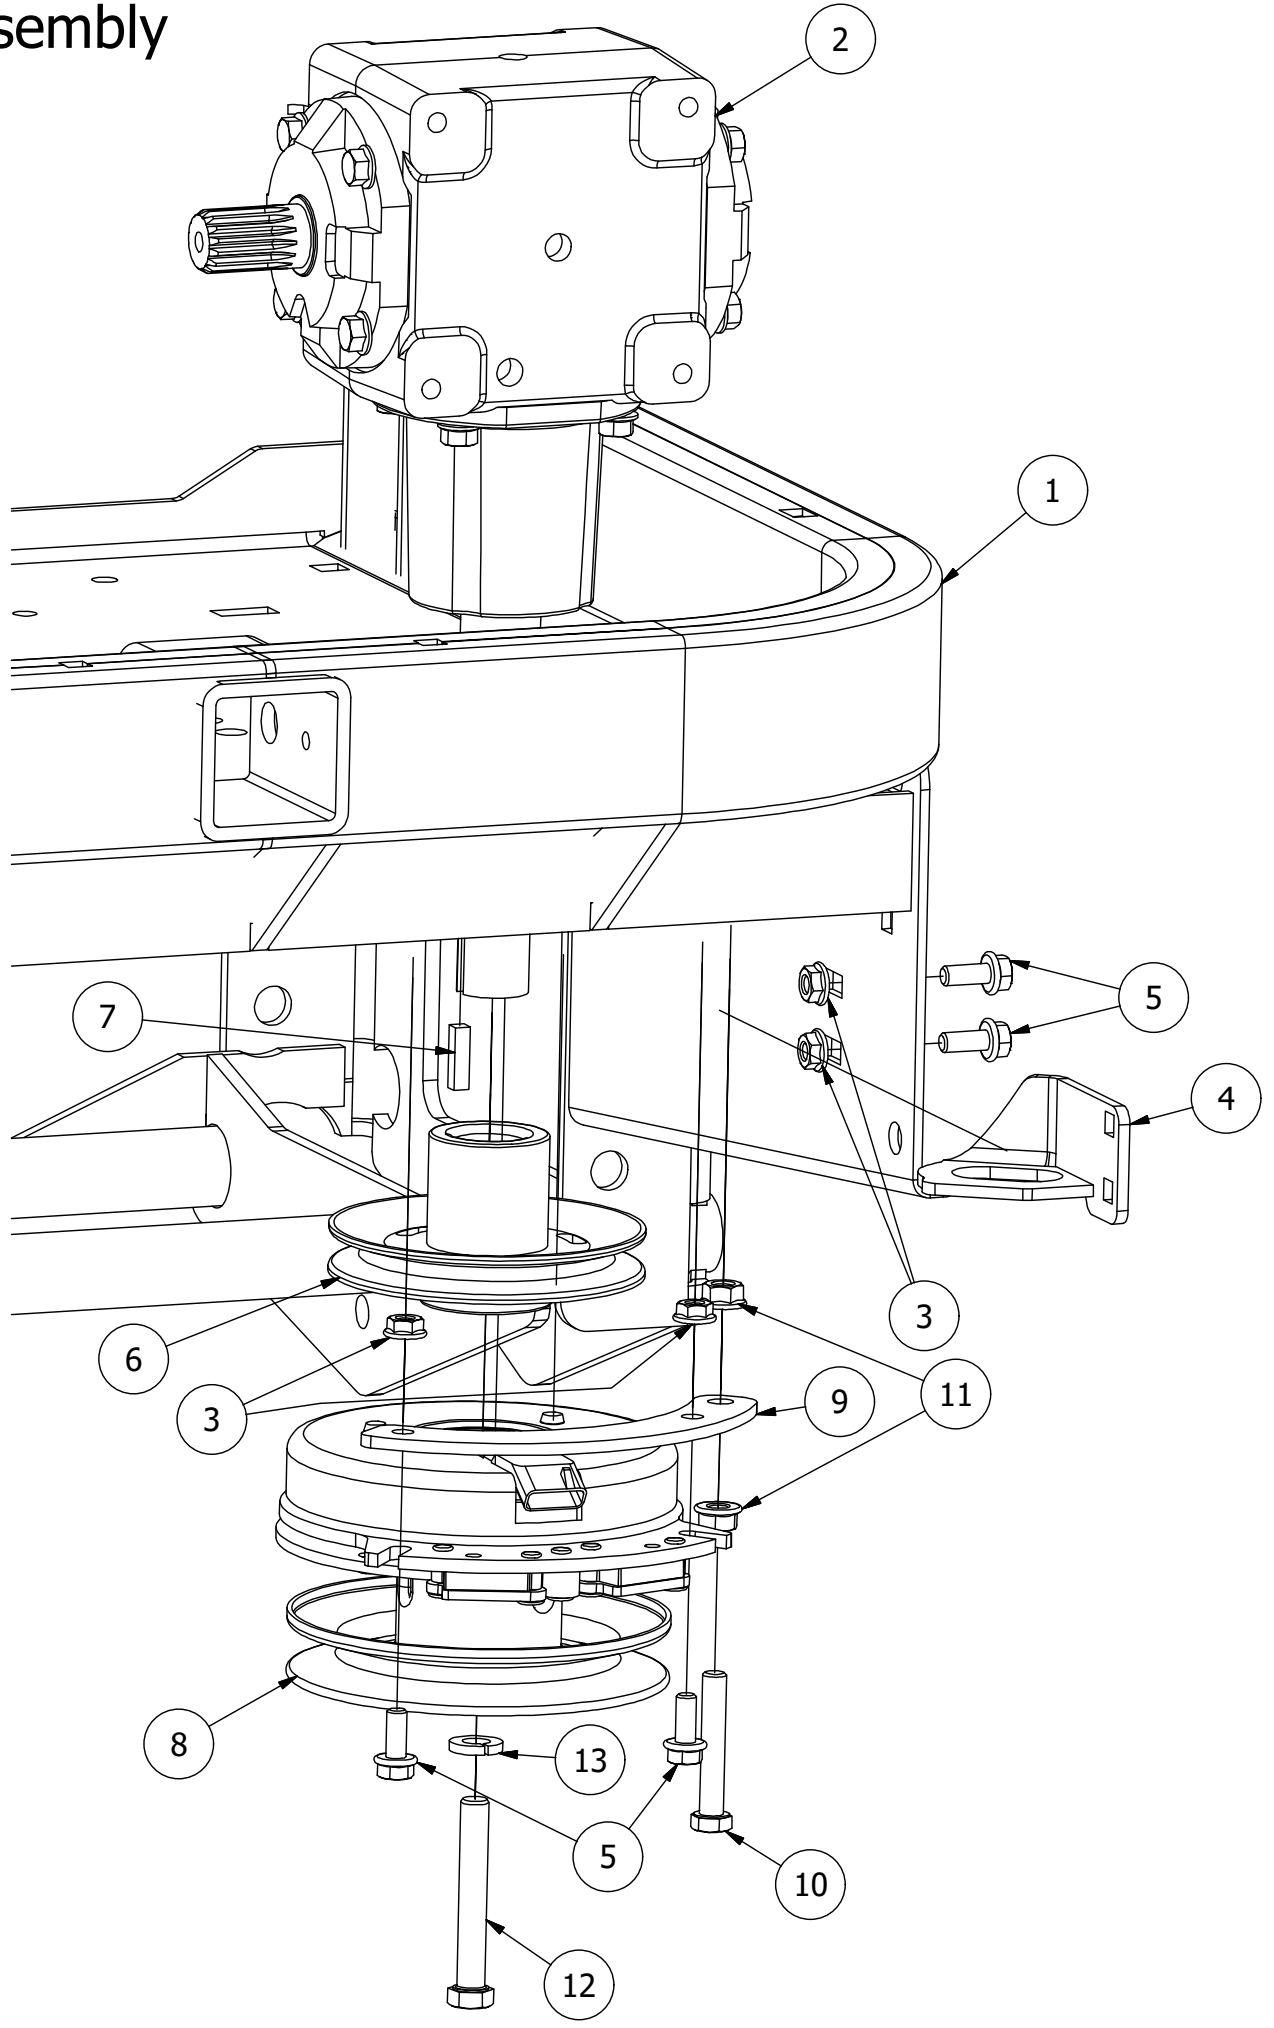

Gearbox Assembly

Gearbox Assembly			
ITEM	QTY	PART NUMBER	DESCRIPTION
1	1	439-0139-00	Diesel Mower Left Gearbox Mount
2	1	439-0140-00	Diesel Mower Right Gearbox Mount
3	1	456-0001-00	Diesel Mower Gearbox
4	8	418-0040-00	3/8-16 X 1 HEX FLANGE BOLT GR 8 ZC YELLOW
5	3	418-0036-00	5/16-18 X 1-1/4 HEX TAP BOLT ZINC
6	3	413-0019-00	5/16-18 NYLON INSERT FLANGE L/NUT ZINC
7	3	414-0014-00	Gear Box Spline Cover
8	1	456-0003-00	Diesel Mower Gearbox Coupling
9	1	418-0090-00	1/8" x 2" Brass Nipple
10	1	418-0089-00	1/8" Female Pipe Coupling
11	6	418-0085-00	M10-1.25 X 40MM SOCKET PLAIN
12	2	415-0069-00	CAT Speed Sensor
13	2	413-0018-00	M18 1.5 Hex Nut
14	1	424-0004-00	CAT Diesel Gearbox Breather Bolt
15	1	415-0067-00	Caterpillar C1.1, 24.7Hp @ 2800RPM, Tier 4 Final Industrial

Clutch Assembly

Clutch Assembly			
ITEM	QTY	PART NUMBER	DESCRIPTION
1	1	490-0049-00	Diesel Mower Frame Assembly
2	1	456-0001-00	Diesel Mower Gearbox
3	4	413-0022-00	5/16-18 HEX FLANGE NUT W/SERR ZINC YELLOW
4	1	439-0572-00	Diesel Mower PTO Clutch Stop Bracket
5	4	418-0049-00	5/16-18 X 3/4 IND HWH TRI LOB ZINC
6	1	433-0001-00	Drive Pulley, A Belt
7	1	442-0001-00	1/4 X 1 SQUARE KEY STOCK
8	1	470-0002-00	PTO Clutch
9	1	439-0573-00	CAT Diesel Clutch holder Plate
10	1	418-0107-00	3/8-16 X 2-1/4 HEX FLANGE BOLT GR 8 ZC YELLOW
11	2	413-0029-00	3/8-16 NYLON INSERT FLANGE L/NUT ZC YELLOW
12	1	418-0022-00	7/16-20 X 3 HEX C/S GR 8 ZC YELLOW
13	1	419-0005-00	7/16 SPLIT LOCKWASHER GR 8 ZC YELLOW