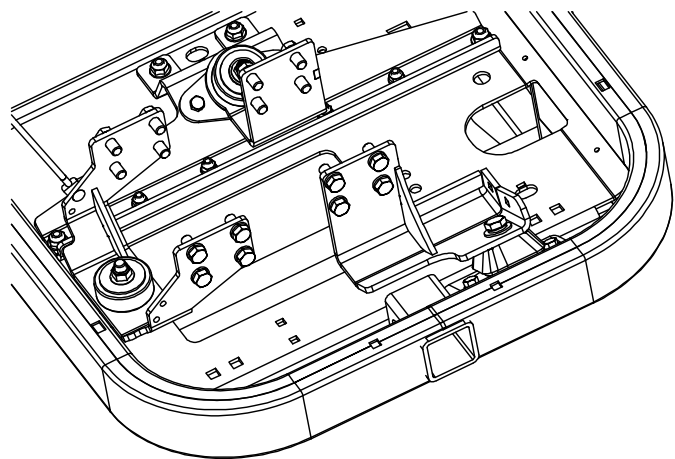

Engine and Engine Mounts Assemblies

Engine and Engine Mounts Assemblies

ITEM	QTY	PART NUMBER	DESCRIPTION
1	1	490-0049-00	Diesel Mower Frame Assembly
2	1	490-0109-00	Diesel Mower Left Rear Motor Mount Assembly
3	4	732-1014-00	Engine Vibration Mount
4	1	490-0110-00	Diesel Mower Right Rear Motor Mount Assembly
5	2	418-0019-00	1/2-13 X 3-1/4 HEX C/S GR 8 ZY
6	4	619-5010-00	.565 IDx 1.25 ODx 0.95 Washer
7	2	619-0060-00	1/2 Washer Zinc
8	2	613-8050-00	1/2-13 NYLON INSERT FLANGE LOCKNUT ZINC
9	1	439-0157-00	Diesel Mower Right Front engine plate mount
10	4	418-0045-00	3/8-16 X 1 CARRIAGE BOLT ZINC YELLOW
11	4	413-0020-00	3/8-16 HEX FLANGE NUT W/SERR ZINC YELLOW
12	1	415-0071-00	Kohler Side Motor Mount
13	1	618-2084-00	M12 X 1.75 X 45MM Hex Tap Bolt
14	1	490-0111-00	Diesel Mower Right Front Motor Mount Assembly
15	1	415-0067-00	CAT Engine
16	4	618-6049-00	3/8-16 X 1 GR 5 Hex Bolts Zinc
17	4	413-0013-00	3/8-16 NYLON INSERT FLANGE LOCKNUT ZINC
18	2	418-0001-00	7/16-14 x 1-1/4 Carriage Bolt , GR5, Zinc
19	17	619-2021-00	M12 SPLIT LOCKWASHER ZINC
20	16	418-0086-00	M12-1.25 X 25MM HEX BOLT ZINC YELLOW
21	1	439-0574-00	CAT Diesel Motor Mount Washer
22	2	418-0017-00	7/16-14 X 1 CARRIAGE BOLT ZINC
23	4	413-0001-00	7/16-14 HEX FLANGE NUT W/SERR ZINC
24	1	418-0087-00	1/4-20 X 3/4 RIB NECK CARRIAGE BOLT ZINC
25	1	413-0026-00	1/4-20 NYLON INSERT FLANGE L/NUT ZINC
26	1	486-0017-00	Mower Negative Battery Cable 28" long