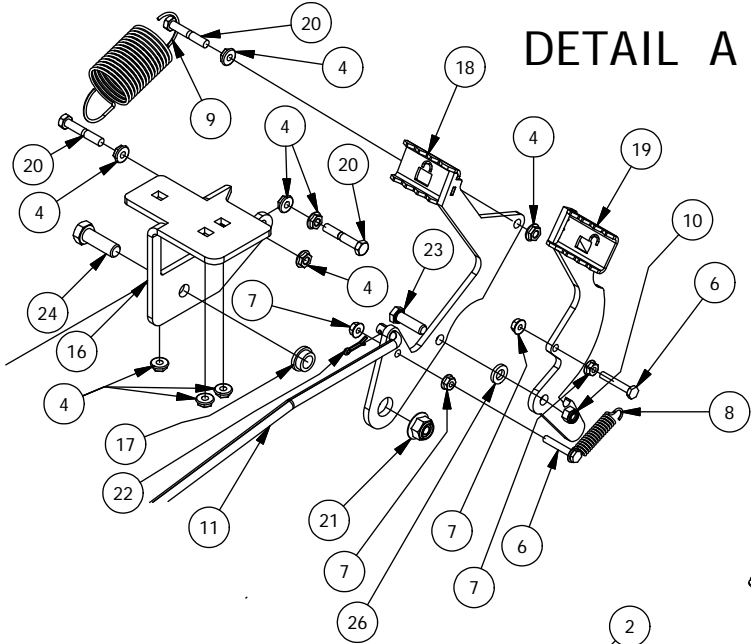

DETAIL A

Brake and Floor Board Assembly

Brake and Floor Board Assembly			
ITEM	QTY	PART NUMBER	DESCRIPTION
1	1	490-0008-00	Mower SRT Frame Assembly
2	10	414-0002-00	8MM PUSH TYPE RETAINER NYLON BLACK
3	3	418-0008-00	5/16-18 X 3/4 CARRIAGE BOLT ZINC
4	13	413-0006-00	5/16-18 HEX FLANGE NUT W/SERR ZINC
5	2	418-0045-00	3/8-16 X 1 CARRIAGE BOLT ZINC YELLOW
6	2	418-0029-00	1/4-20 X 1-1/4 HEX C/S GR 2 ZINC
7	6	413-0023-00	1/4-20 HEX FLANGE NUT W/SERR ZINC
8	1	434-0003-00	Brake Pedal Release Spring
9	1	434-0002-00	Brake Pedal Tension Sping
10	1	413-0013-00	3/8-16 NYLON INSERT FLANGE LOCKNUT ZINC
11	1	435-0004-00	MOWER BRAKE LINKAGE
12	1	439-0007-00	Mower Floorboard
13	1	481-0001-00	Rubber Mower Foot Rest Mat
14	1	481-0002-00	Mower Rubber Floor Mat
15	1	439-0059-00	Mower Deck Height Foot Pedal
16	1	439-0009-00	Mower Frame Brake Mounting Bracket
17	7	410-0009-00	1/2" ID X 3/4" OD X 3/8" LENGTH FLANGE BUSHING
18	1	490-0016-00	Mower Brake Lock Lever Assembly
19	1	490-0017-00	Mower Brake Unlock LeverAssembly
20	3	418-0027-00	5/16-18 X 1-3/4 HEX C/S GR 2 ZINC
21	1	413-0002-00	1/2-13 NYLON INSERT FLANGE LOCKNUT ZC YELLOW
22	1	420-0001-00	1/8 X 3/4 COTTER PIN ZINC
23	1	418-0030-00	3/8-16 X 1-1/4 HEX C/S GR 2 ZINC
24	1	418-0028-00	1/2-13 X 1-1/2 HEX C/S GR 2 ZINC
25	4	413-0004-00	3/8-16 HEX FLANGE NUT W/SERR ZINC
26	1	419-0015-00	3/8" ID X 3/4" OD X 1/8" THK BRONZE WASHER
27	4	429-0002-00	Rubber Bumper