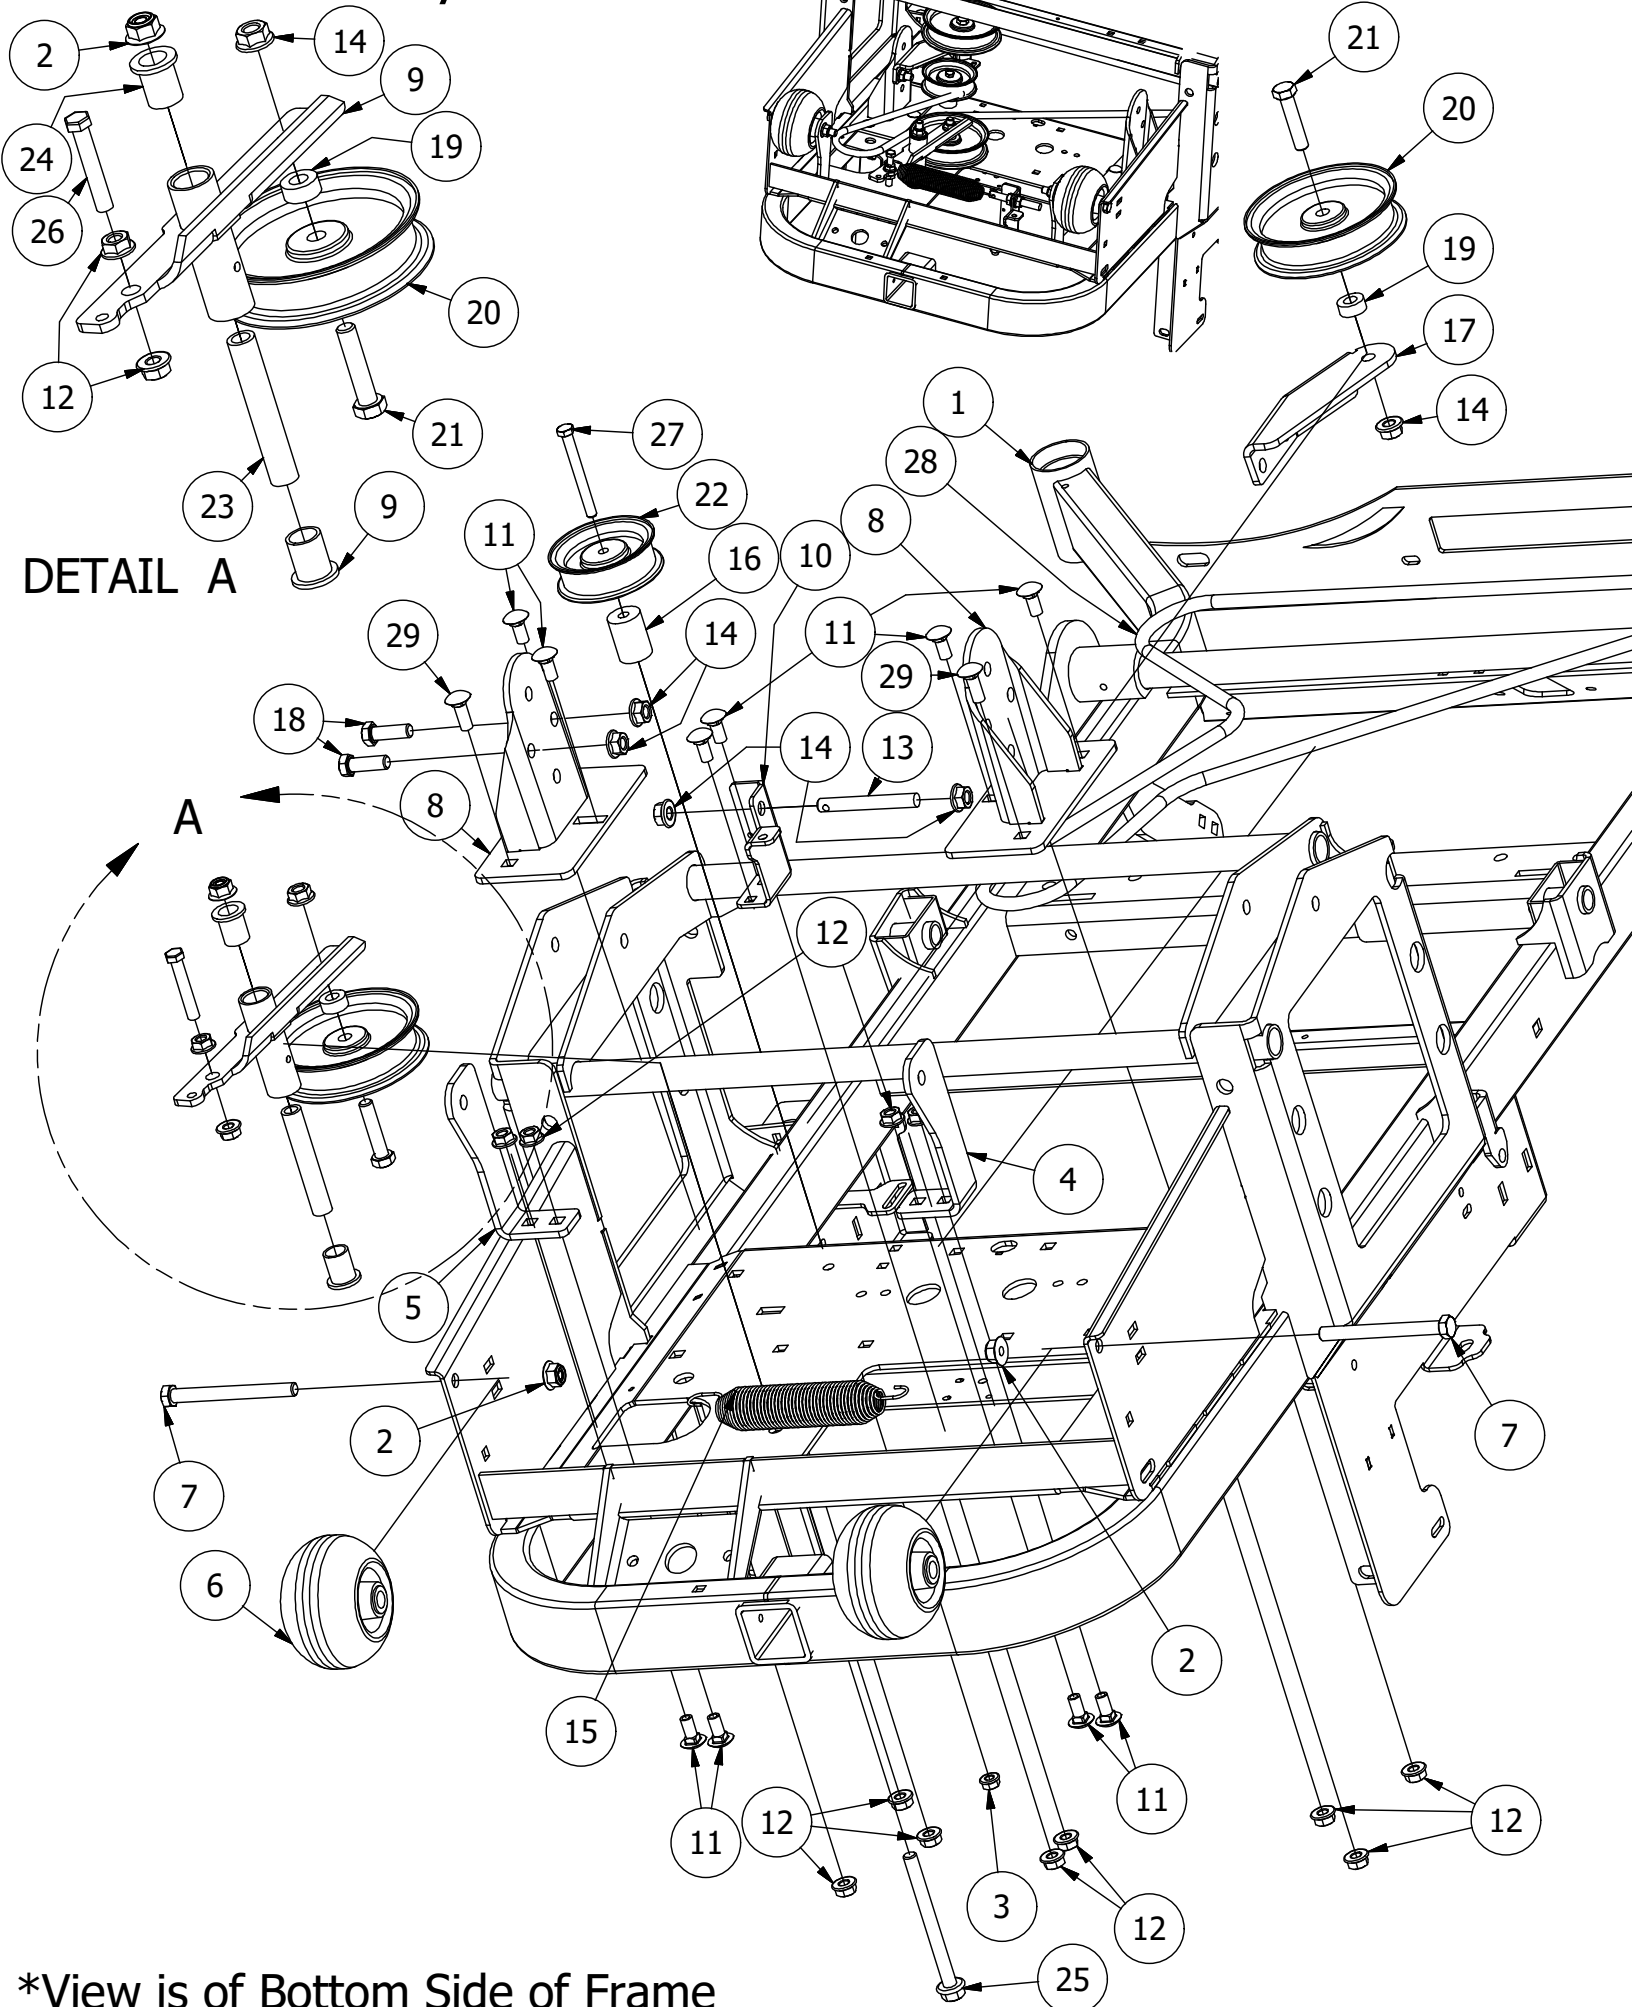

Underside Pulleys and ROPS

DETAIL A

*View is of Bottom Side of Frame

Underside Pulleys and ROPS			
ITEM	QTY	PART NUMBER	DESCRIPTION
1	1	490-0049-00	Diesel Mower Frame Assembly
2	3	613-8050-00	1/2-13 NYLON INSERT FLANGE LOCKNUT ZINC
3	1	413-0020-00	3/8-16 HEX FLANGE NUT W/SERR ZINC YELLOW
4	1	439-0160-00	Diesel Mower Left Rear Stabilizer Brkt
5	1	439-0161-00	Diesel Mower Right Rear Stabilizer brkt
6	2	422-0001-00	Anti-Scalp Wheel
7	2	418-0016-00	1/2-13 X 5 HEX C/S GR 2 ZINC YELLOW
8	2	490-0006-00	Mower Suspension Frame Bracket Assembly
9	1	490-0112-00	Diesel Mower Pump Idler Pulley Arm Assembly
10	1	439-0144-00	Deck Idler Puller Tensioning Bracket (Diesel Only)
11	12	418-0017-00	7/16-14 X 1 CARRIAGE BOLT ZINC
12	16	413-0001-00	7/16-14 HEX FLANGE NUT W/SERR ZINC
13	1	430-0001-00	Mower Pump Spring Tensioner
14	6	413-0010-00	1/2-13 HEX FLANGE NUT W/SERR ZINC
15	1	434-0005-00	Deck/pump idler spring
16	1	425-0019-00	Diesel Mower Pump Idler Spacer
17	1	439-0163-00	Diesel Mower Deck Idler Brkt
18	2	418-0020-00	1/2-13 X 1-1/2 HEX C/S GR 5 ZINC
19	2	425-0007-00	Mower IDLER PULLEY SPACER
20	2	433-0006-00	Mower 5-3/4" Idler Pulley
21	2	418-0012-00	1/2-13 X 2-1/4 HEX C/S GR 5 ZINC
22	1	433-0012-00	4" diesel/economy mower idler
23	1	425-0006-00	Mower Inner Idler Spacer
24	2	410-0007-00	3/4" ID X 15/16" OD X 1-1/8" LENGTH FLANGE BUSHING
25	1	418-0009-00	1/2-13 X 5-1/2 HEX FLANGE BOLT GR 8 ZY
26	1	418-0013-00	7/16-14 X 2-1/2 HEX C/S GR 5 ZINC
27	1	618-2025-00	3/8" -16 X 3-1/2" hex C/S-Gr5
28	1	461-0013-00	Diesel Mower Pump Belt
29	2	418-0001-00	7/16-14 x 1-1/4 Carriage Bolt , GR5, Zinc