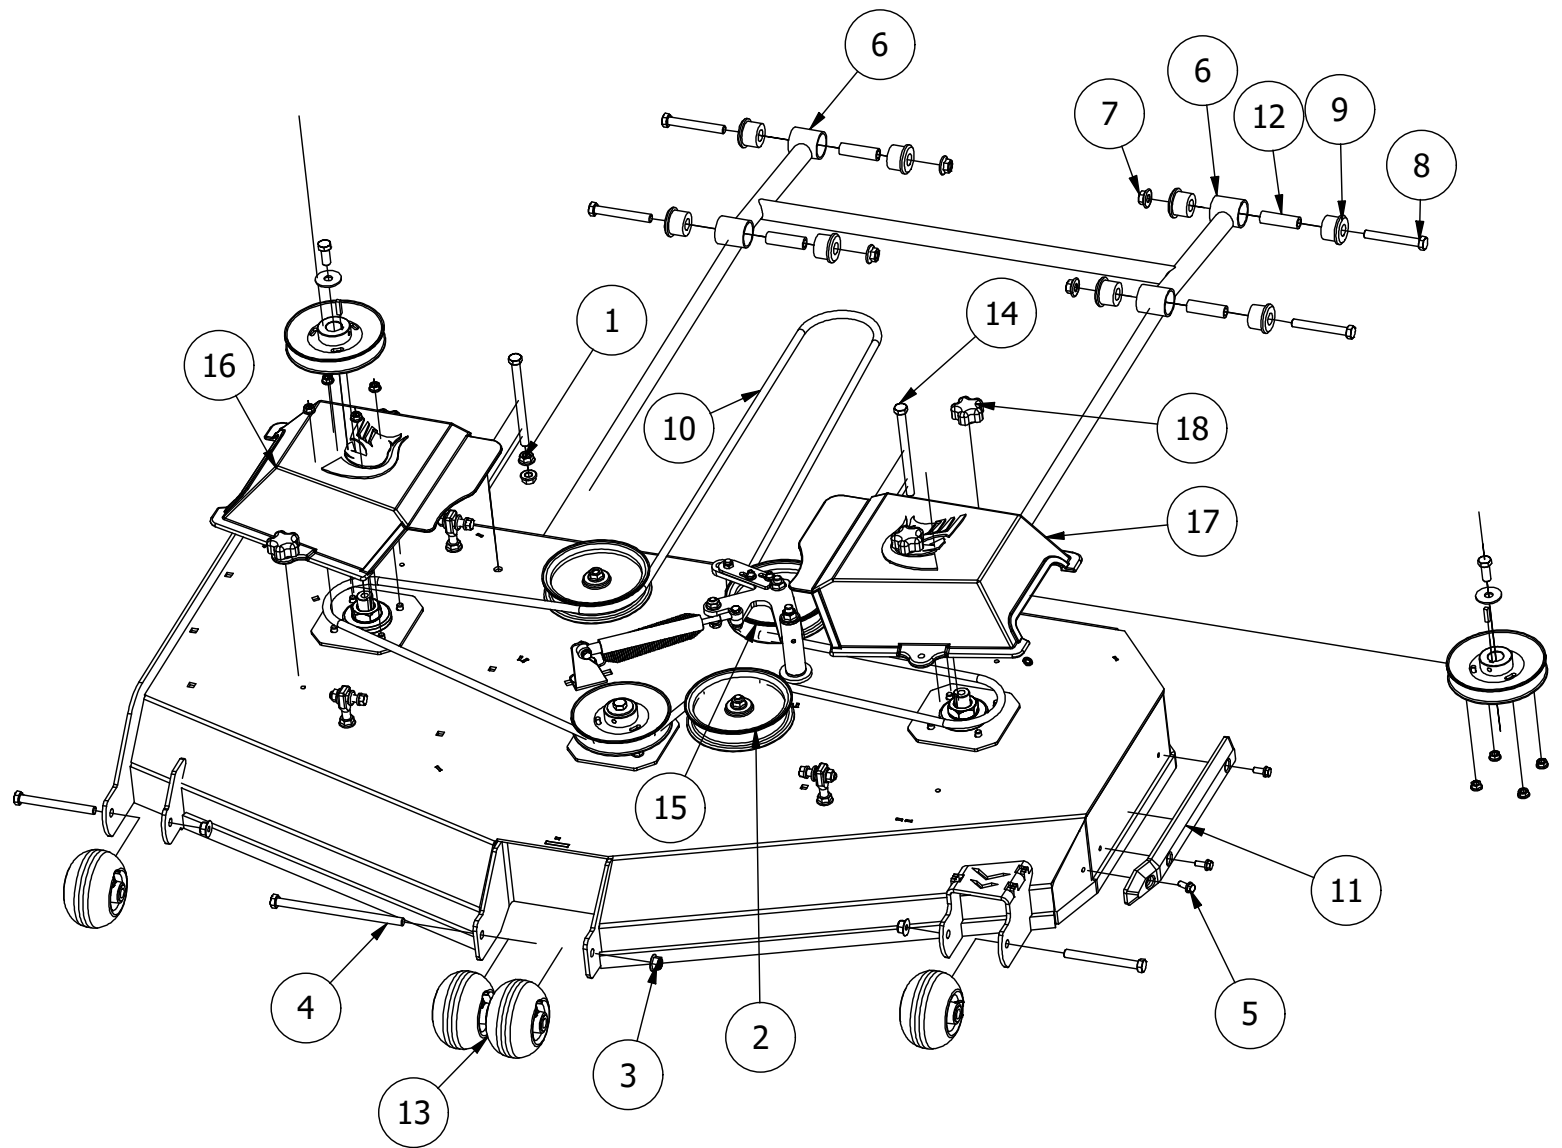

61" Deck Assembly 1

PARTS LIST			
ITEM	QTY	PART NUMBER	DESCRIPTION
1	12	413-0005-00	1/2-13 HEX FLANGE NUT W/SERR ZINC YELLOW
2	2	433-0015-00	6-3/4" Idler Pulley, 15/16" Spacer Assembly
3	4	413-0002-00	1/2-13 NYLON INSERT FLANGE LOCKNUT ZC YELLOW
4	1	418-0015-00	1/2-13 X 8-1/2 HEX C/S GR 2 ZINC YELLOW
5	3	418-0049-00	5/16-18 X 3/4 IND HWH TRI LOB ZINC
6	1	490-0014-00	Mower 54"/61" Deck Frame Stabilizer Assembly
7	4	413-0017-00	1/2-13 NYLON INSERT FLANGE LOCKNUT ZINC W/SERRATIONS
8	4	418-0021-00	1/2-13 X 3-3/4 HEX C/S GR 5 ZINC
9	8	732-2000-00	Large MTV A-Arm Bushing
10	1	461-0002-00	61" Mower Deck Belt, HB x 167.9" Effective Length
11	1	429-0001-00	Mower Nylon Deck Guard
12	4	732-2001-00	Large MTV A-Arm Bushing Sleeve
13	4	422-0001-00	Anti-Scalp Wheel
14	2	418-0044-00	1/2-13 X 6-1/2 HEX C/S GR 8 ZINC YELLOW
15	1	433-0014-00	6-3/4" Idler Pulley, 15/16" Spacer Assembly
16	1	414-0020-00	Right Pulley Cover 61" RZ/RT/SRT, 72" RT/SRT
17	1	414-0021-00	Left Pulley Cover 61" RZ/RT/SRT, 72" RT/SRT
18	4	445-0003-00	Lobed Knob w/ 5/16"-18 insert