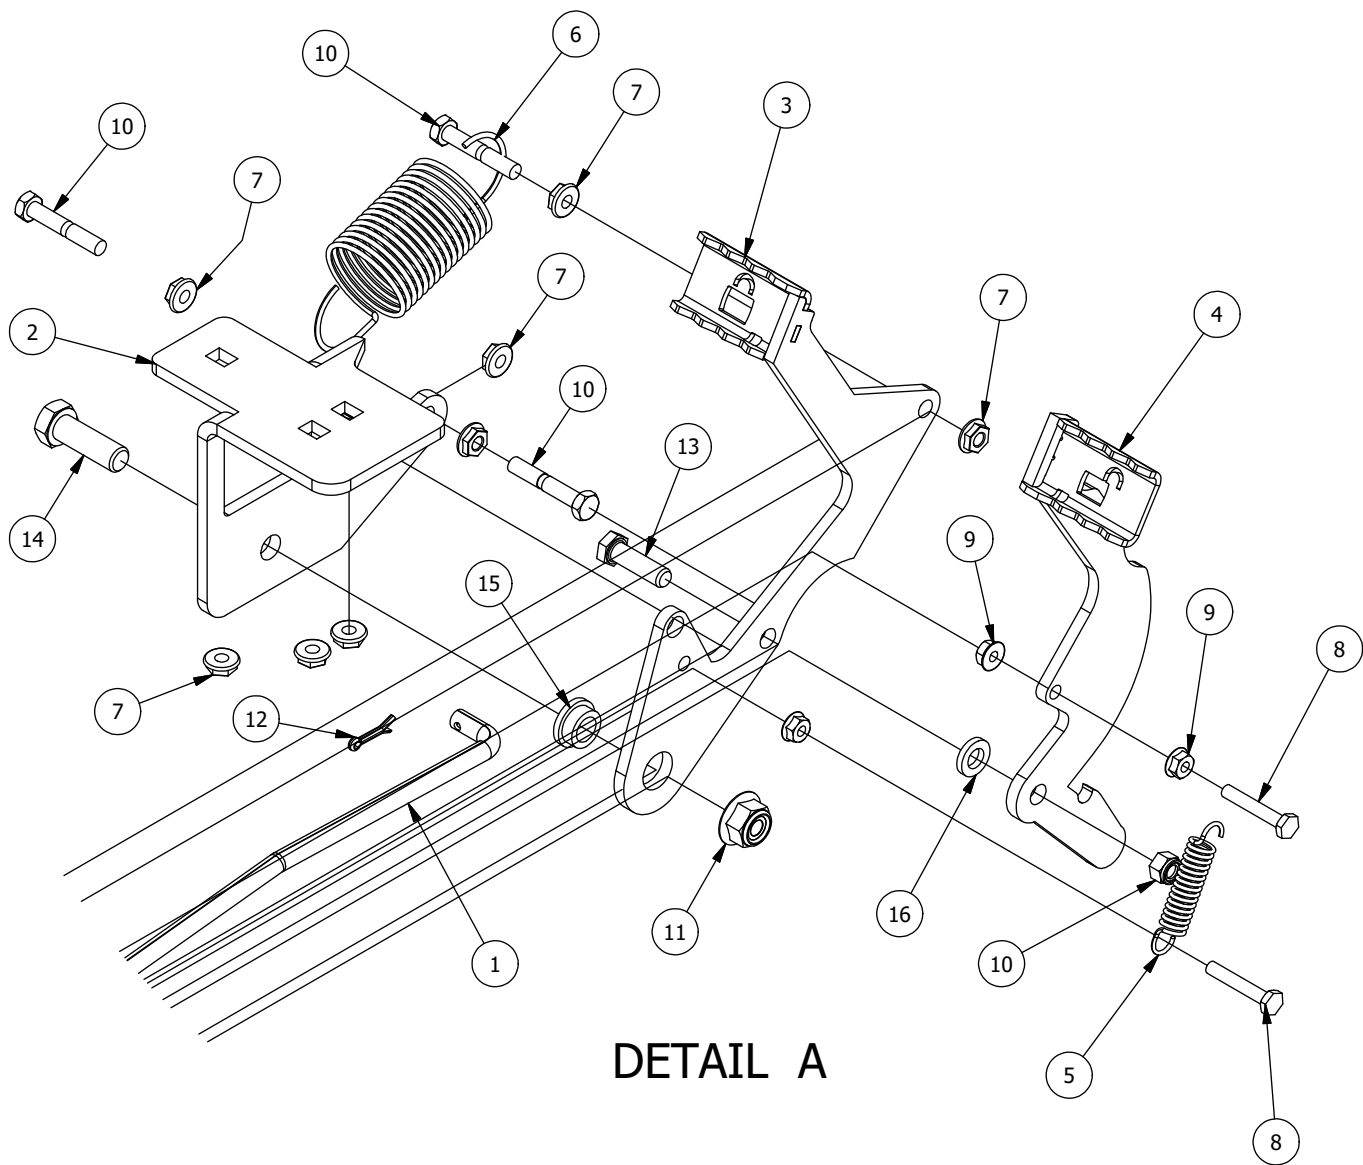

Brake, Floorboard, and Height Indicator Assembly

Parts List

ITEM	QTY	PART NUMBER	DESCRIPTION
1	1	439-0114-00	Mower Floorboard
2	1	481-0005-00	2017 Mower Rubber Foot Rest Mat Except for RZ
3	1	481-0006-00	2017 Mower Logo Floor Mat Except for RZ
4	1	439-0059-00	Mower Deck Height Foot Pedal
5	10	414-0002-00	8MM PUSH TYPE RETAINER NYLON BLACK
6	3	418-0008-00	5/16-18 X 3/4 CARRIAGE BOLT ZINC
7	11	413-0006-00	5/16-18 HEX FLANGE NUT W/SERR ZINC
8	8	413-0002-00	1/2-13 NYLON INSERT FLANGE LOCKNUT ZC YELLOW
9	4	410-0008-00	5/8" ID X 3/4" OD X 3/4" LENGTH FLANGE BUSHING

DETAIL B

Detail B Parts List			
ITEM	QTY	PART NUMBER	DESCRIPTION
1	1	437-0003-00	Mower Deck Height Selector Shaft
2	1	444-0001-00	Mower HEIGHT SELECTOR CAM PIN
3	1	445-0002-00	Mower Deck Height Control Knob
4	1	439-0074-00	Mower Deck Height Indicator Rod Bracket
5	3	418-0029-00	1/4-20 X 1-1/4 HEX C/S GR 2 ZINC
6	8	413-0002-00	1/2-13 NYLON INSERT FLANGE LOCKNUT ZC YELLOW
7	4	413-0004-00	3/8-16 HEX FLANGE NUT W/SERR ZINC
8	7	410-0009-00	1/2" ID X 3/4" OD X 3/8" LENGTH FLANGE BUSHING
9	4	418-0047-00	1/2-13 X 1-1/2 HEX FLANGE BOLT GR 8 ZINC YELLOW
10	2	418-0053-00	3/8-16 X 1 CARRIAGE BOLT ZINC YELLOW
11	2	413-0048-00	5/8-11 HEX NUT ZINC YELLOW
12	4	410-0008-00	5/8" ID X 3/4" OD X 3/4" LENGTH FLANGE BUSHING
13	1	431-0004-00	Deck Height Brkt Right side
14	1	439-0698-00	2021 Deck Height Arm Right Link
15	1	435-0001-00	Brake Pedal Release Spring
16	2	418-0048-00	5/16-18 X 3/4 HEX FLANGE BOLT GR 8 ZC YELLOW
17	1	413-0022-00	5/16-18 HEX FLANGE NUT W/SERR ZINC YELLOW
18	1	439-0711-00	2021 Deck Height Control Shaft spring Brkt
19	1	418-0040-00	3/8-16 X 1 HEX FLANGE BOLT GR 8 ZC YELLOW
20	1	413-0029-00	3/8-16 NYLON INSERT FLANGE L/NUT ZC YELLOW
21	1	410-0011-00	.375 ID X .750 OD X .062 THK THRUST BEARING OIL-IMPREG BRNZ
22	2	413-0012-00	1/4-20 HEX FLANGE NUT W/SERRATIONS ZC YELLOW
23	1	414-0037-00	Height Indicator Cable