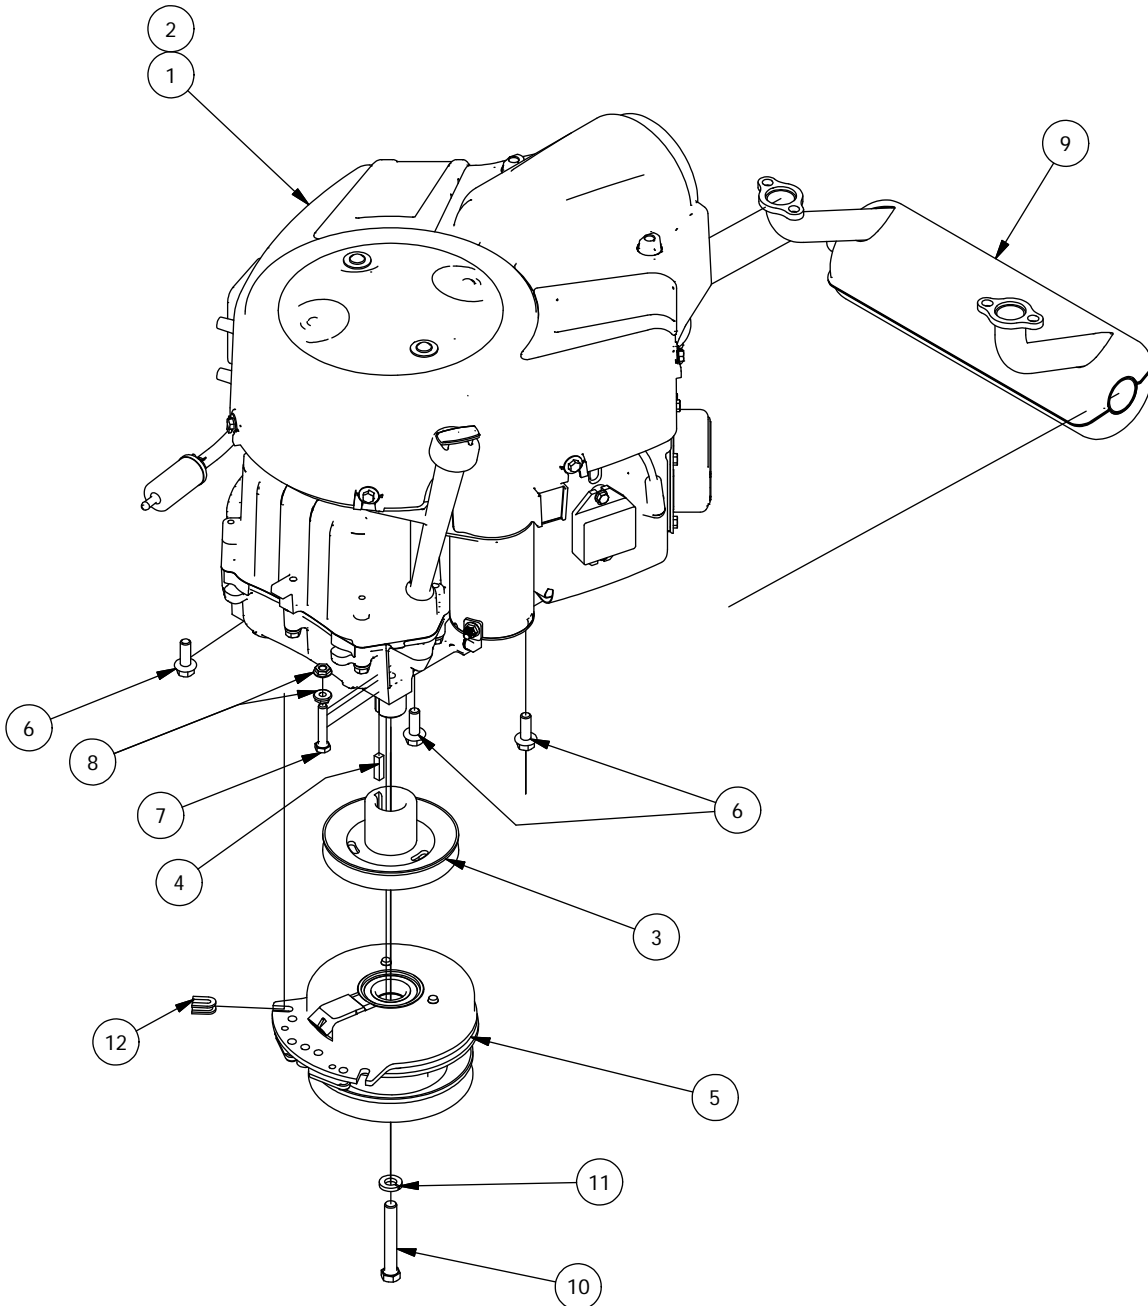

491-0001-00
Warning Label Cluster

491-0003-00
Belt Routing Decal Cluster

491-0006-00
Spartan RT-Pro 724CC54"

ITEM	QTY	PART NUMBER	DESCRIPTION
1	1	415-0007-00	B&S 810CC, 27 HP Commercial Series Engine
2	1	415-0006-00	B&S 724CC, 25 HP Commercial Engine
3	1	433-0001-00	Drive Pulley, A Belt
4	1	442-0001-00	1/4 X 1 SQUARE KEY STOCK
5	1	470-0002-00	PTO Clutch
6	3	418-0023-00	3/8-16 X 1-1/8 IND HWH W/SERR TRI LOB ZY
7	1	418-0024-00	5/16-18 X 1-3/4 HEX C/S GR 5 ZINC
8	2	413-0006-00	5/16-18 HEX FLANGE NUT W/SERR ZINC
9	1	415-0052-00	B&S 27 HP&25HP Exhaust
10	1	418-0022-00	7/16-20 X 3 HEX C/S GR 8 ZC YELLOW
11	1	419-0005-00	7/16 SPLIT LOCKWASHER GR 8 ZC YELLOW
12	1	437-0025-00	Mower Rotation Stop Brkt Sleeve