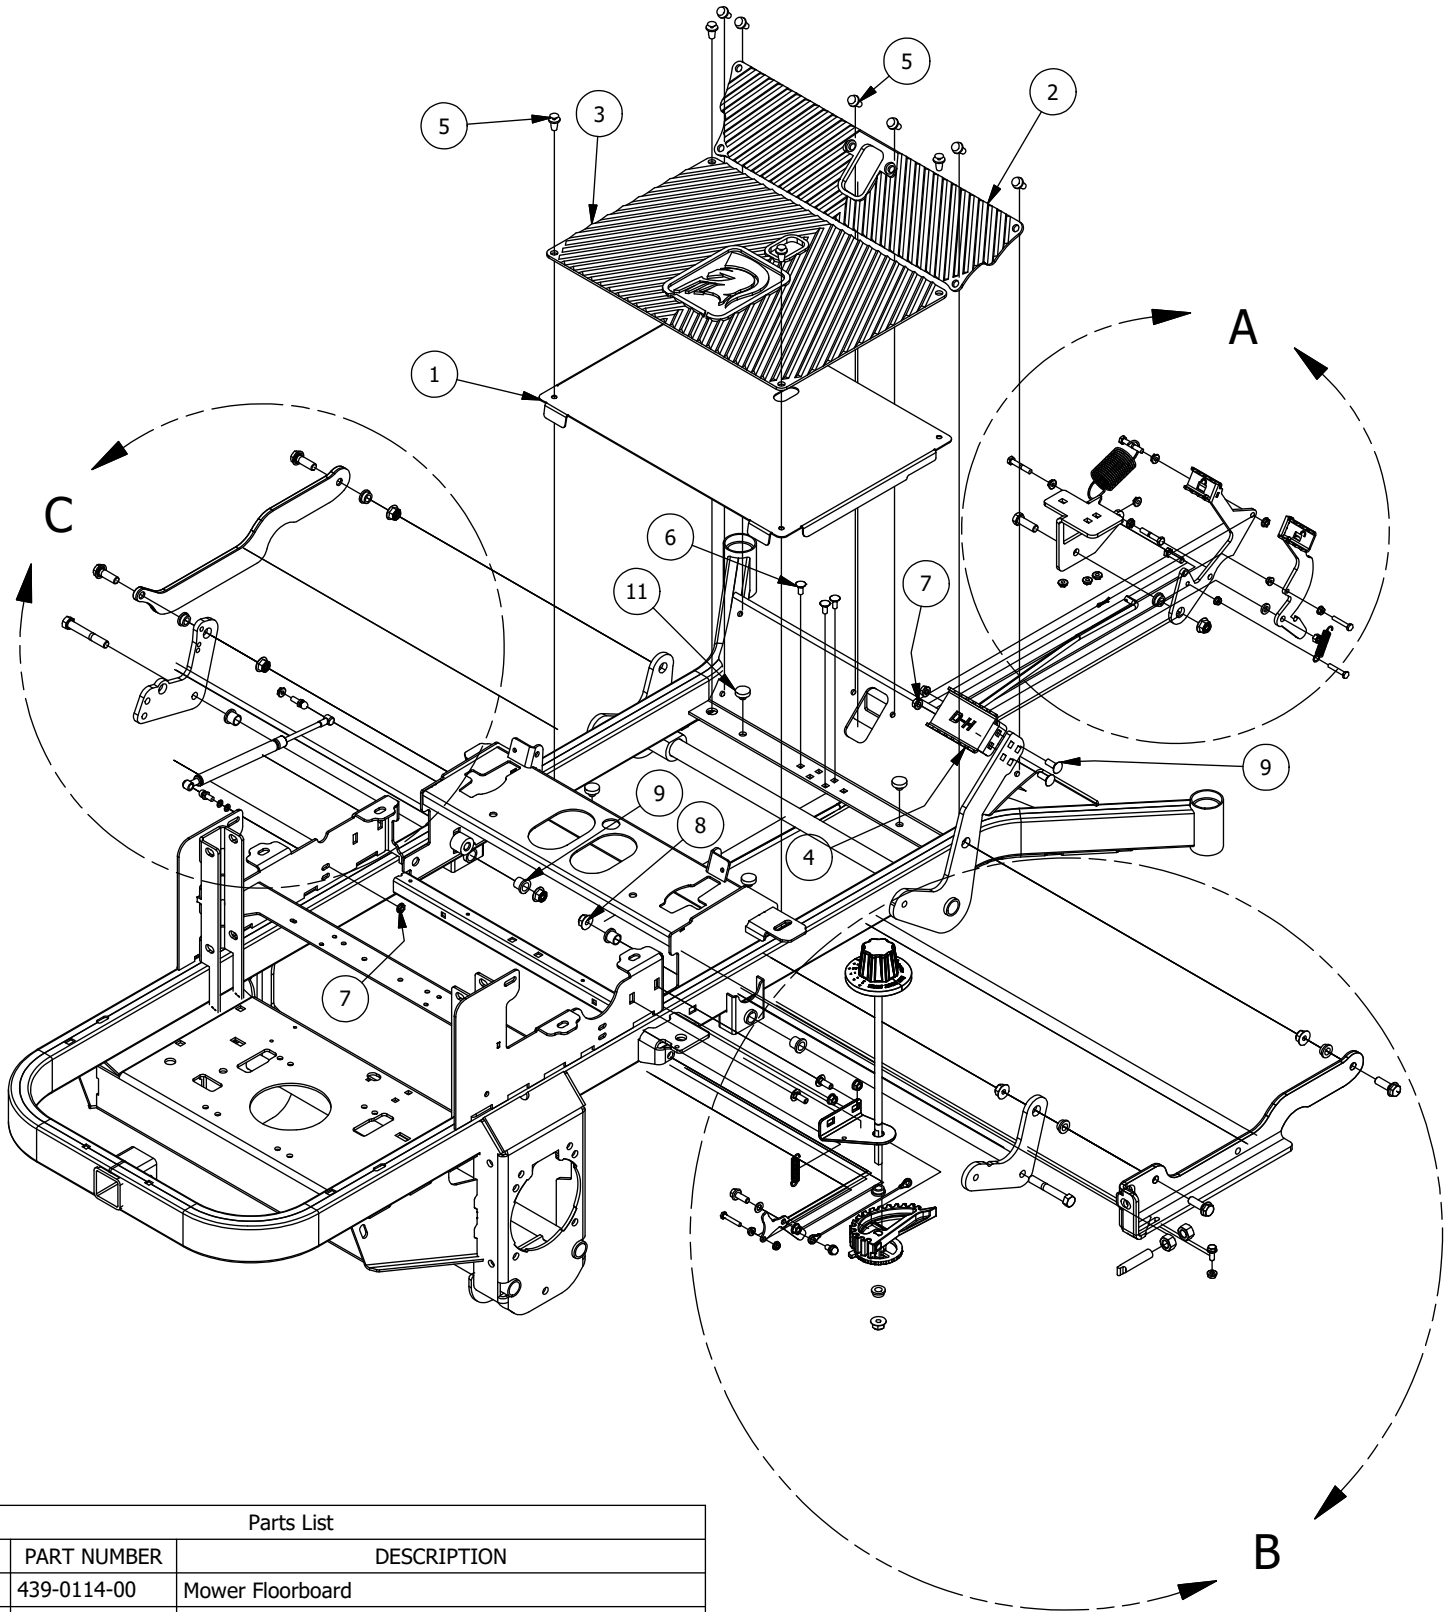

**RT Pro Mower Parts
Manual 2020**

TABLE OF CONTENTS

FRONT FORK ASSEMBLY	3
BRAKE, FLOORBOARD, AND HEIGHT INDICATOR ASSEMBLY.....	4-7
BATTERY AND SEAT ASSEMBLY	8-9
DRIVE ARM ASSEMBLY	10-11
SEAT FRAME AND PUMP IDLER ASSEMBLY.....	12-15
GAS TANK ASSEMBLY.....	16-17
DECKS.....	18-26
54" DECK ASSEMBLY	18-21
61" DECK ASSEMBLY	22-25
DECK SPINDLE ASSEMBLY.....	26
TRANSMISSION ASSEMBLY.....	27-28
ENGINES.....	29-30
KAWASAKI FS730V	29
BRIGGS AND STRATTON 25 & 27HP	30
DECALS	31

Front Fork Assembly

Front Fork Assembly			
ITEM	QTY	PART NUMBER	DESCRIPTION
1	1	419-0002-00	1/2 FENDER WASHER 1-1/4" OD ZINC
2	1	426-0006-00	Mower Caster Shaft Washer
3	1	425-0011-00	Mower Bearing Retainer Spacer
4	1	418-0003-00	1/2-13 X 8-1/2 HEX C/S GR 5 ZINC YELLOW
5	1	413-0002-00	1/2-13 NYLON INSERT FLANGE LOCKNUT ZC YELLOW
6	1	425-0010-00	Mower Caster Fork Wheel Spacer
7	1	418-0006-00	1/2-20 X 1-1/4 HEX C/S GR 5 ZINC
8	2	410-0014-00	Mower Caster Wheel Bearing
9	2	410-0006-00	Mower Caster Shaft Bearing
10	1	423-0001-00	RT&SRT Caster Wheel Fork 2018
11	1	419-0025-00	Front Fork Caster Top Washer
12	1	437-0019-00	RT&SRT Mower Caster Wheel Shaft 2018
13	1	413-0057-00	Hex Jam Nut
14	1	419-0018-00	Spring Lock Washers
15	1	422-0042-00	Radial Front Tire and Wheel Assembly

Brake, Floorboard, and Height Indicator Assembly

Parts List

ITEM	QTY	PART NUMBER	DESCRIPTION
1	1	439-0114-00	Mower Floorboard
2	1	481-0005-00	2017 Mower Rubber Foot Rest Mat Except for RZ
3	1	481-0006-00	2017 Mower Logo Floor Mat Except for RZ
4	1	439-0059-00	Mower Deck Height Foot Pedal
5	10	414-0002-00	8MM PUSH TYPE RETAINER NYLON BLACK
6	3	418-0008-00	5/16-18 X 3/4 CARRIAGE BOLT ZINC
7	11	413-0006-00	5/16-18 HEX FLANGE NUT W/SERR ZINC
8	8	413-0002-00	1/2-13 NYLON INSERT FLANGE LOCKNUT ZC YELLOW
9	4	410-0008-00	5/8" ID X 3/4" OD X 3/4" LENGTH FLANGE BUSHING