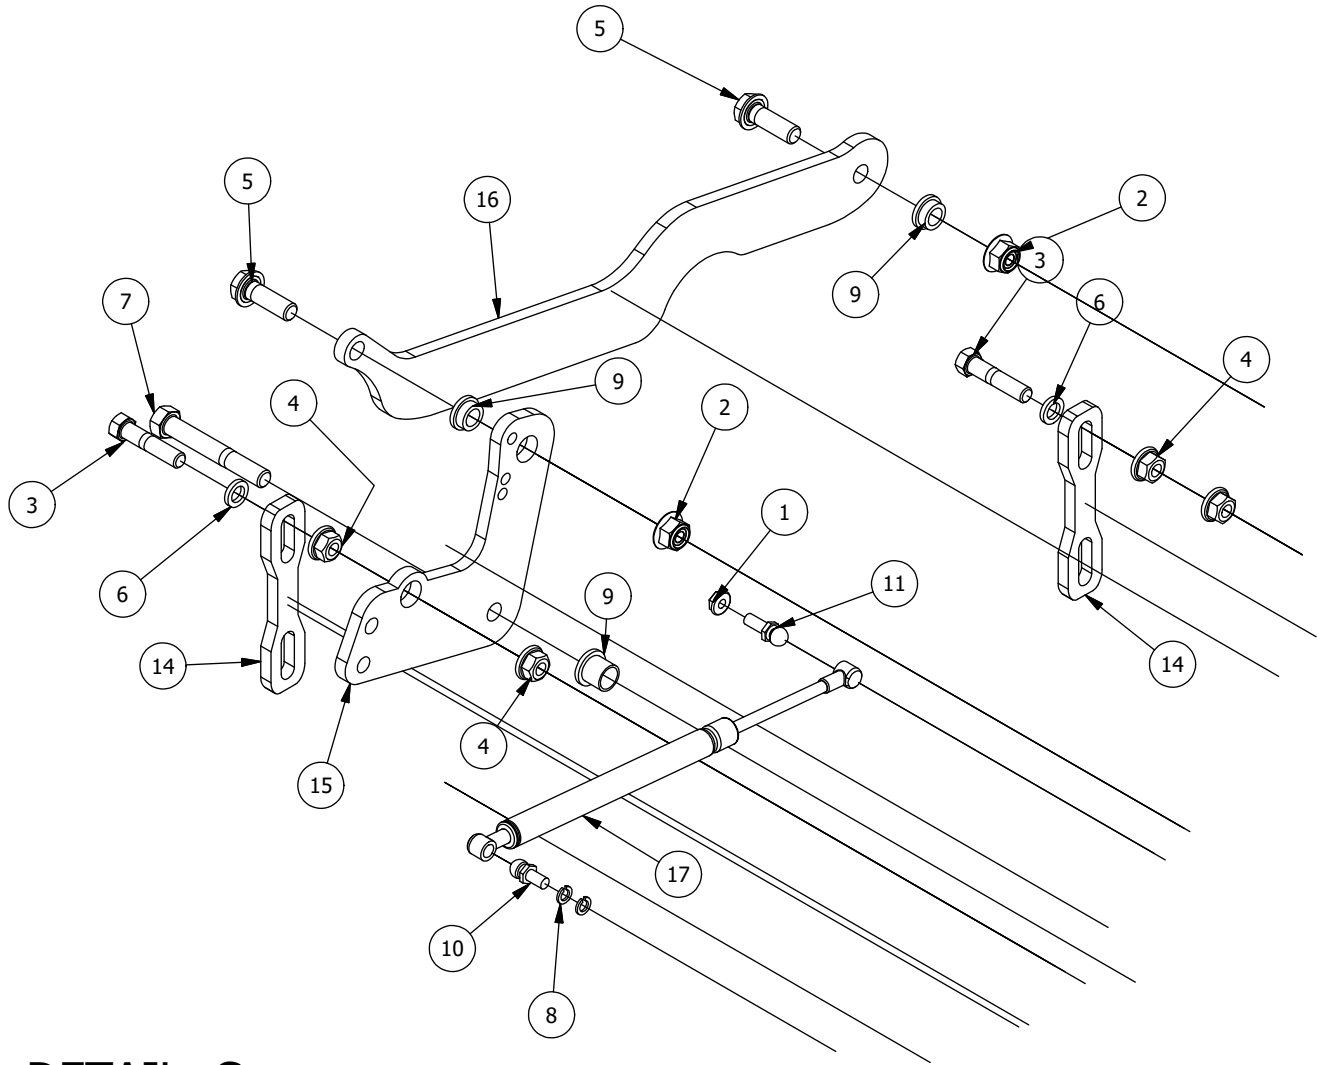

Brake, Floorboard, and Height Indicator Assembly

Parts List

ITEM	QTY	PART NUMBER	DESCRIPTION
1	1	439-0114-00	Mower Floorboard
2	1	481-0005-00	2017 Mower Rubber Foot Rest Mat Except for RZ
3	1	481-0006-00	2017 Mower Logo Floor Mat Except for RZ
4	1	439-0059-00	Mower Deck Height Foot Pedal
5	10	414-0002-00	8MM PUSH TYPE RETAINER NYLON BLACK
6	3	418-0008-00	5/16-18 X 3/4 CARRIAGE BOLT ZINC
7	11	413-0006-00	5/16-18 HEX FLANGE NUT W/SERR ZINC
8	8	413-0002-00	1/2-13 NYLON INSERT FLANGE LOCKNUT ZC YELLOW
9	4	410-0008-00	5/8" ID X 3/4" OD X 3/4" LENGTH FLANGE BUSHING

DETAIL B

Detail B Parts List			
ITEM	QTY	PART NUMBER	DESCRIPTION
1	1	437-0003-00	Mower Deck Height Selector Shaft
2	1	444-0001-00	Mower HEIGHT SELECTOR CAM PIN
3	1	445-0002-00	Mower Deck Height Control Knob
4	1	439-0074-00	Mower Deck Height Indicator Rod Bracket
5	3	418-0029-00	1/4-20 X 1-1/4 HEX C/S GR 2 ZINC
6	8	413-0002-00	1/2-13 NYLON INSERT FLANGE LOCKNUT ZC YELLOW
7	4	413-0004-00	3/8-16 HEX FLANGE NUT W/SERR ZINC
8	7	410-0009-00	1/2" ID X 3/4" OD X 3/8" LENGTH FLANGE BUSHING
9	4	418-0047-00	1/2-13 X 1-1/2 HEX FLANGE BOLT GR 8 ZINC YELLOW
10	2	418-0053-00	3/8-16 X 1 CARRIAGE BOLT ZINC YELLOW
11	2	413-0048-00	5/8-11 HEX NUT ZINC YELLOW
12	4	410-0008-00	5/8" ID X 3/4" OD X 3/4" LENGTH FLANGE BUSHING
13	1	431-0004-00	Deck Height Brkt Right side
14	1	439-0698-00	2021 Deck Height Arm Right Link
15	1	435-0001-00	Brake Pedal Release Spring
16	2	418-0048-00	5/16-18 X 3/4 HEX FLANGE BOLT GR 8 ZC YELLOW
17	1	413-0022-00	5/16-18 HEX FLANGE NUT W/SERR ZINC YELLOW
18	1	439-0711-00	2021 Deck Height Control Shaft spring Brkt
19	1	418-0040-00	3/8-16 X 1 HEX FLANGE BOLT GR 8 ZC YELLOW
20	1	413-0029-00	3/8-16 NYLON INSERT FLANGE L/NUT ZC YELLOW
21	1	410-0011-00	.375 ID X .750 OD X .062 THK THRUST BEARING OIL-IMPREG BRNZ
22	2	413-0012-00	1/4-20 HEX FLANGE NUT W/SERRATIONS ZC YELLOW
23	1	414-0037-00	Height Indicator Cable