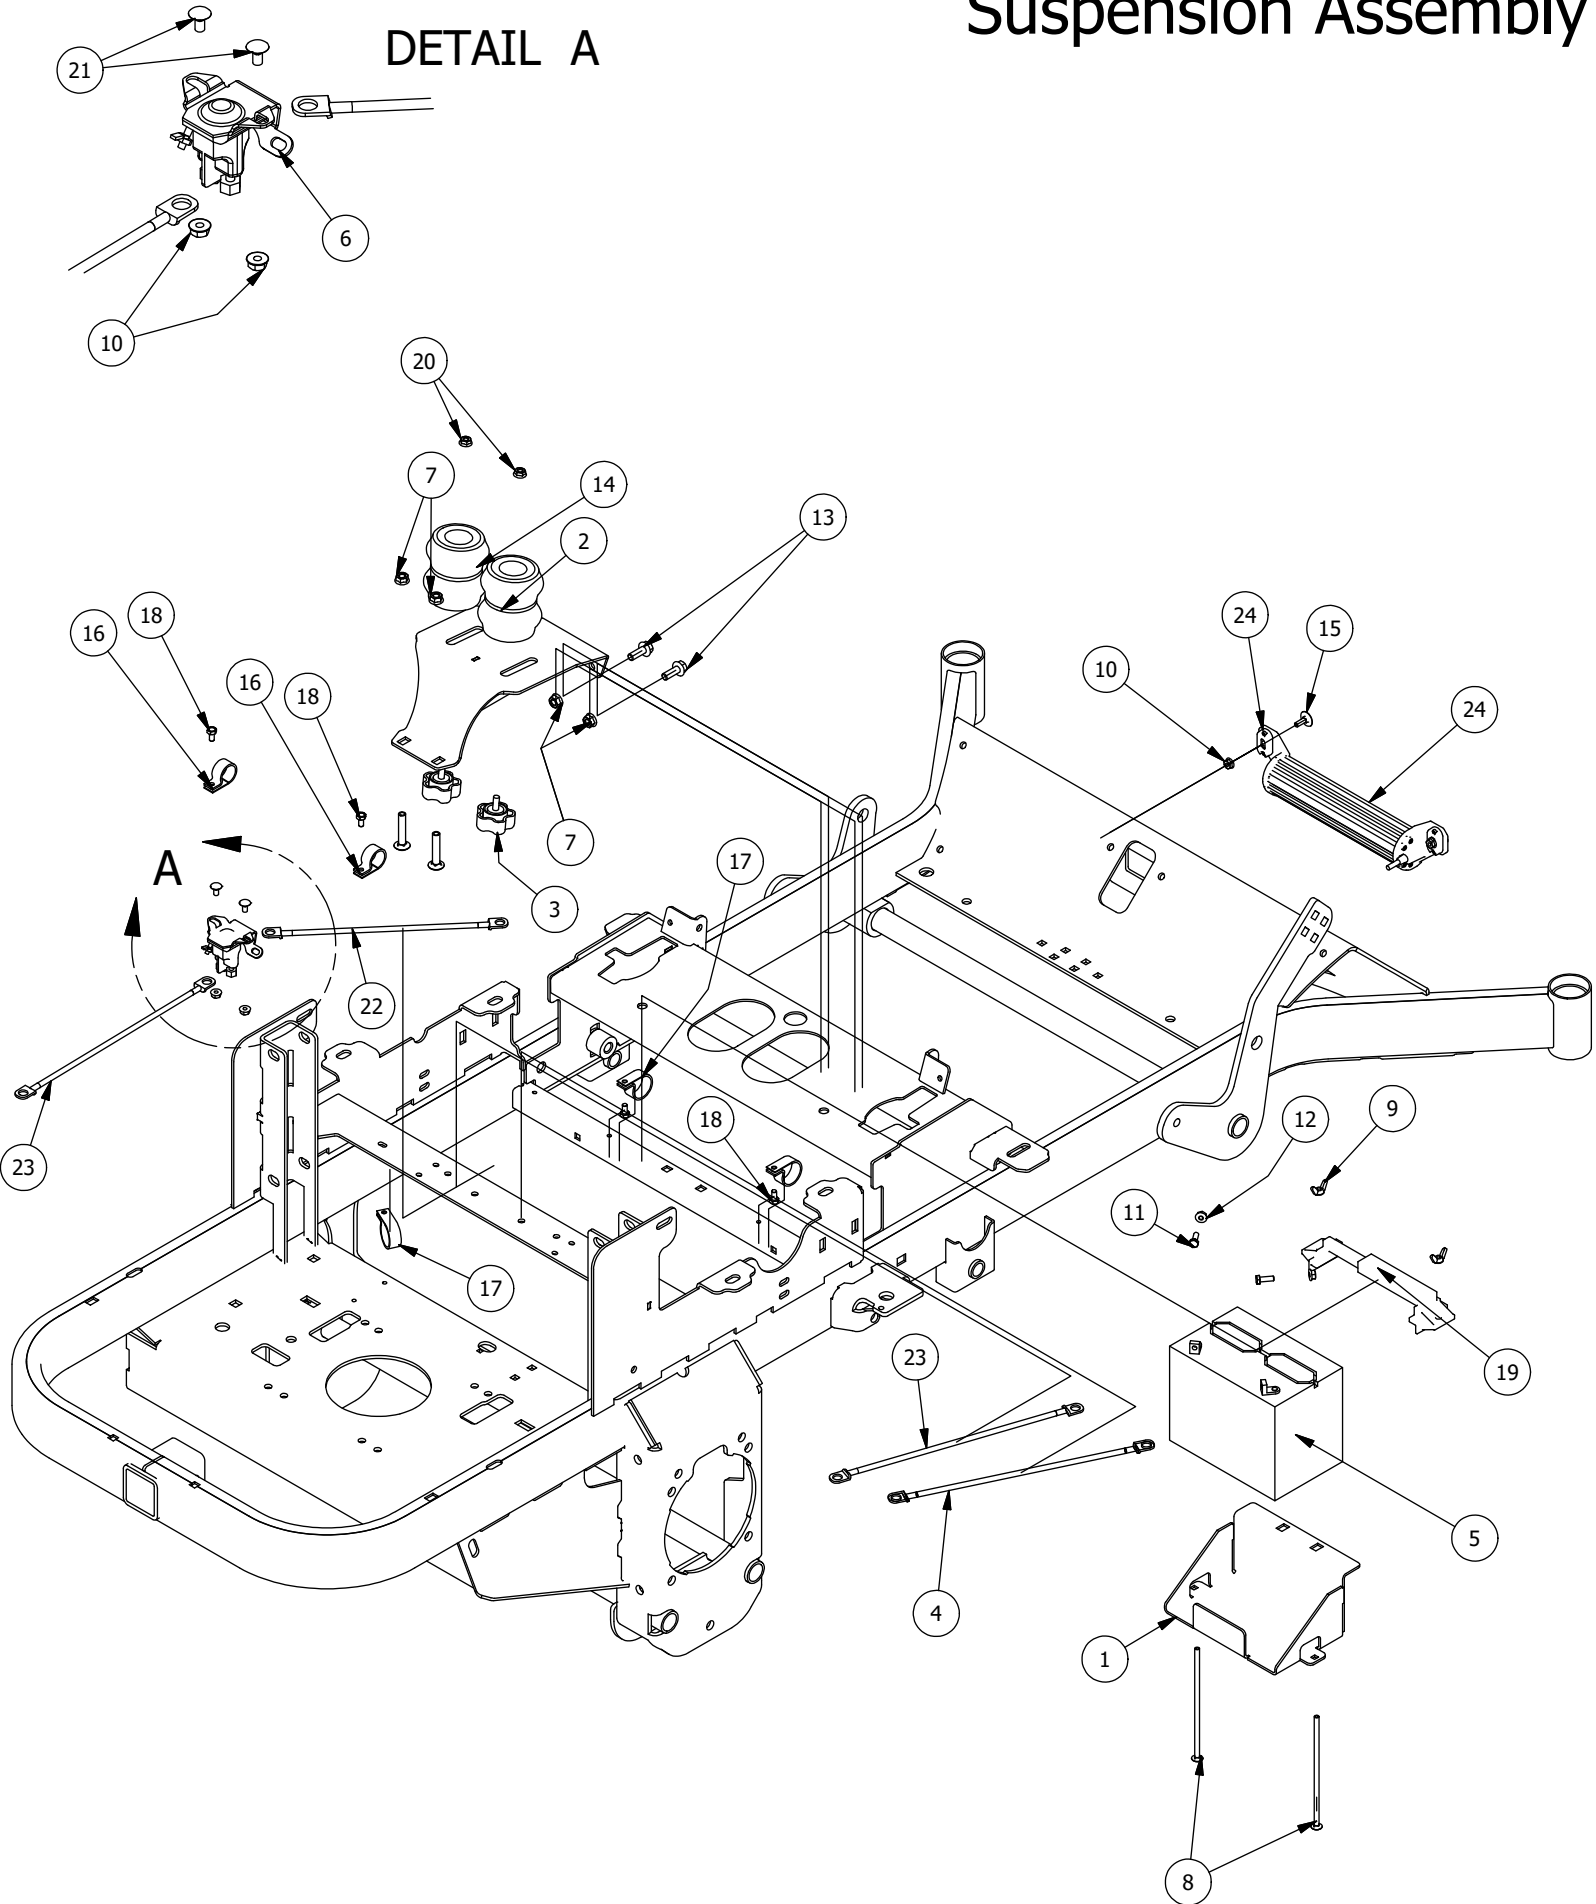

Battery and Seat Suspension Assembly

DETAIL A

Battery and Seat Suspension Assembly			
ITEM	QTY	PART NUMBER	DESCRIPTION
1	1	439-0008-00	Mower Battery Box
2	1	490-0021-00	Mower Suspension Seat Bracket Assembly
3	2	445-0001-00	Lobed Knob w/ 5/16"-18 X .750" Stud
4	1	486-0017-00	Mower Negative Battery Cable 28" long
5	1	468-1004-00	12-V Mower Starter Battery
6	1	486-0006-00	Heavy Duty Start Solenoid
7	4	413-0004-00	3/8-16 HEX FLANGE NUT W/SERR ZINC
8	2	418-0034-00	1/4-20 X 7 CARRIAGE BOLT ZINC
9	2	413-0025-00	1/4-20 WING NUT ZINC
10	4	413-0023-00	1/4-20 HEX FLANGE NUT W/SERR ZINC
11	2	418-0035-00	1/4-20 X 3/4 HEX C/S GR 2 ZINC
12	2	413-0026-00	1/4-20 NYLON INSERT FLANGE L/NUT ZINC
13	2	418-0040-00	3/8-16 X 1 HEX FLANGE BOLT GR 8 ZC YELLOW
14	2	487-0003-00	SRT Rear Suspension Elastomer
15	2	418-0026-00	1/4-20 X 3/4 CARRIAGE BOLT ZINC YELLOW
16	2	472-0002-00	1/2" CUSHIONED LOOP CLAMP
17	3	472-0001-00	1-1/4" CHUSHIONED LOOP CLAMP BLACK
18	4	418-0025-00	1/4-20 X 1/2 HWH SLOT TYPE F TCS ZINC
19	1	443-0001-00	Battery Hold Down
20	2	413-0027-00	5/16-18 NYLON INSERT FLANGE LOCKNUT ZC YELLOW
21	2	418-0031-00	1/4-20 X 1/2 CARRIAGE BOLT ZC YELLOW
22	1	486-0018-00	Mower Positive Battery Cable 12" long
23	2	486-0016-00	Mower Positive Battery Cable 25" long
24	1	486-0042-00	New Version Mower LED Light Bar