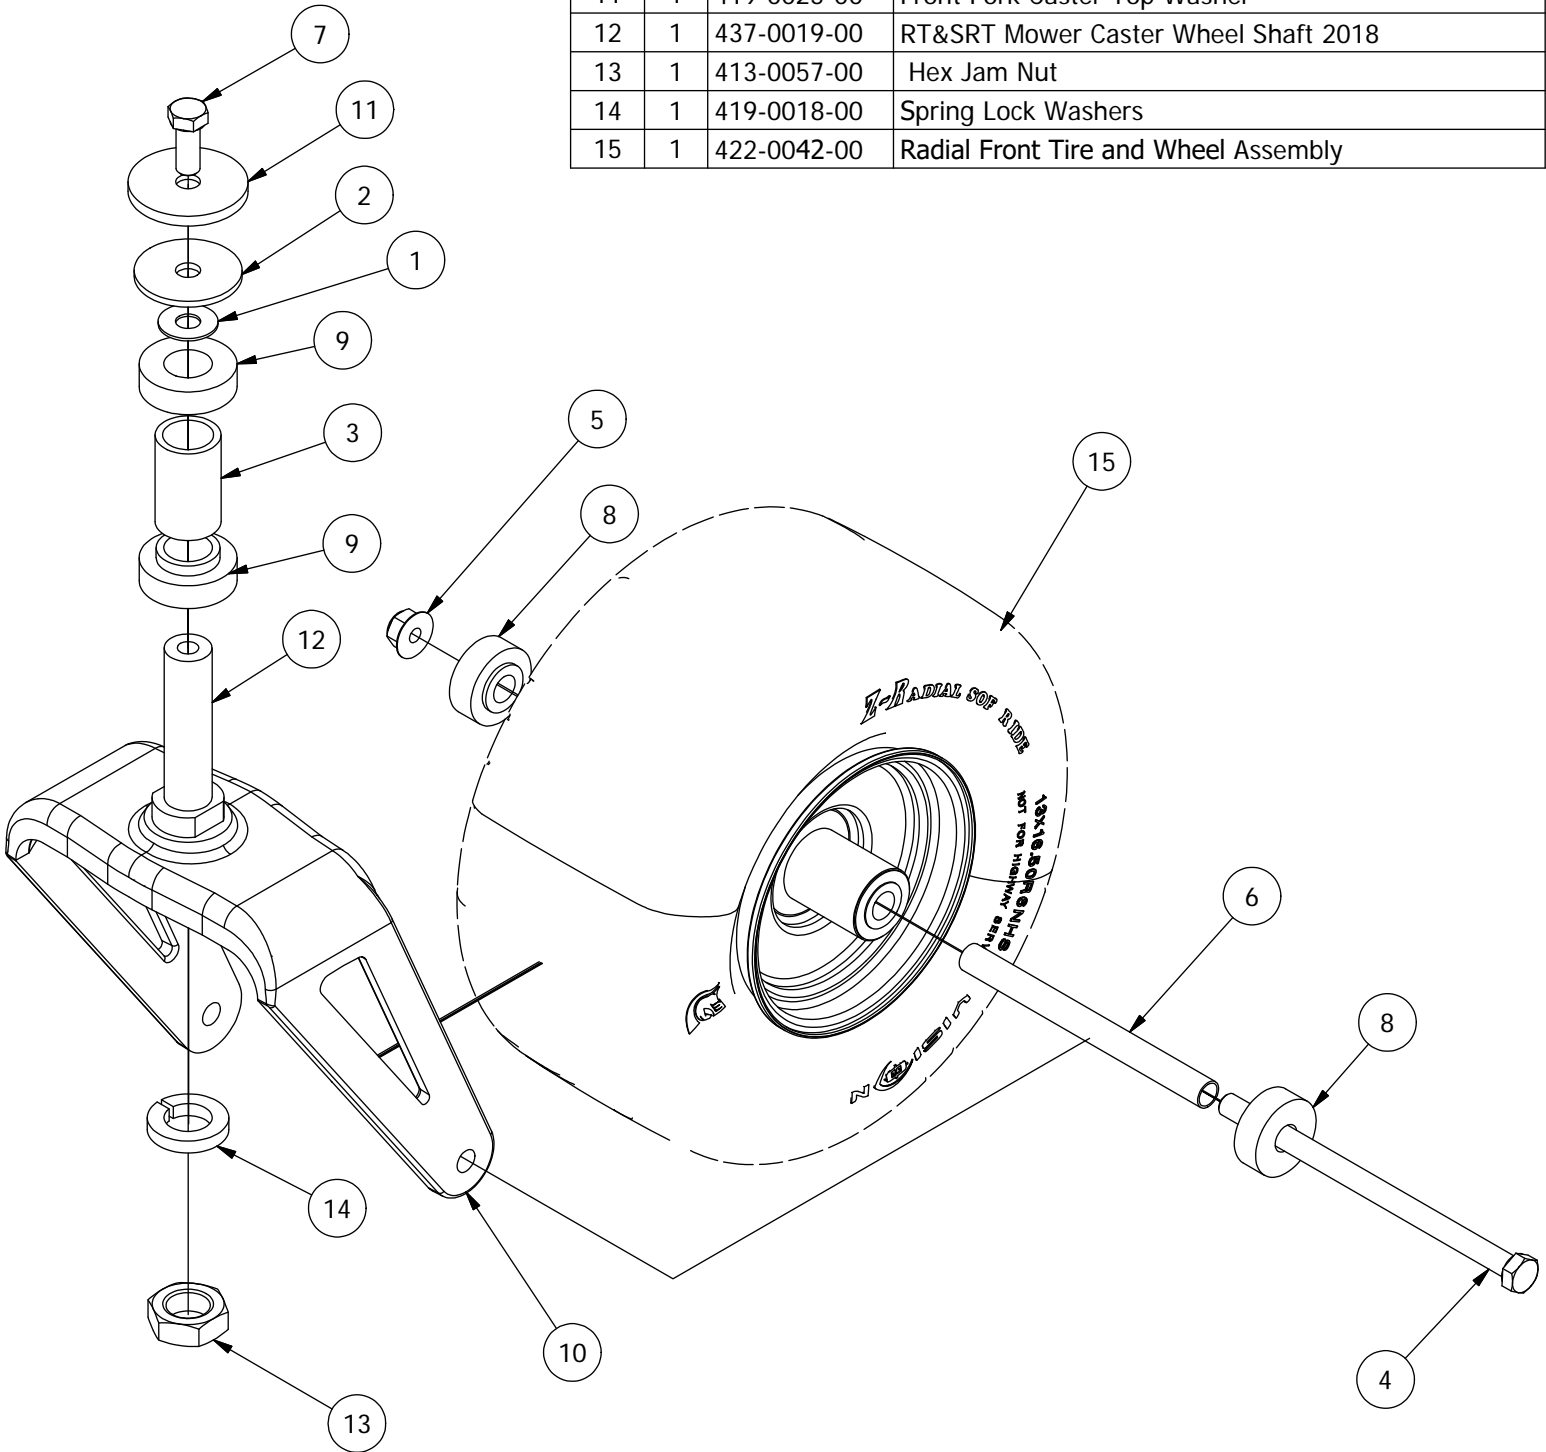

**RT Pro Mower Parts
Manual 2020**

TABLE OF CONTENTS

FRONT FORK ASSEMBLY	3
BRAKE, FLOORBOARD, AND HEIGHT INDICATOR ASSEMBLY.....	4-7
BATTERY AND SEAT ASSEMBLY	8-9
DRIVE ARM ASSEMBLY	10-11
SEAT FRAME AND PUMP IDLER ASSEMBLY.....	12-15
GAS TANK ASSEMBLY.....	16-17
DECKS.....	18-26
54" DECK ASSEMBLY	18-21
61" DECK ASSEMBLY	22-25
DECK SPINDLE ASSEMBLY.....	26
TRANSMISSION ASSEMBLY.....	27-28
ENGINES.....	29-30
KAWASAKI FS730V	29
BRIGGS AND STRATTON 25 & 27HP	30
DECALS	31

Front Fork Assembly

Front Fork Assembly			
ITEM	QTY	PART NUMBER	DESCRIPTION
1	1	419-0002-00	1/2 FENDER WASHER 1-1/4" OD ZINC
2	1	426-0006-00	Mower Caster Shaft Washer
3	1	425-0011-00	Mower Bearing Retainer Spacer
4	1	418-0003-00	1/2-13 X 8-1/2 HEX C/S GR 5 ZINC YELLOW
5	1	413-0002-00	1/2-13 NYLON INSERT FLANGE LOCKNUT ZC YELLOW
6	1	425-0010-00	Mower Caster Fork Wheel Spacer
7	1	418-0006-00	1/2-20 X 1-1/4 HEX C/S GR 5 ZINC
8	2	410-0014-00	Mower Caster Wheel Bearing
9	2	410-0006-00	Mower Caster Shaft Bearing
10	1	423-0001-00	RT&SRT Caster Wheel Fork 2018
11	1	419-0025-00	Front Fork Caster Top Washer
12	1	437-0019-00	RT&SRT Mower Caster Wheel Shaft 2018
13	1	413-0057-00	Hex Jam Nut
14	1	419-0018-00	Spring Lock Washers
15	1	422-0042-00	Radial Front Tire and Wheel Assembly

Brake, Floorboard, and Height Indicator Assembly

Parts List

ITEM	QTY	PART NUMBER	DESCRIPTION
1	1	439-0114-00	Mower Floorboard
2	1	481-0005-00	2017 Mower Rubber Foot Rest Mat Except for RZ
3	1	481-0006-00	2017 Mower Logo Floor Mat Except for RZ
4	1	439-0059-00	Mower Deck Height Foot Pedal
5	10	414-0002-00	8MM PUSH TYPE RETAINER NYLON BLACK
6	3	418-0008-00	5/16-18 X 3/4 CARRIAGE BOLT ZINC
7	11	413-0006-00	5/16-18 HEX FLANGE NUT W/SERR ZINC
8	8	413-0002-00	1/2-13 NYLON INSERT FLANGE LOCKNUT ZC YELLOW
9	4	410-0008-00	5/8" ID X 3/4" OD X 3/4" LENGTH FLANGE BUSHING