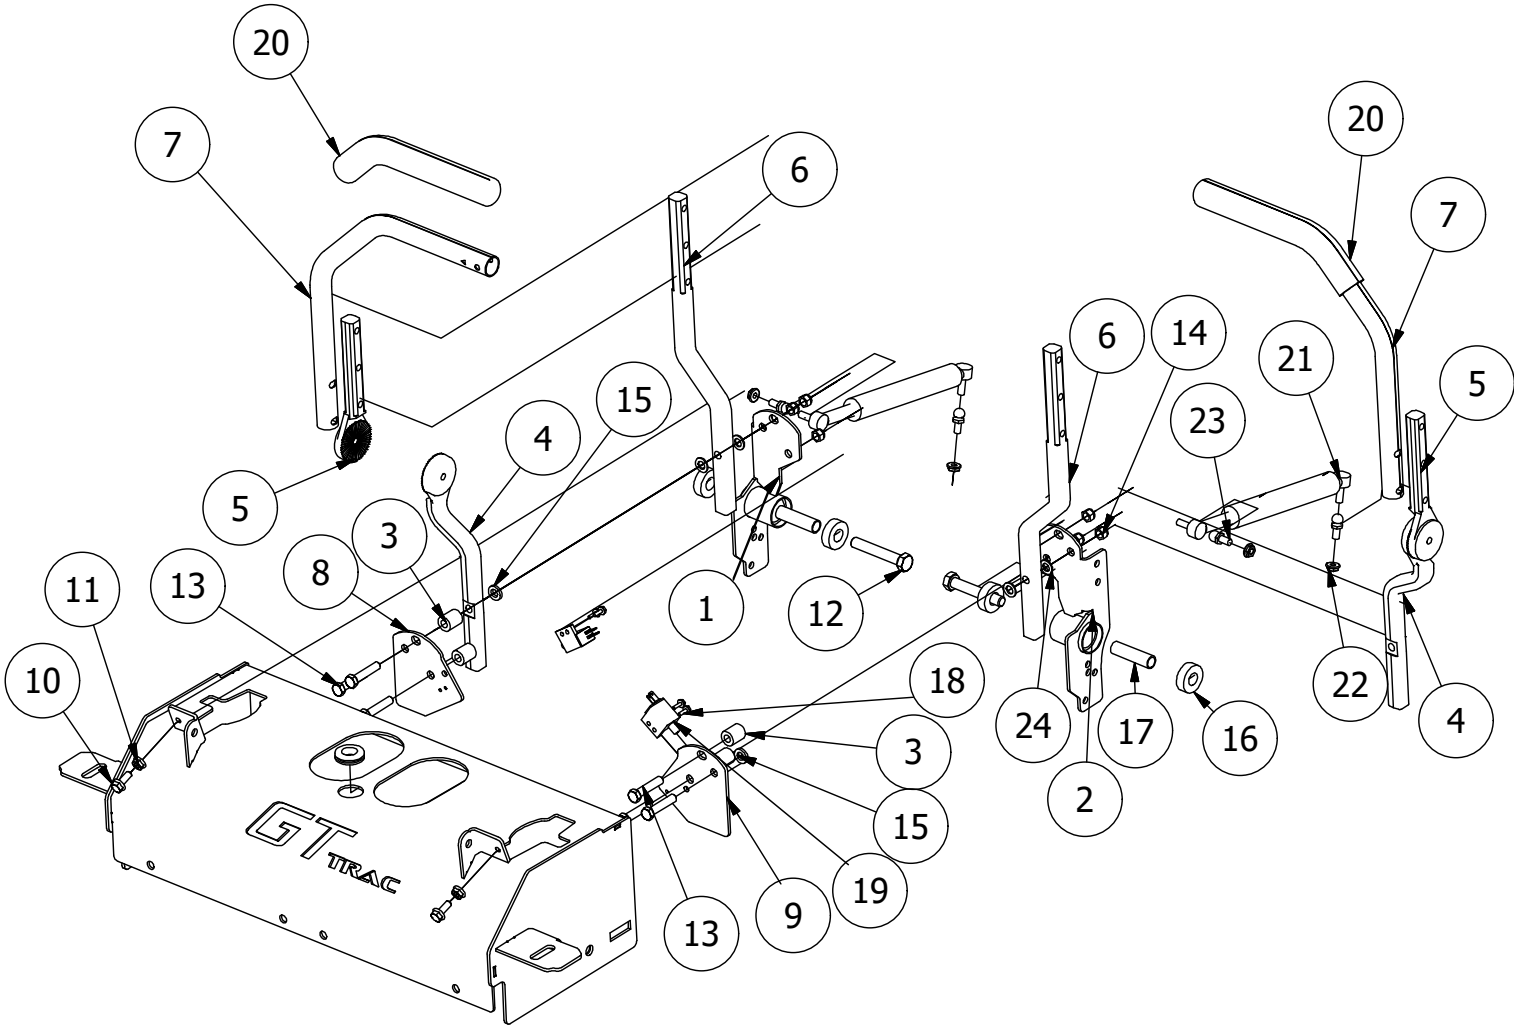

Drive Arm Assembly

Drive Arm Assembly Parts List			
ITEM	QTY	PART NUMBER	DESCRIPTION
1	1	490-0013-00	Mower Right Drive Arm Bracket Assembly
2	1	490-0012-00	Mower Left Drive Arm Bracket Assembly
3	4	425-0003-00	Mower Drive Arm Spacer
4	2	431-0002-00	Height/Pitch Adjustable Lower Drive Arm
5	2	431-0003-00	Height/Pitch Adjustable Upper Drive Arm
6	2	431-0001-00	Height Adjustable Drive Arm
7	2	403-0020-00	Mower Drive Handle Tube
8	1	426-0003-00	Mower Right Control Arm Limit Switch Plate
9	1	426-0002-00	Mower Left Control Arm Limit Switch Plate
10	2	418-0049-00	5/16-18 X 3/4 IND HWH TRI LOB ZINC
11	6	413-0022-00	5/16-18 HEX FLANGE NUT W/SERR ZINC YELLOW
12	2	418-0050-00	1/2-13 X 3 HEX C/S GR 5 ZINC
13	6	418-0051-00	3/8-16 X 1-3/4 HEX C/S GR 2 ZINC
14	6	413-0013-00	3/8-16 NYLON INSERT FLANGE LOCKNUT ZINC
15	4	419-0015-00	3/8" ID X 3/4" OD X 1/8" THK BRONZE WASHER
16	4	410-0005-00	5/8" ID X 1-3/8" OD X 7/16" THK BEARING
17	2	425-0004-00	Mower Drive Arm Hub & Deck Lift Arm Spacer
18	4	418-0032-00	8-32 X 1/2 IND. HWH SLOT TYPE F TCS ZINC
19	2	486-0030-00	Safety Switch
20	2	484-0001-00	Handle Grip
21	2	487-0001-00	Control Arm Damper
22	4	413-0024-00	5/16-18 HEX SERRATED LARGE FLANGE L/NUT ZC
23	4	487-0005-00	Control Arm Damper Ball Stud
24	4	410-0011-00	.375 ID X .750 OD X .062 THK THRUST BEARING OIL-IMPREG BRNZ