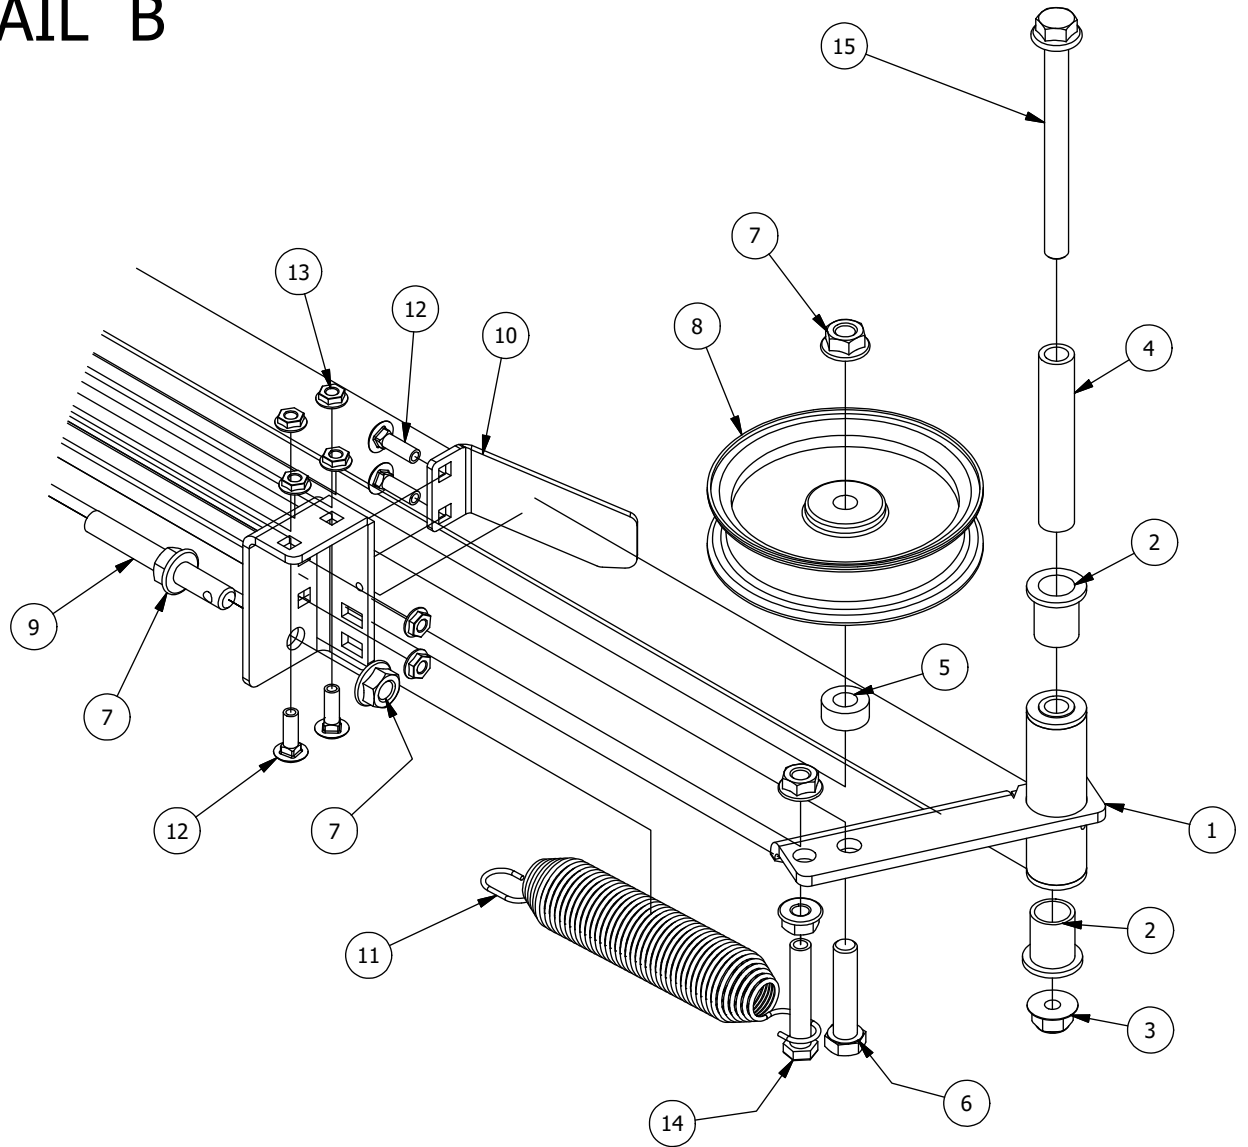

DETAIL B

Detail B Parts List

ITEM	QTY	PART NUMBER	DESCRIPTION
1	1	490-0018-00	Mower Pump Idler Pulley Arm Assembly
2	2	410-0007-00	3/4" ID X 15/16" OD X 1-1/8" LENGTH FLANGE BUSHING
3	1	413-0002-00	1/2-13 NYLON INSERT FLANGE LOCKNUT ZC YELLOW
4	1	425-0006-00	Mower Inner Idler Spacer
5	1	425-0007-00	Mower IDLER PULLEY SPACER
6	1	418-0012-00	1/2-13 X 2-1/4 HEX C/S GR 5 ZINC
7	3	413-0010-00	1/2-13 HEX FLANGE NUT W/SERR ZINC
8	1	433-0006-00	Mower 5-3/4" Idler Pulley
9	1	430-0001-00	Mower Pump Spring Tensioner
10	1	439-0132-00	RT/SRT Clutch Anti-rotation Brkt
11	1	434-0007-00	2019 Mower Deck Spring
12	4	418-0010-00	5/16-18 X 1 CARRIAGE BOLT ZC/YEL
13	6	413-0006-00	5/16-18 HEX FLANGE NUT W/SERR ZINC
14	1	418-0013-00	7/16-14 X 2-1/2 HEX C/S GR 5 ZINC
15	1	418-0009-00	1/2-13 X 5-1/2 HEX FLANGE BOLT GR 8 ZY