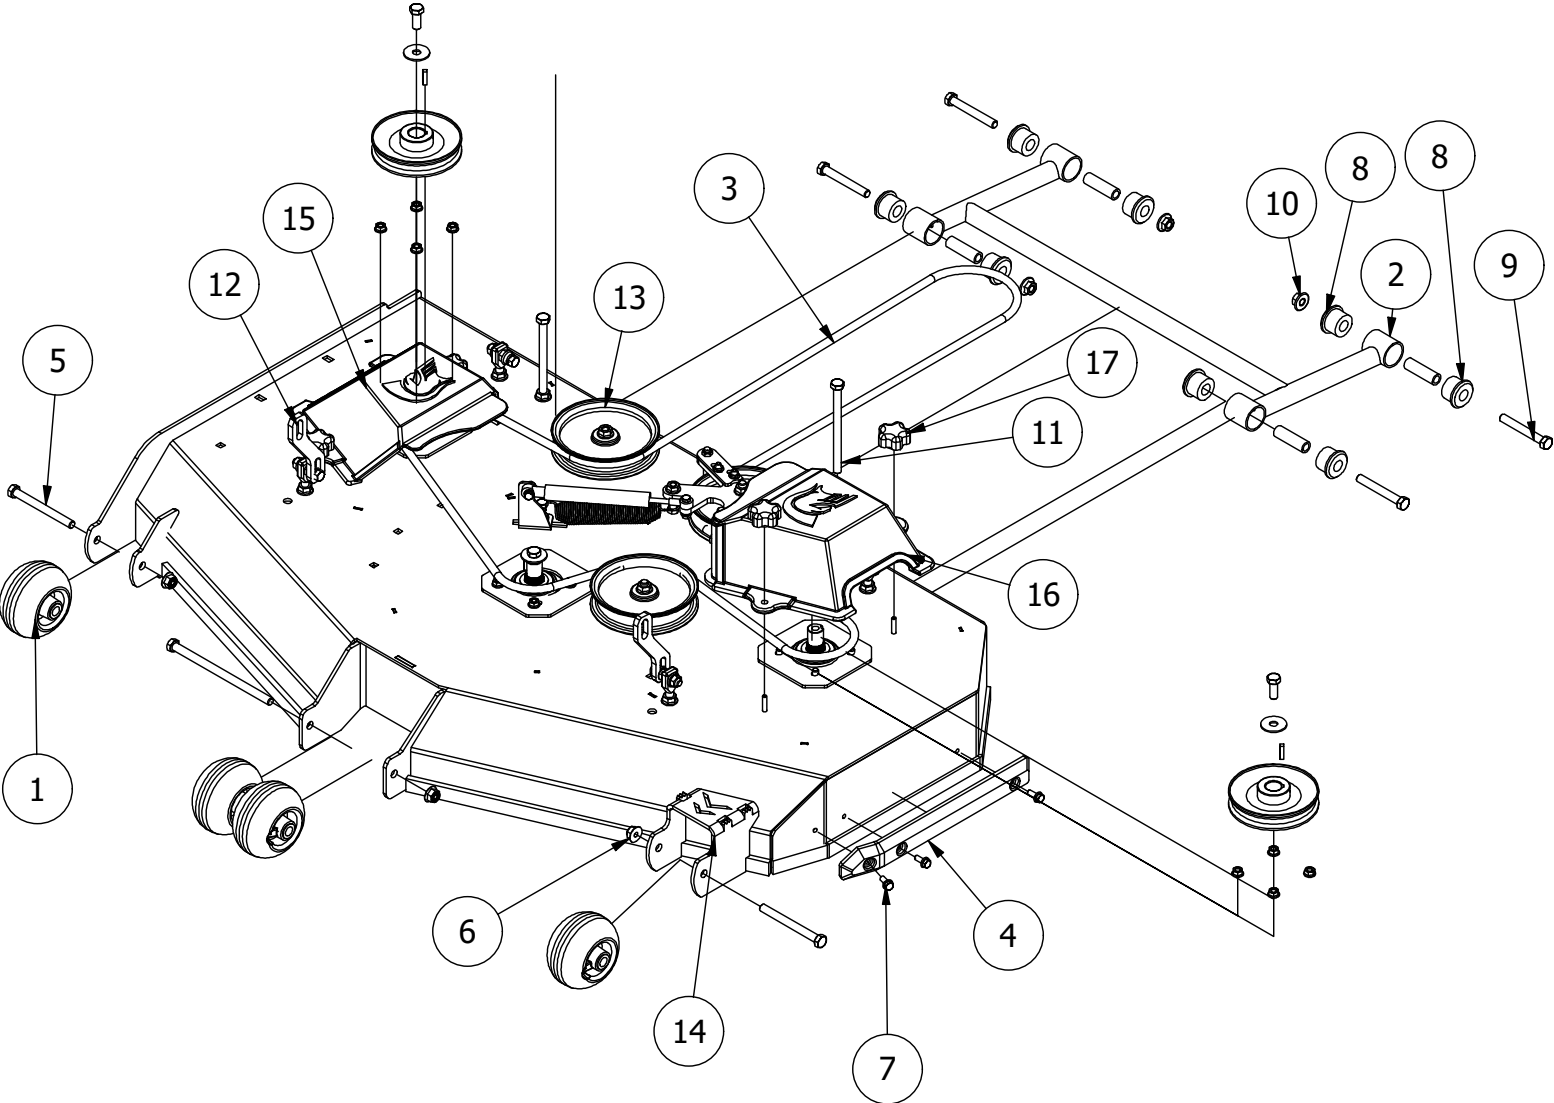

DETAIL B

Detail B Parts List

ITEM	QTY	PART NUMBER	DESCRIPTION
1	1	490-0018-00	Mower Pump Idler Pulley Arm Assembly
2	2	410-0007-00	3/4" ID X 15/16" OD X 1-1/8" LENGTH FLANGE BUSHING
3	1	413-0002-00	1/2-13 NYLON INSERT FLANGE LOCKNUT ZC YELLOW
4	1	425-0006-00	Mower Inner Idler Spacer
5	1	425-0007-00	Mower IDLER PULLEY SPACER
6	1	418-0012-00	1/2-13 X 2-1/4 HEX C/S GR 5 ZINC
7	3	413-0010-00	1/2-13 HEX FLANGE NUT W/SERR ZINC
8	1	433-0006-00	Mower 5-3/4" Idler Pulley
9	1	430-0001-00	Mower Pump Spring Tensioner
10	1	439-0132-00	RT/SRT Clutch Anti-rotation Brkt
11	1	434-0007-00	2019 Mower Deck Spring
12	4	418-0010-00	5/16-18 X 1 CARRIAGE BOLT ZC/YEL
13	6	413-0006-00	5/16-18 HEX FLANGE NUT W/SERR ZINC
14	1	418-0013-00	7/16-14 X 2-1/2 HEX C/S GR 5 ZINC
15	1	418-0009-00	1/2-13 X 5-1/2 HEX FLANGE BOLT GR 8 ZY

54" Deck Assembly 1

PARTS LIST			
ITEM	QTY	PART NUMBER	DESCRIPTION
1	4	422-0001-00	Anti-Scalp Wheel
2	1	490-0014-00	Mower 54"/61" Deck Frame Stabilizer Assembly
3	1	461-0001-00	54" Mower Deck Belt, HB x 153.5" Effective Length
4	1	429-0001-00	Mower Nylon Deck Guard
5	2	418-0016-00	1/2-13 X 5 HEX C/S GR 2 ZINC YELLOW
6	4	413-0002-00	1/2-13 NYLON INSERT FLANGE LOCKNUT ZC YELLOW
7	3	418-0049-00	5/16-18 X 3/4 IND HWH TRI LOB ZINC
8	8	732-2000-00	Large MTV A-Arm Bushing
9	4	418-0021-00	1/2-13 X 3-3/4 HEX C/S GR 5 ZINC
10	4	413-0017-00	1/2-13 NYLON INSERT FLANGE LOCKNUT ZINC W/SERRATIONS
11	2	418-0044-00	1/2-13 X 6-1/2 HEX C/S GR 8 ZINC YELLOW
12	2	435-0010-00	Mower 54" Deck Front Height Arm Connecting Link
13	2	433-0015-00	6-3/4" Idler Pulley, 15/16" Spacer Assembly
14	1	490-0063-00	2020 54" RT/SRT Deck Assembly
15	1	414-0019-00	48" & 54" Deck Right Pulley Cover
16	1	414-0018-00	48" & 54" Deck Left Pulley Cover
17	4	445-0003-00	Lobed Knob w/ 5/16"-18 insert