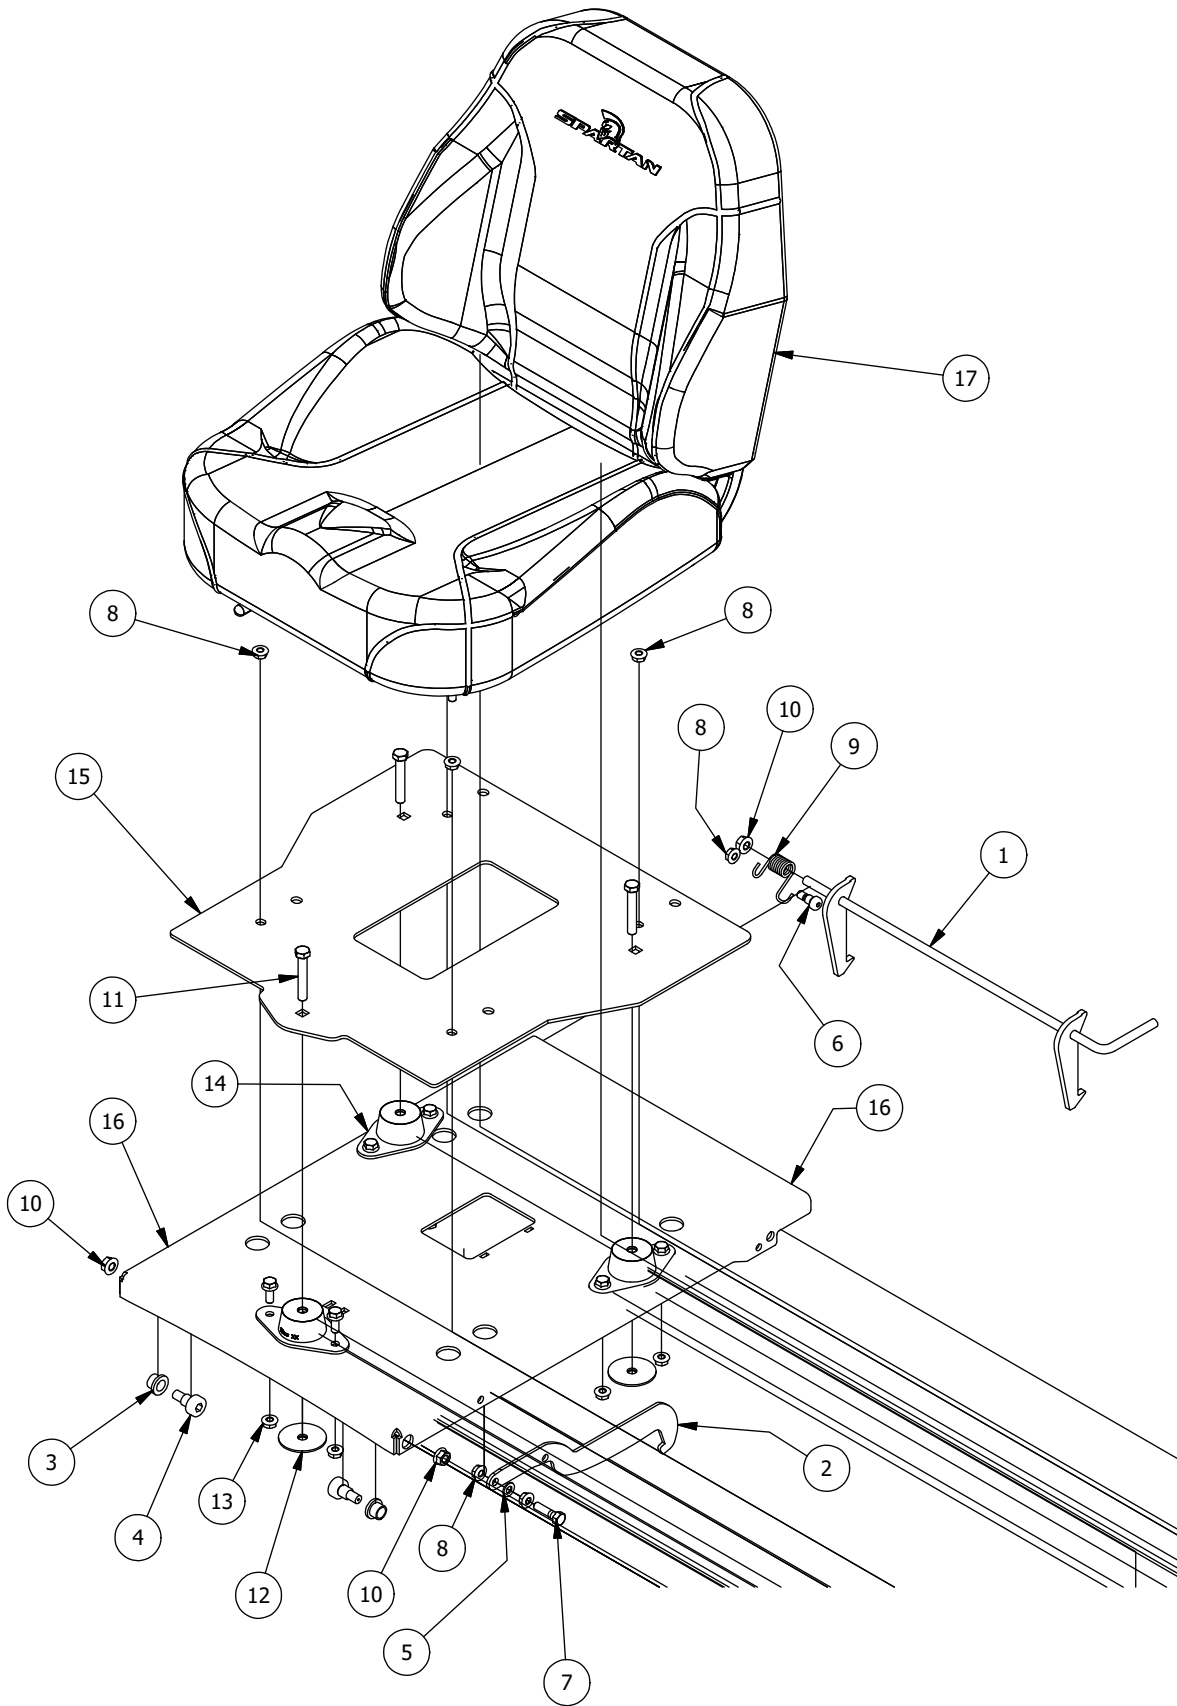

DETAIL A

Parts List			
ITEM	QTY	PART NUMBER	DESCRIPTION
1	1	490-0011-00	Mower Seat Latch Release Assembly
2	1	439-0065-00	Mower Seat Latch Hook
3	2	410-0010-00	1/2" ID X 5/8" OD X 1/2" LENGTH FLANGE BUSHING
4	2	418-0038-00	1/2 X 1/2 SOCKET SHOULDER BOLT ZC YELLOW
5	1	419-0016-00	5/16" ID X 5/8" OD X 1/16" THK BRONZE WASHER
6	1	418-0037-00	3/8 X 3/8 SOCKET SHOULDER BOLT ZC YELLOW
7	1	418-0036-00	5/16-18 X 1-1/4 HEX TAP BOLT ZINC GR8
8	7	413-0019-00	5/16-18 NYLON INSERT FLANGE L/NUT ZINC
9	1	434-0004-00	Seat Latch Spring
10	6	413-0029-00	3/8-16 NYLON INSERT FLANGE L/NUT ZC YELLOW
11	3	418-0107-00	3/8-16 X 2-1/4 HEX FLANGE BOLT GR 8 ZC YELLOW
12	3	419-0022-00	3/8 X 2" OD FENDER WASHER ZC YELLOW
13	6	413-0022-00	5/16-18 HEX FLANGE NUT W/SERR ZINC YELLOW
14	2	487-0007-00	Floating Seat Damper-Stiffer
15	1	426-0231-00	2019 Upgrade Seat Plate
16	1	426-0232-00	2019 Upgrade Seat Base Plate
17	1	471-0016-60	2019 RT Dymatrol Seat