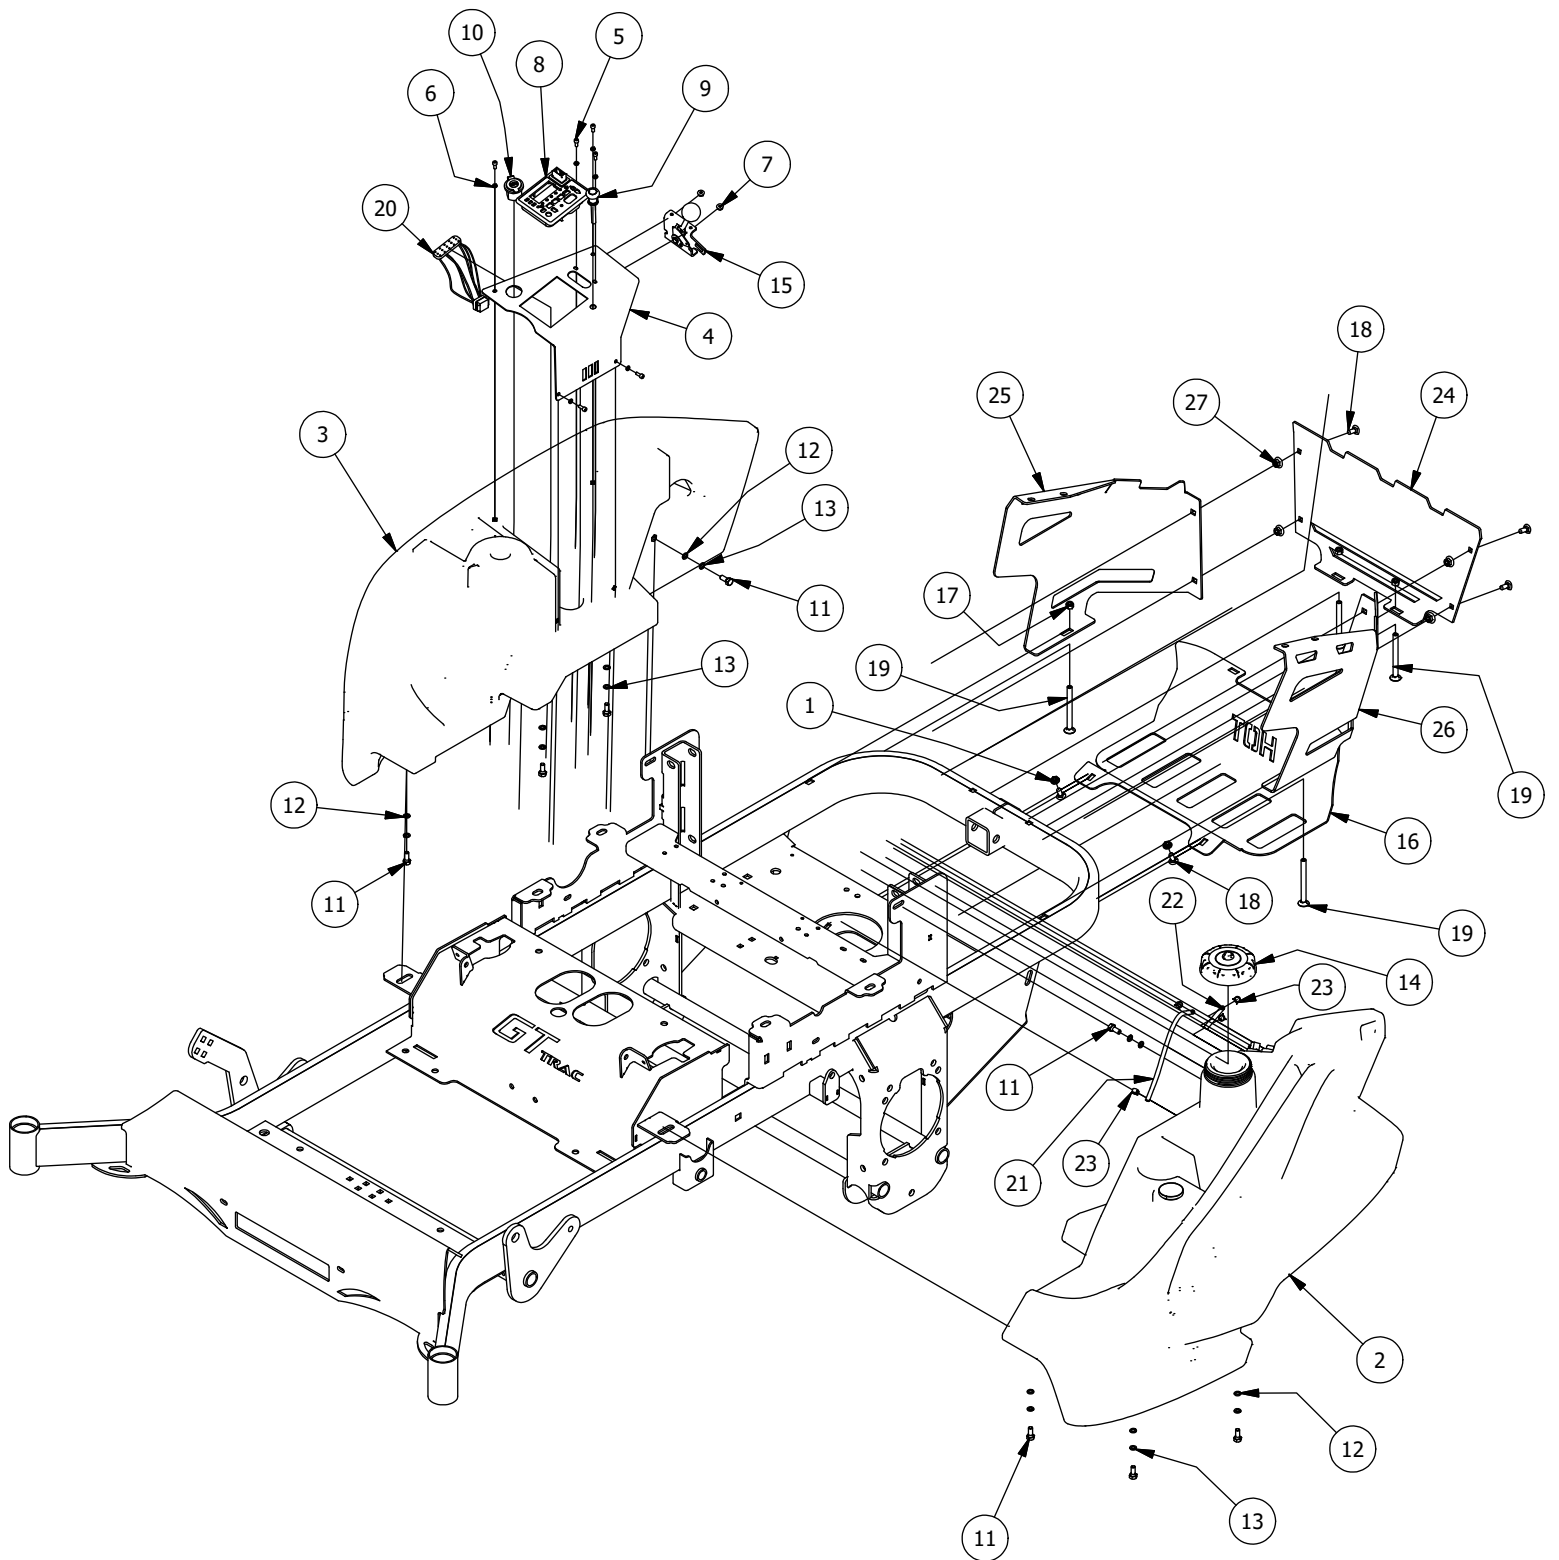

Gas Tank Assembly

Gas Tank Assembly			
ITEM	QTY	PART NUMBER	DESCRIPTION
1	2	413-0006-00	5/16-18 HEX FLANGE NUT W/SERR ZINC
2	1	467-0001-00	Mower Gasoline Fuel Tank Assembly
3	1	467-0002-00	Mower Console
4	1	439-0022-00	Mower Control Panel Bracket
5	6	418-0055-00	10-24 X 1/2 SOCKET C/S 18-8 SS
6	6	419-0011-00	#10 SPLIT LOCKWASHER 18-8 SS
7	2	413-0008-00	10-24 NYLON INSERT LOCKNUT 18-8 SS
8	1	486-0004-00	Mower Control Console, Carbureted Engine
9	1	464-0002-00	Choke Cable
10	1	677-2075-00	12 Volt Auxilliary Plug
11	8	418-0054-00	5/16-18 X 3/4 HEX C/S ZINC
12	8	419-0007-00	5/16 Flat Washer
13	8	419-0009-00	5/16 SPLIT LOCKWASHER ZINC
14	1	467-0008-00	Tank Fill Neck Non-Venting Cap
15	1	464-0001-00	Mower Throttle Cable Assembly w / Handle
16	2	439-0006-00	Mower Muffler Guard
17	4	413-0013-00	3/8-16 NYLON INSERT FLANGE LOCKNUT ZINC
18	6	418-0008-00	5/16-18 X 3/4 CARRIAGE BOLT ZINC
19	4	418-0018-00	3/8-16 X 4 CARRIAGE BOLT ZINC/YEL
20	1	486-0010-00	Mower B&S Vanguard 32hp/36hp Harness
21	1	751-1014-00	1/4 Fuel Line - Low Perm
22	1	451-0002-00	vapor vent line tube
23	4	472-0003-00	1/4 Spring Hose Clamp
24	1	439-0690-00	2021 RT/SRT Engine Cowling Center
25	1	439-0691-00	2021 RT/SRT Engine Cowling Left
26	1	439-0692-00	2021 RT/SRT Engine Cowling Right
27	4	413-0066-00	5/16-24 Hex Flange Nut Serr Yello Zinc