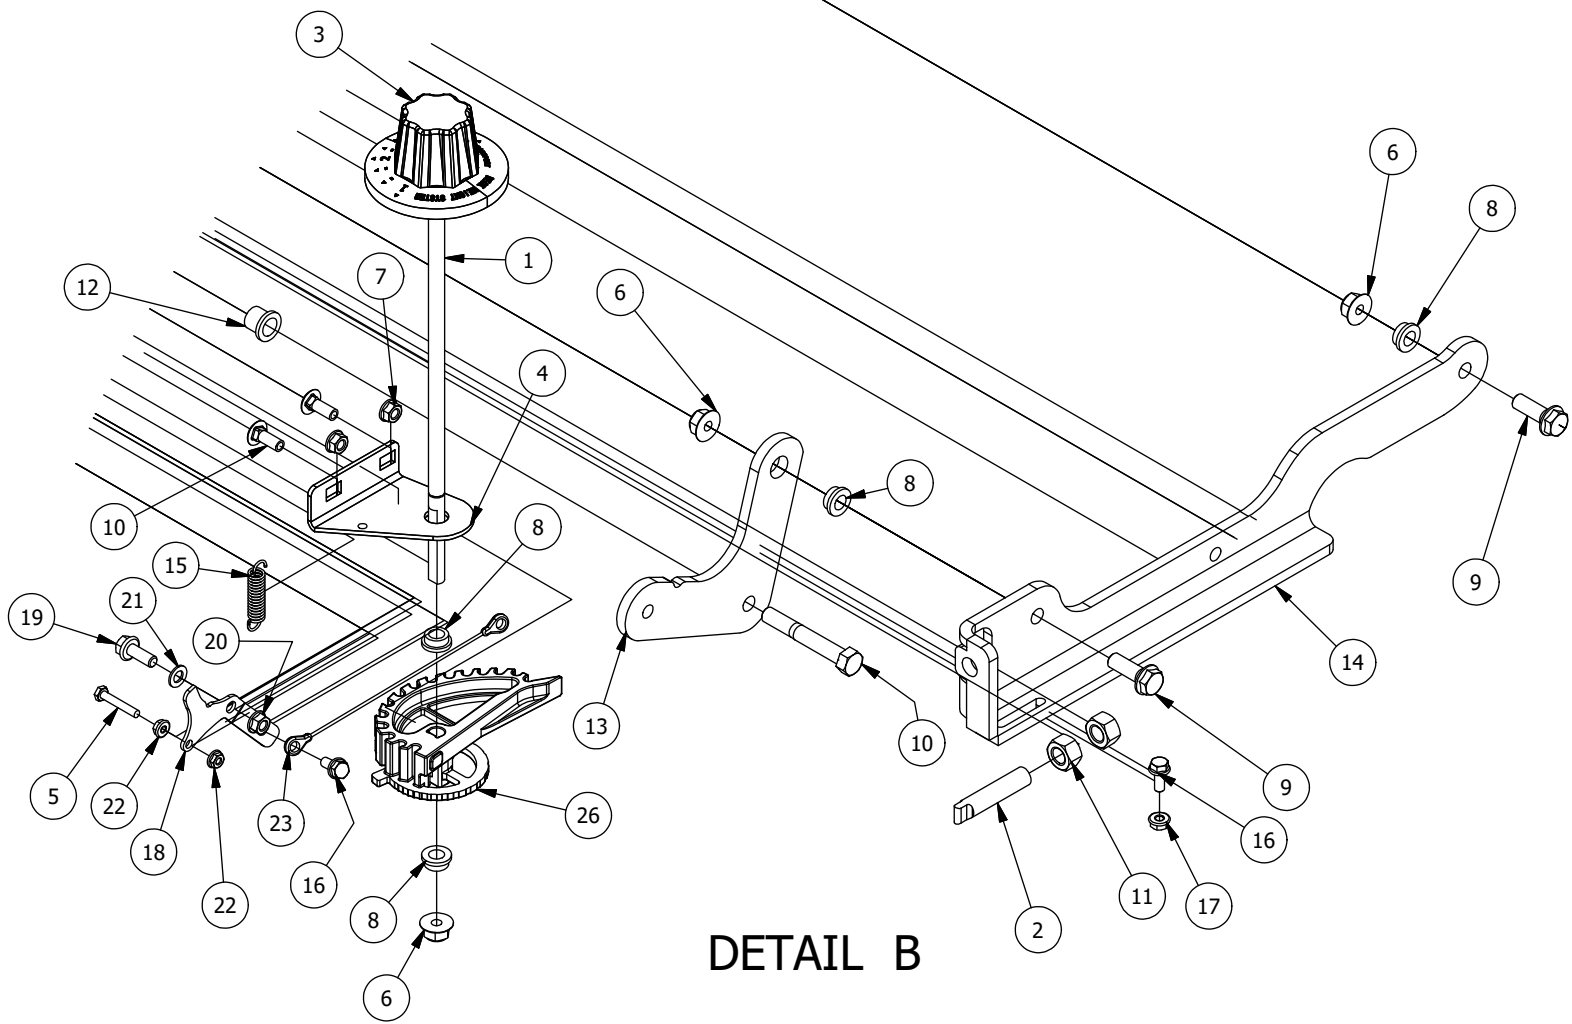

Brake, Floorboard, and Height Indicator Assembly

Parts List

ITEM	QTY	PART NUMBER	DESCRIPTION
1	1	439-0114-00	Mower Floorboard
2	1	481-0005-00	2017 Mower Rubber Foot Rest Mat Except for RZ
3	1	481-0006-00	2017 Mower Logo Floor Mat Except for RZ
4	1	439-0059-00	Mower Deck Height Foot Pedal
5	10	414-0002-00	8MM PUSH TYPE RETAINER NYLON BLACK
6	3	418-0008-00	5/16-18 X 3/4 CARRIAGE BOLT ZINC
7	11	413-0006-00	5/16-18 HEX FLANGE NUT W/SERR ZINC
8	8	413-0002-00	1/2-13 NYLON INSERT FLANGE LOCKNUT ZC YELLOW
9	4	410-0008-00	5/8" ID X 3/4" OD X 3/4" LENGTH FLANGE BUSHING

DETAIL B

Detail B Parts List			
ITEM	QTY	PART NUMBER	DESCRIPTION
1	1	437-0003-00	Mower Deck Height Selector Shaft
2	1	444-0001-00	Mower HEIGHT SELECTOR CAM PIN
3	1	445-0002-00	Mower Deck Height Control Knob
4	1	439-0074-00	Mower Deck Height Indicator Rod Bracket
5	3	418-0029-00	1/4-20 X 1-1/4 HEX C/S GR 2 ZINC
6	8	413-0002-00	1/2-13 NYLON INSERT FLANGE LOCKNUT ZC YELLOW
7	4	413-0004-00	3/8-16 HEX FLANGE NUT W/SERR ZINC
8	7	410-0009-00	1/2" ID X 3/4" OD X 3/8" LENGTH FLANGE BUSHING
9	4	418-0047-00	1/2-13 X 1-1/2 HEX FLANGE BOLT GR 8 ZINC YELLOW
10	2	418-0053-00	3/8-16 X 1 CARRIAGE BOLT ZINC YELLOW
11	2	413-0048-00	5/8-11 HEX NUT ZINC YELLOW
12	4	410-0008-00	5/8" ID X 3/4" OD X 3/4" LENGTH FLANGE BUSHING
13	1	431-0004-00	Deck Height Brkt Right side
14	1	439-0698-00	2021 Deck Height Arm Right Link
15	1	435-0001-00	Brake Pedal Release Spring
16	2	418-0048-00	5/16-18 X 3/4 HEX FLANGE BOLT GR 8 ZC YELLOW
17	1	413-0022-00	5/16-18 HEX FLANGE NUT W/SERR ZINC YELLOW
18	1	439-0711-00	2021 Deck Height Control Shaft spring Brkt
19	1	418-0040-00	3/8-16 X 1 HEX FLANGE BOLT GR 8 ZC YELLOW
20	1	413-0029-00	3/8-16 NYLON INSERT FLANGE L/NUT ZC YELLOW
21	1	410-0011-00	.375 ID X .750 OD X .062 THK THRUST BEARING OIL-IMPREG BRNZ
22	2	413-0012-00	1/4-20 HEX FLANGE NUT W/SERRATIONS ZC YELLOW
23	1	414-0037-00	Height Indicator Cable