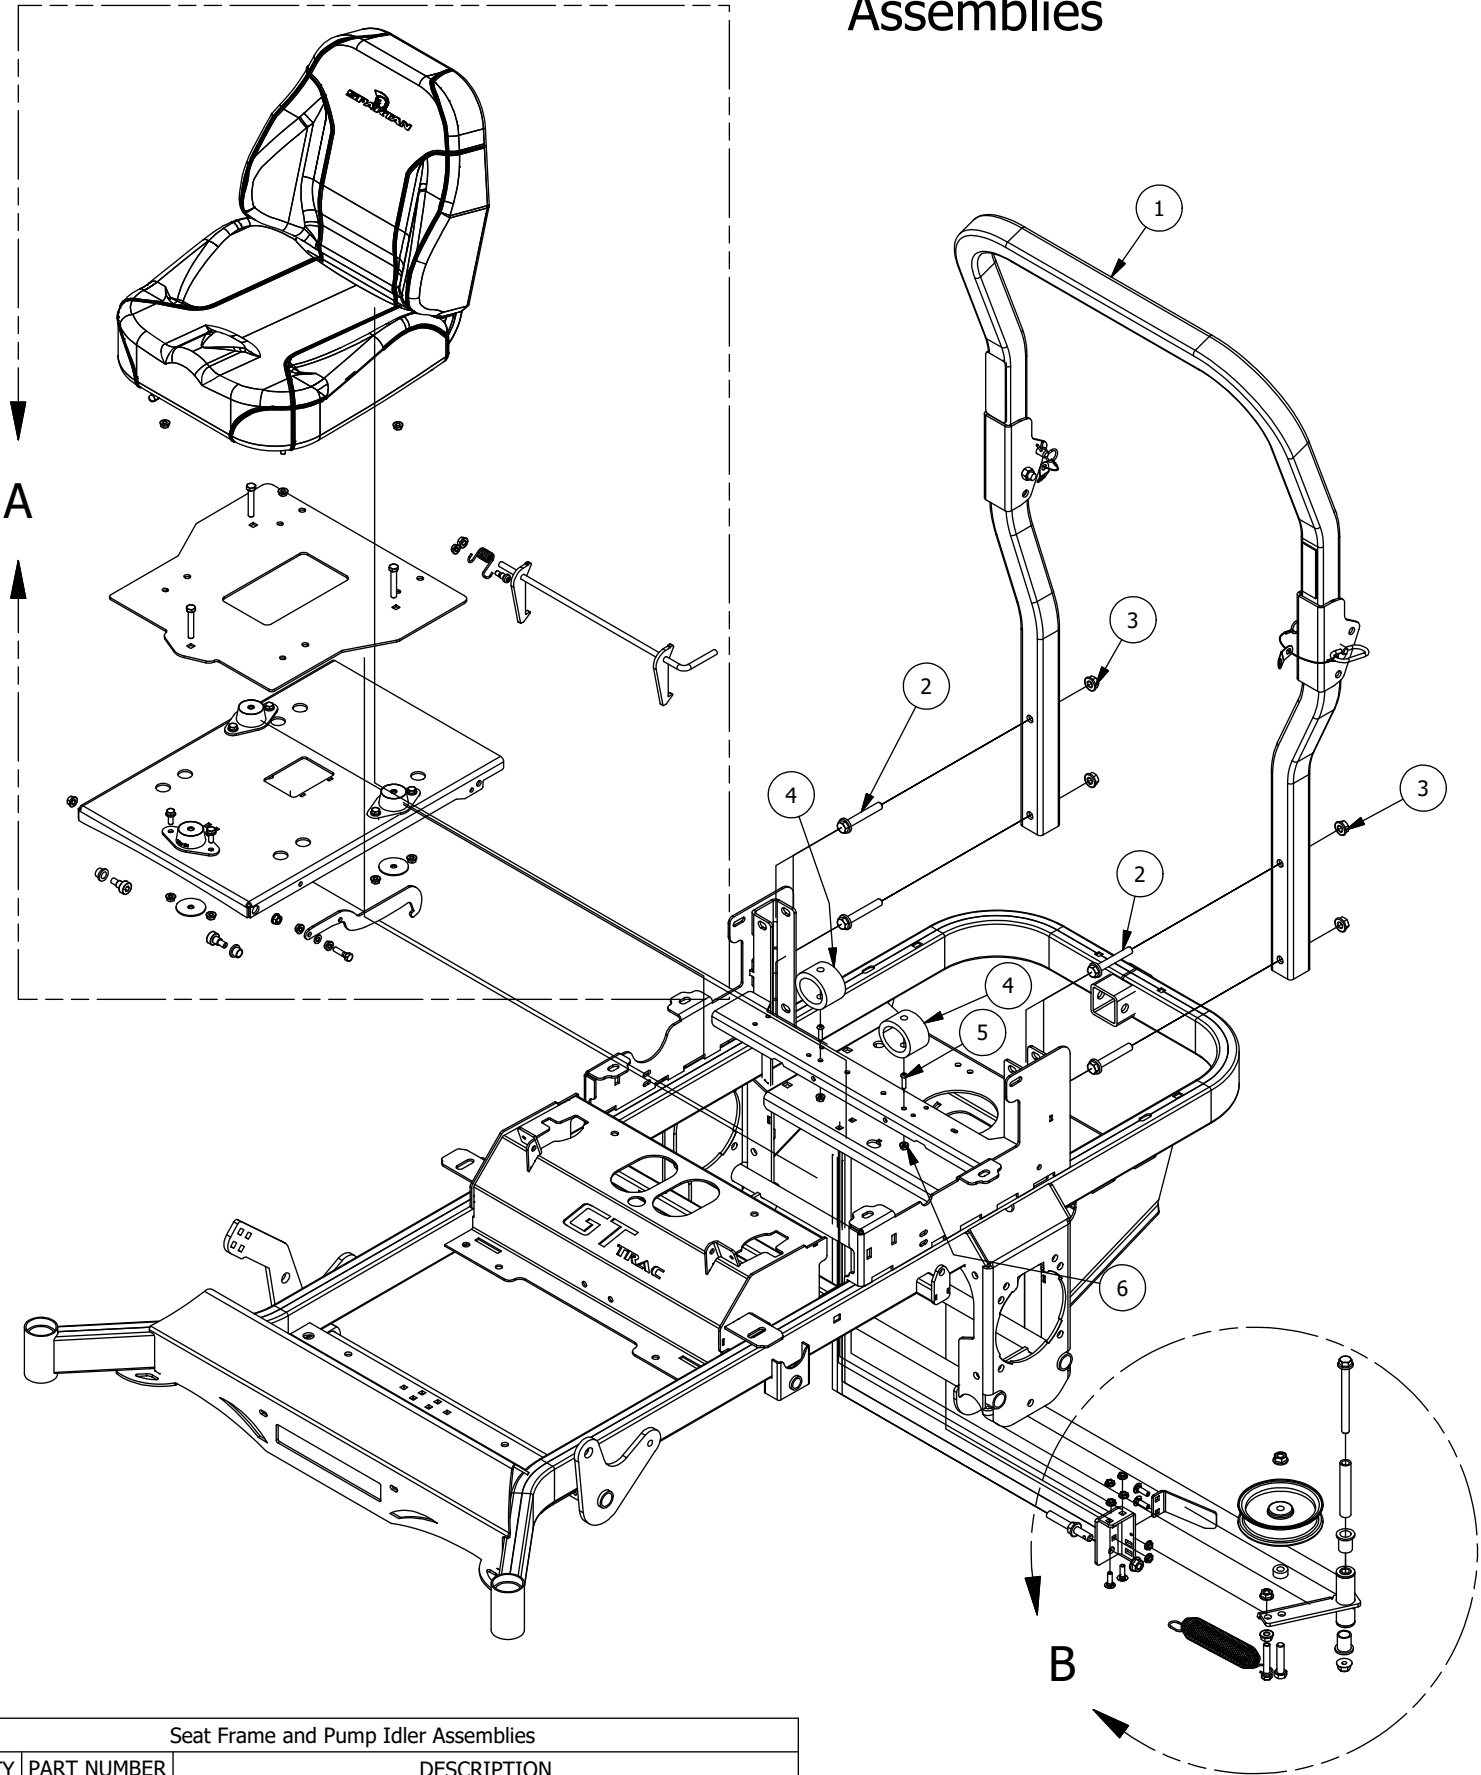

Seat Frame and Pump Idler Assemblies

Seat Frame and Pump Idler Assemblies			
ITEM	QTY	PART NUMBER	DESCRIPTION
1	1	490-0018-00	Mower Pump Idler Pulley Arm Assembly
2	2	410-0007-00	3/4" ID X 15/16" OD X 1-1/8" LENGTH FLANGE BUSHING
3	1	413-0002-00	1/2-13 NYLON INSERT FLANGE LOCKNUT ZC YELLOW
4	1	425-0006-00	Mower Inner Idler Spacer
5	1	425-0007-00	Mower IDLER PULLEY SPACER
6	1	418-0012-00	1/2-13 X 2-1/4 HEX C/S GR 5 ZINC