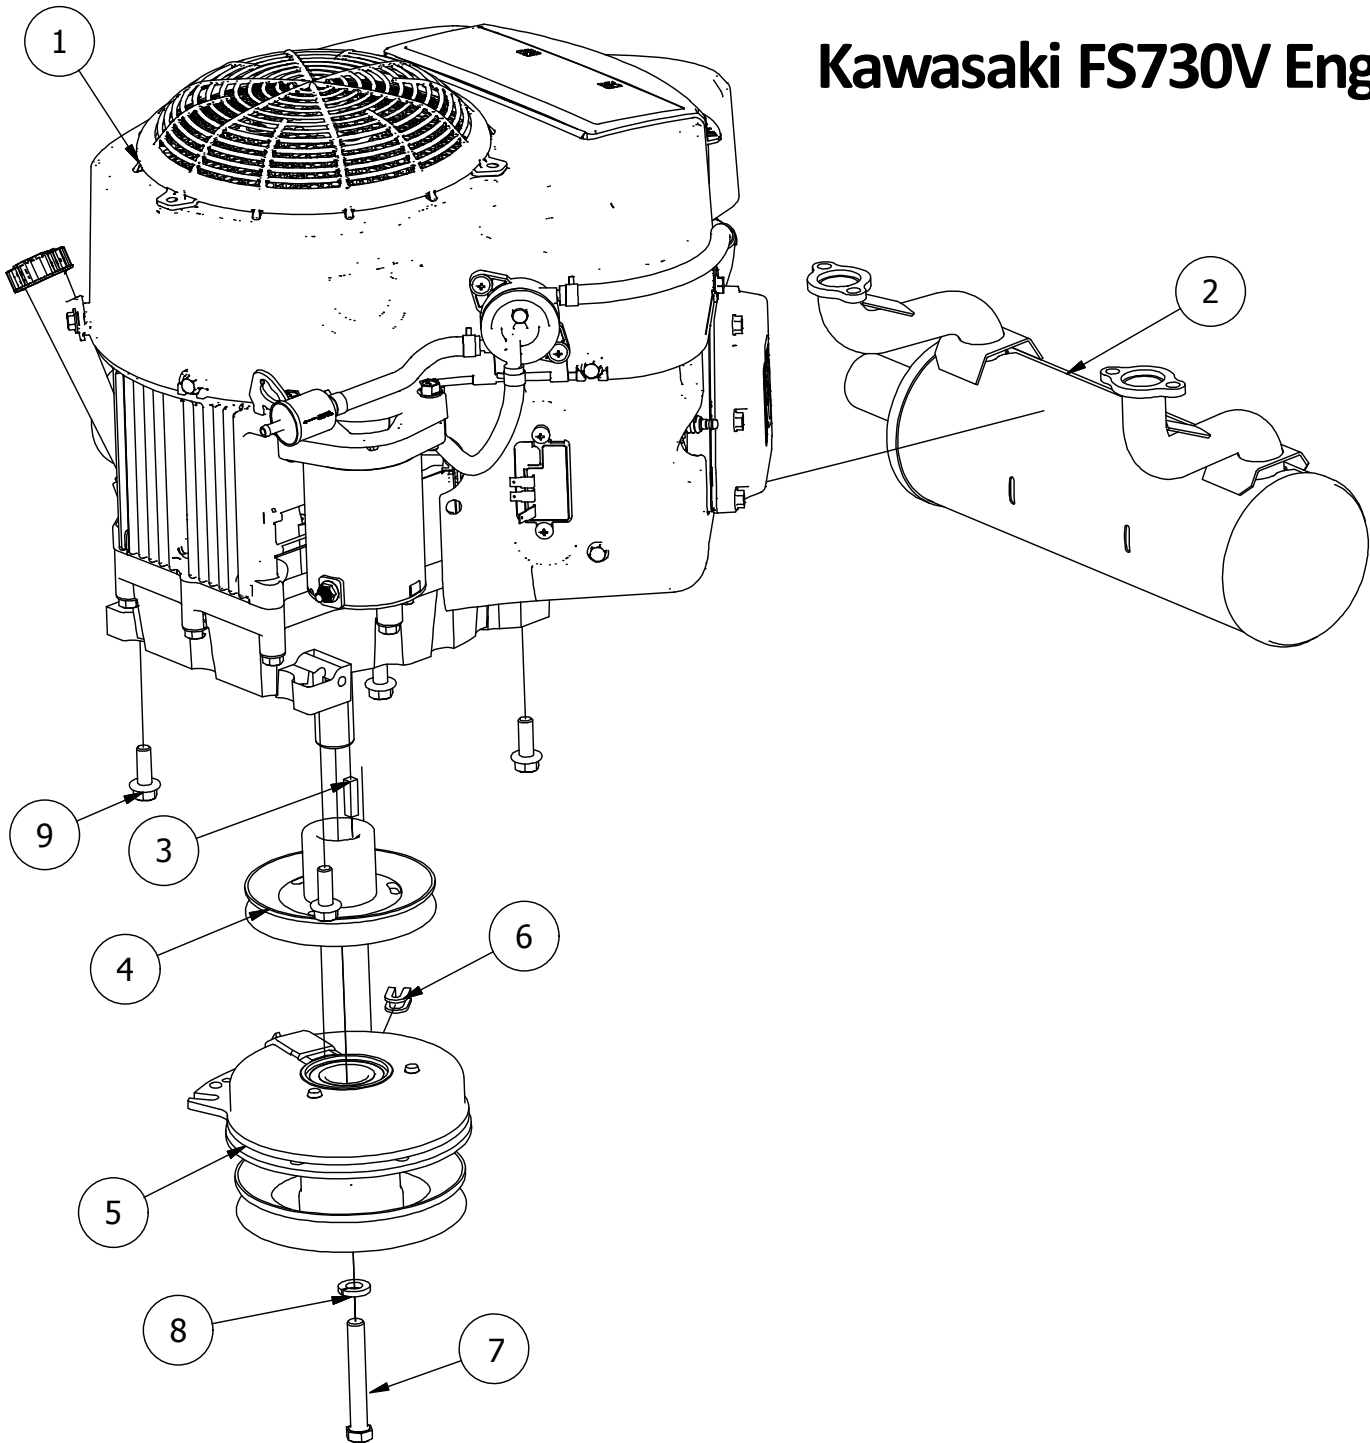

Kawasaki FS730V Engine

Parts List

ITEM	QTY	PART NUMBER	DESCRIPTION
1	1	415-0003-00	Kawasaki FS730V Engine
2	1	415-0074-00	2019 Exhaust System w/ Muffler for Kawasaki FR/FS 730V
3	1	442-0001-00	1/4 X 1 SQUARE KEY STOCK
4	1	433-0001-00	Drive Pulley, A Belt
5	1	470-0002-00	PTO Clutch
6	1	437-0025-00	Mower Rotation Stop Brkt Sleeve
7	1	418-0022-00	7/16-20 X 3 HEX C/S GR 8 ZC YELLOW
8	1	419-0005-00	1/4-20 X 1/2 Carriage Bolt ZC Yellow
9	4	413-0012-00	3/8-16 X 1-1/8 IND HWH W/SERR TRI LOB ZY