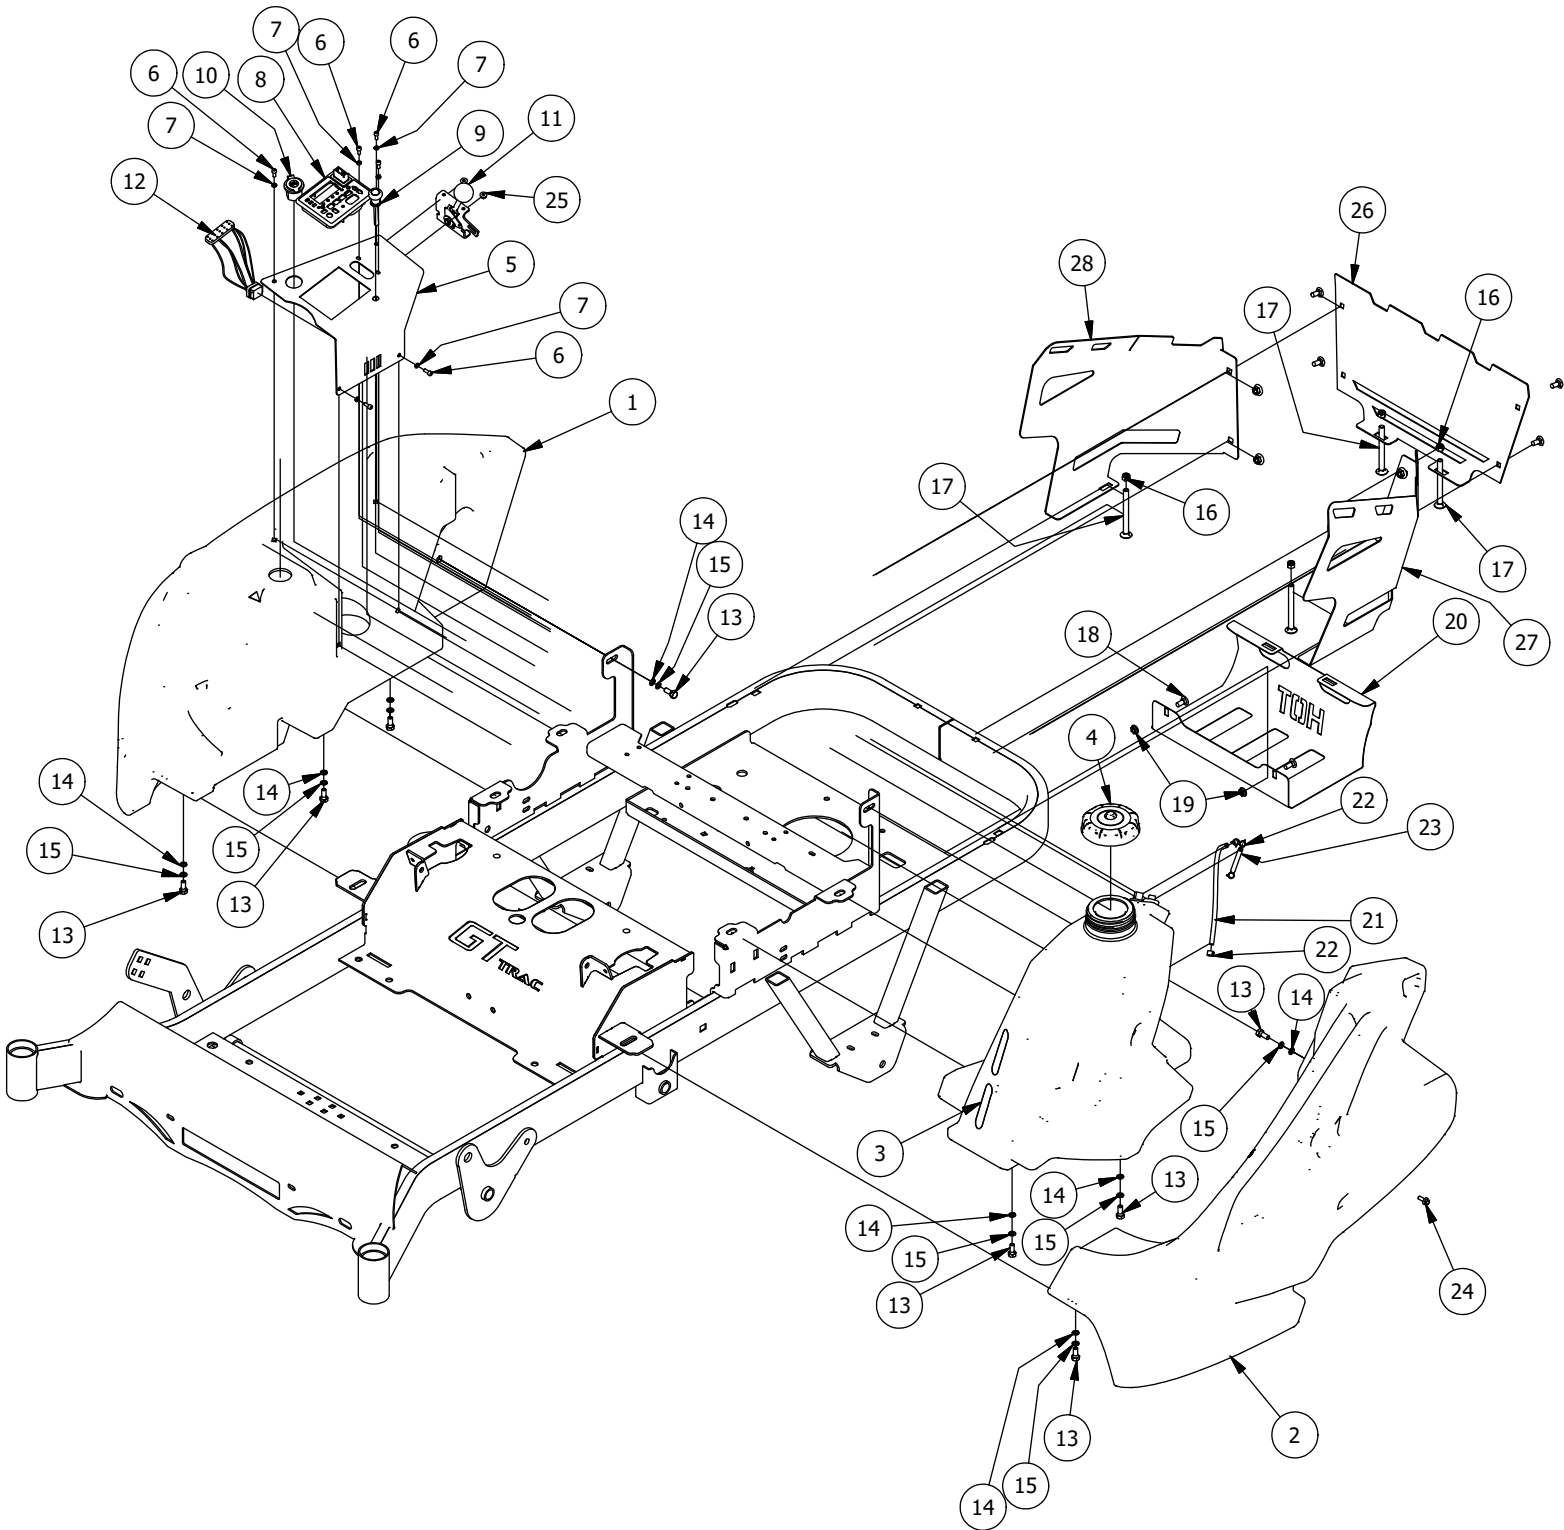

RZ Gas Tank Assembly

RZ Gas Tank Assembly			
ITEM	QTY	PART NUMBER	DESCRIPTION
1	1	467-0021-00	Spartan RZ Right Fender
2	1	467-0022-00	Spartan RZ Left Fender
3	1	467-0017-00	Spartan RZ Gas Tank Assembly
4	1	467-0008-00	Tank Fill Neck Non-Venting Cap
5	1	439-0022-00	Mower Control Panel Bracket
6	6	418-0055-00	10-24 X 1/2 SOCKET C/S 18-8 SS
7	6	419-0011-00	#10 SPLIT LOCKWASHER 18-8 SS
8	1	486-0004-00	Mower Control Console, Carbureted Engine
9	1	464-0002-00	Choke Cable
10	1	677-2075-00	12 Volt Auxilliary Plug
11	1	464-0001-00	Mower Throttle Cable Assembly w / Handle
12	1	486-0011-00	Mower B&S Commercial 25hp/27hp Harness
13	8	418-0054-00	5/16-18 X 3/4 HEX C/S ZINC
14	8	419-0007-00	5/16 Flat Washer
15	8	419-0009-00	5/16 SPLIT LOCKWASHER ZINC
16	4	413-0013-00	3/8-16 NYLON INSERT FLANGE LOCKNUT ZINC
17	4	418-0018-00	3/8-16 X 4 CARRIAGE BOLT ZINC/YEL
18	6	418-0008-00	5/16-18 X 3/4 CARRIAGE BOLT ZINC
19	2	413-0006-00	5/16-18 HEX FLANGE NUT W/SERR ZINC
20	1	439-0115-00	RZ Mower Muffler Guard
21	1	751-1014-00	1/4 Fuel Line - Low Perm
22	4	472-0003-00	1/4 Spring Hose Clamp
23	1	451-0002-00	vapor vent line tube
24	1	418-0076-00	M6-1.0 X 16MM HEX FLANGE BOLT ZINC YELLOW
25	2	413-0008-00	10-24 NYLON INSERT LOCKNUT 18-8 SS
26	1	439-0687-00	2021 RZ Engine Cowling Center
27	1	439-0688-00	2021 RZ Engine Cowling Left
28	1	439-0689-00	2021 RZ Engine Cowling Right