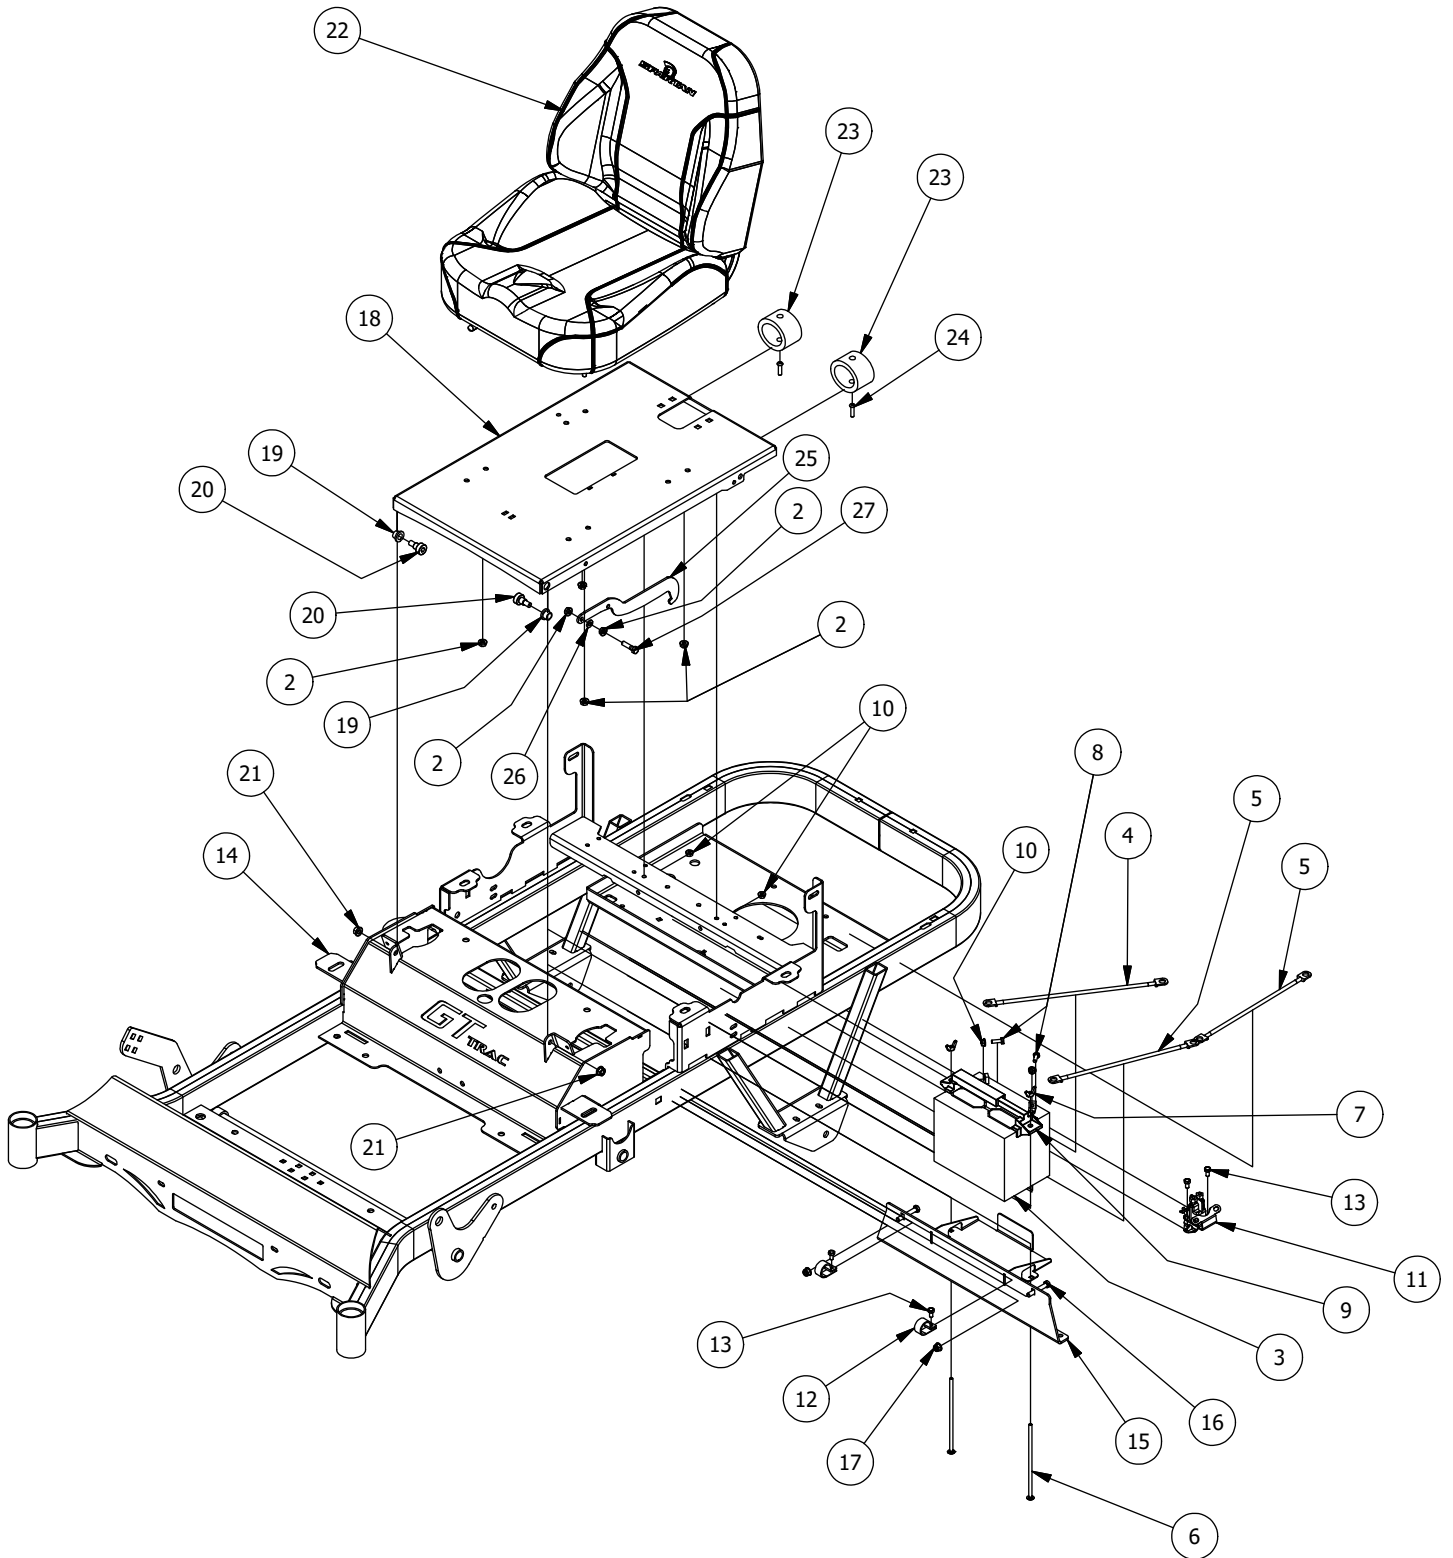

RZ Seat & Battery Assembly

RZ TTQ Seat & Battery Assembly			
ITEM	QTY	PART NUMBER	DESCRIPTION
1	1	490-0007-00	Mower RT Frame Assembly
2	6	413-0019-00	5/16-18 NYLON INSERT FLANGE L/NUT ZINC
3	1	468-1004-00	12-V Mower Starter Battery
4	1	486-0017-00	Mower Negative Battery Cable 28" long
5	2	486-0018-00	Mower Positive Battery Cable 12" long
6	2	418-0034-00	1/4-20 X 7 CARRIAGE BOLT ZINC
7	2	413-0025-00	1/4-20 WING NUT ZINC
8	2	418-0035-00	1/4-20 X 3/4 HEX C/S GR 2 ZINC
9	1	443-0001-00	Battery Hold Down
10	4	413-0026-00	1/4-20 NYLON INSERT FLANGE L/NUT ZINC
11	1	486-0002-00	Mower Starter Solenoid
12	2	472-0002-00	1/2" CUSHIONED LOOP CLAMP
13	4	418-0025-00	1/4-20 X 1/2 HWH SLOT TYPE F TCS ZINC
14	1	490-0449-00	CRZ TTQ Frame Assembly
15	1	490-0027-00	Mower TTQ Battery Box Assembly
16	2	618-2071-00	5/16-18X 2" Hex Head Cap Screw
17	2	613-8049-00	5/16-18 Nylon Insert Flange Nut Zinc Orange Nylon
18	1	439-0430-00	RZ Mower Seat Brtk
19	2	410-0010-00	1/2" ID X 5/8" OD X 1/2" LENGTH FLANGE BUSHING
20	2	418-0038-00	1/2 X 1/2 SOCKET SHOULDER BOLT ZC YELLOW
21	2	413-0029-00	3/8-16 NYLON INSERT FLANGE L/NUT ZC YELLOW
22	1	471-0032-00	RZ Seat Standard
23	2	487-0004-00	Seat Suspension Elastomer GBR-7
24	2	418-0039-00	1/4-20 X 1 BUTTON SOCKET C/S 18-8 SS W/ BLACK MAGNI 577
25	1	439-0065-00	Mower Seat Latch Hook
26	1	419-0016-00	5/16" ID X 5/8" OD X 1/16" THK BRONZE WASHER
27	1	418-0036-00	5/16-18 X 1-1/4 HEX TAP BOLT ZINC GR8