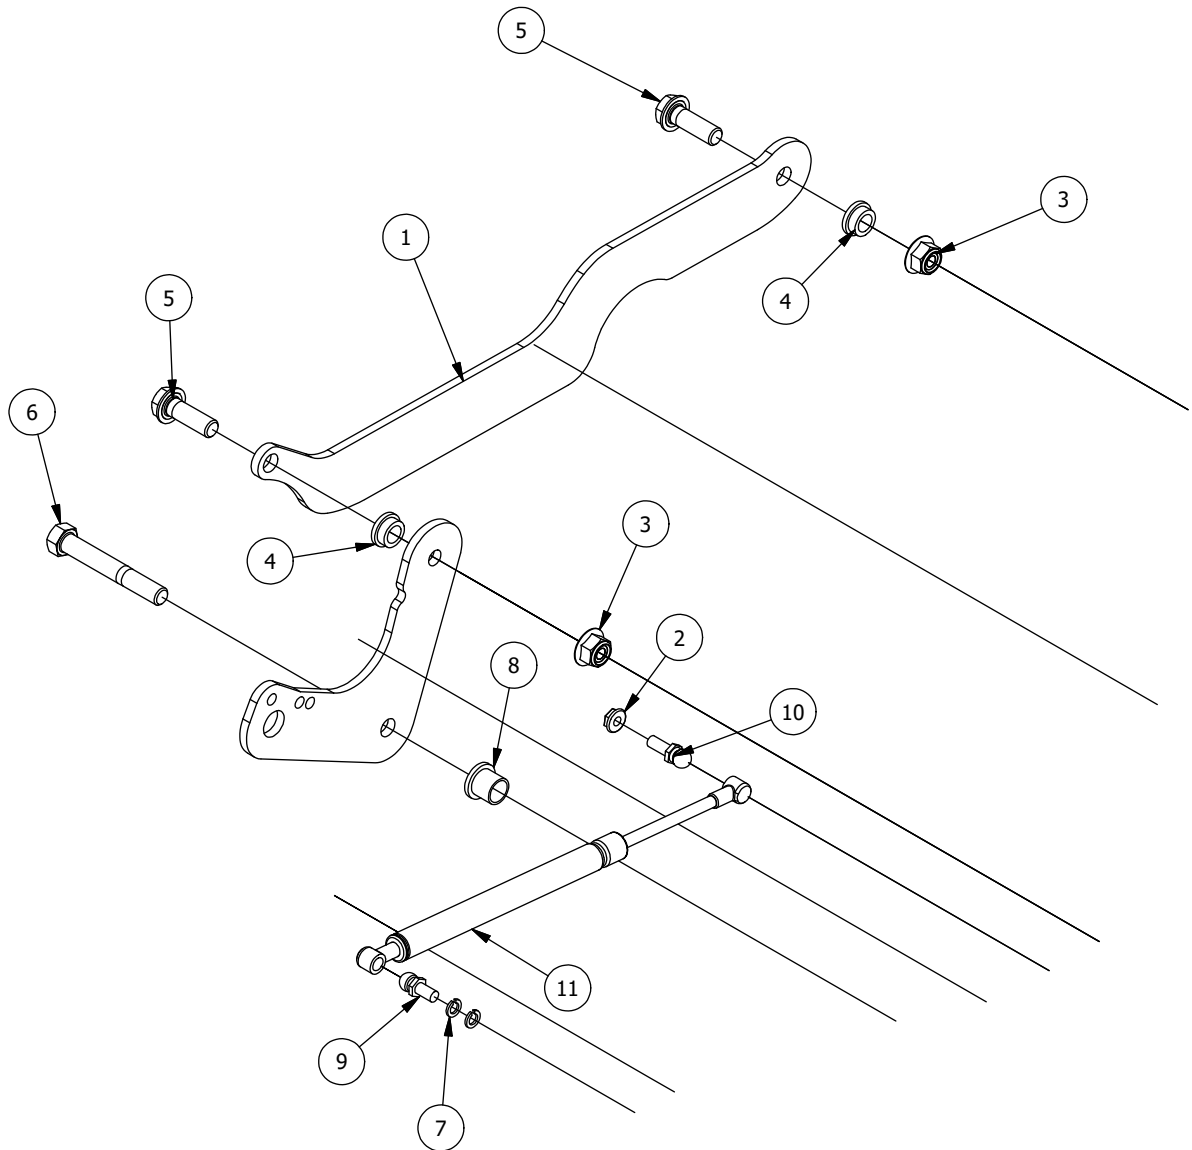

DETAIL C

Detail C Parts List			
ITEM	QTY	PART NUMBER	DESCRIPTION
1	1	435-0015-00	Mower Deck Height Left Link Arm
2	11	413-0006-00	5/16-18 HEX FLANGE NUT W/SERR ZINC
3	10	413-0002-00	1/2-13 NYLON INSERT FLANGE LOCKNUT ZC YELLOW
4	8	410-0009-00	1/2" ID X 3/4" OD X 3/8" LENGTH FLANGE BUSHING
5	6	418-0047-00	1/2-13 X 1-1/2 HEX FLANGE BOLT GR 8 ZINC YELLOW
6	2	418-0042-00	1/2-13 X 3-1/2 HEX C/S GR 5 ZINC YELLOW
7	2	419-0009-00	5/16 SPLIT LOCKWASHER ZINC
8	4	410-0008-00	5/8" ID X 3/4" OD X 3/4" LENGTH FLANGE BUSHING
9	1	487-0005-00	Control Arm Damper Ball Stud
10	1	487-0008-00	Control Arm Damper Ball Stud 3/4" Thread
11	1	434-0001-00	Deck Gas Spring