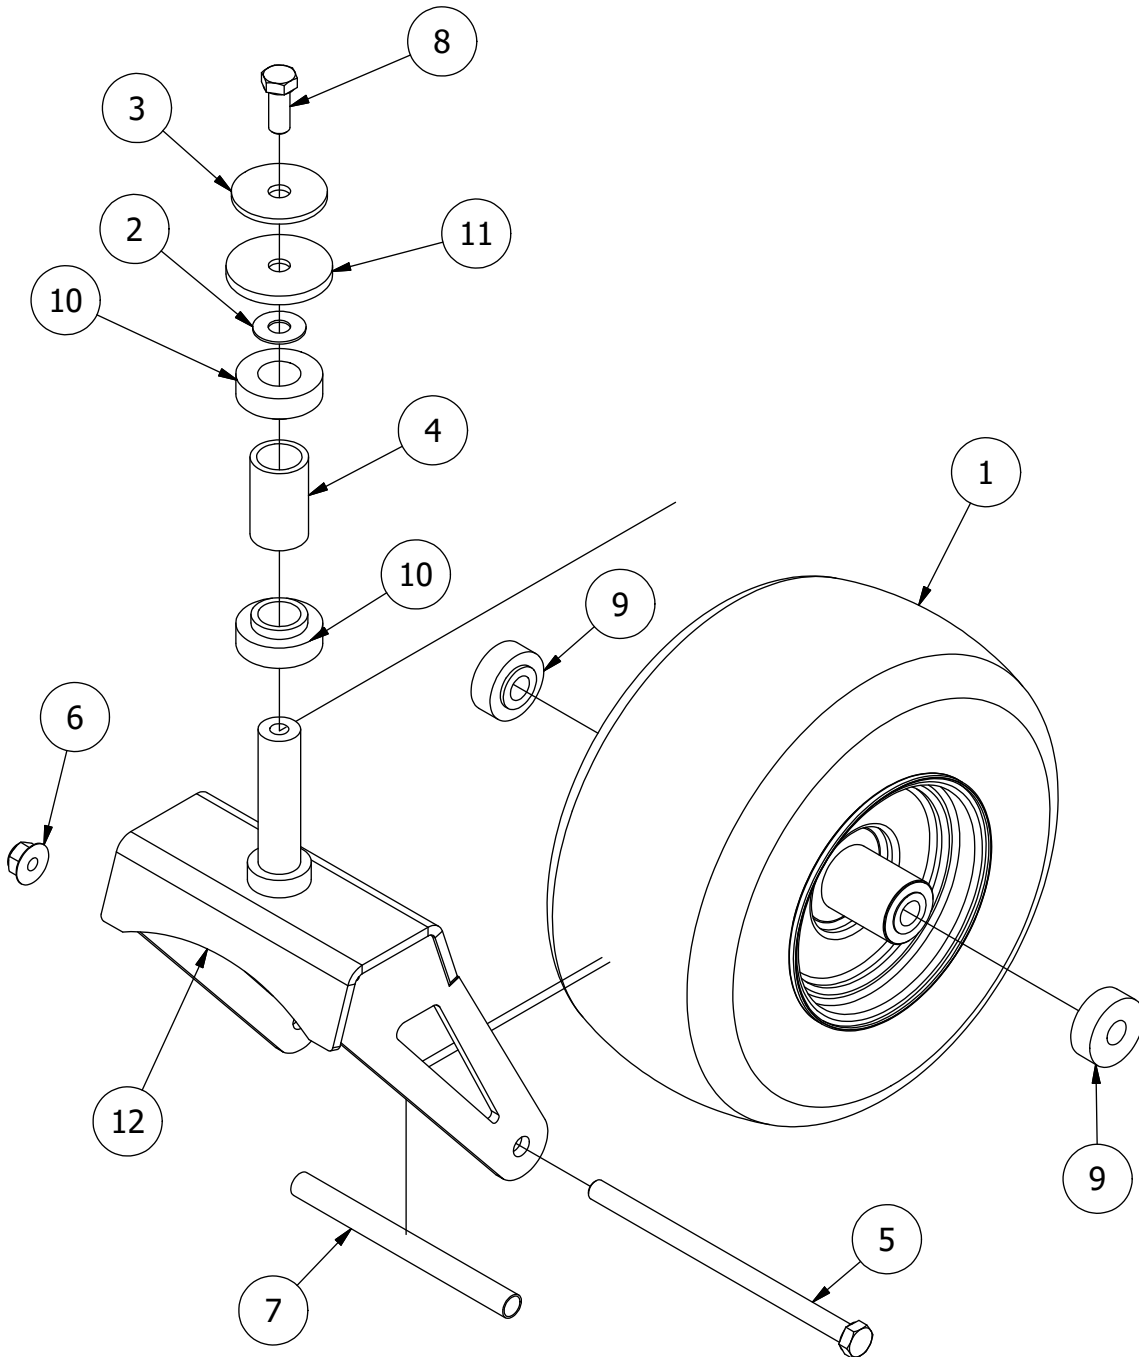

# Front Fork Assembly

PARTS LIST			
ITEM	QTY	PART NUMBER	DESCRIPTION
1	1	422-0020-00	Mower Front Caster Tire
2	2	419-0002-00	1/2 FENDER WASHER 1-1/4" OD ZINC
3	1	426-0006-00	Mower Caster Shaft Washer
4	1	425-0011-00	Mower Bearing Retainer Spacer
5	1	418-0003-00	1/2-13 X 8-1/2 HEX C/S GR 5 ZINC YELLOW
6	1	413-0002-00	1/2-13 NYLON INSERT FLANGE LOCKNUT ZC YELLOW
7	1	425-0010-00	Mower Caster Fork Wheel Spacer
8	1	418-0006-00	1/2-20 X 1-1/4 HEX C/S GR 5 ZINC
9	2	410-0014-00	Mower Caster Wheel Bearing
10	2	410-0006-00	Mower Caster Shaft Bearing
11	1	419-0025-00	Front Fork Caster Top Washer
12	1	490-0453-00	RZ C Caster Fork Assembly

# Brake, Floorboard, and Height Indicator Assembly

Parts List

ITEM	QTY	PART NUMBER	DESCRIPTION
1	1	439-0114-00	Mower Floorboard
2	1	481-0005-00	2017 Mower Rubber Foot Rest Mat Except for RZ
3	1	481-0006-00	2017 Mower Logo Floor Mat Except for RZ
4	1	439-0059-00	Mower Deck Height Foot Pedal
5	1	439-0009-00	Mower Frame Brake Mounting Bracket
6	10	414-0002-00	8MM PUSH TYPE RETAINER NYLON BLACK
7	3	418-0008-00	5/16-18 X 3/4 CARRIAGE BOLT ZINC
8	10	413-0002-00	1/2-13 NYLON INSERT FLANGE LOCKNUT ZC YELLOW
9	2	413-0004-00	3/8-16 HEX FLANGE NUT W/SERR ZINC
10	4	429-0002-00	Push-In Rubber Bumper, Mower Floor
11	4	410-0008-00	5/8" ID X 3/4" OD X 3/4" LENGTH FLANGE BUSHING