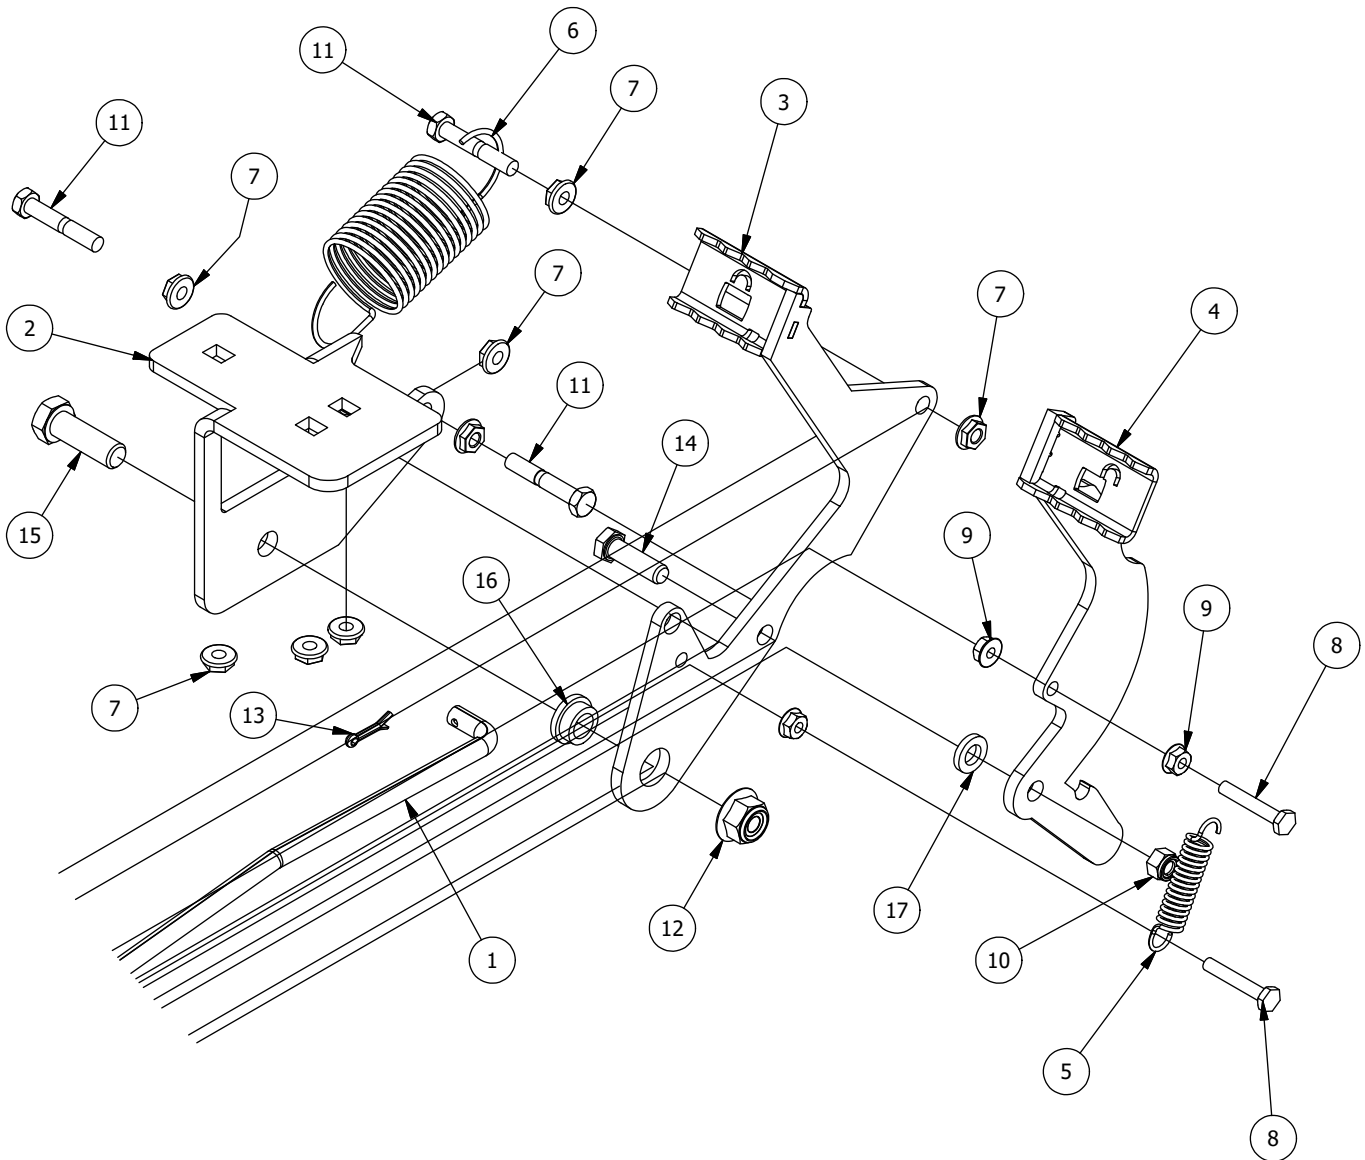

DETAIL A

Detail A Parts List

ITEM	QTY	PART NUMBER	DESCRIPTION
1	1	435-0004-00	Mower Brake Linkage
2	1	439-0009-00	Mower Frame Brake Mounting Bracket
3	1	490-0016-00	Mower Brake Lock Lever Assembly
4	1	490-0017-00	Mower Brake Unlock Lever Assembly
5	1	434-0003-00	Brake Pedal Release Spring
6	1	434-0002-00	Brake Pedal Tension Spring
7	11	413-0006-00	5/16-18 HEX FLANGE NUT W/SERR ZINC
8	2	418-0029-00	1/4-20 X 1-1/4 HEX C/S GR 2 ZINC
9	4	413-0023-00	1/4-20 HEX FLANGE NUT W/SERR ZINC
10	1	413-0013-00	3/8-16 NYLON INSERT FLANGE LOCKNUT ZINC
11	3	418-0027-00	5/16-18 X 1-3/4 HEX C/S GR 2 ZINC
12	10	413-0002-00	1/2-13 NYLON INSERT FLANGE LOCKNUT ZC YELLOW
13	1	420-0001-00	1/8 X 3/4 COTTER PIN ZINC
14	1	418-0030-00	3/8-16 X 1-1/4 HEX C/S GR 2 ZINC
15	1	418-0028-00	1/2-13 X 1-1/2 HEX C/S GR 2 ZINC
16	8	410-0009-00	1/2" ID X 3/4" OD X 3/8" LENGTH FLANGE BUSHING
17	1	419-0015-00	3/8" ID X 3/4" OD X 1/8" THK BRONZE WASHER