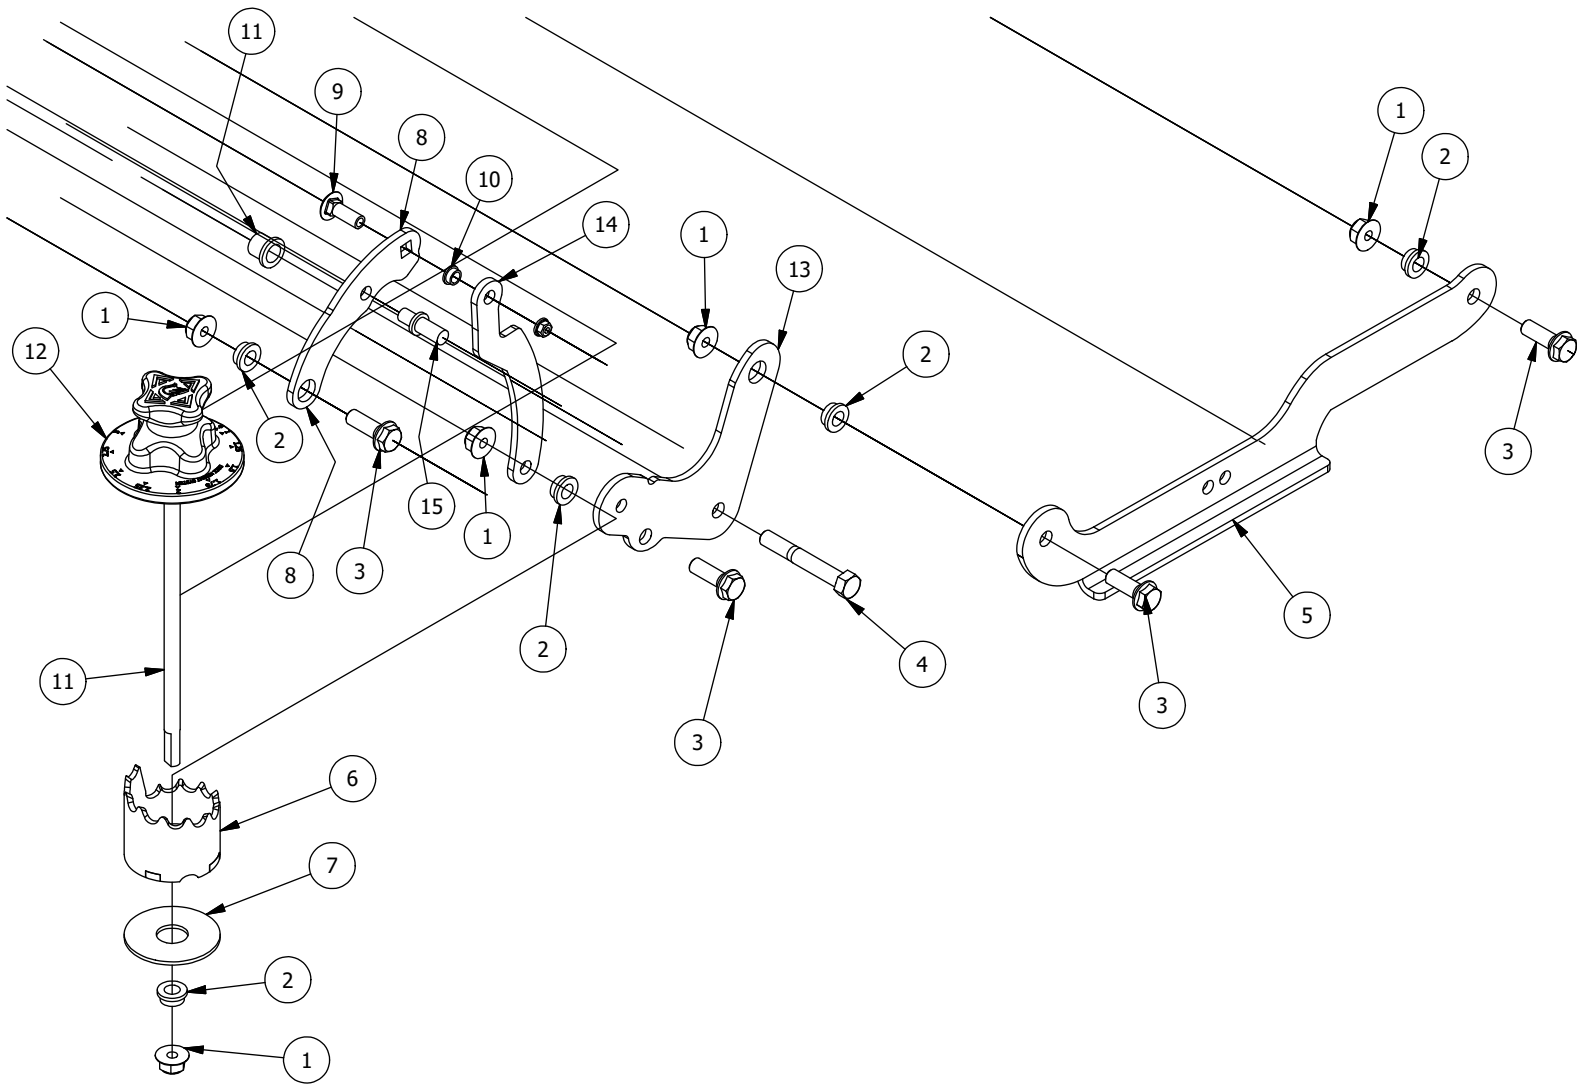

# Brake, Floorboard, and Height Indicator Assembly

Parts List

ITEM	QTY	PART NUMBER	DESCRIPTION
1	1	439-0114-00	Mower Floorboard
2	1	481-0005-00	2017 Mower Rubber Foot Rest Mat Except for RZ
3	1	481-0006-00	2017 Mower Logo Floor Mat Except for RZ
4	1	439-0059-00	Mower Deck Height Foot Pedal
5	1	439-0009-00	Mower Frame Brake Mounting Bracket
6	10	414-0002-00	8MM PUSH TYPE RETAINER NYLON BLACK
7	3	418-0008-00	5/16-18 X 3/4 CARRIAGE BOLT ZINC
8	10	413-0002-00	1/2-13 NYLON INSERT FLANGE LOCKNUT ZC YELLOW
9	2	413-0004-00	3/8-16 HEX FLANGE NUT W/SERR ZINC
10	4	429-0002-00	Push-In Rubber Bumper, Mower Floor
11	4	410-0008-00	5/8" ID X 3/4" OD X 3/4" LENGTH FLANGE BUSHING

# DETAIL B

Detail B Parts List			
ITEM	QTY	PART NUMBER	DESCRIPTION
1	10	413-0002-00	1/2-13 NYLON INSERT FLANGE LOCKNUT ZC YELLOW
2	8	410-0009-00	1/2" ID X 3/4" OD X 3/8" LENGTH FLANGE BUSHING
3	6	418-0047-00	1/2-13 X 1-1/2 HEX FLANGE BOLT GR 8 ZINC YELLOW
4	2	418-0042-00	1/2-13 X 3-1/2 HEX C/S GR 5 ZINC YELLOW
5	1	435-0021-00	Mower TTQ Deck Height Arm Right Link
6	1	490-0451-02	2021 CRZ Deck Height Cam
7	1	419-0031	1" ID x 3" Nylon Washer
8	1	426-0460-00	CRZ Deck Lift pin plate
9	1	418-0001-00	7/16-14 x 1-1/4 Carriage Bolt , GR5, Zinc
10	1	410-0067-00	.375 ID X .500 OD X .250 LENGTH X .625 FLANGE OD X .062 BRONZE
11	1	435-0026-00	CRZ Mower Deck Height Selector Shaft
12	1	445-0004-00	2020 RZ Deck Height Selector Knob
13	1	426-0458-00	CRZ Deck Height Brkt Right side
14	1	426-0459-00	CRZ Deck Lift Link plate
15	1	420-0002-00	Mower Height Selector Pin