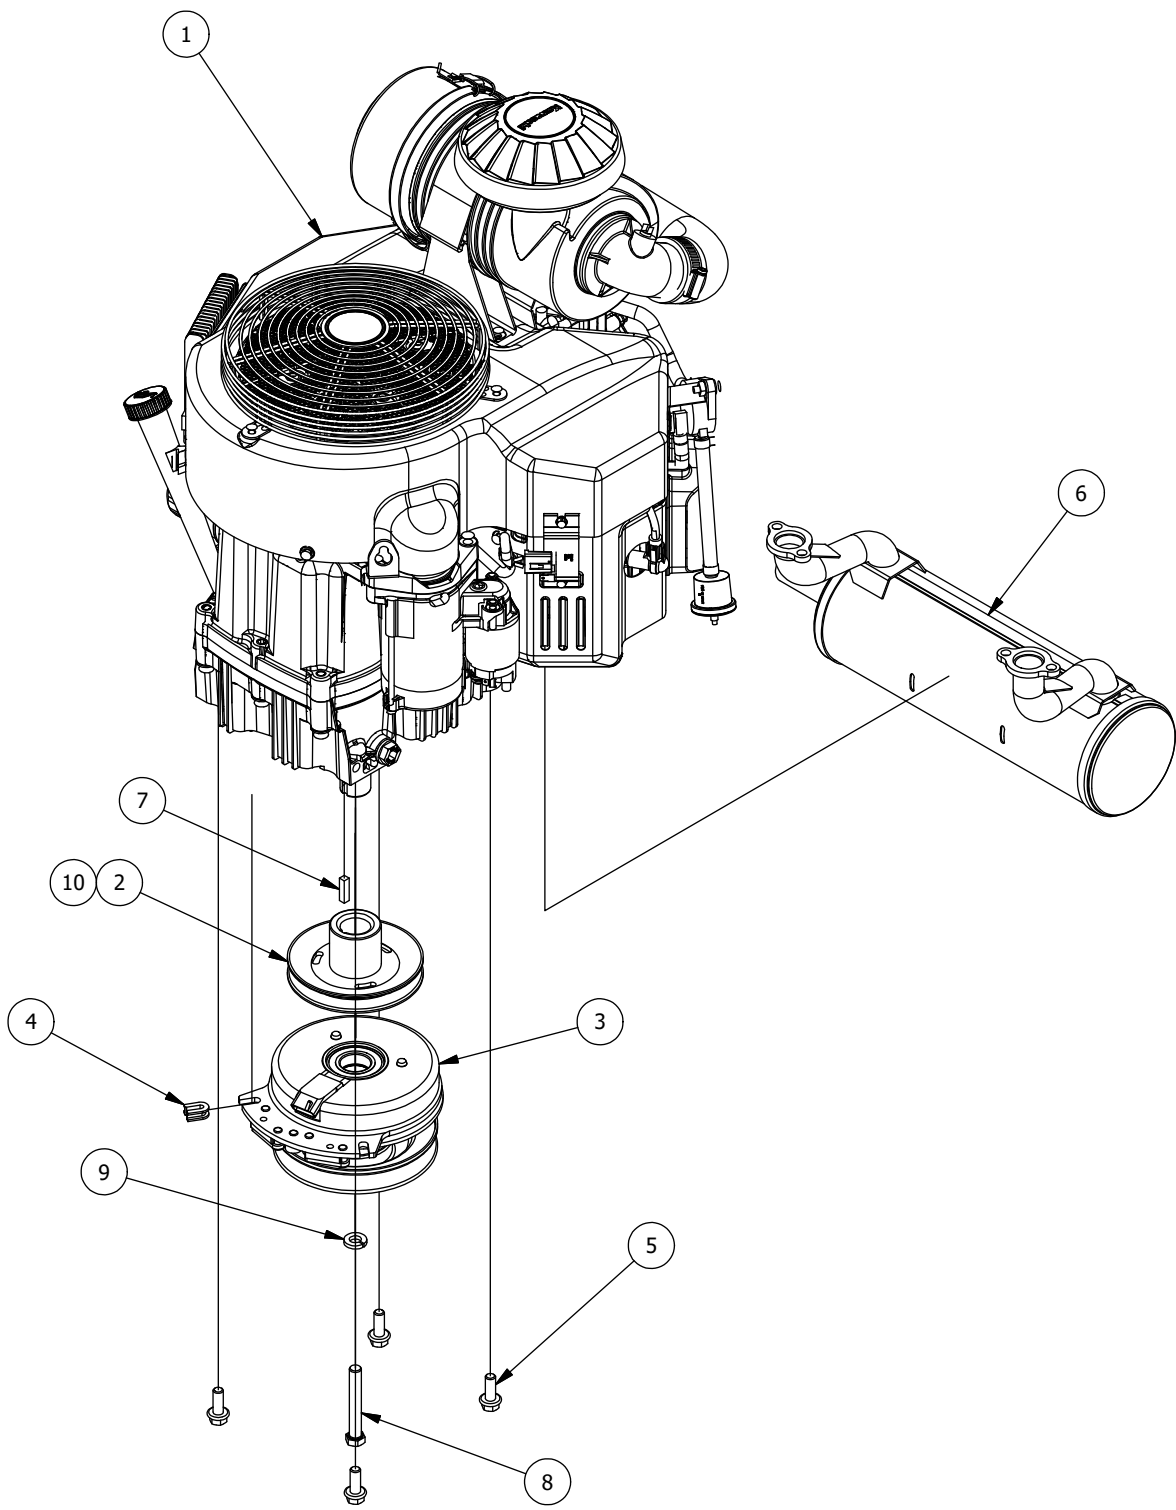

Kawasaki FR691cc Engine assembly			
ITEM	QTY	PART NUMBER	DESCRIPTION
1	1	415-0021-00	FR691cc Engine
2	1	433-0001-00	Drive Pulley, A Belt
3	1	470-0004-00	Mower TTQ Ogura Clutch
4	1	437-0025-00	Mower Rotation Stop Brkt Sleeve
5	4	418-0023-00	3/8-16 X 1-1/8 IND HWH W/SERR TRI LOB ZY
6	1	415-0065-00	Exhaust System Kawasaki engine
7	1	442-0001-00	1/4 X 1 SQUARE KEY STOCK
8	1	418-0023-00	7/16-20 X 3 HEX C/S GR 8 ZC YELLOW
9	1	419-0005-00	7/16 SPLIT LOCKWASHER GR 8 ZC YELLOW
10	1	433-0002-00	Drive Pulley, B Belt (Only with HTG16 Transmissions)