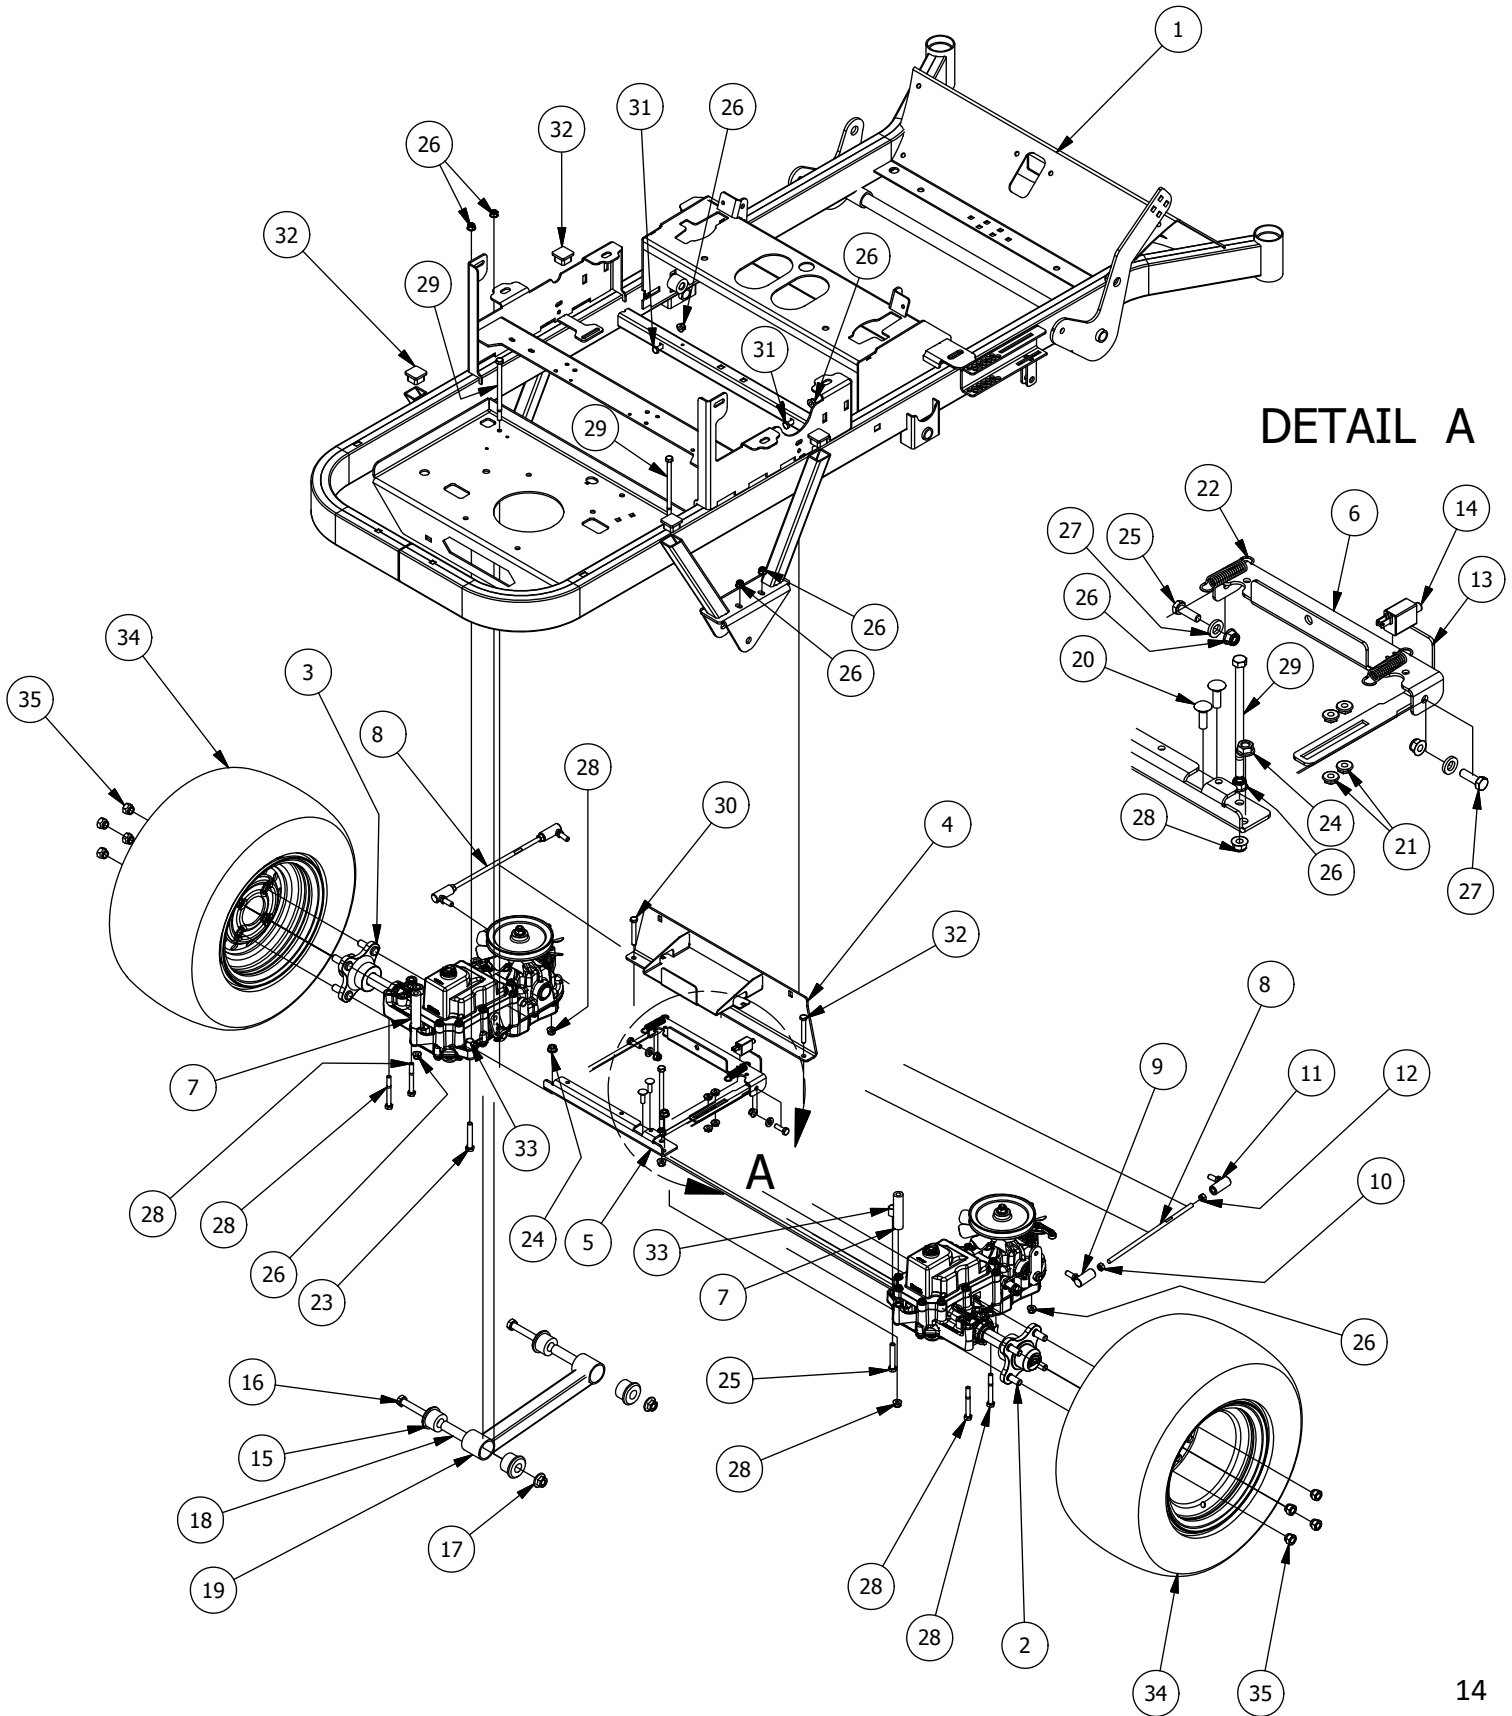

Transmission Assembly

RZ Tuff Torq Transaxle Assembly			
ITEM	QTY	PART NUMBER	DESCRIPTION
1	1	490-0026-00	Mower RZ TTQ Frame Assembly
2	1	450-0012-00	TZ-300 Right Side Hydrostatic Transmission
3	1	450-0013-00	TZ-300 Left Side Hydrostatic Transmission
4	1	490-0027-00	Mower TTQ Battery Box Assembly
5	1	439-0098-00	Mower TTQ Transmission Mount Brace
6	1	439-0018-00	Mower TTQ Brake Rod Bracket
7	2	425-0023-00	Mower TTQ Hydrostatic Transmission rear spacer
8	2	435-0020-00	Mower Drive Arm Rod TTQ 400 & 300 Trasmission
9	2	410-0001-00	Control Arm Rod End, Right
10	2	413-0035-00	5/16-24 HEX NUT ZINC
11	2	410-0002-00	Control Arm Rod End, Left
12	2	413-0003-00	5/16 Hex Nut Left hand thread
13	1	439-0066-00	Mower Standard Transmission Brake Interlock Bracket
14	1	486-0030-00	Safety Switch
15	8	732-2000-00	Large MTV A-Arm Bushing
16	4	418-0021-00	1/2-13 X 3-3/4 HEX C/S GR 5 ZINC
17	4	413-0017-00	1/2-13 NYLON INSERT FLANGE LOCKNUT ZINC W/SERRATIONS
18	4	732-2001-00	Large MTV A-Arm Bushing Sleeve
19	2	490-0047-00	2019 all RZ Deck Stabilizer assembly
20	2	418-0010-00	5/16-18 X 1 CARRIAGE BOLT ZINC
21	8	413-0006-00	5/16-18 HEX FLANGE NUT W/SERR ZINC
22	2	434-0003-00	Brake Pedal Release Spring
23	2	418-0107-00	3/8-16 X 2-1/4 HEX FLANGE BOLT GR 8 ZC YELLOW
24	3	413-0020-00	3/8-16 HEX FLANGE NUT W/SERR ZINC YELLOW
25	2	418-0108-00	5/16 x1 Hex C/S (GR8) ZC/Yel
26	14	613-8049-00	5/16-18 Nylon Insert Flange Nut Zinc Orange Nylon
27	2	419-0015-00	3/8" ID X 3/4" OD X 1/8" THK BRONZE WASHER
28	4	418-0093-00	5/16-18 UNC-2.75 Hex Bolt TTQ Transmission
29	3	418-0092-00	5/16-18 UNC-5.5 Hex Bolt TTQ Transmission
30	2	618-2034-00	5/16" x 2-1/4" Hex Hd Cap Scr.
31	2	618-2071-00	5/16-18X 2" Hex Head Cap Screw
32	4	714-1002-00	1-1/4"x1-1/4" Black Tube Plug
33	2	725-1011-00	11/16"x 1/2" x 5/8" Spacer
34	2	422-0004-00	Mower TTQ Rear Wheel and Tire Assembly
35	8	413-0015-00	1/2-20 WHEEL NUT 60 DEGREE GR 5 ZINC