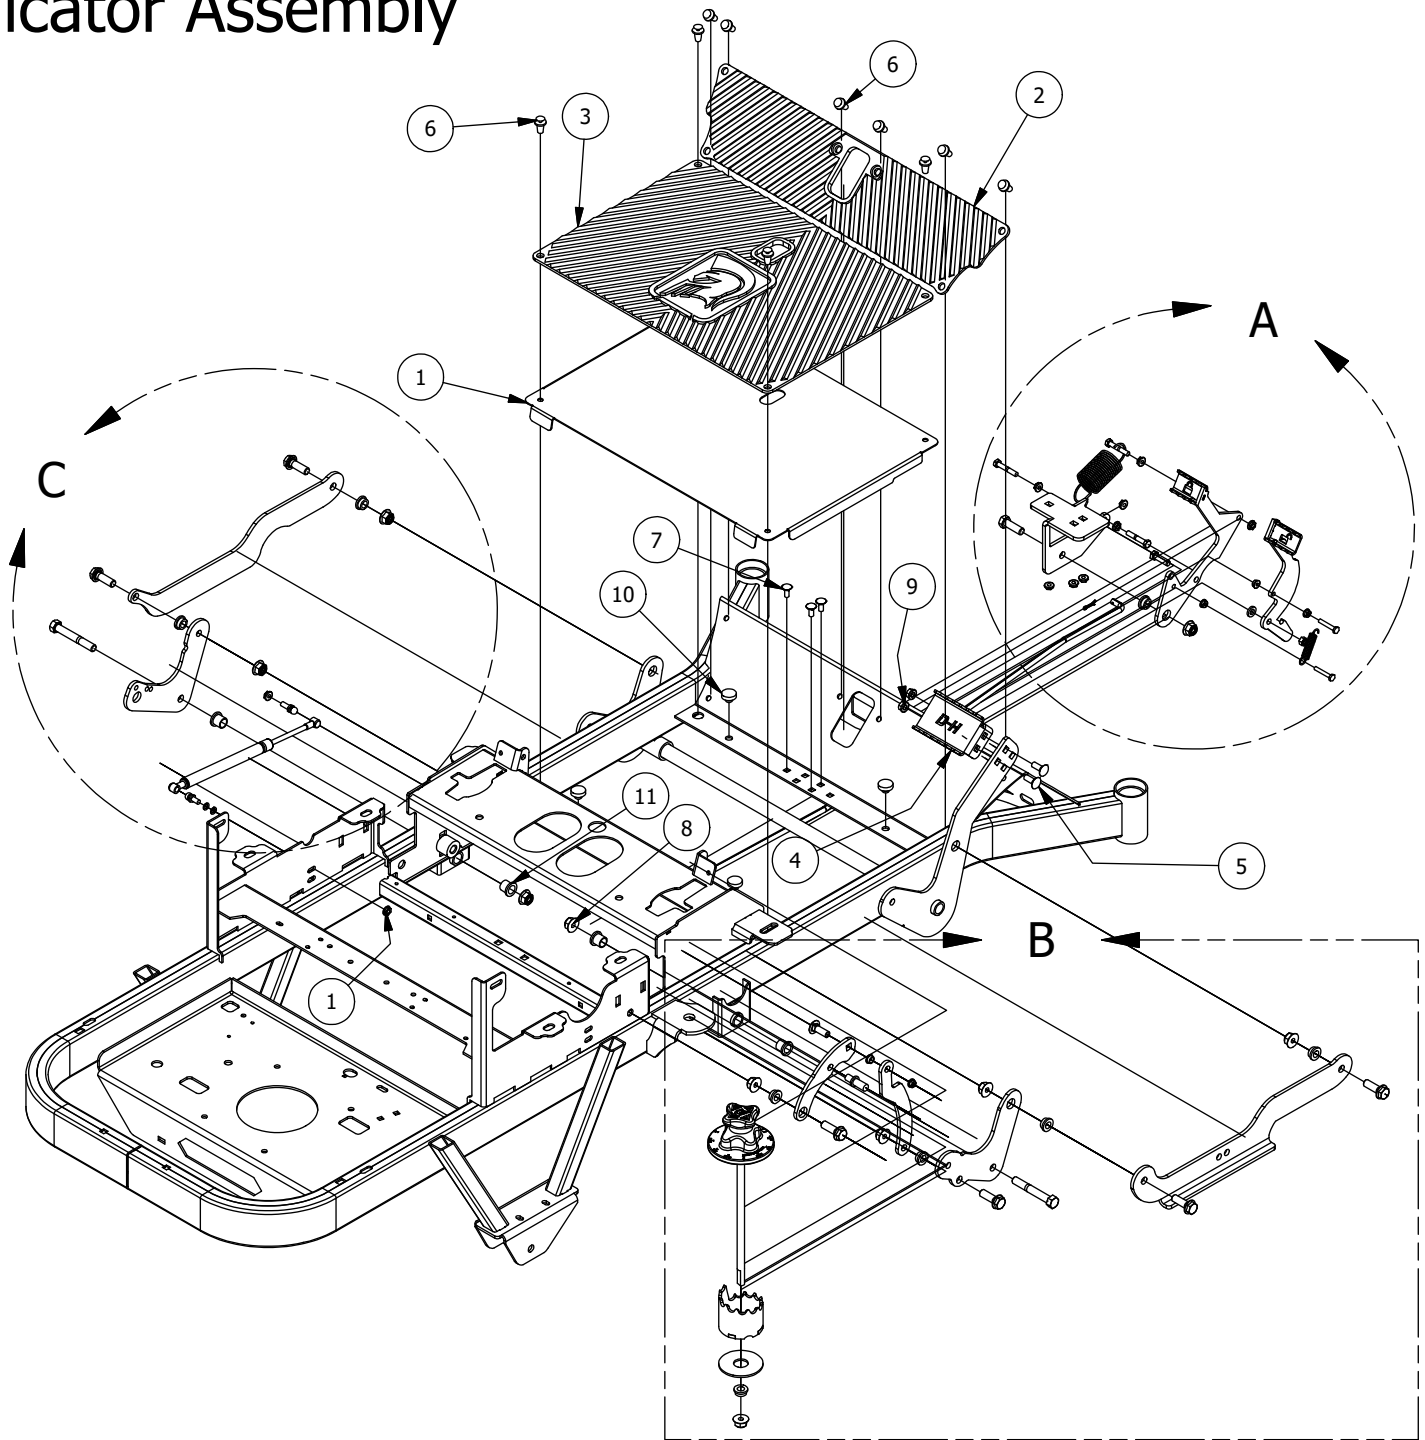

# Front Fork Assembly

PARTS LIST			
ITEM	QTY	PART NUMBER	DESCRIPTION
1	1	422-0020-00	Mower Front Caster Tire
2	2	419-0002-00	1/2 FENDER WASHER 1-1/4" OD ZINC
3	1	426-0006-00	Mower Caster Shaft Washer
4	1	425-0011-00	Mower Bearing Retainer Spacer
5	1	418-0003-00	1/2-13 X 8-1/2 HEX C/S GR 5 ZINC YELLOW
6	1	413-0002-00	1/2-13 NYLON INSERT FLANGE LOCKNUT ZC YELLOW
7	1	425-0010-00	Mower Caster Fork Wheel Spacer
8	1	418-0006-00	1/2-20 X 1-1/4 HEX C/S GR 5 ZINC
9	2	410-0014-00	Mower Caster Wheel Bearing
10	2	410-0006-00	Mower Caster Shaft Bearing
11	1	419-0025-00	Front Fork Caster Top Washer
12	1	490-0453-00	RZ C Caster Fork Assembly

# Brake, Floorboard, and Height Indicator Assembly

Parts List

ITEM	QTY	PART NUMBER	DESCRIPTION
1	1	439-0114-00	Mower Floorboard
2	1	481-0005-00	2017 Mower Rubber Foot Rest Mat Except for RZ
3	1	481-0006-00	2017 Mower Logo Floor Mat Except for RZ
4	1	439-0059-00	Mower Deck Height Foot Pedal
5	1	439-0009-00	Mower Frame Brake Mounting Bracket
6	10	414-0002-00	8MM PUSH TYPE RETAINER NYLON BLACK
7	3	418-0008-00	5/16-18 X 3/4 CARRIAGE BOLT ZINC
8	10	413-0002-00	1/2-13 NYLON INSERT FLANGE LOCKNUT ZC YELLOW
9	2	413-0004-00	3/8-16 HEX FLANGE NUT W/SERR ZINC
10	4	429-0002-00	Push-In Rubber Bumper, Mower Floor
11	4	410-0008-00	5/8" ID X 3/4" OD X 3/4" LENGTH FLANGE BUSHING