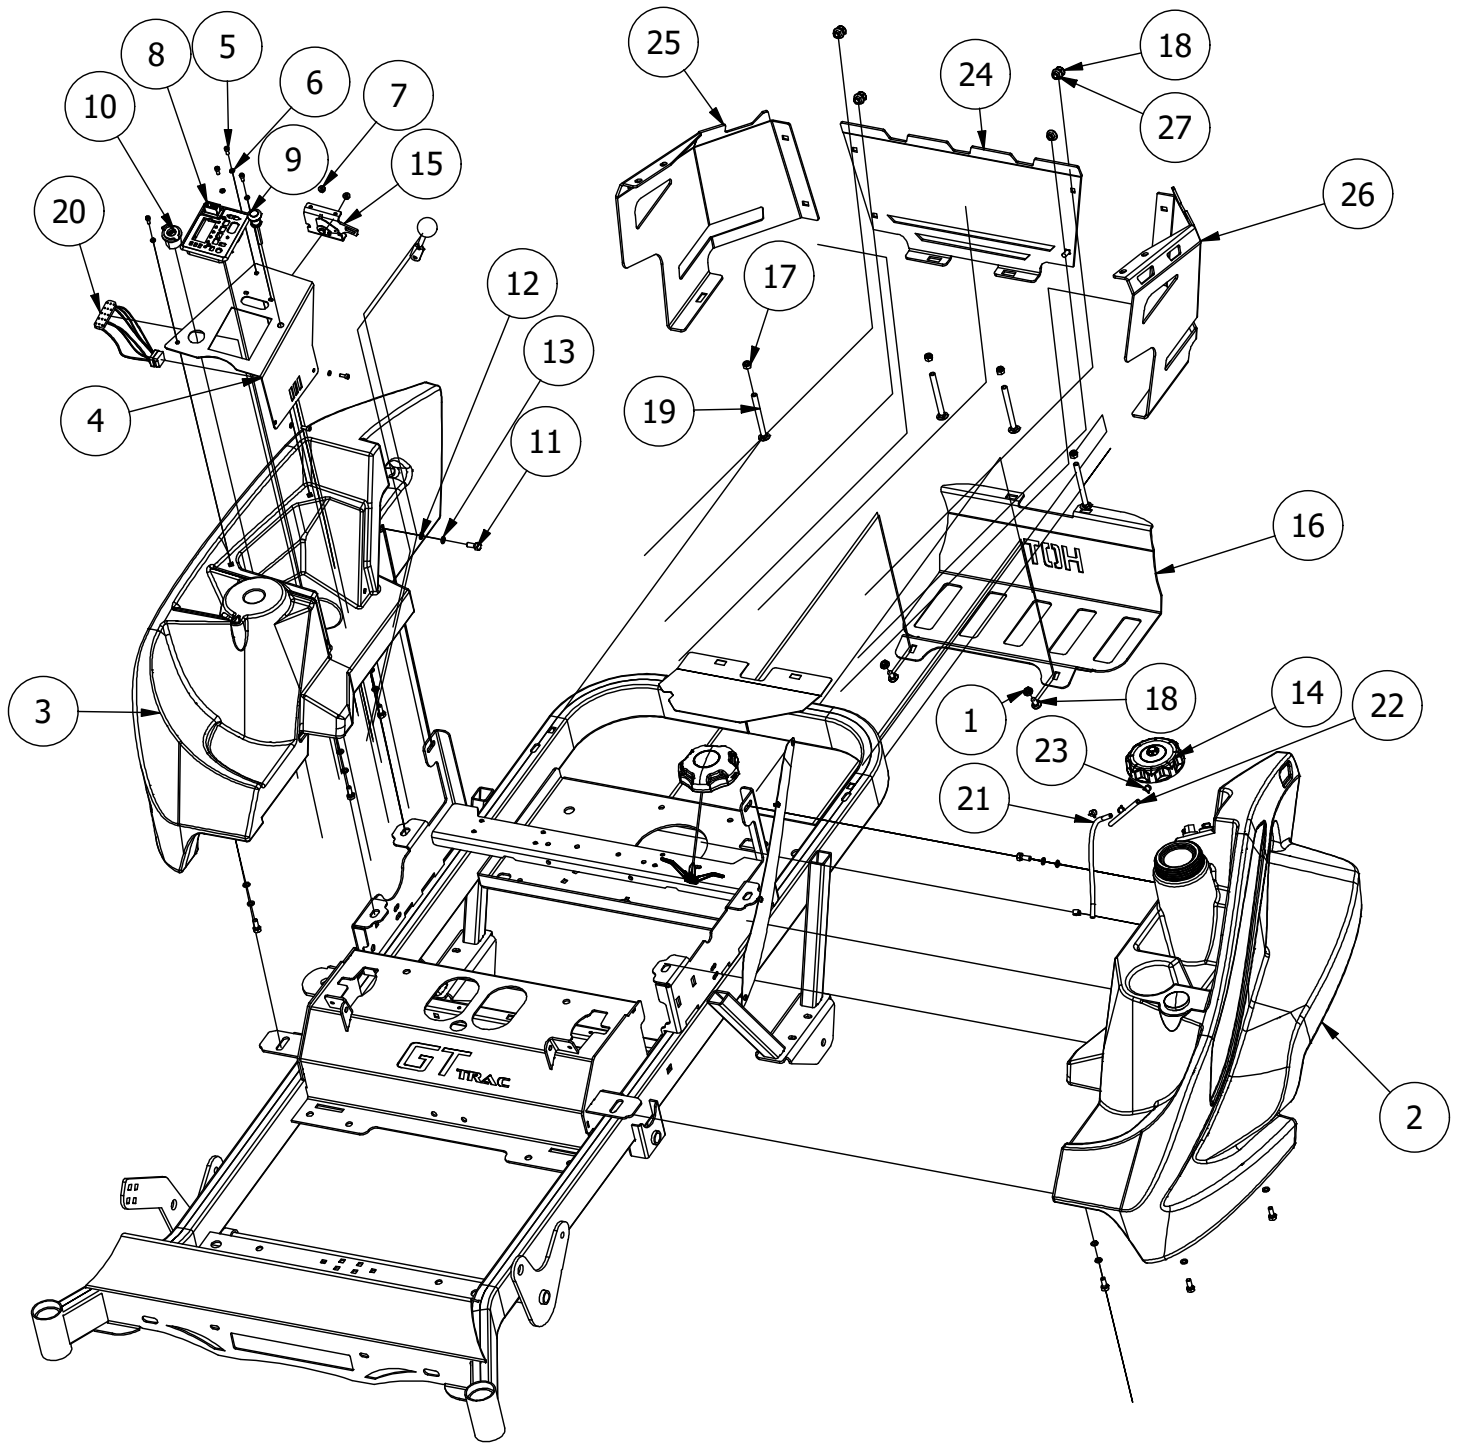

# DETAIL C

Detail C Parts List			
ITEM	QTY	PART NUMBER	DESCRIPTION
1	1	435-0015-00	Mower Deck Height Left Link Arm
2	11	413-0006-00	5/16-18 HEX FLANGE NUT W/SERR ZINC
3	10	413-0002-00	1/2-13 NYLON INSERT FLANGE LOCKNUT ZC YELLOW
4	8	410-0009-00	1/2" ID X 3/4" OD X 3/8" LENGTH FLANGE BUSHING
5	6	418-0047-00	1/2-13 X 1-1/2 HEX FLANGE BOLT GR 8 ZINC YELLOW
6	2	418-0042-00	1/2-13 X 3-1/2 HEX C/S GR 5 ZINC YELLOW
7	2	419-0009-00	5/16 SPLIT LOCKWASHER ZINC
8	4	410-0008-00	5/8" ID X 3/4" OD X 3/4" LENGTH FLANGE BUSHING
9	1	487-0005-00	Control Arm Damper Ball Stud
10	1	487-0008-00	Control Arm Damper Ball Stud 3/4" Thread
11	1	434-0001-00	Deck Gas Spring

# RZ Drive Arm Assemblies

RZ Drive arm Assemblies			
ITEM	QTY	PART NUMBER	DESCRIPTION
1	1	490-0013-00	Mower Right Drive Arm Bracket Assembly
2	1	490-0012-00	Mower Left Drive Arm Bracket Assembly
3	4	425-0003-00	Mower Drive Arm Spacer
4	2	431-0001-00	Height Adjustable Drive Arm
5	2	403-0020-00	Mower Drive Handle Tube
6	1	426-0003-00	Mower Right Control Arm Limit Switch Plate
7	1	426-0002-00	Mower Left Control Arm Limit Switch Plate
8	2	418-0049-00	5/16-18 X 3/4 IND HWH TRI LOB ZINC
9	6	413-0022-00	5/16-18 HEX FLANGE NUT W/SERR ZINC YELLOW
10	2	418-0050-00	1/2-13 X 3 HEX C/S GR 5 ZINC
11	6	418-0051-00	3/8-16 X 1-3/4 HEX C/S GR 2 ZINC
12	6	413-0013-00	3/8-16 NYLON INSERT FLANGE LOCKNUT ZINC
13	4	418-0048-00	5/16-18 X 3/4 HEX FLANGE BOLT GR 8 ZC YELLOW
14	4	410-0005-00	5/8" ID X 1-3/8" OD X 7/16" THK BEARING
15	2	425-0004-00	Mower Drive Arm Hub & Deck Lift Arm Spacer
16	1	419-0008-00	3/4" ID X FOR 1-3/16" HOLE FOR 11 GA RUBBER GROMMIT
17	4	418-0032-00	8-32 X 1/2 IND. HWH SLOT TYPE F TCS ZINC
18	2	486-0030-00	Safety Switch
19	2	484-0001-00	Handle Grip
20	2	487-0001-00	Control Arm Damper
21	4	413-0024-00	5/16-18 HEX SERRATED LARGE FLANGE L/NUT ZC
22	4	487-0005-00	Control Arm Damper Ball Stud
23	4	410-0011-00	.375 ID X .750 OD X .062 THK THRUST BEARING OIL-IMPREG BRNZ