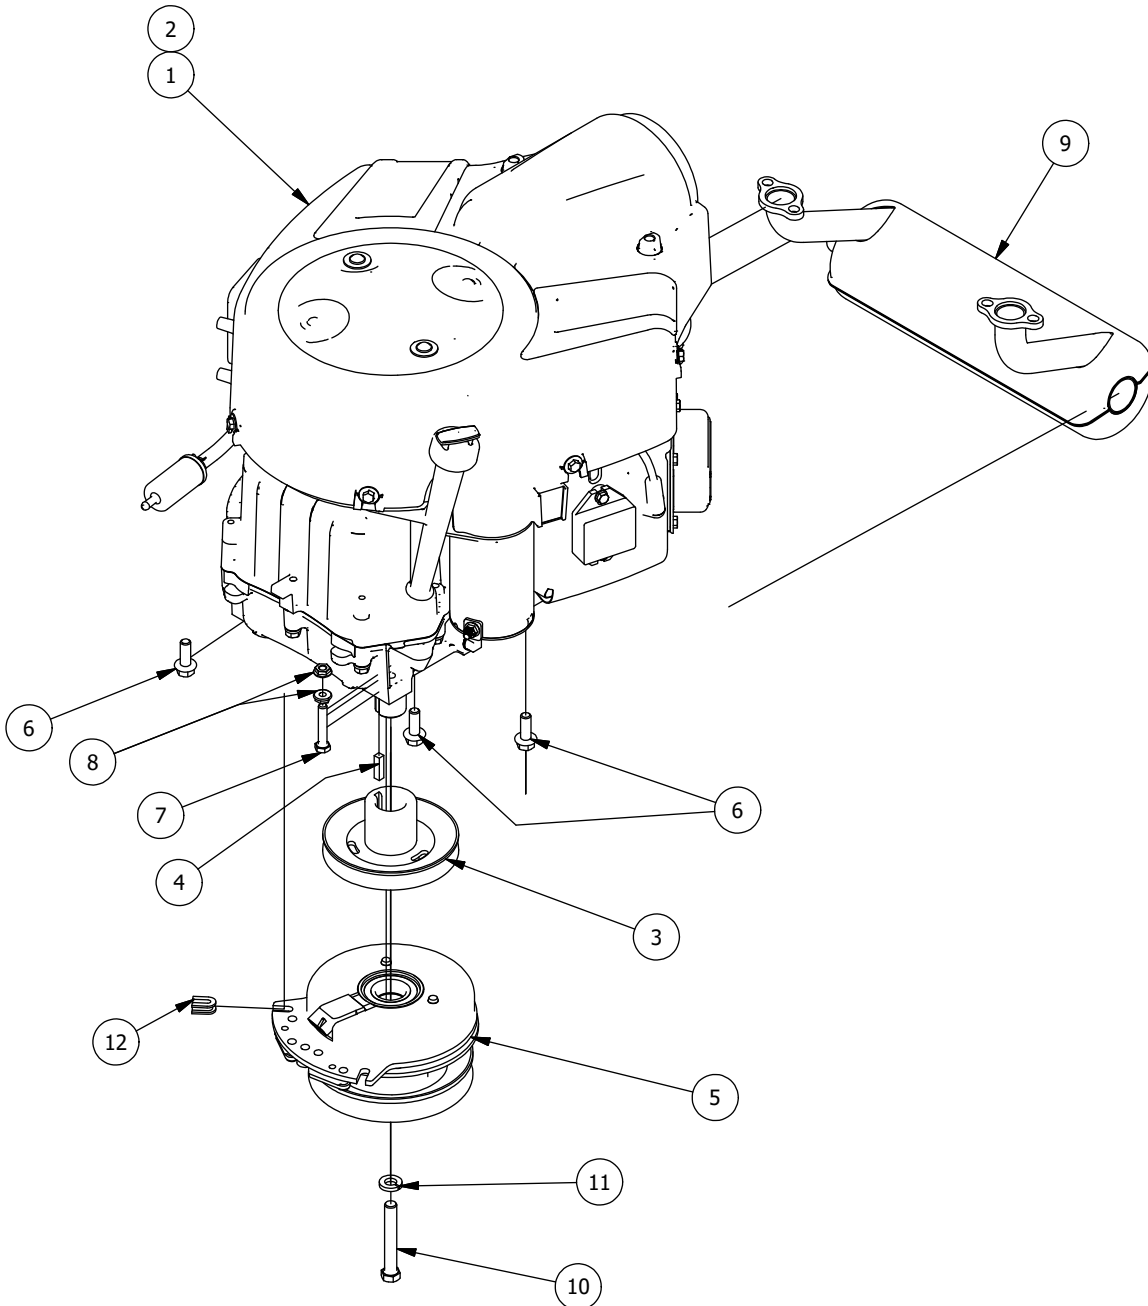

491-0048-00
RZ-Pro 747CC54" Model Decal

491-0031-00
Spartan XTF-61 Decal

491-0030-00
Spartan XTF-54 Decal

ITEM	QTY	PART NUMBER	DESCRIPTION
1	1	415-0007-00	B&S 810CC, 27 HP Commercial Series Engine
2	1	415-0006-00	B&S 724CC, 25 HP Commercial Engine
3	1	433-0001-00	Drive Pulley, A Belt
4	1	442-0001-00	1/4 X 1 SQUARE KEY STOCK
5	1	470-0002-00	PTO Clutch
6	3	418-0023-00	3/8-16 X 1-1/8 IND HWH W/SERR TRI LOB ZY
7	1	418-0024-00	5/16-18 X 1-3/4 HEX C/S GR 5 ZINC
8	2	413-0006-00	5/16-18 HEX FLANGE NUT W/SERR ZINC
9	1	415-0052-00	B&S 27 HP&25HP Exhaust
10	1	418-0022-00	7/16-20 X 3 HEX C/S GR 8 ZC YELLOW
11	1	419-0005-00	7/16 SPLIT LOCKWASHER GR 8 ZC YELLOW
12	1	437-0025-00	Mower Rotation Stop Brkt Sleeve