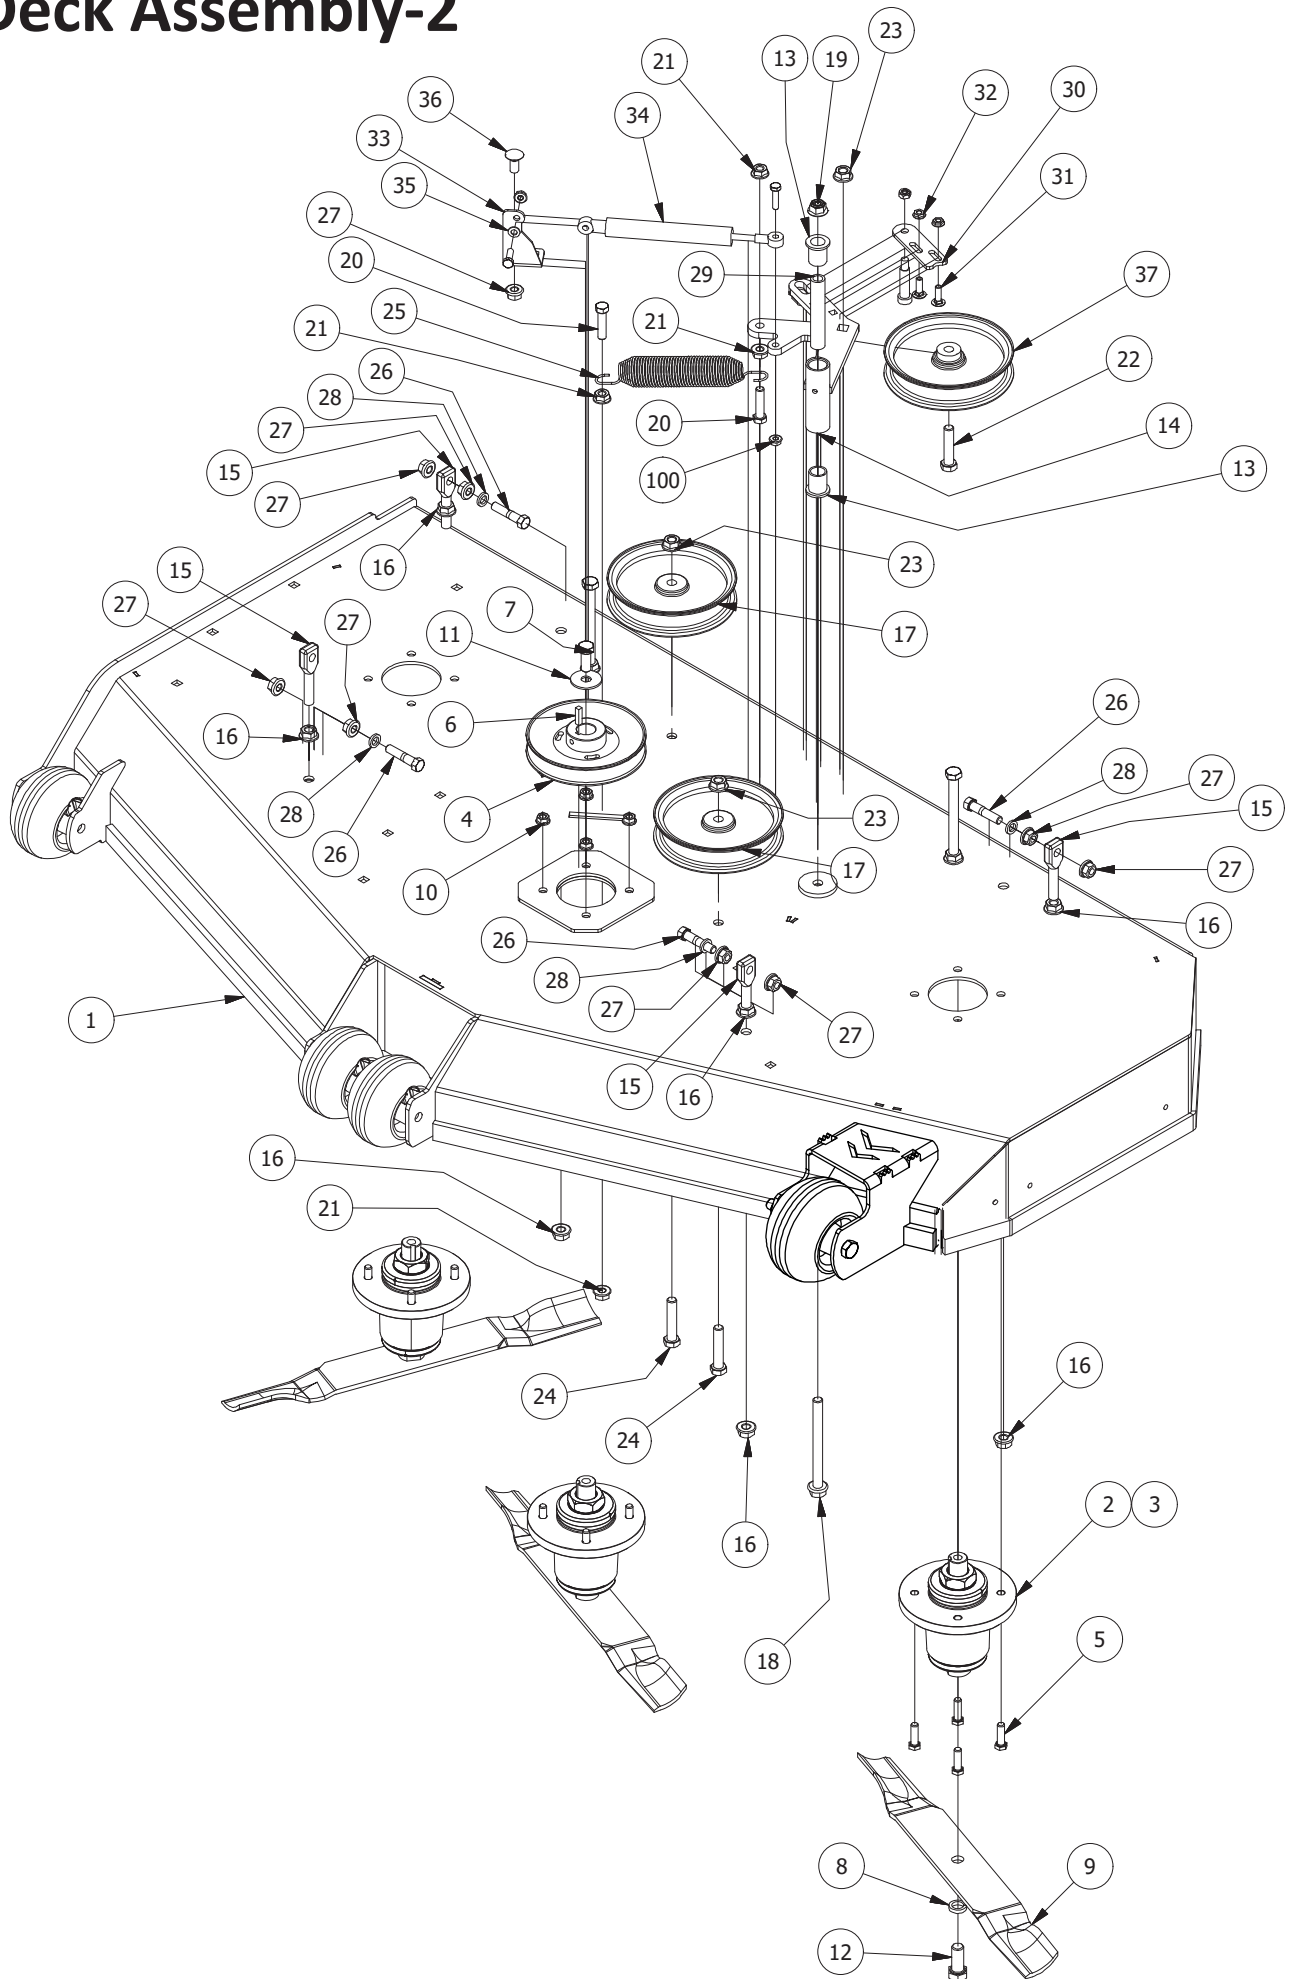

61" Deck Assembly-2

61" Deck Assembly-2

ITEM	QTY	PART NUMBER	DESCRIPTION
1	1	490-0031-00	61" Mower Deck Assembly
2	3	437-0005-00	Mower Heavy Duty (4 Bearing) Deck Spindle RT HD only
3	3	437-0004-00	Mower Standard Duty (2 Bearing) Deck Spindle RT Pro only
4	3	433-0003-00	Deck Pulley 61"
5	12	418-0005-00	3/8-16 x 1-1/4 Hex Bolt GR5
6	3	442-0001-00	1/4 X 1 SQUARE KEY STOCK
7	3	418-0006-00	1/2-20 X 1-1/4 HEX C/S GR 5 ZINC
8	3	419-0004-00	5/8 SPLIT LOCKWASHER ZINC
9	3	438-0002-00	61" Mower Deck Blade
10	4	413-0004-00	3/8-16 HEX FLANGE NUT W/SERR ZINC
11	1	419-0001-00	1/2" X 1-5/8 BELLEVILLE CUP WASHER ZINC YELLOW
12	1	418-0078-00	5/8-11 X 1-1/2 HEX C/S GR 8 ZC YELLOW
13	2	410-0007-00	3/4" ID X 15/16" OD X 1-1/8" LENGTH FLANGE BUSHING
14	1	490-0019-00	Mower Deck Idler Pulley Arm Assembly
15	4	448-0001-00	Mowre Deck height adjustment Stud
16	12	413-0005-00	1/2-13 HEX FLANGE NUT W/SERR ZINC YELLOW
17	2	433-0015-00	6-3/4" Idler Pulley, 15/16" Spacer Assembly
18	1	418-0009-00	1/2-13 X 5-1/2 HEX FLANGE BOLT GR 8 ZY
19	4	413-0002-00	1/2-13 NYLON INSERT FLANGE LOCKNUT ZC YELLOW
20	2	418-0011-00	7/16-14 X 1-3/4 HEX C/S GR 2 ZINC (NOT A/T)
21	4	413-0001-00	7/16-14 HEX FLANGE NUT W/SERR ZINC
22	1	418-0012-00	1/2-13 X 2-1/4 HEX C/S GR 5 ZINC
23	3	413-0010-00	1/2-13 HEX FLANGE NUT W/SERR ZINC
24	2	418-0014-00	1/2-13 X 2-1/2 HEX FLANGE BOLT GR 8 ZC YELLOW
25	1	434-0005-00	Deck/pump idler spring
26	4	418-0046-00	7/16-14 X 2 HEX C/S GR 5 ZINC YELLOW
27	9	413-0011-00	7/16-14 HEX FLANGE NUT W/SERR ZINC YELLOW
28	4	419-0010-00	.443 ID X .750 OD X .125 THK NYLON BLACK
29	1	425-0006-00	Mower Inner Idler Spacer
30	1	439-0257-00	Deck Idler Pulley Belt Retainer Brkt
31	2	418-0010-00	5/16-18 X 1 CARRIAGE BOLT ZINC
32	2	413-0006-00	5/16-18 HEX FLANGE NUT W/SERR ZINC
33	1	439-0335-00	Deck Belt Idler Damper Mounting Bracket
34	1	434-0009-00	Idler Gas Spring
35	1	419-0016-00	5/16" ID X 5/8" OD X 1/16" THK BRONZE WASHER
36	1	418-0017-00	7/16-14 X 1 CARRIAGE BOLT ZINC
37	1	433-0014-00	6-3/4" Idler Pulley, 15/16" Spacer Assembly