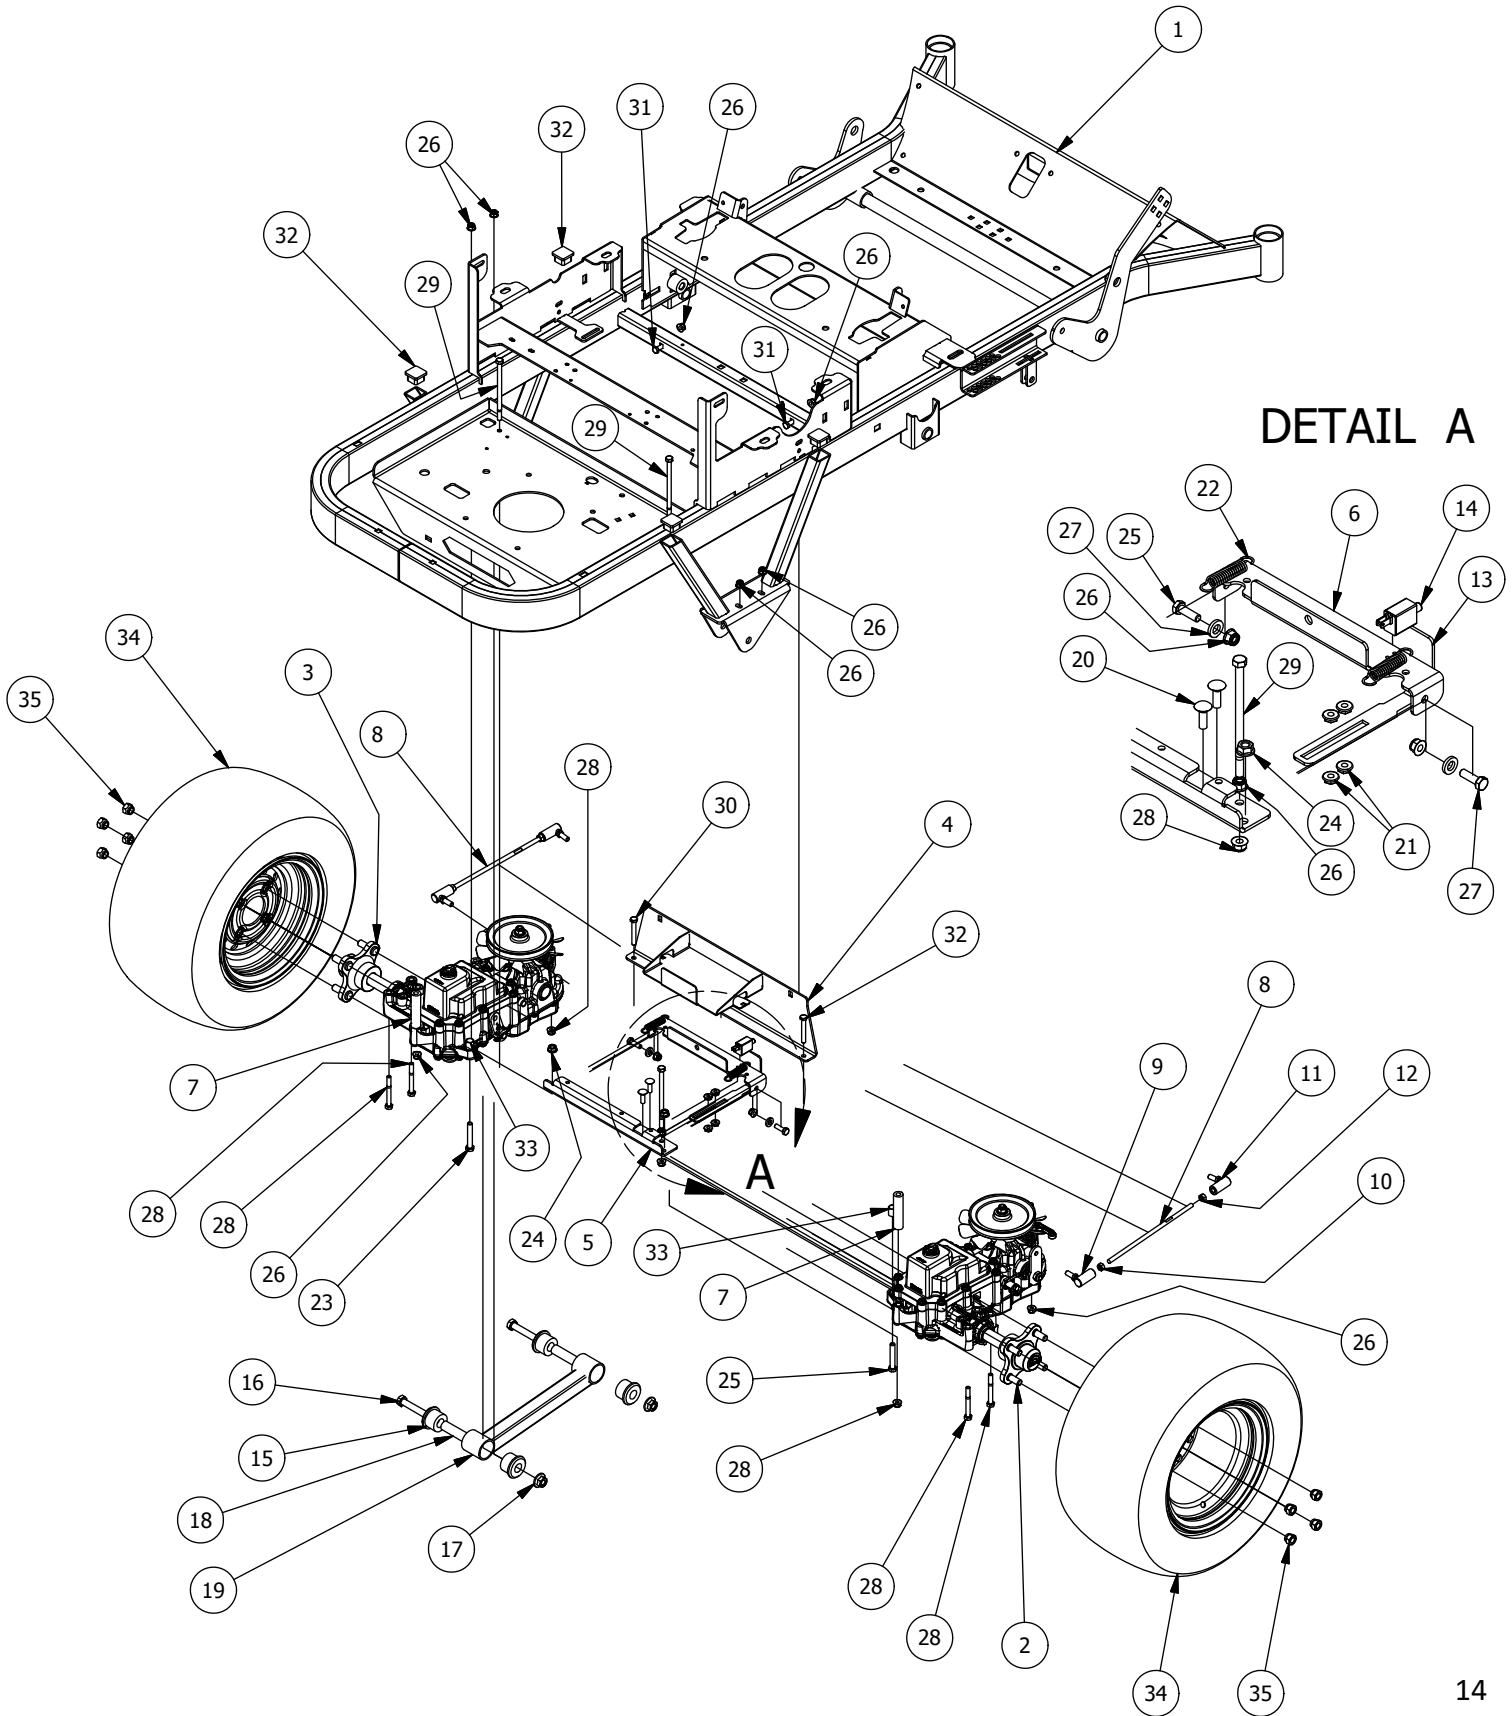

Transmission Assembly

RZ Tuff Torq Transaxle Assembly			
ITEM	QTY	PART NUMBER	DESCRIPTION
1	1	490-0026-00	Mower RZ TTQ Frame Assembly
2	1	450-0017-00	TZ-450 Right Side Hydrostatic Transmission
3	1	450-0018-00	TZ-450 Left Side Hydrostatic Transmission
4	1	490-0027-00	Mower TTQ Battery Box Assembly
5	1	439-0098-00	Mower TTQ Transmission Mount Brace
6	1	439-0018-00	Mower TTQ Brake Rod Bracket
7	2	425-0023-00	Mower TTQ Hydrostatic Transmission rear spacer
8	2	435-0020-00	Mower Drive Arm Rod TTQ 400 & 300 Transmission
9	2	410-0001-00	Control Arm Rod End, Right
10	2	413-0035-00	5/16-24 HEX NUT ZINC
11	2	410-0002-00	Control Arm Rod End, Left
12	2	413-0003-00	5/16 Hex Nut Left hand thread
13	1	439-0066-00	Mower Standard Transmission Brake Interlock Bracket
14	1	486-0030-00	Safety Switch
15	8	732-2000-00	Large MTV A-Arm Bushing
16	4	418-0021-00	1/2-13 X 3-3/4 HEX C/S GR 5 ZINC
17	4	413-0017-00	1/2-13 NYLON INSERT FLANGE LOCKNUT ZINC W/SERRATIONS
18	4	732-2001-00	Large MTV A-Arm Bushing Sleeve
19	2	490-0047-00	2019 all RZ Deck Stabilizer assembly
20	2	418-0010-00	5/16-18 X 1 CARRIAGE BOLT ZINC
21	8	413-0006-00	5/16-18 HEX FLANGE NUT W/SERR ZINC
22	2	434-0003-00	Brake Pedal Release Spring
23	2	418-0107-00	3/8-16 X 2-1/4 HEX FLANGE BOLT GR 8 ZC YELLOW
24	3	413-0020-00	3/8-16 HEX FLANGE NUT W/SERR ZINC YELLOW
25	2	418-0108-00	5/16 x1 Hex C/S (GR8) ZC/Yel
26	14	613-8049-00	5/16-18 Nylon Insert Flange Nut Zinc Orange Nylon
27	2	419-0015-00	3/8" ID X 3/4" OD X 1/8" THK BRONZE WASHER
28	4	418-0093-00	5/16-18 UNC-2.75 Hex Bolt TTQ Transmission
29	3	418-0092-00	5/16-18 UNC-5.5 Hex Bolt TTQ Transmission
30	2	618-2034-00	5/16" x 2-1/4" Hex Hd Cap Scr.
31	2	618-2071-00	5/16-18X 2" Hex Head Cap Screw
32	4	714-1002-00	1-1/4"x1-1/4" Black Tube Plug
33	2	725-1011-00	11/16"x 1/2" x 5/8" Spacer
34	2	422-0004-00	Mower TTQ Rear Wheel and Tire Assembly
35	8	413-0015-00	1/2-20 WHEEL NUT 60 DEGREE GR 5 ZINC