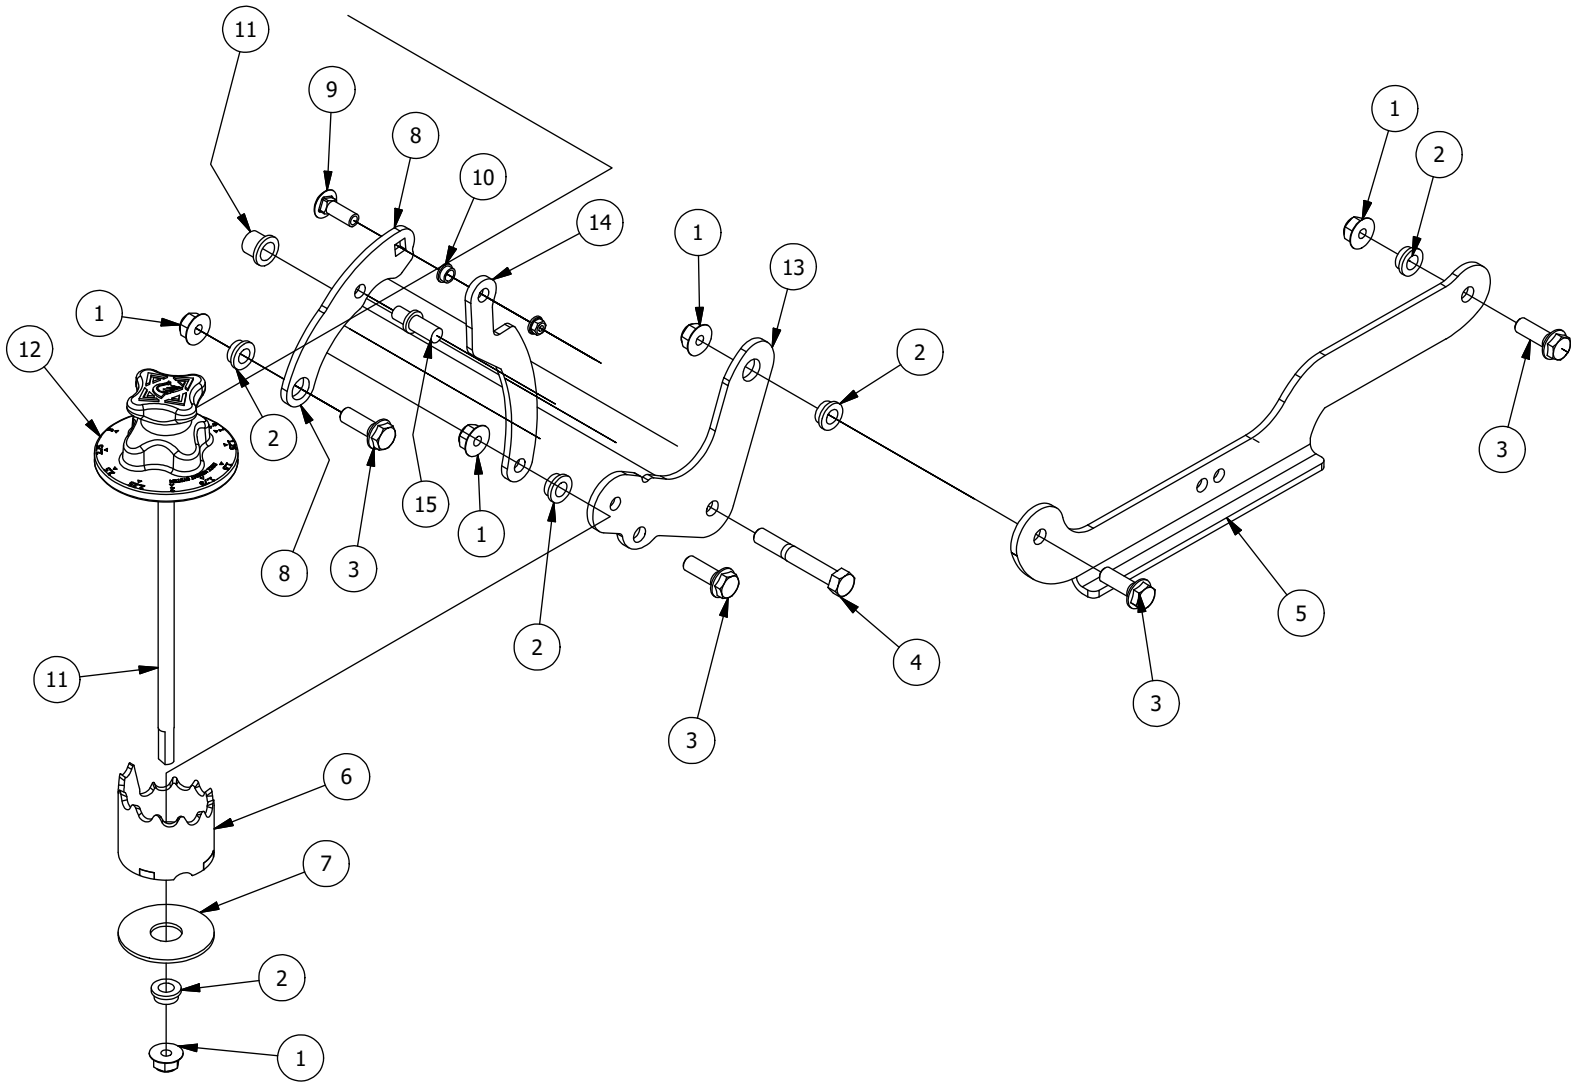

Brake, Floorboard, and Height Indicator Assembly

Parts List

ITEM	QTY	PART NUMBER	DESCRIPTION
1	1	439-0114-00	Mower Floorboard
2	1	481-0005-00	2017 Mower Rubber Foot Rest Mat Except for RZ
3	1	481-0006-00	2017 Mower Logo Floor Mat Except for RZ
4	1	439-0059-00	Mower Deck Height Foot Pedal
5	1	439-0009-00	Mower Frame Brake Mounting Bracket
6	10	414-0002-00	8MM PUSH TYPE RETAINER NYLON BLACK
7	3	418-0008-00	5/16-18 X 3/4 CARRIAGE BOLT ZINC
8	10	413-0002-00	1/2-13 NYLON INSERT FLANGE LOCKNUT ZC YELLOW
9	2	413-0004-00	3/8-16 HEX FLANGE NUT W/SERR ZINC
10	4	429-0002-00	Push-In Rubber Bumper, Mower Floor
11	4	410-0008-00	5/8" ID X 3/4" OD X 3/4" LENGTH FLANGE BUSHING

DETAIL B

Detail B Parts List			
ITEM	QTY	PART NUMBER	DESCRIPTION
1	10	413-0002-00	1/2-13 NYLON INSERT FLANGE LOCKNUT ZC YELLOW
2	8	410-0009-00	1/2" ID X 3/4" OD X 3/8" LENGTH FLANGE BUSHING
3	6	418-0047-00	1/2-13 X 1-1/2 HEX FLANGE BOLT GR 8 ZINC YELLOW
4	2	418-0042-00	1/2-13 X 3-1/2 HEX C/S GR 5 ZINC YELLOW
5	1	435-0021-00	Mower TTQ Deck Height Arm Right Link
6	1	490-0451-02	2021 CRZ Deck Height Cam
7	1	419-0031	1" ID x 3" Nylon Washer
8	1	426-0460-00	CRZ Deck Lift pin plate
9	1	418-0001-00	7/16-14 x 1-1/4 Carriage Bolt , GR5, Zinc
10	1	410-0067-00	.375 ID X .500 OD X .250 LENGTH X .625 FLANGE OD X .062 BRONZE
11	1	435-0026-00	CRZ Mower Deck Height Selector Shaft
12	1	445-0004-00	2020 RZ Deck Height Selector Knob
13	1	426-0458-00	CRZ Deck Height Brkt Right side
14	1	426-0459-00	CRZ Deck Lift Link plate
15	1	420-0002-00	Mower Height Selector Pin