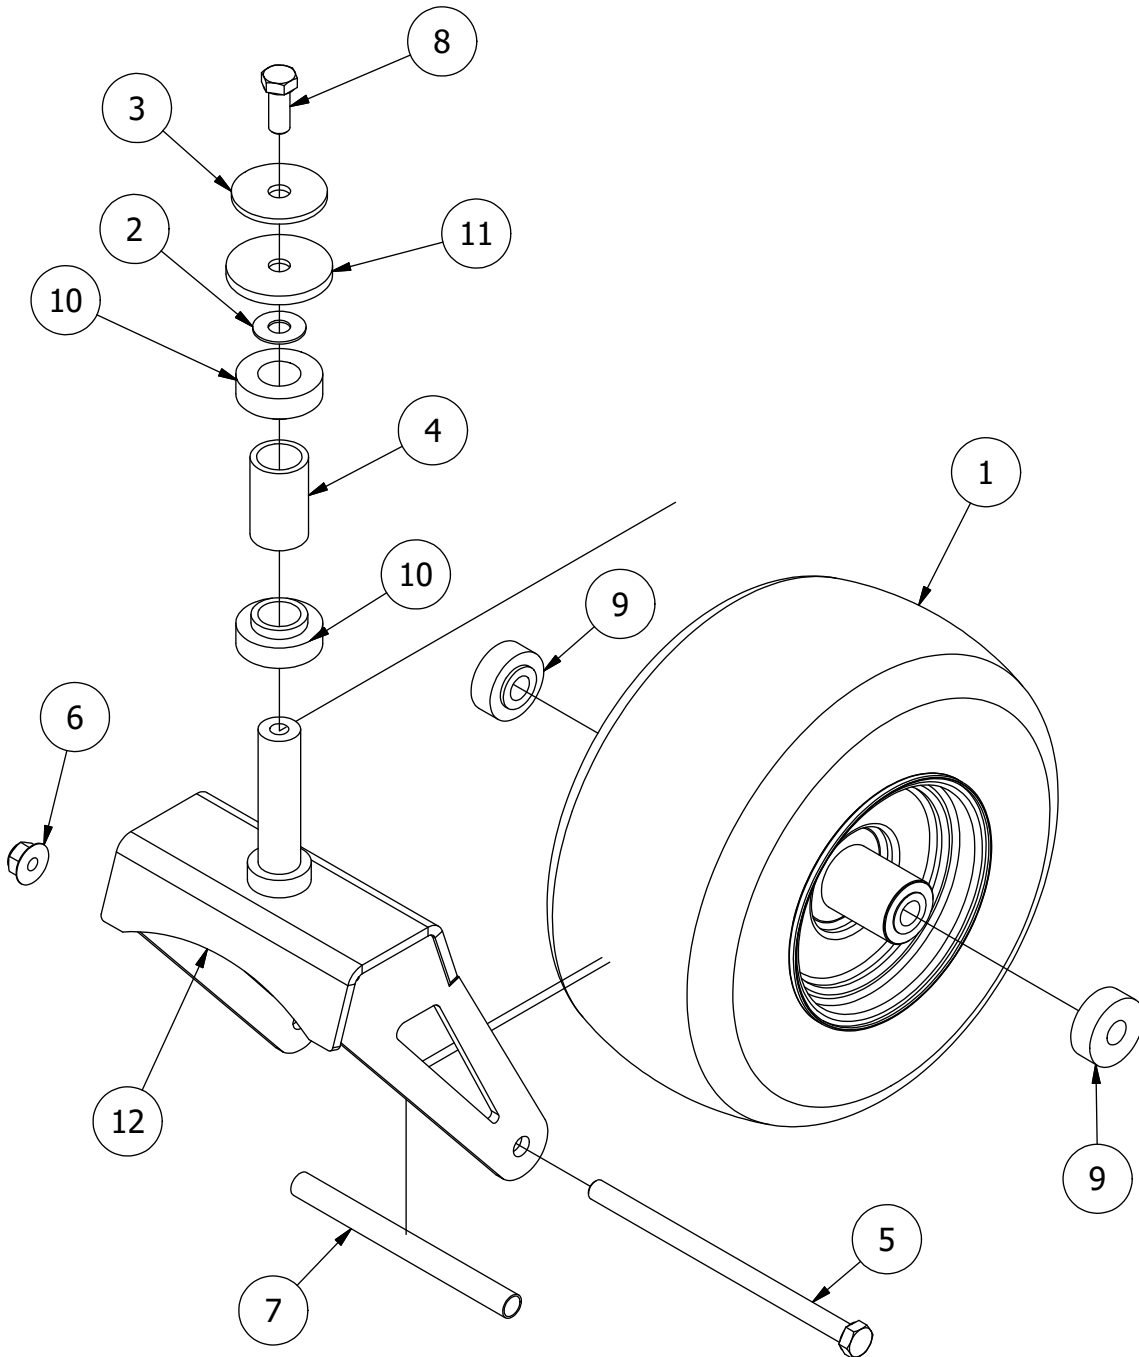

Front Fork Assembly

PARTS LIST			
ITEM	QTY	PART NUMBER	DESCRIPTION
1	1	422-0020-00	Mower Front Caster Tire
2	2	419-0002-00	1/2 FENDER WASHER 1-1/4" OD ZINC
3	1	426-0006-00	Mower Caster Shaft Washer
4	1	425-0011-00	Mower Bearing Retainer Spacer
5	1	418-0003-00	1/2-13 X 8-1/2 HEX C/S GR 5 ZINC YELLOW
6	1	413-0002-00	1/2-13 NYLON INSERT FLANGE LOCKNUT ZC YELLOW
7	1	425-0010-00	Mower Caster Fork Wheel Spacer
8	1	418-0006-00	1/2-20 X 1-1/4 HEX C/S GR 5 ZINC
9	2	410-0014-00	Mower Caster Wheel Bearing
10	2	410-0006-00	Mower Caster Shaft Bearing
11	1	419-0025-00	Front Fork Caster Top Washer
12	1	490-0453-00	RZ C Caster Fork Assembly

Brake, Floorboard, and Height Indicator Assembly

Parts List

ITEM	QTY	PART NUMBER	DESCRIPTION
1	1	439-0114-00	Mower Floorboard
2	1	481-0005-00	2017 Mower Rubber Foot Rest Mat Except for RZ
3	1	481-0006-00	2017 Mower Logo Floor Mat Except for RZ
4	1	439-0059-00	Mower Deck Height Foot Pedal
5	1	439-0009-00	Mower Frame Brake Mounting Bracket
6	10	414-0002-00	8MM PUSH TYPE RETAINER NYLON BLACK
7	3	418-0008-00	5/16-18 X 3/4 CARRIAGE BOLT ZINC
8	10	413-0002-00	1/2-13 NYLON INSERT FLANGE LOCKNUT ZC YELLOW
9	2	413-0004-00	3/8-16 HEX FLANGE NUT W/SERR ZINC
10	4	429-0002-00	Push-In Rubber Bumper, Mower Floor
11	4	410-0008-00	5/8" ID X 3/4" OD X 3/4" LENGTH FLANGE BUSHING