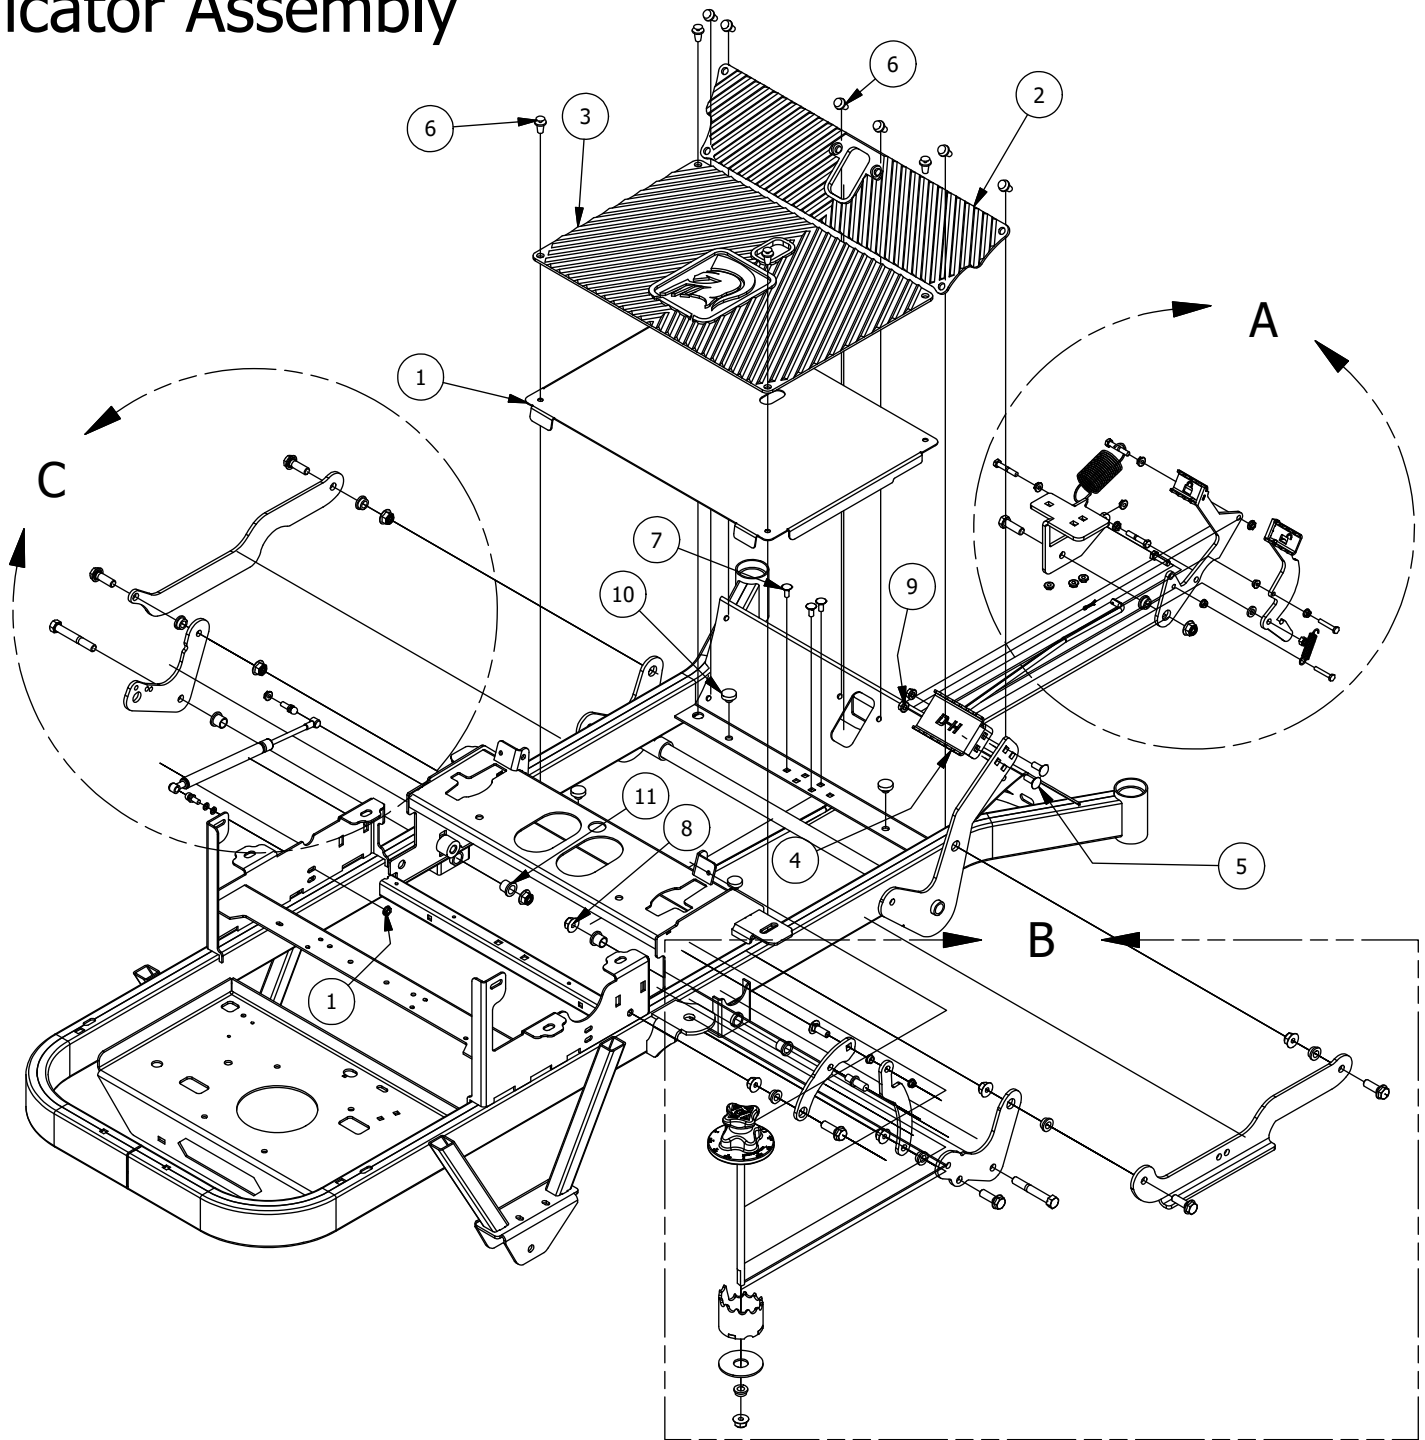

Front Fork Assembly

PARTS LIST			
ITEM	QTY	PART NUMBER	DESCRIPTION
1	1	422-0020-00	Mower Front Caster Tire
2	2	419-0002-00	1/2 FENDER WASHER 1-1/4" OD ZINC
3	1	426-0006-00	Mower Caster Shaft Washer
4	1	425-0011-00	Mower Bearing Retainer Spacer
5	1	418-0003-00	1/2-13 X 8-1/2 HEX C/S GR 5 ZINC YELLOW
6	1	413-0002-00	1/2-13 NYLON INSERT FLANGE LOCKNUT ZC YELLOW
7	1	425-0010-00	Mower Caster Fork Wheel Spacer
8	1	418-0006-00	1/2-20 X 1-1/4 HEX C/S GR 5 ZINC
9	2	410-0014-00	Mower Caster Wheel Bearing
10	2	410-0006-00	Mower Caster Shaft Bearing
11	1	419-0025-00	Front Fork Caster Top Washer
12	1	490-0453-00	RZ C Caster Fork Assembly

Brake, Floorboard, and Height Indicator Assembly

Parts List

ITEM	QTY	PART NUMBER	DESCRIPTION
1	1	439-0114-00	Mower Floorboard
2	1	481-0005-00	2017 Mower Rubber Foot Rest Mat Except for RZ
3	1	481-0006-00	2017 Mower Logo Floor Mat Except for RZ
4	1	439-0059-00	Mower Deck Height Foot Pedal
5	1	439-0009-00	Mower Frame Brake Mounting Bracket
6	10	414-0002-00	8MM PUSH TYPE RETAINER NYLON BLACK
7	3	418-0008-00	5/16-18 X 3/4 CARRIAGE BOLT ZINC
8	10	413-0002-00	1/2-13 NYLON INSERT FLANGE LOCKNUT ZC YELLOW
9	2	413-0004-00	3/8-16 HEX FLANGE NUT W/SERR ZINC
10	4	429-0002-00	Push-In Rubber Bumper, Mower Floor
11	4	410-0008-00	5/8" ID X 3/4" OD X 3/4" LENGTH FLANGE BUSHING