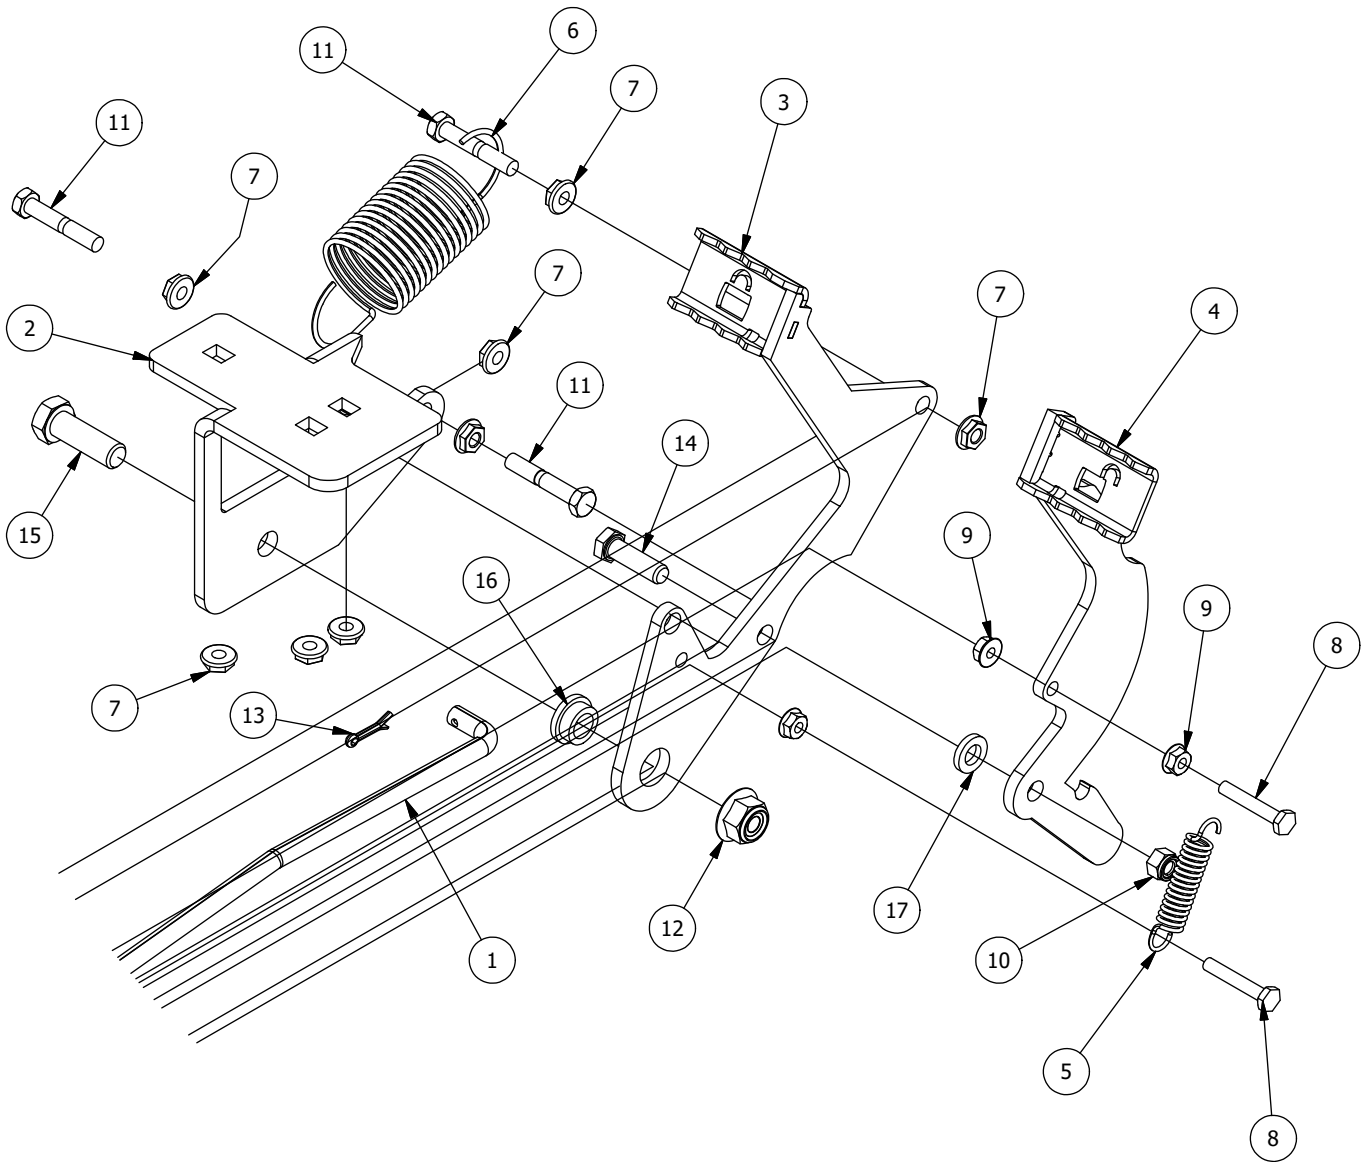

DETAIL A

Detail A Parts List

ITEM	QTY	PART NUMBER	DESCRIPTION
1	1	435-0004-00	Mower Brake Linkage
2	1	439-0009-00	Mower Frame Brake Mounting Bracket
3	1	490-0016-00	Mower Brake Lock Lever Assembly
4	1	490-0017-00	Mower Brake Unlock Lever Assembly
5	1	434-0003-00	Brake Pedal Release Spring
6	1	434-0002-00	Brake Pedal Tension Spring
7	11	413-0006-00	5/16-18 HEX FLANGE NUT W/SERR ZINC
8	2	418-0029-00	1/4-20 X 1-1/4 HEX C/S GR 2 ZINC
9	4	413-0023-00	1/4-20 HEX FLANGE NUT W/SERR ZINC
10	1	413-0013-00	3/8-16 NYLON INSERT FLANGE LOCKNUT ZINC
11	3	418-0027-00	5/16-18 X 1-3/4 HEX C/S GR 2 ZINC
12	10	413-0002-00	1/2-13 NYLON INSERT FLANGE LOCKNUT ZC YELLOW
13	1	420-0001-00	1/8 X 3/4 COTTER PIN ZINC
14	1	418-0030-00	3/8-16 X 1-1/4 HEX C/S GR 2 ZINC
15	1	418-0028-00	1/2-13 X 1-1/2 HEX C/S GR 2 ZINC
16	8	410-0009-00	1/2" ID X 3/4" OD X 3/8" LENGTH FLANGE BUSHING
17	1	419-0015-00	3/8" ID X 3/4" OD X 1/8" THK BRONZE WASHER