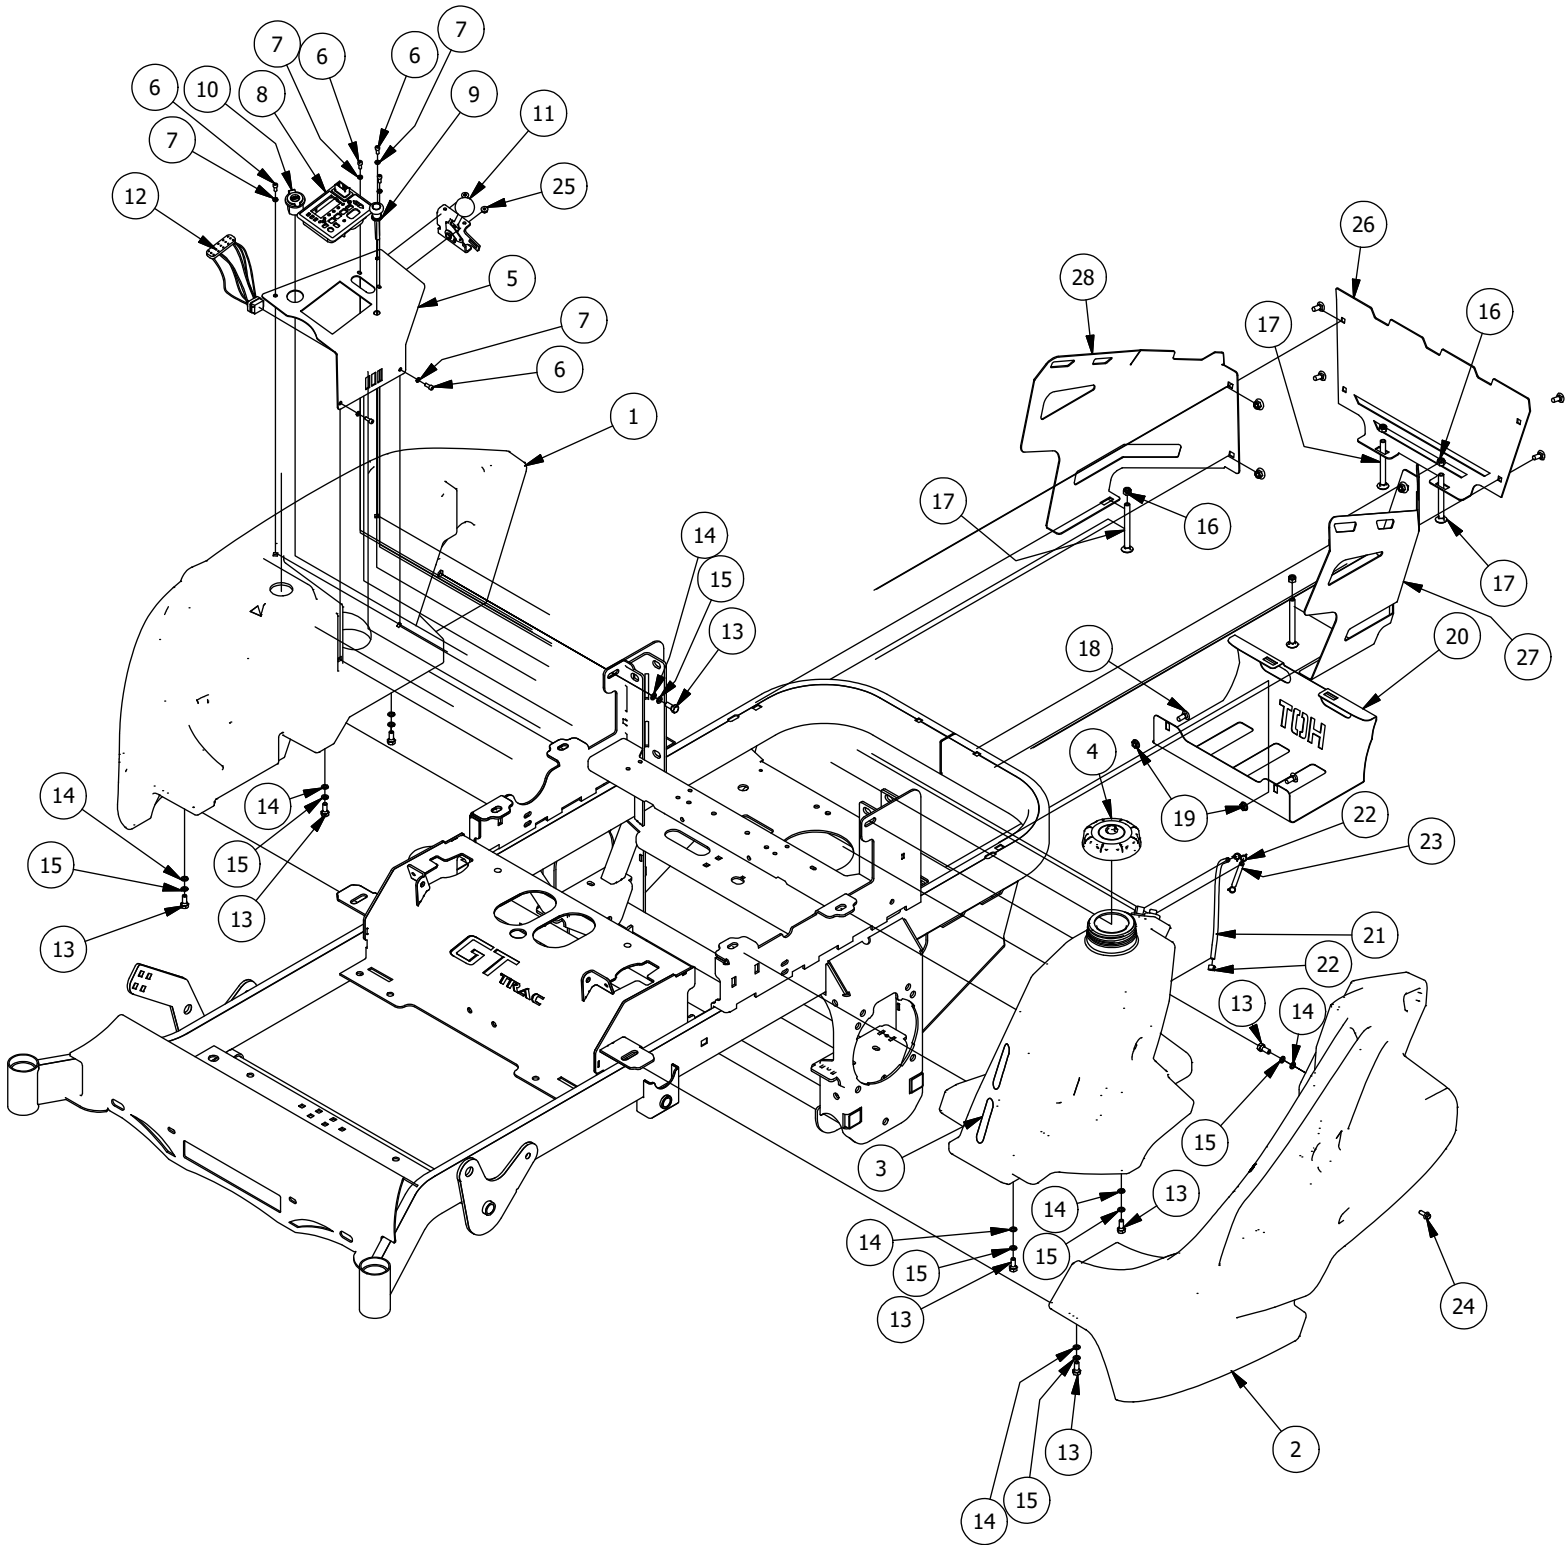

RZ Gas Tank Assembly

RZ Gas Tank Assembly			
ITEM	QTY	PART NUMBER	DESCRIPTION
1	1	467-0018-00	Spartan RZ Right Fender
2	1	467-0019-00	Spartan RZ Left Fender
3	1	467-0017-00	Spartan RZ Gas Tank Assembly
4	1	467-0008-00	Tank Fill Neck Non-Venting Cap
5	1	439-0022-00	Mower Control Panel Bracket
6	6	418-0055-00	10-24 X 1/2 SOCKET C/S 18-8 SS
7	6	419-0011-00	#10 SPLIT LOCKWASHER 18-8 SS
8	1	486-0004-00	Mower Control Console, Carbureted Engine
9	1	464-0002-00	Choke Cable
10	1	677-2075-00	12 Volt Auxilliary Plug
11	1	464-0001-00	Mower Throttle Cable Assembly w / Handle
12	1	486-0011-00	Mower B&S Commercial 25hp/27hp Harness
13	8	418-0054-00	5/16-18 X 3/4 HEX C/S ZINC
14	8	419-0007-00	5/16 Flat Washer
15	8	419-0009-00	5/16 SPLIT LOCKWASHER ZINC
16	4	413-0013-00	3/8-16 NYLON INSERT FLANGE LOCKNUT ZINC
17	4	418-0018-00	3/8-16 X 4 CARRIAGE BOLT ZINC/YEL
18	6	418-0008-00	5/16-18 X 3/4 CARRIAGE BOLT ZINC
19	2	413-0006-00	5/16-18 HEX FLANGE NUT W/SERR ZINC
20	1	439-0115-00	RZ Mower Muffler Guard
21	1	751-1014-00	1/4 Fuel Line - Low Perm
22	4	472-0003-00	1/4 Spring Hose Clamp
23	1	451-0002-00	vapor vent line tube
24	1	418-0076-00	M6-1.0 X 16MM HEX FLANGE BOLT ZINC YELLOW
25	2	413-0008-00	10-24 NYLON INSERT LOCKNUT 18-8 SS
26	1	439-0687-00	2021 RZ Engine Cowling Center
27	1	439-0688-00	2021 RZ Engine Cowling Left
28	1	439-0689-00	2021 RZ Engine Cowling Right