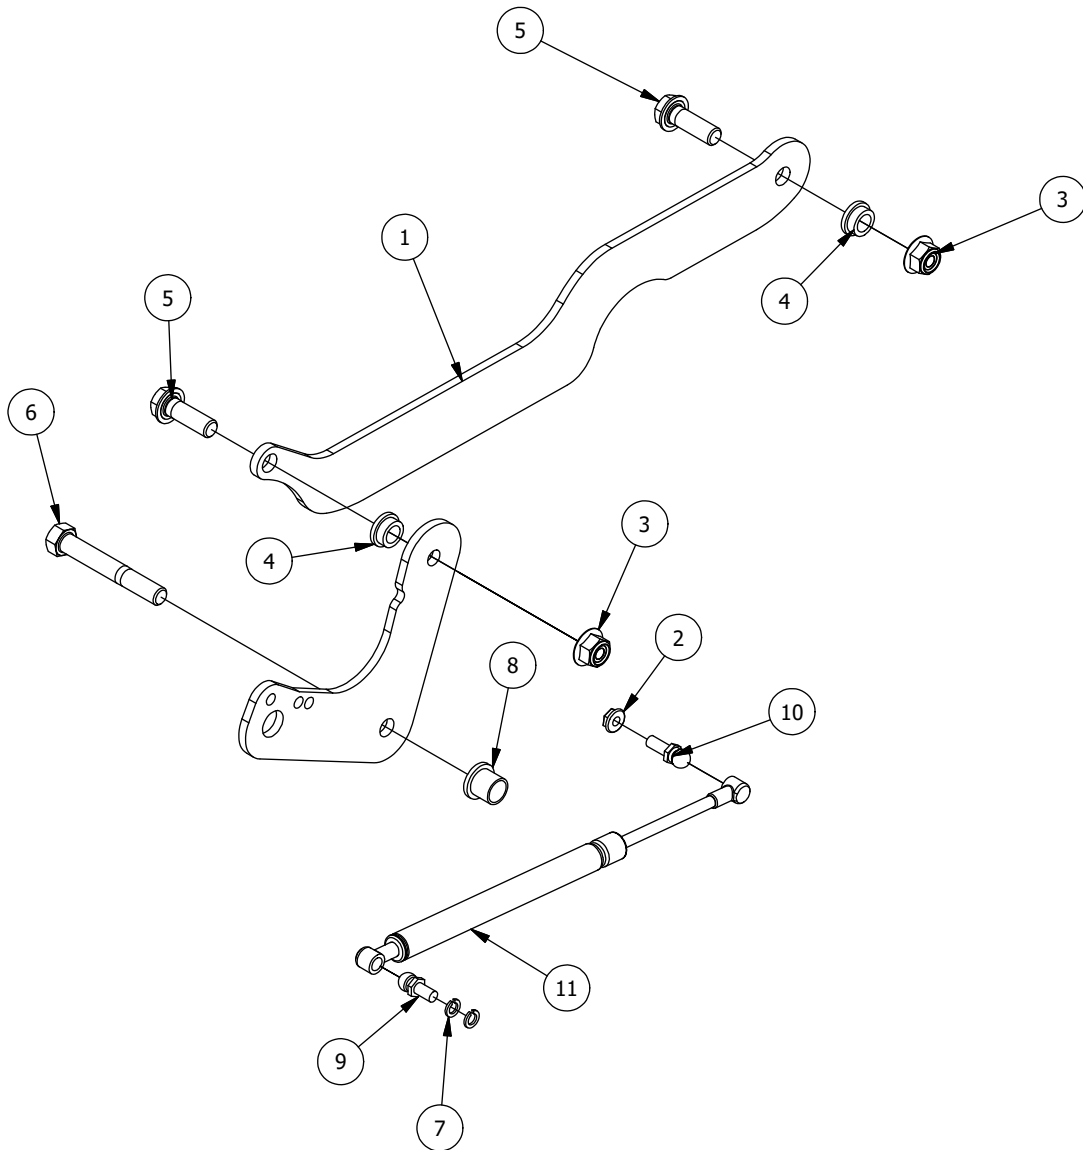

DETAIL C

Detail C Parts List			
ITEM	QTY	PART NUMBER	DESCRIPTION
1	1	435-0015-00	Mower Deck Height Left Link Arm
2	11	413-0006-00	5/16-18 HEX FLANGE NUT W/SERR ZINC
3	10	413-0002-00	1/2-13 NYLON INSERT FLANGE LOCKNUT ZC YELLOW
4	8	410-0009-00	1/2" ID X 3/4" OD X 3/8" LENGTH FLANGE BUSHING
5	6	418-0047-00	1/2-13 X 1-1/2 HEX FLANGE BOLT GR 8 ZINC YELLOW
6	2	418-0042-00	1/2-13 X 3-1/2 HEX C/S GR 5 ZINC YELLOW
7	2	419-0009-00	5/16 SPLIT LOCKWASHER ZINC
8	4	410-0008-00	5/8" ID X 3/4" OD X 3/4" LENGTH FLANGE BUSHING
9	1	487-0005-00	Control Arm Damper Ball Stud
10	1	487-0008-00	Control Arm Damper Ball Stud 3/4" Thread
11	1	434-0001-00	Deck Gas Spring