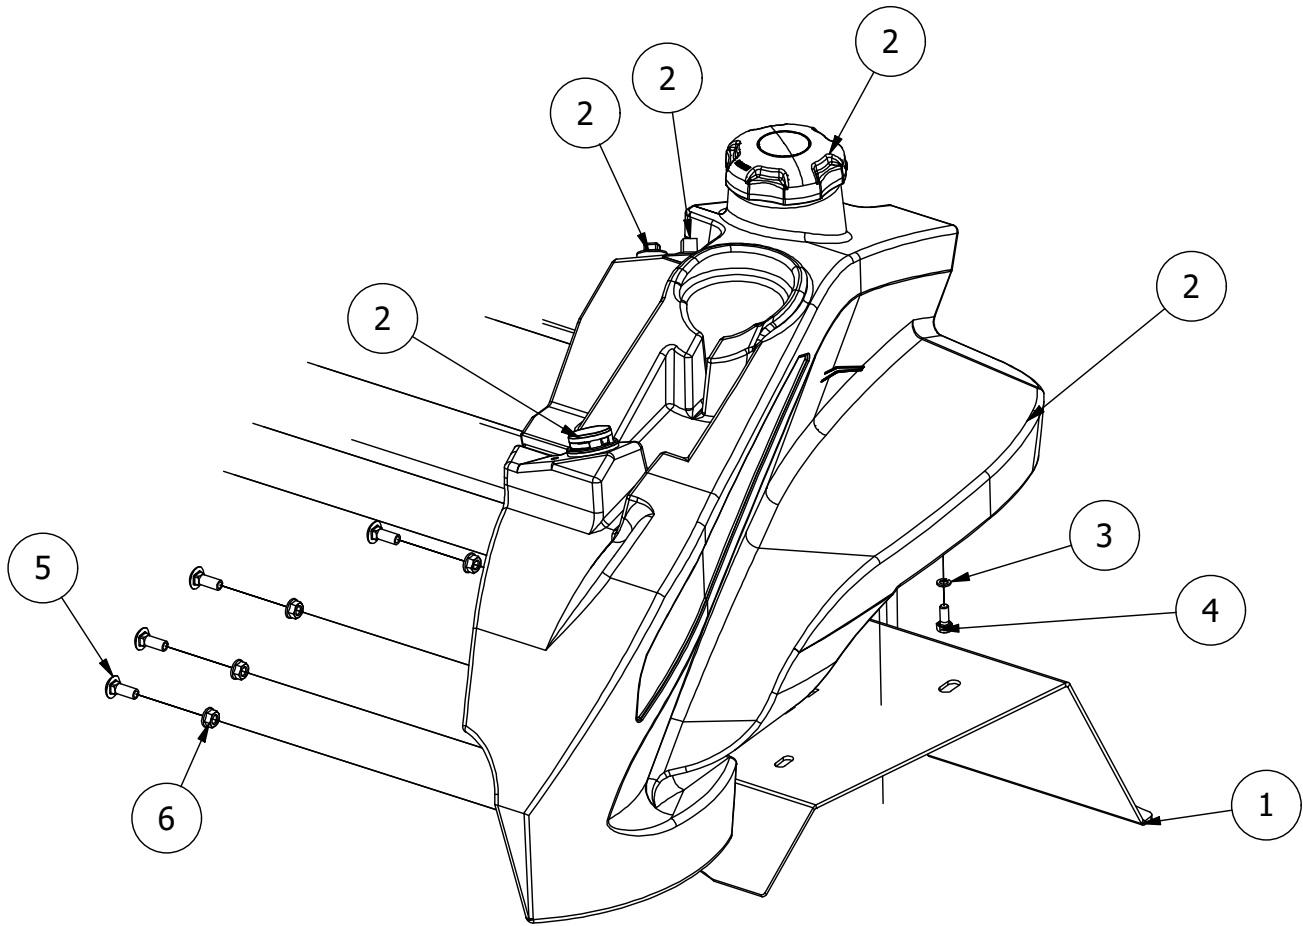

PARTS LIST			
ITEM	QTY	PART NUMBER	DESCRIPTION
1	1	439-0652-00	Stand On Fender Left side
2	1	467-0027-00	Left Side Fuel Tank
3	4	419-0009-00	5/16 SPLIT LOCKWASHER ZINC
4	4	418-0054-00	5/16-18 X 3/4 HEX C/S ZINC
5	4	418-0045-00	Fender Bolt
6	4	413-0020-00	3/8-16 HEX FLANGE NUT W/SERR ZINC YELLOW
7	1	439-0678-00	Stand On fuel tank bracket right side