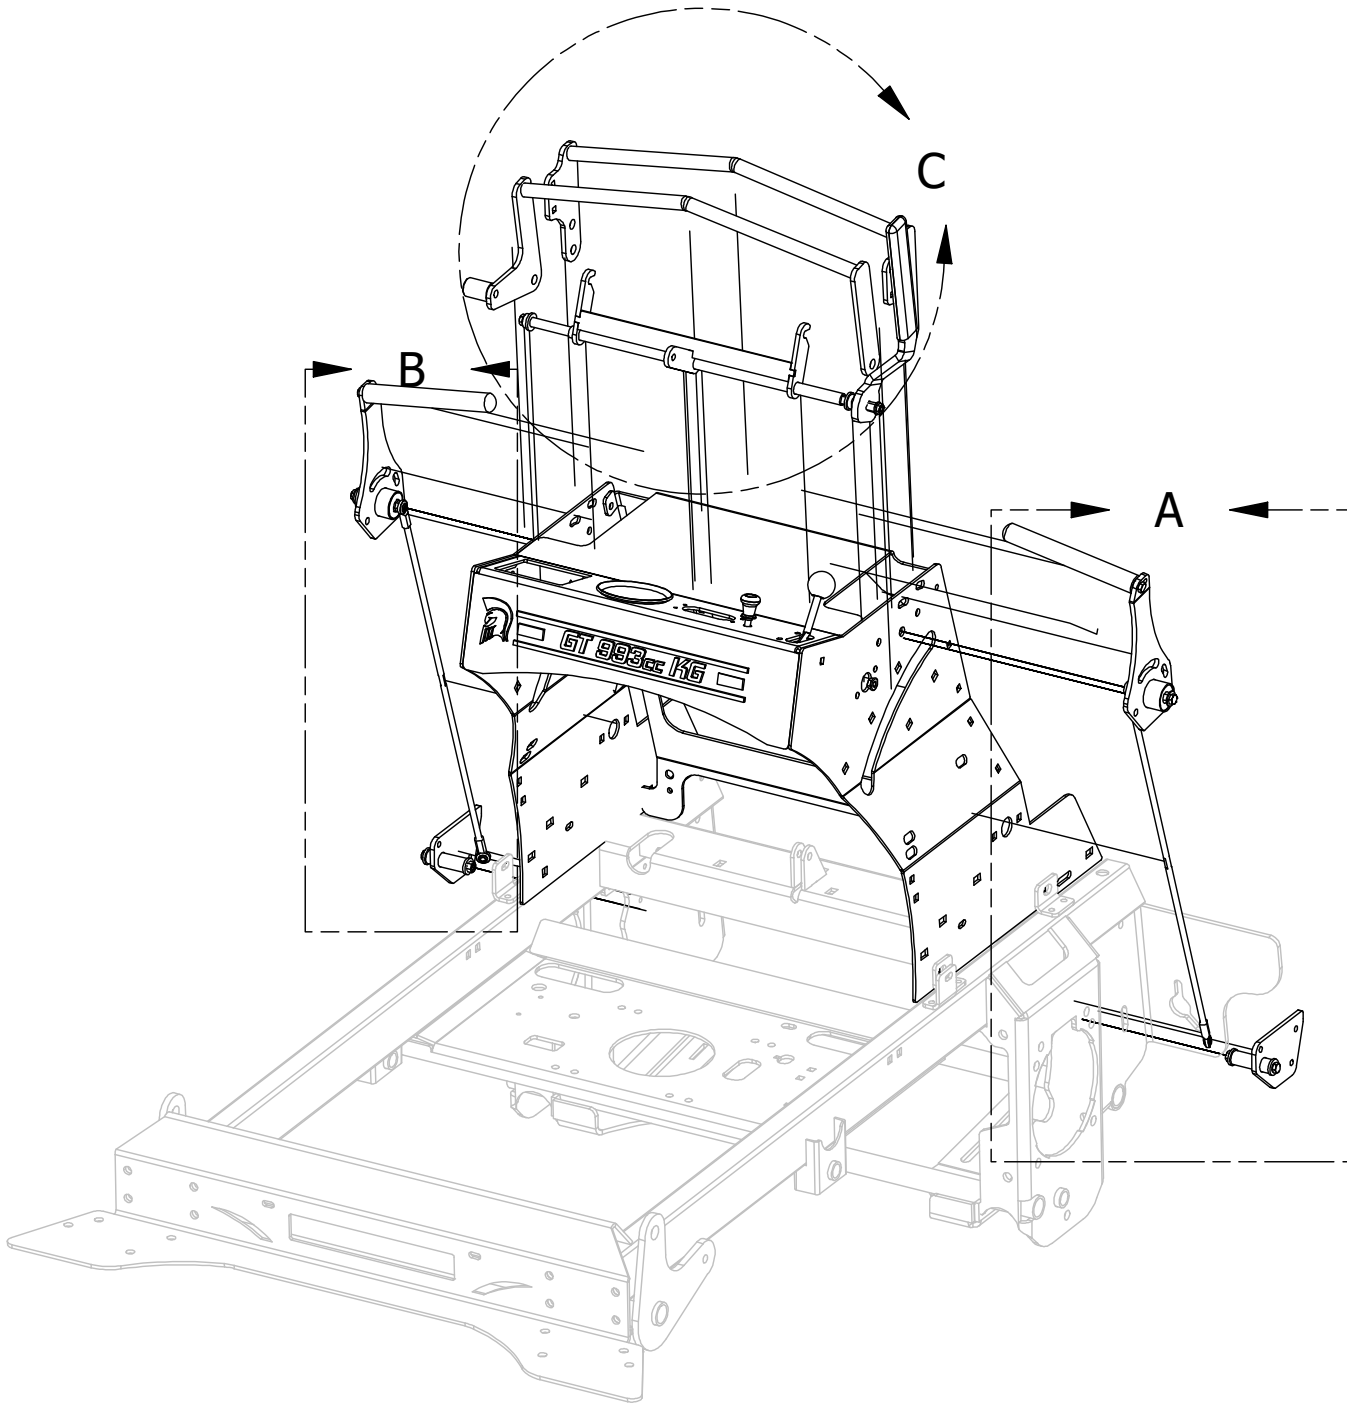

Battery Assembly

Battery Assembly

PARTS LIST			
ITEM	QTY	PART NUMBER	DESCRIPTION
1	1	468-1004-00	12-V Mower Starter Battery
2	1	439-0657-00	Stand On Mower Battery Box
3	1	443-0001-00	Battery Hold Down
4	2	418-0034-00	1/4-20 X 7 CARRIAGE BOLT ZINC
5	2	413-0025-00	1/4-20 WING NUT ZINC
6	1	486-0048-00	Mower Positive Battery Cable
7	1	486-0049-00	Mower Negative Battery Cable
8	2	418-0035-00	1/4-20 X 3/4 HEX C/S GR 2 ZINC
9	2	413-0026-00	1/4-20 NYLON INSERT FLANGE L/NUT ZINC

Drive Arm Assemblies

PARTS LIST

ITEM	QTY	PART NUMBER	DESCRIPTION
1	1	490-0430-00	Stand On right Dri☒ Arm Bracket Assembly
2	4	410-0005-00	5/8" ID X 1-3/8" OD X 7/16" THK BEARING
3	2	418-0109-00	5/16- 18 ☐1 1/4 He☐C/S ☐GR.8☐ZC/Yel
4	5	413-0027-00	5/16-18 NYLON INSERT FLANGE LOCKNUT ZC YELLOW
5	2	419-0017-00	3/8 SAE FLAT WASHER ☐3/16 OD☐ZC YELLOW
6	2	435-0030-00	Stand On upper Dri☒ Rod ☐long☐
7	4	799-1002-00	1/4-28☐Right Hand Thread Heim
8	4	418-0027-00	5/16-18 X 1-3/4 HEX C/S GR 2 ZINC
9	4	410-0010-00	1/2" ID X 5/8" OD X 1/2" LENGTH FLANGE BUSHING
10	1	490-0427-00	Stand On Le☐Lower Dri☒ Arm Pi☐t Assembly
11	2	413-0035-00	5/16-24 HEX NUT ZINC
12	2	435-0027-00	Stand On Dri☒ Handle Rod
13	2	484-0002-00	Dri☒ Arm Grip Pad

PARTS LIST

ITEM	QTY	PART NUMBER	DESCRIPTION
1	1	490-0429-00	Stand On Right Dri-latch Arm Bracket Assembly
2	4	410-0005-00	5/8" ID X 1-3/8" OD X 7/16" THK BEARING
3	2	418-0109-00	5/16- 18 1 1/4 Hex C/S GR.8 ZC/Yel
4	5	413-0027-00	5/16-18 NYLON INSERT FLANGE LOCKNUT ZC YELLOW
5	2	419-0017-00	3/8 SAE FLAT WASHER 3/16 OD ZC YELLOW
6	2	435-0030-00	Stand On upper Dri-latch Rod Long
7	4	799-1002-00	1/4-28 Right Hand Thread Heim
8	4	418-0027-00	5/16-18 X 1-3/4 HEX C/S GR 2 ZINC
9	1	490-0426-00	Stand On Right Lower Dri-latch Arm Pivot Assembly
10	4	410-0010-00	1/2" ID X 5/8" OD X 1/2" LENGTH FLANGE BUSHING
11	2	413-0035-00	5/16-24 HEX NUT ZINC
12	2	435-0027-00	Stand On Dri-latch Handle Rod
13	2	484-0003-00	Dri-latch Arm Grip Pad