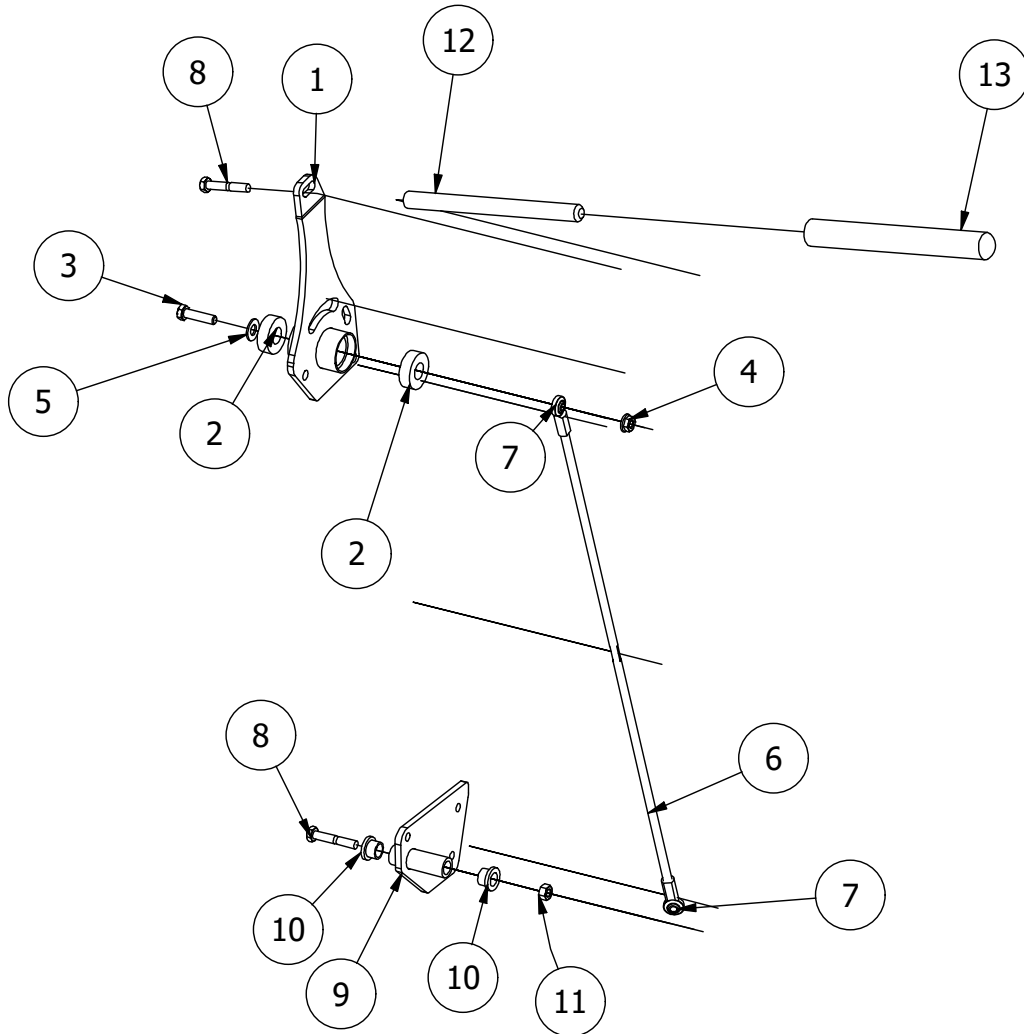

Battery Assembly

Battery Assembly

PARTS LIST			
ITEM	QTY	PART NUMBER	DESCRIPTION
1	1	468-1004-00	12-V Mower Starter Battery
2	1	439-0657-00	Stand On Mower Battery Box
3	1	443-0001-00	Battery Hold Down
4	2	418-0034-00	1/4-20 X 7 CARRIAGE BOLT ZINC
5	2	413-0025-00	1/4-20 WING NUT ZINC
6	1	486-0048-00	Mower Positive Battery Cable
7	1	486-0049-00	Mower Negative Battery Cable
8	2	418-0035-00	1/4-20 X 3/4 HEX C/S GR 2 ZINC
9	2	413-0026-00	1/4-20 NYLON INSERT FLANGE L/NUT ZINC

Drive Arm Assemblies

PARTS LIST

ITEM	QTY	PART NUMBER	DESCRIPTION
1	1	490-0430-00	Stand On right Dri☒ Arm Bracket Assembly
2	4	410-0005-00	5/8" ID X 1-3/8" OD X 7/16" THK BEARING
3	2	418-0109-00	5/16- 18 ☐1 1/4 He☐C/S ☐GR.8☐ZC/Yel
4	5	413-0027-00	5/16-18 NYLON INSERT FLANGE LOCKNUT ZC YELLOW
5	2	419-0017-00	3/8 SAE FLAT WASHER ☐3/16 OD☐ZC YELLOW
6	2	435-0030-00	Stand On upper Dri☒ Rod ☐long☐
7	4	799-1002-00	1/4-28☐Right Hand Thread Heim
8	4	418-0027-00	5/16-18 X 1-3/4 HEX C/S GR 2 ZINC
9	4	410-0010-00	1/2" ID X 5/8" OD X 1/2" LENGTH FLANGE BUSHING
10	1	490-0427-00	Stand On Le☐Lower Dri☒ Arm Pi☐t Assembly
11	2	413-0035-00	5/16-24 HEX NUT ZINC
12	2	435-0027-00	Stand On Dri☒ Handle Rod
13	2	484-0002-00	Dri☒ Arm Grip Pad

PARTS LIST

ITEM	QTY	PART NUMBER	DESCRIPTION
1	1	490-0429-00	Stand On Right Dri-latch Arm Bracket Assembly
2	4	410-0005-00	5/8" ID X 1-3/8" OD X 7/16" THK BEARING
3	2	418-0109-00	5/16- 18 1 1/4 Hex C/S GR.8 ZC/Yel
4	5	413-0027-00	5/16-18 NYLON INSERT FLANGE LOCKNUT ZC YELLOW
5	2	419-0017-00	3/8 SAE FLAT WASHER 3/16 OD ZC YELLOW
6	2	435-0030-00	Stand On upper Dri-latch Rod Long
7	4	799-1002-00	1/4-28 Right Hand Thread Heim
8	4	418-0027-00	5/16-18 X 1-3/4 HEX C/S GR 2 ZINC
9	1	490-0426-00	Stand On Right Lower Dri-latch Arm Pivot Assembly
10	4	410-0010-00	1/2" ID X 5/8" OD X 1/2" LENGTH FLANGE BUSHING
11	2	413-0035-00	5/16-24 HEX NUT ZINC
12	2	435-0027-00	Stand On Dri-latch Handle Rod
13	2	484-0003-00	Dri-latch Arm Grip Pad