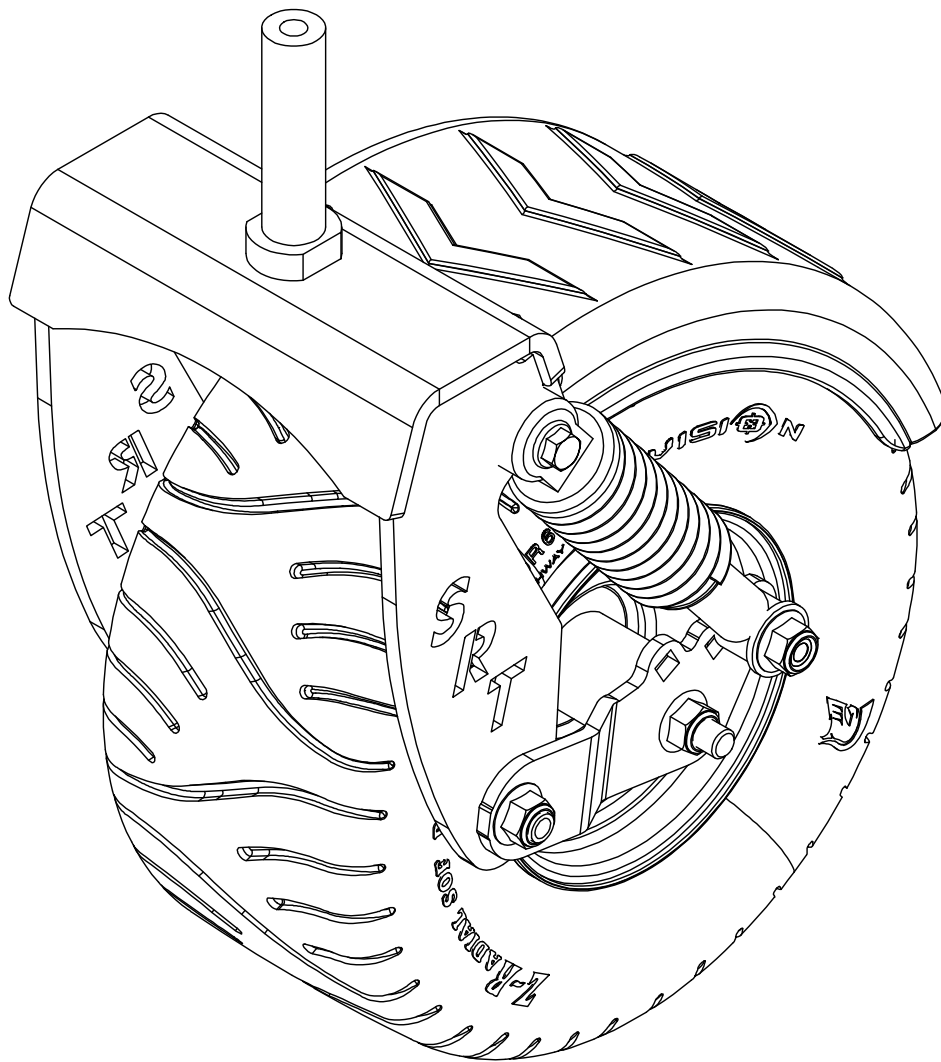

Parts List			
ITEM	QTY	PART NUMBER	DESCRIPTION
1	1	490-0417-00	Front Fork Shock Assembly 4 degree angle
2	1	422-0042-00	Spartan Radial Tire Wheel Assembly 2018
3	1	439-0387-00	2020 SRT Front Fork Suspension Brkt R.
4	1	439-0388-00	2020 SRT Front Fork Suspension Brkt L.
5	2	410-0009-00	1/2" ID X 3/4" OD X 3/8" LENGTH FLANGE BUSHING
6	3	413-0002-00	1/2-13 NYLON INSERT FLANGE LOCKNUT ZC YELLOW
7	1	418-0003-00	1/2-13 X 8-1/2 HEX C/S GR 5 ZINC YELLOW
8	2	487-0009-00	2020 RZ/RZ Pro Seat Shock
9	1	439-0389-00	2020 Spartan Front Fender Brkt
10	1	414-0024-00	Spartan Fork Front Fender
11	2	418-0096-00	1/2-13 X 1.25 CARRIAGE BOLT Yellow
12	2	618-2048-00	3/8" -16 x 1-3/4" G8 Carriage Bolt
13	2	418-0048-00	5/16-18 X 3/4 HEX FLANGE BOLT GR 8 ZC YELLOW
14	2	413-0022-00	5/16-18 HEX FLANGE NUT W/SERR ZINC YELLOW
15	4	413-0013-00	3/8-16 NYLON INSERT FLANGE L/NUT ZC
16	2	418-0097-00	3/8-16 x 1-.75 Hex FLG Bolt GR 8 Yellow
17	4	413-0026-00	1/4-20 NYL INS FLNG L/N ZNC/YELLOW
18	2	419-0028-00	flat washer 1.25OD-.38ID- .125 thick Black Plastic
19	1	437-0019-00	RT&SRT Mower Caster Wheel Shaft 2018
20	1	413-0057-00	Hex Jam Nut
21	1	419-0018-00	Spring Lock Washers
22	4	418-0031-00	1/4-20 X 1/2 CARRIAGE BOLT ZC YELLOW