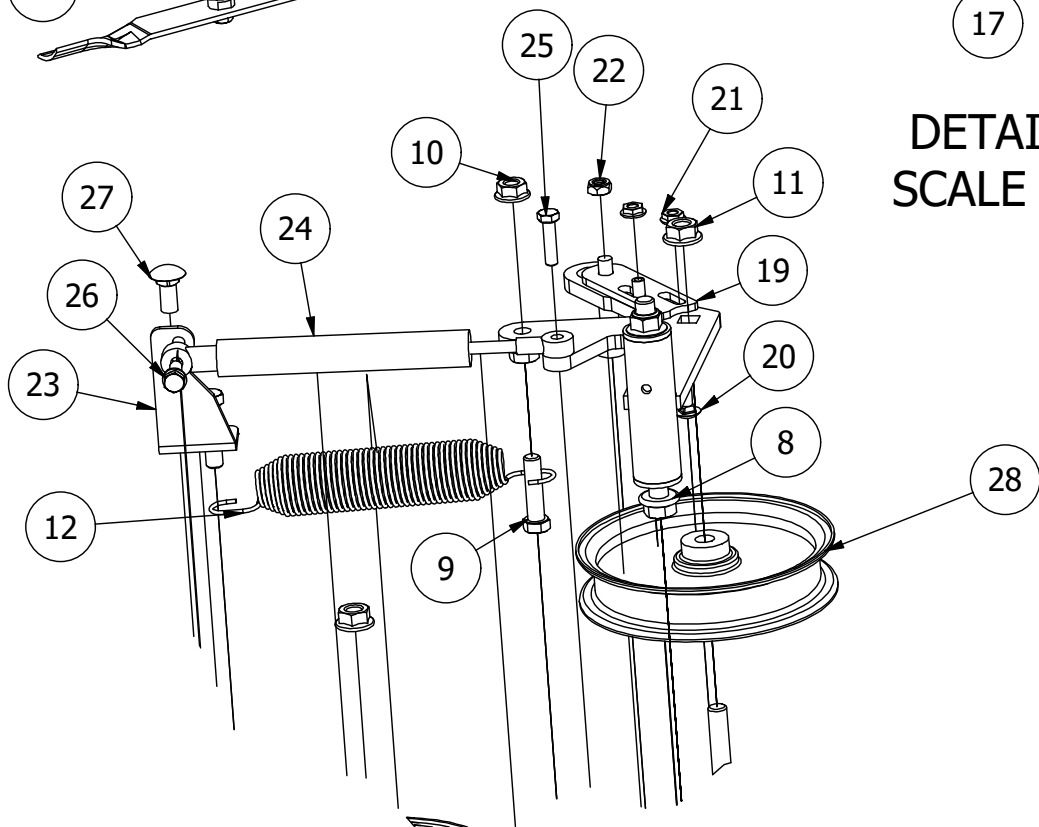

DETAIL A
SCALE 1 / 5