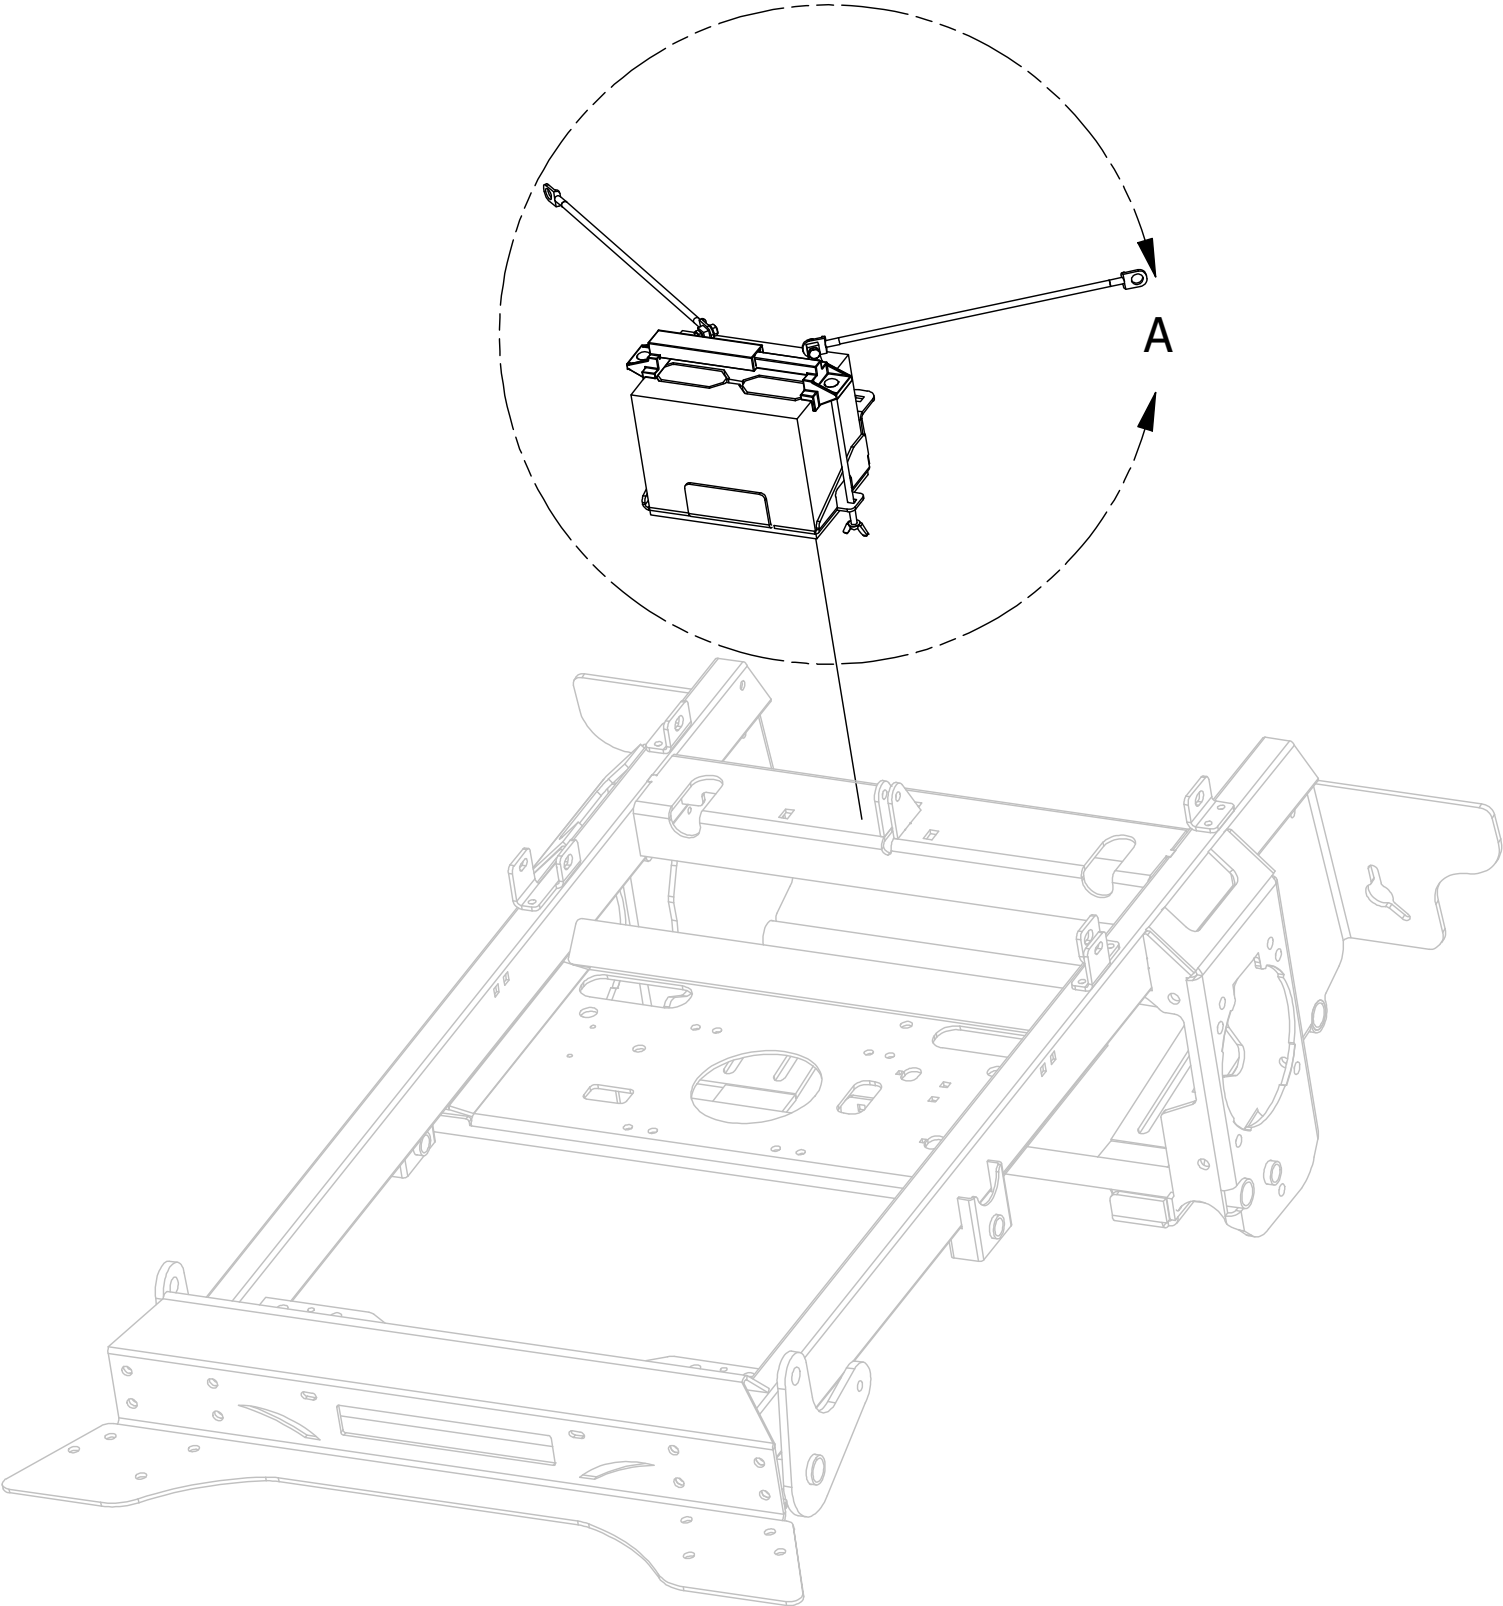

Battery Assembly