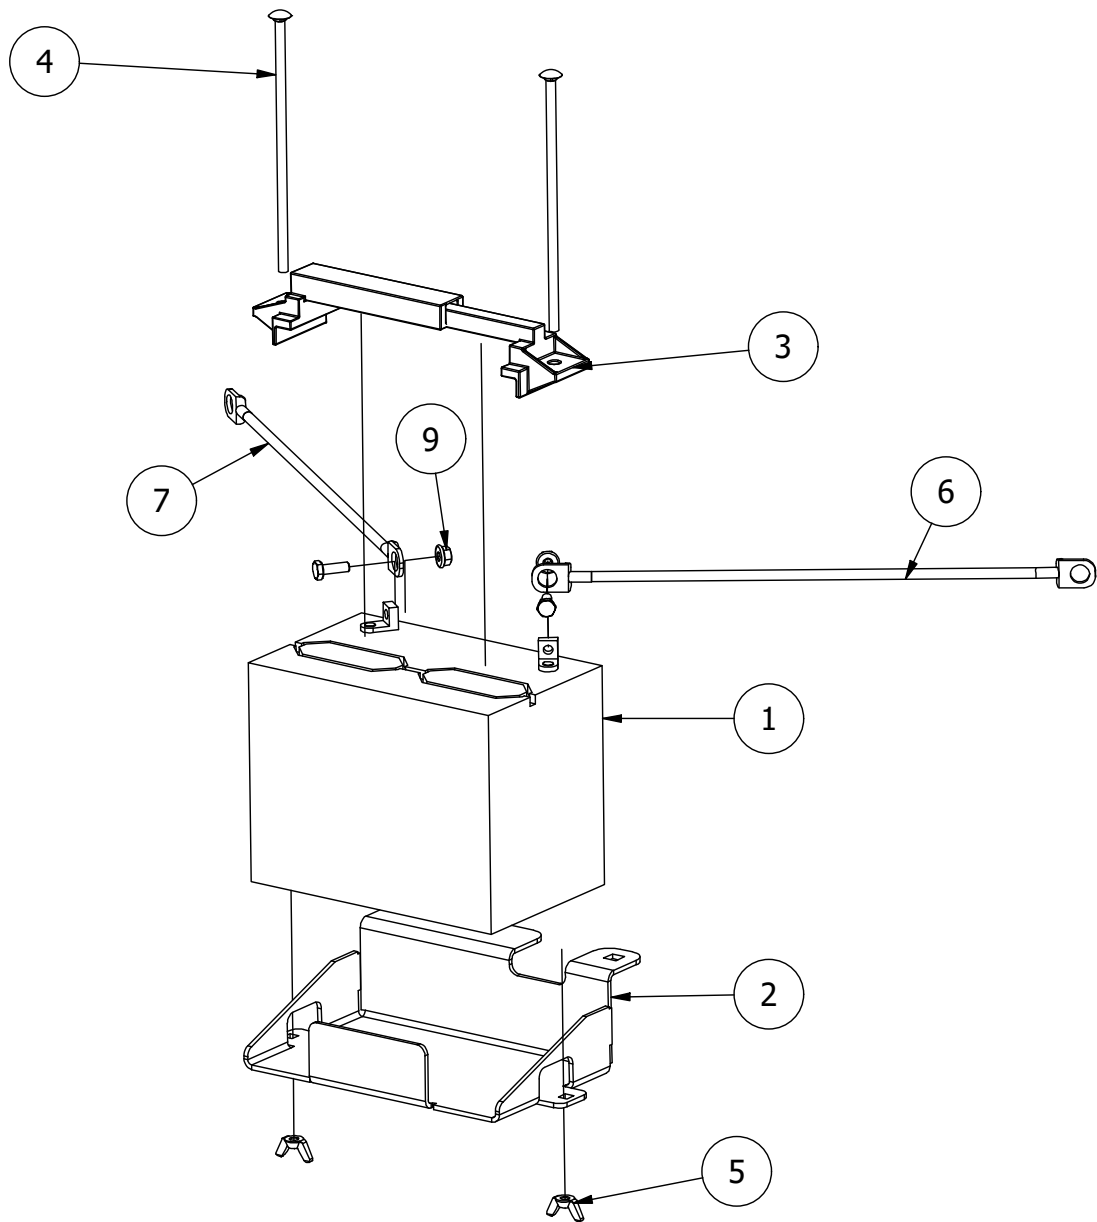

Suspension Fork Assembly

Parts List			
ITEM	QTY	PART NUMBER	DESCRIPTION
1	1	490-0417-00	Front Fork Shock Assembly 4 degree angle
2	1	422-0042-00	Spartan Radial Tire Wheel Assembly 2018
3	1	439-0387-00	2020 SRT Front Fork Suspension Brkt R.
4	1	439-0388-00	2020 SRT Front Fork Suspension Brkt L.
5	2	410-0009-00	1/2" ID X 3/4" OD X 3/8" LENGTH FLANGE BUSHING
6	3	413-0002-00	1/2-13 NYLON INSERT FLANGE LOCKNUT ZC YELLOW
7	1	418-0003-00	1/2-13 X 8-1/2 HEX C/S GR 5 ZINC YELLOW
8	2	487-0009-00	2020 RZ/RZ Pro Seat Shock
9	1	439-0389-00	2020 Spartan Front Fender Brkt
10	1	414-0024-00	Spartan Fork Front Fender
11	2	418-0096-00	1/2-13 X 1.25 CARRIAGE BOLT Yellow
12	2	618-2048-00	3/8" -16 x 1-3/4" G8 Carriage Bolt
13	2	418-0048-00	5/16-18 X 3/4 HEX FLANGE BOLT GR 8 ZC YELLOW
14	2	413-0022-00	5/16-18 HEX FLANGE NUT W/SERR ZINC YELLOW
15	4	413-0013-00	3/8-16 NYLON INSERT FLANGE L/NUT ZC
16	2	418-0097-00	3/8-16 x 1-.75 Hex FLG Bolt GR 8 Yellow
17	4	413-0026-00	1/4-20 NYL INS FLNG L/N ZNC/YELLOW
18	2	419-0028-00	flat washer 1.25OD-.38ID- .125 thick Black Plastic
19	1	437-0019-00	RT&SRT Mower Caster Wheel Shaft 2018
20	1	413-0057-00	Hex Jam Nut
21	1	419-0018-00	Spring Lock Washers
22	4	418-0031-00	1/4-20 X 1/2 CARRIAGE BOLT ZC YELLOW

Battery Assembly

Battery Assembly

PARTS LIST			
ITEM	QTY	PART NUMBER	DESCRIPTION
1	1	468-1004-00	12-V Mower Starter Battery
2	1	439-0657-00	Stand On Mower Battery Box
3	1	443-0001-00	Battery Hold Down
4	2	418-0034-00	1/4-20 X 7 CARRIAGE BOLT ZINC
5	2	413-0025-00	1/4-20 WING NUT ZINC
6	1	486-0048-00	Mower Positive Battery Cable
7	1	486-0049-00	Mower Negative Battery Cable
8	2	418-0035-00	1/4-20 X 3/4 HEX C/S GR 2 ZINC
9	2	413-0026-00	1/4-20 NYLON INSERT FLANGE L/NUT ZINC