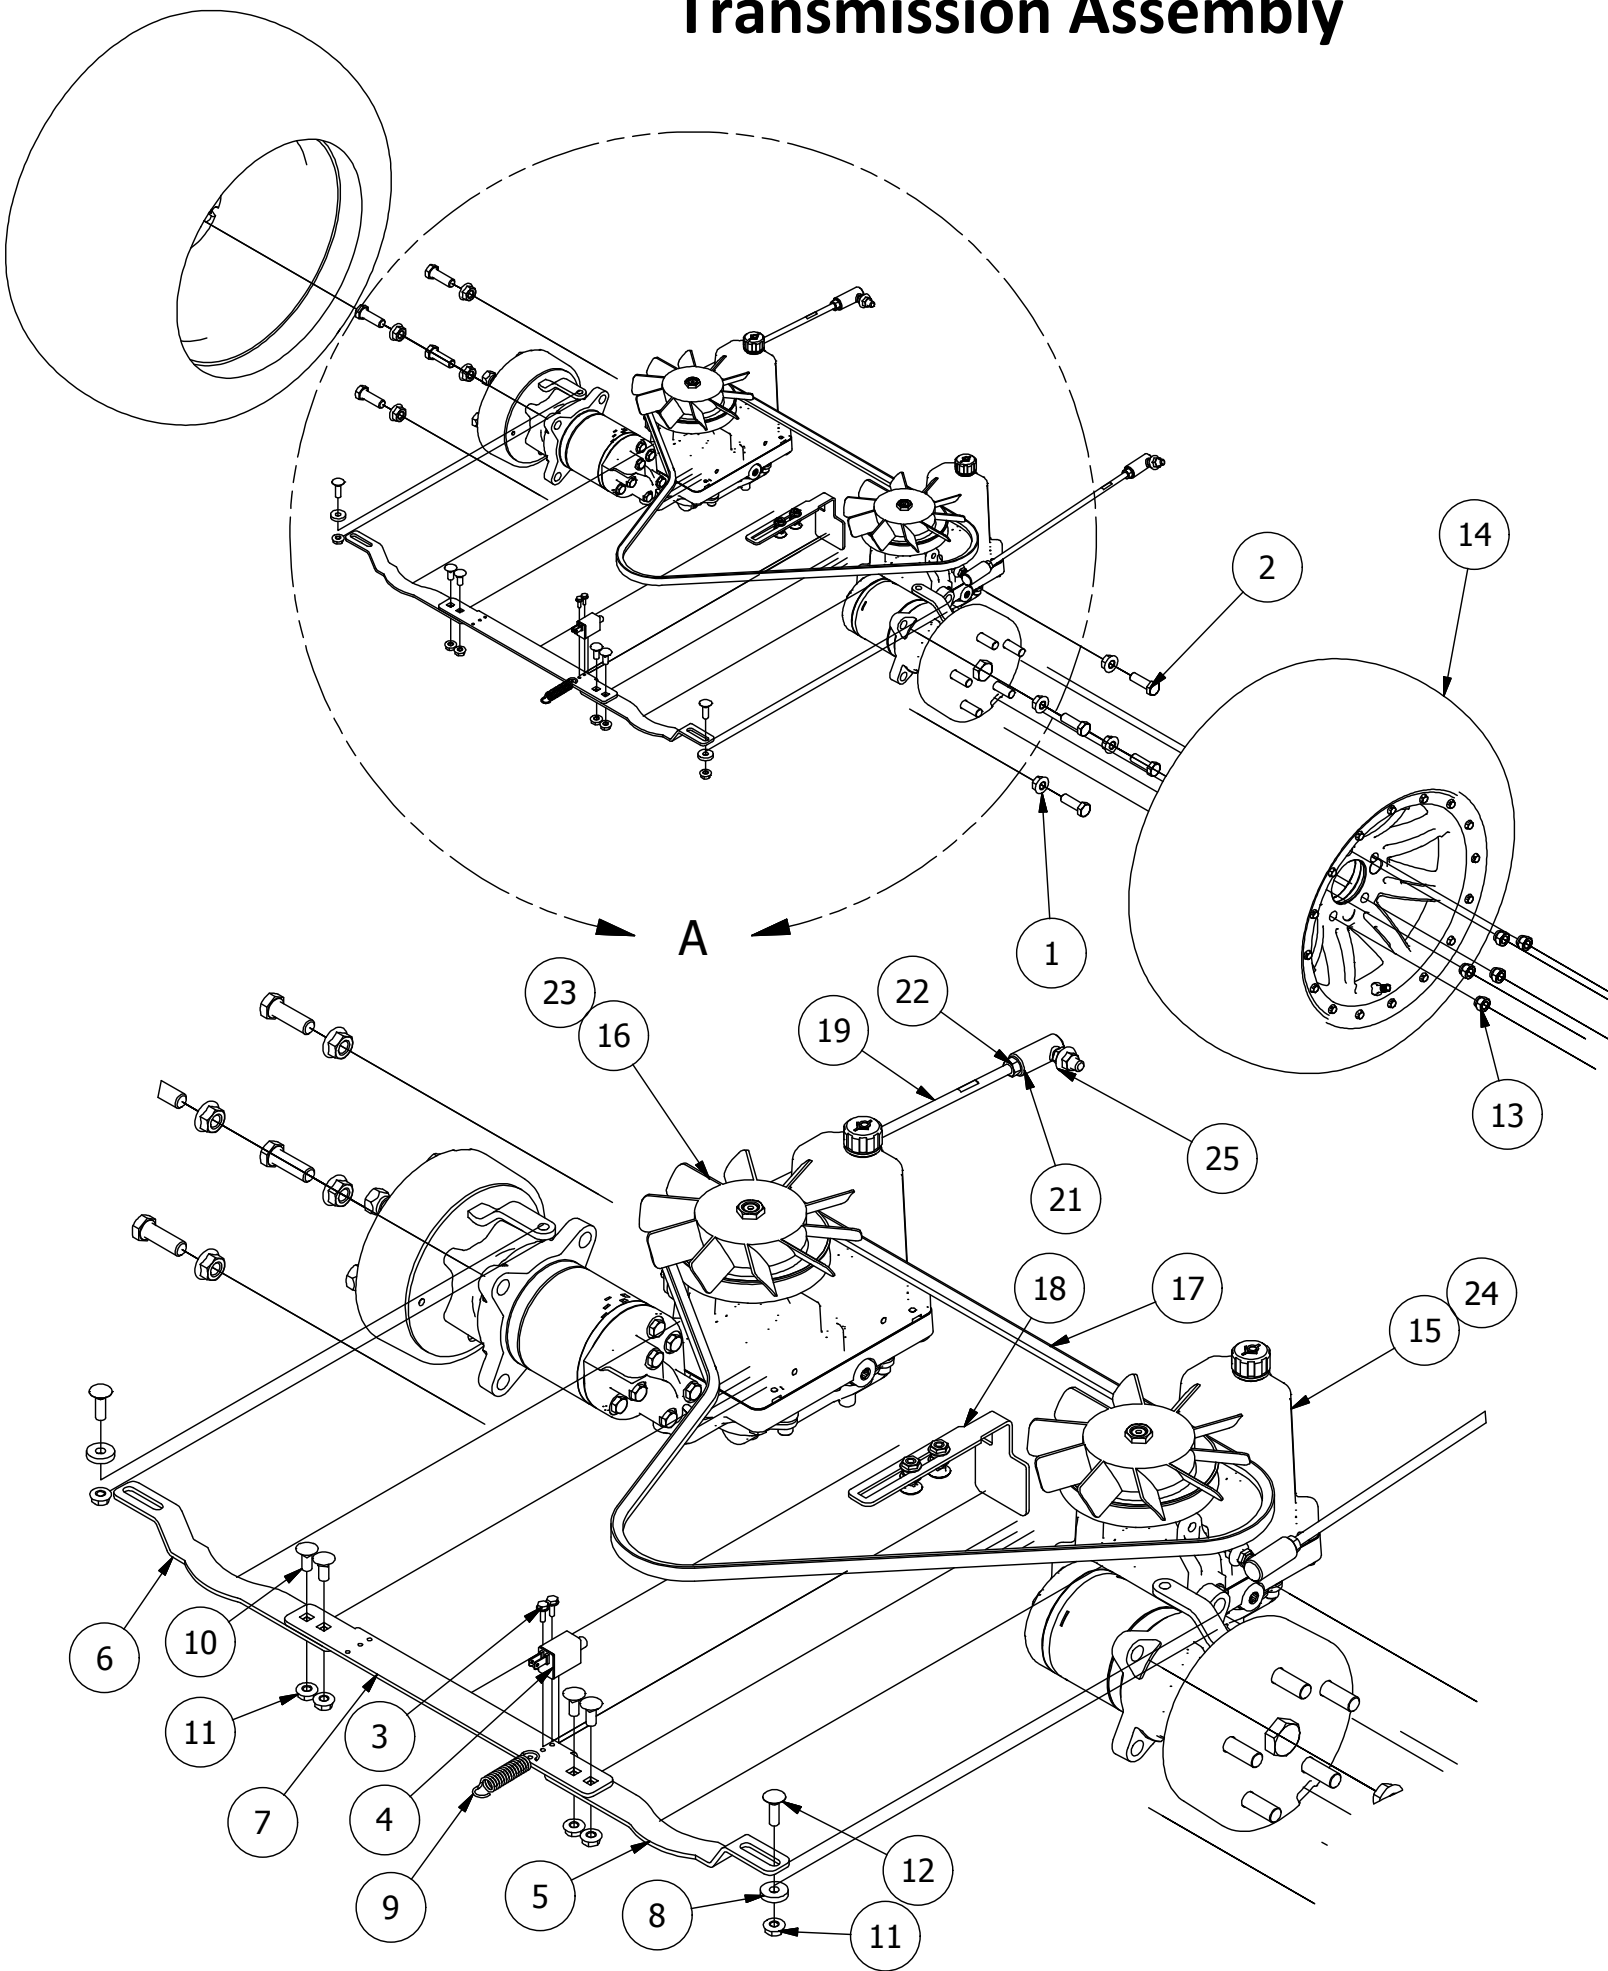

Transmission Assembly

DETAIL A

Transmission Assembly Parts List			
ITEM	QTY	PART NUMBER	DESCRIPTION
1	8	413-0005-00	1/2-13 HEX FLANGE NUT W/SERR ZINC
2	8	418-0047-00	1/2-13 X 1-1/2 HEX C/S GR 5 ZINC
3	2	418-0032-00	8-32 X 1/2 IND. HWH SLOT TYPE F TCS ZINC
4	1	486-0030-00	Safety Switch
5	1	439-0083-00	Mower Park Brake Right Actuation Bracket
6	1	439-0082-00	Mower Park Brake Left Actuation
7	1	439-0079-00	Mower Park Brake Center Bracket
8	2	419-0006-00	.312 ID X .875 OD X .1875 THK F/W NYLON BLK
9	1	434-0003-00	Brake Pedal Release Spring
10	4	418-0008-00	5/16-18 X 3/4 CARRIAGE BOLT ZINC
11	6	413-0019-00	5/16-18 NYLON INSERT FLANGE L/NUT ZINC
12	4	418-0010-00	5/16-18 X 1 CARRIAGE BOLT ZINC
13	10	413-0015-00	1/2-20 WHEEL NUT 60 DEGREE GR 5 ZINC
14	2	422-0005-00	Mower 24x14x12 Rear Tire/Wheel Assembly
15	1	450-0006-00	HTJ12 Parker Right Side Hydrostatic Transmission
16	1	450-0005-00	HTJ12 Parker Left Side Hydrostatic Transmission
17	1	461-0004-00	Mower A Pump Belt, A x 68.25" Effective Length
18	1	439-0066-00	Mower Standard Transmission Brake Interlock Bracket
19	2	435-0002-00	Transmission Drive Arm Rod Standard Transmission
20	2	410-0001-00	Control Arm Rod End, Right
21	2	410-0002-00	Control Arm Rod End, Left
22	2	413-0003-00	5/16 Hex Nut Left hand thread
23	1	450-0003-00	HTJ10 Parker Left Side Hydrostatic Transmission
24	1	450-0004-00	HTJ10 Parker Right Side Hydrostatic Transmission