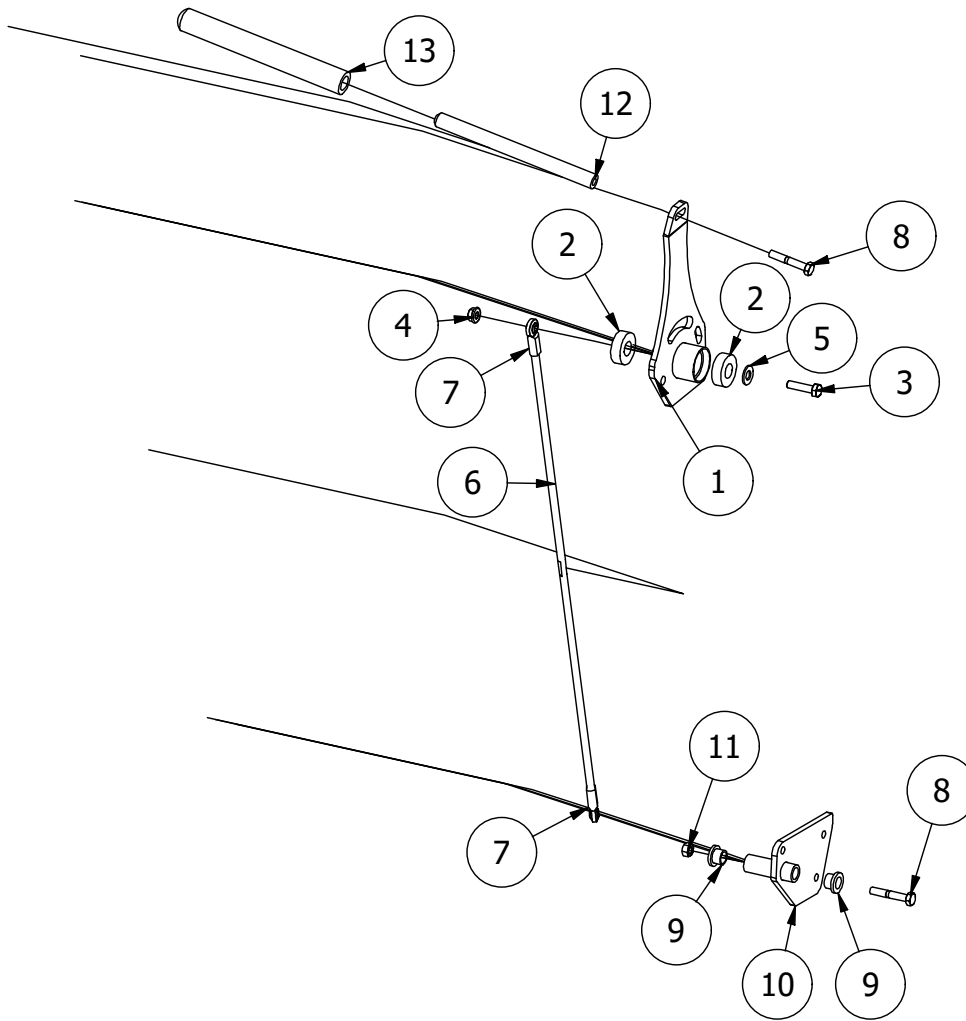

Battery Assembly

Battery Assembly

PARTS LIST			
ITEM	QTY	PART NUMBER	DESCRIPTION
1	1	468-1004-00	12-V Mower Starter Battery
2	1	439-0657-00	Stand On Mower Battery Box
3	1	443-0001-00	Battery Hold Down
4	2	418-0034-00	1/4-20 X 7 CARRIAGE BOLT ZINC
5	2	413-0025-00	1/4-20 WING NUT ZINC
6	1	486-0048-00	Mower Positive Battery Cable
7	1	486-0049-00	Mower Negative Battery Cable
8	2	418-0035-00	1/4-20 X 3/4 HEX C/S GR 2 ZINC
9	2	413-0026-00	1/4-20 NYLON INSERT FLANGE L/NUT ZINC

Drive Arm Assemblies

PARTS LIST

ITEM	QTY	PART NUMBER	DESCRIPTION
1	1	490-0430-00	Stand On right Dri☒ Arm Bracket Assembly
2	4	410-0005-00	5/8" ID X 1-3/8" OD X 7/16" THK BEARING
3	2	418-0109-00	5/16- 18 ☐1 1/4 He☐C/S ☐GR.8☐ZC/Yel
4	5	413-0027-00	5/16-18 NYLON INSERT FLANGE LOCKNUT ZC YELLOW
5	2	419-0017-00	3/8 SAE FLAT WASHER ☐3/16 OD☐ZC YELLOW
6	2	435-0030-00	Stand On upper Dri☒ Rod ☐long☐
7	4	799-1002-00	1/4-28☐Right Hand Thread Heim
8	4	418-0027-00	5/16-18 X 1-3/4 HEX C/S GR 2 ZINC
9	4	410-0010-00	1/2" ID X 5/8" OD X 1/2" LENGTH FLANGE BUSHING
10	1	490-0427-00	Stand On Le☐Lower Dri☒ Arm Pi☐t Assembly
11	2	413-0035-00	5/16-24 HEX NUT ZINC
12	2	435-0027-00	Stand On Dri☒ Handle Rod
13	2	484-0002-00	Dri☒ Arm Grip Pad

PARTS LIST

ITEM	QTY	PART NUMBER	DESCRIPTION
1	1	490-0429-00	Stand On Right Dri-latch Arm Bracket Assembly
2	4	410-0005-00	5/8" ID X 1-3/8" OD X 7/16" THK BEARING
3	2	418-0109-00	5/16- 18 1 1/4 Hex C/S GR.8 ZC/Yel
4	5	413-0027-00	5/16-18 NYLON INSERT FLANGE LOCKNUT ZC YELLOW
5	2	419-0017-00	3/8 SAE FLAT WASHER 3/16 OD ZC YELLOW
6	2	435-0030-00	Stand On upper Dri-latch Rod Long
7	4	799-1002-00	1/4-28 Right Hand Thread Heim
8	4	418-0027-00	5/16-18 X 1-3/4 HEX C/S GR 2 ZINC
9	1	490-0426-00	Stand On Right Lower Dri-latch Arm Pivot Assembly
10	4	410-0010-00	1/2" ID X 5/8" OD X 1/2" LENGTH FLANGE BUSHING
11	2	413-0035-00	5/16-24 HEX NUT ZINC
12	2	435-0027-00	Stand On Dri-latch Handle Rod
13	2	484-0003-00	Dri-latch Arm Grip Pad