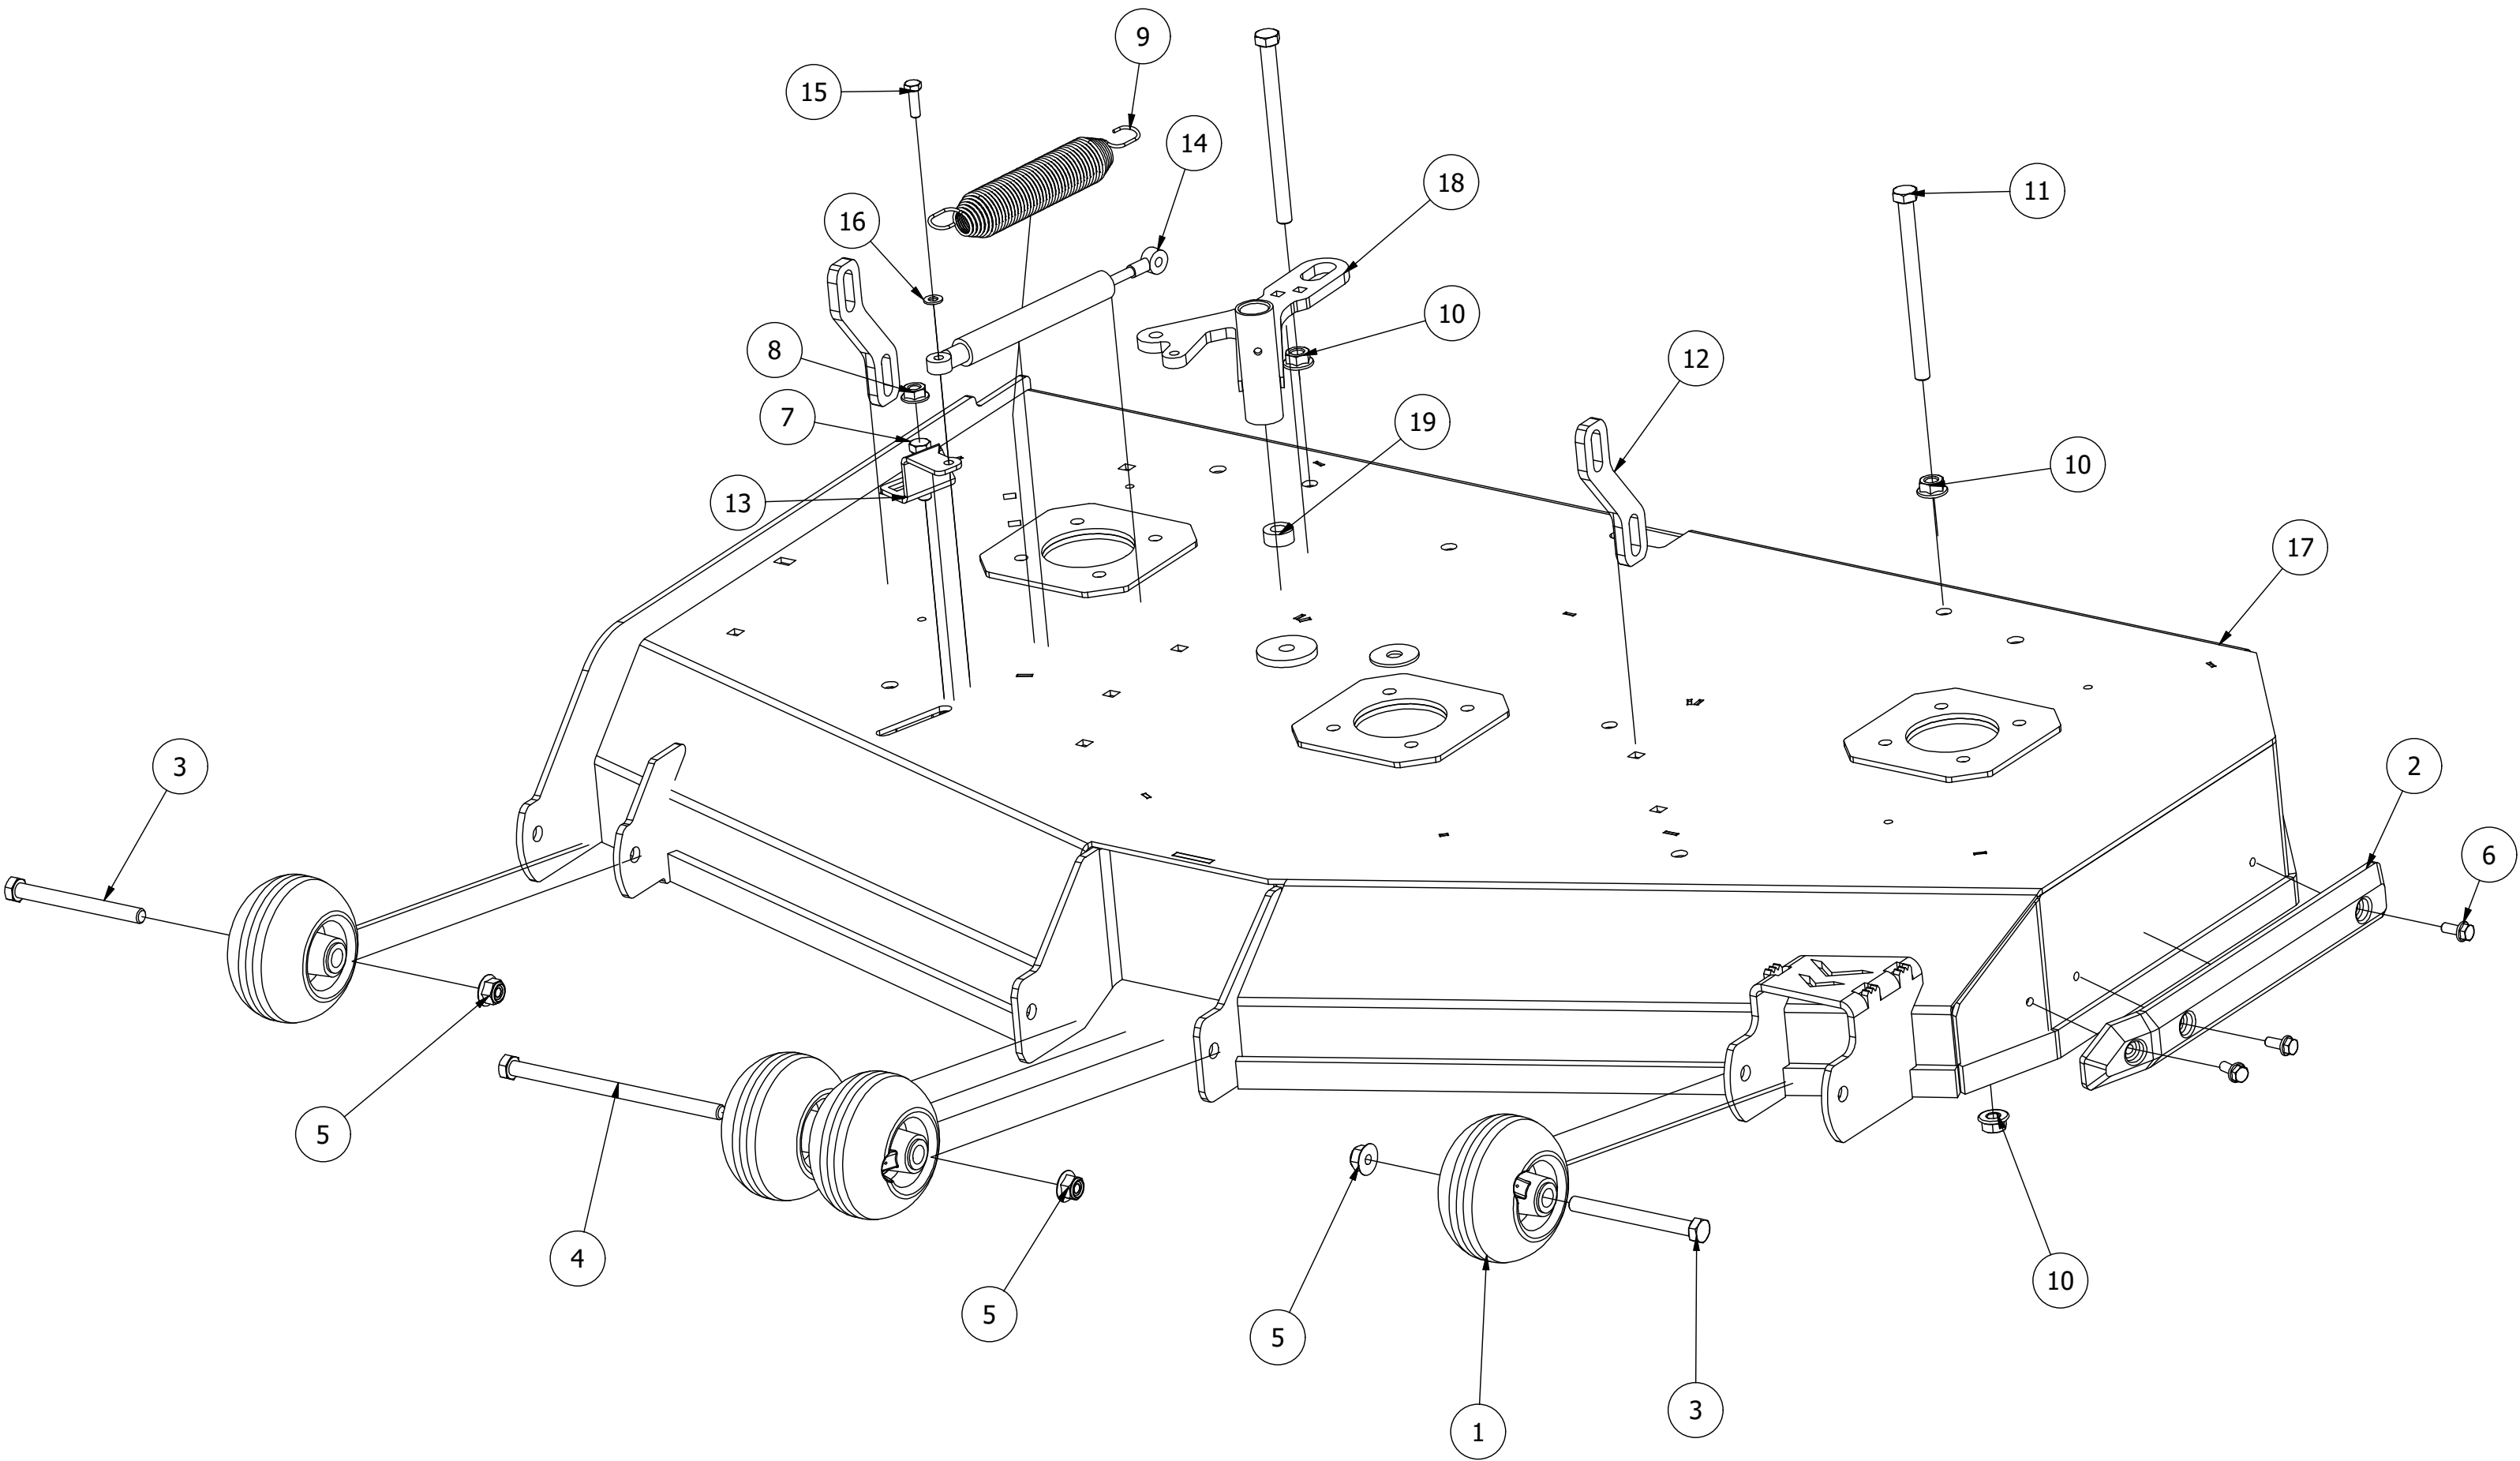

PARTS LIST

ITEM	QTY	PART NUMBER	DESCRIPTION
1	1	490-0441-00	Stand On Stationary Handlebar Assembly
2	1	490-0438-00	Stand On Stationary Handlebar Assembly
3	5	413-0027-00	5/16-18 NYLON INSERT FLANGE LOCKNUT ZC YELLOW
4	1	439-0669-00	Stand On Brake Lever Brkt
5	2	410-0009-00	1/2" ID X 3/4" OD X 3/8" LENGTH FLANGE BUSHING
6	1	490-0432-00	Stand On Brake Handle Assembly
7	1	484-0002-00	Brake Handle Rubber Grip

Gas Tank Assemblies

PARTS LIST			
ITEM	QTY	PART NUMBER	DESCRIPTION
1	1	439-0652-00	Stand On Fender Left side
2	1	467-0027-00	Left Side Fuel Tank
3	4	419-0009-00	5/16 SPLIT LOCKWASHER ZINC
4	4	418-0054-00	5/16-18 X 3/4 HEX C/S ZINC
5	4	418-0045-00	Fender Bolt
6	4	413-0020-00	3/8-16 HEX FLANGE NUT W/SERR ZINC YELLOW
7	1	439-0678-00	Stand On fuel tank bracket right side

54" Deck Assembly 1

54" Deck Assembly 1

PARTS LIST			
ITEM	QTY	PART NUMBER	DESCRIPTION
1	4	422-0001-00	Anti-Scalp Wheel
2	1	429-0001-00	Mower Nylon Deck Guard
3	2	418-0016-00	1/2-13 X 5 HEX C/S GR 2 ZINC YELLOW
4	1	418-0015-00	1/2-13 X 8-1/2 HEX C/S GR 2 ZINC YELLOW
5	3	413-0002-00	1/2-13 NYLON INSERT FLANGE LOCKNUT ZC YELLOW
6	3	418-0049-00	5/16-18 X 3/4 IND HWH TRI LOB ZINC
7	1	418-0011-00	7/16-14 X 1-3/4 HEX C/S GR 2 ZINC (NOT A/T)
8	2	413-0001-00	7/16-14 HEX FLANGE NUT W/SERR ZINC
9	1	434-0005-00	Deck/pump idler spring
10	12	413-0005-00	1/2-13 HEX FLANGE NUT W/SERR ZINC YELLOW
11	2	418-0044-00	1/2-13 X 6-1/2 HEX C/S GR 8 ZINC YELLOW
12	2	435-0010-00	Mower 54" Deck Front Height Arm Connecting Link
13	1	439-0685-00	SO Deck Belt Idler Damper Mounting Bracket
14	1	434-0009-00	Idler Gas Spring
15	1	418-0108-00	5/16 x1 Hex C/S (GR8) ZC/Yel
16	1	419-0016-00	5/16" ID X 5/8" OD X 1/16" THK BRONZE WASHER
17	1	490-0446-00	54" Stand On Deck Assembly
18	1	490-0431-00	Mower Deck Idler Pulley Arm Assembly
19	1	425-0007-00	Mower IDLER PULLEY SPACER