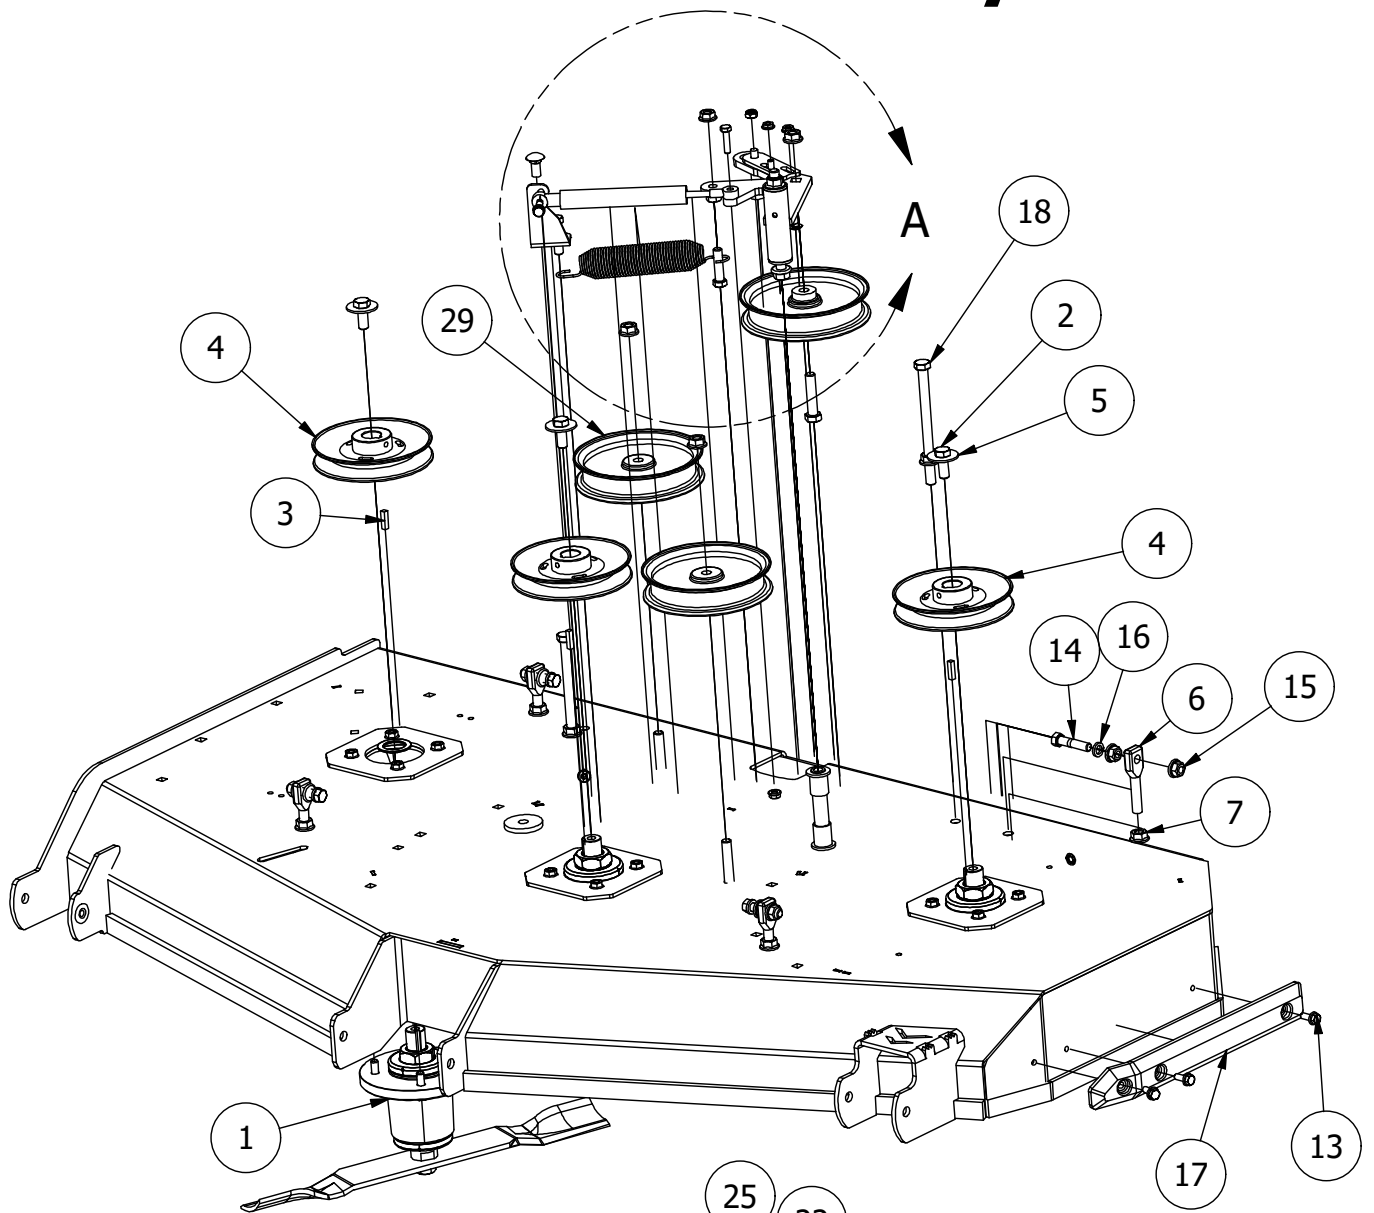

61" Deck Assembly 2

PARTS LIST			
ITEM	QTY	PART NUMBER	DESCRIPTION
1	1	437-0005-00	Mower Heavy Duty Deck Spindle
2	1	418-0006-00	1/2-20 X 1-1/4 HEX C/S GR 5 ZINC
3	1	442-0001-00	1/4 X 1 SQUARE KEY STOCK
4	1	433-0003-00	Deck Pulley 61"
5	1	419-0001-00	1/2" X 1-5/8 BELLEVILLE CUP WASHER ZINC YELLOW
6	4	448-0001-00	Mowre Deck height adjustment Stud
7	12	413-0005-00	1/2-13 HEX FLANGE NUT W/SERR ZINC YELLOW
8	1	418-0009-00	1/2-13 X 5-1/2 HEX FLANGE BOLT GR 8 ZY
9	2	418-0011-00	7/16-14 X 1-3/4 HEX C/S GR 2 ZINC (NOT A/T)
10	4	413-0001-00	7/16-14 HEX FLANGE NUT W/SERR ZINC
11	3	413-0010-00	1/2-13 HEX FLANGE NUT W/SERR ZINC
12	1	434-0007-00	2019 Mower Deck Spring
13	3	418-0049-00	5/16-18 X 3/4 IND HWH TRI LOB ZINC
14	4	418-0046-00	7/16-14 X 2 HEX C/S GR 5 ZINC YELLOW
15	9	413-0011-00	7/16-14 HEX FLANGE NUT W/SERR ZINC YELLOW
16	4	419-0010-00	.443 ID X .750 OD X .125 THK NYLON BLACK
17	1	429-0001-00	Mower Nylon Deck Guard
18	2	418-0044-00	1/2-13 X 6-1/2 HEX C/S GR 8 ZINC YELLOW
19	1	439-0257-00	Deck Idler Pulley Belt Retainer Brkt
20	2	418-0010-00	5/16-18 X 1 CARRIAGE BOLT ZC/YEL
21	2	413-0006-00	5/16-18 HEX FLANGE NUT W/SERR ZINC
22	1	613-2004-00	3/8"-16 Nyloc Jam Nut
23	1	439-0335-00	Deck Belt Idler Damper Mounting Bracket
24	1	434-0009-00	Idler Gas Spring
25	1	418-0109-00	5/16- 18 x 1 1/4 Hex C/S (GR.8) ZC/Yel
26	1	418-0108-00	5/16 x1 Hex C/S (GR8) ZC/Yel
27	1	418-0017-00	7/16-14 X 1 CARRIAGE BOLT ZINC
28	1	433-0014-00	6-3/4" Idler Pulley, 15/16" Spacer Assembly
29	2	433-0015-00	6-3/4" Idler Pulley, 15/16" Spacer Assembly