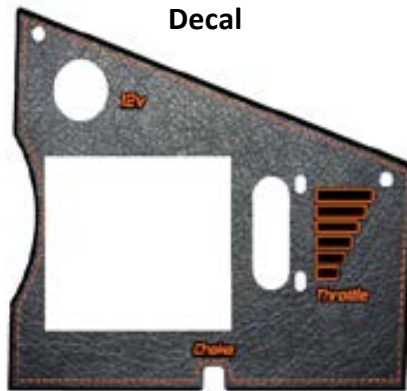

491-0030-00

Spartan XTF-54 Decal

491-0004-00

Spartan Carbureted Console Decal