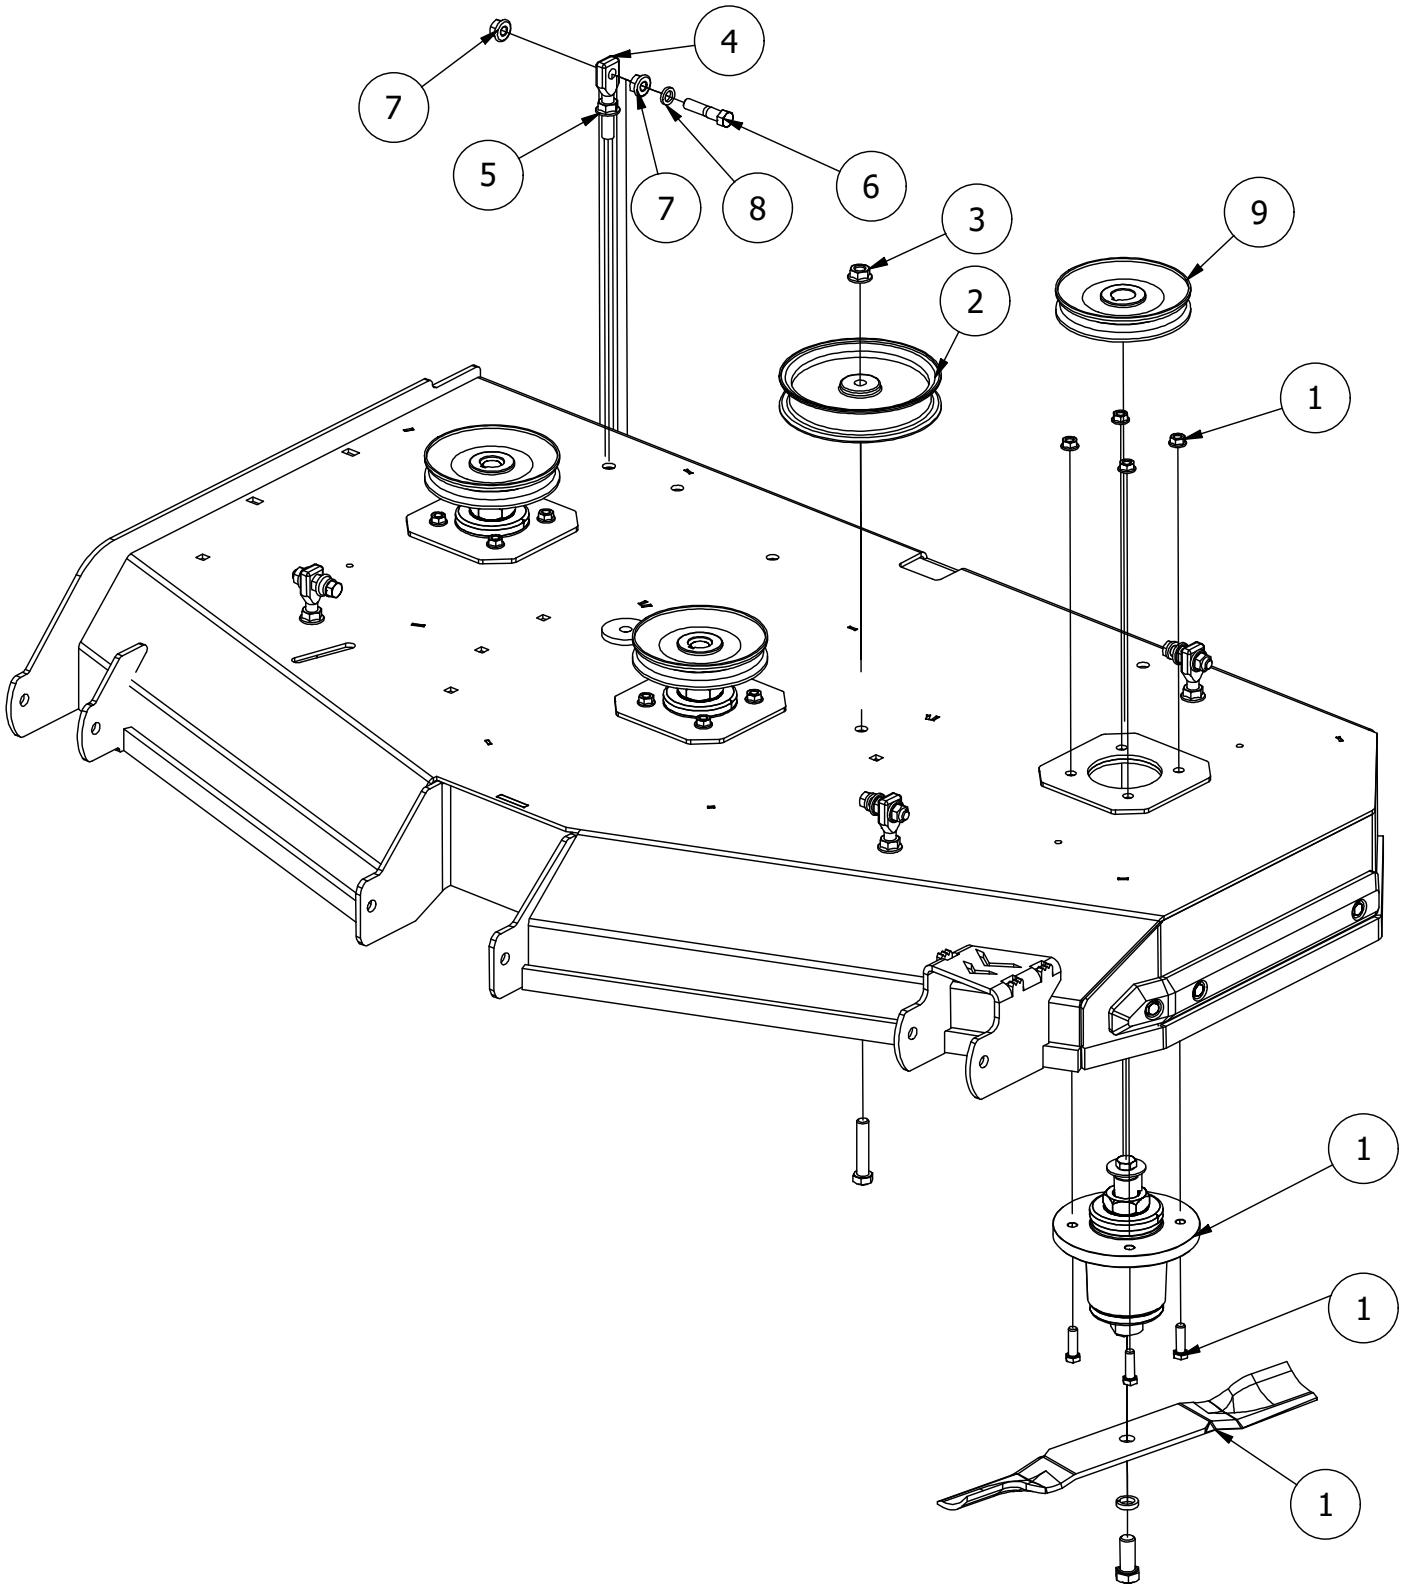

54" Deck Assembly 1

54" Deck Assembly 1

PARTS LIST			
ITEM	QTY	PART NUMBER	DESCRIPTION
1	4	422-0001-00	Anti-Scalp Wheel
2	1	429-0001-00	Mower Nylon Deck Guard
3	2	418-0016-00	1/2-13 X 5 HEX C/S GR 2 ZINC YELLOW
4	1	418-0015-00	1/2-13 X 8-1/2 HEX C/S GR 2 ZINC YELLOW
5	3	413-0002-00	1/2-13 NYLON INSERT FLANGE LOCKNUT ZC YELLOW
6	3	418-0049-00	5/16-18 X 3/4 IND HWH TRI LOB ZINC
7	1	418-0011-00	7/16-14 X 1-3/4 HEX C/S GR 2 ZINC (NOT A/T)
8	2	413-0001-00	7/16-14 HEX FLANGE NUT W/SERR ZINC
9	1	434-0005-00	Deck/pump idler spring
10	12	413-0005-00	1/2-13 HEX FLANGE NUT W/SERR ZINC YELLOW
11	2	418-0044-00	1/2-13 X 6-1/2 HEX C/S GR 8 ZINC YELLOW
12	2	435-0010-00	Mower 54" Deck Front Height Arm Connecting Link
13	1	439-0685-00	SO Deck Belt Idler Damper Mounting Bracket
14	1	434-0009-00	Idler Gas Spring
15	1	418-0108-00	5/16 x1 Hex C/S (GR8) ZC/Yel
16	1	419-0016-00	5/16" ID X 5/8" OD X 1/16" THK BRONZE WASHER
17	1	490-0446-00	54" Stand On Deck Assembly
18	1	490-0431-00	Mower Deck Idler Pulley Arm Assembly
19	1	425-0007-00	Mower IDLER PULLEY SPACER

54" Deck Assembly 2

54" Deck Assembly 2

PARTS LIST			
ITEM	QTY	PART NUMBER	DESCRIPTION
1	3	54 Spindle Assembly	
2	1	433-0007-00	Mower 6-3/4" Deck Idler Pulley
3	1	413-0010-00	1/2-13 HEX FLANGE NUT W/SERR ZINC
4	4	448-0001-00	Mowre Deck height adjustment Stud
5	12	413-0005-00	1/2-13 HEX FLANGE NUT W/SERR ZINC YELLOW
6	4	418-0046-00	7/16-14 X 2 HEX C/S GR 5 ZINC YELLOW
7	8	413-0011-00	7/16-14 HEX FLANGE NUT W/SERR ZINC YELLOW
8	4	419-0010-00	.443 ID X .750 OD X .125 THK NYLON BLACK
9	3	433-0004-00	Deck Pulley 54"