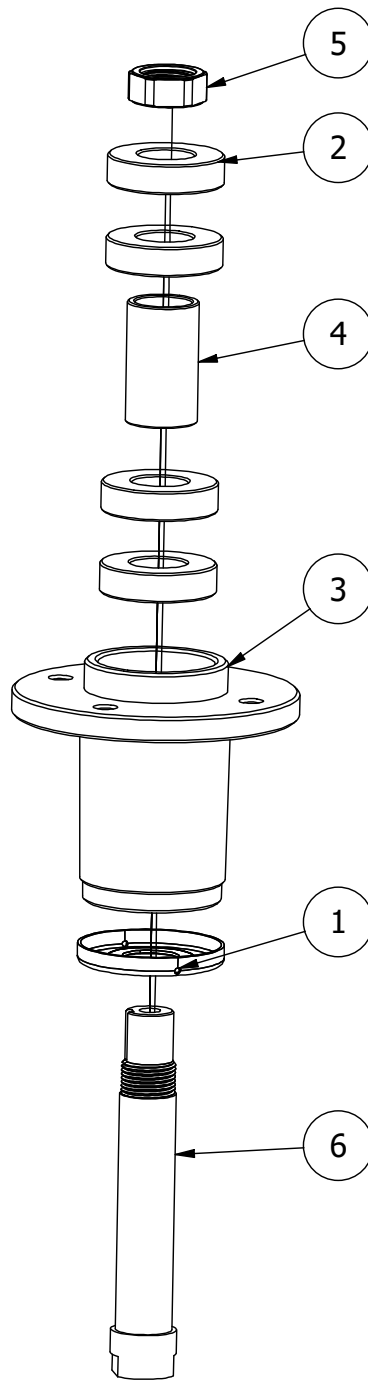

PARTS LIST			
ITEM	QTY	PART NUMBER	DESCRIPTION
1	1	437-0014-00	Mower Deck Spindle Dust Cup
2	4	410-0003-00	Spindle Bearing
3	1	437-0027-00	Mower Deck Spindle Casting
4	1	437-0012-00_SO	Deck Spindle Spacer
5	1	437-0013-00	Mower Deck Spindle Nut
6	1	437-0010-00_SO	Deck Spindle Shaft