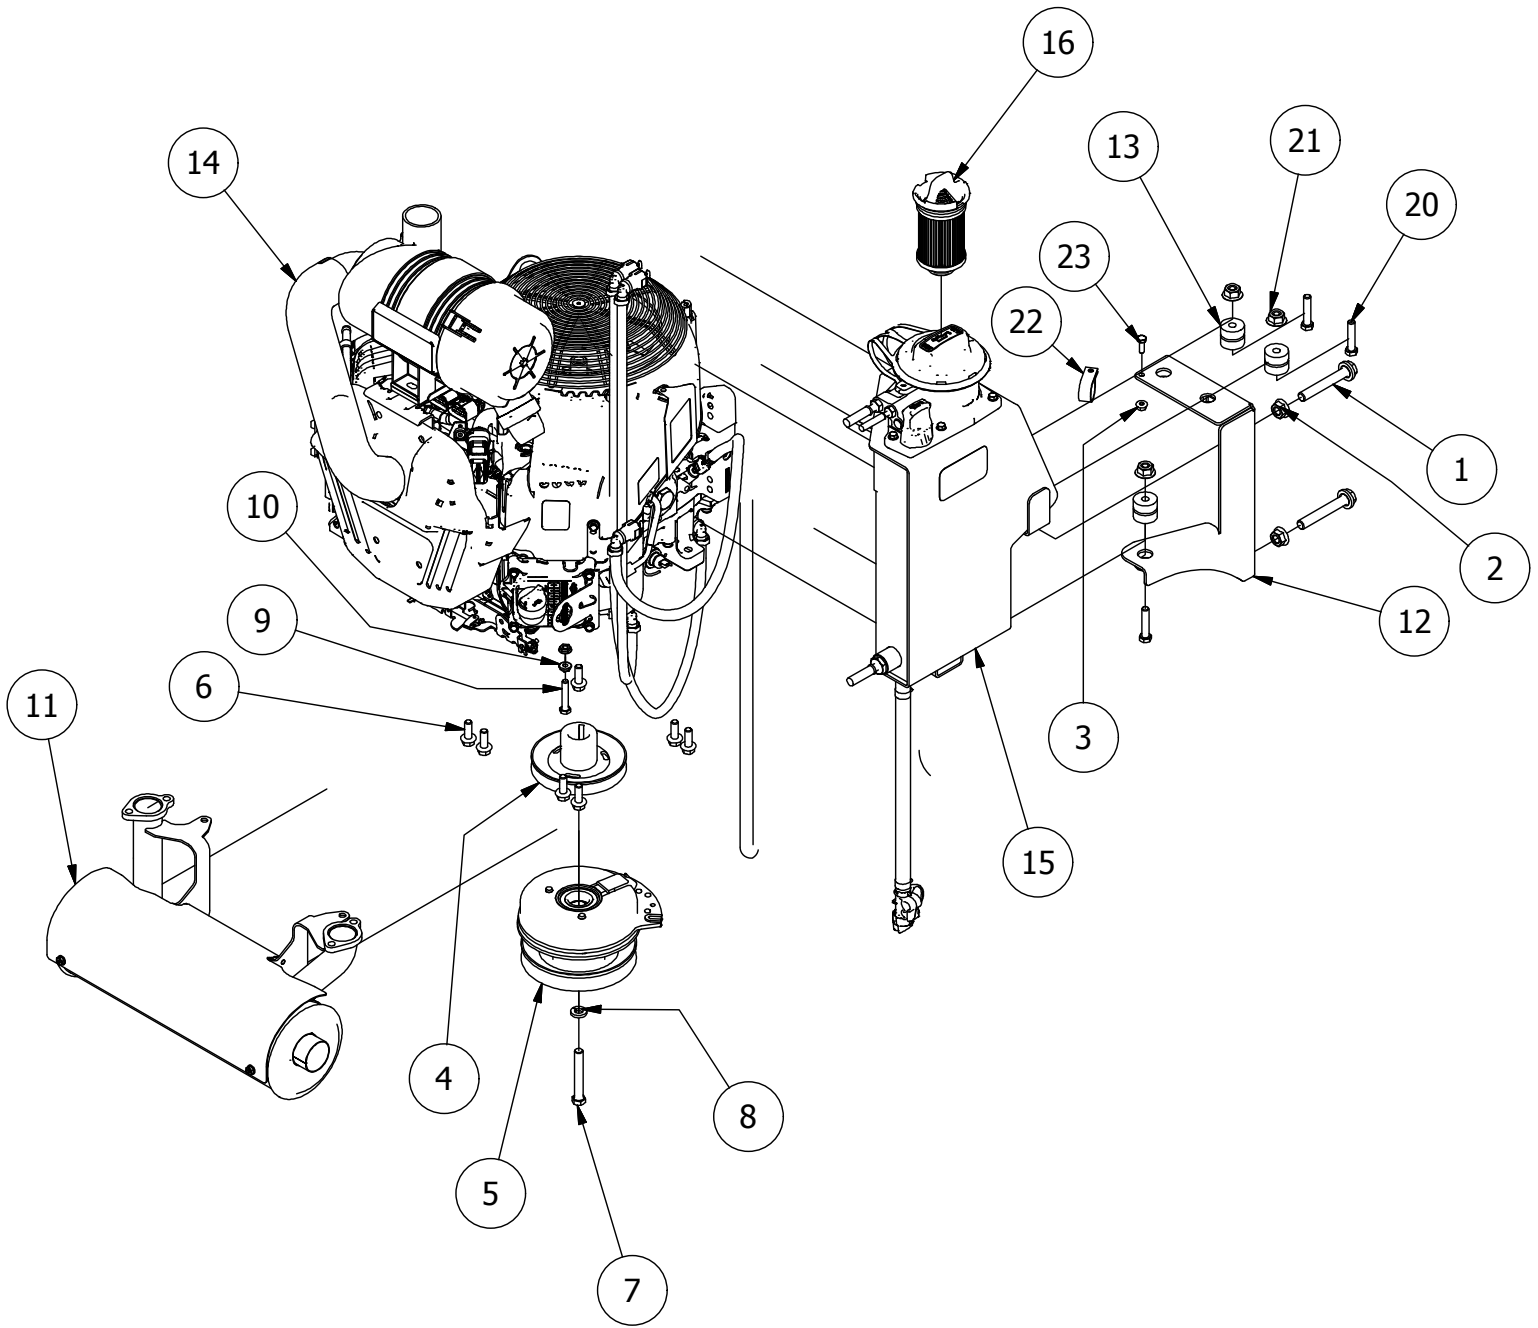

37 Hp Vanguard Engine with Oil Guard Assembly

37 HP Vanguard Engine with Oil Guard Assembly

ITEM	QTY	PART NUMBER	DESCRIPTION
1	2	418-0019-00	1/2-13 X 3-1/2 HEX FLANGE BOLT (GR.8) ZC/YEL
2	2	413-0014-00	1/2-13 HEX STOVER LOCKNUT GR C ZINC
3	1	413-0026-00	1/4-20 NYLON INSERT FLANGE L/NUT ZINC
4	1	433-0001-00	Drive Pulley, A Belt
5	1	470-0002-00	PTO Clutch
6	7	418-0023-00	3/8-16 X 1-1/8 IND HWH W/SERR TRI LOB ZY
7	1	418-0022-00	7/16-20 X 3 HEX C/S GR 8 ZC YELLOW
8	1	419-0005-00	7/16 SPLIT LOCKWASHER GR 8 ZC YELLOW
9	1	418-0024-00	5/16-18 X 1-3/4 HEX C/S GR 5 ZINC
10	2	413-0006-00	5/16-18 HEX FLANGE NUT W/SERR ZINC
11	1	415-0051-00	B&S 32 HP/36HP Vanguard Series Engine Exhaust
12	1	439-0199-00	Mower Oil Guard Tank Bracket
13	3	429-0005-00	Oil Guard Isolator
14	1	415-0016-00	Vanguard 37EFI with oil guard
15	1	415-0017-00	Vanguard 37 EFI Oil Guard Tank
16	1	415-0079-00	Oil Filter
20	3	418-0051-00	3/8-16 X 1-3/4 HEX C/S GR 2 ZINC
21	3	413-0013-00	3/8-16 NYLON INSERT FLANGE L/NUT ZC
22	1	472-0002-00	1/2" CUSHIONED LOOP CLAMP
23	1	418-0035-00	1/4-20 X 3/4 HEX C/S GR 2 ZINC