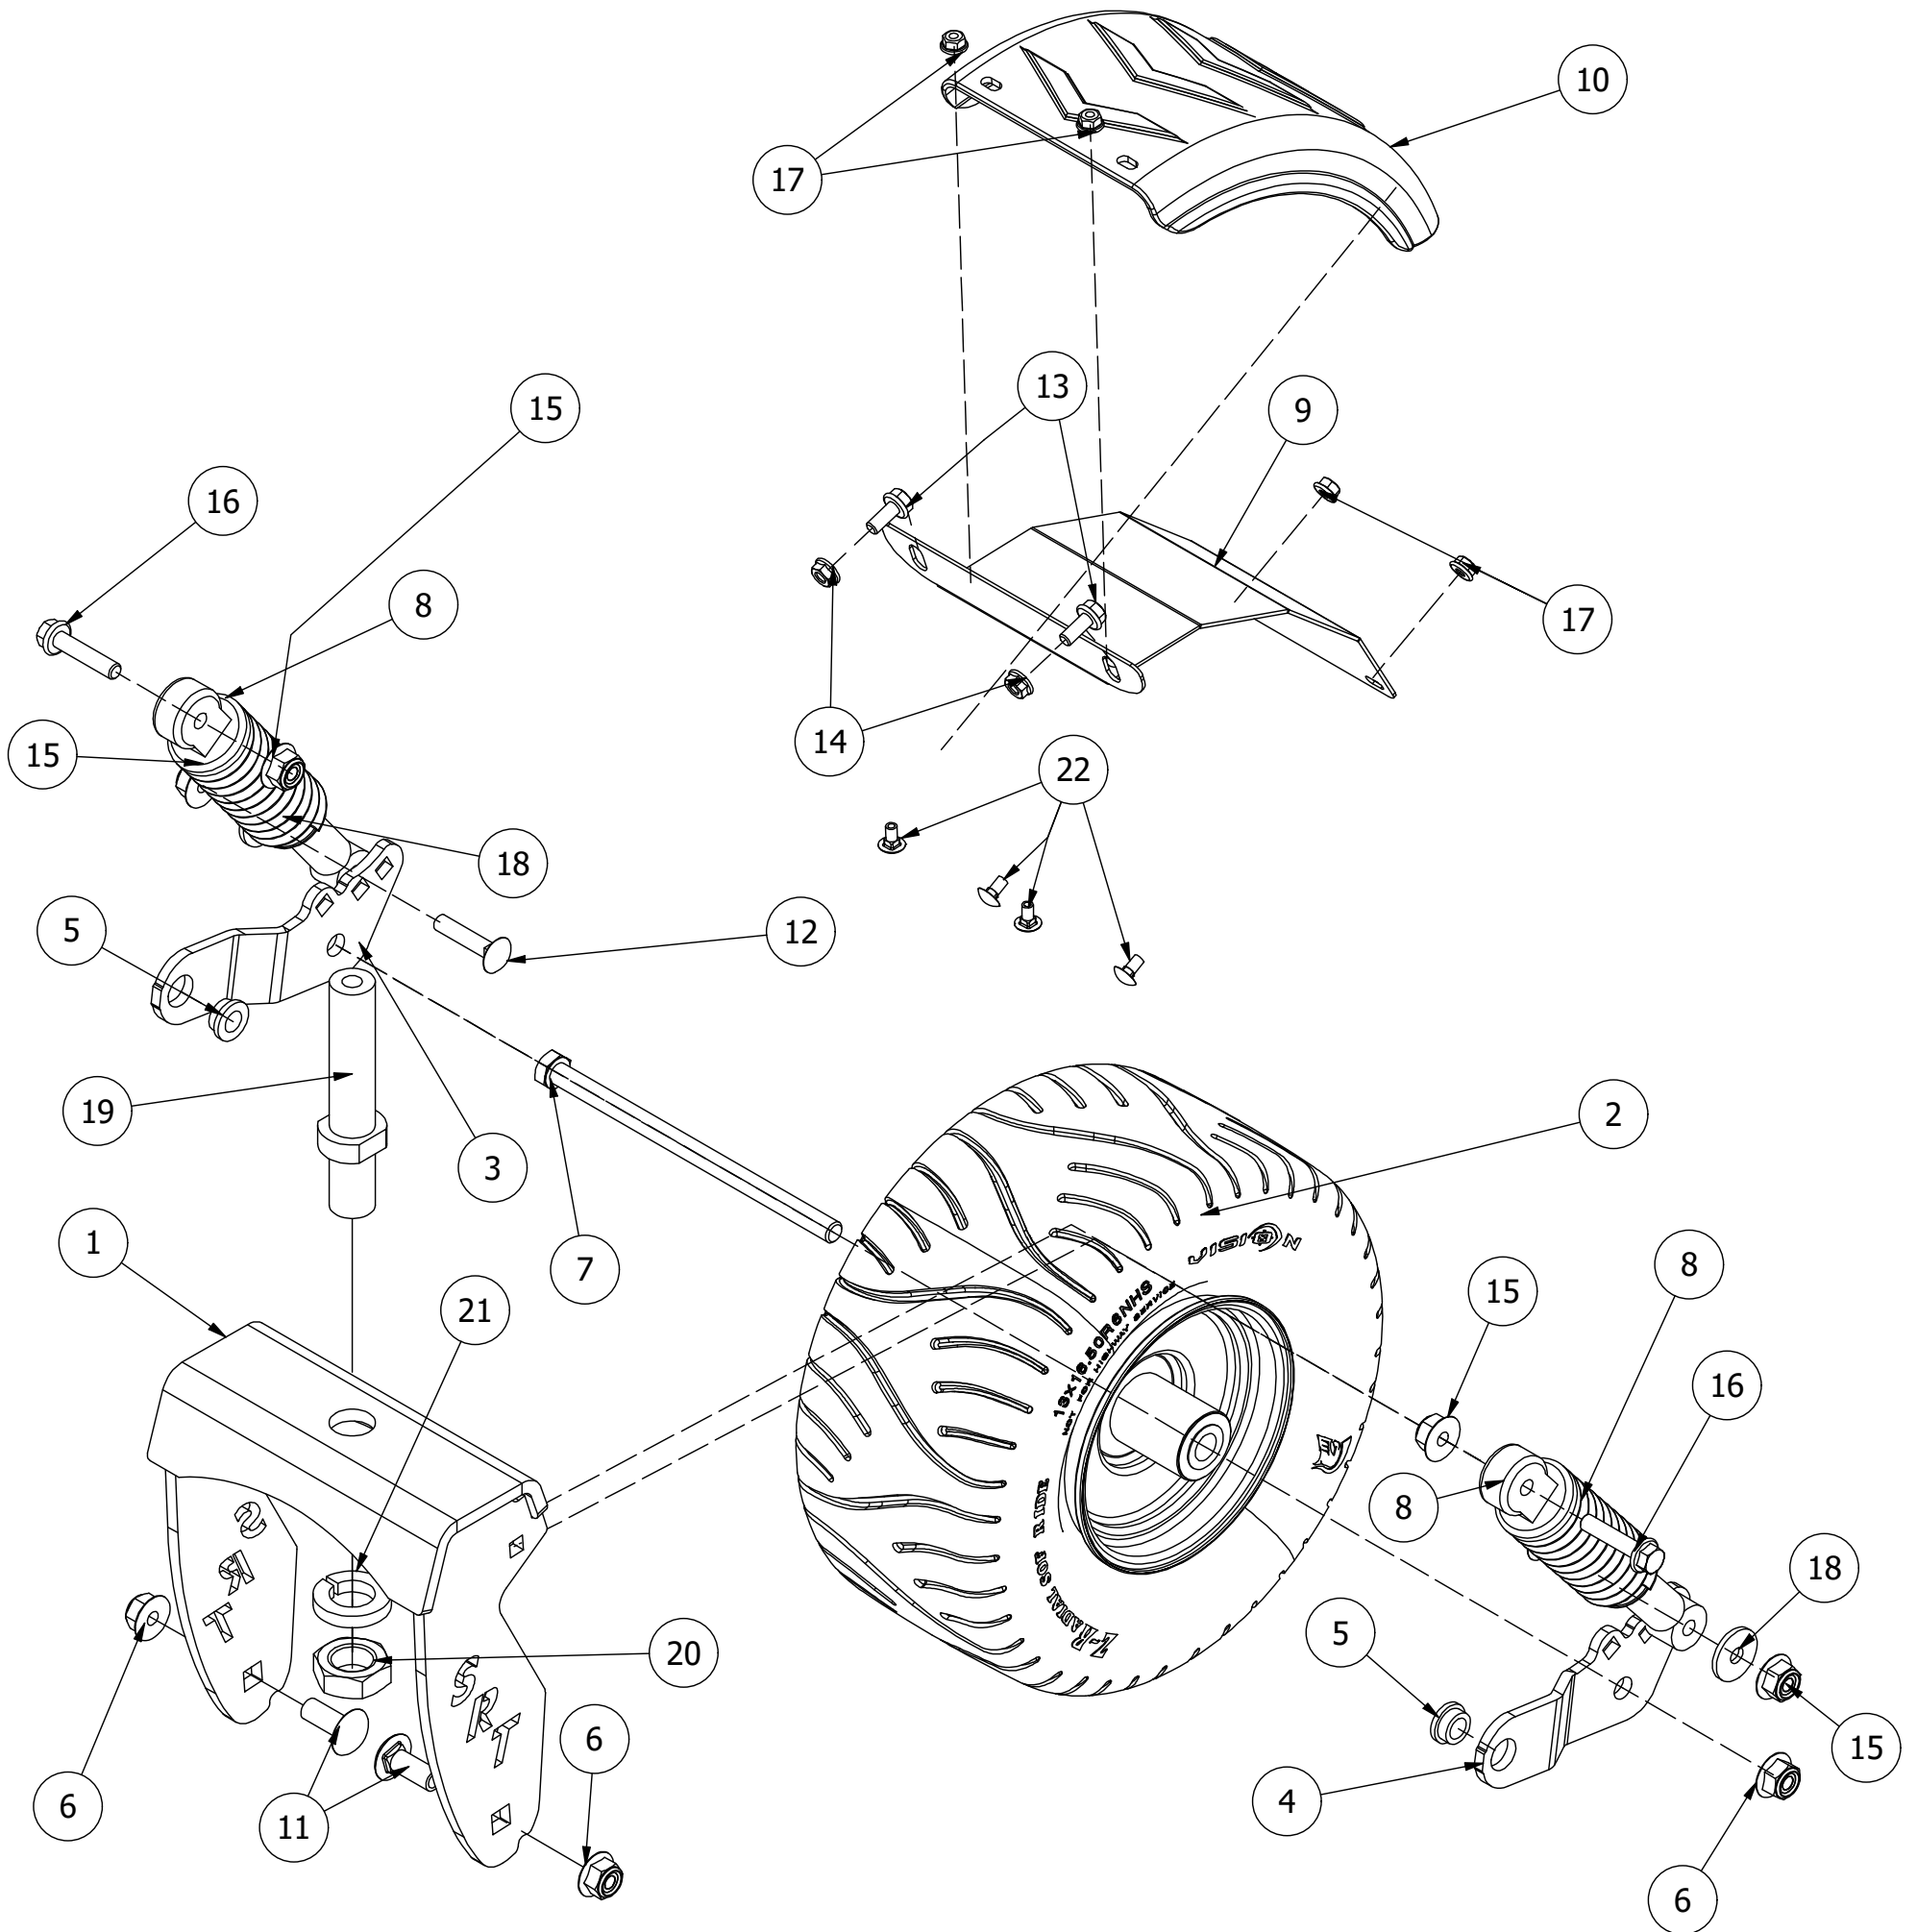

Suspension Fork Assembly