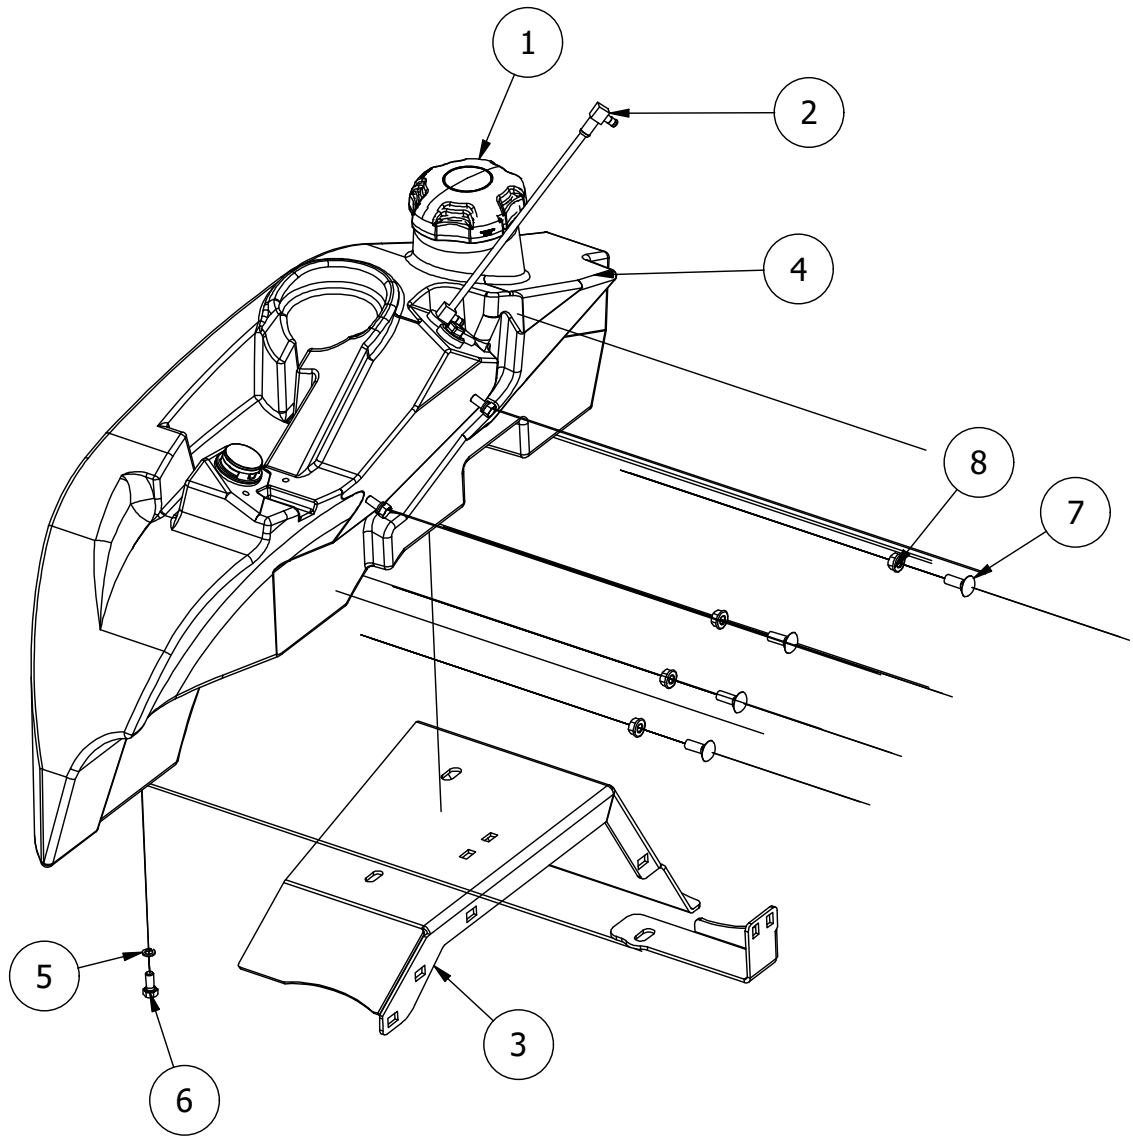

PARTS LIST			
ITEM	QTY	PART NUMBER	DESCRIPTION
1	1	467-0008_00	Tank Fill Neck Non-Venting Cap
2	1	467-0012-00	Spartan 25.14" Fuel Pickup Tube W/ Filter Screen
3	1	439-0653-00	Stand On Fender Right side
4	1	467-0026-00	Stand On right side gas tank assembly
5	4	419-0009-00	5/16 SPLIT LOCKWASHER ZINC
6	4	418-0054-00	5/16-18 X 3/4 HEX C/S ZINC
7	4	418-0045-00	3/8 Fender Bolt
8	4	413-0020-00	3/8-16 HEX FLANGE NUT W/SERR ZINC YELLOW