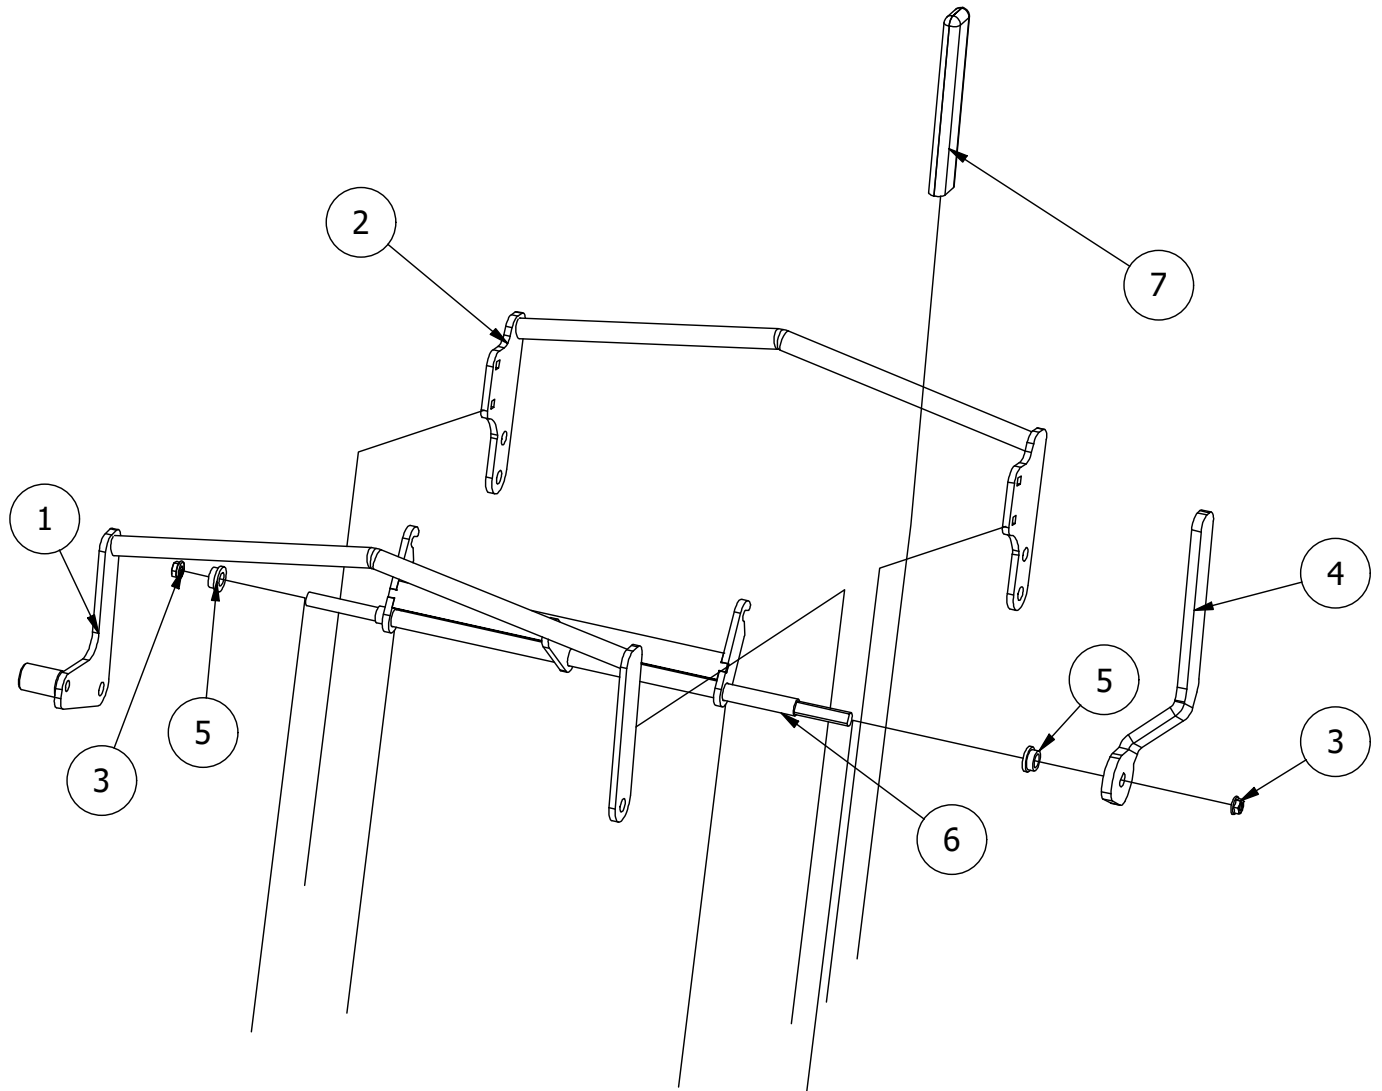

Drive Arm Assemblies

PARTS LIST

ITEM	QTY	PART NUMBER	DESCRIPTION
1	1	490-0430-00	Stand On right Dri☒ Arm Bracket Assembly
2	4	410-0005-00	5/8" ID X 1-3/8" OD X 7/16" THK BEARING
3	2	418-0109-00	5/16- 18 ☐1 1/4 He☐C/S ☐GR.8☐ZC/Yel
4	5	413-0027-00	5/16-18 NYLON INSERT FLANGE LOCKNUT ZC YELLOW
5	2	419-0017-00	3/8 SAE FLAT WASHER ☐3/16 OD☐ZC YELLOW
6	2	435-0030-00	Stand On upper Dri☒ Rod ☐long☐
7	4	799-1002-00	1/4-28☐Right Hand Thread Heim
8	4	418-0027-00	5/16-18 X 1-3/4 HEX C/S GR 2 ZINC
9	4	410-0010-00	1/2" ID X 5/8" OD X 1/2" LENGTH FLANGE BUSHING
10	1	490-0427-00	Stand On Le☐Lower Dri☒ Arm Pi☐t Assembly
11	2	413-0035-00	5/16-24 HEX NUT ZINC
12	2	435-0027-00	Stand On Dri☒ Handle Rod
13	2	484-0002-00	Dri☒ Arm Grip Pad

PARTS LIST

ITEM	QTY	PART NUMBER	DESCRIPTION
1	1	490-0429-00	Stand On Right Dri-latch Arm Bracket Assembly
2	4	410-0005-00	5/8" ID X 1-3/8" OD X 7/16" THK BEARING
3	2	418-0109-00	5/16- 18 1 1/4 Hex C/S GR.8 ZC/Yel
4	5	413-0027-00	5/16-18 NYLON INSERT FLANGE LOCKNUT ZC YELLOW
5	2	419-0017-00	3/8 SAE FLAT WASHER 3/16 OD ZC YELLOW
6	2	435-0030-00	Stand On upper Dri-latch Rod Long
7	4	799-1002-00	1/4-28 Right Hand Thread Heim
8	4	418-0027-00	5/16-18 X 1-3/4 HEX C/S GR 2 ZINC
9	1	490-0426-00	Stand On Right Lower Dri-latch Arm Pivot Assembly
10	4	410-0010-00	1/2" ID X 5/8" OD X 1/2" LENGTH FLANGE BUSHING
11	2	413-0035-00	5/16-24 HEX NUT ZINC
12	2	435-0027-00	Stand On Dri-latch Handle Rod
13	2	484-0003-00	Dri-latch Arm Grip Pad

PARTS LIST

ITEM	QTY	PART NUMBER	DESCRIPTION
1	1	490-0441-00	Stand On Stationary Handlebar Assembly
2	1	490-0438-00	Stand On Stationary Handlebar Assembly
3	5	413-0027-00	5/16-18 NYLON INSERT FLANGE LOCKNUT ZC YELLOW
4	1	439-0669-00	Stand On Brake Lever Brkt
5	2	410-0009-00	1/2" ID X 3/4" OD X 3/8" LENGTH FLANGE BUSHING
6	1	490-0432-00	Stand On Brake Handle Assembly
7	1	484-0002-00	Brake Handle Rubber Grip