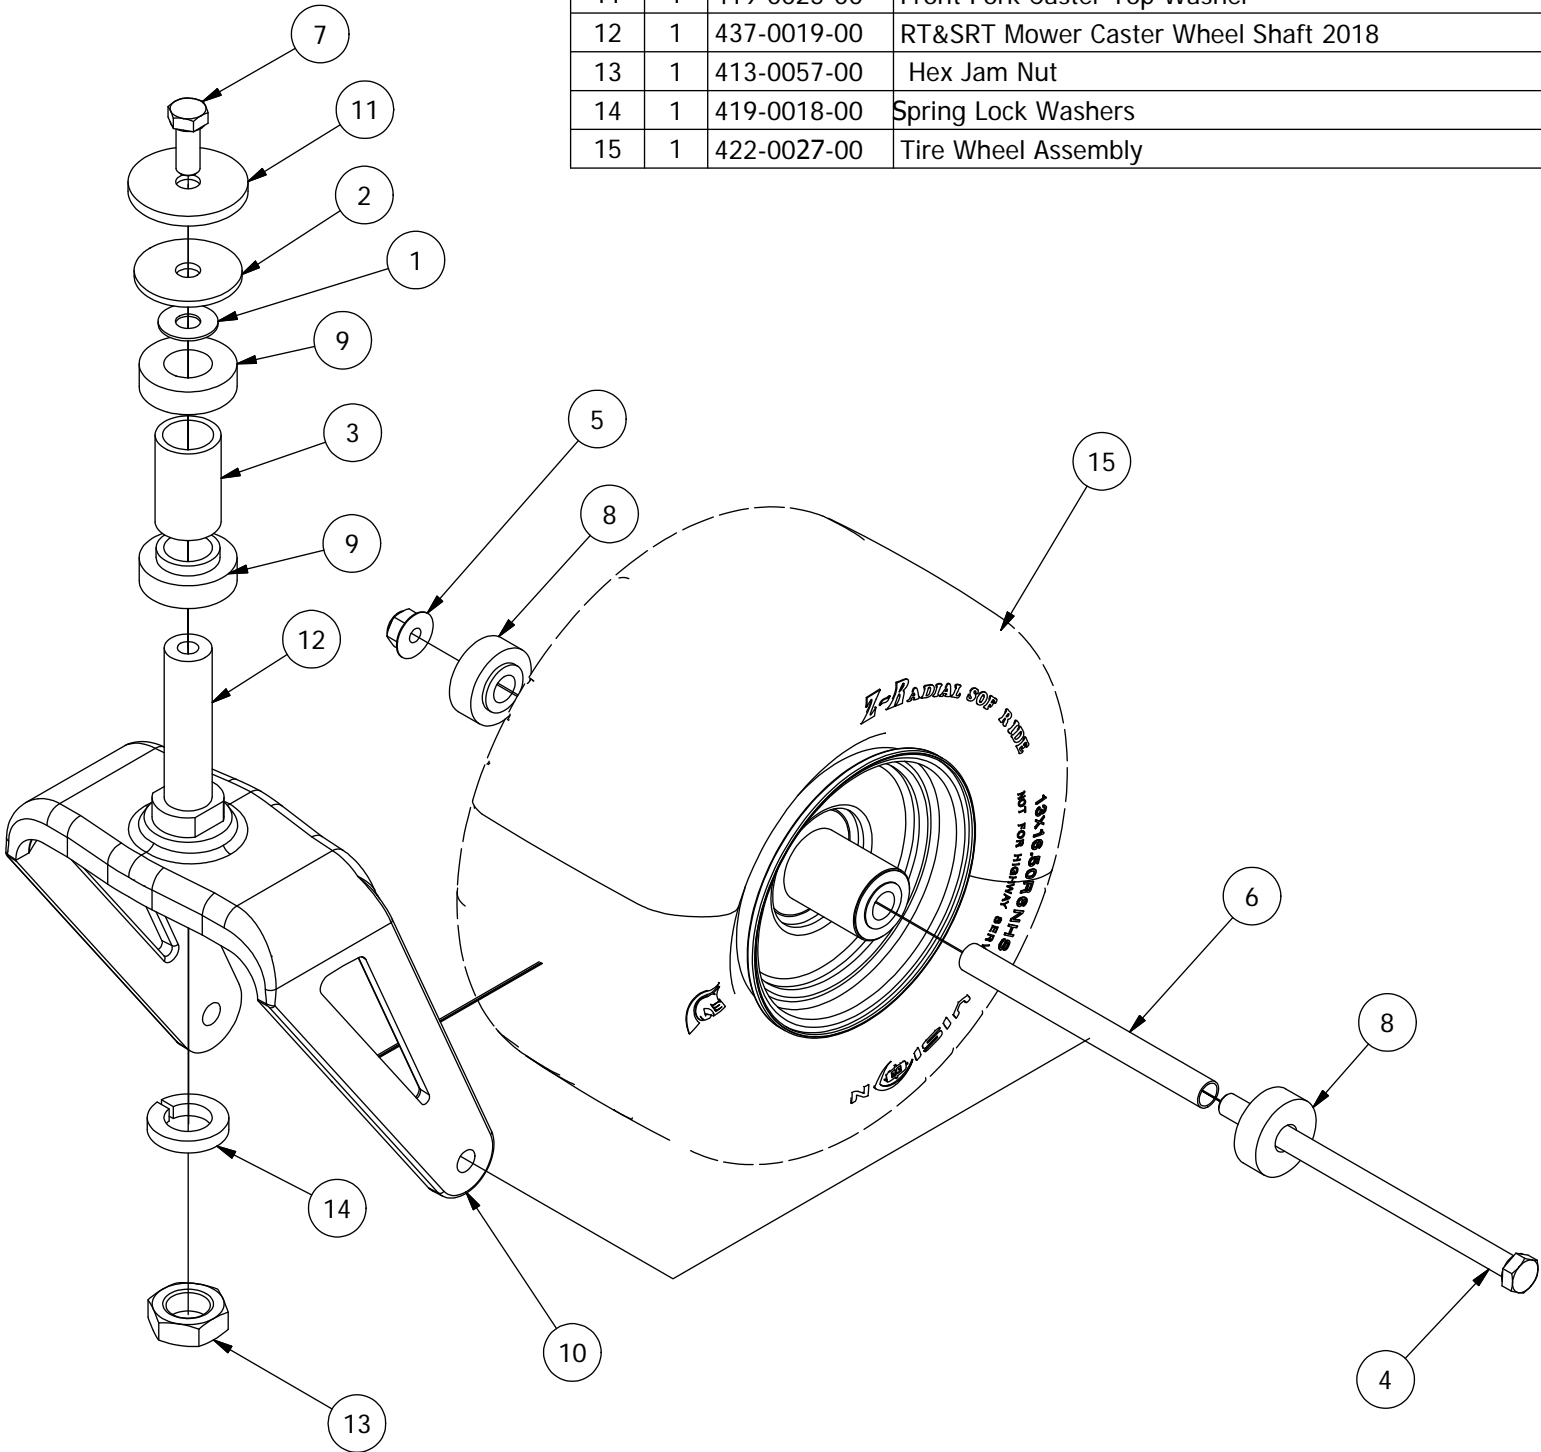

**KG Mower Parts
Manual 2020**

TABLE OF CONTENTS

FRONT FORK..... 3

Front Fork Assembly

Front Fork Assembly			
ITEM	QTY	PART NUMBER	DESCRIPTION
1	1	419-0002-00	1/2 FENDER WASHER 1-1/4" OD ZINC
2	1	426-0006-00	Mower Caster Shaft Washer
3	1	425-0011-00	Mower Bearing Retainer Spacer
4	1	418-0003-00	1/2-13 X 8-1/2 HEX C/S GR 5 ZINC YELLOW
5	1	413-0002-00	1/2-13 NYLON INSERT FLANGE LOCKNUT ZC YELLOW
6	1	425-0010-00	Mower Caster Fork Wheel Spacer
7	1	418-0006-00	1/2-20 X 1-1/4 HEX C/S GR 5 ZINC
8	2	410-0014-00	Mower Caster Wheel Bearing
9	2	410-0006-00	Mower Caster Shaft Bearing
10	1	423-0001-00	RT&SRT Caster Wheel Fork 2018
11	1	419-0025-00	Front Fork Caster Top Washer
12	1	437-0019-00	RT&SRT Mower Caster Wheel Shaft 2018
13	1	413-0057-00	Hex Jam Nut
14	1	419-0018-00	Spring Lock Washers
15	1	422-0027-00	Tire Wheel Assembly

Battery Assembly

Battery Assembly

PARTS LIST			
ITEM	QTY	PART NUMBER	DESCRIPTION
1	1	468-1004-00	12-V Mower Starter Battery
2	1	439-0657-00	Stand On Mower Battery Box
3	1	443-0001-00	Battery Hold Down
4	2	418-0034-00	1/4-20 X 7 CARRIAGE BOLT ZINC
5	2	413-0025-00	1/4-20 WING NUT ZINC
6	1	486-0048-00	Mower Positive Battery Cable
7	1	486-0049-00	Mower Negative Battery Cable
8	2	418-0035-00	1/4-20 X 3/4 HEX C/S GR 2 ZINC
9	2	413-0026-00	1/4-20 NYLON INSERT FLANGE L/NUT ZINC