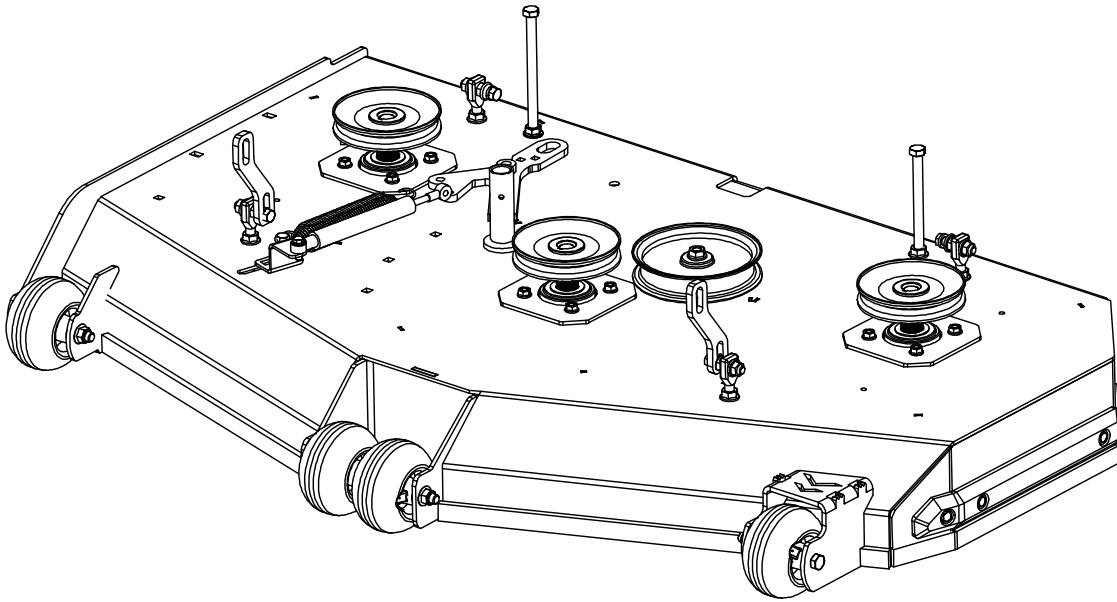

54" Deck Assembly 1

54" Deck Assembly 1

PARTS LIST			
ITEM	QTY	PART NUMBER	DESCRIPTION
1	4	422-0001-00	Anti-Scalp Wheel
2	1	429-0001-00	Mower Nylon Deck Guard
3	2	418-0016-00	1/2-13 X 5 HEX C/S GR 2 ZINC YELLOW
4	1	418-0015-00	1/2-13 X 8-1/2 HEX C/S GR 2 ZINC YELLOW
5	3	413-0002-00	1/2-13 NYLON INSERT FLANGE LOCKNUT ZC YELLOW
6	3	418-0049-00	5/16-18 X 3/4 IND HWH TRI LOB ZINC
7	1	418-0011-00	7/16-14 X 1-3/4 HEX C/S GR 2 ZINC (NOT A/T)
8	2	413-0001-00	7/16-14 HEX FLANGE NUT W/SERR ZINC
9	1	434-0005-00	Deck/pump idler spring
10	12	413-0005-00	1/2-13 HEX FLANGE NUT W/SERR ZINC YELLOW
11	2	418-0044-00	1/2-13 X 6-1/2 HEX C/S GR 8 ZINC YELLOW
12	2	435-0010-00	Mower 54" Deck Front Height Arm Connecting Link
13	1	439-0685-00	SO Deck Belt Idler Damper Mounting Bracket
14	1	434-0009-00	Idler Gas Spring
15	1	418-0108-00	5/16 x1 Hex C/S (GR8) ZC/Yel
16	1	419-0016-00	5/16" ID X 5/8" OD X 1/16" THK BRONZE WASHER
17	1	490-0446-00	54" Stand On Deck Assembly
18	1	490-0431-00	Mower Deck Idler Pulley Arm Assembly
19	1	425-0007-00	Mower IDLER PULLEY SPACER

54" Deck Assembly 2

54" Deck Assembly 2

PARTS LIST			
ITEM	QTY	PART NUMBER	DESCRIPTION
1	3	54 Spindle Assembly	
2	1	433-0007-00	Mower 6-3/4" Deck Idler Pulley
3	1	413-0010-00	1/2-13 HEX FLANGE NUT W/SERR ZINC
4	4	448-0001-00	Mowre Deck height adjustment Stud
5	12	413-0005-00	1/2-13 HEX FLANGE NUT W/SERR ZINC YELLOW
6	4	418-0046-00	7/16-14 X 2 HEX C/S GR 5 ZINC YELLOW
7	8	413-0011-00	7/16-14 HEX FLANGE NUT W/SERR ZINC YELLOW
8	4	419-0010-00	.443 ID X .750 OD X .125 THK NYLON BLACK
9	3	433-0004-00	Deck Pulley 54"