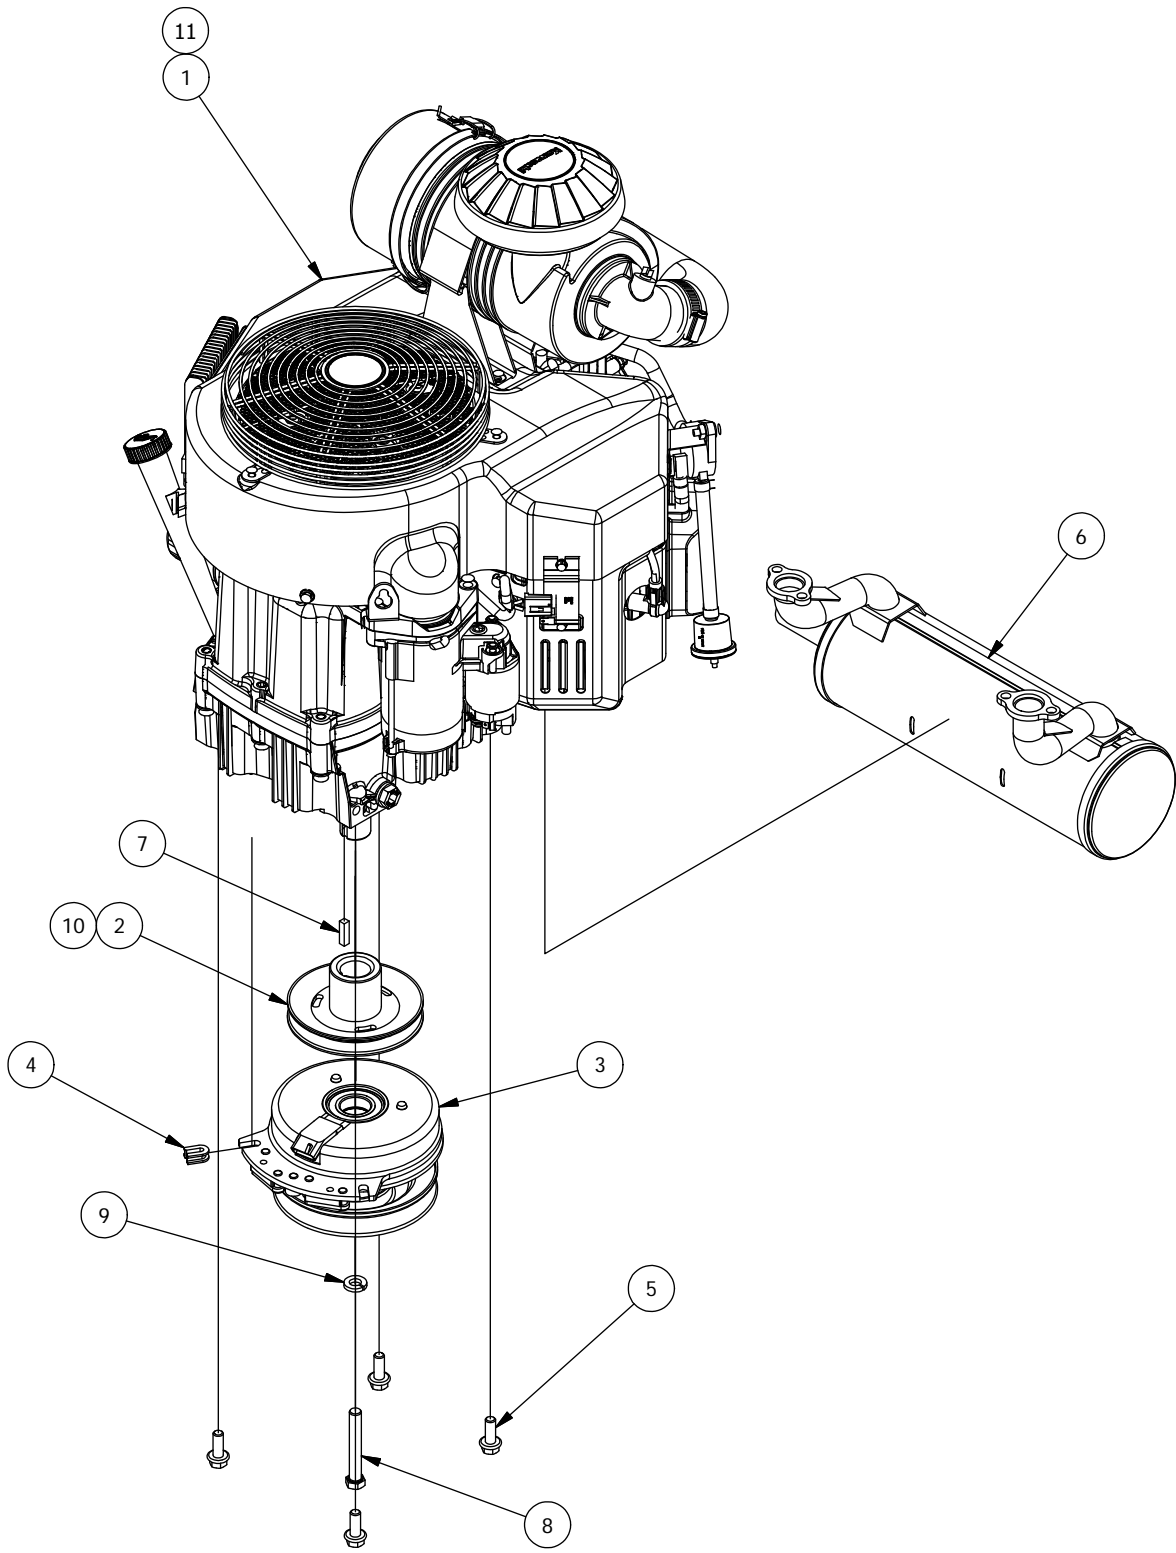

Kawasaki FT 730cc and FX 801cc Engine Assembly			
ITEM	QTY	PART NUMBER	DESCRIPTION
1	1	415-0022-00	FT 850cc Engine
2	1	433-0001-00	Drive Pulley, A Belt
3	1	470-0002-00	PTO Clutch
4	1	437-0025-00	Mower Rotation Stop Brkt Sleeve
5	4	418-0023-00	3/8-16 X 1-1/8 IND HWH W/SERR TRI LOB ZY
6	1	415-0065-00	Exhaust System Kawasaki FX 850cc engine
7	1	442-0001-00	1/4 X 1 SQUARE KEY STOCK
8	1	418-0022-00	7/16-20 X 3 HEX C/S GR 8 ZC YELLOW
9	1	419-0005-00	7/16 SPLIT LOCKWASHER GR 8 ZC YELLOW
10	1	433-0002-00	Drive Pulley, B Belt (Only with HTG16 Transmissions)
11	1	415-0089-00	FX 801 Engine