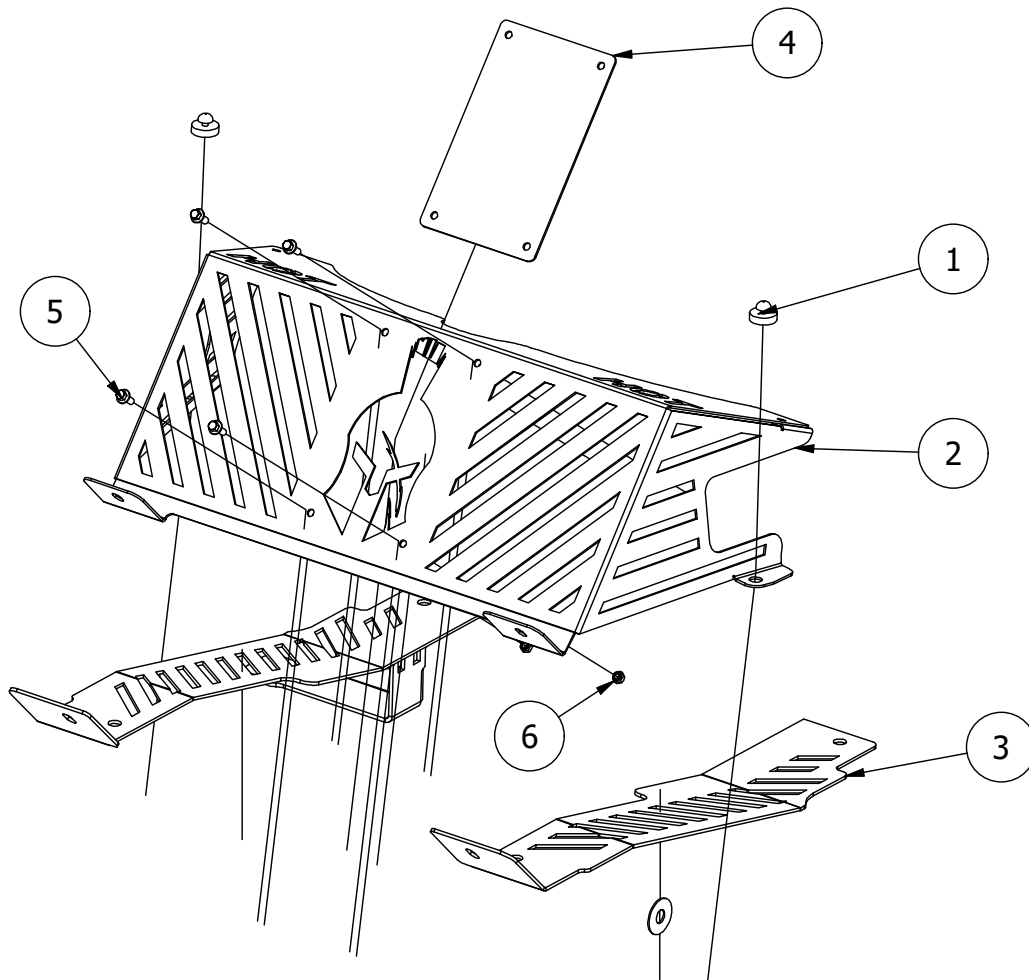

PARTS LIST			
ITEM	QTY	PART NUMBER	DESCRIPTION
1	6	429-0002-00	Part
2	1	439-0664-00	Stand On Muffler Heatshield
3	1	439-0683-00	Stand On Belt Cover Left side
4	1	426-0467-00	Stand On Muffler Heatshield backer plate (Orange)
5	4	418-0076-00	M6-1.0 X 16MM HEX FLANGE BOLT ZINC YELLOW
6	4	413-0070-00	M6-1.0 DIN 985 NYL INS (CL. 10) L/N ZC/Y