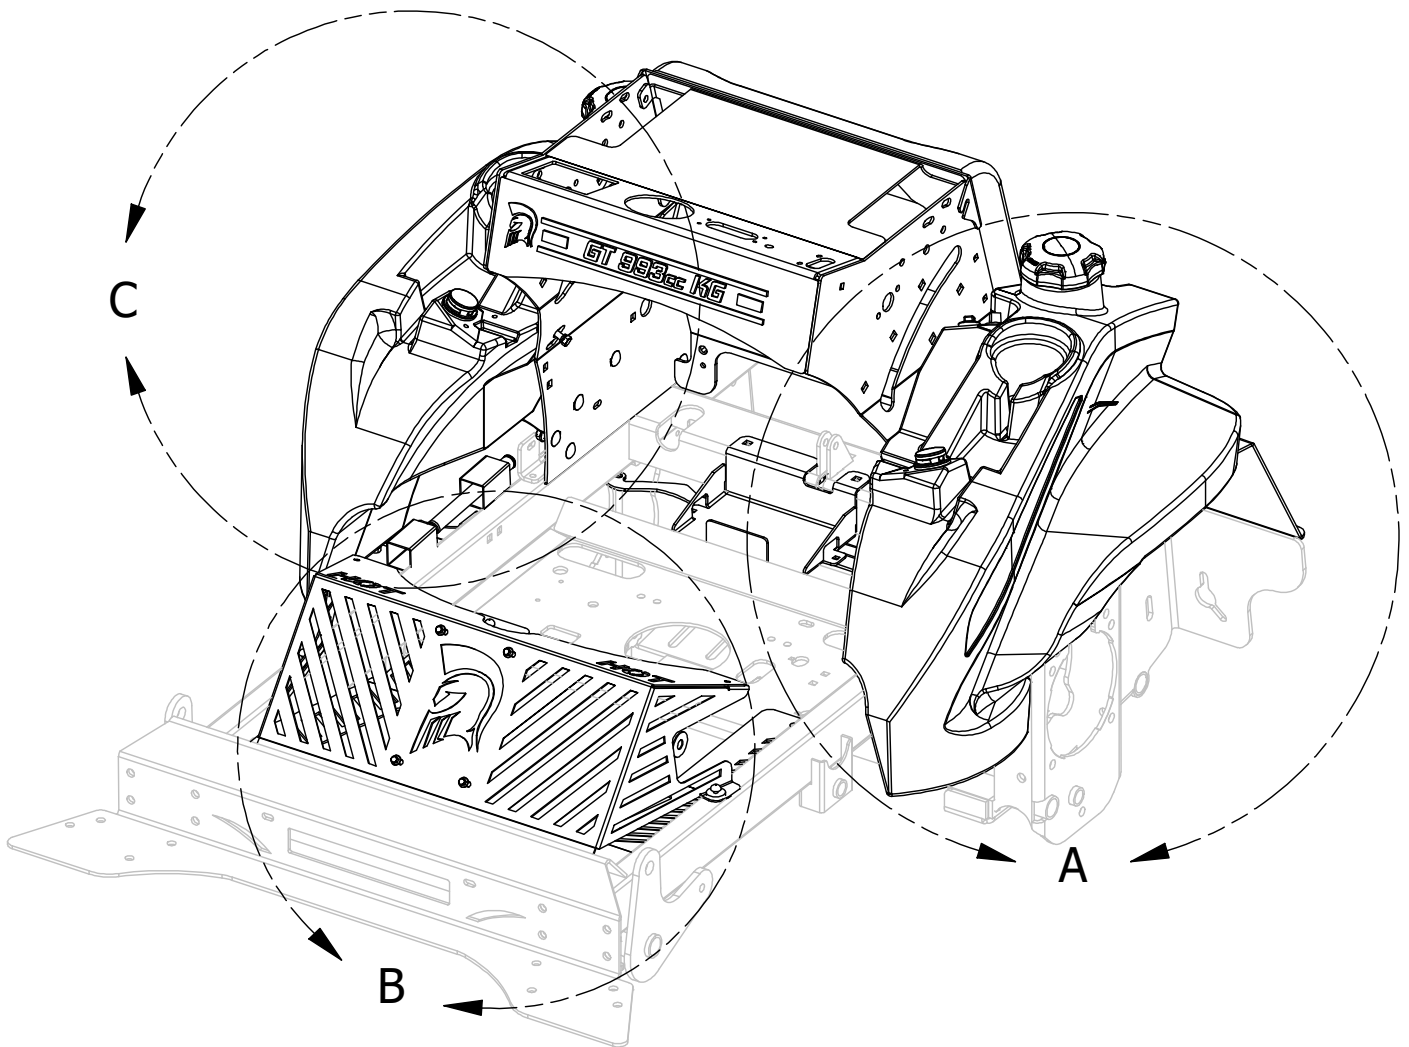

Gas Tank Assemblies