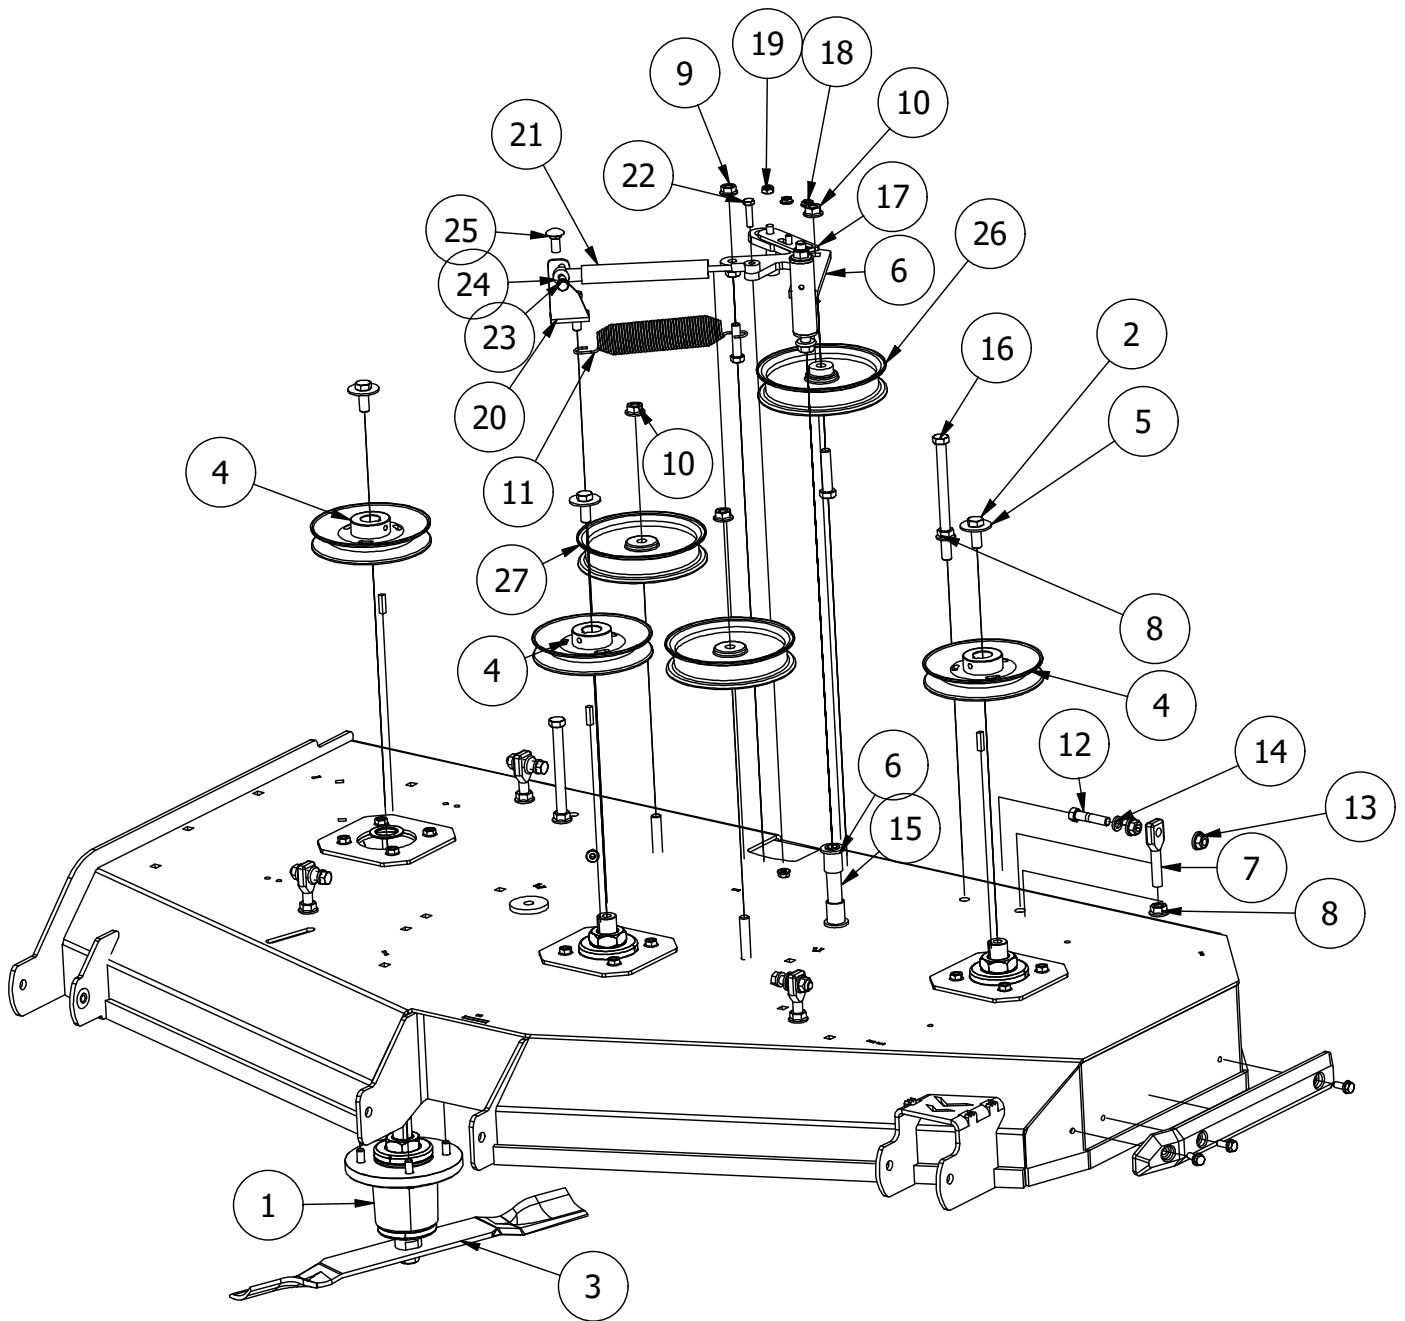

61" Deck Assembly 1

PARTS LIST			
ITEM	QTY	PART NUMBER	DESCRIPTION
1	1	437-0005-00	Mower Heavy Duty Deck Spindle
2	1	418-0006-00	1/2-20 X 1-1/4 HEX C/S GR 5 ZINC
3	1	438-0002-00	61" Mower Deck Blade
4	1	433-0003-00	Deck Pulley 61"
5	1	419-0001-00	1/2" X 1-5/8 BELLEVILLE CUP WASHER ZINC YELLOW
6	1	490-0019-00	Mower Deck Idler Pulley Arm Assembly
7	4	448-0001-00	Mowre Deck height adjustment Stud
8	12	413-0005-00	1/2-13 HEX FLANGE NUT W/SERR ZINC YELLOW
9	4	413-0001-00	7/16-14 HEX FLANGE NUT W/SERR ZINC
10	3	413-0010-00	1/2-13 HEX FLANGE NUT W/SERR ZINC
11	1	434-0007-00	2019 Mower Deck Spring
12	4	418-0046-00	7/16-14 X 2 HEX C/S GR 5 ZINC YELLOW
13	9	413-0011-00	7/16-14 HEX FLANGE NUT W/SERR ZINC YELLOW
14	4	419-0010-00	.443 ID X .750 OD X .125 THK NYLON BLACK
15	1	425-0006-00	Mower Inner Idler Spacer
16	2	418-0044-00	1/2-13 X 6-1/2 HEX C/S GR 8 ZINC YELLOW
17	1	439-0257-00	Deck Idler Pulley Belt Retainer Brkt
18	2	413-0006-00	5/16-18 HEX FLANGE NUT W/SERR ZINC
19	1	613-2004-00	3/8"-16 Nyloc Jam Nut
20	1	439-0335-00	Deck Belt Idler Damper Mounting Bracket
21	1	434-0009-00	Idler Gas Spring
22	1	418-0109-00	5/16- 18 x 1 1/4 Hex C/S (GR.8) ZC/Yel
23	1	418-0108-00	5/16 x1 Hex C/S (GR8) ZC/Yel
24	1	419-0016-00	5/16" ID X 5/8" OD X 1/16" THK BRONZE WASHER
25	1	418-0017-00	7/16-14 X 1 CARRIAGE BOLT ZINC
26	1	433-0014-00	6-3/4" Idler Pulley, 15/16" Spacer Assembly
27	2	433-0015-00	6-3/4" Idler Pulley, 15/16" Spacer Assembly