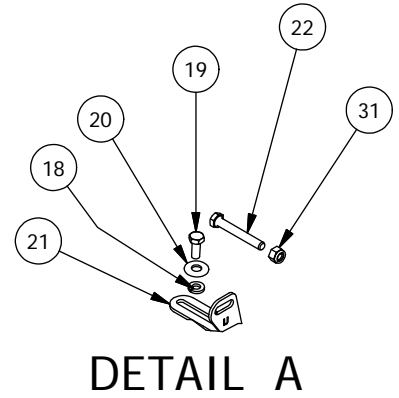

Engine in Frame Assembly

Parts List