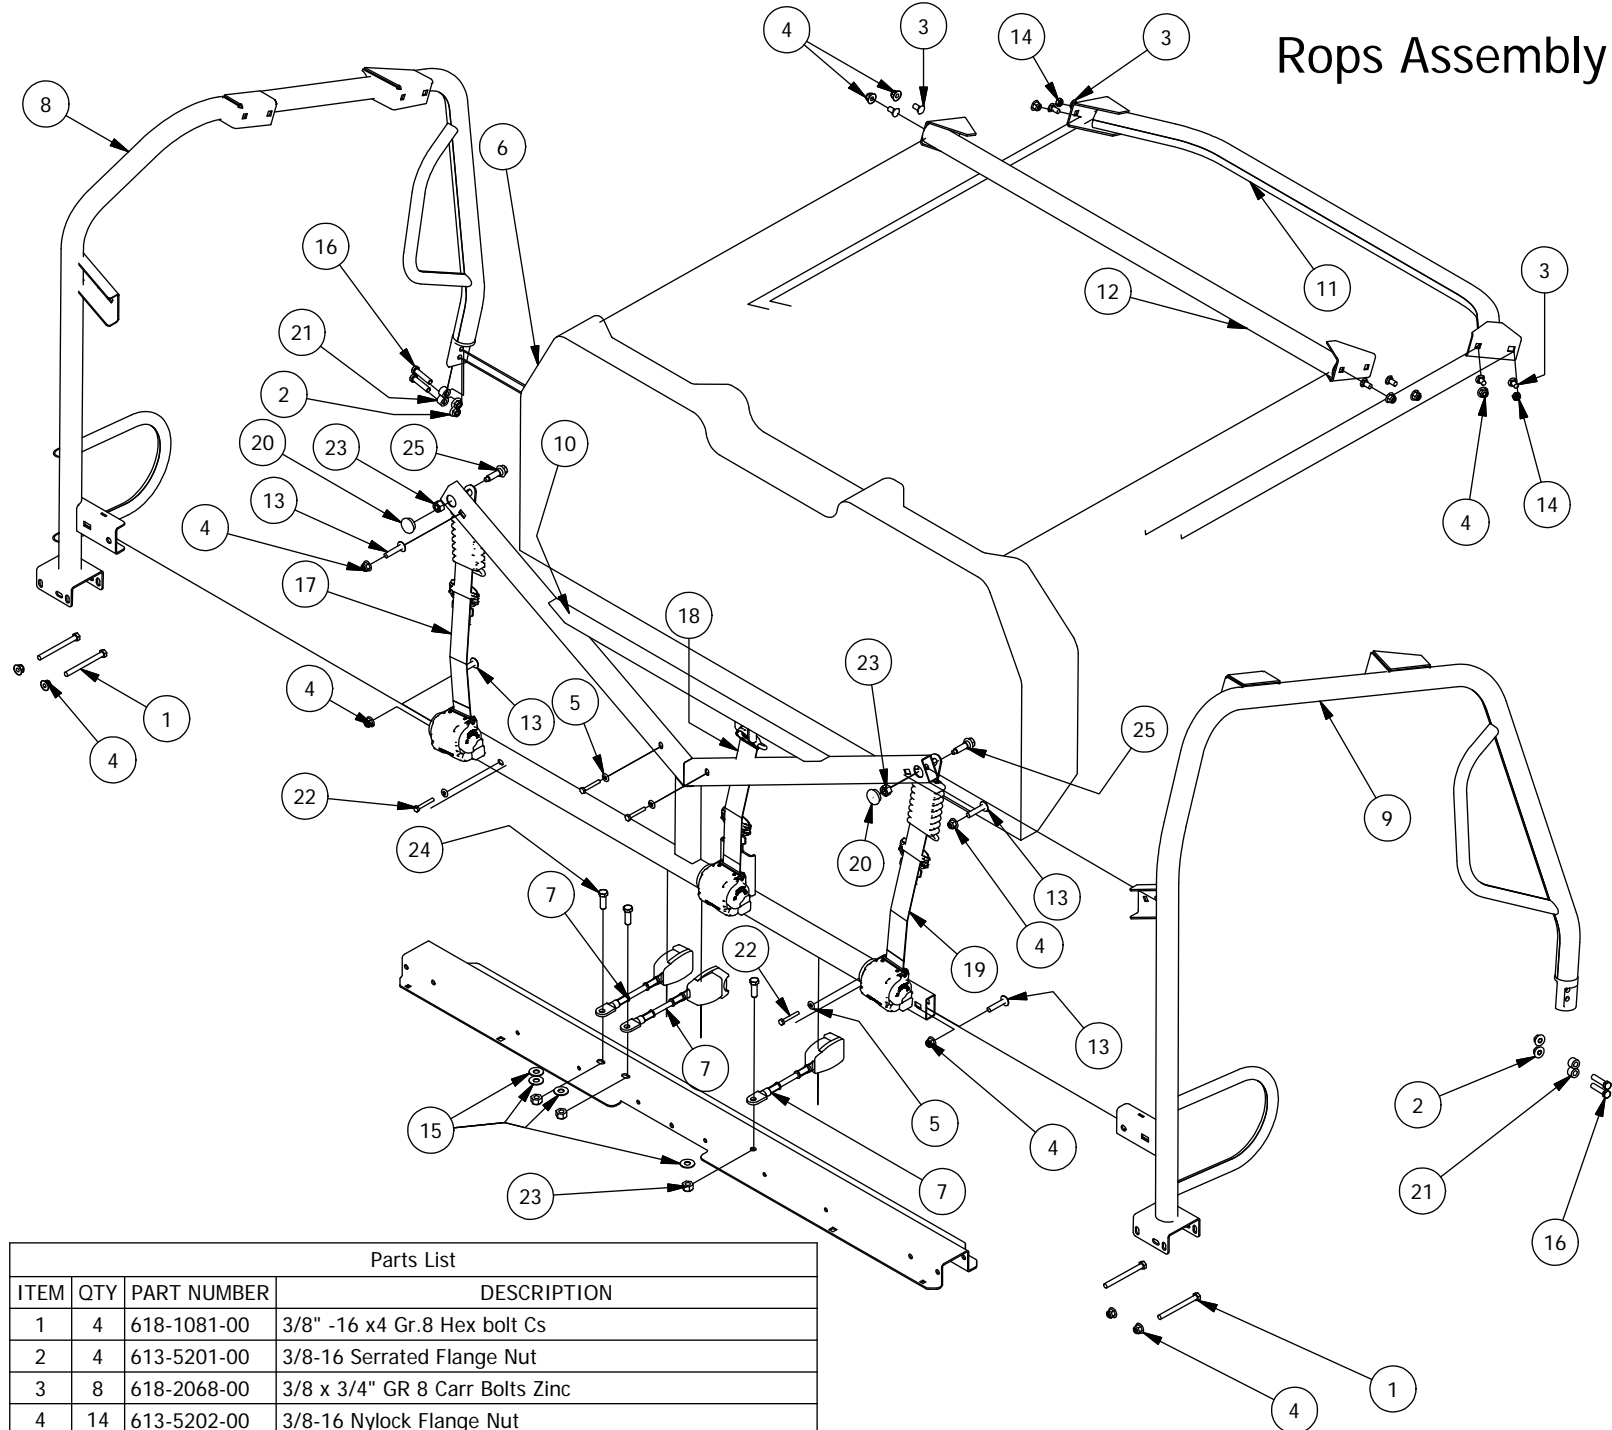

# ROPS Assembly

Parts List

ITEM	QTY	PART NUMBER	DESCRIPTION
1	4	618-1081-00	3/8" -16 x4 Gr.8 Hex bolt Cs
2	4	613-5201-00	3/8-16 Serrated Flange Nut
3	8	618-2068-00	3/8 x 3/4" GR 8 Carr Bolts Zinc
4	14	613-5202-00	3/8-16 Nylock Flange Nut
5	4	619-4008-00	1/4 Lock Washer Zinc
6	1	771-2001-00	Seat Back-Large UTV
7	3	671-0030-00	Seat Belt Latch
8	1	780-3012-00	ROPS Left Hoop Assy
9	1	780-3004-00	ROPS Right Hoop Assy
10	1	780-3002-00	ROPS K Brace Assy For Seat back w/ Integral Headrest
11	1	780-3008-00	ROPS Front Cross Brace Assy
12	1	780-3010-00	ROPS Rear Cross Brace Assy
13	4	618-2048-00	3/8" -16 x 1-3/4" G8 Carriage Bolt
14	2	613-2004-00	3/8"-16 Nyloc Jam Nut
15	4	619-8052-00	7/16 USS Flat Washer Zinc
16	4	618-2008-00	3/8"-16X1-3/4" Gr 8 C/S
17	1	771-1017-00	Seat Belt Assy-3 Point-Front Drivers Side
18	1	771-1016-00	Seat Belt Assy-3 Point-Center
19	1	771-1015-00	Seat Belt Assy-3 Point-Passengers Side
20	2	618-6067-00	Heyco 2713 Hole Plug
21	4	725-4005-00	Spacer, .75 O.D. x .400 I.D. x .500"L
22	4	618-2016-50	1/4-20 x 1-3/4" Hex Bolt
23	5	613-0026-00	7/16-20 Nylon Insert Locknut
24	3	618-2097-00	7/16-20 x 1-1/4 GR5 Hex Cap Screw
25	2	618-2096-00	7/16-20 x 1 3/8 GR5 Shoulder Bolt