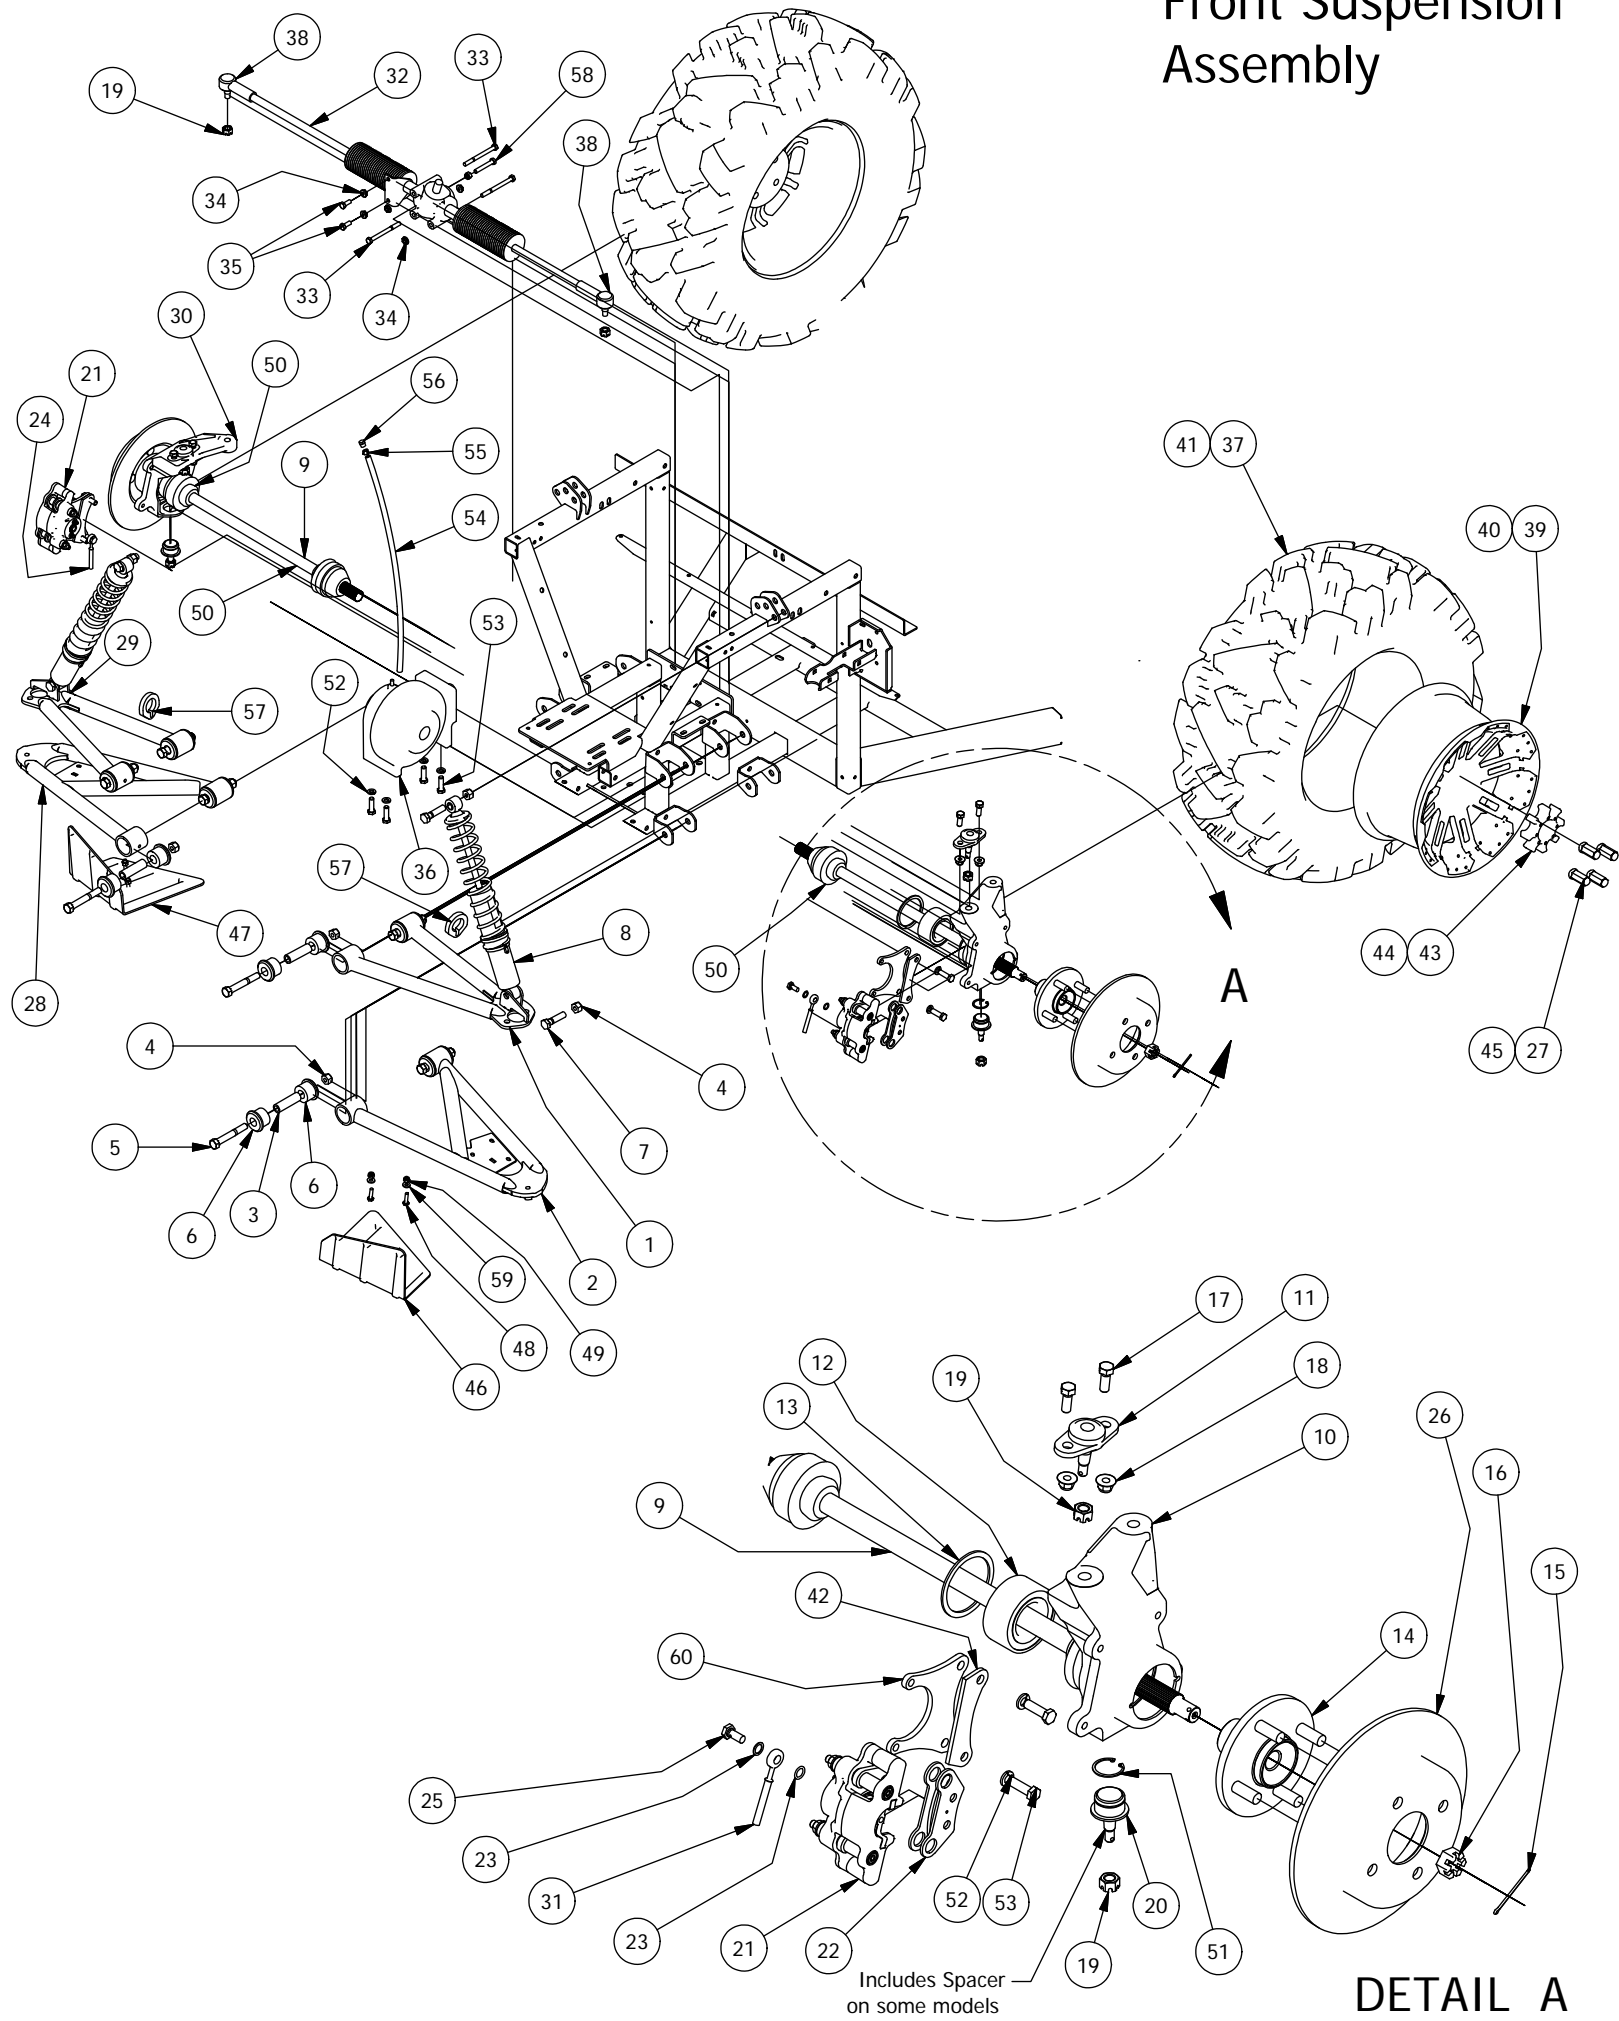

# Front Suspension Assembly

Front Suspension Assembly			
ITEM	QTY	PART NUMBER	DESCRIPTION
1	1	787-3201-00	Left Front Upper A-arm Assy
2	1	787-3203-00	Left Front Lower A-Arm Assy
3	8	732-2001-00	Large MTV A-Arm Bushing Sleeve
4	12	613-6037-00	1/2-13 Nylon Insert Locknut
5	8	618-2006-00	1/2" - 13X3-1/2" Hex Bolt Gr 5
6	16	732-2000-00	Large MTV A-Arm Bushing
7	4	618-5049-00	1/2-13 x 2 GR5 Hex Bolt Zinc
8	2	787-2005-00	Front Shock-Kohler 25 Lg UTV
9	2	737-2029-00	Half-Shaft - Front Large UTV
10	1	737-2020-00	Spindle, Left Front-Large UTV
11	2	799-2003-00	Ball Joint-Spindle-Upper High Strength
12	2	710-2002-00	Spindle Bearing LRG UTV
13	2	710-2003-00	Retaining Ring-Spindle Bearing
14	2	786-2000-00	Hub-Large UTV
15	2	765-1016-00	Rear Hub Castle Nut Cotter Pin
16	2	765-1012-00	Rear Hub Castle Nut
17	4	618-6049-00	3/8-16 X 1 GR 5 Hex Bolts Zinc
18	4	613-5202-00	3/8-16 Nylock Flange Nut
19	6	613-2003-00	M12 X 1.25 Castle Nut
20	2	799-2000-00	Ball Joint-Spindle-Lower
21	2	616-1051-00	Hydraulic Caliper
22	2	616-1056-00	Brake Pad Kit (2 Pads per Kit)
23	4	616-1025-00	10 mm copper crush washer
24	1	716-3002-00	Brake Line Front Right-Lg UTV
25	2	616-1015-00	Banjo Bolt M 10mm x 1.0
26	2	716-2000-00	Rotor - Large UTV
27	8	613-0001-00	1/2 Lug Nut-44011- Front
28	1	787-3202-00	Right Front Lower A-Arm Assy
29	1	787-3200-00	Right Front Upper A-Arm Assy
30	1	737-2022-00	Spindle, Right Front-Large UTV
31	1	716-3000-00	Brake Line Front Left-Lg UTV
32	1	731-3000-00	Rack & Pinion, Large MTV
33	3	618-2060-00	5/16-18 X 3 1/2 GR 5 Hex Bolts Zinc
34	5	613-9002-00	5/16-18 Hex Flange Nuts Zinc w/Serations
35	2	618-8063-00	5/16-18 x 3/4 GR 5 Hex bolt Zinc
36	1	756-3004-00	Front Differential-800cc
37	1	722-4102-00	XD4 Front Tire
38	2	710-1014-00	Tie Rod End-Intimidator
39	2	722-4000-00	XD4 Front Wheel
40	2	722-4006-00	Base Model Front Wheel
41	1	722-4112-00	Base Model Front Tire
42	2	725-3210-60	Caliper Brake Mount Spacer
43	2	722-4004-00	XD4 Wheel Center Cap
44	1	722-4110-00	Base Wheel Center Cap
45	8	713-1012-50	Open End Lug Nut-Black (Base Model Only)
46	1	780-2206-00	Left A Frame Guard-2500
47	1	780-2207-00	Right A Frame Guard-2500
48	4	618-4007-00	1/4-20 x 1 Grade 5 Hex bolts Zinc
49	4	613-8073-00	1/4-20 Nylon Insert Locknut Zinc Orange Nylon
50	4	712-3222-00	Half Shaft CV Boot Kit
51	2	799-2001-00	Retaining Ring-Lg MTV Ball Jt
52	8	619-5037-00	3/8 Lockwasher Zinc
53	8	618-5040-00	3/8-16 x 1-1/4 Hex Bolt GR5
54	1	751-1018-00	5/16 ID 7/16 OD Hose
55	1	772-1001-00	5/16 Spring Hose Clamp
56	1	724-1045-00	Breather Plug Threaded
57	2	772-2050-00	Break Line Anchor-1-1/4"
58	1	618-2071-00	5/16-18X 2" Hex Head Cap Screw
59	4	619-0010-50	1/4 Flat Washer Black
60	2	639-0054-00	Brake Caliper Brkt-Ausco-Elect