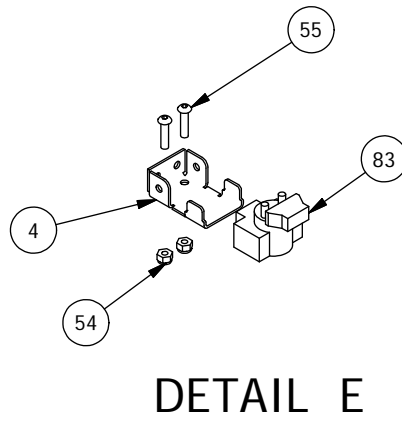

Engine in Frame Assembly

Parts List