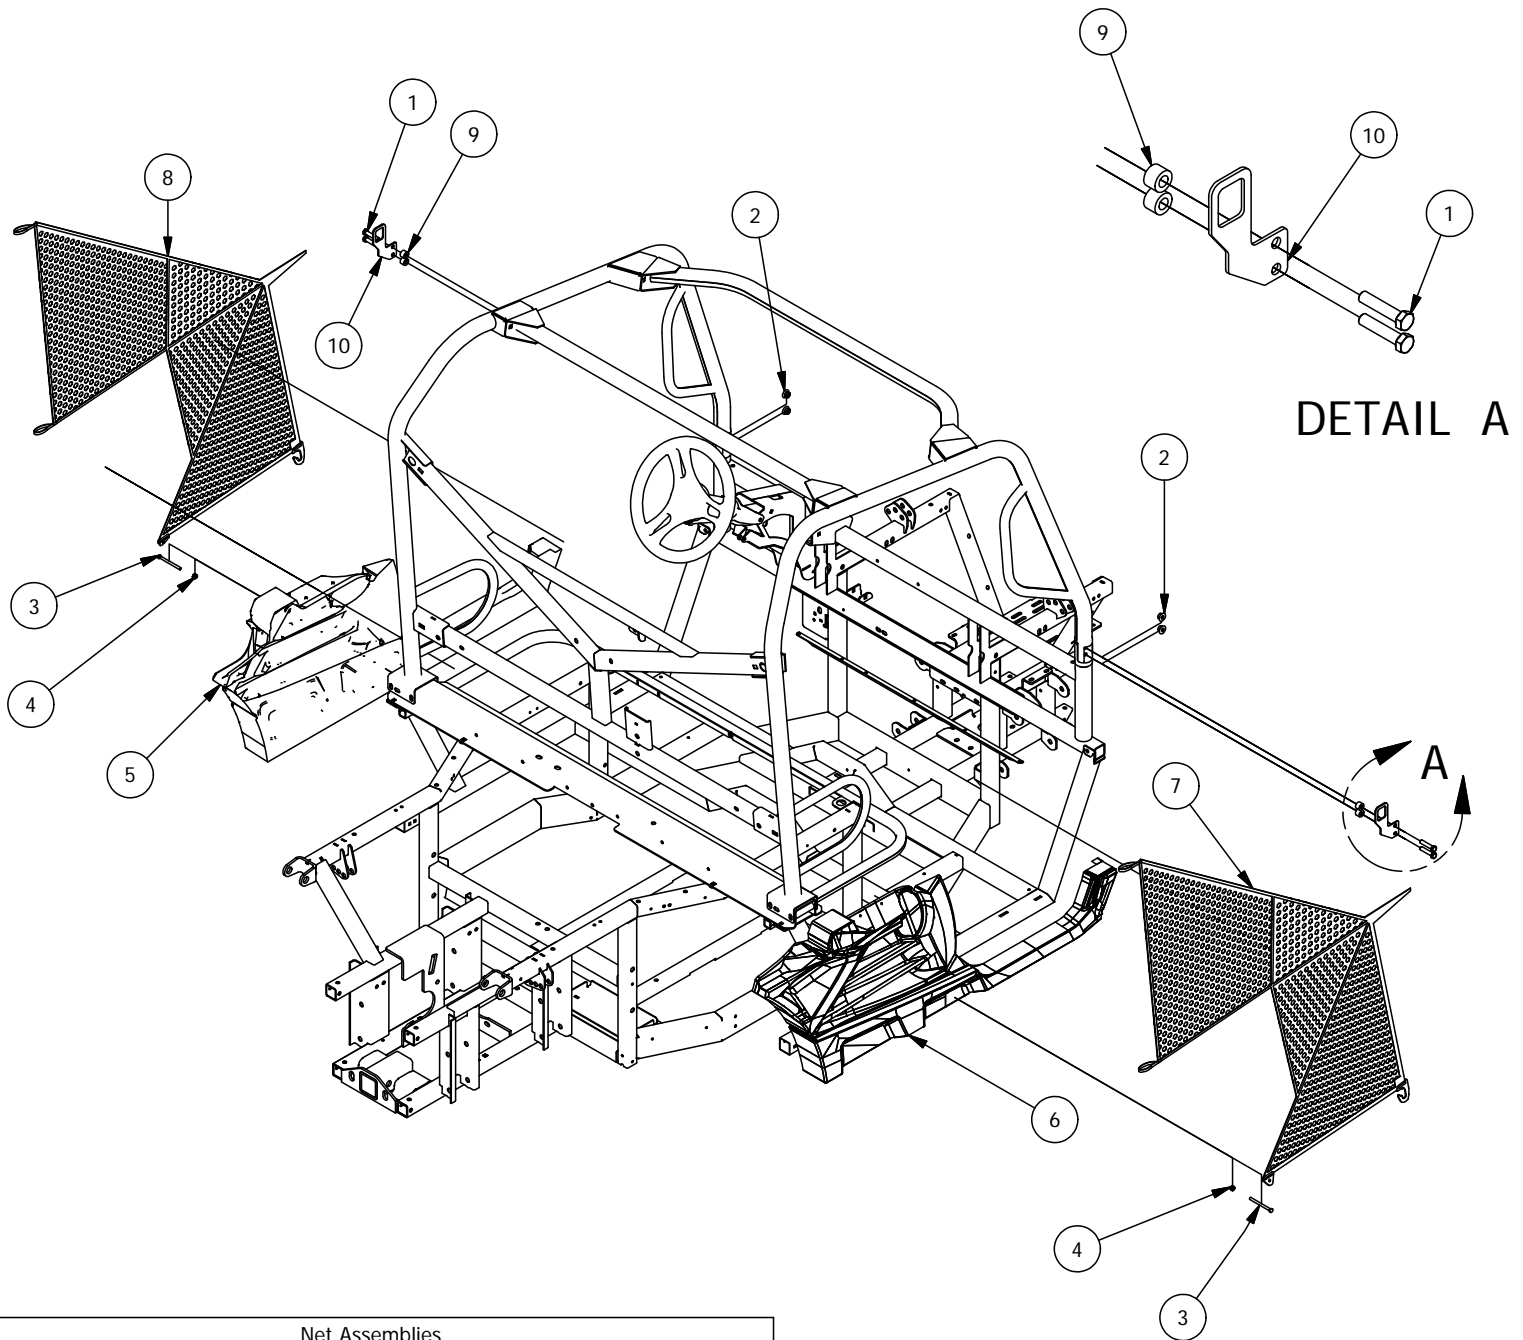

Safety Nets Assemblies

Net Assemblies			
ITEM	QTY	PART NUMBER	DESCRIPTION
1	4	618-2008-00	3/8"-16X1-3/4" Gr 8 C/S
2	4	613-5201-00	3/8-16 Serrated Flange Nut
3	2	618-1055-50	1/4-20 X3" (GRS) Carriage Bolt
4	4	613-8073-50	1/4-20 Nylon Insert Locknut BL
5	1	780-2030-10	Seat Panel Left-Large UTV-Blk
6	1	780-2025-10	Seat Panel Right-Large UTV-Blk
7	1	771-1011-00	Side Net - Right Side
8	1	771-1010-00	Side Net - Left Side
9	4	725-4005-00	Spacer, .75 O.D. x .400 I.D. x .500"L
10	2	739-4069-00	Front side net female buckle Mounting Brkt 2017