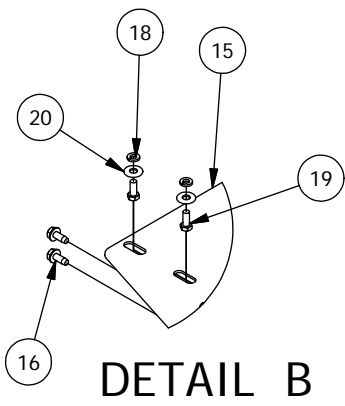

Engine in Frame Assembly

Parts List