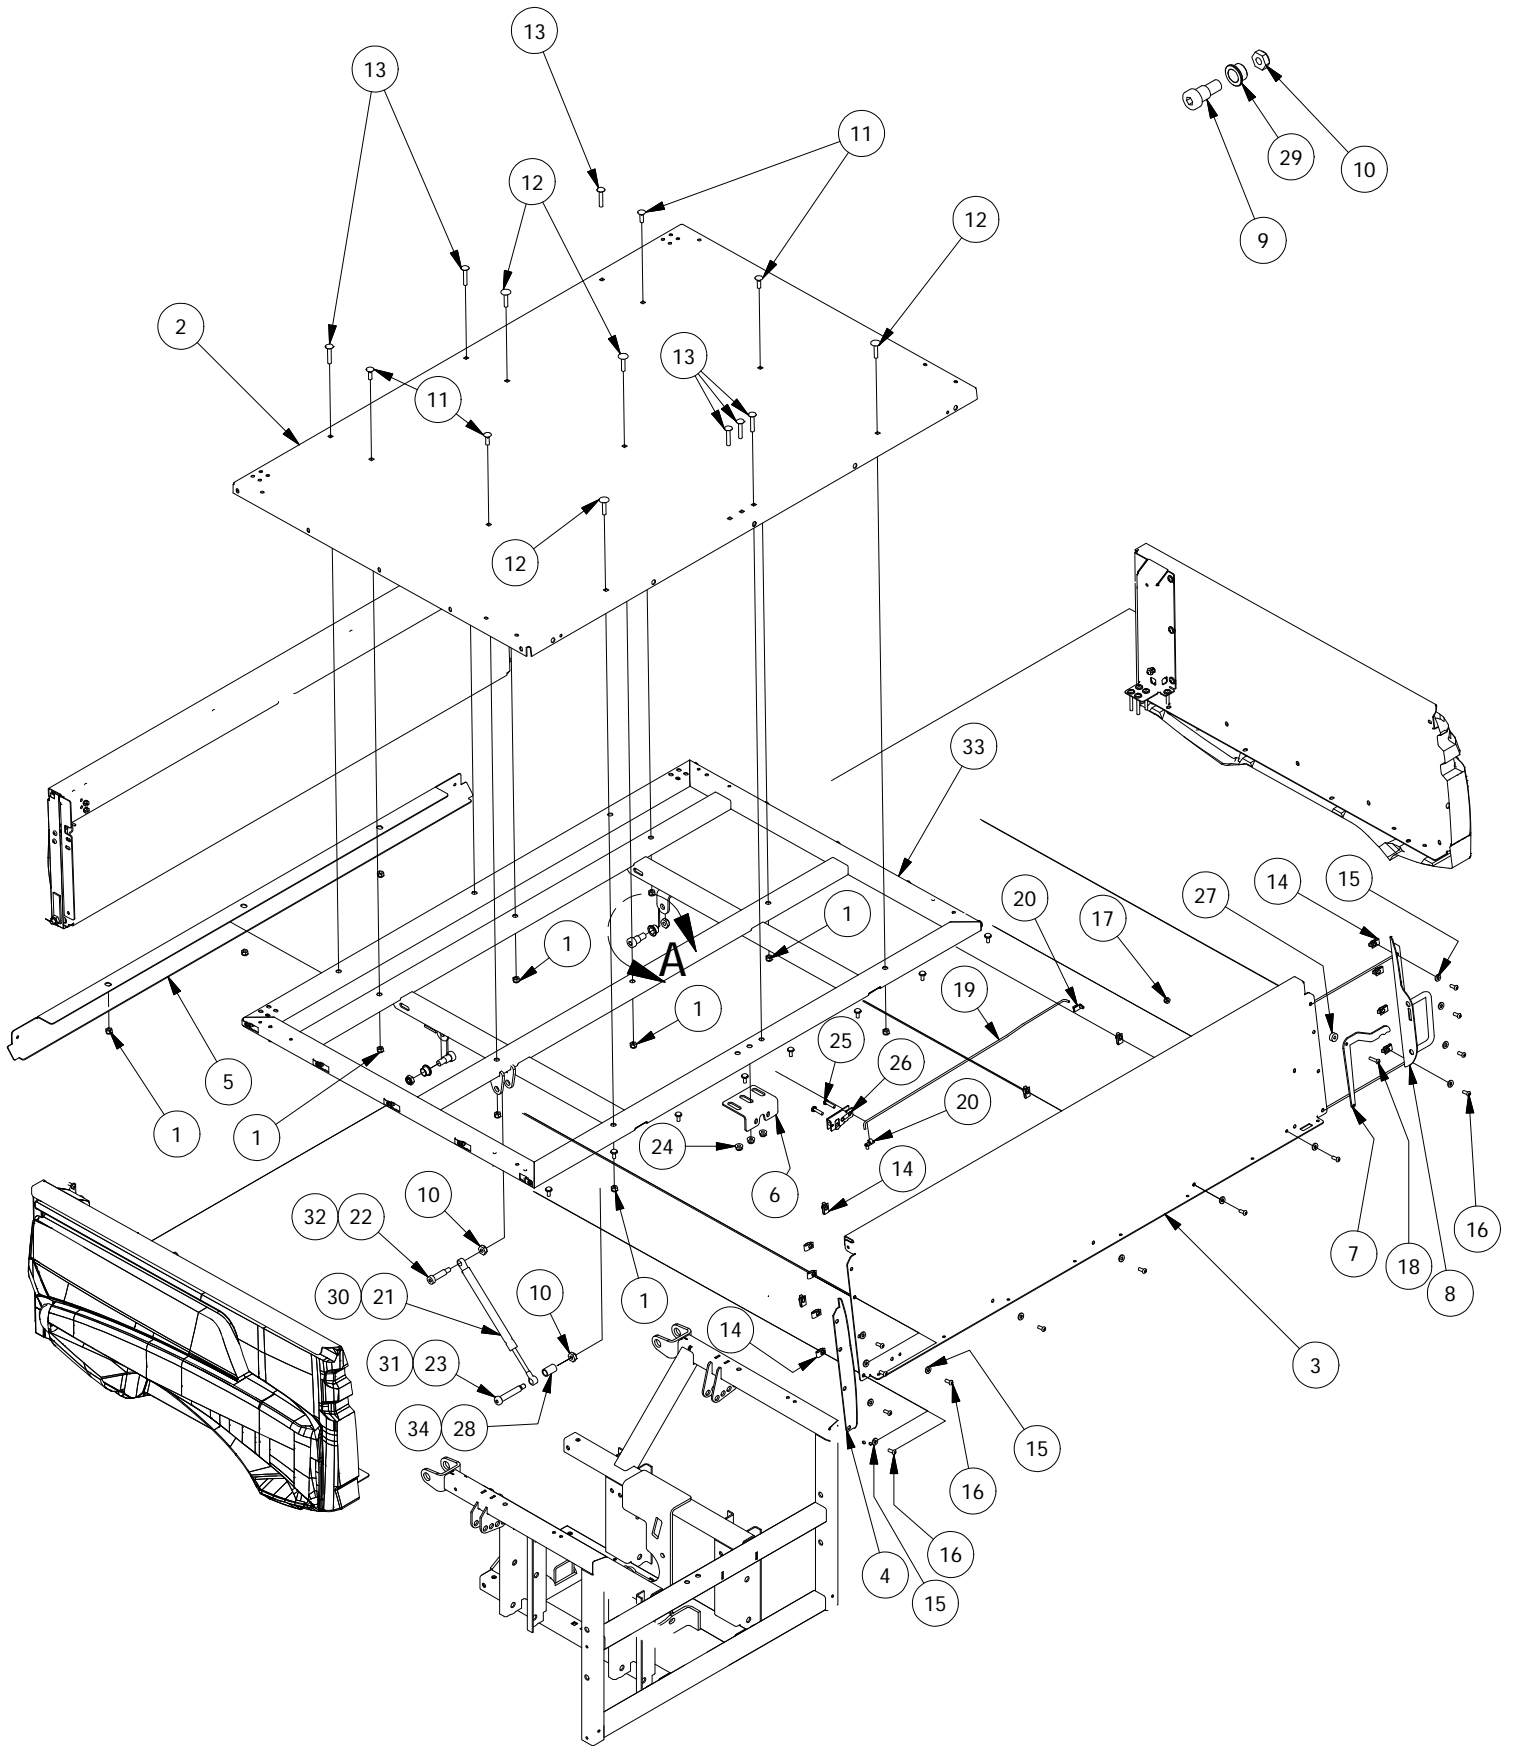

Bed Assembly 2

DETAIL A

Bed Assembly 2			
ITEM	QTY	PART NUMBER	DESCRIPTION
1	11	613-8047-00	5/16-18 Nylock HEX Nut
2	1	726-4000-20	Standard Bed Bottom
3	1	726-4002-20	Standard Bed Front
4	1	703-4009-20	Right Bed Corner Cover
5	1	703-4004-20	Lower Bed Cover
6	1	739-3406-00	Rotary Latch Bracket-Bed (Base Model Only)
7	1	769-4000-00	Dump Bed Actuator Lever (Base Model Only)
8	1	769-4002-00	Dump Bed Handle Assy
9	2	618-3001-00	5/8 x 5/8 Shoulder Bolt
10	6	613-0040-00	1/2-13 Nylon Insert Jam Locknut
11	4	618-8065-00	5/16-18 x 1 Carriage Bolt
12	4	618-8060-00	5/16-16 x 1 1/2 Carriage Bolts
13	6	618-4708-00	5/16-18 x 1-3/4 Carriage bolt
14	34	613-0054-00	1/4-20 Cage Nut
15	47	619-0010-50	1/4 Flat Washer Black
16	43	618-8064-50	1/4-20 x 5/8 Button Socket C/S
17	25	613-8073-50	1/4-20 Nylon Insert Locknut BL
18	7	618-2037-50	1/4-20 X1 Button Socket C/S Black
19	1	735-4004-00	Dump Bed Latch Push Rod
20	2	772-7000-00	Latch Push Rod Retainer Clip
21	1	735-2000-00	Dump Bed Gas Spring-Large UTV
22	1	618-2020-00	12"X1-1/2" Shoulder Bolt
23	1	618-2047-00	1/2"x 2-1/2" Shoulder Bolt
24	3	613-8049-00	5/16-18 Nylon Insert Flange Nut Zinc Orange Nylon
25	2	618-4007-00	1/4-20 x 1 Grade 5 Hex bolts Zinc
26	1	752-1004-00	Dump Bed Rotary Latch
27	3	725-4004-00	Spacer, .261 IDx.740 ODx.315 L
28	1	725-1009-00	Pedal Spring Spacer LRG UTV 1-1/8 spacer
29	2	632-5052-00	Bronze Bushing - SF- 2024-8
30	1	735-2010-00	Dump Bed Actuator-2500 Series (XD4 Models Only)
31	1	618-6068-00	1/2" X 4" Shoulder Bolt (XD4 Models Only)
32	1	618-5049-00	1/2-13 X 2 GR 5 Hex Bolts Zinc (XD4 Models Only)
33	1	770-3016-00	Standard Bed Frame Assy
34	1	725-1011-00	11/16 x 1/2 x 5/8 Spacer