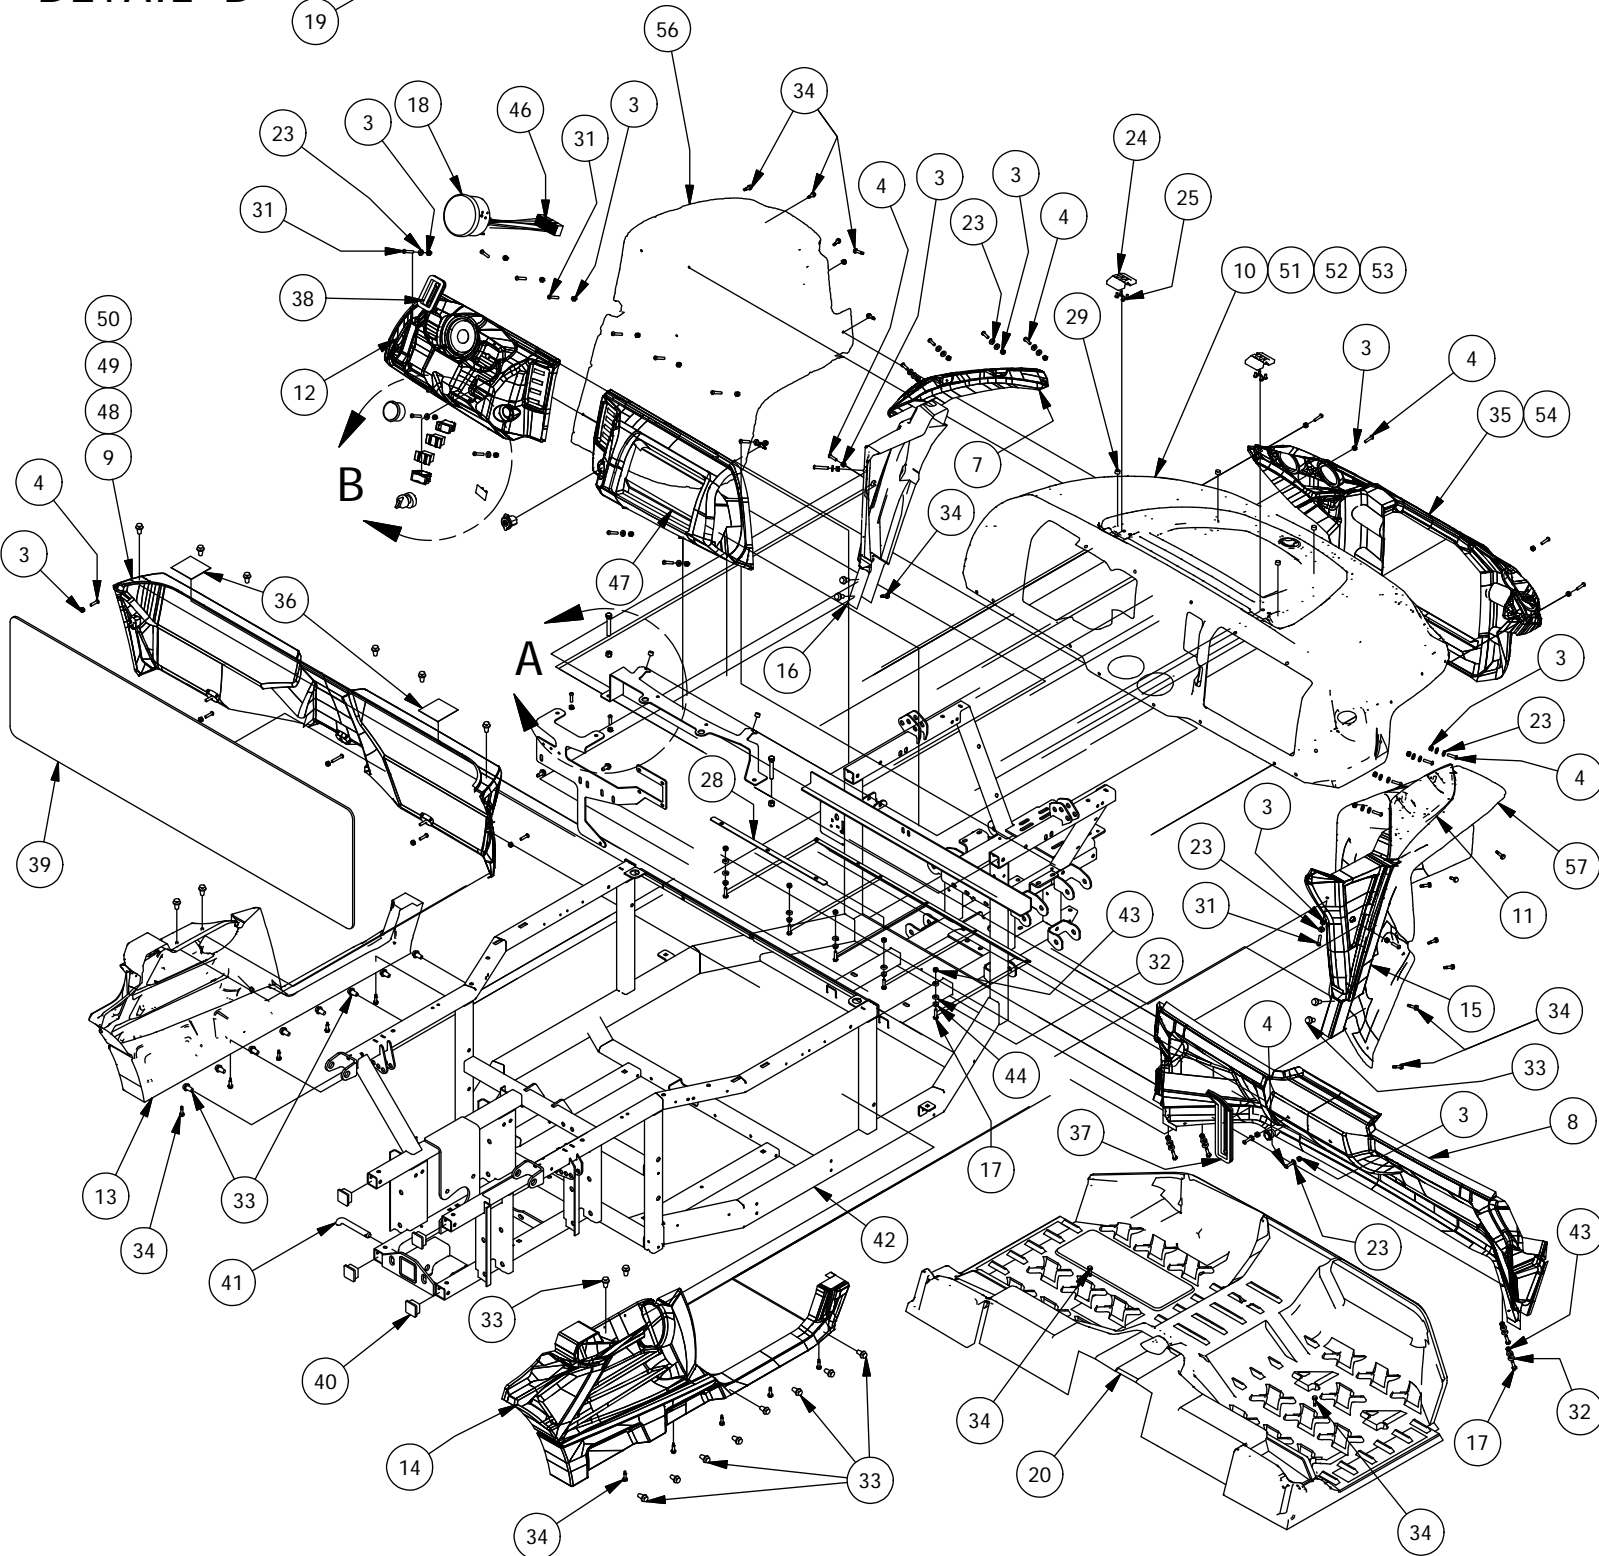

DETAIL B

DETAIL A

Plastics Assembly

ITEM	QTY	PART NUMBER	DESCRIPTION
1	2	613-5041-00	3/8-16 Nylon Insert Locknut
2	2	618-2069-00	3/8" - 16 X 2-1/2" Hex Hd Cap Screw
3	27	613-8073-50	1/4-20 Nylon Insert Locknut BL
4	23	618-2037-50	1/4-20 X1 Button Socket C/S Black
5	2	618-2021-00	5/16" - 18 3/4" Ind Hex Washr Hd - Type F
6	1	739-3374-00	Upper Radiator Mounting Brkt
7	1	780-2011-10	Upper Front Fender Flare-Left
8	1	780-2010-10	Front Firewall-Large UTV-Black
9	1	780-2020-00	Center Seat Panel-Large UTV-Or
10	2	759-2000-00	Hood Large UTV-Orange
11	1	780-2012-10	Upper Front Fender Flare-Right
12	1	780-2039-00	Dash-Large UTV
13	1	780-2030-10	Seat Panel Left-Large UTV-Blk
14	1	780-2025-10	Seat Panel Right-Large UTV-Blk
15	1	780-2050-10	Lower Front Fender Flare-Right
16	1	780-2055-10	Lower Front Fender Flare-Left
17	9	618-4007-00	1/4-20 x 1 Grade 5 Hex bolts Zinc
18	1	786-2020-00	Speedometer/Display Gauge
19	1	777-1000-00	Ignition Switch
20	1	780-2015-10	Floor Board-Large UTV-Black
21	1	786-2034-00	Head Light Hi/off/Low Beam Sw.
22	1	786-2038-00	4WD Switch
23	26	619-0010-50	1/4 Flat Washer Black
24	2	653-5010-00	Hood Hinge
25	8	630-2050-00	M5-.8 x 10 Pan Phil M/S Zinc
26	1	786-2030-00	Differential Lock Switch
27	1	786-2040-00	Panel Plug-Eaton Blank Switch
28	1	726-3242-60	Firewall Mount Brkt
29	6	729-1002-00	Buttom Bumper-Tailgate-2500
30	1	786-2036-00	Dump Bed Up/Down Switch
31	15	618-2038-50	1/4-20 X1-1/2" BH Socket Scr Blk
32	15	619-0023-00	5/16 flat Washer 18-8 SS
33	30	618-6065-00	AUEVCO P/N 17216 HOLE PLUG BLACK
34	29	630-7040-00	1/4 x 1 Hex Head Tek Screw
35	1	780-2060-10	Front Grill-Large UTV-Black
36	2	729-1006-00	Seat Pin Frame Guard-3x3.125"
37	1	736-2002-00	Break Pedal Boot-Lg UTV
38	1	736-2000-00	Shift Lever Boot-Large UTV
39	1	789-0001-00	Kohler 750 CVT Cover Instualton
40	4	714-1004-00	1-1/4"x1-1/4" Black Tube Plug
41	1	793-3212-00	Hitch Pin
42	1	770-3322-00	800cc Single Cab Main Frame Assembly
43	9	613-8073-00	1/4-20 Nylon Insert Locknut Zinc Orange Nylon
44	5	613-9001-00	1/4-20 Hex Flange Nuts Zinc W/Serrations
45	1	739-2057-00	Upper Hood Support Brkt-Diesel-Weber
46	1	786-2018-00	800cc Classic Wiring Harness
47	1	780-2040-00	Glovebox
48	1	780-2020-20	Center Seat Panel-Large UTV-Gr
49	1	780-2020-30	Center Seat Panel-2500-Camo
50	1	780-2020-40	Center Seat Panel-2500-Charo
51	1	759-2000-20	Hood Large UTV-Gr
52	1	759-2000-30	Hood Large UTV- Camo
53	1	759-2000-40	Hood Large UTV-Blk
54	1	780-2061-10	Front Grill-UTV (Base Model Only)
55	1	786-2024-00	Indicator Light
56	1	780-2077-10	Intimidator Left Inner Fender
57	1	780-2078-10	Intimidator Right Inner Fender