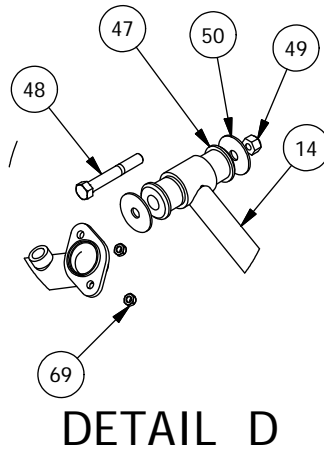

Engine in Frame Assembly

Parts List