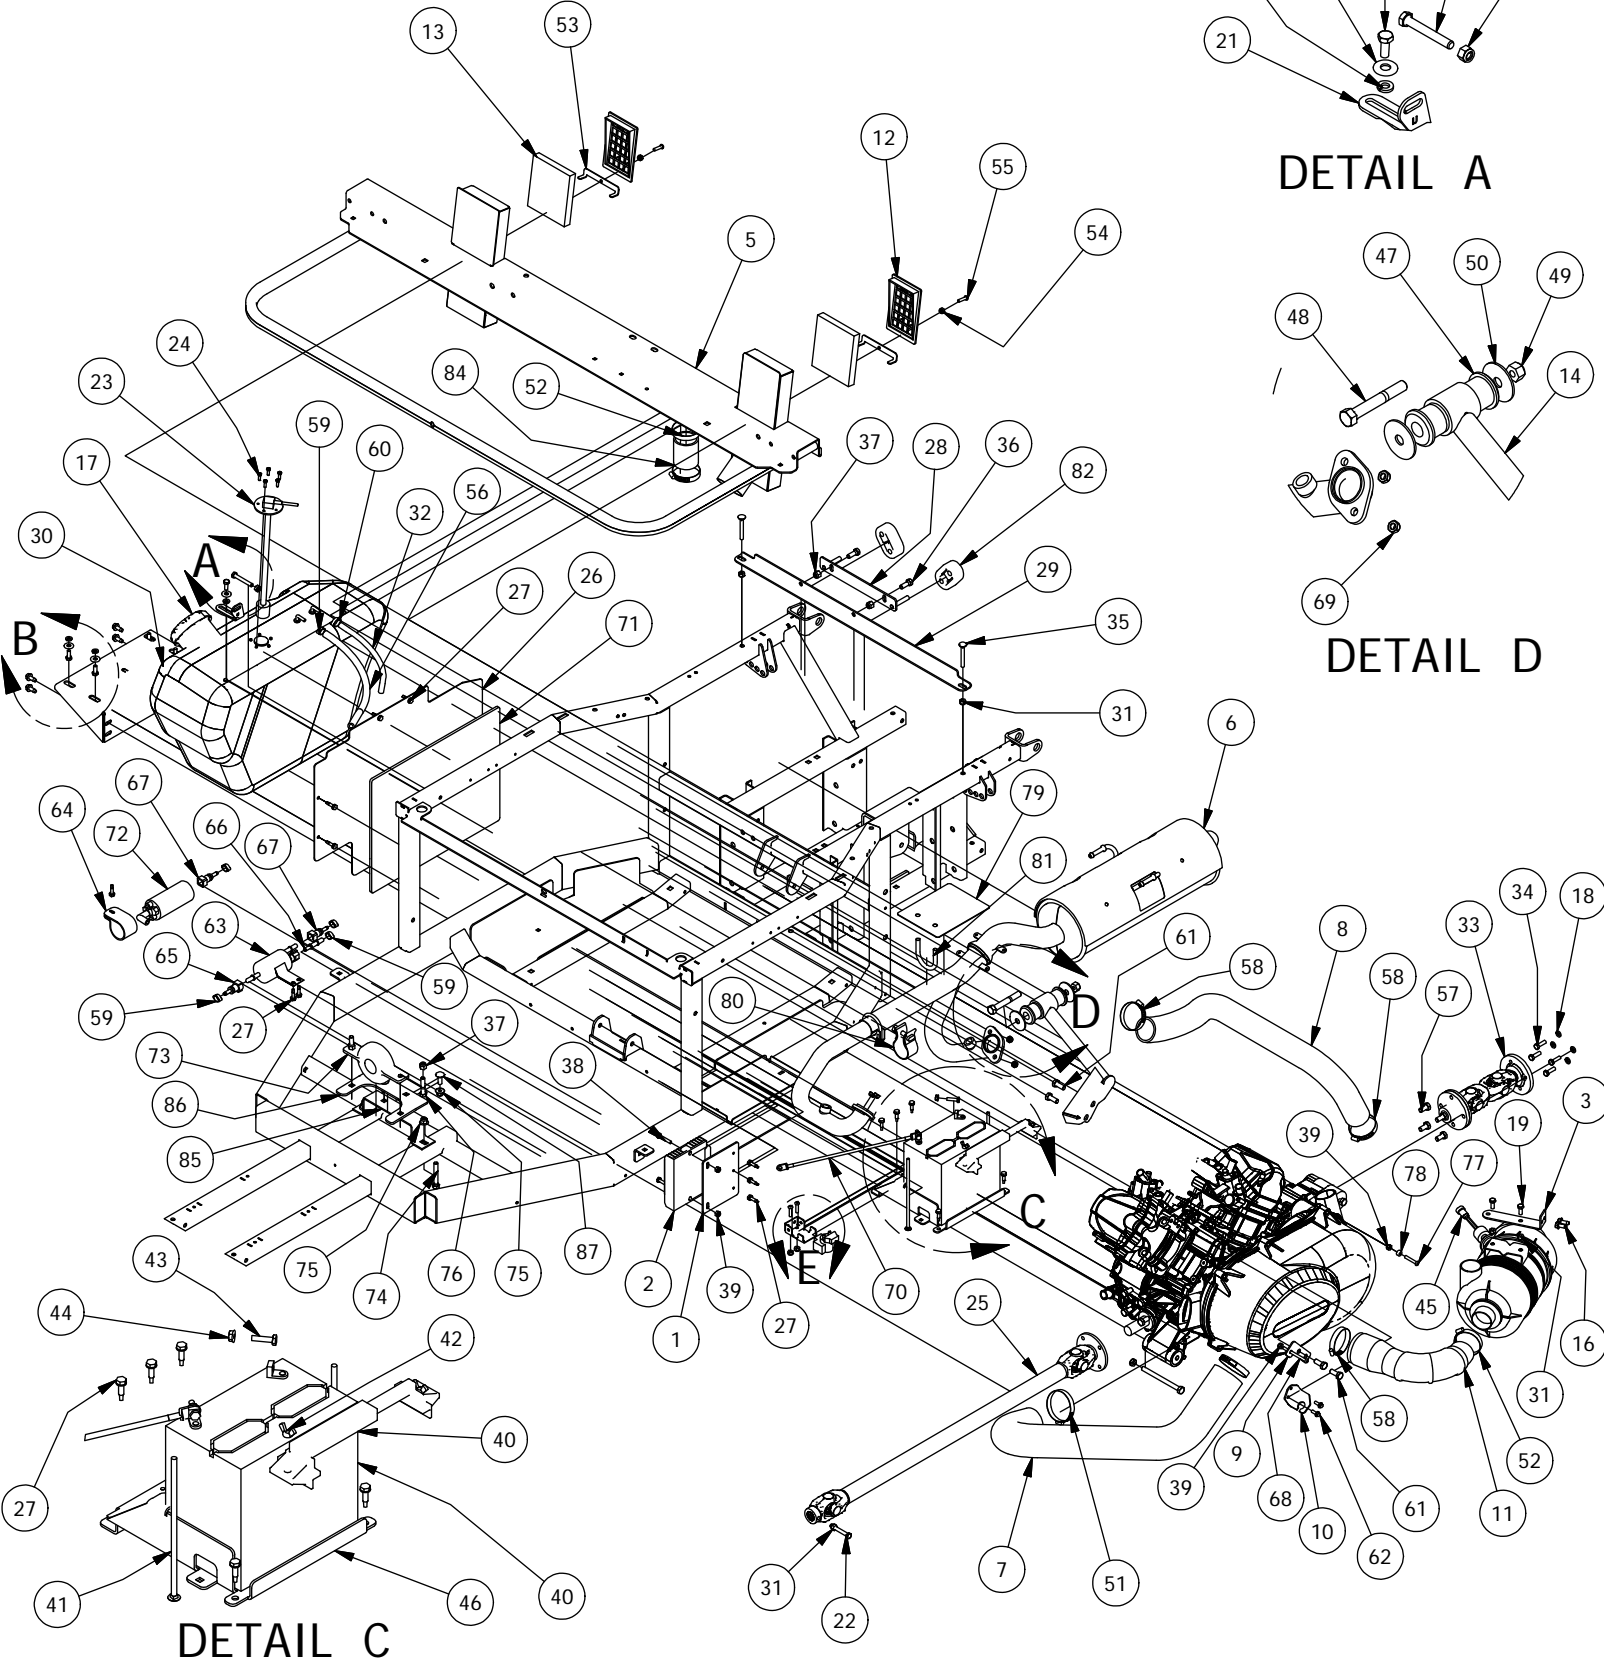

Engine in Frame Assembly

Parts List