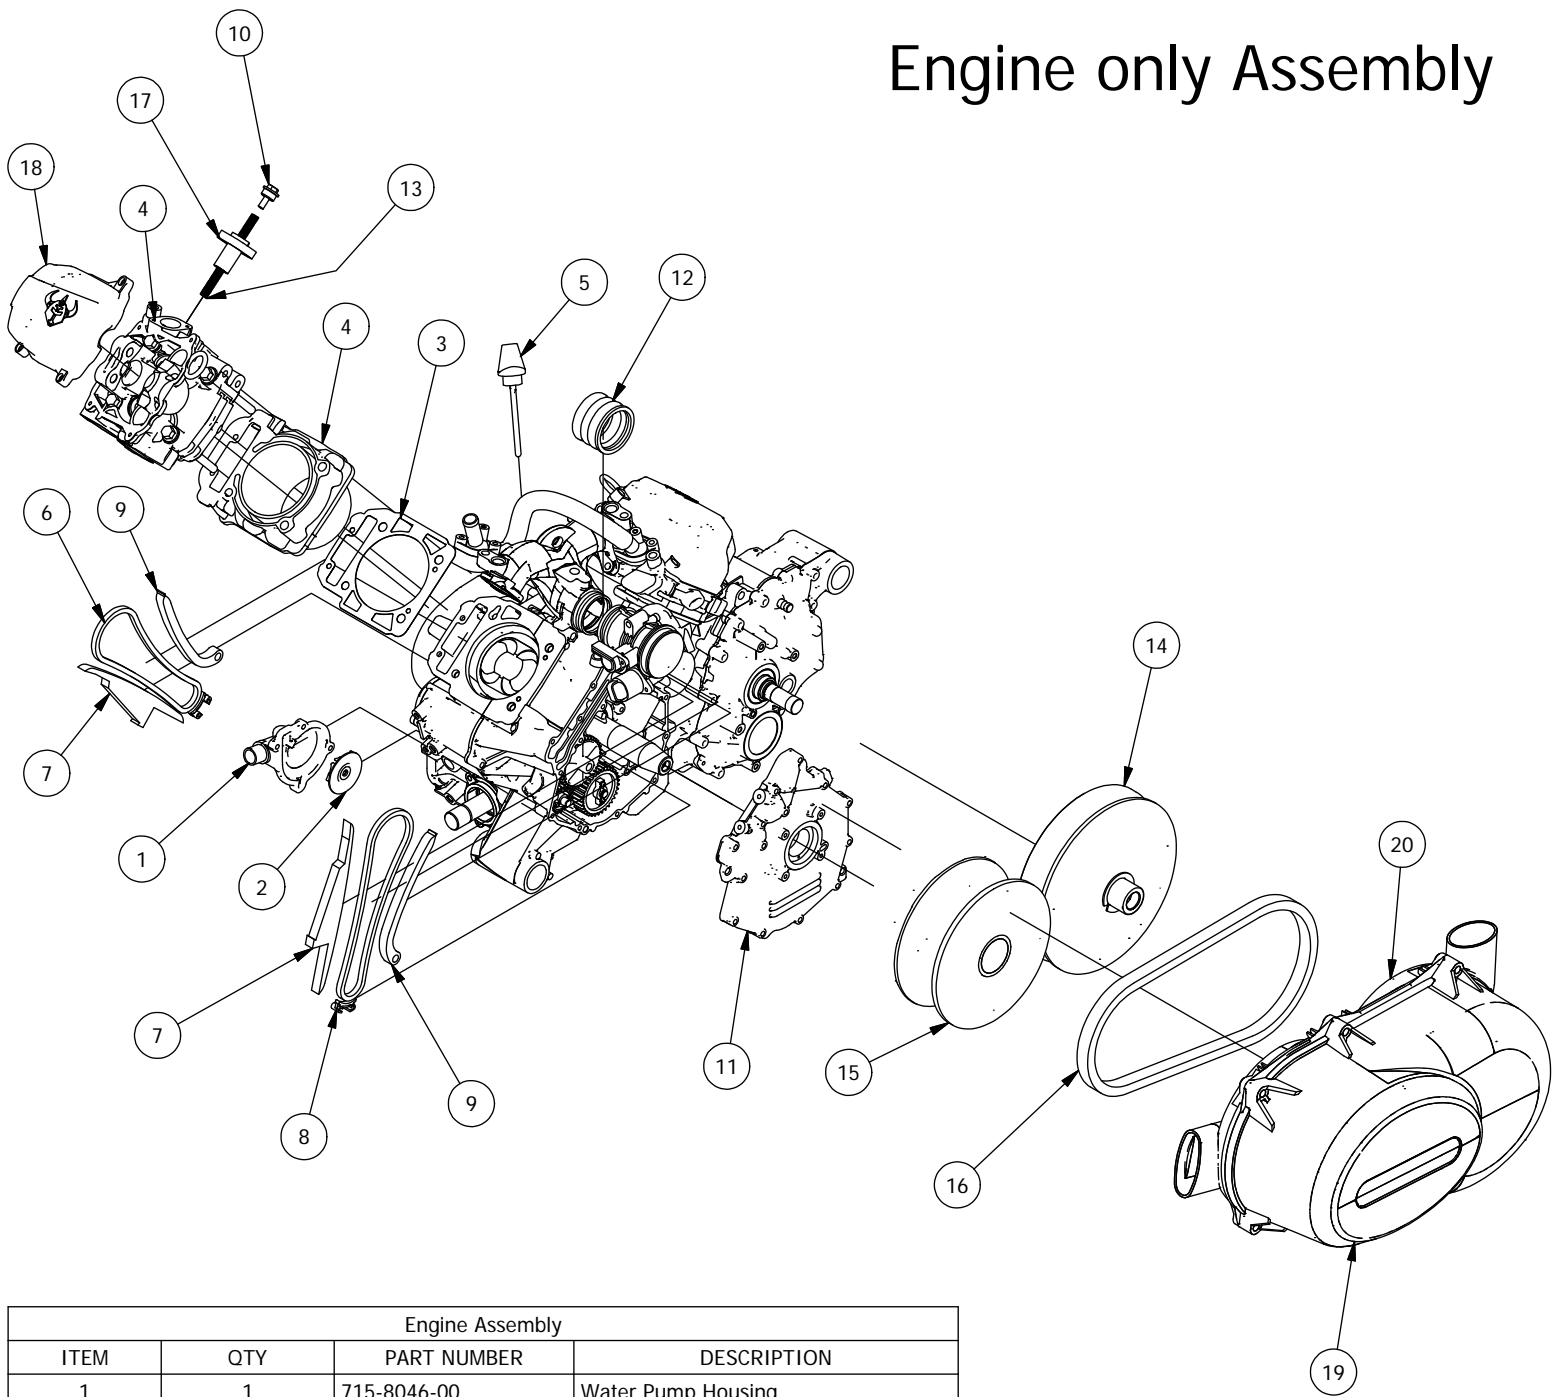

# Engine only Assembly

Engine Assembly			
ITEM	QTY	PART NUMBER	DESCRIPTION
1	1	715-8046-00	Water Pump Housing
2	1	715-8045-00	Impeller-Water
3	2	715-8047-00	Gasket Paper
4	1	715-8001-00	Cylinder Front
5	1	715-8035-00	Oil Dipstick
6	2	715-8005-00	Silent Chain 6.35Px112
7	2	715-8003-00	Chain Guide
8	2	715-8004-00	Chain Guide
9	2	715-8002-00	Chain Tension Guide
10	2	715-8007-00	Chain Tensioner Plunger
11	1	715-8020-00	PTO Cover
12	1	751-3013-00	800cc Engine Intake Manifold Hose
13	2	715-8008-00	Spring
14	1	715-8049-00	Driving Wheel
15	1	715-8048-00	Driving Wheel
16	1	715-8050-00	VBelt
17	2	715-8006-00	Chain Tensioner Housing
18	2	715-8065-00	Valve Cover
19	1	715-8193-00	Variator Cover
20	1	715-8212-00	CVT Air Guide