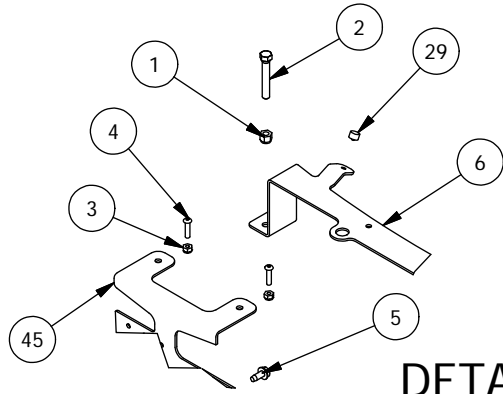

Plastics Assembly

DETAIL B

DETAIL A