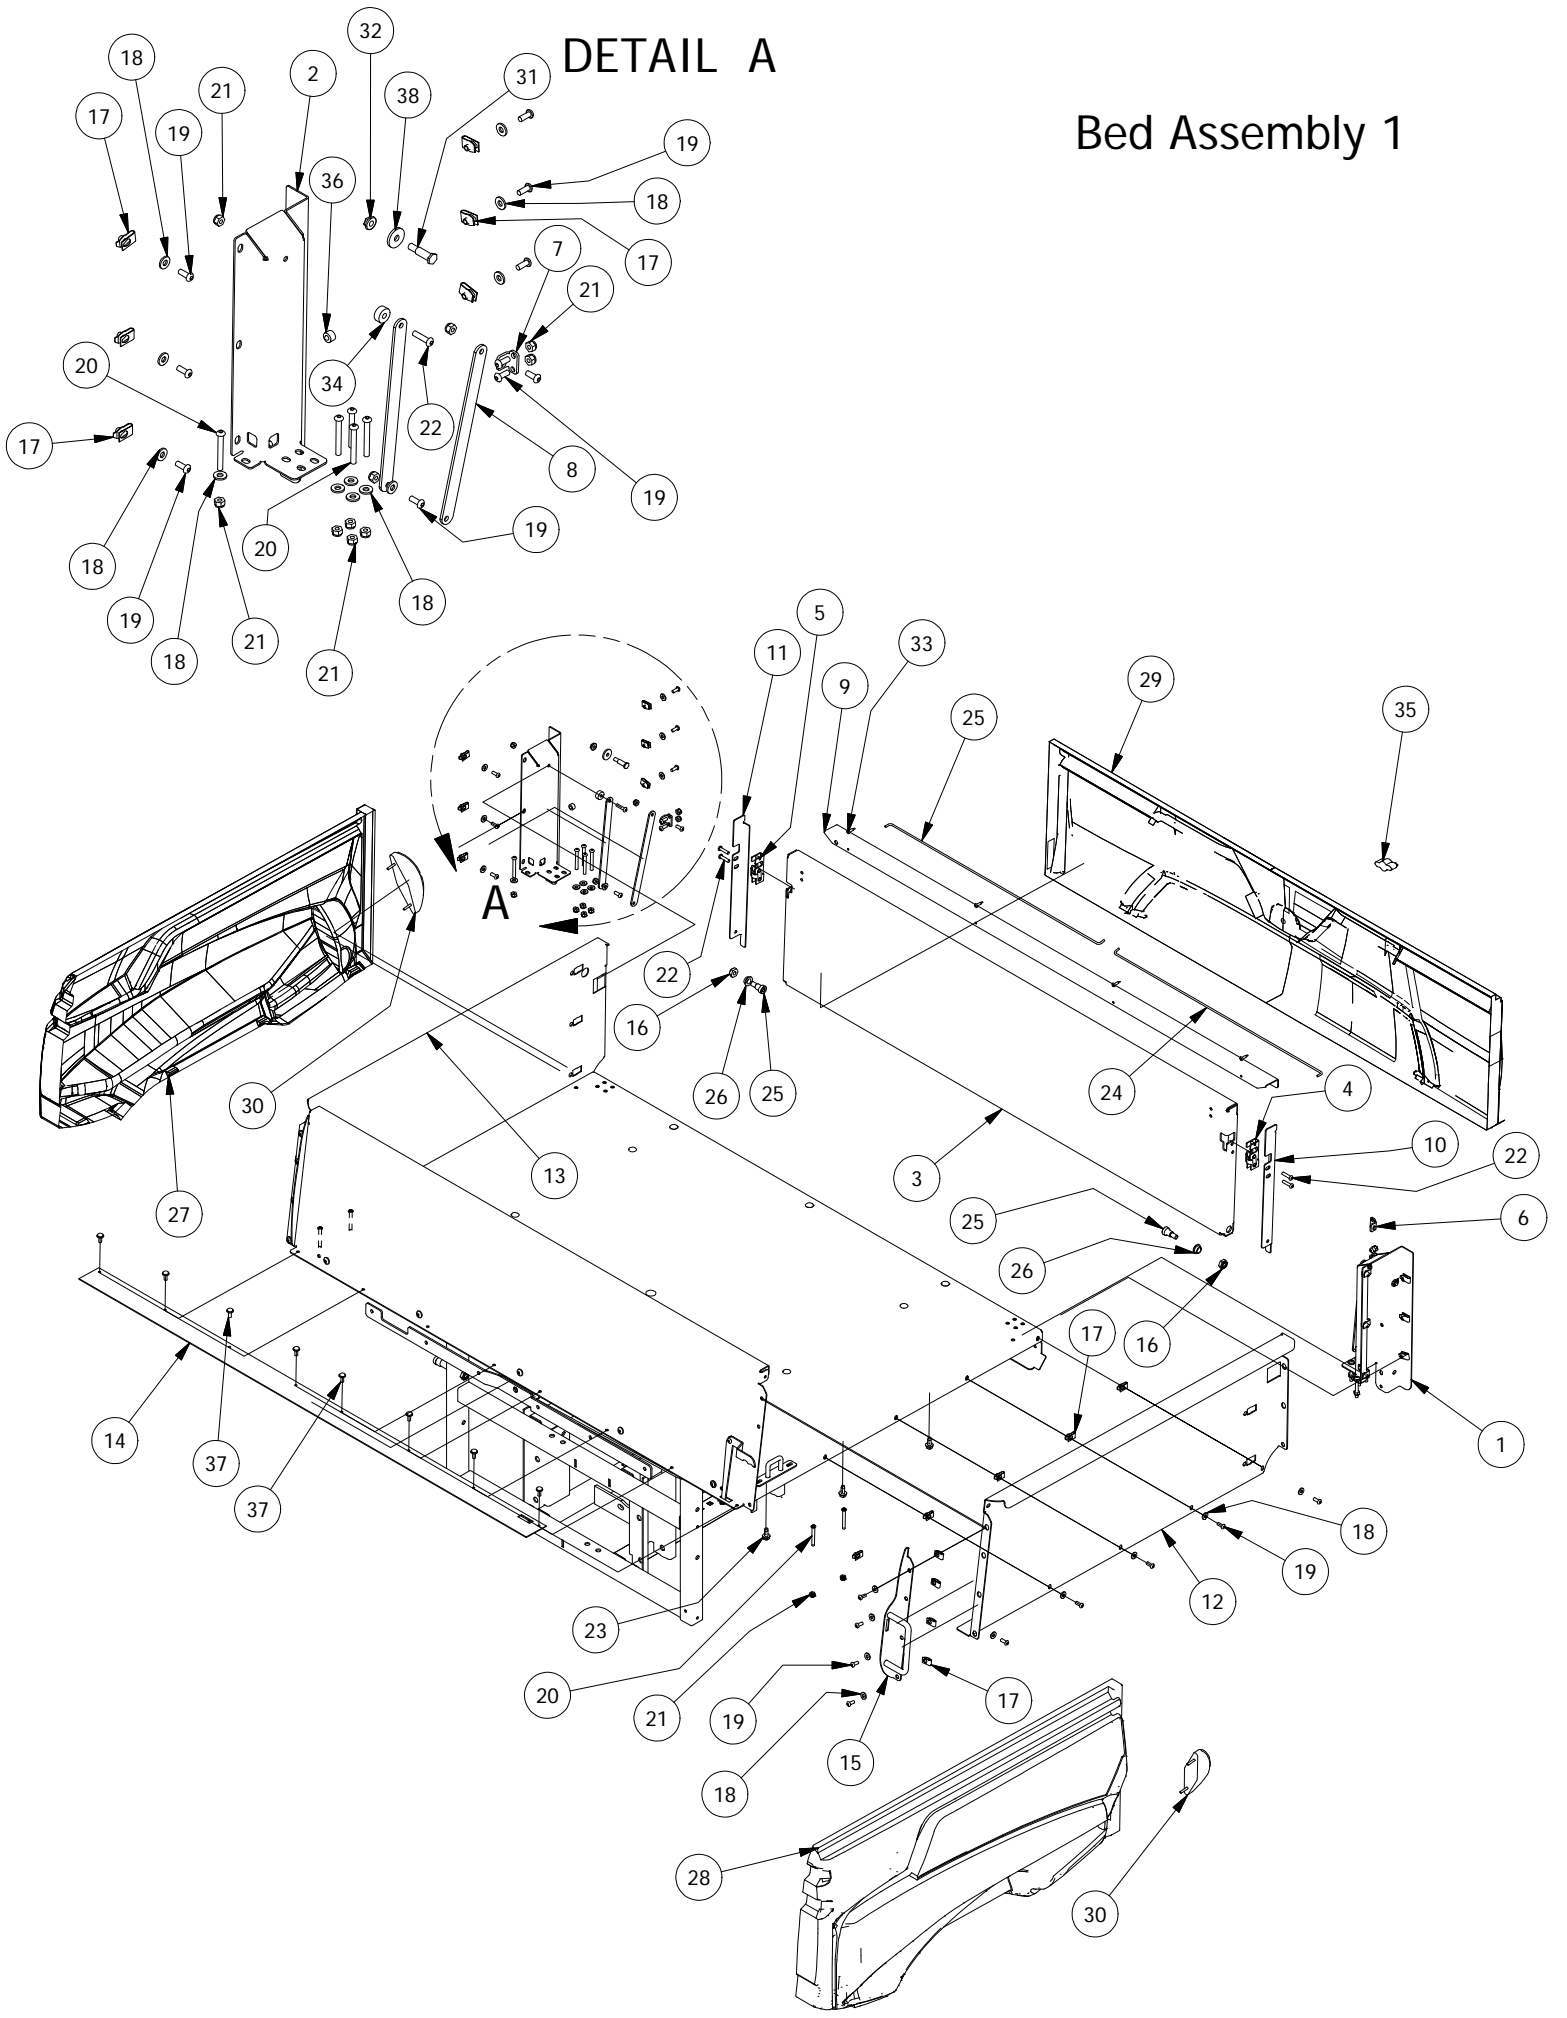

DETAIL A

Bed Assembly 1

Bed Assembly 1			
ITEM	QTY	PART NUMBER	DESCRIPTION
1	1	703-4008-10	Bed Side Support-Left
2	1	703-4006-10	Bed Side Support-Right
3	1	726-4008-10	Standard Bed Tailgate
4	1	752-1008-00	Tailgate Rotary Latch-Left
5	1	752-1010-00	Tailgate Rotary Latch-Right
6	1	739-4004-60	Tailgate Support Bracket (Left)
7	1	739-4002-60	Tailgate Support Bracket (Right)
8	4	739-4016-60	Tailgate Support Arm-2500
9	1	703-4002-20	Top Tailgate Guard
10	1	703-4014-20	Left TG Side Cover
11	1	703-4012-20	Right TG Side Cover
12	1	726-4004-20	Standard Bed Left Side
13	1	726-4006-20	Standard Bed Right Side
14	1	712-3020-00	Bed Dust Seal
15	1	769-4002-00	Dump Bed Handle Assy
16	6	613-0040-00	1/2-13 Nylon Insert Jam Locknut
17	34	613-0054-00	1/4-20 Cage Nut
18	47	619-0010-50	1/4 Flat Washer Black
19	43	618-8064-50	1/4-20 x 5/8 Button Socket C/S
20	14	618-1060-50	1/4-20 X2" Button Hd Black
21	25	613-8073-50	1/4-20 Nylon Insert Locknut BL
22	7	618-2037-50	1/4-20 X1 Button Socket C/S Black
23	6	618-2021-00	5/16" - 18 3/4" Ind Hex Washr Hd - Type F
24	2	735-4000-00	Tailgate Latch Push Rod Left
25	2	618-6062-00	1/2" x 5/8" Soc. Shoulder Bolt
26	2	632-5000-00	1/2 IDx 5/8 x 5/16 OIB Bushing
27	1	780-2065-10	Dump Bed Side-Right-Large UTV
28	1	780-2070-10	Dump Bed Side-Left-Large UTV
29	1	780-2075-10	Tailgate-Large UTV-Black
30	2	786-0014-00	Stop/Tail Light - Large UTV
31	2	739-7000-00	Basket Latch Striker Post
32	2	613-0031-00	Serrated Flange nut
33	4	630-2030-50	10 x 3/4 Pan Philips Tek Screw
34	3	725-4004-00	Spacer, .261 IDx.740 ODx.315 L
35	1	752-1006-00	Dump Bed Tail gate Actuator
36	2	729-1002-00	Buttom Bumper-Tailgate-2500
37	8	618-2082-00	Push Pin Rivet-Bed Seal
38	2	619-4004-00	Striker Post Fender Washer