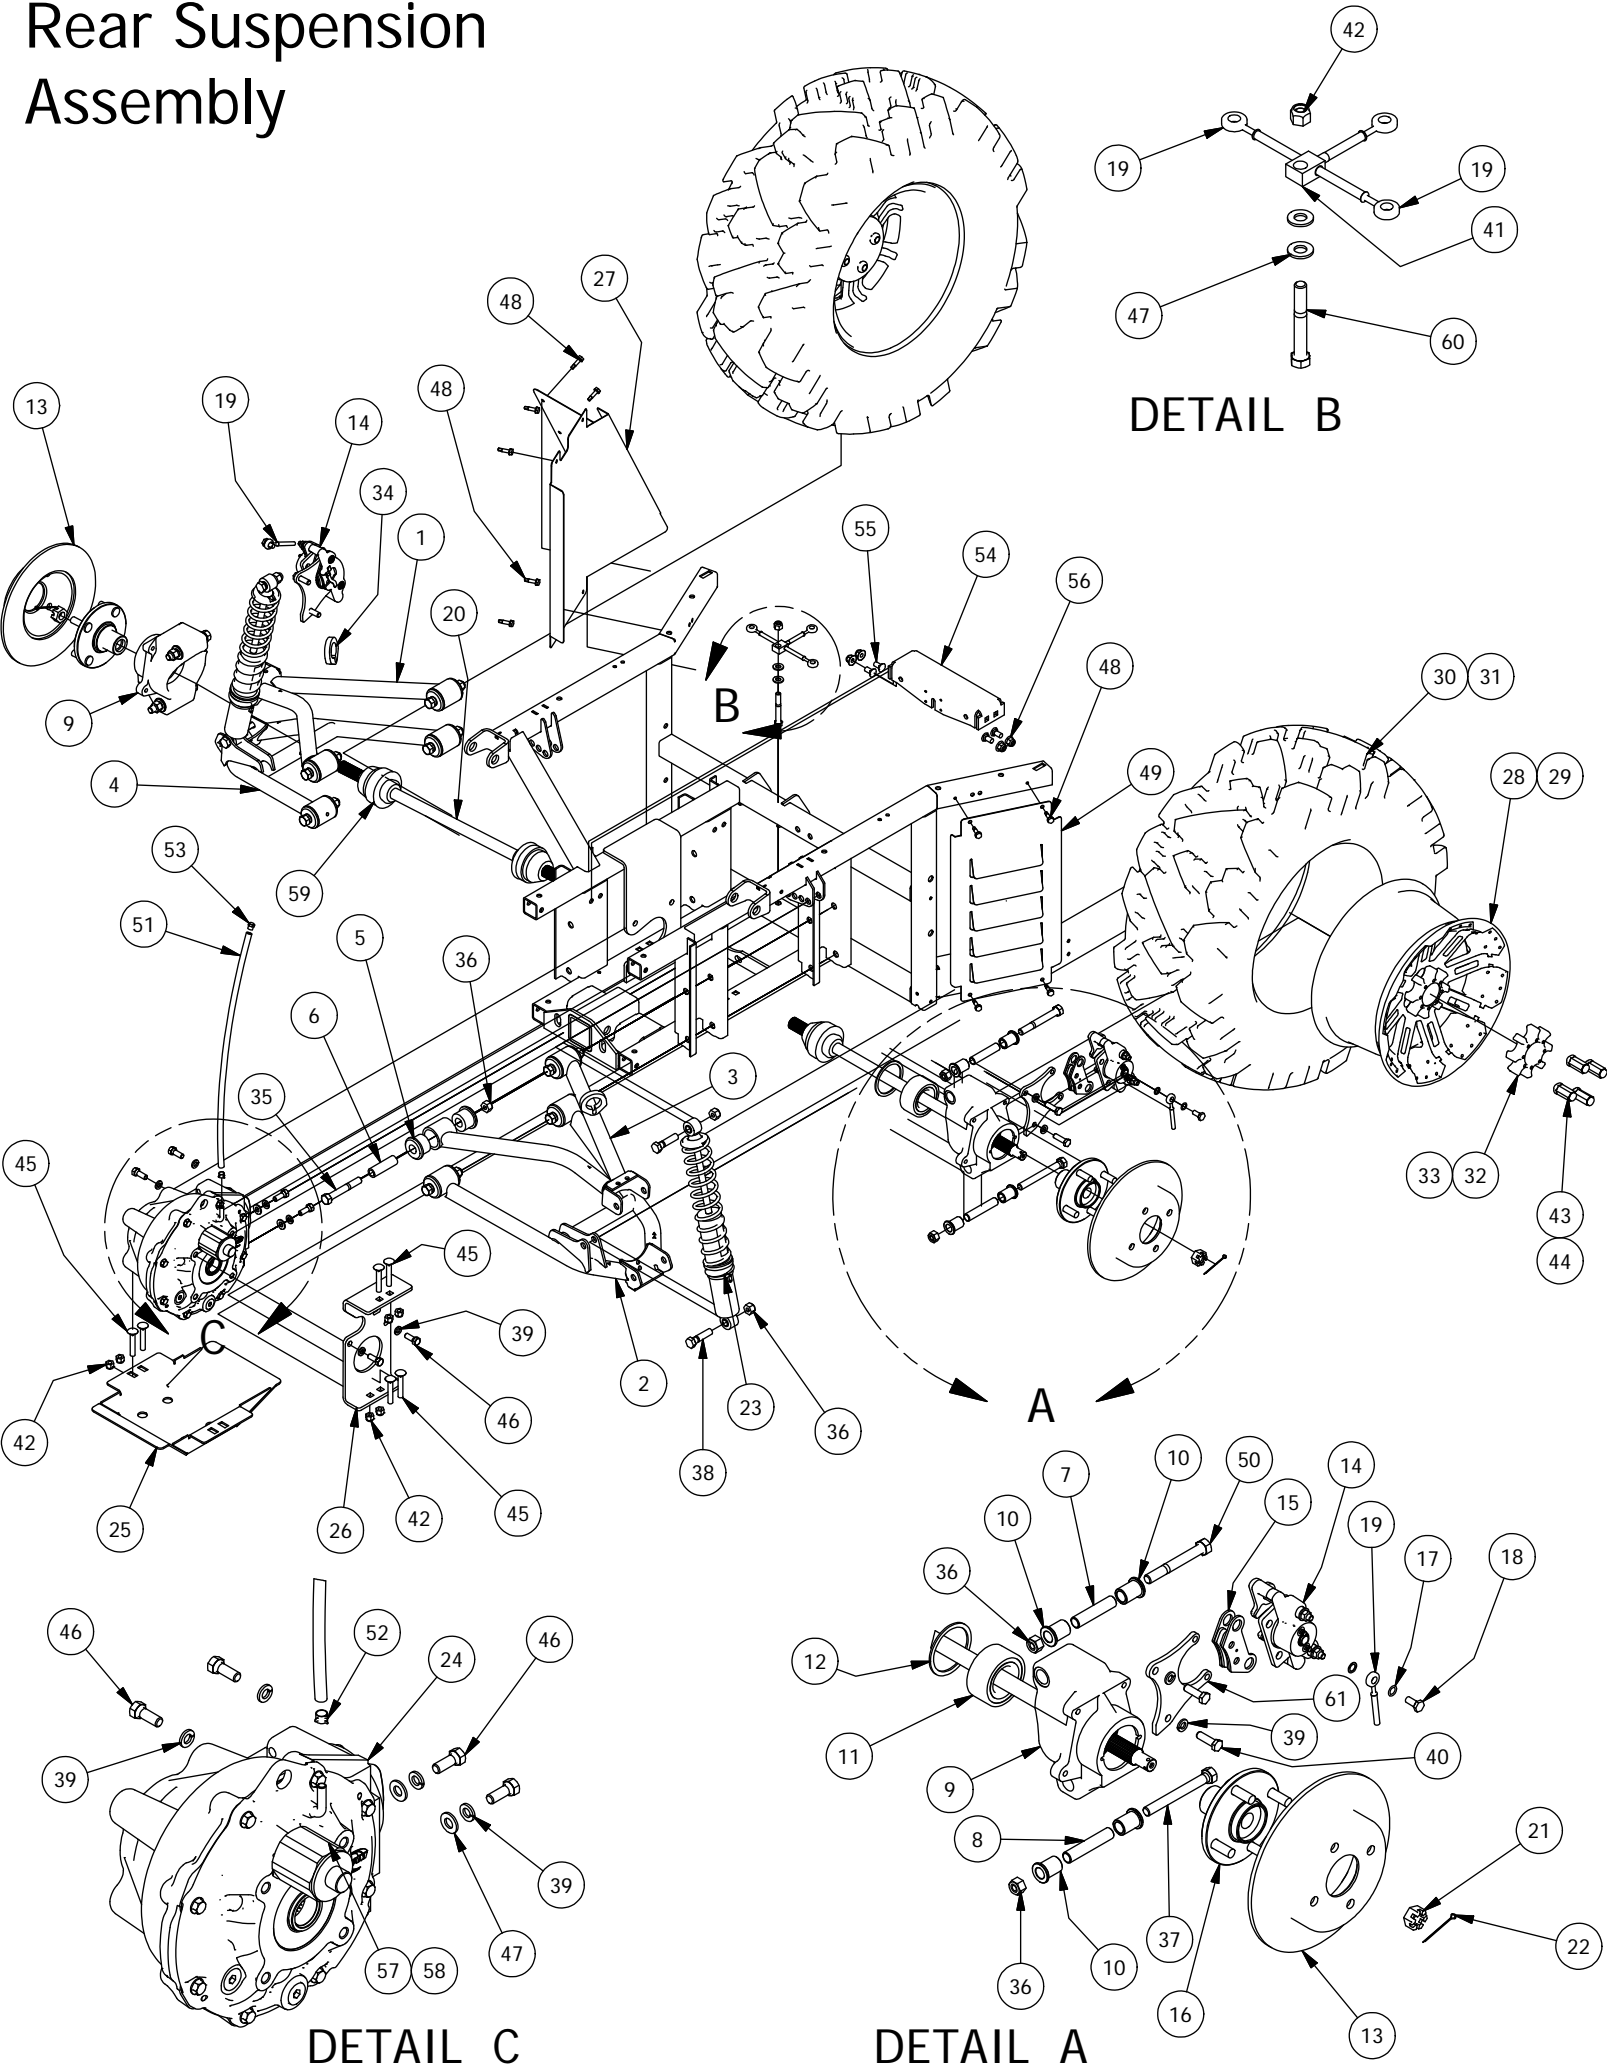

Rear Suspension Assembly

Parts List			
ITEM	QTY	PART NUMBER	DESCRIPTION
1	1	787-3210-00	Extended Left Rear Upper A-arm Assy
2	1	787-3213-00	Extended Right Rear Lower A-Arm Assy
3	1	787-3211-00	Extended Right Rear Upper A-arm assy
4	1	787-3212-00	Extended Left Rear Lower A-arm Assy
5	16	732-2000-00	Large MTV A-Arm Bushing
6	8	732-2001-00	Large MTV A-Arm Bushing Sleeve
7	1	725-3025-00	IRS Upper Spacer
8	1	725-3026-00	IRS Lower Spacer
9	1	787-2000-00	Independent Rear Suspension
10	4	710-2000-00	Flange BUSHING-Large UTV
11	2	710-2002-00	Spindle Bearing LRG UTV
12	2	710-2003-00	Retaining Ring-Spindle Bearing
13	2	716-2000-00	Rotor - Large UTV
14	2	616-1051-00	Hydraulic Caliper
15	1	616-1056-00	Break Pad Kit (2 pads per kit)
16	2	786-2000-00	Hub-Large UTV
17	4	616-1025-00	10 mm copper crush washer
18	2	616-1015-00	Banjo Bolt M 10mm x 1.0
19	2	716-3006-00	Brake Line Rear-Lg UTV
20	2	737-2034-00	Half-Shaft - Rear Large UTV
21	2	765-1012-00	Rear Hub Castle Nut
22	2	765-1016-00	Rear Hub Castle Nut Cotter Pin
23	2	787-2010-00	Rear Shock-Lg. UTV-Gas & Diesel
24	1	737-3005-00	Rear Differential, Large MTV
25	1	726-3257-00	800cc Rear Diff Skid Plate
26	1	739-4511-00	800cc Rear Differential Bracket
27	1	726-3229-00	Left Rear Fender Well 800cc
28	1	722-4002-00	XD4 Rear Wheel
29	1	722-4007-00	Base Rear Wheel
30	1	722-4100-00	XD4 Rear Tire
31	1	722-4113-00	Base Rear Tire
32	2	722-4004-00	XD4 Wheel Center Cap
33	1	722-4110-00	Base Wheel Center Cap
34	2	772-2050-00	Break Line Anchor-1-1/4"
35	8	618-2006-00	1/2" - 13X3-1/2" Hex Bolt Gr 5
36	16	613-6037-00	1/2-13 Nylon Insert Locknut
37	2	618-2030-00	1/2" -13 x 4.5" Hex Cap Screw
38	4	618-5049-00	1/2-13 x 2 GR5 Hex Bolt Zinc
39	10	619-5037-00	3/8 Lockwasher Zinc
40	4	618-5040-00	3/8-16 x 1-1/4 Hex Bolt GR5
41	1	716-3010-00	Brake Line Tee-Rear-Lg UTV
42	7	613-5041-00	3/8-16 Nylon Insert Locknut
43	8	613-0001-00	XD4 Lug Nut
44	1	713-1012-50	Base Lug Nut
45	6	618-2023-00	3/8"-16 x 2-1/4" Carriage Bolt
46	6	618-6049-00	3/8-16 X 1 GR 5 Hex Bolts Zinc
47	4	619-0057-50	3/8 Flat Washer Black Zinc
48	10	630-7040-00	1/4 x 1 Hex Head Tek Screw
49	1	726-3260-00	Right Lowered Rear Fender Well
50	2	618-2003-00	1/2" -13 x 4" Hex Cap Screw Gr 5
51	1	751-1018-00	5/16 ID 7/16 OD Hose
52	1	772-1001-00	5/16 Spring Hose Clamp
53	1	724-1045-00	Breather Plug Threaded
54	1	739-3380-00	Rear Diff Cage Top Brace
55	4	618-2068-00	3/8 x 3/4" GR 8 Carr Bolts Zinc
56	4	613-5202-00	3/8-16 Nylock Flange Nut
57	1	737-3006-00	Rear Diff Lock Solenoid
58	1	737-3007-00	Rear Diff Lock Solenoid Spring
59	4	712-3222-00	Half Shaft CV Boot Kit
60	1	618-2078-00	3/8-16 x 2-3/4 Hex C/S GR2 Zinc
61	2	639-0054-00	Brake Caliper Brkt-Ausco-Elect