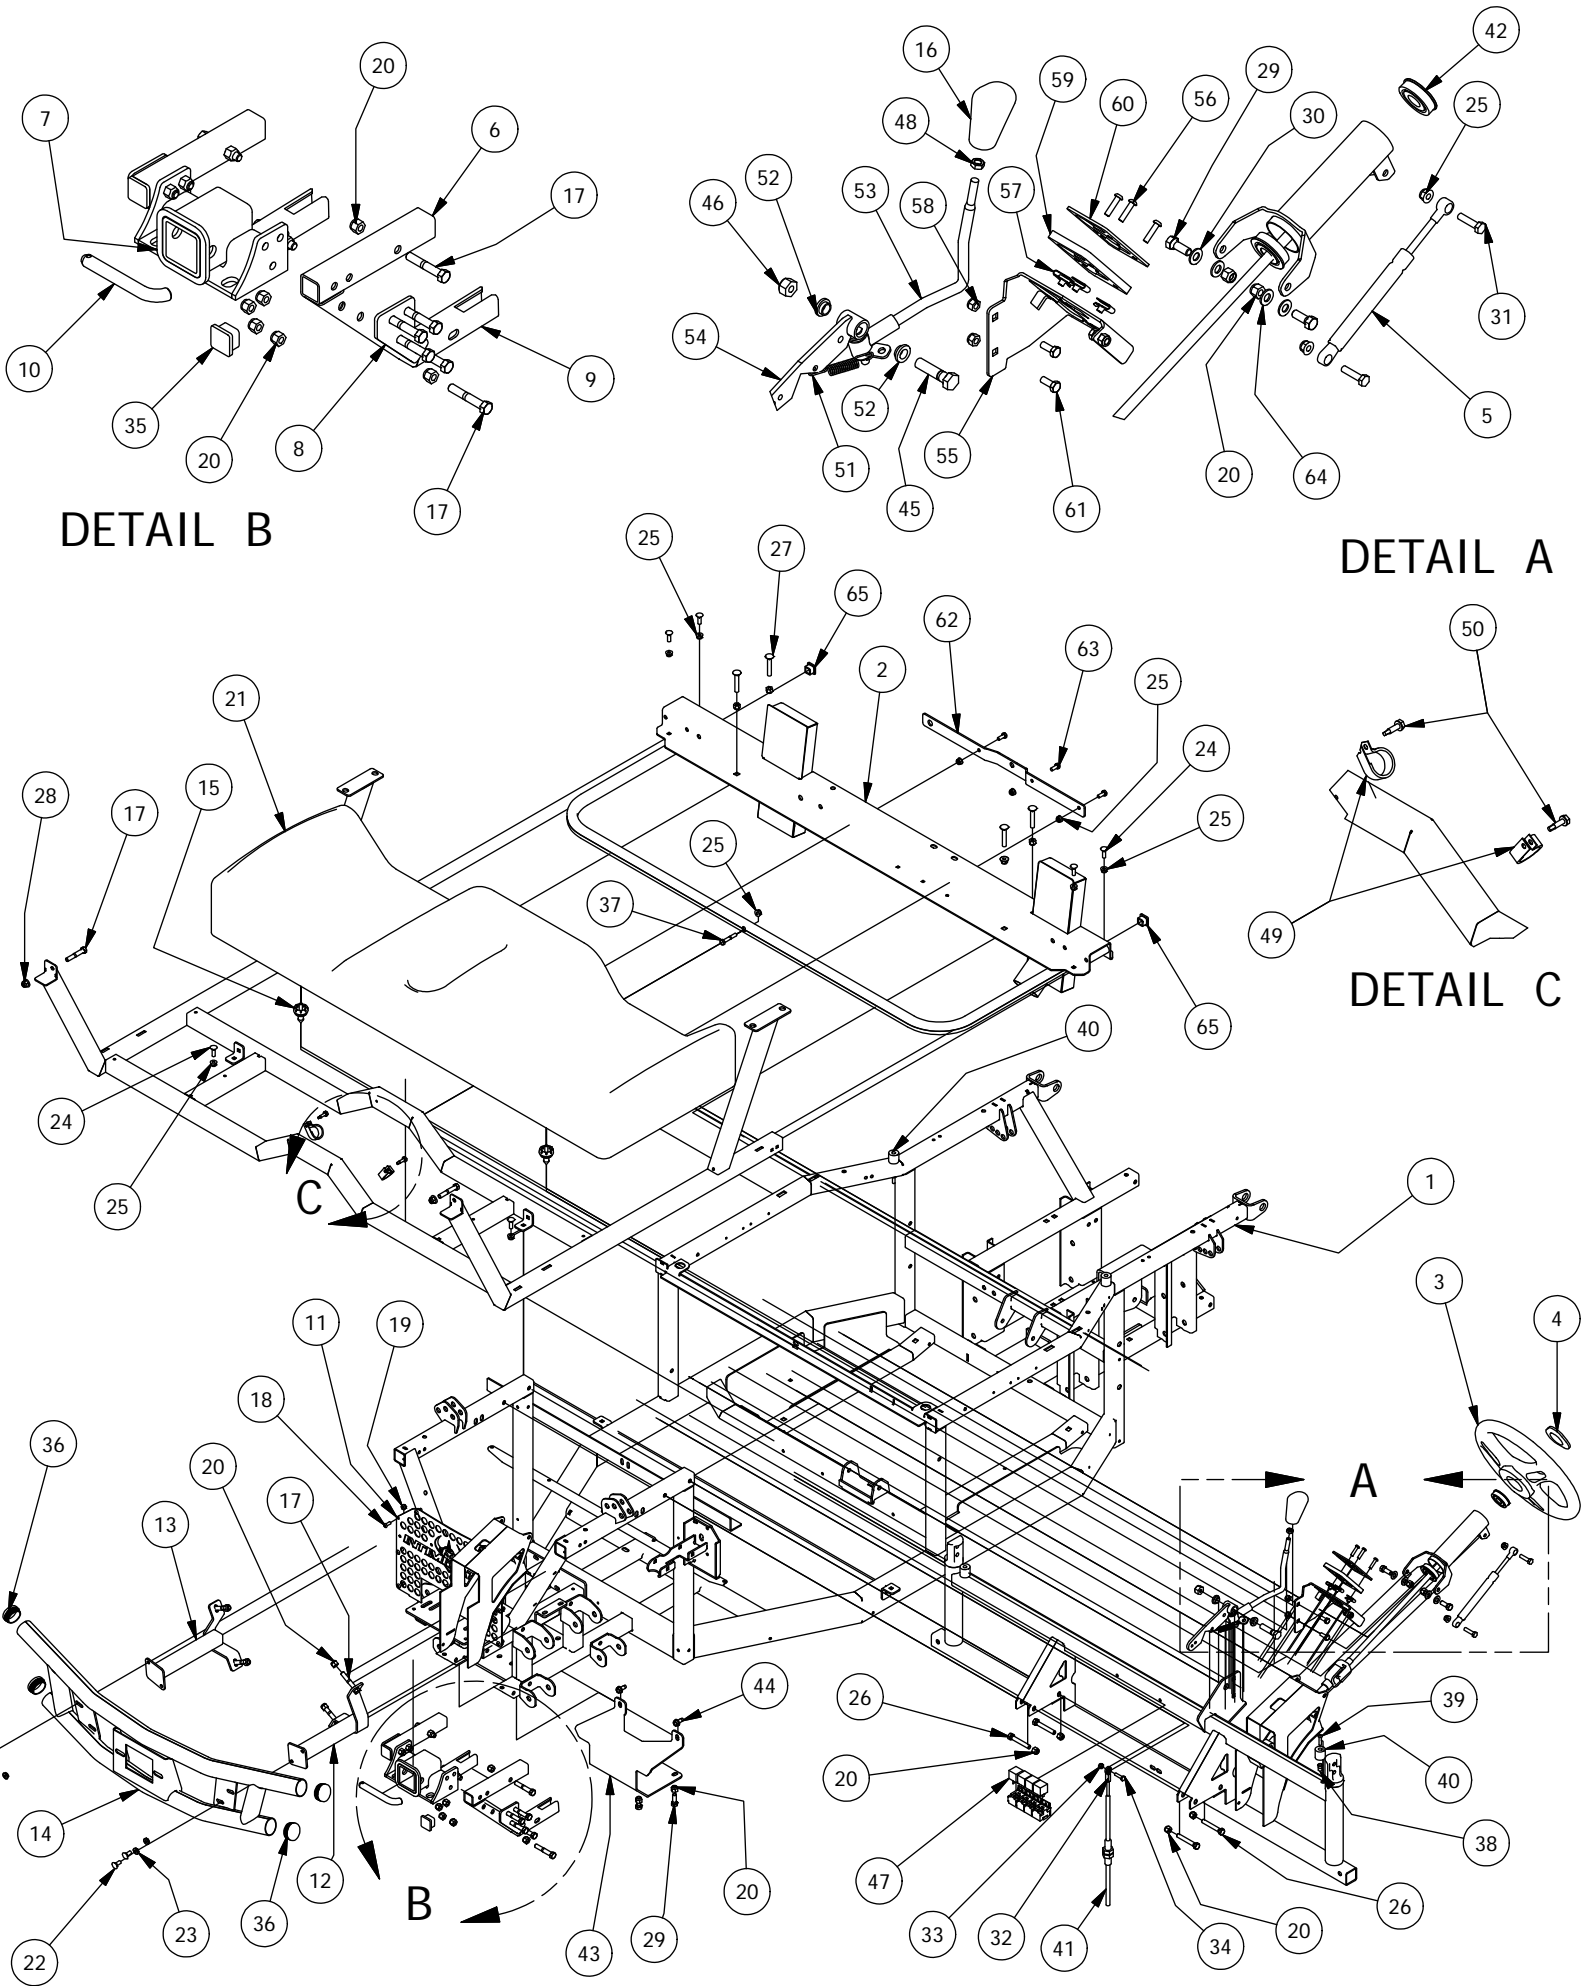

Seat, Dash and Grill Assembly

DETAIL B

DETAIL A

DETAIL C

Seat, Dash, and Grill Assembly

ITEM	QTY	PART NUMBER	DESCRIPTION
1	1	770-3322-00	800cc Single Cab Main Frame Assembly
2	1	770-3014-00	Seat Frame Assy, 800cc
3	1	722-2500-00	Steering Wheel Large UTV
4	1	722-2502-00	Steering Wheel Cap-Hurricane
5	1	735-2005-00	Tilt Steering Gas Spring
6	2	703-4400-00	Front Receiver Tube Mtg Tube
7	1	726-4400-00	Front Receiver Tube Plate
8	2	739-4401-00	Front Receiver Gusset Intimidator
9	2	703-4401-00	Front Receiver Bottom Tube Intimidator
10	1	793-3212-00	Hitch Pin
11	1	726-4065-00	Front Grill insert 2015
12	1	739-3220-00	Brush Guard Mtg Brkt-Left
13	1	739-3221-00	Brush Guard Mtg Brkt-Right
14	1	770-3325-00	Intimidator Bumper 2015
15	2	739-2300-00	Seat Pin Latch Assembly
16	1	745-2001-00	Shift Lever Knob 800cc
17	18	618-2022-00	3/8" - 16 X 2-1/4" Hex Bolt
18	8	618-8064-50	1/4-20 x 5/8 Button Socket C/S
19	8	613-8073-50	1/4-20 Nylon Insert Locknut BL
20	31	613-5041-00	3/8-16 Nylon Insert Locknut
21	1	771-2002-00	Seat Bottom-Large UTV
22	4	618-8062-00	5/16-18x3/4 Carriage Bolts Zinc
23	4	613-9002-00	5/16-18 Hex Flange Nuts Zinc w/Serations
24	6	618-8065-00	5/16-18 x 1 Carriage Bolt
25	12	613-8049-00	5/16-18 Nylon Insert Flange Nut Zinc Orange Nylon
26	4	618-2069-00	3/8" - 16 X 2-1/2" Hex Hd Cap Screw
27	4	618-2023-00	3/8"-16 x 2-1/4" Carriage Bolt
28	3	613-5202-00	3/8-16 Nylock Flange Nut
29	4	618-6049-00	3/8-16 X 1 GR 5 Hex Bolts Zinc
30	2	619-0012-00	3/8 ID x 1/8 Plastic Washer
31	2	618-1077-00	5/16 x 1-1/4 G8 Zn Hex Bolt
32	1	799-1002-00	1/4-28, Right Hand Thread Heim
33	3	613-8073-00	1/4-20 Nylon Insert Locknut Zinc Orange Nylon
34	1	618-4007-00	1/4-20 x 1 Grade 5 Hex bolts Zinc
35	2	714-1002-00	1-1/4"x1-1/4" Black Tube Plug
36	4	614-3410-00	1-3/4" Round Tubing Plug
37	1	618-8059-00	5/16-18 x 1-3/4 Grade 5 Hex Bolt
38	2	619-0026-00	Rivnut 1/4-20 Steel
39	2	618-2037-50	1/4-20 X1 Button Socket C/S Black
40	4	729-1000-00	Hood Rest Bumper-Lg UTV
41	1	764-2015-00	Gear Shift Cable-800cc Classic
42	1	720-4060-00	Steering Column Bearing
43	1	726-3210-00	Brush Guard Skid Plate
44	2	618-2021-00	5/16" - 18 3/4" Ind Hex Washr Hd - Type F
45	1	618-5049-00	1/2-13 x 2 GR5 Hex Bolt Zinc
46	1	613-6037-00	1/2-13 Nylon Insert Locknut
47	4	786-0005-00	12 Volt Cube Relay
48	1	613-6051-00	3/8-24 Hex Nut Zinc
49	2	772-2012-00	1-3/8 inch Loop Clamp
50	2	630-7040-00	1/4 x 1 Hex Head Tek Screw
51	1	734-2004-00	800cc Shifter Spring
52	4	732-2003-00	Bushing, Oil Impregnated
53	1	769-3002-00	800cc Shift Lever Assy
54	1	769-3001-00	800cc Transmission Shift Lever Assy
55	1	739-4521-00	800cc Dash Shifter Indicator Plate Mounting Brkt
56	3	618-2037-50	1/4-20 X1 Button Socket C/S Black
57	3	613-0054-00	1/4-20 Cage Nut
58	3	613-8047-00	5/16-18 Nylock HEX Nut
59	1	726-4100-00	800 cc Dash indicator Plastic Plate
60	1	726-4101-60	800cc Dash Shifter Metal Brkt
61	3	618-8063-00	5/16-18 x 3/4 GR 5 Hex bolt Zinc
62	1	739-3409-00	Rotary Latch Bracket-Frame 800cc
63	3	618-8063-00	5/16-18 x 3/4 GR 5 Hex bolt Zinc
64	6	619-0057-50	3/8 Flat Washer Black Zinc
65	2	714-1006-00	1"x1" Black Tube Plug