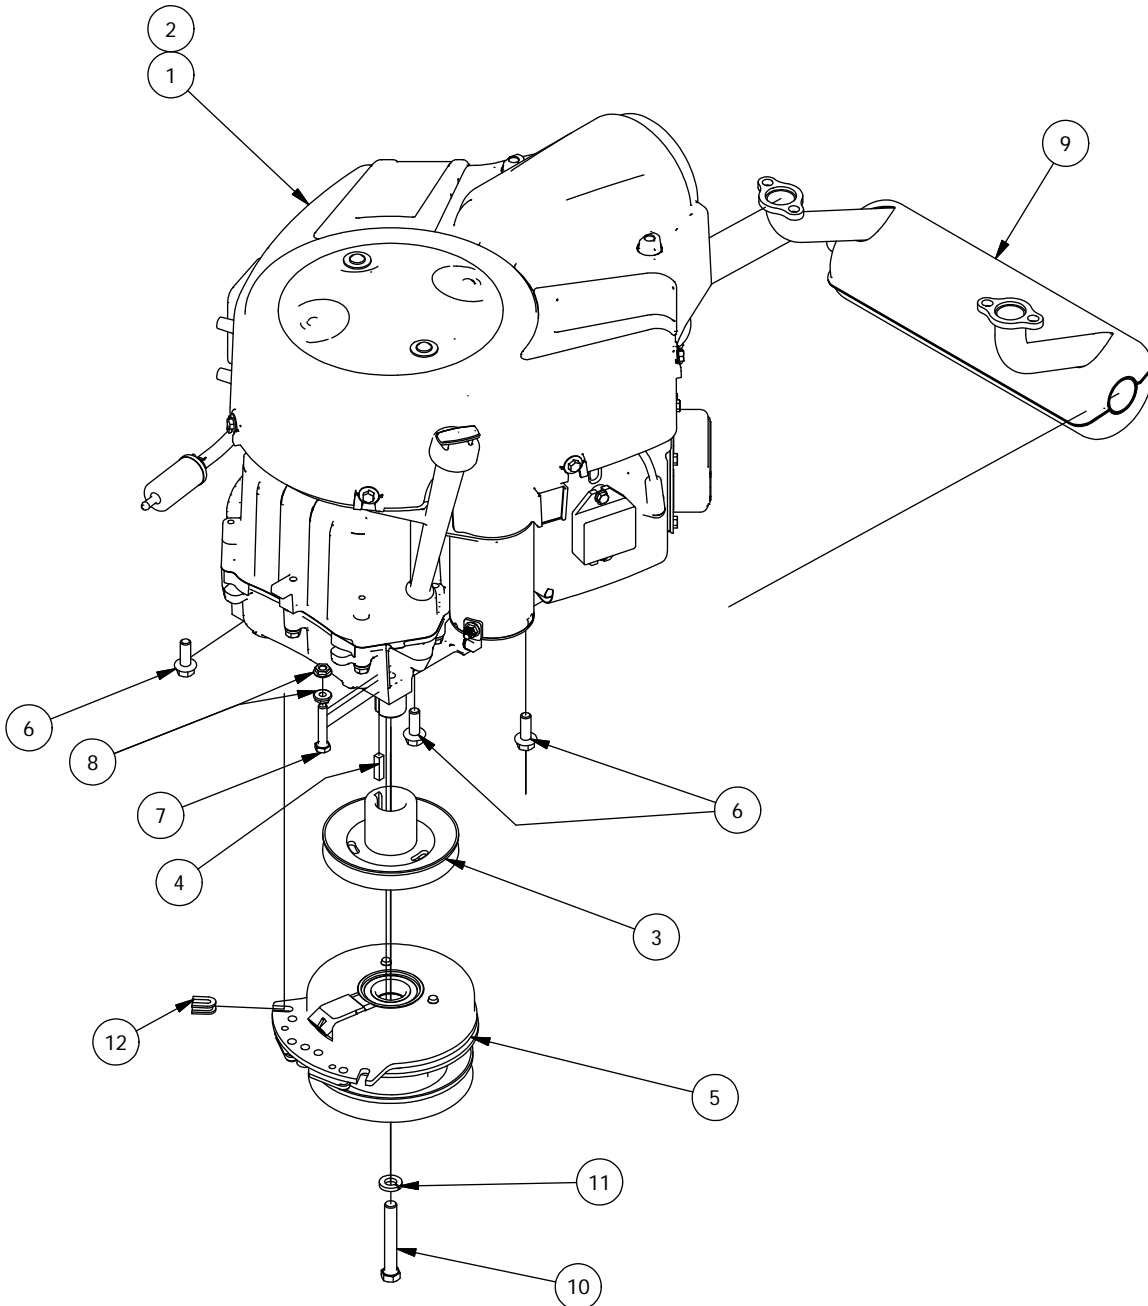

ITEM	QTY	PART NUMBER	DESCRIPTION
1	1	415-0007-00	B&S 810CC, 27 HP Commercial Series Engine
2	1	415-0006-00	B&S 724CC, 25 HP Commercial Engine
3	1	433-0001-00	Drive Pulley, A Belt
4	1	442-0001-00	1/4 X 1 SQUARE KEY STOCK
5	1	470-0004-00	Mower TTQ Ogura Clutch
6	3	418-0023-00	3/8-16 X 1-1/8 IND HWH W/SERR TRI LOB ZY
7	1	418-0024-00	5/16-18 X 1-3/4 HEX C/S GR 5 ZINC
8	2	413-0006-00	5/16-18 HEX FLANGE NUT W/SERR ZINC
9	1	415-0052-00	B&S 27 HP&25HP Exhaust
10	1	418-0022-00	7/16-20 X 3 HEX C/S GR 8 ZC YELLOW
11	1	419-0005-00	7/16 SPLIT LOCKWASHER GR 8 ZC YELLOW
12	1	437-0025-00	Mower Rotation Stop Brkt Sleeve