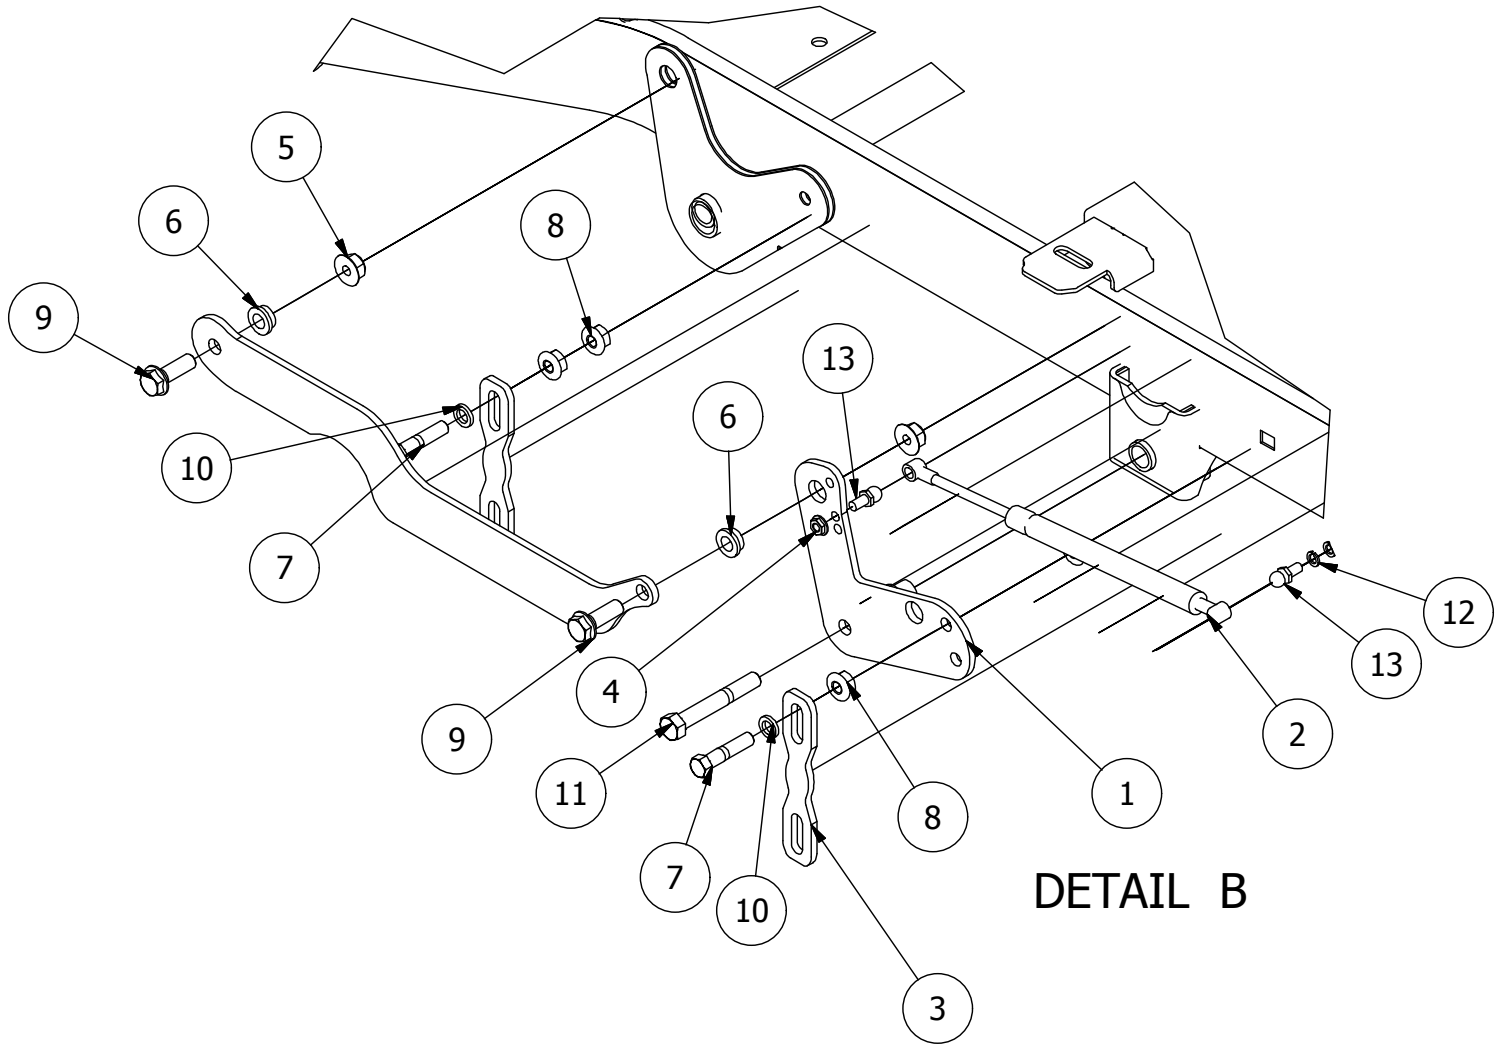

Deck Height Indicator Assembly

Deck Height Parts List

ITEM	QTY	PART NUMBER	DESCRIPTION
1	13	413-0006-00	5/16-18 HEX FLANGE NUT W/SERR ZINC
2	8	413-0002-00	1/2-13 NYLON INSERT FLANGE LOCKNUT ZC YELLOW
3	2	418-0053-00	3/8-16 X 1 CARRIAGE BOLT ZINC
4	4	410-0068-00	5/8" ID X 3/4" OD X 3/4" LENGTH FLANGE BUSHING
5	1	490-0026-00	Mower RZ TTQ Frame Assembly

DETAIL A

Detail A Parts List			
ITEM	QTY	PART NUMBER	DESCRIPTION
1	1	431-0006-00	RZ Deck Height Brtk Right Side
2	4	435-0013-00	Mower Deck Link
3	8	413-0002-00	1/2-13 NYLON INSERT FLANGE LOCKNUT ZC YELLOW
4	7	410-0009-00	1/2" ID X 3/4" OD X 3/8" LENGTH FLANGE BUSHING
5	4	418-0046-00	7/16-14 X 2 HEX C/S GR 5 ZINC YELLOW
6	8	413-0011-00	7/16-14 HEX FLANGE NUT W/SERR ZINC YELLOW
7	4	418-0047-00	1/2-13 X 1-1/2 HEX FLANGE BOLT ZINC YELLOW
8	4	419-0010-00	.443 ID X .750 OD X .125 THK NYLON BLACK
9	2	418-0042-00	1/2-13 X 3-1/2 HEX C/S GR 5 ZINC YELLOW
10	1	435-0021-00	Mower TTQ Deck Height Arm Right Link

DETAIL B

Detail A Parts List			
ITEM	QTY	PART NUMBER	DESCRIPTION
1	1	431-0007-00	RZ Deck Height Brtk Left Actuator Side
2	1	434-0008-00	RZ Deck Assist Gas Spring
3	4	435-0013-00	Mower Deck Link
4	13	413-0006-00	5/16-18 HEX FLANGE NUT W/SERR ZINC
5	8	413-0002-00	1/2-13 NYLON INSERT FLANGE LOCKNUT ZC YELLOW
6	7	410-0009-00	1/2" ID X 3/4" OD X 3/8" LENGTH FLANGE BUSHING
7	4	418-0046-00	7/16-14 X 2 HEX C/S GR 5 ZINC YELLOW
8	8	413-0011-00	7/16-14 HEX FLANGE NUT W/SERR ZINC YELLOW
9	4	418-0047-00	1/2-13 X 1-1/2 HEX FLANGE BOLT ZINC YELLOW
10	4	419-0010-00	.443 ID X .750 OD X .125 THK NYLON BLACK
11	2	418-0042-00	1/2-13 X 3-1/2 HEX C/S GR 5 ZINC YELLOW
12	2	419-0009-00	5/16 SPLIT LOCKWASHER ZINC
13	2	487-0005-00	Control Arm Damper Ball Stud