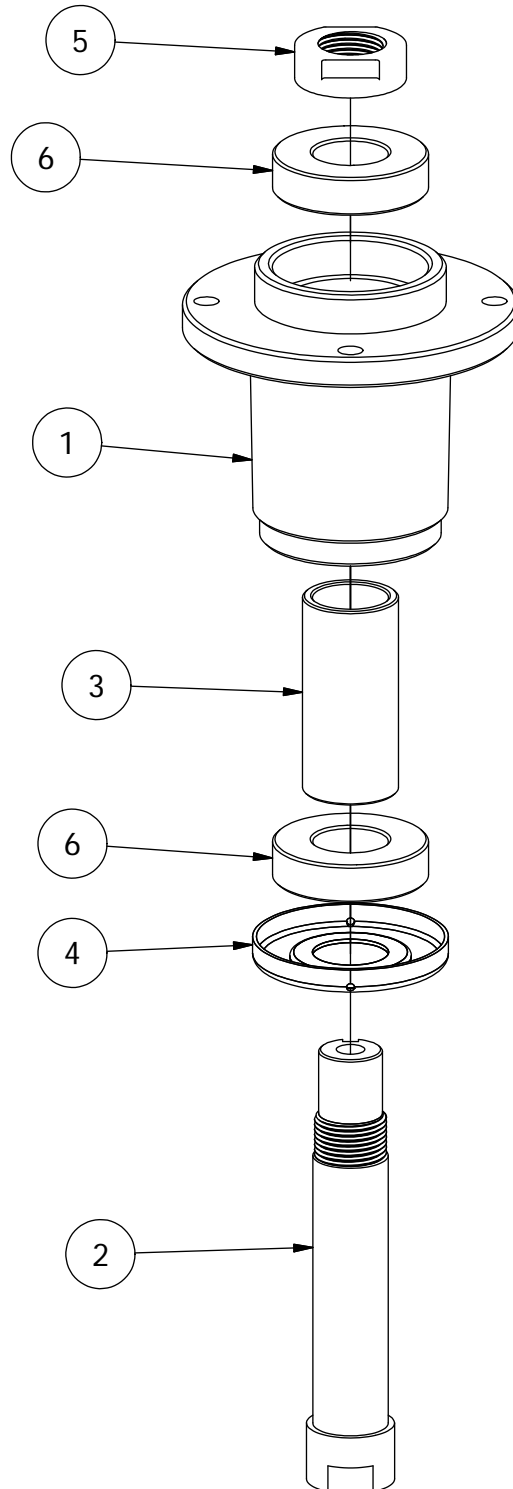

(2 Bearing) Deck Spindle Assembly Parts List

ITEM	QTY	PART NUMBER	DESCRIPTION
1	1	437-0015-00	Mower Deck Spindle Casting for 437-0004-00
2	1	437-0010-00	Deck Spindle Shaft For 437-0004-00 and 437-0005-00
3	1	437-0011-00	Deck Spindle Spacer for 437-0004-00
4	1	437-0014-00	Mower Deck Spindle Dust Cup
5	1	437-0013-00	Mower Deck Spindle Nut for 437-0004-00 and 437-0005-00
6	2	410-0003-00	Spindle Bearing