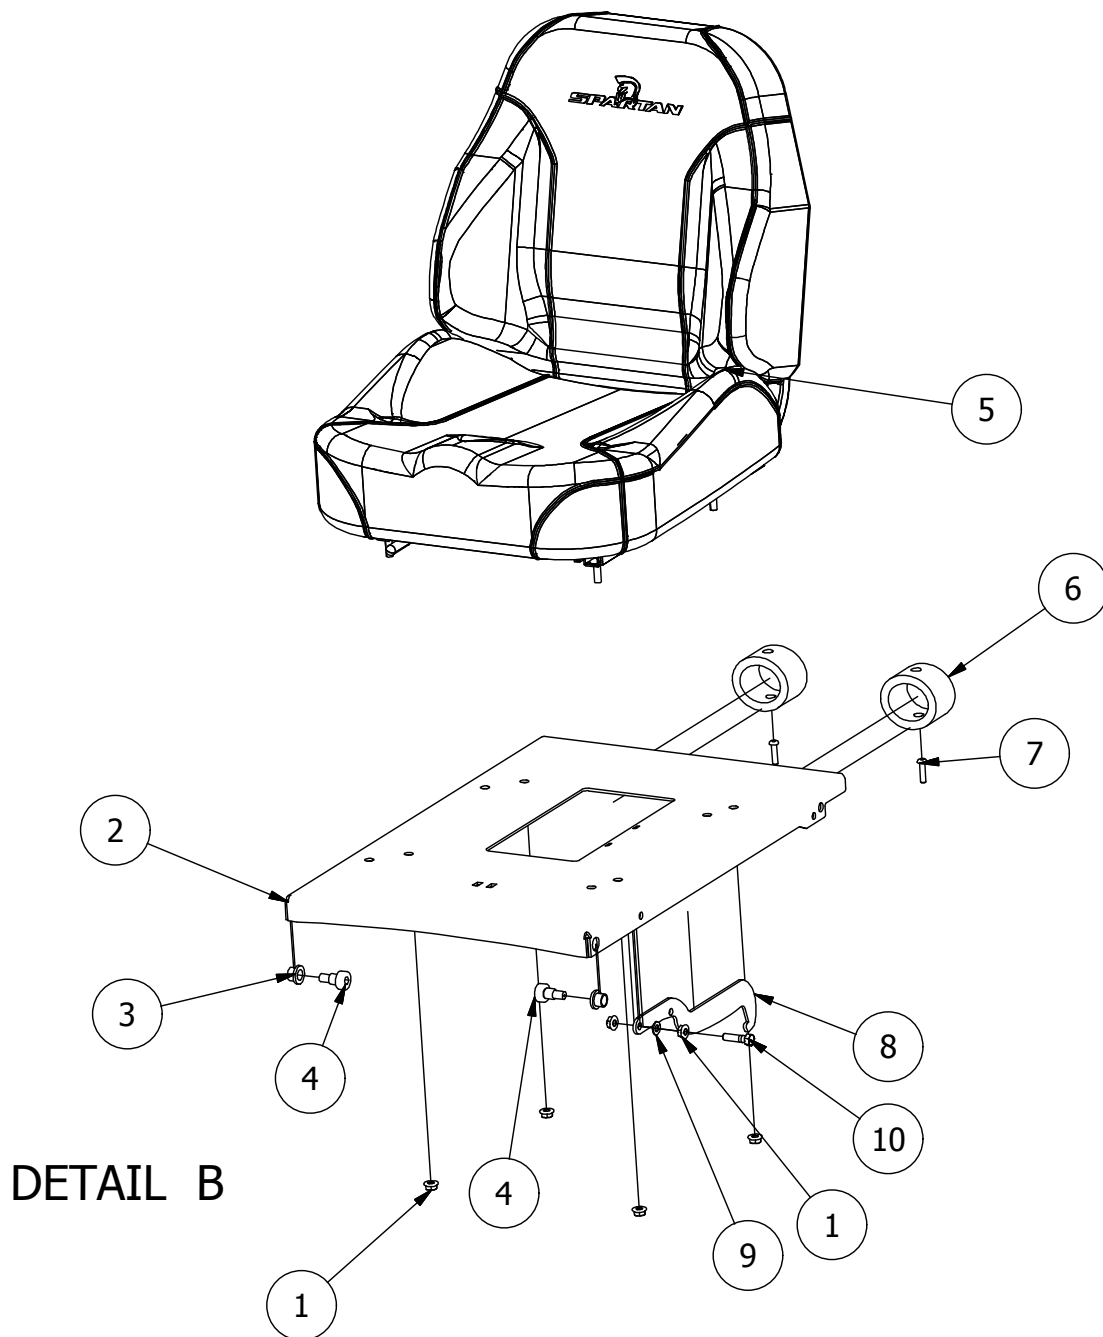

Detail B Parts List			
ITEM	QTY	PART NUMBER	DESCRIPTION
1	6	413-0019-00	5/16-18 NYLON INSERT FLANGE L/NUT ZINC
2	1	439-0113-00	RZ Mower Seat Brtk
3	2	410-0010-00	1/2" ID X 5/8" OD X 1/2" LENGTH FLANGE BUSHING
4	2	418-0038-00	1/2 X 1/2 SOCKET SHOULDER BOLT ZC YELLOW
5	1	471-0009-00	RZ seat
6	2	487-0004-00	Seat Suspension Elastomer GBR-7
7	2	418-0039-00	1/4-20 X 1 BUTTON SOCKET C/S
8	1	439-0065-00	Mower Seat Latch Hook
9	1	419-0016-00	5/16" ID X 5/8" OD X 1/16" THK BRONZE WASHER
10	1	418-0036-00	5/16-18 X 1-1/4 HEX TAP BOLT ZINC GR8