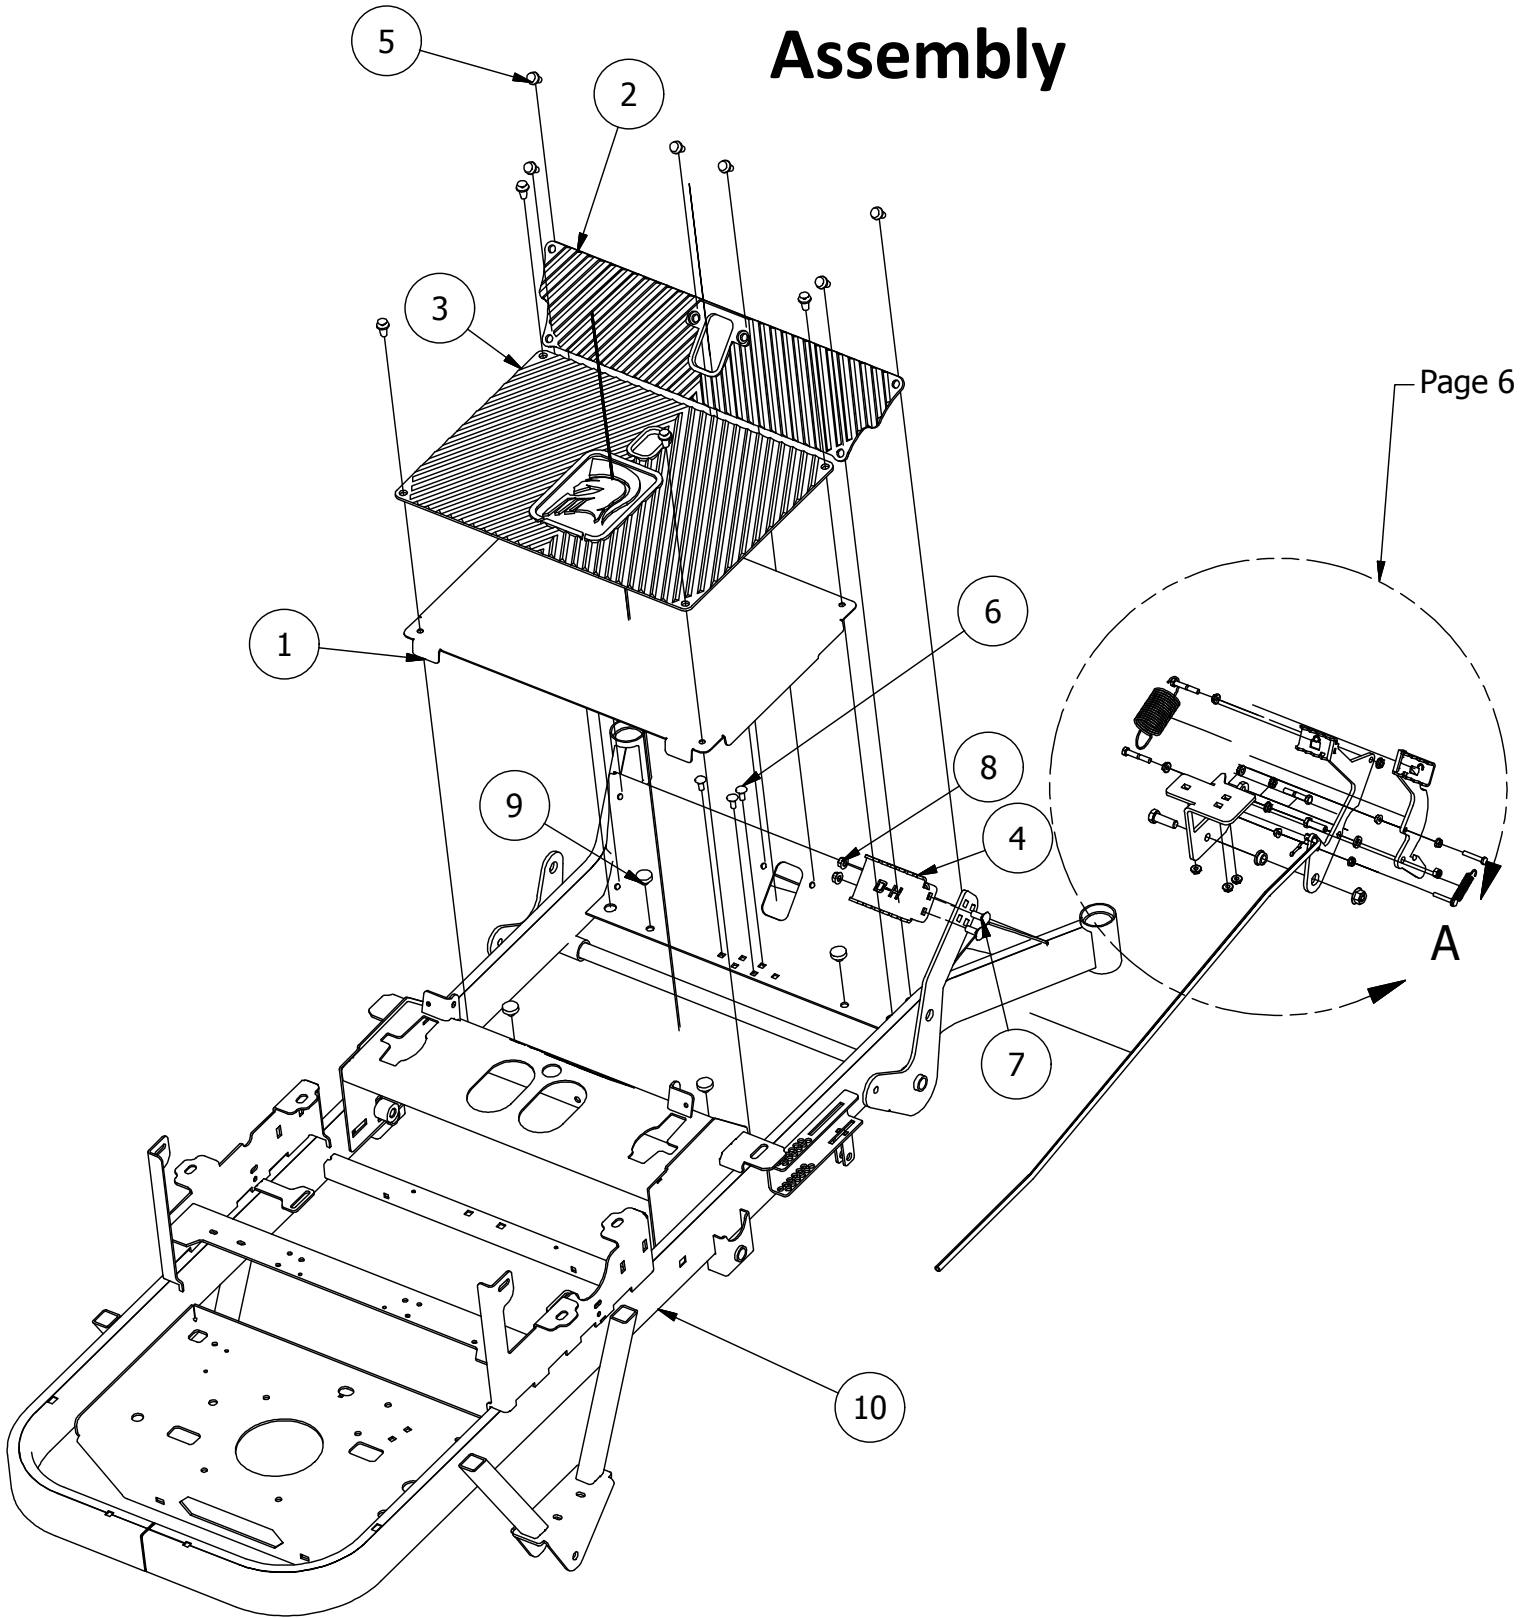

RZ Parts Manual

2019

Table Of Contents

Front Fork Assembly.....	3
Brake and Floorboard Assembly.....	4-6
Deck Height Indicator Assembly.....	7-10
Battery and Seat Assembly.....	11-13
Drive Arm Assembly.....	14-15
Gas Tank Assembly.....	16
Transmission Assembly.....	17-18
54" Deck Assembly.....	19-22
Deck Spindle Assembly.....	23
Briggs and Stratton 25hp.....	24
Decals.....	25

Brake and Floorboard Assembly

Brake and Floorboard Assembly Parts List			
ITEM	QTY	PART NUMBER	DESCRIPTION
1	1	439-0114-00	Mower Floorboard
2	1	481-0005-00	2017 Mower Rubber Foot Rest Mat Except for RZ
3	1	481-0006-00	2017 Mower Logo Floor Mat Except for RZ
4	1	439-0059-00	Mower Deck Height Foot Pedal
5	10	414-0002-00	8MM PUSH TYPE RETAINER NYLON BLACK
6	3	418-0008-00	5/16-18 X 3/4 CARRIAGE BOLT ZINC
7	2	418-0045-00	3/8-16 X 1 CARRIAGE BOLT ZINC YELLOW GR8
8	4	413-0004-00	3/8-16 HEX FLANGE NUT W/SERR ZINC
9	4	429-0002-00	Rubber Bumper
10	1	490-0026-00	Mower RZ TTQ Frame Assembly

Detail A

Brake Assembly Parts List			
ITEM	QTY	PART NUMBER	DESCRIPTION
1	1	435-0004-00	MOWER BRAKE LINKAGE
2	1	439-0009-00	Mower Frame Brake Mounting Bracket
3	1	490-0016-00	Mower Brake Lock Lever Assembly
4	1	490-0017-00	Mower Brake Unlock Lever Assembly
5	1	434-0003-00	Brake Pedal Release Spring
6	1	434-0002-00	Brake Pedal Tension Spring
7	13	413-0006-00	5/16-18 HEX FLANGE NUT W/SERR ZINC
8	2	418-0029-00	1/4-20 X 1-1/4 HEX C/S GR 2 ZINC
9	1	413-0013-00	3/8-16 NYLON INSERT FLANGE LOCKNUT ZINC
10	3	418-0027-00	5/16-18 X 1-3/4 HEX C/S GR 2 ZINC
11	8	413-0002-00	1/2-13 NYLON INSERT FLANGE LOCKNUT ZC YELLOW
12	1	420-0001-00	1/8 X 3/4 COTTER PIN ZINC
13	1	418-0028-00	1/2-13 X 1-1/2 HEX C/S GR 2 ZINC
14	7	410-0009-00	1/2" ID X 3/4" OD X 3/8" LENGTH FLANGE BUSHING