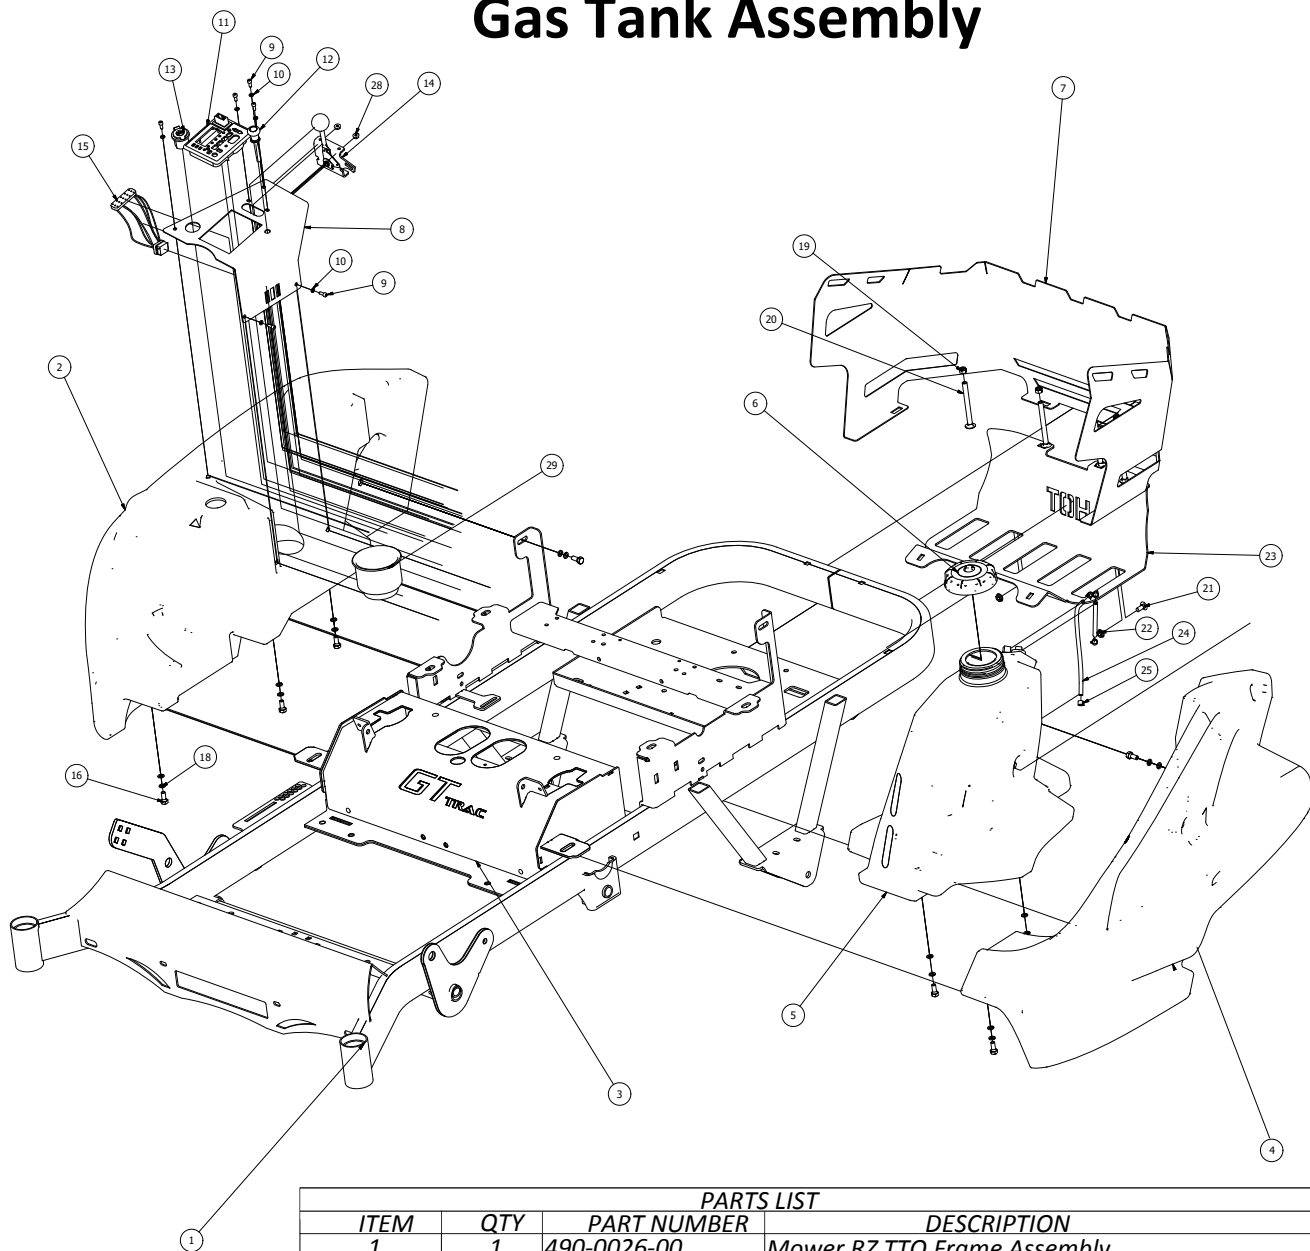

Gas Tank Assembly

PARTS LIST				
ITEM	QTY	PART NUMBER	DESCRIPTION	
1	1	490-0026-00	Mower RZ TTQ Frame Assembly	
2	1	467-0018-00	Spartan RZ Right Fender	
3	1	490-0023-00	Mower Seat Base Assembly	
4	1	467-0019-00	Spartan RZ Left Fender	
5	1	467-0017-00	Spartan RZ Gas Tank Assembly	
6	1	467-0008-00	Tank Fill Neck Non-Venting Cap	
7	1	439-0112-00	RZ Engine Cowling	
8	1	439-0022-00	Mower Control Panel Bracket	
9	6	418-0055-00	10-24 X 1/2 SOCKET C/S 18-8 SS	
10	6	419-0011-00	#10 SPLIT LOCKWASHER 18-8 SS	
11	1	486-0004-00	Mower Control Console, Carbureted Engine	
12	1	464-0002-00	Choke Cable	
13	1	677-2075-00	12 Volt Auxilliary Plug	
14	1	464-0001-00	Mower Throttle Cable Assembly w / Handle	
15	1	486-0011-00	Kawasaki 730cc/ Briggs 25/27 Harness	
16	8	418-0054-00	5/16-18 X 3/4 HEX C/S ZINC	
17	8	419-0007-00	1/2 USS FLAT WASHER ZINC	
18	8	419-0009-00	5/16 SPLIT LOCKWASHER ZINC	
19	4	413-0013-00	3/8-16 NYLON INSERT FLANGE LOCKNUT ZINC	
20	4	418-0018-00	3/8-16 X 4 CARRIAGE BOLT ZINC	
21	2	418-0008-00	5/16-18 X 3/4 CARRIAGE BOLT ZINC	
22	2	413-0006-00	5/16-18 HEX FLANGE NUT W/SERR ZINC	
23	1	439-0016-00	Mower Muffler Guard	
24	1	751-1014-00	1/4 Fuel Line - Low Perm	
25	4	472-0003-00	1/4 Spring Hose Clamp	
26	1	451-0002-00	vapor vent line tube	
27	1	418-0076-00	M6-1.0 X 16MM HEX FLANGE BOLT ZINC YELLOW	
28	2	413-0008-00	10-24 NYLON INSERT LOCKNUT 18-8 SS	
29	1	780-2220-00	Cup Holder