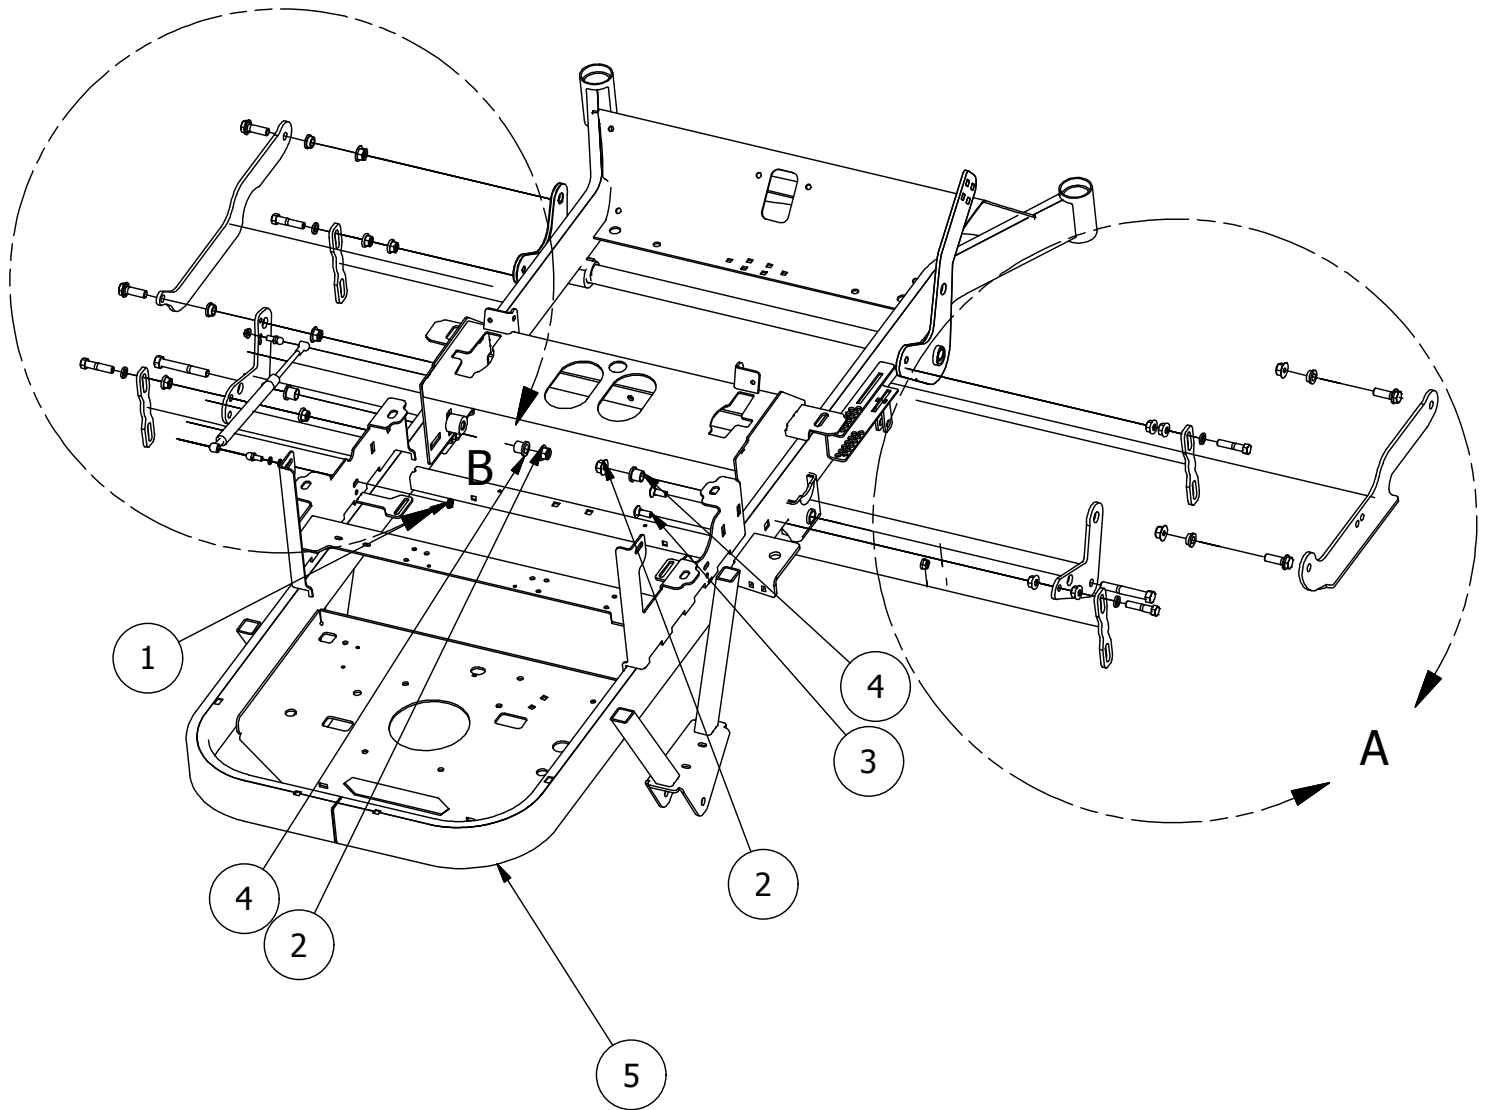

Brake and Floorboard Assembly

Brake and Floorboard Assembly Parts List			
ITEM	QTY	PART NUMBER	DESCRIPTION
1	1	439-0114-00	Mower Floorboard
2	1	481-0005-00	2017 Mower Rubber Foot Rest Mat Except for RZ
3	1	481-0006-00	2017 Mower Logo Floor Mat Except for RZ
4	1	439-0059-00	Mower Deck Height Foot Pedal
5	10	414-0002-00	8MM PUSH TYPE RETAINER NYLON BLACK
6	3	418-0008-00	5/16-18 X 3/4 CARRIAGE BOLT ZINC
7	2	418-0045-00	3/8-16 X 1 CARRIAGE BOLT ZINC YELLOW GR8
8	4	413-0004-00	3/8-16 HEX FLANGE NUT W/SERR ZINC
9	4	429-0002-00	Rubber Bumper
10	1	490-0026-00	Mower RZ TTQ Frame Assembly

Detail A

Brake Assembly Parts List			
ITEM	QTY	PART NUMBER	DESCRIPTION
1	1	435-0004-00	MOWER BRAKE LINKAGE
2	1	439-0009-00	Mower Frame Brake Mounting Bracket
3	1	490-0016-00	Mower Brake Lock Lever Assembly
4	1	490-0017-00	Mower Brake Unlock Lever Assembly
5	1	434-0003-00	Brake Pedal Release Spring
6	1	434-0002-00	Brake Pedal Tension Spring
7	13	413-0006-00	5/16-18 HEX FLANGE NUT W/SERR ZINC
8	2	418-0029-00	1/4-20 X 1-1/4 HEX C/S GR 2 ZINC
9	1	413-0013-00	3/8-16 NYLON INSERT FLANGE LOCKNUT ZINC
10	3	418-0027-00	5/16-18 X 1-3/4 HEX C/S GR 2 ZINC
11	8	413-0002-00	1/2-13 NYLON INSERT FLANGE LOCKNUT ZC YELLOW
12	1	420-0001-00	1/8 X 3/4 COTTER PIN ZINC
13	1	418-0028-00	1/2-13 X 1-1/2 HEX C/S GR 2 ZINC
14	7	410-0009-00	1/2" ID X 3/4" OD X 3/8" LENGTH FLANGE BUSHING

Deck Height Indicator Assembly

Deck Height Parts List

ITEM	QTY	PART NUMBER	DESCRIPTION
1	13	413-0006-00	5/16-18 HEX FLANGE NUT W/SERR ZINC
2	8	413-0002-00	1/2-13 NYLON INSERT FLANGE LOCKNUT ZC YELLOW
3	2	418-0053-00	3/8-16 X 1 CARRIAGE BOLT ZINC
4	4	410-0068-00	5/8" ID X 3/4" OD X 3/4" LENGTH FLANGE BUSHING
5	1	490-0026-00	Mower RZ TTQ Frame Assembly