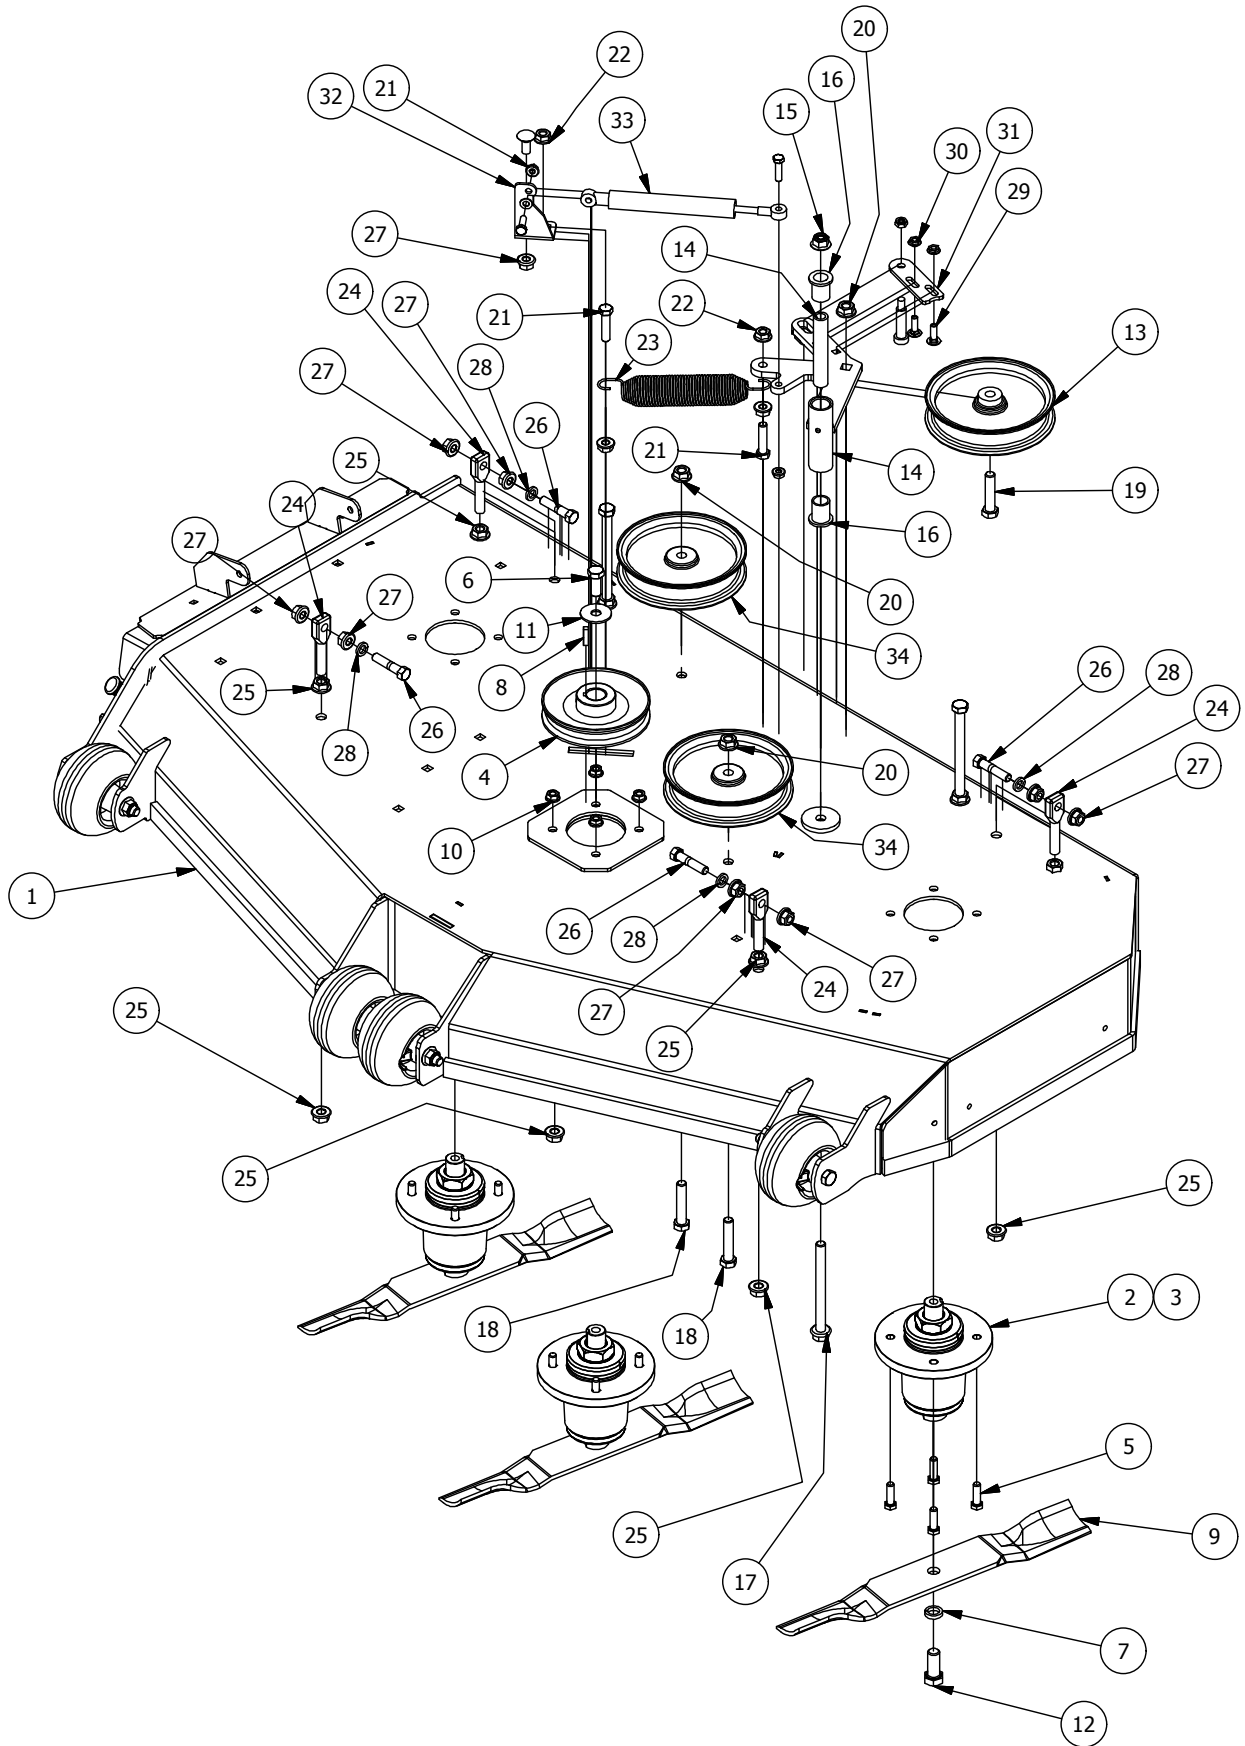

54" Deck Assembly-2

54" Deck Assembly-2 Parts List

ITEM	QTY	PART NUMBER	DESCRIPTION
1	1	490-0030-00	54" Mower Deck Assembly
2	3	437-0005-00	Mower Heavy Duty Deck Spindle RT HD Only
3	3	437-0004-00	Mower Standard Duty (2 Bearing) Deck Spindle RT Pro Only
4	3	433-0004-00	Deck Pulley 54"
5	12	418-0005-00	3/8-16 x 1-1/4 Hex Bolt GR5
6	3	418-0006-00	1/2-20 X 1-1/4 HEX C/S GR 5 ZINC
7	3	419-0004-00	5/8 SPLIT LOCKWASHER ZINC
8	3	442-0001-00	1/4 X 1 SQUARE KEY STOCK
9	3	438-0001-00	54" Mower Deck Blade
10	4	413-0004-00	3/8-16 HEX FLANGE NUT W/SERR ZINC
11	1	419-0001-00	1/2" X 1-5/8 BELLEVILLE CUP WASHER ZINC YELLOW
12	1	418-0078-00	5/8-11 X 1-1/2 HEX C/S GR 8 ZC YELLOW
13	1	433-0014-00	6-3/4" Idler Pulley, 15/16" Spacer Assembly
14	1	490-0019-00	Mower Deck Idler Pulley Arm Assembly
15	4	413-0002-00	1/2-13 NYLON INSERT FLANGE LOCKNUT ZC YELLOW
16	2	410-0007-00	3/4" ID X 15/16" OD X 1-1/8" LENGTH FLANGE BUSHING
17	1	418-0009-00	1/2-13 X 5-1/2 HEX FLANGE BOLT GR 8 ZY
18	2	418-0014-00	1/2-13 X 2-1/2 HEX FLANGE BOLT GR 8 ZC YELLOW
19	1	418-0012-00	1/2-13 X 2-1/4 HEX C/S GR 5 ZINC
20	3	413-0010-00	1/2-13 HEX FLANGE NUT W/SERR ZINC
21	2	418-0011-00	7/16-14 X 1-3/4 HEX C/S GR 2 ZINC (NOT A/T)
22	4	413-0001-00	7/16-14 HEX FLANGE NUT W/SERR ZINC
23	1	434-0005-00	Deck/pump idler spring
24	4	448-0001-00	Mowre Deck height adjustment Stud
25	12	413-0005-00	1/2-13 HEX FLANGE NUT W/SERR ZINC YELLOW
26	4	418-0046-00	7/16-14 X 2 HEX C/S GR 5 ZINC YELLOW
27	9	413-0011-00	7/16-14 HEX FLANGE NUT W/SERR ZINC YELLOW
28	4	419-0010-00	.443 ID X .750 OD X .125 THK NYLON BLACK
29	2	418-0010-00	5/16-18 X 1 CARRIAGE BOLT ZINC
30	2	413-0006-00	5/16-18 HEX FLANGE NUT W/SERR ZINC
31	1	439-0257-00	Deck Idler Pulley Belt Retainer Brkt
32	1	439-0335-00	Deck Belt Idler Damper Mounting Bracket
33	1	434-0009-00	Idler Gas Spring
34	2	433-0015-00	6-3/4" Idler Pulley, 15/16" Spacer Assembly