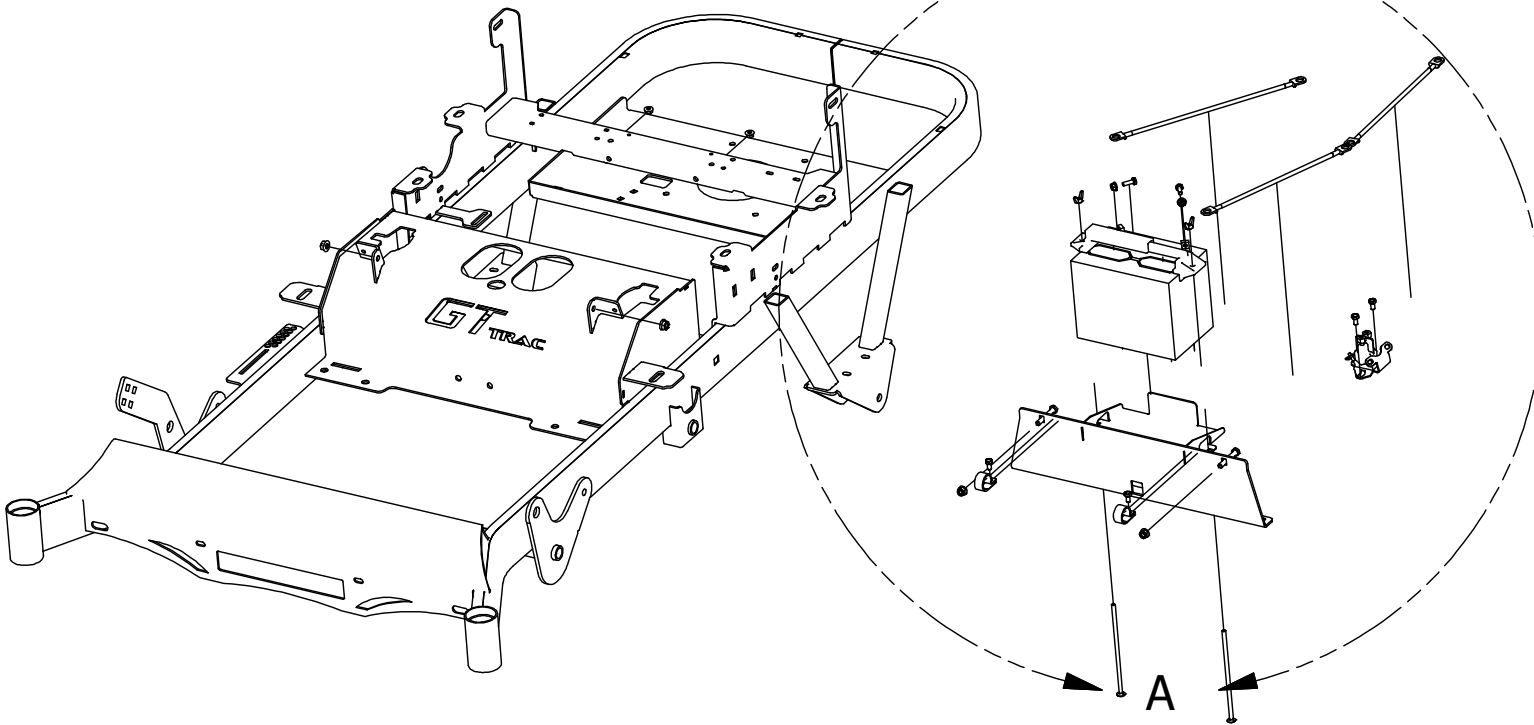

Battery and Seat Assembly