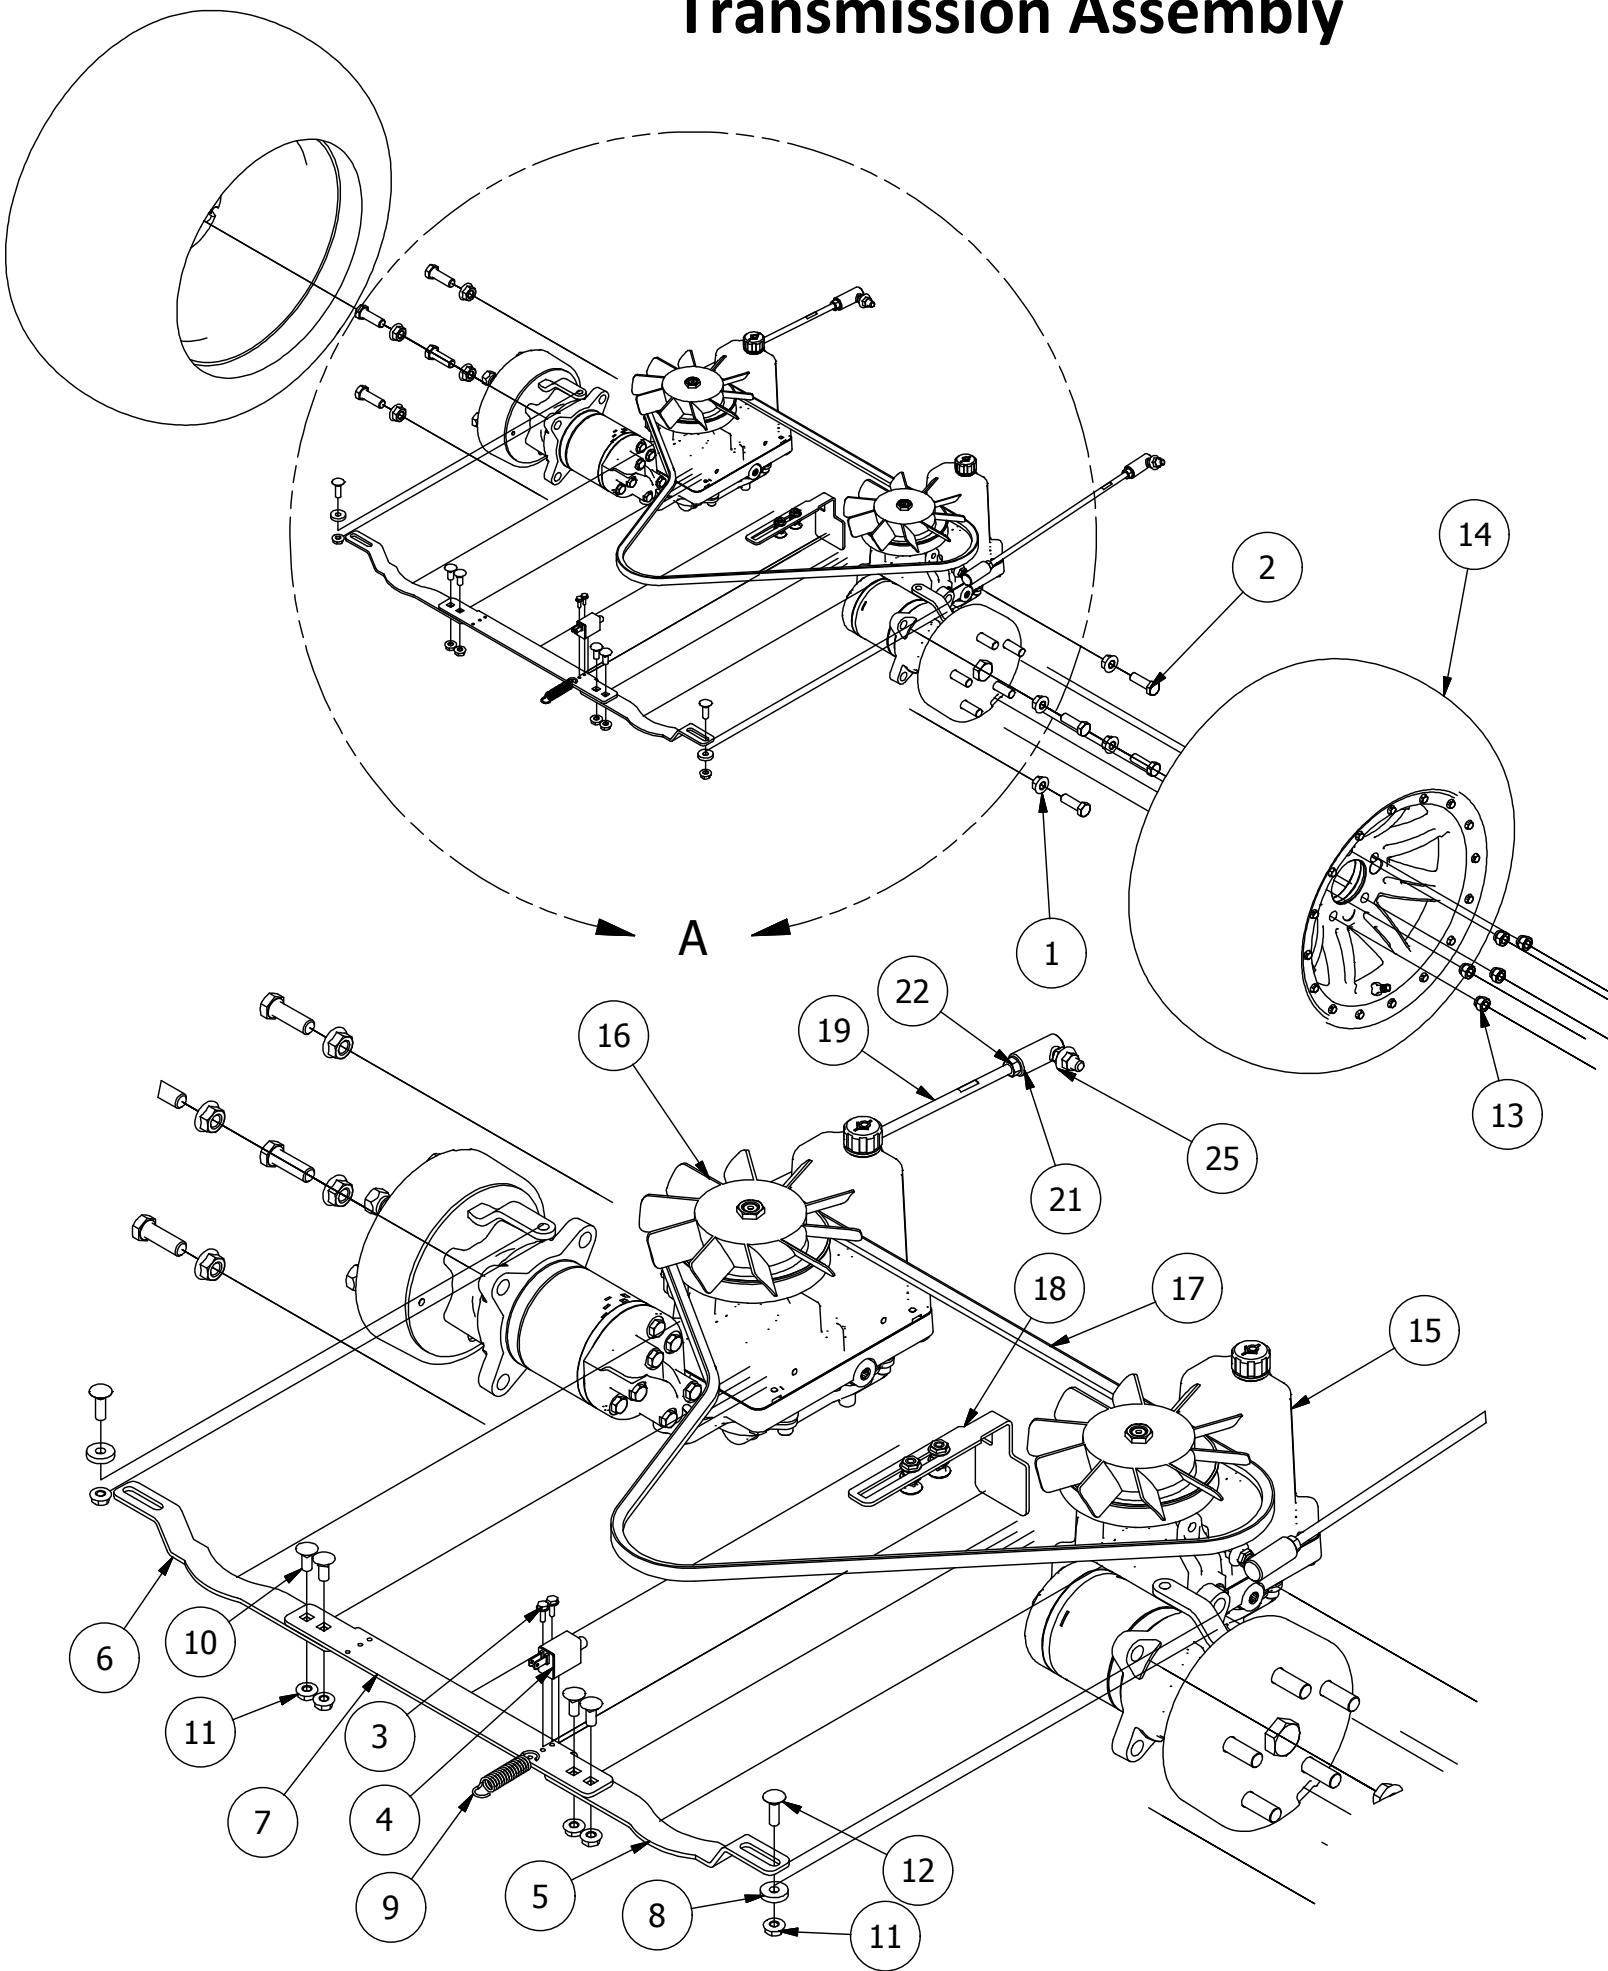

Transmission Assembly

DETAIL A

Transmission Assembly Parts List			
ITEM	QTY	PART NUMBER	DESCRIPTION
1	8	413-0010-00	1/2-13 HEX FLANGE NUT W/SERR ZINC
2	8	418-0020-00	1/2-13 X 1-1/2 HEX C/S GR 5 ZINC
3	2	418-0032-00	8-32 X 1/2 IND. HWH SLOT TYPE F TCS ZINC
4	1	486-0030-00	Safety Switch
5	1	439-0083-00	Mower Park Brake Right Actuation Bracket
6	1	439-0082-00	Mower Park Brake Left Actuation
7	1	439-0079-00	Mower Park Brake Center Bracket
8	2	419-0006-00	.312 ID X .875 OD X .1875 THK F/W NYLON BLK
9	1	434-0003-00	Brake Pedal Release Spring
10	4	418-0008-00	5/16-18 X 3/4 CARRIAGE BOLT ZINC
11	6	413-0019-00	5/16-18 NYLON INSERT FLANGE L/NUT ZINC
12	4	418-0010-00	5/16-18 X 1 CARRIAGE BOLT ZINC
13	10	413-0015-00	1/2-20 WHEEL NUT 60 DEGREE GR 5 ZINC
14	2	422-0005-00	Mower 24x14x12 Rear Tire/Wheel Assembly
15	1	450-0006-00	HTJ12 Parker Right Side Hydrostatic Transmission
16	1	450-0005-00	HTJ12 Parker Left Side Hydrostatic Transmission
17	1	461-0004-00	Mower A Pump Belt, A x 68.25" Effective Length
18	1	439-0066-00	Mower Standard Transmission Brake Interlock Bracket
19	2	435-0002-00	Transmission Drive Arm Rod Standard Transmission
20	2	410-0001-00	Control Arm Rod End, Right
21	2	410-0002-00	Control Arm Rod End, Left
22	2	413-0003-00	5/16 Hex Nut Left hand thread