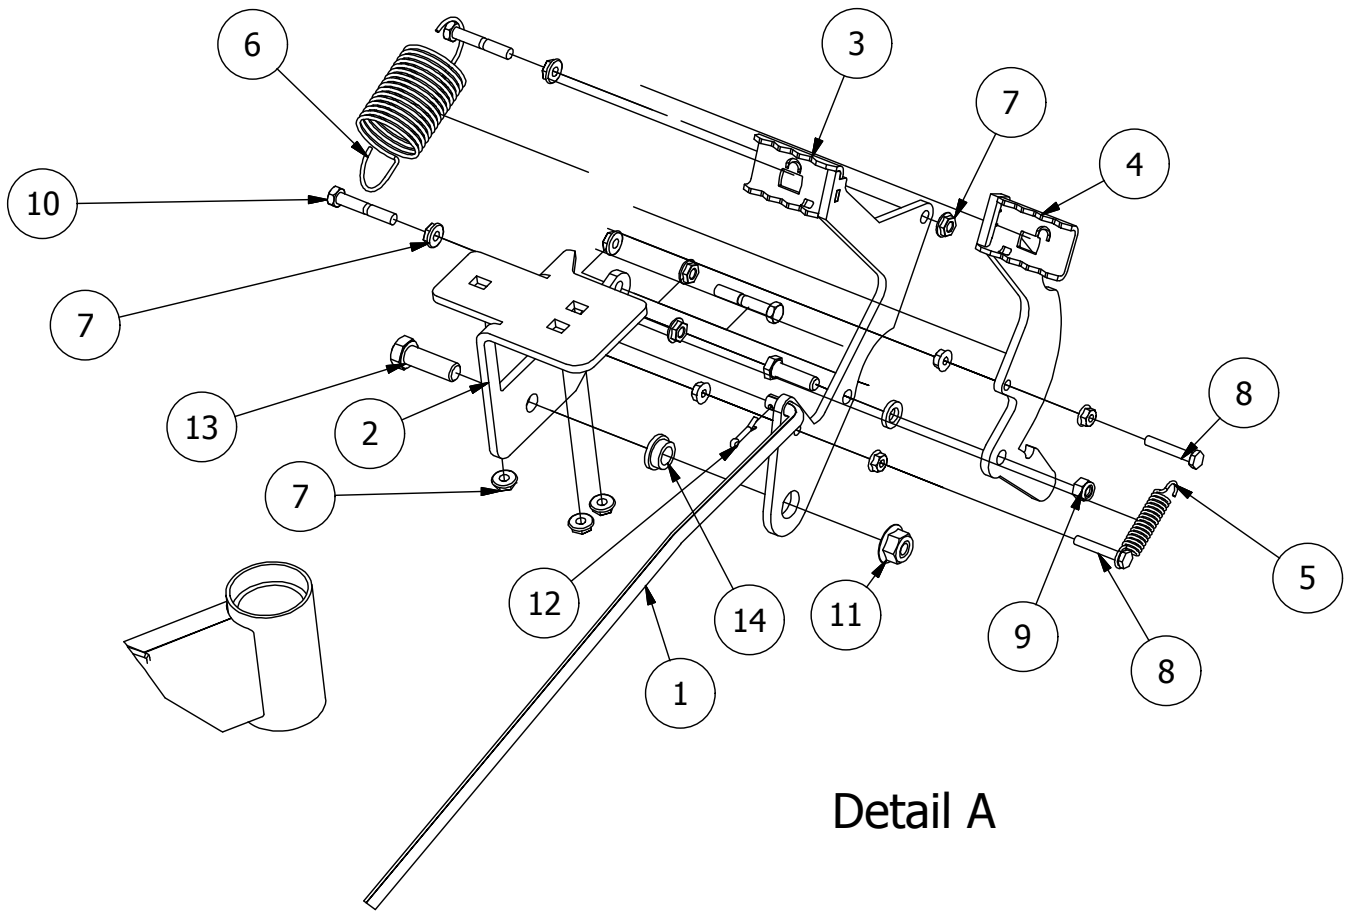

RZ Parts Manual

2019

Table Of Contents

Front Fork Assembly.....	3
Brake and Floorboard Assembly.....	4-6
Deck Height Indicator Assembly.....	7-10
Battery and Seat Assembly.....	11-13
Drive Arm Assembly.....	14-15
Gas Tank Assembly.....	16
Transmission Assembly.....	17-18
54" Deck Assembly.....	19-22
Deck Spindle Assembly.....	23
Briggs and Stratton 25hp.....	24
Decals.....	25

Front Fork Assembly

Front Fork Parts List			
ITEM	QTY	PART NUMBER	DESCRIPTION
1	1	490-0046-00	RZ Caster Fork Assembly
2	1	419-0002-00	1/2 FENDER WASHER 1-1/4" OD ZINC
3	1	426-0006-00	Mower Caster Shaft Washer
4	1	425-0011-00	Mower Bearing Retainer Spacer
5	1	418-0003-00	1/2-13 X 8-1/2 HEX C/S GR 5 ZINC YELLOW
6	1	413-0002-00	1/2-13 NYLON INSERT FLANGE LOCKNUT ZC YELLOW
7	1	425-0010-00	Mower Caster Fork Wheel Spacer
8	1	418-0006-00	1/2-20 X 1-1/4 HEX C/S GR 5 ZINC
9	2	410-0018-00	RZ Mower Caster Wheel Bearing
10	2	410-0006-00	Mower Caster Shaft Bearing
11	1	422-0027-00	RZ Alternate Front Caster Wheel Assembly
12	1	419-0025-00	1/2 Plastic Washer

Brake and Floorboard Assembly

Brake and Floorboard Assembly Parts List			
ITEM	QTY	PART NUMBER	DESCRIPTION
1	1	439-0114-00	Mower Floorboard
2	1	481-0005-00	2017 Mower Rubber Foot Rest Mat Except for RZ
3	1	481-0006-00	2017 Mower Logo Floor Mat Except for RZ
4	1	439-0059-00	Mower Deck Height Foot Pedal
5	10	414-0002-00	8MM PUSH TYPE RETAINER NYLON BLACK
6	3	418-0008-00	5/16-18 X 3/4 CARRIAGE BOLT ZINC
7	2	418-0045-00	3/8-16 X 1 CARRIAGE BOLT ZINC YELLOW GR8
8	4	413-0004-00	3/8-16 HEX FLANGE NUT W/SERR ZINC
9	4	429-0002-00	Rubber Bumper
10	1	490-0026-00	Mower RZ TTQ Frame Assembly

Deck Height Indicator Assembly

Deck Height Parts List

ITEM	QTY	PART NUMBER	DESCRIPTION
1	13	413-0006-00	5/16-18 HEX FLANGE NUT W/SERR ZINC
2	8	413-0002-00	1/2-13 NYLON INSERT FLANGE LOCKNUT ZC YELLOW
3	2	418-0053-00	3/8-16 X 1 CARRIAGE BOLT ZINC
4	4	410-0068-00	5/8" ID X 3/4" OD X 3/4" LENGTH FLANGE BUSHING
5	1	490-0026-00	Mower RZ TTQ Frame Assembly