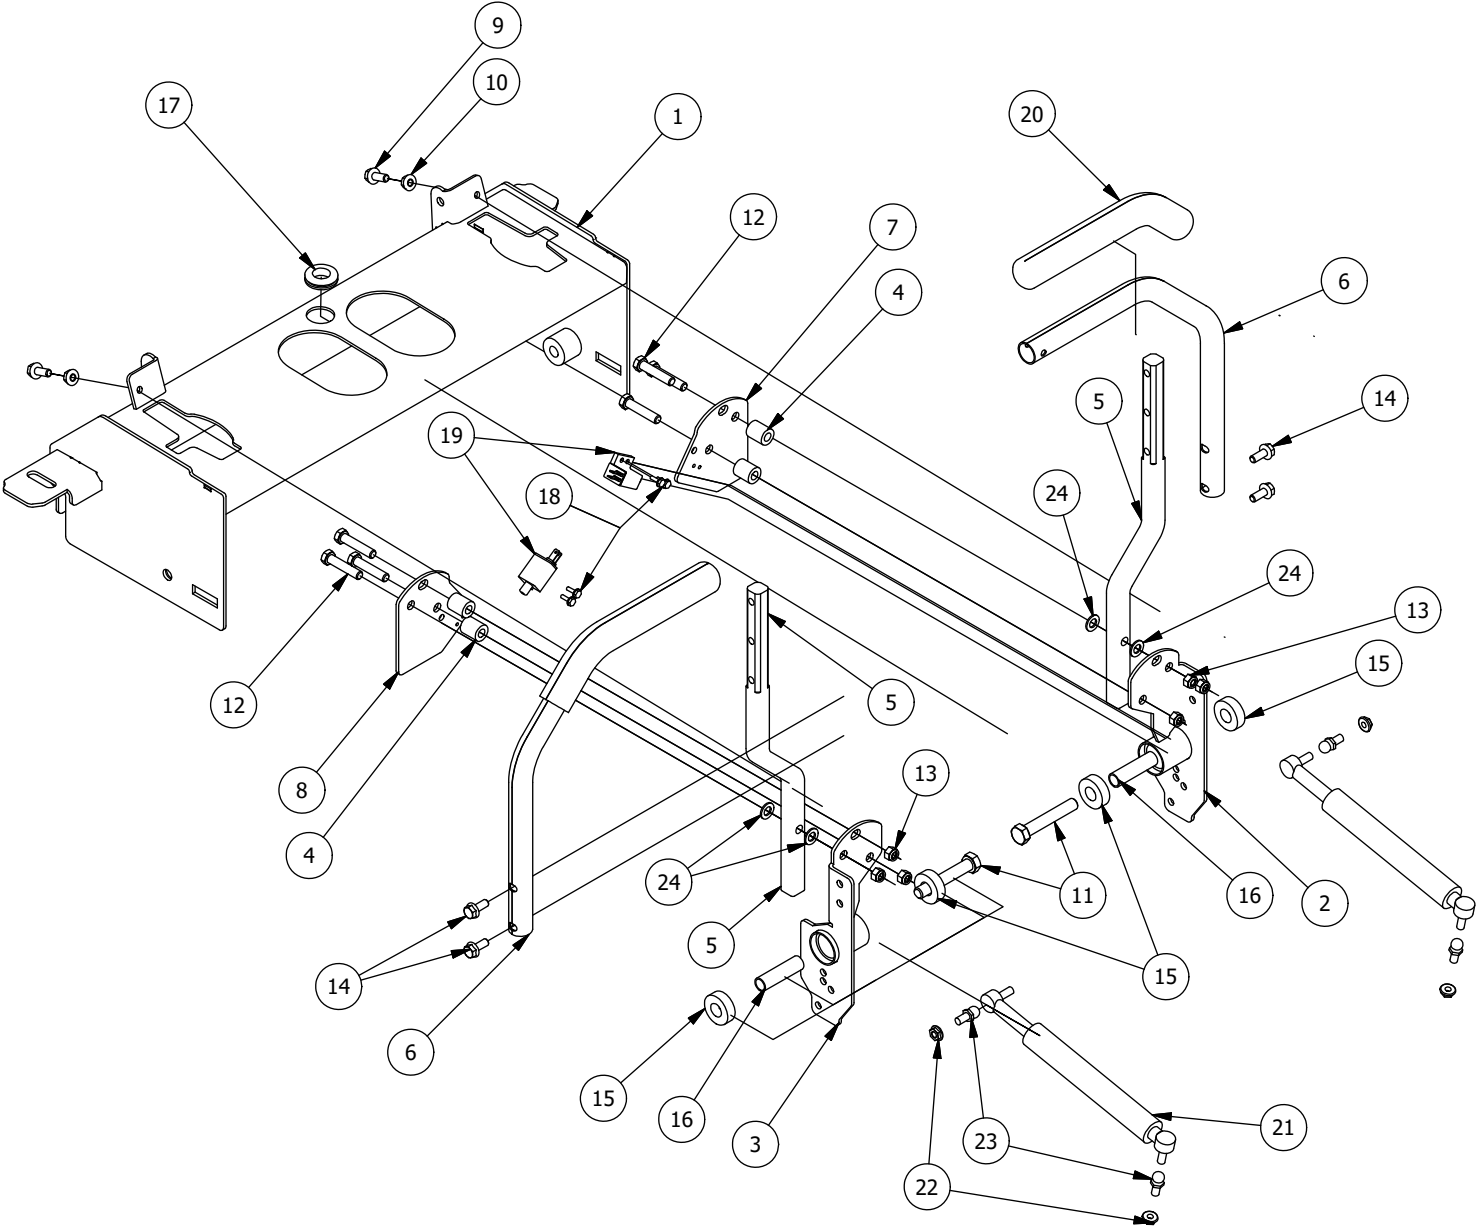

Drive Arm Assemblies

RZ Tuff Torq Drive Arm Assemblies			
ITEM	QTY	PART NUMBER	DESCRIPTION
1	1	490-0023-00	Mower Seat Base Assembly
2	1	490-0013-00	Mower Right Drive Arm Bracket Assembly
3	1	490-0012-00	Mower Left Drive Arm Bracket Assembly
4	4	425-0003-00	Mower Drive Arm Spacer
5	2	431-0001-00	Height Adjustable Drive Arm
6	2	403-0020-00	Mower Drive Handle Tube
7	1	426-0003-00	Mower Right Control Arm Limit Switch Plate
8	1	426-0002-00	Mower Left Control Arm Limit Switch Plate
9	2	418-0049-00	5/16-18 X 3/4 IND HWH TRI LOB ZINC
10	6	413-0022-00	5/16-18 HEX FLANGE NUT W/SERR ZINC YELLOW
11	2	418-0050-00	1/2-13 X 3 HEX C/S GR 5 ZINC
12	6	418-0051-00	3/8-16 X 1-3/4 HEX C/S GR 2 ZINC
13	6	413-0013-00	3/8-16 NYLON INSERT FLANGE LOCKNUT ZINC
14	4	418-0048-00	5/16-18 X 3/4 HEX FLANGE BOLT GR 8 ZC YELLOW
15	4	410-0005-00	5/8" ID X 1-3/8" OD X 7/16" THK BEARING
16	2	425-0004-00	Mower Drive Arm Hub & Deck Lift Arm Spacer
17	1	419-0008-00	3/4" ID X FOR 1-3/16" HOLE FOR 11 GA RUBBER GROMMIT
18	4	418-0032-00	8-32 X 1/2 IND. HWH SLOT TYPE F TCS ZINC
19	2	486-0030-00	Safety Switch
20	2	484-0001-00	Handle Grip
21	2	487-0001-00	Control Arm Damper
22	4	413-0024-00	5/16-18 HEX SERRATED LARGE FLANGE L/NUT ZC
23	4	487-0005-00	Control Arm Damper Ball Stud
24	4	410-0011-00	.375 ID X .750 OD X .062 THK THRUST BEARING OIL-IMPREG BRNZ