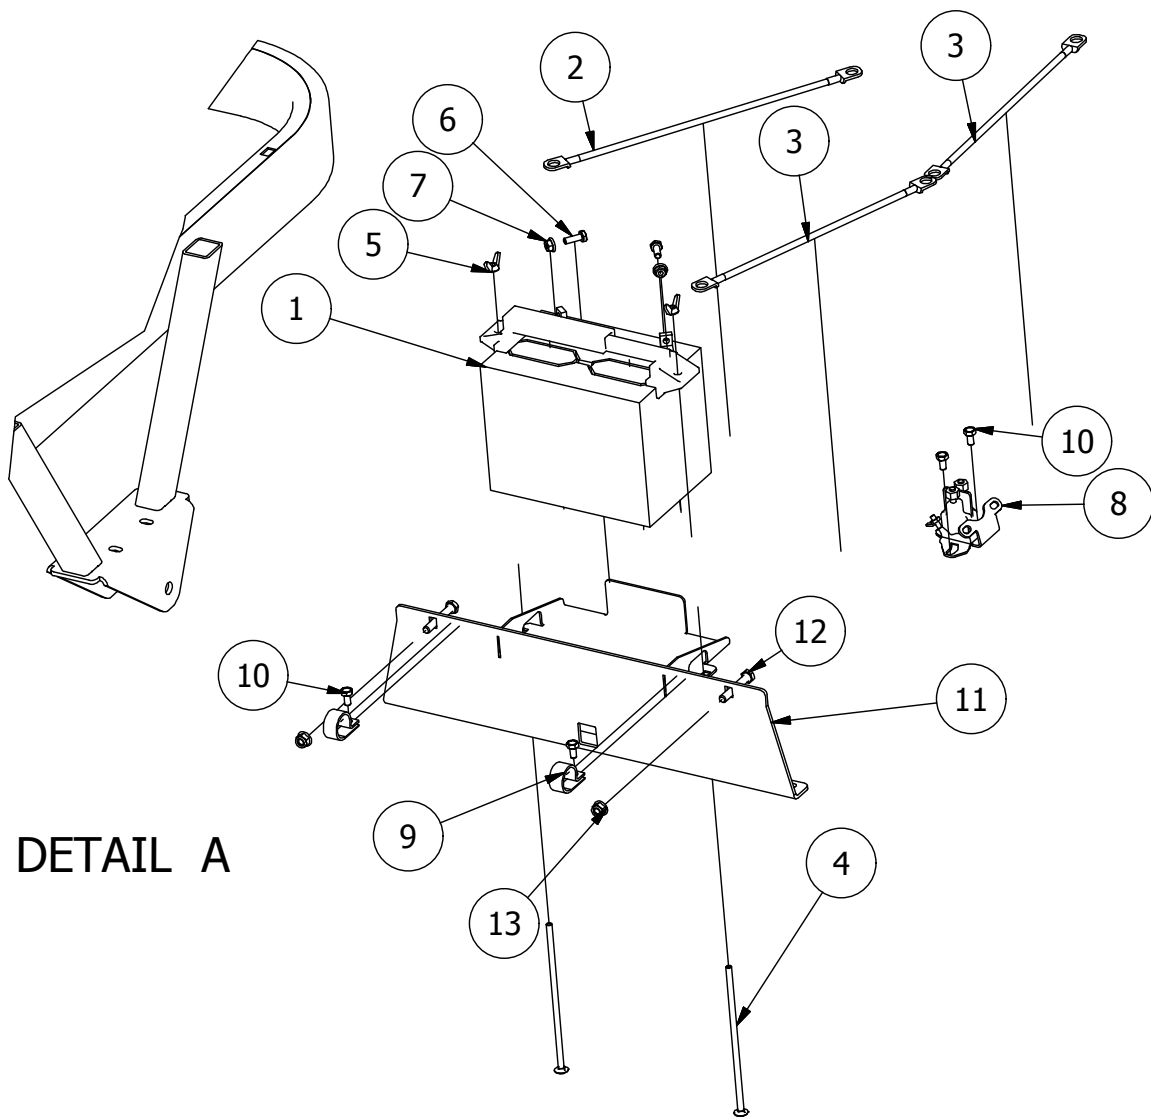

DETAIL A

Detail A Parts List			
ITEM	QTY	PART NUMBER	DESCRIPTION
1	1	468-1004-00	12-V Mower Starter Battery
2	1	486-0017-00	Mower Negative Battery Cable 28" long
3	2	486-0018-00	Mower Positive Battery Cable 12" long
4	2	418-0034-00	1/4-20 X 7 CARRIAGE BOLT ZINC
5	2	413-0025-00	1/4-20 WING NUT ZINC
6	2	418-0035-00	1/4-20 X 3/4 HEX C/S GR 2 ZINC
7	4	413-0026-00	1/4-20 NYLON INSERT FLANGE L/NUT ZINC
8	1	486-0006-00	Mower Starter Solenoid
9	2	472-0002-00	1/2" CUSHIONED LOOP CLAMP
10	4	418-0025-00	1/4-20 X 1/2 HWH SLOT TYPE F TCS ZINC
11	1	490-0027-00	Mower TTQ Battery Box Assembly
12	2	618-2071-00	5/16-18X 2" Hex Head Cap Screw
13	2	613-8049-00	5/16-18 Nylon Insert Flange Nut Zinc Orange Nylon