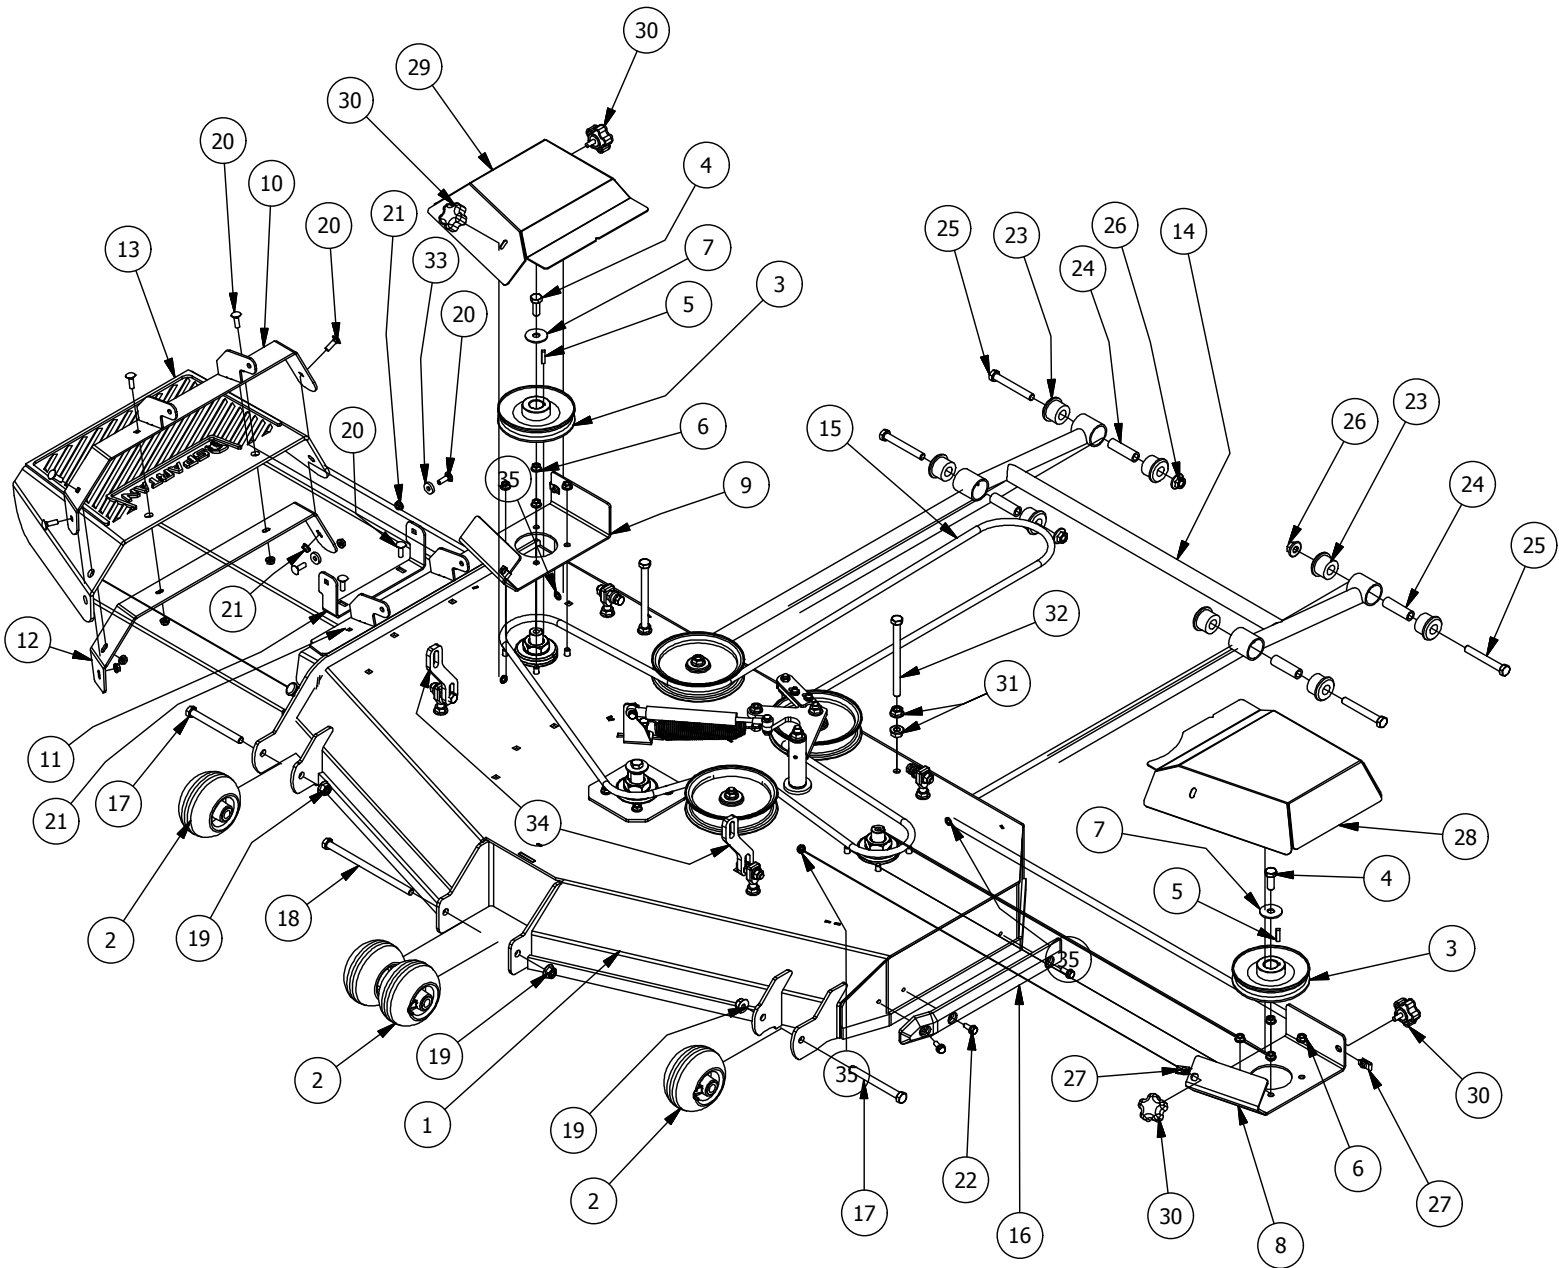

54" Deck Assembly-1

54" Deck Assembly-1 Parts List			
ITEM	QTY	PART NUMBER	DESCRIPTION
1	1	490-0030-00	54" Mower Deck Assembly
2	4	422-0001-00	Anti-Scalp Wheel
3	3	433-0004-00	Deck Pulley 54"
4	3	418-0006-00	1/2-20 X 1-1/4 HEX C/S GR 5 ZINC
5	3	442-0001-00	1/4 X 1 SQUARE KEY STOCK
6	4	413-0004-00	3/8-16 HEX FLANGE NUT W/SERR ZINC
7	1	419-0001-00	1/2" X 1-5/8 BELLEVILLE CUP WASHER ZINC YELLOW
8	1	439-0057-00	Mower Left Pulley Cover Mounting Bracket
9	1	439-0058-00	Mower Right Pulley Cover Mounting Bracket
10	1	490-0056-00	2020 Deck Chute Hinge Assembly
11	1	439-0111-00	Mower Chute Mounting Bracket
12	1	439-0190-00	2019 Deck Chute Hinge Backer Bracket
13	1	481-0008-00	Mower Rubber Discharge Chute 2018
14	1	490-0014-00	Mower 54"/61" Deck Frame Stabilizer Assembly
15	1	461-0001-00	54" Mower Deck Belt, HB x 153.5" Effective Length
16	1	429-0001-00	Mower Nylon Deck Guard
17	2	418-0016-00	1/2-13 X 5 HEX C/S GR 2 ZINC YELLOW
18	1	418-0015-00	1/2-13 X 8-1/2 HEX C/S GR 2 ZINC YELLOW
19	4	413-0002-00	1/2-13 NYLON INSERT FLANGE LOCKNUT ZC YELLOW
20	9	418-0060-00	5/16-18 X 1 CARRIAGE BOLT ZINC YELLOW
21	11	413-0027-00	5/16-18 NYLON INSERT FLANGE LOCKNUT ZC YELLOW
22	3	418-0049-00	5/16-18 X 3/4 IND HWH TRI LOB ZINC
23	8	732-2000-00	Large MTV A-Arm Bushing
24	4	732-2001-00	Large MTV A-Arm Bushing Sleeve
25	4	418-0021-00	1/2-13 X 3-3/4 HEX C/S GR 5 ZINC
26	4	413-0017-00	1/2-13 NYLON INSERT FLANGE LOCKNUT ZINC W/SERRATIONS
27	4	413-0053-00	5/16 Cage Nut
28	1	414-0008-00	RZ 54" Deck Left Pulley Cover
29	1	414-0009-00	RZ 54" Deck Right Pulley Cover
30	4	445-0001-00	Lobed Knob w/ 5/16"-18 X .750" Stud
31	12	413-0005-00	1/2-13 HEX FLANGE NUT W/SERR ZINC YELLOW
32	2	418-0044-00	1/2-13 X 6-1/2 HEX C/S GR 8 ZINC YELLOW
33	2	419-0006-00	.312 ID X .875 OD X .1875 THK F/W NYLON BLK
34	2	435-0010-00	Mower 54" Deck Front Height Arm Connecting Link
35	4	419-0027-00	5/16 L/W INT TOOTH ZC