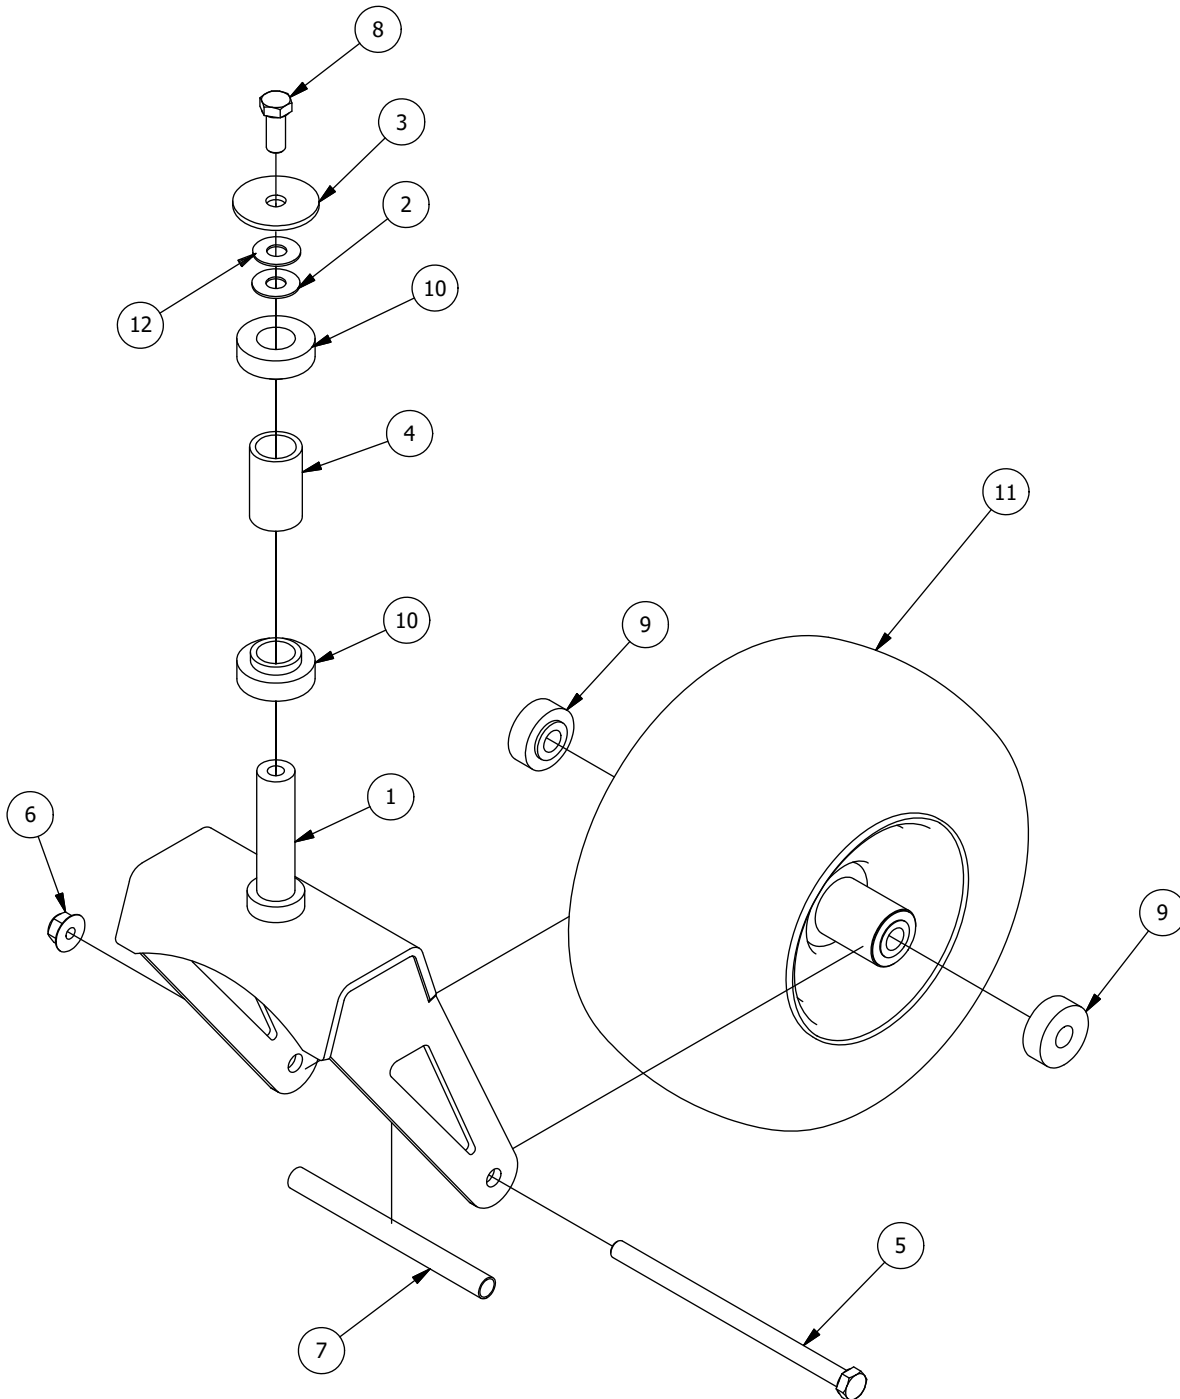

RZ Parts Manual

2019

Table Of Contents

Front Fork Assembly.....	3
Brake and Floorboard Assembly.....	4-6
Deck Height Indicator Assembly.....	7-10
Battery and Seat Assembly.....	11-13
Drive Arm Assembly.....	14-15
Gas Tank Assembly.....	16
Transmission Assembly.....	17-18
54" Deck Assembly.....	19-22
Deck Spindle Assembly.....	23
Briggs and Stratton 25hp.....	24
Decals.....	25

Front Fork Assembly

Front Fork Parts List			
ITEM	QTY	PART NUMBER	DESCRIPTION
1	1	490-0046-00	RZ Caster Fork Assembly
2	1	419-0002-00	1/2 FENDER WASHER 1-1/4" OD ZINC
3	1	426-0006-00	Mower Caster Shaft Washer
4	1	425-0011-00	Mower Bearing Retainer Spacer
5	1	418-0003-00	1/2-13 X 8-1/2 HEX C/S GR 5 ZINC YELLOW
6	1	413-0002-00	1/2-13 NYLON INSERT FLANGE LOCKNUT ZC YELLOW
7	1	425-0010-00	Mower Caster Fork Wheel Spacer
8	1	418-0006-00	1/2-20 X 1-1/4 HEX C/S GR 5 ZINC
9	2	410-0018-00	RZ Mower Caster Wheel Bearing
10	2	410-0006-00	Mower Caster Shaft Bearing
11	1	422-0027-00	RZ Alternate Front Caster Wheel Assembly
12	1	419-0025-00	1/2 Plastic Washer

Detail A

Brake Assembly Parts List			
ITEM	QTY	PART NUMBER	DESCRIPTION
1	1	435-0004-00	MOWER BRAKE LINKAGE
2	1	439-0009-00	Mower Frame Brake Mounting Bracket
3	1	490-0016-00	Mower Brake Lock Lever Assembly
4	1	490-0017-00	Mower Brake Unlock Lever Assembly
5	1	434-0003-00	Brake Pedal Release Spring
6	1	434-0002-00	Brake Pedal Tension Spring
7	13	413-0006-00	5/16-18 HEX FLANGE NUT W/SERR ZINC
8	2	418-0029-00	1/4-20 X 1-1/4 HEX C/S GR 2 ZINC
9	1	413-0013-00	3/8-16 NYLON INSERT FLANGE LOCKNUT ZINC
10	3	418-0027-00	5/16-18 X 1-3/4 HEX C/S GR 2 ZINC
11	8	413-0002-00	1/2-13 NYLON INSERT FLANGE LOCKNUT ZC YELLOW
12	1	420-0001-00	1/8 X 3/4 COTTER PIN ZINC
13	1	418-0028-00	1/2-13 X 1-1/2 HEX C/S GR 2 ZINC
14	7	410-0009-00	1/2" ID X 3/4" OD X 3/8" LENGTH FLANGE BUSHING