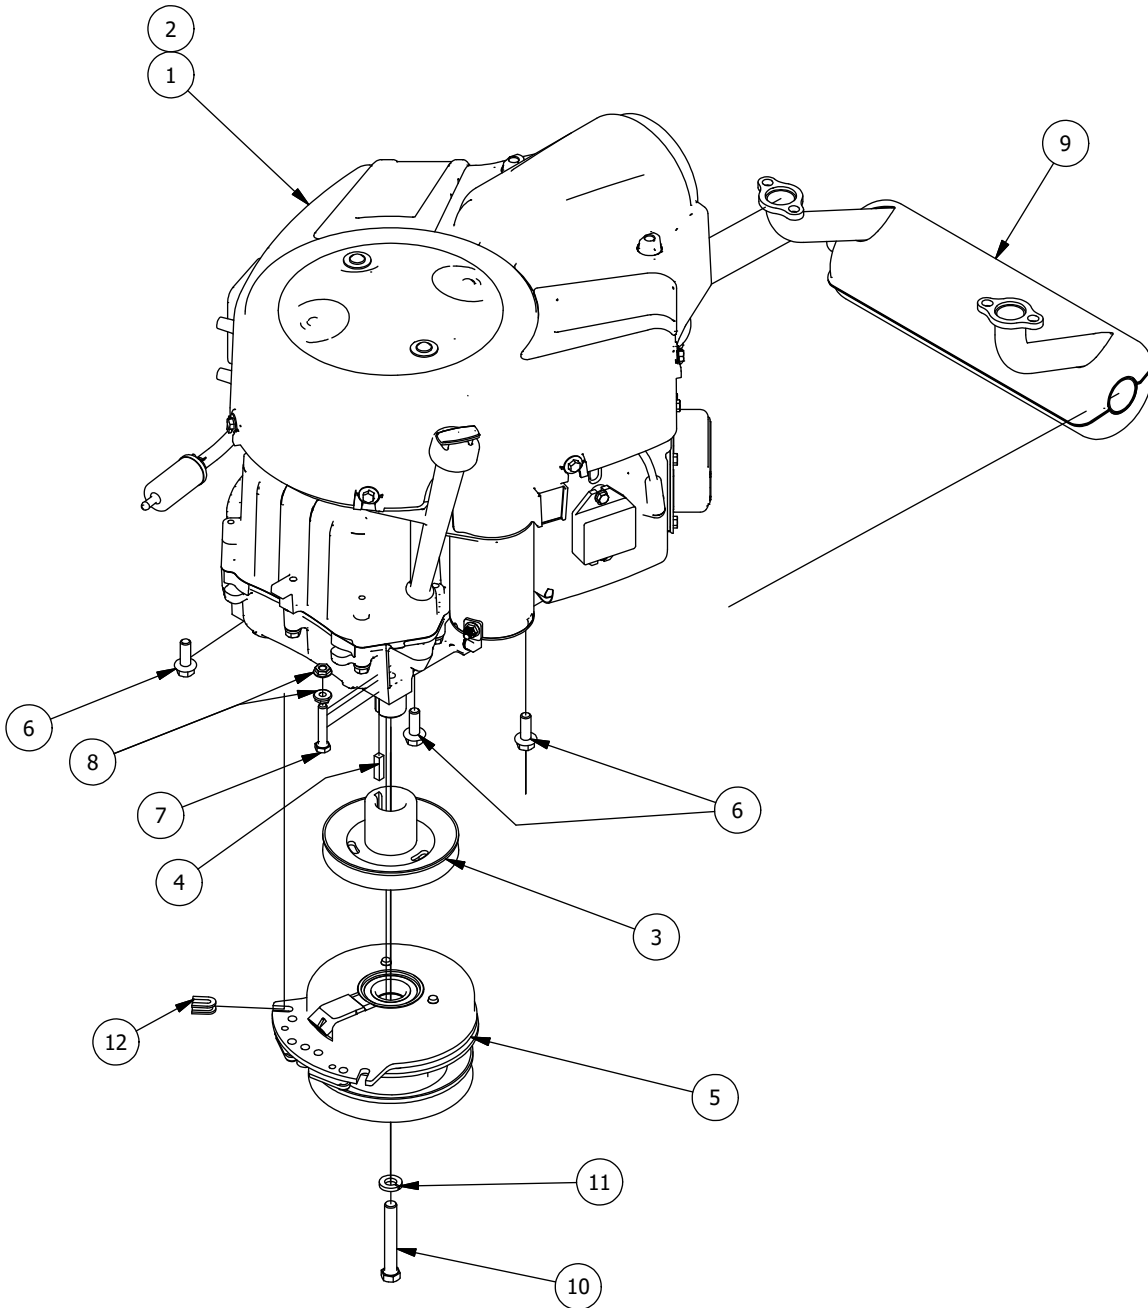

491-0048-00
RZ-Pro 747CC54" Model Decal

491-0031-00
Spartan XTF-61 Decal

491-0030-00
Spartan XTF-54 Decal

ITEM	QTY	PART NUMBER	DESCRIPTION
1	1	415-0007-00	B&S 810CC, 27 HP Commercial Series Engine
2	1	415-0006-00	B&S 724CC, 25 HP Commercial Engine
3	1	433-0001-00	Drive Pulley, A Belt
4	1	442-0001-00	1/4 X 1 SQUARE KEY STOCK
5	1	470-0004-00	Mower TTQ Ogura Clutch
6	3	418-0023-00	3/8-16 X 1-1/8 IND HWH W/SERR TRI LOB ZY
7	1	418-0024-00	5/16-18 X 1-3/4 HEX C/S GR 5 ZINC
8	2	413-0006-00	5/16-18 HEX FLANGE NUT W/SERR ZINC
9	1	415-0052-00	B&S 27 HP&25HP Exhaust
10	1	418-0022-00	7/16-20 X 3 HEX C/S GR 8 ZC YELLOW
11	1	419-0005-00	7/16 SPLIT LOCKWASHER GR 8 ZC YELLOW
12	1	437-0025-00	Mower Rotation Stop Brkt Sleeve