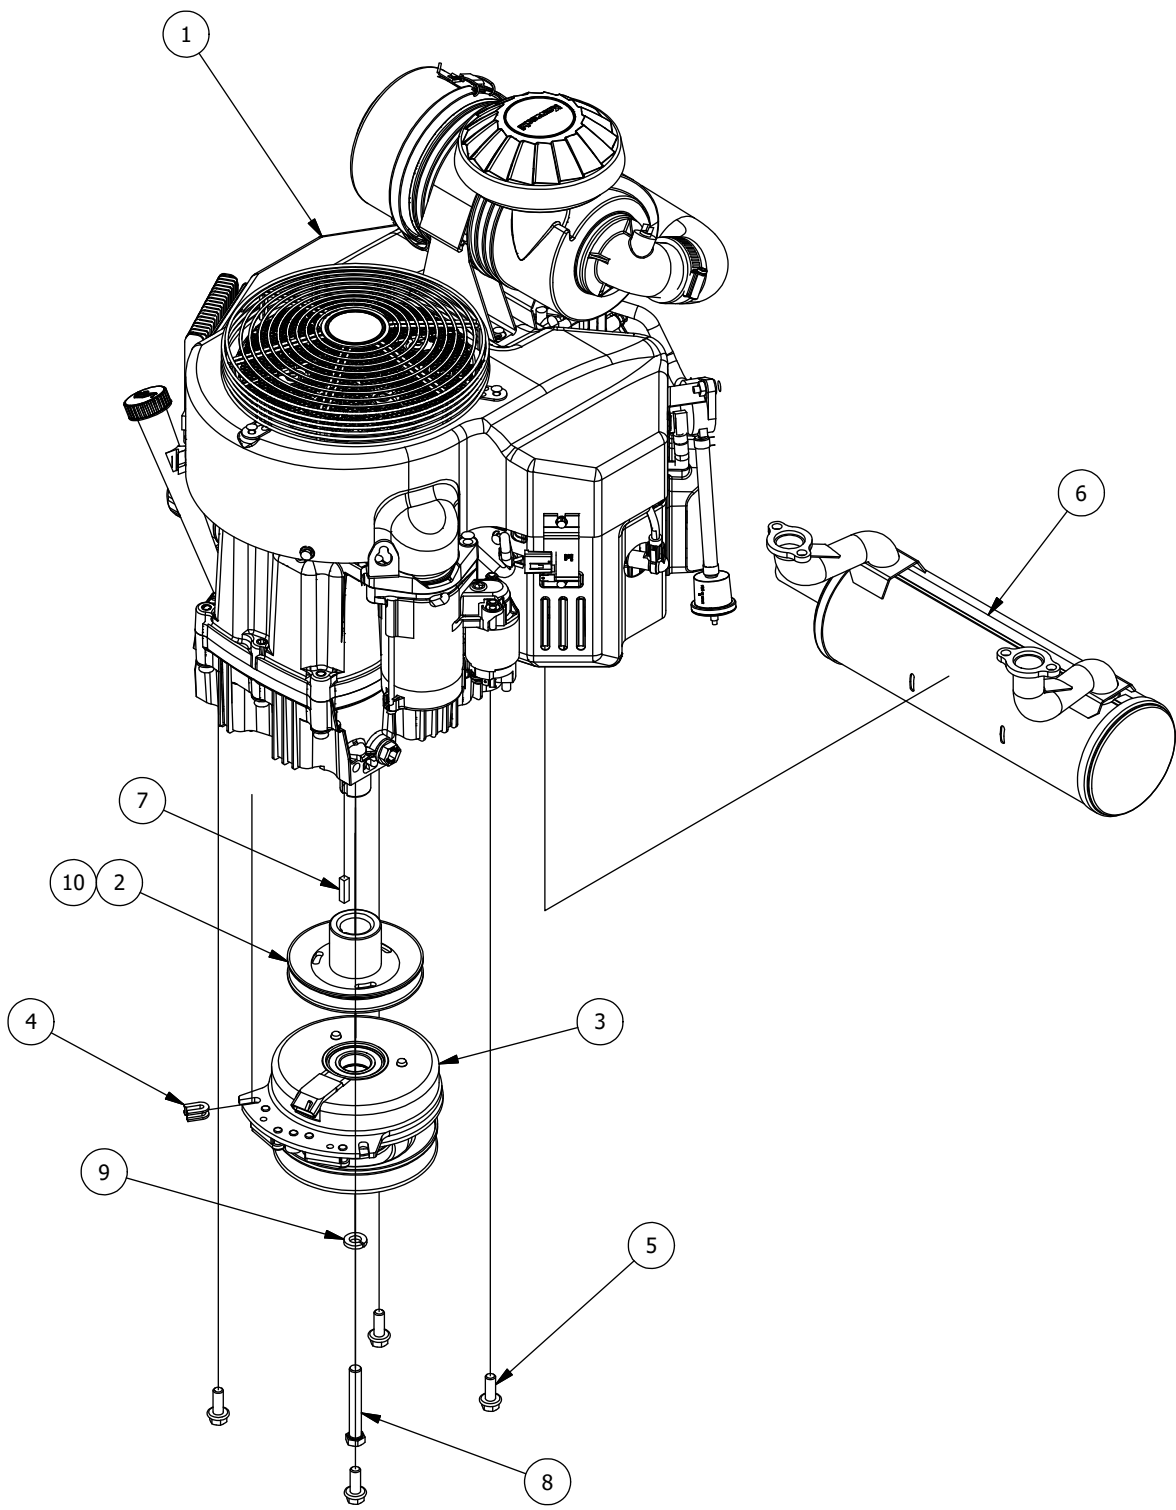

Kawasaki FR691cc Engine assembly			
ITEM	QTY	PART NUMBER	DESCRIPTION
1	1	415-0021-00	FR691cc Engine
2	1	433-0001-00	Drive Pulley, A Belt
3	1	470-0004-00	Mower TTQ Ogura Clutch
4	1	437-0025-00	Mower Rotation Stop Brkt Sleeve
5	4	418-0023-00	3/8-16 X 1-1/8 IND HWH W/SERR TRI LOB ZY
6	1	415-0065-00	Exhaust System Kawasaki FX 850cc engine
7	1	442-0001-00	1/4 X 1 SQUARE KEY STOCK
8	1	418-0022-00	7/16-20 X 3 HEX C/S GR 8 ZC YELLOW
9	1	419-0005-00	7/16 SPLIT LOCKWASHER GR 8 ZC YELLOW
10	1	433-0002-00	Drive Pulley, B Belt (Only with HTG16 Transmissions)