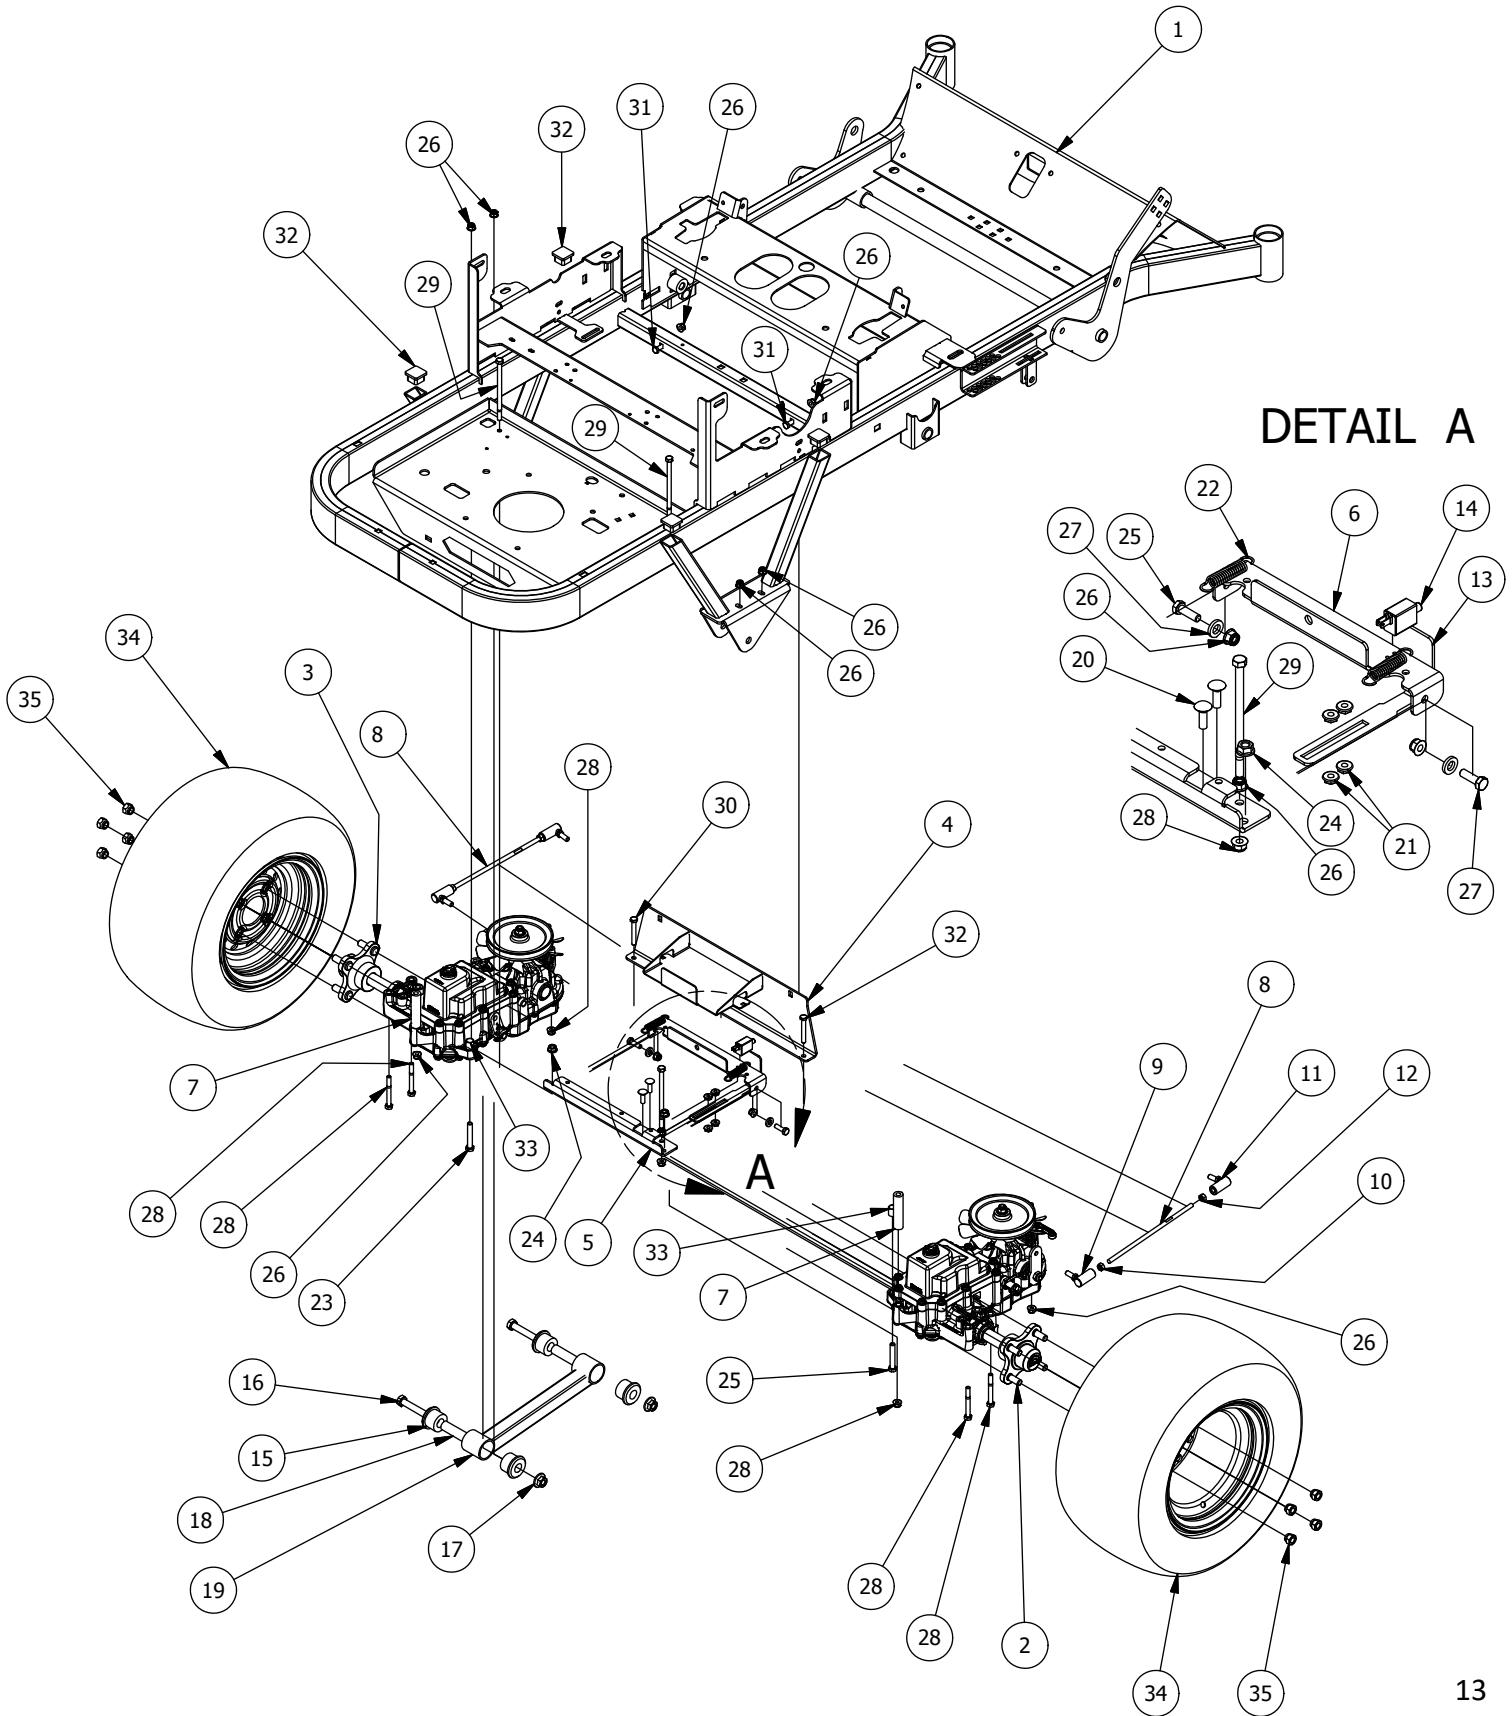

Transmission Assembly

RZ Tuff Torq Transaxle Assembly			
ITEM	QTY	PART NUMBER	DESCRIPTION
1	1	490-0026-00	Mower RZ TTQ Frame Assembly
2	1	450-0017-00	TZ-450 Right Side Hydrostatic Transmission
3	1	450-0018-00	TZ-450 Left Side Hydrostatic Transmission
4	1	490-0027-00	Mower TTQ Battery Box Assembly
5	1	439-0098-00	Mower TTQ Transmission Mount Brace
6	1	439-0018-00	Mower TTQ Brake Rod Bracket
7	2	425-0023-00	Mower TTQ Hydrostatic Transmission rear spacer
8	2	435-0020-00	Mower Drive Arm Rod TTQ 400 & 300 Transmission
9	2	410-0001-00	Control Arm Rod End, Right
10	2	413-0035-00	5/16-24 HEX NUT ZINC
11	2	410-0002-00	Control Arm Rod End, Left
12	2	413-0003-00	5/16 Hex Nut Left hand thread
13	1	439-0066-00	Mower Standard Transmission Brake Interlock Bracket
14	1	486-0030-00	Safety Switch
15	8	732-2000-00	Large MTV A-Arm Bushing
16	4	418-0021-00	1/2-13 X 3-3/4 HEX C/S GR 5 ZINC
17	4	413-0017-00	1/2-13 NYLON INSERT FLANGE LOCKNUT ZINC W/SERRATIONS
18	4	732-2001-00	Large MTV A-Arm Bushing Sleeve
19	2	490-0047-00	2019 all RZ Deck Stabilizer assembly
20	2	418-0010-00	5/16-18 X 1 CARRIAGE BOLT ZINC
21	8	413-0006-00	5/16-18 HEX FLANGE NUT W/SERR ZINC
22	2	434-0003-00	Brake Pedal Release Spring
23	2	418-0107-00	3/8-16 X 2-1/4 HEX FLANGE BOLT GR 8 ZC YELLOW
24	3	413-0020-00	3/8-16 HEX FLANGE NUT W/SERR ZINC YELLOW
25	2	418-0108-00	5/16 x1 Hex C/S (GR8) ZC/Yel
26	14	613-8049-00	5/16-18 Nylon Insert Flange Nut Zinc Orange Nylon
27	2	419-0015-00	3/8" ID X 3/4" OD X 1/8" THK BRONZE WASHER
28	4	418-0093-00	5/16-18 UNC-2.75 Hex Bolt TTQ Transmission
29	3	418-0092-00	5/16-18 UNC-5.5 Hex Bolt TTQ Transmission
30	2	618-2034-00	5/16" x 2-1/4" Hex Hd Cap Scr.
31	2	618-2071-00	5/16-18X 2" Hex Head Cap Screw
32	4	714-1002-00	1-1/4"x1-1/4" Black Tube Plug
33	2	725-1011-00	11/16"x 1/2" x 5/8" Spacer
34	2	422-0004-00	Mower TTQ Rear Wheel and Tire Assembly
35	8	413-0015-00	1/2-20 WHEEL NUT 60 DEGREE GR 5 ZINC