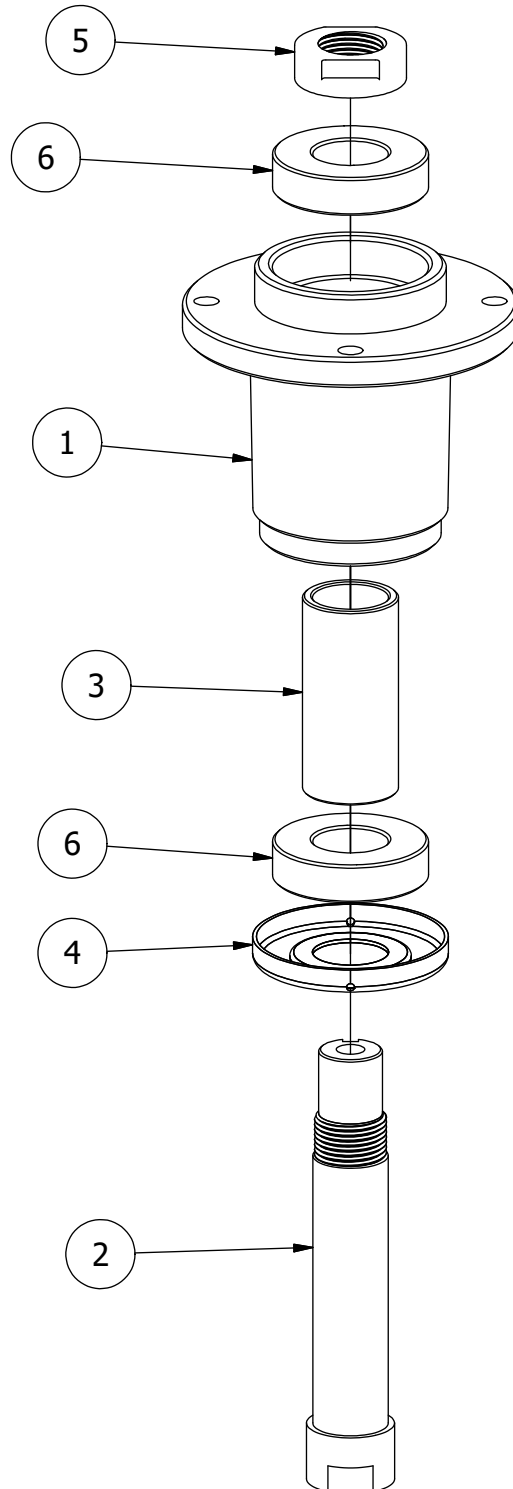

(2 Bearing) Deck Spindle Assembly Parts List

ITEM	QTY	PART NUMBER	DESCRIPTION
1	1	437-0020-00	Mower Deck Spindle Casting for 437-0004-00
2	1	437-0023-00	Deck Spindle Shaft For 437-0004-00 and 437-0005-00
3	1	437-0022-00	Deck Spindle Spacer for 437-0004-00
4	1	437-0014-00	Mower Deck Spindle Dust Cup
5	1	437-0021-00	Mower Deck Spindle Nut for 437-0004-00 and 437-0005-00
6	2	410-0003-00	Spindle Bearing