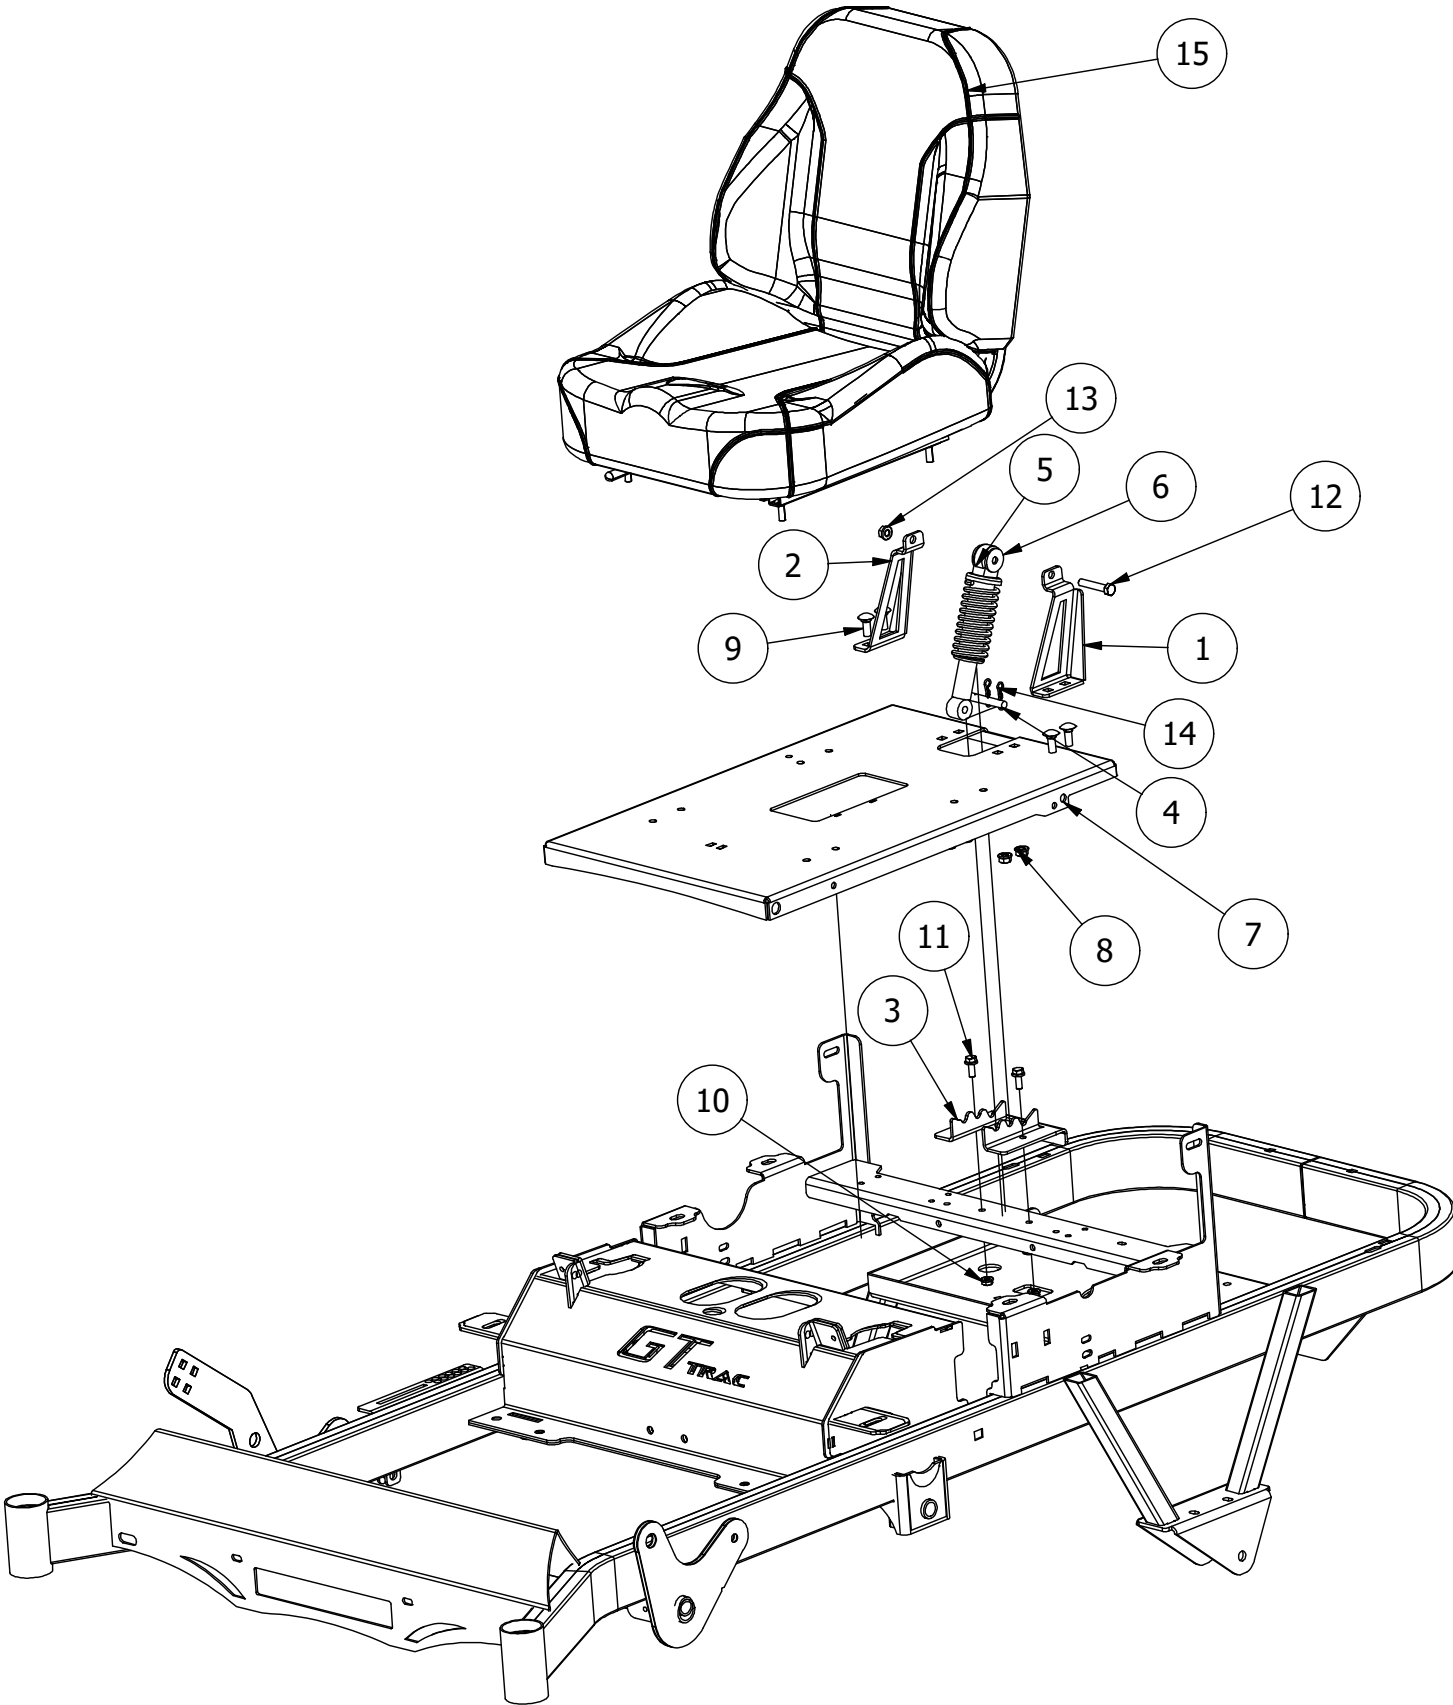

Seat Assembly

PARTS LIST			
ITEM	QTY	PART NUMBER	DESCRIPTION
1	1	439-0427-00	RZ Mower Seat Shock upper mount brkt Left
2	1	439-0428-00	RZ Mower Seat Shock upper mount brkt Right
3	1	439-0429-00	RZ Mower Seat Shock lower mount brkt
4	1	444-0004-00	RZ Mower Seat Shock 10mm pin
5	1	487-0009-00	2020 RZ/RZ Pro Seat Shock
6	2	419-0028-00	flat washer 1.25OD-.38ID- .125 thick Black Plastic
7	1	439-0430-00	RZ Mower Seat Brtk
8	4	413-0020-00	3/8-16 HEX FLANGE NUT W/SERR ZINC YELLOW
9	4	418-0045-00	3/8-16 X 1 CARRIAGE BOLT ZINC YELLOW GR8
10	2	413-0022-00	5/16-18 HEX FLANGE NUT W/SERR ZINC YELLOW
11	2	418-0048-00	5/16-18 X 3/4 HEX FLANGE BOLT GR 8 ZC YELLOW
12	1	418-0113-00	3/8-16 X 2 HEX BOLT GR 5 ZINC YELLOW
13	1	413-0029-00	3/8-16 NYLON INSERT FLANGE L/NUT ZC YELLOW
14	2	620-1002-00	Bow Tie Clip
15	1	471-0009-00	RZ Pro Seat