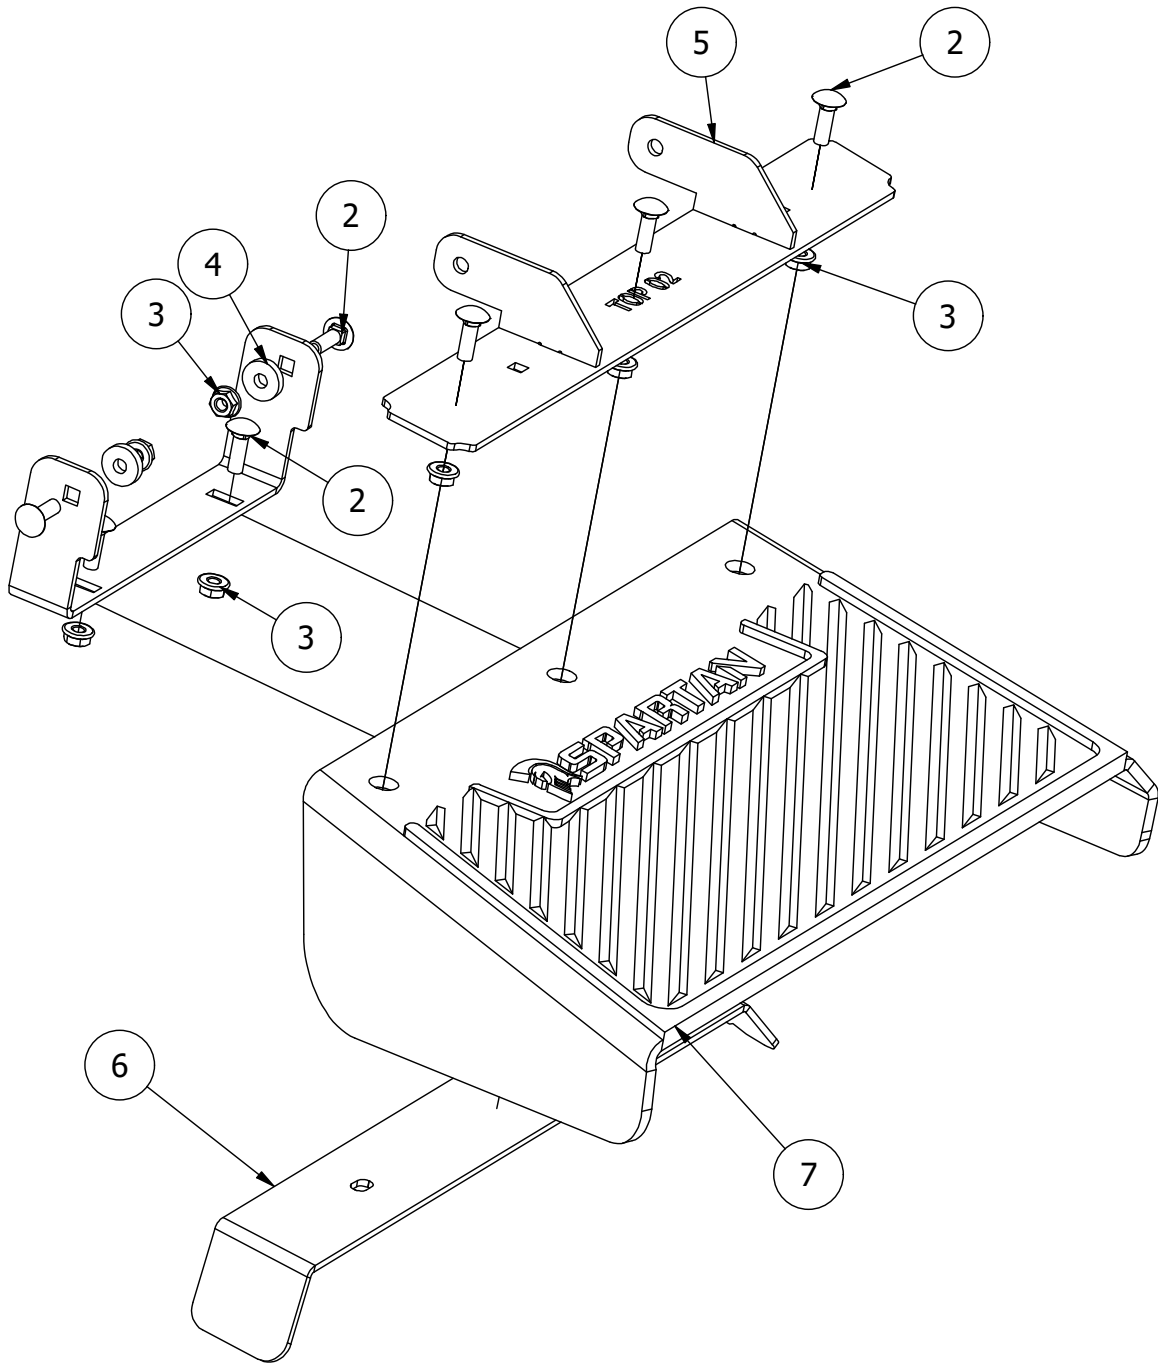

Deck Chute Assembly

DECK CHUTE PARTS LIST			
ITEM	QTY	PART NUMBER	DESCRIPTION
1	1	439-0111-00	Mower Chute Mounting Bracket
2	7	418-0060-00	5/16-18 X 1 CARRIAGE BOLT ZINC YELLOW
3	7	413-0027-00	5/16-18 NYLON INSERT FLANGE LOCKNUT ZC YELLOW
4	2	419-0006-00	.312 ID X .875 OD X .1875 THK F/W NYLON BLK
5	1	490-0055-00	BushRanger RZ Deck Chute Hinge Assembly
6	1	439-0190-00	2019 Deck Chute Hinge Backer Bracket
7	1	481-0010-00	RZ Mower Rubber Discharge Chute