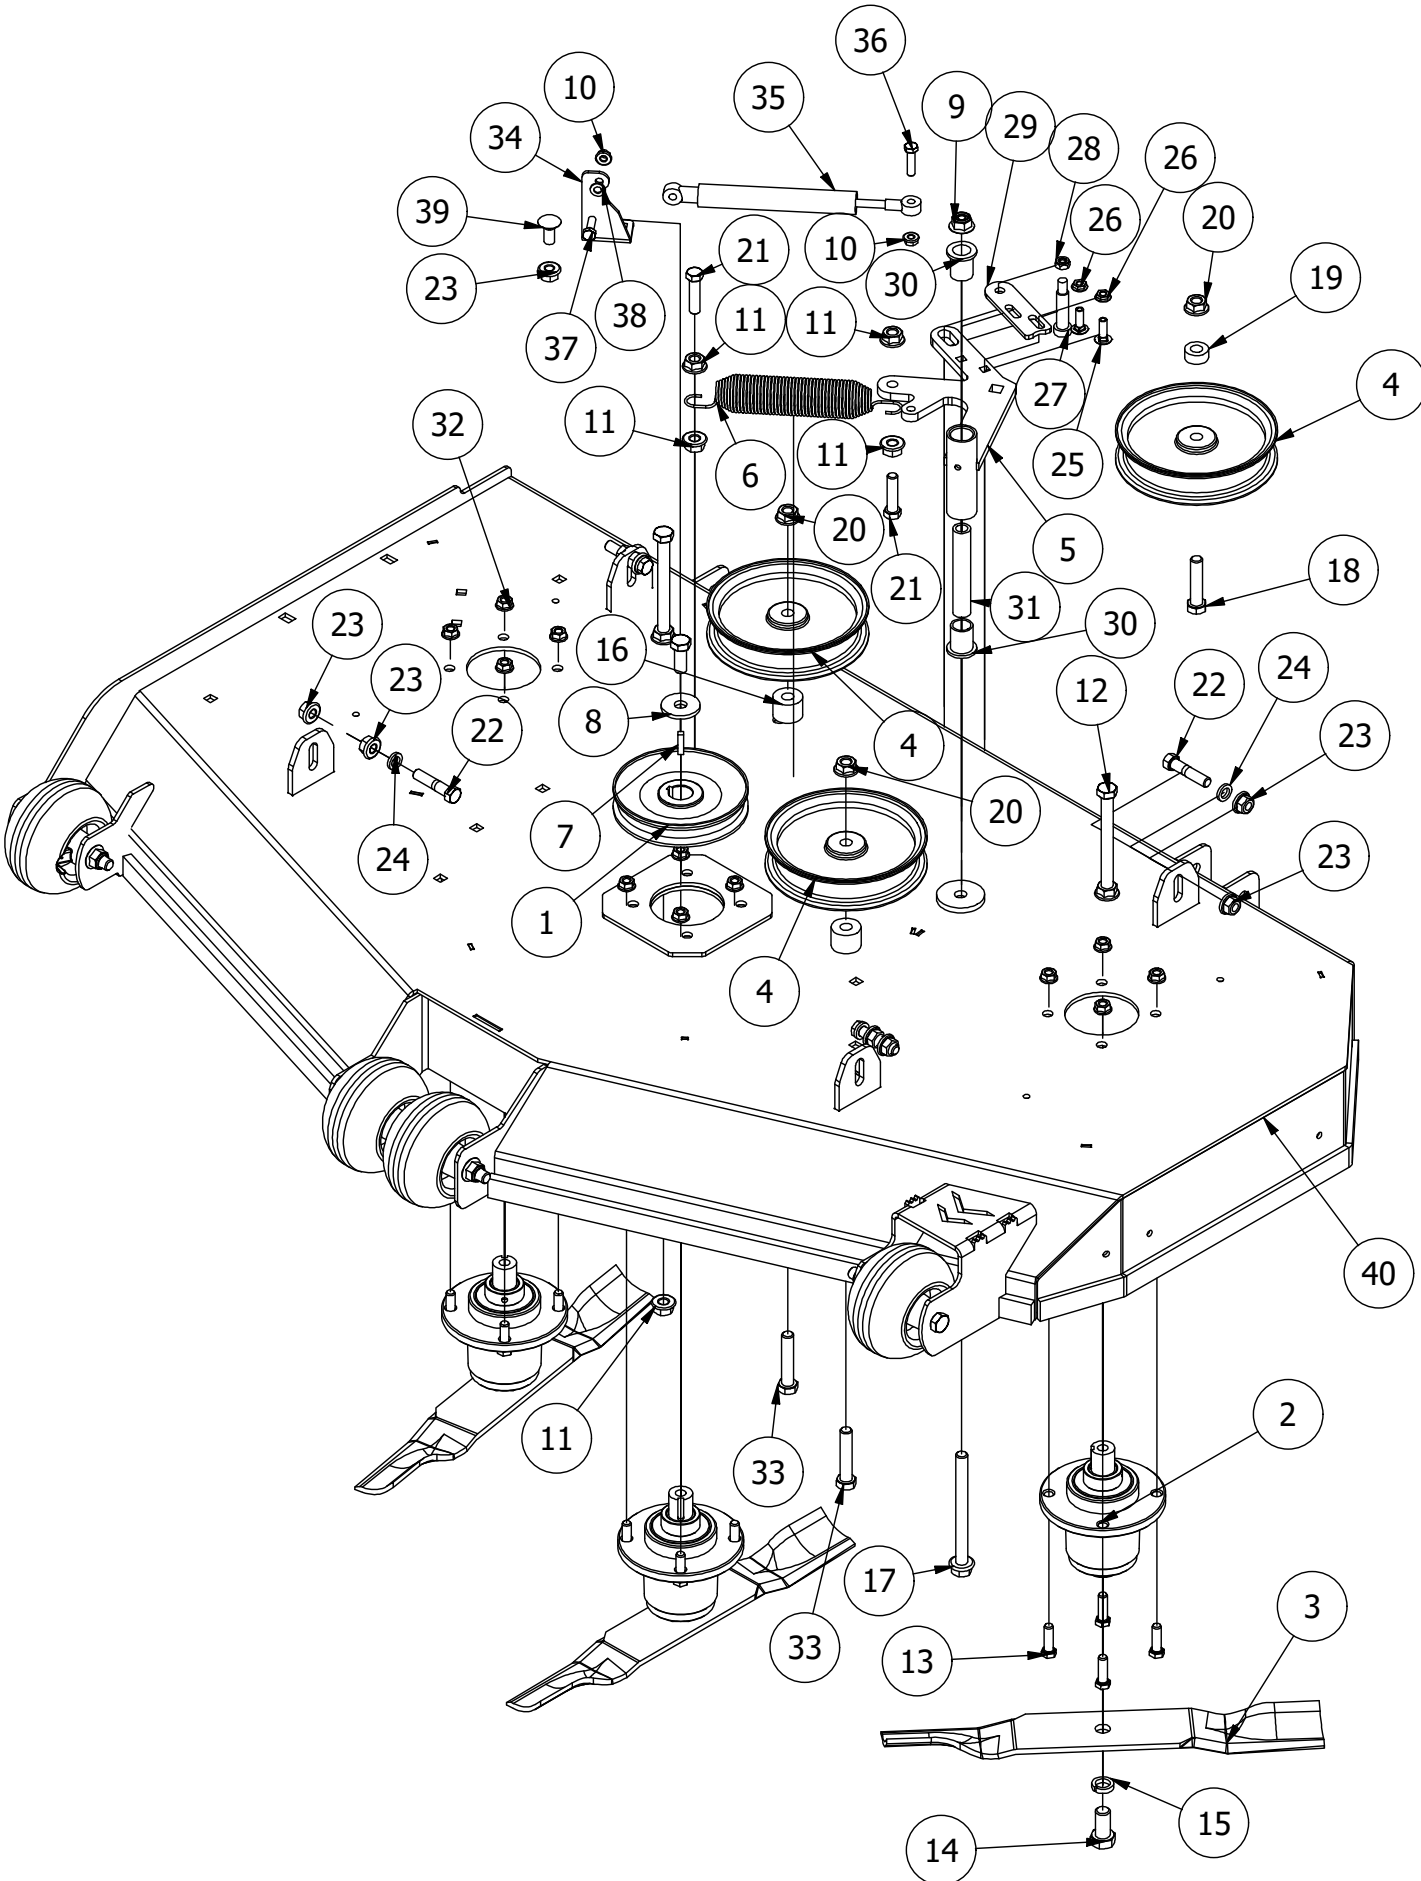

54" Deck Assembly 2

PARTS LIST			
ITEM	QTY	PART NUMBER	DESCRIPTION
1	3	433-0004-00	Deck Pulley 54"
2	3	437-0006-00	RZ Mower Deck Spindle Assy
3	3	438-0001-00	54" Mower Deck Blade
4	3	433-0015-00	Mower 6-3/4" Deck Idler Pulley
5	1	490-0019-00	Mower Deck Idler Pulley Arm Assembly
6	1	434-0005-00	Deck/pump idler spring
7	3	442-0001-00	1/4 X 1 SQUARE KEY STOCK
8	3	419-0003-00	1/2 FENDER WASHER 1-1/4" OD ZINC
9	4	413-0002-00	1/2-13 NYLON INSERT FLANGE LOCKNUT ZC YELLOW
10	2	413-0027-00	5/16-18 NYLON INSERT FLANGE LOCKNUT ZC YELLOW
11	8	413-0005-00	1/2-13 HEX FLANGE NUT W/SERR ZINC YELLOW
12	2	418-0044-00	1/2-13 X 6-1/2 HEX C/S GR 8 ZINC YELLOW
13	12	418-0005-00	3/8-16 x 1-1/4 Hex Bolt GR5
14	3	418-0007-00	5/8-18 X 1-1/4 HEX C/S GR 5 ZINC
15	3	419-0004-00	5/8 SPLIT LOCKWASHER ZINC
16	2	425-0002-00	Mower Deck Idler Spacer
17	1	418-0009-00	1/2-13 X 5-1/2 HEX FLANGE BOLT GR 8 ZY
18	1	418-0012-00	1/2-13 X 2-1/4 HEX C/S GR 5 ZINC
19	1	425-0007-00	Mower IDLER PULLEY SPACER
20	3	413-0010-00	1/2-13 HEX FLANGE NUT W/SERR ZINC
21	2	418-0011-00	7/16-14 X 1-3/4 HEX C/S GR 2 ZINC (NOT A/T)
22	4	418-0046-00	7/16-14 X 2 HEX C/S GR 5 ZINC YELLOW
23	9	413-0011-00	7/16-14 HEX FLANGE NUT W/SERR ZINC YELLOW
24	4	419-0010-00	.443 ID X .750 OD X .125 THK NYLON BLACK
25	2	418-0010-00	5/16-18 X 1 CARRIAGE BOLT ZC/YEL
26	2	413-0006-00	5/16-18 HEX FLANGE NUT W/SERR ZINC
27	1	618-6064-00	12"X1-3/4" Shoulder Bolt
28	1	613-2004-00	3/8"-16 Nyloc Jam Nut
29	1	439-0257-00	Deck Idler Pulley Belt Retainer Brkt
30	2	410-0007-00	3/4" ID X 15/16" OD X 1-1/8" LENGTH FLANGE BUSHING
31	1	425-0006-00	Mower Inner Idler Spacer
32	12	413-0004-00	3/8-16 HEX FLANGE NUT W/SERR ZINC
33	2	418-0014-00	1/2-13 X 2-1/2 HEX FLANGE BOLT GR 8 ZC YELLOW
34	1	439-0335-00	Deck Belt Idler Damper Mounting Bracket
35	1	434-0009-00	Idler Gas Spring
36	1	418-0109-00	5/16- 18 x 1 1/4 Hex C/S (GR.8) ZC/Yel
37	1	418-0108-00	5/16 x1 Hex C/S (GR8) ZC/Yel
38	1	419-0016-00	5/16" ID X 5/8" OD X 1/16" THK BRONZE WASHER
39	1	418-0017-00	7/16-14 X 1 CARRIAGE BOLT ZINC
40	1	490-0064-00	2020 54" RZ Deck Assembly