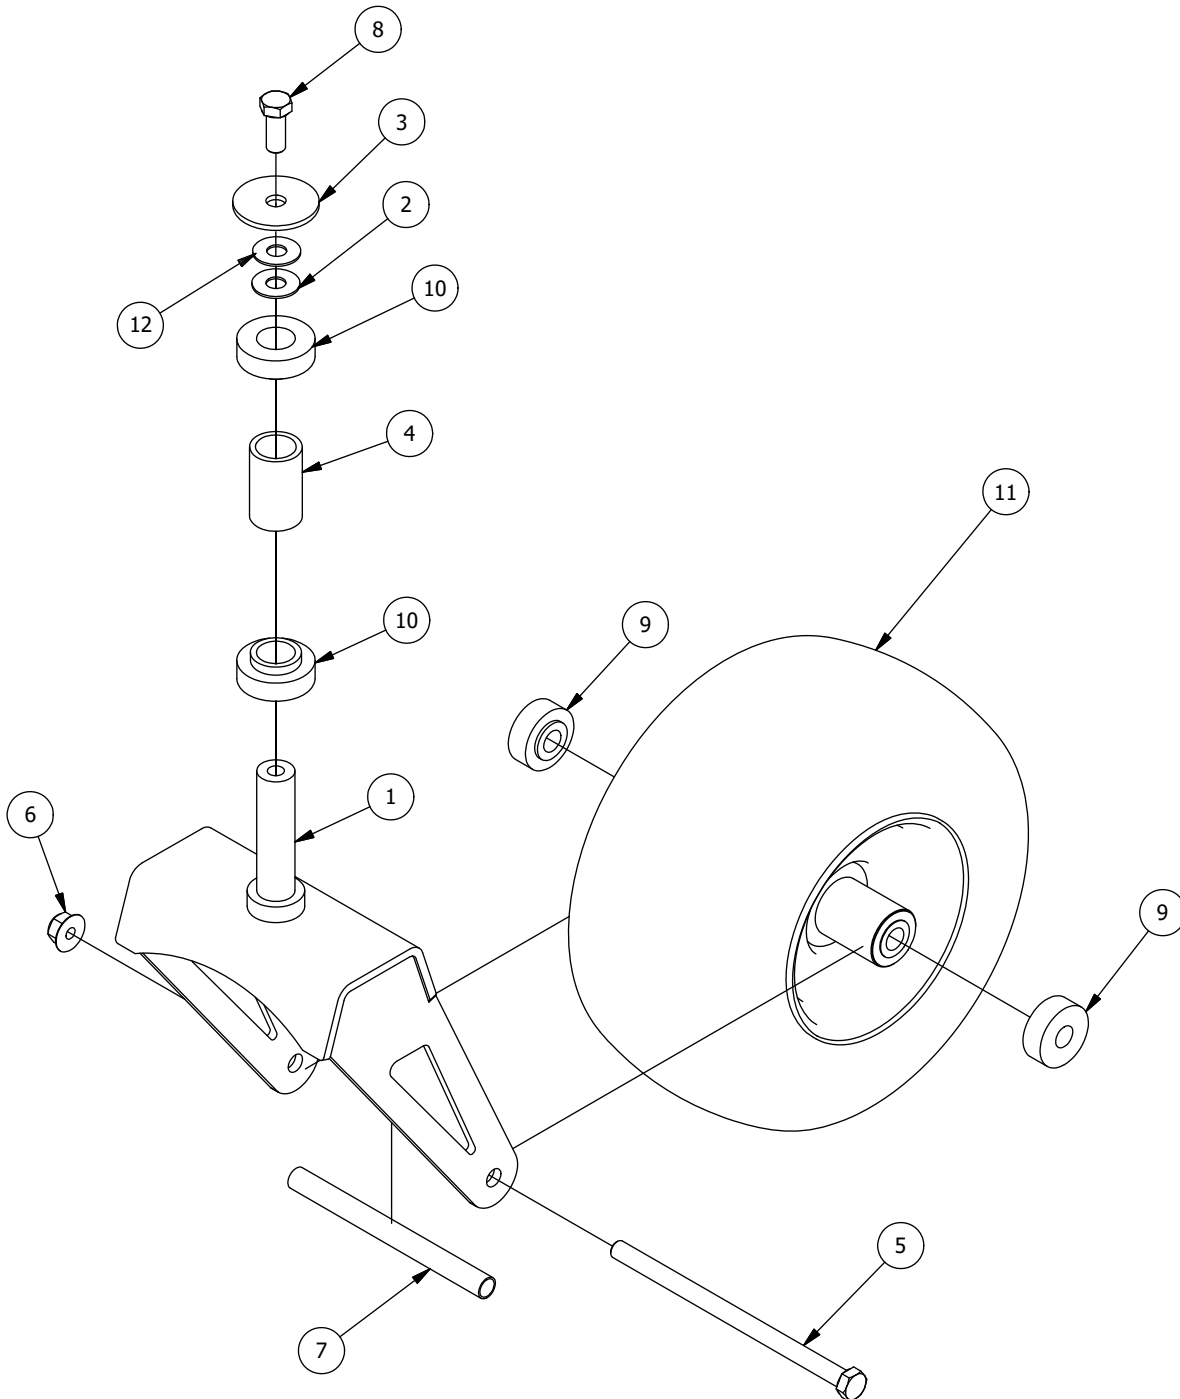

# Front Fork Assembly

Front Fork Parts List			
ITEM	QTY	PART NUMBER	DESCRIPTION
1	1	490-0046-00	RZ Caster Fork Assembly
2	1	419-0002-00	1/2 FENDER WASHER 1-1/4" OD ZINC
3	1	426-0006-00	Mower Caster Shaft Washer
4	1	425-0011-00	Mower Bearing Retainer Spacer
5	1	418-0003-00	1/2-13 X 8-1/2 HEX C/S GR 5 ZINC YELLOW
6	1	413-0002-00	1/2-13 NYLON INSERT FLANGE LOCKNUT ZC YELLOW
7	1	425-0010-00	Mower Caster Fork Wheel Spacer
8	1	418-0006-00	1/2-20 X 1-1/4 HEX C/S GR 5 ZINC
9	2	410-0018-00	RZ Mower Caster Wheel Bearing
10	2	410-0006-00	Mower Caster Shaft Bearing
11	1	422-0027-00	RZ Alternate Front Caster Wheel Assembly
12	1	419-0025-00	1/2 Plastic Washer

# Deck Height Indicator Assembly

Deck Height Parts List

ITEM	QTY	PART NUMBER	DESCRIPTION
1	13	413-0006-00	5/16-18 HEX FLANGE NUT W/SERR ZINC
2	8	413-0002-00	1/2-13 NYLON INSERT FLANGE LOCKNUT ZC YELLOW
3	2	418-0053-00	3/8-16 X 1 CARRIAGE BOLT ZINC
4	4	410-0008-00	5/8" ID X 3/4" OD X 3/4" LENGTH FLANGE BUSHING

**DETAIL A**

Detail A Parts List			
ITEM	QTY	PART NUMBER	DESCRIPTION
1	1	431-0006-00	RZ Deck Height Brtk Right Side
2	4	435-0013-00	Mower Deck Link
3	8	413-0002-00	1/2-13 NYLON INSERT FLANGE LOCKNUT ZC YELLOW
4	7	410-0009-00	1/2" ID X 3/4" OD X 3/8" LENGTH FLANGE BUSHING
5	4	418-0046-00	7/16-14 X 2 HEX C/S GR 5 ZINC YELLOW
6	8	413-0011-00	7/16-14 HEX FLANGE NUT W/SERR ZINC YELLOW
7	4	418-0047-00	1/2-13 X 1-1/2 HEX FLANGE BOLT ZINC YELLOW
8	4	419-0010-00	.443 ID X .750 OD X .125 THK NYLON BLACK
9	2	418-0042-00	1/2-13 X 3-1/2 HEX C/S GR 5 ZINC YELLOW
10	1	435-0021-00	Mower TTQ Deck Height Arm Right Link