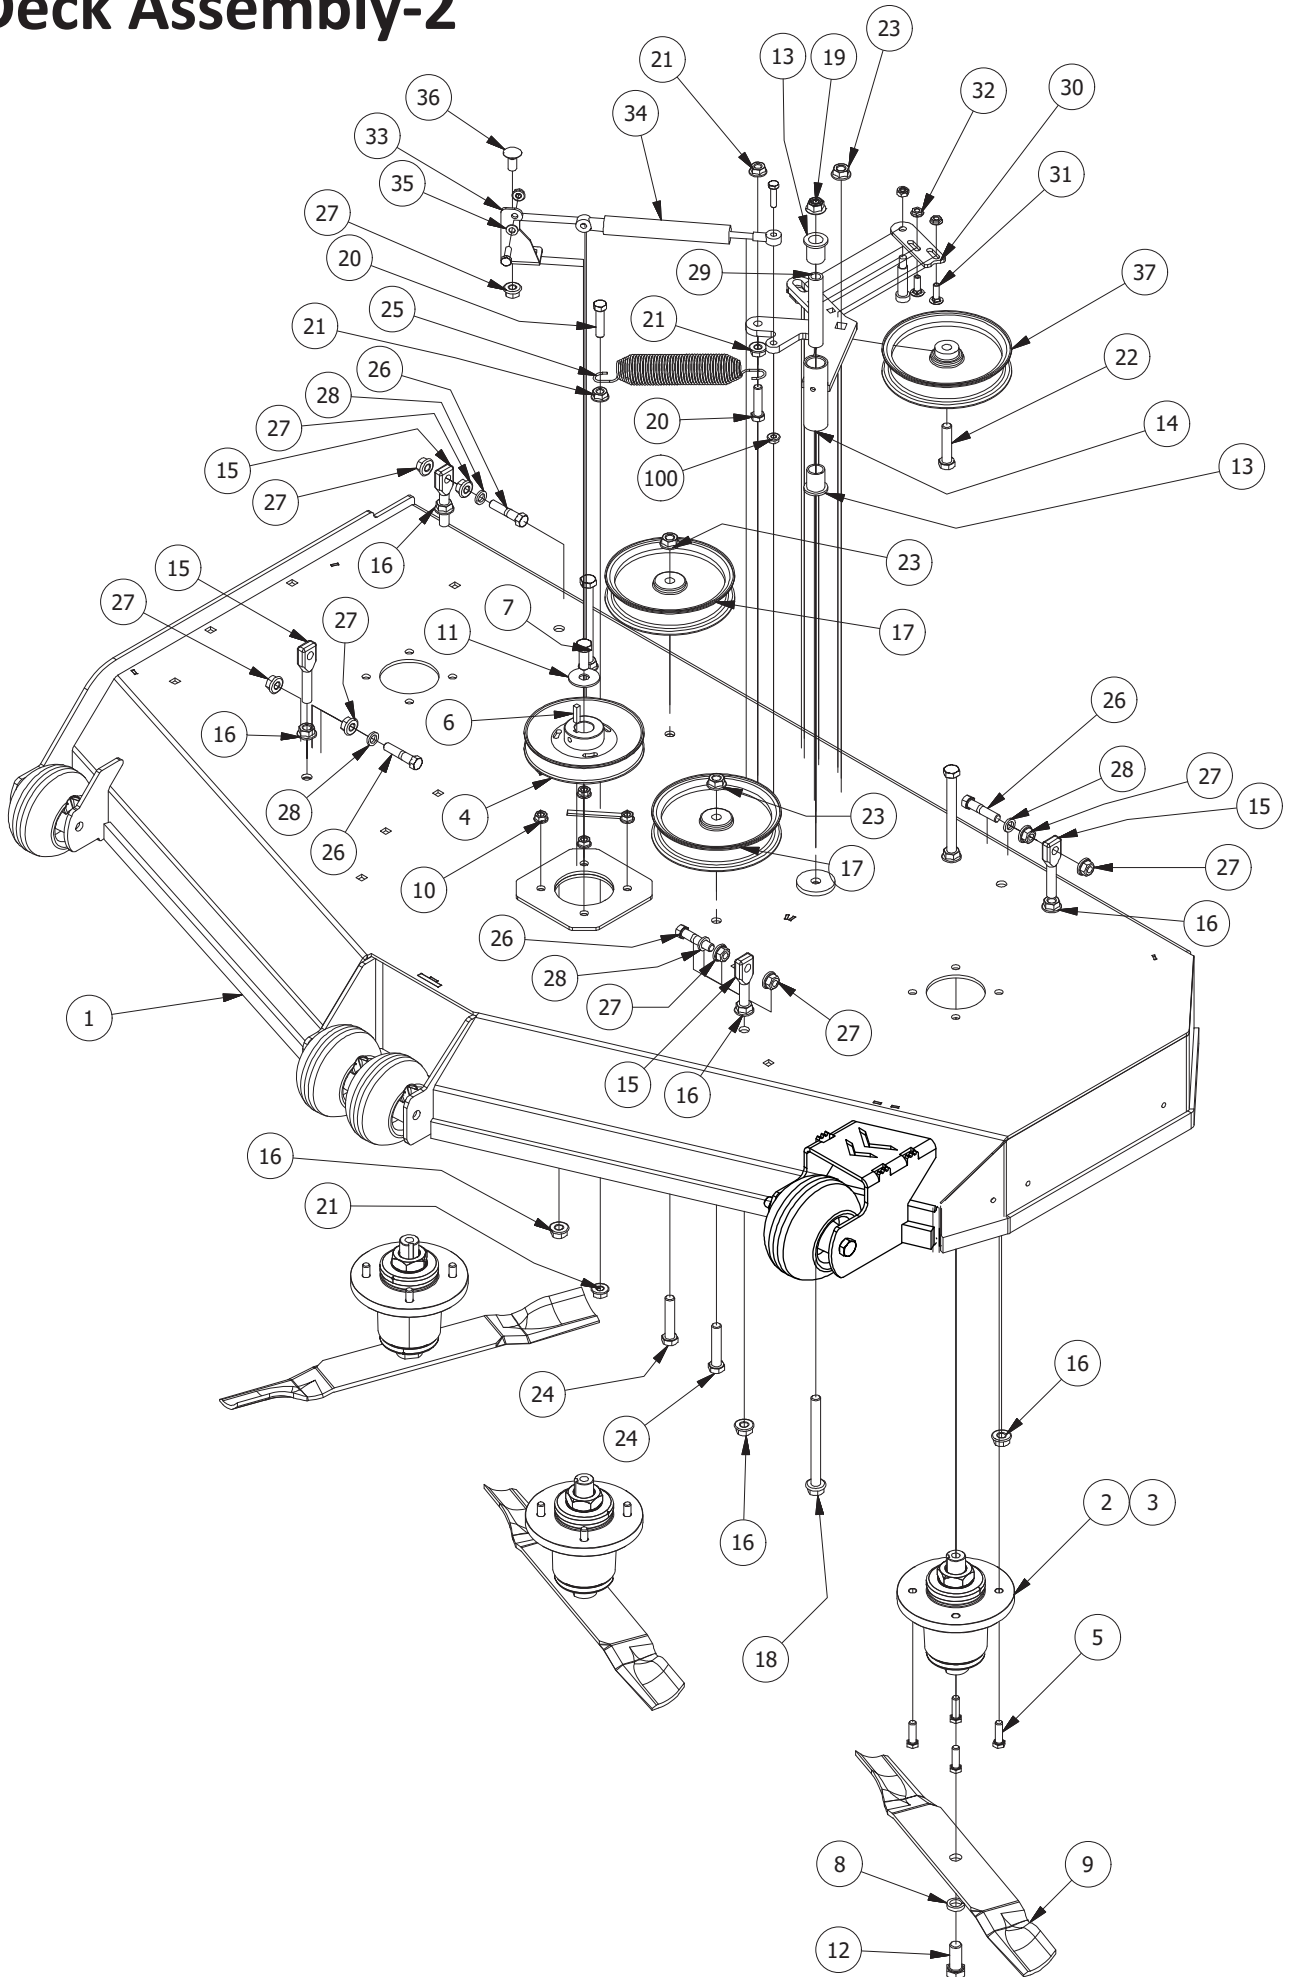

61" Deck Assembly-2

61" Deck Assembly-2

ITEM	QTY	PART NUMBER	DESCRIPTION
1	1	490-0031-00	61" Mower Deck Assembly
2	3	437-0005-00	Mower Heavy Duty (4 Bearing) Deck Spindle RT HD only
3	3	437-0004-00	Mower Standard Duty (2 Bearing) Deck Spindle RT Pro only
4	3	433-0003-00	Deck Pulley 61"
5	12	418-0005-00	3/8-16 x 1-1/4 Hex Bolt GR5
6	3	442-0001-00	1/4 X 1 SQUARE KEY STOCK
7	3	418-0006-00	1/2-20 X 1-1/4 HEX C/S GR 5 ZINC
8	3	419-0004-00	5/8 SPLIT LOCKWASHER ZINC
9	3	438-0002-00	61" Mower Deck Blade
10	4	413-0004-00	3/8-16 HEX FLANGE NUT W/SERR ZINC
11	1	419-0001-00	1/2" X 1-5/8 BELLEVILLE CUP WASHER ZINC YELLOW
12	1	418-0078-00	5/8-11 X 1-1/2 HEX C/S GR 8 ZC YELLOW
13	2	410-0007-00	3/4" ID X 15/16" OD X 1-1/8" LENGTH FLANGE BUSHING
14	1	490-0019-00	Mower Deck Idler Pulley Arm Assembly
15	4	448-0001-00	Mowre Deck height adjustment Stud
16	12	413-0005-00	1/2-13 HEX FLANGE NUT W/SERR ZINC YELLOW
17	2	433-0015-00	6-3/4" Idler Pulley, 15/16" Spacer Assembly
18	1	418-0009-00	1/2-13 X 5-1/2 HEX FLANGE BOLT GR 8 ZY
19	4	413-0002-00	1/2-13 NYLON INSERT FLANGE LOCKNUT ZC YELLOW
20	2	418-0011-00	7/16-14 X 1-3/4 HEX C/S GR 2 ZINC (NOT A/T)
21	4	413-0001-00	7/16-14 HEX FLANGE NUT W/SERR ZINC
22	1	418-0012-00	1/2-13 X 2-1/4 HEX C/S GR 5 ZINC
23	3	413-0010-00	1/2-13 HEX FLANGE NUT W/SERR ZINC
24	2	418-0014-00	1/2-13 X 2-1/2 HEX FLANGE BOLT GR 8 ZC YELLOW
25	1	434-0005-00	Deck/pump idler spring
26	4	418-0046-00	7/16-14 X 2 HEX C/S GR 5 ZINC YELLOW
27	9	413-0011-00	7/16-14 HEX FLANGE NUT W/SERR ZINC YELLOW
28	4	419-0010-00	.443 ID X .750 OD X .125 THK NYLON BLACK
29	1	425-0006-00	Mower Inner Idler Spacer
30	1	439-0257-00	Deck Idler Pulley Belt Retainer Brkt
31	2	418-0010-00	5/16-18 X 1 CARRIAGE BOLT ZINC
32	2	413-0006-00	5/16-18 HEX FLANGE NUT W/SERR ZINC
33	1	439-0335-00	Deck Belt Idler Damper Mounting Bracket
34	1	434-0009-00	Idler Gas Spring
35	1	419-0016-00	5/16" ID X 5/8" OD X 1/16" THK BRONZE WASHER
36	1	418-0017-00	7/16-14 X 1 CARRIAGE BOLT ZINC
37	1	433-0014-00	6-3/4" Idler Pulley, 15/16" Spacer Assembly