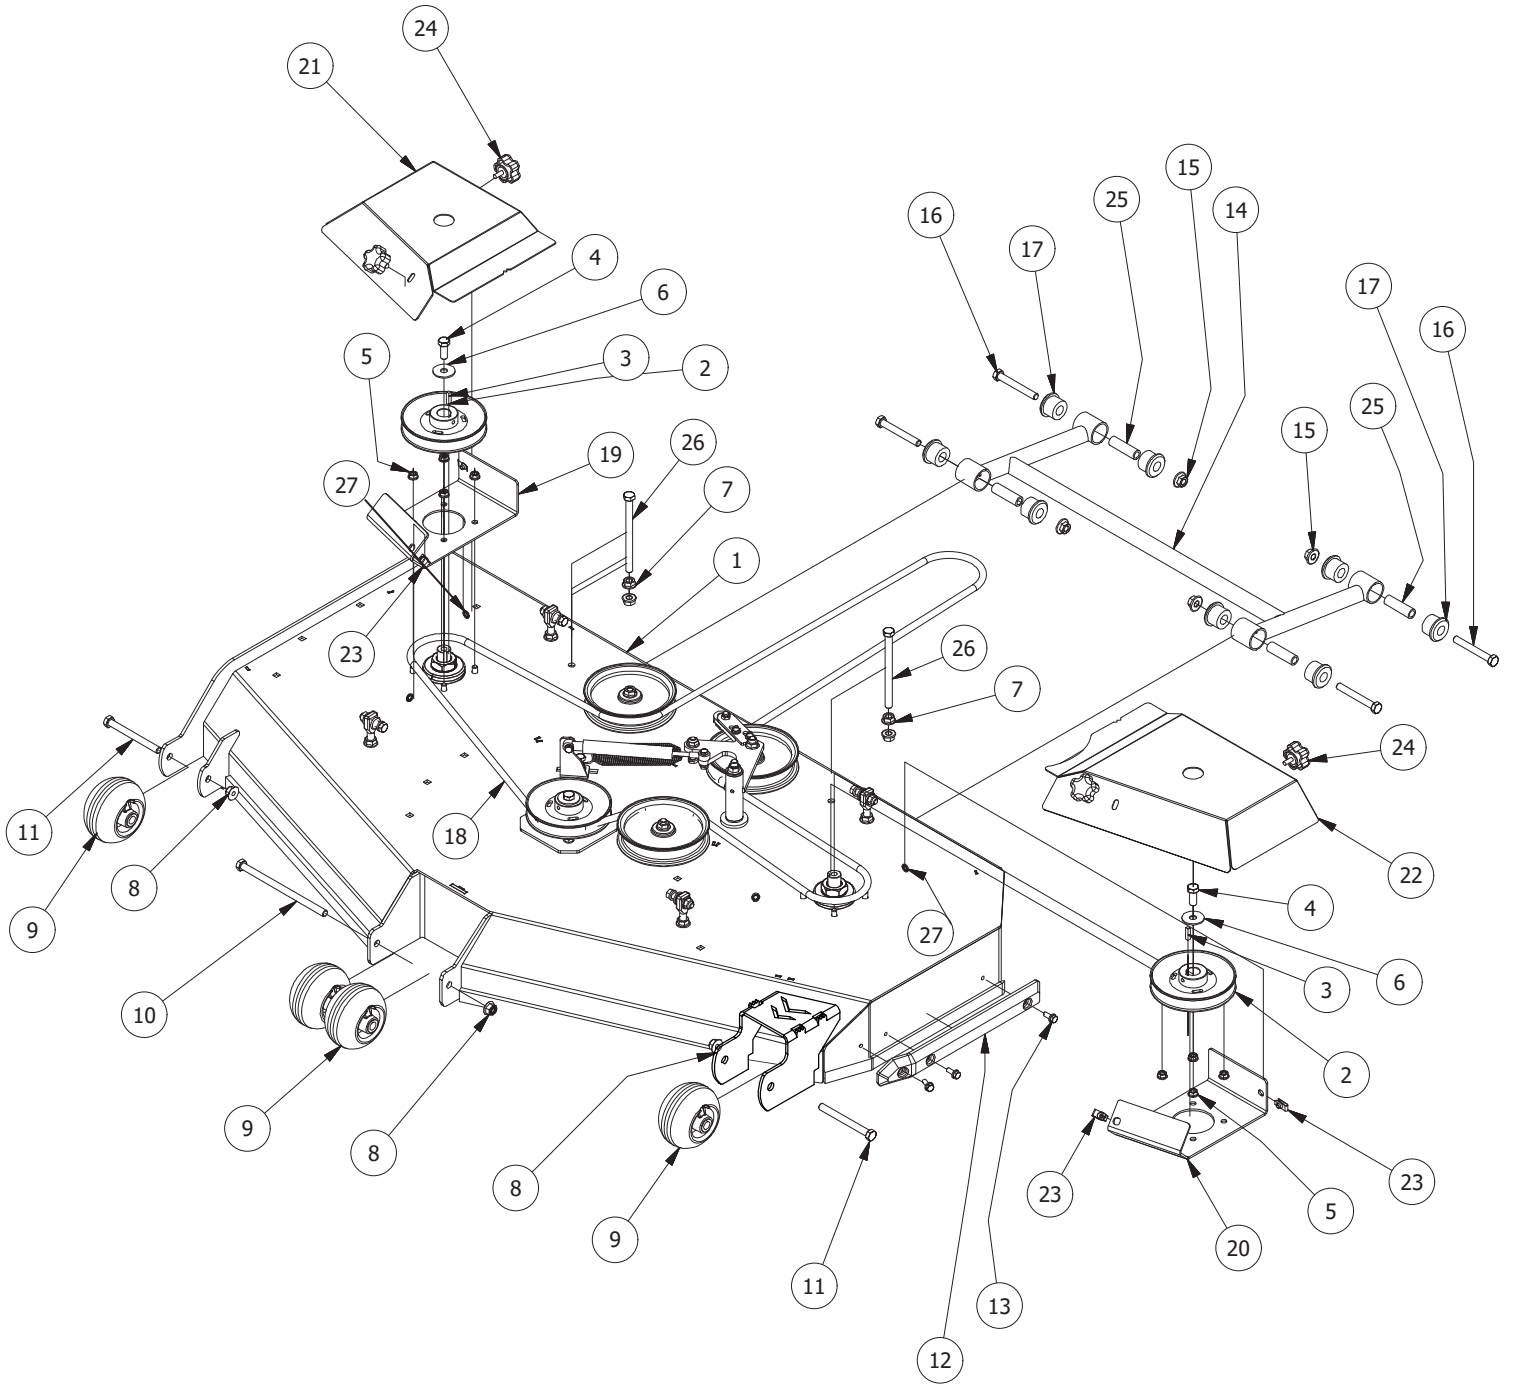

61" Deck Assembly-1

61" Deck Assembly-1			
ITEM	QTY	PART NUMBER	DESCRIPTION
1	1	490-0031-00	61" Mower Deck Assembly
2	3	433-0003-00	Deck Pulley 61"
3	3	442-0001-00	1/4 X 1 SQUARE KEY STOCK
4	3	418-0006-00	1/2-20 X 1-1/4 HEX C/S GR 5 ZINC
5	4	413-0004-00	3/8-16 HEX FLANGE NUT W/SERR ZINC
6	1	419-0001-00	1/2" X 1-5/8 BELLEVILLE CUP WASHER ZINC YELLOW
7	12	413-0005-00	1/2-13 HEX FLANGE NUT W/SERR ZINC YELLOW
8	4	413-0002-00	1/2-13 NYLON INSERT FLANGE LOCKNUT ZC YELLOW
9	4	422-0001-00	Anti-Scalp Wheel
10	1	418-0015-00	1/2-13 X 8-1/2 HEX C/S GR 2 ZINC YELLOW
11	2	418-0016-00	1/2-13 X 5 HEX C/S GR 2 ZINC YELLOW
12	1	429-0001-00	Mower Nylon Deck Guard
13	3	418-0049-00	5/16-18 X 3/4 IND HWH TRI LOB ZINC
14	1	490-0014-00	Mower 54"/61" Deck Frame Stabilizer Assembly
15	4	413-0017-00	1/2-13 NYLON INSERT FLANGE LOCKNUT ZINC W/SERRATIONS
16	4	418-0021-00	1/2-13 X 3-3/4 HEX C/S GR 5 ZINC
17	8	732-2000-00	Large MTV A-Arm Bushing
18	1	461-0002-00	61" Mower Deck Belt, HB x 167.9" Effective Length
19	1	439-0058-00	Mower Right Pulley Cover Mounting Bracket
20	1	439-0057-00	Mower Left Pulley Cover Mounting Bracket
21	1	414-0020-00	Mower 61" Deck Right Pulley Cover
22	1	414-0021-00	Mower 61" Deck Left Pulley Cover
23	4	413-0053-00	5/16 Cage Nut
24	4	445-0003-00	Lobed Knob w/ 5/16"-18 X .750" Stud
25	4	732-2001-00	Large MTV A-Arm Bushing Sleeve
26	2	418-0044-00	1/2-13 X 6-1/2 HEX C/S GR 8 ZINC YELLOW
27	4	419-0027-00	5/16 L/W INT TOOTH ZC