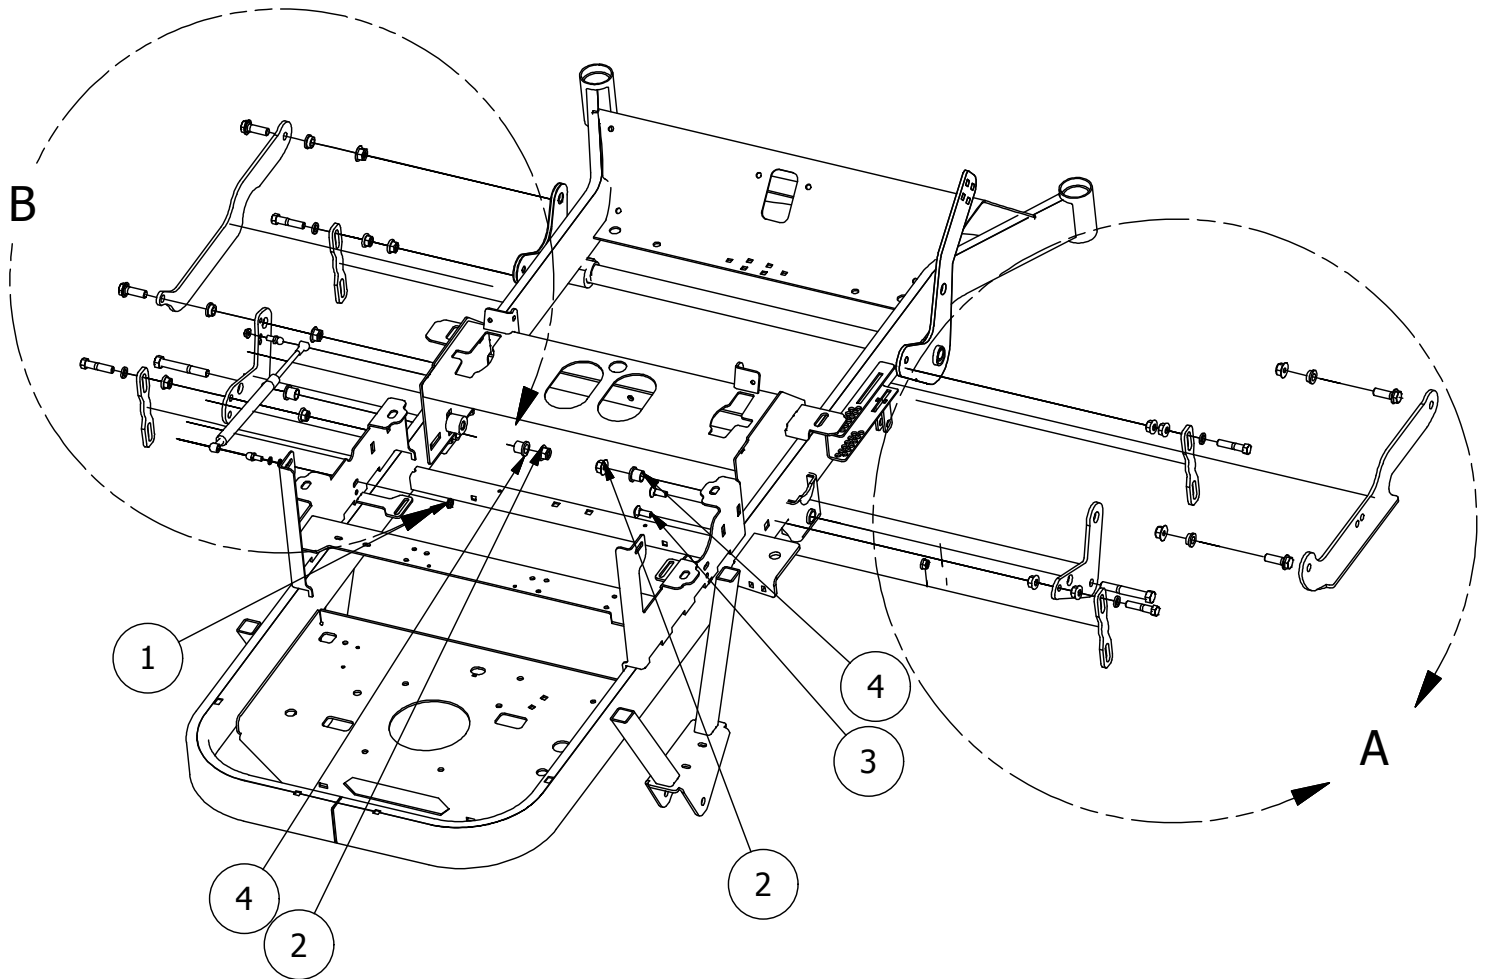

# TABLE OF CONTENTS

<b>FRONT FORK ASSEMBLY .....</b>	<b>3</b>
<b>DECK HEIGHT INDICATOR .....</b>	<b>4-6</b>
<b>SEAT ASSEMBLY .....</b>	<b>7-8</b>
<b>BATTERY ASSEMBLY .....</b>	<b>9</b>
<b>DRIVE ARM ASSEMBLY .....</b>	<b>10-11</b>
<b>GAS TANK ASSEMBLY.....</b>	<b>12</b>
<b>TRANSMISSION ASSEMBLY.....</b>	<b>13-14</b>
<b>54" DECK ASSEMBLY .....</b>	<b>15-18</b>
54" DECK ASSEMBLY 1 .....	15-16
54" DECK ASSEMBLY 2 .....	17-18
<b>61" DECK ASSEMBLY .....</b>	<b>19-22</b>
61" DECK ASSEMBLY 1 .....	19-20
61" DECK ASSEMBLY 2 .....	21-22
<b>DECK CHUTE ASSEMBLY.....</b>	<b>23</b>
<b>DECK SPINDLE.....</b>	<b>24</b>
<b>KAWASAKI FR691 ENGINE.....</b>	<b>25</b>
<b>KAWASAKI FR730 ENGINE.....</b>	<b>26</b>
<b>BRIGGS 25HP ENGINE.....</b>	<b>27</b>
<b>DECALS.....</b>	<b>28</b>

# Deck Height Indicator Assembly

Deck Height Parts List

ITEM	QTY	PART NUMBER	DESCRIPTION
1	13	413-0006-00	5/16-18 HEX FLANGE NUT W/SERR ZINC
2	8	413-0002-00	1/2-13 NYLON INSERT FLANGE LOCKNUT ZC YELLOW
3	2	418-0053-00	3/8-16 X 1 CARRIAGE BOLT ZINC
4	4	410-0008-00	5/8" ID X 3/4" OD X 3/4" LENGTH FLANGE BUSHING

**DETAIL A**

Detail A Parts List			
ITEM	QTY	PART NUMBER	DESCRIPTION
1	1	431-0006-00	RZ Deck Height Brtk Right Side
2	4	435-0013-00	Mower Deck Link
3	8	413-0002-00	1/2-13 NYLON INSERT FLANGE LOCKNUT ZC YELLOW
4	7	410-0009-00	1/2" ID X 3/4" OD X 3/8" LENGTH FLANGE BUSHING
5	4	418-0046-00	7/16-14 X 2 HEX C/S GR 5 ZINC YELLOW
6	8	413-0011-00	7/16-14 HEX FLANGE NUT W/SERR ZINC YELLOW
7	4	418-0047-00	1/2-13 X 1-1/2 HEX FLANGE BOLT ZINC YELLOW
8	4	419-0010-00	.443 ID X .750 OD X .125 THK NYLON BLACK
9	2	418-0042-00	1/2-13 X 3-1/2 HEX C/S GR 5 ZINC YELLOW
10	1	435-0021-00	Mower TTQ Deck Height Arm Right Link