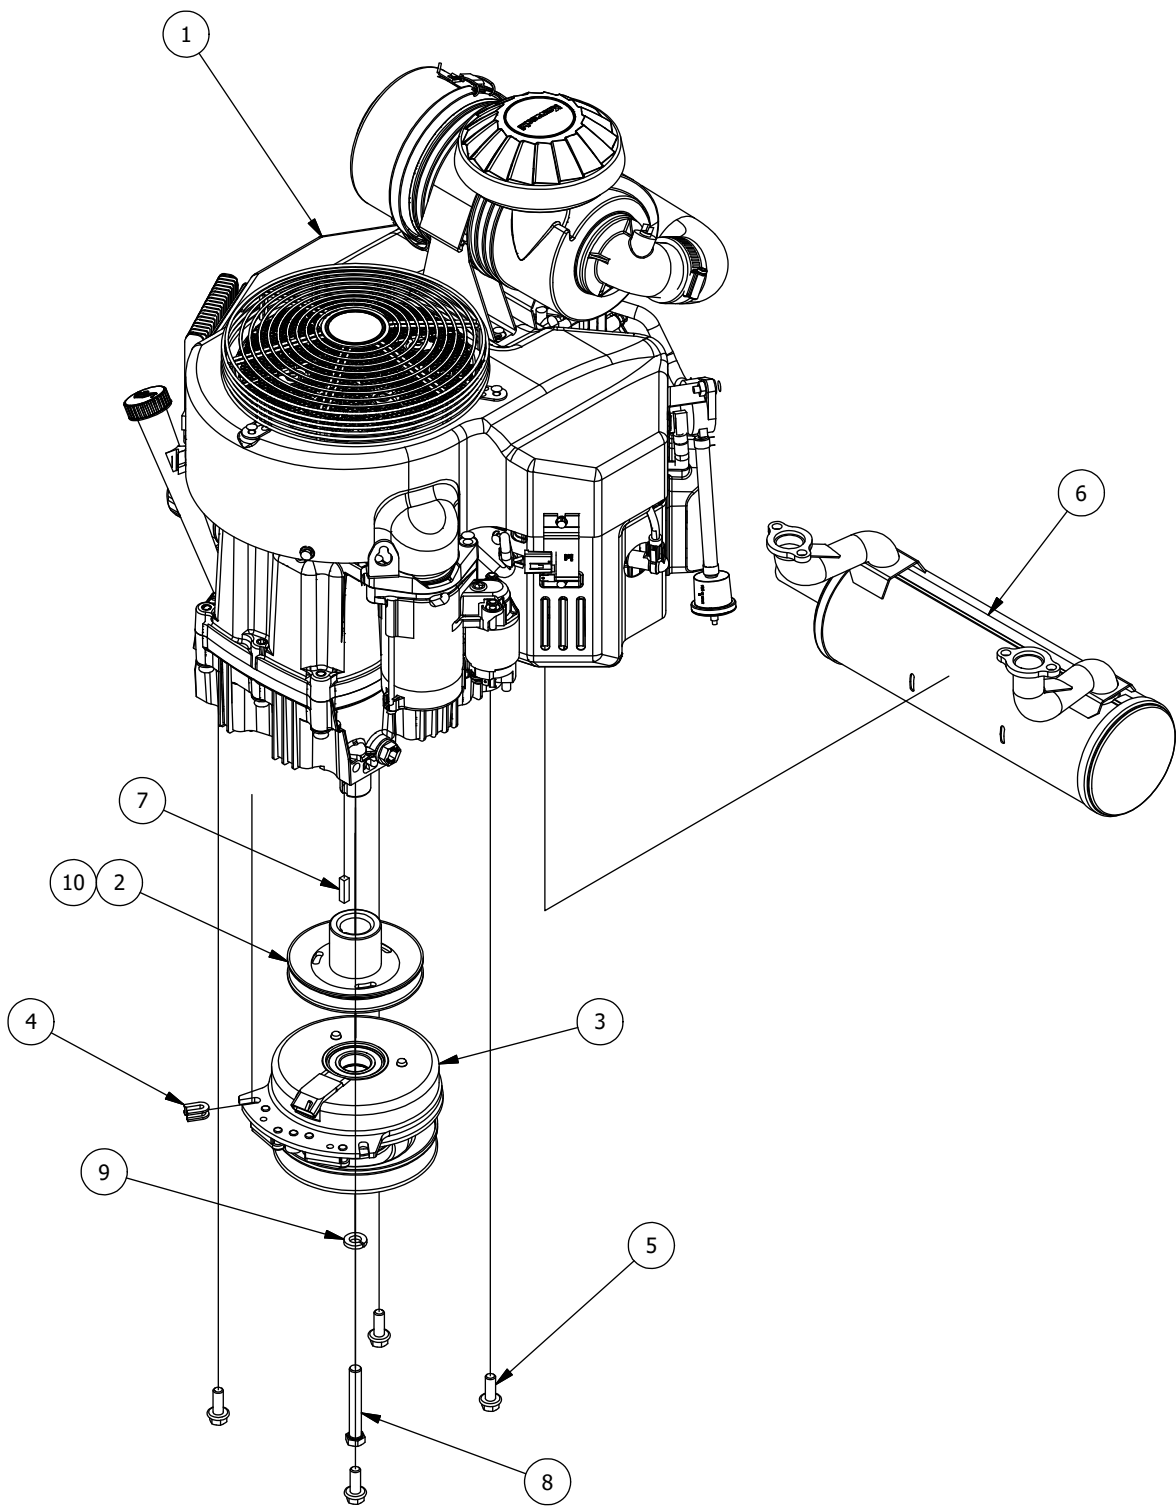

Kawasaki FR730cc Engine assembly			
ITEM	QTY	PART NUMBER	DESCRIPTION
1	1	415-0003-00	FR730cc Engine
2	1	433-0001-00	Drive Pulley, A Belt
3	1	470-0004-00	Mower TTQ Ogura Clutch
4	1	437-0025-00	Mower Rotation Stop Brkt Sleeve
5	4	418-0023-00	3/8-16 X 1-1/8 IND HWH W/SERR TRI LOB ZY
6	1	415-0065-00	Exhaust System Kawasaki FX 850cc engine
7	1	442-0001-00	1/4 X 1 SQUARE KEY STOCK
8	1	418-0022-00	7/16-20 X 3 HEX C/S GR 8 ZC YELLOW
9	1	419-0005-00	7/16 SPLIT LOCKWASHER GR 8 ZC YELLOW
10	1	433-0002-00	Drive Pulley, B Belt (Only with HTG16 Transmissions)