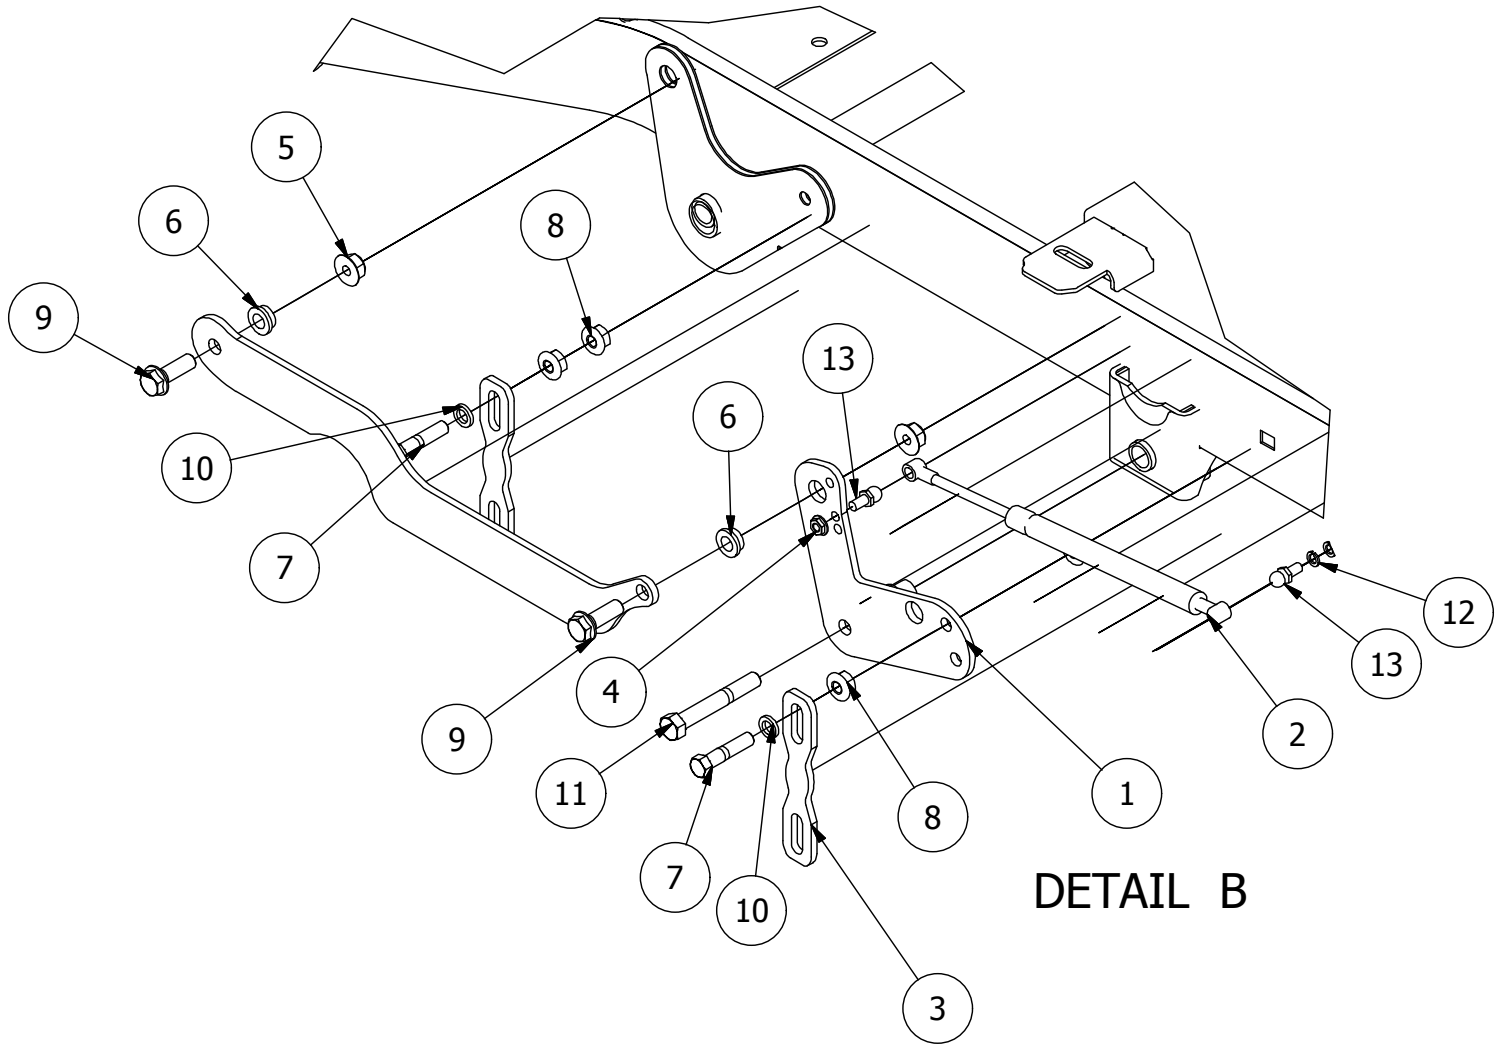

# Deck Height Indicator Assembly

Deck Height Parts List

ITEM	QTY	PART NUMBER	DESCRIPTION
1	13	413-0006-00	5/16-18 HEX FLANGE NUT W/SERR ZINC
2	8	413-0002-00	1/2-13 NYLON INSERT FLANGE LOCKNUT ZC YELLOW
3	2	418-0053-00	3/8-16 X 1 CARRIAGE BOLT ZINC
4	4	410-0008-00	5/8" ID X 3/4" OD X 3/4" LENGTH FLANGE BUSHING

**DETAIL A**

Detail A Parts List			
ITEM	QTY	PART NUMBER	DESCRIPTION
1	1	431-0006-00	RZ Deck Height Brtk Right Side
2	4	435-0013-00	Mower Deck Link
3	8	413-0002-00	1/2-13 NYLON INSERT FLANGE LOCKNUT ZC YELLOW
4	7	410-0009-00	1/2" ID X 3/4" OD X 3/8" LENGTH FLANGE BUSHING
5	4	418-0046-00	7/16-14 X 2 HEX C/S GR 5 ZINC YELLOW
6	8	413-0011-00	7/16-14 HEX FLANGE NUT W/SERR ZINC YELLOW
7	4	418-0047-00	1/2-13 X 1-1/2 HEX FLANGE BOLT ZINC YELLOW
8	4	419-0010-00	.443 ID X .750 OD X .125 THK NYLON BLACK
9	2	418-0042-00	1/2-13 X 3-1/2 HEX C/S GR 5 ZINC YELLOW
10	1	435-0021-00	Mower TTQ Deck Height Arm Right Link

**DETAIL B**

Detail A Parts List			
ITEM	QTY	PART NUMBER	DESCRIPTION
1	1	431-0007-00	RZ Deck Height Brtk Left Actuator Side
2	1	434-0008-00	RZ Deck Assist Gas Spring
3	4	435-0013-00	Mower Deck Link
4	13	413-0006-00	5/16-18 HEX FLANGE NUT W/SERR ZINC
5	8	413-0002-00	1/2-13 NYLON INSERT FLANGE LOCKNUT ZC YELLOW
6	7	410-0009-00	1/2" ID X 3/4" OD X 3/8" LENGTH FLANGE BUSHING
7	4	418-0046-00	7/16-14 X 2 HEX C/S GR 5 ZINC YELLOW
8	8	413-0011-00	7/16-14 HEX FLANGE NUT W/SERR ZINC YELLOW
9	4	418-0047-00	1/2-13 X 1-1/2 HEX FLANGE BOLT ZINC YELLOW
10	4	419-0010-00	.443 ID X .750 OD X .125 THK NYLON BLACK
11	2	418-0042-00	1/2-13 X 3-1/2 HEX C/S GR 5 ZINC YELLOW
12	2	419-0009-00	5/16 SPLIT LOCKWASHER ZINC
13	2	487-0005-00	Control Arm Damper Ball Stud