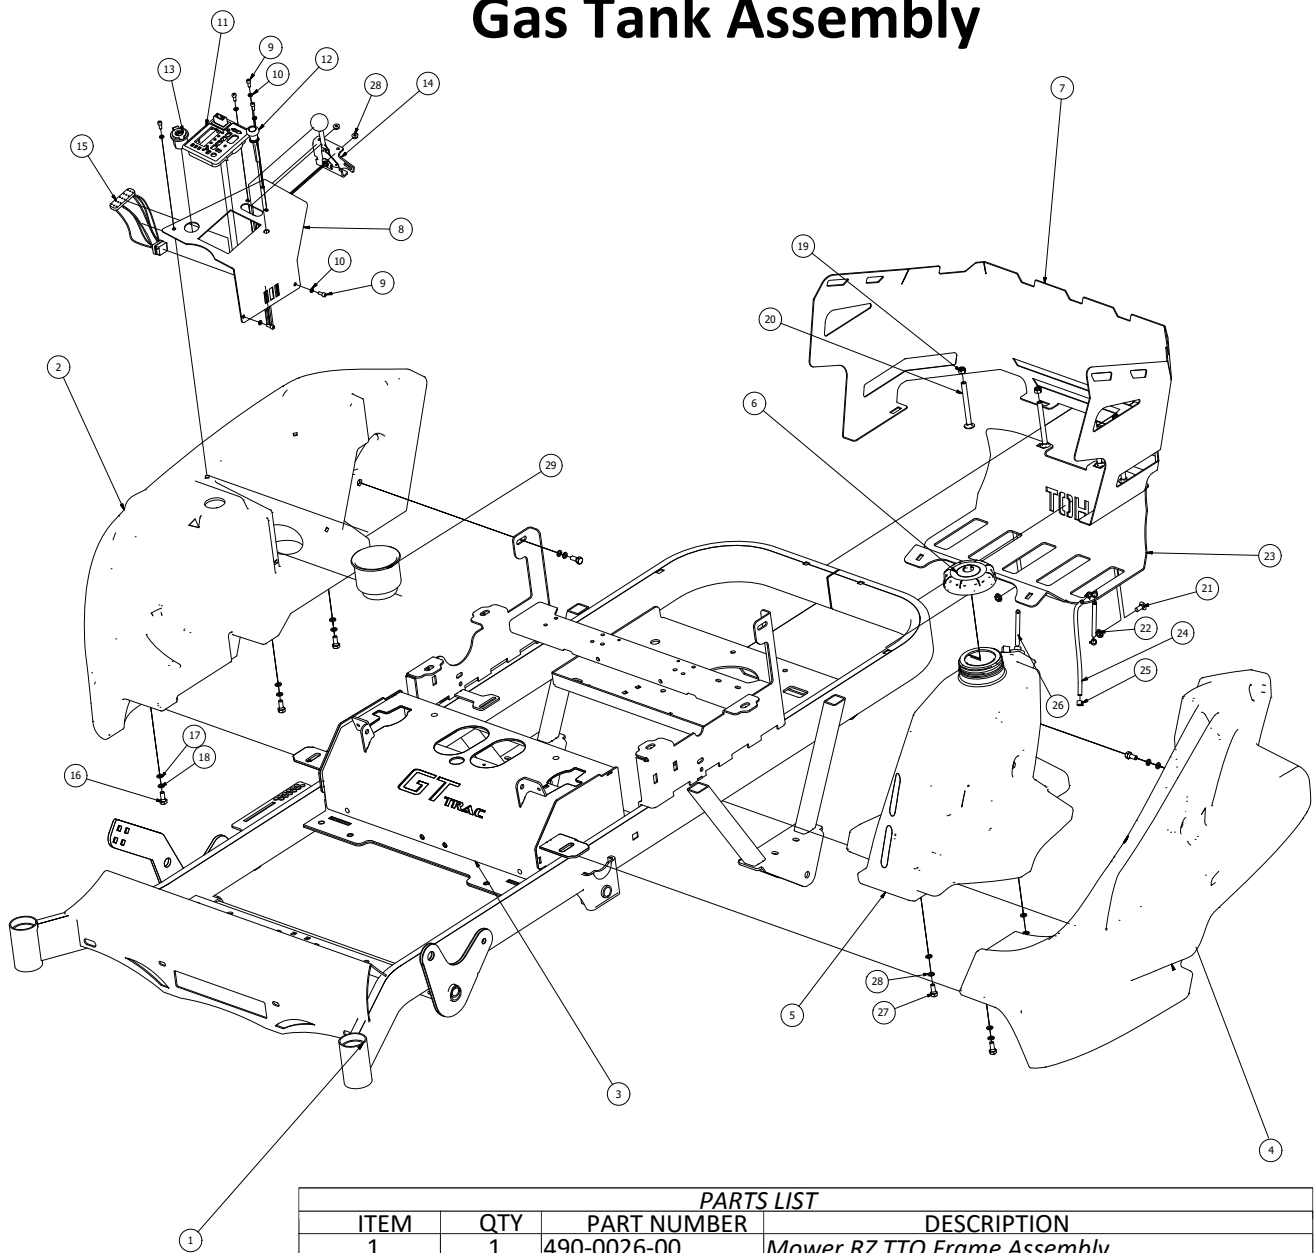

Gas Tank Assembly

PARTS LIST

ITEM	QTY	PART NUMBER	DESCRIPTION
1	1	490-0026-00	Mower RZ TTQ Frame Assembly
2	1	467-0018-00	Spartan RZ Right Fender
3	1	490-0023-00	Mower Seat Base Assembly
4	1	467-0019-00	Spartan RZ Left Fender
5	1	467-0017-00	Spartan RZ Gas Tank Assembly
6	1	467-0008-00	Tank Fill Neck Non-Venting Cap
7	1	439-0192-00	RZ Engine Cowling
8	1	439-0022-00	Mower Control Panel Bracket
9	6	418-0055-00	10-24 X 1/2 SOCKET C/S 18-8 SS
10	6	419-0011-00	#10 SPLIT LOCKWASHER 18-8 SS
11	1	486-0004-00	Mower Control Console, Carbureted Engine
12	1	464-0002-00	Choke Cable
13	1	677-2075-00	12 Volt Auxilliary Plug
14	1	464-0001-00	Mower Throttle Cable Assembly w / Handle
15	1	486-0011-00	Kawasaki 730cc Harness
16	8	418-0054-00	5/16-18 X 3/4 HEX C/S ZINC
17	8	419-0007-00	1/2 USS FLAT WASHER ZINC
18	8	419-0009-00	5/16 SPLIT LOCKWASHER ZINC
19	4	413-0013-00	3/8-16 NYLON INSERT FLANGE LOCKNUT ZINC
20	4	418-0018-00	3/8-16 X 4 CARRIAGE BOLT ZINC
21	2	418-0008-00	5/16-18 X 3/4 CARRIAGE BOLT ZINC
22	2	413-0006-00	5/16-18 HEX FLANGE NUT W/SERR ZINC
23	1	439-0115-00	Mower Muffler Guard
24	1	751-1014-00	1/4 Fuel Line - Low Perm
25	4	472-0003-00	1/4 Spring Hose Clamp
26	1	451-0002-00	vapor vent line tube
27	1	418-0076-00	M6-1.0 X 16MM HEX FLANGE BOLT ZINC YELLOW
28	2	413-0008-00	10-24 NYLON INSERT LOCKNUT 18-8 SS
29	1	780-2220-00	Cup Holder