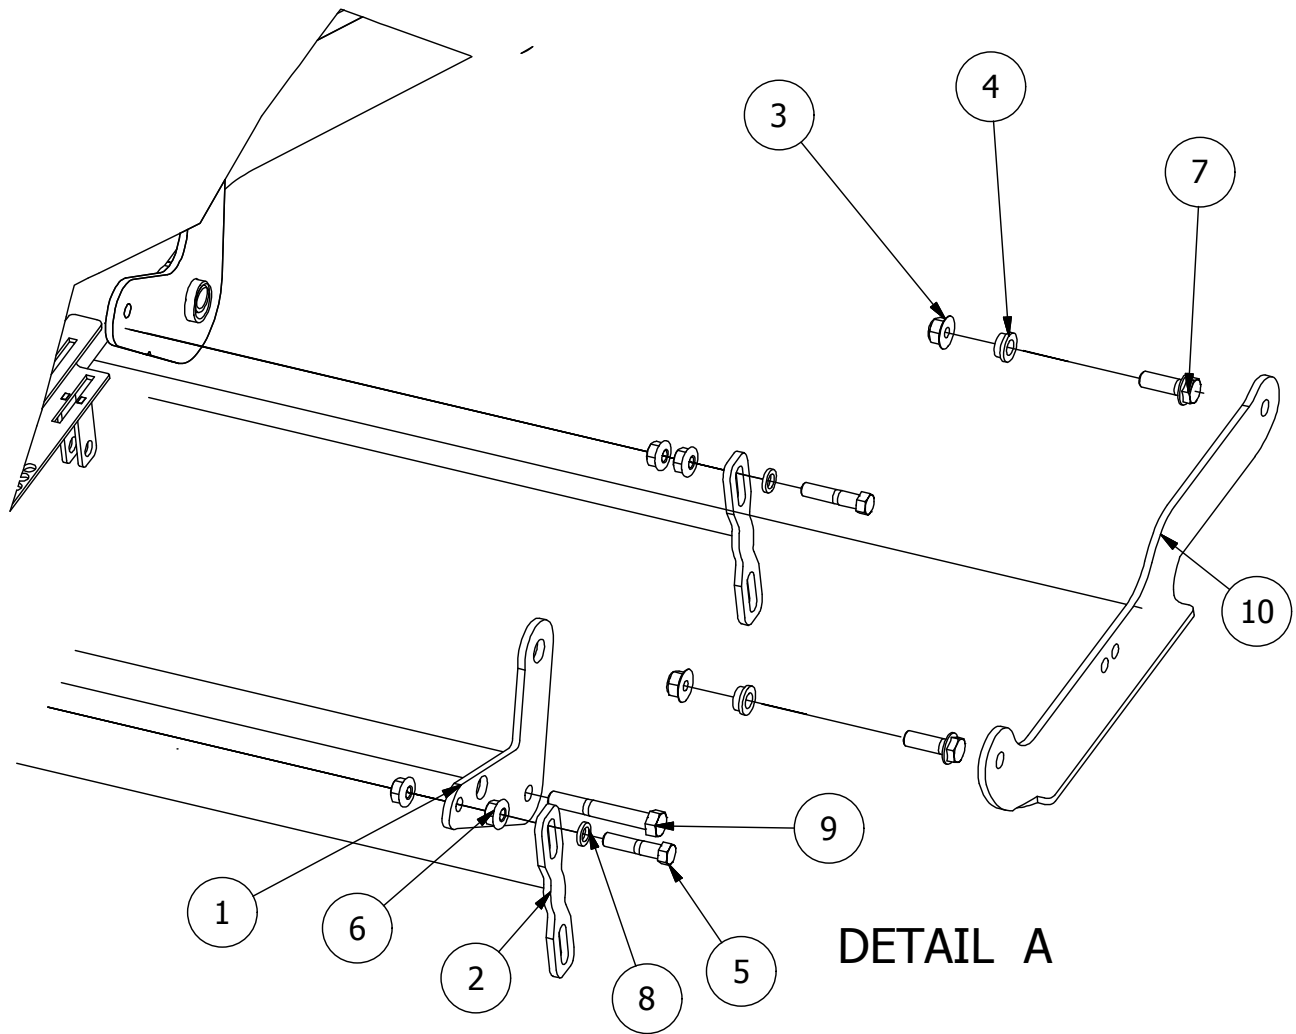

# Front Fork Assembly

Front Fork Parts List			
ITEM	QTY	PART NUMBER	DESCRIPTION
1	1	490-0046-00	RZ Caster Fork Assembly
2	1	419-0002-00	1/2 FENDER WASHER 1-1/4" OD ZINC
3	1	426-0006-00	Mower Caster Shaft Washer
4	1	425-0011-00	Mower Bearing Retainer Spacer
5	1	418-0003-00	1/2-13 X 8-1/2 HEX C/S GR 5 ZINC YELLOW
6	1	413-0002-00	1/2-13 NYLON INSERT FLANGE LOCKNUT ZC YELLOW
7	1	425-0010-00	Mower Caster Fork Wheel Spacer
8	1	418-0006-00	1/2-20 X 1-1/4 HEX C/S GR 5 ZINC
9	2	410-0018-00	RZ Mower Caster Wheel Bearing
10	2	410-0006-00	Mower Caster Shaft Bearing
11	1	422-0027-00	RZ Alternate Front Caster Wheel Assembly
12	1	419-0025-00	1/2 Plastic Washer

# Deck Height Indicator Assembly

Deck Height Parts List

ITEM	QTY	PART NUMBER	DESCRIPTION
1	13	413-0006-00	5/16-18 HEX FLANGE NUT W/SERR ZINC
2	8	413-0002-00	1/2-13 NYLON INSERT FLANGE LOCKNUT ZC YELLOW
3	2	418-0053-00	3/8-16 X 1 CARRIAGE BOLT ZINC
4	4	410-0008-00	5/8" ID X 3/4" OD X 3/4" LENGTH FLANGE BUSHING

**DETAIL A**

Detail A Parts List			
ITEM	QTY	PART NUMBER	DESCRIPTION
1	1	431-0006-00	RZ Deck Height Brtk Right Side
2	4	435-0013-00	Mower Deck Link
3	8	413-0002-00	1/2-13 NYLON INSERT FLANGE LOCKNUT ZC YELLOW
4	7	410-0009-00	1/2" ID X 3/4" OD X 3/8" LENGTH FLANGE BUSHING
5	4	418-0046-00	7/16-14 X 2 HEX C/S GR 5 ZINC YELLOW
6	8	413-0011-00	7/16-14 HEX FLANGE NUT W/SERR ZINC YELLOW
7	4	418-0047-00	1/2-13 X 1-1/2 HEX FLANGE BOLT ZINC YELLOW
8	4	419-0010-00	.443 ID X .750 OD X .125 THK NYLON BLACK
9	2	418-0042-00	1/2-13 X 3-1/2 HEX C/S GR 5 ZINC YELLOW
10	1	435-0021-00	Mower TTQ Deck Height Arm Right Link