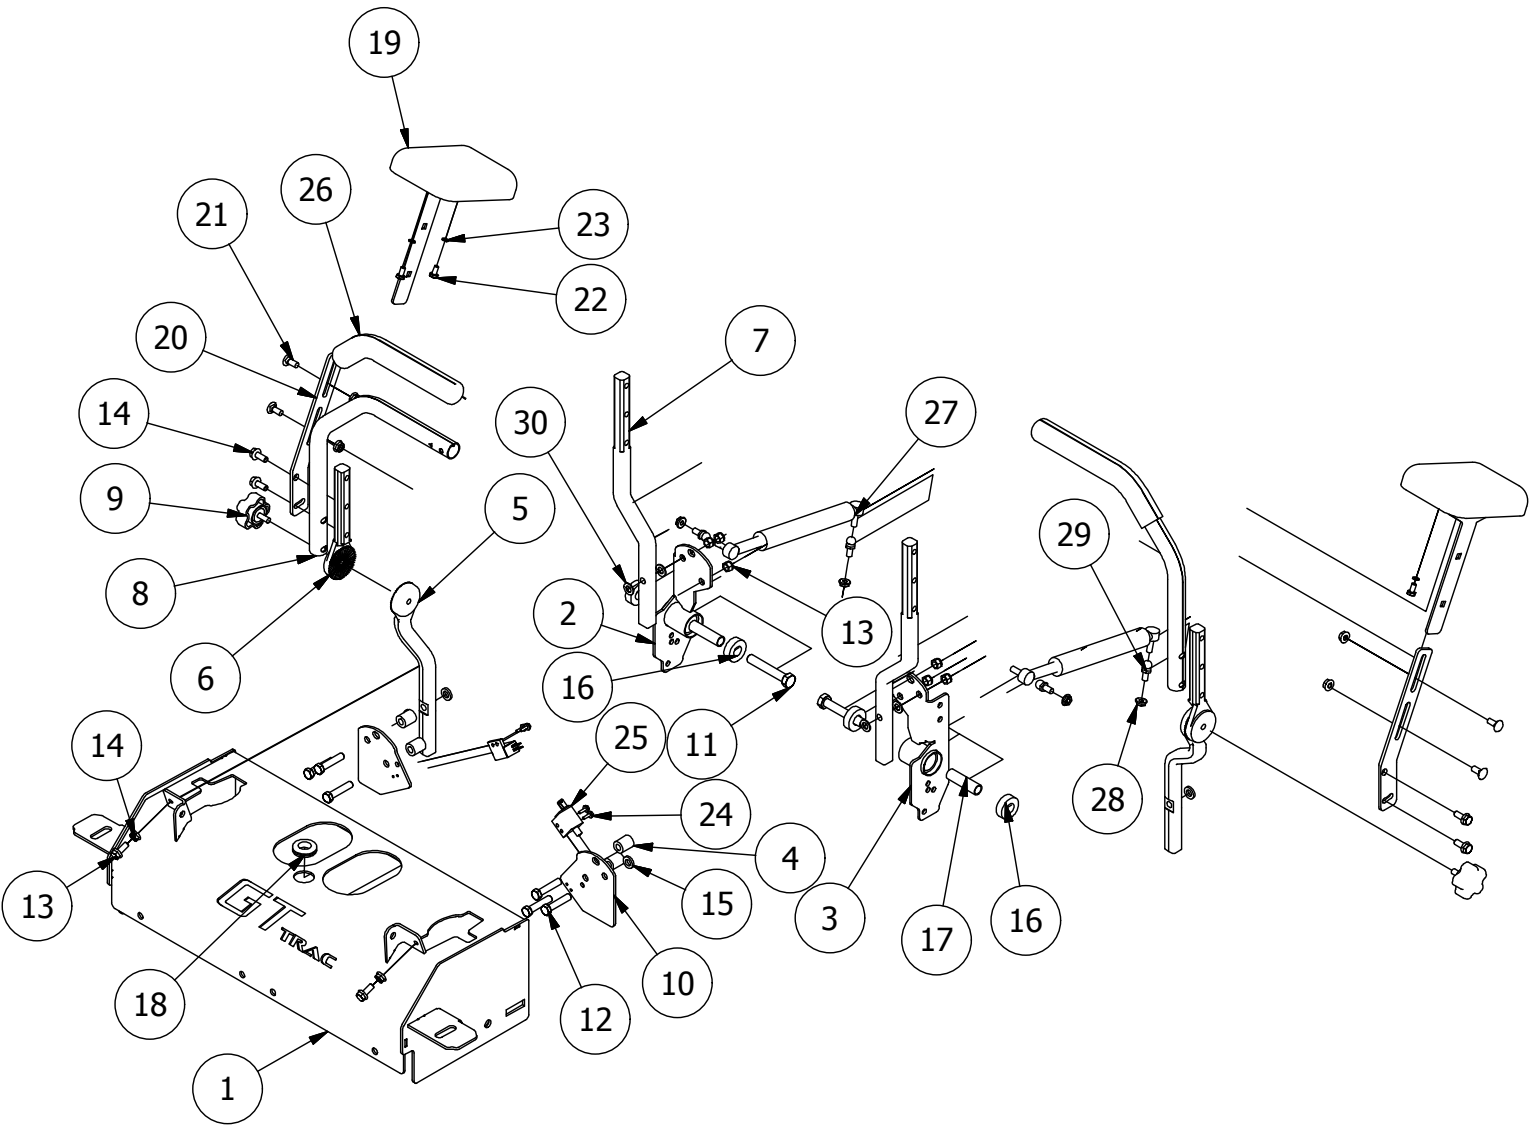

Drive Arm Assembly

Drive Arm Parts List			
ITEM	QTY	PART NUMBER	DESCRIPTION
1	1	490-0023-00	Mower Seat Base Assembly
2	1	490-0013-00	Mower Right Drive Arm Bracket Assembly
3	1	490-0012-00	Mower Left Drive Arm Bracket Assembly
4	4	425-0003-00	Mower Drive Arm Spacer
5	2	431-0002-00	Height/Pitch Adjustable Lower Drive Arm
6	2	431-0003-00	Height/Pitch Adjustable Upper Drive Arm
7	2	431-0001-00	Height Adjustable Drive Arm
8	2	403-0020-00	Mower Drive Handle Tube
9	2	445-0001-00	Lobed Knob w/ 5/16"-18 X .750" Stud
10	1	426-0002-00	Mower Left Control Arm Limit Switch Plate
13	2	418-0049-00	5/16-18 X 3/4 IND HWH TRI LOB ZINC
14	6	413-0022-00	5/16-18 HEX FLANGE NUT W/SERR ZINC YELLOW
11	2	418-0050-00	1/2-13 X 3 HEX C/S GR 5 ZINC
12	6	418-0051-00	3/8-16 X 1-3/4 HEX C/S GR 2 ZINC
13	6	413-0013-00	3/8-16 NYLON INSERT FLANGE LOCKNUT ZINC
14	4	418-0048-00	5/16-18 X 3/4 HEX FLANGE BOLT GR 8 ZC YELLOW
15	4	419-0015-00	3/8" ID X 3/4" OD X 1/8" THK BRONZE WASHER
16	4	410-0005-00	5/8" ID X 1-3/8" OD X 7/16" THK BEARING
17	2	425-0004-00	Mower Drive Arm Hub & Deck Lift Arm Spacer
18	1	419-0008-00	3/4" ID X FOR 1-3/16" HOLE FOR 11 GA RUBBER GROMMIT
19	2	471-0004-00	Mower Drive Arm Support Pad
20	2	439-0010-00	Mower Drive Arm Pad Tube Mounting bracket
21	4	418-0063-00	5/16-18 X 3/4 CARRIAGE BOLT ZINC YELLOW
22	4	418-0056-00	1/4-20 X 1/2 HEX C/S GR 2 ZINC
23	4	419-0012-00	1/4 EXT TOOTH LOCKWASHER ZINC
24	4	418-0032-00	8-32 X 1/2 IND. HWH SLOT TYPE F TCS ZINC
25	2	486-0030-00	Safety Switch
26	2	484-0001-00	Handle Grip
27	2	487-0001-00	Control Arm Damper
28	4	413-0024-00	5/16-18 HEX SERRATED LARGE FLANGE L/NUT ZC
29	4	487-0005-00	Control Arm Damper Ball Stud
30	4	410-0011-00	.375 ID X .750 OD X .062 THK THRUST BEARING OIL-IMPREG BRNZ