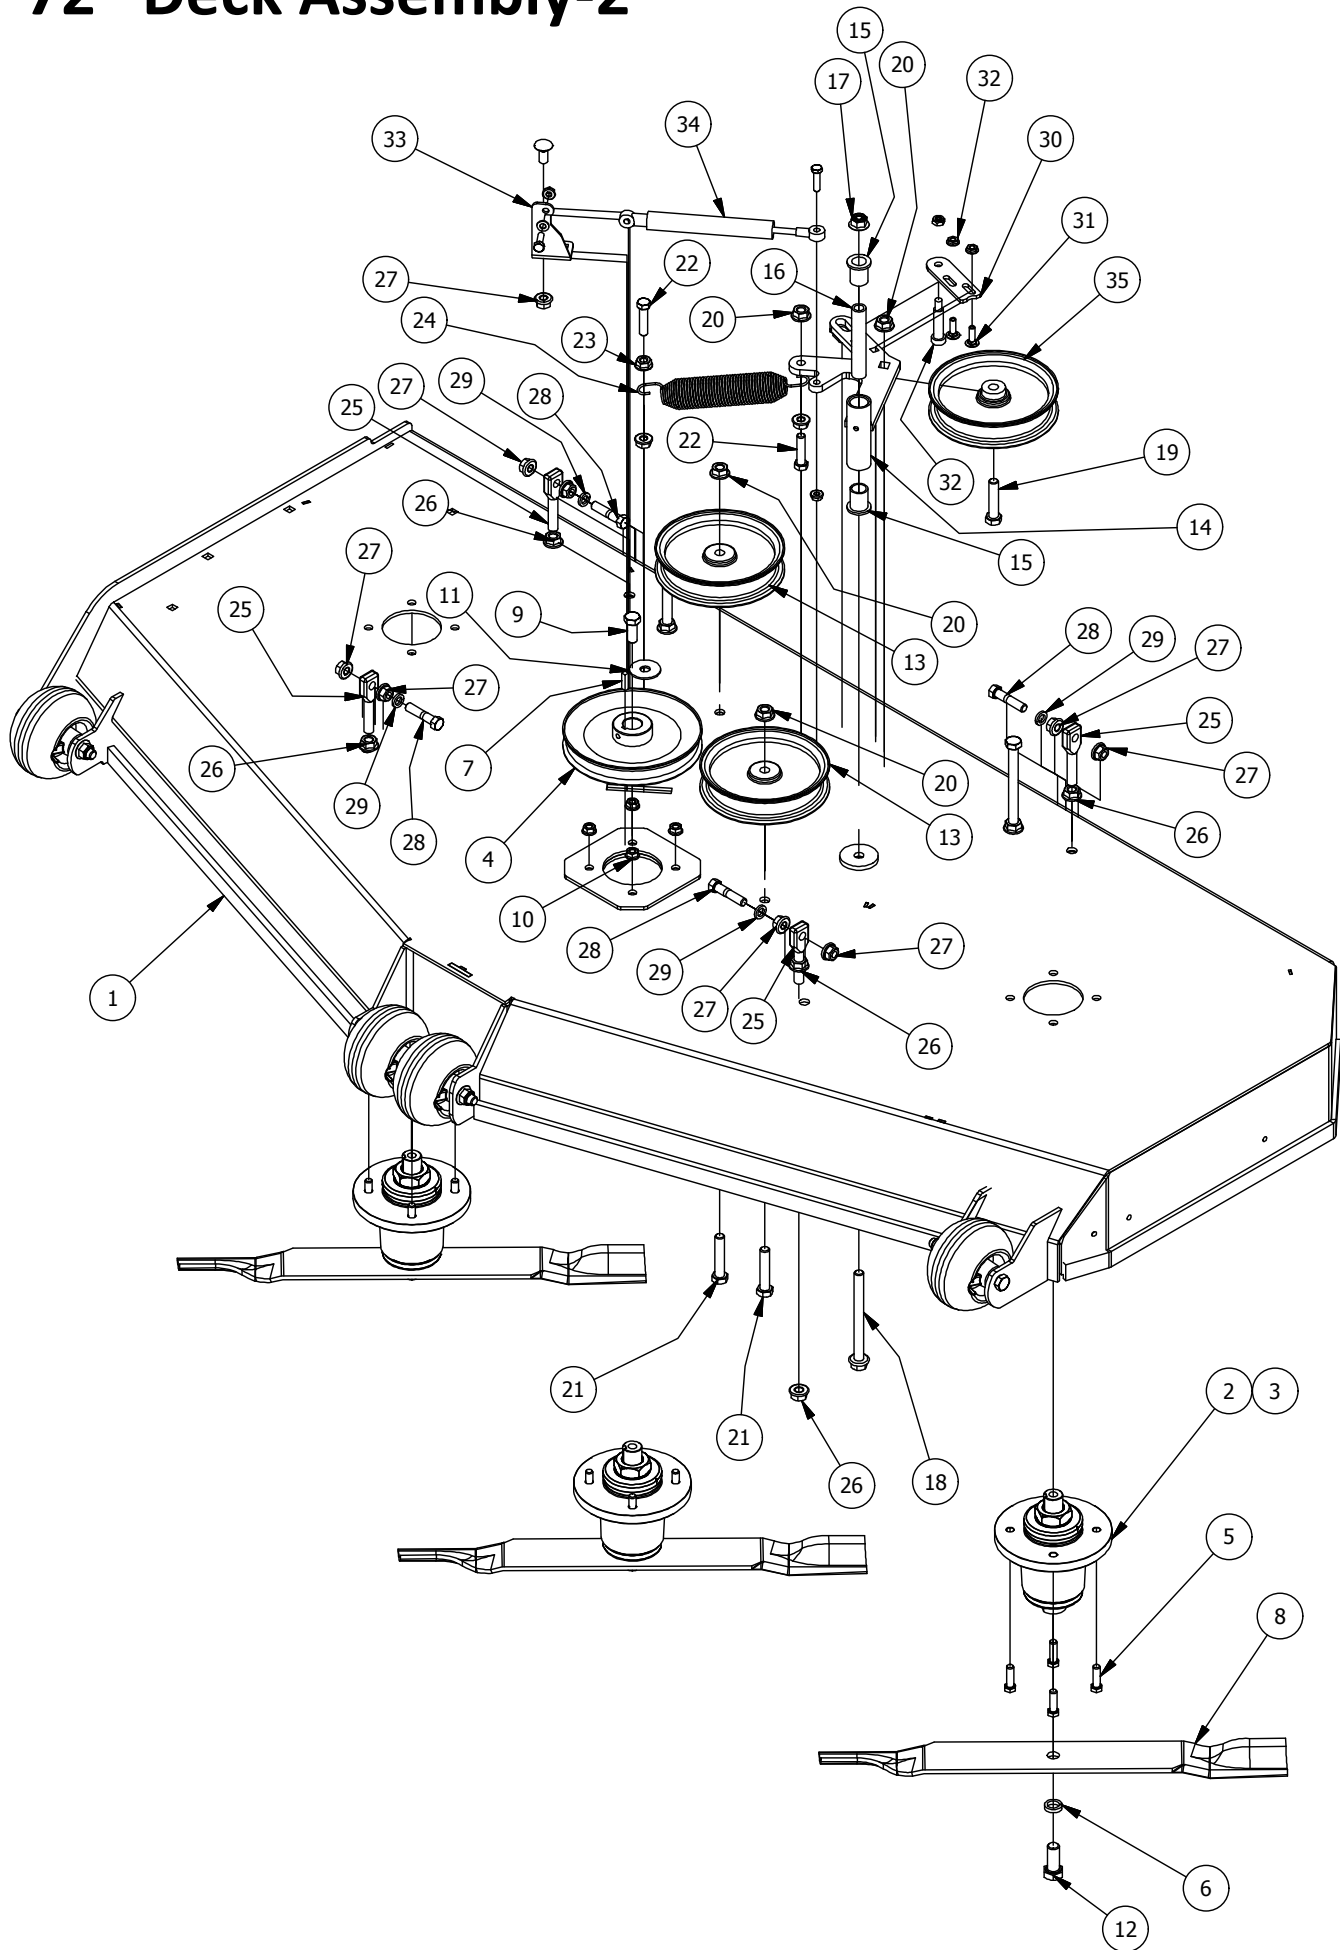

72" Deck Assembly-2

72" Deck Assembly-2			
ITEM	QTY	PART NUMBER	DESCRIPTION
1	1	490-0032-00	72" Mower Deck Assembly
2	3	437-0005-00	Mower Heavy Duty (4 Bearing) Deck Spindle HD only
3	3	437-0004-00	Mower Standard Duty (2 Bearing) Deck Spindle Pro only
4	3	433-0005-00	Deck Pulley 72"
5	12	418-0005-00	3/8-16 x 1-1/4 Hex Bolt GR5
6	3	419-0004-00	5/8 SPLIT LOCKWASHER ZINC
7	3	442-0001-00	1/4 X 1 SQUARE KEY STOCK
8	3	438-0003-00	72" Mower Deck Blade
9	1	418-0006-00	1/2-20 X 1-1/4 HEX C/S GR 5 ZINC
10	4	413-0004-00	3/8-16 HEX FLANGE NUT W/SERR ZINC
11	1	419-0001-00	1/2" X 1-5/8 BELLEVILLE CUP WASHER ZINC YELLOW
12	1	418-0078-00	5/8-11 X 1-1/2 HEX C/S GR 8 ZC YELLOW
13	2	433-015-00	6-3/4" Idler Pulley, 15/16" Spacer Assembly
14	1	425-0005-00	Mower Idler Spacer
15	2	410-0007-00	3/4" ID X 15/16" OD X 1-1/8" LENGTH FLANGE BUSHING
16	1	425-0006-00	Mower Inner Idler Spacer
17	4	413-0002-00	1/2-13 NYLON INSERT FLANGE LOCKNUT ZC YELLOW
18	1	418-0009-00	1/2-13 X 5-1/2 HEX FLANGE BOLT GR 8 ZY
19	1	418-0012-00	1/2-13 X 2-1/4 HEX C/S GR 5 ZINC
20	4	413-0010-00	1/2-13 HEX FLANGE NUT W/SERR ZINC
21	2	418-0014-00	1/2-13 X 2-1/2 HEX FLANGE BOLT GR 8 ZC YELLOW
22	2	418-0011-00	7/16-14 X 1-3/4 HEX C/S GR 2 ZINC (NOT A/T)
23	3	413-0001-00	7/16-14 HEX FLANGE NUT W/SERR ZINC
24	1	434-0005-00	Deck/pump idler spring
25	4	448-0001-00	Mowre Deck height adjustment Stud
26	12	413-0005-00	1/2-13 HEX FLANGE NUT W/SERR ZINC YELLOW
27	9	413-0011-00	7/16-14 HEX FLANGE NUT W/SERR ZINC YELLOW
28	4	418-0046-00	7/16-14 X 2 HEX C/S GR 5 ZINC YELLOW
29	4	419-0010-00	.443 ID X .750 OD X .125 THK NYLON BLACK
30	1	439-0257-00	Deck Idler Pulley Belt Retainer Brkt
31	2	418-0010-00	5/16-18 X 1 CARRIAGE BOLT ZINC
32	2	413-0006-00	5/16-18 HEX FLANGE NUT W/SERR ZINC
33	1	439-0335-00	Deck Belt Idler Damper Mounting Bracket
34	1	434-0009-00	Idler Gas Spring
35	1	433-0014-00	6-3/4" Idler Pulley, 15/16" Spacer Assembly