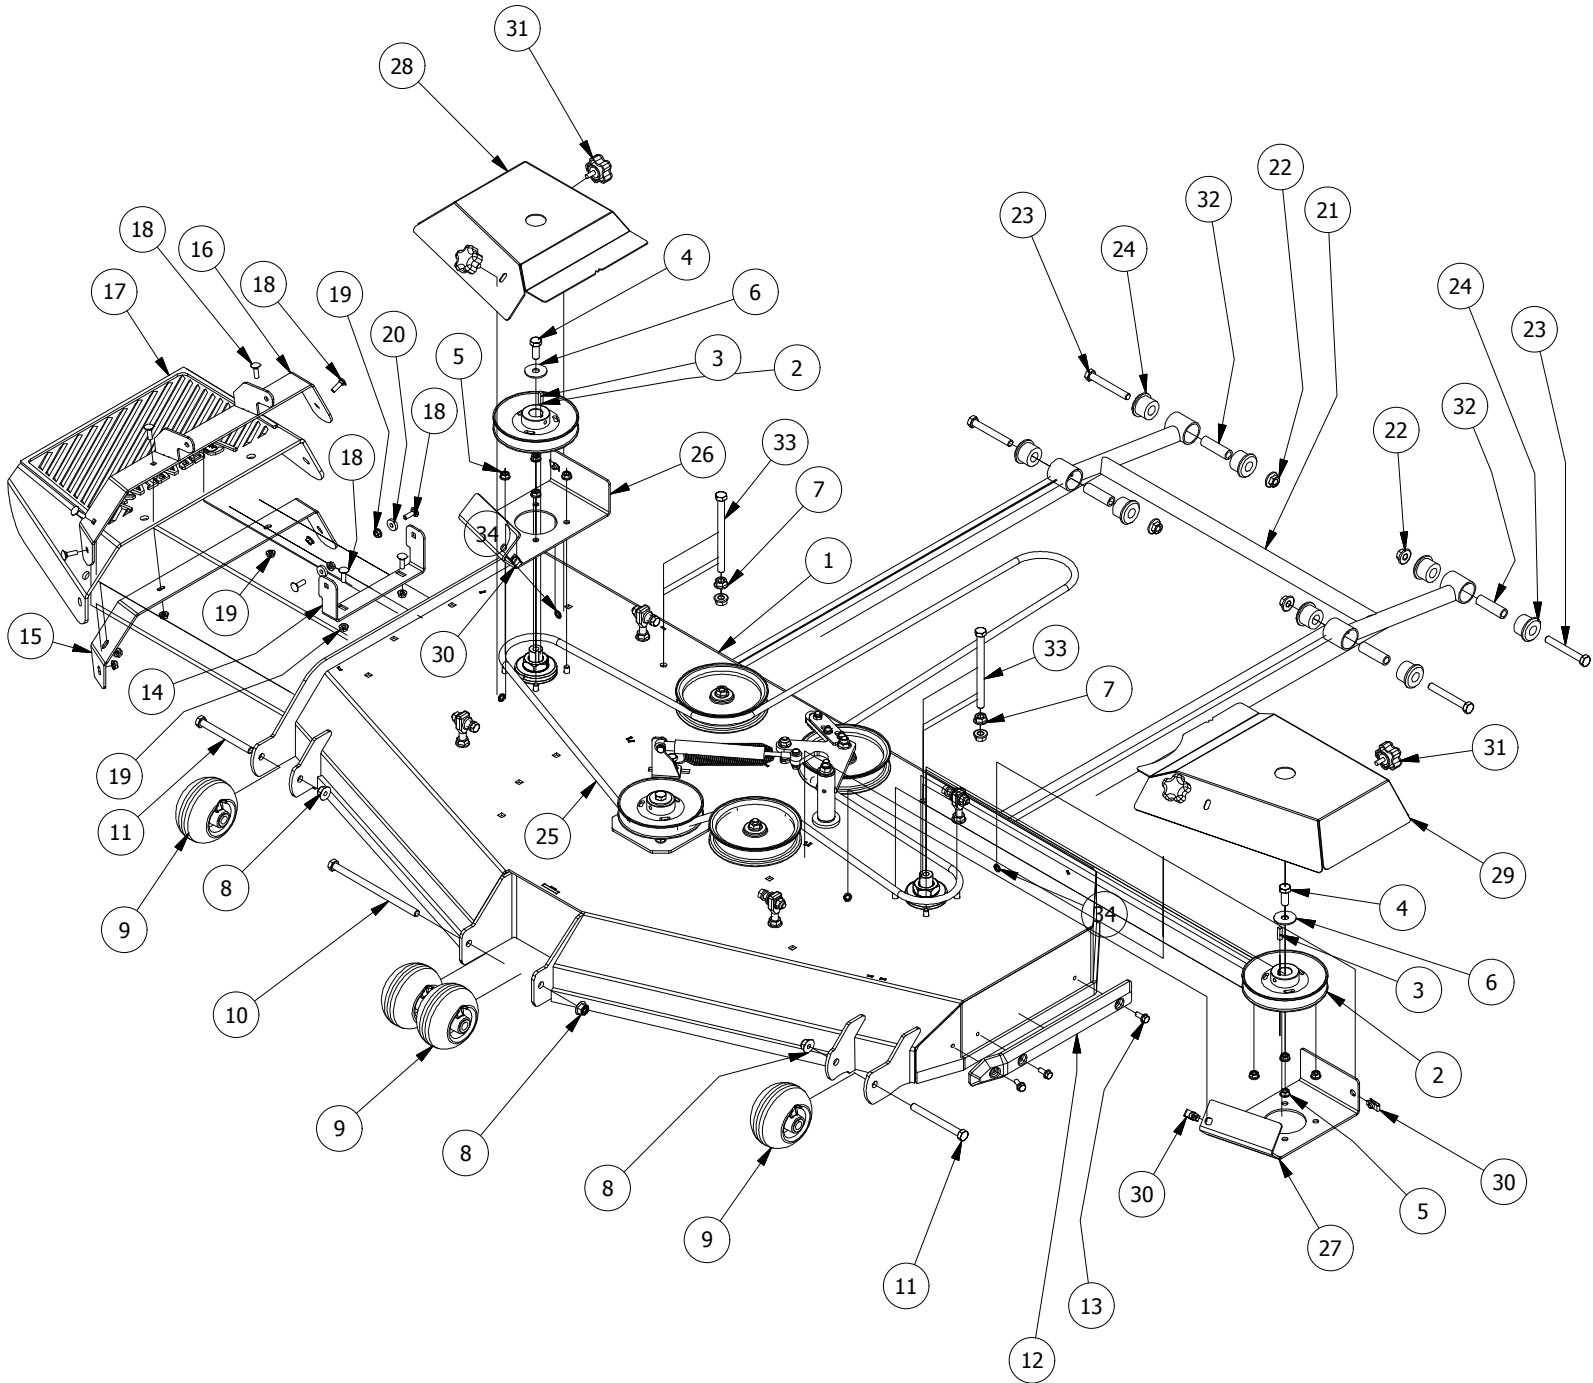

61" Deck Assembly-1

61" Deck Assembly-1 Parts List			
ITEM	QTY	PART NUMBER	DESCRIPTION
1	1	490-0031-00	61" Mower Deck Assembly
2	3	433-0003-00	Deck Pulley 61"
3	3	442-0001-00	1/4 X 1 SQUARE KEY STOCK
4	3	418-0006-00	1/2-20 X 1-1/4 HEX C/S GR 5 ZINC
5	4	413-0004-00	3/8-16 HEX FLANGE NUT W/SERR ZINC
6	1	419-0001-00	1/2" X 1-5/8 BELLEVILLE CUP WASHER ZINC YELLOW
7	12	413-0005-00	1/2-13 HEX FLANGE NUT W/SERR ZINC YELLOW
8	4	413-0002-00	1/2-13 NYLON INSERT FLANGE LOCKNUT ZC YELLOW
9	4	422-0001-00	Anti-Scalp Wheel
10	1	418-0015-00	1/2-13 X 8-1/2 HEX C/S GR 2 ZINC YELLOW
11	2	418-0016-00	1/2-13 X 5 HEX C/S GR 2 ZINC YELLOW
12	1	429-0001-00	Mower Nylon Deck Guard
13	3	418-0049-00	5/16-18 X 3/4 IND HWH TRI LOB ZINC
14	1	439-0111-00	Mower Chute Mounting Bracket
15	1	439-0190-00	2019 Deck Chute Hinge Backer Bracket
16	1	490-0056-00	2020 SRT Deck Chute Hinge Assembly
17	1	481-0008-00	Mower Rubber Discharge Chute 2018
18	9	418-0060-00	5/16-18 X 1 CARRIAGE BOLT ZINC YELLOW
19	11	413-0027-00	5/16-18 NYLON INSERT FLANGE LOCKNUT ZC YELLOW
20	2	419-0006-00	.312 ID X .875 OD X .1875 THK F/W NYLON BLK
21	1	490-0014-00	Mower 54"/61" Deck Frame Stabilizer Assembly
22	4	413-0017-00	1/2-13 NYLON INSERT FLANGE LOCKNUT ZINC W/SERRATIONS
23	4	418-0021-00	1/2-13 X 3-3/4 HEX C/S GR 5 ZINC
24	8	732-2000-00	Large MTV A-Arm Bushing
25	1	461-0002-00	61" Mower Deck Belt, HB x 167.9" Effective Length
26	1	439-0058-00	Mower Right Pulley Cover Mounting Bracket
27	1	439-0057-00	Mower Left Pulley Cover Mounting Bracket
28	1	439-0021-00	Mower 61" Deck Right Pulley Cover
29	1	439-0020-00	Mower 61" Deck Left Pulley Cover
30	4	413-0053-00	5/16 Cage Nut
31	4	445-0001-00	Lobed Knob w/ 5/16"-18 X .750" Stud
32	4	732-2001-00	Large MTV A-Arm Bushing Sleeve
33	2	418-0044-00	1/2-13 X 6-1/2 HEX C/S GR 8 ZINC YELLOW
34	4	419-0027-00	5/16 L/W INT TOOTH ZC