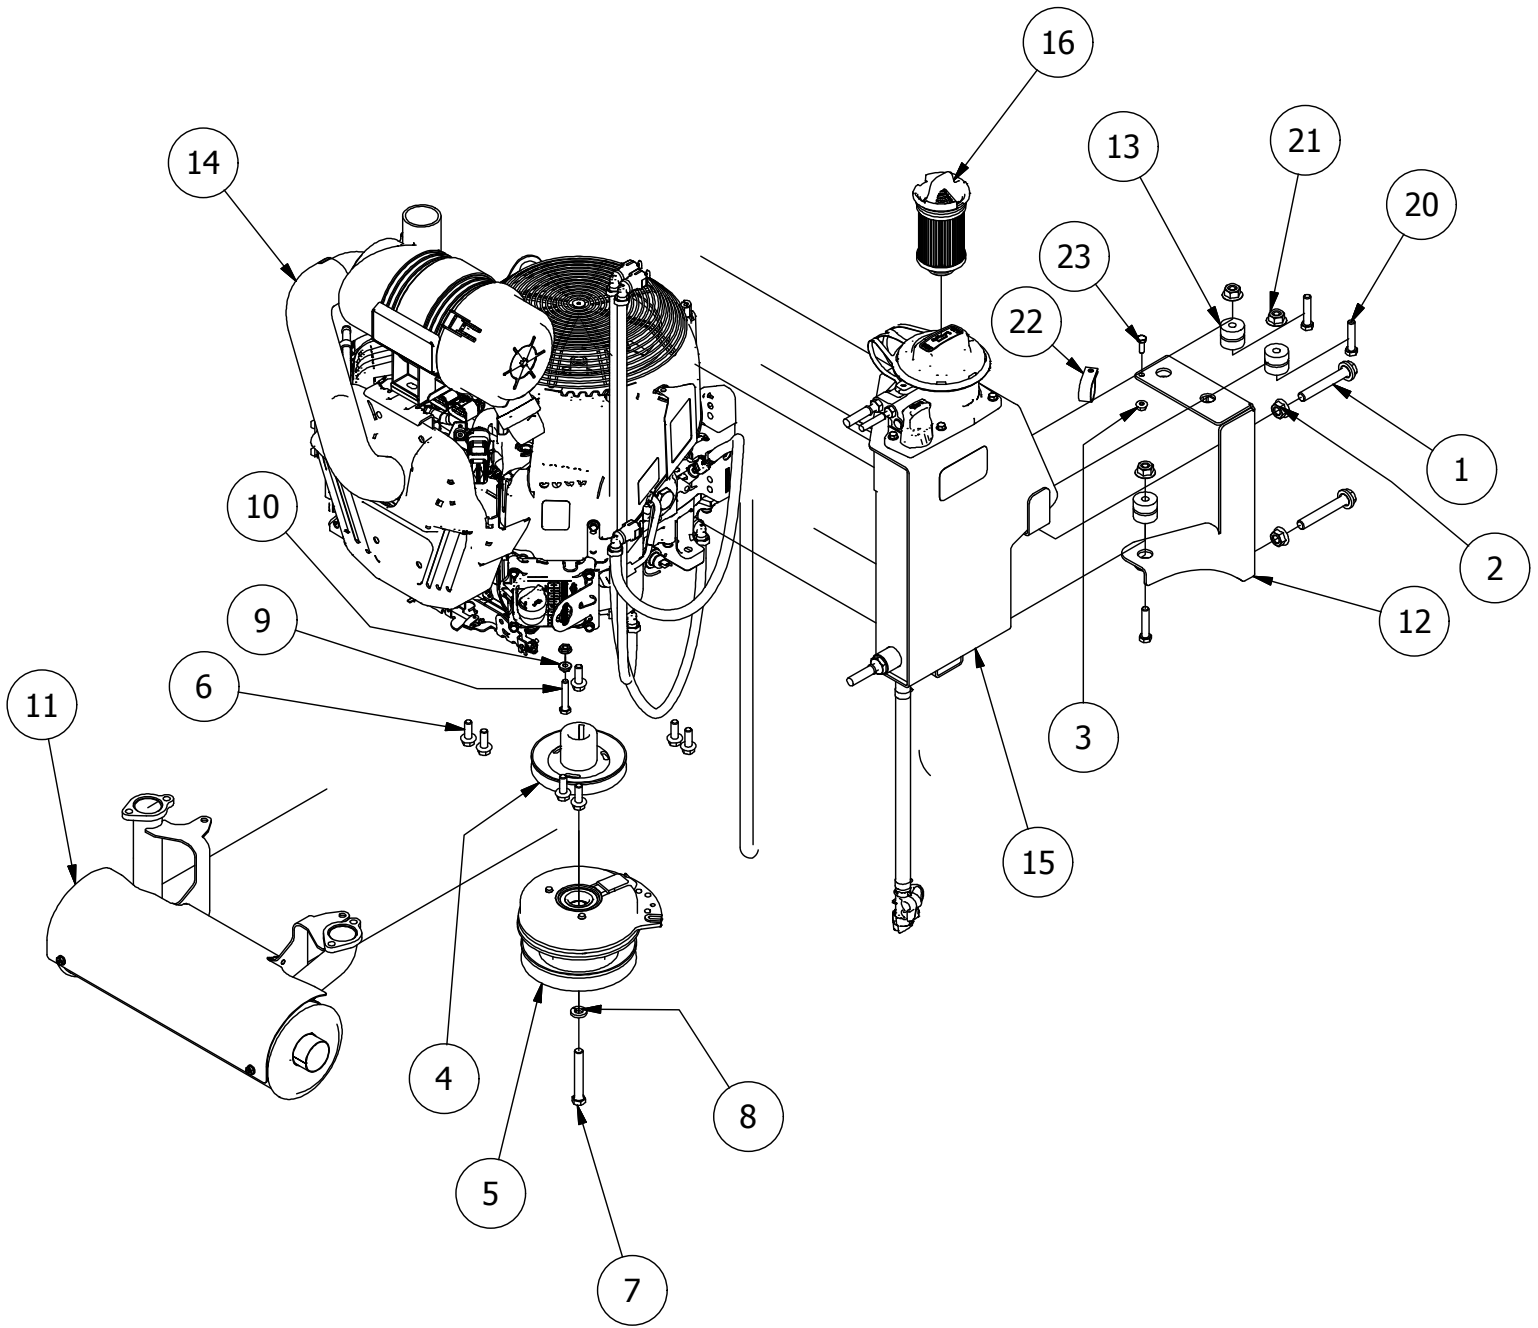

37 HP Vanguard Engine with Oil Guard Assembly

37 HP Vanguard Engine with Oil Guard Assembly

ITEM	QTY	PART NUMBER	DESCRIPTION
1	2	418-0019-00	1/2-13 X 3-1/2 HEX FLANGE BOLT (GR.8) ZC/YEL
2	2	413-0014-00	1/2-13 HEX STOVER LOCKNUT GR C ZINC
3	1	413-0026-00	1/4-20 NYLON INSERT FLANGE L/NUT ZINC
4	1	433-0001-00	Drive Pulley, A Belt
5	1	470-0002-00	PTO Clutch
6	7	418-0023-00	3/8-16 X 1-1/8 IND HWH W/SERR TRI LOB ZY
7	1	418-0022-00	7/16-20 X 3 HEX C/S GR 8 ZC YELLOW
8	1	419-0005-00	7/16 SPLIT LOCKWASHER GR 8 ZC YELLOW
9	1	418-0024-00	5/16-18 X 1-3/4 HEX C/S GR 5 ZINC
10	2	413-0006-00	5/16-18 HEX FLANGE NUT W/SERR ZINC
11	1	415-0051-00	B&S 32 HP/36HP Vanguard Series Engine Exhaust
12	1	439-0199-00	Mower Oil Guard Tank Bracket
13	3	429-0005-00	Oil Guard Isolator
14	1	415-0016-00	Vanguard 37EFI with oil guard
15	1	415-0017-00	Vanguard 37 EFI Oil Guard Tank
16	1	415-0079-00	Oil Filter
20	3	418-0051-00	3/8-16 X 1-3/4 HEX C/S GR 2 ZINC
21	3	413-0013-00	3/8-16 NYLON INSERT FLANGE L/NUT ZC
22	1	472-0002-00	1/2" CUSHIONED LOOP CLAMP
23	1	418-0035-00	1/4-20 X 3/4 HEX C/S GR 2 ZINC