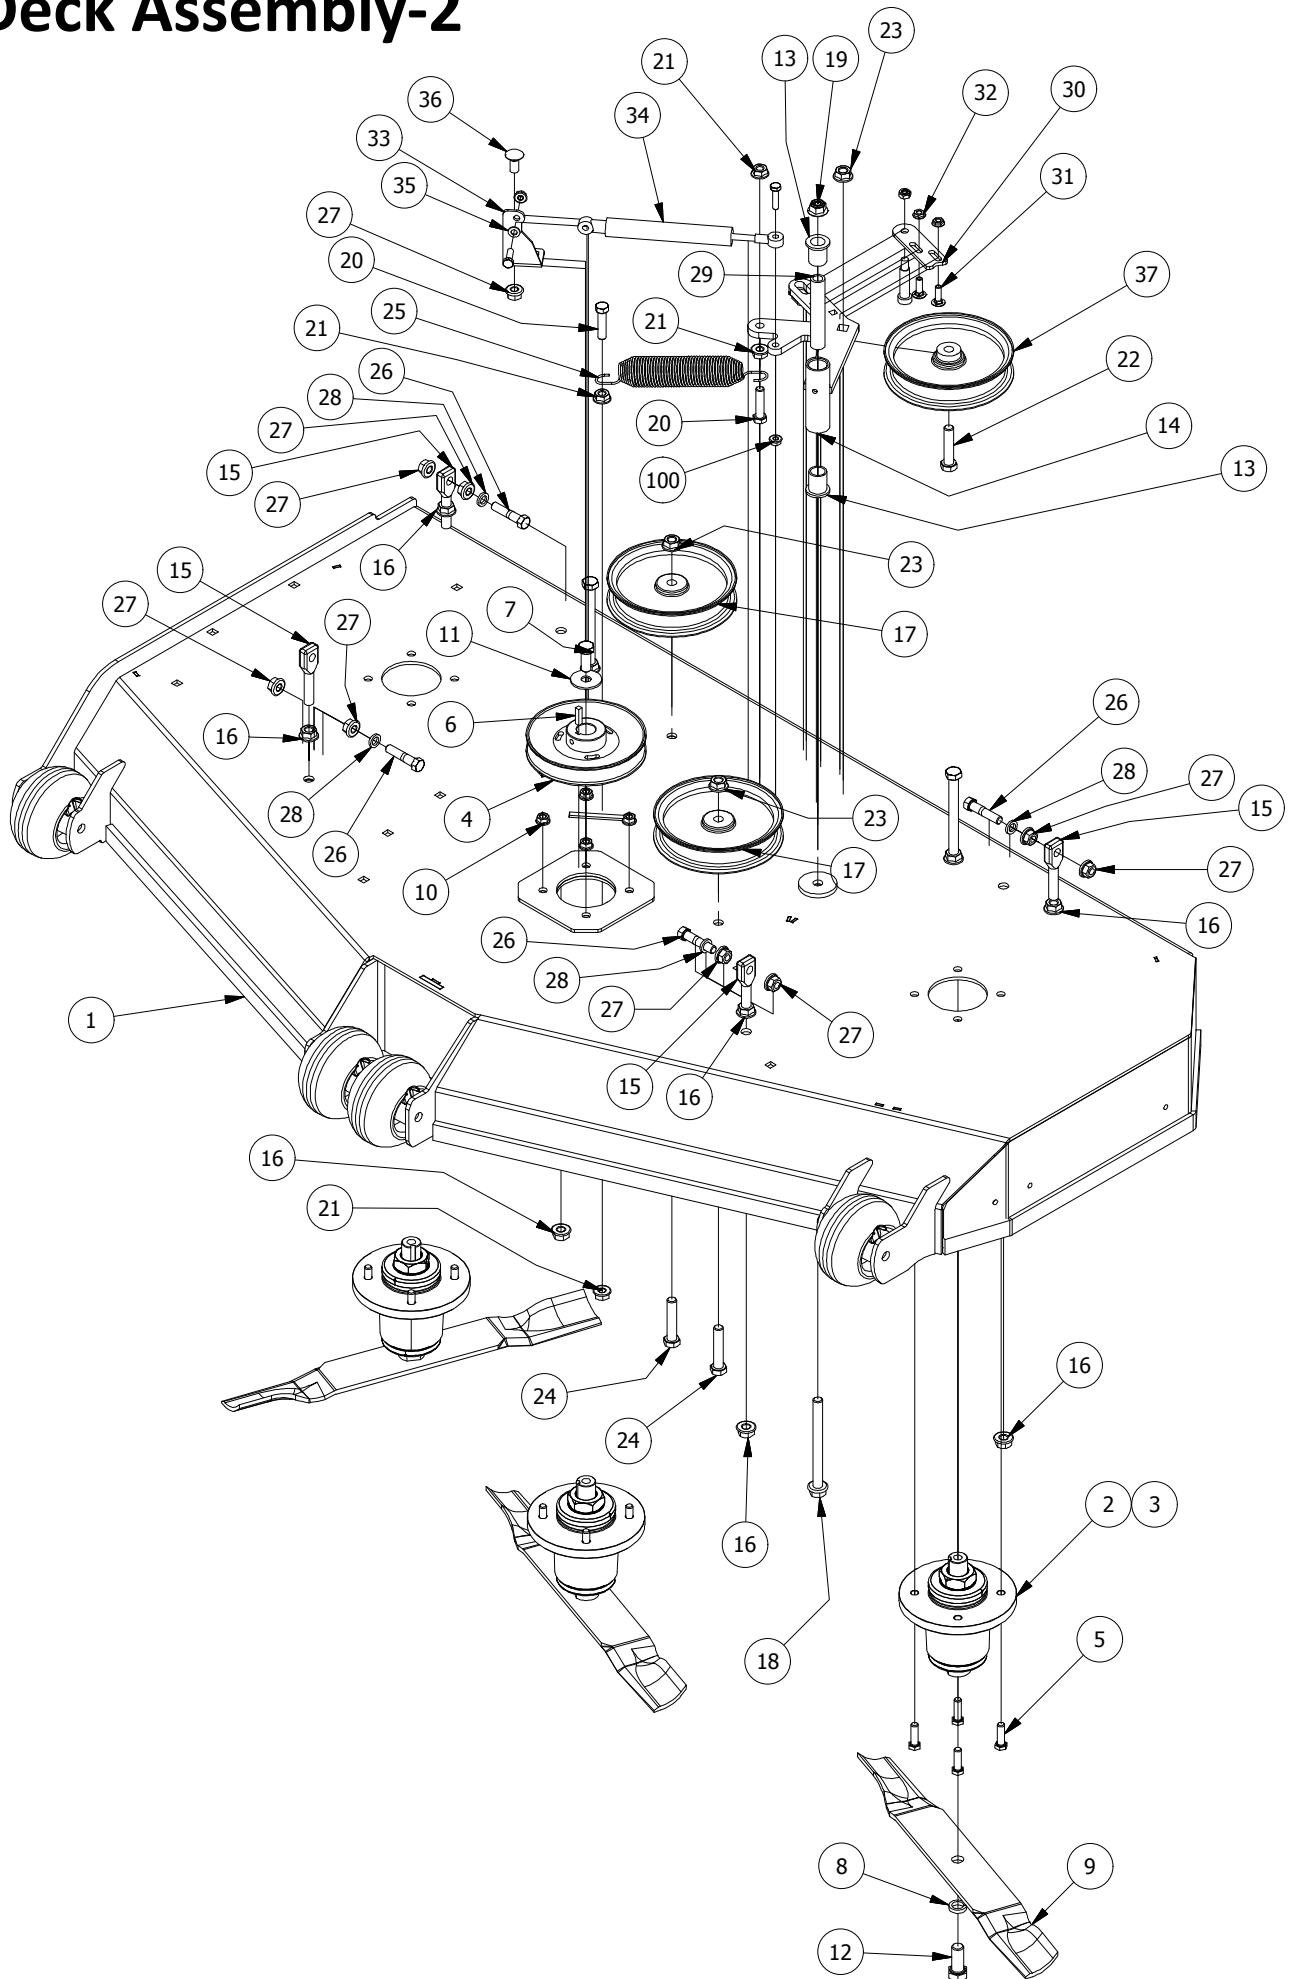

61" Deck Assembly-2

61" Deck Assembly-2 Parts List

ITEM	QTY	PART NUMBER	DESCRIPTION
1	1	490-0031-00	61" Mower Deck Assembly
2	3	437-0005-00	Mower Heavy Duty (4 Bearing) Deck Spindle RT HD only
3	3	437-0004-00	Mower Standard Duty (2 Bearing) Deck Spindle RT Pro only
4	3	433-0003-00	Deck Pulley 61"
5	12	418-0005-00	3/8-16 x 1-1/4 Hex Bolt GR5
6	3	442-0001-00	1/4 X 1 SQUARE KEY STOCK
7	3	418-0006-00	1/2-20 X 1-1/4 HEX C/S GR 5 ZINC
8	3	419-0004-00	5/8 SPLIT LOCKWASHER ZINC
9	3	438-0002-00	61" Mower Deck Blade
10	4	413-0004-00	3/8-16 HEX FLANGE NUT W/SERR ZINC
11	1	419-0001-00	1/2" X 1-5/8 BELLEVILLE CUP WASHER ZINC YELLOW
12	1	418-0078-00	5/8-11 X 1-1/2 HEX C/S GR 8 ZC YELLOW
13	2	410-0007-00	3/4" ID X 15/16" OD X 1-1/8" LENGTH FLANGE BUSHING
14	1	490-0019-00	Mower Deck Idler Pulley Arm Assembly
15	4	448-0001-00	Mowre Deck height adjustment Stud
16	12	413-0005-00	1/2-13 HEX FLANGE NUT W/SERR ZINC YELLOW
17	2	433-015-00	6-3/4" Idler Pulley, 15/16" Spacer Assembly
18	1	418-0009-00	1/2-13 X 5-1/2 HEX FLANGE BOLT GR 8 ZY
19	4	413-0002-00	1/2-13 NYLON INSERT FLANGE LOCKNUT ZC YELLOW
20	2	418-0011-00	7/16-14 X 1-3/4 HEX C/S GR 2 ZINC (NOT A/T)
21	4	413-0001-00	7/16-14 HEX FLANGE NUT W/SERR ZINC
22	1	418-0012-00	1/2-13 X 2-1/4 HEX C/S GR 5 ZINC
23	3	413-0010-00	1/2-13 HEX FLANGE NUT W/SERR ZINC
24	2	418-0014-00	1/2-13 X 2-1/2 HEX FLANGE BOLT GR 8 ZC YELLOW
25	1	434-0005-00	Deck/pump idler spring
26	4	418-0046-00	7/16-14 X 2 HEX C/S GR 5 ZINC YELLOW
27	9	413-0011-00	7/16-14 HEX FLANGE NUT W/SERR ZINC YELLOW
28	4	419-0010-00	.443 ID X .750 OD X .125 THK NYLON BLACK
29	1	425-0006-00	Mower Inner Idler Spacer
30	1	439-0257-00	Deck Idler Pulley Belt Retainer Brkt
31	2	418-0010-00	5/16-18 X 1 CARRIAGE BOLT ZINC
32	2	413-0006-00	5/16-18 HEX FLANGE NUT W/SERR ZINC
33	1	439-0335-00	Deck Belt Idler Damper Mounting Bracket
34	1	434-0009-00	Idler Gas Spring
35	1	419-0016-00	5/16" ID X 5/8" OD X 1/16" THK BRONZE WASHER
36	1	418-0017-00	7/16-14 X 1 CARRIAGE BOLT ZINC
37	1	433-0014-00	6-3/4" Idler Pulley, 15/16" Spacer Assembly