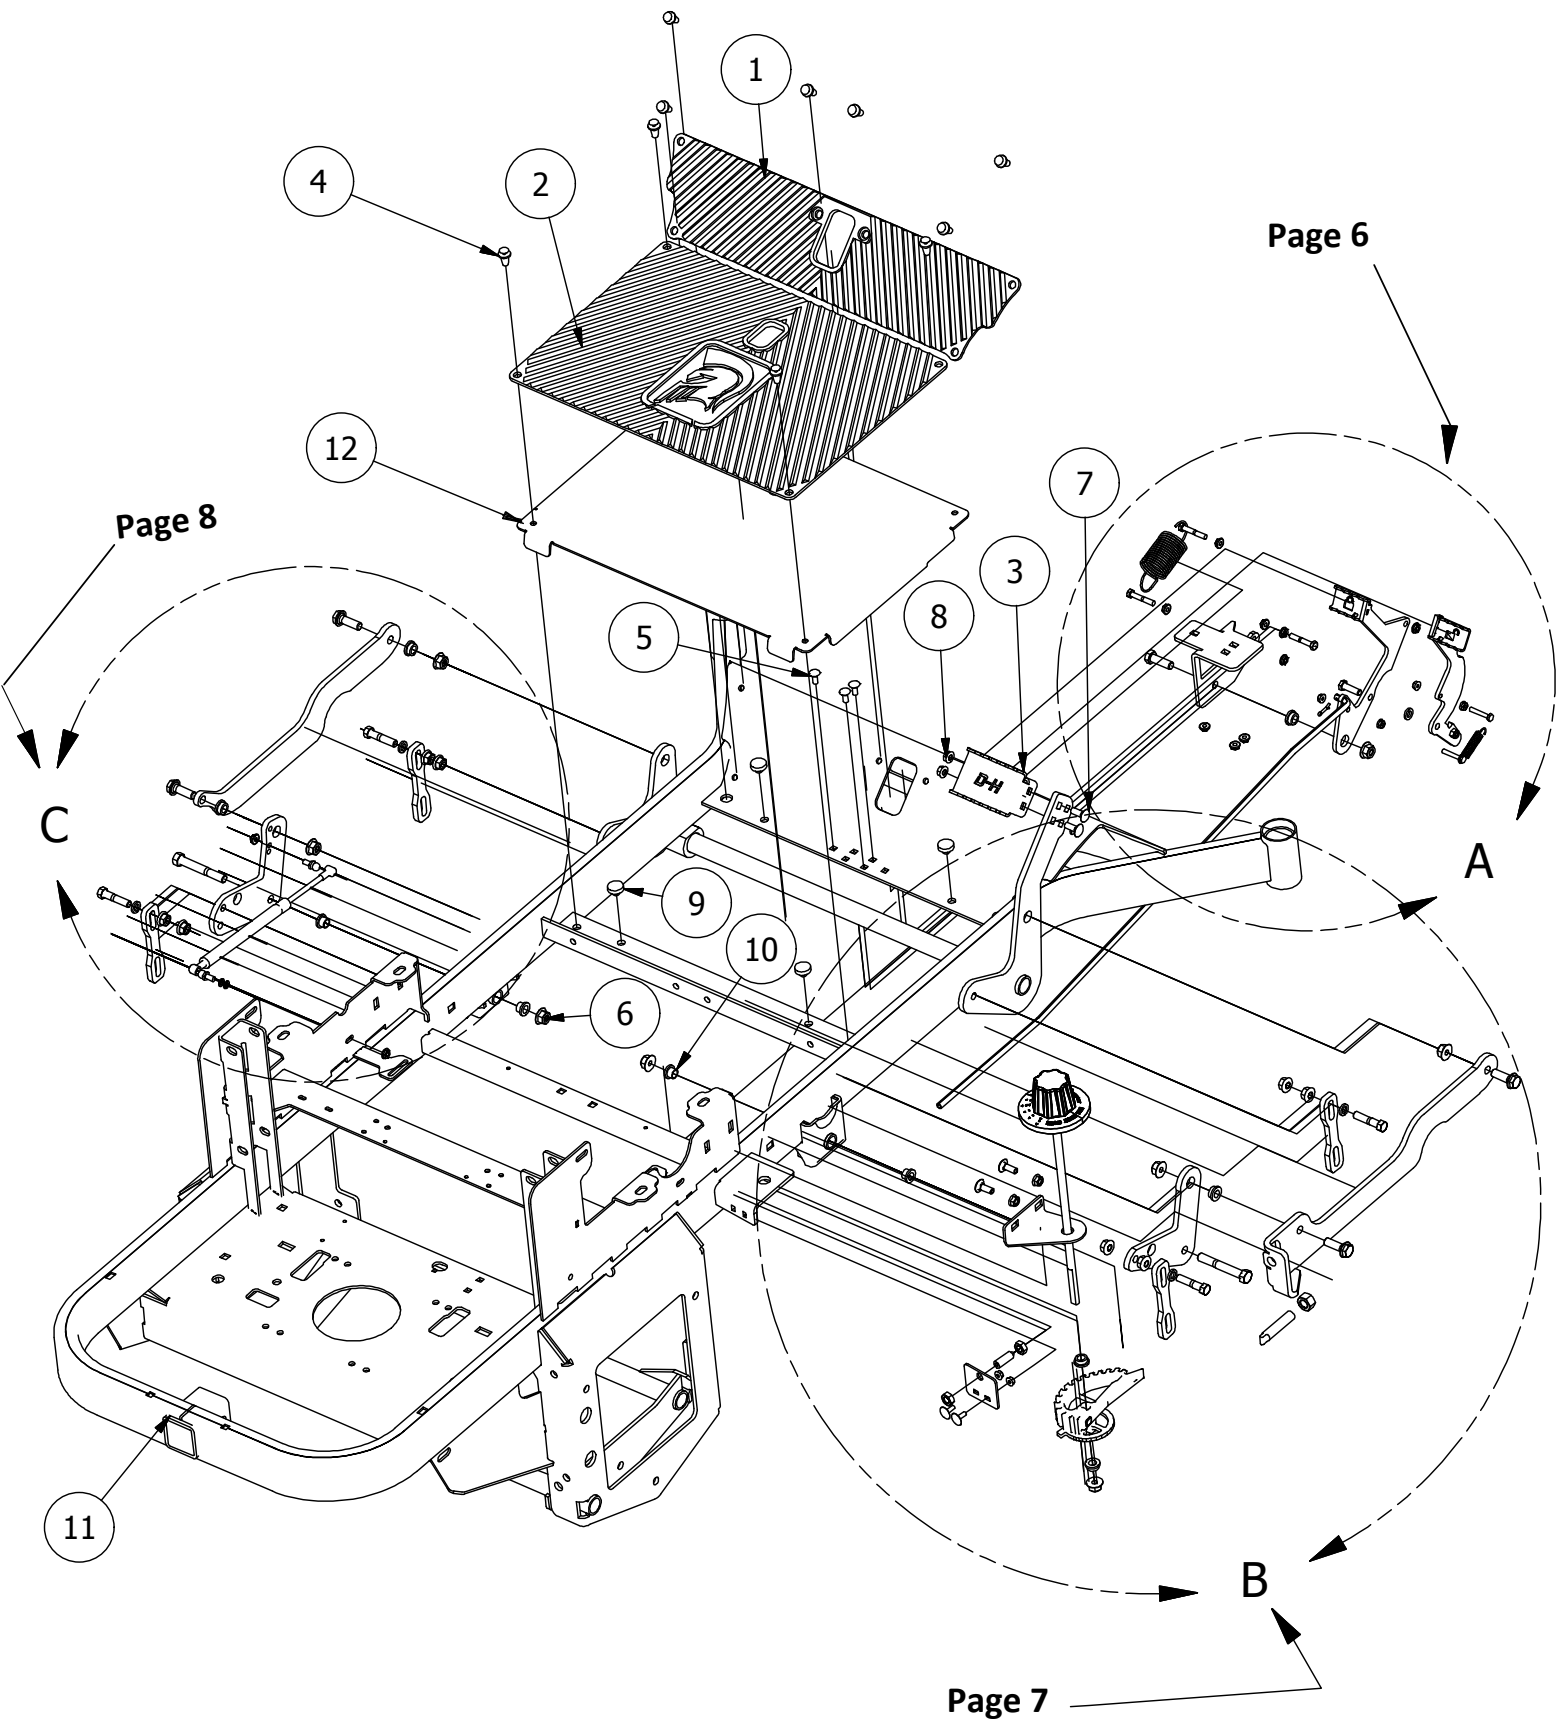

Brake, Floorboard, and Height Indicator Assembly

Floorboard Parts List

ITEM	QTY	PART NUMBER	DESCRIPTION
1	1	481-0005-00	2017 Mower Rubber Foot Rest Mat Except for RZ
2	1	481-0006-00	2017 Mower Logo Floor Mat Except for RZ
3	1	439-0059-00	Mower Deck Height Foot Pedal
4	10	414-0002-00	8MM PUSH TYPE RETAINER NYLON BLACK
5	3	418-0008-00	5/16-18 X 3/4 CARRIAGE BOLT ZINC
6	8	413-0002-00	1/2-13 NYLON INSERT FLANGE LOCKNUT ZC YELLOW
7	2	418-0045-00	3/8-16 X 1 CARRIAGE BOLT ZINC YELLOW GR8
8	4	413-0004-00	3/8-16 HEX FLANGE NUT W/SERR ZINC
9	4	429-0002-00	Rubber Bumper
10	4	410-0010-00	1/2" ID X 5/8" OD X 1/2" LENGTH FLANGE BUSHING
11	1	490-0008-00	Mower SRT Frame Assembly
12	1	439-0007-00	Mower Floorboard