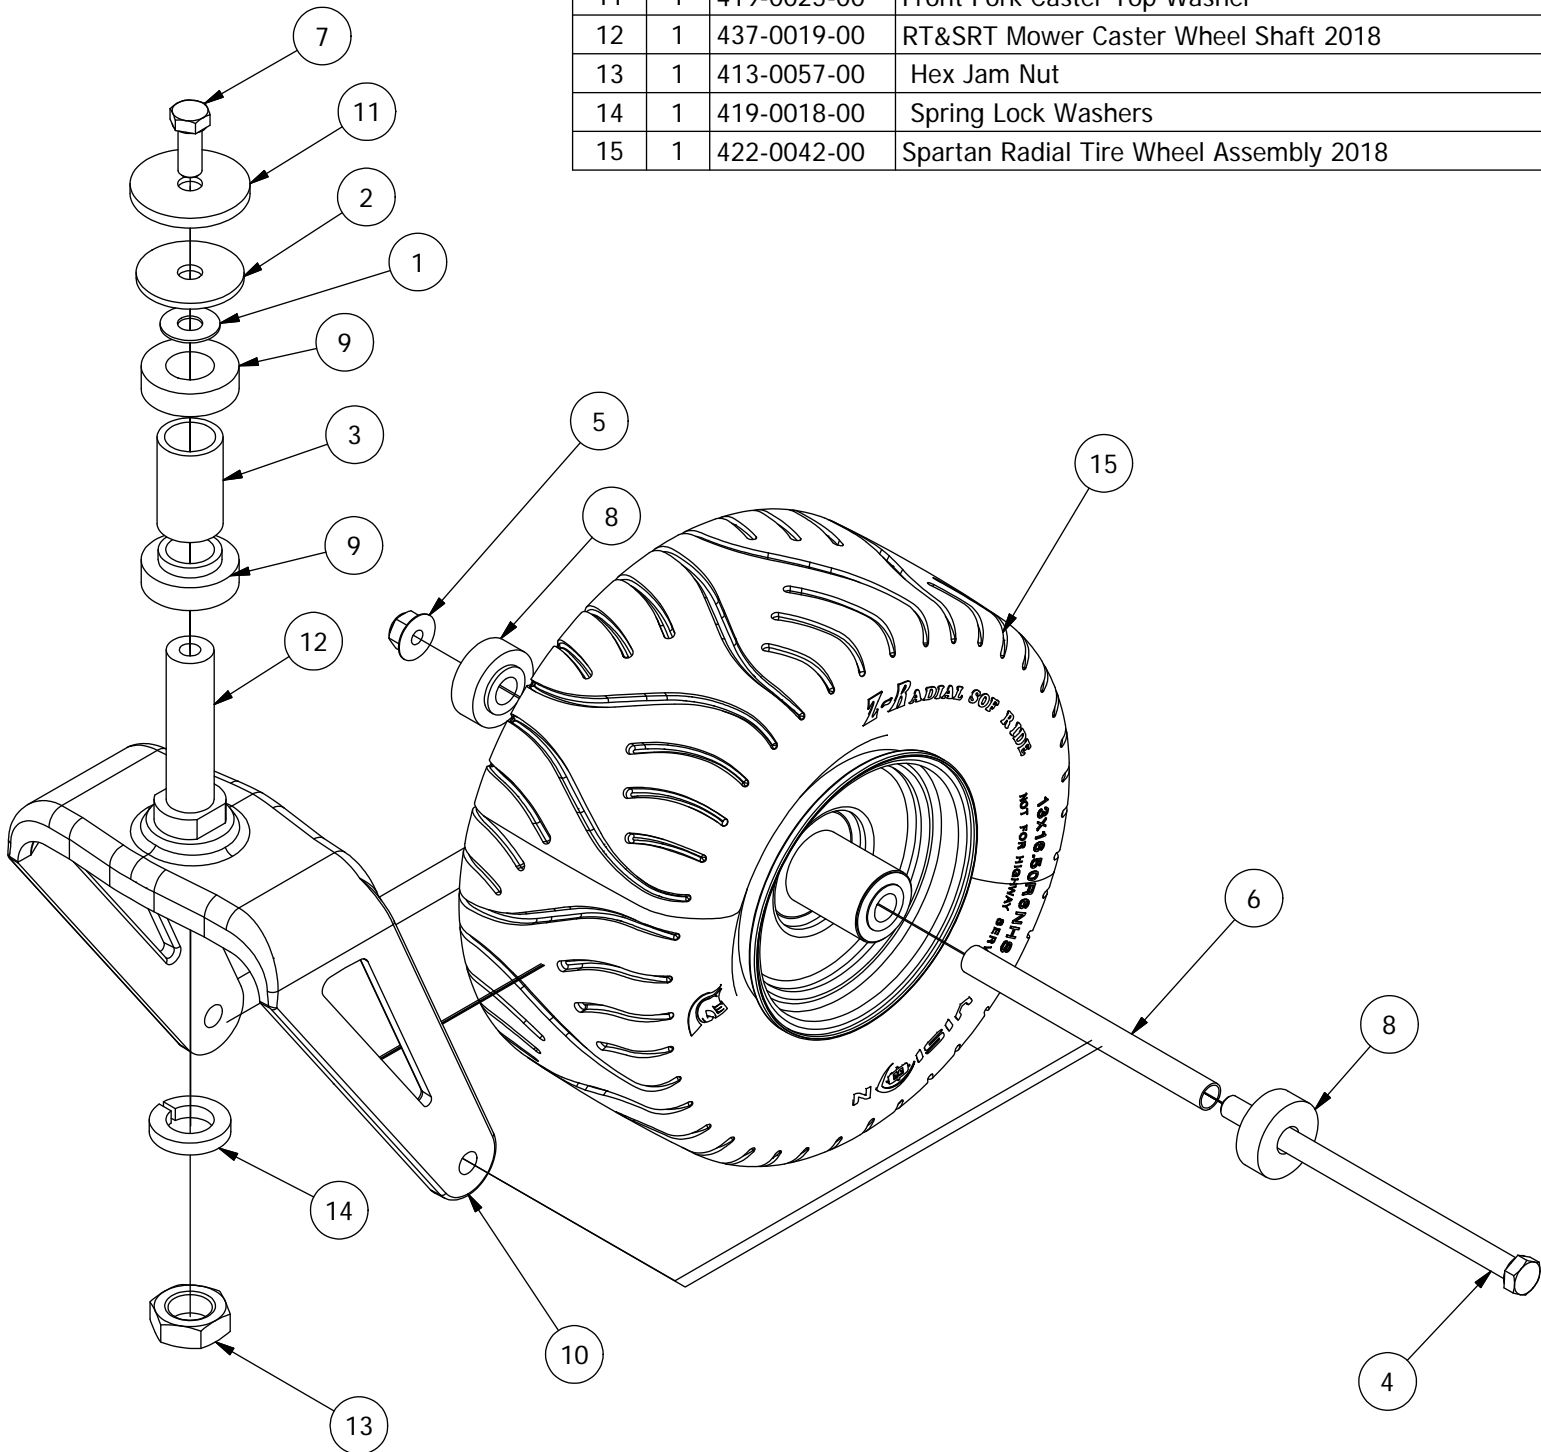

Front Fork Assembly

Front Fork Assembly			
ITEM	QTY	PART NUMBER	DESCRIPTION
1	1	419-0002-00	1/2 FENDER WASHER 1-1/4" OD ZINC
2	1	426-0006-00	Mower Caster Shaft Washer
3	1	425-0011-00	Mower Bearing Retainer Spacer
4	1	418-0003-00	1/2-13 X 8-1/2 HEX C/S GR 5 ZINC YELLOW
5	1	413-0002-00	1/2-13 NYLON INSERT FLANGE LOCKNUT ZC YELLOW
6	1	425-0010-00	Mower Caster Fork Wheel Spacer
7	1	418-0006-00	1/2-20 X 1-1/4 HEX C/S GR 5 ZINC
8	2	410-0014-00	Mower Caster Wheel Bearing
9	2	410-0006-00	Mower Caster Shaft Bearing
10	1	423-0001-00	RT&SRT Caster Wheel Fork 2018
11	1	419-0025-00	Front Fork Caster Top Washer
12	1	437-0019-00	RT&SRT Mower Caster Wheel Shaft 2018
13	1	413-0057-00	Hex Jam Nut
14	1	419-0018-00	Spring Lock Washers
15	1	422-0042-00	Spartan Radial Tire Wheel Assembly 2018

Brake, Floorboard, and Height Indicator Assembly

Floorboard Parts List

ITEM	QTY	PART NUMBER	DESCRIPTION
1	1	481-0005-00	2017 Mower Rubber Foot Rest Mat Except for RZ
2	1	481-0006-00	2017 Mower Logo Floor Mat Except for RZ
3	1	439-0059-00	Mower Deck Height Foot Pedal
4	10	414-0002-00	8MM PUSH TYPE RETAINER NYLON BLACK
5	3	418-0008-00	5/16-18 X 3/4 CARRIAGE BOLT ZINC
6	8	413-0002-00	1/2-13 NYLON INSERT FLANGE LOCKNUT ZC YELLOW
7	2	418-0045-00	3/8-16 X 1 CARRIAGE BOLT ZINC YELLOW GR8
8	4	413-0004-00	3/8-16 HEX FLANGE NUT W/SERR ZINC
9	4	429-0002-00	Rubber Bumper
10	4	410-0010-00	1/2" ID X 5/8" OD X 1/2" LENGTH FLANGE BUSHING
11	1	490-0008-00	Mower SRT Frame Assembly
12	1	439-0007-00	Mower Floorboard