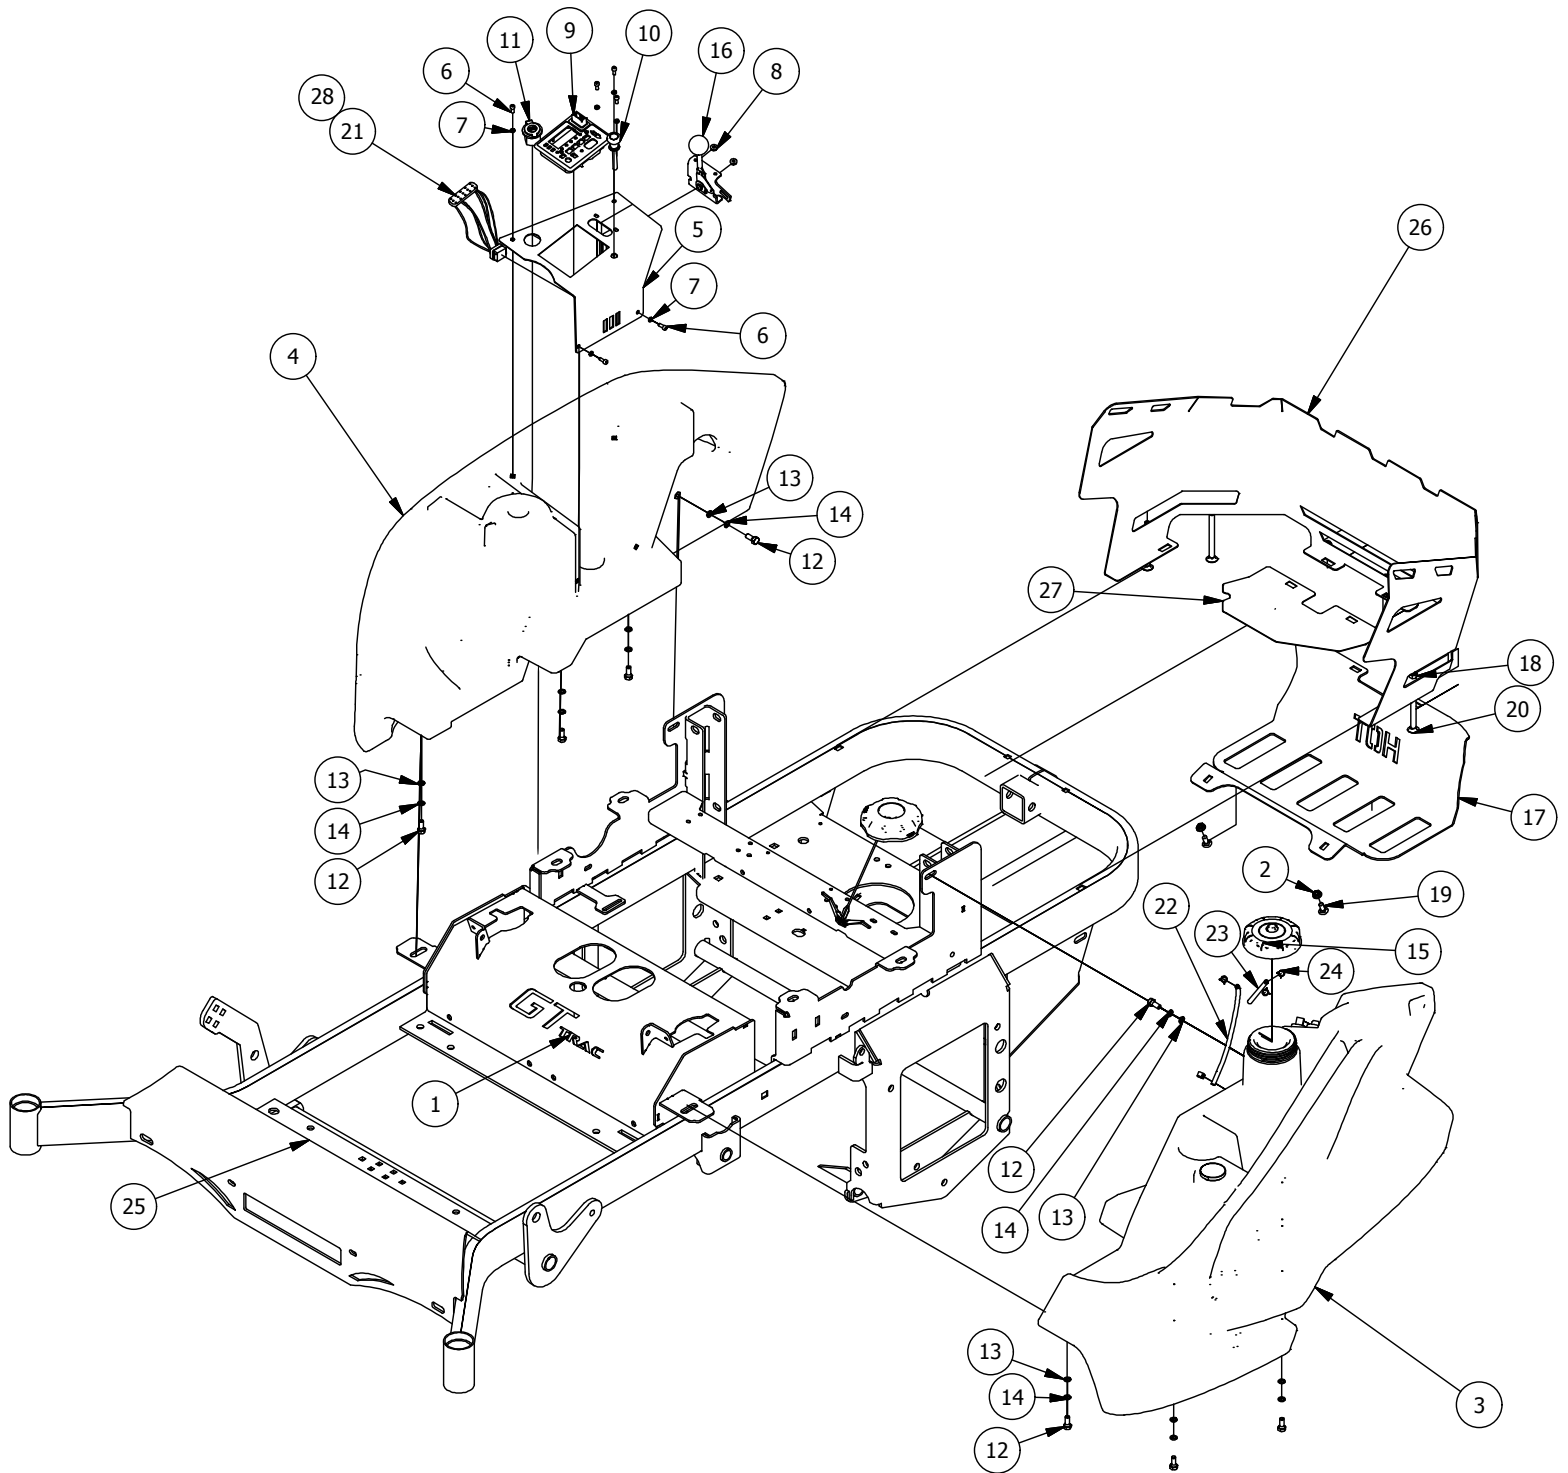

Gas Tank Assembly

Gas Tank Assembly Parts List			
ITEM	QTY	PART NUMBER	DESCRIPTION
1	1	490-0023-00	Mower Seat Base Assembly
2	2	413-0006-00	5/16-18 HEX FLANGE NUT W/SERR ZINC
3	1	467-0001-00	Gas Tank
4	1	467-0002-00	Console
5	1	439-0022-00	Mower Control Panel Bracket
6	6	418-0055-00	10-24 X 1/2 SOCKET C/S 18-8 SS
7	6	419-0011-00	#10 SPLIT LOCKWASHER 18-8 SS
8	2	413-0008-00	10-24 NYLON INSERT LOCKNUT 18-8 SS
9	1	486-0004-00	Mower Control Console, Carbureted Engine
10	1	464-0002-00	Choke Cable
11	1	677-2075-00	12 Volt Auxilliary Plug
12	8	418-0054-00	5/16-18 X 3/4 HEX C/S ZINC
13	8	419-0007-00	1/2 USS FLAT WASHER ZINC
14	8	419-0009-00	5/16 SPLIT LOCKWASHER ZINC
15	1	467-0008-00	Tank Fill Neck Non-Venting Cap
16	1	464-0001-00	Mower Throttle Cable Assembly w / Handle
17	2	439-0006-00	Mower Muffler Guard
18	4	413-0013-00	3/8-16 NYLON INSERT FLANGE LOCKNUT ZINC
19	2	418-0008-00	5/16-18 X 3/4 CARRIAGE BOLT ZINC
20	4	418-0018-00	3/8-16 X 4 CARRIAGE BOLT ZINC
21	1	486-0011-00	Briggs and Stratton Wiring Harness
22	1	751-1014-00	1/4 Fuel Line - Low Perm
23	1	451-0002-00	vapor vent line tube
24	4	472-0003-00	1/4 Spring Hose Clamp
25	1	490-0008-00	Mower SRT Frame Assembly
26	1	439-0064-00	Mower Engine Cowling
27	1	439-0006-00	Mower Muffler Guard
28	1	486-0013-00	Kohler Wiring Harness