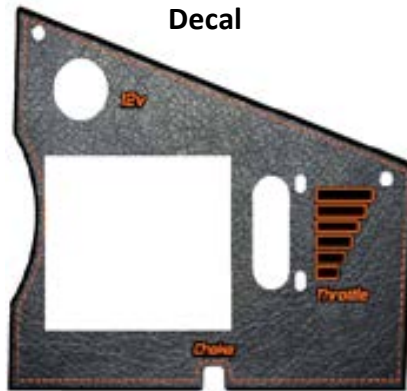

491-0029-00

SRT-XD EFI824CC61" Model Decal

491-0030-00

Spartan XTF-54 Decal

491-0031-00

Spartan XTF-61 Decal

491-0004-00

Spartan Carbureted Console Decal