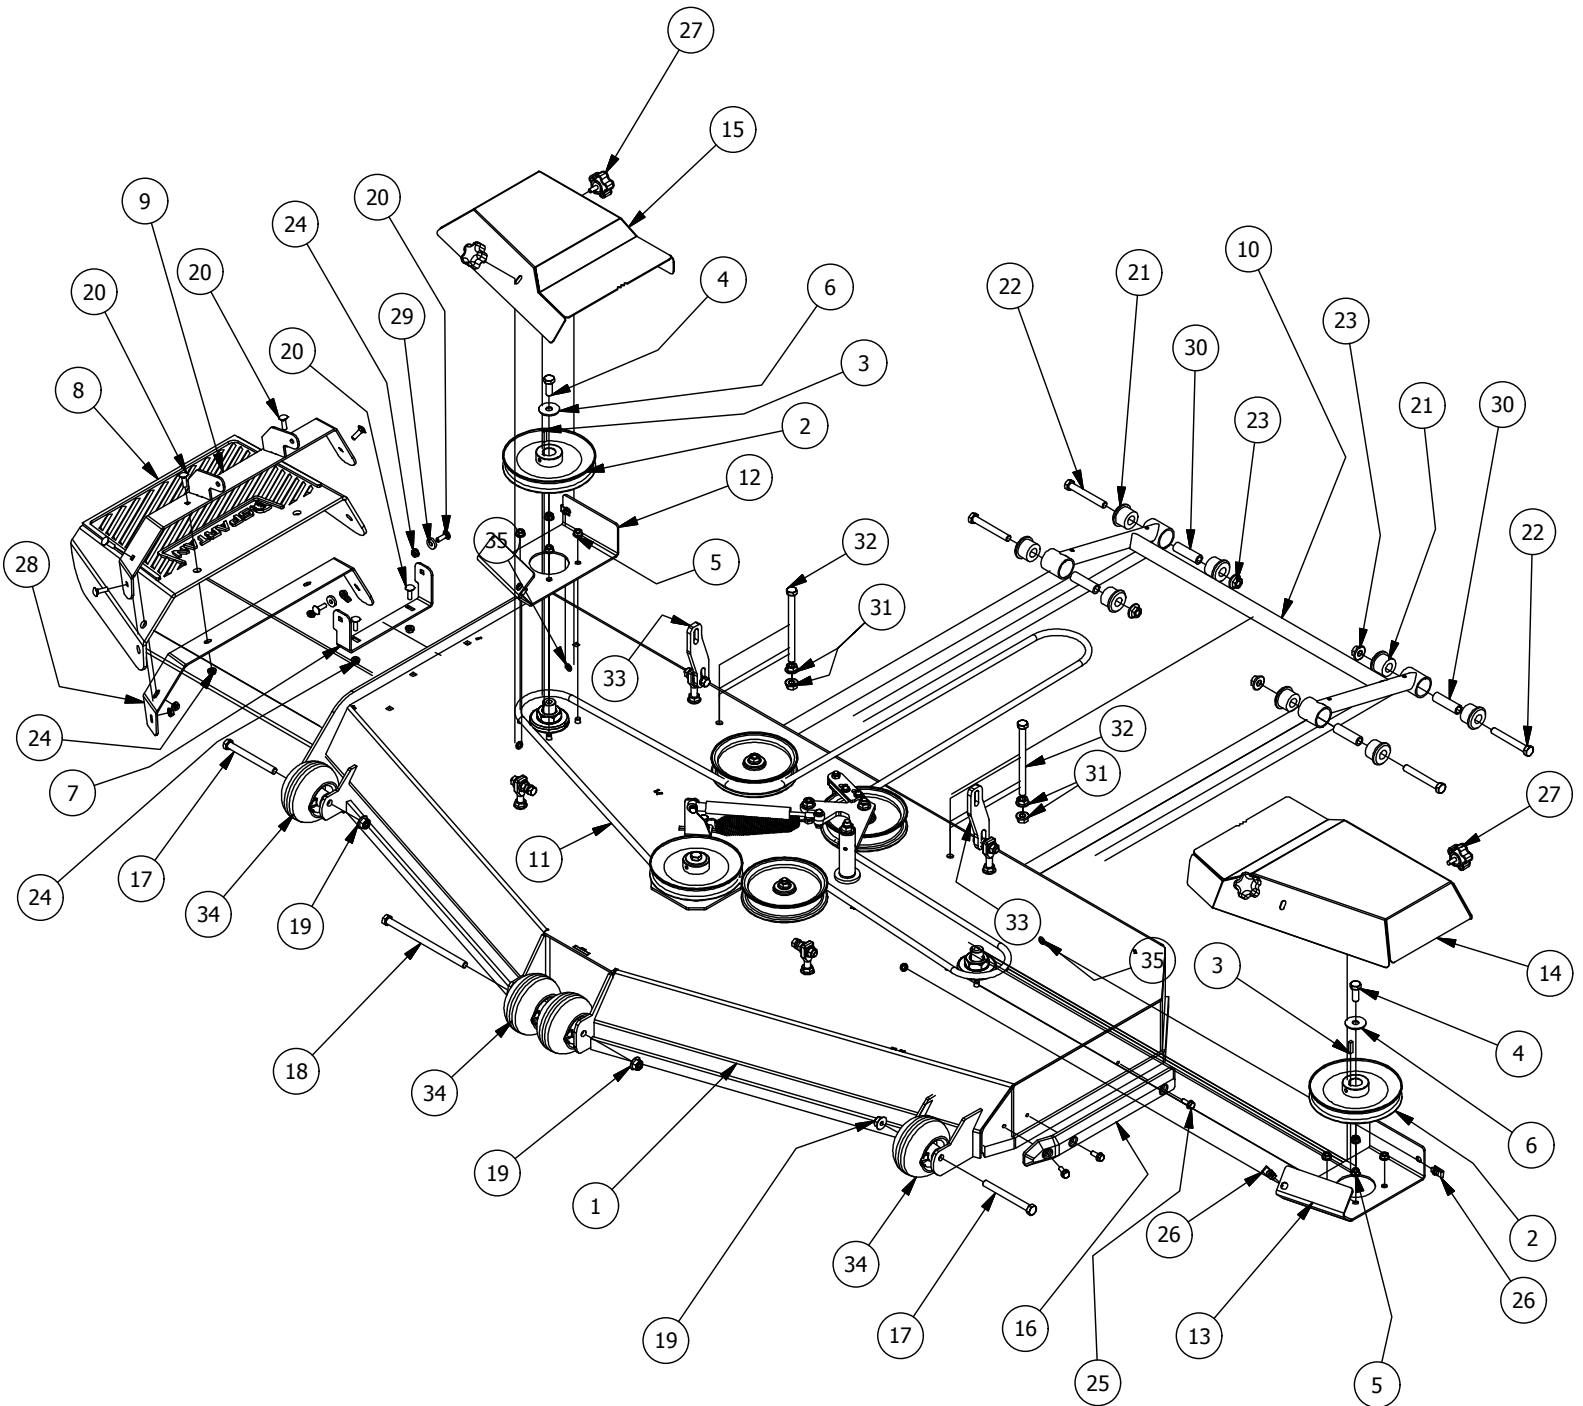

72" Deck Assembly-1

72" Deck Assembly-1			
ITEM	QTY	PART NUMBER	DESCRIPTION
1	1	490-0032-00	72" Mower Deck Assembly
2	3	433-0005-00	Deck Pulley 72"
3	3	442-0001-00	1/4 X 1 SQUARE KEY STOCK
4	1	418-0006-00	1/2-20 X 1-1/4 HEX C/S GR 5 ZINC
5	4	413-0004-00	3/8-16 HEX FLANGE NUT W/SERR ZINC
6	1	419-0001-00	1/2" X 1-5/8 BELLEVILLE CUP WASHER ZINC YELLOW
7	1	439-0111-00	Mower Chute Mounting Bracket
8	1	481-0008-00	Mower Rubber Discharge Chute 2018
9	1	490-0056-00	2020 RT/SRT Deck Chute Hinge Assembly
10	1	490-0015-00	Mower 72" Deck Frame Stabilizer Assembly
11	1	461-0003-00	72" Mower Deck Belt, HB x 186.5" Effective Length
12	1	439-0058-00	Mower Right Pulley Cover Mounting Bracket
13	1	439-0057-00	Mower Left Pulley Cover Mounting Bracket
14	1	439-0062-00	Mower 72" Deck Left Pulley Cover
15	1	439-0063-00	Mower 72" Deck Right Pulley Cover
16	1	429-0001-00	Mower Nylon Deck Guard
17	2	418-0016-00	1/2-13 X 5 HEX C/S GR 2 ZINC YELLOW
18	1	418-0015-00	1/2-13 X 8-1/2 HEX C/S GR 2 ZINC YELLOW
19	4	413-0002-00	1/2-13 NYLON INSERT FLANGE LOCKNUT ZC YELLOW
20	9	418-0060-00	5/16-18 X 1 CARRIAGE BOLT ZINC YELLOW
21	8	732-2000-00	Large MTV A-Arm Bushing
22	4	418-0021-00	1/2-13 X 3-3/4 HEX C/S GR 5 ZINC
23	4	413-0017-00	1/2-13 NYLON INSERT FLANGE LOCKNUT ZINC W/SERRATIONS
24	11	413-0027-00	5/16-18 NYLON INSERT FLANGE LOCKNUT ZC YELLOW
25	3	418-0049-00	5/16-18 X 3/4 IND HWH TRI LOB ZINC
26	4	413-0053-00	5/16 Cage Nut
27	4	445-0001-00	Lobed Knob w/ 5/16"-18 X .750" Stud
28	1	439-0190-00	2020 RT/SRT Deck Chute Hinge Backer Bracket
29	2	419-0006-00	.312 ID X .875 OD X .1875 THK F/W NYLON BLK
30	4	732-2001-00	Large MTV A-Arm Bushing Sleeve
31	12	413-0005-00	1/2-13 HEX FLANGE NUT W/SERR ZINC YELLOW
32	2	418-0044-00	1/2-13 X 6-1/2 HEX C/S GR 8 ZINC YELLOW
33	2	435-0011-00	Mower 72" Deck Rear Height Arm Connecting Link
34	4	422-0001-00	Anti-Scalp Wheel
35	4	419-0027-00	5/16 L/W INT TOOTH ZC