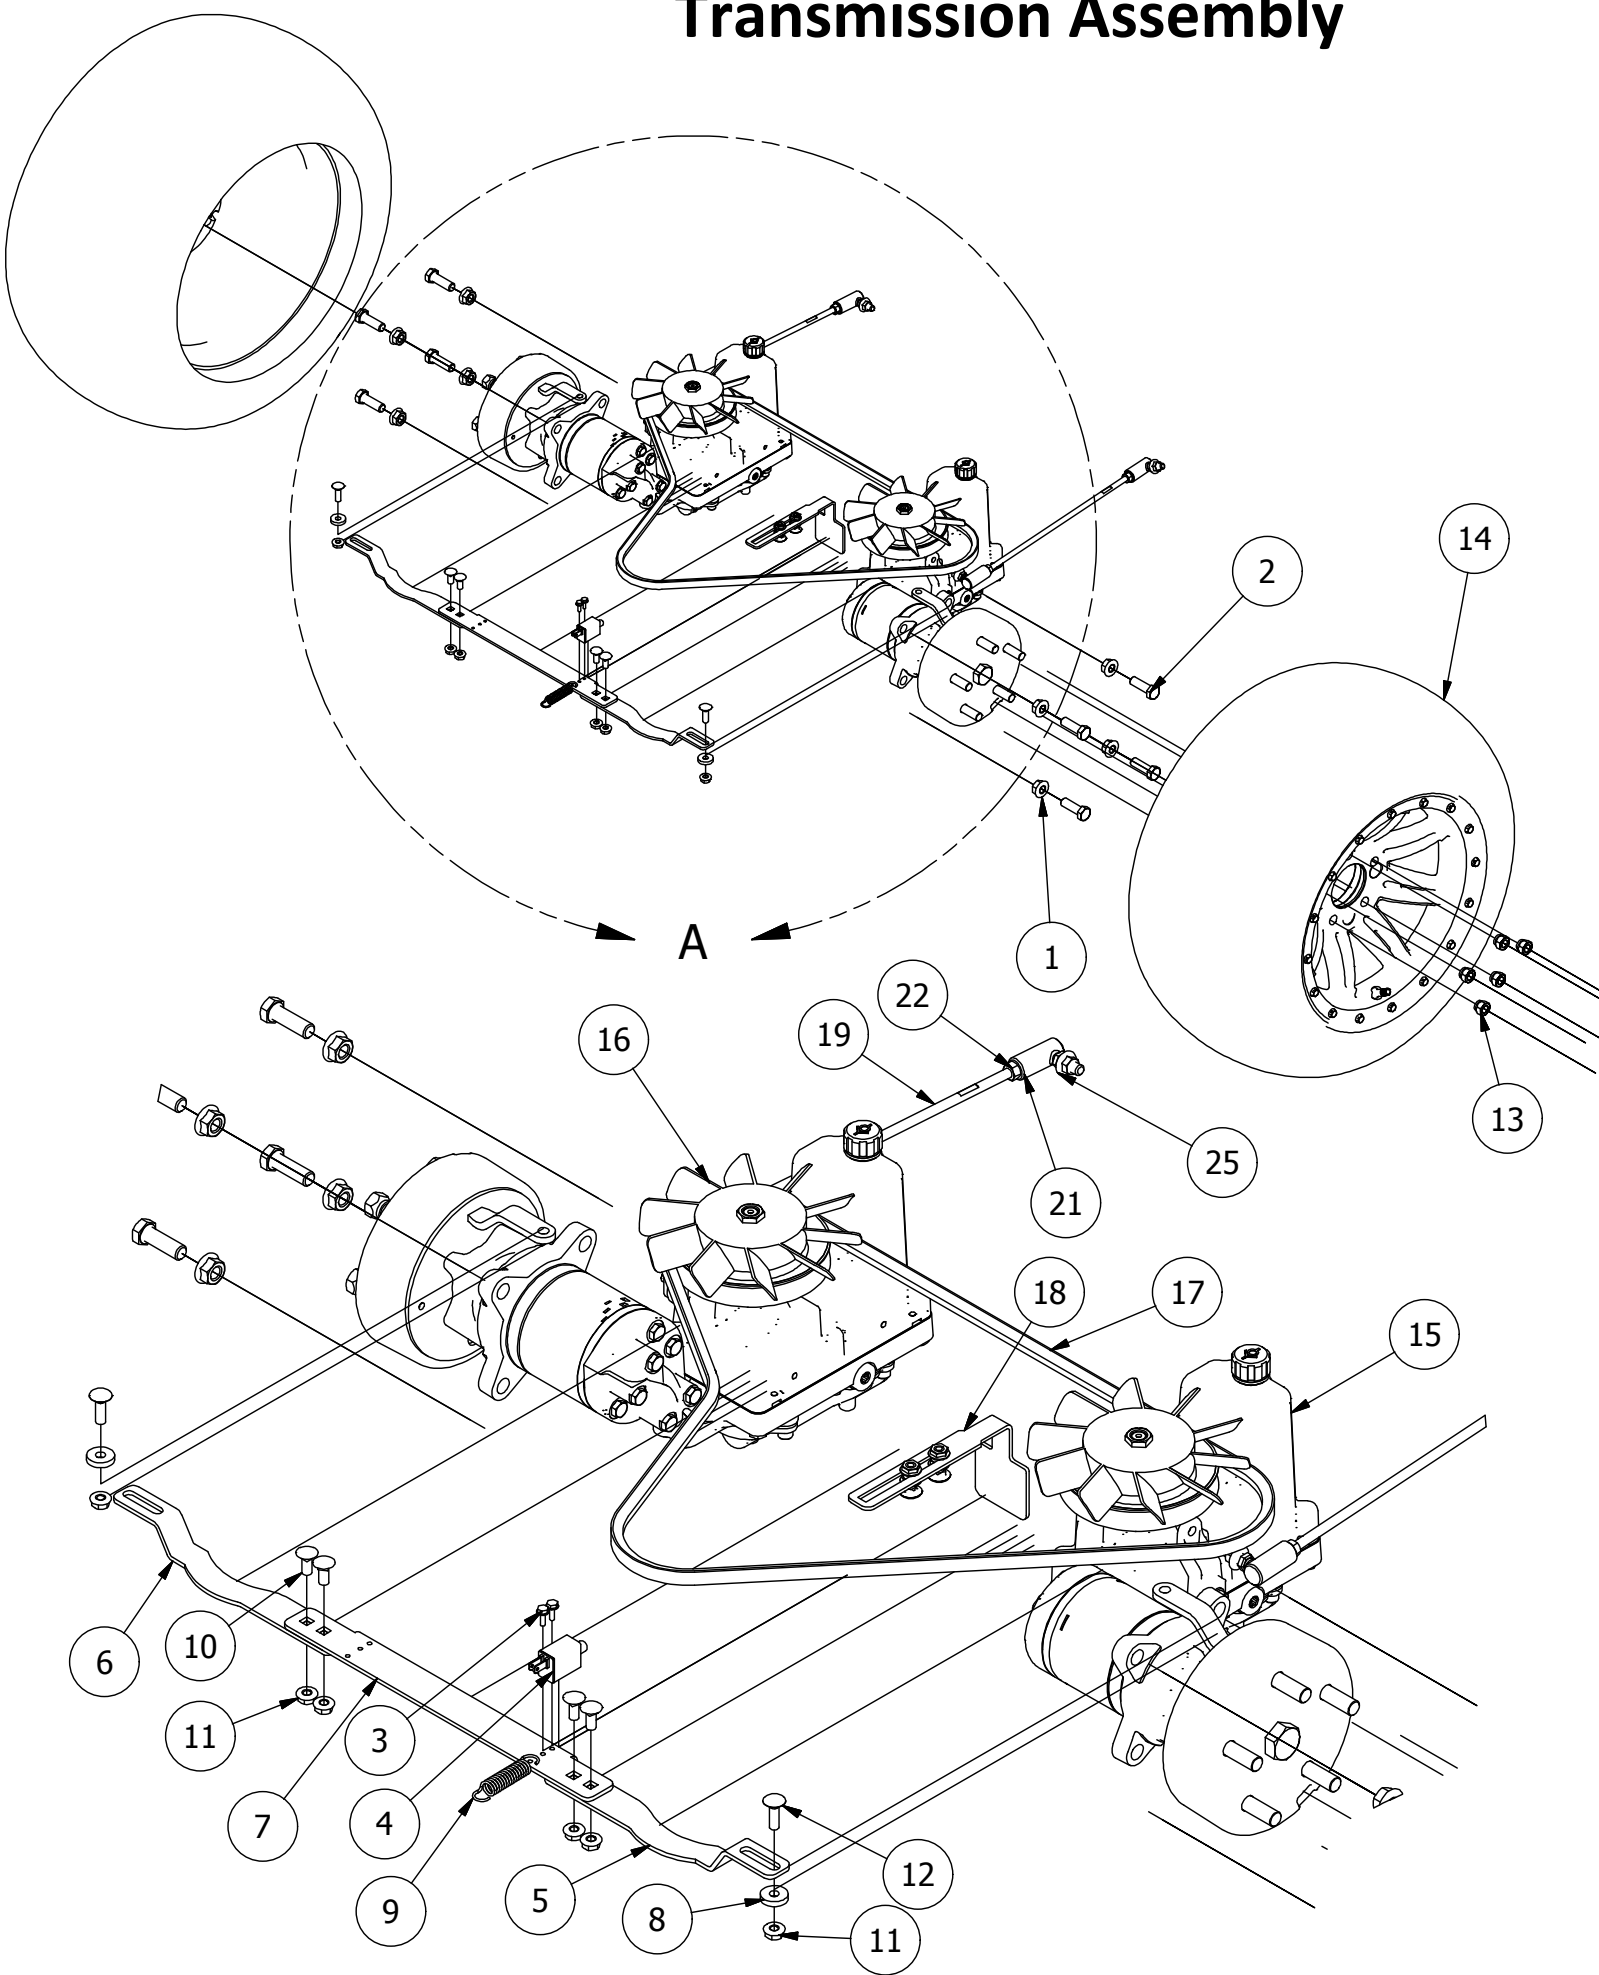

Transmission Assembly

DETAIL A

Transmission Assembly Parts List			
ITEM	QTY	PART NUMBER	DESCRIPTION
1	8	413-0010-00	1/2-13 HEX FLANGE NUT W/SERR ZINC
2	8	418-0020-00	1/2-13 X 1-1/2 HEX C/S GR 5 ZINC
3	2	418-0032-00	8-32 X 1/2 IND. HWH SLOT TYPE F TCS ZINC
4	1	486-0030-00	Safety Switch
5	1	439-0083-00	Mower Park Brake Right Actuation Bracket
6	1	439-0082-00	Mower Park Brake Left Actuation
7	1	439-0079-00	Mower Park Brake Center Bracket
8	2	419-0006-00	.312 ID X .875 OD X .1875 THK F/W NYLON BLK
9	1	434-0003-00	Brake Pedal Release Spring
10	4	418-0008-00	5/16-18 X 3/4 CARRIAGE BOLT ZINC
11	6	413-0019-00	5/16-18 NYLON INSERT FLANGE L/NUT ZINC
12	4	418-0010-00	5/16-18 X 1 CARRIAGE BOLT ZINC
13	10	413-0015-00	1/2-20 WHEEL NUT 60 DEGREE GR 5 ZINC
14	2	422-0005-00	Mower 24x14x12 Rear Tire/Wheel Assembly
15	1	450-0016-00	HTG16 Parker Right Side Transmission w/ Control Orifice
16	1	450-0015-00	HTG16 Parker Left Side Transmission w/ Control Orifice
17	1	461-0006-00	Mower Pump Belt, B x 69.40" Effective Length
18	1	439-0066-00	Mower Standard Transmission Brake Interlock Bracket
19	2	435-0002-00	Transmission Drive Arm Rod Standard Transmission
20	2	410-0001-00	Control Arm Rod End, Right
21	2	410-0002-00	Control Arm Rod End, Left
22	2	413-0003-00	5/16 Hex Nut Left hand thread