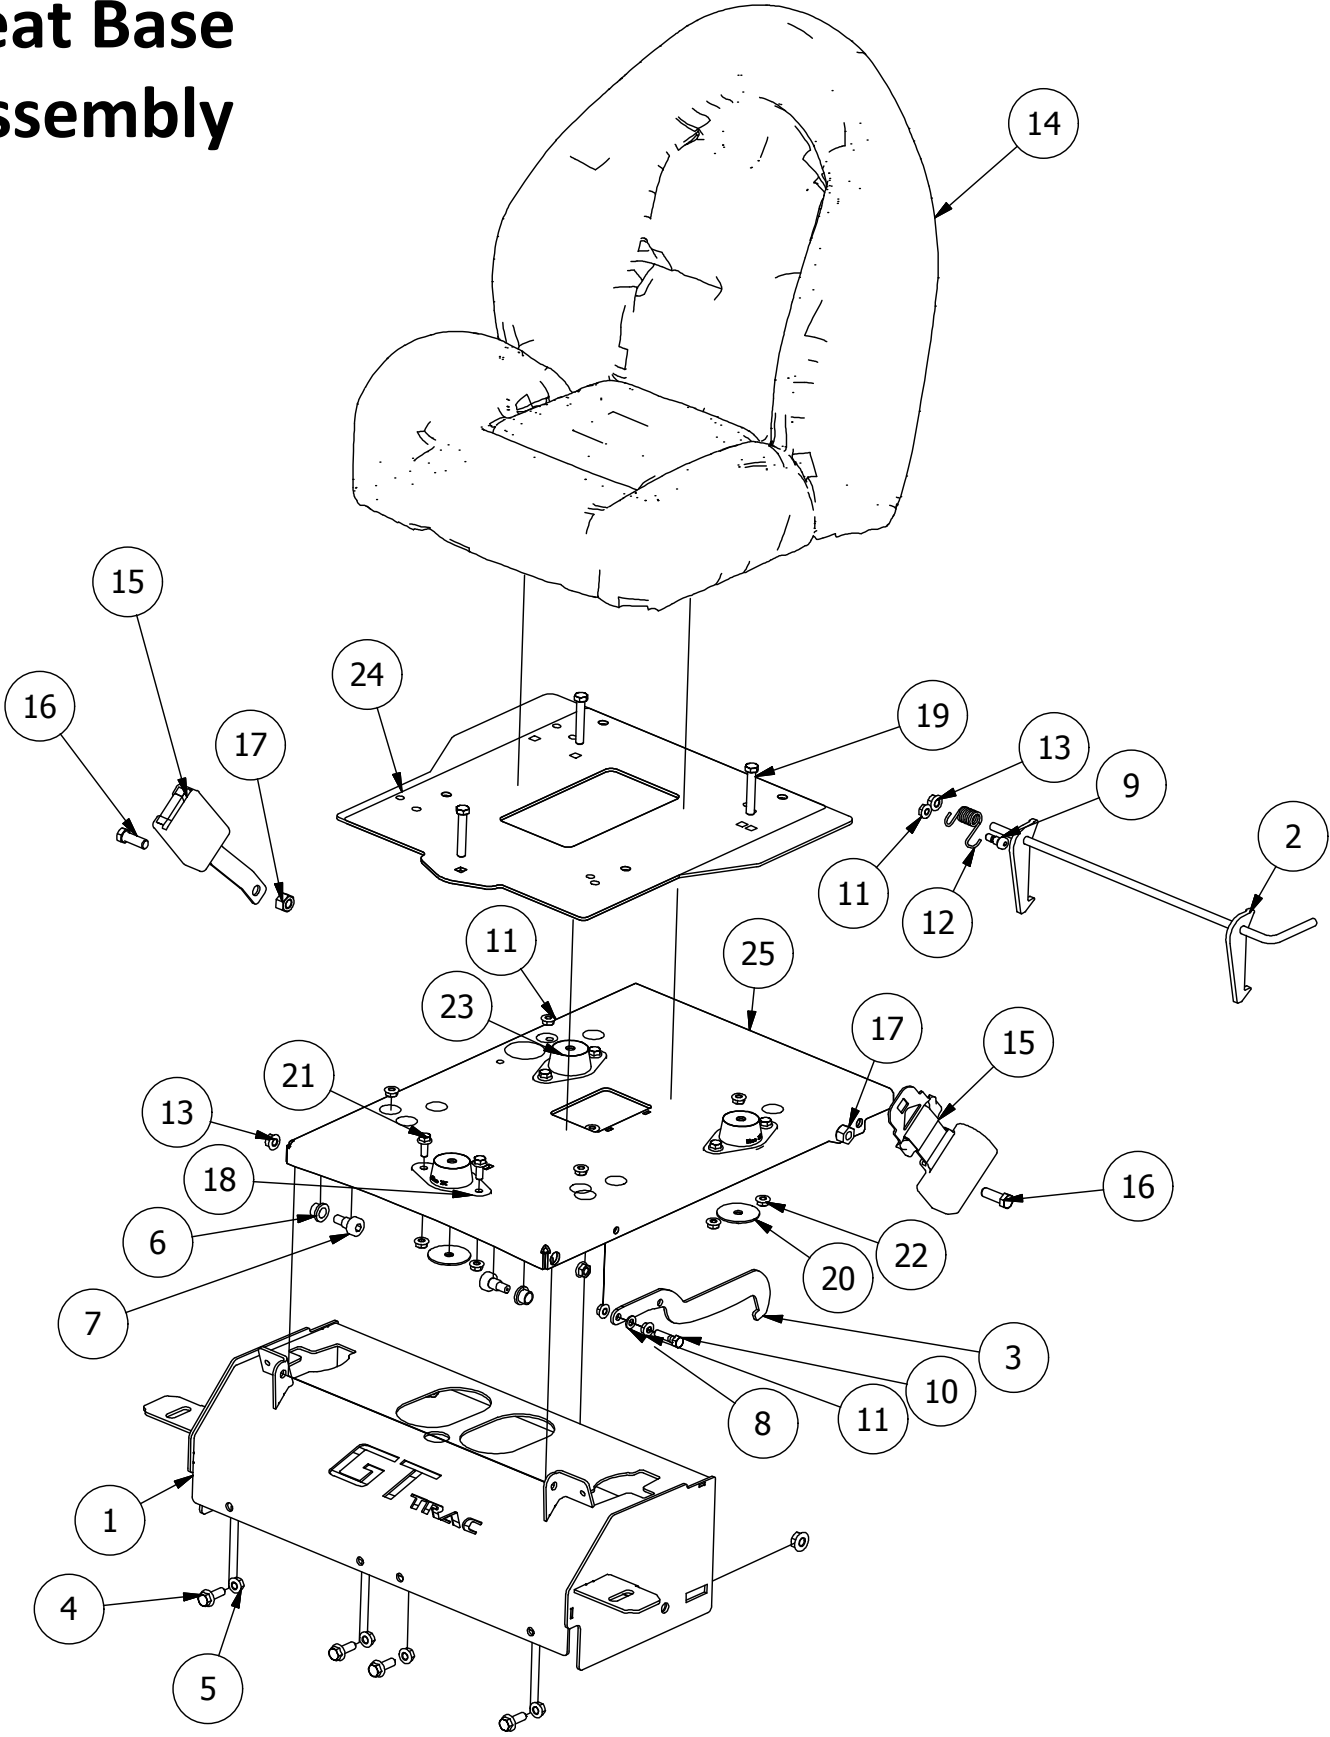

Seat Base Assembly

Seat Base Assembly Parts List			
ITEM	QTY	PART NUMBER	DESCRIPTION
1	1	490-0023-00	Mower Seat Base Assembly
2	1	490-0011-00	Mower Seat Latch Release Assembly
3	1	439-0065-00	Mower Seat Latch Hook
4	4	418-0040-00	3/8-16 X 1 HEX FLANGE BOLT GR 8 ZC YELLOW
5	4	413-0004-00	3/8-16 HEX FLANGE NUT W/SERR ZINC
6	2	410-0010-00	1/2" ID X 5/8" OD X 1/2" LENGTH FLANGE BUSHING
7	2	418-0038-00	1/2 X 1/2 SOCKET SHOULDER BOLT ZC YELLOW
8	1	419-0016-00	5/16" ID X 5/8" OD X 1/16" THK BRONZE WASHER
9	1	418-0037-00	3/8 X 3/8 SOCKET SHOULDER BOLT ZC YELLOW
10	1	418-0036-00	5/16-18 X 1-1/4 HEX TAP BOLT ZINC GR8
11	7	413-0019-00	5/16-18 NYLON INSERT FLANGE L/NUT ZINC
12	1	434-0004-00	Seat Latch Spring
13	6	413-0029-00	3/8-16 NYLON INSERT FLANGE L/NUT ZC YELLOW
14	1	471-0071-00	2019 SRT Dymatrol Seat
15	1	471-0003-00	Mower Seat Belt
16	2	618-2097-00	7/16-20 x 1-1/4 GR8 Hex Cap Screw
17	2	413-0054-00	7/16-20 Nylon Insert Locknut
18	1	487-0006-00	Floating Seat Damper-Softer
19	3	418-0107-00	3/8-16 X 2-1/4 HEX FLANGE BOLT GR 8 ZC YELLOW
20	3	419-0022-00	3/8 X 2" OD FENDER WASHER ZC YELLOW
21	6	418-0048-00	5/16-18 X 3/4 HEX FLANGE BOLT GR 8 ZC YELLOW
22	6	413-0022-00	5/16-18 HEX FLANGE NUT W/SERR ZINC YELLOW
23	2	487-0007-00	Floating Seat Damper-Stiffer
24	1	426-0231-00	2019 SRT XD Seat Plate
25	1	426-0232-00	2019 RT/SRT Floating Seat Base Plate