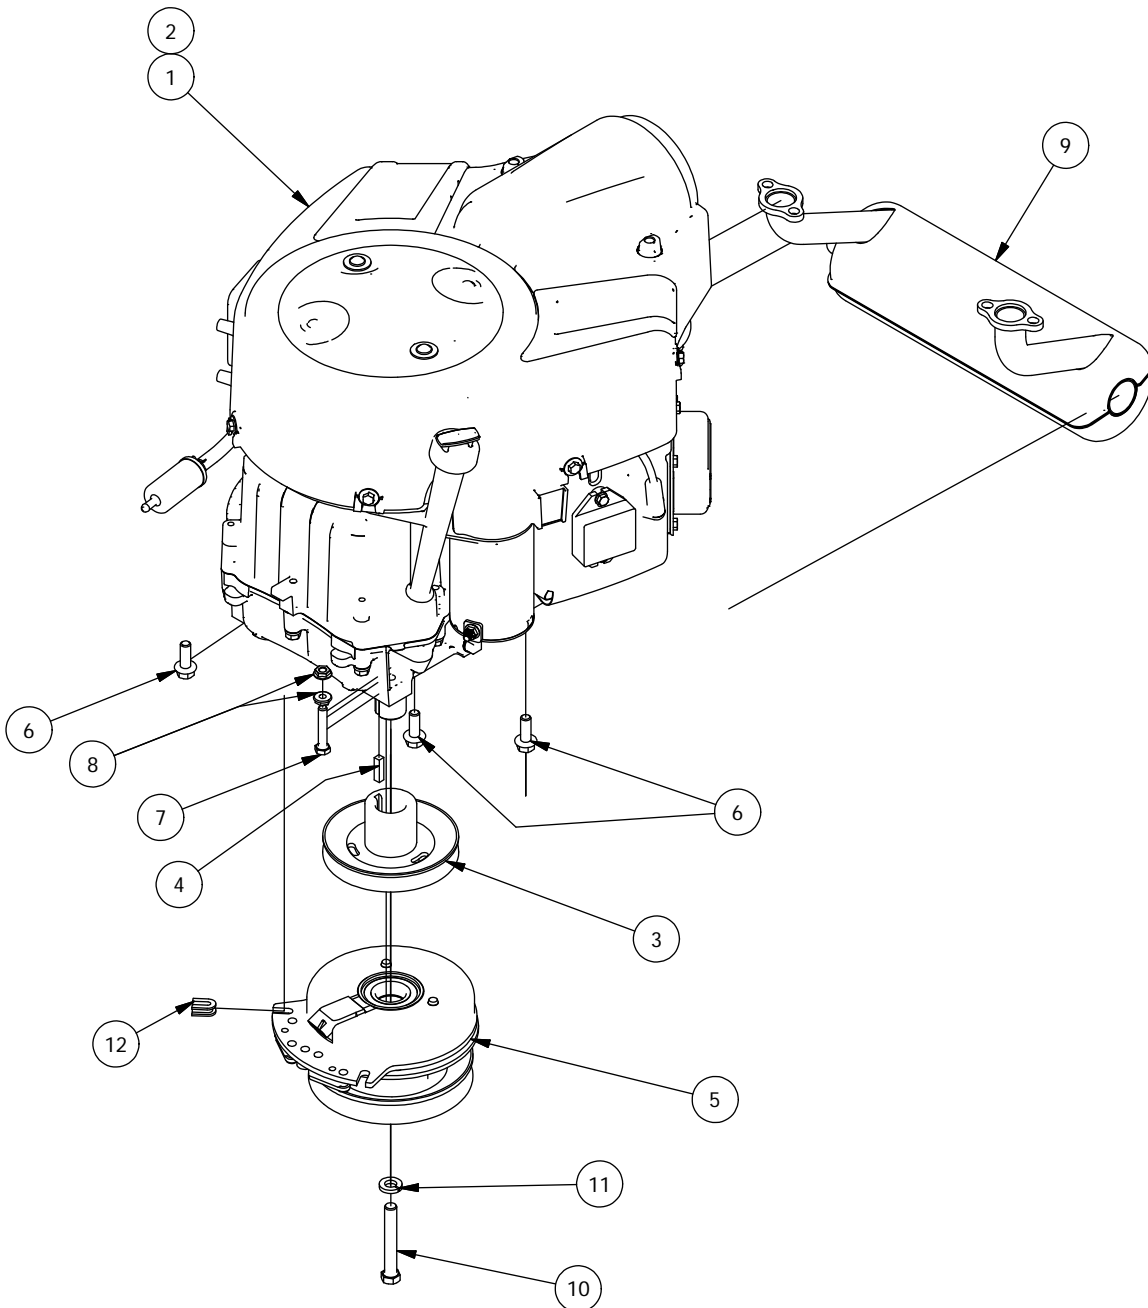

Briggs and Stratton 36 and 37 Hp Engine

B&S 36 HP & B&S 37 HP			
ITEM	QTY	PART NUMBER	DESCRIPTION
1	1	415-0009-00	B&S 36 HP Commercial Series Engine
2	1	415-0012-00	B&S 37 HP Commercial Engine
3	1	433-0001-00	Drive Pulley, A Belt
4	1	442-0001-00	1/4 X 1 SQUARE KEY STOCK
5	1	470-0002-00	PTO Clutch
6	3	418-0023-00	3/8-16 X 1-1/8 IND HWH W/SERR TRI LOB ZY
7	1	418-0024-00	5/16-18 X 1-3/4 HEX C/S GR 5 ZINC
8	2	413-0006-00	5/16-18 HEX FLANGE NUT W/SERR ZINC
9	1	415-0051-00	B&S 36 and 37 HP Exhaust
10	1	418-0022-00	7/16-20 X 3 HEX C/S GR 8 ZC YELLOW
11	1	419-0005-00	7/16 SPLIT LOCKWASHER GR 8 ZC YELLOW
12	1	437-0025-00	Mower Rotation Stop Brkt Sleeve