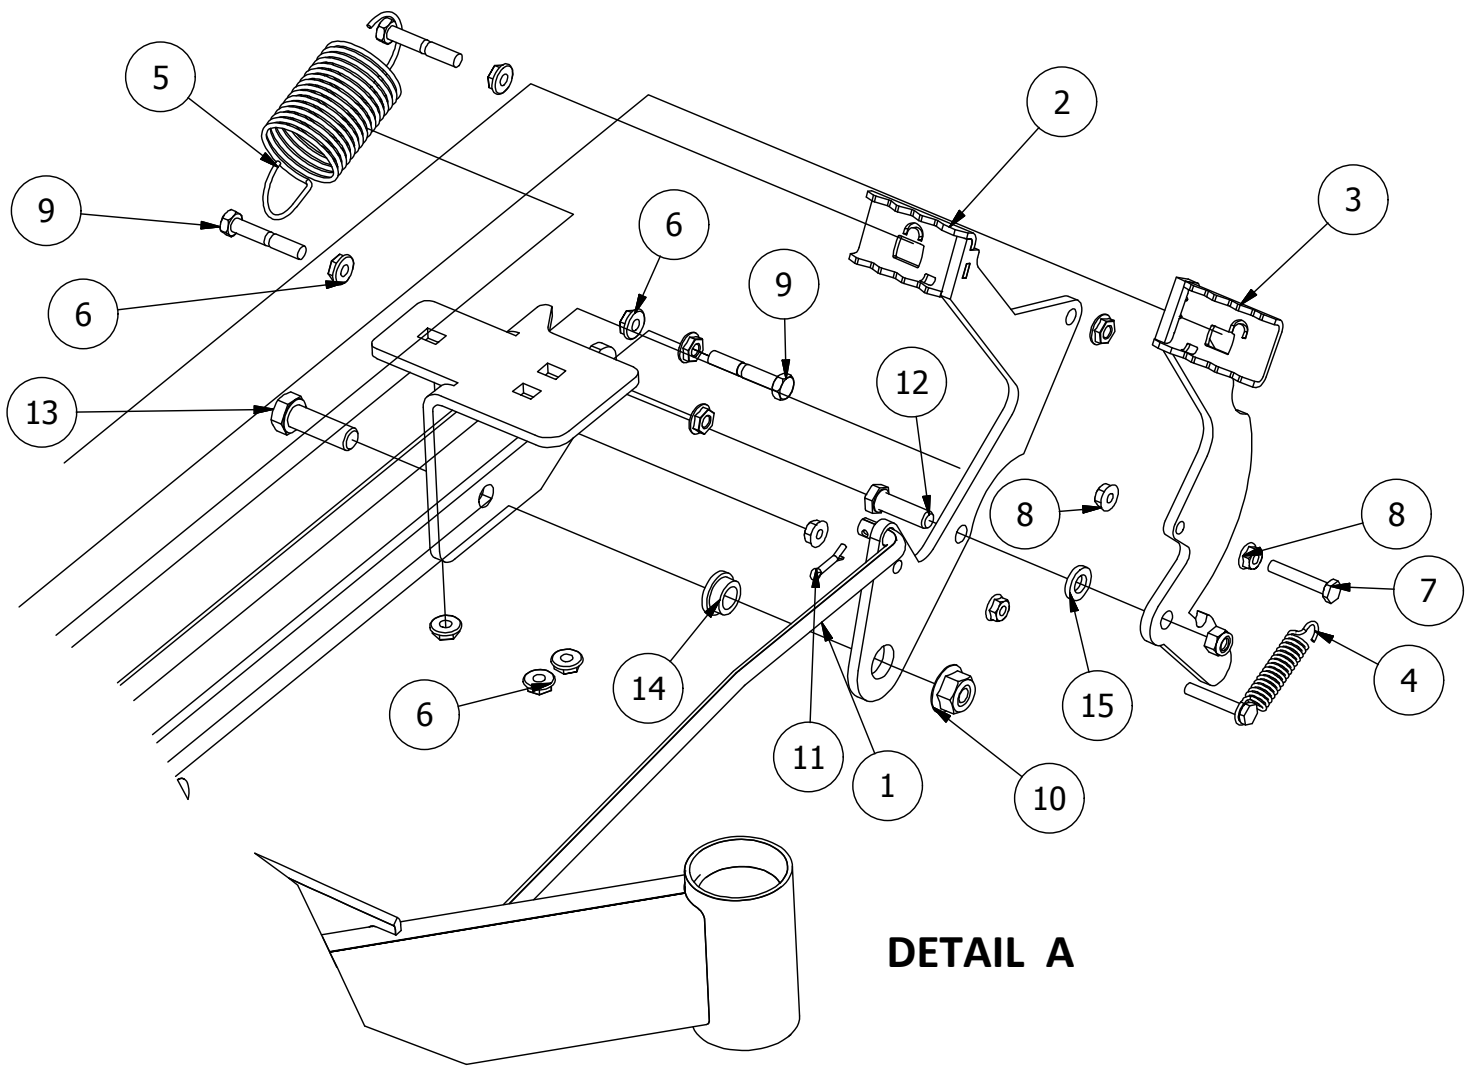

Brake, Floorboard, and Height Indicator Assembly

Floorboard Parts List

ITEM	QTY	PART NUMBER	DESCRIPTION
1	1	481-0005-00	2017 Mower Rubber Foot Rest Mat Except for RZ
2	1	481-0006-00	2017 Mower Logo Floor Mat Except for RZ
3	1	439-0059-00	Mower Deck Height Foot Pedal
4	10	414-0002-00	8MM PUSH TYPE RETAINER NYLON BLACK
5	3	418-0008-00	5/16-18 X 3/4 CARRIAGE BOLT ZINC
6	8	413-0002-00	1/2-13 NYLON INSERT FLANGE LOCKNUT ZC YELLOW
7	2	418-0045-00	3/8-16 X 1 CARRIAGE BOLT ZINC YELLOW GR8
8	4	413-0004-00	3/8-16 HEX FLANGE NUT W/SERR ZINC
9	4	429-0002-00	Rubber Bumper
10	4	410-0010-00	1/2" ID X 5/8" OD X 1/2" LENGTH FLANGE BUSHING
11	1	490-0008-00	Mower SRT Frame Assembly
12	1	439-0007-00	Mower Floorboard