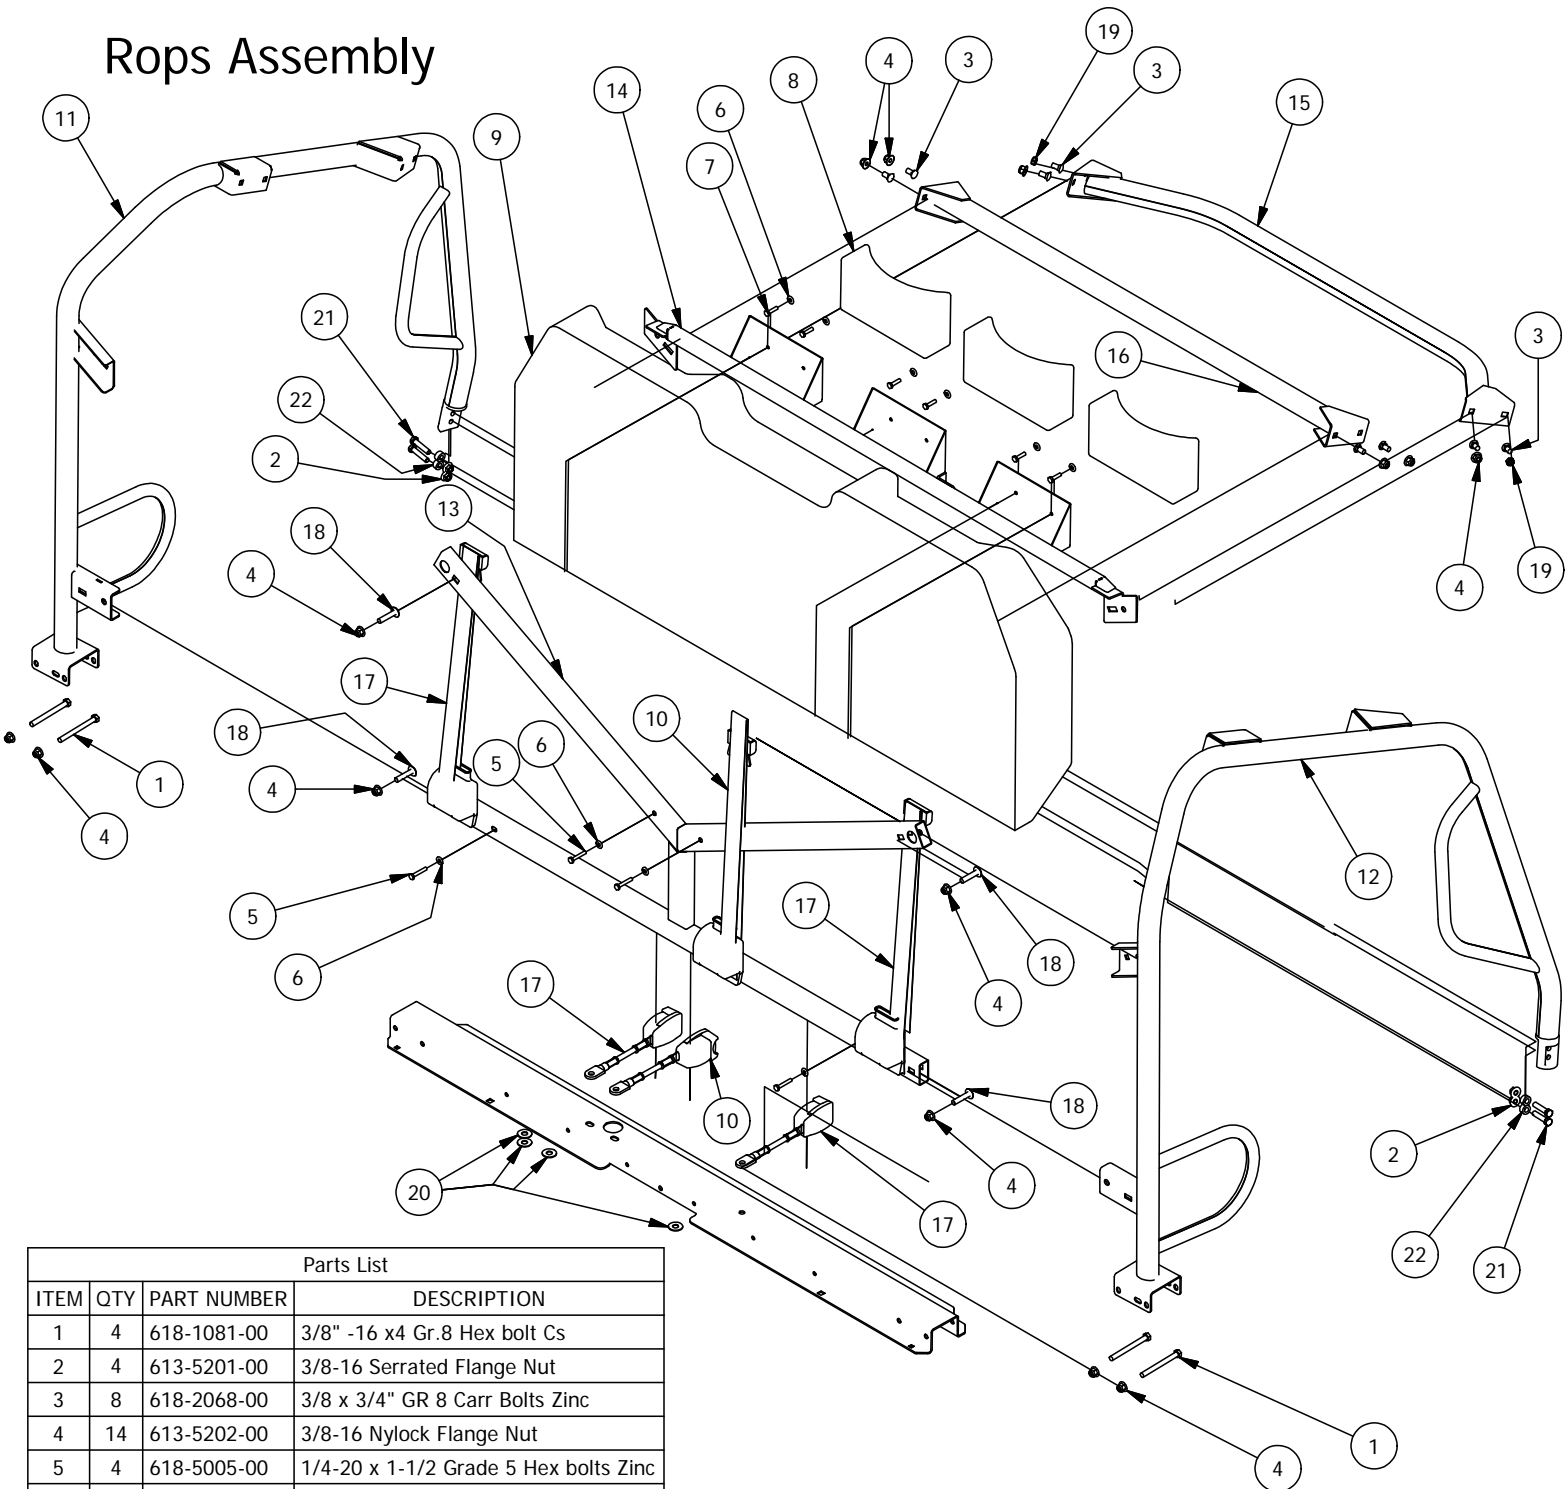

# Rops Assembly

Parts List

ITEM	QTY	PART NUMBER	DESCRIPTION
1	4	618-1081-00	3/8" -16 x4 Gr.8 Hex bolt Cs
2	4	613-5201-00	3/8-16 Serrated Flange Nut
3	8	618-2068-00	3/8 x 3/4" GR 8 Carr Bolts Zinc
4	14	613-5202-00	3/8-16 Nylock Flange Nut
5	4	618-5005-00	1/4-20 x 1-1/2 Grade 5 Hex bolts Zinc
6	10	619-4008-00	1/4 Lock Washer Zinc
7	6	618-4007-00	1/4-20 x 1 Grade 5 Hex bolts Zinc
8	3	771-2004-00	Head Reast-Larg UTV
9	1	771-2000-00	Seat Back-Large UTV
10	1	771-1002-00	Seat Belt Assy-3 Point-Middle
11	1	780-3012-00	ROPS Left Hoop Assy
12	1	780-3004-00	ROPS Right Hoop Assy
13	1	780-3000-00	ROPS K Brace Assy
14	1	780-3006-00	ROPS Head Rest Mount Assy
15	1	780-3008-00	ROPS Front Cross Brace Assy
16	1	780-3010-00	ROPS Rear Cross Brace Assy
17	1	771-1000-00	Seat Belt Assy-3 Point-Outside
18	4	618-2048-00	3/8" -16 x 1-3/4" G8 Carriage Bolt
19	2	613-2004-00	3/8"-16 Nyloc Jam Nut
20	4	619-8052-00	7/16 USS Flat Washer Zinc
21	4	618-2008-00	3/8"-16X1-3/4" Gr 8 C/S
22	4	725-3208-00	.750Dx.41Dx.375"L Spacer