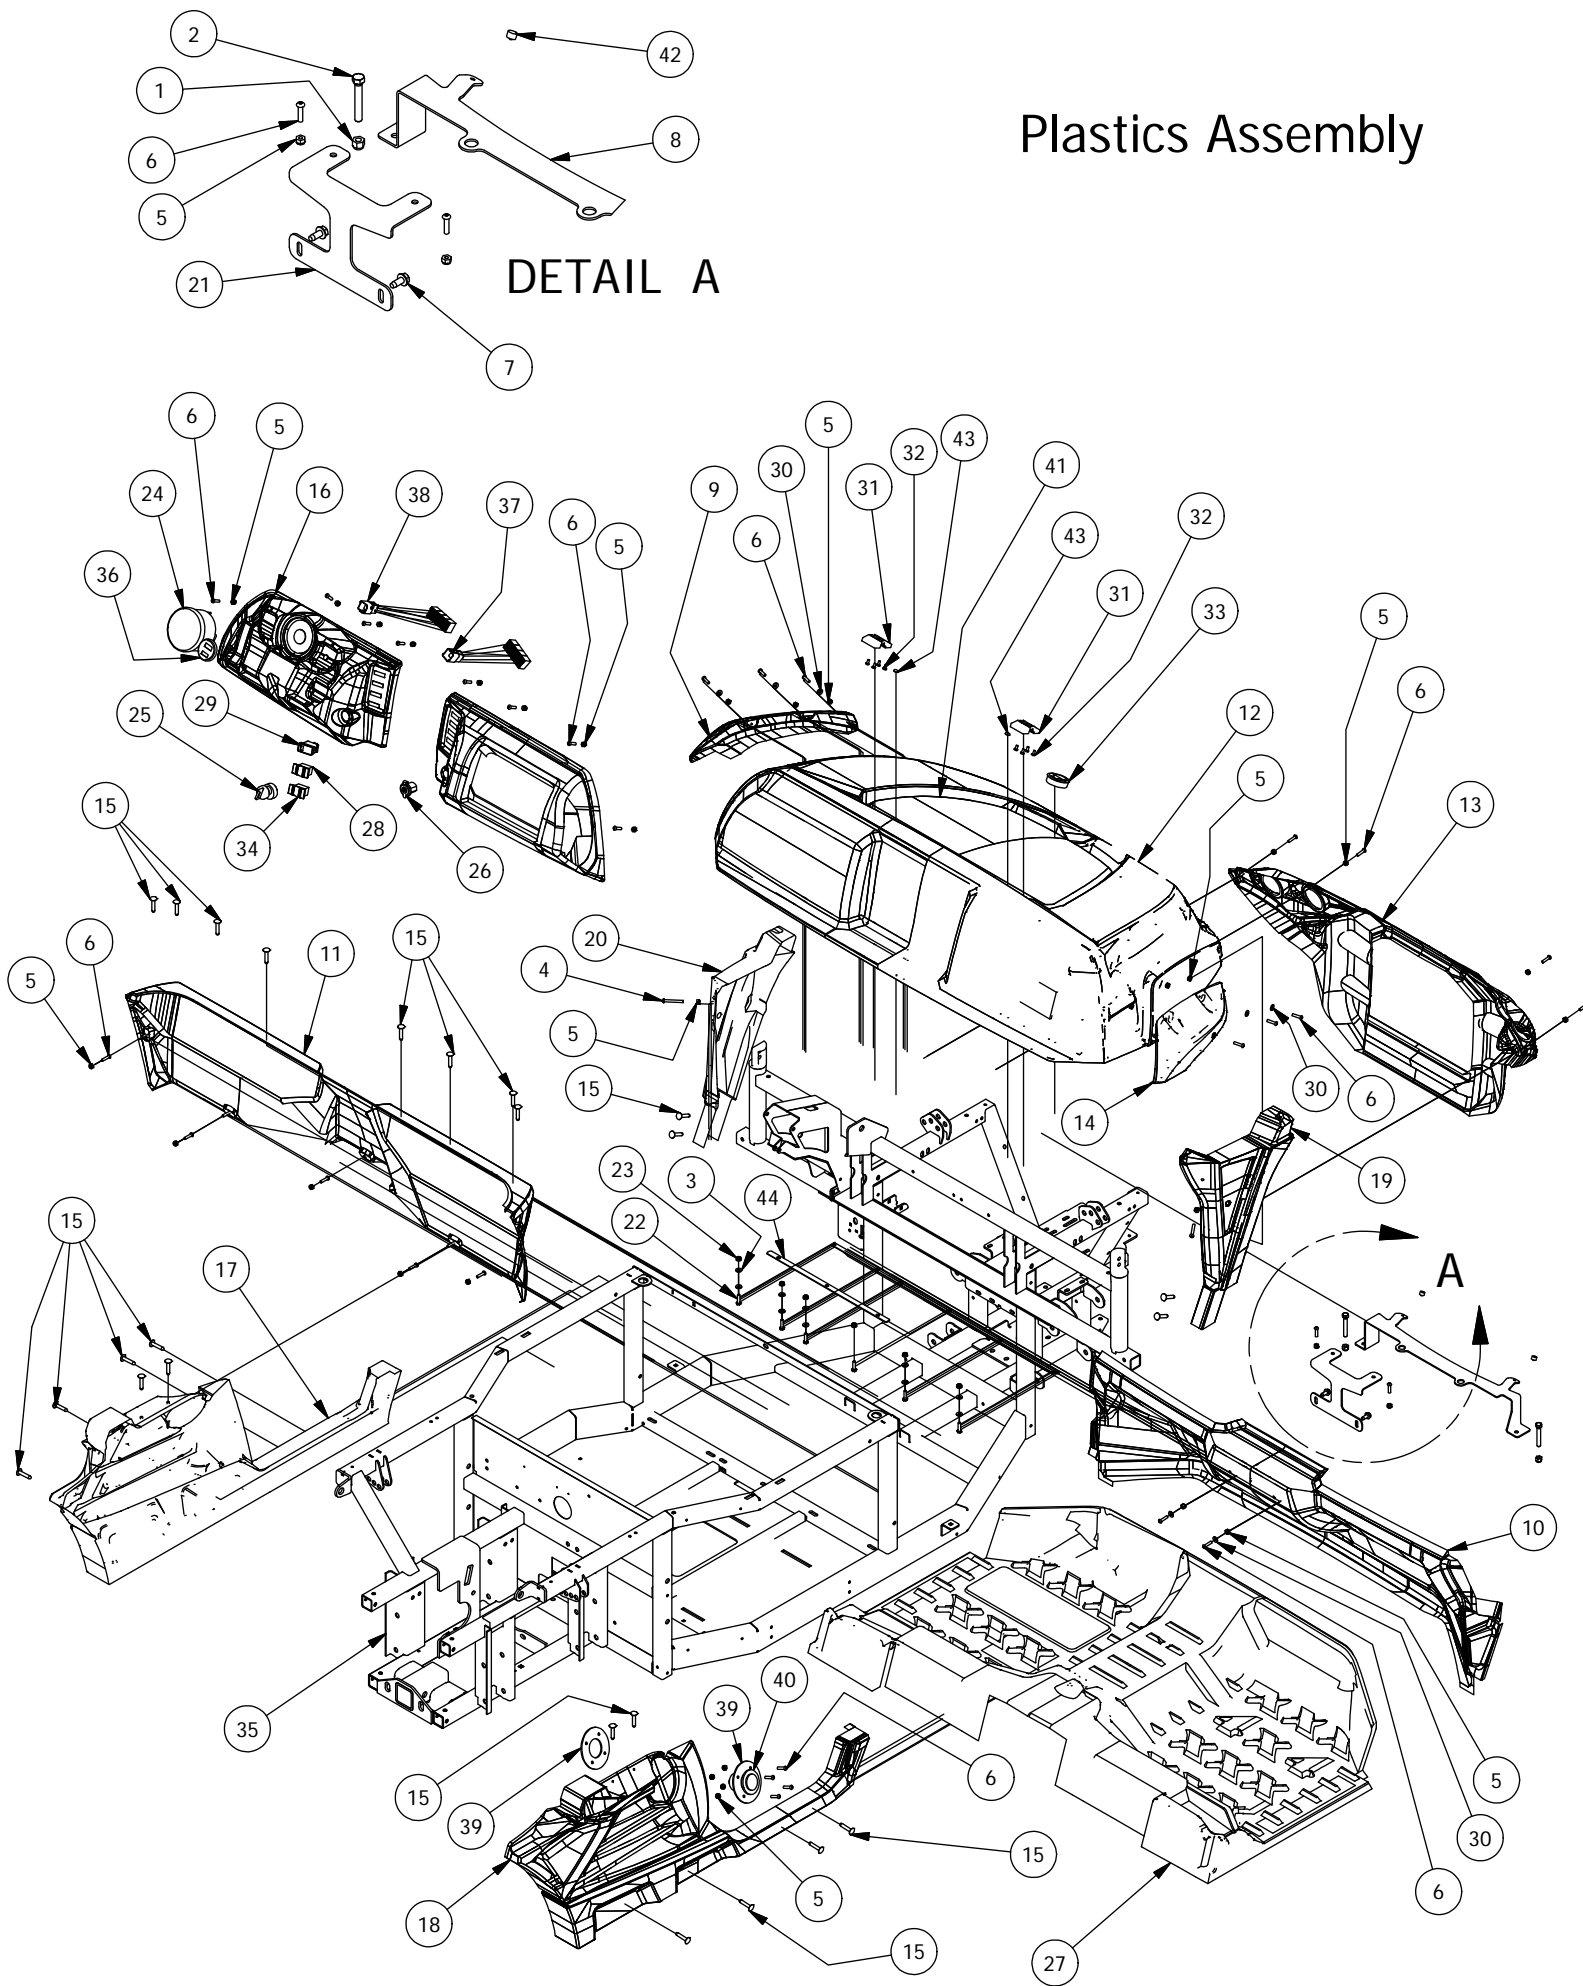

Plastics Assembly

DETAIL A

Plastics Assembly			
ITEM	QTY	PART NUMBER	DESCRIPTION
1	2	613-5041-00	3/8-16 Nylon Insert Locknut
2	2	618-2069-00	3/8" - 16 X 2-1/2" Hex Hd Cap Screw
3	10	619-0010-00	1/4 USS Flat Washer 18-8 SS
4	2	618-1060-50	1/4-20 X2" Button Hd Black
5	33	613-8073-50	1/4-20 Nylon Insert Locknut BL
6	31	618-2037-50	1/4-20 X1 Button Socket C/S Black
7	2	618-2021-00	5/16" - 18 3/4" Ind Hex Washr Hd - Type F
8	1	739-3374-00	Upper Radiator Mounting Brkt
9	1	780-2045-10	Upper Front Fender Flare-Left
10	1	780-2010-10	Front Firewall-Large UTV-Black
11	1	780-2020-00	Center Seat Panel-Large UTV-Or
12	1	780-2000-00	Hood Large UTV-Orange
13	1	780-2060-10	Front Grill-Large UTV-Black
14	1	780-2040-10	Upper Front Fender Flare-Right
15	24	640-6080-00	Chistmas Tree Plug
16	1	780-2035-00	Dash/Glovebox Assy-Large UTV
17	1	780-2030-10	Seat Panel Left-Large UTV-Blk
18	1	780-2025-10	Seat Panel Right-Large UTV-Blk
19	1	780-2050-10	Lower Front Fender Flare-Right
20	1	780-2055-10	Lower Front Fender Flare-Left
21	1	739-2056-00	Upper Hood Support Brkt-Kholer/Electirc
22	6	618-4007-00	1/4-20 x 1 Grade 5 Hex bolts Zinc
23	6	613-9001-00	1/4-20 Hex Flange Nuts Zinc W/Serrations
24	1	786-2020-00	Speedometer/Display Gauge
25	1	777-1000-00	Ignition Switch
26	1	677-2075-00	12 Volt Auxilliary Plug
27	1	780-2015-10	Floor Board-Large UTV-Black
28	1	786-2034-00	Head Light Hi/off/Low Beam Sw.
29	1	786-2038-00	4WD Switch
30	8	619-0010-50	1/4 Flat Washer Black
31	2	653-5010-00	Hood Hinge
32	8	630-2050-00	M5-.8 x 10 Pan Phil M/S Zinc
33	1	652-5000-00	Hood Latch
34	1	786-2030-00	Differential Lock Switch
35	1	770-3020-00	Main Frame-Electric Single Cab
36	1	686-0003-00	Dash Display-Motor Controller
37	1	686-1096-00	Display Harness-AC Controller
38	1	786-2016-00	Wiring Harness-Lg UTV Electric
39	2	726-3232-00	AC Inlet Adapter Plate-Electric
40	1	686-0150-00	AC Inlet PLUG
41	1	780-2005-00	Hood Lid Large UTV-Orange
42	2	729-1002-00	Buttom Bumper-Tailgate-2500
43	2	658-6000-00	Self Adheasive Bumper
44	1	726-3242-00	Firewall Mount Brkt