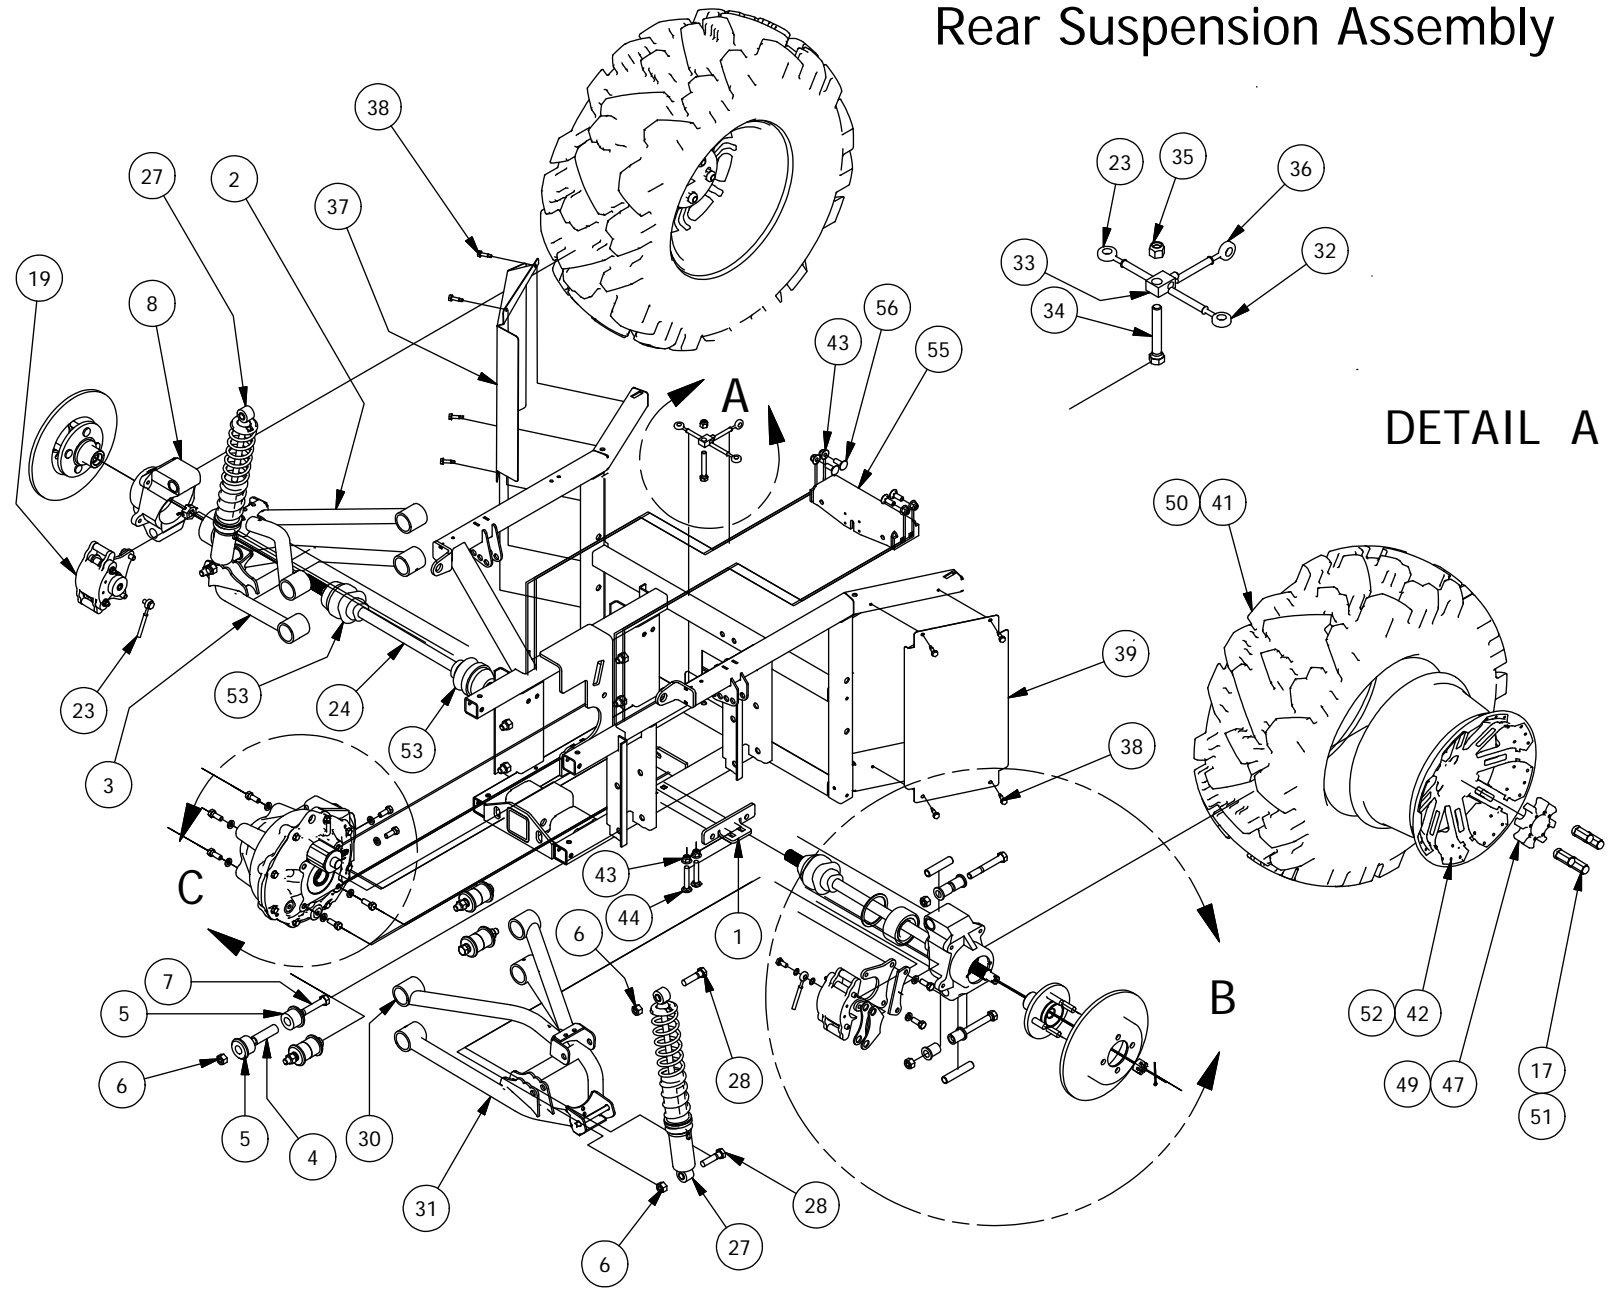

Rear Suspension Assembly

DETAIL A

Rear Suspension Assembly			
ITEM	QTY	PART NUMBER	DESCRIPTION
1	1	739-3328-00	Right Rear Differential Mount
2	1	787-3206-00	Left Rear Upper A-arm Assy
3	1	787-3208-00	Left Rear Lower A-arm Assy
4	8	732-2001-00	Large MTV A-Arm Bushing Sleeve
5	16	732-2000-00	Large MTV A-Arm Bushing
6	16	613-6037-00	1/2-13 Nylon Insert Locknut
7	10	618-2000-00	1/2" - 13 X 3-3/4" C/S Gr 5
8	2	787-2000-00	Independent Rear Suspension
9	8	710-2000-00	Flange BUSHING-Large UTV
10	2	786-2000-00	Hub-Large UTV
11	2	618-2030-00	1/2" -13 x 4.5" Hex Cap Screw
12	2	639-0054-00	Brake Caliper Brkt-Ausco-Elect
13	11	618-6049-00	3/8-16 X 1 GR 5 Hex Bolts Zinc
14	11	619-0013-00	3/8" Zn Lock Washer
15	2	710-2003-00	Retaining Ring-Spindle Bearing
16	2	710-2002-00	Spindle Bearing LRG UTV
17	8	613-0001-00	1/2 Lug Nut-44011- Front
18	2	716-2000-00	Rotor - Large UTV
19	2	616-1051-00	Hudraulic Caliper
20	2	616-1056-00	Brake Pad
21	4	616-1025-00	10 mm copper crush washer
22	2	616-1015-00	Banjo Bolt M 10mm x 1.0
23	1	716-3008-00	Brake Line Left Rear-Lg UTV
24	2	737-2030-00	Half-Shaft - Rear Large UTV
25	2	765-1016-00	Rear Hub Castle Nut Cotter Pin
26	2	765-1012-00	Rear Hub Castle Nut
27	2	787-2010-00	Rear Shock-Lg. UTV-Gas & Diesel
28	4	618-5049-00	1/2-13 x 2 GR5 Hex Bolt Zinc
29	1	737-3005-00	Rear Differential, Large MTV
30	1	787-3204-00	Right Rear Upper A-arm assy
31	1	787-3207-00	Right Rear Lower A-Arm Assy
32	1	716-3006-00	Brake Line Right Rear-Lg UTV
33	1	716-3010-00	Brake Line Tee-Rear-Lg UTV
34	1	618-2069-00	3/8" - 16 X 2-1/2" Hex Hd Cap Screw
35	1	613-5041-00	3/8-16 Nylon Insert Locknut
36	1	716-3004-00	Brake Line-MC to Rear T-Lg UTV
37	1	726-3226-00	Left Rear Fender Well
38	8	630-7040-00	1/4 x 1 Hex Head Tek Screw
39	1	726-3228-00	Right Rear Fender Well
40	1	737-3006-00	Rear Diff Lock Solenoid
41	2	722-4108-00	Dou- Trax 26X11R14 6 Ply Tire
42	2	722-4002-00	Wheel-Lockout-14X8-4 "Back Sp.
43	6	613-5202-00	3/8-16 Nylock Flange Nut
44	2	618-2023-00	3/8"-16 x 2-1/4" Carriage Bolt
45	2	725-3210-00	Caliper Brake Mount Spacer
46	2	725-3026-00	IRS Lower Spacer
47	2	722-4004-00	Wheel Center Cap-Lockout Wheel
48	2	725-3025-00	IRS Upper Spacer
49	2	722-4110-00	2500 Steel Wheels Center Cap (Base Model Only)
50	2	722-4113-00	Black Rock Tire-27x11xR14 Rear (Base Model Only)
51	8	713-1012-00	Open End Lug Nut-Black (Base Model Only)
52	2	722-4007-00	4x4 Steel Rear Wheel-Black (Base Model Ony)
53	4	712-3222-00	Half Shaft CV Boot Kit
54	1	737-3007-00	Rear Diff Lock Solenoid Spring
55	1	739-3380-00	Rear Diff Cage Top Brace
56	4	618-2011-00	3/8 - 16 X 1" Carriage Bolt