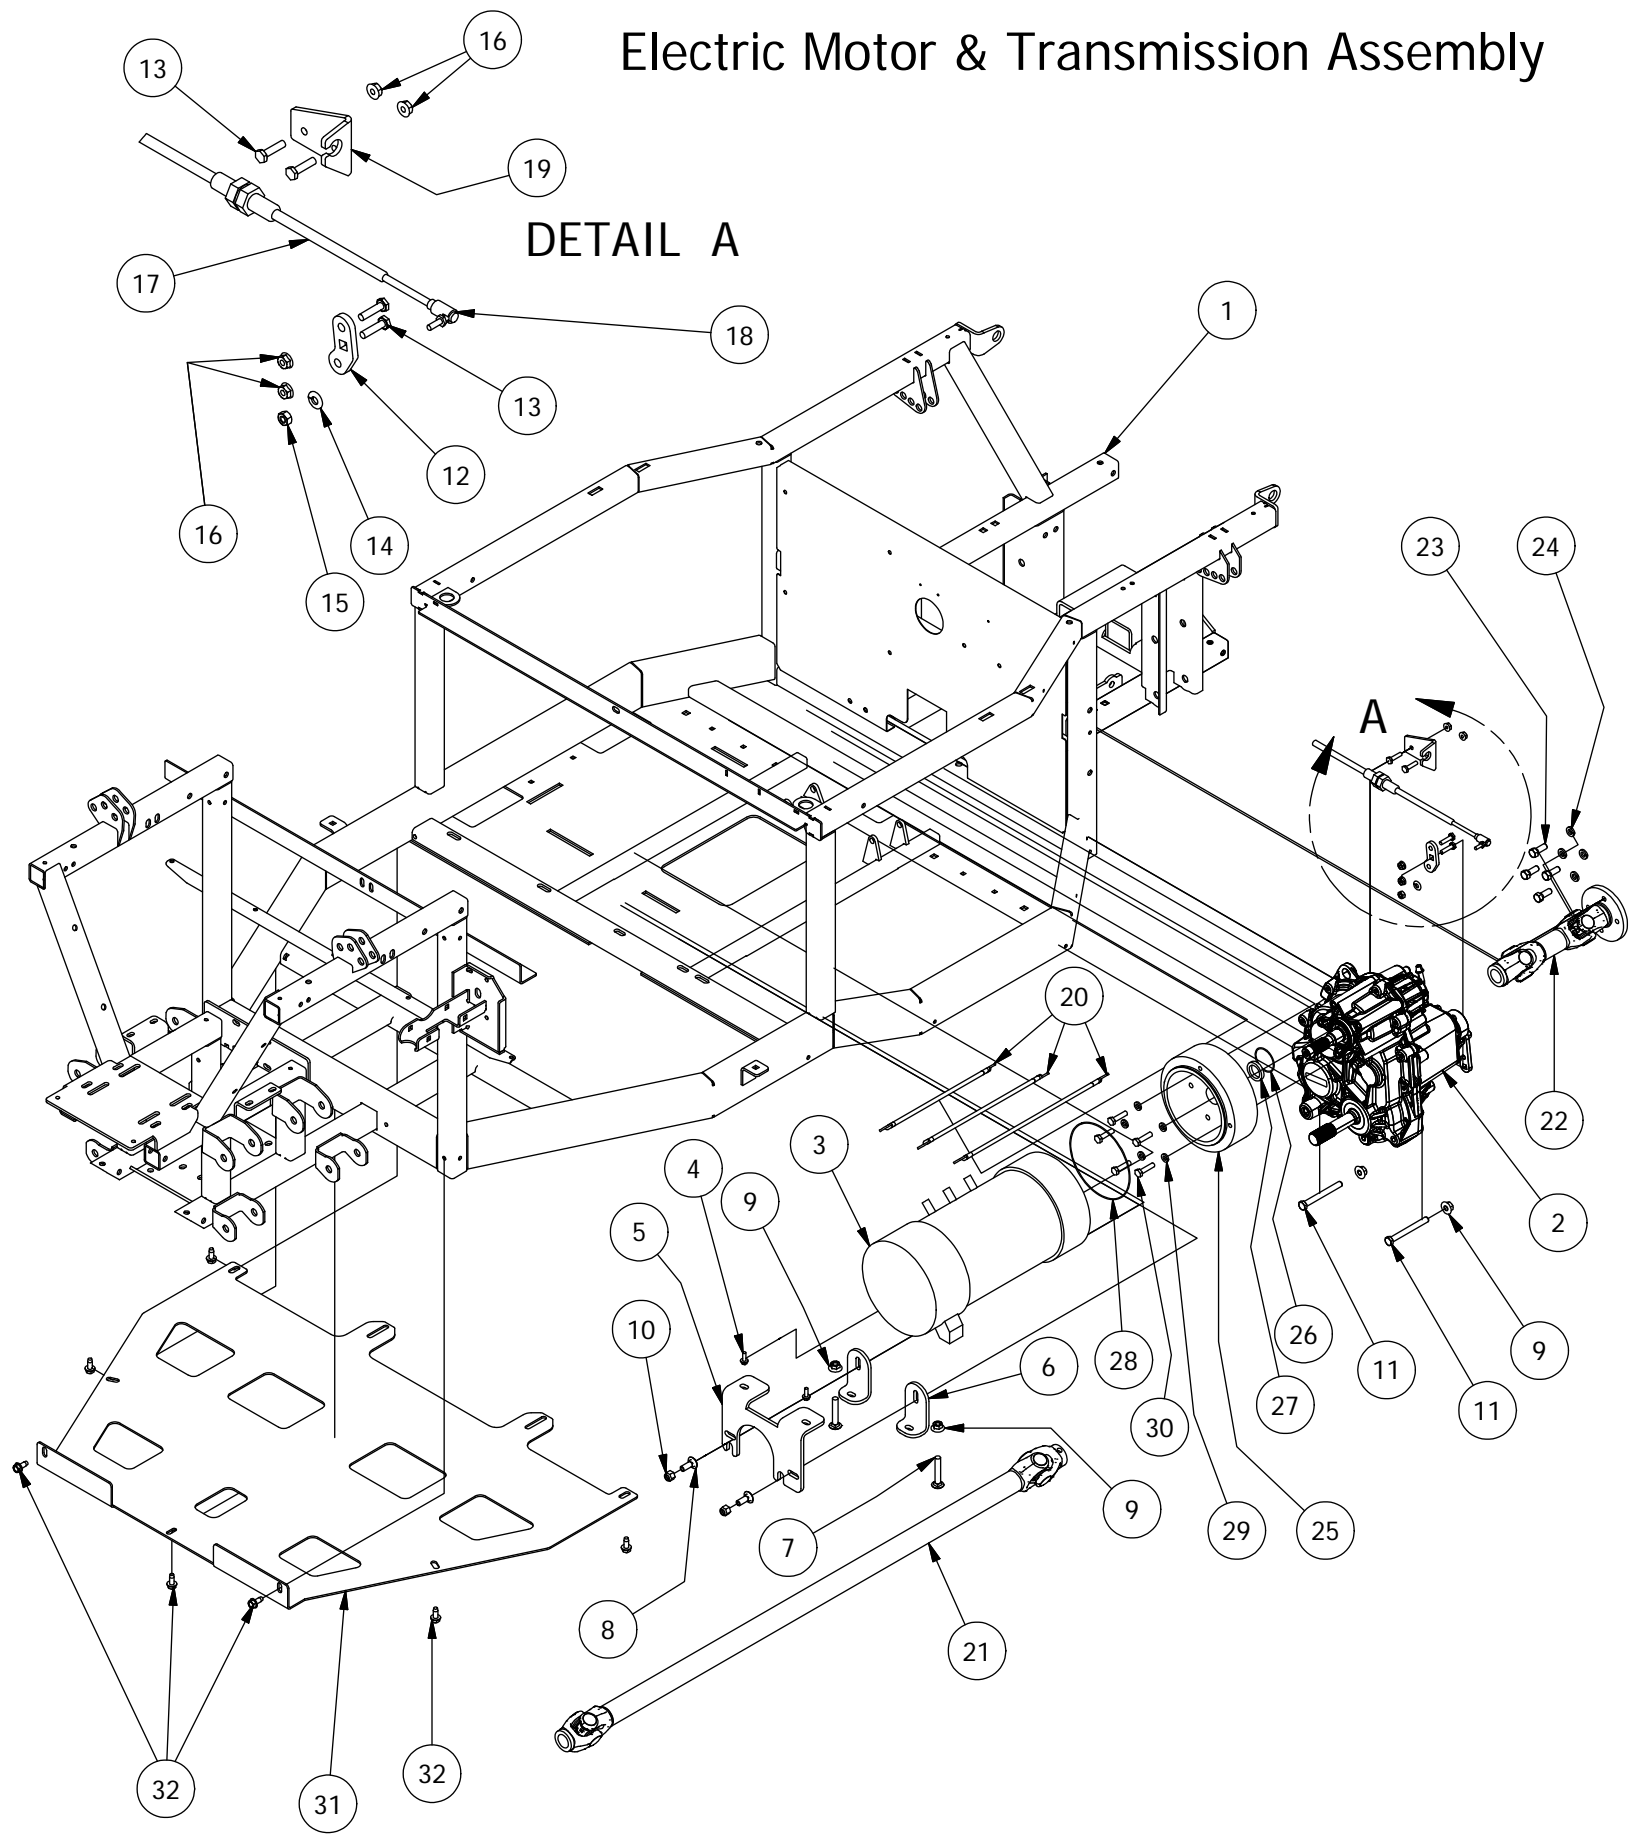

Electric Motor & Transmission Assembly

DETAIL A

Electric Motor & Transmission Assembly			
ITEM	QTY	PART NUMBER	DESCRIPTION
1	1	770-3020-00	Main Frame-Electric Single Cab
2	1	737-3000-00	Transmission
3	1	615-2020-10	AC Motor-Extended Frame
4	2	618-2065-00	M6 x 1.0 x 16 Flange Hex Bolt
5	1	739-3386-00	Upper Motor Mount-Electric
6	2	739-3384-00	Lower Motor Mount-Electric
7	2	618-2023-00	3/8"-16 x 2-1/4" Carriage Bolt
8	2	618-2011-00	3/8 - 16 X 1" Carriage Bolt
9	4	613-5201-00	3/8-16 Serrated Flange Nut
10	2	613-5041-00	3/8-16 Nylon Insert Locknut
11	2	618-2025-00	3/8" -16 X 3-1/2" hex C/S-Gr5
12	1	739-3376-00	Team Trans Shift Lever Ext
13	4	618-4007-00	1/4-20 x 1 Grade 5 Hex bolts Zinc
14	1	619-4008-00	1/4 Lock Washer Zinc
15	1	613-0028-00	1/4-28 Hex Nut
16	4	613-9001-00	1/4-20 Hex Flange Nuts Zinc W/Serrations
17	1	764-2004-00	Gear Shift Cable-Large UTV
18	1	710-1038-00	1/4" X 28 Quick Disc. Rod End
19	1	739-3382-00	Trans Shift Cable Brkt-Elect
20	3	664-1045-00	21" Battery Cable 2 Gauge
21	1	737-2027-00	Front Drive Shaft-Lg UTV-Electric
22	1	737-2028-00	Rear Drive Shaft-Lg UTV-Electric
23	4	618-6049-00	3/8-16 X 1 GR 5 Hex Bolts Zinc
24	4	619-0013-00	3/8" Zn Lock Washer
25	1	736-2010-00	AC Transmission Adpater
26	1	712-3006-00	Elect. Motor Adpt. O-ring 1
27	1	712-3010-00	Elect. Motor Adpt. Seal
28	1	712-3008-00	Elect. Motor Adpt. O-ring 2
29	5	619-8051-00	5/16 Lockwasher Zinc
30	5	618-1077-00	5/16 x 1-1/4 G8 Zn Hex Bolt
31	1	726-4012-00	Skid Plate-Gas 2500
32	7	618-2021-00	5/16" - 18 3/4" Ind Hex Washr Hd - Type F