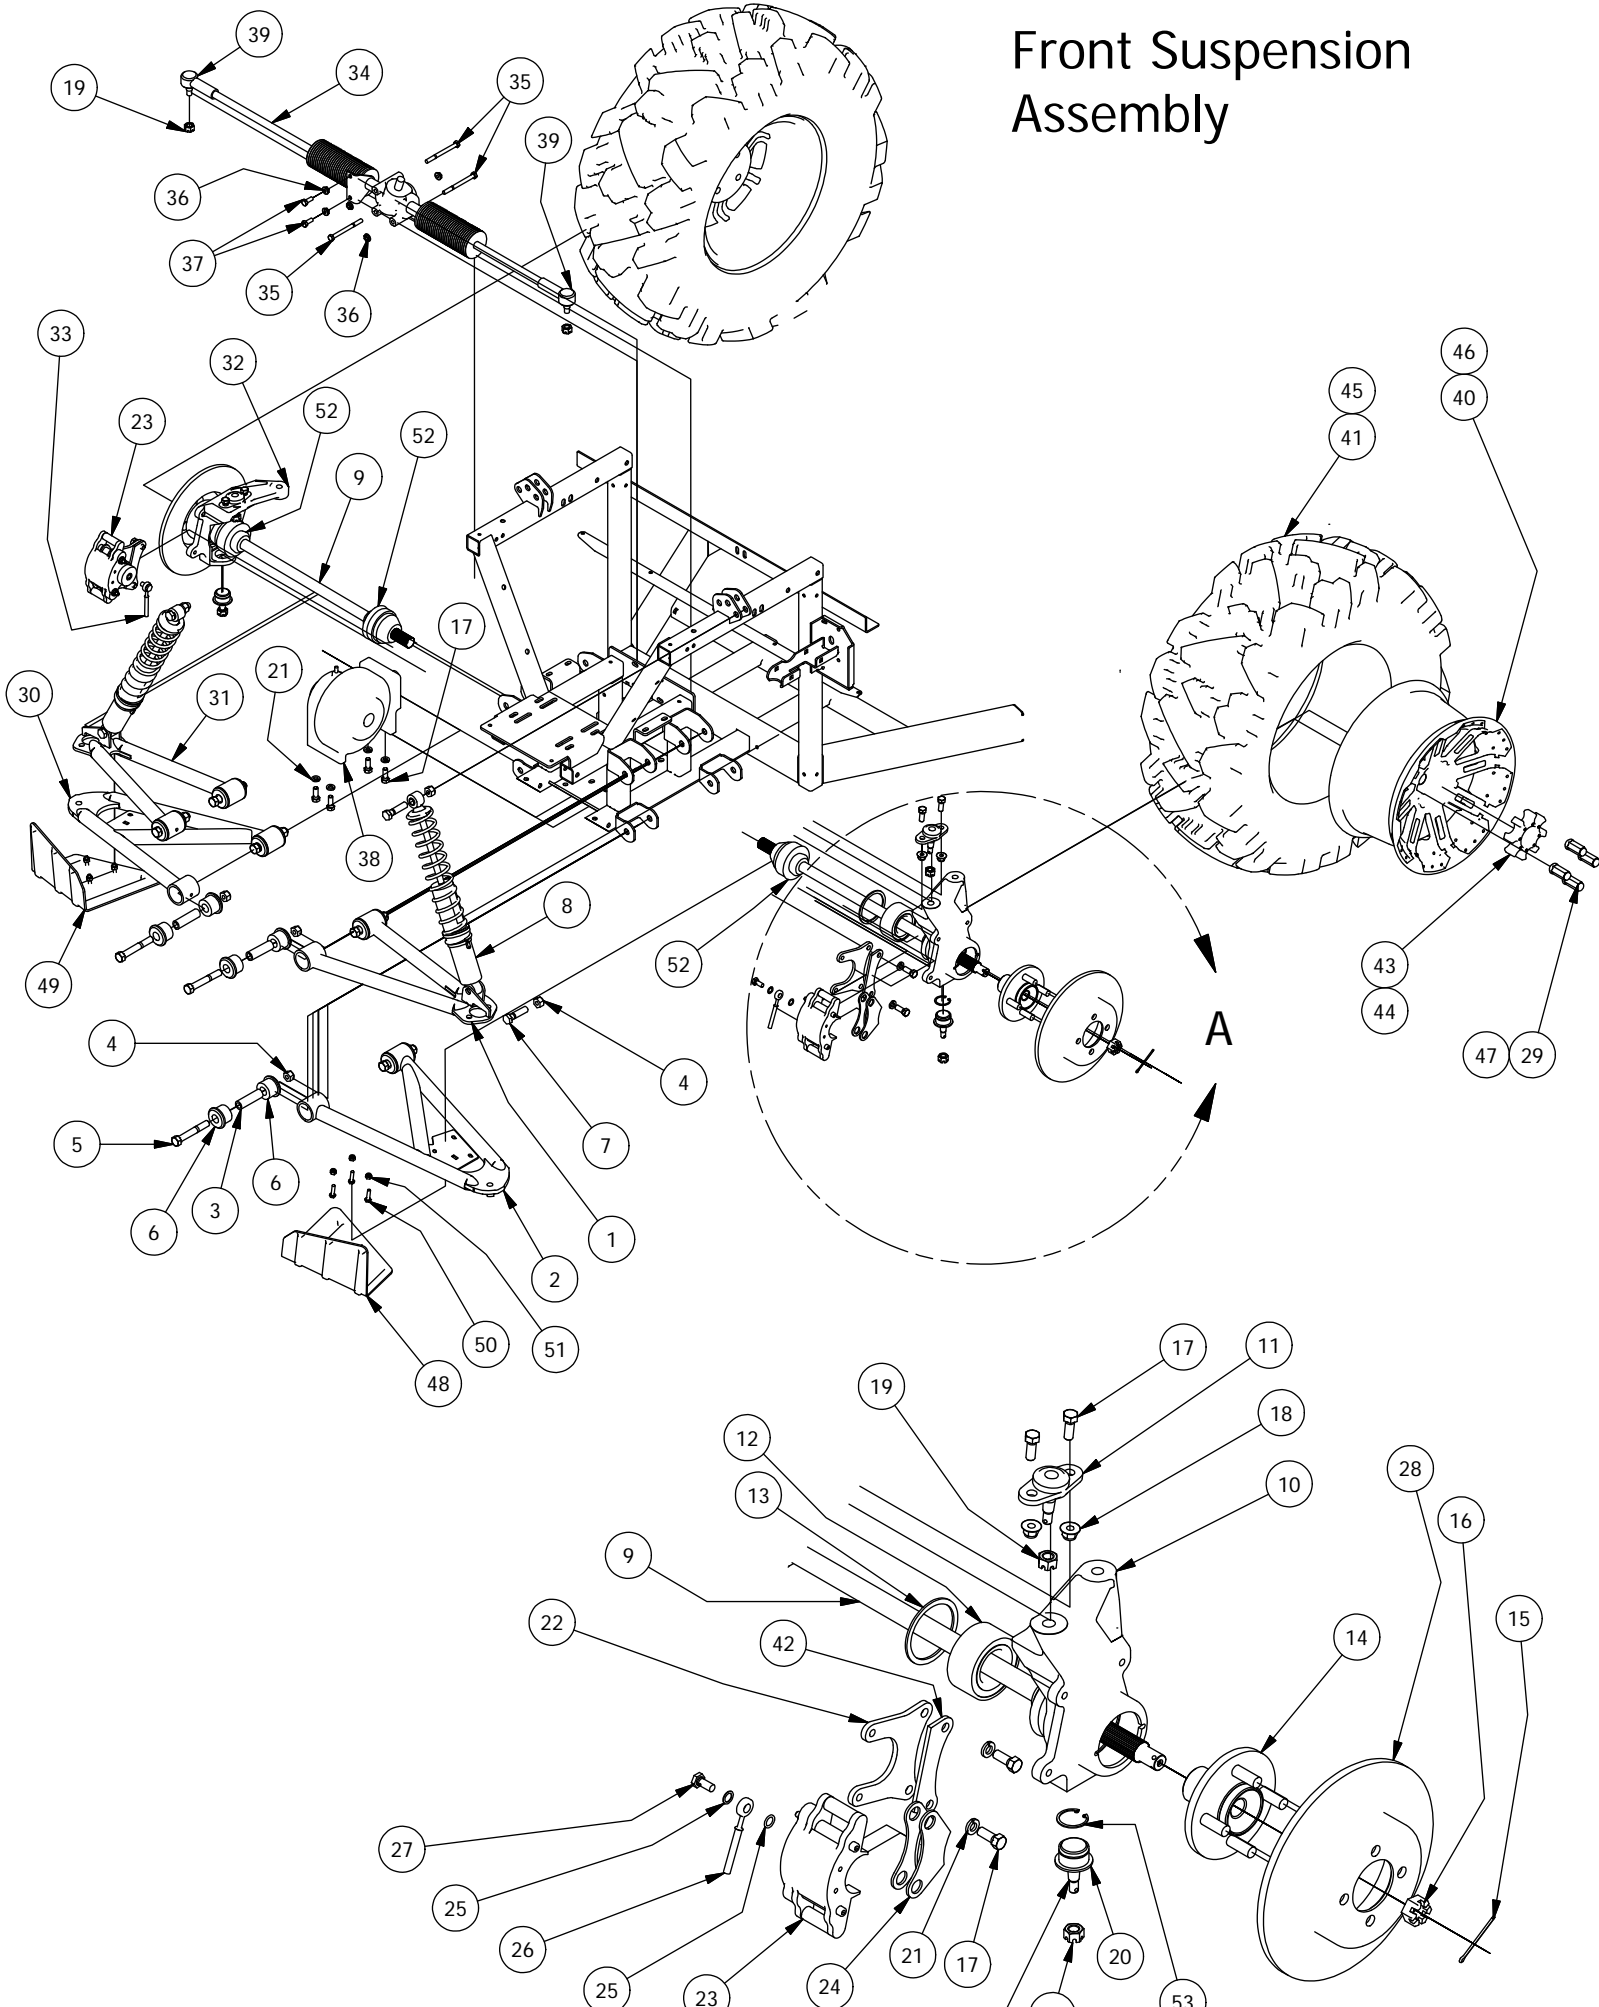

# Front Suspension Assembly

Includes Spacer on some models

DETAIL A

Front Suspension Assembly			
ITEM	QTY	PART NUMBER	DESCRIPTION
1	1	787-3201-00	Left Front Upper A-arm Assy
2	1	787-3203-00	Left Front Lower A-Arm Assy
3	8	732-2001-00	Large MTV A-Arm Bushing Sleeve
4	12	613-6037-00	1/2-13 Nylon Insert Locknut
5	8	618-2006-00	1/2" - 13X3-1/2" Hex Bolt Gr 5
6	16	732-2000-00	Large MTV A-Arm Bushing
7	4	618-5049-00	1/2-13 x 2 GR5 Hex Bolt Zinc
8	2	787-2005-00	Front Shock-Kohler 25 Lg UTV
9	2	737-2029-00	Half-Shaft - Front Large UTV
10	1	737-2020-00	Spindle, Left Front-Large UTV
11	2	799-2003-00	Ball Joint-Spindle-Upper High Strength
12	2	710-2002-00	Spindle Bearing LRG UTV
13	2	710-2003-00	Retaining Ring-Spindle Bearing
14	2	786-2000-00	Hub-Large UTV
15	2	765-1016-00	Rear Hub Castle Nut Cotter Pin
16	2	765-1012-00	Rear Hub Castle Nut
17	12	618-6049-00	3/8-16 X 1 GR 5 Hex Bolts Zinc
18	4	613-5202-00	3/8-16 Nylock Flange Nut
19	6	613-2003-00	M12 X 1.25 Castle Nut
20	2	799-2000-00	Ball Joint-Spindle-Lower
21	8	619-0013-00	3/8" Zn Lock Washer
22	2	639-0054-00	Brake Caliper Brkt-Ausco-Elect
23	2	616-1051-00	Hudraulic Caliper
24	2	616-1056-00	Brake Pad
25	4	616-1025-00	10 mm copper crush washer
26	1	716-3002-00	Brake Line Front Left-Lg UTV
27	2	616-1015-00	Banjo Bolt M 10mm x 1.0
28	2	716-2000-00	Rotor - Large UTV
29	8	613-0001-00	1/2 Lug Nut-44011- Front
30	1	787-3202-00	Right Front Lower A-Arm Assy
31	1	787-3200-00	Right Front Upper A-Arm Assy
32	1	737-2022-00	Spindle, Right Front-Large UTV
33	1	716-3000-00	Brake Line Front Right-Lg UTV
34	1	731-3000-00	Rack & Pinion, Large MTV
35	3	618-2060-00	5/16-18 X 3 1/2 GR 5 Hex Bolts Zinc
36	5	613-9002-00	5/16-18 Hex Flange Nuts Zinc w/Serations
37	2	618-8063-00	5/16-18 x 3/4 GR 5 Hex bolt Zinc
38	1	756-3000-00	Front Differential-Larg UTV
39	2	710-1014-00	Tie Rod End-Intimidator
40	2	722-4000-00	Wheel-Lockout 14X7-4" Black Sp.
41	2	722-4106-00	DUO-Trax 26X9R146 Ply Tire
42	2	725-3210-00	Caliper Brake Mount Spacer
43	2	722-4004-00	Wheel Center Cap-Lockout Wheel
44	2	722-4110-00	2500 Steel Wheels Center Cap (Base Model Only)
45	2	722-4112-00	Black Rock Tire-27x9xR14 Front (Base Model Only)
46	2	722-4006-00	4x4 Steel Front Wheel-Black (Base Model Only)
47	8	713-1012-50	Open End Lug Nut-Black (Base Model Only)
48	1	780-2206-00	Left A Frame Guard-2500
49	1	780-2207-00	Right A Frame Guard-2500
50	6	618-4007-00	1/4-20 x 1 Grade 5 Hex bolts Zinc
51	6	613-8073-00	1/4-20 Nylon Insert Locknut Zinc Orange Nylon
52	4	712-3222-00	Half Shaft CV Boot Kit
53	2	799-2001-00	Retaining Ring-Lg MTV Ball Jt