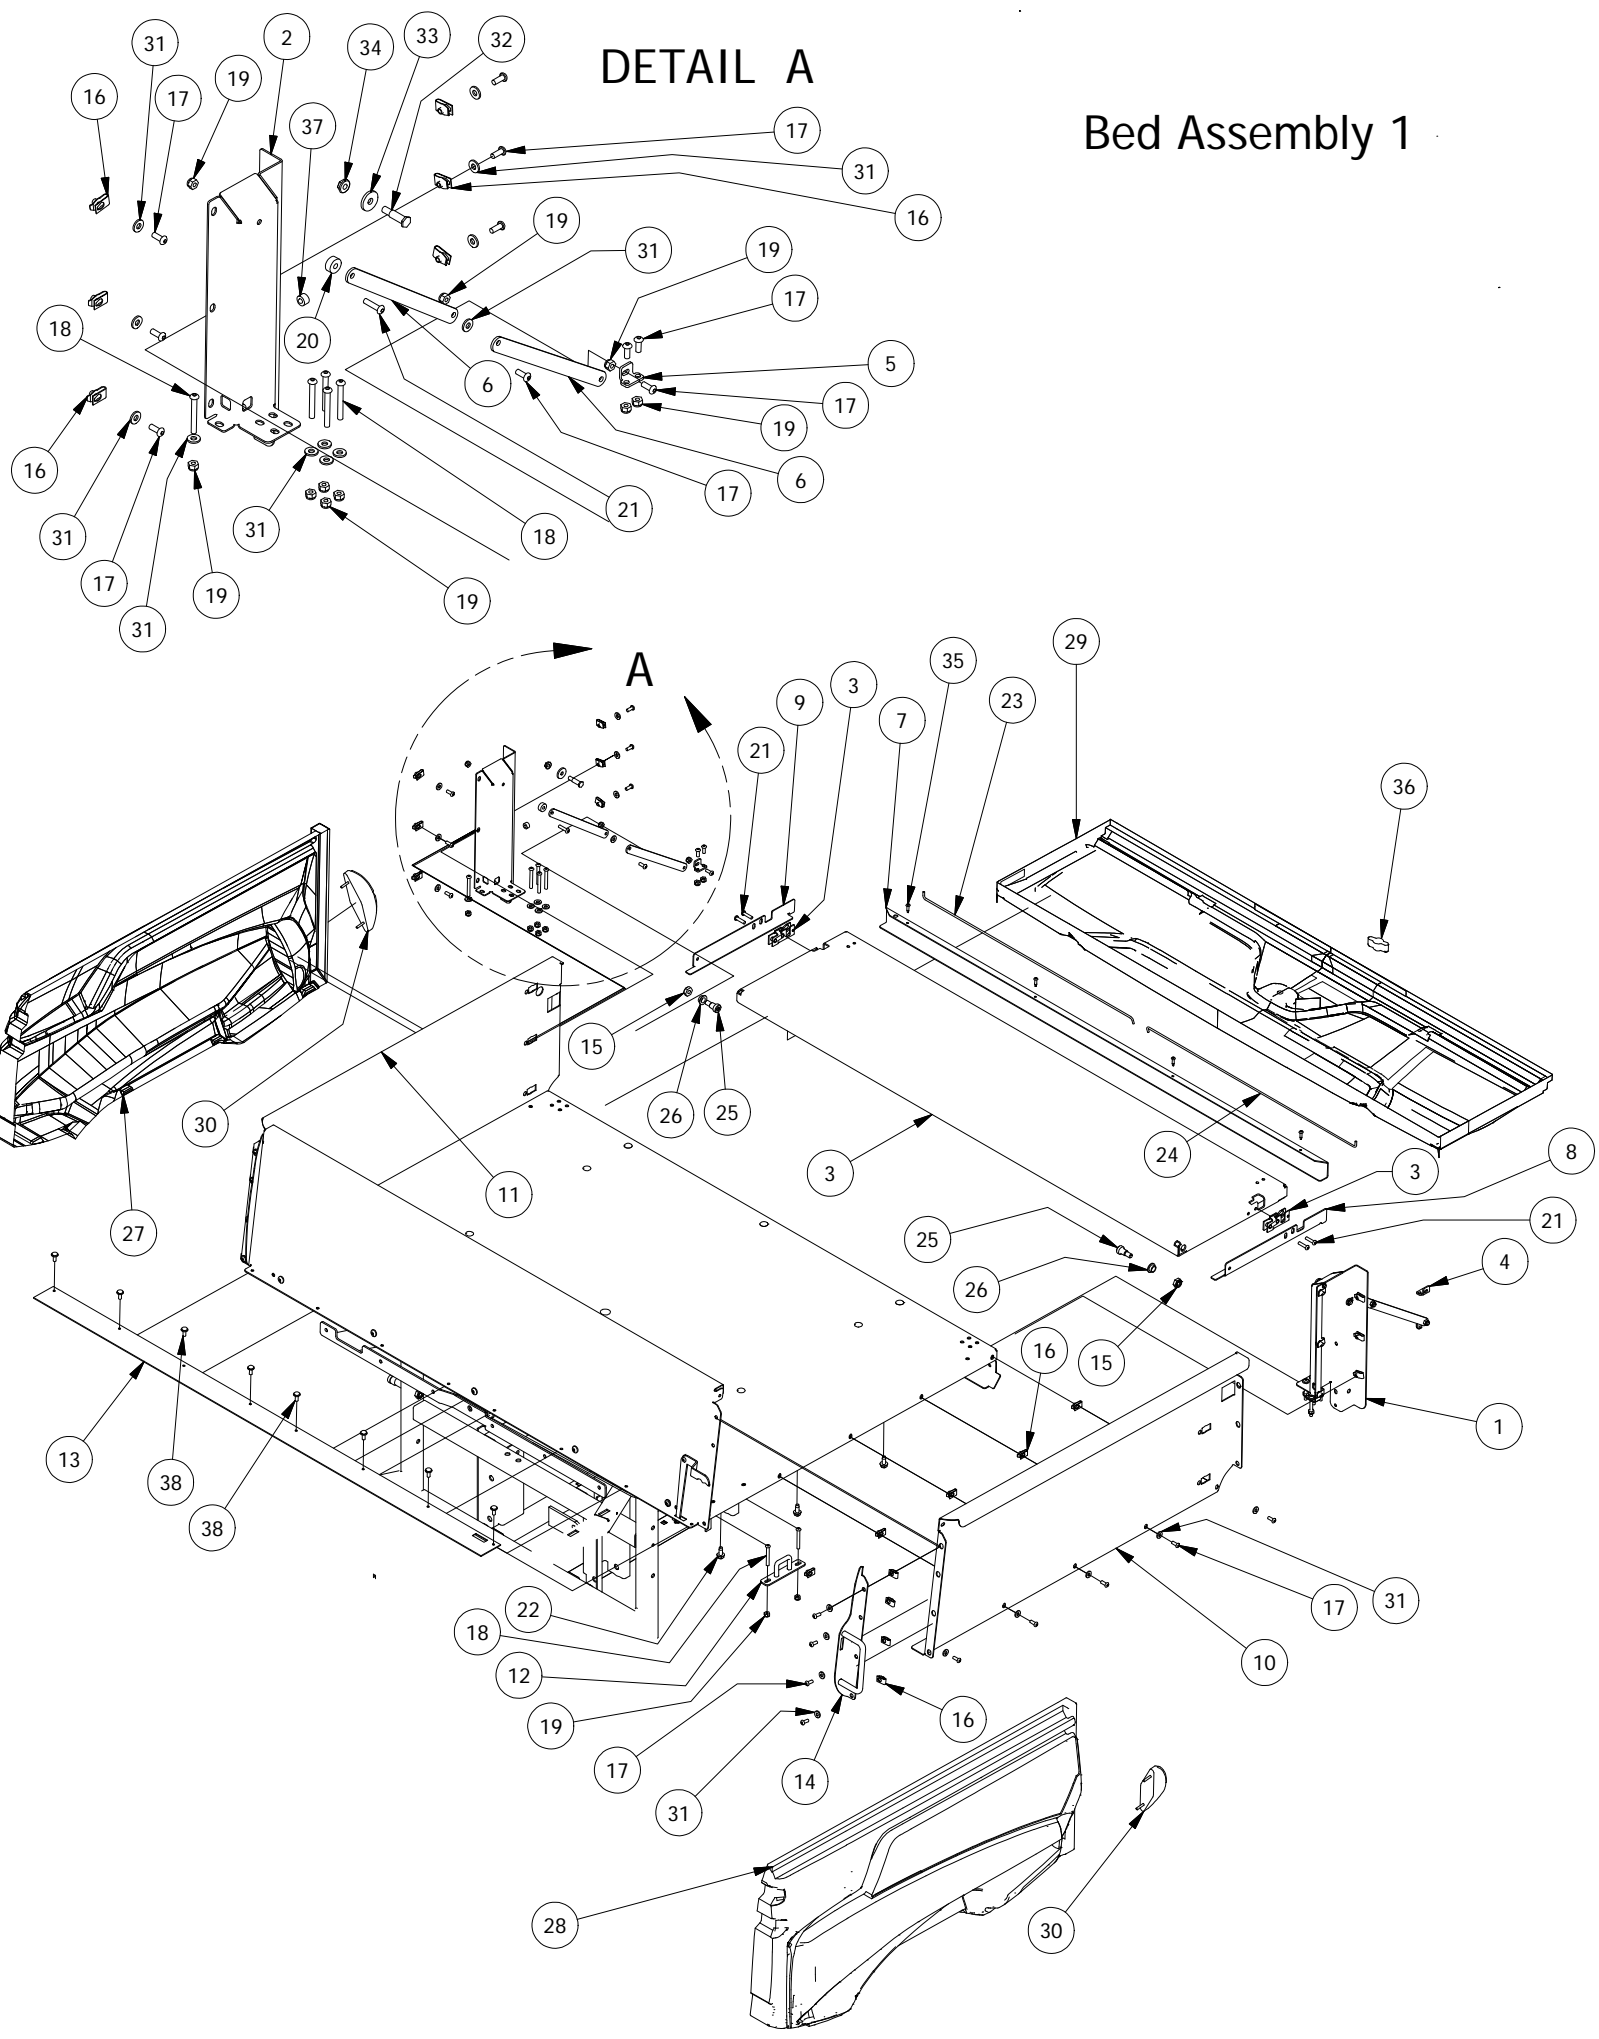

DETAIL A

Bed Assembly 1

Bed Assembly 1			
ITEM	QTY	PART NUMBER	DESCRIPTION
1	1	703-4008-10	Bed Side Support-Left
2	1	703-4006-10	Bed Side Support-Right
3	1	760-1010-00	Standard bed Tail Gate Panel With Cross Brace Assembly
4	1	739-4002-00	Tailgate Support Bracket (Right)
5	1	739-4004-00	Tailgate Support Bracket (Left)
6	4	739-4016-00	Tailgate Support Arm-2500
7	1	703-4002-20	Top Tailgate Guard-Aluminum
8	1	703-4014-20	Left TG Side Cover-Aluminum
9	1	703-4012-20	Right TG Side Cover-Aluminum
10	1	703-4004-20	Standard Bed Left Side-Steel-Aluminum
11	1	726-4006-20	Standard Bed Right Side-Steel-Aluminum
12	2	739-7005-00	Door Striker Post - Assy 1500G
13	1	712-3020-00	Bed Dust Seal
14	1	769-4002-00	Dump Bed Handle Assy
15	6	613-0040-00	1/2-13 Nylon Insert Jam Locknut
16	34	613-0054-00	1/4-20 Cage Nut
17	43	618-8064-50	1/4-20 x 5/8 Button Socket C/S
18	14	618-1060-50	1/4-20 X2" Button Hd Black
19	25	613-8073-50	1/4-20 Nylon Insert Locknut BL
20	3	725-4004-00	Spacer, .261 IDx.740 ODx.315 L
21	7	618-2037-50	1/4-20 X1 Button Socket C/S Black
22	6	618-2021-00	5/16" - 18 3/4" Ind Hex Washr Hd - Type F
23	1	735-4000-00	Tailgate Latch Push Rod Left
24	1	735-4002-00	Tailgate Latch Push Rod Right
25	2	618-6062-00	1/2" x 5/8" Soc. Shoulder Bolt
26	2	632-5000-00	1/2 IDx 5/8 x 5/16 OIB Bushing
27	1	780-2065-10	Dump Bed Side-Right-Large UTV
28	1	780-2070-10	Dump Bed Side-Left-Large UTV
29	1	780-2075-10	Tailgate-Large UTV-Black
30	2	786-0014-00	Stop/Tail Light - Large UTV
31	47	619-0010-50	1/4 Flat Washer Black
32	2	739-7000-00	Basket Latch Striker Post
33	2	619-4010-00	1" ODx.307" IDx120 Flat Washer
34	2	613-0031-00	Serrated Flange nut
35	4	630-2030-50	10 x 3/4 Pan Philips Tek Screw
36	1	752-1006-00	Dump Bed Tail gate Actuator
37	2	729-1002-00	Buttom Bumper-Tailgate-2500
38	8	618-2082-00	Push Pin Rivet-Bed Seal