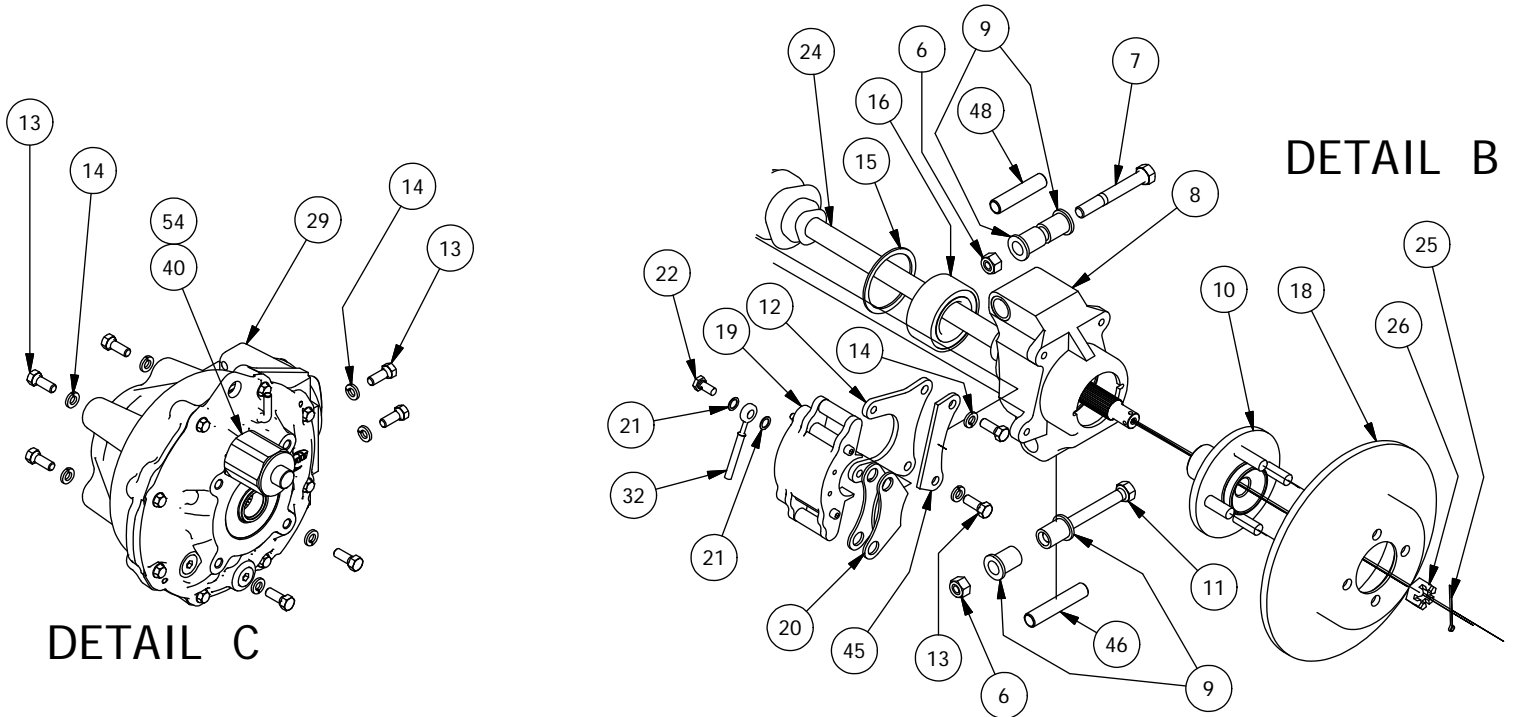

DETAIL B

DETAIL C