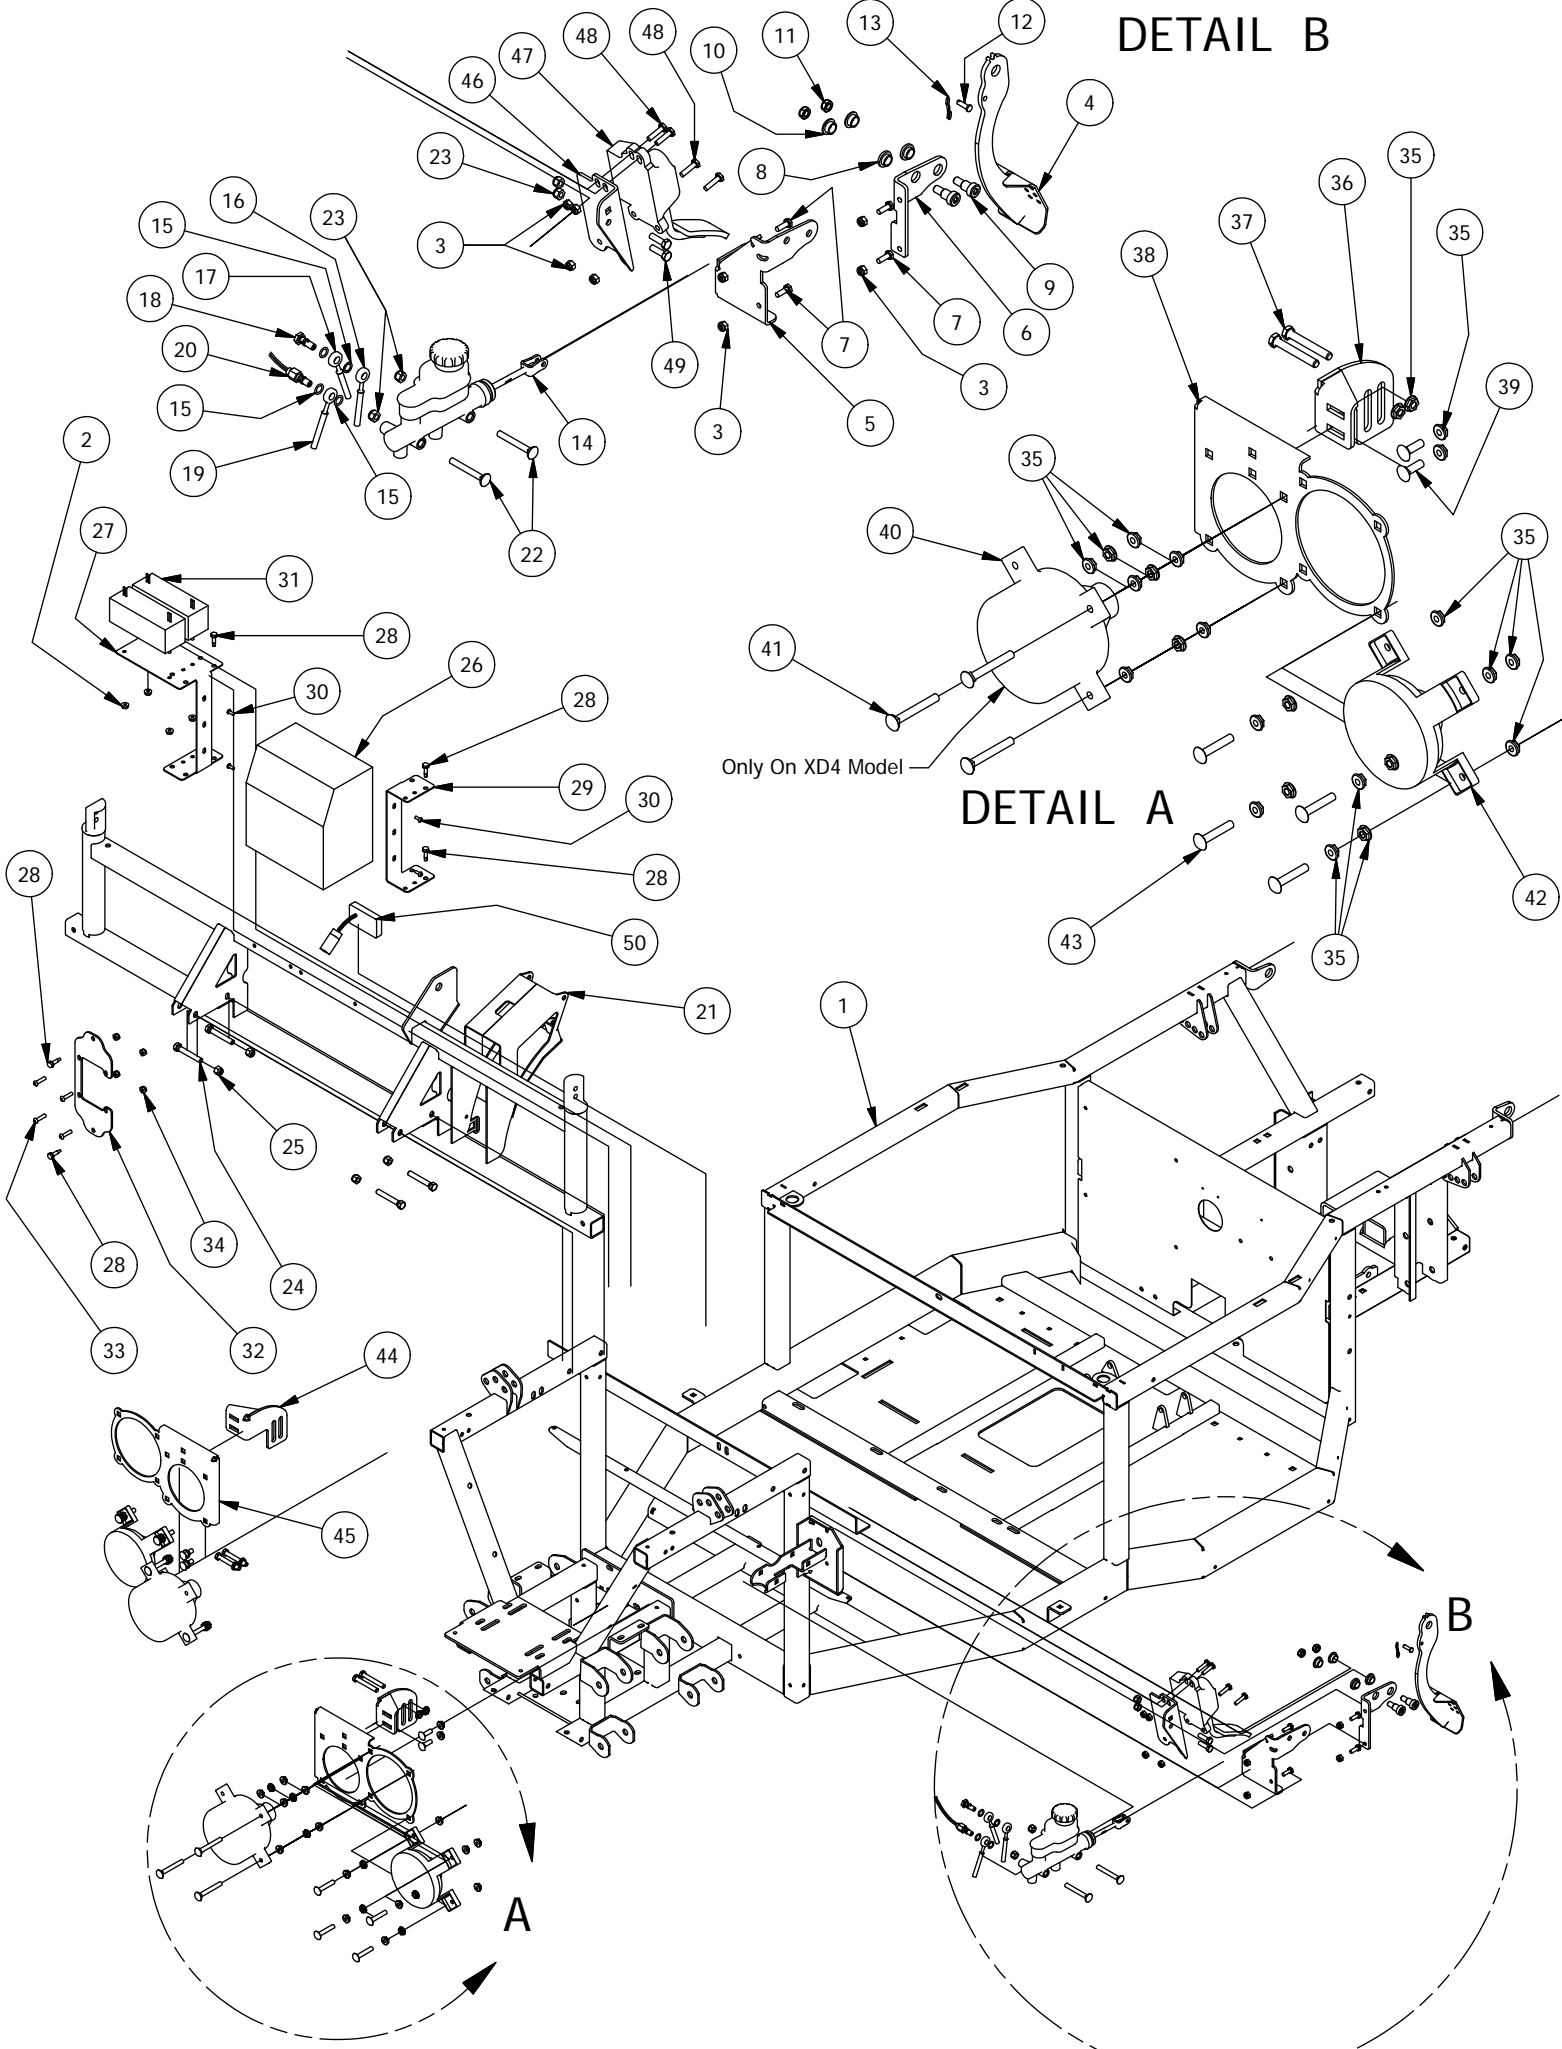

DETAIL B

Parts List			
ITEM	QTY	PART NUMBER	DESCRIPTION
1	1	770-3020-00	Main Frame-Electric Single Cab
2	4	613-9001-00	1/4-20 Hex Flange Nuts Zinc W/Serrations
3	8	613-8073-00	1/4-20 Nylon Insert Locknut Zinc Orange Nylon
4	1	716-2012-00	Brake Pedal Assy-Large UTV
5	1	739-4212-00	Accelerator Pedal Brkt-Elect
6	1	739-4200-00	Brake Pedal Bracket Left-2500
7	4	618-8052-00	1/4-20 x 3/4 Grade 5 Hex bolts Zinc
8	2	732-2003-00	Bushing, Oil Impregnated
9	2	618-6062-00	1/2" x 5/8" Soc. Shoulder Bolt
10	2	632-5000-00	1/2 IDx 5/8 x 5/16 OIB Bushing
11	2	613-2004-00	3/8"-16 Nyloc Jam Nut
12	1	620-1000-00	Clevis Pin, 1/4" x 3/4"
13	1	620-1002-00	Bow Tie Clip
14	1	716-1000-00	Master Cylinder, Dual Cylinder
15	5	616-1025-00	10 mm copper crush washer
16	1	716-3002-00	Brake Line Front Left-Lg UTV
17	1	716-3000-00	Brake Line Front Right-Lg UTV
18	1	716-1017-00	Banjo Bolt-Double-10mm-1.0
19	1	716-3004-00	Brake Line-MC to Rear T-Lg UTV
20	1	777-1011-00	Brake Switch-Banjo-2012
21	1	770-3002-00	Dash Support Assy
22	2	618-2019-00	5/16" - 18 X 2-1/2" Carriage Bolt
23	4	613-8047-00	5/16-18 Nylock HEX Nut
24	4	618-2069-00	3/8" - 16 X 2-1/2" Hex Hd Cap Screw
25	4	613-5041-00	3/8-16 Nylon Insert Locknut
26	1	668-1055-00	18A, 48V Charger-4 Pass
27	1	739-3888-00	Battery Charger Bracket-Elect
28	6	630-7040-00	1/4 x 1 Hex Head Tek Screw
29	1	739-3889-00	Battery Charger Bracket-Left
30	4	630-3050-00	10 x 1/2 Pan Phillips T/S
31	2	686-4900-00	48V To 12V Convertor
32	1	739-3890-00	Fuse Box Brkt-Electric
33	4	618-2037-50	1/4-20 X1 Button Socket C/S Black
34	4	613-8073-50	1/4-20 Nylon Insert Locknut BL
35	25	613-9002-00	5/16-18 Hex Flange Nuts Zinc w/Serations
36	1	739-4056-00	Head Light Bracket Brace-Left
37	2	618-2041-00	5/16" x 2-1/4" Hex Hd Cap Scr.
38	1	739-4052-00	Head Light Bracket-Left
39	2	618-8065-00	5/16-18 x 1 Carriage Bolt
40	2	786-0016-00	Headlight-High Beam-Large UTV
41	3	618-2019-00	5/16" - 18 X 2-1/2" Carriage Bolt
42	2	786-0015-00	Headlight-Low Beam-Large UTV
43	4	618-4708-00	5/16-18 x 1-3/4 Carriage bolt
44	1	739-4058-00	Head Light Bracket Brace-Right
45	1	739-4054-00	Head Light Bracket-Right
46	1	739-4214-00	Accelerator Pedal Mount-Elect
47	1	755-1006-00	Electric Accelerator Pedal
48	4	618-4007-00	1/4-20 x 1 Grade 5 Hex bolts Zinc
49	2	618-1080-00	5/16-18 x 1" GR 8 Hex bolt
50	1	786-2002-00	PMW Controller, Team Rear Diff