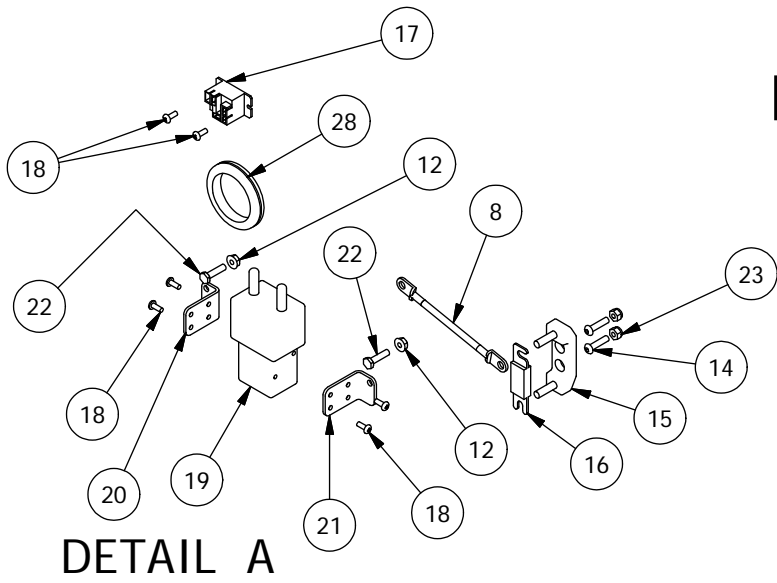

Battery Assembly

Battery Assembly			
ITEM	QTY	PART NUMBER	DESCRIPTION
1	1	770-3020-00	Main Frame-Electric Single Cab
2	8	668-2050-00	6 Volt Battery
3	2	657-0020-00	Rear Battery Holder
4	2	757-3008-00	Battery Hold Down-3 Battery
5	8	618-2010-00	3/8 -16x11 Carriage Bolt
6	4	618-2031-00	3/8" -16X 5-1/2" Carriage Bolt
7	12	613-5202-00	3/8-16 Nylock Flange Nut
8	8	664-1050-00	8" Battery Cable 2 Gauge
9	2	664-1045-00	21" Battery Cable 2 Gauge
10	2	664-0035-00	73" Battery Cable 2 Gauge
11	1	615-3003-00	Curtis Speed Controller (650) (4 Passenger Only)
12	6	613-9001-00	1/4-20 Hex Flange Nuts Zinc W/Serrations
13	4	618-5005-00	1/4-20 x 1-1/2 Grade 5 Hex bolts Zinc
14	2	618-2037-50	1/4-20 X1 Button Socket C/S Black
15	1	668-3010-00	500 Amp Fuse Mounting Block
16	1	668-3000-00	Fast Acting Fuse-500 Amp
17	1	686-4800-00	48 Volt Relay
18	6	630-3050-00	10 x 1/2 Pan Phillips T/S
19	1	615-1002-00	48 Volt High Capacity Solenoid
20	1	639-1007-00	Solenoid Bracket Curtis 2991
21	1	639-1005-00	Solenoid Bracket Curtis 2991
22	2	618-4007-00	1/4-20 x 1 Grade 5 Hex bolts Zinc
23	2	613-8073-00	1/4-20 Nylon Insert Locknut Zinc Orange Nylon
24	16	619-0023-00	5/16 flat Washer 18-8 SS
25	16	613-8043-00	5/16-18 Hex Nuts Zinc
26	2	703-3370-00	Battery Side Support-2500 Elect
27	2	703-3372-00	Battery End Support-2500 Elect
28	1	619-0020-00	Rubber Grammet-Rear Fire Wall
29	1	770-3024-00	Battery Tray Assy-Right Side
30	1	770-3022-00	Battery Tray Assy-Left Side
31	7	618-2021-00	5/16" - 18 3/4" Ind Hex Washr Hd - Type F