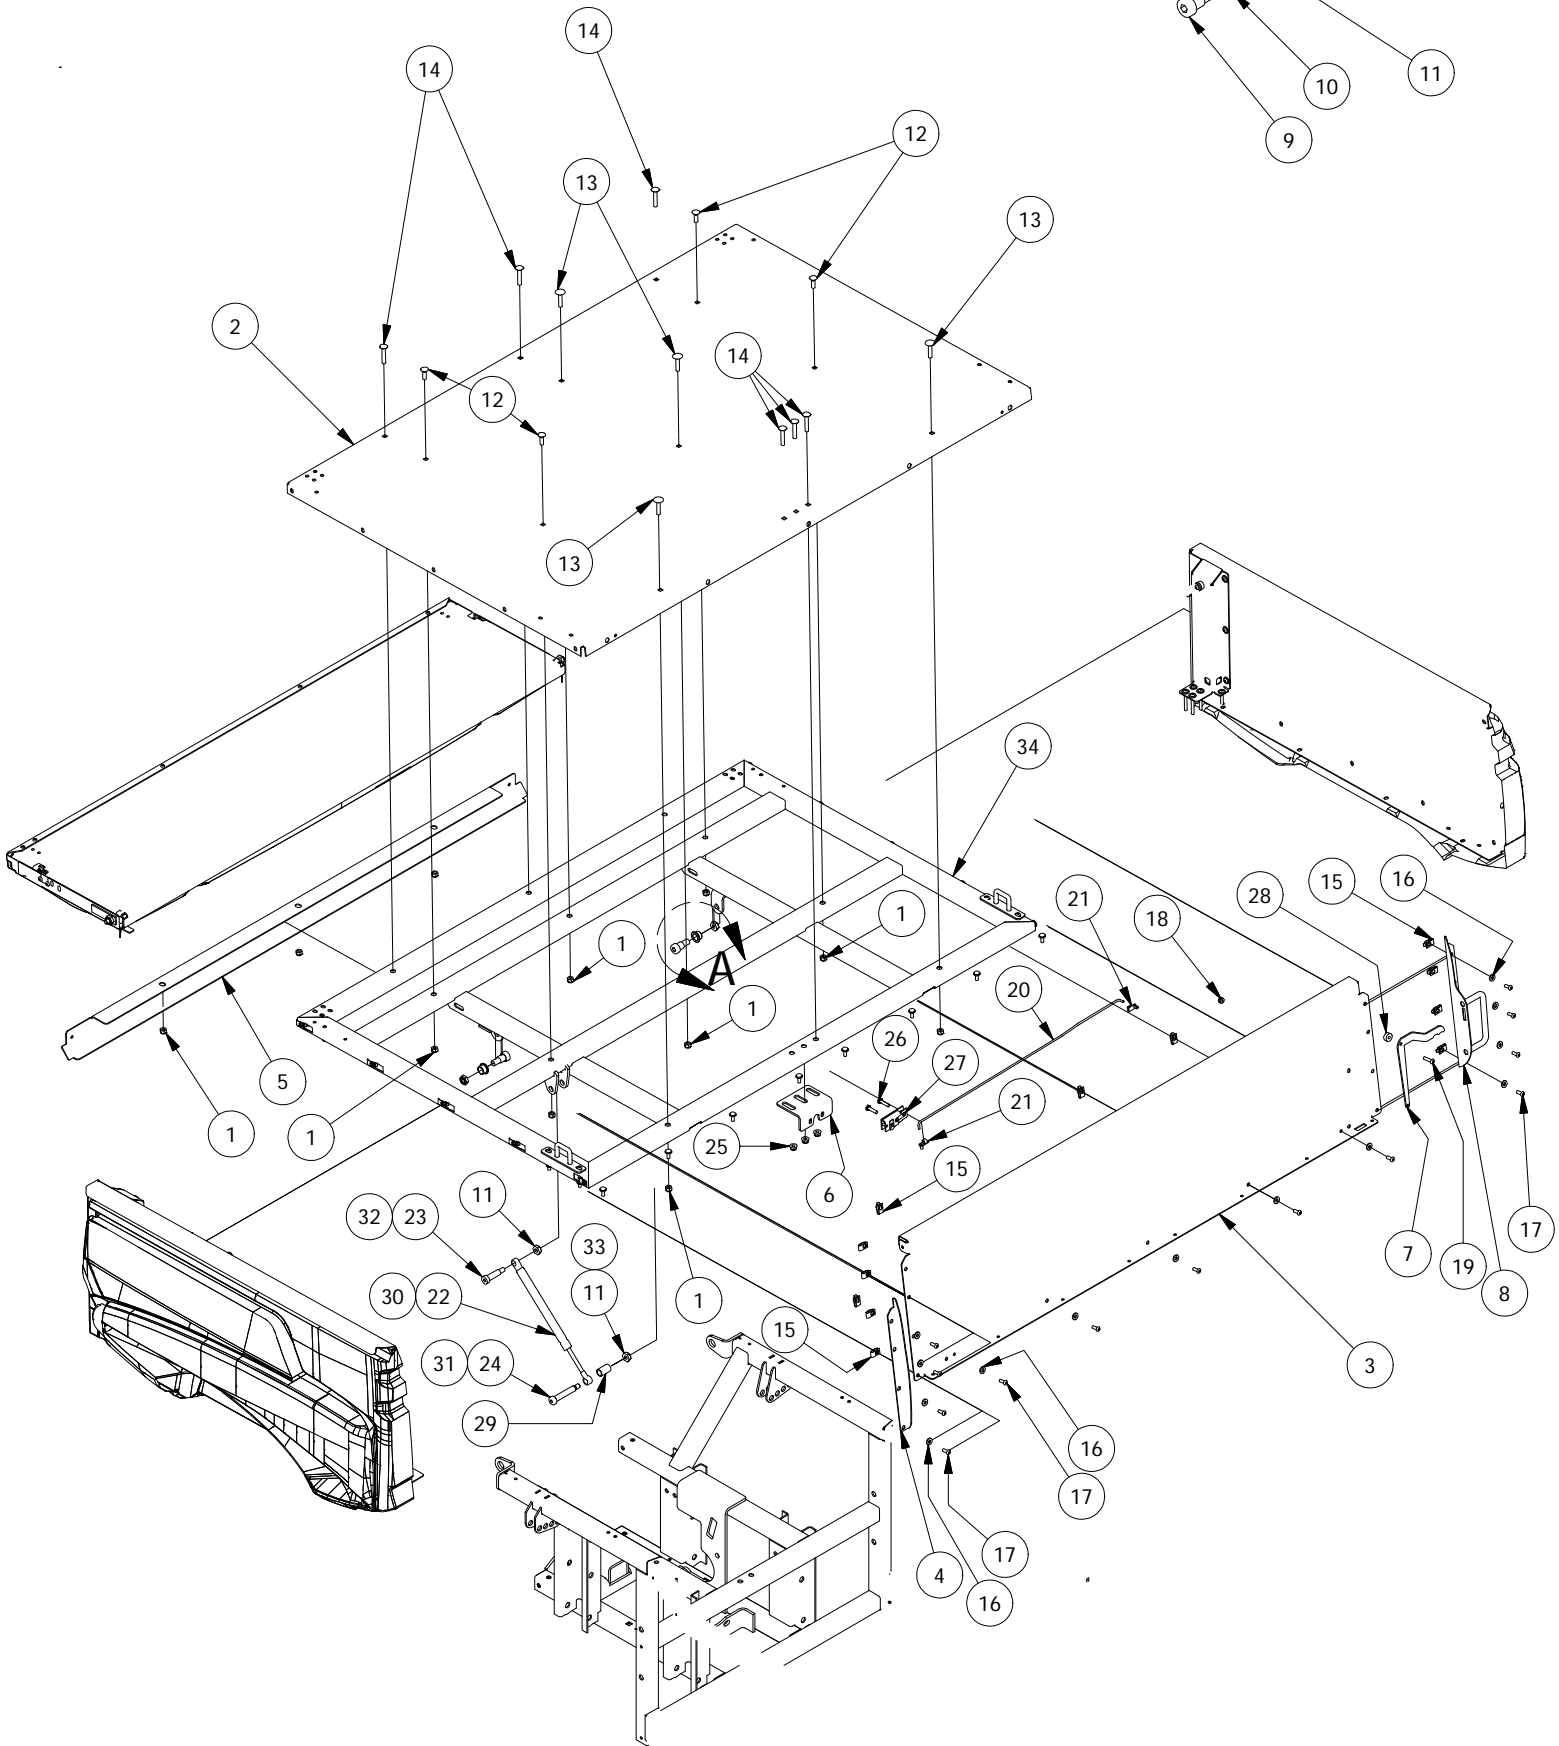

Bed Assembly 2

DETAIL A

Bed Assembly 2			
ITEM	QTY	PART NUMBER	DESCRIPTION
1	11	613-8047-00	5/16-18 Nylock HEX Nut
2	1	726-4000-20	Srandard Bed Bottom Aluminum
3	1	726-4002-20	Srandard Bed Front-Aluminum
4	1	703-4009-20	Right Bed Corner Cover-Aluminum
5	1	703-4004-20	Lower Bed Cover-Aluminum
6	1	739-3406-00	Rotary Latch Bracket-Bed
7	1	769-4000-00	Dump Bed Actuator Lever
8	1	769-4002-00	Dump Bed Handle Assy
9	2	618-3001-00	5/8 x 5/8 Shoulder Bolt
10	2	632-5052-00	Bronze Bushing - SF- 2024-8
11	6	613-0040-00	1/2-13 Nylon Insert Jam Locknut
12	4	618-8065-00	5/16-18 x 1 Carriage Bolt
13	4	618-8060-00	5/16-16 x 1 1/2 Carriage Bolts
14	6	618-4708-00	5/16-18 x 1-3/4 Carriage bolt
15	34	613-0054-00	1/4-20 Cage Nut
16	47	619-0010-50	1/4 Flat Washer Black
17	43	618-8064-50	1/4-20 x 5/8 Button Socket C/S
18	25	613-8073-50	1/4-20 Nylon Insert Locknut BL
19	7	618-2037-50	1/4-20 X1 Button Socket C/S Black
20	1	735-4004-00	Dump Bed Latch Push Rod
21	2	772-7000-00	Latch Push Rod Retainer Clip
22	1	735-2000-00	Dump Bed Gas Spring-Large UTV
23	1	618-2020-00	12"X1-1/2" Shoulder Bolt
24	1	618-2047-00	1/2"x 2-1/2" Shoulder Bolt
25	3	613-8049-00	5/16-18 Nylon Insert Flange Nut Zinc Orange Nylon
26	2	618-4007-00	1/4-20 x 1 Grade 5 Hex bolts Zinc
27	1	752-1004-00	Dump Bed Rotary Latch
28	3	725-4004-00	Spacer, .261 IDx.740 ODx.315 L
29	1	725-1009-00	Pedal Spring Spacer LRG UTV 1-1/8 spacer
30	1	735-2010-00	Dump Bed Actuator-2500 Series (XD4 Models Only)
31	1	618-6068-00	1/2" X 4" Shoulder Bolt (XD4 Models Only)
32	1	618-5049-00	1/2-13 X 2 GR 5 Hex Bolts Zinc (XD4 Models Only)
33	1	613-5202-00	3/8-16 Nylock Flange Nut (XD4 Models Only)
34	1	770-3016-00	Standard Bed Frame Assy