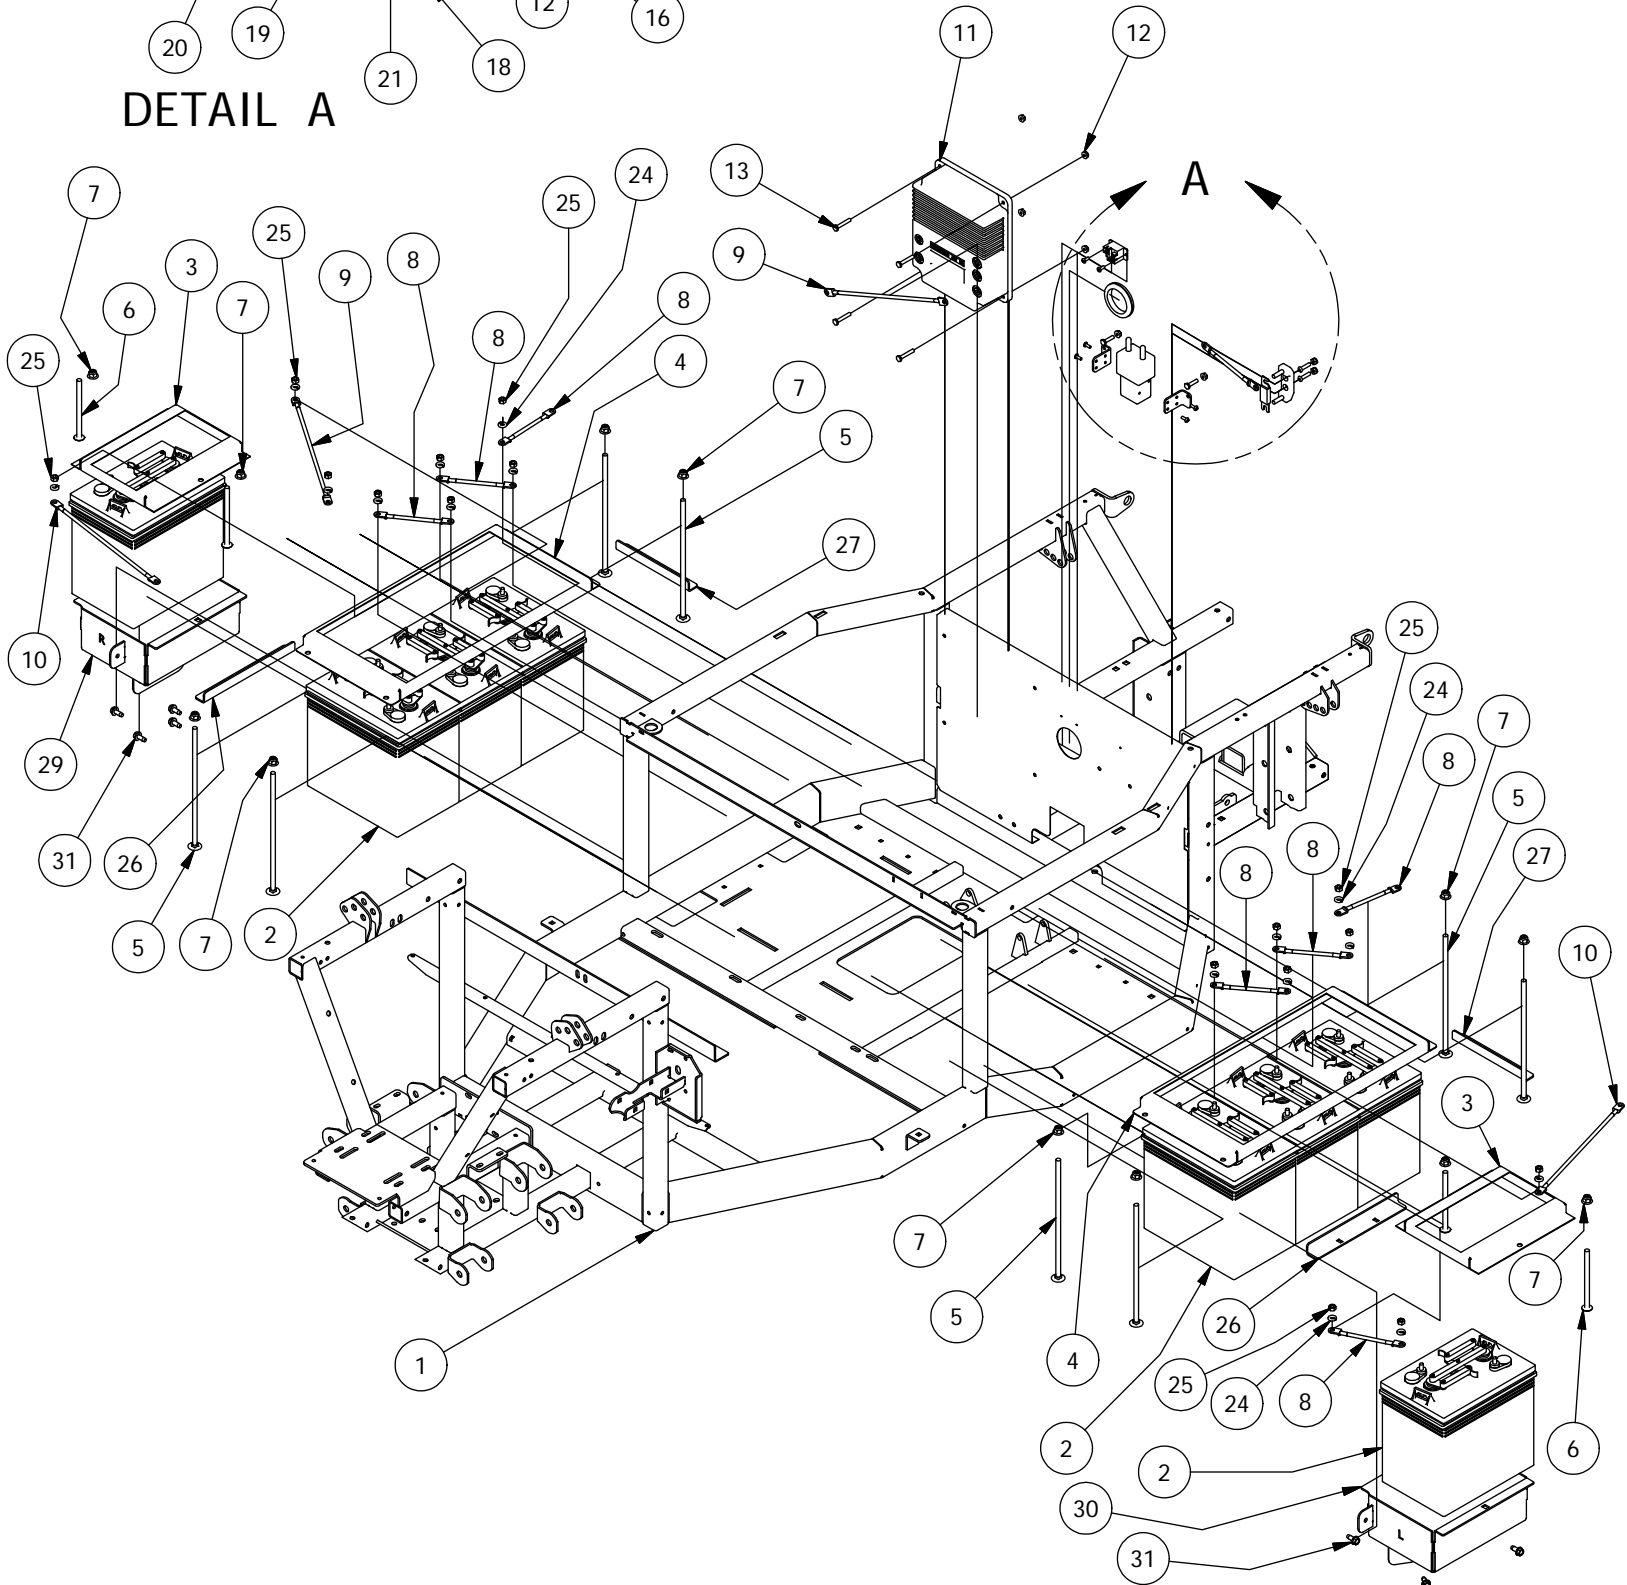

Battery Assembly

Battery Assembly			
ITEM	QTY	PART NUMBER	DESCRIPTION
1	1	770-3020-00	Main Frame-Electric Single Cab
2	8	668-2050-00	6 Volt Battery
3	2	657-0020-00	Rear Battery Holder
4	2	757-3008-00	Battery Hold Down-3 Battery
5	8	618-2010-00	3/8 -16x11 Carriage Bolt
6	4	618-2031-00	3/8" -16X 5-1/2" Carriage Bolt
7	12	613-5202-00	3/8-16 Nylock Flange Nut
8	8	664-1050-00	8" Battery Cable 2 Gauge
9	2	664-1045-00	21" Battery Cable 2 Gauge
10	2	664-0035-00	73" Battery Cable 2 Gauge
11	1	615-3003-00	Curtis Speed Controller (650) (4 Passenger Only)
12	6	613-9001-00	1/4-20 Hex Flange Nuts Zinc W/Serrations
13	4	618-5005-00	1/4-20 x 1-1/2 Grade 5 Hex bolts Zinc
14	2	618-2037-50	1/4-20 X1 Button Socket C/S Black
15	1	668-3010-00	500 Amp Fuse Mounting Block
16	1	668-3000-00	Fast Acting Fuse-500 Amp
17	1	686-4800-00	48 Volt Relay
18	6	630-3050-00	10 x 1/2 Pan Phillips T/S
19	1	615-1002-00	48 Volt High Capacity Solenoid
20	1	639-1007-00	Solenoid Bracket Curtis 2991
21	1	639-1005-00	Solenoid Bracket Curtis 2991
22	2	618-4007-00	1/4-20 x 1 Grade 5 Hex bolts Zinc
23	2	613-8073-00	1/4-20 Nylon Insert Locknut Zinc Orange Nylon
24	16	619-0023-00	5/16 flat Washer 18-8 SS
25	16	613-8043-00	5/16-18 Hex Nuts Zinc
26	2	703-3370-00	Battery Side Support-2500 Elect
27	2	703-3372-00	Battery End Support-2500 Elect
28	1	619-0020-00	Rubber Grammet-Rear Fire Wall
29	1	770-3024-00	Battery Tray Assy-Right Side
30	1	770-3022-00	Battery Tray Assy-Left Side
31	7	618-2021-00	5/16" - 18 3/4" Ind Hex Washr Hd - Type F