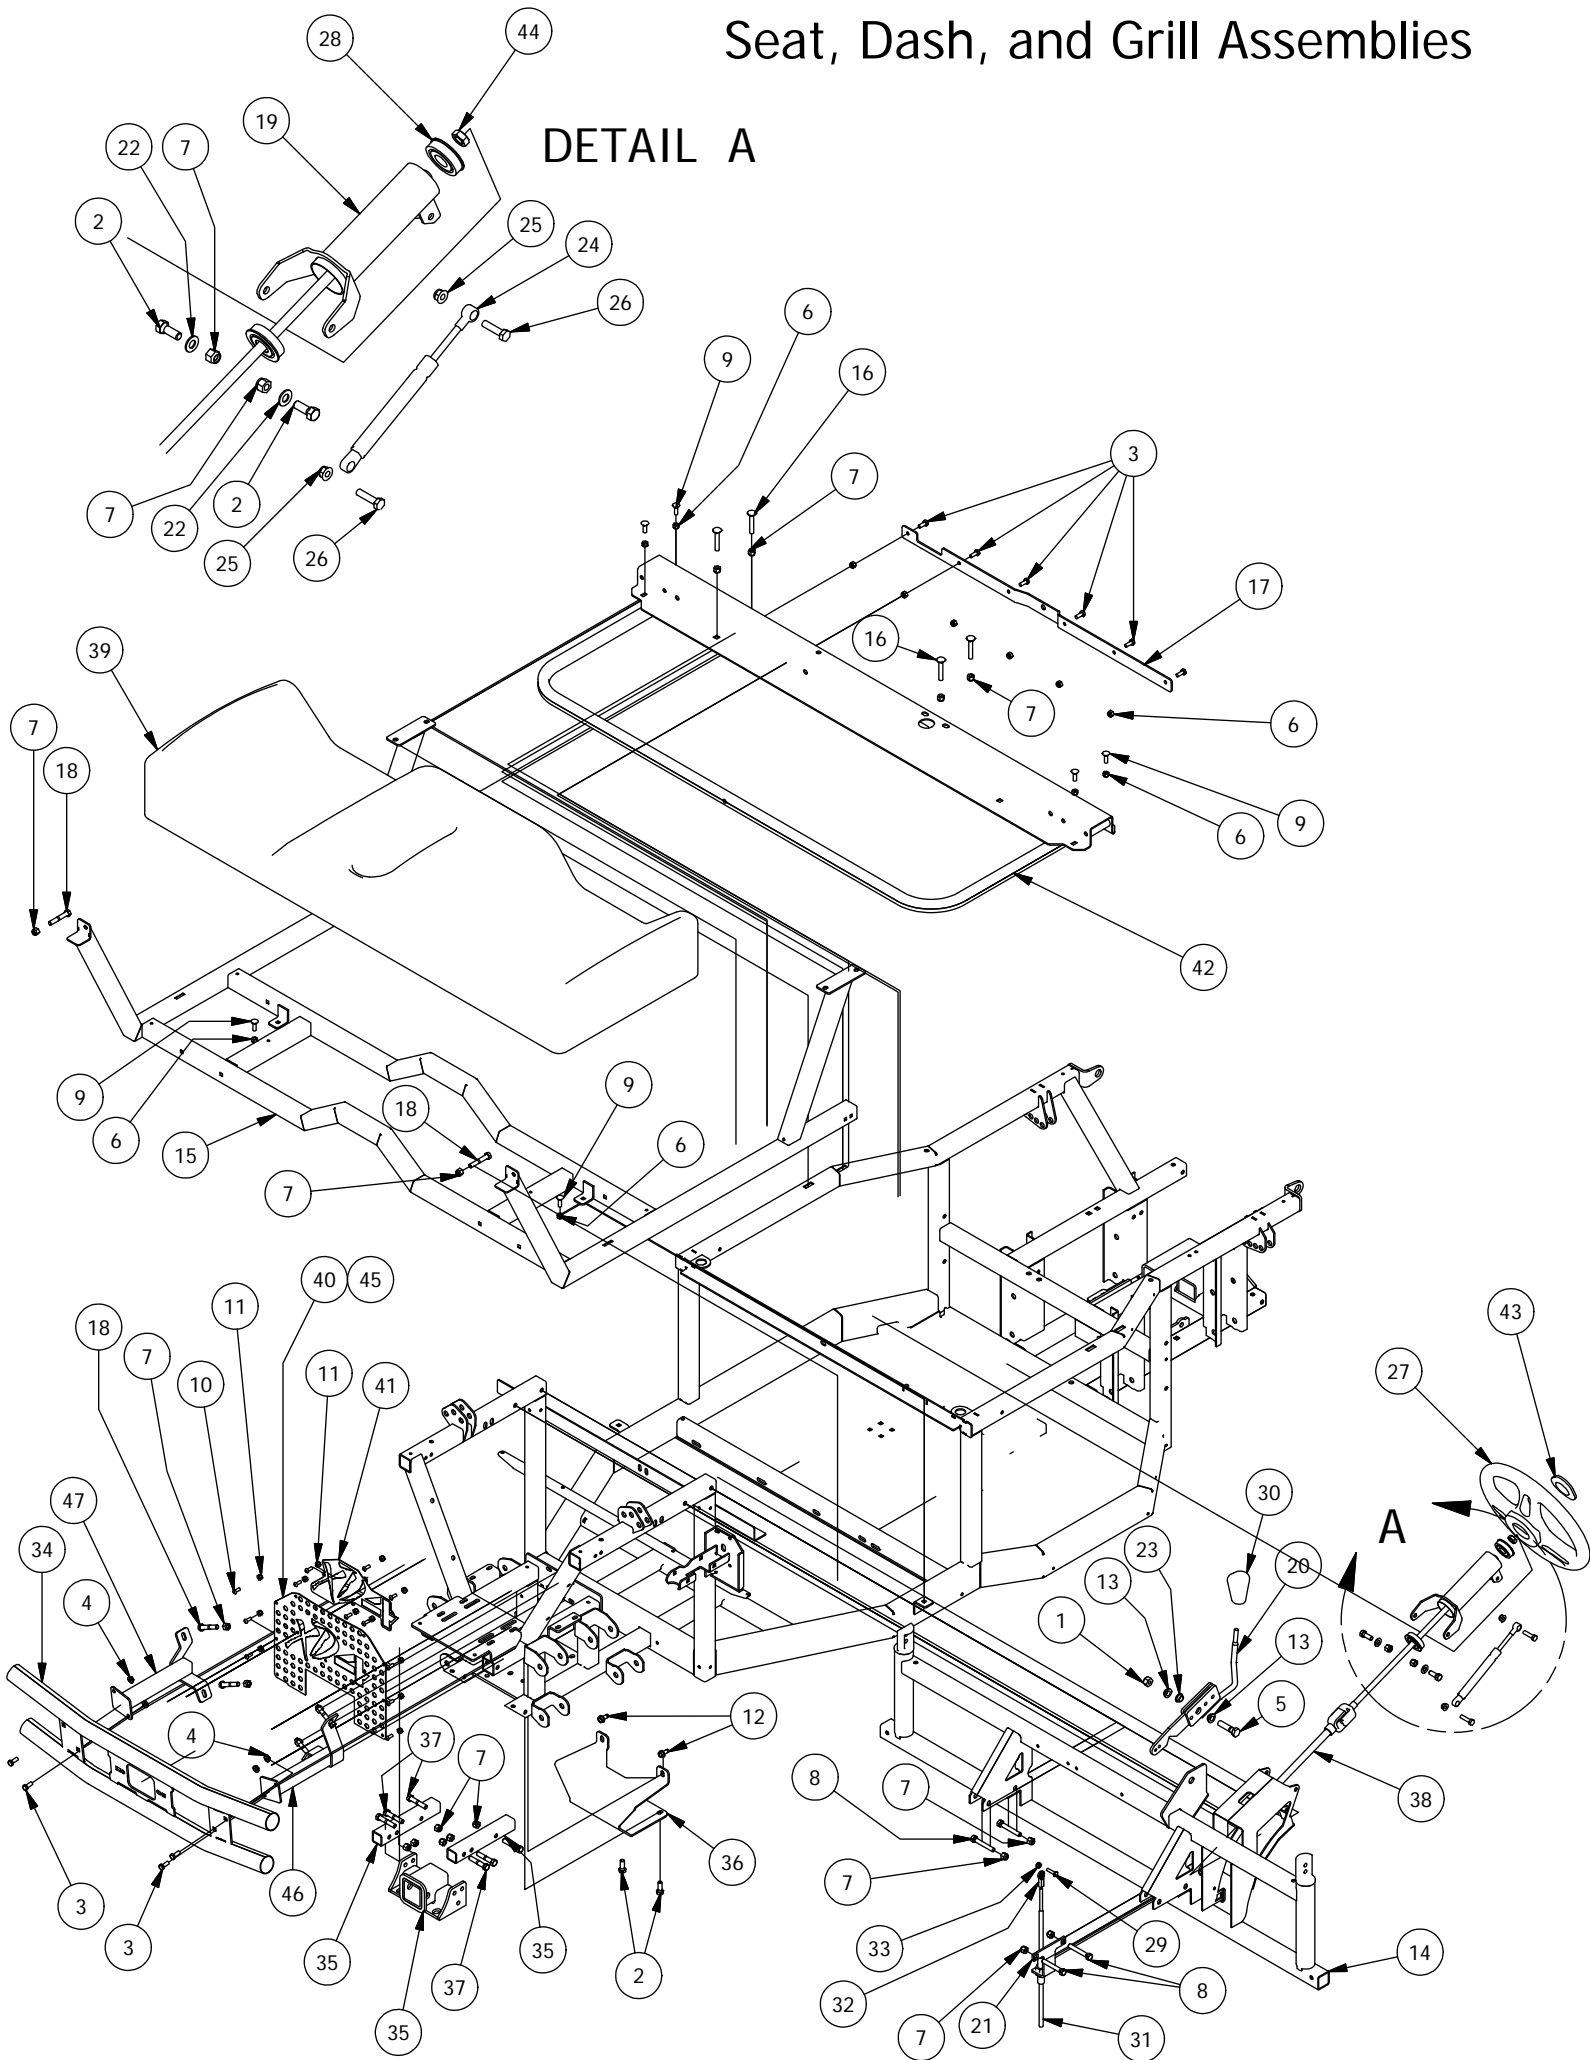

Seat, Dash, and Grill Assemblies

DETAIL A

Seat, Dash, and Grill Assemblies			
ITEM	QTY	PART NUMBER	DESCRIPTION
1	1	613-6037-00	1/2-13 Nylon Insert Locknut
2	4	618-6049-00	3/8-16 X 1 GR 5 Hex Bolts Zinc
3	10	618-8063-00	5/16-18 x 3/4 GR 5 Hex bolt Zinc
4	4	613-9002-00	5/16-18 Hex Flange Nuts Zinc w/Serations
5	1	618-5049-00	1/2-13 x 2 GR5 Hex Bolt Zinc
6	12	613-8047-00	5/16-18 Nylock HEX Nut
7	22	613-5041-00	3/8-16 Nylon Insert Locknut
8	4	618-2069-00	3/8" - 16 X 2-1/2" Hex Hd Cap Screw
9	6	618-8065-00	5/16-18 x 1 Carriage Bolt
10	12	618-8064-50	1/4-20 x 5/8 Button Socket C/S
11	12	613-8073-50	1/4-20 Nylon Insert Locknut BL
12	2	618-2021-00	5/16" - 18 3/4" Ind Hex Washr Hd - Type F
13	2	732-2003-00	Bushing, Oil Impregnated
14	1	770-3002-00	Dash Support Assy
15	1	770-3000-00	Floor Board Support Assy
16	4	618-2023-00	3/8"-16 x 2-1/4" Carriage Bolt
17	1	739-3408-00	Rotary Latch Bracket-Frame
18	6	618-2022-00	3/8" - 16 X 2-1/4" Hex Bolt
19	1	731-1200-00	Steering Column Assy- Large UTV
20	1	769-3000-00	Shift Lever Assembly 2500 Series
21	1	739-3364-00	Upper Shift Cable Bracket
22	2	619-0012-00	3/8 ID x 1/8 Plastic Washer
23	1	632-5000-00	1/2 IDx 5/8 x 5/16 OIB Bushing
24	1	735-2005-00	Tilt Steering Gas Spring
25	2	613-8049-00	5/16-18 Nylon Insert Flange Nut Zinc Orange Nylon
26	2	618-1077-00	5/16 x 1-1/4 G8 Zn Hex Bolt
27	1	722-2500-00	Steering Wheel Large UTV
28	2	610-2000-00	Steering Column Bearing
29	1	618-4007-00	1/4-20 x 1 Grade 5 Hex bolts Zinc
30	1	745-2000-00	Shift Lever Knob-Large UTV
31	1	764-2004-00	Gear Shift Cable-Large UTV
32	1	799-1002-00	1/4-28, Right Hand Thread Heim
33	1	613-8073-00	1/4-20 Nylon Insert Locknut Zinc Orange Nylon
34	1	793-3200-00	Brush Guard Assy-Std-2500
35	1	793-3210-00	Front Receiver Assembly
36	1	726-3210-00	Brush Guard Skid Plate
37	6	618-2024-00	3/8 -16 X 2" Hex Bolt
38	1	737-5002-00	Steering Shaft Assembly-Large UTV
39	1	771-2002-00	Seat Bottom-Large UTV
40	1	726-4060-00	Front Grill-XD4
41	1	726-4062-00	XD4 Grill Backer Plate
42	1	770-3004-00	Seat Frame Assy-Electric
43	1	722-2502-00	Steering Wheel Cap-Hurricane
44	1	737-5003-00	Steering Shaft Wheel Nut
45	1	726-4061-00	Front Grill-4X4 2500 Series (Base Model Only)
46	1	739-3220-00	Brush Guard Mtg Brkt-Left
47	1	739-3221-00	Brush Guard Mtg Brkt-Right