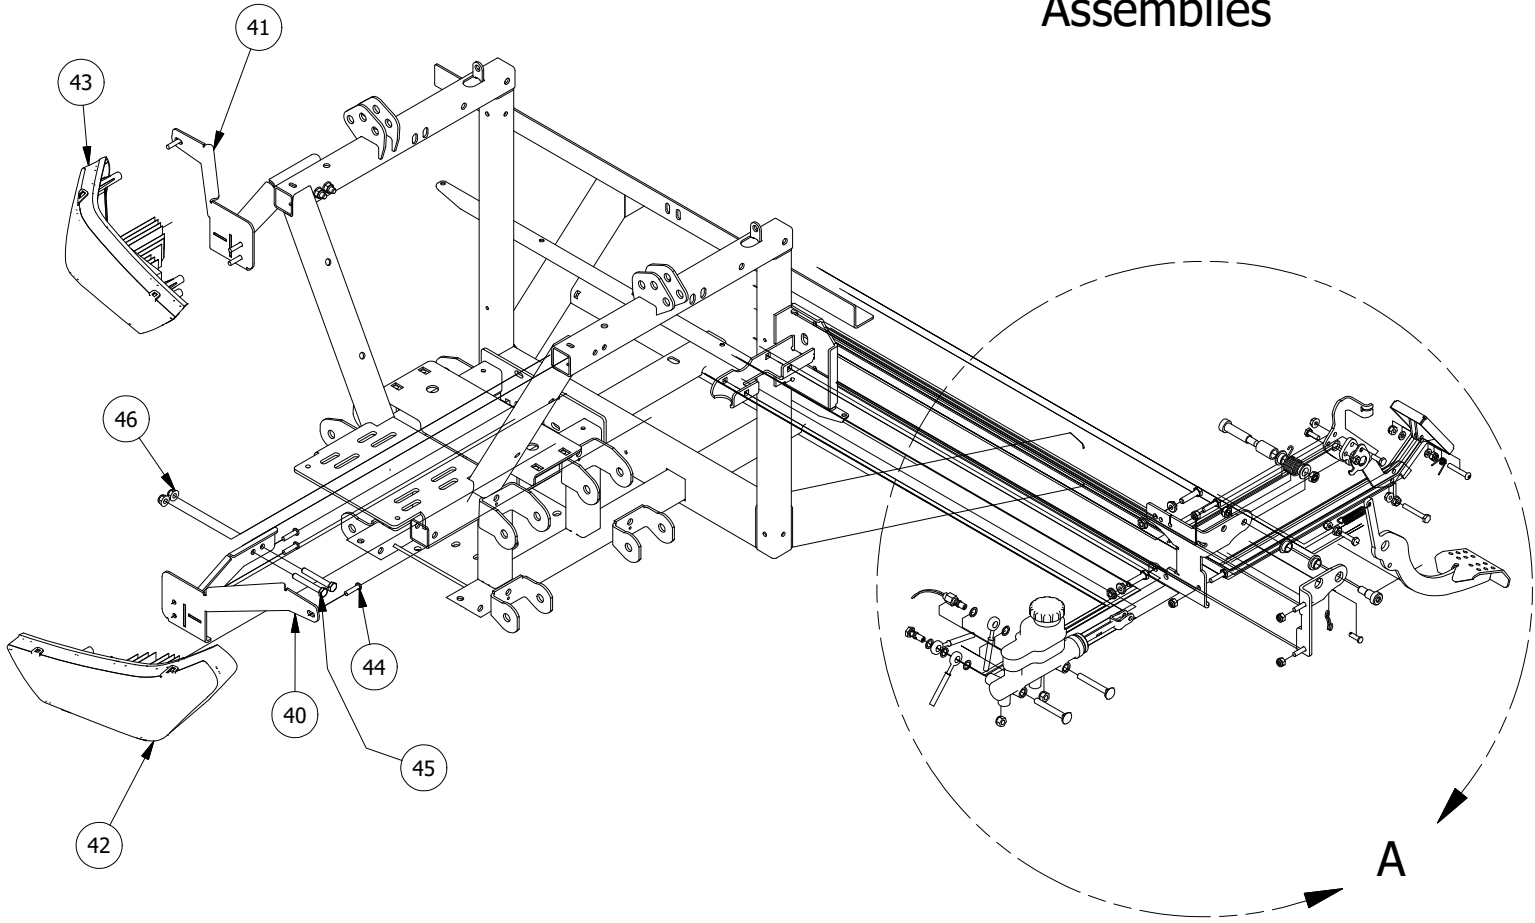

Lights and Brake Assemblies

DETAIL A

Parts List			
ITEM	QTY	PART NUMBER	DESCRIPTION
1	4	613-9002-00	5/16-18 Hex Flange Nuts Zinc w/Serations
2	2	618-2019-00	5/16" - 18 X 2-1/2" Carriage Bolt
3	2	613-8047-00	5/16-18 Nylock HEX Nut
4	1	716-1000-00	Master Cylinder, Dual Cylinder
5	1	716-1017-00	Banjo Bolt-Double-10mm-1.0
6	1	777-1011-00	Brake Switch-Banjo-2012
7	5	616-1025-00	10 mm copper crush washer
8	1	716-3012-00	Brake Line-MC to Rear T-Lg UTV
9	1	716-3000-00	Brake Line Front Left-Lg UTV
10	1	716-3002-00	Brake Line Front Right-Lg UTV
11	1	739-4202-00	Brake Pedal Bracket-Right-2500
12	1	716-2012-00	Brake Pedal Assy-Large UTV
13	1	739-4200-00	Brake Pedal Bracket Left-2500
14	3	632-5000-00	1/2 IDx 5/8 x 5/16 OIB Bushing
15	1	613-2004-00	3/8"-16 Nyloc Jam Nut
16	1	732-2003-00	Bushing, Oil Impregnated
17	1	618-6064-00	12"X1-3/4" Shoulder Bolt
18	1	725-1009-00	Pedal Spring Spacer LRG UTV 1-1/8 spacer
19	1	734-2002-00	Spring-Accelerator Pedal
20	1	620-1000-00	Clevis Pin, 1/4" x 3/4"
21	1	620-1002-00	Bow Tie Clip
22	1	755-1004-00	Accelerator Pedal Assy-LG UTV
23	1	734-2000-00	Spring-Park Brake
24	1	739-4215-00	Accel Pedal Lever
25	1	739-4216-00	Accel Pedal Spring Anchor
26	1	725-1007-00	Accel Pedal Spacer
27	1	785-1020-00	Break Fluid DOT3 .3 quarts
28	5	618-4007-00	1/4-20 x 1 Grade 5 Hex bolts Zinc
29	5	613-9001-00	1/4-20 Hex Flange Nuts Zinc W/Serrations
30	5	613-8073-00	1/4-20 Nylon Insert Locknut Zinc Orange Nylon
31	1	618-6062-00	1/2" x 5/8" Soc. Shoulder Bolt
32	1	613-2004-00	3/8"-16 Nyloc Jam Nut
33	2	618-2029-00	5/16" x 1-1/4" Hex C/S Gr 5
34	1	618-2016-50	1/4-20 x 1-3/4" Hex Bolt
35	1	618-2038-50	1/4-20 X1-1/2" BH Socket Scr Blk
36	2	613-8073-50	1/4-20 Nylon Insert Locknut BL
37	2	619-4012-00	.255 ID x .500 OD x .075 Thick TFE Washer
38	1	734-2003-00	Spring-Accelerator Pedal Assy
39	2	618-8052-00	1/4-20 x 3/4 Grade 5 Hex bolts Zinc
40	1	770-3371-00	2018 Uniq Headlight Left Mounting Bracket Assembly
41	1	770-3372-00	2018 Uniq Headlight Right Mounting Bracket Assembly
42	1	786-0039-00	Headlight Assembly Left MY2018
43	1	786-0040-00	Headlight Assembly Right MY2018
44	6	618-2037-50	1/4-20 X1 Button Socket C/S Black
45	4	618-2034-00	5/16" x 2-1/4" Hex Hd Cap Scr.
46	4	613-8049-00	5/16-18 Nylon Insert Flange Nut Zinc Orange Nylon