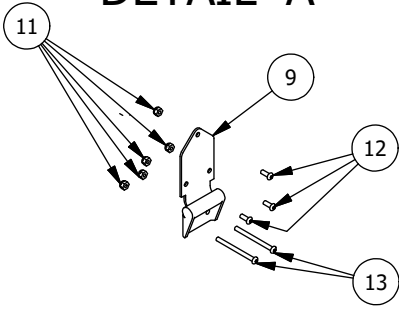

Flat Bed Assembly

DETAIL A