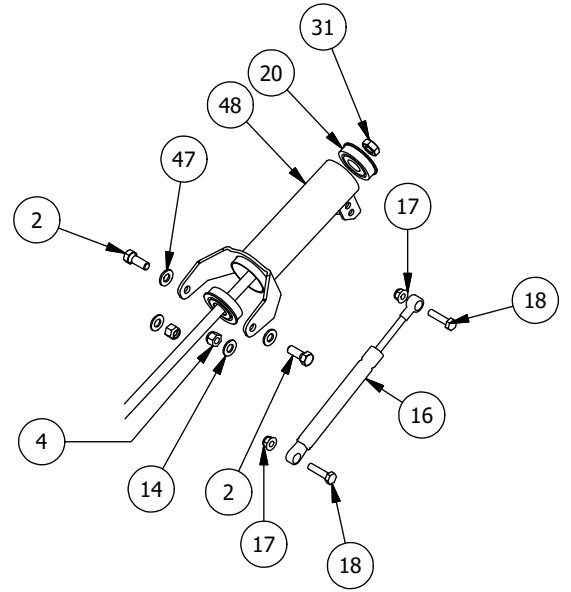

Dash & Grill Assemblies

DETAIL C