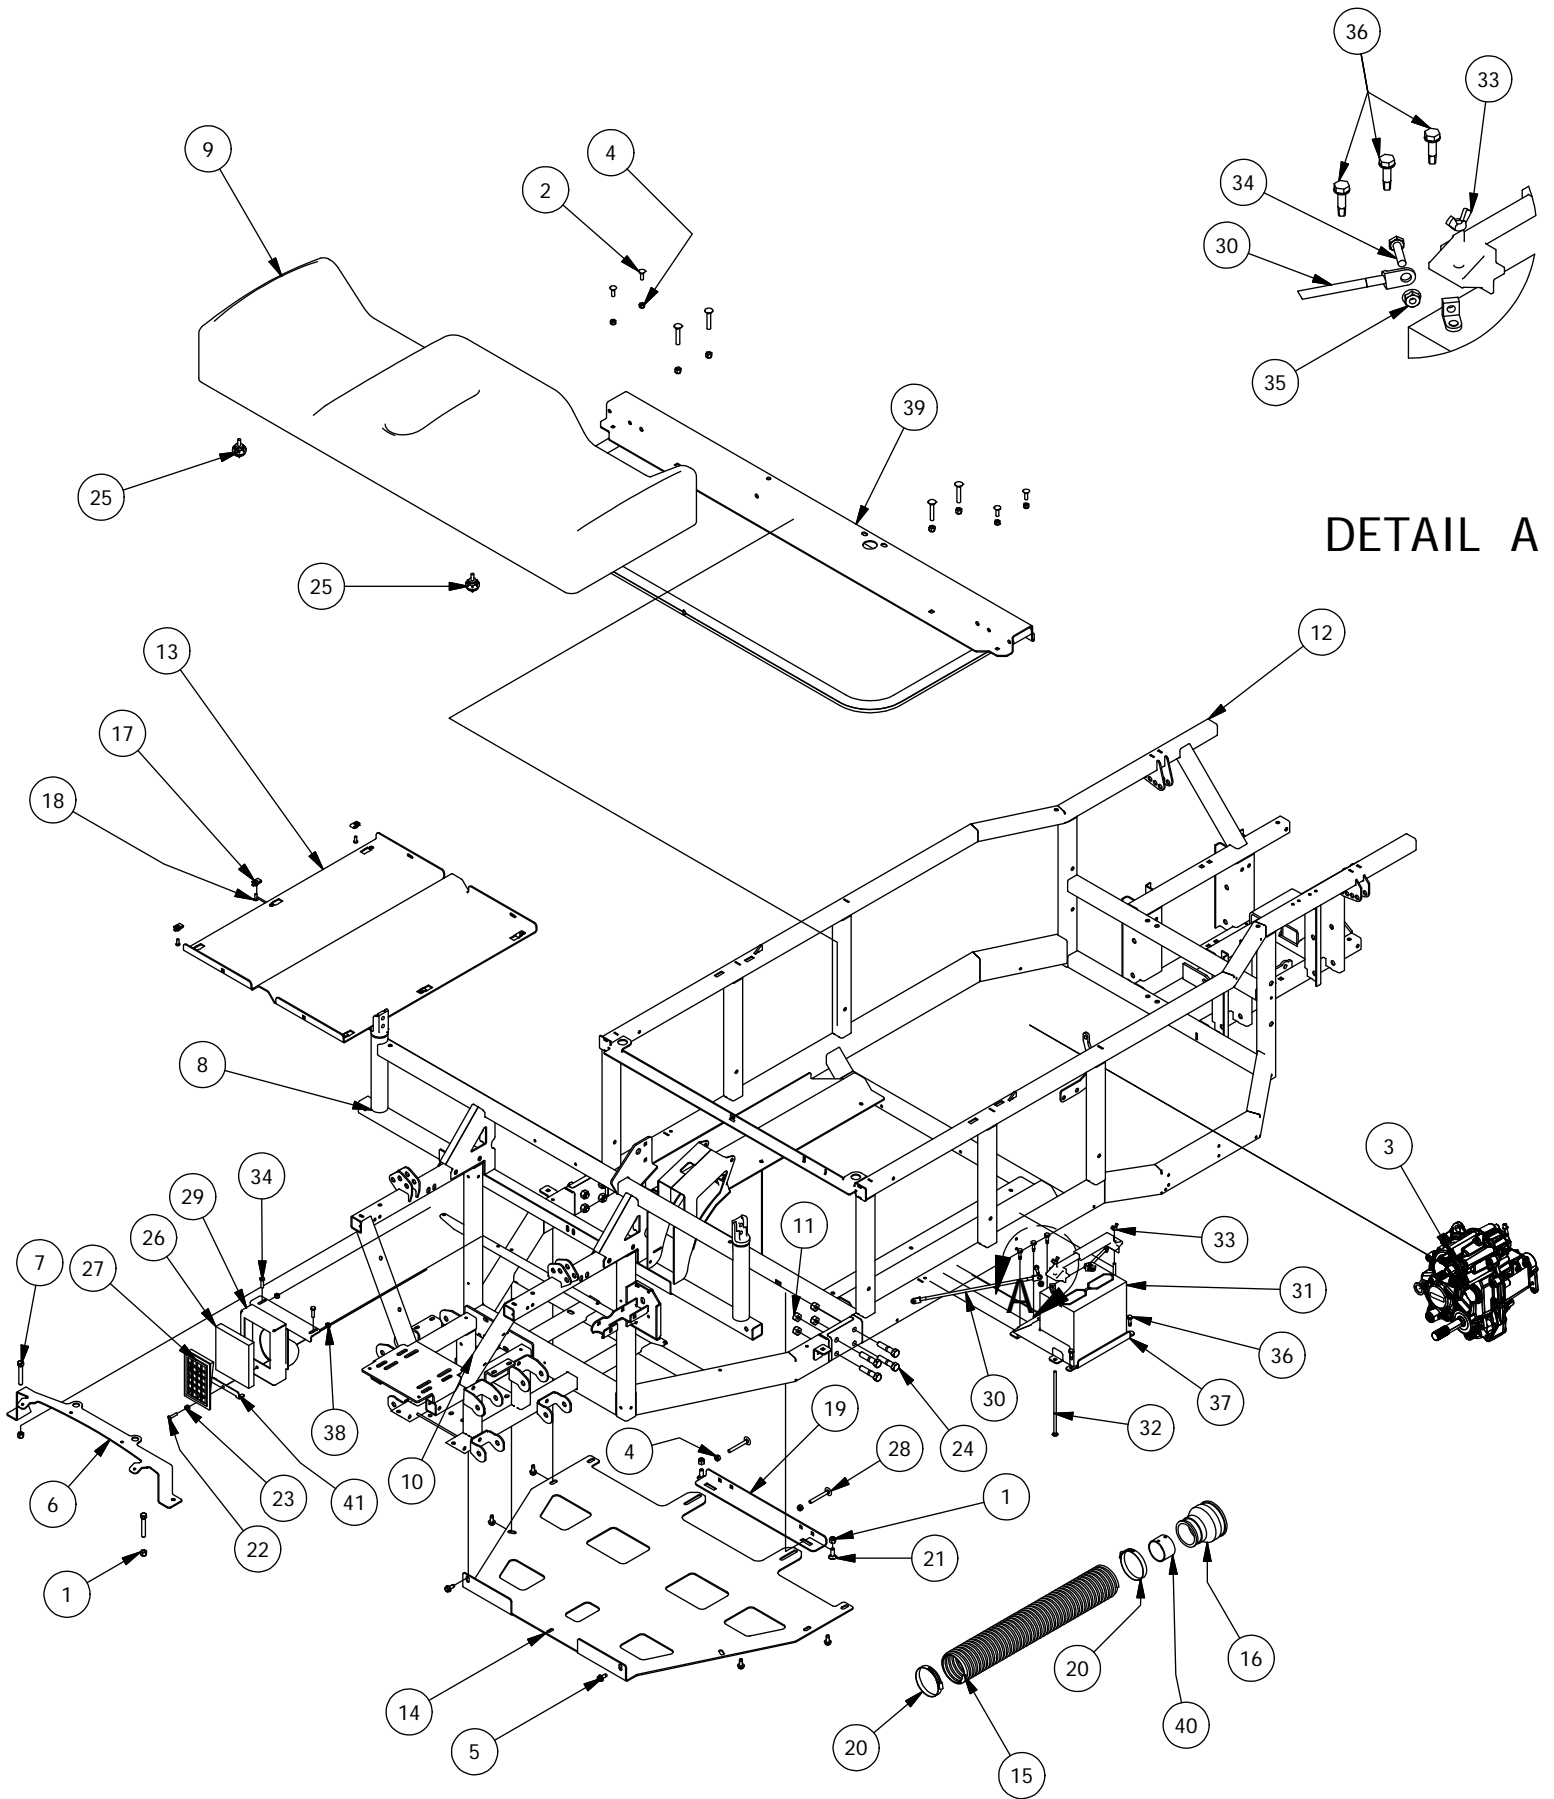

Truck Series Gas CVT Assembly

DETAIL A

Parts List			
ITEM	QTY	PART NUMBER	DESCRIPTION
1	10	613-5041-00	3/8-16 Nylon Insert Locknut
2	8	618-8065-00	5/16-18 x 1 Carriage Bolt
3	1	737-3000-00	Transmission
4	10	613-8047-00	5/16-18 Nylock HEX Nut
5	21	618-2021-00	5/16" - 18 3/4" Ind Hex Washr Hd - Type F
6	1	739-3374-00	Upper Radiator Mounting Brkt
7	2	618-2069-00	3/8" - 16 X 2-1/2" Hex Hd Cap Screw
8	1	770-3002-00	Dash Support Assy
9	2	771-2002-00	Seat Bottom-Large UTV
10	1	770-3011-00	Front Frame-Truck/Crew Cab
11	8	613-6037-00	1/2-13 Nylon Insert Locknut
12	1	770-3009-00	Main Frame- Truck Series 750 EFI
13	1	726-4014-00	Truck Series Skid Plate
14	1	726-4012-00	Skid Plate - Kohler 750 EFI & DIESEL
15	1	751-1010-00	9.4 ft.-3" Flex Hose
16	1	751-3008-00	3" X 2" Hose Reducer
17	6	613-0054-00	1/4-20 Cage Nut
18	6	618-8064-00	1/4-20 x 5/8 Buttonhead Socket C/S 18-8 SS
19	1	739-3902-00	Truck Series Skid Plate Front Brkt
20	2	772-2015-00	1-15/16 to 2 - 1/2 Hose Clamp
21	2	618-2011-00	3/8 - 16 X 1" Carriage Bolt
22	1	618-2037-50	1/4-20 X1 Button Socket C/S Black
23	1	613-8073-50	1/4-20 Nylon Insert Locknut BL
24	8	618-6066-00	1/2"-13x2-1/4 Gr8 Hex Cap Scr
25	2	739-2300-00	Seat Pin Latch Assembly
26	1	763-2100-00	CVT Plenum Filter Media
27	1	780-2100-00	CVT Plenum Bezel
28	2	618-4709-00	5/16-18 x 2 3/4 Carriage Bolts
29	1	770-1045-00	Kohler 750 Dash Mount CVT Box Assembly
30	2	664-0035-00	73" Battery Cable 2 Gauge
31	1	768-1003-00	AGM Starter Battery
32	2	618-1084-00	1/4-20 x 8 Carriage Bolt Zinc
33	2	613-2005-00	1/4-20 Wing Nut Zinc
34	4	618-4007-00	1/4-20 x 1 Grade 5 Hex bolts Zinc
35	2	613-9001-00	1/4-20 Hex Flange Nuts Zinc W/Serrations
36	7	630-7040-00	1/4 x 1 Hex Head Tek Screw
37	1	739-3434-00	800cc UTV Battery Box
38	2	613-8073-00	1/4-20 Nylon Insert Locknut Zinc Orange Nylon
39	1	770-3007-00	Seat Frame Assy Kohler 750 2014
40	1	703-3390-00	CVT Crush Tube
41	1	739-3420-00	CVT Enclosure Bracket