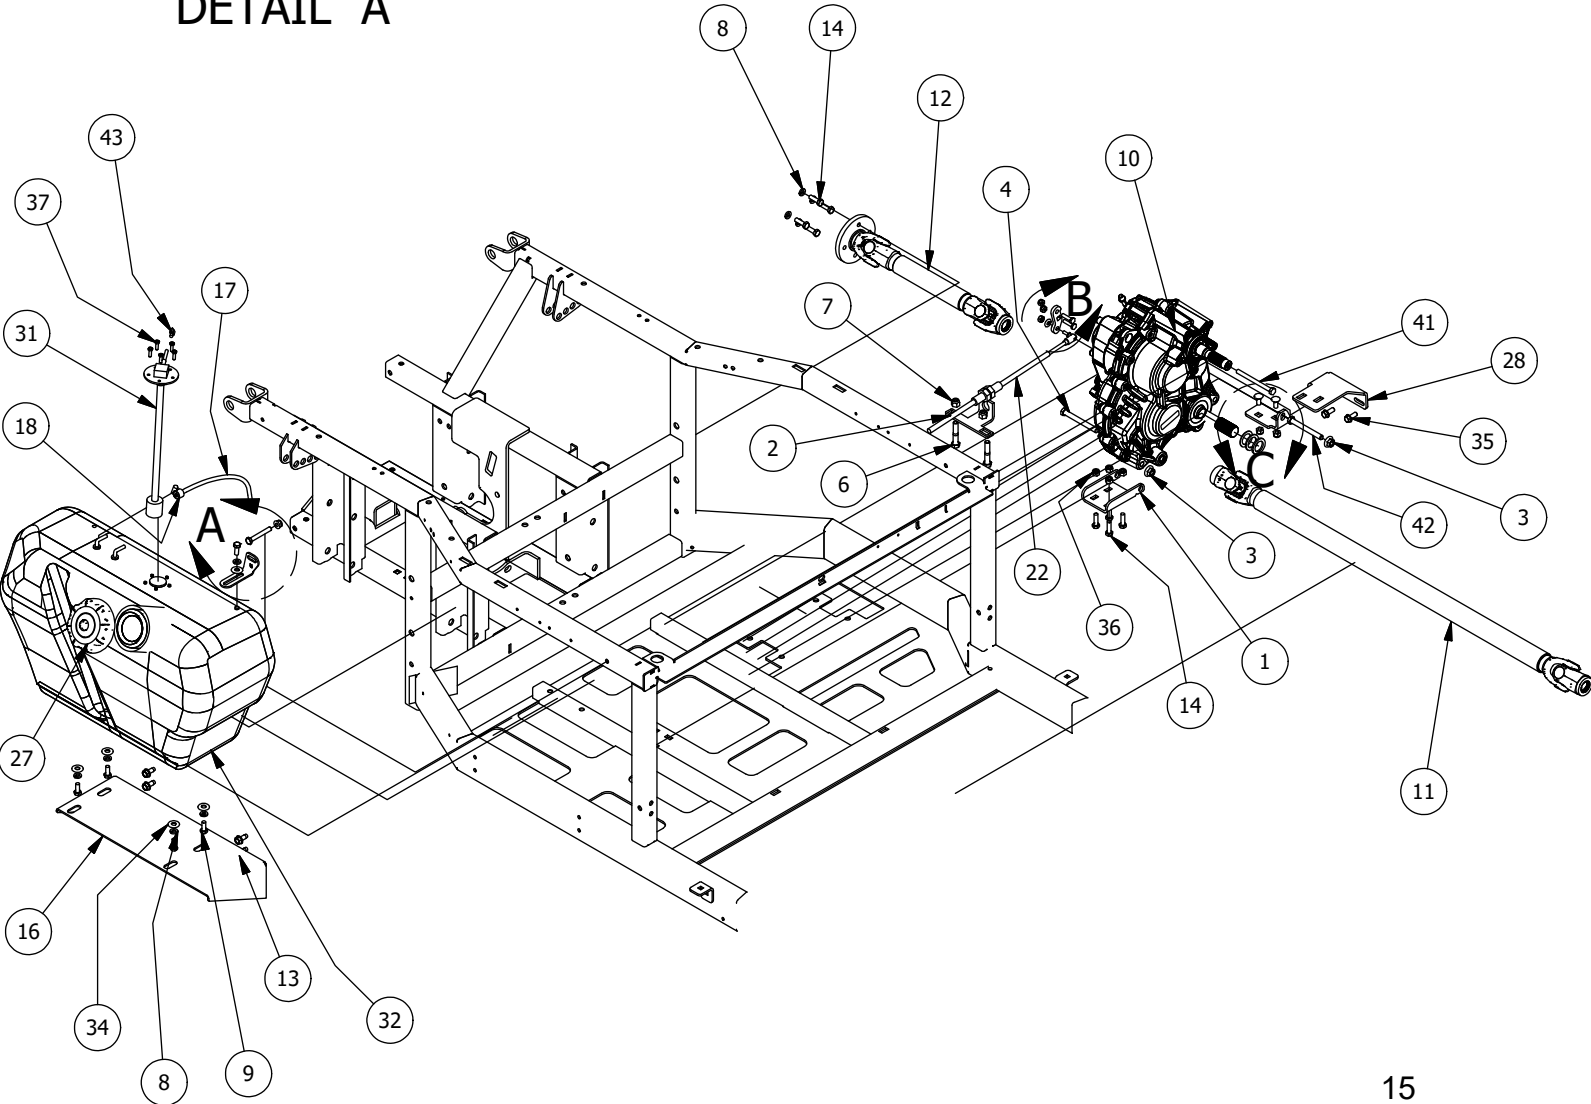

DETAIL A

Transmission and Fuel Tank Assembly			
ITEM	QTY	PART NUMBER	DESCRIPTION
1	1	739-3368-00	Lower Transmission Mounting Brkt
2	1	739-3366-60	Lower Shift Cable Bracket
3	8	613-5201-00	3/8-16 Serrated Flange Nut
4	1	618-2025-00	3/8" -16 X 3-1/2" hex C/S-Gr5
5	3	613-8049-00	5/16-18 Nylon Insert Flange Nut Zinc Orange Nylon
6	2	618-2024-00	3/8 -16 X 2" Hex Bolt
7	5	613-5041-00	3/8-16 Nylon Insert Locknut
8	14	619-8051-00	5/16 Lockwasher Zinc
9	12	618-8063-00	5/16-18 x 3/4 GR 5 Hex bolt Zinc
10	1	737-3000-00	Transmission
11	1	737-2035-00	Front Drive Shaft-Gas Truck/Crew Cab
12	1	737-2024-00	Rear Drive Shaft-Gas Lg UTV's Kohler & Weber
13	6	618-2021-00	5/16" - 18 3/4" Ind Hex Washr Hd - Type F
14	8	618-1080-00	5/16-18 x 1" GR 8 Hex bolt
15	4	618-4007-00	1/4-20 x 1 Grade 5 Hex bolts Zinc
16	1	739-2058-00	Lower Fuel Tank Support Brkt
17	3	751-1014-00	1/4 Fuel Line - Low Perm
18	4	672-8067-00	Hose Clamp No. 4 - 7/32 - 5/8
19	1	739-2059-60	Upper Fuel Tank Support Brkt
20	1	618-2034-00	5/16" x 2-1/4" Hex Hd Cap Scr.
21	1	739-3376-60	Team Trans Shift Lever Ext
22	1	764-2004-00	Gear Shift Cable-Large UTV
23	1	710-1038-00	1/4" X 28 Quick Disc. Rod End
24	2	613-8073-00	1/4-20 Nylon Insert Locknut Zinc Orange Nylon
25	1	613-0028-00	1/4-28 Hex Nut
26	1	619-4008-00	1/4 Lock Washer Zinc
27	1	567-2009-00	750cc/1000cc Gas Cap
28	1	739-2060-00	Motor/Transmission Bracket
29	7	618-8062-00	5/16-18x3/4 Carriage Bolts Zinc
30	7	613-8047-00	5/16-18 Nylock HEX Nut
31	1	786-2004-00	Fuel Sender
32	1	767-1998-00	Gas Tank-Kohler 750 EFI
33	1	739-2063-00	Motor/Transmission Bracket Upper Brkt-750EFI
34	5	619-8044-00	5/16 USS Flat Washer Zinc
35	2	618-6073-00	M8x1.25x20mm Hex Washer Hd MS
36	4	613-8047-50	5/16-18 Nylon Insert Locknut Black Zinc
37	5	618-2105-00	10-32 x 5/8" Indented hex Head machine Screw
38	1	725-1001-60	.120 CVT Shim
39	1	725-1002-60	.08 CVT Shim
40	1	725-1003-60	.040 CVT Shim
41	1	618-2059-00	5/16-18 x 3-3/4 GR5 Hex Bolt
42	1	618-2073-00	3/8"-16x3-1/4" Hex Hd Cap Scr
43	1	613-0008-00	Male Push on Terminal