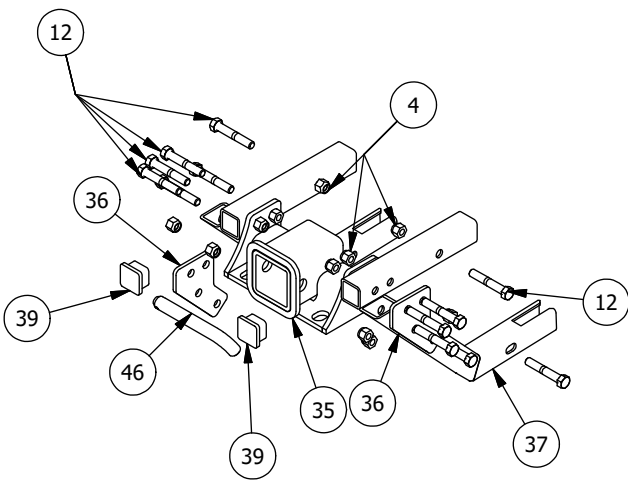

Dash & Grill Assemblies