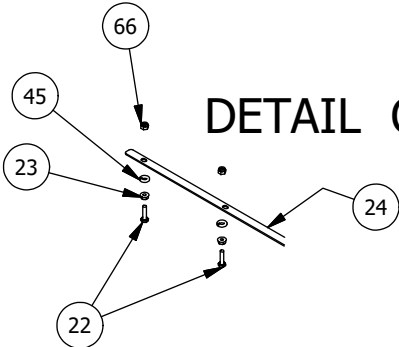

Flat Bed Plastics Assembly

DETAIL A

DETAIL B

DETAIL C

Parts List			
ITEM	QTY	PART NUMBER	DESCRIPTION
1	1	739-4503-00	Passenger Side Tool Box Shelf
2	1	739-4502-00	Driver Side Tool Box Shelf
3	1	780-2201-00	Storage Door left
4	1	780-2205-00	Left Rear Fender
5	1	780-2203-00	Storage Door Right
6	1	780-2204-00	Right Rear Fender
7	1	739-4500-00	Passenger Side Tool Box Stop
8	1	739-4501-00	Driver Side Tool Box Stop
9	1	780-2055-10	Lower Front Fender Flare-Left
10	1	780-2050-10	Lower Front Fender Flare-Right
11	1	780-2030-10	Seat Panel Left-Large UTV-Blk
12	1	780-2025-10	Seat Panel Right-Large UTV-Blk
13	2	759-2000-00	Hood Large UTV-Orange
14	1	780-2012-10	Upper Front Fender Flare-Right
15	1	780-2011-10	Upper Front Fender Flare-Left
16	1	780-2015-10	Floor Board-Large UTV-Black
17	1	780-2010-10	Front Firewall-Large UTV-Black
18	1	780-2020-00	Center Seat Panel-Large UTV-Or
19	24	618-2037-50	1/4-20 X1 Button Socket C/S Black
20	36	613-8073-50	1/4-20 Nylon Insert Locknut BL
21	30	619-0010-50	1/4 Flat Washer Black
22	9	618-4007-00	1/4-20 x 1 Grade 5 Hex bolts Zinc
23	5	613-9001-00	1/4-20 Hex Flange Nuts Zinc W/Serrations
24	1	726-3242-60	Firewall Mount Brkt
25	1	777-1000-00	Ignition Switch
26	1	786-2034-00	Head Light Hi/off/Low Beam Sw.
27	1	786-2038-00	4WD Switch
28	1	677-2075-00	12 Volt Auxilliary Plug
29	1	786-2030-00	Differential Lock Switch
30	1	786-2036-00	Dump Bed Up/Down Switch
31	1	786-2011-00	Wiring Harness-Diesel Truck & Crew
32	1	739-3374-00	Upper Radiator Mounting Brkt
33	2	613-5041-00	3/8-16 Nylon Insert Locknut
34	6	729-1002-00	Buttom Bumper-Tailgate-2500
35	1	739-2056-00	Upper Hood Support Brkt-Kohler/Electirc
36	12	618-2021-00	5/16" - 18 3/4" Ind Hex Washr Hd - Type F
37	2	653-5010-00	Hood Hinge
38	8	630-2050-00	M5-.8 x 10 Pan Phil M/S Zinc
39	2	752-1016-00	Truck Bed Tool Box Hinge
40	1	780-2200-00	Driver Storage Box
41	1	780-2202-00	Passenger Storage Box
42	2	726-4085-00	Tool Box Striker Plate
43	4	630-7040-00	1/4 x 1 Hex Head Tek Screw
44	32	618-6065-00	AUEVCO P/N 17216 HOLE PLUG BLACK
45	15	619-0023-00	5/16 flat Washer 18-8 SS
46	2	618-8064-00	1/4-20 x 5/8 Buttonhead Socket C/S 18-8 SS
47	4	618-8064-50	1/4-20 x 5/8 Button Socket C/S
48	10	618-2038-50	1/4-20 X1-1/2" BH Socket Scr Blk
49	1	759-2000-20	Hood-OD Green
50	1	759-2000-80	Hood-Camo
51	1	759-2000-40	Hood-Matallic Black
52	1	780-2020-20	Center Seat Panel-Large UTV-Gr
53	1	780-2020-80	Center Seat Panel-2500-Camo
54	1	780-2020-40	Center Seat Panel-2500-Charco
55	1	786-2044-00	Dash Light Blank Panel
56	6	714-1004-00	1-1/4"x1-1/4" Black Tube Plug
57	21	618-8056-00	10-24 x 1/2 Button Socket C/S 18-8 SS
58	6	618-8057-00	10-24 x 3/4 Button Socket C/S 18-8 SS
59	27	613-5019-00	10-24 Nylon Insert Locknut
60	1	736-2000-00	Shift Lever Boot-Large UTV
61	1	736-2002-00	Break Pedal Boot-Lg UTV
62	2	729-1006-00	Seat Pin Frame Guard-3x3.125"
63	1	789-0001-00	Kohler 750 CVT Cover Instualton
64	2	752-1014-00	Latch Compression Hinge
65	1	793-3212-00	Hitch Pin
66	9	613-8073-00	1/4-20 Nylon Insert Locknut Zinc Orange Nylon
67	1	752-1015-00	Glove Box Latch Assembly
68	1	780-2120-10	2018 Front Grill
69	1	726-3301-00	Intimidator 2018 Grill Plate
70	1	726-3303-00	Intimidator 2018 Grill Logo
71	1	780-2228-10	Small Display Dash
72	1	786-2039-00	3"x4" Display