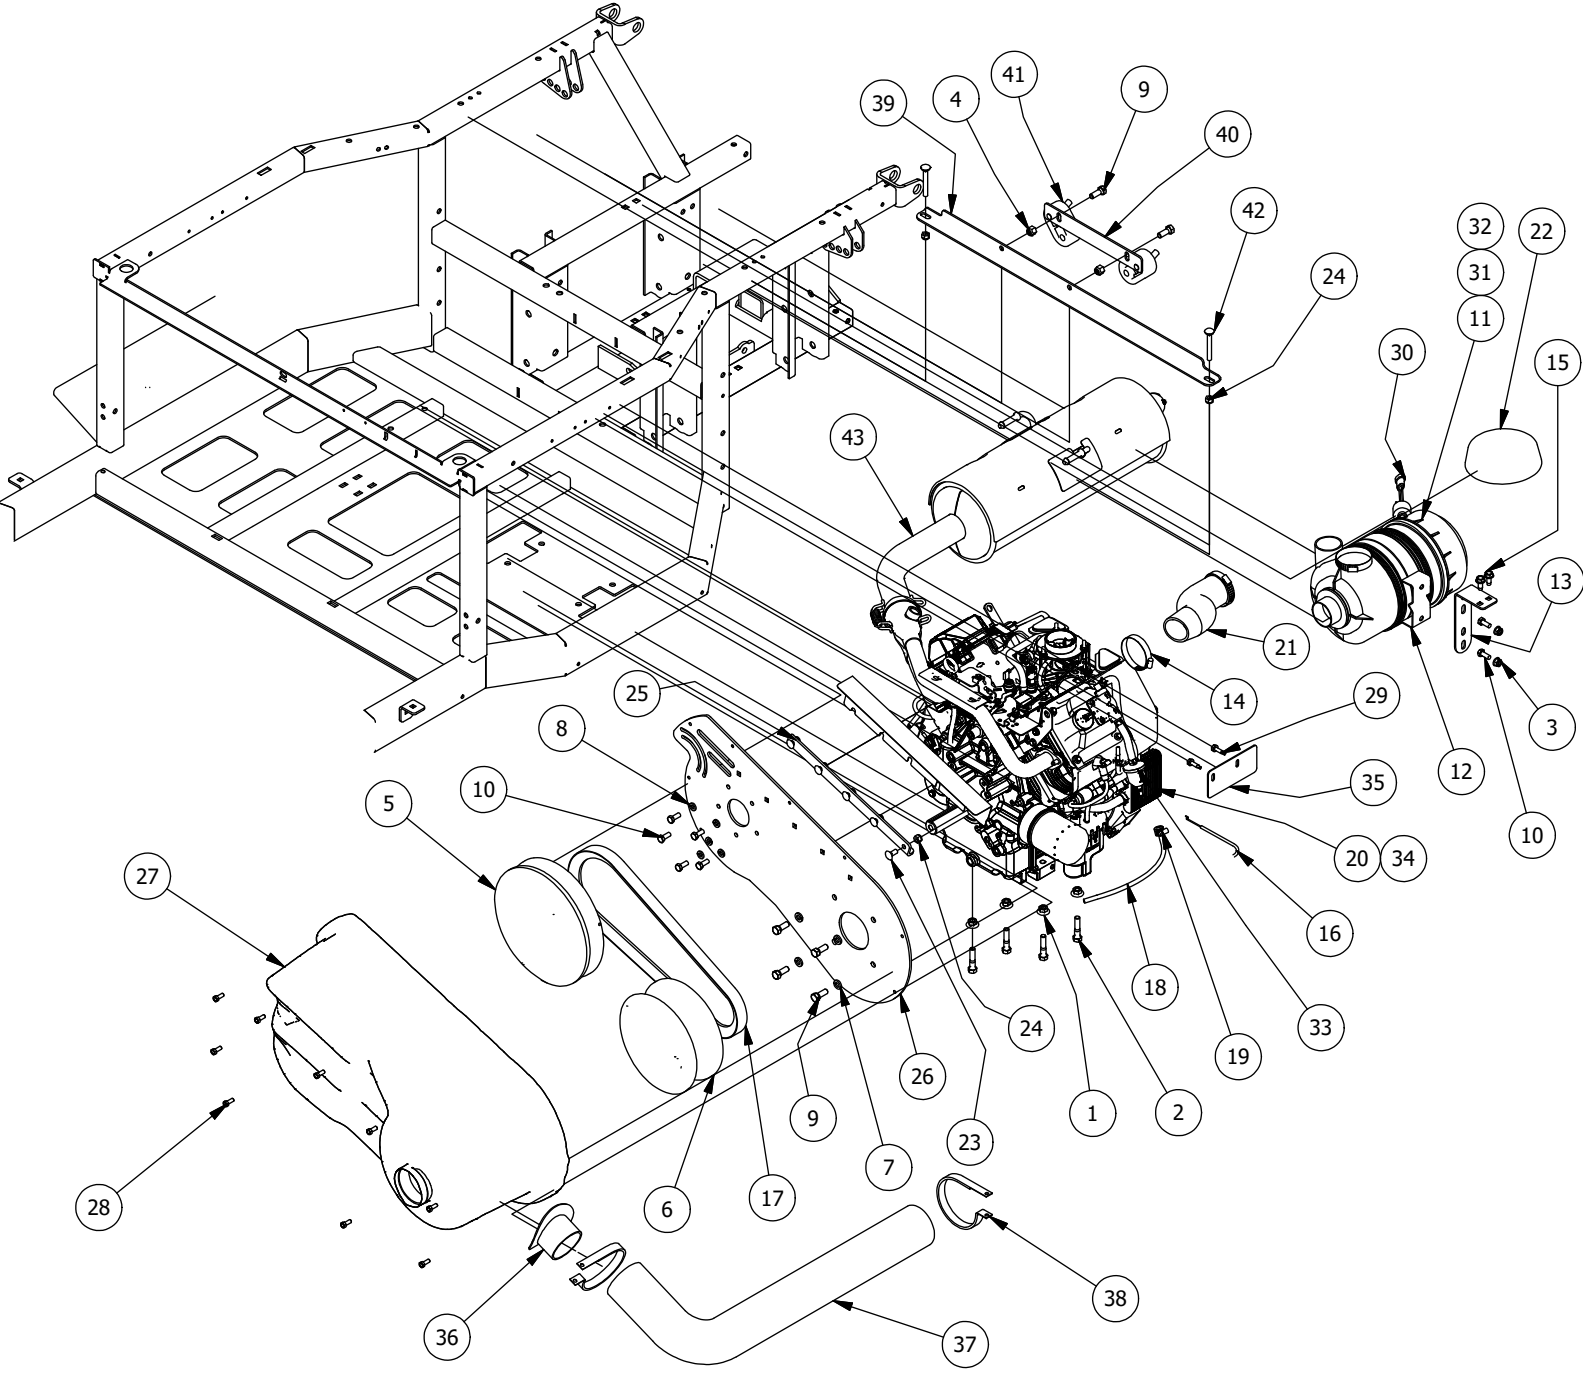

Kohler Engine Assembly

Kohler Engine Assembly			
ITEM	QTY	PART NUMBER	DESCRIPTION
1	6	613-5201-00	3/8-16 Serrated Flange Nut
2	4	618-6050-00	3/8-16 x 1-3/4 Hex Bolt Zinc
3	3	613-8049-00	5/16-18 Nylon Insert Flange Nut Zinc Orange Nylon
4	4	613-5041-00	3/8-16 Nylon Insert Locknut
5	1	770-1014-00	CVT Driven Pulley-Kohler 25
6	1	770-1012-00	CVT Driven Pulley-Kohler 25
7	4	619-0013-00	3/8" Zn Lock Washer
8	14	619-8051-00	5/16 Lockwasher Zinc
9	6	618-6049-00	3/8-16 X 1 GR 5 Hex Bolts Zinc
10	12	618-8063-00	5/16-18 x 3/4 GR 5 Hex bolt Zinc
11	1	763-1001-00	Air Filter
12	1	772-1100-00	Air Canister Clamp
13	1	739-3370-00	Air Filter Bracket
14	3	672-9052-00	1-15/16 to 2 - 1/2 Hose Clamp
15	6	618-2021-00	5/16" - 18 3/4" Ind Hex Washr Hd - Type F
16	1	764-2000-00	Throttle Cable-750-EFI Kohler
17	1	741-1004-00	CVT Belt-Kohler 750 EFI
18	3	751-1014-00	1/4 Fuel Line - Low Perm
19	4	672-8067-00	Hose Clamp No. 4 - 7/32 - 5/8
20	1	715-3004-00	Kohler 750 EFI Engine Package
21	1	736-2004-00	Intake Adapter Hose-750 EFI Kohler
22	1	763-2012-00	Rain Cap- Air Filter
23	7	618-8062-00	5/16-18x3/4 Carriage Bolts Zinc
24	9	613-8047-00	5/16-18 Nylock HEX Nut
25	1	726-3233-00	CVT Backplate Stiffener, Kohler EFI
26	1	726-3230-00	CVT Backing Plate w/Stiffener, Kohler EFI
27	1	714-3007-00	CVT Cover Kohler 750 EFI
28	7	618-5007-00	1/4 X 5/8 hex head tri-lobe thread forming bolt
29	2	630-7040-00	1/4 x 1 Hex Head Tek Screw
30	1	763-3006-00	Filter Restriction Switch
31	1	763-1002-00	Air Box Cap
32	1	763-1000-00	Air Box Assembly
33	1	786-2004-00	Fuel Sender
34	1	785-1030-00	10w 30 Motor Oil 1.5 quarts
35	1	739-3432-00	Kohler 750 fuel Pump Heat Shield
36	1	780-2081-00	750 CVT Enclosure Outlet Nozzle
37	1	751-1010-00	2.5 ft. 3" Flex Hose
38	2	772-1050-00	3 - 1/2 EPDM Loop Clamp
39	1	739-4520-00	800 cc Muffler Frame Bracket
40	1	770-3340-00	800cc Muffler Mounting Bracket Assembly
41	2	787-3020-00	Muffler Hanger 800 Engine
42	2	618-2019-00	5/16" - 18 X 2-1/2" Carriage Bolt
43	1	715-3036-00	750 Full Muffler Assembly