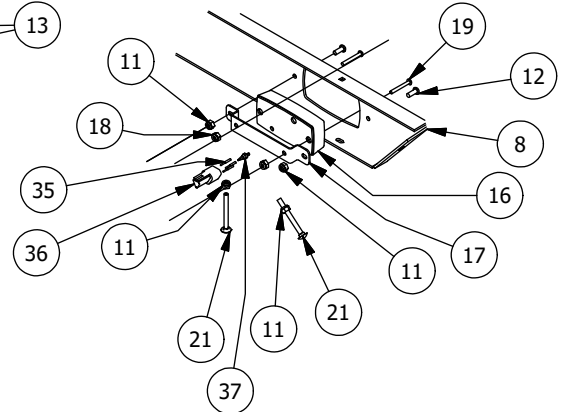

Flat Bed Assembly

DETAIL A

DETAIL B

DETAIL C

DETAIL D

DETAIL E

Flat Bed Assembly			
ITEM	QTY	PART NUMBER	DESCRIPTION
1	1	760-1004-00	Truck Right Bed Panel Assy
2	1	760-1002-00	Truck Left Bed Panel Assy
3	1	726-4080-00	Truck Bed Floor Panel-AL
4	1	760-1006-00	Truck Bed Tailgate Assembly
5	1	652-6001-00	Door Latch-Right
6	1	652-6002-00	Door Latch-Left
7	1	726-4082-00	Truck Bed Eng. Access Door-AL
8	1	726-4078-00	Truck Bed Taillight Panel-AL
9	6	753-1012-00	Extended Bed Hinge
10	2	618-2101-00	3/8-16 X 2-1/2" Shoulder Bolt
11	96	613-8073-50	1/4-20 Nylon Insert Locknut BL
12	34	618-8064-50	1/4-20 x 5/8 Button Socket C/S
13	10	618-1055-50	1/4-20 x 3 Button C/S Black
14	4	739-4469-00	Truck Bed Side Gate Brkt
15	4	758-1000-00	Rubber Stops
16	2	688-1001-00	Tail/Brake Light Assembly
17	2	739-4460-00	Truck Bed Taillight Bracket
18	4	613-5019-00	10-24 Nylon Insert Locknut
19	4	618-8070-00	10-24 1 1/2 Button Stainless Bolt
20	28	618-1083-00	1/4-20 x 1" Carriage Bolt
21	22	618-2045-00	1/4-20 x 2 1/2 Carriage Bolt
22	2	652-6000-00	Door Latch
23	6	618-2037-50	1/4-20 X1 Button Socket C/S Black
24	10	613-8049-00	5/16-18 Nylon Insert Flange Nut Zinc Orange Nylon
25	4	618-2103-00	5/16 1 1/2x3 3/4 Bend U-Bolt GR 8 Zinc
26	4	739-3891-00	Truck Bed U-Bolt Brkt
27	8	729-1002-00	Buttom Bumper-Tailgate-2500
28	1	739-4483-00	Truck Bed Side Panel Gusset Right
29	1	739-4482-00	Truck Bed Side Panel Gusset Left
30	8	613-8073-00	1/4-20 Nylon Insert Locknut Zinc Orange Nylon
31	1	739-2300-00	Access Door Latch Pin & Grommet
32	1	739-4480-00	Truck Bed Engine Access Door Brkt1
33	1	739-4481-00	Truck Bed Engine Access Door Brkt2
34	2	745-2002-00	Extended Bed Latch Grip
35	6	688-1012-00	Headlight Recept. Pin
36	2	688-1020-00	Tail-Brake Light Receptical
37	2	688-1022-00	W3P Deutsch Receptcal Wedge
38	1	760-1001-00	Truck Series Bed Frame Assembly_2017
39	1	760-1012-00	Truck Front Panel Assembly