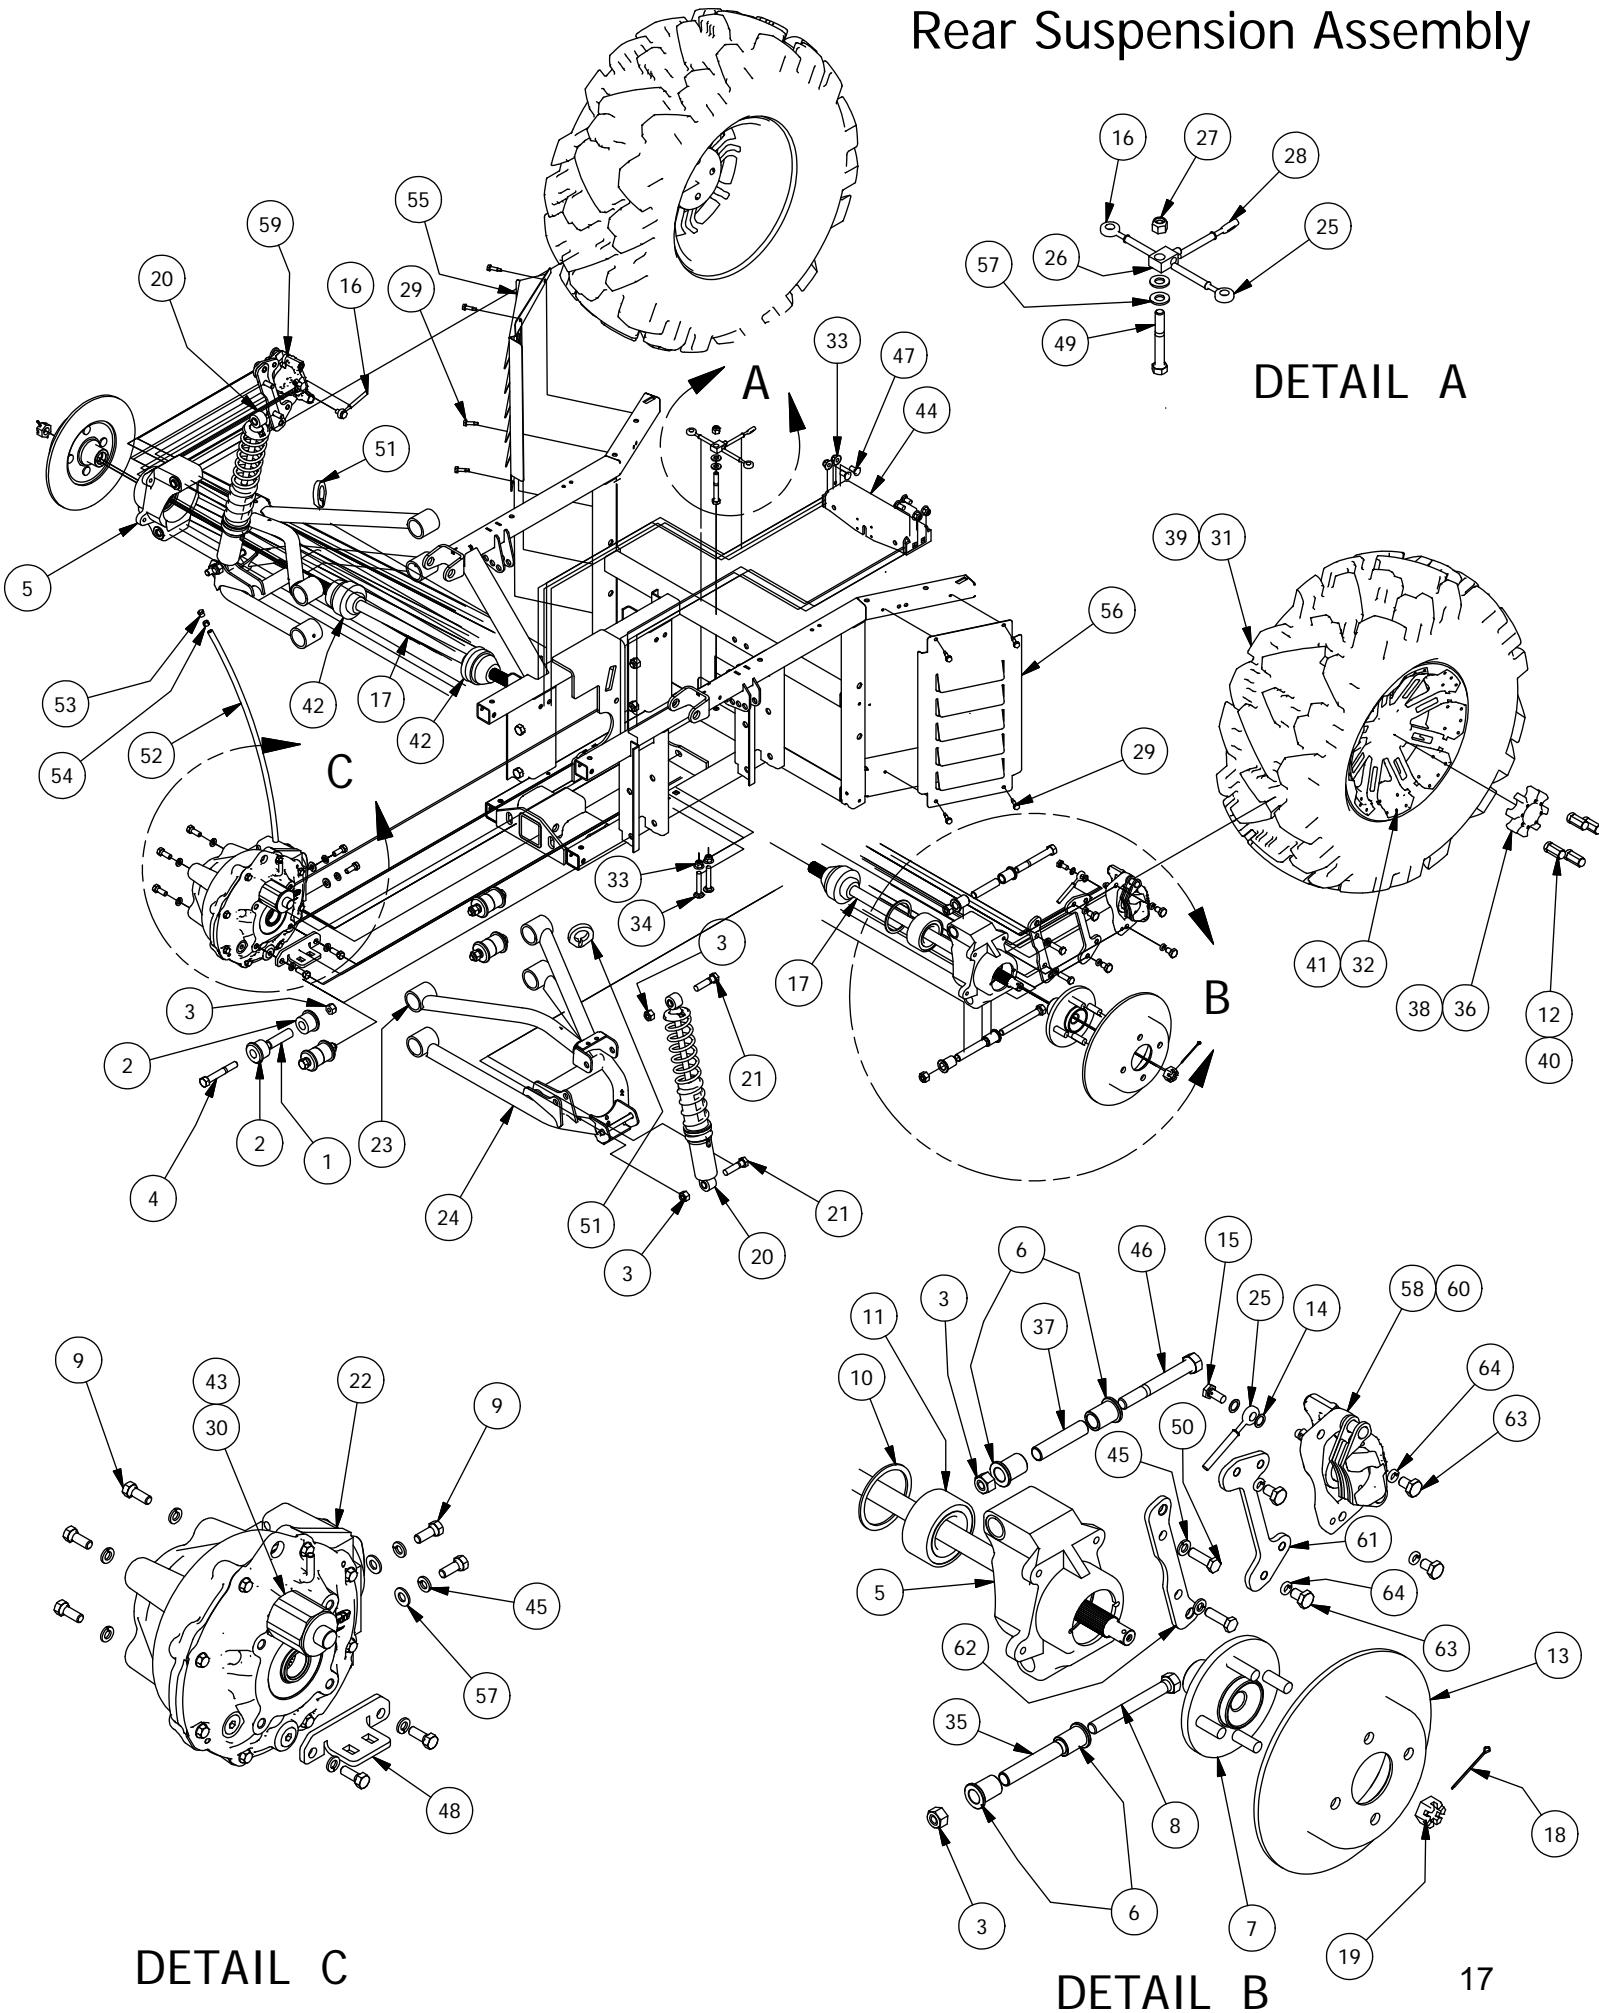

Rear Suspension Assembly

DETAIL C

DETAIL B

DETAIL A

Rear Suspension Assembly			
ITEM	QTY	PART NUMBER	DESCRIPTION
1	8	732-2001-00	Large MTV A-Arm Bushing Sleeve
2	16	732-2000-00	Large MTV A-Arm Bushing
3	16	613-6037-00	1/2-13 Nylon Insert Locknut
4	8	618-2006-00	1/2" - 13X3-1/2" Hex Bolt Gr 5
5	2	770-1040-00	Independent Rear Suspension
6	8	710-2000-00	Flange BUSHING-Large UTV
7	2	786-2000-00	Hub-Large UTV
8	2	618-2030-00	1/2" -13 x 4.5" Hex Cap Screw
9	7	618-6049-00	3/8-16 X 1 GR 5 Hex Bolts Zinc
10	2	710-2003-00	Retaining Ring-Spindle Bearing
11	2	710-2002-00	Spindle Bearing LRG UTV
12	8	613-0001-00	XD4 Lug Nut
13	2	716-2000-00	Rotor - Large UTV
14	4	616-1025-00	10 mm copper crush washer
15	2	616-1015-00	Banjo Bolt M 10mm x 1.0
16	1	716-3008-00	Brake Line Left Rear-Lg UTV
17	2	737-2034-00	Half-Shaft - Rear Large UTV
18	2	765-1016-00	Rear Hub Castle Nut Cotter Pin
19	2	765-1012-00	Rear Hub Castle Nut
20	2	787-2010-00	Rear Shock-Lg. UTV-Gas & Diesel
21	4	618-5049-00	1/2-13 x 2 GR5 Hex Bolt Zinc
22	1	737-3005-00	Rear Differential, Large MTV
23	1	787-3211-00	Extended Right Rear Upper A-arm assy
24	1	787-3213-00	Extended Right Rear Lower A-Arm Assy
25	1	716-3006-00	Brake Line Right Rear-Lg UTV
26	1	716-3010-00	Brake Line Tee-Rear-Lg UTV
27	1	613-5041-00	3/8-16 Nylon Insert Locknut
28	1	716-3004-00	Brake Line-MC to Rear T-Lg UTV
29	8	630-7040-00	1/4 x 1 Hex Head Tek Screw
30	1	737-3006-00	Rear Diff Lock Solenoid
31	2	722-4100-00	XD4 Rear Tire
32	2	722-4002-00	XD4 Rear Wheel
33	6	613-5202-00	3/8-16 Nylock Flange Nut
34	2	618-2023-00	3/8"-16 x 2-1/4" Carriage Bolt
35	2	725-3026-00	IRS Lower Spacer
36	2	722-4004-00	XD4 Wheel Center Cap
37	2	725-3025-00	IRS Upper Spacer
38	2	722-4110-00	Base Wheel Center Cap
39	2	722-4113-00	Base Rear Tire
40	8	713-1012-50	Open End Lug Nut-Black (Base Model Only)
41	2	722-4007-00	Base Rear Wheel
42	4	712-3222-00	Half Shaft CV Boot Kit
43	1	737-3007-00	Rear Diff Lock Solenoid Spring
44	1	739-3380-00	Rear Diff Cage Top Brace
45	11	619-5037-00	3/8 Lockwasher Zinc
46	2	618-2003-00	1/2" -13 x 4" Hex Cap Screw Gr 5
47	4	618-2068-00	3/8 x 3/4" GR 8 Carr Bolts Zinc
48	1	739-3328-60	Right Rear Differential Mount
49	1	618-2078-00	3/8-16 X 2-3/4 Hex C/S GR 2 Zinc
50	4	618-5040-00	3/8-16 x 1-1/4 Hex Bolt GR5
51	2	772-2050-00	Break Line Anchor-1-1/4"
52	1	751-1018-00	5/16 ID 7/16 OD Hose
53	1	724-1045-00	Breather Plug Threaded
54	1	772-1001-00	5/16 Spring Hose Clamp
55	1	726-3259-00	Left Lowered Rear Fender Well
56	1	726-3260-00	Right Lowered Rear Fender Well
57	4	619-0057-50	3/8 Flat Washer Black Zinc
58	1	716-2023-00	Hayes Stinger 32mm Rear Right Caliper
59	1	716-2022-00	Hayes Stinger 32mm Rear Left Caliper
60	1	716-2027-00	Hayes Stinger Rear Caliper Replaced Pad Kit with 4 Pads
61	2	739-3439-00	Hayes Rear Caliper Brkt
62	2	739-3440-00	Hayes Rear Caliper Mounting Brkt
63	8	618-2118-00	M10-1.25 X 15MM DIN 961 HEX TAP BOLT CL. 8.8 ZINC
64	8	619-0021-00	M10 DIN 127B SPLIT LOCKWASHER ZINC