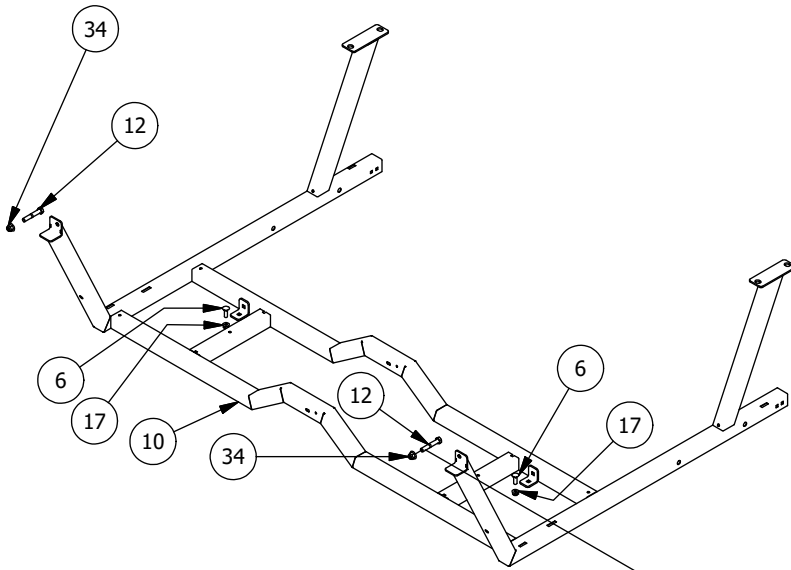

Dash & Grill Assemblies

DETAIL B