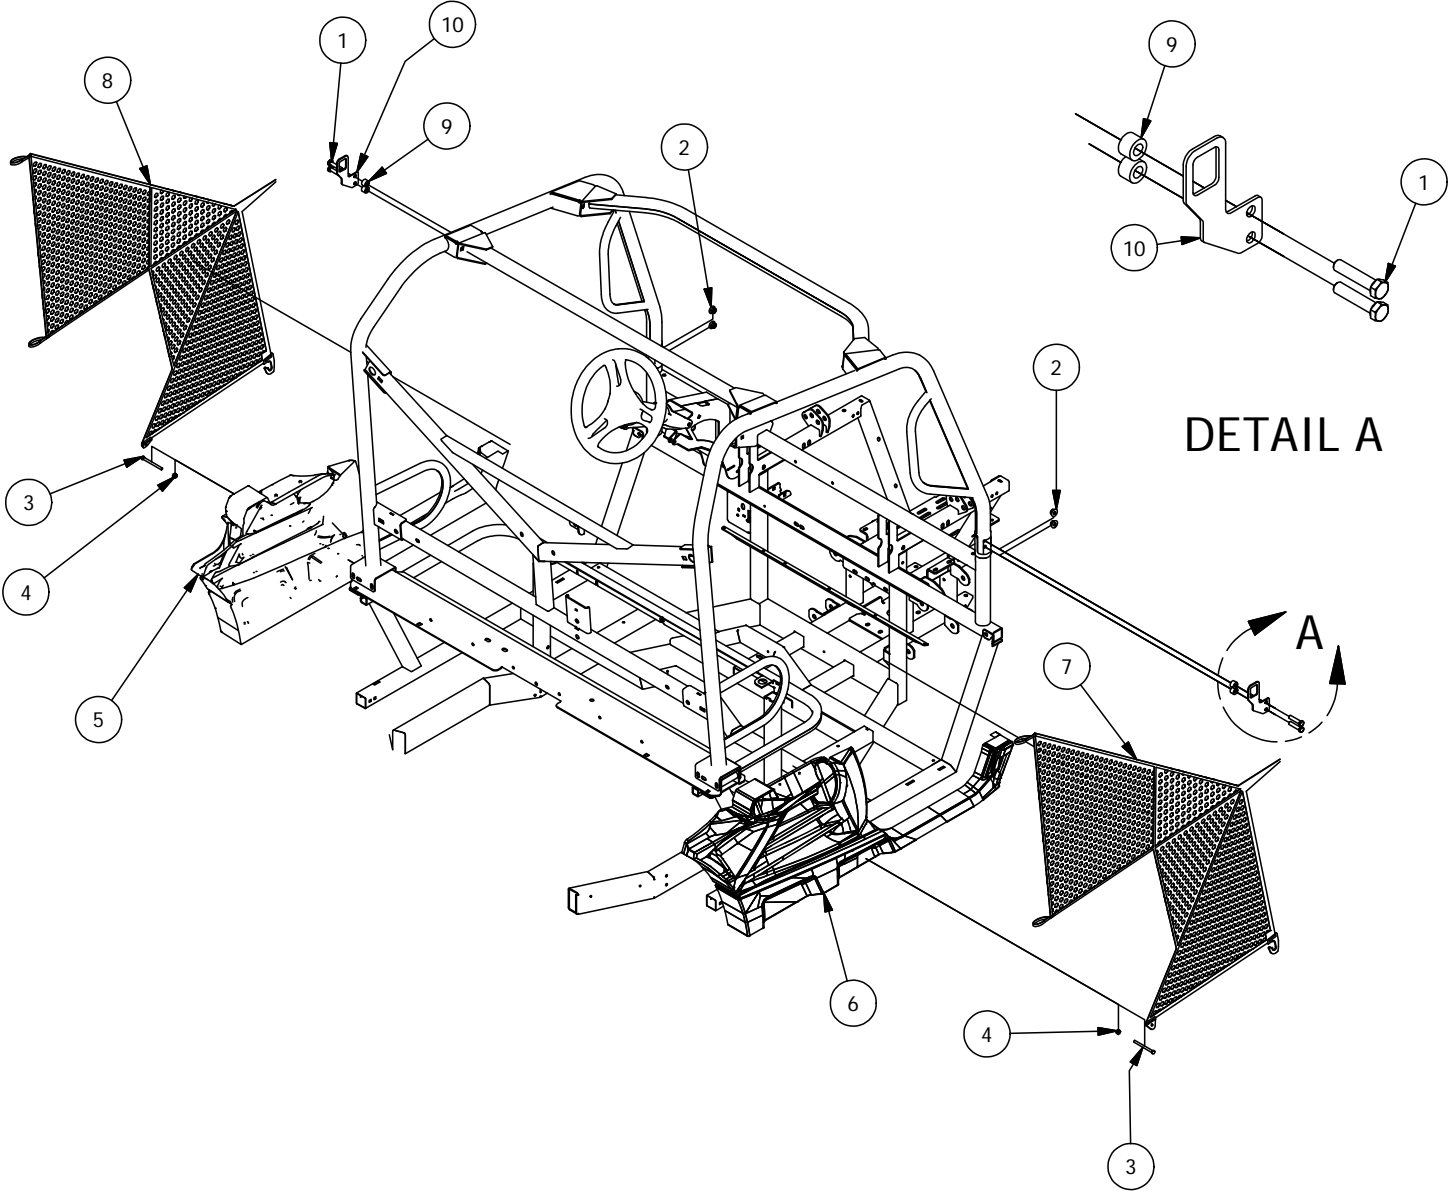

Safety Nets Assemblies

Net Assemblies			
ITEM	QTY	PART NUMBER	DESCRIPTION
1	4	618-2008-00	3/8"-16X1-3/4" Gr 8 C/S
2	4	613-5201-00	3/8-16 Serrated Flange Nut
3	2	618-1055-50	1/4-20 X3" (GRS) Carriage Bolt
4	4	613-8073-50	1/4-20 Nylon Insert Locknut BL
5	1	780-2030-10	Seat Panel Left-Large UTV-Bik
6	1	780-2025-10	Seat Panel Right-Large UTV-Bik
7	1	771-1010-00	Side Net - Right Side
8	1	771-1009-00	Side Net - Left Side
9	4	725-4005-00	Spacer, .75 O.D. x .400 I.D. x .500"L
10	2	739-4069-00	Front side net female buckle Mounting Brkt 2017