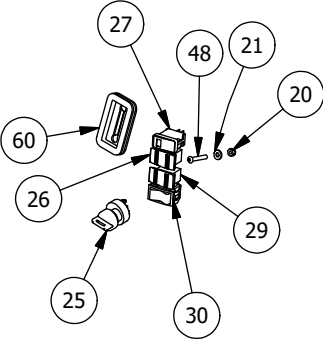

Flat Bed Plastics Assembly

DETAIL A