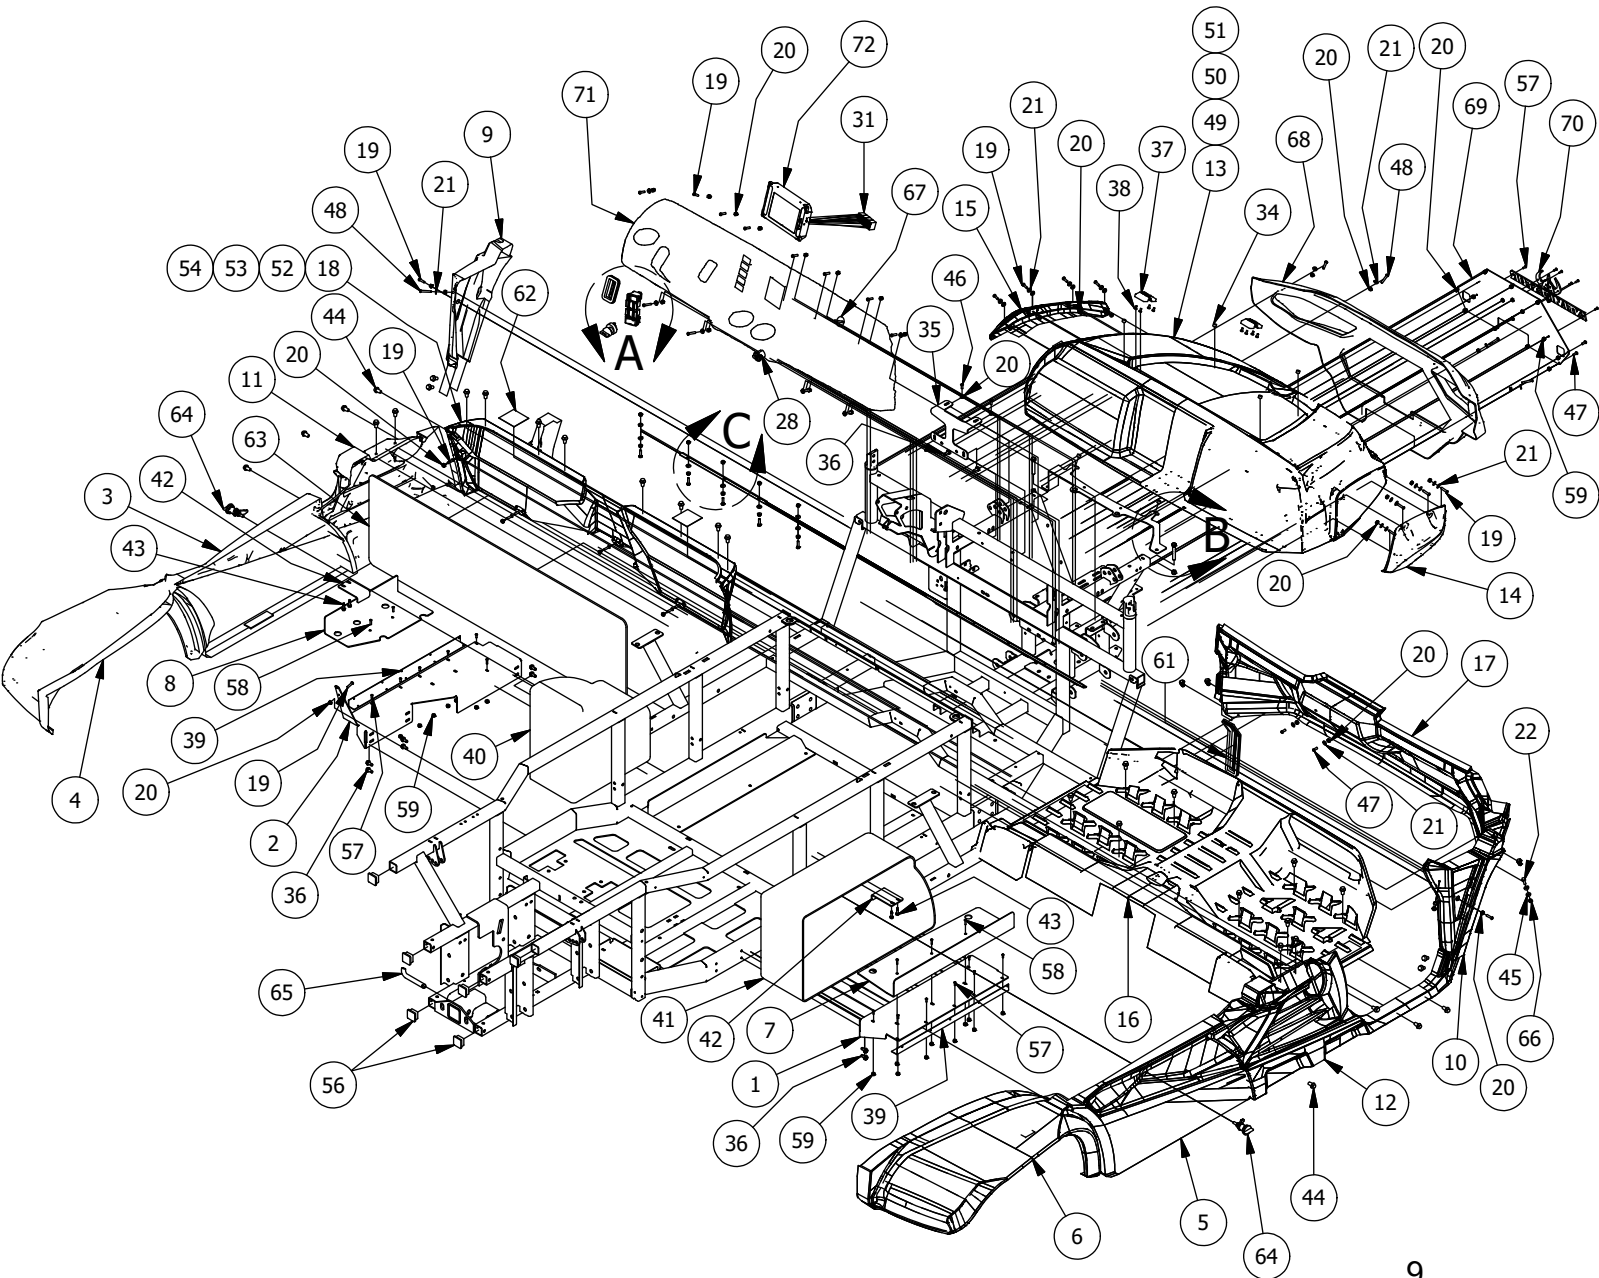

DETAIL C

Parts List			
ITEM	QTY	PART NUMBER	DESCRIPTION
1	1	739-4503-00	Passenger Side Tool Box Shelf
2	1	739-4502-00	Driver Side Tool Box Shelf
3	1	780-2201-00	Storage Door left
4	1	780-2205-00	Left Rear Fender
5	1	780-2203-00	Storage Door Right
6	1	780-2204-00	Right Rear Fender
7	1	739-4500-00	Passenger Side Tool Box Stop
8	1	739-4501-00	Driver Side Tool Box Stop
9	1	780-2055-10	Lower Front Fender Flare-Left
10	1	780-2050-10	Lower Front Fender Flare-Right
11	1	780-2030-10	Seat Panel Left-Large UTV-Blk
12	1	780-2025-10	Seat Panel Right-Large UTV-Blk
13	2	759-2000-00	Hood Large UTV-Orange
14	1	780-2012-10	Upper Front Fender Flare-Right
15	1	780-2011-10	Upper Front Fender Flare-Left
16	1	780-2015-10	Floor Board-Large UTV-Black
17	1	780-2010-10	Front Firewall-Large UTV-Black
18	1	780-2020-00	Center Seat Panel-Large UTV-Or
19	24	618-2037-50	1/4-20 X1 Button Socket C/S Black
20	36	613-8073-50	1/4-20 Nylon Insert Locknut BL
21	30	619-0010-50	1/4 Flat Washer Black
22	9	618-4007-00	1/4-20 x 1 Grade 5 Hex bolts Zinc
23	5	613-9001-00	1/4-20 Hex Flange Nuts Zinc W/Serrations
24	1	726-3242-60	Firewall Mount Brkt
25	1	777-1000-00	Ignition Switch
26	1	786-2034-00	Head Light Hi/off/Low Beam Sw.
27	1	786-2038-00	4WD Switch
28	1	677-2075-00	12 Volt Auxilliary Plug
29	1	786-2030-00	Differential Lock Switch
30	1	786-2036-00	Dump Bed Up/Down Switch
31	1	786-2011-00	Wiring Harness-Diesel Truck & Crew
32	1	739-3374-00	Upper Radiator Mounting Brkt
33	2	613-5041-00	3/8-16 Nylon Insert Locknut
34	6	729-1002-00	Buttom Bumper-Tailgate-2500
35	1	739-2056-00	Upper Hood Support Brkt-Kohler/Electirc
36	12	618-2021-00	5/16" - 18 3/4" Ind Hex Washr Hd - Type F
37	2	653-5010-00	Hood Hinge
38	8	630-2050-00	M5-.8 x 10 Pan Phil M/S Zinc
39	2	752-1016-00	Truck Bed Tool Box Hinge
40	1	780-2200-00	Driver Storage Box
41	1	780-2202-00	Passenger Storage Box
42	2	726-4085-00	Tool Box Striker Plate
43	4	630-7040-00	1/4 x 1 Hex Head Tek Screw
44	32	618-6065-00	AUEVCO P/N 17216 HOLE PLUG BLACK
45	15	619-0023-00	5/16 flat Washer 18-8 SS
46	2	618-8064-00	1/4-20 x 5/8 Buttonhead Socket C/S 18-8 SS
47	4	618-8064-50	1/4-20 x 5/8 Button Socket C/S
48	10	618-2038-50	1/4-20 X1-1/2" BH Socket Scr Blk
49	1	759-2000-20	Hood-OD Green
50	1	759-2000-80	Hood-Camo
51	1	759-2000-40	Hood-Matallic Black
52	1	780-2020-20	Center Seat Panel-Large UTV-Gr
53	1	780-2020-80	Center Seat Panel-2500-Camo
54	1	780-2020-40	Center Seat Panel-2500-Charco
55	1	786-2044-00	Dash Light Blank Panel
56	6	714-1004-00	1-1/4"x1-1/4" Black Tube Plug
57	21	618-8056-00	10-24 x 1/2 Button Socket C/S 18-8 SS
58	6	618-8057-00	10-24 x 3/4 Button Socket C/S 18-8 SS
59	27	613-5019-00	10-24 Nylon Insert Locknut
60	1	736-2000-00	Shift Lever Boot-Large UTV
61	1	736-2002-00	Break Pedal Boot-Lg UTV
62	2	729-1006-00	Seat Pin Frame Guard-3x3.125"
63	1	789-0001-00	Kohler 750 CVT Cover Instualton
64	2	752-1014-00	Latch Compression Hinge
65	1	793-3212-00	Hitch Pin
66	9	613-8073-00	1/4-20 Nylon Insert Locknut Zinc Orange Nylon
67	1	752-1015-00	Glove Box Latch Assembly
68	1	780-2120-10	2018 Front Grill
69	1	726-3301-00	Intimidator 2018 Grill Plate
70	1	726-3303-00	Intimidator 2018 Grill Logo
71	1	780-2228-10	Small Display Dash
72	1	786-2039-00	3"x4" Display