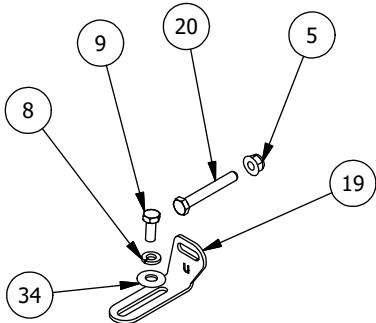

Transmission and Fuel Tank Assembly