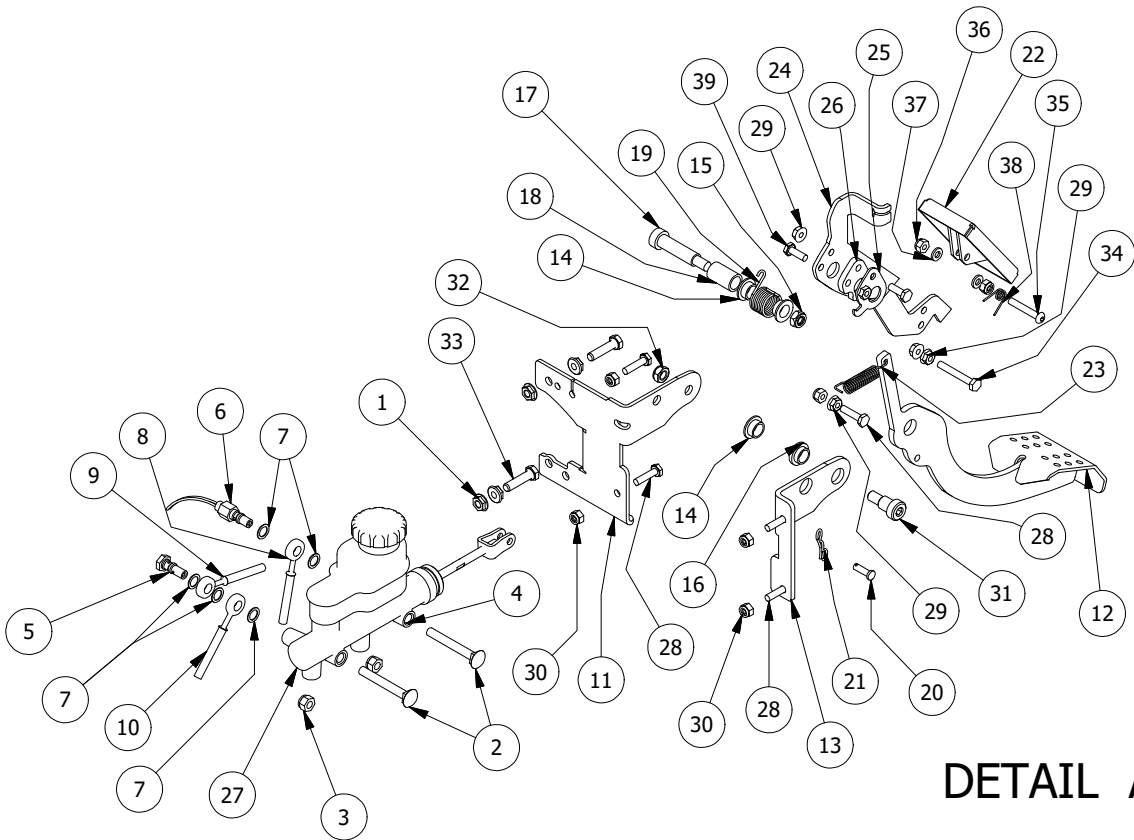

Lights and Brake Assemblies

DETAIL A

Parts List			
ITEM	QTY	PART NUMBER	DESCRIPTION
1	4	613-9002-00	5/16-18 Hex Flange Nuts Zinc w/Serations
2	2	618-2019-00	5/16" - 18 X 2-1/2" Carriage Bolt
3	2	613-8047-00	5/16-18 Nylock HEX Nut
4	1	716-1000-00	Master Cylinder, Dual Cylinder
5	1	716-1017-00	Banjo Bolt-Double-10mm-1.0
6	1	777-1011-00	Brake Switch-Banjo-2012
7	5	616-1025-00	10 mm copper crush washer
8	1	716-3012-00	Brake Line-MC to Rear T-Lg UTV
9	1	716-3000-00	Brake Line Front Left-Lg UTV
10	1	716-3002-00	Brake Line Front Right-Lg UTV
11	1	739-4202-00	Brake Pedal Bracket-Right-2500
12	1	716-2012-00	Brake Pedal Assy-Large UTV
13	1	739-4200-00	Brake Pedal Bracket Left-2500
14	3	632-5000-00	1/2 IDx 5/8 x 5/16 OIB Bushing
15	1	613-2004-00	3/8"-16 Nyloc Jam Nut
16	1	732-2003-00	Bushing, Oil Impregnated
17	1	618-6064-00	12"X1-3/4" Shoulder Bolt
18	1	725-1009-00	Pedal Spring Spacer LRG UTV 1-1/8 spacer
19	1	734-2002-00	Spring-Accelerator Pedal
20	1	620-1000-00	Clevis Pin, 1/4" x 3/4"
21	1	620-1002-00	Bow Tie Clip
22	1	755-1004-00	Accelerator Pedal Assy-LG UTV
23	1	734-2000-00	Spring-Park Brake
24	1	739-4215-00	Accel Pedal Lever
25	1	739-4216-00	Accel Pedal Spring Anchor
26	1	725-1007-00	Accel Pedal Spacer
27	1	785-1020-00	Break Fluid DOT3 .3 quarts
28	5	618-4007-00	1/4-20 x 1 Grade 5 Hex bolts Zinc
29	5	613-9001-00	1/4-20 Hex Flange Nuts Zinc W/Serrations
30	5	613-8073-00	1/4-20 Nylon Insert Locknut Zinc Orange Nylon
31	1	618-6062-00	1/2" x 5/8" Soc. Shoulder Bolt
32	1	613-2004-00	3/8"-16 Nyloc Jam Nut
33	2	618-2029-00	5/16" x 1-1/4" Hex C/S Gr 5
34	1	618-2016-50	1/4-20 x 1-3/4" Hex Bolt
35	1	618-2038-50	1/4-20 X1-1/2" BH Socket Scr Blk
36	2	613-8073-50	1/4-20 Nylon Insert Locknut BL
37	2	619-4012-00	.255 ID x .500 OD x .075 Thick TFE Washer
38	1	734-2003-00	Spring-Accelerator Pedal Assy
39	2	618-8052-00	1/4-20 x 3/4 Grade 5 Hex bolts Zinc
40	1	770-3371-00	2018 Uniq Headlight Left Mounting Bracket Assembly
41	1	770-3372-00	2018 Uniq Headlight Right Mounting Bracket Assembly
42	1	786-0039-00	Headlight Assembly Left MY2018
43	1	786-0040-00	Headlight Assembly Right MY2018
44	6	618-2037-50	1/4-20 X1 Button Socket C/S Black
45	4	618-2034-00	5/16" x 2-1/4" Hex Hd Cap Scr.
46	4	613-8049-00	5/16-18 Nylon Insert Flange Nut Zinc Orange Nylon