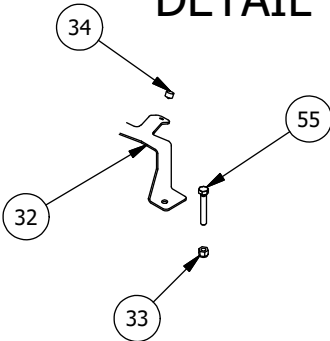

Flat Bed Plastics Assembly

DETAIL A

DETAIL B