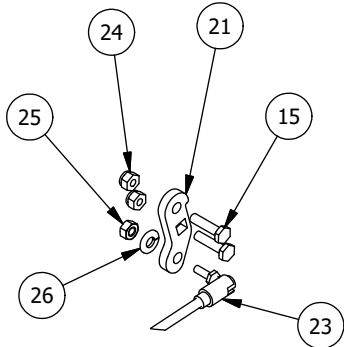

Transmission and Fuel Tank Assembly

DETAIL B