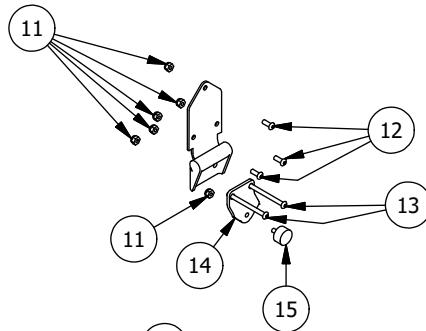

Flat Bed Assembly

DETAIL B