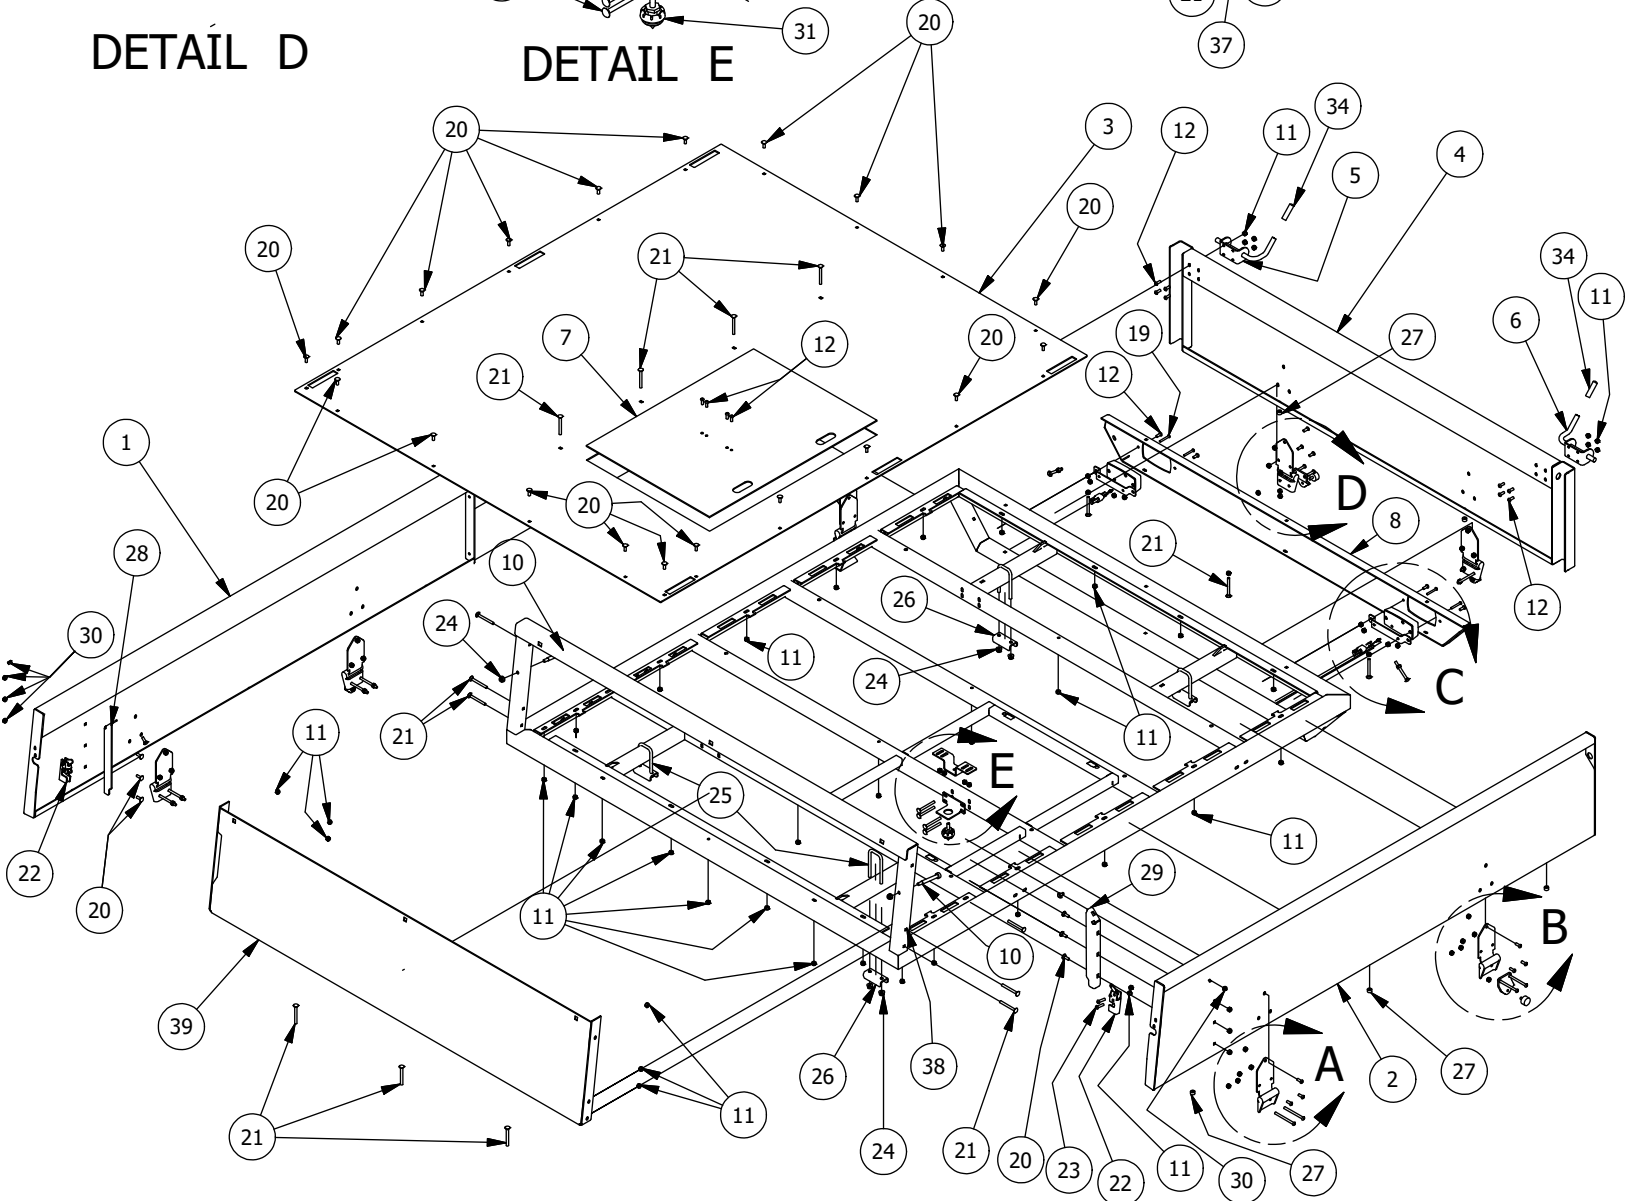

Flat Bed Assembly

DETAIL A

DETAIL B

DETAIL C

DETAIL D

DETAIL E

Flat Bed Assembly			
ITEM	QTY	PART NUMBER	DESCRIPTION
1	1	760-1004-00	Truck Right Bed Panel Assy
2	1	760-1002-00	Truck Left Bed Panel Assy
3	1	726-4080-00	Truck Bed Floor Panel-AL
4	1	760-1006-00	Truck Bed Tailgate Assembly
5	1	652-6001-00	Door Latch-Right
6	1	652-6002-00	Door Latch-Left
7	1	726-4082-00	Truck Bed Eng. Access Door-AL
8	1	726-4078-00	Truck Bed Taillight Panel-AL
9	6	753-1012-00	Extended Bed Hinge
10	2	618-2101-00	3/8-16 X 2-1/2" Shoulder Bolt
11	96	613-8073-50	1/4-20 Nylon Insert Locknut BL
12	34	618-8064-50	1/4-20 x 5/8 Button Socket C/S
13	10	618-1055-50	1/4-20 x 3 Button C/S Black
14	4	739-4469-00	Truck Bed Side Gate Brkt
15	4	758-1000-00	Rubber Stops
16	2	688-1001-00	Tail/Brake Light Assembly
17	2	739-4460-00	Truck Bed Taillight Bracket
18	4	613-5019-00	10-24 Nylon Insert Locknut
19	4	618-8070-00	10-24 1 1/2 Button Stainless Bolt
20	28	618-1083-00	1/4-20 x 1" Carriage Bolt
21	22	618-2045-00	1/4-20 x 2 1/2 Carriage Bolt
22	2	652-6000-00	Door Latch
23	6	618-2037-50	1/4-20 X1 Button Socket C/S Black
24	10	613-8049-00	5/16-18 Nylon Insert Flange Nut Zinc Orange Nylon
25	4	618-2103-00	5/16 1 1/2x3 3/4 Bend U-Bolt GR 8 Zinc
26	4	739-3891-00	Truck Bed U-Bolt Brkt
27	8	729-1002-00	Buttom Bumper-Tailgate-2500
28	1	739-4483-00	Truck Bed Side Panel Gusset Right
29	1	739-4482-00	Truck Bed Side Panel Gusset Left
30	8	613-8073-00	1/4-20 Nylon Insert Locknut Zinc Orange Nylon
31	1	739-2300-00	Access Door Latch Pin & Grommet
32	1	739-4480-00	Truck Bed Engine Access Door Brkt1
33	1	739-4481-00	Truck Bed Engine Access Door Brkt2
34	2	745-2002-00	Extended Bed Latch Grip
35	6	688-1012-00	Headlight Recept. Pin
36	2	688-1020-00	Tail-Brake Light Receptical
37	2	688-1022-00	W3P Deutsch Receptcal Wedge
38	1	760-1001-00	Truck Series Bed Frame Assembly_2017
39	1	760-1012-00	Truck Front Panel Assembly