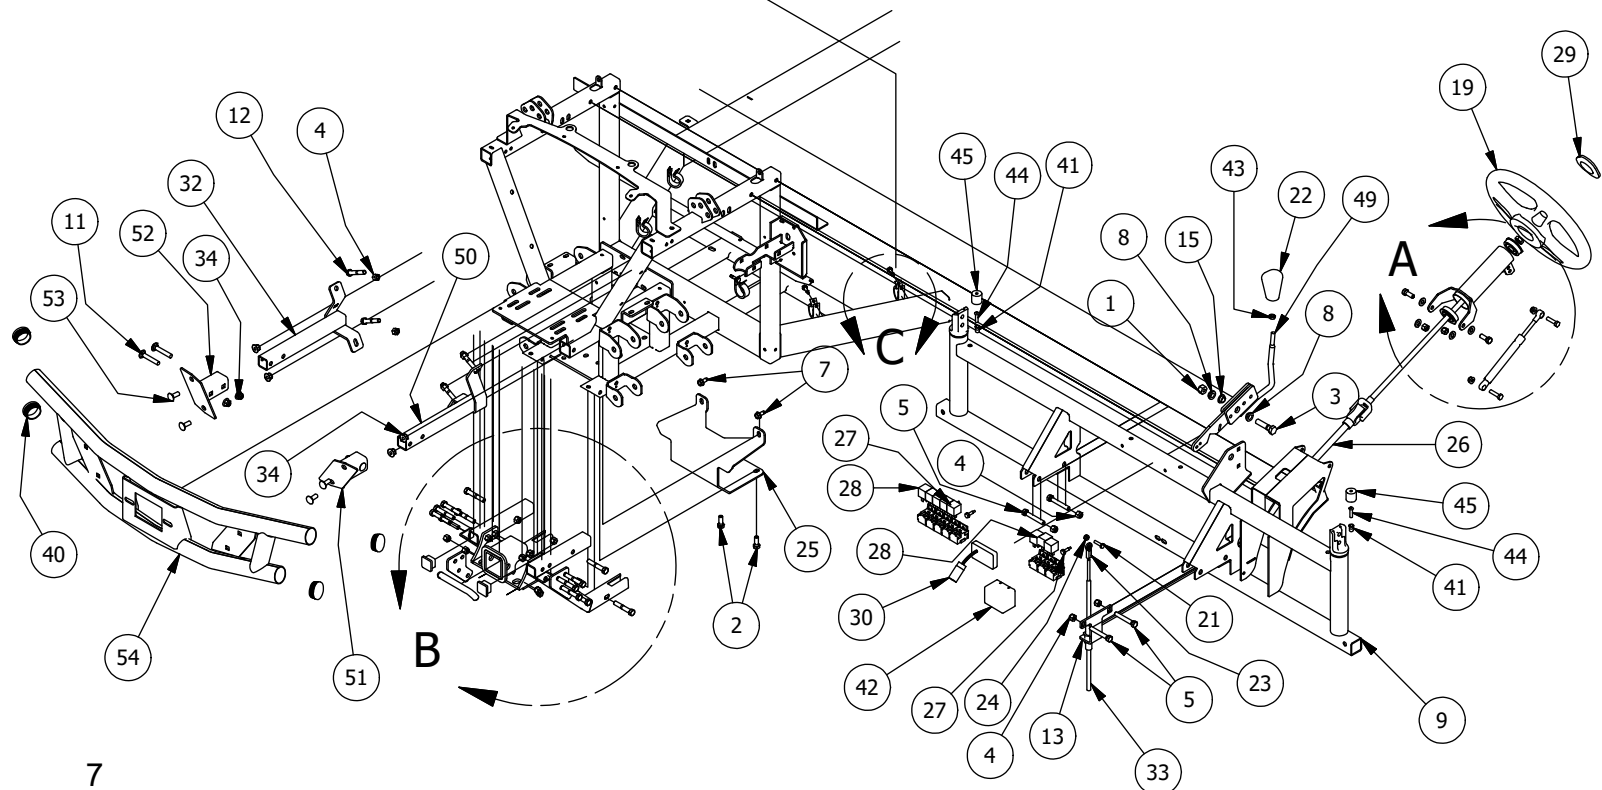

Dash & Grill Assemblies

DETAIL A