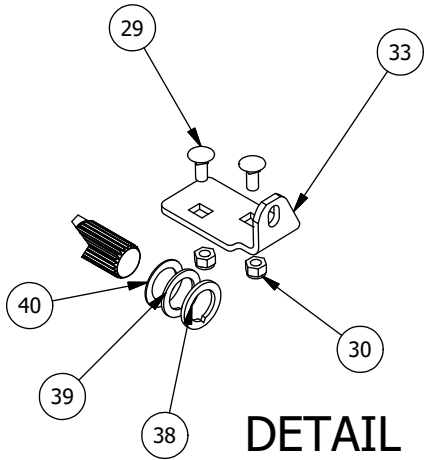

Transmission and Fuel Tank Assembly

DETAIL C