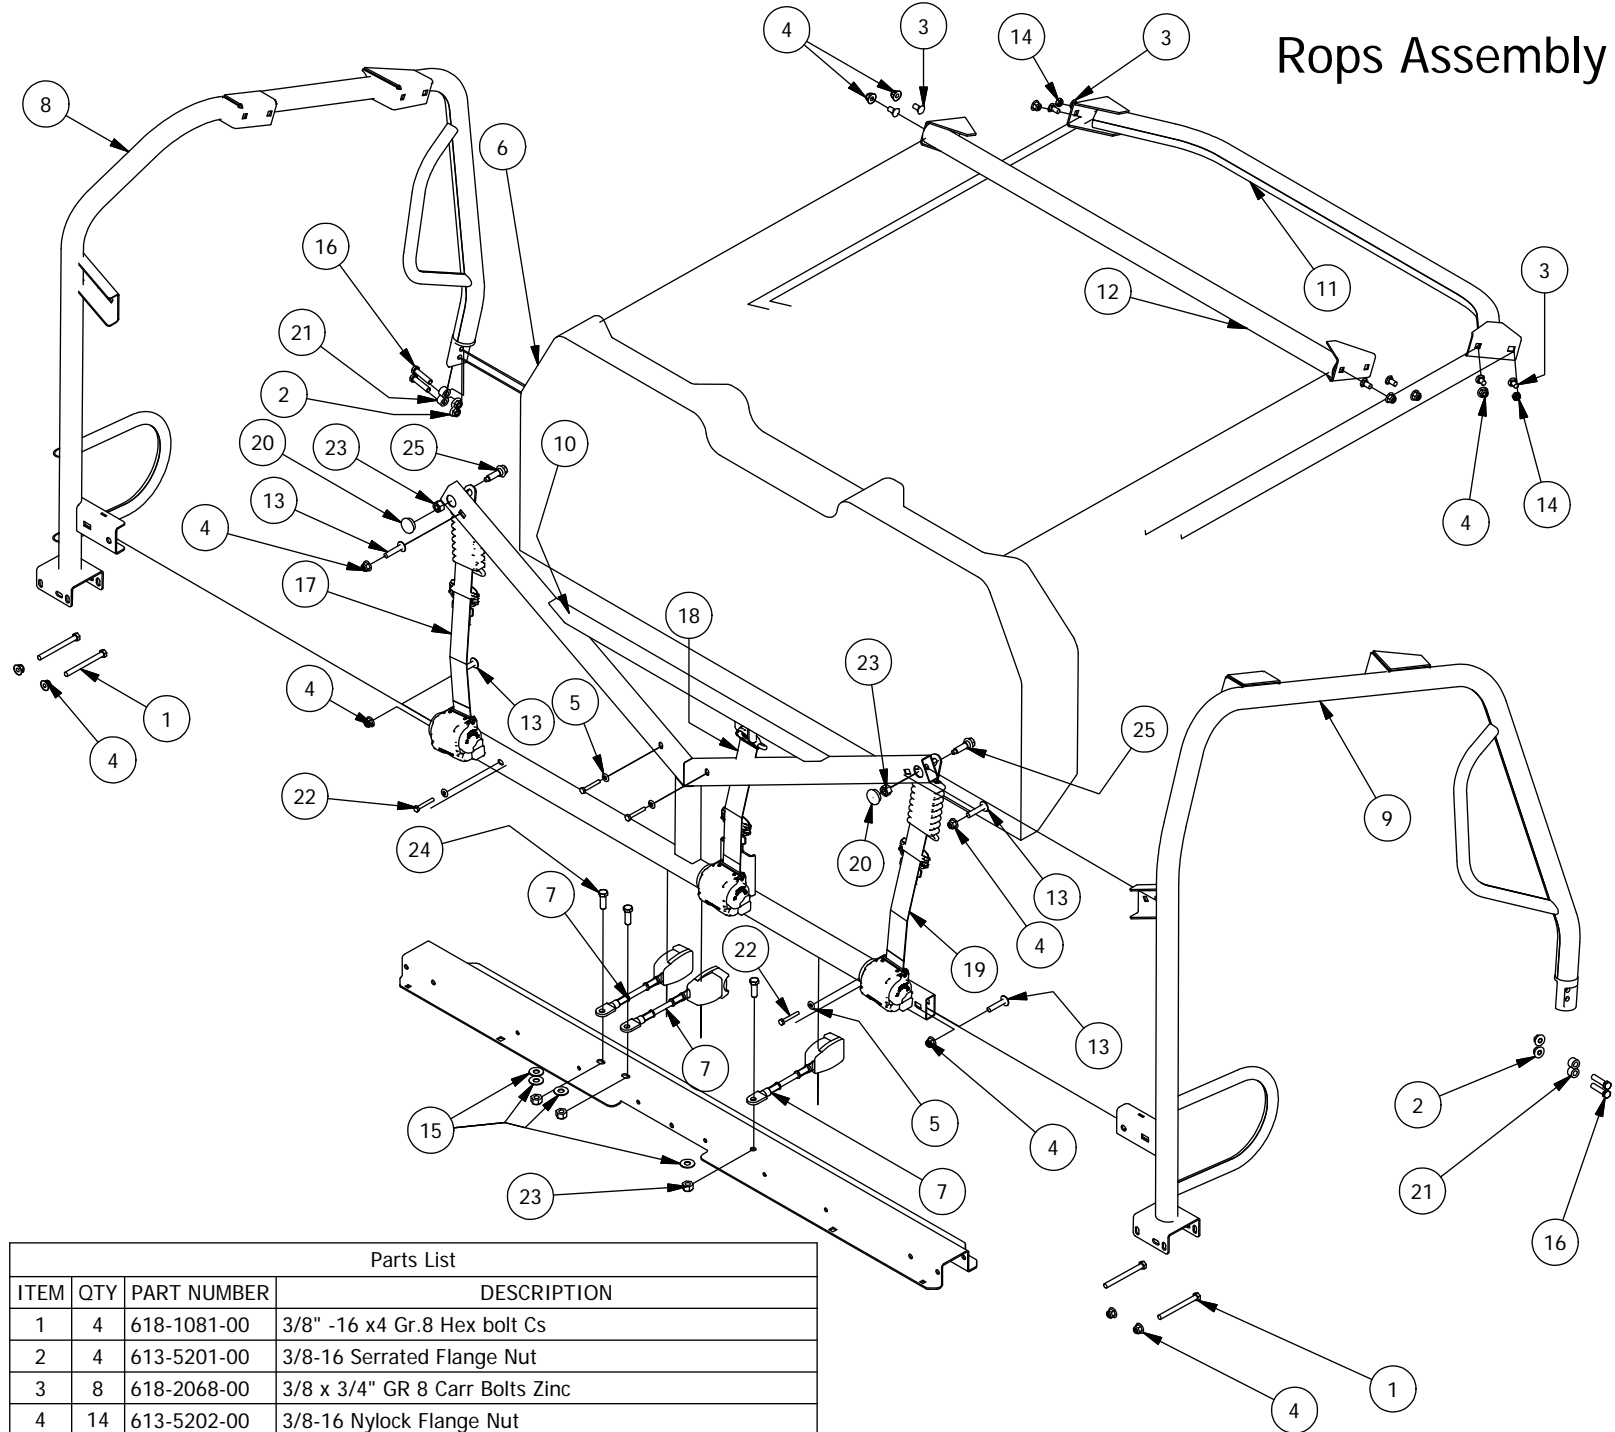

ROPS Assembly

Parts List

ITEM	QTY	PART NUMBER	DESCRIPTION
1	4	618-1081-00	3/8" -16 x4 Gr.8 Hex bolt Cs
2	4	613-5201-00	3/8-16 Serrated Flange Nut
3	8	618-2068-00	3/8 x 3/4" GR 8 Carr Bolts Zinc
4	14	613-5202-00	3/8-16 Nylock Flange Nut
5	4	619-4008-00	1/4 Lock Washer Zinc
6	1	771-2001-00	Seat Back-Large UTV
7	3	671-0030-00	Seat Belt Latch
8	1	780-3012-00	ROPS Left Hoop Assy
9	1	780-3004-00	ROPS Right Hoop Assy
10	1	780-3002-00	ROPS K Brace Assy For Seat back w/ Integral Headrest
11	1	780-3008-00	ROPS Front Cross Brace Assy
12	1	780-3010-00	ROPS Rear Cross Brace Assy
13	4	618-2048-00	3/8" -16 x 1-3/4" G8 Carriage Bolt
14	2	613-2004-00	3/8"-16 Nyloc Jam Nut
15	4	619-8052-00	7/16 USS Flat Washer Zinc
16	4	618-2008-00	3/8"-16X1-3/4" Gr 8 C/S
17	1	771-1017-00	Seat Belt Assy-3 Point-Front Drivers Side
18	1	771-1016-00	Seat Belt Assy-3 Point-Center
19	1	771-1015-00	Seat Belt Assy-3 Point-Passengers Side
20	2	618-6067-00	Heyco 2713 Hole Plug
21	4	725-4005-00	Spacer, .75 O.D. x .400 I.D. x .500"L
22	4	618-2016-50	1/4-20 x 1-3/4" Hex Bolt
23	5	613-0026-00	7/16-20 Nylon Insert Locknut
24	3	618-2097-00	7/16-20 x 1-1/4 GR5 Hex Cap Screw
25	2	618-2096-00	7/16-20 x 1 3/8 GR5 Shoulder Bolt