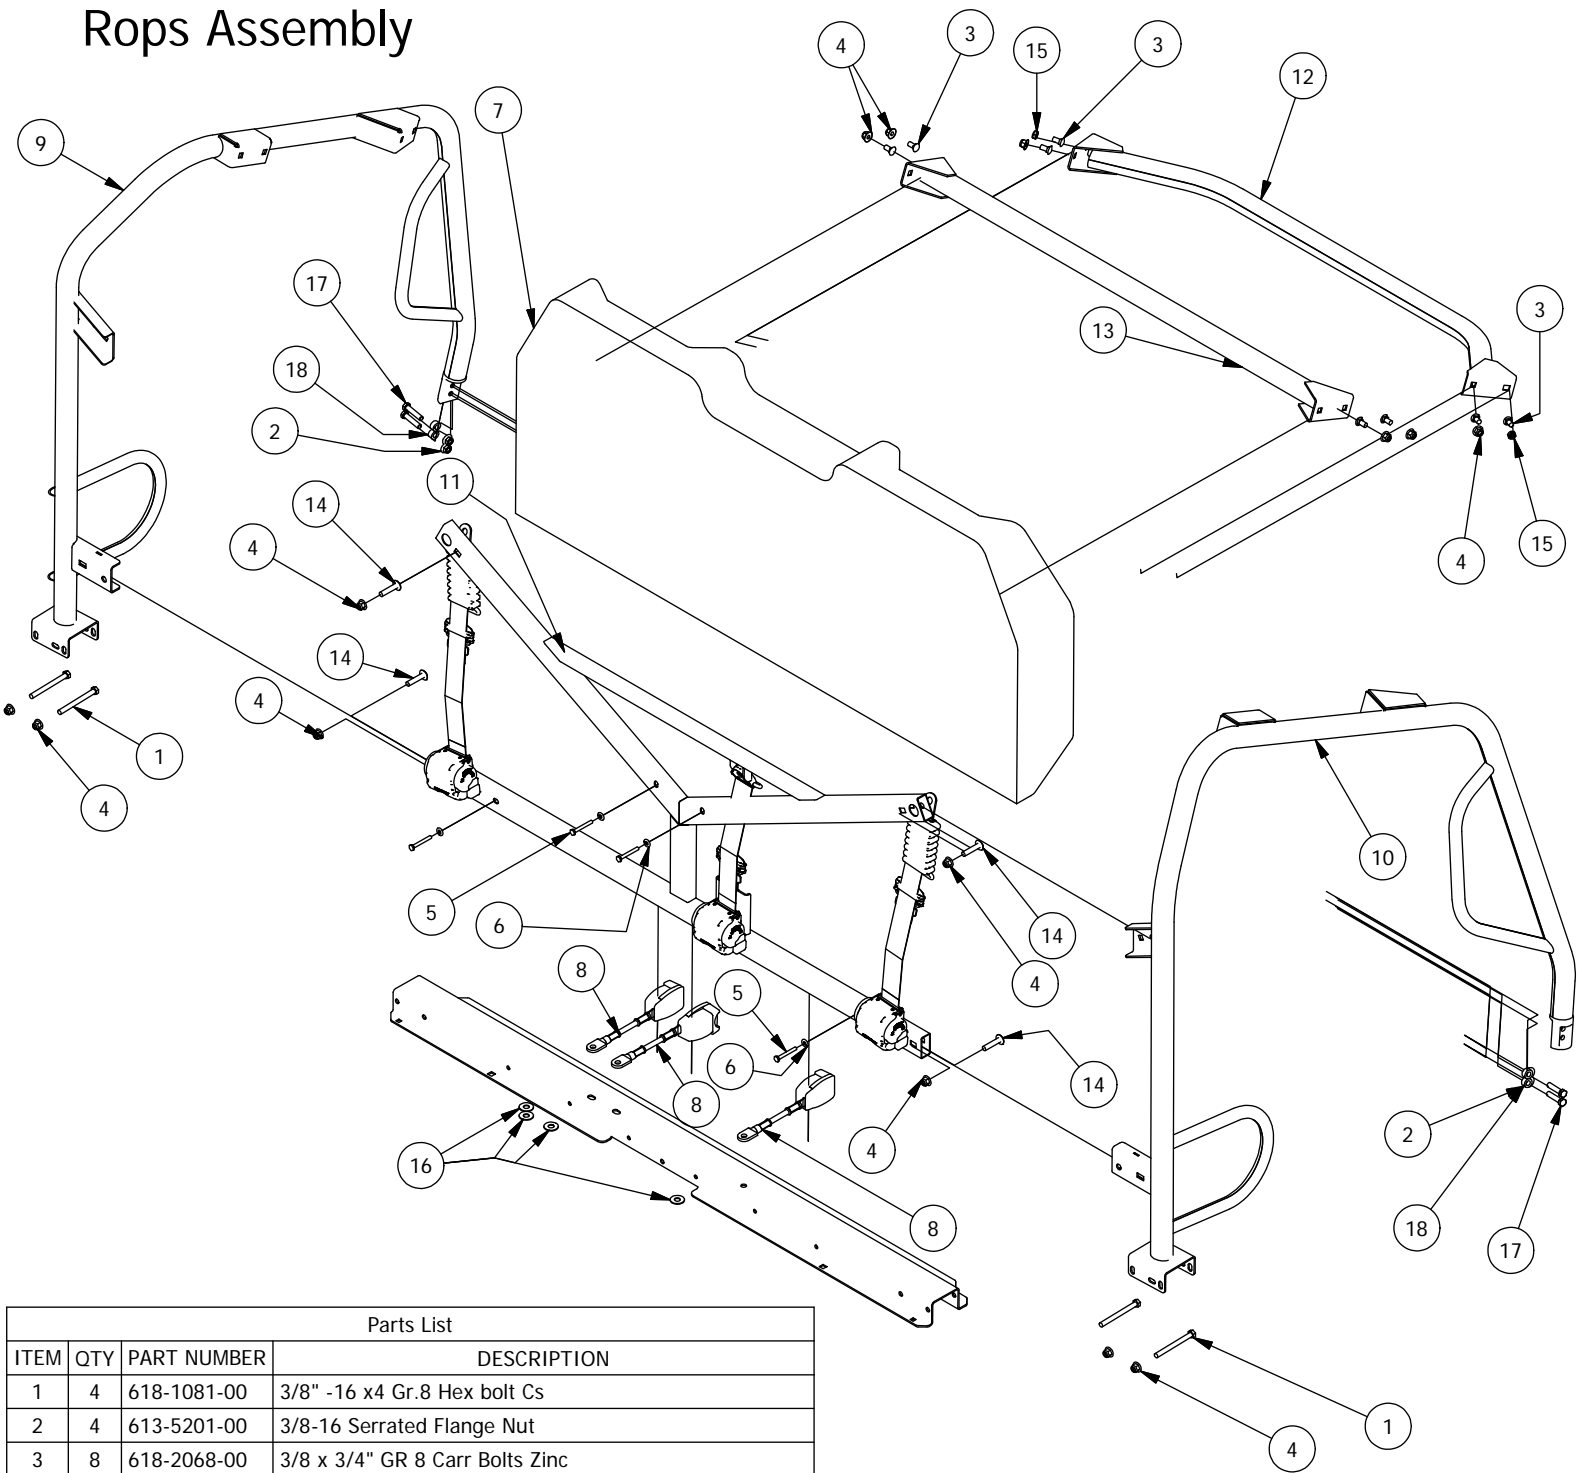

Rops Assembly

Parts List

ITEM	QTY	PART NUMBER	DESCRIPTION
1	4	618-1081-00	3/8" -16 x4 Gr.8 Hex bolt Cs
2	4	613-5201-00	3/8-16 Serrated Flange Nut
3	8	618-2068-00	3/8 x 3/4" GR 8 Carr Bolts Zinc
4	14	613-5202-00	3/8-16 Nylock Flange Nut
5	4	618-5005-00	1/4-20 x 1-1/2 Grade 5 Hex bolts Zinc
6	4	619-4008-00	1/4 Lock Washer Zinc
7	1	771-2001-00	Seat Back-Large UTV
8	3	671-0030-00	Seat Belt Latch
9	1	780-3012-00	ROPS Left Hoop Assy
10	1	780-3004-00	ROPS Right Hoop Assy
11	1	780-3002-00	ROPS K Brace Assy For Seat back w/ Integral Headrest
12	1	780-3008-00	ROPS Front Cross Brace Assy
13	1	780-3010-00	ROPS Rear Cross Brace Assy
14	4	618-2048-00	3/8" -16 x 1-3/4" G8 Carriage Bolt
15	2	613-2004-00	3/8"-16 Nyloc Jam Nut
16	4	619-8052-00	7/16 USS Flat Washer Zinc
17	4	618-2008-00	3/8"-16X1-3/4" Gr 8 C/S
18	4	725-3208-00	.750Dx.41Dx.375"L Spacer