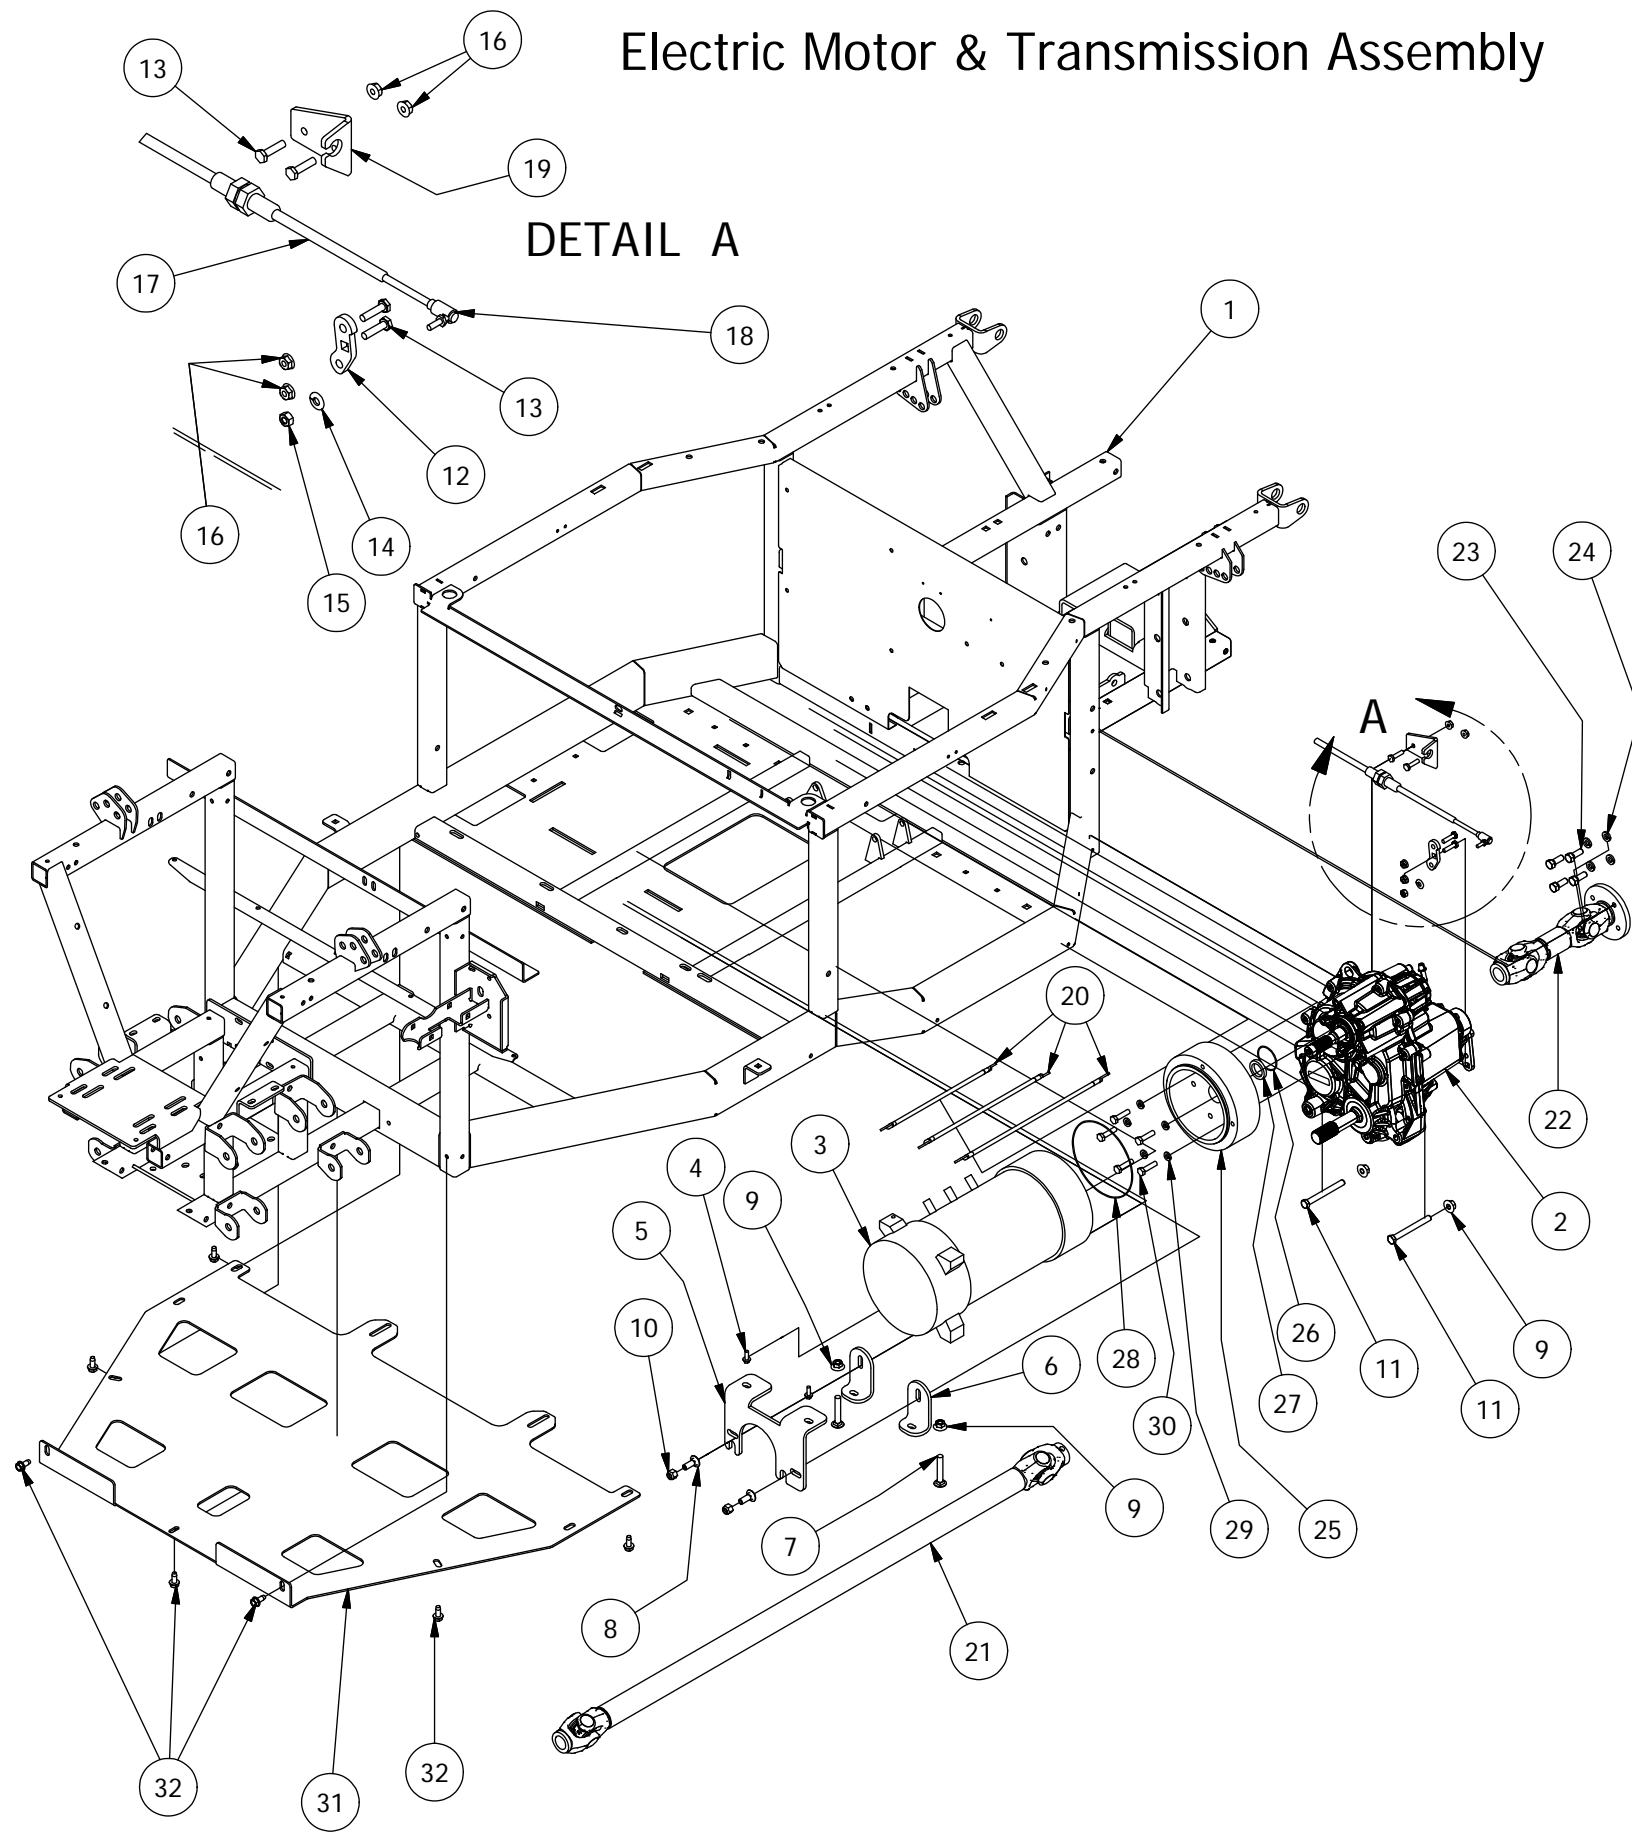

Electric Motor & Transmission Assembly

DETAIL A

Electric Motor & Transmission Assembly			
ITEM	QTY	PART NUMBER	DESCRIPTION
1	1	770-3020-00	Main Frame-Electric Single Cab
2	1	737-3000-00	Transmission
3	1	615-2020-10	AC Motor-Extended Frame
4	2	618-2065-00	M6 x 1.0 x 16 Flange Hex Bolt
5	1	739-3386-00	Upper Motor Mount-Electric
6	2	739-3384-00	Lower Motor Mount-Electric
7	2	618-2023-00	3/8"-16 x 2-1/4" Carriage Bolt
8	2	618-2011-00	3/8 - 16 X 1" Carriage Bolt
9	4	613-5201-00	3/8-16 Serrated Flange Nut
10	2	613-5041-00	3/8-16 Nylon Insert Locknut
11	2	618-2025-00	3/8" -16 X 3-1/2" hex C/S-Gr5
12	1	739-3376-60	Team Trans Shift Lever Ext
13	4	618-4007-00	1/4-20 x 1 Grade 5 Hex bolts Zinc
14	1	619-4008-00	1/4 Lock Washer Zinc
15	1	613-0028-00	1/4-28 Hex Nut
16	4	613-9001-00	1/4-20 Hex Flange Nuts Zinc W/Serrations
17	1	764-2004-00	Gear Shift Cable-Large UTV
18	1	710-1038-00	1/4" X 28 Quick Disc. Rod End
19	1	739-3382-60	Trans Shift Cable Brkt-Elect
20	3	664-1045-00	21" Battery Cable 2 Gauge
21	1	737-2027-00	Front Drive Shaft-Lg UTV-Electric
22	1	737-2028-00	Rear Drive Shaft-Lg UTV-Electric
23	4	618-6049-00	3/8-16 X 1 GR 5 Hex Bolts Zinc
24	4	619-0013-00	3/8" Zn Lock Washer
25	1	736-2010-00	AC Transmission Adpater
26	1	712-3006-00	Elect. Motor Adpt. O-ring 1
27	1	712-3010-00	Elect. Motor Adpt. Seal
28	1	712-3008-00	Elect. Motor Adpt. O-ring 2
29	5	619-8051-00	5/16 Lockwasher Zinc
30	5	618-1077-00	5/16 x 1-1/4 G8 Zn Hex Bolt
31	1	726-4012-00	Skid Plate-Gas 2500
32	7	618-2021-00	5/16" - 18 3/4" Ind Hex Washr Hd - Type F