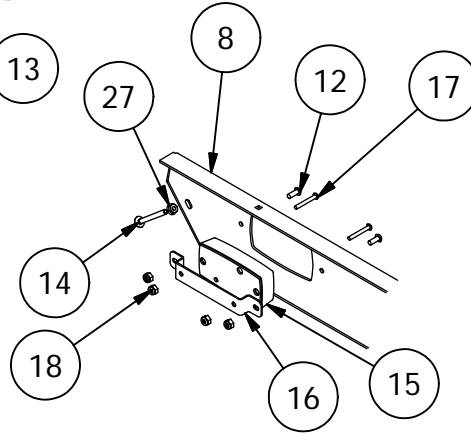

Versabed Assembly (Optional)

DETAIL C