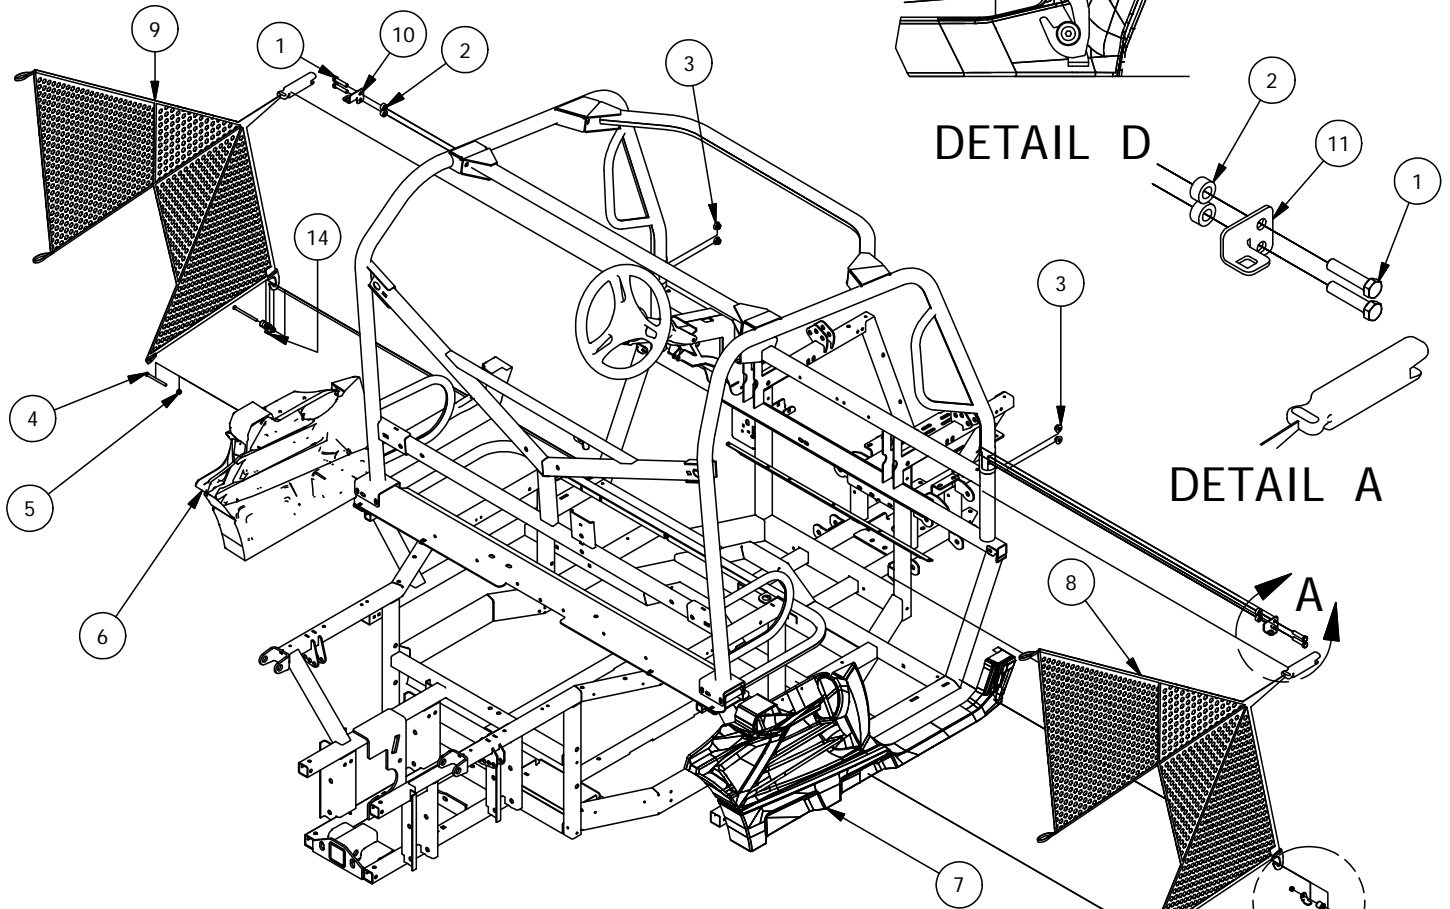

Safety Nets Assemblies

DETAIL B

Net Assemblies			
ITEM	QTY	PART NUMBER	DESCRIPTION
1	4	618-2008-00	3/8"-16X1-3/4" Gr 8 C/S
2	4	725-3208-00	.75ODx.41Dx.375"L Spacer
3	4	613-5201-00	3/8-16 Serrated Flange Nut
4	2	618-1055-50	1/4-20 X3" (GRS) Carriage Bolt
5	4	613-8073-50	1/4-20 Nylon Insert Locknut BL
6	1	780-2030-10	Seat Panel Left-Large UTV-Blk
7	1	780-2025-10	Seat Panel Right-Large UTV-Blk
8	1	771-1006-00	Side Net - Right Side
9	1	771-1004-00	Side Net - Left Side
10	1	739-4420-60	Safety Net Bracket Left
11	1	739-4422-60	Safety Net Bracket Right
12	2	744-1006-00	Side Net Clip Lock Pin
13	2	618-2089-00	1/4-20 X3-1/2" SS Butt Hd Scr
14	1	726-4502-60	Side Net Lower Clip Retainer_L
15	1	726-4503-60	Side Net Lower Clip Retainer_R