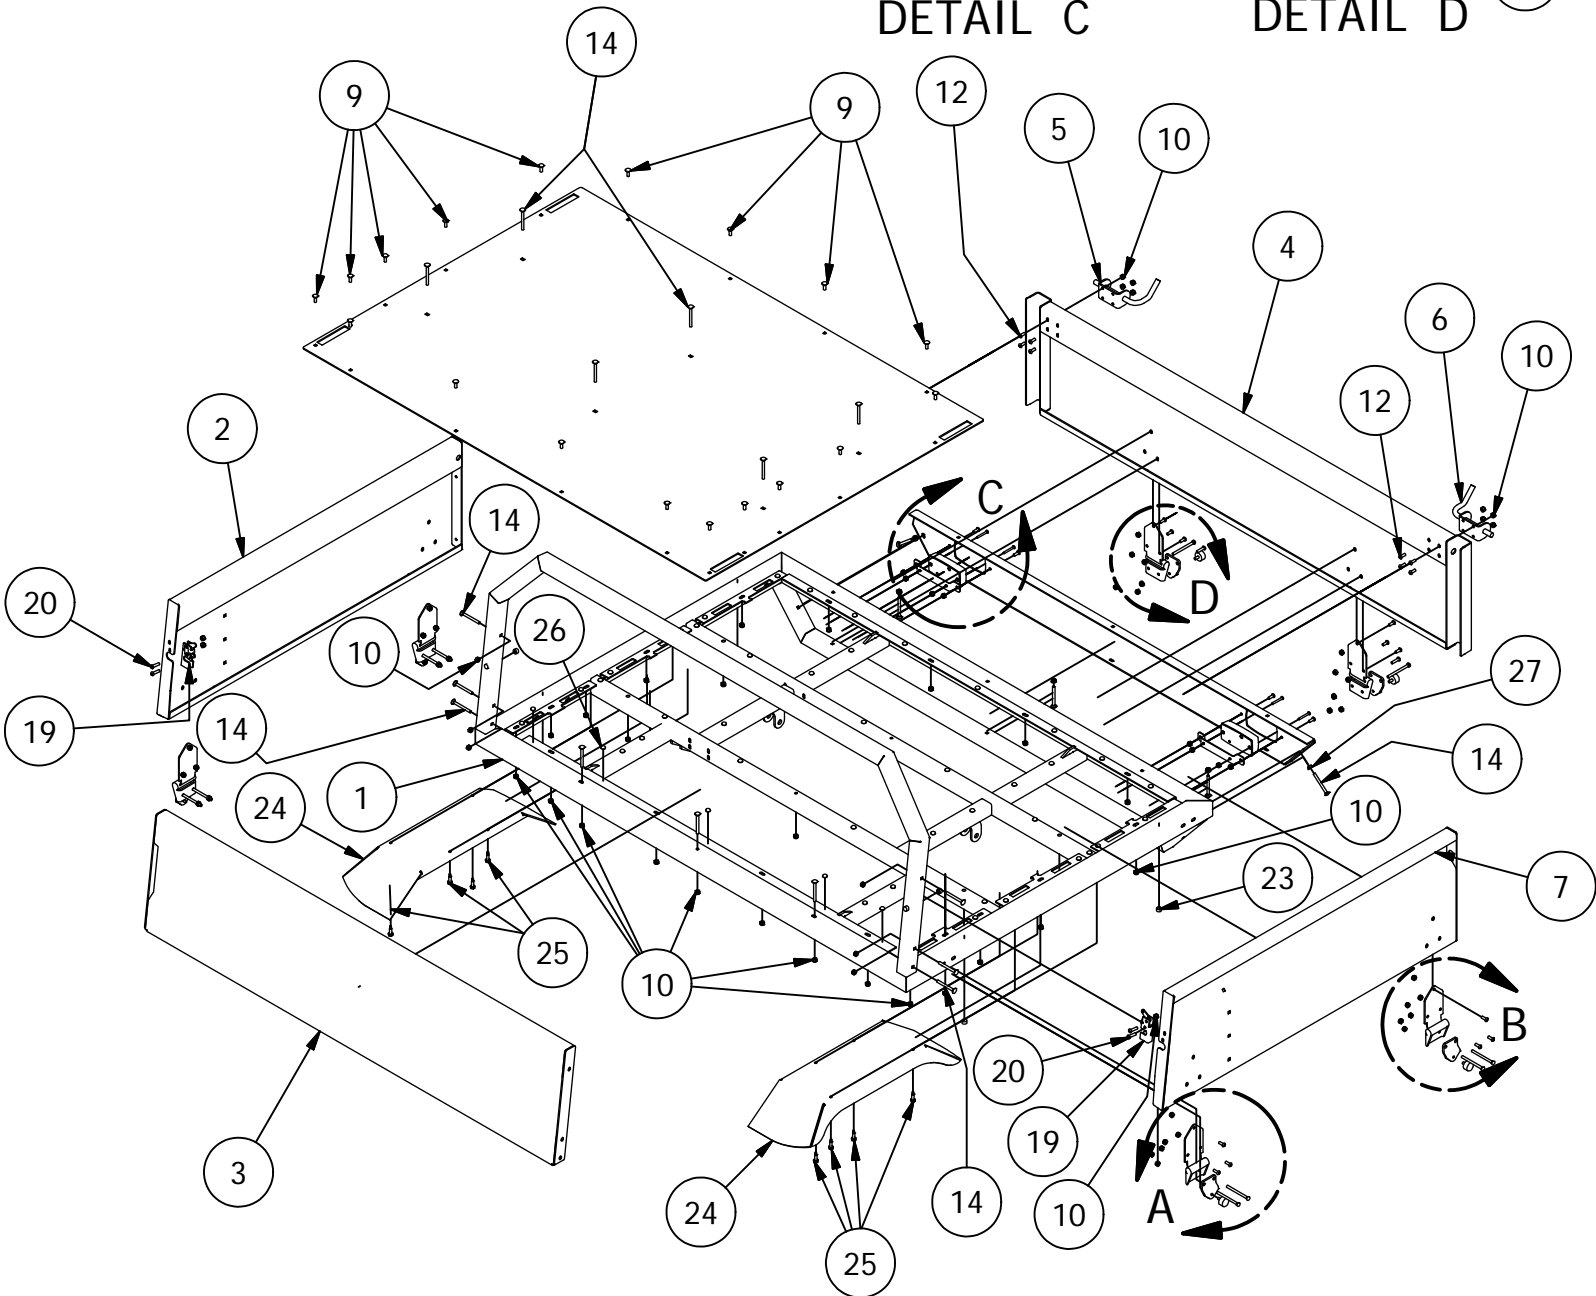

Versabed Assembly (Optional)

DETAIL B

DETAIL A

DETAIL C

DETAIL D

Parts List			
ITEM	QTY	PART NUMBER	DESCRIPTION
1	1	760-1011-00	Short Falt Bed Series Frame Assembly
2	1	760-1005-00	Short Flat BedTruck Right Bed Panel Assy
3	1	760-1008-00	Bed Front Assy
4	1	726-4076-00	Truck Bed Tailgate Panel-AL
5	1	652-6001-00	Door Latch Right
6	1	652-6002-00	Door Latch Left
7	1	760-1003-00	Short Flat Bed Left Bed Panel Assy
8	1	726-4078-00	Truck Bed Taillight Panel-AL
9	18	618-1083-00	1/4-20 x 1" Carriage Bolt
10	83	613-8073-50	1/4-20 Nylon Insert Locknut BL
11	6	753-1012-00	Extended Bed Hinge
12	30	618-8064-50	1/4-20 x 5/8 Button Socket C/S
13	10	618-1055-50	1/4-20 X3" (GRS) Carriage Bolt
14	20	618-2045-00	1/4-20 x 2 1/2 Carriage Bolt
15	2	688-1001-00	Tail/Brake Light Assembly
16	2	739-4460-60	Truck Bed Taillight Bracket
17	4	618-8070-00	10-24 1 1/2 Button Stainless Bolt
18	4	613-5019-00	10-24 Nylon Insert Locknut
19	2	652-6000-00	Door Latch MTV
20	6	618-2037-50	1/4-20 X1 Button Socket C/S Black
21	6	739-4469-00	Truck Bed Side Gate Brkt
22	6	758-1000-00	Rubber Stops
23	8	729-1002-00	Buttom Bumper-Tailgate-2500
24	2	739-4510-00	Intimidator Versa Bed Fender
25	8	630-7040-00	1/4 x 1 Hex Head Tek Screw
26	48	658-6000-00	Self Adheasive Bumper
27	7	613-9001-00	1/4-20 Hex Flange Nuts Zinc W/Serrations