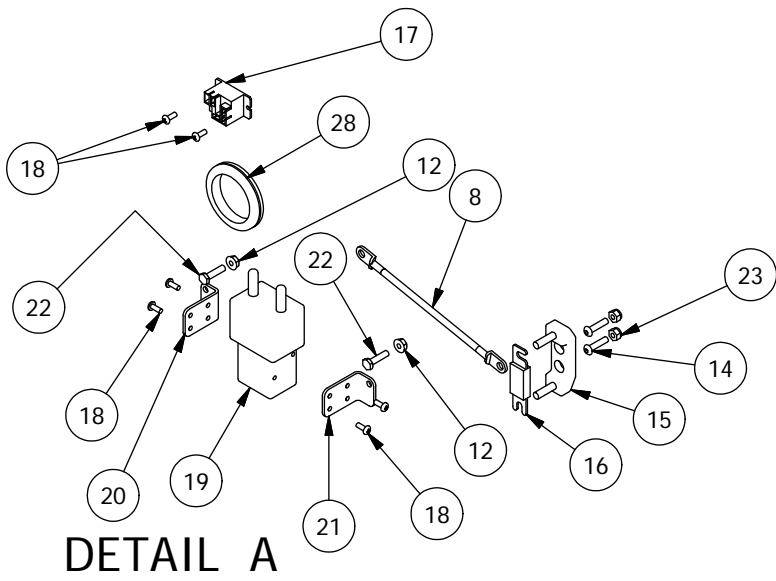

Battery Assembly

Battery Assembly			
ITEM	QTY	PART NUMBER	DESCRIPTION
1	1	770-3020-00	Main Frame-Electric Single Cab
2	8	668-2050-00	6 Volt Battery
3	2	657-0020-00	Rear Battery Holder
4	2	757-3008-00	Battery Hold Down-3 Battery
5	8	618-2010-00	3/8 -16x11 Carriage Bolt
6	4	618-2031-00	3/8" -16X 5-1/2" Carriage Bolt
7	12	613-5202-00	3/8-16 Nylock Flange Nut
8	8	664-1050-00	8" Battery Cable 2 Gauge
9	2	664-1045-00	21" Battery Cable 2 Gauge
10	2	664-0035-00	73" Battery Cable 2 Gauge
11	1	615-3003-00	Curtis Speed Controller (650) (4 Passenger Only)
12	6	613-9001-00	1/4-20 Hex Flange Nuts Zinc W/Serrations
13	4	618-5005-00	1/4-20 x 1-1/2 Grade 5 Hex bolts Zinc
14	2	618-2037-50	1/4-20 X1 Button Socket C/S Black
15	1	668-3010-00	500 Amp Fuse Mounting Block
16	1	668-3000-00	Fast Acting Fuse-500 Amp
17	1	686-4800-00	48 Volt Relay
18	6	630-3050-00	10 x 1/2 Pan Phillips T/S
19	1	615-1002-00	48 Volt High Capacity Solenoid
20	1	639-1007-60	Solenoid Bracket Curtis 2991
21	1	639-1005-60	Solenoid Bracket Curtis 2991
22	2	618-4007-00	1/4-20 x 1 Grade 5 Hex bolts Zinc
23	2	613-8073-00	1/4-20 Nylon Insert Locknut Zinc Orange Nylon
24	16	619-0023-00	5/16 flat Washer 18-8 SS
25	16	613-8043-00	5/16-18 Hex Nuts Zinc
26	2	703-3370-60	Battery Side Support-2500 Elect
27	2	703-3372-00	Battery End Support-2500 Elect
28	1	619-0020-00	Rubber Grammet-Rear Fire Wall
29	1	770-3024-00	Battery Tray Assy-Right Side
30	1	770-3022-00	Battery Tray Assy-Left Side
31	7	618-2021-00	5/16" - 18 3/4" Ind Hex Washr Hd - Type F