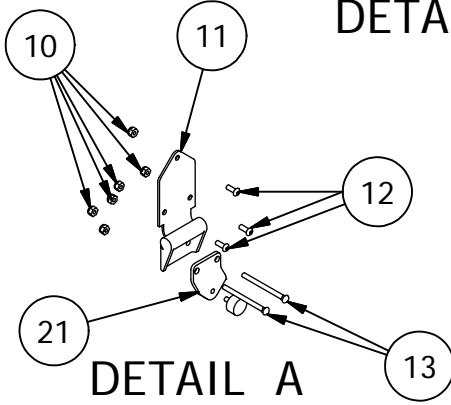

Versabed Assembly (Optional)