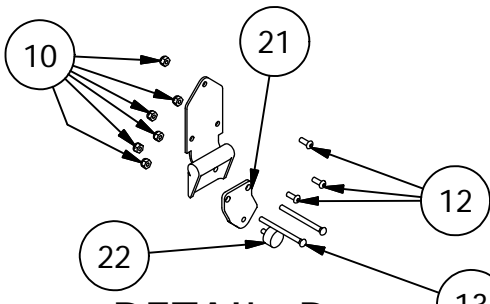

Versabed Assembly (Optional)

DETAIL B