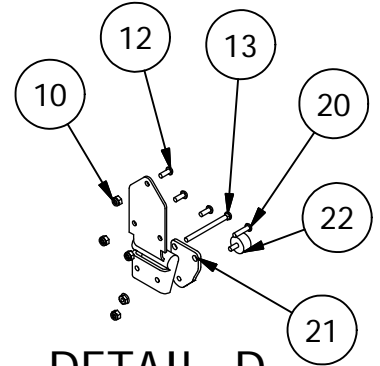

Versabed Assembly (Optional)

DETAIL B

DETAIL A

DETAIL C

DETAIL D

Parts List			
ITEM	QTY	PART NUMBER	DESCRIPTION
1	1	760-1011-00	Short Falt Bed Series Frame Assembly
2	1	760-1005-00	Short Flat BedTruck Right Bed Panel Assy
3	1	760-1008-00	Bed Front Assy
4	1	726-4076-00	Truck Bed Tailgate Panel-AL
5	1	652-6001-00	Door Latch Right
6	1	652-6002-00	Door Latch Left
7	1	760-1003-00	Short Flat Bed Left Bed Panel Assy
8	1	726-4078-00	Truck Bed Taillight Panel-AL
9	18	618-1083-00	1/4-20 x 1" Carriage Bolt
10	83	613-8073-50	1/4-20 Nylon Insert Locknut BL
11	6	753-1012-00	Extended Bed Hinge
12	30	618-8064-50	1/4-20 x 5/8 Button Socket C/S
13	10	618-1055-50	1/4-20 X3" (GRS) Carriage Bolt
14	20	618-2045-00	1/4-20 x 2 1/2 Carriage Bolt
15	2	688-1001-00	Tail/Brake Light Assembly
16	2	739-4460-60	Truck Bed Taillight Bracket
17	4	618-8070-00	10-24 1 1/2 Button Stainless Bolt
18	4	613-5019-00	10-24 Nylon Insert Locknut
19	2	652-6000-00	Door Latch MTV
20	6	618-2037-50	1/4-20 X1 Button Socket C/S Black
21	6	739-4469-00	Truck Bed Side Gate Brkt
22	6	758-1000-00	Rubber Stops
23	8	729-1002-00	Buttom Bumper-Tailgate-2500
24	2	739-4510-00	Intimidator Versa Bed Fender
25	8	630-7040-00	1/4 x 1 Hex Head Tek Screw
26	48	658-6000-00	Self Adheasive Bumper
27	7	613-9001-00	1/4-20 Hex Flange Nuts Zinc W/Serrations