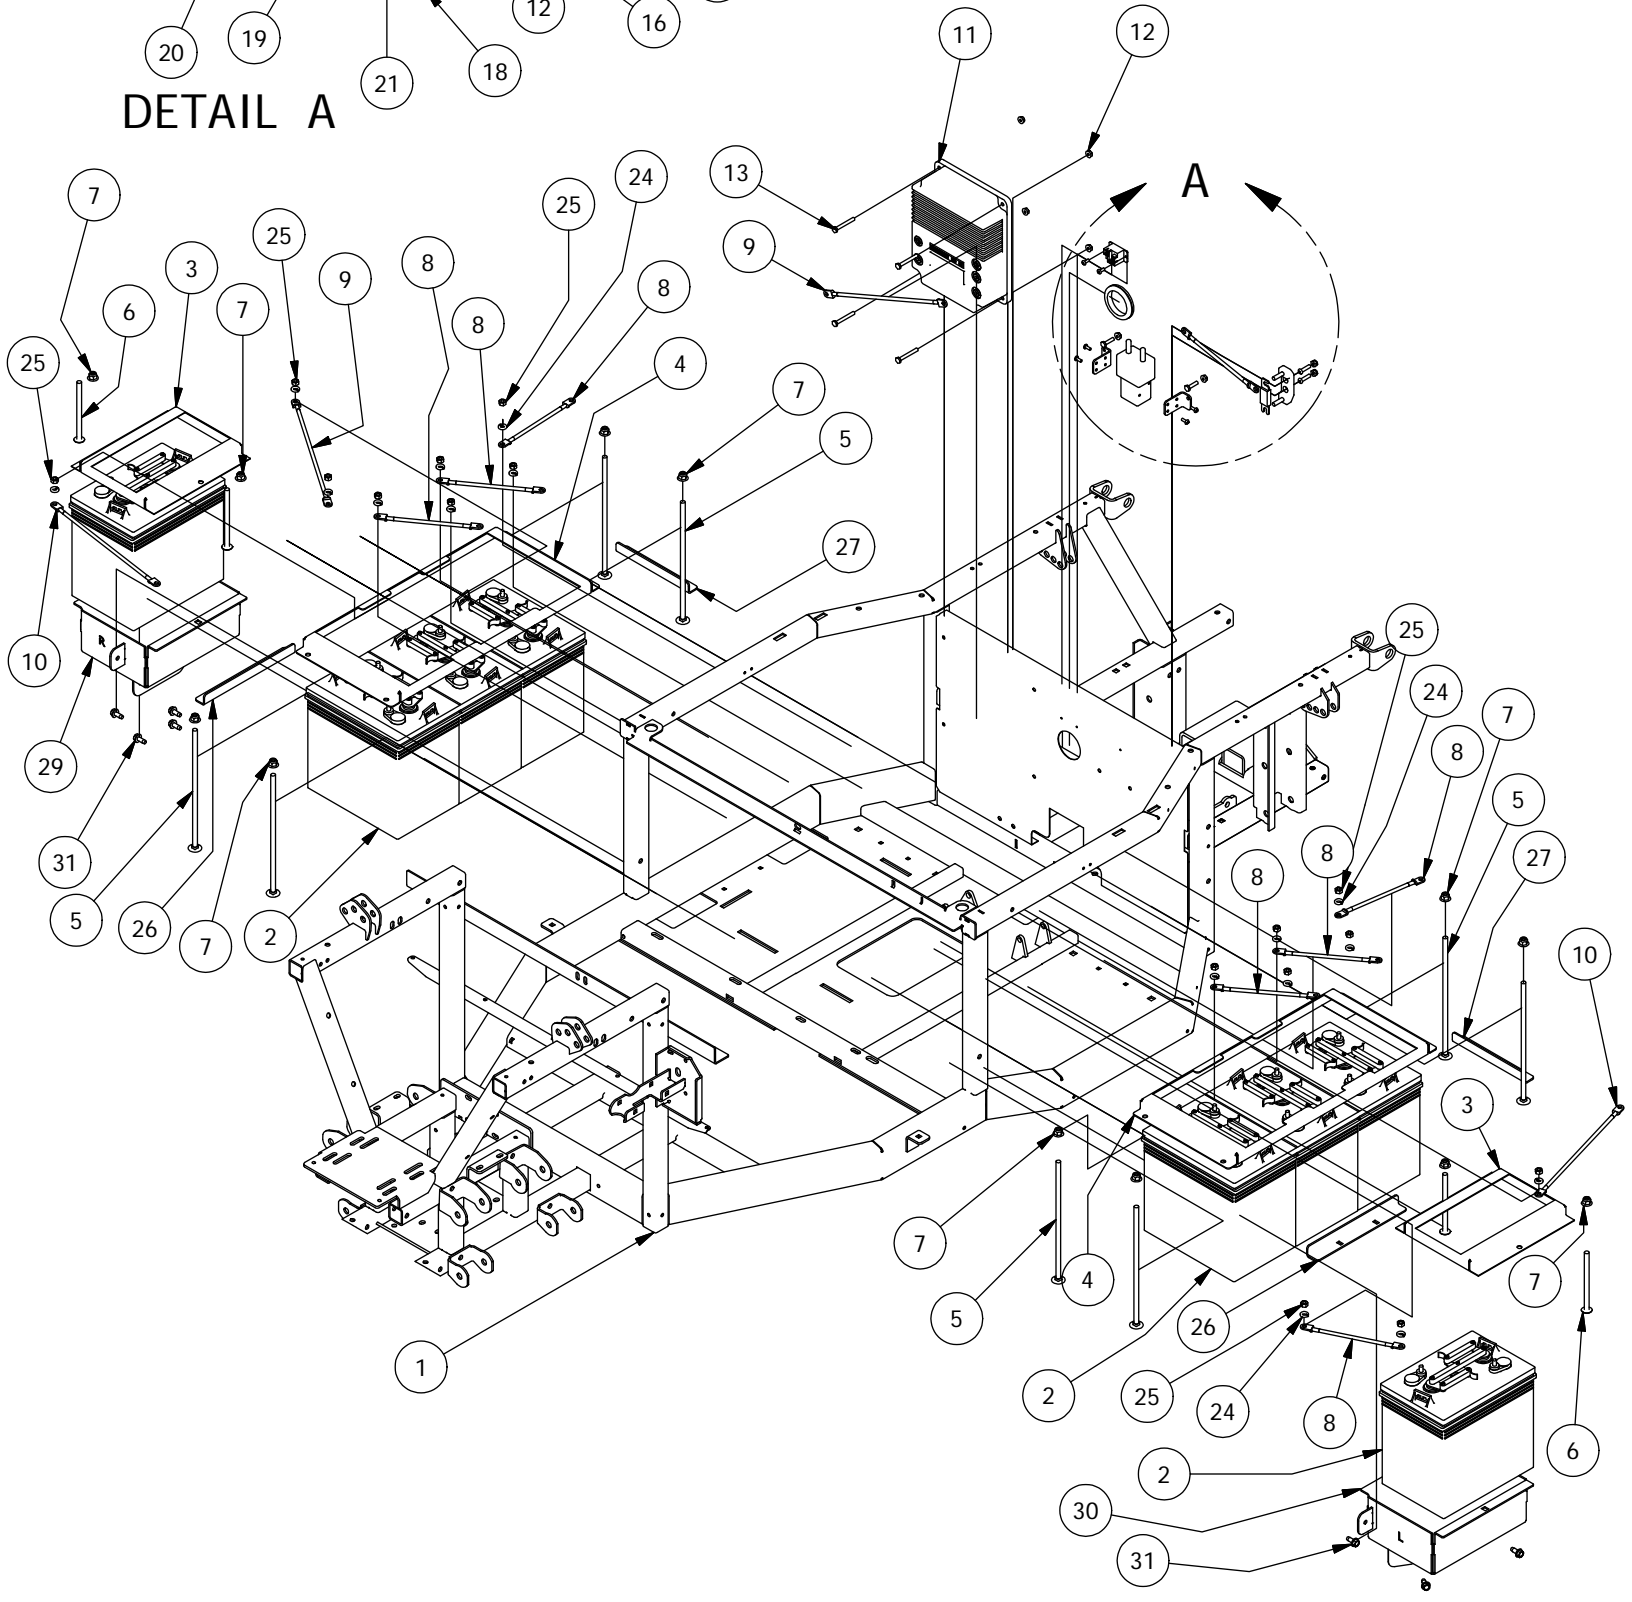

Battery Assembly

Battery Assembly			
ITEM	QTY	PART NUMBER	DESCRIPTION
1	1	770-3020-00	Main Frame-Electric Single Cab
2	8	668-2050-00	6 Volt Battery
3	2	657-0020-00	Rear Battery Holder
4	2	757-3008-00	Battery Hold Down-3 Battery
5	8	618-2010-00	3/8 -16x11 Carriage Bolt
6	4	618-2031-00	3/8" -16X 5-1/2" Carriage Bolt
7	12	613-5202-00	3/8-16 Nylock Flange Nut
8	8	664-1050-00	8" Battery Cable 2 Gauge
9	2	664-1045-00	21" Battery Cable 2 Gauge
10	2	664-0035-00	73" Battery Cable 2 Gauge
11	1	615-3003-00	Curtis Speed Controller (650) (4 Passenger Only)
12	6	613-9001-00	1/4-20 Hex Flange Nuts Zinc W/Serrations
13	4	618-5005-00	1/4-20 x 1-1/2 Grade 5 Hex bolts Zinc
14	2	618-2037-50	1/4-20 X1 Button Socket C/S Black
15	1	668-3010-00	500 Amp Fuse Mounting Block
16	1	668-3000-00	Fast Acting Fuse-500 Amp
17	1	686-4800-00	48 Volt Relay
18	6	630-3050-00	10 x 1/2 Pan Phillips T/S
19	1	615-1002-00	48 Volt High Capacity Solenoid
20	1	639-1007-60	Solenoid Bracket Curtis 2991
21	1	639-1005-60	Solenoid Bracket Curtis 2991
22	2	618-4007-00	1/4-20 x 1 Grade 5 Hex bolts Zinc
23	2	613-8073-00	1/4-20 Nylon Insert Locknut Zinc Orange Nylon
24	16	619-0023-00	5/16 flat Washer 18-8 SS
25	16	613-8043-00	5/16-18 Hex Nuts Zinc
26	2	703-3370-60	Battery Side Support-2500 Elect
27	2	703-3372-00	Battery End Support-2500 Elect
28	1	619-0020-00	Rubber Grammet-Rear Fire Wall
29	1	770-3024-00	Battery Tray Assy-Right Side
30	1	770-3022-00	Battery Tray Assy-Left Side
31	7	618-2021-00	5/16" - 18 3/4" Ind Hex Washr Hd - Type F