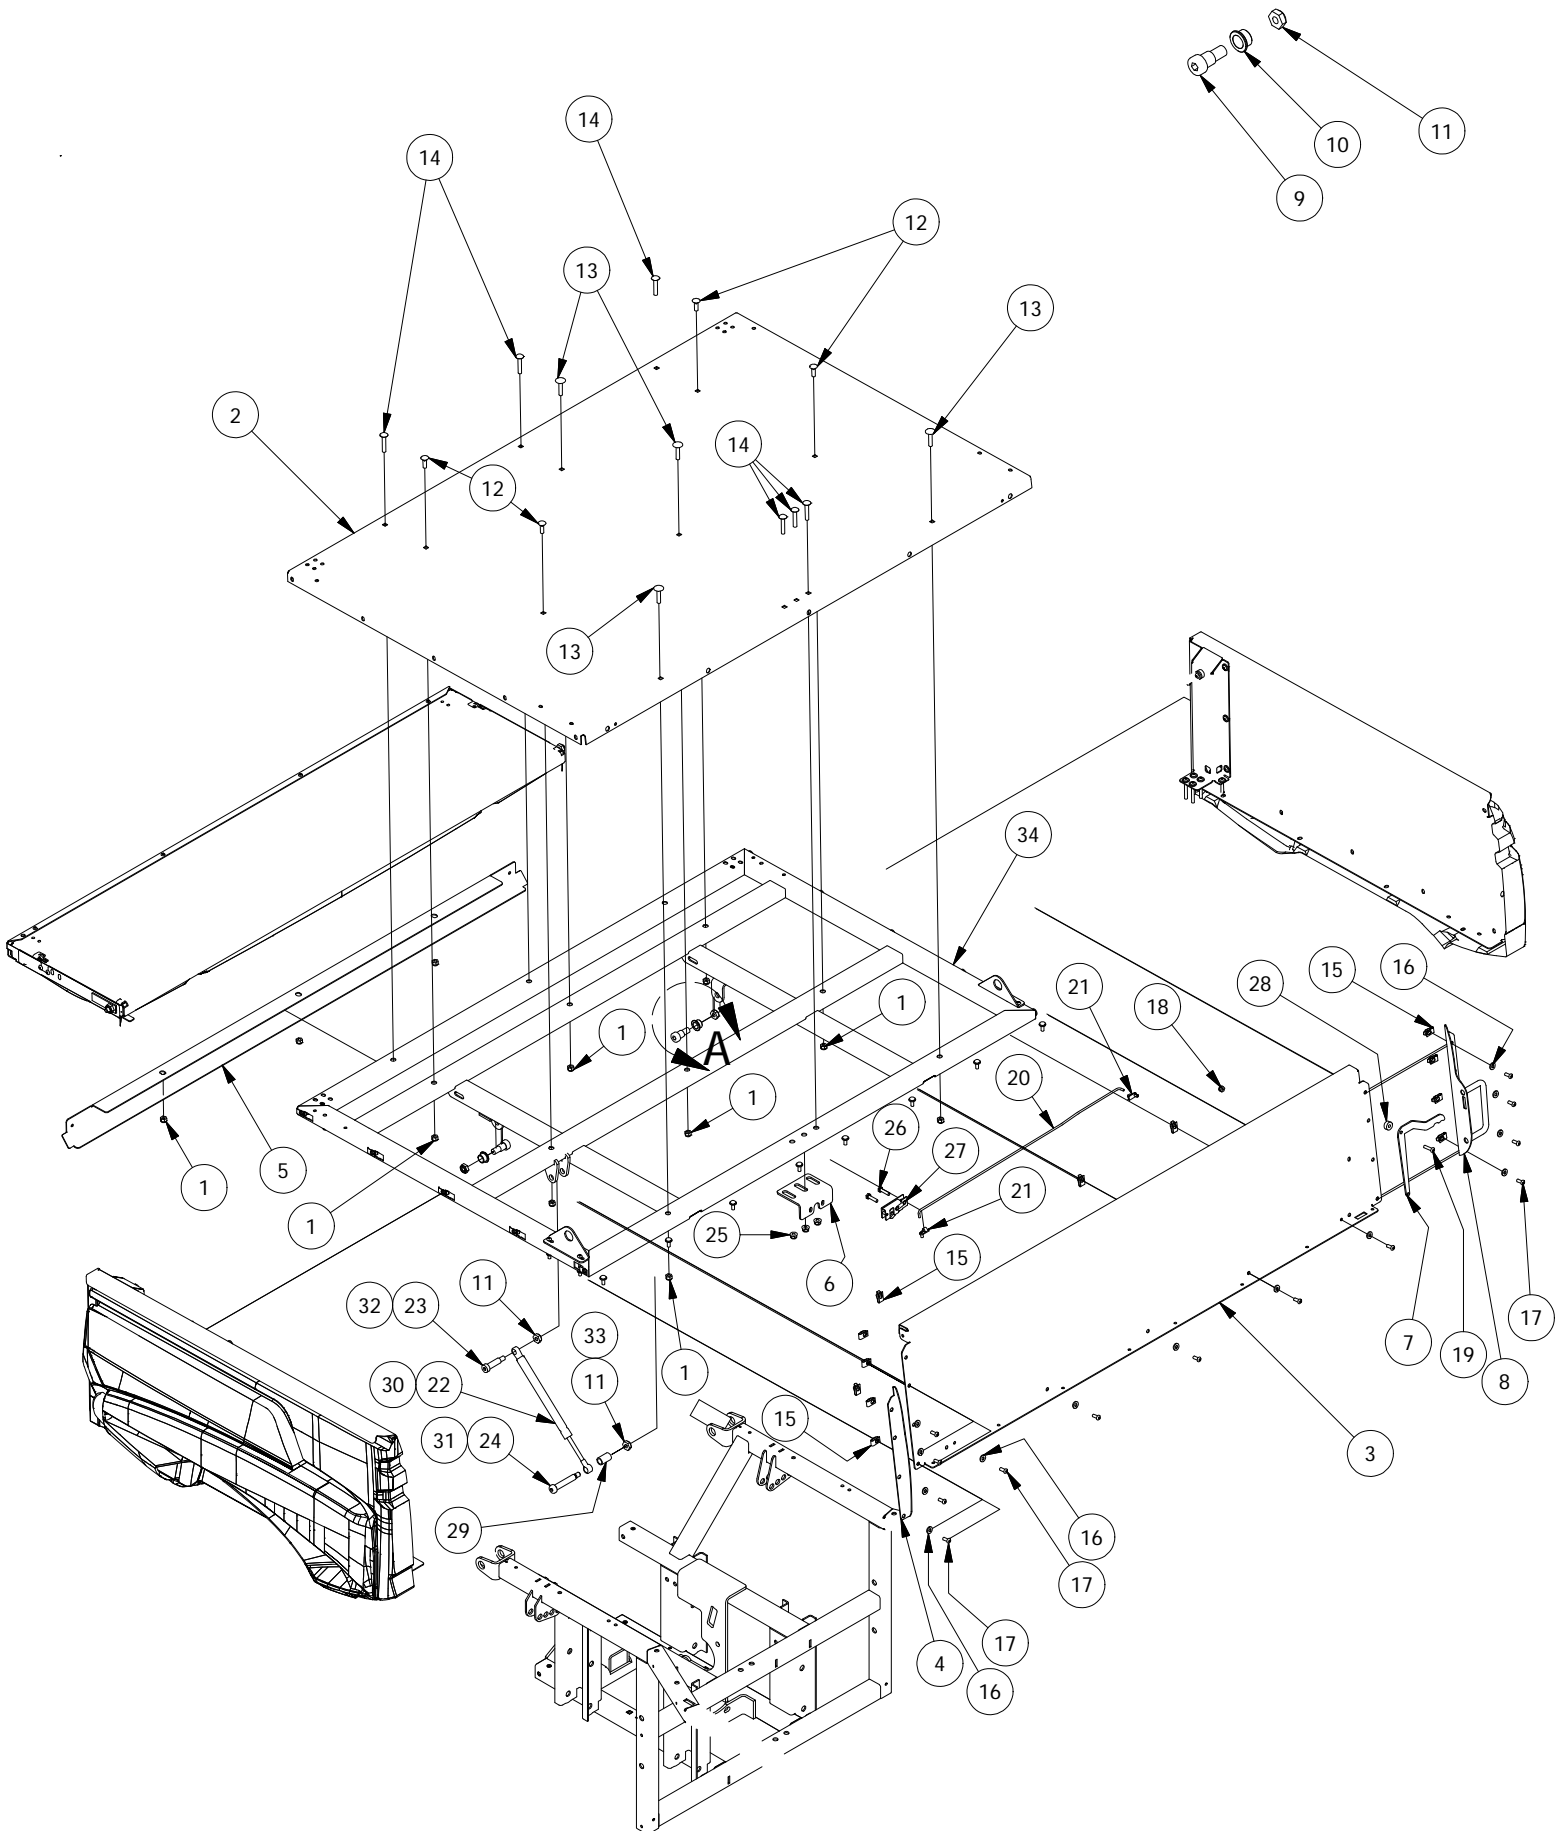

Bed Assembly 2

DETAIL A

Bed Assembly 2			
ITEM	QTY	PART NUMBER	DESCRIPTION
1	11	613-8047-00	5/16-18 Nylock HEX Nut
2	1	726-4000-20	Standard Bed Bottom Aluminum
3	1	726-4002-20	Standard Bed Front-Aluminum
4	1	703-4009-20	Right Bed Corner Cover-Aluminum
5	1	703-4004-20	Lower Bed Cover-Aluminum
6	1	739-3406-00	Rotary Latch Bracket-Bed (Base Model Only)
7	1	769-4000-00	Dump Bed Actuator Lever (Base Model Only)
8	1	769-4002-00	Dump Bed Handle Assy
9	2	618-3001-00	5/8 x 5/8 Shoulder Bolt
10	2	632-5052-00	Bronze Bushing - SF- 2024-8
11	6	613-0040-00	1/2-13 Nylon Insert Jam Locknut
12	4	618-8065-00	5/16-18 x 1 Carriage Bolt
13	4	618-8060-00	5/16-16 x 1 1/2 Carriage Bolts
14	6	618-4708-00	5/16-18 x 1-3/4 Carriage bolt
15	34	613-0054-00	1/4-20 Cage Nut
16	47	619-0010-50	1/4 Flat Washer Black
17	43	618-8064-50	1/4-20 x 5/8 Button Socket C/S
18	25	613-8073-50	1/4-20 Nylon Insert Locknut BL
19	7	618-2037-50	1/4-20 X1 Button Socket C/S Black
20	1	735-4004-00	Dump Bed Latch Push Rod
21	2	772-7000-00	Latch Push Rod Retainer Clip
22	1	735-2000-00	Dump Bed Gas Spring-Large UTV
23	1	618-2020-00	12"X1-1/2" Shoulder Bolt
24	1	618-2047-00	1/2"x 2-1/2" Shoulder Bolt
25	3	613-8049-00	5/16-18 Nylon Insert Flange Nut Zinc Orange Nylon
26	2	618-4007-00	1/4-20 x 1 Grade 5 Hex bolts Zinc
27	1	752-1004-00	Dump Bed Rotary Latch
28	3	725-4004-00	Spacer, .261 IDx.740 ODx.315 L
29	1	725-1009-00	Pedal Spring Spacer LRG UTV 1-1/8 spacer
30	1	735-2010-00	Dump Bed Actuator-2500 Series (XD4 Models Only)
31	1	618-6068-00	1/2" X 4" Shoulder Bolt (XD4 Models Only)
32	1	618-6066-00	1/2-13 X 2-1/4 Hex C/S GR8 (XD4 Models Only)
33	1	613-5202-00	3/8-16 Nylock Flange Nut (XD4 Models Only)
34	1	770-3016-00	Standard Bed Frame Assy