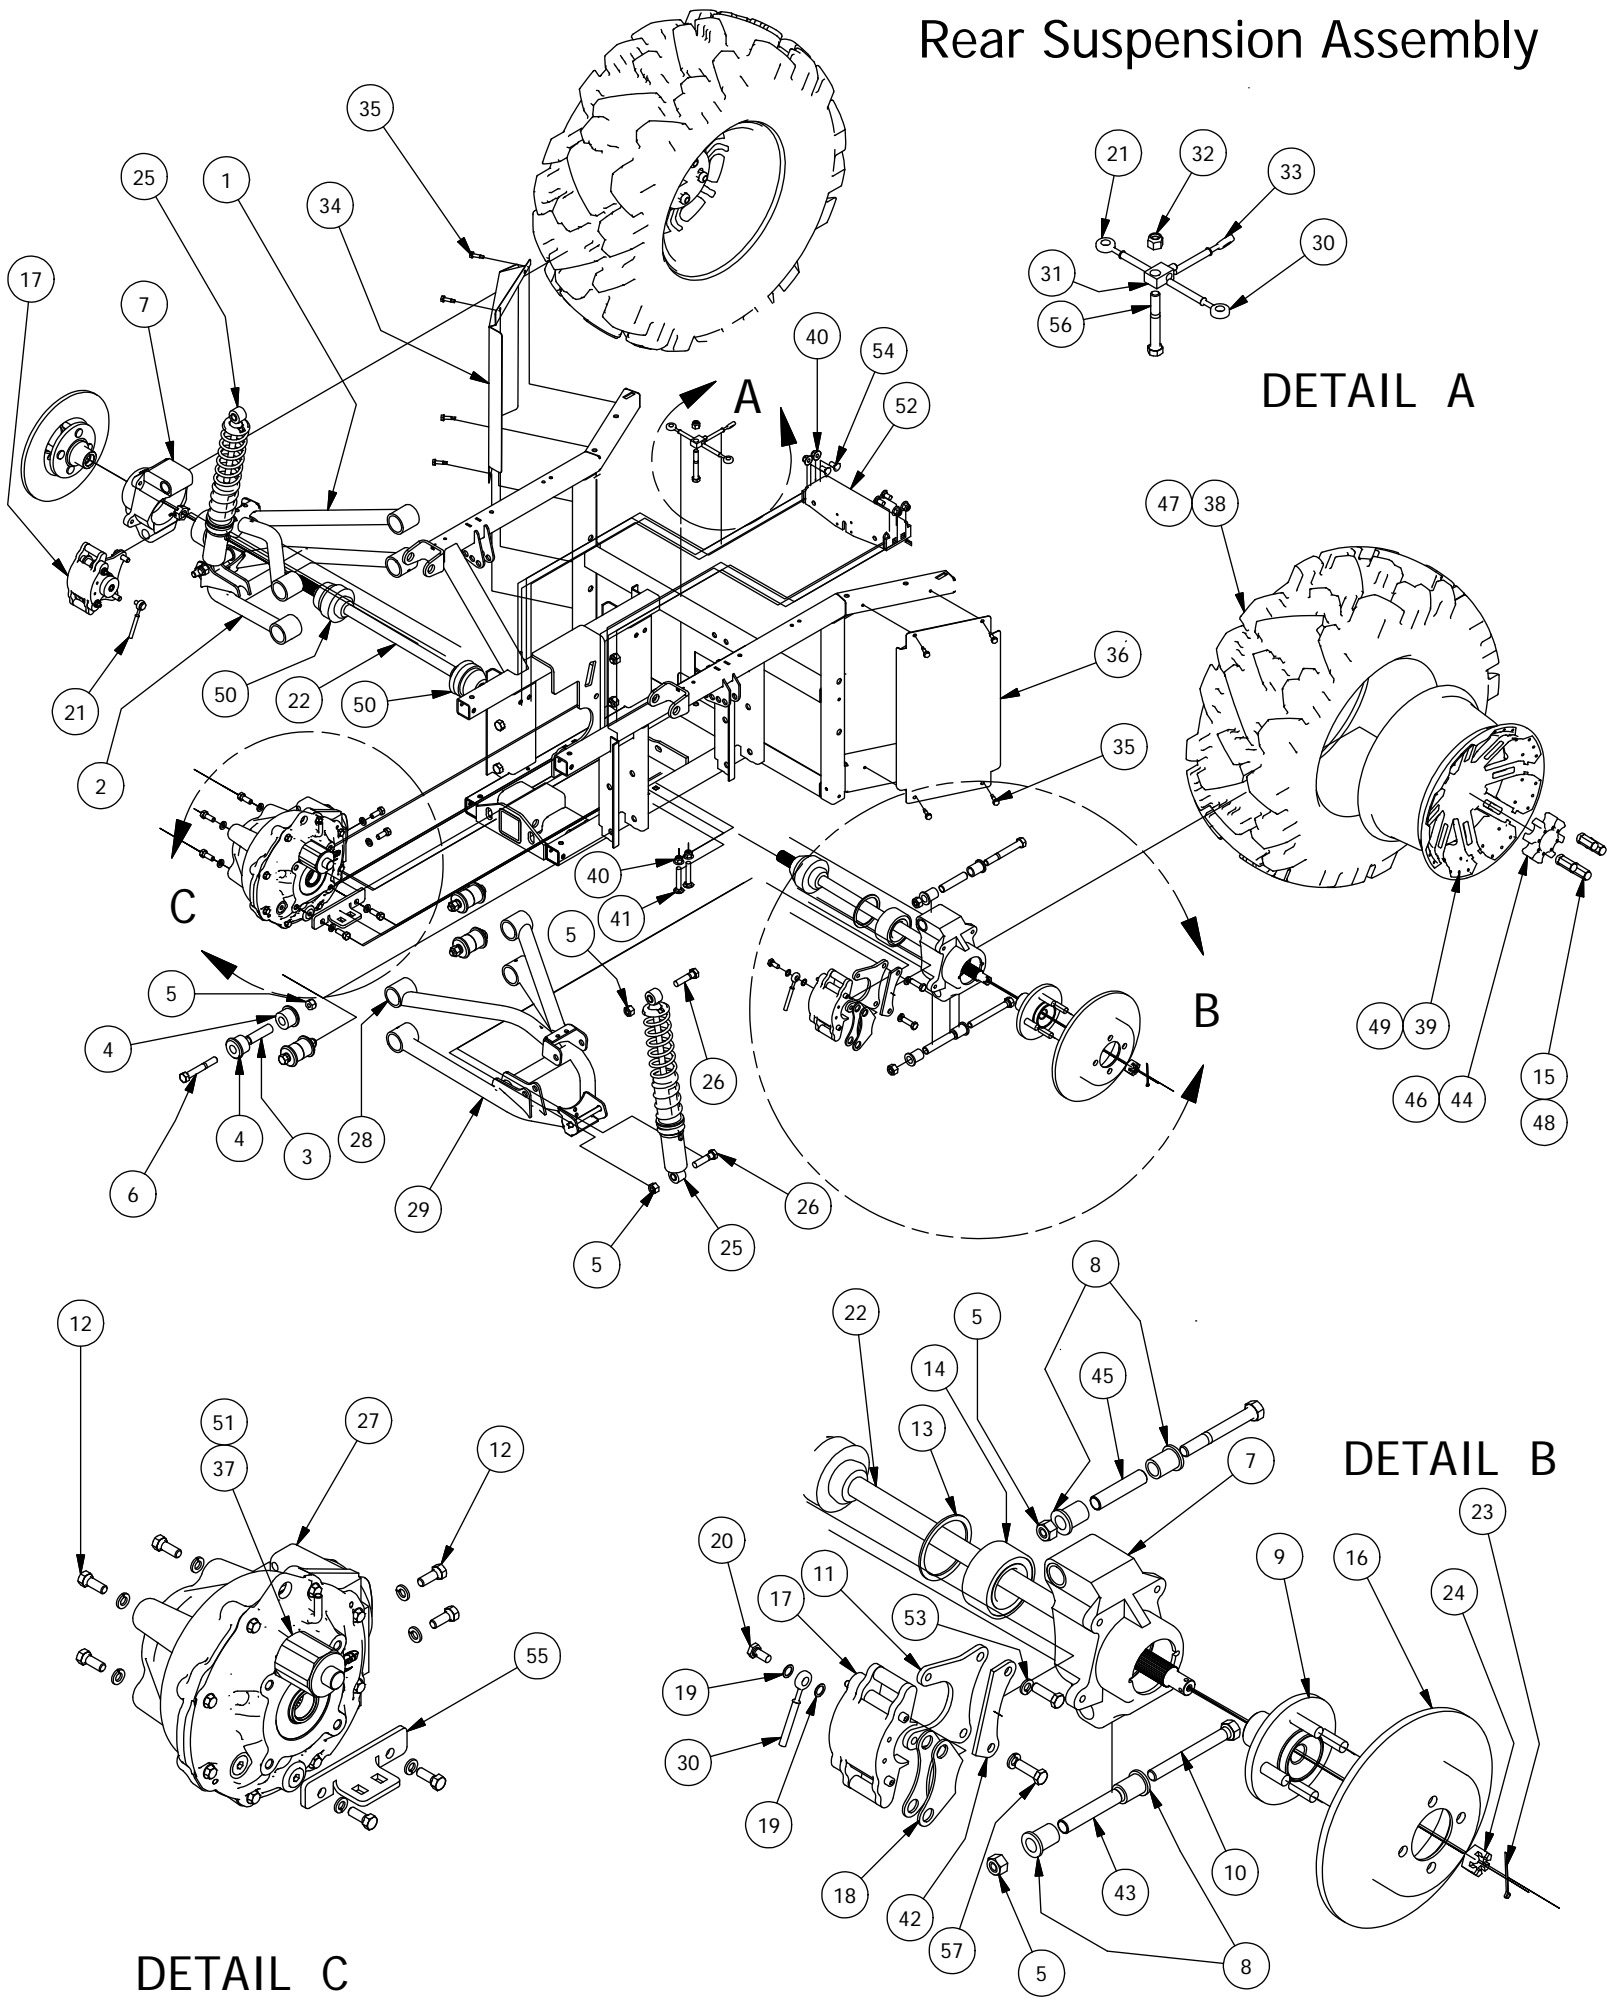

Rear Suspension Assembly

DETAIL A

DETAIL B

DETAIL C

Rear Suspension Assembly			
ITEM	QTY	PART NUMBER	DESCRIPTION
1	1	787-3210-00	Left Rear Upper A-arm Assy
2	1	787-3212-00	Left Rear Lower A-arm Assy
3	8	732-2001-00	Large MTV A-Arm Bushing Sleeve
4	16	732-2000-00	Large MTV A-Arm Bushing
5	16	613-6037-00	1/2-13 Nylon Insert Locknut
6	8	618-2006-00	1/2" - 13X3-1/2" Hex Bolt Gr 5
7	2	770-1040-00	Independent Rear Suspension
8	8	710-2000-00	Flange BUSHING-Large UTV
9	2	786-2000-00	Hub-Large UTV
10	2	618-2030-00	1/2" -13 x 4.5" Hex Cap Screw
11	2	639-0054-60	Brake Caliper Brkt-Ausco-Elect
12	7	618-6049-00	3/8-16 X 1 GR 5 Hex Bolts Zinc
13	2	710-2003-00	Retaining Ring-Spindle Bearing
14	2	710-2002-00	Spindle Bearing LRG UTV
15	8	613-0001-00	XD4 Lug Nut
16	2	716-2000-00	Rotor - Large UTV
17	2	616-1051-00	Hydraulic Caliper
18	2	616-1056-00	Brake Pad Kit (2 Pads per Kit)
19	4	616-1025-00	10 mm copper crush washer
20	2	616-1015-00	Banjo Bolt M 10mm x 1.0
21	1	716-3008-00	Brake Line Left Rear-Lg UTV
22	2	737-2034-00	Half-Shaft - Rear Large UTV
23	2	765-1016-00	Rear Hub Castle Nut Cotter Pin
24	2	765-1012-00	Rear Hub Castle Nut
25	2	787-2010-00	Rear Shock-Lg. UTV-Gas & Diesel
26	4	618-5049-00	1/2-13 x 2 GR5 Hex Bolt Zinc
27	1	737-3005-00	Rear Differential, Large MTV
28	1	787-3211-00	Right Rear Upper A-arm assy
29	1	787-3213-00	Right Rear Lower A-Arm Assy
30	1	716-3006-00	Brake Line Right Rear-Lg UTV
31	1	716-3010-00	Brake Line Tee-Rear-Lg UTV
32	1	613-5041-00	3/8-16 Nylon Insert Locknut
33	1	716-3004-00	Brake Line-MC to Rear T-Lg UTV
34	1	726-3226-00	Left Rear Fender Well
35	8	630-7040-00	1/4 x 1 Hex Head Tek Screw
36	1	726-3228-00	Right Rear Fender Well
37	1	737-3006-00	Rear Diff Lock Solenoid
38	2	722-4100-00	XD4 Rear Tire
39	2	722-4002-00	XD4 Rear Wheel
40	6	613-5202-00	3/8-16 Nylock Flange Nut
41	2	618-2023-00	3/8"-16 x 2-1/4" Carriage Bolt
42	2	725-3210-60	Caliper Brake Mount Spacer
43	2	725-3026-00	IRS Lower Spacer
44	2	722-4004-00	XD4 Wheel Center Cap
45	2	725-3025-00	IRS Upper Spacer
46	2	722-4110-00	Base Wheel Center Cap
47	2	722-4113-00	Base Rear Tire
48	8	713-1012-50	Open End Lug Nut-Black (Base Model Only)
49	2	722-4007-00	Base Rear Wheel
50	4	712-3222-00	Half Shaft CV Boot Kit
51	1	737-3007-00	Rear Diff Lock Solenoid Spring
52	1	739-3380-00	Rear Diff Cage Top Brace
53	11	619-5037-00	3/8 Lockwasher Zinc
54	4	618-2068-00	3/8 x 3/4" GR 8 Carr Bolts Zinc
55	1	739-3328-60	Right Rear Differential Mount
56	1	618-2078-00	3/8-16 X 2-3/4 Hex C/S GR 2 Zinc
57	4	618-5040-00	3/8-16 x 1-1/4 Hex Bolt GR5