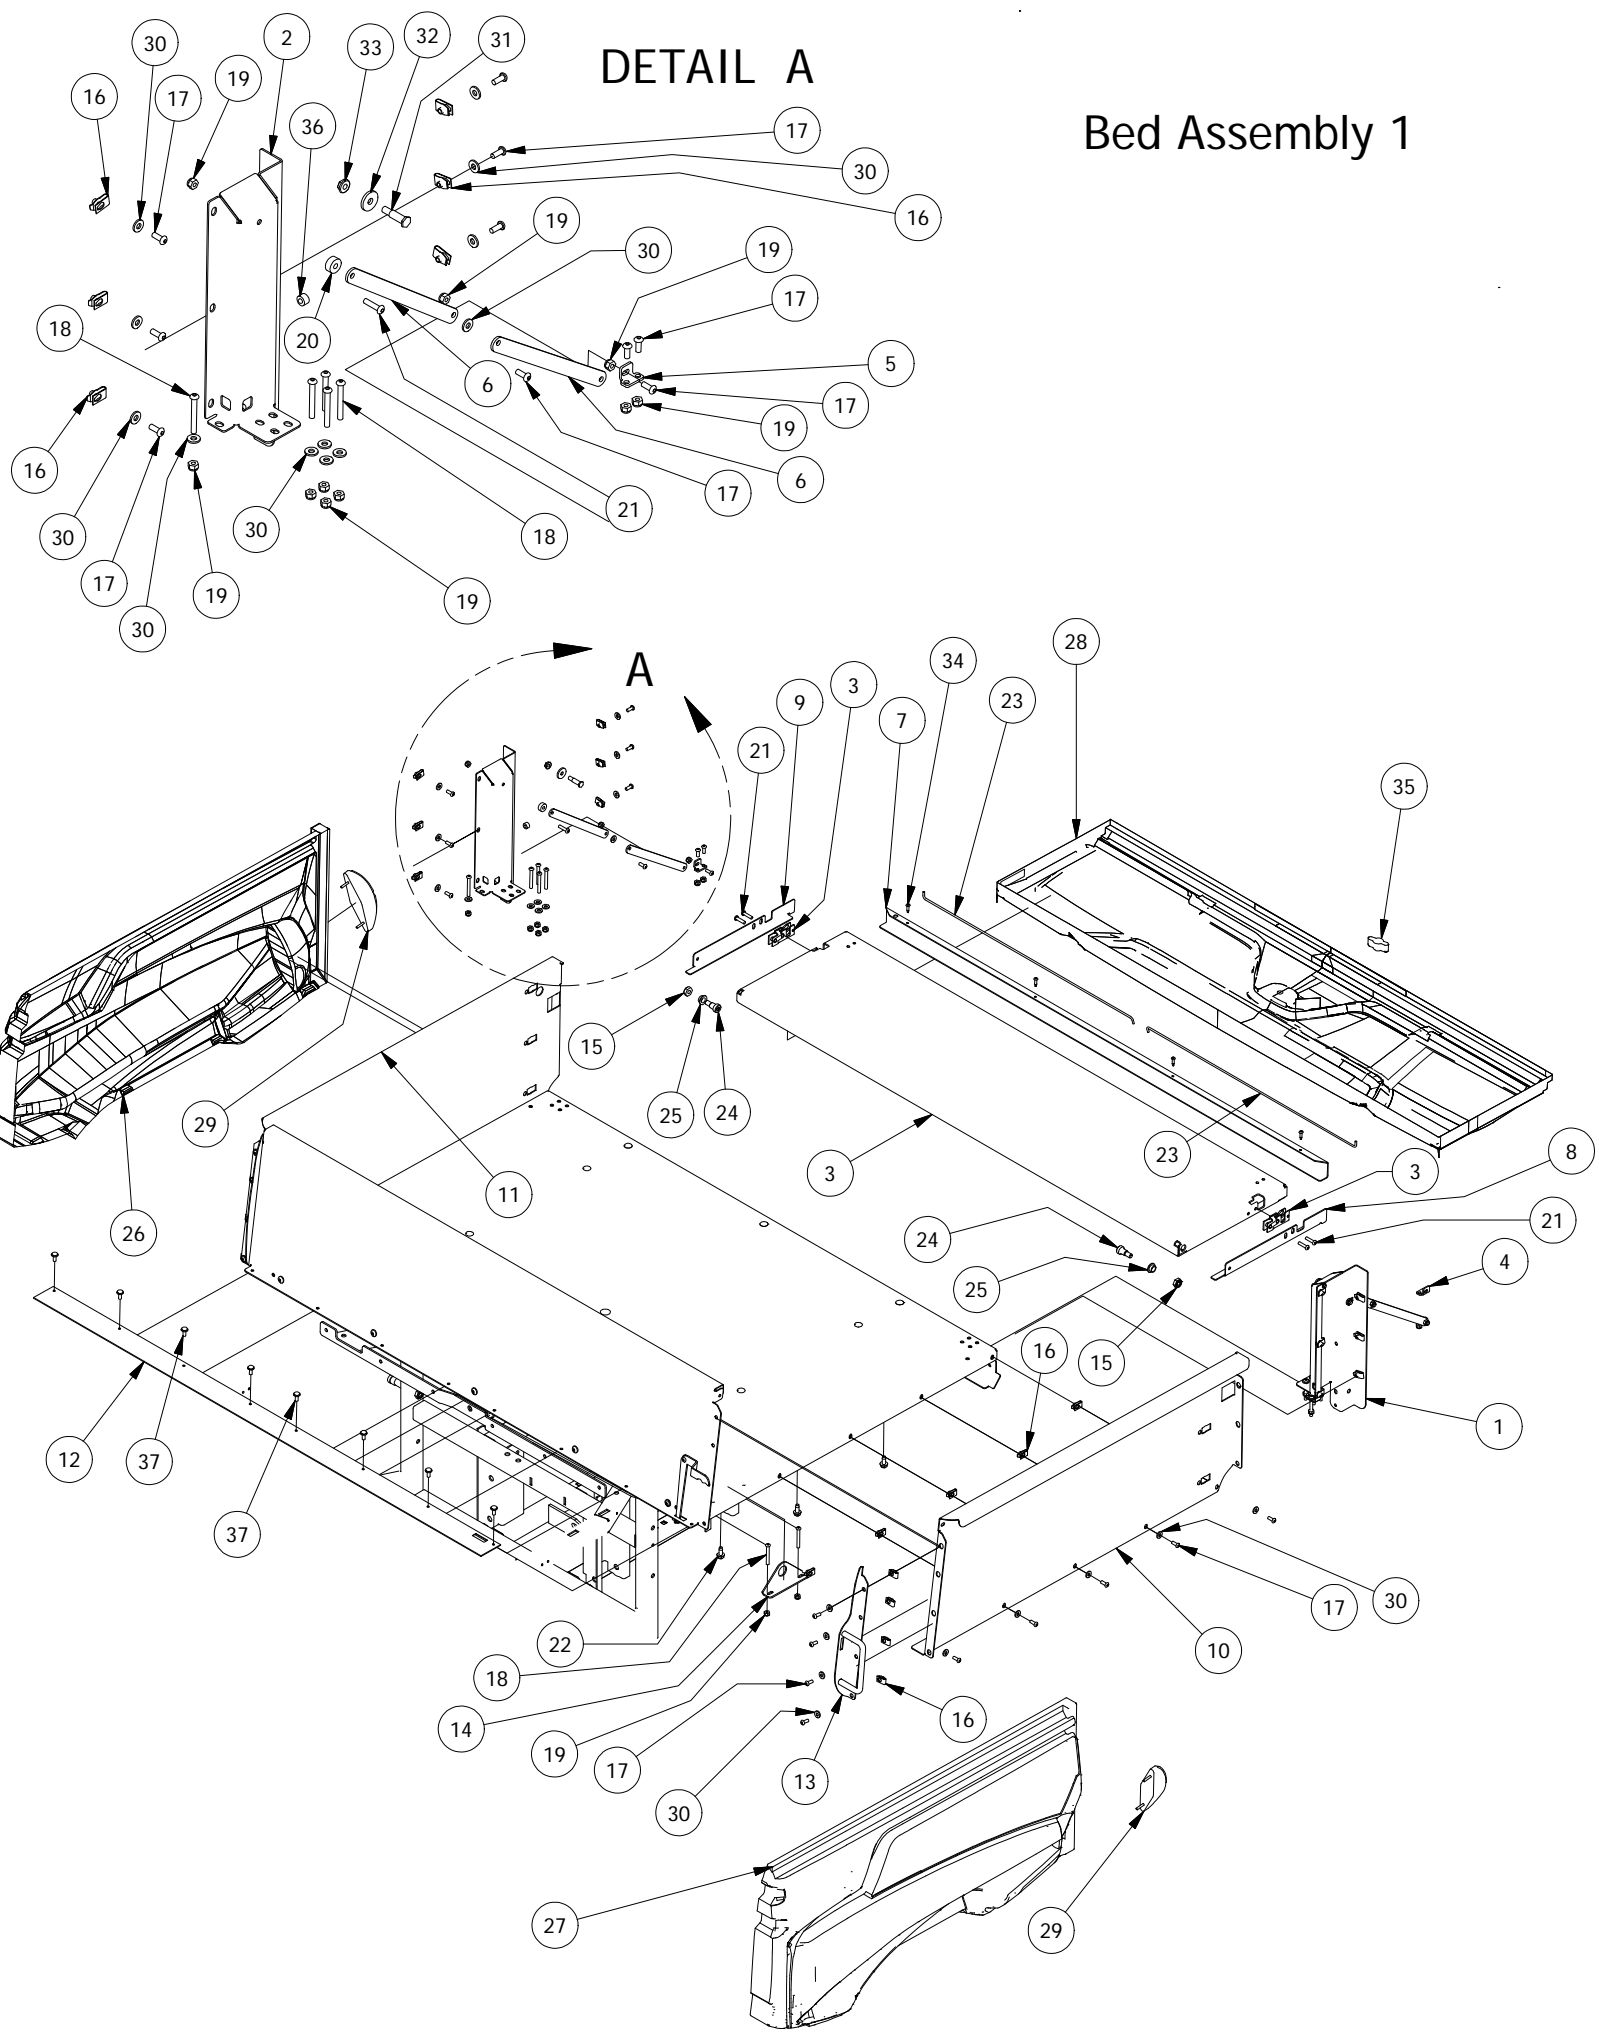

DETAIL A

Bed Assembly 1

Bed Assembly 1			
ITEM	QTY	PART NUMBER	DESCRIPTION
1	1	703-4008-10	Bed Side Support-Left
2	1	703-4006-10	Bed Side Support-Right
3	1	760-1010-00	Standard bed Tail Gate Panel With Cross Brace Assembly
4	1	739-4004-60	Tailgate Support Bracket (Left)
5	1	739-4002-60	Tailgate Support Bracket (Right)
6	4	739-4016-60	Tailgate Support Arm-2500
7	1	703-4002-20	Top Tailgate Guard-Aluminum
8	1	703-4014-20	Left TG Side Cover-Aluminum
9	1	703-4012-20	Right TG Side Cover-Aluminum
10	1	703-4004-10	Standard Bed Left Side-Steel
11	1	726-4006-10	Standard Bed Right Side-Steel
12	1	712-3020-00	Bed Dust Seal
13	1	769-4002-00	Dump Bed Handle Assy
14	2	726-5001-00	Tie Down Bracket
15	6	613-0040-00	1/2-13 Nylon Insert Jam Locknut
16	34	613-0054-00	1/4-20 Cage Nut
17	43	618-8064-50	1/4-20 x 5/8 Button Socket C/S
18	14	618-1060-50	1/4-20 X2" Button Hd Black
19	25	613-8073-50	1/4-20 Nylon Insert Locknut BL
20	3	725-4004-00	Spacer, .261 IDx.740 ODx.315 L
21	7	618-2037-50	1/4-20 X1 Button Socket C/S Black
22	6	618-2021-00	5/16" - 18 3/4" Ind Hex Washr Hd - Type F
23	2	735-4000-00	Tailgate Latch Push Rod Left
24	2	618-6062-00	1/2" x 5/8" Soc. Shoulder Bolt
25	2	632-5000-00	1/2 IDx 5/8 x 5/16 OIB Bushing
26	1	780-2065-10	Dump Bed Side-Right-Large UTV
27	1	780-2070-10	Dump Bed Side-Left-Large UTV
28	1	780-2075-10	Tailgate-Large UTV-Black
29	2	786-0014-00	Stop/Tail Light - Large UTV
30	47	619-0010-50	1/4 Flat Washer Black
31	2	739-7000-00	Basket Latch Striker Post
32	2	619-4010-00	1" ODx.307" IDx120 Flat Washer
33	2	613-0031-00	Serrated Flange nut
34	4	630-2030-50	10 x 3/4 Pan Philips Tek Screw
35	1	752-1006-00	Dump Bed Tail gate Actuator
36	2	729-1002-00	Buttom Bumper-Tailgate-2500
37	8	618-2082-00	Push Pin Rivet-Bed Seal