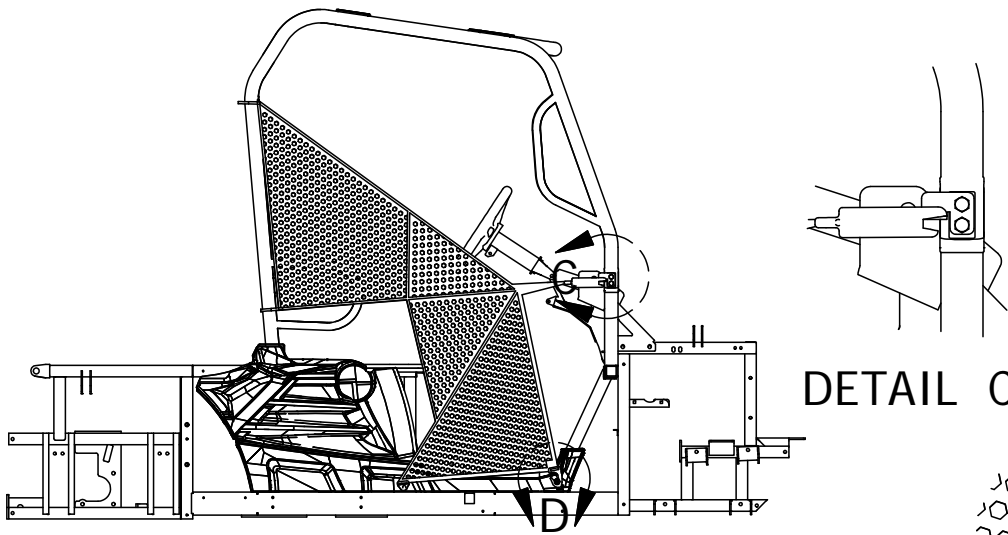

Safety Nets Assemblies