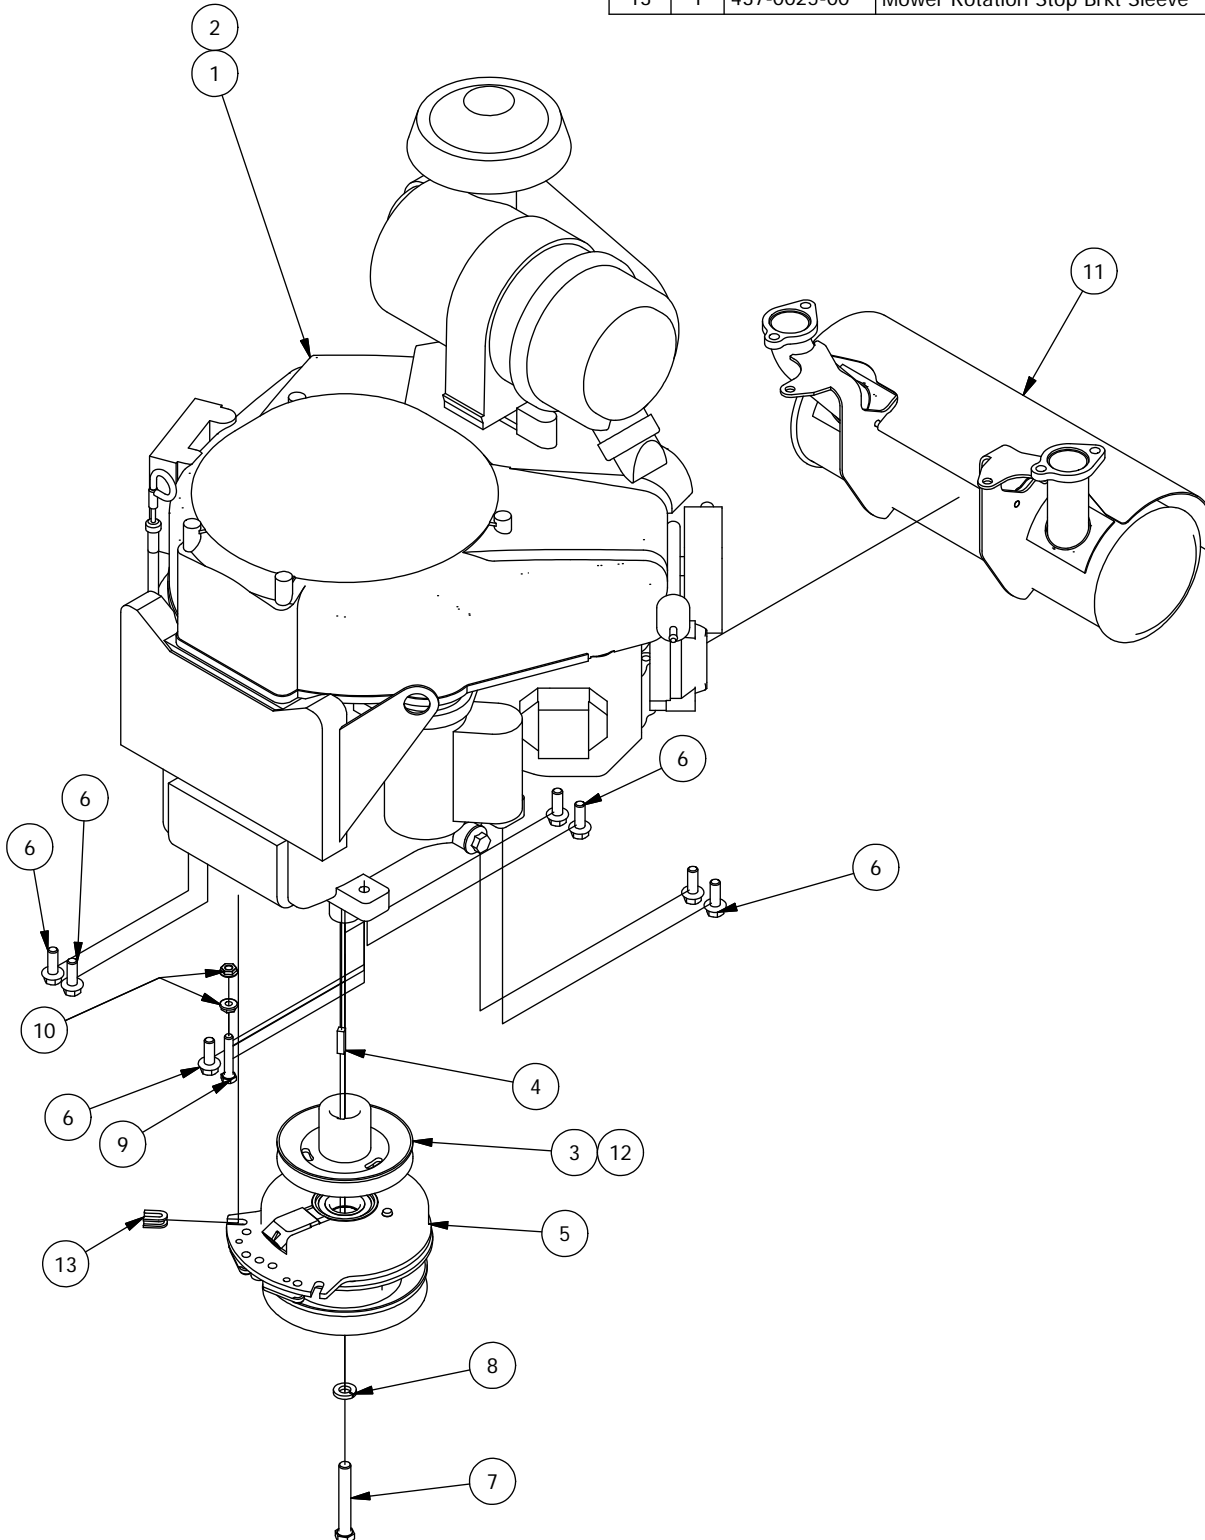

36HP Vanguard Series Engine			
ITEM	QTY	PART NUMBER	DESCRIPTION
1	1	415-0009-00	B&S 993CC, 36 HP Vanguard Series Engine
2	1	415-0008-00	B&S 896CC, 32 HP Vanguard Series Engine
3	1	433-0001-00	Drive Pulley, A Belt
4	1	442-0001-00	1/4 X 1 SQUARE KEY STOCK
5	1	470-0002-00	PTO Clutch
6	7	418-0023-00	3/8-16 X 1-1/8 IND HWH W/SERR TRI LOB ZY
7	1	418-0022-00	7/16-20 X 3 HEX C/S GR 8 ZC YELLOW
8	1	419-0005-00	7/16 SPLIT LOCKWASHER GR 8 ZC YELLOW
9	1	418-0024-00	5/16-18 X 1-3/4 HEX C/S GR 5 ZINC
10	2	413-0006-00	5/16-18 HEX FLANGE NUT W/SERR ZINC
11	1	415-0051-00	B&S 32 HP/36HP Vanguard Series Engine Exhaust
12	1	433-0002-00	Drive Pulley, B Belt (Only with HTG16 Transmissions)
13	1	437-0025-00	Mower Rotation Stop Brkt Sleeve