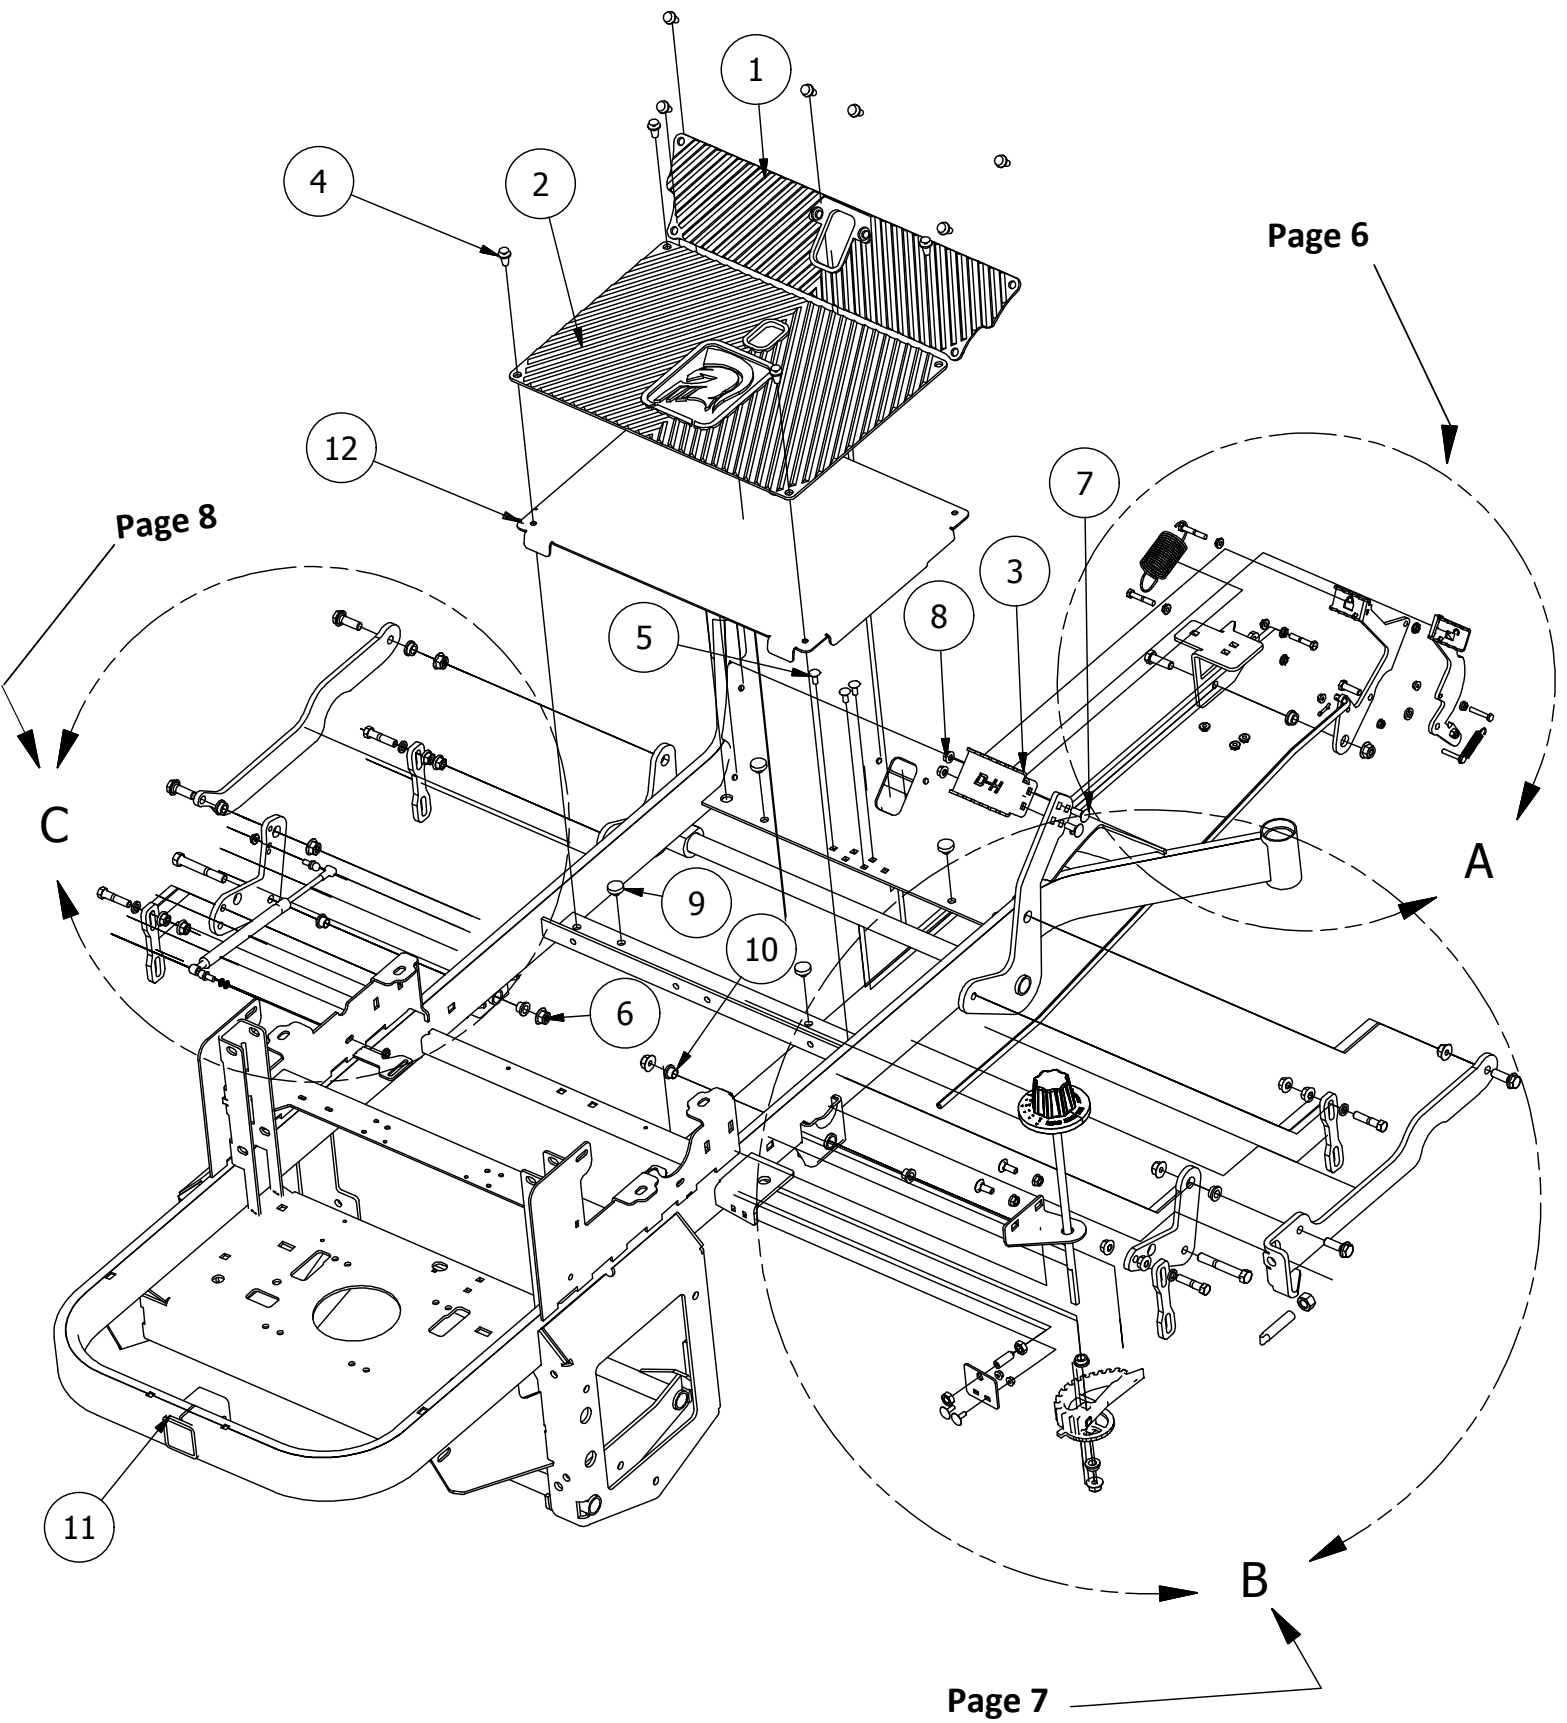

SRT HD Parts Manual

2020

TABLE OF CONTENTS

FRONT FORK	3
BRAKE, FLOORBOARD, AND HEIGHT INDICATOR ASSEMBLY	4-8
BRAKE ASSEMBLY	6
HEIGHT INDICATOR ASSEMBLY	7-8
BATTERY AND SEAT SUSPENSION ASSEMBLY	9-10
DRIVE ARM ASSEMBLY	11-12
SEAT BASE ASSEMBLY	13-14
ROPS AND PUMP IDLER ASSEMBLY	15-17
PUMP IDLER ASSEMBLY	17
GAS TANK ASSEMBLY	18-19
TRANSMISSION ASSEMBLY	20-21
DECK ASSEMBLIES	22-30
54" DECK ASSEMBLY 1	22-23
54" DECK ASSEMBLY 2	24-25
61" DECK ASSEMBLY 1	26-27
61" DECK ASSEMBLY 2	28-29
DECK SPINDLE	30
KAWASAKI 850 ENGINE	31
VANGUARD 36HP ENGINE	32
KOHLER ENGINE	33
VANGUARD W/ OIL GUARD ENGINE	34-35
DECALS	36-37

Brake, Floorboard, and Height Indicator Assembly

Floorboard Parts List			
ITEM	QTY	PART NUMBER	DESCRIPTION
1	1	481-0005-00	2017 Mower Rubber Foot Rest Mat Except for RZ
2	1	481-0006-00	2017 Mower Logo Floor Mat Except for RZ
3	1	439-0059-00	Mower Deck Height Foot Pedal
4	10	414-0002-00	8MM PUSH TYPE RETAINER NYLON BLACK
5	3	418-0008-00	5/16-18 X 3/4 CARRIAGE BOLT ZINC
6	8	413-0002-00	1/2-13 NYLON INSERT FLANGE LOCKNUT ZC YELLOW
7	2	418-0045-00	3/8-16 X 1 CARRIAGE BOLT ZINC YELLOW GR8
8	4	413-0004-00	3/8-16 HEX FLANGE NUT W/SERR ZINC
9	4	429-0002-00	Rubber Bumper
10	4	410-0010-00	1/2" ID X 5/8" OD X 1/2" LENGTH FLANGE BUSHING
11	1	490-0008-00	Mower SRT Frame Assembly
12	1	439-0007-00	Mower Floorboard