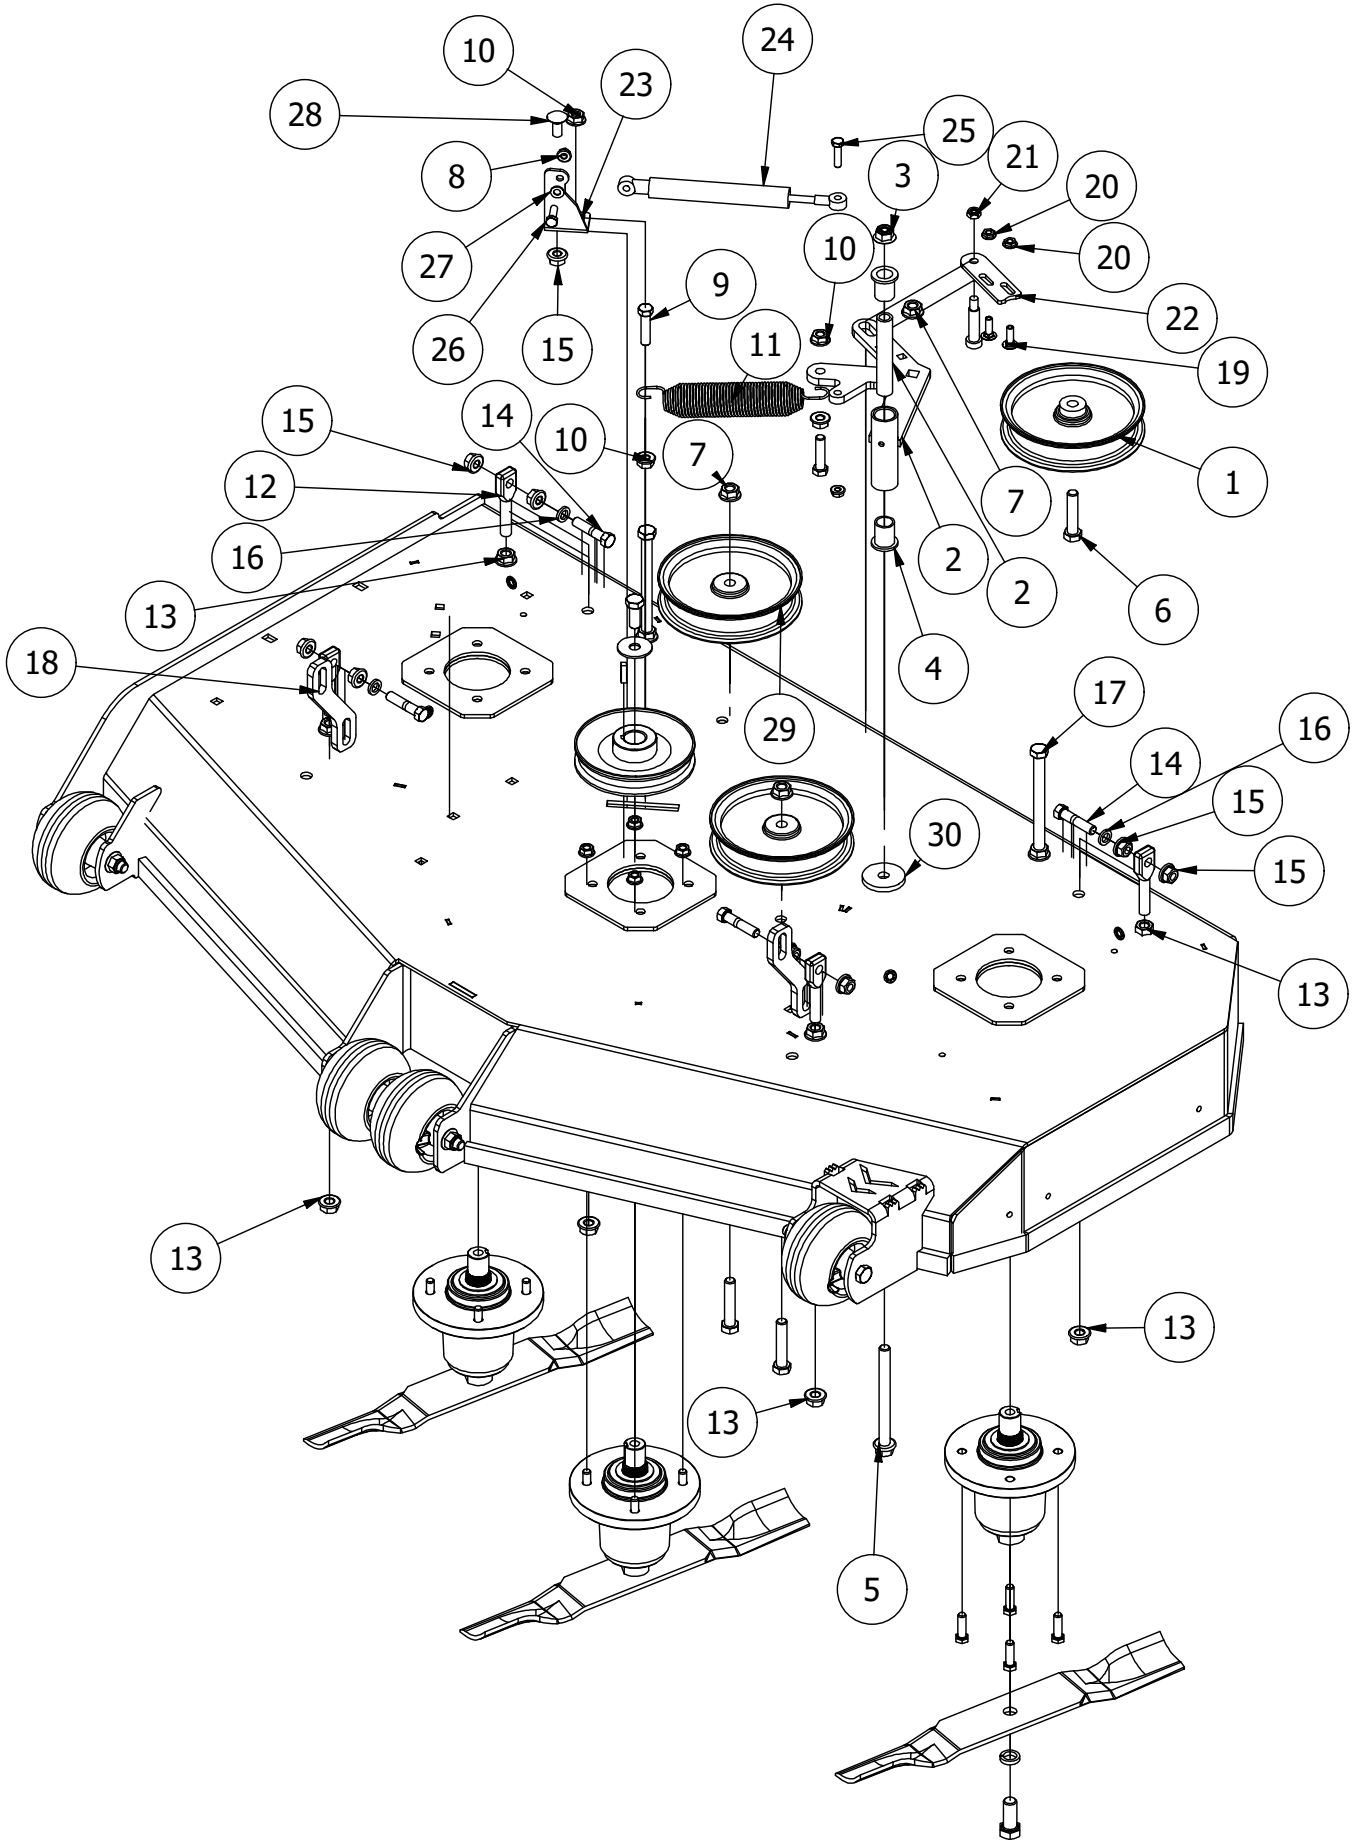

54" Deck Assembly 2

PARTS LIST			
ITEM	QTY	PART NUMBER	DESCRIPTION
1	1	433-0014-00	6-3/4" Idler Pulley, 15/16" Spacer Assembly
2	1	490-0019-00	Mower Deck Idler Pulley Arm Assembly
3	4	413-0002-00	1/2-13 NYLON INSERT FLANGE LOCKNUT ZC YELLOW
4	2	410-0007-00	3/4" ID X 15/16" OD X 1-1/8" LENGTH FLANGE BUSHING
5	1	418-0009-00	1/2-13 X 5-1/2 HEX FLANGE BOLT GR 8 ZY
6	1	418-0012-00	1/2-13 X 2-1/4 HEX C/S GR 5 ZINC
7	3	413-0010-00	1/2-13 HEX FLANGE NUT W/SERR ZINC
8	2	413-0027-00	5/16-18 NYLON INSERT FLANGE LOCKNUT ZC YELLOW
9	2	418-0011-00	7/16-14 X 1-3/4 HEX C/S GR 2 ZINC (NOT A/T)
10	4	413-0001-00	7/16-14 HEX FLANGE NUT W/SERR ZINC
11	1	434-0005-00	Deck/pump idler spring
12	4	448-0001-00	Mowre Deck height adjustment Stud
13	12	413-0005-00	1/2-13 HEX FLANGE NUT W/SERR ZINC YELLOW
14	4	418-0046-00	7/16-14 X 2 HEX C/S GR 5 ZINC YELLOW
15	9	413-0011-00	7/16-14 HEX FLANGE NUT W/SERR ZINC YELLOW
16	4	419-0010-00	.443 ID X .750 OD X .125 THK NYLON BLACK
17	2	418-0044-00	1/2-13 X 6-1/2 HEX C/S GR 8 ZINC YELLOW
18	2	435-0010-00	Mower 54" Deck Front Height Arm Connecting Link
19	2	418-0010-00	5/16-18 X 1 CARRIAGE BOLT ZC/YEL
20	2	413-0006-00	5/16-18 HEX FLANGE NUT W/SERR ZINC
21	1	613-2004-00	3/8"-16 Nyloc Jam Nut
22	1	439-0257-00	Deck Idler Pulley Belt Retainer Brkt
23	1	439-0335-00	Deck Belt Idler Damper Mounting Bracket
24	1	434-0009-00	Idler Gas Spring
25	1	418-0109-00	5/16- 18 x 1 1/4 Hex C/S (GR.8) ZC/Yel
26	1	418-0108-00	5/16 x1 Hex C/S (GR8) ZC/Yel
27	1	419-0016-00	5/16" ID X 5/8" OD X 1/16" THK BRONZE WASHER
28	1	418-0017-00	7/16-14 X 1 CARRIAGE BOLT ZINC
29	2	433-0015-00	6-3/4" Idler Pulley, 15/16" Spacer Assembly
30	1	490-0063-00	2020 54" RT/SRT Deck Assembly