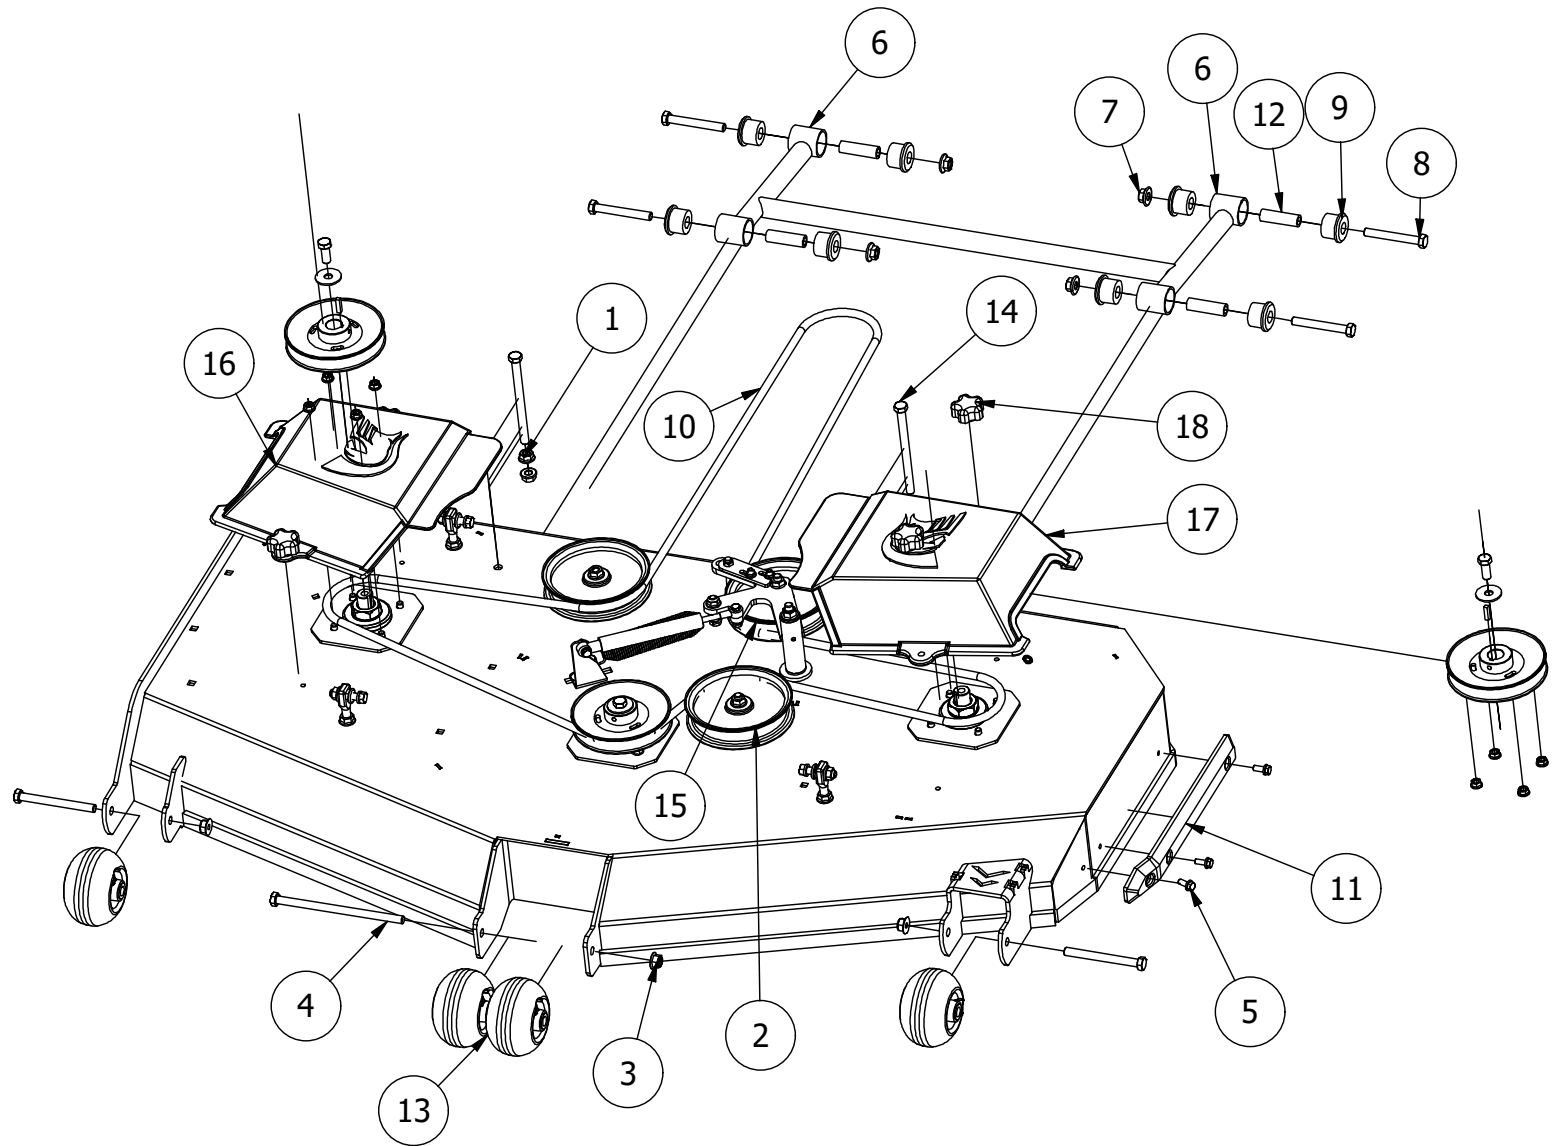

61" Deck Assembly 1

PARTS LIST			
ITEM	QTY	PART NUMBER	DESCRIPTION
1	12	413-0005-00	1/2-13 HEX FLANGE NUT W/SERR ZINC YELLOW
2	2	433-0015-00	6-3/4" Idler Pulley, 15/16" Spacer Assembly
3	4	413-0002-00	1/2-13 NYLON INSERT FLANGE LOCKNUT ZC YELLOW
4	1	418-0015-00	1/2-13 X 8-1/2 HEX C/S GR 2 ZINC YELLOW
5	3	418-0049-00	5/16-18 X 3/4 IND HWH TRI LOB ZINC
6	1	490-0014-00	Mower 54"/61" Deck Frame Stabilizer Assembly
7	4	413-0017-00	1/2-13 NYLON INSERT FLANGE LOCKNUT ZINC W/SERRATIONS
8	4	418-0021-00	1/2-13 X 3-3/4 HEX C/S GR 5 ZINC
9	8	732-2000-00	Large MTV A-Arm Bushing
10	1	461-0002-00	61" Mower Deck Belt, HB x 167.9" Effective Length
11	1	429-0001-00	Mower Nylon Deck Guard
12	4	732-2001-00	Large MTV A-Arm Bushing Sleeve
13	4	422-0001-00	Anti-Scalp Wheel
14	2	418-0044-00	1/2-13 X 6-1/2 HEX C/S GR 8 ZINC YELLOW
15	1	433-0014-00	6-3/4" Idler Pulley, 15/16" Spacer Assembly
16	1	414-0020-00	Right Pulley Cover 61" RZ/RT/SRT, 72" RT/SRT
17	1	414-0021-00	Left Pulley Cover 61" RZ/RT/SRT, 72" RT/SRT
18	4	445-0003-00	Lobed Knob w/ 5/16"-18 insert