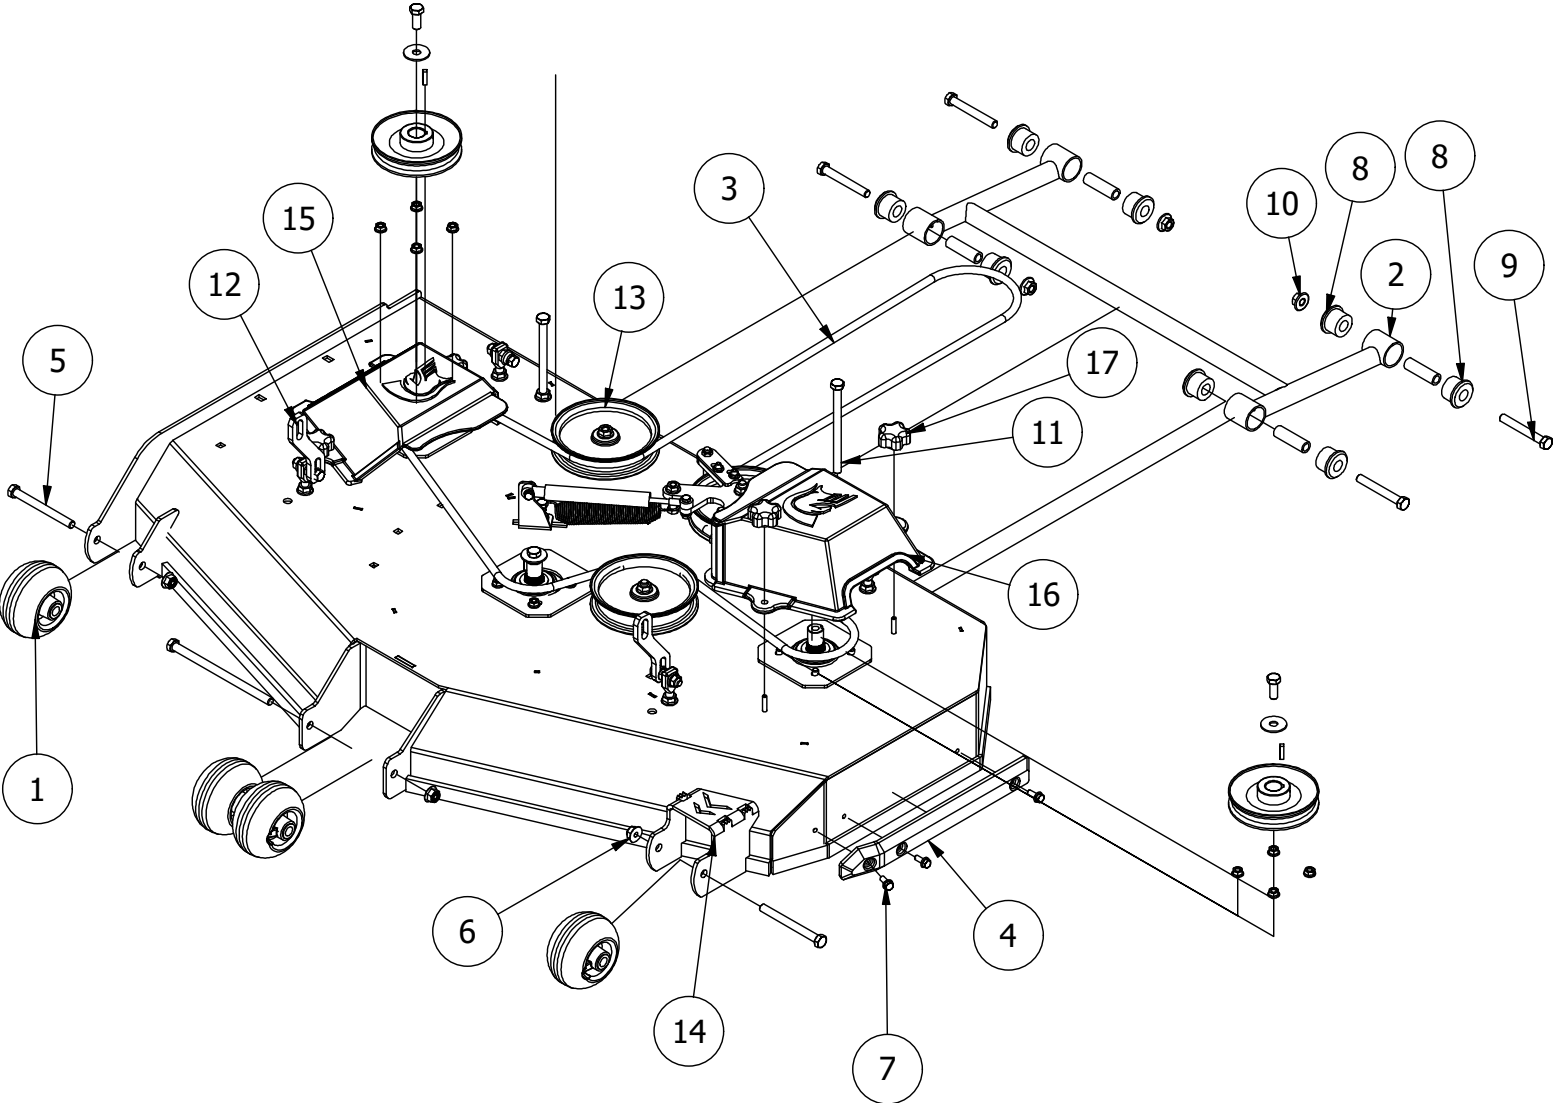

54" Deck Assembly 1

PARTS LIST			
ITEM	QTY	PART NUMBER	DESCRIPTION
1	4	422-0001-00	Anti-Scalp Wheel
2	1	490-0014-00	Mower 54"/61" Deck Frame Stabilizer Assembly
3	1	461-0001-00	54" Mower Deck Belt, HB x 153.5" Effective Length
4	1	429-0001-00	Mower Nylon Deck Guard
5	2	418-0016-00	1/2-13 X 5 HEX C/S GR 2 ZINC YELLOW
6	4	413-0002-00	1/2-13 NYLON INSERT FLANGE LOCKNUT ZC YELLOW
7	3	418-0049-00	5/16-18 X 3/4 IND HWH TRI LOB ZINC
8	8	732-2000-00	Large MTV A-Arm Bushing
9	4	418-0021-00	1/2-13 X 3-3/4 HEX C/S GR 5 ZINC
10	4	413-0017-00	1/2-13 NYLON INSERT FLANGE LOCKNUT ZINC W/SERRATIONS
11	2	418-0044-00	1/2-13 X 6-1/2 HEX C/S GR 8 ZINC YELLOW
12	2	435-0010-00	Mower 54" Deck Front Height Arm Connecting Link
13	2	433-0015-00	6-3/4" Idler Pulley, 15/16" Spacer Assembly
14	1	490-0063-00	2020 54" RT/SRT Deck Assembly
15	1	414-0019-00	48" & 54" Deck Right Pulley Cover
16	1	414-0018-00	48" & 54" Deck Left Pulley Cover
17	4	445-0003-00	Lobed Knob w/ 5/16"-18 insert