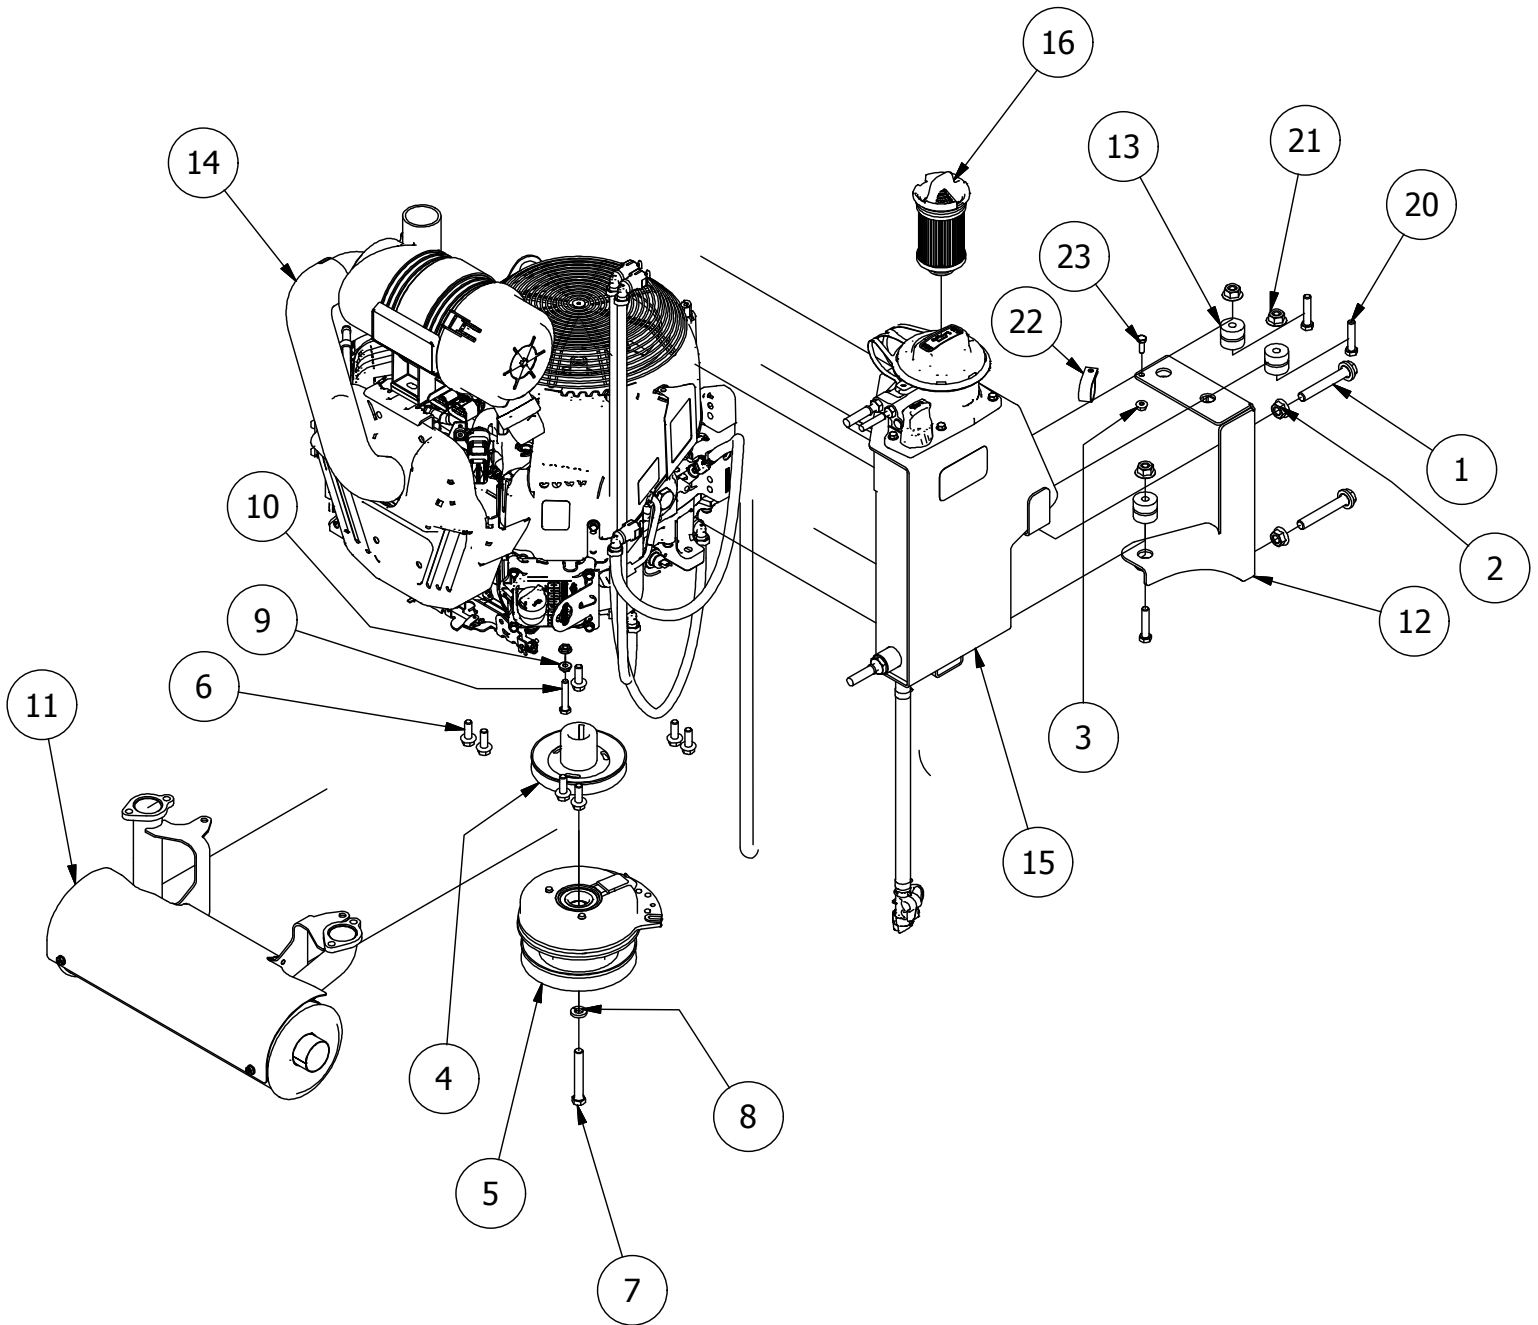

37 Hp Vanguard Engine with Oil Guard Assembly

37 HP Vanguard Engine with Oil Guard Assembly			
ITEM	QTY	PART NUMBER	DESCRIPTION
1	2	418-0019-00	1/2-13 X 3-1/2 HEX FLANGE BOLT (GR.8) ZC/YEL
2	2	413-0014-00	1/2-13 HEX STOVER LOCKNUT GR C ZINC
3	1	413-0026-00	1/4-20 NYLON INSERT FLANGE L/NUT ZINC
4	1	433-0001-00	Drive Pulley, A Belt
5	1	470-0002-00	PTO Clutch
6	7	418-0023-00	3/8-16 X 1-1/8 IND HWH W/SERR TRI LOB ZY
7	1	418-0022-00	7/16-20 X 3 HEX C/S GR 8 ZC YELLOW
8	1	419-0005-00	7/16 SPLIT LOCKWASHER GR 8 ZC YELLOW
9	1	418-0024-00	5/16-18 X 1-3/4 HEX C/S GR 5 ZINC
10	2	413-0006-00	5/16-18 HEX FLANGE NUT W/SERR ZINC
11	1	415-0051-00	B&S 32 HP/36HP Vanguard Series Engine Exhaust
12	1	439-0199-00	Mower Oil Guard Tank Bracket
13	3	429-0005-00	Oil Guard Isolator
14	1	415-0016-00	Vanguard 37EFI with oil guard
15	1	415-0017-00	Vanguard 37 EFI Oil Guard Tank
16	1	415-0079-00	Oil Filter
20	3	418-0051-00	3/8-16 X 1-3/4 HEX C/S GR 2 ZINC
21	3	413-0013-00	3/8-16 NYLON INSERT FLANGE L/NUT ZC
22	1	472-0002-00	1/2" CUSHIONED LOOP CLAMP
23	1	418-0035-00	1/4-20 X 3/4 HEX C/S GR 2 ZINC