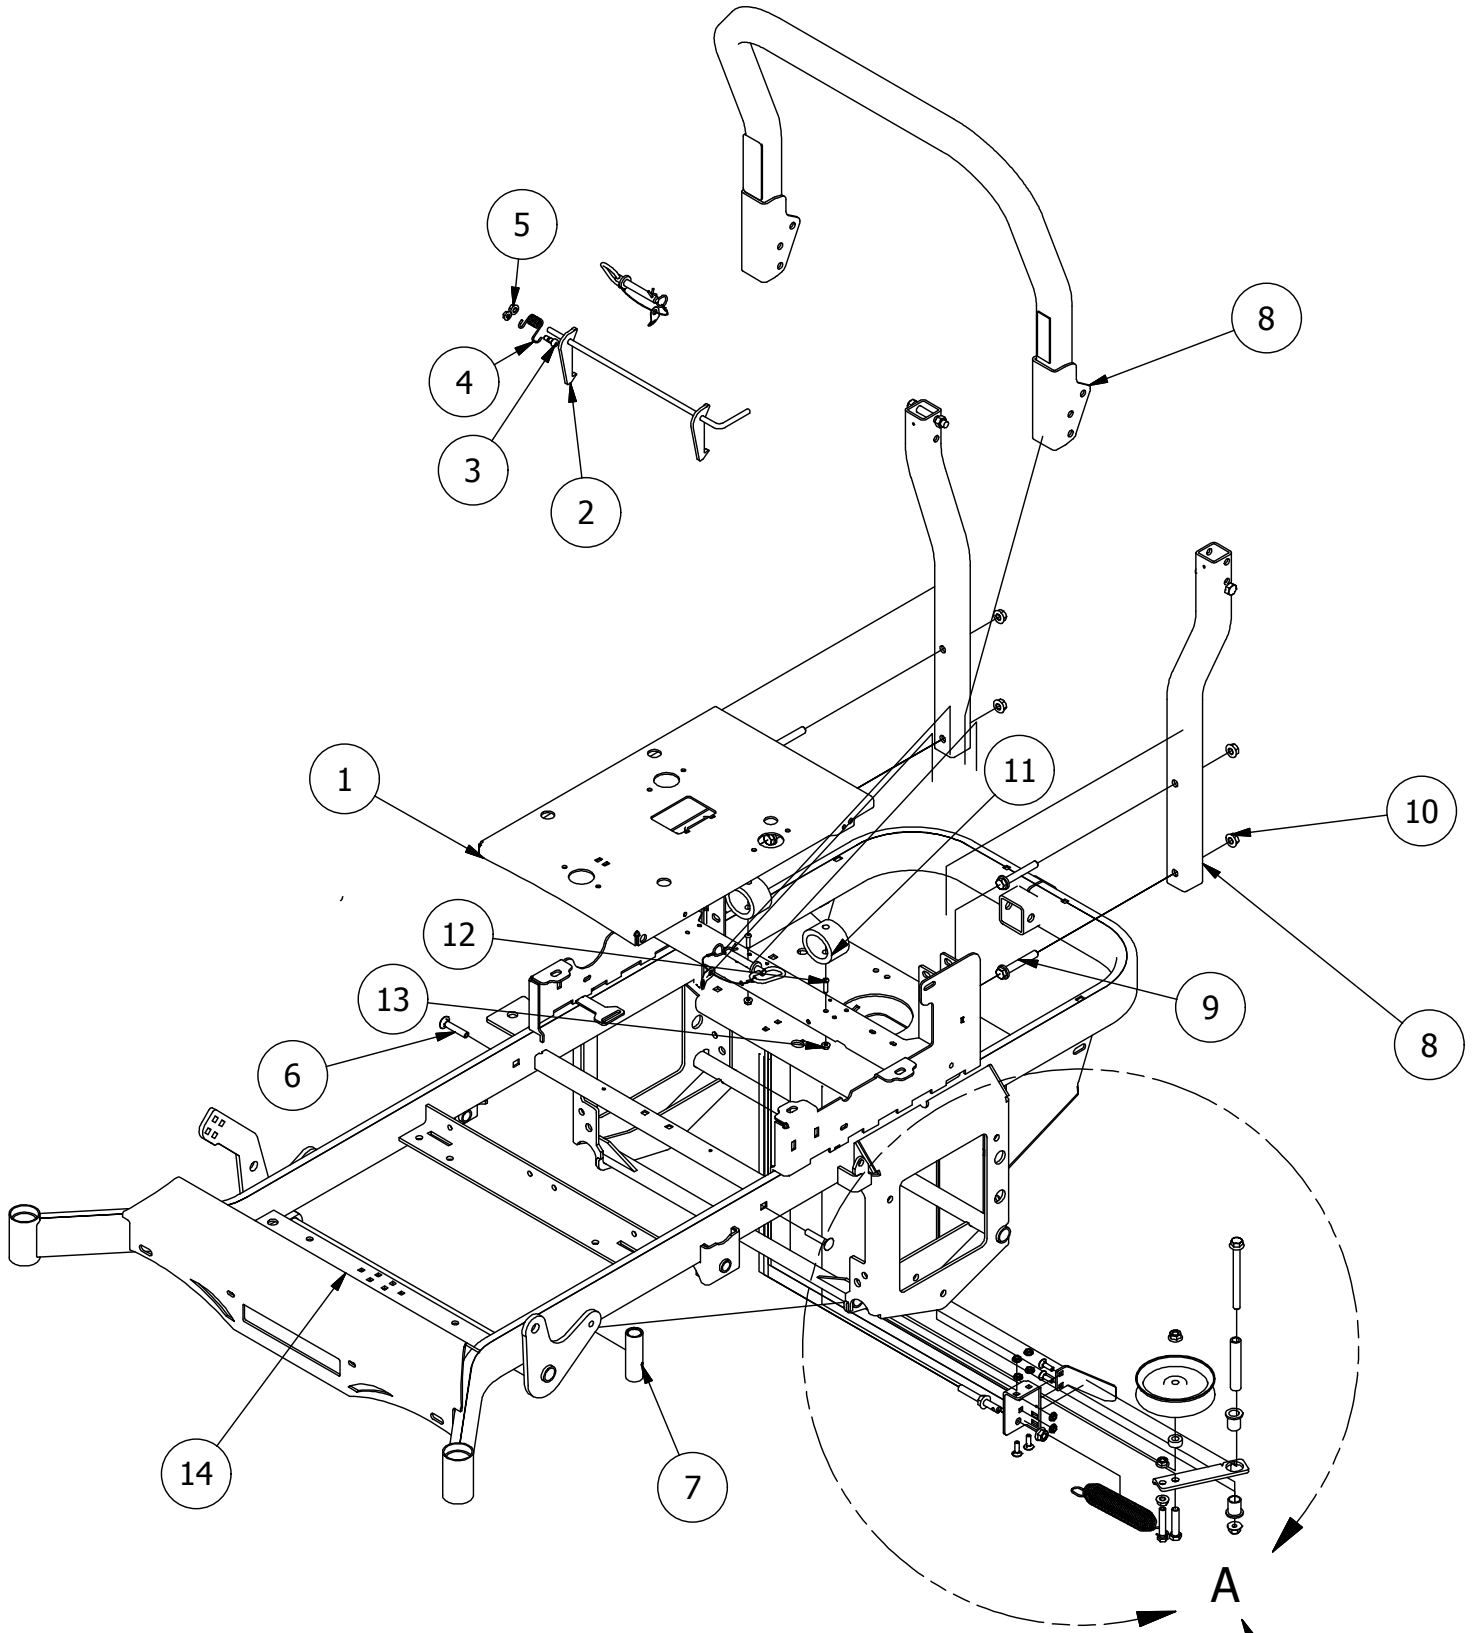

ROPS and Pump Idler Assembly

ROPS Assembly Parts List			
ITEM	QTY	PART NUMBER	DESCRIPTION
1	1	426-0228-00	RT and SRT Floating Seat Base Plate
2	1	490-0011-00	Mower Seat Latch Release Assembly
3	1	418-0037-00	3/8 X 3/8 SOCKET SHOULDER BOLT ZC YELLOW
4	1	434-0004-00	Seat Latch Spring
5	6	413-0029-00	3/8-16 NYLON INSERT FLANGE L/NUT ZC YELLOW
6	2	418-0041-00	7/16-14 X 2-1/4 CARRIAGE BOLT ZINC
7	1	490-0018-00	Mower Pump Idler Pulley Arm Assembly
8	1	497-0002-00	Fold down ROPS
9	4	418-0019-00	1/2-13 X 3-1/2 HEX FLANGE BOLT (GR.8) ZC/YEL
10	4	413-0014-00	1/2-13 HEX STOVER LOCKNUT GR C ZINC
11	2	487-0004-00	Seat Suspension Elastomer GBR-7
12	2	418-0039-00	1/4-20 X 1 BUTTON SOCKET C/S
13	2	413-0026-00	1/4-20 NYLON INSERT FLANGE L/NUT ZINC
14	1	490-0008-00	Mower SRT Frame Assembly