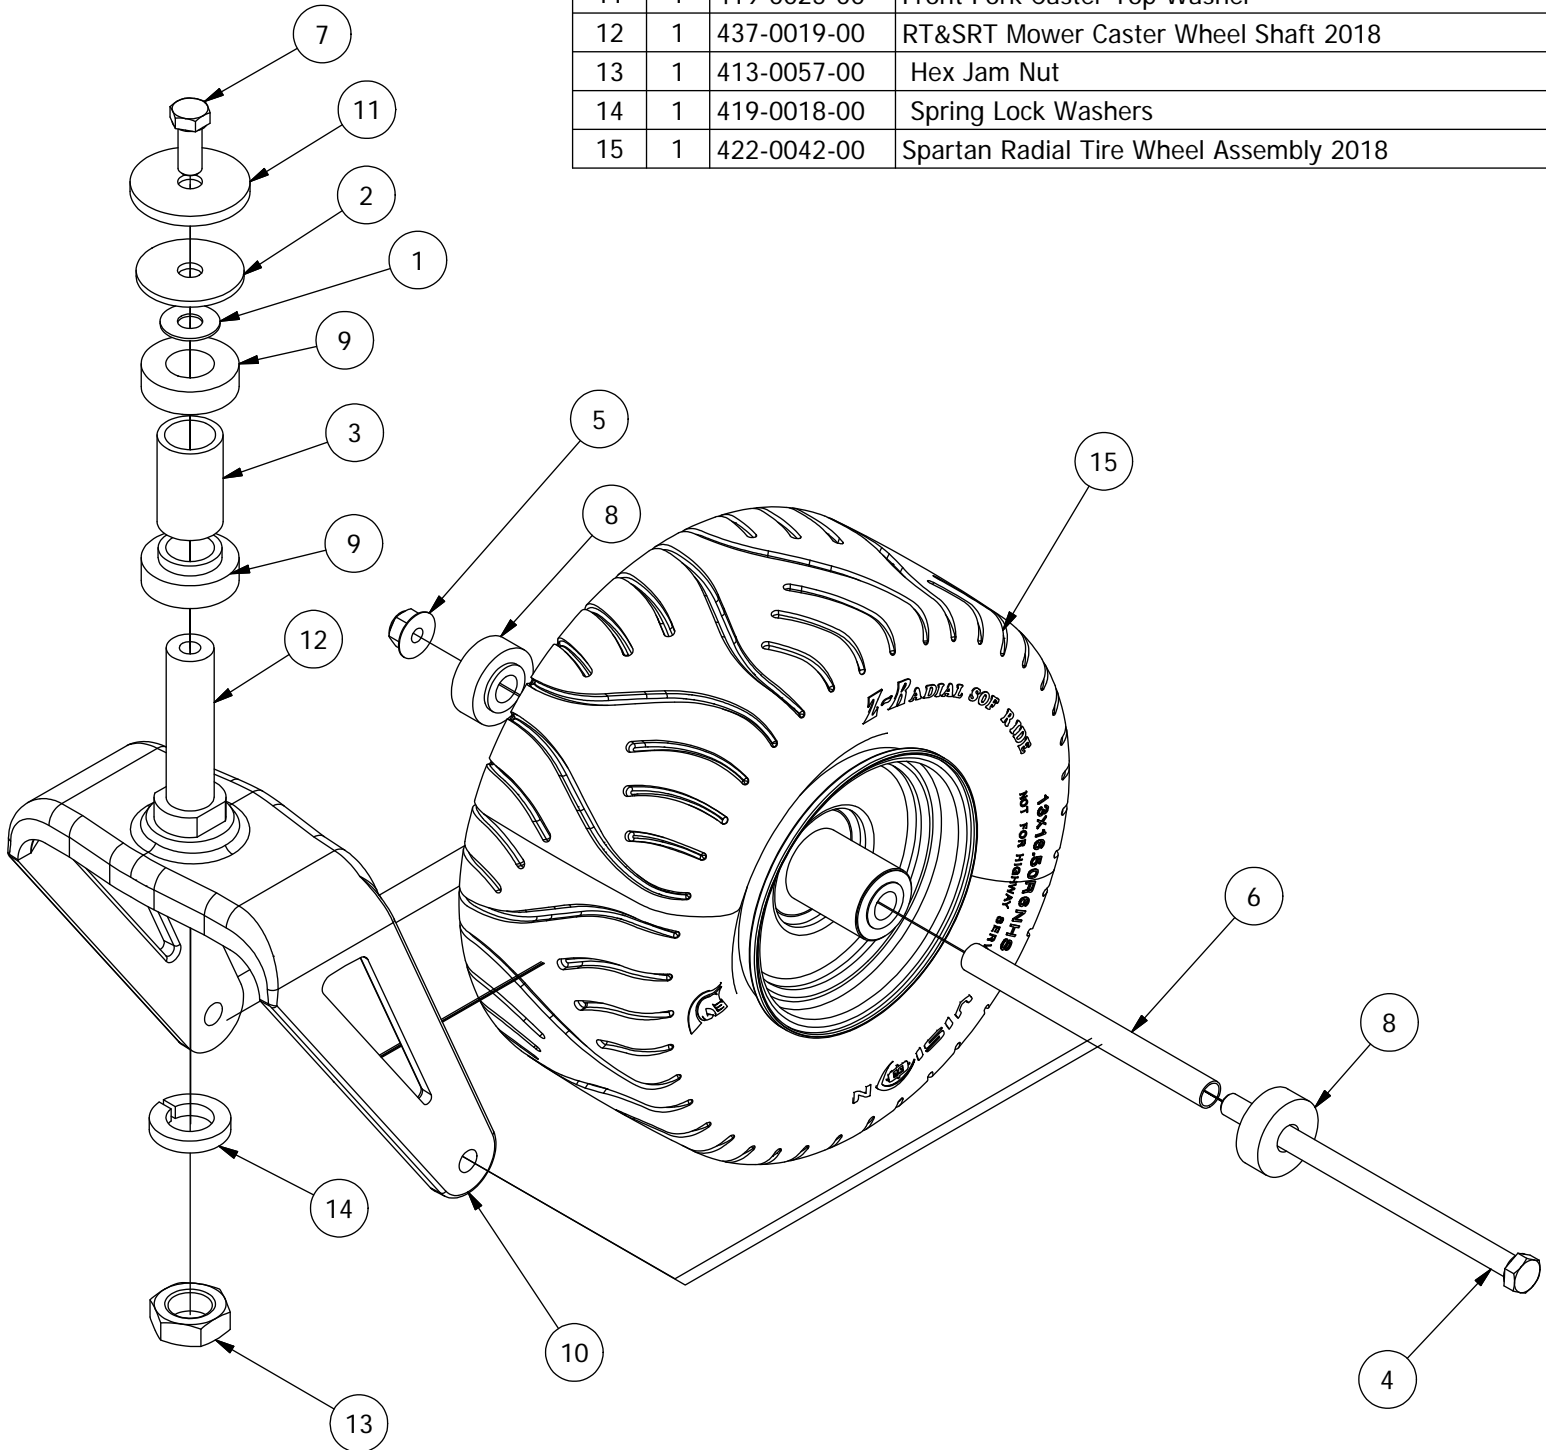

Front Fork Assembly

Front Fork Assembly			
ITEM	QTY	PART NUMBER	DESCRIPTION
1	1	419-0002-00	1/2 FENDER WASHER 1-1/4" OD ZINC
2	1	426-0006-00	Mower Caster Shaft Washer
3	1	425-0011-00	Mower Bearing Retainer Spacer
4	1	418-0003-00	1/2-13 X 8-1/2 HEX C/S GR 5 ZINC YELLOW
5	1	413-0002-00	1/2-13 NYLON INSERT FLANGE LOCKNUT ZC YELLOW
6	1	425-0010-00	Mower Caster Fork Wheel Spacer
7	1	418-0006-00	1/2-20 X 1-1/4 HEX C/S GR 5 ZINC
8	2	410-0014-00	Mower Caster Wheel Bearing
9	2	410-0006-00	Mower Caster Shaft Bearing
10	1	423-0001-00	RT&SRT Caster Wheel Fork 2018
11	1	419-0025-00	Front Fork Caster Top Washer
12	1	437-0019-00	RT&SRT Mower Caster Wheel Shaft 2018
13	1	413-0057-00	Hex Jam Nut
14	1	419-0018-00	Spring Lock Washers
15	1	422-0042-00	Spartan Radial Tire Wheel Assembly 2018

Brake, Floorboard, and Height Indicator Assembly

Floorboard Parts List			
ITEM	QTY	PART NUMBER	DESCRIPTION
1	1	481-0005-00	2017 Mower Rubber Foot Rest Mat Except for RZ
2	1	481-0006-00	2017 Mower Logo Floor Mat Except for RZ
3	1	439-0059-00	Mower Deck Height Foot Pedal
4	10	414-0002-00	8MM PUSH TYPE RETAINER NYLON BLACK
5	3	418-0008-00	5/16-18 X 3/4 CARRIAGE BOLT ZINC
6	8	413-0002-00	1/2-13 NYLON INSERT FLANGE LOCKNUT ZC YELLOW
7	2	418-0045-00	3/8-16 X 1 CARRIAGE BOLT ZINC YELLOW GR8
8	4	413-0004-00	3/8-16 HEX FLANGE NUT W/SERR ZINC
9	4	429-0002-00	Rubber Bumper
10	4	410-0010-00	1/2" ID X 5/8" OD X 1/2" LENGTH FLANGE BUSHING
11	1	490-0008-00	Mower SRT Frame Assembly
12	1	439-0007-00	Mower Floorboard