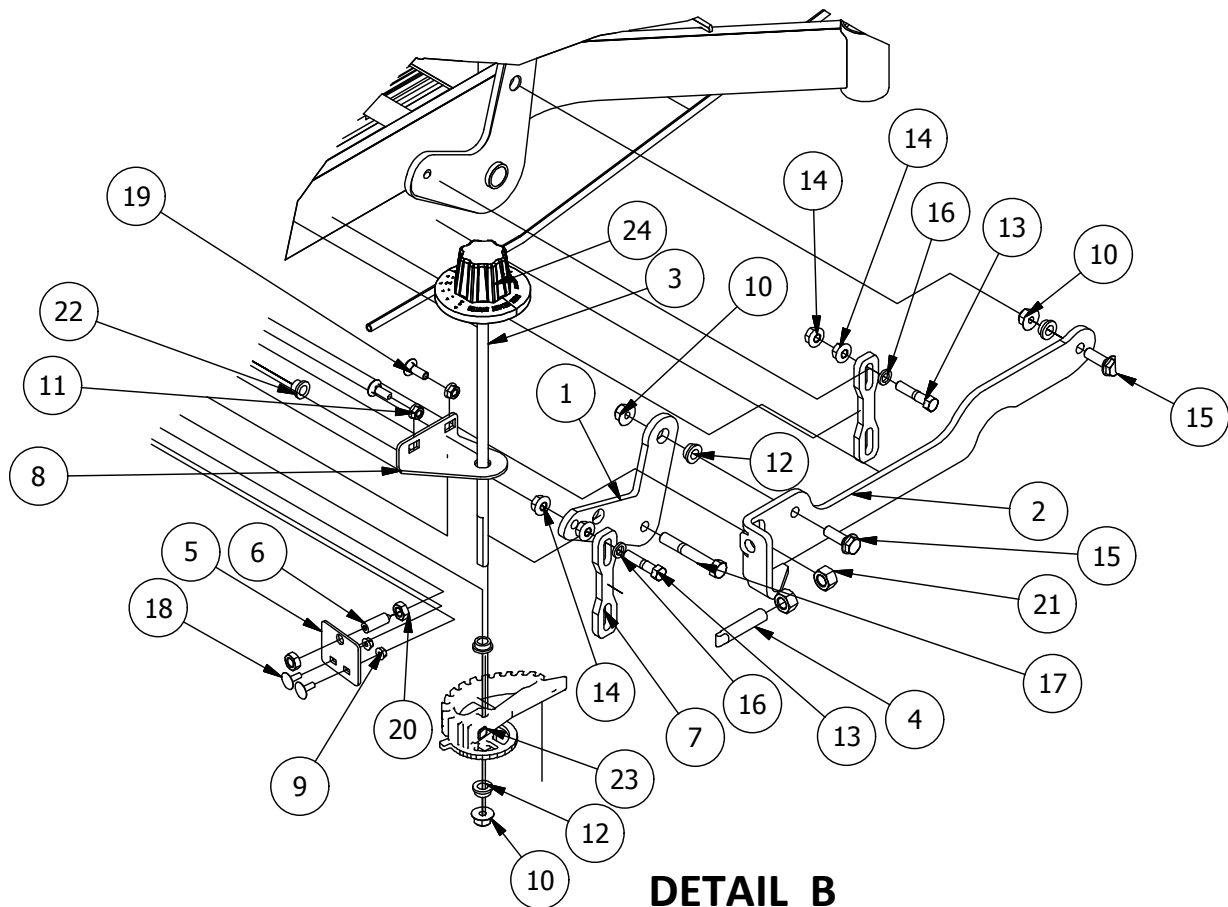

DETAIL B

Height Indicator (Detail B) Parts List			
ITEM	QTY	PART NUMBER	DESCRIPTION
1	1	431-0004-00	Deck Height Brkt Right side
2	1	435-0008-00	Mower Deck Height Arm Right Link
3	1	437-0003-00	Mower Deck Height Selector Shaft
4	1	444-0001-00	Mower HEIGHT SELECTOR CAM PIN
5	1	426-0004-00	Mower Detent Spring Plunger Mounting Plate
6	1	434-0006-00	Deck Height Detent Spring Plunger
7	2	435-0007-00	Mower Deck Link
8	1	439-0074-00	Mower Deck Height Indicator Rod Bracket
9	2	413-0023-00	1/4-20 HEX FLANGE NUT W/SERR ZINC
10	3	413-0002-00	1/2-13 NYLON INSERT FLANGE LOCKNUT ZC YELLOW
11	2	413-0004-00	3/8-16 HEX FLANGE NUT W/SERR ZINC
12	3	410-0009-00	1/2" ID X 3/4" OD X 3/8" LENGTH FLANGE BUSHING
13	2	418-0046-00	7/16-14 X 2 HEX C/S GR 5 ZINC YELLOW
14	4	413-0011-00	7/16-14 HEX FLANGE NUT W/SERR ZINC YELLOW
15	1	418-0047-00	1/2-13 X 1-1/2 HEX FLANGE BOLT ZINC YELLOW
16	1	419-0010-00	.443 ID X .750 OD X .125 THK NYLON BLACK
17	1	418-0042-00	1/2-13 X 3-1/2 HEX C/S GR 5 ZINC YELLOW
18	2	418-0052-00	1/4-20 X 3/4 CARRIAGE BOLT ZINC
19	2	418-0053-00	3/8-16 X 1 CARRIAGE BOLT ZINC
20	2	413-0037-00	1/2-13 HEX JAM NUT ZINC
21	1	413-0048-00	5/8-11 HEX NUT ZINC YELLOW
22	1	410-0010-00	1/2" ID X 5/8" OD X 1/2" LENGTH FLANGE BUSHING
23	1	490-0045-00	Mower Deck Height Cam Casting
24	1	445-0002-00	Mower Deck Height Control Knob