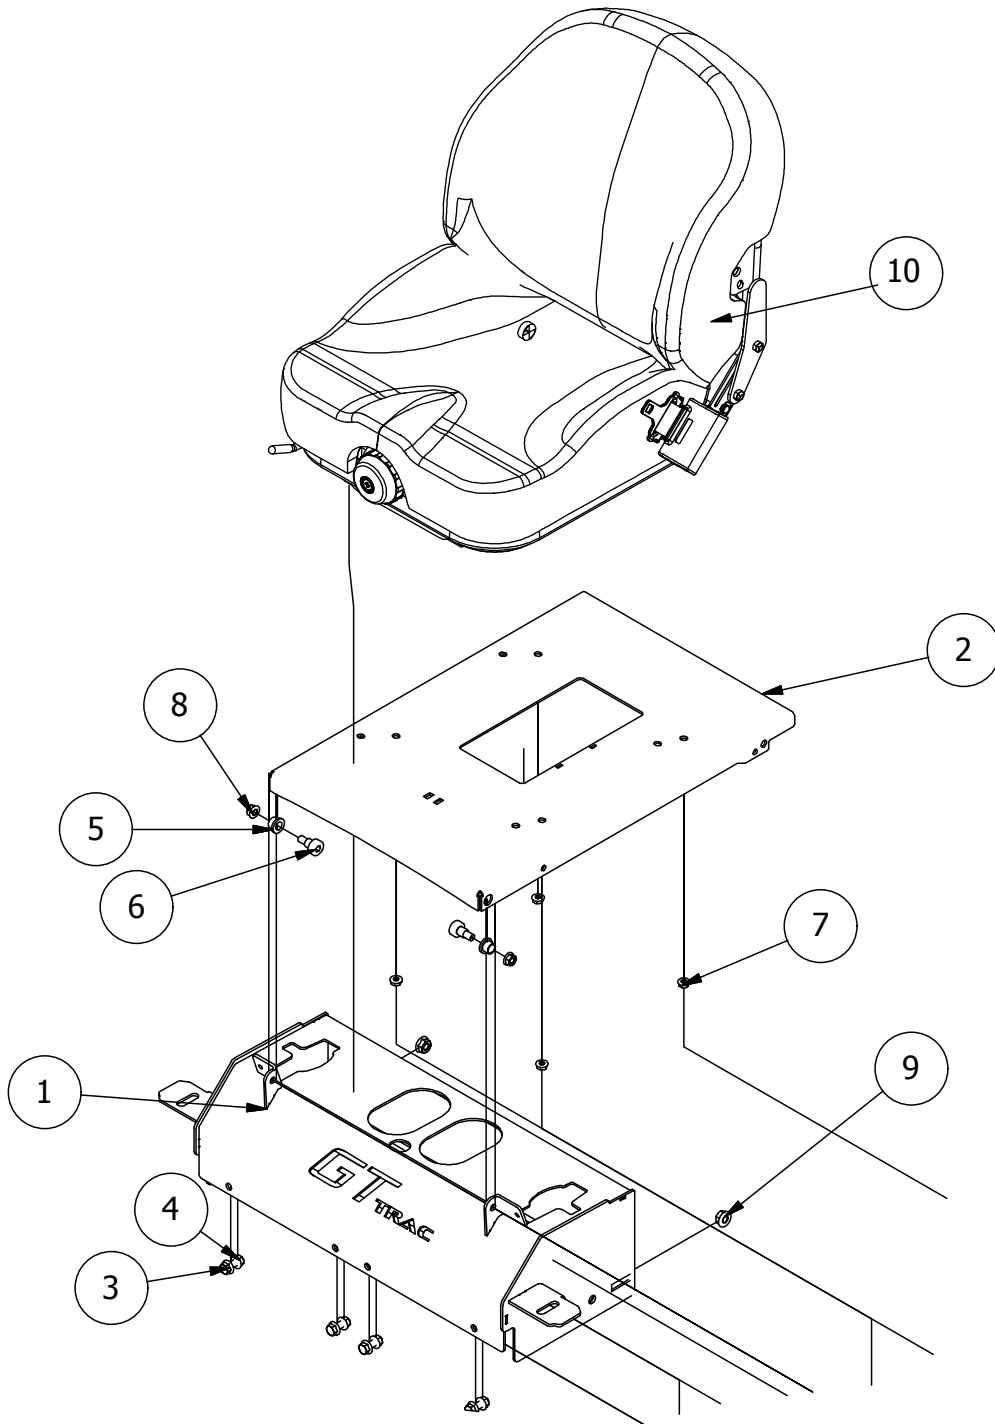

Seat Base Assembly

Seat Base Parts List			
ITEM	QTY	PART NUMBER	DESCRIPTION
1	1	490-0023-00	Mower Seat Base Assembly
2	1	439-0113-00	RZ Mower Seat Brtk
3	4	418-0040-00	3/8-16 X 1 HEX FLANGE BOLT GR 8 ZC YELLOW
4	4	413-0004-00	3/8-16 HEX FLANGE NUT W/SERR ZINC
5	2	410-0010-00	1/2" ID X 5/8" OD X 1/2" LENGTH FLANGE BUSHING
6	2	418-0038-00	1/2 X 1/2 SOCKET SHOULDER BOLT ZC YELLOW
7	4	413-0019-00	5/16-18 NYLON INSERT FLANGE L/NUT ZINC
8	2	413-0029-00	3/8-16 NYLON INSERT FLANGE L/NUT ZC YELLOW
9	4	413-0001-00	7/16-14 HEX FLANGE NUT W/SERR ZINC
10	1	471-0015-00	360 Seat