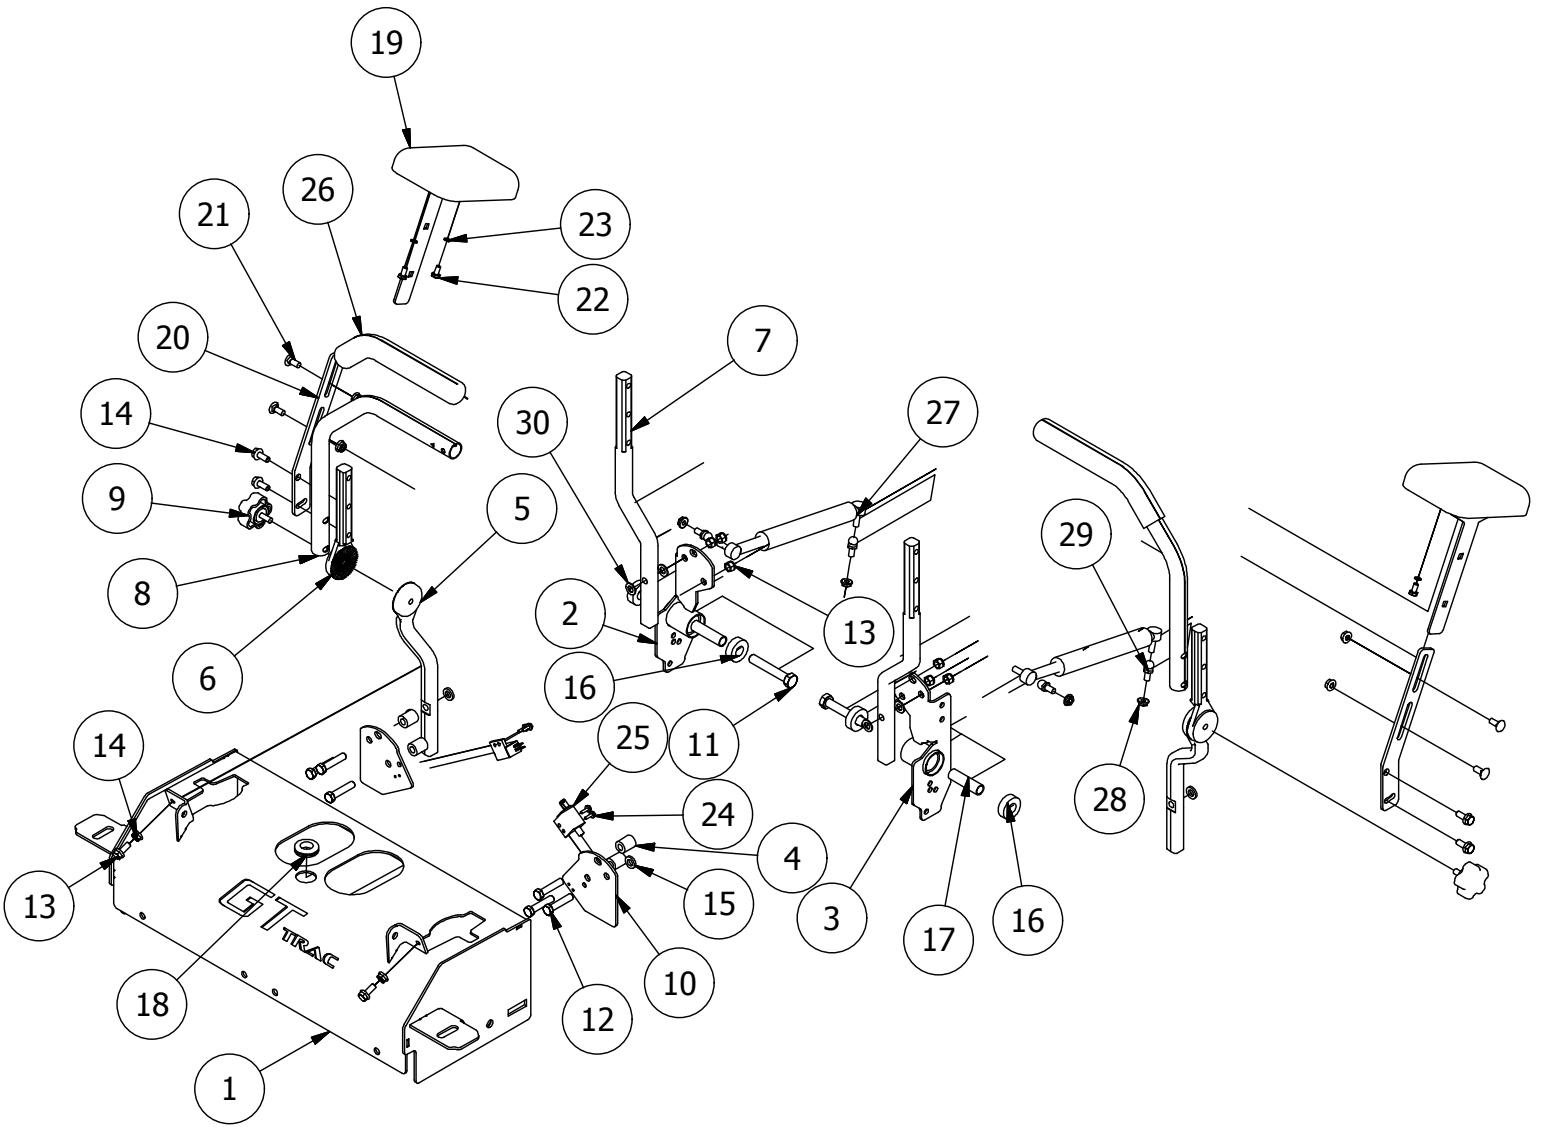

Drive Arm Assembly

Drive Arm Parts List			
ITEM	QTY	PART NUMBER	DESCRIPTION
1	1	490-0023-00	Mower Seat Base Assembly
2	1	490-0013-00	Mower Right Drive Arm Bracket Assembly
3	1	490-0012-00	Mower Left Drive Arm Bracket Assembly
4	4	425-0003-00	Mower Drive Arm Spacer
5	2	431-0002-00	Height/Pitch Adjustable Lower Drive Arm
6	2	431-0003-00	Height/Pitch Adjustable Upper Drive Arm
7	2	431-0001-00	Height Adjustable Drive Arm
8	2	403-0020-00	Mower Drive Handle Tube
9	2	445-0001-00	Lobed Knob w/ 5/16"-18 X .750" Stud
10	1	426-0002-00	Mower Left Control Arm Limit Switch Plate
13	2	418-0049-00	5/16-18 X 3/4 IND HWH TRI LOB ZINC
14	6	413-0022-00	5/16-18 HEX FLANGE NUT W/SERR ZINC YELLOW
11	2	418-0050-00	1/2-13 X 3 HEX C/S GR 5 ZINC
12	6	418-0051-00	3/8-16 X 1-3/4 HEX C/S GR 2 ZINC
13	6	413-0013-00	3/8-16 NYLON INSERT FLANGE LOCKNUT ZINC
14	4	418-0048-00	5/16-18 X 3/4 HEX FLANGE BOLT GR 8 ZC YELLOW
15	4	419-0015-00	3/8" ID X 3/4" OD X 1/8" THK BRONZE WASHER
16	4	410-0005-00	5/8" ID X 1-3/8" OD X 7/16" THK BEARING
17	2	425-0004-00	Mower Drive Arm Hub & Deck Lift Arm Spacer
18	1	419-0008-00	3/4" ID X FOR 1-3/16" HOLE FOR 11 GA RUBBER GROMMIT
19	2	471-0004-00	Mower Drive Arm Support Pad
20	2	439-0010-00	Mower Drive Arm Pad Tube Mounting bracket
21	4	418-0063-00	5/16-18 X 3/4 CARRIAGE BOLT ZINC YELLOW
22	4	418-0056-00	1/4-20 X 1/2 HEX C/S GR 2 ZINC
23	4	419-0012-00	1/4 EXT TOOTH LOCKWASHER ZINC
24	4	418-0032-00	8-32 X 1/2 IND. HWH SLOT TYPE F TCS ZINC
25	2	486-0030-00	Safety Switch
26	2	484-0001-00	Handle Grip
27	2	487-0001-00	Control Arm Damper
28	4	413-0024-00	5/16-18 HEX SERRATED LARGE FLANGE L/NUT ZC
29	4	487-0005-00	Control Arm Damper Ball Stud
30	4	410-0011-00	.375 ID X .750 OD X .062 THK THRUST BEARING OIL-IMPREG BRNZ