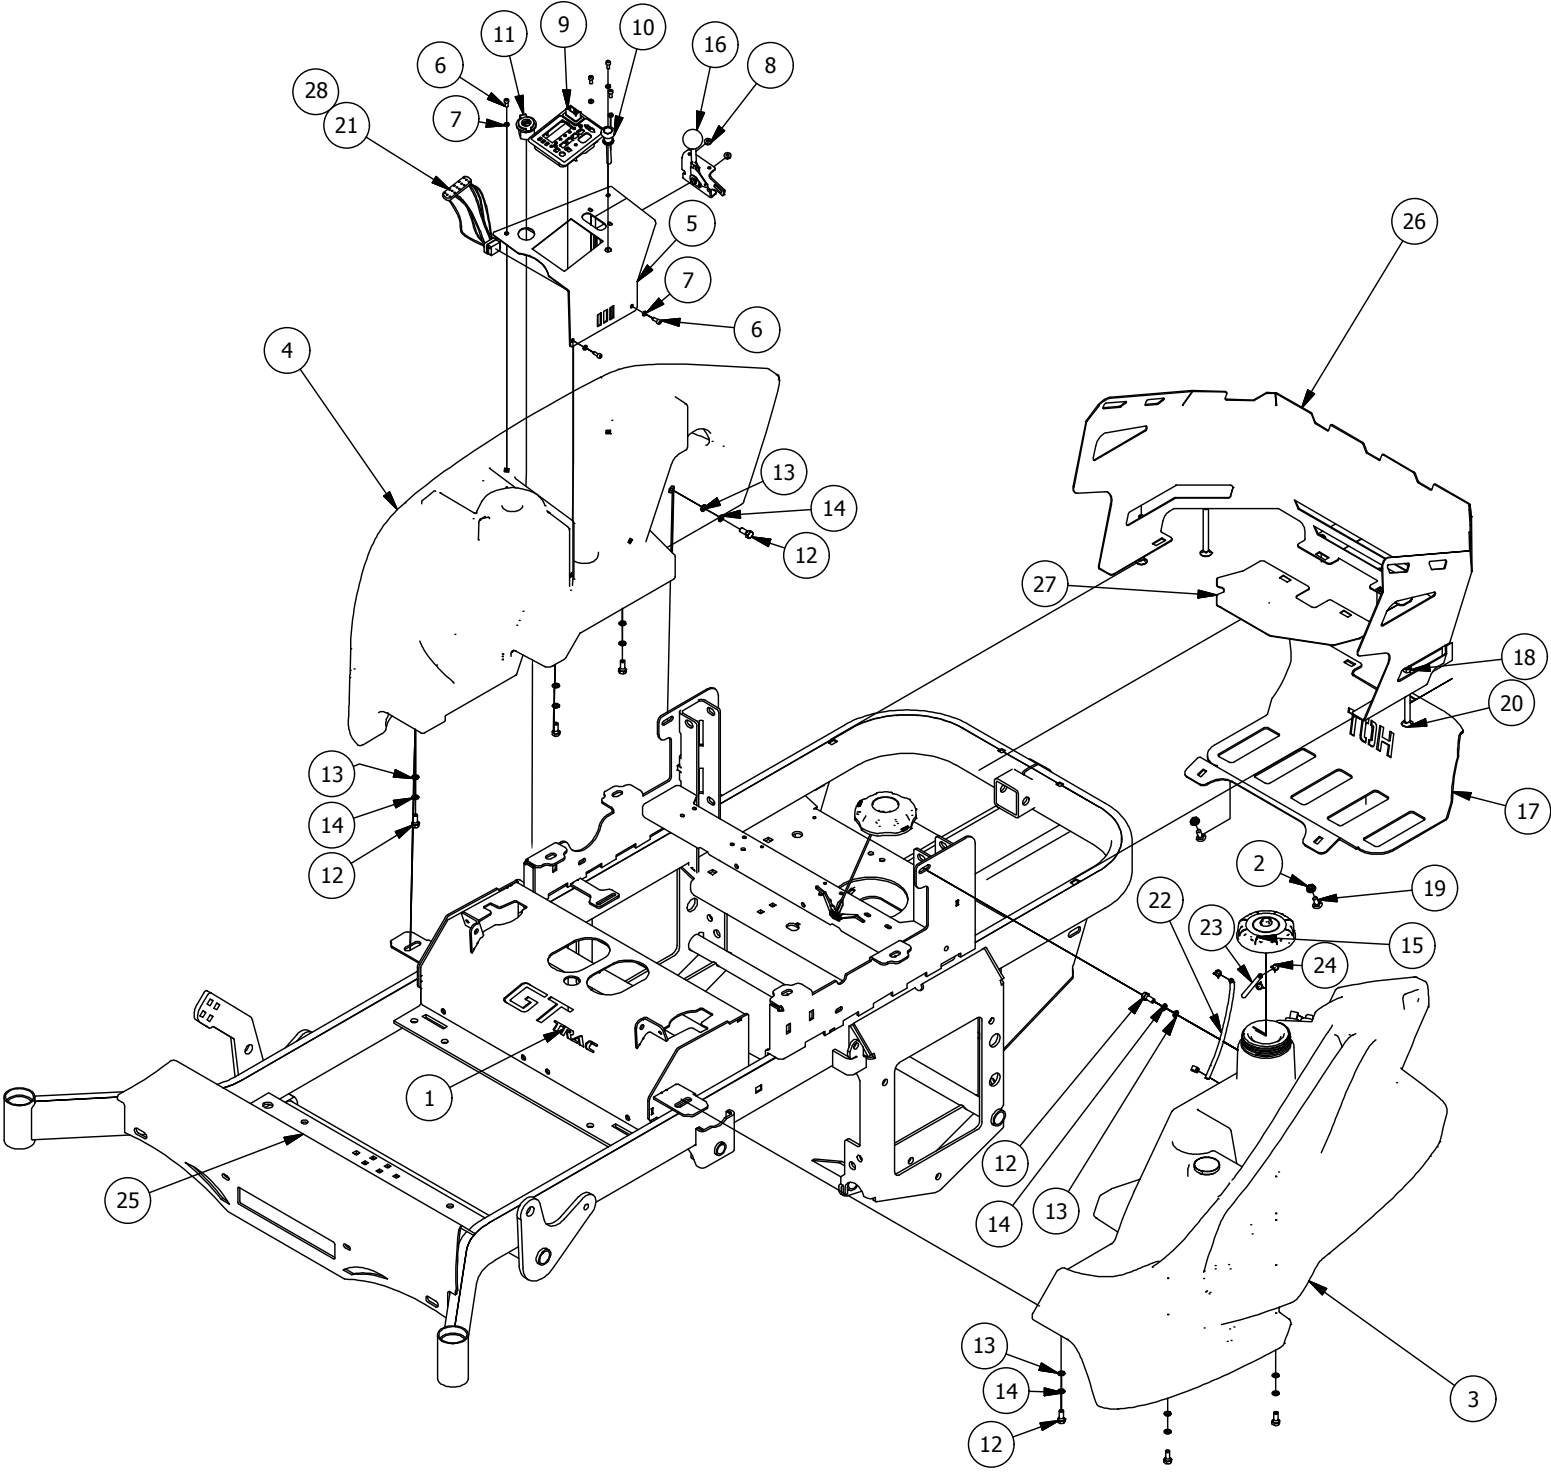

Gas Tank Assembly

Gas Tank Assembly Parts List			
ITEM	QTY	PART NUMBER	DESCRIPTION
1	1	490-0023-00	Mower Seat Base Assembly
2	2	413-0006-00	5/16-18 HEX FLANGE NUT W/SERR ZINC
3	1	467-0001-00	Gas Tank
4	1	467-0002-00	Console
5	1	439-0022-00	Mower Control Panel Bracket
6	6	418-0055-00	10-24 X 1/2 SOCKET C/S 18-8 SS
7	6	419-0011-00	#10 SPLIT LOCKWASHER 18-8 SS
8	2	413-0008-00	10-24 NYLON INSERT LOCKNUT 18-8 SS
9	1	486-0004-00	Mower Control Console, Carbureted Engine
10	1	464-0002-00	Choke Cable
11	1	677-2075-00	12 Volt Auxilliary Plug
12	8	418-0054-00	5/16-18 X 3/4 HEX C/S ZINC
13	8	419-0007-00	1/2 USS FLAT WASHER ZINC
14	8	419-0009-00	5/16 SPLIT LOCKWASHER ZINC
15	1	467-0008-00	Tank Fill Neck Non-Venting Cap
16	1	464-0001-00	Mower Throttle Cable Assembly w / Handle
17	2	439-0006-00	Mower Muffler Guard
18	4	413-0013-00	3/8-16 NYLON INSERT FLANGE LOCKNUT ZINC
19	2	418-0008-00	5/16-18 X 3/4 CARRIAGE BOLT ZINC
20	4	418-0018-00	3/8-16 X 4 CARRIAGE BOLT ZINC
21	1	486-0011-00	Briggs and Stratton Wiring Harness
22	1	751-1014-00	1/4 Fuel Line - Low Perm
23	1	451-0002-00	vapor vent line tube
24	4	472-0003-00	1/4 Spring Hose Clamp
25	1	490-0008-00	Mower SRT Frame Assembly
26	1	439-0064-00	Mower Engine Cowling
27	1	439-0006-00	Mower Muffler Guard
28	1	486-0013-00	Kohler Wiring Harness