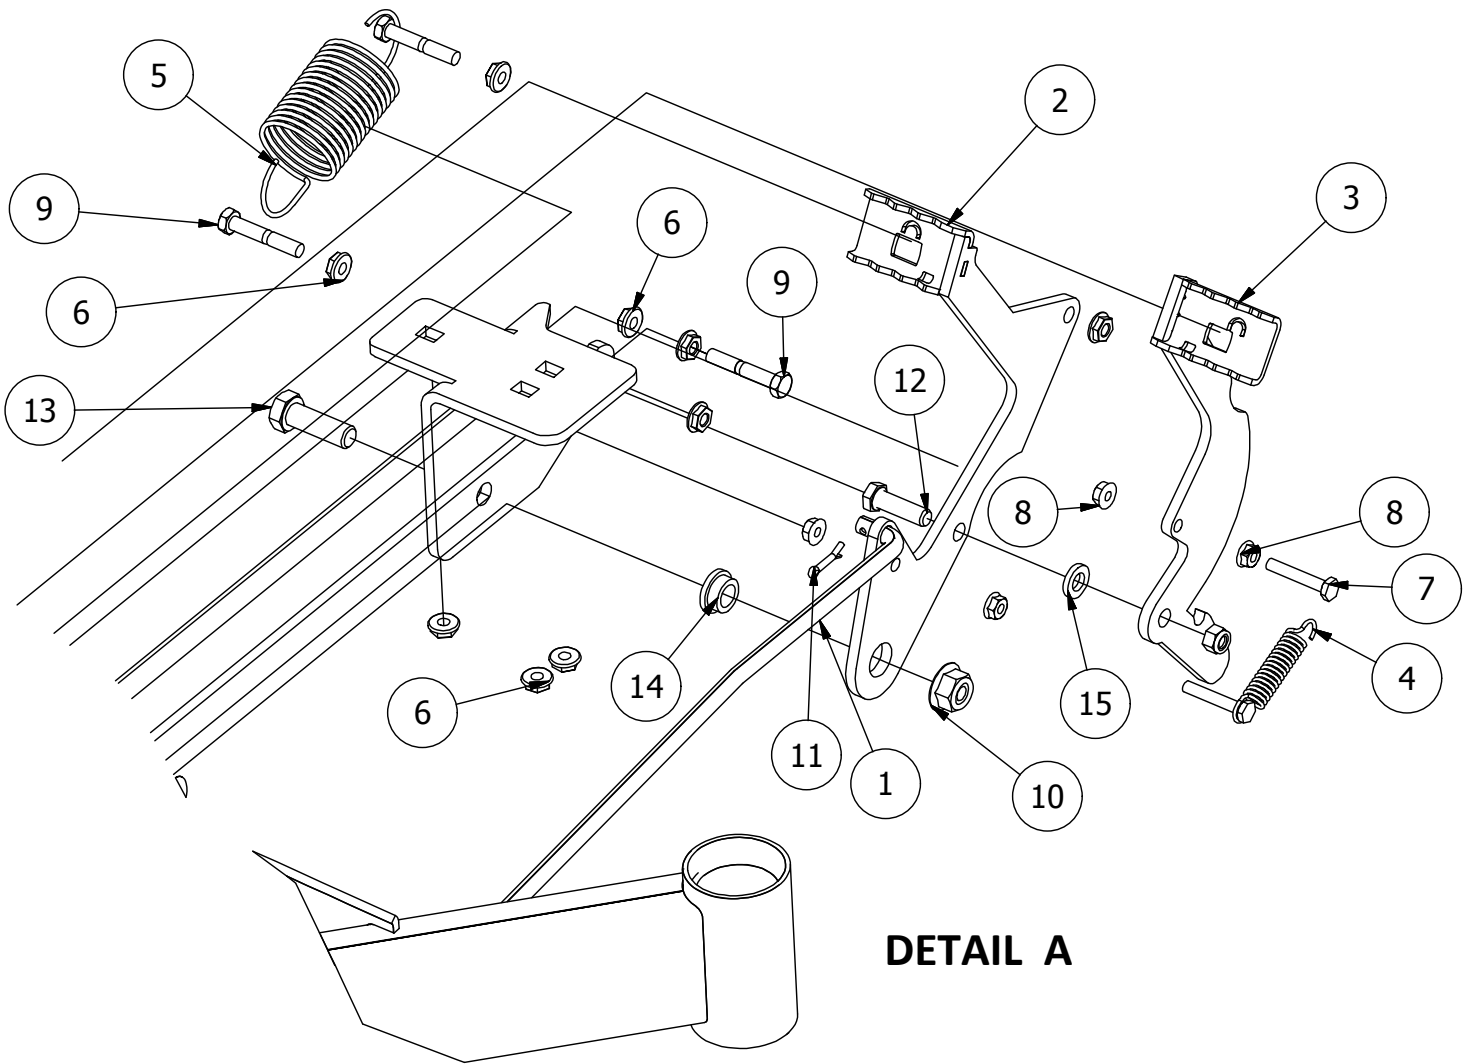

Brake, Floorboard, and Height Indicator Assembly

Floorboard Parts List			
ITEM	QTY	PART NUMBER	DESCRIPTION
1	1	481-0005-00	2017 Mower Rubber Foot Rest Mat Except for RZ
2	1	481-0006-00	2017 Mower Logo Floor Mat Except for RZ
3	1	439-0059-00	Mower Deck Height Foot Pedal
4	10	414-0002-00	8MM PUSH TYPE RETAINER NYLON BLACK
5	3	418-0008-00	5/16-18 X 3/4 CARRIAGE BOLT ZINC
6	8	413-0002-00	1/2-13 NYLON INSERT FLANGE LOCKNUT ZC YELLOW
7	2	418-0045-00	3/8-16 X 1 CARRIAGE BOLT ZINC YELLOW GR8
8	4	413-0004-00	3/8-16 HEX FLANGE NUT W/SERR ZINC
9	4	429-0002-00	Rubber Bumper
10	4	410-0010-00	1/2" ID X 5/8" OD X 1/2" LENGTH FLANGE BUSHING
11	1	490-0008-00	Mower SRT Frame Assembly
12	1	439-0007-00	Mower Floorboard