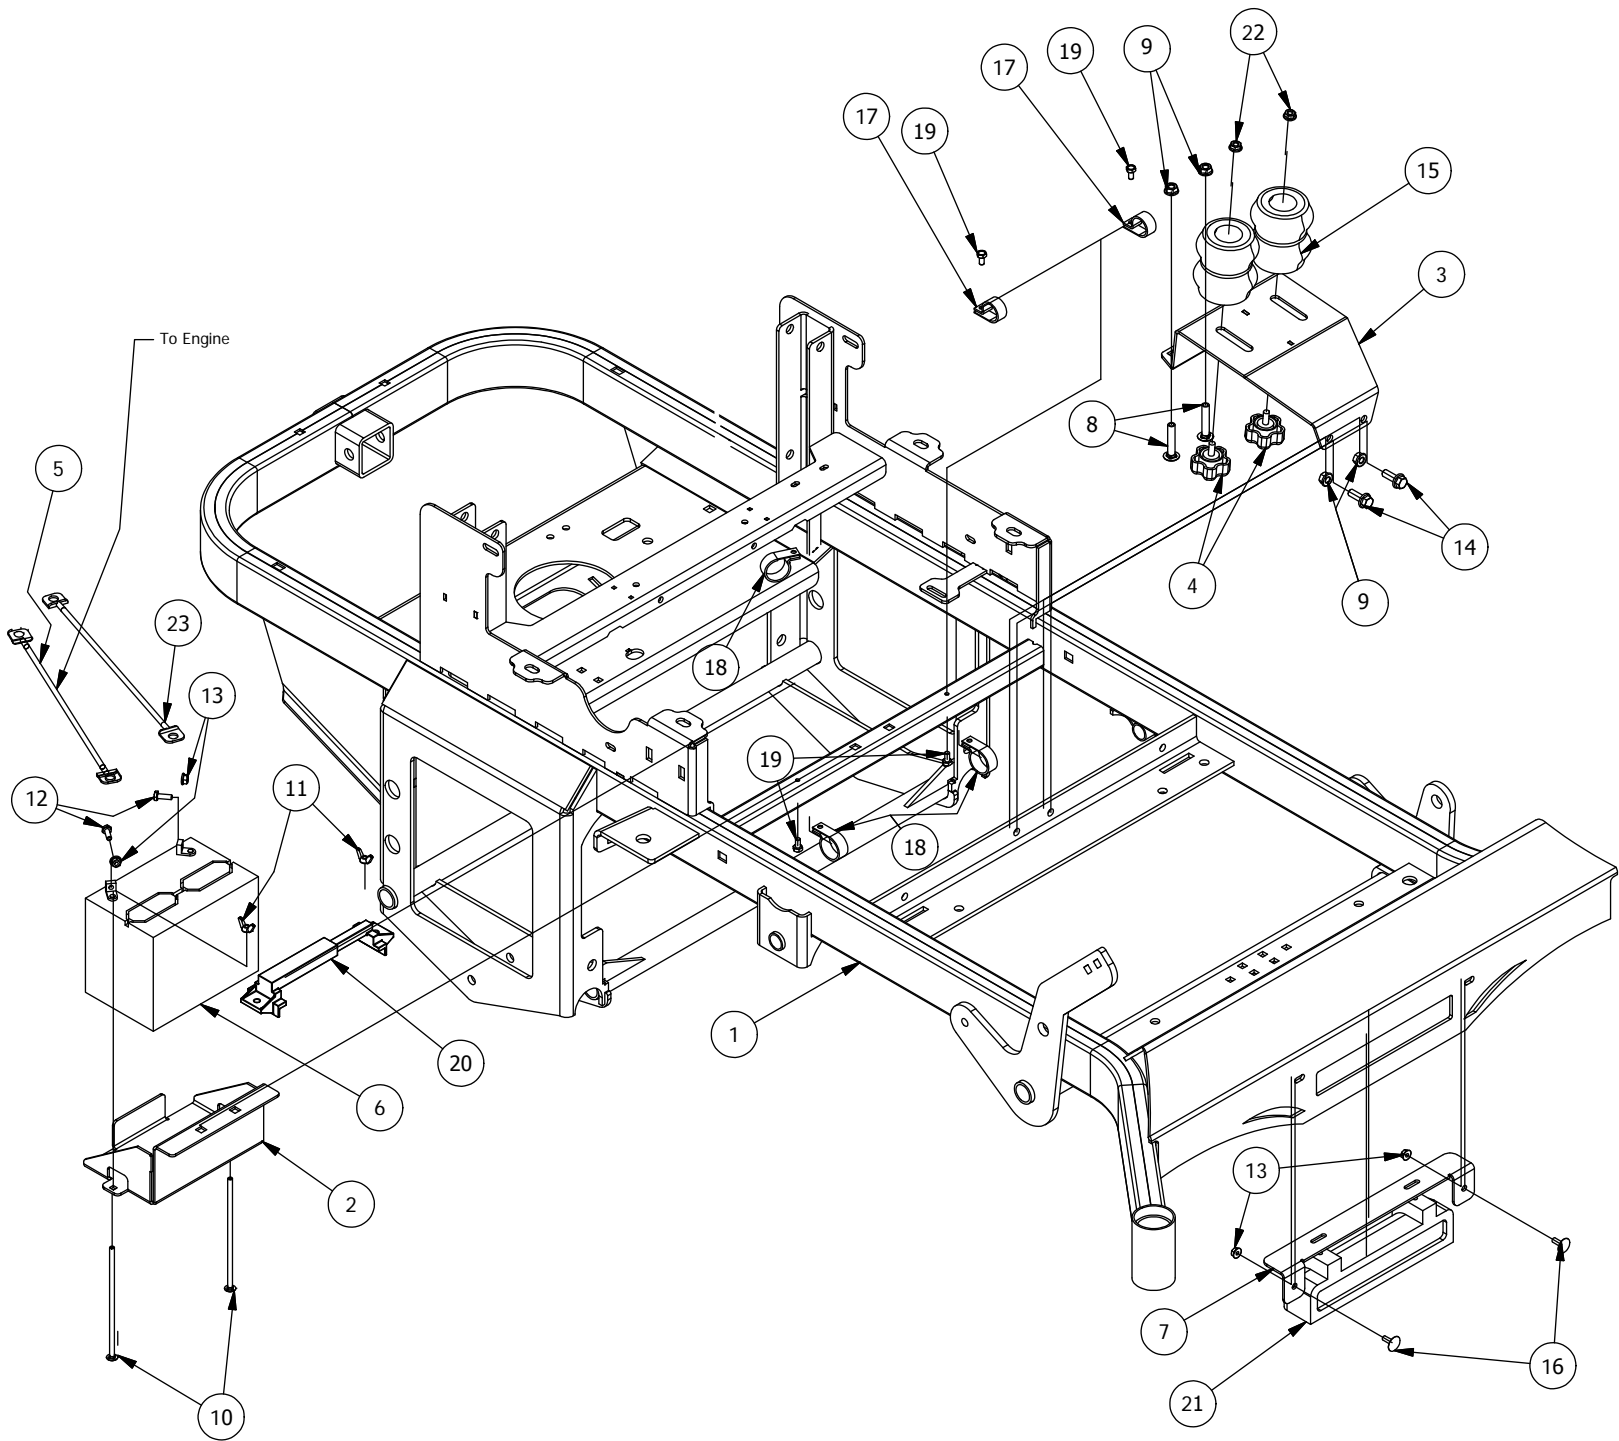

Battery and Seat Suspension Assembly

Battery and Seat Suspension Assembly Parts List			
ITEM	QTY	PART NUMBER	DESCRIPTION
1	1	490-0008-00	Mower SRT Frame Assembly
2	1	439-0008-00	Mower Battery Box
3	1	490-0021-00	Mower Suspension Seat Bracket Assembly
4	2	445-0001-00	Lobed Knob w/ 5/16"-18 X .750" Stud
5	1	486-0017-00	Mower Negative Battery Cable 28" long
6	1	468-1004-00	12-V Mower Starter Battery
7	1	439-0012-00	Mower LED Light Bracket
8	2	418-0033-00	3/8-16 X 2 CARRIAGE BOLT ZINC
9	4	413-0004-00	3/8-16 HEX FLANGE NUT W/SERR ZINC
10	2	418-0034-00	1/4-20 X 7 CARRIAGE BOLT ZINC
11	2	413-0025-00	1/4-20 WING NUT ZINC
12	2	418-0035-00	1/4-20 X 3/4 HEX C/S GR 2 ZINC
13	2	413-0026-00	1/4-20 NYLON INSERT FLANGE L/NUT ZINC
14	2	418-0040-00	3/8-16 X 1 HEX FLANGE BOLT GR 8 ZC YELLOW
15	2	487-0003-00	SRT Rear Suspension Elastomer
16	2	418-0026-00	1/4-20 X 3/4 CARRIAGE BOLT ZINC YELLOW
17	2	472-0002-00	1/2" CUSHIONED LOOP CLAMP
18	3	472-0001-00	1-1/4" CHUSHIONED LOOP CLAMP BLACK
19	4	418-0025-00	1/4-20 X 1/2 HWH SLOT TYPE F TCS ZINC
20	1	443-0001-00	Battery Hold Down
21	1	486-0032-00	Mower LED Light Bar
22	2	413-0027-00	5/16-18 NYLON INSERT FLANGE LOCKNUT ZC YELLOW
23	1	486-0016-00	Mower Positive Battery Cable 25" long