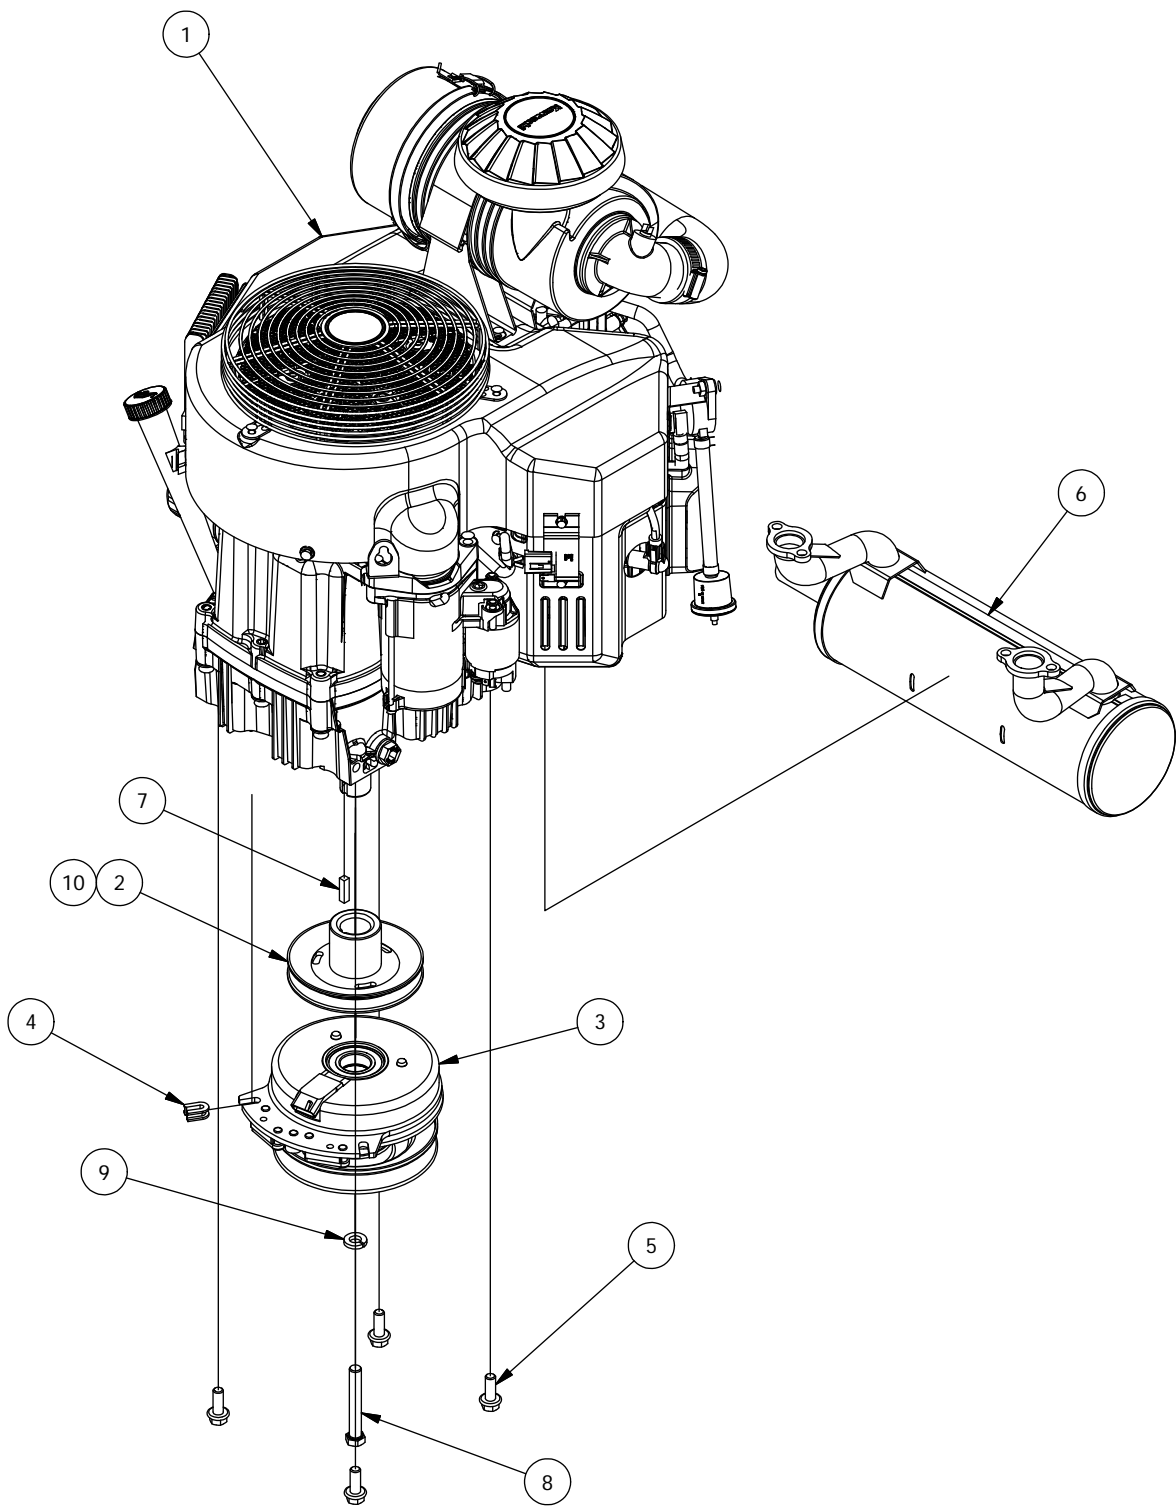

Kawasaki FX 850cc Engine assembly			
ITEM	QTY	PART NUMBER	DESCRIPTION
1	1	415-0020-00	FX 850cc Engine For RT/SRT
2	1	433-0001-00	Drive Pulley, A Belt
3	1	470-0002-00	PTO Clutch
4	1	437-0025-00	Mower Rotation Stop Brkt Sleeve
5	4	418-0023-00	3/8-16 X 1-1/8 IND HWH W/SERR TRI LOB ZY
6	1	415-0065-00	Exhaust System Kawasaki FX 850cc engine
7	1	442-0001-00	1/4 X 1 SQUARE KEY STOCK
8	1	418-0022-00	7/16-20 X 3 HEX C/S GR 8 ZC YELLOW
9	1	419-0005-00	7/16 SPLIT LOCKWASHER GR 8 ZC YELLOW
10	1	433-0002-00	Drive Pulley, B Belt (Only with HTG16 Transmissions)