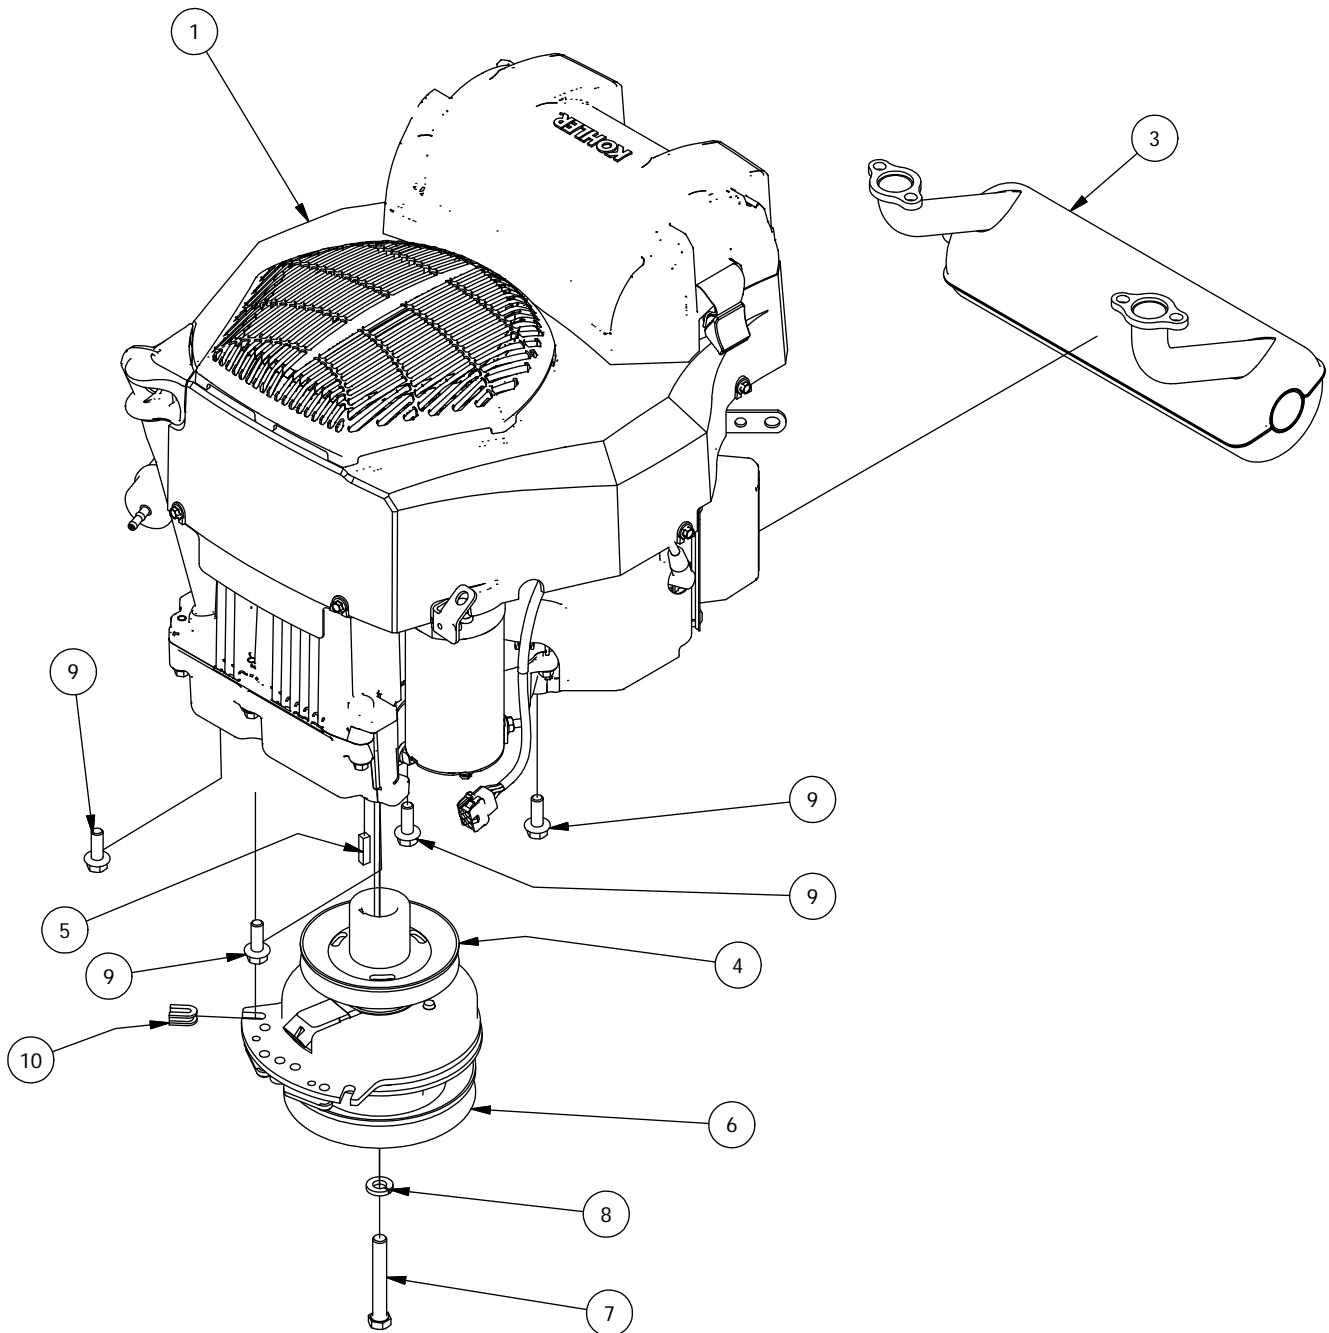

Kohler Engine Assembly			
ITEM	QTY	PART NUMBER	DESCRIPTION
1	1	415-0010-00	33HP Kohler
2	1	415-0001-00	26HP Kohler
3	1	415-0053-00	Kohler Engine Exhaust
4	1	433-0001-00	Drive Pulley, A Belt
5	1	442-0001-00	1/4 X 1 SQUARE KEY STOCK
6	1	470-0002-00	PTO Clutch
7	1	418-0022-00	7/16-20 X 3 HEX C/S GR 8 ZC YELLOW
8	1	419-0005-00	7/16 SPLIT LOCKWASHER GR 8 ZC YELLOW
9	4	418-0023-00	3/8-16 X 1-1/8 IND HWH W/SERR TRI LOB ZY
10	1	437-0025-00	Mower Rotation Stop Brkt Sleeve