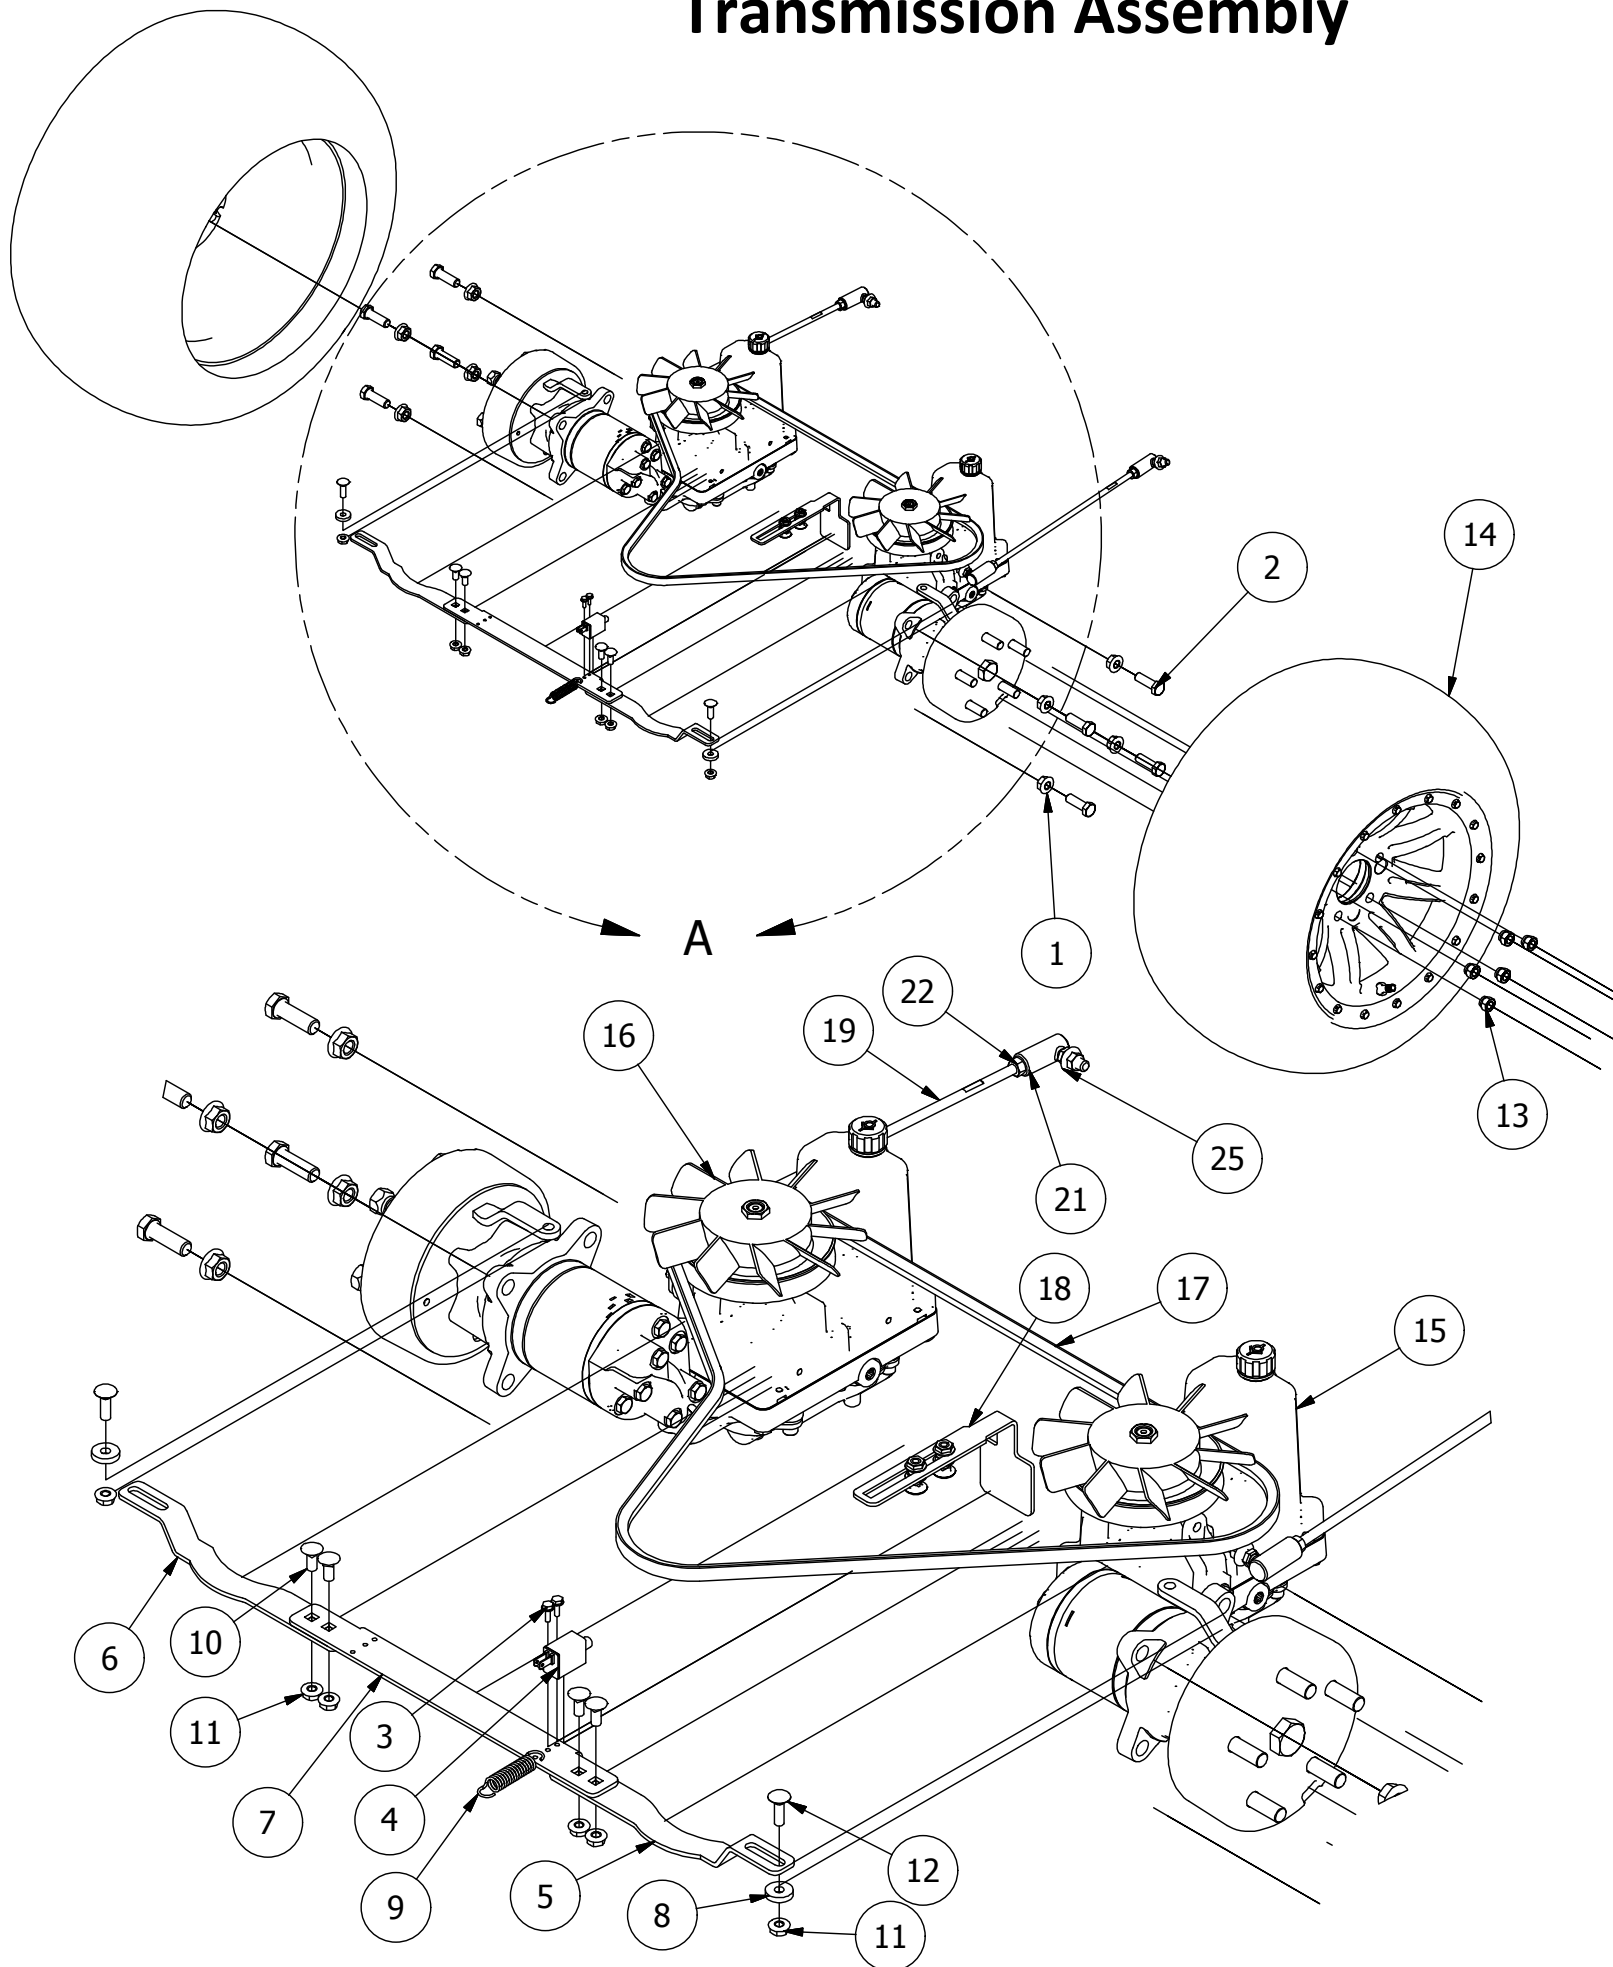

Transmission Assembly

DETAIL A

Transmission Assembly Parts List			
ITEM	QTY	PART NUMBER	DESCRIPTION
1	8	413-0010-00	1/2-13 HEX FLANGE NUT W/SERR ZINC
2	8	418-0020-00	1/2-13 X 1-1/2 HEX C/S GR 5 ZINC
3	2	418-0032-00	8-32 X 1/2 IND. HWH SLOT TYPE F TCS ZINC
4	1	486-0030-00	Safety Switch
5	1	439-0083-00	Mower Park Brake Right Actuation Bracket
6	1	439-0082-00	Mower Park Brake Left Actuation
7	1	439-0079-00	Mower Park Brake Center Bracket
8	2	419-0006-00	.312 ID X .875 OD X .1875 THK F/W NYLON BLK
9	1	434-0003-00	Brake Pedal Release Spring
10	4	418-0008-00	5/16-18 X 3/4 CARRIAGE BOLT ZINC
11	6	413-0019-00	5/16-18 NYLON INSERT FLANGE L/NUT ZINC
12	4	418-0010-00	5/16-18 X 1 CARRIAGE BOLT ZINC
13	10	413-0015-00	1/2-20 WHEEL NUT 60 DEGREE GR 5 ZINC
14	2	422-0005-00	Mower 24x14x12 Rear Tire/Wheel Assembly
15	1	450-0006-00	HTJ12 Parker Right Side Hydrostatic Transmission
16	1	450-0005-00	HTJ12 Parker Left Side Hydrostatic Transmission
17	1	461-0004-00	Mower A Pump Belt, A x 68.25" Effective Length
18	1	439-0066-00	Mower Standard Transmission Brake Interlock Bracket
19	2	435-0002-00	Transmission Drive Arm Rod Standard Transmission
20	2	410-0001-00	Control Arm Rod End, Right
21	2	410-0002-00	Control Arm Rod End, Left
22	2	413-0003-00	5/16 Hex Nut Left hand thread