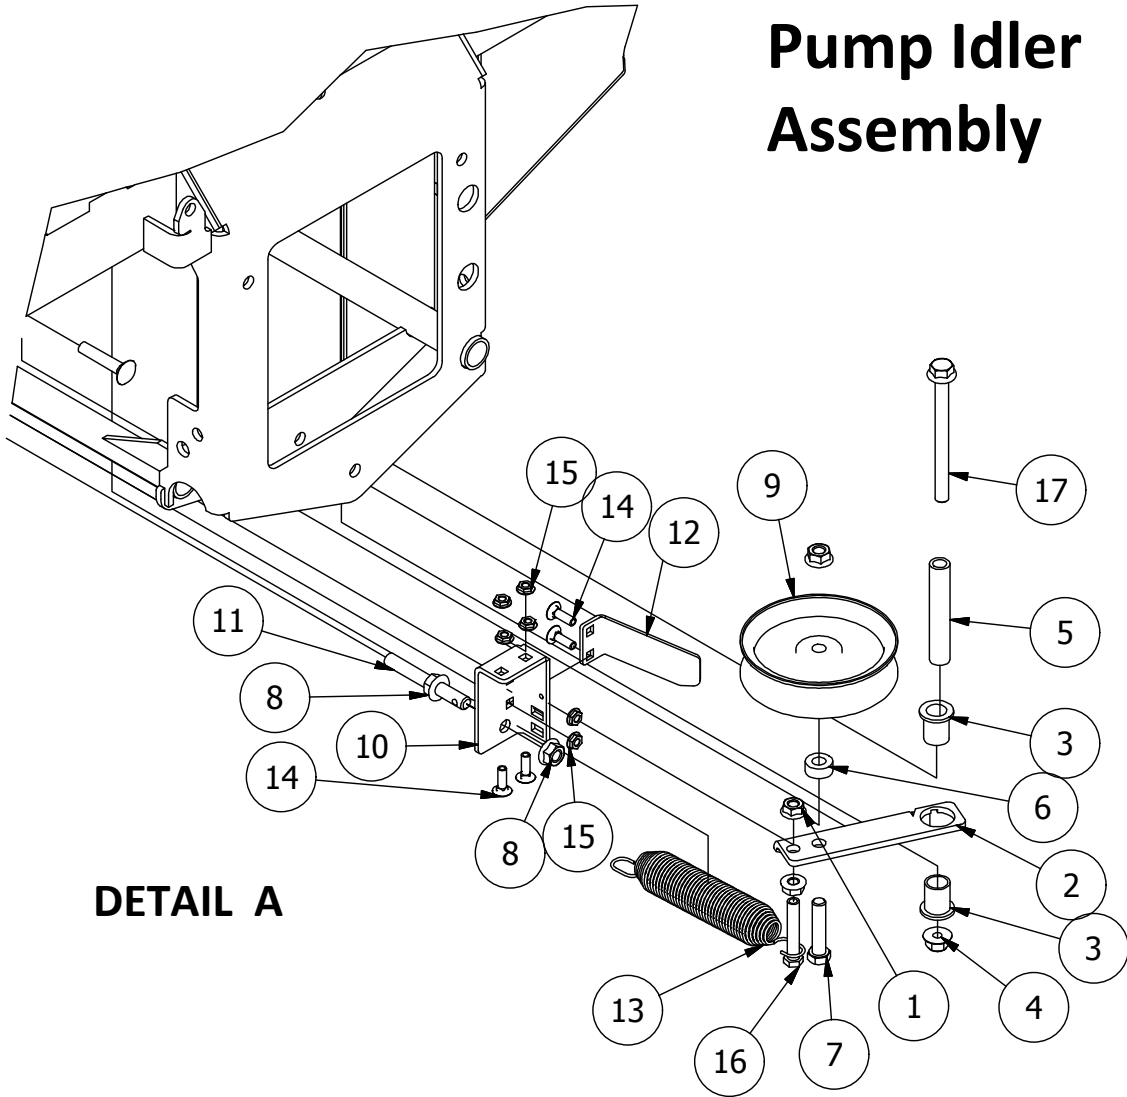

Pump Idler Assembly

DETAIL A

Pump Idler Assembly Parts List			
ITEM	QTY	PART NUMBER	DESCRIPTION
1	4	413-0001-00	7/16-14 HEX FLANGE NUT W/SERR ZINC
2	1	490-0018-00	Mower Pump Idler Pulley Arm Assembly
3	2	410-0007-00	3/4" ID X 15/16" OD X 1-1/8" LENGTH FLANGE BUSHING
4	1	413-0002-00	1/2-13 NYLON INSERT FLANGE LOCKNUT ZC YELLOW
5	1	425-0006-00	Mower Inner Idler Spacer
6	1	425-0007-00	Mower IDLER PULLEY SPACER
7	1	418-0012-00	1/2-13 X 2-1/4 HEX C/S GR 5 ZINC
8	3	413-0010-00	1/2-13 HEX FLANGE NUT W/SERR ZINC
9	1	433-0006-00	Mower 5-3/4" Idler Pulley
10	1	439-0244-00	Deck Idler Puller Tensioning Bracket
11	1	430-0001-00	Mower Pump Spring Tensioner
12	1	439-0132-00	RT/SRT Clutch Anti-rotation Brkt
13	1	434-0005-00	Deck/pump idler spring
14	4	418-0010-00	5/16-18 X 1 CARRIAGE BOLT ZINC
15	6	413-0006-00	5/16-18 HEX FLANGE NUT W/SERR ZINC
16	1	418-0013-00	7/16-14 X 2-1/2 HEX C/S GR 5 ZINC
17	1	418-0009-00	1/2-13 X 5-1/2 HEX FLANGE BOLT GR 8 ZY