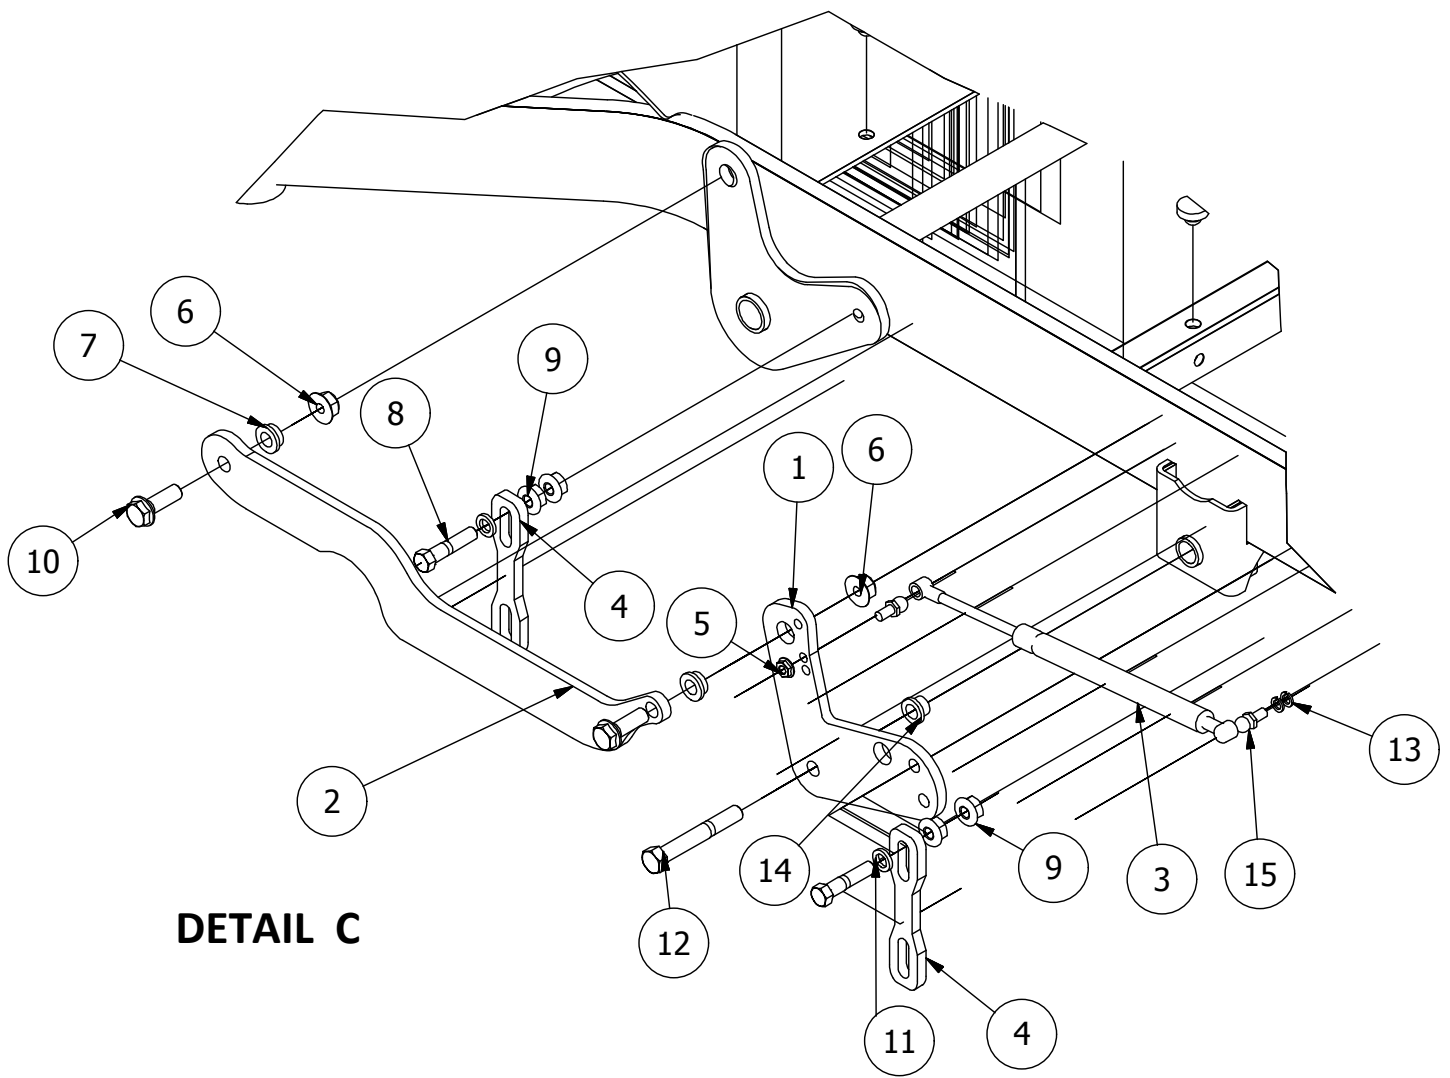

DETAIL C

Height Indicator (Detail C) Parts List			
ITEM	QTY	PART NUMBER	DESCRIPTION
1	1	431-0005-00	Deck Height Brkt Left Actuator side
2	1	435-0009-00	Mower Deck Height Left Link Arm
3	1	434-0001-00	Deck Gas Spring
4	2	435-0007-00	Mower Deck Link
5	1	413-0006-00	5/16-18 HEX FLANGE NUT W/SERR ZINC
6	2	413-0002-00	1/2-13 NYLON INSERT FLANGE LOCKNUT ZC YELLOW
7	2	410-0009-00	1/2" ID X 3/4" OD X 3/8" LENGTH FLANGE BUSHING
8	2	418-0046-00	7/16-14 X 2 HEX C/S GR 5 ZINC YELLOW
9	4	413-0011-00	7/16-14 HEX FLANGE NUT W/SERR ZINC YELLOW
10	2	418-0047-00	1/2-13 X 1-1/2 HEX FLANGE BOLT ZINC YELLOW
11	2	419-0010-00	.443 ID X .750 OD X .125 THK NYLON BLACK
12	1	418-0042-00	1/2-13 X 3-1/2 HEX C/S GR 5 ZINC YELLOW
13	2	419-0009-00	5/16 SPLIT LOCKWASHER ZINC
14	1	410-0010-00	1/2" ID X 5/8" OD X 1/2" LENGTH FLANGE BUSHING
15	2	434-0007-00	Deck Assist Gas Spring Ball Stud