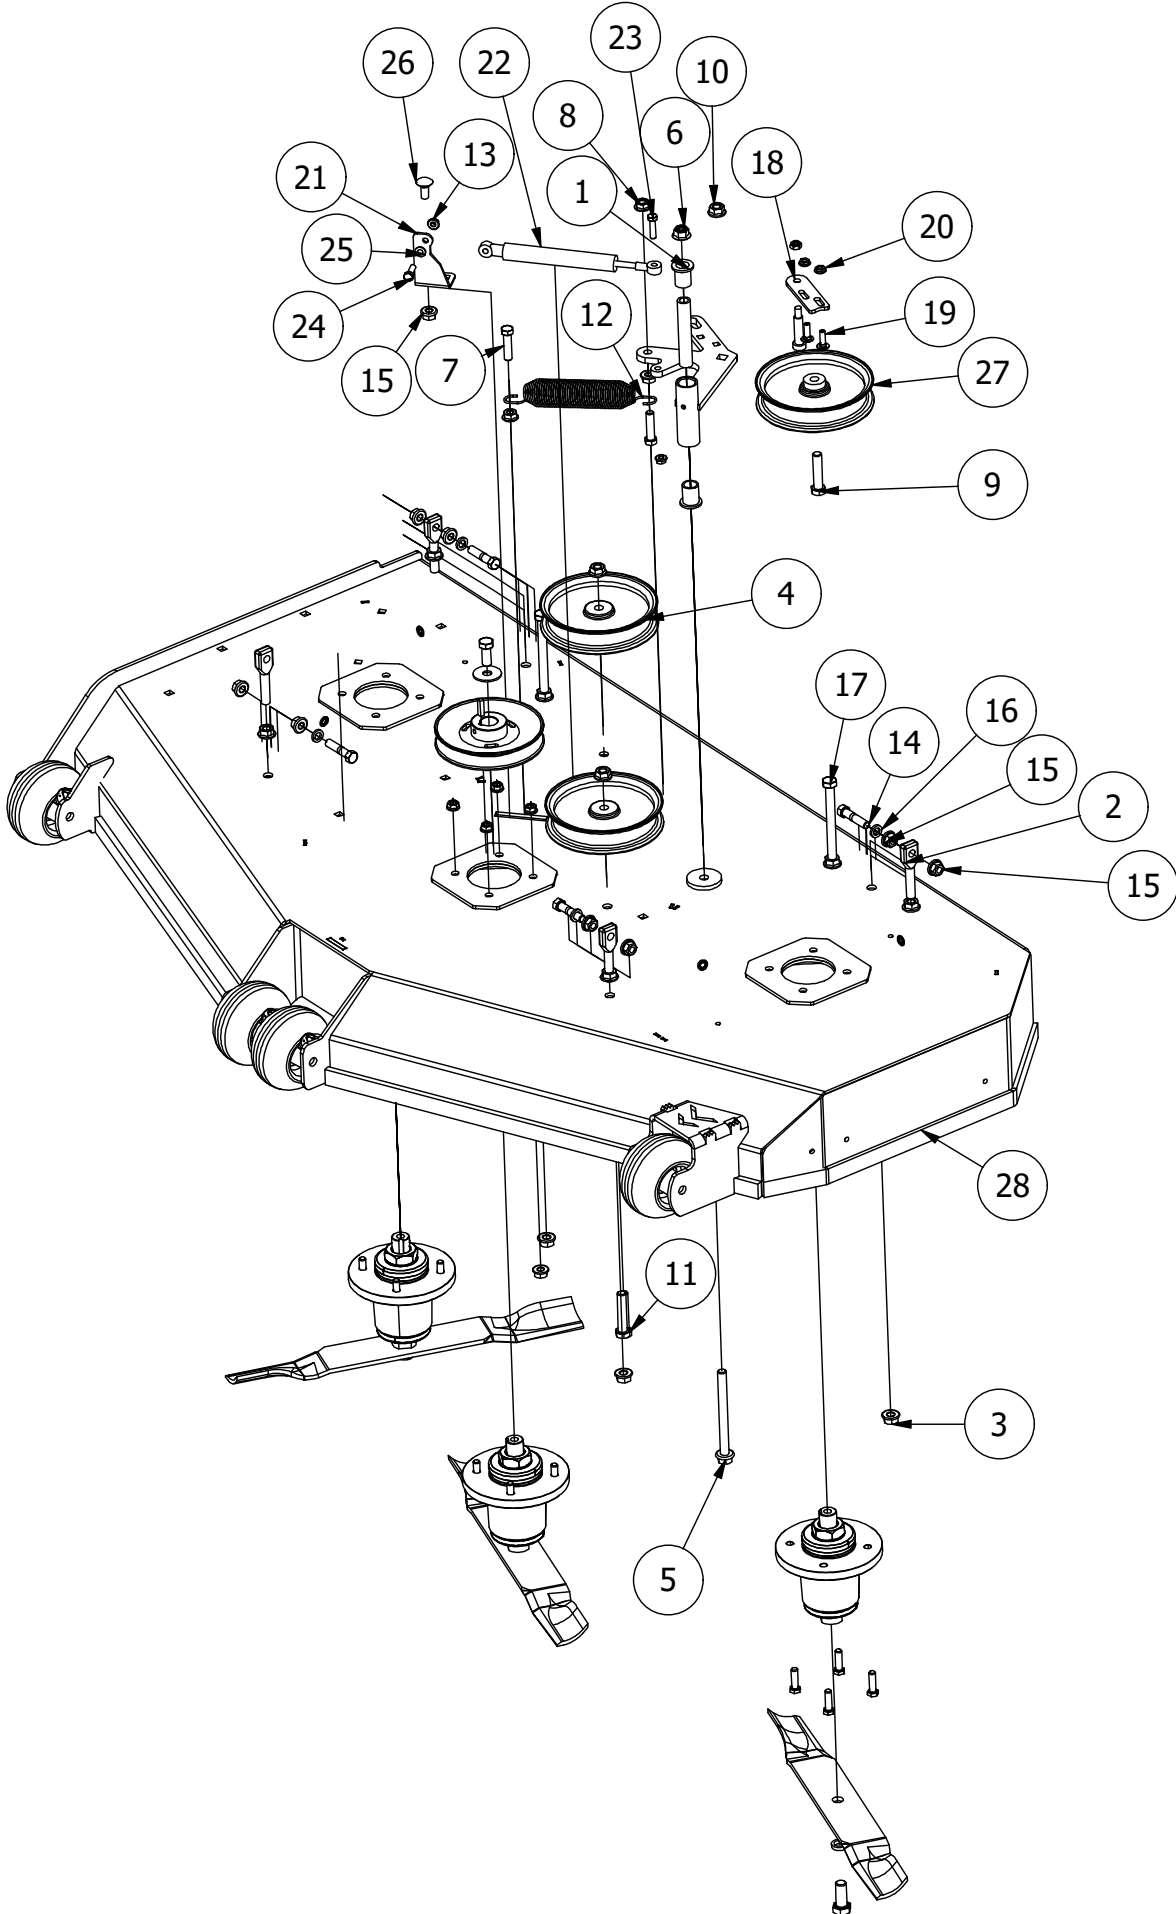

61" Deck Assembly 2

PARTS LIST			
ITEM	QTY	PART NUMBER	DESCRIPTION
1	2	410-0007-00	3/4" ID X 15/16" OD X 1-1/8" LENGTH FLANGE BUSHING
2	4	448-0001-00	Mowre Deck height adjustment Stud
3	12	413-0005-00	1/2-13 HEX FLANGE NUT W/SERR ZINC YELLOW
4	2	433-0015-00	6-3/4" Idler Pulley, 15/16" Spacer Assembly
5	1	418-0009-00	1/2-13 X 5-1/2 HEX FLANGE BOLT GR 8 ZY
6	4	413-0002-00	1/2-13 NYLON INSERT FLANGE LOCKNUT ZC YELLOW
7	2	418-0011-00	7/16-14 X 1-3/4 HEX C/S GR 2 ZINC (NOT A/T)
8	4	413-0001-00	7/16-14 HEX FLANGE NUT W/SERR ZINC
9	1	418-0012-00	1/2-13 X 2-1/4 HEX C/S GR 5 ZINC
10	3	413-0010-00	1/2-13 HEX FLANGE NUT W/SERR ZINC
11	2	418-0014-00	1/2-13 X 2-1/2 HEX FLANGE BOLT GR 8 ZC YELLOW
12	1	434-0005-00	Deck/pump idler spring
13	2	413-0027-00	5/16-18 NYLON INSERT FLANGE LOCKNUT ZC YELLOW
14	4	418-0046-00	7/16-14 X 2 HEX C/S GR 5 ZINC YELLOW
15	9	413-0011-00	7/16-14 HEX FLANGE NUT W/SERR ZINC YELLOW
16	4	419-0010-00	.443 ID X .750 OD X .125 THK NYLON BLACK
17	2	418-0044-00	1/2-13 X 6-1/2 HEX C/S GR 8 ZINC YELLOW
18	1	439-0257-00	Deck Idler Pulley Belt Retainer Brkt
19	2	418-0010-00	5/16-18 X 1 CARRIAGE BOLT ZC/YEL
20	2	413-0006-00	5/16-18 HEX FLANGE NUT W/SERR ZINC
21	1	439-0335-00	Deck Belt Idler Damper Mounting Bracket
22	1	434-0009-00	Idler Gas Spring
23	1	418-0109-00	5/16- 18 x 1 1/4 Hex C/S (GR.8) ZC/Yel
24	1	418-0108-00	5/16 x1 Hex C/S (GR8) ZC/Yel
25	1	419-0016-00	5/16" ID X 5/8" OD X 1/16" THK BRONZE WASHER
26	1	418-0017-00	7/16-14 X 1 CARRIAGE BOLT ZINC
27	1	433-0014-00	6-3/4" Idler Pulley, 15/16" Spacer Assembly
28	1	490-0061-00	2020 61 RT/SRT Deck assembly