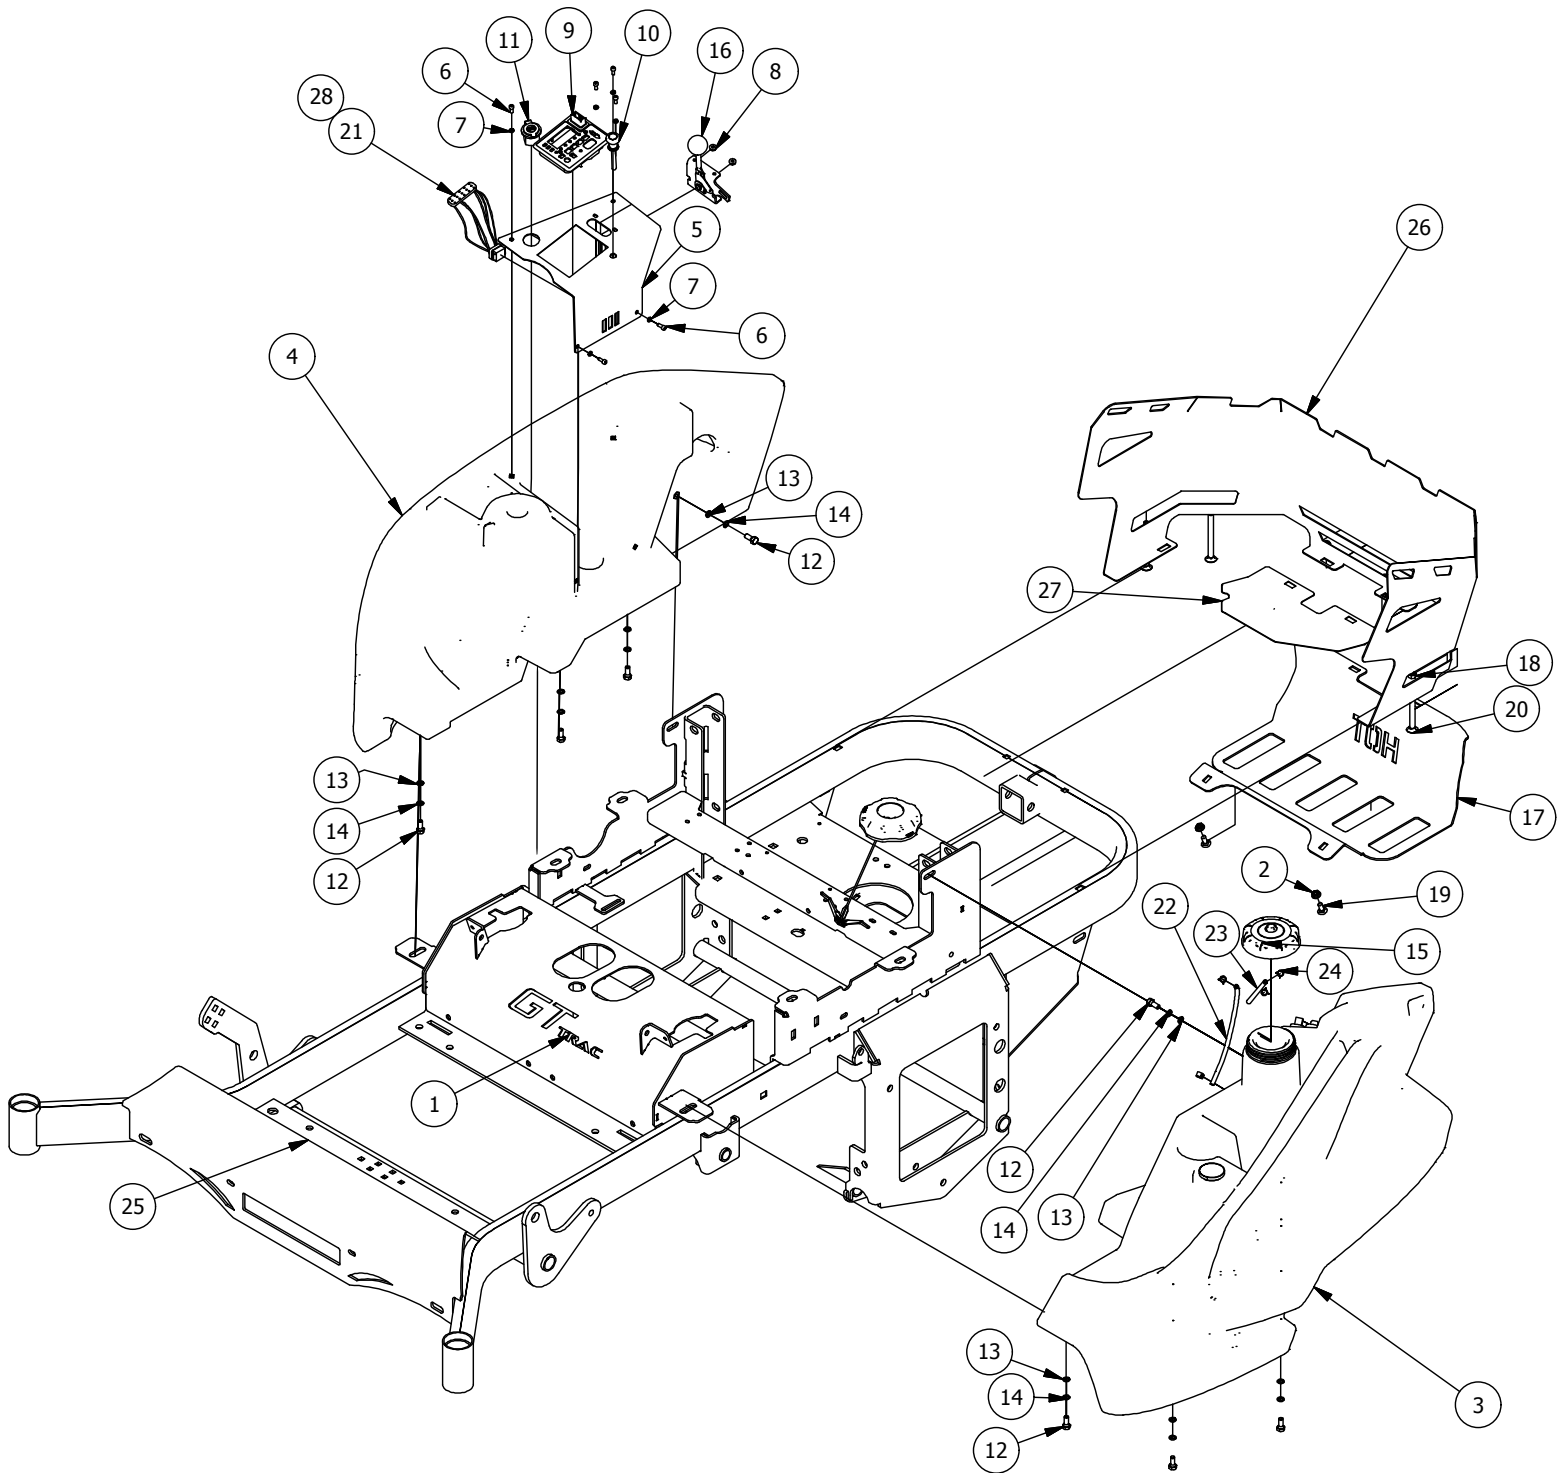

Gas Tank Assembly

Gas Tank Assembly Parts List			
ITEM	QTY	PART NUMBER	DESCRIPTION
1	1	490-0023-00	Mower Seat Base Assembly
2	2	413-0006-00	5/16-18 HEX FLANGE NUT W/SERR ZINC
3	1	467-0001-00	Gas Tank
4	1	467-0002-00	Console
5	1	439-0022-00	Mower Control Panel Bracket
6	6	418-0055-00	10-24 X 1/2 SOCKET C/S 18-8 SS
7	6	419-0011-00	#10 SPLIT LOCKWASHER 18-8 SS
8	2	413-0008-00	10-24 NYLON INSERT LOCKNUT 18-8 SS
9	1	486-0004-00	Mower Control Console, Carbureted Engine
10	1	464-0002-00	Choke Cable
11	1	677-2075-00	12 Volt Auxilliary Plug
12	8	418-0054-00	5/16-18 X 3/4 HEX C/S ZINC
13	8	419-0007-00	1/2 USS FLAT WASHER ZINC
14	8	419-0009-00	5/16 SPLIT LOCKWASHER ZINC
15	1	467-0008-00	Tank Fill Neck Non-Venting Cap
16	1	464-0001-00	Mower Throttle Cable Assembly w / Handle
17	2	439-0006-00	Mower Muffler Guard
18	4	413-0013-00	3/8-16 NYLON INSERT FLANGE LOCKNUT ZINC
19	2	418-0008-00	5/16-18 X 3/4 CARRIAGE BOLT ZINC
20	4	418-0018-00	3/8-16 X 4 CARRIAGE BOLT ZINC
21	1	486-0011-00	Briggs and Stratton Wiring Harness
22	1	751-1014-00	1/4 Fuel Line - Low Perm
23	1	451-0002-00	vapor vent line tube
24	4	472-0003-00	1/4 Spring Hose Clamp
25	1	490-0008-00	Mower SRT Frame Assembly
26	1	439-0064-00	Mower Engine Cowling
27	1	439-0006-00	Mower Muffler Guard
28	1	486-0013-00	Kohler Wiring Harness