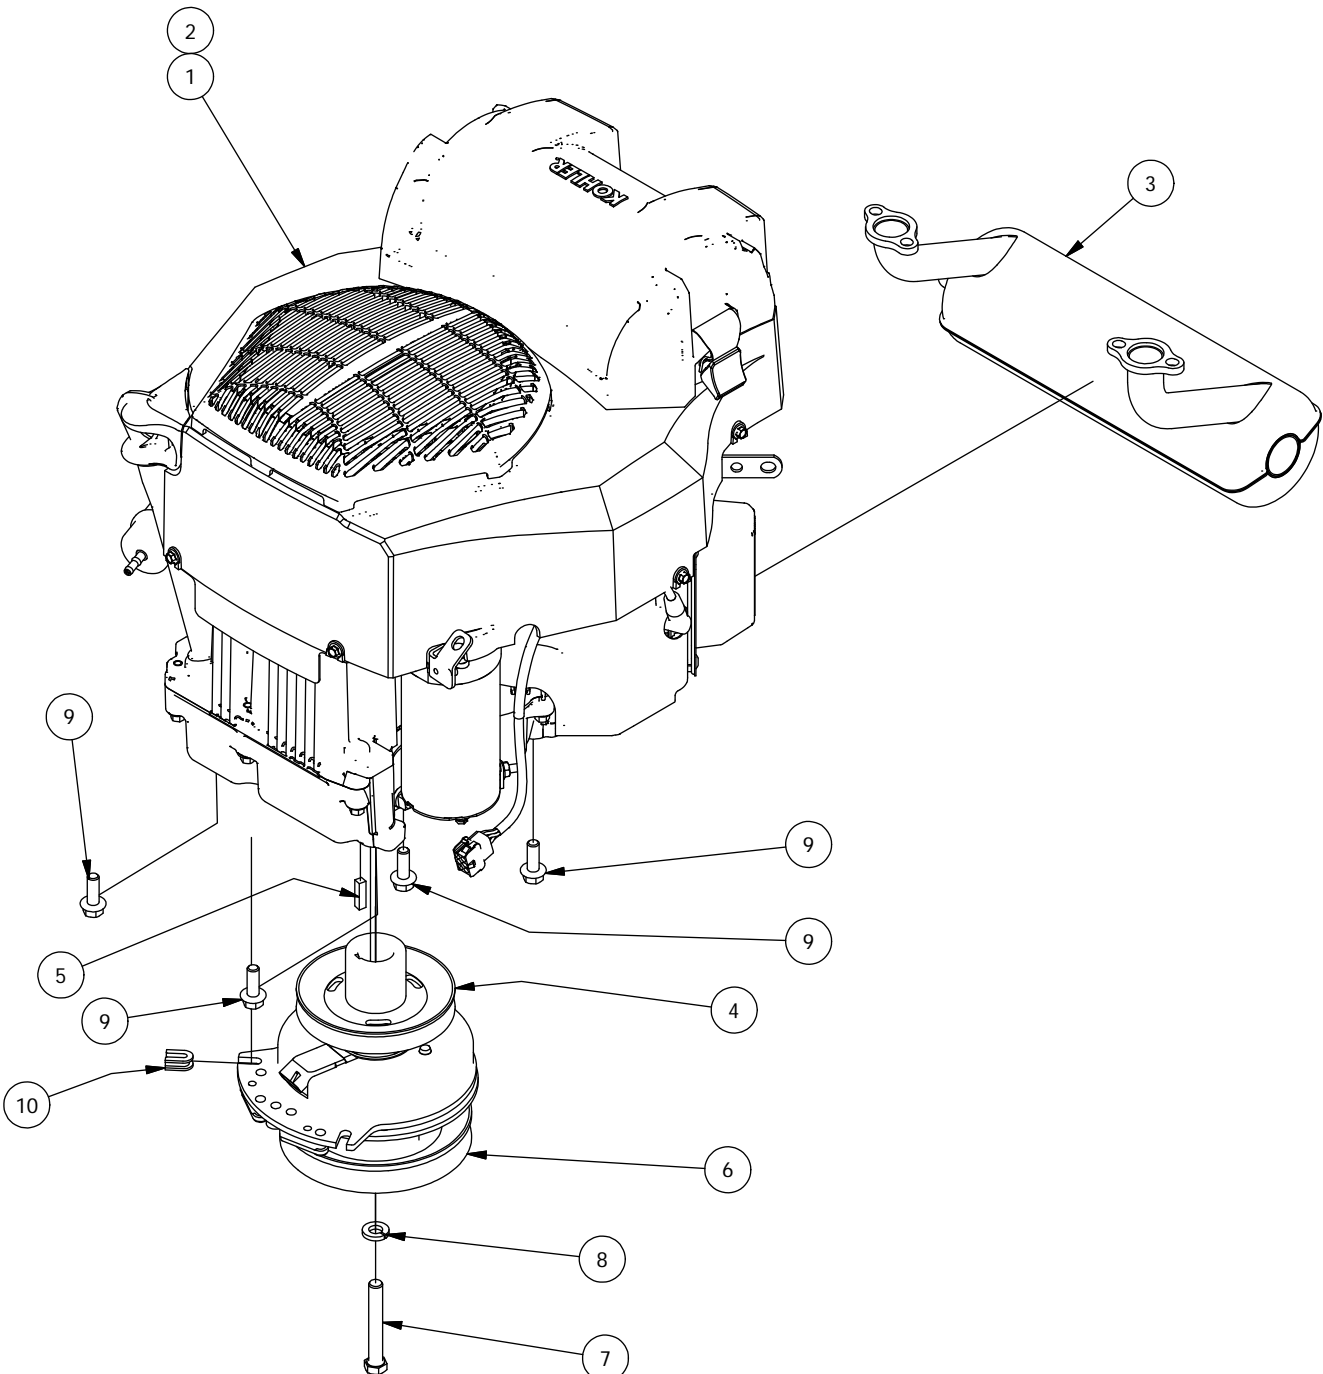

Kohler Engine Assembly			
ITEM	QTY	PART NUMBER	DESCRIPTION
1	1	415-0013-00	26HP Kohler for RT
2	1	415-0001-00	26HP Kohler for RZ
3	1	415-0050-00	ZT740 & KT740 Kohler Engine Exhaust
4	1	433-0001-00	Drive Pulley, A Belt
5	1	442-0001-00	1/4 X 1 SQUARE KEY STOCK
6	1	470-0002-00	PTO Clutch
7	1	418-0022-00	7/16-20 X 3 HEX C/S GR 8 ZC YELLOW
8	1	419-0005-00	7/16 SPLIT LOCKWASHER GR 8 ZC YELLOW
9	4	418-0023-00	3/8-16 X 1-1/8 IND HWH W/SERR TRI LOB ZY
10	1	437-0025-00	Mower Rotation Stop Brkt Sleeve