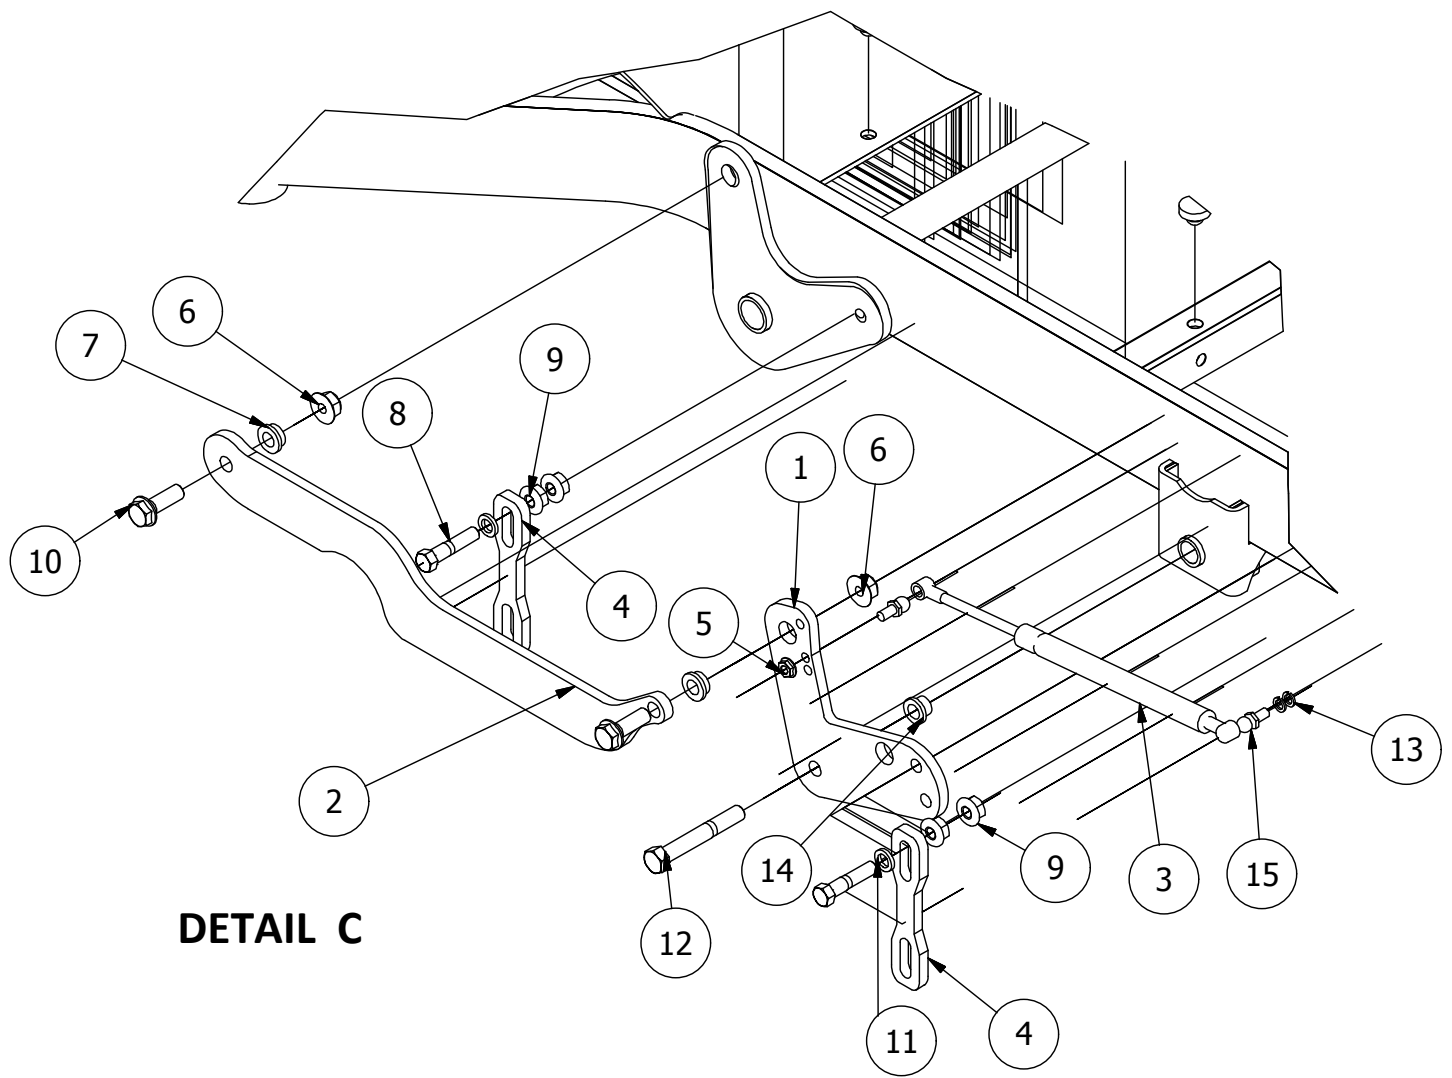

DETAIL C

Height Indicator (Detail C) Parts List			
ITEM	QTY	PART NUMBER	DESCRIPTION
1	1	431-0005-00	Deck Height Brkt Left Actuator side
2	1	435-0009-00	Mower Deck Height Left Link Arm
3	1	434-0001-00	Deck Gas Spring
4	2	435-0007-00	Mower Deck Link
5	1	413-0006-00	5/16-18 HEX FLANGE NUT W/SERR ZINC
6	2	413-0002-00	1/2-13 NYLON INSERT FLANGE LOCKNUT ZC YELLOW
7	2	410-0009-00	1/2" ID X 3/4" OD X 3/8" LENGTH FLANGE BUSHING
8	2	418-0046-00	7/16-14 X 2 HEX C/S GR 5 ZINC YELLOW
9	4	413-0011-00	7/16-14 HEX FLANGE NUT W/SERR ZINC YELLOW
10	2	418-0047-00	1/2-13 X 1-1/2 HEX FLANGE BOLT ZINC YELLOW
11	2	419-0010-00	.443 ID X .750 OD X .125 THK NYLON BLACK
12	1	418-0042-00	1/2-13 X 3-1/2 HEX C/S GR 5 ZINC YELLOW
13	2	419-0009-00	5/16 SPLIT LOCKWASHER ZINC
14	1	410-0010-00	1/2" ID X 5/8" OD X 1/2" LENGTH FLANGE BUSHING
15	2	434-0007-00	Deck Assist Gas Spring Ball Stud