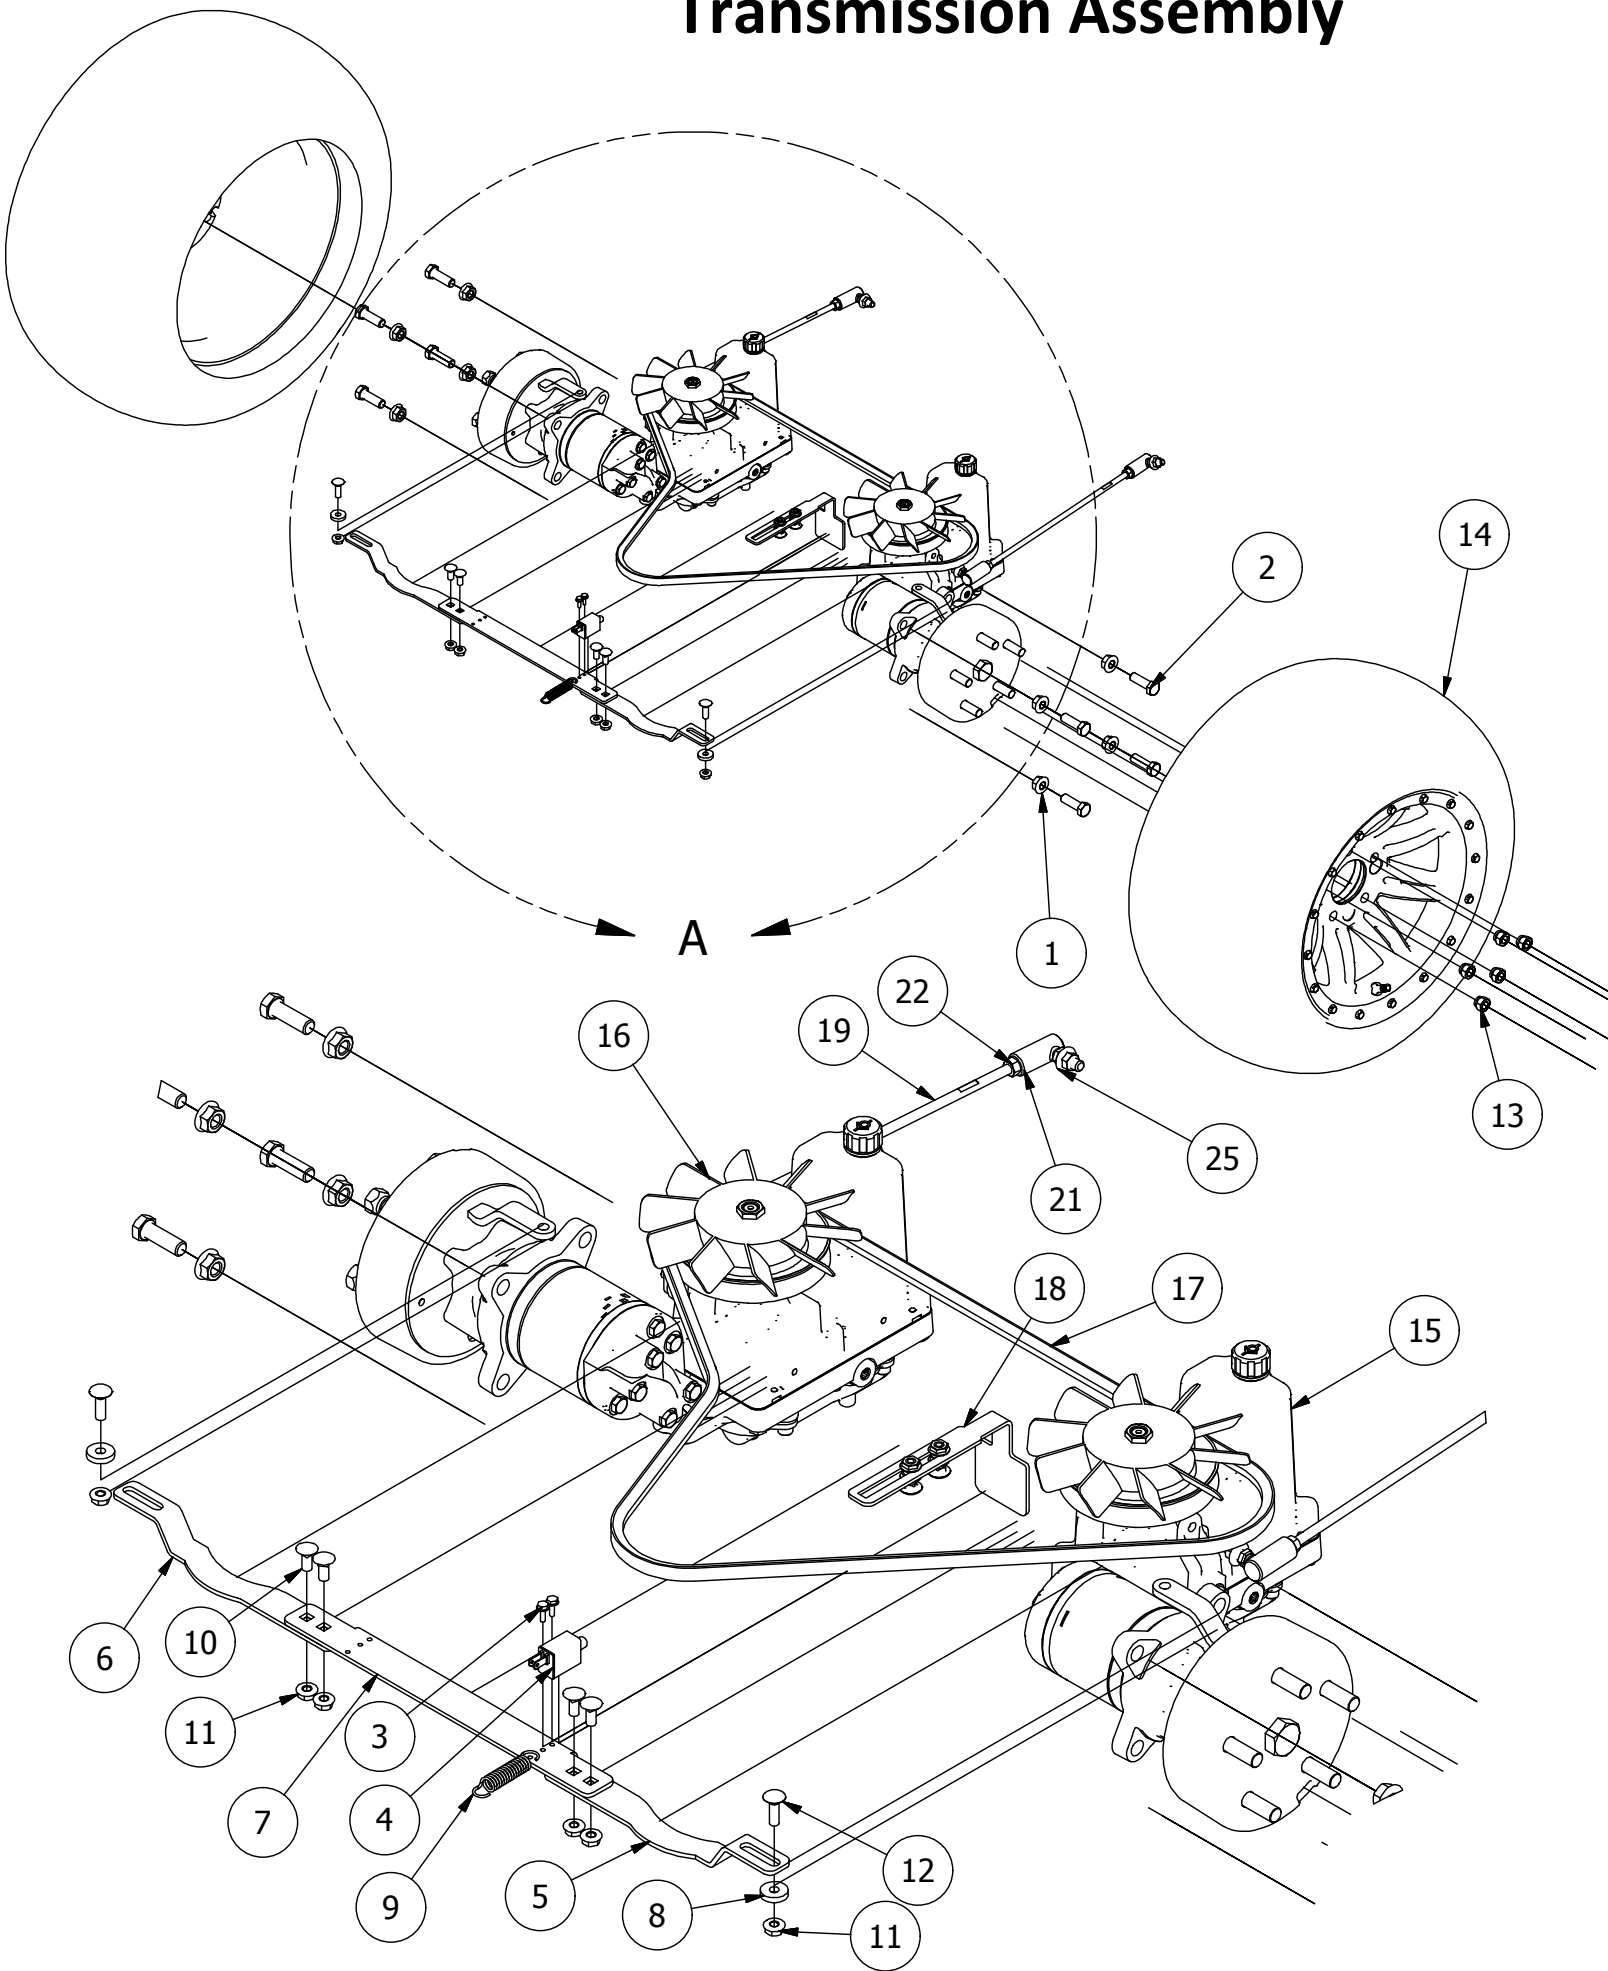

Transmission Assembly

DETAIL A

Transmission Assembly Parts List			
ITEM	QTY	PART NUMBER	DESCRIPTION
1	8	413-0010-00	1/2-13 HEX FLANGE NUT W/SERR ZINC
2	8	418-0020-00	1/2-13 X 1-1/2 HEX C/S GR 5 ZINC
3	2	418-0032-00	8-32 X 1/2 IND. HWH SLOT TYPE F TCS ZINC
4	1	486-0030-00	Safety Switch
5	1	439-0083-00	Mower Park Brake Right Actuation Bracket
6	1	439-0082-00	Mower Park Brake Left Actuation
7	1	439-0079-00	Mower Park Brake Center Bracket
8	2	419-0006-00	.312 ID X .875 OD X .1875 THK F/W NYLON BLK
9	1	434-0003-00	Brake Pedal Release Spring
10	4	418-0008-00	5/16-18 X 3/4 CARRIAGE BOLT ZINC
11	6	413-0019-00	5/16-18 NYLON INSERT FLANGE L/NUT ZINC
12	4	418-0010-00	5/16-18 X 1 CARRIAGE BOLT ZINC
13	10	413-0015-00	1/2-20 WHEEL NUT 60 DEGREE GR 5 ZINC
14	2	422-0005-00	Mower 24x14x12 Rear Tire/Wheel Assembly
15	1	450-0002-00	HTE Parker Hydrostatic Transmission Right
16	1	450-0001-00	HTE Parker Hydrostatic Transmission Left
17	1	461-0004-00	Mower A Pump Belt, A x 68.25" Effective Length
18	1	439-0066-00	Mower Standard Transmission Brake Interlock Bracket
19	2	435-0002-00	Transmission Drive Arm Rod Standard Transmission
20	2	410-0001-00	Control Arm Rod End, Right
21	2	410-0002-00	Control Arm Rod End, Left
22	2	413-0003-00	5/16 Hex Nut Left hand thread