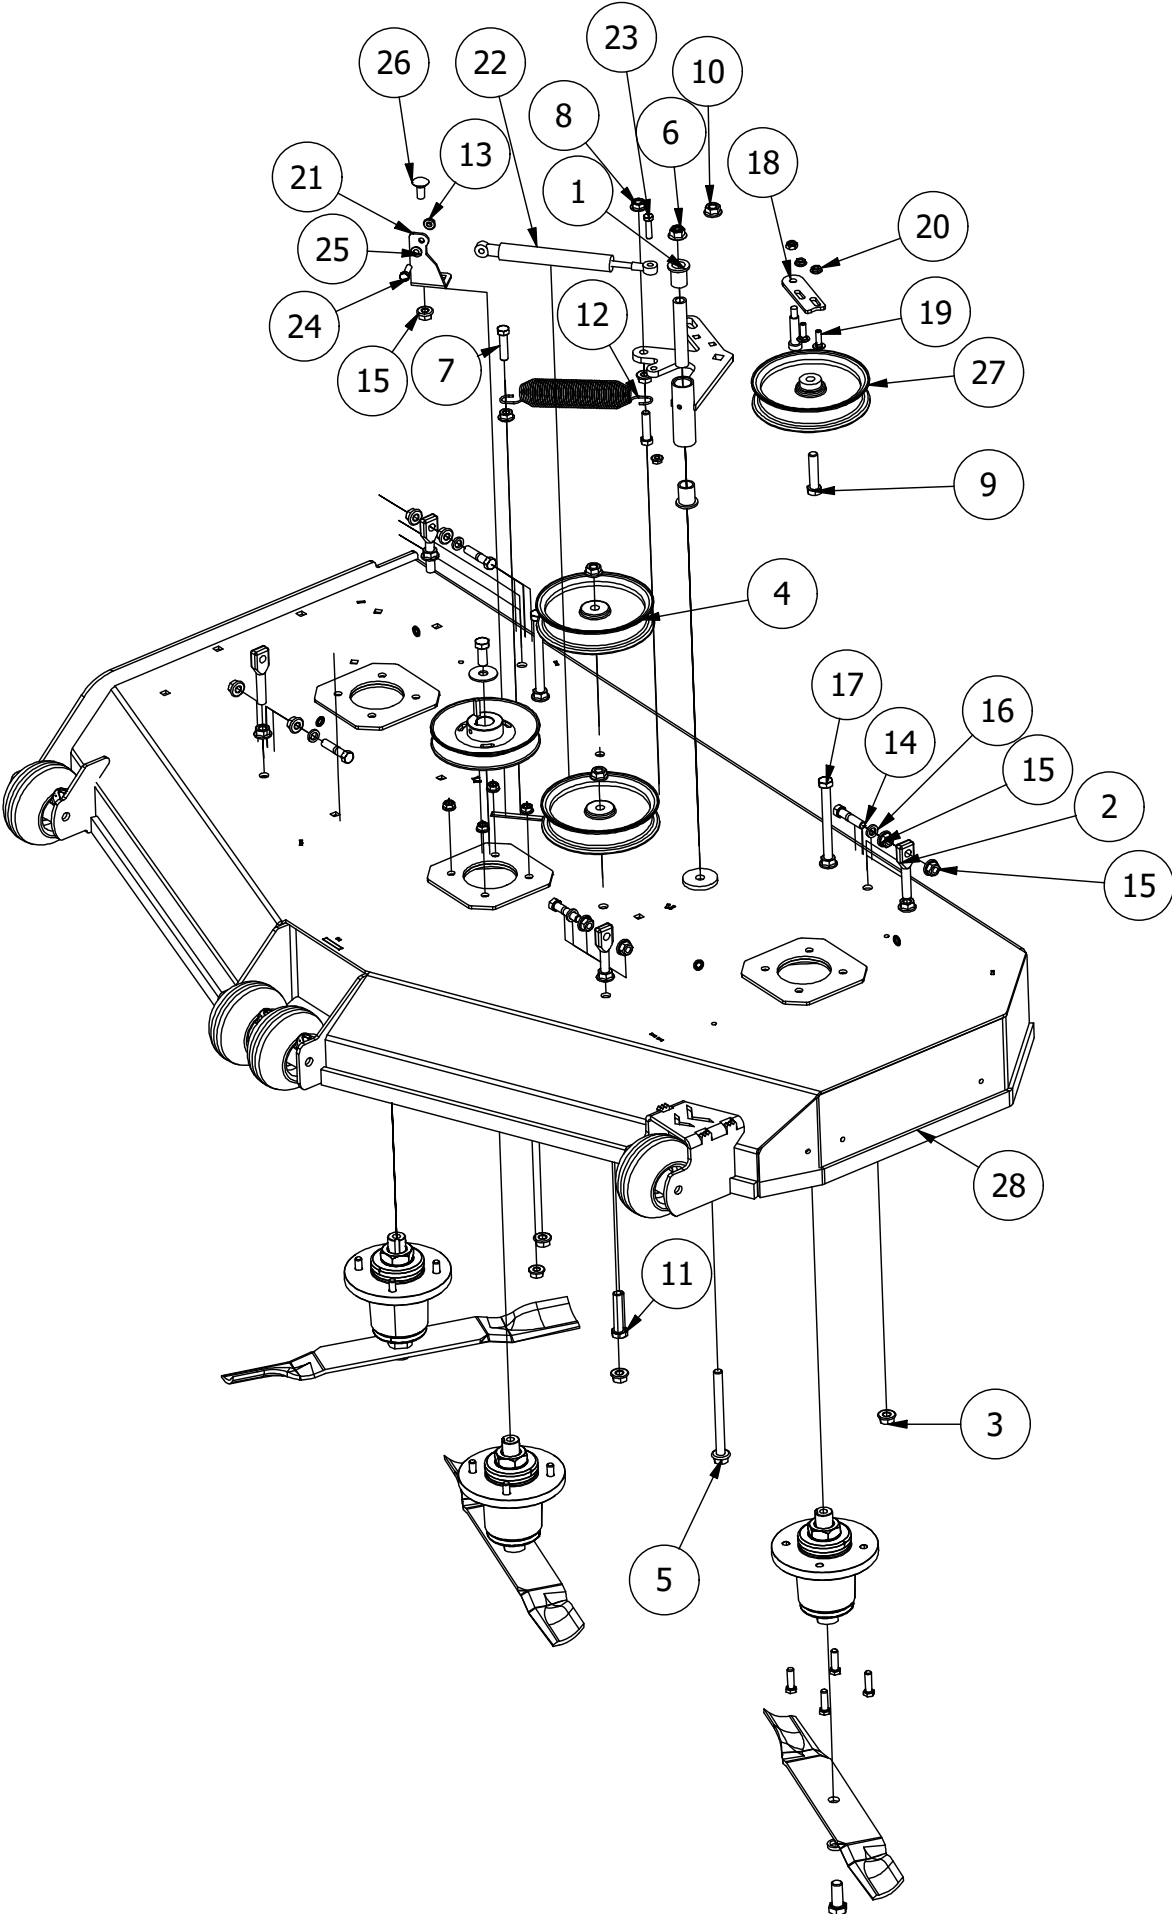

61" Deck Assembly 2

PARTS LIST			
ITEM	QTY	PART NUMBER	DESCRIPTION
1	2	410-0007-00	3/4" ID X 15/16" OD X 1-1/8" LENGTH FLANGE BUSHING
2	4	448-0001-00	Mowre Deck height adjustment Stud
3	12	413-0005-00	1/2-13 HEX FLANGE NUT W/SERR ZINC YELLOW
4	2	433-0015-00	6-3/4" Idler Pulley, 15/16" Spacer Assembly
5	1	418-0009-00	1/2-13 X 5-1/2 HEX FLANGE BOLT GR 8 ZY
6	4	413-0002-00	1/2-13 NYLON INSERT FLANGE LOCKNUT ZC YELLOW
7	2	418-0011-00	7/16-14 X 1-3/4 HEX C/S GR 2 ZINC (NOT A/T)
8	4	413-0001-00	7/16-14 HEX FLANGE NUT W/SERR ZINC
9	1	418-0012-00	1/2-13 X 2-1/4 HEX C/S GR 5 ZINC
10	3	413-0010-00	1/2-13 HEX FLANGE NUT W/SERR ZINC
11	2	418-0014-00	1/2-13 X 2-1/2 HEX FLANGE BOLT GR 8 ZC YELLOW
12	1	434-0005-00	Deck/pump idler spring
13	2	413-0027-00	5/16-18 NYLON INSERT FLANGE LOCKNUT ZC YELLOW
14	4	418-0046-00	7/16-14 X 2 HEX C/S GR 5 ZINC YELLOW
15	9	413-0011-00	7/16-14 HEX FLANGE NUT W/SERR ZINC YELLOW
16	4	419-0010-00	.443 ID X .750 OD X .125 THK NYLON BLACK
17	2	418-0044-00	1/2-13 X 6-1/2 HEX C/S GR 8 ZINC YELLOW
18	1	439-0257-00	Deck Idler Pulley Belt Retainer Brkt
19	2	418-0010-00	5/16-18 X 1 CARRIAGE BOLT ZC/YEL
20	2	413-0006-00	5/16-18 HEX FLANGE NUT W/SERR ZINC
21	1	439-0335-00	Deck Belt Idler Damper Mounting Bracket
22	1	434-0009-00	Idler Gas Spring
23	1	418-0109-00	5/16- 18 x 1 1/4 Hex C/S (GR.8) ZC/Yel
24	1	418-0108-00	5/16 x1 Hex C/S (GR8) ZC/Yel
25	1	419-0016-00	5/16" ID X 5/8" OD X 1/16" THK BRONZE WASHER
26	1	418-0017-00	7/16-14 X 1 CARRIAGE BOLT ZINC
27	1	433-0014-00	6-3/4" Idler Pulley, 15/16" Spacer Assembly
28	1	490-0061-00	2020 61 RT/SRT Deck assembly