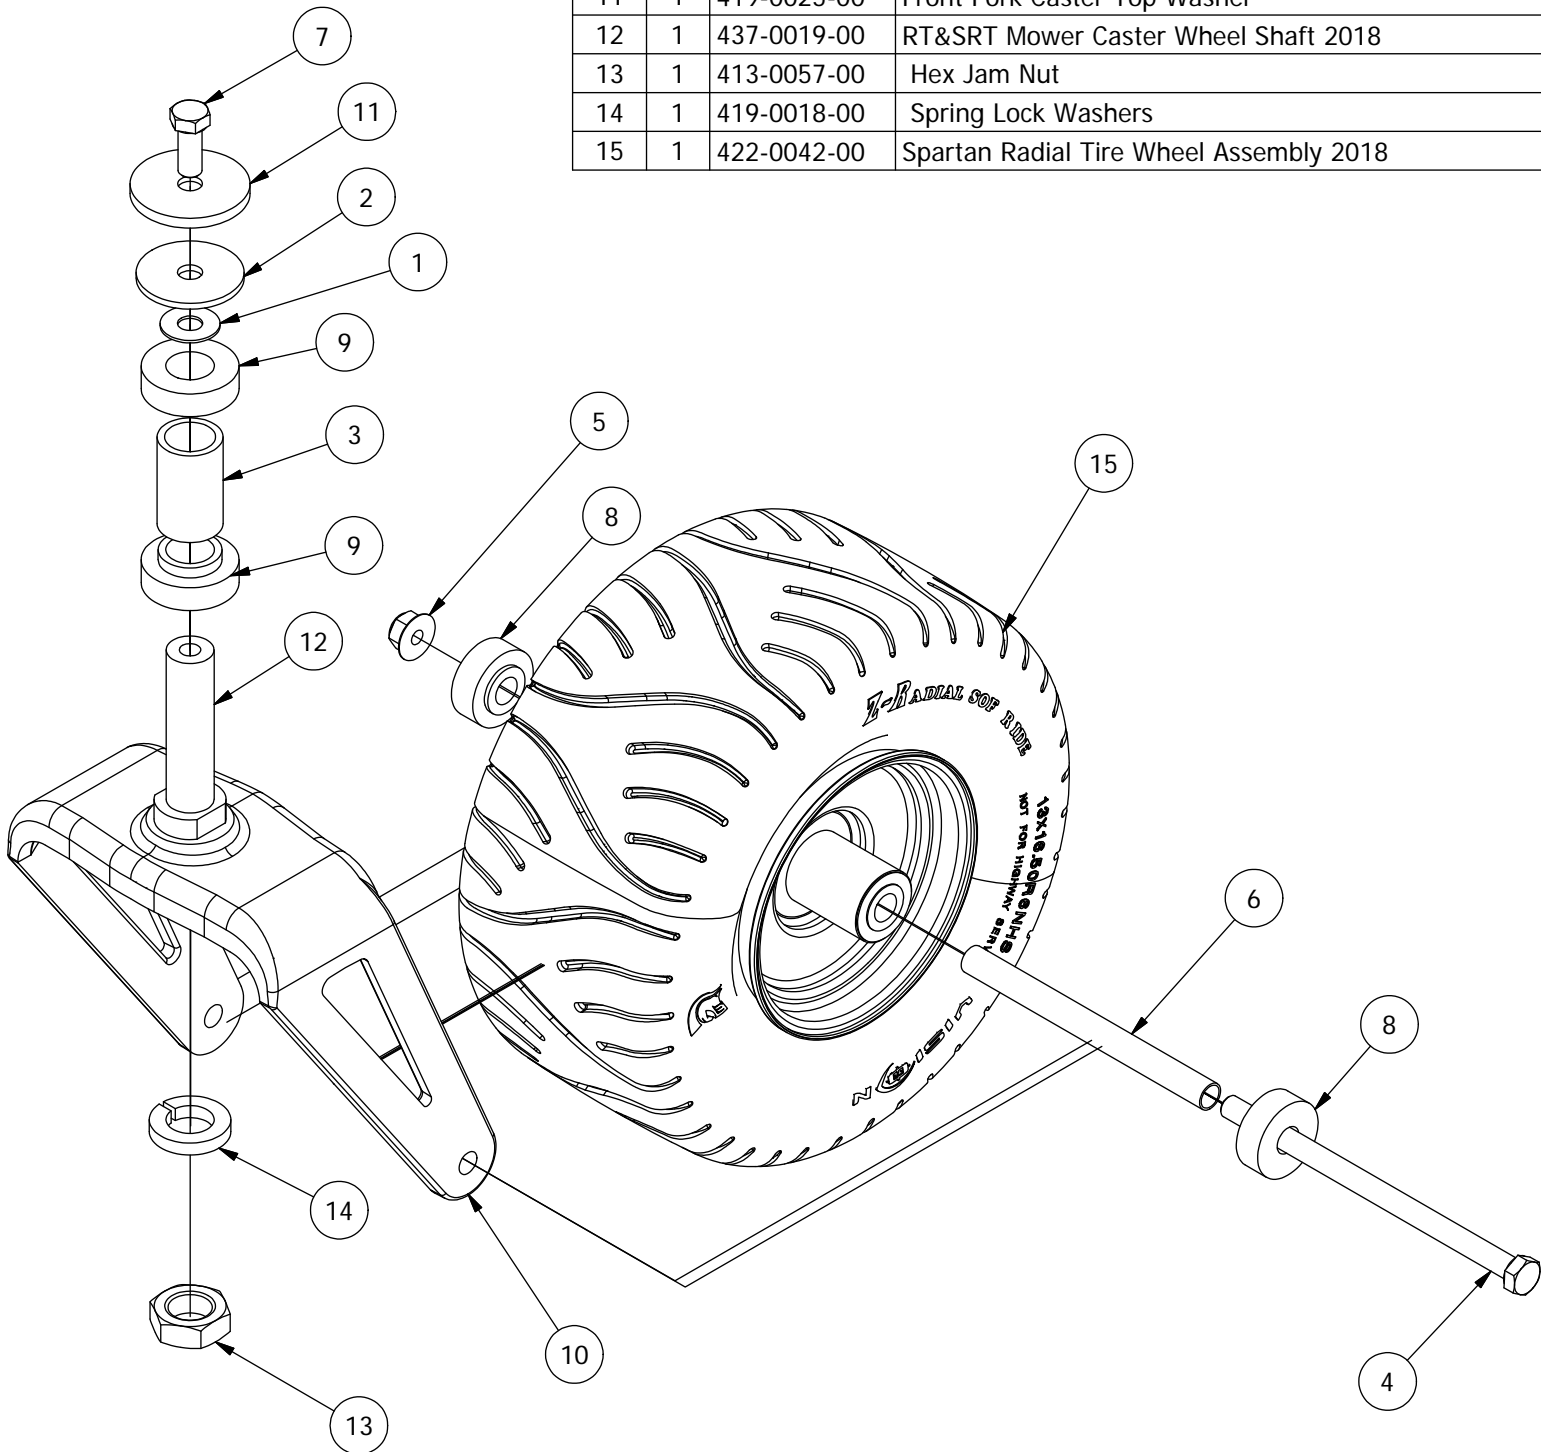

SRT Pro Parts Manual

2020

TABLE OF CONTENTS

FRONT FORK	3
BRAKE, FLOORBOARD, AND HEIGHT INDICATOR ASSEMBLY	4-8
BRAKE ASSEMBLY	6
HEIGHT INDICATOR ASSEMBLY	7-8
BATTERY AND SEAT SUSPENSION ASSEMBLY	9-10
DRIVE ARM ASSEMBLY	11-12
SEAT BASE ASSEMBLY	13-14
ROPS AND PUMP IDLER ASSEMBLY	15-17
PUMP IDLER ASSEMBLY	17
GAS TANK ASSEMBLY	18-19
DECK ASSEMBLIES	20-28
61" DECK ASSEMBLY 1	20-21
61" DECK ASSEMBLY 2	22-23
72" DECK ASSEMBLY 1	24-25
72" DECK ASSEMBLY 2	26-27
DECK SPINDLE	28
TRANSMISSION ASSEMBLY	29-30
B&S ENGINE	31
KOHLER ENGINE	32
DECALS	33

Brake, Floorboard, and Height Indicator Assembly

Floorboard Parts List			
ITEM	QTY	PART NUMBER	DESCRIPTION
1	1	481-0005-00	2017 Mower Rubber Foot Rest Mat Except for RZ
2	1	481-0006-00	2017 Mower Logo Floor Mat Except for RZ
3	1	439-0059-00	Mower Deck Height Foot Pedal
4	10	414-0002-00	8MM PUSH TYPE RETAINER NYLON BLACK
5	3	418-0008-00	5/16-18 X 3/4 CARRIAGE BOLT ZINC
6	8	413-0002-00	1/2-13 NYLON INSERT FLANGE LOCKNUT ZC YELLOW
7	2	418-0045-00	3/8-16 X 1 CARRIAGE BOLT ZINC YELLOW GR8
8	4	413-0004-00	3/8-16 HEX FLANGE NUT W/SERR ZINC
9	4	429-0002-00	Rubber Bumper
10	4	410-0010-00	1/2" ID X 5/8" OD X 1/2" LENGTH FLANGE BUSHING
11	1	490-0008-00	Mower SRT Frame Assembly
12	1	439-0007-00	Mower Floorboard