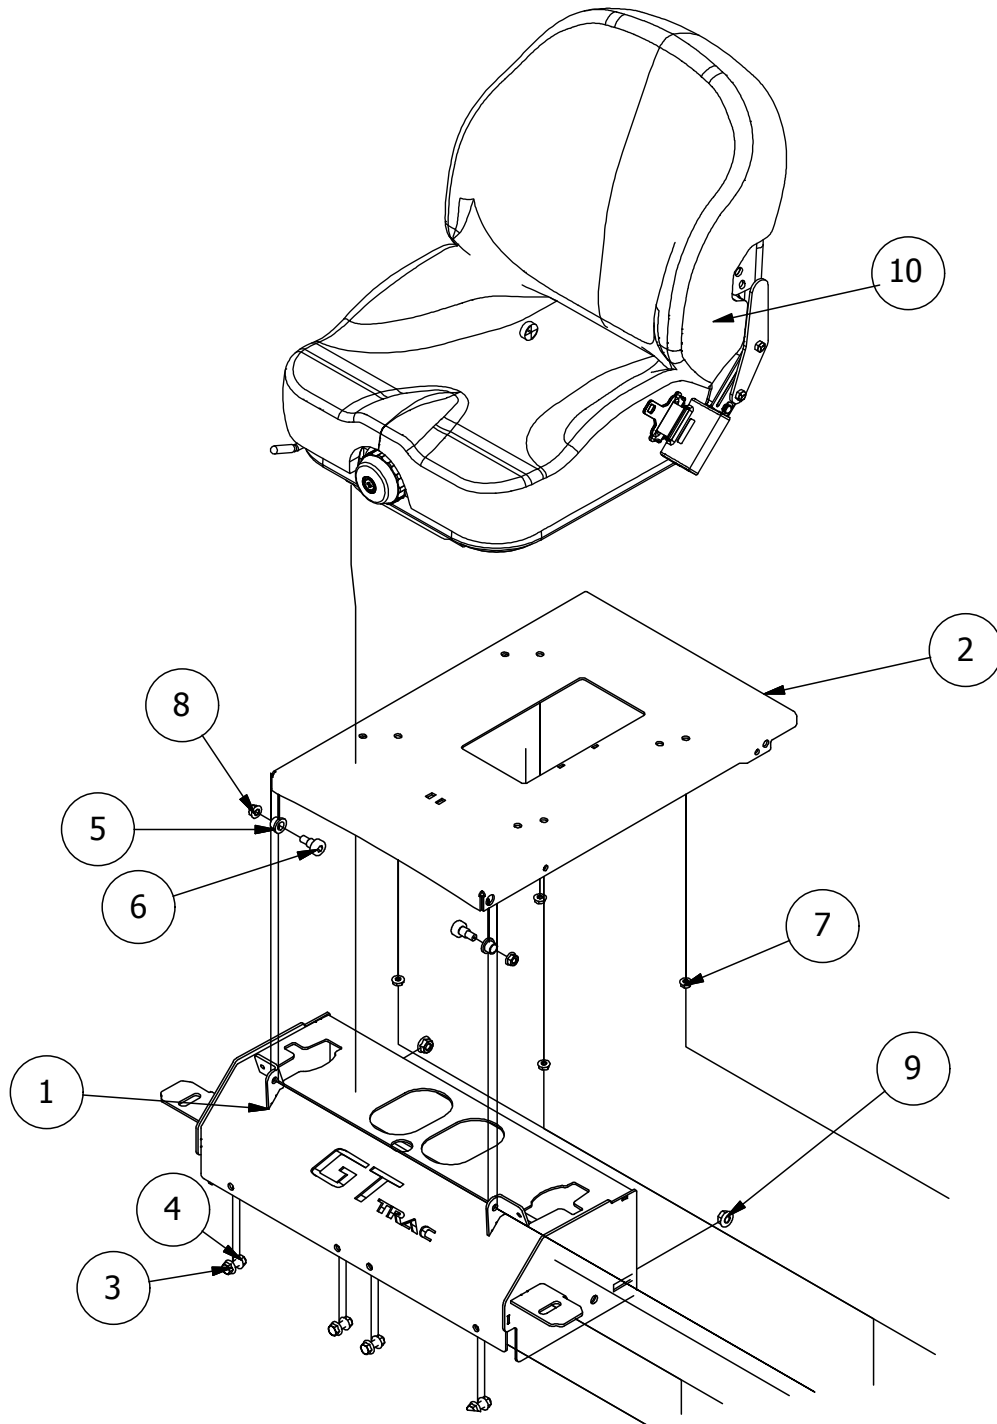

Seat Base Assembly

Seat Base Parts List			
ITEM	QTY	PART NUMBER	DESCRIPTION
1	1	490-0023-00	Mower Seat Base Assembly
2	1	439-0113-00	RZ Mower Seat Brtk
3	4	418-0040-00	3/8-16 X 1 HEX FLANGE BOLT GR 8 ZC YELLOW
4	4	413-0004-00	3/8-16 HEX FLANGE NUT W/SERR ZINC
5	2	410-0010-00	1/2" ID X 5/8" OD X 1/2" LENGTH FLANGE BUSHING
6	2	418-0038-00	1/2 X 1/2 SOCKET SHOULDER BOLT ZC YELLOW
7	4	413-0019-00	5/16-18 NYLON INSERT FLANGE L/NUT ZINC
8	2	413-0029-00	3/8-16 NYLON INSERT FLANGE L/NUT ZC YELLOW
9	4	413-0001-00	7/16-14 HEX FLANGE NUT W/SERR ZINC
10	1	471-0015-00	360 Seat