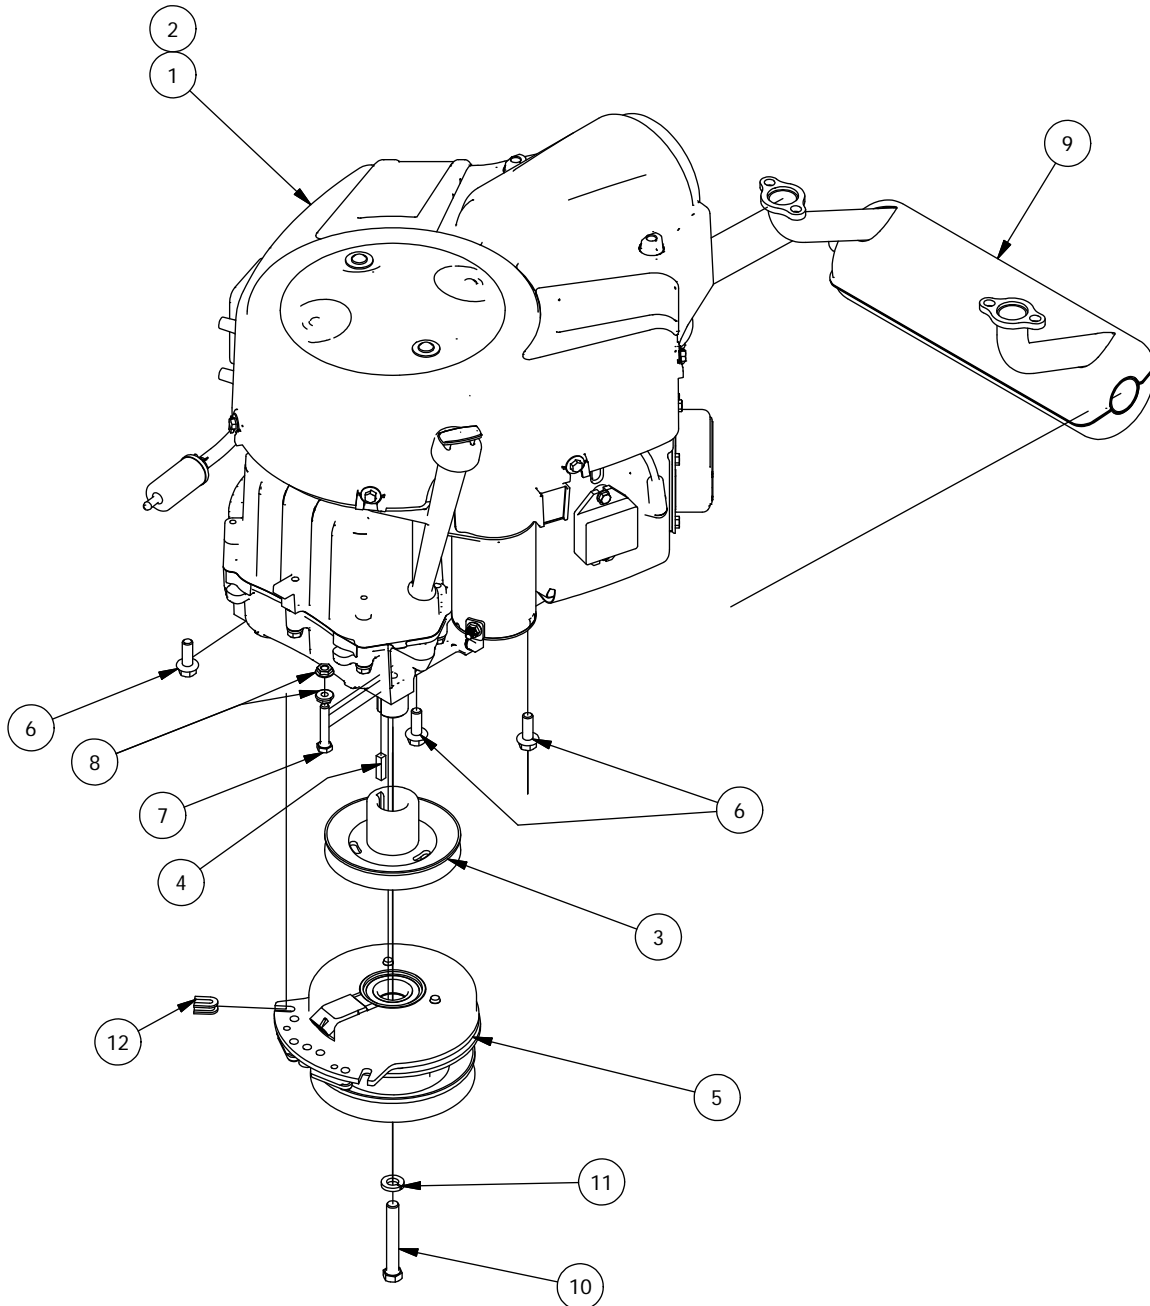

ITEM	QTY	PART NUMBER	DESCRIPTION
1	1	415-0007-00	B&S 810CC, 27 HP Commercial Series Engine
2	1	415-0006-00	B&S 724CC, 25 HP Commercial Engine
3	1	433-0001-00	Drive Pulley, A Belt
4	1	442-0001-00	1/4 X 1 SQUARE KEY STOCK
5	1	470-0002-00	PTO Clutch
6	3	418-0023-00	3/8-16 X 1-1/8 IND HWH W/SERR TRI LOB ZY
7	1	418-0024-00	5/16-18 X 1-3/4 HEX C/S GR 5 ZINC
8	2	413-0006-00	5/16-18 HEX FLANGE NUT W/SERR ZINC
9	1	415-0052-00	B&S 27 HP&25HP Exhaust
10	1	418-0022-00	7/16-20 X 3 HEX C/S GR 8 ZC YELLOW
11	1	419-0005-00	7/16 SPLIT LOCKWASHER GR 8 ZC YELLOW
12	1	437-0025-00	Mower Rotation Stop Brkt Sleeve