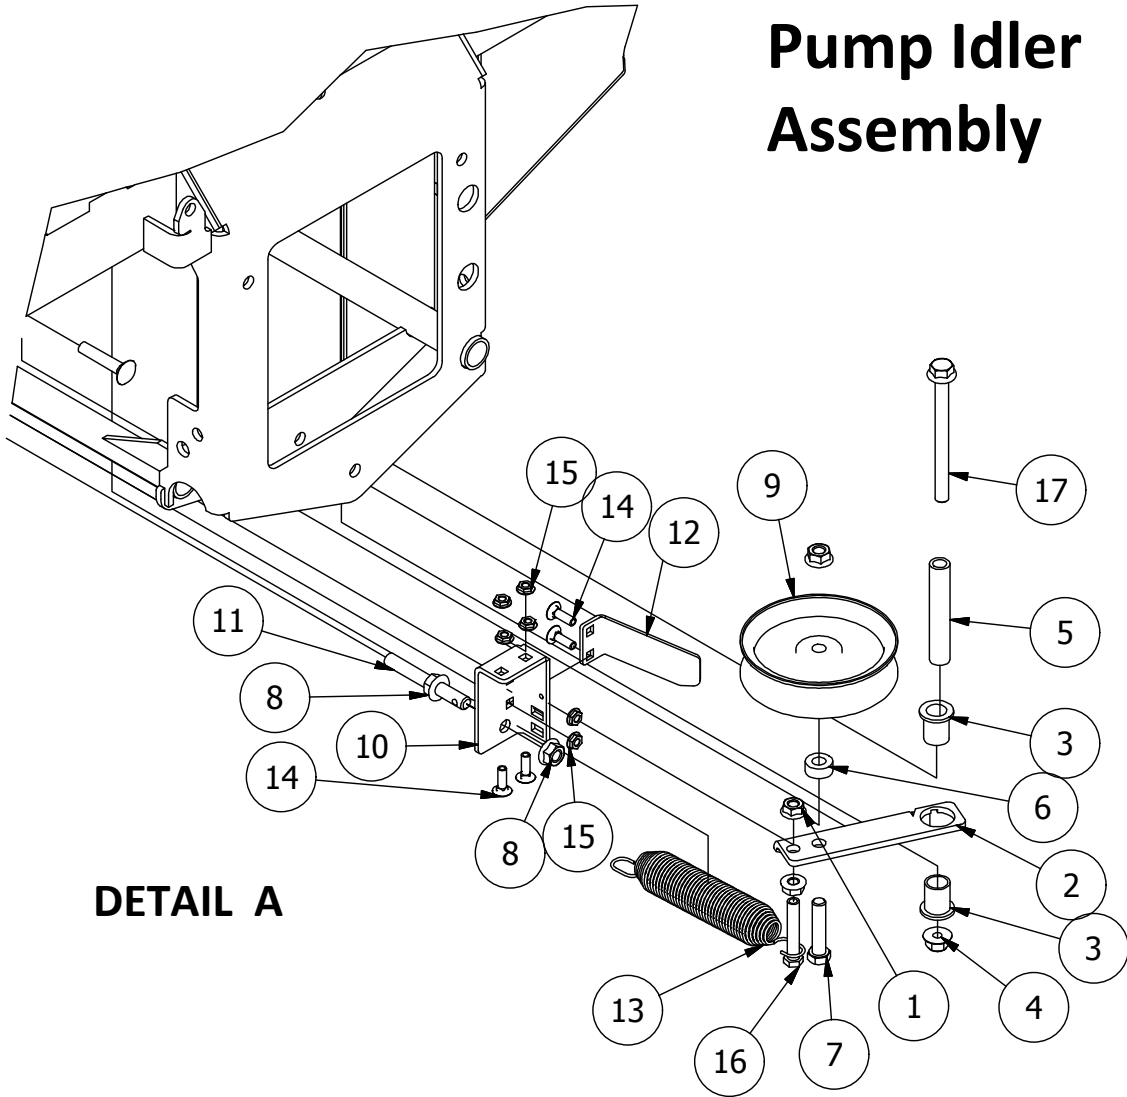

ROPS and Pump Idler Assembly

ROPS Assembly Parts List			
ITEM	QTY	PART NUMBER	DESCRIPTION
1	1	426-0228-00	RT and SRT Floating Seat Base Plate
2	1	490-0011-00	Mower Seat Latch Release Assembly
3	1	418-0037-00	3/8 X 3/8 SOCKET SHOULDER BOLT ZC YELLOW
4	1	434-0004-00	Seat Latch Spring
5	6	413-0029-00	3/8-16 NYLON INSERT FLANGE L/NUT ZC YELLOW
6	2	418-0041-00	7/16-14 X 2-1/4 CARRIAGE BOLT ZINC
7	1	490-0018-00	Mower Pump Idler Pulley Arm Assembly
8	1	497-0002-00	Fold down ROPS
9	4	418-0019-00	1/2-13 X 3-1/2 HEX FLANGE BOLT (GR.8) ZC/YEL
10	4	413-0014-00	1/2-13 HEX STOVER LOCKNUT GR C ZINC
11	2	487-0004-00	Seat Suspension Elastomer GBR-7
12	2	418-0039-00	1/4-20 X 1 BUTTON SOCKET C/S
13	2	413-0026-00	1/4-20 NYLON INSERT FLANGE L/NUT ZINC
14	1	490-0008-00	Mower SRT Frame Assembly

Pump Idler Assembly

DETAIL A

Pump Idler Assembly Parts List			
ITEM	QTY	PART NUMBER	DESCRIPTION
1	4	413-0001-00	7/16-14 HEX FLANGE NUT W/SERR ZINC
2	1	490-0018-00	Mower Pump Idler Pulley Arm Assembly
3	2	410-0007-00	3/4" ID X 15/16" OD X 1-1/8" LENGTH FLANGE BUSHING
4	1	413-0002-00	1/2-13 NYLON INSERT FLANGE LOCKNUT ZC YELLOW
5	1	425-0006-00	Mower Inner Idler Spacer
6	1	425-0007-00	Mower IDLER PULLEY SPACER
7	1	418-0012-00	1/2-13 X 2-1/4 HEX C/S GR 5 ZINC
8	3	413-0010-00	1/2-13 HEX FLANGE NUT W/SERR ZINC
9	1	433-0006-00	Mower 5-3/4" Idler Pulley
10	1	439-0244-00	Deck Idler Puller Tensioning Bracket
11	1	430-0001-00	Mower Pump Spring Tensioner
12	1	439-0132-00	RT/SRT Clutch Anti-rotation Brkt
13	1	434-0005-00	Deck/pump idler spring
14	4	418-0010-00	5/16-18 X 1 CARRIAGE BOLT ZINC
15	6	413-0006-00	5/16-18 HEX FLANGE NUT W/SERR ZINC
16	1	418-0013-00	7/16-14 X 2-1/2 HEX C/S GR 5 ZINC
17	1	418-0009-00	1/2-13 X 5-1/2 HEX FLANGE BOLT GR 8 ZY