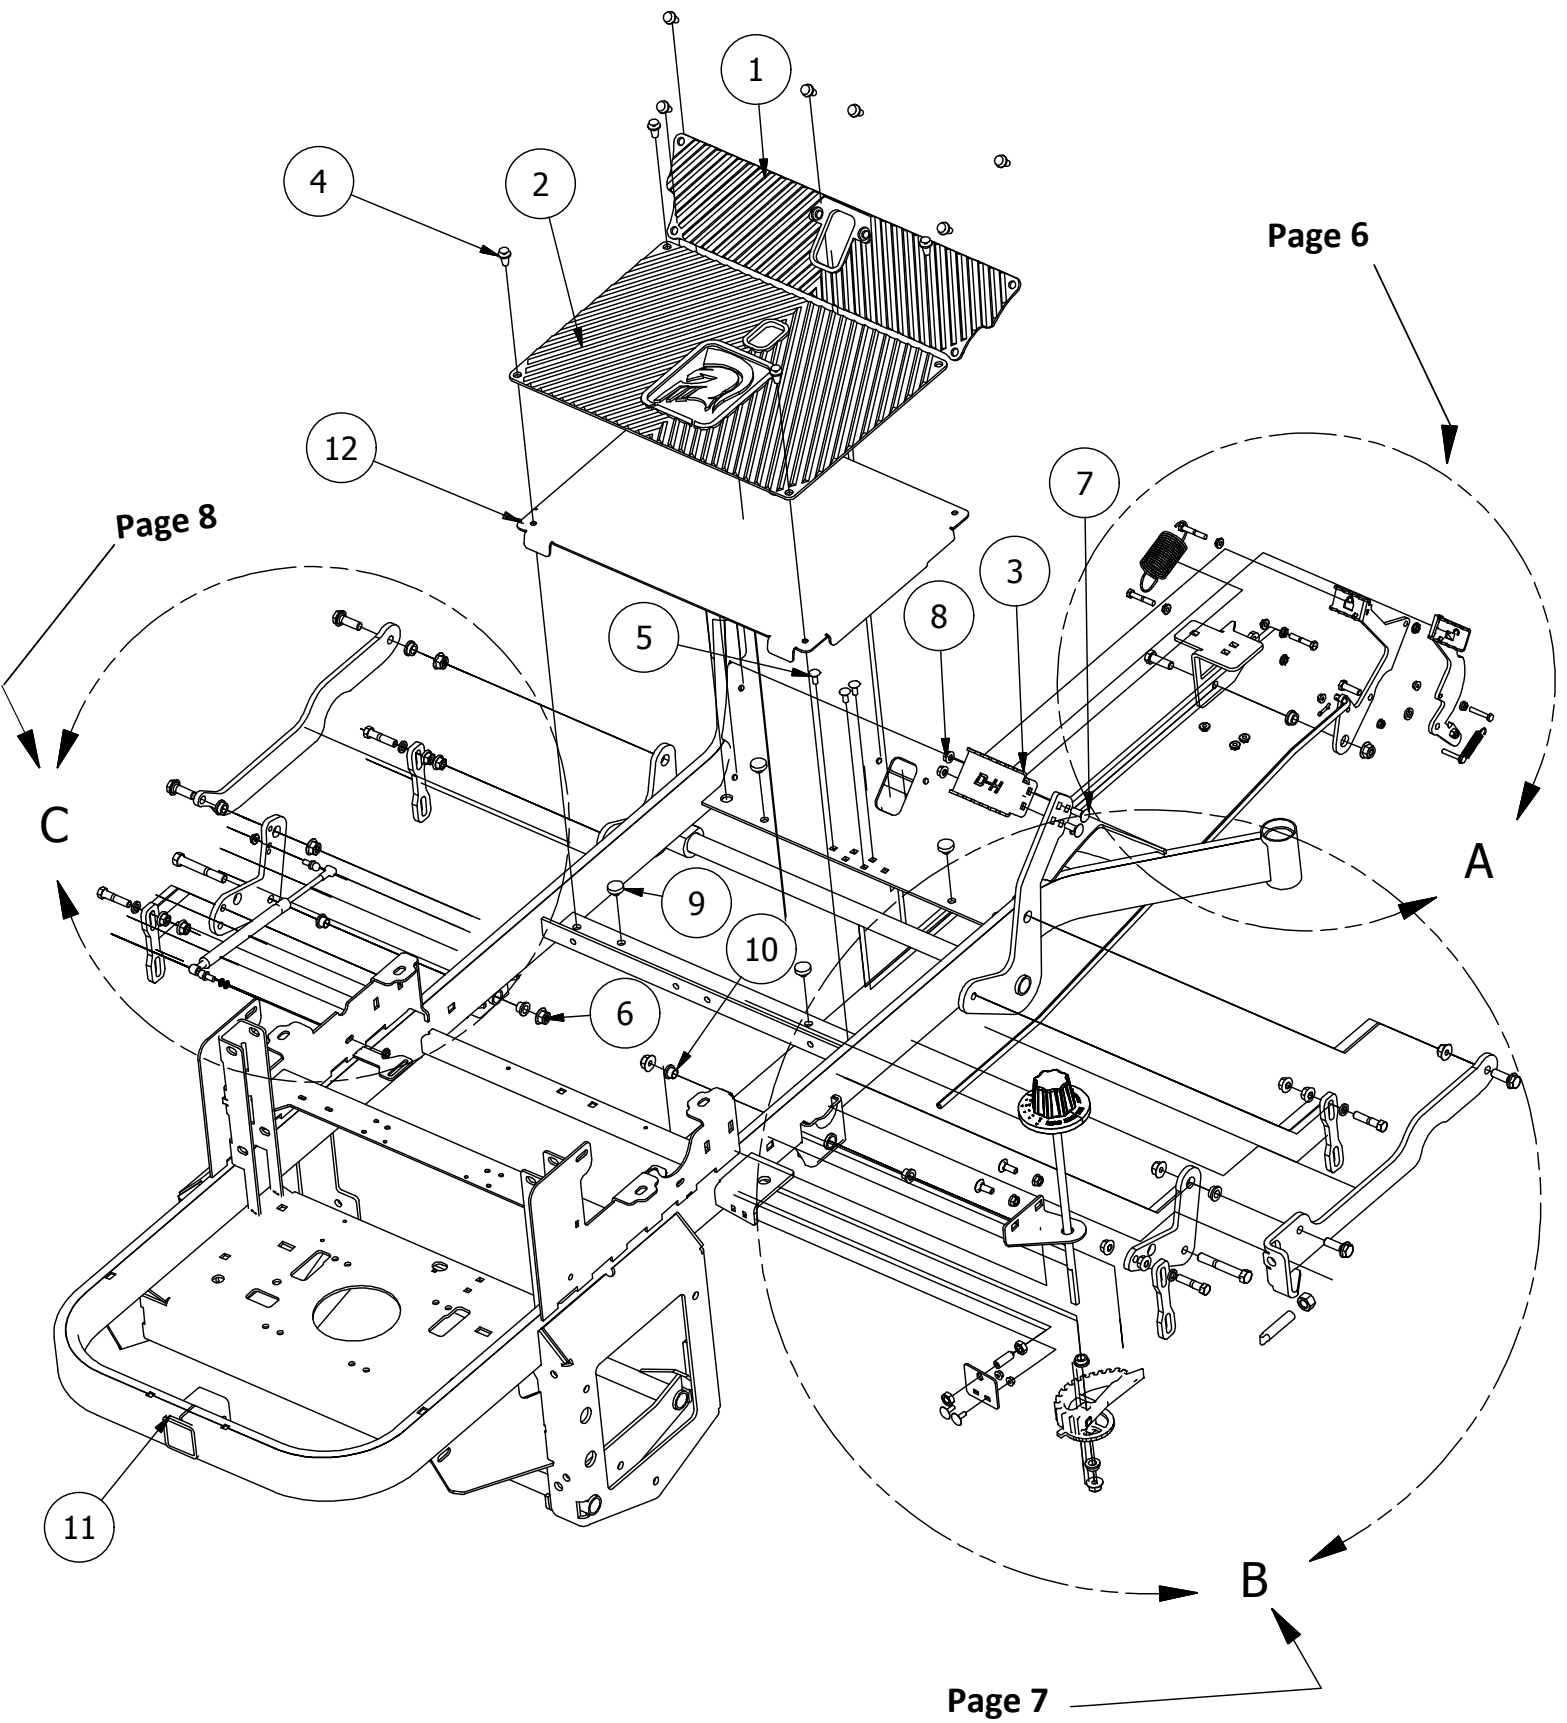

SRT Pro Parts Manual

2020

TABLE OF CONTENTS

FRONT FORK	3
BRAKE, FLOORBOARD, AND HEIGHT INDICATOR ASSEMBLY	4-8
BRAKE ASSEMBLY	6
HEIGHT INDICATOR ASSEMBLY	7-8
BATTERY AND SEAT SUSPENSION ASSEMBLY	9-10
DRIVE ARM ASSEMBLY	11-12
SEAT BASE ASSEMBLY	13-14
ROPS AND PUMP IDLER ASSEMBLY	15-17
PUMP IDLER ASSEMBLY	17
GAS TANK ASSEMBLY	18-19
DECK ASSEMBLIES	20-28
61" DECK ASSEMBLY 1	20-21
61" DECK ASSEMBLY 2	22-23
72" DECK ASSEMBLY 1	24-25
72" DECK ASSEMBLY 2	26-27
DECK SPINDLE	28
TRANSMISSION ASSEMBLY	29-30
B&S ENGINE	31
KOHLER ENGINE	32
DECALS	33

Brake, Floorboard, and Height Indicator Assembly

Floorboard Parts List			
ITEM	QTY	PART NUMBER	DESCRIPTION
1	1	481-0005-00	2017 Mower Rubber Foot Rest Mat Except for RZ
2	1	481-0006-00	2017 Mower Logo Floor Mat Except for RZ
3	1	439-0059-00	Mower Deck Height Foot Pedal
4	10	414-0002-00	8MM PUSH TYPE RETAINER NYLON BLACK
5	3	418-0008-00	5/16-18 X 3/4 CARRIAGE BOLT ZINC
6	8	413-0002-00	1/2-13 NYLON INSERT FLANGE LOCKNUT ZC YELLOW
7	2	418-0045-00	3/8-16 X 1 CARRIAGE BOLT ZINC YELLOW GR8
8	4	413-0004-00	3/8-16 HEX FLANGE NUT W/SERR ZINC
9	4	429-0002-00	Rubber Bumper
10	4	410-0010-00	1/2" ID X 5/8" OD X 1/2" LENGTH FLANGE BUSHING
11	1	490-0008-00	Mower SRT Frame Assembly
12	1	439-0007-00	Mower Floorboard