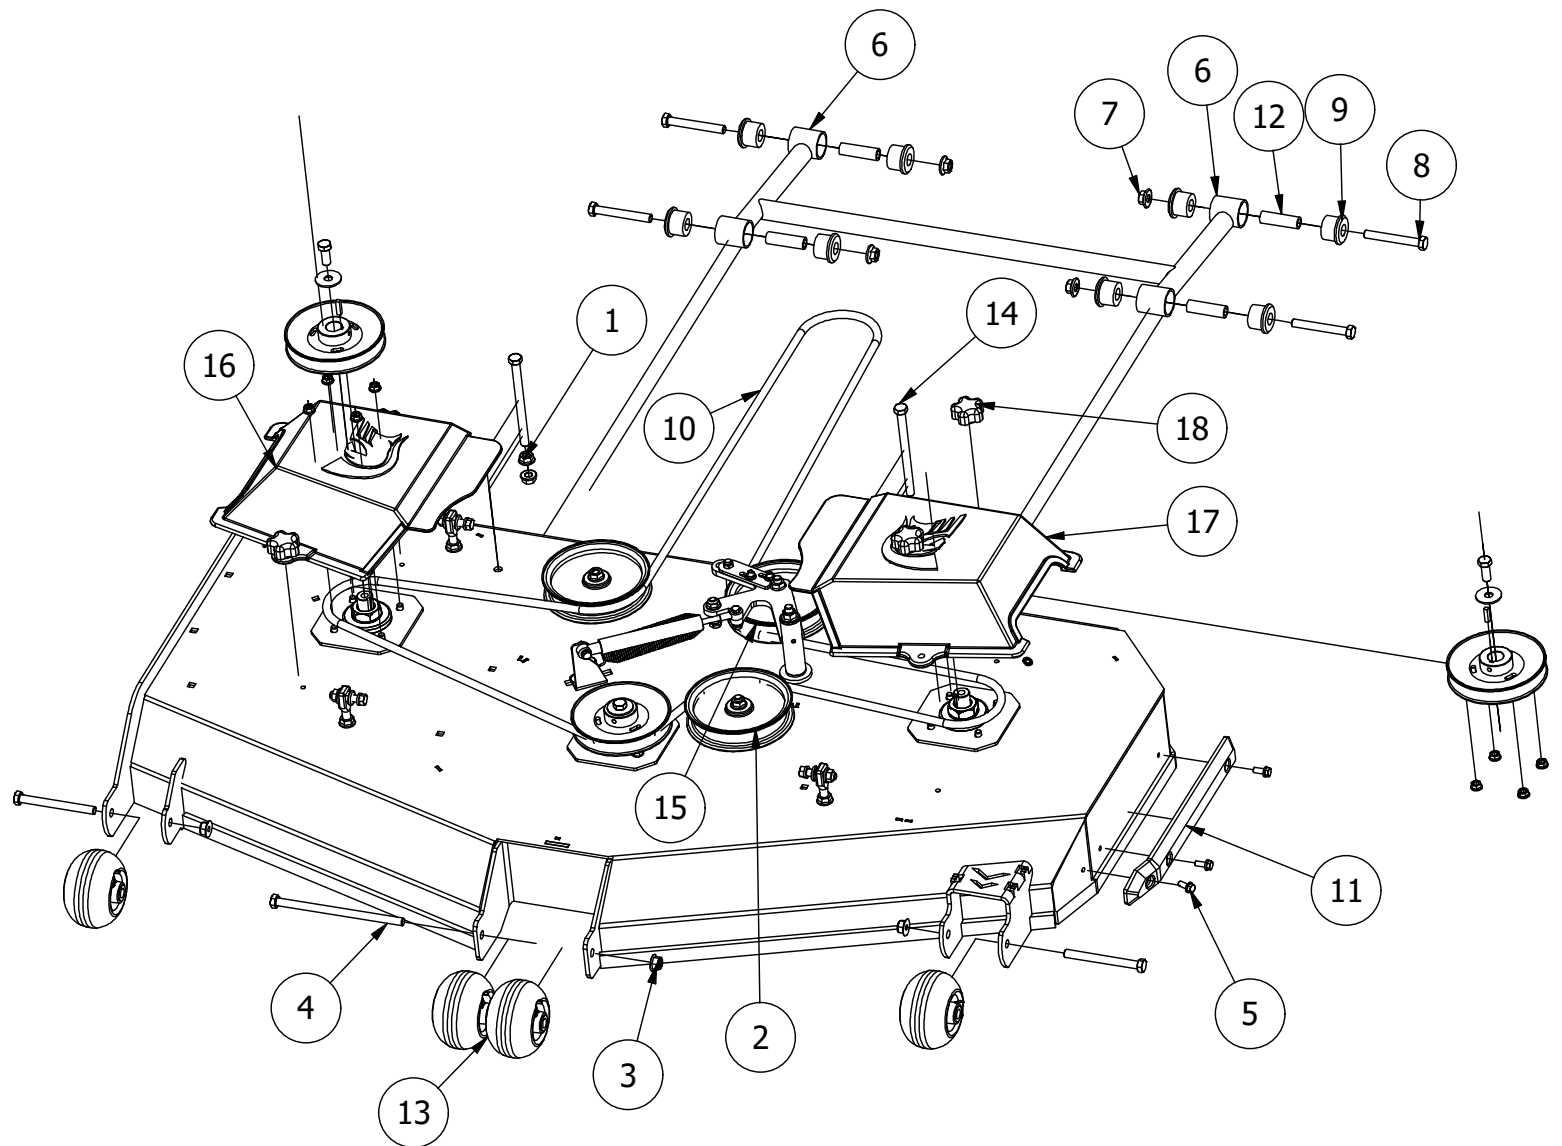

61" Deck Assembly 1

PARTS LIST			
ITEM	QTY	PART NUMBER	DESCRIPTION
1	12	413-0005-00	1/2-13 HEX FLANGE NUT W/SERR ZINC YELLOW
2	2	433-0015-00	6-3/4" Idler Pulley, 15/16" Spacer Assembly
3	4	413-0002-00	1/2-13 NYLON INSERT FLANGE LOCKNUT ZC YELLOW
4	1	418-0015-00	1/2-13 X 8-1/2 HEX C/S GR 2 ZINC YELLOW
5	3	418-0049-00	5/16-18 X 3/4 IND HWH TRI LOB ZINC
6	1	490-0014-00	Mower 54"/61" Deck Frame Stabilizer Assembly
7	4	413-0017-00	1/2-13 NYLON INSERT FLANGE LOCKNUT ZINC W/SERRATIONS
8	4	418-0021-00	1/2-13 X 3-3/4 HEX C/S GR 5 ZINC
9	8	732-2000-00	Large MTV A-Arm Bushing
10	1	461-0002-00	61" Mower Deck Belt, HB x 167.9" Effective Length
11	1	429-0001-00	Mower Nylon Deck Guard
12	4	732-2001-00	Large MTV A-Arm Bushing Sleeve
13	4	422-0001-00	Anti-Scalp Wheel
14	2	418-0044-00	1/2-13 X 6-1/2 HEX C/S GR 8 ZINC YELLOW
15	1	433-0014-00	6-3/4" Idler Pulley, 15/16" Spacer Assembly
16	1	414-0020-00	Right Pulley Cover 61" RZ/RT/SRT, 72" RT/SRT
17	1	414-0021-00	Left Pulley Cover 61" RZ/RT/SRT, 72" RT/SRT
18	4	445-0003-00	Lobed Knob w/ 5/16"-18 insert