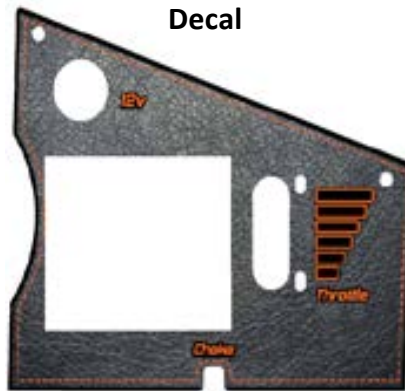

491-0030-00

Spartan XTF-54 Decal

491-0004-00

Spartan Carbureted Console Decal