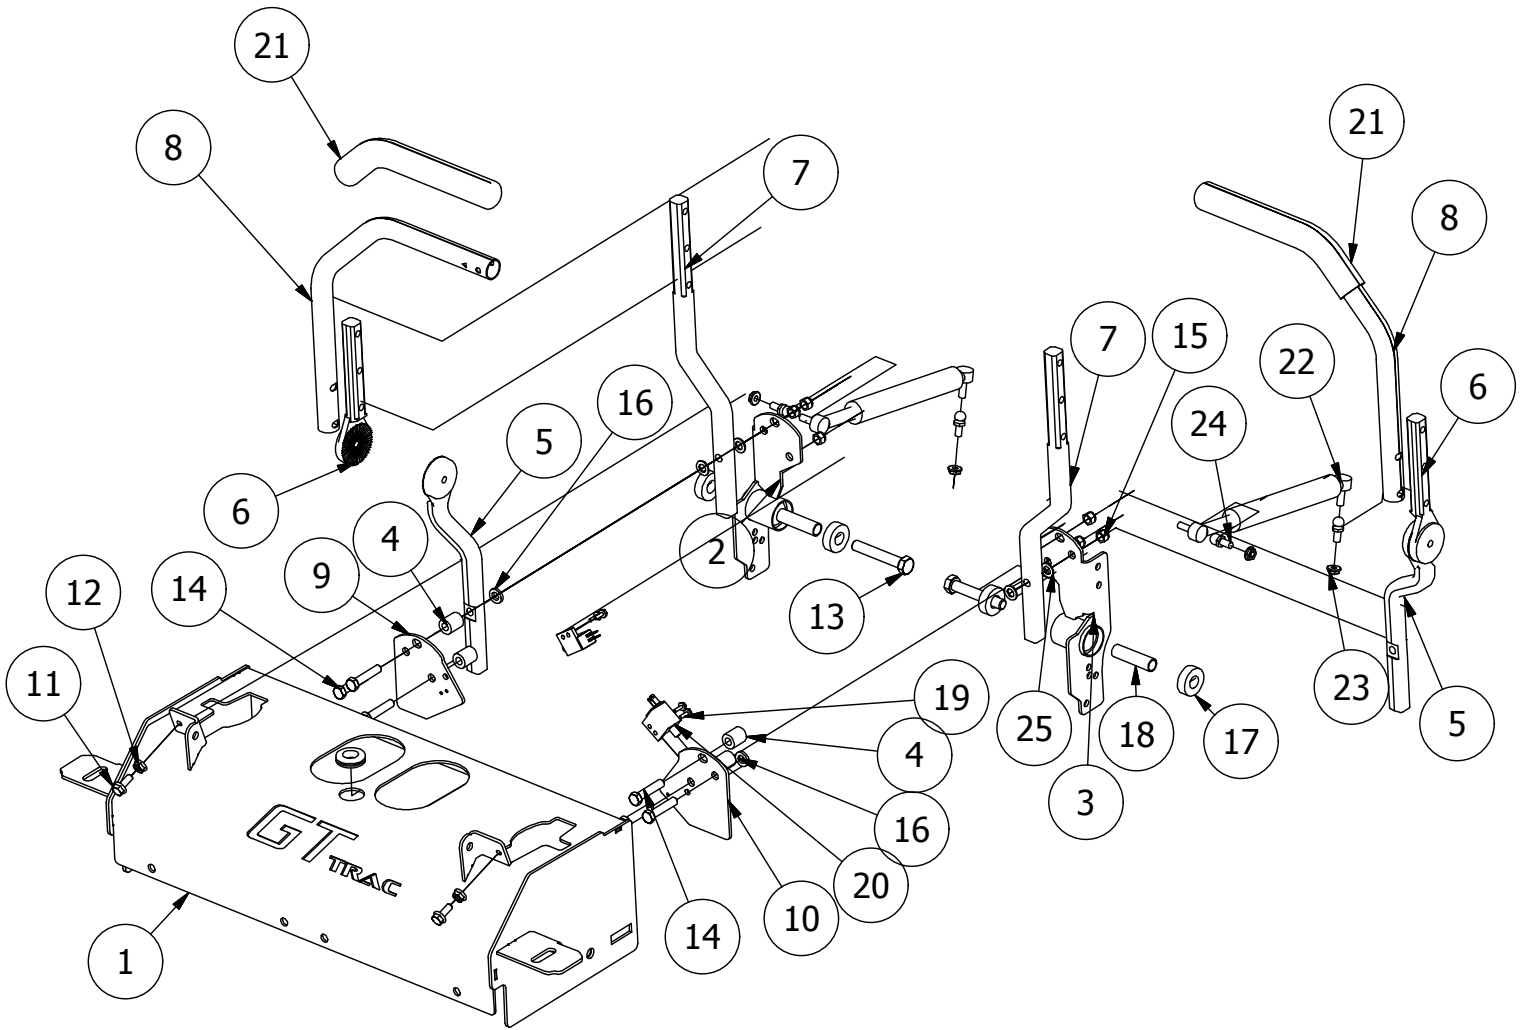

Drive Arm Assembly

Drive Arm Assembly Parts List

ITEM	QTY	PART NUMBER	DESCRIPTION
1	1	490-0023-00	Mower Seat Base Assembly
2	1	490-0013-00	Mower Right Drive Arm Bracket Assembly
3	1	490-0012-00	Mower Left Drive Arm Bracket Assembly
4	4	425-0003-00	Mower Drive Arm Spacer
5	2	431-0002-00	Height/Pitch Adjustable Lower Drive Arm
6	2	431-0003-00	Height/Pitch Adjustable Upper Drive Arm
7	2	431-0001-00	Height Adjustable Drive Arm
8	2	403-0020-00	Mower Drive Handle Tube
9	1	426-0003-00	Mower Right Control Arm Limit Switch Plate
10	1	426-0002-00	Mower Left Control Arm Limit Switch Plate
11	2	418-0049-00	5/16-18 X 3/4 IND HWH TRI LOB ZINC
12	6	413-0022-00	5/16-18 HEX FLANGE NUT W/SERR ZINC YELLOW
13	2	418-0050-00	1/2-13 X 3 HEX C/S GR 5 ZINC
14	6	418-0051-00	3/8-16 X 1-3/4 HEX C/S GR 2 ZINC
15	6	413-0013-00	3/8-16 NYLON INSERT FLANGE LOCKNUT ZINC
16	4	419-0015-00	3/8" ID X 3/4" OD X 1/8" THK BRONZE WASHER
17	4	410-0005-00	5/8" ID X 1-3/8" OD X 7/16" THK BEARING
18	2	425-0004-00	Mower Drive Arm Hub & Deck Lift Arm Spacer
19	4	418-0032-00	8-32 X 1/2 IND. HWH SLOT TYPE F TCS ZINC
20	2	486-0030-00	Safety Switch
21	2	484-0001-00	Handle Grip
22	2	487-0001-00	Control Arm Damper
23	4	413-0024-00	5/16-18 HEX SERRATED LARGE FLANGE L/NUT ZC
24	4	487-0005-00	Control Arm Damper Ball Stud
25	4	410-0011-00	.375 ID X .750 OD X .062 THK THRUST BEARING OIL-IMPREG BRNZ