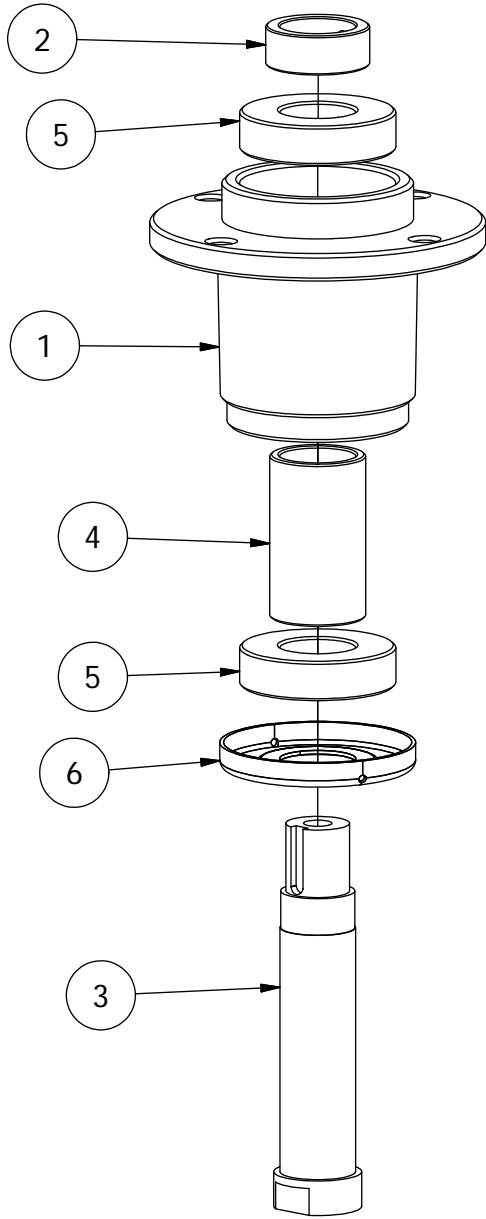

491-0001-00
Warning Label Cluster

491-0005-00
Spartan Carbureted Console Decal

RZ Spindle Assembly 437-0006-00			
ITEM	QTY	PART NUMBER	DESCRIPTION
1	1	437-0020-00	RZ Mower Spindle Housing
2	1	437-0021-00	RZ Mower Deck Spindle Set Colar
3	1	437-0023-00	RZ Mower Deck Spindle Shaft
4	1	437-0022-00	RZ Deck Spindle Spacer
5	2	410-0003-00	Spindle Bearing
6	1	437-0014-00	Mower Deck Spindle Dust Cup