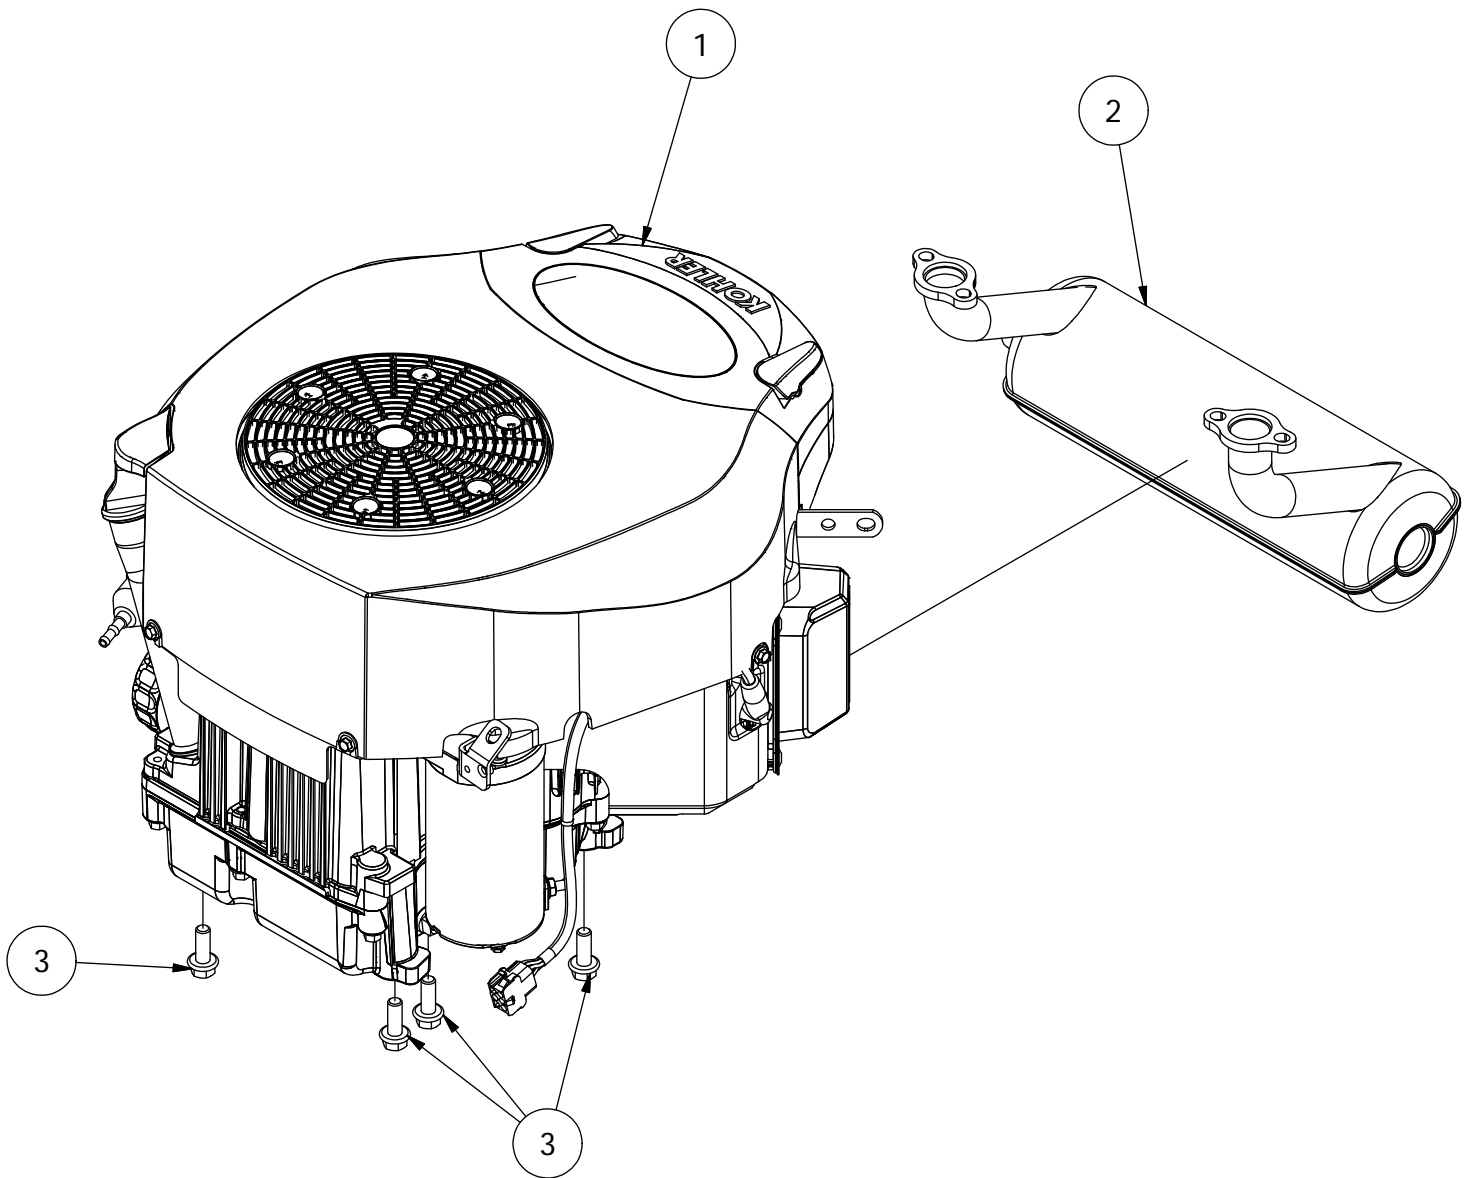

KT740 Kohler Engine Assembly			
ITEM	QTY	PART NUMBER	DESCRIPTION
1	1	415-0001-00	KT740 Engine
2	1	415-0050-00	ZT740 & KT740 Kohler Engine Exhaust
3	4	418-0023-00	3/8-16 X 1-1/8 IND HWH W/SERR TRI LOB ZY