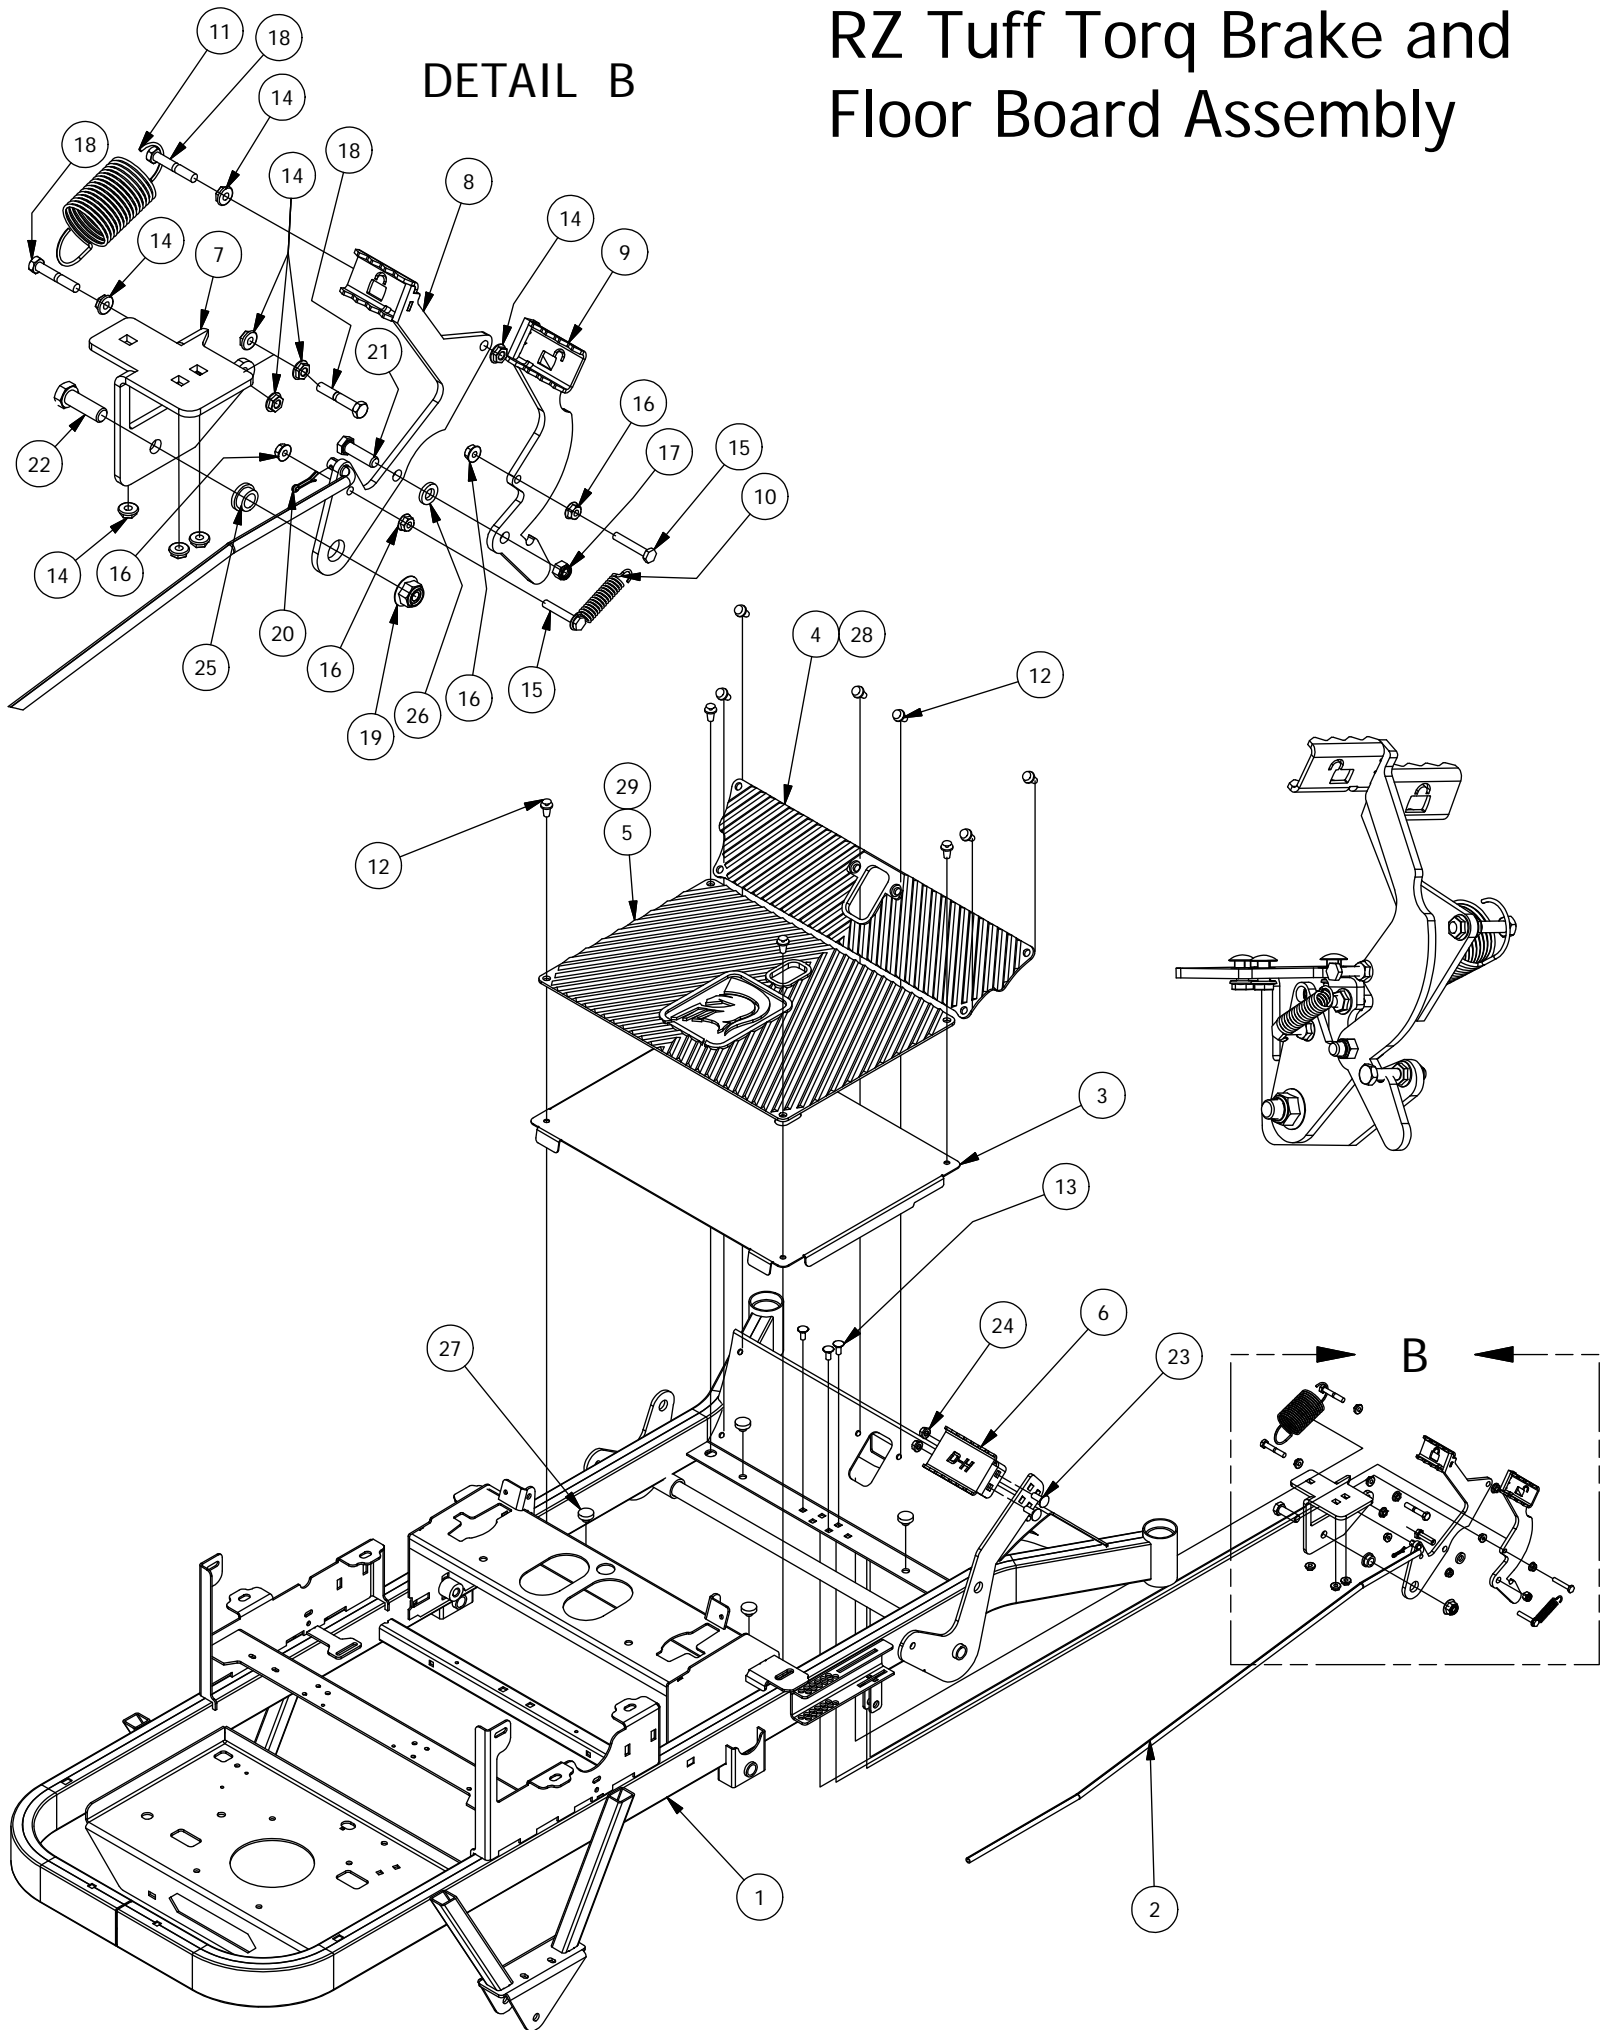

RZ Tuff Torq Brake and Floor Board Assembly

DETAIL B

RZ TTQ Brake and Floor Board Assembly			
ITEM	QTY	PART NUMBER	DESCRIPTION
1	1	490-0026-00	Mower RZ TTQ Frame Assembly
2	1	435-0004-00	MOWER BRAKE LINKAGE
3	1	439-0114-00	Mower Floorboard
4	1	481-0005-00	2017 Mower Rubber Foot Rest Mat Except for RZ
5	1	481-0006-00	2017 Mower Logo Floor Mat Except for RZ
6	1	439-0059-00	Mower Deck Height Foot Pedal
7	1	439-0009-00	Mower Frame Brake Mounting Bracket
8	1	490-0016-00	Mower Brake Lock Lever Assembly
9	1	490-0017-00	Mower Brake Unlock LeverAssembly
10	1	434-0003-00	Brake Pedal Release Spring
11	1	434-0002-00	Brake Pedal Tension Sping
12	10	414-0002-00	8MM PUSH TYPE RETAINER NYLON BLACK
13	3	418-0008-00	5/16-18 X 3/4 CARRIAGE BOLT ZINC
14	13	413-0006-00	5/16-18 HEX FLANGE NUT W/SERR ZINC
15	2	418-0029-00	1/4-20 X 1-1/4 HEX C/S GR 2 ZINC
16	6	413-0023-00	1/4-20 HEX FLANGE NUT W/SERR ZINC
17	1	413-0013-00	3/8-16 NYLON INSERT FLANGE LOCKNUT ZINC
18	3	418-0027-00	5/16-18 X 1-3/4 HEX C/S GR 2 ZINC
19	8	413-0002-00	1/2-13 NYLON INSERT FLANGE LOCKNUT ZC YELLOW
20	1	420-0001-00	1/8 X 3/4 COTTER PIN ZINC
21	1	418-0030-00	3/8-16 X 1-1/4 HEX C/S GR 2 ZINC
22	1	418-0028-00	1/2-13 X 1-1/2 HEX C/S GR 2 ZINC
23	2	418-0045-00	3/8-16 X 1 CARRIAGE BOLT ZINC YELLOW GR8
24	4	413-0004-00	3/8-16 HEX FLANGE NUT W/SERR ZINC
25	7	410-0009-00	1/2" ID X 3/4" OD X 3/8" LENGTH FLANGE BUSHING
26	1	419-0015-00	3/8" ID X 3/4" OD X 1/8" THK BRONZE WASHER
27	4	429-0002-00	Rubber Bumper
28	1	481-0001-00	Rubber Mower Foot Rest Mat (48 RZ Only)
29	1	481-0002-00	Mower Rubber Floor Mat (48 RZ Only)