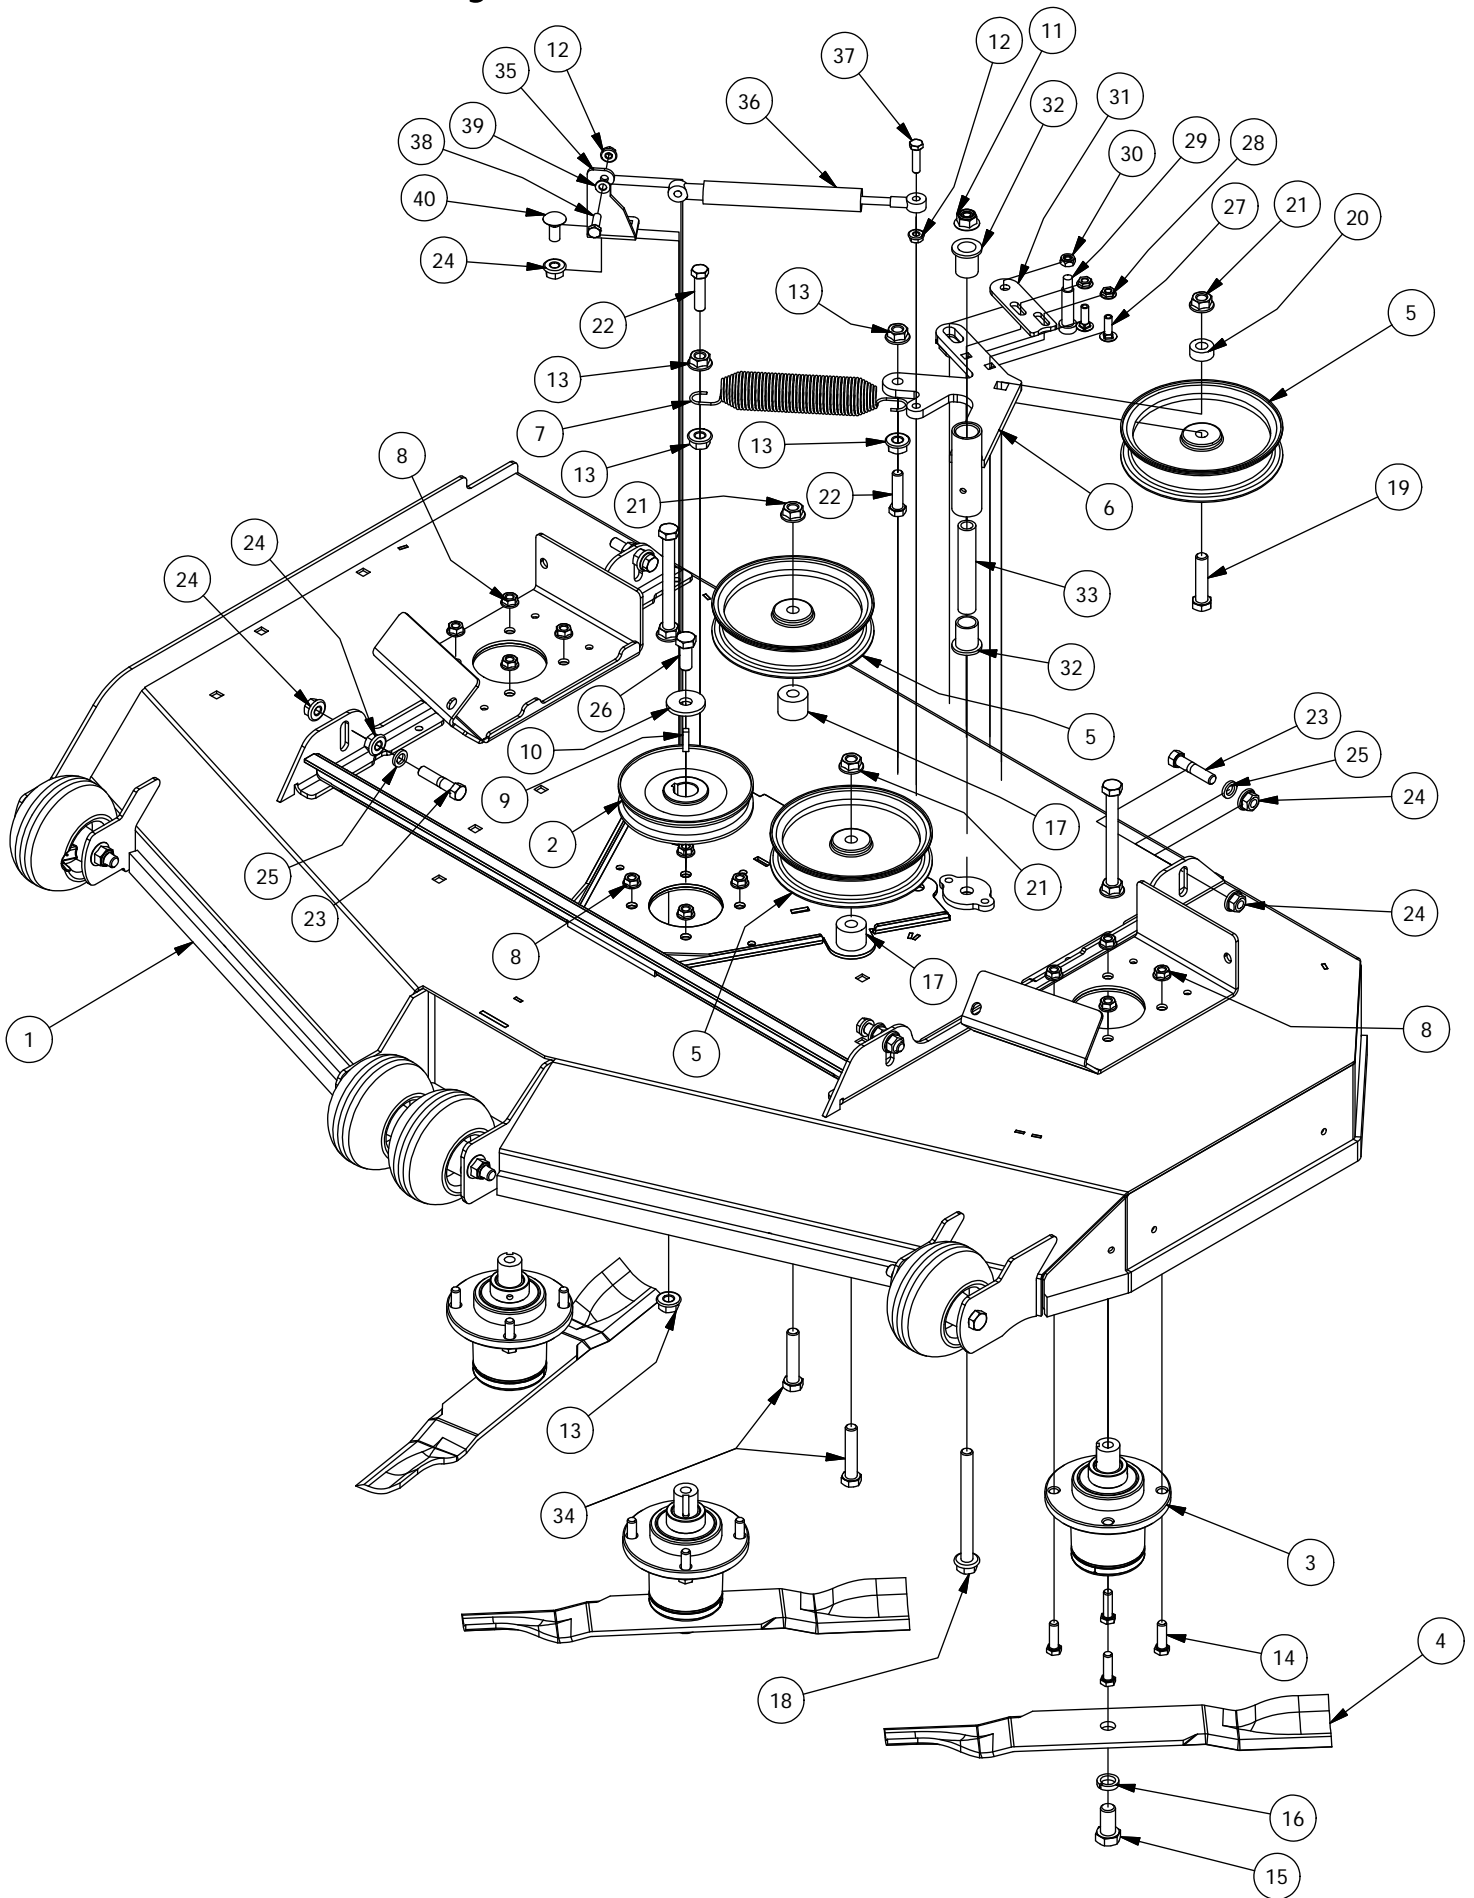

54" Deck Assembly-2

54" Deck Assembly-2			
ITEM	QTY	PART NUMBER	DESCRIPTION
1	1	490-0042-00	54 Low Cost Deck Assembly
2	3	433-0004-00	Deck Pulley 54"
3	3	437-0006-00	RZ Mower Deck Spindle Assy
4	3	438-0001-00	54" Mower Deck Blade
5	3	433-0007-00	Mower 6-3/4" Deck Idler Pulley
6	1	490-0019-00	Mower Deck Idler Pulley Arm Assembly
7	1	434-0005-00	Deck/pump idler spring
8	12	413-0004-00	3/8-16 HEX FLANGE NUT W/SERR ZINC
9	3	442-0001-00	1/4 X 1 SQUARE KEY STOCK
10	3	419-0003-00	1/2" X 1-5/8 BELLEVILLE CUP WASHER ZINC YELLOW
11	4	413-0002-00	1/2-13 NYLON INSERT FLANGE LOCKNUT ZC YELLOW
12	11	413-0027-00	5/16-18 NYLON INSERT FLANGE LOCKNUT ZC YELLOW
13	8	413-0005-00	1/2-13 HEX FLANGE NUT W/SERR ZINC YELLOW
14	12	418-0005-00	3/8-16 x 1-1/4 Hex Bolt GR5
15	3	418-0007-00	5/8-18 X 1-1/4 HEX C/S GR 5 ZINC
16	3	419-0004-00	5/8 SPLIT LOCKWASHER ZINC
17	2	425-0002-00	Mower Deck Idler Spacer
18	1	418-0009-00	1/2-13 X 5-1/2 HEX FLANGE BOLT GR 8 ZY
19	1	418-0012-00	1/2-13 X 2-1/4 HEX C/S GR 5 ZINC
20	1	425-0007-00	Mower IDLER PULLEY SPACER
21	3	413-0010-00	1/2-13 HEX FLANGE NUT W/SERR ZINC
22	2	418-0011-00	7/16-14 X 1-3/4 HEX C/S GR 2 ZINC (NOT A/T)
23	4	418-0046-00	7/16-14 X 2 HEX C/S GR 5 ZINC YELLOW
24	9	413-0011-00	7/16-14 HEX FLANGE NUT W/SERR ZINC YELLOW
25	4	419-0010-00	.443 ID X .750 OD X .125 THK NYLON BLACK
26	3	418-0006-00	1/2-20 X 1-1/4 HEX C/S GR 5 ZINC
27	2	418-0010-00	5/16-18 X 1 CARRIAGE BOLT ZINC
28	2	413-0006-00	5/16-18 HEX FLANGE NUT W/SERR ZINC
29	1	618-6064-00	12"X1-3/4" Shoulder Bolt
30	1	613-2004-00	3/8"-16 Nyloc Jam Nut
31	1	439-0257-00	Deck Idler Pulley Belt Retainer Brkt
32	2	410-0007-00	3/4" ID X 15/16" OD X 1-1/8" LENGTH FLANGE BUSHING
33	1	425-0006-00	Mower Inner Idler Spacer
34	2	418-0014-00	1/2-13 X 2-1/2 HEX FLANGE BOLT GR 8 ZC YELLOW
35	1	439-0335-00	Deck Belt Idler Damper Mounting Bracket
36	1	434-0009-00	Idler Gas Spring
37	1	418-0109-00	5/16- 18 x 1 1/4 Hex C/S (GR.8) ZC/Yel
38	1	418-0108-00	5/16 x1 Hex C/S (GR8) ZC/Yel
39	1	419-0016-00	5/16" ID X 5/8" OD X 1/16" THK BRONZE WASHER
40	1	418-0017-00	7/16-14 X 1 CARRIAGE BOLT ZINC