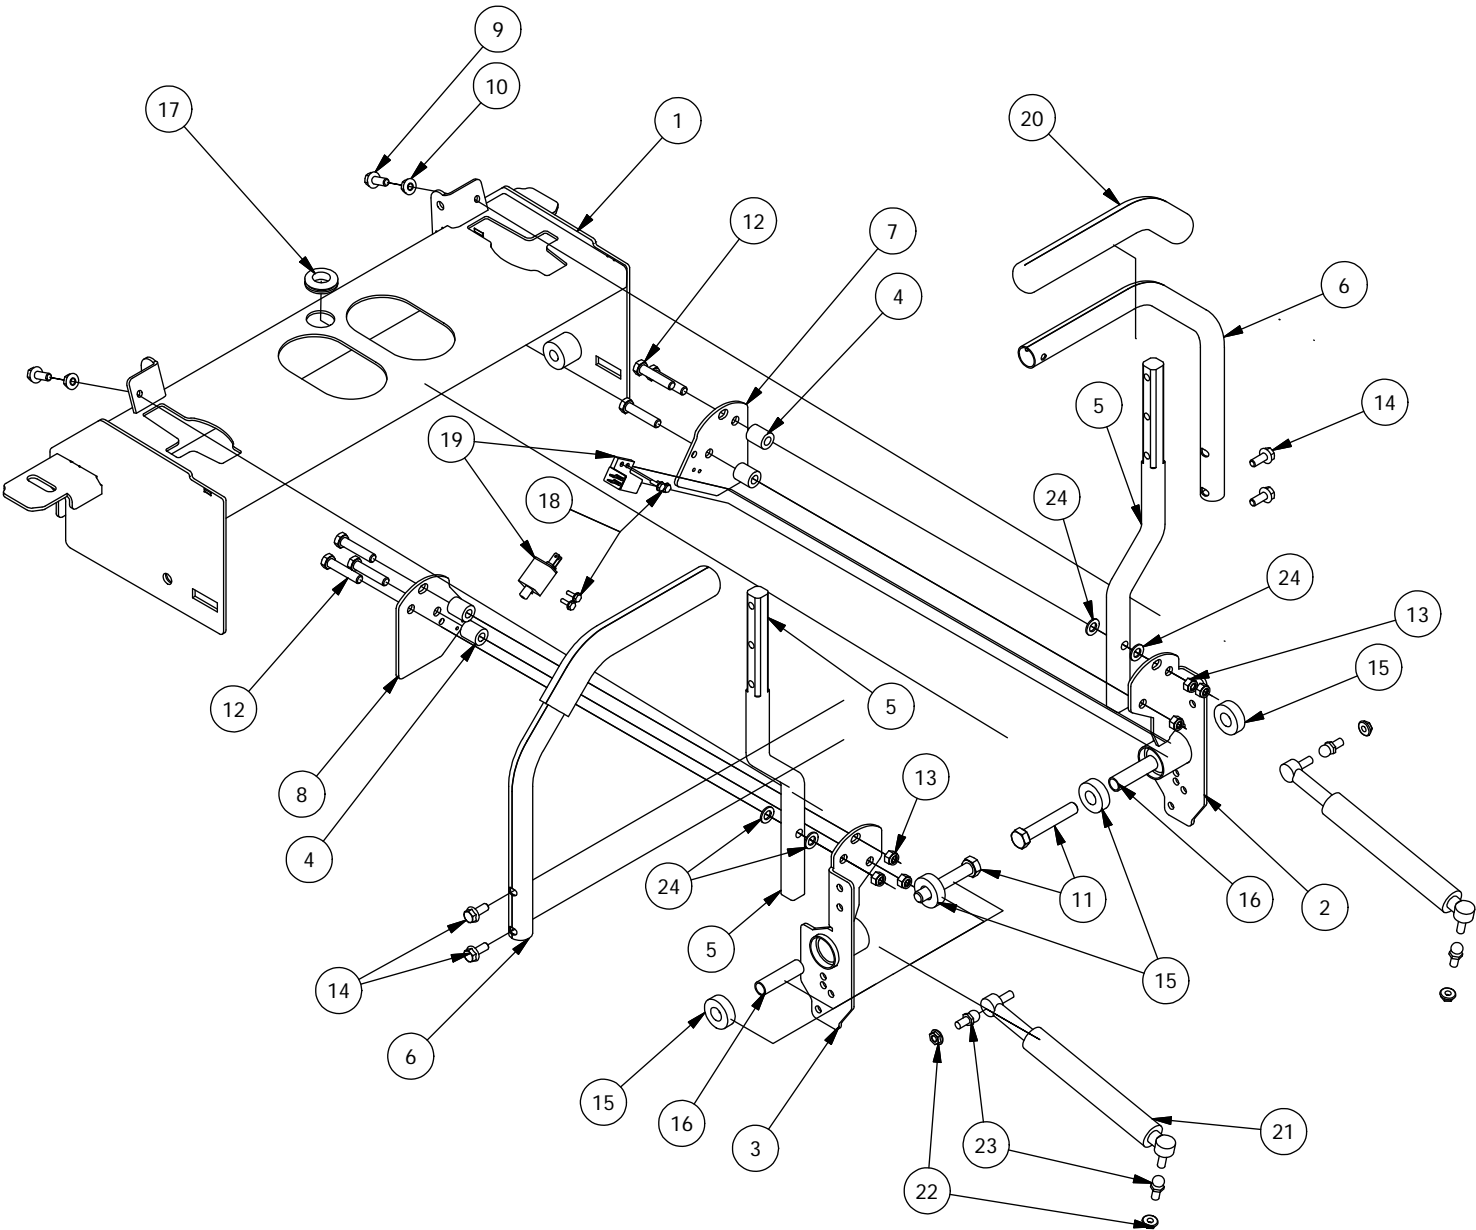

RZ Tuff Torq Drive Arm Assemblies

RZ Tuff Torq Drive Arm Assemblies			
ITEM	QTY	PART NUMBER	DESCRIPTION
1	1	490-0023-00	Mower Seat Base Assembly
2	1	490-0013-00	Mower Right Drive Arm Bracket Assembly
3	1	490-0012-00	Mower Left Drive Arm Bracket Assembly
4	4	425-0003-00	Mower Drive Arm Spacer
5	2	431-0001-00	Height Adjustable Drive Arm
6	2	403-0020-00	Mower Drive Handle Tube
7	1	426-0003-00	Mower Right Control Arm Limit Switch Plate
8	1	426-0002-00	Mower Left Control Arm Limit Switch Plate
9	2	418-0049-00	5/16-18 X 3/4 IND HWH TRI LOB ZINC
10	6	413-0022-00	5/16-18 HEX FLANGE NUT W/SERR ZINC YELLOW
11	2	418-0050-00	1/2-13 X 3 HEX C/S GR 5 ZINC
12	6	418-0051-00	3/8-16 X 1-3/4 HEX C/S GR 2 ZINC
13	6	413-0013-00	3/8-16 NYLON INSERT FLANGE LOCKNUT ZINC
14	4	418-0048-00	5/16-18 X 3/4 HEX FLANGE BOLT GR 8 ZC YELLOW
15	4	410-0005-00	5/8" ID X 1-3/8" OD X 7/16" THK BEARING
16	2	425-0004-00	Mower Drive Arm Hub & Deck Lift Arm Spacer
17	1	419-0008-00	3/4" ID X FOR 1-3/16" HOLE FOR 11 GA RUBBER GROMMIT
18	4	418-0032-00	8-32 X 1/2 IND. HWH SLOT TYPE F TCS ZINC
19	2	486-0030-00	Safety Switch
20	2	484-0001-00	Handle Grip
21	2	487-0001-00	Control Arm Damper
22	4	413-0024-00	5/16-18 HEX SERRATED LARGE FLANGE L/NUT ZC
23	4	487-0005-00	Control Arm Damper Ball Stud
24	4	410-0011-00	.375 ID X .750 OD X .062 THK THRUST BEARING OIL-IMPREG BRNZ