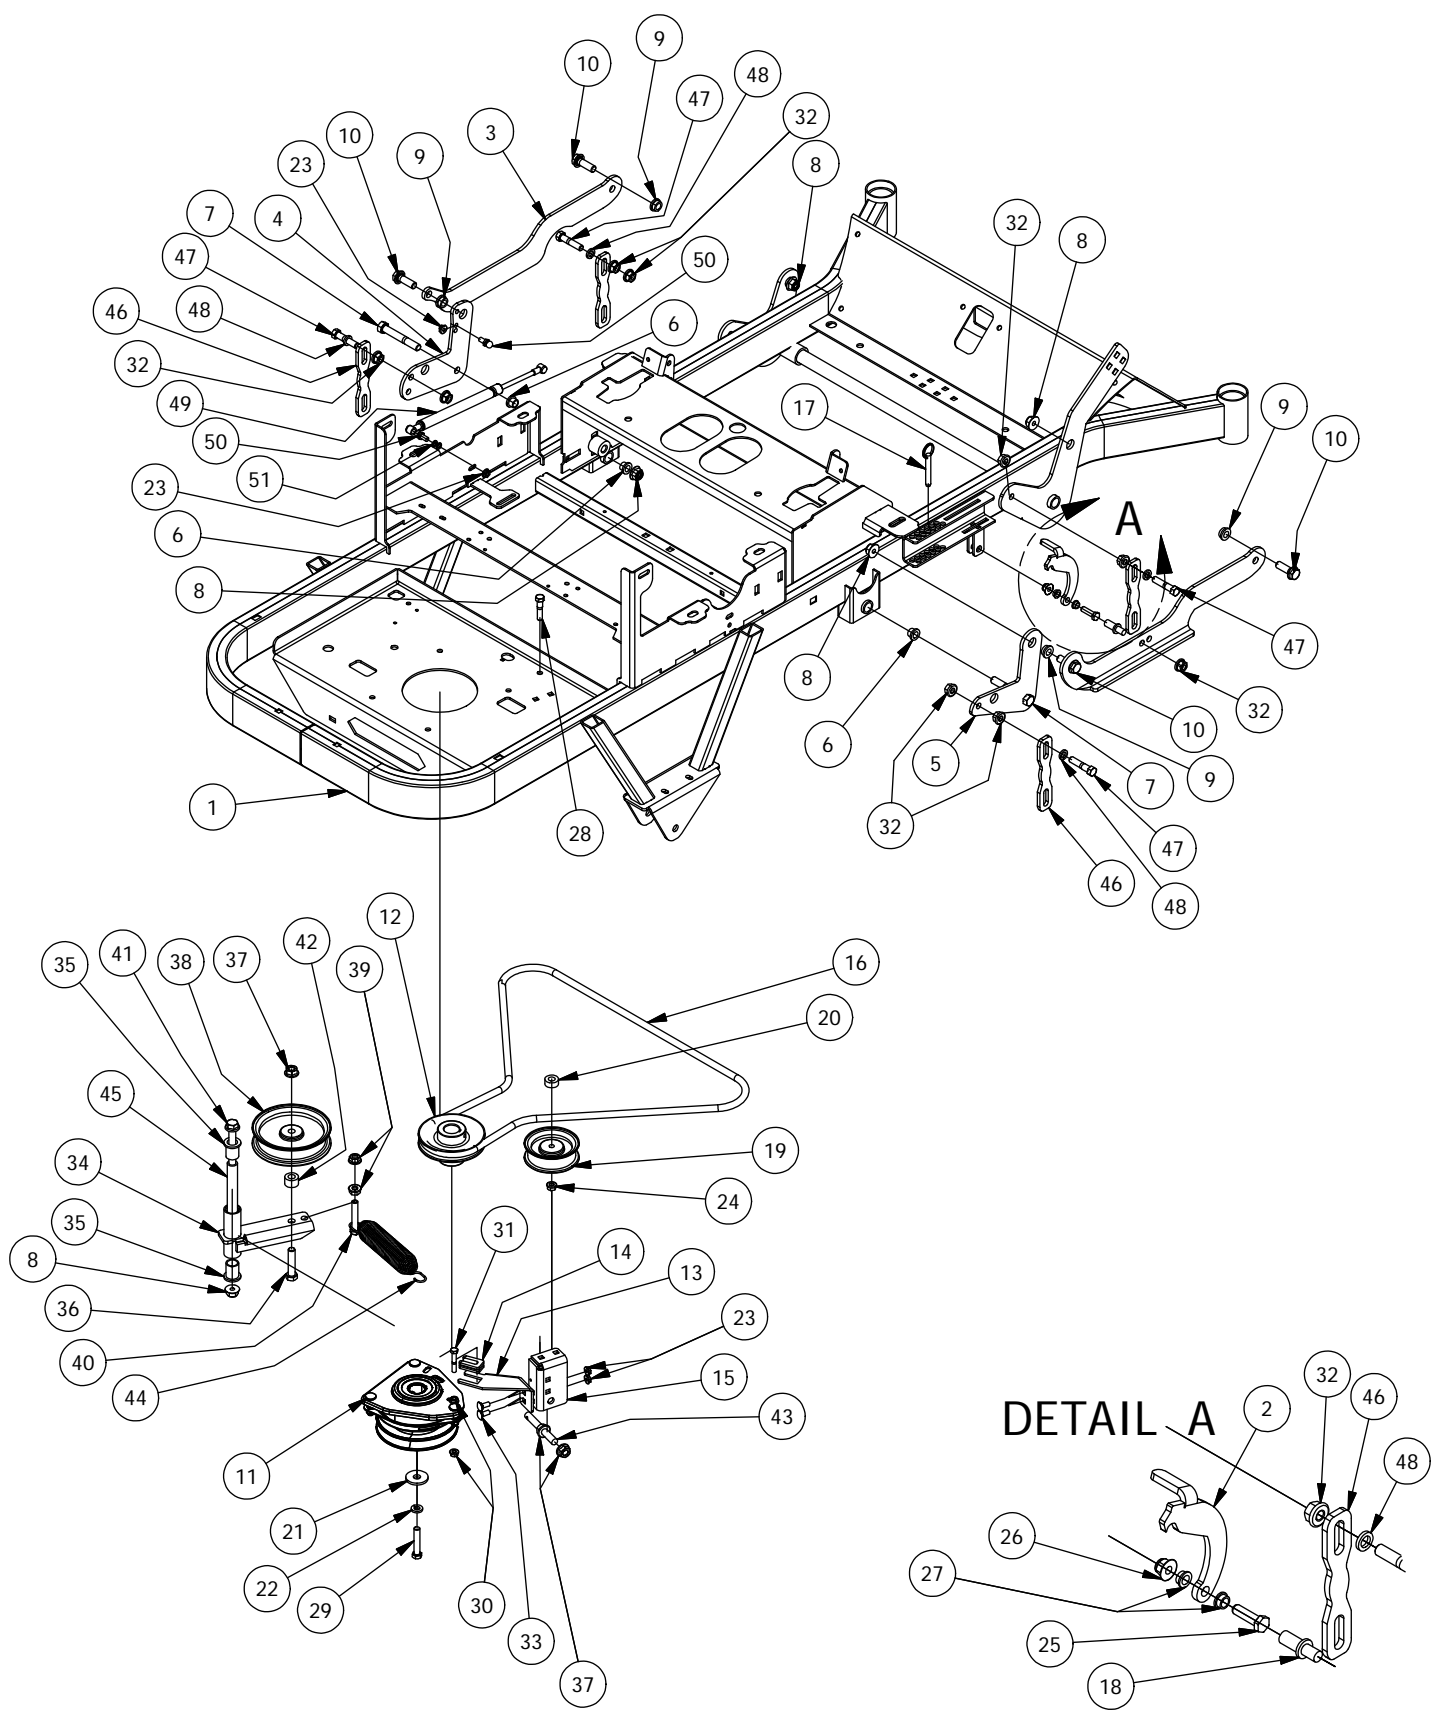

RZ Tuff Torq Clutch & Height Indicator Assembly

RZ Tuff Torq Clutch & Height Indicator Assembly			
ITEM	QTY	PART NUMBER	DESCRIPTION
1	1	490-0026-00	Mower RZ TTQ Frame Assembly
2	1	439-0099-00	Mower TTQ Height Indicator Lock Bracket
3	1	435-0015-00	Mower Deck Height Left Link Arm
4	1	431-0007-00	RZ Deck Height Brtk Left Actuator Side
5	1	431-0006-00	RZ Deck Height Brtk Right Side
6	4	410-0010-00	1/2" ID X 5/8" OD X 1/2" LENGTH FLANGE BUSHING
7	2	418-0042-00	1/2-13 X 3-1/2 HEX C/S GR 5 ZINC YELLOW
8	7	413-0002-00	1/2-13 NYLON INSERT FLANGE LOCKNUT ZC YELLOW
9	4	410-0009-00	1/2" ID X 3/4" OD X 3/8" LENGTH FLANGE BUSHING
10	4	418-0047-00	1/2-13 X 1-1/2 HEX FLANGE BOLT ZINC YELLOW
11	1	470-0004-00	Mower TTQ Ogura Clutch
12	1	433-0002-00	Drive Pulley, B Belt (Only with HTG16 Transmissions)
13	1	439-0017-00	Mower TTQ Ogura Clutch Bracket
14	1	434-0012-00	Spartan Quick Shield Rod Guide Bushing
15	1	439-0244-00	Deck Idler Puller Tensioning Bracket
16	1	461-0015-00	RZ TuffTorq Pump Belt 77.5" A belt
17	1	420-0003-00	3/8 X 2-1/2 EFFECTIVE LENGTH DETENT RING HITCH PIN ZINC
18	1	420-0002-00	Mower Height Selector Pin
19	1	433-0012-00	4" diesel/economy mower idler
20	1	425-0007-00	Mower IDLER PULLEY SPACER
21	1	419-0003-00	1/2" X 1-5/8 BELLEVILLE CUP WASHER ZINC YELLOW
22	1	419-0005-00	7/16 SPLIT LOCKWASHER GR 8 ZC YELLOW
23	8	413-0006-00	5/16-18 HEX FLANGE NUT W/SERR ZINC
24	3	413-0020-00	3/8-16 HEX FLANGE NUT W/SERR ZINC YELLOW
25	1	618-5040-00	3/8-16 x 1-1/4 Hex Bolt GR5
26	1	613-5202-00	3/8-16 Nylock Flange Nut
27	2	410-0067-00	.375 ID X .500 OD X .250 LENGTH X .625 FLANGE OD X .062 BRONZE
28	1	618-6050-00	3/8-16 x 1-3/4 Hex Bolt Zinc
29	1	418-0223-00	7/16-20 X 2.25 HEX C/S GR 8 ZC YELLOW
30	2	413-0022-00	5/16-18 HEX FLANGE NUT W/SERR ZINC YELLOW
31	1	618-8059-00	5/16-18 x 1-3/4 Grade 5 Hex Bolt
32	9	413-0011-00	7/16-14 HEX FLANGE NUT W/SERR ZINC YELLOW
33	2	418-0008-00	5/16-18 X 3/4 CARRIAGE BOLT ZINC
34	1	490-0018-00	Mower Pump Idler Pulley Arm Assembly
35	2	410-0007-00	3/4" ID X 15/16" OD X 1-1/8" LENGTH FLANGE BUSHING
36	1	418-0012-00	1/2-13 X 2-1/4 HEX C/S GR 5 ZINC
37	3	413-0010-00	1/2-13 HEX FLANGE NUT W/SERR ZINC
38	1	433-0006-00	Mower 5-3/4" Idler Pulley
39	2	413-0001-00	7/16-14 HEX FLANGE NUT W/SERR ZINC
40	1	418-0013-00	7/16-14 X 2-1/2 HEX C/S GR 5 ZINC
41	1	418-0009-00	1/2-13 X 5-1/2 HEX FLANGE BOLT GR 8 ZY
42	1	425-0027-00	TTQ .530 ID/ 1" OD X .625 Mower Pump Idler Spacer
43	1	430-0001-00	Mower Pump Spring Tensioner
44	1	434-0005-00	Deck/pump idler spring
45	1	425-0006-00	Mower Inner Idler Spacer
46	4	435-0013-00	Mower Deck Link
47	4	418-0046-00	7/16-14 X 2 HEX C/S GR 5 ZINC YELLOW
48	4	419-0010-00	.443 ID X .750 OD X .125 THK NYLON BLACK
49	1	434-0001-00	Deck Gas Spring
50	2	434-0007-00	Deck Assist Gas Spring Ball Stud
51	2	419-0009-00	5/16 SPLIT LOCKWASHER ZINC