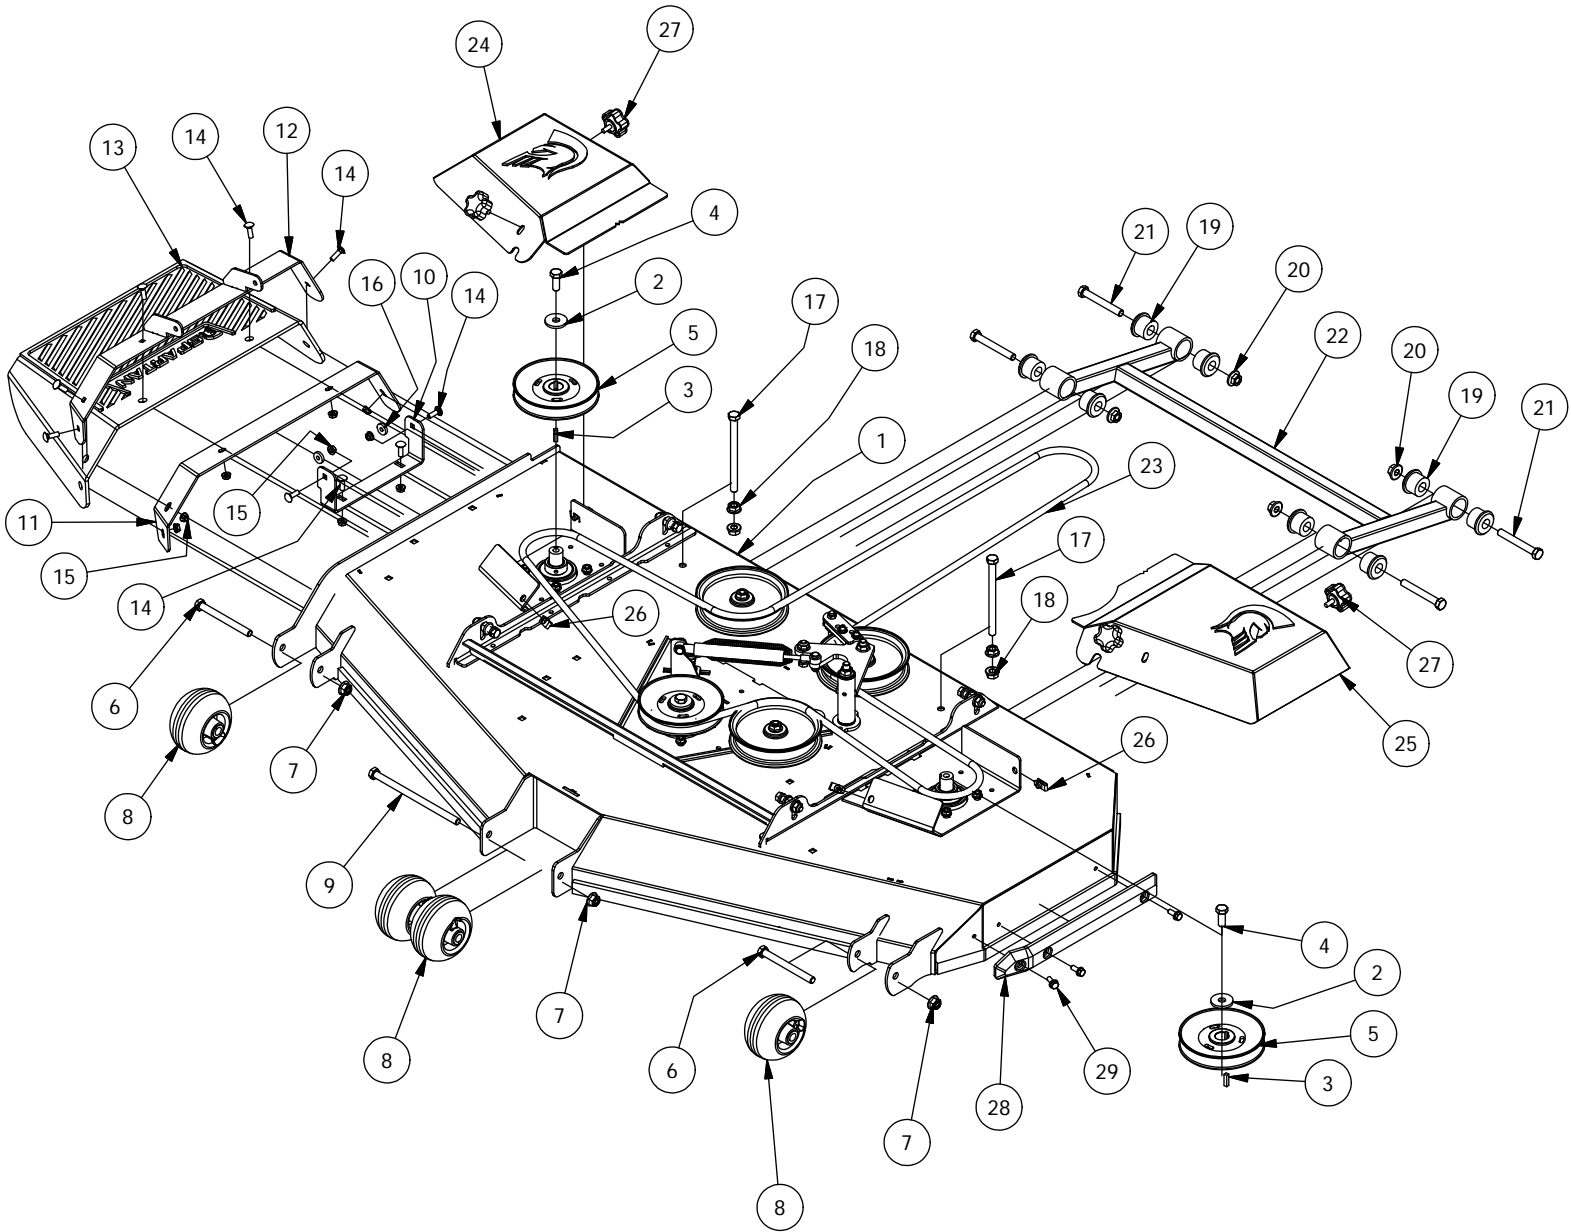

61" Deck Assembly-1

RZ 61 Deck assembly-1			
ITEM	QTY	PART NUMBER	DESCRIPTION
1	1	490-0043-00	RZ Mower 61" Deck Assembly
2	3	419-0003-00	1/2" X 1-5/8 BELLEVILLE CUP WASHER ZINC YELLOW
3	3	442-0001-00	1/4 X 1 SQUARE KEY STOCK
4	3	418-0006-00	1/2-20 X 1-1/4 HEX C/S GR 5 ZINC
5	3	433-0003-00	Deck Pulley 61"
6	2	418-0016-00	1/2-13 X 5 HEX C/S GR 2 ZINC YELLOW
7	4	413-0002-00	1/2-13 NYLON INSERT FLANGE LOCKNUT ZC YELLOW
8	4	422-0001-00	Anti-Scalp Wheel
9	1	418-0015-00	1/2-13 X 8-1/2 HEX C/S GR 2 ZINC YELLOW
10	1	439-0111-00	Mower Chute Mounting Bracket
11	1	439-0093-00	Mower Deck Chute Hinge Backer Bracket
12	1	490-0040-00	RZ Mower Deck Chute Hinge Assembly
13	1	481-0008-00	Mower Rubber Discharge Chute 2018
14	9	418-0060-00	5/16-18 X 1 CARRIAGE BOLT ZINC YELLOW
15	11	413-0027-00	5/16-18 NYLON INSERT FLANGE LOCKNUT ZC YELLOW
16	2	419-0006-00	.312 ID X .875 OD X .1875 THK F/W NYLON BLK
17	2	418-0044-00	1/2-13 X 6-1/2 HEX C/S GR 8 ZINC YELLOW
18	4	413-0005-00	1/2-13 HEX FLANGE NUT W/SERR ZINC YELLOW
19	8	732-2000-00	Large MTV A-Arm Bushing
20	4	413-0017-00	1/2-13 NYLON INSERT FLANGE LOCKNUT ZINC W/SERRATIONS
21	4	418-0021-00	1/2-13 X 3-3/4 HEX C/S GR 5 ZINC
22	1	490-0041-00	RZ Mower Deck Stabilizer Assembly
23	1	461-0002-00	61" Mower Deck Belt, HB x 167.9" Effective Length
24	1	414-0007-00	RZ 61" Deck Right Pulley Cover
25	1	414-0006-00	RZ 61" Deck Left Pulley Cover
26	4	413-0053-00	5/16 Cage Nut
27	4	445-0001-00	Lobed Knob w/ 5/16"-18 X .750" Stud
28	1	429-0001-00	Mower Nylon Deck Guard
29	3	418-0049-00	5/16-18 X 3/4 IND HWH TRI LOB ZINC