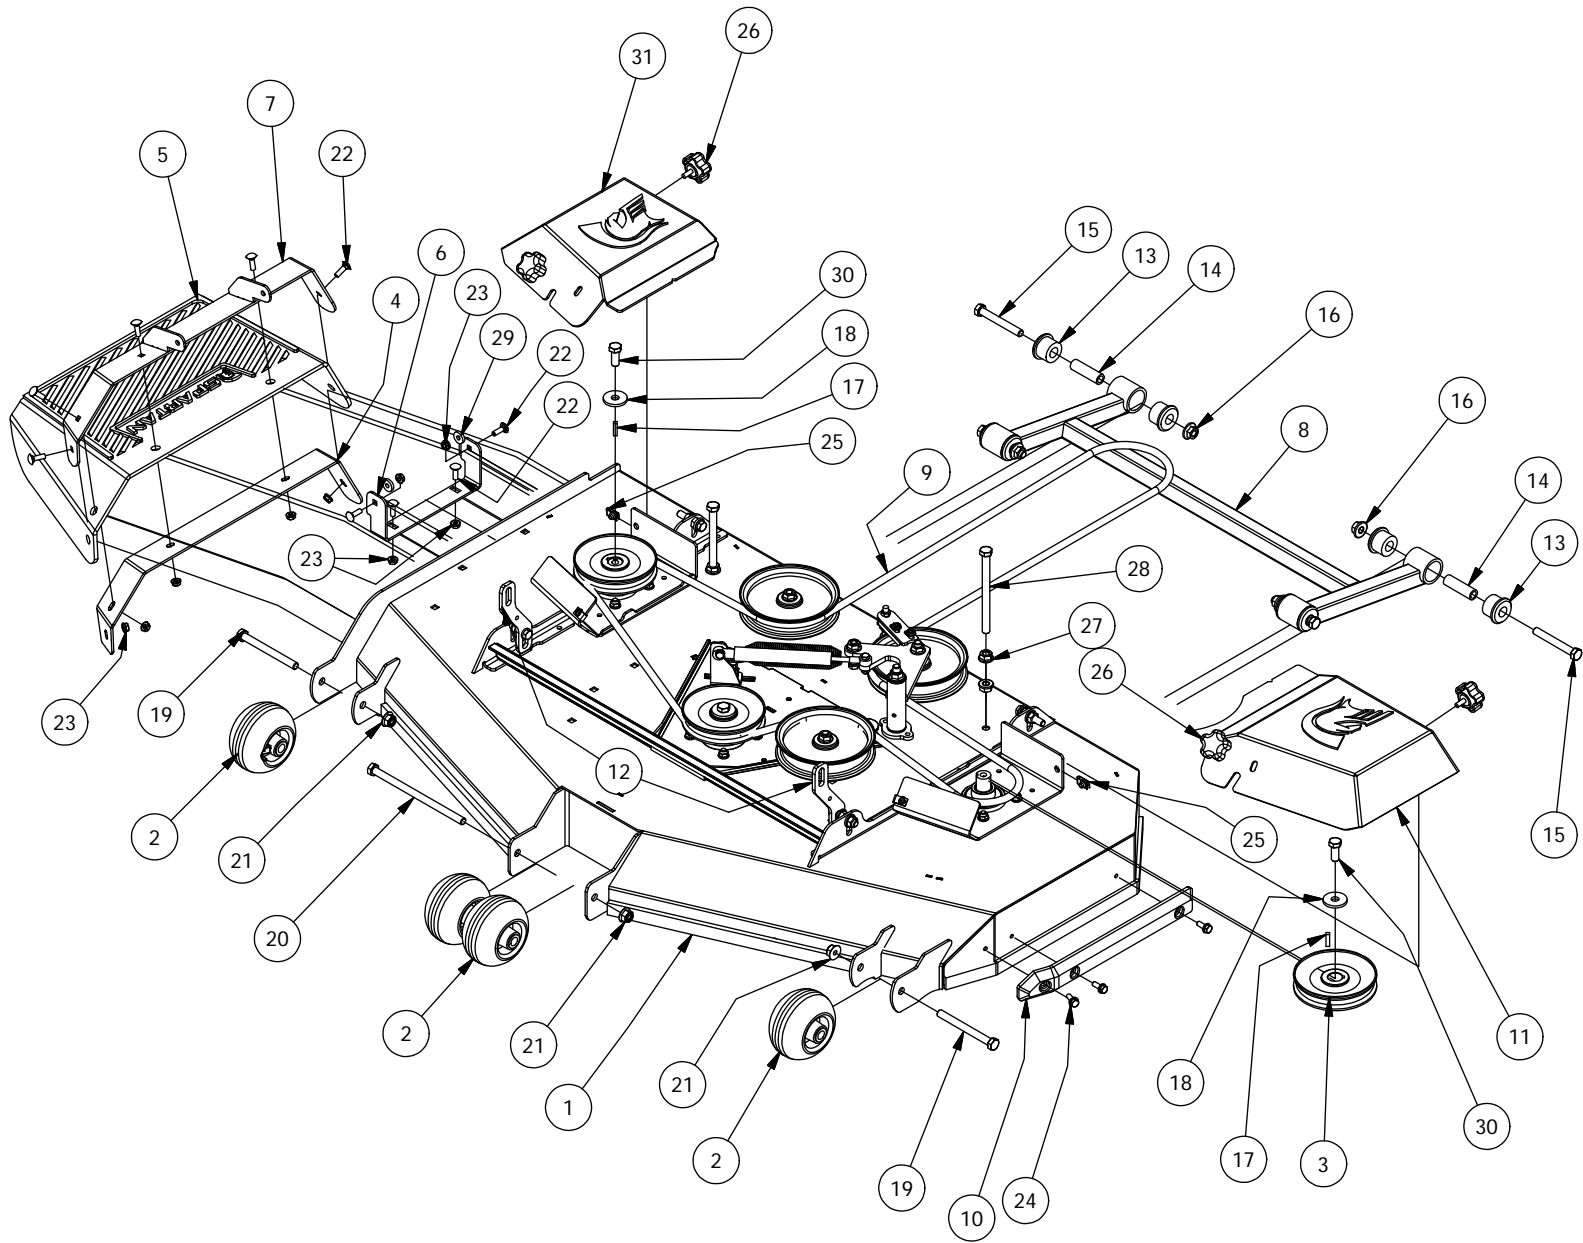

54" Deck Assembly-1

54" Deck Assembly-1			
ITEM	QTY	PART NUMBER	DESCRIPTION
1	1	490-0042-00	54 Low Cost Deck Assembly
2	4	422-0001-00	Anti-Scalp Wheel
3	3	433-0004-00	Deck Pulley 54"
4	1	439-0093-00	Mower Deck Chute Hinge Backer Bracket
5	1	481-0008-00	Mower Rubber Discharge Chute 2018
6	1	439-0111-00	Mower Chute Mounting Bracket
7	1	490-0040-00	RZ Mower Deck Chute Hinge Assembly
8	1	490-0041-00	RZ Mower Deck Stabilizer Assembly
9	1	461-0001-00	54" Mower Deck Belt, HB x 153.5" Effective Length
10	1	429-0001-00	Mower Nylon Deck Guard
11	1	414-0008-00	RZ 54" Deck Left Pulley Cover
12	2	435-0016-00	RZ Mower 54" Front Height Arm Connecting Link
13	8	732-2000-00	Large MTV A-Arm Bushing
14	4	732-2001-00	Large MTV A-Arm Bushing Sleeve
15	4	418-0021-00	1/2-13 X 3-3/4 HEX C/S GR 5 ZINC
16	4	413-0017-00	1/2-13 NYLON INSERT FLANGE LOCKNUT ZINC W/SERRATIONS
17	3	442-0001-00	1/4 X 1 SQUARE KEY STOCK
18	3	419-0003-00	1/2" X 1-5/8 BELLEVILLE CUP WASHER ZINC YELLOW
19	2	418-0016-00	1/2-13 X 5 HEX C/S GR 2 ZINC YELLOW
20	1	418-0015-00	1/2-13 X 8-1/2 HEX C/S GR 2 ZINC YELLOW
21	4	413-0002-00	1/2-13 NYLON INSERT FLANGE LOCKNUT ZC YELLOW
22	9	418-0060-00	5/16-18 X 1 CARRIAGE BOLT ZINC YELLOW
23	11	413-0027-00	5/16-18 NYLON INSERT FLANGE LOCKNUT ZC YELLOW
24	3	418-0049-00	5/16-18 X 3/4 IND HWH TRI LOB ZINC
25	4	413-0053-00	5/16 Cage Nut
26	4	445-0001-00	Lobed Knob w/ 5/16"-18 X .750" Stud
27	8	413-0005-00	1/2-13 HEX FLANGE NUT W/SERR ZINC YELLOW
28	2	418-0044-00	1/2-13 X 6-1/2 HEX C/S GR 8 ZINC YELLOW
29	2	419-0006-00	.312 ID X .875 OD X .1875 THK F/W NYLON BLK
30	3	418-0006-00	1/2-20 X 1-1/4 HEX C/S GR 5 ZINC
31	1	414-0009-00	RZ 54" Deck Right Pulley Cover