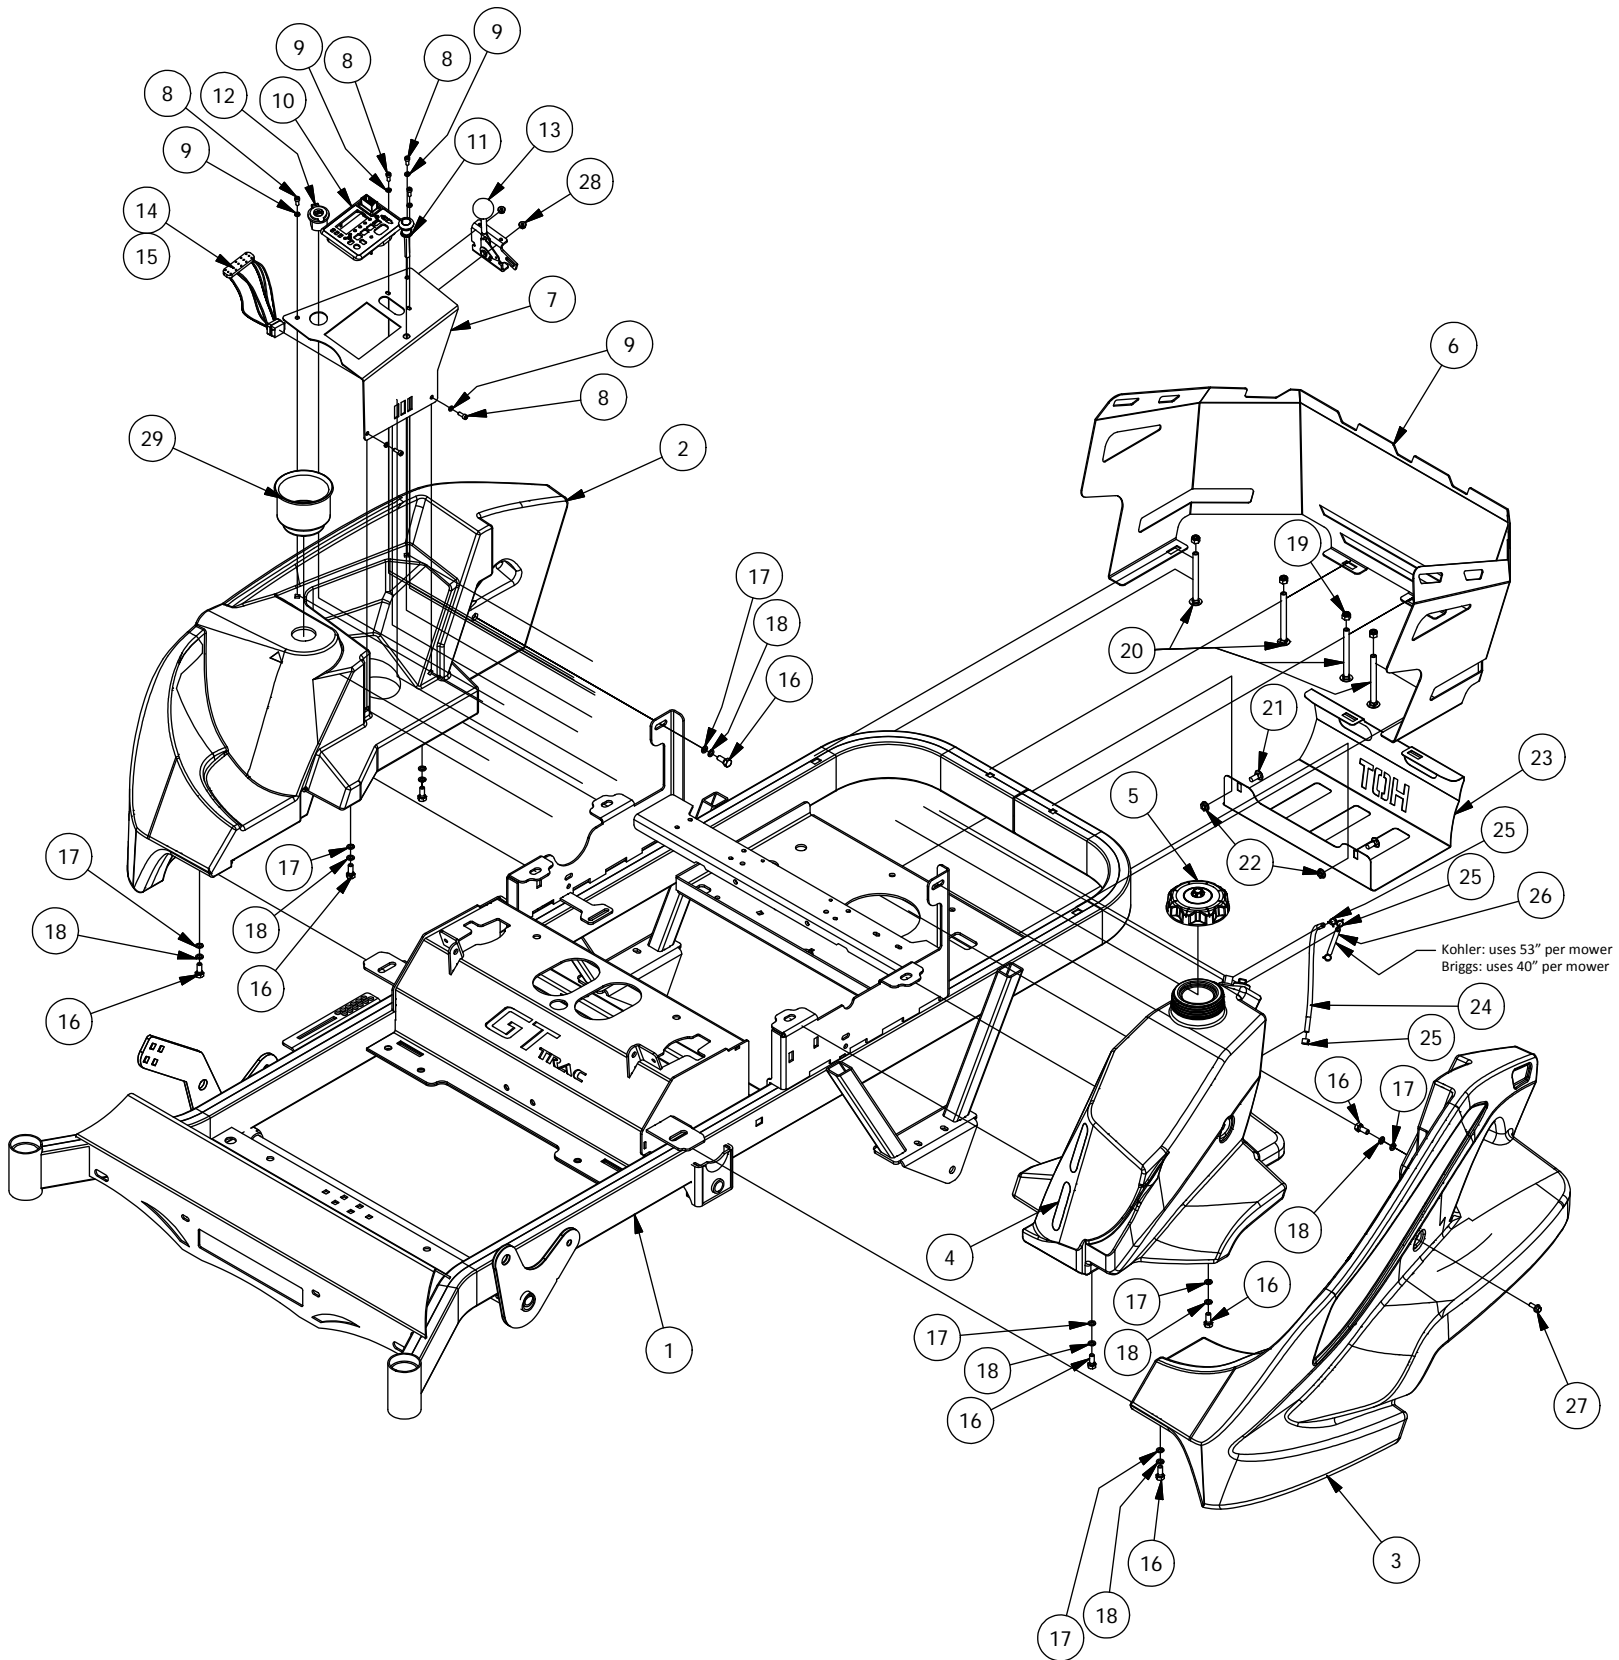

RZ Tuff Torq Gas Tank Assembly

RZ Tuff Torq Gas Tank Assembly			
ITEM	QTY	PART NUMBER	DESCRIPTION
1	1	490-0026-00	Mower RZ TTQ Frame Assembly
2	1	467-0018-00	Spartan RZ Right Fender
3	1	467-0019-00	Spartan RZ Left Fender
4	1	467-0017-00	Spartan RZ Gas Tank Assembly
5	1	467-0008-00	Tank Fill Neck Non-Venting Cap
6	1	439-0112-00	RZ Mower Engine Cowling
7	1	439-0022-00	Mower Control Panel Bracket
8	6	418-0055-00	10-24 X 1/2 SOCKET C/S 18-8 SS
9	6	419-0011-00	#10 SPLIT LOCKWASHER 18-8 SS
10	1	486-0004-00	Mower Control Console, Carbureted Engine
11	1	464-0002-00	Choke Cable
12	1	677-2075-00	12 Volt Auxilliary Plug
13	1	464-0001-00	Mower Throttle Cable Assembly w / Handle
14	1	486-0011-00	Mower B&S Commercial 25hp/27hp Harness
15	1	486-0013-00	Mower Kohler 7000 harness
16	8	418-0054-00	5/16-18 X 3/4 HEX C/S ZINC
17	8	419-0007-00	1/2 USS FLAT WASHER ZINC
18	8	419-0009-00	5/16 SPLIT LOCKWASHER ZINC
19	4	413-0013-00	3/8-16 NYLON INSERT FLANGE LOCKNUT ZINC
20	4	418-0018-00	3/8-16 X 4 CARRIAGE BOLT ZINC
21	2	418-0008-00	5/16-18 X 3/4 CARRIAGE BOLT ZINC
22	2	413-0006-00	5/16-18 HEX FLANGE NUT W/SERR ZINC
23	1	439-0115-00	RZ Mower Muffler Guard
24	1	751-1014-00	1/4 Fuel Line - Low Perm
25	4	472-0003-00	1/4 Spring Hose Clamp
26	1	451-0002-00	vapor vent line tube
27	1	418-0076-00	M6-1.0 X 16MM HEX FLANGE BOLT ZINC YELLOW
28	2	413-0008-00	10-24 NYLON INSERT LOCKNUT 18-8 SS
29	1	780-2220-00	Cup Holder