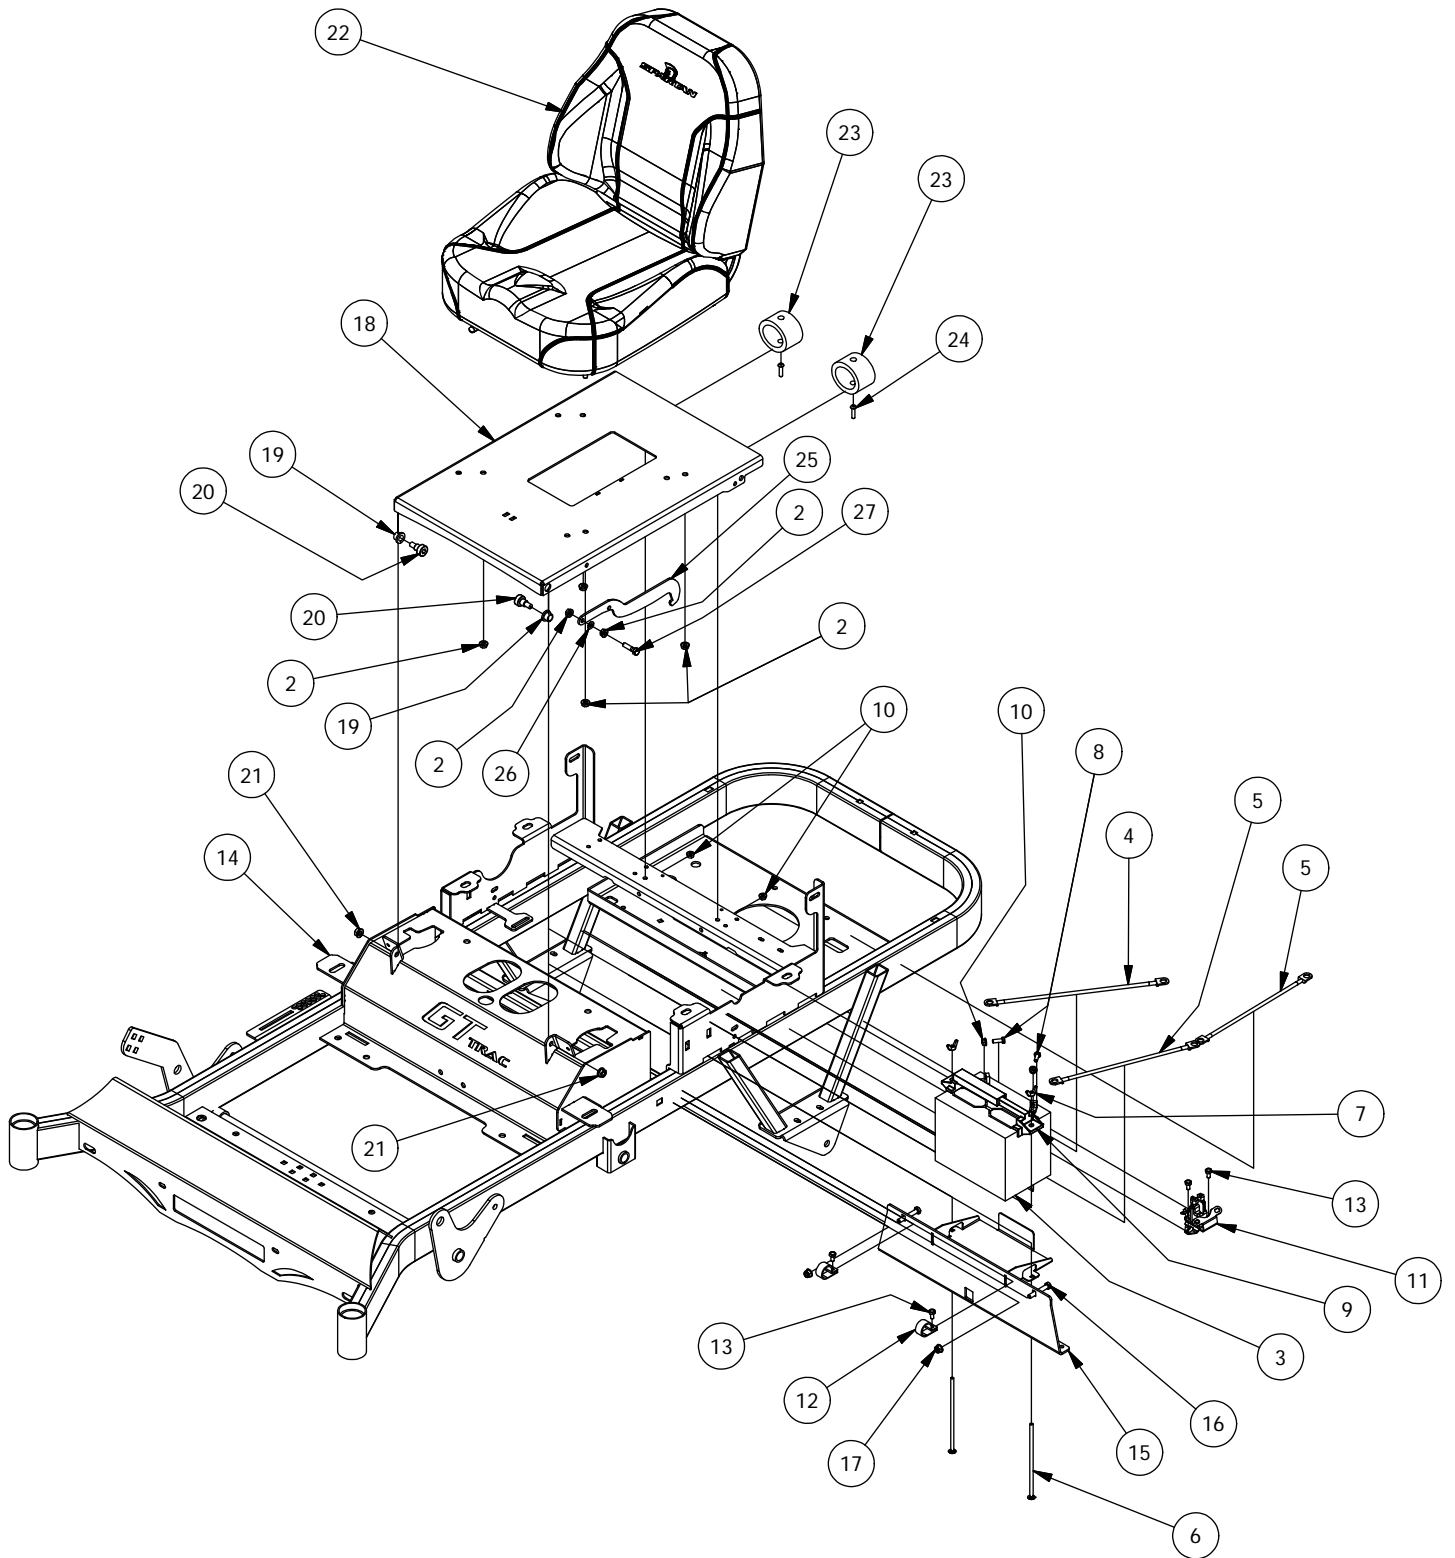

RZ TTQ Seat & Battery Assembly

RZ TTQ Seat & Battery Assembly			
ITEM	QTY	PART NUMBER	DESCRIPTION
1	1	490-0007-00	Mower RT Frame Assembly
2	6	413-0019-00	5/16-18 NYLON INSERT FLANGE L/NUT ZINC
3	1	468-1004-00	12-V Mower Starter Battery
4	1	486-0017-00	Mower Negative Battery Cable 28" long
5	2	486-0018-00	Mower Positive Battery Cable 12" long
6	2	418-0034-00	1/4-20 X 7 CARRIAGE BOLT ZINC
7	2	413-0025-00	1/4-20 WING NUT ZINC
8	2	418-0035-00	1/4-20 X 3/4 HEX C/S GR 2 ZINC
9	1	443-0001-00	Battery Hold Down
10	4	413-0026-00	1/4-20 NYLON INSERT FLANGE L/NUT ZINC
11	1	486-0002-00	Mower Starter Solenoid
12	2	472-0002-00	1/2" CUSHIONED LOOP CLAMP
13	4	418-0025-00	1/4-20 X 1/2 HWH SLOT TYPE F TCS ZINC
14	1	490-0026-00	Mower RZ TTQ Frame Assembly
15	1	490-0027-00	Mower TTQ Battery Box Assembly
16	2	618-2071-00	5/16-18X 2" Hex Head Cap Screw
17	2	613-8049-00	5/16-18 Nylon Insert Flange Nut Zinc Orange Nylon
18	1	439-0113-00	RZ Mower Seat Brtk
19	2	410-0010-00	1/2" ID X 5/8" OD X 1/2" LENGTH FLANGE BUSHING
20	2	418-0038-00	1/2 X 1/2 SOCKET SHOULDER BOLT ZC YELLOW
21	2	413-0029-00	3/8-16 NYLON INSERT FLANGE L/NUT ZC YELLOW
22	1	471-0009-00	RZ seat
23	2	487-0004-00	Seat Suspension Elastomer GBR-7
24	2	418-0039-00	1/4-20 X 1 BUTTON SOCKET C/S
25	1	439-0065-00	Mower Seat Latch Hook
26	1	419-0016-00	5/16" ID X 5/8" OD X 1/16" THK BRONZE WASHER
27	1	418-0036-00	5/16-18 X 1-1/4 HEX TAP BOLT ZINC GR8