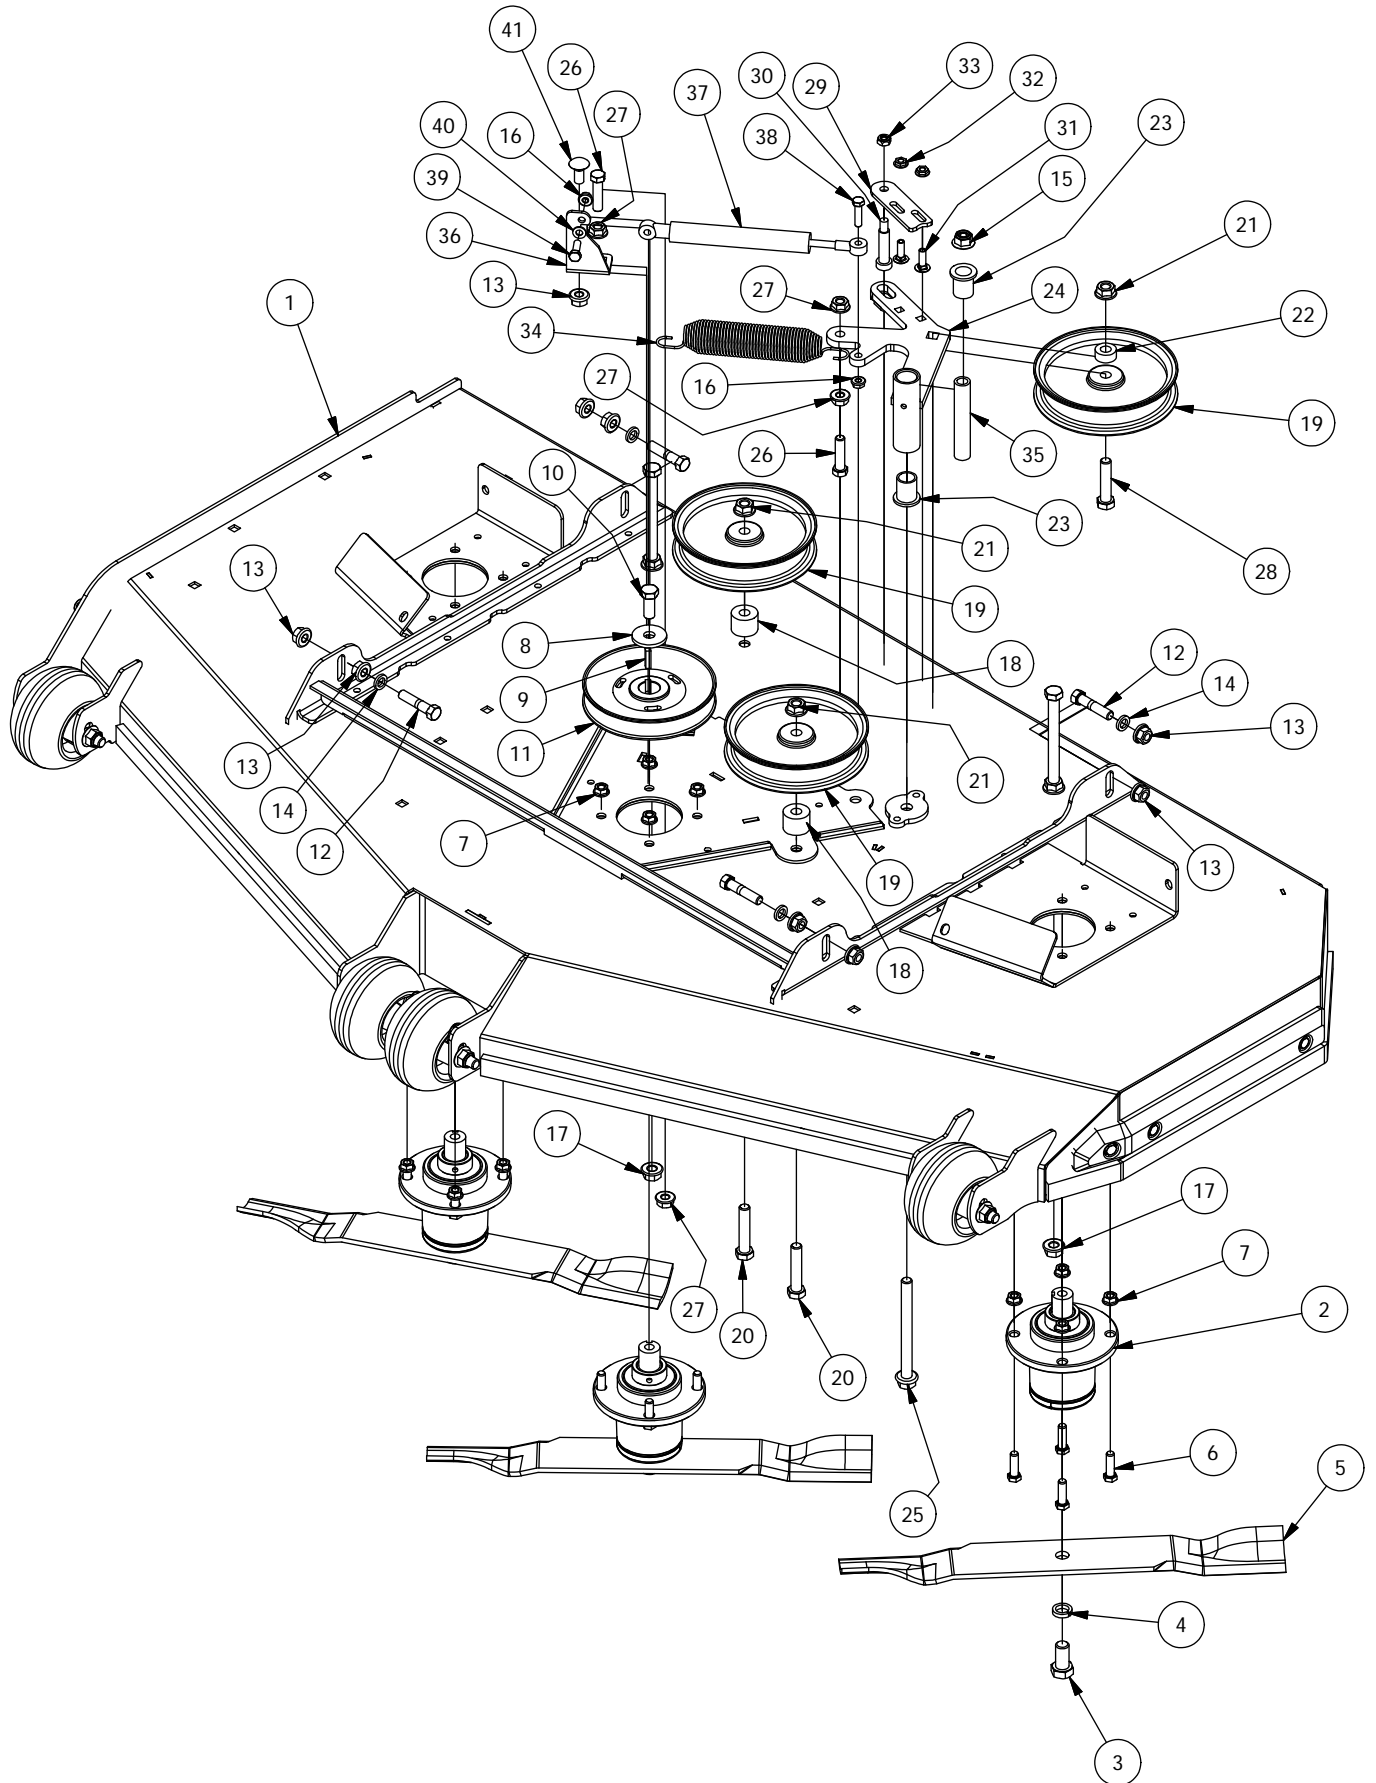

61" Deck Assembly-2

RZ 61 Deck assembly-2			
ITEM	QTY	PART NUMBER	DESCRIPTION
1	1	490-0043-00	RZ Mower 61" Deck Assembly
2	3	437-0006-00	RZ Mower Deck Spindle Assy
3	3	418-0007-00	5/8-18 X 1-1/4 HEX C/S GR 5 ZINC
4	3	419-0004-00	5/8 SPLIT LOCKWASHER ZINC
5	3	438-0002-00	61" Mower Deck Blade
6	12	418-0005-00	3/8-16 x 1-1/4 Hex Bolt GR5
7	12	413-0004-00	3/8-16 HEX FLANGE NUT W/SERR ZINC
8	3	419-0003-00	1/2" X 1-5/8 BELLEVILLE CUP WASHER ZINC YELLOW
9	3	442-0001-00	1/4 X 1 SQUARE KEY STOCK
10	3	418-0006-00	1/2-20 X 1-1/4 HEX C/S GR 5 ZINC
11	3	433-0003-00	Deck Pulley 61"
12	4	418-0046-00	7/16-14 X 2 HEX C/S GR 5 ZINC YELLOW
13	9	413-0011-00	7/16-14 HEX FLANGE NUT W/SERR ZINC YELLOW
14	4	419-0010-00	.443 ID X .750 OD X .125 THK NYLON BLACK
15	4	413-0002-00	1/2-13 NYLON INSERT FLANGE LOCKNUT ZC YELLOW
16	11	413-0027-00	5/16-18 NYLON INSERT FLANGE LOCKNUT ZC YELLOW
17	4	413-0005-00	1/2-13 HEX FLANGE NUT W/SERR ZINC YELLOW
18	2	425-0002-00	Mower Deck Idler Spacer
19	3	433-0007-00	Mower 6-3/4" Deck Idler Pulley
20	2	418-0014-00	1/2-13 X 2-1/2 HEX FLANGE BOLT GR 8 ZC YELLOW
21	3	413-0010-00	1/2-13 HEX FLANGE NUT W/SERR ZINC
22	1	425-0007-00	Mower IDLER PULLEY SPACER
23	2	410-0007-00	3/4" ID X 15/16" OD X 1-1/8" LENGTH FLANGE BUSHING
24	1	490-0019-00	Mower Deck Idler Pulley Arm Assembly
25	1	418-0009-00	1/2-13 X 5-1/2 HEX FLANGE BOLT GR 8 ZY
26	2	418-0011-00	7/16-14 X 1-3/4 HEX C/S GR 2 ZINC (NOT A/T)
27	4	413-0001-00	7/16-14 HEX FLANGE NUT W/SERR ZINC
28	1	418-0012-00	1/2-13 X 2-1/4 HEX C/S GR 5 ZINC
29	1	439-0257-00	Deck Idler Pulley Belt Retainer Brkt
30	1	618-6064-00	12"X1-3/4" Shoulder Bolt
31	2	418-0010-00	5/16-18 X 1 CARRIAGE BOLT ZINC
32	2	413-0006-00	5/16-18 HEX FLANGE NUT W/SERR ZINC
33	1	613-2004-00	3/8"-16 Nyloc Jam Nut
34	1	434-0005-00	Deck/pump idler spring
35	1	425-0006-00	Mower Inner Idler Spacer
36	1	439-0335-00	Deck Belt Idler Damper Mounting Bracket
37	1	434-0009-00	Idler Gas Spring
38	1	418-0109-00	5/16- 18 x 1 1/4 Hex C/S (GR.8) ZC/Yel
39	1	418-0108-00	51/6 x1 Hex C/S (GR8) ZC/Yel
40	1	419-0016-00	5/16" ID X 5/8" OD X 1/16" THK BRONZE WASHER
41	1	418-0017-00	7/16-14 X 1 CARRIAGE BOLT ZINC