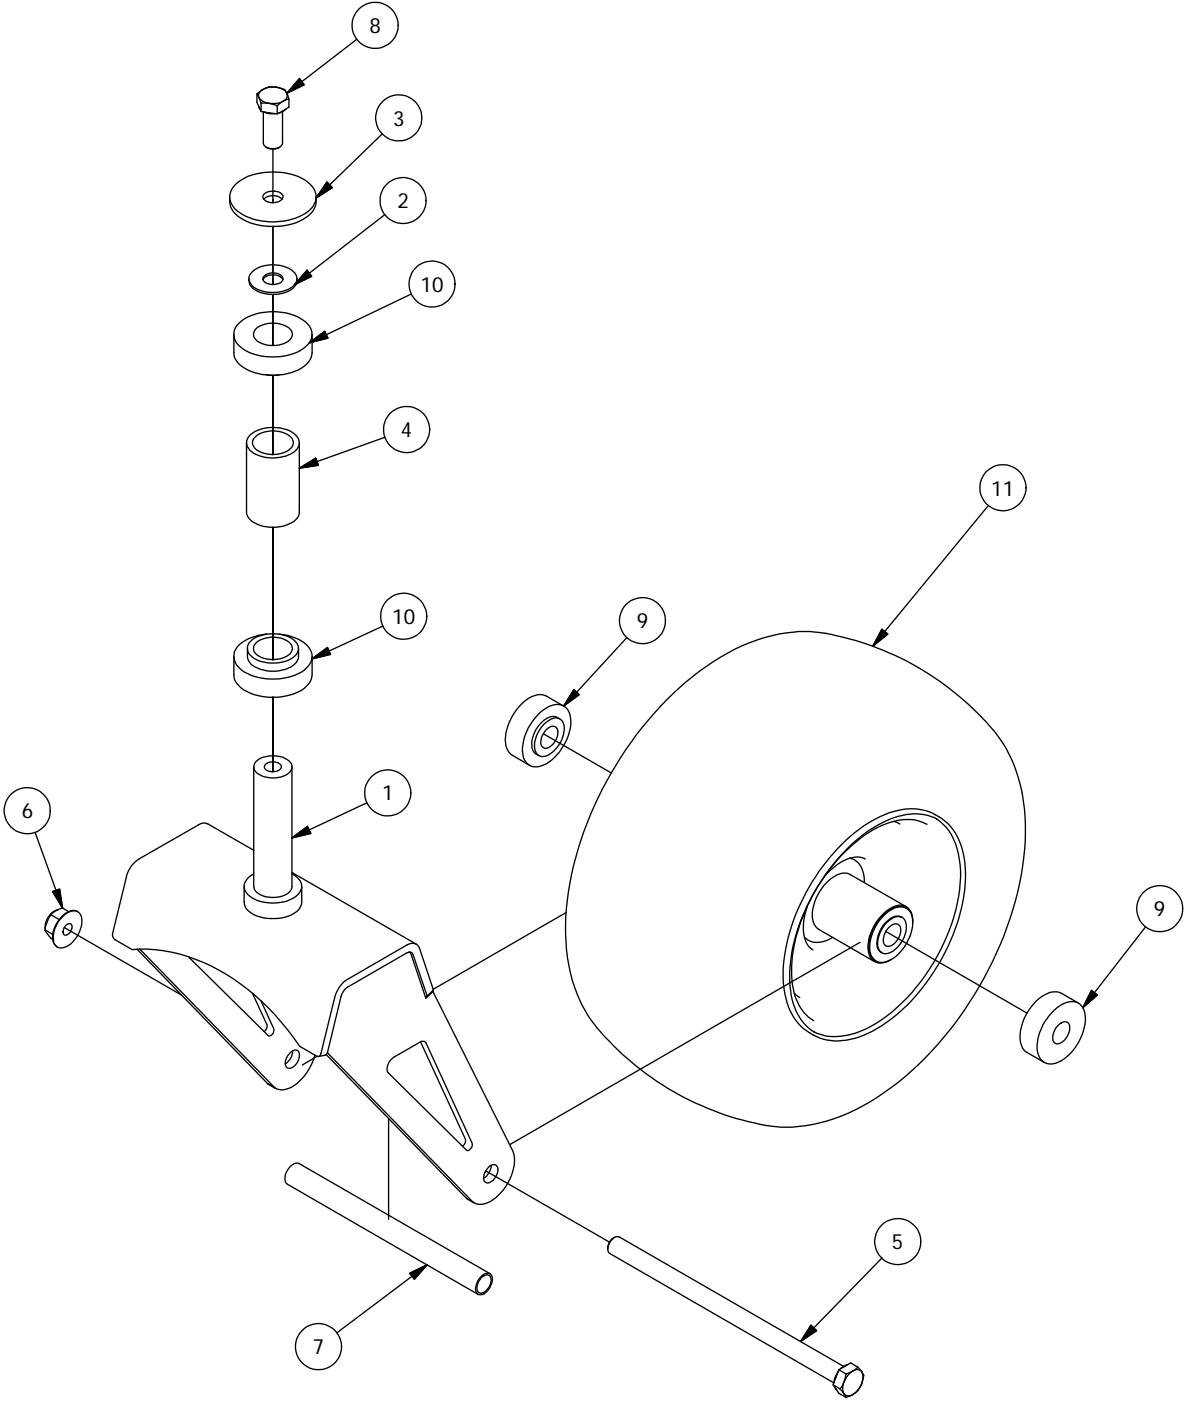

Spartan Mower
Parts Manual RZ Tuff Torq

Revision Date 3-23-19

TABLE OF CONTENTS

Front Fork Assembly.....	3
Brake and Floor Board assembly.....	4-5
Clutch & Height Indicator Assembly.....	6-7
Drive Arm Assemblies.....	8-9
Seat Frame and Battery Assemblies.....	10-11
Gas Tank Assembly.....	12-13
Transmission Assembly.....	14-15
Kohler Engine Assembly.....	16
B&S 724CC, 25 HP.....	17
54" Deck Assembly-1.....	18-19
54" Deck Assembly-2.....	20-21
61" Deck Assembly-1.....	22-23
61" Deck Assembly-2.....	24-25
Spindle Assembly.....	26
Decals.....	27

Parts List			
ITEM	QTY	PART NUMBER	DESCRIPTION
1	1	490-0046-00	RZ Caster Fork Assembly
2	1	419-0002-00	1/2 FENDER WASHER 1-1/4" OD ZINC
3	1	426-0006-00	Mower Caster Shaft Washer
4	1	425-0011-00	Mower Bearing Retainer Spacer
5	1	418-0003-00	1/2-13 X 8-1/2 HEX C/S GR 5 ZINC YELLOW
6	1	413-0002-00	1/2-13 NYLON INSERT FLANGE LOCKNUT ZC YELLOW
7	1	425-0010-00	Mower Caster Fork Wheel Spacer
8	1	418-0006-00	1/2-20 X 1-1/4 HEX C/S GR 5 ZINC
9	2	410-0018-00	RZ Mower Caster Wheel Bearing
10	2	410-0006-00	Mower Caster Shaft Bearing
11	1	422-0027-00	RZ Alternate Front Caster Wheel Assembly