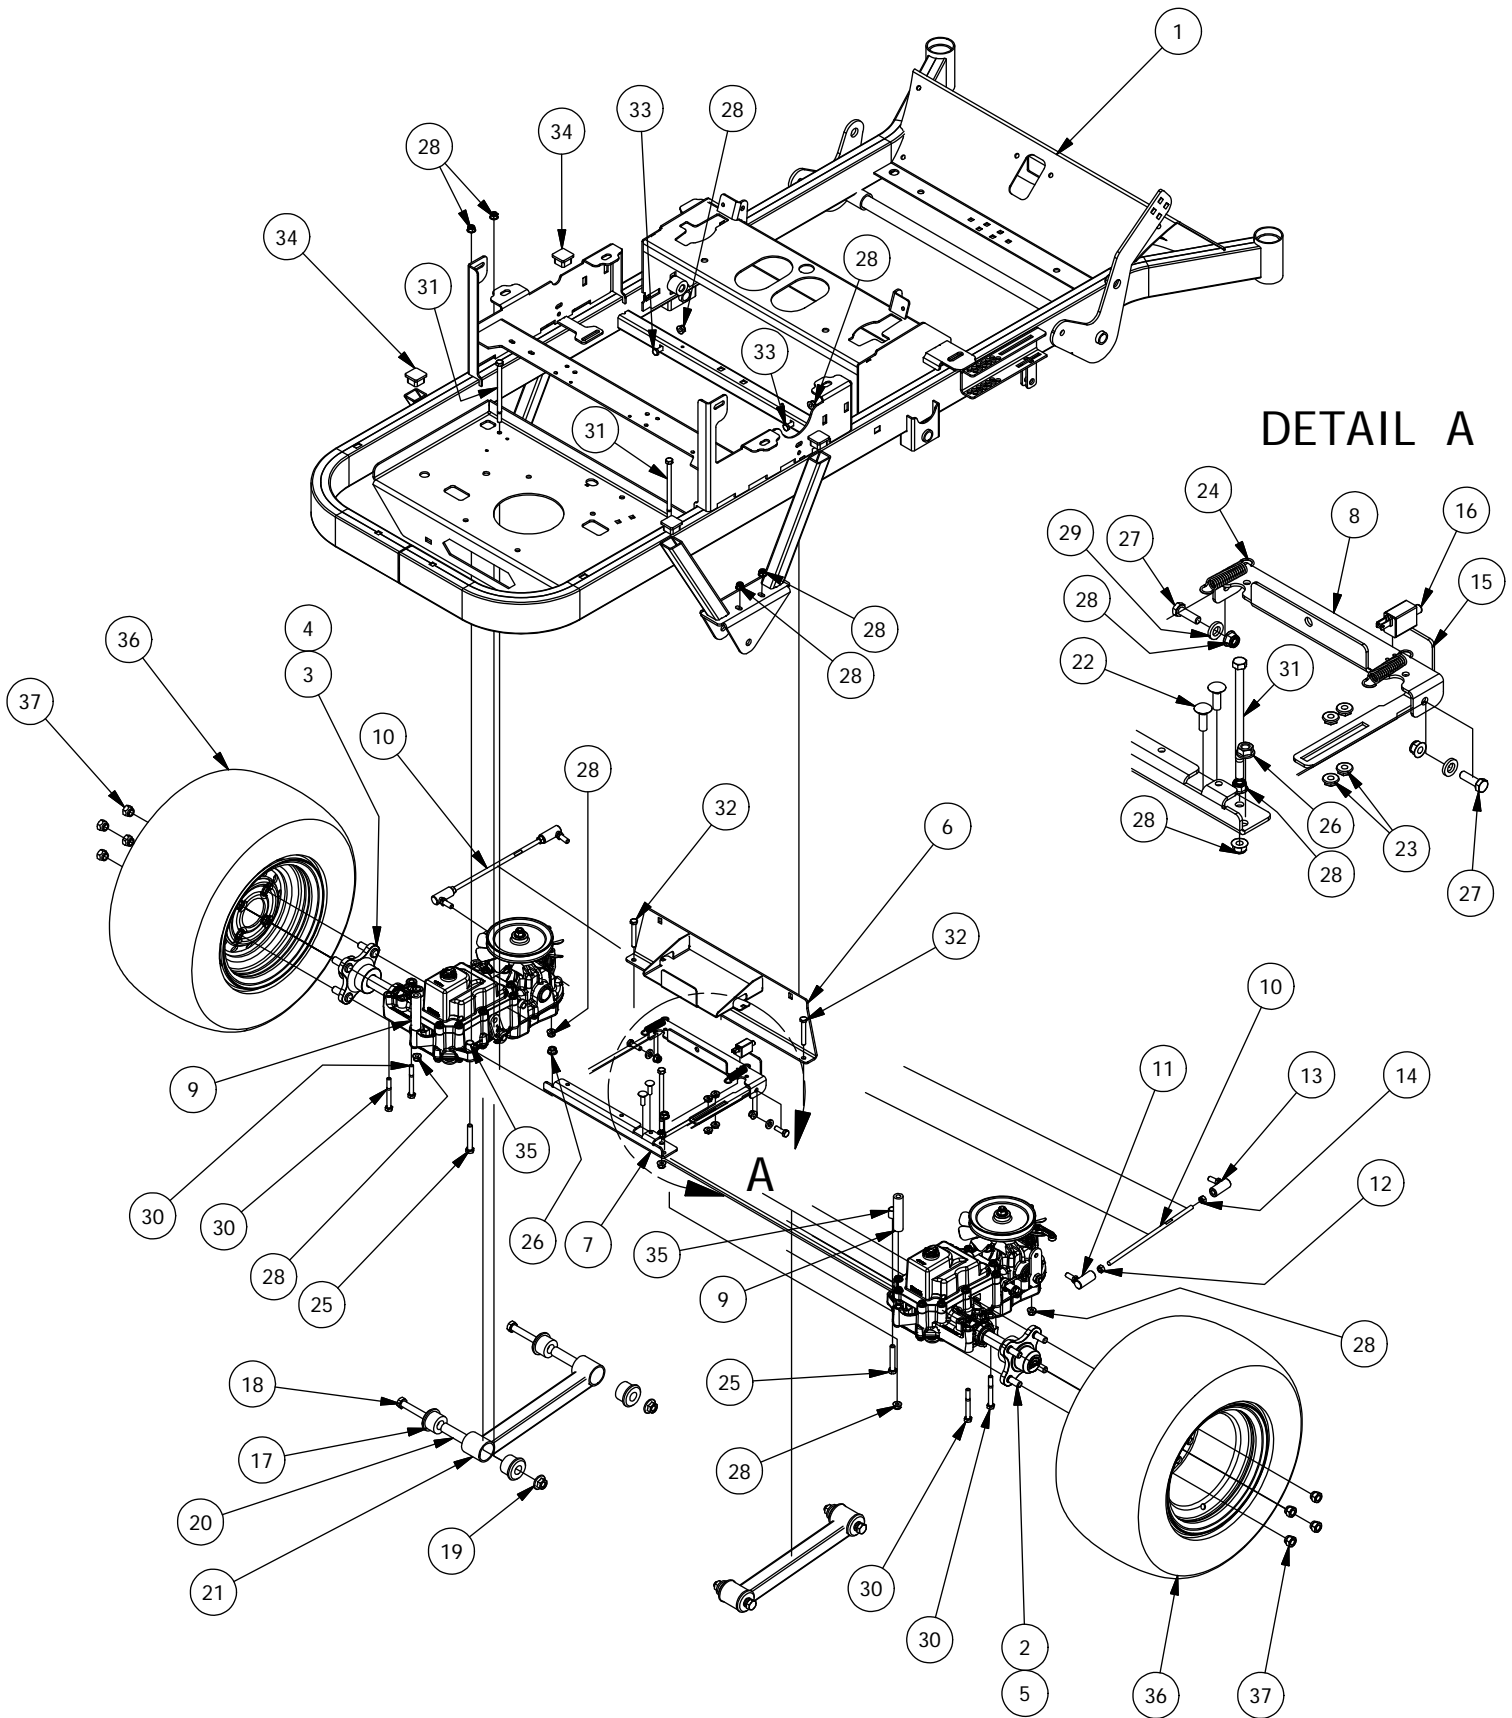

RZ Tuff Torq Transaxle Assembly

RZ Tuff Torq Transaxle Assembly			
ITEM	QTY	PART NUMBER	DESCRIPTION
1	1	490-0026-00	Mower RZ TTQ Frame Assembly
2	1	450-0011-00	TZ-300 Right Side Hydrostatic Transmission
3	1	450-0012-00	TZ-300 Left Side Hydrostatic Transmission
4	1	450-0014-00	TZ-400 Left Side Hydrostatic Transmission
5	1	450-0013-00	TZ-400 Right Side Hydrostatic Transmission
6	1	490-0027-00	Mower TTQ Battery Box Assembly
7	1	439-0098-00	Mower TTQ Transmission Mount Brace
8	1	439-0018-00	Mower TTQ Brake Rod Bracket
9	2	425-0023-00	Mower TTQ Hydrostatic Transmission rear spacer
10	2	435-0020-00	Mower Drive Arm Rod TTQ 400 & 300 Trasmission
11	2	410-0001-00	Control Arm Rod End, Right
12	2	413-0035-00	5/16-24 HEX NUT ZINC
13	2	410-0002-00	Control Arm Rod End, Left
14	2	413-0003-00	5/16 Hex Nut Left hand thread
15	1	439-0066-00	Mower Standard Transmission Brake Interlock Bracket
16	1	486-0030-00	Safety Switch
17	8	732-2000-00	Large MTV A-Arm Bushing
18	4	418-0021-00	1/2-13 X 3-3/4 HEX C/S GR 5 ZINC
19	4	413-0017-00	1/2-13 NYLON INSERT FLANGE LOCKNUT ZINC W/SERRATIONS
20	4	732-2001-00	Large MTV A-Arm Bushing Sleeve
21	2	490-0047-00	2019 all RZ Deck Stabilizer assembly
22	2	418-0010-00	5/16-18 X 1 CARRIAGE BOLT ZINC
23	8	413-0006-00	5/16-18 HEX FLANGE NUT W/SERR ZINC
24	2	434-0003-00	Brake Pedal Release Spring
25	2	418-0107-00	3/8-16 X 2-1/4 HEX FLANGE BOLT GR 8 ZC YELLOW
26	3	413-0020-00	3/8-16 HEX FLANGE NUT W/SERR ZINC YELLOW
27	2	418-0108-00	5/16 x1 Hex C/S (GR8) ZC/Yel
28	14	613-8049-00	5/16-18 Nylon Insert Flange Nut Zinc Orange Nylon
29	2	419-0015-00	3/8" ID X 3/4" OD X 1/8" THK BRONZE WASHER
30	4	418-0093-00	5/16-18 UNC-2.75 Hex Bolt TTQ Transmission
31	3	418-0092-00	5/16-18 UNC-5.5 Hex Bolt TTQ Transmission
32	2	618-2034-00	5/16" x 2-1/4" Hex Hd Cap Scr.
33	2	618-2071-00	5/16-18X 2" Hex Head Cap Screw
34	4	714-1002-00	1-1/4"x1-1/4" Black Tube Plug
35	2	725-1011-00	11/16"x 1/2" x 5/8" Spacer
36	2	422-0004-00	Mower TTQ Rear Wheel and Tire Assembly
37	8	413-0015-00	1/2-20 WHEEL NUT 60 DEGREE GR 5 ZINC