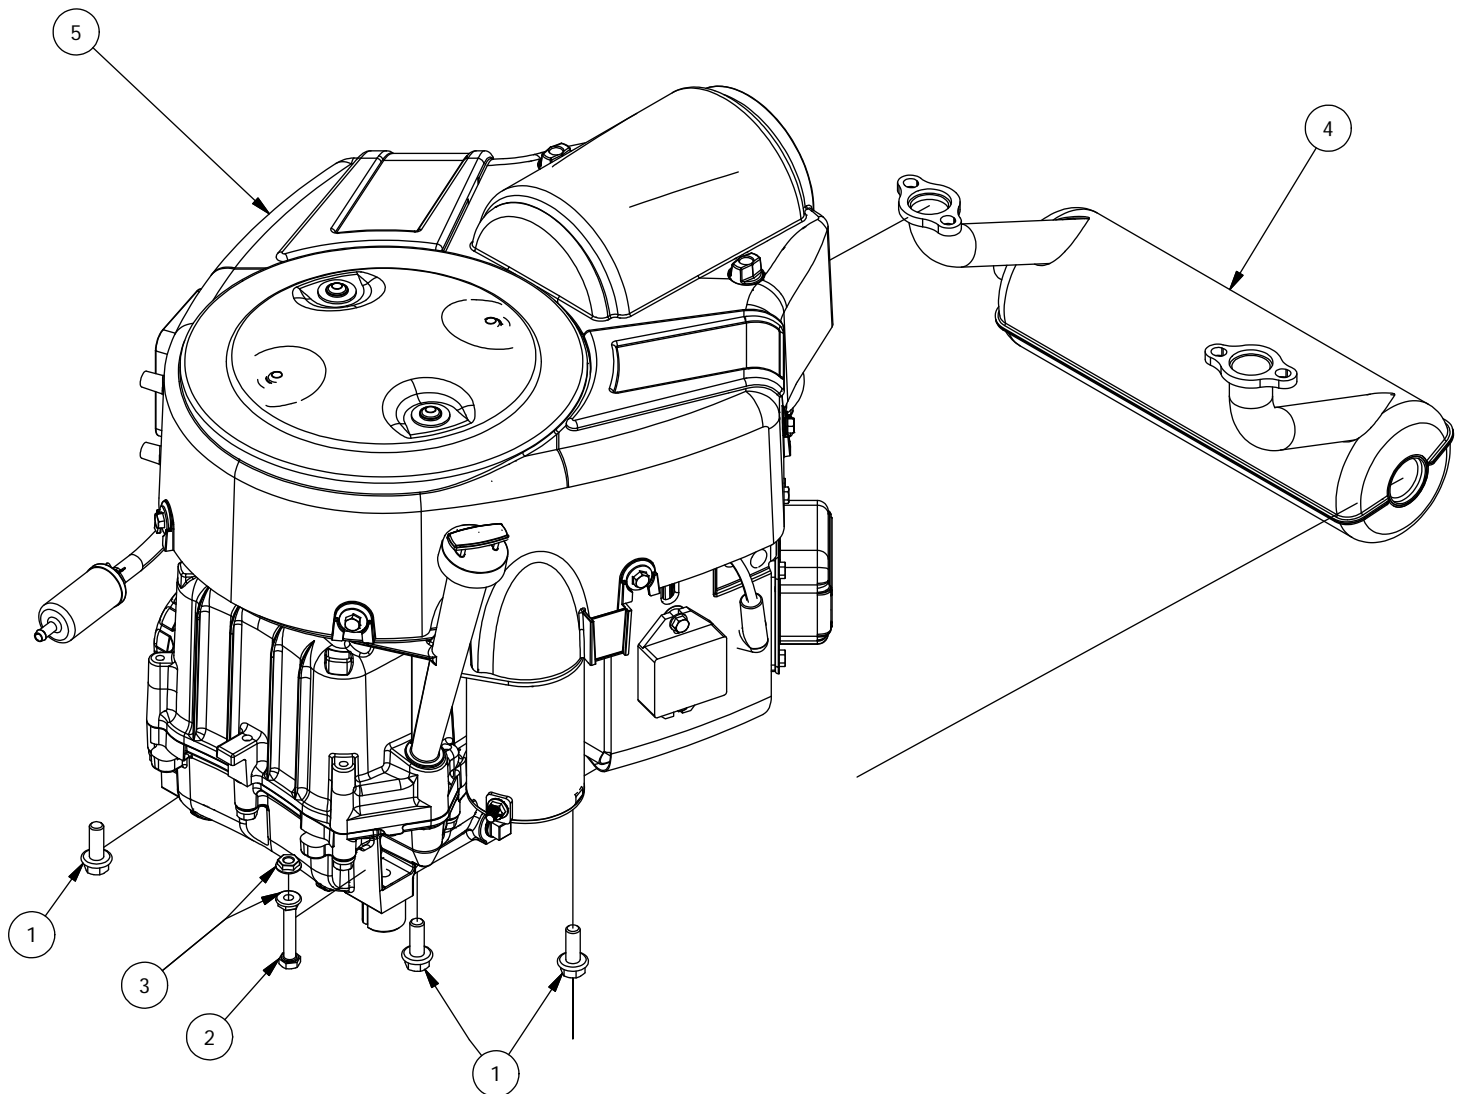

B&S 724CC, 25 HP			
ITEM	QTY	PART NUMBER	DESCRIPTION
1	3	418-0023-00	3/8-16 X 1-1/8 IND HWH W/SERR TRI LOB ZY
2	1	418-0024-00	5/16-18 X 1-3/4 HEX C/S GR 5 ZINC
3	2	413-0006-00	5/16-18 HEX FLANGE NUT W/SERR ZINC
4	1	415-0052-00	B&S 27 HP&25HP Exhaust
5	1	415-0007-00	B&S 810CC, 27 HP Commercial Series Engine