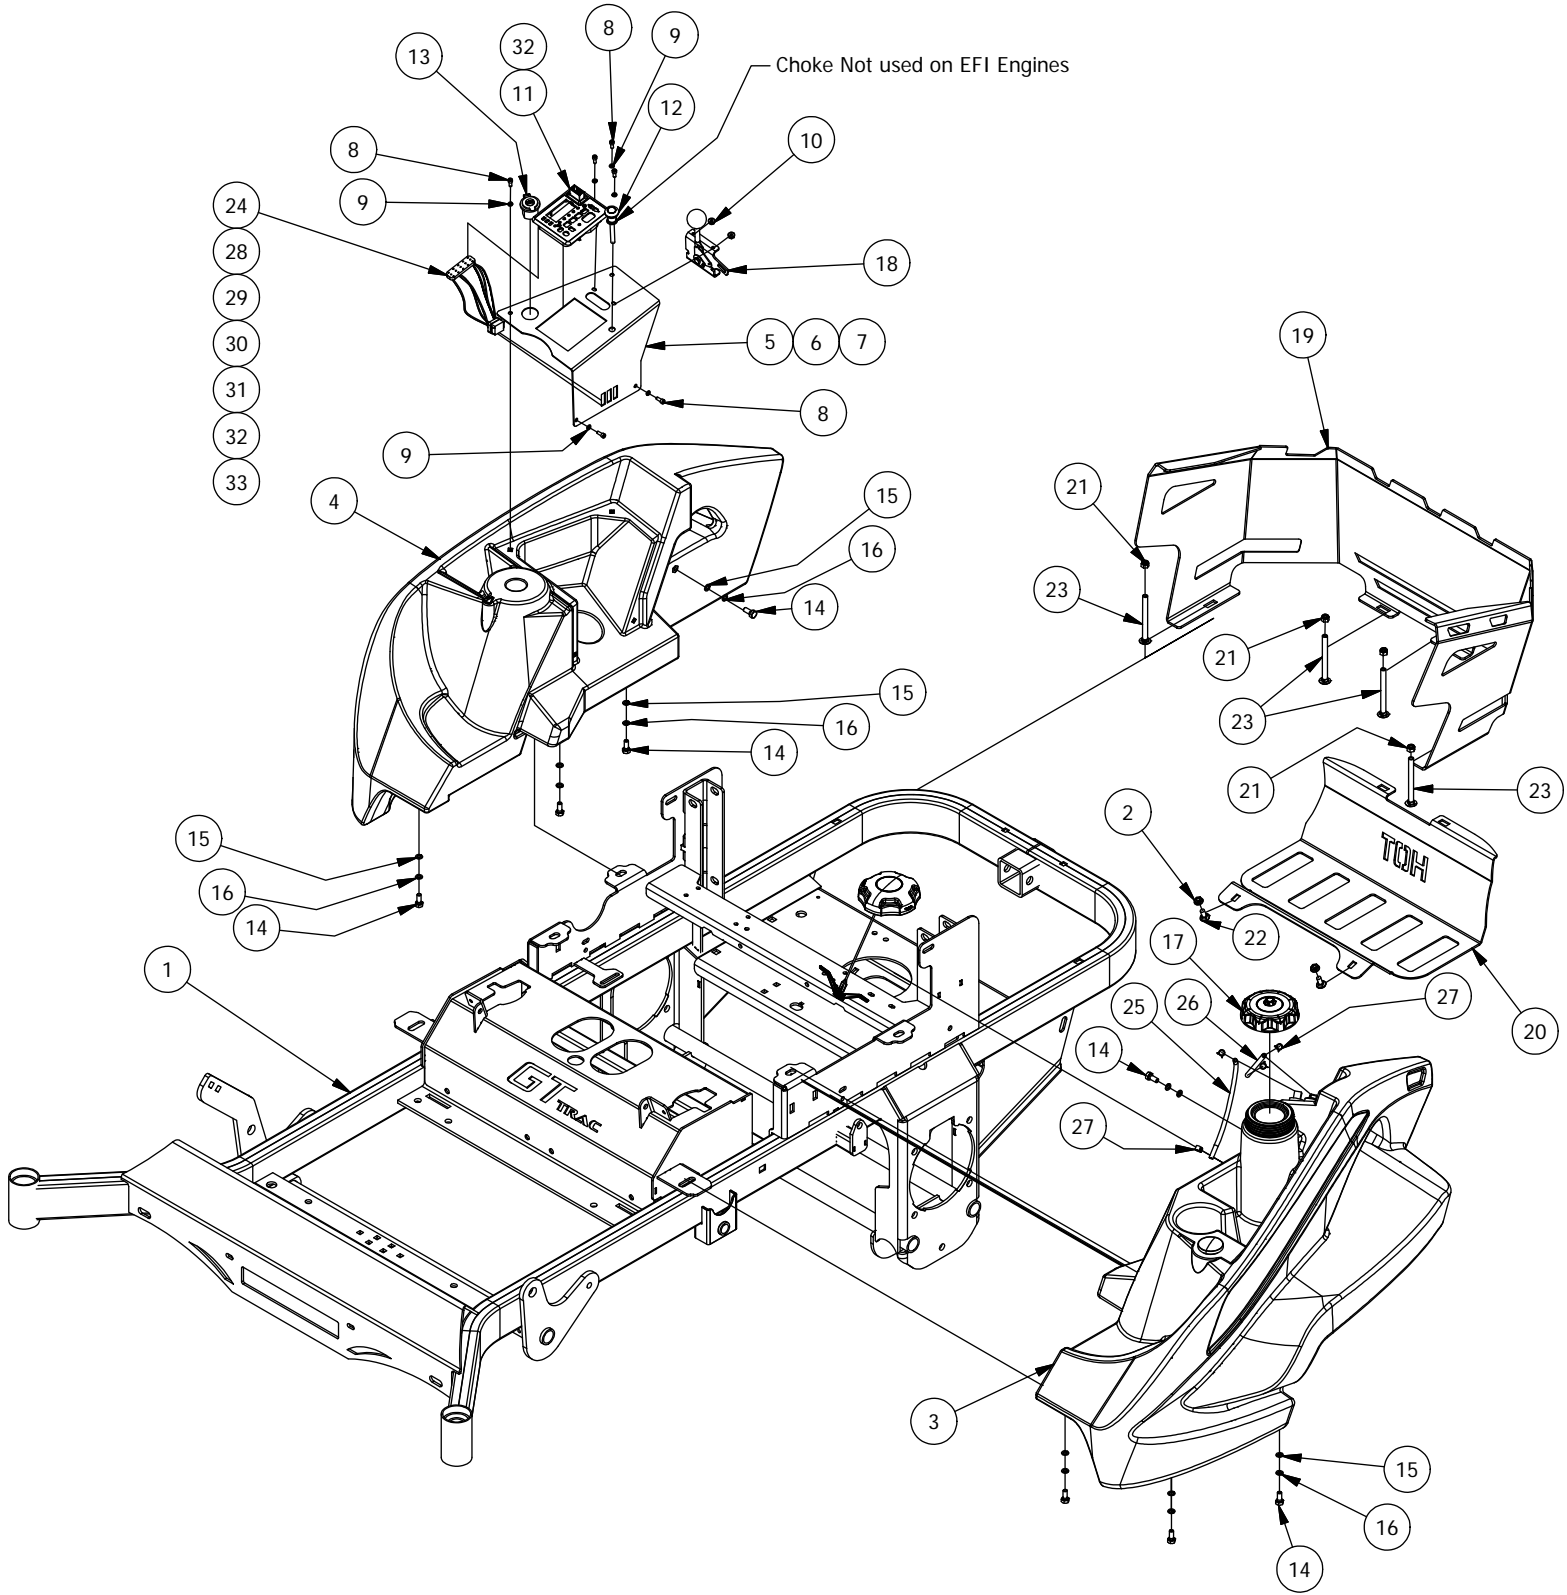

Gas Tank Assembly

Gas Tank Assembly			
ITEM	QTY	PART NUMBER	DESCRIPTION
1	1	490-0007-00	Mower RT Frame Assembly
2	2	413-0006-00	5/16-18 HEX FLANGE NUT W/SERR ZINC
3	1	467-0001-00	Gas Tank
4	1	467-0002-00	Console
5	1	439-0022-00	Mower Control Panel Bracket
6	1	439-0249-00	Mower Control Panel Brkt Machines w/o Choke
7	1	439-0096-00	Mower Control Panel Bracket, Mowers w/Kohler Confidant Engines
8	6	418-0055-00	10-24 X 1/2 SOCKET C/S 18-8 SS
9	6	419-0011-00	#10 SPLIT LOCKWASHER 18-8 SS
10	2	413-0008-00	10-24 NYLON INSERT LOCKNUT 18-8 SS
11	1	486-0004-00	Mower Control Console, Carbureted Engine
12	1	464-0002-00	Choke Cable
13	1	677-2075-00	12 Volt Auxilliary Plug
14	8	418-0054-00	5/16-18 X 3/4 HEX C/S ZINC
15	8	419-0007-00	1/2 USS FLAT WASHER ZINC
16	8	419-0009-00	5/16 SPLIT LOCKWASHER ZINC
17	1	467-0008-00	Tank Fill Neck Non-Venting Cap
18	1	464-0001-00	Mower Throttle Cable Assembly w / Handle
19	1	439-0064-00	Mower Engine Cowling
20	1	439-0006-00	Mower Muffler Guard
21	4	413-0013-00	3/8-16 NYLON INSERT FLANGE LOCKNUT ZINC
22	2	418-0008-00	5/16-18 X 3/4 CARRIAGE BOLT ZINC
23	4	418-0018-00	3/8-16 X 4 CARRIAGE BOLT ZINC
24	1	486-0010-00	Mower B&S Vanguard 32hp/36hp Harness
25	1	751-1014-00	1/4 Fuel Line - Low Perm
26	1	451-0002-00	vapor vent line tube
27	4	472-0003-00	1/4 Spring Hose Clamp
28	1	486-0011-00	Mower B&S Commercial 25hp/27hp Harness
29	1	486-0012-00	Mower Kohler Command Pro 824 EFI Harness
30	1	486-0013-00	Mower Kohler Confidant ZT740 / 7000 ZT745 Harness
31	1	486-0014-00	Mower Light Option Harness
32	1	486-0003-00	Mower Control Console, EFI Engine
33	1	486-0015-00	Mower Deck Lift Option Harness