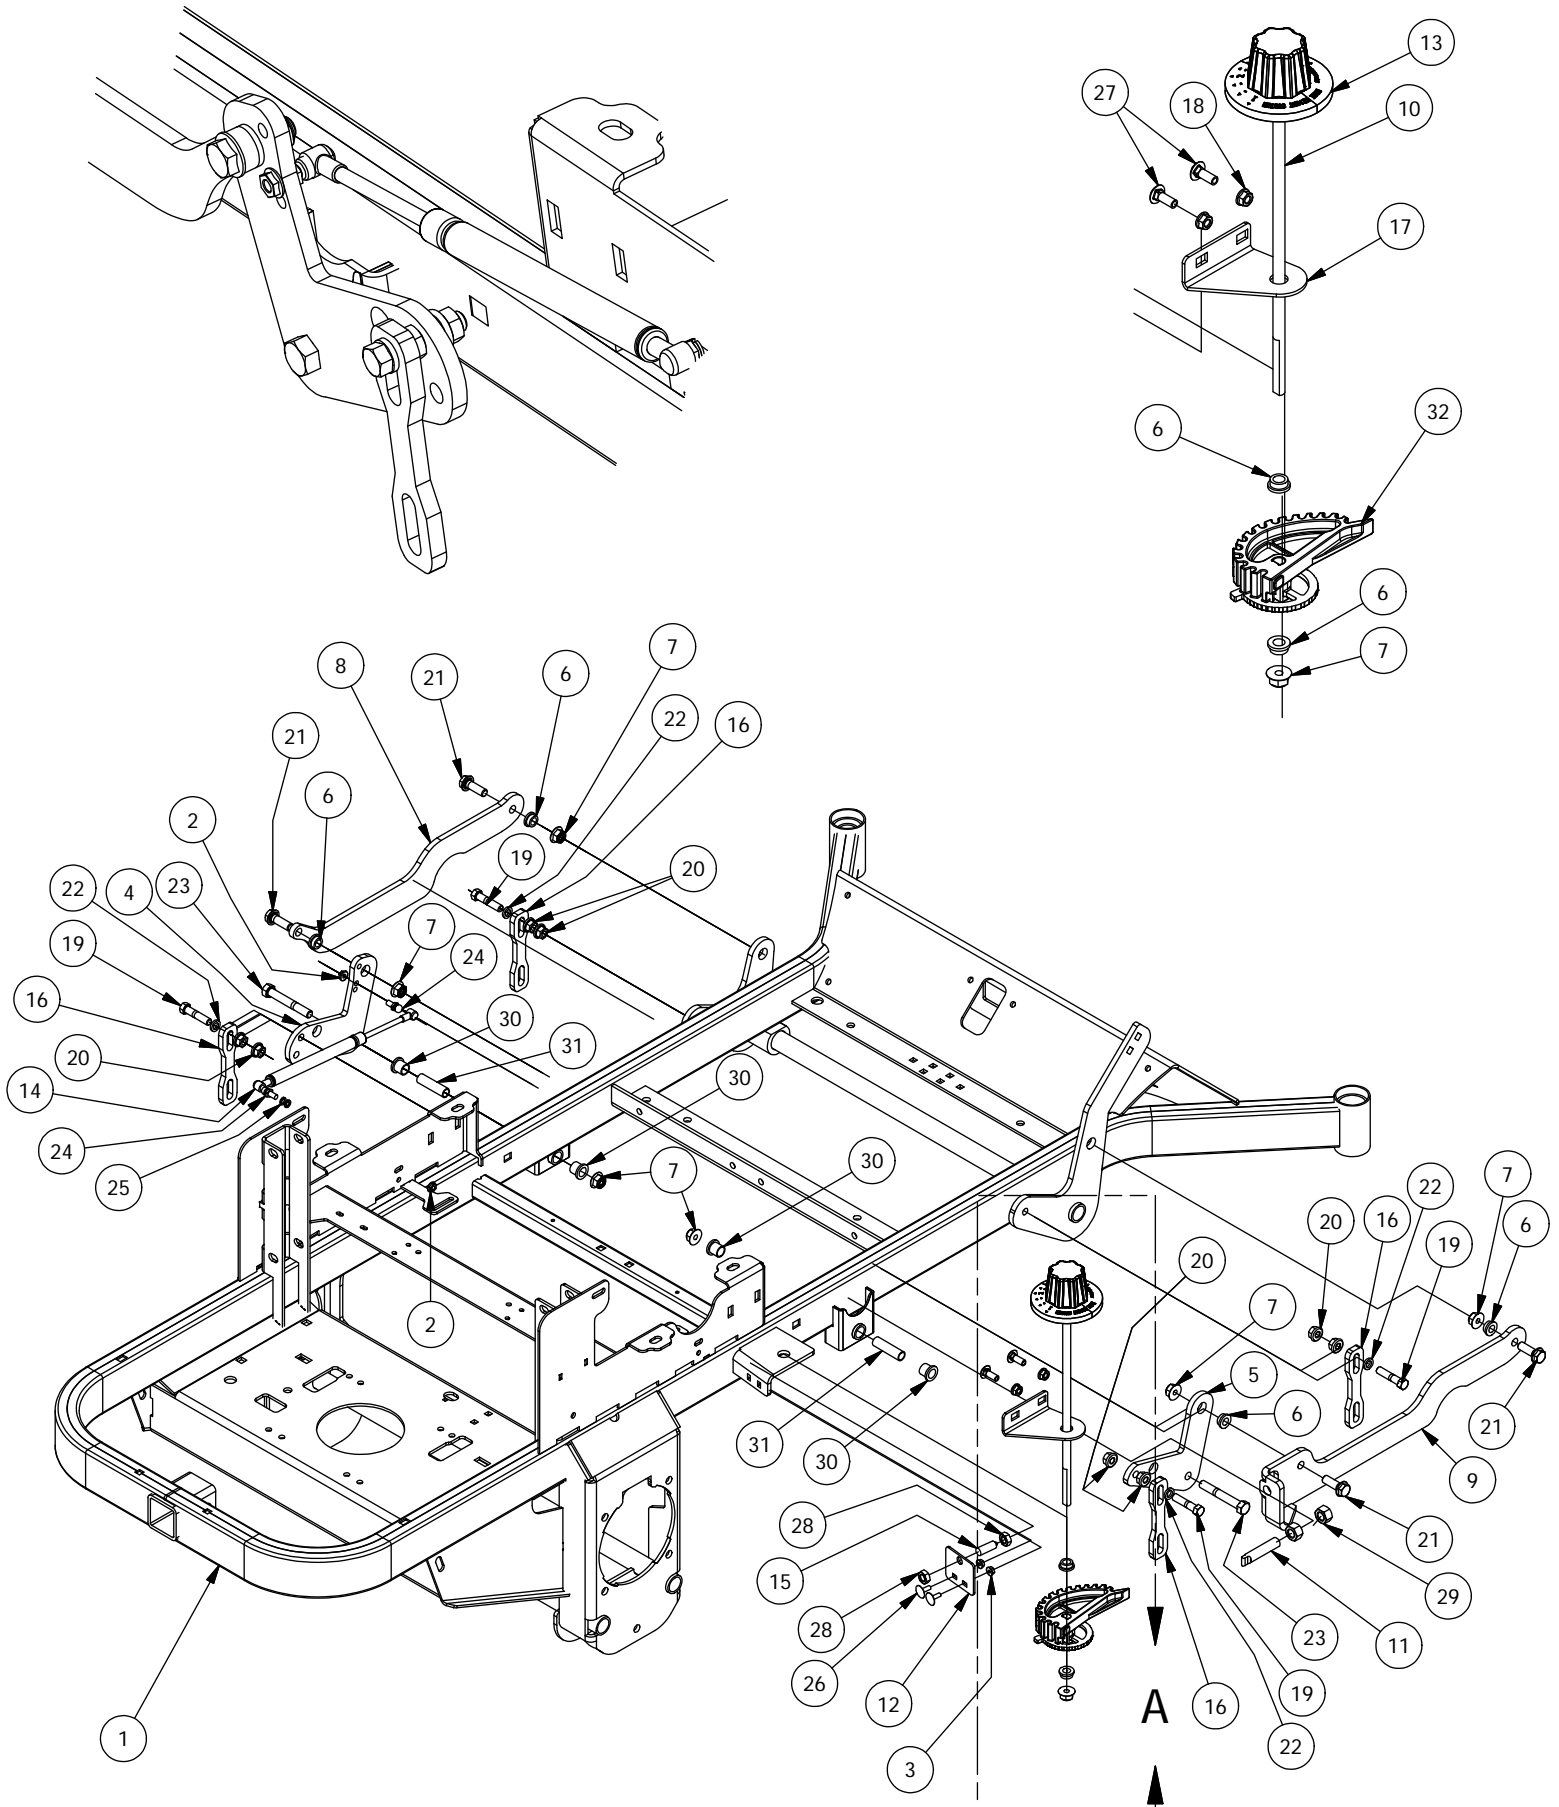

Height Indicator Assembly

DETAIL A

Height Indicator Assembly			
ITEM	QTY	PART NUMBER	DESCRIPTION
1	1	490-0007-00	Mower RT Frame Assembly
2	13	413-0006-00	5/16-18 HEX FLANGE NUT W/SERR ZINC
3	6	413-0023-00	1/4-20 HEX FLANGE NUT W/SERR ZINC
4	1	431-0005-00	Deck Height Brkt Left Actuator side
5	1	431-0004-00	Deck Height Brkt Right side
6	7	410-0009-00	1/2" ID X 3/4" OD X 3/8" LENGTH FLANGE BUSHING
7	8	413-0002-00	1/2-13 NYLON INSERT FLANGE LOCKNUT ZC YELLOW
8	1	435-0009-00	Mower Deck Height Left Link Arm
9	1	435-0008-00	Mower Deck Height Arm Right Link
10	1	437-0003-00	Mower Deck Height Selector Shaft
11	1	444-0001-00	Mower HEIGHT SELECTOR CAM PIN
12	1	426-0004-00	Mower Detent Spring Plunger Mounting Plate
13	1	445-0002-00	Mower Deck Height Control Knob
14	1	434-0001-00	Deck Gas Spring
15	1	434-0006-00	Deck Height Detent Spring Plunger
16	4	435-0007-00	Mower Deck Link
17	1	439-0074-00	Mower Deck Height Indicator Rod Bracket
18	4	413-0004-00	3/8-16 HEX FLANGE NUT W/SERR ZINC
19	4	418-0046-00	7/16-14 X 2 HEX C/S GR 5 ZINC YELLOW
20	8	413-0011-00	7/16-14 HEX FLANGE NUT W/SERR ZINC YELLOW
21	4	418-0047-00	1/2-13 X 1-1/2 HEX FLANGE BOLT ZINC YELLOW
22	4	419-0010-00	.443 ID X .750 OD X .125 THK NYLON BLACK
23	2	418-0042-00	1/2-13 X 3-1/2 HEX C/S GR 5 ZINC YELLOW
24	2	434-0007-00	Deck Assist Gas Spring Ball Stud
25	2	419-0009-00	5/16 SPLIT LOCKWASHER ZINC
26	2	418-0052-00	1/4-20 X 3/4 CARRIAGE BOLT ZINC
27	2	418-0053-00	3/8-16 X 1 CARRIAGE BOLT ZINC
28	2	413-0037-00	1/2-13 HEX JAM NUT ZINC
29	2	413-0048-00	5/8-11 HEX NUT ZINC YELLOW
30	4	410-0008-00	5/8" ID X 3/4" OD X 3/4" LENGTH FLANGE BUSHING
31	2	425-0004-00	Mower Drive Arm Hub & Deck Lift Arm Spacer
32	1	490-0045-00	Mower Deck Height Cam Casting