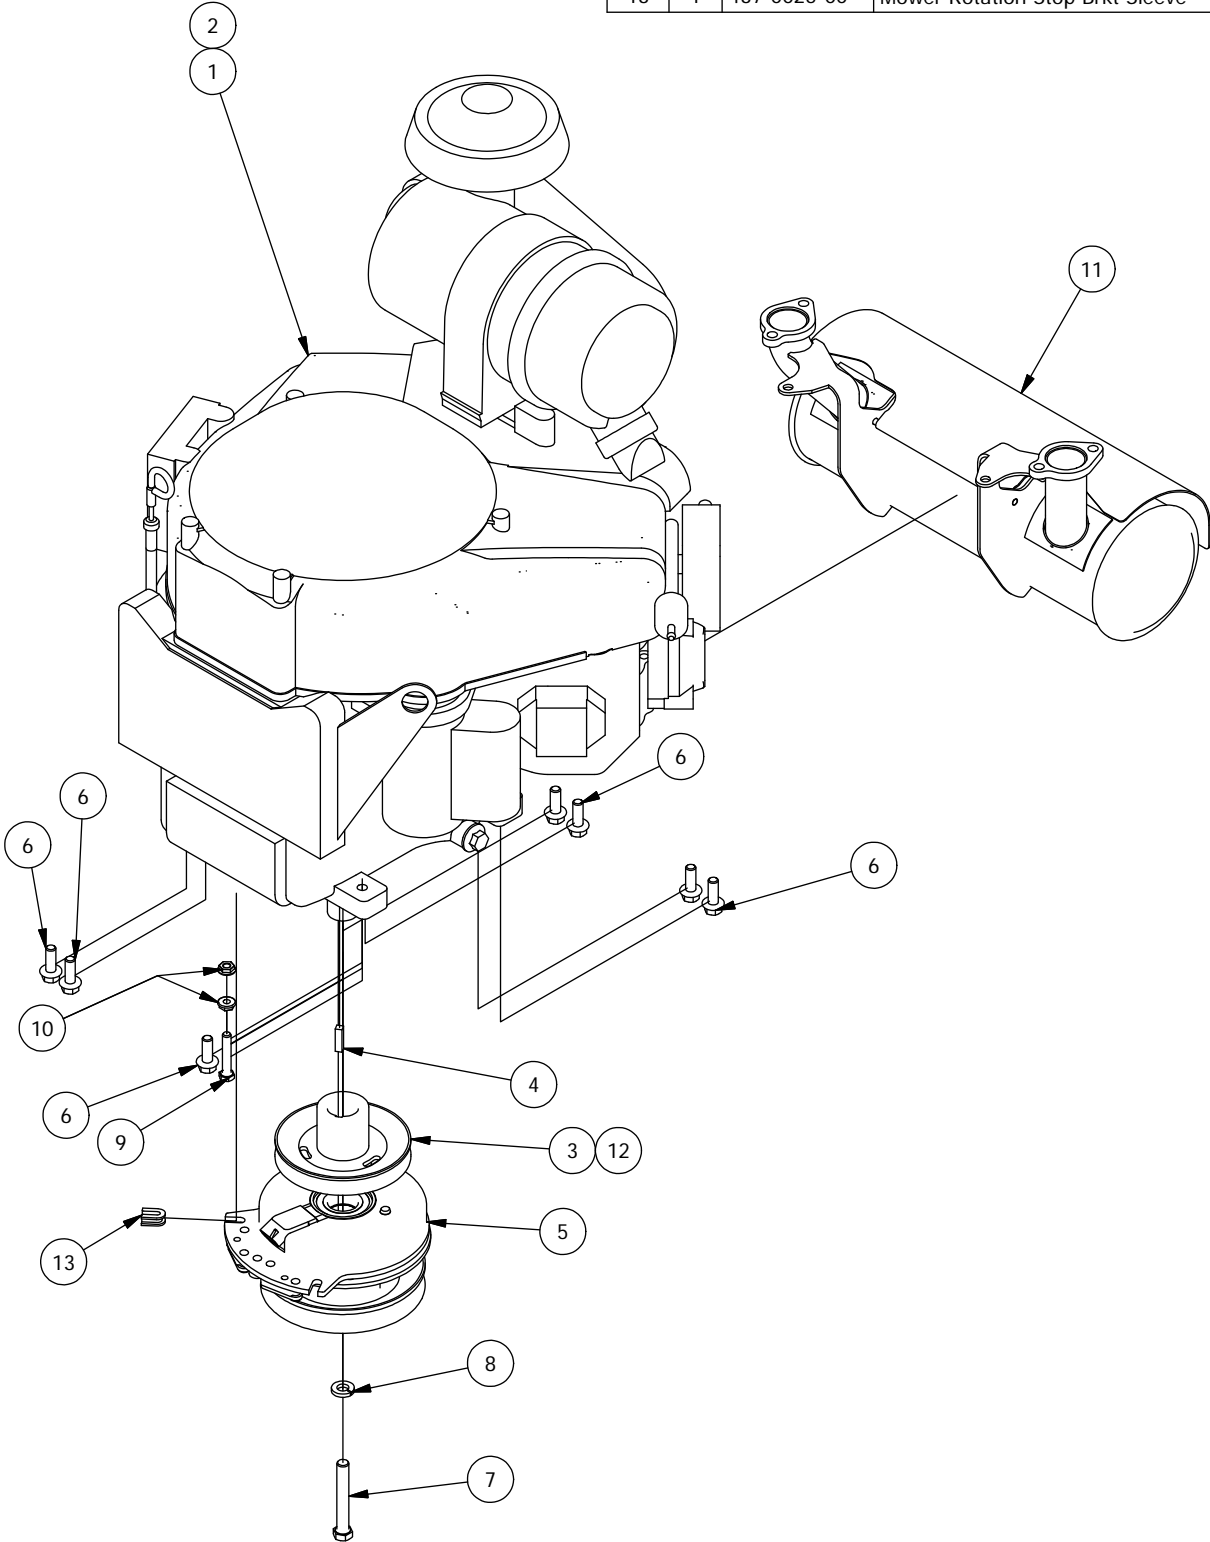

B&S 32 HP/36HP Vanguard Series Engine			
ITEM	QTY	PART NUMBER	DESCRIPTION
1	1	415-0009-00	B&S 993CC, 36 HP Vanguard Series Engine
2	1	415-0008-00	B&S 896CC, 32 HP Vanguard Series Engine
3	1	433-0001-00	Drive Pulley, A Belt
4	1	442-0001-00	1/4 X 1 SQUARE KEY STOCK
5	1	470-0002-00	PTO Clutch
6	7	418-0023-00	3/8-16 X 1-1/8 IND HWH W/SERR TRI LOB ZY
7	1	418-0022-00	7/16-20 X 3 HEX C/S GR 8 ZC YELLOW
8	1	419-0005-00	7/16 SPLIT LOCKWASHER GR 8 ZC YELLOW
9	1	418-0024-00	5/16-18 X 1-3/4 HEX C/S GR 5 ZINC
10	2	413-0006-00	5/16-18 HEX FLANGE NUT W/SERR ZINC
11	1	415-0051-00	B&S 32 HP/36HP Vanguard Series Engine Exhaust
12	1	433-0002-00	Drive Pulley, B Belt (Only with HTG16 Transmissions)
13	1	437-0025-00	Mower Rotation Stop Brkt Sleeve