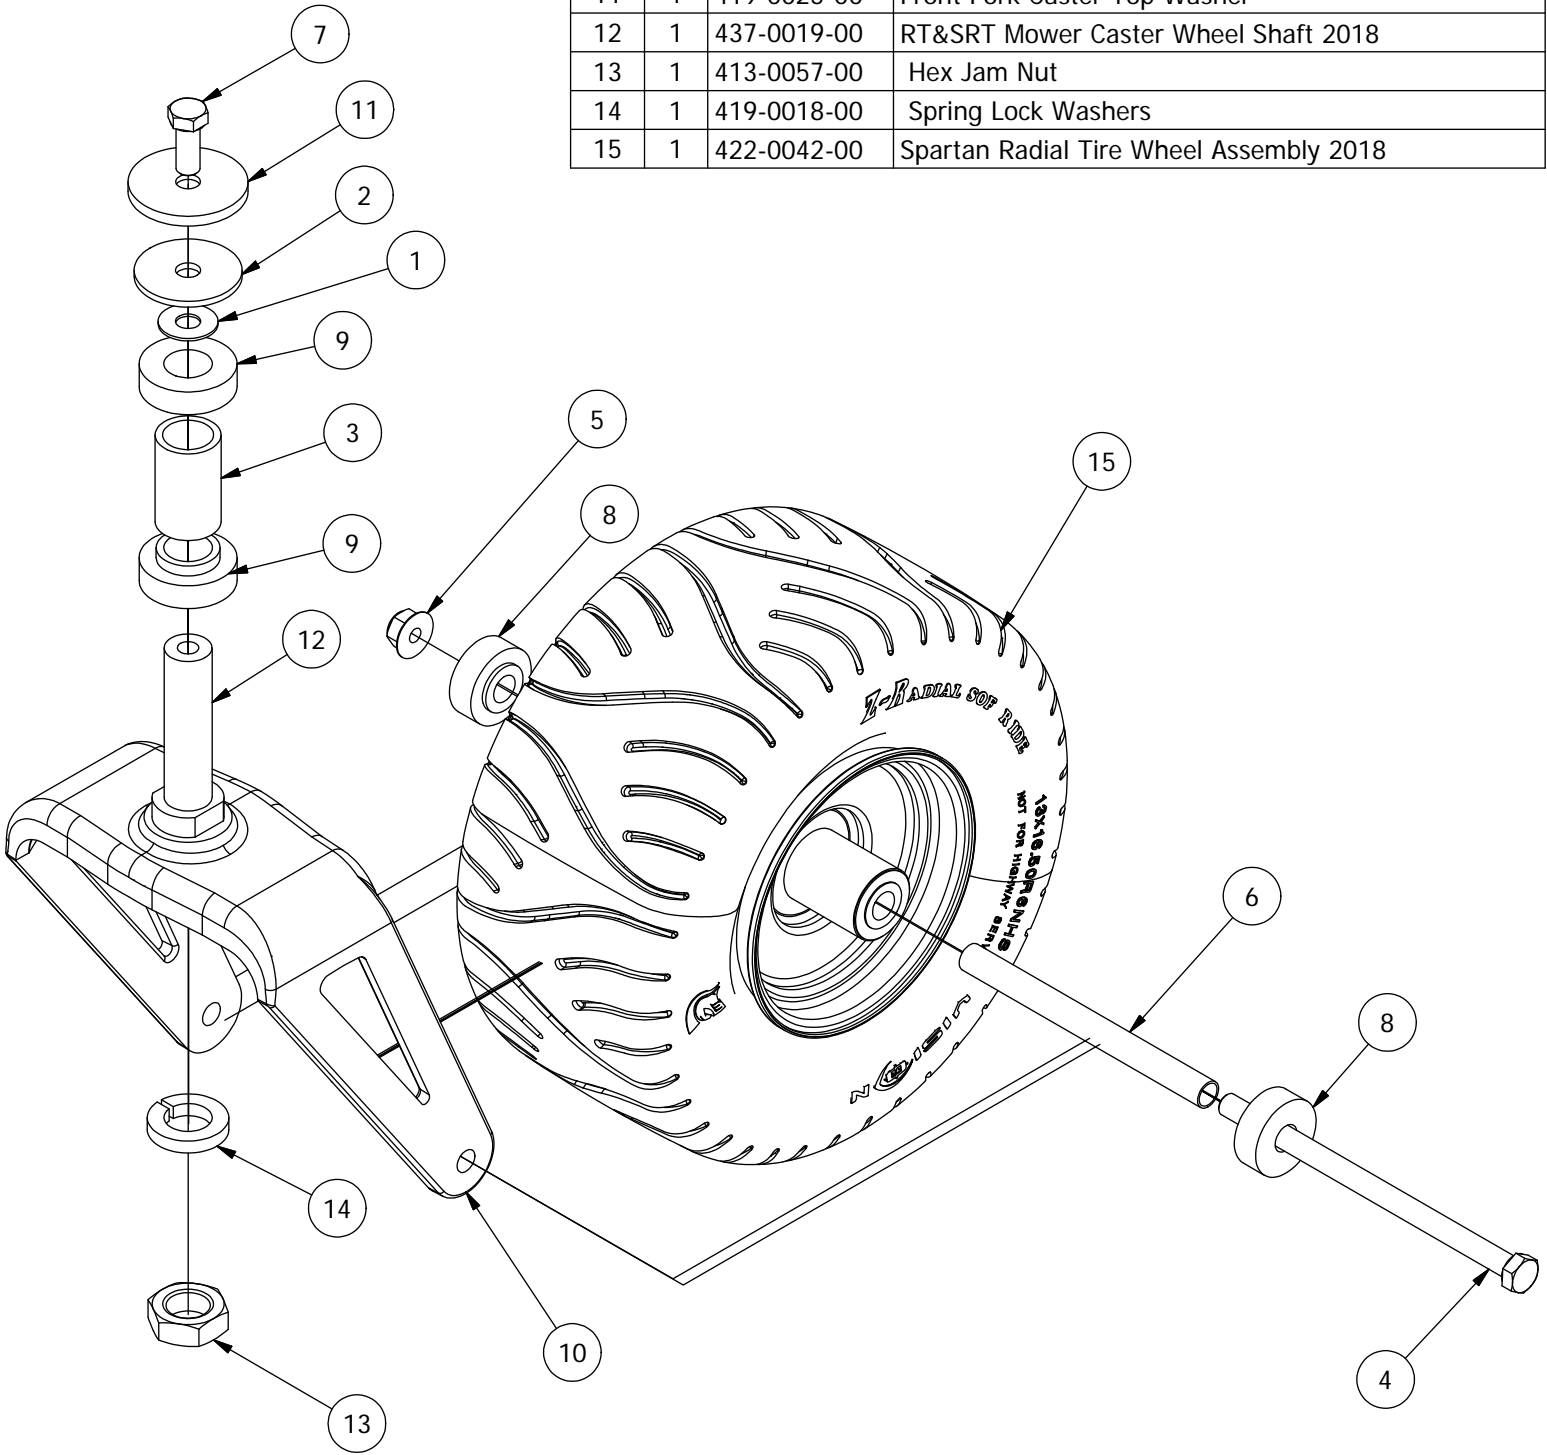

Spartan Mower
Parts Manual RT

Revision Date 5-1-18

TABLE OF CONTENTS

Front Fork Assembly.....	3
Brake and Floor Board assembly.....	4-5
Height Indicator Assembly.....	6-7
Actuator Assembly	8
Battery and Seat Suspension Assembly.....	9-10
Drive Arm Assemblies.....	11-12
Seat Frame and Pump Idler Assemblies.....	13-14
Gas Tank Assembly.....	15-16
Transmission Assembly.....	17-18
ZT740 & KT740 Kohler Engine Assembly.....	19
B&S 810CC, 27 HP & B&S 724CC, 25 HP.....	20
Kohler EFI Assembly.....	21
Kawasaki FX850Assembly.....	22
B&S 32 HP/36HP Vanguard Series Engine.....	23
54" Deck Assembly-1.....	24-25
54" Deck Assembly-2.....	26-27
61" Deck Assembly-1.....	28-29
61" Deck Assembly-2.....	30-31
72" Deck Assembly-1.....	32-33
72" Deck Assembly-2.....	34-35
Deck Spindle Assembly.....	36
Decals.....	37-38

Front Fork Assembly			
ITEM	QTY	PART NUMBER	DESCRIPTION
1	1	419-0002-00	1/2 FENDER WASHER 1-1/4" OD ZINC
2	1	426-0006-00	Mower Caster Shaft Washer
3	1	425-0011-00	Mower Bearing Retainer Spacer
4	1	418-0003-00	1/2-13 X 8-1/2 HEX C/S GR 5 ZINC YELLOW
5	1	413-0002-00	1/2-13 NYLON INSERT FLANGE LOCKNUT ZC YELLOW
6	1	425-0010-00	Mower Caster Fork Wheel Spacer
7	1	418-0006-00	1/2-20 X 1-1/4 HEX C/S GR 5 ZINC
8	2	410-0014-00	Mower Caster Wheel Bearing
9	2	410-0006-00	Mower Caster Shaft Bearing
10	1	423-0001-00	RT&SRT Caster Wheel Fork 2018
11	1	419-0025-00	Front Fork Caster Top Washer
12	1	437-0019-00	RT&SRT Mower Caster Wheel Shaft 2018
13	1	413-0057-00	Hex Jam Nut
14	1	419-0018-00	Spring Lock Washers
15	1	422-0042-00	Spartan Radial Tire Wheel Assembly 2018