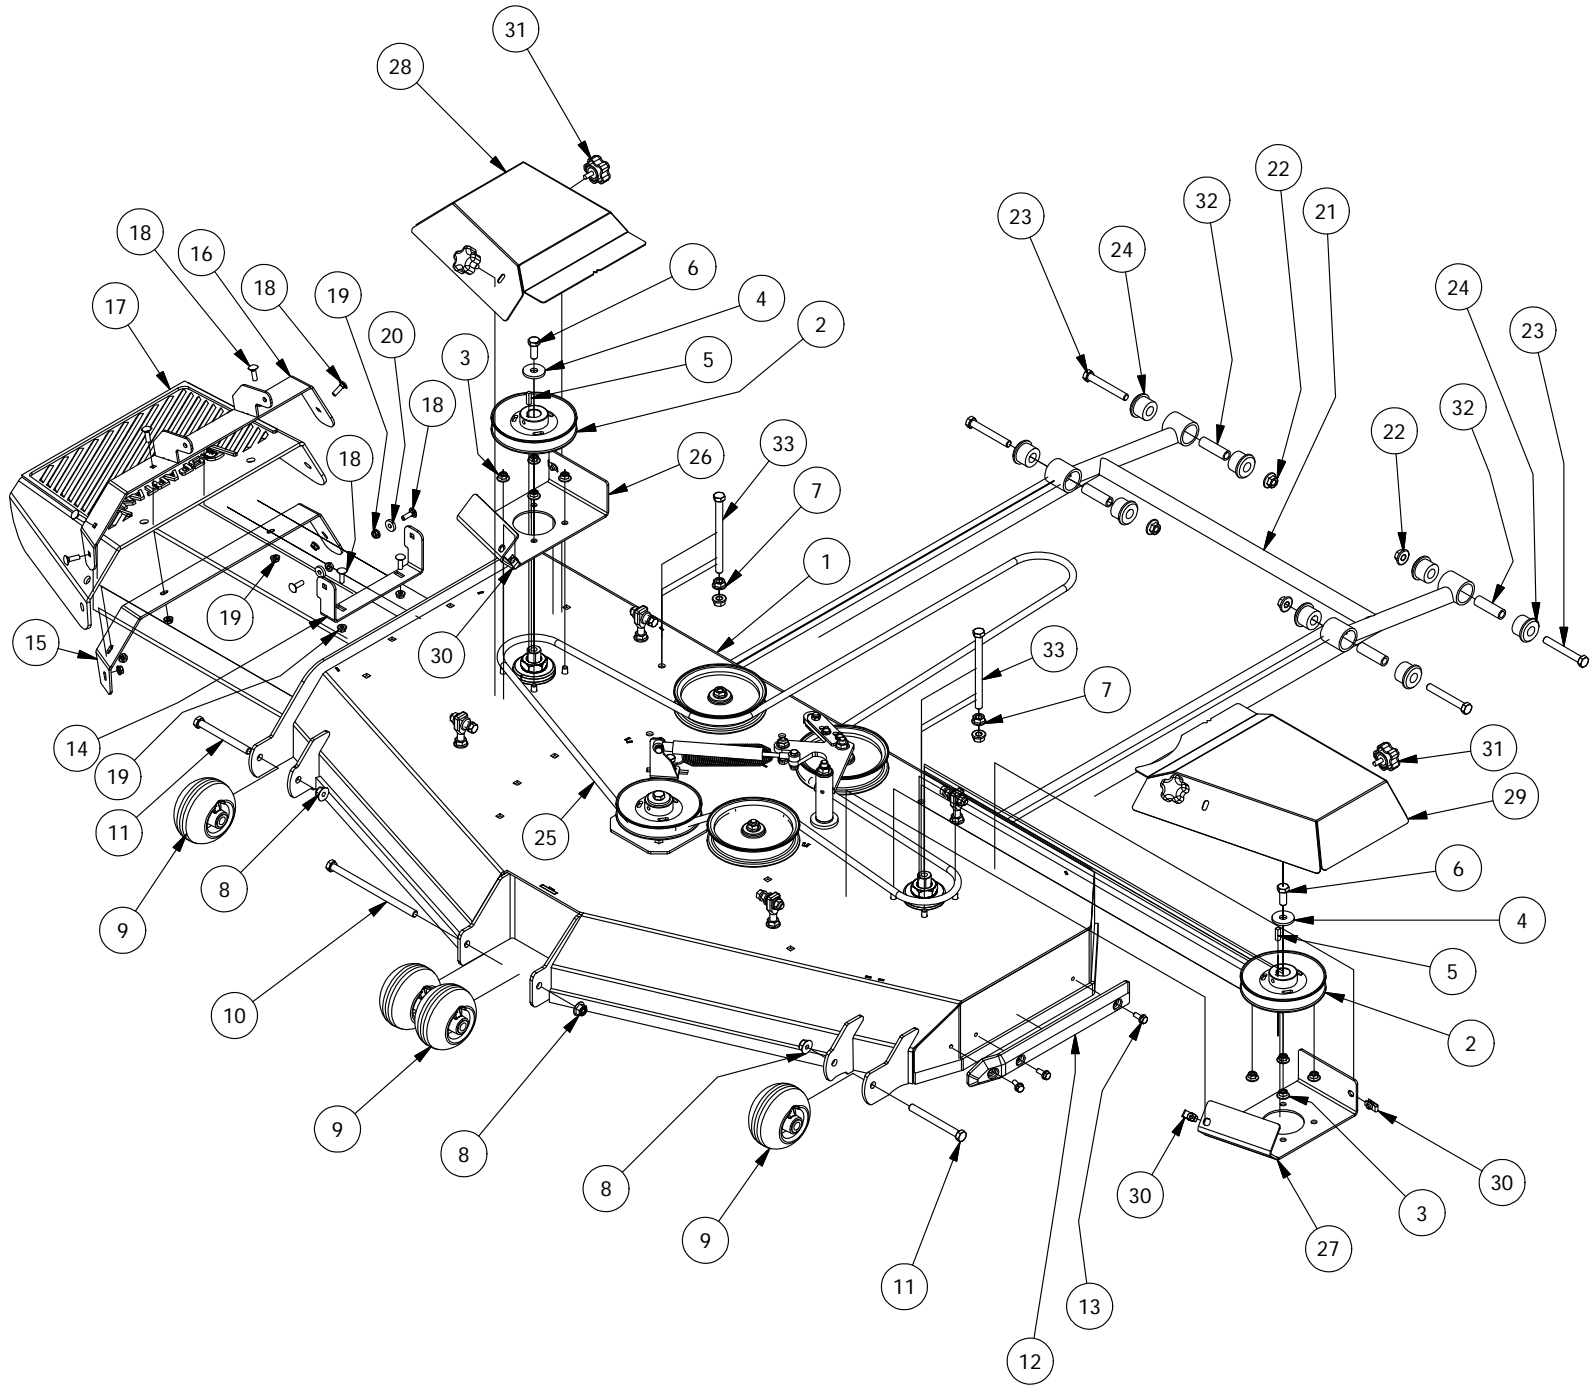

61" Deck Assembly-1

61" Deck Assembly-1			
ITEM	QTY	PART NUMBER	DESCRIPTION
1	1	490-0031-00	61" Mower Deck Assembly
2	3	433-0003-00	Deck Pulley 61"
3	12	418-0004-00	3/8-16 HEX FLANGE NUT W/SERR ZINC
4	3	419-0003-00	1/2" X 1-5/8 BELLEVILLE CUP WASHER ZINC YELLOW
5	3	442-0001-00	1/4 X 1 SQUARE KEY STOCK
6	3	418-0006-00	1/2-20 X 1-1/4 HEX C/S GR 5 ZINC
7	12	413-0005-00	1/2-13 HEX FLANGE NUT W/SERR ZINC YELLOW
8	4	413-0002-00	1/2-13 NYLON INSERT FLANGE LOCKNUT ZC YELLOW
9	4	422-0001-00	Anti-Scalp Wheel
10	1	418-0015-00	1/2-13 X 8-1/2 HEX C/S GR 2 ZINC YELLOW
11	2	418-0016-00	1/2-13 X 5 HEX C/S GR 2 ZINC YELLOW
12	1	429-0001-00	Mower Nylon Deck Guard
13	3	418-0049-00	5/16-18 X 3/4 IND HWH TRI LOB ZINC
14	1	439-0111-00	Mower Chute Mounting Bracket
15	1	439-0093-00	Mower Deck Chute Hinge Backer Bracket
16	1	490-0020-00	Mower Deck Chute Hinge Assembly
17	1	481-0008-00	Mower Rubber Discharge Chute 2018
18	9	418-0060-00	5/16-18 X 1 CARRIAGE BOLT ZINC YELLOW
19	11	413-0027-00	5/16-18 NYLON INSERT FLANGE LOCKNUT ZC YELLOW
20	2	419-0006-00	.312 ID X .875 OD X .1875 THK F/W NYLON BLK
21	1	490-0014-00	Mower 54"/61" Deck Frame Stabilizer Assembly
22	4	413-0017-00	1/2-13 NYLON INSERT FLANGE LOCKNUT ZINC W/SERRATIONS
23	4	418-0021-00	1/2-13 X 3-3/4 HEX C/S GR 5 ZINC
24	8	732-2000-00	Large MTV A-Arm Bushing
25	1	461-0002-00	61" Mower Deck Belt, HB x 167.9" Effective Length
26	1	439-0058-00	Mower Right Pulley Cover Mounting Bracket
27	1	439-0057-00	Mower Left Pulley Cover Mounting Bracket
28	1	439-0021-00	Mower 61" Deck Right Pulley Cover
29	1	439-0020-00	Mower 61" Deck Left Pulley Cover
30	4	413-0053-00	5/16 Cage Nut
31	4	445-0001-00	Lobed Knob w/ 5/16"-18 X .750" Stud
32	4	732-2001-00	Large MTV A-Arm Bushing Sleeve
33	2	418-0044-00	1/2-13 X 6-1/2 HEX C/S GR 8 ZINC YELLOW