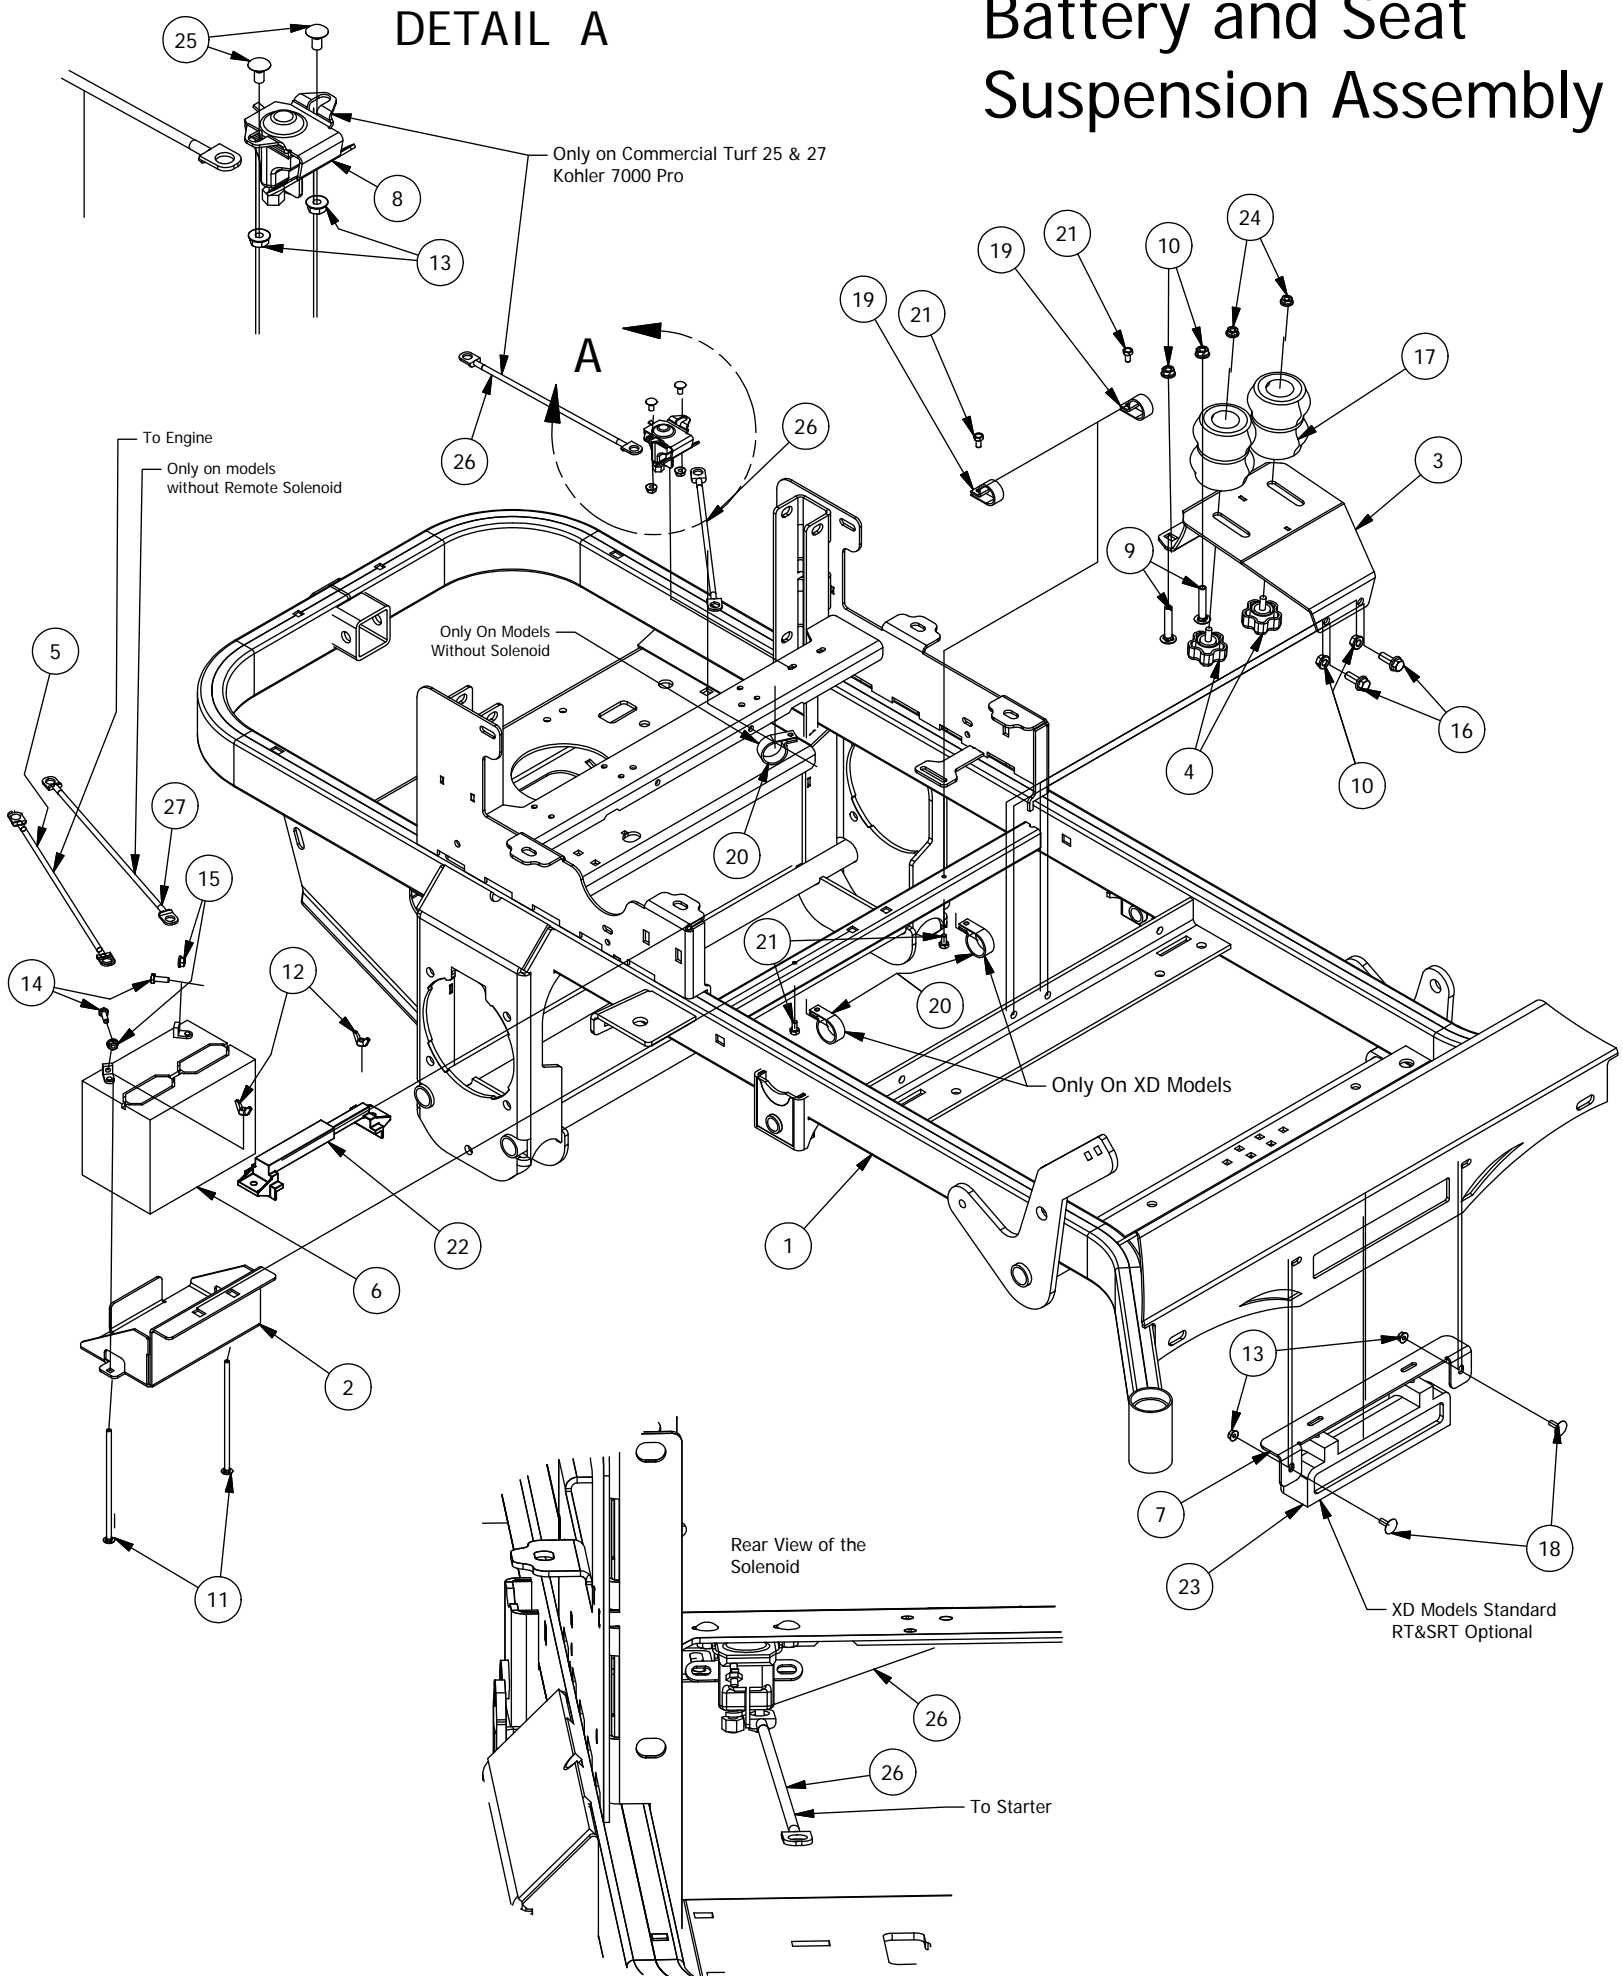

Battery and Seat Suspension Assembly

DETAIL A

Battery and Seat Suspension Assembly			
ITEM	QTY	PART NUMBER	DESCRIPTION
1	1	490-0007-00	Mower RT Frame Assembly
2	1	439-0008-00	Mower Battery Box
3	1	490-0021-00	Mower Suspension Seat Bracket Assembly
4	2	445-0001-00	Lobed Knob w/ 5/16"-18 X .750" Stud
5	1	486-0017-00	Mower Negative Battery Cable 28" long
6	1	468-1004-00	12-V Mower Starter Battery
7	1	439-0012-00	Mower LED Light Bracket
8	1	486-0002-00	Mower Starter Solenoid
9	2	418-0033-00	3/8-16 X 2 CARRIAGE BOLT ZINC
10	4	413-0004-00	3/8-16 HEX FLANGE NUT W/SERR ZINC
11	2	418-0034-00	1/4-20 X 7 CARRIAGE BOLT ZINC
12	2	413-0025-00	1/4-20 WING NUT ZINC
13	4	413-0023-00	1/4-20 HEX FLANGE NUT W/SERR ZINC
14	2	418-0035-00	1/4-20 X 3/4 HEX C/S GR 2 ZINC
15	2	413-0026-00	1/4-20 NYLON INSERT FLANGE L/NUT ZINC
16	2	418-0040-00	3/8-16 X 1 HEX FLANGE BOLT GR 8 ZC YELLOW
17	2	487-0003-00	SRT Rear Suspension Elastomer
18	2	418-0026-00	1/4-20 X 3/4 CARRIAGE BOLT ZINC YELLOW
19	2	472-0002-00	1/2" CUSHIONED LOOP CLAMP
20	3	472-0001-00	1-1/4" CHUSHIONED LOOP CLAMP BLACK
21	4	418-0025-00	1/4-20 X 1/2 HWH SLOT TYPE F TCS ZINC
22	1	443-0001-00	Battery Hold Down
23	1	486-0032-00	Mower LED Light Bar
24	2	413-0027-00	5/16-18 NYLON INSERT FLANGE LOCKNUT ZC YELLOW
25	2	418-0031-00	1/4-20 X 1/2 CARRIAGE BOLT ZC YELLOW
26	2	486-0018-00	Mower Positive Battery Cable 12" long
27	1	486-0016-00	Mower Positive Battery Cable 25" long