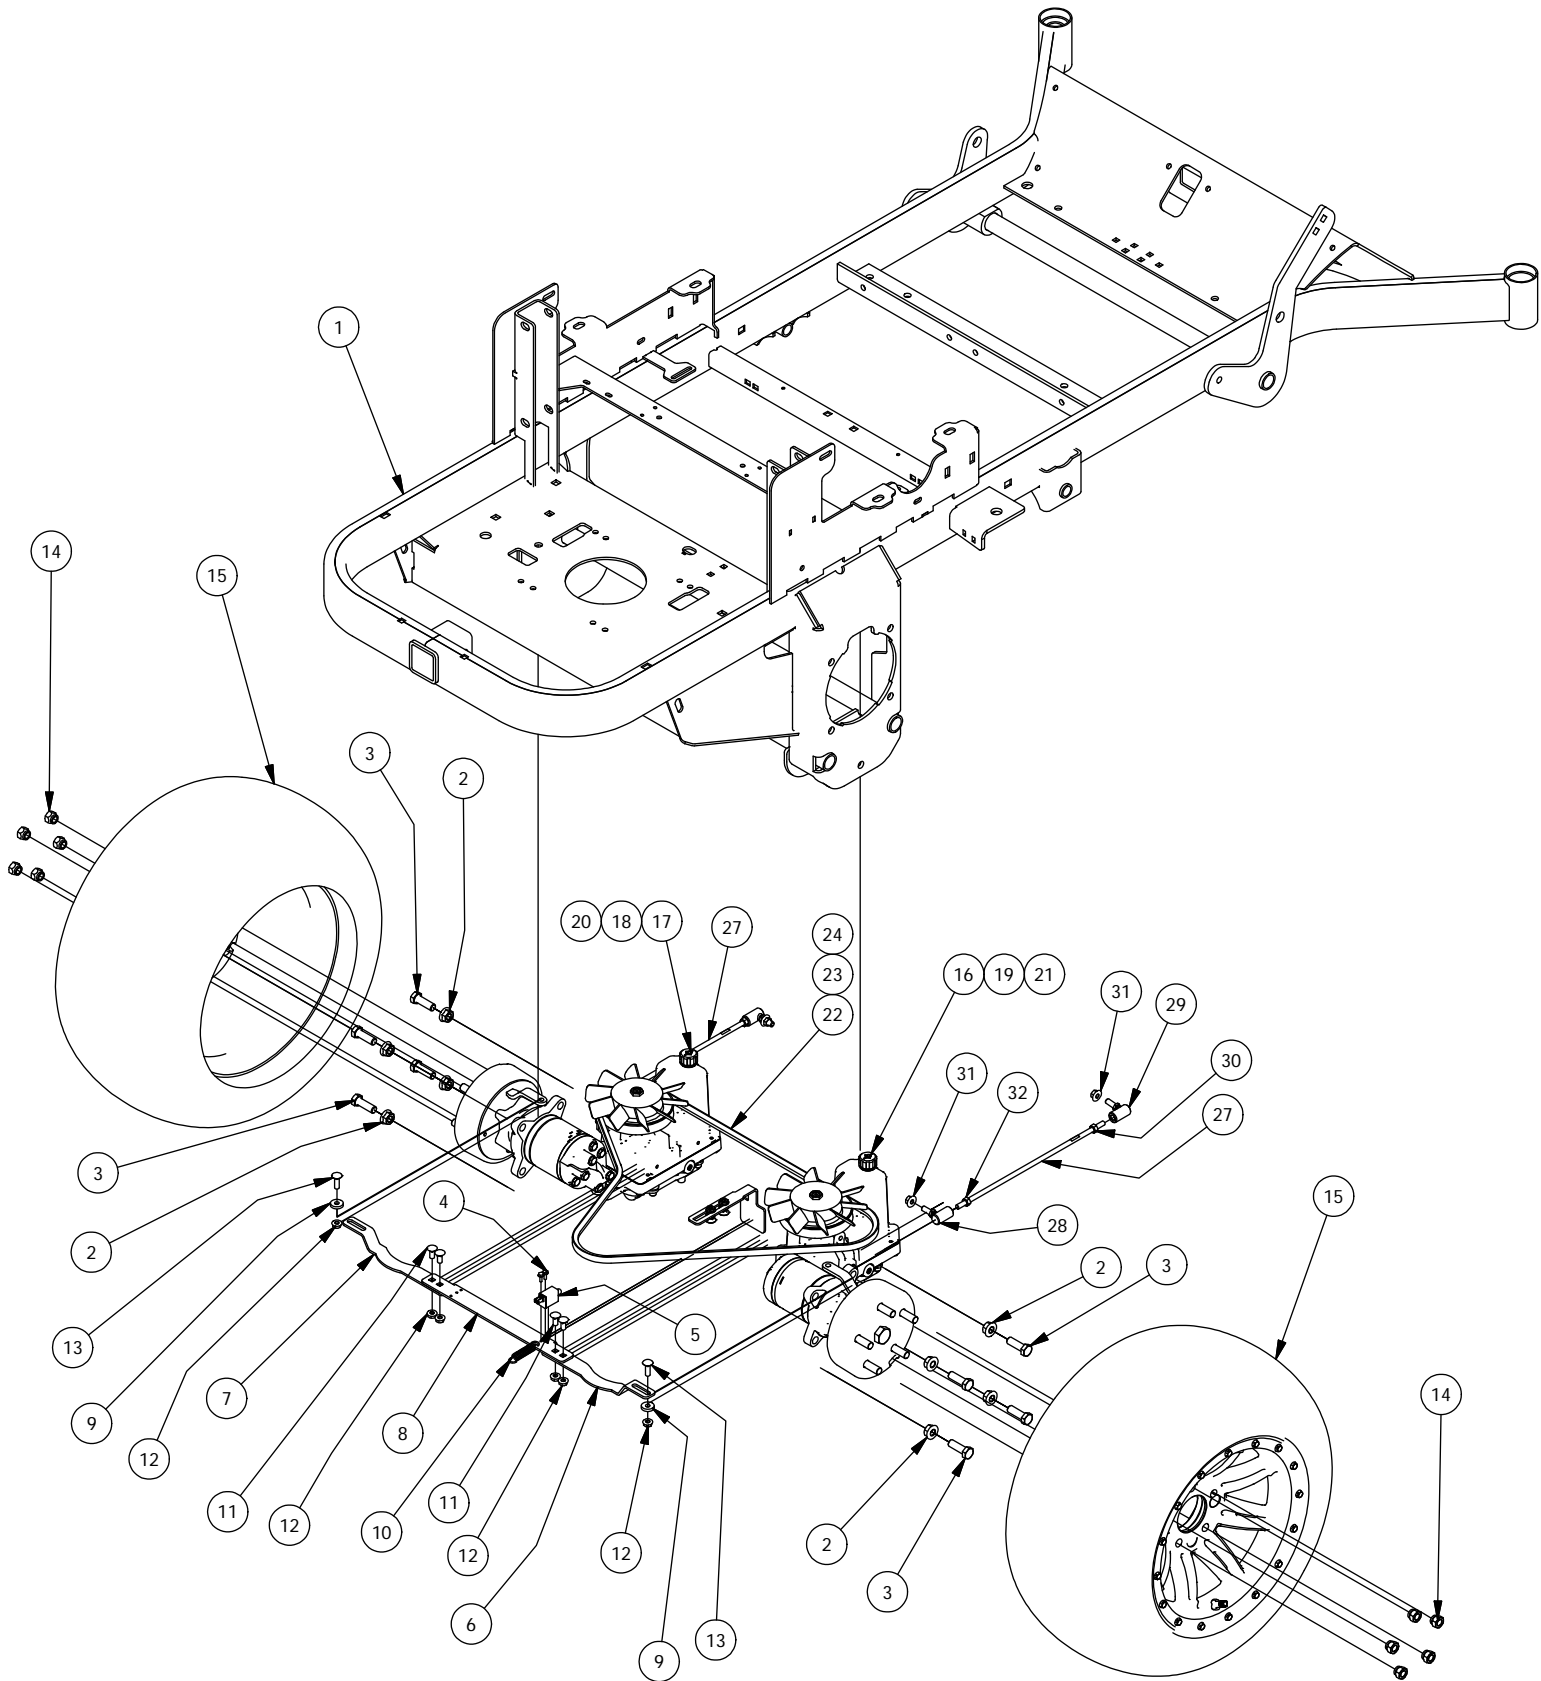

Transmission Assembly

Transmission Assembly			
ITEM	QTY	PART NUMBER	DESCRIPTION
1	1	490-0007-00	Mower RT Frame Assembly
2	8	413-0010-00	1/2-13 HEX FLANGE NUT W/SERR ZINC
3	8	418-0020-00	1/2-13 X 1-1/2 HEX C/S GR 5 ZINC
4	2	418-0032-00	8-32 X 1/2 IND. HWH SLOT TYPE F TCS ZINC
5	1	486-0030-00	Safety Switch
6	1	439-0083-00	Mower Park Brake Right Actuation Bracket
7	1	439-0082-00	Mower Park Brake Left Actuation Bracket, HTE10, HTJ10, HTJ12 Transmissions
8	1	439-0079-00	Mower Park Brake Center Bracket
9	2	419-0006-00	.312 ID X .875 OD X .1875 THK F/W NYLON BLK
10	1	434-0003-00	Brake Pedal Release Spring
11	4	418-0008-00	5/16-18 X 3/4 CARRIAGE BOLT ZINC
12	6	413-0019-00	5/16-18 NYLON INSERT FLANGE L/NUT ZINC
13	4	418-0010-00	5/16-18 X 1 CARRIAGE BOLT ZINC
14	10	413-0015-00	1/2-20 WHEEL NUT 60 DEGREE GR 5 ZINC
15	2	422-0021-00	Mower 24x12x12 Rear Tire/Wheel Assembly
16	1	450-0002-00	HTE Parker Hydrostatic Transmission Right
17	1	450-0001-00	HTE Parker Hydrostatic Transmission Left
18	1	450-0003-00	HTJ10 Parker Hydrostatic Transmission Left
19	1	450-0004-00	HTJ10 Parker Hydrostatic Transmission Right
20	1	450-0005-00	HTJ12 Parker Hydrostatic Transmission Left
21	1	450-0006-00	HTJ12 Parker Hydrostatic Transmission Right
22	1	461-0004-00	Mower A Pump Belt, A x 68.25" Effective Length
23	1	461-0005-00	Mower A Pump Belt, A x 69.25" Effective Length
24	1	461-0006-00	Mower B Pump Belt, B x 69.9" Effective Length
25	4	413-0006-00	5/16-18 HEX FLANGE NUT W/SERR ZINC
26	1	439-0066-00	Mower Standard Transmission Brake Interlock Bracket
27	2	435-0002-00	Transmission Drive Arm Rod Standard Transmission
28	2	410-0001-00	Control Arm Rod End, Right
29	2	410-0002-00	Control Arm Rod End, Left
30	2	413-0003-00	5/16 Hex Nut Left hand thread
31	4	413-0034-00	5/16-24 HEX FLANGE NUT W/SERR ZINC
32	2	413-0035-00	5/16-24 HEX NUT ZINC