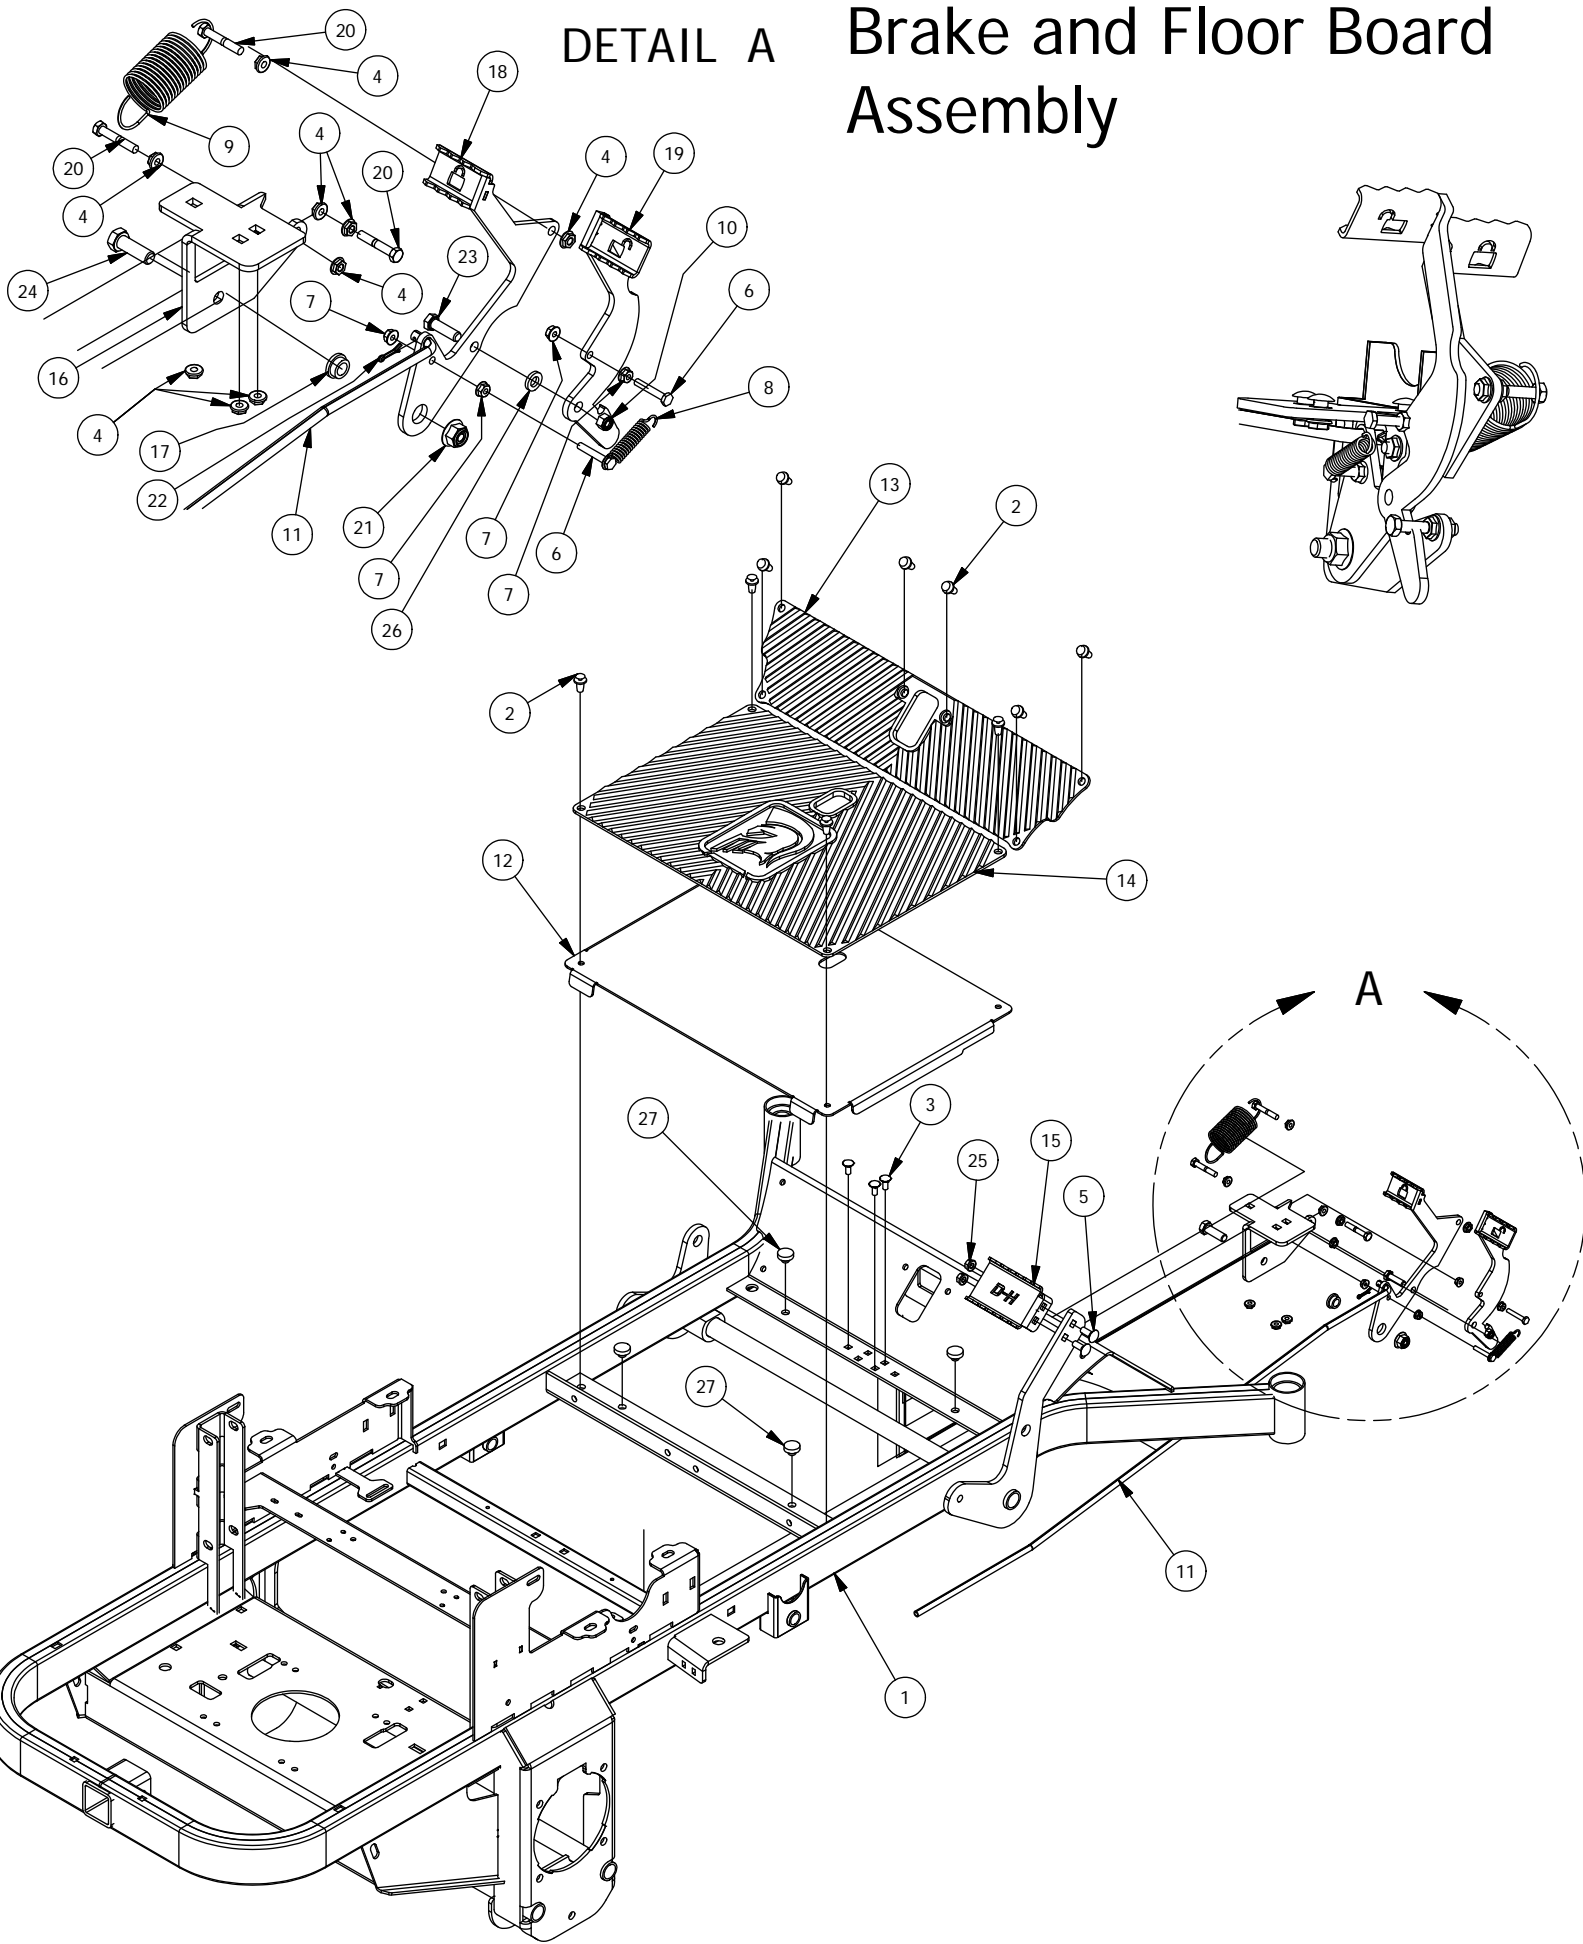

DETAIL A

Brake and Floor Board Assembly

Brake and Floor Board Assembly			
ITEM	QTY	PART NUMBER	DESCRIPTION
1	1	490-0007-00	Mower RT Frame Assembly
2	10	414-0002-00	8MM PUSH TYPE RETAINER NYLON BLACK
3	3	418-0008-00	5/16-18 X 3/4 CARRIAGE BOLT ZINC
4	13	413-0006-00	5/16-18 HEX FLANGE NUT W/SERR ZINC
5	2	418-0045-00	3/8-16 X 1 CARRIAGE BOLT ZINC YELLOW
6	2	418-0029-00	1/4-20 X 1-1/4 HEX C/S GR 2 ZINC
7	6	413-0023-00	1/4-20 HEX FLANGE NUT W/SERR ZINC
8	1	434-0003-00	Brake Pedal Release Spring
9	1	434-0002-00	Brake Pedal Tension Sping
10	1	413-0013-00	3/8-16 NYLON INSERT FLANGE LOCKNUT ZINC
11	1	435-0004-00	MOWER BRAKE LINKAGE
12	1	439-0007-00	Mower Floorboard
13	1	481-0005-00	2017 Mower Rubber Foot Rest Mat Except for RZ
14	1	481-0006-00	2017 Mower Logo Floor Mat Except for RZ
15	1	439-0059-00	Mower Deck Height Foot Pedal
16	1	439-0009-00	Mower Frame Brake Mounting Bracket
17	7	410-0009-00	1/2" ID X 3/4" OD X 3/8" LENGTH FLANGE BUSHING
18	1	490-0016-00	Mower Brake Lock Lever Assembly
19	1	490-0017-00	Mower Brake Unlock LeverAssembly
20	3	418-0027-00	5/16-18 X 1-3/4 HEX C/S GR 2 ZINC
21	1	413-0002-00	1/2-13 NYLON INSERT FLANGE LOCKNUT ZC YELLOW
22	1	420-0001-00	1/8 X 3/4 COTTER PIN ZINC
23	1	418-0030-00	3/8-16 X 1-1/4 HEX C/S GR 2 ZINC
24	1	418-0028-00	1/2-13 X 1-1/2 HEX C/S GR 2 ZINC
25	4	413-0004-00	3/8-16 HEX FLANGE NUT W/SERR ZINC
26	1	419-0015-00	3/8" ID X 3/4" OD X 1/8" THK BRONZE WASHER
27	4	429-0002-00	Rubber Bumper