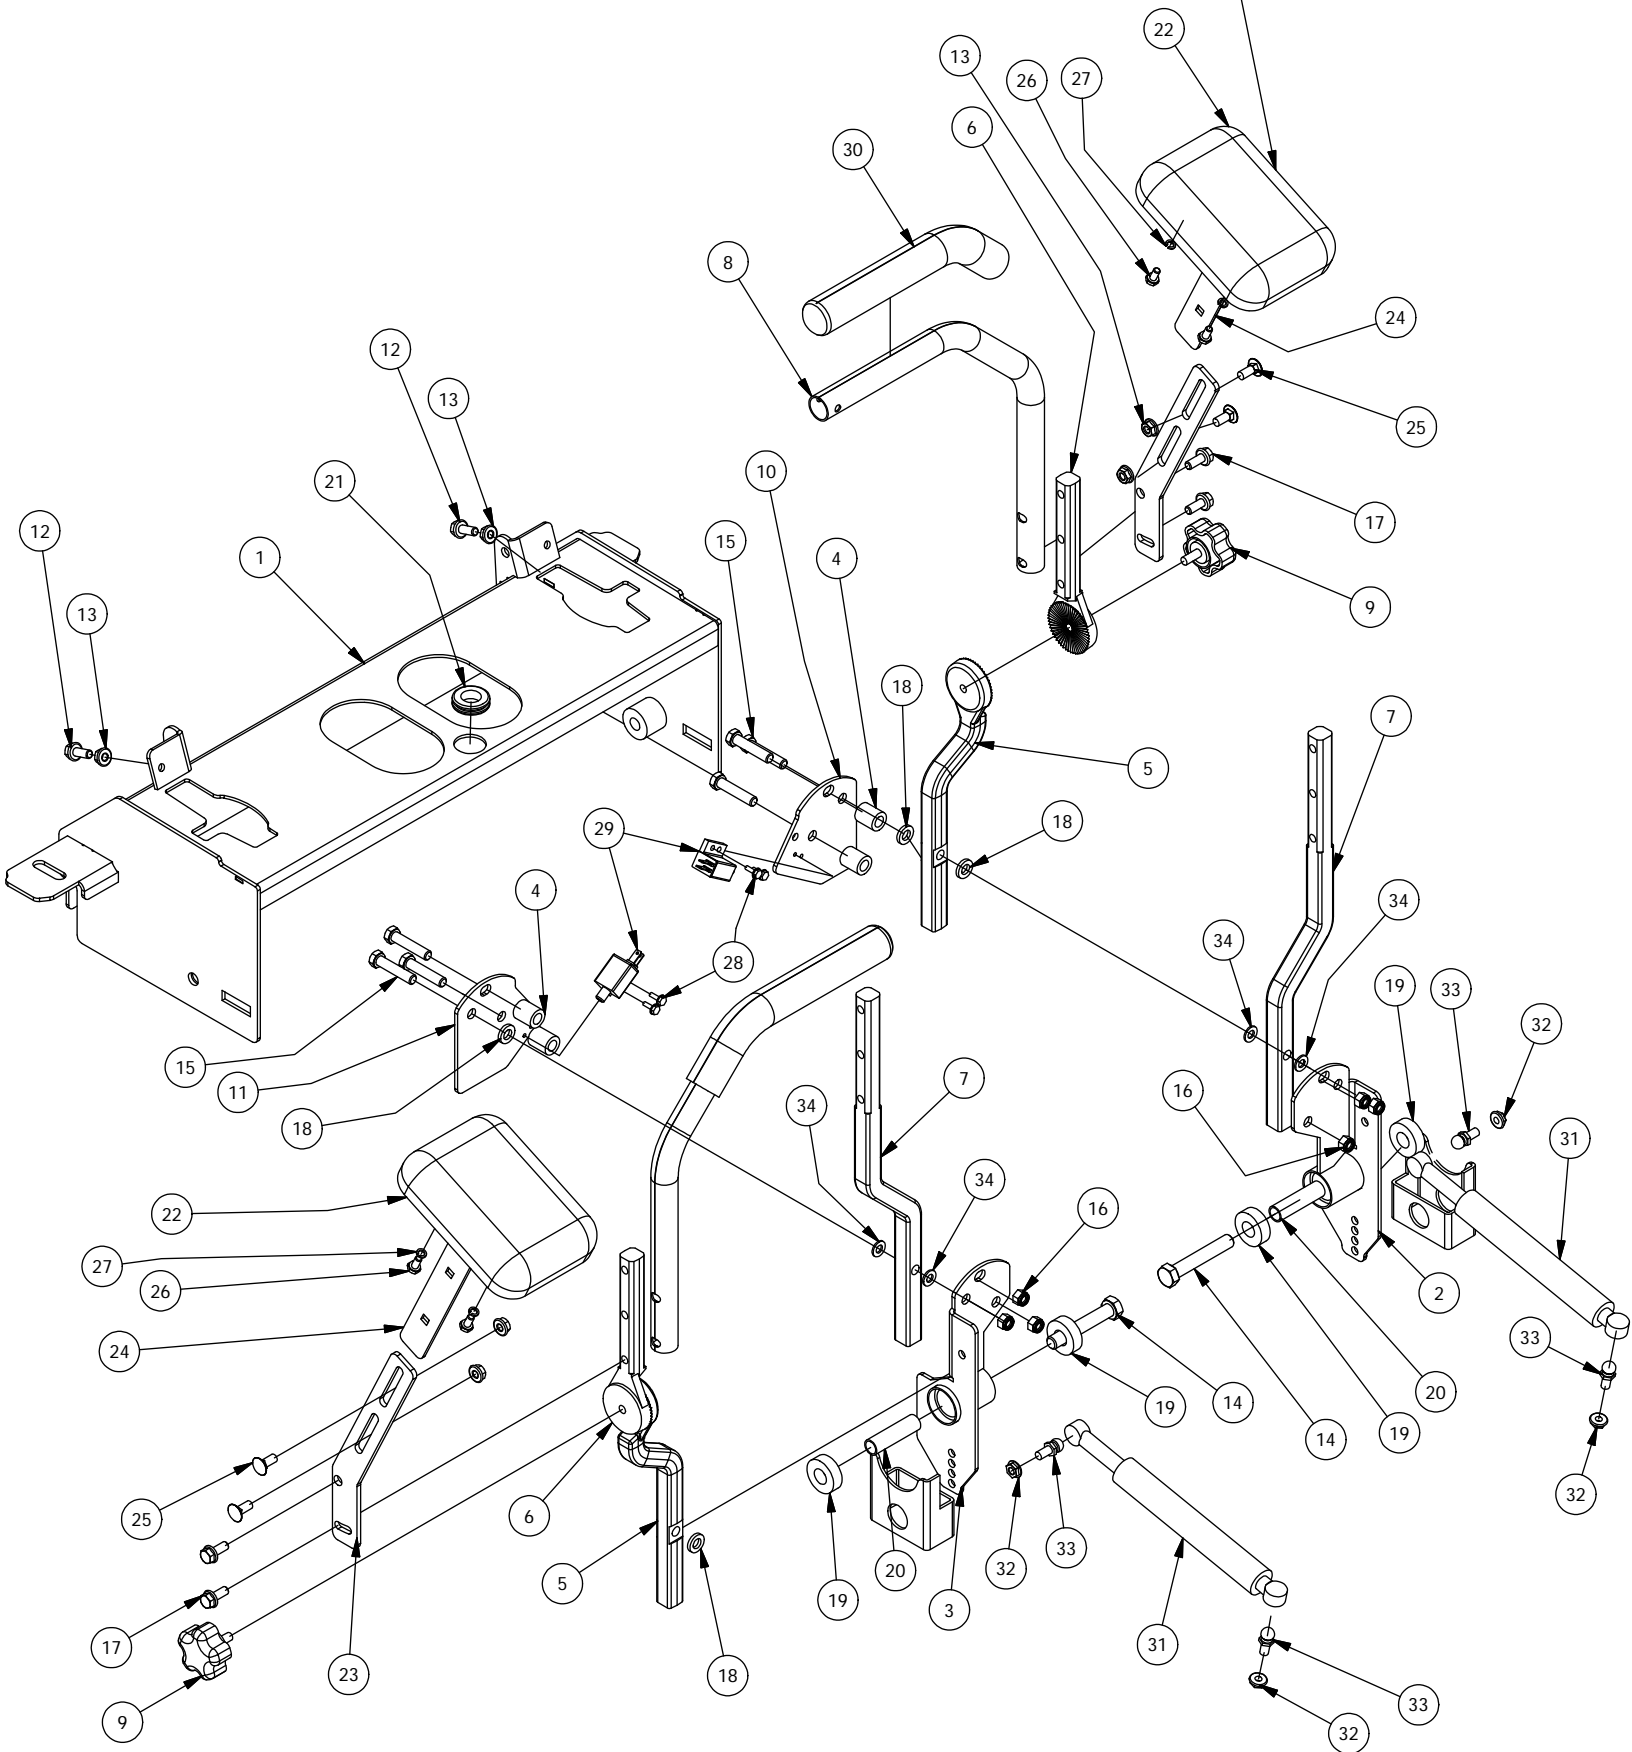

Drive Arm Assemblies

XD & Mark Martin Models Standard
RT&SRT Optional

Drive Arm Assemblies			
ITEM	QTY	PART NUMBER	DESCRIPTION
1	1	490-0023-00	Mower Seat Base Assembly
2	1	490-0013-00	Mower Right Drive Arm Bracket Assembly
3	1	490-0012-00	Mower Left Drive Arm Bracket Assembly
4	4	425-0003-00	Mower Drive Arm Spacer
5	2	431-0002-00	Height/Pitch Adjustable Lower Drive Arm
6	2	431-0003-00	Height/Pitch Adjustable Upper Drive Arm
7	2	431-0001-00	Height Adjustable Drive Arm
8	2	403-0020-00	Mower Drive Handle Tube
9	2	445-0001-00	Lobed Knob w/ 5/16"-18 X .750" Stud
10	1	426-0003-00	Mower Right Control Arm Limit Switch Plate
11	1	426-0002-00	Mower Left Control Arm Limit Switch Plate
12	2	418-0049-00	5/16-18 X 3/4 IND HWH TRI LOB ZINC
13	6	413-0022-00	5/16-18 HEX FLANGE NUT W/SERR ZINC YELLOW
14	2	418-0050-00	1/2-13 X 3 HEX C/S GR 5 ZINC
15	6	418-0051-00	3/8-16 X 1-3/4 HEX C/S GR 2 ZINC
16	6	413-0013-00	3/8-16 NYLON INSERT FLANGE LOCKNUT ZINC
17	4	418-0048-00	5/16-18 X 3/4 HEX FLANGE BOLT GR 8 ZC YELLOW
18	4	419-0015-00	3/8" ID X 3/4" OD X 1/8" THK BRONZE WASHER
19	4	410-0005-00	5/8" ID X 1-3/8" OD X 7/16" THK BEARING
20	2	425-0004-00	Mower Drive Arm Hub & Deck Lift Arm Spacer
21	1	419-0008-00	3/4" ID X FOR 1-3/16" HOLE FOR 11 GA RUBBER GROMMIT
22	2	471-0004-00	Mower Drive Arm Support Pad
23	2	439-0010-00	Mower Drive Arm Pad Tube Mounting bracket
24	2	439-0011-00	Mower Drive Arm Pad Mount bracket
25	4	418-0063-00	5/16-18 X 3/4 CARRIAGE BOLT ZINC YELLOW
26	4	418-0056-00	1/4-20 X 1/2 HEX C/S GR 2 ZINC
27	4	419-0012-00	1/4 EXT TOOTH LOCKWASHER ZINC
28	4	418-0032-00	8-32 X 1/2 IND. HWH SLOT TYPE F TCS ZINC
29	2	486-0030-00	Safety Switch
30	2	484-0001-00	Handle Grip
31	2	487-0001-00	Control Arm Damper
32	4	413-0024-00	5/16-18 HEX SERRATED LARGE FLANGE L/NUT ZC
33	4	487-0005-00	Control Arm Damper Ball Stud
34	4	419-0016-00	5/16" ID X 5/8" OD X 1/16" THK BRONZE WASHER