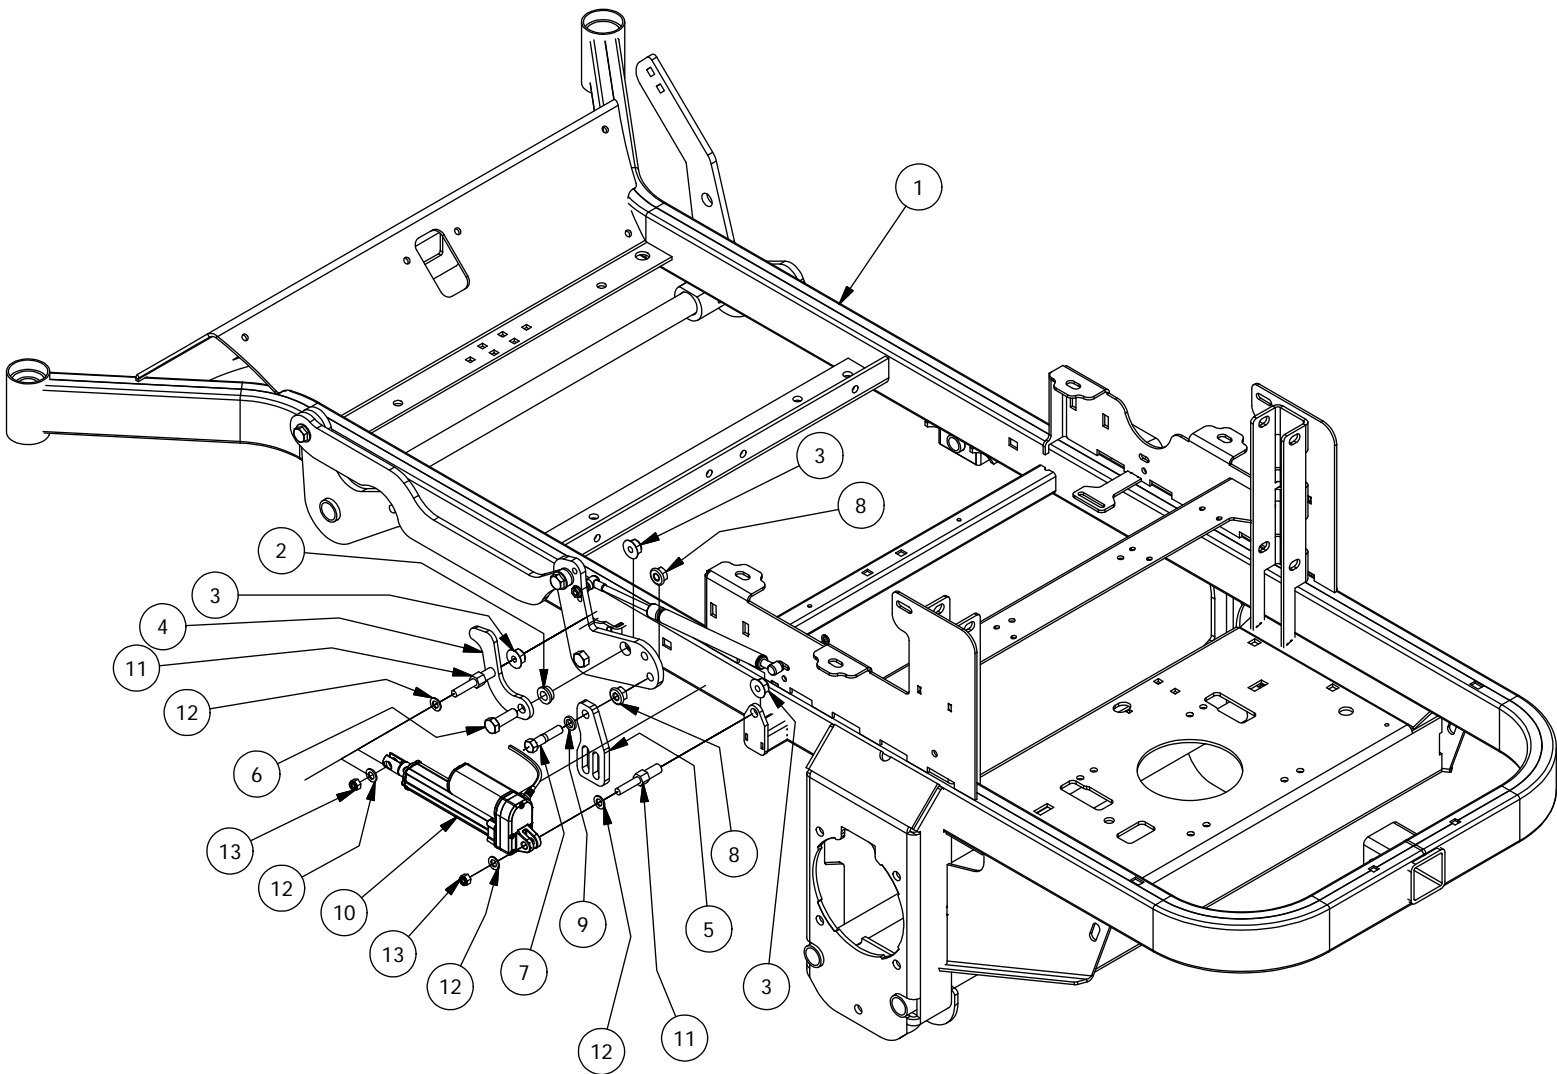

Actuator Assembly			
ITEM	QTY	PART NUMBER	DESCRIPTION
1	1	490-0007-00	Mower RT Frame Assembly
2	3	410-0009-00	1/2" ID X 3/4" OD X 3/8" LENGTH FLANGE BUSHING
3	6	413-0002-00	1/2-13 NYLON INSERT FLANGE LOCKNUT ZC YELLOW
4	1	439-0084-00	Electric Actuator Brkt
5	1	435-0006-00	Mower Rear Deck hanger, Electric Actuated Deck
6	1	418-0028-00	1/2-13 X 1-1/2 HEX C/S GR 2 ZINC
7	1	418-0046-00	7/16-14 X 2 HEX C/S GR 5 ZINC YELLOW
8	2	413-0011-00	7/16-14 HEX FLANGE NUT W/SERR ZINC YELLOW
9	1	419-0010-00	.443 ID X .750 OD X .125 THK NYLON BLACK
10	1	486_0031_00	Mower Electric Deck Actuator
11	2	418-0212-00	(3/8-16 X 1-1/2) X (1/2-13 X 1) HEX COLLAR STUD 4140 STL ZC/YEL
12	4	410-0011-00	.375 ID X .750 OD X .062 THK THRUST BEARING OIL-IMPREG BRNZ
13	2	413-0013-00	3/8-16 NYLON INSERT FLANGE LOCKNUT ZINC