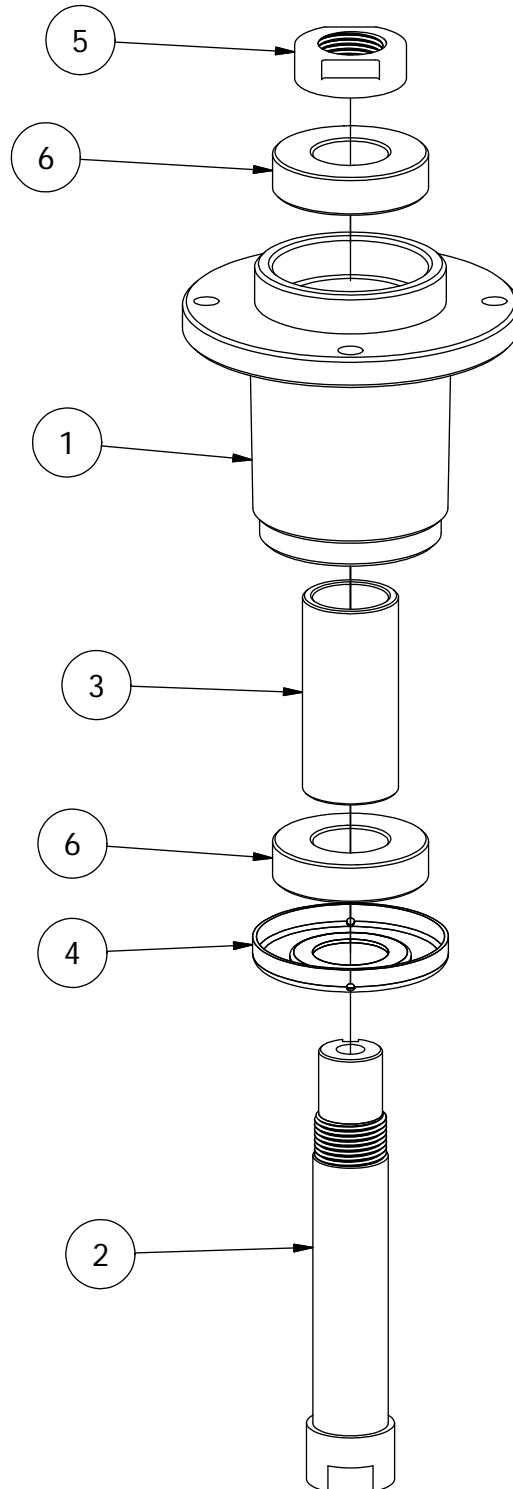

RT (2 Bearing) Deck Spindle Assembly 437-0004-00

ITEM	QTY	PART NUMBER	DESCRIPTION
1	1	437-0015-00	Mower Deck Spindle Casting for 437-0004-00
2	1	437-0010-00	Deck Spindle Shaft For 437-0004-00 and 437-0005-00
3	1	437-0011-00	Deck Spindle Spacer for 437-0004-00
4	1	437-0014-00	Mower Deck Spindle Dust Cup
5	1	437-0013-00	Mower Deck Spindle Nut for 437-0004-00 and 437-0005-00
6	2	410-0003-00	Spindle Bearing