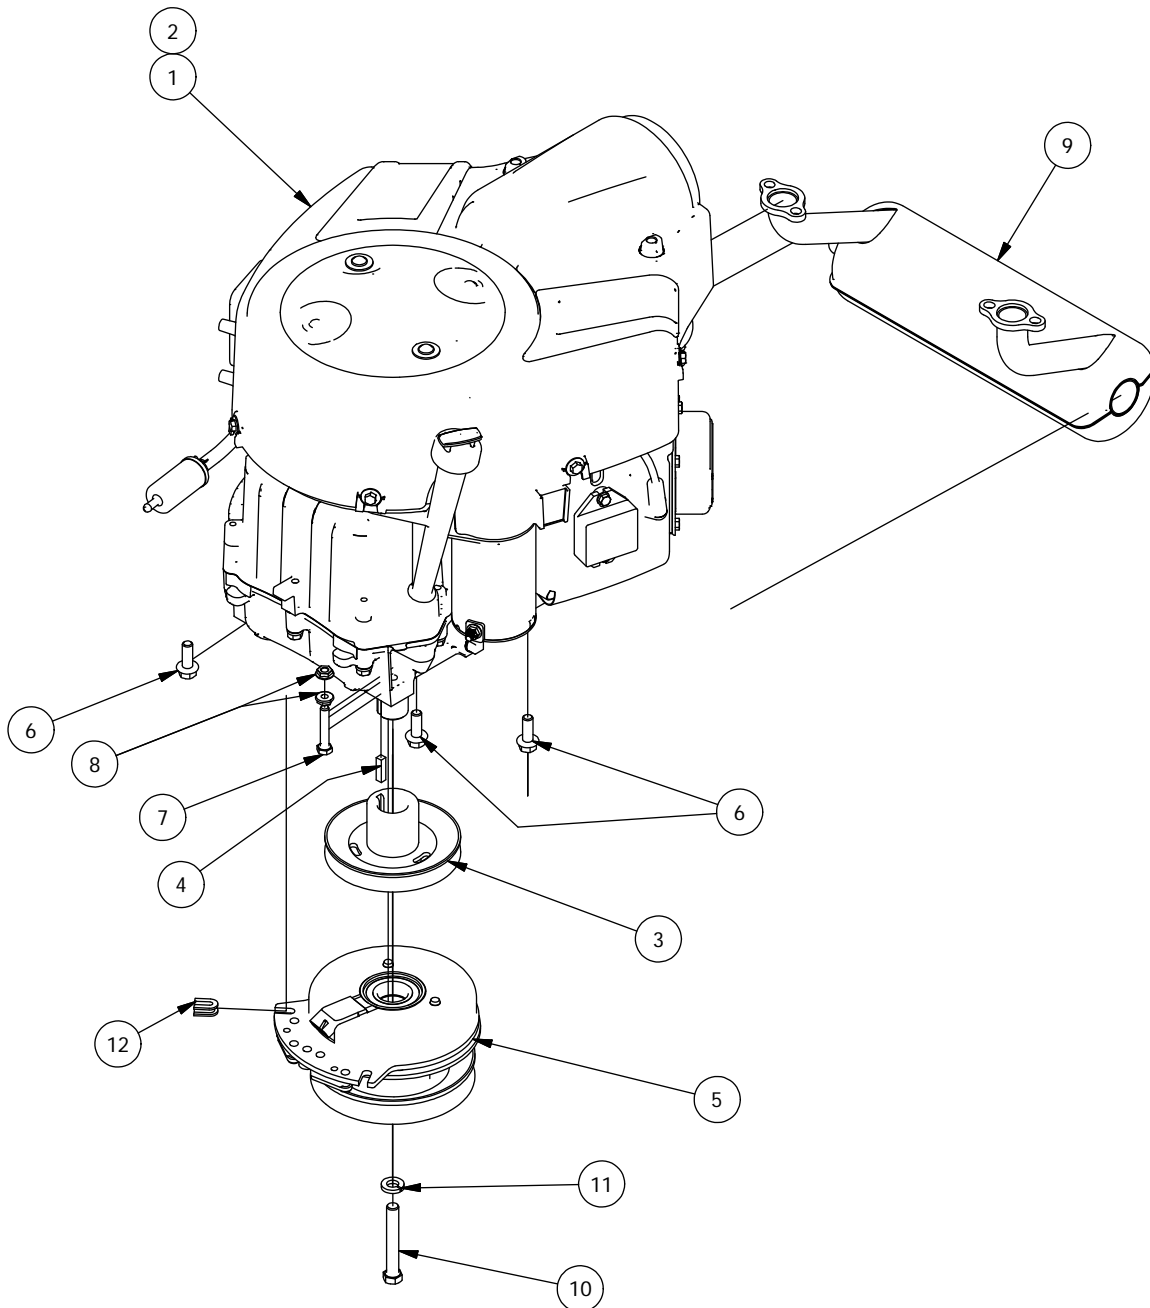

B&S 810CC, 27 HP & B&S 724CC, 25 HP

ITEM	QTY	PART NUMBER	DESCRIPTION
1	1	415-0007-00	B&S 810CC, 27 HP Commercial Series Engine
2	1	415-0006-00	B&S 724CC, 25 HP Commercial Engine
3	1	433-0001-00	Drive Pulley, A Belt
4	1	442-0001-00	1/4 X 1 SQUARE KEY STOCK
5	1	470-0002-00	PTO Clutch
6	3	418-0023-00	3/8-16 X 1-1/8 IND HWH W/SERR TRI LOB ZY
7	1	418-0024-00	5/16-18 X 1-3/4 HEX C/S GR 5 ZINC
8	2	413-0006-00	5/16-18 HEX FLANGE NUT W/SERR ZINC
9	1	415-0052-00	B&S 27 HP&25HP Exhaust
10	1	418-0022-00	7/16-20 X 3 HEX C/S GR 8 ZC YELLOW
11	1	419-0005-00	7/16 SPLIT LOCKWASHER GR 8 ZC YELLOW
12	1	437-0025-00	Mower Rotation Stop Brkt Sleeve