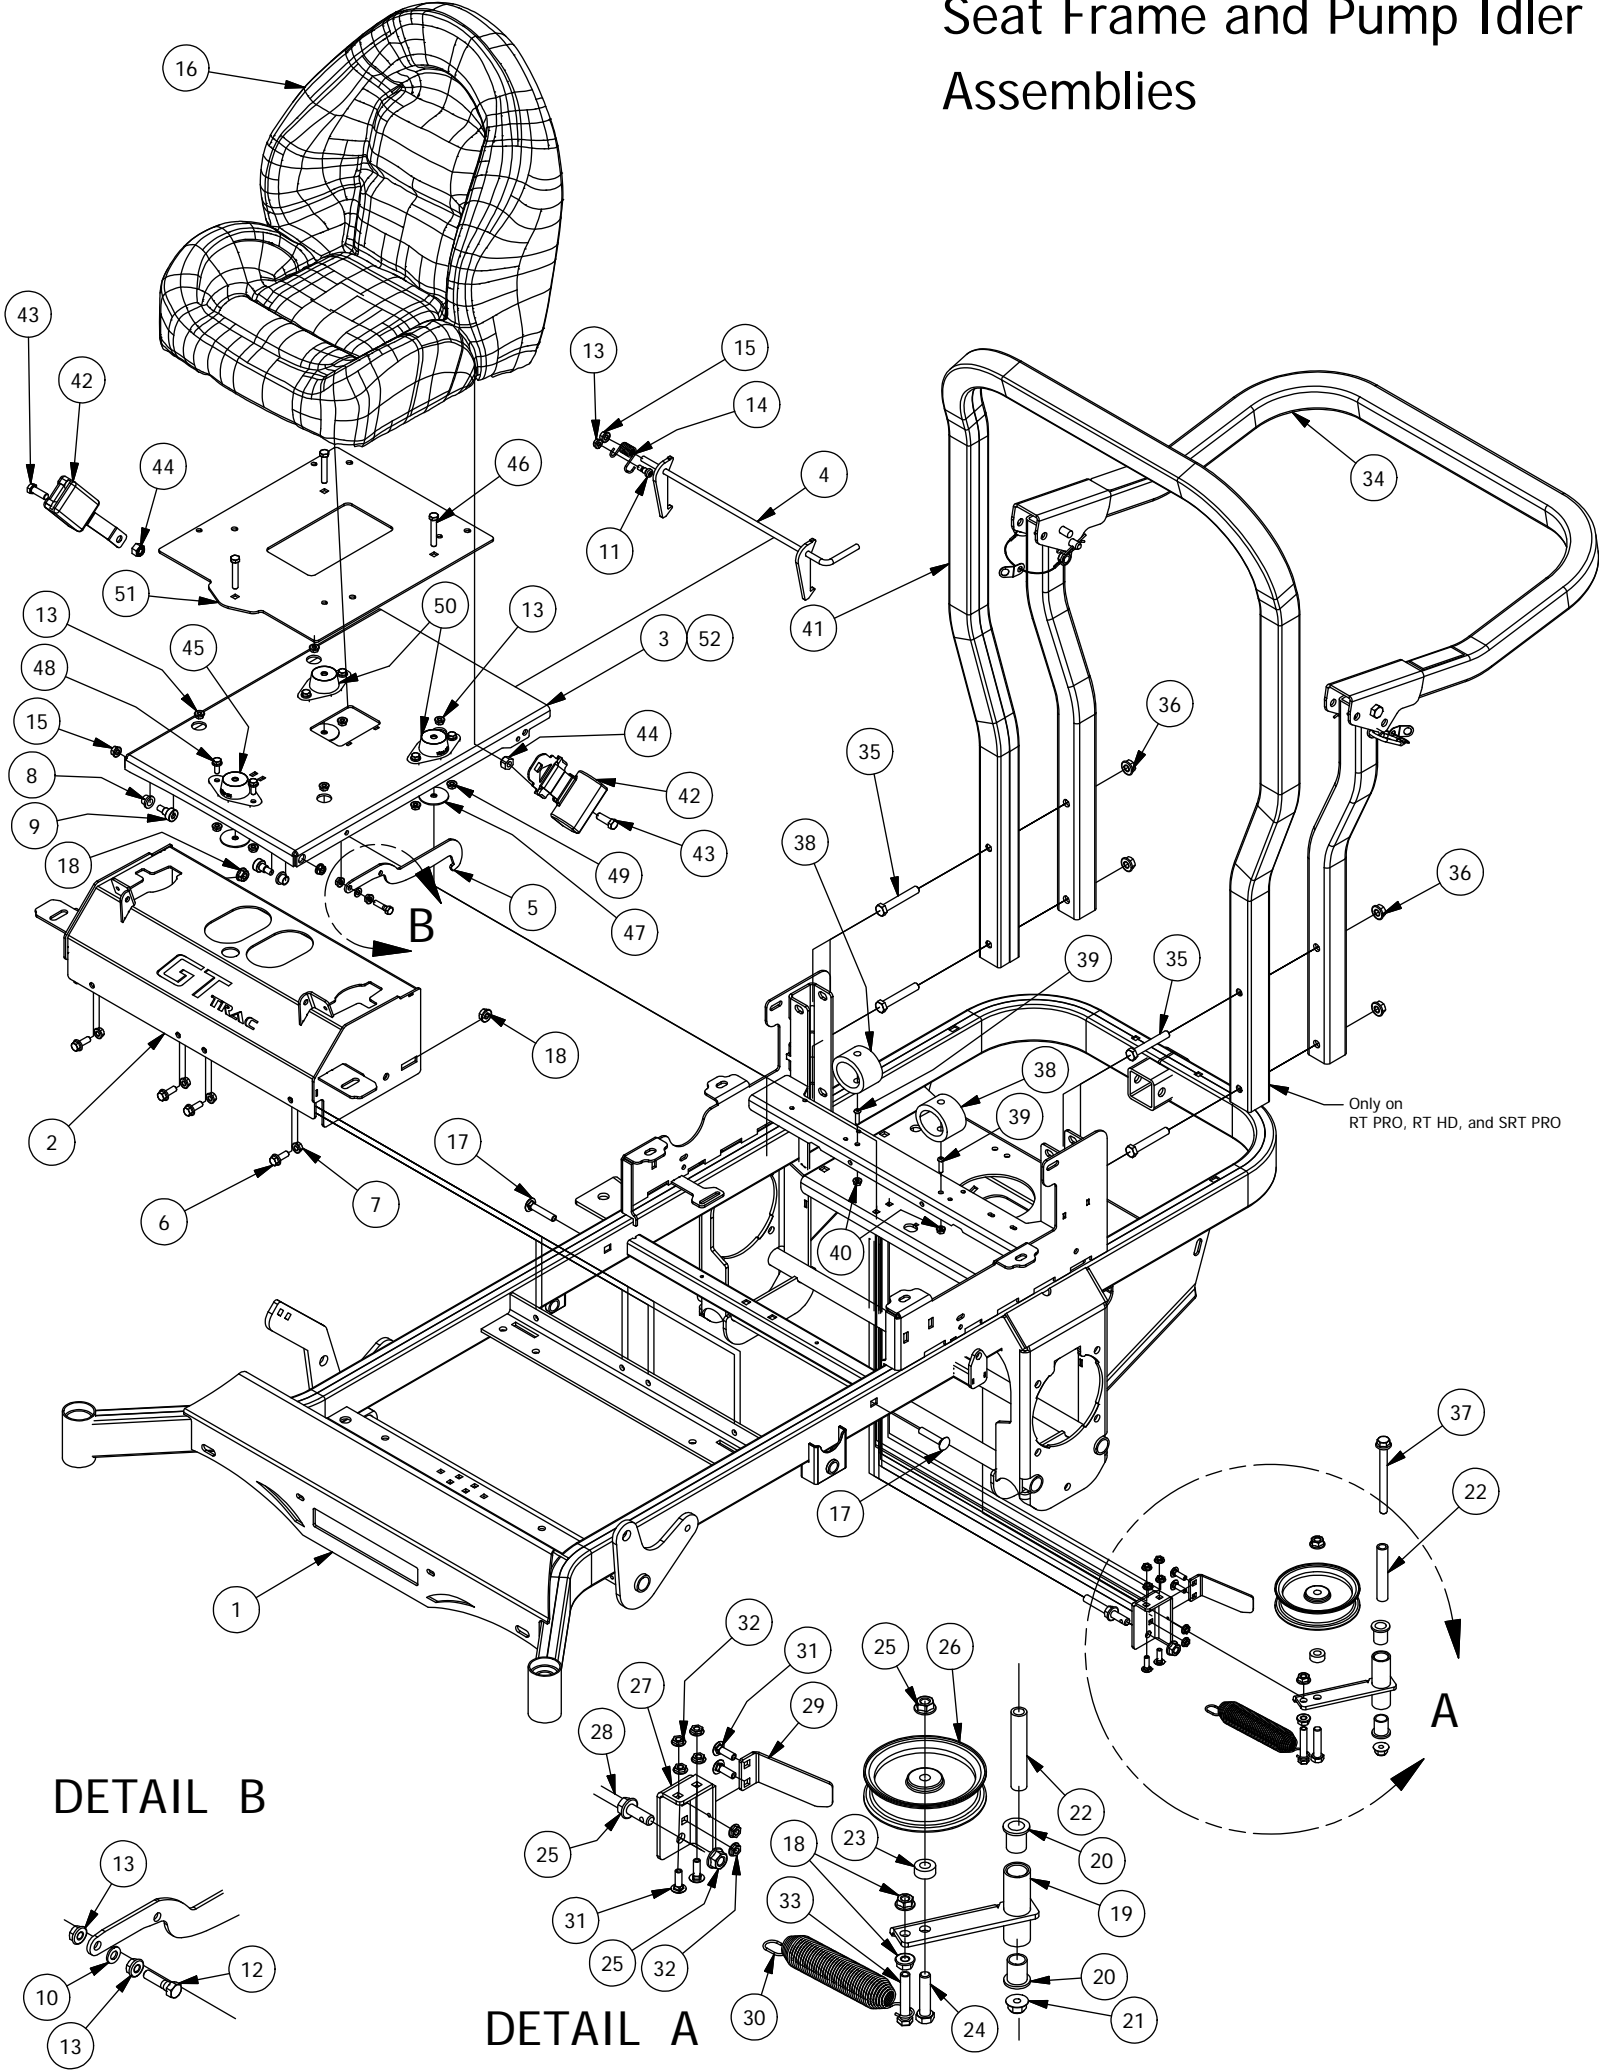

Seat Frame and Pump Idler Assemblies

Seat Frame and Pump Idler Assemblies			
ITEM	QTY	PART NUMBER	DESCRIPTION
1	1	490-0007-00	Mower RT Frame Assembly
2	1	490-0023-00	Mower Seat Base Assembly
3	1	426-0228-00	RT and SRT Floating Seat Base Plate
4	1	490-0011-00	Mower Seat Latch Release Assembly
5	1	439-0065-00	Mower Seat Latch Hook
6	4	418-0040-00	3/8-16 X 1 HEX FLANGE BOLT GR 8 ZC YELLOW
7	4	413-0004-00	3/8-16 HEX FLANGE NUT W/SERR ZINC
8	2	410-0010-00	1/2" ID X 5/8" OD X 1/2" LENGTH FLANGE BUSHING
9	2	418-0038-00	1/2 X 1/2 SOCKET SHOULDER BOLT ZC YELLOW
10	1	419-0016-00	5/16" ID X 5/8" OD X 1/16" THK BRONZE WASHER
11	1	418-0037-00	3/8 X 3/8 SOCKET SHOULDER BOLT ZC YELLOW
12	1	418-0036-00	5/16-18 X 1-1/4 HEX TAP BOLT ZINC
13	7	413-0019-00	5/16-18 NYLON INSERT FLANGE L/NUT ZINC
14	1	434-0004-00	Seat Latch Spring
15	6	413-0029-00	3/8-16 NYLON INSERT FLANGE L/NUT ZC YELLOW
16	1	471-0001-00	Standard Non-Suspension Mower Seat
17	2	418-0041-00	7/16-14 X 2-1/4 CARRIAGE BOLT ZINC
18	4	413-0001-00	7/16-14 HEX FLANGE NUT W/SERR ZINC
19	1	490-0018-00	Mower Pump Idler Pulley Arm Assembly
20	2	410-0007-00	3/4" ID X 15/16" OD X 1-1/8" LENGTH FLANGE BUSHING
21	1	413-0002-00	1/2-13 NYLON INSERT FLANGE LOCKNUT ZC YELLOW
22	1	425-0006-00	Mower Inner Idler Spacer
23	1	425-0007-00	Mower IDLER PULLEY SPACER
24	1	418-0012-00	1/2-13 X 2-1/4 HEX C/S GR 5 ZINC
25	3	413-0010-00	1/2-13 HEX FLANGE NUT W/SERR ZINC
26	1	433-0006-00	Mower 5-3/4" Idler Pulley
27	1	439-0244-00	Deck Idler Puller Tensioning Bracket
28	1	430-0001-00	Mower Pump Spring Tensioner
29	1	439-0132-00	RT/SRT Clutch Anti-rotation Brkt
30	1	434-0005-00	Deck/pump idler spring
31	4	418-0010-00	5/16-18 X 1 CARRIAGE BOLT ZINC
32	6	413-0006-00	5/16-18 HEX FLANGE NUT W/SERR ZINC
33	1	418-0013-00	7/16-14 X 2-1/2 HEX C/S GR 5 ZINC
34	1	497-0002-00	Fold down ROPS
35	4	418-0019-00	1/2-13 X 3-1/4 HEX C/S GR 8 ZY
36	4	413-0014-00	1/2-13 HEX STOVER LOCKNUT GR C ZINC
37	1	418-0009-00	1/2-13 X 5-1/2 HEX FLANGE BOLT GR 8 ZY
38	2	487-0004-00	Seat Suspension Elastomer GBR-7
39	2	418-0039-00	1/4-20 X 1 BUTTON SOCKET C/S
40	2	413-0026-00	1/4-20 NYLON INSERT FLANGE L/NUT ZINC
41	1	497-0001-00	Fixed ROPS
42	1	471-0003-00	Mower Seat Belt
43	2	618-2097-00	7/16-20 x 1-1/4 GR8 Hex Cap Screw
44	2	413-0054-00	7/16-20 Nylon Insert Locknut
45	1	487-0006-00	Floating Seat Damper-Softer
46	3	418-0107-00	3/8-16 X 2-1/4 HEX FLANGE BOLT GR 8 ZC YELLOW
47	3	419-0022-00	3/8 X 2" OD FENDER WASHER ZC YELLOW
48	6	418-0048-00	5/16-18 X 3/4 HEX FLANGE BOLT GR 8 ZC YELLOW
49	6	413-0022-00	5/16-18 HEX FLANGE NUT W/SERR ZINC YELLOW
50	2	487-0007-00	Floating Seat Damper-Stiffer
51	1	426-0229-00	Floating Seat Plate
52	1	439-0089-00	Mower Seat Brtk (Seat plate only no Floating Seat)